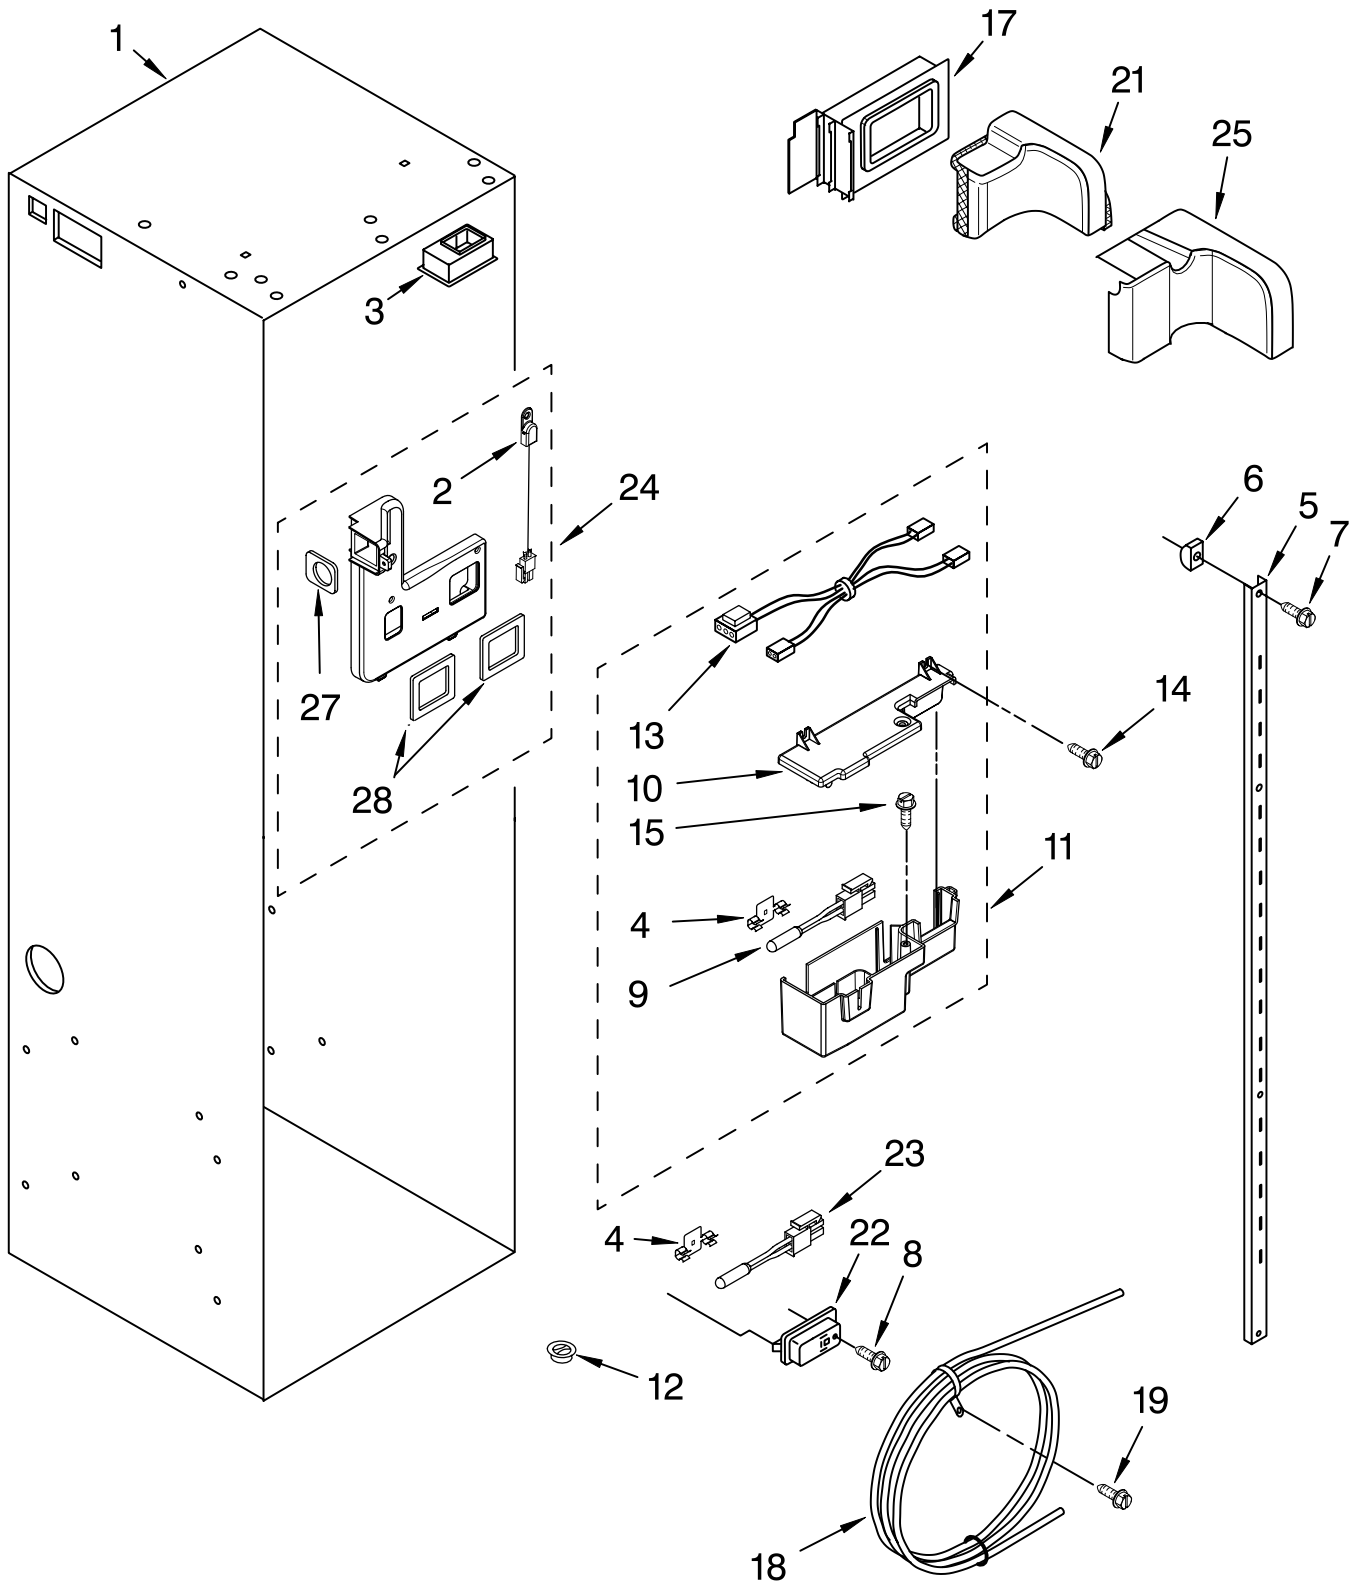

REFRIGERATOR LINER PARTS

For Models: KSS042QMB02, KSS042QMX02
(Black) (Etched Aluminum)

FOR ORDERING INFORMATION REFER TO PARTS PRICE LIST

REFRIGERATOR LINER PARTS

For Models: KSSO42QMB02, KSSO42QMX02
(Black) (Etched Aluminum)

Illus. No.	Part No.	DESCRIPTION
1		Liner (Not A Serviceable Part)
2	2306010	Thermistor
3	2208970	Air Duct
4	2209204	Clip, Thermistor
5	2259077	Ladder, Shelf (2)
6	520965	Screw Support, Ladder (8)
7	2006475	Screw
8	487539	Screw
9	2302937	Thermistor
10	2302986	Lid Baffle, Meat Pan
11	2302987	Baffle, Control Assembly
12	2171846	Release Valve
13	2187619	Air Baffle, Jumper Harness
14	488357	Screw
15	486194	Screw
17	2221296	Air Baffle Assembly
18	2209687	Reservoir
19	488280	Screw
21	2309222	Diffuser Assembly
22	1116793	Cover, Thermistor
23	2188820	Thermistor
24	2302992	Spacer, Air Baffle
25	2309087	Cover, Diffuser
27	2259412	Seal, Air Duct (Round Hole)
28	2259398	Seal, Air Duct (Square Hole)

FOR ORDERING INFORMATION REFER TO PARTS PRICE LIST