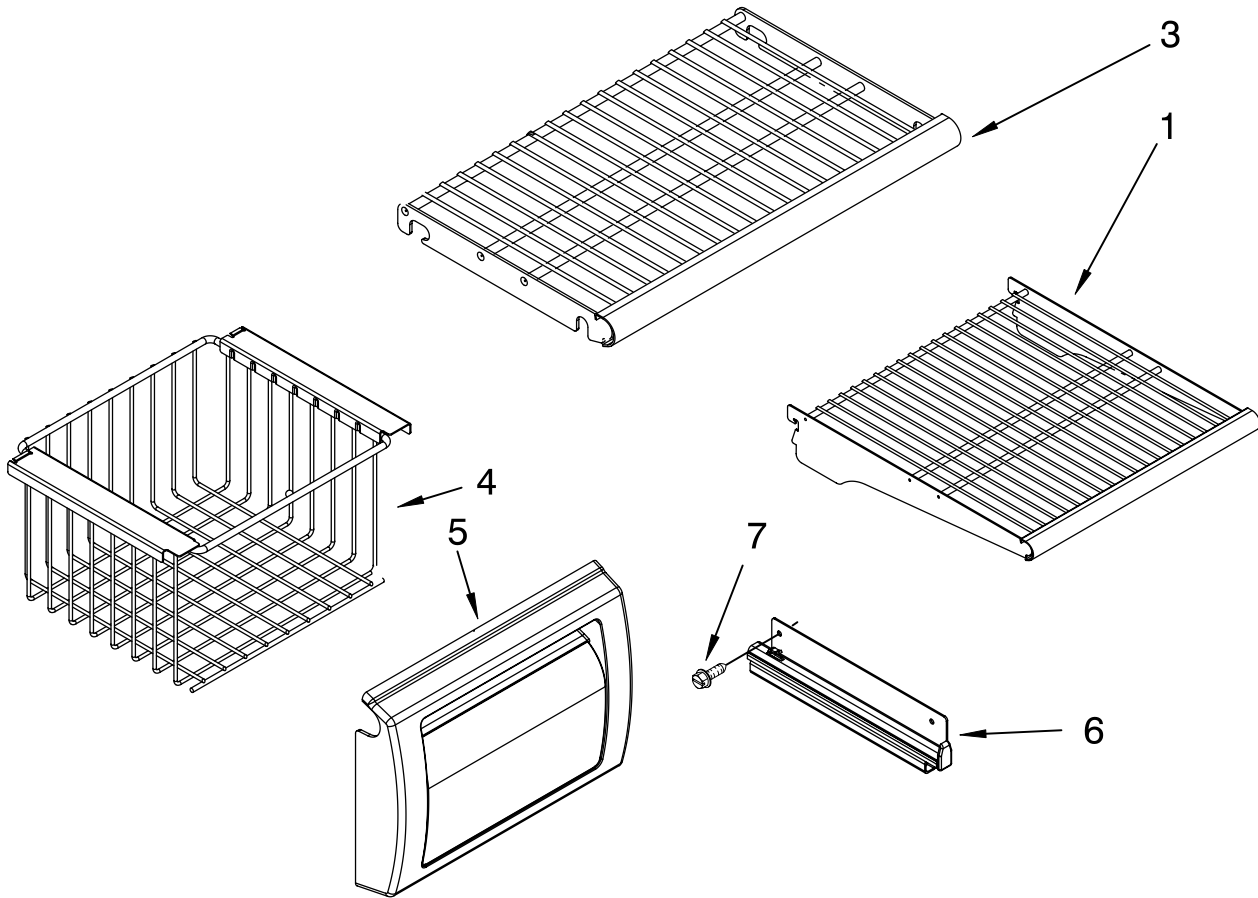

FREEZER SHELF PARTS

For Models: KSSO42QMB02, KSSO42QMX02
(Black) (Etched Aluminum)

Illus. No.	Part No.	DESCRIPTION
1	2302868	Solid Shelf
3	2302883	Shelf, Fixed
4	2259082	Basket
5	2256270	Front, Basket
6		Slide, Basket
	2259317	Right Side
	2259318	Left Side
7	8533928	Screw

FOR ORDERING INFORMATION REFER TO PARTS PRICE LIST