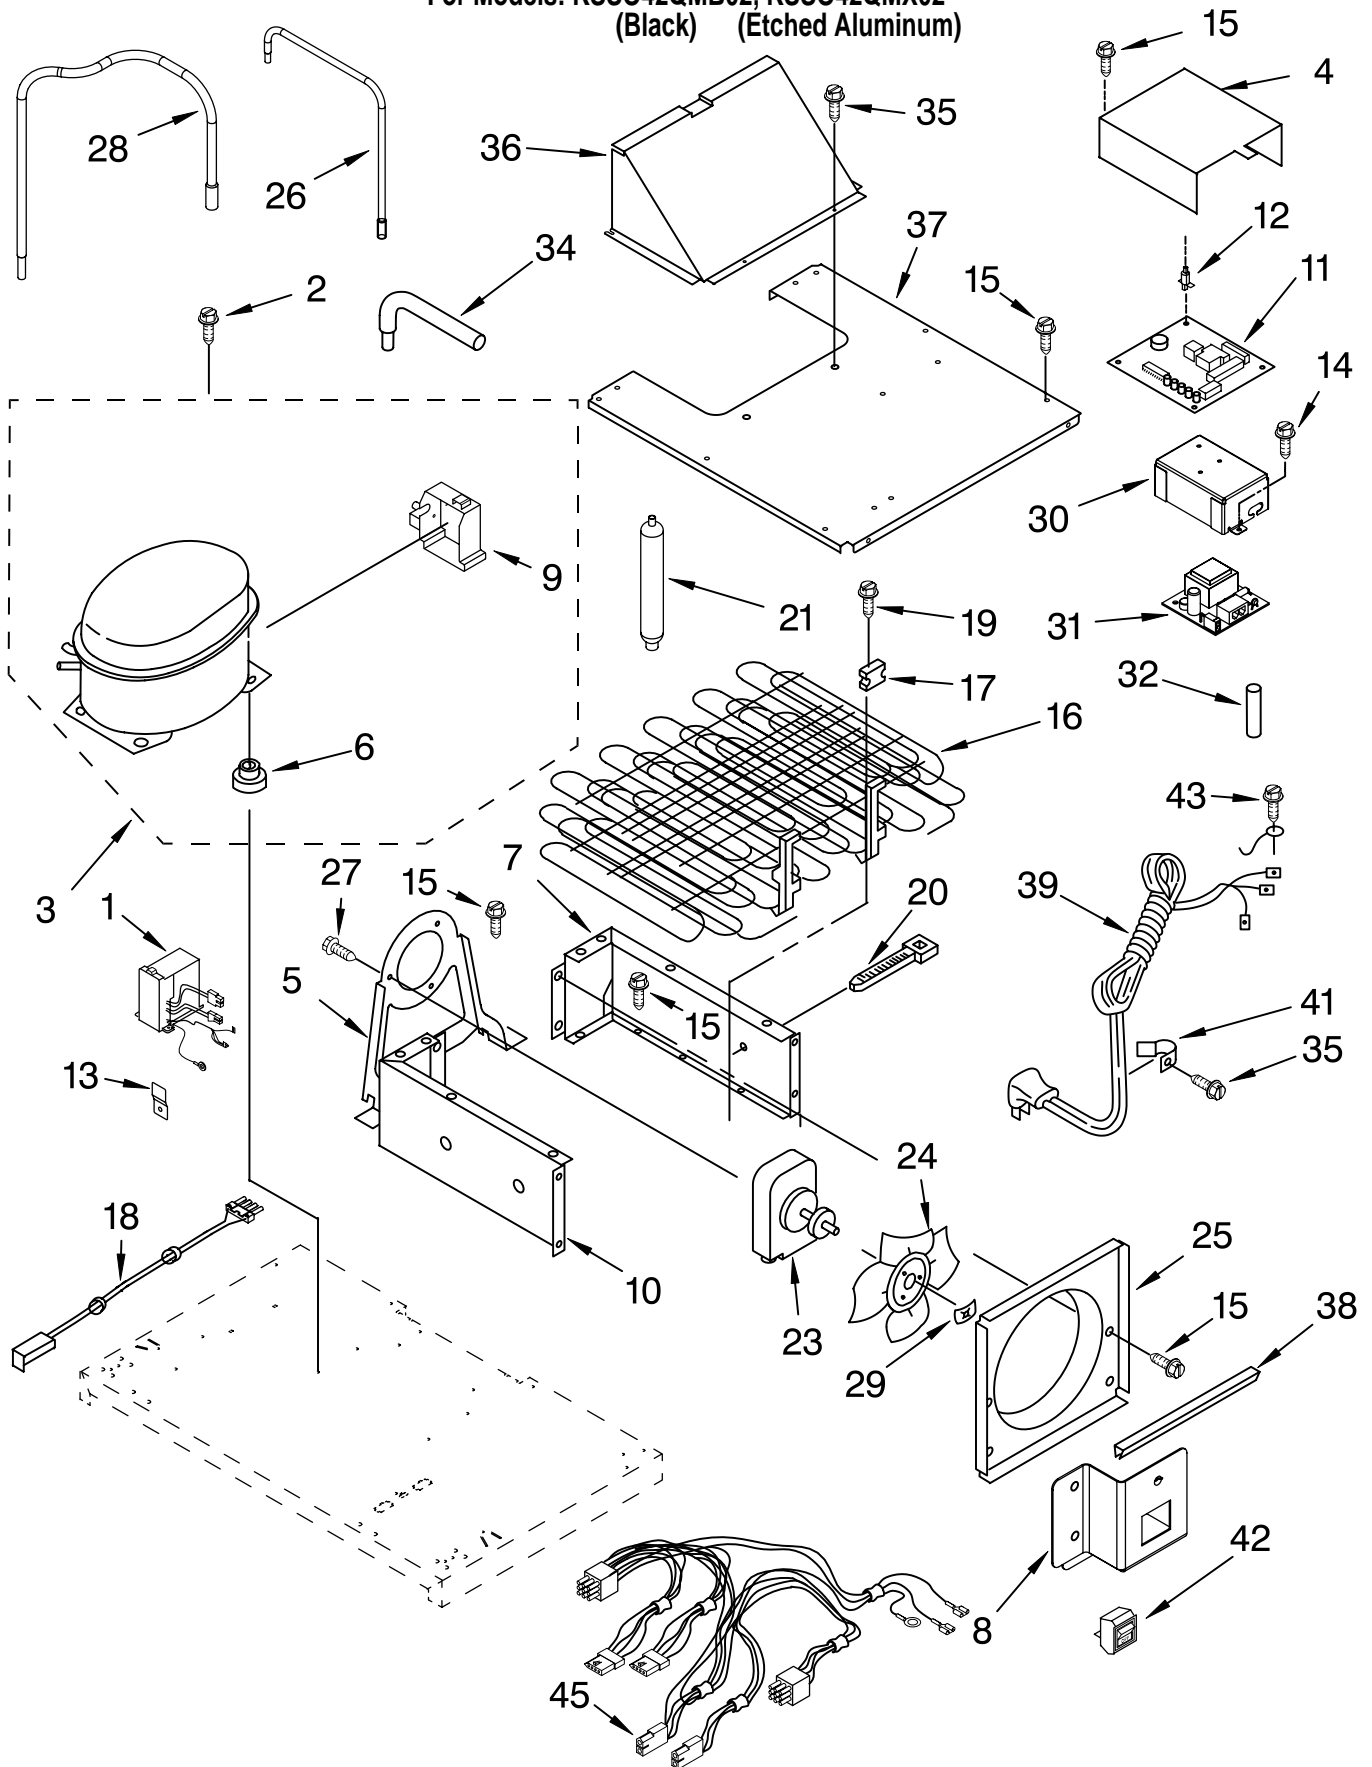

UPPER UNIT PARTS

For Models: KSSO42QMB02, KSSO42QMX02
(Black) (Etched Aluminum)

FOR ORDERING INFORMATION REFER TO PARTS PRICE LIST

UPPER UNIT PARTS

For Models: KSSO42QMB02, KSSO42QMX02
(Black) (Etched Aluminum)

Illus. No.	Part No.	DESCRIPTION
1	2306957	Inverter Box
2	489373	Screw, Compressor Mounting (4)
3	2302967	Compressor (Includes Items 6 & 9) (Also Order 876765 Tube Kit)
4	2257354	Housing, Control Board
5	2215641	Bracket, Fan Motor
6	1100826	Grommet, Mounting
7	2266803	Shroud, Condenser (Right)
8	2302969	Bracket, Switch
9	2215676	Terminal Cover
10	2302973	Shroud, Condenser (Left)
11	2307028	Control Board
12	2203075	Spacer (5)
13	2256328	Bracket, Inverter Box
14	8281149	Screw
15	487415	Screw
16	2259307	Condenser
17	943447	Grommet (4)

Illus. No.	Part No.	DESCRIPTION
18	2187629	Wire, Jumper
19	487522	Screw
20	2155774	Wire Tie
21	2252363	Drier
23	2206036	Motor, Fan
24	2190685	Blade, Fan
25	2003169	Orifice, Fan
26	2259302	Tube, Transition (Drier)
27	8281160	Screw
28	2259340	Tube, Transition (Heat Loop)
29	486692	Speed Nut
30	2259349	Housing, Power Supply
31	2259350	Power Supply, Ingredient Care Center
32	2000645	Sleeve, Condenser
34	2194319	Process, Tube
35	486194	Screw
36	2209495	Cover, Fan
37	2259092	Cover, Condenser
38	2307907	Grommet, Edge
39	2259197	Service Cord
41	549193	Clamp, Cord
42	2266802	Switch, Power Disconnect
43	487294	Screw, Ground
45	2187900	Wiring Harness, Unit Compartment

Illus. No.	Part No.	DESCRIPTION
Following Parts Not Illustrated and Optional Parts Not Included		
	978025	Valve, Access (1/4")
	978026	Valve, Access (5/16")
	978027	Valve, Access (3/8")
	978028	Valve, Access (1/2")
	978029	Valve, Access (5/8")
	978030	Valve, Access (3/4")
	876764	Valve, Access (3/16")

REFRIGERANT CHARGE

7.50 oz.
(R-134A)

FOR ORDERING INFORMATION REFER TO PARTS PRICE LIST