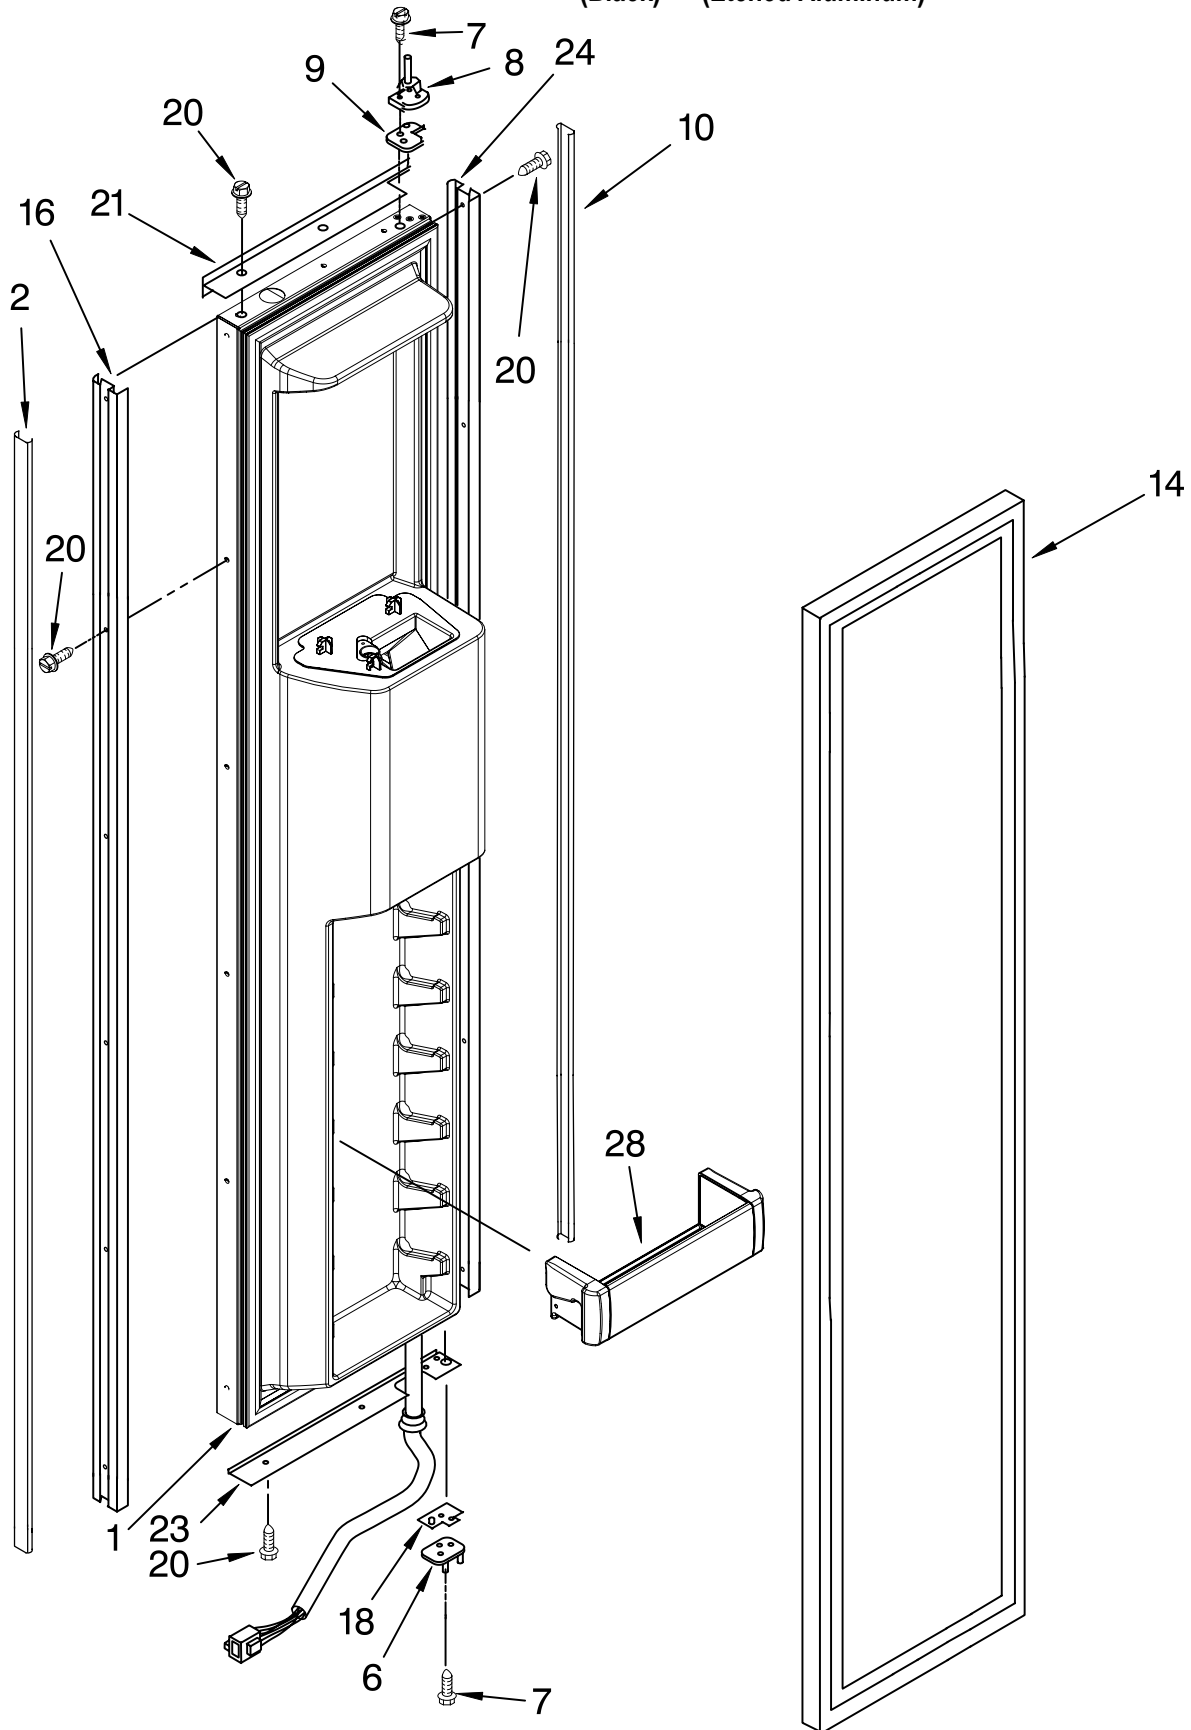

REFRIGERATOR DOOR PARTS

For Models: KSSO42QMB02, KSSO42QMX02
(Black) (Etched Aluminum)

Illus. No.	Part No.	DESCRIPTION	Illus. No.	Part No.	DESCRIPTION	Illus. No.	Part No.	DESCRIPTION
1	2252330	Refrigerator Door Panel (Includes Insulation)	10		Trim, Screw Cover (Hinge Side)	18		Trim, Door (Hinge Side)
				2259448B	Black		2257686B	Black
				2259448X	Etched Aluminum		2257686X	Etched Aluminum
2		Trim, Screw Cover (Handle Side)	11		Trim, Door (Handle Side)	19		Trim, Door (Bottom)
	2259365B	Black		2259040B	Black		2215994B	Black
	2259365X	Etched Aluminum		2259040X	Etched Aluminum		2215994	Etched Aluminum
3	2266854	Hinge Assembly, Top	13	2257637	Door, Spacer Bottom	21		End Cap
4	2256381	Spacer-Door, Top	15		Screw		2222919	Right Side
5	489282	Screw		8281252	Black	25	2222922	Bin, Utility
6	2302878	Hinge Assembly, Bottom	16		Trim, Door (Top)	26	2222925	Door, Utility Bin
				2005840	Black	27	2222773	Door Shelf
				2005011	Etched Aluminum	28	2165792	Butter Tray
7	2222796	Rail, Lid				32	2222770	Shelf, Gallon Door
8	2222982	Gasket, Bin						
9	2222811	Door Gasket, Magnetic						

FOR ORDERING INFORMATION REFER TO PARTS PRICE LIST

FREEZER DOOR PARTS

For Models: KSS042QMB02, KSS042QMX02
(Black) (Etched Aluminum)

FOR ORDERING INFORMATION REFER TO PARTS PRICE LIST