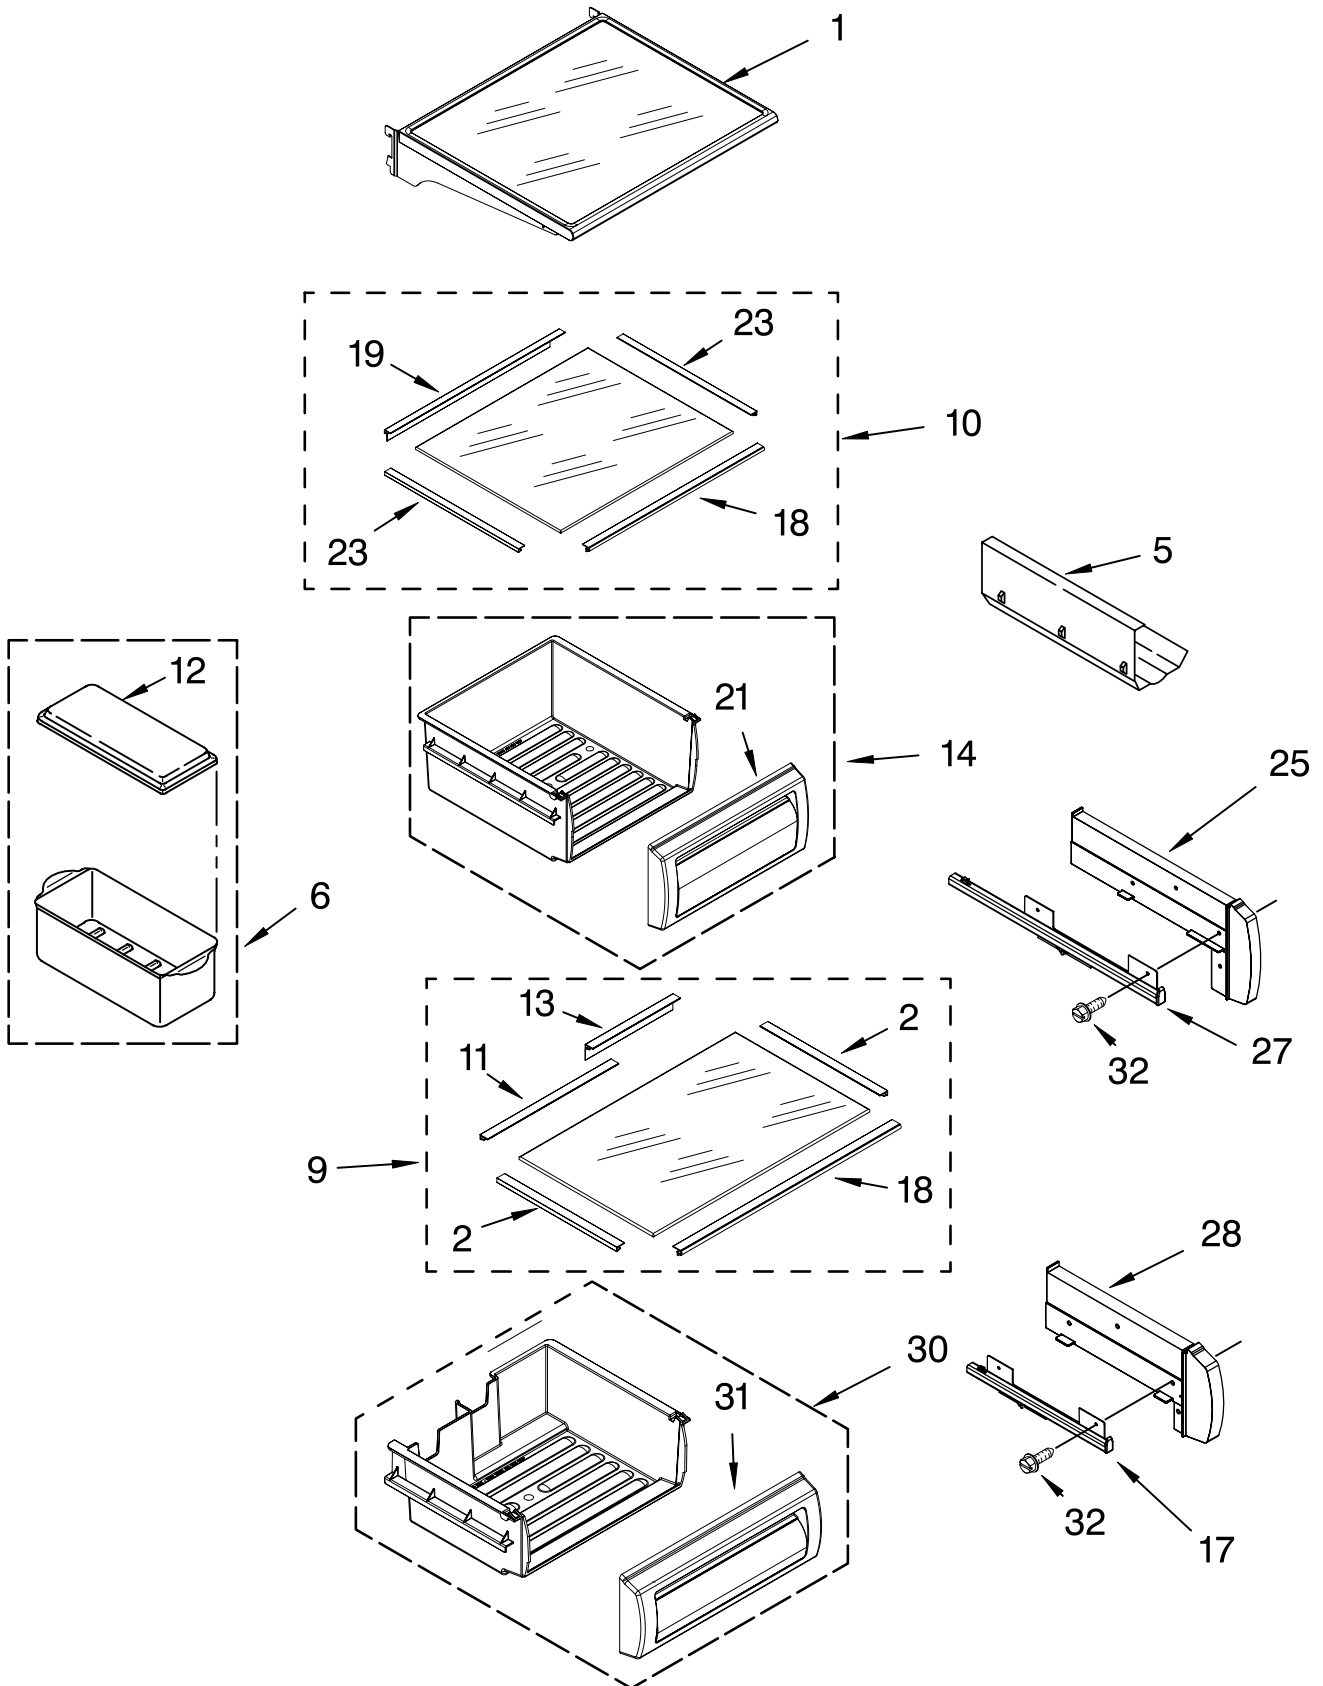

REFRIGERATOR SHELF PARTS

For Models: KSSO42QMB02, KSSO42QMX02
(Black) (Etched Aluminum)

FOR ORDERING INFORMATION REFER TO PARTS PRICE LIST

REFRIGERATOR SHELF PARTS

For Models: KSSO42QMB02, KSSO42QMX02
(Black) (Etched Aluminum)

Illus. No.	Part No.	DESCRIPTION
1	2222592	Shelf Assembly
2	2256250	Trim, Side Glass Meat Pan
5	2179404	Rack, Wine
6	2221071	Egg Bin
9	2302842	Meat Pan Cover Assembly
10	2302835	Crisper Cover Assembly
11	2257611	Trim, Glass
12	2169935	Cover
13	2257582	Trim, Glass Rear
14	2252412	Crisper Pan
17		Slide, Meat Pan
	2302955	Right Side
	2302954	Left Side
18		Trim, Glass Front (Not Serviceable)
19	2256254	Trim, Glass Rear
21	2256248	Front, Crisper Pan
23	2252255	Trim, Side Glass
25		Crisper Spacer,
	2256222	Right Side (2)
	2256223	Left Side (2)
27		Slide, Crisper
	2302957	Right Side (2)
	2302956	Left Side (2)
28		Spacer, Meat Pan
	2256244	Right Side
	2256243	Left Side
30	2256369	Meat Pan Assembly
31	2256366	Front, Meat Pan
32		Screw
	8533929	Right Side (8-18 x 1.375)
	8533928	Left Side (8-18 x .75)

FOR ORDERING INFORMATION REFER TO PARTS PRICE LIST