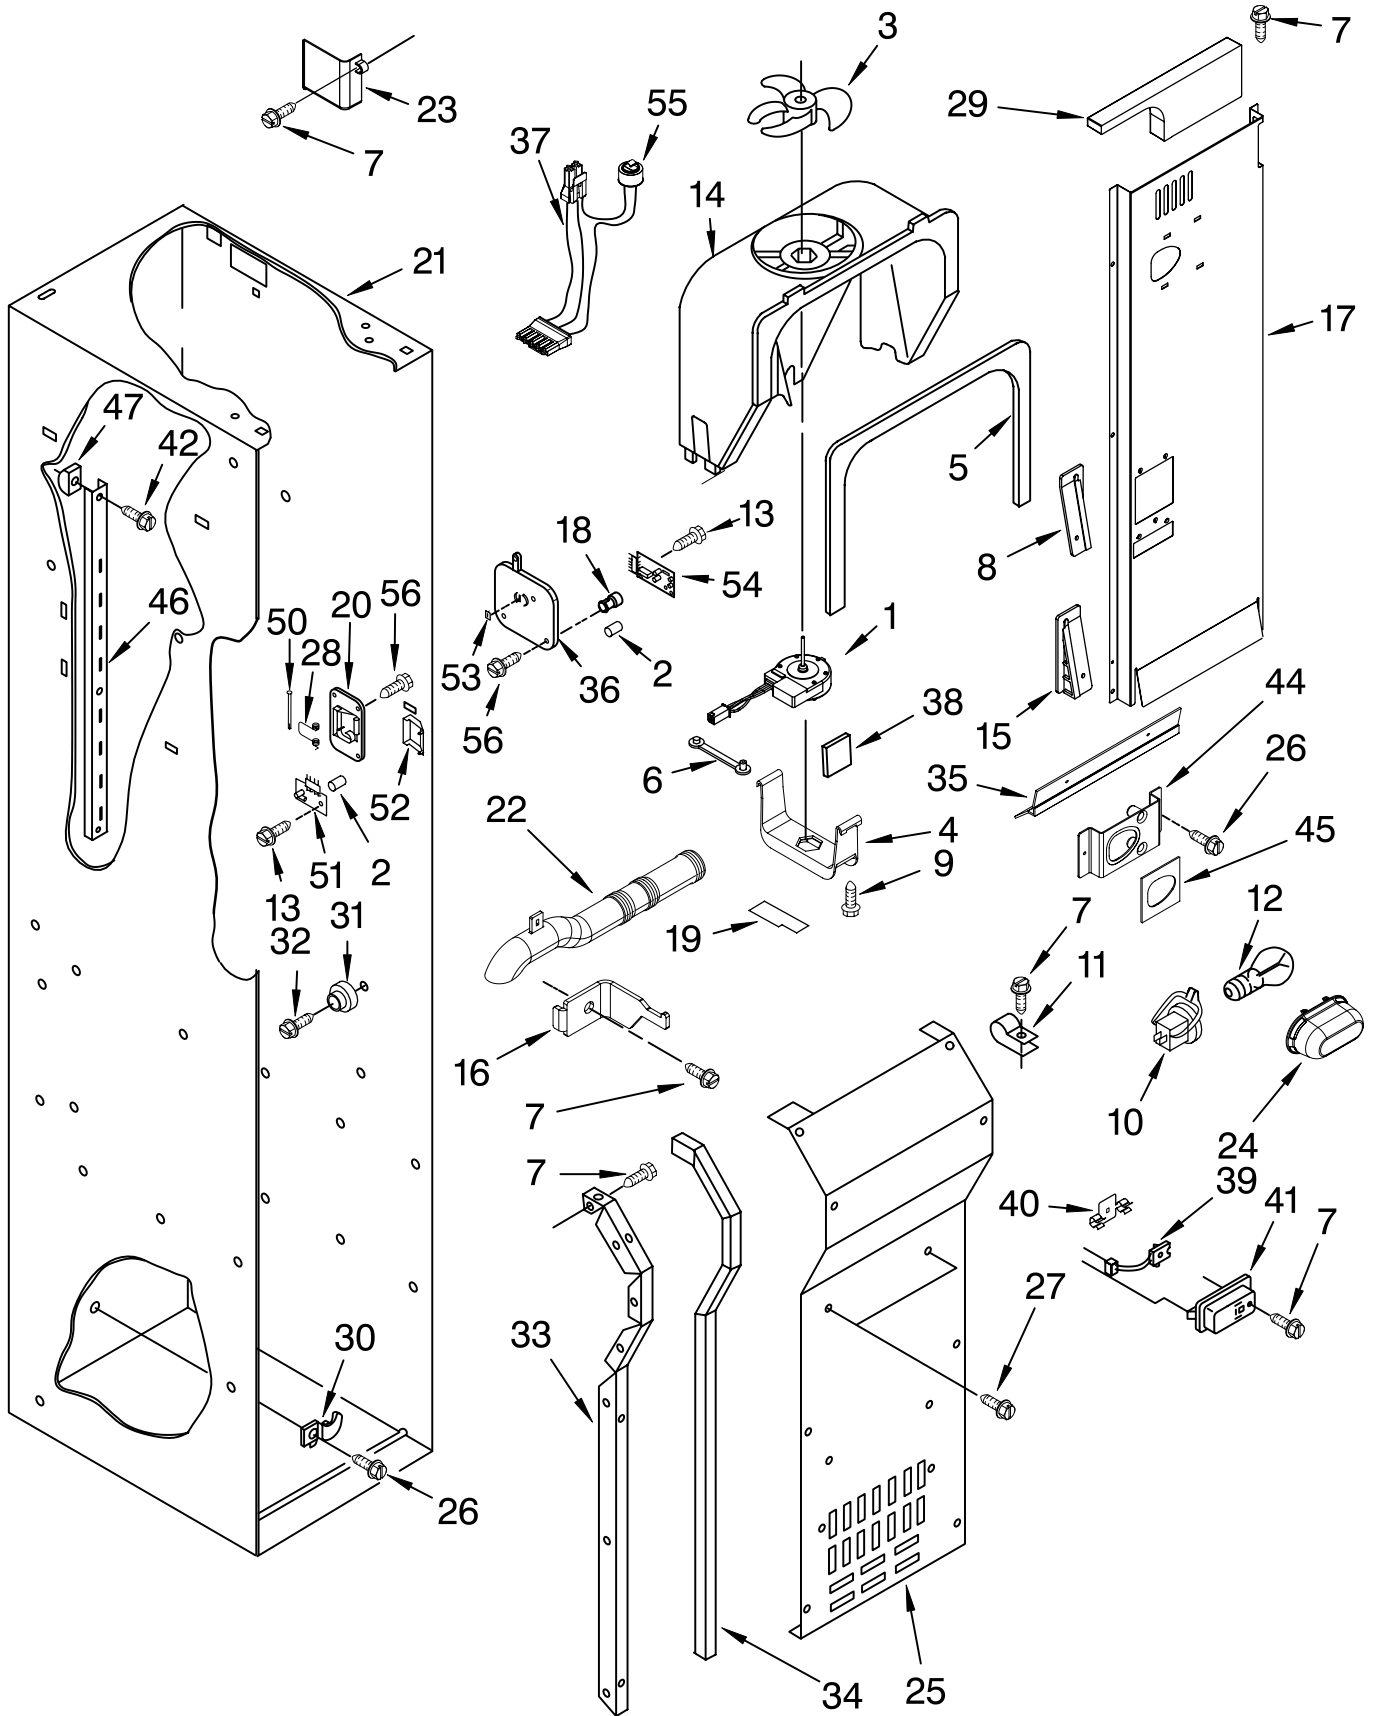

FREEZER LINER AND AIR FLOW PARTS

For Models: KSSO42QMB02, KSSO42QMX02
(Black) (Etched Aluminum)

FOR ORDERING INFORMATION REFER TO PARTS PRICE LIST

FREEZER LINER AND AIR FLOW PARTS

For Models: KSSO42QMB02, KSSO42QMX02
(Black) (Etched Aluminum)

Illus. No.	Part No.	DESCRIPTION	Illus. No.	Part No.	DESCRIPTION	Illus. No.	Part No.	DESCRIPTION
1	2259385	Fan Motor	21		Liner (Not A Serviceable Part)	37	2187673	Harness, Evap Fan (Includes Item 55)
2	2198665	Tube, P.C. Board				38	2220241	Insulation (4)
3	2169142	Fan Blade	22	2302932	Tube, Vent	39	2188820	Thermistor
4	2223733	Retainer, Fan Motor	23	2259025	Cover, Air Outlet	40	2209204	Clip, Thermistor
5	2302817	Gasket, Cover	24	2259367	Light Shield (2)	41	1116793	Cover, Thermistor
6	2223986	Grommet	25	2314043	Cover, Evaporator	42	2006475	Screw
7	486194	Screw	26	486194	Screw	44	2257571	Bracket, Light
8	2259464	Wedge, Air Duct	27	487539	Screw	45	2302777	Seal, Light Socket
9	487294	Screw, Ground	28	2198635	Spring	46	2259032	Ladder, Shelf
10	2162085	Socket, Light	29	2309283	Deflector, Air Duct	47	2259445	Screw Support
11	488937	Clamp, Nylon	30	1112260	Support, Evaporator (2)	50	2198634	Pin
12	2255743	Light Bulb	31	2196483	Stud, Shelf (20)	51	2220398	P.C. Board, Emitter
13	489214	Screw	32	8281158	Screw	52	2198633	Flipper
14	2182120	Scroll, Fan	33		Evaporator, Cover Rail	53	2255563	Slide, Ice maker Shutoff
15	2259465	Wedge, Air Duct		2221107	Left Side	54	2255114	P.C. Board, Receiver
16	2302925	Bracket, Vent Tube		2259355	Right Side	55	2306462	Defrost, BI-Metal
17	2306046	Air Duct	34	2220904	Gasket (2) Evaporator Cover	56	8281185	Screw
18	2198643	Lens						
19		Block, Fan Scroll						
	2209480	Right						
	2209066	Left	35	2302850	Support, Air Duct			
20	2215650	Cover, Emitter	36	2259493	Cover, Receiver			

FOR ORDERING INFORMATION REFER TO PARTS PRICE LIST