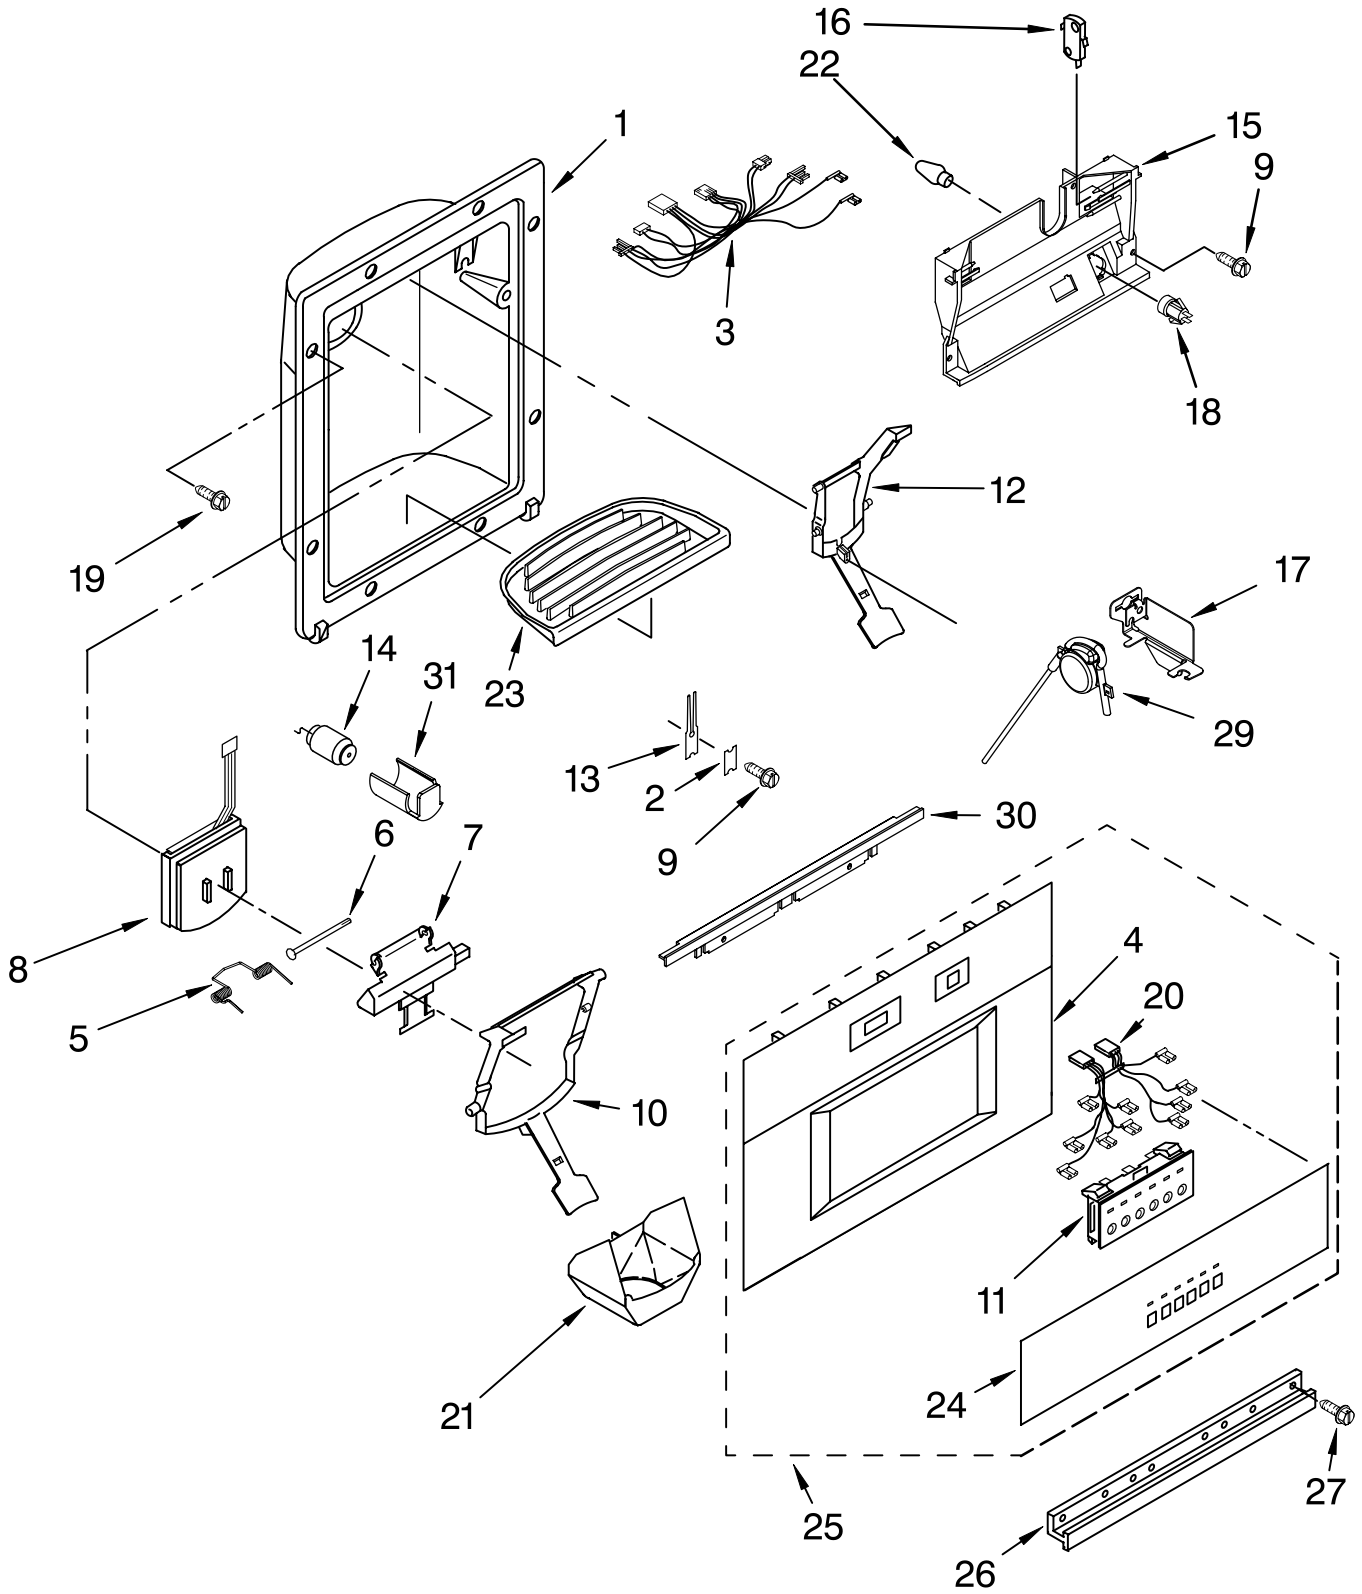

DISPENSER FRONT PARTS

For Models: KSSO42QMB02, KSSO42QMX02
(Black) (Etched Aluminum)

FOR ORDERING INFORMATION REFER TO PARTS PRICE LIST

DISPENSER AND FRONT PARTS

For Models: KSSO42QMB02, KSSO42QMX02
(Black) (Etched Aluminum)

Illus. No.	Part No.	DESCRIPTION	Illus. No.	Part No.	DESCRIPTION	Illus. No.	Part No.	DESCRIPTION
1		Housing, Dispenser (Not Serviced)	12		Lever, Water Dispenser	24		Overlay, Cover (Not Serviced)
2	2195051	Strain Relief		2259395B	Black	25		Front Cover Assembly (Includes Items 4, 11, 20 & 24)
3	2187755	Wire Assembly	13	2194719	Spring, Lever			
4		Cover, Dispenser (Not Serviced)	14	2205686	Delay Mechanism			
5	2256199	Spring, Torsion	15	2183771	Bracket, Control			
6	2196195	Pin	16	2162361	Switch (2)		2309378B	Black
7	2304355	Ice Door Mechanism	17	2259209	Bracket, Anti Drip Valve	26		Trim, Front (Bottom)
8	2180353	Door, Ice	18	2180200	Lamp Holder		2208927	Black
9	489000	Screw	19	488500	Screw	27		Screw 8-15 x 1/2
10		Lever, Ice Dispenser	20	2309372	Harness, Switch Jumper Assembly		8281252	Black
	2259396B	Black	21	2180224	Guide, Ice	29	2257420	Valve, Anti Drip
11		Switch Assembly (Not Available Order #25)	22	3406124	Light Bulb	30		Trim, Front (Top)
			23		Grille, Overflow		2266919B	Black
				2206670B	Black	31	2252127	Sleeve, Delay Mechanism

FOR ORDERING INFORMATION REFER TO PARTS PRICE LIST