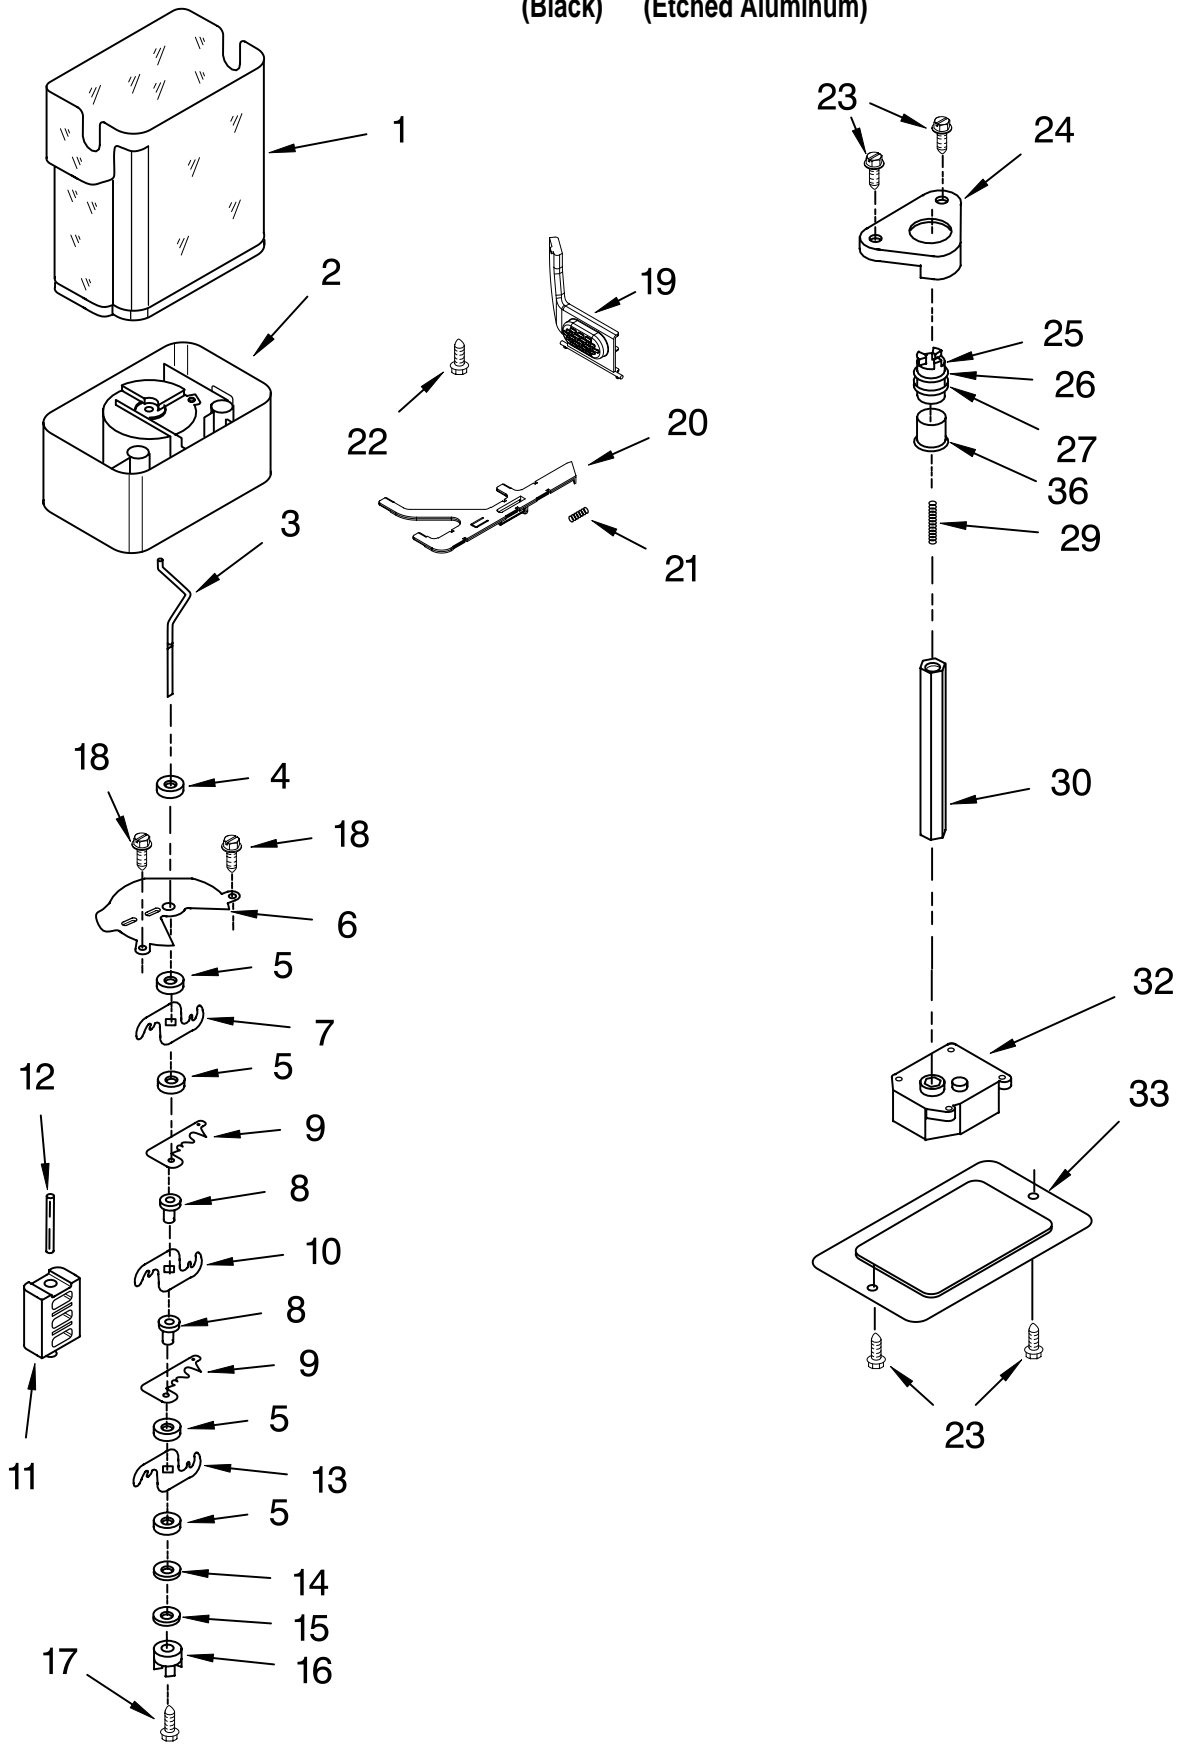

MOTOR AND ICE CONTAINER PARTS

For Models: KSSO42QMB02, KSSO42QMX02
(Black) (Etched Aluminum)

FOR ORDERING INFORMATION REFER TO PARTS PRICE LIST

MOTOR AND ICE CONTAINER PARTS

For Models: KSSO42QMB02, KSSO42QMX02
(Black) (Etched Aluminum)

Illus. No.	Part No.	DESCRIPTION
1	2222965	Ice Bin
2	2222964	Crusher Bin
3	2258222	Auger
4	2258220	Washer, Auger
5	1119007	Spacer, Flat (6)
6	2255460	Cover, Crusher
7	2257024	Blade, Rotary
8	1119005	Spacer, Step (2)
9	2257020	Blade, Fixed
10	2257023	Blade, Rotary
11	2198602	Block, Blade
12	489229	Roll Pin
13	2257022	Blade, Rotary
14	489235	Washer, Plain
15	2198661	Washer, Coupling
16	2220457	Coupling, Top
17	8281164	Screw
18	3400065	Screw
19	2252265	Button, Bin
20	2252207	Latch, Bin
21	2198608	Spring, Latch
22	2198671	Screw (2)
23	8281163	Screw
24	2212369	Holder
25	2220458	Coupling, Bottom
26	2198628	Seal
27	2212370	Washer
29	2198607	Spring
30	999536	Drive Shaft
32	2212363	Dispenser, Motor
33	2222862	Cover
36	2212365	Sleeve, Coupling

FOR ORDERING INFORMATION REFER TO PARTS PRICE LIST