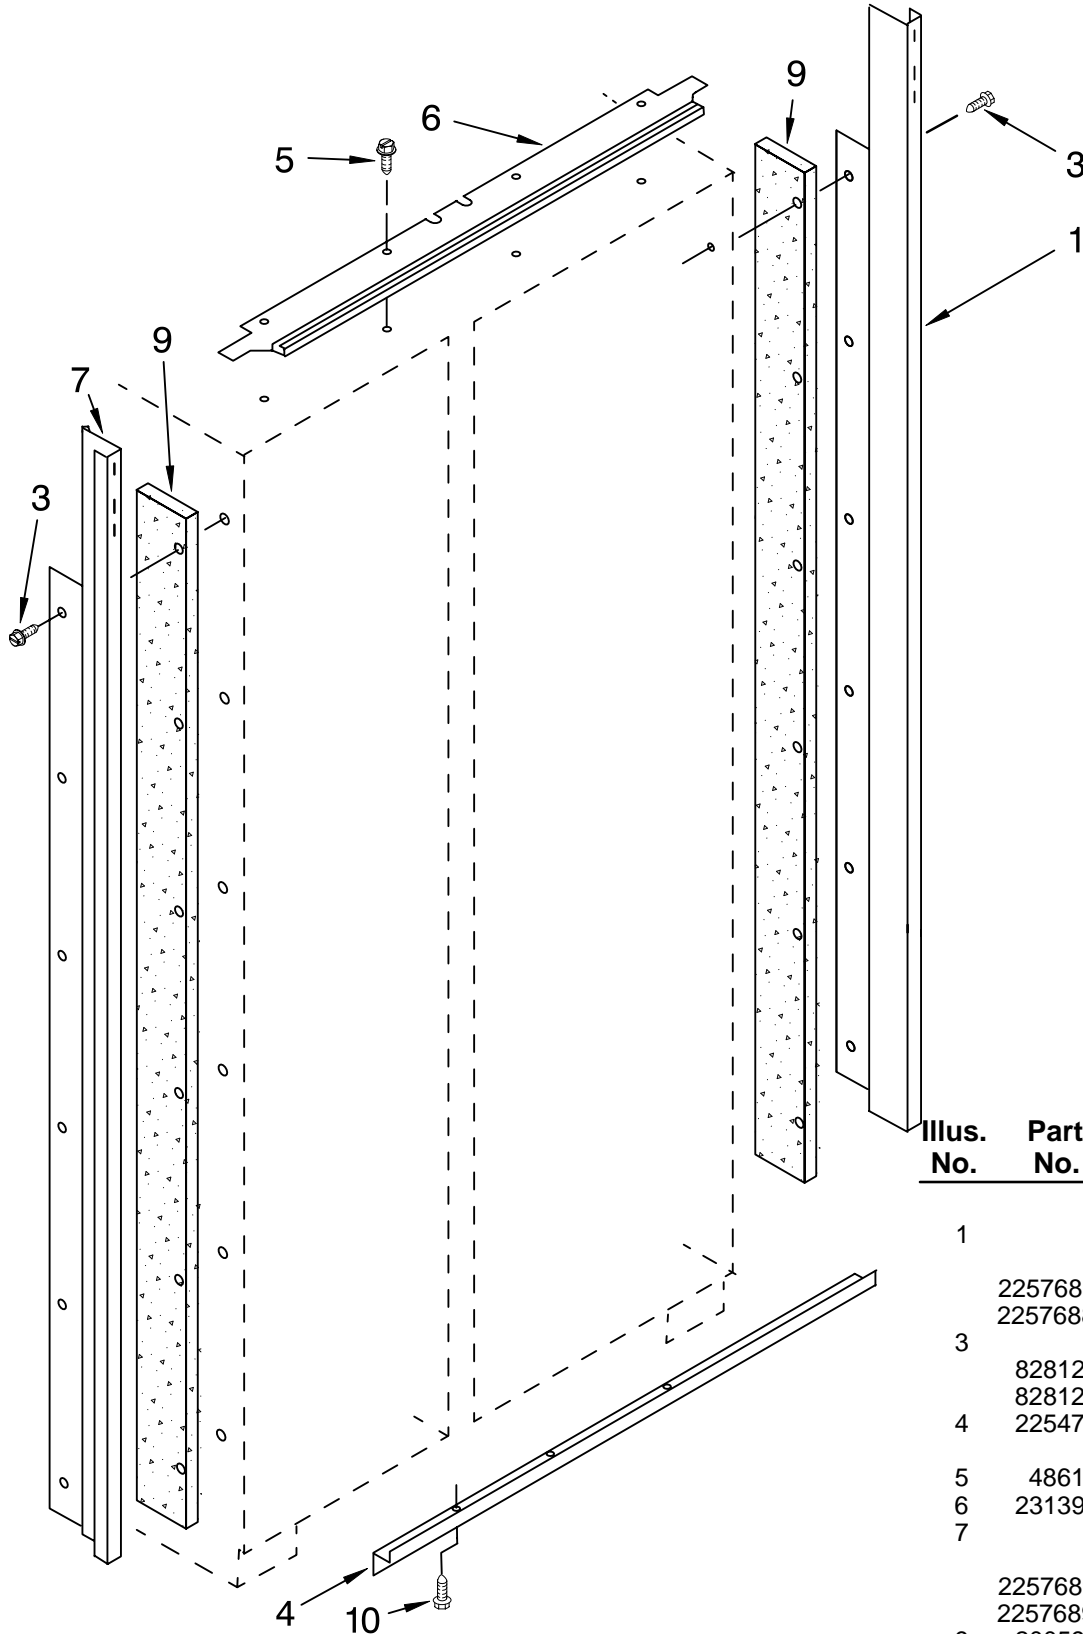

CABINET TRIM PARTS

For Models: KSSO42QMB02, KSSO42QMX02
(Black) (Etched Aluminum)

Illus. No.	Part No.	DESCRIPTION
1		Cabinet, Trim (Right Side)
	2257688B	Black
	2257688X	Etched Aluminum
3		Screw
	8281252	Black
	8281250	Stainless Steel
4	2254725	Cabinet, Trim (Bottom)
5	486194	Screw
6	2313992	Cabinet, Trim Top
7		Cabinet Trim (Left Side)
	2257689B	Black
	2257689X	Etched Aluminum
9	2005925	Seal-Trim, Side
10	489464	Screw

FOR ORDERING INFORMATION REFER TO PARTS PRICE LIST