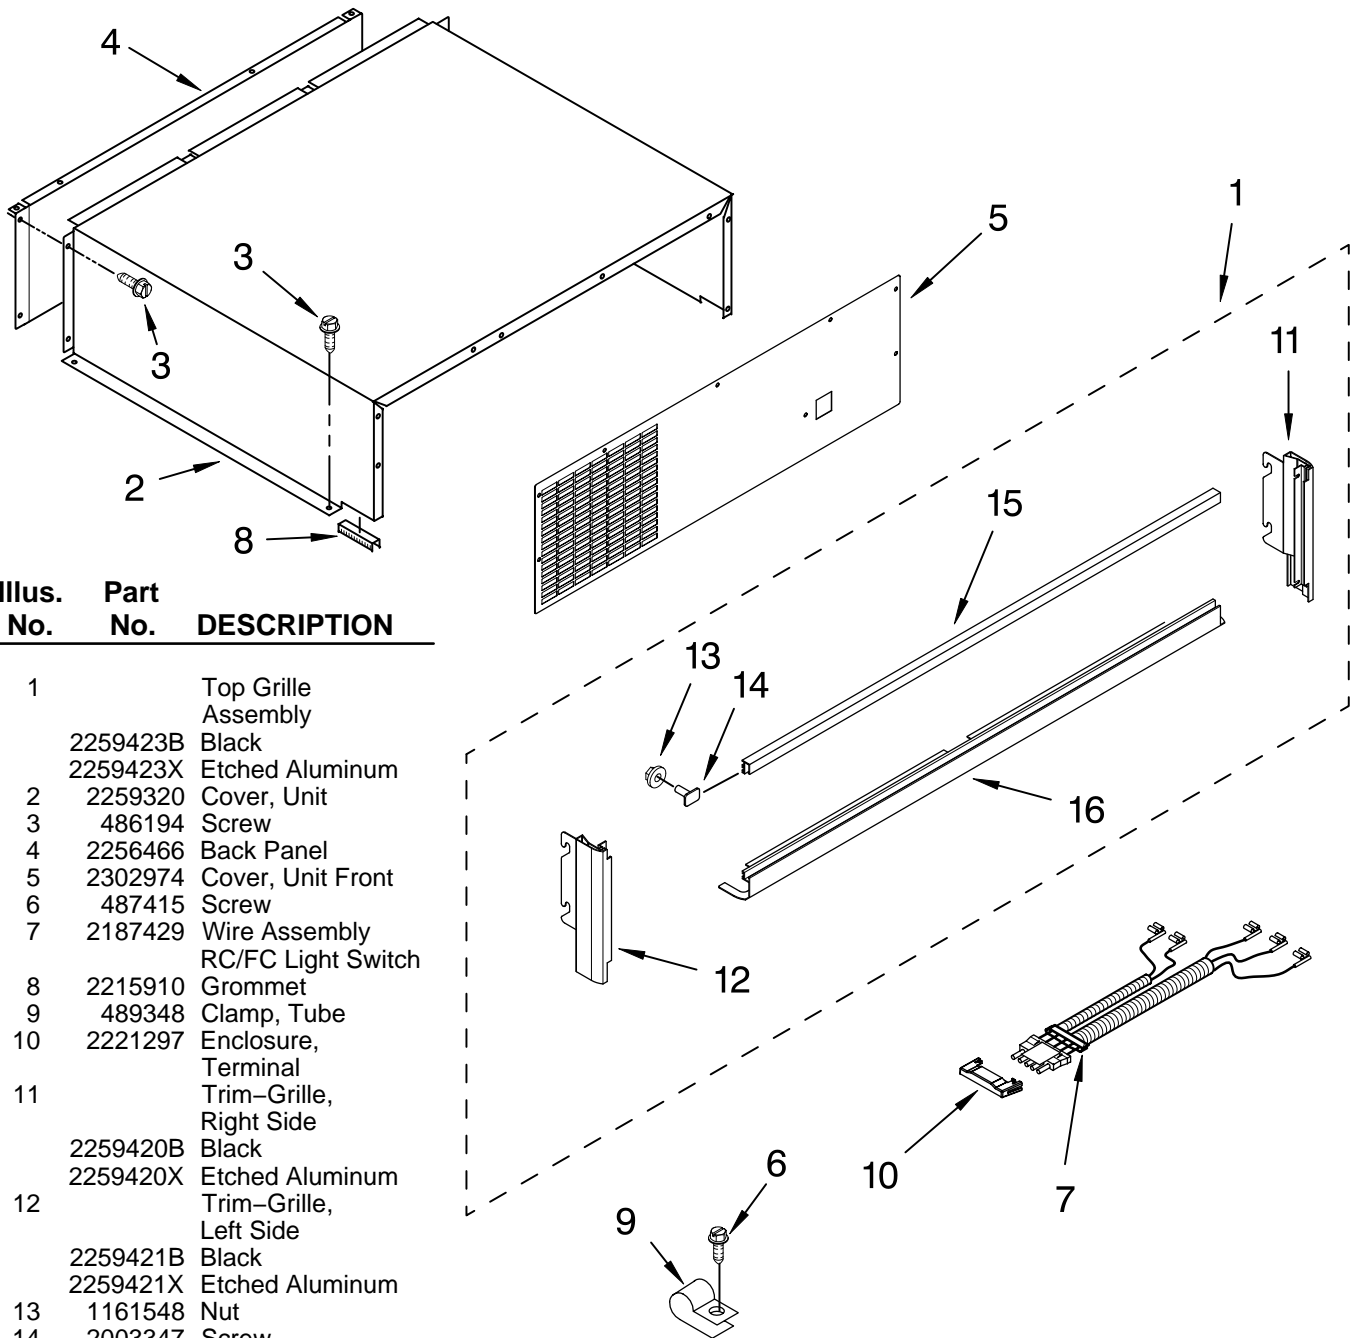

FOR ORDERING INFORMATION REFER TO PARTS PRICE LIST

CONTROL PANEL PARTS

For Models: KSS042QMB02, KSS042QMX02
(Black) (Etched Aluminum)

Illus. No.	Part No.	DESCRIPTION
1	2302772	Control Box
2	2303938	Insert, Control Box
3	2302913	Circuit Board, Housing Control
4	2187424	Control Box Wire Harness
6	2221121	Support, Control Box
7	489006	Screw
9	2306086	Display Board, Ingredient Care Center
10	2302717	Shield, Light
11	2162085	Socket, Light
12	2255743	Light Bulb
13	486194	Screw
14	8281185	Screw
15	2257519	Overlay

FOR ORDERING INFORMATION REFER TO PARTS PRICE LIST

TOP GRILLE AND UNIT COVER PARTS

For Models: KSSO42QMB02, KSSO42QMX02
(Black) (Etched Aluminum)

Illus. No.	Part No.	DESCRIPTION
1	2259423B	Top Grille Assembly Black
	2259423X	Etched Aluminum
2	2259320	Cover, Unit
3	486194	Screw
4	2256466	Back Panel
5	2302974	Cover, Unit Front
6	487415	Screw
7	2187429	Wire Assembly RC/FC Light Switch
8	2215910	Grommet
9	489348	Clamp, Tube
10	2221297	Enclosure, Terminal
11	2259420B	Trim-Grille, Right Side Black
	2259420X	Etched Aluminum
12	2259421B	Trim-Grille, Left Side Black
	2259421X	Etched Aluminum
13	1161548	Nut
14	2003347	Screw
15	2259441B	Trim-Grille, Top Black
	2259441X	Etched Aluminum
16	2259435B	Trim-Grille, Bottom Black
	2259435X	Etched Aluminum