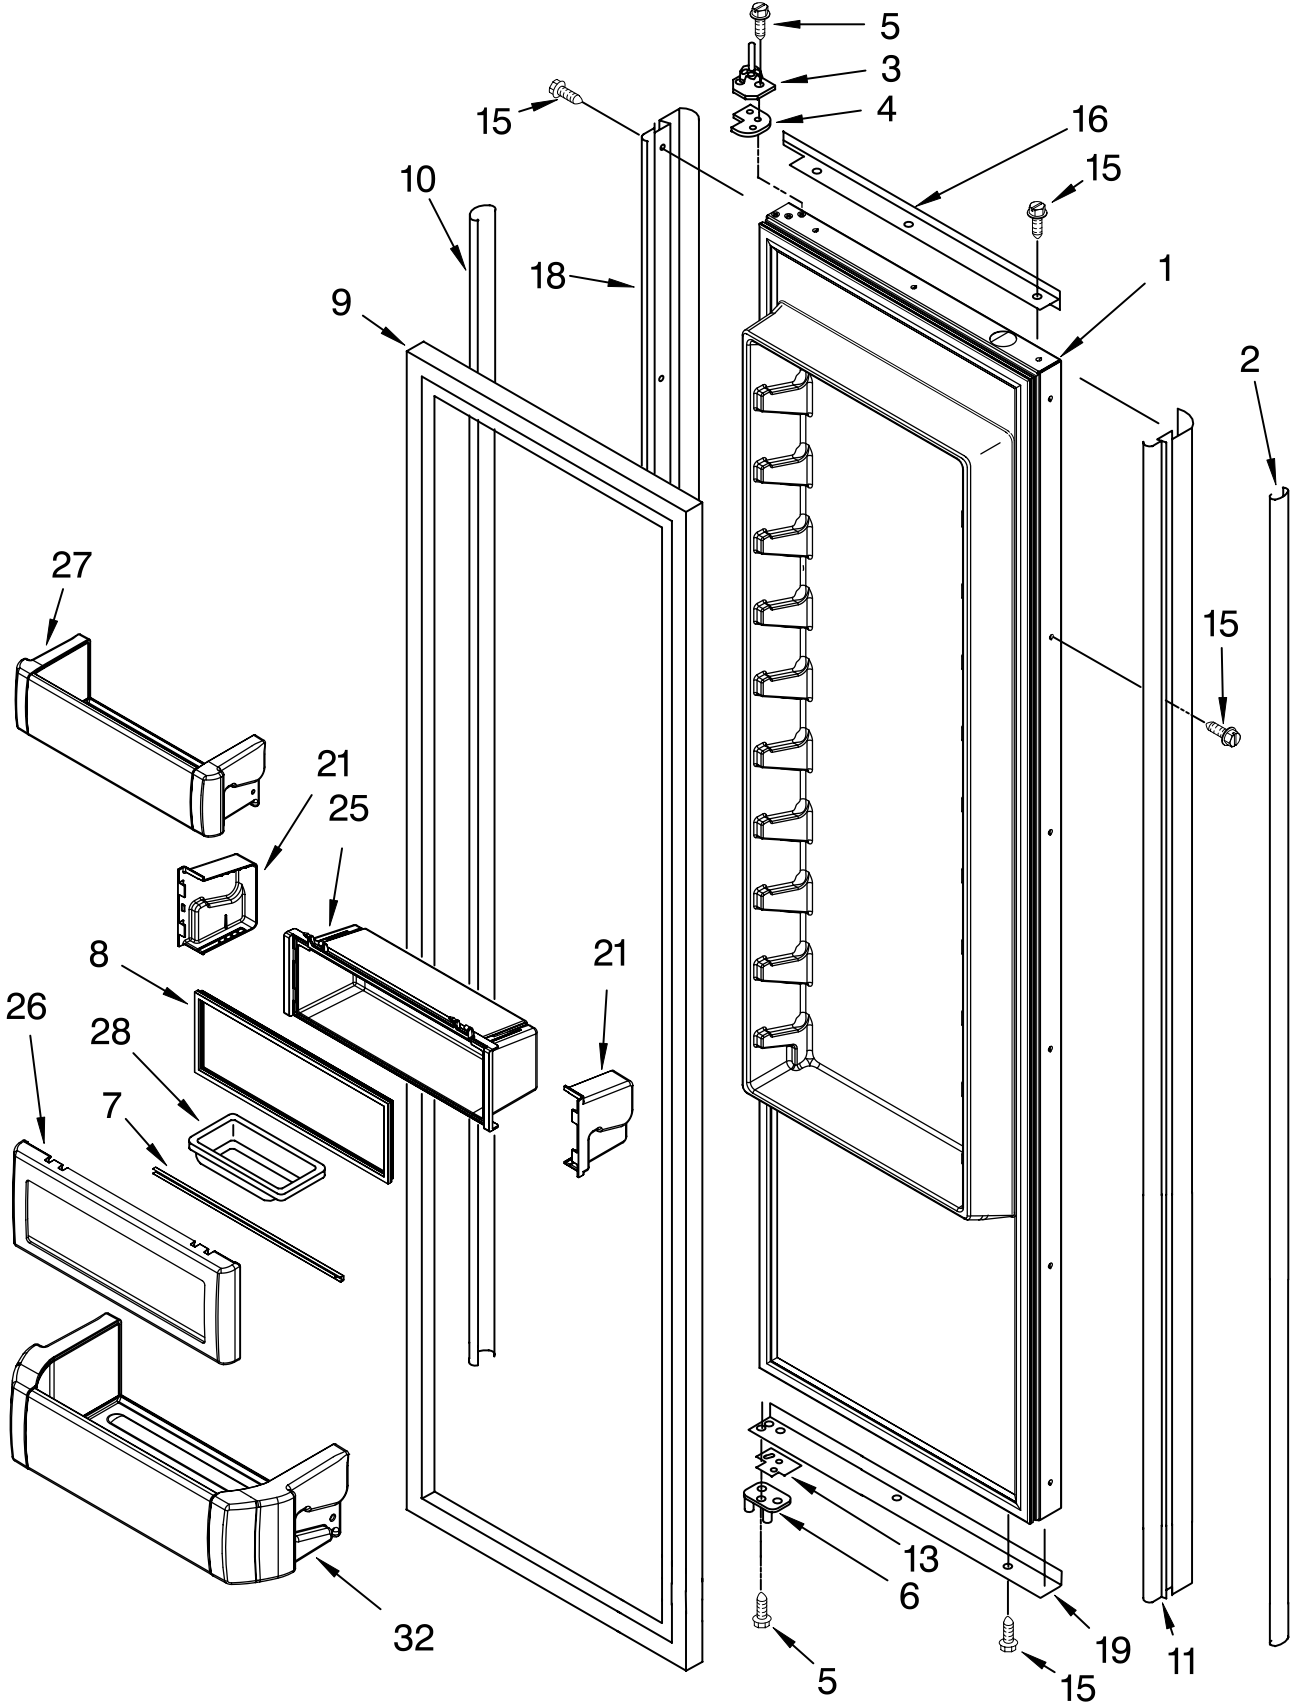

REFRIGERATOR DOOR PARTS

For Models: KSS042QMB02, KSS042QMX02
(Black) (Etched Aluminum)

FOR ORDERING INFORMATION REFER TO PARTS PRICE LIST

REFRIGERATOR DOOR PARTS

For Models: KSSO42QMB02, KSSO42QMX02
(Black) (Etched Aluminum)

Illus. No.	Part No.	DESCRIPTION	Illus. No.	Part No.	DESCRIPTION	Illus. No.	Part No.	DESCRIPTION
1	2252330	Refrigerator Door Panel (Includes Insulation)	10		Trim, Screw Cover (Hinge Side)	18		Trim, Door (Hinge Side)
				2259448B	Black		2257686B	Black
				2259448X	Etched Aluminum		2257686X	Etched Aluminum
2		Trim, Screw Cover (Handle Side)	11		Trim, Door (Handle Side)	19		Trim, Door (Bottom)
	2259365B	Black		2259040B	Black		2215994B	Black
	2259365X	Etched Aluminum		2259040X	Etched Aluminum		2215994	Etched Aluminum
3	2266854	Hinge Assembly, Top	13	2257637	Door, Spacer Bottom	21		End Cap
4	2256381	Spacer-Door, Top	15		Screw		2222919	Right Side
5	489282	Screw		8281252	Black	25	2222922	Bin, Utility
6	2302878	Hinge Assembly, Bottom	16		Trim, Door (Top)	26	2222925	Door, Utility Bin
				2005840	Black	27	2222773	Door Shelf
				2005011	Etched Aluminum	28	2165792	Butter Tray
7	2222796	Rail, Lid				32	2222770	Shelf, Gallon Door
8	2222982	Gasket, Bin						
9	2222811	Door Gasket, Magnetic						

FOR ORDERING INFORMATION REFER TO PARTS PRICE LIST