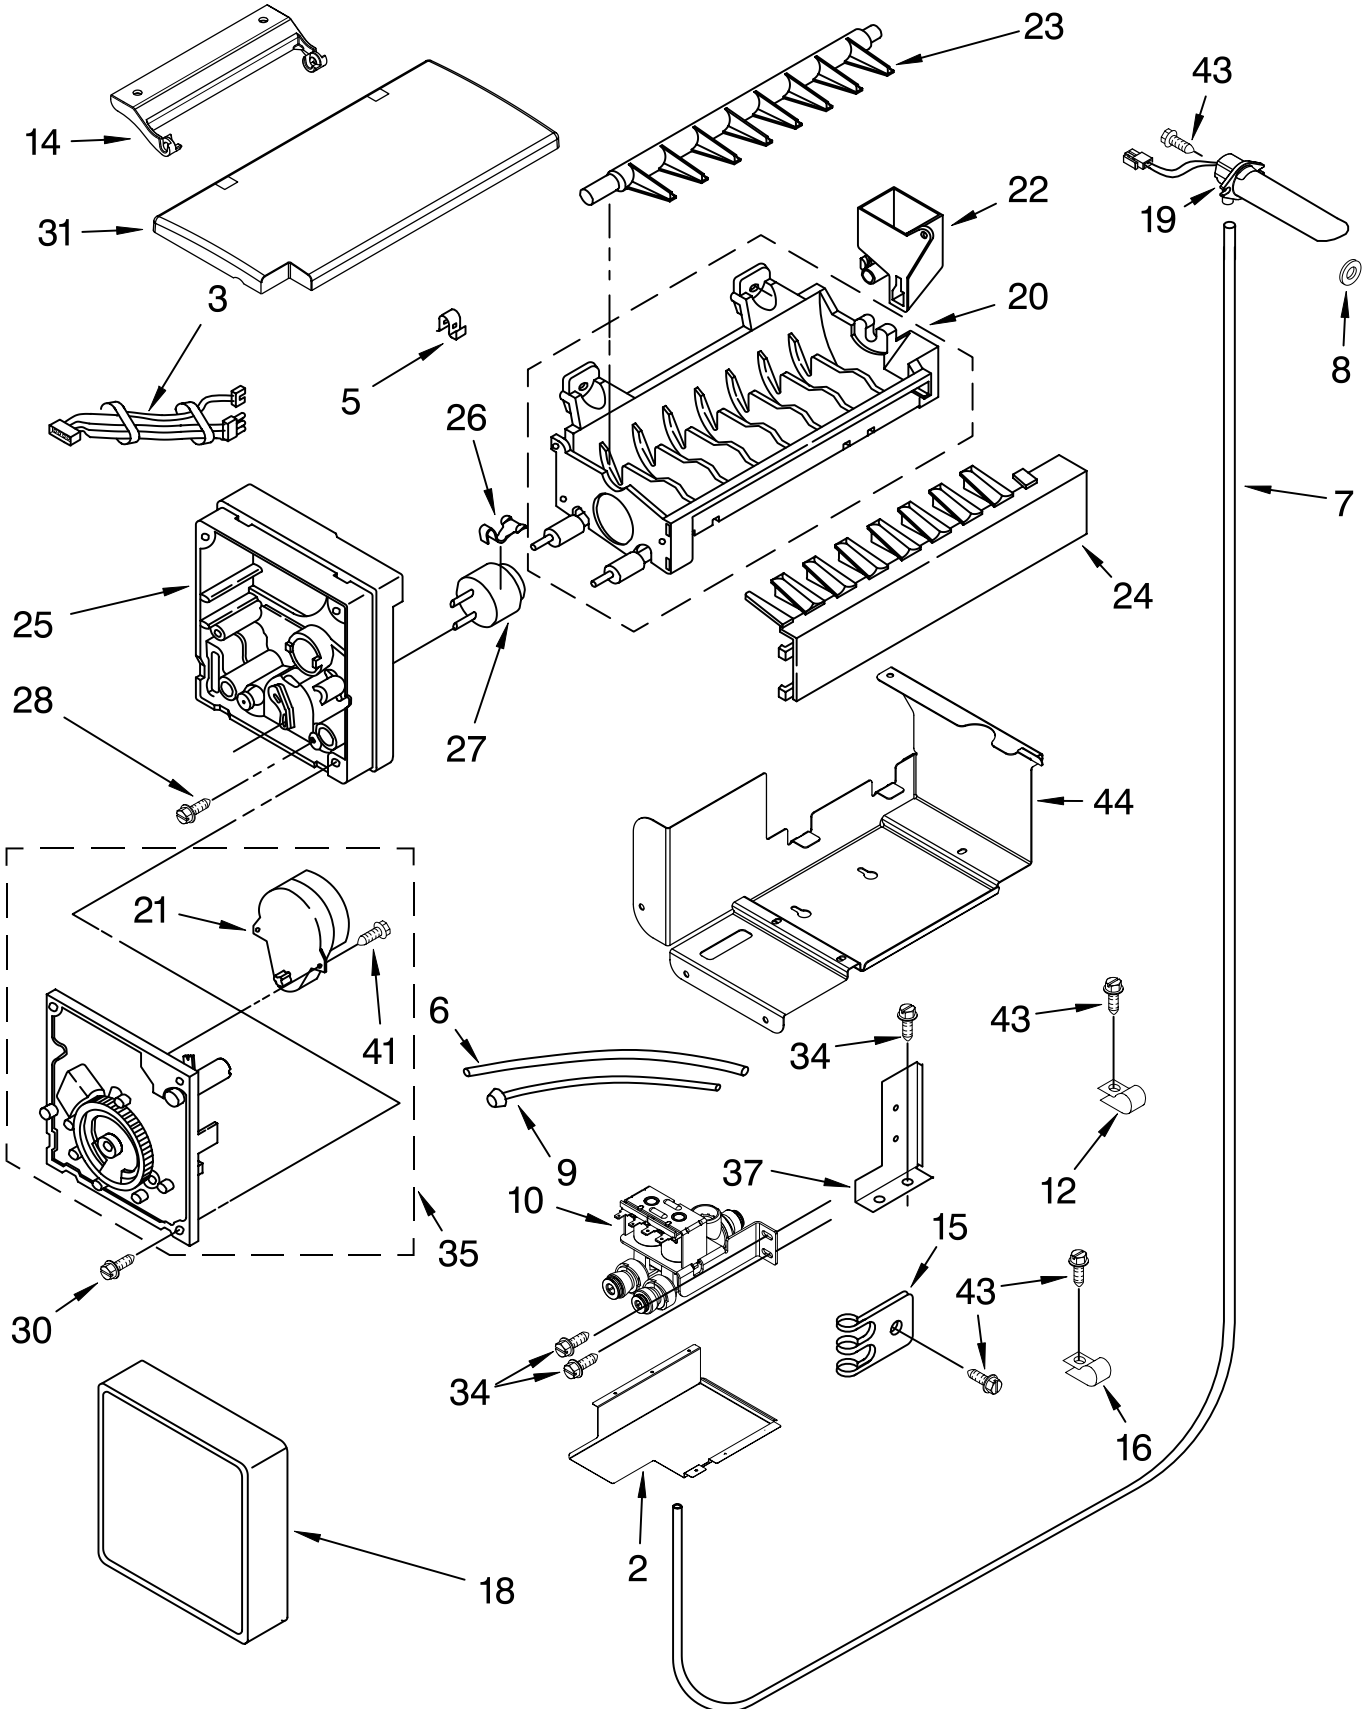

ICEMAKER PARTS

For Models: KSSO42QMW01, KSSO42QMB01, KSSO42QMX01
(White) (Black) (Etched Aluminum)

FOR ORDERING INFORMATION REFER TO PARTS PRICE LIST

ICEMAKER PARTS

For Models: KSSO42QMW01, KSSO42QMB01, KSSO42QMX01
(White) (Black) (Etched Aluminum)

Illus. No.	Part No.	DESCRIPTION	Illus. No.	Part No.	DESCRIPTION	Illus. No.	Part No.	DESCRIPTION
2	2300104	Cover, Bottom Electrical	20	628228	Mold & Heater (Also Order 542638 Silicone Grease)	41	489136	Screw (2)
3	2187717	Wire Assembly, Ice maker	21	628398	Motor	43	486194	Screw
5	628379	Clip, Fuse	22	628356	Cup-Water Fill	44	2306151	Bracket, Ice maker Mounting
6	2214613	Tube, Filter Inlet	23	627843	Ejector	100	2266836	Complete Ice maker Assembly
7	2316756	Water Inlet Tube Assembly	24	2198598	Ice Striper	Following Parts Not Illustrated (Optional Parts Only)		
8	2302758	Seal Gasket	25	2194712	Support			
9	2302719	Tube, Filter Outlet	26	627796	Retainer Thermostat (2)	2220865		Front Panel Kit (White)
10	2188786	Valve, Solenoid	27	628397	Thermostat (Also Order 542639 Cement Alumilastic)	2220868		Front Panel Kit (Black)
12	2221070	Clamp, Tube	28	8533917	Screw	2220874		Front Panel Kit (Stainless Steel)
14	2198641	Bracket, Ice maker Cover	30	489276	Screw	2222963		Ice Container Complete Assembly
15	2208136	Clamp, Nylon Valve	31	2222967	Cover, Ice maker	978849		Static Cleaner, Black Acrylic
16	488937	Clamp Tube	34	1163283	Screw			
18	2257538	Cover	35	628399	Module Assembly (Includes Items 21 & 41)			
19	2259417	Tube, Water Inlet	37	2252228	Water Valve Mounting Bracket			

FOR ORDERING INFORMATION REFER TO PARTS PRICE LIST