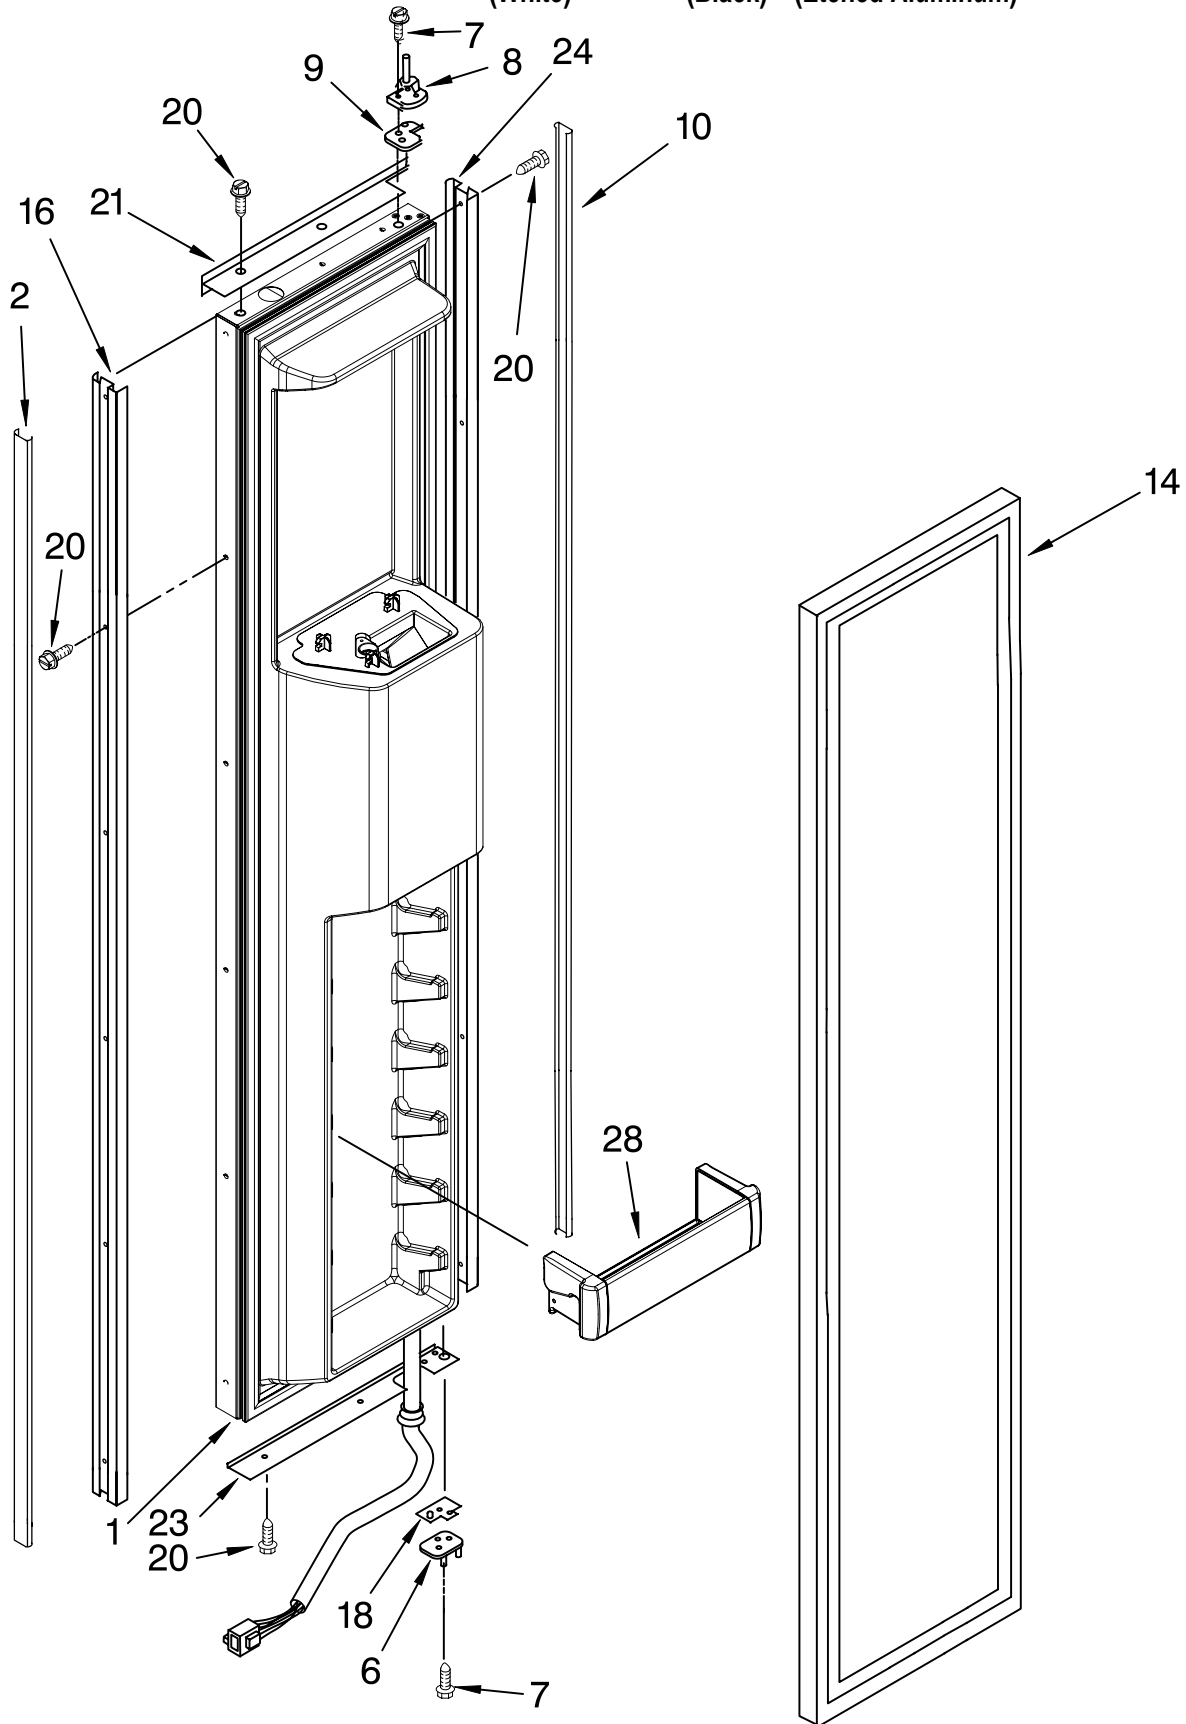

REFRIGERATOR DOOR PARTS

For Models: KSSO42QMW01, KSSO42QMB01, KSSO42QMX01
(White) (Black) (Etched Aluminum)

Illus. No.	Part No.	DESCRIPTION	Illus. No.	Part No.	DESCRIPTION	Illus. No.	Part No.	DESCRIPTION
1	2252330	Refrigerator Door Panel (Includes Insulation)	10		Trim, Screw Cover (Hinge Side)	18		Trim, Door (Hinge Side)
				2259448W	White		2257686W	White
				2259448B	Black		2257686B	Black
2		Trim, Screw Cover (Handle Side)		2259448X	Etched Aluminum		2257686X	Etched Aluminum
	2259365W	White	11		Trim, Door (Handle Side)	19		Trim, Door (Bottom)
	2259365B	Black		2259040W	White		2215994W	White
	2259365X	Etched Aluminum		2259040B	Black		2215994B	Black
3	2266854	Hinge Assembly, Top		2259040X	Etched Aluminum		2215994	Etched Aluminum
4	2256381	Spacer-Door, Top	13	2257637	Door, Spacer Bottom	21		End Cap
5	489282	Screw	15		Screw		2222919	Right Side
6	2302878	Hinge Assembly, Bottom		8281251	White		2222920	Left Side
7	2222796	Rail, Lid		8281252	Black	25	2222922	Bin, Utility
8	2222982	Gasket, Bin	16		Trim, Door (Top)	26	2222925	Door, Utility Bin
9	2222811	Door Gasket, Magnetic		2005014	White	27	2222773	Door Shelf
				2005840	Black	28	2165792	Butter Tray
				2005011	Etched Aluminum	32	2222770	Shelf, Gallon Door

FOR ORDERING INFORMATION REFER TO PARTS PRICE LIST

FREEZER DOOR PARTS

For Models: KSS042QMW01, KSS042QMB01, KSS042QMX01
(White) (Black) (Etched Aluminum)

FOR ORDERING INFORMATION REFER TO PARTS PRICE LIST