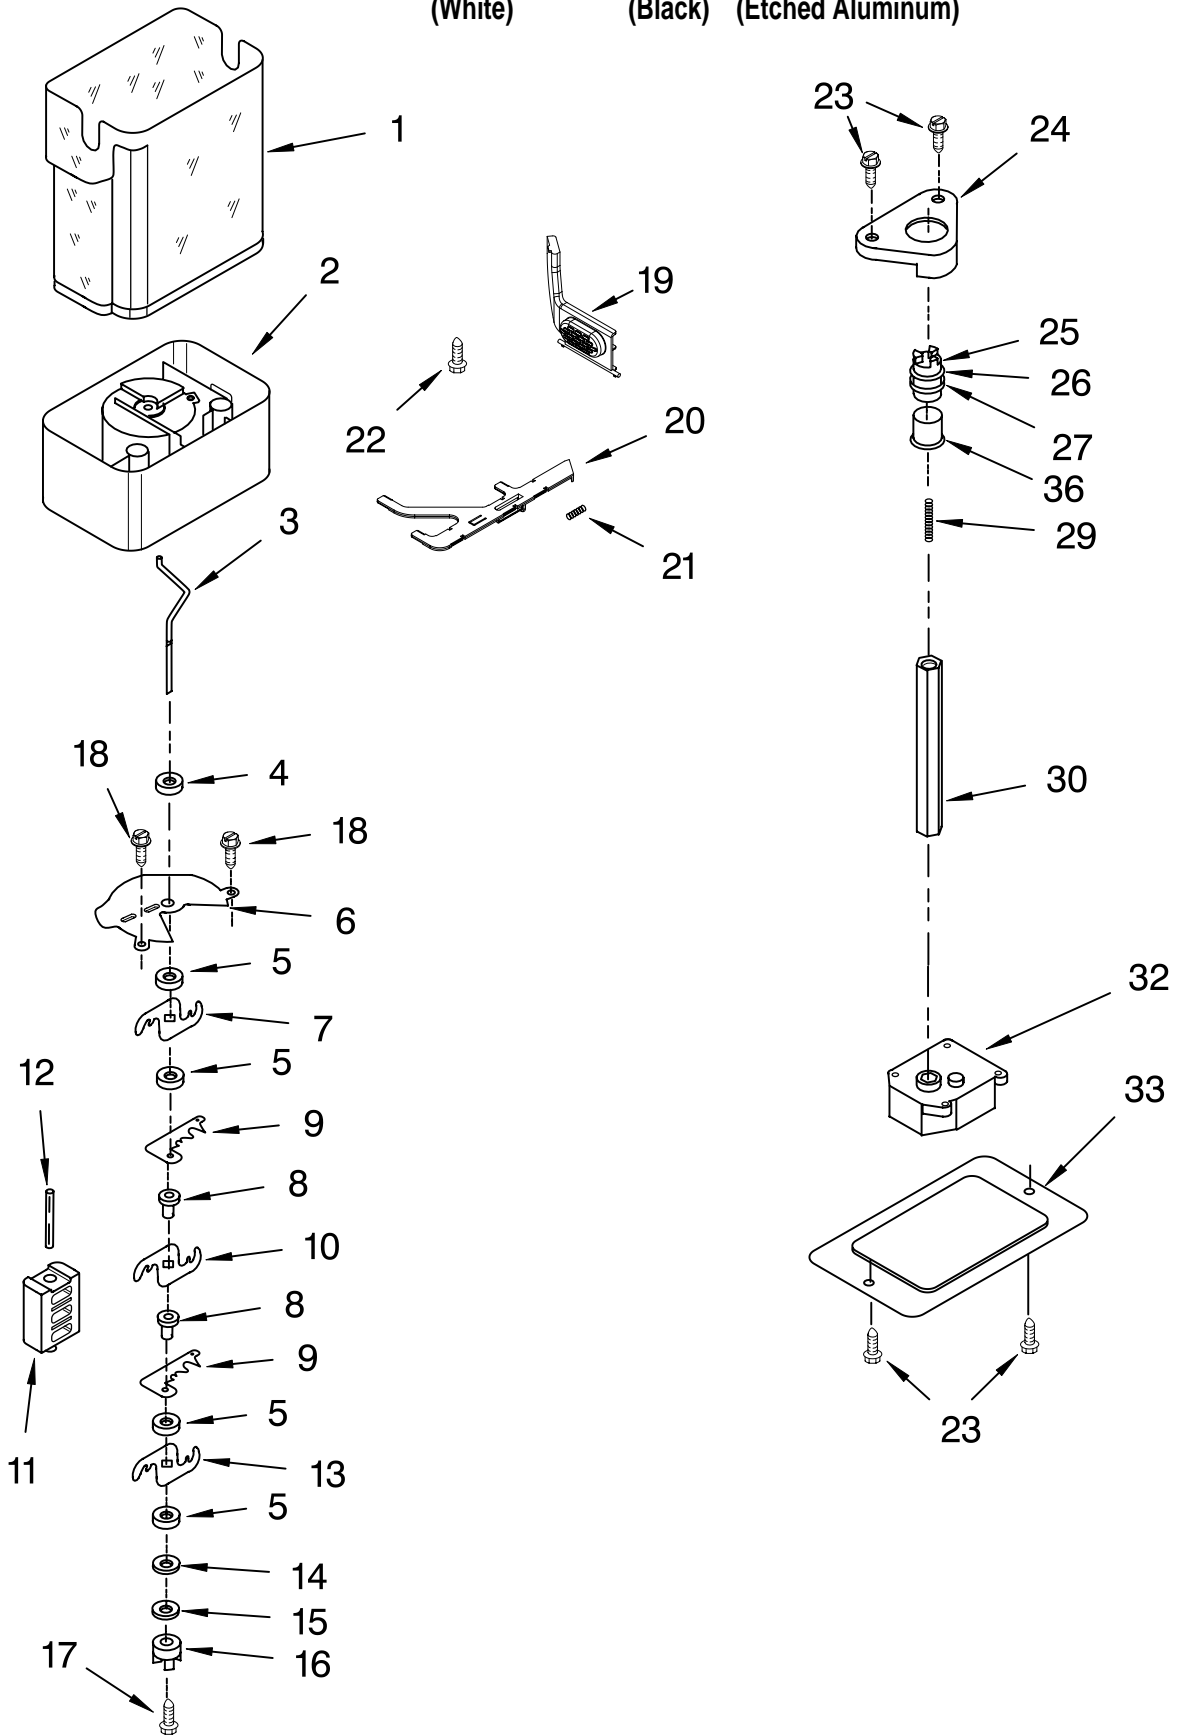

MOTOR AND ICE CONTAINER PARTS

For Models: KSSO42QMW01, KSSO42QMB01, KSSO42QMX01
(White) (Black) (Etched Aluminum)

FOR ORDERING INFORMATION REFER TO PARTS PRICE LIST

MOTOR AND ICE CONTAINER PARTS

For Models: KSSO42QMW01, KSSO42QMB01, KSSO42QMX01
(White) (Black) (Etched Aluminum)

Illus.	Part	
No.	No.	DESCRIPTION
1	2222965	Ice Bin
2	2222964	Crusher Bin
3	2258222	Auger
4	2258220	Washer, Auger
5	1119007	Spacer, Flat (6)
6	2255460	Cover, Crusher
7	2257024	Blade, Rotary
8	1119005	Spacer, Step (2)
9	2257020	Blade, Fixed
10	2257023	Blade, Rotary
11	2198602	Block, Blade
12	489229	Roll Pin
13	2257022	Blade, Rotary
14	489235	Washer, Plain
15	2198661	Washer, Coupling
16	2220457	Coupling, Top
17	8281164	Screw
18	3400065	Screw
19	2252265	Button, Bin
20	2252207	Latch, Bin
21	2198608	Spring, Latch
22	2198671	Screw (2)
23	8281163	Screw
24	2212369	Holder
25	2220458	Coupling, Bottom
26	2198628	Seal
27	2212370	Washer
29	2198607	Spring
30	999536	Drive Shaft
32	2212363	Dispenser, Motor
33	2222862	Cover
36	2212365	Sleeve, Coupling

FOR ORDERING INFORMATION REFER TO PARTS PRICE LIST