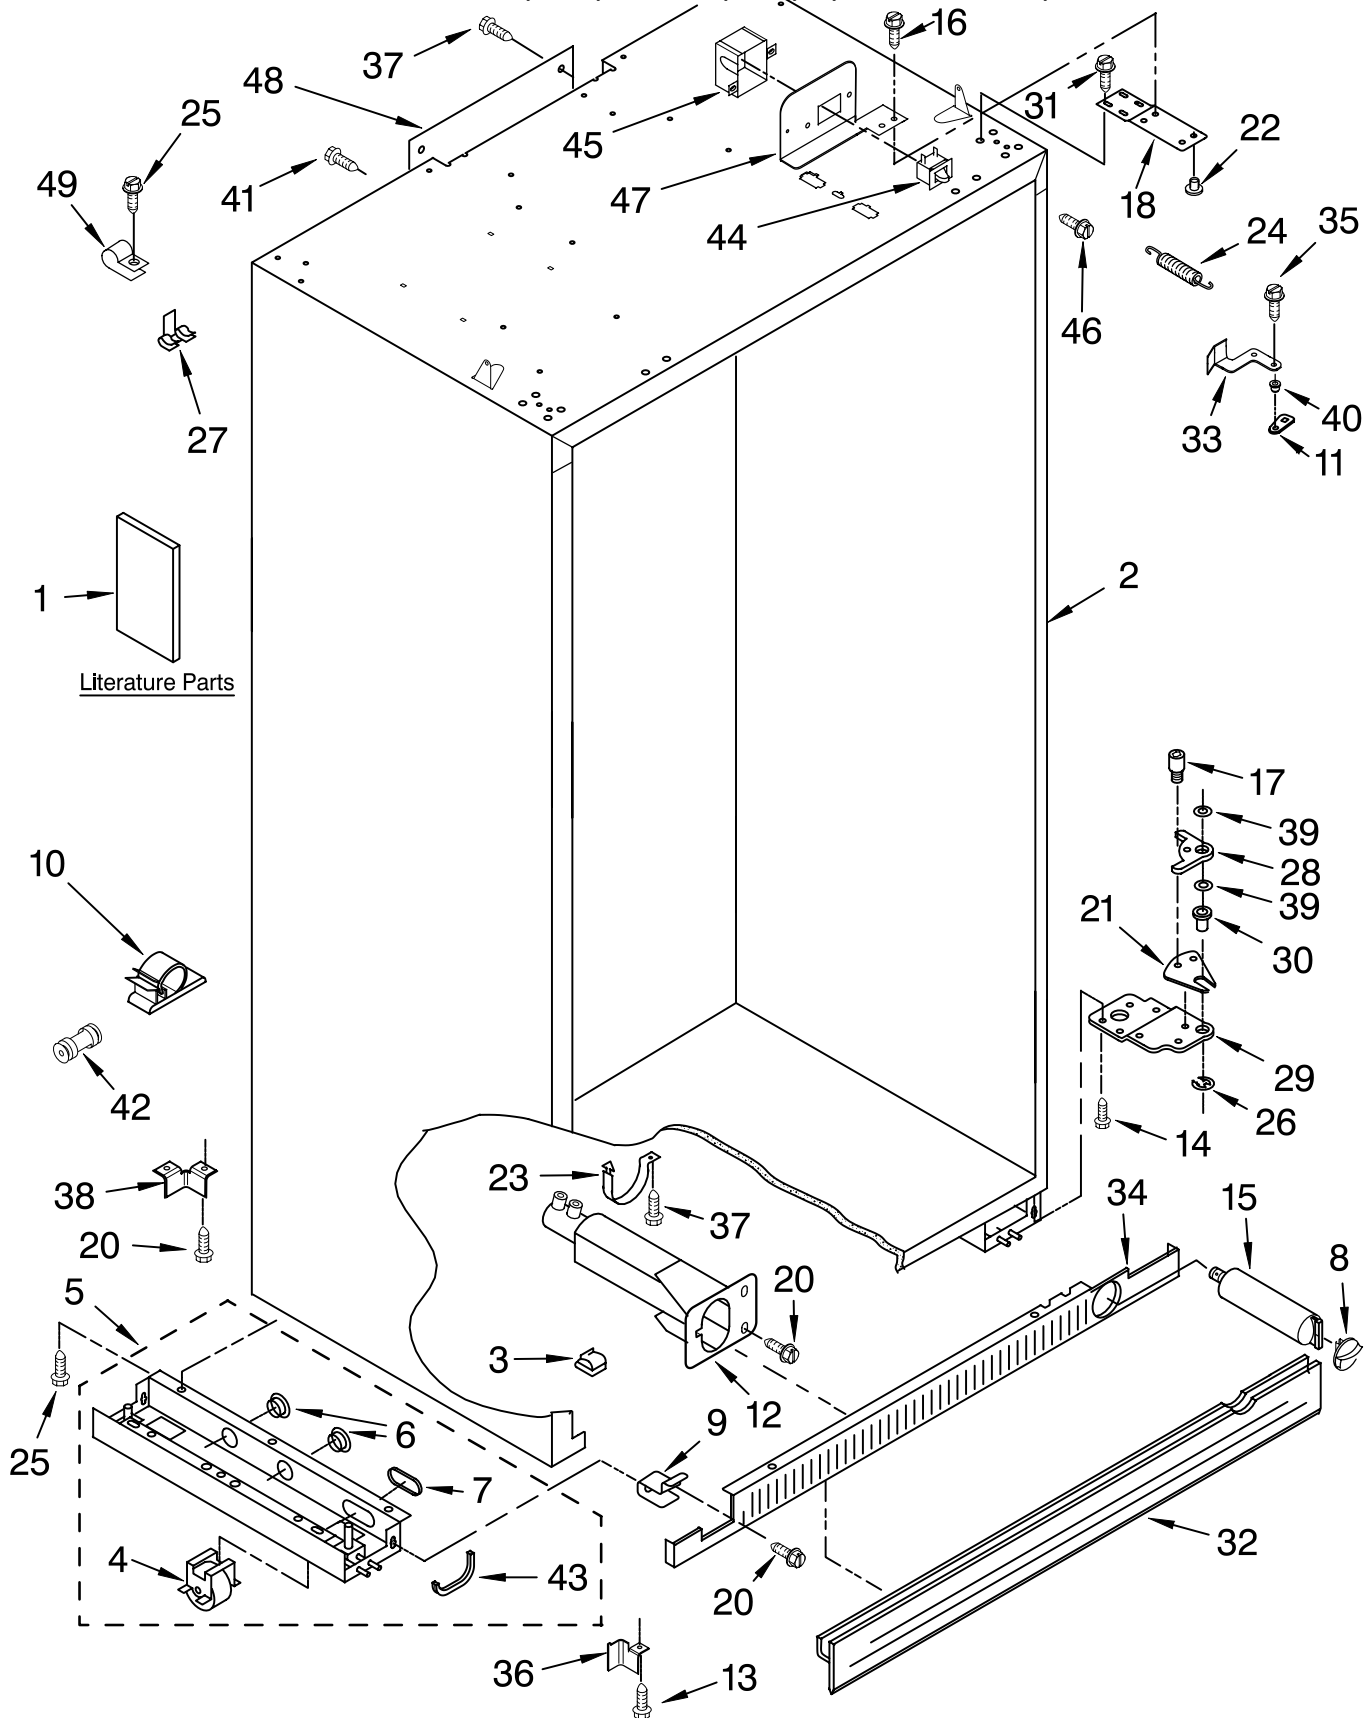

KitchenAid

CABINET PARTS

For Models: KSSO42QMW01, KSSO42QMB01, KSSO42QMX01
(White) (Black) (Etched Aluminum)

42" BUILT IN
REFRIGERATOR

FOR ORDERING INFORMATION REFER TO PARTS PRICE LIST