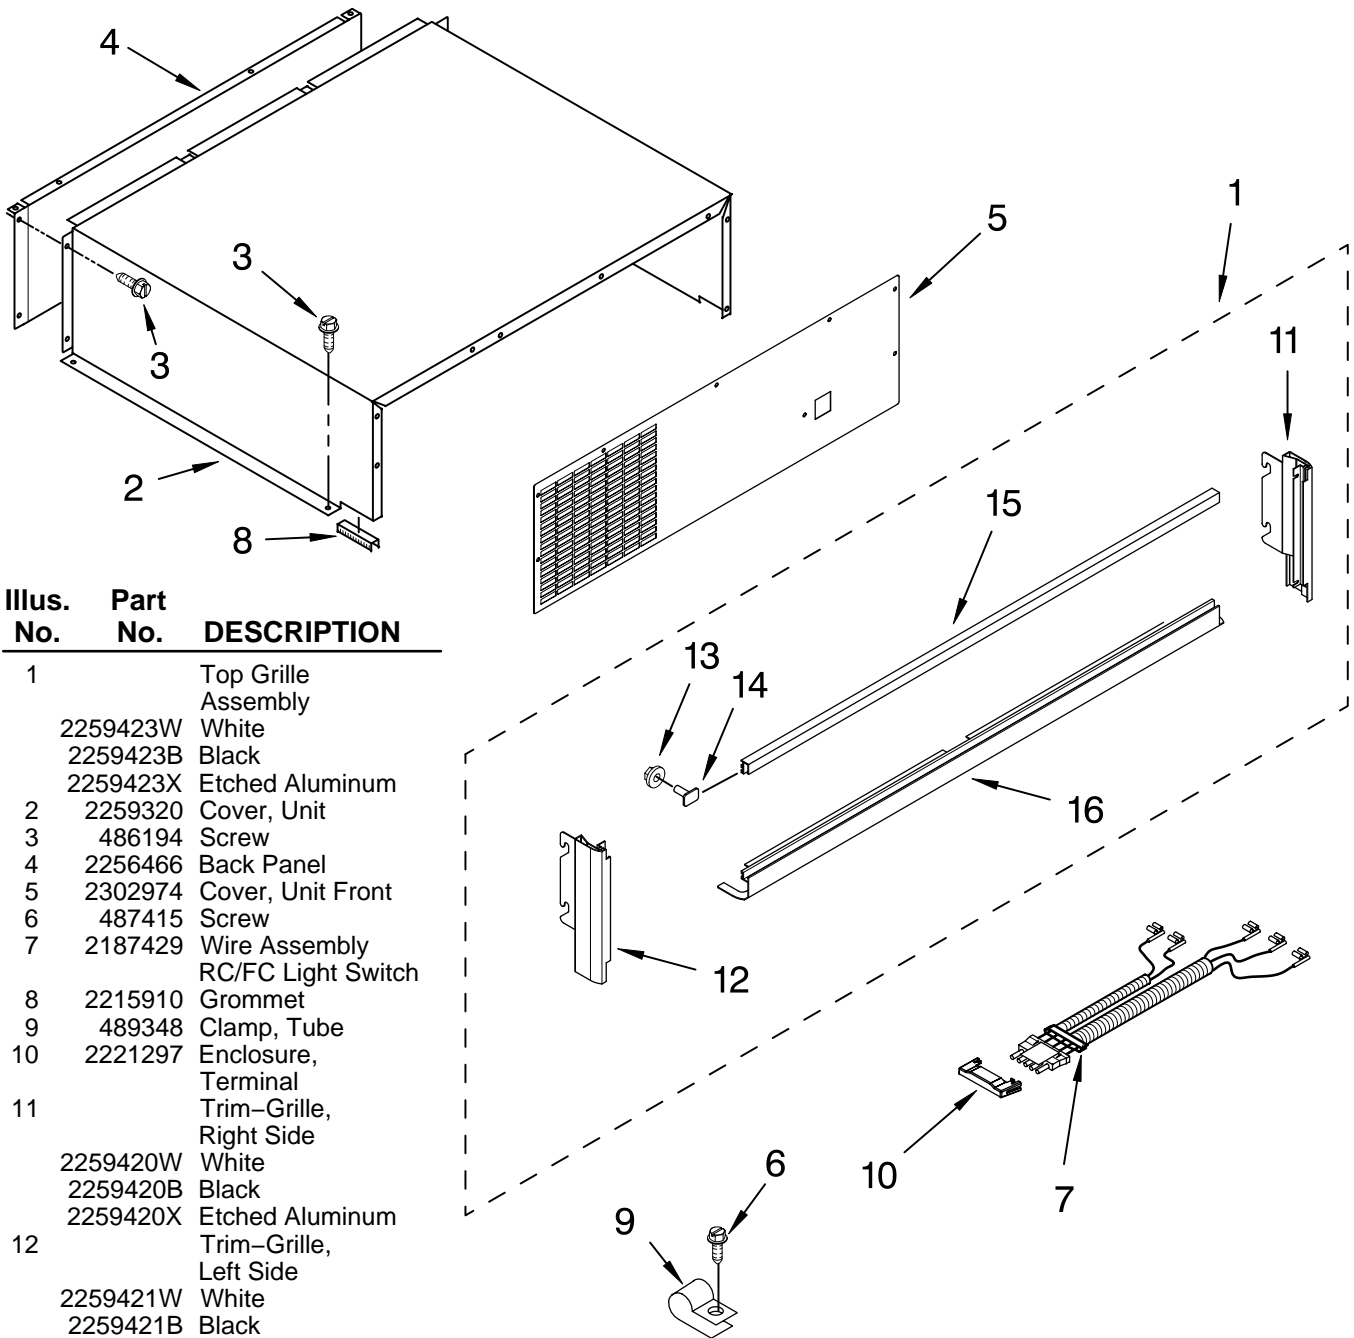

CONTROL PANEL PARTS

For Models: KSSO42QMW01, KSSO42QMB01, KSSO42QMX01
(White) (Black) (Etched Aluminum)

Illus. No.	Part No.	DESCRIPTION	Illus. No.	Part No.	DESCRIPTION	Illus. No.	Part No.	DESCRIPTION
1	2302772	Control Box	6	2221121	Support, Control Box	10	2302717	Shield, Light
2	2303938	Insert, Control Box	7	489006	Screw	11	2162085	Socket, Light
3	2302913	Circuit Board, Housing Control	9	2306086	Display Board, Ingredient Care Center	12	2255743	Light Bulb
4	2187424	Control Box Wire Harness				13	486194	Screw
						14	8281185	Screw
						15	2257519	Overlay

FOR ORDERING INFORMATION REFER TO PARTS PRICE LIST

TOP GRILLE AND UNIT COVER PARTS

For Models: KSSO42QMW01, KSSO42QMB01, KSSO42QMX01
(White) (Black) (Etched Aluminum)

Illus. No.	Part No.	DESCRIPTION
1	2259423W 2259423B 2259423X	Top Grille Assembly White Black Etched Aluminum
2	2259320	Cover, Unit
3	486194	Screw
4	2256466	Back Panel
5	2302974	Cover, Unit Front
6	487415	Screw
7	2187429	Wire Assembly RC/FC Light Switch
8	2215910	Grommet
9	489348	Clamp, Tube
10	2221297	Enclosure, Terminal
11	2259420W 2259420B 2259420X	Trim-Grille, Right Side White Black Etched Aluminum
12	2259421W 2259421B 2259421X	Trim-Grille, Left Side White Black Etched Aluminum
13	1161548	Nut
14	2003347	Screw
15	2259441W 2259441B 2259441X	Trim-Grille, Top White Black Etched Aluminum
16	2259435W 2259435B 2259435X	Trim-Grille, Bottom White Black Etched Aluminum