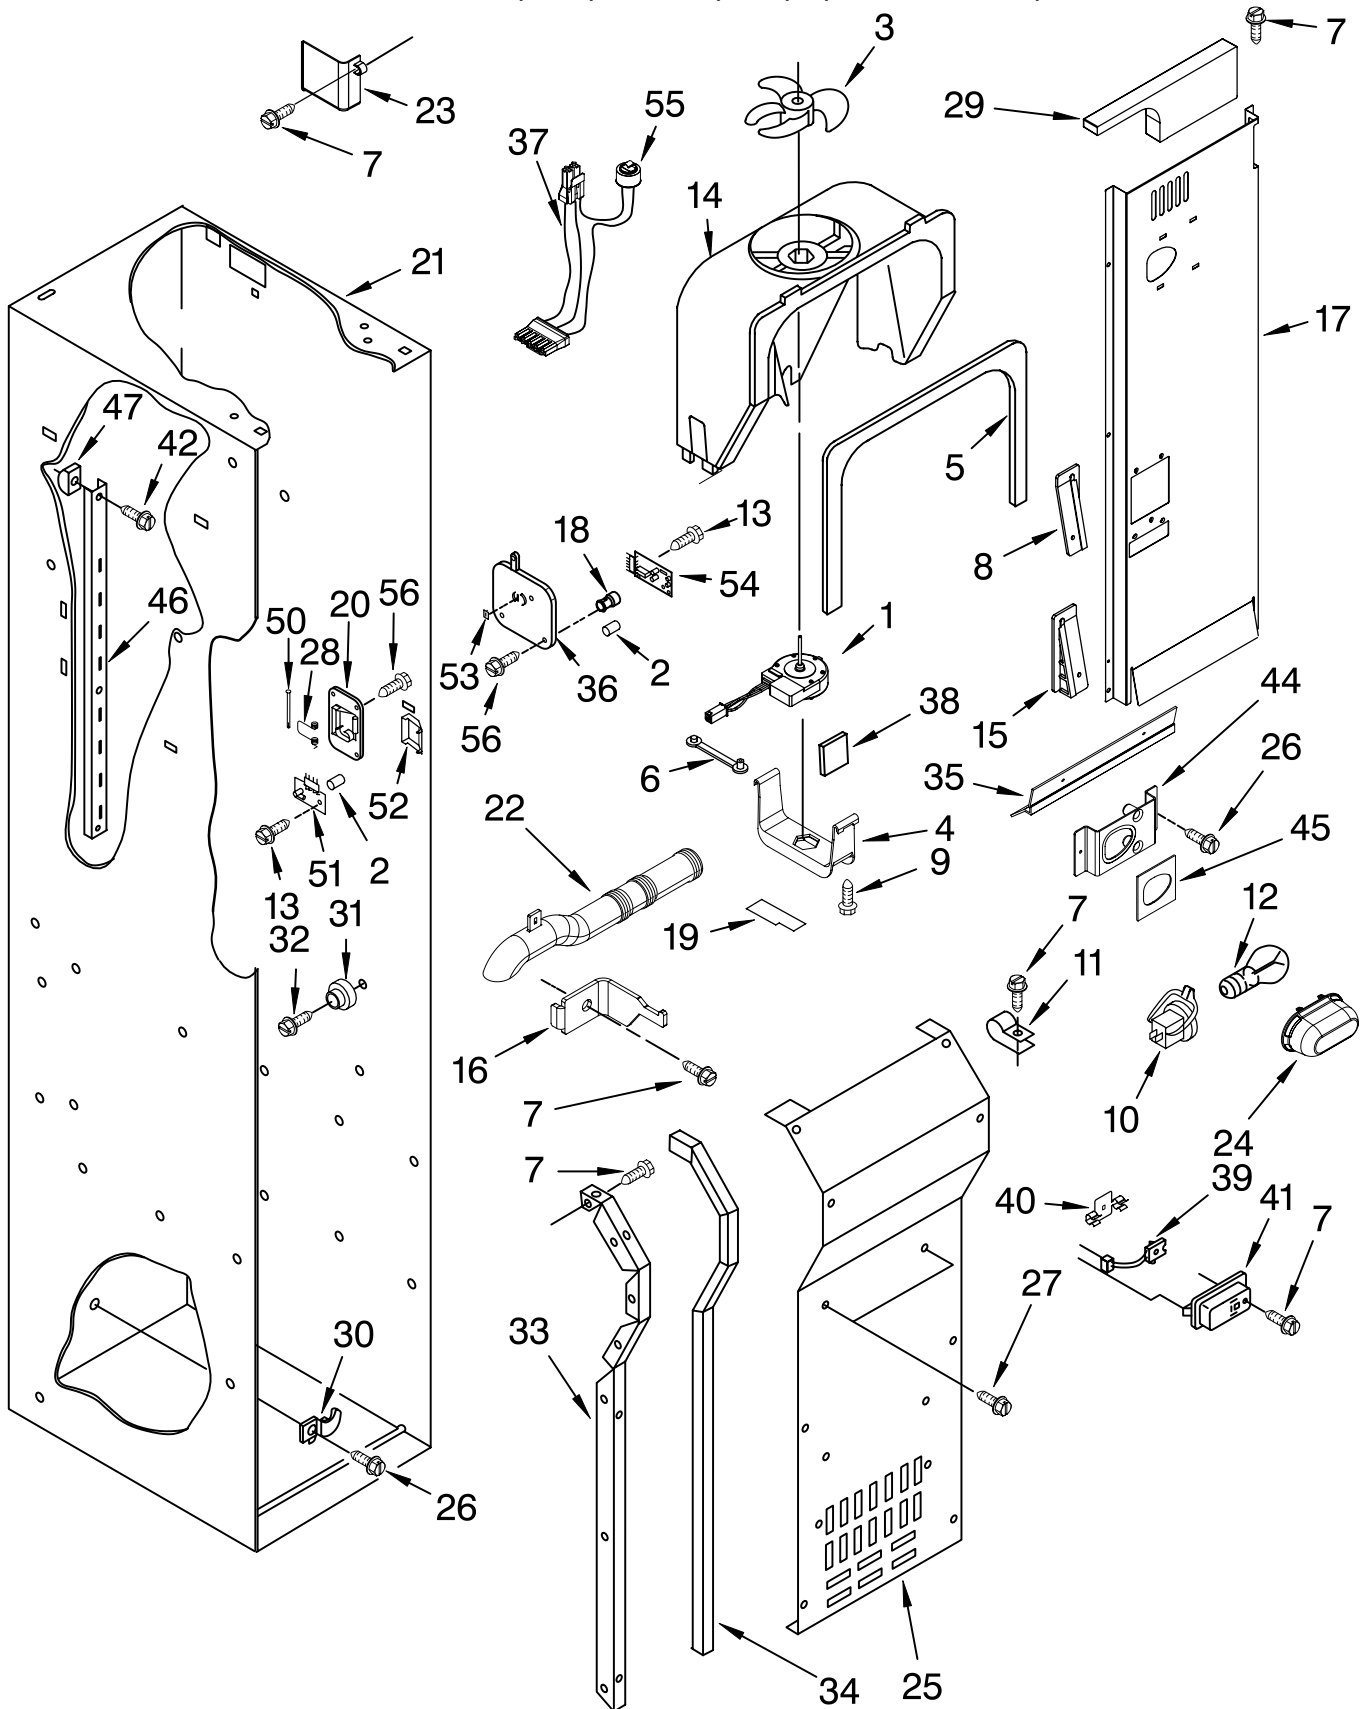

FREEZER LINER AND AIR FLOW PARTS

For Models: KSSO42QMW01, KSSO42QMB01, KSSO42QMX01
(White) (Black) (Etched Aluminum)

FOR ORDERING INFORMATION REFER TO PARTS PRICE LIST

FREEZER LINER AND AIR FLOW PARTS

For Models: KSSO42QMW01, KSSO42QMB01, KSSO42QMX01
(White) (Black) (Etched Aluminum)

Illus. No.	Part No.	DESCRIPTION	Illus. No.	Part No.	DESCRIPTION	Illus. No.	Part No.	DESCRIPTION
1	2259385	Fan Motor	21		Liner (Not A Serviceable Part)	37	2187673	Harness, Evap Fan (Includes Item 55)
2	2198665	Tube, P.C. Board	22	2302932	Tube, Vent	38	2220241	Insulation (4)
3	2169142	Fan Blade	23	2259025	Cover, Air Outlet	39	2188820	Thermistor
4	2223733	Retainer, Fan Motor	24	2259367	Light Shield (2)	40	2209204	Clip, Thermistor
5	2302817	Gasket, Cover	25	2314043	Cover, Evaporator	41	1116793	Cover, Thermistor
6	2223986	Grommet	26	486194	Screw	42	2006475	Screw
7	486194	Screw	27	487539	Screw	44	2257571	Bracket, Light
8	2259464	Wedge, Air Duct	28	2198635	Spring	45	2302777	Seal, Light Socket
9	487294	Screw, Ground	29	2309283	Deflector, Air Duct	46	2259032	Ladder, Shelf
10	2162085	Socket, Light	30	1112260	Support, Evaporator (2)	47	2259445	Screw Support
11	488937	Clamp, Nylon	31	2196483	Stud, Shelf (20)	50	2198634	Pin
12	2255743	Light Bulb	32	8281158	Screw	51	2220398	P.C. Board, Emitter
13	489214	Screw	33		Evaporator, Cover Rail	52	2198633	Flipper
14	2182120	Scroll, Fan		2221107	Left Side	53	2255563	Slide, Icemaker Shutoff
15	2259465	Wedge, Air Duct		2259355	Right Side	54	2255114	P.C. Board, Receiver
16	2302925	Bracket, Vent Tube	34	2220904	Gasket (2)	55	2306462	Defrost, BI-Metal
17	2306046	Air Duct			Evaporator Cover	56	8281185	Screw
18	2198643	Lens	35	2302850	Support, Air Duct			
19		Block, Fan Scroll	36	2259493	Cover, Receiver			
	2209480	Right						
	2209066	Left						
20	2215650	Cover, Emitter						

FOR ORDERING INFORMATION REFER TO PARTS PRICE LIST