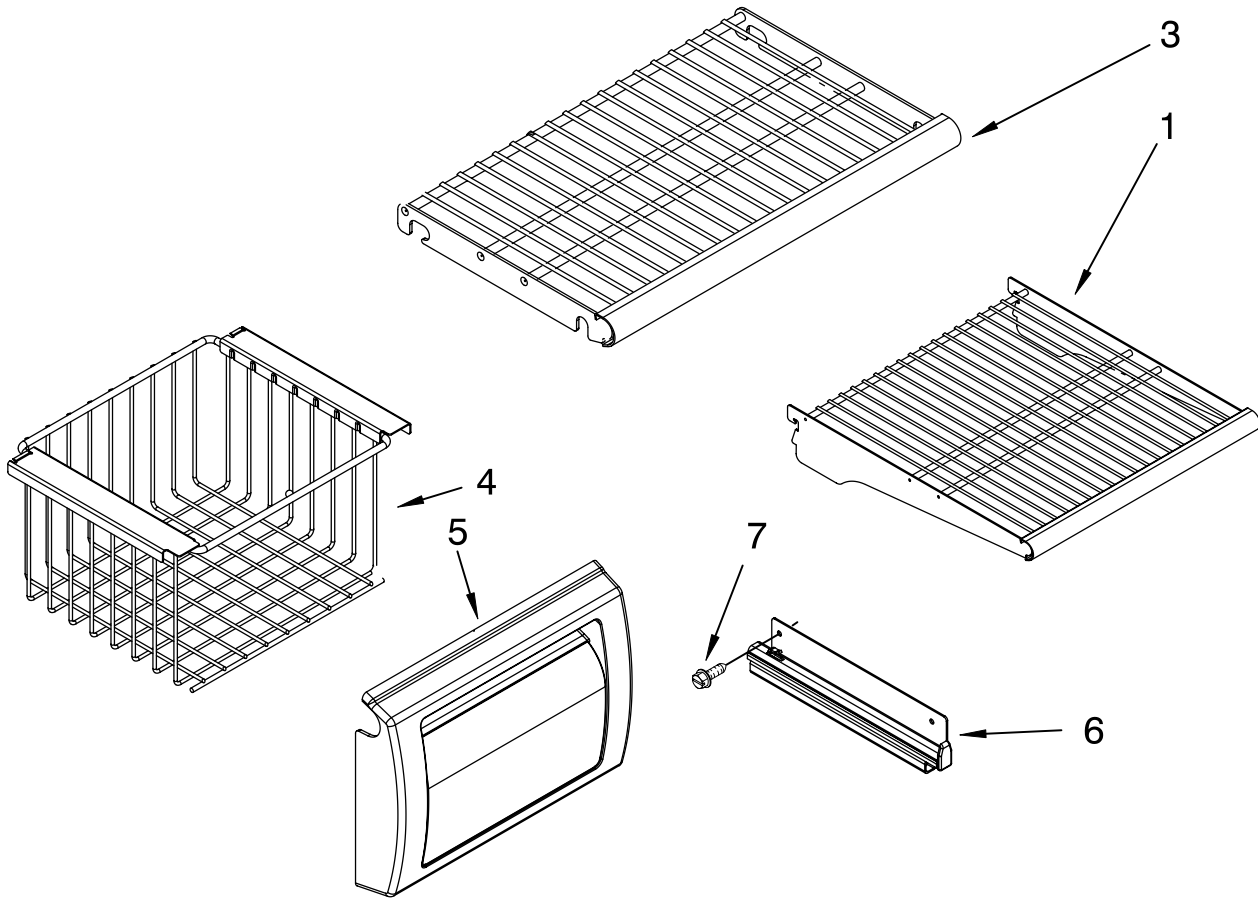

FREEZER SHELF PARTS

For Models: KSSO42QMW01, KSSO42QMB01, KSSO42QMX01
(White) (Black) (Etched Aluminum)

Illus. No.	Part No.	DESCRIPTION
1	2302868	Solid Shelf
3	2302883	Shelf, Fixed
4	2259082	Basket
5	2256270	Front, Basket
6	2259317	Slide, Basket Right Side
	2259318	Left Side
7	8533928	Screw

FOR ORDERING INFORMATION REFER TO PARTS PRICE LIST