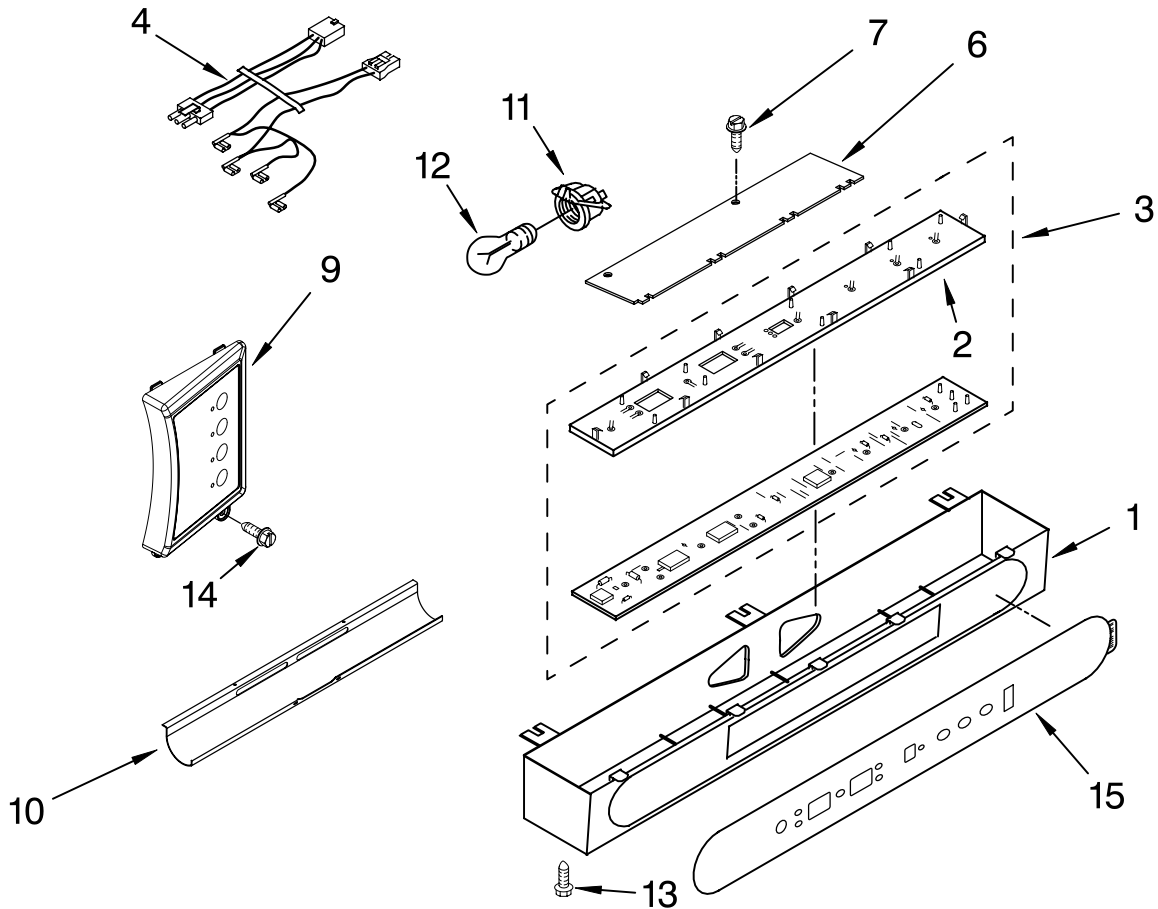

CONTROL PANEL PARTS

For Models: KSSO42QMW01, KSSO42QMB01, KSSO42QMX01
(White) (Black) (Etched Aluminum)

Illus. No.	Part No.	DESCRIPTION	Illus. No.	Part No.	DESCRIPTION	Illus. No.	Part No.	DESCRIPTION
1	2302772	Control Box	6	2221121	Support, Control Box	10	2302717	Shield, Light
2	2303938	Insert, Control Box	7	489006	Screw	11	2162085	Socket, Light
3	2302913	Circuit Board, Housing Control	9	2306086	Display Board, Ingredient Care Center	12	2255743	Light Bulb
4	2187424	Control Box Wire Harness				13	486194	Screw
						14	8281185	Screw
						15	2257519	Overlay

FOR ORDERING INFORMATION REFER TO PARTS PRICE LIST