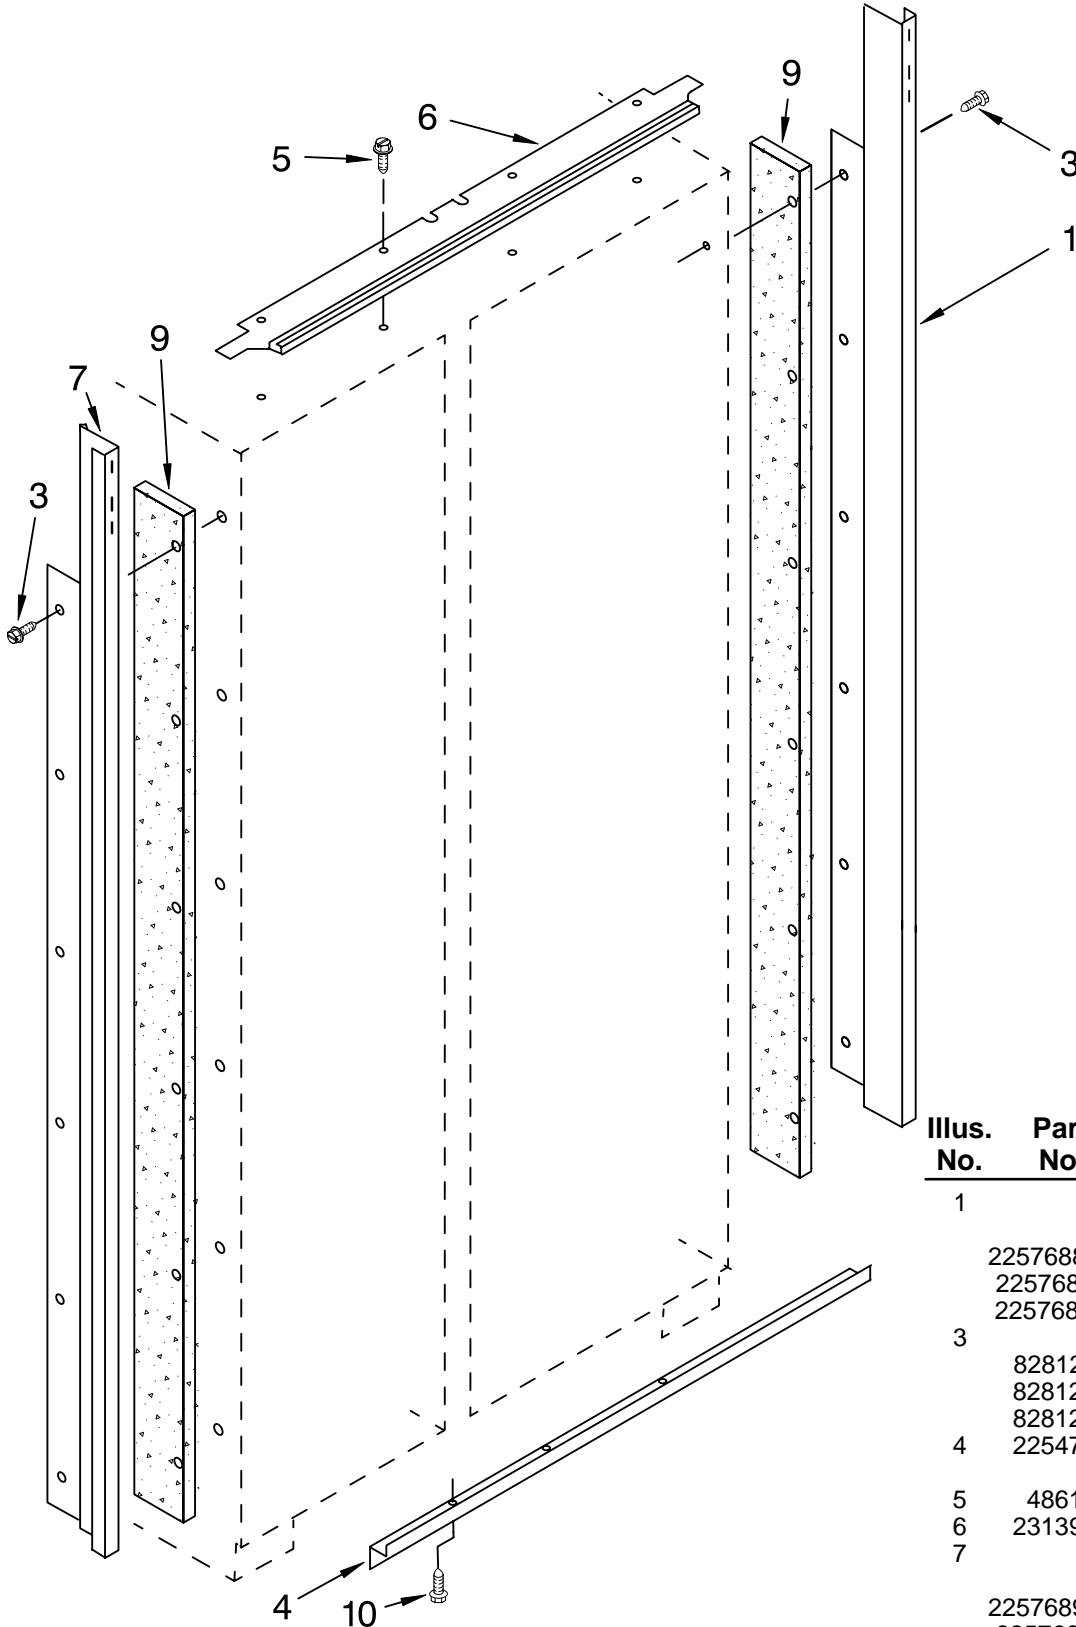

CABINET TRIM PARTS

For Models: KSSO42QMW01, KSSO42QMB01, KSSO42QMX01
(White) (Black) (Etched Aluminum)

Illus. No.	Part No.	DESCRIPTION
1		Cabinet, Trim (Right Side)
	2257688W	White
	2257688B	Black
	2257688X	Etched Aluminum
3		Screw
	8281251	White
	8281252	Black
	8281250	Stainless Steel
4	2254725	Cabinet, Trim (Bottom)
5	486194	Screw
6	2313992	Cabinet, Trim Top
7		Cabinet Trim (Left Side)
	2257689W	White
	2257689B	Black
	2257689X	Etched Aluminum
9	2005925	Seal-Trim, Side
10	489464	Screw

FOR ORDERING INFORMATION REFER TO PARTS PRICE LIST