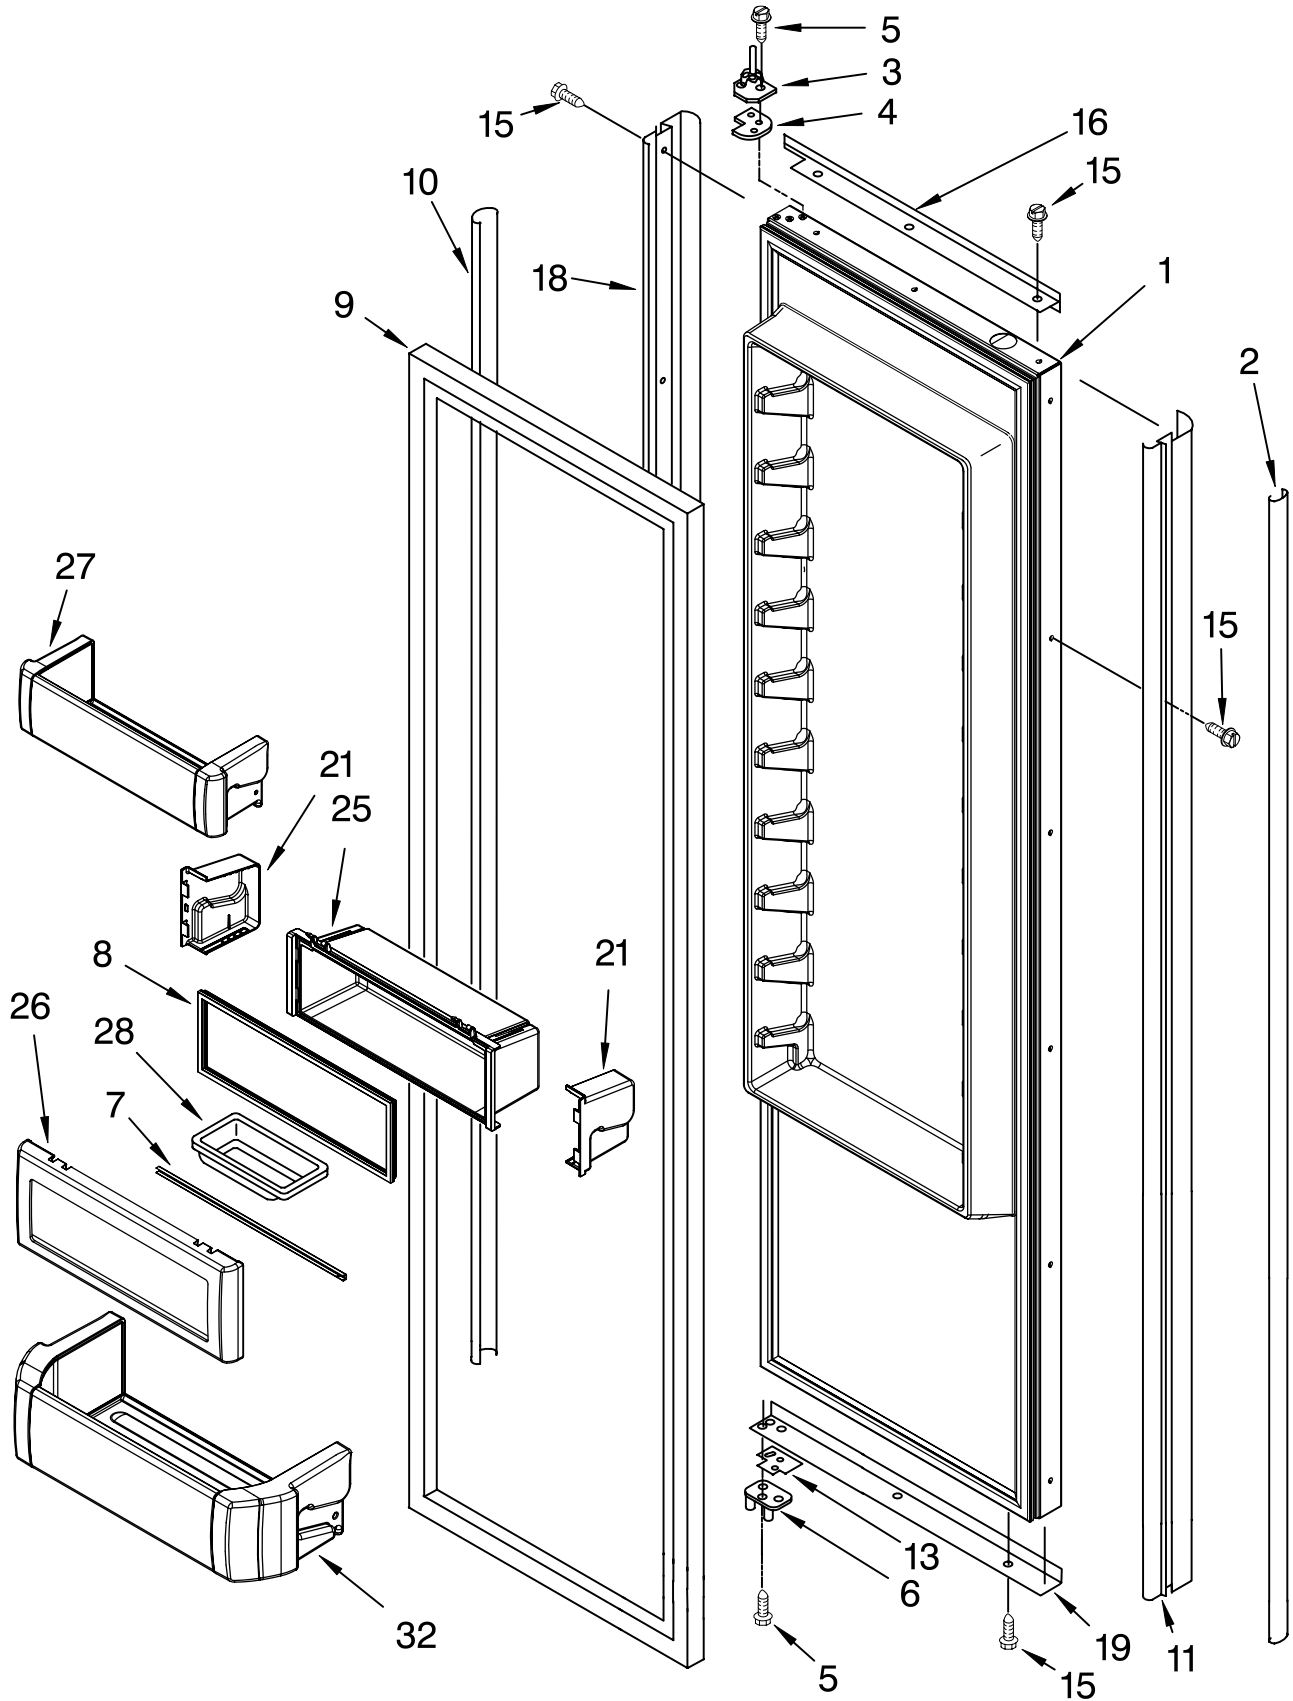

REFRIGERATOR DOOR PARTS

For Models: KSS042QMW01, KSS042QMB01, KSS042QMX01
(White) (Black) (Etched Aluminum)

FOR ORDERING INFORMATION REFER TO PARTS PRICE LIST

REFRIGERATOR DOOR PARTS

For Models: KSSO42QMW01, KSSO42QMB01, KSSO42QMX01
(White) (Black) (Etched Aluminum)

Illus. No.	Part No.	DESCRIPTION	Illus. No.	Part No.	DESCRIPTION	Illus. No.	Part No.	DESCRIPTION
1	2252330	Refrigerator Door Panel (Includes Insulation)	10		Trim, Screw Cover (Hinge Side)	18		Trim, Door (Hinge Side)
				2259448W	White		2257686W	White
				2259448B	Black		2257686B	Black
2		Trim, Screw Cover (Handle Side)		2259448X	Etched Aluminum		2257686X	Etched Aluminum
	2259365W	White	11		Trim, Door (Handle Side)	19		Trim, Door (Bottom)
	2259365B	Black		2259040W	White		2215994W	White
	2259365X	Etched Aluminum		2259040B	Black		2215994B	Black
3	2266854	Hinge Assembly, Top		2259040X	Etched Aluminum		2215994	Etched Aluminum
4	2256381	Spacer-Door, Top	13	2257637	Door, Spacer Bottom	21		End Cap
5	489282	Screw	15		Screw		2222919	Right Side
6	2302878	Hinge Assembly, Bottom		8281251	White		2222920	Left Side
7	2222796	Rail, Lid		8281252	Black	25	2222922	Bin, Utility
8	2222982	Gasket, Bin	16		Trim, Door (Top)	26	2222925	Door, Utility Bin
9	2222811	Door Gasket, Magnetic		2005014	White	27	2222773	Door Shelf
				2005840	Black	28	2165792	Butter Tray
				2005011	Etched Aluminum	32	2222770	Shelf, Gallon Door

FOR ORDERING INFORMATION REFER TO PARTS PRICE LIST