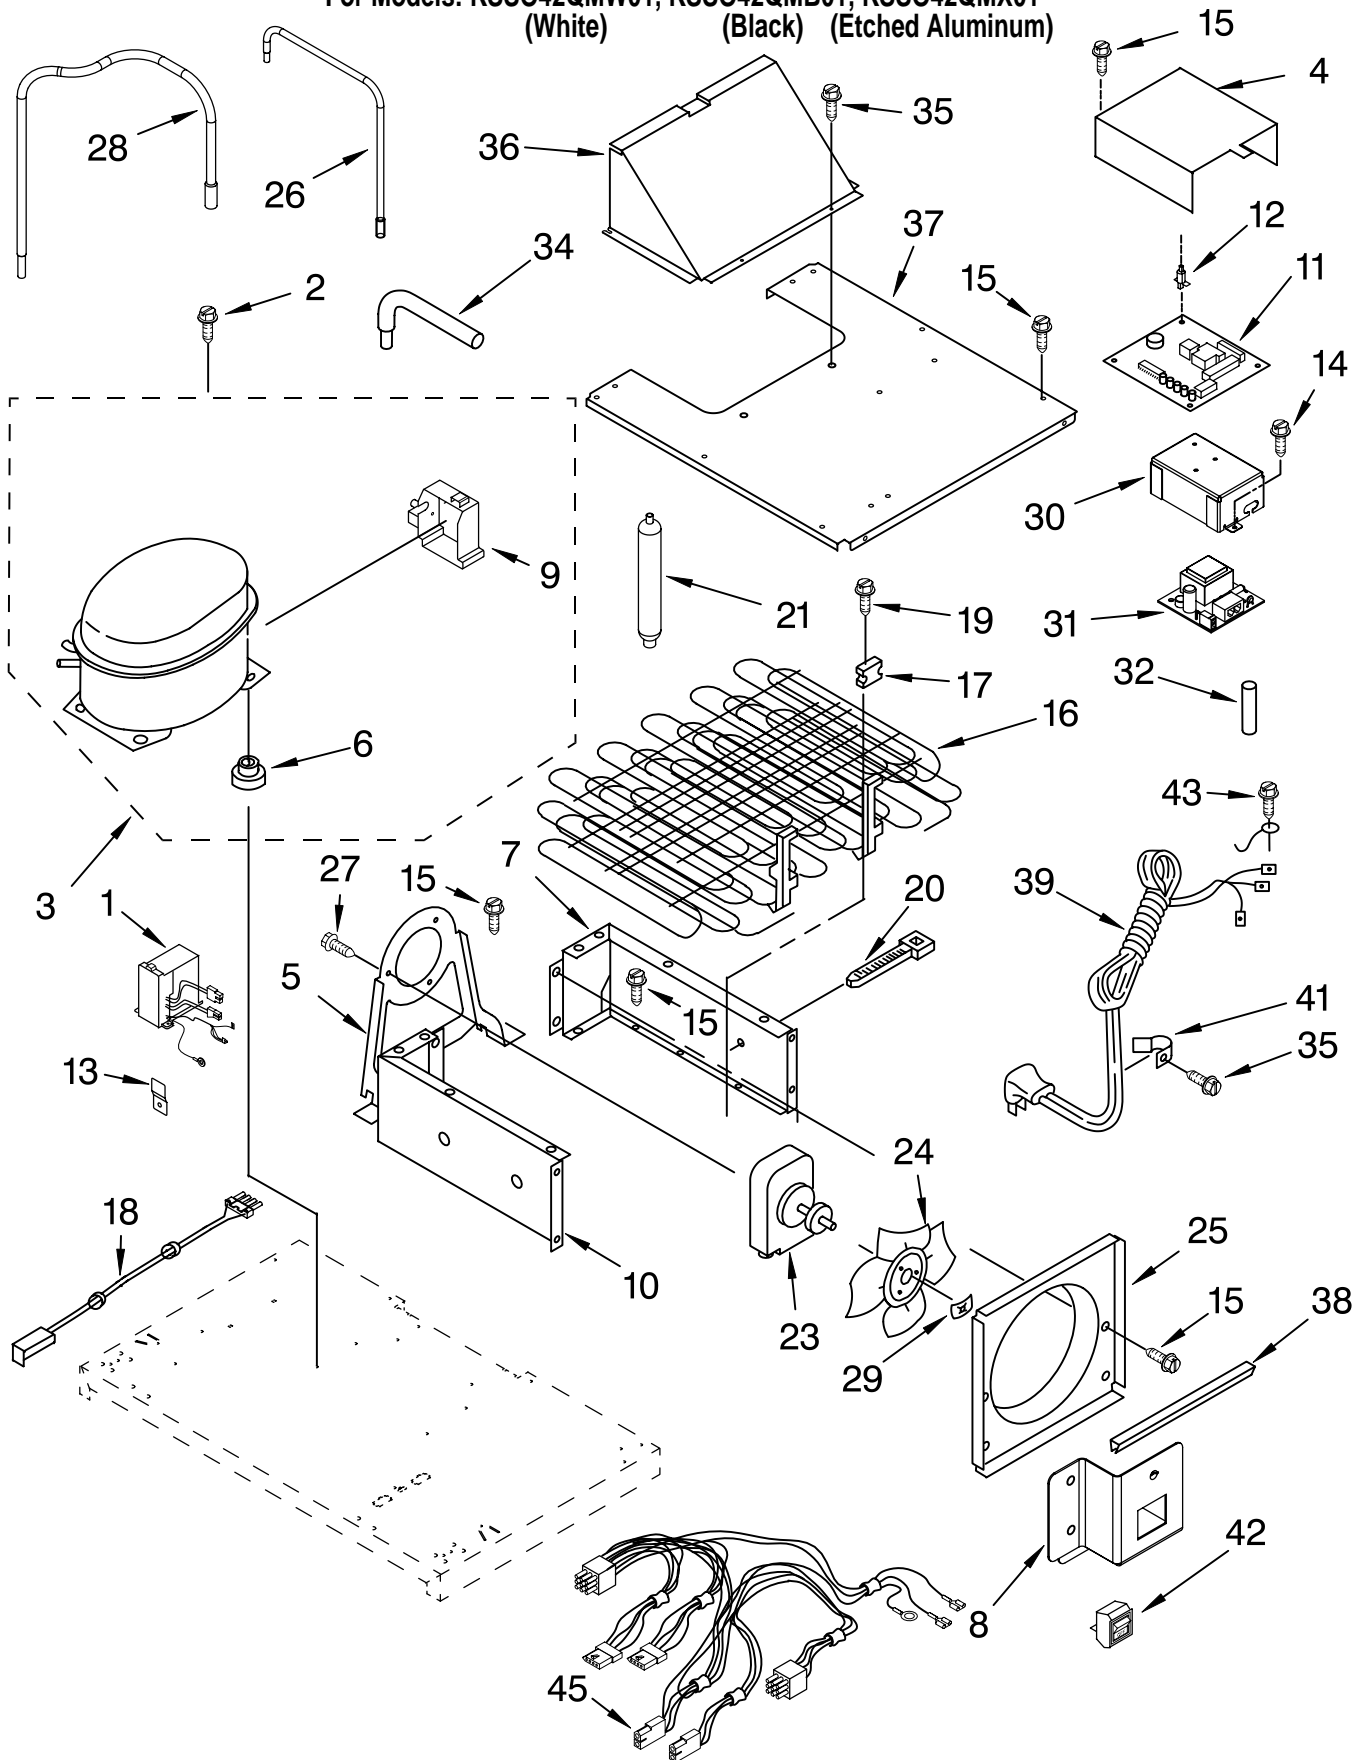

UPPER UNIT PARTS

For Models: KSSO42QMW01, KSSO42QMB01, KSSO42QMX01
(White) (Black) (Etched Aluminum)

FOR ORDERING INFORMATION REFER TO PARTS PRICE LIST

UPPER UNIT PARTS

For Models: KSSO42QMW01, KSSO42QMB01, KSSO42QMX01
(White) (Black) (Etched Aluminum)

Illus. No.	Part No.	DESCRIPTION
1	2304098	Inverter Box
2	489373	Screw, Compressor Mounting (4)
3	2302967	Compressor (Includes Items 6 & 9) (Also Order 876765 Tube Kit)
4	2257354	Housing, Control Board
5	2215641	Bracket, Fan Motor
6	1100826	Grommet, Mounting
7	2266803	Shroud, Condenser (Right)
8	2302969	Bracket, Switch
9	2215676	Terminal Cover
10	2302973	Shroud, Condenser (Left)
11	2307028	Control Board
12	2203075	Spacer (5)
13	2256328	Bracket, Inverter Box
14	8281149	Screw
15	487415	Screw
16	2259307	Condenser
17	943447	Grommet (4)
18	2187629	Wire, Jumper
19	487522	Screw

Illus. No.	Part No.	DESCRIPTION
20	2155774	Wire Tie
21	2252363	Drier
23	2206036	Motor, Fan
24	2190685	Blade, Fan
25	2003169	Orifice, Fan
26	2259302	Tube, Transition (Drier)
27	8281160	Screw
28	2259340	Tube, Transition (Heat Loop)
29	486692	Speed Nut
30	2259349	Housing, Power Supply
31	2259350	Power Supply, Ingredient Care Center
32	2000645	Sleeve, Condenser
34	2194319	Process, Tube
35	486194	Screw
36	2209495	Cover, Fan
37	2259092	Cover, Condenser
38	2307907	Grommet, Edge
39	2259197	Service Cord
41	549193	Clamp, Cord
42	2266802	Switch, Power Disconnect
43	487294	Screw, Ground
45	2187900	Wiring Harness, Unit Compartment

Illus. No.	Part No.	DESCRIPTION
Following Parts Not Illustrated and Optional Parts Not Included		
	978025	Valve, Access (1/4")
	978026	Valve, Access (5/16")
	978027	Valve, Access (3/8")
	978028	Valve, Access (1/2")
	978029	Valve, Access (5/8")
	978030	Valve, Access (3/4")
	876764	Valve, Access (3/16")

REFRIGERANT CHARGE

7.50 oz.
(R-134A)

FOR ORDERING INFORMATION REFER TO PARTS PRICE LIST