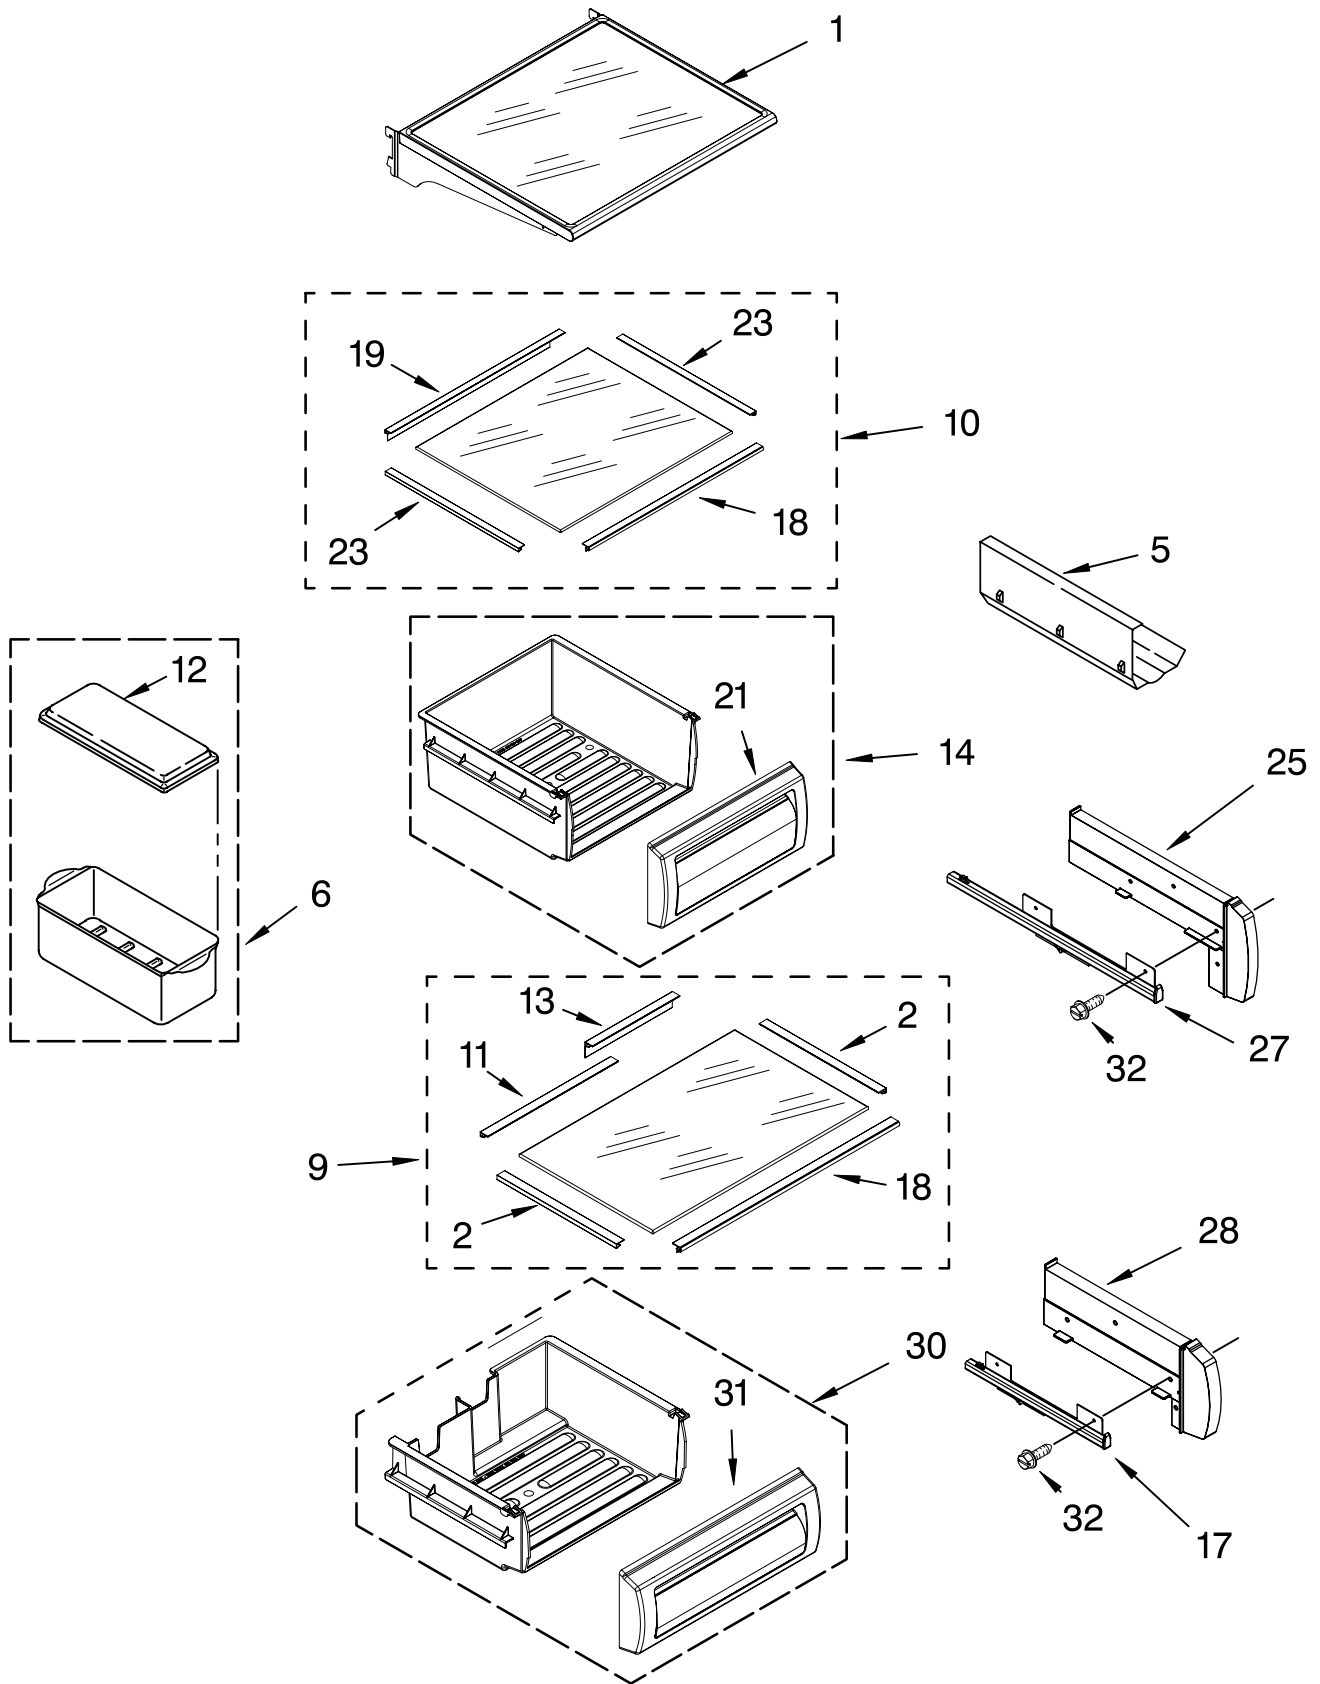

REFRIGERATOR SHELF PARTS

For Models: KSSO42QMW01, KSSO42QMB01, KSSO42QMX01
(White) (Black) (Etched Aluminum)

FOR ORDERING INFORMATION REFER TO PARTS PRICE LIST

REFRIGERATOR SHELF PARTS

For Models: KSSO42QMW01, KSSO42QMB01, KSSO42QMX01
(White) (Black) (Etched Aluminum)

Illus. No.	Part No.	DESCRIPTION
1	2222592	Shelf Assembly
2	2256250	Trim, Side Glass Meat Pan
5	2179404	Rack, Wine
6	2221071	Egg Bin
9	2302842	Meat Pan Cover Assembly
10	2302835	Crisper Cover Assembly
11	2257611	Trim, Glass
12	2169935	Cover
13	2257582	Trim, Glass Rear
14	2252412	Crisper Pan
17	2302955	Slide, Meat Pan Right Side
	2302954	Left Side
18		Trim, Glass Front (Not Serviceable)
19	2256254	Trim, Glass Rear
21	2256248	Front, Crisper Pan
23	2252255	Trim, Side Glass
25		Crisper Spacer, 2256222 Right Side (2) 2256223 Left Side (2)
27		Slide, Crisper 2302957 Right Side (2) 2302956 Left Side (2)
28		Spacer, Meat Pan 2256244 Right Side 2256243 Left Side
30	2256369	Meat Pan Assembly
31	2256366	Front, Meat Pan
32		Screw 8533929 Right Side (8-18 x 1.375) 8533928 Left Side (8-18 x .75)

FOR ORDERING INFORMATION REFER TO PARTS PRICE LIST