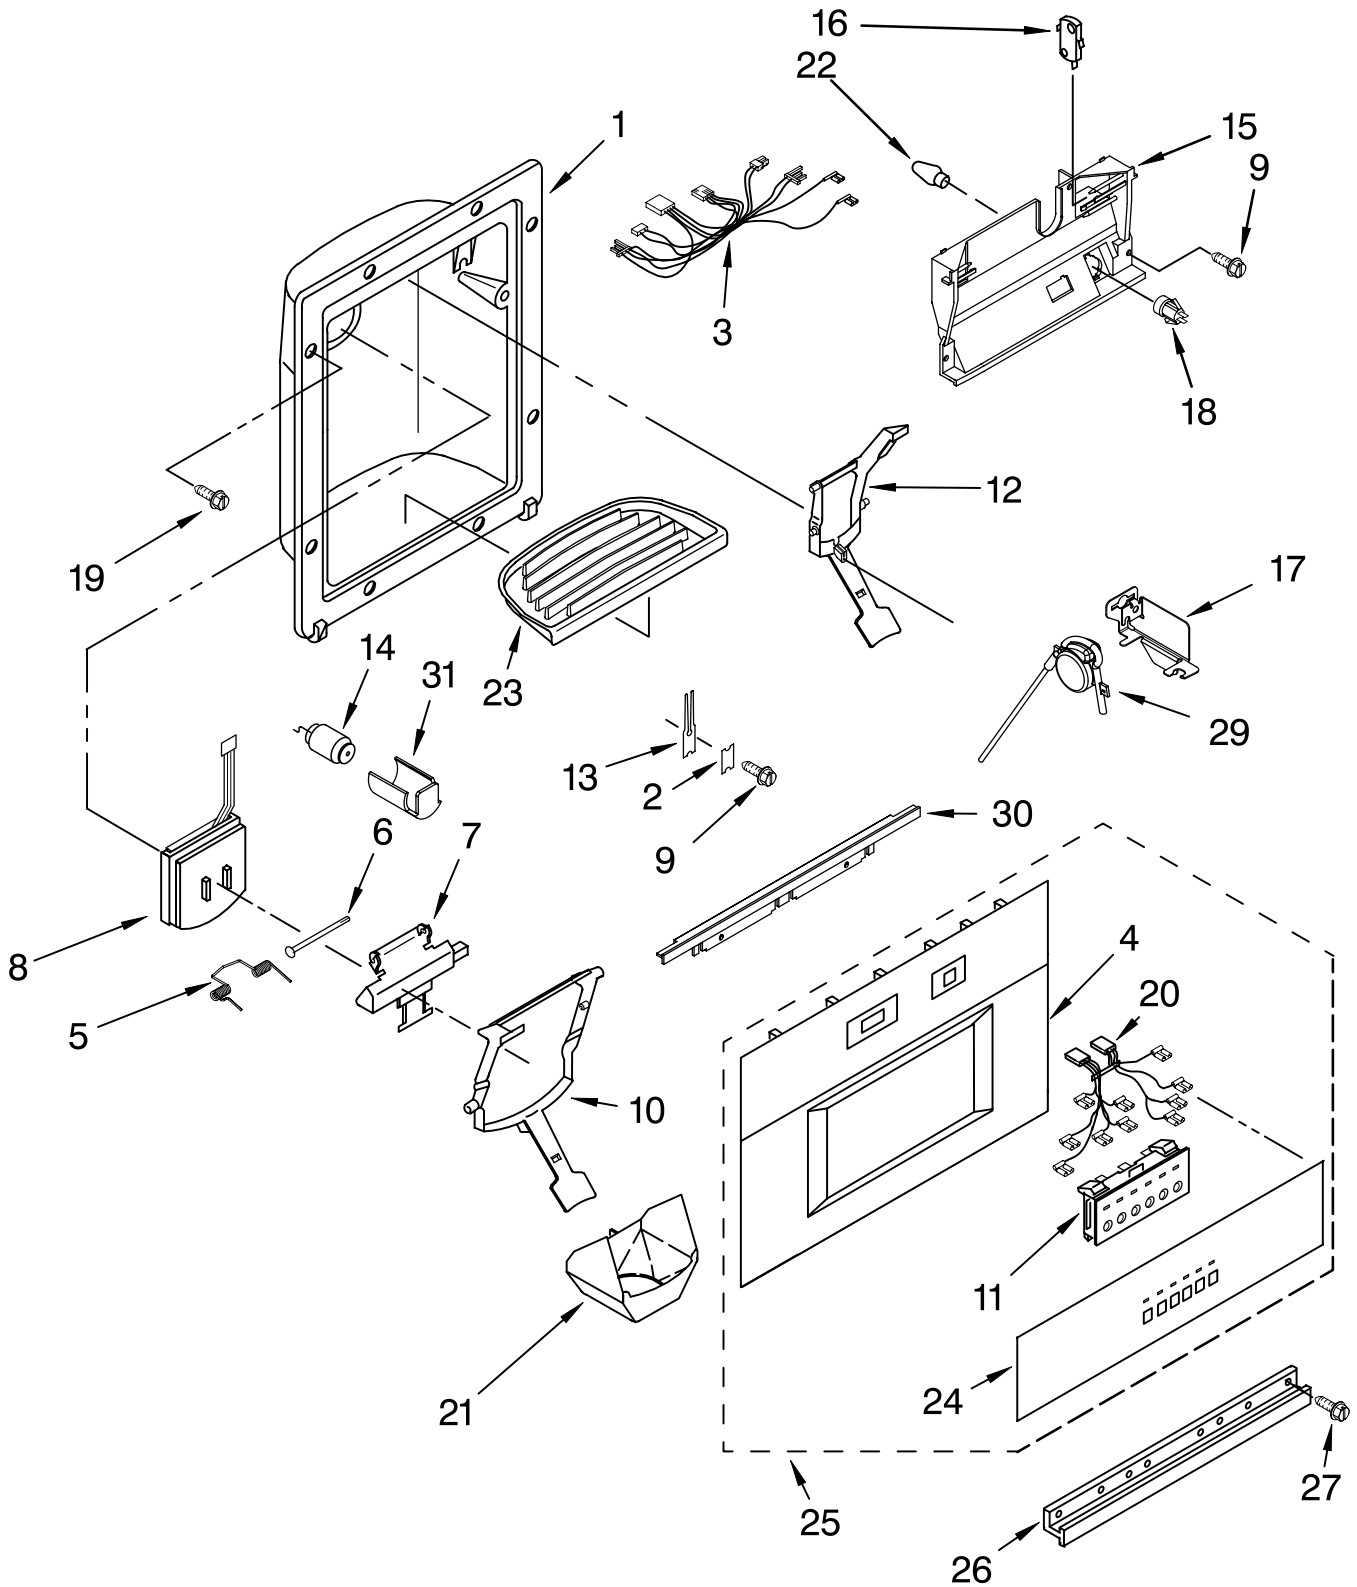

DISPENSER FRONT PARTS

For Models: KSS042QMW01, KSS042QMB01, KSS042QMX01
(White) (Black) (Etched Aluminum)

FOR ORDERING INFORMATION REFER TO PARTS PRICE LIST

DISPENSER AND FRONT PARTS

For Models: KSSO42QMW01, KSSO42QMB01, KSSO42QMX01
(White) (Black) (Etched Aluminum)

Illus. No.	Part No.	DESCRIPTION	Illus. No.	Part No.	DESCRIPTION	Illus. No.	Part No.	DESCRIPTION
1		Housing, Dispenser (Not Serviced)	12		Lever, Water Dispenser	24		Overlay, Cover (Not Serviced)
2	2195051	Strain Relief		2259395W	White	25		Front Cover Assembly
3	2187755	Wire Assembly		2259395B	Black			(Includes Items 4, 11, 20 & 24)
4		Cover, Dispenser (Not Serviced)	13	2194719	Spring, Lever			
5	2256199	Spring, Torsion	14	2205686	Delay Mechanism		2309378W	White
6	2196195	Pin	15	2183771	Bracket, Control		2309378B	Black
7	2304355	Ice Door Mechanism	16	2162361	Switch (2)	26		Trim, Front (Bottom)
8	2180353	Door, Ice	17	2259209	Bracket, Anti Drip Valve		2208918	White
9	489000	Screw	18	2180200	Lamp Holder		2208927	Black
10		Lever, Ice Dispenser	19	488500	Screw	27		Screw 8-15 x 1/2
	2259396W	White	20	2309372	Harness, Switch Jumper Assembly		8281251	White
	2259396B	Black	21	2180224	Guide, Ice		8281252	Black
11		Switch Assembly (Not Available Order #25)	22	3406124	Light Bulb	29	2257420	Valve, Anti Drip Trim, Front (Top)
			23		Grille, Overflow	30	2266919W	White
				2206670W	White		2266919B	Black
				2206670B	Black	31	2252127	Sleeve, Delay Mechanism

FOR ORDERING INFORMATION REFER TO PARTS PRICE LIST