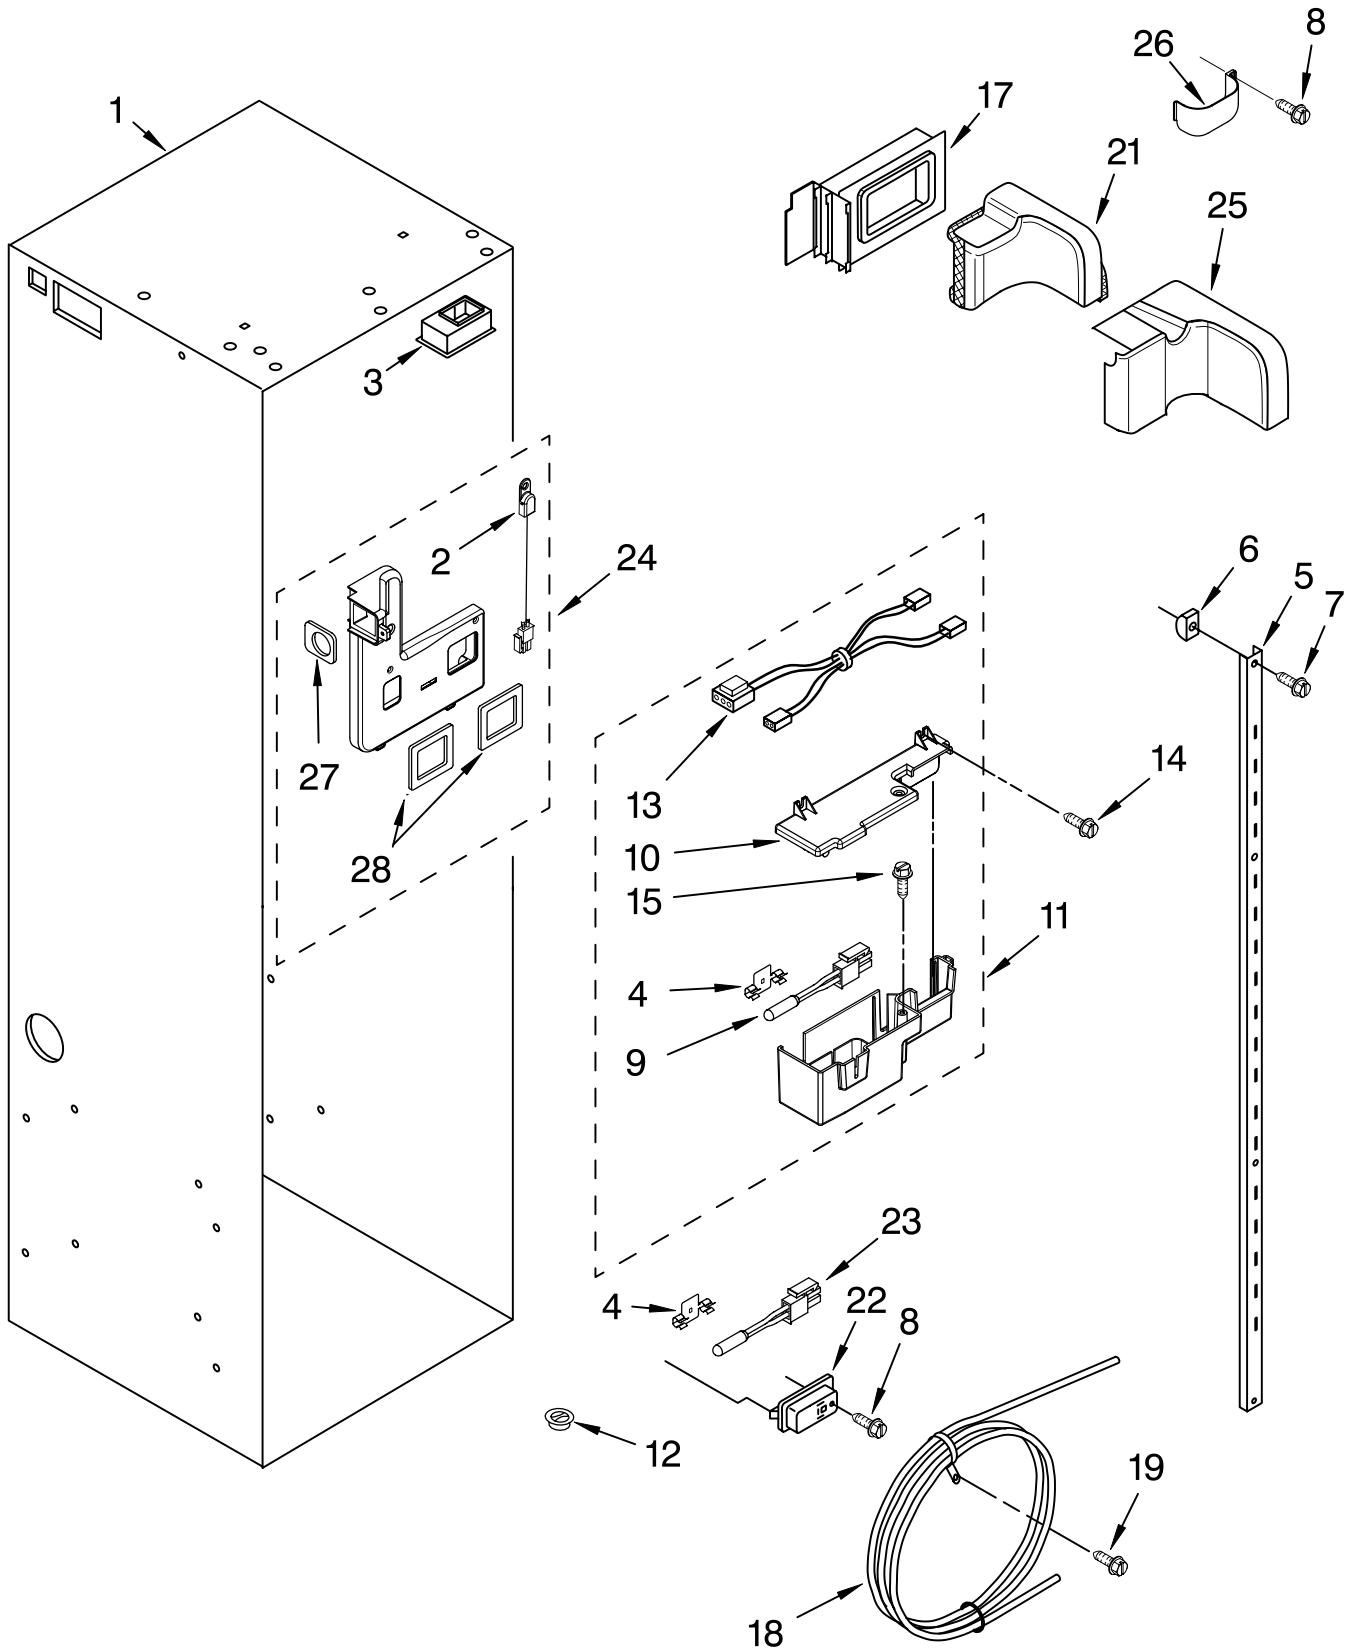

REFRIGERATOR LINER PARTS

For Models: KSS042QMW01, KSS042QMB01, KSS042QMX01
(White) (Black) (Etched Aluminum)

FOR ORDERING INFORMATION REFER TO PARTS PRICE LIST

REFRIGERATOR LINER PARTS

For Models: KSSO42QMW01, KSSO42QMB01, KSSO42QMX01
(White) (Black) (Etched Aluminum)

Illus. No.	Part No.	DESCRIPTION
1		Liner (Not A Serviceable Part)
2	2306010	Thermistor
3	2208970	Air Duct
4	2209204	Clip, Thermistor
5	2259077	Ladder, Shelf (2)
6	520965	Screw Support, Ladder (8)
7	2006475	Screw
8	487539	Screw
9	2302937	Thermistor
10	2302986	Lid Baffle, Meat Pan
11	2302987	Baffle, Control Assembly
12	2171846	Release Valve
13	2187619	Air Baffle, Jumper Harness
14	488357	Screw
15	486194	Screw
17	2221296	Air Baffle Assembly
18	2209687	Reservoir
19	488280	Screw
21	2309222	Diffuser Assembly
22	1116793	Cover, Thermistor
23	2188820	Thermistor
24	2309087	Spacer, Air Baffle
25	2309087	Cover, Diffuser
26	2259066	Cover, Air Return
27	2259412	Seal, Air Duct (Round Hole)
28	2259398	Seal, Air Duct (Square Hole)