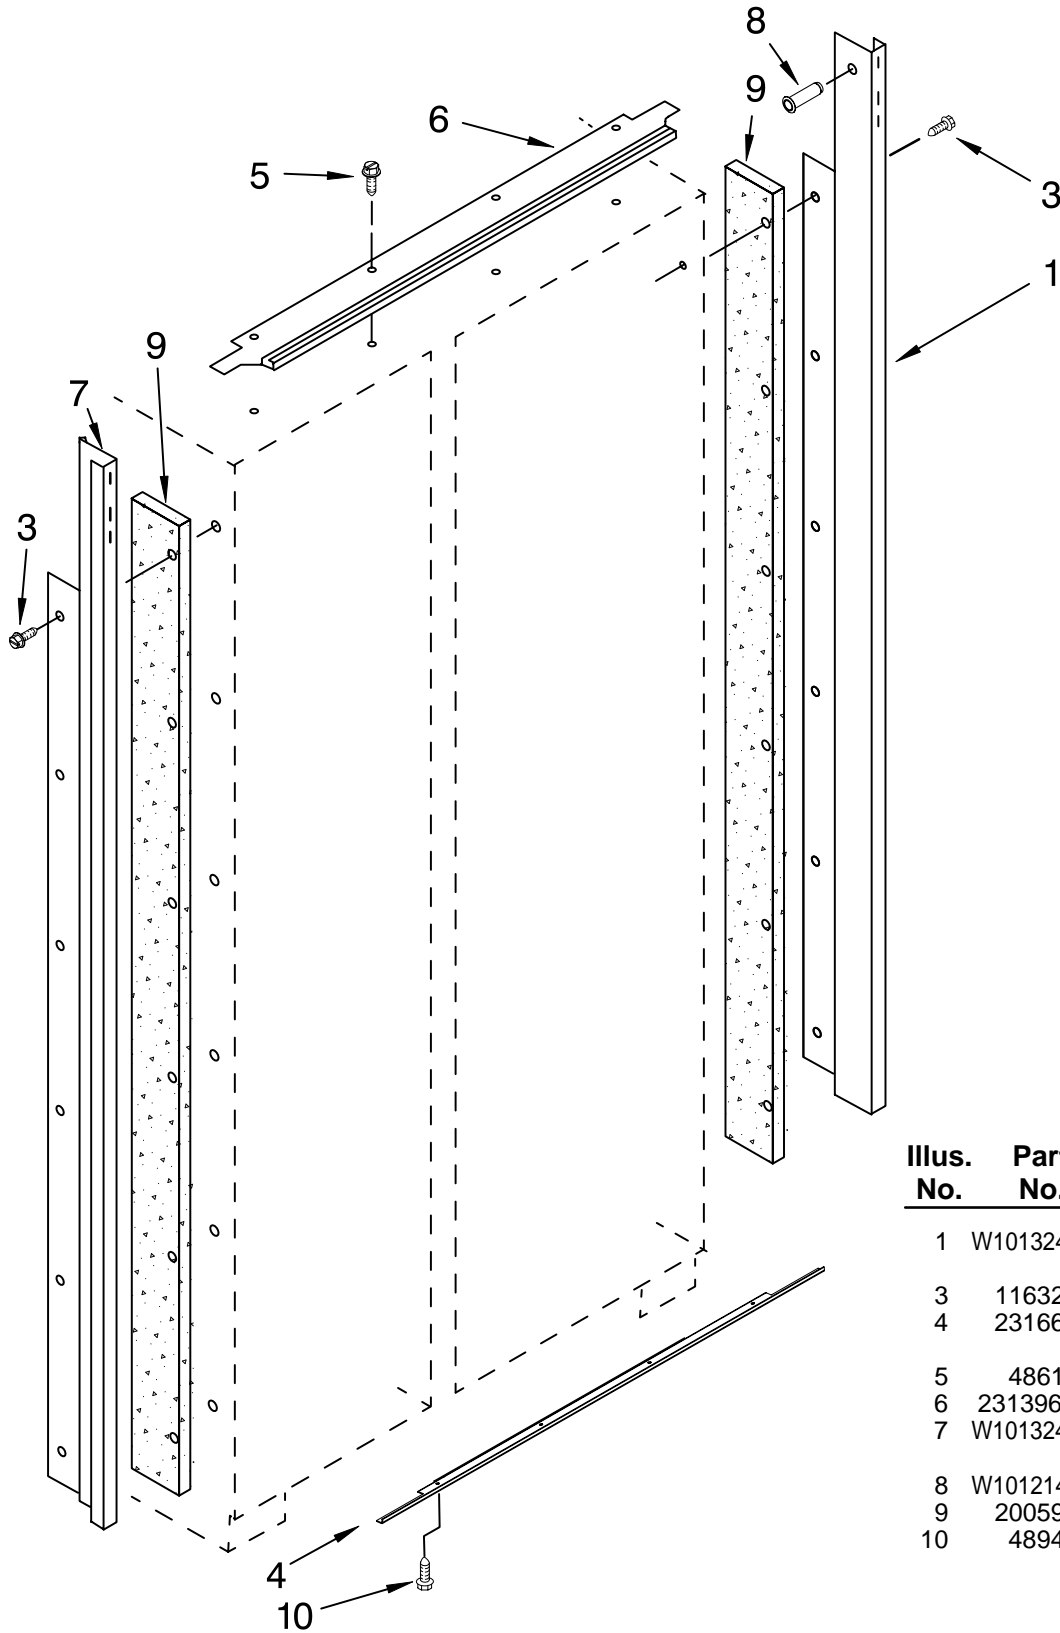

CABINET TRIM PARTS

For Model: KSS042FTX00

(Etched Aluminum)

Illus. No.	Part No.	DESCRIPTION
1	W10132411	Cabinet, Trim (Right Side)
3	1163283	Screw
4	2316687	Cabinet, Trim (Bottom)
5	486194	Screw
6	2313961S	Cabinet, Trim Top
7	W10132416	Cabinet Trim (Left Side)
8	W10121451	Nutsert (4)
9	2005925	Seal-Trim, Side
10	489464	Screw

FOR ORDERING INFORMATION REFER TO PARTS PRICE LIST