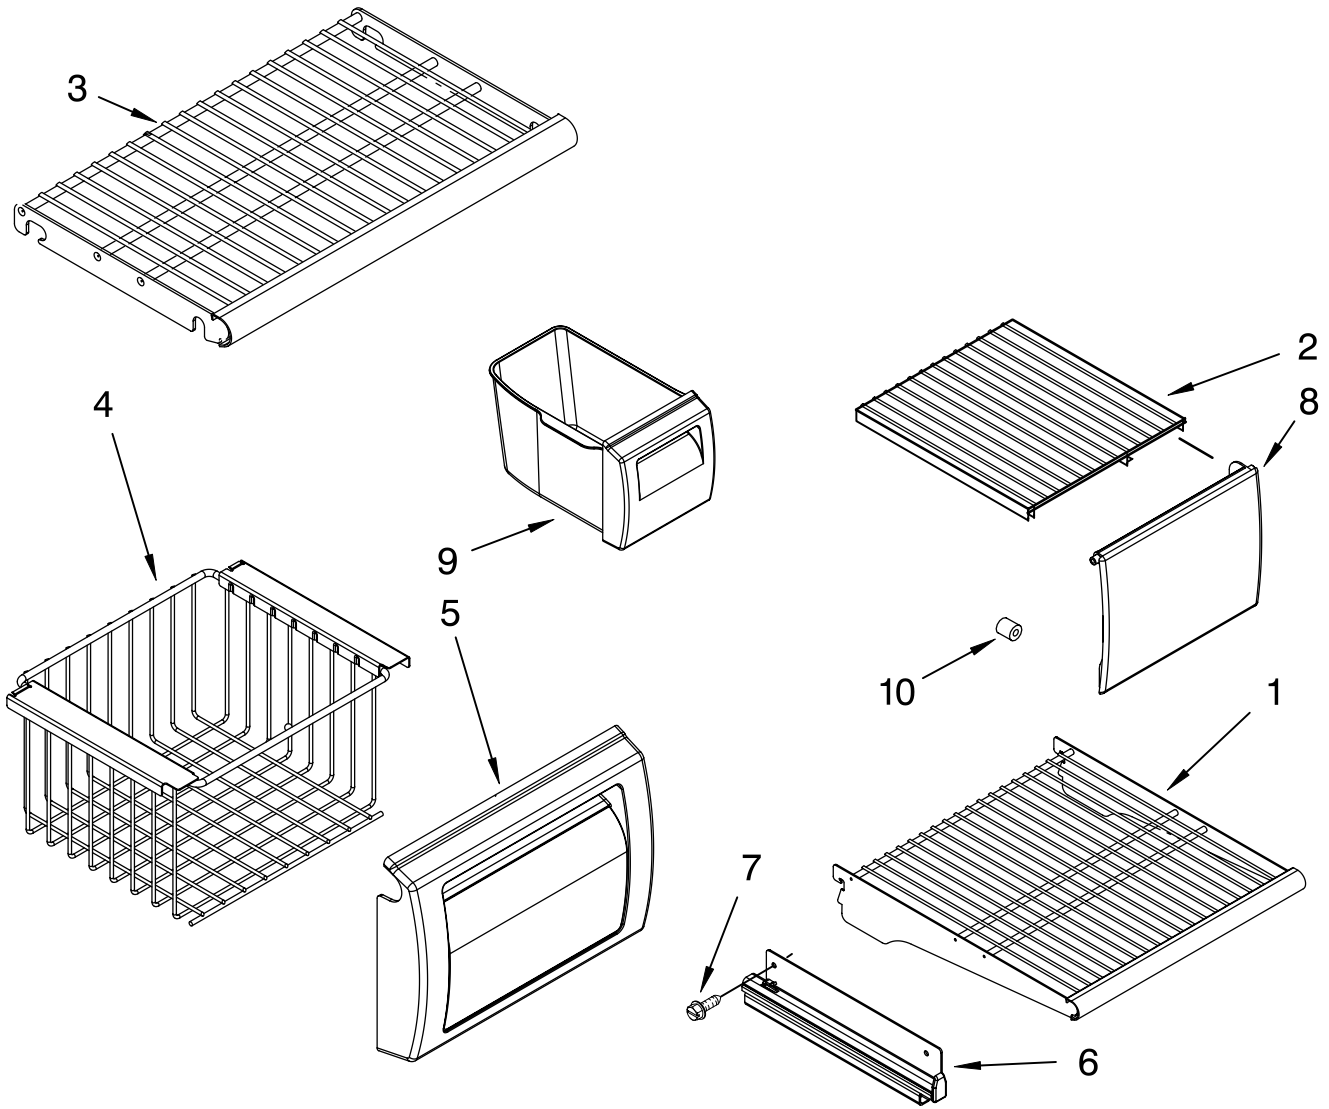

FOR ORDERING INFORMATION REFER TO PARTS PRICE LIST

CABINET TRIM PARTS

For Model: KSS042FTX00

(Etched Aluminum)

Illus. No.	Part No.	DESCRIPTION
1	W10132411	Cabinet, Trim (Right Side)
3	1163283	Screw
4	2316687	Cabinet, Trim (Bottom)
5	486194	Screw
6	2313961S	Cabinet, Trim Top
7	W10132416	Cabinet Trim (Left Side)
8	W10121451	Nutsert (4)
9	2005925	Seal-Trim, Side
10	489464	Screw

FOR ORDERING INFORMATION REFER TO PARTS PRICE LIST

FREEZER SHELF PARTS

For Model: KSS042FTX00

(Etched Aluminum)

Illus. No.	Part No.	DESCRIPTION
1	2302868	Wire, Shelf (2)
2	2302871	Cover, Shelf
3	2302883	Shelf, Fixed (2)
4	2259082	Basket
5	2256270	Front, Basket
6	2259317	Right Side
	2259318	Left Side
7	8533928	Screw
8	2266934	Door, Ice
9	2266931	Bucket, Ice
10	2266955	Spacer