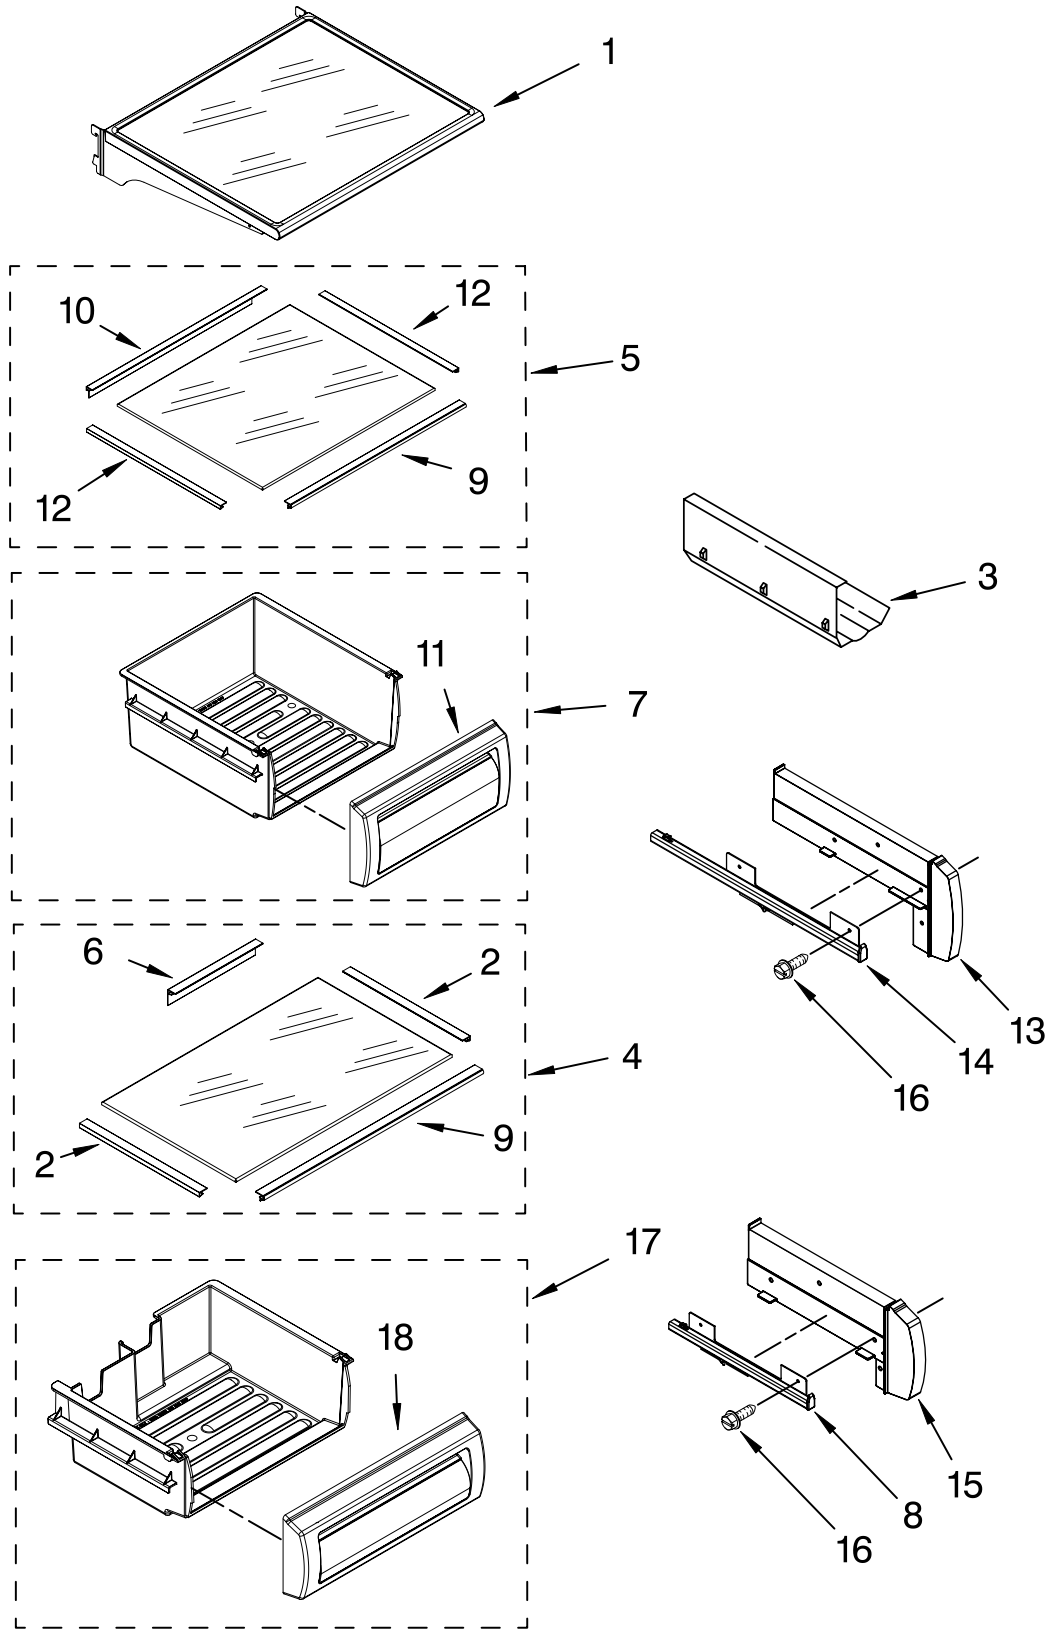

REFRIGERATOR SHELF PARTS

For Model: KSS042FTX00

(Etched Aluminum)

FOR ORDERING INFORMATION REFER TO PARTS PRICE LIST

REFRIGERATOR SHELF PARTS

For Model: KSS042FTX00

(Etched Aluminum)

Illus. No.	Part No.	DESCRIPTION
1	2222592	Shelf Assy (4)
2	2256250	Trim, Glass Side Meat Pan
3	2179404	Rack, Wine
4	2302842	Meat Pan Cover Assembly
5	2302835	Crisper Cover Assembly
6	2257582	Trim, Glass Rear
7	2252412	Crisper Pan (2)
8		Slide, Meat Pan
	2302954	Left Side
	2302955	Right Side
9	2302831	Trim, Glass Front
10	2256254	Trim, Glass Rear
11	2256248	Front, Crisper Pan
12	2252255	Trim, Glass Side
13		Spacer, Crisper
	2256222	Right Side (2)
	2256223	Left Side (2)
14		Slide, Crisper
	2302957	Right Side (2)
	2302956	Left Side (2)
15		Spacer, Meat Pan
	2256243	Left Side
	2256244	Right Side
16	8533929	Screw
17	2256369	Pan Assembly Meat
18	2256366	Front, Meat Pan

FOR ORDERING INFORMATION REFER TO PARTS PRICE LIST