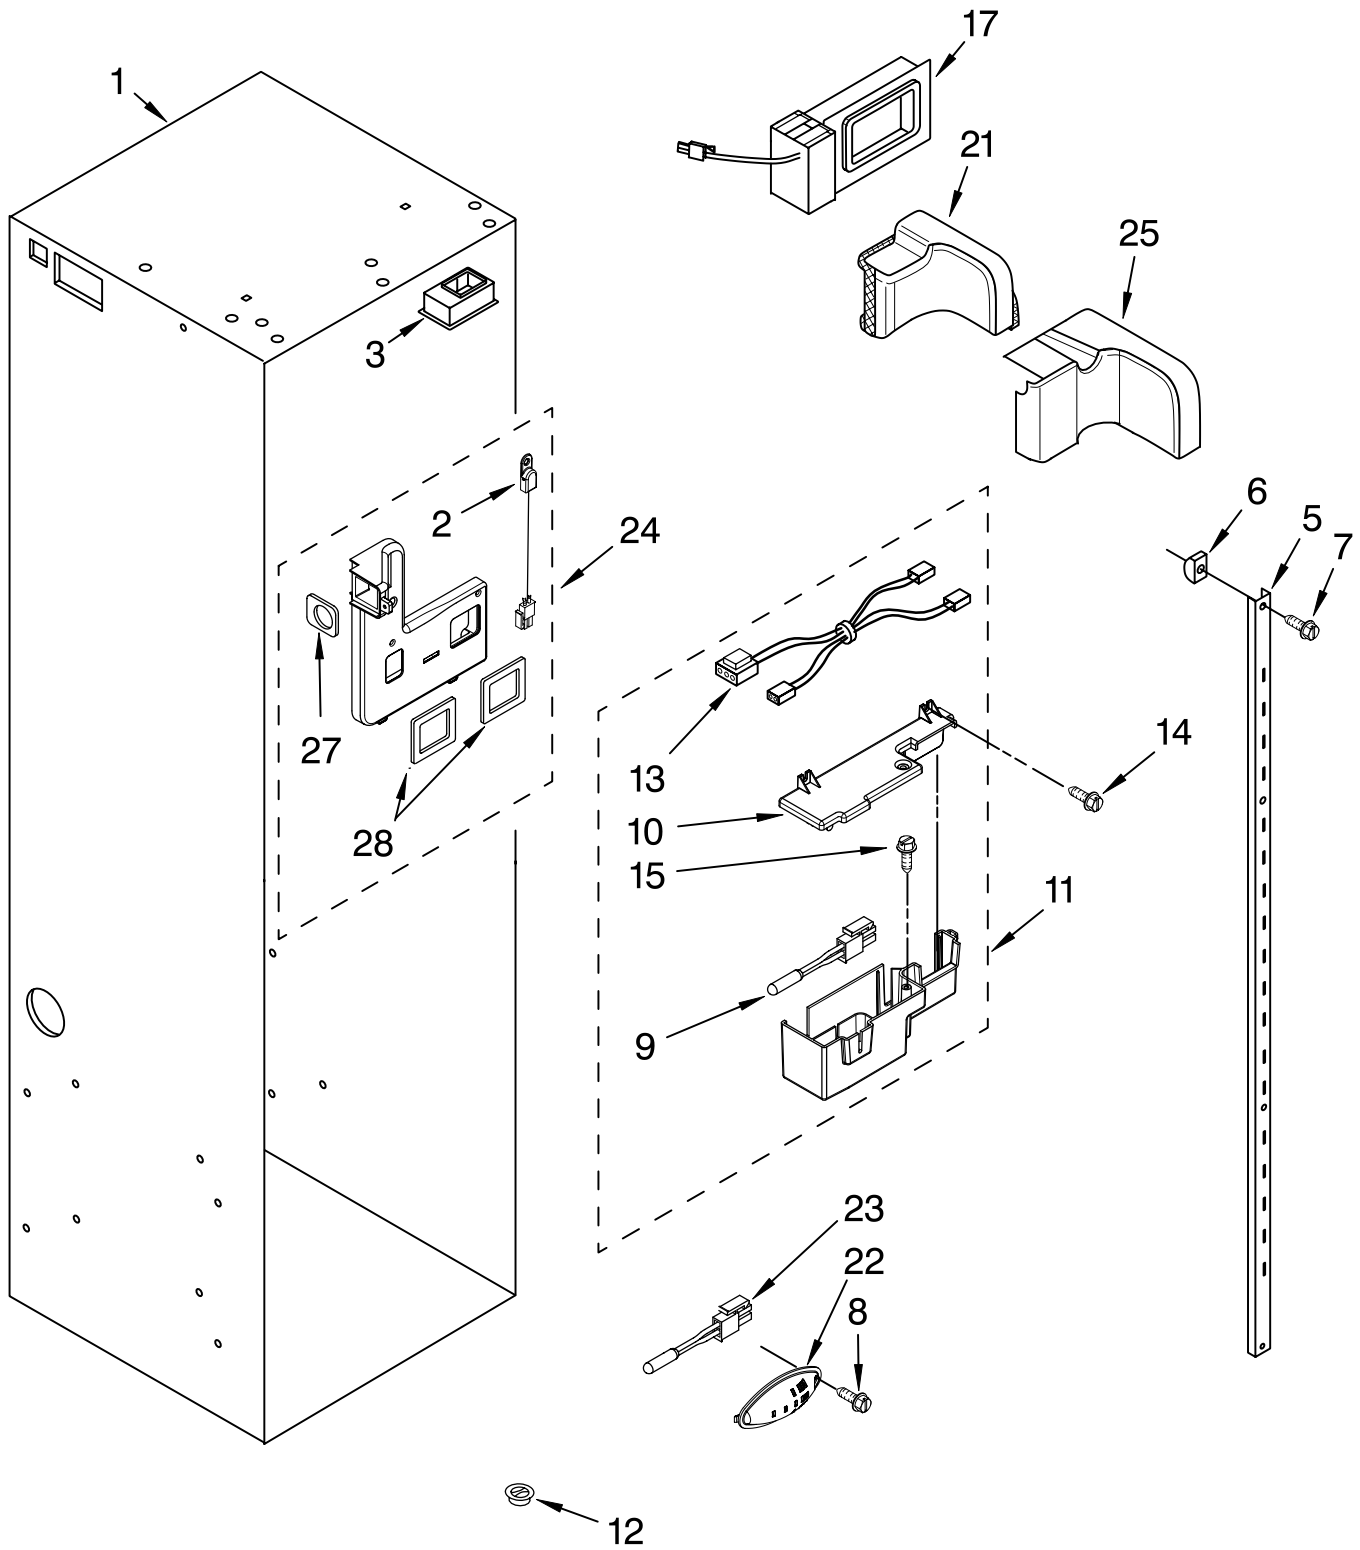

REFRIGERATOR LINER PARTS

For Model: KSS042FTX00

(Etched Aluminum)

FOR ORDERING INFORMATION REFER TO PARTS PRICE LIST

REFRIGERATOR LINER PARTS

For Model: KSS042FTX00

(Etched Aluminum)

Illus. No.	Part No.	DESCRIPTION
1		Liner (Not A Serviceable Part)
2	2306010	Thermistor
3	2208970	Air Duct
5	2259077	Ladder, Shelf (2)
6	520965	Screw Support, Ladder (8)
7	2006475	Screw
8	487539	Screw
9	2302937	Thermistor
10	2302986	Lid, Air Baffle
11	2320635	Baffle, Control Assembly
12	2171846	Release Valve
13	2310205	Jumper, Air Baffle
14	488357	Screw
15	486194	Screw
17	2221296	Air Baffle Assembly
21	2309222	Diffuser Assembly
22	2317105	Cover, Thermistor
23	2188820	Thermistor
24	2302992	Spacer, Air-Baffle
25	2309087	Cover, Diffuser
27	2259412	Seal, Air Duct (Round Hole)
28	2259398	Seal, Air Duct (Square Hole)

FOR ORDERING INFORMATION REFER TO PARTS PRICE LIST