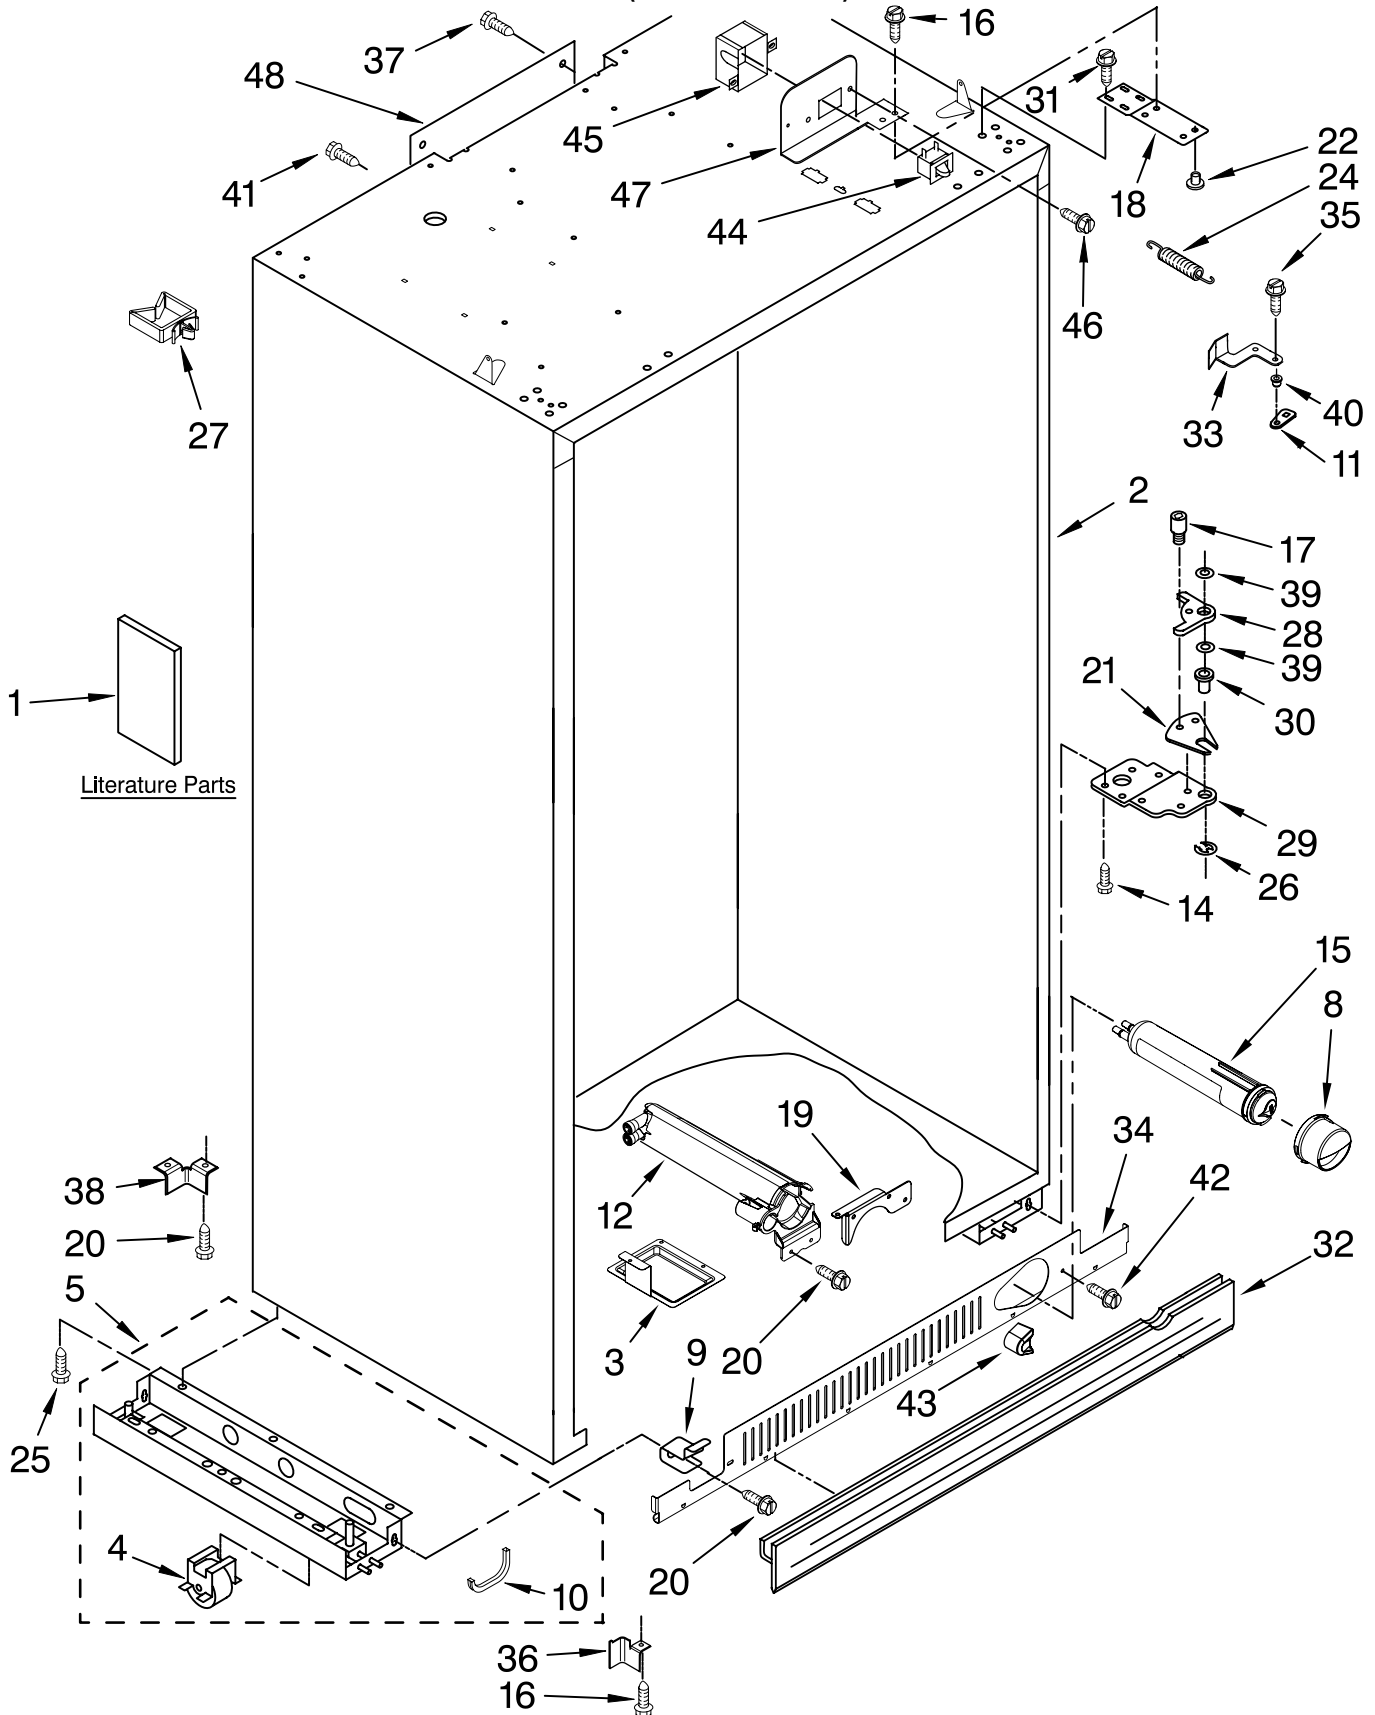

CABINET PARTS

For Model: KSS042FTX00

(Etched Aluminum)

42" BUILT IN
REFRIGERATOR

FOR ORDERING INFORMATION REFER TO PARTS PRICE LIST

CABINET PARTS

For Model: KSS04FTX00

(Etched Aluminum)

FOR ORDERING INFORMATION REFER TO PARTS PRICE LIST

CABINET TRIM PARTS

For Model: KSS042FTX00

(Etched Aluminum)

Illus. No.	Part No.	DESCRIPTION
1	W10132411	Cabinet, Trim (Right Side)
3	1163283	Screw
4	2316687	Cabinet, Trim (Bottom)
5	486194	Screw
6	2313961S	Cabinet, Trim Top
7	W10132416	Cabinet Trim (Left Side)
8	W10121451	Nutsert (4)
9	2005925	Seal-Trim, Side
10	489464	Screw