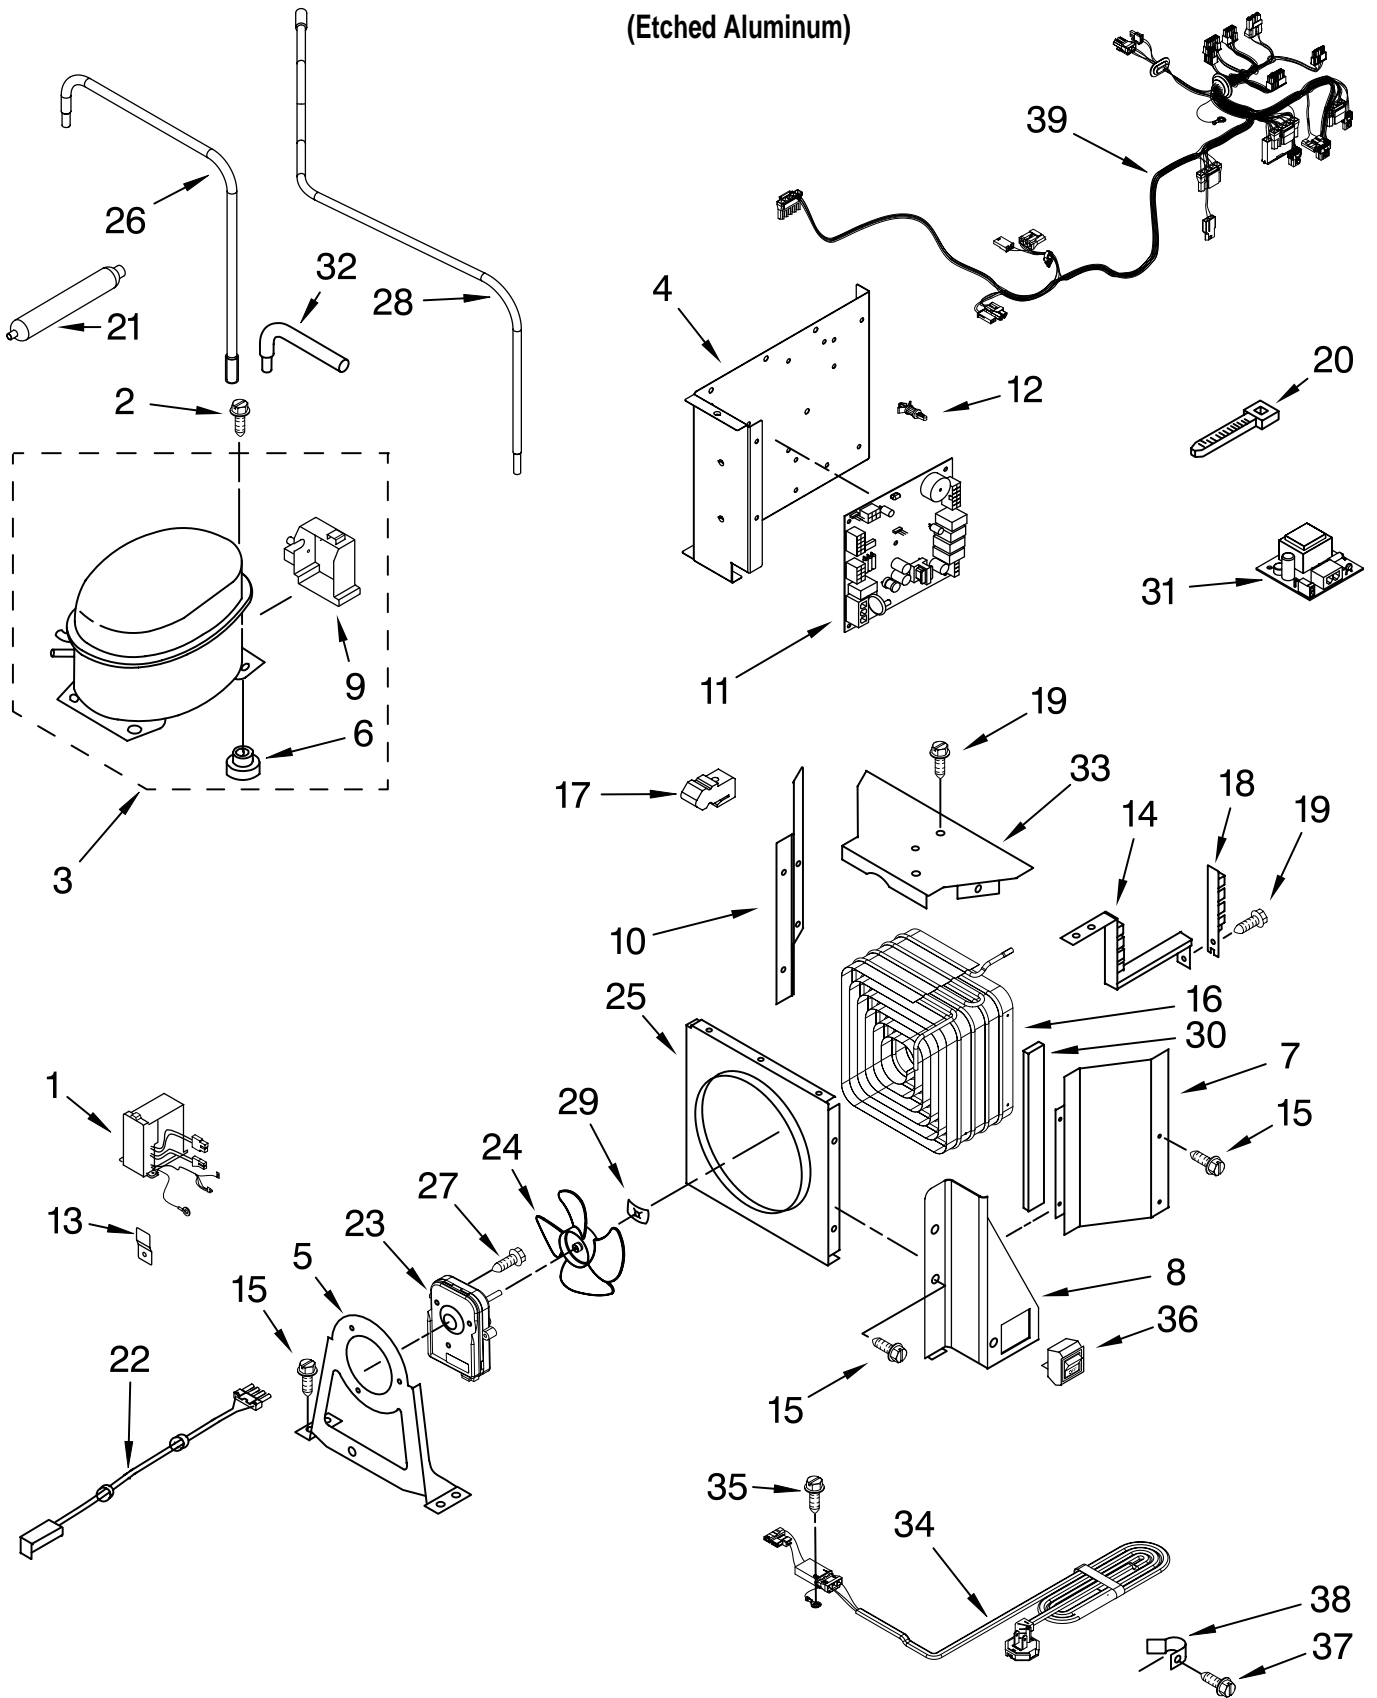

UPPER UNIT PARTS

For Model: KSS042FTX00

(Etched Aluminum)

FOR ORDERING INFORMATION REFER TO PARTS PRICE LIST

UPPER UNIT PARTS

For Model: KSS042FTX00

(Etched Aluminum)

Illus. No.	Part No.	DESCRIPTION	Illus. No.	Part No.	DESCRIPTION	Illus. No.	Part No.	DESCRIPTION
1	2304175	Inverter Box	20	2155774	Wire Tie			
2	489373	Screw, Compressor Mounting (4)	21	2317982	Drier			
3	2302967	Compressor (Includes Items 6 & 9)(Also Order 876765 Tube Kit)	22	2310207	Wire Assembly (Condenser Fan)			
4	2318087	Housing, Control Board	23	2206036	Motor, Fan			
5	2215641	Bracket, Fan Motor	24	2190685	Blade, Fan			
6	1100826	Grommet, Mounting	25	2003169	Orifice, Fan			
7	2309002	Support, Condenser (Right)	26	2307566	Tube, Drier Transition			
8	2307684	Bracket, Switch	27	8281160	Screw			
9	2215676	Terminal Cover	28	2307693	Tube, Heat Loop Transition			
10	2309001	Support, Condenser (Left)	29	486692	Speed Nut			
11	W10121049	Control Board	30	2309432	Gasket, Condenser			
12	2203075	Spacer (5)	31	2259350	Power Supply, Ingredient Care Center			
13	2256328	Bracket, Inverter Box	32	2194319	Process, Tube			
14	2317031	Bracket, Vibration Condenser	33	2309000	Cover, Condenser			
15	1157158	Screw	34	2310251	Service Cord			
16	2307998	Condenser	35	486194	Screw			
17	2309431	Grommet (4)	36	2266802	Switch, Power Disconnect			
18	2317030	Arm, Vibration Condenser	37	487294	Screw, Ground			
19	487522	Screw	38	549193	Clamp, Cord			
			39	2310294	Wiring Harness, Unit Compartment			

Following Parts Not Illustrated and Optional Parts Not Included

- 978025 Valve, Access (1/4")
- 978026 Valve, Access (5/16")
- 978027 Valve, Access (3/8")
- 978028 Valve, Access (1/2")
- 978029 Valve, Access (5/8")
- 978030 Valve, Access (3/4")
- 876764 Valve, Access (3/16")

REFRIGERANT CHARGE

7.50 oz.
(R-134A)