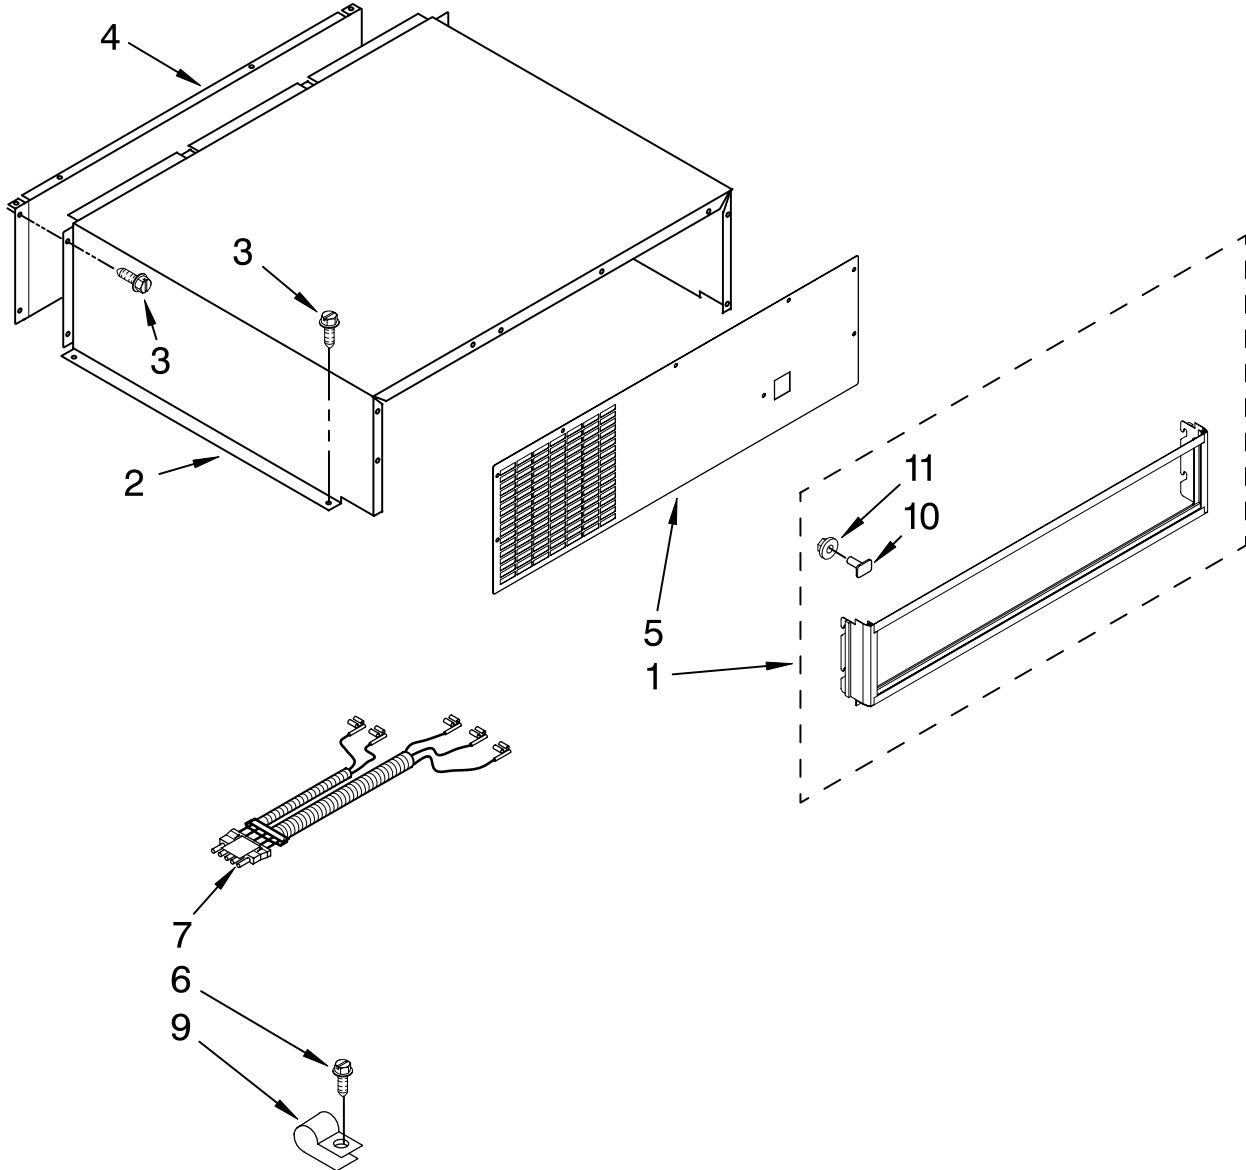

TOP GRILLE AND UNIT COVER PARTS

For Model: KSS042FTX00

(Etched Aluminum)

Illus. No.	Part No.	DESCRIPTION
1	2313978S	Panel, Decorative
2	2320502	Cover, Unit
3	486194	Screw
4	2256466	Back Panel
5	W10121229	Cover, Unit Front
6	487415	Screw
7	2310194	Wire Assembly RC/FC Light Switch
9	489348	Clamp
10	2003347	Tee Bolt
11	1161548	Nut

FOR ORDERING INFORMATION REFER TO PARTS PRICE LIST