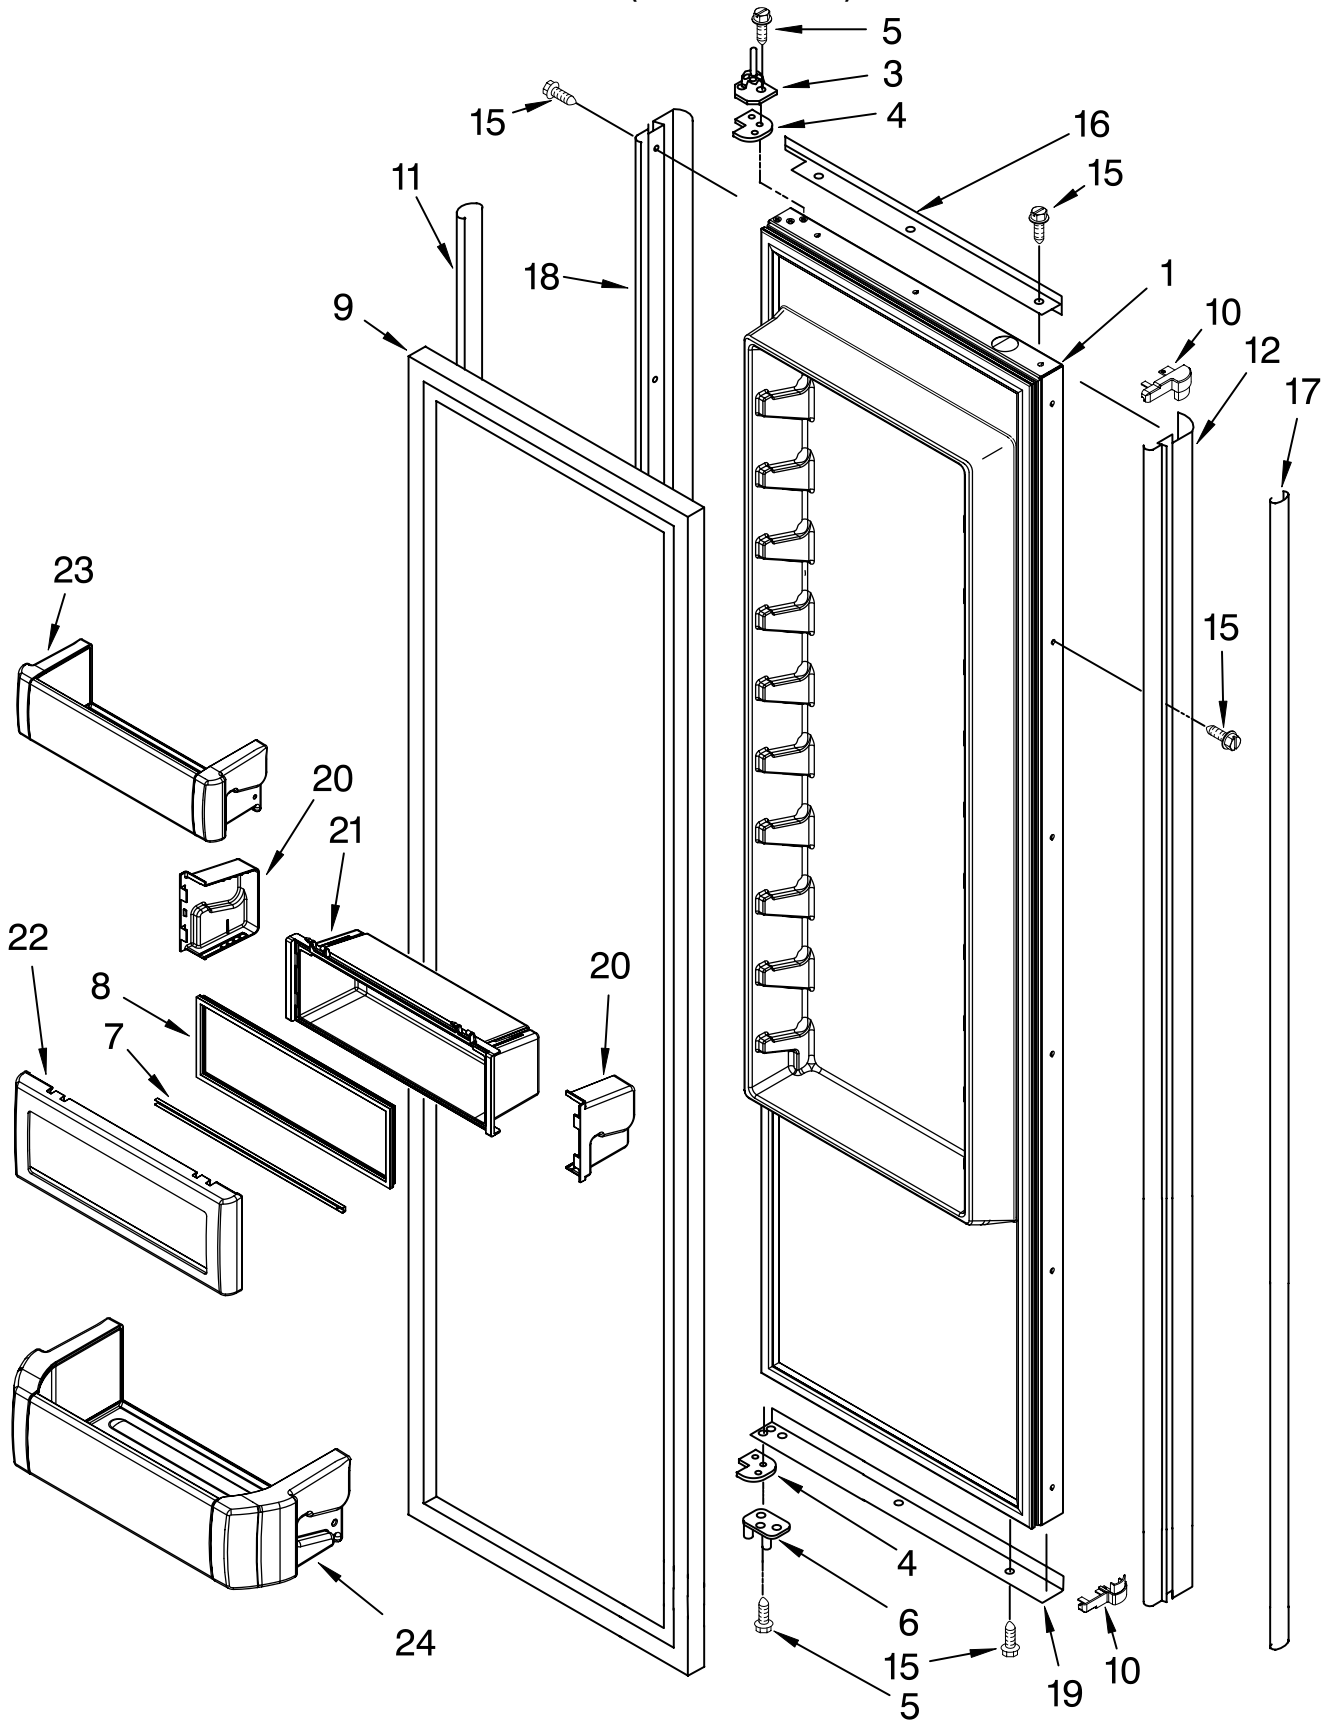

REFRIGERATOR DOOR PARTS

For Model: KSS04FTX00

(Etched Aluminum)

FOR ORDERING INFORMATION REFER TO PARTS PRICE LIST

REFRIGERATOR DOOR PARTS

For Model: KSS04FTX00

(Etched Aluminum)

Illus. No.	Part No.	DESCRIPTION
1	2252330	Refrigerator Door (Includes #9)
3	2252295	Hinge Assembly, Top
4	2316804	Spacer-Door, Top & Bottom
5	489282	Screw
6	2252293	Hinge Assembly, Bottom
7	2222796	Rail, Lid
8	2222982	Gasket, Utility Bin
9	2222811	Door Gasket, Magnetic
10	2207457	Trim, Corner
11	2259448S	Cover, Trim (Hinge Side)
12	2309497S	Trim-Door (Handle Side)
15		Screw, 8-15 x .500
	8281250	Stainless Steel
16	2309486S	Trim-Door, Top
17	2314003S	Cover, Trim (Handle Side)
18	2309498S	Trim-Door (Hinge Side)
19	2309492S	Trim-Door, Btm End Cap
20		End Cap
	2222919	Right Side
	2222920	Left Side
21	2222922	Bin, Utility Center
22	2257616	Door, Utility Bin
23	2222773	Bin, Door (3)
24	2222770	Bin, Door

FOR ORDERING INFORMATION REFER TO PARTS PRICE LIST