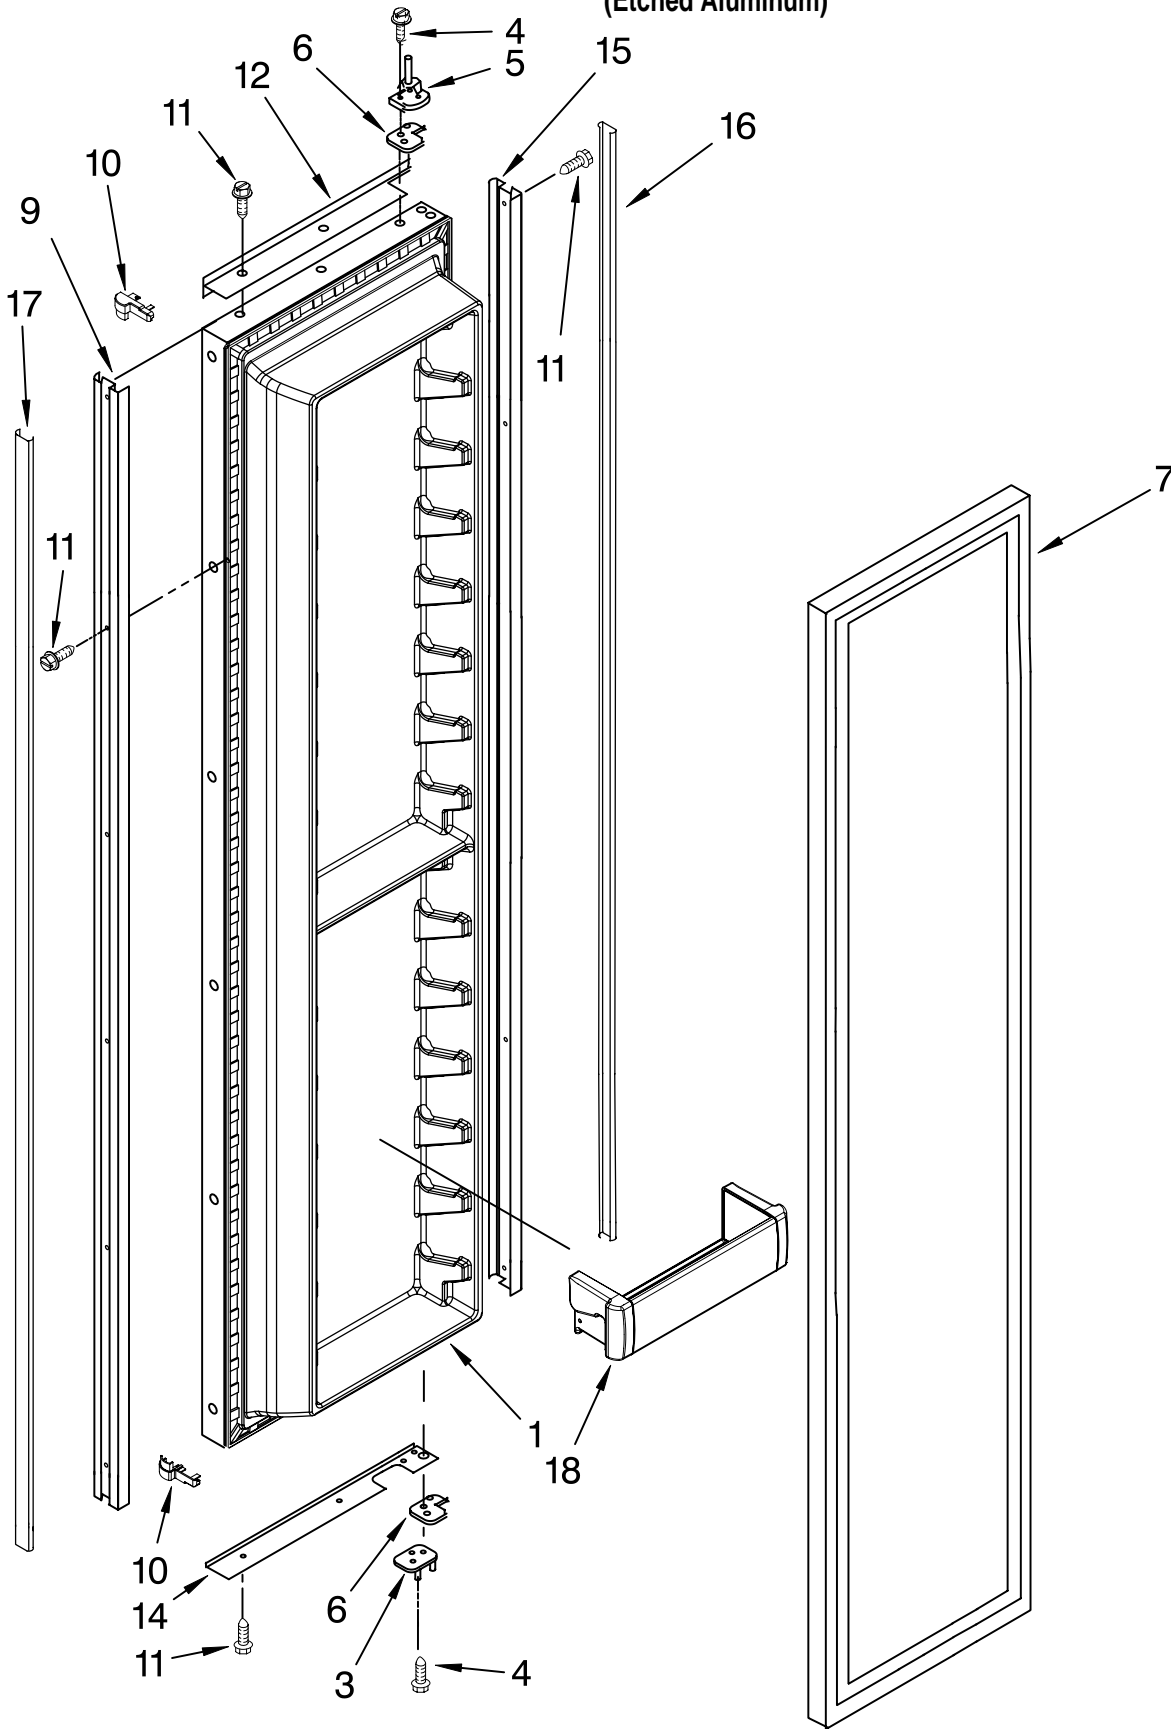

FREEZER DOOR PARTS

For Model: KSS042FTX00

(Etched Aluminum)

FOR ORDERING INFORMATION REFER TO PARTS PRICE LIST

FREEZER DOOR PARTS

For Model: KSS042FTX00

(Etched Aluminum)

Illus. No.	Part No.	DESCRIPTION
1	2252327	Freezer Door (Includes #14)
3	2252294	Hinge, Bottom
4	489282	Screw
5	2252295	Hinge, Top
6	2316804	Spacer-Door, Top & Bottom
7	2222814	Door Gasket, Magnetic
9	2309497S	Trim-Door, (Handle Side)
10	2207457	Trim, Corner
11	8281250	Stainless Steel Screw
12	2309489S	Trim-Door, Top
14	2309495S	Trim-Door, Btm
15	2309498S	Trim-Door, (Hinge Side)
16	2259448S	Cover, Trim (Hinge Side)
17	2314003S	Cover, Trim (Handle Side)
18	2222776	Bin, Door (6)

FOR ORDERING INFORMATION REFER TO PARTS PRICE LIST