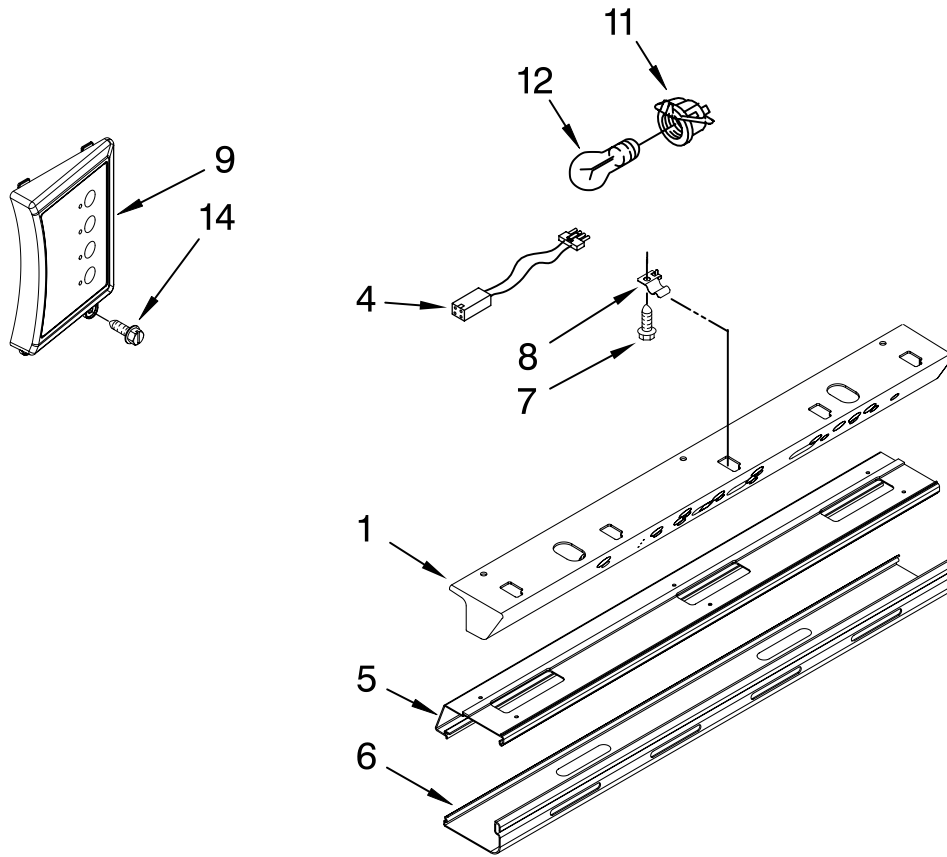

CONTROL PANEL PARTS

For Model: KSS042FTX00

(Etched Aluminum)

Illus. No.	Part No.	DESCRIPTION
1	2307586	Control Box Assy
4	2310164	Wire, Jumper
5	2307592	Bracket, Control Box
6	2307595	Shield, Light
7	487539	Screw
8	2317000	Clip, Control Box
9	2306086	Display Board, Ingredient Care Center
11	2223857	Socket, Light
12	2326255	Light Bulb
14	8281185	Screw

FOR ORDERING INFORMATION REFER TO PARTS PRICE LIST