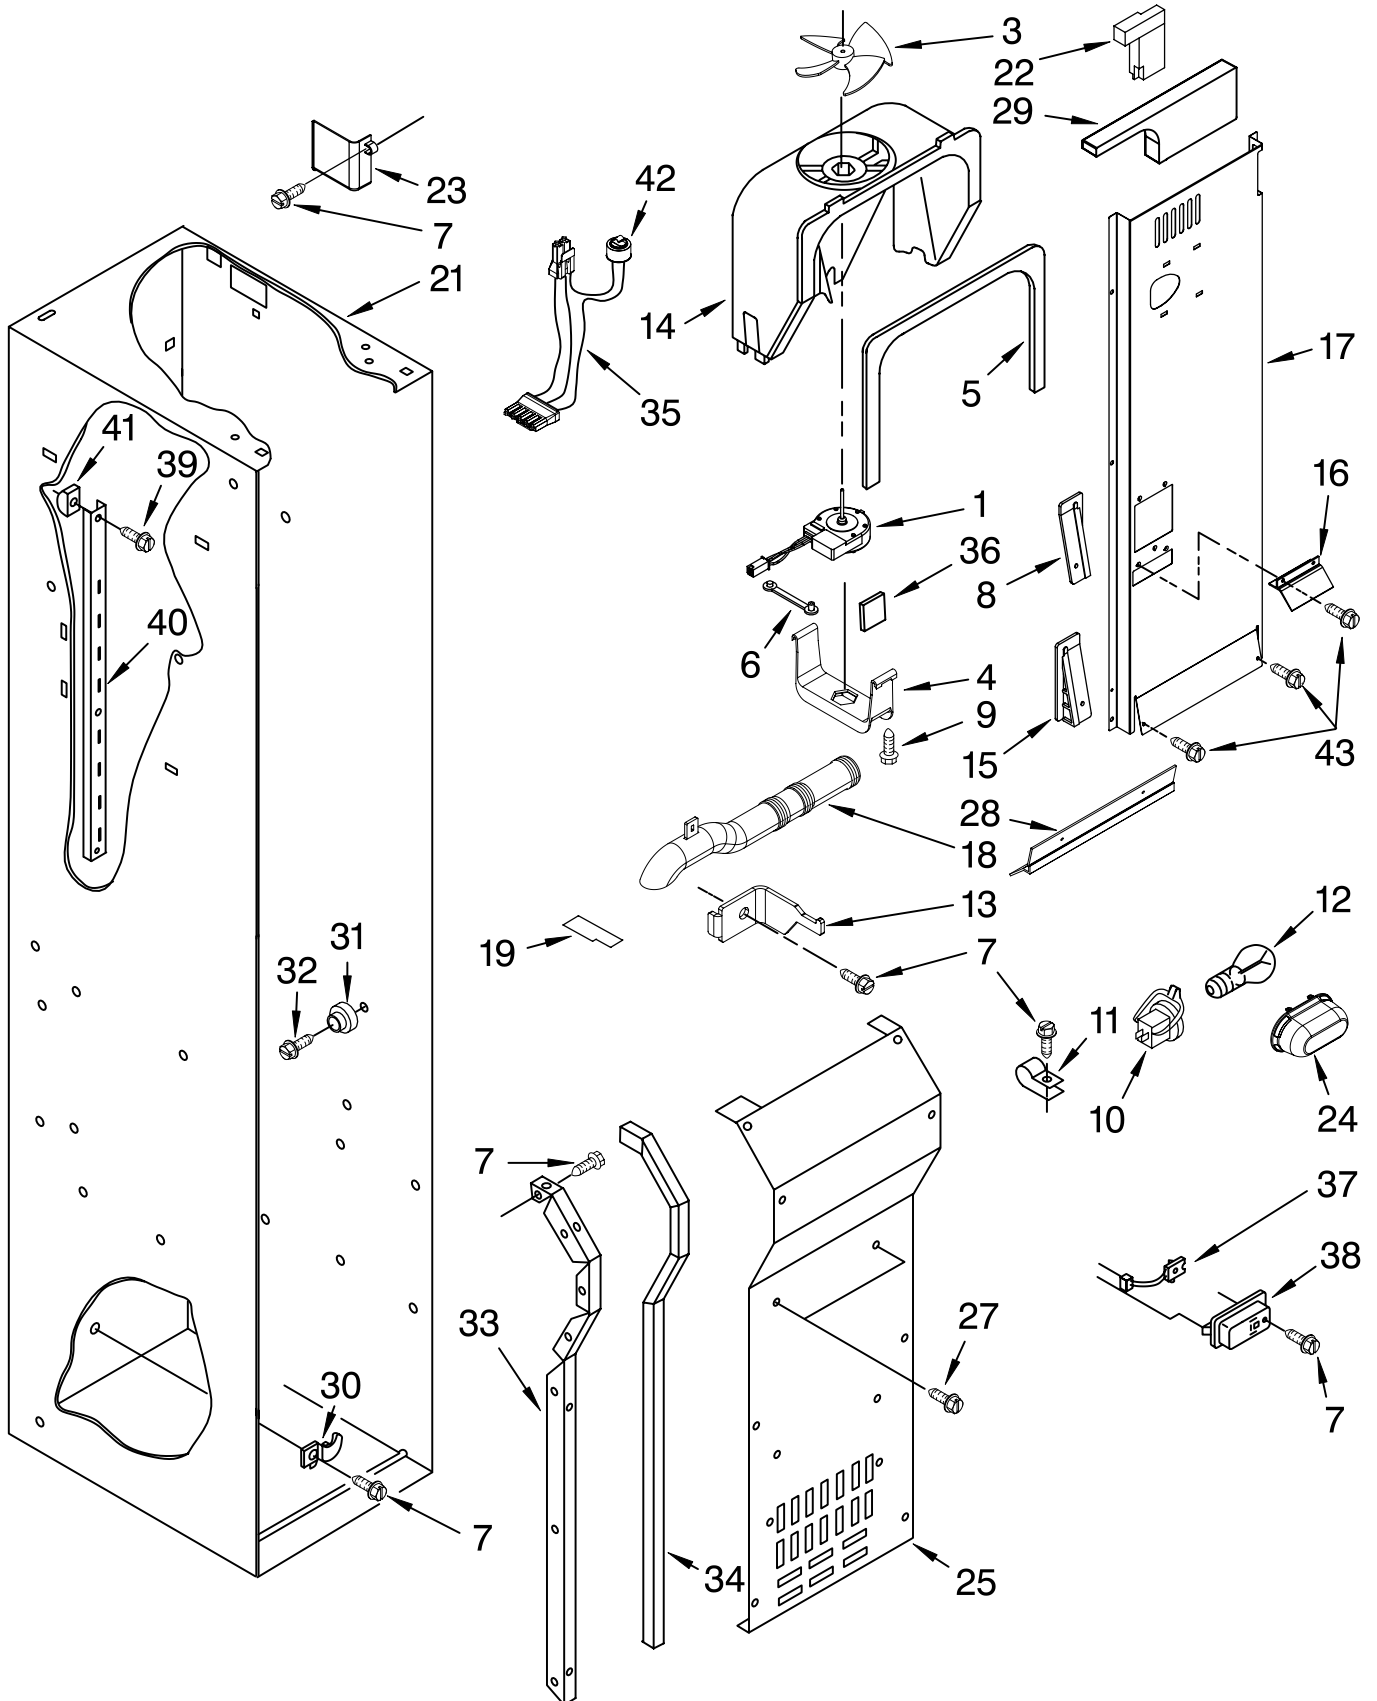

FREEZER LINER AND AIR FLOW PARTS

For Model: KSS04FTX00

(Etched Aluminum)

FOR ORDERING INFORMATION REFER TO PARTS PRICE LIST

FREEZER LINER AND AIR FLOW PARTS

For Model: KSS042FTX00

(Etched Aluminum)

Illus. No.	Part No.	DESCRIPTION
1	2259385	Fan Motor
3	2169142	Fan Blade
4	2223733	Retainer, Fan Motor
5	2302817	Gasket, Cover
6	2223986	Grommet
7	486194	Screw
8	2259464	Wedge, Air Duct
9	488500	Screw, Ground
10	2223857	Socket, Light (2)
11	488937	Clamp, Nylon
12	2326255	Light Bulb
13	2302925	Bracket, Vent Tube
14	2182120	Scroll, Fan
15	2259465	Wedge, Air Duct
16	2266801	Deflector, Air
17	2307777	Air Duct
18	2302932	Tube, Vent
19		Block, Fan Scroll
	2209480	Right
	2209066	Left
21		Liner (Not A Serviceable Part)
22	2317827	Block, Return Air
23	2259025	Cover, Air Outlet
24	2307751	Light Shield
25	2314043	Cover, Evaporator
27	8281163	Screw
28	2302850	Support, Air Duct
29	2309283	Deflector, Air Duct
30	1112260	Support, Evaporator
31	2196483	Shelf, Stud (20)
32	8281158	Screw
33		Evaporator, Cover Rail
	2221107	Left Side
	2259355	Right Side
34	2220904	Gasket (2) Evaporator Cover
35	2310310	Harness, Evap Fan (Includes Item 42)
36	2220241	Insulation (4)
37	2188820	Thermistor
38	2317105	Cover, Thermistor
39	2006475	Screw
40	2259032	Ladder, Shelf
41	2259445	Support, Screw
42	2317087	Defrost, Bi-Metal
43	8281185	Screw

FOR ORDERING INFORMATION REFER TO PARTS PRICE LIST