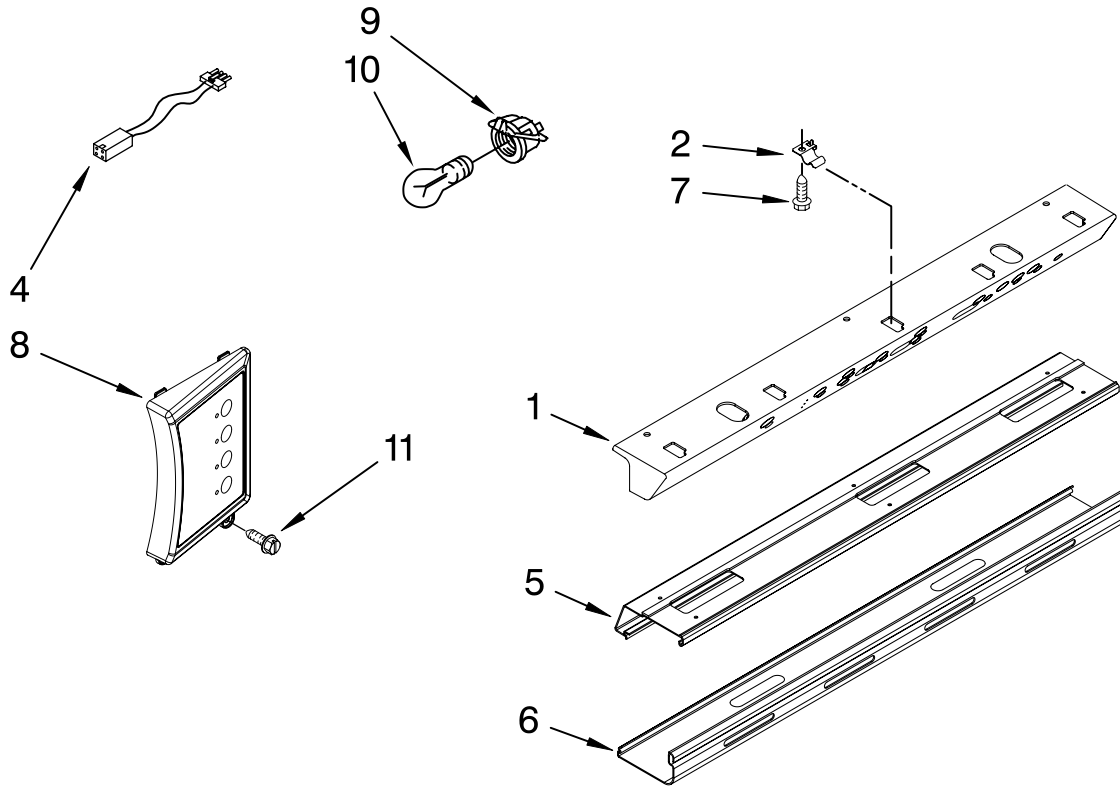

CONTROL PANEL PARTS

For Models: KSSO36QTB00, KSSO36QTX00
(Black) (Etched Aluminum)

Illus. No.	Part No.	DESCRIPTION
1	2316544	Control Box Assy
2	2317000	Clip, Box
4	2310390	Wire, Jumper
5	2324971	Bracket, Control Box
6	2307594	Shield, Control Box
7	487539	Screw (2)
8	2306086	Display, Ingredient Care Center
9	2223857	Socket, Light
10	2326255	Light Bulb (2)
11	8281185	Screw

FOR ORDERING INFORMATION REFER TO PARTS PRICE LIST