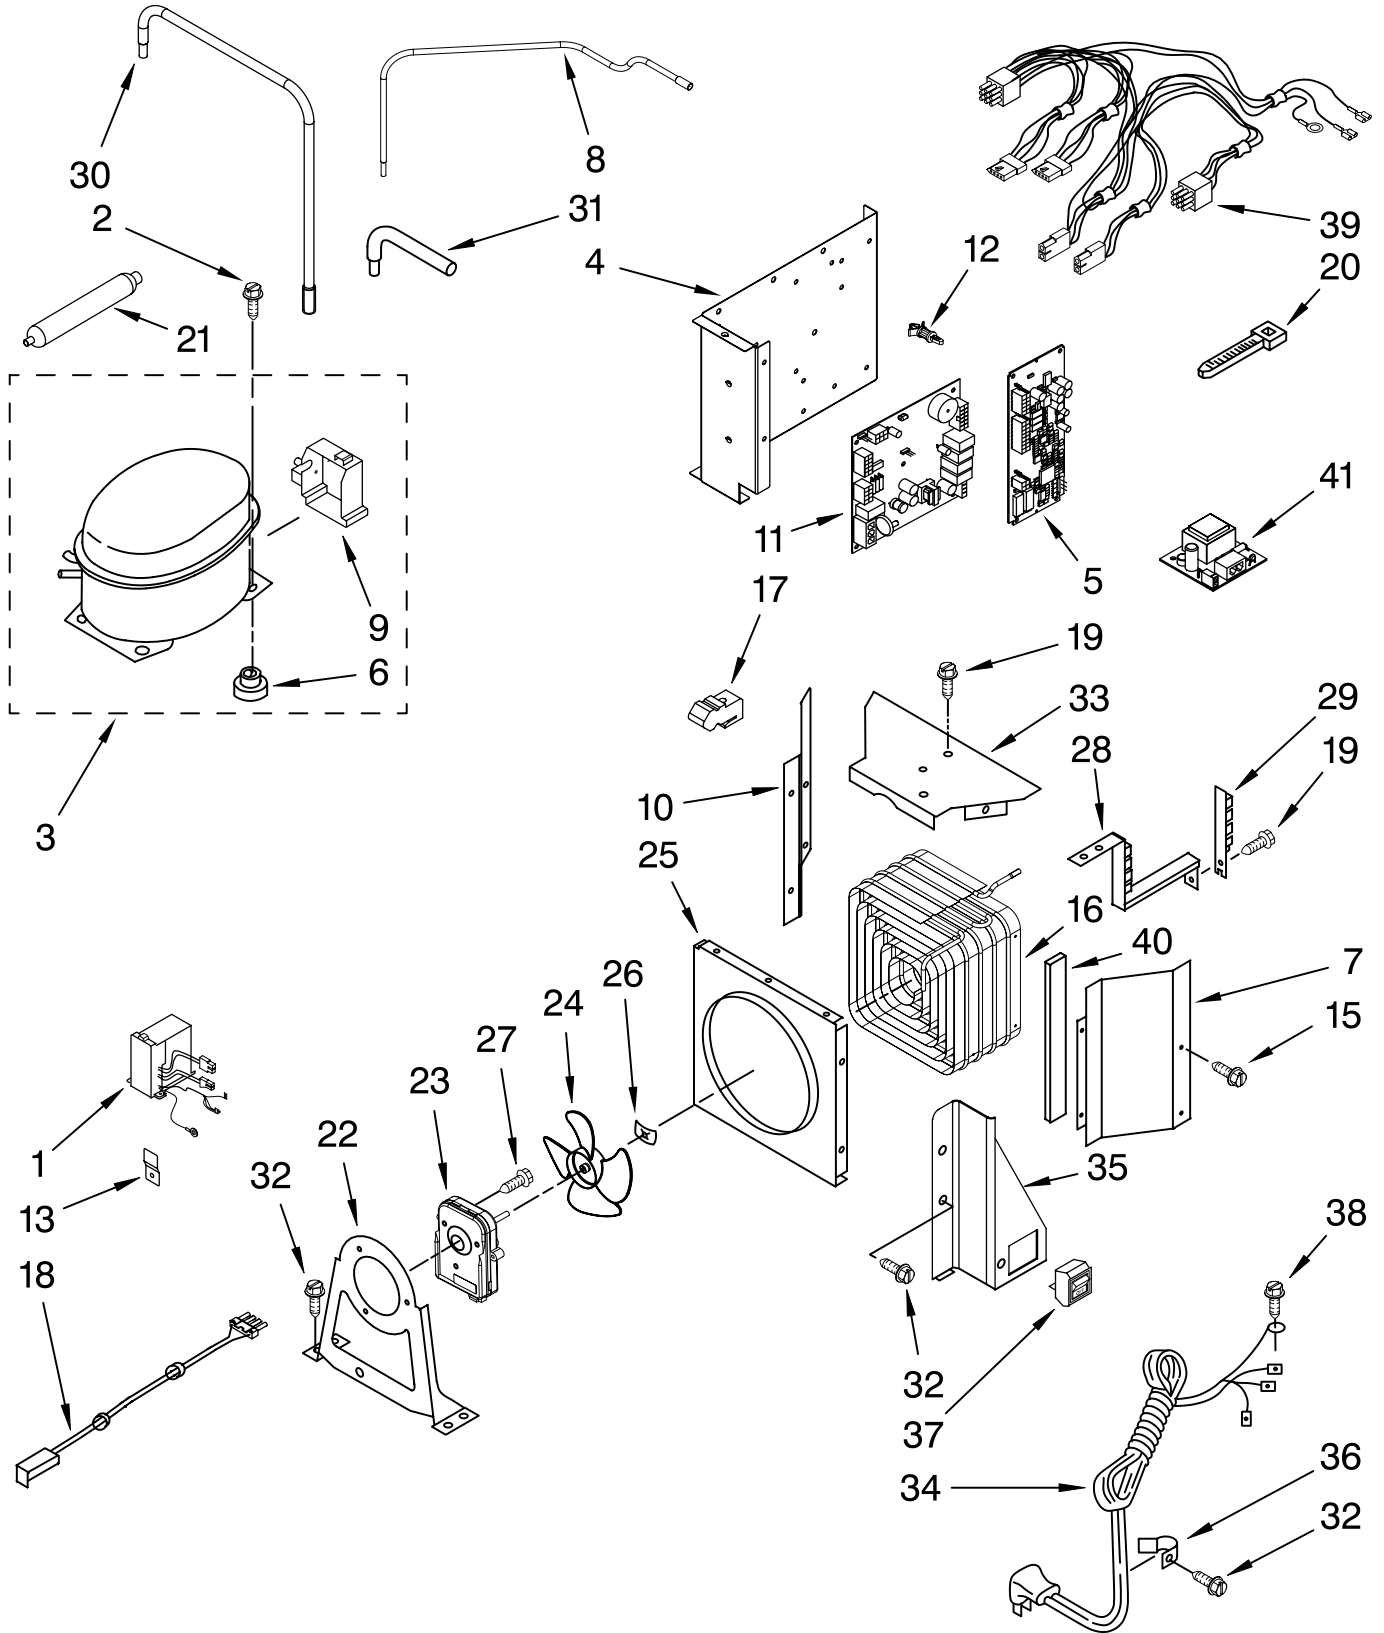

UPPER UNIT PARTS

For Models: KSSO36QTB00, KSSO36QTX00
(Black) (Etched Aluminum)

FOR ORDERING INFORMATION REFER TO PARTS PRICE LIST

UPPER UNIT PARTS

For Models: KSSO36QTB00, KSSO36QTX00
(Black) (Etched Aluminum)

Illus. No.	Part No.	DESCRIPTION	Illus. No.	Part No.	DESCRIPTION	Illus. No.	Part No.	DESCRIPTION
1	W10133449	Inverter Box	21	2317982	Drier			
2	489373	Screw, Compressor Mounting (4)	22	2215641	Bracket, Fan Motor (Condenser Fan)			
3	2302967	Compressor (Includes Items 6 & 9)(Also Order 876765 Tube Kit)	23	2206036	Motor, Fan			
4	2318087	Housing, Control Board	24	2190685	Blade, Fan			
5	2318054	Control Board	25	2003169	Orifice, Fan			
6	1100826	Grommet, Mounting	26	486692	Speed Nut			
7	2309002	Support, Condenser	27	8281160	Screw			
8	2307692	Tube, Transiton (Cond/Ht Loop) (Right)	28	2317031	Bracket, Vibration (Condenser)			
9	2215676	Terminal Cover	29	2317030	Arm, Vibration (Condenser)			
10	2309001	Support, Condenser (Left)	30	2307566	Tube, Transition (Condenser/Drier)			
11	W10121049	Control Board	31	2194319	Tube, Process			
12	2203075	Spacer (5)	32	486194	Screw			
13	2256328	Bracket, Inverter Box	33	2309000	Cover, Condenser			
15	1157158	Screw	34	2310251	Service Cord			
16	2307998	Condenser	35	2307684	Bracket, Mounting (Power Switch)			
17	2309431	Grommet (2)	36	549193	Clamp, Cord			
18	2310207	Wire, Jumper	37	2266802	Switch, Power Disconnect			
19	489399	Screw	38	487294	Screw, Ground			
20	2155774	Wire Tie	39	W10129829	Wiring Harness, Unit Compartment			
			40	2309432	Gasket, Condenser			
			41	2259350	Power Supply, Ingredient Care Center			
Following Parts Not Illustrated and Optional Parts Not Included								
						978025		Valve, Access (1/4")
						978026		Valve, Access (5/16")
						978027		Valve, Access (3/8")
						978028		Valve, Access (1/2")
						978029		Valve, Access (5/8")
						978030		Valve, Access (3/4")
						876764		Valve, Access (3/16")
REFRIGERANT CHARGE								
								6.25 oz. (R-134A)

FOR ORDERING INFORMATION REFER TO PARTS PRICE LIST