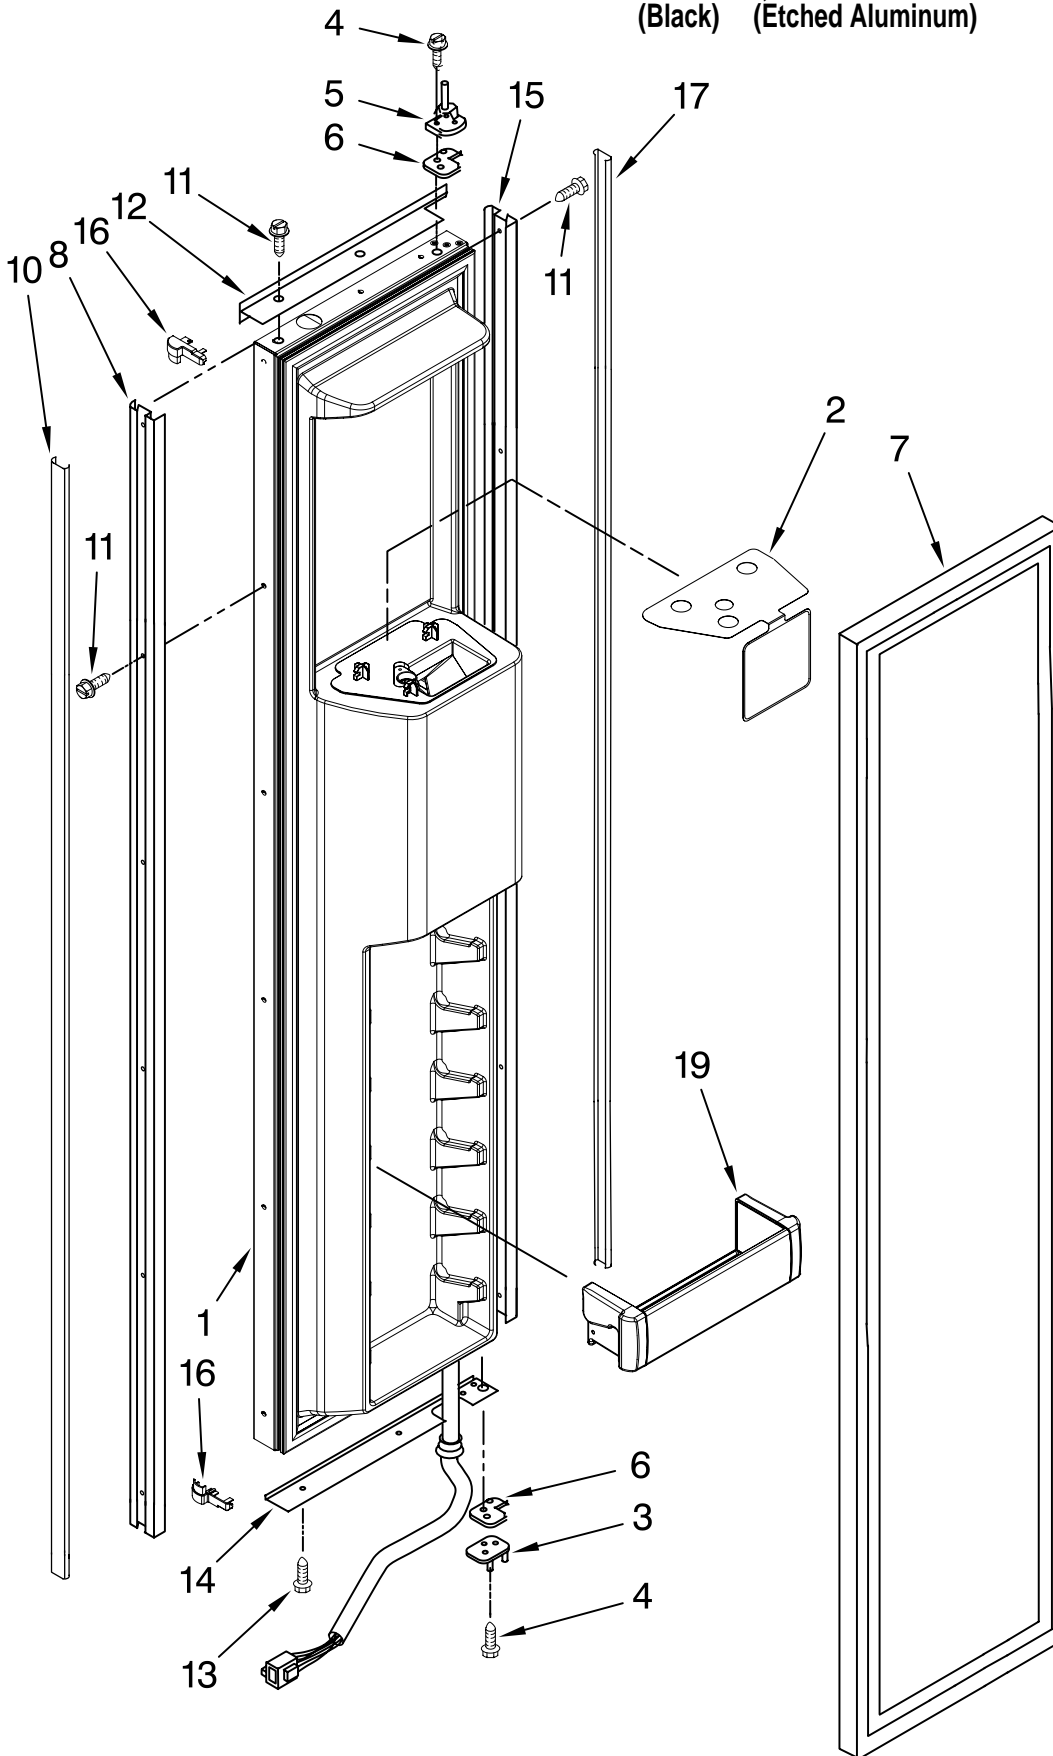

FREEZER DOOR PARTS

For Models: KSSO36QTB00, KSSO36QTX00
(Black) (Etched Aluminum)

FOR ORDERING INFORMATION REFER TO PARTS PRICE LIST