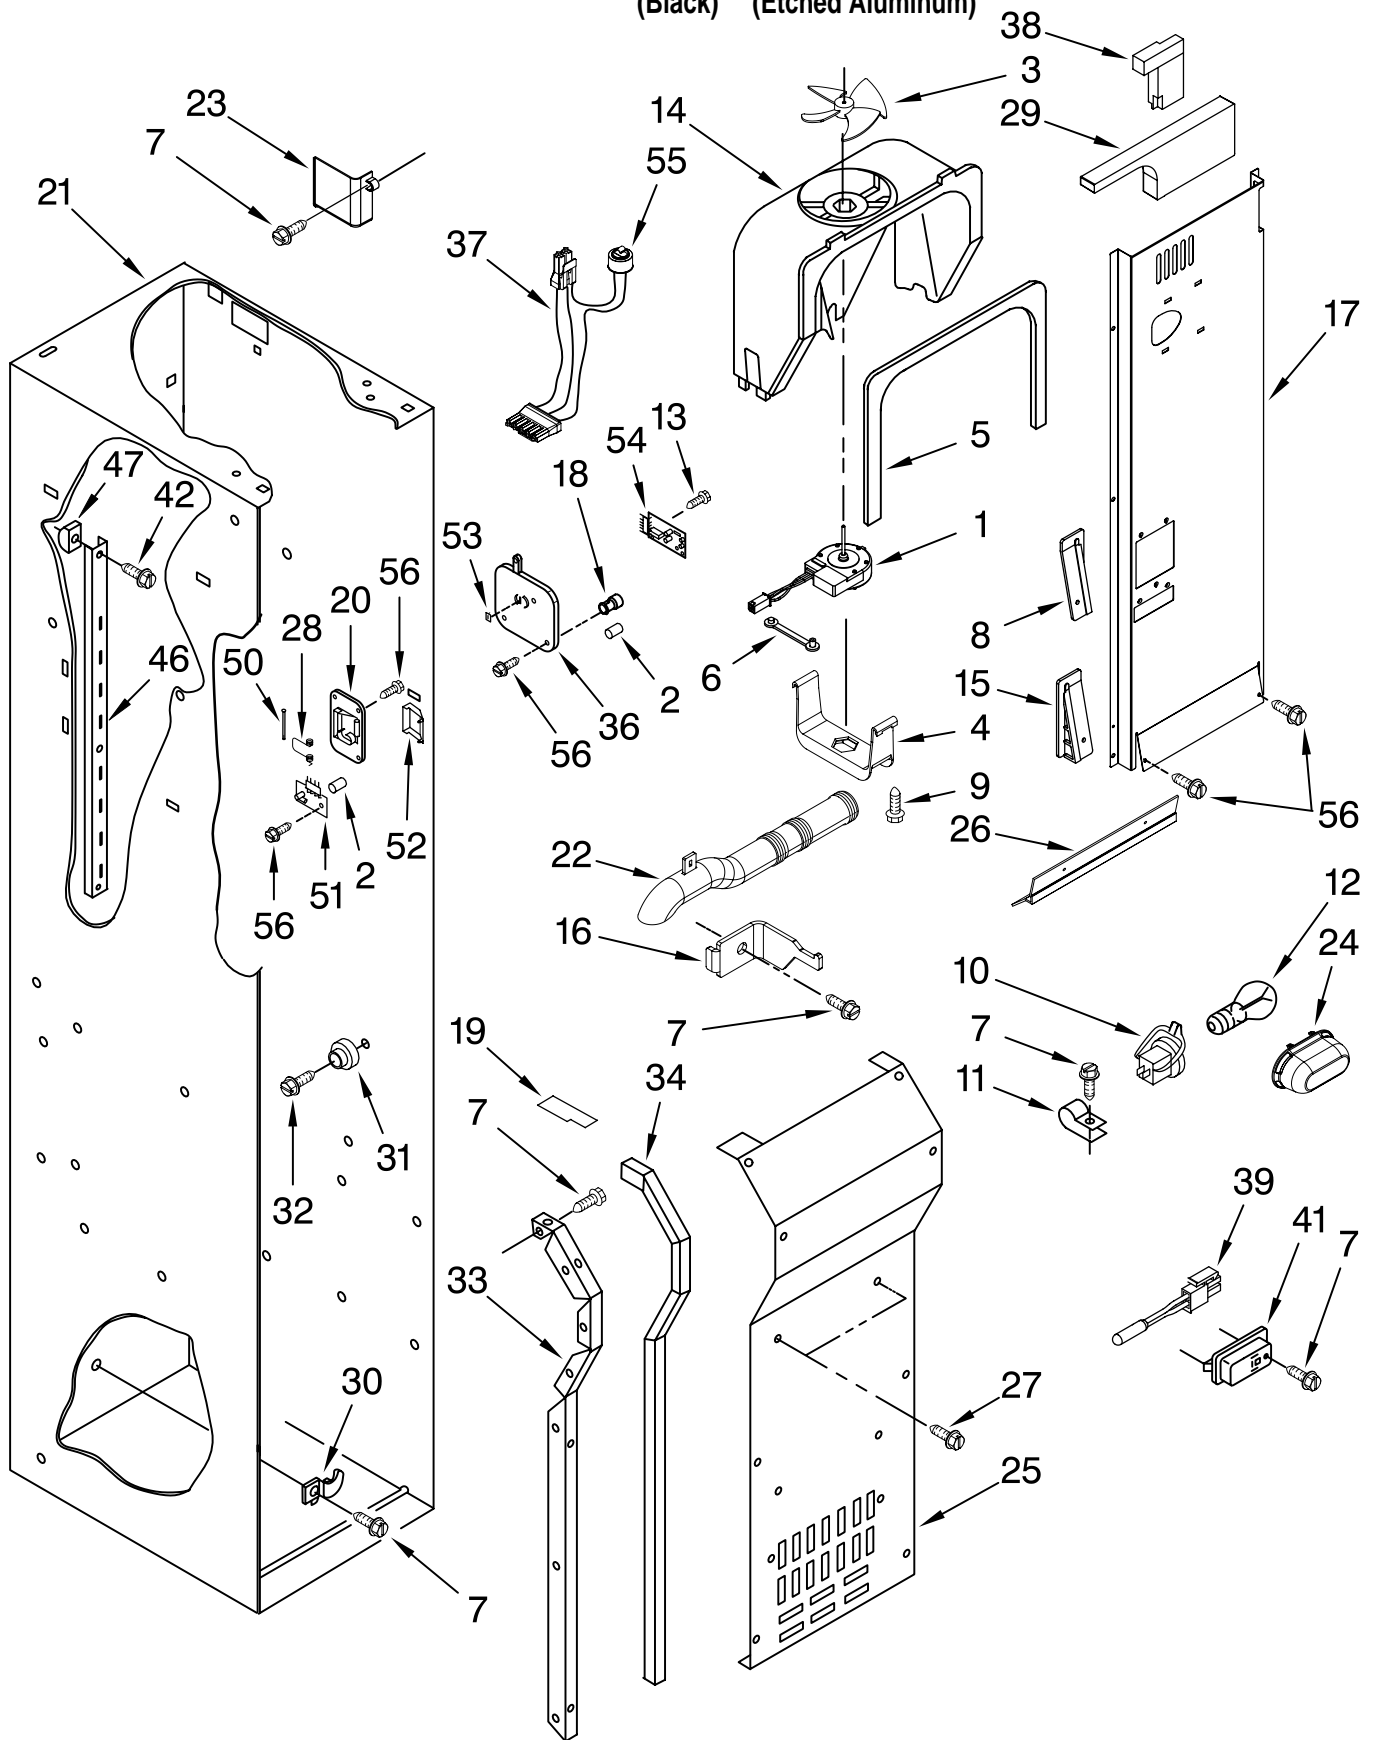

FREEZER LINER AND AIR FLOW PARTS

For Models: KSSO36QTB00, KSSO36QTX00
(Black) (Etched Aluminum)

FOR ORDERING INFORMATION REFER TO PARTS PRICE LIST

FREEZER LINER AND AIR FLOW PARTS

For Models: KSSO36QTB00, KSSO36QTX00
(Black) (Etched Aluminum)

Illus. No.	Part No.	DESCRIPTION	Illus. No.	Part No.	DESCRIPTION	Illus. No.	Part No.	DESCRIPTION
1	2259385	Fan Motor	20	2215650	Cover, Emitter	36	2259493	Cover, Receiver
2	2198665	Tube, P.C. Board	21		Liner (Not A Serviceable Part)	37	2310310	Harness, Evap Fan (Includes Item 55)
3	2169142	Fan Blade	22	2302933	Tube, Vent	38	2317826	Block, Return Air
4	2223733	Retainer, Fan Motor	23	2259025	Cover, Air Outlet	39	2306010	Thermistor
5	2302816	Gasket, Cover	24	2307751	Light Shield	41	2317105	Cover, Thermistor
6	2223986	Grommet	25	2314042	Cover, Evaporator	42	2006475	Screw
7	486194	Screw	26	2302849	Support, Air Duct	46	2259032	Ladder, Shelf
8	2259464	Wedge, Air Duct	27	487539	Screw	47	2259397	Support, Screw
9	488500	Screw, Ground	28	2198635	Spring	50	2198634	Pin
10	2223857	Socket, Light (2)	29	2309282	Deflector, Air Duct	51	2220398	P.C. Board Emitter
11	488937	Clamp, Nylon	30	1112260	Support, Evaporator	52	2198633	Flipper
12	2326255	Light Bulb	31	2196483	Shelf, Stud (20)	53	2255563	Slide, Icemaker Shut Off
13	489214	Screw	32	8281158	Screw	54	2255114	P.C. Board, Receiver
14	2182119	Scroll, Fan	33		Evaporator, Cover Rail	55	2317087	Defrost, Bi-Metal
15	2259465	Wedge, Air Duct		2221107	Left Side	56	8281185	Screw
16	2302925	Bracket, Vent Tube		2259355	Right Side			
17	2307773	Air Duct	34	2220904	Gasket (2) Evaporator Cover			
18	2198643	Lens						
19	2209481	Block, Fan Scroll Right						
	2209066	Left						

FOR ORDERING INFORMATION REFER TO PARTS PRICE LIST