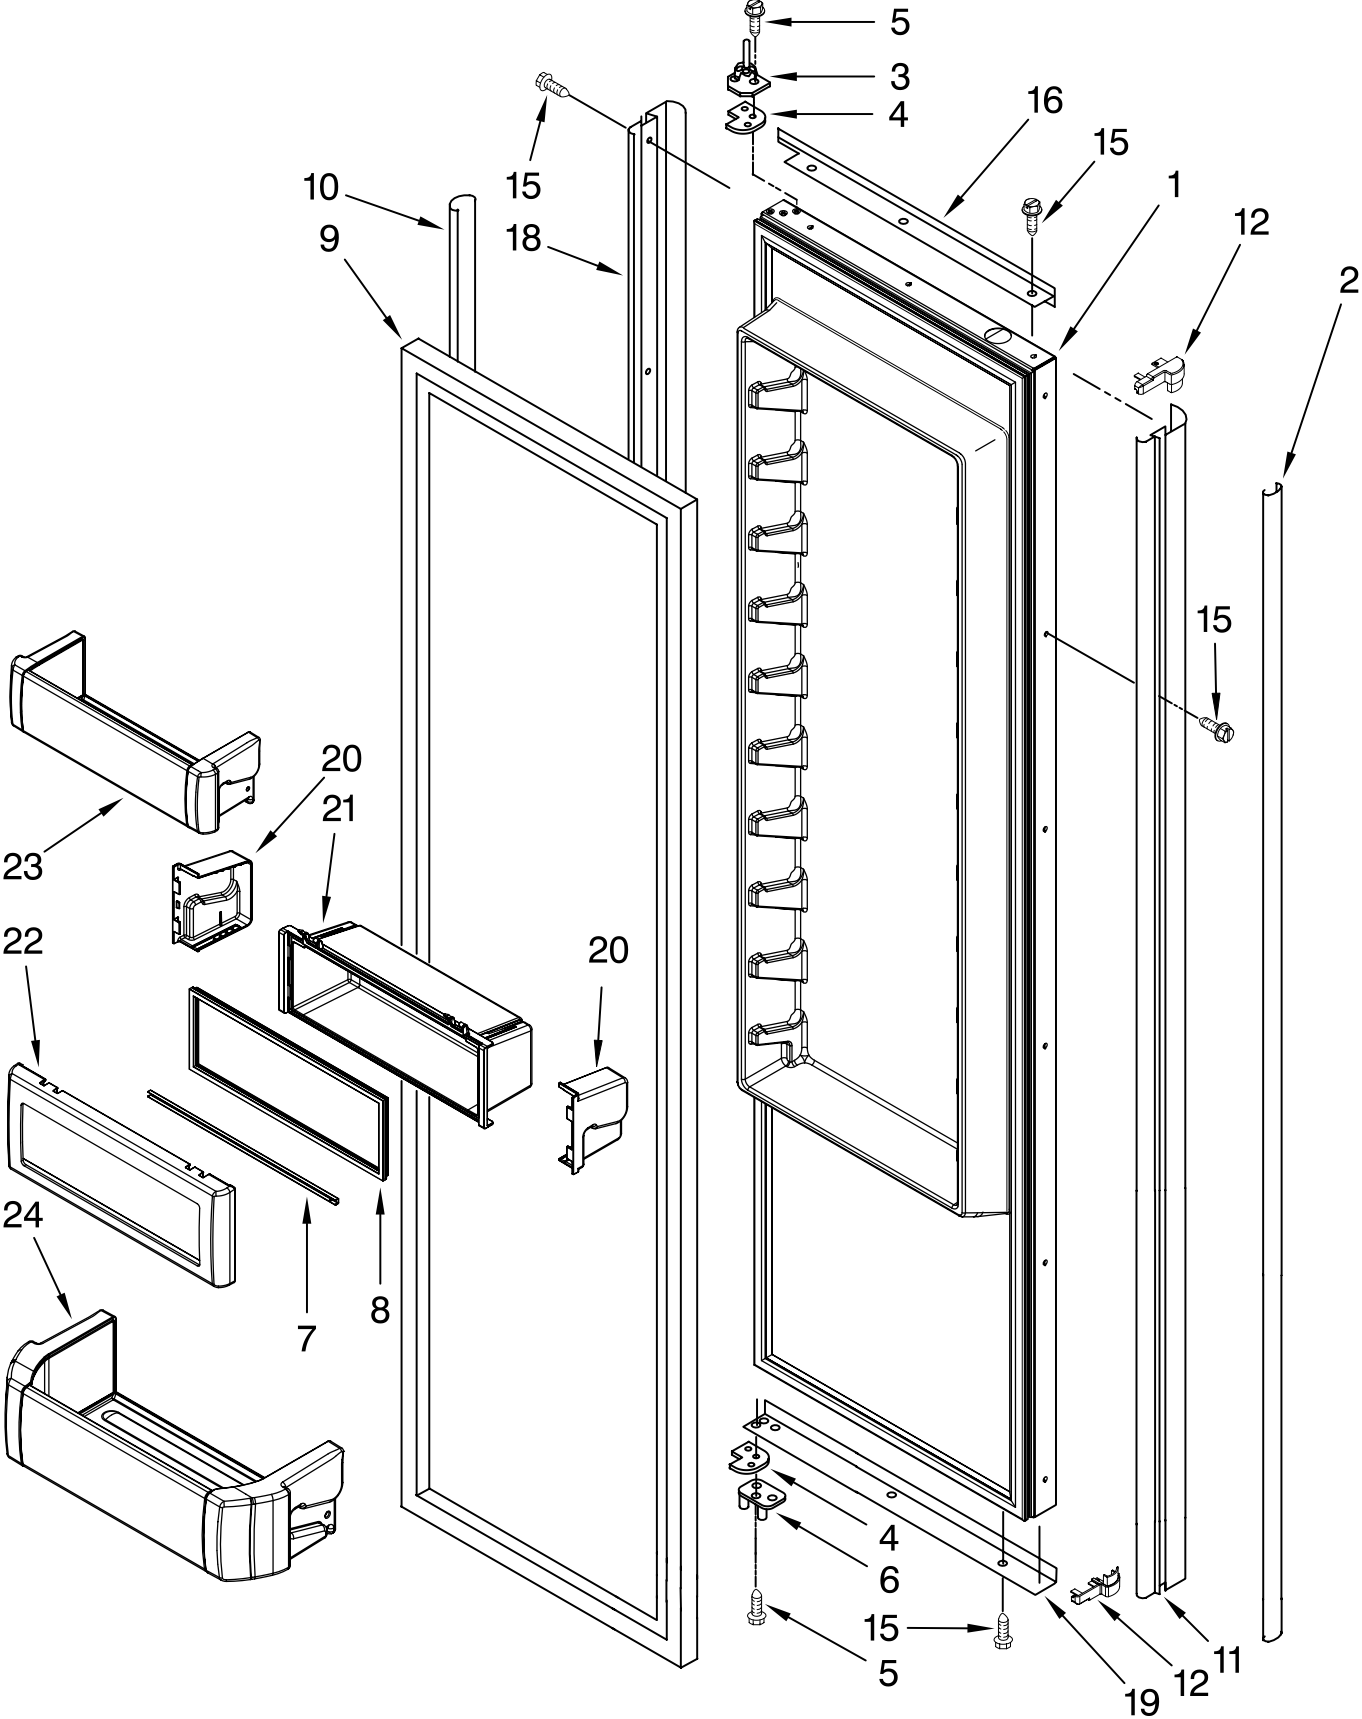

MOTOR AND ICE CONTAINER PARTS

For Models: KSSO36QTB00, KSSO36QTX00
(Black) (Etched Aluminum)

Illus. No.	Part No.	DESCRIPTION
1	2222960	Ice Bin
2	2222959	Crusher Bin
3	2320327	Auger
4	2258220	Washer, Auger
5	1119007	Spacer, Flat (6)
6	2255460	Cover, Crusher
7	2257024	Blade, Rotary
8	1119005	Spacer, Step (2)
9	2257020	Blade, Fixed
10	2257023	Blade, Rotary
11	2198602	Block, Blade
12	489229	Roll Pin
13	2257022	Blade, Rotary
14	489235	Washer, Plain
15	2198661	Washer, Coupling
16	2188918	Coupling, Top
17	8281164	Screw
18	3400065	Screw
19	2252265	Button, Bin
20	2252206	Latch, Bin
21	2198608	Spring, Latch
22	2198671	Screw (2)
23	8281163	Screw
24	2188919	Holder
25	2198628	Seal
26	2318030	Drive Shaft
27	2318011	Enclosure, Motor
28	2315546	Dispenser, Motor
29	2318028	Cover
30	2315559	Sleeve. Coupling

FOR ORDERING INFORMATION REFER TO PARTS PRICE LIST

REFRIGERATOR DOOR PARTS

For Models: KSSO36QTB00, KSSO36QTX00
(Black) (Etched Aluminum)

FOR ORDERING INFORMATION REFER TO PARTS PRICE LIST