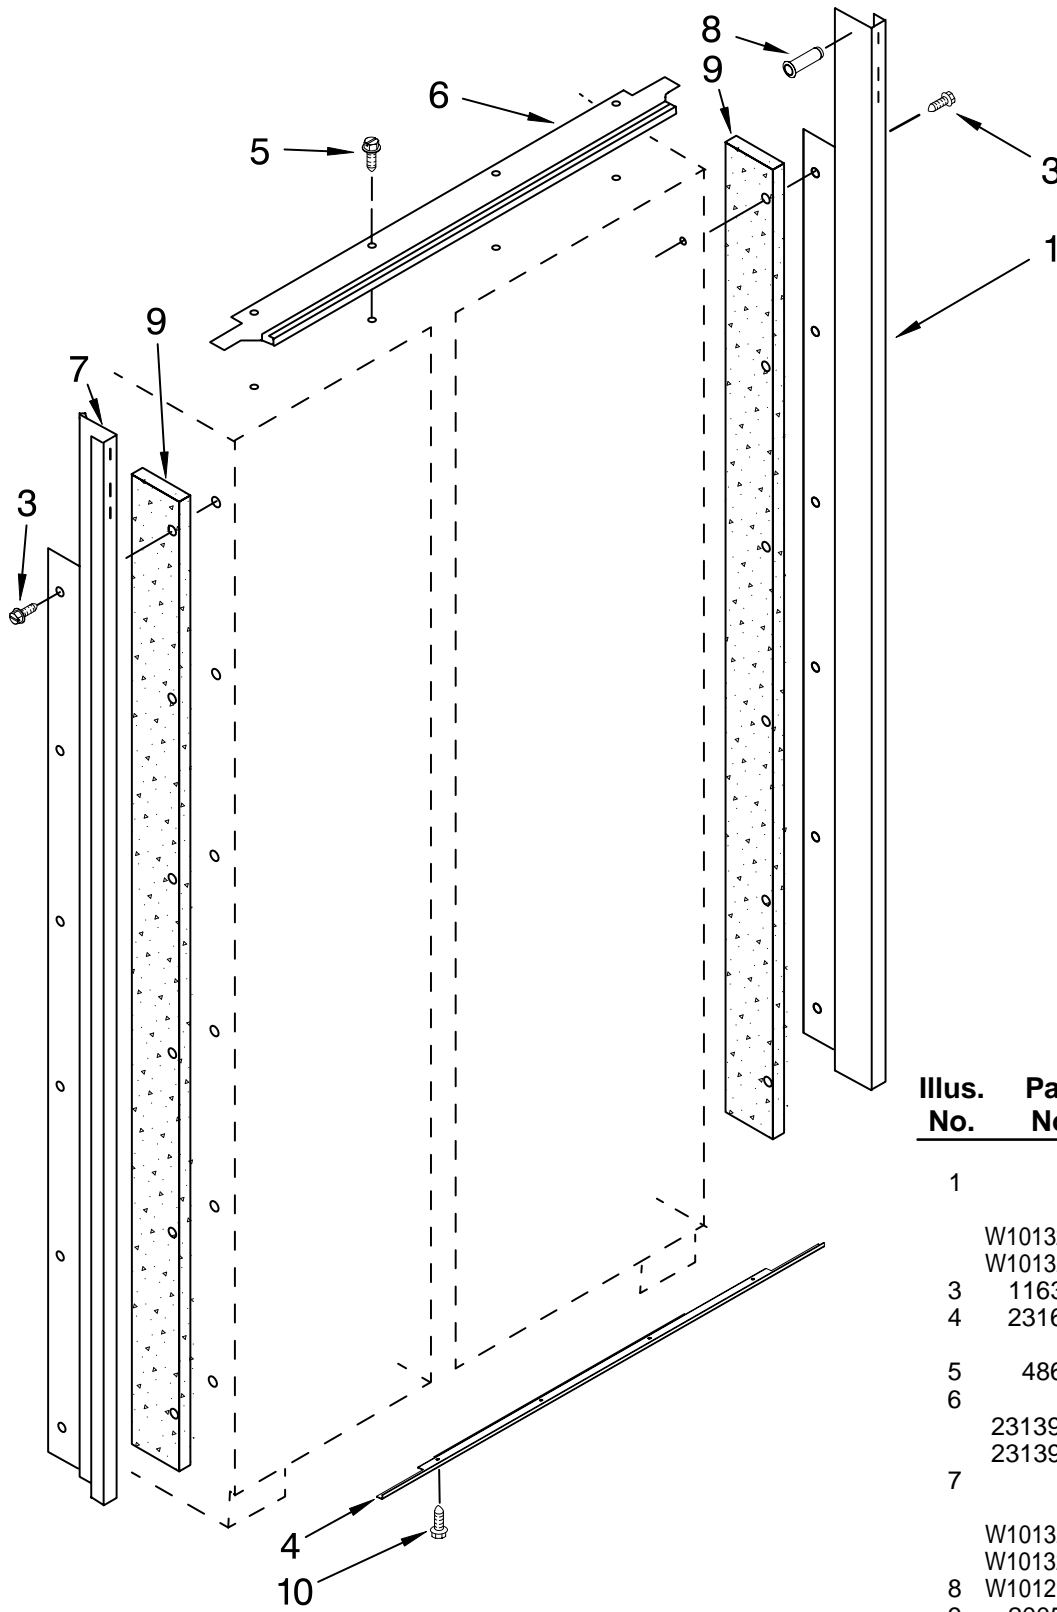

# CABINET TRIM PARTS

For Models: KSSO36QTB00, KSSO36QTX00  
(Black) (Etched Aluminum)

Illus. No.	Part No.	DESCRIPTION
1		Cabinet, Trim (Right Side)
	W10132410	Black
	W10132411	Stainless Steel
3	1163283	Screw
4	2316686	Cabinet, Trim (Bottom)
5	486194	Screw
6		Cabinet, Trim Top
	2313960B	Black
	2313960S	Stainless Steel
7		Cabinet Trim (Left Side)
	W10132415	Black
	W10132416	Stainless Steel
8	W10121451	Nutsert (4)
9	2005925	Seal-Trim, Side
10	489464	Screw