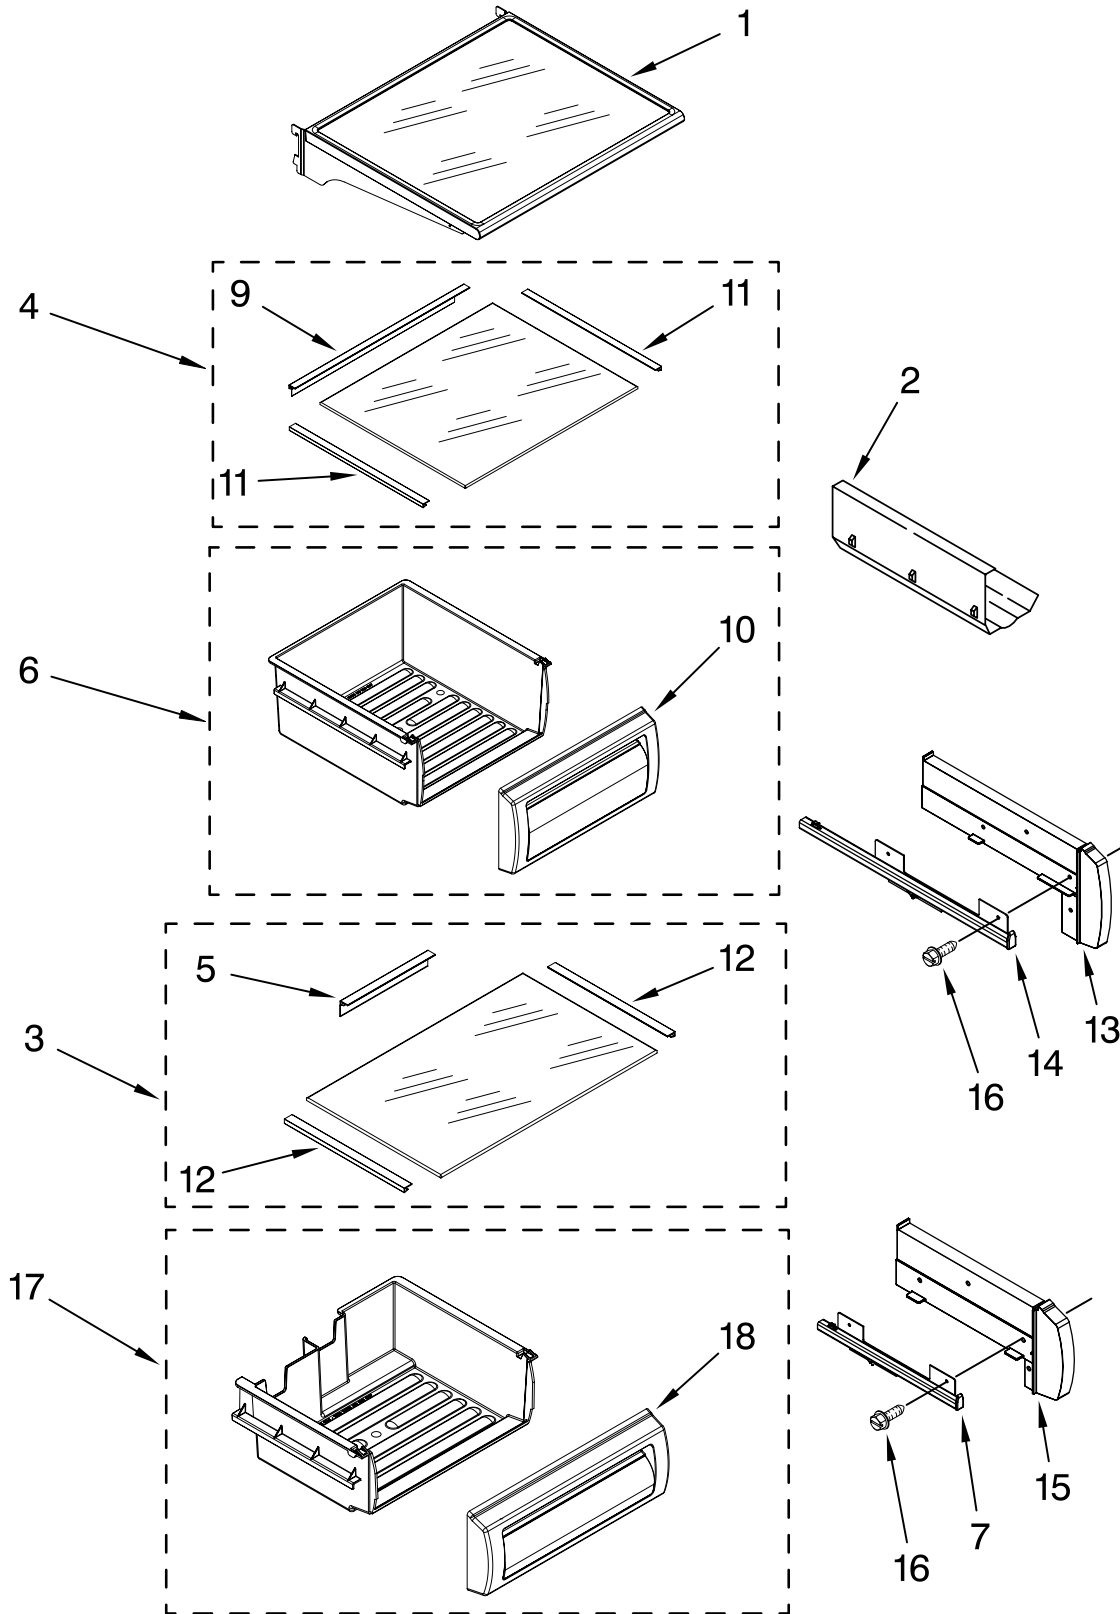

REFRIGERATOR SHELF PARTS

For Models: KSSO36QTB00, KSSO36QTX00
(Black) (Etched Aluminum)

FOR ORDERING INFORMATION REFER TO PARTS PRICE LIST

REFRIGERATOR SHELF PARTS

For Models: KSSO36QTB00, KSSO36QTX00
(Black) (Etched Aluminum)

Illus. No.	Part No.	DESCRIPTION
1	2222591	Shelf Assy (4)
2	2179404	Rack, Wine
3	2302841	Assembly, Meat Pan Cover
4	2302834	Assembly, Crisper Cover
5	2257581	Trim, Glass Rear
6	2252411	Crisper Pan (2)
7		Slide, Meat Pan
	2302954	Left Side
	2302955	Right Side
9	2256253	Trim, Glass Rear
10	2256247	Front, Crisper Pan
11	2252255	Trim, Glass Side Crisper Pan
12	2256250	Trim, Glass Side Meat Pan
13		Spacer, Crisper
	2256222	Right Side (2)
	2256223	Left Side (2)
14		Slide, Crisper
	2302956	Right Side
	2302957	Left Side
15		Spacer, Meat Pan
	2256243	Left Side
	2256244	Right Side
16		Screw
	8533929	Right Side- (8-18 x 1.375)
	8533928	Left Side- (8-18 x .750)
17	2256368	Pan Assembly Meat
18	2256365	Front, Meat Pan