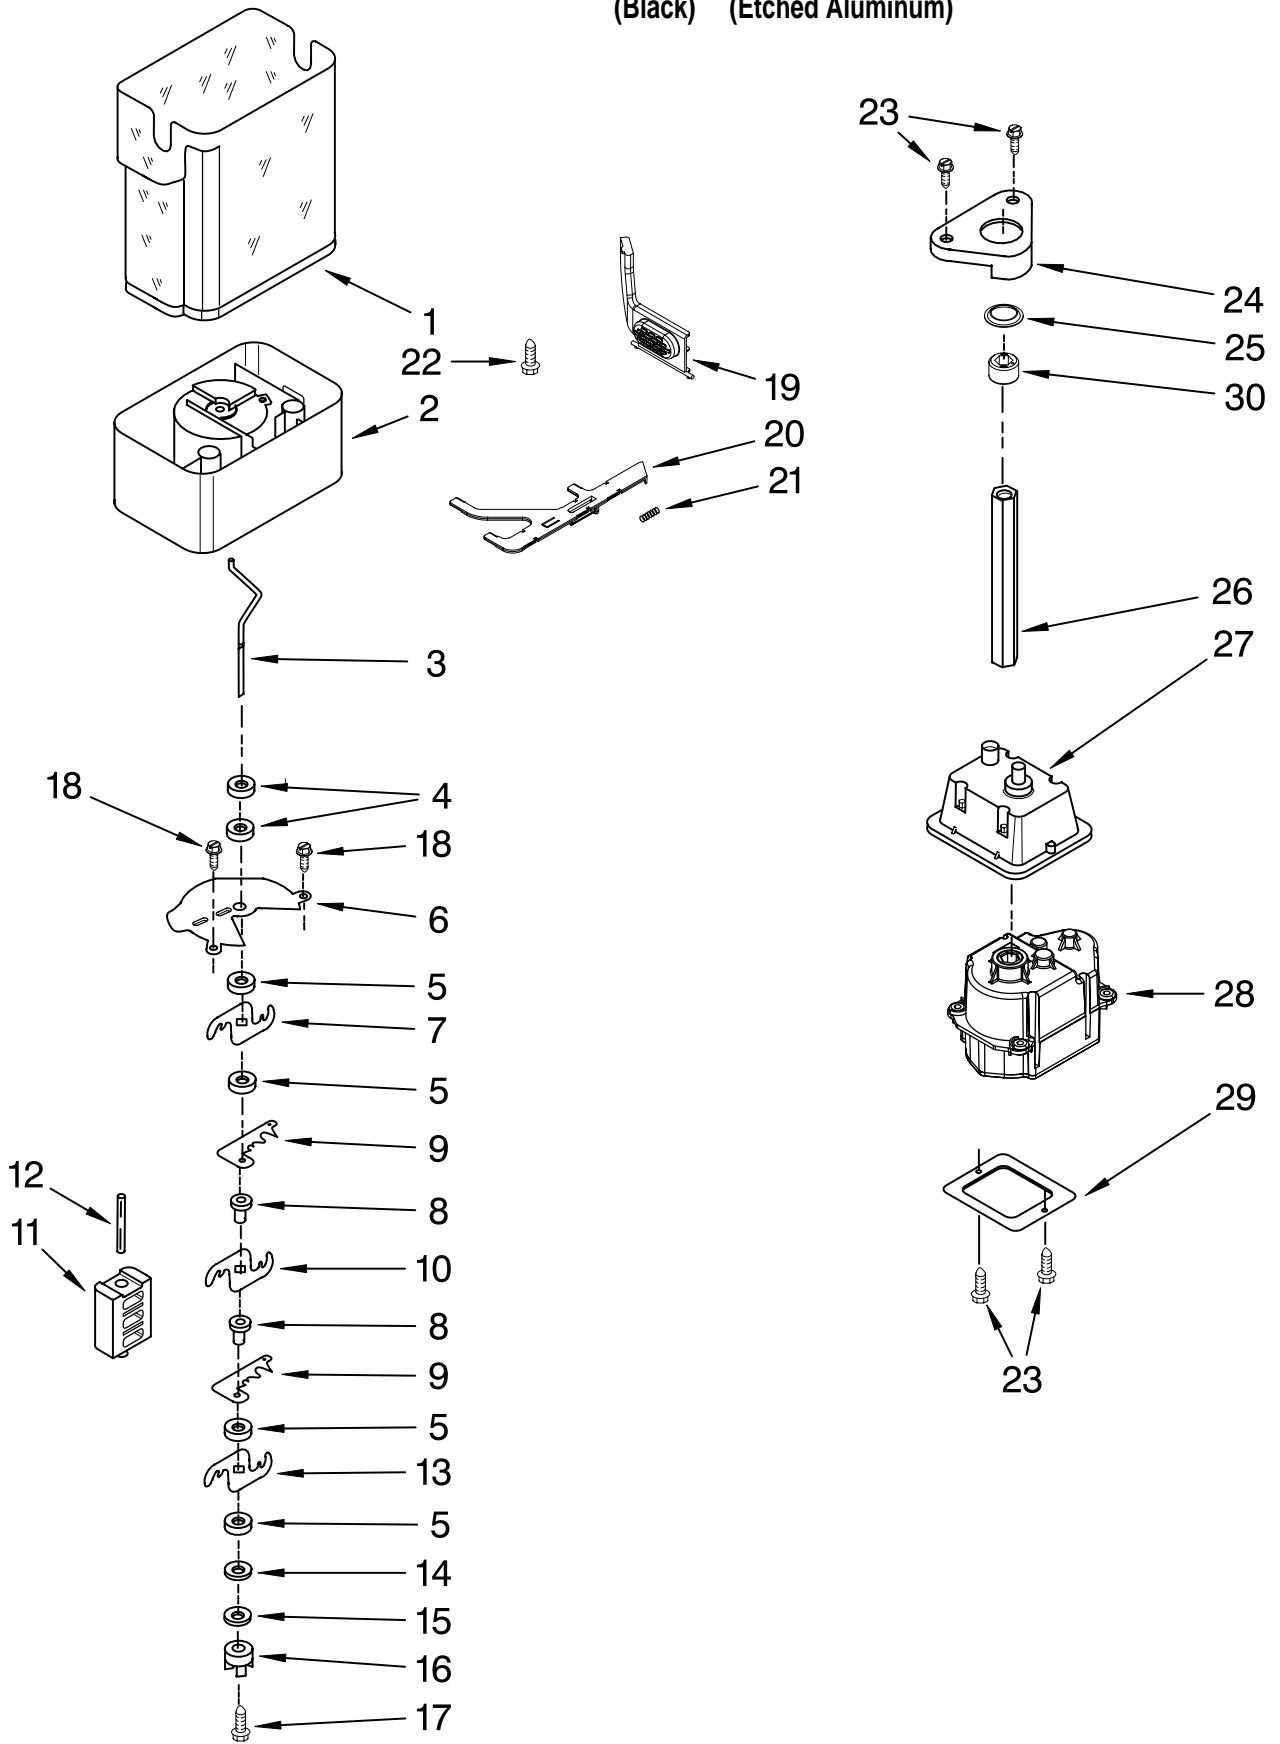

MOTOR AND ICE CONTAINER PARTS

For Models: KSSO36QTB00, KSSO36QTX00
(Black) (Etched Aluminum)

FOR ORDERING INFORMATION REFER TO PARTS PRICE LIST

MOTOR AND ICE CONTAINER PARTS

For Models: KSSO36QTB00, KSSO36QTX00
(Black) (Etched Aluminum)

Illus. No.	Part No.	DESCRIPTION
1	2222960	Ice Bin
2	2222959	Crusher Bin
3	2320327	Auger
4	2258220	Washer, Auger
5	1119007	Spacer, Flat (6)
6	2255460	Cover, Crusher
7	2257024	Blade, Rotary
8	1119005	Spacer, Step (2)
9	2257020	Blade, Fixed
10	2257023	Blade, Rotary
11	2198602	Block, Blade
12	489229	Roll Pin
13	2257022	Blade, Rotary
14	489235	Washer, Plain
15	2198661	Washer, Coupling
16	2188918	Coupling, Top
17	8281164	Screw
18	3400065	Screw
19	2252265	Button, Bin
20	2252206	Latch, Bin
21	2198608	Spring, Latch
22	2198671	Screw (2)
23	8281163	Screw
24	2188919	Holder
25	2198628	Seal
26	2318030	Drive Shaft
27	2318011	Enclosure, Motor
28	2315546	Dispenser, Motor
29	2318028	Cover
30	2315559	Sleeve. Coupling

FOR ORDERING INFORMATION REFER TO PARTS PRICE LIST