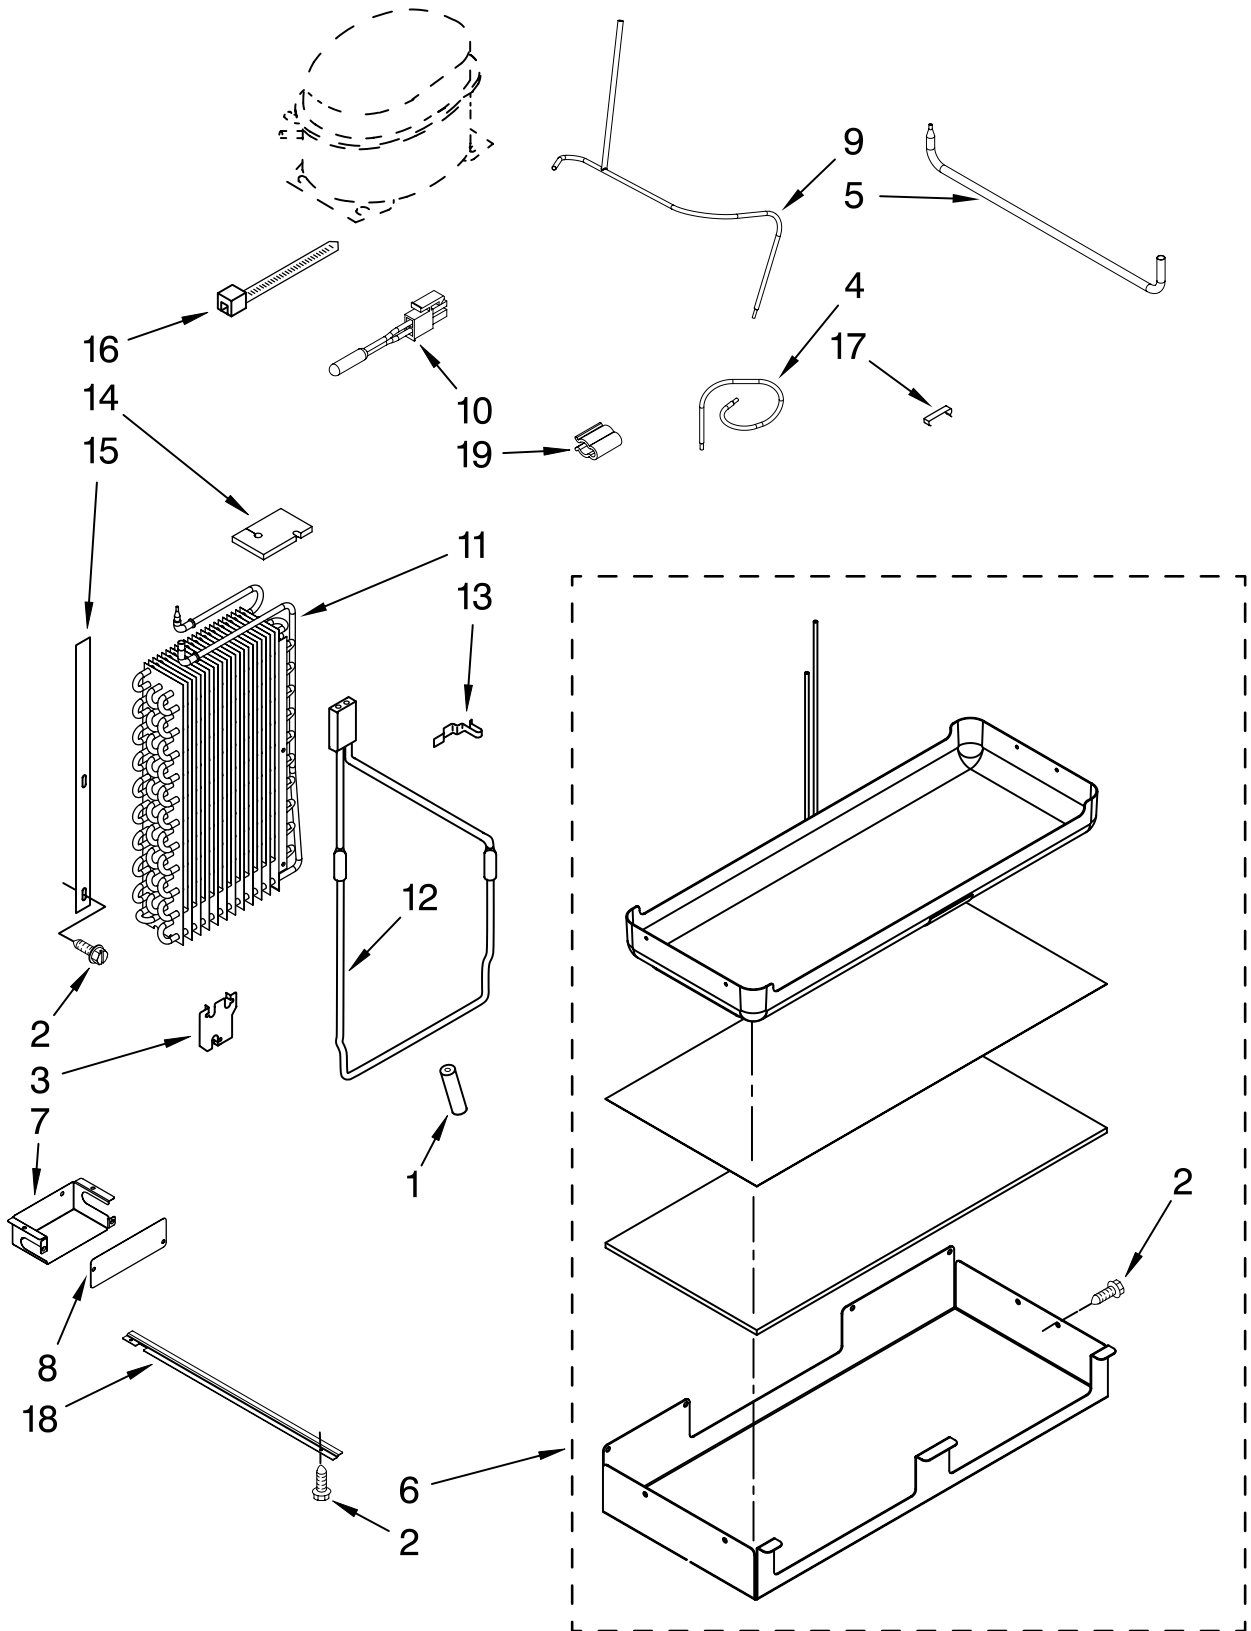

LOWER UNIT AND TUBE PARTS

For Models: KSSO36QTB00, KSSO36QTX00
(Black) (Etched Aluminum)

FOR ORDERING INFORMATION REFER TO PARTS PRICE LIST

LOWER UNIT AND TUBE PARTS

For Models: KSSO36QTB00, KSSO36QTX00
(Black) (Etched Aluminum)

<u>Illus.</u> <u>No.</u>	<u>Part</u> <u>No.</u>	<u>DESCRIPTION</u>
1	2215648	Damper, Heater
2	486194	Screw
3	2215508	Bracket
4	2309076	Suction Tube
5	2309070	Tube, Connect (Drier/Restrictor)
6	2320615	Drain Pan Assy.
7	2316683	Cover, Wiring
8	2316684	Cover, Box
9	W10121370	Tube, Discharge
10	2188820	Thermistor
11	2306092	Evaporator
12	2306387	Heater, Defrost
13	1113048	Clamp, Heater (2)
14	2316794	Seal, Return Air
15	2220832	Gasket, Evaporator
16	2155774	Wire Tie
17	2215691	Clip, Heat Exchanger
18	2320554	Support, Drain Pan
19	9791833	Clip

FOR ORDERING INFORMATION REFER TO PARTS PRICE LIST