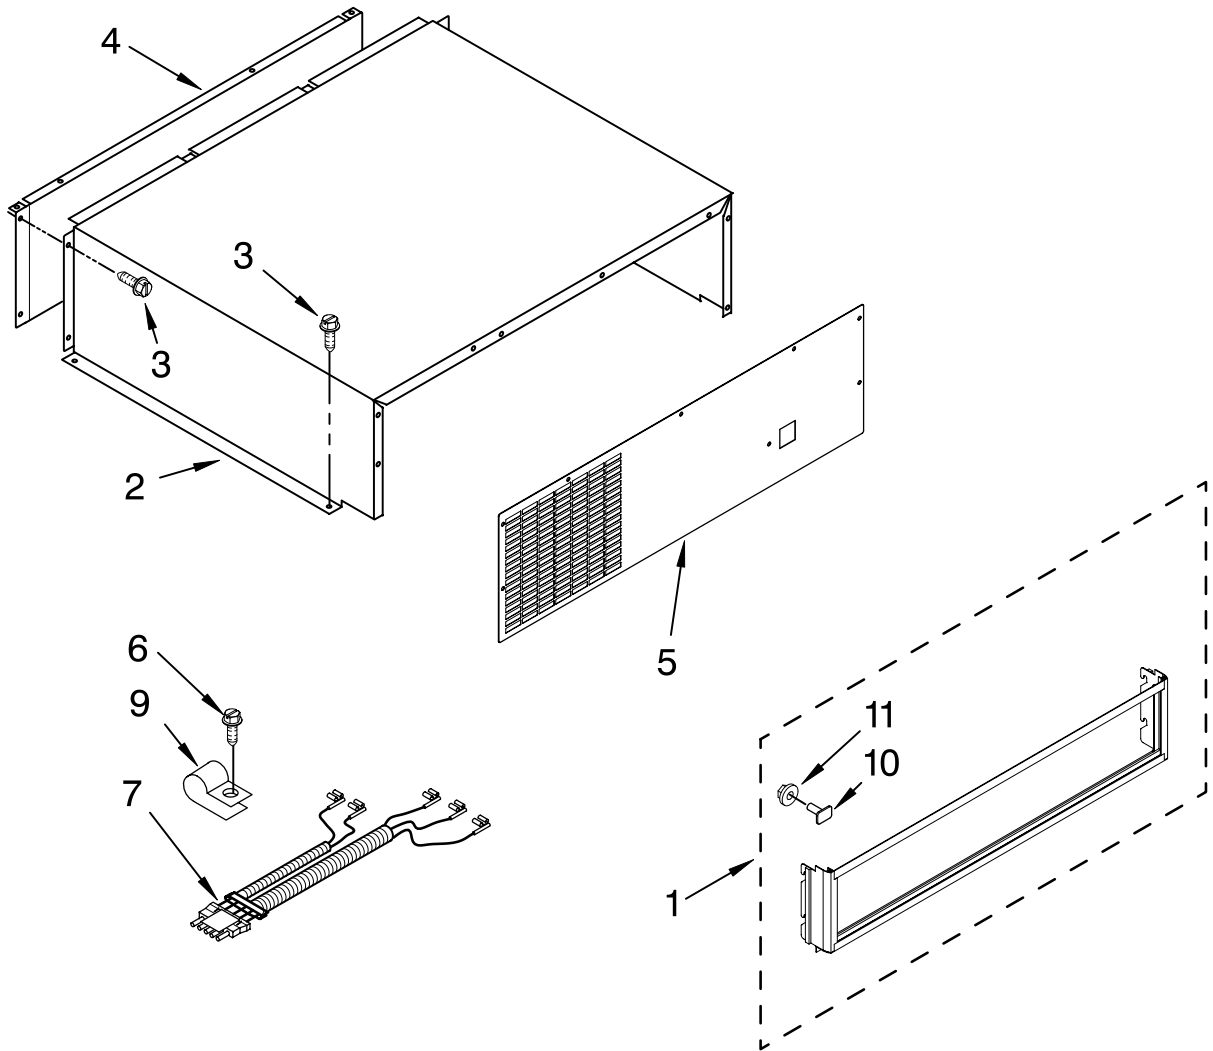

TOP GRILLE AND UNIT COVER PARTS

For Models: KSSO36QTB00, KSSO36QTX00
(Black) (Etched Aluminum)

Illus. No.	Part No.	DESCRIPTION
1	2313977B	Top Grille Assy Black
	2313977S	Stainless Steel
2	2320502	Cover, Unit
3	486194	Screw
4	2256466	Back Panel
5	W10121229	Cover, Unit Front
6	487415	Screw
7	2310194	Wire Assembly RC/FC Light Switch
9	489348	Clamp
10	2003347	Tee Bolt (4)
11	1161548	Nut (4)

FOR ORDERING INFORMATION REFER TO PARTS PRICE LIST