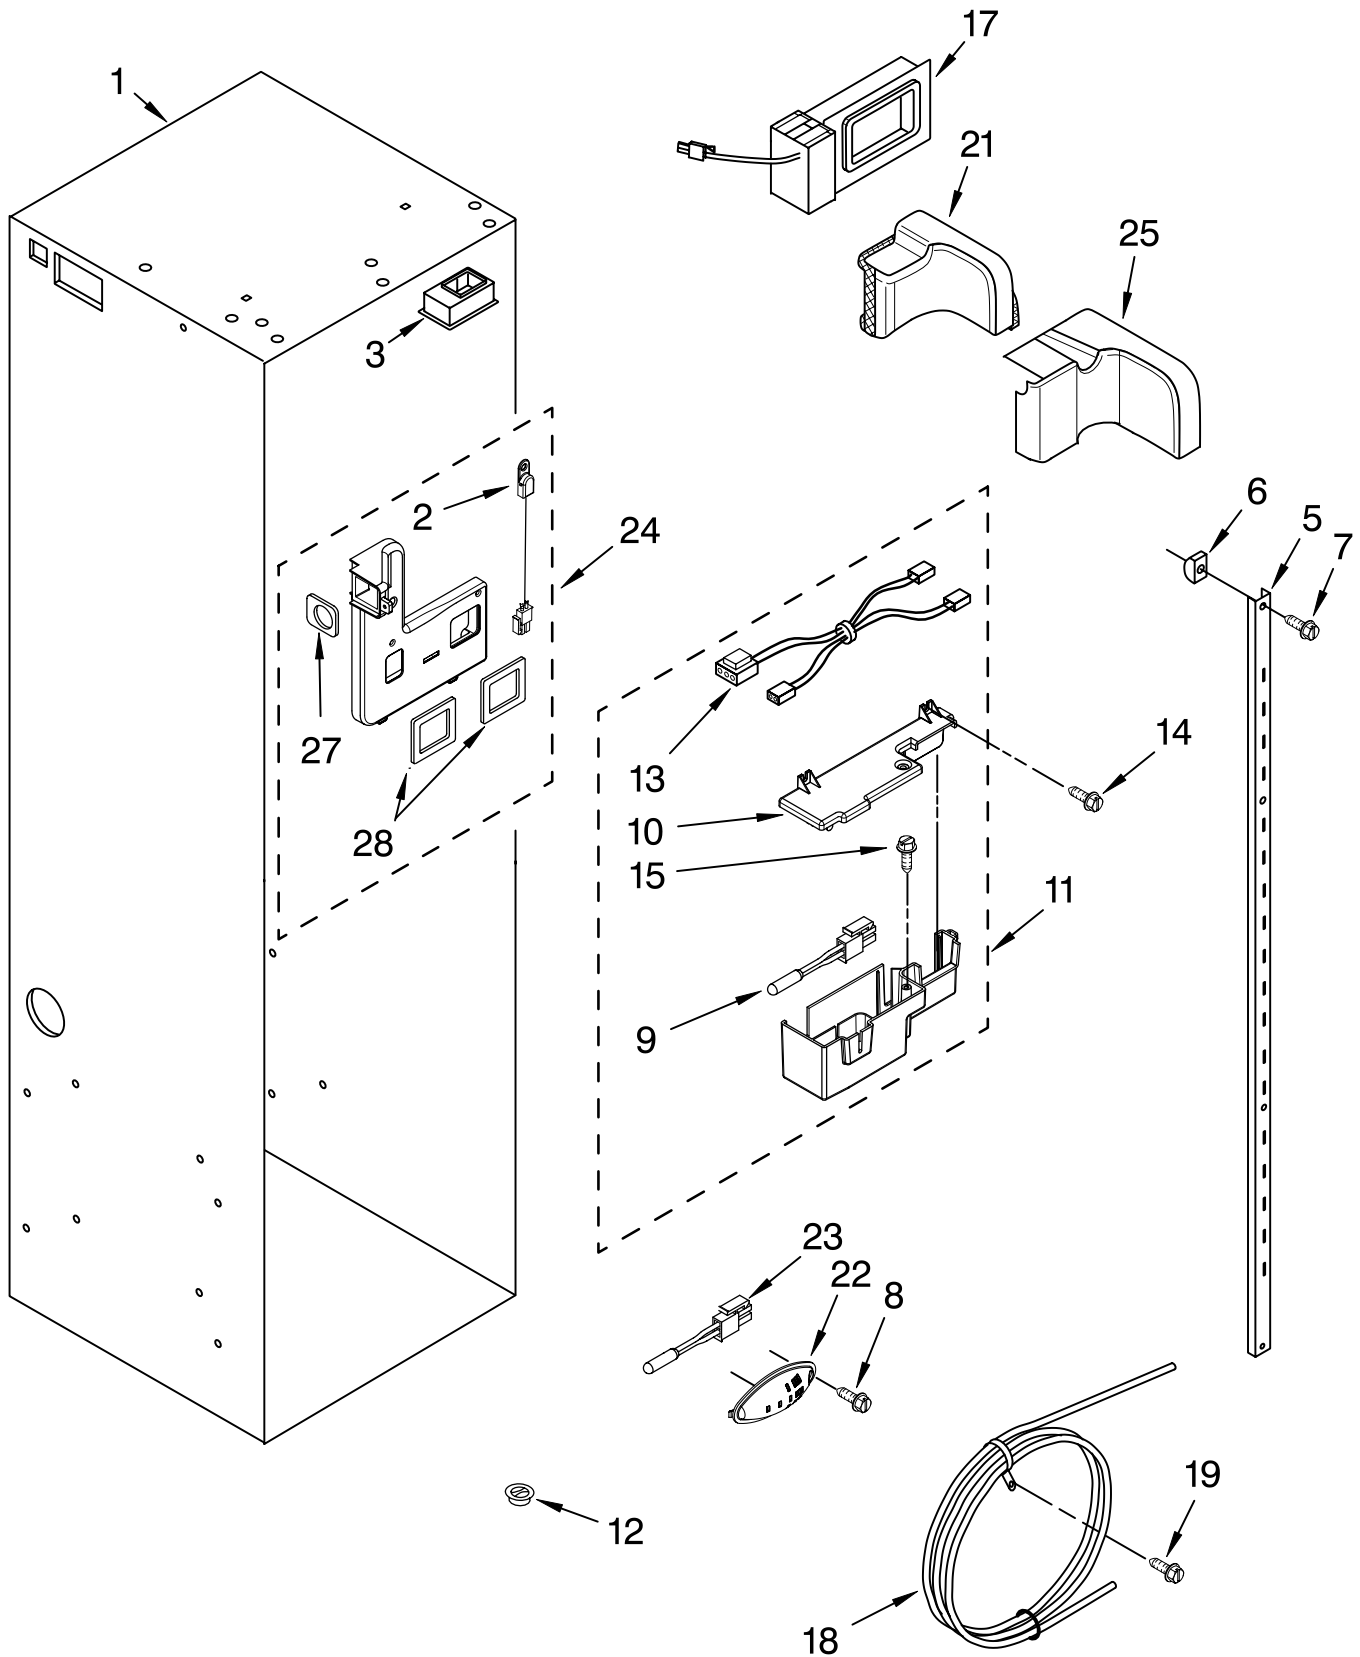

REFRIGERATOR LINER PARTS

For Models: KSS036QTB00, KSS036QTX00
(Black) (Etched Aluminum)

FOR ORDERING INFORMATION REFER TO PARTS PRICE LIST

REFRIGERATOR LINER PARTS

For Models: KSSO36QTB00, KSSO36QTX00
(Black) (Etched Aluminum)

Illus. No.	Part No.	DESCRIPTION
1		Liner (Not A Serviceable Part)
2	2306010	Thermistor
3	2208970	Air Duct
5	2259077	Ladder, Shelf (2)
6	520965	Screw Support, Ladder (8)
7	2006475	Screw
8	487539	Screw
9	2302937	Thermistor
10	2302986	Lid, Meat Pan Baffle
11	2320635	Baffle Control Assembly
12	2171846	Release Valve
13	2310205	Jumper, Air Baffle
14	488357	Screw
15	486194	Screw
17	2221296	Air Baffle Assembly
18	2327509	Reservoir
19	488280	Screw
21	2309222	Diffuser Assembly
22	2317105	Cover, Thermistor
23	2188820	Thermistor
24	2302992	Spacer, Air- Baffle
25	2309087	Cover, Diffuser
27	2259412	Seal, Air Duct (Round Hole)
28	2259398	Seal, Air Duct (Square Hole)

FOR ORDERING INFORMATION REFER TO PARTS PRICE LIST