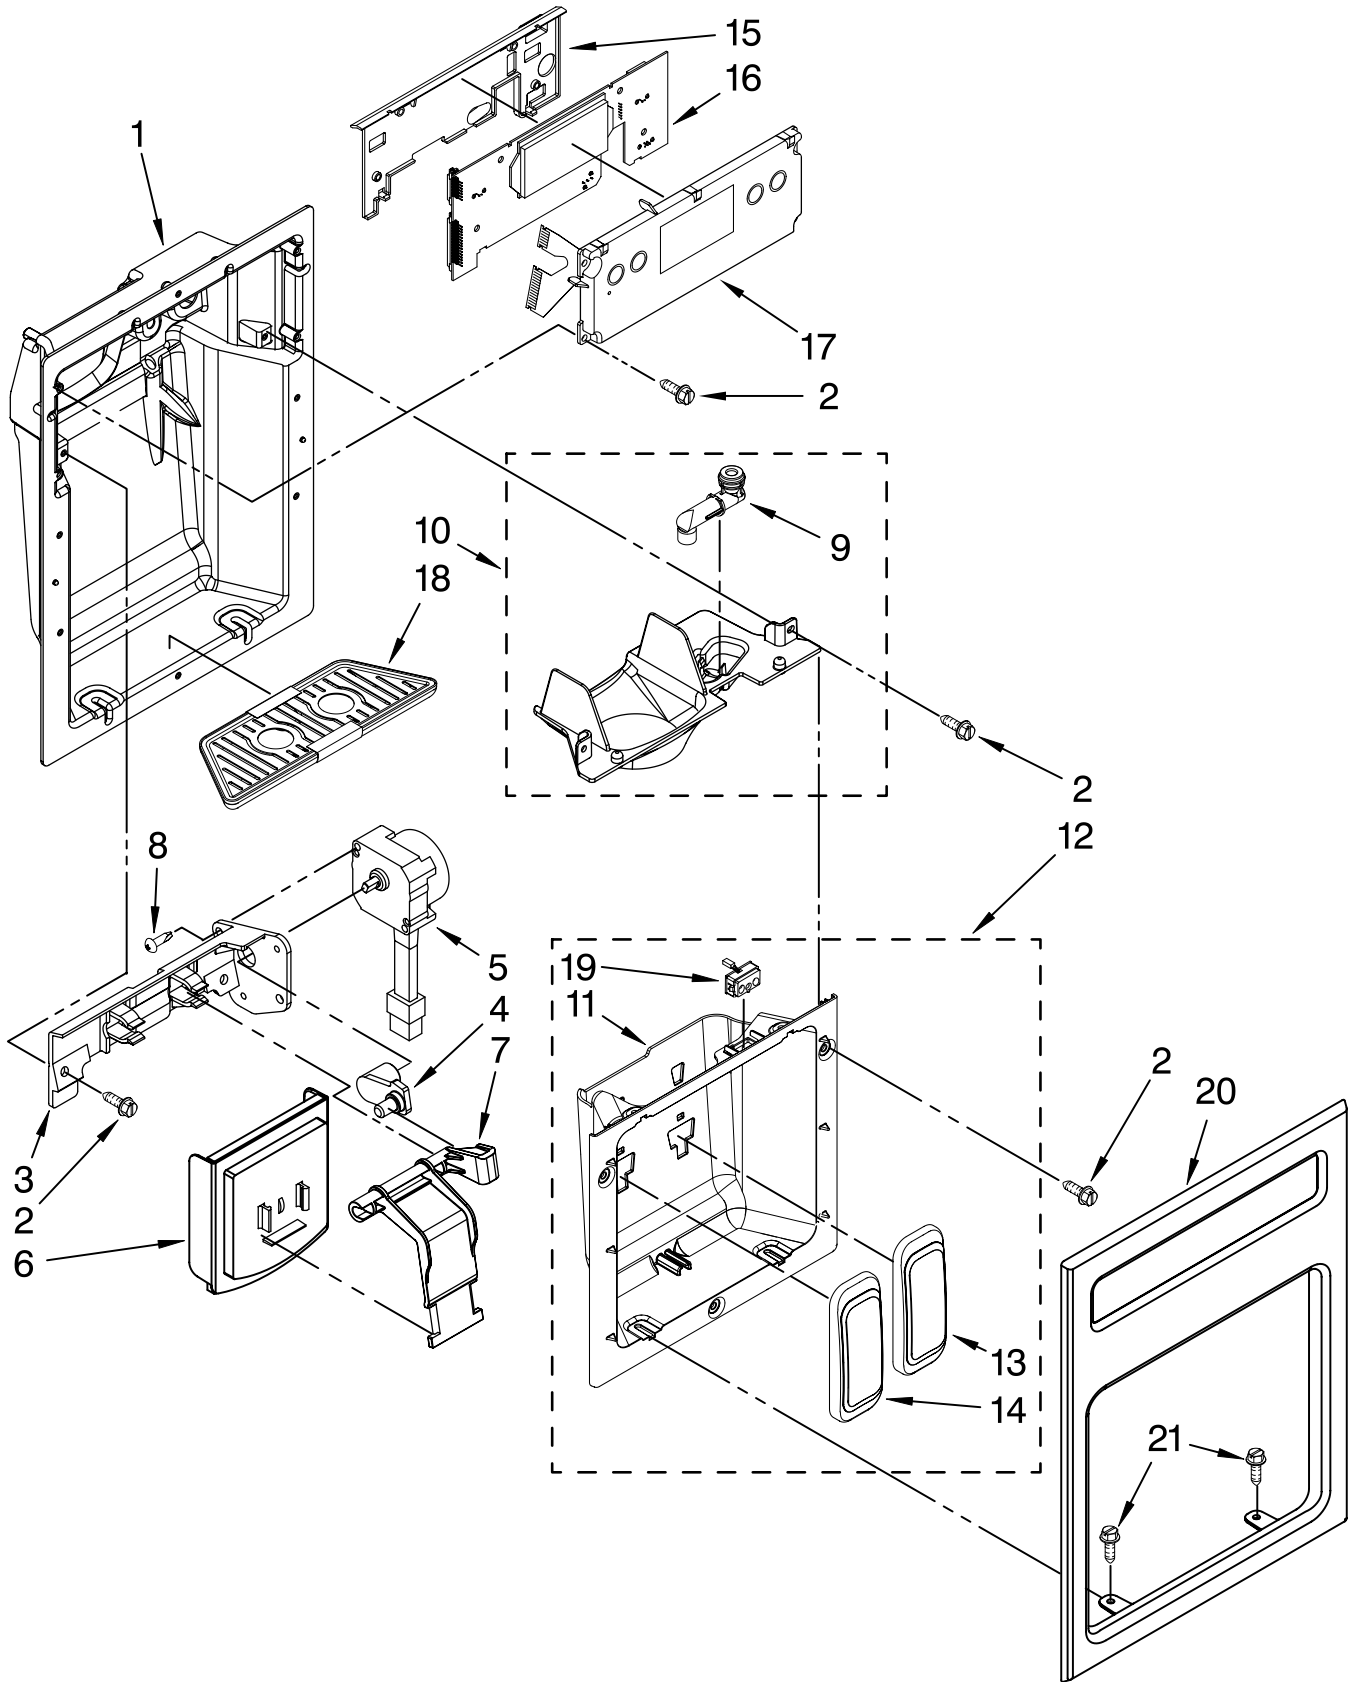

DISPENSER FRONT PARTS

For Models: KSSO36QTB00, KSSO36QTX00
(Black) (Etched Aluminum)

FOR ORDERING INFORMATION REFER TO PARTS PRICE LIST

DISPENSER AND FRONT PARTS

For Models: KSSO36QTB00, KSSO36QTX00
(Black) (Etched Aluminum)

Illus. No.	Part No.	DESCRIPTION
1		Housing, Dispenser (Not Serviced)
2	486194	Screw (3)
3	W10132946	Bracket, Motor
4	2305242	Connector, Door Bracket
5	2318021	Motor, Ice Door
6	2180353	Door, Ice
7	2318020	Support, Ice Door
8	4449745	Screw (2)
9	2305235	Spigot
10	2318017	Separator Assembly
11		Housing, Middle (Not Available Order Item 12)
12		Housing Assembly
	2307675B	Black
	2307675US	Universal Silver
13		Water, Paddle Asy
	2305307GE	For Black Model
	2305307GN	For Aluminum Model
14		Ice, Paddle Asy
	2305306GE	For Black Model
	2305306GN	For Aluminum Model
15	2305219	Cover, Control
16	2304140	Electronic Control (Includes #15)
17	2318076	User Interface
18		Tray, Housing
	2318085B	Black
	2318085US	Universal Silver
19	2305342	LED Assembly
20		Front Cover
	2307321B	Black
	2307321US	Universal Silver
21	488568	Screw