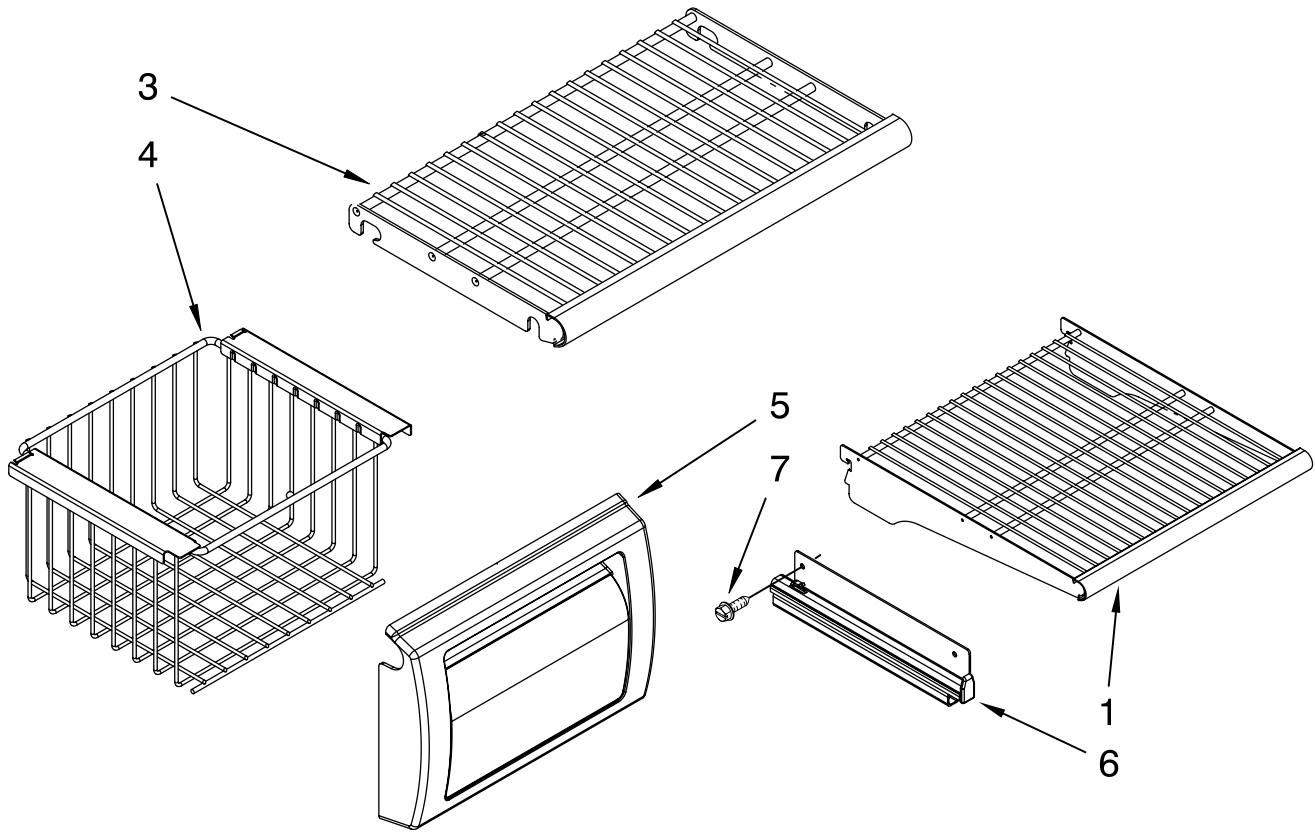

FREEZER SHELF PARTS

For Models: KSSO36QTB00, KSSO36QTX00
(Black) (Etched Aluminum)

Illus. No.	Part No.	DESCRIPTION
1	2302867	Wire, Shelf (4)
3	2302882	Shelf, Fixed (2)
4	2259081	Basket
5	2256269	Front, Basket
6		Slide, Basket
	2259317	Right Side
	2259318	Left Side
7	8533928	Screw

FOR ORDERING INFORMATION REFER TO PARTS PRICE LIST