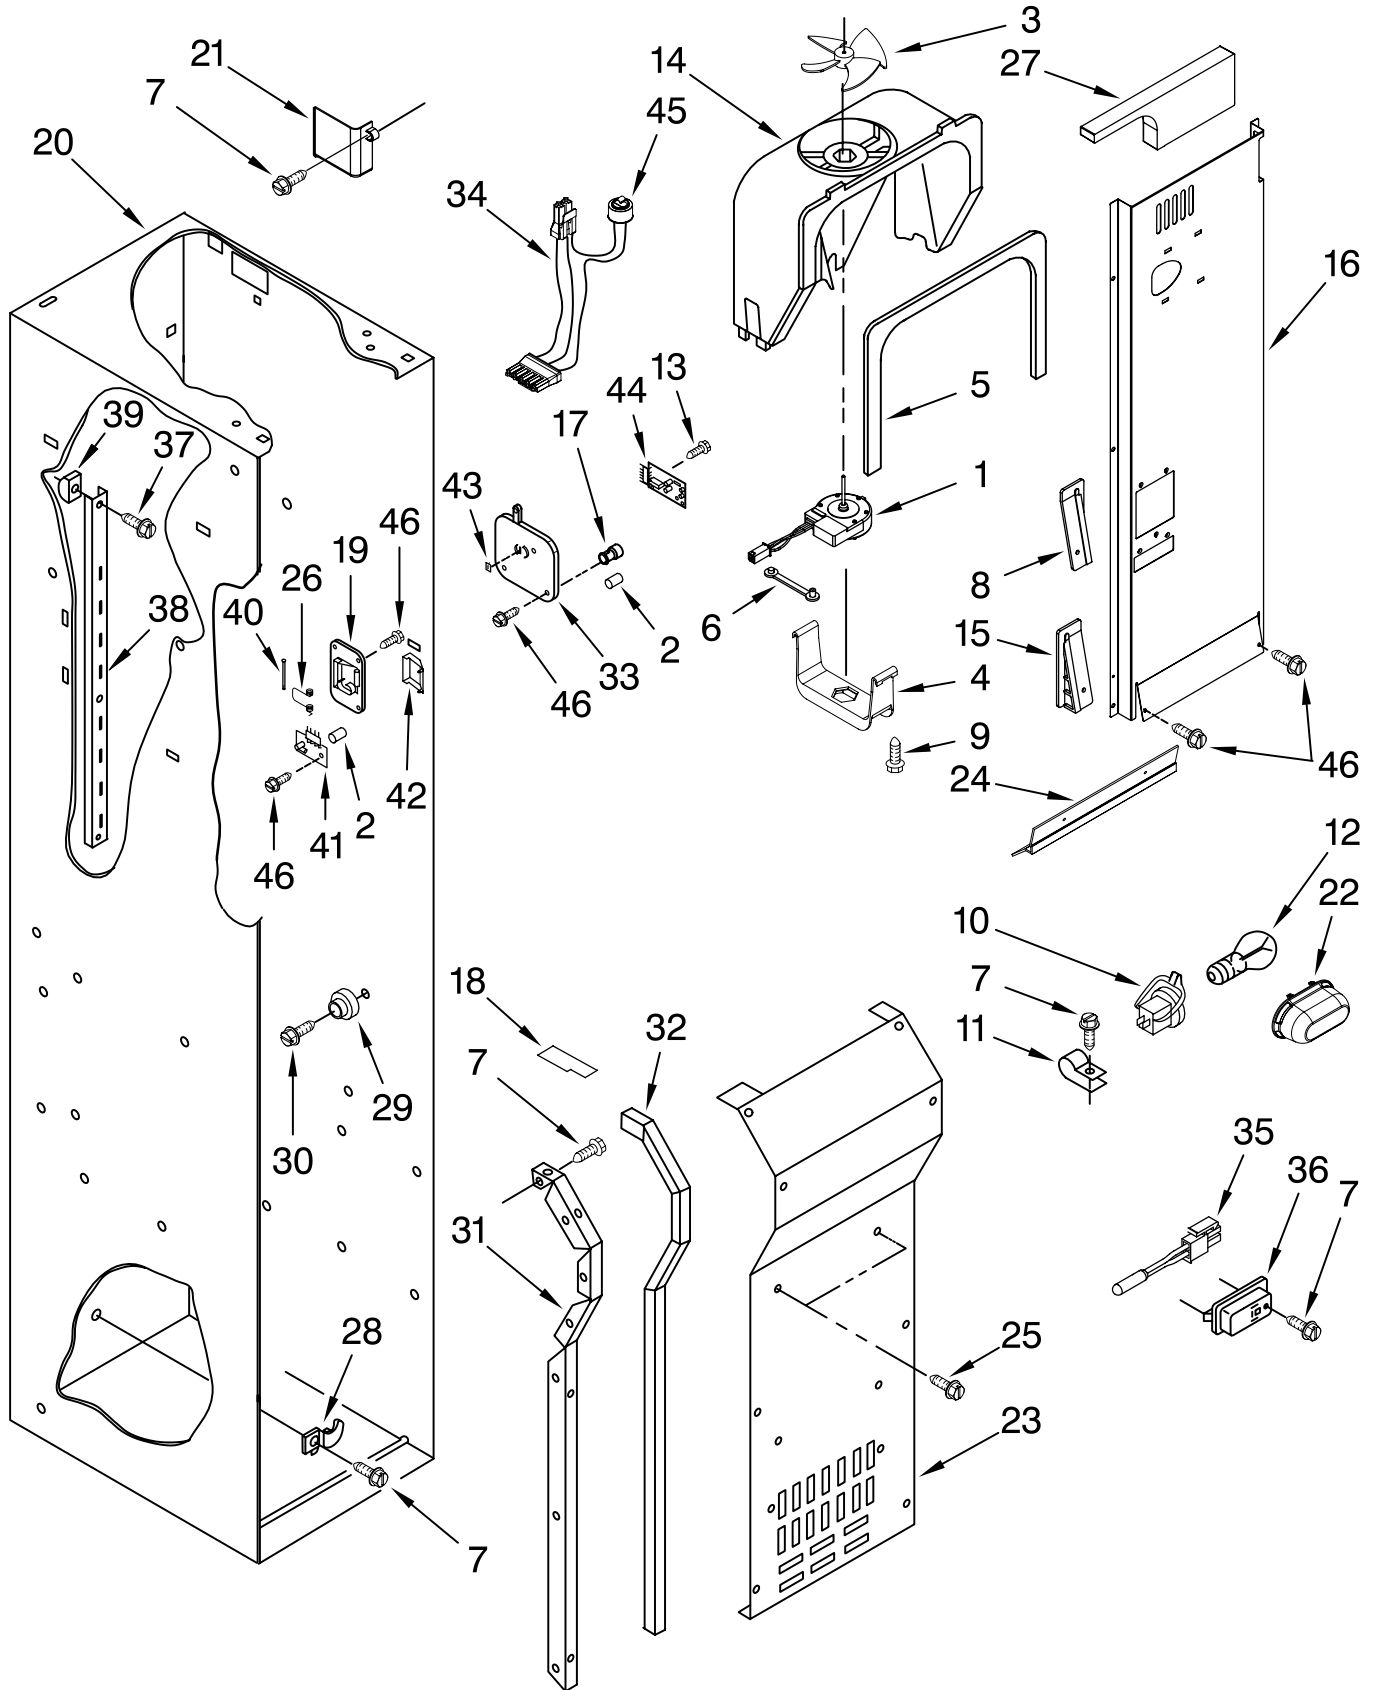

FREEZER LINER AND AIR FLOW PARTS

For Models: KSS036QTB02, KSS036QTX02

(Black) (Etched Aluminum)

FOR ORDERING INFORMATION REFER TO PARTS PRICE LIST

FREEZER LINER AND AIR FLOW PARTS

For Models: KSS036QTB02, KSS036QTX02

(Black) (Etched Aluminum)

Illus. No.	Part No.	DESCRIPTION	Illus. No.	Part No.	DESCRIPTION	Illus. No.	Part No.	DESCRIPTION
1	2259385	Fan Motor	19	2215650	Cover, Emitter	33	2259493	Cover, Receiver
2	2198665	Tube, P.C. Board	20		Liner (Not A Serviceable Part)	34	W10139189	Harness, Evap Fan (Includes Item 45)
3	2169142	Fan Blade	21	2259025	Cover, Air Outlet	35	2306010	Thermistor
4	2223733	Retainer, Fan Motor	22	2307751	Light Shield	36	2317105	Cover, Thermistor
5	2302816	Gasket, Cover	23	W10158000	Cover, Evaporator	37	2006475	Screw
6	2223986	Grommet	24	2302849	Support, Air Duct	38	2259032	Ladder, Shelf
7	486194	Screw	25	487539	Screw	39	2259397	Support, Screw
8	2259464	Wedge, Air Duct	26	2198635	Spring	40	2198634	Pin
9	488500	Screw, Ground	27	2309282	Deflector, Air Duct	41	2220398	P.C. Board Emitter
10	2223857	Socket, Light (2)	28	1112260	Support, Evaporator	42	2198633	Flipper
11	488937	Clamp, Nylon	29	2196483	Shelf, Stud (20)	43	2255563	Slide, Ice maker Shut Off
12	2326255	Light Bulb	30	8281158	Screw	44	2255114	P.C. Board, Receiver
13	489214	Screw	31		Evaporator, Cover Rail	45	W10160570	Defrost, Bi-Metal
14	2182119	Scroll, Fan		2221107	Left Side	46	8281185	Screw
15	2259465	Wedge, Air Duct		2259355	Right Side			
16	2307773	Air Duct	32	2220904	Gasket (2)			
17	2198643	Lens			Evaporator Cover			
18		Block, Fan Scroll						
	2209481	Right						
	2209066	Left						

FOR ORDERING INFORMATION REFER TO PARTS PRICE LIST