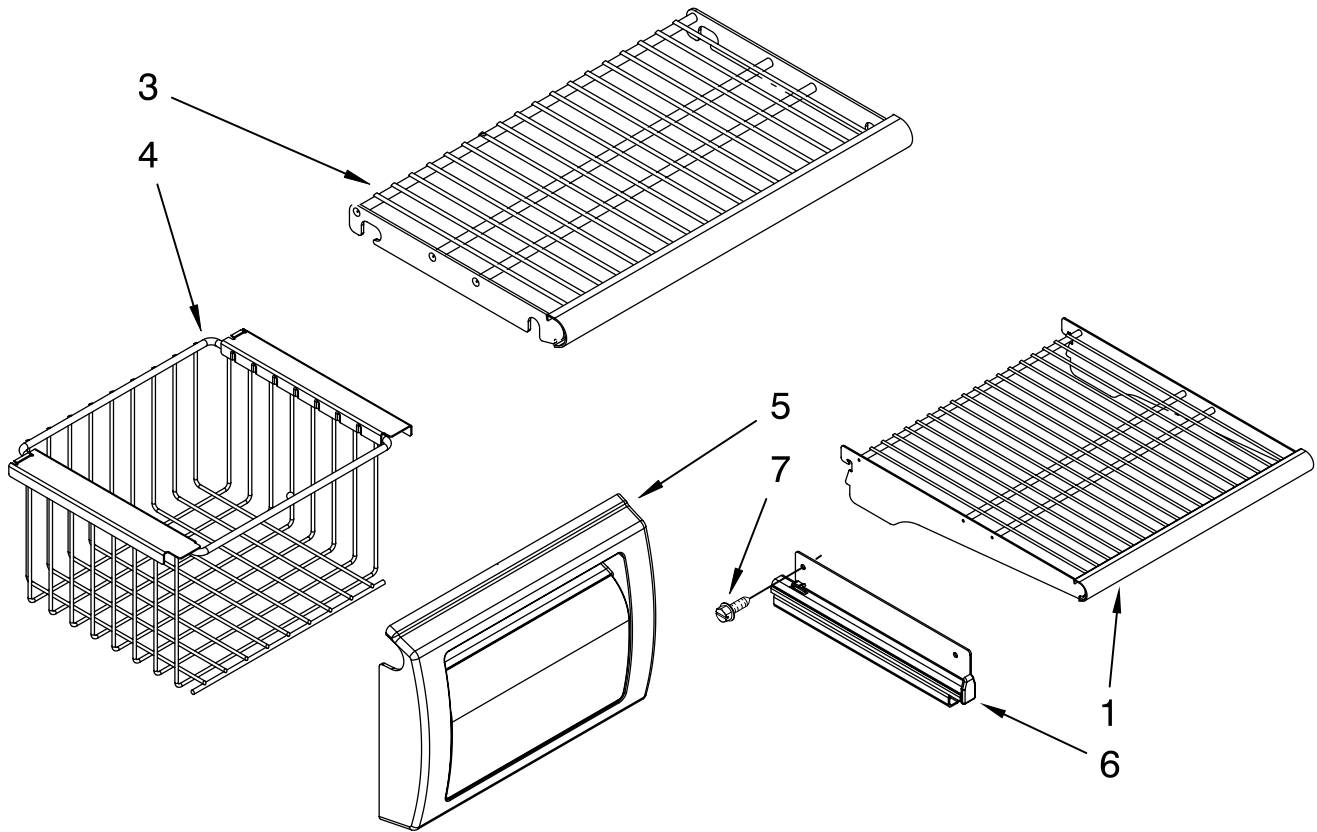

FREEZER SHELF PARTS

For Models: KSS036QTB02, KSS036QTX02

(Black) (Etched Aluminum)

Illus. No.	Part No.	DESCRIPTION
1	2302867	Wire, Shelf (4)
3	2302882	Shelf, Fixed (2)
4	2259081	Basket
5	2256269	Front, Basket
6		Slide, Basket
	2259317	Right Side
	2259318	Left Side
7	8533928	Screw

FOR ORDERING INFORMATION REFER TO PARTS PRICE LIST