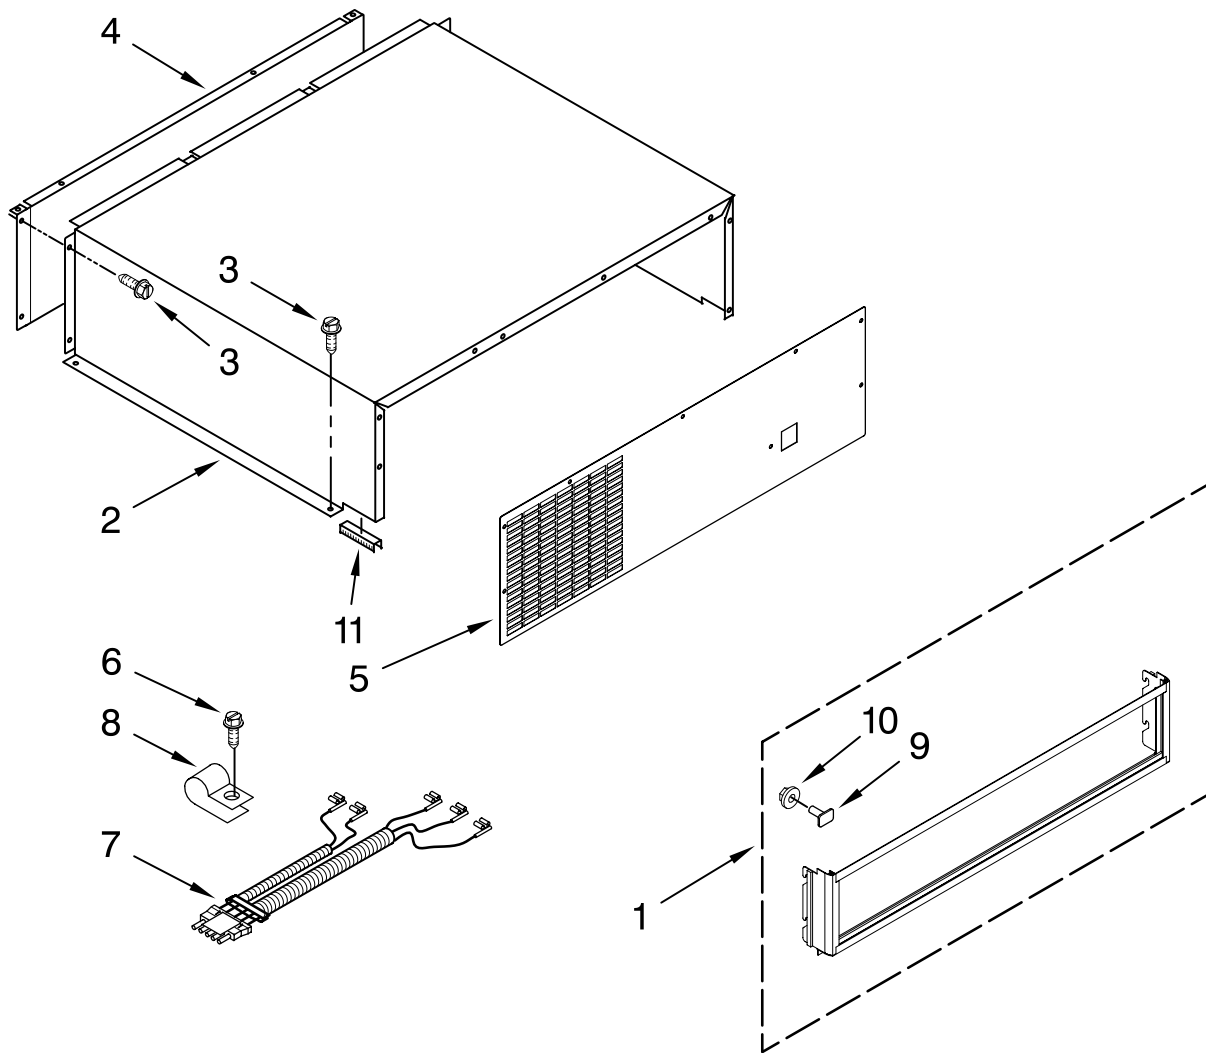

TOP GRILLE AND UNIT COVER PARTS

For Models: KSS036QTB02, KSS036QTX02
(Black) (Etched Aluminum)

Illus. No.	Part No.	DESCRIPTION
1	2313977B	Top Grille Assy Black
	2313977S	Stainless Steel
2	W10161693	Cover, Unit
3	486194	Screw
4	2256466	Back Panel
5	W10121229	Cover, Unit Front
6	487415	Screw
7	2310194	Wire Assembly RC/FC Light Switch
8	489348	Clamp
9	2003347	Tee Bolt (4)
10	1161548	Nut (4)
11	2215910	Grommet, Flexible

FOR ORDERING INFORMATION REFER TO PARTS PRICE LIST