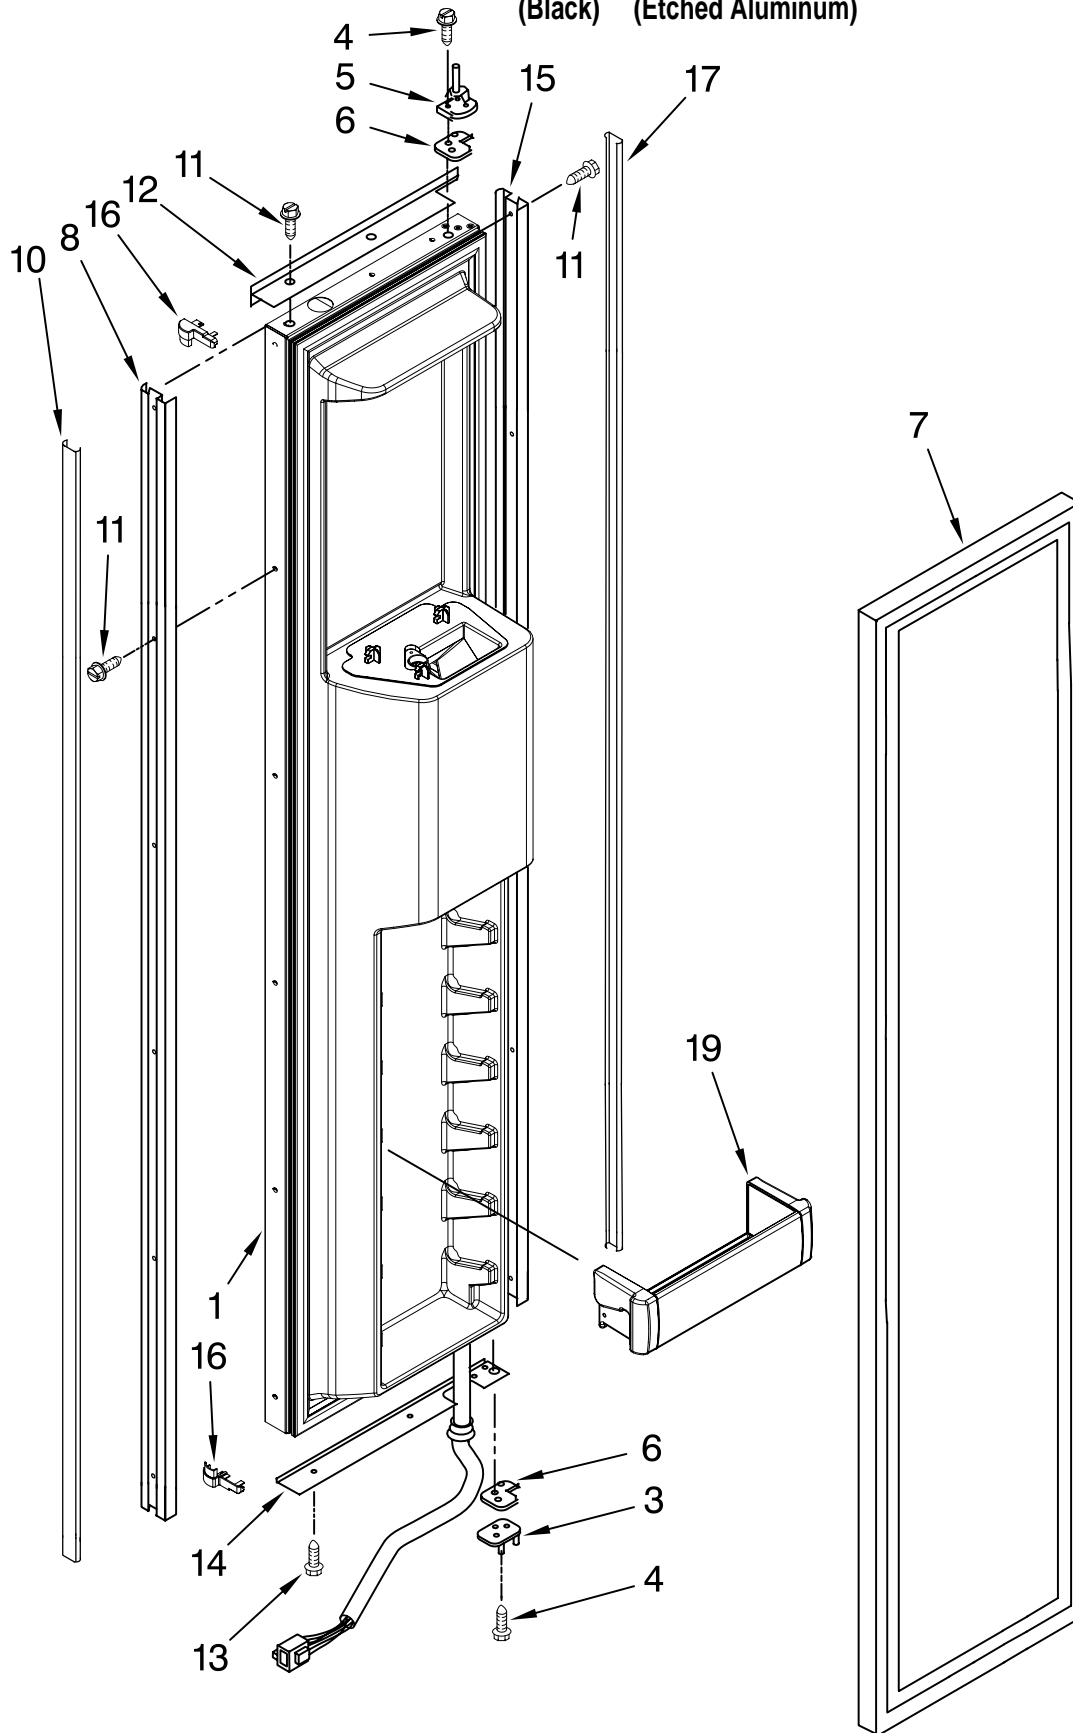

FREEZER DOOR PARTS

For Models: KSSO36QTB02, KSSO36QTX02
(Black) (Etched Aluminum)

FOR ORDERING INFORMATION REFER TO PARTS PRICE LIST