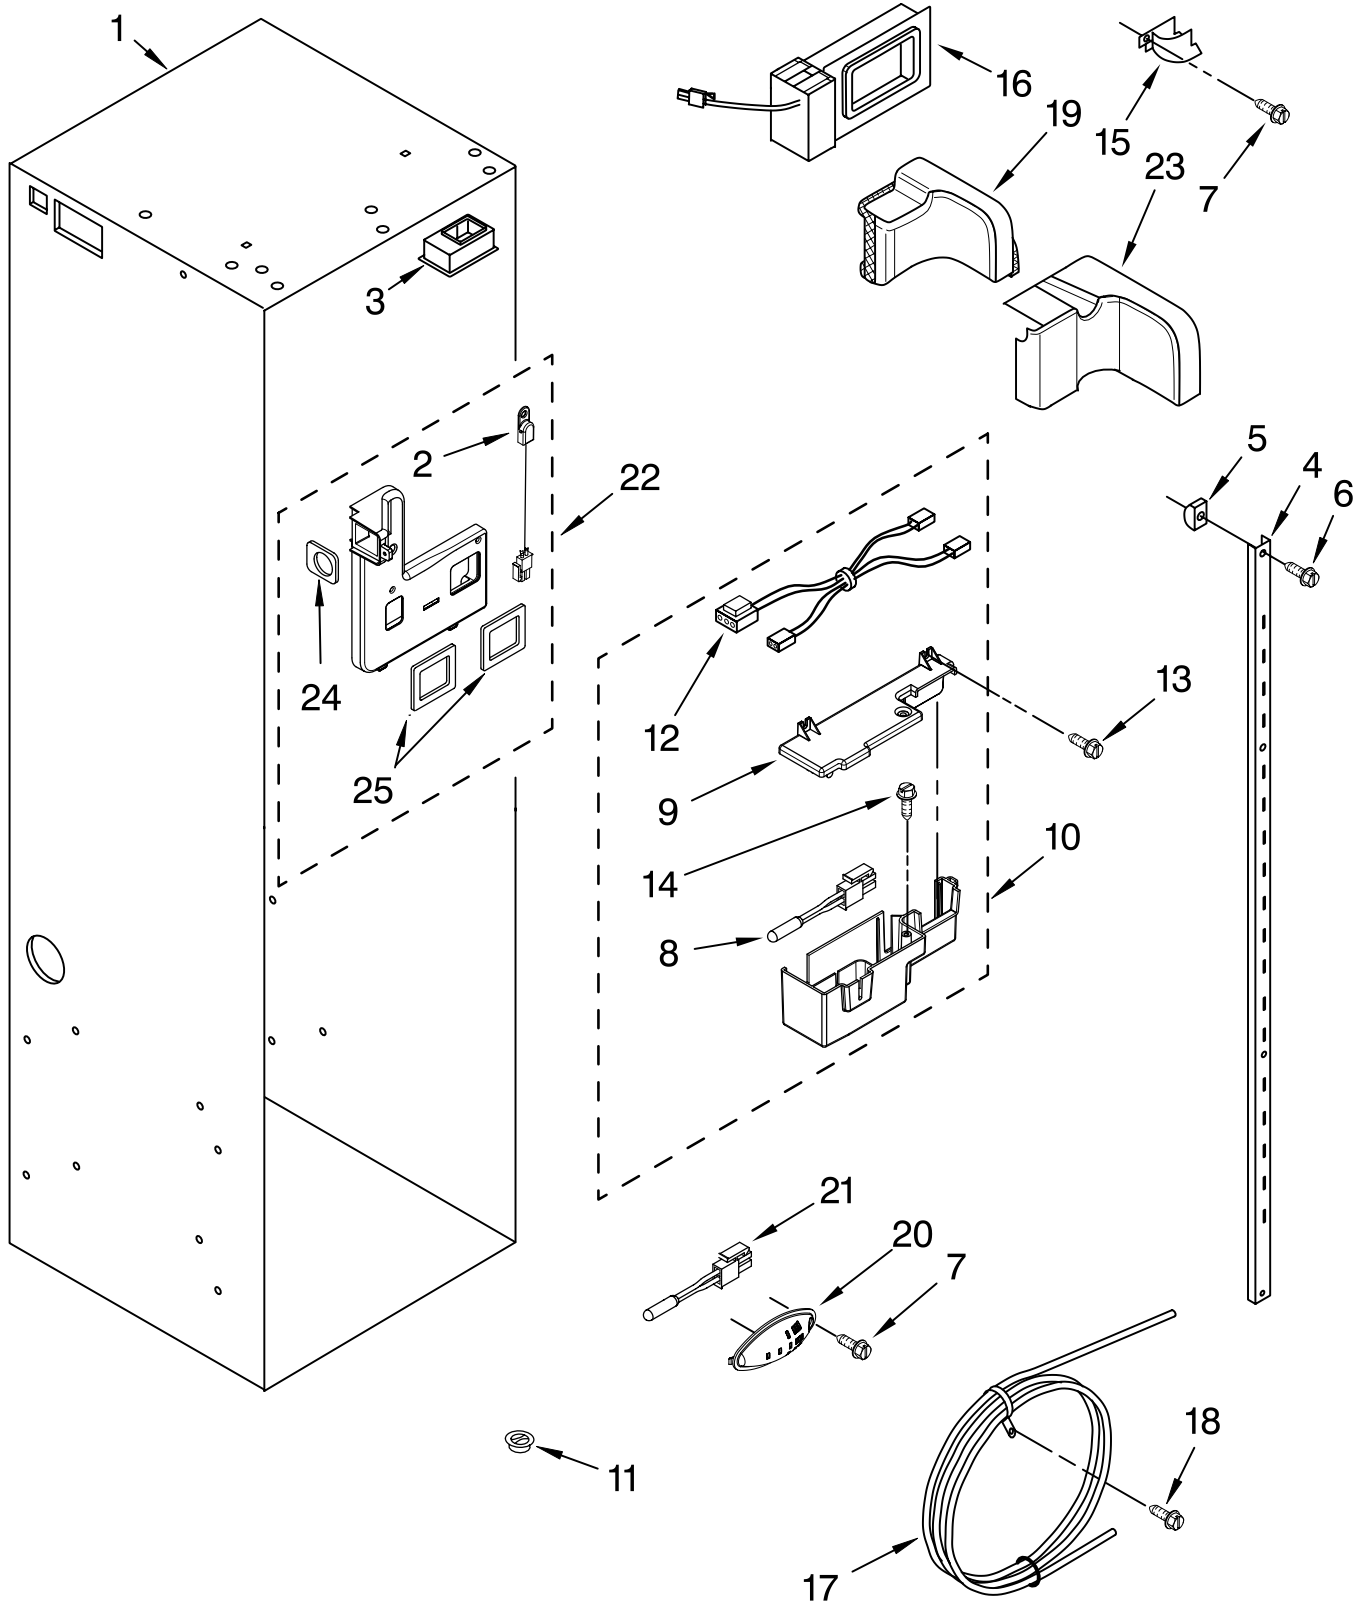

REFRIGERATOR LINER PARTS

For Models: KSS036QTB02, KSS036QTX02
(Black) (Etched Aluminum)

FOR ORDERING INFORMATION REFER TO PARTS PRICE LIST

REFRIGERATOR LINER PARTS

For Models: KSS036QTB02, KSS036QTX02

(Black) (Etched Aluminum)

Illus. No.	Part No.	DESCRIPTION
1		Liner (Not A Serviceable Part)
2	2306010	Thermistor
3	2208970	Air Duct
4	2259077	Ladder, Shelf (2)
5	520965	Screw Support, Ladder (8)
6	2006475	Screw
7	487539	Screw
8	2302937	Thermistor
9	2302986	Lid, Meat Pan Baffle
10	W10169528	Baffle Control Assembly
11	2171846	Release Valve
12	2310205	Jumper, Air Baffle
13	488357	Screw
14	486194	Screw
15	2003577	Guard, Air Return
16	2221296	Air Baffle Assembly
17	2327509	Reservoir
18	488280	Screw
19	2309222	Diffuser Assembly
20	2317105	Cover, Thermistor
21	2188820	Thermistor
22	2302992	Spacer, Air-Baffle
23	2309087	Cover, Diffuser
24	2259412	Seal, Air Duct (Round Hole)
25	2259398	Seal, Air Duct (Square Hole)

FOR ORDERING INFORMATION REFER TO PARTS PRICE LIST