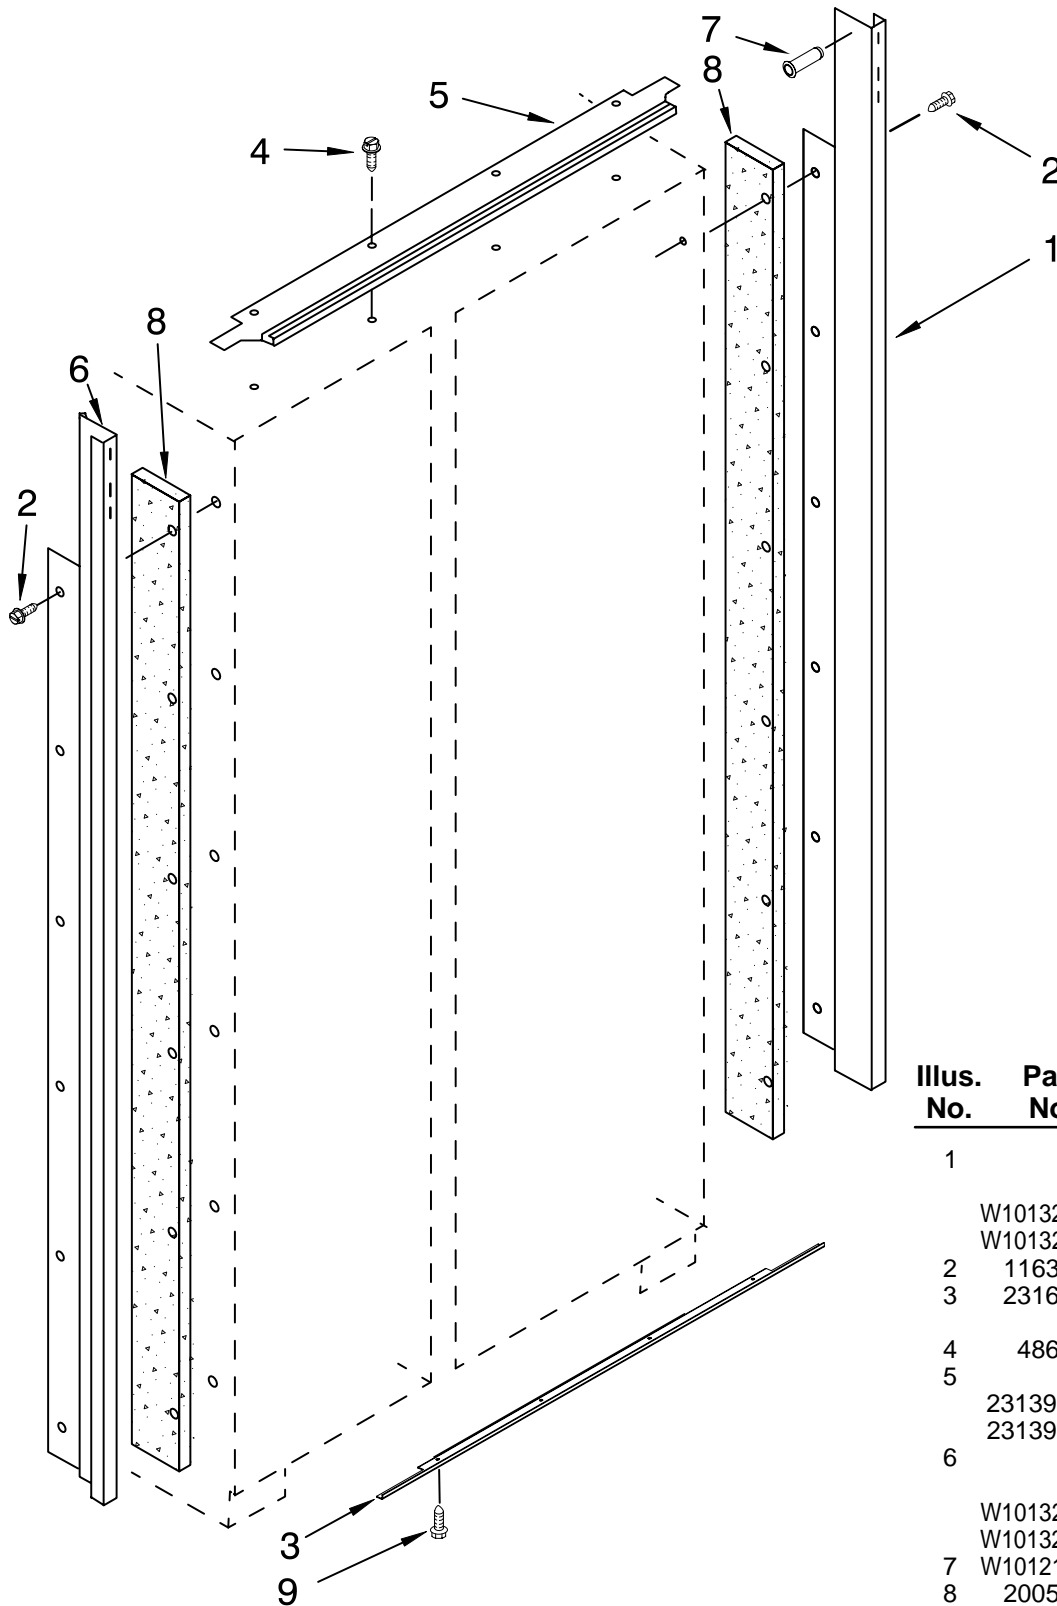

CABINET TRIM PARTS

For Models: KSSO36QTBO2, KSSO36QTX02

(Black) (Etched Aluminum)

Illus. No.	Part No.	DESCRIPTION
1		Cabinet, Trim (Right Side)
	W10132410	Black
	W10132411	Stainless Steel
2	1163283	Screw
3	2316686	Cabinet, Trim (Bottom)
4	486194	Screw
5		Cabinet, Trim Top
	2313960B	Black
	2313960S	Stainless Steel
6		Cabinet Trim (Left Side)
	W10132415	Black
	W10132416	Stainless Steel
7	W10121451	Nutsert (4)
8	2005925	Seal-Trim, Side
9	489464	Screw

FOR ORDERING INFORMATION REFER TO PARTS PRICE LIST