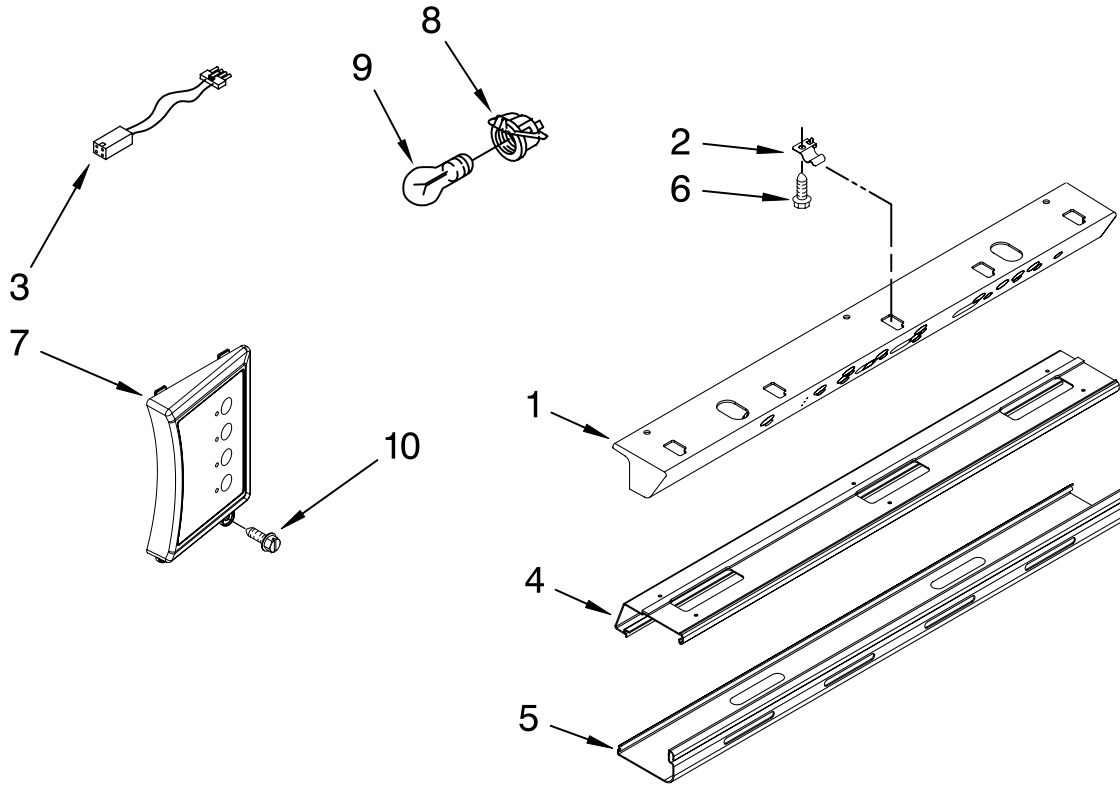

CONTROL PANEL PARTS

For Models: KSS036QTB02, KSS036QTX02

(Black) (Etched Aluminum)

Illus. No.	Part No.	DESCRIPTION
1	2316544	Control Box Assy
2	2317000	Clip, Box
3	2310390	Wire, Jumper
4	2324971	Bracket, Control Box
5	2307594	Shield, Control Box
6	487539	Screw (2)
7	2306086	Display, Ingredient Care Center
8	2223857	Socket, Light
9	2326255	Light Bulb (2)
10	8281185	Screw

FOR ORDERING INFORMATION REFER TO PARTS PRICE LIST