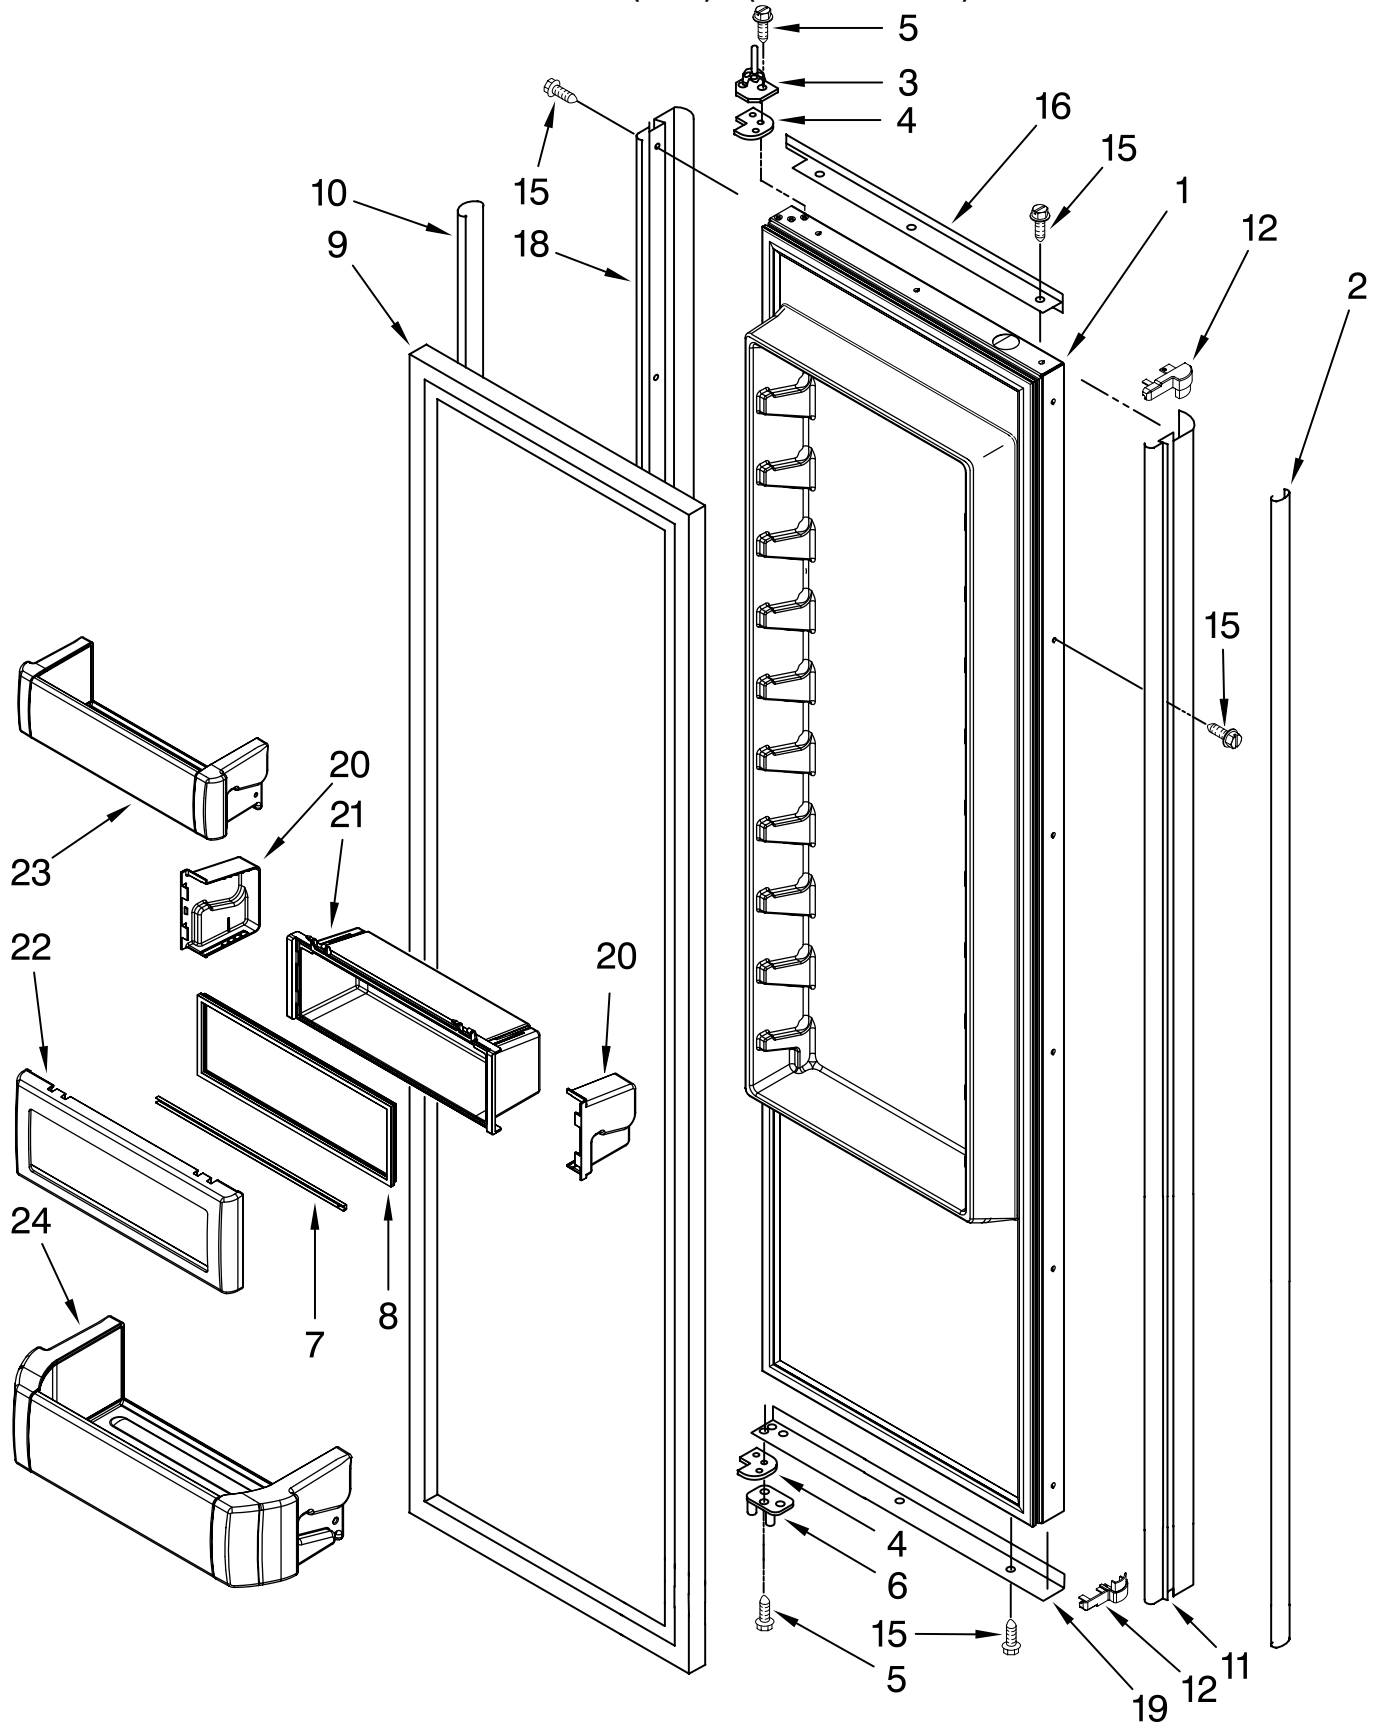

MOTOR AND ICE CONTAINER PARTS

For Models: KSSO36QTB02, KSSO36QTX02

(Black) (Etched Aluminum)

Illus.	Part	
No.	No.	DESCRIPTION
1	2222960	Ice Bin
2	W10134781	Crusher Bin
3	W10140642	Auger
4	2258220	Washer, Auger
5	1119007	Spacer, Flat (6)
6	2317248	Cover, Crusher
7	2257024	Blade, Rotary
8	1119005	Spacer, Step (2)
9	2257020	Blade, Fixed
10	2257023	Blade, Rotary
11	2317239	Block, Blade
12	489229	Roll Pin
13	2257022	Blade, Rotary
14	489235	Washer, Plain
15	2198661	Washer, Coupling
16	2188918	Coupling, Top
17	8281164	Screw
18	3400065	Screw
19	2252265	Button, Bin
20	W10134784	Latch, Bin
21	2198608	Spring, Latch
22	2198671	Screw (2)
23	8281163	Screw
24	2188919	Holder
25	2198628	Seal
26	2318030	Drive Shaft
27	2318011	Enclosure, Motor
28	2315546	Dispenser, Motor
29	2318028	Cover
30	2315559	Sleeve, Coupling
31	2317250	Chamber, Divider
32	2317243	Wiper

FOR ORDERING INFORMATION REFER TO PARTS PRICE LIST

REFRIGERATOR DOOR PARTS

For Models: KSS036QTB02, KSS036QTX02

(Black) (Etched Aluminum)

FOR ORDERING INFORMATION REFER TO PARTS PRICE LIST