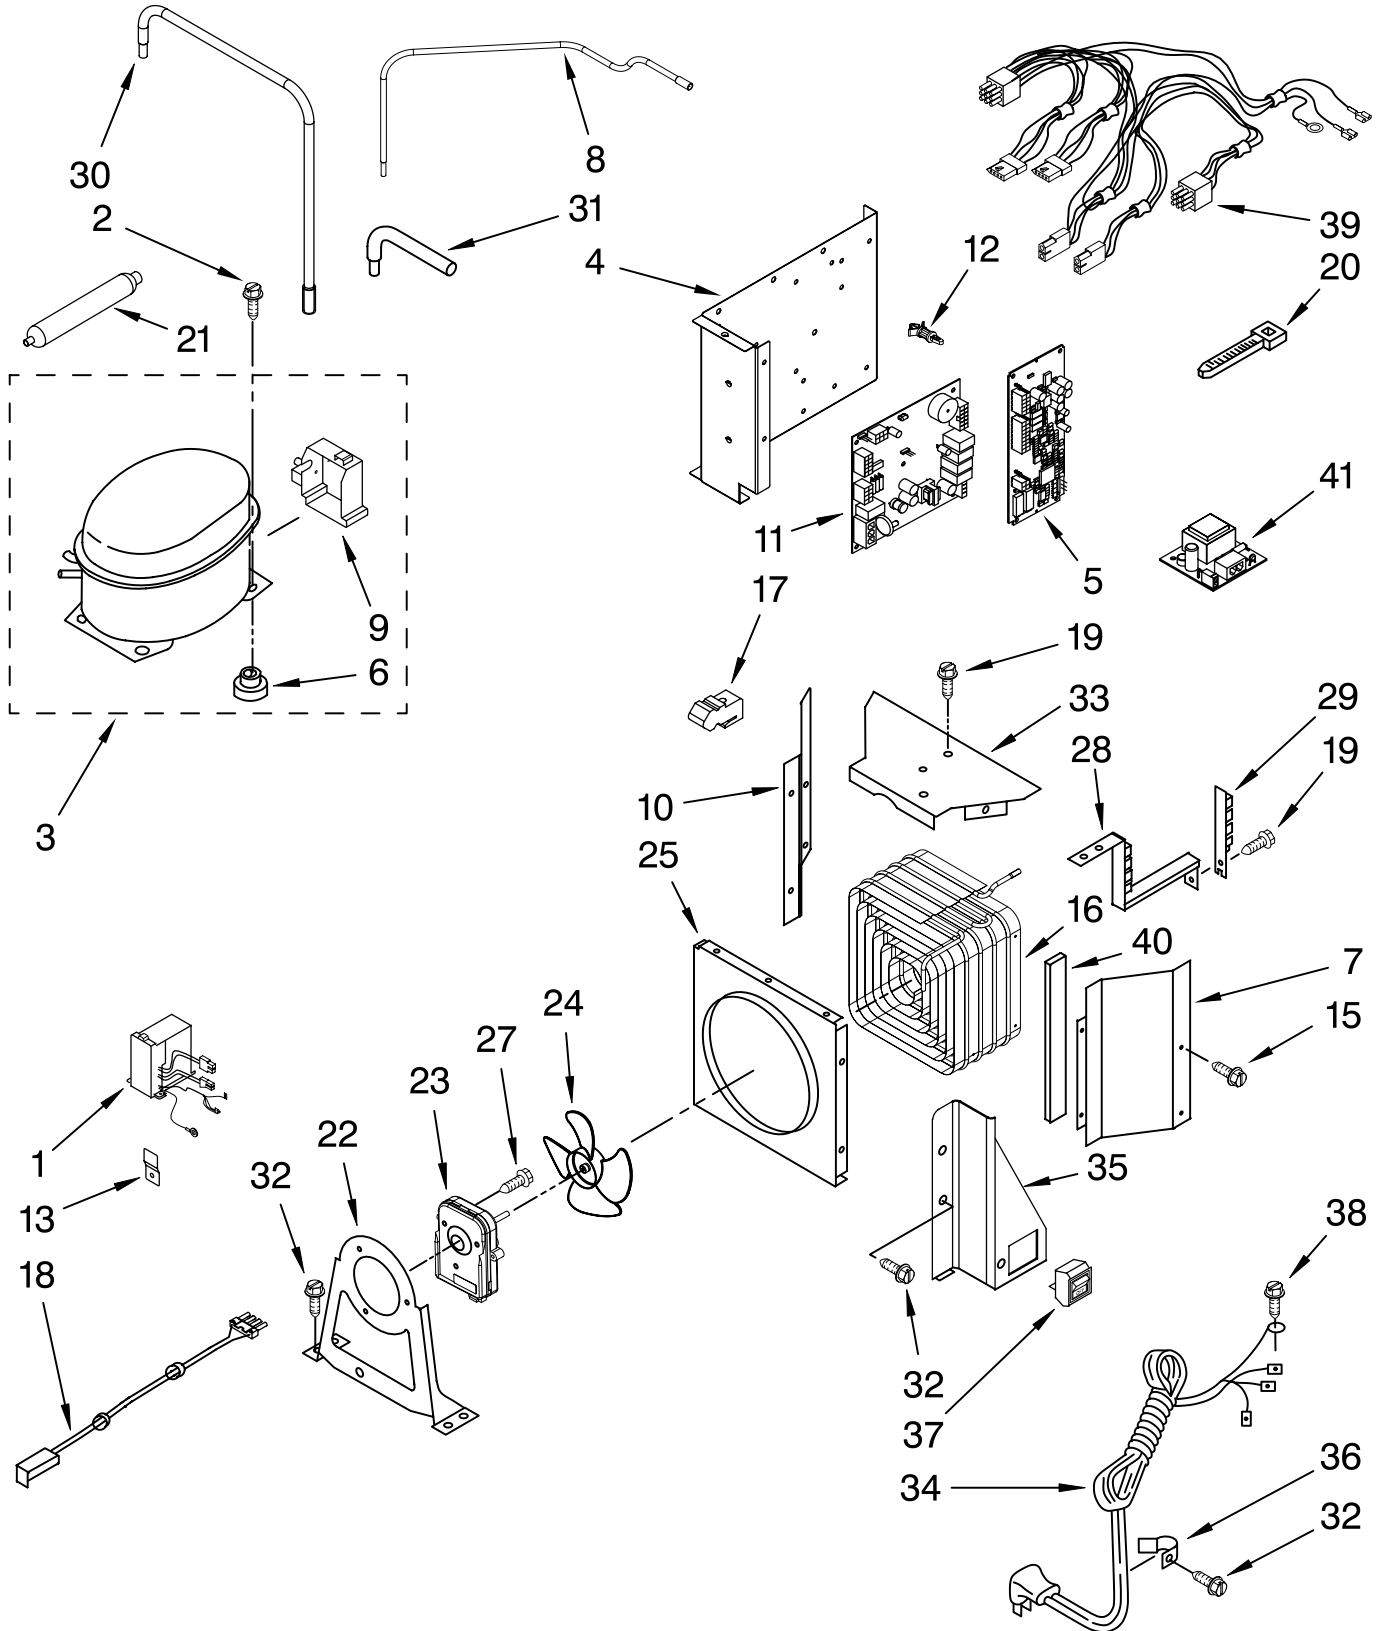

UPPER UNIT PARTS

For Models: KSSO36QTB02, KSSO36QTX02

(Black) (Etched Aluminum)

FOR ORDERING INFORMATION REFER TO PARTS PRICE LIST

UPPER UNIT PARTS

For Models: KSSO36QTB02, KSSO36QTX02

(Black) (Etched Aluminum)

Illus. No.	Part No.	DESCRIPTION	Illus. No.	Part No.	DESCRIPTION	Illus. No.	Part No.	DESCRIPTION
1	W10133449	Inverter Box	20	2155774	Wire Tie			
2	489373	Screw, Compressor Mounting (4)	21	2317982	Drier			
3	2223393	Compressor (Includes Items 6 & 9)(Also Order 876765 Tube Kit)	22	W10136614	Bracket, Fan Motor (Condenser Fan)			Following Parts Not Illustrated and Optional Parts Not Included
4	2318087	Housing, Control Board	23	2188875	Motor, Fan			978025 Valve, Access (1/4")
5	2318054	Control Board	24	W10139483	Blade, Fan			978026 Valve, Access (5/16")
6	1100826	Grommet, Mounting	25	2003169	Orifice, Fan			978027 Valve, Access (3/8")
7	2309002	Support, Condenser	27	8533993	Screw			978028 Valve, Access (1/2")
8	2307692	Tube, Transiton (Cond/Ht Loop) (Right)	28	2317031	Bracket, Vibration (Condenser)			978029 Valve, Access (5/8")
9	2215676	Terminal Cover	29	2317030	Arm, Vibration (Condenser)			978030 Valve, Access (3/4")
10	2309001	Support, Condenser (Left)	30	2307566	Tube, Transition (Condenser/Drier)			876764 Valve, Access (3/16")
11	W10121049	Control Board	31	2194319	Tube, Process			
12	2203075	Spacer (5)	32	486194	Screw			
13	2256328	Bracket, Inverter Box	33	2309000	Cover, Condenser			
15	1157158	Screw	34	2310251	Service Cord			
16	2307998	Condenser	35	2307684	Bracket, Mounting (Power Switch)			
17	2309431	Grommet (2)	36	549193	Clamp, Cord			
18	2310207	Wire, Jumper	37	2266802	Switch, Power Disconnect			
19	489399	Screw	38	487294	Screw, Ground			
			39	W10129829	Wiring Harness, Unit Compartment			
			40	2309432	Gasket, Condenser			
			41	2259350	Power Supply, Ingredient Care Center			
								REFRIGERANT CHARGE
								6.25 oz. (R-134A)

FOR ORDERING INFORMATION REFER TO PARTS PRICE LIST