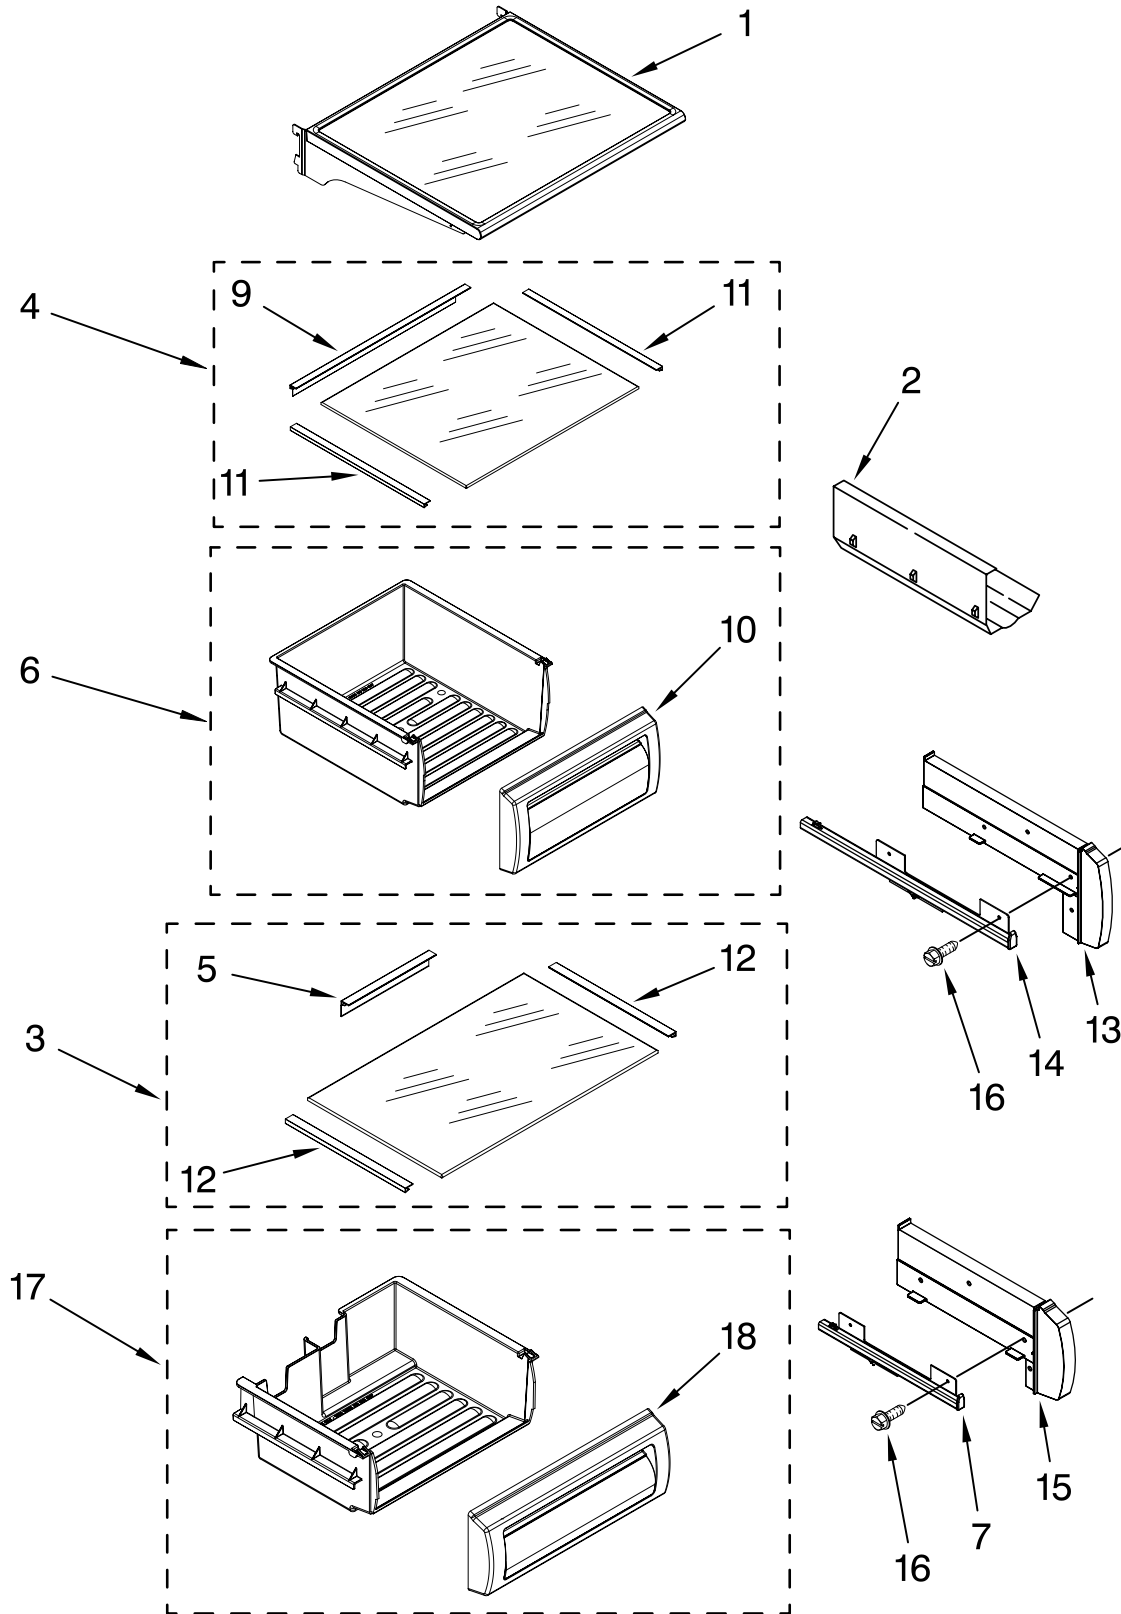

REFRIGERATOR SHELF PARTS

For Models: KSS036QTB02, KSS036QTX02

(Black) (Etched Aluminum)

FOR ORDERING INFORMATION REFER TO PARTS PRICE LIST

REFRIGERATOR SHELF PARTS

For Models: KSSO36QTB02, KSSO36QTX02

(Black) (Etched Aluminum)

Illus. No.	Part No.	DESCRIPTION
1	2222591	Shelf Assy (4)
2	2179404	Rack, Wine
3	2302841	Assembly, Meat Pan Cover
4	2302834	Assembly, Crisper Cover
5	2257581	Trim, Glass Rear
6	2252411	Crisper Pan (2)
7		Slide, Meat Pan
	2302954	Left Side
	2302955	Right Side
9	2256253	Trim, Glass Rear
10	2256247	Front, Crisper Pan
11	2252255	Trim, Glass Side Crisper Pan
12	2256250	Trim, Glass Side Meat Pan
13		Spacer, Crisper
	2256222	Right Side (2)
	2256223	Left Side (2)
14		Slide, Crisper
	2302956	Right Side
	2302957	Left Side
15		Spacer, Meat Pan
	2256243	Left Side
	2256244	Right Side
16		Screw
	8533929	Right Side- (8-18 x 1.375)
	8533928	Left Side- (8-18 x .750)
17	2256368	Pan Assembly Meat
18	2256365	Front, Meat Pan

FOR ORDERING INFORMATION REFER TO PARTS PRICE LIST