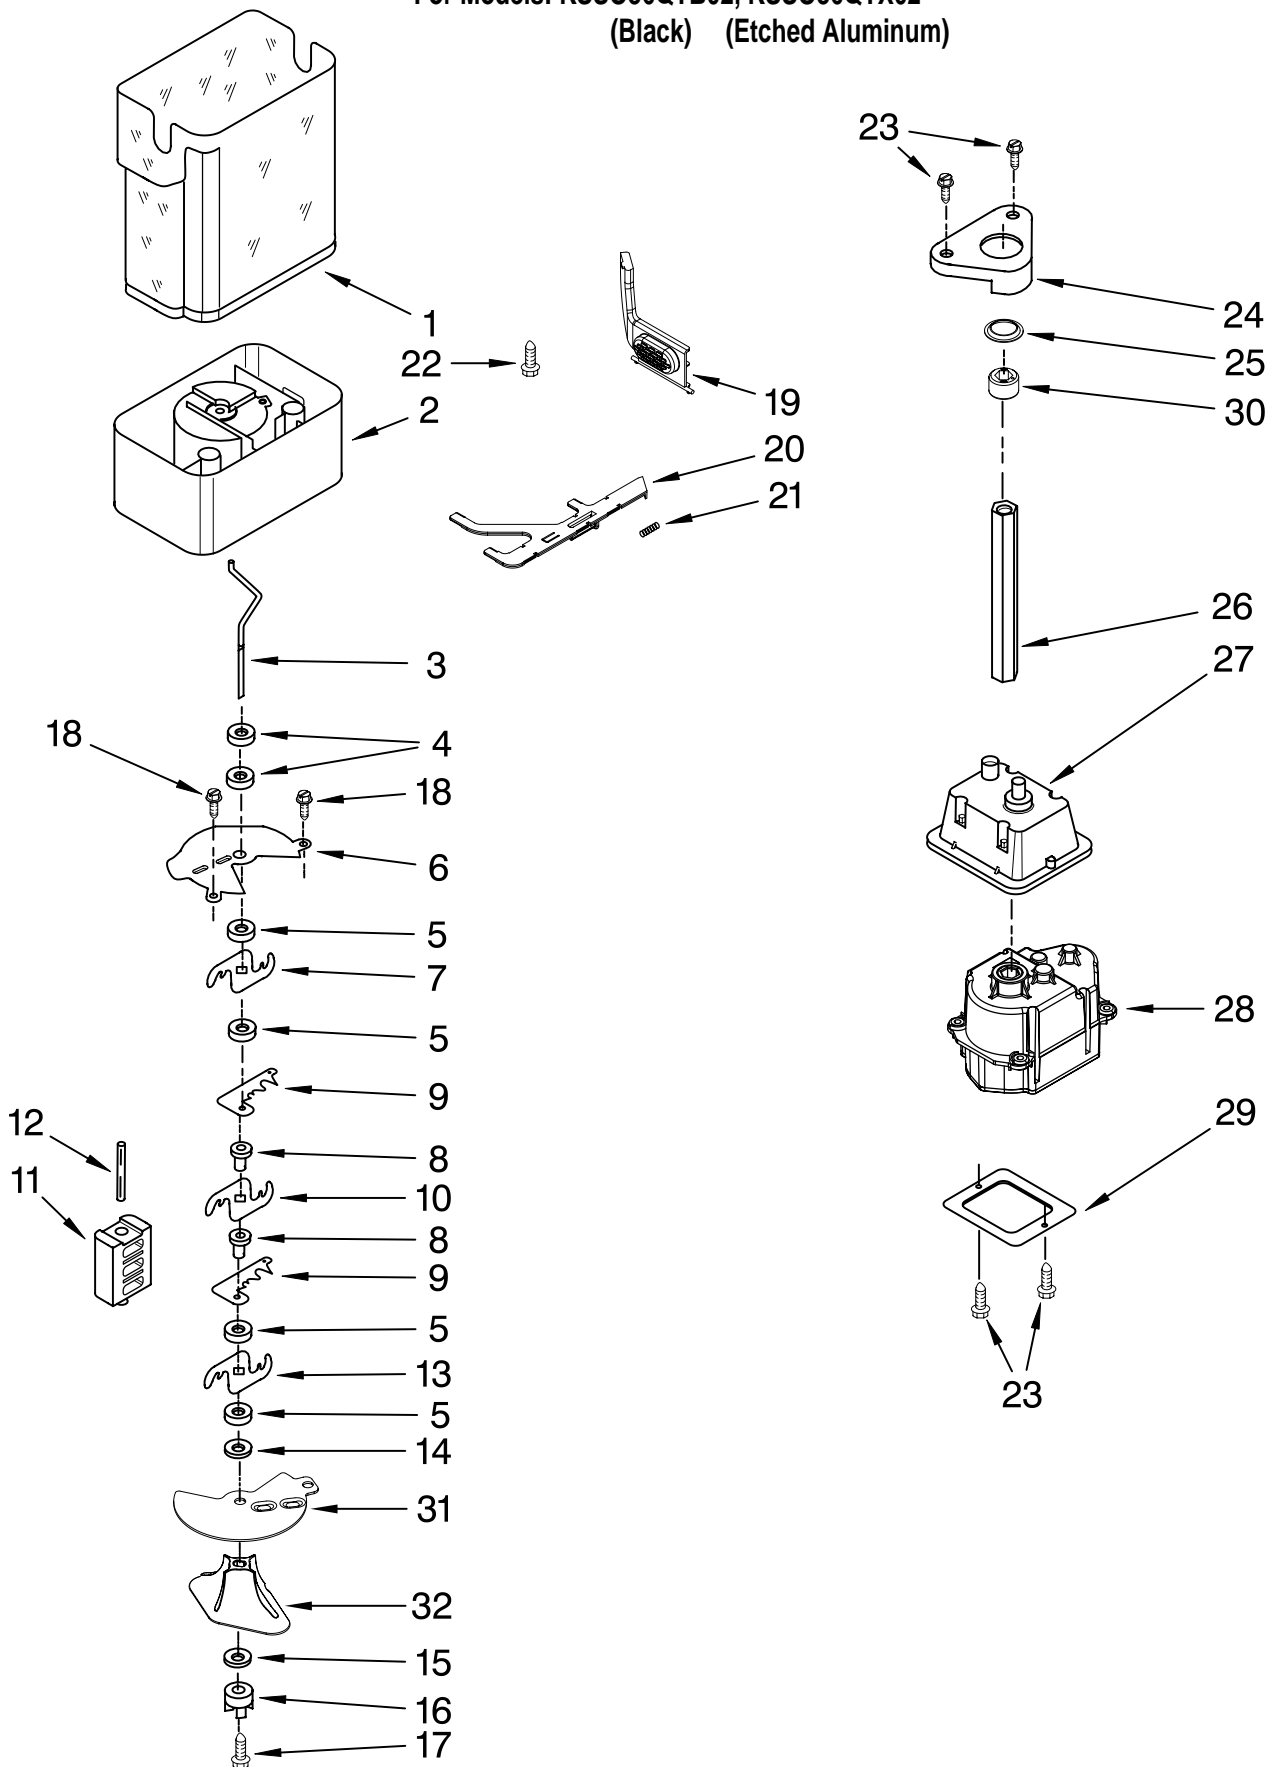

MOTOR AND ICE CONTAINER PARTS

For Models: KSS036QTB02, KSS036QTX02

(Black) (Etched Aluminum)

FOR ORDERING INFORMATION REFER TO PARTS PRICE LIST

MOTOR AND ICE CONTAINER PARTS

For Models: KSSO36QTB02, KSSO36QTX02

(Black) (Etched Aluminum)

Illus.	Part	
No.	No.	DESCRIPTION
1	2222960	Ice Bin
2	W10134781	Crusher Bin
3	W10140642	Auger
4	2258220	Washer, Auger
5	1119007	Spacer, Flat (6)
6	2317248	Cover, Crusher
7	2257024	Blade, Rotary
8	1119005	Spacer, Step (2)
9	2257020	Blade, Fixed
10	2257023	Blade, Rotary
11	2317239	Block, Blade
12	489229	Roll Pin
13	2257022	Blade, Rotary
14	489235	Washer, Plain
15	2198661	Washer, Coupling
16	2188918	Coupling, Top
17	8281164	Screw
18	3400065	Screw
19	2252265	Button, Bin
20	W10134784	Latch, Bin
21	2198608	Spring, Latch
22	2198671	Screw (2)
23	8281163	Screw
24	2188919	Holder
25	2198628	Seal
26	2318030	Drive Shaft
27	2318011	Enclosure, Motor
28	2315546	Dispenser, Motor
29	2318028	Cover
30	2315559	Sleeve, Coupling
31	2317250	Chamber, Divider
32	2317243	Wiper

FOR ORDERING INFORMATION REFER TO PARTS PRICE LIST