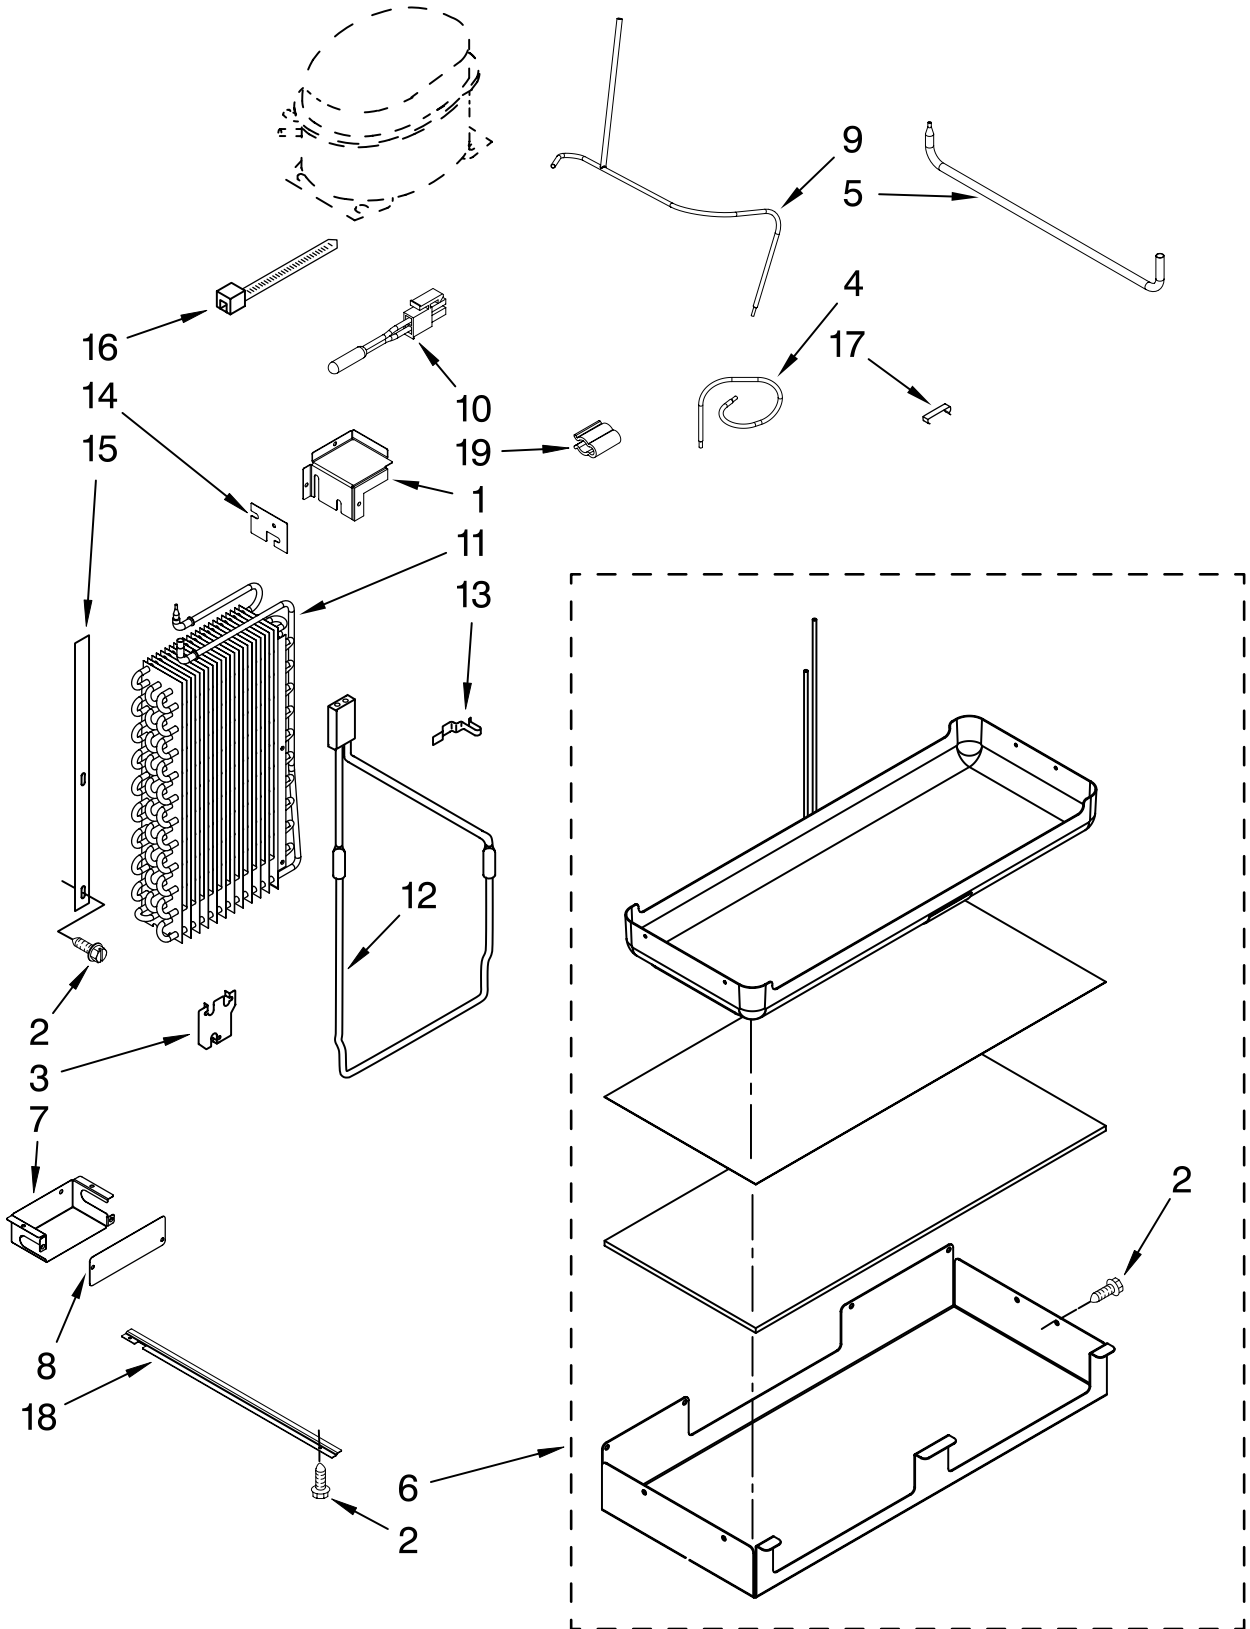

LOWER UNIT AND TUBE PARTS

For Models: KSSO36QTB02, KSSO36QTX02

(Black) (Etched Aluminum)

FOR ORDERING INFORMATION REFER TO PARTS PRICE LIST

LOWER UNIT AND TUBE PARTS

For Models: KSS036QTB02, KSS036QTX02

(Black) (Etched Aluminum)

Illus. No.	Part No.	DESCRIPTION
1	W10160981	Bracket, Air Return
2	486194	Screw
3	W10157752	Bracket
4	2309076	Suction Tube
5	2309070	Tube, Connect (Drier/Restrictor)
6	2320615	Drain Pan Assy.
7	W10151288	Cover, Wiring
8	W10153595	Cover, Box
9	W10121370	Tube, Discharge
10	2188820	Thermistor
11	2306092	Evaporator
12	W10140160	Heater, Defrost
13	1113048	Clamp, Heater (2)
14	W10139908	Seal, Evaporator Tubes
15	2220832	Gasket, Evaporator
16	2155774	Wire Tie
17	W10169509	Clip, Heat Exchanger
18	2320554	Support, Drain Pan
19	9791833	Clip

FOR ORDERING INFORMATION REFER TO PARTS PRICE LIST