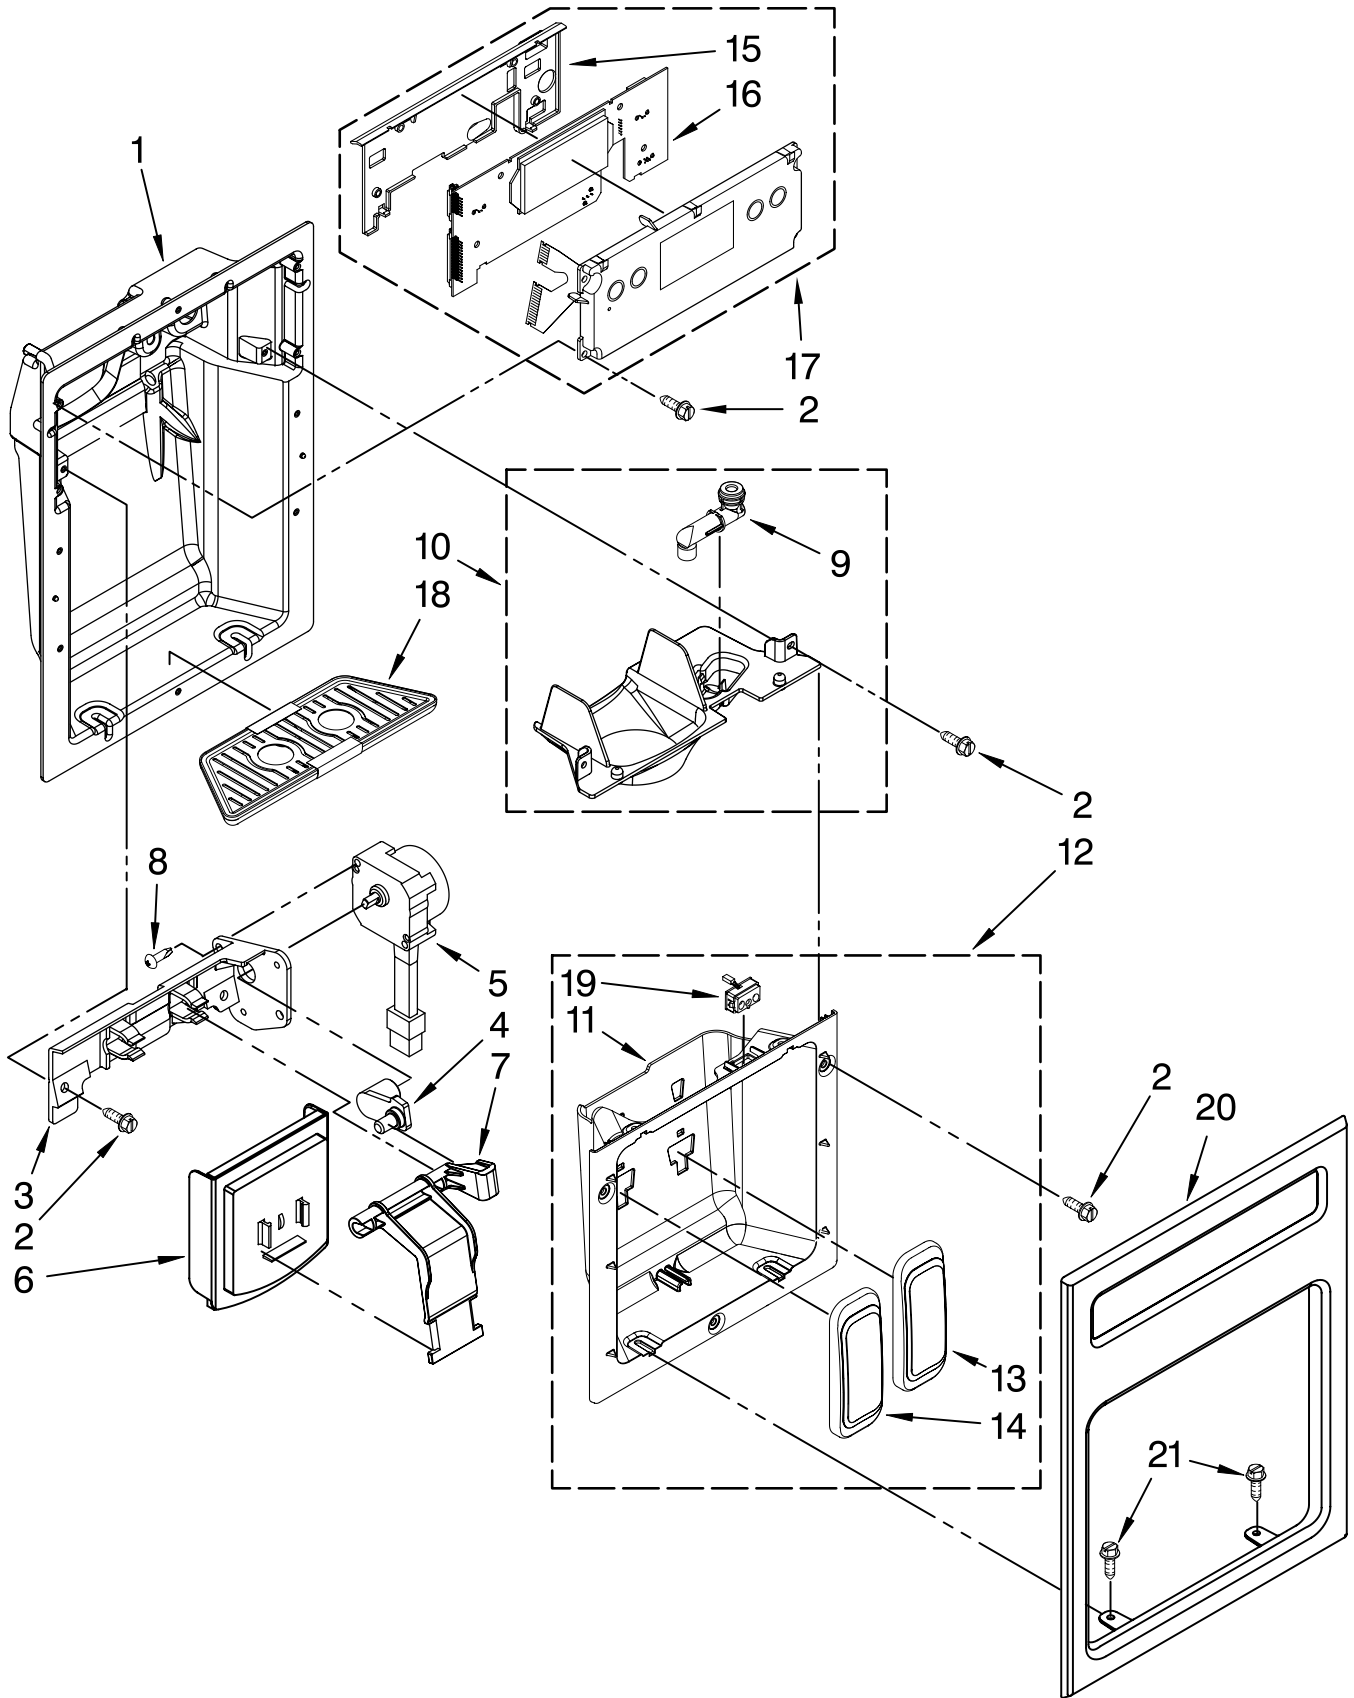

DISPENSER FRONT PARTS

For Models: KSS036QTB02, KSS036QTX02

(Black) (Etched Aluminum)

FOR ORDERING INFORMATION REFER TO PARTS PRICE LIST

DISPENSER FRONT PARTS

For Models: KSS036QTB02, KSS036QTX02

(Black) (Etched Aluminum)

Illus. No.	Part No.	DESCRIPTION
1		Housing, Dispenser (Not Serviced)
2	486194	Screw (3)
3	W10132946	Bracket, Motor
4	2305242	Connector, Door Bracket
5	2318021	Motor, Ice Door
6	2180353	Door, Ice
7	2318020	Support, Ice Door
8	4449745	Screw (2)
9	2305235	Spigot
10	2318017	Separator Assembly
11		Housing, Middle (Not Available Order Item 12)
12		Housing Assembly
	2307675B	Black
	2307675US	Universal Silver
13		Water, Paddle Asy
	2305307GE	For Black Model
	2305307GN	For Aluminum Model
14		Ice, Paddle Asy
	2305306GE	For Black Model
	2305306GN	For Aluminum Model
15	2305219	Cover, Control
16	2321746	Electronic Control (Includes #15)
17	W10151237	User Interface, Complete
18		Tray, Housing
	2318085B	Black
	2318085US	Universal Silver
19	2305342	LED Assembly
20		Front Cover
	2307321B	Black
	2307321US	Universal Silver
21	488568	Screw