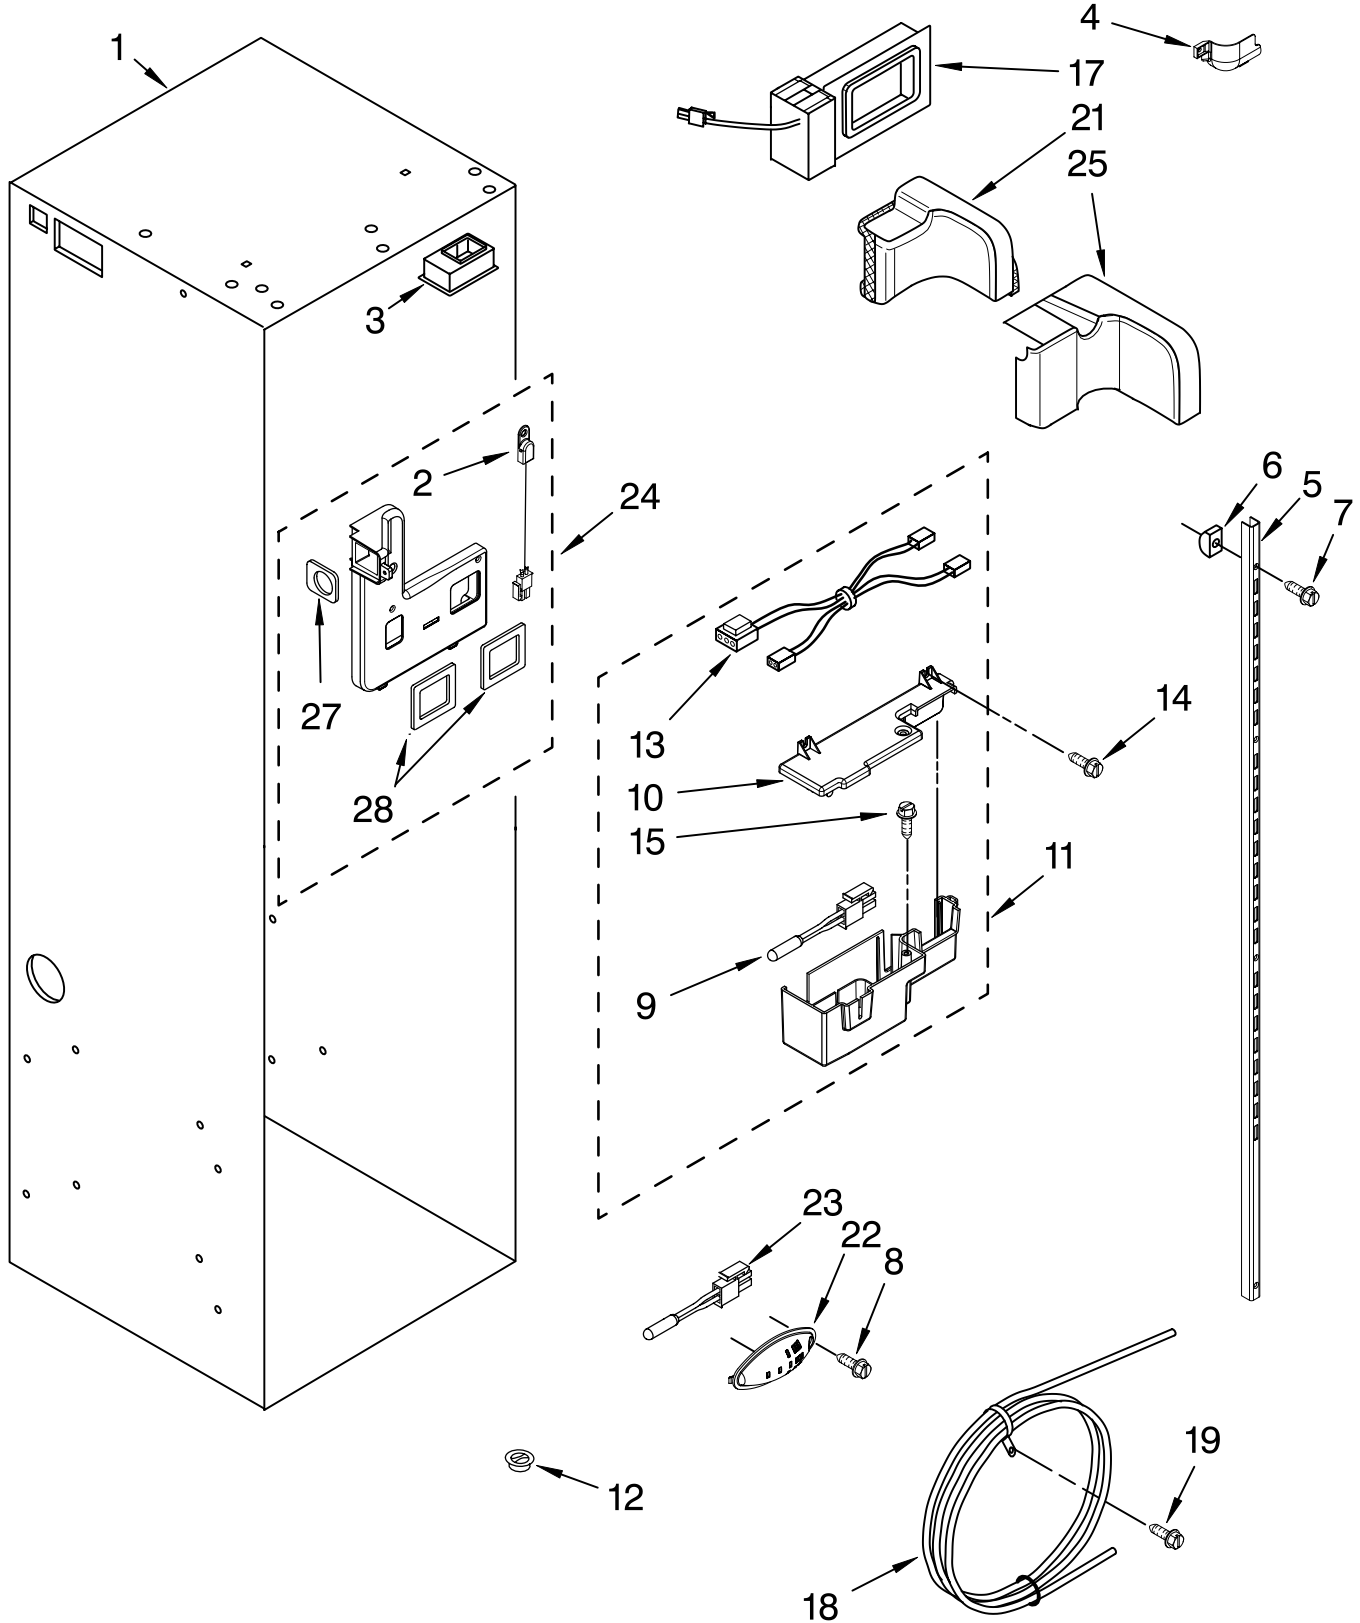

REFRIGERATOR LINER PARTS

For Model: KSSC48QVS01

(Stainless Steel)

FOR ORDERING INFORMATION REFER TO PARTS PRICE LIST

REFRIGERATOR LINER PARTS

For Model: KSSC48QVS01

(Stainless Steel)

Illus. No.	Part No.	DESCRIPTION
1		Liner (Not A Serviceable Part)
2	2306010	Thermistor
3	2208970	Air Duct
4	2003577	Guard, Air Return
5	2259077	Ladder, Shelf (2)
6	520965	Screw Support, Ladder (8)
7	2006475	Screw
8	487539	Screw
9	2302937	Thermistor
10	2302986	Lid, Meat Pan Baffle
11	W10169528	Baffle Control Assembly
12	2171846	Release Valve
13	2310205	Jumper, Air Baffle
14	488357	Screw
15	486194	Screw
17	2221296	Air Baffle Assembly
18	2327509	Reservoir
19	488280	Screw
21	2309222	Diffuser Assembly
22	2317105	Cover, Thermistor
23	2188820	Thermistor
24	2302992	Spacer, Air-Baffle
25	2309087	Cover, Diffuser
27	2259412	Seal, Air Duct (Round Hole)
28	2259398	Seal, Air Duct (Square Hole)

FOR ORDERING INFORMATION REFER TO PARTS PRICE LIST