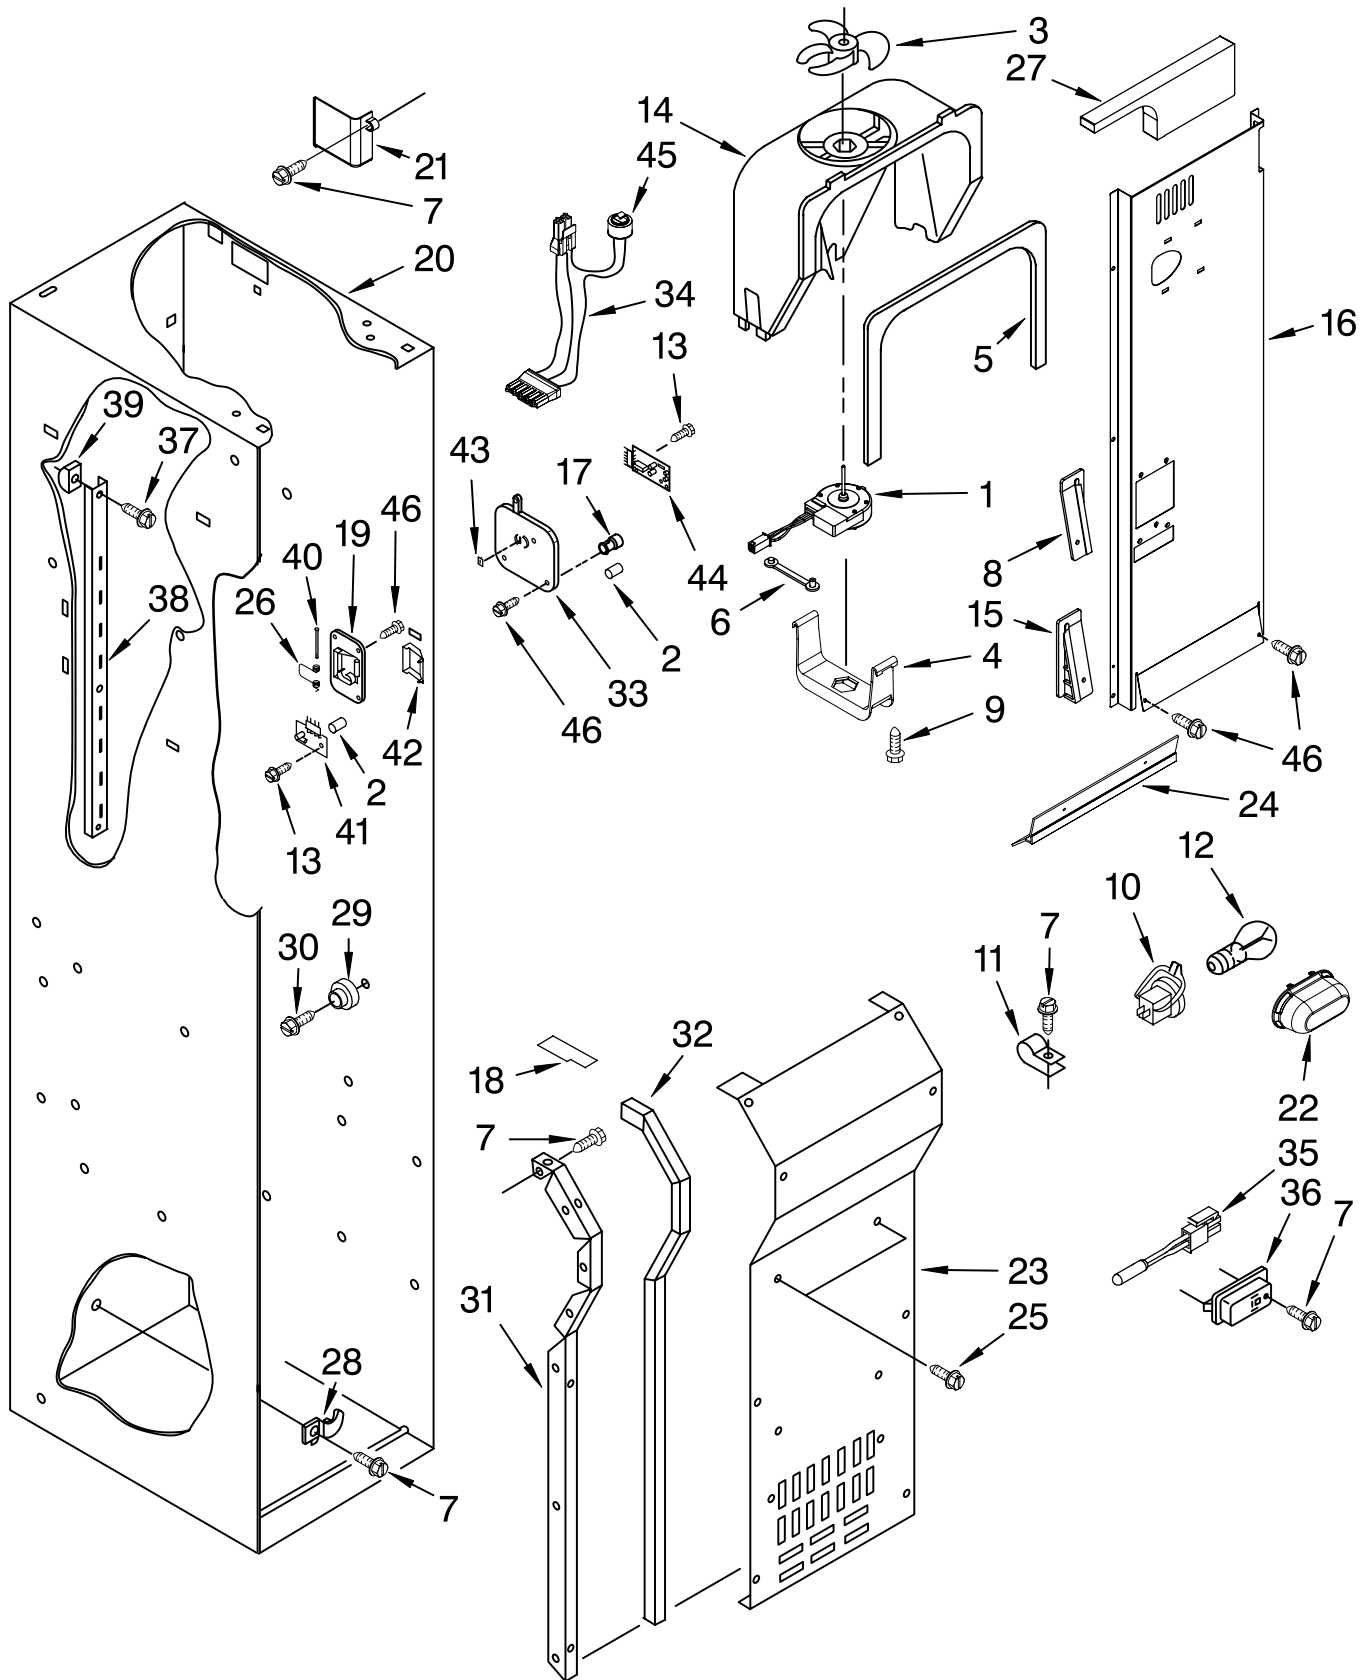

FREEZER LINER AND AIR FLOW PARTS

For Model: KSSC48QVS01

(Stainless Steel)

FOR ORDERING INFORMATION REFER TO PARTS PRICE LIST

FREEZER LINER AND AIR FLOW PARTS

For Model: KSSC48QVS01

(Stainless Steel)

Illus. No.	Part No.	DESCRIPTION	Illus. No.	Part No.	DESCRIPTION	Illus. No.	Part No.	DESCRIPTION
1	2259385	Fan Motor	19	2215650	Cover, Emitter	32	2220904	Gasket (2)
2	2198665	Tube, P.C. Board	20		Liner (Not A			Evaporator Cover
3	2169142	Fan Blade			Serviceable Part)	33	2259493	Cover, Receiver
4	2223733	Retainer,	21	2259025	Cover, Air Outlet	34	W10139189	Harness, Evap Fan
		Fan Motor	22	2307751	Light Shield			(Includes Item 45)
5	2302817	Gasket, Cover	23	W10158005	Cover, Evaporator	35	2306010	Thermistor
6	2223986	Grommet	24	2302851	Support, Air Duct	36	2317105	Cover, Thermistor
7	486194	Screw	25	487539	Screw	37	2006475	Screw
8	2259464	Wedge, Air Duct	26	2198635	Spring	38	2259032	Ladder, Shelf
9	488500	Screw, Ground	27	2309284	Deflector, Air	39	2259445	Support, Screw
10	2223857	Socket, Light (2)			Duct	40	2198634	Pin
11	488937	Clamp, Nylon	28	1112260	Support,	41	W10193840	P.C. Board
12	2326255	Light Bulb			Evaporator			Emitter
13	489214	Screw	29	2196483	Shelf, Stud (20)	42	2198633	Flipper
14	2182120	Scroll, Fan	30	8281158	Screw	43	2255563	Slide, Ice maker
15	2259465	Wedge, Air Duct	31		Evaporator,			Shut Off
16	2307775	Air Duct			Cover Rail	44	W10193666	P.C. Board,
17	2198643	Lens		2221107	Left Side			Receiver
18		Block, Fan Scroll		2259355	Right Side	45	W10160570	Defrost, Bi-Metal
	2209482	Right				46	8281185	Screw
	2209066	Left						

FOR ORDERING INFORMATION REFER TO PARTS PRICE LIST