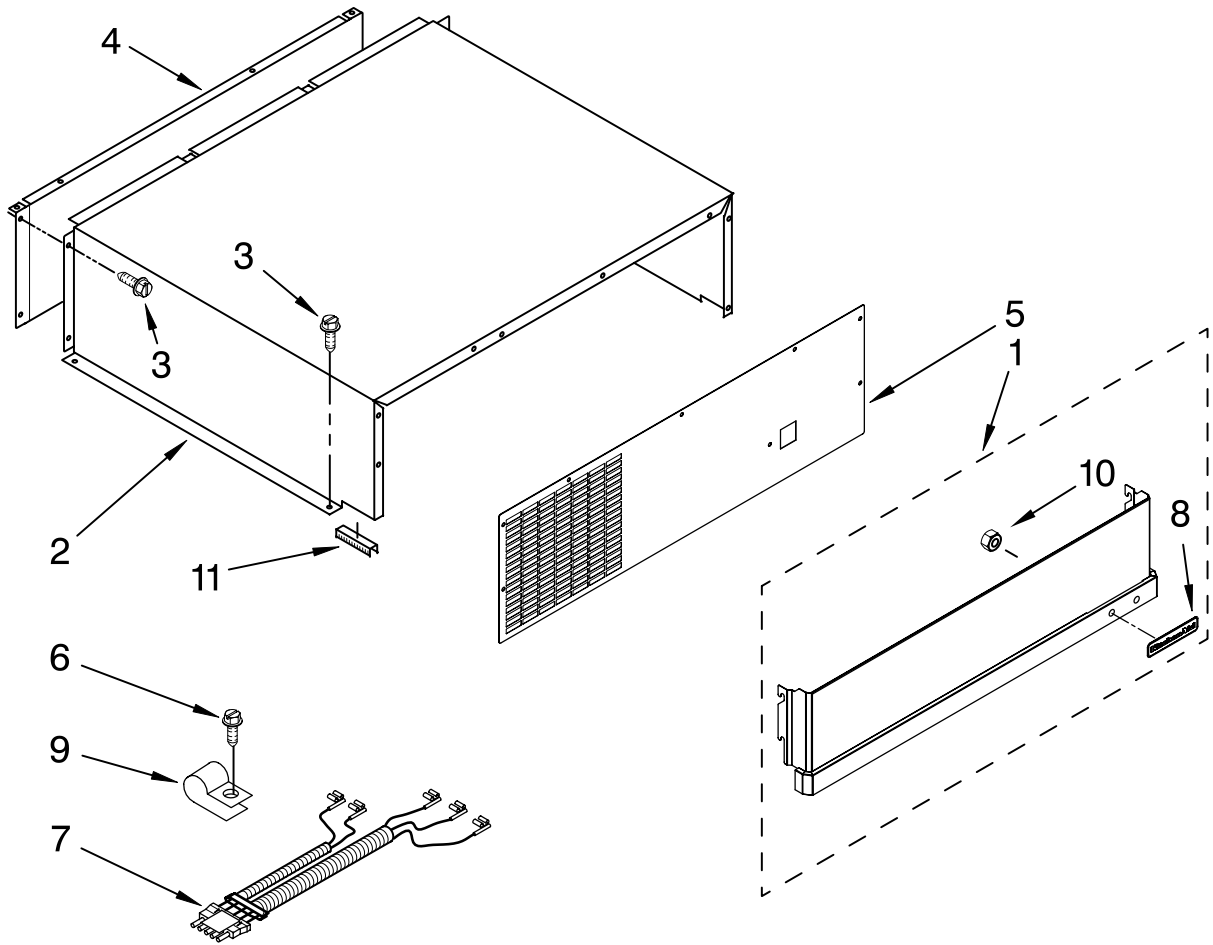

FOR ORDERING INFORMATION REFER TO PARTS PRICE LIST

CONTROL PANEL PARTS

For Model: KSSC48QVS01

(Stainless Steel)

Illus. No.	Part No.	DESCRIPTION
1	2316546	Control Box
2	2317000	Clip, Box
3	2310390	Wire, Jumper
4	2324973	Bracket, Control Box
5	2307596	Shield, Control Box
6	487539	Screw (2)
7	2306086	Display, Ingredient Care Center
8	2223857	Socket, Light
9	2326255	Light Bulb (2)
10	8281185	Screw

FOR ORDERING INFORMATION REFER TO PARTS PRICE LIST

TOP GRILLE AND UNIT COVER PARTS

For Model: KSSC48QVS01

(Stainless Steel)

Illus. No.	Part No.	DESCRIPTION
1		Panel, Decorative Assembly
	2316738S	Stainless Steel
2	W10161693	Cover, Unit
3	486194	Screw
4	2256466	Back Panel
5	W10185625	Cover, Unit Front
6	487415	Screw
7	W10167456	Wire Assembly RC/FC Light Switch
8	2317923S	Badge, Kitchen Aid
9	489348	Clamp
10	2004333	Nut
11	2215910	Grommet, Flexible