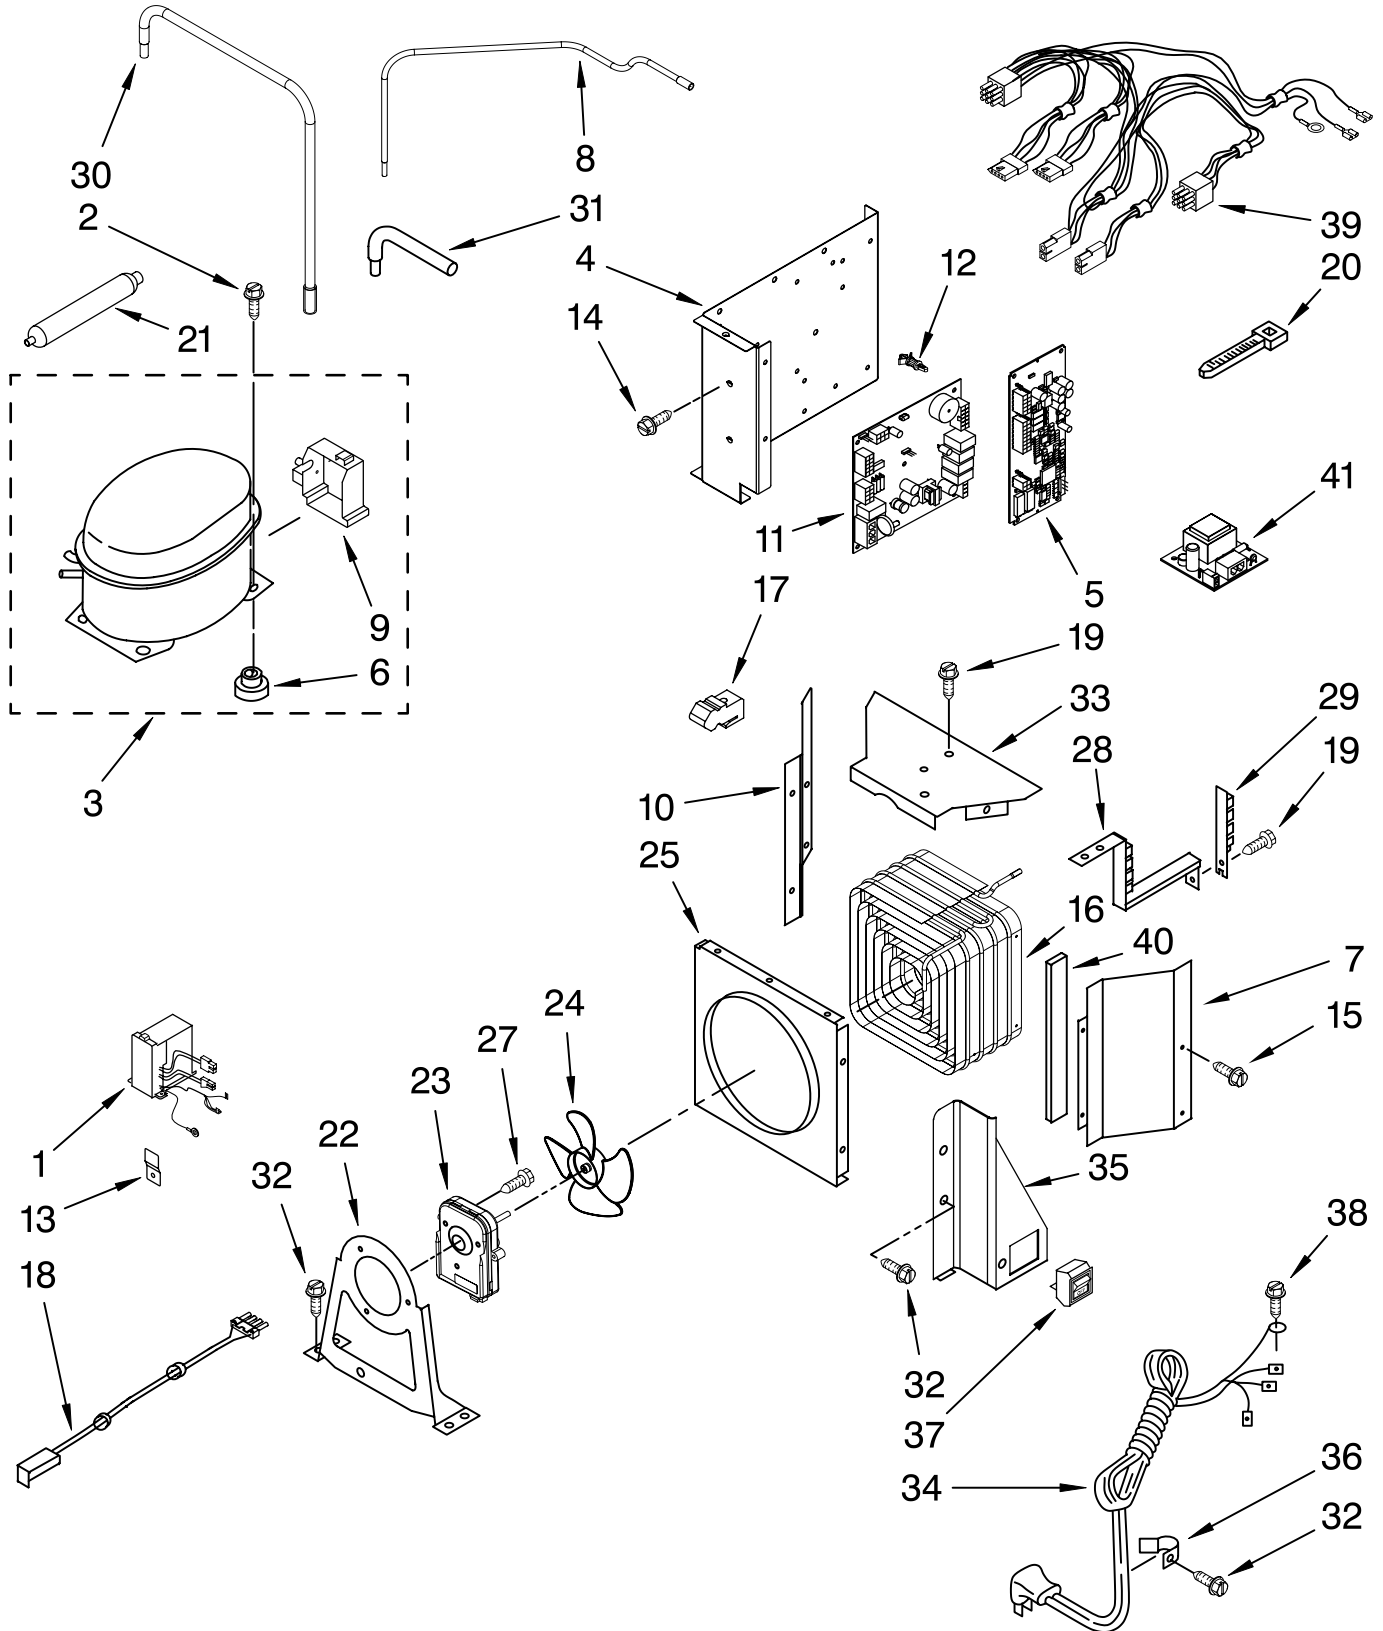

UPPER UNIT PARTS

For Model: KSSC48QVS01

(Stainless Steel)

FOR ORDERING INFORMATION REFER TO PARTS PRICE LIST

UPPER UNIT PARTS

For Model: KSSC48QVS01

(Stainless Steel)

Illus. No.	Part No.	DESCRIPTION
1	W10133449	Inverter Box
2	489373	Screw, Compressor Mounting (4)
3	W10173296	Compressor (Includes Items 6 & 9)(Also Order 876765 Tube Kit)
4	2318087	Housing, Control Board
5	2318054	Control Board
6	1100826	Grommet, Mounting
7	2309002	Support, Conenser
8	2307694	Tube, Transiton (Cond/Ht Loop) (Right)
9	2215676	Terminal Cover
10	2309001	Support, Condenser (Left)
11	W10121049	Control Board
12	2203075	Spacer (5)
13	2256328	Bracket, Inverter Box
14	486194	Screw
15	1157158	Screw
16	2307998	Condenser
17	2309431	Grommet (2)
18	2310207	Wire, Jumper

Illus. No.	Part No.	DESCRIPTION
19	489399	Screw
20	2155774	Wire Tie
21	W10175593	Drier
22	W10136614	Bracket, Fan Motor (Condenser Fan)
23	2188875	Motor, Fan
24	W10139483	Blade, Fan
25	2003169	Orifice, Fan
27	8533993	Screw
28	2317031	Bracket, Vibration (Condenser)
29	2317030	Arm, Vibration (Condenser)
30	2307566	Tube, Transition (Condenser/Drier)
31	2194319	Tube, Process
32	486194	Screw
33	2309000	Cover, Condenser
34	2310251	Service Cord
35	W10185556	Bracket, Mounting (Power Switch)
36	549193	Clamp, Cord
37	W10178895	Switch, Power Disconnect
38	487294	Screw, Ground
39	W10178862	Wiring Harness, Unit Compartment
40	2309432	Gasket, Condenser

Illus. No.	Part No.	DESCRIPTION
41	2259350	Power Supply, Ingredient Care Center

Following Parts Not Illustrated and Optional Parts Not Included

978025	Valve, Access (1/4")
978026	Valve, Access (5/16")
978027	Valve, Access (3/8")
978028	Valve, Access (1/2")
978029	Valve, Access (5/8")
978030	Valve, Access (3/4")
876764	Valve, Access (3/16")

REFRIGERANT CHARGE

7.75 oz.
(R-134A)