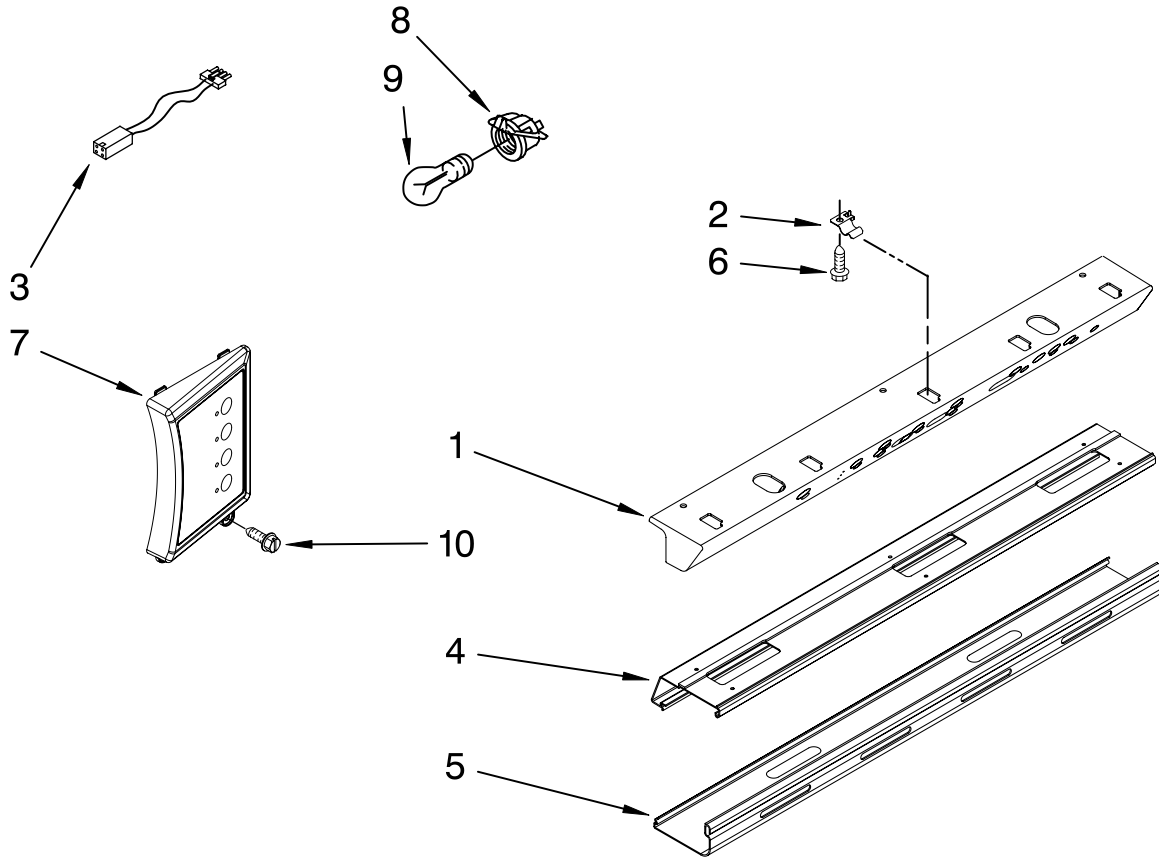

(Stainless Steel)

Illus. No.	Part No.	DESCRIPTION
1		Liner (Not A Serviceable Part)
2	2306010	Thermistor
3	2208970	Air Duct
4	2003577	Guard, Air Return
5	2259077	Ladder, Shelf (2)
6	520965	Screw Support, Ladder (8)
7	2006475	Screw
8	487539	Screw
9	2302937	Thermistor
10	2302986	Lid, Meat Pan Baffle
11	W10169528	Baffle Control Assembly
12	2171846	Release Valve
13	2310205	Jumper, Air Baffle
14	488357	Screw
15	486194	Screw
17	2221296	Air Baffle Assembly
18	2327509	Reservoir
19	488280	Screw
21	2309222	Diffuser Assembly
22	2317105	Cover, Thermistor
23	2188820	Thermistor
24	2302992	Spacer, Air-Baffle
25	2309087	Cover, Diffuser
27	2259412	Seal, Air Duct (Round Hole)
28	2259398	Seal, Air Duct (Square Hole)

FOR ORDERING INFORMATION REFER TO PARTS PRICE LIST

CONTROL PANEL PARTS

For Model: KSSC48QVS01

(Stainless Steel)

Illus. No.	Part No.	DESCRIPTION
1	2316546	Control Box
2	2317000	Clip, Box
3	2310390	Wire, Jumper
4	2324973	Bracket, Control Box
5	2307596	Shield, Control Box
6	487539	Screw (2)
7	2306086	Display, Ingredient Care Center
8	2223857	Socket, Light
9	2326255	Light Bulb (2)
10	8281185	Screw