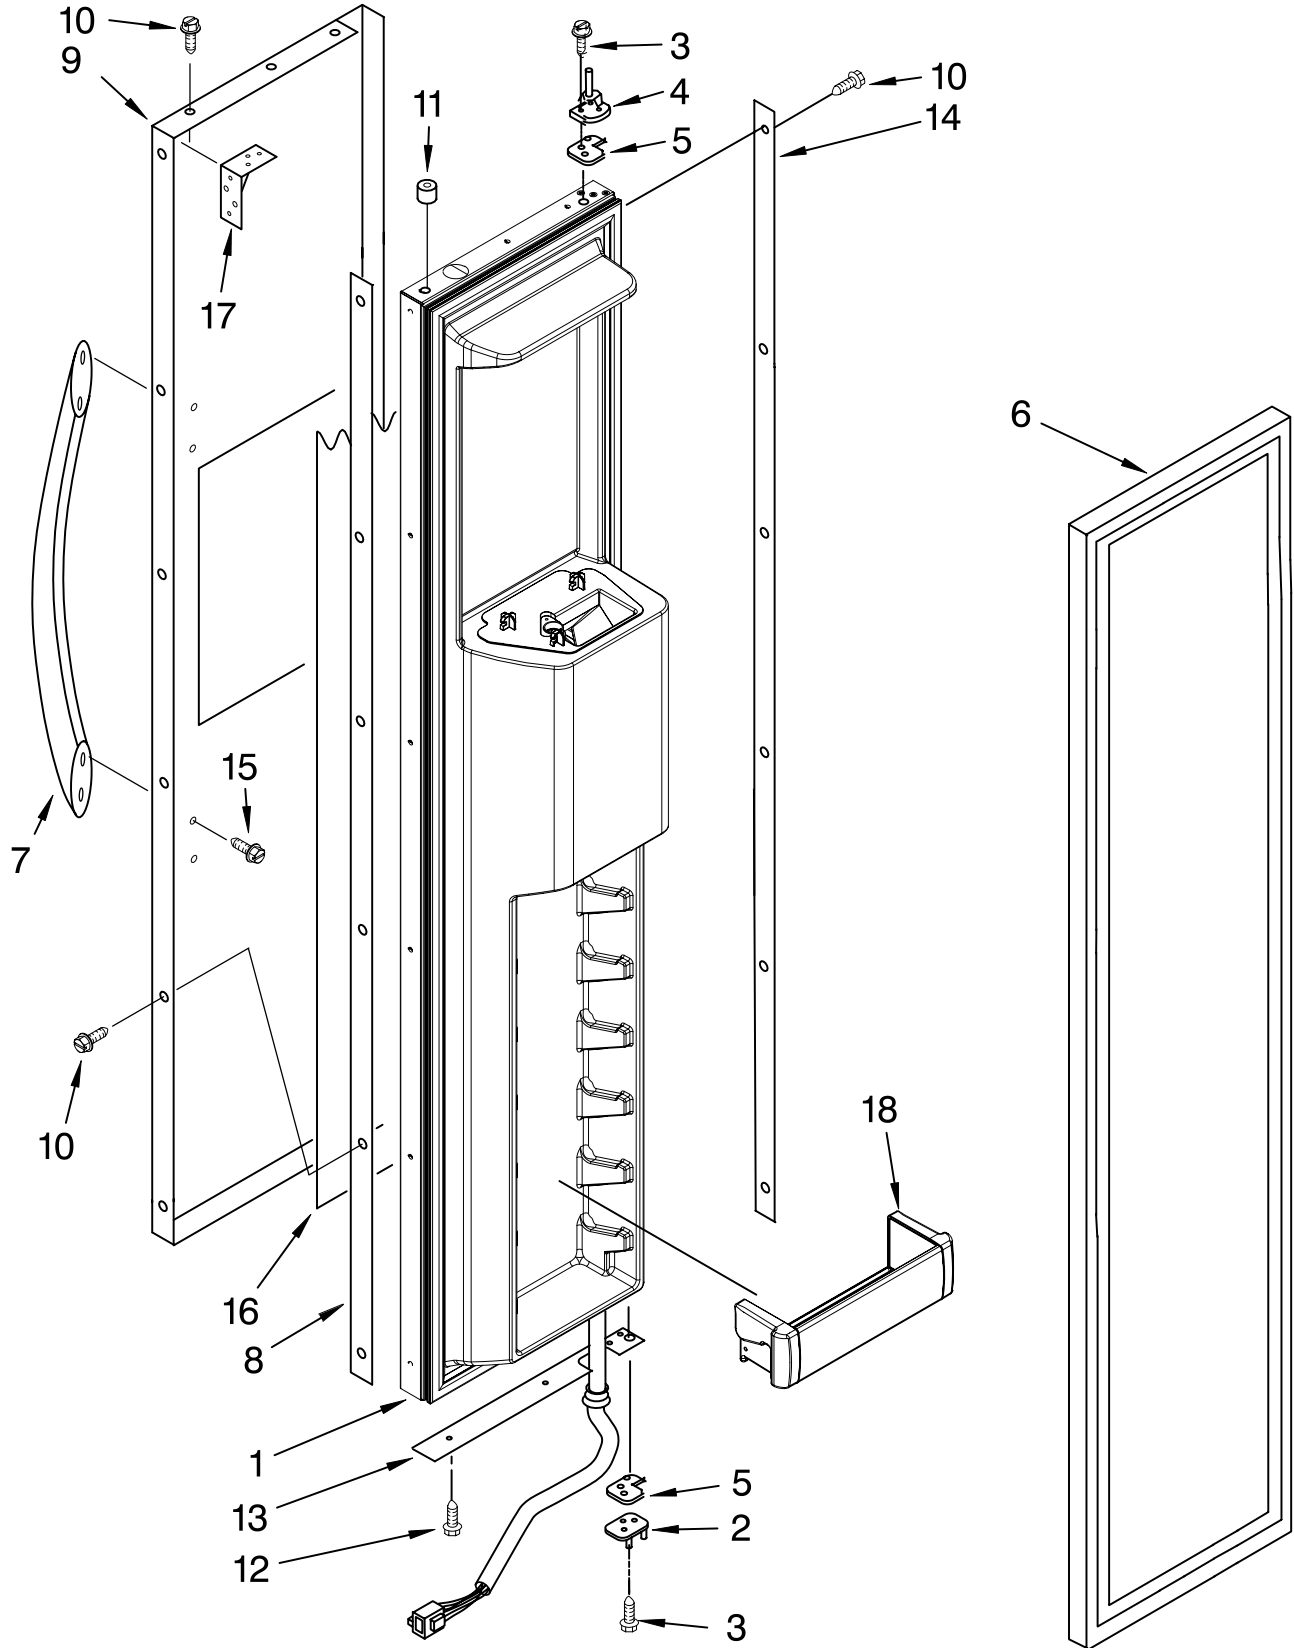

FREEZER DOOR PARTS

For Model: KSSC48QVS01

(Stainless Steel)

FOR ORDERING INFORMATION REFER TO PARTS PRICE LIST

FREEZER DOOR PARTS

For Model: KSSC48QVS01

(Stainless Steel)

Illus. No.	Part No.	DESCRIPTION
1	W10193495	Freezer Door (Includes #7)
2	2302879	Hinge, Bottom
3	489282	Screw
4	2266854	Hinge, Top
5	2316804	Spacer-Door, Top & Bottom
6	2222812	Door Gasket, Magnetic
7		Handle, Door
8	2316868	Stainless Steel Spacer, Door-Skin (Handle Side)
	2309060	For Stainless Steel Model
9		Skin, Door
	2307311	Stainless Steel
10		Screw
	8281250	Stainless Steel
11	2005433	Spacer, Door-Skin (Top)
12	488568	Screw
13	2257386	Spacer, Door-Skin (Bottom)
14	W10142296	Spacer, Door-Skin (Hinge Side)
15	308544	Screw, Handle
16		Filler, Door
	2328903	Top
	2328904	Bottom
17	2258951	Brace, Door Corner
18	2222777	Bin, Door (3)

FOR ORDERING INFORMATION REFER TO PARTS PRICE LIST