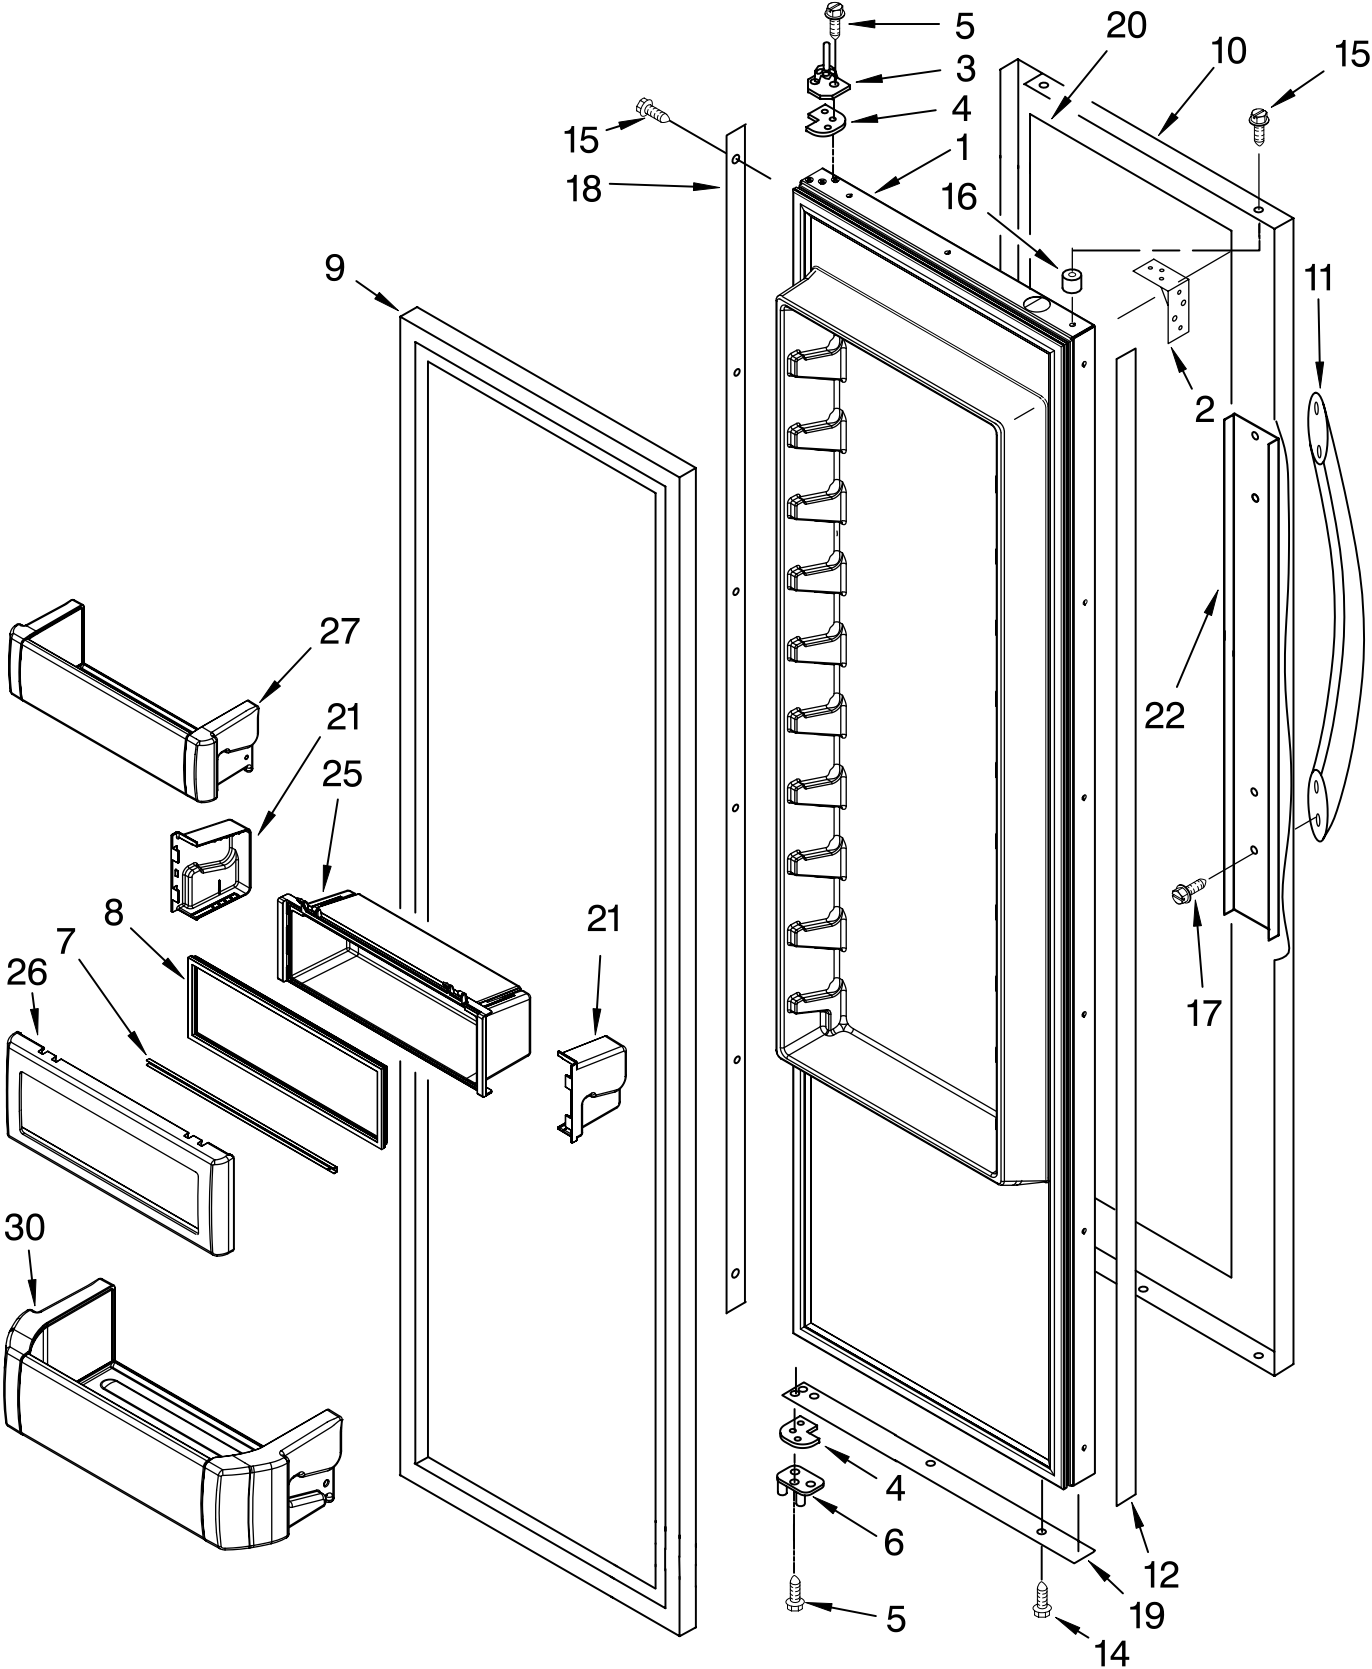

REFRIGERATOR DOOR PARTS

For Model: KSSC48QVS01

(Stainless Steel)

FOR ORDERING INFORMATION REFER TO PARTS PRICE LIST

REFRIGERATOR DOOR PARTS

For Model: KSSC48QVS01

(Stainless Steel)

Illus. No.	Part No.	DESCRIPTION
1	W10193491	Refrigerator Door Panel (Includes Item #9)
2	2258951	Brace, Door Corner
3	2266854	Hinge Assembly, Top
4	2316804	Spacer-Door, Top & Bottom
5	489282	Screw
6	2302878	Hinge Assembly, Bottom
7	2222797	Rail, Lid
8	2222983	Gasket, Utility Bin
9	2222812	Door Gasket, Magnetic
10		Skin, Door
	2307754	Stainless Steel
11		Handle, Door
	2316868	Stainless Steel
12		Spacer, Door-Skin (Handle Side)
	2309060	For Stainless Steel Model
14	488568	Screw
15		Screw, 8-15 x .500
	8281250	Stainless Steel
16	2005433	Spacer, Door-Skin (Top)
17	308544	Screw, Handle
18	W10142296	Spacer, Door-Skin (Hinge Side)
19	2004935	Spacer, Door-Skin (Bottom)
20	2005327	Filler, Door
21		End Cap
	2222919	Right Side
	2222920	Left Side
22	W10127710	Plate, Door-Handle
25	2222923	Bin, Utility Center
26	2257617	Door, Utility Bin
27	2222774	Bin, Door (3)
30	2222771	Bin, Door

FOR ORDERING INFORMATION REFER TO PARTS PRICE LIST