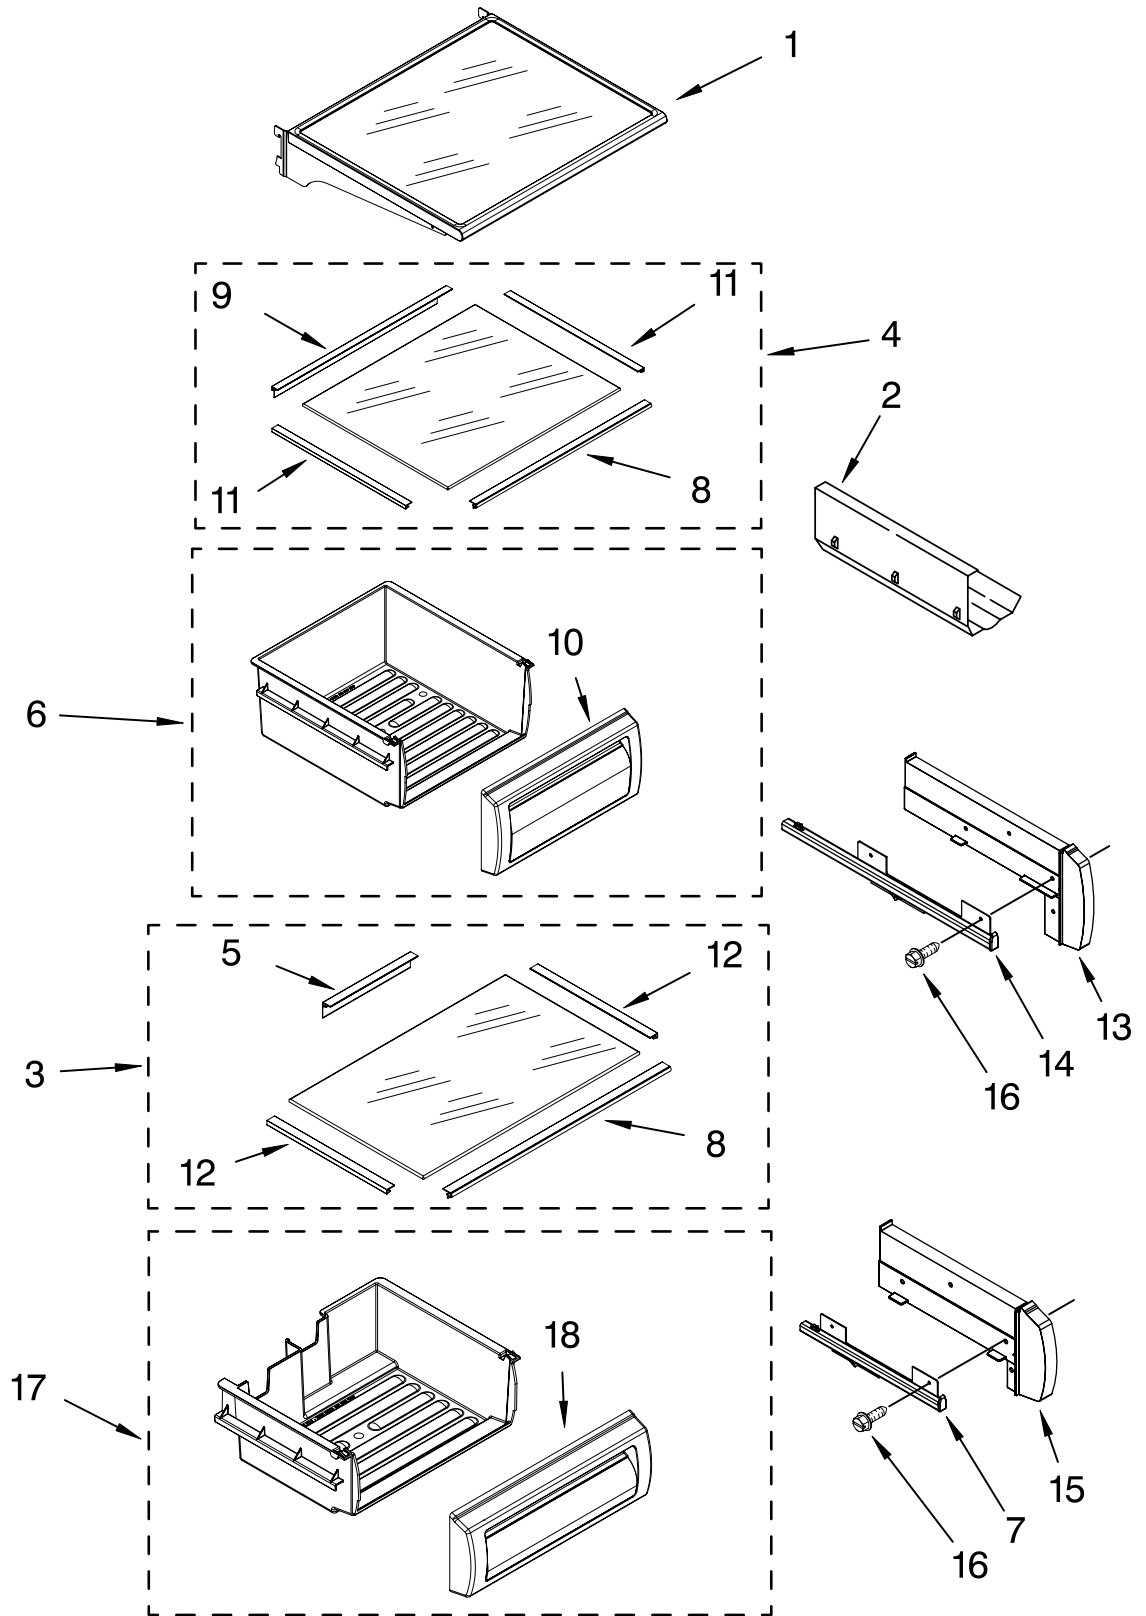

REFRIGERATOR SHELF PARTS

For Model: KSSC48QVS01

(Stainless Steel)

FOR ORDERING INFORMATION REFER TO PARTS PRICE LIST

REFRIGERATOR SHELF PARTS

For Model: KSSC48QVS01

(Stainless Steel)

Illus. No.	Part No.	DESCRIPTION
1	2222593	Shelf Assembly (4)
2	2179404	Rack, Wine
3	2302843	Assembly, Meat Pan Cover
4	2302836	Assembly, Crisper Cover
5	2257583	Trim, Glass Rear
6	2252413	Crisper Pan (2)
7		Slide, Meat Pan
	2302954	Left Side
	2302955	Right Side
8		Trim, Glass Front (Not Serviceable)
9	2256255	Trim, Glass Rear
10	2256249	Front, Crisper Pan
11	2252255	Trim, Glass Side Crisper Pan
12	2256250	Trim, Glass Side Meat Pan
13		Spacer, Crisper
	2256222	Right Side (2)
	2256223	Left Side (2)
14		Slide, Crisper
	2302956	Right Side
	2302957	Left Side
15		Spacer, Meat Pan
	2256243	Left Side
	2256244	Right Side
16		Screw
	8533929	Right Side-- (8-18 x 1.375)
	8533928	Left Side-- (8-18 x .750)
17	2256370	Pan Assembly Meat
18	2256367	Front, Meat Pan

FOR ORDERING INFORMATION REFER TO PARTS PRICE LIST