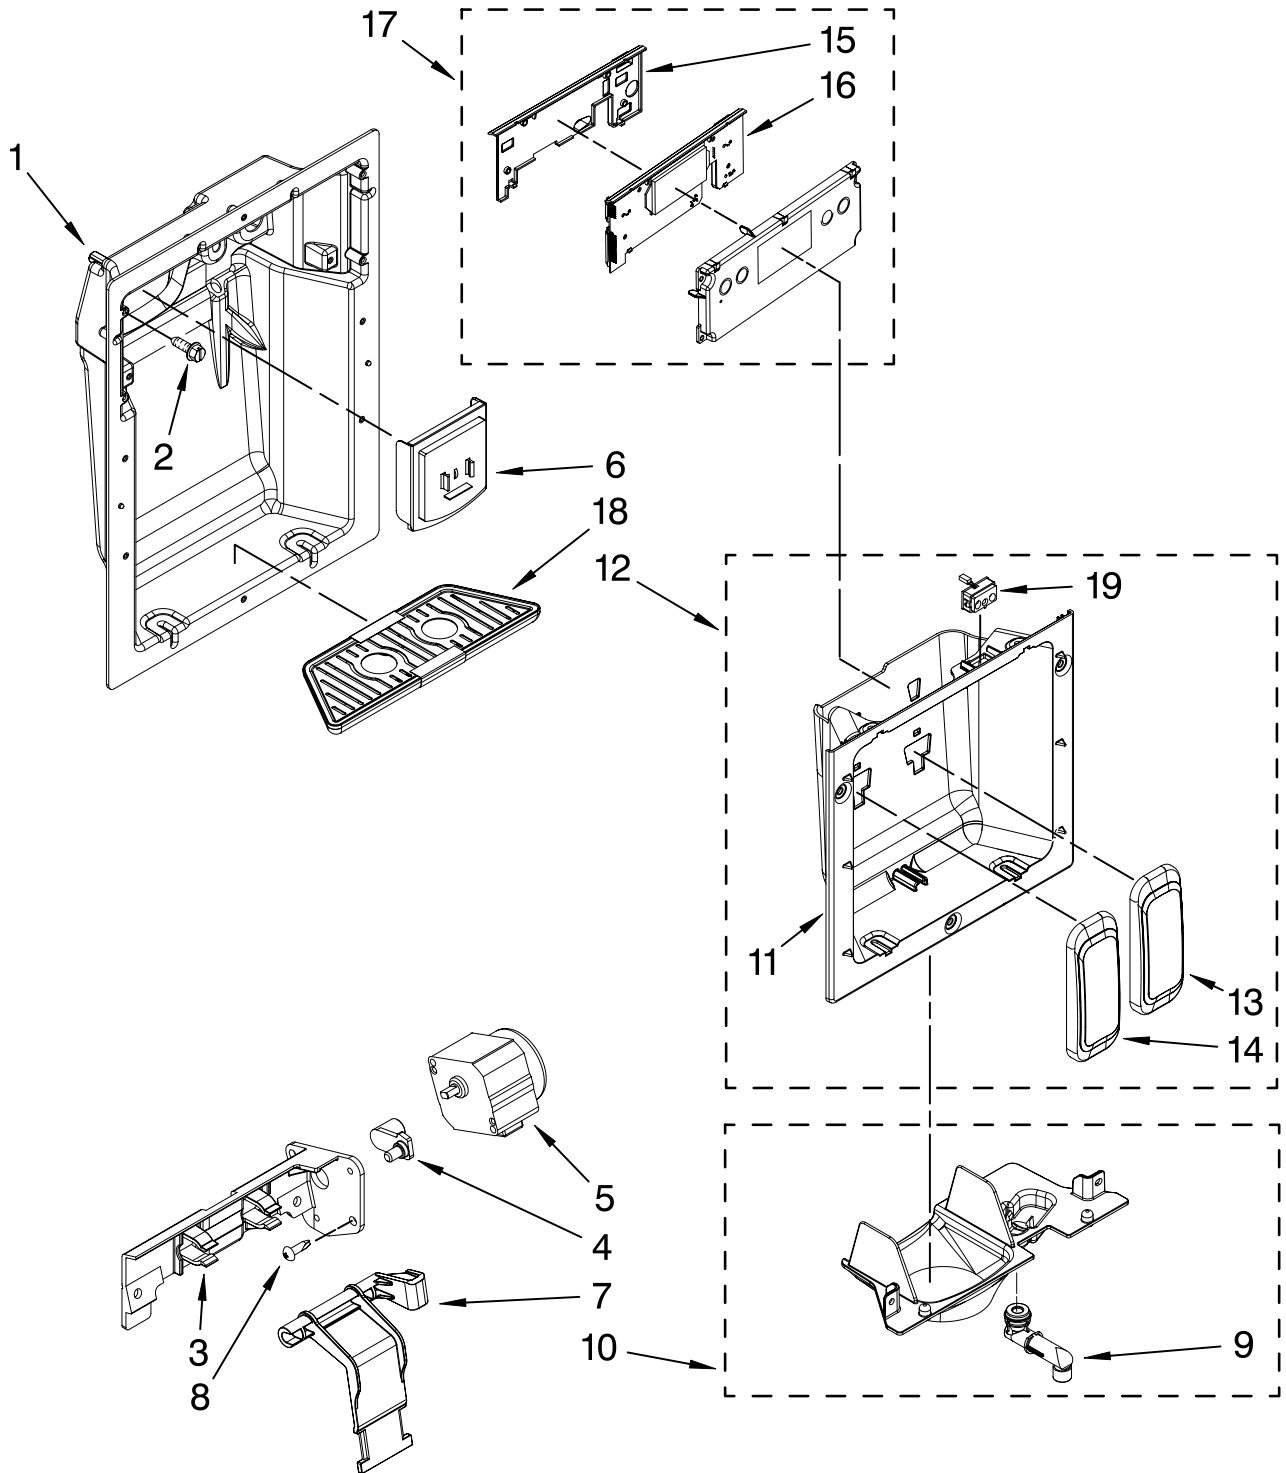

DISPENSER FRONT PARTS

For Model: KSSC48QVS01

(Stainless Steel)

FOR ORDERING INFORMATION REFER TO PARTS PRICE LIST

DISPENSER AND FRONT PARTS

For Model: KSSC48QVS01

(Stainless Steel)

Illus. No.	Part No.	DESCRIPTION
1		Housing, Dispenser (Not Serviced)
2	486194	Screw (3)
3	W10132946	Bracket, Motor
4	2305242	Connector, Door Bracket
5	2318021	Motor, Ice Door
6	2180353	Door, Ice
7	2318020	Support, Ice Door
8	4449745	Screw (2)
9	2305235	Spigot
10	2318017	Separator Assembly
11		Housing, Middle (Not Available Order Item 12)
12	2307675US	Housing Assembly
13	2305307GN	Water, Paddle Asy
14	2305306GN	Ice, Paddle Asy
15	2305219	Cover, Control
16	2321746	Electronic Control (Includes #15)
17	2318042	User Interface Asy
18	2318062US	Tray, Housing
19	W10222215	LED Assembly

FOR ORDERING INFORMATION REFER TO PARTS PRICE LIST