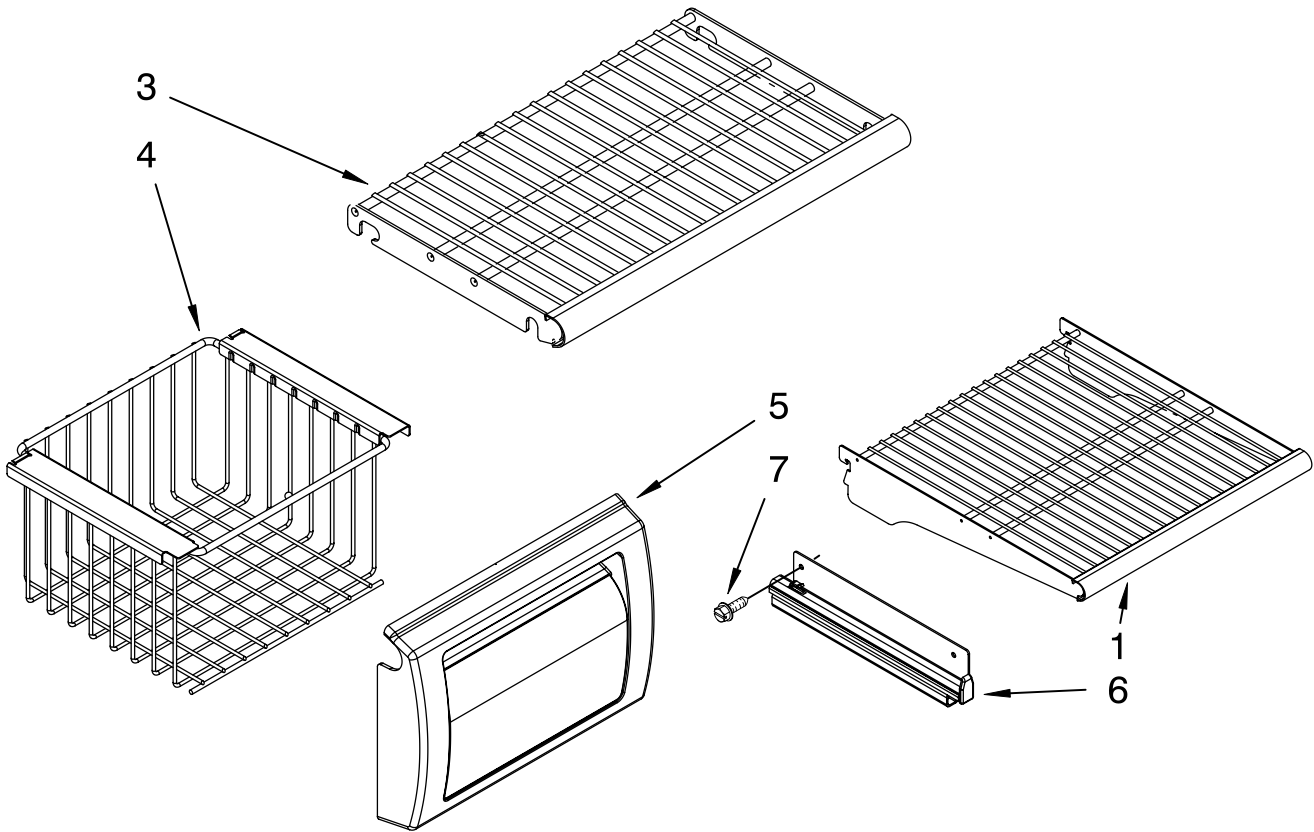

FOR ORDERING INFORMATION REFER TO PARTS PRICE LIST

CABINET TRIM PARTS

For Model: KSSC48QVS01

(Stainless Steel)

Illus. No.	Part No.	DESCRIPTION
1		Cabinet, Trim (Right Side)
	W10132472	Stainless Steel
3		Screw
	1163283	Stainless Steel
4	2316688	Cabinet, Trim (Bottom)
5	486194	Screw
6	2314018	Cabinet, Trim Top
7		Cabinet Trim (Left Side)
	W10132541	Stainless Steel
8	W10121451	Screw (4)
9	2005925	Seal-Trim, Side
10	489464	Screw

FOR ORDERING INFORMATION REFER TO PARTS PRICE LIST

FREEZER SHELF PARTS

For Model: KSSC48QVS01

(Stainless Steel)

Illus. No.	Part No.	DESCRIPTION
	1	W10175906 Wire, Shelf (4)
	3	2302884 Shelf, Fixed (2)
	4	2259083 Basket
	5	2256271 Front, Basket
	6	Slide, Basket
		2259317 Right Side
		2259318 Left Side
	7	8533928 Screw