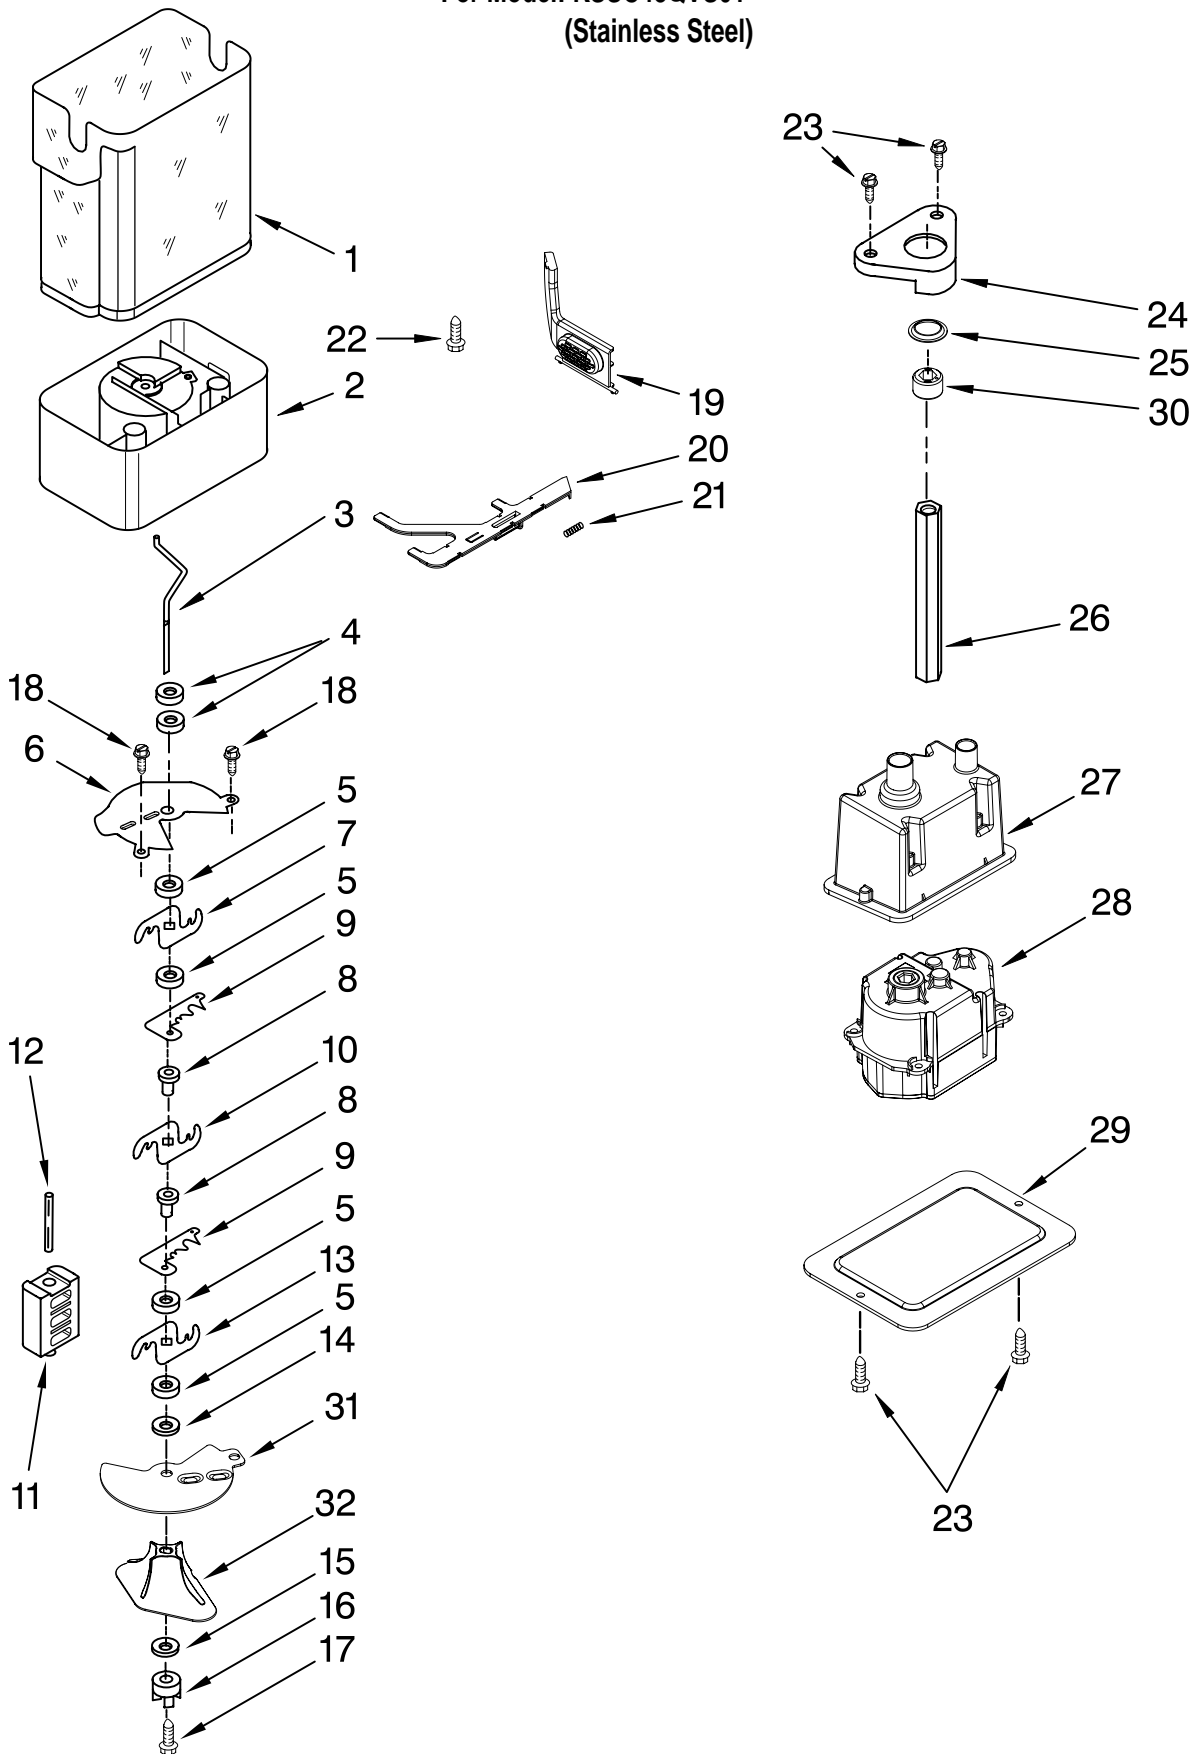

MOTOR AND ICE CONTAINER PARTS

For Model: KSSC48QVS01

(Stainless Steel)

FOR ORDERING INFORMATION REFER TO PARTS PRICE LIST

MOTOR AND ICE CONTAINER PARTS

For Model: KSSC48QVS01

(Stainless Steel)

Illus. No.	Part No.	DESCRIPTION
1	2222970	Ice Bin
2	W10134777	Crusher Bin
3	W10140642	Auger
4	2258220	Washer, Auger
5	1119007	Spacer, Flat (6)
6	2317248	Cover, Crusher
7	2257024	Blade, Rotary
8	1119005	Spacer, Step (2)
9	2257020	Blade, Fixed
10	2257023	Blade, Rotary
11	2317239	Block, Blade
12	489229	Roll Pin
13	2257022	Blade, Rotary
14	489235	Washer, Plain
15	2198661	Washer, Coupling
16	2188918	Coupling, Top
17	8281164	Screw
18	3400065	Screw
19	2252265	Button, Bin
20	W10134785	Latch, Bin
21	2198608	Spring, Latch
22	2198671	Screw (2)
23	8281163	Screw
24	2188919	Holder
25	2198628	Seal
26	2318030	Drive Shaft
27	2318011	Enclosure, Motor
28	2315546	Dispenser, Motor
29	2318028	Cover
30	2315559	Sleeve, Coupling
31	2317250	Divider, Chamber
32	2317243	Wiper

FOR ORDERING INFORMATION REFER TO PARTS PRICE LIST