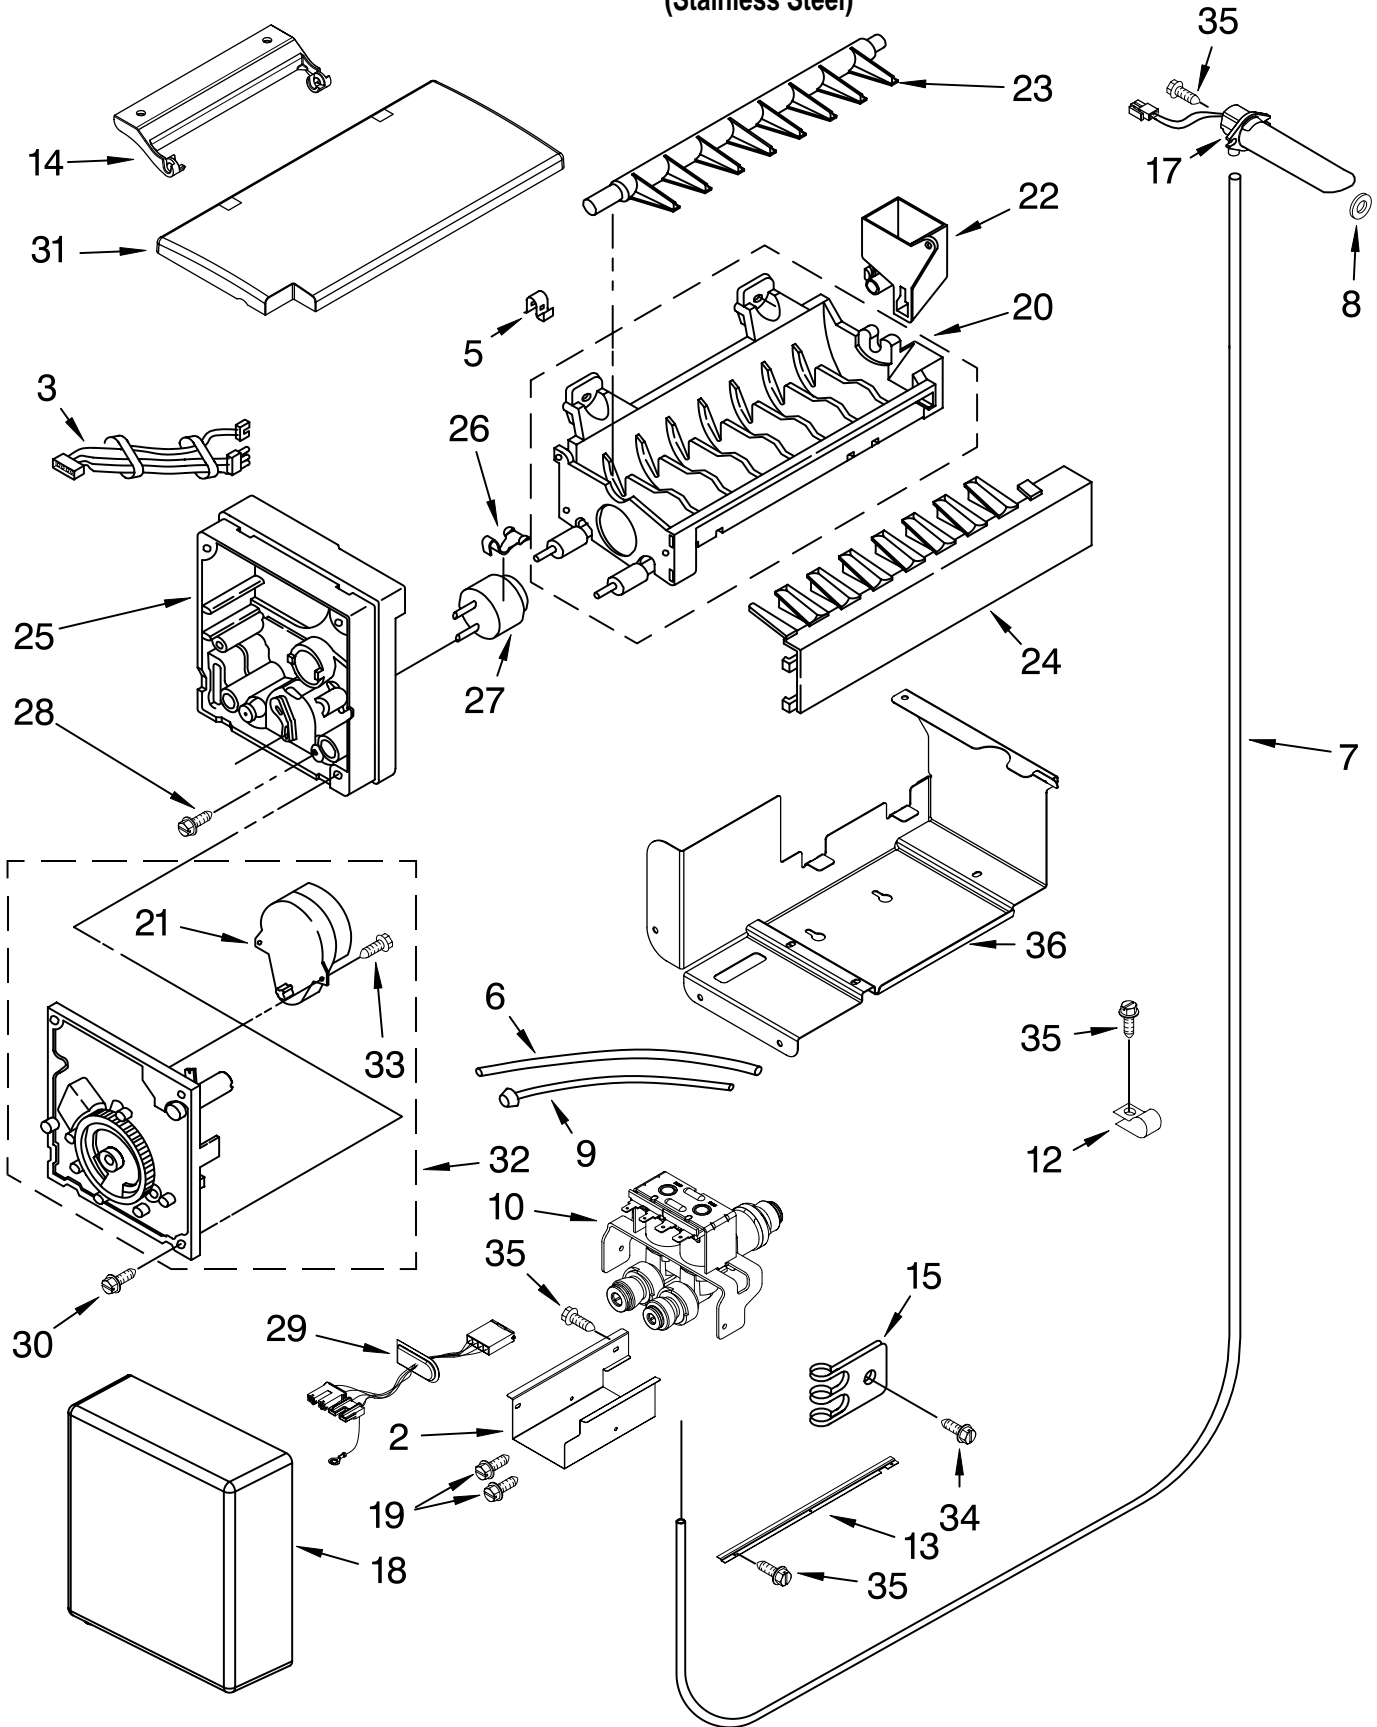

ICEMAKER PARTS

For Model: KSSC48QVS01

(Stainless Steel)

FOR ORDERING INFORMATION REFER TO PARTS PRICE LIST

ICEMAKER PARTS

For Model: KSSC48QVS01

(Stainless Steel)

Illus. No.	Part No.	DESCRIPTION	Illus. No.	Part No.	DESCRIPTION	Illus. No.	Part No.	DESCRIPTION
2	2320601	Shield, Valve	20	W10122527	Mold & Heater (Also Order 542638 Silicone Grease)	32	626680	Module Assembly (Includes Items 21 & 33)
3	2310191	Wire Assembly, Icemaker				33	489136	Screw (2)
5	628379	Clip, Fuse	21		Motor, (Not Serviceable Order Item 32)	34	489464	Screw
6	W10174395	Tube, Filter Inlet				35	486194	Screw
7	2320658	Water Tube	22	628356	Cup-Water Fill	36	2252228	Bracket, Icemaker Mounting
8	2302758	Seal Gasket	23	627843	Ejector	100	W10190968	Complete Icemaker Assembly
9	2317912	Tube, Filter Outlet	24	2198598	Ice Striper	Following Parts Not Illustrated (Optional Parts Only)		
10	W10159842	Valve, Solenoid	25	2194712	Support			
12	2221070	Clamp, Tube	26	2315522	Retainer Thermostat (2)			
13	2320559	Support, Valve	27	628397	Thermostat (Also Order 542639 Cement Alumilastic)			
14	2198641	Bracket, Icemaker Cover						
15	2208136	Clamp, Nylon Valve	28	8533917	Screw		8537055	Cleaner, Stainless Steel
17	2302756	Tube, Water Inlet	29	W10139199	Wire Assembly		W10127748	Ice Container Assembly
18	2221232	Cover	30	489276	Screw			
19	488500	Screw	31	2317041	Cover, Icemaker			

FOR ORDERING INFORMATION REFER TO PARTS PRICE LIST