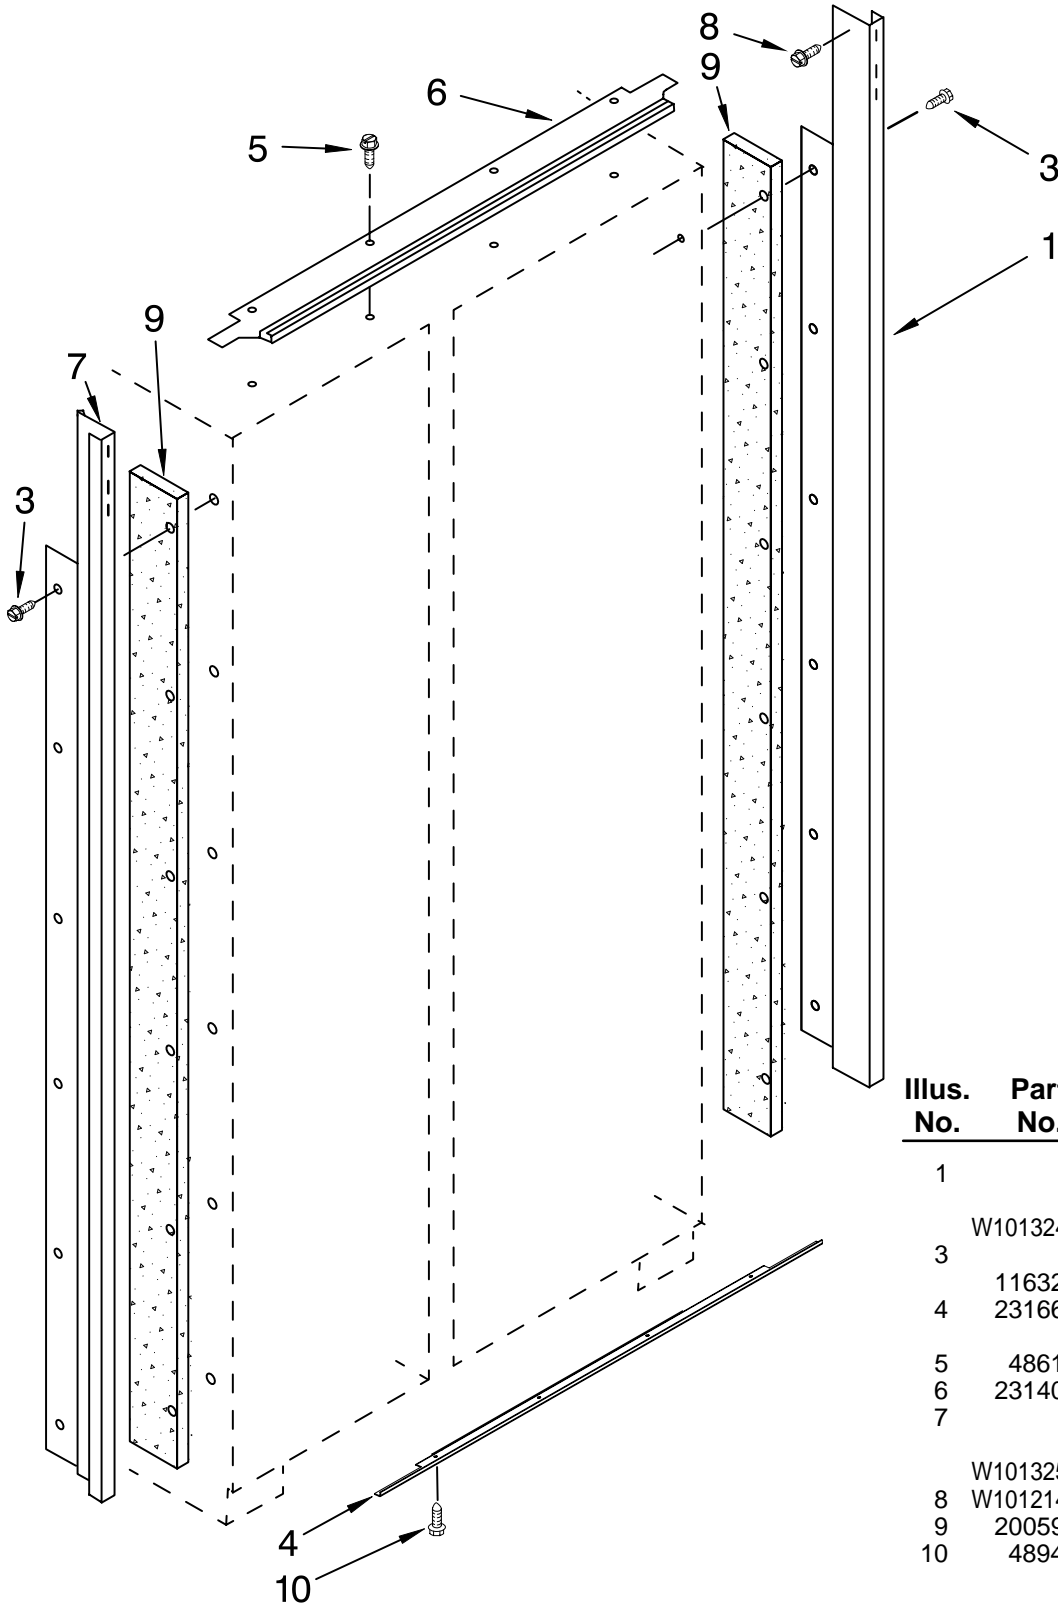

FOR ORDERING INFORMATION REFER TO PARTS PRICE LIST

CABINET TRIM PARTS

For Model: KSSC48QVS01

(Stainless Steel)

Illus. No.	Part No.	DESCRIPTION
1		Cabinet, Trim (Right Side)
	W10132472	Stainless Steel
3		Screw
	1163283	Stainless Steel
4	2316688	Cabinet, Trim (Bottom)
5	486194	Screw
6	2314018	Cabinet, Trim Top
7		Cabinet Trim (Left Side)
	W10132541	Stainless Steel
8	W10121451	Screw (4)
9	2005925	Seal-Trim, Side
10	489464	Screw

FOR ORDERING INFORMATION REFER TO PARTS PRICE LIST

FREEZER SHELF PARTS

For Model: KSSC48QVS01

(Stainless Steel)

Illus. No.	Part No.	DESCRIPTION
	1	W10175906 Wire, Shelf (4)
	3	2302884 Shelf, Fixed (2)
	4	2259083 Basket
	5	2256271 Front, Basket
	6	Slide, Basket
		2259317 Right Side
		2259318 Left Side
	7	8533928 Screw