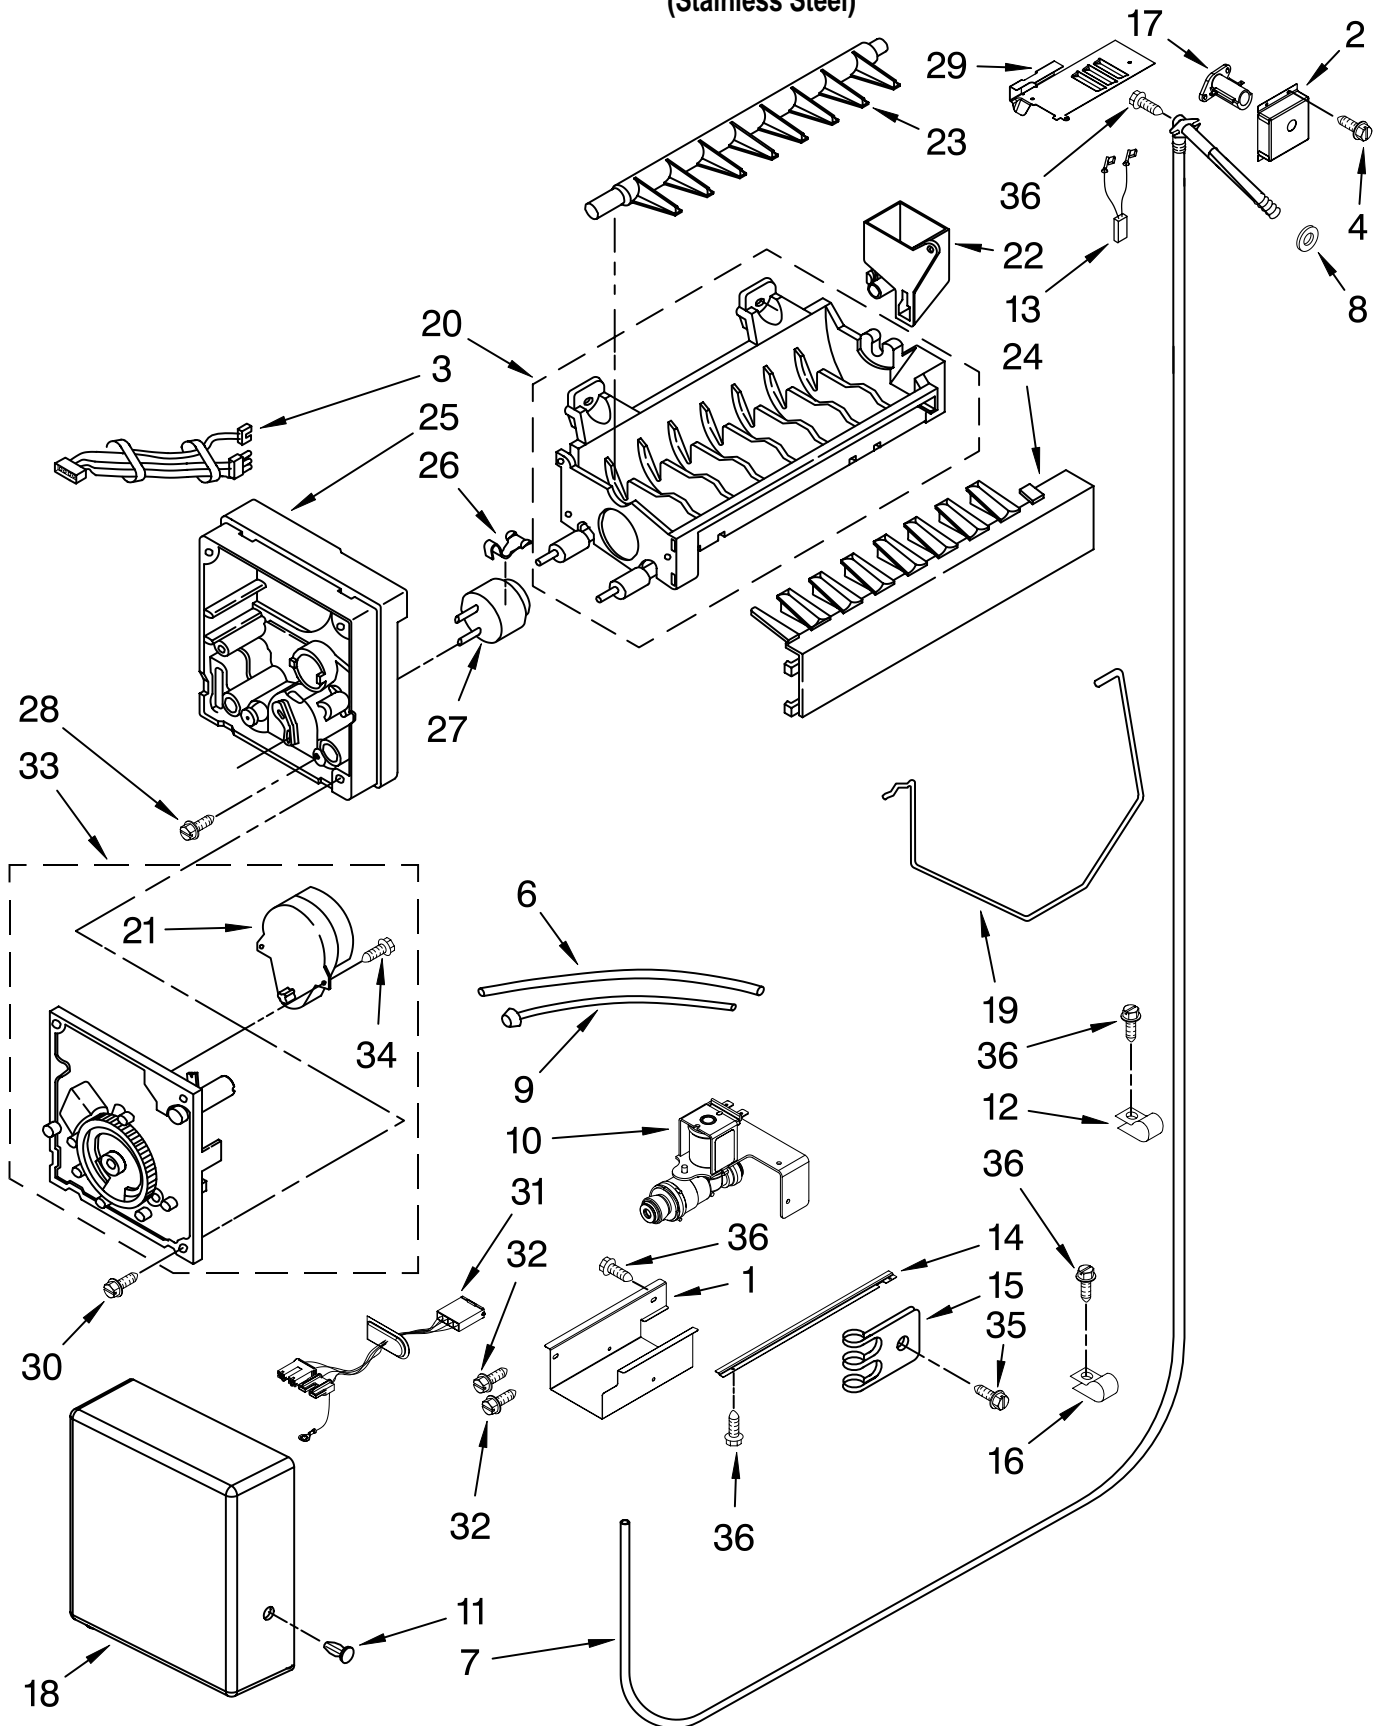

ICEMAKER PARTS

For Model: KSSC48FTS03

(Stainless Steel)

FOR ORDERING INFORMATION REFER TO PARTS PRICE LIST

ICEMAKER PARTS

For Model: KSSC48FTS03

(Stainless Steel)

Illus. No.	Part No.	DESCRIPTION
1	W10129653	Shield, Valve
2	2259064	Cover, Fill Tube Heater
3	2310136	Wire Assembly, Icemaker
4	487539	Screw
6	W10174395	Tube, Filter Inlet
7	2314048	Water Inlet Tube Assembly
8	1106508	Seal Gasket
9	2317912	Tube, Filter Outlet
10	2307650	Valve, Solenoid
11	489115	Fastener, Snap-In
12	2221070	Clamp, Tube
13	2310108	Jumper, Fill Tube Heater
14	2320559	Support, Valve
15	2208136	Clamp, Nylon Valve
16	488937	Clamp Tube
17	2221240	Heater, Fill Tube

Illus. No.	Part No.	DESCRIPTION
18	2257538	Cover
19	2313990	Shut Off Arm
20	W10122527	Mold & Heater (Also Order 542638 Silicone Grease)
21	626683	Motor
22	628356	Cup-Water Fill
23	627843	Ejector
24	2182124	Ice Striper
25	2195914	Support
26	2315522	Retainer Thermostat (2)
27	627985	Thermostat (Also Order 542639 Cement Alumilastic)
28	8533917	Screw
29	2221231	Shield, Heat

Illus. No.	Part No.	DESCRIPTION
30	489276	Screw
31	W10139195	Wire Assembly (Water Valve)
32	488500	Screw
33	626691	Module Assembly (Includes Items 21 & 34)
34	489136	Screw (2)
35	489464	Screw
36	486194	Screw
100	2320638	Complete Icemaker Assembly

Following Parts Not Illustrated (Optional Parts Only)

8537055	Cleaner, Stainless Steel
W10129081	Handle Kit For Previous Architect Series (Stainless)