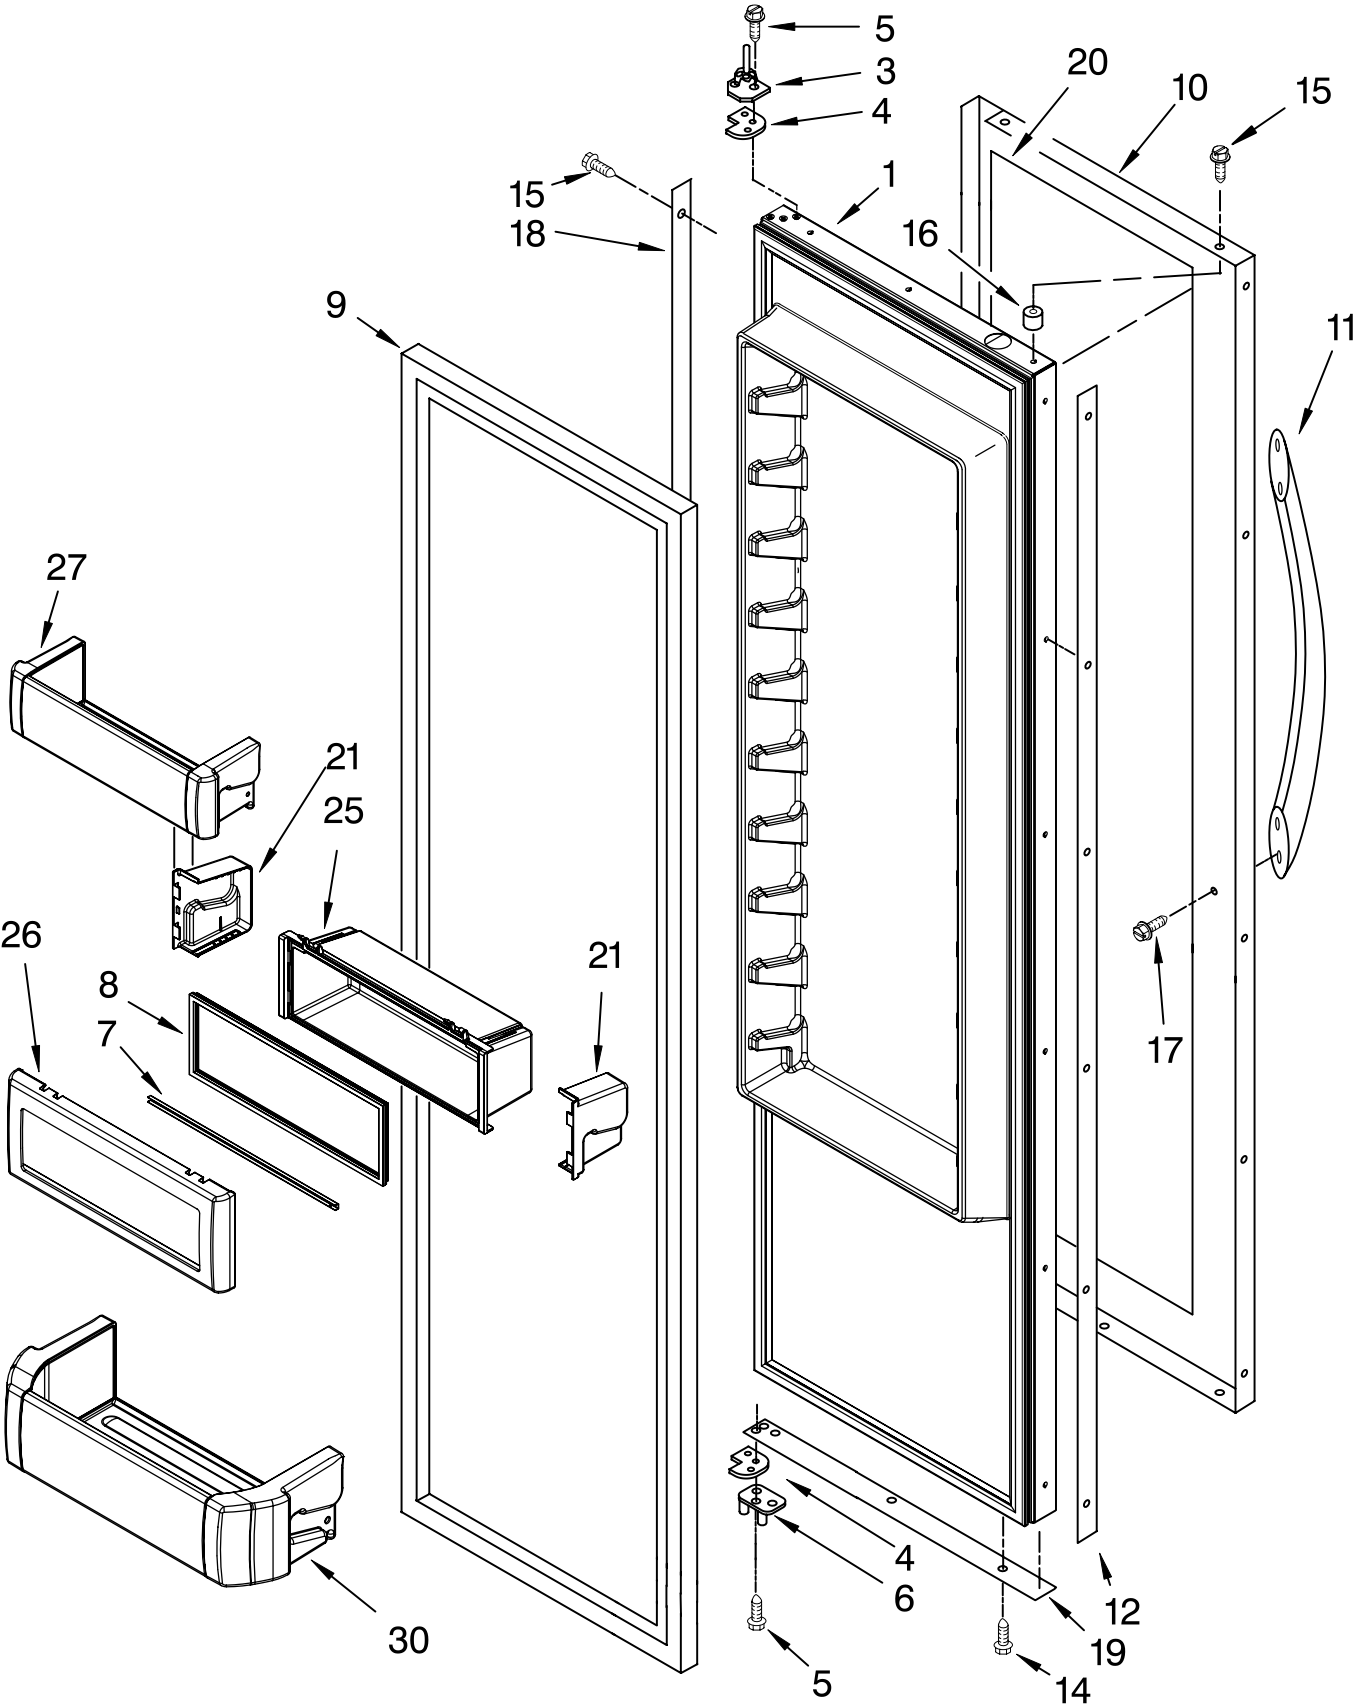

REFRIGERATOR DOOR PARTS

For Model: KSSC48FTS03

(Stainless Steel)

FOR ORDERING INFORMATION REFER TO PARTS PRICE LIST

REFRIGERATOR DOOR PARTS

For Model: KSSC48FTS03

(Stainless Steel)

Illus. No.	Part No.	DESCRIPTION
1	W10193491	Refrigerator Door (Includes #9)
3	2266854	Hinge Assembly, Top
4	2316804	Spacer-Door, Top & Bottom
5	489282	Screw
6	2302878	Hinge Assembly, Bottom
7	2222797	Rail, Lid
8	2222983	Gasket, Utility Bin
9	2222812	Door Gasket, Magnetic
10	2307754	Skin, Door
11	2316868	Handle, Door
12	2309060	Spacer, Door (Handle Side)
14	488568	Screw
15	8281250	Screw, 8-15 x .500 Stainless Steel
16	2005433	Spacer, Door-Skin (Top)
17	308544	Screw
18	W10142296	Spacer, Door (Hinge Side)
19	2004935	Spacer, Door-Skin (Bottom)
20	2005327	Filler, Door
21	2222919	End Cap Right Side
	2222920	Left Side
25	2222923	Bin, Utility Center
26	2257617	Door, Utility Bin
27	2222774	Bin, Door (3)
30	2222771	Bin, Door Door

FOR ORDERING INFORMATION REFER TO PARTS PRICE LIST