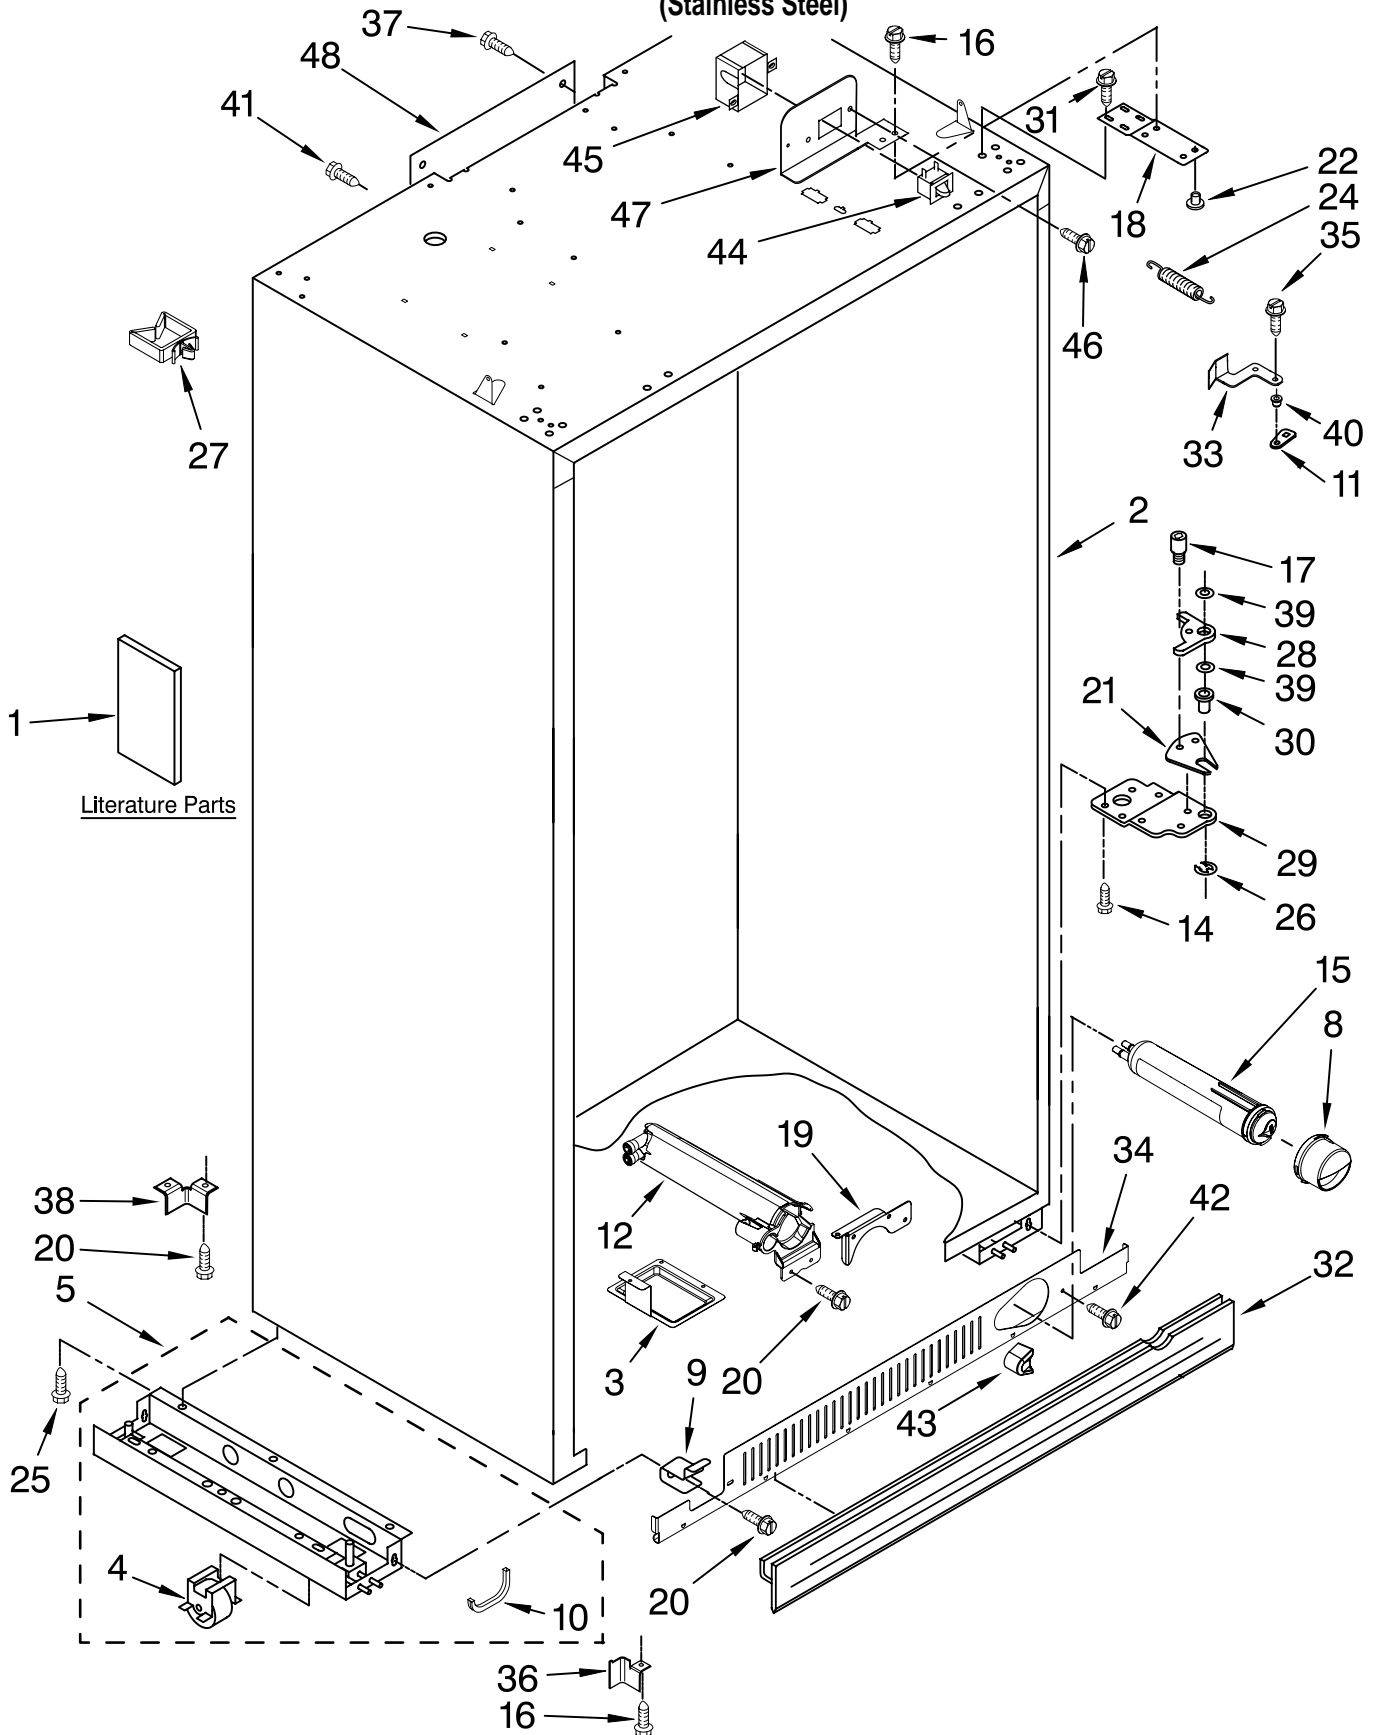

(Stainless Steel)

FOR ORDERING INFORMATION REFER TO PARTS PRICE LIST

CABINET PARTS

For Model: KSSC48FTS03

(Stainless Steel)

Illus. No.	Part No.	DESCRIPTION	Illus. No.	Part No.	DESCRIPTION	Illus. No.	Part No.	DESCRIPTION
1		Literature Parts	12	W10121140	Housing, Water Filter	32		Skirt-Grille, Bottom
	W10161714	Use & Care Guide	14	3400525	Screw		2209026B	Black
	W10205638	Energy Guide	15	4396841	Filter, Water	33		Extension Arm, Door Closer
	W10159831	Service & Wiring Sheet	16	489399	Screw		2266882	Right
	2306337	Icemaker and Ingredient Care Center	17	3400230	Screw, Door Stop		2266881	Left
		Service Sheet	18	2257644	Hinge (Top)	34		Grille Bottom, Front
	2325192	Main Control Service Sheet	19	2318190	Bracket, Mount (Water Filter)		2325186B	Black
	2316565	Installation Instructions	20	489464	Screw	35	2005921	Screw
	W10200928	Instr Sheet, Front Water Connect	21	2004994	Lock, Adjustable Bushing	36		Bracket, Support Base (Front)
2		Cabinet (Not A Serviceable Part)	22	2300082	Bushing		2006616	Left
3	2318189	Tray, Drip Filter	24	2221242	Spring, Door Closure		2006556	Right
4	W10138054	Roller, Front & Rear (4)	25	486194	Screw	37	1157158	Screw
5		Support, Leveler Assembly	26	2005008	Retaining Ring, Adjustable Bushing	38	2006617	Bracket, Support Base (Rear) (2)
	W10163493	Refrigerator Side	27	W10129069	Wire Clip (5)	39	2006346	Washer
	W10163491	Freezer Side	28	2006342	Gap, Cover Assembly (Bottom)	40	2266880	Bushing, Extension Arm
8	2260518B	Cap, Water Filter Black	29		Hinge (Bottom)	41	1163283	Screw
9	2307640	Mounting Stud, Grille		2006780	Freezer Side	42	8281163	Screw
10	2307584	Grommet, Crossover Tube		2006779	Refrigerator Side	43	2260503B	Button, Filter
11	2005783	Cam, Door Closer	30	2302876	Bushing, Adjustable	44		Switch, Rocker Arm
			31	8533913	Screw 1/4-20 x 5/8		1118894	Refrigerator Door Side
							1115373	Freezer Door Side
						45	2215938	Cover, Switch (2)
						46	487415	Screw (2)
						47		Bracket, Switch
							2221097	Right
							2221096	Left
						48	2215612	Cover, Rear