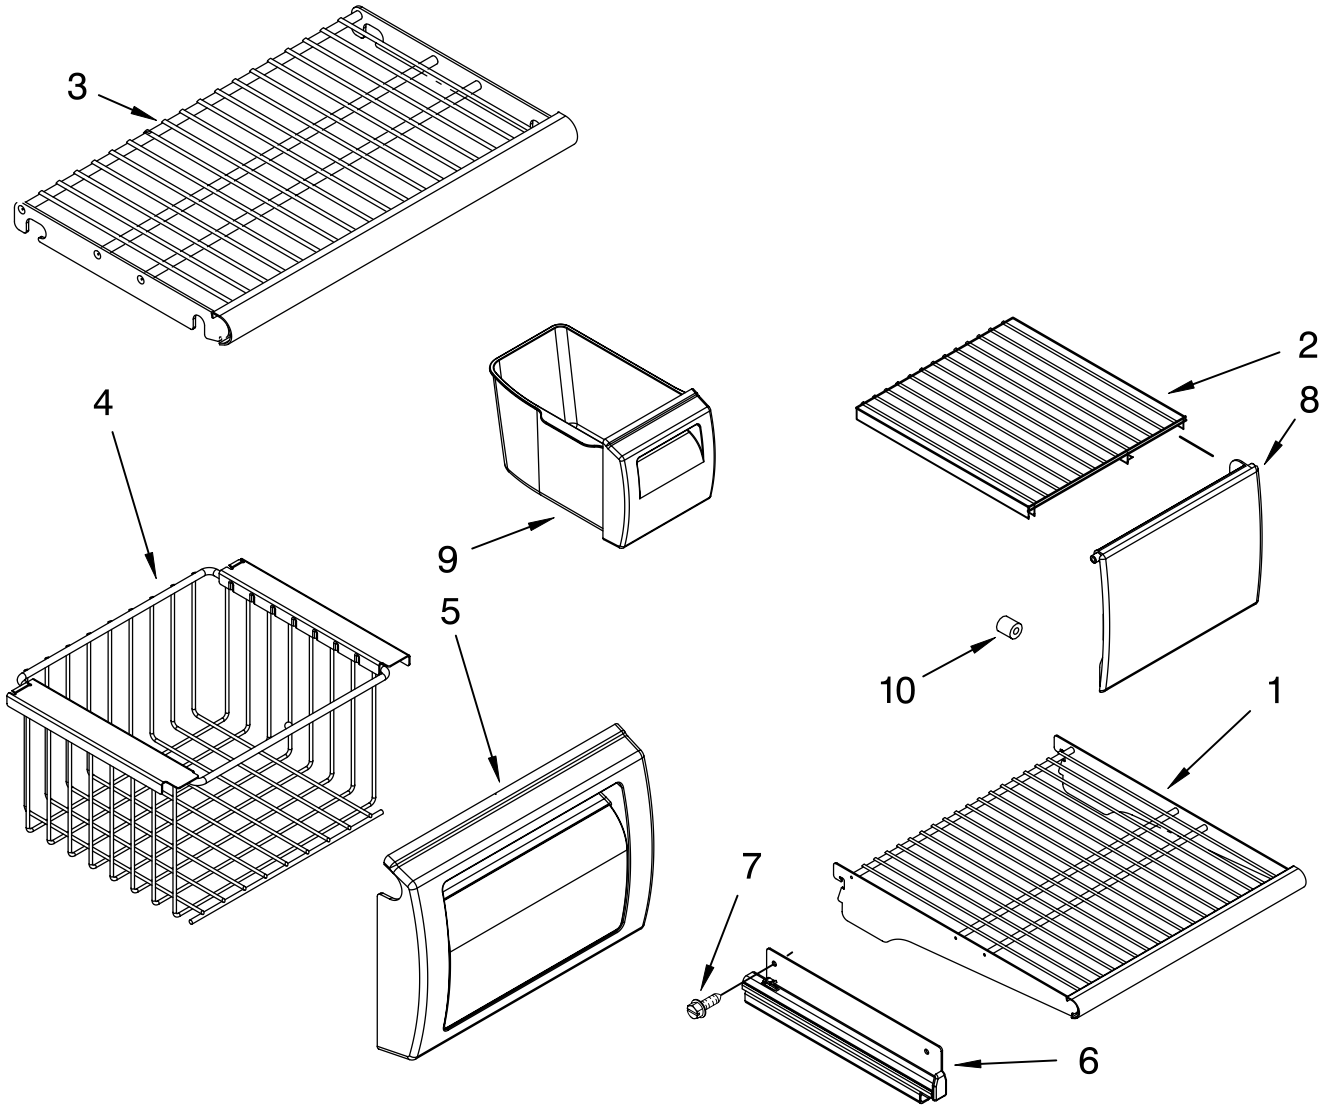

FOR ORDERING INFORMATION REFER TO PARTS PRICE LIST

CABINET TRIM PARTS

For Model: KSSC48FTS03

(Stainless Steel)

Illus. No.	Part No.	DESCRIPTION
1	W10132472	Cabinet, Trim (Right Side)
3	1163283	Screw
4	2316688	Cabinet, Trim (Bottom)
5	486194	Screw
6	2314018	Cabinet, Trim Top
7	W10132541	Cabinet Trim (Left Side)
8	W10121451	Nutsert (4)
9	2005925	Seal-Trim, Side
10	489464	Screw

FOR ORDERING INFORMATION REFER TO PARTS PRICE LIST

FREEZER SHELF PARTS

For Model: KSSC48FTS03

(Stainless Steel)

Illus. No.	Part No.	DESCRIPTION
1	W10175906	Wire, Shelf (2)
2	W10213535	Cover, Shelf
3	2302884	Shelf, Fixed (2)
4	2259086	Basket
5	2256271	Front, Basket
6	2259317	Right Side
	2259318	Left Side
7	8533928	Screw
8	2266935	Door, Ice
9	2266932	Bucket, Ice
10	2266955	Spacer