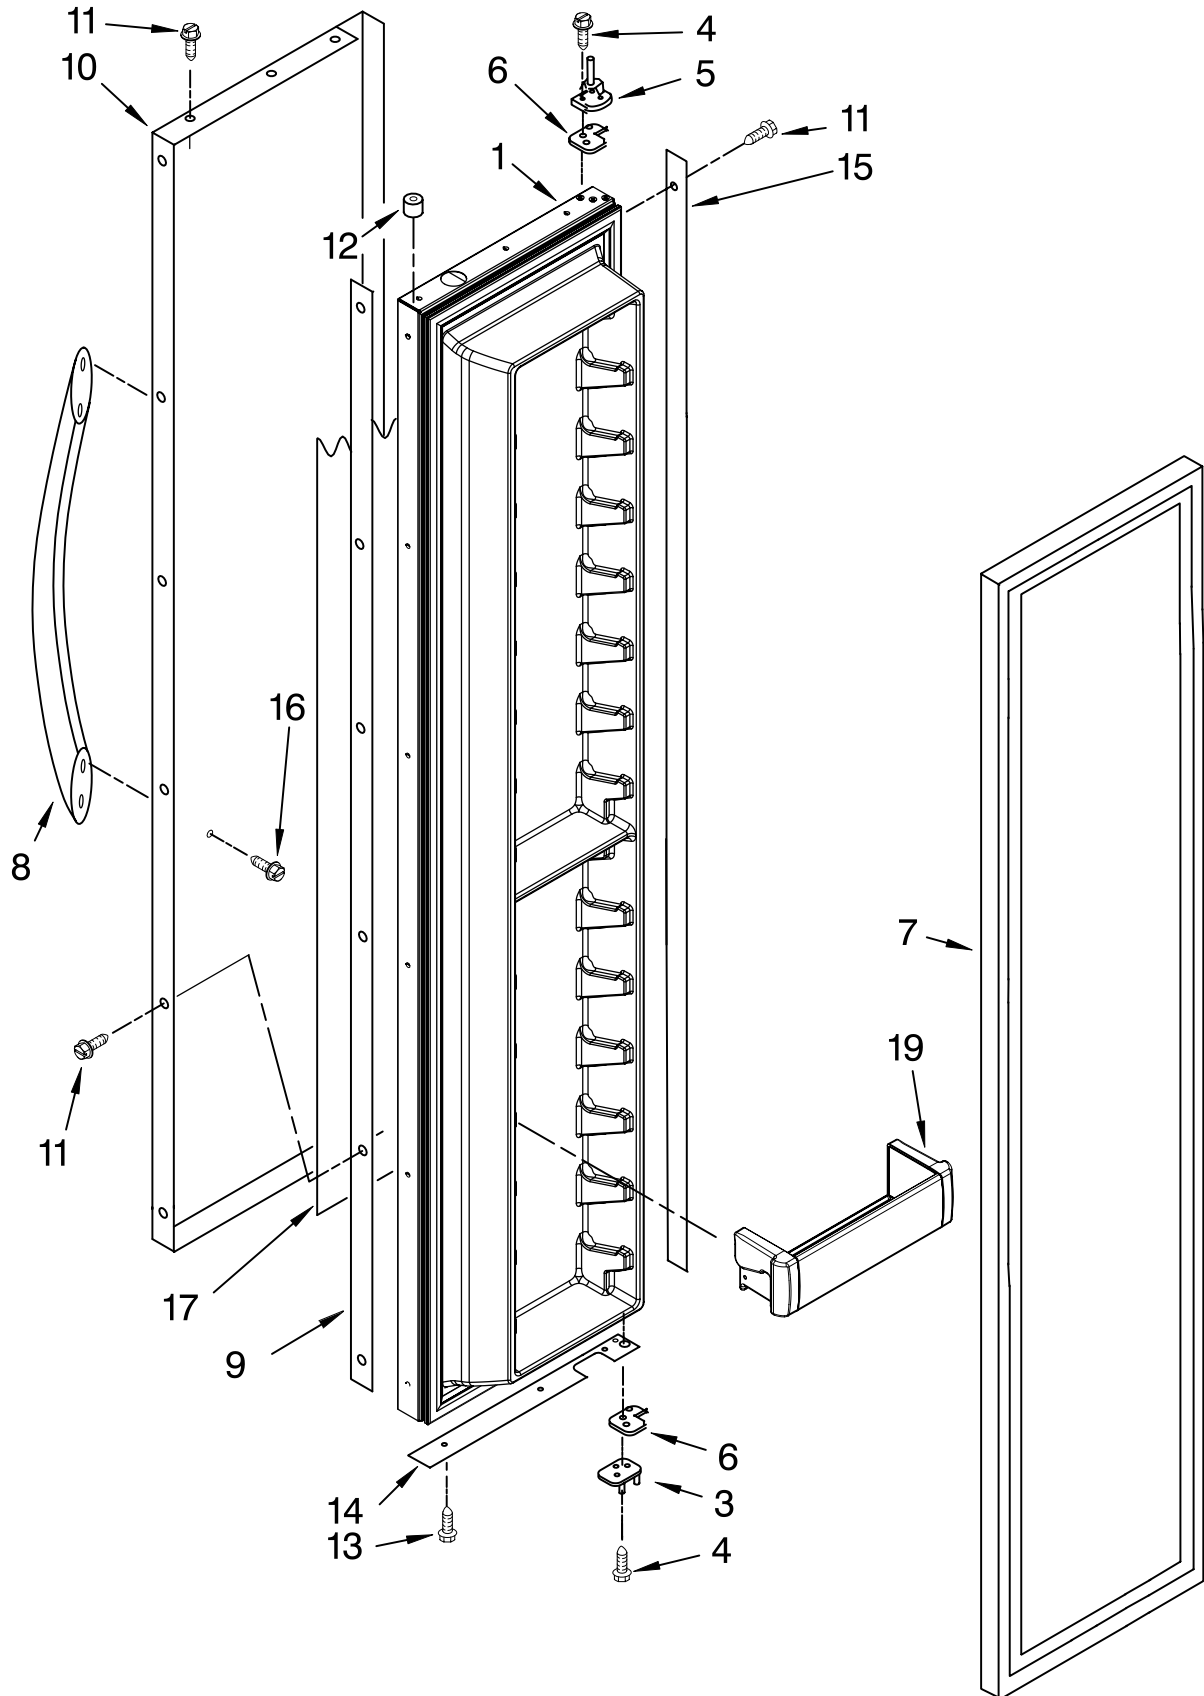

FREEZER DOOR PARTS

For Model: KSSC48FTS03

(Stainless Steel)

FOR ORDERING INFORMATION REFER TO PARTS PRICE LIST

FREEZER DOOR PARTS

For Model: KSSC48FTS03

(Stainless Steel)

Illus. No.	Part No.	DESCRIPTION
1	W10193487	Freezer Door (Includes #14)
3	2302879	Hinge, Bottom
4	489282	Screw
5	2266854	Hinge, Top
6	2316804	Spacer-Door, Top & Bottom
7	2222810	Door Gasket, Magnetic
8	2316868	Handle, Door
9	2309056	Spacer, Door-Skin (Handle Side)
10	2307757	Skin, Door
11		Screw
	8281250	Stainless Steel
12	2005433	Spacer, Door-Skin (Top)
13	488568	Screw
14	2004933	Spacer, Door-Skin (Bottom)
15	W10142296	Spacer, Door-Skin (Hinge Side)
16	308544	Screw, Handle
17	2005323	Filler, Door
19	2222777	Bin, Door (6)

FOR ORDERING INFORMATION REFER TO PARTS PRICE LIST