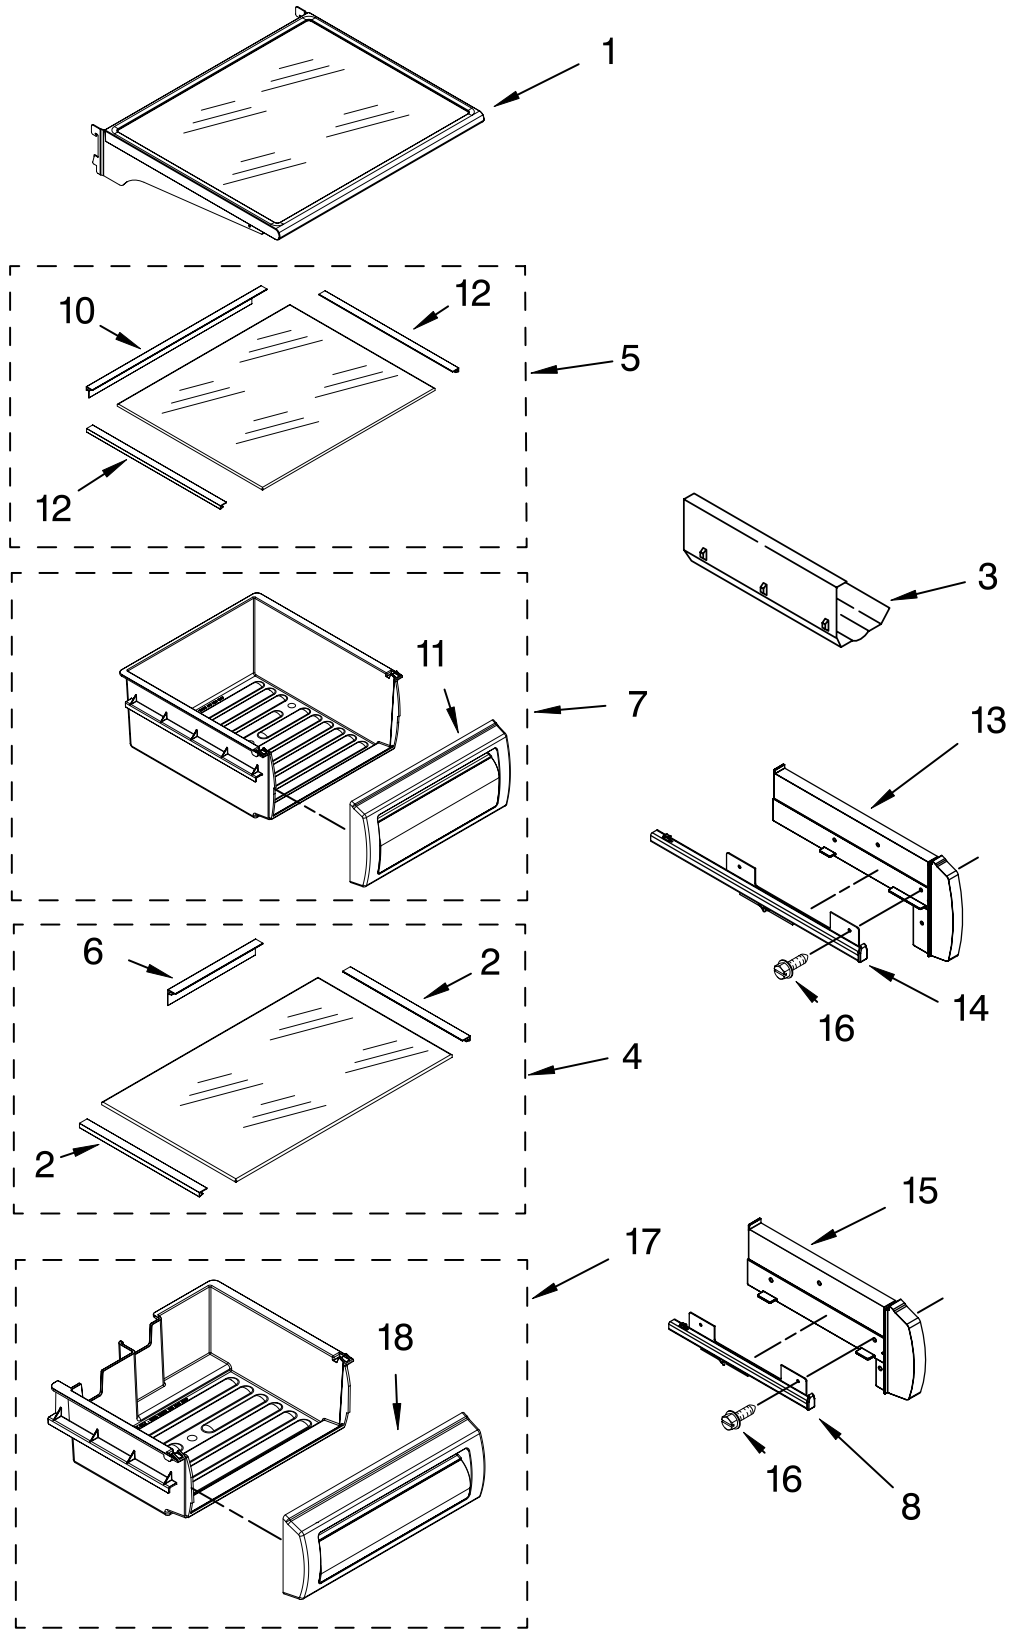

REFRIGERATOR SHELF PARTS

For Model: KSSC48FTS03
(Stainless Steel)

FOR ORDERING INFORMATION REFER TO PARTS PRICE LIST

REFRIGERATOR SHELF PARTS

For Model: KSSC48FTS03

(Stainless Steel)

Illus.	Part	
No.	No.	DESCRIPTION
1	2222593	Shelf Assy (4)
2	2256250	Trim, Glass Side Meat Pan
3	2179404	Rack, Wine
4	2302843	Meat Pan Cover Assembly
5	2302836	Crisper Cover Assembly
6	2257583	Trim, Glass Rear
7	2252413	Crisper Pan (2)
8		Slide, Meat Pan
	2302954	Left Side
	2302955	Right Side
10	2256255	Trim, Glass Rear
11	2256249	Front, Crisper Pan
12	2252255	Trim, Glass Side
13		Spacer, Crisper
	2256222	Right Side (2)
	2256223	Left Side (2)
14		Slide, Crisper
	2302957	Right Side (2)
	2302956	Left Side (2)
15		Spacer, Meat Pan
	2256243	Left Side
	2256244	Right Side
16	8533929	Screw
17	2256370	Pan Assembly Meat
18	2256367	Front, Meat Pan

FOR ORDERING INFORMATION REFER TO PARTS PRICE LIST