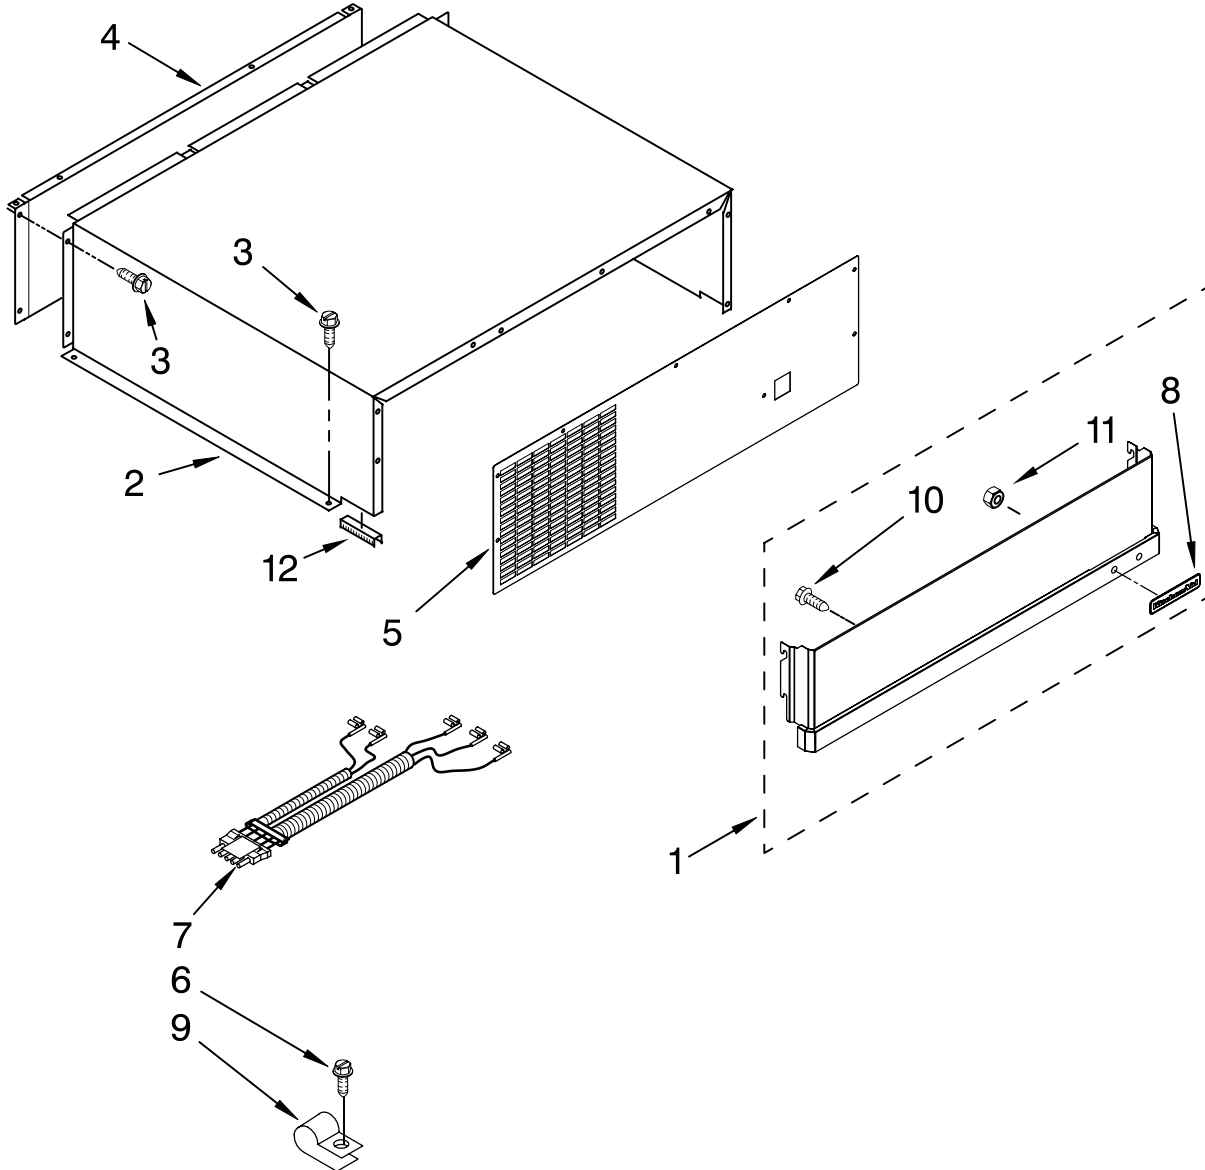

(Stainless Steel)

Illus. No.	Part No.	DESCRIPTION
1		Liner (Not A Serviceable Part)
2	2306010	Thermistor
3	2208970	Air Duct
5	2259077	Ladder, Shelf (2)
6	520965	Screw Support, Ladder (8)
7	2006475	Screw
8	487539	Screw
9	2302937	Thermistor
10	2302986	Lid, Air Baffle
11	W10169528	Baffle, Control Assembly
12	2171846	Release Valve
13	2310205	Jumper, Air Baffle
14	488357	Screw
15	486194	Screw
16	2003577	Guard, Air Return
17	2221296	Air Baffle Assembly
21	2309222	Diffuser Assembly
22	2317105	Cover, Thermistor
23	2188820	Thermistor
24	2302992	Spacer, Air-Baffle
25	2309087	Cover, Diffuser
27	2259412	Seal, Air Duct (Round Hole)
28	2259398	Seal, Air Duct (Square Hole)

FOR ORDERING INFORMATION REFER TO PARTS PRICE LIST

CONTROL PANEL PARTS

For Model: KSSC48FTS03
(Stainless Steel)

Illus. No.	Part No.	DESCRIPTION
1	2307587	Control Box Assy
4	2310164	Wire, Jumper
5	2324973	Bracket, Control Box
6	2307596	Shield, Light
7	487539	Screw
8	2317000	Clip, Control Box
9	2306086	Display Board, Ingredient Care Center
11	2223857	Socket, Light
12	2326255	Light Bulb
14	8281185	Screw

FOR ORDERING INFORMATION REFER TO PARTS PRICE LIST

TOP GRILLE AND UNIT COVER PARTS

For Model: KSSC48FTS03

(Stainless Steel)

Illus. No.	Part No.	DESCRIPTION
1	2316738S	Panel, Decorative
2	W10161693	Cover, Unit
3	486194	Screw
4	2256466	Back Panel
5	W10185625	Cover, Unit Front
6	487415	Screw
7	W10167456	Wire Assembly RC/FC Light Switch
8	2317923S	Nameplate
9	489348	Clamp
10	489399	Screw (5)
11	2004333	Nut
12	2215910	Grommet, Flex