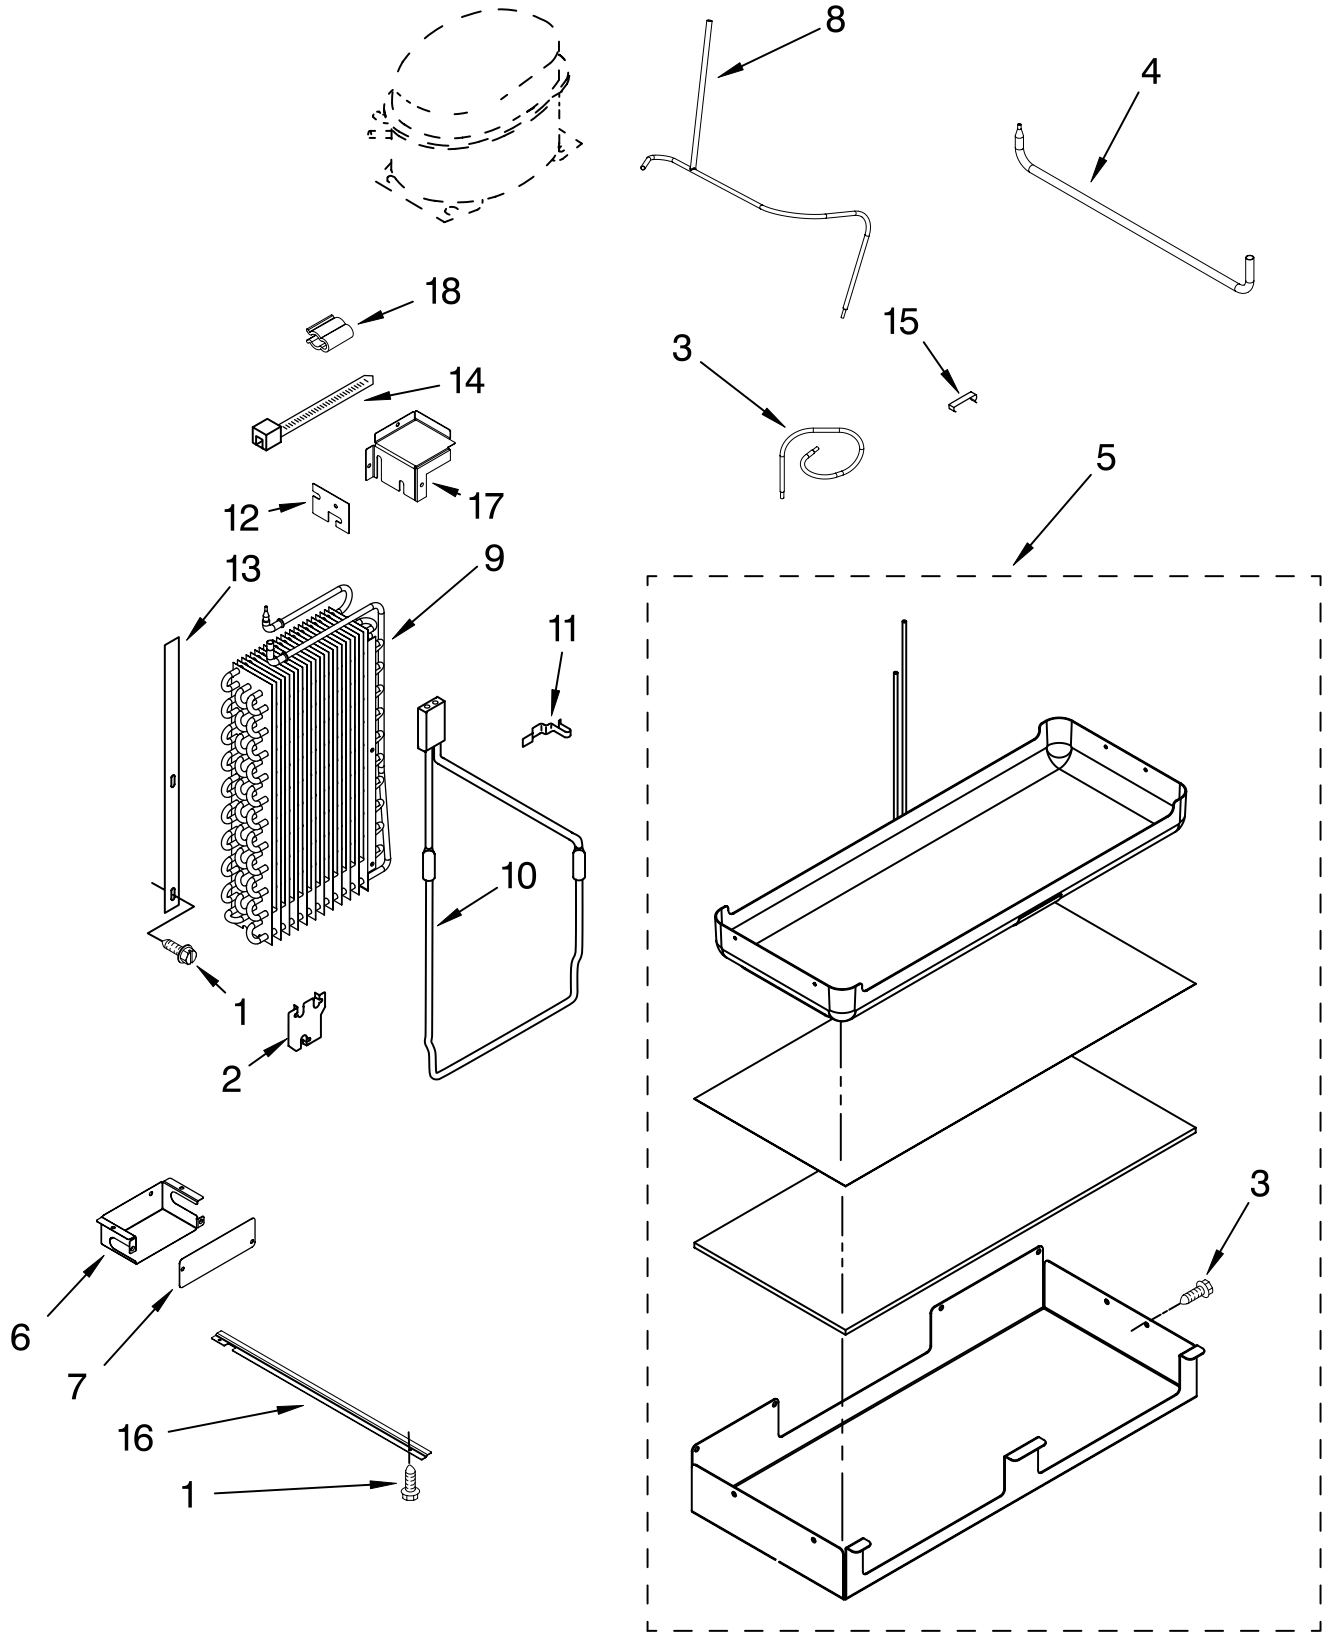

LOWER UNIT AND TUBE PARTS

For Model: KSSC48FTS03

(Stainless Steel)

FOR ORDERING INFORMATION REFER TO PARTS PRICE LIST

LOWER UNIT AND TUBE PARTS

For Model: KSSC48FTS03

(Stainless Steel)

Illus. No.	Part No.	DESCRIPTION
1	486194	Screw
2	W10157752	Bracket, Heater Mounting
3	2309076	Suction Tube
4	2309070	Tube, Connect (Drier/Restrictor)
5	2320615	Drain Pan Assembly
6	W10151288	Cover, Wiring
7	W10153595	Cover, Box
8	W10121374	Tube, Discharge
9	W10205102	Evaporator
10	W10140162	Heater, Defrost
11	1113048	Clamp, Heater (2)
12	W10139908	Cover Seal, Return Air
13	2220832	Gasket, Evaporator
14	4389107	Wire Tie
15	W10169509	Clip, Heat Exchanger
16	2320554	Support, Drain Pan
17	W10160981	Bracket Assembly, Air Return
18	9791833	Clip

FOR ORDERING INFORMATION REFER TO PARTS PRICE LIST