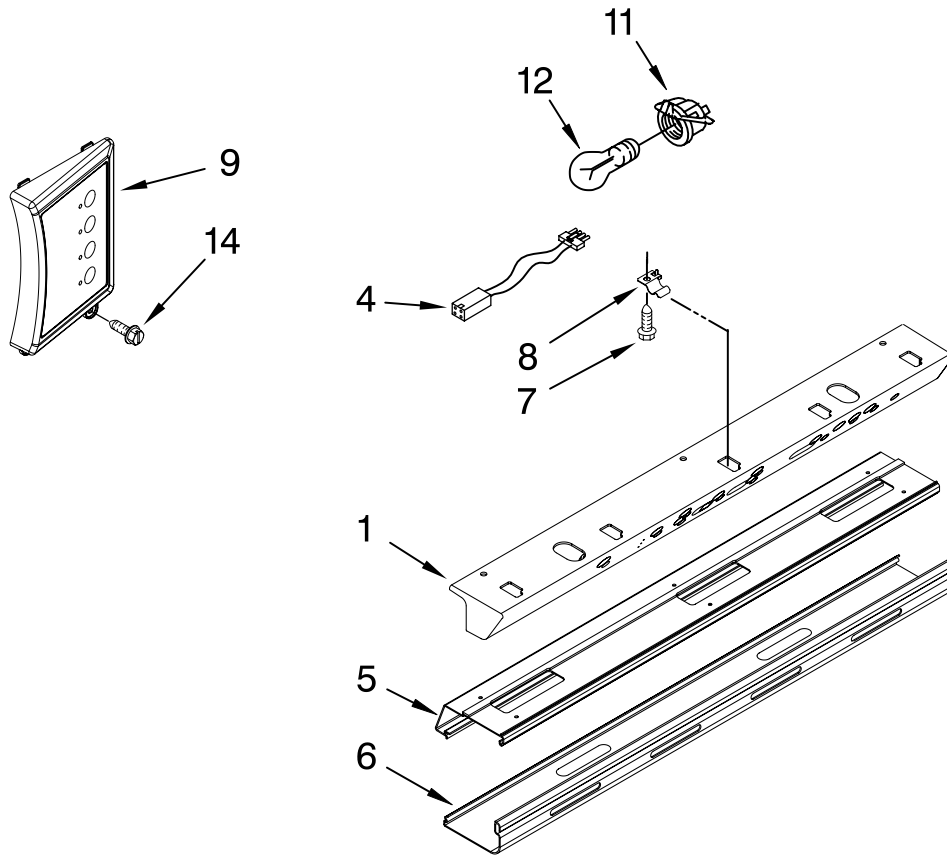

CONTROL PANEL PARTS

For Model: KSSC48FTS03
(Stainless Steel)

Illus. No.	Part No.	DESCRIPTION
1	2307587	Control Box Assy
4	2310164	Wire, Jumper
5	2324973	Bracket, Control Box
6	2307596	Shield, Light
7	487539	Screw
8	2317000	Clip, Control Box
9	2306086	Display Board, Ingredient Care Center
11	2223857	Socket, Light
12	2326255	Light Bulb
14	8281185	Screw

FOR ORDERING INFORMATION REFER TO PARTS PRICE LIST