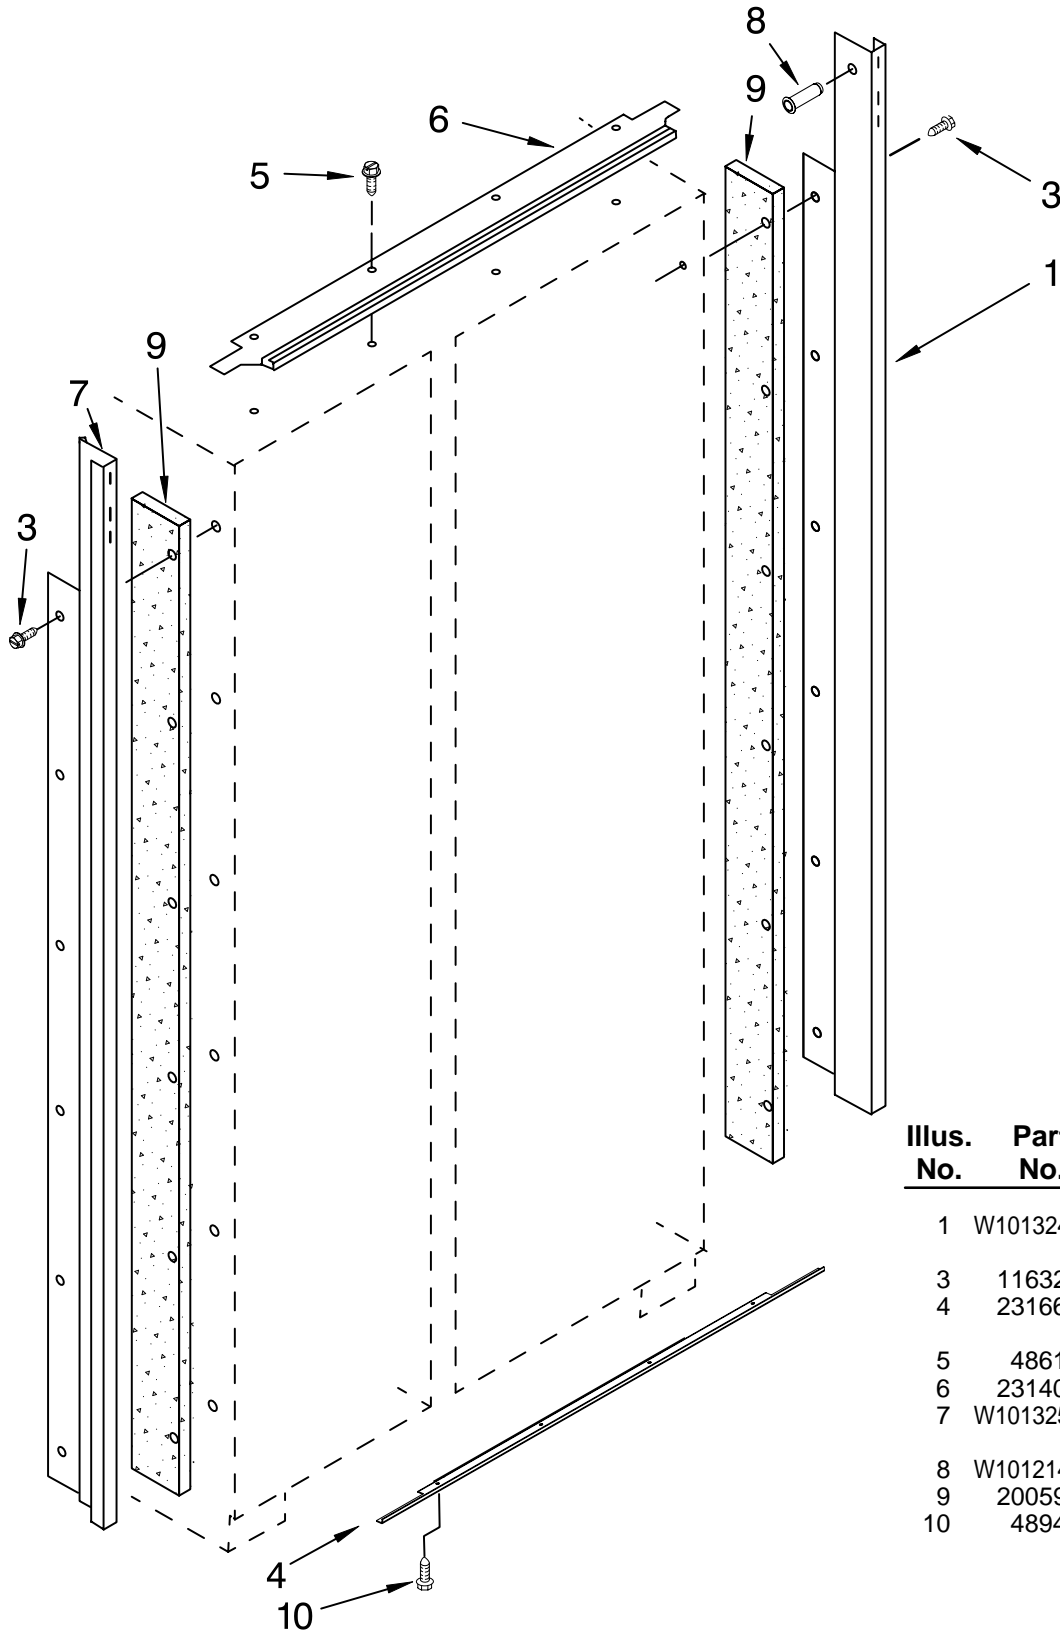

CABINET TRIM PARTS

For Model: KSSC48FTS03

(Stainless Steel)

Illus. No.	Part No.	DESCRIPTION
1	W10132472	Cabinet, Trim (Right Side)
3	1163283	Screw
4	2316688	Cabinet, Trim (Bottom)
5	486194	Screw
6	2314018	Cabinet, Trim Top
7	W10132541	Cabinet Trim (Left Side)
8	W10121451	Nutsert (4)
9	2005925	Seal-Trim, Side
10	489464	Screw

FOR ORDERING INFORMATION REFER TO PARTS PRICE LIST