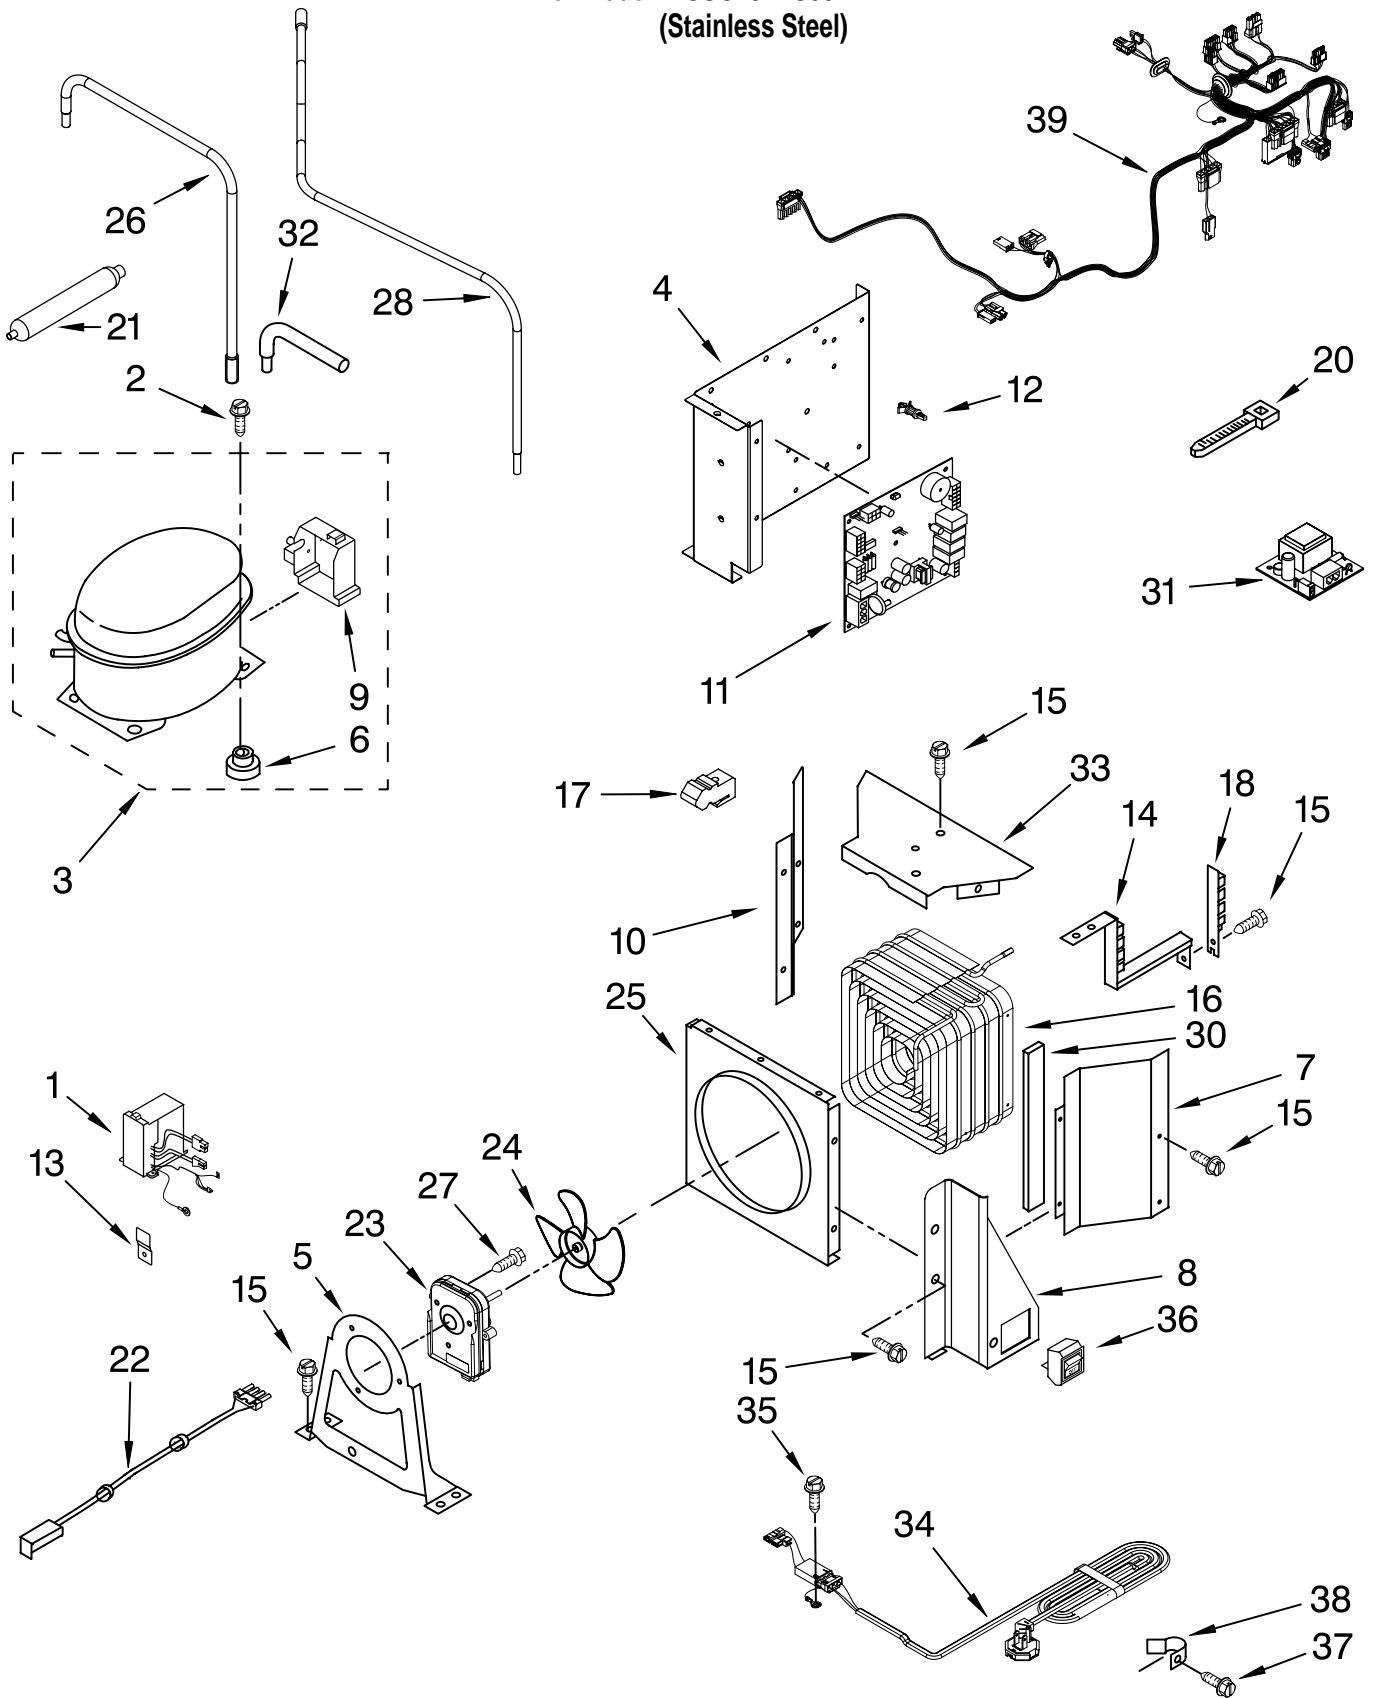

UPPER UNIT PARTS

For Model: KSSC48FTS03

(Stainless Steel)

FOR ORDERING INFORMATION REFER TO PARTS PRICE LIST

UPPER UNIT PARTS

For Model: KSSC48FTS03

(Stainless Steel)

Illus. No.	Part No.	DESCRIPTION
1	W10133449	Inverter Box
2	489373	Screw, Compressor Mounting (4)
3	W10173296	Compressor (Includes Items 6 & 9)(Also Order 876765 Tube Kit)
4	2318087	Housing, Control Board
5	W10136614	Bracket, Fan Motor
6	1100826	Grommet, Mounting
7	2309002	Support, Condenser (Right)
8	W10185556	Bracket, Switch
9	2215676	Terminal Cover
10	2309001	Support, Condenser (Left)
11	W10121049	Control Board
12	2203075	Spacer (5)
13	2256328	Bracket, Inverter Box
14	2317031	Bracket, Vibration Condenser
15	1157158	Screw
16	2307998	Condenser
17	2309431	Grommet (4)
18	2317030	Arm, Vibration Condenser

Illus. No.	Part No.	DESCRIPTION
20	2155774	Wire Tie
21	W10175593	Drier
22	2310207	Wire Assembly (Condenser Fan)
23	2188875	Motor, Fan
24	W10139483	Blade, Fan
25	2003169	Orifice, Fan
26	2307566	Tube, Drier Transition
27	8533993	Screw
28	2307694	Tube, Heat Loop Transition
30	2309432	Gasket, Condenser
31	2259350	Power Supply, Ingredient Care Center
32	2194319	Process, Tube
33	2309000	Cover, Condenser
34	2310251	Service Cord
35	486194	Screw
36	2266802	Switch, Power Disconnect
37	487294	Screw, Ground

Illus. No.	Part No.	DESCRIPTION
38	549193	Clamp, Cord
39	W10178864	Wiring Harness, Unit Compartment

Following Parts Not Illustrated and Optional Parts Not Included

978025	Valve, Access (1/4")
978026	Valve, Access (5/16")
978027	Valve, Access (3/8")
978028	Valve, Access (1/2")
978029	Valve, Access (5/8")
978030	Valve, Access (3/4")
876764	Valve, Access (3/16")

REFRIGERANT CHARGE

7.75 oz.
(R-134A)

FOR ORDERING INFORMATION REFER TO PARTS PRICE LIST