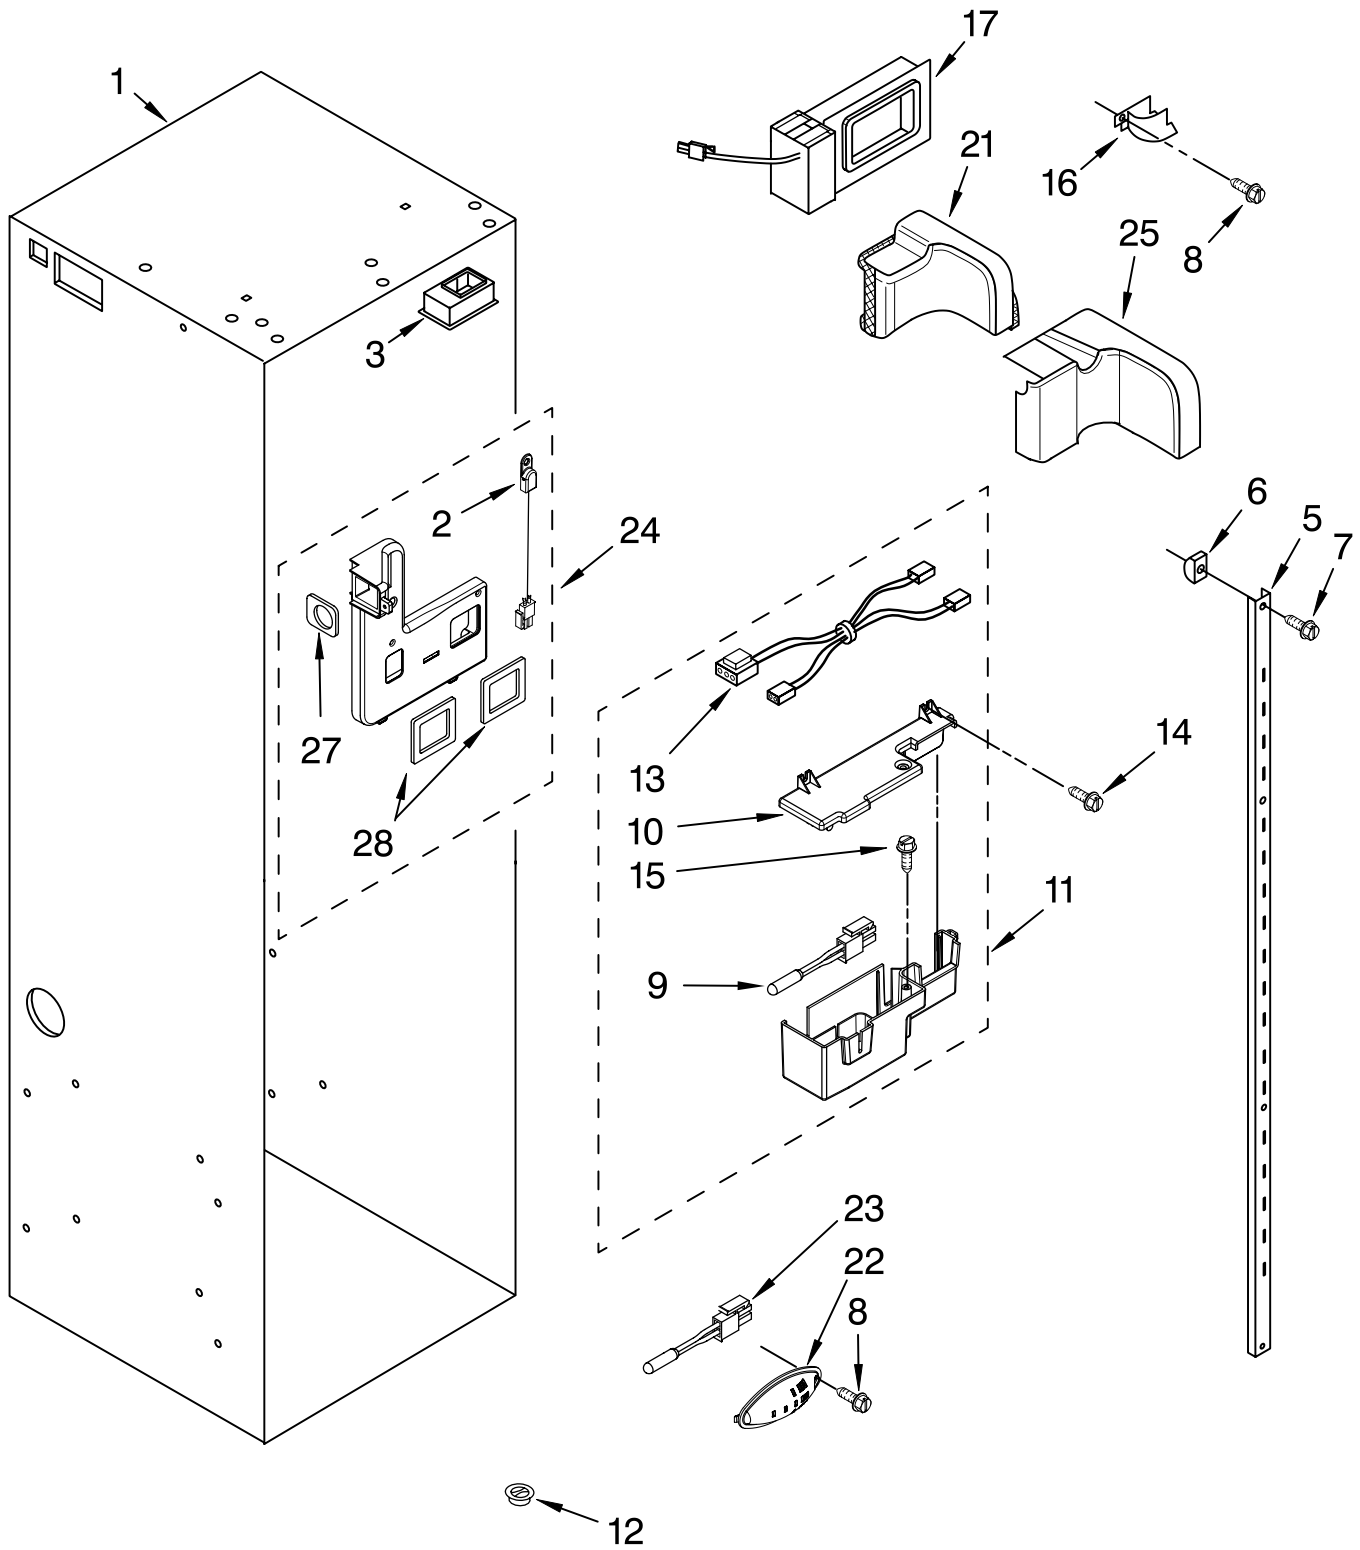

REFRIGERATOR LINER PARTS

For Model: KSSC48FTS03
(Stainless Steel)

FOR ORDERING INFORMATION REFER TO PARTS PRICE LIST

REFRIGERATOR LINER PARTS

For Model: KSSC48FTS03

(Stainless Steel)

Illus. No.	Part No.	DESCRIPTION
1		Liner (Not A Serviceable Part)
2	2306010	Thermistor
3	2208970	Air Duct
5	2259077	Ladder, Shelf (2)
6	520965	Screw Support, Ladder (8)
7	2006475	Screw
8	487539	Screw
9	2302937	Thermistor
10	2302986	Lid, Air Baffle
11	W10169528	Baffle, Control Assembly
12	2171846	Release Valve
13	2310205	Jumper, Air Baffle
14	488357	Screw
15	486194	Screw
16	2003577	Guard, Air Return
17	2221296	Air Baffle Assembly
21	2309222	Diffuser Assembly
22	2317105	Cover, Thermistor
23	2188820	Thermistor
24	2302992	Spacer, Air-Baffle
25	2309087	Cover, Diffuser
27	2259412	Seal, Air Duct (Round Hole)
28	2259398	Seal, Air Duct (Square Hole)

FOR ORDERING INFORMATION REFER TO PARTS PRICE LIST