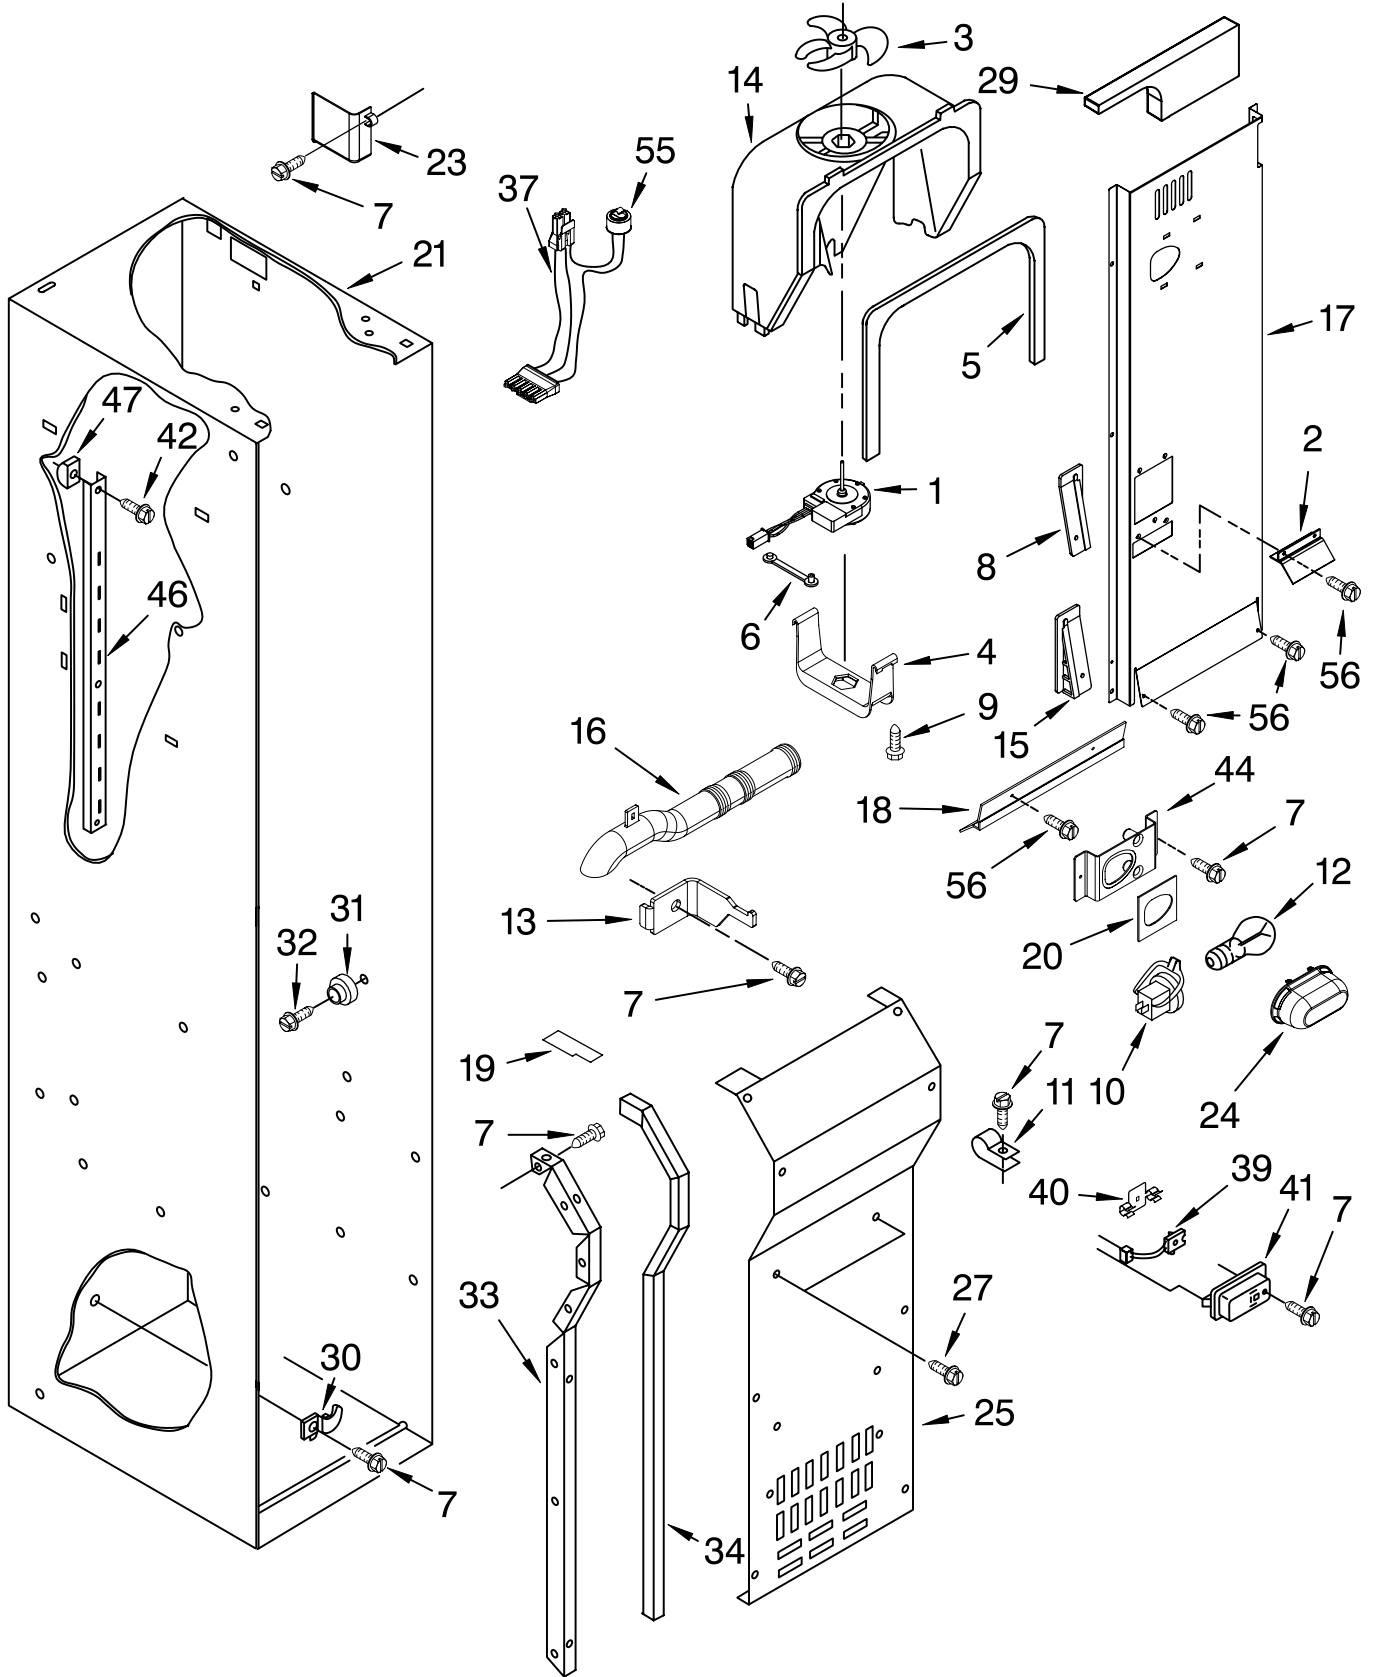

FREEZER LINER AND AIR FLOW PARTS

For Model: KSSC48FMS02
(Stainless Steel)

FOR ORDERING INFORMATION REFER TO PARTS PRICE LIST

FREEZER LINER AND AIR FLOW PARTS

For Model: KSSC48FMS02
(Stainless Steel)

Illus. No.	Part No.	DESCRIPTION
1	2259385	Fan Motor
2	2266801	Deflector, Air
3	2169142	Fan Blade
4	2223733	Retainer, Fan Motor
5	2302817	Gasket, Cover
6	2223986	Grommet
7	486194	Screw
8	2259464	Wedge, Air Duct
9	488500	Screw, Ground
10	2162085	Socket, Light (2)
11	488937	Clamp, Nylon
12	2255743	Light Bulb
13	2302925	Bracket, Vent Tube
14	2182120	Scroll, Fan
15	2259465	Wedge, Air Duct
16	2302924	Tube, Vent
17	2306044	Air Duct
18	2302851	Support, Air Duct
19		Block, Fan Scroll
	2209482	Right
	2209066	Left
20	2302777	Seal, Light Socket
21		Liner (Not A Serviceable Part)
23	2259025	Cover, Air Outlet
24	2259367	Light Shield
25	2314044	Cover, Evaporator
27	8281163	Screw
29	2309284	Deflector, Air Duct
30	1112260	Support, Evaporator
31	2196483	Shelf, Stud (20)
32	8281158	Screw
33		Evaporator, Cover Rail
	2221107	Left Side
	2259355	Right Side
34	2220904	Gasket (2) Evaporator Cover
37	2187673	Harness, Evap Fan (Includes Item 55)
39	2188820	Thermistor
40	2209204	Clip, Thermistor
41	1116793	Cover, Thermistor
42	2006475	Screw
44	2257571	Bracket, Light
46	2259032	Ladder, Shelf
47	2259445	Support, Screw
55	2306462	Defrost, Bi-Metal
56	8281185	Screw

FOR ORDERING INFORMATION REFER TO PARTS PRICE LIST