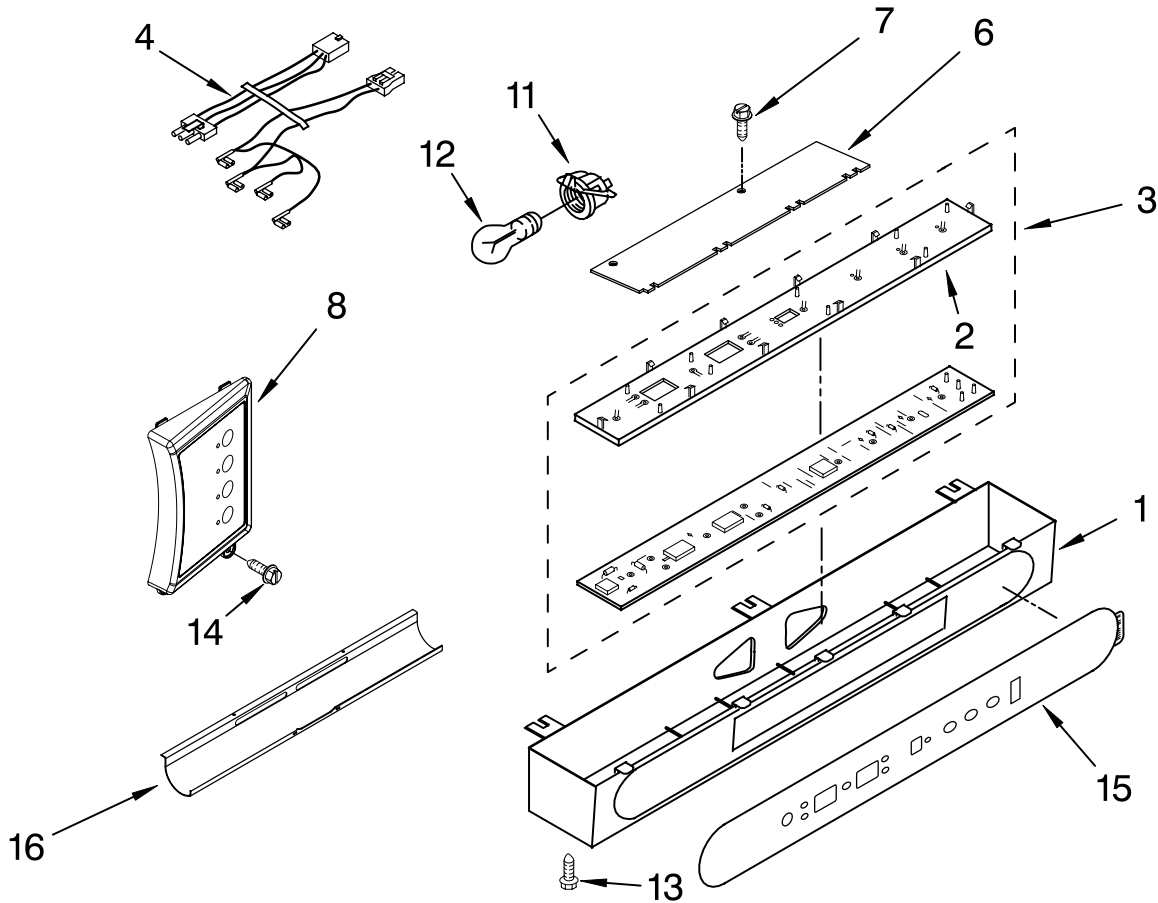

CONTROL PANEL PARTS

For Model: KSSC48FMS02
(Stainless Steel)

Illus. No.	Part No.	DESCRIPTION
1	2302773	Control Box
2	2303938	Insert, Control Box
3	2302913	Circuit Board, Housing Control
4	2187424	Control Box Wire Harness
6	2221121	Support, Control Box
7	489006	Screw (2)
8	2306086	Display Board, Ingredient Care Center
11	2162085	Socket, Light
12	2255743	Light Bulb (2)
13	486194	Screw
14	8281185	Screw
15	2257520	Overlay
16	2302716	Shield, Light

FOR ORDERING INFORMATION REFER TO PARTS PRICE LIST