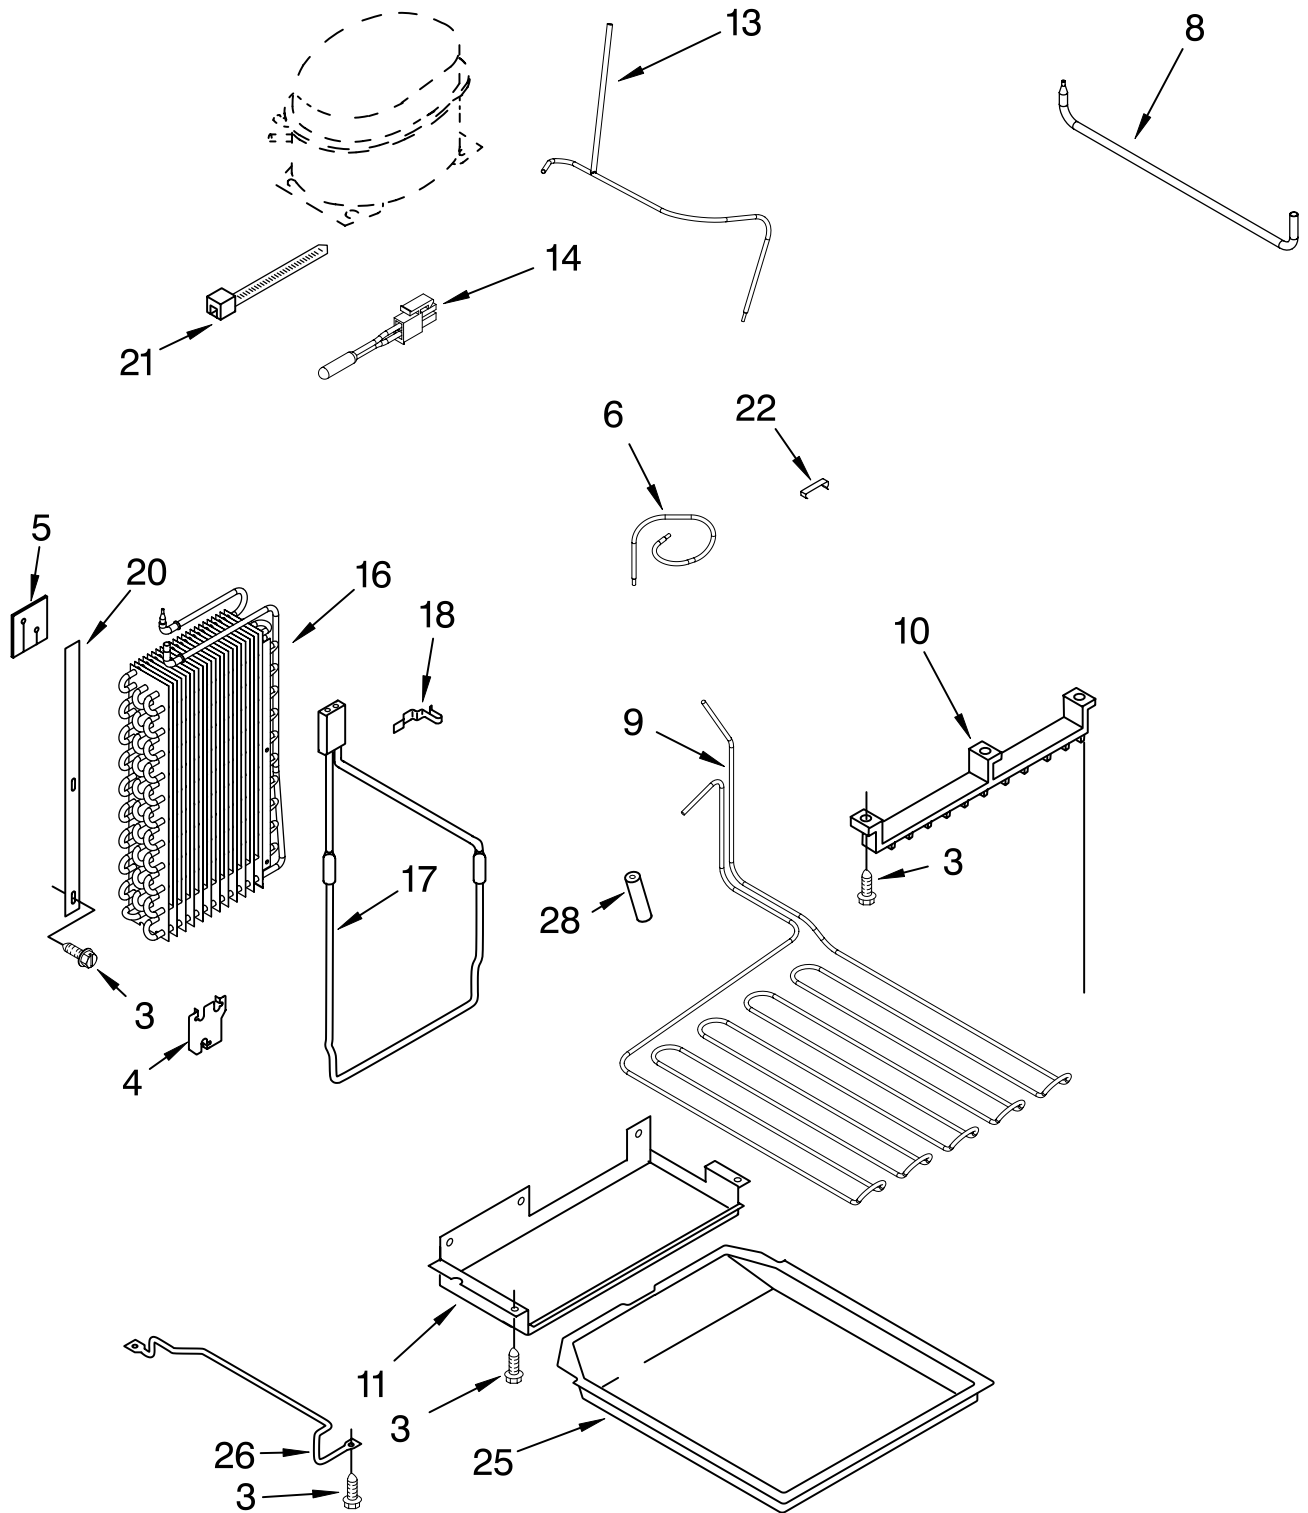

LOWER UNIT AND TUBE PARTS

For Model: KSSC48FMS02
(Stainless Steel)

FOR ORDERING INFORMATION REFER TO PARTS PRICE LIST

LOWER UNIT AND TUBE PARTS

For Model: KSSC48FMS02
(Stainless Steel)

Illus.	Part	
No.	No.	DESCRIPTION
3	486194	Screw
4	2215508	Bracket
5	2302929	Side Support
6	2259303	Suction Tube
8	2259304	Tube, Connect (Drier/Restrictor)
9	2259329	Heater, Drain Pan
10	2209450	Hanger, Heater
11	2005908	Shield, Drain Pan
13	2259354	Tube, Discharge
14	2188820	Thermistor
16	2306094	Evaporator
17	2306389	Heater, Defrost
18	1113048	Clamp, Heater (2)
20	2220832	Gasket, Evaporator
21	4389107	Wire Tie
22	2215691	Clip, Heat Exchanger
25	2001264	Drain Pan
26		Bracket, Drain Pan
	1113206	Left
	1113207	Right
28	2215648	Damper, Heater

FOR ORDERING INFORMATION REFER TO PARTS PRICE LIST