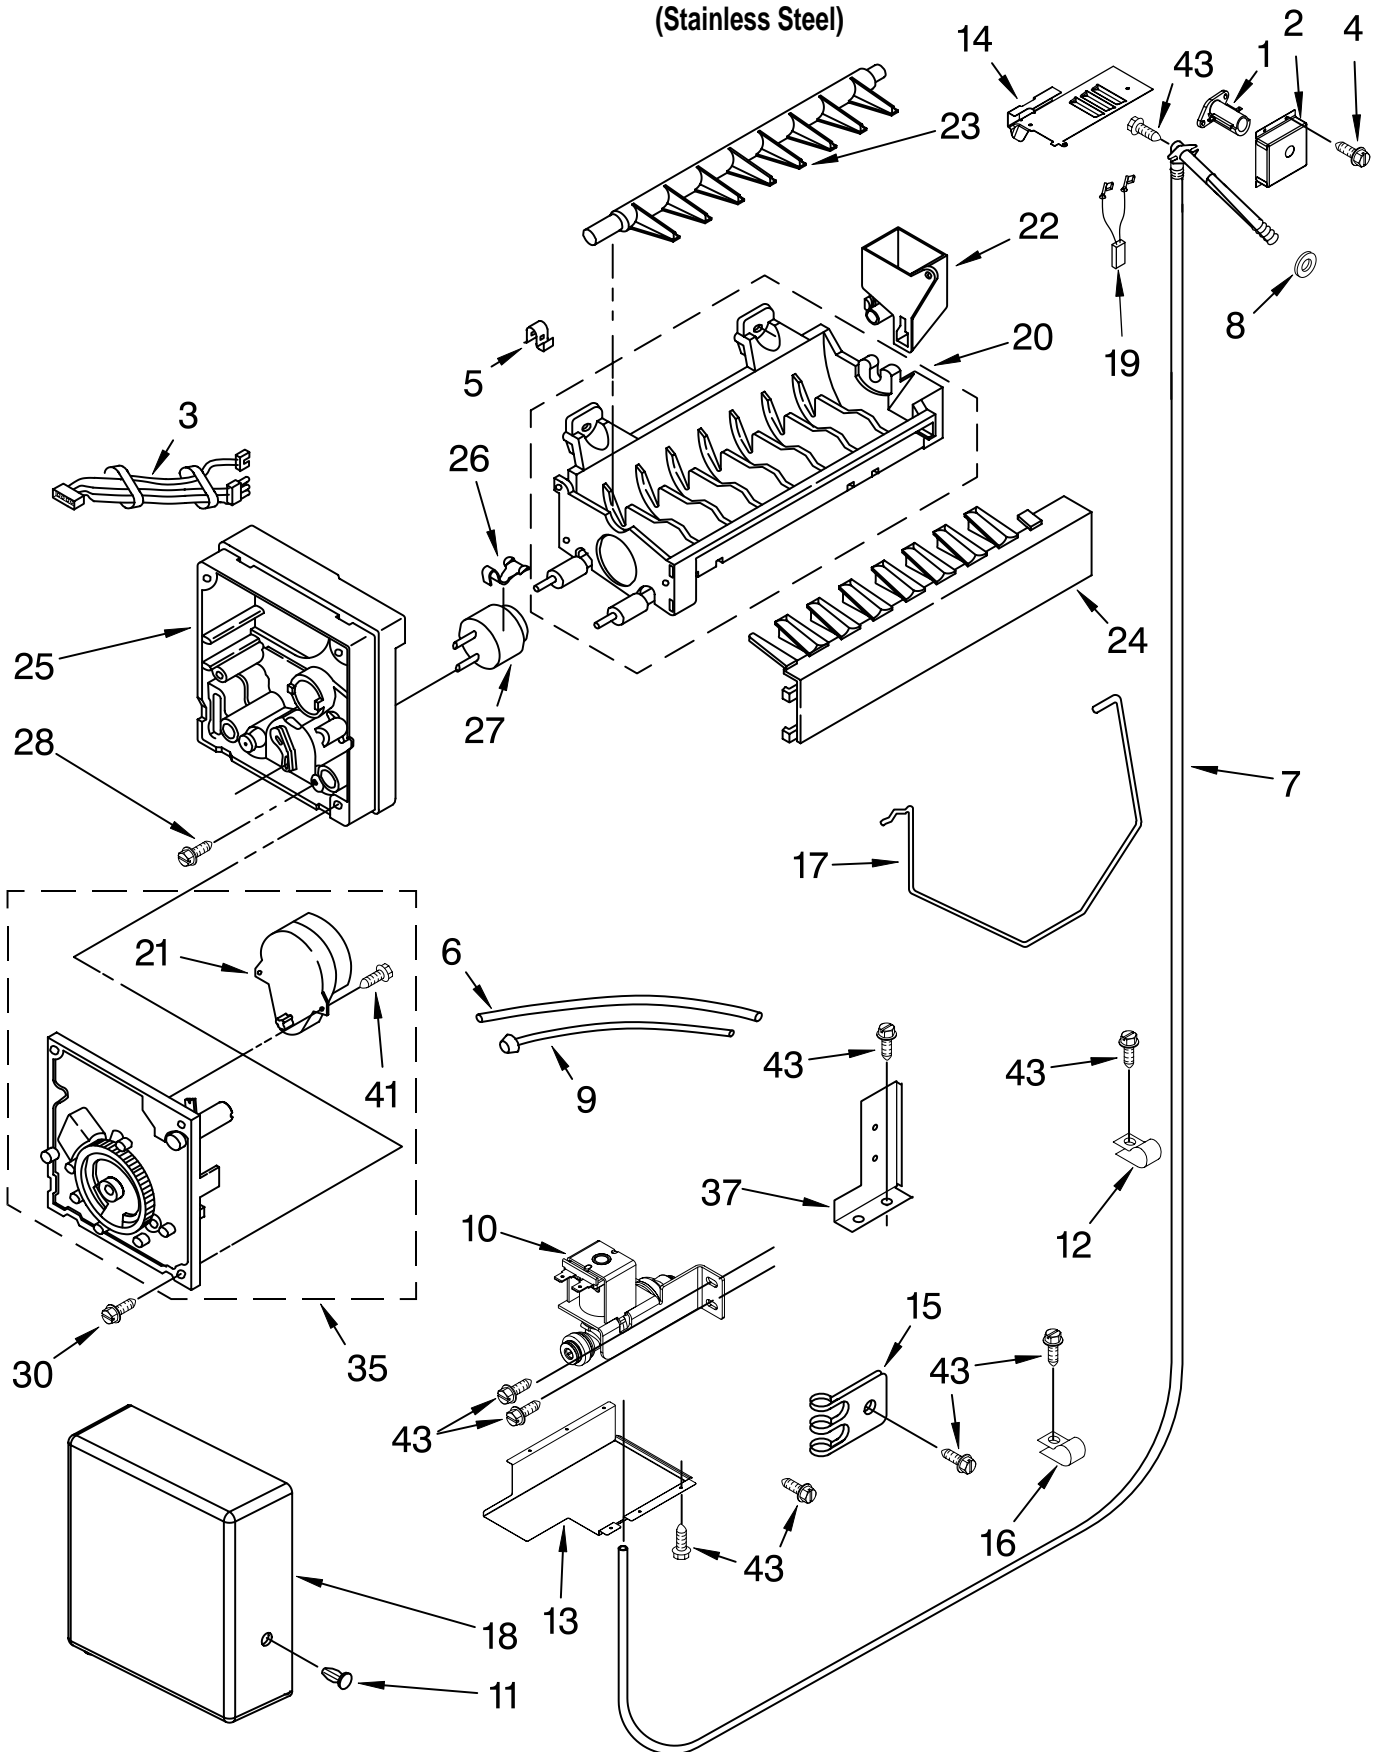

ICEMAKER PARTS

For Model: KSSC48FMS02
(Stainless Steel)

FOR ORDERING INFORMATION REFER TO PARTS PRICE LIST

ICEMAKER PARTS

For Model: KSSC48FMS02
(Stainless Steel)

Illus. No.	Part No.	DESCRIPTION
1	2221240	Heater, Fill Tube
2	2259064	Cover, Fill Tube Heater
3	2187715	Wire Assembly, Icemaker
4	487539	Screw
5	628379	Clip, Fuse
6	2214613	Tube, Filter Inlet
7	2314048	Water Inlet Tube Assembly
8	1106508	Seal Gasket
9	2302719	Tube, Filter Outlet
10	2313917	Valve, Solenoid
11	489115	Fastener, Snap-In
12	2221070	Clamp, Tube
13	2300104	Cover, Bottom Electrical
14	2221231	Heat Shield
15	2208136	Clamp, Nylon Valve
16	488937	Clamp Tube
17	2313990	Shut Off Arm
18	2257538	Cover
19	2187683	Jumper, Fill Tube Heater
20	628228	Mold & Heater (Also Order 542638 Silicone Grease)
21	626676	Motor
22	628356	Cup-Water Fill
23	627843	Ejector
24	2182124	Ice Striper
25	2195914	Support
26	627796	Retainer Thermostat (2)
27	627985	Thermostat (Also Order 542639 Cement Alumilastic)
28	8533917	Screw
30	489276	Screw
35	626678	Module Assembly (Includes Items 21 & 41)
37	2306151	Water Valve Mounting Bracket
41	489136	Screw (2)
43	486194	Screw
100	2316703	Complete Icemaker Assembly

Following Parts Not Illustrated
(Optional Parts Only)

8537055 Cleaner,
Stainless Steel