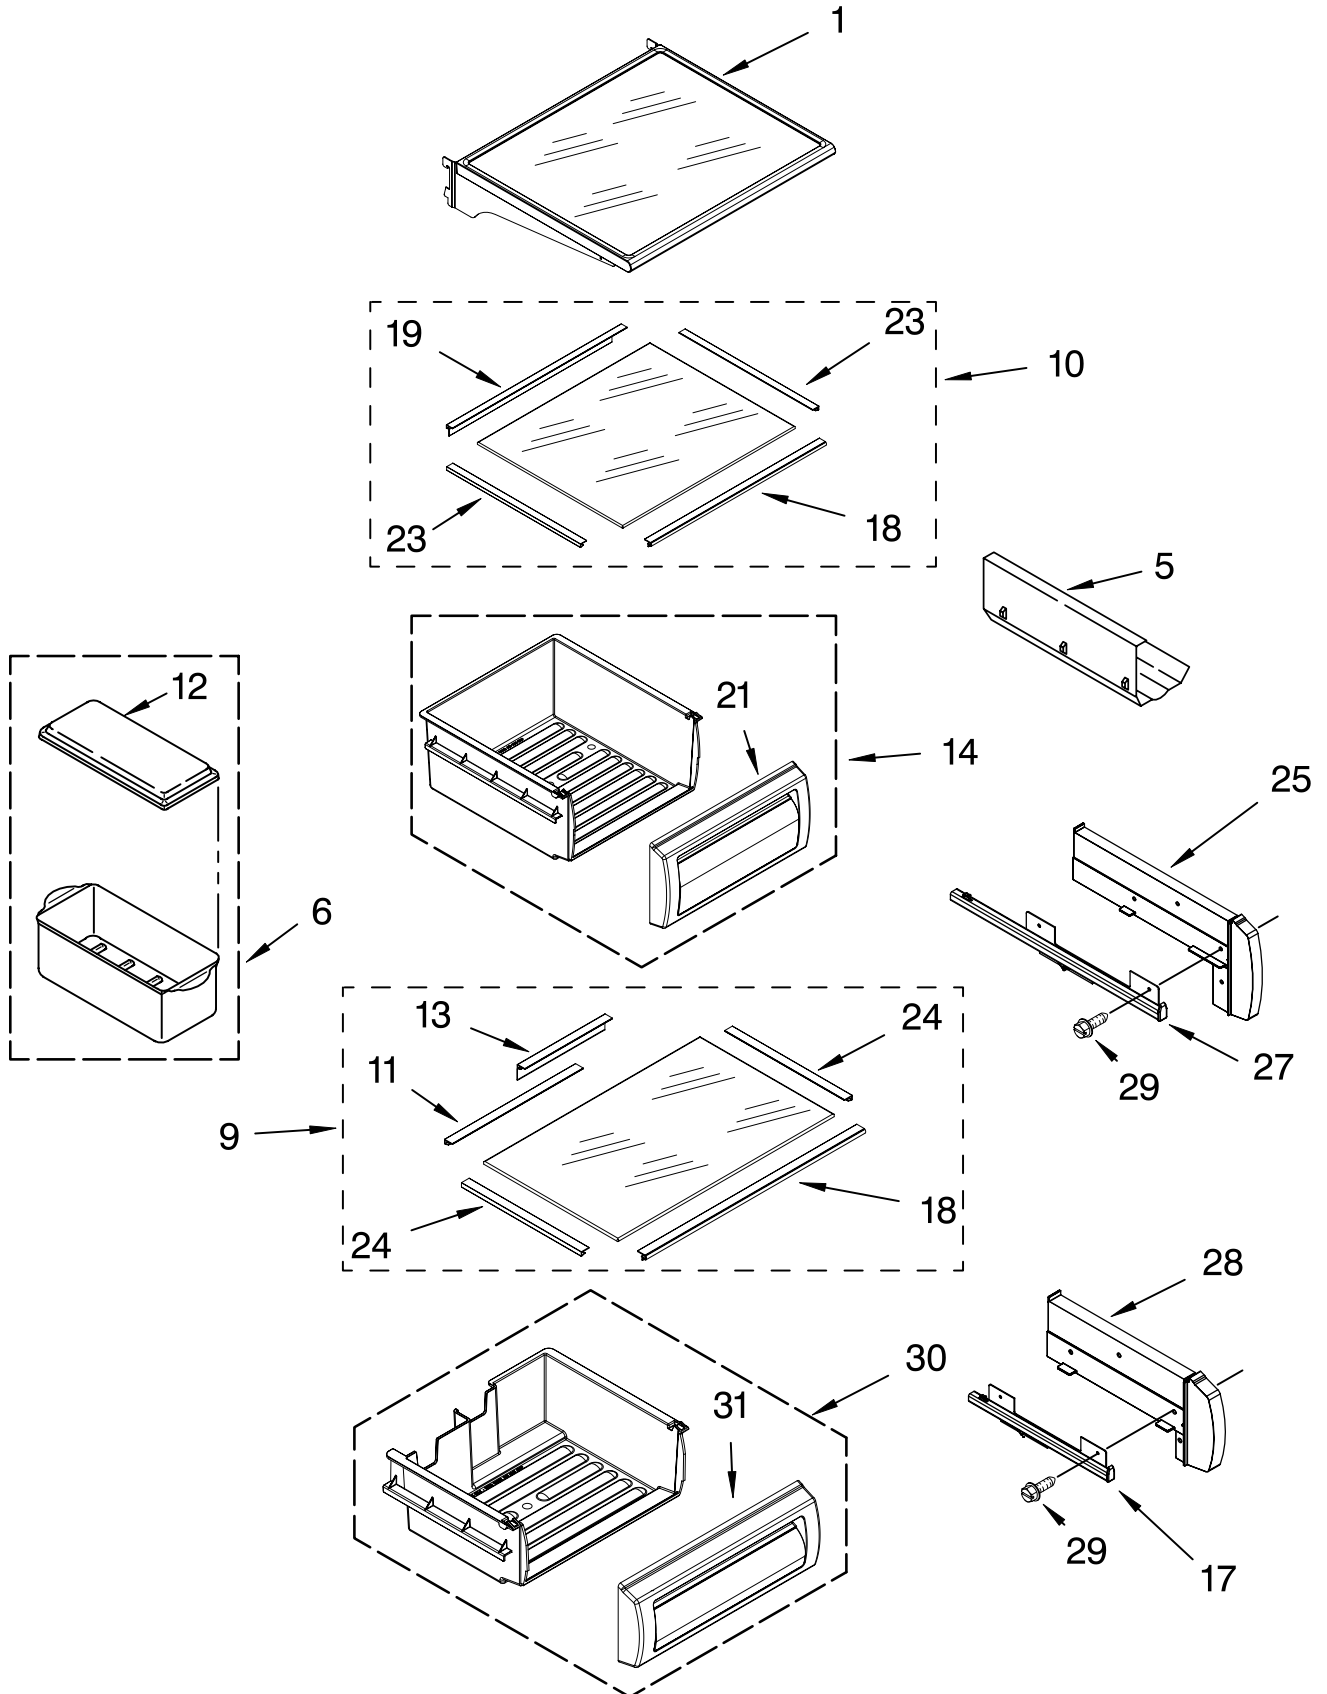

REFRIGERATOR SHELF PARTS

For Model: KSSC48FMS02
(Stainless Steel)

FOR ORDERING INFORMATION REFER TO PARTS PRICE LIST

REFRIGERATOR SHELF PARTS

For Model: KSSC48FMS02
(Stainless Steel)

Illus. No.	Part No.	DESCRIPTION
1	2222593	Shelf Assembly
5	2179404	Rack, Wine
6	2221071	Egg Bin
9	2302843	Meat Pan Cover Assembly
10	2302836	Crisper Cover Assembly
11	2257611	Trim, Glass Rear Side
12	2169935	Cover, Egg Bin
13	2257583	Trim, Glass Rear
14	2252413	Crisper Pan (2)
17		Slide, Meat Pan
	2302954	Left Side
	2302955	Right Side
18		Trim, Glass Front (Not Serviceable)
19	2256255	Trim, Glass Rear
21	2256249	Front, Crisper Pan
23	2252255	Trim, Glass Side Crisper Pan
24	2256250	Trim, Glass Side Meat Pan
25		Spacer, Crisper
	2256222	Right Side (2)
	2256223	Left Side (2)
27		Slide, Crisper
	2302957	Right Side (2)
	2302956	Left Side (2)
28		Spacer, Meat Pan
	2256243	Left Side
	2256244	Right Side
29		Screw
	8533929	Right Side
	8533928	Left Side
30	2256370	Pan Assembly Meat
31	2256367	Front, Meat Pan

FOR ORDERING INFORMATION REFER TO PARTS PRICE LIST