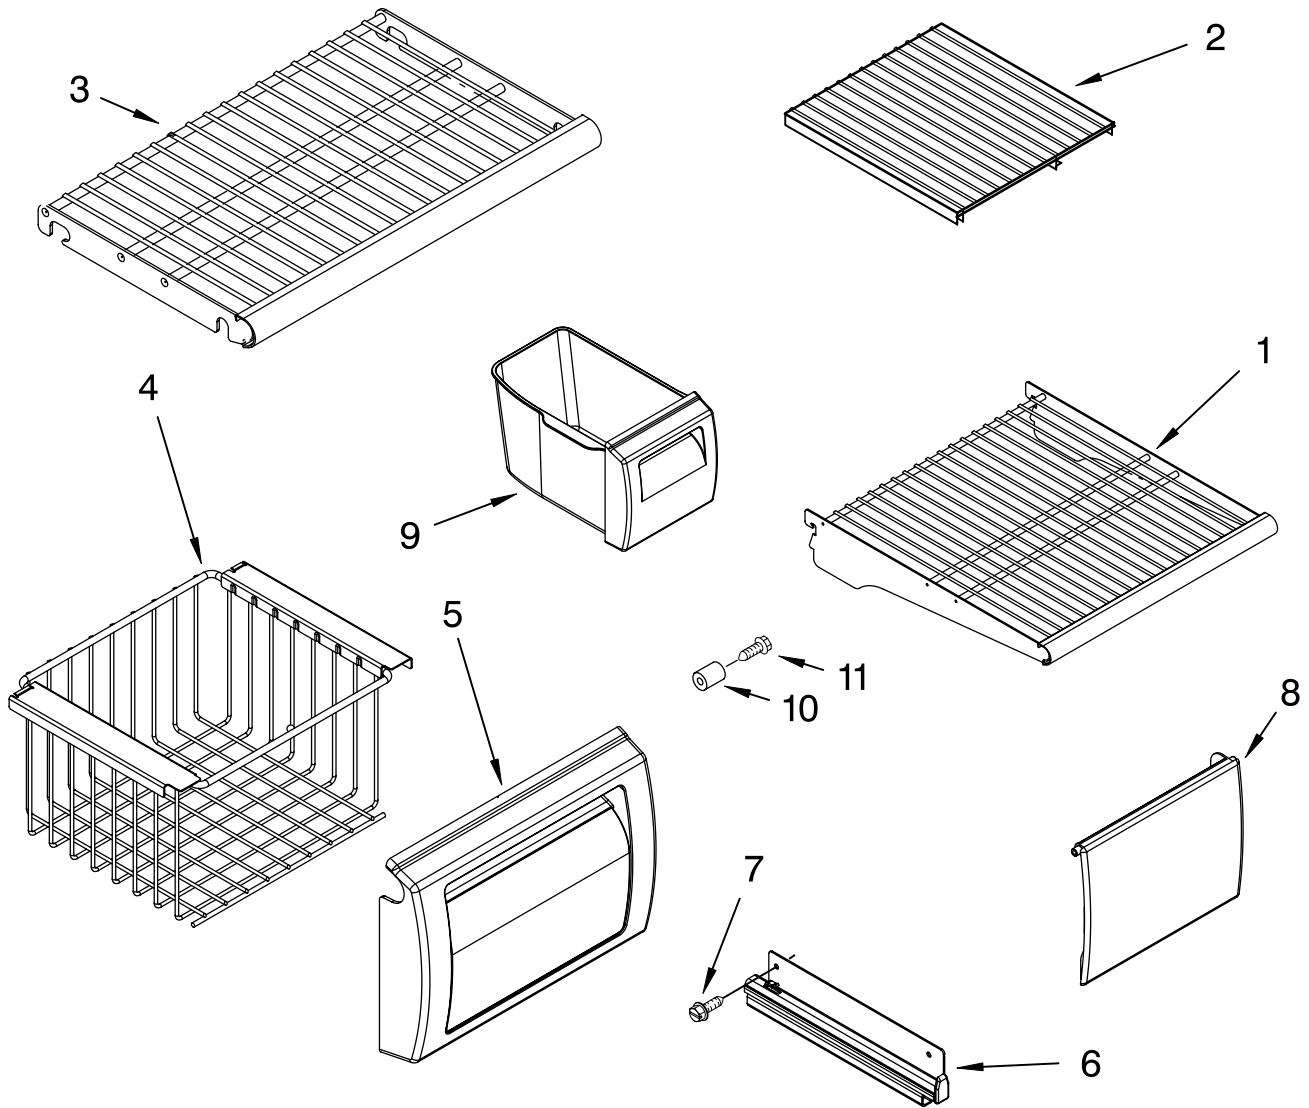

FOR ORDERING INFORMATION REFER TO PARTS PRICE LIST

CABINET TRIM PARTS

For Model: KSSC48FMS02
(Stainless Steel)

Illus. No.	Part No.	DESCRIPTION
------------	----------	-------------

1	2222552S	Cabinet, Trim (Right Side)
3	1163283	Screw
4	2254726	Cabinet, Trim (Bottom)
5	486194	Screw
6	2313993	Cabinet, Trim Top
7	2222553S	Cabinet Trim (Left Side)
9	2005925	Seal-Trim, Side
10	489464	Screw

FOR ORDERING INFORMATION REFER TO PARTS PRICE LIST

FREEZER SHELF PARTS

For Model: KSSC48FMS02
(Stainless Steel)

Illus. No.	Part No.	DESCRIPTION
1	2302869	Wire, Shelf
2	2302872	Cover, Shelf
3	2302884	Shelf, Fixed
4	2259083	Basket
5	2256271	Front, Basket
6	2259317	Slide, Basket
	2259318	Right Side
	2259318	Left Side
7	8533928	Screw
8	2266935	Door, Ice
9	2266932	Bucket, Ice
10	2266955	Spacer, Ice Door
11	8533929	Screw