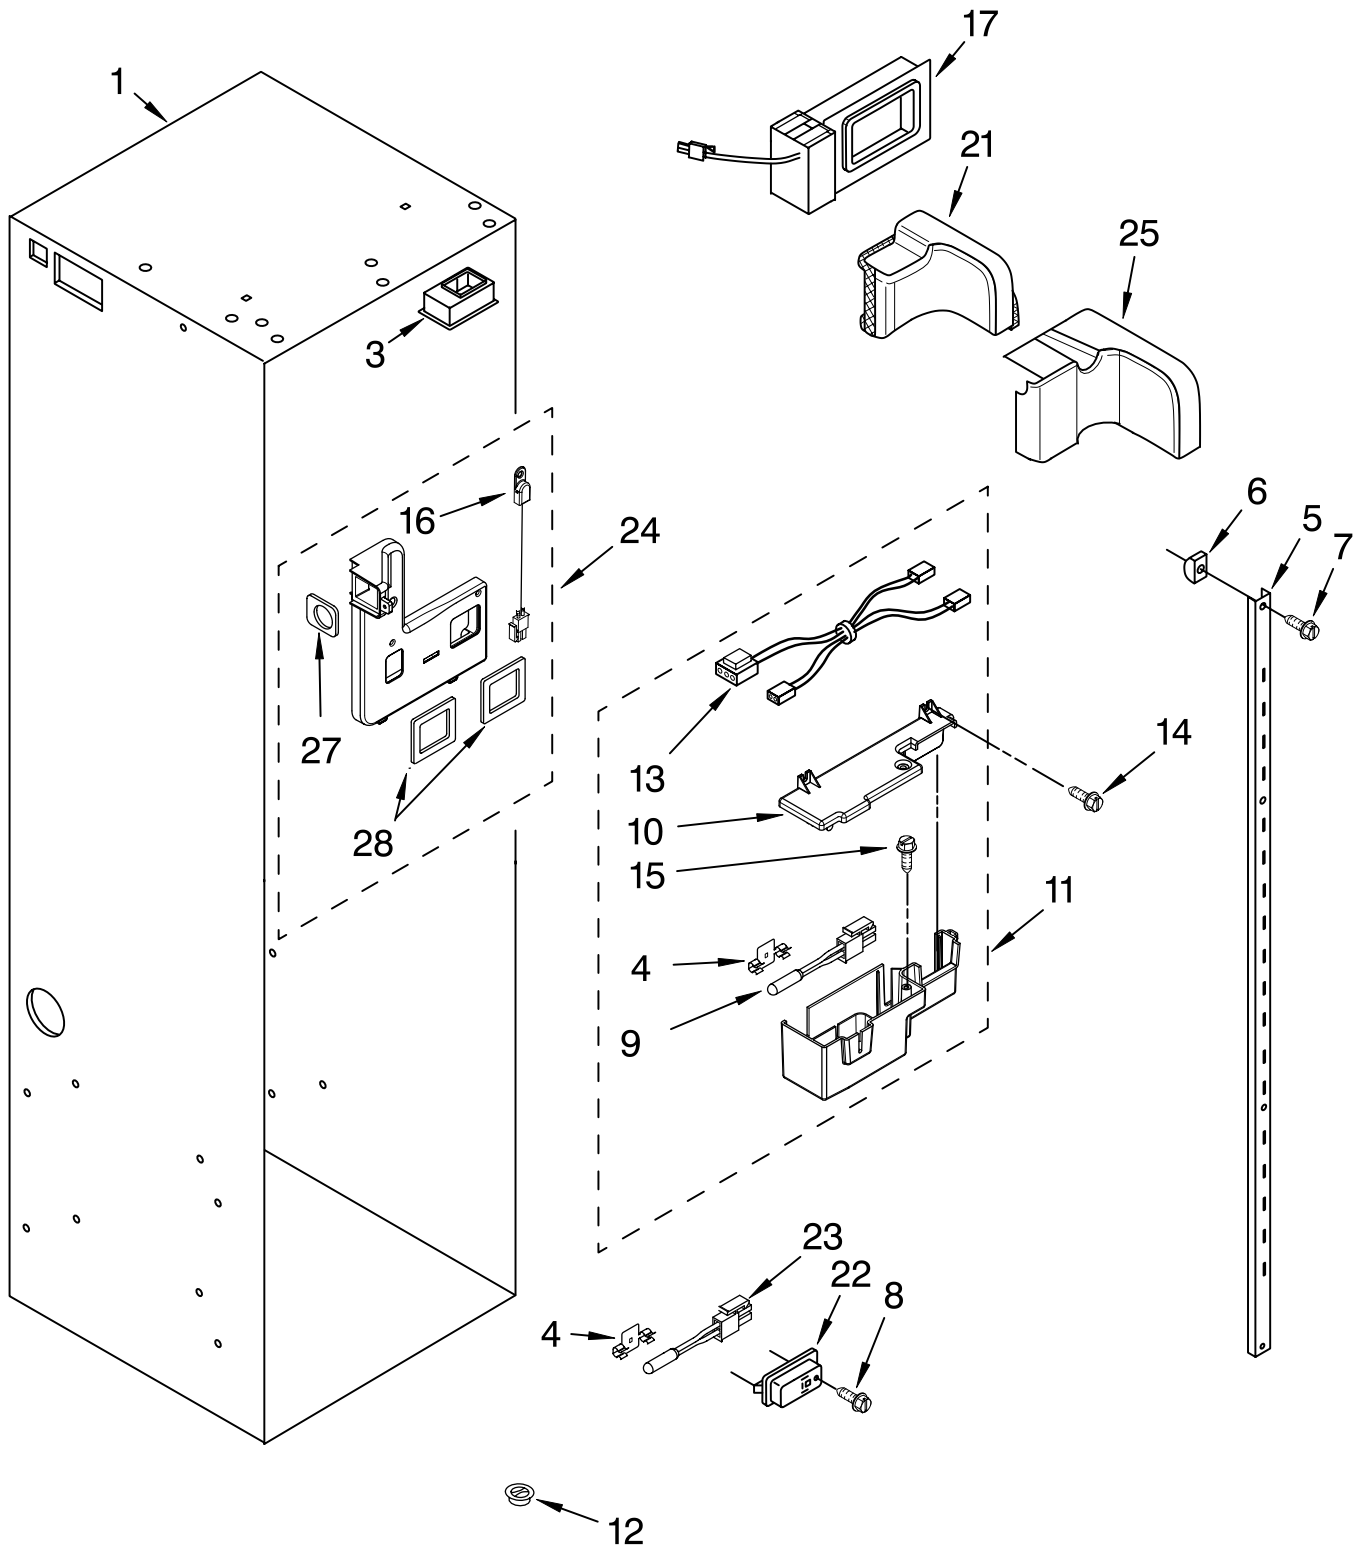

REFRIGERATOR LINER PARTS

For Model: KSSC48FMS02
(Stainless Steel)

FOR ORDERING INFORMATION REFER TO PARTS PRICE LIST

REFRIGERATOR LINER PARTS

For Model: KSSC48FMS02
(Stainless Steel)

Illus. No.	Part No.	DESCRIPTION
1		Liner (Not A Serviceable Part)
3	2208970	Air Duct
4	2209204	Clip, Thermistor
5	2259077	Ladder, Shelf (2)
6	520965	Screw Support, Ladder (8)
7	2006475	Screw
8	487539	Screw
9	2302937	Thermistor
10	2302986	Lid, Meat Pan Baffle
11	2302987	Baffle, Control Assembly
12	2171846	Release Valve
13	2187619	Jumper, Air Baffle
14	488357	Screw
15	486194	Screw
16	2306010	Thermistor
17	2221296	Air Baffle Assembly
21	2309222	Diffuser Assembly
22	1116793	Cover, Thermistor
23	2188820	Thermistor
24	2302992	Spacer, Air-Baffle
25	2309087	Cover, Diffuser
27	2259412	Seal, Air Duct (Round Hole)
28	2259398	Seal, Air Duct (Square Hole)

FOR ORDERING INFORMATION REFER TO PARTS PRICE LIST