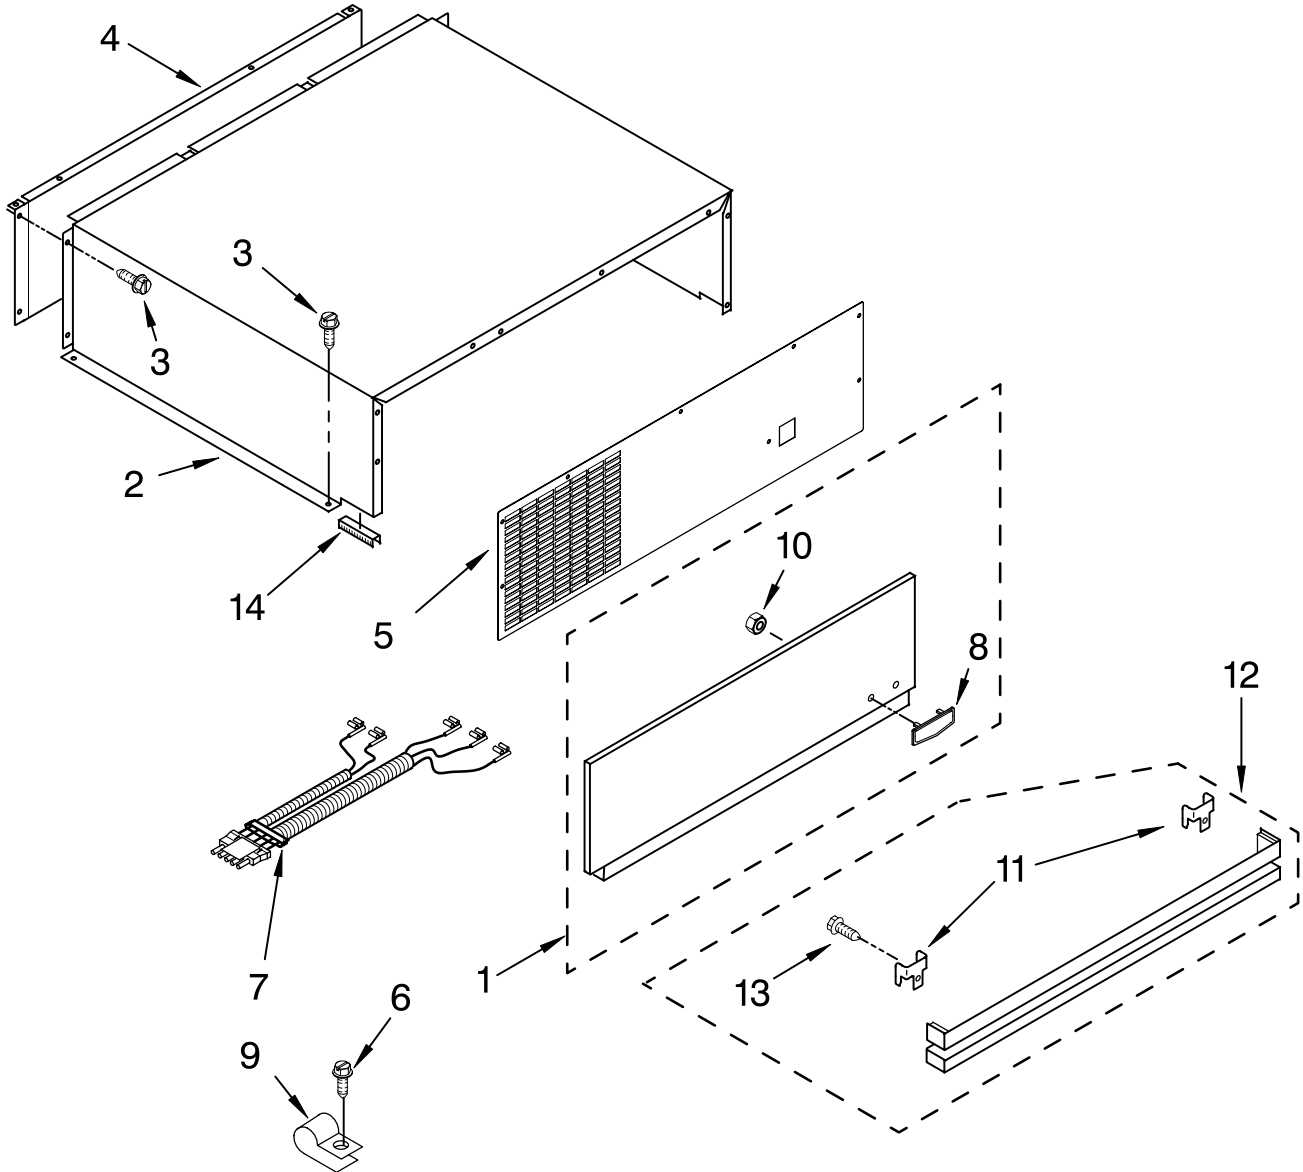

TOP GRILLE AND UNIT COVER PARTS

For Model: KSSC48FMS02
(Stainless Steel)

Illus. No.	Part No.	DESCRIPTION
1	2257412S	Panel, Decorative Assembly
2	2259320	Cover, Unit
3	486194	Screw
4	2256466	Back Panel
5	2302974	Cover, Unit Front
6	487415	Screw
7	2187429	Wire Assembly RC/FC Light Switch
8	2005292	Badge, Kitchen Aid
9	489348	Clamp
10	2004333	Nut
11	2254759	Bracket, Louver
12	2254762S	Grille, Louver
13	488879	Screw
14	2215910	Grommet, Flexible

FOR ORDERING INFORMATION REFER TO PARTS PRICE LIST