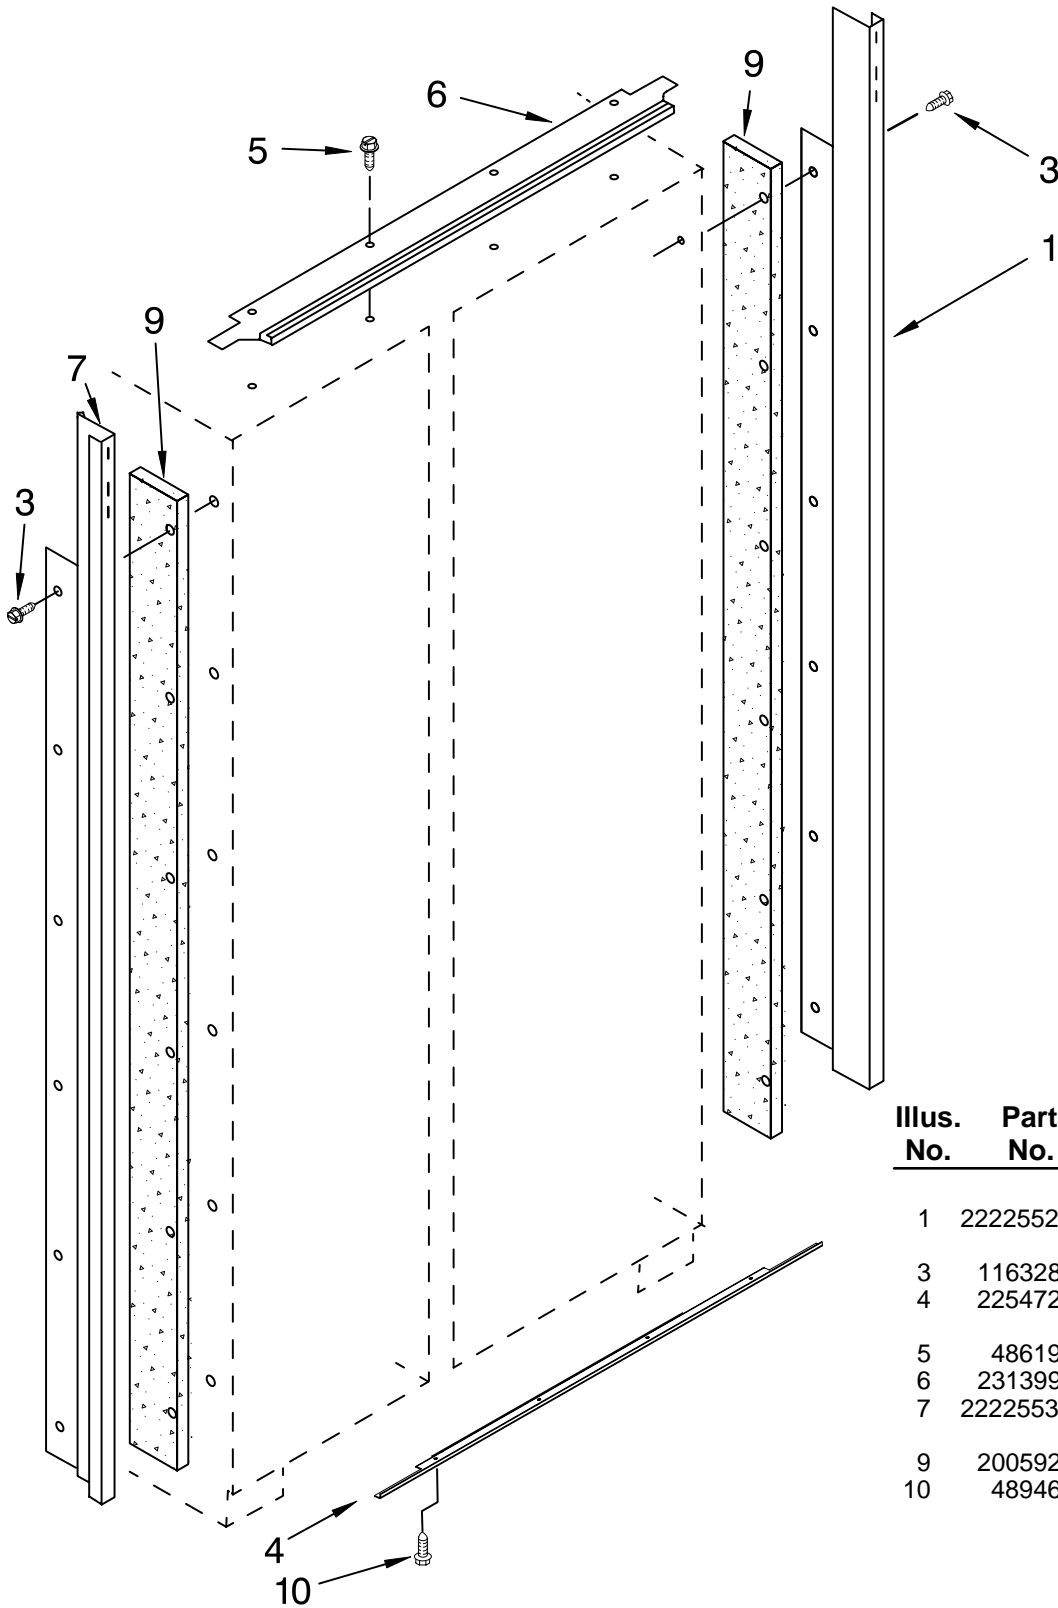

CABINET TRIM PARTS

For Model: KSSC48FMS02
(Stainless Steel)

Illus. No.	Part No.	DESCRIPTION

1	2222552S	Cabinet, Trim (Right Side)
3	1163283	Screw
4	2254726	Cabinet, Trim (Bottom)
5	486194	Screw
6	2313993	Cabinet, Trim Top
7	2222553S	Cabinet Trim (Left Side)
9	2005925	Seal-Trim, Side
10	489464	Screw

FOR ORDERING INFORMATION REFER TO PARTS PRICE LIST