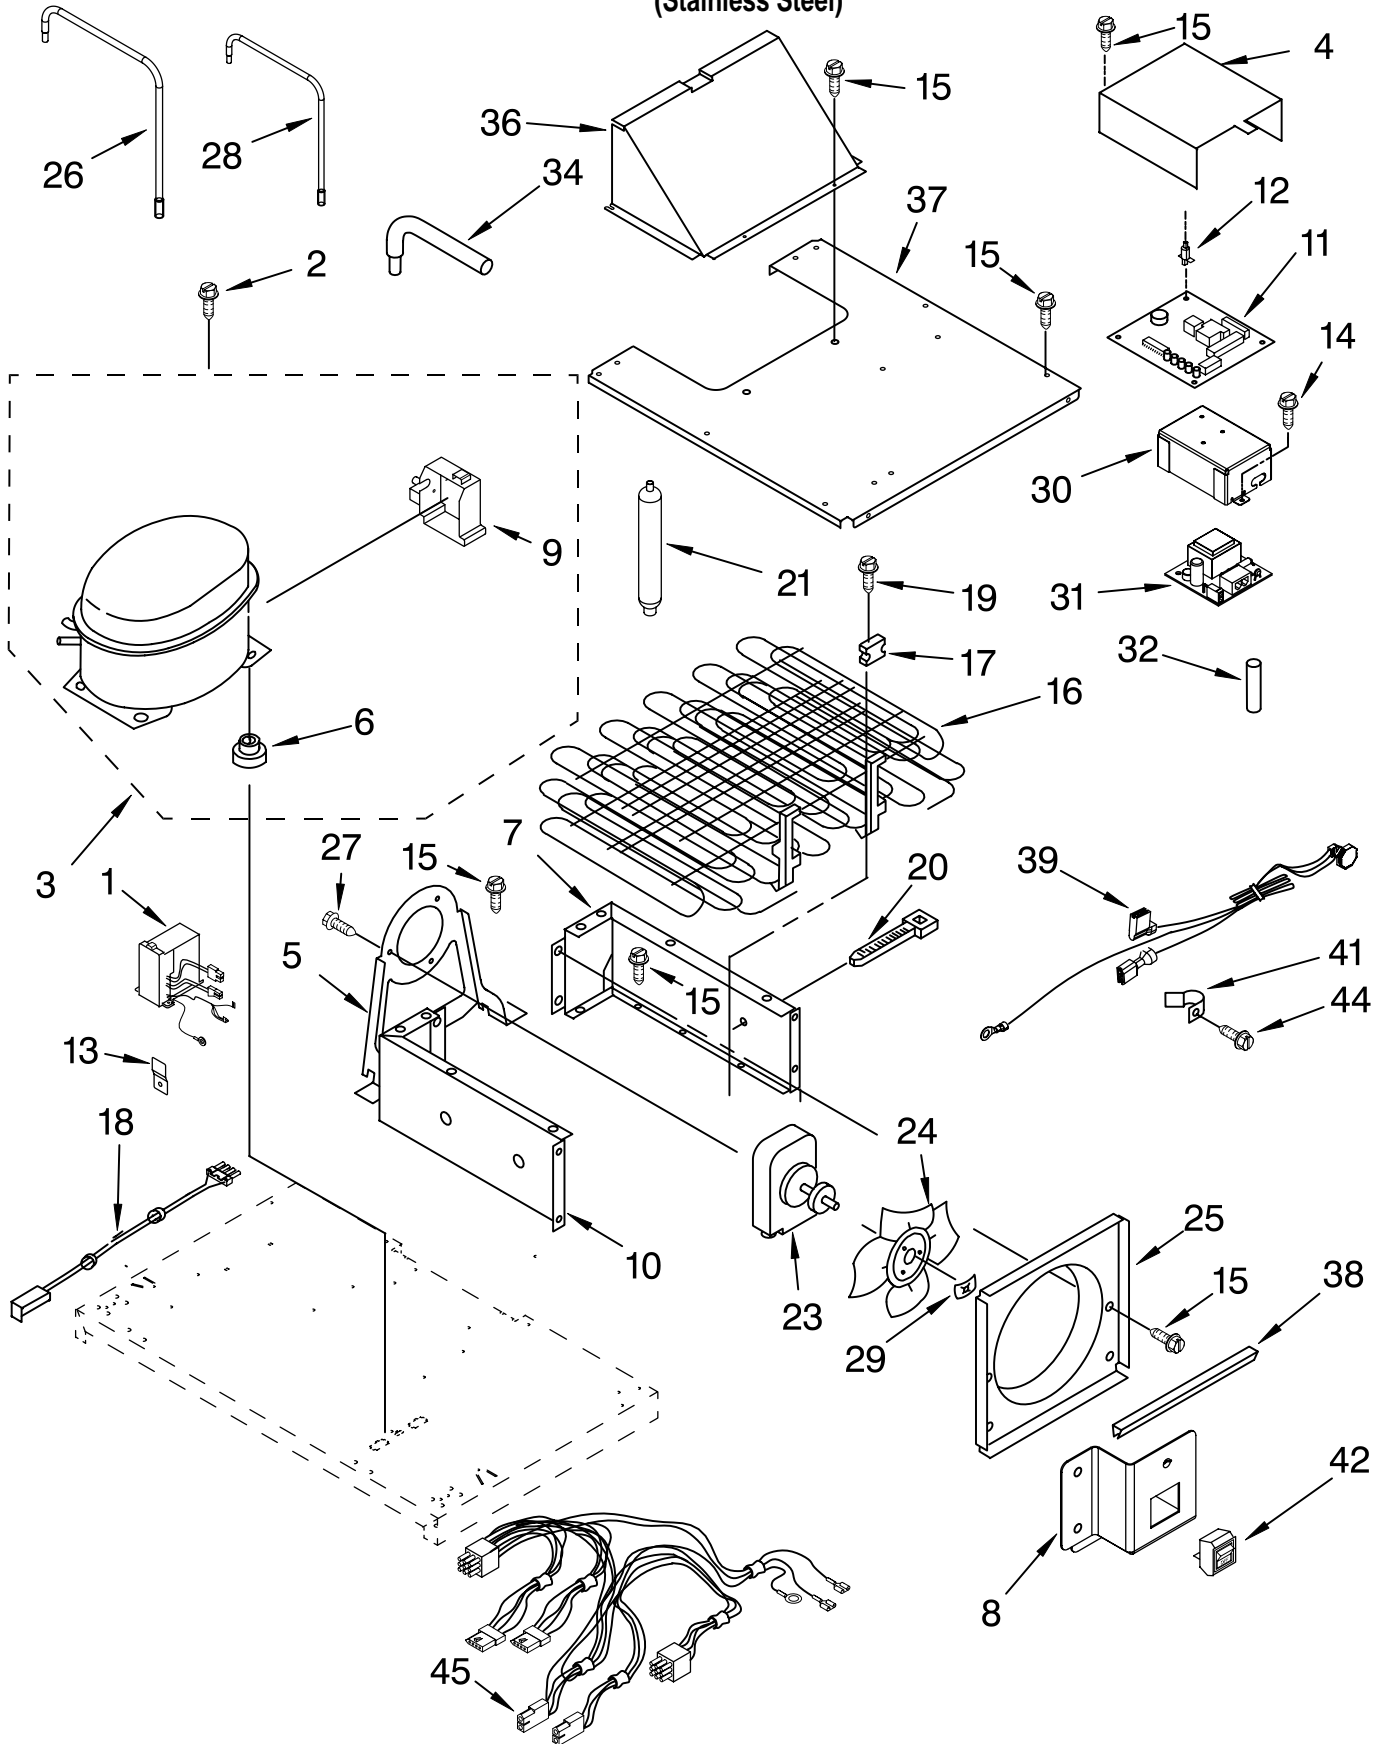

UPPER UNIT PARTS

For Model: KSSC48FMS02
(Stainless Steel)

FOR ORDERING INFORMATION REFER TO PARTS PRICE LIST

UPPER UNIT PARTS

For Model: KSSC48FMS02
(Stainless Steel)

Illus. No.	Part No.	DESCRIPTION
1	2306957	Inverter Box
2	489373	Screw, Compressor Mounting (4)
3	2223393	Compressor (Includes Items 6 & 9)(Also Order 876765 Tube Kit)
4	2257354	Housing, Control Board
5	2215641	Bracket, Fan Motor
6	1100826	Grommet, Mounting
7	2266803	Shroud, Condenser (Right)
8	2302969	Bracket, Switch
9	2215676	Terminal Cover
10	2302973	Shroud, Condenser (Left)
11	2307028	Control Board
12	2203075	Spacer (5)
13	2256328	Bracket, Inverter Box
14	8281149	Screw
15	1157158	Screw
16	2259307	Condenser
17	943447	Grommet (4)
18	2187629	Wire, Jumper
19	487522	Screw

Illus. No.	Part No.	DESCRIPTION
20	2155774	Wire Tie
21	2252363	Drier
23	2206036	Motor, Fan
24	2190685	Blade, Fan
25	2003169	Orifice, Fan
26	2259302	Tube, Drier Transition
27	8281160	Screw
28	2259341	Tube, Heat Loop Transition
29	486692	Speed Nut
30	2259349	Housing, Power Supply
31	2259350	Power Supply, Ingredient Care Center
32	2000645	Sleeve, Condenser
34	2194319	Process, Tube
36	2209495	Cover, Fan
37	2259092	Cover, Condenser
38	2307907	Grommet, Edge
39	2259197	Service Cord
41	549193	Clamp, Cord
42	2266802	Switch, Power Disconnect
44	486194	Screw
45	2187900	Wiring Harness, Unit Compartment

Illus. No.	Part No.	DESCRIPTION
Following Parts Not Illustrated and Optional Parts Not Included		

978025	Valve, Access (1/4")
978026	Valve, Access (5/16")
978027	Valve, Access (3/8")
978028	Valve, Access (1/2")
978029	Valve, Access (5/8")
978030	Valve, Access (3/4")
876764	Valve, Access (3/16")

REFRIGERANT CHARGE

7.75 oz.
(R-134A)

FOR ORDERING INFORMATION REFER TO PARTS PRICE LIST