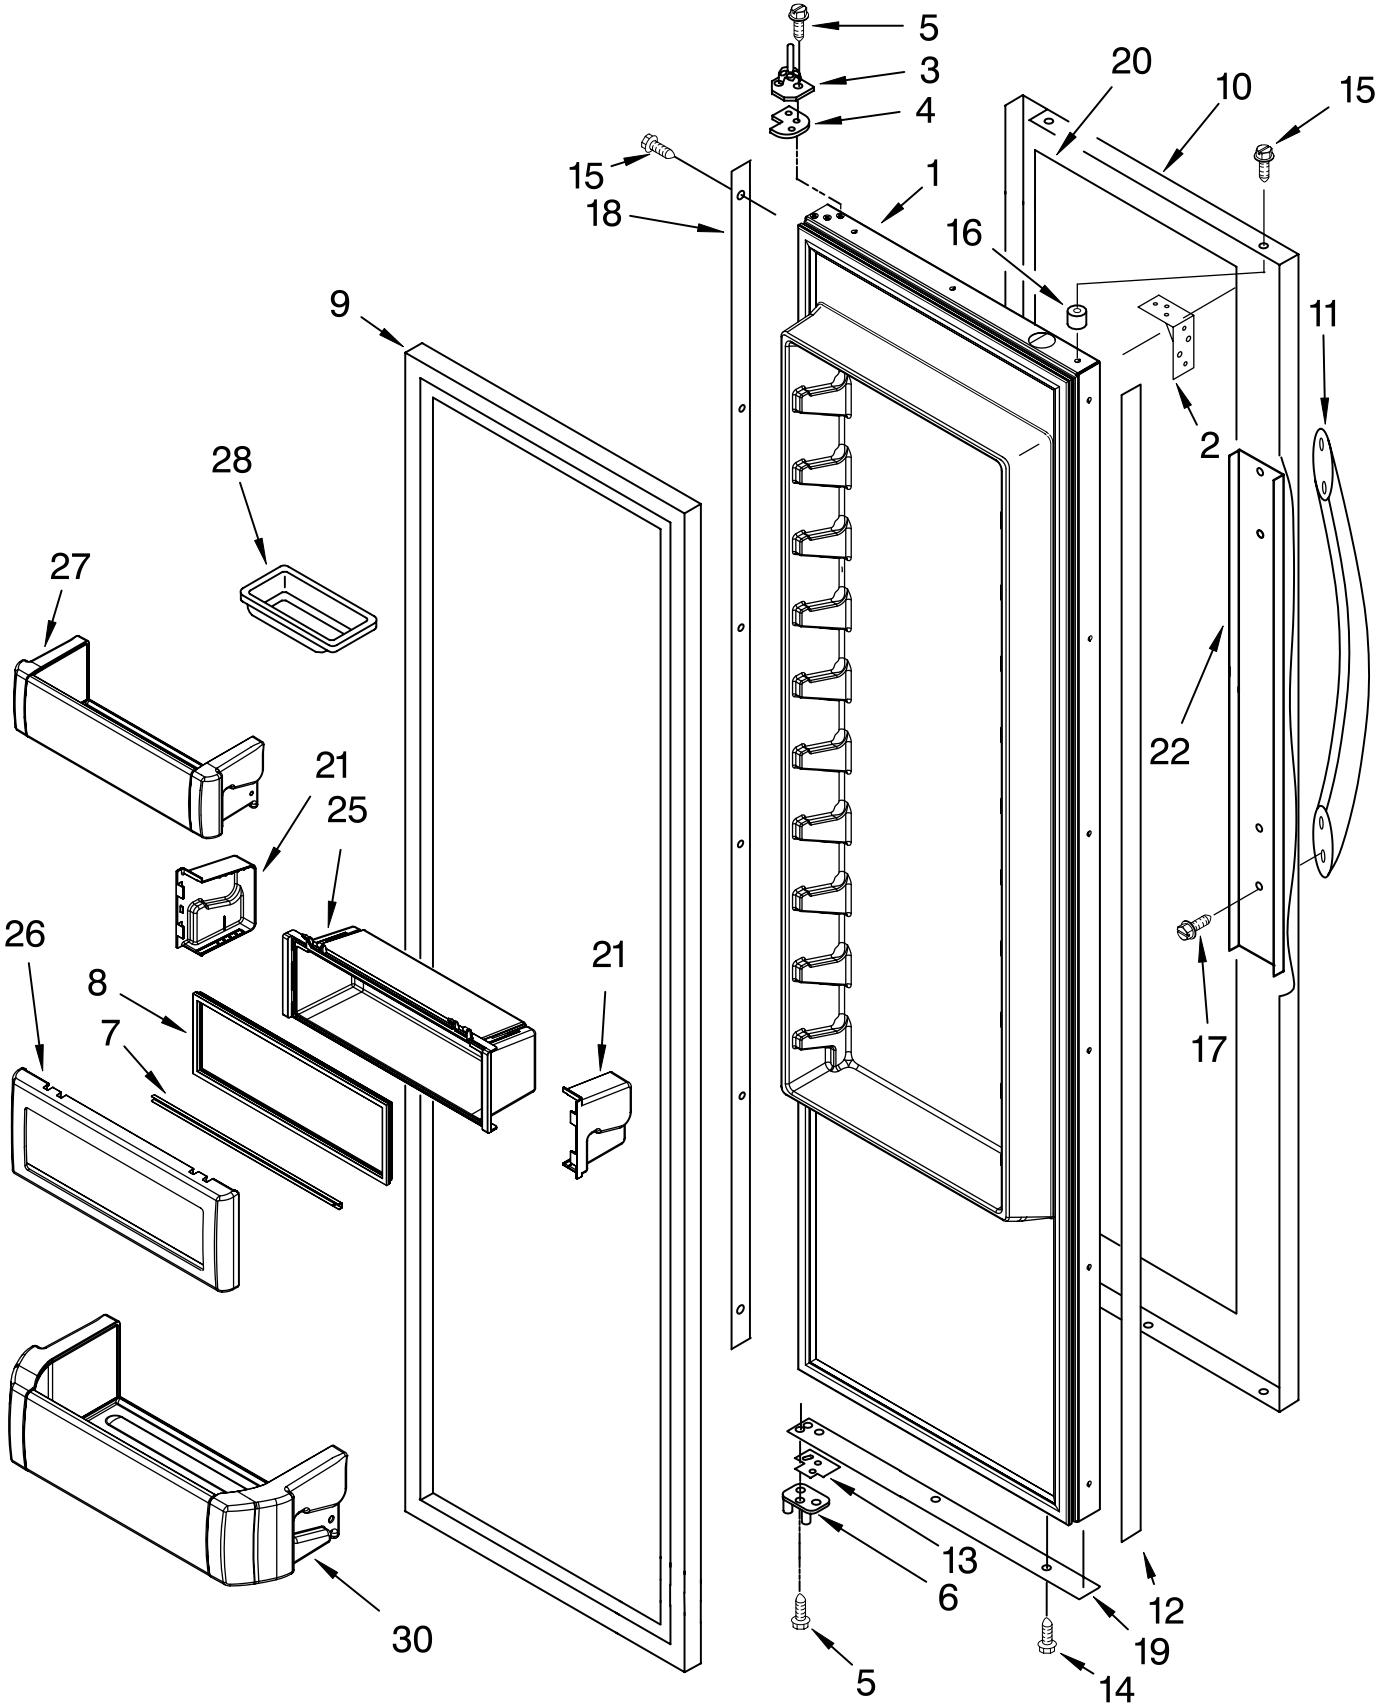

REFRIGERATOR DOOR PARTS

For Models: KSSC42QMS01, KSSC42QMU01

(Stainless Steel) (Cobalt Blue)

FOR ORDERING INFORMATION REFER TO PARTS PRICE LIST

REFRIGERATOR DOOR PARTS

For Models: KSSC42QMS01, KSSC42QMU01
(Stainless Steel) (Cobalt Blue)

Illus. No.	Part No.	DESCRIPTION
1	2252330	Refrigerator Door Panel (Includes Item #9)
2	2258951	Brace, Door Corner
3	2266854	Hinge Assembly, Top
4	2256381	Spacer-Door, Top
5	489282	Screw
6	2302878	Hinge Assembly, Bottom
7	2222796	Rail, Lid
8	2222982	Gasket, Utility Bin
9	2222811	Door Gasket, Magnetic
10		Skin, Door
	2006772U	Cobalt Blue
	2306156	Stainless Steel
11		Handle, Door
	2005290	Stainless Steel
12		Spacer, Door-Skin (Handle Side)
	2300028	For Cobalt Blue Model
	2306471	For Stainless Steel Model
13	2257637	Door, Spacer Bottom
14	488568	Screw
15		Screw, 8-15 x .500
	8281250	Stainless Steel
16	2005433	Spacer, Door-Skin (Top)
17	308544	Screw, Handle
18	2005030	Spacer, Door-Skin (Hinge Side)
19	2004934	Spacer, Door-Skin (Bottom)
20	2005326	Filler, Door
21		End Cap
	2222919	Right Side
	2222920	Left Side
22	2306398	Plate, Door-Handle
25	2222922	Bin, Utility Center
26	2222925	Door, Utility Bin
27	2222773	Door Shelf
28	2165792	Butter Tray
30	2222770	Shelf, Gallon Door

FOR ORDERING INFORMATION REFER TO PARTS PRICE LIST