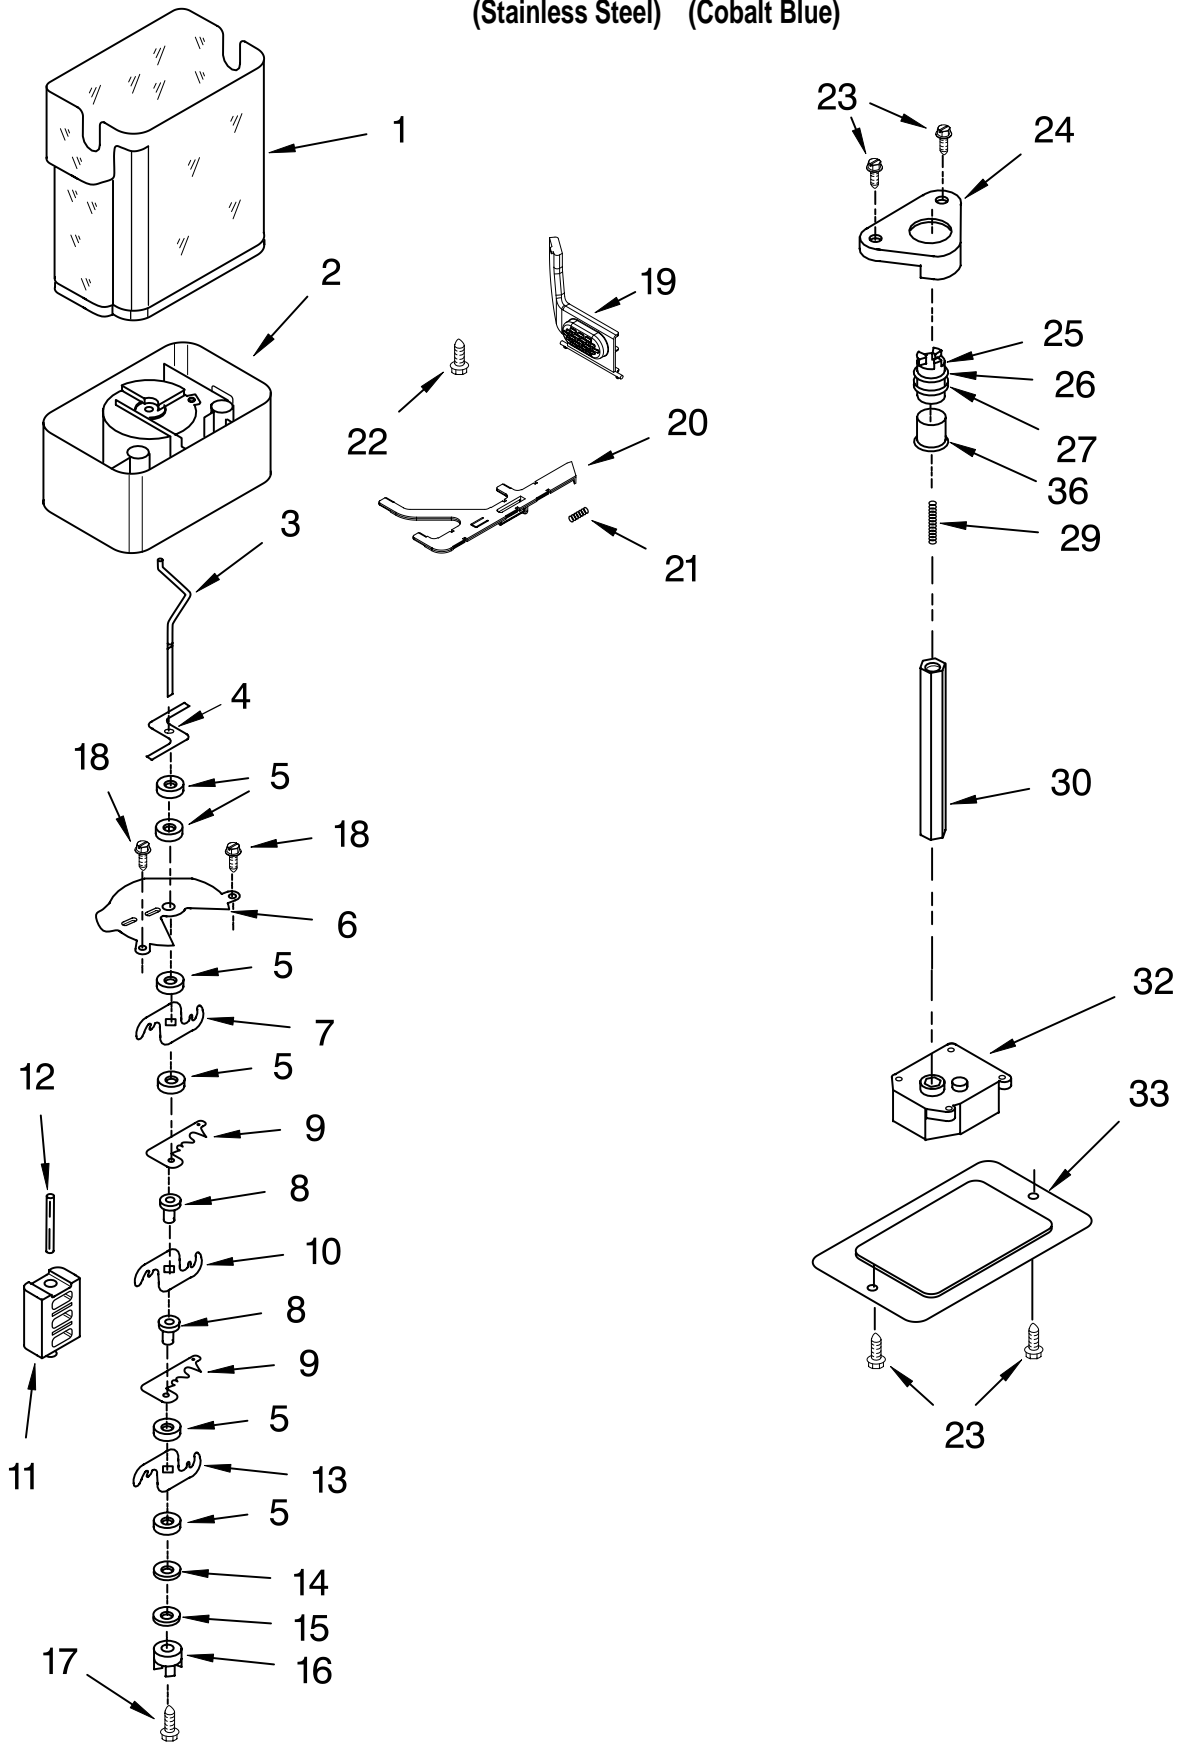

MOTOR AND ICE CONTAINER PARTS

For Models: KSSC42QMS01, KSSC42QMU01
(Stainless Steel) (Cobalt Blue)

FOR ORDERING INFORMATION REFER TO PARTS PRICE LIST

MOTOR AND ICE CONTAINER PARTS

For Models: KSSC42QMS01, KSSC42QMU01

(Stainless Steel) (Cobalt Blue)

Illus. No.	Part No.	DESCRIPTION
1	2222965	Ice Bin
2	2222964	Crusher Bin
3	2211590	Auger
4	2198603	Blade, Stirring
5	1119007	Spacer, Flat (6)
6	2255460	Cover, Crusher
7	1119013	Blade, Rotary
8	1119005	Spacer, Step (2)
9	2198601	Blade, Fixed
10	1119012	Blade, Rotary
11	2198602	Block, Blade
12	489229	Roll Pin
13	1119006	Blade, Rotary
14	489235	Washer, Plain
15	2198661	Washer, Coupling
16	2220457	Coupling, Top
17	8281164	Screw
18	3400065	Screw
19	2252265	Button, Bin
20	2252207	Latch, Bin
21	2198608	Spring, Latch
22	2198671	Screw (2)
23	8281163	Screw
24	2212369	Holder
25	2220458	Coupling, Bottom
26	2198628	Seal
27	2212370	Washer
29	2198607	Spring
30	999536	Drive Shaft
32	2212363	Dispenser, Motor
33	2222862	Cover
36	2212365	Sleeve. Coupling

FOR ORDERING INFORMATION REFER TO PARTS PRICE LIST