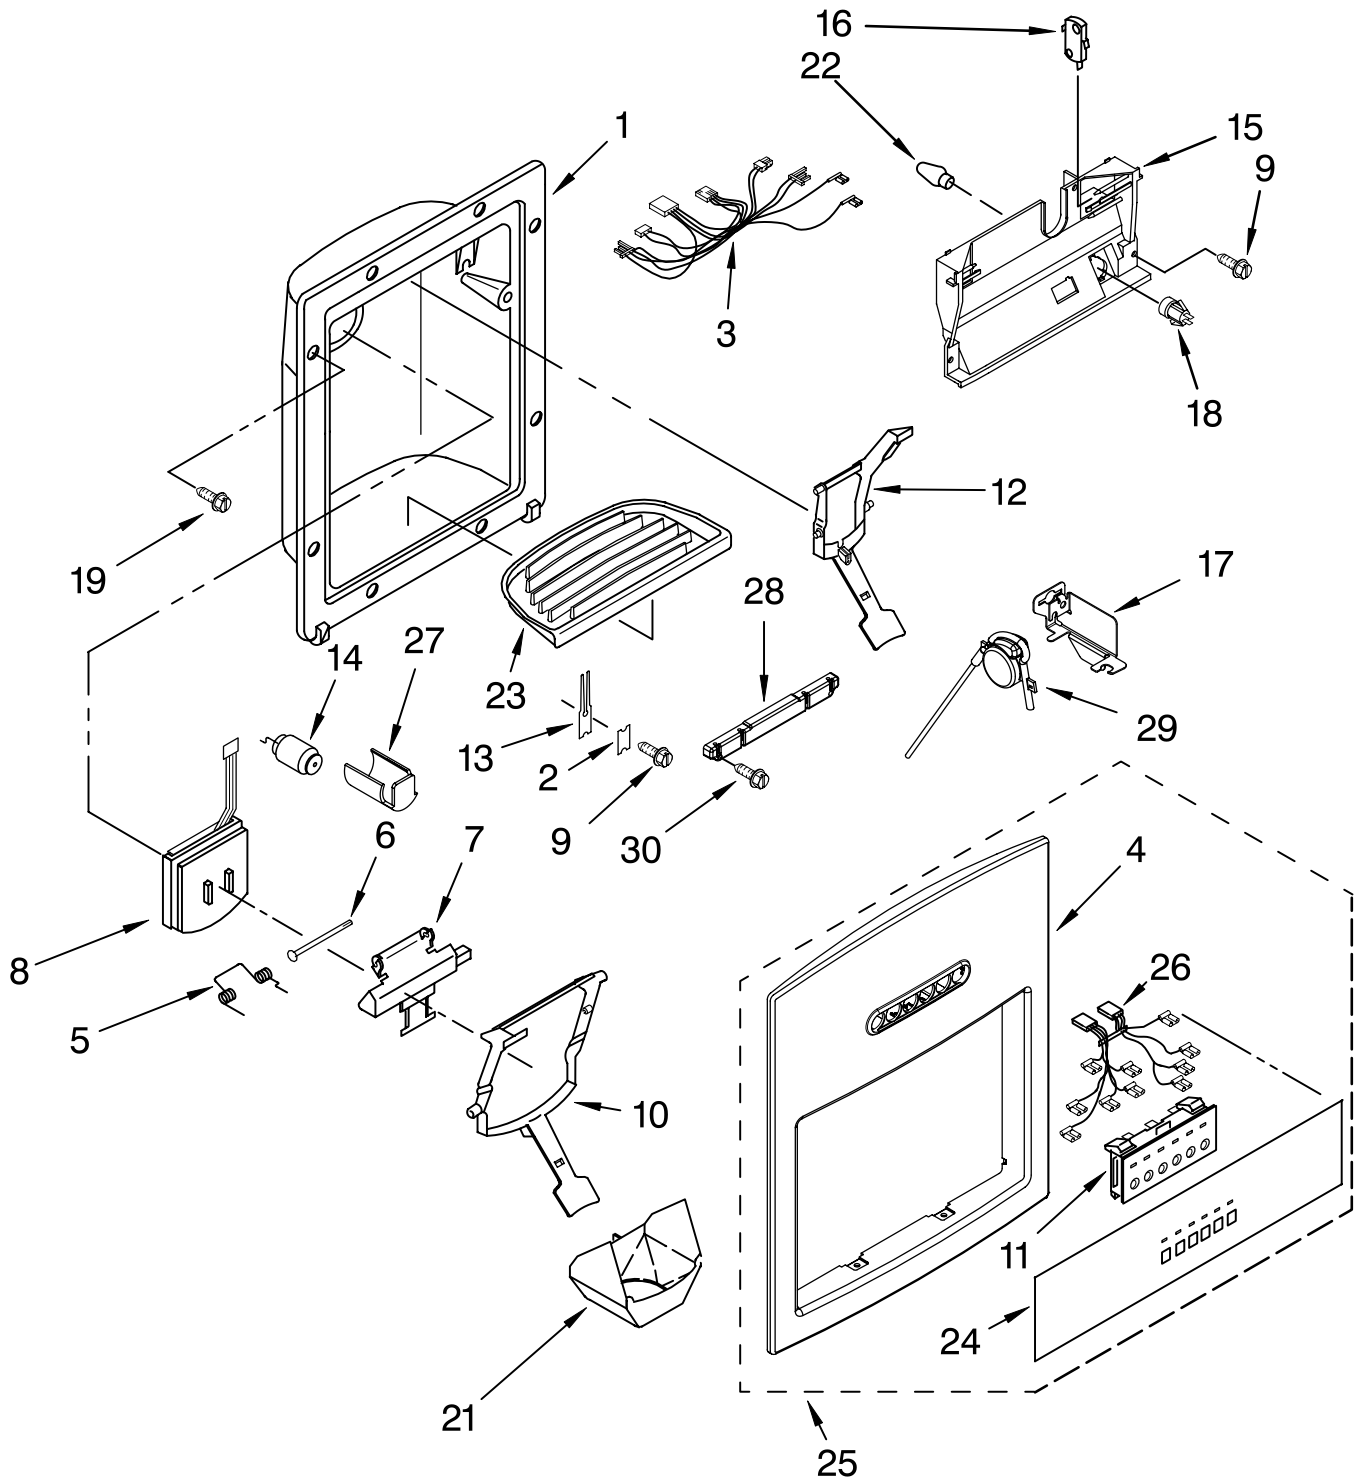

DISPENSER FRONT PARTS

For Models: KSSC42QMS01, KSSC42QMU01
(Stainless Steel) (Cobalt Blue)

FOR ORDERING INFORMATION REFER TO PARTS PRICE LIST

DISPENSER AND FRONT PARTS

For Models: KSSC42QMS01, KSSC42QMU01

(Stainless Steel) (Cobalt Blue)

Illus. No.	Part No.	DESCRIPTION	Illus. No.	Part No.	DESCRIPTION	Illus. No.	Part No.	DESCRIPTION
1		Housing, Dispenser (Not Serviced)	12		Lever, Water Dispenser	24		Overlay, Cover (Not Available— Order Item 25)
2	2195051	Strain Relief		2259395B	Black			
3	2187755	Wire Assembly		2259395U	Cobalt Blue	25		Front Cover
4		Cover, Dispenser (Not Available— Order Item 25)	13	2194719	Spring, Lever			Assembly (Includes Items 4, 11, & 24)
5	2256199	Spring, Torsion	14	2205686	Delay Mechanism			
6	2196195	Pin	15	2183771	Bracket, Control			
7	2206423	Ice Door Mechanism	16	2162361	Switch (4)		2306001U	Cobalt Blue
8	2180353	Door, Ice	17	2259209	Bracket, Anti- Drip Valve		2306001B	Black
9	489000	Screw	18	2180200	Lamp Holder	26	2187623	Switch—Jumper, Wire Assembly
10		Lever, Ice Dispenser	19	3400091	Screw	27	2252127	Sleeve, Delay Mechanism
	2259396B	Black	21	2180224	Guide, Ice	28	2306077	Spacer, Dispenser Cover
	2259396U	Cobalt Blue	22	3406124	Light Bulb	29	2257420	Valve, Anti-Drip
11		Switch Assembly (Not Available Order Item 25)	23		Grille, Overflow	30	8281163	Screw
				2302944B	Black			
				2302944U	Cobalt Blue			

FOR ORDERING INFORMATION REFER TO PARTS PRICE LIST