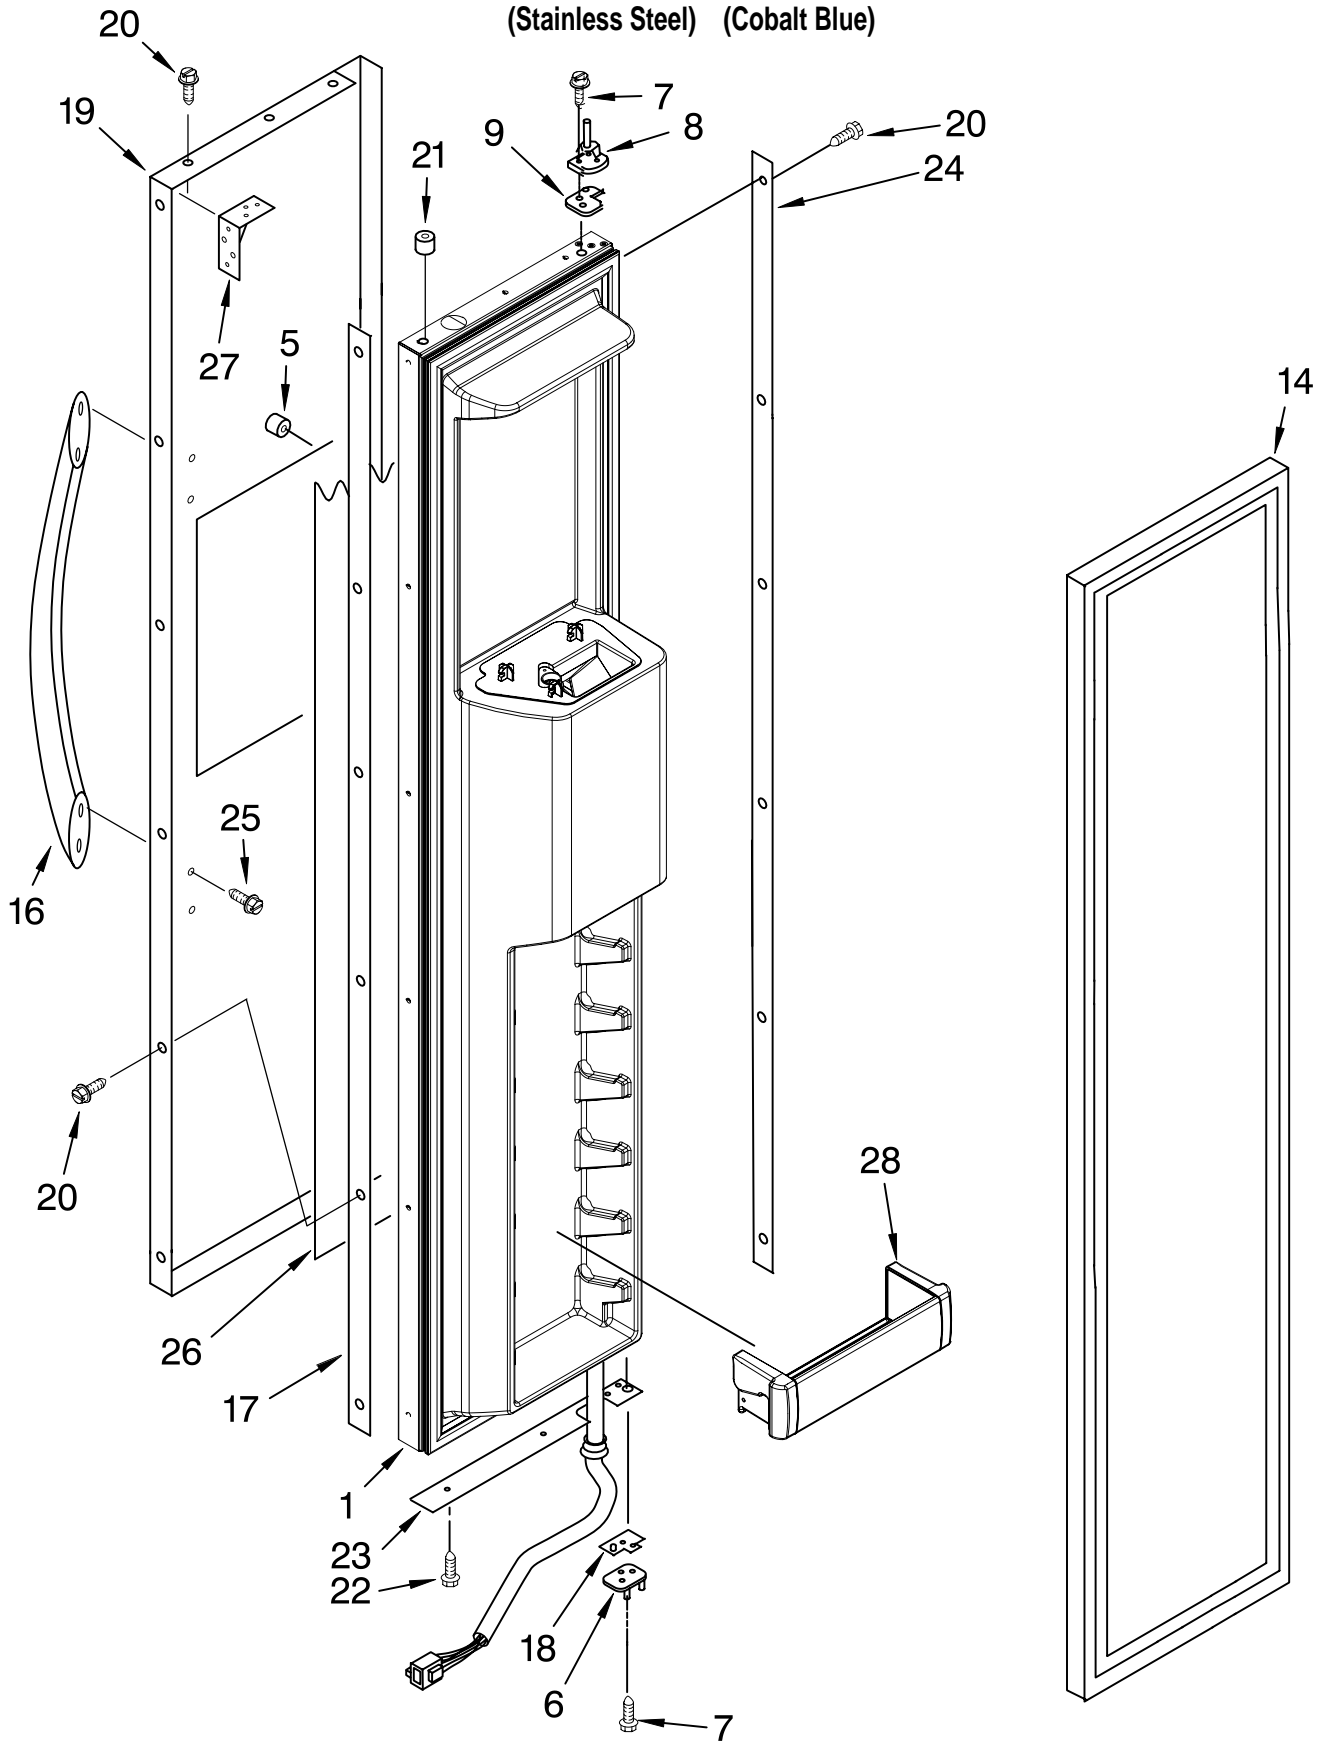

FREEZER DOOR PARTS

For Models: KSSC42QMS01, KSSC42QMU01
(Stainless Steel) (Cobalt Blue)

FOR ORDERING INFORMATION REFER TO PARTS PRICE LIST

FREEZER DOOR PARTS

For Models: KSSC42QMS01, KSSC42QMU01

(Stainless Steel) (Cobalt Blue)

Illus. No.	Part No.	DESCRIPTION
1		Freezer Door Panel (Includes Item #14)
	2252324B	Black
	2252324U	Cobalt Blue
5	2252354	Spacer
6	2302879	Hinge, Bottom
7	489282	Screw
8	2266854	Hinge, Top
9	2256381	Spacer-Door, Top
14	2222814	Door Gasket, Magnetic
16		Handle, Door
	2005290	Stainless Steel
17		Spacer, Door-Skin (Handle Side)
	2300028	For Cobalt Blue Model
	2306471	For Stainless Steel Model
18	2257637	Door, Spacer
19		Skin, Door
	2222910U	Cobalt Blue
	2306163	Stainless Steel
20		Screw
	8281250	Stainless Steel
21	2005433	Spacer, Door-Skin (Top)
22	488568	Screw
23	2257385	Spacer, Door-Skin (Bottom)
24	2005030	Spacer, Door-Skin (Hinge Side)
25	308544	Screw, Handle
26	2252391	Filler, Door
27	2258951	Brace, Door Corner
28	2222776	Bin, Shelf F.C. (3)