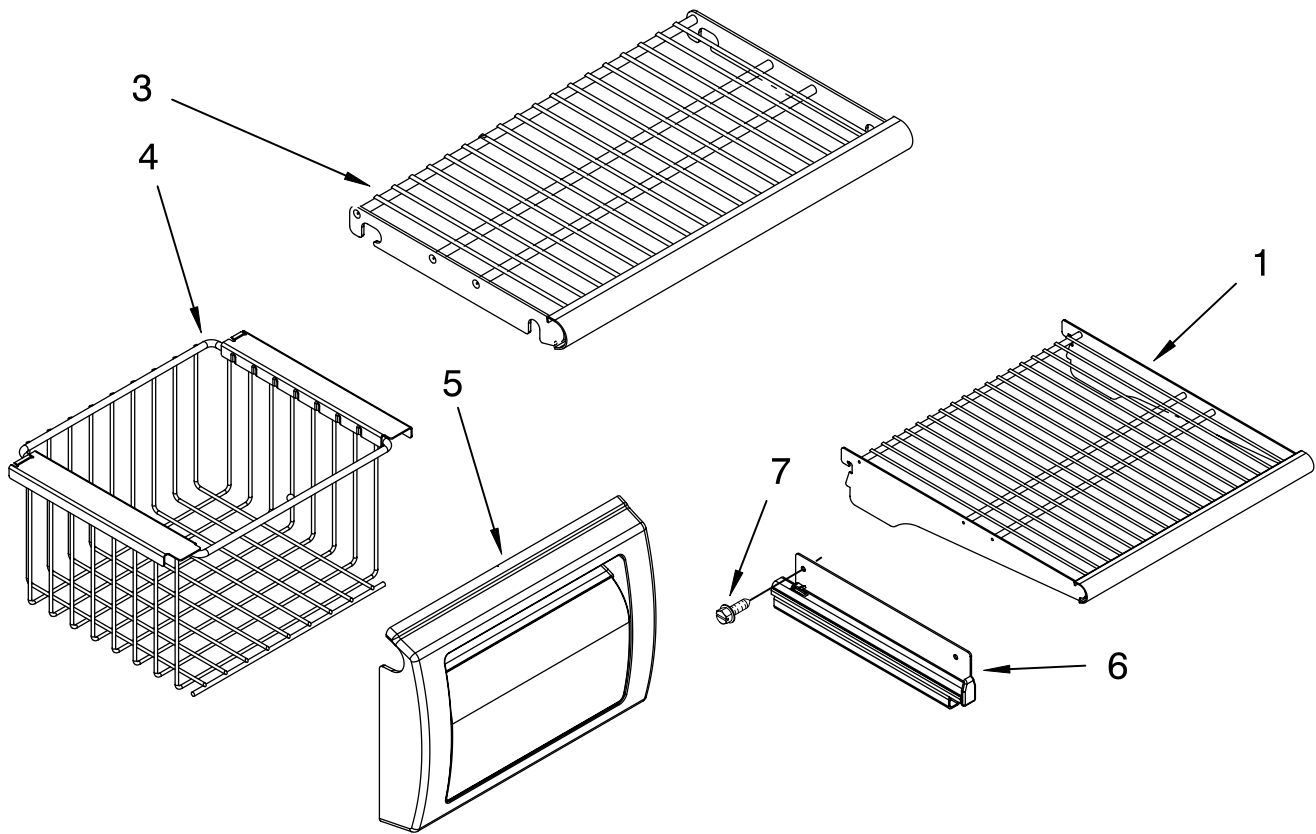

FOR ORDERING INFORMATION REFER TO PARTS PRICE LIST

CABINET TRIM PARTS

For Models: KSSC42QMS01, KSSC42QMU01
(Stainless Steel) (Cobalt Blue)

Illus. No.	Part No.	DESCRIPTION
1		Cabinet, Trim (Right Side)
	2222552S	Stainless Steel
3		Screw
	1163283	Stainless Steel
4	2254725	Cabinet, Trim (Bottom)
5	486194	Screw
6	2257367	Cabinet, Trim Top
7		Cabinet Trim (Left Side)
	2222553S	Stainless Steel
9	2005925	Seal-Trim, Side
10	489464	Screw

FOR ORDERING INFORMATION REFER TO PARTS PRICE LIST

FREEZER SHELF PARTS

For Models: KSSC42QMS01, KSSC42QMU01

(Stainless Steel) (Cobalt Blue)

Illus. No.	Part No.	DESCRIPTION
1	2302868	Wire, Shelf
3	2302883	Shelf, Fixed (2)
4	2259082	Basket
5	2256270	Front, Basket
6	2259317	Slide, Basket
	2259318	Right Side
	2259318	Left Side
7	8533928	Screw