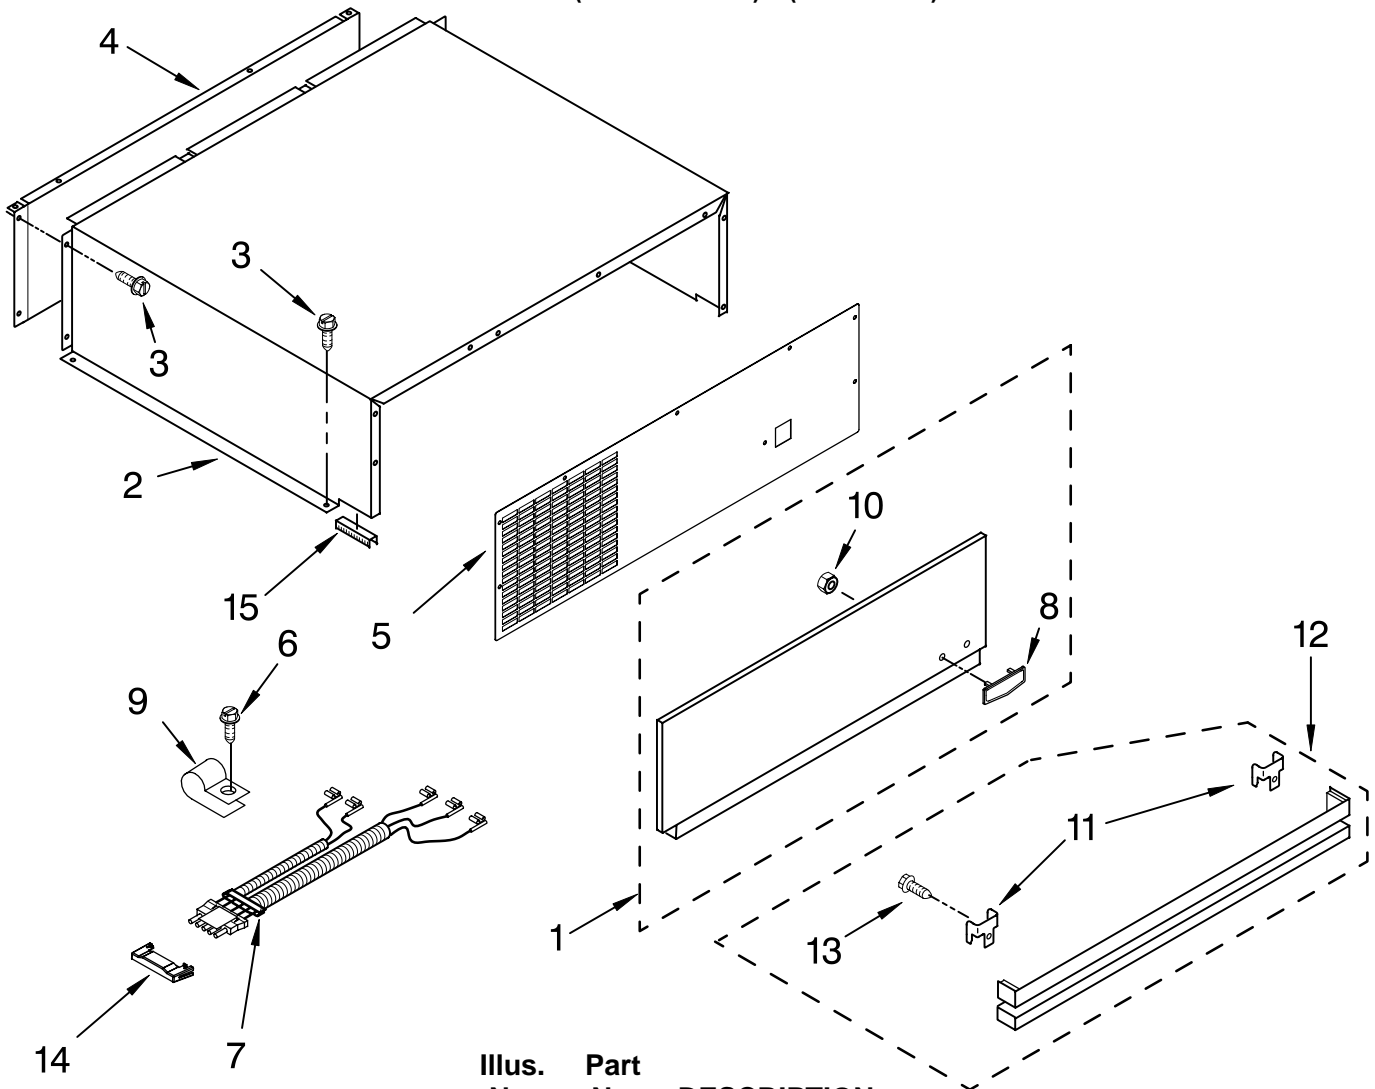

TOP GRILLE AND UNIT COVER PARTS

For Models: KSSC42QMS01, KSSC42QMU01

(Stainless Steel) (Cobalt Blue)

Illus. No.	Part No.	DESCRIPTION
1		Panel, Decorative Assembly
	2257411U	Cobalt Blue
	2257411S	Stainless Steel
2	2259320	Cover, Unit
3	486194	Screw
4	2256466	Back Panel
5	2302974	Cover, Unit Front
6	487415	Screw
7	2187429	Wire Assembly RC/FC Light Switch
8	2005292	Badge, Kitchen Aid
9	489348	Clamp
10	2004333	Nut
11	2254759	Bracket, Louver
12		Louver, Grille
	2254761S	Stainless Steel
13	488879	Screw
14	2221297	Connector, Enclosure
15	2215910	Grommet

FOR ORDERING INFORMATION REFER TO PARTS PRICE LIST