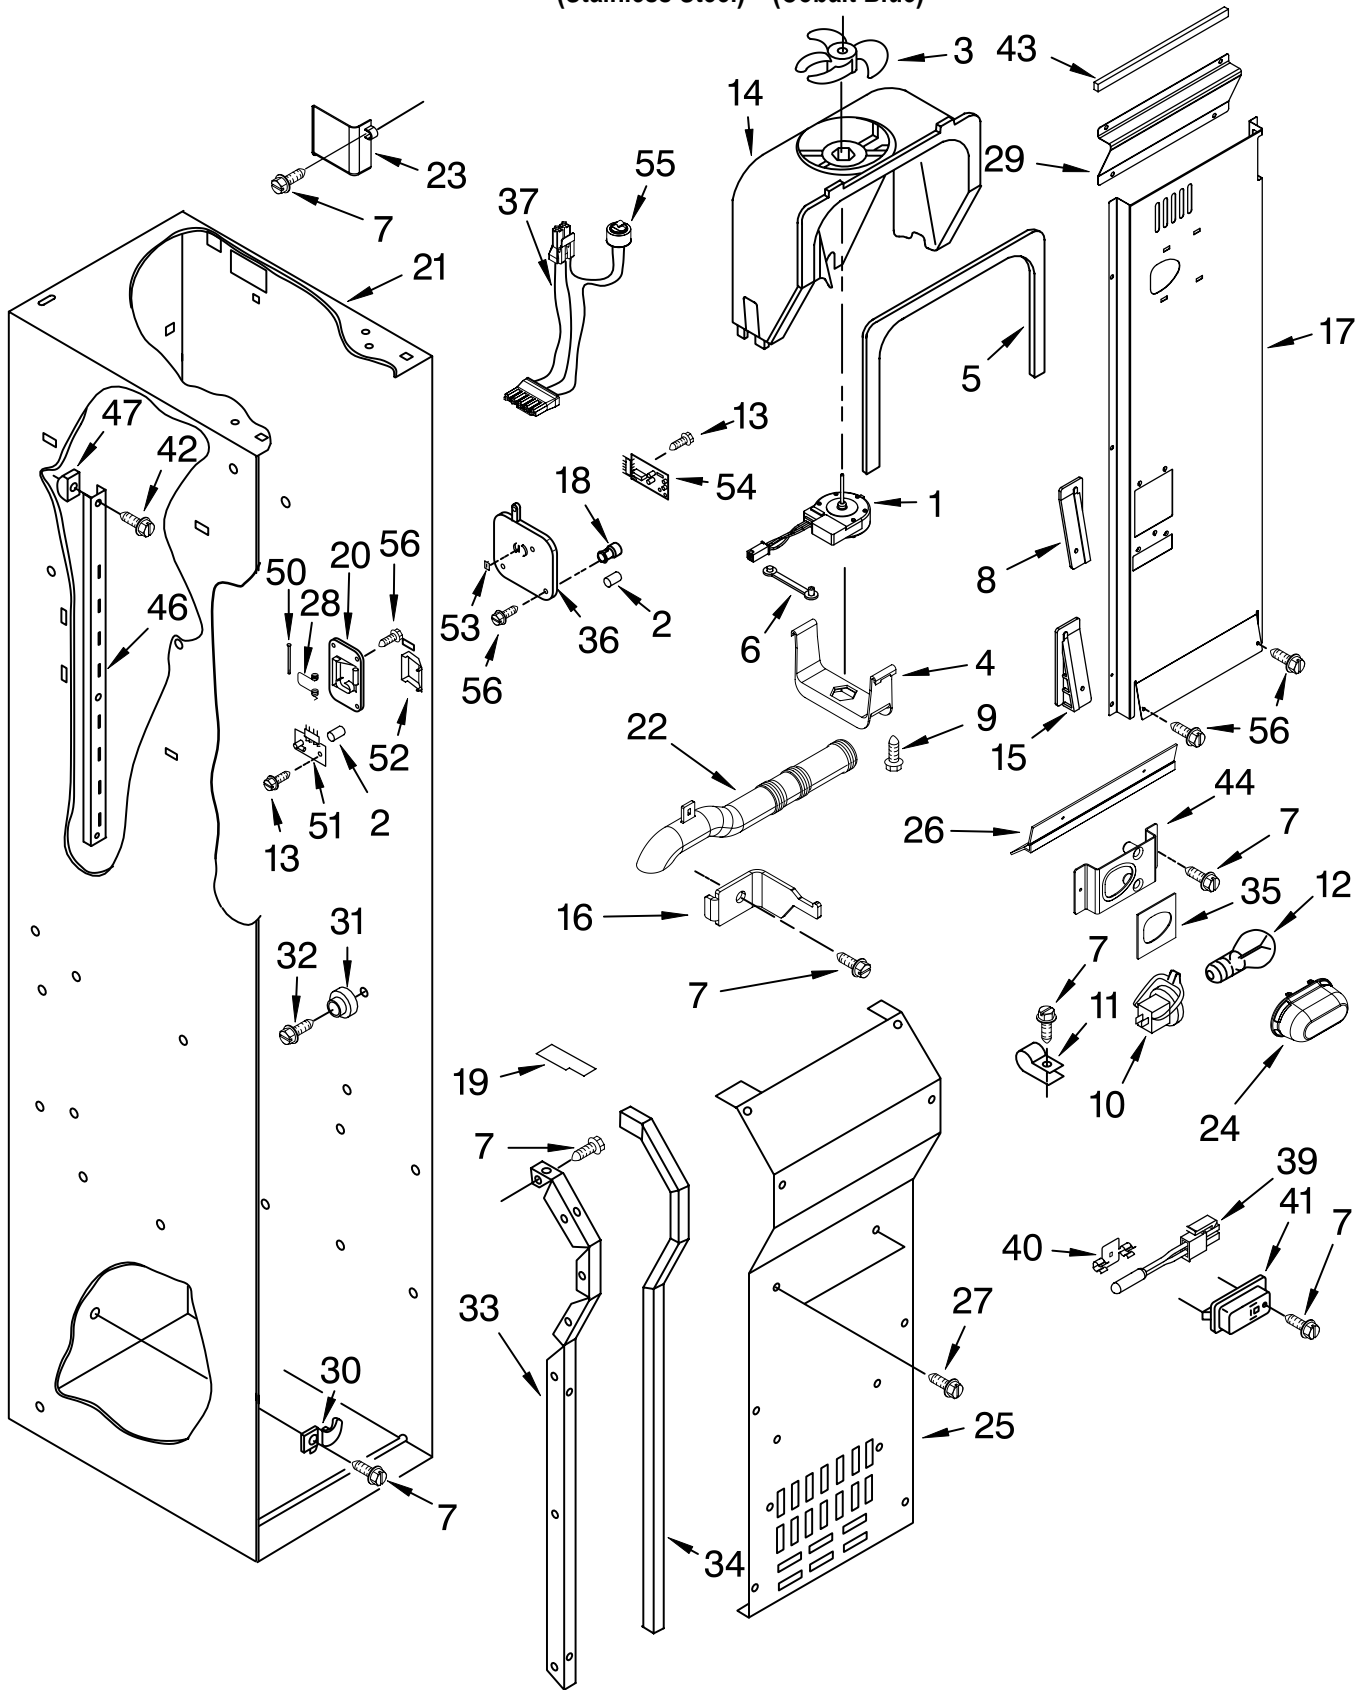

FREEZER LINER AND AIR FLOW PARTS

For Models: KSSC42QMS01, KSSC42QMU01
(Stainless Steel) (Cobalt Blue)

FOR ORDERING INFORMATION REFER TO PARTS PRICE LIST

FREEZER LINER AND AIR FLOW PARTS

For Models: KSSC42QMS01, KSSC42QMU01

(Stainless Steel) (Cobalt Blue)

Illus. No.	Part No.	DESCRIPTION	Illus. No.	Part No.	DESCRIPTION	Illus. No.	Part No.	DESCRIPTION	
1	2259385	Fan Motor	20	2215650	Cover, Emitter	34	2220904	Gasket (2)	
2	2198665	Tube, P.C. Board	21		Liner (Not A			Evaporator Cover	
3	2169142	Fan Blade			Serviceable Part)	35	2302777	Seal, Light Socket	
4	2223733	Retainer, Fan Motor	22	2302932	Tube, Vent	36	2259493	Cover, Receiver	
5	2302817	Gasket, Cover	23	2259025	Cover, Air Outlet	37	2187673	Harness, Evap Fan (Includes Item 55)	
6	2223986	Grommet	24	2259367	Light Shield	39	2213442	Thermistor	
7	486194	Screw	25	2306049	Cover, Evaporator	40	2209204	Clip, Thermistor	
8	2259464	Wedge, Air Duct	26	2302850	Support, Air Duct	41	1116793	Cover, Thermistor	
9	488500	Screw, Ground	27	487539	Screw	42	2006475	Screw	
10	2162085	Socket, Light (2)	28	2198635	Spring	43	2306052	Gasket, Air Duct	
11	488937	Clamp, Nylon	29	2306038	Deflector, Air Duct	44	2257571	Bracket, Light	
12	2255743	Light Bulb	30	1112260	Support, Evaporator	46	2259032	Ladder, Shelf	
13	489214	Screw	31	2196483	Shelf, Stud (20)	47	2259445	Support, Screw	
14	2182120	Scroll, Fan	32	8281158	Screw	50	2198634	Pin	
15	2259465	Wedge, Air Duct	33		Evaporator, Cover Rail	51	2220398	P.C. Board	
16	2302925	Bracket, Vent Tube			2221107	Left Side	52	2198633	Flipper
17	2306046	Air Duct			2259355	Right Side	53	2255563	Slide, Ice maker Shut Off
18	2198643	Lens					54	2255114	P.C. Board, Receiver
19		Block, Fan Scroll					55	2306462	Defrost, Bi-Metal
	2209480	Right					56	8281185	Screw
	2209066	Left							

FOR ORDERING INFORMATION REFER TO PARTS PRICE LIST