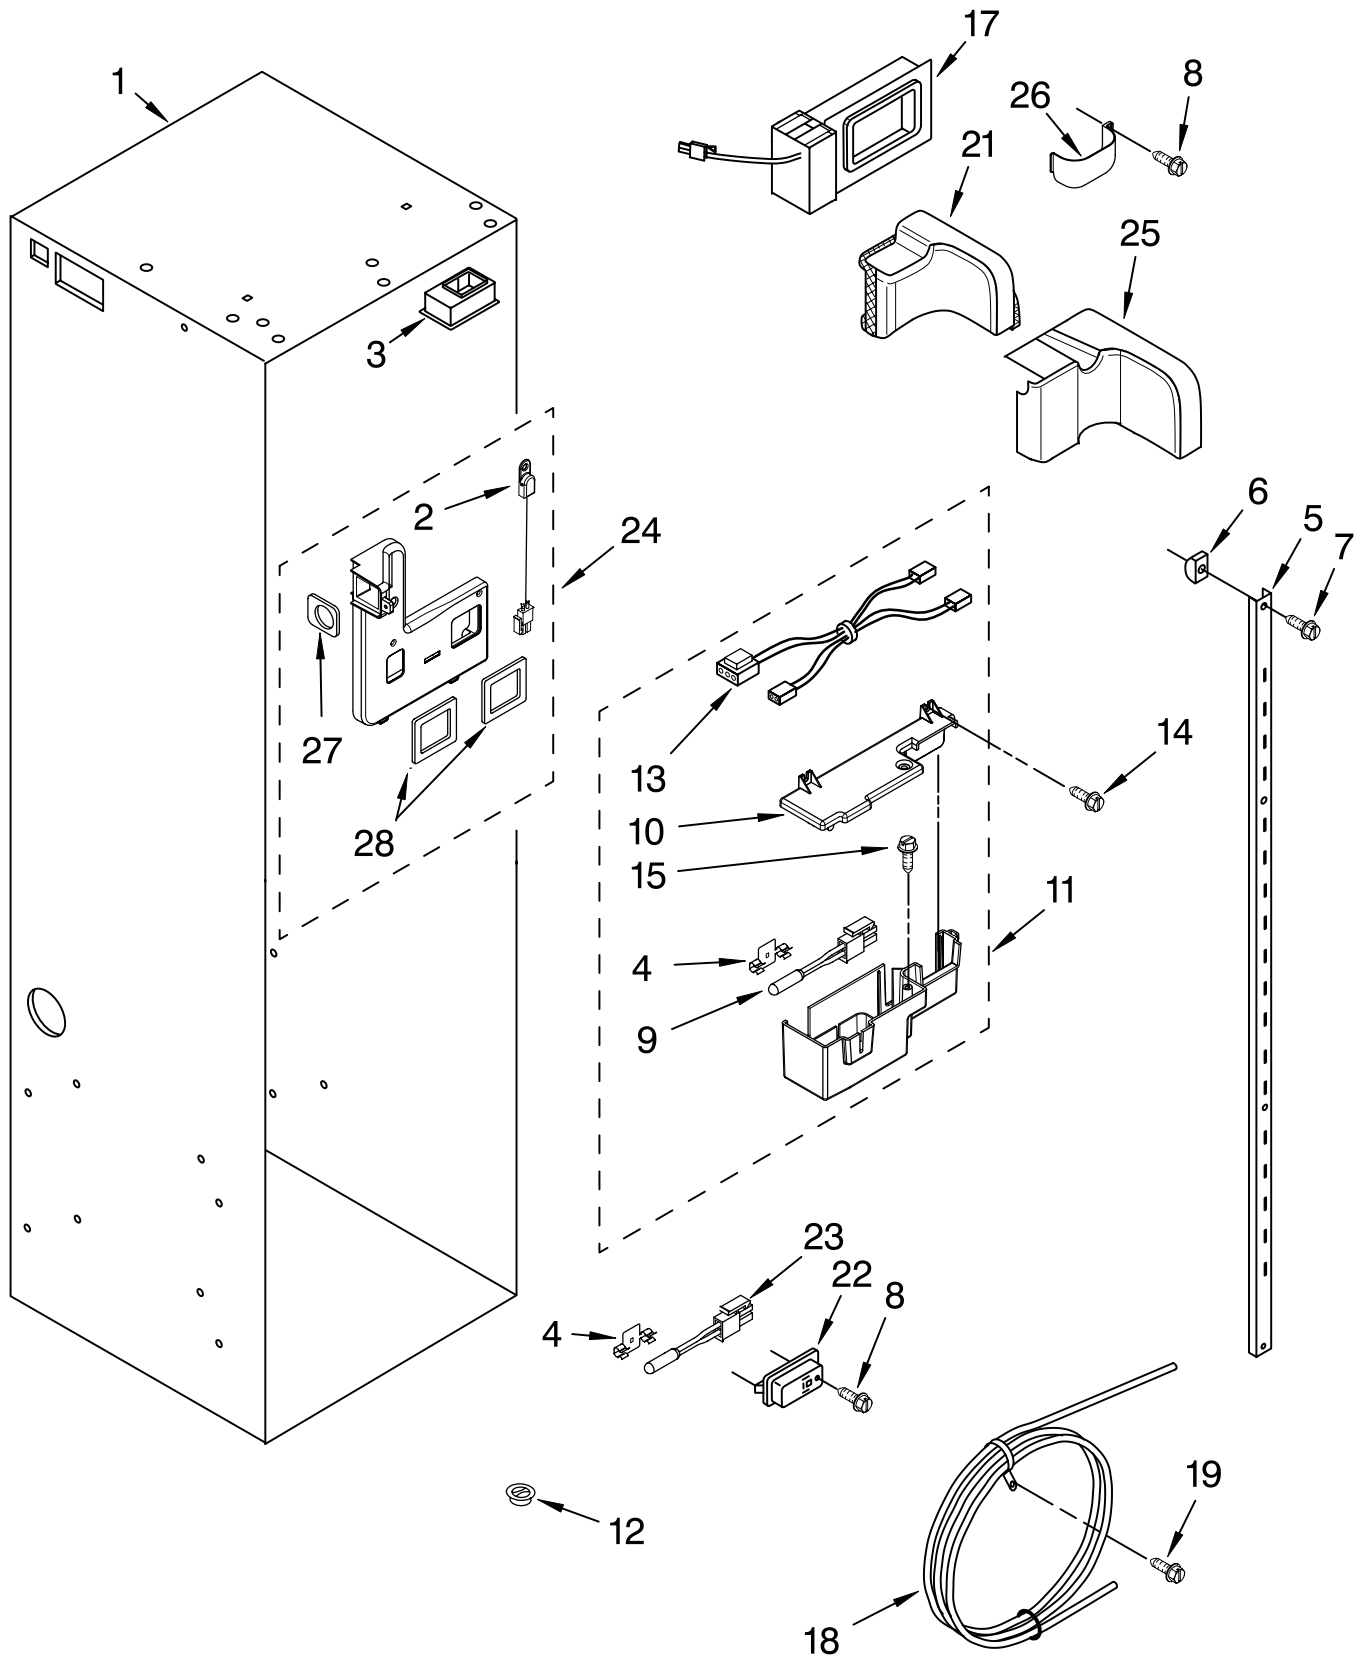

REFRIGERATOR LINER PARTS

For Models: KSSC42QMS01, KSSC42QMU01
(Stainless Steel) (Cobalt Blue)

FOR ORDERING INFORMATION REFER TO PARTS PRICE LIST

REFRIGERATOR LINER PARTS

For Models: KSSC42QMS01, KSSC42QMU01
(Stainless Steel) (Cobalt Blue)

Illus. No.	Part No.	DESCRIPTION
1		Liner (Not A Serviceable Part)
2	2306010	Thermistor
3	2208970	Air Duct
4	2209204	Clip, Thermistor
5	2259077	Ladder, Shelf (2)
6	520965	Screw Support, Ladder (8)
7	2006475	Screw
8	487539	Screw
9	2302937	Thermistor
10	2302986	Lid, Meat Pan Baffle
11	2302987	Baffle, Control Assembly
12	2171846	Release Valve
13	2187619	Jumper, Air Baffle
14	488357	Screw
15	486194	Screw
17	2221296	Air Baffle Assembly
18	2209687	Reservoir
19	488280	Screw
21	2208997	Diffuser Assembly
22	1116793	Cover, Thermistor
23	2188820	Thermistor
24	2302992	Spacer, Air-Baffle
25	2215728	Cover, Diffuser
26	2259066	Cover, Air Return
27	2259412	Seal, Air Duct (Round Hole)
28	2259398	Seal, Air Duct (Square Hole)

FOR ORDERING INFORMATION REFER TO PARTS PRICE LIST