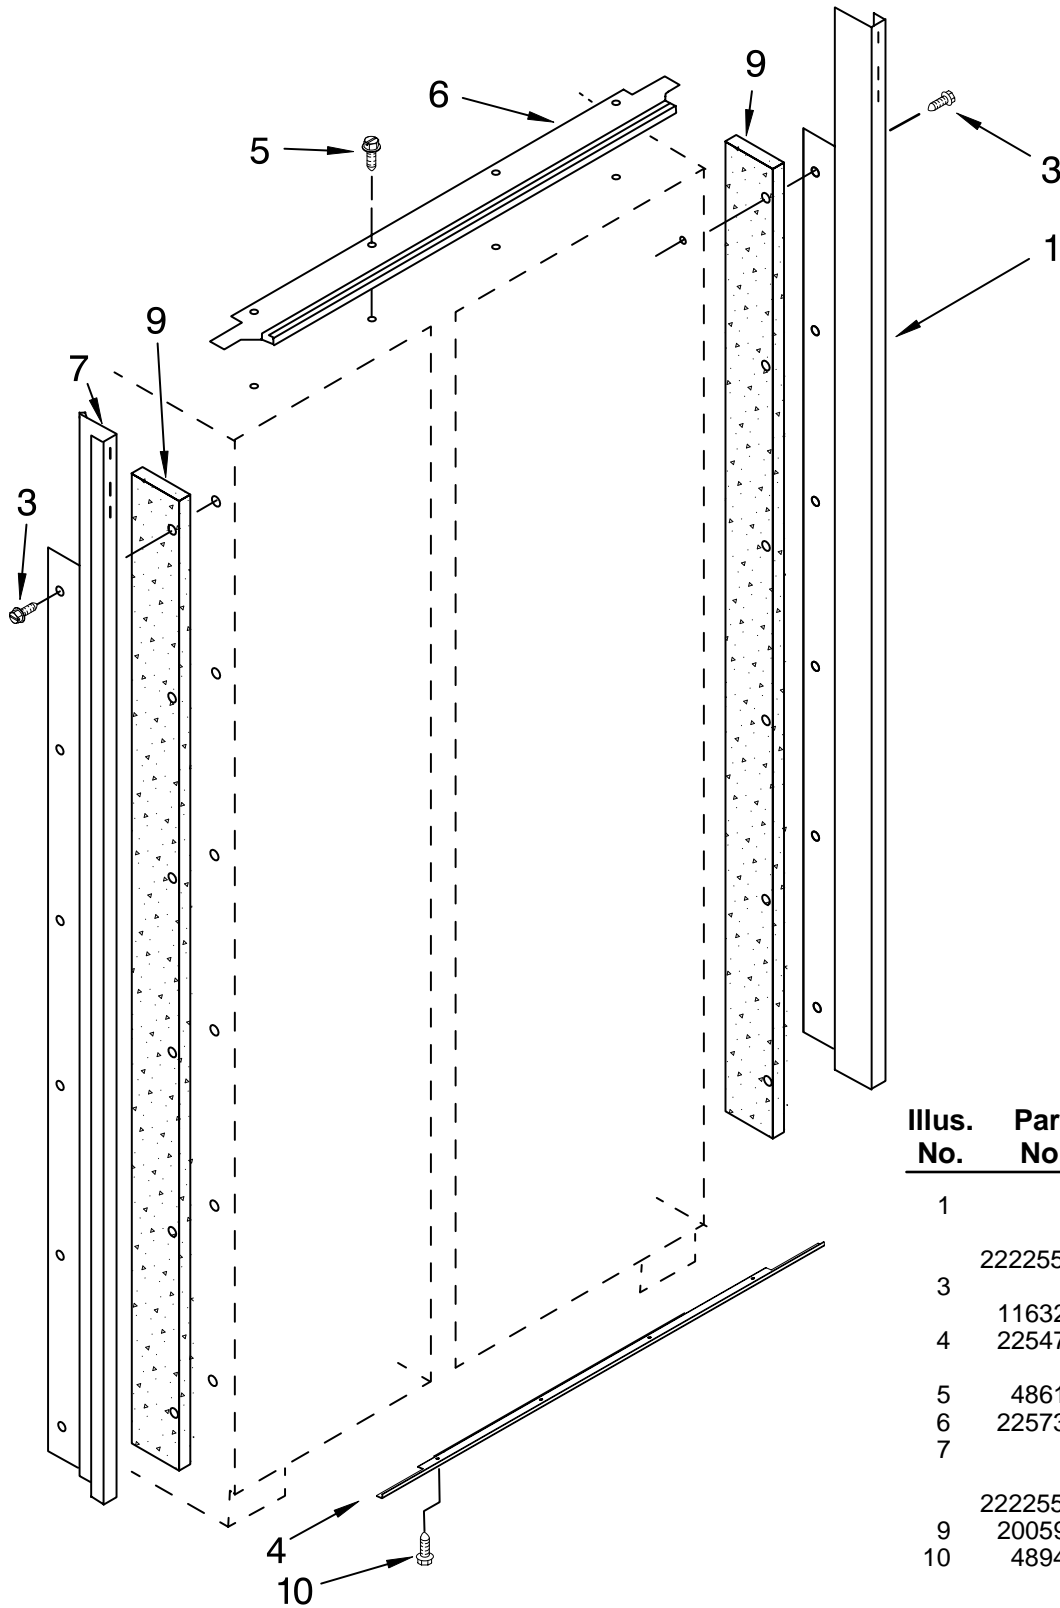

CABINET TRIM PARTS

For Models: KSSC42QMS01, KSSC42QMU01
(Stainless Steel) (Cobalt Blue)

Illus. No.	Part No.	DESCRIPTION
1		Cabinet, Trim (Right Side)
	2222552S	Stainless Steel
3		Screw
	1163283	Stainless Steel
4	2254725	Cabinet, Trim (Bottom)
5	486194	Screw
6	2257367	Cabinet, Trim Top
7		Cabinet Trim (Left Side)
	2222553S	Stainless Steel
9	2005925	Seal-Trim, Side
10	489464	Screw

FOR ORDERING INFORMATION REFER TO PARTS PRICE LIST