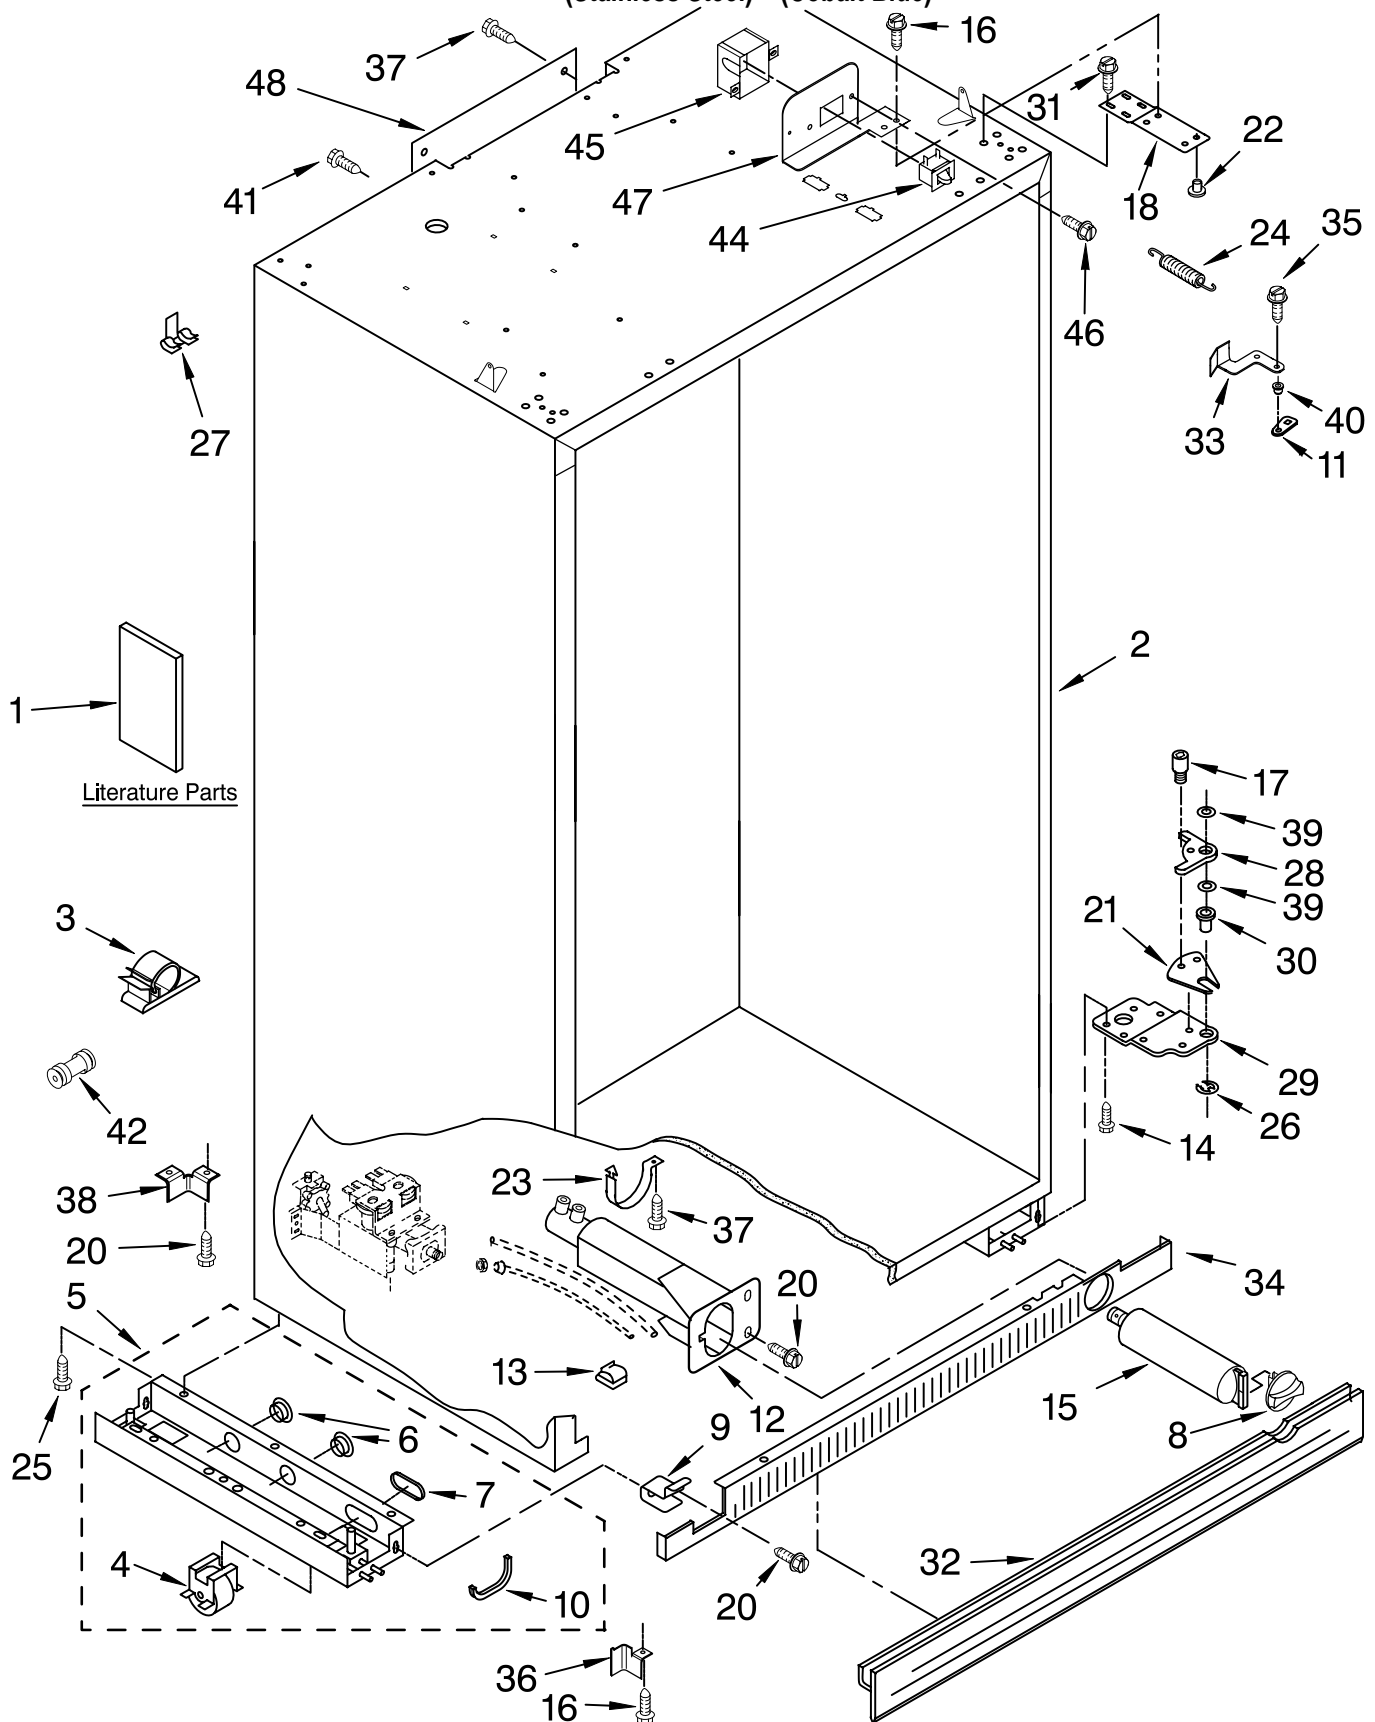

CABINET PARTS
For Models: KSSC42QMS01, KSSC42QMU01
(Stainless Steel) (Cobalt Blue)

42" BUILT IN
REFRIGERATOR

FOR ORDERING INFORMATION REFER TO PARTS PRICE LIST