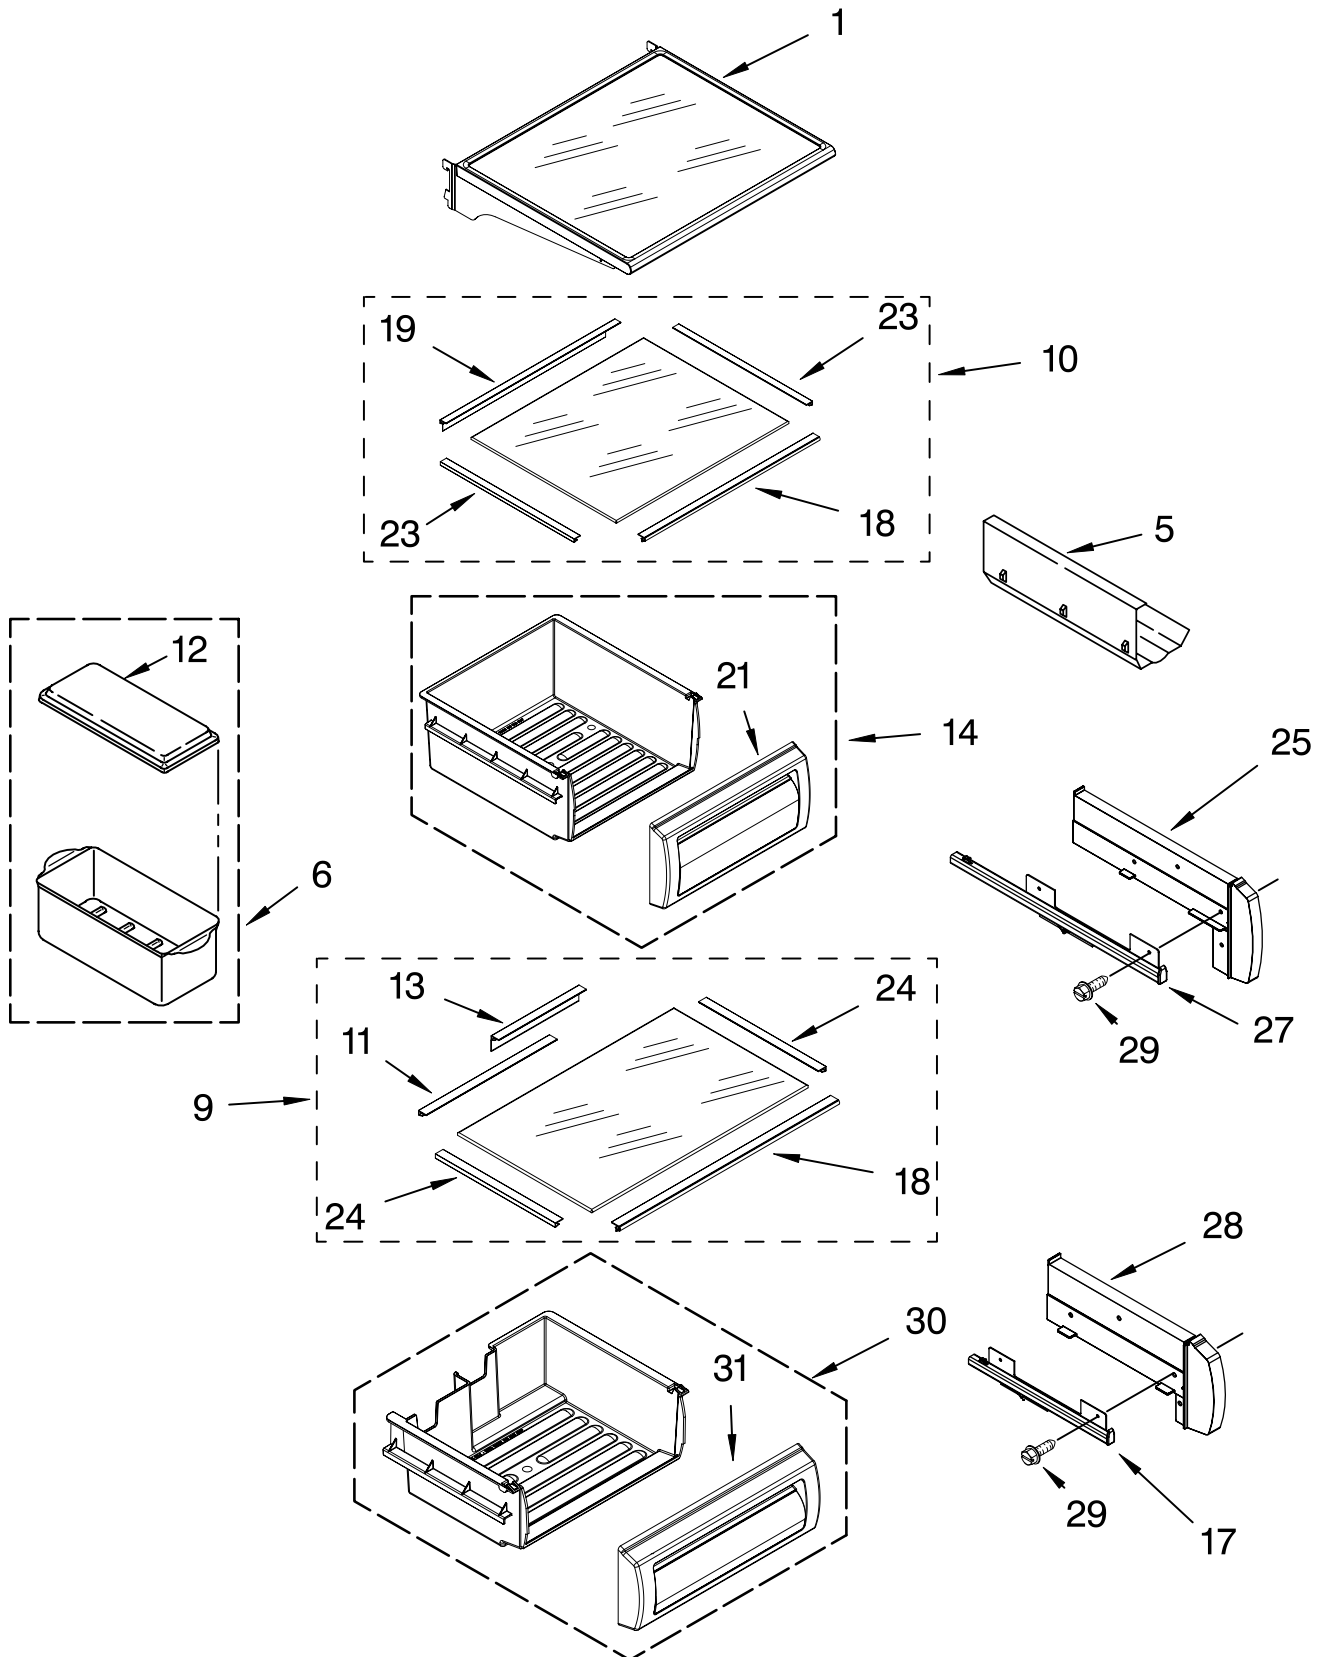

REFRIGERATOR SHELF PARTS

For Models: KSSC42QMS01, KSSC42QMU01
(Stainless Steel) (Cobalt Blue)

FOR ORDERING INFORMATION REFER TO PARTS PRICE LIST

REFRIGERATOR SHELF PARTS

For Models: KSSC42QMS01, KSSC42QMU01

(Stainless Steel) (Cobalt Blue)

Illus. No.	Part No.	DESCRIPTION
1	2222592	Shelf Assembly
5	2179404	Rack, Wine
6	2221071	Egg Bin
9	2302842	Assembly, Meat Pan Cover
10	2302835	Assembly, Crisper Cover
11	2257611	Trim, Glass Rear Side
12	2169935	Cover
13	2257582	Trim, Glass Rear
14	2252412	Crisper Pan (2)
17		Slide, Meat Pan
	2302954	Left Side
	2302955	Right Side
18		Trim, Glass Front (Not Serviceable)
19	2256254	Trim, Glass Rear
21	2256248	Front, Crisper Pan
23	2252255	Trim, Glass Side Crisper Pan
24	2256250	Trim, Glass Side Meat Pan
25		Spacer, Crisper
	2256222	Right Side (2)
	2256223	Left Side (2)
27		Slide, Crisper
	2302956	Right Side
	2302957	Left Side
28		Spacer, Meat Pan
	2256243	Left Side
	2256244	Right Side
29		Screw
	8533929	Right Side- (8-18 x 1.375)
	8533928	Left Side- (8-18 x .750)
30	2256369	Pan Assembly Meat
31	2256366	Front, Meat Pan

FOR ORDERING INFORMATION REFER TO PARTS PRICE LIST