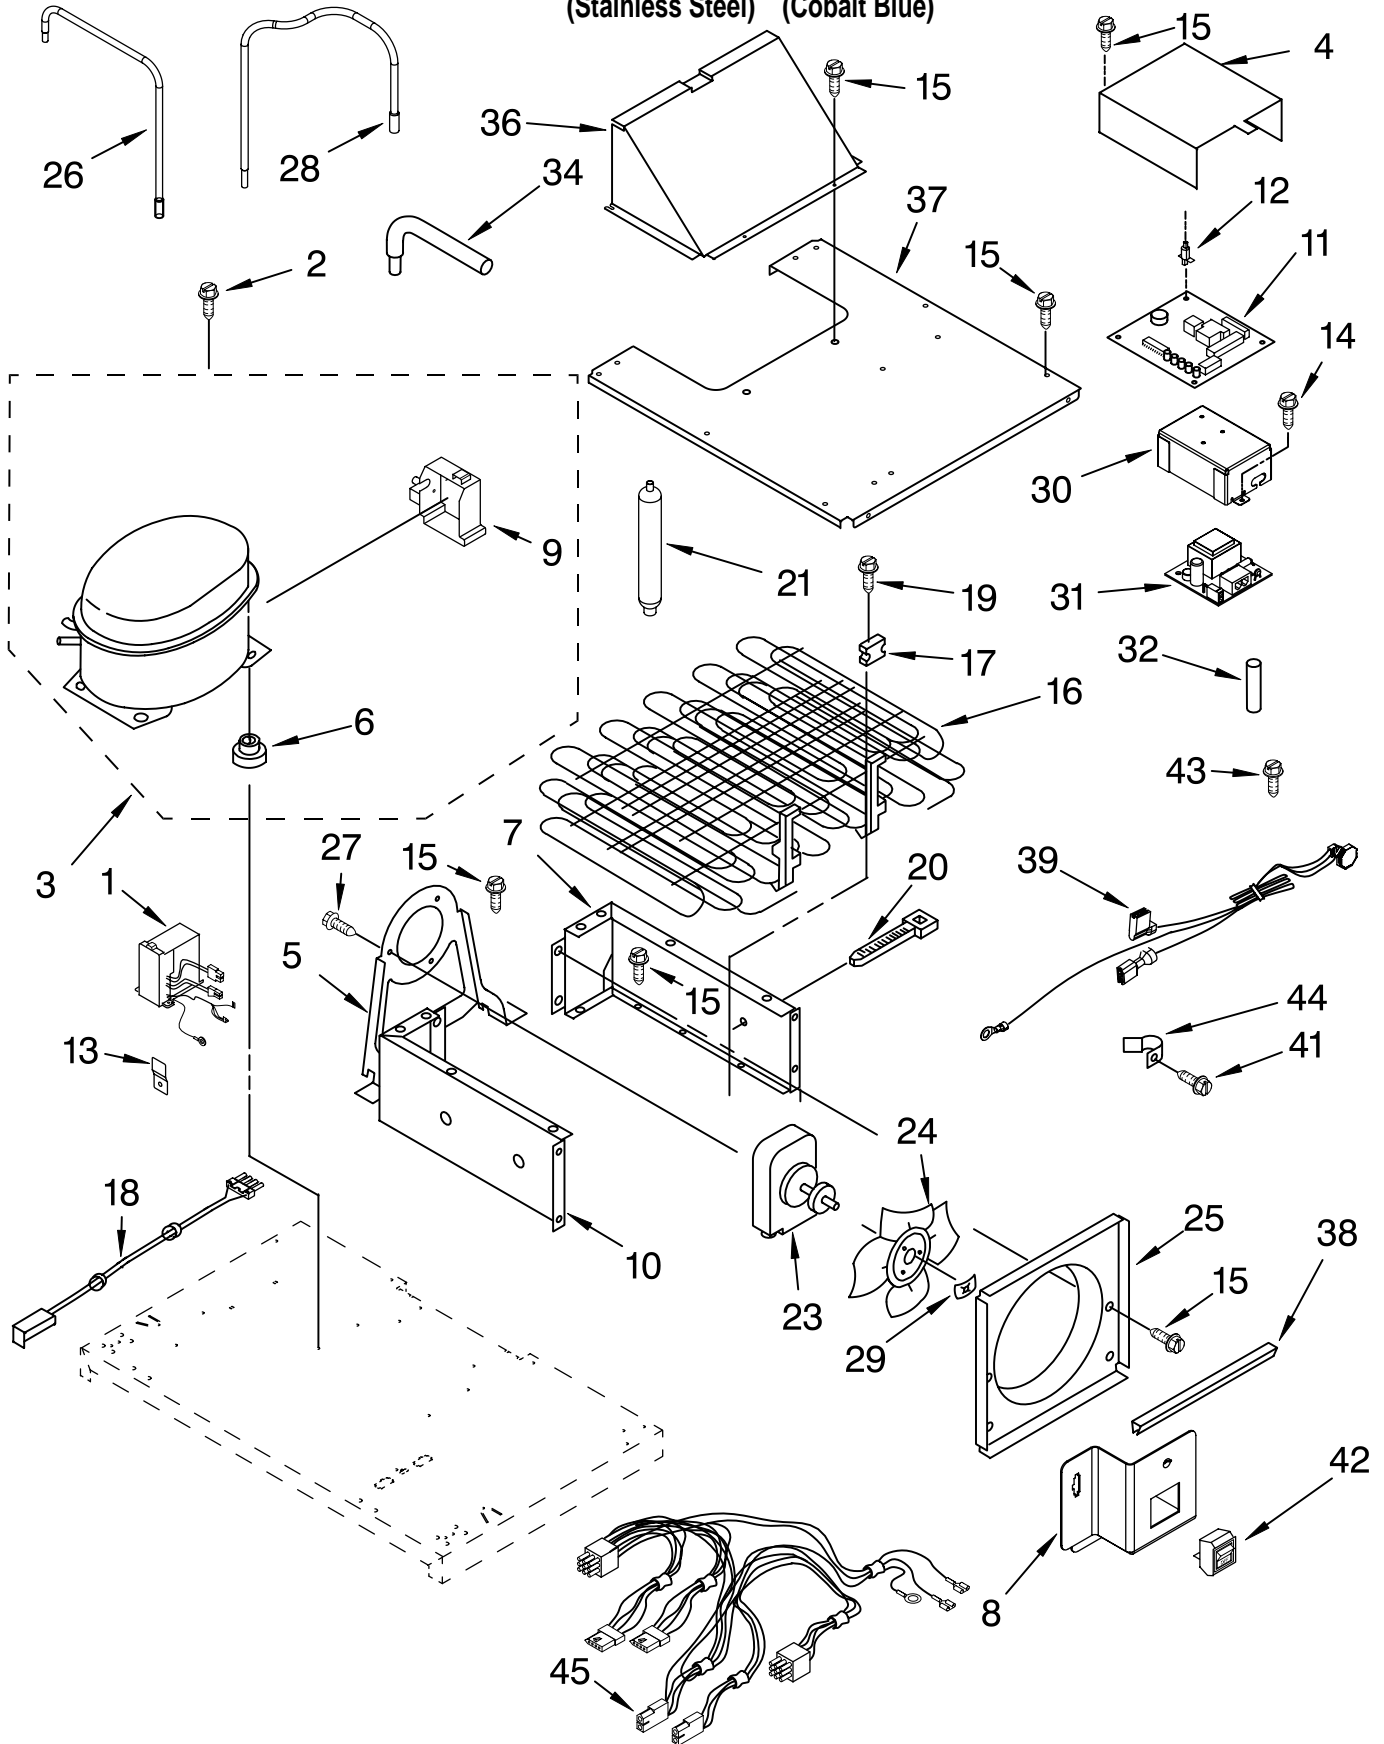

UPPER UNIT PARTS

For Models: KSSC42QMS01, KSSC42QMU01
(Stainless Steel) (Cobalt Blue)

FOR ORDERING INFORMATION REFER TO PARTS PRICE LIST

UPPER UNIT PARTS

For Models: KSSC42QMS01, KSSC42QMU01
(Stainless Steel) (Cobalt Blue)

Illus. No.	Part No.	DESCRIPTION
1	2224047	Inverter Box
2	489373	Screw, Compressor Mounting (4)
3	2223393	Compressor (Includes Items 6 & 9)(Also Order 876765 Tube Kit)
4	2257354	Housing, Control Board
5	2215641	Bracket, Fan Motor
6	1100826	Grommet, Mounting
7	2266803	Shroud, Condenser (Right)
8	2302969	Bracket, Switch
9	2215676	Terminal Cover
10	2302973	Shroud, Condenser (Left)
11	2303934	Control Board
12	2203075	Spacer (5)
13	2256328	Bracket, Inverter Box
14	8281149	Screw
15	1157158	Screw
16	2259307	Condenser
17	943447	Grommet (4)
18	2187629	Wire, Jumper
19	487522	Screw

Illus. No.	Part No.	DESCRIPTION
20	2155774	Wire Tie
21	2252363	Drier
23	2206036	Motor, Fan
24	2190685	Blade, Fan
25	2003169	Orifice, Fan
26	2259302	Tube, Drier Transition
27	8281160	Screw
28	2259340	Tube, Heat Loop Transition
29	486692	Speed Nut
30	2259349	Housing, Power Supply
31	2259350	Power Supply, Ingredient Care Center
32	2000645	Sleeve, Condenser
34	2194319	Process, Tube
36	2209495	Cover, Fan
37	2259092	Cover, Condenser
38	2307907	Grommet, Flexible
39	2259197	Service Cord
41	486194	Screw

Illus. No.	Part No.	DESCRIPTION
42	2266802	Switch, Power Disconnect
43	487294	Screw, Ground
44	549193	Clamp, Cord
45	2187900	Wiring Harness, Unit Compartment

Following Parts Not Illustrated and Optional Parts Not Included

978025	Valve, Access (1/4")
978026	Valve, Access (5/16")
978027	Valve, Access (3/8")
978028	Valve, Access (1/2")
978029	Valve, Access (5/8")
978030	Valve, Access (3/4")
876764	Valve, Access (3/16")

REFRIGERANT CHARGE

7.50 oz.
(R-134A)

FOR ORDERING INFORMATION REFER TO PARTS PRICE LIST