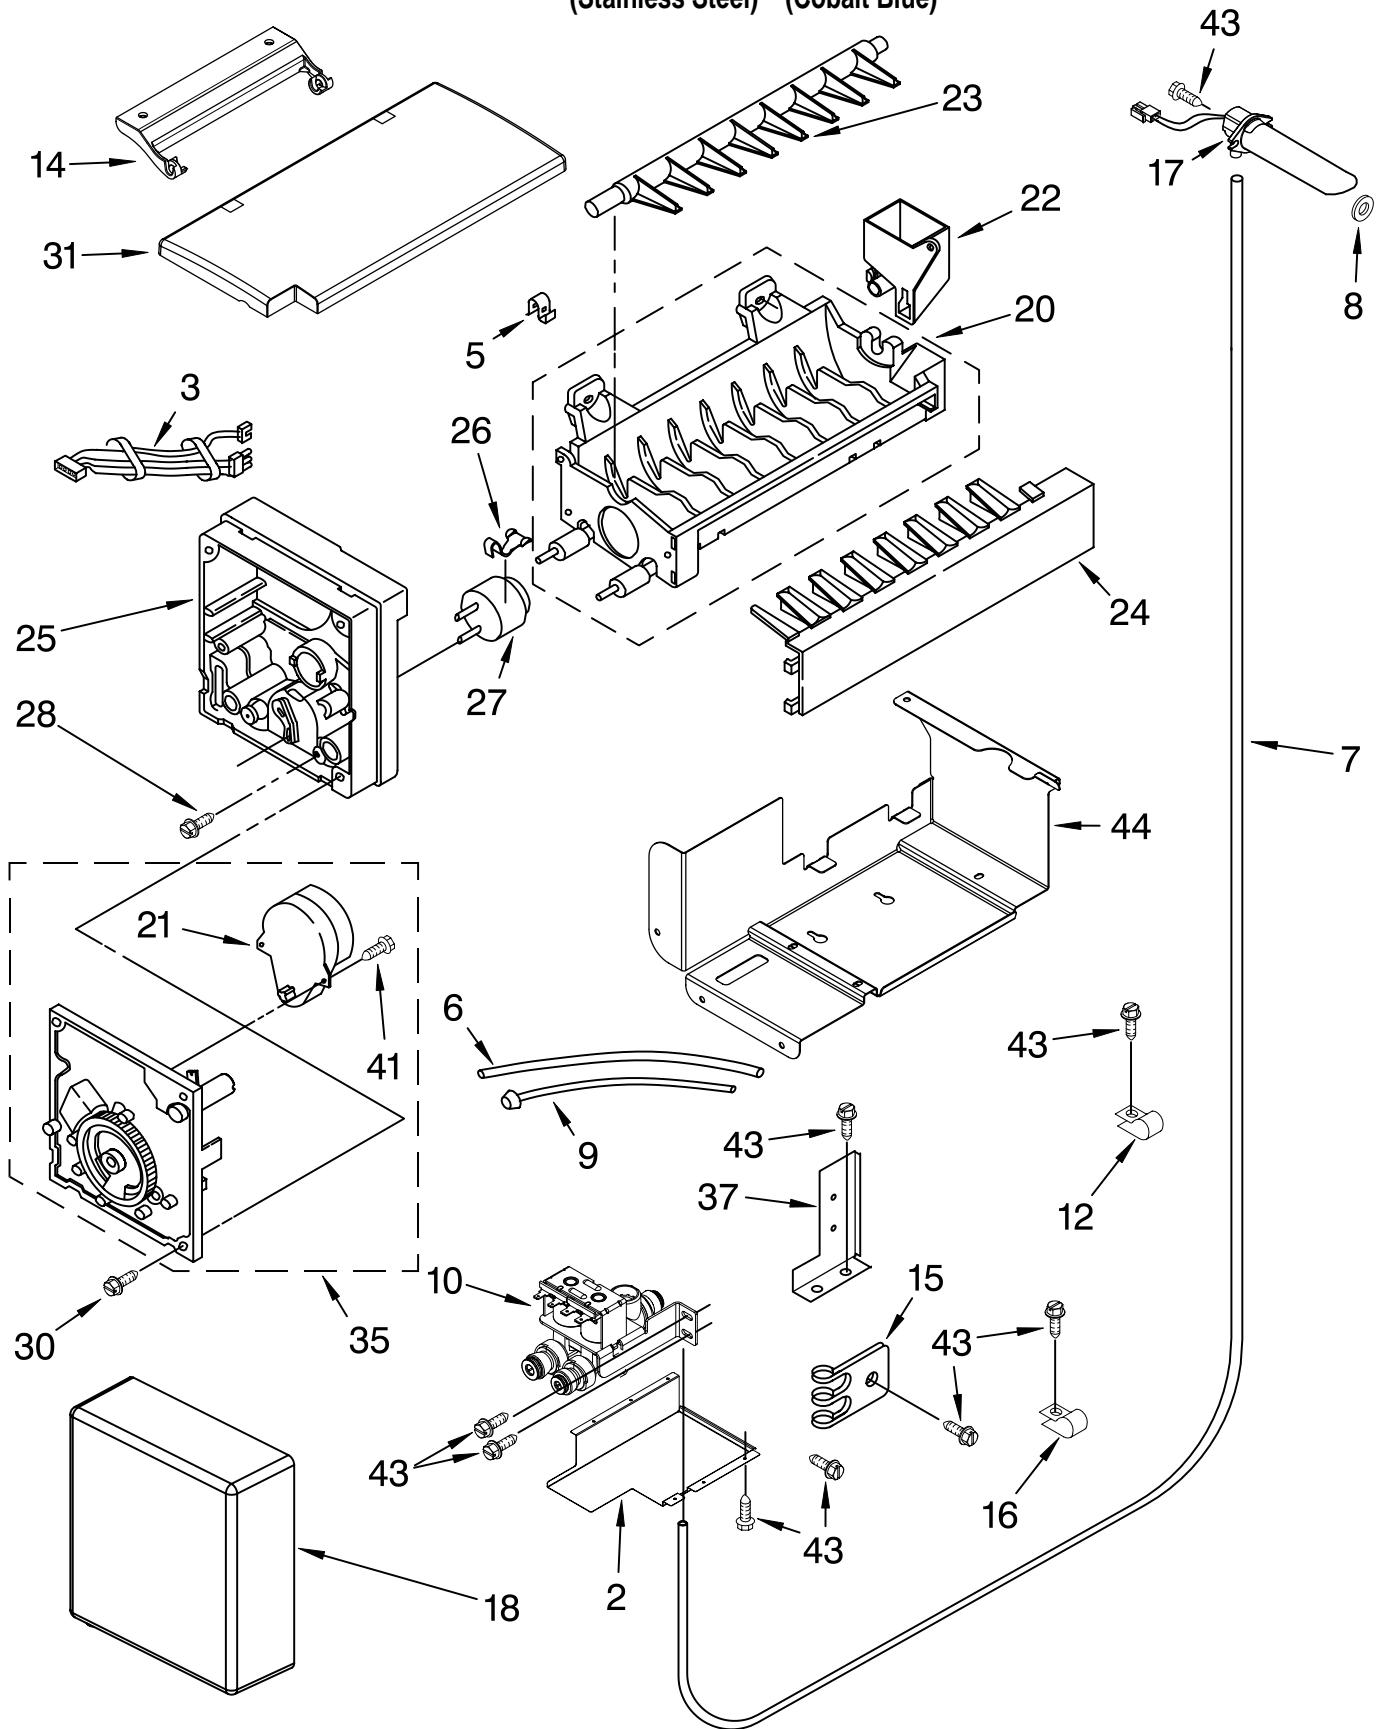

ICEMAKER PARTS

For Models: KSSC42QMS01, KSSC42QMU01
(Stainless Steel) (Cobalt Blue)

FOR ORDERING INFORMATION REFER TO PARTS PRICE LIST

ICEMAKER PARTS

For Models: KSSC42QMS01, KSSC42QMU01

(Stainless Steel) (Cobalt Blue)

Illus. No.	Part No.	DESCRIPTION	Illus. No.	Part No.	DESCRIPTION	Illus. No.	Part No.	DESCRIPTION
2	2300104	Cover, Electrical Bottom	20	628228	Mold & Heater (Also Order 542638 Silicone Grease)	37	2306151	Water Valve Mounting Bracket
3	2187717	Wire Assembly, Ice maker				41	489136	Screw (2)
5	628379	Clip, Fuse	21	628398	Motor	43	486194	Screw
6	2214613	Tube, Filter Inlet	22	628356	Cup-Water Fill	44	2252228	Bracket, Ice maker Mounting
7	2252393	Water Inlet Tube Assembly	23	627843	Ejector	100	2266836	Complete Ice maker Assembly
8	2302758	Seal Gasket	24	2198598	Ice Striper			
9	2302719	Tube, Filter Outlet	25	2194712	Support			
10	2221221	Valve, Solenoid	26	627796	Retainer Thermostat (2)			
12	2221070	Clamp, Tube	27	628397	Thermostat (Also Order 542639 Cement Alumilastic)	Following Parts Not Illustrated (Optional Parts Only)		
14	2198641	Bracket, Ice maker Cover				2261590		Cleaner, Stainless Steel
15	2208136	Clamp, Nylon Valve	28	8533917	Screw	2222963		Ice Container Assembly
16	488937	Clamp Tube	30	489276	Screw			
17	2302756	Tube, Water Inlet	31	2222967	Cover, Ice maker			
18	2257538	Cover	35	628399	Module Assembly (Includes Items 21 & 41)			

FOR ORDERING INFORMATION REFER TO PARTS PRICE LIST