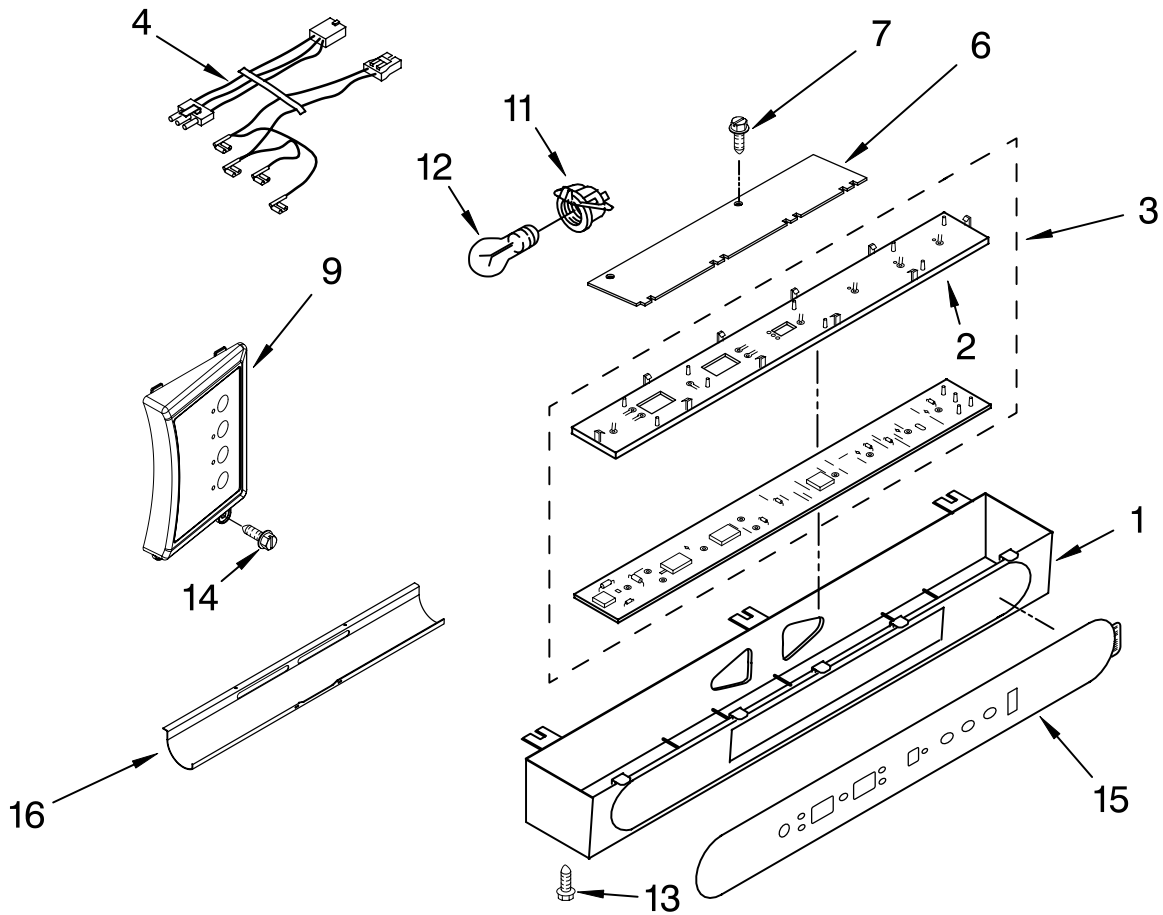

CONTROL PANEL PARTS

For Models: KSSC42QMS01, KSSC42QMU01
(Stainless Steel) (Cobalt Blue)

Illus. No.	Part No.	DESCRIPTION
1	2302772	Control Box
2	2215670	Insert, Control Box
3	2266951	Circuit Board, Housing Control
4	2187424	Control Box Wire Harness
6	2221121	Support, Control Box
7	489006	Screw (2)
9	2306086	Display, Ingredient Care Center
11	2162085	Socket, Light
12	2255743	Light Bulb (2)
13	486194	Screw
14	8281185	Screw
15	2257519	Overlay
16	2302717	Shield, Light

FOR ORDERING INFORMATION REFER TO PARTS PRICE LIST