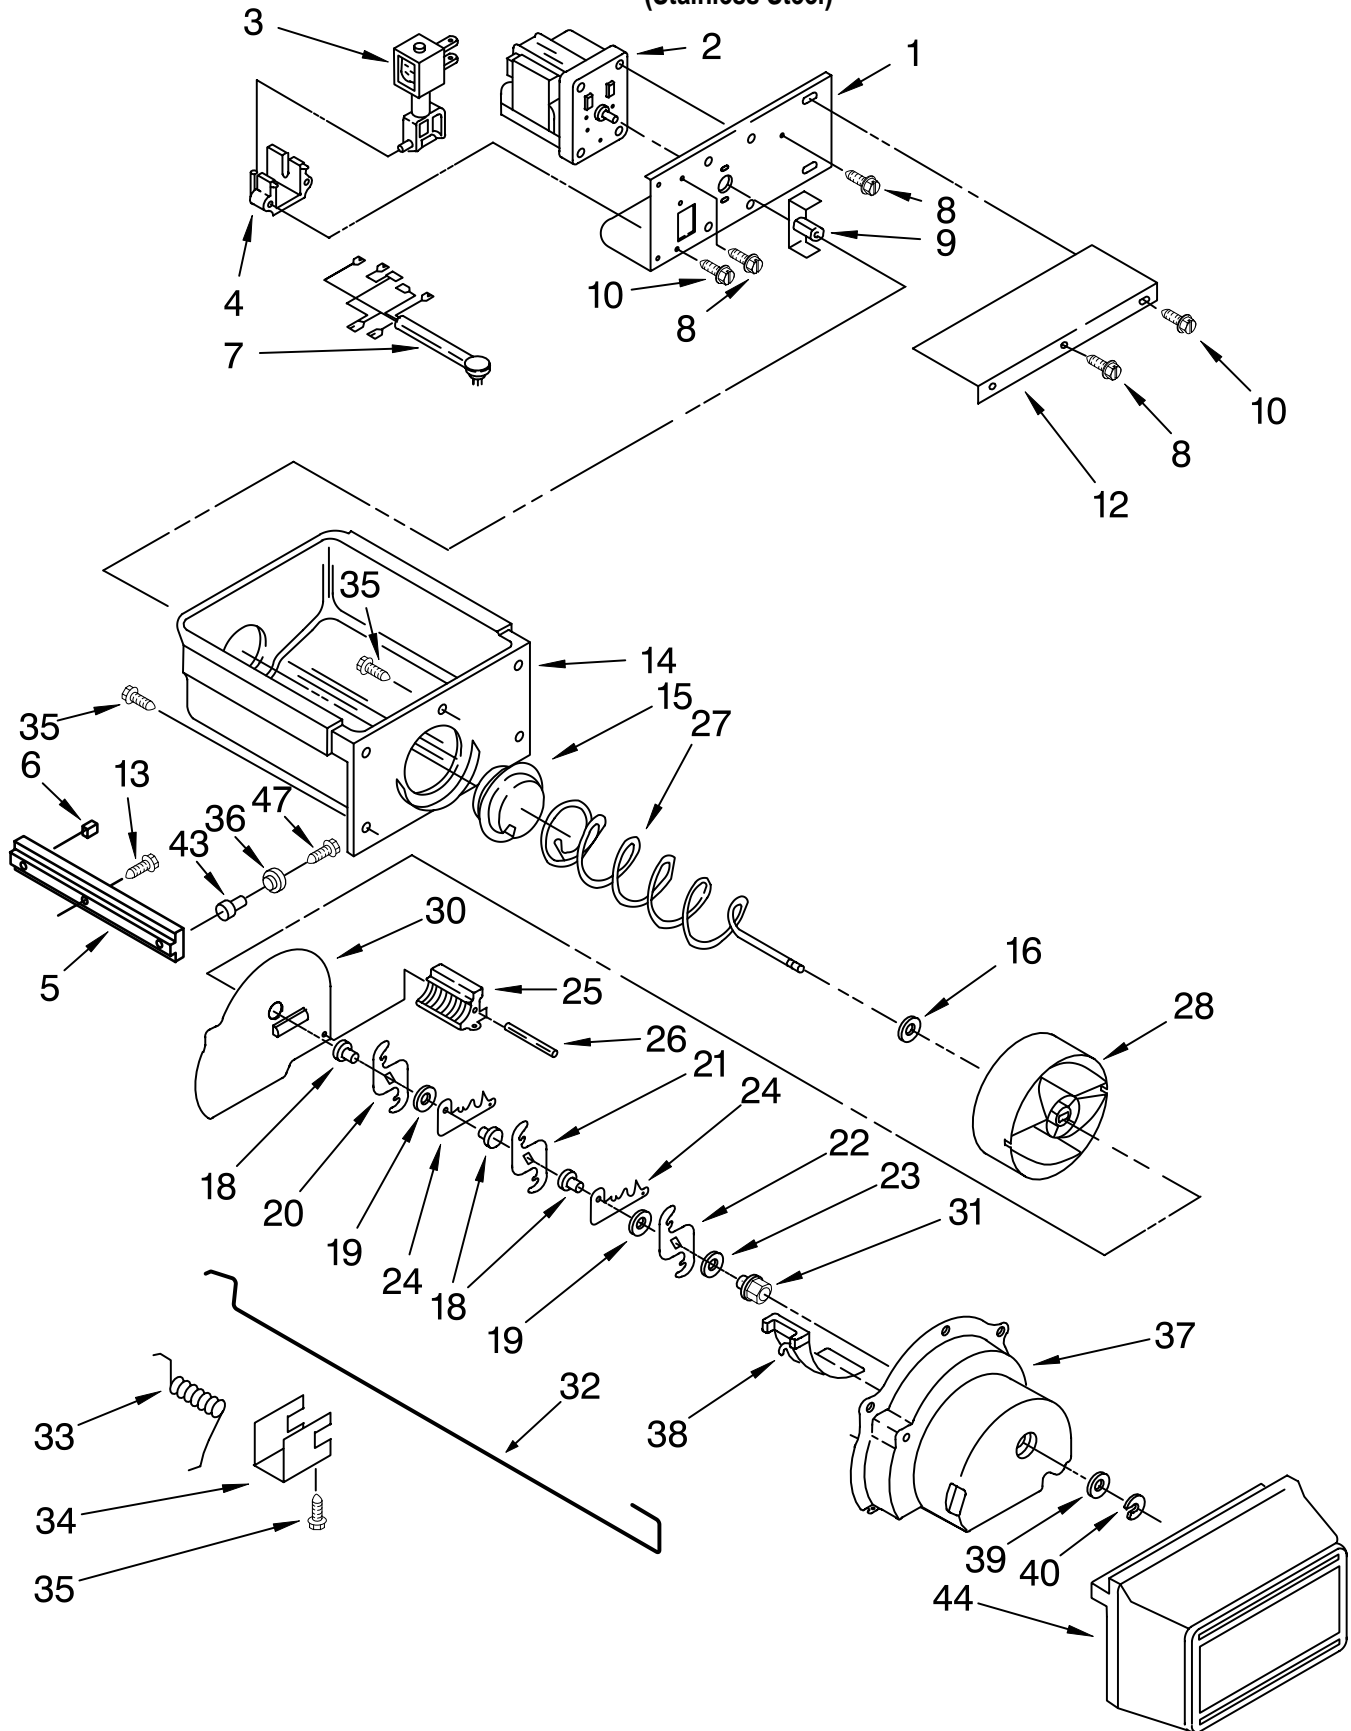

MOTOR AND ICE CONTAINER PARTS

For Model: KSSC36QKS00
(Stainless Steel)

FOR ORDERING INFORMATION REFER TO PARTS PRICE LIST

MOTOR AND ICE CONTAINER PARTS

For Model: KSSC36QKS00
(Stainless Steel)

Illus. No.	Part No.	DESCRIPTION
1	2003939	Bracket, Motor
2	2155263	Motor, Dispenser
3	2003979	Solenoid Assembly
4	2149100	Guide, Solenoid
5		Slide, Container
	2002720	Right Side
	2002721	Left Side
6	1113169	Stop, Roller
7	2209120	Wiring Assembly, Ice Dispenser
8	489399	Screw
9	2205716	Coupling, Motor
10	489478	Screw
12	1113128	Cover, Motor
13	486194	Screw
14	2208906	Ice Container
15	983668	Coupling, Conveyor
16	3400912	Washer
18	1119005	Spacer, Step (3)
19	1119007	Spacer, Flat (2)
20	1119006	Blade, Rotary
21	1119012	Blade, Rotary
22	1119013	Blade, Rotary
23	489235	Washer, Plain
24	1119009	Blade, Fixed (2)
25	2157405	Block, Blade
26	489229	Roll Pin
27	2160602	Conveyor
28	2196194	Drum
30	2171682	Floating Baffle
31	1119018	Nut, Bearing
32	2002728	Control Arm
33	1119020	Spring, Return
34	1119021	Retainer Clip, Rod
35	488886	Screw
36	2188212	Roller
37	2180348	Housing, Crusher
38	1119017	Deflector, Ice
39	489234	Washer, Plain
40	489236	Retainer Ring
43	2174478	Eyelet, Roller
44	2002722	Front Cover, Ice Container
47	2003478	Screw
99	2160606	Complete Ice Crusher Mechanism Assembly
100	2006541	Complete Ice Container Assembly

FOR ORDERING INFORMATION REFER TO PARTS PRICE LIST