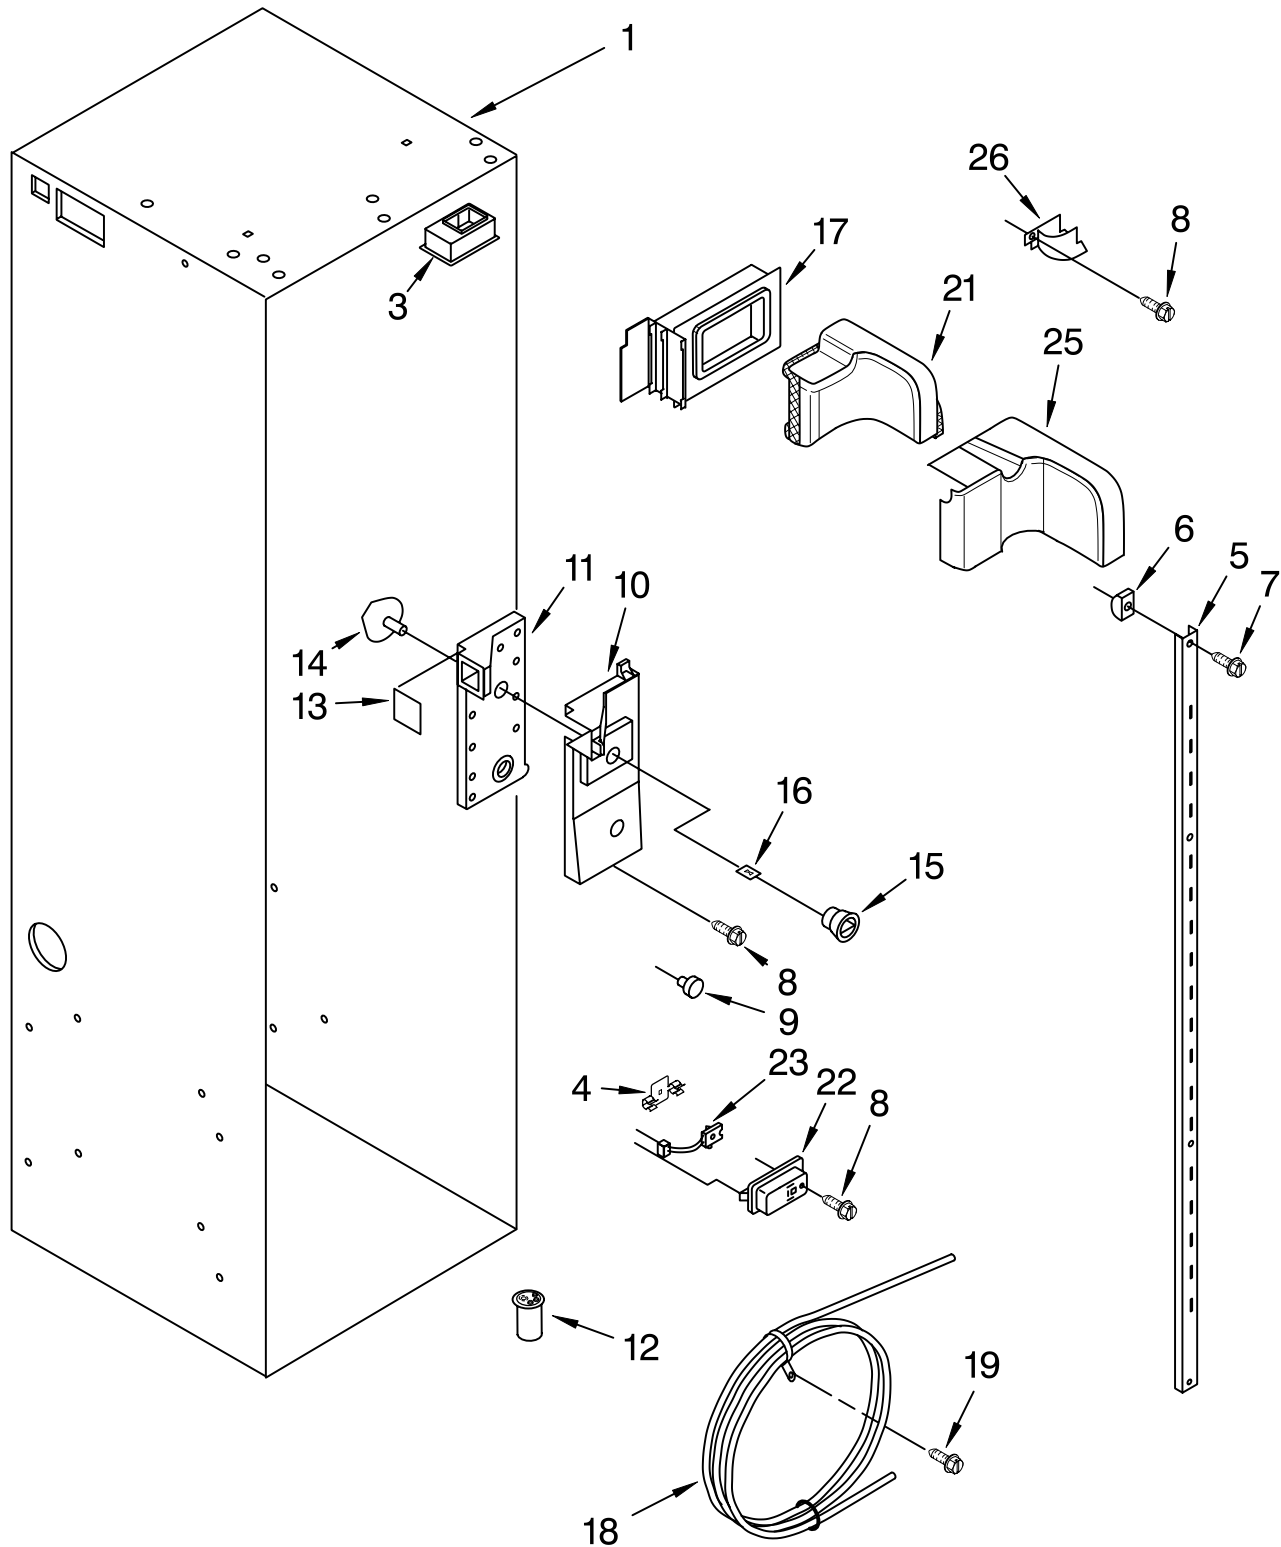

REFRIGERATOR LINER PARTS

For Model: KSSC36QKS00
(Stainless Steel)

FOR ORDERING INFORMATION REFER TO PARTS PRICE LIST

REFRIGERATOR LINER PARTS

For Model: KSSC36QKS00
(Stainless Steel)

Illus. No.	Part No.	DESCRIPTION
1		Liner (Not A Serviceable Part)
3	2208970	Air Duct
4	2209204	Clip, Thermistor
5	2208975	Ladder, Shelf (2)
6	520965	Screw Support, Ladder (8)
7	488357	Screw
8	486194	Screw
9	1112257	Hole Plug
10	2220888	Meat Pan, Air Duct Cover
11	2000337	Meat Pan, Air Duct
12	2220993	Release Valve
13	2001326	Seal, Air Duct
14	1112218	Damper Control, Meat Pan
15	2003811	Control Knob, Meat Pan
16	2003841	Retainer, Knob
17	2208904	Air Baffle Assembly
18	2209687	Reservoir
19	488280	Screw
21	2208997	Diffuser Assembly
22	1116793	Cover, Thermistor
23	2213442	Thermistor
25	2215728	Cover, Diffuser
26	2003577	Guard, Air Return

FOR ORDERING INFORMATION REFER TO PARTS PRICE LIST