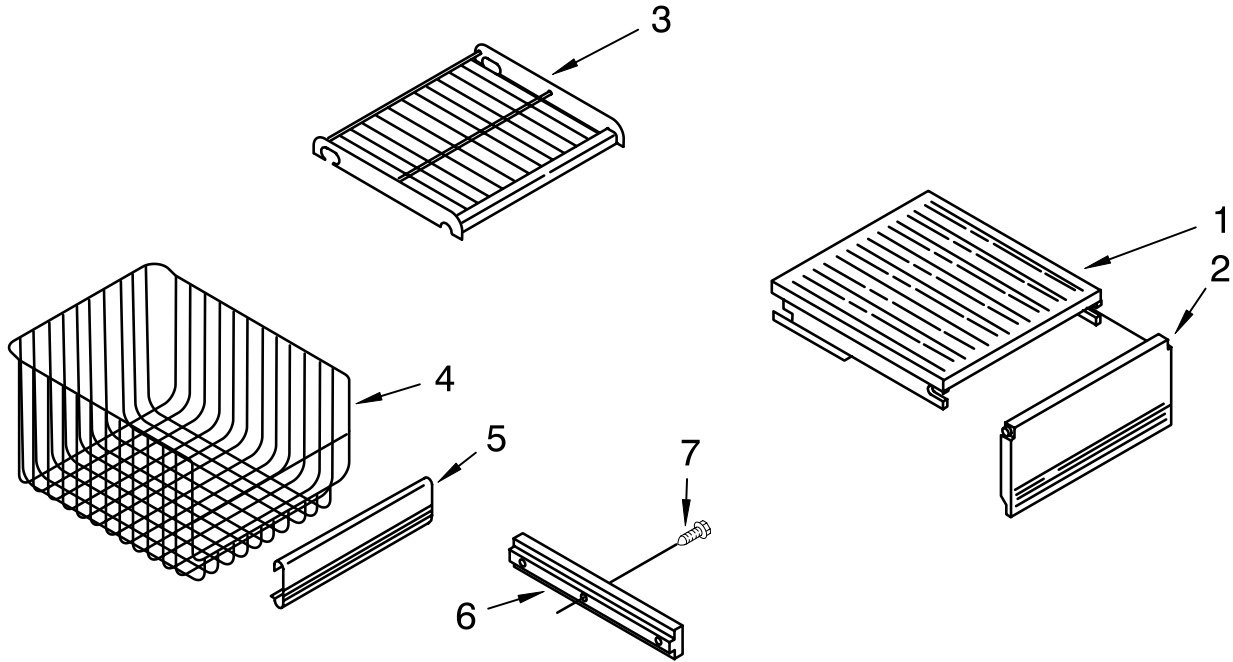

FREEZER SHELF PARTS

For Model: KSSC36QKS00
(Stainless Steel)

Illus. No.	Part No.	DESCRIPTION
1	2220889	Solid Shelf
2	2220846	Front, Ice Compartment
3	1113636	Shelf, Fixed (2)
	1113564	Shelf, Deep
4	2208192	Basket
5	2220843	Trim, Basket
6	2208198	Slide, Basket Right Side
	2208197	Slide, Basket Left Side
7	486194	Screw

FOR ORDERING INFORMATION REFER TO PARTS PRICE LIST