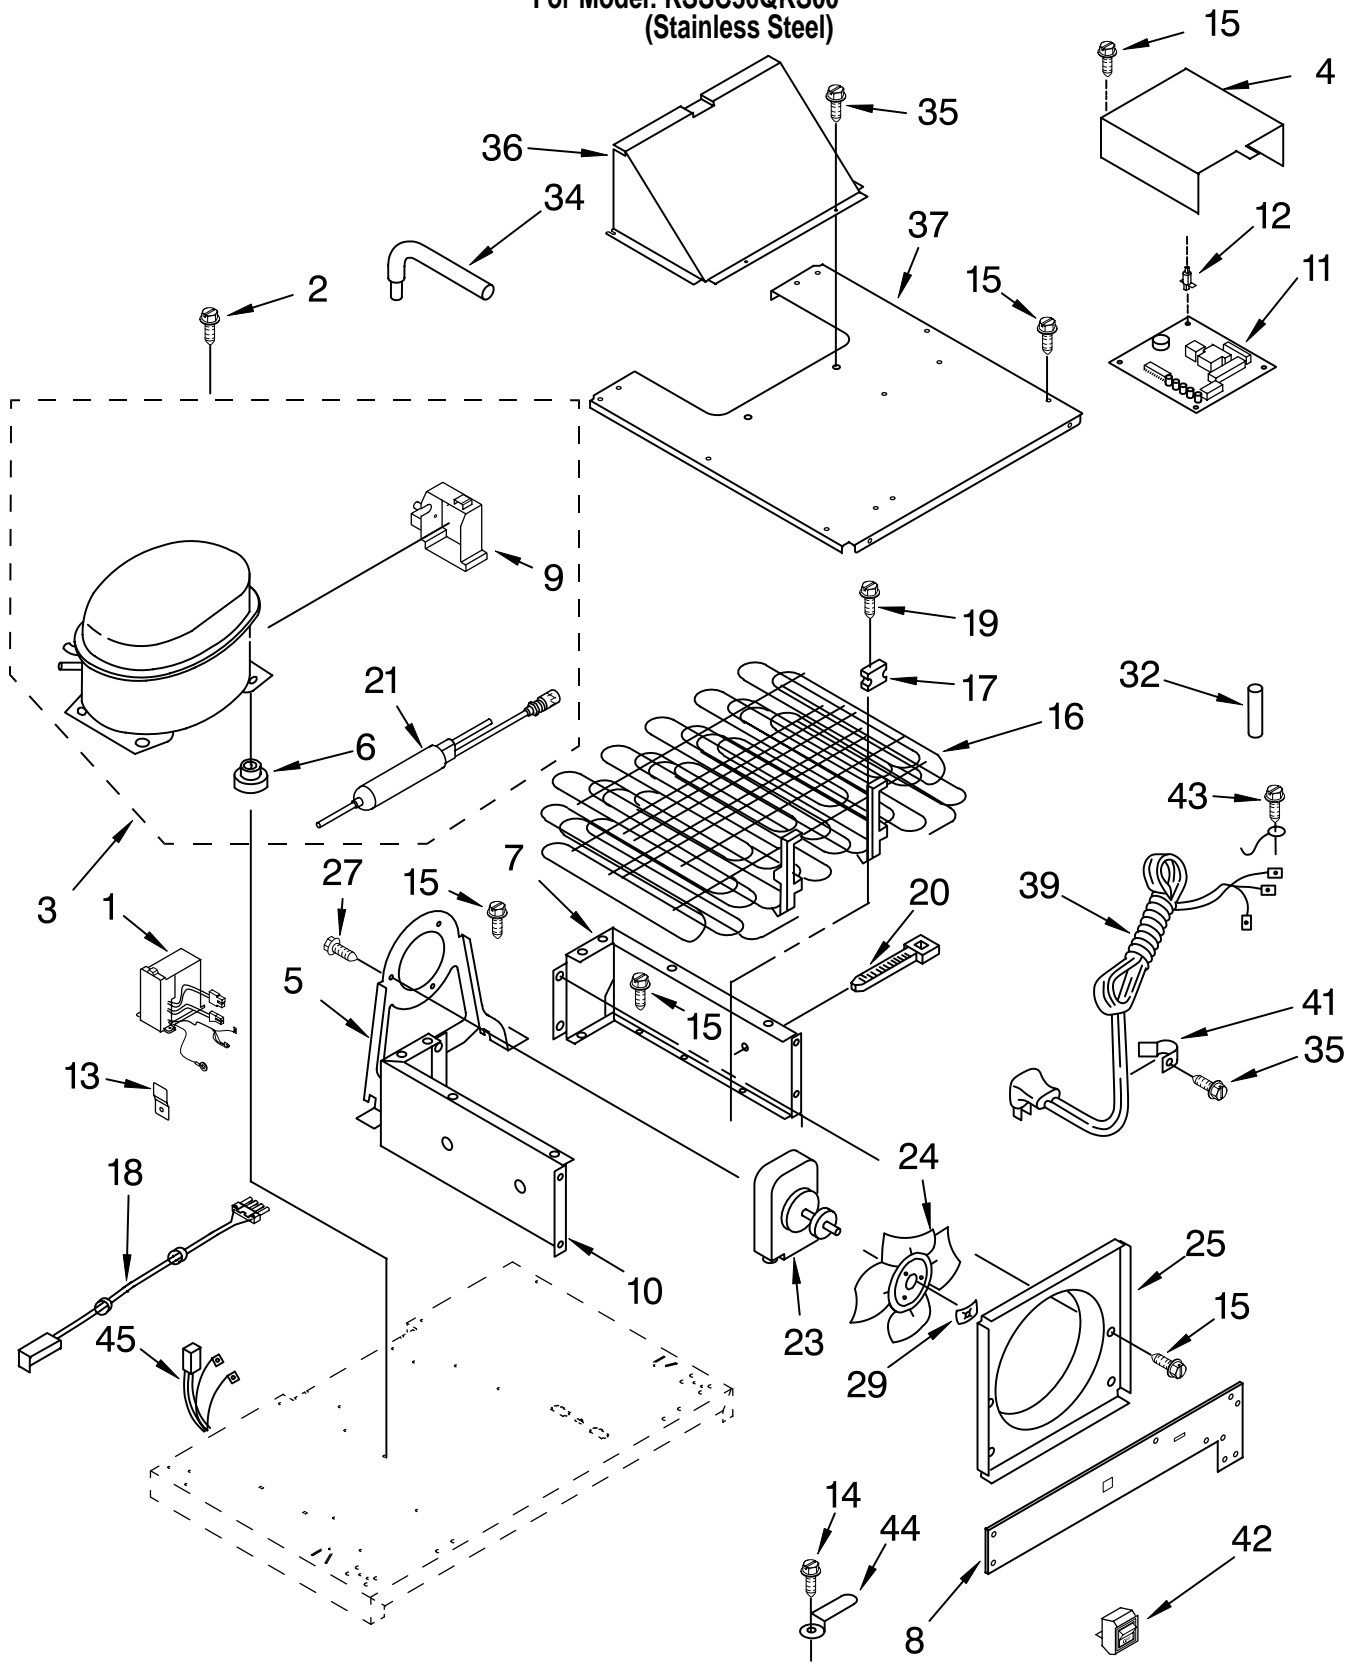

UPPER UNIT PARTS

For Model: KSSC36QKS00
(Stainless Steel)

FOR ORDERING INFORMATION REFER TO PARTS PRICE LIST

UPPER UNIT PARTS

For Model: KSSC36QKS00
(Stainless Steel)

Illus. No.	Part No.	DESCRIPTION
1	2209324	Inverter Box
2	489373	Screw, Compressor Mounting (4)
3	2208937	Compressor (Includes Items 6, 9 & 21) (Also Order 876765 Tube Kit)
4	2199929	Housing, Control Board
5	2215641	Bracket, Fan Motor
6	1100826	Grommet, Mounting
7	2209038	Shroud, Condenser (Right)
8	2215665	Panel, Condenser Front
9	2215676	Terminal Cover
10	2209037	Shroud, Condenser (Left)
11	2221501	Control Board
12	2203075	Spacer (5)
13	2209493	Bracket, Inverter Box
14	486899	Screw
15	487869	Screw
16	2209062	Condenser

Illus. No.	Part No.	DESCRIPTION
17	943447	Grommet (4)
18	2221009	Wire, Jumper
19	487522	Screw
20	851095	Wire Tie (2)
21	2199167	Drier
23	2206036	Motor, Fan
24	2190685	Blade, Fan
25	2003169	Orifice, Fan
27	8281160	Screw
29	486692	Speed Nut
32	2000645	Sleeve, Condenser
34	2194319	Process, Tube
35	486194	Screw
36	2209495	Cover, Fan
37	2215628	Cover, Condenser
39	2003381	Service Cord
41	549193	Clamp, Cord
42	1113229	Switch, Power Disconnect
43	488879	Screw, Ground
44	653035	Clip, Cord Plug
45	2215944	Wiring Harness, Unit Compartment

Illus. No.	Part No.	DESCRIPTION
Following Parts Not Illustrated and Optional Parts Not Included		

978025	Valve, Access (1/4")
978026	Valve, Access (5/16")
978027	Valve, Access (3/8")
978028	Valve, Access (1/2")
978029	Valve, Access (5/8")
978030	Valve, Access (3/4")
876764	Valve, Access (3/16")

REFRIGERANT CHARGE

7.75 oz.
(R-134A)