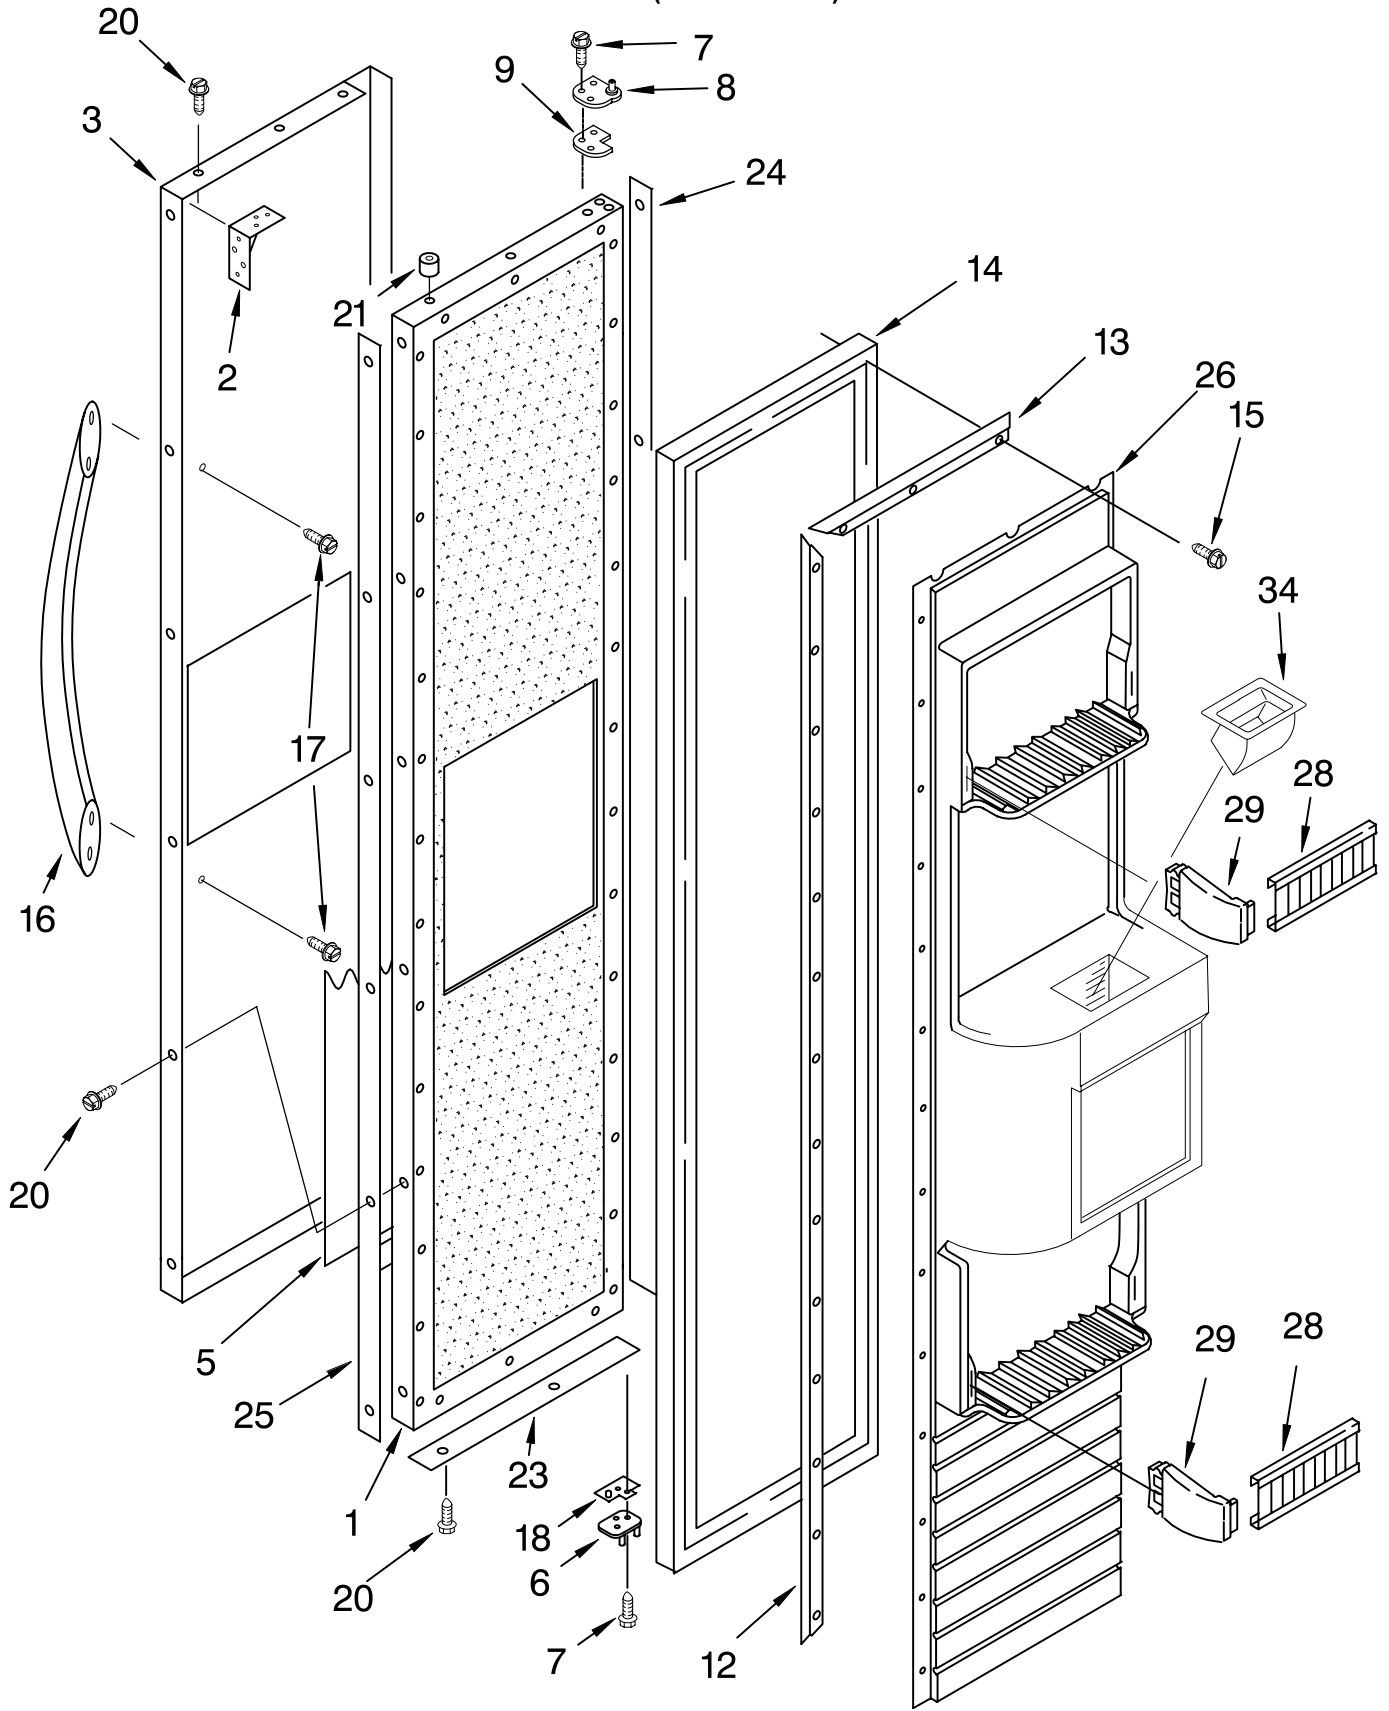

FREEZER DOOR PARTS

For Model: KSSC36QKS00
(Stainless Steel)

FOR ORDERING INFORMATION REFER TO PARTS PRICE LIST

FREEZER DOOR PARTS

For Model: KSSC36QKS00
(Stainless Steel)

Illus. No.	Part No.	DESCRIPTION
1	2215657B	Freezer Door Panel (Includes Insulation)
2	2004447	Door Brace, Corner
3	2215587	Door Skin
5	2215695	Filler, Door
6	2220810	Hinge, Bottom
7	489282	Screw
8	2220922	Hinge, Top
9	2004520	Spacer-Door, Top
12	1112533	Gasket Retainer, Side (2)
13	1112538	Gasket Retainer, Top & Bottom
14	2188495	Door Gasket, Magnetic
15	486194	Screw (34)
16	2005290	Handle, Door
17	308544	Screw
18	2004549	Door, Spacer
20	8281250	Screw
21	2005433	Spacer, Door (Top)
23	2221034	Spacer, Door (Bottom)
24	2005030	Spacer, Door (Hinge Side)
25	2221012	Spacer, Door (Handle Side)
26	2209027	Panel, Interior Door
28	2209163	Trim, Shelf (2)
29		Trim, Endcap
	2208954	Left Side
	2209134	Right Side
34	2208909	Ice Chute