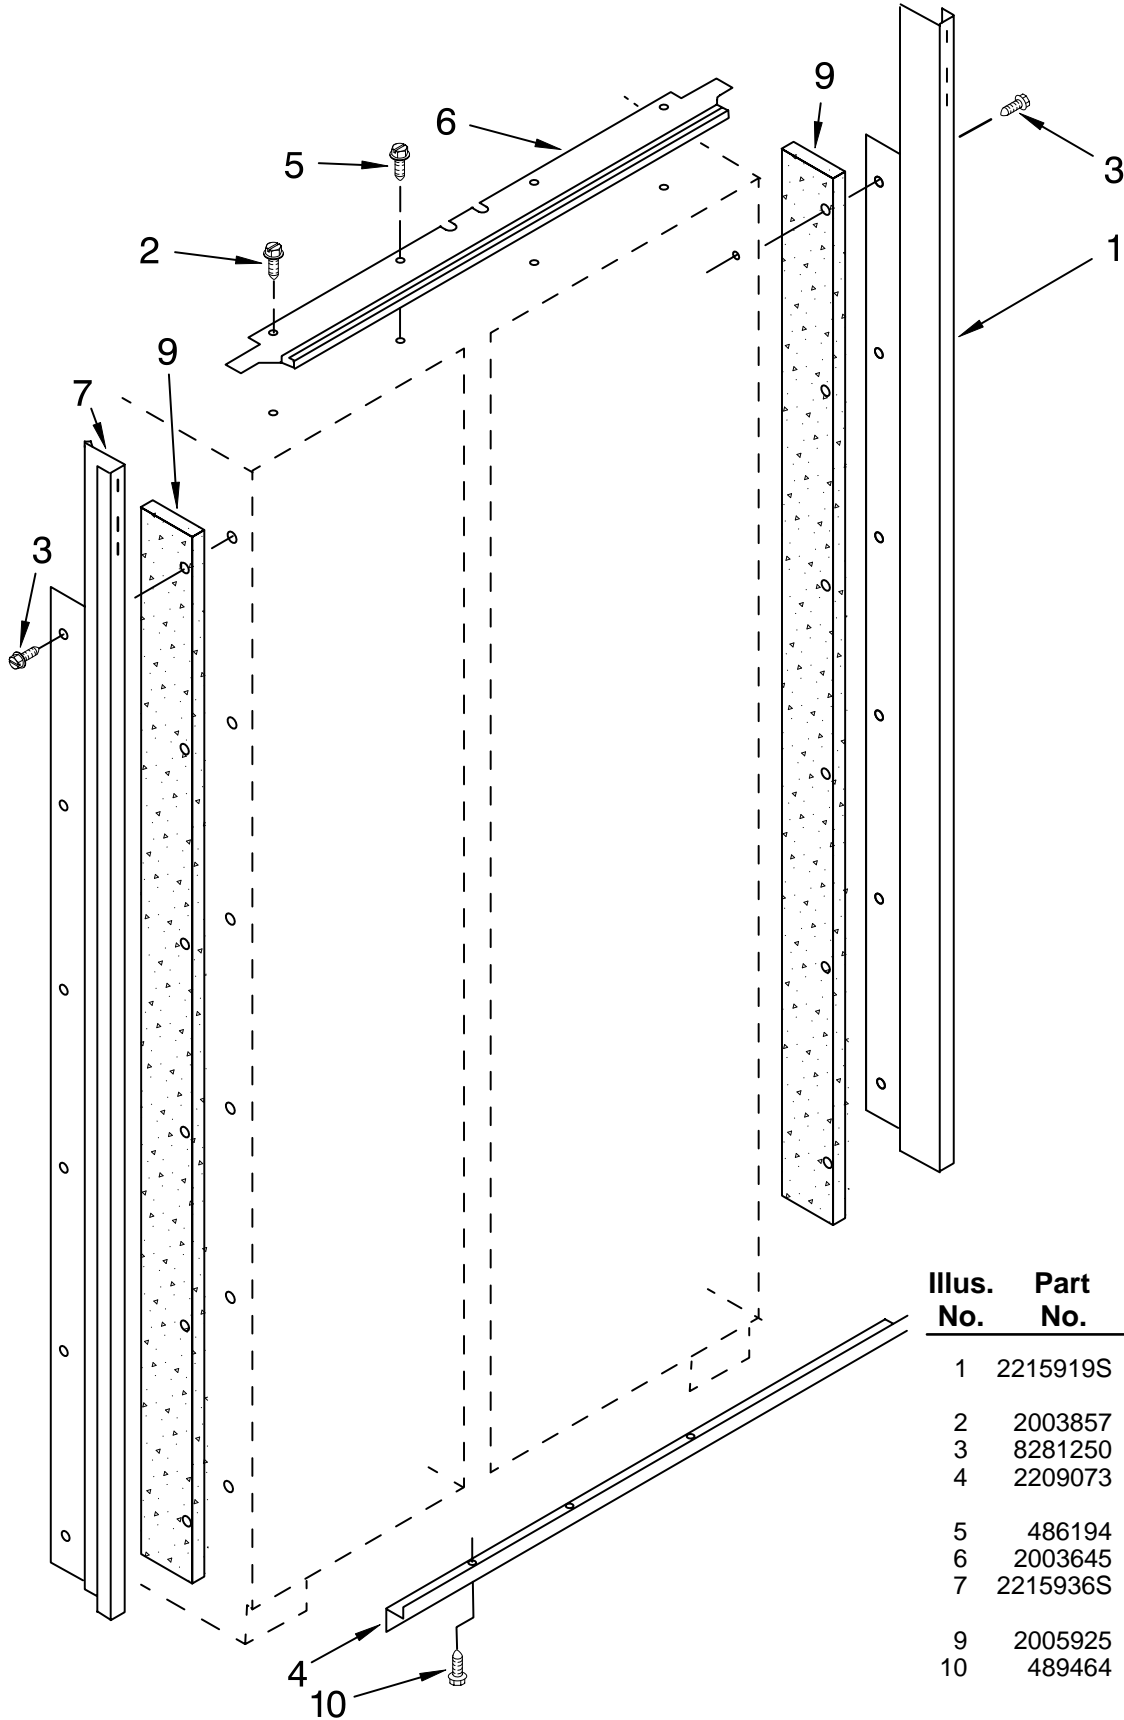

CABINET TRIM PARTS

For Model: KSSC36QKS00
(Stainless Steel)

Illus. No.	Part No.	DESCRIPTION
1	2215919S	Cabinet, Trim (Right Side)
2	2003857	Screw
3	8281250	Screw
4	2209073	Cabinet, Trim (Bottom)
5	486194	Screw
6	2003645	Cabinet, Trim Top
7	2215936S	Cabinet Trim (Left Side)
9	2005925	Seal-Trim, Side
10	489464	Screw

FOR ORDERING INFORMATION REFER TO PARTS PRICE LIST