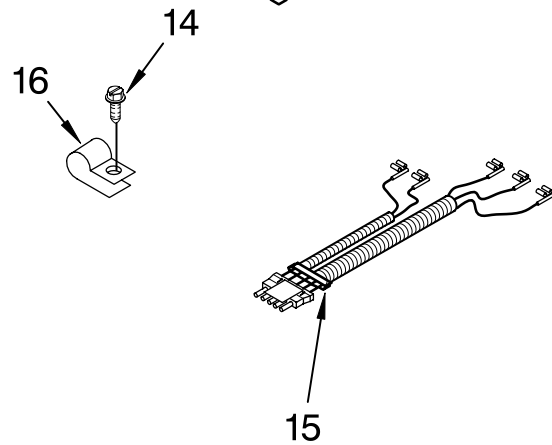

FOR ORDERING INFORMATION REFER TO PARTS PRICE LIST