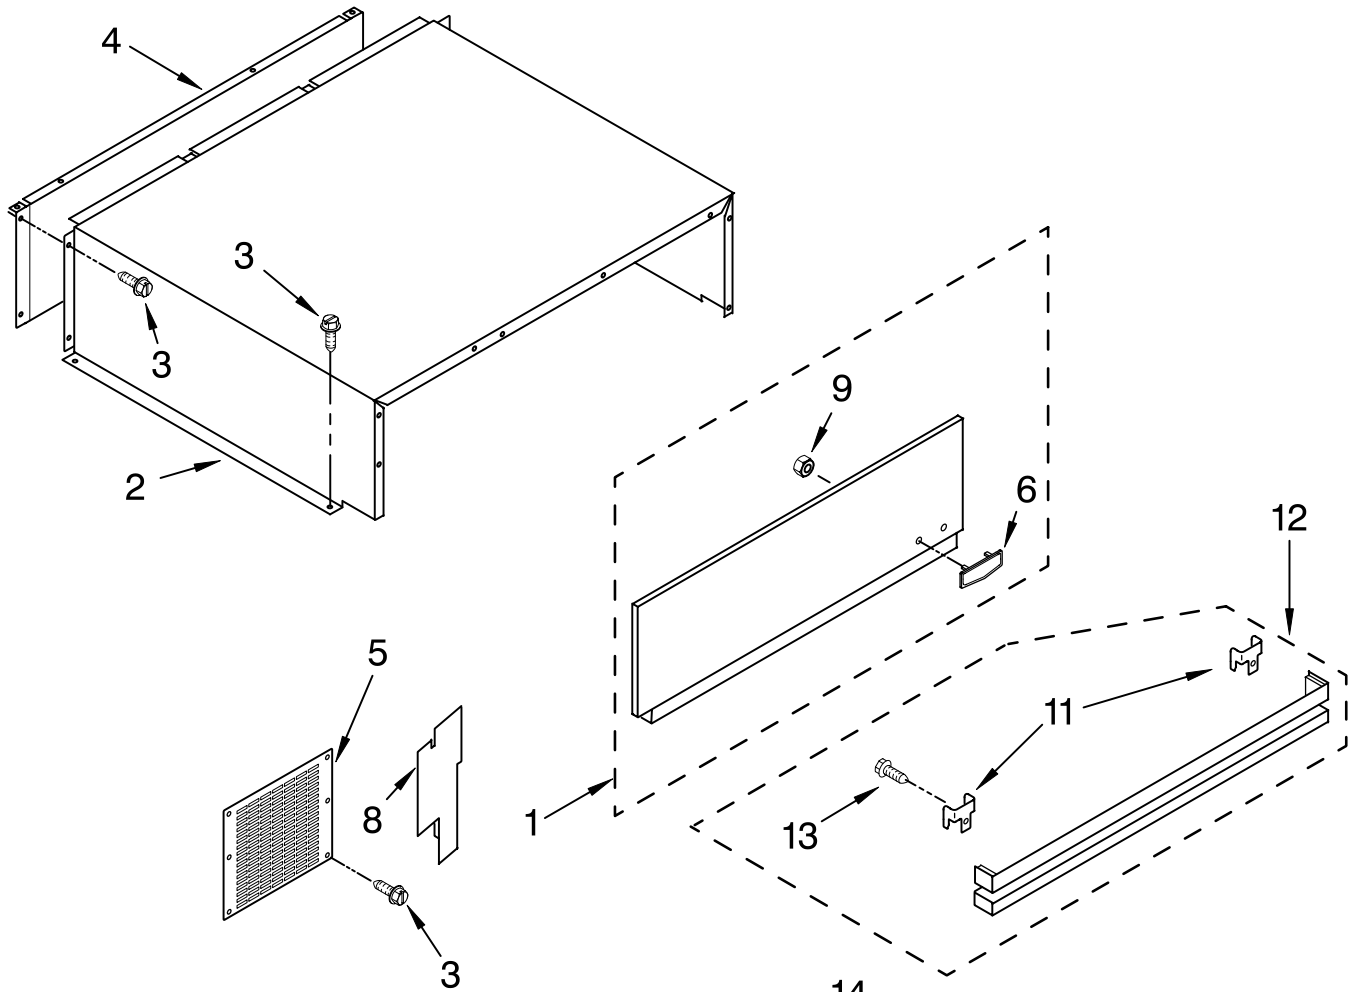

TOP GRILLE AND UNIT COVER PARTS

For Model: KSSC36QKS00
(Stainless Steel)

Illus. No.	Part No.	DESCRIPTION
1	2215952S	Panel, Decorator
2	2209490	Cover, Unit
3	486194	Screw
4	2215830	Back Panel
5	2209492	Guard, Wiring
6	2005292	Nameplate
8	8201530	Baffle-Air, Condenser
9	2004333	Nut
11	2005483	Bracket, Louver
12	2215933S	Grille, Louver
13	488879	Screw
14	304392	Screw
15	2220808	Wire Assembly, RC/FC Light Switch
16	489348	Clamp