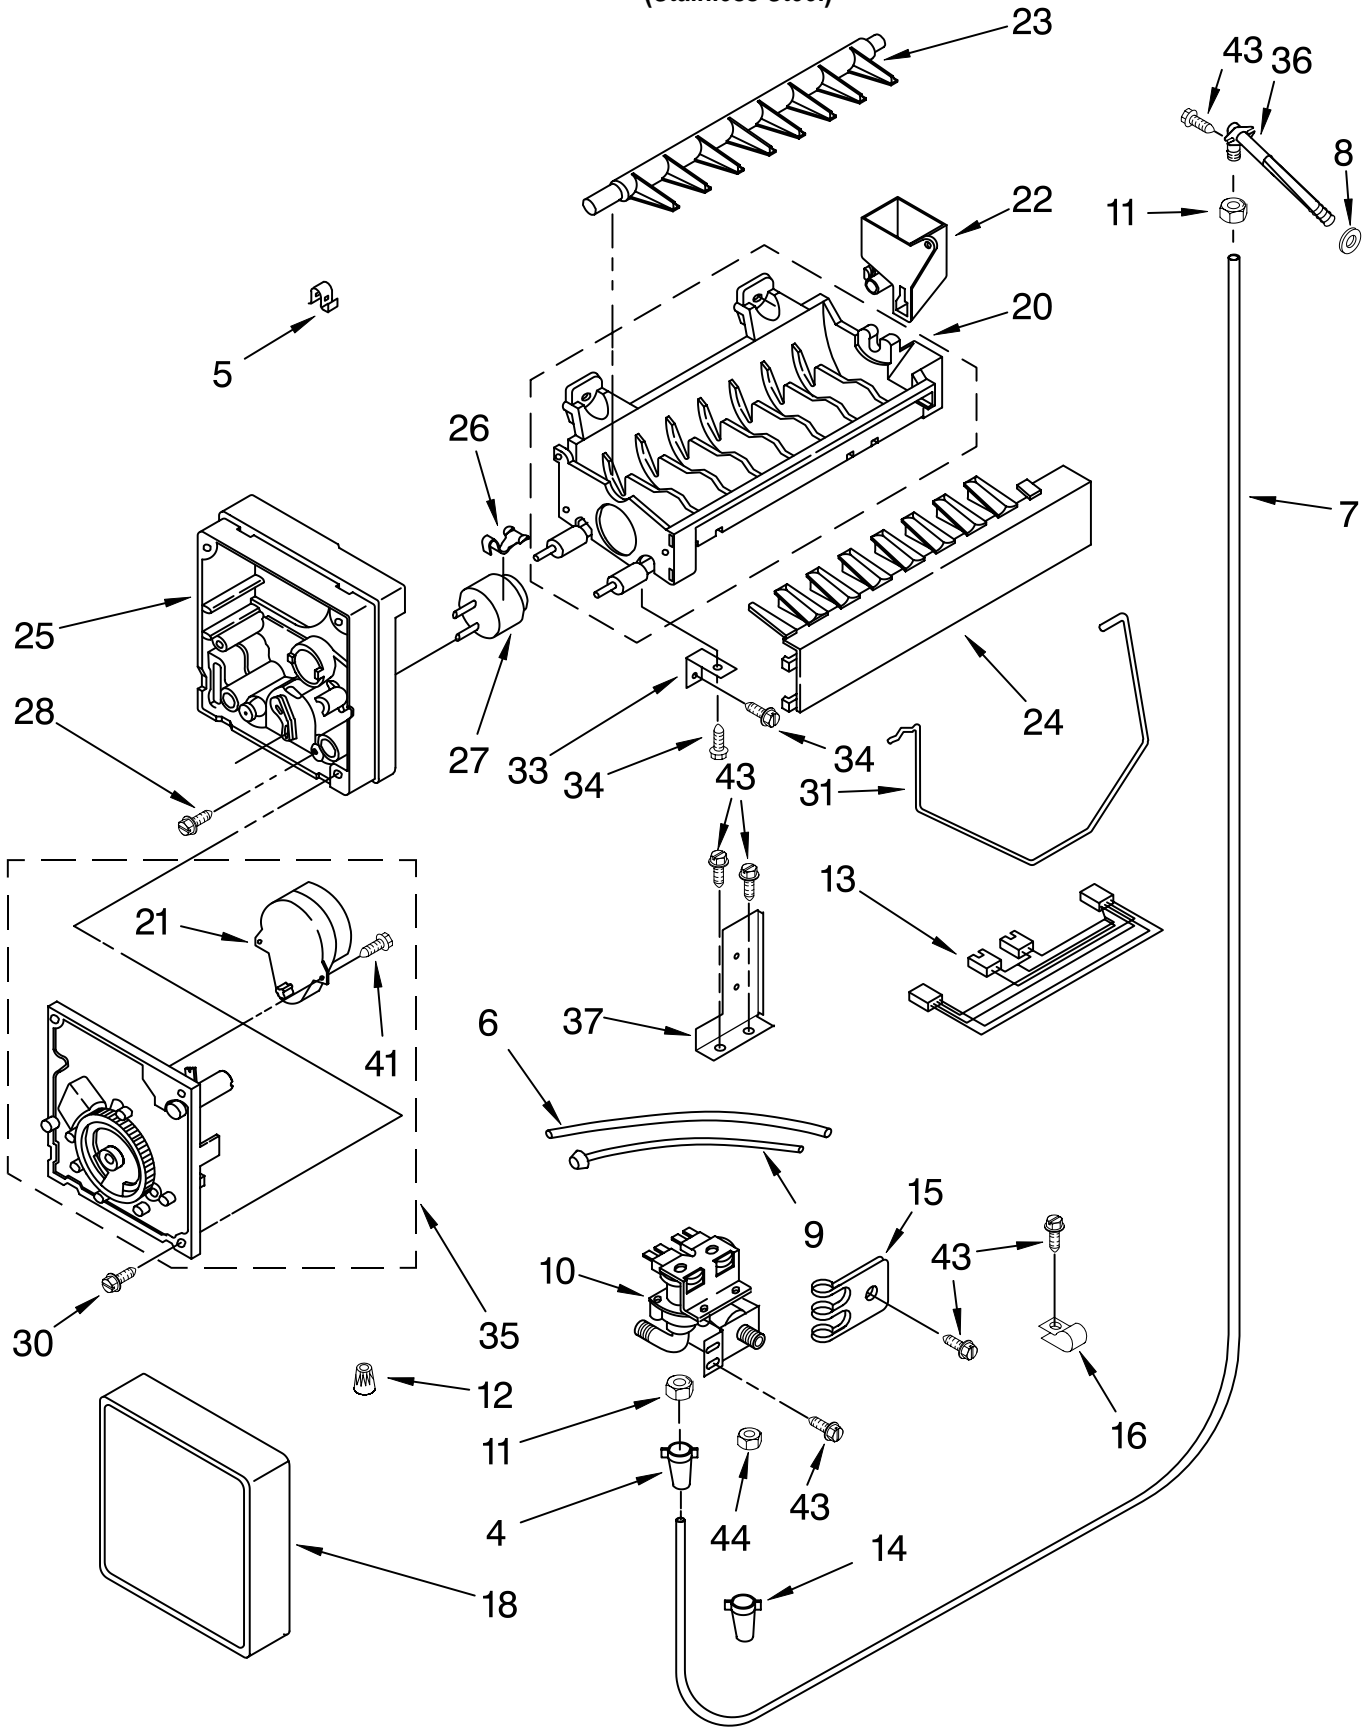

ICEMAKER PARTS

For Model: KSSC36QKS00
(Stainless Steel)

FOR ORDERING INFORMATION REFER TO PARTS PRICE LIST

ICEMAKER PARTS

For Model: KSSC36QKS00
(Stainless Steel)

Illus. No.	Part No.	DESCRIPTION
4	841707	Insert, Tube
5	628379	Clip, Fuse
6	2214613	Tube, Filter Inlet
7	2208933	Water Inlet Tube Assembly
8	1106508	Seal Gasket
9	2209430	Tube, Filter Outlet
10	2006766	Valve, Solenoid
11	627018	Nut, Compression
12	227991	Connector, Wire
13	2209072	Water Valve, Harness
14	1129177	Insert, Tube
15	2208136	Clamp, Nylon Valve
16	488937	Clamp Tube
18	2174155	Cover
20	628228	Mold & Heater (Also Order 542638 Silicone Grease)
21	628398	Motor
22	628356	Cup-Water Fill
23	2194711	Ejector
24	2182124	Ice Striper
25	2194712	Support
26	627796	Retainer Thermostat (2)
27	627985	Thermostat (Also Order 542639 Cement Alumilastic)
28	489322	Screw
30	489276	Screw
31	2171593	Shut Off Arm
33	2171952	Bracket
34	489478	Screw
35	628399	Module Assembly (Includes Items 21 & 41)
36	2185988	Fitting, Water Tube
37	2004914	Water Valve Mounting Bracket
41	489136	Screw (2)
43	486194	Screw
44	1129179	Compression Nut
100	4317943	Complete Ice maker Assembly

FOR ORDERING INFORMATION REFER TO PARTS PRICE LIST