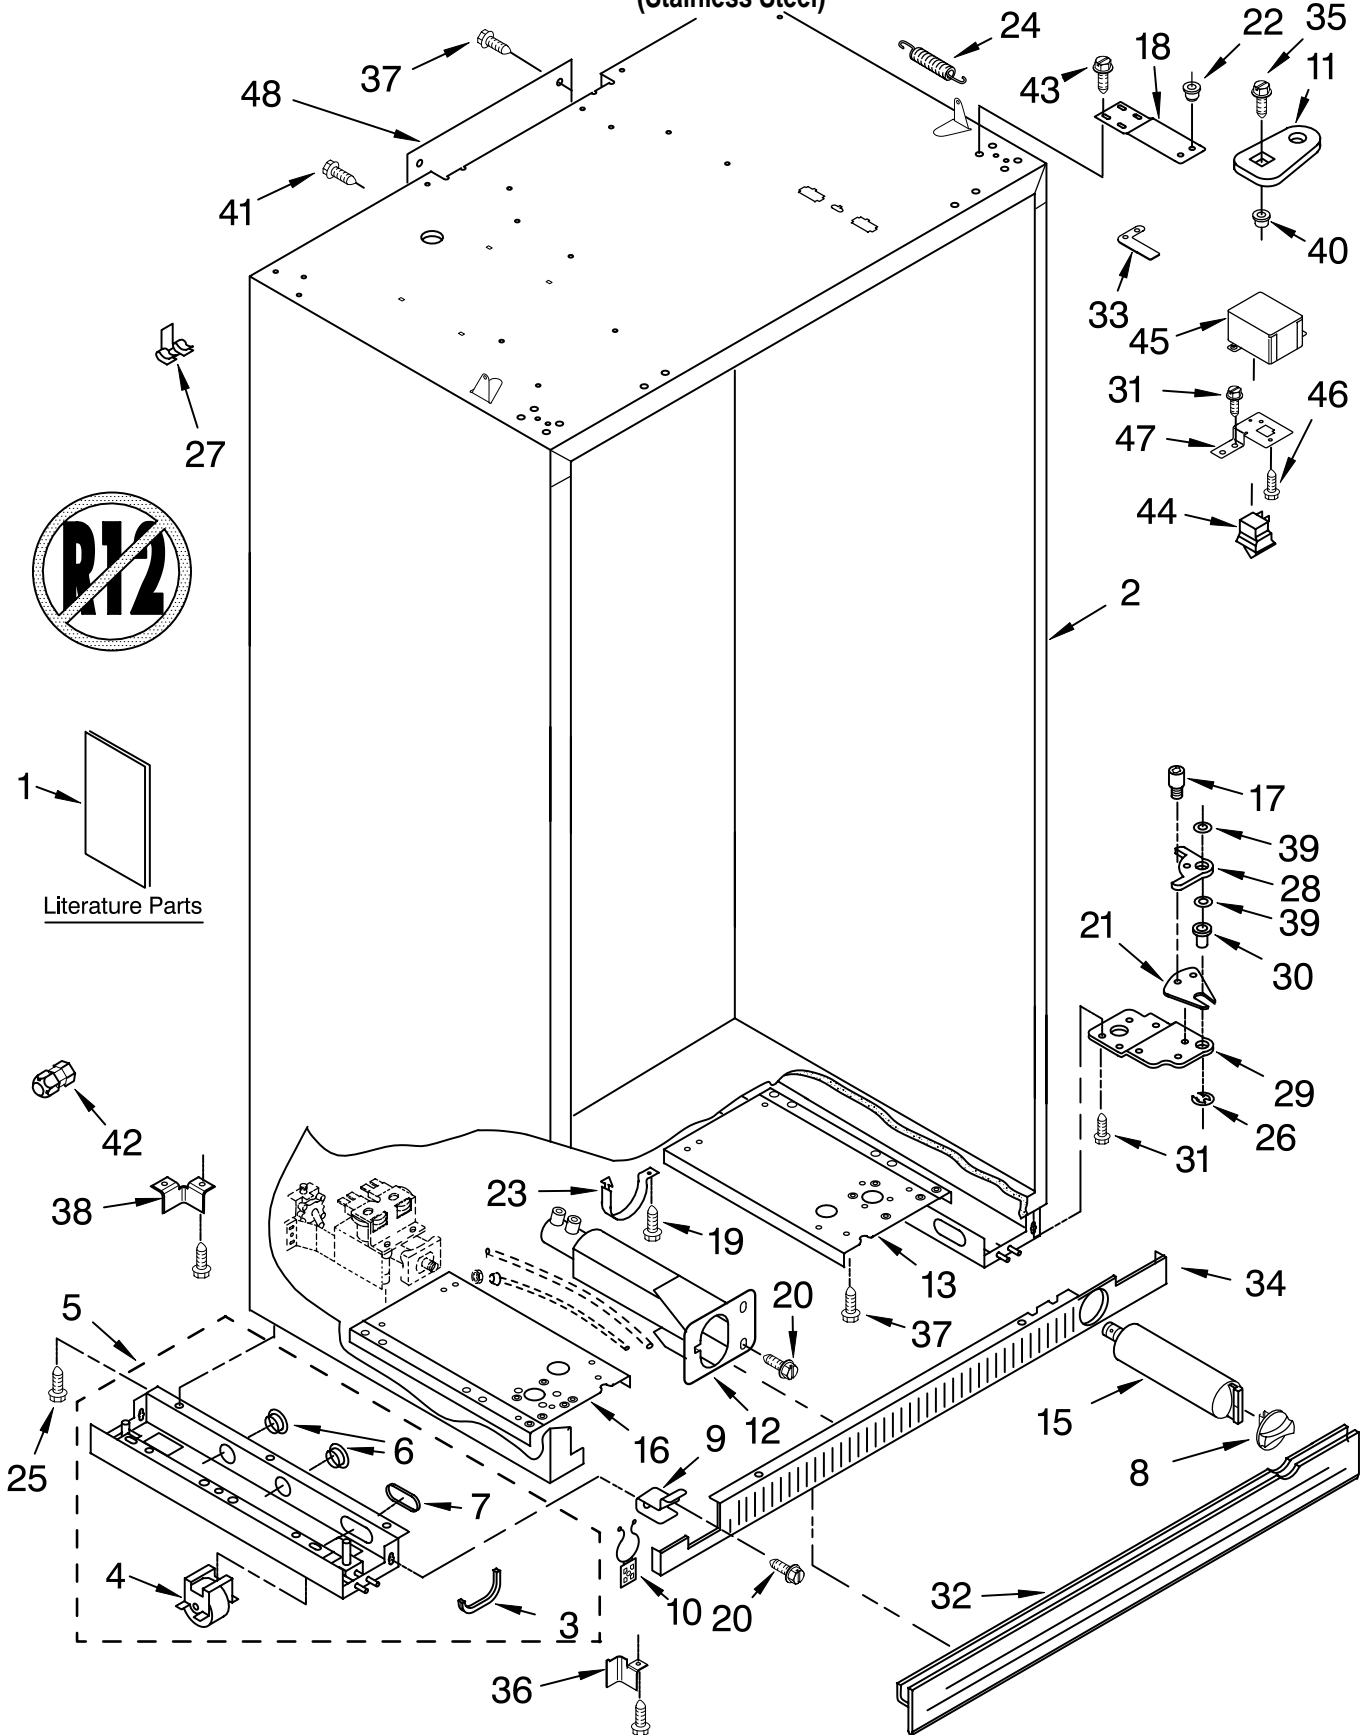

For Model: KSSC36QKS00  
(Stainless Steel)

36" BUILT IN  
REFRIGERATOR

# CABINET PARTS

For Model: KSSC36QKS00  
(Stainless Steel)

Illus. No.	Part No.	DESCRIPTION	Illus. No.	Part No.	DESCRIPTION	Illus. No.	Part No.	DESCRIPTION
1		Literature Parts	13	2006806	Support, Bottom (Right Side)	33	8201584	Extension Arm, Door Closer
	LIT2215850	Use & Care Guide	15	2203220	Filter, Water	34	2209425B	Grille Bottom, Front
	LIT2221082	Energy Label	16	2006807	Support, Bottom (Left Side)	35	2005921	Screw
	LIT2221021	Service & Wiring Sheet	17	2005378	Screw, Door Stop	36		Bracket, Support Base (Front)
	LIT628370	Modular Ice maker Service Sheet	18	2005295	Hinge (Top)		2006616	Left
	LIT2215852	Installation Instructions	19	489478	Screw		2006556	Right
2		Cabinet (Not A Serviceable Part)	20	489464	Screw	37	1157158	Screw
3	2005004	Grommet, Tube Crossover	21	2004994	Lock, Adjustable Bushing	38	2006617	Bracket, Support Base (Rear) (2)
4	1112023	Roller, Front & Rear (4)	22	2002903	Bushing	39	2006346	Washer
5		Support, Leveler Assembly	23	2209090	Clamp, Filter Housing	40	2006960	Bushing, Extension Arm
	2004506	Refrigerator Side	24	2004517	Spring, Door Closure (2)	41	1163283	Screw
	2004505	Freezer Side	25	486194	Screw	42	2196152	Union
6	2005006	Grommet, Wiring	26	2005008	Retaining Ring, Adjustable Bushing	43	2001415	Screw (4)
7	2005007	Grommet, Flexible	27	1113227	Fastener (3)	44		Switch, Rocker Arm
8	2186494B	Cap, Water Filter	28	2006342	Gap, Cover Assembly (Bottom)		1118894	Refrigerator Door Side
9	2006442	Mounting Stud, Grill	29		Hinge (Bottom)	45	1115373	Freezer Door Side
10	2005237	Clip, Wire		2006780	Freezer Side	46	2215938	Cover, Switch (2)
11	2005783	Cam, Door Closer		2006779	Refrigerator Side	47	304392	Screw (2)
12	2209022	Housing, Water Filter	30	2004992	Bushing, Adjustable			Bracket, Cover
			31	2001415	Screw	48	2215923	Right
			32	2209024B	Skirt-Grille, Bottom		2215937	Left
							2209449	Cover, Rear