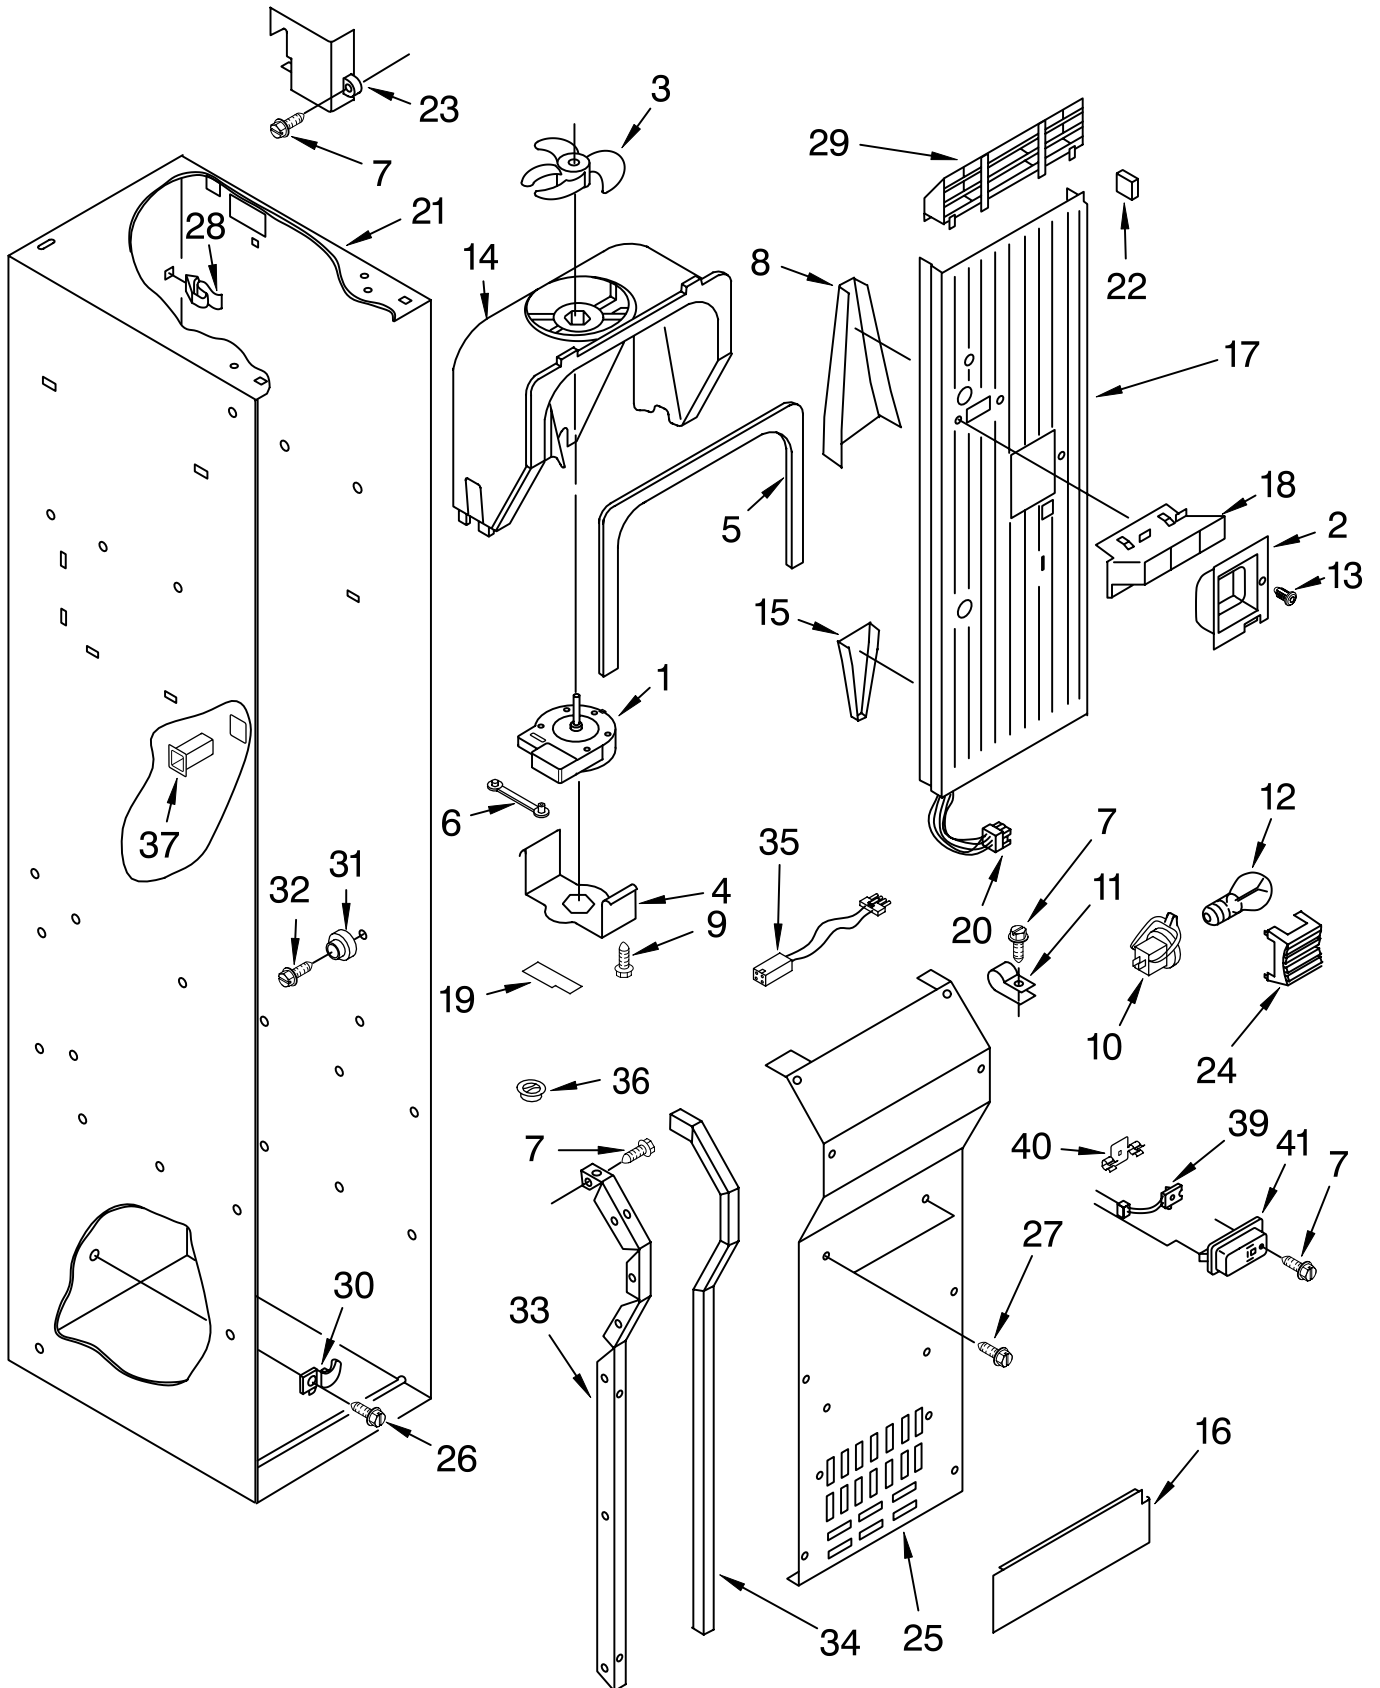

FREEZER LINER AND AIR FLOW PARTS

For Model: KSSC36QKS00
(Stainless Steel)

FOR ORDERING INFORMATION REFER TO PARTS PRICE LIST

FREEZER LINER AND AIR FLOW PARTS

For Model: KSSC36QKS00
(Stainless Steel)

Illus. No.	Part No.	DESCRIPTION
1	2208939	Fan Motor
2	2002732	Cup, Clearance
3	2169142	Fan Blade
4	2155590	Retainer, Fan Motor
5	2155788	Gasket, Cover
6	2208968	Grommet
7	486194	Screw
8	2003924	Deflector, Air Duct
9	488500	Screw, Ground
10	2162085	Socket, Light (2)
11	488937	Clamp, Nylon
12	2160708	Light Bulb
13	1112871	Fastner
14	2182119	Scroll, Fan
15	2003927	Deflector, Air Duct
16	2215612	Cover, Air Duct
17	2209331	Assembly, Air Duct
18	2182146	Duct, Icemaker
19	2209481	Block, Fan Scroll Right
	2209066	Left
20	2209318	Harness, Wire
21		Liner (Not A Serviceable Part)
22	1112869	Gasket, Air Baffle
23	2215718	Cover, Air Outlet
24	2198589	Light Shield
25	2208990	Cover, Evaporator
26	486194	Screw
27	487539	Screw
28	2215823	Clip, Air Duct (4)
29	1112851	Diffuser, Air Duct
30	1112260	Support, Evaporator
31	2196483	Shelf, Stud (20)
32	8281158	Screw
33		Evaporator, Cover Rail 2208979 Left Side 2208980 Right Side
34	2220904	Gasket (2) Evaporator Cover
35	2221077	Wire, Jumper
36	2171931	Release Valve
37	2209220	Tube, Meat Pan
39	2213442	Thermistor
40	2209204	Clip, Thermistor
41	1116793	Cover, Thermistor

FOR ORDERING INFORMATION REFER TO PARTS PRICE LIST