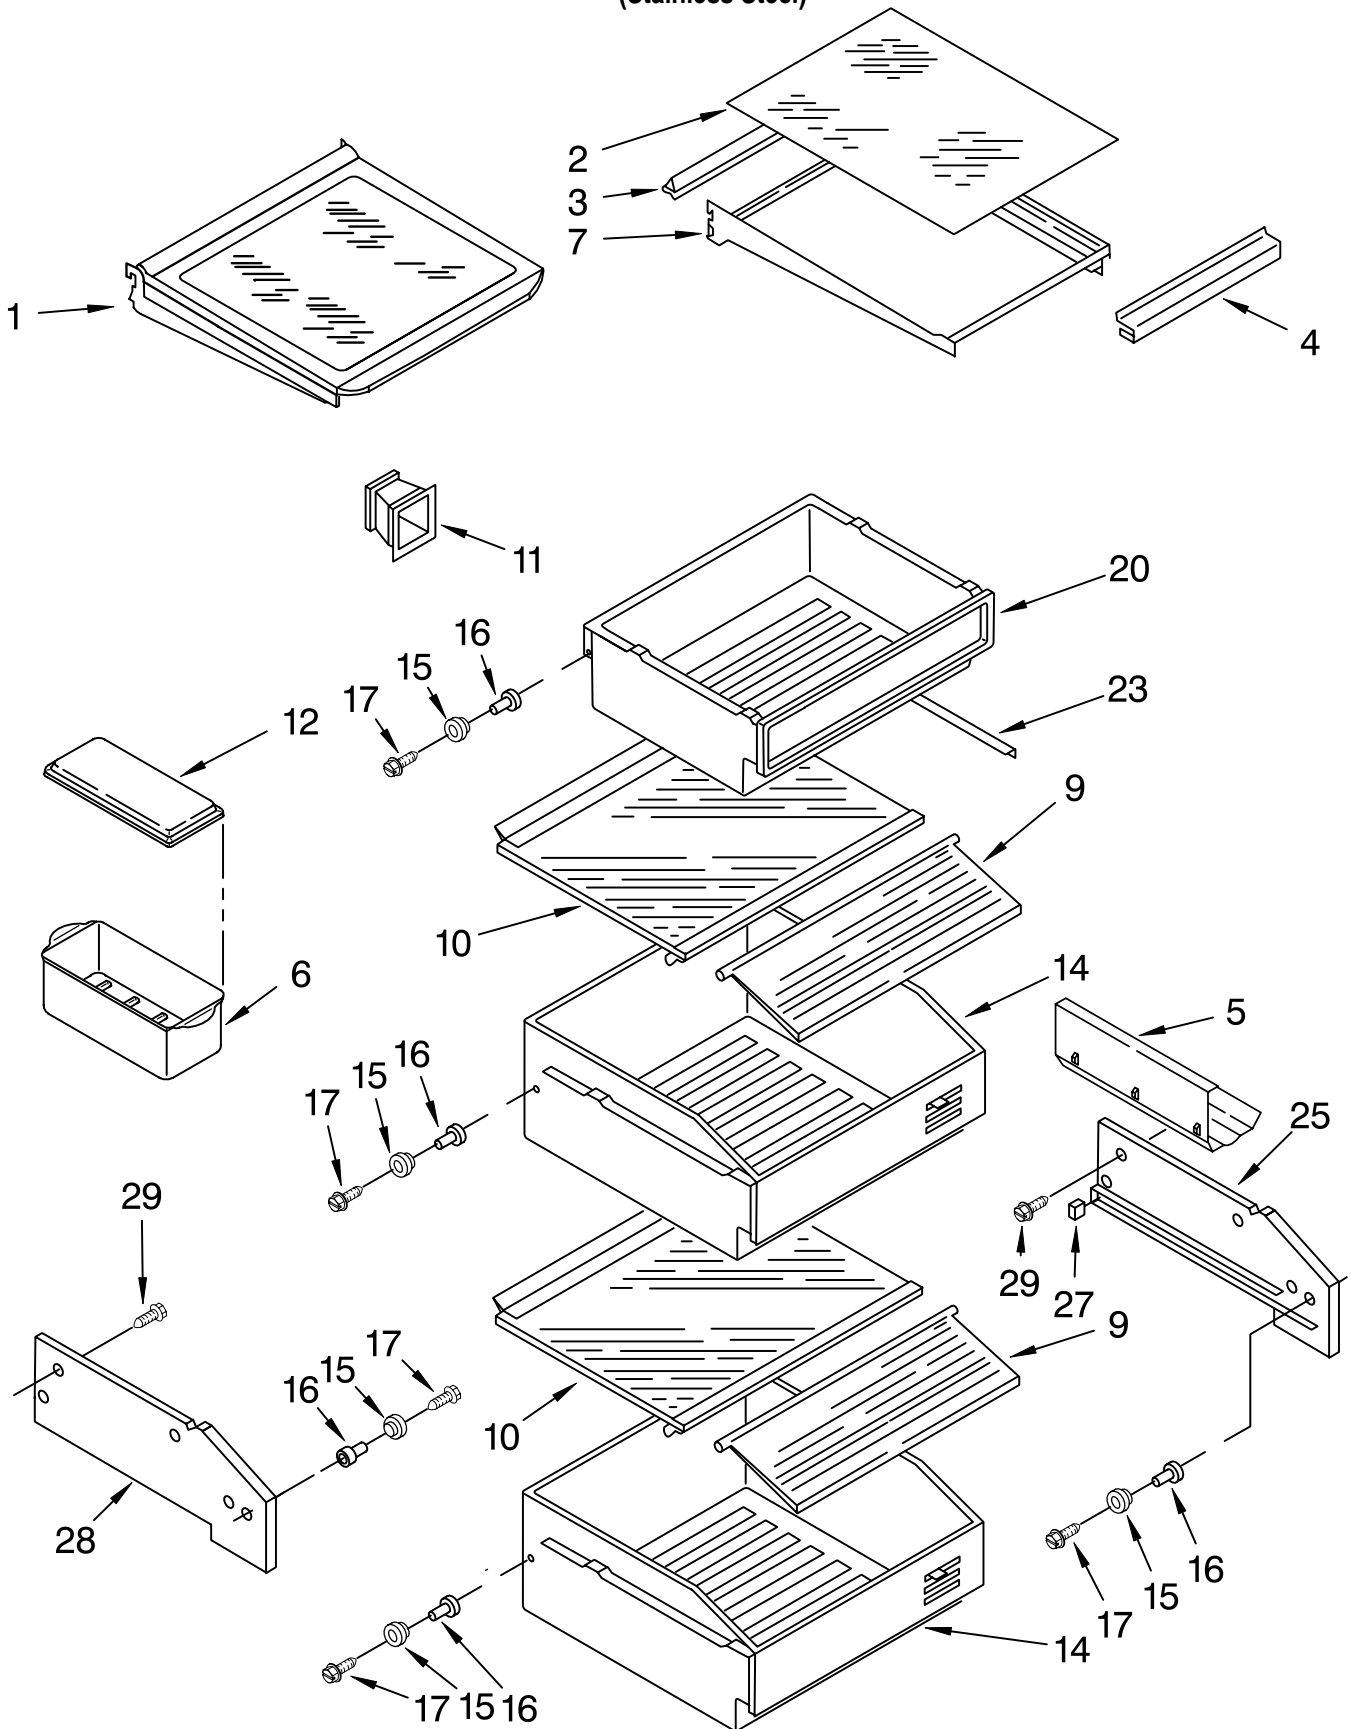

REFRIGERATOR SHELF PARTS

For Model: KSSC36QKS00
(Stainless Steel)

FOR ORDERING INFORMATION REFER TO PARTS PRICE LIST

REFRIGERATOR SHELF PARTS

For Model: KSSC36QKS00
(Stainless Steel)

Illus. No.	Part No.	DESCRIPTION
1	2174402	Frame, Shelf
2	2003375	Glass, Shelf
3	1113546	Reflector, Shelf
4	1113790	Gasket, Glass (2)
5	2179404	Rack, Wine
6	2216625	Egg Bin
7	2006523	Frame, Assembly Meat Pan
9	1113893	Cover, Crisper
10	2003378	Glass, Crisper (Includes #9)
11	2000742	Meat Pan, Connector
12	2169935	Cover
14	2220895	Crisper Pan (2)
15	2188212	Roller
16	2174478	Eyelet, Roller
17	2003478	Screw
20	2220901	Meat Pan
23	2002181	Retainer, Glass
25	2006515	Crisper Spacer, Right Side (2)
27	1113169	Stop, Roller
28	2006516	Crisper Spacer, Left Side (2)
29	486194	Screw

FOR ORDERING INFORMATION REFER TO PARTS PRICE LIST