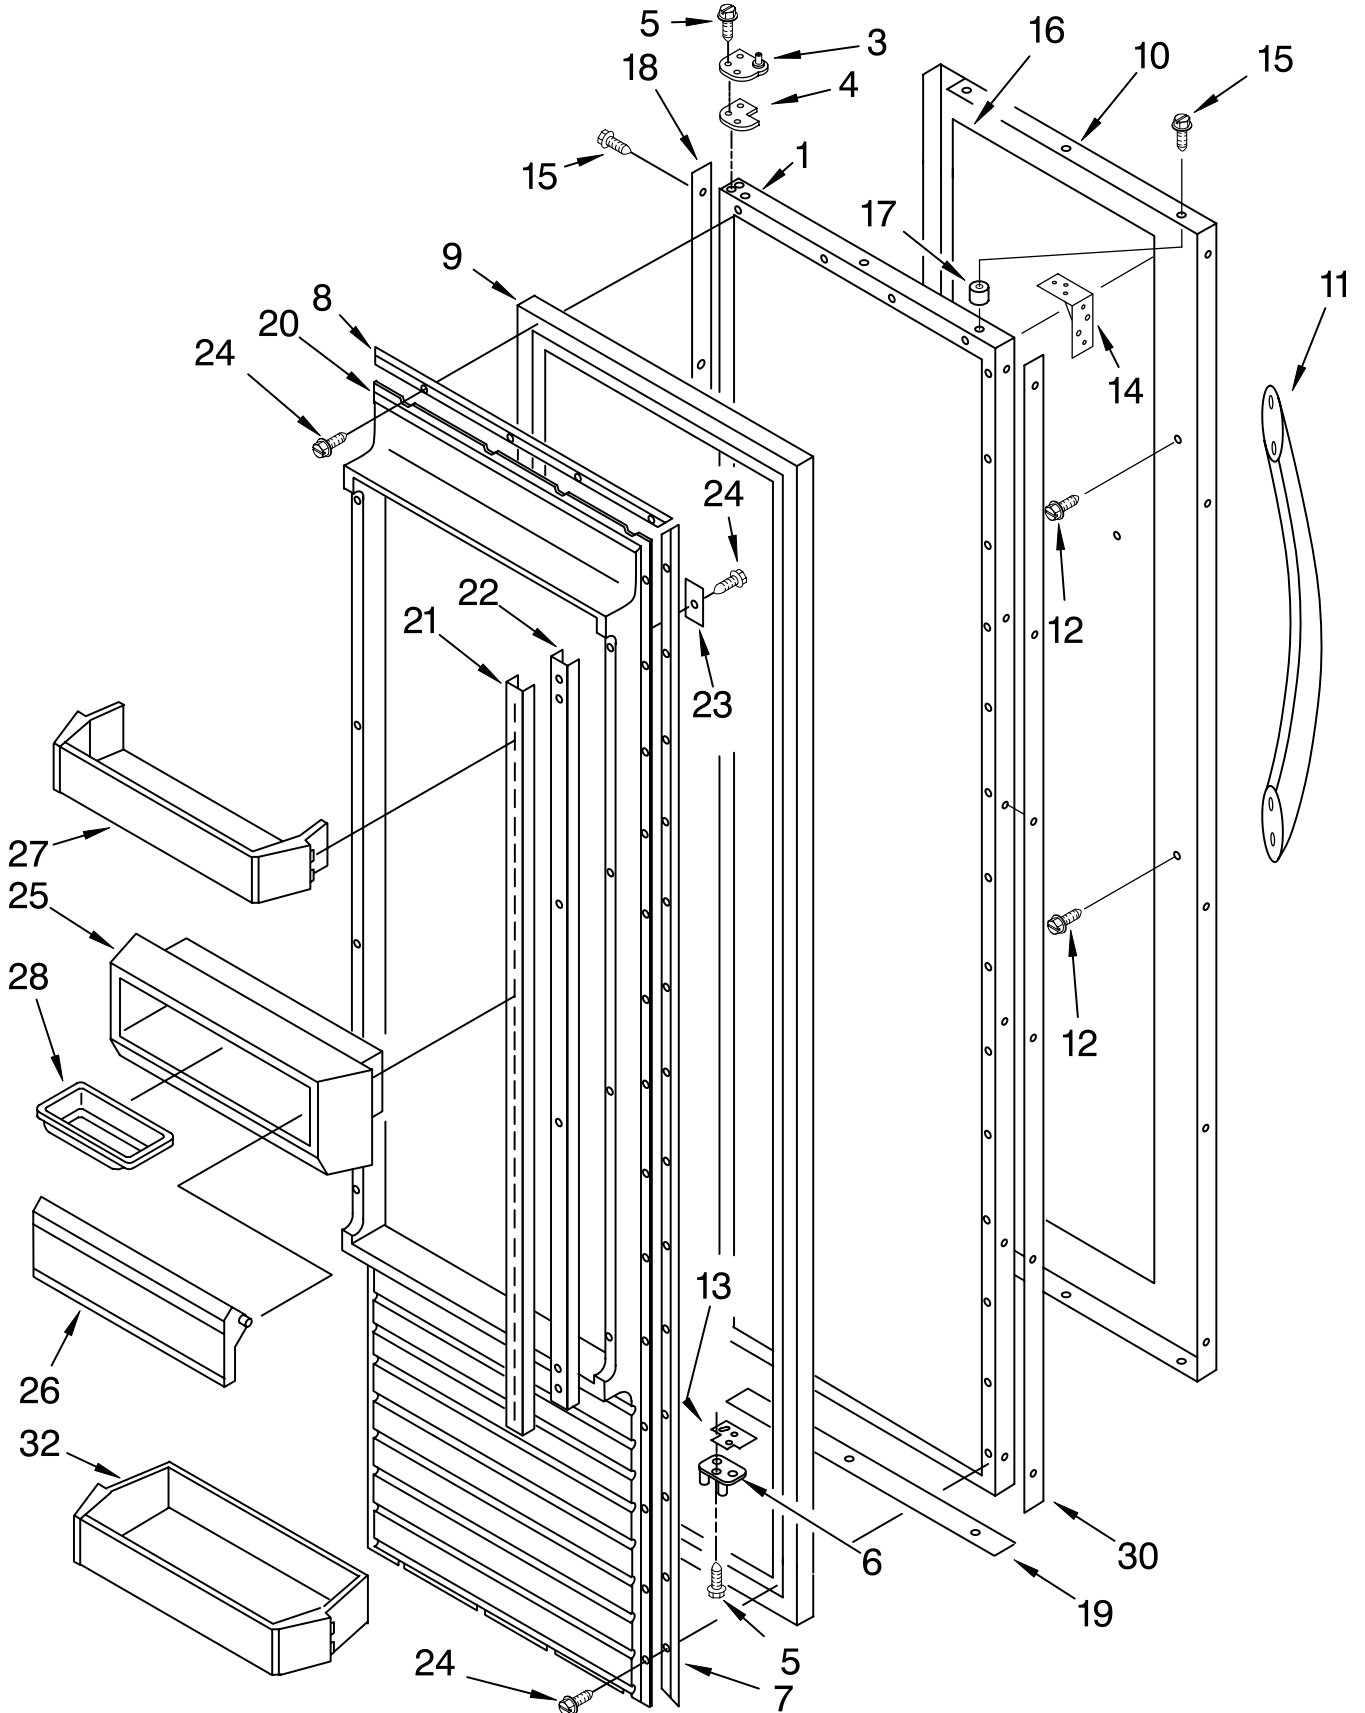

REFRIGERATOR DOOR PARTS

For Model: KSSC36QKS00
(Stainless Steel)

FOR ORDERING INFORMATION REFER TO PARTS PRICE LIST

REFRIGERATOR DOOR PARTS

For Model: KSSC36QKS00
(Stainless Steel)

Illus. No.	Part No.	DESCRIPTION
1	8201580	Refrigerator Door Panel (Includes Insulation)
3	2220922	Hinge Assembly, Top
4	2004520	Spacer-Door, Top
5	489282	Screw
6	2220809	Hinge Assembly, Bottom
7	1112533	Gasket Retainer, Side (2)
8	1112539	Gasket Retainer, Top & Bottom
9	2188497	Door Gasket, Magnetic
10	2006771	Door Skin
11	2005290	Handle, Door
12	308544	Screw
13	2004549	Door, Spacer Bottom
14	2004447	Door Brace, Corner
15	8281250	Screw
16	2005323	Filler, Door
17	2005433	Spacer, Door (Top)
18	2005030	Spacer, Door (Hinge Side)
19	2004933	Spacer, Door (Bottom)
20	1113952	Panel, Interior Door
21	1113951	Ladder, Shelf (2)
22	1112530	Retainer, Shelf Ladder (2)
23	1112514	Back Up Plate (8)
24	486194	Screw
25	1112720	Bin, Utility
26	2003463	Door, Utility Bin
27	1112745	Door Shelf (3)
28	2165792	Butter Tray
30	2221012	Spacer, Door (Handle Side)
32	2188331	Shelf, Gallon Door

FOR ORDERING INFORMATION REFER TO PARTS PRICE LIST