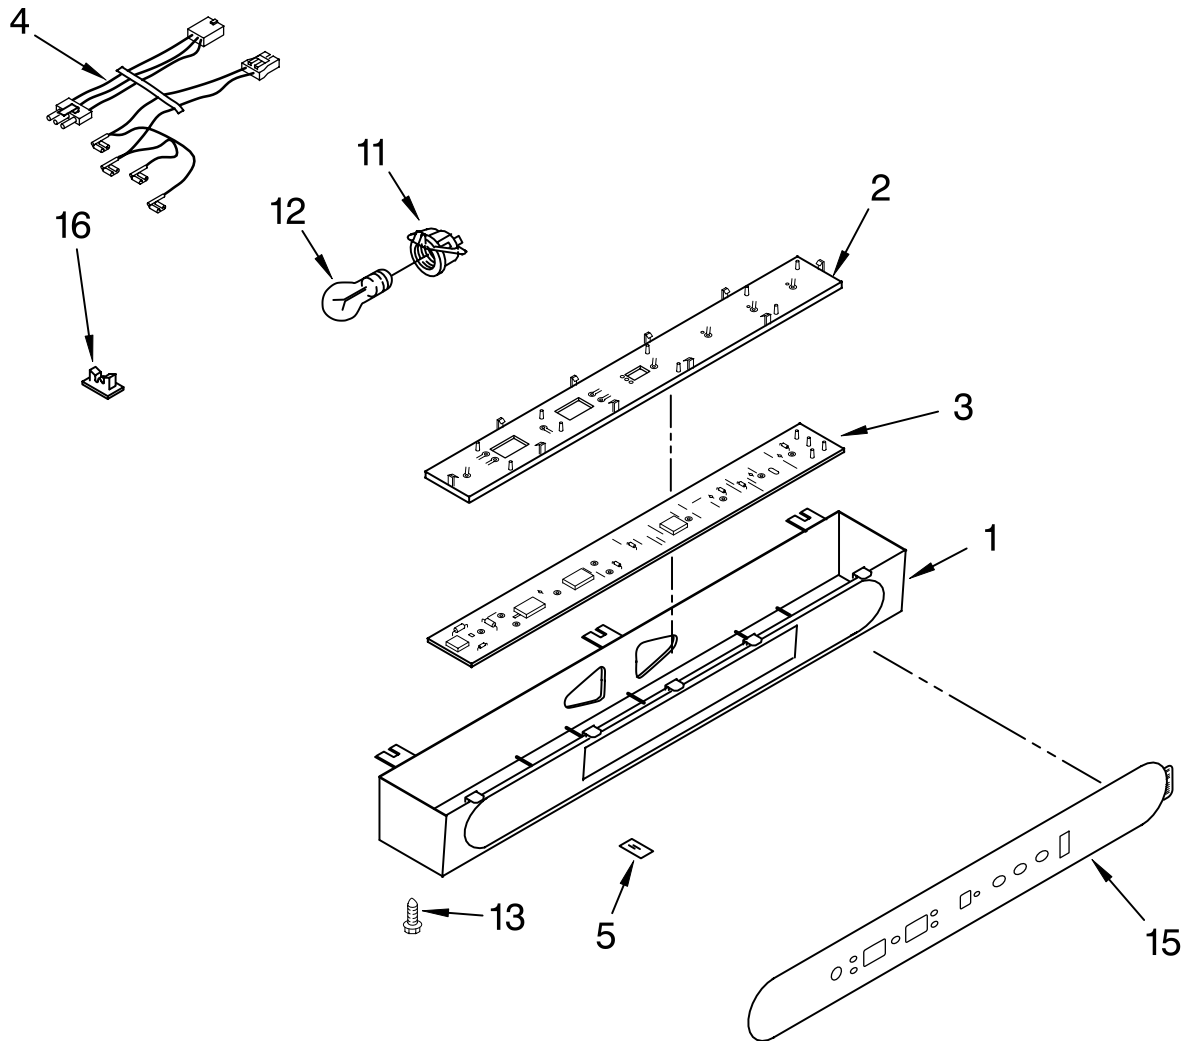

CONTROL PANEL PARTS

For Model: KSSC36QKS00
(Stainless Steel)

Illus. No.	Part No.	DESCRIPTION
1	2215715	Control Box
2	2215670	Insert, Control Box
3	2209159	Circuit Board, Housing Control
4	2215941	Control Box Wire Harness
5	2003841	Retainer, Knob
11	2162085	Socket, Light
12	2160708	Light Bulb (2)
13	486194	Screw
15	2221067	Overlay
16	1115375	Clip, Wiring (3)

FOR ORDERING INFORMATION REFER TO PARTS PRICE LIST