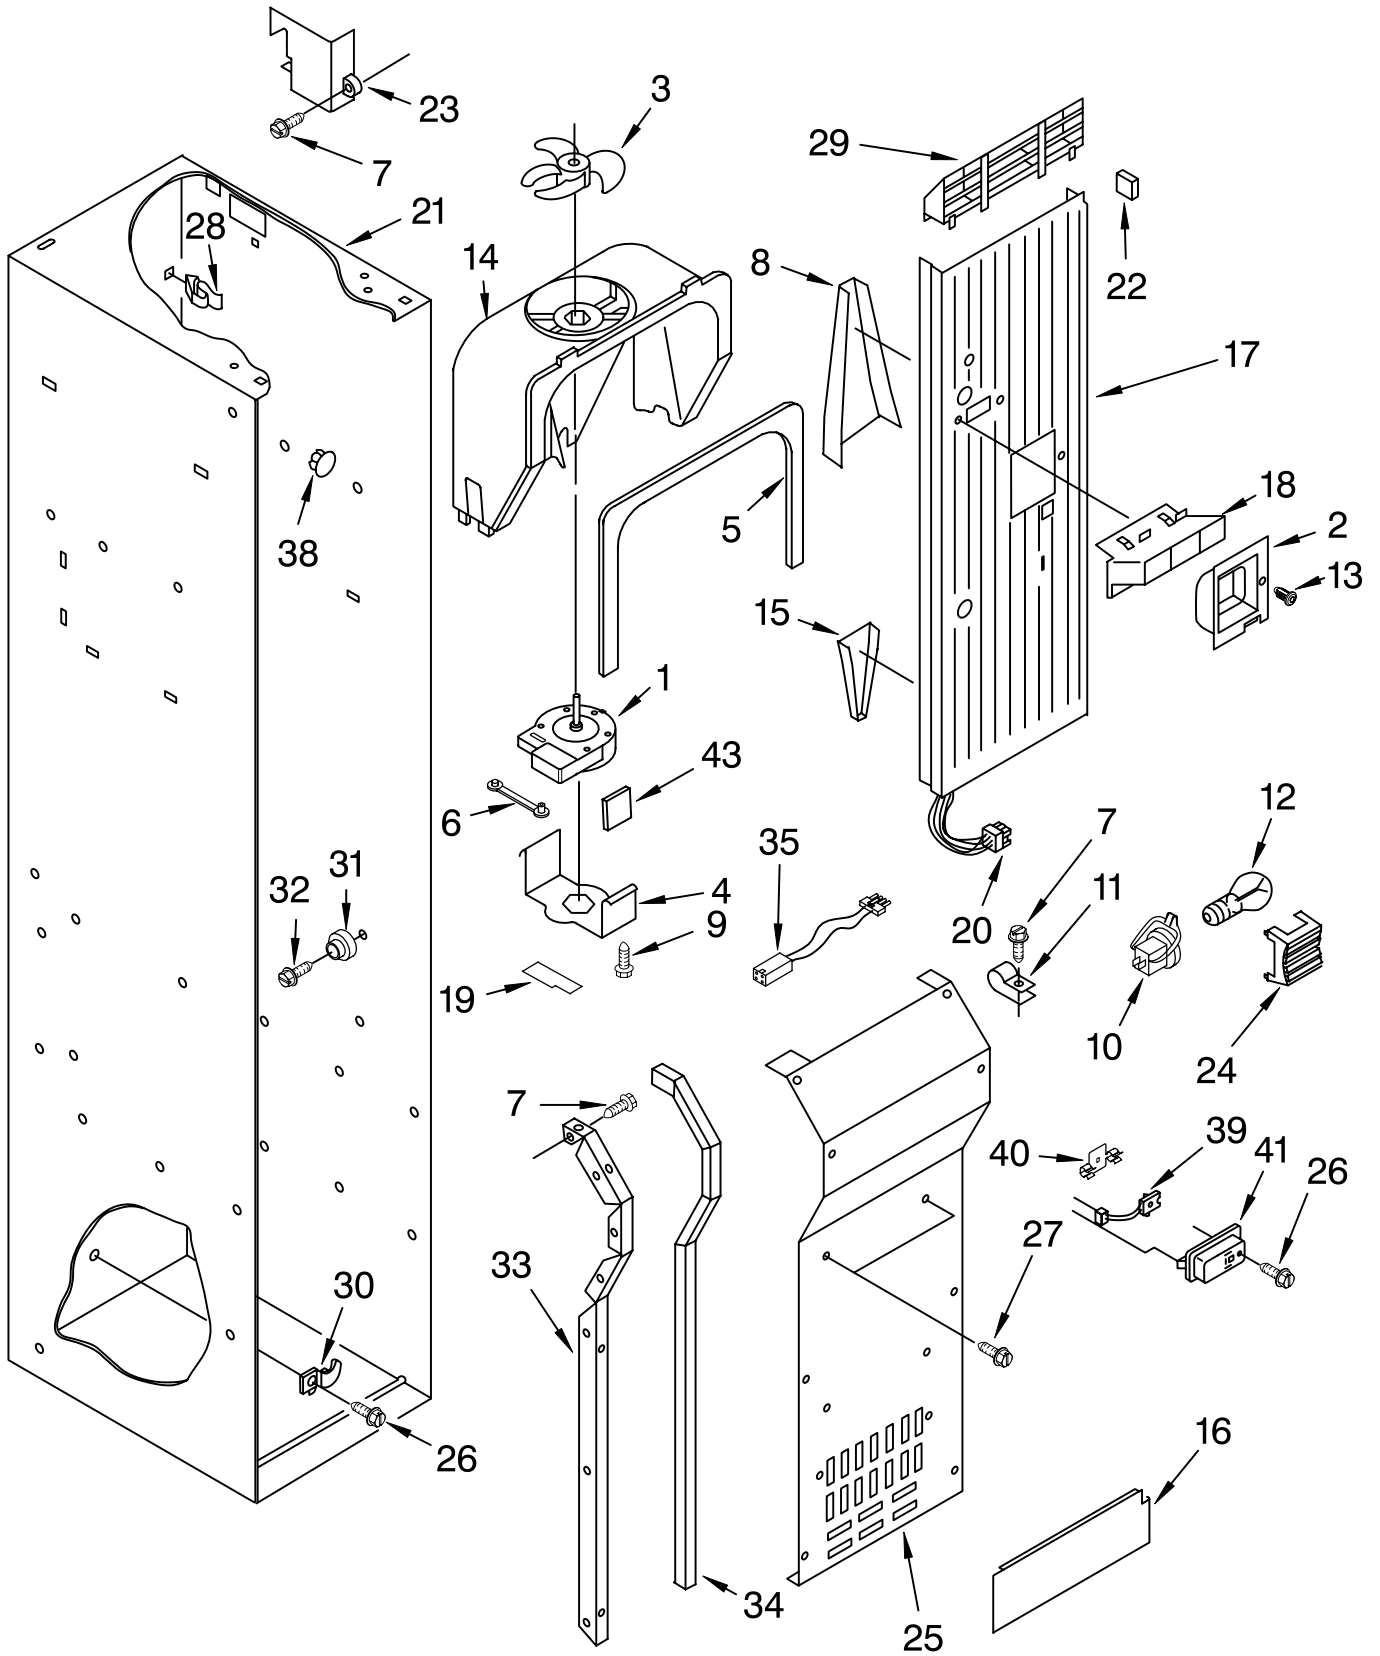

FREEZER LINER AND AIR FLOW PARTS

For Models: KSSC36FKB02, KSSC36FKS02
(Black) (Stainless Steel)

FOR ORDERING INFORMATION REFER TO PARTS PRICE LIST

FREEZER LINER AND AIR FLOW PARTS

For Models: KSSC36FKB02, KSSC36FKS02
(Black) (Stainless Steel)

Illus. No.	Part No.	DESCRIPTION
1	2208939	Fan Motor
2	2002732	Cup, Clearance
3	2169142	Fan Blade
4	2155590	Retainer, Fan Motor
5	2155788	Gasket, Cover
6	2208968	Grommet
7	486194	Screw
8	2003924	Deflector, Air Duct
9	488500	Screw, Ground
10	2162085	Socket, Light (2)
11	488937	Clamp, Nylon
12	2160708	Light Bulb (2)
13	1112871	Fastner
14	2182119	Scroll, Fan
15	2003927	Deflector, Air Duct
16	2215612	Cover, Air Duct
17	2209334	Assembly, Air Duct
18	2182146	Duct, Icemaker
19	2209481	Block, Fan Scroll Right
	2209066	Left
20	2221262	Harness, Wire
21		Liner (Not A Serviceable Part)
22	1112869	Gasket, Air Baffle
23	2215718	Cover, Air Outlet
24	2198589	Light Shield (2)
25	2221104	Cover, Evaporator
26	486194	Screw
27	487539	Screw
28	2215823	Clip, Air Duct (4)
29	1112851	Diffuser, Air Duct
30	1112260	Support, Evaporator (2)
31	2196483	Shelf, Stud (20)
32	8281158	Screw
33		Evaporator, Cover Rail
	2221107	Left Side
	2221108	Right Side
34	2220904	Gasket (2) Evaporator Cover
35	2221077	Wire, Jumper
38	941839	Hole Plug (4)
39	2213442	Thermistor
40	2209204	Clip, Thermistor
41	1116793	Cover, Thermistor
43	2220241	Insulation (4)

FOR ORDERING INFORMATION REFER TO PARTS PRICE LIST