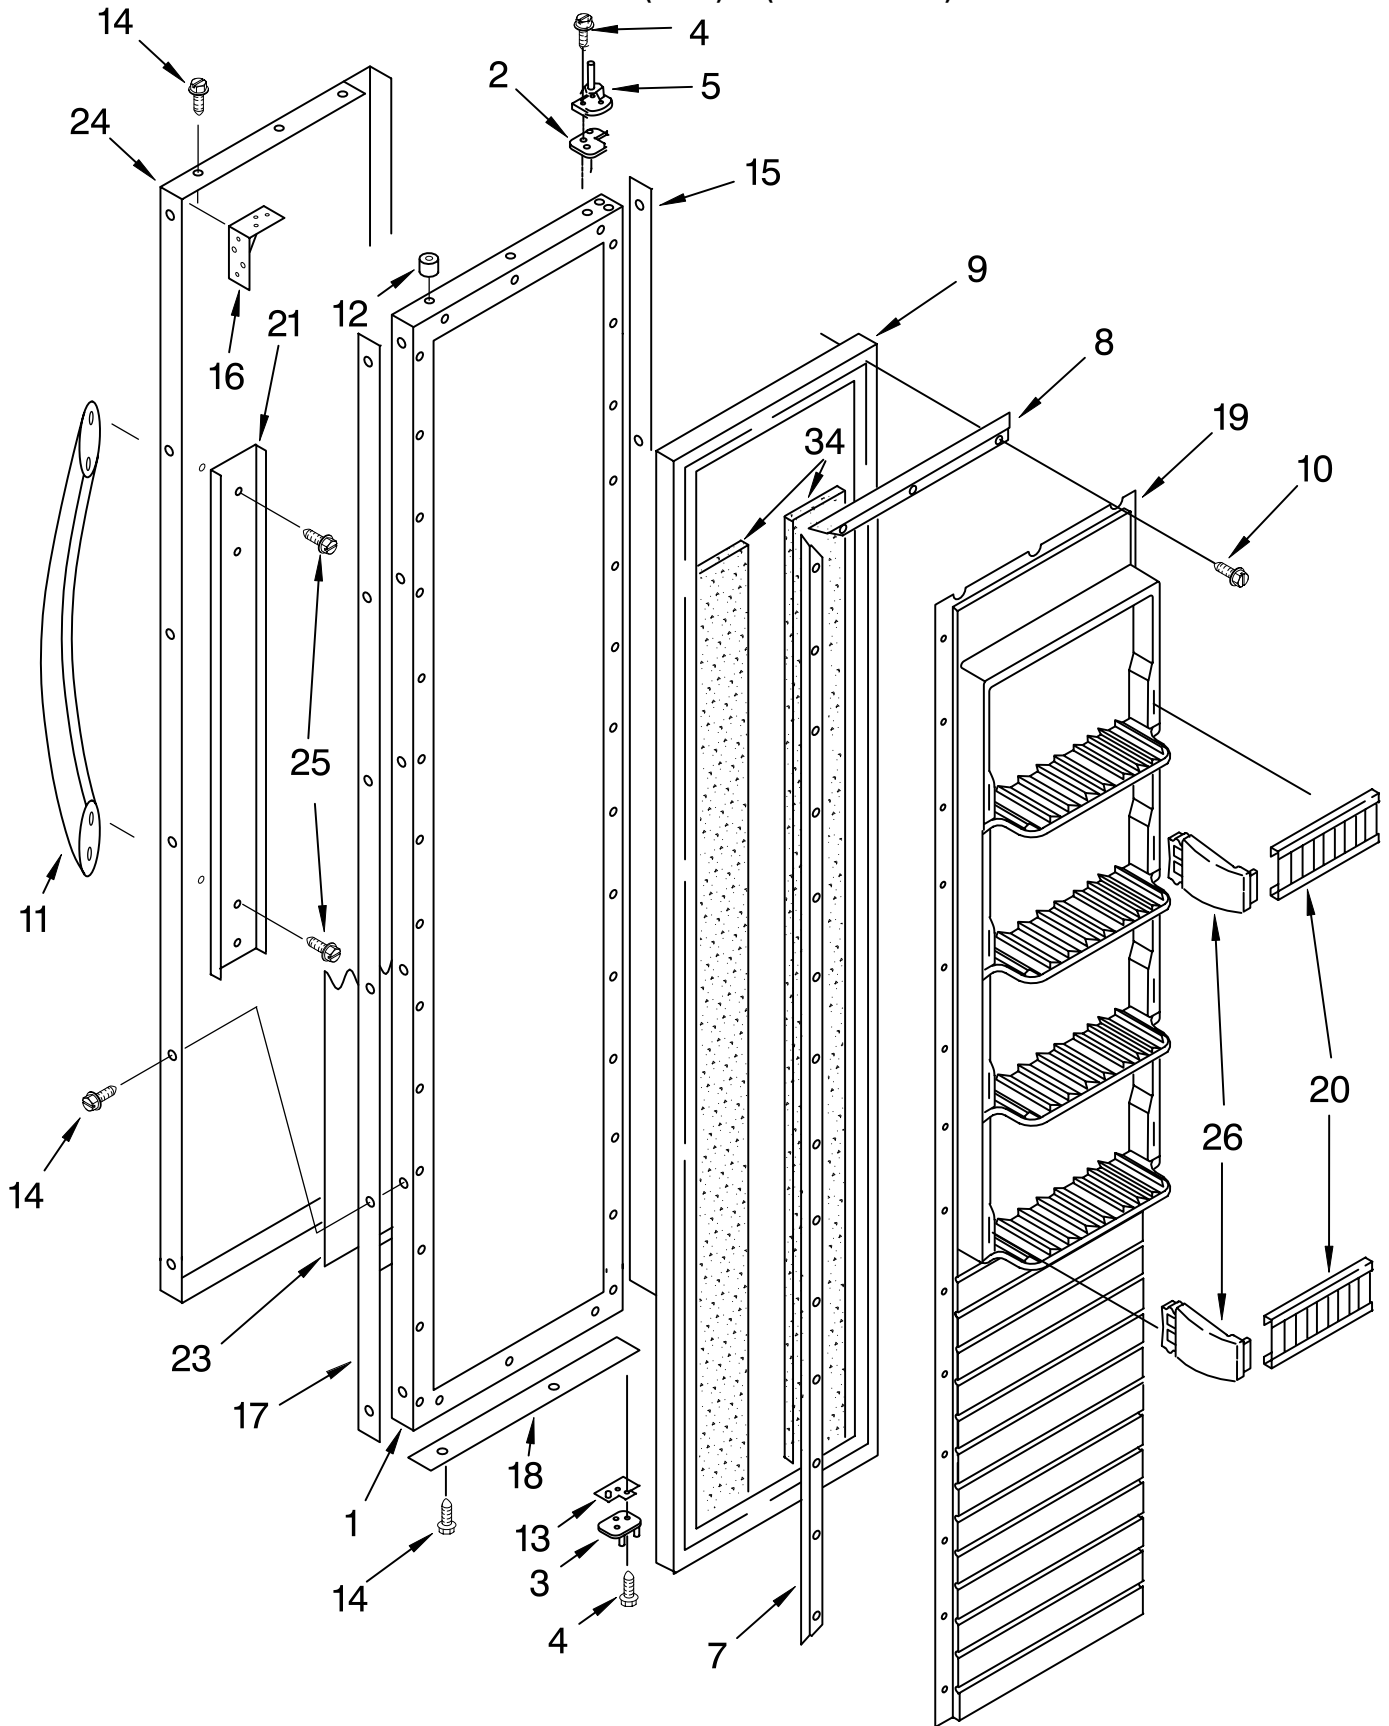

FREEZER DOOR PARTS

For Models: KSSC36FKB02, KSSC36FKS02

(Black) (Stainless Steel)

FOR ORDERING INFORMATION REFER TO PARTS PRICE LIST

FREEZER DOOR PARTS

For Models: KSSC36FKB02, KSSC36FKS02
(Black) (Stainless Steel)

Illus. No.	Part No.	DESCRIPTION
1	2259162	Freezer Door Panel (Includes Insulation)
2	2256381	Spacer-Door, Top
3	2256390	Hinge, Bottom
4	489282	Screw
5	2266854	Hinge, Top
7	1112533	Gasket Retainer, Side (2)
8	1112538	Gasket Retainer, Top & Bottom
9	2188495	Door Gasket, Magnetic
10	486194	Screw (34)
11		Handle, Door
	2209095B	Black
	2005290	Stainless Steel
12	2005433	Spacer, Top
13	2257637	Door, Spacer
14		Screw
	8281250	Stainless Steel
	8281252	Black
15	2005030	Spacer, Hinge Side
16	2258951	Door Brace, Corner
17	2221012	Spacer, Handle Side
18	2004931	Spacer, Door Skin Bottom
19	2209030	Interior Door Panel
20	2209163	Trim-Shelf, Door
21	2209202	Plate, Door Handle
23	2005324	Filler, Door
24		Door Skin
	2209097B	Black
	2006774	Stainless Steel
25	308544	Screw
26		Trim, End Cap
	2208954	Left Side
	2209134	Right Side
34	2005610	Seal

FOR ORDERING INFORMATION REFER TO PARTS PRICE LIST