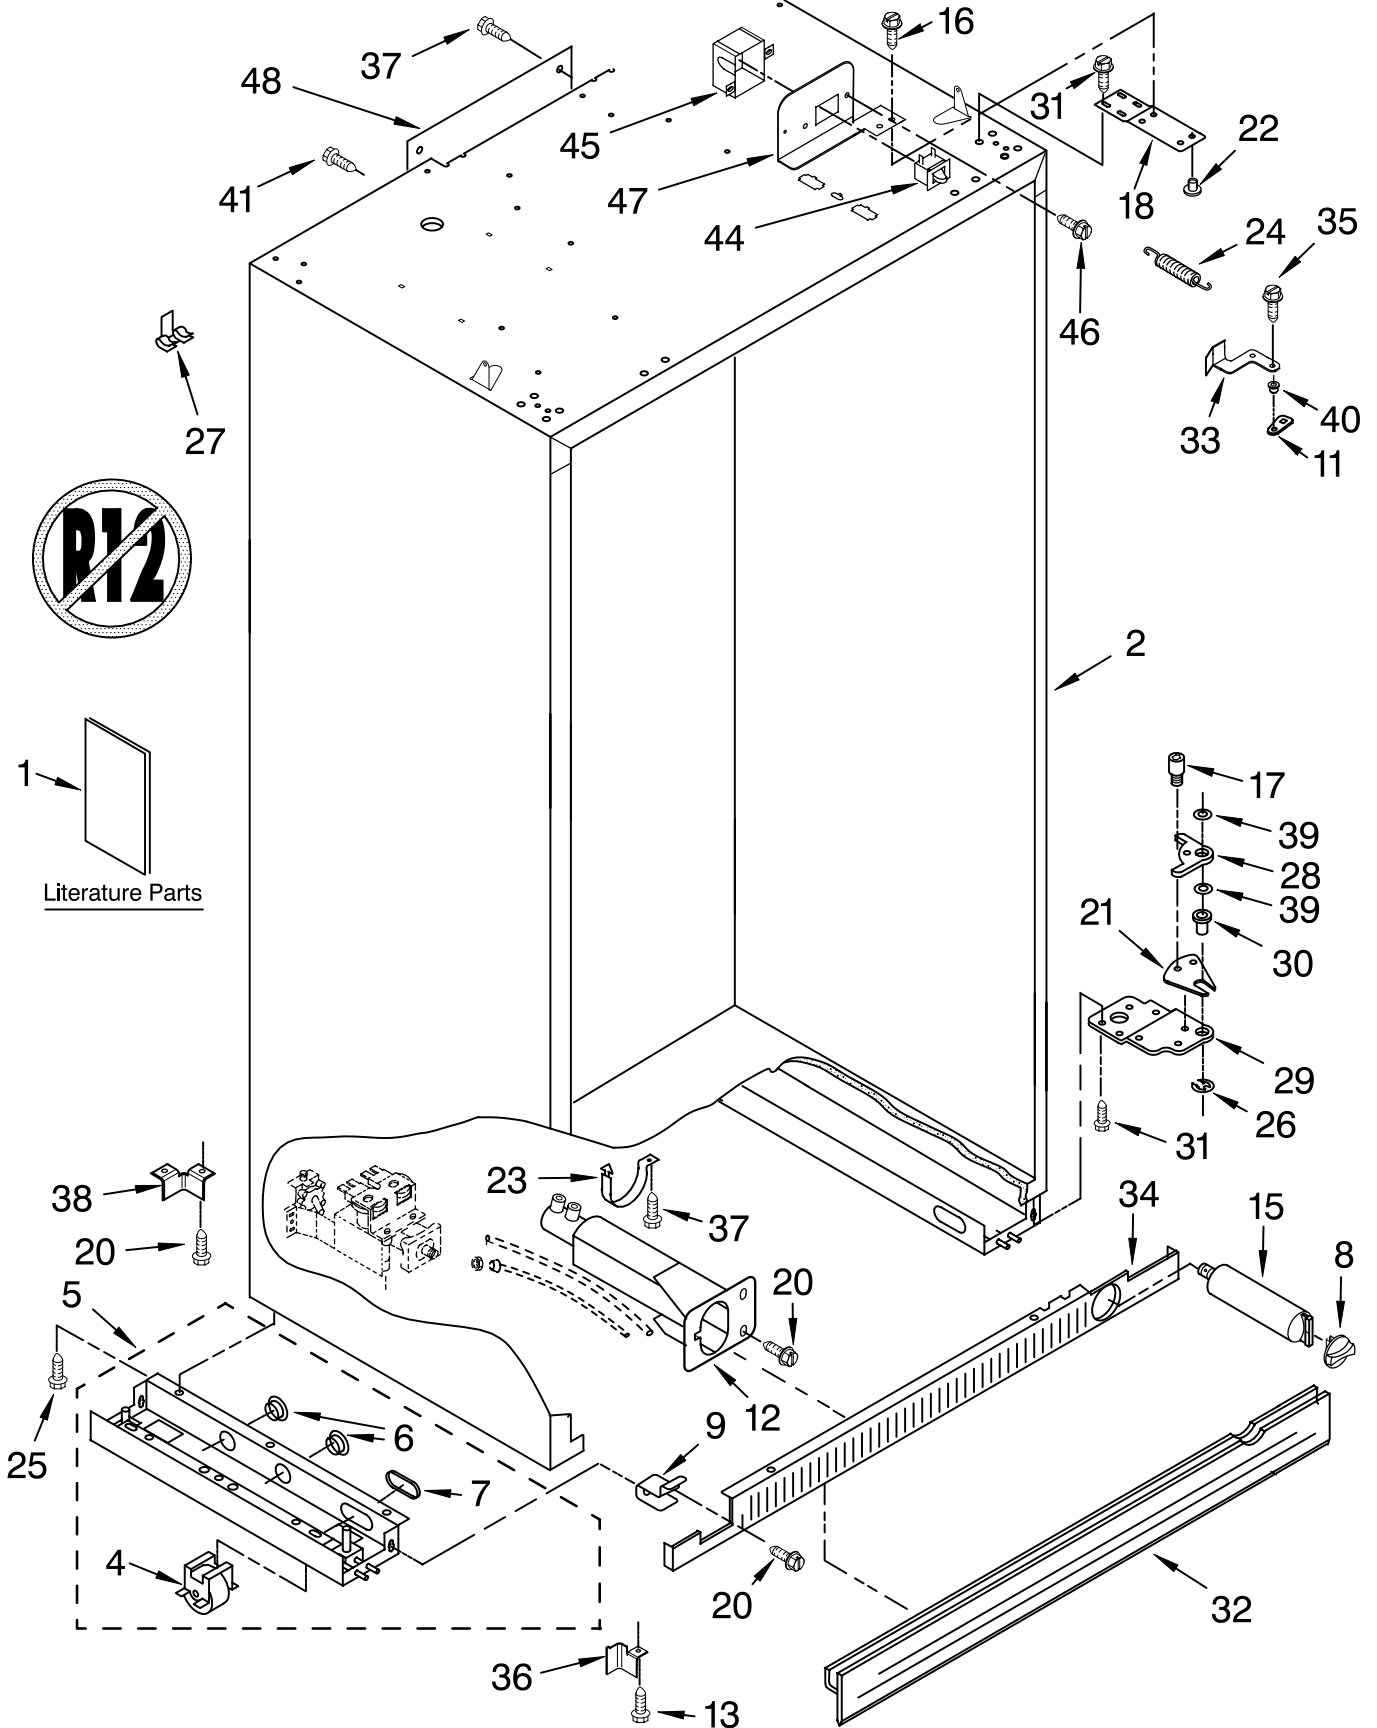

CABINET PARTS

For Models: KSSC36FKB02, KSSC36FKS02
(Black) (Stainless Steel)

36" BUILT IN
REFRIGERATOR

FOR ORDERING INFORMATION REFER TO PARTS PRICE LIST

CABINET PARTS

For Models: KSSC36FKB02, KSSC36FKS02
(Black) (Stainless Steel)

FOR ORDERING INFORMATION REFER TO PARTS PRICE LIST

CABINET TRIM PARTS

For Models: KSSC36FKB02, KSSC36FKS02
(Black) (Stainless Steel)

Illus. No.	Part No.	DESCRIPTION
1		Cabinet, Trim (Right Side)
	2215919S	Stainless Steel
	2215919B	Black
2	486194	Screw
3		Screw
	8281250	Stainless Steel
	8281252	Black
4	2254724	Cabinet, Trim (Bottom)
5	486194	Screw
6	2003645	Cabinet, Trim Top
7		Cabinet Trim (Left Side)
	2215936S	Stainless Steel
	2215936B	Black
9	2005925	Seal-Trim, Side
10	489464	Screw

Illus. No.	Part No.	DESCRIPTION
12		Slide, Container
	2002720	Right Side
	2002721	Left Side
13	488886	Screw
14	1113169	Stop, Roller
15	2188212	Roller
16	2174478	Eyelet, Roller
17	2003478	Screw

FOR ORDERING INFORMATION REFER TO PARTS PRICE LIST