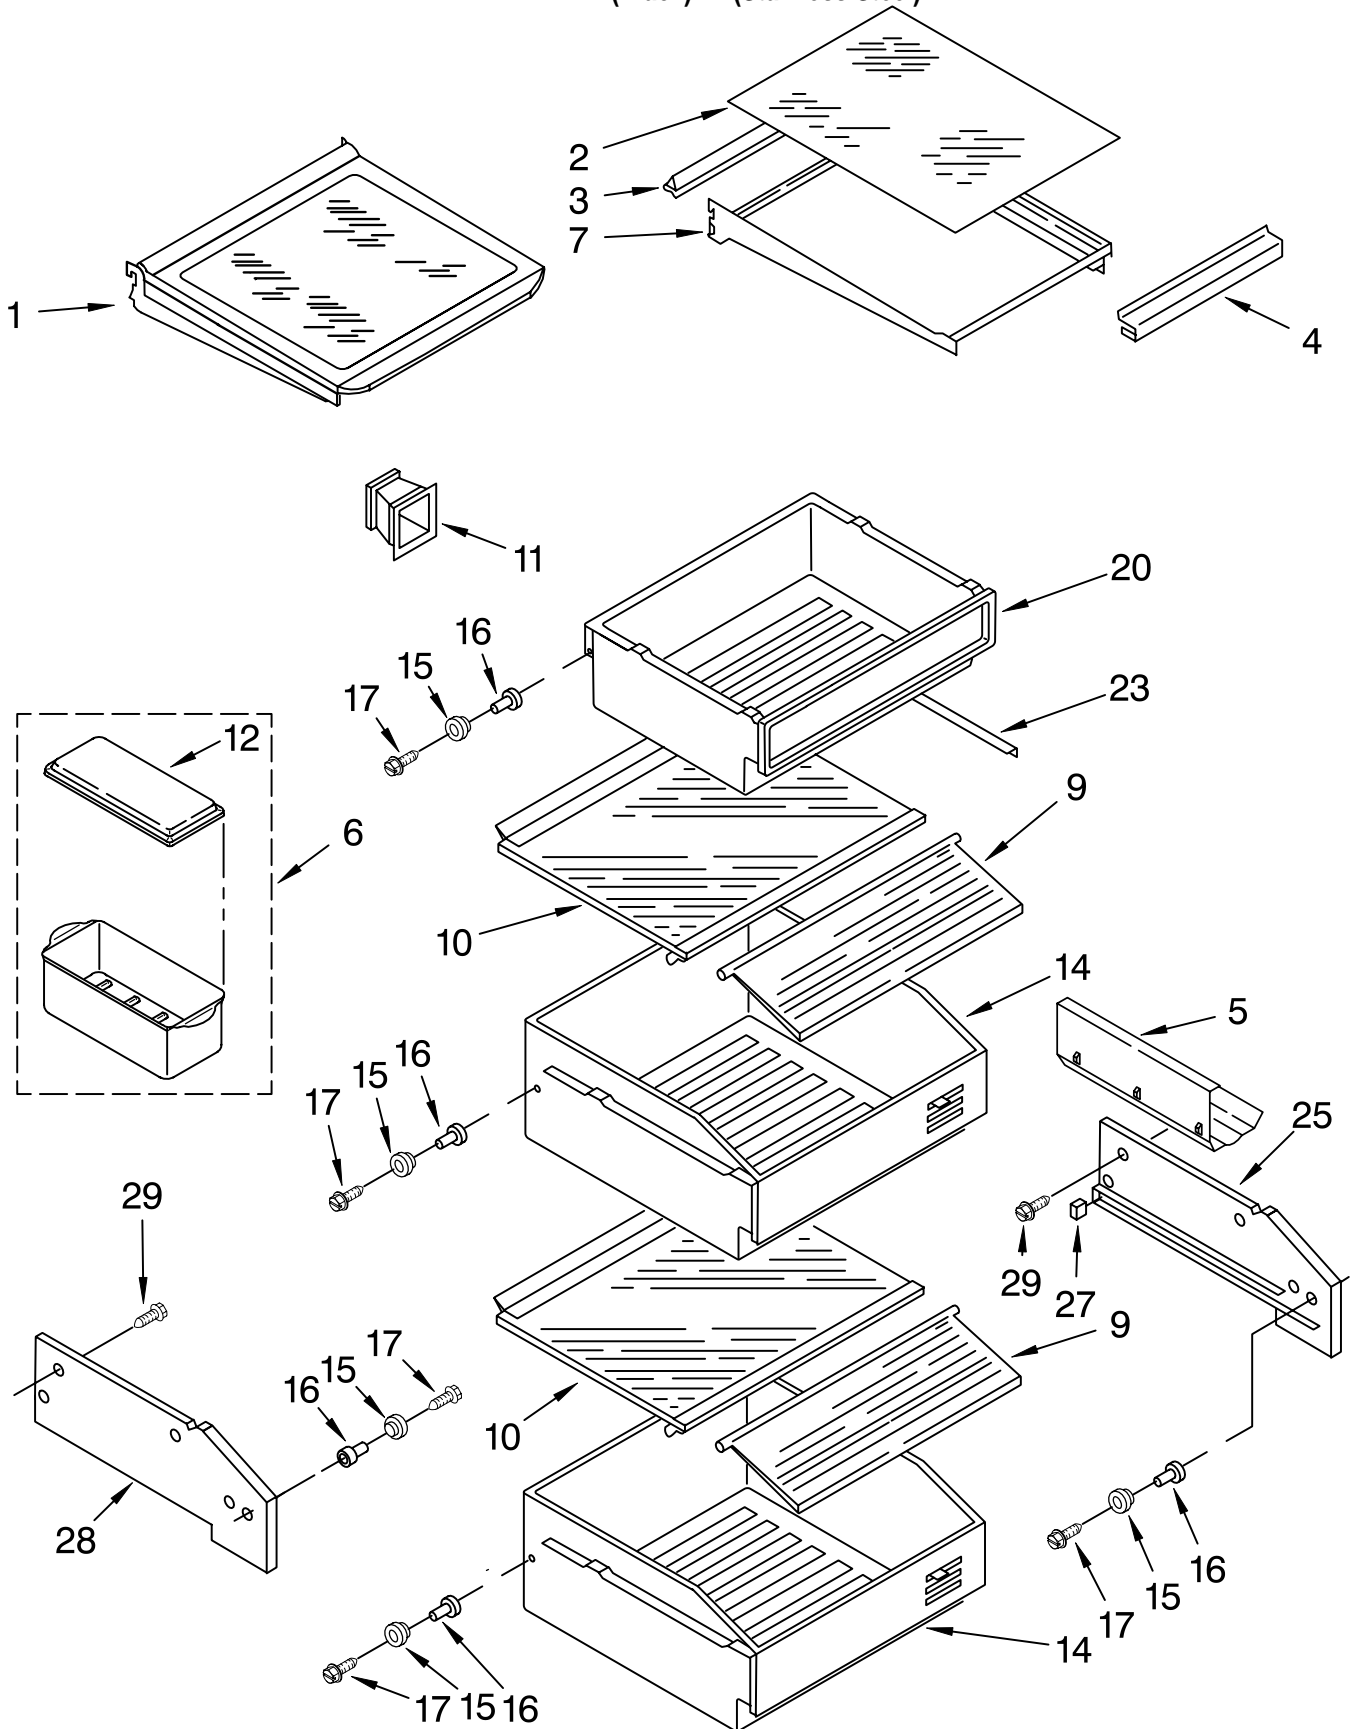

REFRIGERATOR SHELF PARTS

For Models: KSSC36FKB02, KSSC36FKS02

(Black) (Stainless Steel)

FOR ORDERING INFORMATION REFER TO PARTS PRICE LIST

REFRIGERATOR SHELF PARTS

For Models: KSSC36FKB02, KSSC36FKS02
(Black) (Stainless Steel)

Illus. No.	Part No.	DESCRIPTION
1	2174402	Frame, Shelf
2	2003375	Glass, Shelf
3	1113546	Reflector, Shelf
4	1113790	Gasket, Glass (2)
5	2179404	Rack, Wine
6	2221071	Egg Bin
7	2006523	Frame, Assembly Meat Pan
9	1113893	Cover, Crisper
10	2003378	Glass, Crisper (Includes #9)
11	2000742	Meat Pan, Connector
12	2169935	Cover
14	2220895	Crisper Pan (2)
15	2188212	Roller
16	2174478	Eyelet, Roller
17	2003478	Screw
20	2220901	Meat Pan
23	2002181	Retainer, Glass
25	2006515	Crisper Spacer, Right Side (2)
27	1113169	Stop, Roller
28	2006516	Crisper Spacer, Left Side (2)
29	486194	Screw

FOR ORDERING INFORMATION REFER TO PARTS PRICE LIST