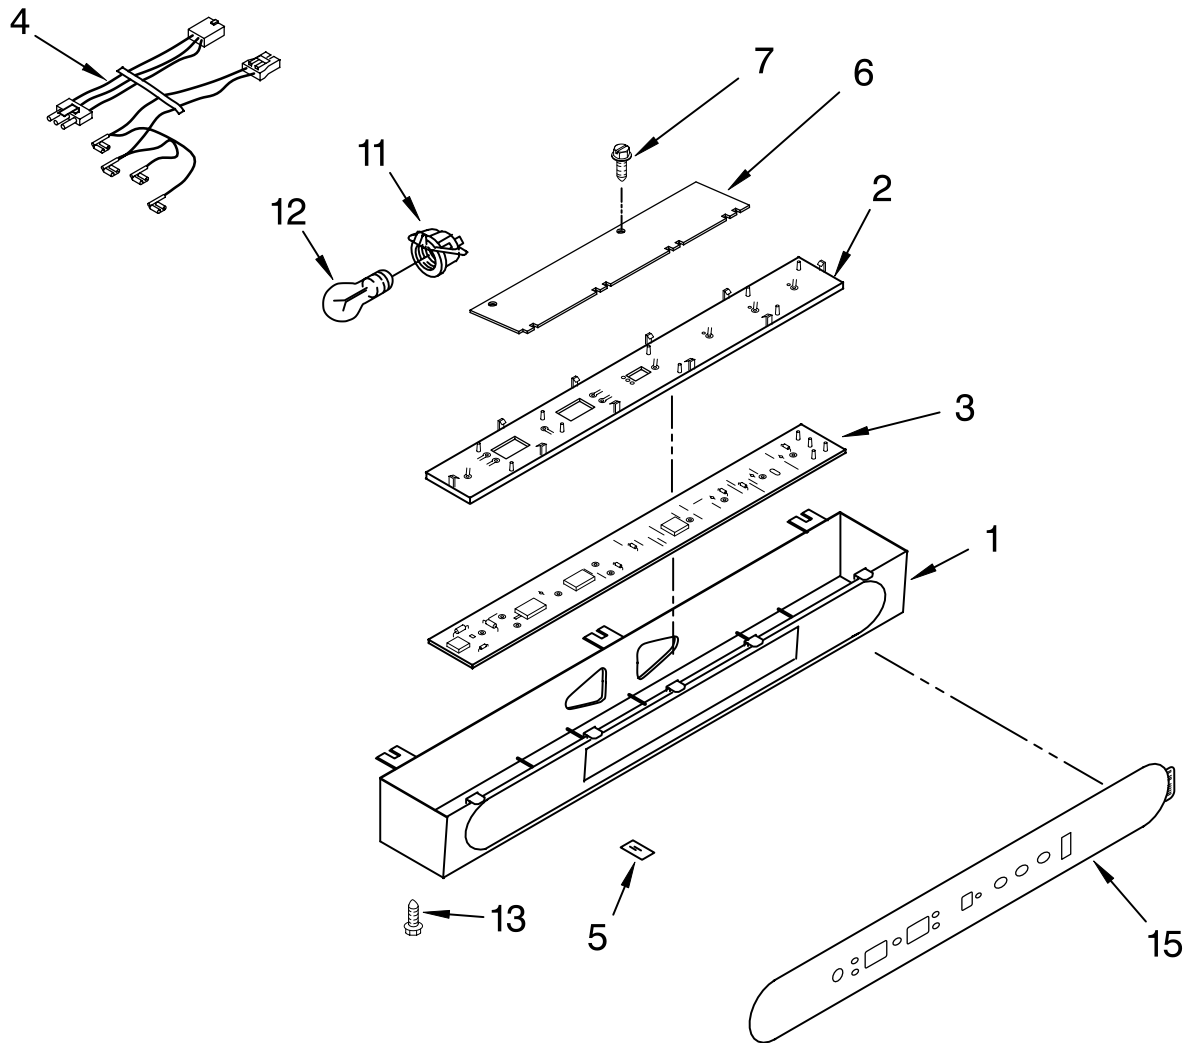

CONTROL PANEL PARTS

For Models: KSSC36FKB02, KSSC36FKS02
(Black) (Stainless Steel)

Illus. No.	Part No.	DESCRIPTION
1	2215715	Control Box
2	2215670	Insert, Control Box
3	2209159	Circuit Board, Housing Control
4	2187424	Control Box Wire Harness
5	2003841	Retainer, Knob
6	2221121	Support, Control Box
7	489006	Screw (2)
11	2162085	Socket, Light
12	2160708	Light Bulb (2)
13	486194	Screw
15	2221067	Overlay

FOR ORDERING INFORMATION REFER TO PARTS PRICE LIST