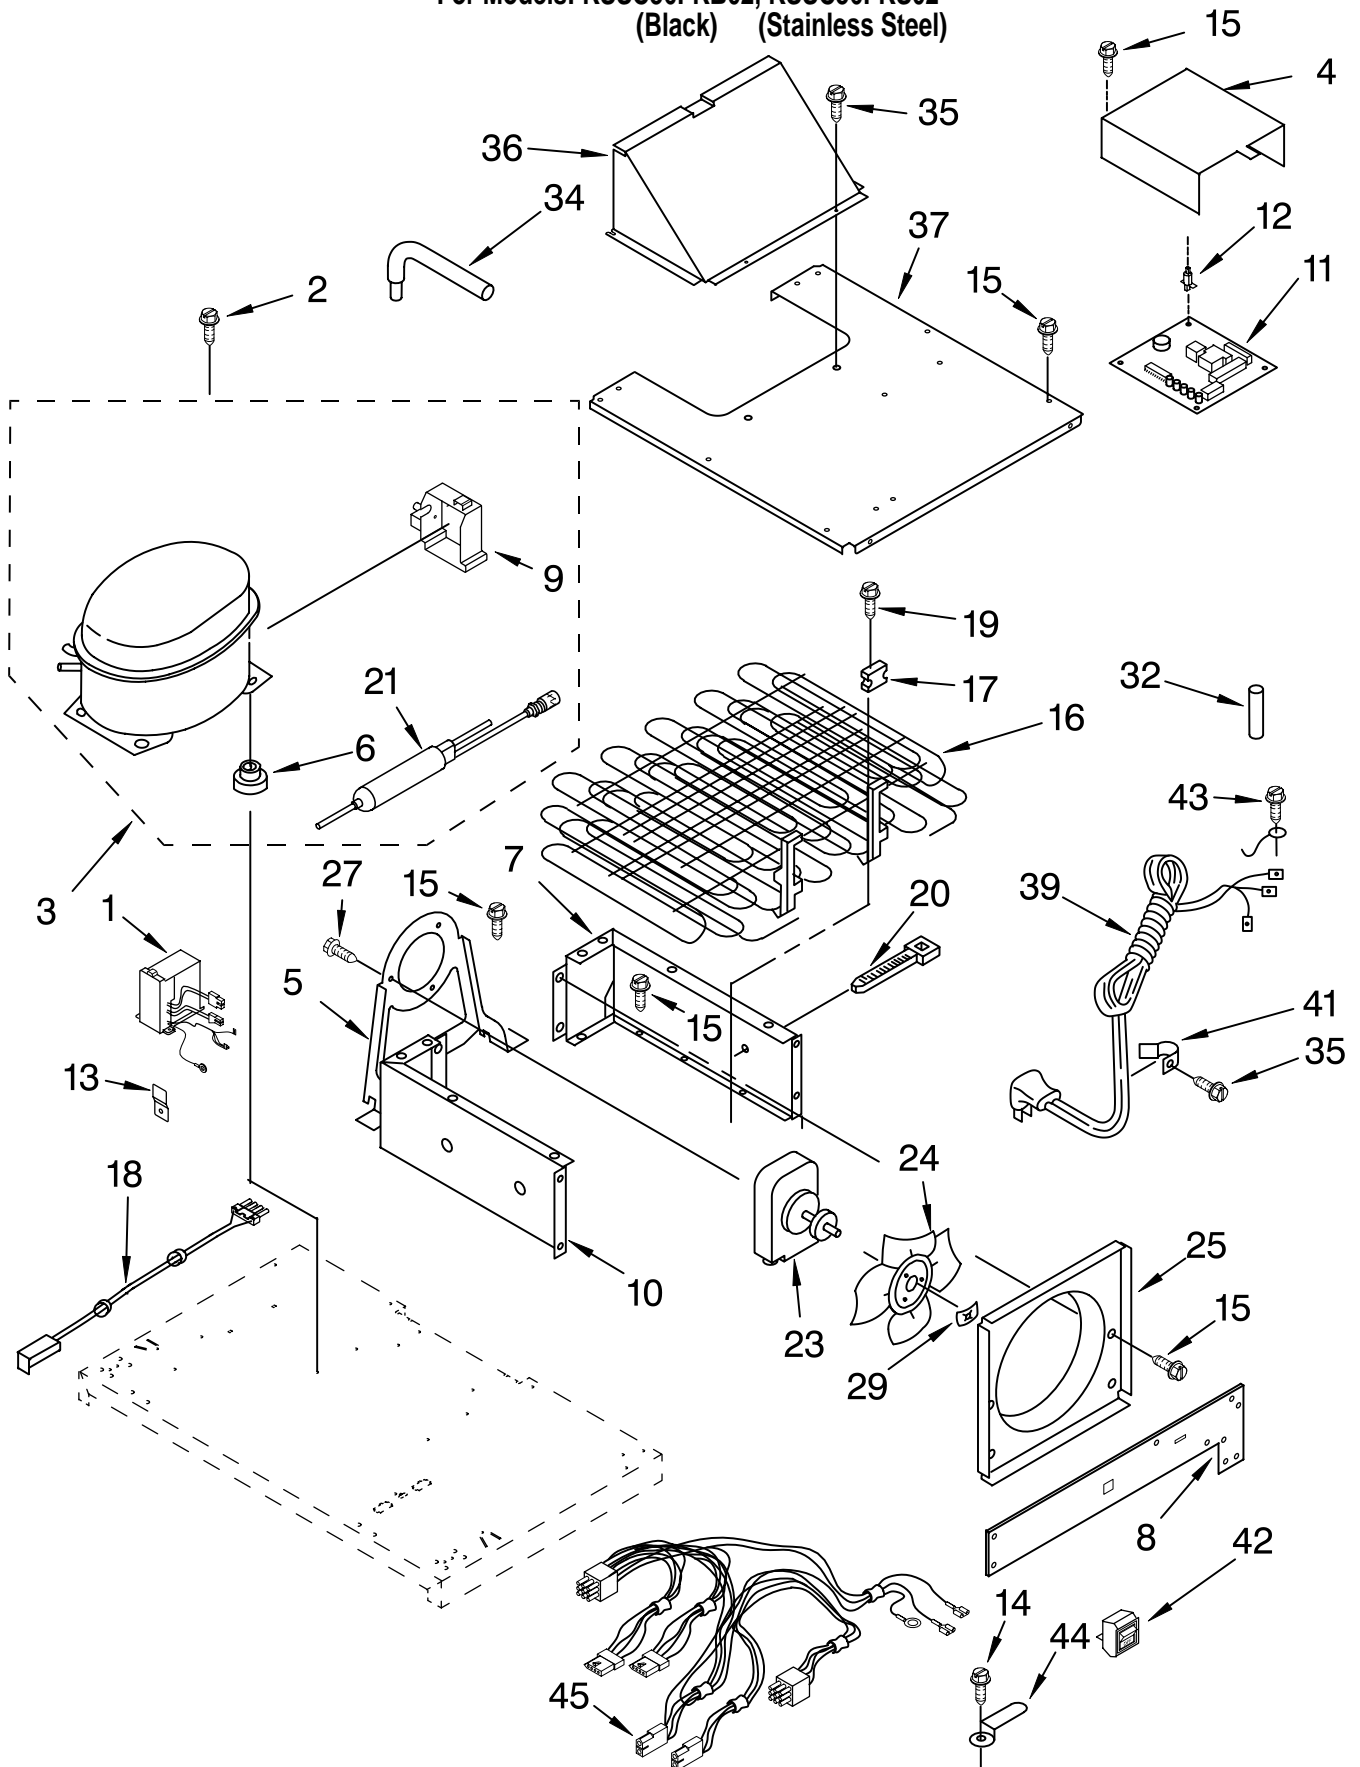

FREEZER DOOR PARTS

For Models: KSSC36FKB02, KSSC36FKS02
(Black) (Stainless Steel)

Illus. No.	Part No.	DESCRIPTION
1	2259162	Freezer Door Panel (Includes Insulation)
2	2256381	Spacer-Door, Top
3	2256390	Hinge, Bottom
4	489282	Screw
5	2266854	Hinge, Top
7	1112533	Gasket Retainer, Side (2)
8	1112538	Gasket Retainer, Top & Bottom
9	2188495	Door Gasket, Magnetic
10	486194	Screw (34)
11		Handle, Door
	2209095B	Black
	2005290	Stainless Steel
12	2005433	Spacer, Top
13	2257637	Door, Spacer
14		Screw
	8281250	Stainless Steel
	8281252	Black
15	2005030	Spacer, Hinge Side
16	2258951	Door Brace, Corner
17	2221012	Spacer, Handle Side
18	2004931	Spacer, Door Skin Bottom
19	2209030	Interior Door Panel
20	2209163	Trim-Shelf, Door
21	2209202	Plate, Door Handle
23	2005324	Filler, Door
24		Door Skin
	2209097B	Black
	2006774	Stainless Steel
25	308544	Screw
26		Trim, End Cap
	2208954	Left Side
	2209134	Right Side
34	2005610	Seal

FOR ORDERING INFORMATION REFER TO PARTS PRICE LIST

UPPER UNIT PARTS

For Models: KSSC36FKB02, KSSC36FKS02
(Black) (Stainless Steel)

FOR ORDERING INFORMATION REFER TO PARTS PRICE LIST