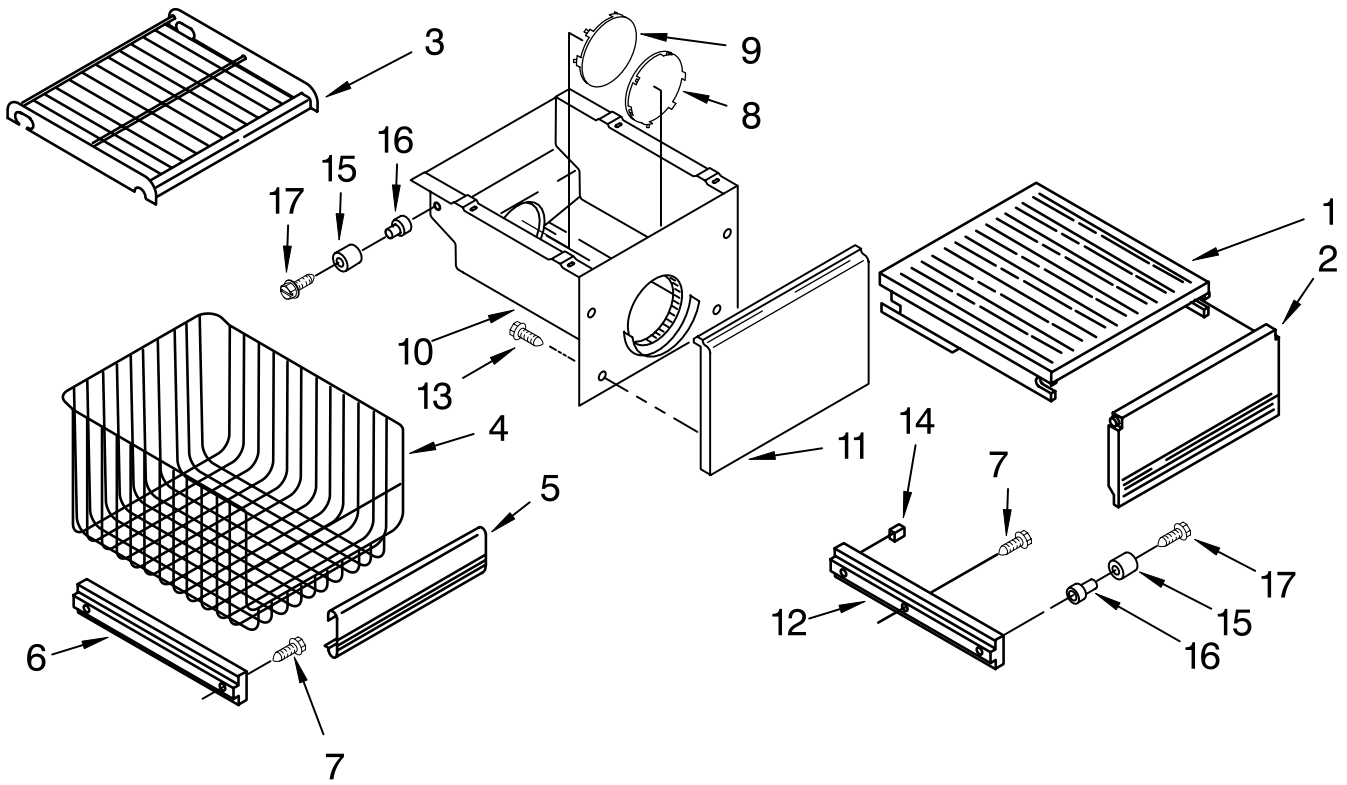

FOR ORDERING INFORMATION REFER TO PARTS PRICE LIST

CABINET TRIM PARTS

For Models: KSSC36FKB02, KSSC36FKS02
(Black) (Stainless Steel)

Illus. No.	Part No.	DESCRIPTION
1		Cabinet, Trim (Right Side)
	2215919S	Stainless Steel
	2215919B	Black
2	486194	Screw
3		Screw
	8281250	Stainless Steel
	8281252	Black
4	2254724	Cabinet, Trim (Bottom)
5	486194	Screw
6	2003645	Cabinet, Trim Top
7		Cabinet Trim (Left Side)
	2215936S	Stainless Steel
	2215936B	Black
9	2005925	Seal-Trim, Side
10	489464	Screw

FOR ORDERING INFORMATION REFER TO PARTS PRICE LIST

FREEZER SHELF PARTS

For Models: KSSC36FKB02, KSSC36FKS02
(Black) (Stainless Steel)

Illus. No.	Part No.	DESCRIPTION
1	2220889	Solid Shelf
2	2220846	Front, Ice Compartment
3	1113636	Shelf, Fixed (2)
	1113564	Shelf, Deep
4	2208192	Basket
5	2220843	Trim, Basket