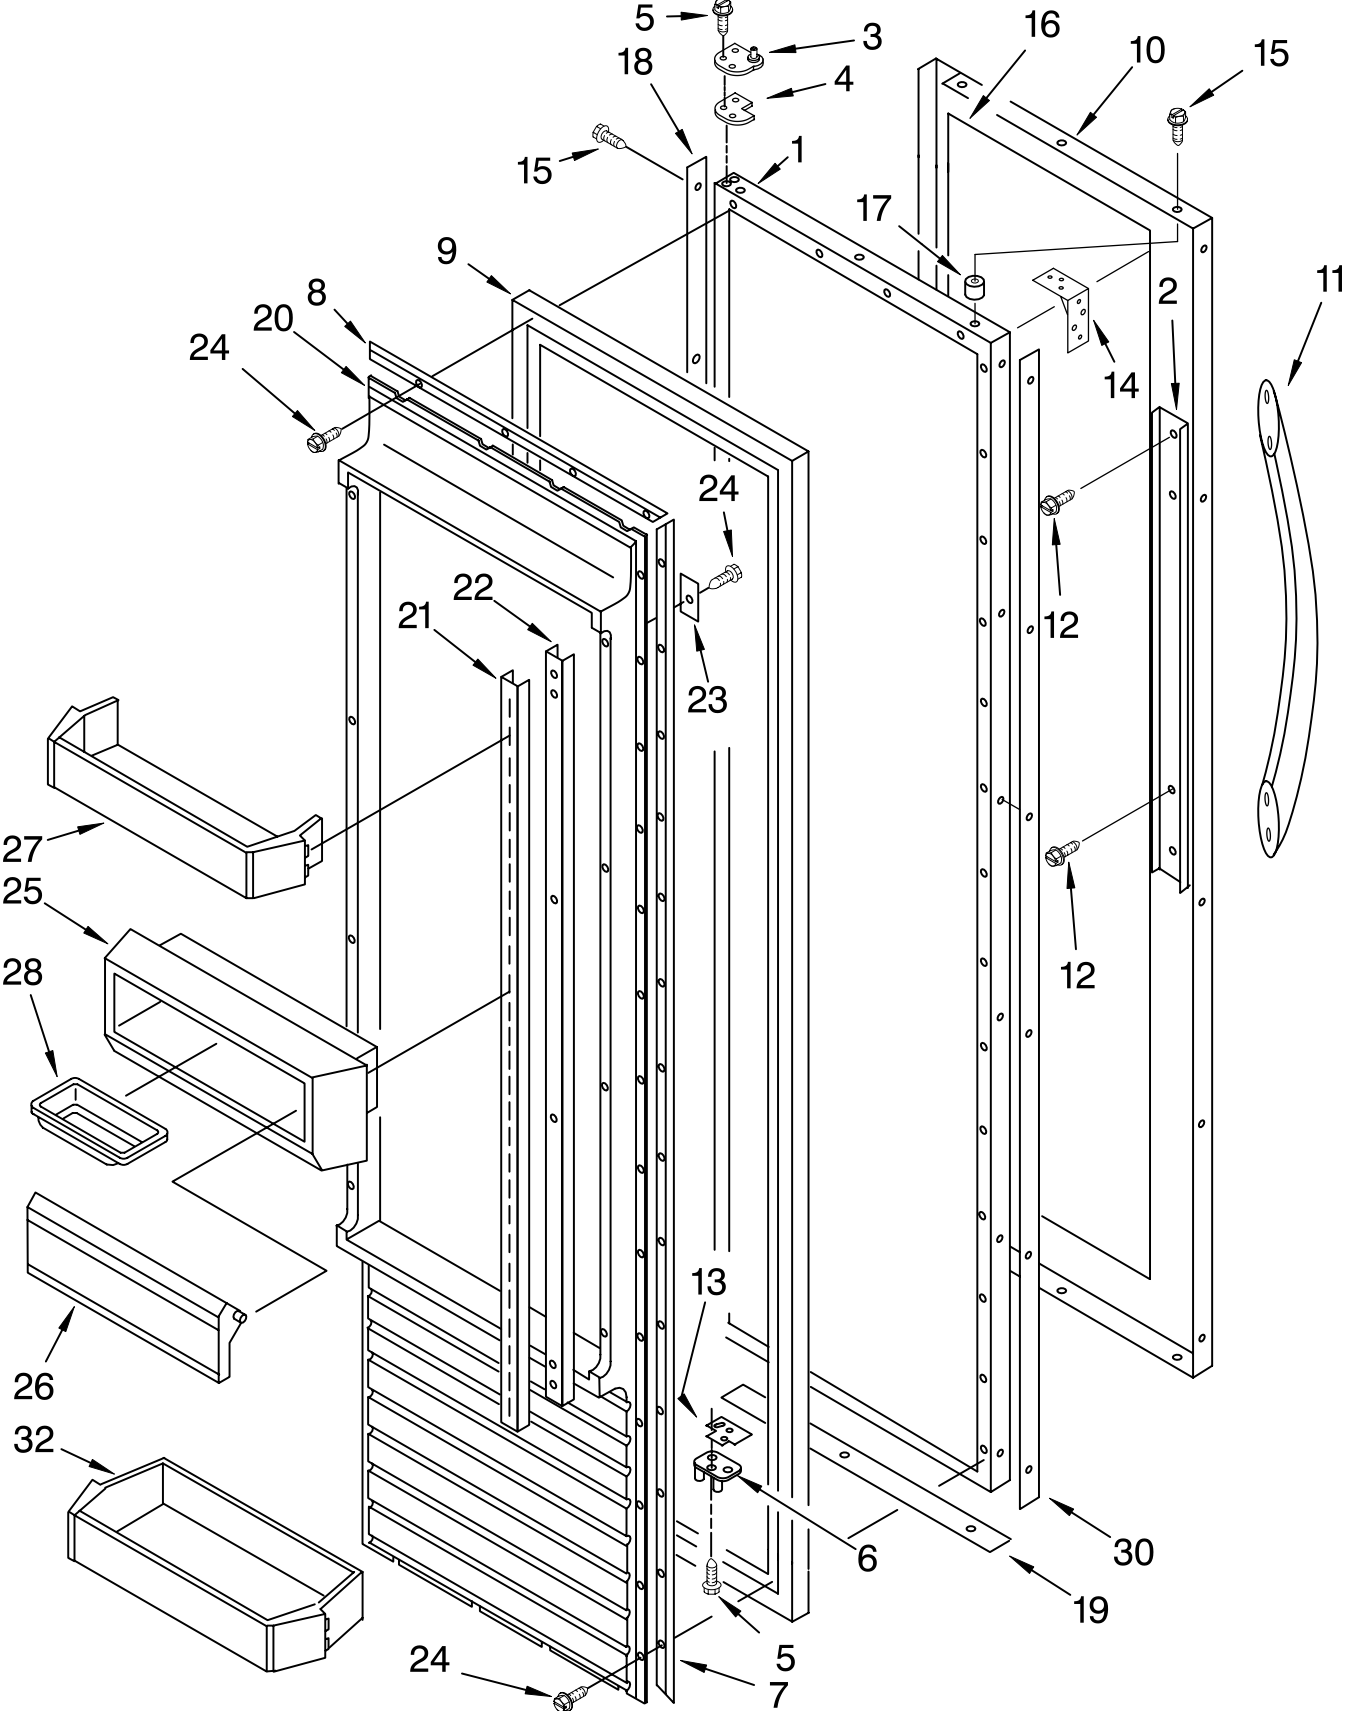

REFRIGERATOR DOOR PARTS

For Models: KSSC36FKB02, KSSC36FKS02
(Black) (Stainless Steel)

FOR ORDERING INFORMATION REFER TO PARTS PRICE LIST

REFRIGERATOR DOOR PARTS

For Models: KSSC36FKB02, KSSC36FKS02
(Black) (Stainless Steel)

Illus. No.	Part No.	DESCRIPTION
1	2259180	Refrigerator Door Panel (Includes Insulation)
2	2209202	Plate, Door Handle
3	2266854	Hinge Assembly, Top
4	2256381	Spacer-Door, Top
5	489282	Screw
6	2256389	Hinge Assembly, Bottom
7	1112533	Gasket Retainer, Side (2)
8	1112539	Gasket Retainer, Top & Bottom
9	2188497	Door Gasket, Magnetic
10		Door Skin
	2006771	Stainless Steel
	2209096B	Black
11		Handle, Door
	2005290	Stainless Steel
	2209095B	Black
12	308544	Screw
13	2257637	Door, Spacer Bottom
14	2258951	Door Brace, Corner
15		Screw
	8281250	Stainless Steel
	8281252	Black
16	2005323	Filler, Door
17	2005433	Spacer, Door (Top)
18	2005030	Spacer, Door (Hinge Side)
19	2004933	Spacer, Door (Bottom)
20	1113952	Panel, Interior Door
21	1113951	Ladder, Shelf (2)
22	1112530	Retainer, Shelf Ladder (2)
23	1112514	Back Up Plate (8)
24	486194	Screw
25	1112720	Bin, Utility
26	2003463	Door, Utility Bin
27	1112745	Door Shelf (3)
28	2165792	Butter Tray
30	2221012	Spacer, Door (Handle Side)
32	2188331	Shelf, Gallon Door

FOR ORDERING INFORMATION REFER TO PARTS PRICE LIST