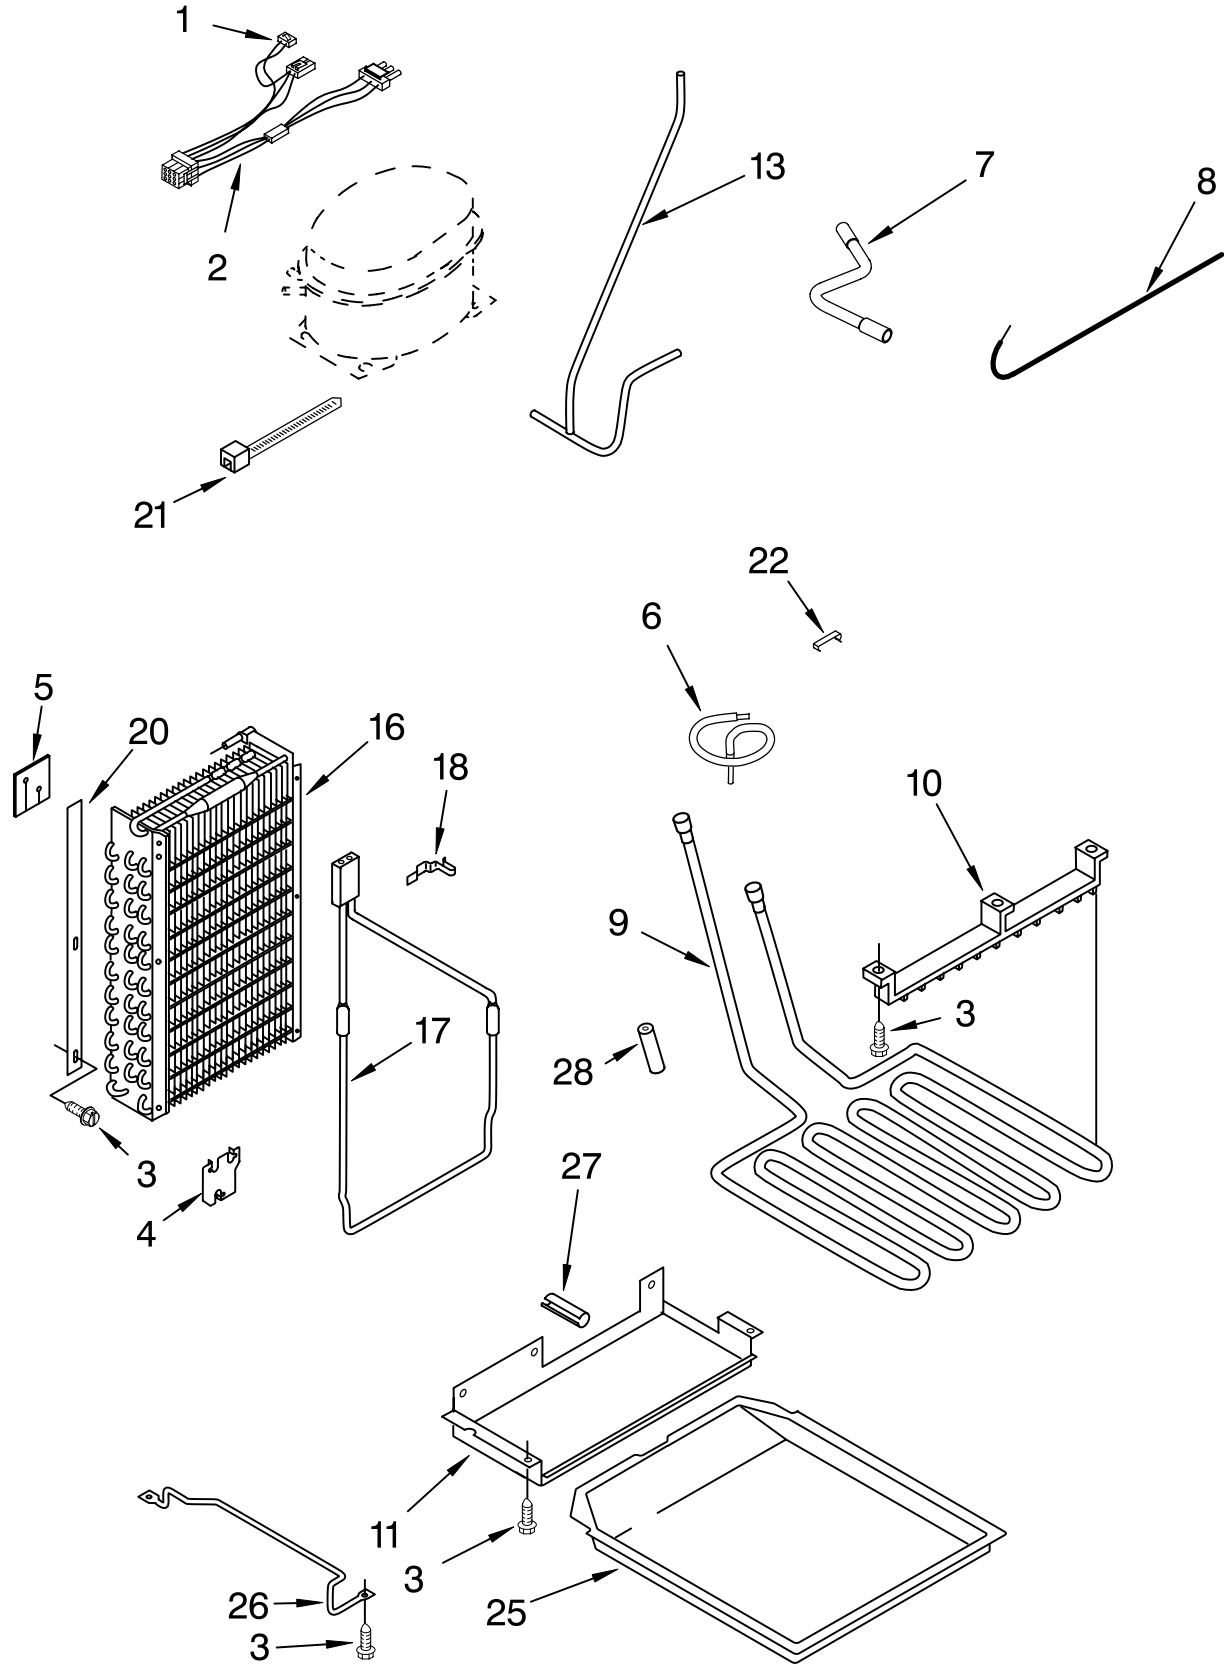

LOWER UNIT AND TUBE PARTS

For Models: KSSC36FKB02, KSSC36FKS02
(Black) (Stainless Steel)

FOR ORDERING INFORMATION REFER TO PARTS PRICE LIST

LOWER UNIT AND TUBE PARTS

For Models: KSSC36FKB02, KSSC36FKS02
(Black) (Stainless Steel)

<u>Illus.</u> <u>No.</u>	<u>Part</u> <u>No.</u>	<u>DESCRIPTION</u>
1	2196155	Defrost Bi-Metal
2	2209119	Wire Harness
3	486194	Screw
4	2215508	Bracket
5	2209067	Side Support
6	2209035	Suction Tube
7	2257372	Tube, Transition
8	2209454	Tube, Connect (Drier)
9	2209451	Heater, Drain Pan
10	2209450	Hanger, Heater
11	2005908	Shield, Drain Pan
13	2209036	Tube, Discharge
16	2209063	Evaporator
17	2006749	Heater, Defrost
18	1113048	Clamp, Heater (2)
20	2220832	Gasket, Evaporator
21	857547	Wire Tie
22	2215691	Clip, Heat Exchanger
25	2001264	Drain Pan
26		Bracket, Drain Pan
	1113206	Left
	1113207	Right
27	513942	Dampener
28	2215648	Damper, Heater

FOR ORDERING INFORMATION REFER TO PARTS PRICE LIST