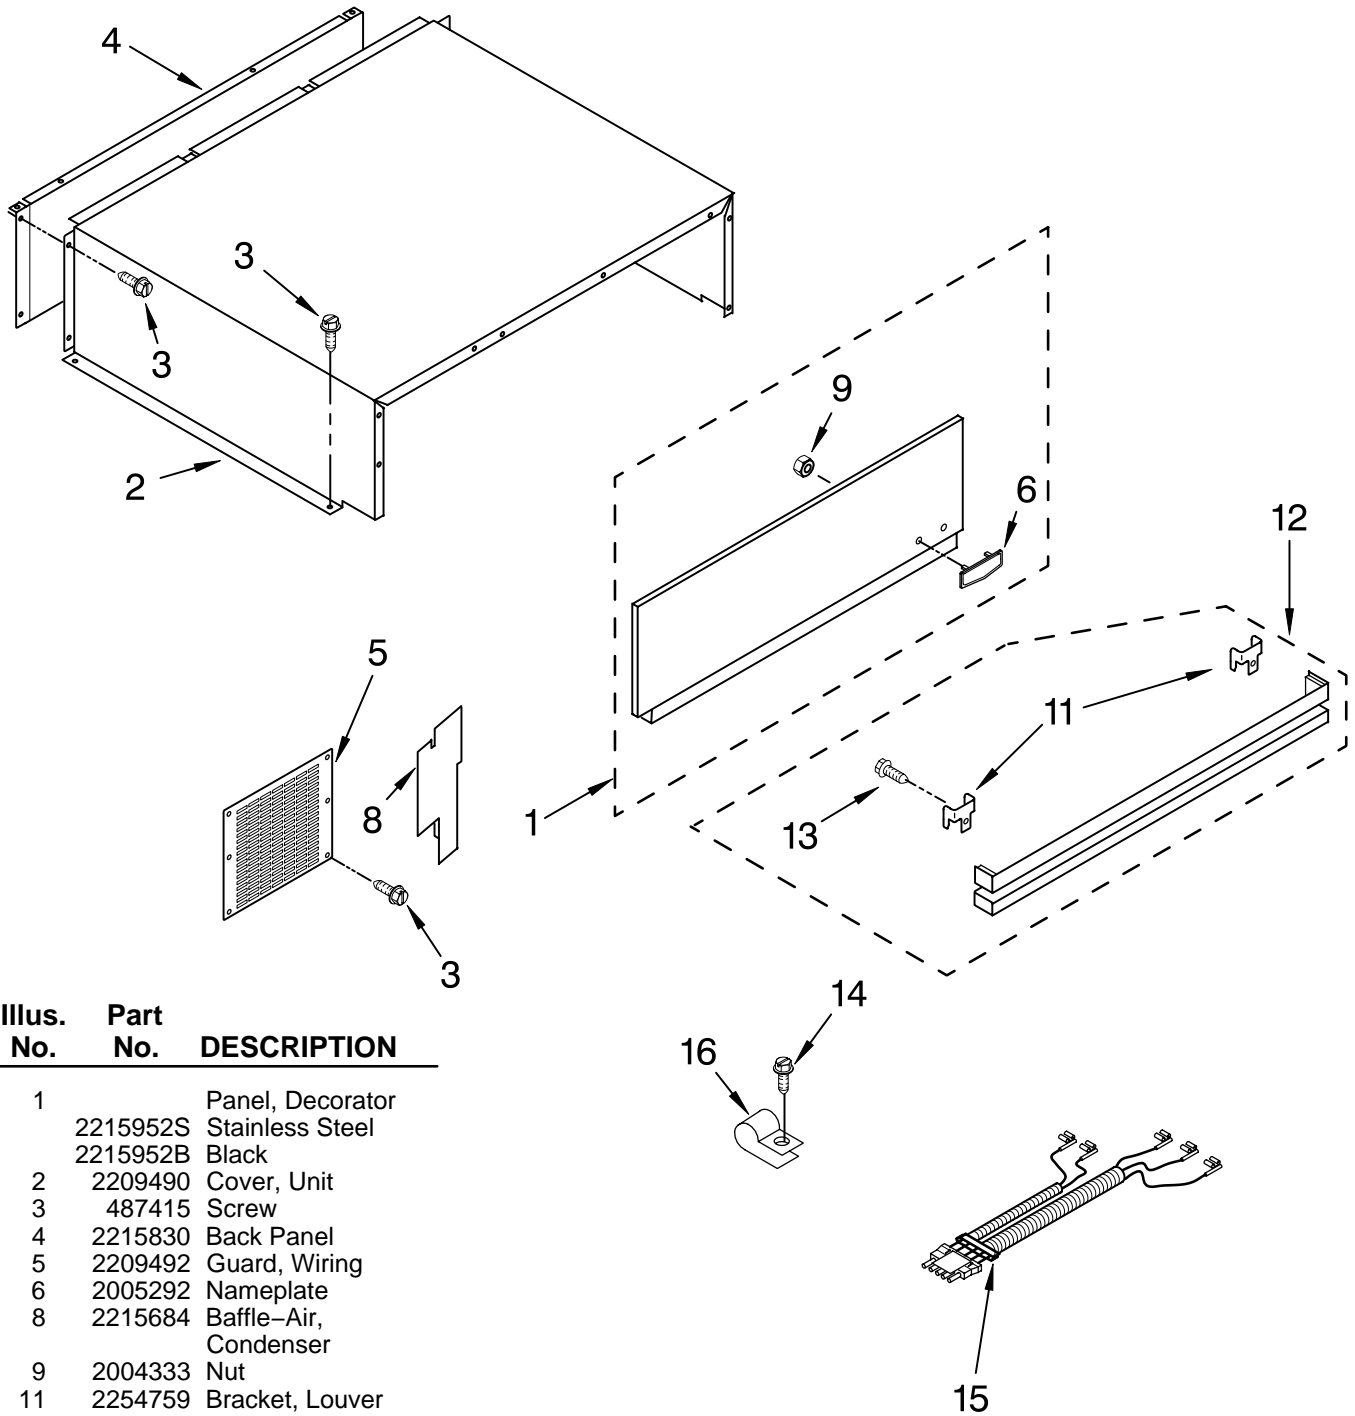

TOP GRILLE AND UNIT COVER PARTS

For Models: KSSC36FKB02, KSSC36FKS02
(Black) (Stainless Steel)

Illus. No.	Part No.	DESCRIPTION
1	2215952S 2215952B	Panel, Decorator Stainless Steel Black
2	2209490	Cover, Unit
3	487415	Screw
4	2215830	Back Panel
5	2209492	Guard, Wiring
6	2005292	Nameplate
8	2215684	Baffle-Air, Condenser
9	2004333	Nut
11	2254759	Bracket, Louver
12	2215933S 2215933B	Grille, Louver Stainless Steel Black
13	488879	Screw
14	1157158	Screw
15	2187429	Wire Assembly, RC/FC Light Switch
16	488946	Clamp, Tube

FOR ORDERING INFORMATION REFER TO PARTS PRICE LIST