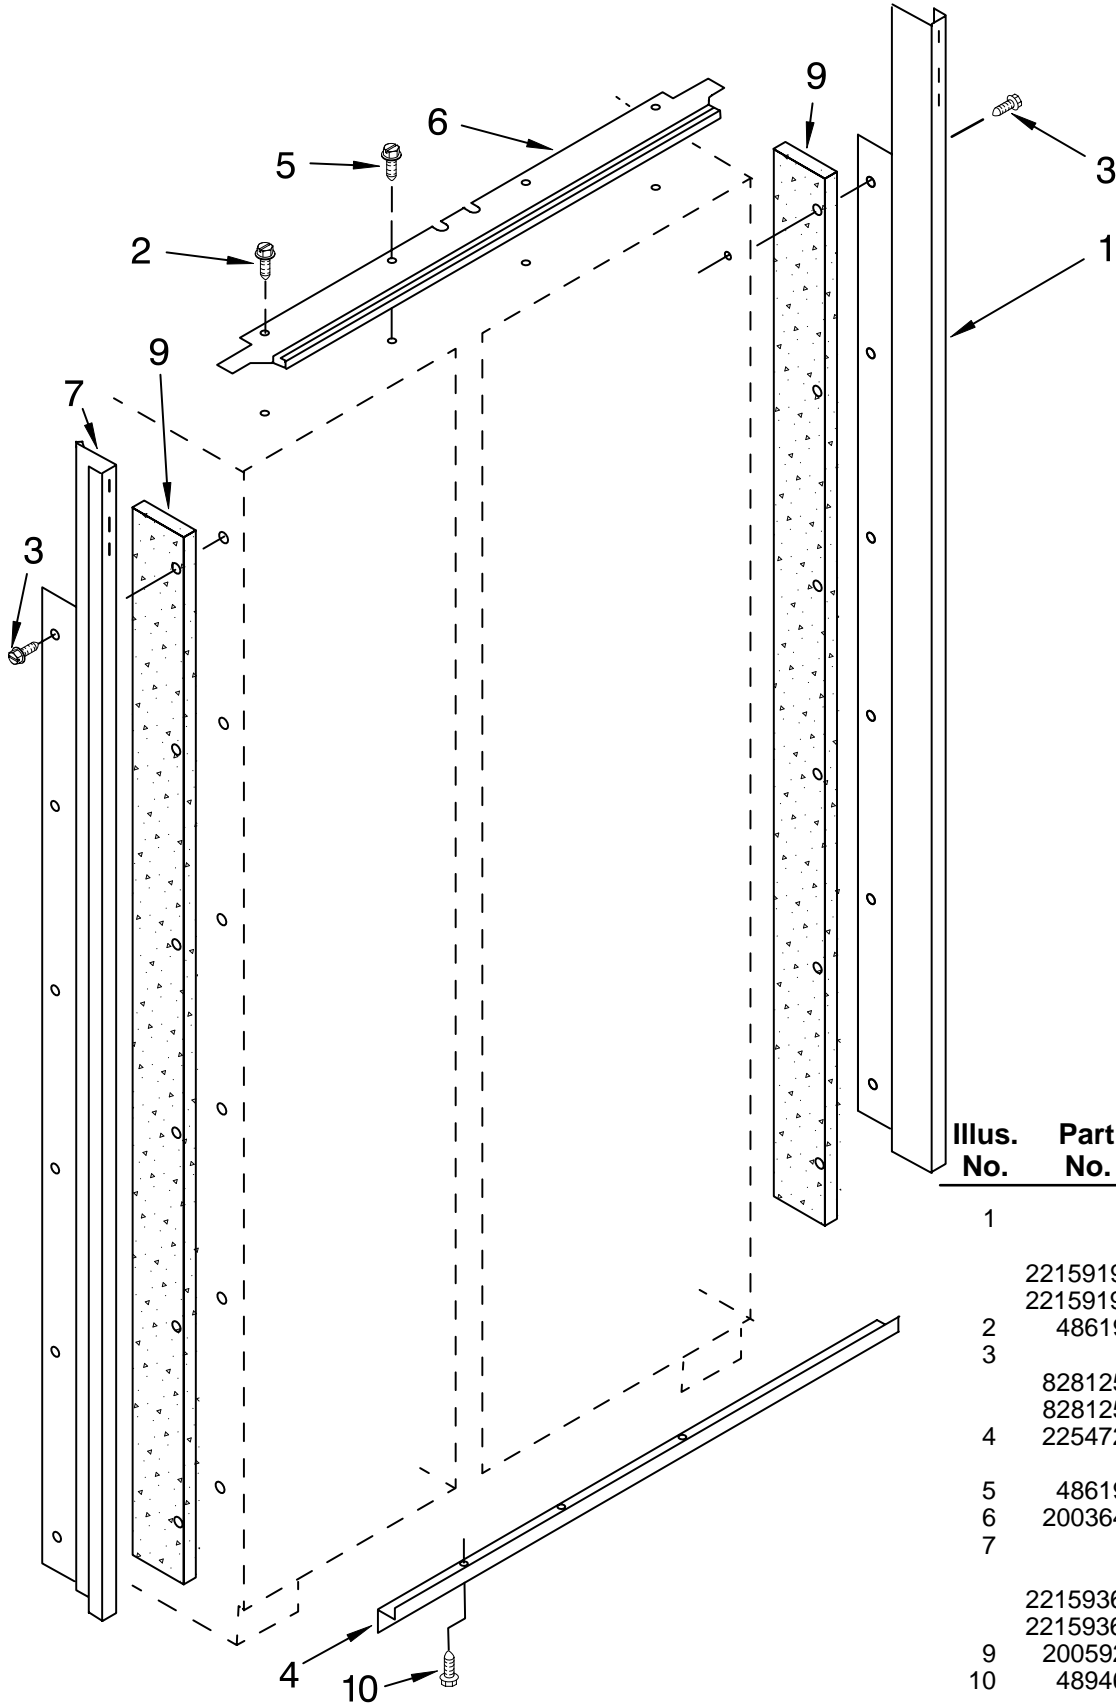

CABINET TRIM PARTS

For Models: KSSC36FKB02, KSSC36FKS02
(Black) (Stainless Steel)

Illus. No.	Part No.	DESCRIPTION
1		Cabinet, Trim (Right Side)
	2215919S	Stainless Steel
	2215919B	Black
2	486194	Screw
3		Screw
	8281250	Stainless Steel
	8281252	Black
4	2254724	Cabinet, Trim (Bottom)
5	486194	Screw
6	2003645	Cabinet, Trim Top
7		Cabinet Trim (Left Side)
	2215936S	Stainless Steel
	2215936B	Black
9	2005925	Seal-Trim, Side
10	489464	Screw

FOR ORDERING INFORMATION REFER TO PARTS PRICE LIST