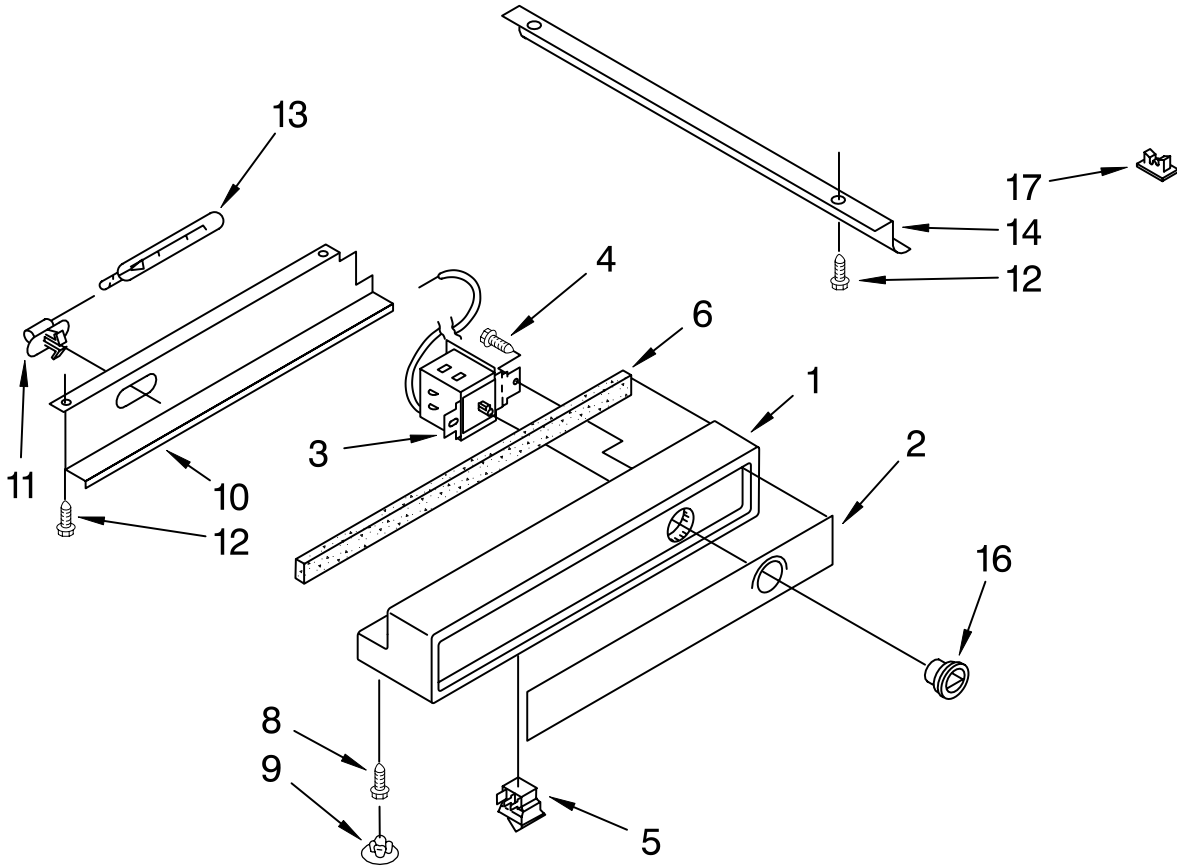

FREEZER CONTROL PANEL PARTS

For Models: KSSC36FJW00, KSSC36FJB00, KSSC36FJS00, KSSC36FJT00

(White) (Black) (Stainless Steel) (Biscuit)

Illus. No.	Part No.	DESCRIPTION
1	1113625	Control Panel
2	2003307	Inlay, Control Panel
3	1113466	Thermostat & Barrier Assembly
4	488974	Screw (2)
5	1115373	Switch, Rocker Arm
6	1113132	Seal, Control Panel
8	489260	Screw (3)
9	2000153	Hole Plug (3)
10	2209252	Shield, Control Panel
11	2005042	Socket, Light
12	486194	Screw
13	548049	Light Bulb
14	2001142	Channel, Wiring
16	2182112	Knob, Thermostat
17	1115375	Clip, Wiring

FOR ORDERING INFORMATION REFER TO PARTS PRICE LIST