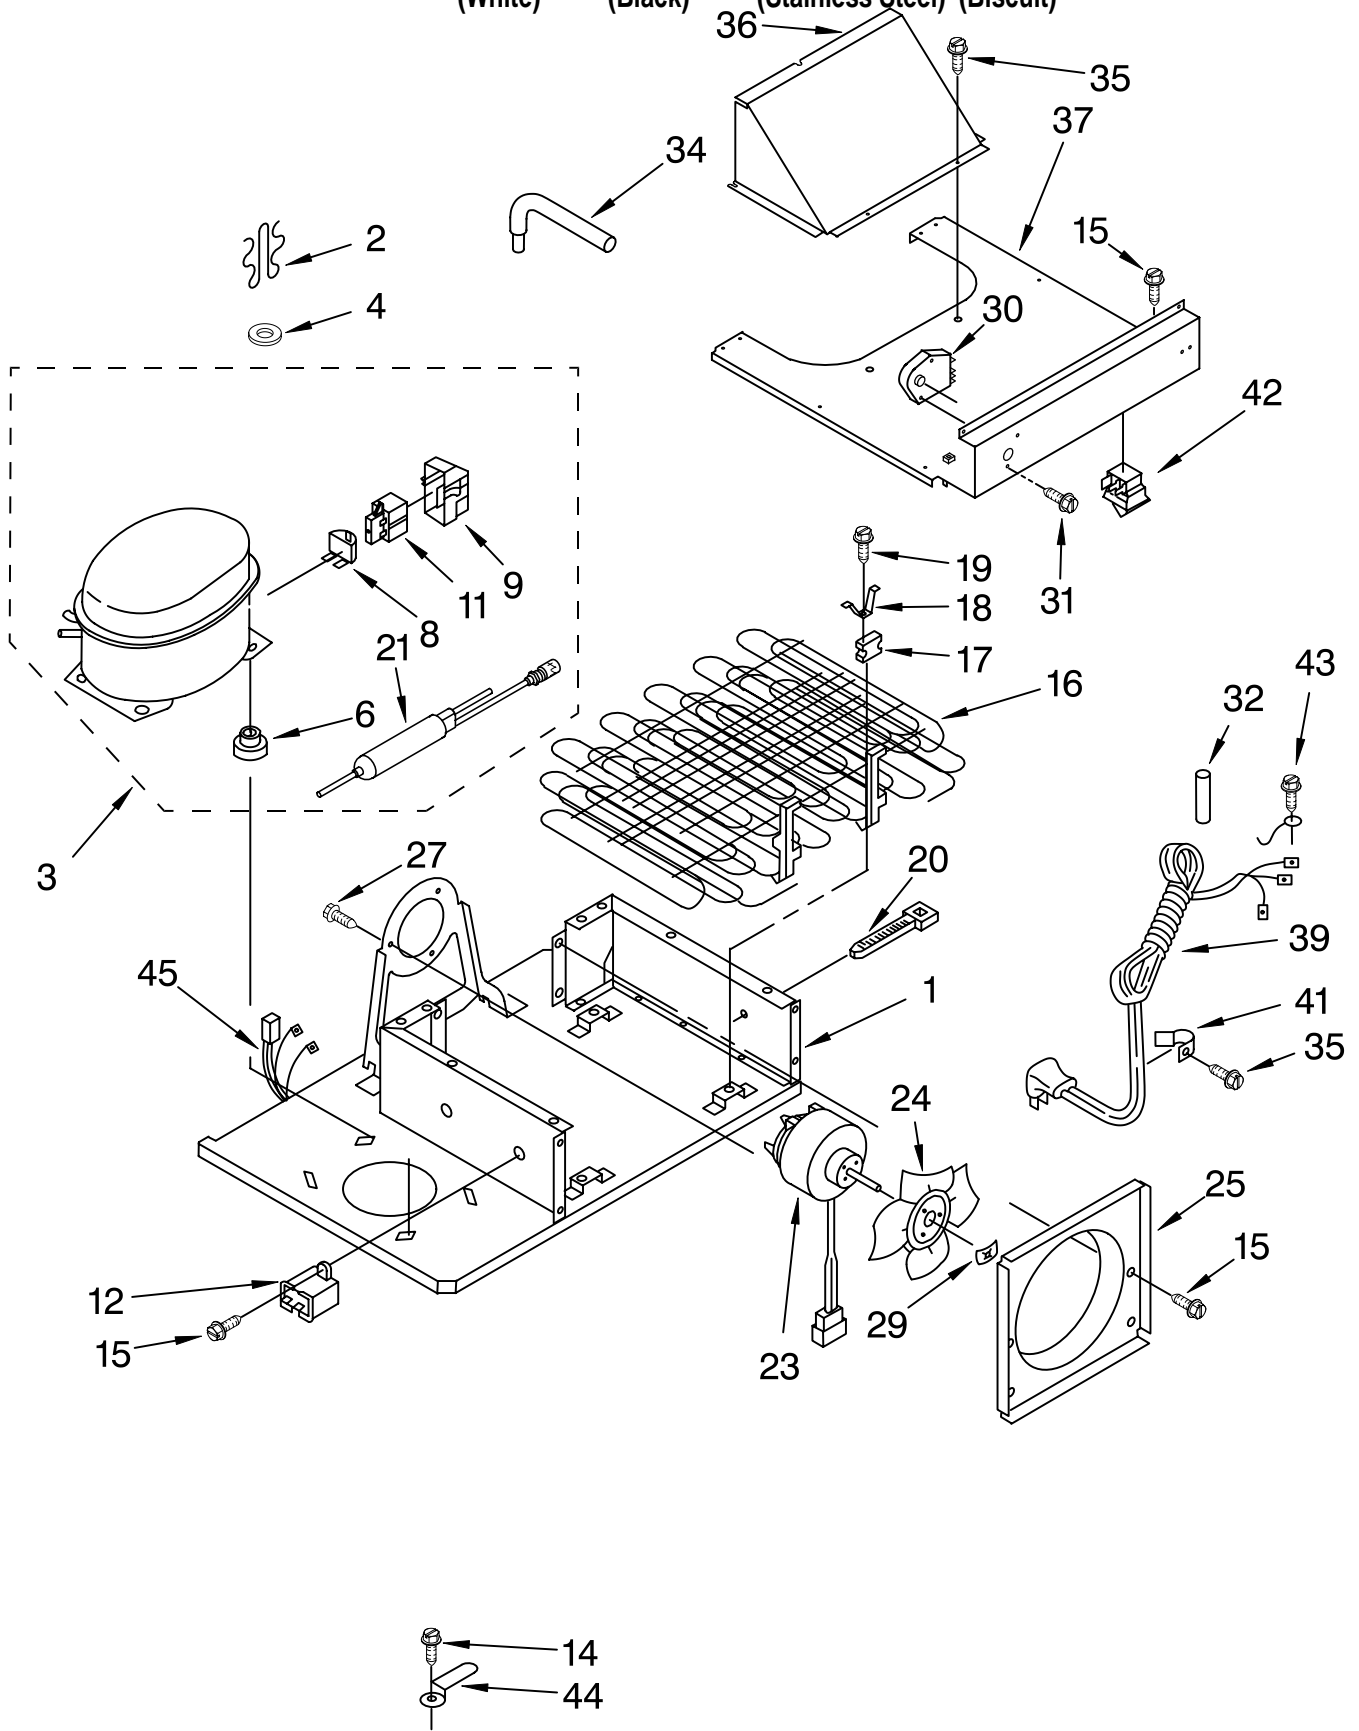

UPPER UNIT PARTS

For Models: KSSC36FJW00, KSSC36FJB00, KSSC36FJS00, KSSC36FJT00
(White) (Black) (Stainless Steel) (Biscuit)

FOR ORDERING INFORMATION REFER TO PARTS PRICE LIST

UPPER UNIT PARTS

For Models: KSSC36FJW00, KSSC36FJB00, KSSC36FJS00, KSSC36FJT00
(White) (Black) (Stainless Steel) (Biscuit)

Illus. No.	Part No.	DESCRIPTION	Illus. No.	Part No.	DESCRIPTION	Illus. No.	Part No.	DESCRIPTION
1	2003398	Assembly, Unit Base	24	2190685	Blade, Fan			
2	2163787	Clip, Compressor Mounting (4)	25	2003169	Orifice, Fan			
3	2183418	Compressor (Includes Items 8, 9, 11, 12 & 21) (Also Order 876765 Tube Kit)	27	489099	Screw (3)			
4	680975	Washer	29	486692	Speed Nut			
6	2163786	Grommet, Mounting	30	2162044	Defrost Timer			
8	2154760	Overload	31	488911	Screw			
9	2162358	Terminal Cover	32	2000645	Sleeve, Condenser			
11	1108143	Relay	34	2003011	Process, Tube			
12	2169137	Capacitor	35	486194	Screw			
14	486899	Screw	36	2003174	Cover, Fan			
15	487869	Screw	37	2005535	Cover, Condenser			
16	2003392	Condenser	39	2003381	Service Cord			
17	943447	Grommet (4)	41	1113162	Clamp, Cord (2)			
18	1113019	Clamp (4)	42	1113229	Switch, Power Disconnect			
19	487522	Screw	43	488879	Screw, Ground			
20	851095	Wire Tie (2)	44	653035	Clip, Cord Plug			
21	2202581	Drier	45	2207479	Wiring Harness, Unit Compartment			
23	2208903	Motor, Fan						
						Following Parts Not Illustrated and Optional Parts Not Included		
						978025		Valve, Access (1/4")
						978026		Valve, Access (5/16")
						978027		Valve, Access (3/8")
						978028		Valve, Access (1/2")
						978029		Valve, Access (5/8")
						978030		Valve, Access (3/4")
						876764		Valve, Access (3/16")
						REFRIGERANT CHARGE		
						7.0 oz. (R-134A)