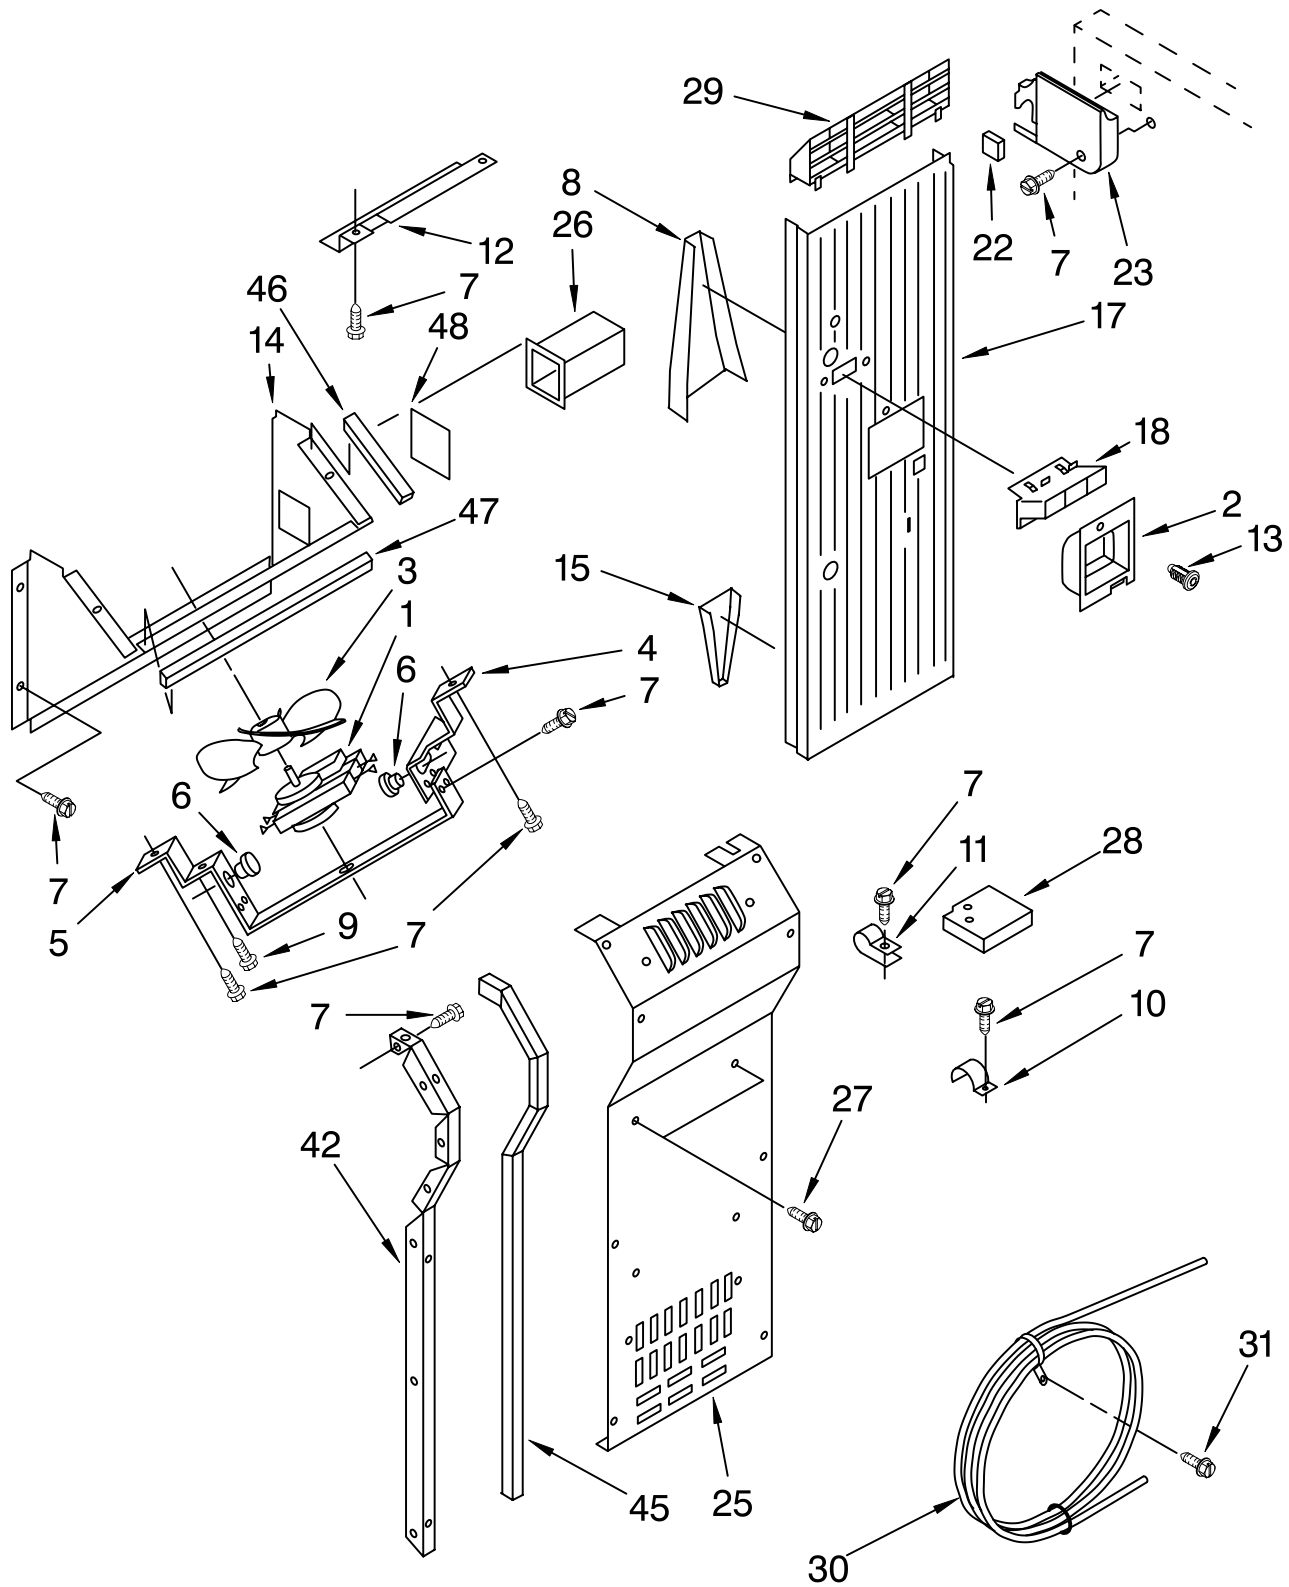

AIR FLOW AND RESERVOIR PARTS

For Models: KSSC36FJW00, KSSC36FJB00, KSSC36FJS00, KSSC36FJT00
(White)   (Black)   (Stainless Steel)   (Biscuit)

FOR ORDERING INFORMATION REFER TO PARTS PRICE LIST

AIR FLOW AND RESERVOIR PARTS

For Models: KSSC36FJW00, KSSC36FJB00, KSSC36FJS00, KSSC36FJT00
(White) (Black) (Stainless Steel) (Biscuit)

Illus. No.	Part No.	DESCRIPTION
1	2003200	Fan Motor
2	2002732	Cup, Clearance
3	2169142	Fan Blade
4	548263	Bracket (Double)
5	938224	Bracket (Single)
6	548268	Grommet
7	486194	Screw
8	2003924	Deflector, Air Duct
9	488500	Screw, Ground
10	488366	Clamp, Tube
11	488937	Clamp, Nylon
12	2001145	Channel, Wiring
13	1112871	Fastner
14	2000783	Scroll, Fan
15	2003927	Deflector, Air Duct
17	2208900	Assembly, Air Duct (Also Order Items 8 & 15)
18	2182146	Air Deflector, Icemaker
22	1112869	Gasket, Air Baffle
23	2003576	Cover, Air Outlet
25	2005035	Cover, Evaporator
26	2000797	Connector, Meat Pan Duct
27	487539	Screw
28	1112840	Baffle, Evaporator
29	1112851	Diffuser, Air Duct
30	2196171	Reservoir
31	488280	Screw
42		Evaporator, Cover Rail
	2000686	Left Side
	2000685	Right Side
45	2001337	Gasket (2) Evaporator Cover
46	2001079	Gasket (2)
47	2001080	Gasket
48	2001081	Gasket