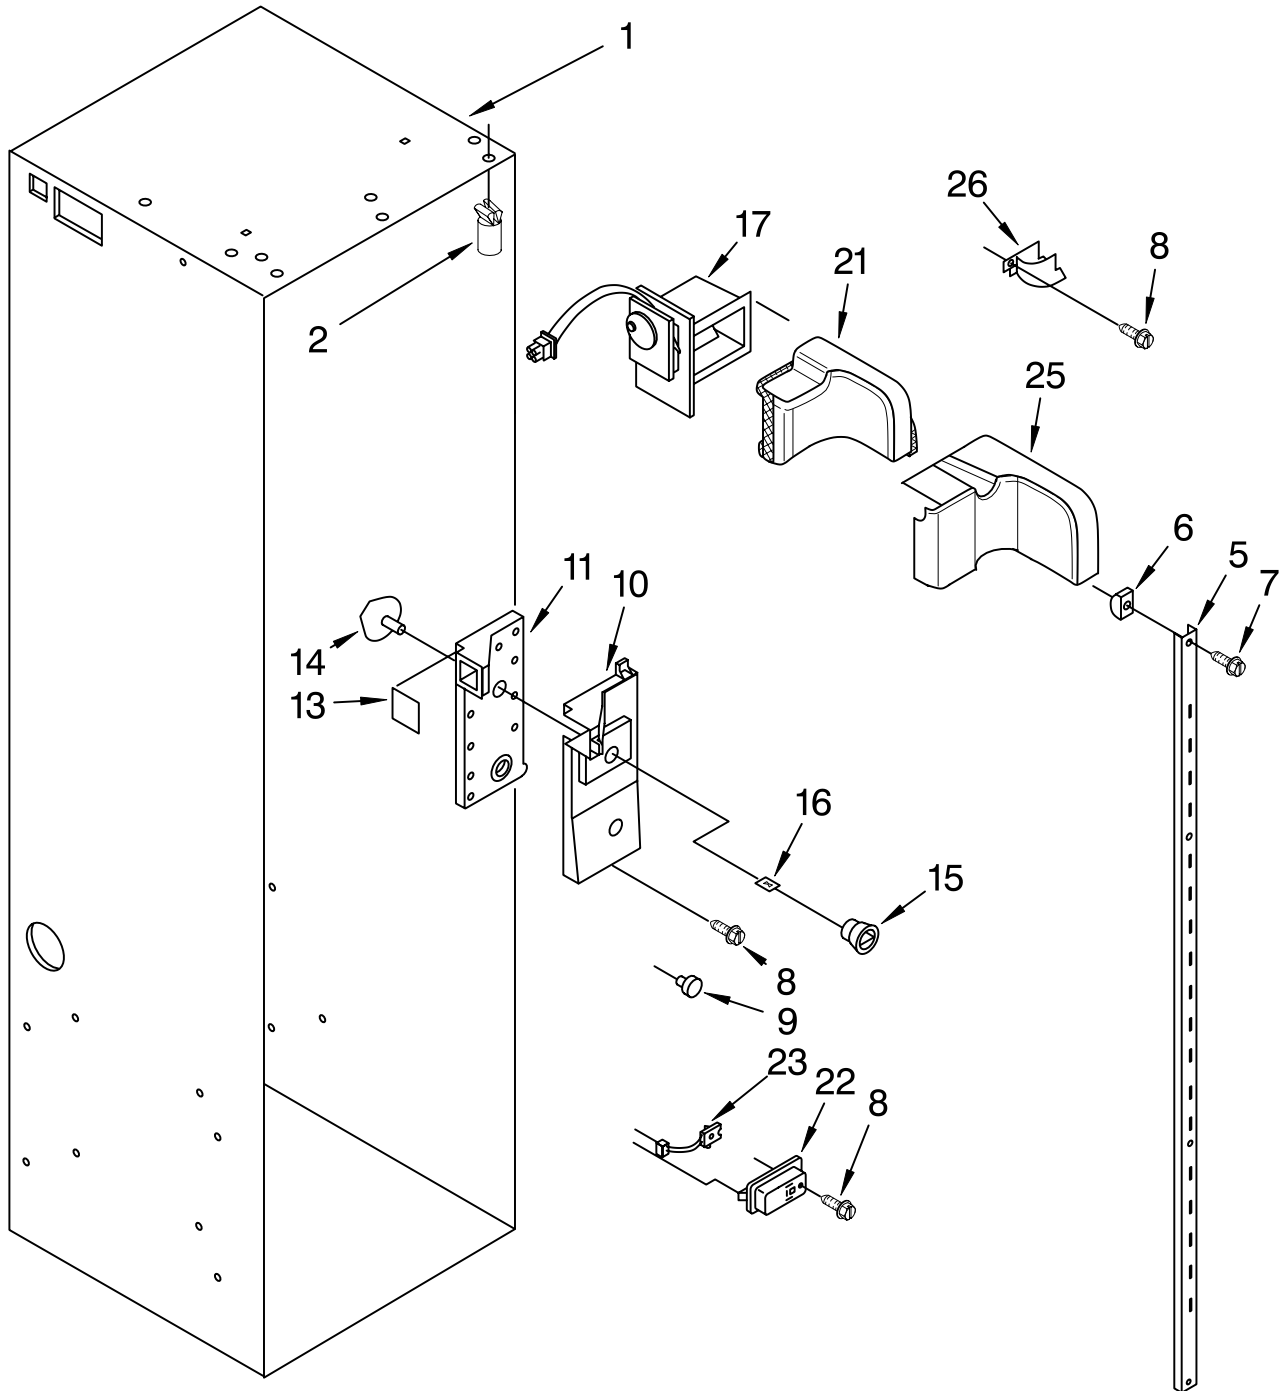

REFRIGERATOR LINER PARTS

For Models: KSSC36FJW00, KSSC36FJB00, KSSC36FJS00, KSSC36FJT00
(White) (Black) (Stainless Steel) (Biscuit)

FOR ORDERING INFORMATION REFER TO PARTS PRICE LIST

REFRIGERATOR LINER PARTS

For Models: KSSC36FJW00, KSSC36FJB00, KSSC36FJS00, KSSC36FJT00
(White) (Black) (Stainless Steel) (Biscuit)

Illus. No.	Part No.	DESCRIPTION
1		LINER (Not A Serviceable Part)
2	1112591	Spacer, Control Panel (3)
5	2001117	Ladder, Shelf (2)
6	520965	Screw Support, Ladder (8)
7	488357	Screw
8	486194	Screw
9	1112257	Hole Plug
10	2188392	Meat Pan, Air Duct Cover
11	2000337	Meat Pan, Air Duct
13	2001326	Seal, Air Duct
14	1112218	Damper Control, Meat Pan
15	2003811	Control Knob, Meat Pan
16	2003841	Retainer, Knob
17	2004484	Air Baffle Assembly
21	2208996	Diffuser Assembly
22	1116793	Cover, Thermistor
23	1116959	Thermistor
25	2208953	Cover, Diffuser
26	2003577	Guard, Air Return

FOR ORDERING INFORMATION REFER TO PARTS PRICE LIST