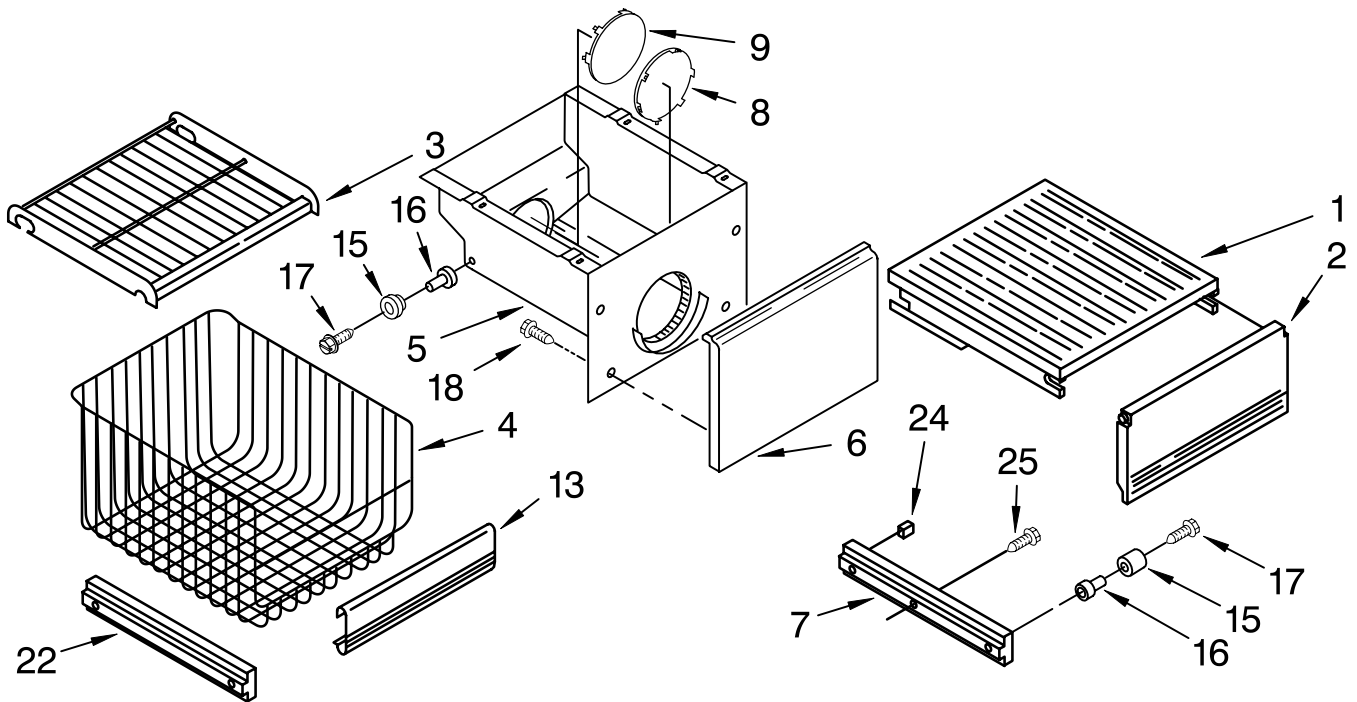

REFRIGERATOR SHELF PARTS

For Models: KSSC36FJW00, KSSC36FJB00, KSSC36FJS00, KSSC36FJT00

(White) (Black) (Stainless Steel) (Biscuit)

Illus. No.	Part No.	DESCRIPTION
1	2174402	Frame, Shelf
2	2003375	Glass, Shelf
3	1113546	Reflector, Shelf
4	1113790	Gasket, Glass (2)
5	2179375	Rack, Wine
6	2169933	Egg Bin
7	2006523	Frame, Assembly Meat Pan
8	2164373	Egg Carrier
9	1113893	Cover, Crisper
10	2003378	Glass, Crisper
11	2000742	Meat Pan, Connector
12	2169935	Cover
14	2006544	Crisper Pan (2)
15	2188212	Roller
16	2174478	Eyelet, Roller
17	2003478	Screw
20	2006529	Meat Pan
23	2002181	Retainer, Glass
25	2003411	Crisper Spacer, Right Side (2)
27	1113169	Stop, Roller
28	2003410	Crisper Spacer, Left Side (2)
29	486194	Screw

FREEZER SHELF PARTS

For Models: KSSC36FJW00, KSSC36FJB00, KSSC36FJS00, KSSC36FJT00
 (White) (Black) (Stainless Steel) (Biscuit)

Illus. No.	Part No.	DESCRIPTION
1	2003142	Solid Shelf
2	2188381	Front, Ice Compartment
3	1113564	Shelf, Fixed (2)
3	1113636	Shelf, Fixed-Deep
4	2208192	Basket (2)
5	2208906	Ice Container
6	2003043	Front Cover
7	2002720	Slide, Container
7	2002721	Right Side
7	2002721	Left Side
8	2003046	Hole Plug, Front
9	2003047	Hole Plug, Rear
13	2003112	Trim, Basket
15	2188212	Roller
16	2174478	Eyelet, Roller
17	2003478	Screw
18	488886	Screw
22	2208198	Basket Slide
22	2208198	Right Side
22	2208197	Left Side
24	1113169	Stop, Roller
25	486194	Screw