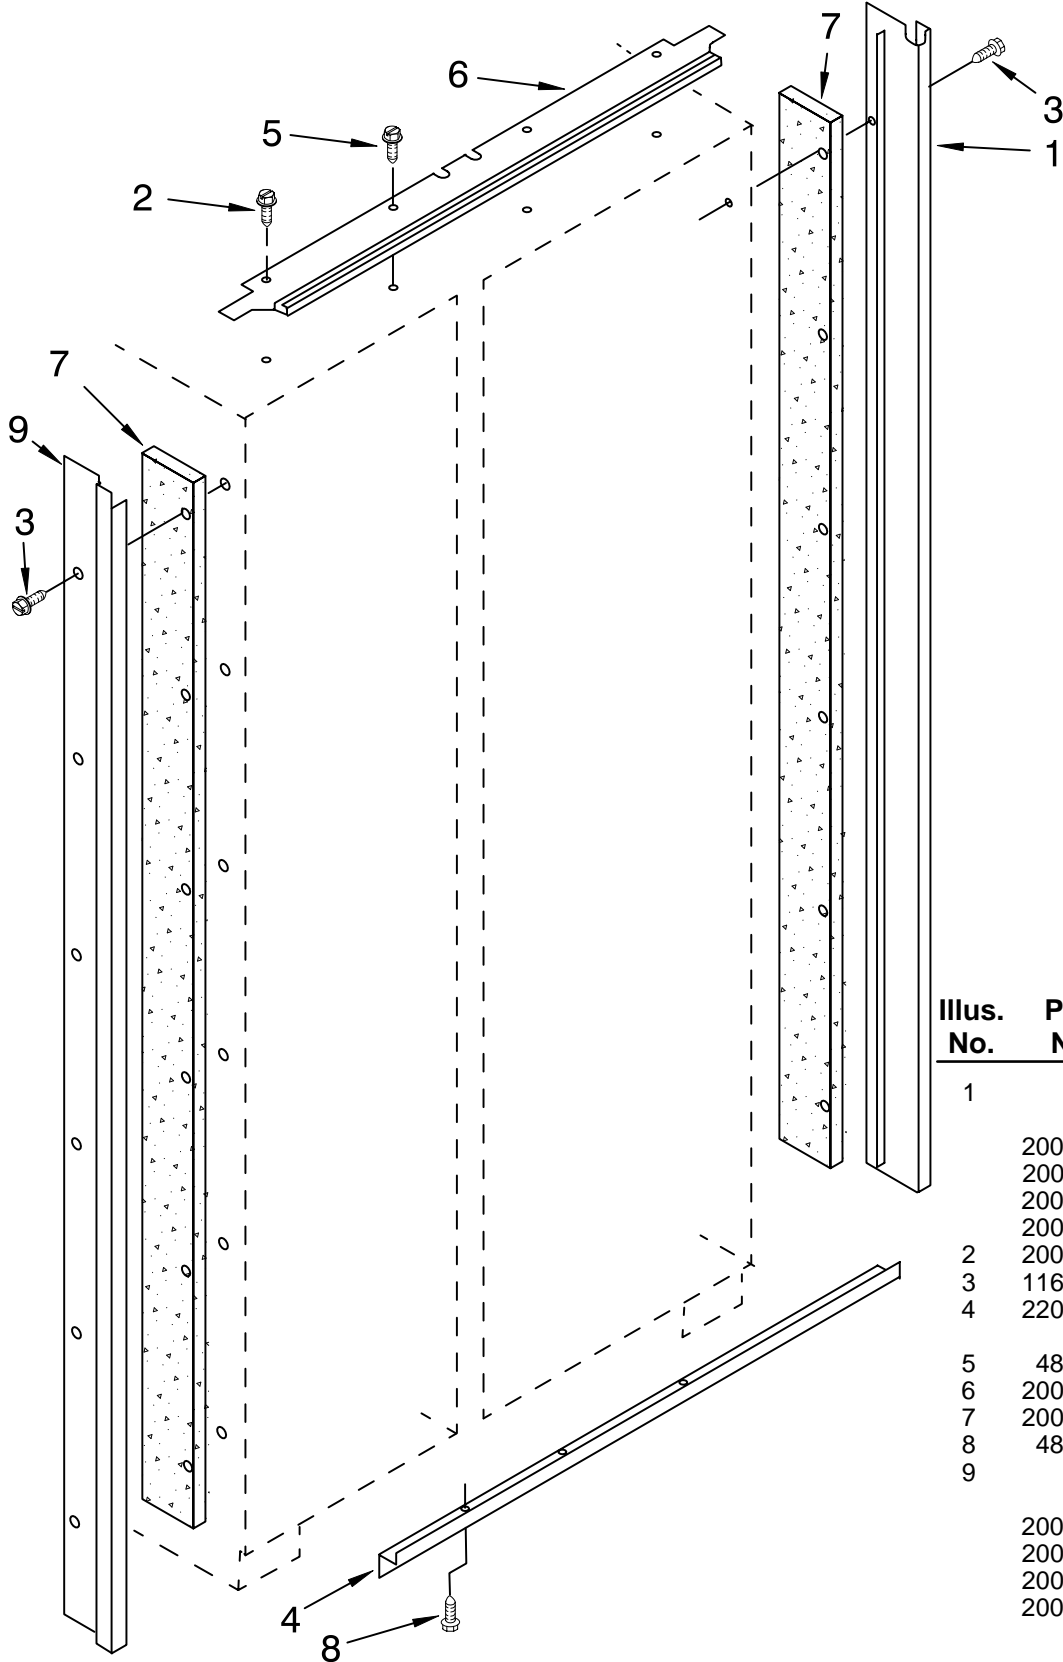

CABINET TRIM PARTS

For Models: KSSC36FJW00, KSSC36FJB00, KSSC36FJS00, KSSC36FJT00
(White) (Black) (Stainless Steel) (Biscuit)

Illus. No.	Part No.	DESCRIPTION
1		Cabinet, Trim Right Side
	2006210	White
	2006211	Black
	2005256	Stainless Steel
	2006212	Biscuit
2	2003857	Screw
3	1163283	Screw
4	2209073	Cabinet, Trim (Bottom)
5	486194	Screw
6	2003645	Cabinet, Trim Top
7	2005925	Seal-Trim, Side
8	489464	Screw
9		Cabinet, Trim Left Side
	2006214	White
	2006215	Black
	2005493	Stainless Steel
	2006216	Biscuit

FOR ORDERING INFORMATION REFER TO PARTS PRICE LIST