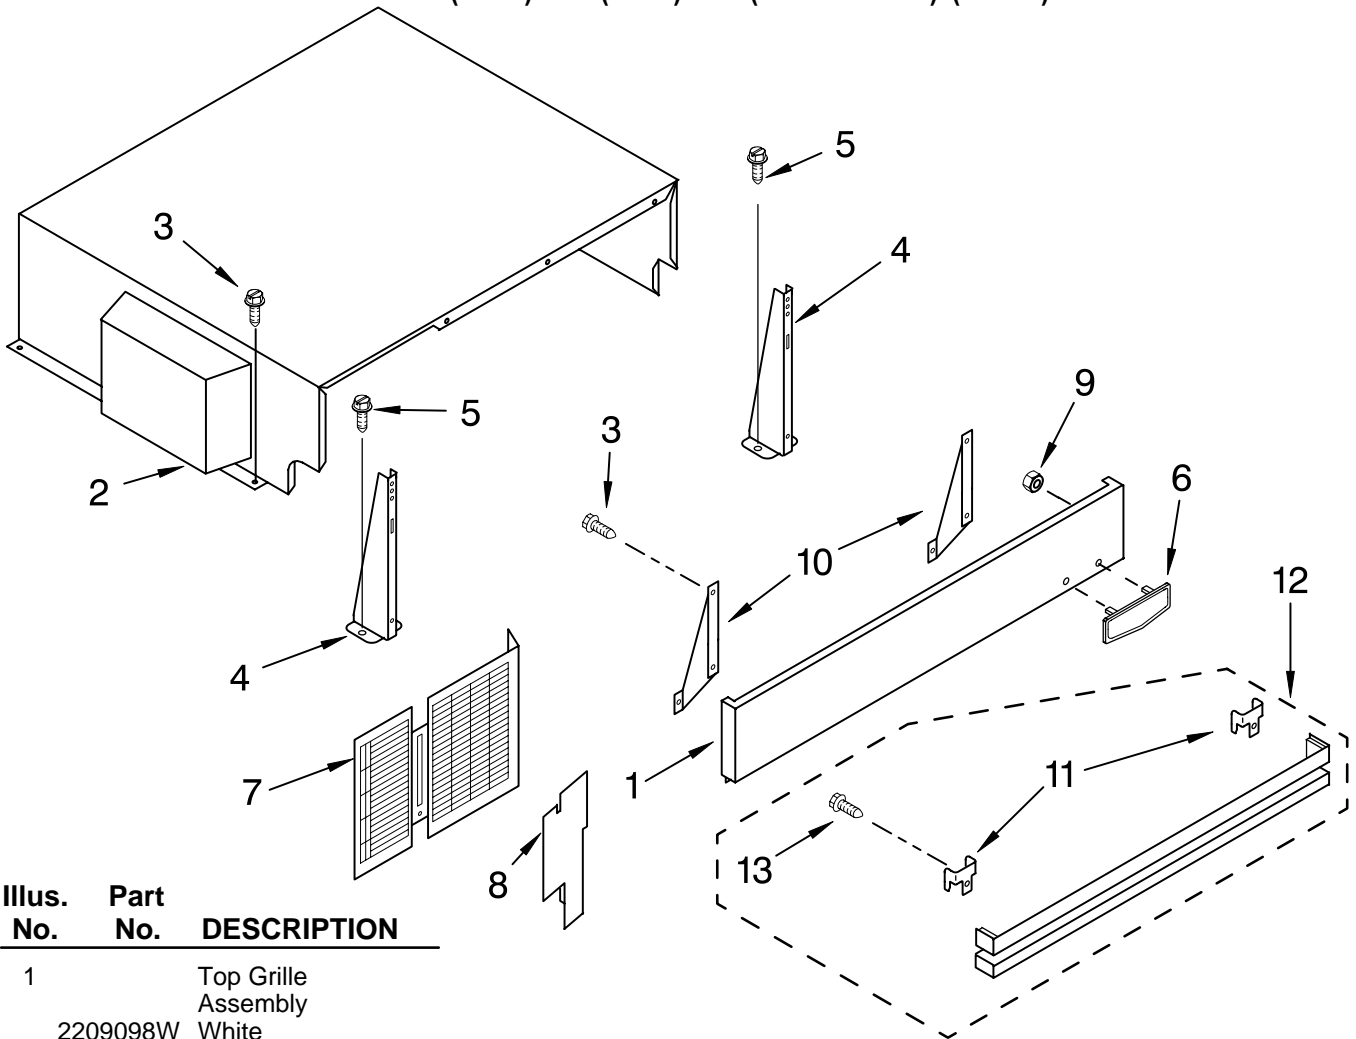

TOP GRILLE AND UNIT COVER PARTS

For Models: KSSC36FJW00, KSSC36FJB00, KSSC36FJS00, KSSC36FJT00

(White) (Black) (Stainless Steel) (Biscuit)

Illus. No.	Part No.	DESCRIPTION
1		Top Grille Assembly
	2209098W	White
	2209098B	Black
	2006794	Stainless Steel
	2209098T	Biscuit
2	2005549	Cover, Unit
3	486194	Screw
4	2002484	Grille, Bracket
5	2001415	Screw
6		Nameplate
	2209118W	White
	2005292	Black
	2209118T	Biscuit
7	2005534	Guard, Compressor Wiring
8	2006445	Baffle-Air, Condenser
9	2004333	Nut
10	2005485	Bracket, Trim Panel
11	2005483	Bracket, Louver
12		Vent, Louver
	2209156W	White
	2209156B	Black
	2005257	Stainless Steel
	2209156T	Biscuit
13	488649	Screw

FOR ORDERING INFORMATION REFER TO PARTS PRICE LIST