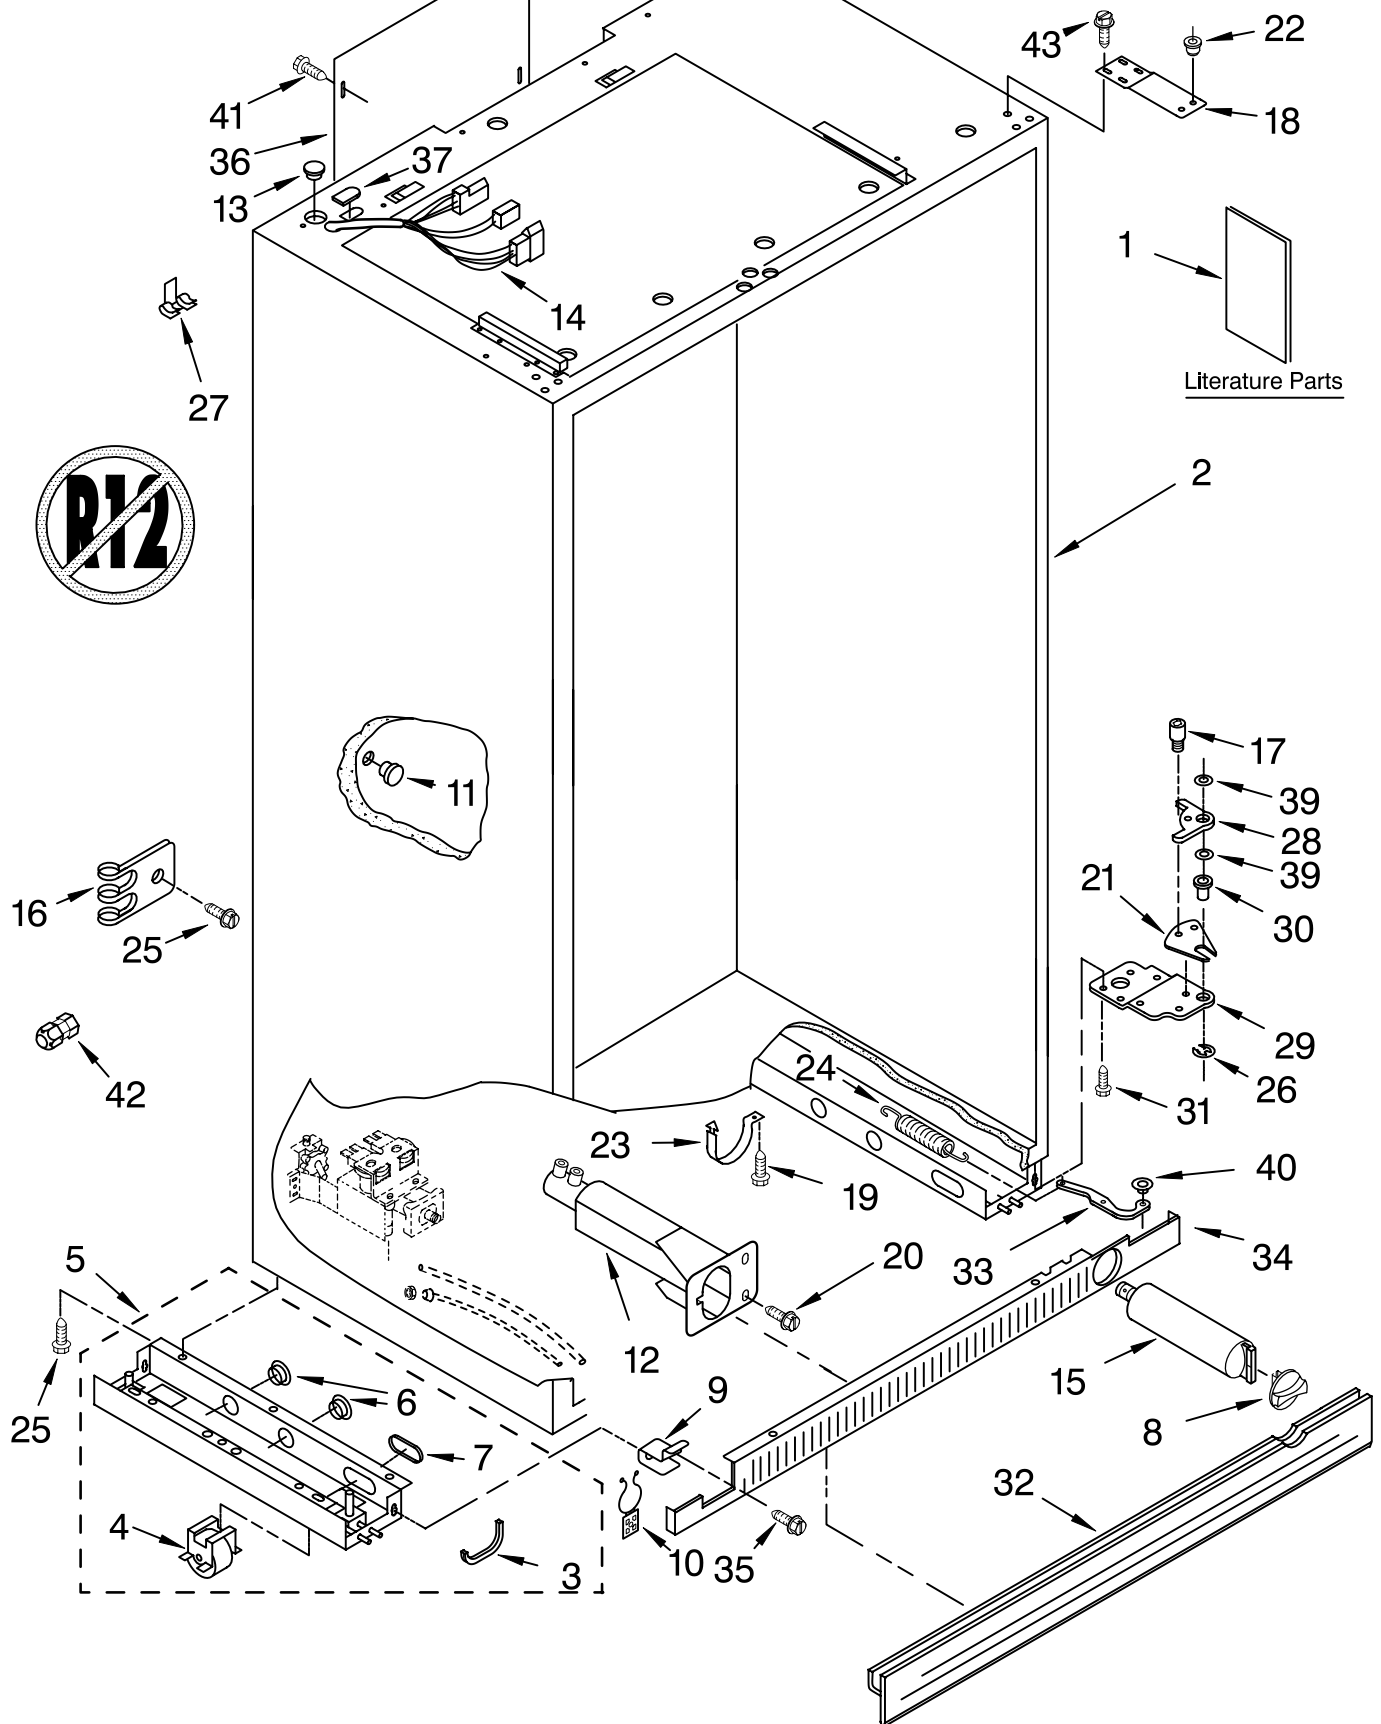

For Models: KSSC36FJW00, KSSC36FJB00, KSSC36FJS00, KSSC36FJT00

36" BUILT IN REFRIGERATOR

(White)

(Black)

(Stainless Steel)

(Biscuit)

CABINET PARTS

For Models: KSSC36FJW00, KSSC36FJB00, KSSC36FJS00, KSSC36FJT00
(White) (Black) (Stainless Steel) (Biscuit)

FOR ORDERING INFORMATION REFER TO PARTS PRICE LIST

CABINET TRIM PARTS

For Models: KSSC36FJW00, KSSC36FJB00, KSSC36FJS00, KSSC36FJT00
 (White) (Black) (Stainless Steel) (Biscuit)

Illus. No.	Part No.	DESCRIPTION
1		Cabinet, Trim Right Side
	2006210	White
	2006211	Black
	2005256	Stainless Steel
	2006212	Biscuit
2	2003857	Screw
3	1163283	Screw
4	2209073	Cabinet, Trim (Bottom)
5	486194	Screw
6	2003645	Cabinet, Trim Top
7	2005925	Seal-Trim, Side
8	489464	Screw
9		Cabinet, Trim Left Side
	2006214	White
	2006215	Black
	2005493	Stainless Steel
	2006216	Biscuit