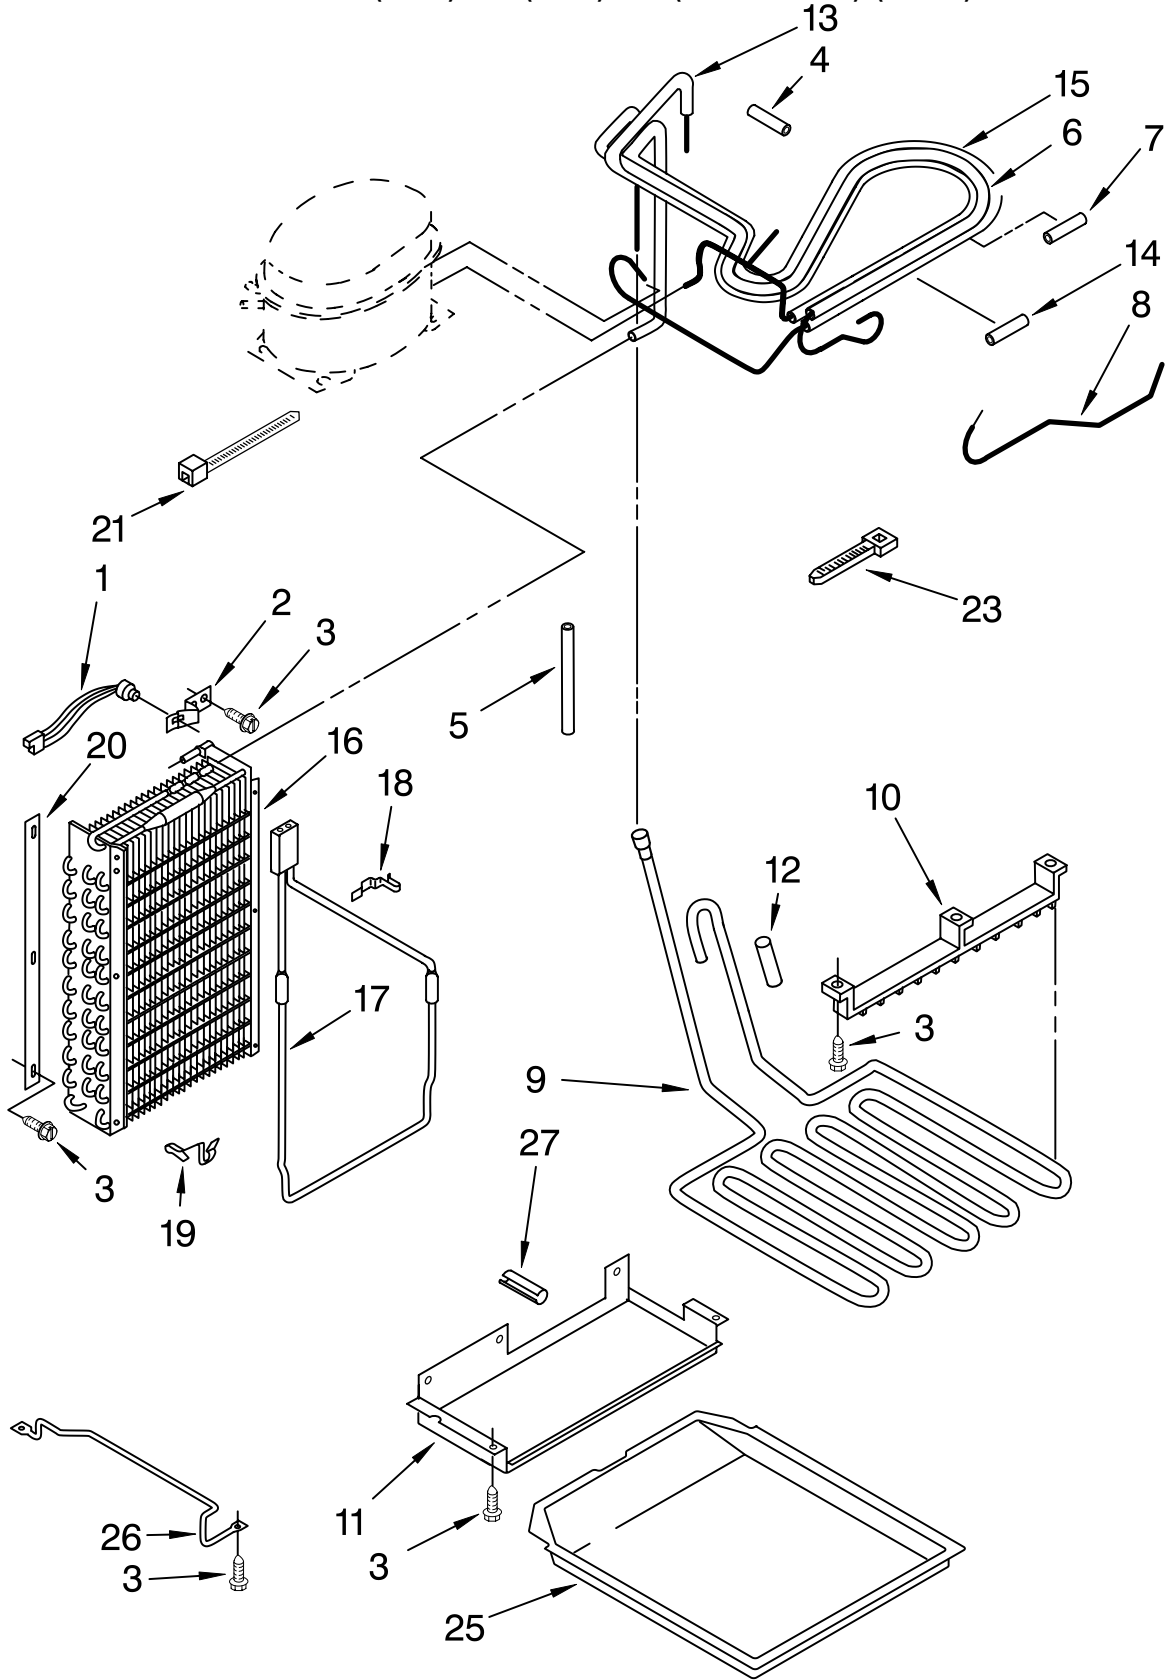

LOWER UNIT AND TUBE PARTS

For Models: KSSC36FJW00, KSSC36FJB00, KSSC36FJS00, KSSC36FJT00
(White) (Black) (Stainless Steel) (Biscuit)

FOR ORDERING INFORMATION REFER TO PARTS PRICE LIST

LOWER UNIT AND TUBE PARTS

For Models: KSSC36FJW00, KSSC36FJB00, KSSC36FJS00, KSSC36FJT00
(White) (Black) (Stainless Steel) (Biscuit)

Illus. No.	Part No.	DESCRIPTION
1	2006755	Defrost Bi-Metal
2	1113043	Clamp, Bi-Metal
3	486194	Screw
4	2003271	Sleeve
5	2002171	Sleeve
6	2002999	Condenser Inlet Tube
7	2003484	Sleeve
8	2003015	Tube, Connect (Drier)
9	2004545	Heater, Drain Pan
10	1113062	Hanger, Heater
11	2005908	Shield-Drain, Pan
12	2002448	Sleeve
13	2002995	Tube, Discharge
14	2003272	Sleeve
15	2003001	Heat Exchanger
16	2002964	Evaporator
17	2006749	Heater, Defrost
18	1113048	Clamp, Heater (2)
19	1108431	Clamp, Heater (2)
20	1112844	Gasket, Evaporator
21	857547	Wire Tie
23	851095	Strap
25	2001264	Drain Pan
26		Bracket, Drain Pan
	1113206	Left
	1113207	Right
27	513942	Dampener