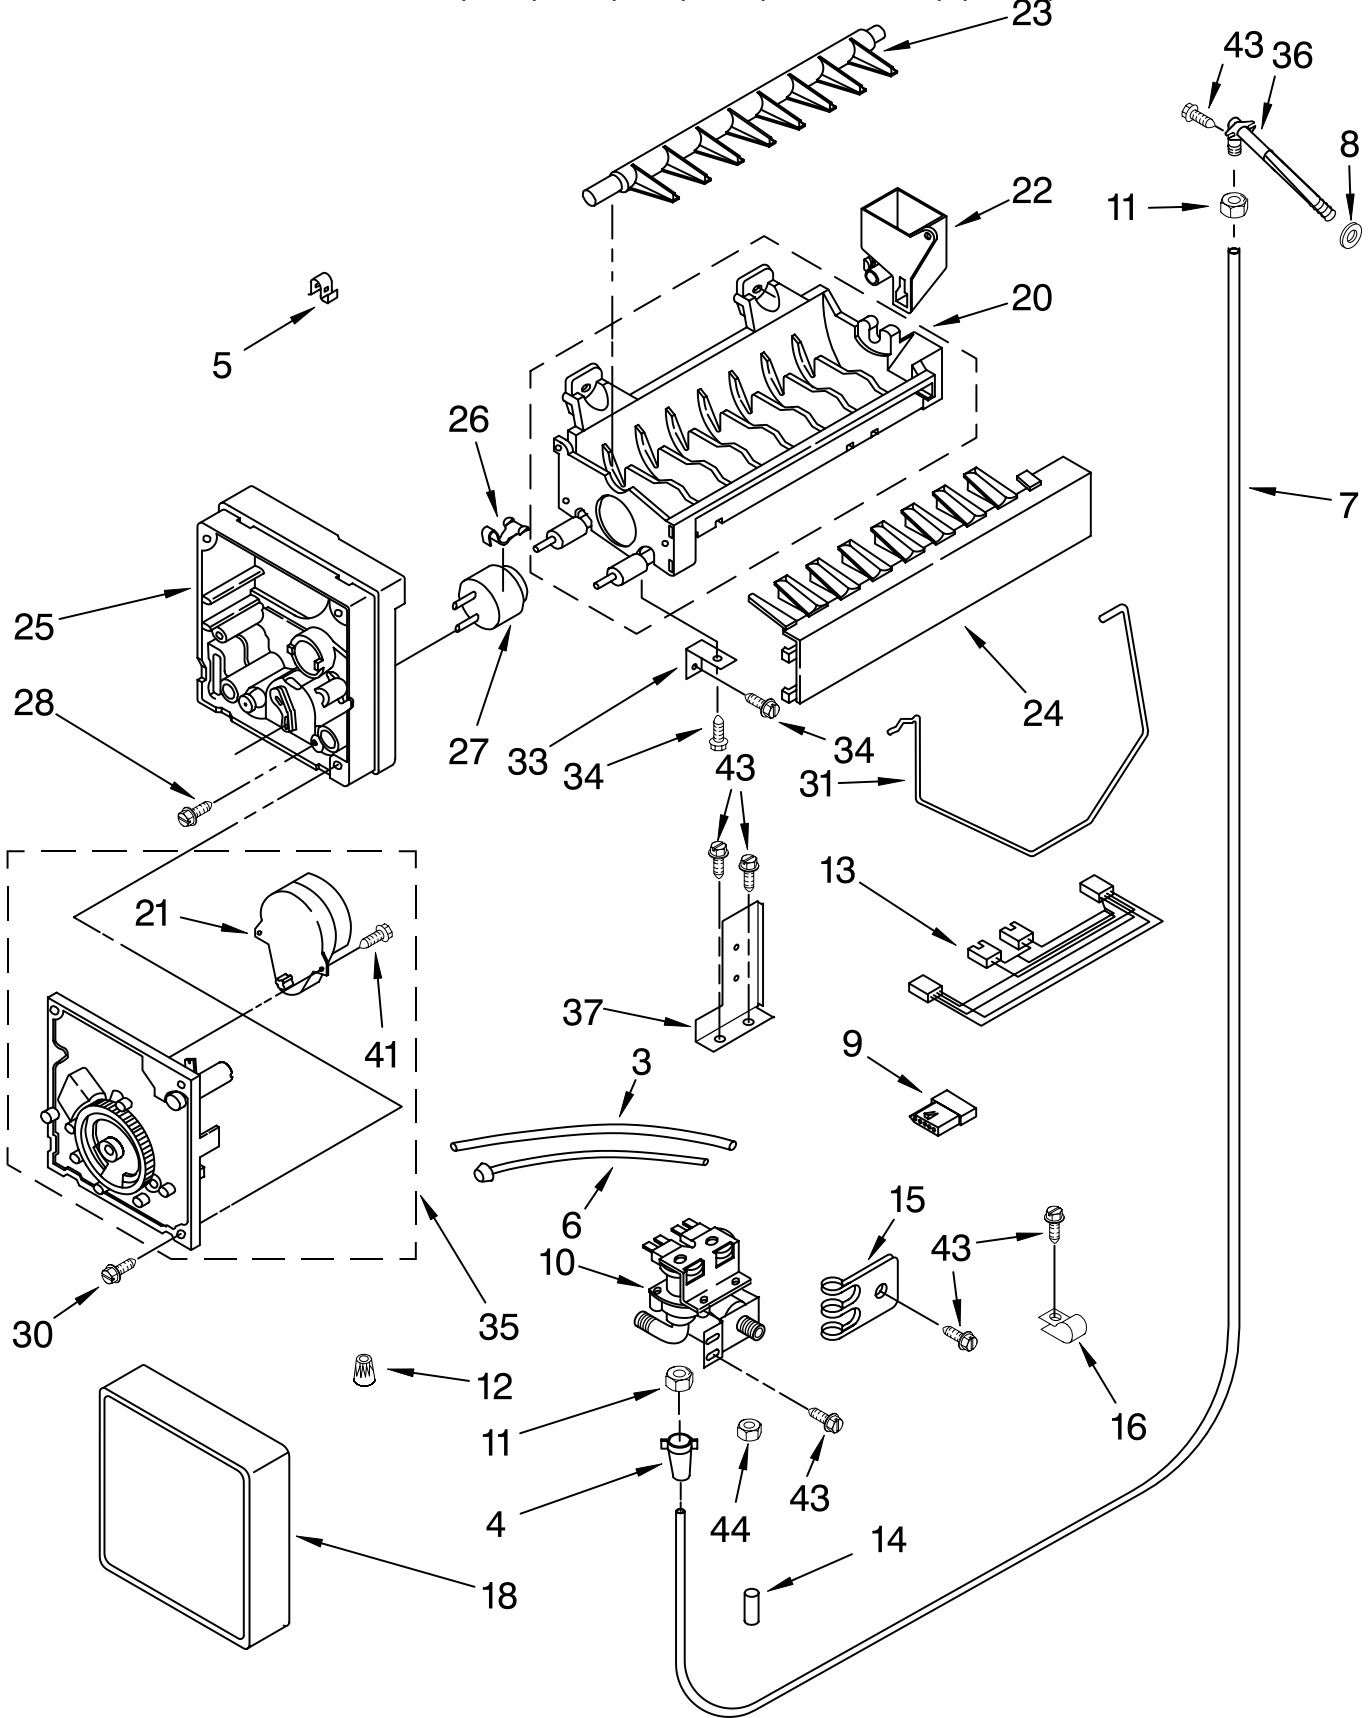

ICEMAKER PARTS

For Models: KSSC36FJW00, KSSC36FJB00, KSSC36FJS00, KSSC36FJT00
(White) (Black) (Stainless Steel) (Biscuit)

FOR ORDERING INFORMATION REFER TO PARTS PRICE LIST

ICEMAKER PARTS

For Models: KSSC36FJW00, KSSC36FJB00, KSSC36FJS00, KSSC36FJT00
(White) (Black) (Stainless Steel) (Biscuit)

Illus. No.	Part No.	DESCRIPTION	Illus. No.	Part No.	DESCRIPTION	Illus. No.	Part No.	DESCRIPTION
3	2203198	Tube, Filter Inlet	16	488937	Clamp Tube	28	489322	Screw
4	841707	Insert, Tube	18	2174155	Cover	30	489276	Screw
5	628379	Clip, Fuse	20	628228	Mold & Heater (Also Order	31	2171593	Shut Off Arm
6	2209430	Tube, Filter Outlet			542638 Silicone Grease)	33	2171952	Bracket
7	2208933	Water Inlet Tube Assembly	21	628398	Motor	34	489478	Screw
8	1106508	Seal Gasket	22	628356	Cup-Water Fill	35	628399	Module Assembly (Includes Items 21 & 41)
9	2154472	Connector	23	2194711	Ejector	36	2185988	Fitting, Water Tube
10	2006766	Valve, Solenoid	24	2182124	Ice Striper	37	2004914	Water Valve Mounting Bracket
11	627018	Nut, Compression	25	2194712	Support	41	489136	Screw (2)
12	227991	Connector, Wire	26	627796	Retainer	43	486194	Screw
13	2209072	Water Valve, Harness	27	627985	Thermostat (Also Order	44	1129179	Compression Nut
14	2005038	Plug, Water Valve			542639 Cement Alumilastic)	100	4317943	Complete Icemaker Assembly
15	2208136	Clamp, Nylon Valve						

PARTS NOT ILLUSTRATED

Illus. No.	Part No.	DESCRIPTION

Following Parts Not Illustrated
(Optional Parts Only)

4318635	Front Panel Kit (White)
4318632	Front Panel Kit (Black)
4318638	Front Panel Kit (Almond)
4318641	Front Panel Kit (Stainless Steel)
4392879	Front Panel Kit (Biscuit)

Black Acrylic
Static Cleaner Part No. 978849