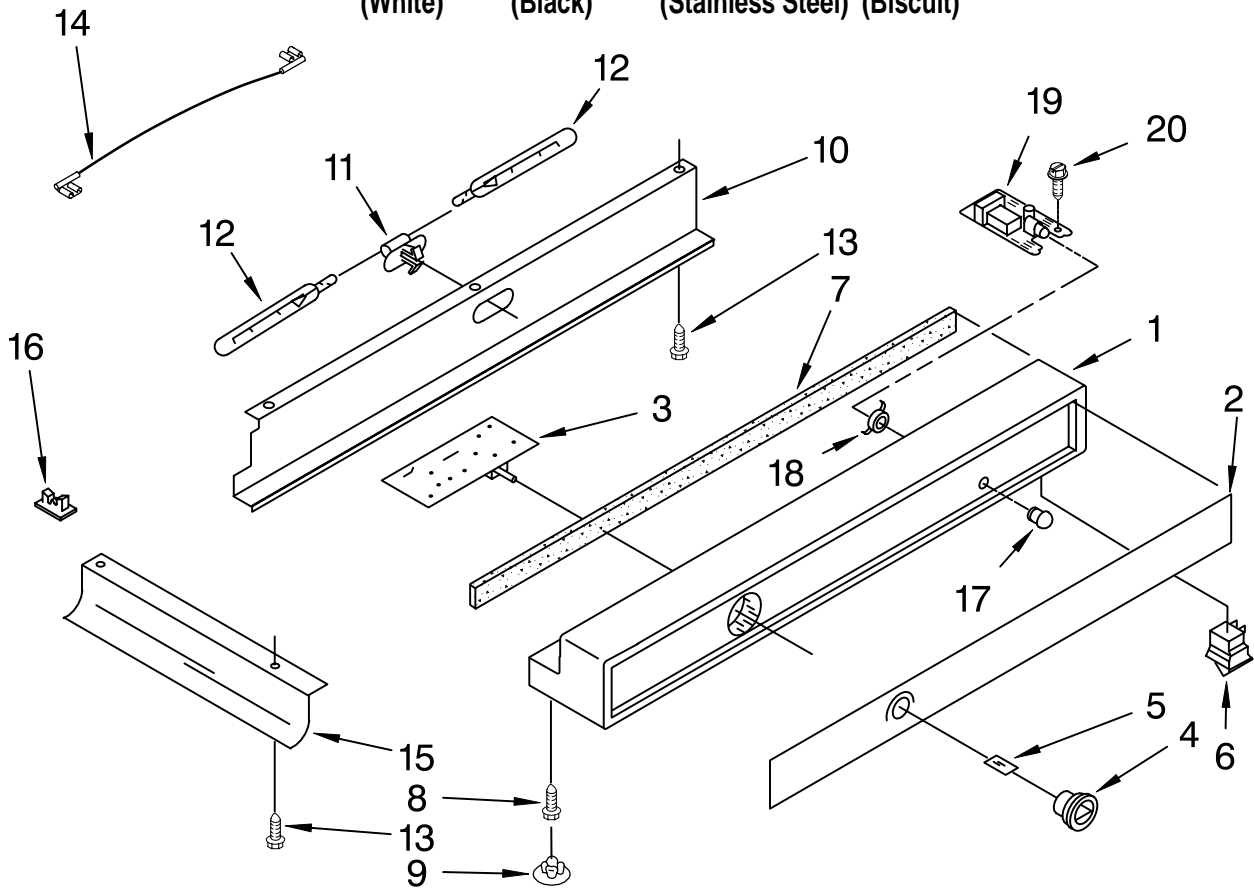

REFRIGERATOR CONTROL PANEL PARTS

For Models: KSSC36FW00, KSSC36FJB00, KSSC36FJS00, KSSC36FJT00

(White) (Black) (Stainless Steel) (Biscuit)

Illus. No.	Part No.	DESCRIPTION
1	2209225	Control Panel
2	2209001	Inlay, Control Panel
3	2208995	Circuit Board
4	2003842	Control Knob
5	2003841	Retainer, Knob
6	1118894	Switch, Rocker Arm
7	1113133	Seal, Control Panel
8	489260	Screw (3)
9	2000153	Hole Plug (3)
10	2209172	Shield, Control Panel
11	2005043	Socket, Light
12	548049	Light Bulb (2)
13	486194	Screw
14	2006223	Wire, Light
15	2001141	Channel, Wiring
16	1115375	Clip, Wiring (2)
17	2200096	Lens, Indicator Light
18	2200097	Retainer, Lens
19	2203384	Circuit Board, Filter Indicator
20	489214	Screw

FOR ORDERING INFORMATION REFER TO PARTS PRICE LIST