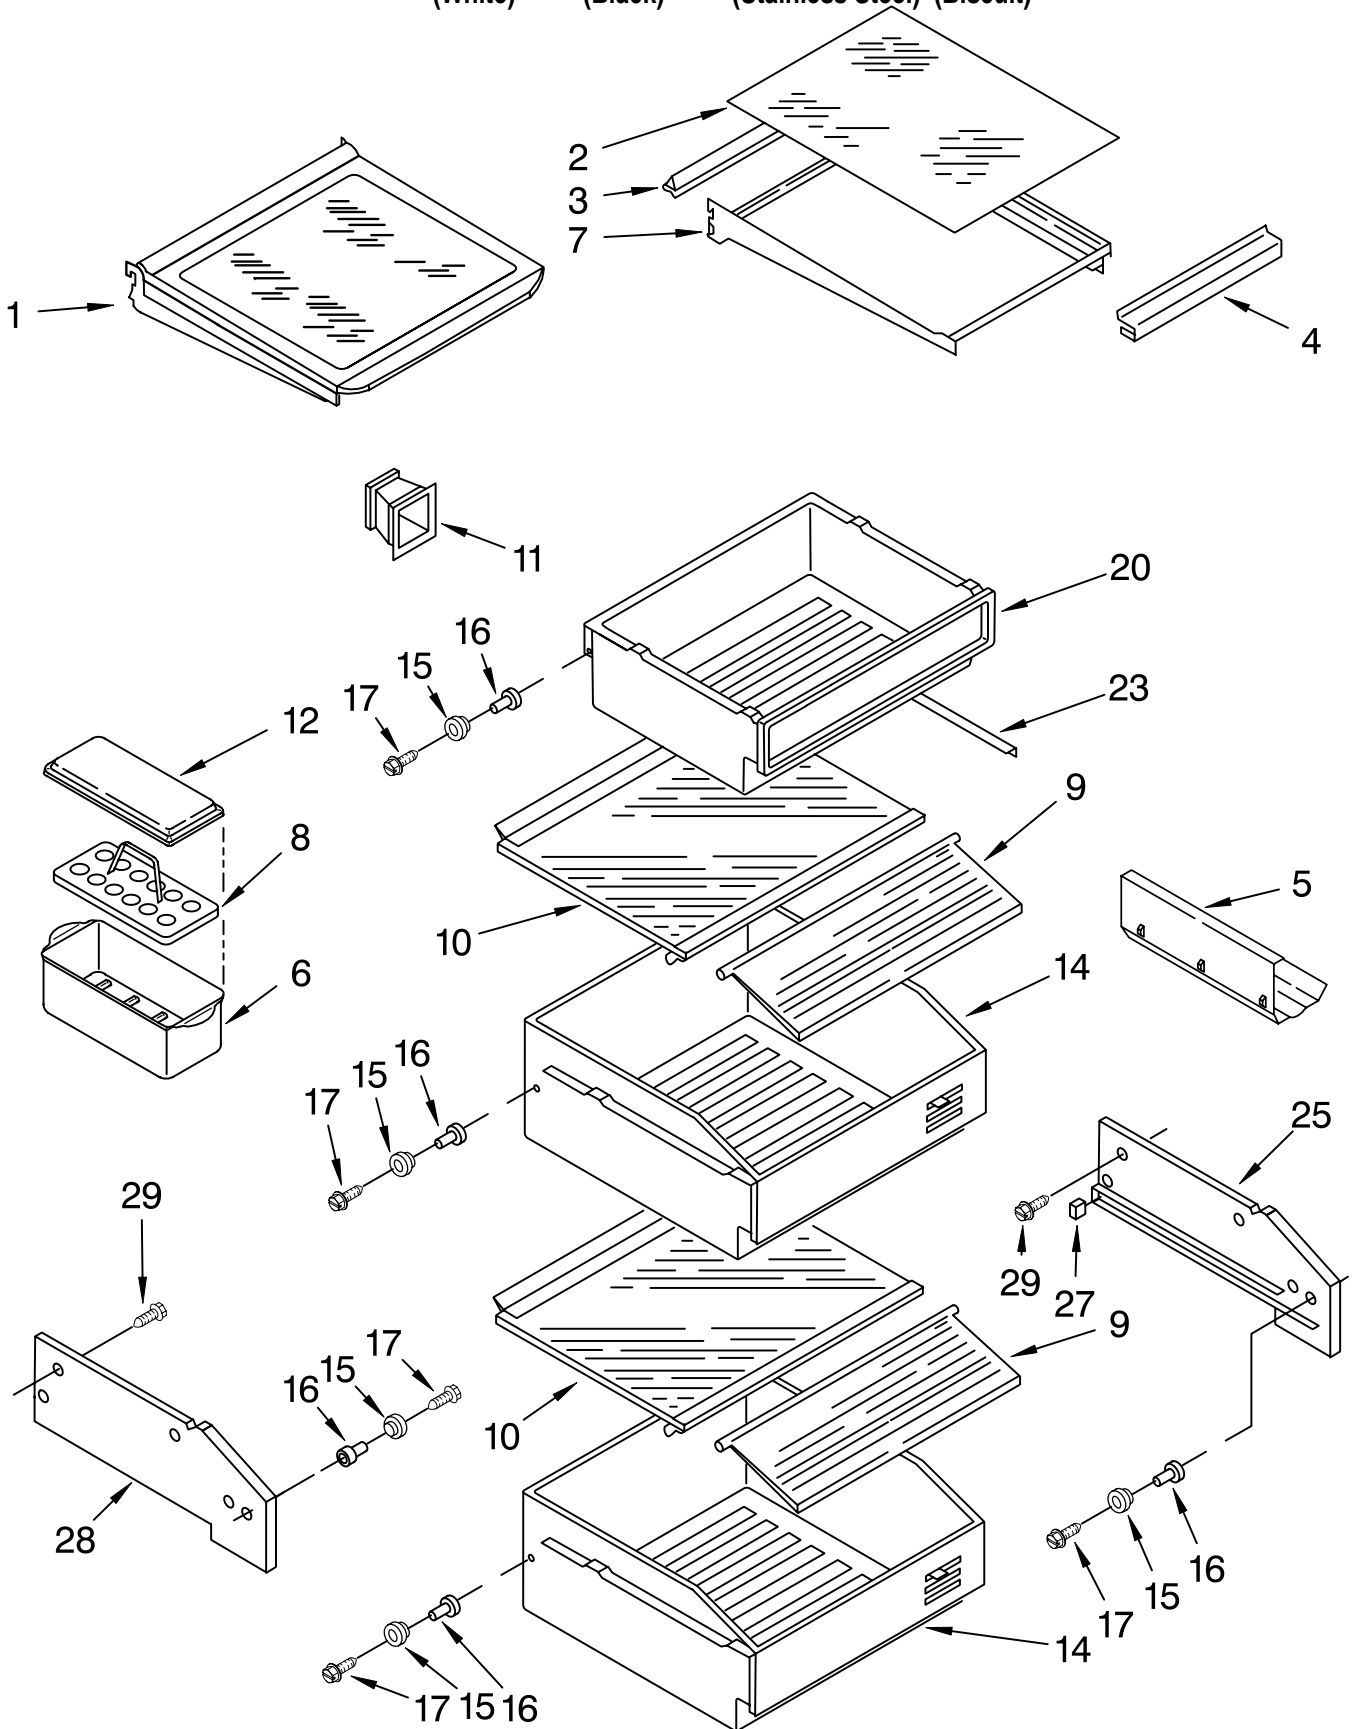

REFRIGERATOR SHELF PARTS

For Models: KSSC36FJW00, KSSC36FJB00, KSSC36FJS00, KSSC36FJT00
(White) (Black) (Stainless Steel) (Biscuit)

FOR ORDERING INFORMATION REFER TO PARTS PRICE LIST

REFRIGERATOR SHELF PARTS

For Models: KSSC36FJW00, KSSC36FJB00, KSSC36FJS00, KSSC36FJT00

(White) (Black) (Stainless Steel) (Biscuit)

Illus. No.	Part No.	DESCRIPTION
1	2174402	Frame, Shelf
2	2003375	Glass, Shelf
3	1113546	Reflector, Shelf
4	1113790	Gasket, Glass (2)
5	2179375	Rack, Wine
6	2169933	Egg Bin
7	2006523	Frame, Assembly Meat Pan
8	2164373	Egg Carrier
9	1113893	Cover, Crisper
10	2003378	Glass, Crisper
11	2000742	Meat Pan, Connector
12	2169935	Cover
14	2006544	Crisper Pan (2)
15	2188212	Roller
16	2174478	Eyelet, Roller
17	2003478	Screw
20	2006529	Meat Pan
23	2002181	Retainer, Glass
25	2003411	Crisper Spacer, Right Side (2)
27	1113169	Stop, Roller
28	2003410	Crisper Spacer, Left Side (2)
29	486194	Screw