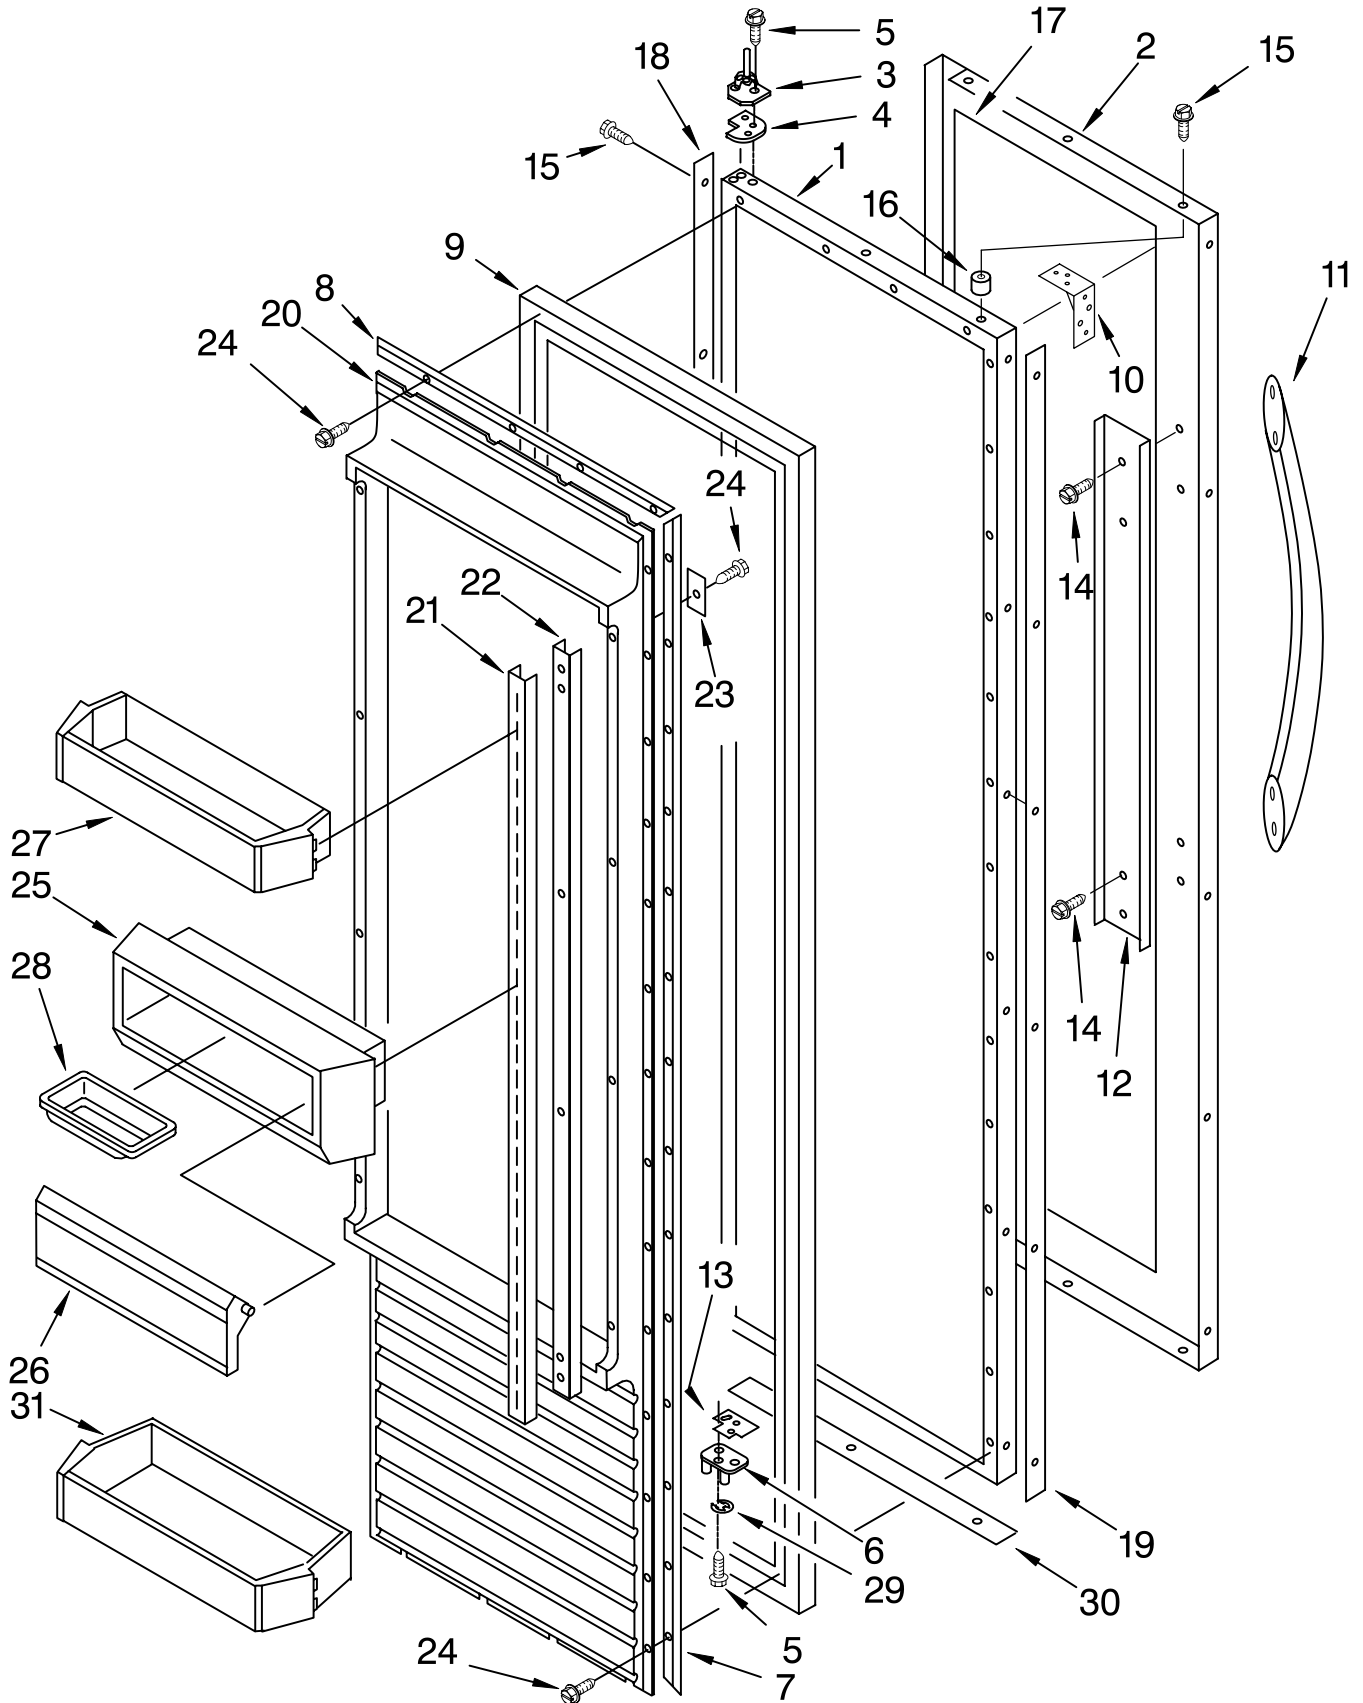

REFRIGERATOR DOOR PARTS

For Models: KSSC36FW00, KSSC36FJB00, KSSC36FJS00, KSSC36FJT00
(White) (Black) (Stainless Steel) (Biscuit)

FOR ORDERING INFORMATION REFER TO PARTS PRICE LIST

REFRIGERATOR DOOR PARTS

For Models: KSSC36FJW00, KSSC36FJB00, KSSC36FJS00, KSSC36FJT00
(White) (Black) (Stainless Steel) (Biscuit)

Illus. No.	Part No.	DESCRIPTION	Illus. No.	Part No.	DESCRIPTION	Illus. No.	Part No.	DESCRIPTION
1	2003870	Refrigerator Door Panel (Includes Insulation)	9	2188319	Door Gasket, Magnetic	19	2005330	Spacer, Handle Side
2	2209096W	White Door Skin	10	2004447	Door Brace, Corner	20	1113952	Panel, Interior Door
	2209096B	Black	11	2209095W	White Handle, Door	21	1113951	Ladder, Shelf (2)
	2006771	Stainless Steel		2209095B	Black	22	1112530	Retainer, Shelf Ladder (2)
	2209096T	Biscuit		2005290	Stainless Steel	23	1112514	Back Up Plate (8)
3	2005329	Hinge Assembly, Top		2209095T	Biscuit	24	486194	Screw
4	2004520	Spacer-Door, Top	12	2209202	Plate-Door, Handle	25	1112720	Bin, Utility
5	489282	Screw	13	2004549	Door, Spacer Bottom	26	2003463	Door, Utility Bin
6	2004523	Hinge Assembly, Bottom	14	308544	Screw	27	1112745	Door Shelf (3)
7	1112533	Gasket Retainer, Side (2)	15	487052	Stainless Steel Screw	28	2165792	Butter Tray
8	1112539	Gasket Retainer, Top & Bottom	16	2005433	Spacer, Top	29	2004881	Retaining Ring, Door-Closure
			17	2005323	Filler, Door	30	2004933	Spacer-Door, Skin Bottom
			18	2005030	Spacer, Hinge Side	31	2188331	Shelf, Gallon Door