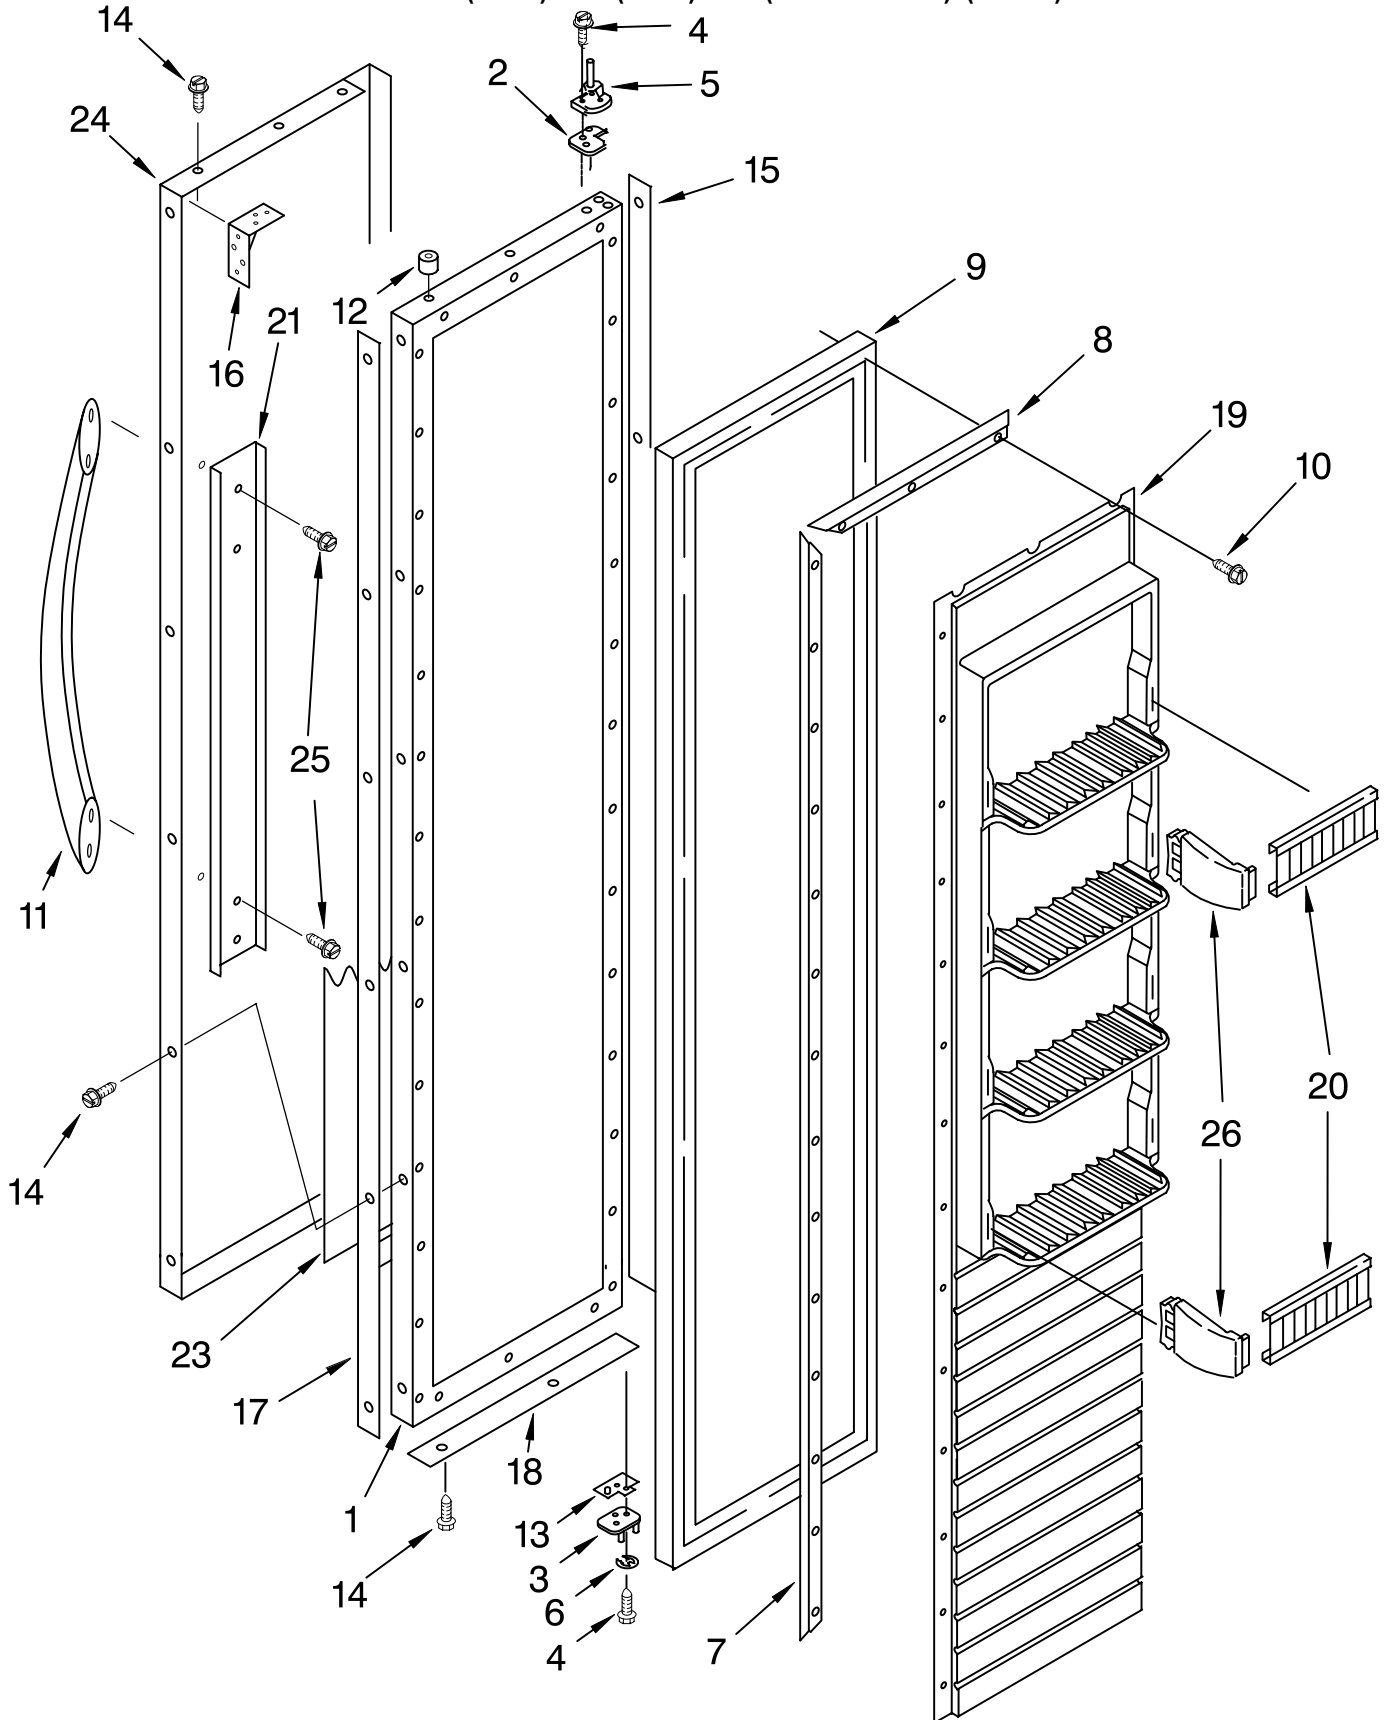

FREEZER DOOR PARTS

For Models: KSSC36FJW00, KSSC36FJB00, KSSC36FJS00, KSSC36FJT00
(White) (Black) (Stainless Steel) (Biscuit)

FOR ORDERING INFORMATION REFER TO PARTS PRICE LIST

FREEZER DOOR PARTS

For Models: KSSC36FJW00, KSSC36FJB00, KSSC36FJS00, KSSC36FJT00
(White) (Black) (Stainless Steel) (Biscuit)

Illus. No.	Part No.	DESCRIPTION
1	2003876	Freezer Door Panel (Includes Insulation)
2	2004520	Spacer-Door, Top
3	2004524	Hinge, Bottom
4	489282	Screw
5	2005329	Hinge, Top
6	2004881	Retaining Ring Door-Closure
7	1112533	Gasket Retainer, Side (2)
8	1112538	Gasket Retainer, Top & Bottom
9	2188317	Door Gasket, Magnetic
10	486194	Screw (34)
11		Handle, Door
	2209095W	White
	2209095B	Black
	2005290	Stainless Steel
	2009095T	Biscuit
12	2005433	Spacer, Top
13	2004549	Door, Spacer
14	487052	Screw
15	2005030	Spacer, Hinge Side
16	2004447	Door Brace, Corner
17	2005330	Spacer, Handle Side
18	2004931	Spacer, Door Skin Bottom
19	2209030	Interior Door Panel
20	2209163	Trim-Shelf, Door
21	2209202	Plate-Door, Handle
23	2005324	Filler, Door
24		Door Skin
	2209097W	White
	2209097B	Black
	2006774	Stainless Steel
	2209097T	Biscuit
25	308544	Screw
26		Trim, End Cap
	2208954	Left Side
	2209134	Right Side

FOR ORDERING INFORMATION REFER TO PARTS PRICE LIST