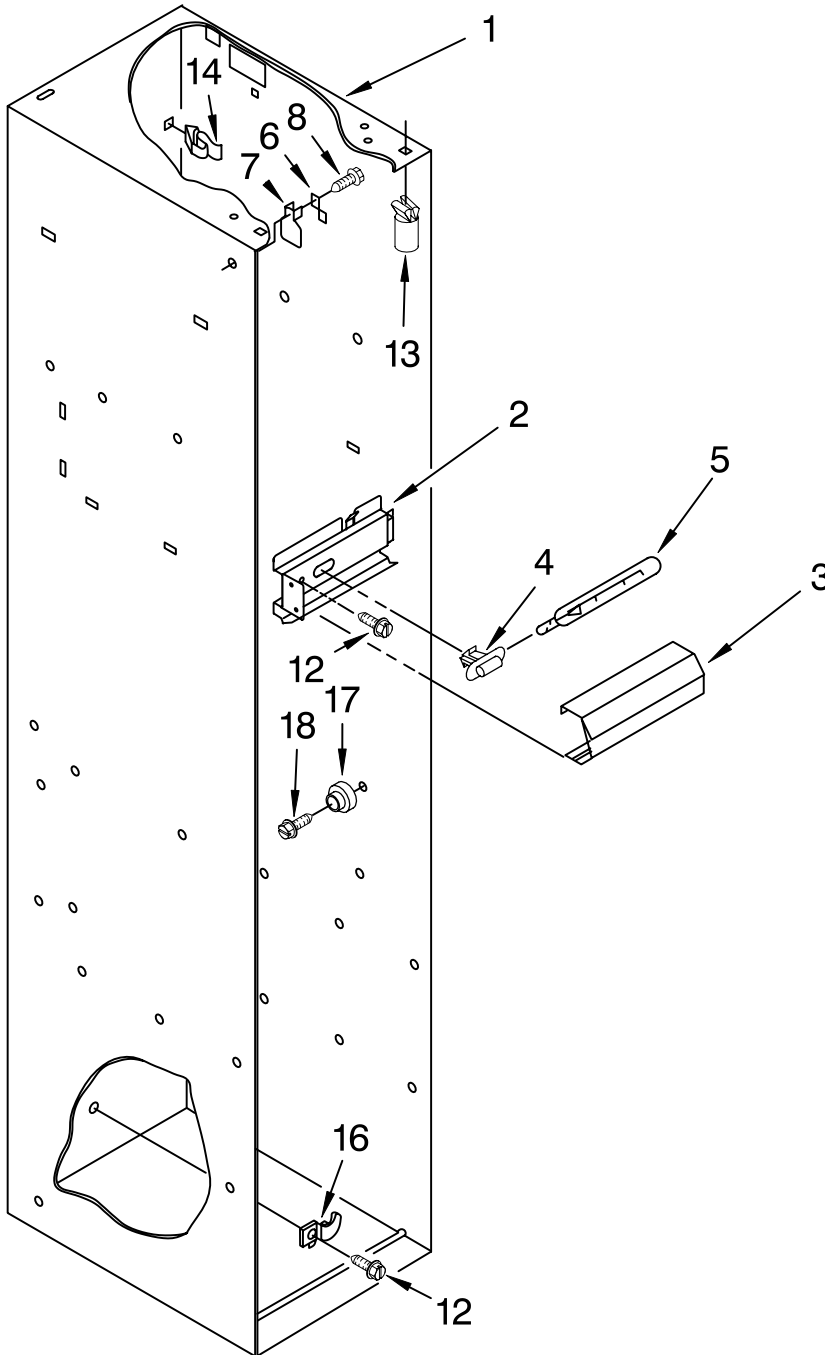

FOR ORDERING INFORMATION REFER TO PARTS PRICE LIST

CABINET TRIM PARTS

For Models: KSSC36FJW00, KSSC36FJB00, KSSC36FJS00, KSSC36FJT00
 (White) (Black) (Stainless Steel) (Biscuit)

Illus. No.	Part No.	DESCRIPTION
1		Cabinet, Trim Right Side
	2006210	White
	2006211	Black
	2005256	Stainless Steel
	2006212	Biscuit
2	2003857	Screw
3	1163283	Screw
4	2209073	Cabinet, Trim (Bottom)
5	486194	Screw
6	2003645	Cabinet, Trim Top
7	2005925	Seal-Trim, Side
8	489464	Screw
9		Cabinet, Trim Left Side
	2006214	White
	2006215	Black
	2005493	Stainless Steel
	2006216	Biscuit

FOR ORDERING INFORMATION REFER TO PARTS PRICE LIST

FREEZER LINER PARTS

For Models: KSSC36FJW00, KSSC36FJB00, KSSC36FJS00, KSSC36FJT00
 (White) (Black) (Stainless Steel) (Biscuit)

Illus. No.	Part No.	DESCRIPTION
1		Liner (Not A Serviceable Part)
2	2005567	Bracket, Light
3	1113650	Lens
4	2005042	Light, Socket
5	548049	Light, Bulb
6	538533	Support Clip, Icemaker (2)
7	2000193	Grommet, Screw (2)
8	488552	Screw
12	486194	Screw
13	1112591	Spacer, Control Panel (3)
14	842534	Clip, Air Duct (4)
16	1112260	Support, Evaporator
17	2004068	Stud, Shelf (20)
18	487559	Screw