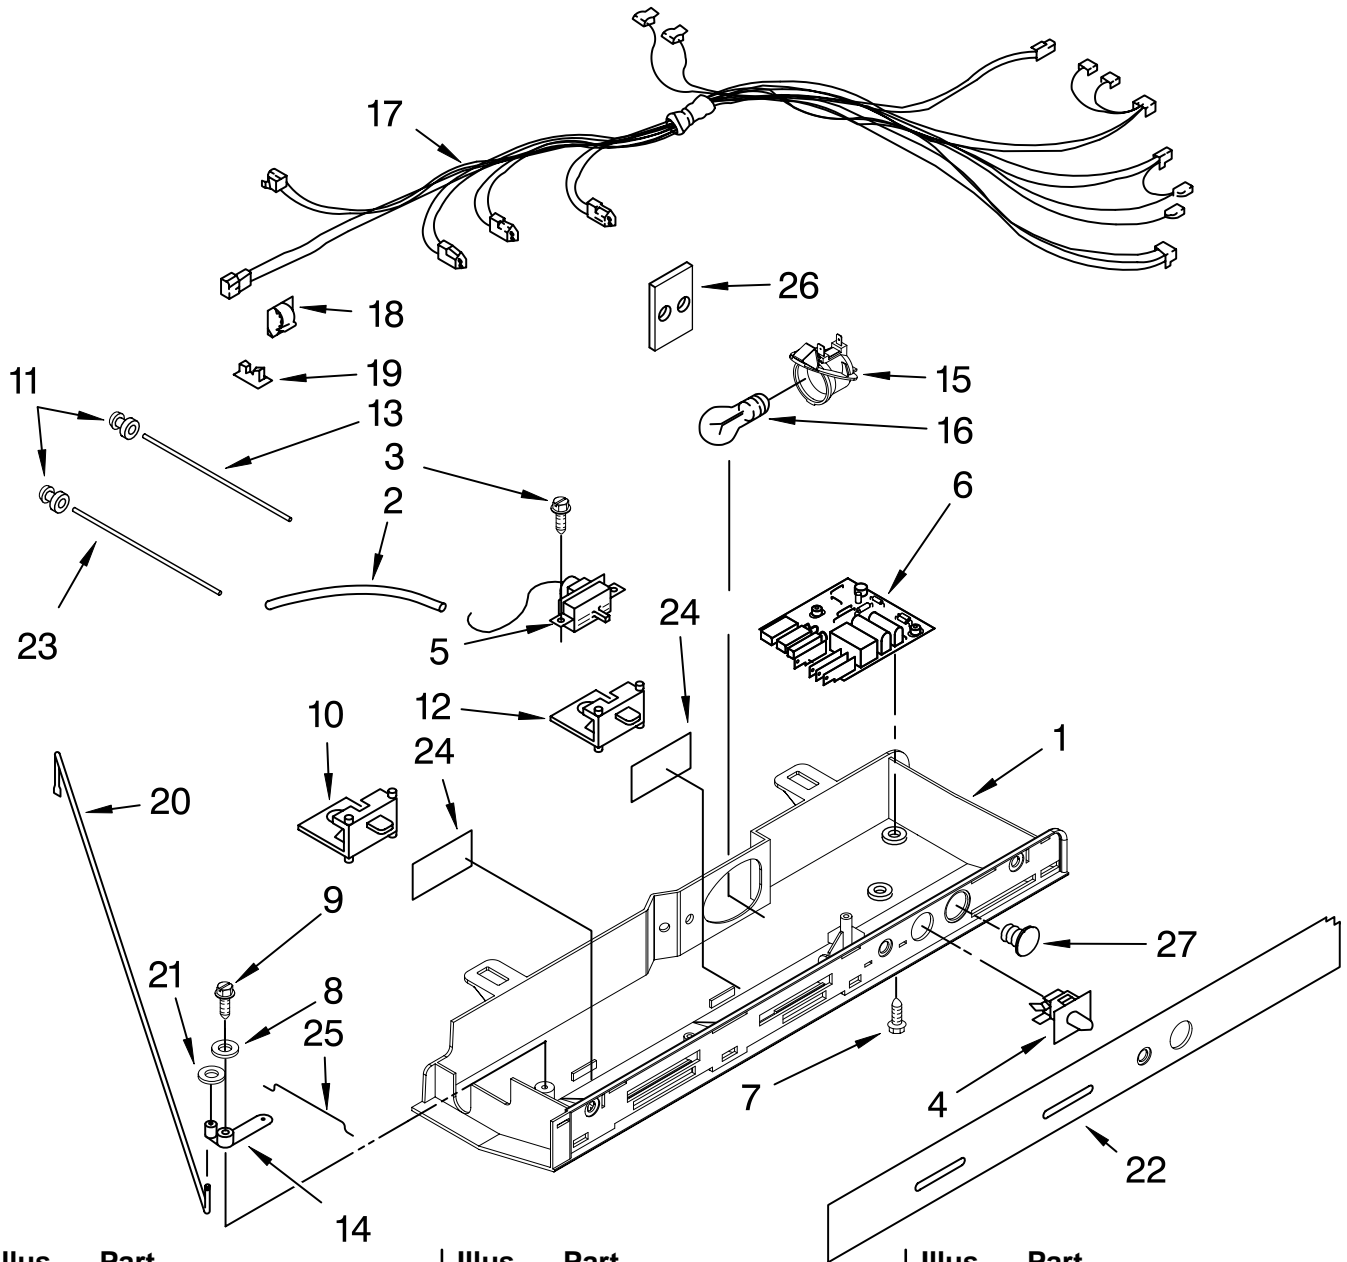

CONTROL PARTS

For Models: KSRV22FVWH00, KSRV22FVBT00, KSRV22FVBL00, KSRV22FVSS00, KSRV22FVMS00
(White) (Biscuit) (Black) (Stainless) (Monochromatic Stainless)

Illus. No.	Part No.	DESCRIPTION

1	2181738	Control Box
2	2196001	Tube Barrier, Thermostat
3	489214	Screw (2)
4	2149705	Light Switch
5	2315562	Thermostat
6	2303824	Electronic Control
7	489398	Screw (2)
8	489203	Spring Washer
9	627068	Screw

Illus. No.	Part No.	DESCRIPTION

10	2181741	Slide, Air Control
11	2172906	Grommet, Light Bar
12	2161466	Slide, Thermostat
13	2179920	Light Bar (RC)
14	2161306	Pivot Arm
15	2162085	Light Socket
16	2311792	Light Bulb
17	2310533	Control Box Harness
18	1115374	Clip, Wiring

Illus. No.	Part No.	DESCRIPTION

19	1115375	Clip, Wiring
20	2161308	Connecting Rod
21	489391	Fastener, Push-On
22	W10176424	Front Cover, Control Box
23	2179921	Light Bar (FC)
24	2175513	Window
25	2161307	Connecting Rod, Short
26	2172931	Heat Shield
27	940014	Hole Plug

FOR ORDERING INFORMATION REFER TO PARTS PRICE LIST