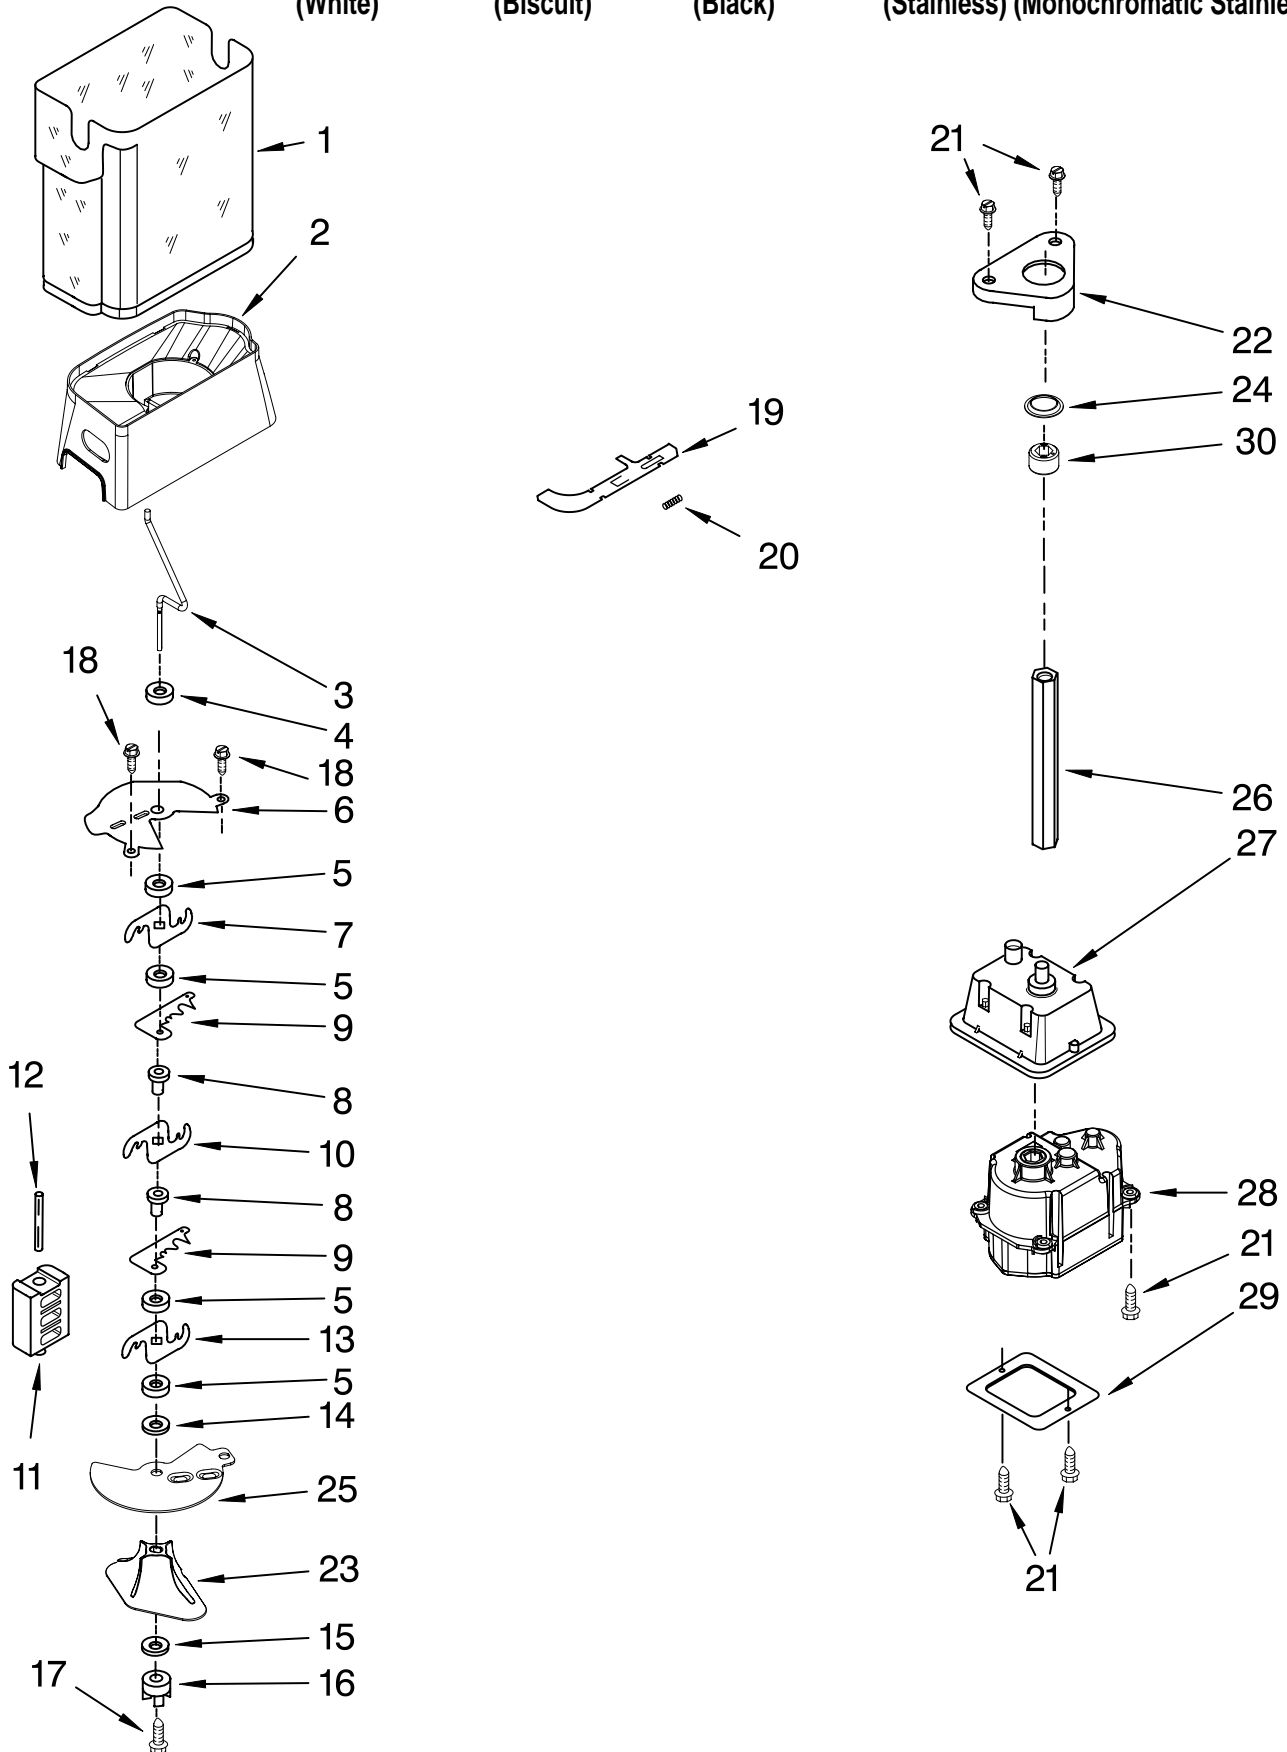

MOTOR AND ICE CONTAINER PARTS

For Models: KSRV22FVWH00, KSRV22FVBT00, KSRV22FVBL00, KSRV22FVSS00, KSRV22FVMS00
(White) (Biscuit) (Black) (Stainless) (Monochromatic Stainless)

FOR ORDERING INFORMATION REFER TO PARTS PRICE LIST

MOTOR AND ICE CONTAINER PARTS

For Models: KSRV22FVWH00, KSRV22FVBT00, KSRV22FVBL00, KSRV22FVSS00, KSRV22FVMS00
(White) (Biscuit) (Black) (Stainless) (Monochromatic Stainless)

Illus. No.	Part No.	DESCRIPTION
1	2317246	Ice Bin
2	W10176384	Crusher Bin
3	2317247	Auger
4	2258220	Washer
5	1119007	Spacer, Step (20)
6	2317248	Cover, Crusher
7	2257024	Blade, Rotary
8	1119005	Spacer, Step (2)
9	2257020	Blade, Fixed
10	2257023	Blade, Rotary
11	2317239	Block, Blade
12	489229	Roll Pin
13	2257022	Blade, Rotary
14	489235	Washer, Plain
15	2198661	Washer, Coupling
16	2188918	Coupling
17	8281164	Screw
18	3400065	Screw
19	2317274	Latch, Bin
20	2198608	Spring, Latch
21	8281163	Screw
22	2188919	Holder
23	2317243	Wiper
24	2198628	Seal
25	2317250	Divider-Chamber
26	2188916	Drive Shaft
27	2322488	Enclosure, Motor
28	2322580	Dispenser, Motor
29	2212305	Cover
30	2315559	Sleeve, Coupling
100	W10204457	Ice Container (Complete)

FOR ORDERING INFORMATION REFER TO PARTS PRICE LIST