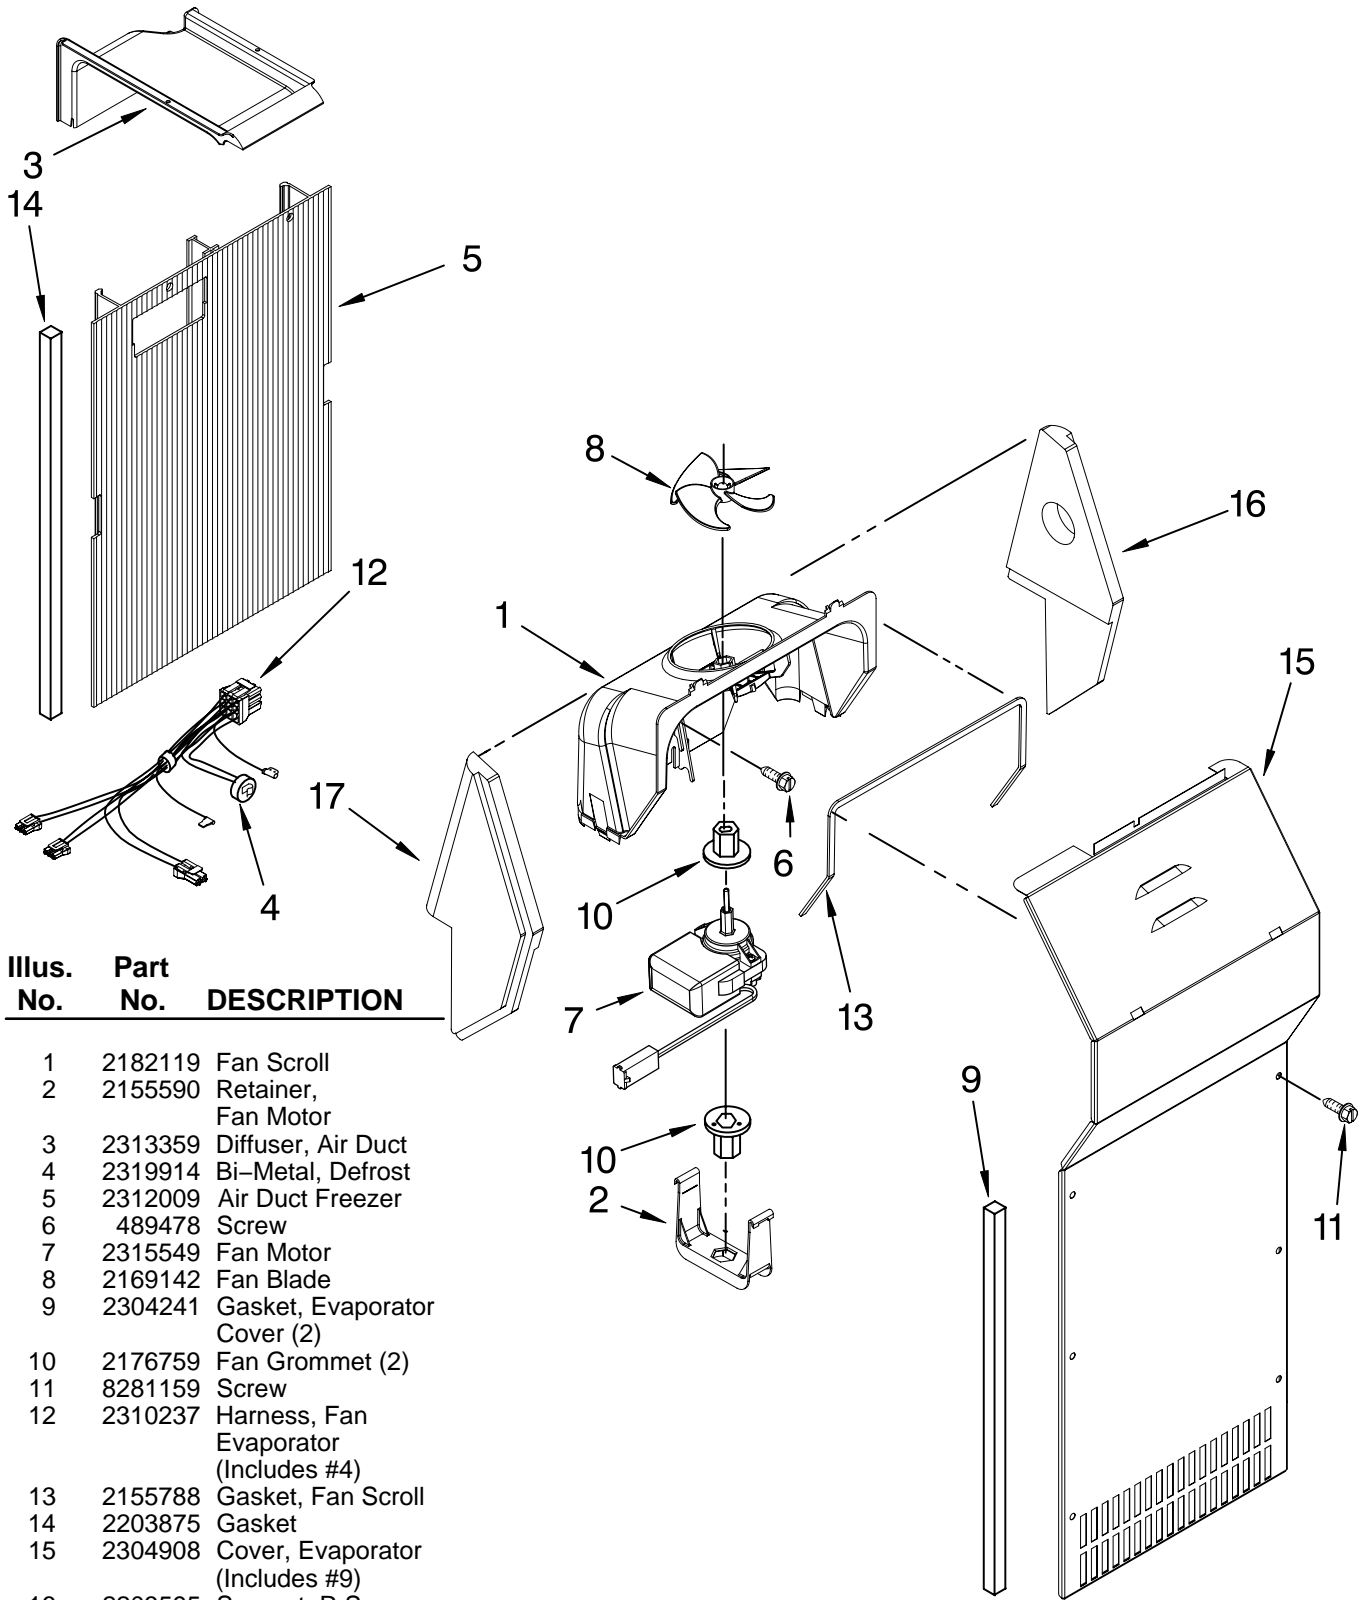

AIR FLOW PARTS

For Models: KSRV22FVWH00, KSRV22FVBT00, KSRV22FVBL00, KSRV22FVSS00, KSRV22FVMS00
(White) (Biscuit) (Black) (Stainless) (Monochromatic Stainless)

Illus. No.	Part No.	DESCRIPTION
1	2182119	Fan Scroll
2	2155590	Retainer, Fan Motor
3	2313359	Diffuser, Air Duct
4	2319914	Bi-Metal, Defrost
5	2312009	Air Duct Freezer
6	489478	Screw
7	2315549	Fan Motor
8	2169142	Fan Blade
9	2304241	Gasket, Evaporator Cover (2)
10	2176759	Fan Grommet (2)
11	8281159	Screw
12	2310237	Harness, Fan Evaporator (Includes #4)
13	2155788	Gasket, Fan Scroll
14	2203875	Gasket
15	2304908	Cover, Evaporator (Includes #9)
16	2203595	Support, R.S
17	2203596	Support, L.S

FOR ORDERING INFORMATION REFER TO PARTS PRICE LIST