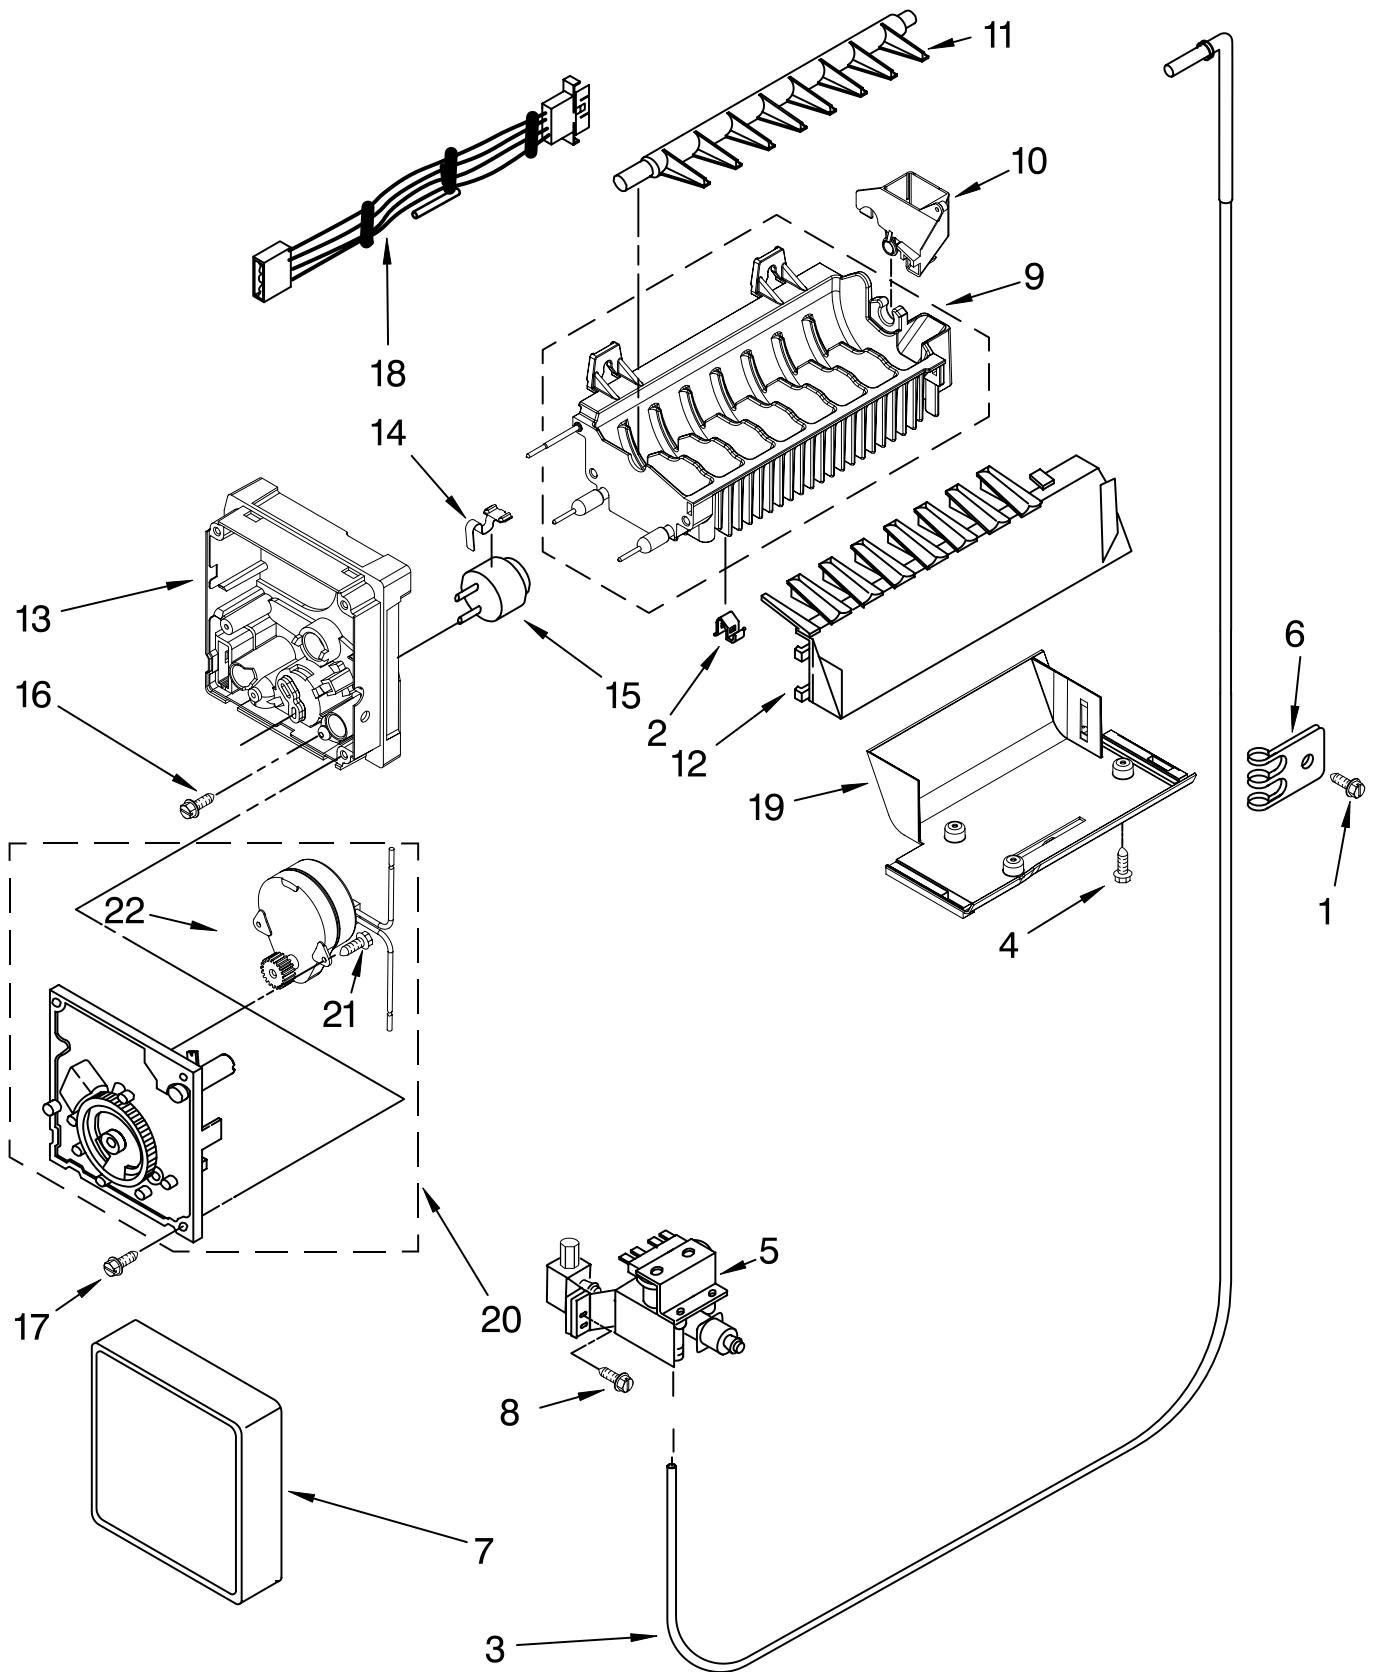

ICEMAKER PARTS

For Models: KSRV22FVWH00, KSRV22FVBT00, KSRV22FVBL00, KSRV22FVSS00, KSRV22FVMS00
(White) (Biscuit) (Black) (Stainless) (Monochromatic Stainless)

FOR ORDERING INFORMATION REFER TO PARTS PRICE LIST

ICEMAKER PARTS

For Models: KSRV22FVWH00, KSRV22FVBT00, KSRV22FVBL00, KSRV22FVSS00, KSRV22FVMS00
(White) (Biscuit) (Black) (Stainless) (Monochromatic Stainless)

Illus. No.	Part No.	DESCRIPTION
1	489084	Screw
2	628379	Clip, Fuse
3	2256095	Fitting/Water Tube
4	489478	Screw
5	2188709	Filter Valve Asm
6	2208136	Tube Clip
7	2174358	Cover
8	488649	Screw (2)
9	W10122550	Mold & Heater Assembly (Also Order 542638)
10	2304969	Cup, Water Fill
11	626753	Ejector
12	2212318	Ice Striper
13	2194712	Support
14	2315522	Retainer, Thermostat
15	628397	Thermostat (Also Order 542369 Cement Alumilastic)
16	8533917	Screw
17	489276	Screw
18	2187484	Harness, Wiring
19	W10131253	Bracket, Mounting
20	626691	Module Assembly
21	489136	Screw
22		Motor (Not Serviced, Order #20)
100	W10190961	Complete Icemaker Assembly