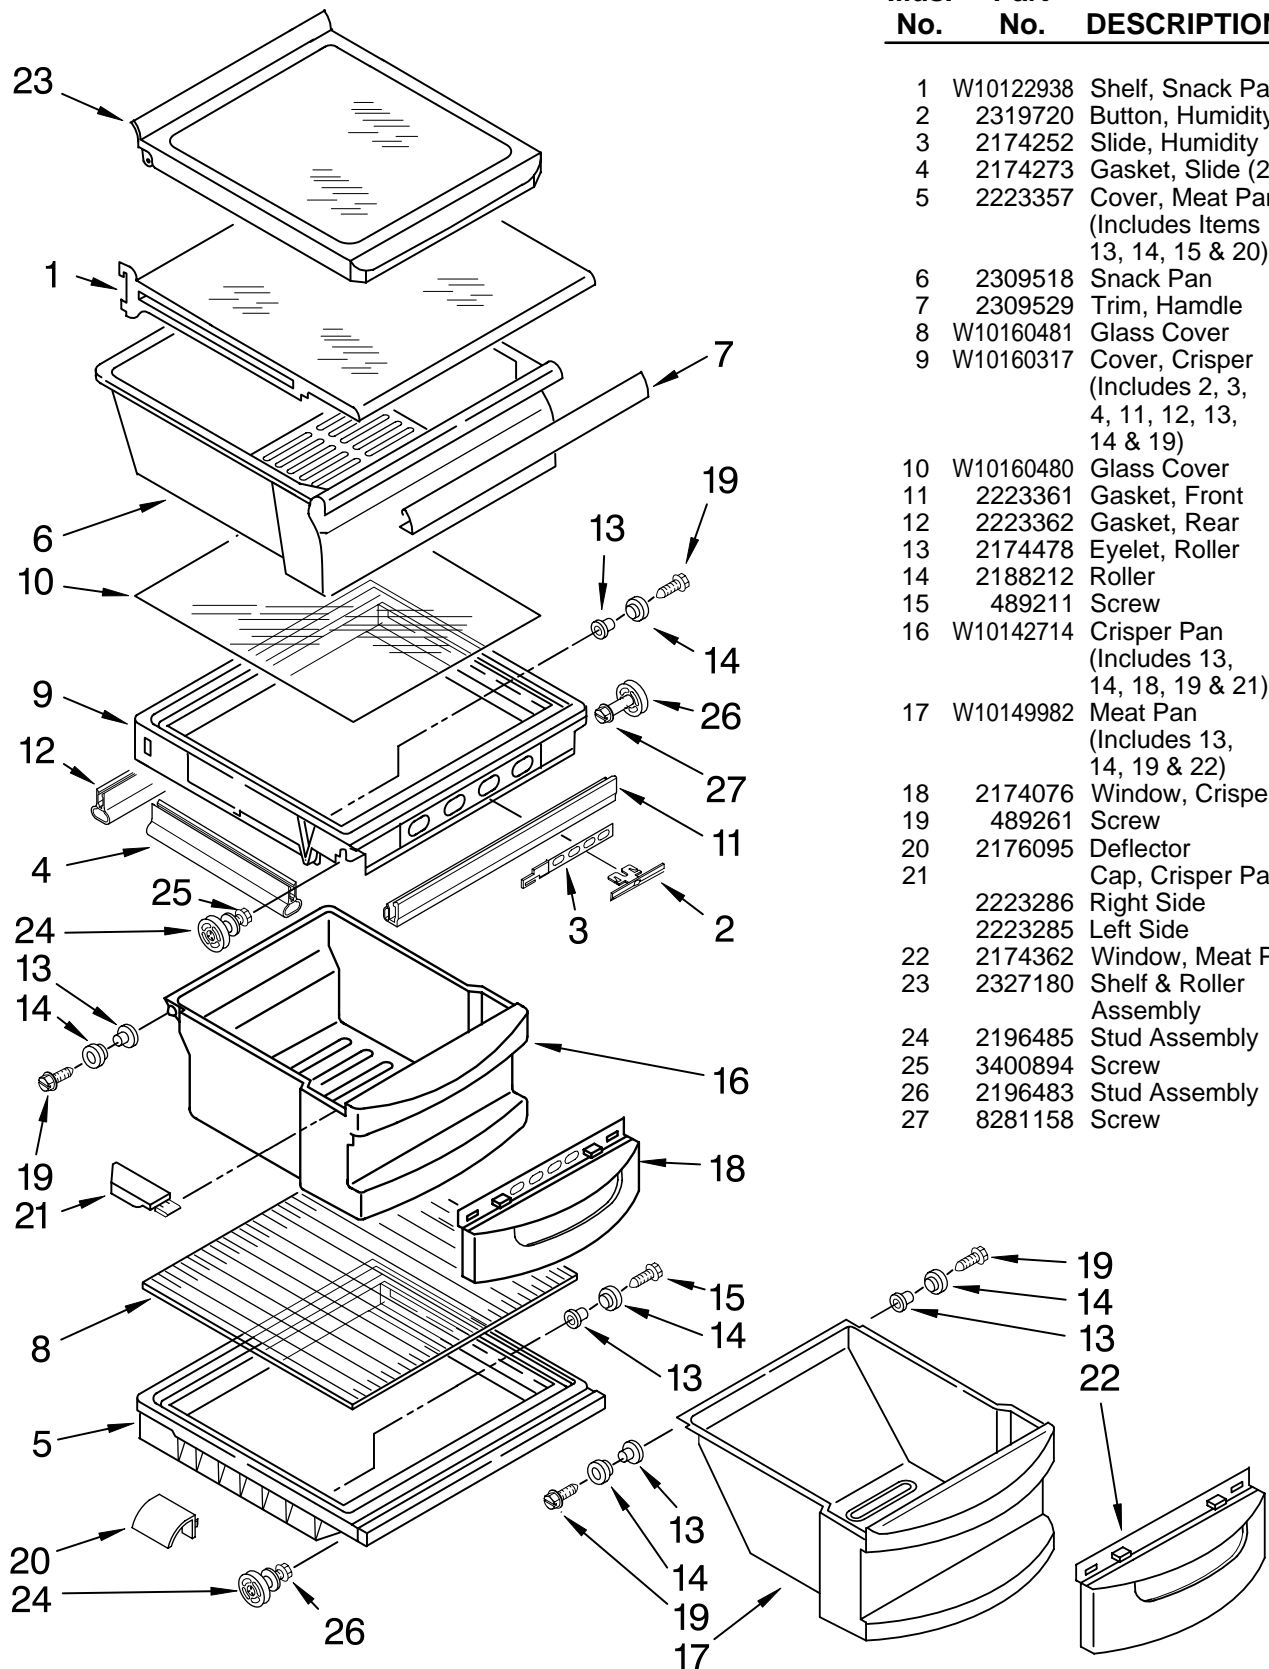

REFRIGERATOR SHELF PARTS

For Models: KSRV22FVWH00, KSRV22FVBT00, KSRV22FVBL00, KSRV22FVSS00, KSRV22FVMS00
(White) (Biscuit) (Black) (Stainless) (Monochromatic Stainless)

Illus. No.	Part No.	DESCRIPTION
1	W10122938	Shelf, Snack Pan
2	2319720	Button, Humidity
3	2174252	Slide, Humidity
4	2174273	Gasket, Slide (2)
5	2223357	Cover, Meat Pan (Includes Items 13, 14, 15 & 20)
6	2309518	Snack Pan
7	2309529	Trim, Handle
8	W10160481	Glass Cover
9	W10160317	Cover, Crisper (Includes 2, 3, 4, 11, 12, 13, 14 & 19)
10	W10160480	Glass Cover
11	2223361	Gasket, Front
12	2223362	Gasket, Rear
13	2174478	Eyelet, Roller
14	2188212	Roller
15	489211	Screw
16	W10142714	Crisper Pan (Includes 13, 14, 18, 19 & 21)
17	W10149982	Meat Pan (Includes 13, 14, 19 & 22)
18	2174076	Window, Crisper
19	489261	Screw
20	2176095	Deflector
21	2223286	Cap, Crisper Pan Right Side
	2223285	Left Side
22	2174362	Window, Meat Pan
23	2327180	Shelf & Roller Assembly
24	2196485	Stud Assembly
25	3400894	Screw
26	2196483	Stud Assembly
27	8281158	Screw

FOR ORDERING INFORMATION REFER TO PARTS PRICE LIST