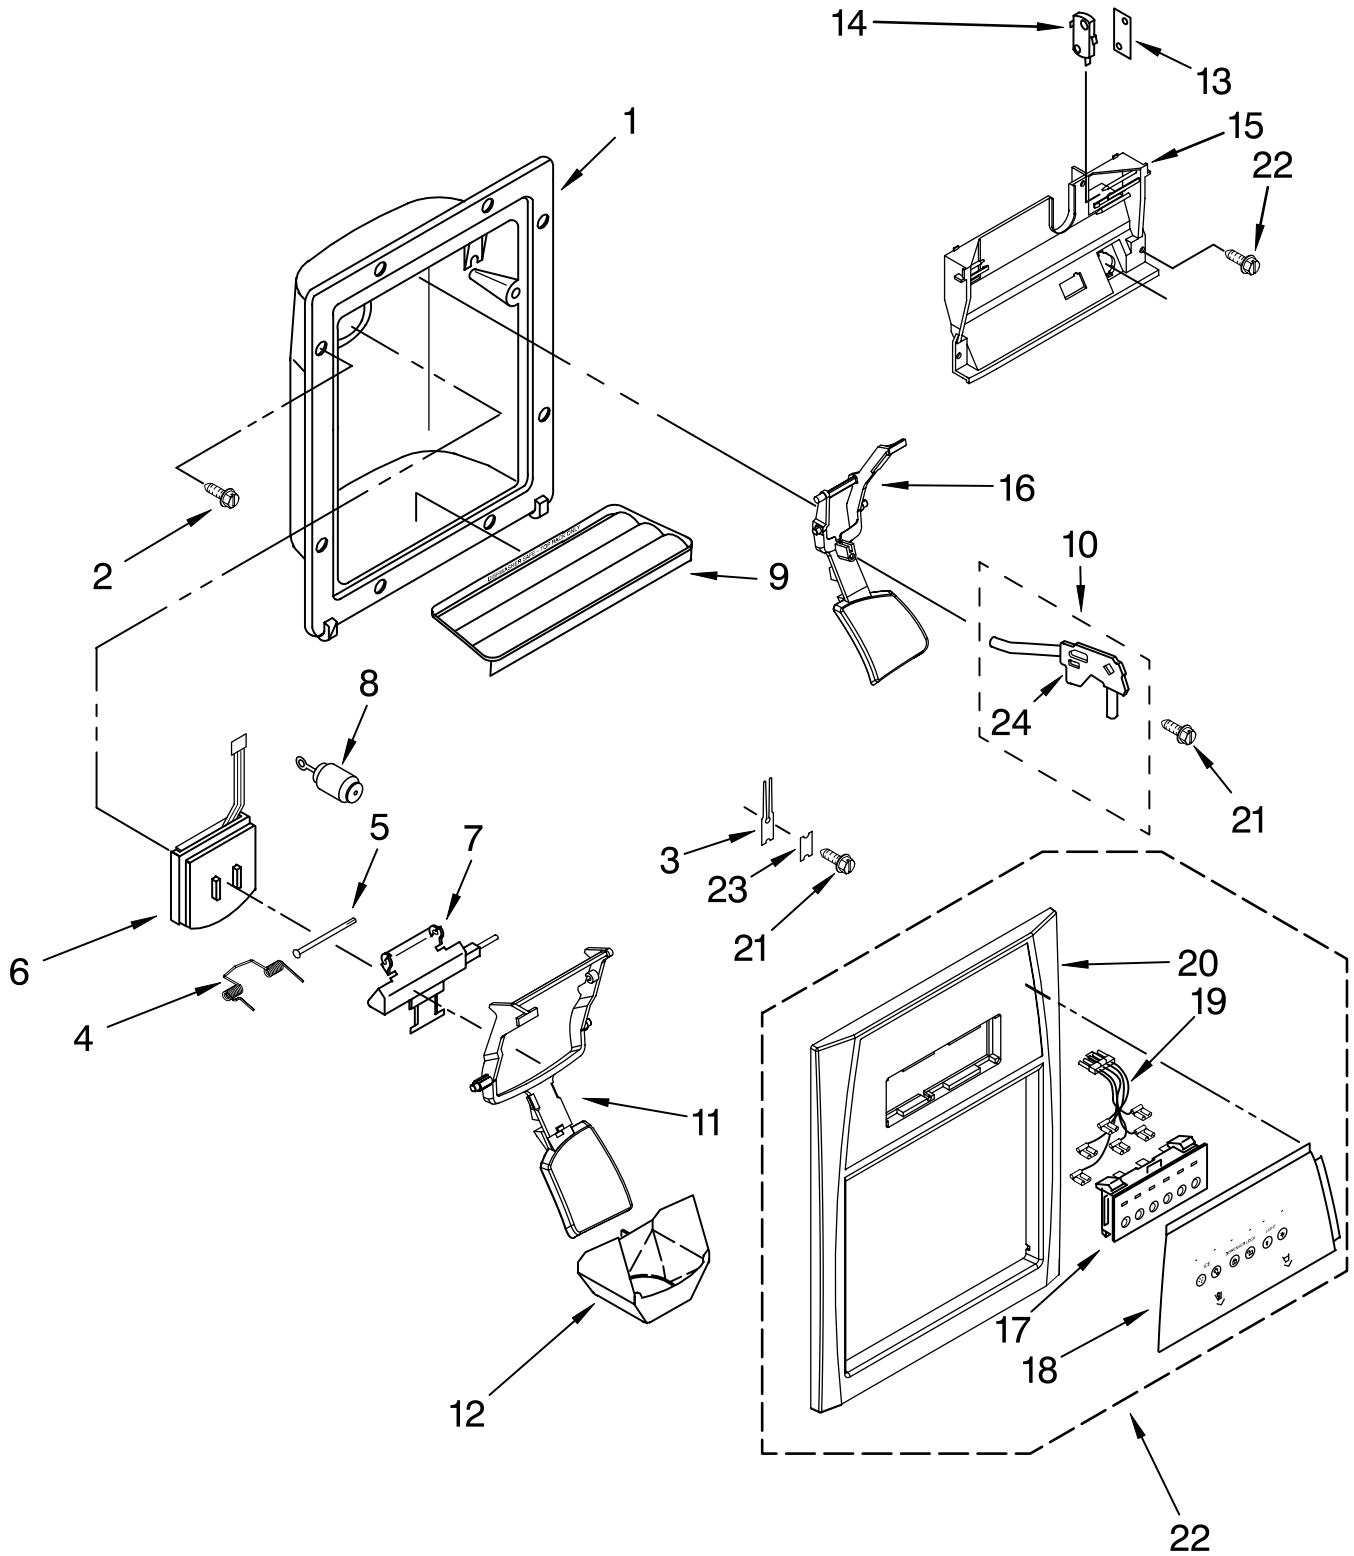

DISPENSER FRONT PARTS

For Models: KSRV22FVWH00, KSRV22FVBT00, KSRV22FVBL00, KSRV22FVSS00, KSRV22FVMS00
(White) (Biscuit) (Black) (Stainless) (Monochromatic Stainless)

FOR ORDERING INFORMATION REFER TO PARTS PRICE LIST

DISPENSER FRONT PARTS

For Models: KSRV22FVWH00, KSRV22FVBT00, KSRV22FVBL00, KSRV22FVSS00, KSRV22FVMS00
(White) (Biscuit) (Black) (Stainless) (Monochromatic Stainless)

Illus. No.	Part No.	DESCRIPTION	Illus. No.	Part No.	DESCRIPTION	Illus. No.	Part No.	DESCRIPTION
1		Housing, Dispenser (Not Serviced)	11		Lever, Ice Dispenser	19		Wire Assembly (Not Available Order #22)
2	3196537	Screw		2180259	White			
3	2194719	Retainer, Levers		2180260	Biscuit	20		Front Cover, Housing
4	2304772	Spring, Torsion		2180261	Black			(Not Available, Order #22)
5	2196195	Pin		2180261AP	Apollo Grey	21	489000	Screw
6	2180353	Door, Ice	12	2180224	Guide, Ice	22		Front Cover Assembly (Includes Items 17, 18, 19, & 20)
7	2304355	Door Mechanism Assembly	13	625834	Spacer, Switch (2)			
8	2205686	Mechanism Delay	14	2162361	Switch (2)			
9		Grille, Overflow	15	2322423	Bracket, Control			
	2206671W	White	16		Lever, Water Dispenser			
	2206671T	Biscuit		2180268	White		W10136782	White
	2206671B	Black		2180269	Biscuit		W10139724	Biscuit
	W10171992	Nickel		2180270	Black		W10139723	Black
10	2304317	Water Fitting Assembly (Includes Water Tube)		2180270AP	Apollo Grey		W10159780	Nickel
			17		Switch Assembly (Not Available Order #22)	23	2195051	Strain Relief
			18		Overlay, Front Cover (Not Available Order #22)	24	2304673	Bracket, Dispenser