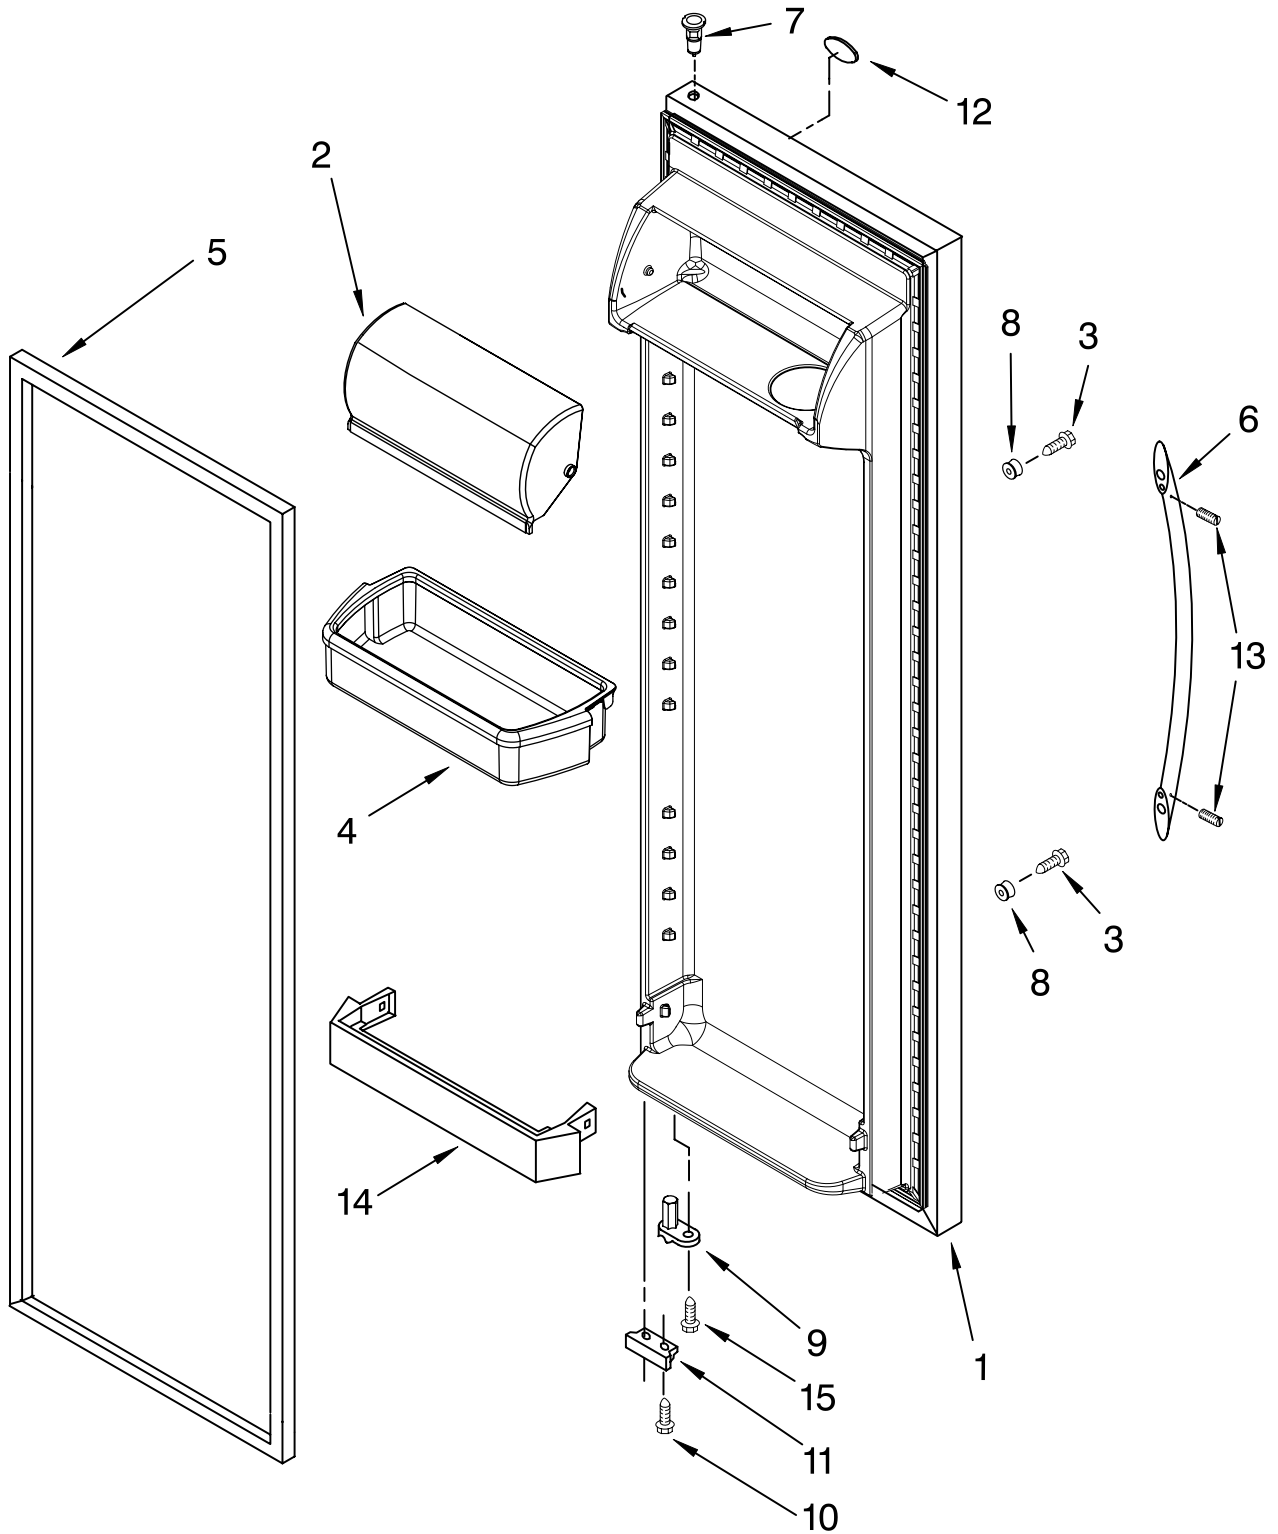

MOTOR AND ICE CONTAINER PARTS

For Models: KSRV22FVWH00, KSRV22FVBT00, KSRV22FVBL00, KSRV22FVSS00, KSRV22FVMS00
(White) (Biscuit) (Black) (Stainless) (Monochromatic Stainless)

Illus. No.	Part No.	DESCRIPTION
1	2317246	Ice Bin
2	W10176384	Crusher Bin
3	2317247	Auger
4	2258220	Washer
5	1119007	Spacer, Step (20)
6	2317248	Cover, Crusher
7	2257024	Blade, Rotary
8	1119005	Spacer, Step (2)
9	2257020	Blade, Fixed
10	2257023	Blade, Rotary
11	2317239	Block, Blade
12	489229	Roll Pin
13	2257022	Blade, Rotary
14	489235	Washer, Plain
15	2198661	Washer, Coupling
16	2188918	Coupling
17	8281164	Screw
18	3400065	Screw
19	2317274	Latch, Bin
20	2198608	Spring, Latch
21	8281163	Screw
22	2188919	Holder
23	2317243	Wiper
24	2198628	Seal
25	2317250	Divider-Chamber
26	2188916	Drive Shaft
27	2322488	Enclosure, Motor
28	2322580	Dispenser, Motor
29	2212305	Cover
30	2315559	Sleeve, Coupling
100	W10204457	Ice Container (Complete)

FOR ORDERING INFORMATION REFER TO PARTS PRICE LIST

REFRIGERATOR DOOR PARTS

For Models: KSRV22FVWH00, KSRV22FVBT00, KSRV22FVBL00, KSRV22FVSS00, KSRV22FVMS00
(White) (Biscuit) (Black) (Stainless) (Monochromatic Stainless)

FOR ORDERING INFORMATION REFER TO PARTS PRICE LIST