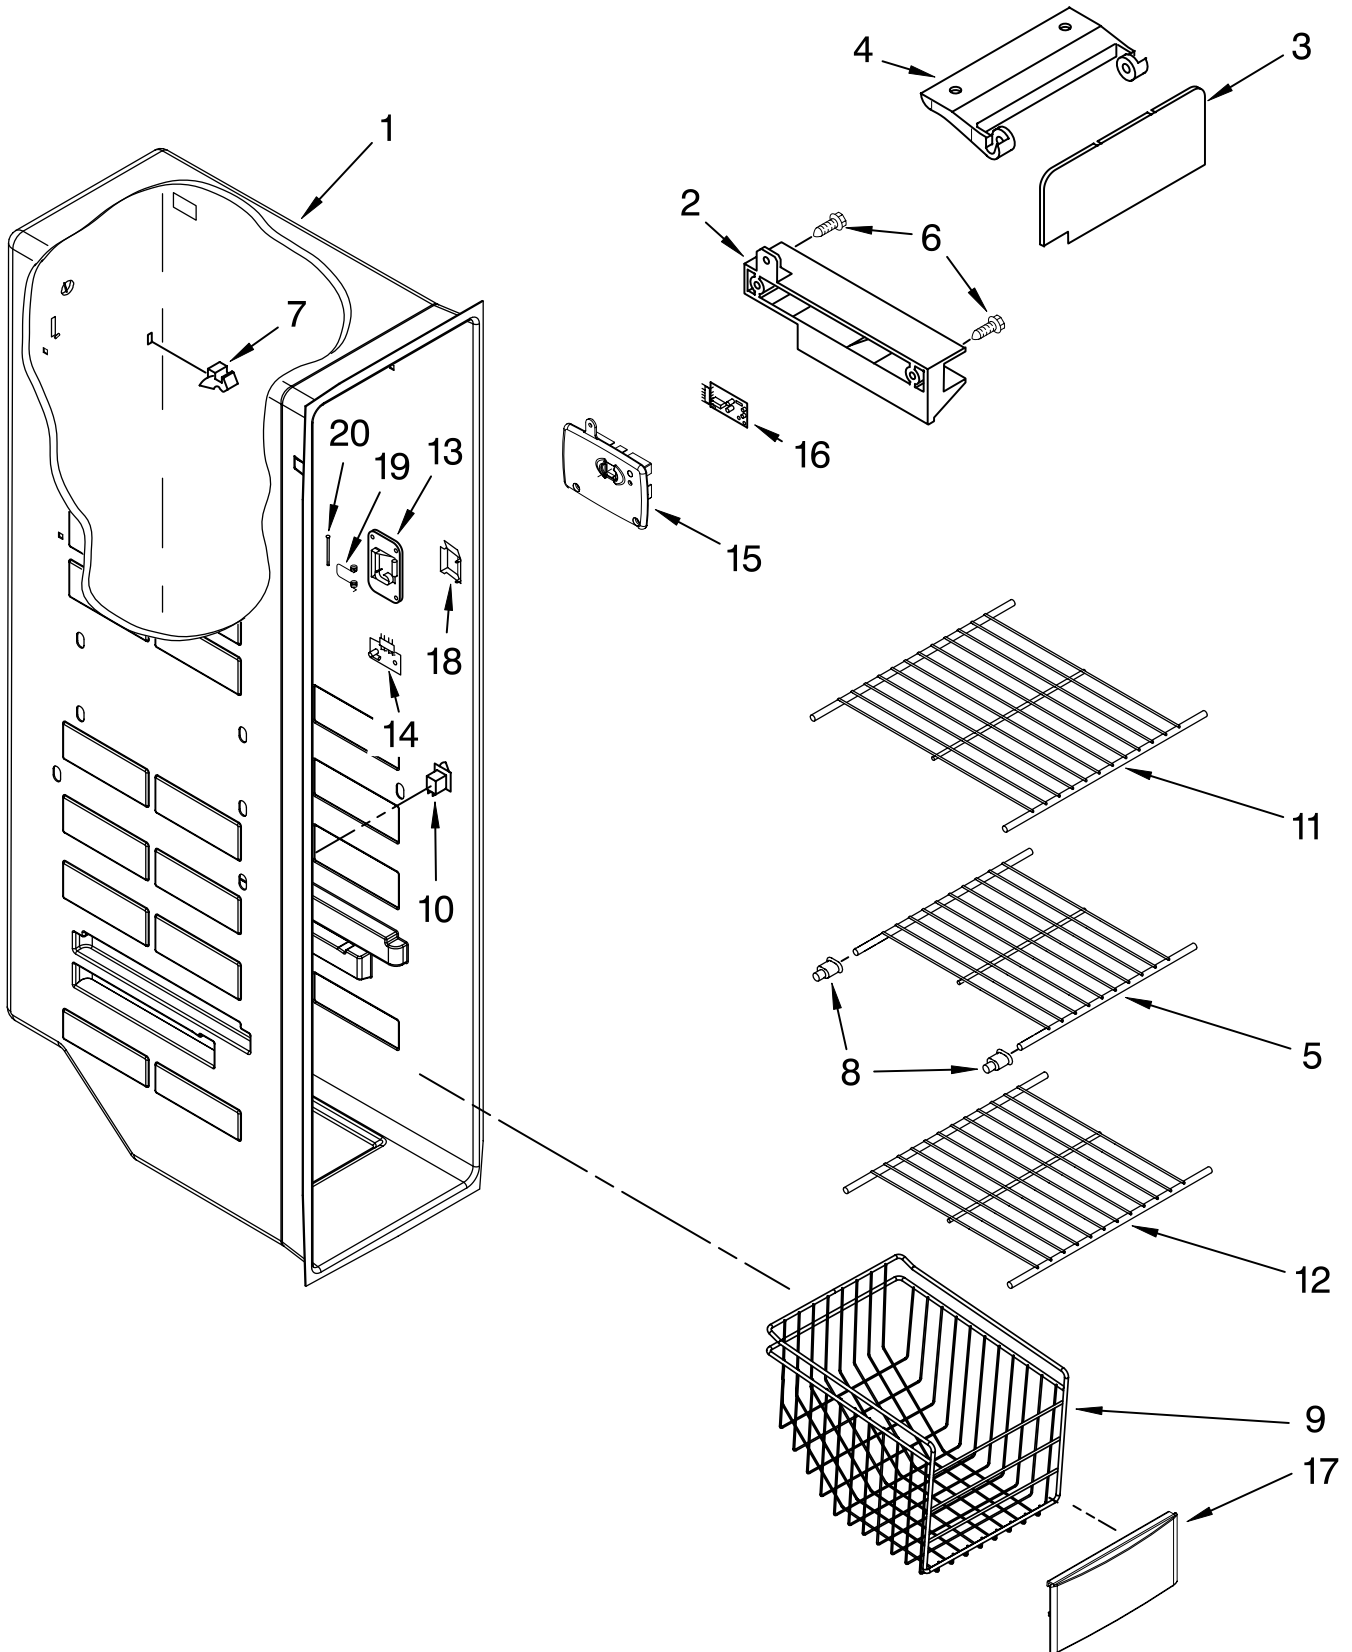

FREEZER LINER PARTS

For Models: KSRV22FVWH00, KSRV22FVBT00, KSRV22FVBL00, KSRV22FVSS00, KSRV22FVMS00
(White) (Biscuit) (Black) (Stainless) (Monochromatic Stainless)

FOR ORDERING INFORMATION REFER TO PARTS PRICE LIST

FREEZER LINER PARTS

For Models: KSRV22FVWH00, KSRV22FVBT00, KSRV22FVBL00, KSRV22FVSS00, KSRV22FVMS00
(White) (Biscuit) (Black) (Stainless) (Monochromatic Stainless)

Illus. No.	Part No.	DESCRIPTION
1		Liner (Not A Seviceable Part)
2	2212321	Slide, Ice Maker
3	W10180062	Cover, Ice Maker
4	2198641	Bracket, Cover
5	2309634	Shelf, Wire
6	489478	Screw
7	842534	Clip, Air Duct (2)
8	2163762	Cup, Shelf Mount.
9	2312034	Wire Basket
10	1115373	Switch, Rocker Arm
11	2309633	Shelf, Wire
12	2312040	Shelf, Wire
13	2198587	Cover, Emitter
14	2220398	P.C. Board Emitter
15	W10173569	Cover, Receiver
16	2255114	P.C. Board Receiver
17	2305582	Trim, Basket
18	2198633	Flipper
19	2198635	Spring
20	2198634	Pin

FOR ORDERING INFORMATION REFER TO PARTS PRICE LIST