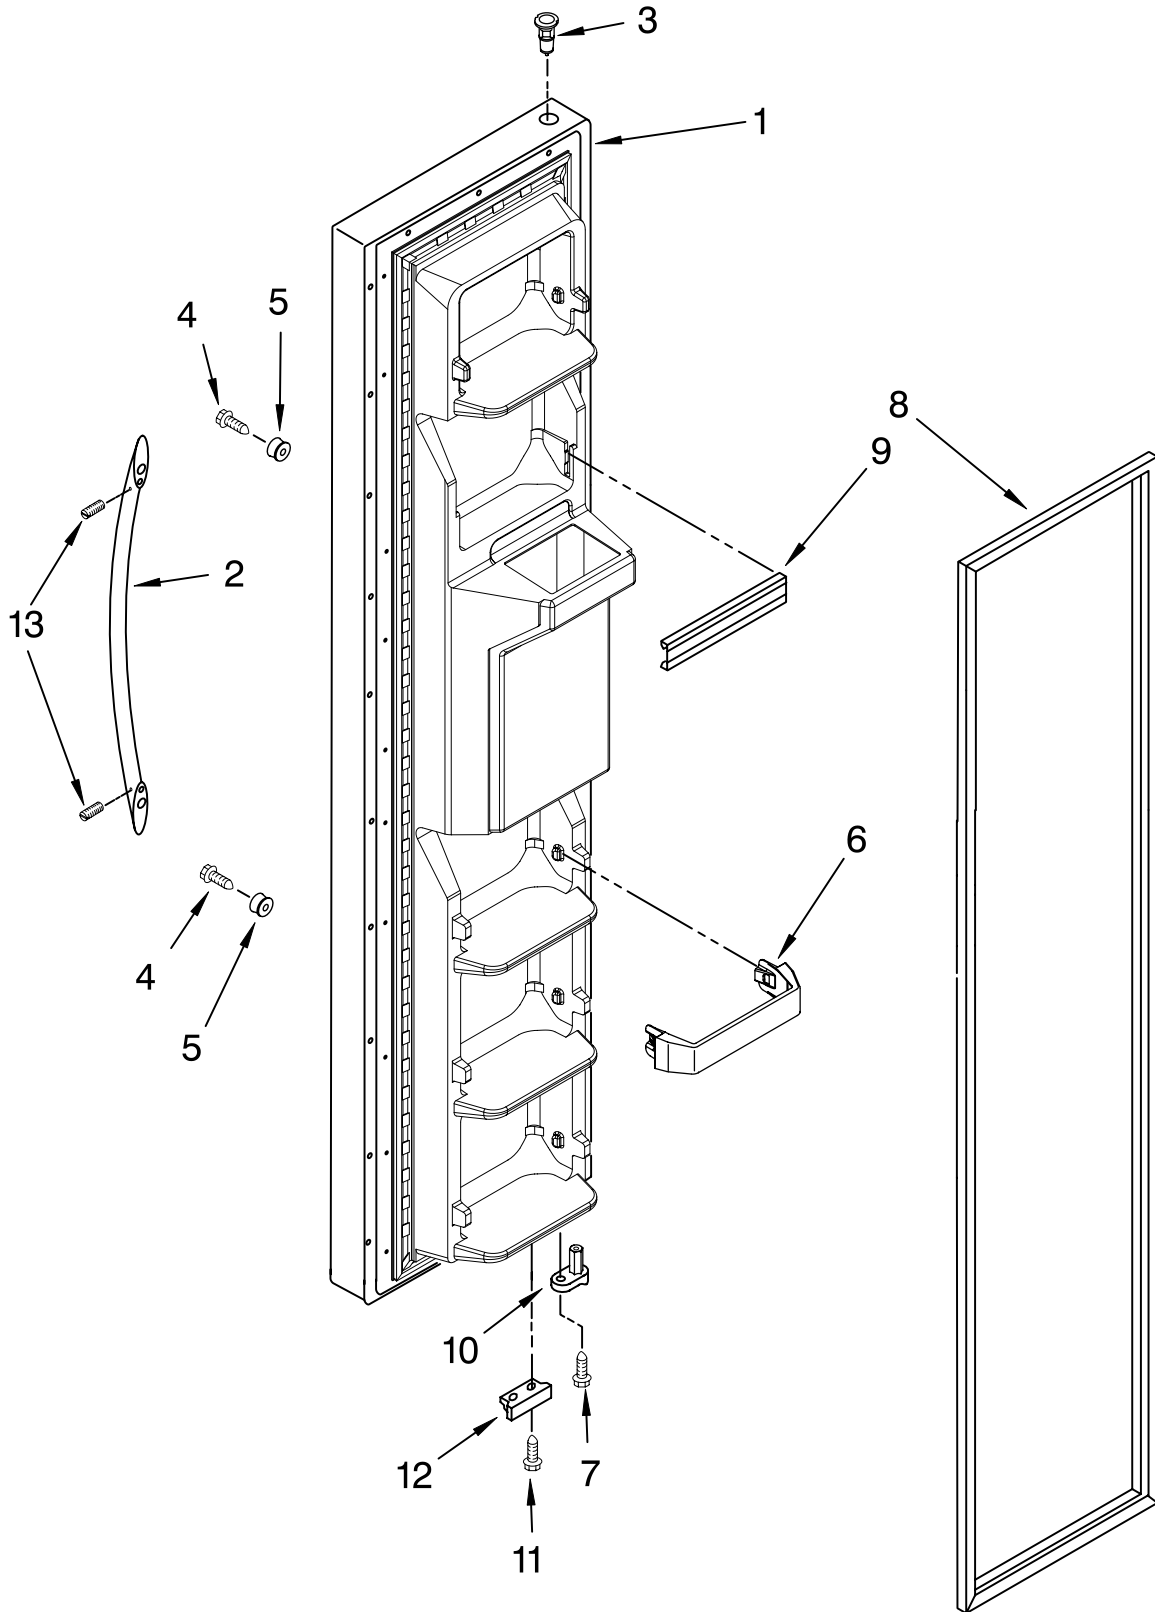

FREEZER DOOR PARTS

For Models: KSRV22FVWH00, KSRV22FVBT00, KSRV22FVBL00, KSRV22FVSS00, KSRV22FVMS00
(White) (Biscuit) (Black) (Stainless) (Monochromatic Stainless)

FOR ORDERING INFORMATION REFER TO PARTS PRICE LIST