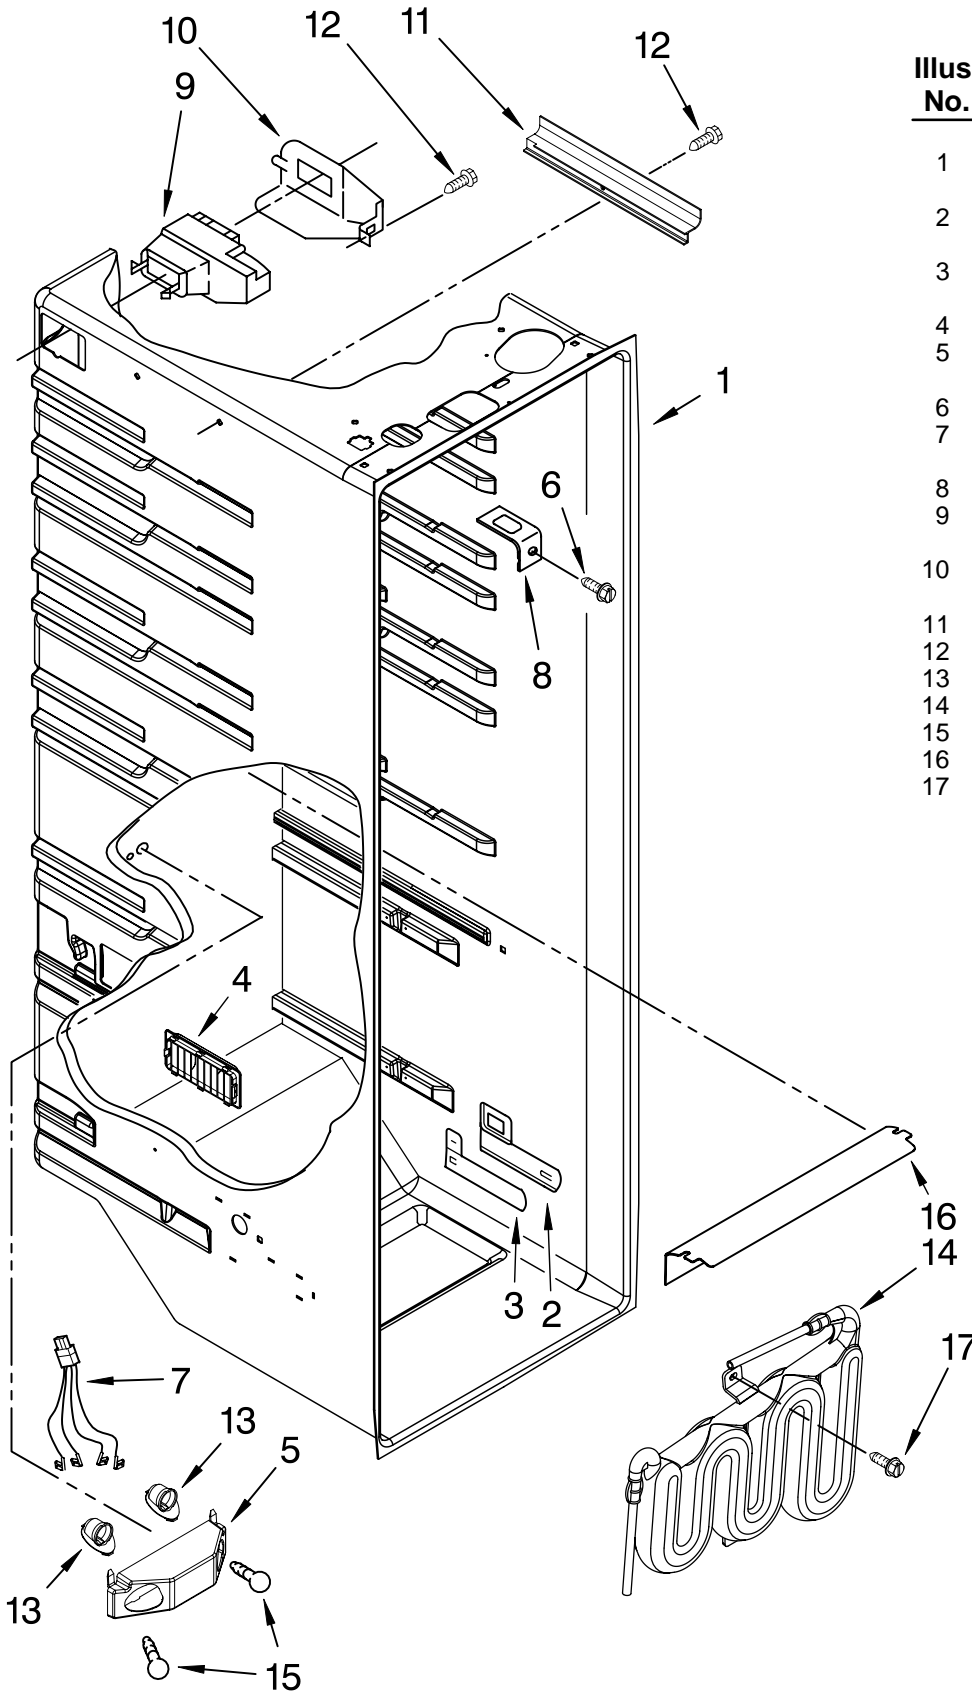

REFRIGERATOR LINER PARTS

For Models: KSRV22FVWH00, KSRV22FVBT00, KSRV22FVBL00, KSRV22FVSS00, KSRV22FVMS00
(White) (Biscuit) (Black) (Stainless) (Monochromatic Stainless)

Illus. No.	Part No.	DESCRIPTION
1		Liner (Not A Serviceable Part)
2	W10175967	Escutcheon, Meat Pan Control
3	2182757	Slide, Meat Pan Control
4	2257741	Louver
5	2256035	Bracket, Dual Crisper Light
6	489290	Screw
7	2311637	Wire Harness, Crisper Light
8	2256085	Bracket, Retainer
9	2209754	Air Diffuser Assembly
10	2152019	Air Diffuser Cover
11	2150331	Cover, Conduit
12	486298	Screw
13	2162085	Socket
14	2307107	Reservoir
15	2311792	Light Bulb
16	2209769	Light Lens
17	488280	Screw (2)

FOR ORDERING INFORMATION REFER TO PARTS PRICE LIST