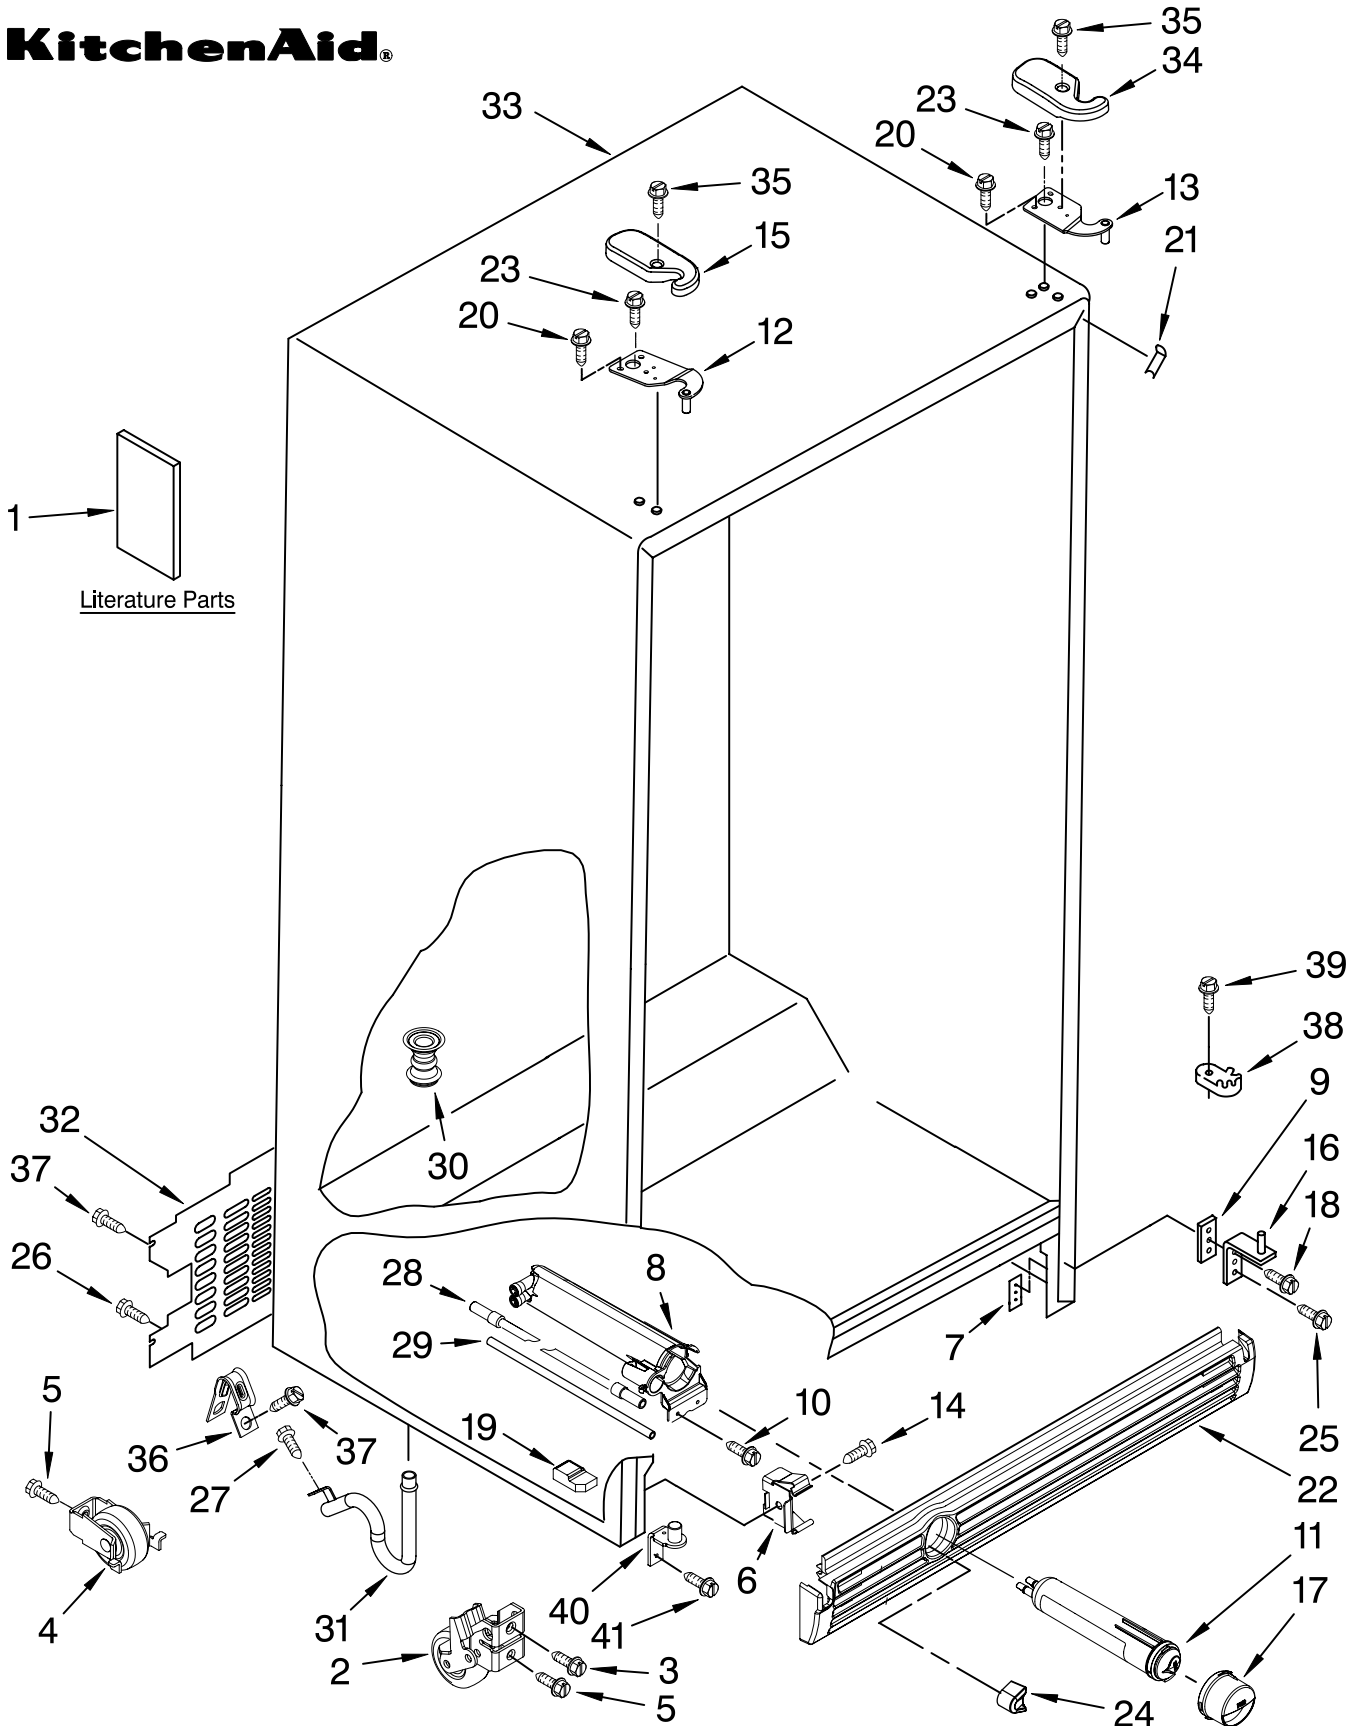

CABINET PARTS

REFRIGERATOR

For Models: KSRV22FVWH00, KSRV22FVBT00, KSRV22FVBL00, KSRV22FVSS00, KSRV22FVMS00
(White) (Biscuit) (Black) (Stainless) (Monochromatic Stainless)

KitchenAid®

FOR ORDERING INFORMATION REFER TO PARTS PRICE LIST

CABINET PARTS

For Models: KSRV22FVWH00, KSRV22FVBT00, KSRV22FVBL00, KSRV22FVSS00, KSRV22FVMS00
(White) (Biscuit) (Black) (Stainless) (Monochromatic Stainless)

Illus. No.	Part No.	DESCRIPTION	Illus. No.	Part No.	DESCRIPTION	Illus. No.	Part No.	DESCRIPTION
1		Literature Parts	16	2217075	Bottom Hinge (RC)	25	3400103	Screw (2)
	W10167098	Use & Care Guide	17		Cap, Water Filter	26	489290	Screw
	W10180857	Service & Wiring Sheet		2260502W	White	27	489464	Screw
	W10139598	Energy Label		2260502T	Biscuit	28	2319867	Tube, Filter Inlet
	W10180407	Instruction Sheet, Door Removal		2260502B	Black	29	2255012	Tube, Filter Outlet
2	2174748	Front Roller (2)	18	3400113	Screw (4)	30	2304888	Drain Fitting
3	3400517	Screw	19	2260519	Block, Housing Support	31	2304937	Extension Tube
4	2196236	Roller (Rear) (2)	20	3400858	Screw	32	2188734	Cover, Unit
5	489427	Screw	21		Filler, Wrapper	33		Cabinet (Not A Serviceable Part)
6	2155013	Clip, Grille		2201014	White	34		Hinge Cover
7	2304249	Plate, Screw		2200926	Biscuit		W10138581	White
8	W10121138	Housing, Water Filter		2201017	Black		W10138583	Biscuit
9	2209697	Shim		2254507	Apollo Grey		W10138582	Black
10	489500	Screw (2)	22		Grille		W10138584	Apollo Grey
11	4396841	Water Filter		W10184869	White	35	8281227	Screw
12	2203770	Hinge Top (FC)		W10184881	Biscuit	36	549193	Clamp, Service Cord
13	2203771	Hinge, Top (RC)		W10184880	Black	37	489084	Screw
14	488500	Screw		W10184882	Midnight Grey	38	2155311	Door Closer (RC) Lower Cam (2)
15		Hinge Cover	23	489497	Screw	39	489483	Screw (2)
	W10138576	White	24		Button, Water Filter	40	2323833	Bottom Hinge (FC)
	W10138578	Biscuit		2260503W	White	41	2223751	Door Closer (FC)
	W10138577	Black		2260503T	Biscuit			
	W10138579	Apollo Grey		2260503B	Black			
				2260503MG	Midnight Grey			

FOR ORDERING INFORMATION REFER TO PARTS PRICE LIST