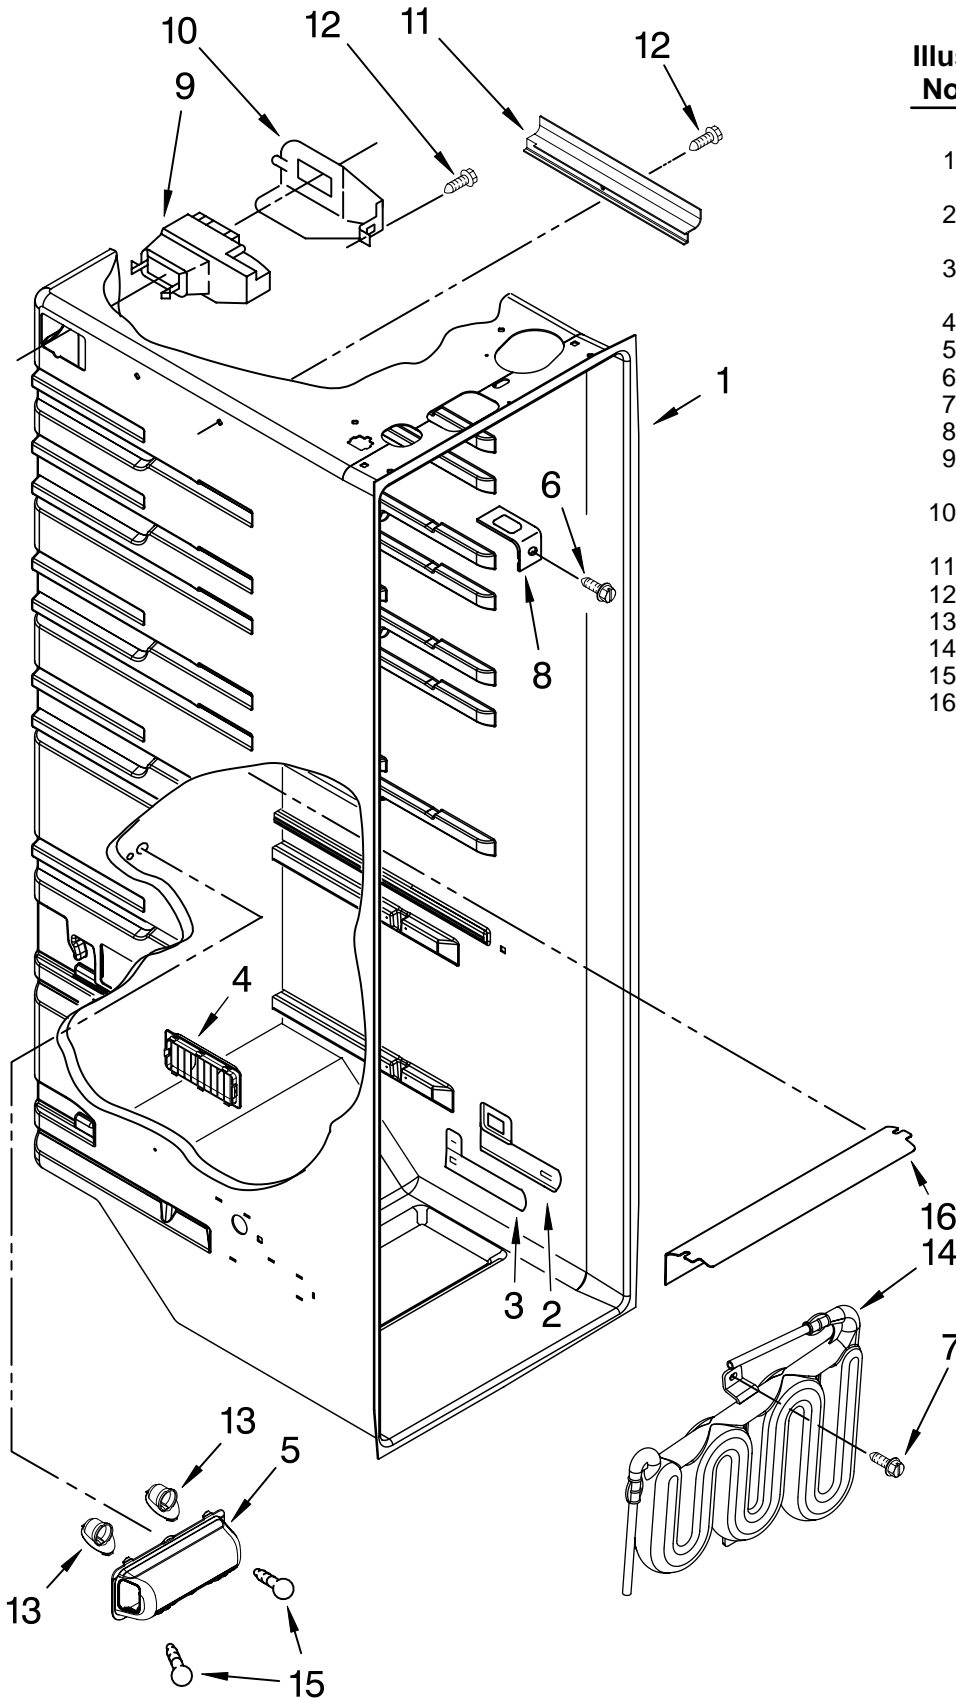

REFRIGERATOR LINER PARTS

For Models: KSRV22FVWH02, KSRV22FVBT02, KSRV22FVBL02, KSRV22FVSS02, KSRV22FVMS02
(White) (Biscuit) (Black) (Stainless) (Monochromatic Stainless)

Illus. No.	Part No.	DESCRIPTION
1		Liner (Not A Serviceable Part)
2	W10175967	Escutcheon, Meat Pan Control
3	2182757	Slide, Meat Pan Control
4	2257741	Louver
5	W10188421	Light Lens
6	489290	Screw
7	488280	Screw
8	2256085	Bracket, Retainer
9	W10151375	Air Diffuser Assembly
10	2152019	Air Diffuser Cover
11	2150331	Cover, Conduit
12	486298	Screw
13	2162085	Socket
14	W10204356	Reservoir
15	W10194422	Light Bulb
16	2212376	Light Lens

FOR ORDERING INFORMATION REFER TO PARTS PRICE LIST