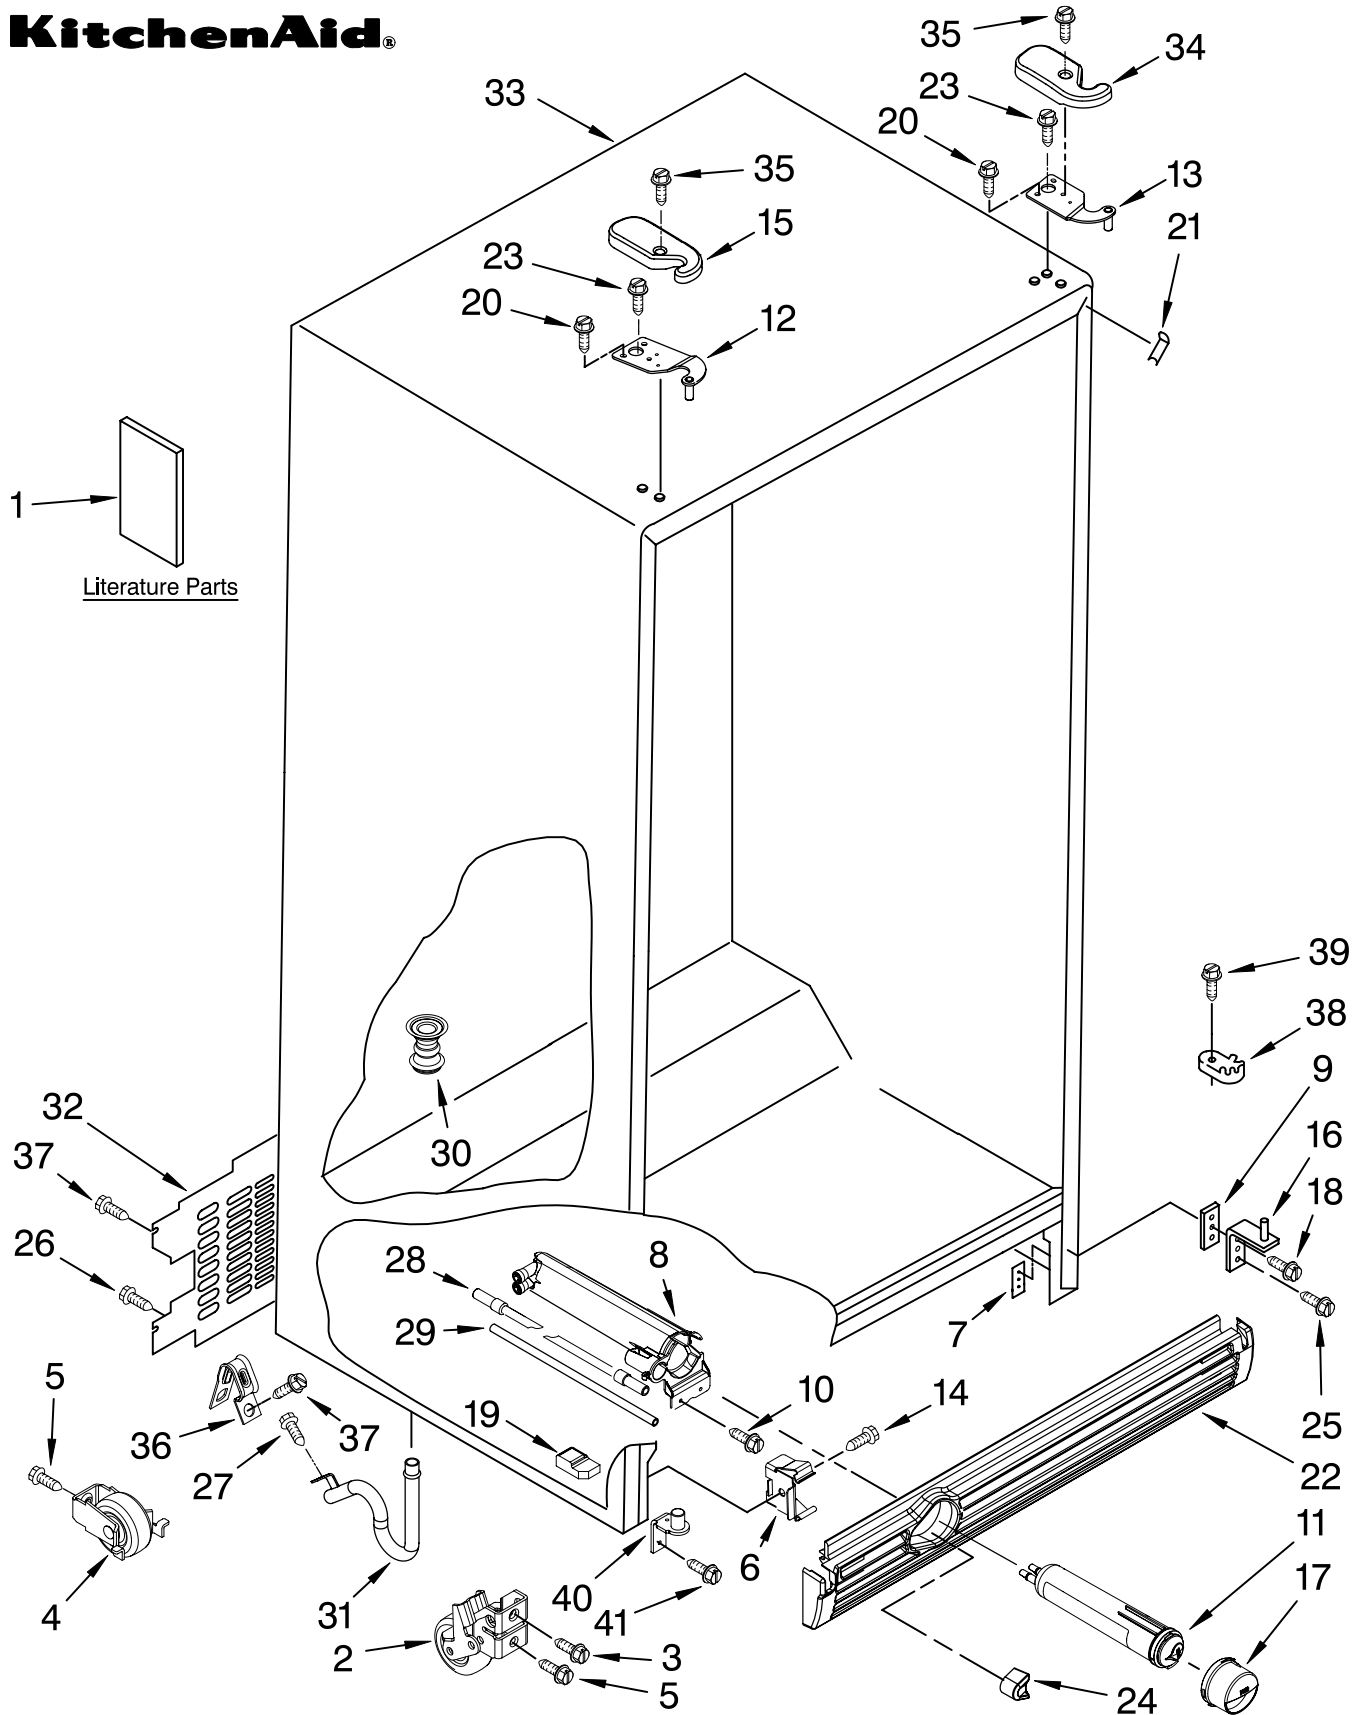

CABINET PARTS

REFRIGERATOR

For Models: KSRV22FVWH02, KSRV22FVBT02, KSRV22FVBL02, KSRV22FVSS02, KSRV22FVMS02
(White) (Biscuit) (Black) (Stainless) (Monochromatic Stainless)

KitchenAid®

FOR ORDERING INFORMATION REFER TO PARTS PRICE LIST

CABINET PARTS

For Models: KSRV22FVWH02, KSRV22FVBT02, KSRV22FVBL02, KSRV22FVSS02, KSRV22FVMS02
(White) (Biscuit) (Black) (Stainless) (Monochromatic Stainless)

Illus. No.	Part No.	DESCRIPTION	Illus. No.	Part No.	DESCRIPTION	Illus. No.	Part No.	DESCRIPTION
1		Literature Parts	17		Cap, Water Filter	25	3400103	Screw (2)
	W10167098	Use & Care Guide		2260502W	White	26	489290	Screw
	W10205540	Service & Wiring Sheet		2260502T	Biscuit	27	489464	Screw
	W10139598	Energy Label		2260502B	Black	28	2319867	Tube, Filter Inlet
	W10180407	Instruction Sheet, Door Removal		2260502MG	Midnight Grey	29	2255012	Tube, Filter Outlet
2	2174748	Front Roller (2)	18	3400113	Screw (4)	30	2304888	Drain Fitting
3	3400517	Screw	19	2260519	Block, Housing Support	31	W10153550	Extension Tube
4	2196236	Roller (Rear) (2)	20	3400858	Screw	32	2188734	Cover, Unit
5	489427	Screw	21		Filler, Wrapper	33		Cabinet (Not A Serviceable Part)
6	2155013	Clip, Grille		2201014	White	34		Hinge Cover
7	2304249	Plate, Screw		2200926	Biscuit		W10138576	White
8	W10121138	Housing, Water Filter		2201017	Black		W10138578	Biscuit
9	2209697	Shim		2254507	Apollo Grey		W10138577	Black
10	489500	Screw (2)	22		Grille		W10138579	Apollo Grey
11	4396841	Water Filter		W10184869	White	35	8281227	Screw
12	2203770	Hinge Top (FC)		W10184881	Biscuit	36	549193	Clamp, Service Cord
13	2203771	Hinge, Top (RC)		W10184880	Black	37	489084	Screw
14	488500	Screw		W10184882	Midnight Grey	38	2155311	Door Closer (RC) Lower Cam (2)
15		Hinge Cover	23	489497	Screw	39	489483	Screw (2)
	W10138581	White	24		Button, Water Filter	40	2323833	Bottom Hinge (FC)
	W10138583	Biscuit		2260503W	White	41	2223751	Door Closer (FC)
	W10138582	Black		2260503T	Biscuit			
	W10138584	Apollo Grey		2260503B	Black			
16	2217075	Bottom Hinge (RC)		2260503MG	Midnight Grey			

FOR ORDERING INFORMATION REFER TO PARTS PRICE LIST