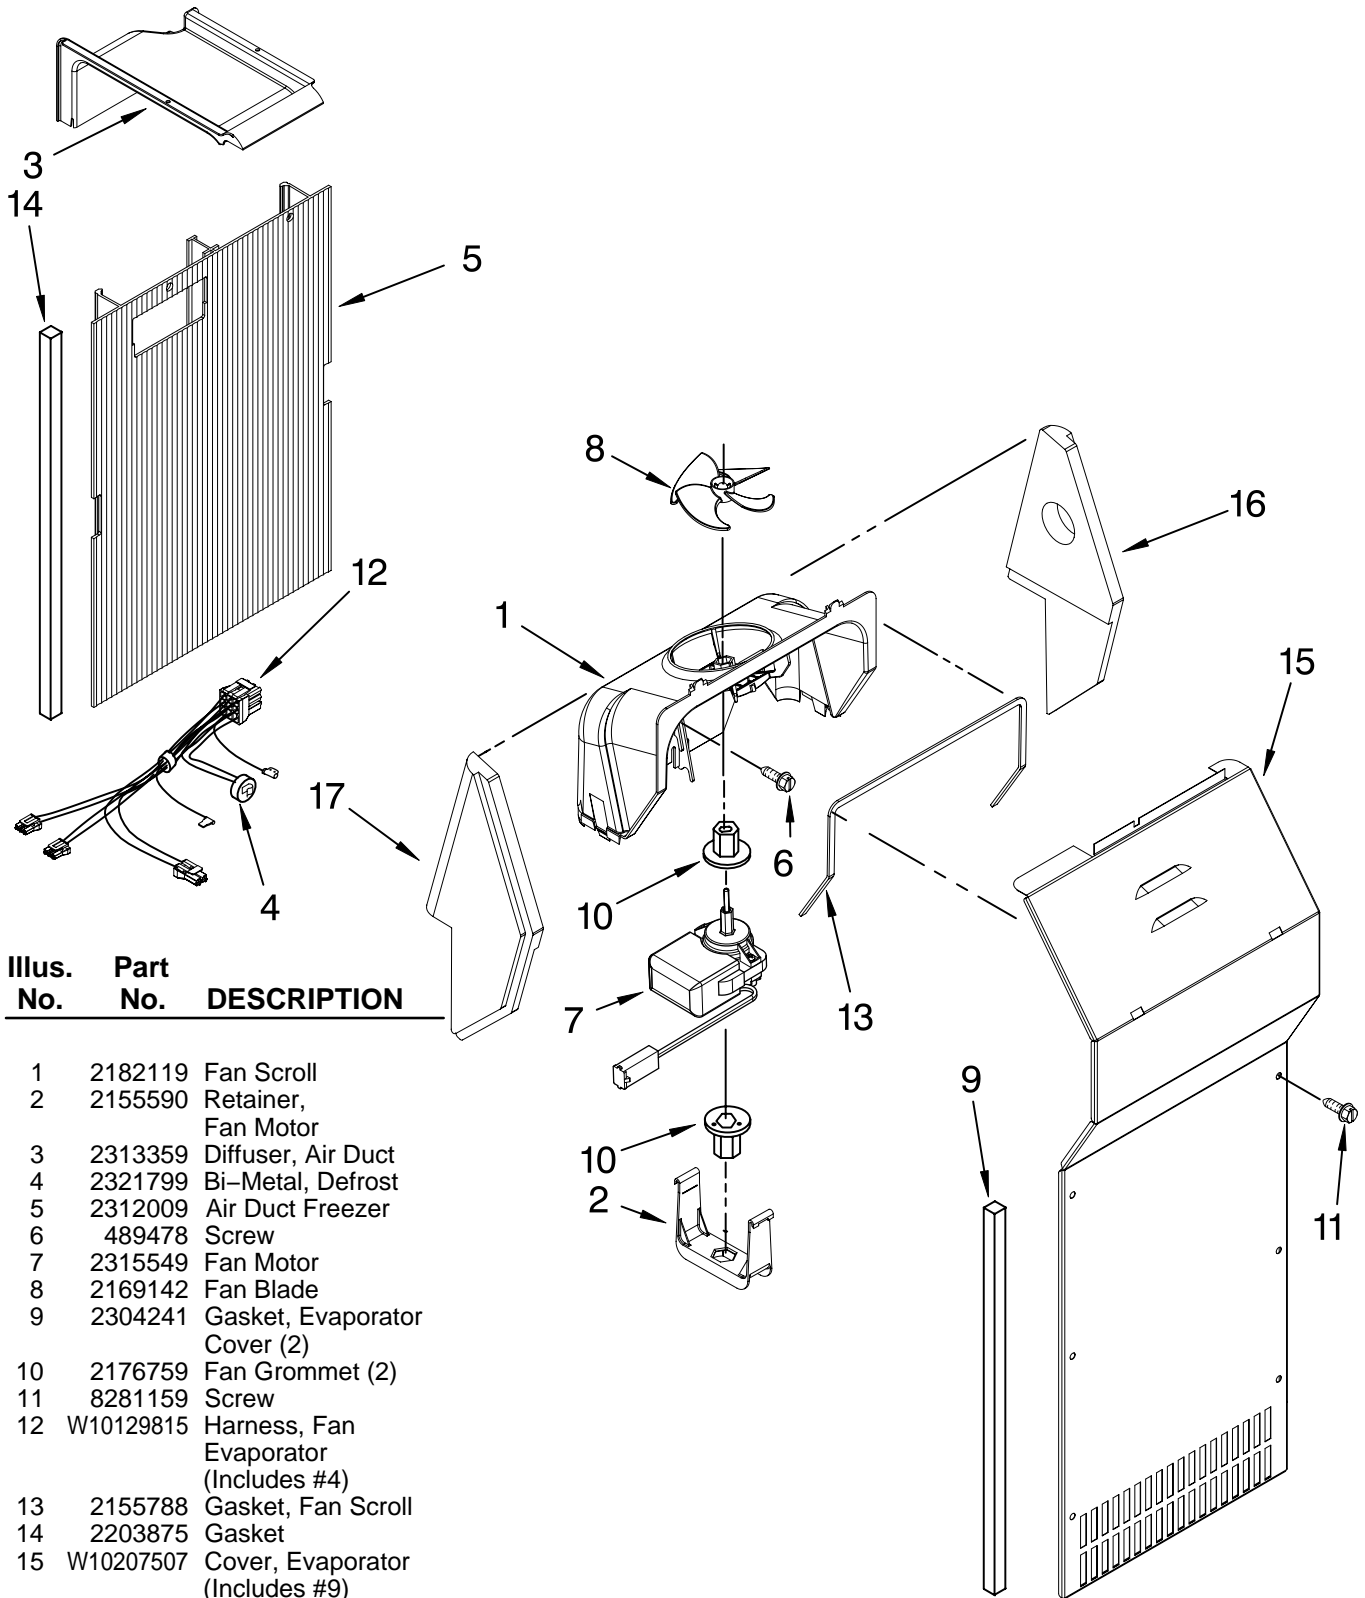

AIR FLOW PARTS

For Models: KSRV22FVWH02, KSRV22FVBT02, KSRV22FVBL02, KSRV22FVSS02, KSRV22FVMS02
(White) (Biscuit) (Black) (Stainless) (Monochromatic Stainless)

Illus. No.	Part No.	DESCRIPTION
1	2182119	Fan Scroll
2	2155590	Retainer, Fan Motor
3	2313359	Diffuser, Air Duct
4	2321799	Bi-Metal, Defrost
5	2312009	Air Duct Freezer
6	489478	Screw
7	2315549	Fan Motor
8	2169142	Fan Blade
9	2304241	Gasket, Evaporator Cover (2)
10	2176759	Fan Grommet (2)
11	8281159	Screw
12	W10129815	Harness, Fan Evaporator (Includes #4)
13	2155788	Gasket, Fan Scroll
14	2203875	Gasket
15	W10207507	Cover, Evaporator (Includes #9)
16	2203595	Support, R.S
17	2203596	Support, L.S

FOR ORDERING INFORMATION REFER TO PARTS PRICE LIST