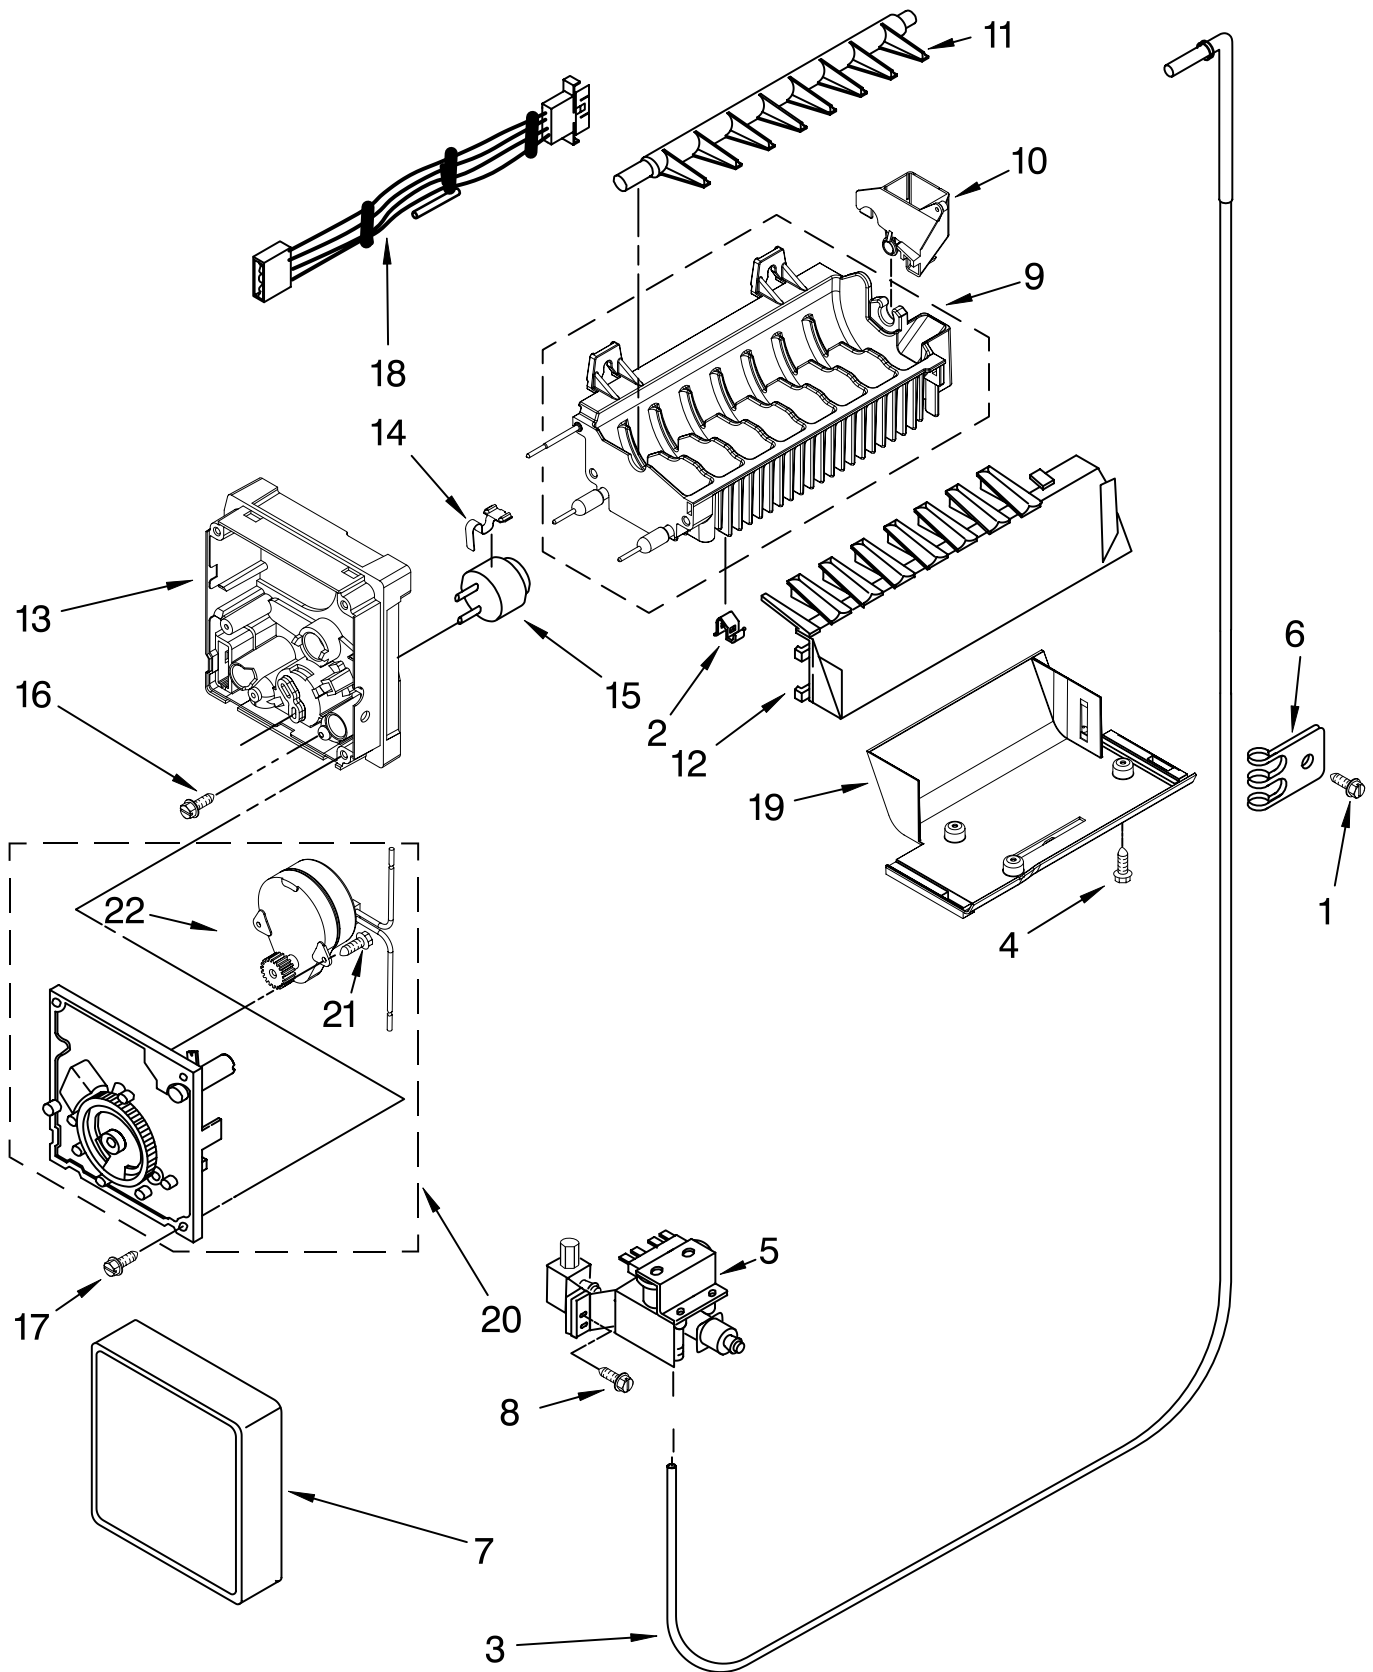

ICEMAKER PARTS

For Models: KSRV22FVWH02, KSRV22FVBT02, KSRV22FVBL02, KSRV22FVSS02, KSRV22FVMS02
(White) (Biscuit) (Black) (Stainless) (Monochromatic Stainless)

FOR ORDERING INFORMATION REFER TO PARTS PRICE LIST

ICEMAKER PARTS

For Models: KSRV22FVWH02, KSRV22FVBT02, KSRV22FVBL02, KSRV22FVSS02, KSRV22FVMS02
(White) (Biscuit) (Black) (Stainless) (Monochromatic Stainless)

Illus. No.	Part No.	DESCRIPTION
1	489084	Screw
2	628379	Clip, Fuse
3	W10140630	Fitting/Water Tube
4	489478	Screw
5	2188709	Filter Valve Asm
6	2208136	Tube Clip
7	2174358	Cover
8	488649	Screw (2)
9	W10122550	Mold & Heater Assembly (Also Order 542638
10	2304969	Cup, Water Fill
11	626753	Ejector
12	2212318	Ice Striper
13	2194712	Support
14	2315522	Retainer, Thermostat
15	628397	Thermostat (Also Order 542369 Cement Alumilastic)
16	8533917	Screw
17	489276	Screw
18	2187484	Harness, Wiring
19	W10131253	Bracket, Mounting
20	626691	Module Assembly
21	489136	Screw
22		Motor (Not Serviced, Order #20)
100	W10190961	Complete Ice maker Assembly