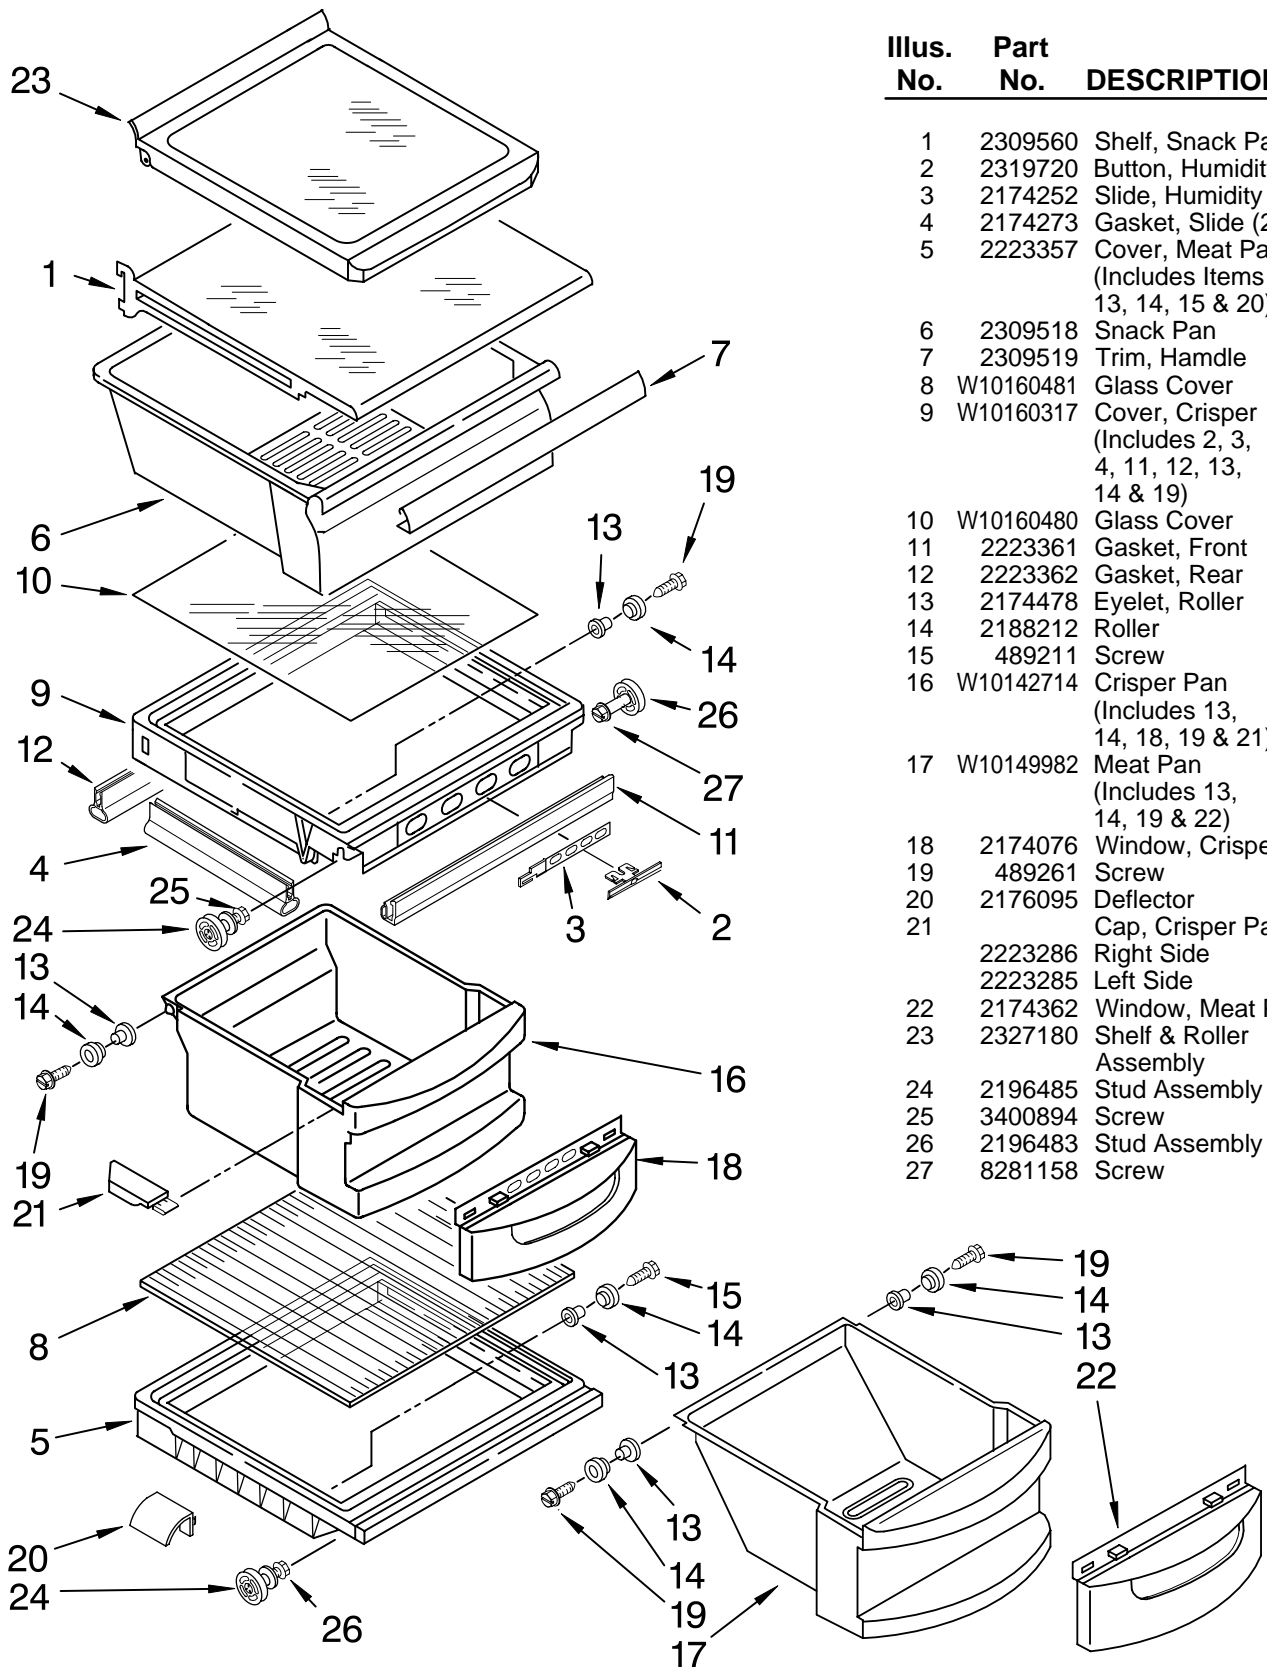

REFRIGERATOR SHELF PARTS

For Models: KSRV22FVWH02, KSRV22FVBT02, KSRV22FVBL02, KSRV22FVSS02, KSRV22FVMS02
(White) (Biscuit) (Black) (Stainless) (Monochromatic Stainless)

Illus. No.	Part No.	DESCRIPTION
1	2309560	Shelf, Snack Pan
2	2319720	Button, Humidity
3	2174252	Slide, Humidity
4	2174273	Gasket, Slide (2)
5	2223357	Cover, Meat Pan (Includes Items 13, 14, 15 & 20)
6	2309518	Snack Pan
7	2309519	Trim, Handle
8	W10160481	Glass Cover
9	W10160317	Cover, Crisper (Includes 2, 3, 4, 11, 12, 13, 14 & 19)
10	W10160480	Glass Cover
11	2223361	Gasket, Front
12	2223362	Gasket, Rear
13	2174478	Eyelet, Roller
14	2188212	Roller
15	489211	Screw
16	W10142714	Crisper Pan (Includes 13, 14, 18, 19 & 21)
17	W10149982	Meat Pan (Includes 13, 14, 19 & 22)
18	2174076	Window, Crisper
19	489261	Screw
20	2176095	Deflector
21	2223286	Cap, Crisper Pan Right Side
	2223285	Left Side
22	2174362	Window, Meat Pan
23	2327180	Shelf & Roller Assembly
24	2196485	Stud Assembly
25	3400894	Screw
26	2196483	Stud Assembly
27	8281158	Screw

FOR ORDERING INFORMATION REFER TO PARTS PRICE LIST