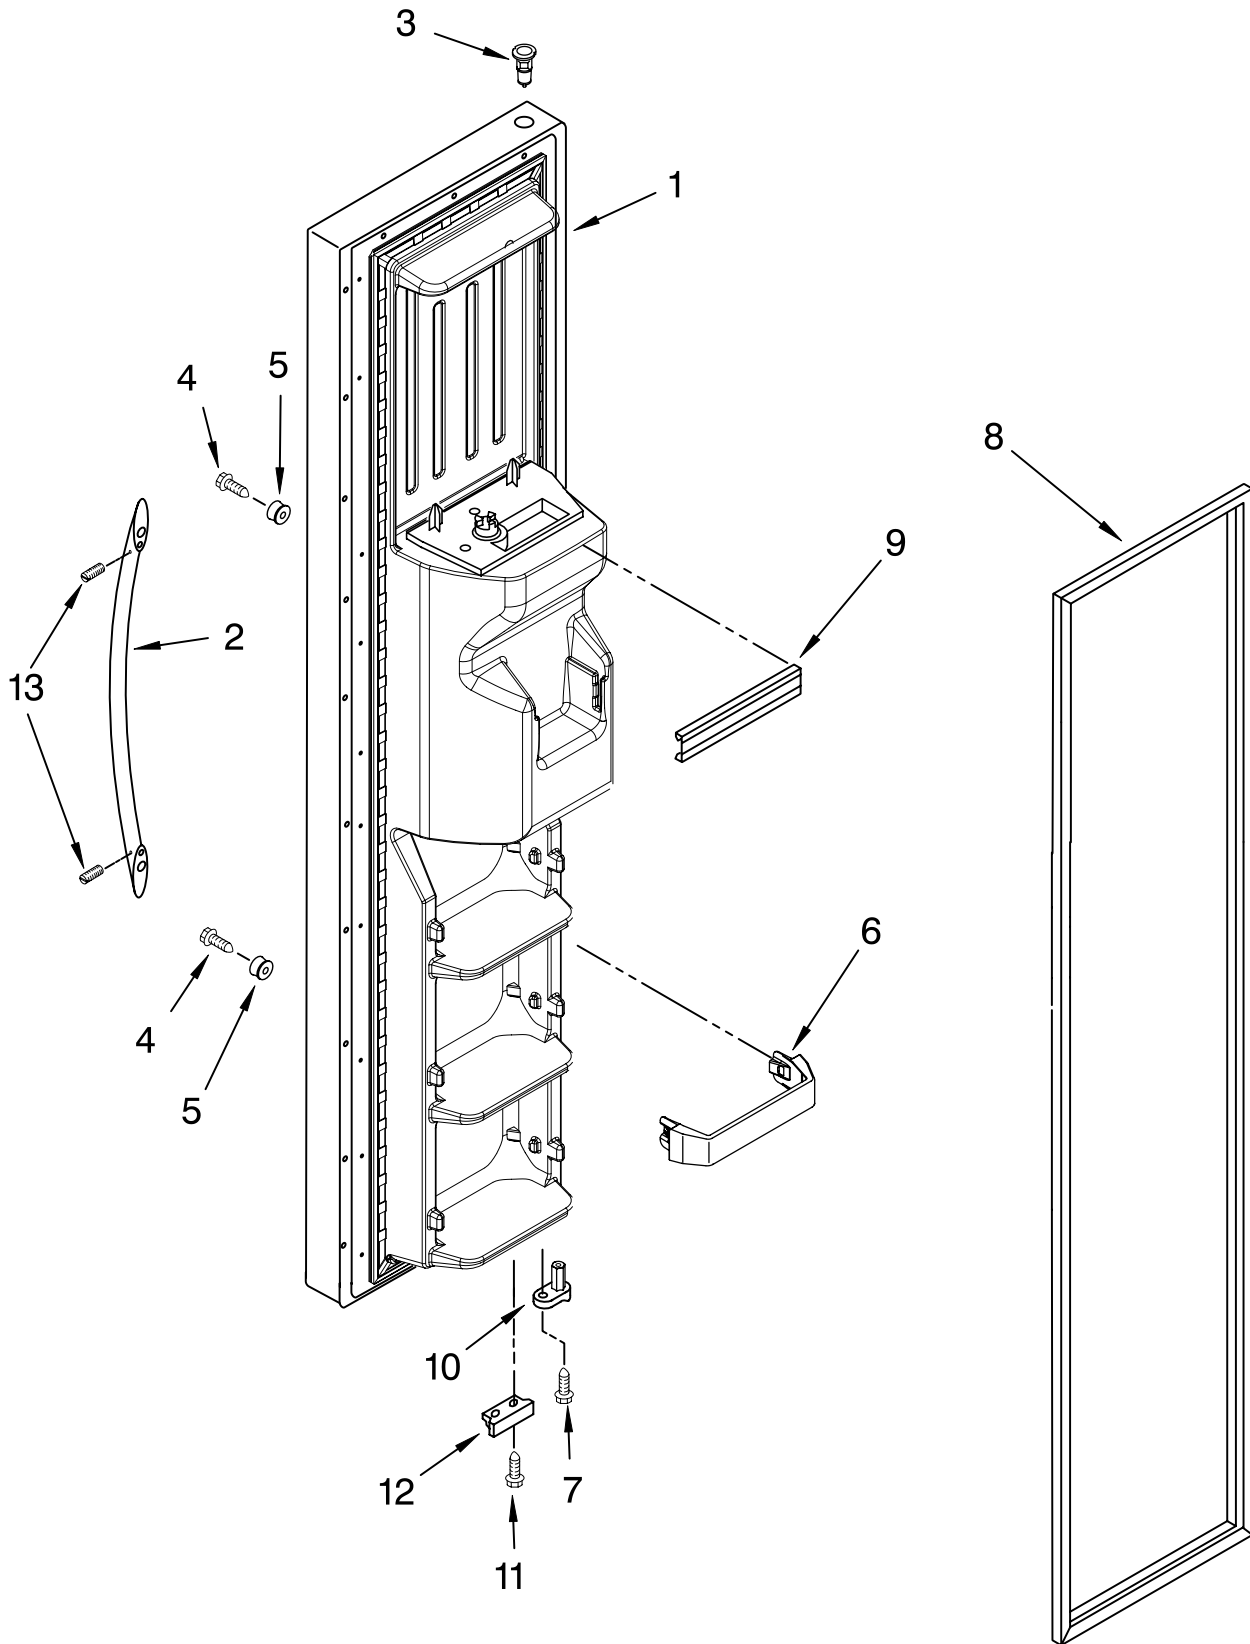

FREEZER DOOR PARTS

For Models: KSRV22FVWH02, KSRV22FVBT02, KSRV22FVBL02, KSRV22FVSS02, KSRV22FVMS02
(White) (Biscuit) (Black) (Stainless) (Monochromatic Stainless)

FOR ORDERING INFORMATION REFER TO PARTS PRICE LIST