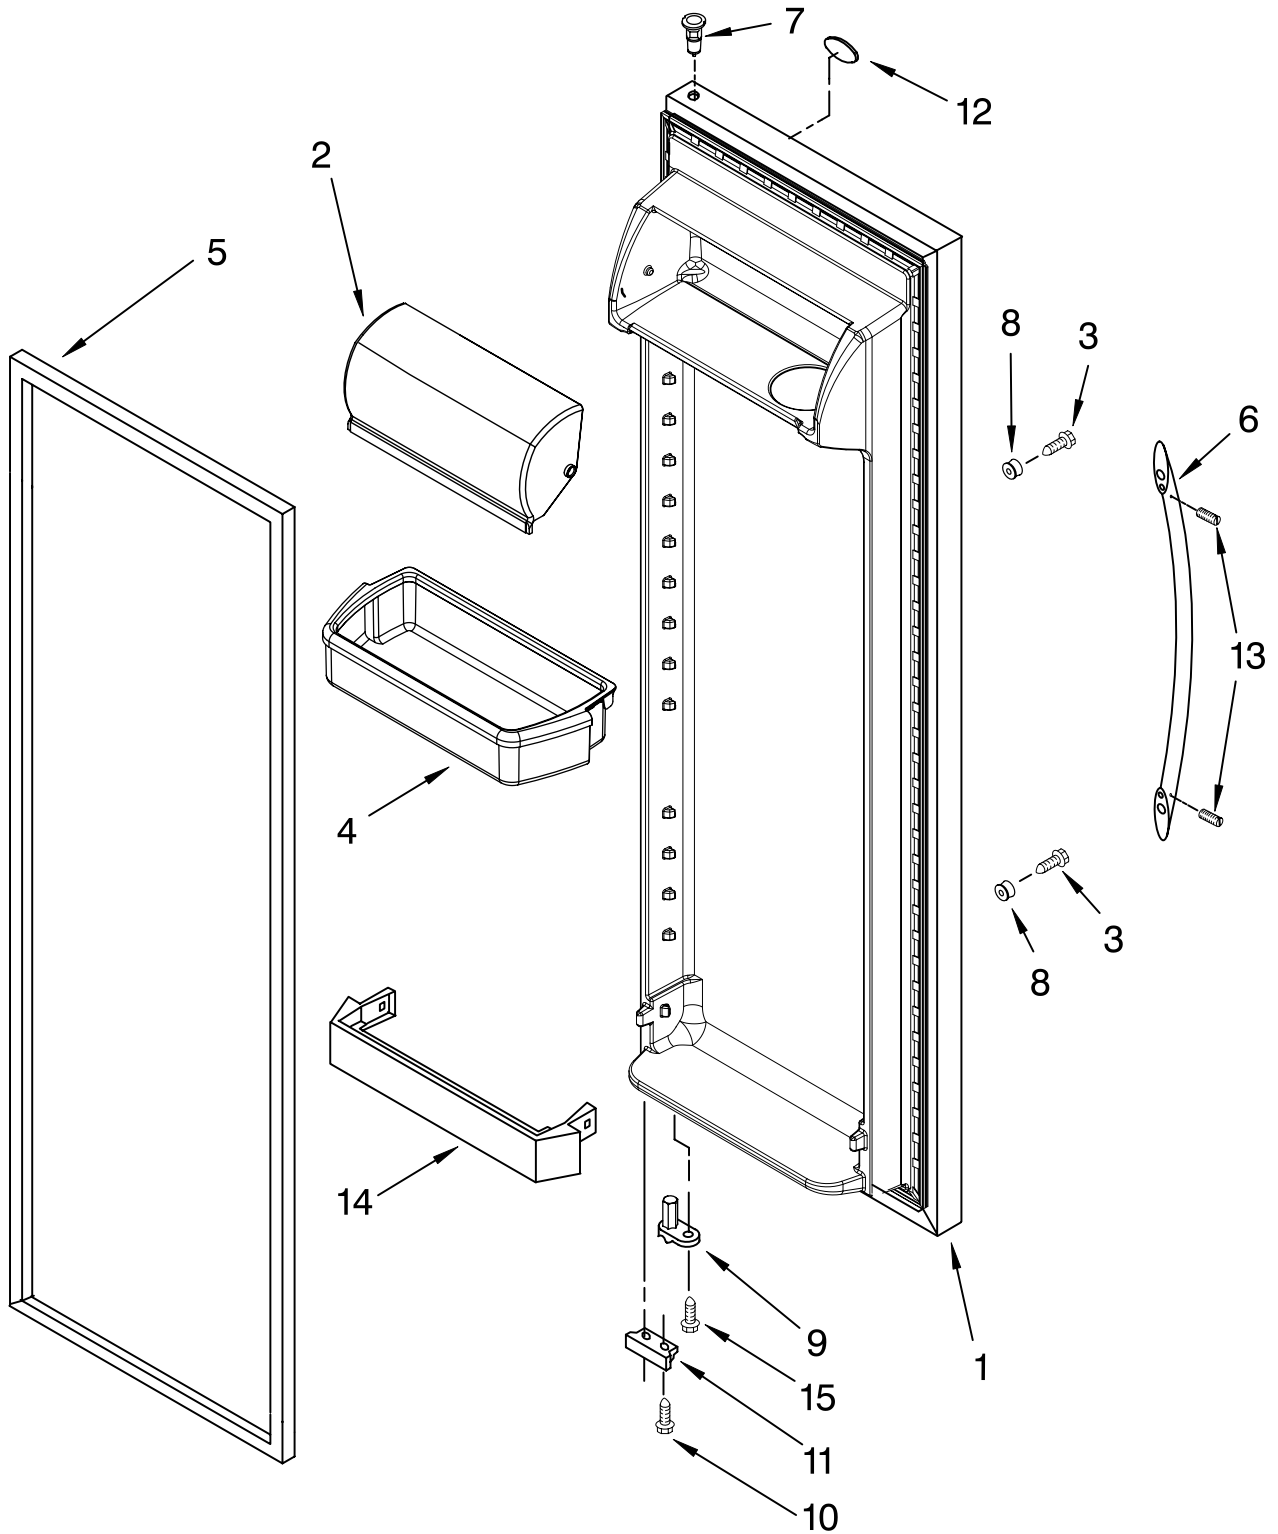

MOTOR AND ICE CONTAINER PARTS

For Models: KSRV22FVWH02, KSRV22FVBT02, KSRV22FVBL02, KSRV22FVSS02, KSRV22FVMS02
(White) (Biscuit) (Black) (Stainless) (Monochromatic Stainless)

Illus. No.	Part No.	DESCRIPTION
1	2317246	Ice Bin
2	W10176384	Crusher Bin
3	2317247	Auger
4	2258220	Washer
5	1119007	Spacer, Step (20)
6	2317248	Cover, Crusher
7	2257024	Blade, Rotary
8	1119005	Spacer, Step (2)
9	2257020	Blade, Fixed
10	2257023	Blade, Rotary
11	2317239	Block, Blade
12	489229	Roll Pin
13	2257022	Blade, Rotary
14	489235	Washer, Plain
15	2198661	Washer, Coupling
16	2188918	Coupling
17	8281164	Screw
18	3400065	Screw
19	2317274	Latch, Bin
20	2198608	Spring, Latch
21	8281163	Screw
22	2188919	Holder
23	2317243	Wiper
24	2198628	Seal
25	2317250	Divider-Chamber
26	2188916	Drive Shaft
27	2322488	Enclosure, Motor
28	2322580	Dispenser, Motor
29	2212305	Cover
30	2315559	Sleeve, Coupling
100	W10204457	Ice Container (Complete)

FOR ORDERING INFORMATION REFER TO PARTS PRICE LIST

REFRIGERATOR DOOR PARTS

For Models: KSRV22FVWH02, KSRV22FVBT02, KSRV22FVBL02, KSRV22FVSS02, KSRV22FVMS02
(White) (Biscuit) (Black) (Stainless) (Monochromatic Stainless)

FOR ORDERING INFORMATION REFER TO PARTS PRICE LIST