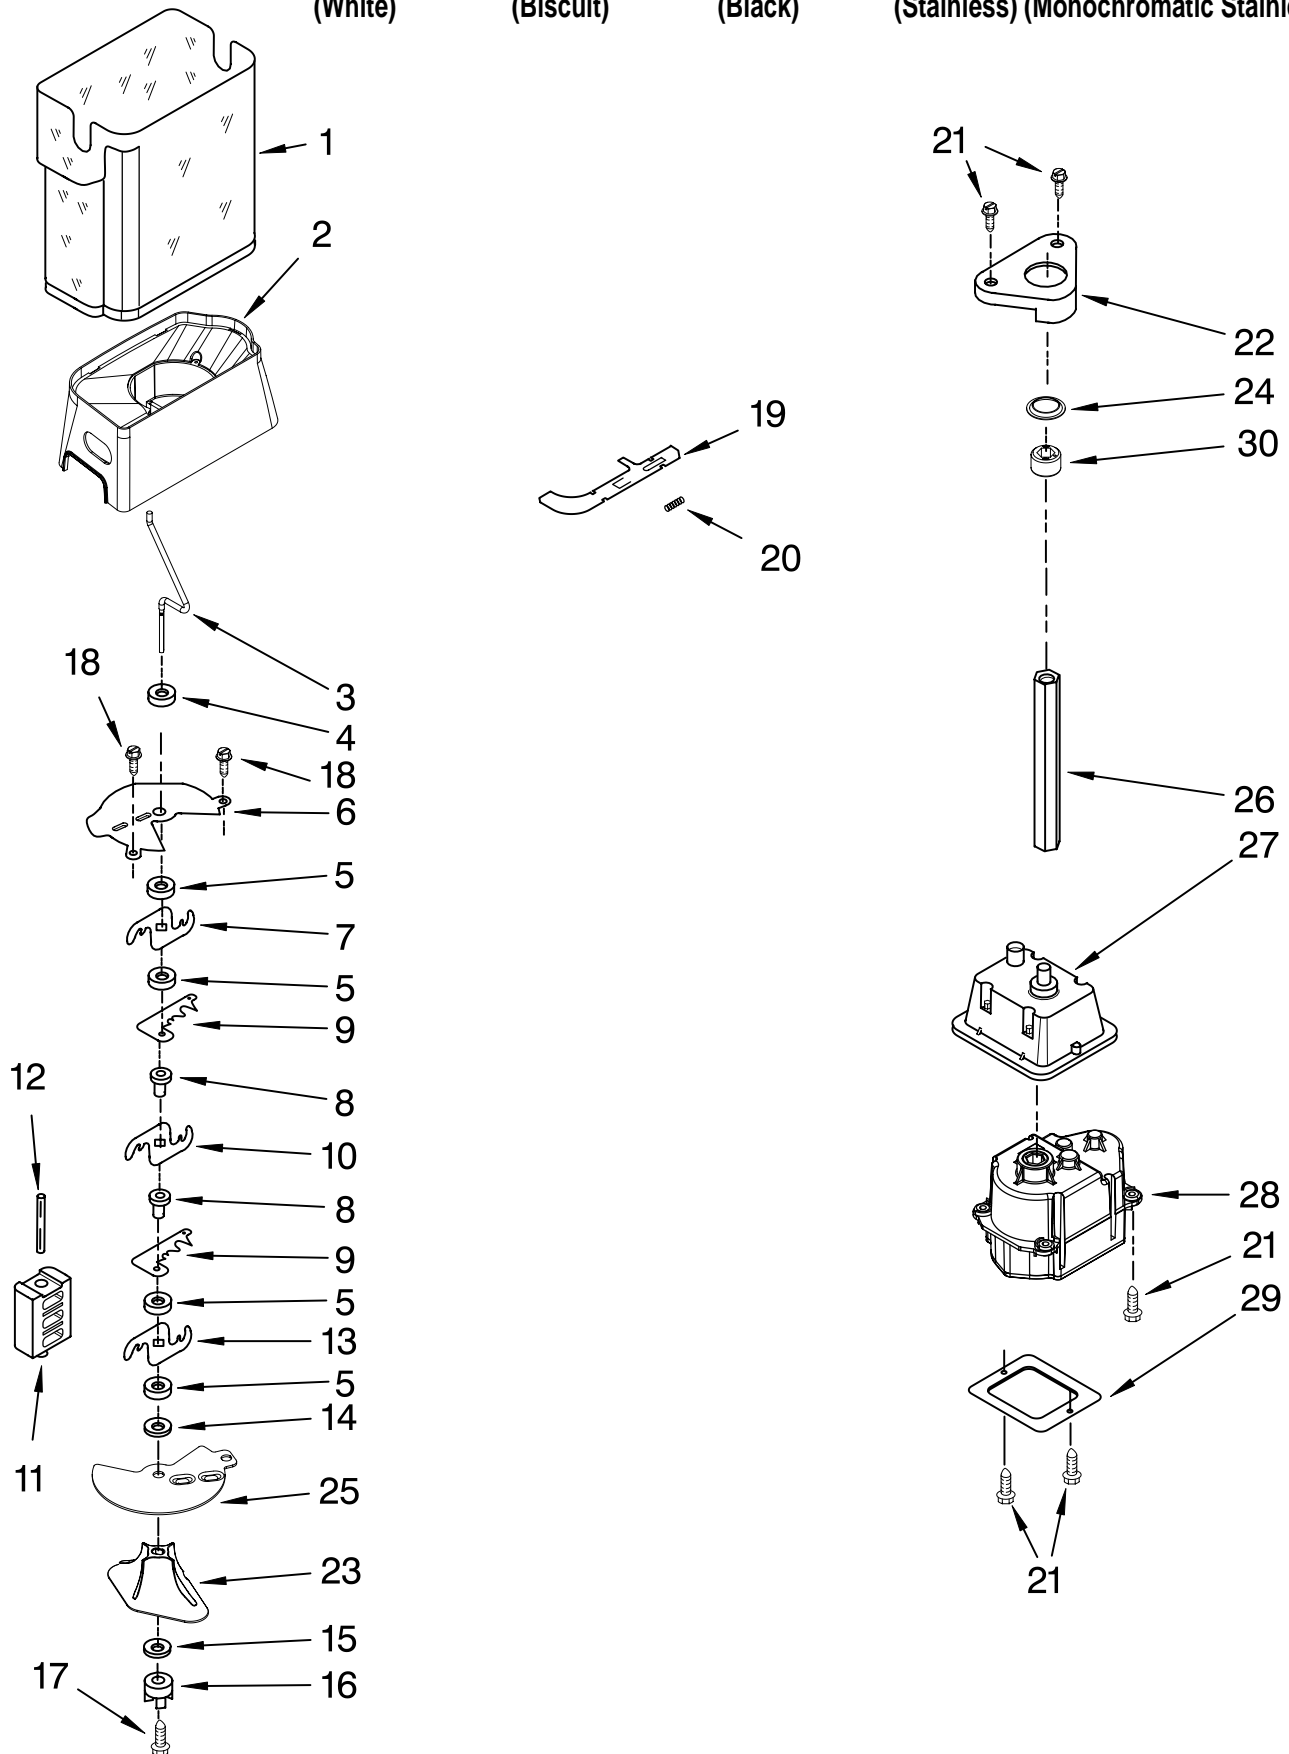

MOTOR AND ICE CONTAINER PARTS

For Models: KSRV22FVWH02, KSRV22FVBT02, KSRV22FVBL02, KSRV22FVSS02, KSRV22FVMS02
(White) (Biscuit) (Black) (Stainless) (Monochromatic Stainless)

FOR ORDERING INFORMATION REFER TO PARTS PRICE LIST

MOTOR AND ICE CONTAINER PARTS

For Models: KSRV22FVWH02, KSRV22FVBT02, KSRV22FVBL02, KSRV22FVSS02, KSRV22FVMS02
(White) (Biscuit) (Black) (Stainless) (Monochromatic Stainless)

Illus. No.	Part No.	DESCRIPTION
1	2317246	Ice Bin
2	W10176384	Crusher Bin
3	2317247	Auger
4	2258220	Washer
5	1119007	Spacer, Step (20)
6	2317248	Cover, Crusher
7	2257024	Blade, Rotary
8	1119005	Spacer, Step (2)
9	2257020	Blade, Fixed
10	2257023	Blade, Rotary
11	2317239	Block, Blade
12	489229	Roll Pin
13	2257022	Blade, Rotary
14	489235	Washer, Plain
15	2198661	Washer, Coupling
16	2188918	Coupling
17	8281164	Screw
18	3400065	Screw
19	2317274	Latch, Bin
20	2198608	Spring, Latch
21	8281163	Screw
22	2188919	Holder
23	2317243	Wiper
24	2198628	Seal
25	2317250	Divider-Chamber
26	2188916	Drive Shaft
27	2322488	Enclosure, Motor
28	2322580	Dispenser, Motor
29	2212305	Cover
30	2315559	Sleeve, Coupling
100	W10204457	Ice Container (Complete)

FOR ORDERING INFORMATION REFER TO PARTS PRICE LIST