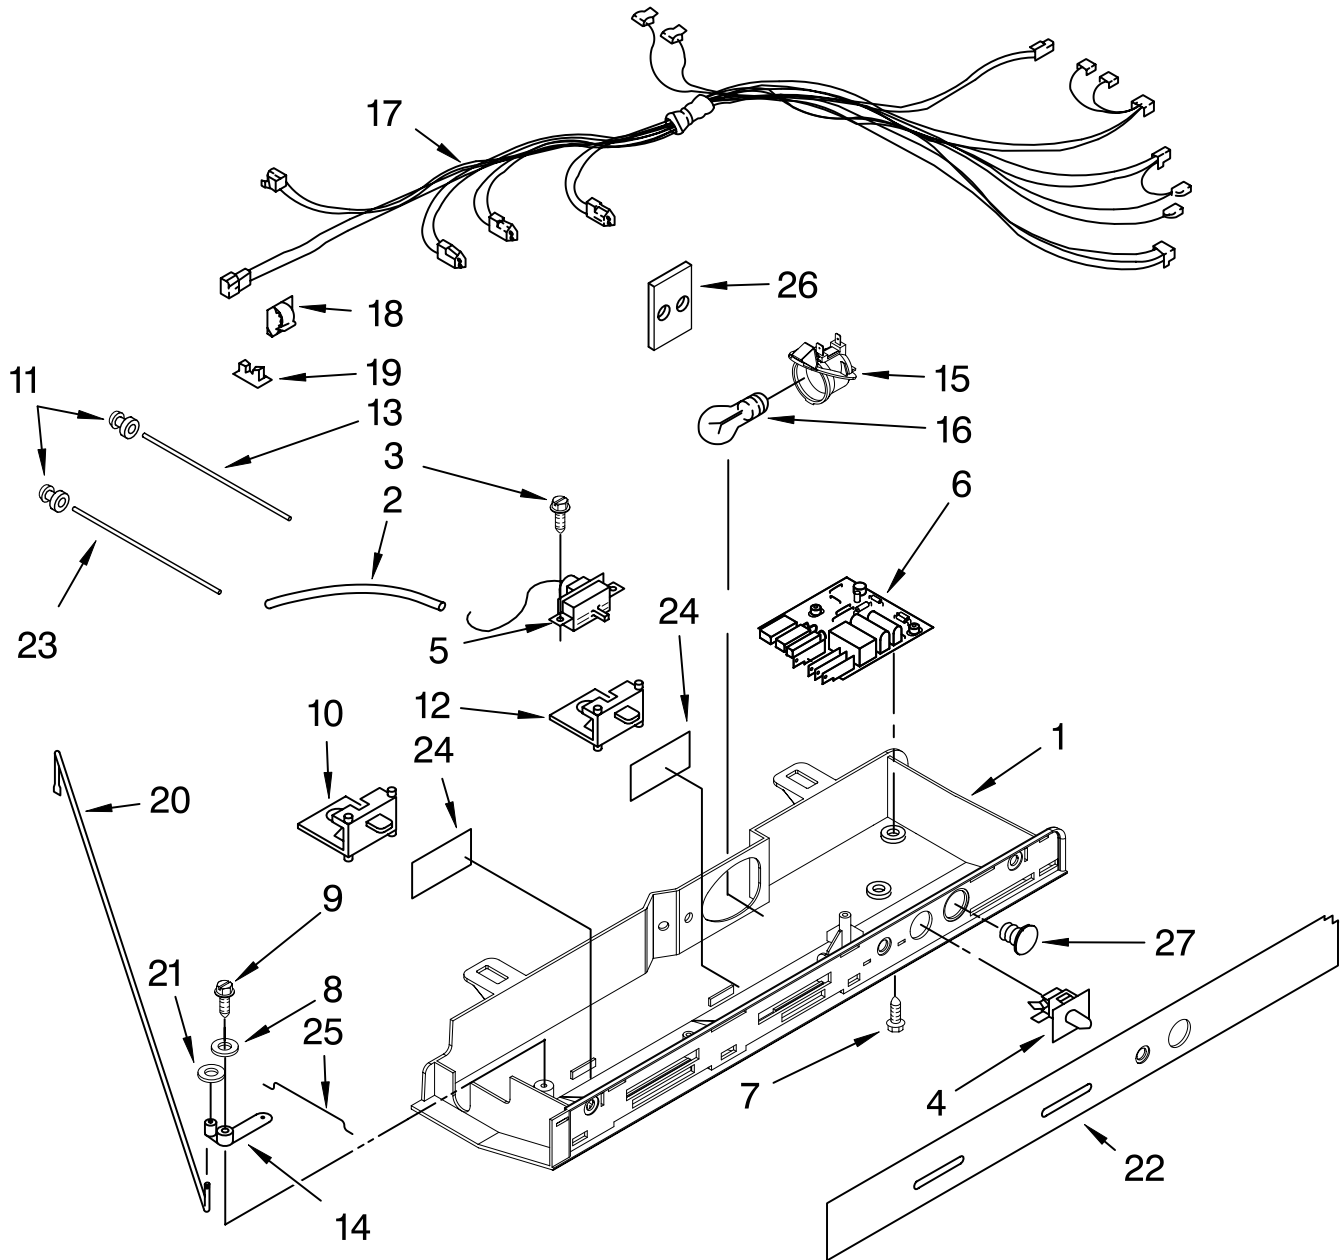

CONTROL PARTS

For Models: KSRV22FVWH02, KSRV22FVBT02, KSRV22FVBL02, KSRV22FVSS02, KSRV22FVMS02
(White) (Biscuit) (Black) (Stainless) (Monochromatic Stainless)

Illus. No.	Part No.	DESCRIPTION	Illus. No.	Part No.	DESCRIPTION	Illus. No.	Part No.	DESCRIPTION
1	2181738	Control Box	10	2181741	Slide, Air Control	19	1115375	Clip, Wiring
2	2196001	Tube Barrier, Thermostat	11	2172906	Grommet, Light Bar	20	2161308	Connecting Rod
3	489214	Screw (2)	12	2161466	Slide, Thermostat	21	489391	Fastener, Push-On
4	2149705	Light Switch	13	2179920	Light Bar (RC)	22	W10176424	Front Cover, Control Box
5	2315562	Thermostat	14	2161306	Pivot Arm	23	2179921	Light Bar (FC)
6	2303824	Electronic Control	15	2162085	Light Socket	24	2175513	Window
7	489398	Screw (2)	16	W10194422	Light Bulb	25	2161307	Connecting Rod, Short
8	489203	Spring Washer	17	2310533	Control Box Harness	26	2172931	Heat Shield
9	627068	Screw	18	1115374	Clip, Wiring	27	940014	Hole Plug

FOR ORDERING INFORMATION REFER TO PARTS PRICE LIST