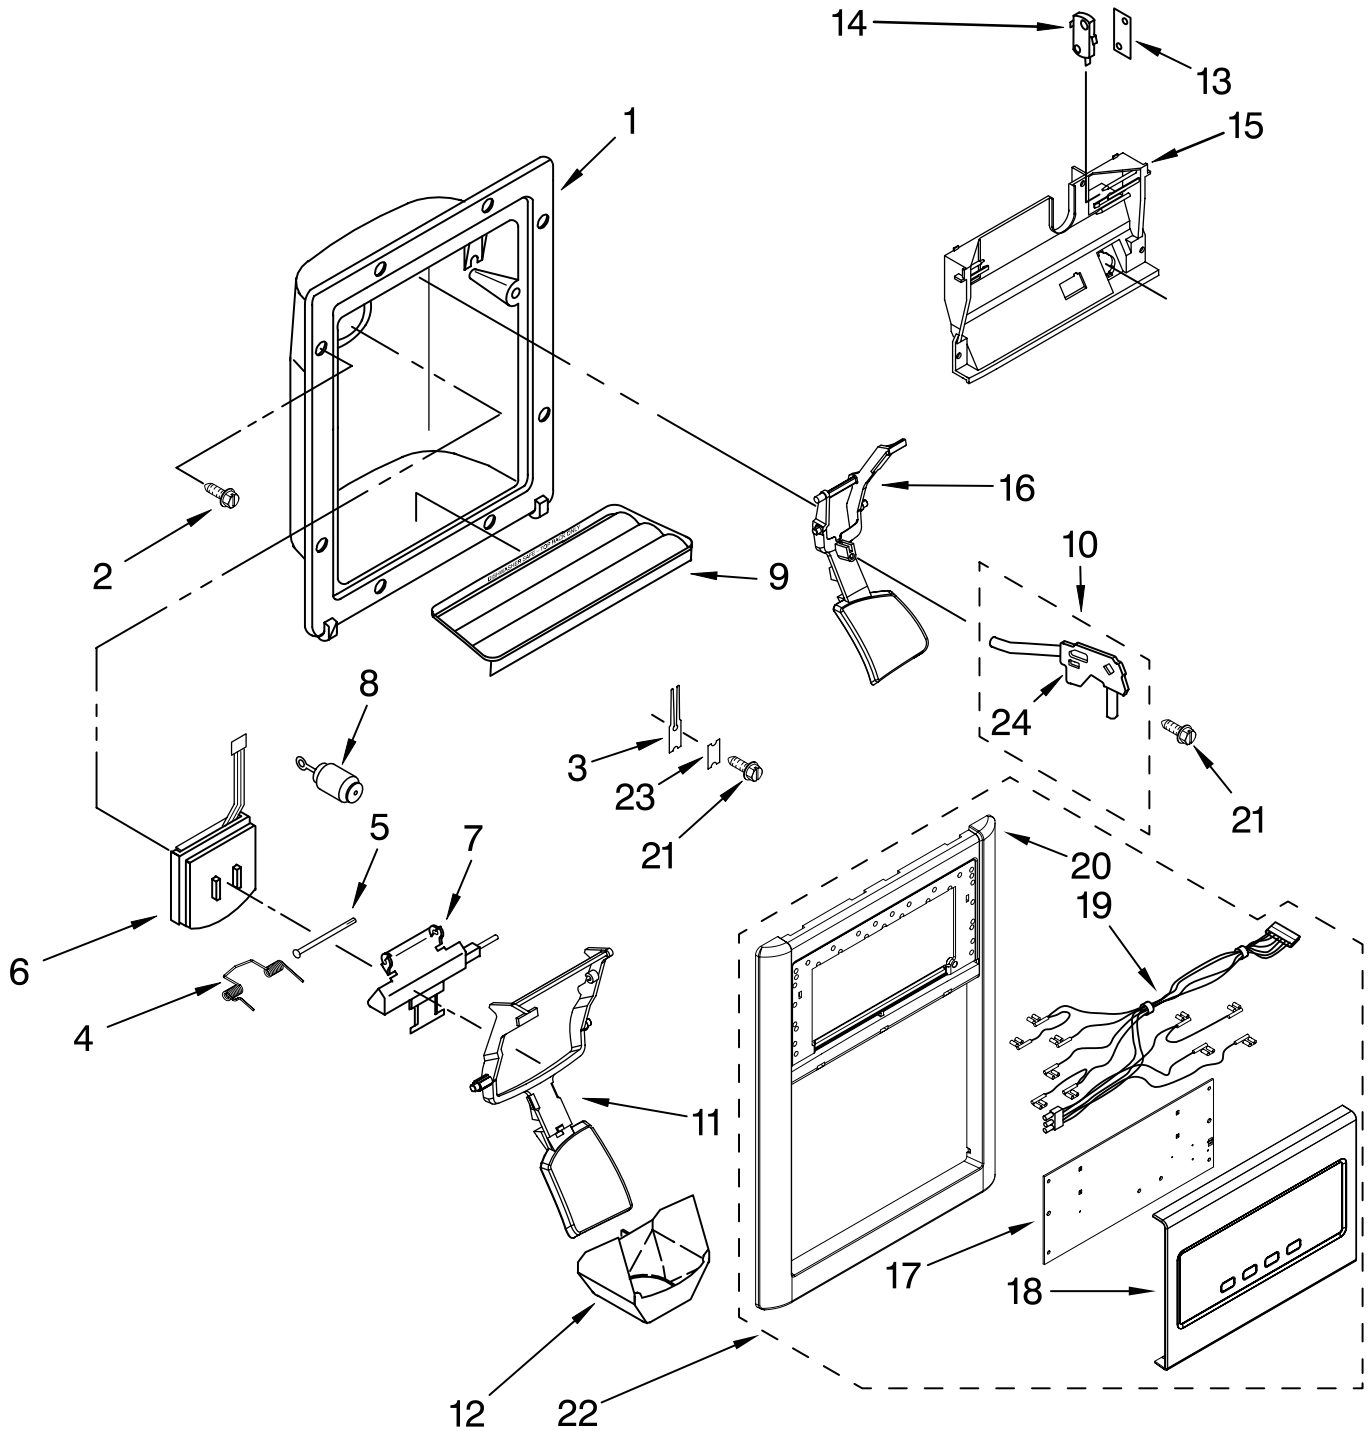

DISPENSER FRONT PARTS

For Models: KSRV22FVWH02, KSRV22FVBT02, KSRV22FVBL02, KSRV22FVSS02, KSRV22FVMS02
(White) (Biscuit) (Black) (Stainless) (Monochromatic Stainless)

FOR ORDERING INFORMATION REFER TO PARTS PRICE LIST

DISPENSER FRONT PARTS

For Models: KSRV22FVWH02, KSRV22FVBT02, KSRV22FVBL02, KSRV22FVSS02, KSRV22FVMS02
(White) (Biscuit) (Black) (Stainless) (Monochromatic Stainless)

Illus. No.	Part No.	DESCRIPTION
1		Housing, Dispenser (Not Serviced)
2	3196537	Screw
3	2194719	Retainer, Levers
4	2304772	Spring, Torsion
5	2196195	Pin
6	2180353	Door, Ice
7	2304355	Door Mechanism Assembly
8	2205686	Mechanism Delay
9		Grille, Overflow
	2206671W	White
	2206671T	Biscuit
	2206671B	Black
	W10171992	Nickel
10	2304317	Water Fitting Assembly (Includes Water Tube)
11		Lever, Ice Dispenser
	W10152853	White
	W10152855	Biscuit
	W10152854	Black
	W10155161	Apollo Grey
12	2180224	Guide, Ice
13	625834	Spacer, Switch (2)
14	2162361	Switch (2)
15	W10206322	Bracket, Control
16		Lever, Water Dispenser
	W10152858	White
	W10152860	Biscuit
	W10152859	Black
	W10155162	Apollo Grey
17	2321704	Switch Assembly
18		Overlay, Front Cover (Not Available Order #22)
19	W10167528	Wire Assembly
20		Front Cover, Housing (Not Available, Order #22)
21	489000	Screw
22		Front Cover Assembly (Includes Items 17, 18, 19, & 20)
	W10136782	White
	W10139724	Biscuit
	W10139723	Black
	W10159780	Nickel
23	2195051	Strain Relief
24	2304673	Bracket, Dispenser

FOR ORDERING INFORMATION REFER TO PARTS PRICE LIST