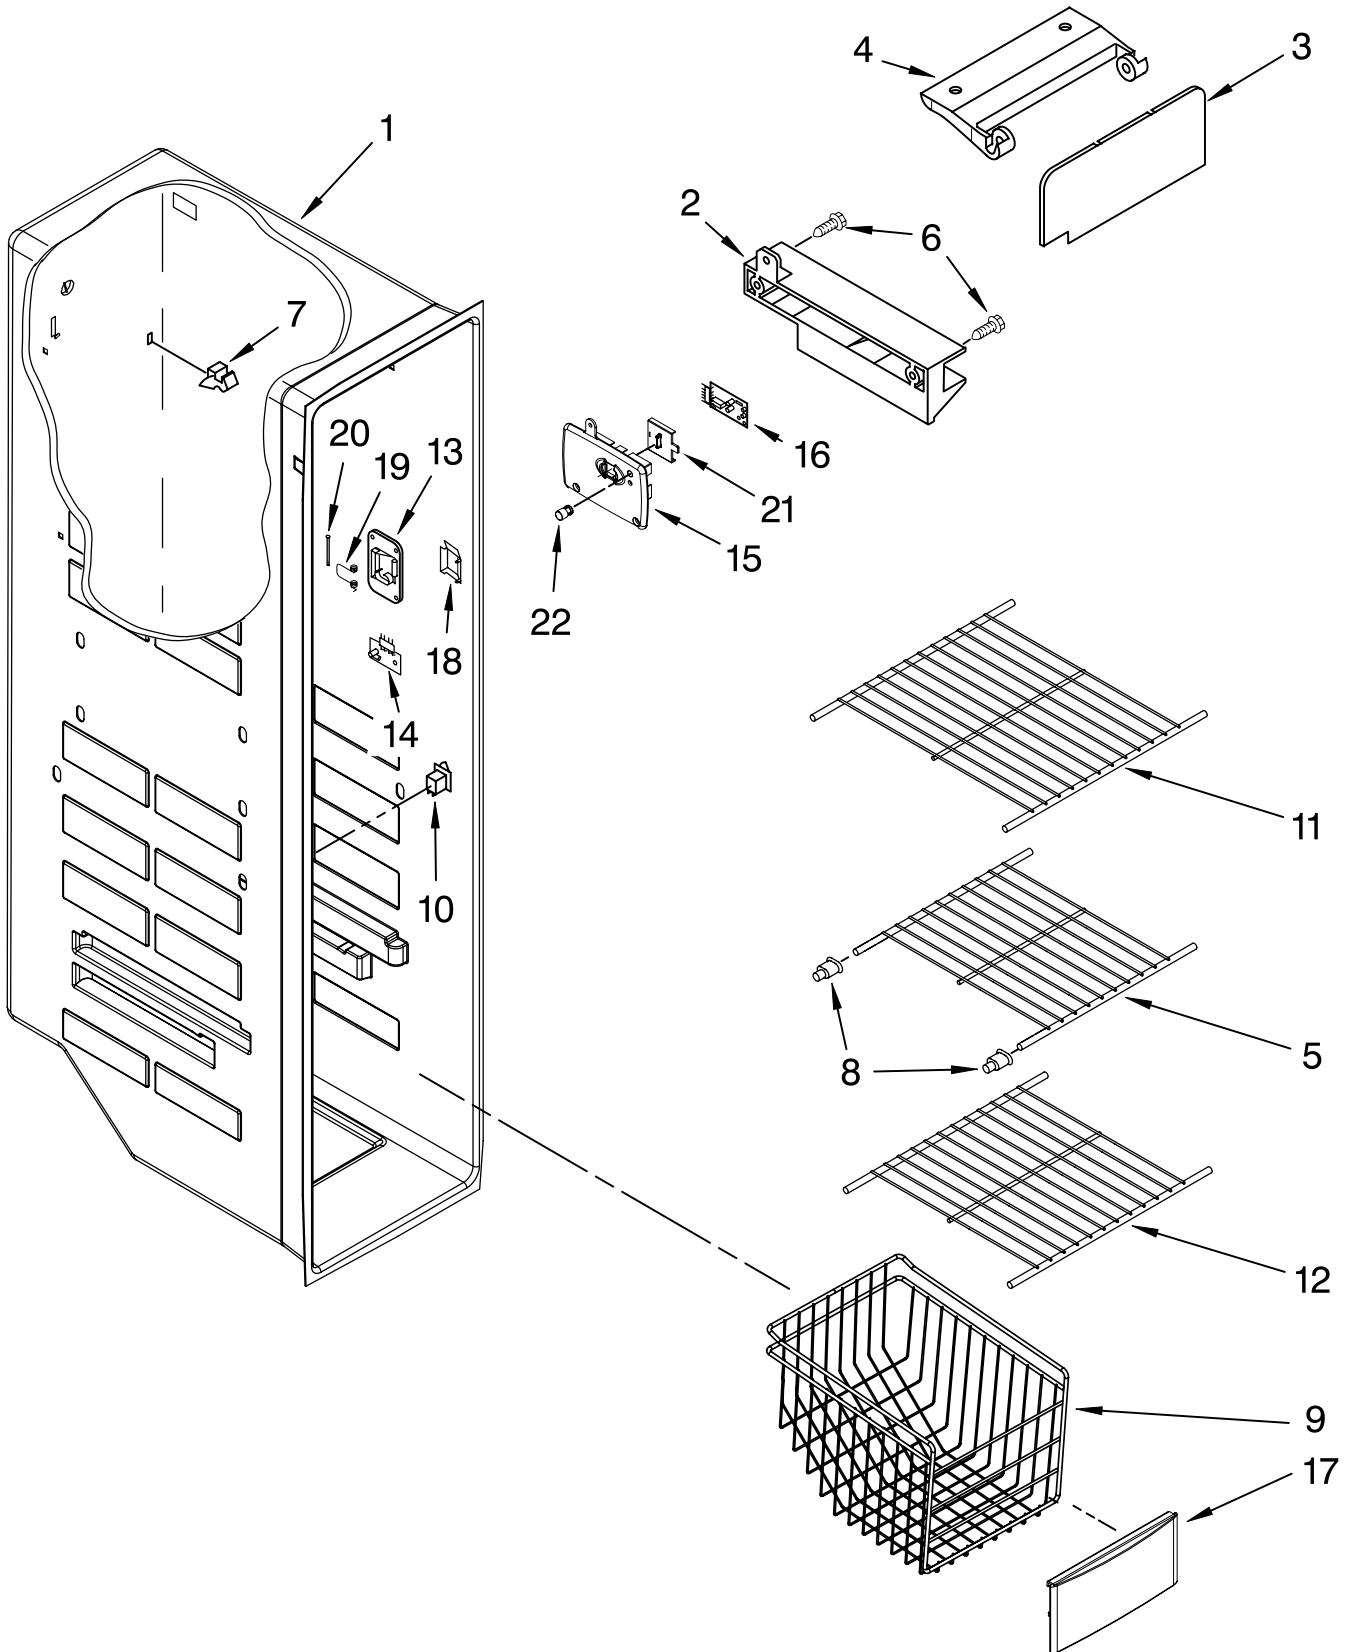

FREEZER LINER PARTS

For Models: KSRV22FVWH02, KSRV22FVBT02, KSRV22FVBL02, KSRV22FVSS02, KSRV22FVMS02
(White) (Biscuit) (Black) (Stainless) (Monochromatic Stainless)

FOR ORDERING INFORMATION REFER TO PARTS PRICE LIST

FREEZER LINER PARTS

For Models: KSRV22FVWH02, KSRV22FVBT02, KSRV22FVBL02, KSRV22FVSS02, KSRV22FVMS02
(White) (Biscuit) (Black) (Stainless) (Monochromatic Stainless)

Illus. No.	Part No.	DESCRIPTION
1		Liner (Not A Seviceable Part)
2	2212321	Slide, Ice Maker
3	W10180062	Cover, Ice Maker
4	2198641	Bracket, Cover
5	2309634	Shelf, Wire
6	489478	Screw
7	842534	Clip, Air Duct (2)
8	W10130299	Cup, Shelf Mount.
9	2312034	Wire Basket
10	1115373	Switch, Rocker Arm
11	2309633	Shelf, Wire
12	2312040	Shelf, Wire
13	2198587	Cover, Emitter
14	2220398	P.C. Board Emitter
15	W10173569	Cover, Receiver
16	W10193666	P.C. Board Receiver
17	2305582	Trim, Basket
18	2198633	Flipper
19	2198635	Spring
20	2198634	Pin
21	2315398	Slide, Ice Maker Shut Off
22	2198643	Lens