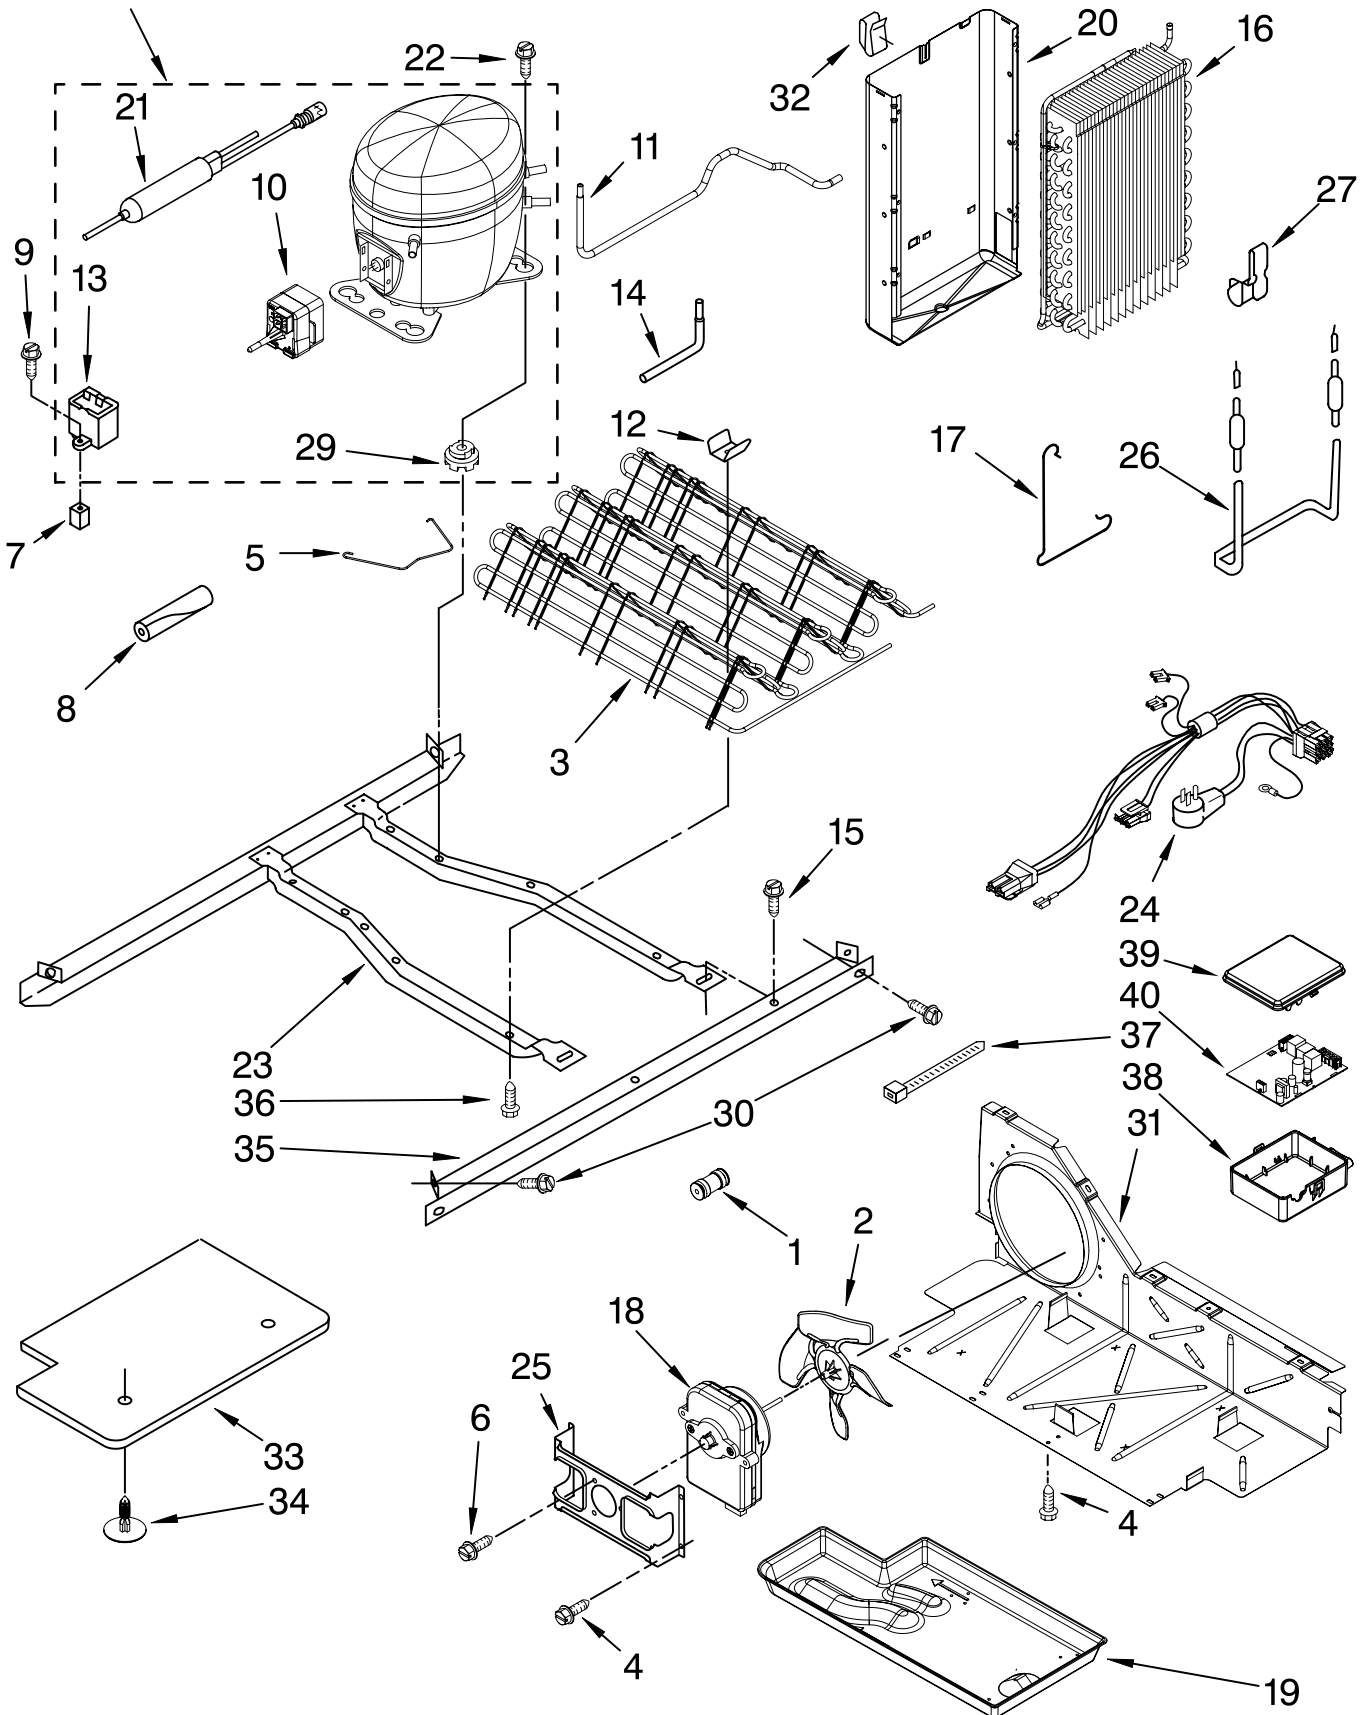

UNIT PARTS

For Models: KSRV22FVWH02, KSRV22FVBT02, KSRV22FVBL02, KSRV22FVSS02, KSRV22FVMS02
28 (White) (Biscuit) (Black) (Stainless) (Monochromatic Stainless)

FOR ORDERING INFORMATION REFER TO PARTS PRICE LIST

UNIT PARTS

For Models: KSRV22FVWH02, KSRV22FVBT02, KSRV22FVBL02, KSRV22FVSS02, KSRV22FVMS02
(White) (Biscuit) (Black) (Stainless) (Monochromatic Stainless)

Illus. No.	Part No.	DESCRIPTION	Illus. No.	Part No.	DESCRIPTION	Illus. No.	Part No.	DESCRIPTION
1	2320322	Union	22	489373	Screw	Following Parts Not Illustrated and Optional Parts Not Included		
2	12825802	Fan, Blade	23	2304903	Unit Mounting Frame			
3	W10211163	Condenser Assembly	24	2310425	Unit, Harness (Includes Power Cord)			
4	489464	Screw	25	2188874	Fan, Motor Bracket			
5	W10174384	Clip	26	2188174	Heater, Defrost			
6	8533993	Screw	27	2161324	Clip (2)			
7	509812	Grommet	28	W10189229	Compressor (Includes Items 10, 13, 21, & 29) (Also Order 876765 Tube Kit)			
8	2161302	Sleeve	29		Grommet (4)			
9	488687	Screw		1100826	Production			
10		Start Device Combination Relay & Overload		1100826	Service			
	W10189190	Production	30	489340	Screw (5)	REFRIGERANT CHARGE 5.0 oz. (R-134A)		
	W10197427	Service	31	W10163483	Air Baffle			
11	W10210787	Tube Suction	32	2155547	Clip, Heat Shield			
12	2311725	Clip, Condenser(2)	33	2304898	Unit Cover, Bottom			
13		Capacitor	34	489396	Clip			
	2264017	Production	35	W10196323	Unit Mounting Rail			
	2264017	Service	36	8281232	Screw			
14	W10171238	Tube, Condenser to Heat Loop	37	2263990	Strap			
15	489427	Screw	38	2326982	Control Box			
16	2188822	Evaporator	39	2255624	Box Cover			
17	2161324	Clamp	40	2322572	Elec. Control			
18	2188874	Fan, Motor						
19	1105523	Tray, Evaporator						
20	W10194474	Heat Shield						
21		Drier						
	W10177049	Production						
	W10143759	Service						

FOR ORDERING INFORMATION REFER TO PARTS PRICE LIST