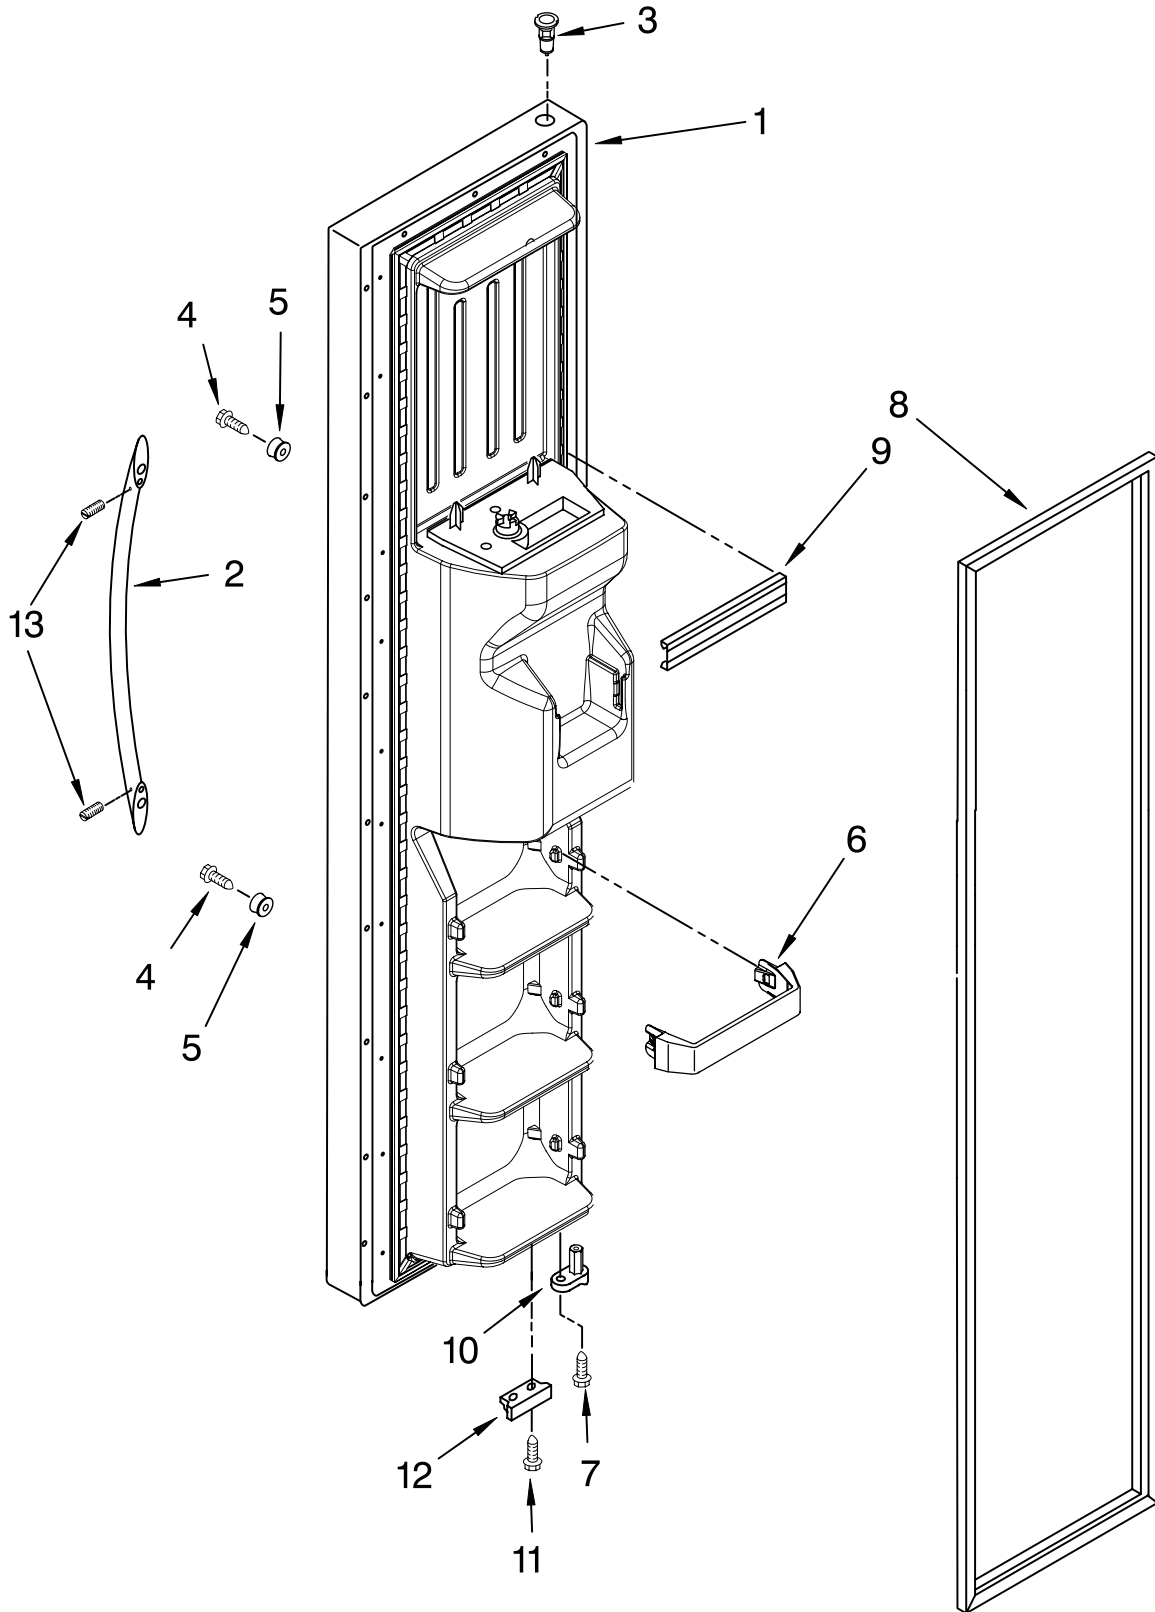

FREEZER DOOR PARTS

For Models: KSRV22FVWH01, KSRV22FVBT01, KSRV22FVBL01, KSRV22FVSS01, KSRV22FVMS01
(White) (Biscuit) (Black) (Stainless) (Monochromatic Stainless)

FOR ORDERING INFORMATION REFER TO PARTS PRICE LIST