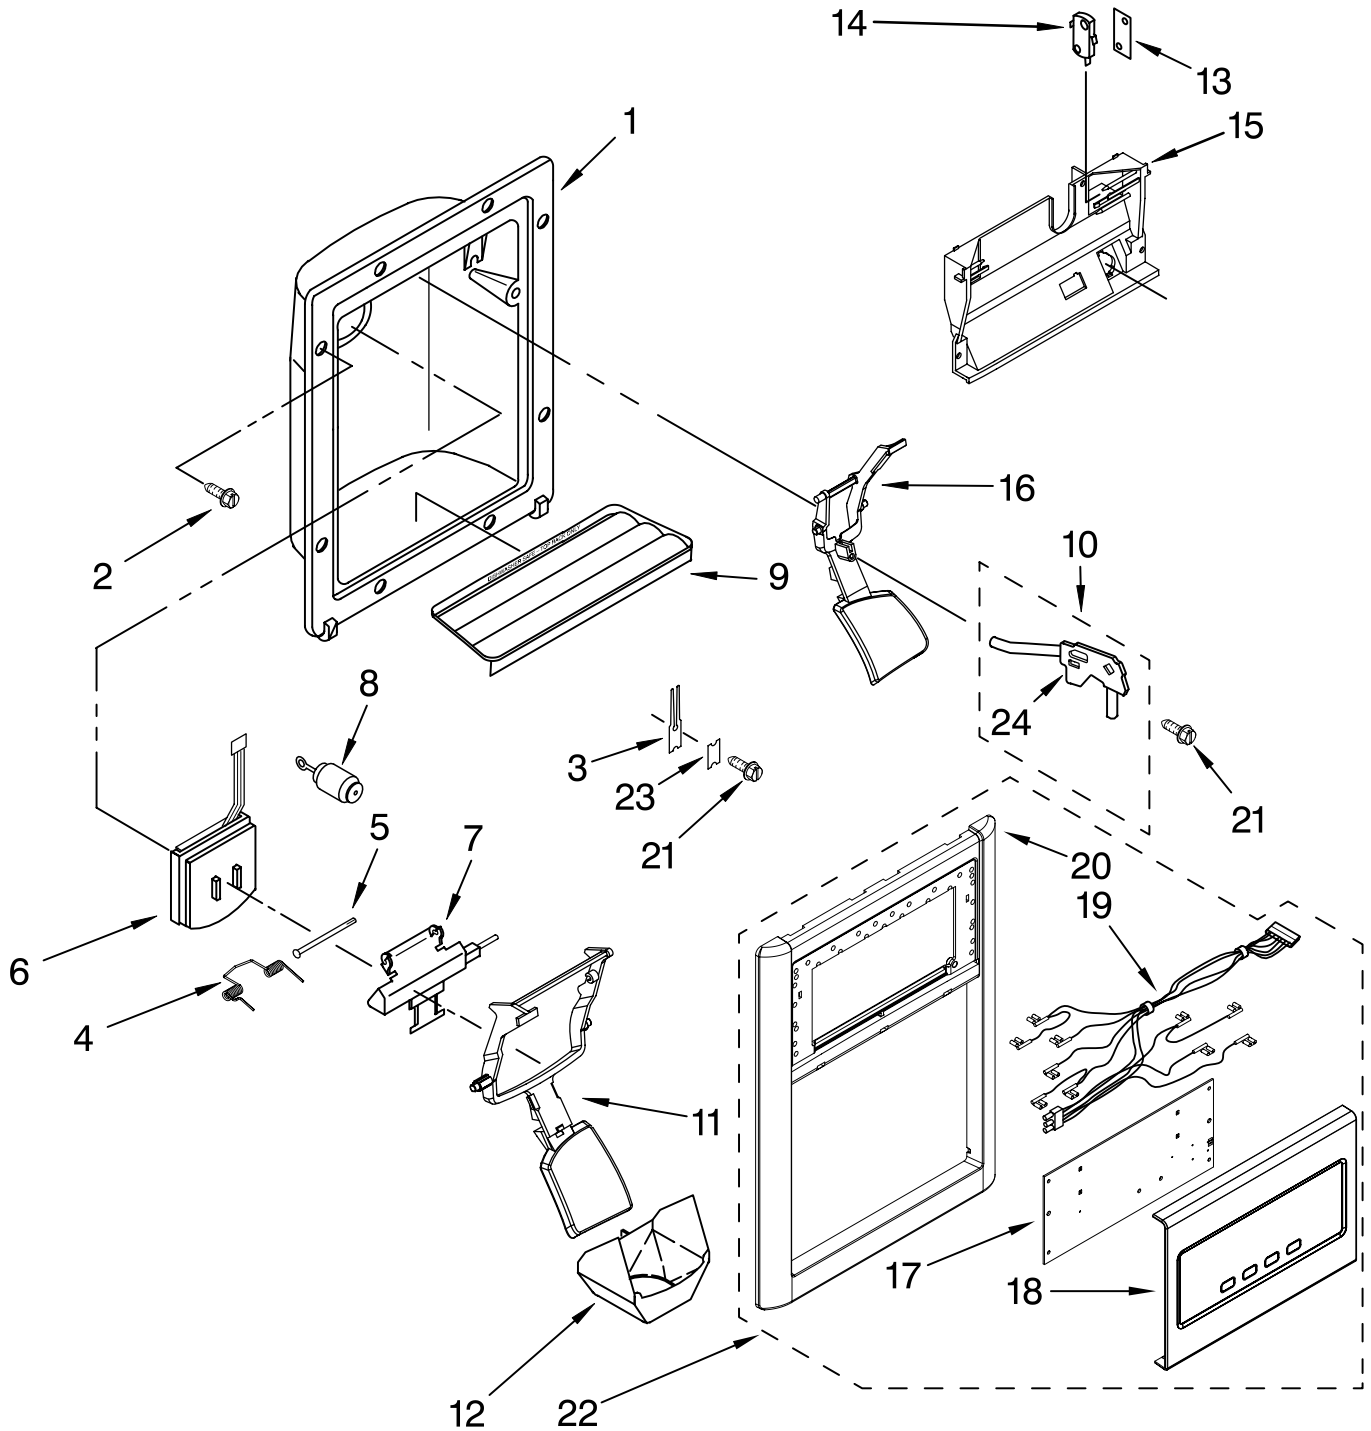

DISPENSER FRONT PARTS

For Models: KSRV22FVWH01, KSRV22FVBT01, KSRV22FVBL01, KSRV22FVSS01, KSRV22FVMS01
(White) (Biscuit) (Black) (Stainless) (Monochromatic Stainless)

FOR ORDERING INFORMATION REFER TO PARTS PRICE LIST

DISPENSER FRONT PARTS

For Models: KSRV22FVWH01, KSRV22FVBT01, KSRV22FVBL01, KSRV22FVSS01, KSRV22FVMS01

(White)

(Biscuit)

(Black)

(Stainless) (Monochromatic Stainless)

Illus. No.	Part No.	DESCRIPTION	Illus. No.	Part No.	DESCRIPTION	Illus. No.	Part No.	DESCRIPTION
1		Housing, Dispenser (Not Serviced)	11		Lever, Ice Dispenser	19	W10167528	Wire Assembly
2	3196537	Screw		W10152853	White	20		Front Cover, Housing
3	2194719	Retainer, Levers		W10152855	Biscuit			(Not Available, Order #22)
4	2304772	Spring, Torsion		W10152854	Black	21	489000	Screw
5	2196195	Pin		W10155161	Apollo Grey	22		Front Cover Assembly
6	2180353	Door, Ice	12	2180224	Guide, Ice			(Includes Items 17, 18, 19, & 20)
7	2304355	Door Mechanism Assembly	13	625834	Spacer, Switch (2)			W10136782 White
8	2205686	Mechanism Delay	14	2162361	Switch (2)			W10139724 Biscuit
9		Grille, Overflow	15	W10206322	Bracket, Control			W10139723 Black
	2206671W	White	16		Lever, Water Dispenser			W10159780 Nickel
	2206671T	Biscuit		W10152858	White	23	2195051	Strain Relief
	2206671B	Black		W10152860	Biscuit	24	2304673	Bracket, Dispenser
	W10171992	Nickel		W10152859	Black			
10	2304317	Water Fitting Assembly (Includes Water Tube)		W10155162	Apollo Grey			
			17	2321704	Switch Assembly			
			18		Overlay, Front Cover (Not Available Order #22)			

FOR ORDERING INFORMATION REFER TO PARTS PRICE LIST