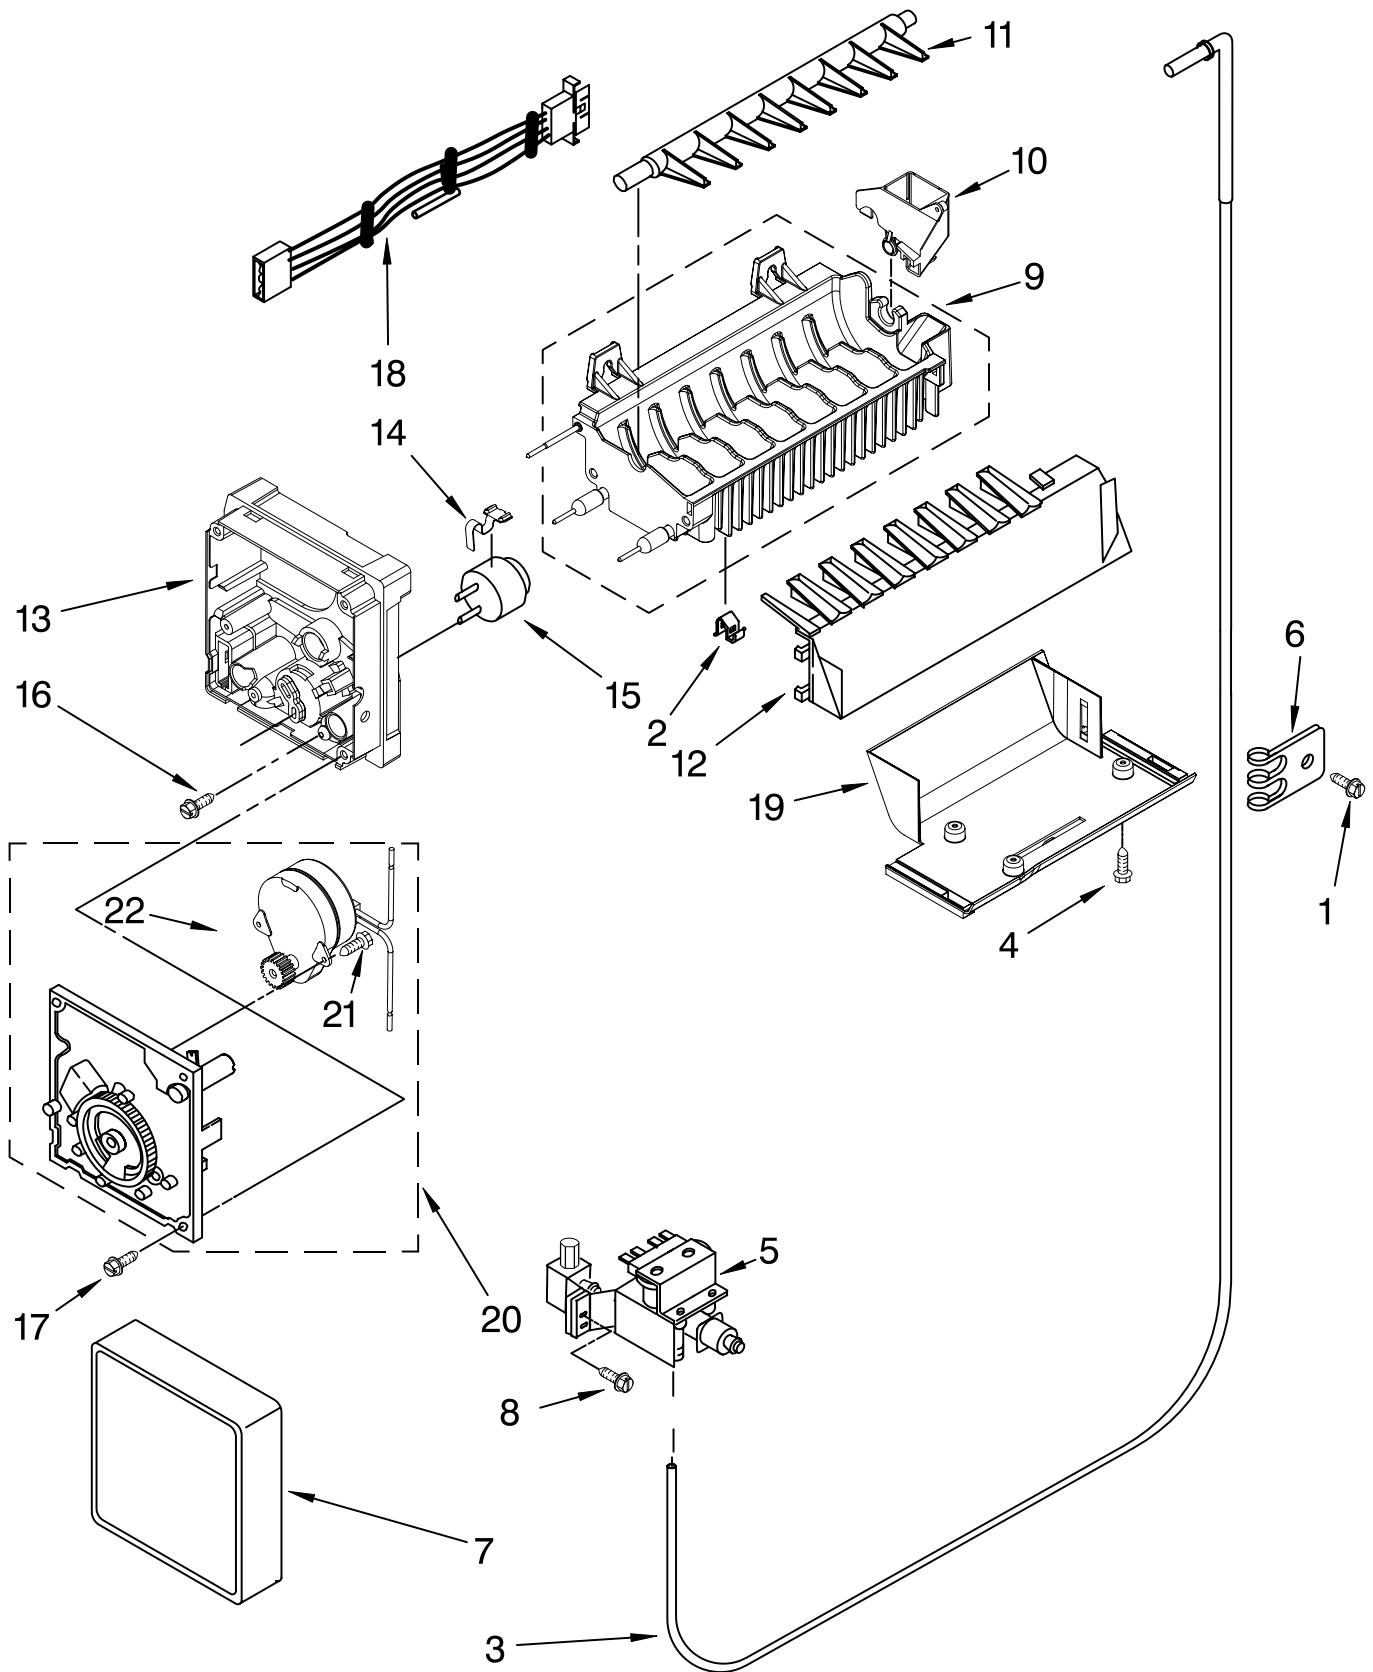

ICEMAKER PARTS

For Models: KSRV22FVWH01, KSRV22FVBT01, KSRV22FVBL01, KSRV22FVSS01, KSRV22FVMS01
(White) (Biscuit) (Black) (Stainless) (Monochromatic Stainless)

FOR ORDERING INFORMATION REFER TO PARTS PRICE LIST

ICEMAKER PARTS

For Models: KSRV22FVWH01, KSRV22FVBT01, KSRV22FVBL01, KSRV22FVSS01, KSRV22FVMS01
(White) (Biscuit) (Black) (Stainless) (Monochromatic Stainless)

Illus. No.	Part No.	DESCRIPTION
1	489084	Screw
2	628379	Clip, Fuse
3	W10140630	Fitting/Water Tube
4	489478	Screw
5	2188709	Filter Valve Asm
6	2208136	Tube Clip
7	2174358	Cover
8	488649	Screw (2)
9	W10122550	Mold & Heater Assembly (Also Order 542638)
10	2304969	Cup, Water Fill
11	626753	Ejector
12	2212318	Ice Striper
13	2194712	Support
14	2315522	Retainer, Thermostat
15	628397	Thermostat (Also Order 542369 Cement Alumilastic)
16	8533917	Screw
17	489276	Screw
18	2187484	Harness, Wiring
19	W10131253	Bracket, Mounting
20	626691	Module Assembly
21	489136	Screw
22		Motor (Not Serviced, Order #20)
100	W10190961	Complete Ice maker Assembly