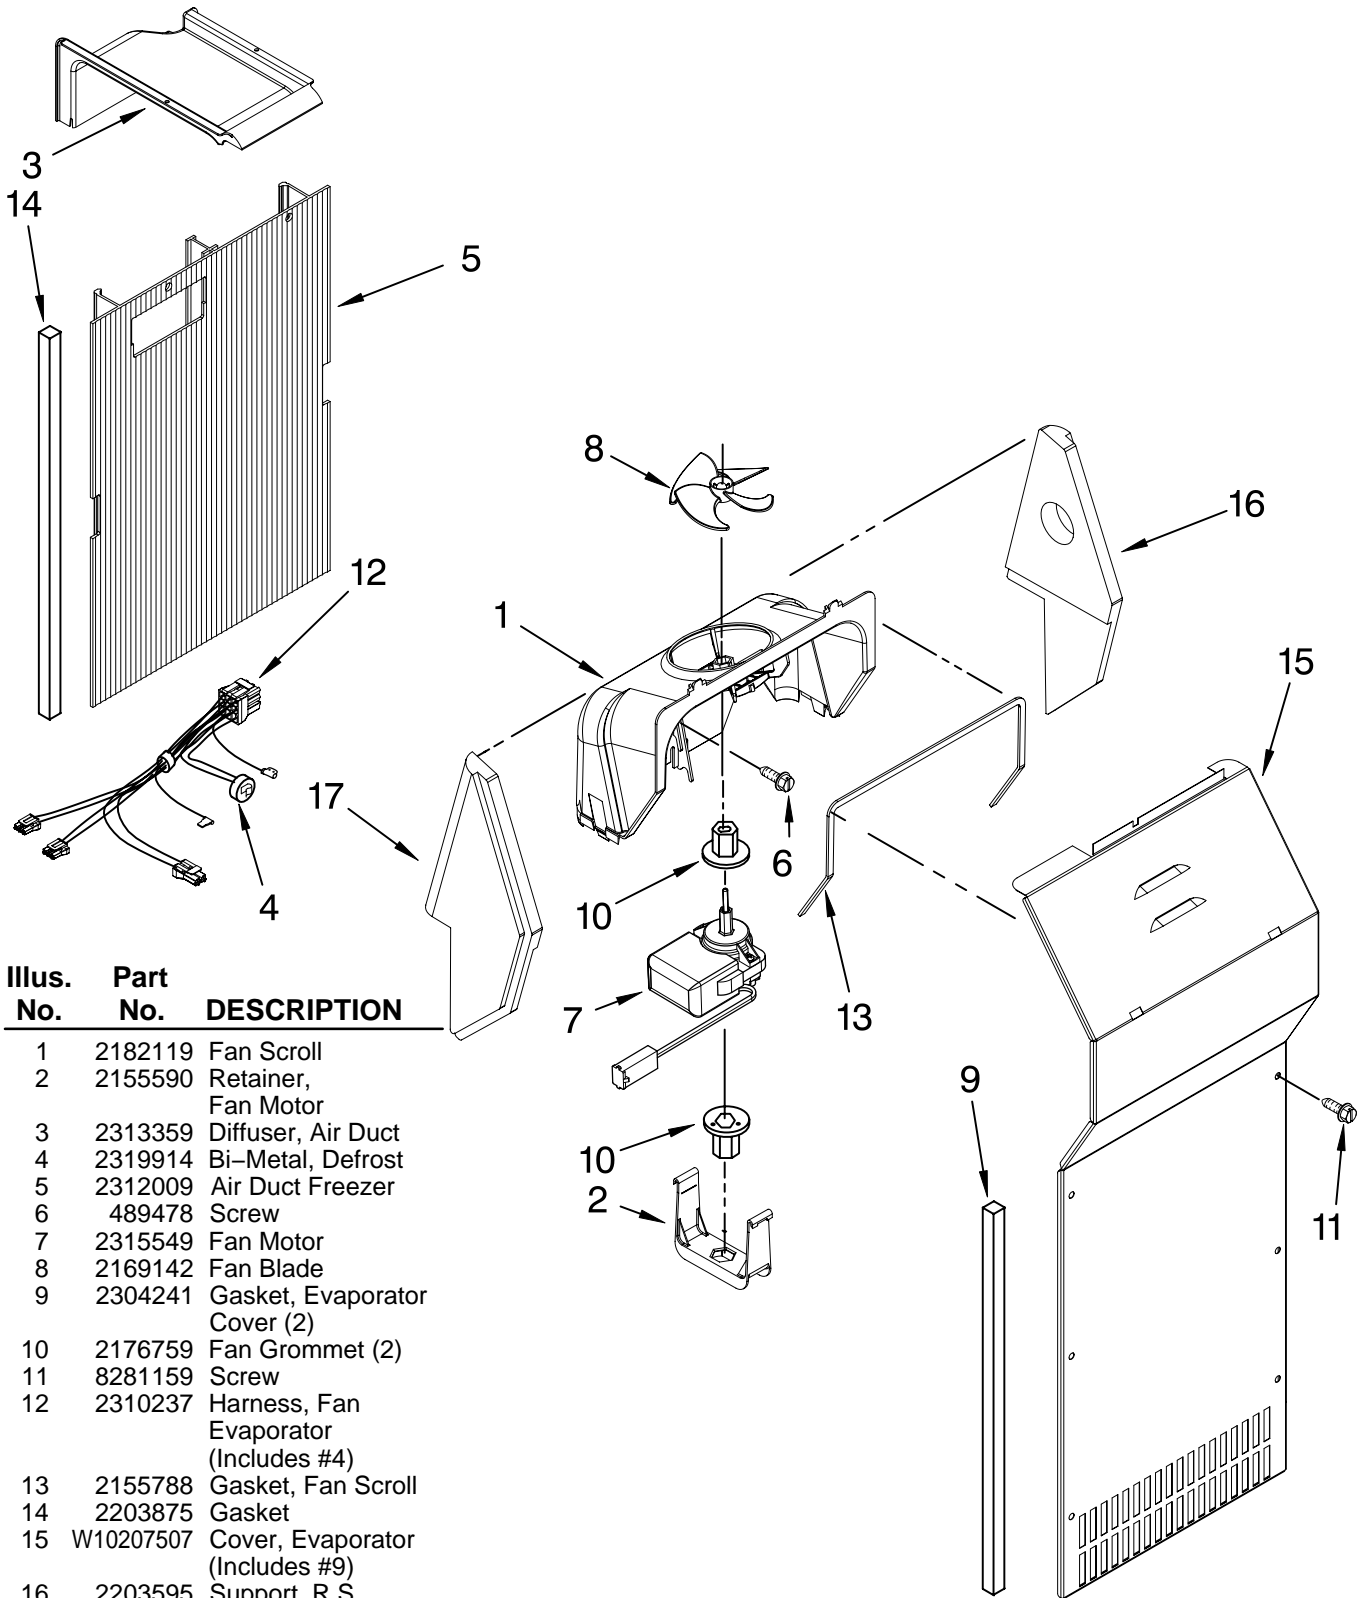

AIR FLOW PARTS

For Models: KSRV22FVWH01, KSRV22FVBT01, KSRV22FVBL01, KSRV22FVSS01, KSRV22FVMS01
(White) (Biscuit) (Black) (Stainless) (Monochromatic Stainless)

Illus. No.	Part No.	DESCRIPTION
1	2182119	Fan Scroll
2	2155590	Retainer, Fan Motor
3	2313359	Diffuser, Air Duct
4	2319914	Bi-Metal, Defrost
5	2312009	Air Duct Freezer
6	489478	Screw
7	2315549	Fan Motor
8	2169142	Fan Blade
9	2304241	Gasket, Evaporator Cover (2)
10	2176759	Fan Grommet (2)
11	8281159	Screw
12	2310237	Harness, Fan Evaporator (Includes #4)
13	2155788	Gasket, Fan Scroll
14	2203875	Gasket
15	W10207507	Cover, Evaporator (Includes #9)
16	2203595	Support, R.S
17	2203596	Support, L.S

FOR ORDERING INFORMATION REFER TO PARTS PRICE LIST