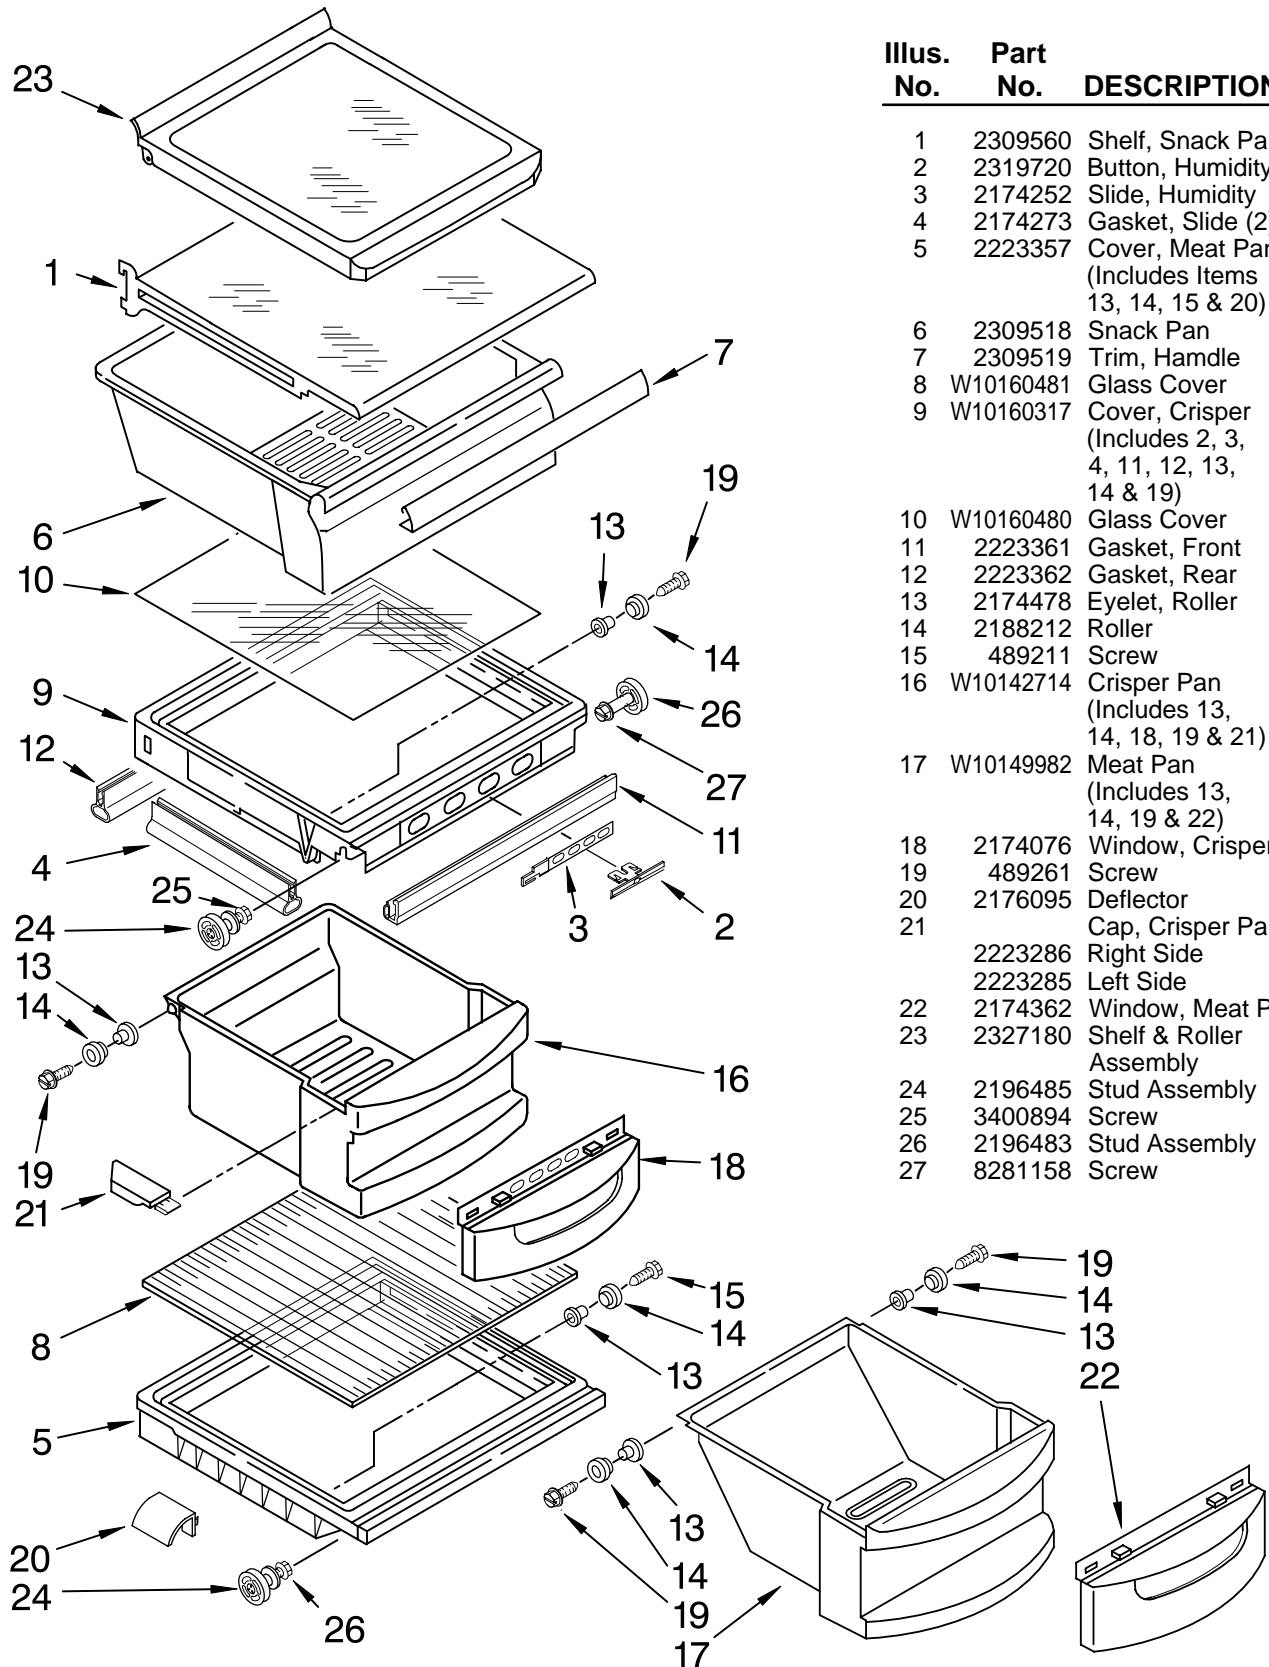

Illus. No.	Part No.	DESCRIPTION
1		Liner (Not A Serviceable Part)
2	W10175967	Escutcheon, Meat Pan Control
3	2182757	Slide, Meat Pan Control
4	2257741	Louver
5	2256035	Bracket, Dual Crisper Light
6	489290	Screw
7	2311637	Wire Harness, Crisper Light
8	2256085	Bracket, Retainer
9	W10151375	Air Diffuser Assembly
10	2152019	Air Diffuser Cover
11	2150331	Cover, Conduit
12	486298	Screw
13	2162085	Socket
14	W10204356	Reservoir
15	W10194422	Light Bulb
16	2209769	Light Lens
17	488280	Screw (2)

Illus. No.	Part No.	DESCRIPTION
1	2309560	Shelf, Snack Pan
2	2319720	Button, Humidity
3	2174252	Slide, Humidity
4	2174273	Gasket, Slide (2)
5	2223357	Cover, Meat Pan (Includes Items 13, 14, 15 & 20)
6	2309518	Snack Pan
7	2309519	Trim, Handle
8	W10160481	Glass Cover
9	W10160317	Cover, Crisper (Includes 2, 3, 4, 11, 12, 13, 14 & 19)
10	W10160480	Glass Cover
11	2223361	Gasket, Front
12	2223362	Gasket, Rear
13	2174478	Eyelet, Roller
14	2188212	Roller
15	489211	Screw
16	W10142714	Crisper Pan (Includes 13, 14, 18, 19 & 21)
17	W10149982	Meat Pan (Includes 13, 14, 19 & 22)
18	2174076	Window, Crisper
19	489261	Screw
20	2176095	Deflector
21	2223286	Cap, Crisper Pan Right Side
	2223285	Left Side
22	2174362	Window, Meat Pan
23	2327180	Shelf & Roller Assembly
24	2196485	Stud Assembly
25	3400894	Screw
26	2196483	Stud Assembly
27	8281158	Screw