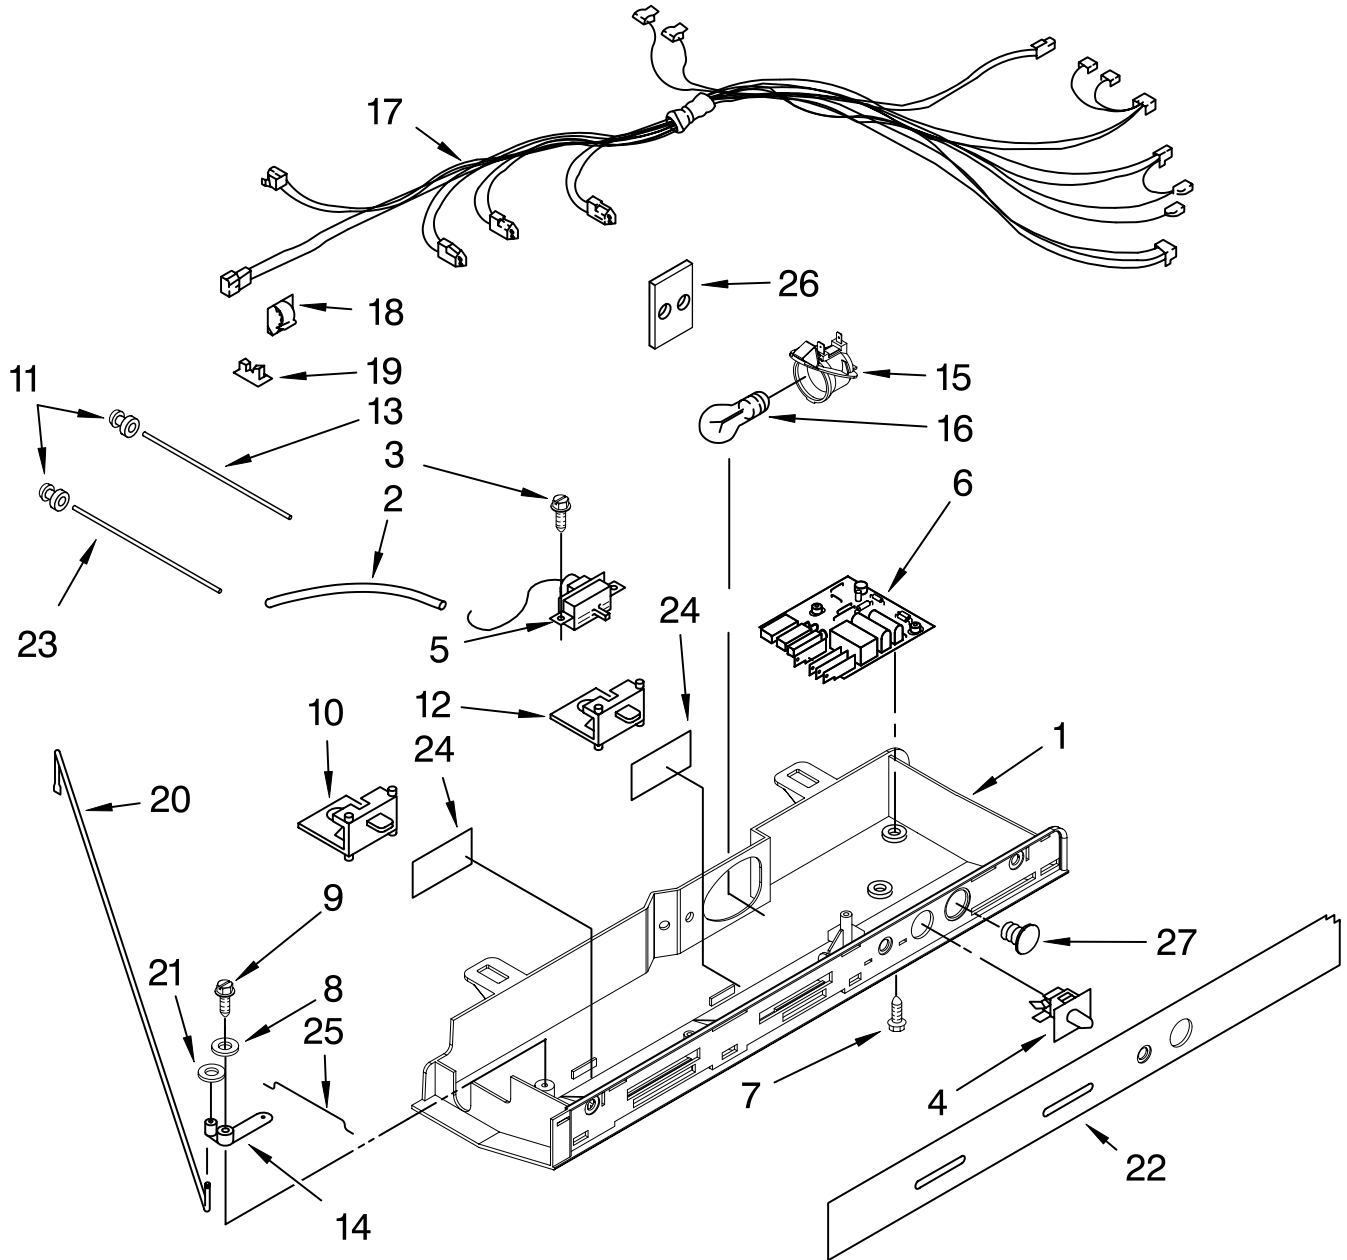

CONTROL PARTS

For Models: KSRV22FVWH01, KSRV22FVBT01, KSRV22FVBL01, KSRV22FVSS01, KSRV22FVMS01
(White) (Biscuit) (Black) (Stainless) (Monochromatic Stainless)

Illus. No.	Part No.	DESCRIPTION
1	2181738	Control Box
2	2196001	Tube Barrier, Thermostat
3	489214	Screw (2)
4	2149705	Light Switch
5	2315562	Thermostat
6	2303824	Electronic Control
7	489398	Screw (2)
8	489203	Spring Washer
9	627068	Screw

Illus. No.	Part No.	DESCRIPTION
10	2181741	Slide, Air Control
11	2172906	Grommet, Light Bar
12	2161466	Slide, Thermostat
13	2179920	Light Bar (RC)
14	2161306	Pivot Arm
15	2162085	Light Socket
16	W10194422	Light Bulb
17	2310533	Control Box Harness
18	1115374	Clip, Wiring

Illus. No.	Part No.	DESCRIPTION
19	1115375	Clip, Wiring
20	2161308	Connecting Rod
21	489391	Fastener, Push-On
22	W10176424	Front Cover, Control Box
23	2179921	Light Bar (FC)
24	2175513	Window
25	2161307	Connecting Rod, Short
26	2172931	Heat Shield
27	940014	Hole Plug

FOR ORDERING INFORMATION REFER TO PARTS PRICE LIST