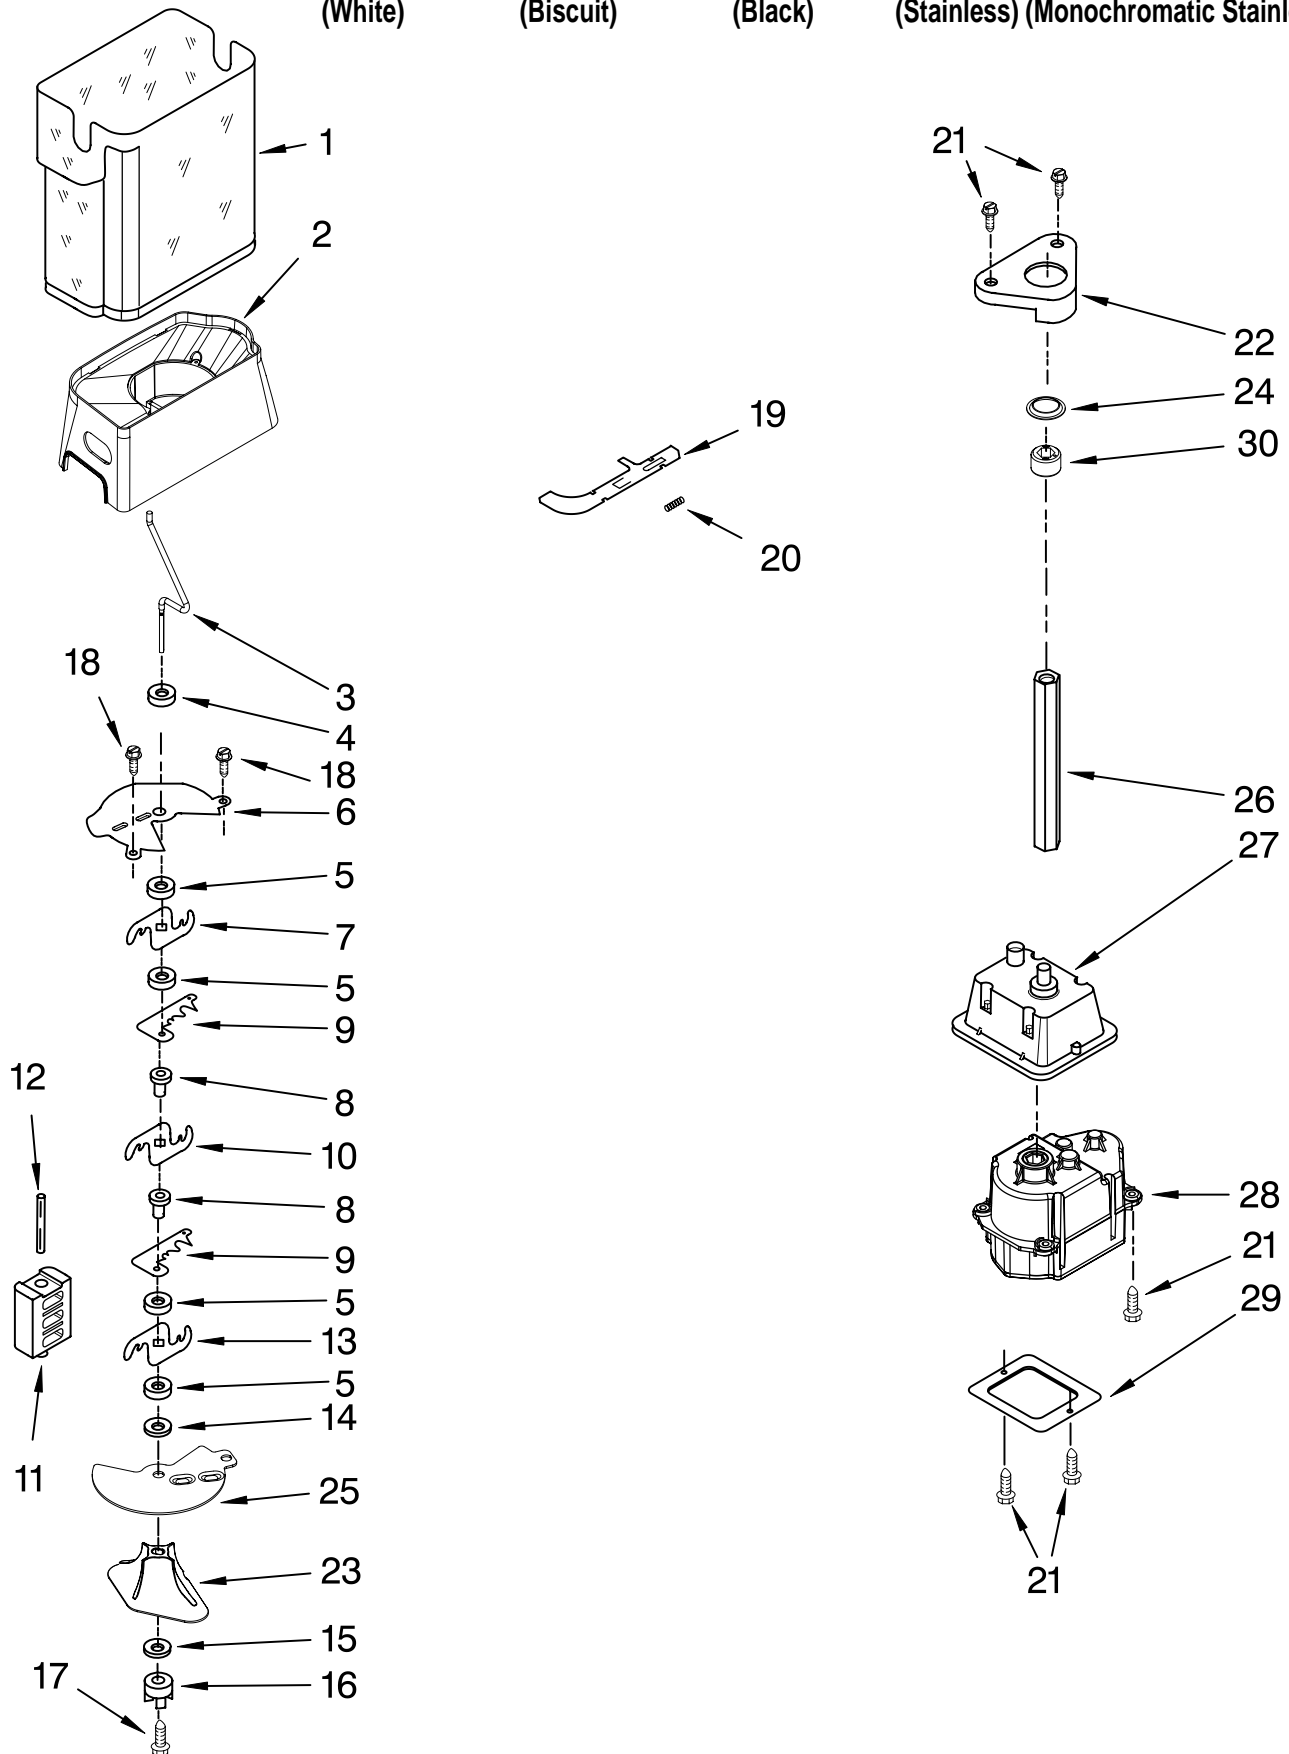

MOTOR AND ICE CONTAINER PARTS

For Models: KSRV22FVWH01, KSRV22FVBT01, KSRV22FVBL01, KSRV22FVSS01, KSRV22FVMS01
(White) (Biscuit) (Black) (Stainless) (Monochromatic Stainless)

FOR ORDERING INFORMATION REFER TO PARTS PRICE LIST

MOTOR AND ICE CONTAINER PARTS

For Models: KSRV22FVWH01, KSRV22FVBT01, KSRV22FVBL01, KSRV22FVSS01, KSRV22FVMS01
(White) (Biscuit) (Black) (Stainless) (Monochromatic Stainless)

Illus. No.	Part No.	DESCRIPTION
1	2317246	Ice Bin
2	W10176384	Crusher Bin
3	2317247	Auger
4	2258220	Washer
5	1119007	Spacer, Step (20
6	2317248	Cover, Crusher
7	2257024	Blade, Rotary
8	1119005	Spacer, Step (2)
9	2257020	Blade, Fixed
10	2257023	Blade, Rotary
11	2317239	Block, Blade
12	489229	Roll Pin
13	2257022	Blade, Rotary
14	489235	Washer, Plain
15	2198661	Washer, Coupling
16	2188918	Coupling
17	8281164	Screw
18	3400065	Screw
19	2317274	Latch, Bin
20	2198608	Spring, Latch
21	8281163	Screw
22	2188919	Holder
23	2317243	Wiper
24	2198628	Seal
25	2317250	Divider-Chamber
26	2188916	Drive Shaft
27	2322488	Enclosure, Motor
28	2322580	Dispenser, Motor
29	2212305	Cover
30	2315559	Sleeve, Coupling
100	W10204457	Ice Container (Complete)

FOR ORDERING INFORMATION REFER TO PARTS PRICE LIST