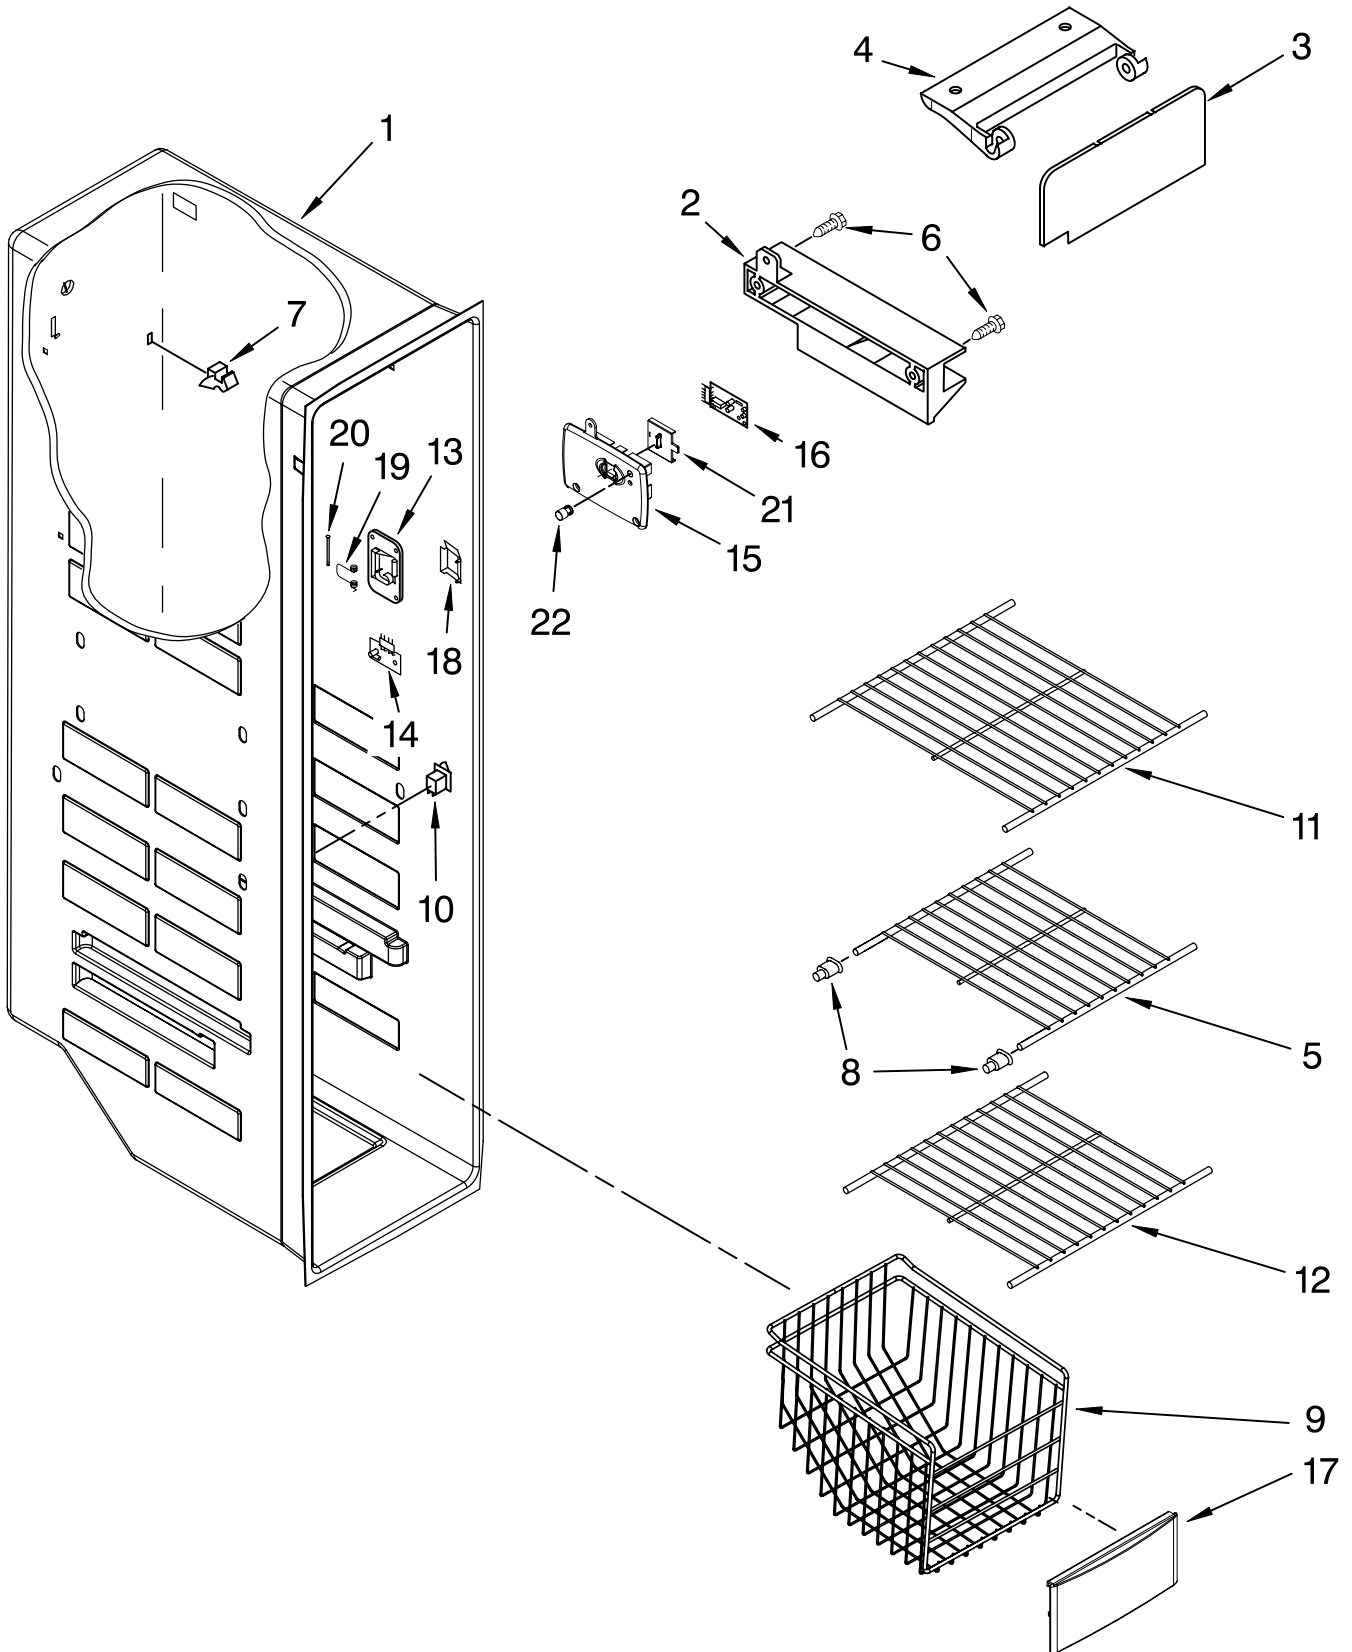

FREEZER LINER PARTS

For Models: KSRV22FVWH01, KSRV22FVBT01, KSRV22FVBL01, KSRV22FVSS01, KSRV22FVMS01
(White) (Biscuit) (Black) (Stainless) (Monochromatic Stainless)

FOR ORDERING INFORMATION REFER TO PARTS PRICE LIST

FREEZER LINER PARTS

For Models: KSRV22FVWH01, KSRV22FVBT01, KSRV22FVBL01, KSRV22FVSS01, KSRV22FVMS01
(White) (Biscuit) (Black) (Stainless) (Monochromatic Stainless)

Illus. No.	Part No.	DESCRIPTION
1		Liner (Not A Serviceable Part)
2	2212321	Slide, Ice Maker
3	W10180062	Cover, Ice Maker
4	2198641	Bracket, Cover
5	2309634	Shelf, Wire
6	489478	Screw
7	842534	Clip, Air Duct (2)
8	W10130299	Cup, Shelf Mount.
9	2312034	Wire Basket
10	1115373	Switch, Rocker Arm
11	2309633	Shelf, Wire
12	2312040	Shelf, Wire
13	2198587	Cover, Emitter
14	2220398	P.C. Board Emitter
15	W10173569	Cover, Receiver
16	W101936666	P.C. Board Receiver
17	2305582	Trim, Basket
18	2198633	Flipper
19	2198635	Spring
20	2198634	Pin
21	2315398	Slide, Ice Maker Shut Off
22	2198643	Lens

FOR ORDERING INFORMATION REFER TO PARTS PRICE LIST