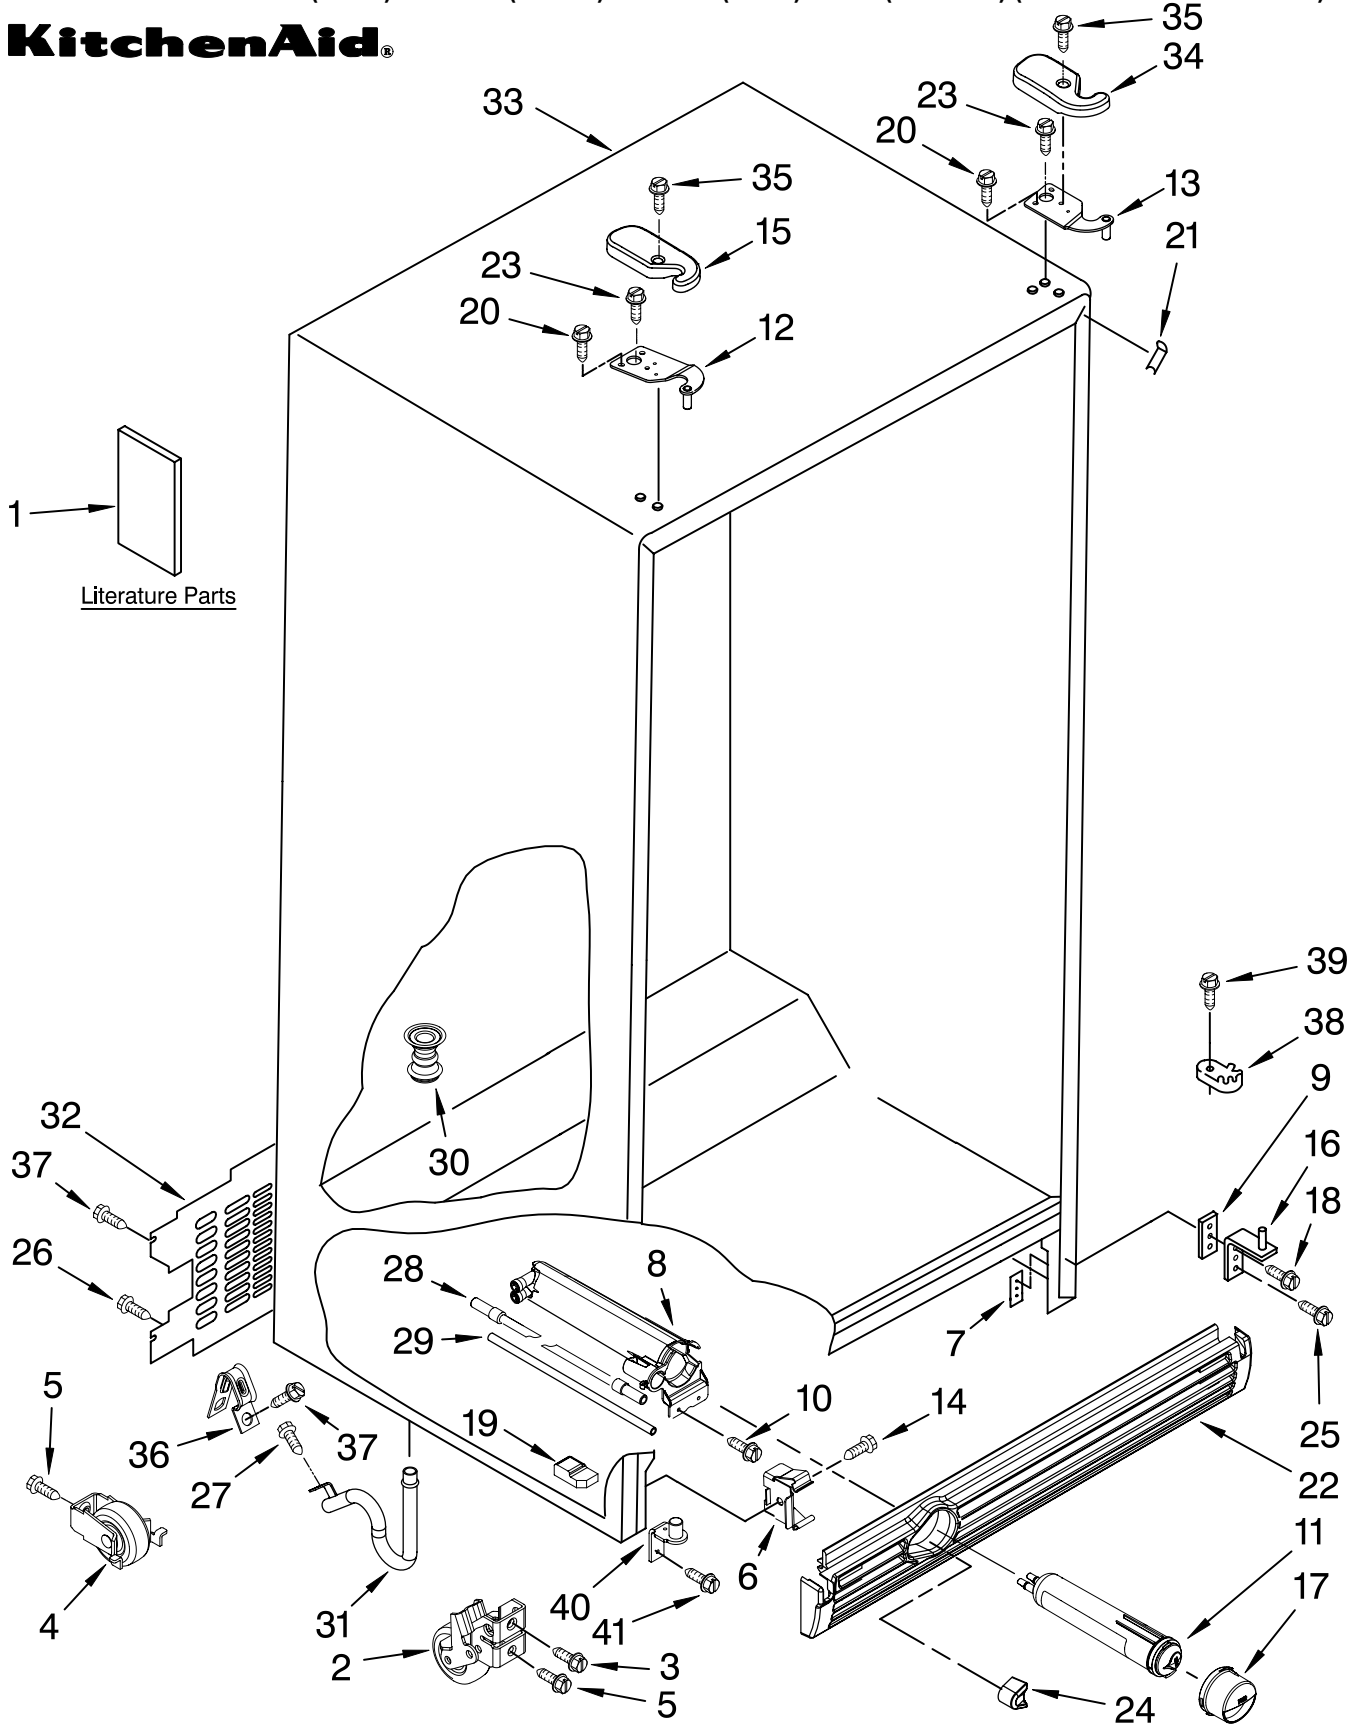

CABINET PARTS

REFRIGERATOR

For Models: KSRV22FVWH01, KSRV22FVBT01, KSRV22FVBL01, KSRV22FVSS01, KSRV22FVMS01
(White) (Biscuit) (Black) (Stainless) (Monochromatic Stainless)

KitchenAid®

FOR ORDERING INFORMATION REFER TO PARTS PRICE LIST

CABINET PARTS

For Models: KSRV22FVWH01, KSRV22FVBT01, KSRV22FVBL01, KSRV22FVSS01, KSRV22FVMS01
(White) (Biscuit) (Black) (Stainless) (Monochromatic Stainless)

Illus. No.	Part No.	DESCRIPTION	Illus. No.	Part No.	DESCRIPTION	Illus. No.	Part No.	DESCRIPTION
1		Literature Parts	16	2217075	Bottom Hinge (RC)	25	3400103	Screw (2)
	W10167098	Use & Care Guide	17		Cap, Water	26	489290	Screw
	W10205540	Service & Wiring Sheet			Filter	27	489464	Screw
	W10139598	Energy Label		2260502W	White	28	2319867	Tube, Filter Inlet
	W10180407	Instruction Sheet, Door Removal		2260502T	Biscuit	29	2255012	Tube, Filter Outlet
2	2174748	Front Roller (2)	18	3400113	Screw (4)	30	2304888	Drain Fitting
3	3400517	Screw	19	2260519	Block, Housing Support	31	2304937	Extension Tube
4	2196236	Roller (Rear) (2)	20	3400858	Screw	32	2188734	Cover, Unit
5	489427	Screw	21		Filler, Wrapper	33		Cabinet (Not A Serviceable Part)
6	2155013	Clip, Grille		2201014	White	34		Hinge Cover
7	2304249	Plate, Screw		2200926	Biscuit		W10138576	White
8	W10121138	Housing, Water Filter		2201017	Black		W10138578	Biscuit
9	2209697	Shim		2254507	Apollo Grey		W10138577	Black
10	489500	Screw (2)	22		Grille		W10138579	Apollo Grey
11	4396841	Water Filter		W10184869	White	35	8281227	Screw
12	2203770	Hinge Top (FC)		W10184881	Biscuit	36	549193	Clamp, Service Cord
13	2203771	Hinge, Top (RC)		W10184880	Black	37	489084	Screw
14	488500	Screw		W10184882	Midnight Grey	38	2155311	Door Closer (RC) Lower Cam (2)
15		Hinge Cover	23	489497	Screw	39	489483	Screw (2)
	W10138581	White	24		Button, Water Filter	40	2323833	Bottom Hinge (FC)
	W10138583	Biscuit		2260503W	White	41	2223751	Door Closer (FC)
	W10138582	Black		2260503T	Biscuit			
	W10138584	Apollo Grey		2260503B	Black			
				2260503MG	Midnight Grey			

FOR ORDERING INFORMATION REFER TO PARTS PRICE LIST