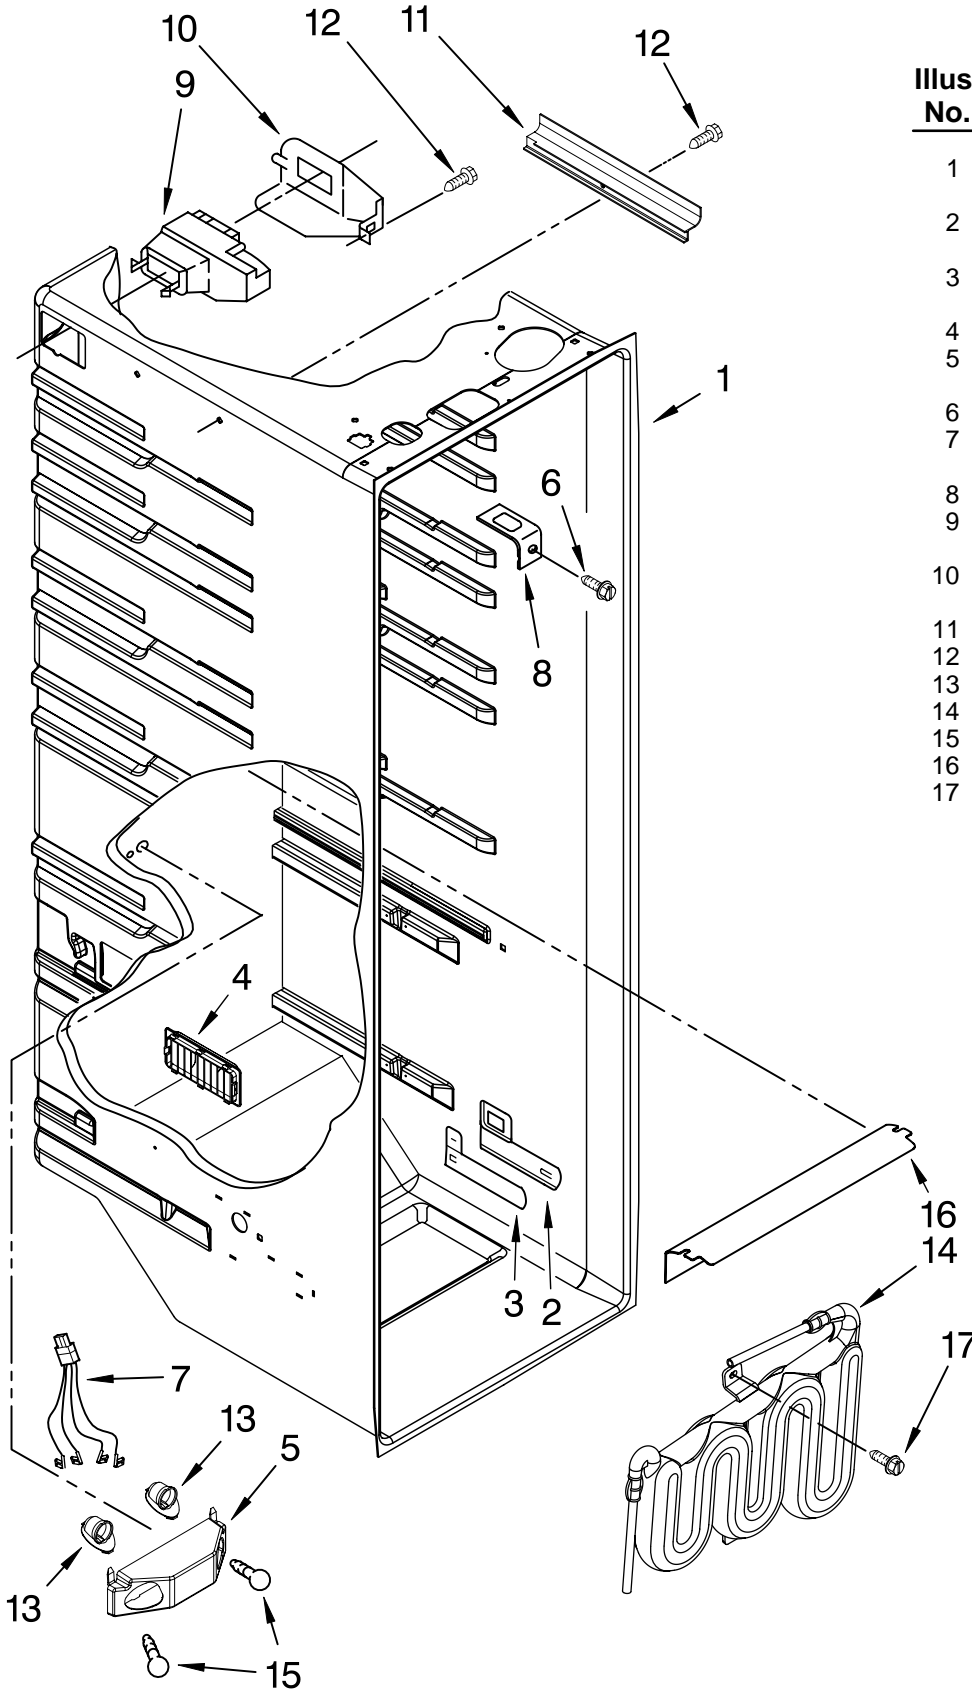

REFRIGERATOR LINER PARTS

For Models: KSRV22FVWH01, KSRV22FVBT01, KSRV22FVBL01, KSRV22FVSS01, KSRV22FVMS01
(White) (Biscuit) (Black) (Stainless) (Monochromatic Stainless)

Illus. No.	Part No.	DESCRIPTION
1		Liner (Not A Serviceable Part)
2	W10175967	Escutcheon, Meat Pan Control
3	2182757	Slide, Meat Pan Control
4	2257741	Louver
5	2256035	Bracket, Dual Crisper Light
6	489290	Screw
7	2311637	Wire Harness, Crisper Light
8	2256085	Bracket, Retainer
9	W10151375	Air Diffuser Assembly
10	2152019	Air Diffuser Cover
11	2150331	Cover, Conduit
12	486298	Screw
13	2162085	Socket
14	W10204356	Reservoir
15	W10194422	Light Bulb
16	2209769	Light Lens
17	488280	Screw (2)

FOR ORDERING INFORMATION REFER TO PARTS PRICE LIST