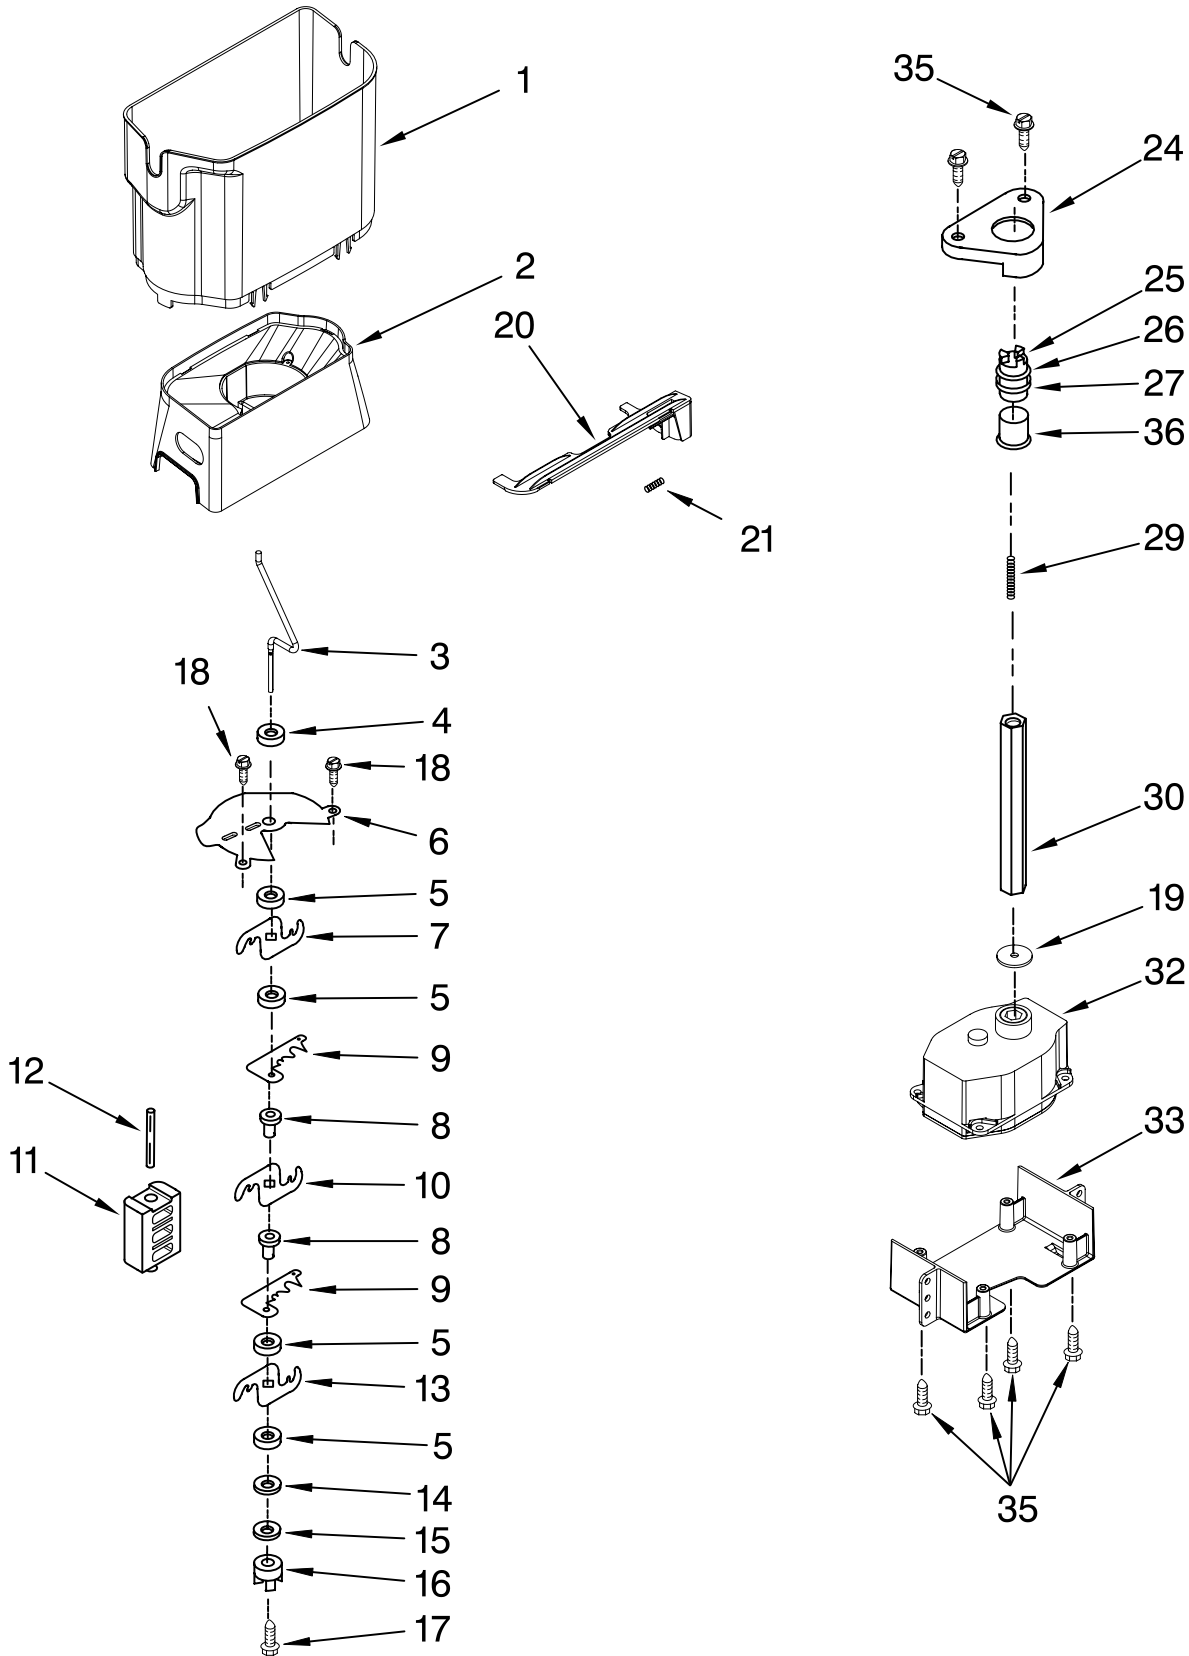

MOTOR AND ICE CONTAINER PARTS

For Models: KRSR25RSWH01, KRSR25RSBT01, KRSR25RSBL01, KRSR25RSMS01, KRSR25RSMK01
(White) (Biscuit) (Black) (Monochromatic Stainless) (Monochromatic Stainless)

FOR ORDERING INFORMATION REFER TO PARTS PRICE LIST

MOTOR AND ICE CONTAINER PARTS

For Models: KRSR25RSWH01, KRSR25RSBT01, KRSR25RSBL01, KRSR25RSMS01, KRSR25RSMK01
(White) (Biscuit) (Black) (Monochromatic Stainless) (Monochromatic Stainless)

Illus. No.	Part No.	DESCRIPTION
1	2305336	Ice Bin
2	2305294	Crusher Bin
3	2258222	Auger
4	2258220	Washer
5	1119007	Spacer, Flat (4)
6	2305244	Cover, Crusher
7	2257024	Blade, Rotary
8	1119005	Spacer, Step (2)
9	2257020	Blade, Fixed
10	2257023	Blade, Rotary
11	2198602	Block, Blade
12	489229	Roll Pin
13	2257022	Blade, Rotary
14	489235	Washer, Plain
15	2198661	Washer, Coupling
16	2220457	Coupling
17	8281164	Screw
18	3400065	Screw
19	2305382	Rubber Boot
20	2305441	Latch, Bin
21	2198608	Spring, Latch
24	2212369	Holder
25	2220458	Coupling, Bottom
26	2198628	Seal
27	2212370	Washer
29	2198607	Spring
30	2305243	Drive Shaft
32	2252130	Dispenser, Motor
33	2305208	Bracket, Motor
35	8281163	Screw
36	2212365	Sleeve, Coupling
100	2305425	Ice Container (Complete)