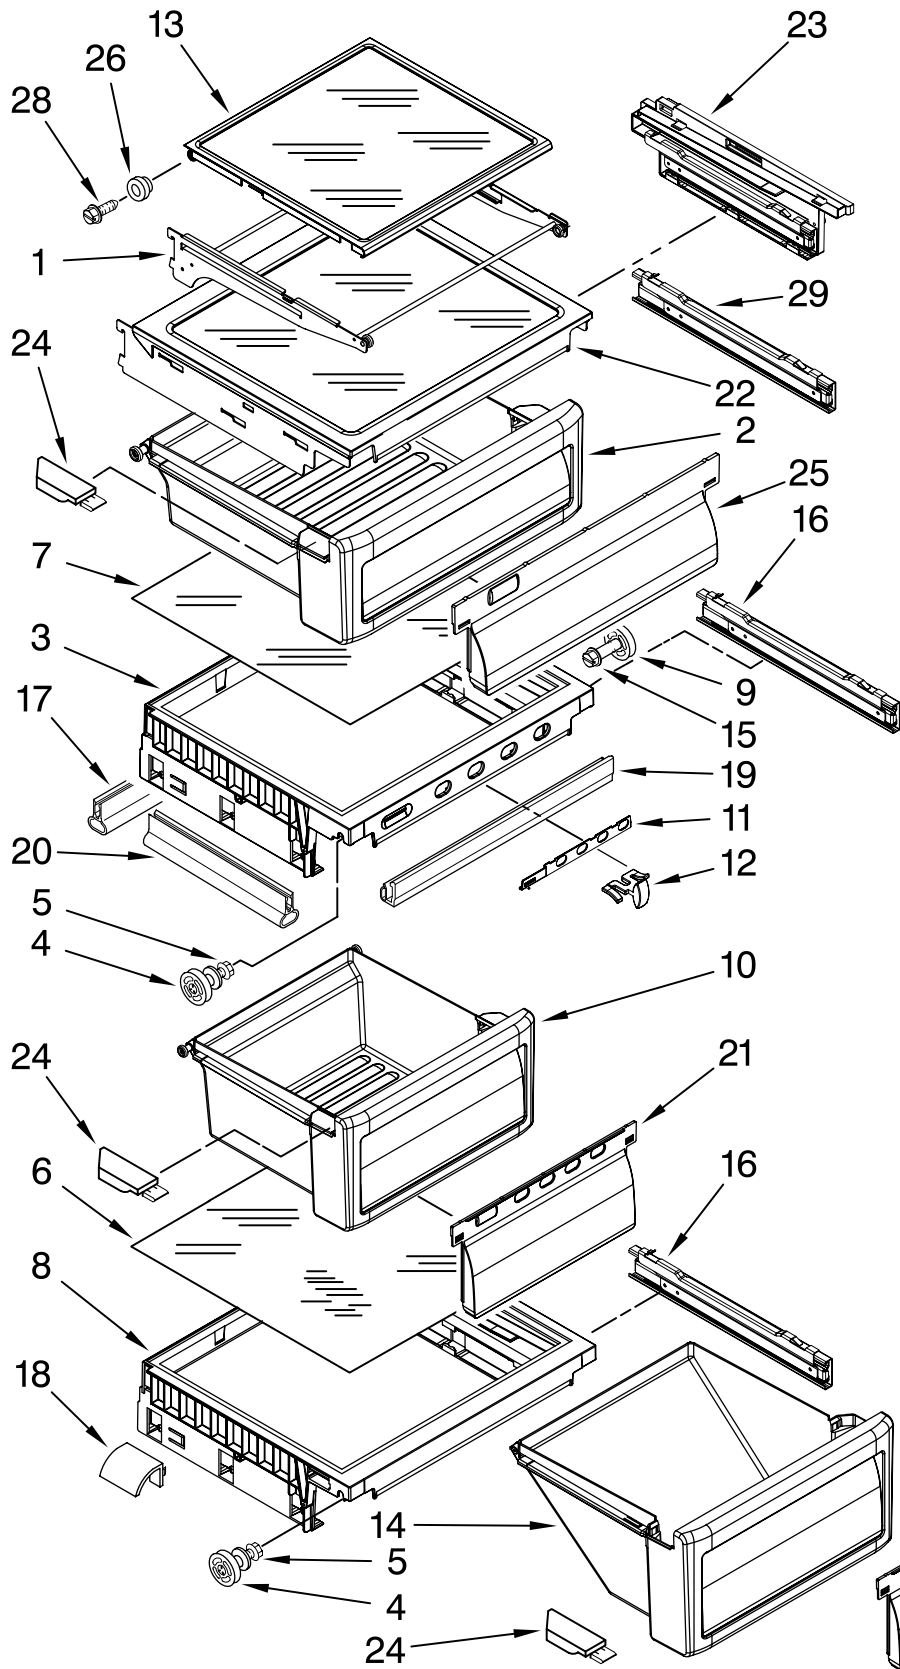

REFRIGERATOR SHELF PARTS

For Models: KRSR25RSWH01, KRSR25RSBT01, KRSR25RSBL01, KRSR25RSMS01, KRSR25RSMK01
(White) (Biscuit) (Black) (Monochromatic Stainless) (Monochromatic Stainless)

Illus. No.	Part No.	DESCRIPTION
1	2301072	Frame Assembly (2)
2	2301023	Snack Bin Asm (Includes 24 & 25)
3	2301567	Cover, Crisper (Includes 11, 12, 16, 17, 19 & 20)
4	2196485	Stud Assembly
5	3400894	Screw
6	2301028	Glass, Meat Cover
7	2301027	Glass, Cover
8	2301568	Cover, Meat Pan (Includes 16 & 18)
9	2196483	Stud Assembly
10	2301031	Crisper Pan Asm (Includes 21 & 24)
11	2301026	Slide, Humidity Control
12	2301025	Knob, Humidity Control
13	2301084	Shelf & Roller Assembly (2)
14	2301022	Meat Pan Asm (Includes 24 & 27)
15	8281158	Screw
16		Glide Assembly (Crisper Pan)
	2301548	Right Side
	2301549	Left Side
17	2301115	Gasket, Rear
18	2301126	Deflector
19	2301116	Gasket, Front
20	2301117	Gasket, Side (2)
21	2301001	Window, Crisper Pan
22	2301566	Shelf, Snack Pan
23		Support Assembly
	2301569	Right Side
	2301570	Left Side
24		Cap, Corner
	2301016	Right Side
	2301017	Left Side
25	2301006	Window, Snack Pan
26	2188212	Roller (2)
27	2301227	Window, Meat Pan
28	489439	Screw (2)
29		Glide Assembly (Snack Pan)
	2301550	Right Side
	2301551	Left Side

FOR ORDERING INFORMATION REFER TO PARTS PRICE LIST