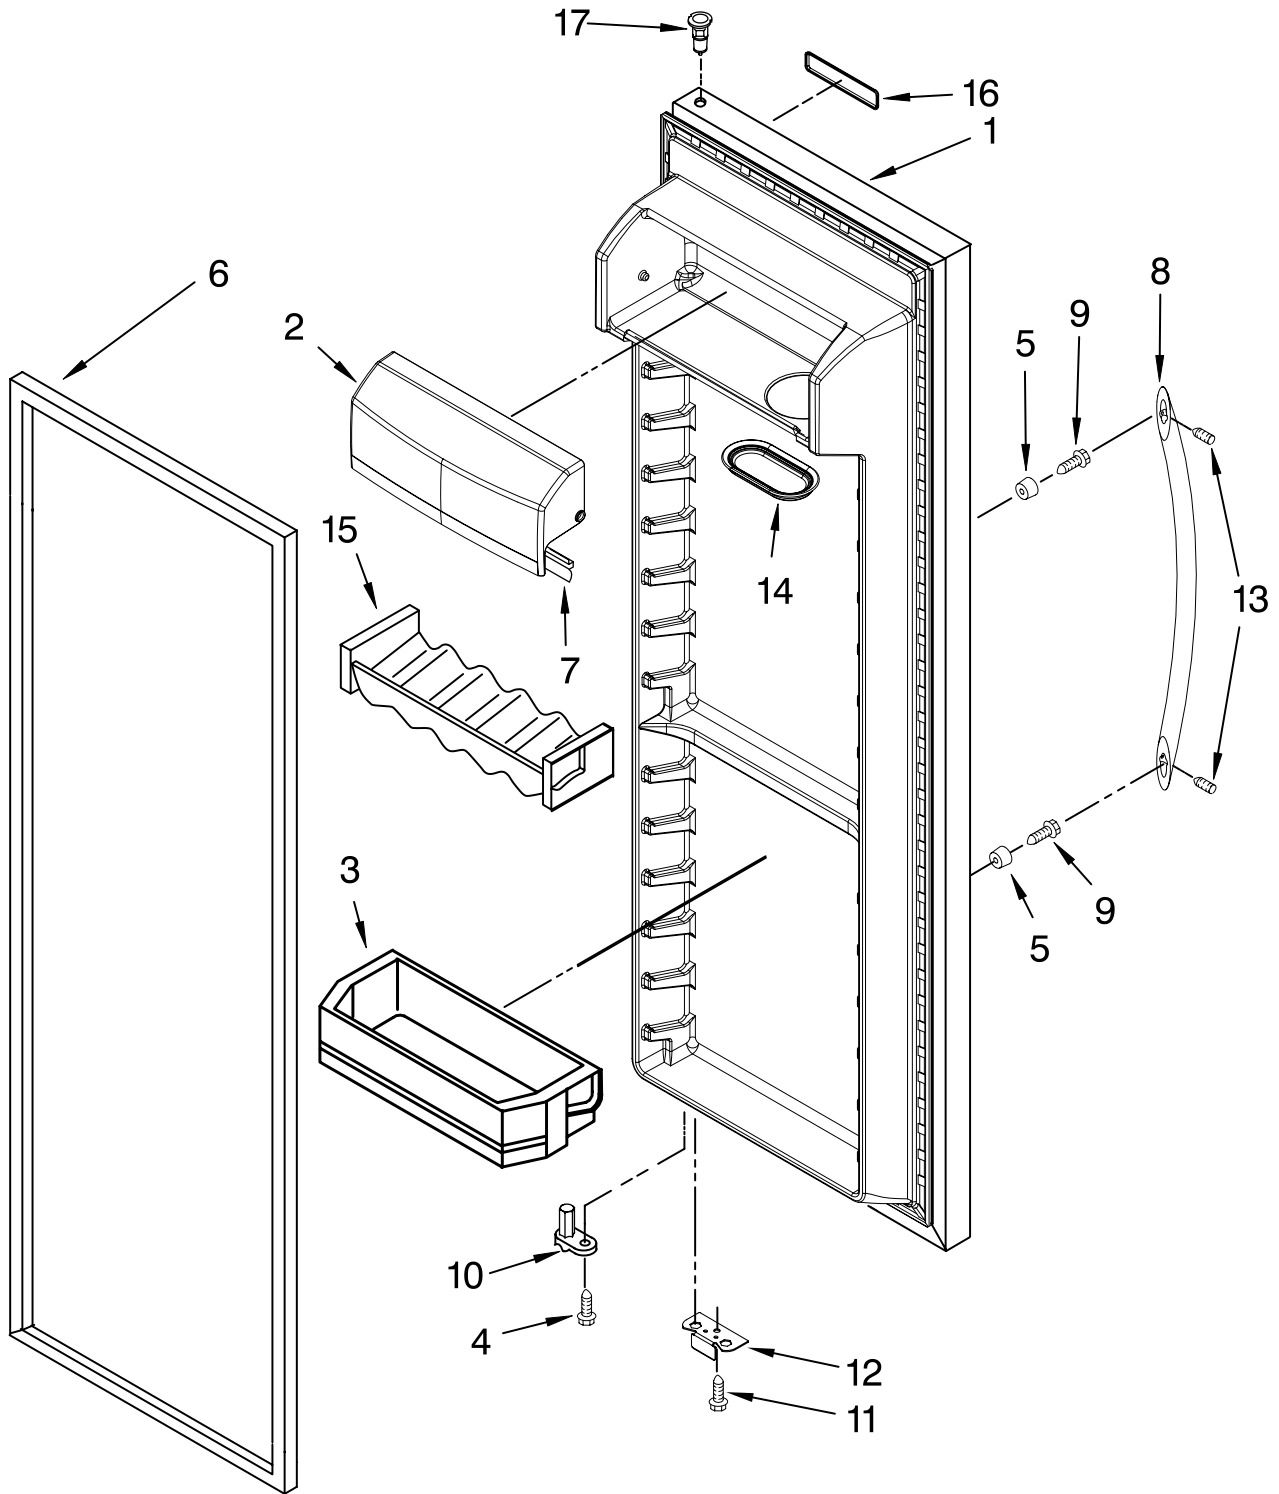

MOTOR AND ICE CONTAINER PARTS

For Models: KRSR25RSWH01, KRSR25RSBT01, KRSR25RSBL01, KRSR25RSMS01, KRSR25RSMK01
(White) (Biscuit) (Black) (Monochromatic Stainless) (Monochromatic Stainless)

Illus. No.	Part No.	DESCRIPTION
1	2305336	Ice Bin
2	2305294	Crusher Bin
3	2258222	Auger
4	2258220	Washer
5	1119007	Spacer, Flat (4)
6	2305244	Cover, Crusher
7	2257024	Blade, Rotary
8	1119005	Spacer, Step (2)
9	2257020	Blade, Fixed
10	2257023	Blade, Rotary
11	2198602	Block, Blade
12	489229	Roll Pin
13	2257022	Blade, Rotary
14	489235	Washer, Plain
15	2198661	Washer, Coupling
16	2220457	Coupling
17	8281164	Screw
18	3400065	Screw
19	2305382	Rubber Boot
20	2305441	Latch, Bin
21	2198608	Spring, Latch
24	2212369	Holder
25	2220458	Coupling, Bottom
26	2198628	Seal
27	2212370	Washer
29	2198607	Spring
30	2305243	Drive Shaft
32	2252130	Dispenser, Motor
33	2305208	Bracket, Motor
35	8281163	Screw
36	2212365	Sleeve, Coupling
100	2305425	Ice Container (Complete)

REFRIGERATOR DOOR PARTS

For Models: KRSR25RSWH01, KRSR25RSBT01, KRSR25RSBL01, KRSR25RSMS01, KRSR25RSMK01
(White) (Biscuit) (Black) (Monochromatic Stainless) (Monochromatic Stainless)

FOR ORDERING INFORMATION REFER TO PARTS PRICE LIST