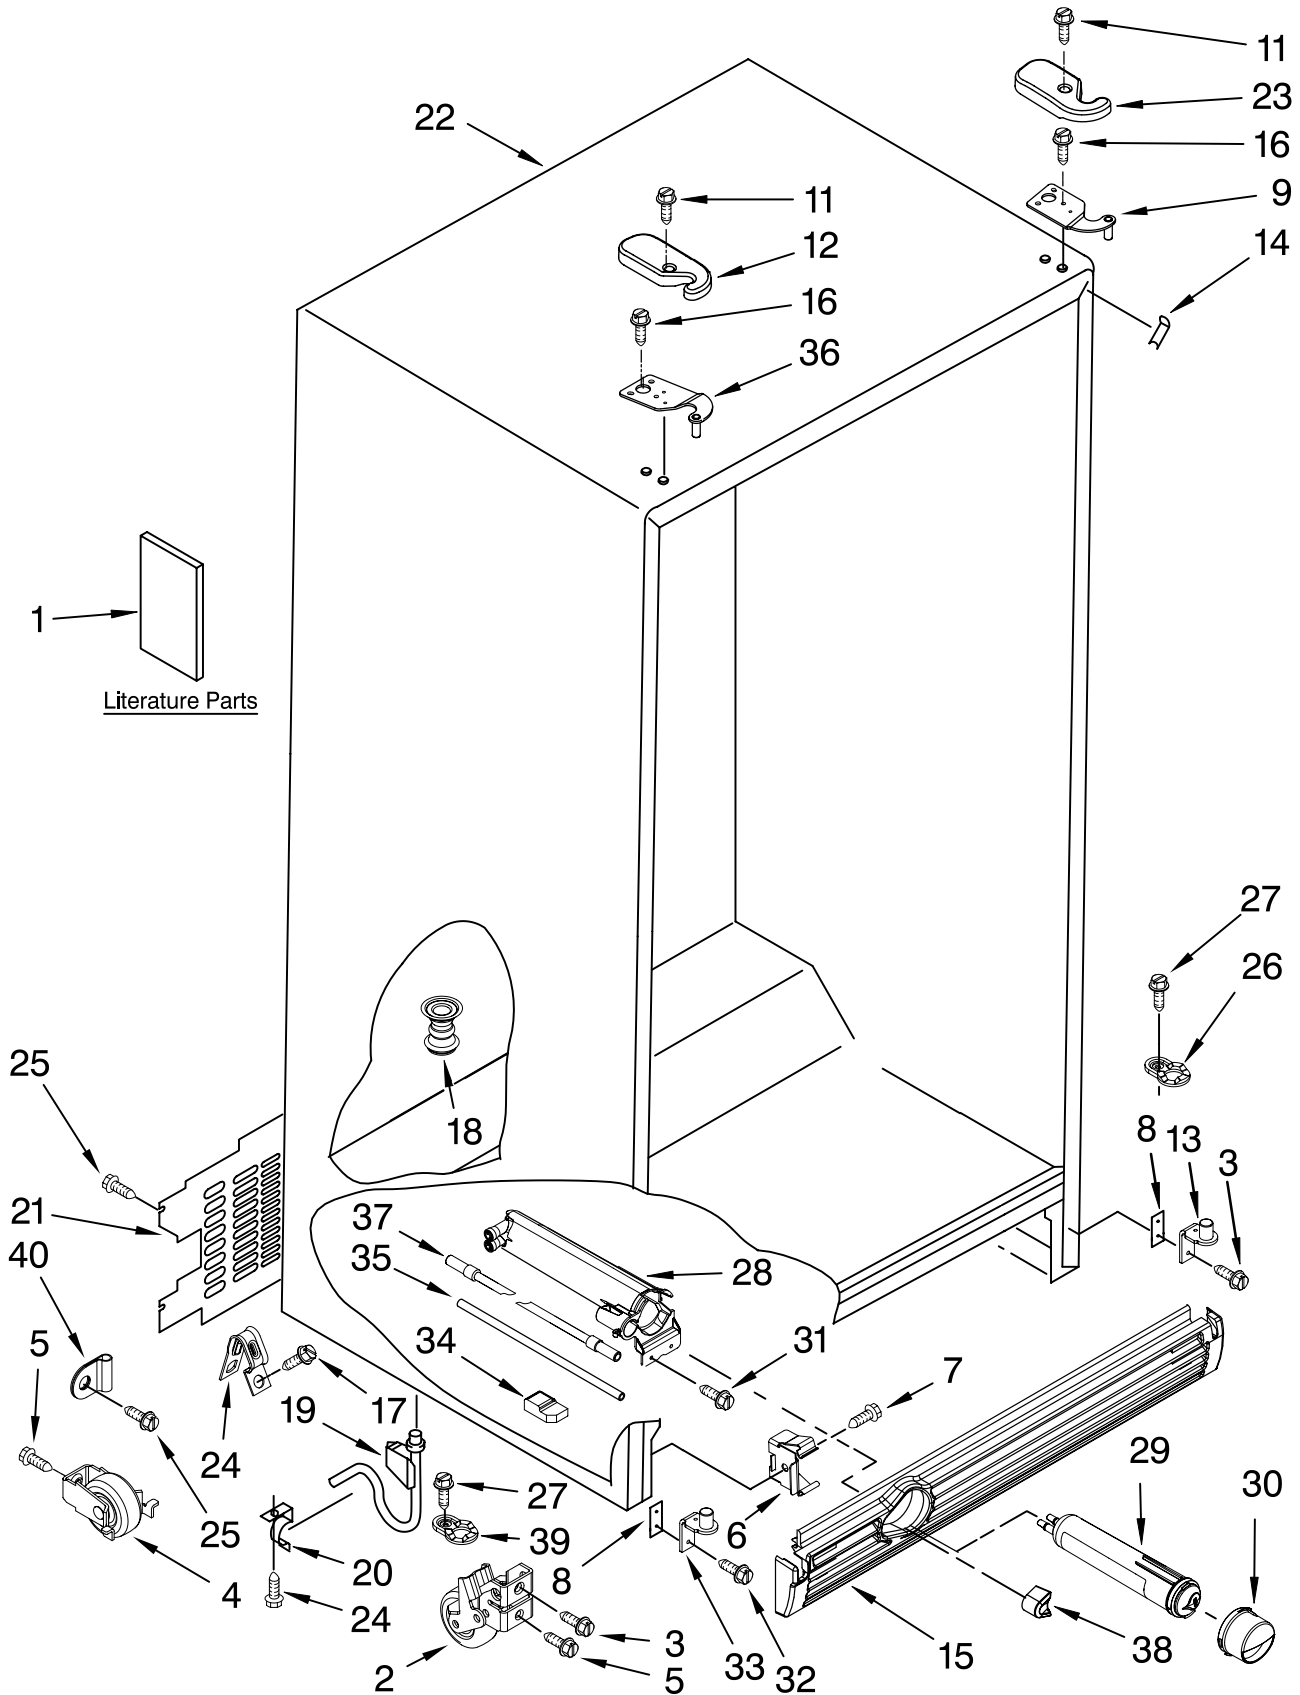

For Models: KSRS25RSWH01, KSRS25RSBT01, KSRS25RSBL01, KSRS25RSMS01, KSRS25RSMK01
(White) (Biscuit) (Black) (Monochromatic Stainless) (Monochromatic Stainless)

FOR ORDERING INFORMATION REFER TO PARTS PRICE LIST