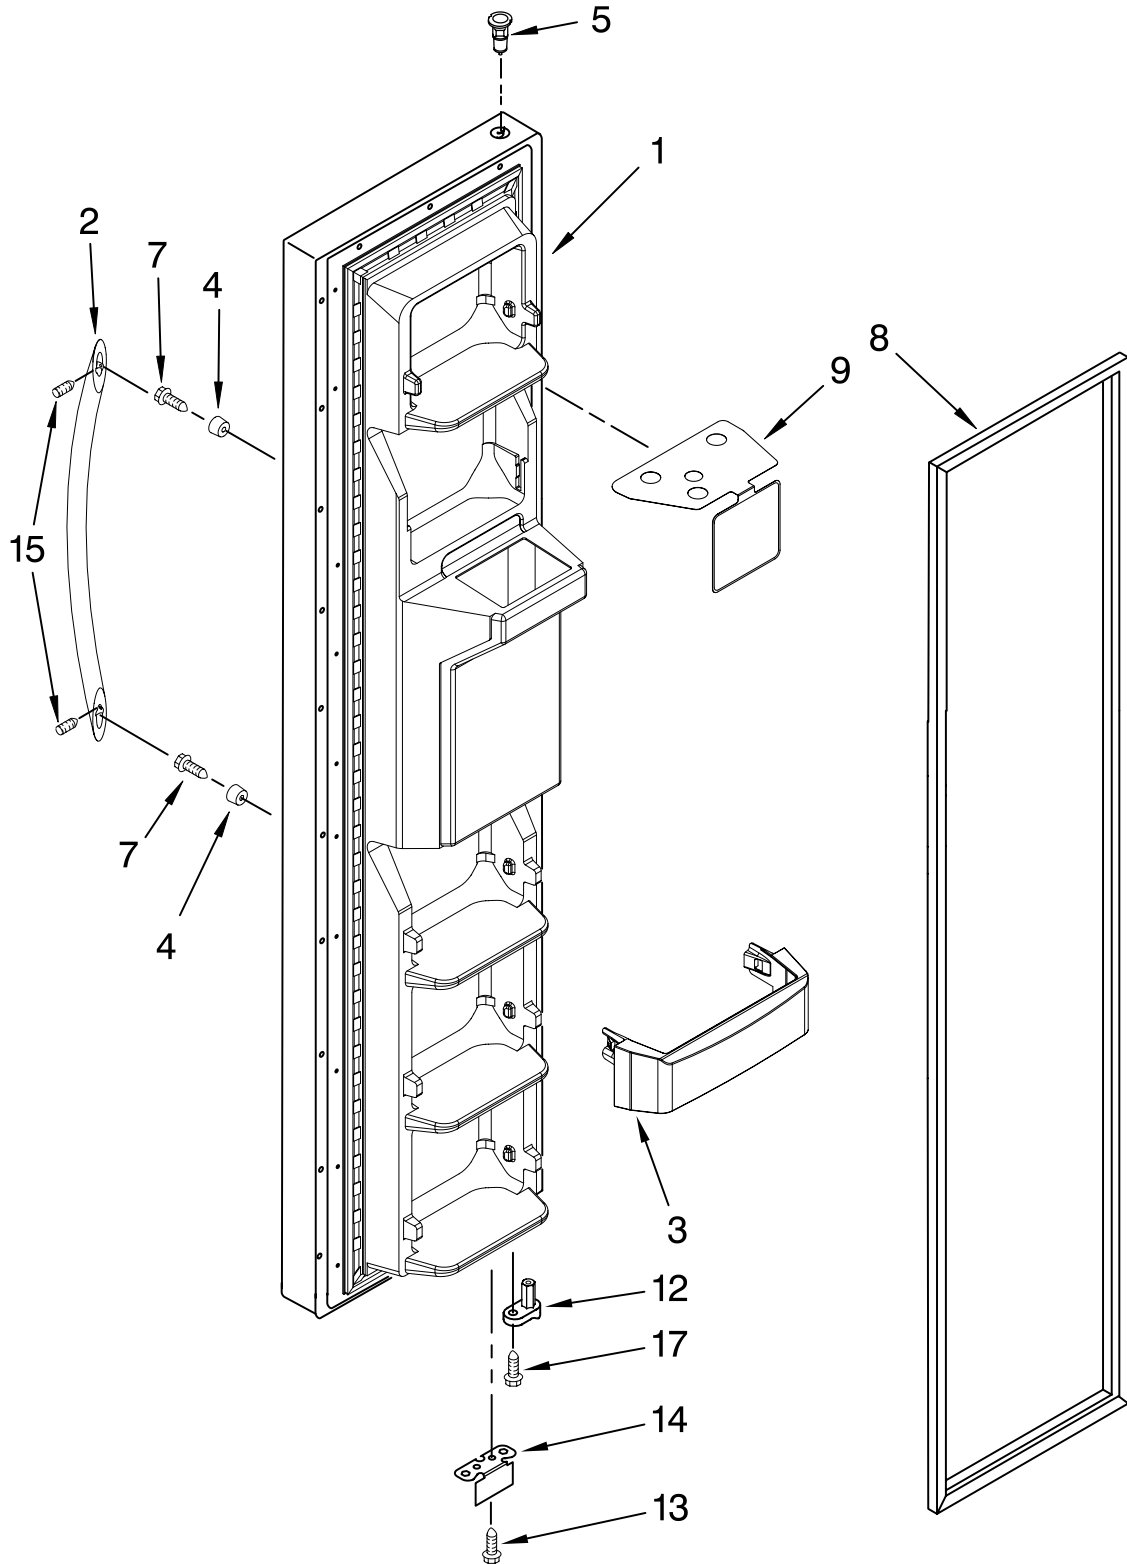

FREEZER DOOR PARTS

For Models: KRSR25RSWH01, KRSR25RSBT01, KRSR25RSBL01, KRSR25RSMS01, KRSR25RSMK01
(White) (Biscuit) (Black) (Monochromatic Stainless) (Monochromatic Stainless)

FOR ORDERING INFORMATION REFER TO PARTS PRICE LIST