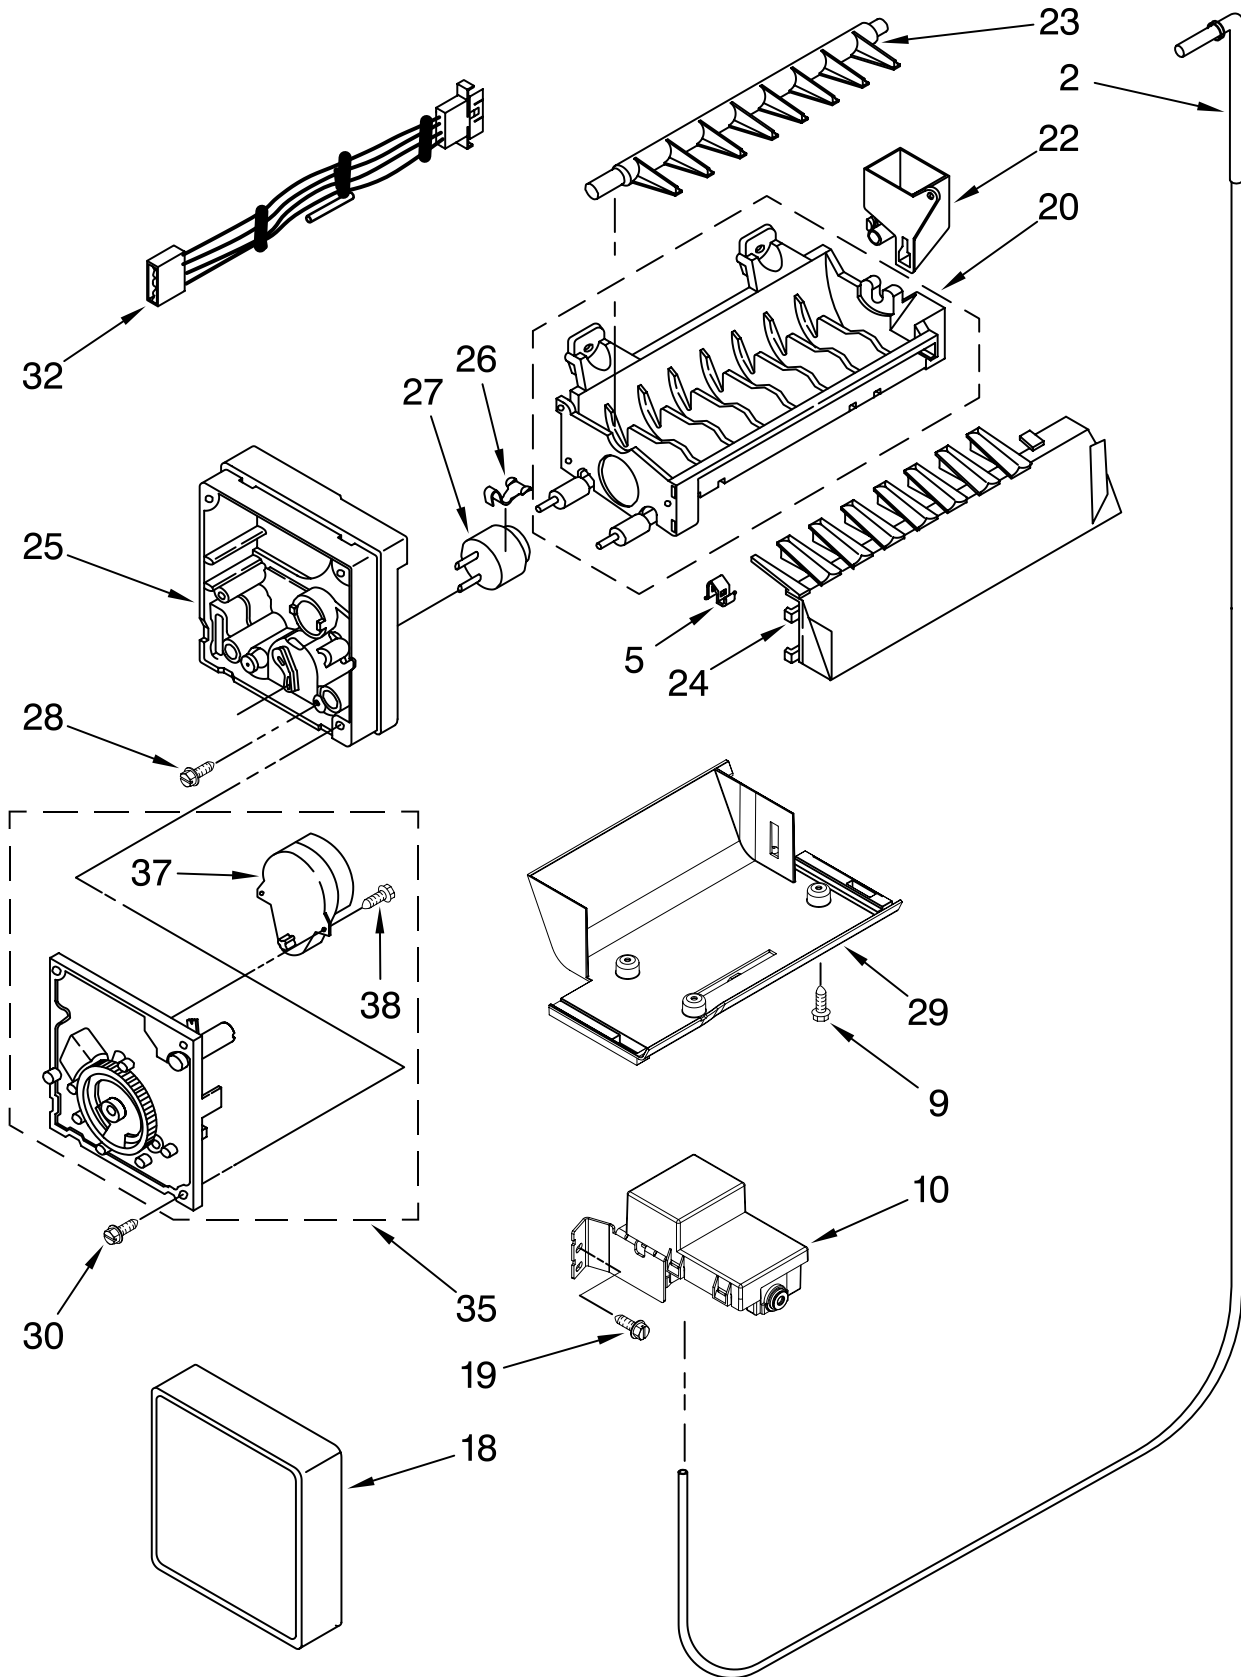

ICEMAKER PARTS

For Models: KRSR25RSWH01, KRSR25RSBT01, KRSR25RSBL01, KRSR25RSMS01, KRSR25RSMK01
(White) (Biscuit) (Black) (Monochromatic Stainless) (Monochromatic Stainless)

FOR ORDERING INFORMATION REFER TO PARTS PRICE LIST

ICEMAKER PARTS

For Models: KRSR25RSWH01, KRSR25RSBT01, KRSR25RSBL01, KRSR25RSMS01, KRSR25RSMK01
(White) (Biscuit) (Black) (Monochromatic Stainless) (Monochromatic Stainless)

Illus. No.	Part No.	DESCRIPTION
2	2256096	Fitting and Water Tube
5	628379	Clip, Fuse
9	489478	Screw (3)
10	2305225	Smart Valve
18	2174358	Cover
19	488649	Screw
20	2255835	Mold & Heater Assembly (Also Order 542638 Silicone Grease)
22	628356	Bearing & Inlet
23	627843	Ejector
24	2198598	Ice Stripper
25	2194712	Support
26	2315522	Retainer, Thermostat
27	628397	Thermostat (Also Order 542369 Cement Alumilastic)
28	8533917	Screw
29	2303583	Bracket, Ice Maker Mounting
30	489276	Screw
32	2187467	Harness, Wiring
35	626691	Module Assembly (Includes Items 37 & 38)
37	626683	Motor
38	489136	Screw
100	626663	Icemaker Assembly