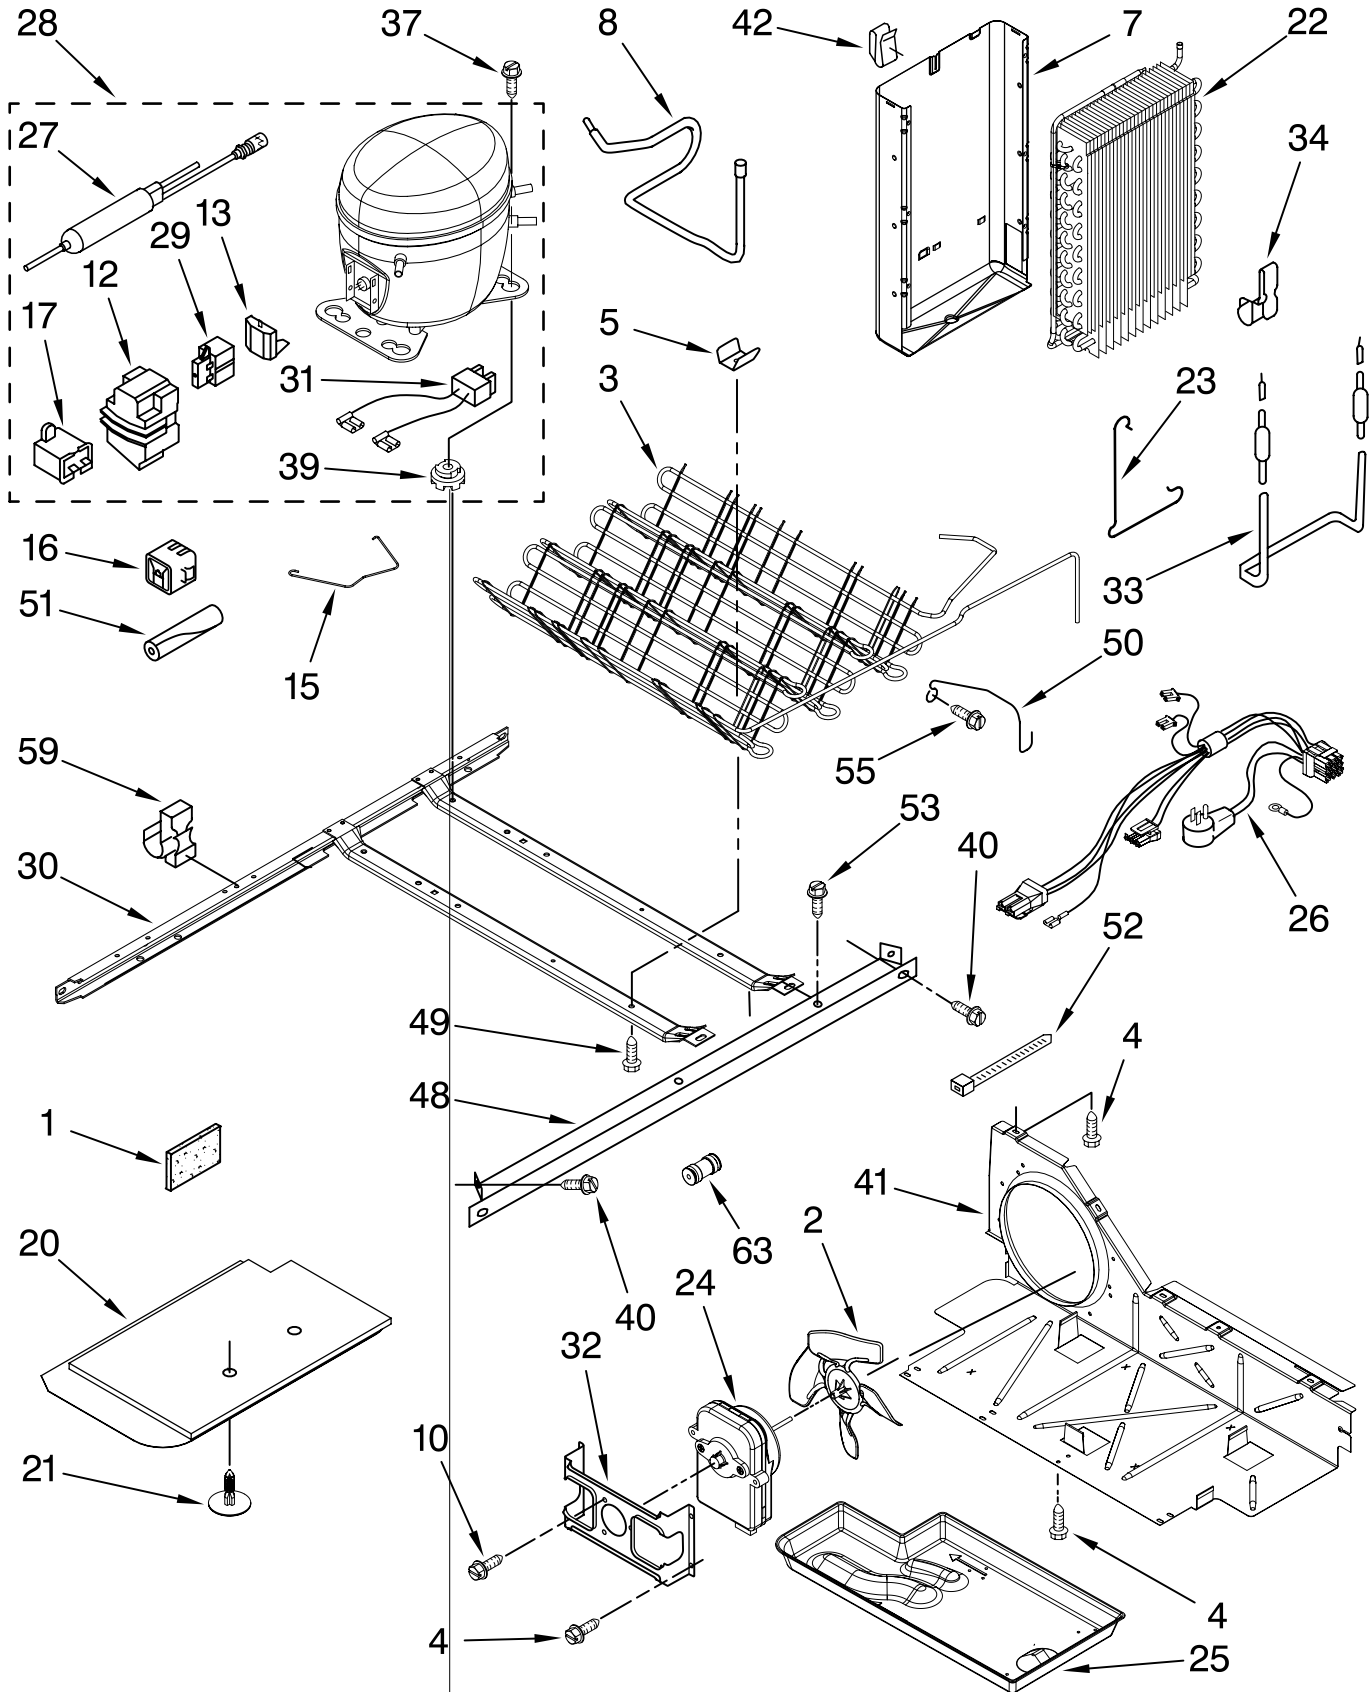

UNIT PARTS

For Models: KRSR25RSWH01, KRSR25RSBT01, KRSR25RSBL01, KRSR25RSMS01, KRSR25RSMK01
(White) (Biscuit) (Black) (Monochromatic Stainless) (Monochromatic Stainless)

FOR ORDERING INFORMATION REFER TO PARTS PRICE LIST

UNIT PARTS

For Models: **KSRS25RSWH01, KSRS25RSBT01, KSRS25RSBL01, KSRS25RSMS01, KSRS25RSMK01**
(White) (Biscuit) (Black) (Monochromatic Stainless) (Monochromatic Stainless)

Illus. No.	Part No.	DESCRIPTION	Illus. No.	Part No.	DESCRIPTION	Illus. No.	Part No.	DESCRIPTION		
1	2169104	Insulation, Sound	26	2310229	Harness, Unit	52	2172840	Wire Tie		
2	2225834	Fan, Blade	27	2317845	Drier (Service Only)	53	489427	Screw		
3	W10121484	Condenser Assembly	28	W10120456	Compressor (Includes Items 12, 13, 17, 27, 29, 31 & 39) (Also Order 876765 Tube Kit)	55	489478	Screw		
4	489464	Screw				59	2208280	Clip, Wire & Tube		
5	2216914	Clip, Condenser				63	2305227	Union		
7	2217194	Heat Shield And Drain Pan				Following Parts Not Illustrated and Optional Parts Not Included				
8	2205765	Tube Suction				29	2183454	Relay (Service Only)	978025	Valve, Access (1/4")
10	8533993	Screw	30	2304904	Unit Mounting Frame	978026	Valve, Access (5/16")			
12	4387731	Cover (Service Only)	31	4387765	Wire, Capacitor (Service Only)	978027	Valve, Access (3/8")			
13	2255198	Overload (Service Only)	32	2181929	Bracket, Fan Motor	978028	Valve, Access (1/2")			
15	2255199	Clip, Retaining	33	2188175	Heater, Defrost	978029	Valve, Access (5/8")			
16	2319792	Start-Device, Combination (Start Relay and Overload) for Production Compressor Only	34	2304287	Clip, Heater	978030	Valve, Access (3/4")			
17		Capacitor	37	489373	Screw	876764	Valve, Access (3/16")			
	2169373	Production	39	1100826	Grommet (4) Production	REFRIGERANT CHARGE				
	1118576	Service	40	489340	Screw	5.0 oz. (R-134A)				
20	2304899	Unit Cover, Bottom	41	2196202	Air Baffle					
21	489396	Clip	42	2155547	Clip, Heat					
22	2188823	Evaporator	48	2305374	Unit Mounting Rail					
23	2161324	Clip	49	8281232	Screw					
24	2188874	Motor, Fan	50	2260517	Guard, Fan					
25	1105523	Tray, Evaporator	51	2161302	Sleeve					

FOR ORDERING INFORMATION REFER TO PARTS PRICE LIST