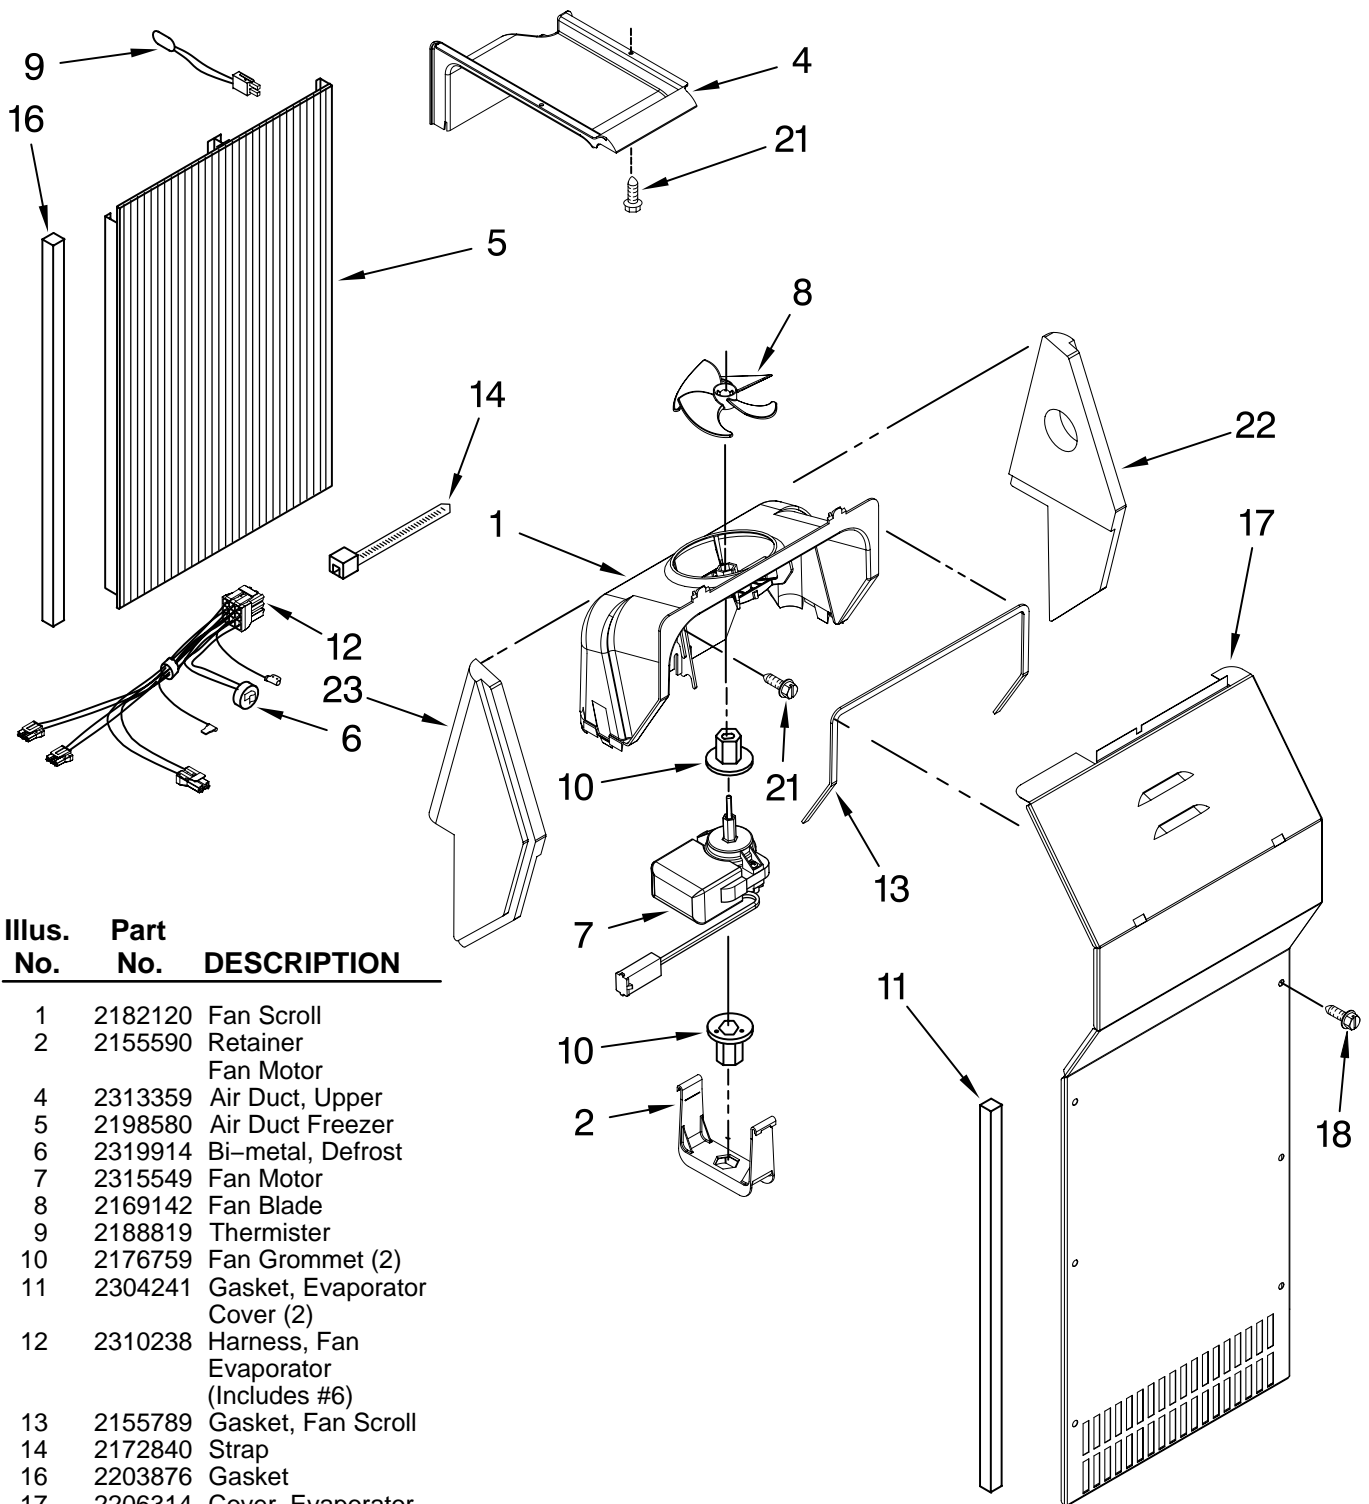

AIR FLOW PARTS

For Models: KRSR25RSWH01, KRSR25RSBT01, KRSR25RSBL01, KRSR25RSMS01, KRSR25RSMK01
(White) (Biscuit) (Black) (Monochromatic Stainless) (Monochromatic Stainless)

Illus. No.	Part No.	DESCRIPTION
1	2182120	Fan Scroll
2	2155590	Retainer Fan Motor
4	2313359	Air Duct, Upper
5	2198580	Air Duct Freezer
6	2319914	Bi-metal, Defrost
7	2315549	Fan Motor
8	2169142	Fan Blade
9	2188819	Thermister
10	2176759	Fan Grommet (2)
11	2304241	Gasket, Evaporator Cover (2)
12	2310238	Harness, Fan Evaporator (Includes #6)
13	2155789	Gasket, Fan Scroll
14	2172840	Strap
16	2203876	Gasket
17	2206314	Cover, Evaporator (Includes #11)
18	8281159	Screw (6)
21	489478	Screw
22	2203595	Support, R.S.
23	2203596	Support, L.S.

FOR ORDERING INFORMATION REFER TO PARTS PRICE LIST