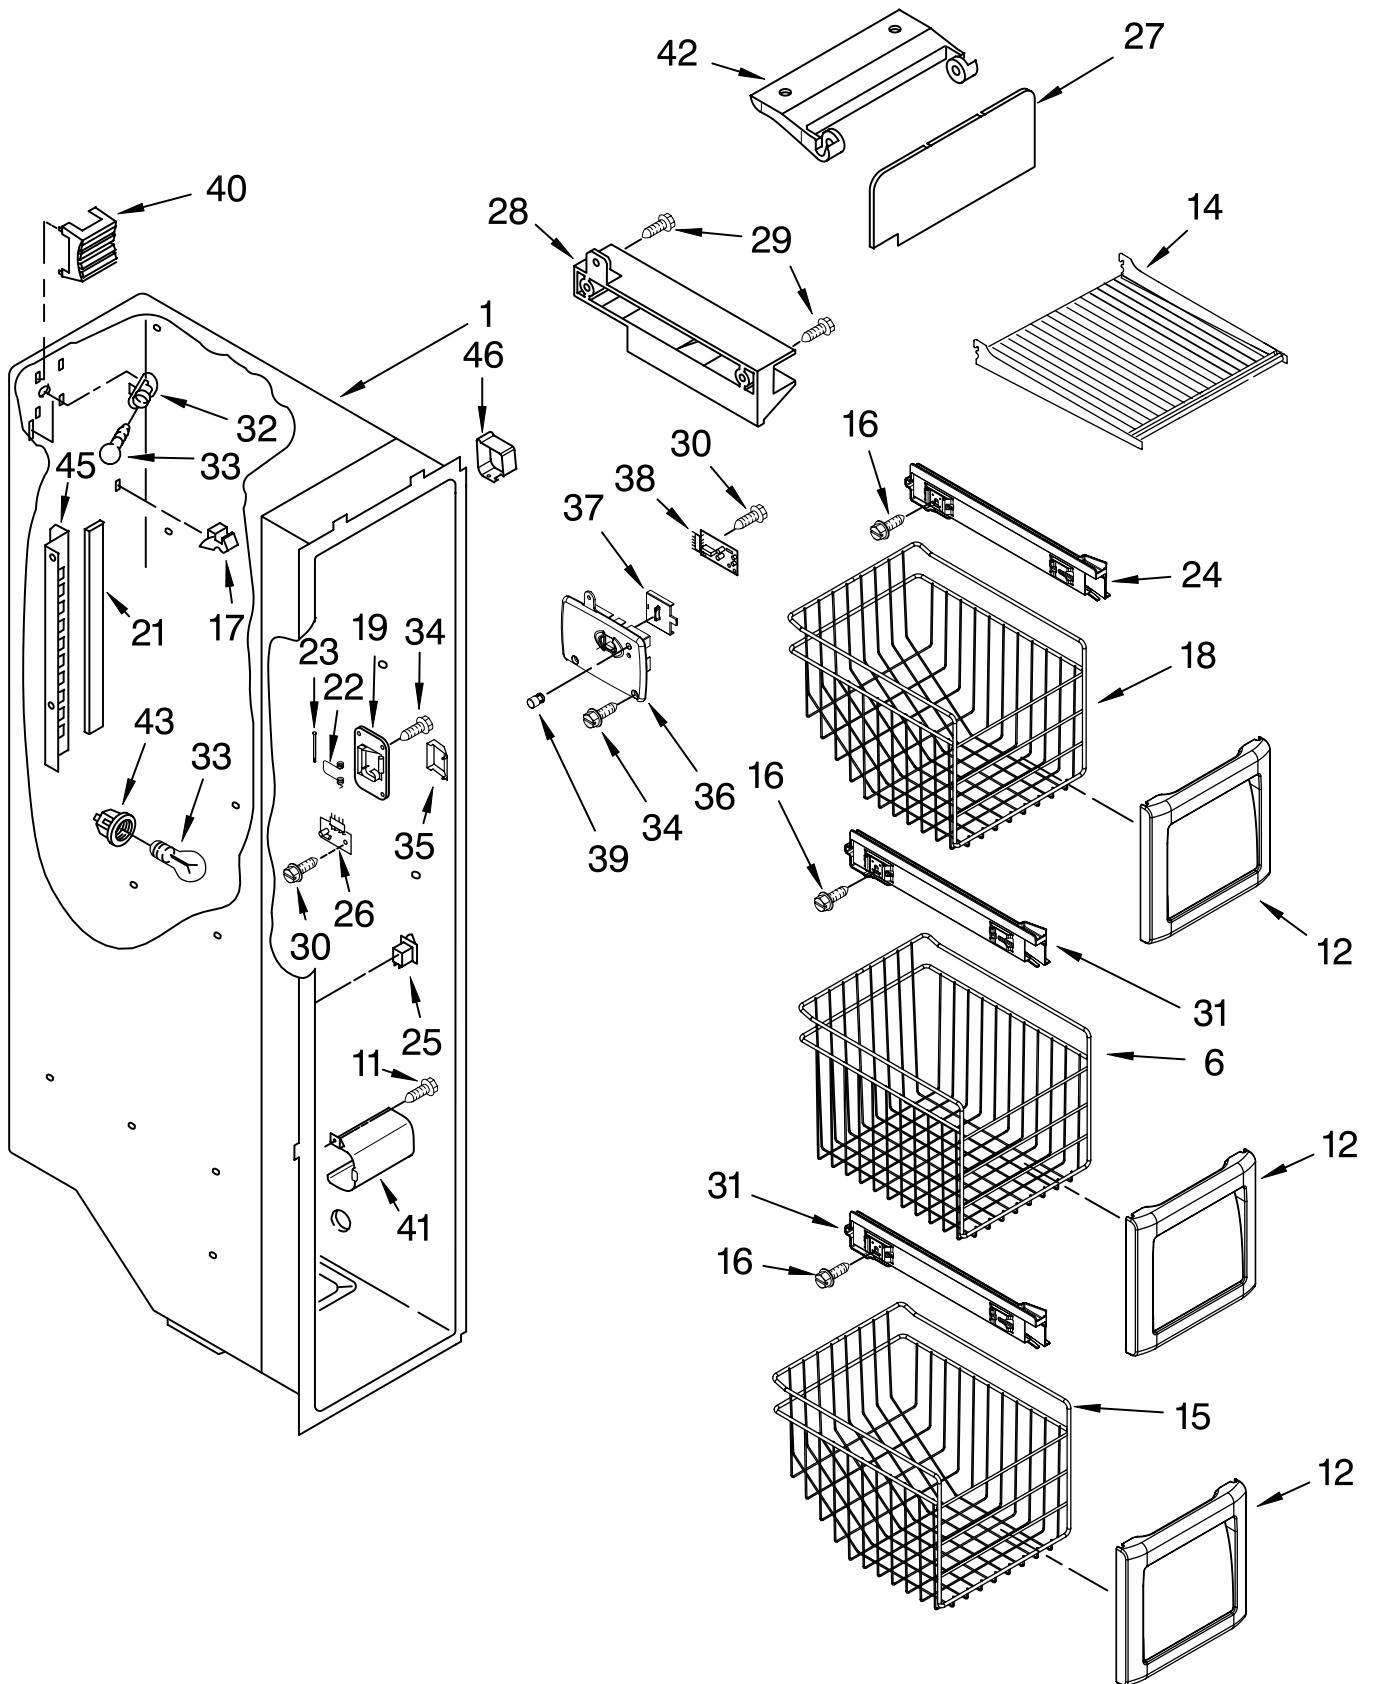

FREEZER LINER PARTS

For Models: KSRS25RSWH01, KSRS25RSBT01, KSRS25RSBL01, KSRS25RSMS01, KSRS25RSMK01
(White) (Biscuit) (Black) (Monochromatic Stainless) (Monochromatic Stainless)

FOR ORDERING INFORMATION REFER TO PARTS PRICE LIST

FREEZER LINER PARTS

For Models: KRSR25RSWH01, KRSR25RSBT01, KRSR25RSBL01, KRSR25RSMS01, KRSR25RSMK01
(White) (Biscuit) (Black) (Monochromatic Stainless) (Monochromatic Stainless)

Illus. No.	Part No.	DESCRIPTION
1		Liner (Not A Serviceable Part)
6	2301139	Basket, Tall
11	3400893	Screw
12	2301134K	Front, Basket
14	2205837K	Shelf (2)
15	2301140	Basket, Sloped
16	8534064	Screw (12)
17	842534	Clip, Air Duct (2)
18	2301138	Basket, Top
19	2198587	Cover, Emitter
21	2198697	Gasket, Ladder
22	2198635	Spring
23	2198634	Pin
24		Glide Assembly, Top Basket
	2301540	Right Side
	2301541	Left Side
25	1115373	Switch, Rocker Arm
26	2220398	P.C. Board Emitter
27	2255590	Cover, Ice Maker
28	2212321	Slide, Ice Maker Mounting
29	489478	Screw
30	489214	Screw
31		Glide Assembly, Middle/Bottom Basket
	2301542	Right Side
	2301543	Left Side
32	2162085	Light Socket
33	2255743	Light Bulb
34	8281185	Screw
35	2198633	Flipper
36	2255561	Cover, Receiver
37	2301340	Slide, Ice Maker Shut Off
38	2255114	P.C. Board, Receiver
39	2198643	Lens
40	2198589	Light Shield
41	2212340	Light Lens
42	2198641	Bracket, Ice Maker Cover
43	2155597	Socket, Light
45		Ladder
	2320024	Left Side
	2320025	Right Side
46	2303234	Shield, Wiring