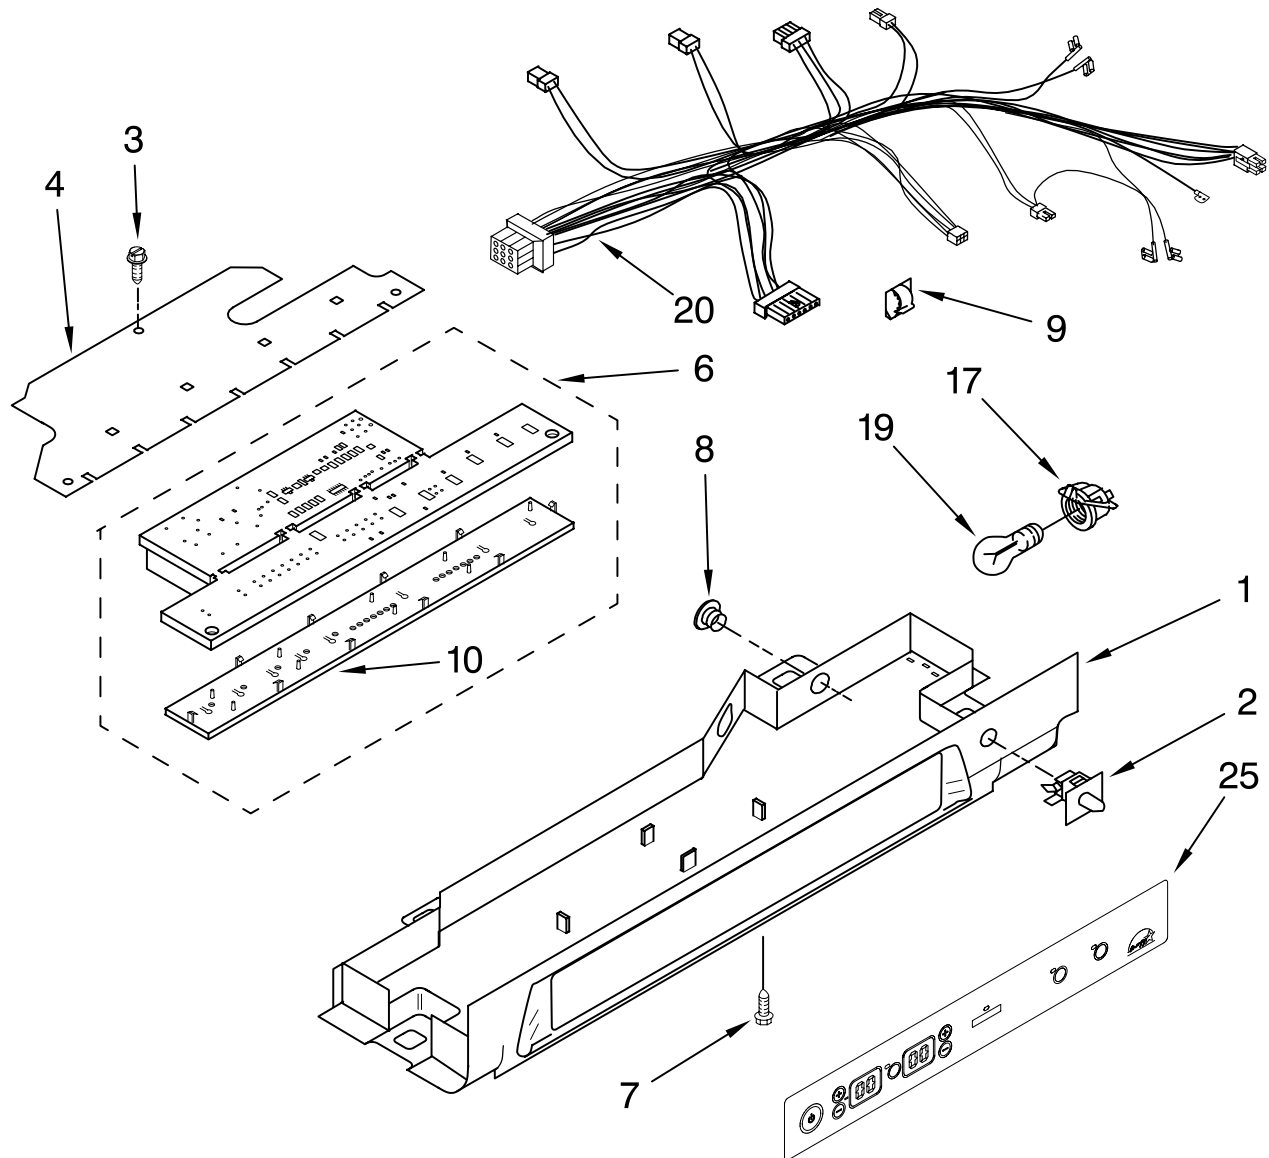

CONTROL PARTS

For Models: KRSR25RSWH01, KRSR25RSBT01, KRSR25RSBL01, KRSR25RSMS01, KRSR25RSMK01
(White) (Biscuit) (Black) (Monochromatic Stainless) (Monochromatic Stainless)

Illus. No.	Part No.	DESCRIPTION
1	2212005	Control Box
2	2219875	Switch
3	3196537	Screw (4)
4	2216879	Cover, Control Box
6	2321728	Electronic Control

Illus. No.	Part No.	DESCRIPTION
7	8281244	Screw (4)
8	940014	Hole Plug
9	1115374	Clip, Wiring
10		Insert, Control Board (Not Available, Order #6)

Illus. No.	Part No.	DESCRIPTION
17	2162085	Light Socket
19	2255743	Light Bulb
20	2216115	Control Box Harness
25	2318773	Overlay, Control Box

FOR ORDERING INFORMATION REFER TO PARTS PRICE LIST