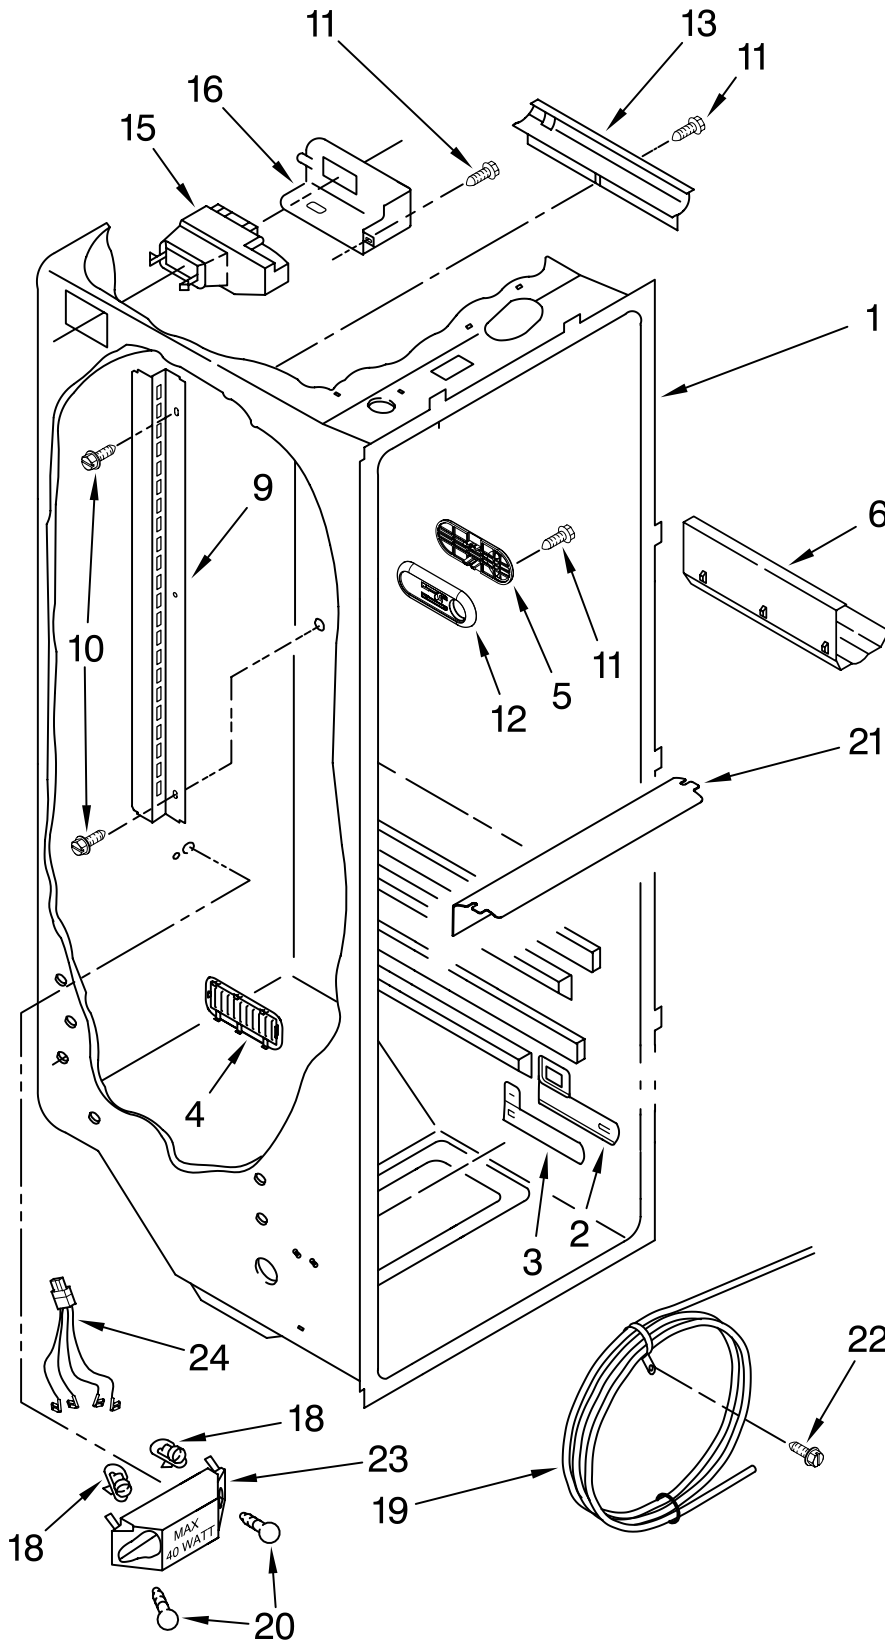

REFRIGERATOR LINER PARTS

For Models: KSRS25RSWH01, KSRS25RSBT01, KSRS25RSBL01, KSRS25RSMS01, KSRS25RSMK01
(White) (Biscuit) (Black) (Monochromatic Stainless) (Monochromatic Stainless)

Illus. No.	Part No.	DESCRIPTION
1		Liner (Not A Serviceable Part)
2	2255612	Escutcheon, Meat Pan Control
3	2301339	Slide Meat Pan Control
4	2257741	Louver
5	2301235	Slide, Door Control
6	2179404	Wine Rack
9	2319866	Shelf Ladder
10	489478	Screw
11	W10004810	Screw
12	2301234	Housing, Door Control
13	2150331	Cover, Conduit
15	2216112	Air Diffuser Assembly
16	2212240	Cover, Air Diffuser
18	2162085	Socket
19	2305226	Reservoir
20	2255743	Light Bulb
21	2209769	Light Lens
22	488280	Screw
23	2256035	Bracket, Dual Crisper
24	2311637	Wire Harness, Dual Crisper

FOR ORDERING INFORMATION REFER TO PARTS PRICE LIST