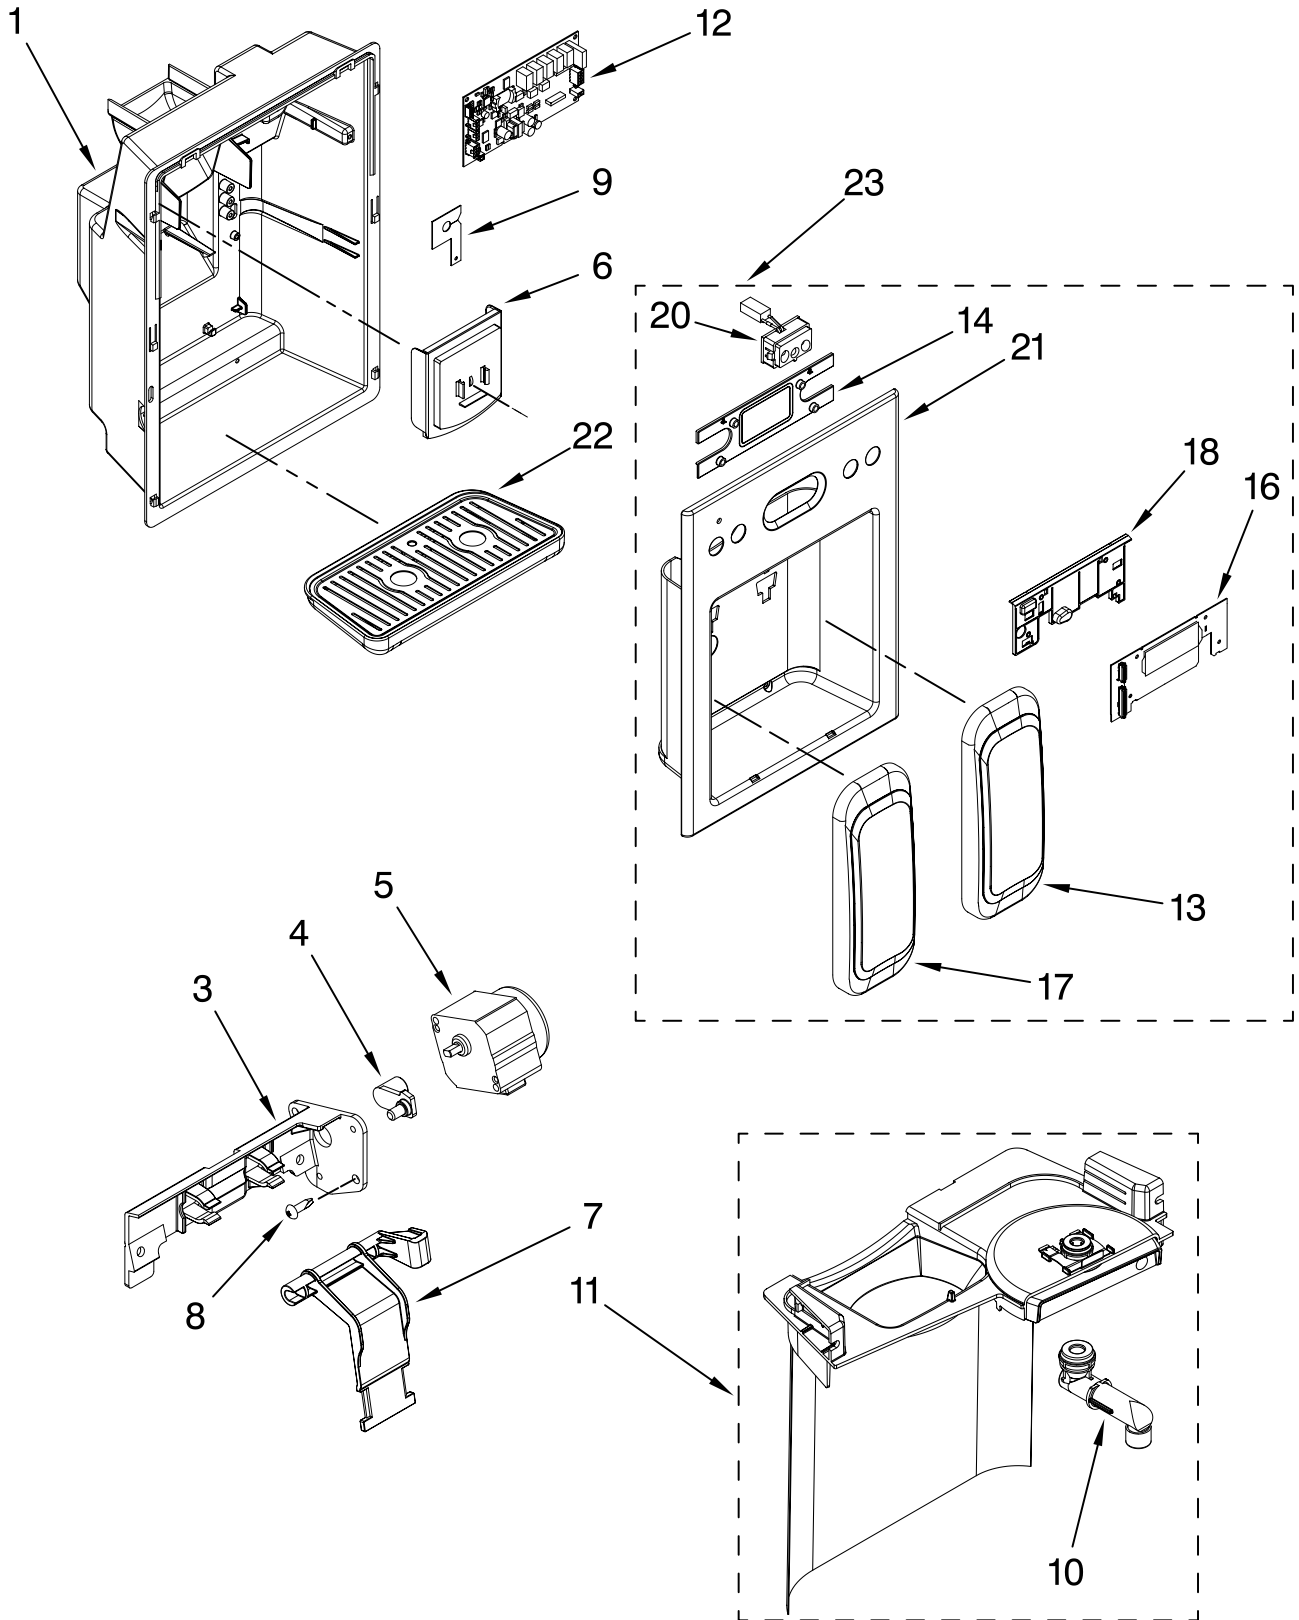

DISPENSER FRONT PARTS

For Models: KRSR25RSWH01, KRSR25RSBT01, KRSR25RSBL01, KRSR25RSMS01, KRSR25RSMK01
(White) (Biscuit) (Black) (Monochromatic Stainless) (Monochromatic Stainless)

FOR ORDERING INFORMATION REFER TO PARTS PRICE LIST

DISPENSER FRONT PARTS

For Models: KRSR25RSWH01, KRSR25RSBT01, KRSR25RSBL01, KRSR25RSMS01, KRSR25RSMK01
(White) (Biscuit) (Black) (Monochromatic Stainless) (Monochromatic Stainless)

Illus. No.	Part No.	DESCRIPTION
1		Housing, Dispenser (Not Serviced)
3	2305202	Bracket, Motor
4	2305242	Connector, Door Bracket
5	2305262	Motor, Ice Door
6	2305258	Door, Ice
7	2305204	Support, Ice Door
8	4449745	Screw (4)
9	2305447	Clip, Wiring
10	2305236	Spigot
11	2305456	Separator Assembly
12	2303843	Electronic Control (Core)
13		Pad, Water
	2305307CE	For White Model
	2305307MN	For Biscuit Model
	2305307GE	For Black Model
	2305307GN	For Monochromatic Stainless Model
14	2305287	Lens, Front Cover
16	2304140	Cover, Electronic Control (User Interface)
17		Pad, Ice
	2305306CE	For White Model
	2305306MN	For Biscuit Model
	2305306GE	For Black Model
	2305306GN	For Monochromatic Stainless Model
18	2305219	Cover, PC Board
20	2305342	LED Assembly
21		Front Cover, Housing (Not Available, Order #23)
22		Tray, Housing
	2315111W	White
	2315111T	Biscuit
	2315111B	Black
	2315111US	Universal Silver
23		Front Cover Assembly (Includes Items 13, 14, 16, 17, 20 & 21)
	2305312W	White
	2305312T	Biscuit
	2305312B	Black
	2305312S	Stainless

FOR ORDERING INFORMATION REFER TO PARTS PRICE LIST