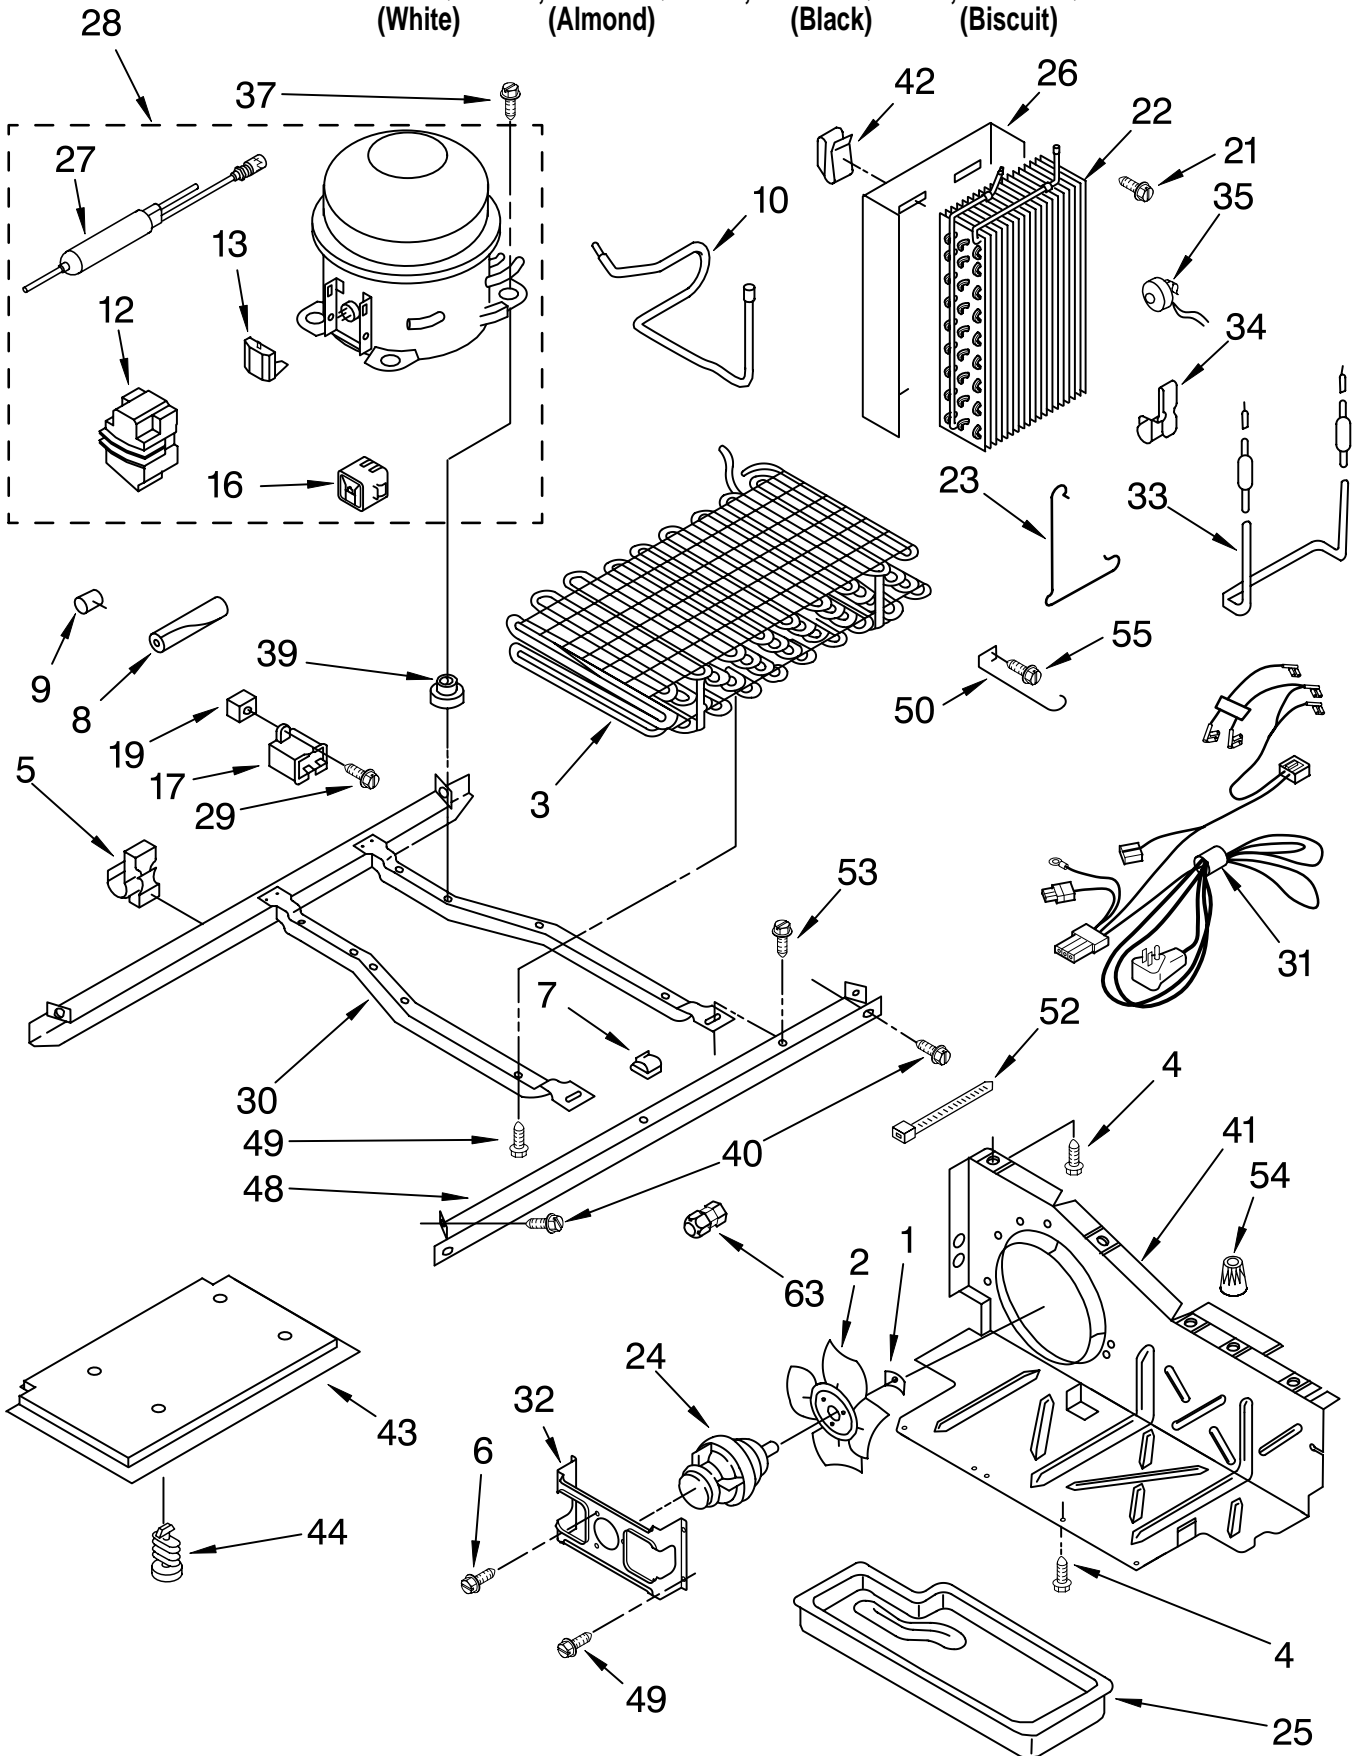

UNIT PARTS

For Models: KRSR25QGWH05, KRSR25QGAL05, KRSR25QGBL05, KRSR25QGBT05
(White) (Almond) (Black) (Biscuit)

FOR ORDERING INFORMATION REFER TO PARTS PRICE LIST

UNIT PARTS

For Models: **KSRS25QGWH05**, **KSRS25QGAL05**, **KSRS25QGBL05**, **KSRS25QGBT05**
(White) (Almond) (Black) (Biscuit)

Illus. No.	Part No.	DESCRIPTION	Illus. No.	Part No.	DESCRIPTION	Illus. No.	Part No.	DESCRIPTION
1	486692	Speed Nut	24	2176336	Fan, Motor	50	1110663	Guard, Fan
2	2190685	Fan, Blade	25	1105523	Tray, Evaporator	52	2172840	Strap
3	2204242B	Condenser Assembly	26	2149294	Heat Shield	53	489427	Screw
4	489464	Screw	27	2199167	Drier	54	227991	Wire Connector
5	2208280	Clip, Wire	28	2183455	Compressor (Includes Items 12, 13, 15, 17, 27 & 38) (Also Order 876765 Tube Kit)	55	488649	Screw
6	489099	Screw				63	2196152	Union
7	934011	Clip, Tube (3)				Following Parts Not Illustrated and Optional Parts Not Included		
8	2161302	Sleeve	29	488687	Screw	978025		Valve, Access (1/4")
9	2158826	Dampener	30	2157396	Unit Mounting Frame	978026		Valve, Access (5/16")
10	2204239	Tube Suction	31	2217051	Unit, Harness	978027		Valve, Access (3/8")
12	4387731	Cover (Service Compressor Only)	32	2181929	Fan, Motor Bracket	978028		Valve, Access (1/2")
13	4387835	(Service, Includes Relay)	33	2188175	Heater, Defrost	978029		Valve, Access (5/8")
16	2188506	Start-Device, Combination (Start Relay and Overload) for Production Compressor Only)	34	2161330	Clip	978030		Valve, Access (3/4")
17	2169137	Capacitor (Production)	35	2196155	Bi-Metal, Defrost	876764		Valve, Access (3/16")
	4387764	(Service)	37	489473	Screw			
19	509812	Screw Grommet	39	2183042	Grommet (4)			
21	489478	Screw	40	489340	Screw			
22	2209611	Evaporator	41	2196202	Air Baffle			
23	2161324	Clamp	42	2155547	Clip, Heat Shield			
			43	2206281	Unit Cover, Bottom			
			44	489396	Clip			
			48	1127906	Unit Mounting Rail			
			49	488624	Screw			
						REFRIGERANT CHARGE		
								5.75 oz. (R-134A)

FOR ORDERING INFORMATION REFER TO PARTS PRICE LIST