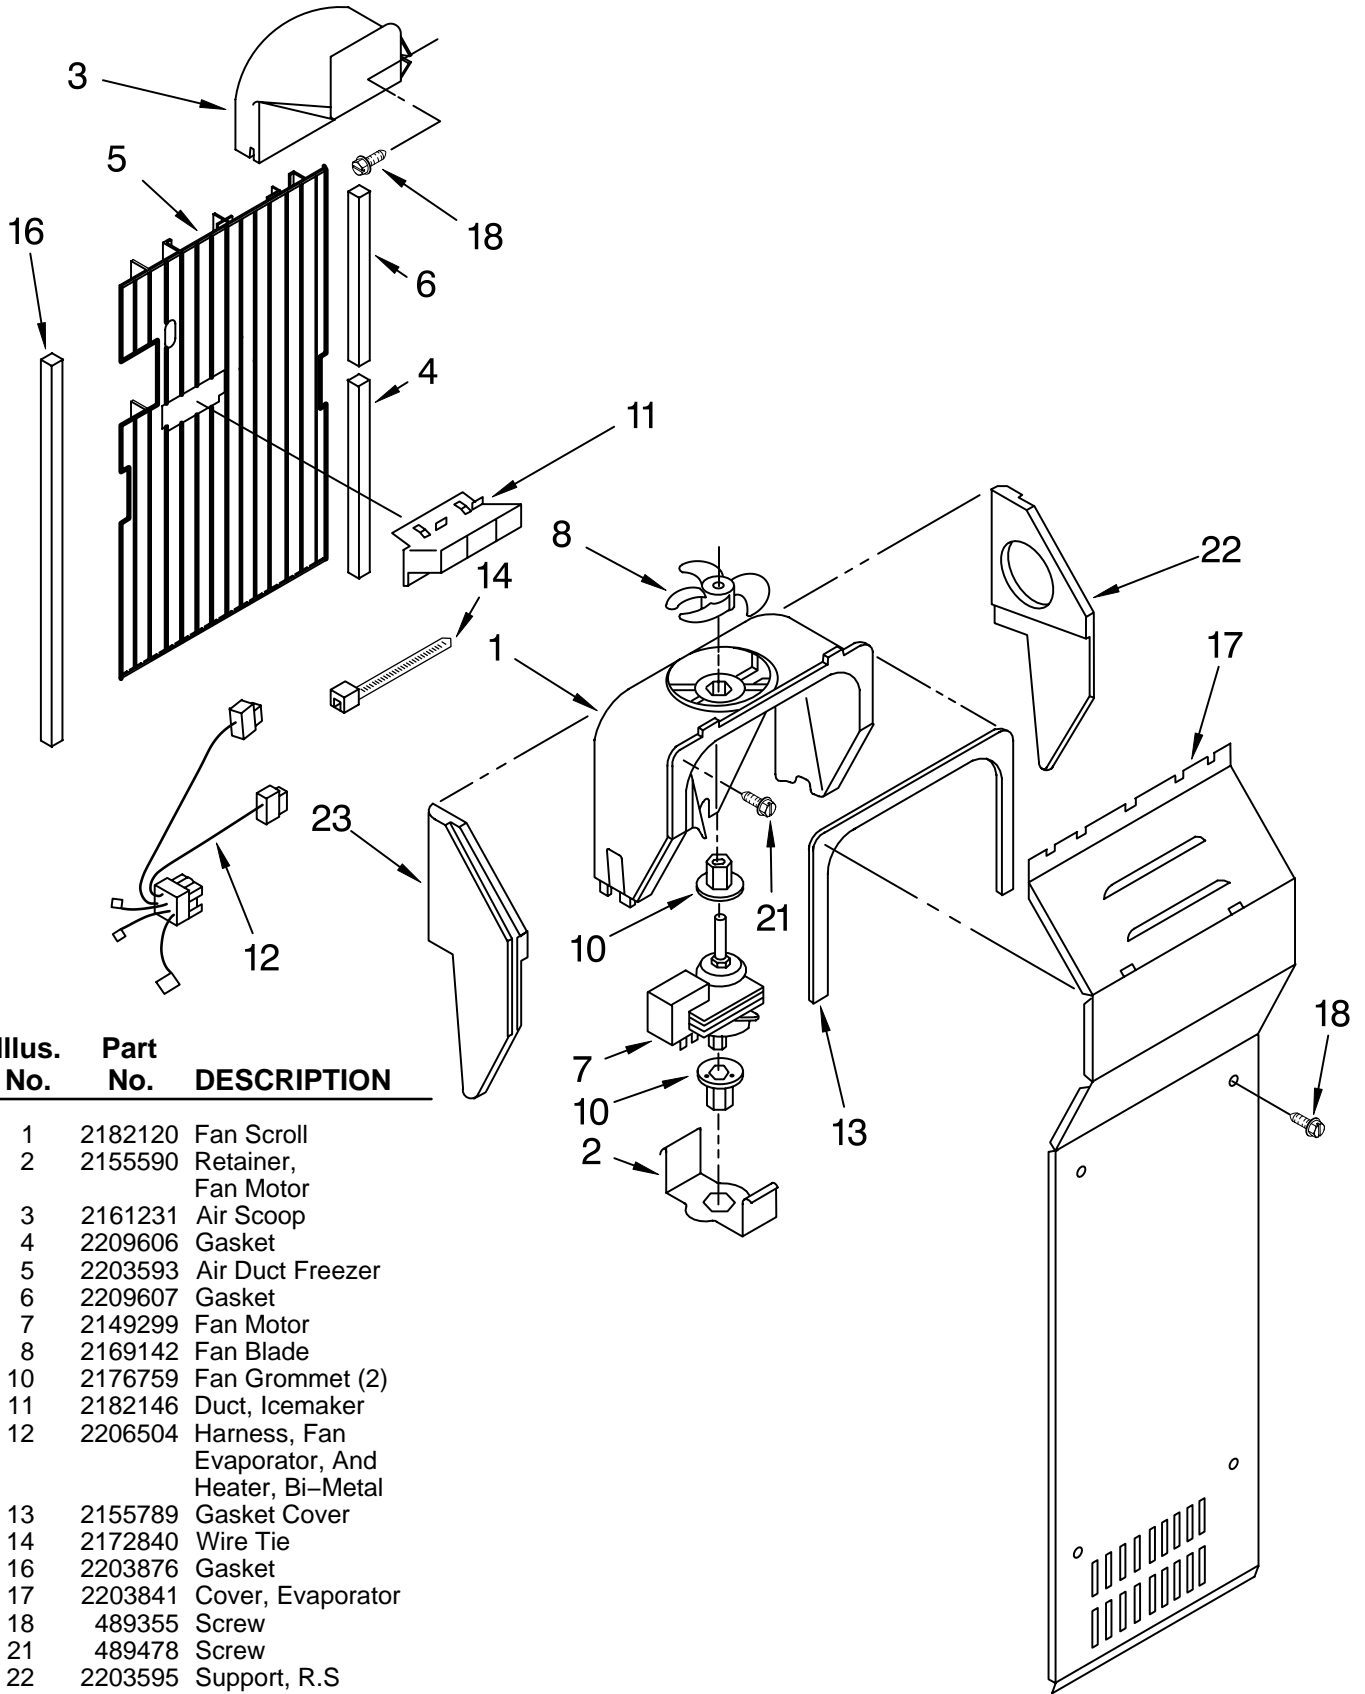

AIR FLOW PARTS

For Models: KSRS25QGWH05, KSRS25QGAL05, KSRS25QGBL05, KSRS25QGBT05
(White) (Almond) (Black) (Biscuit)

Illus. No.	Part No.	DESCRIPTION
1	2182120	Fan Scroll
2	2155590	Retainer, Fan Motor
3	2161231	Air Scoop
4	2209606	Gasket
5	2203593	Air Duct Freezer
6	2209607	Gasket
7	2149299	Fan Motor
8	2169142	Fan Blade
10	2176759	Fan Grommet (2)
11	2182146	Duct, Icemaker
12	2206504	Harness, Fan Evaporator, And Heater, Bi-Metal
13	2155789	Gasket Cover
14	2172840	Wire Tie
16	2203876	Gasket
17	2203841	Cover, Evaporator
18	489355	Screw
21	489478	Screw
22	2203595	Support, R.S
23	2203596	Support, L.S

FOR ORDERING INFORMATION REFER TO PARTS PRICE LIST