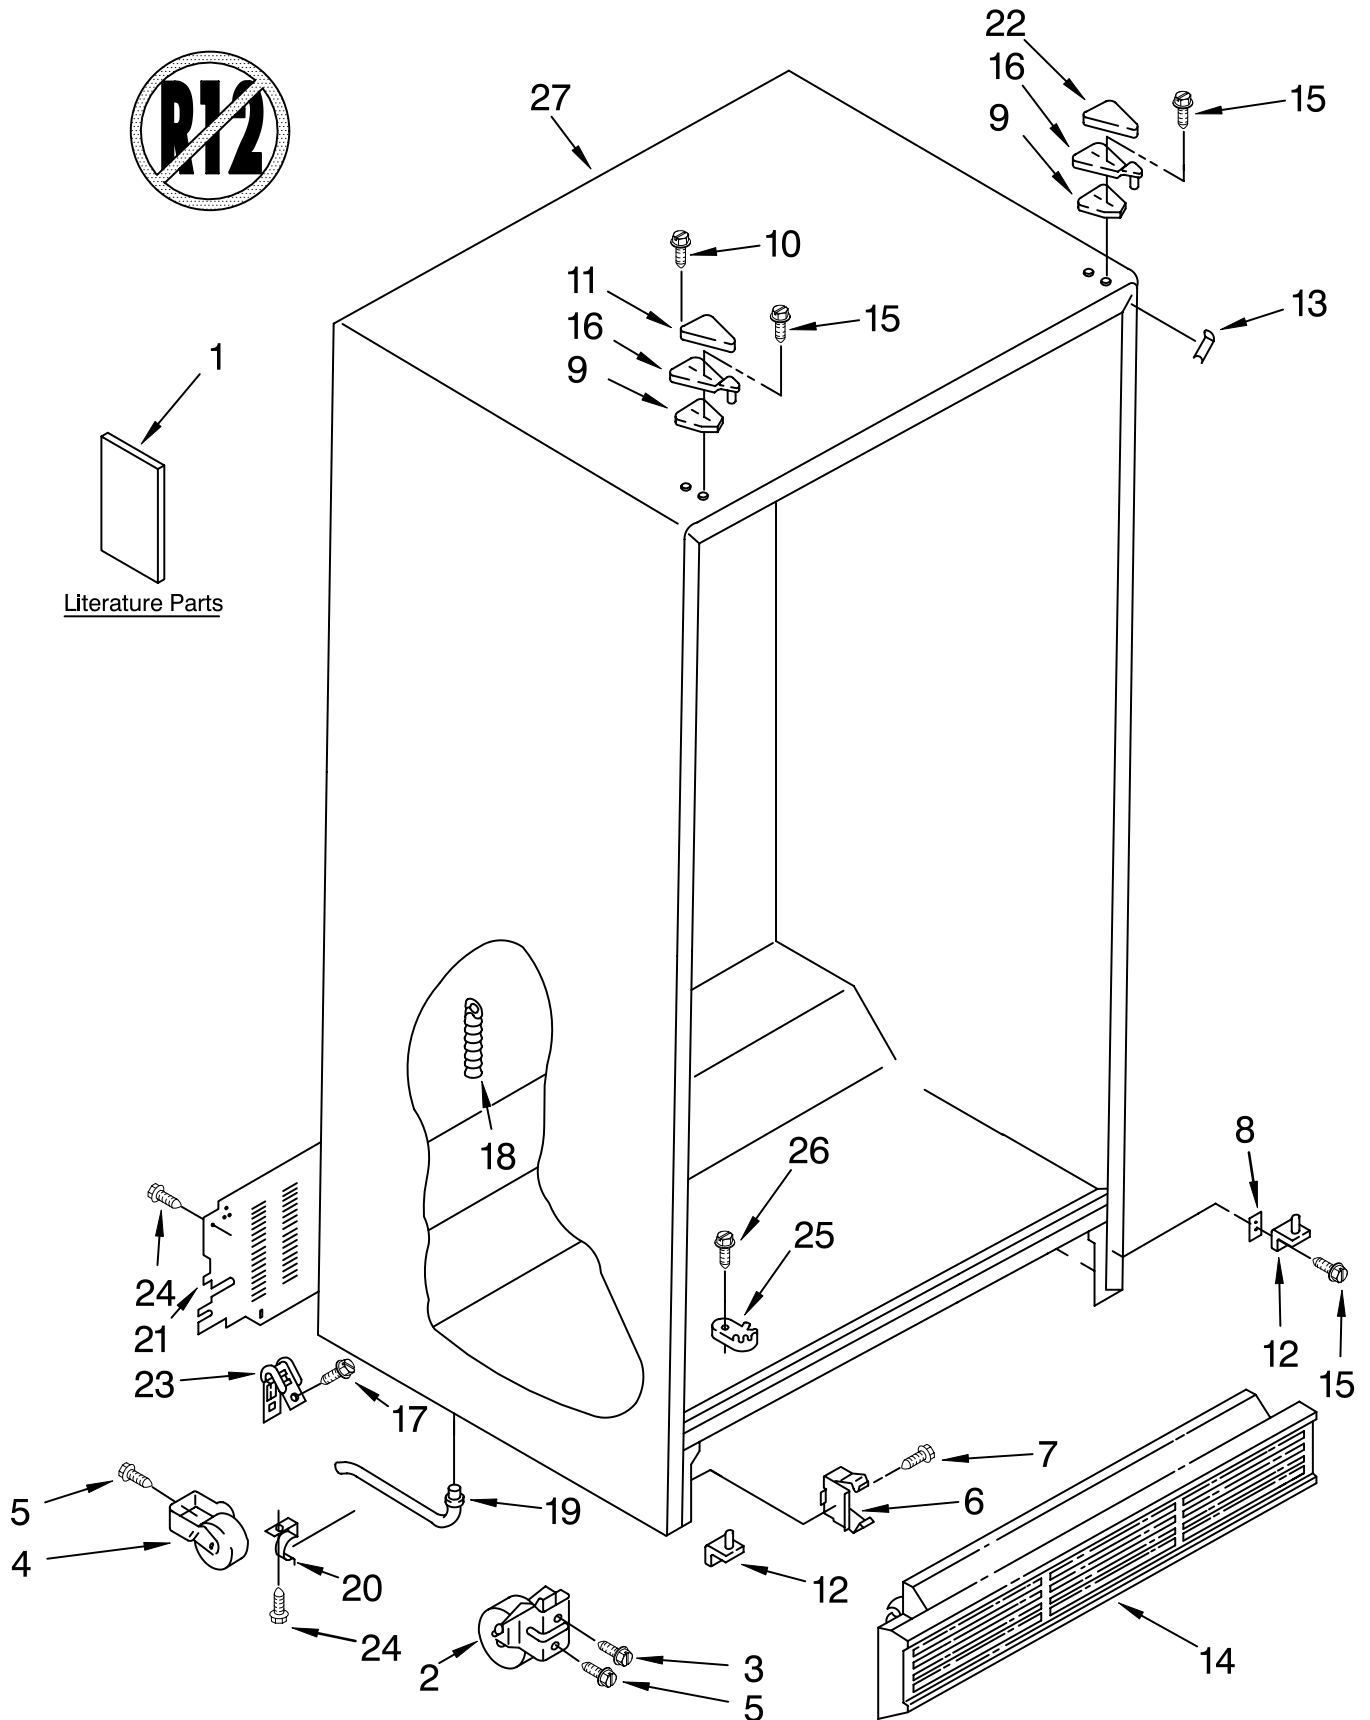

For Models: KRSR25QGWH05, KRSR25QGAL05, KRSR25QGBL05, KRSR25QGBT05
(White) (Almond) (Black) (Biscuit)

FOR ORDERING INFORMATION REFER TO PARTS PRICE LIST

CABINET PARTS

For Models: **KSRS25QGWH05**, **KSRS25QGAL05**, **KSRS25QGBL05**, **KSRS25QGBT05**
(White) (Almond) (Black) (Biscuit)

Illus.	Part	
No.	No.	DESCRIPTION

LITERATURE PARTS

1	LIT2206106	Use & Care Guide
	LIT2200279	Service & Wiring Sheet
	LIT2211861	Energy Label
	LIT628370	Modular Icemaker Service Sheet
2	2174748	Front Roller (2)
3	3400517	Screw
4	2196236	Roller (Rear) (2)
5	489427	Screw
6	2155013	Clip, Grille
7	489478	Screw
8	2156056	Shim
9	2196048	Shim, Hinge Top
10	489284	Screw
11		Hinge Cover
	1129262	White
	2150343	Almond
	2151694	Black
	2186858	Biscuit
12	2171851	Hinge Bottom (2)
13		Filler, Wrapper
	2196094	White
	2196095	Almond
	2196097	Black
	2196150	Biscuit
14		Grille
	2198470W	White
	2198470N	Almond
	2198470B	Black
	2198470T	Biscuit
15	489497	Screw
16	2196046	Hinge, Top (2)
17	489464	Screw
18	940139	Drain Fitting
19	1108438	Tube, Extension
20	1108439	Clip, Drain Tube
21	2176140	Cover, Unit
22		Hinge Cover
	1119787	White
	1119789	Almond
	2155938	Black
	2186857	Biscuit
23	549193	Clamp, Service Cord
24	489084	Screw
25	2155311	Door Closer, Lower Cam (2)
26	489483	Screw
27		Cabinet (Not a Serviceable Part)

FOR ORDERING INFORMATION REFER TO PARTS PRICE LIST