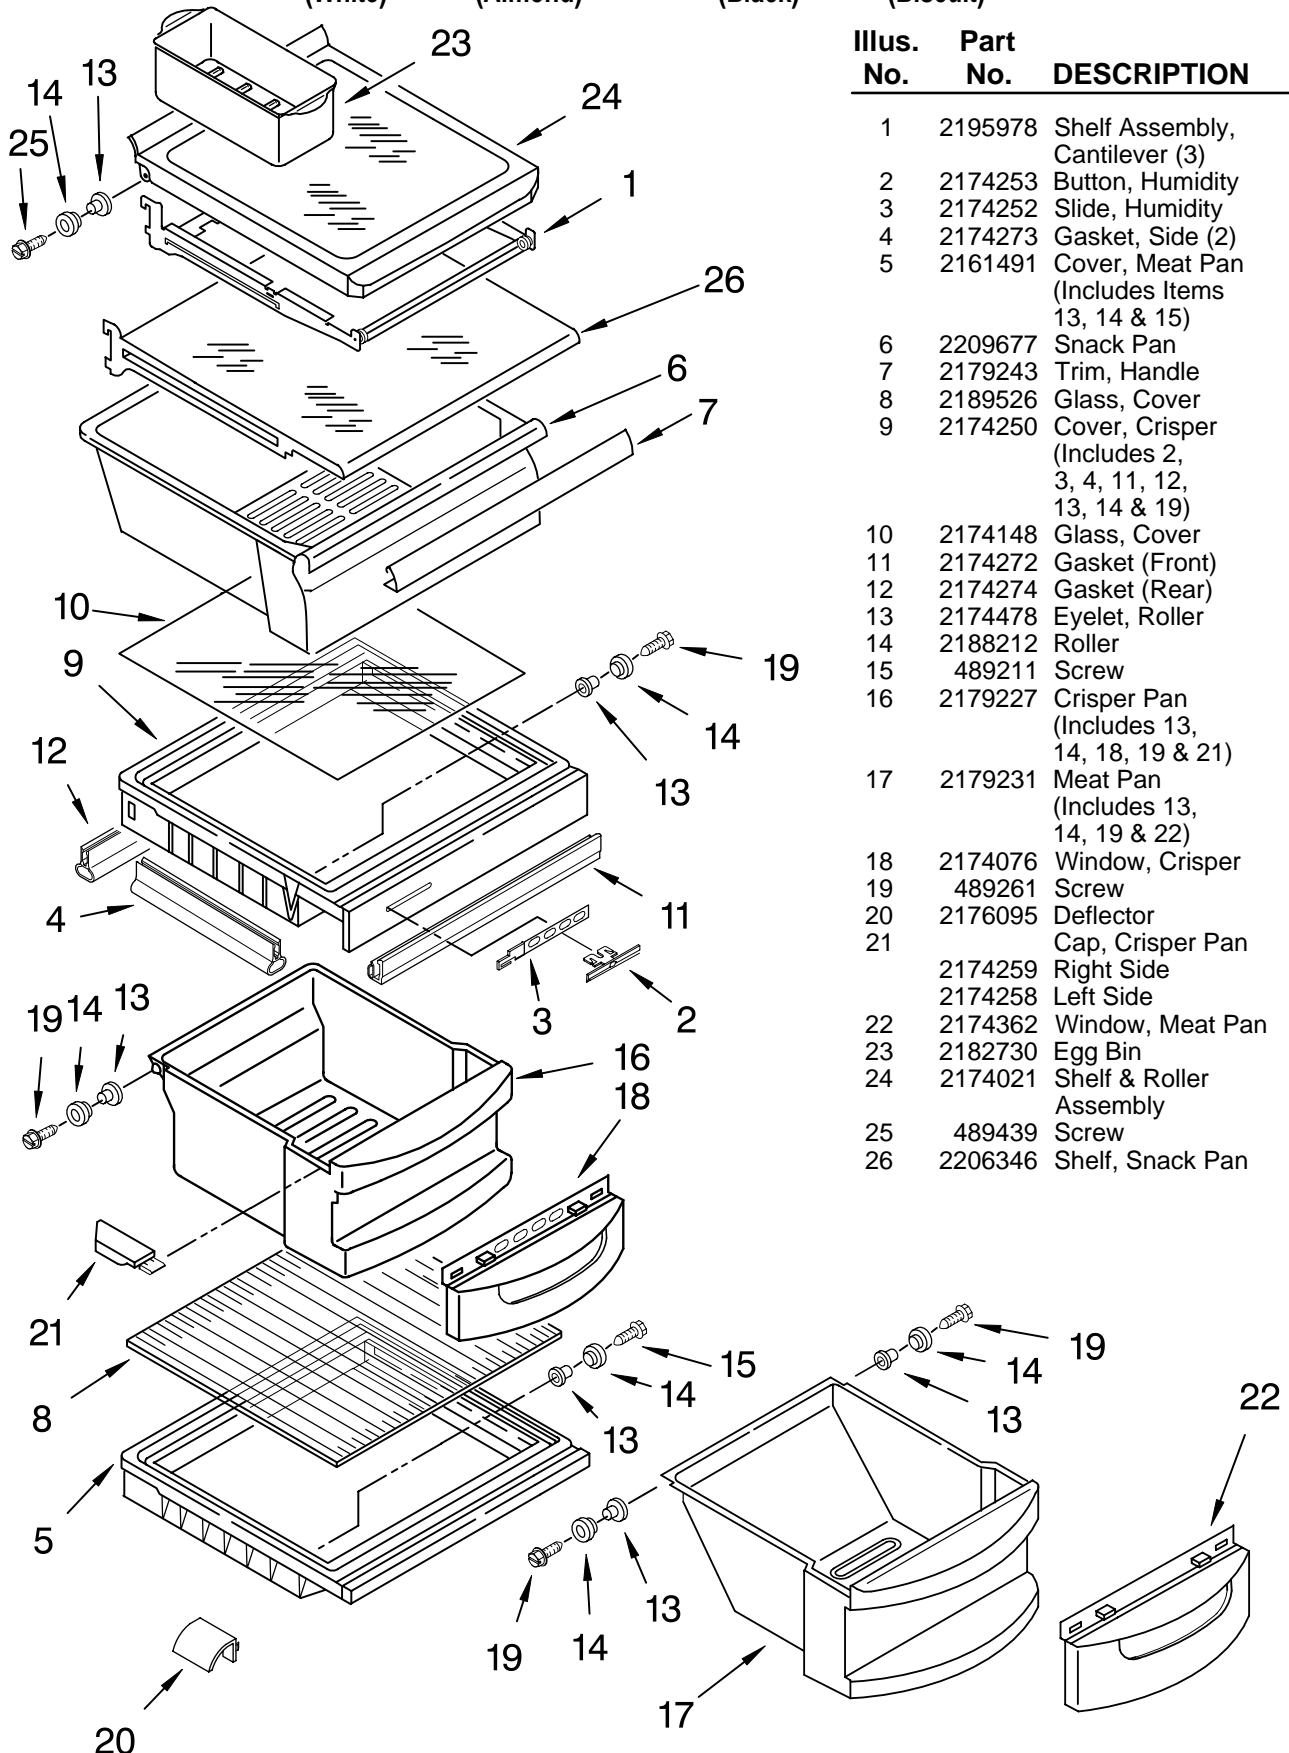

REFRIGERATOR SHELF PARTS

For Models: KRSR25QGW05, KRSR25QGAL05, KRSR25QGBL05, KRSR25QGBT05
(White) (Almond) (Black) (Biscuit)

Illus. No.	Part No.	DESCRIPTION
1	2195978	Shelf Assembly, Cantilever (3)
2	2174253	Button, Humidity
3	2174252	Slide, Humidity
4	2174273	Gasket, Side (2)
5	2161491	Cover, Meat Pan (Includes Items 13, 14 & 15)
6	2209677	Snack Pan
7	2179243	Trim, Handle
8	2189526	Glass, Cover
9	2174250	Cover, Crisper (Includes 2, 3, 4, 11, 12, 13, 14 & 19)
10	2174148	Glass, Cover
11	2174272	Gasket (Front)
12	2174274	Gasket (Rear)
13	2174478	Eyelet, Roller
14	2188212	Roller
15	489211	Screw
16	2179227	Crisper Pan (Includes 13, 14, 18, 19 & 21)
17	2179231	Meat Pan (Includes 13, 14, 19 & 22)
18	2174076	Window, Crisper
19	489261	Screw
20	2176095	Deflector
21	2174259	Cap, Crisper Pan Right Side
	2174258	Left Side
22	2174362	Window, Meat Pan
23	2182730	Egg Bin
24	2174021	Shelf & Roller Assembly
25	489439	Screw
26	2206346	Shelf, Snack Pan

FOR ORDERING INFORMATION REFER TO PARTS PRICE LIST