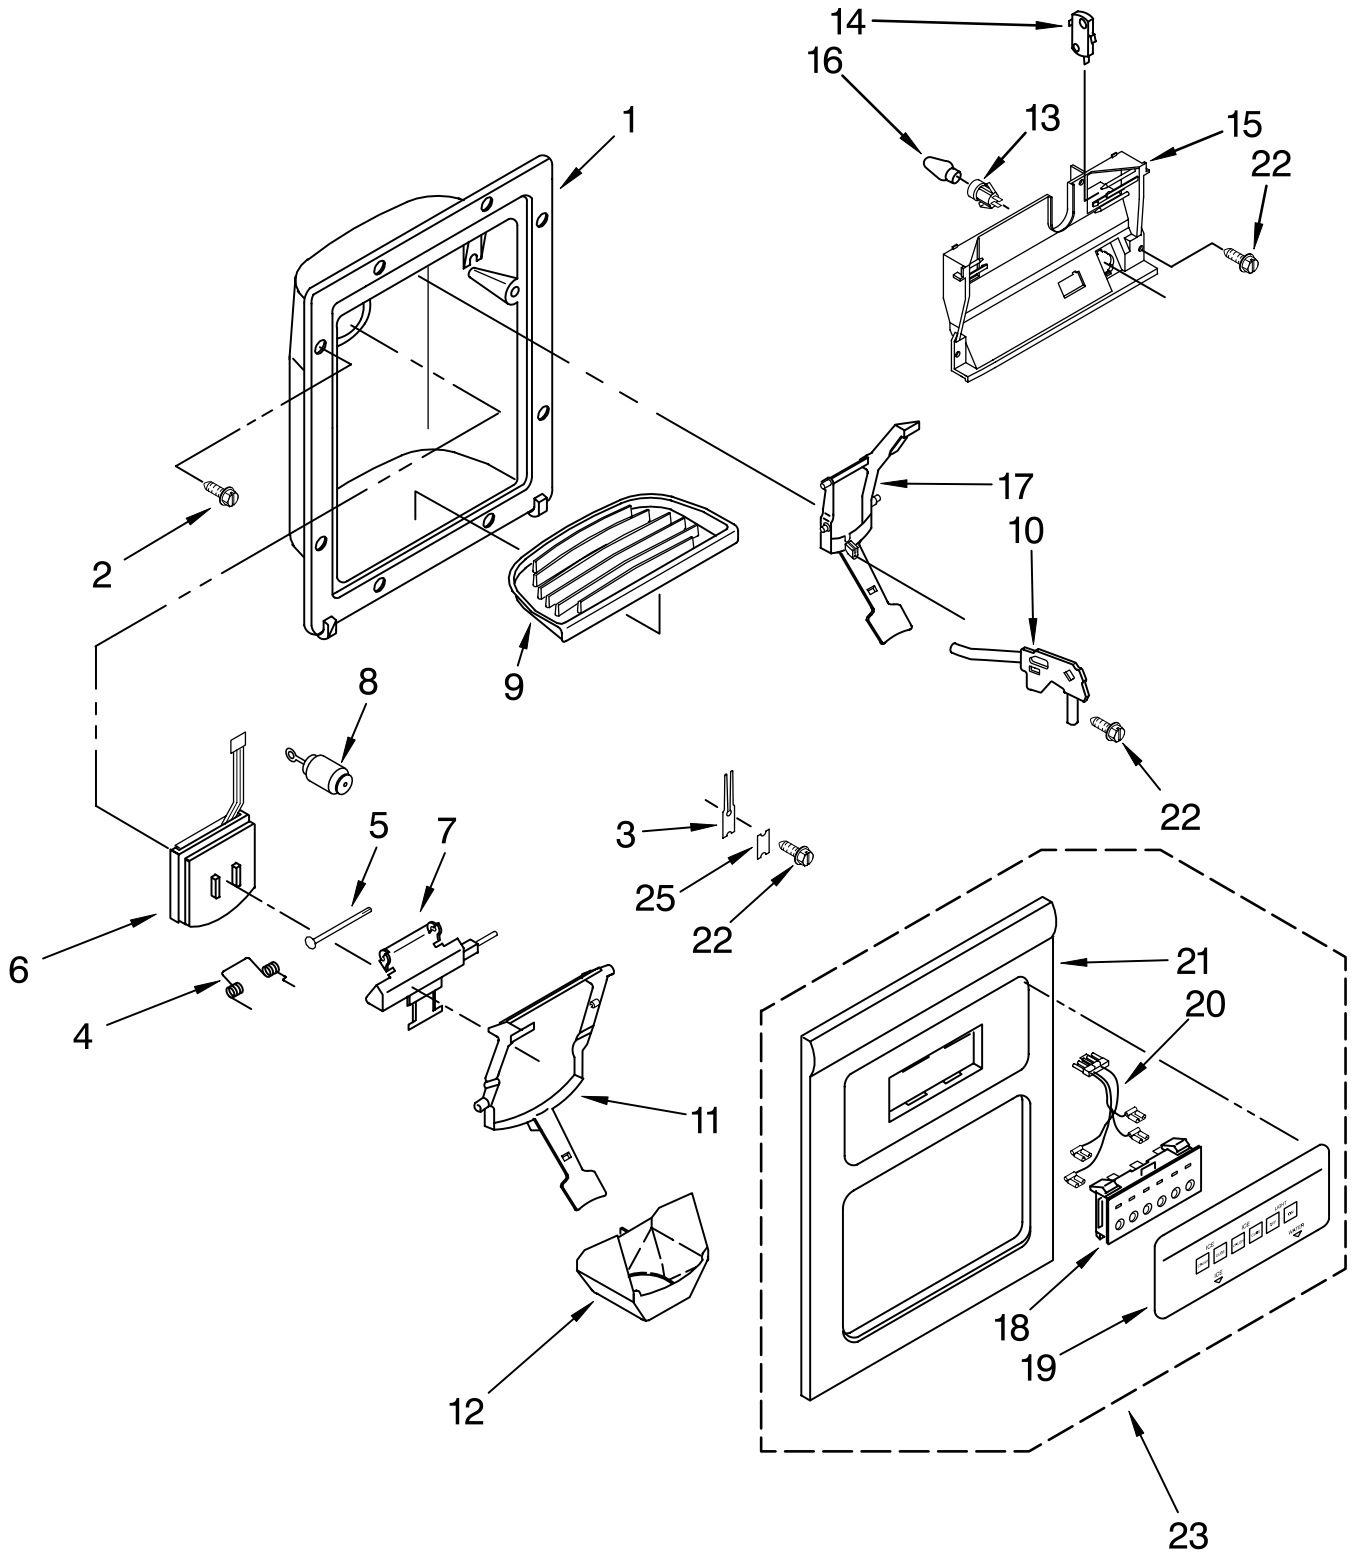

DISPENSER FRONT PARTS

For Models: KRSR25QGWH05, KRSR25QGAL05, KRSR25QGBL05, KRSR25QGBT05
(White) (Almond) (Black) (Biscuit)

FOR ORDERING INFORMATION REFER TO PARTS PRICE LIST

DISPENSER FRONT PARTS

For Models: KSRS25QGWH05, KSRS25QGAL05, KSRS25QGBL05, KSRS25QGBT05
(White) (Almond) (Black) (Biscuit)

Illus. No.	Part No.	DESCRIPTION	Illus. No.	Part No.	DESCRIPTION	Illus. No.	Part No.	DESCRIPTION
1		Housing, Dispenser (Not Serviced)	11		Lever, Ice Dispenser	18	2180236	Switch Assembly (Also Order Item #19)
2	489101	Screw		2180259	White (White Shadow Pad)	19		Overlay, Front Cover
3	2194719	Retainer, Levers		2180260	Almond (Almond Shadow Pad)		2180368	White
4	2180209	Spring, Torsion		2180261	Black (Storm Grey Pad)		2180369	Almond
5	2196195	Pin		2186850	Biscuit (Almond Shadow Pad)		2180370	Black
6	2180352	Door, Ice					2186856T	Biscuit
7	2206423	Door Mechanism Assembly				20	2196199	Wire Assembly
8	2205686	Mechanism Delay	12	2180224	Guide, Ice	21		Front Cover, Housing (Not Available, Order #23)
9		Grille, Overflow	13	2180200	Lamp Holder			
	2180323	White	14	2162361	Switch (4)			
	2180324	Almond	15	2180227	Bracket, Control	22	489000	Screw
	2180325	Black	16	3406124	Bulb, Light	23		Front Cover Assembly (Includes Items 18, 19, 20 & 21)
	2186860	Biscuit	17		Lever, Water Dispenser			
10	2209718	Water Fitting Assembly (Includes Water Tube)		2180268	White (White Shadow Pad)		2180396	White
				2180269	Almond (Almond Shadow Pad)		2180397	Almond
				2180270	Black (Storm Grey Pad)		2180398	Black
				2186852	Biscuit (Almond Shadow Pad)		2186854T	Biscuit
						25	2195051	Strain Relief