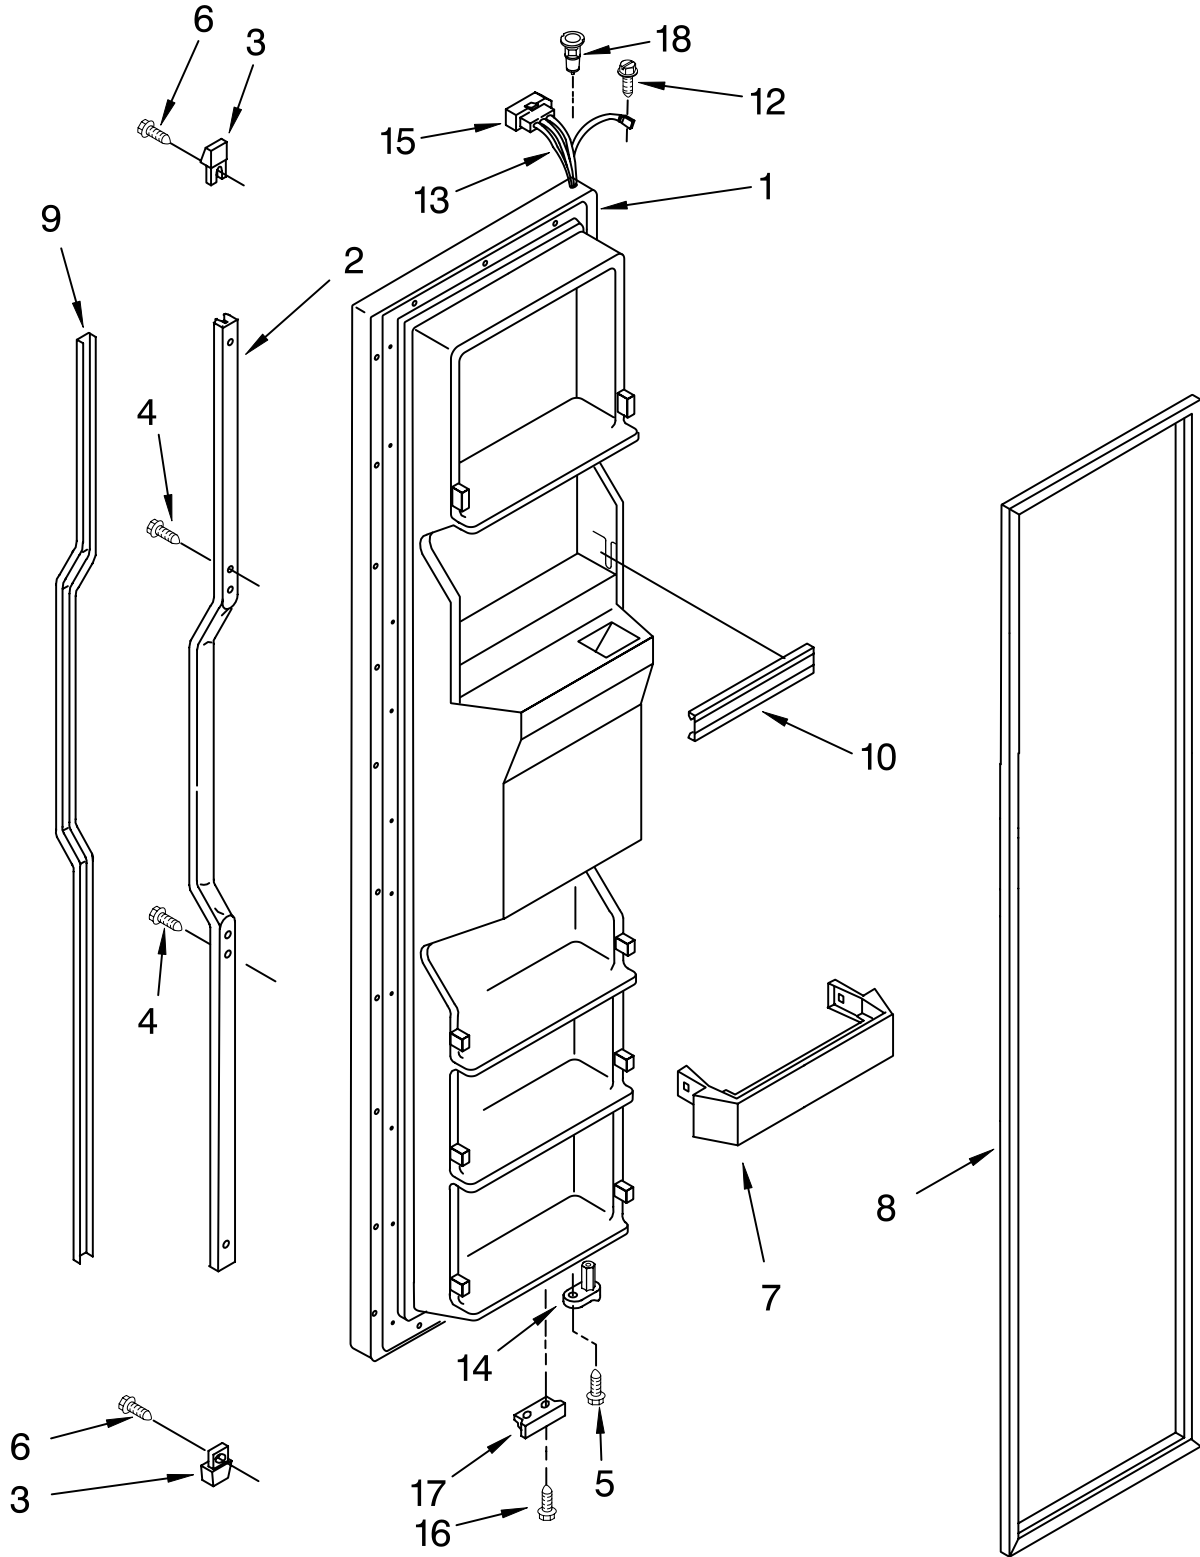

FREEZER DOOR PARTS

For Models: KSRS25QGWH05, KSRS25QGAL05, KSRS25QGBL05, KSRS25QGBT05
(White) (Almond) (Black) (Biscuit)

FOR ORDERING INFORMATION REFER TO PARTS PRICE LIST