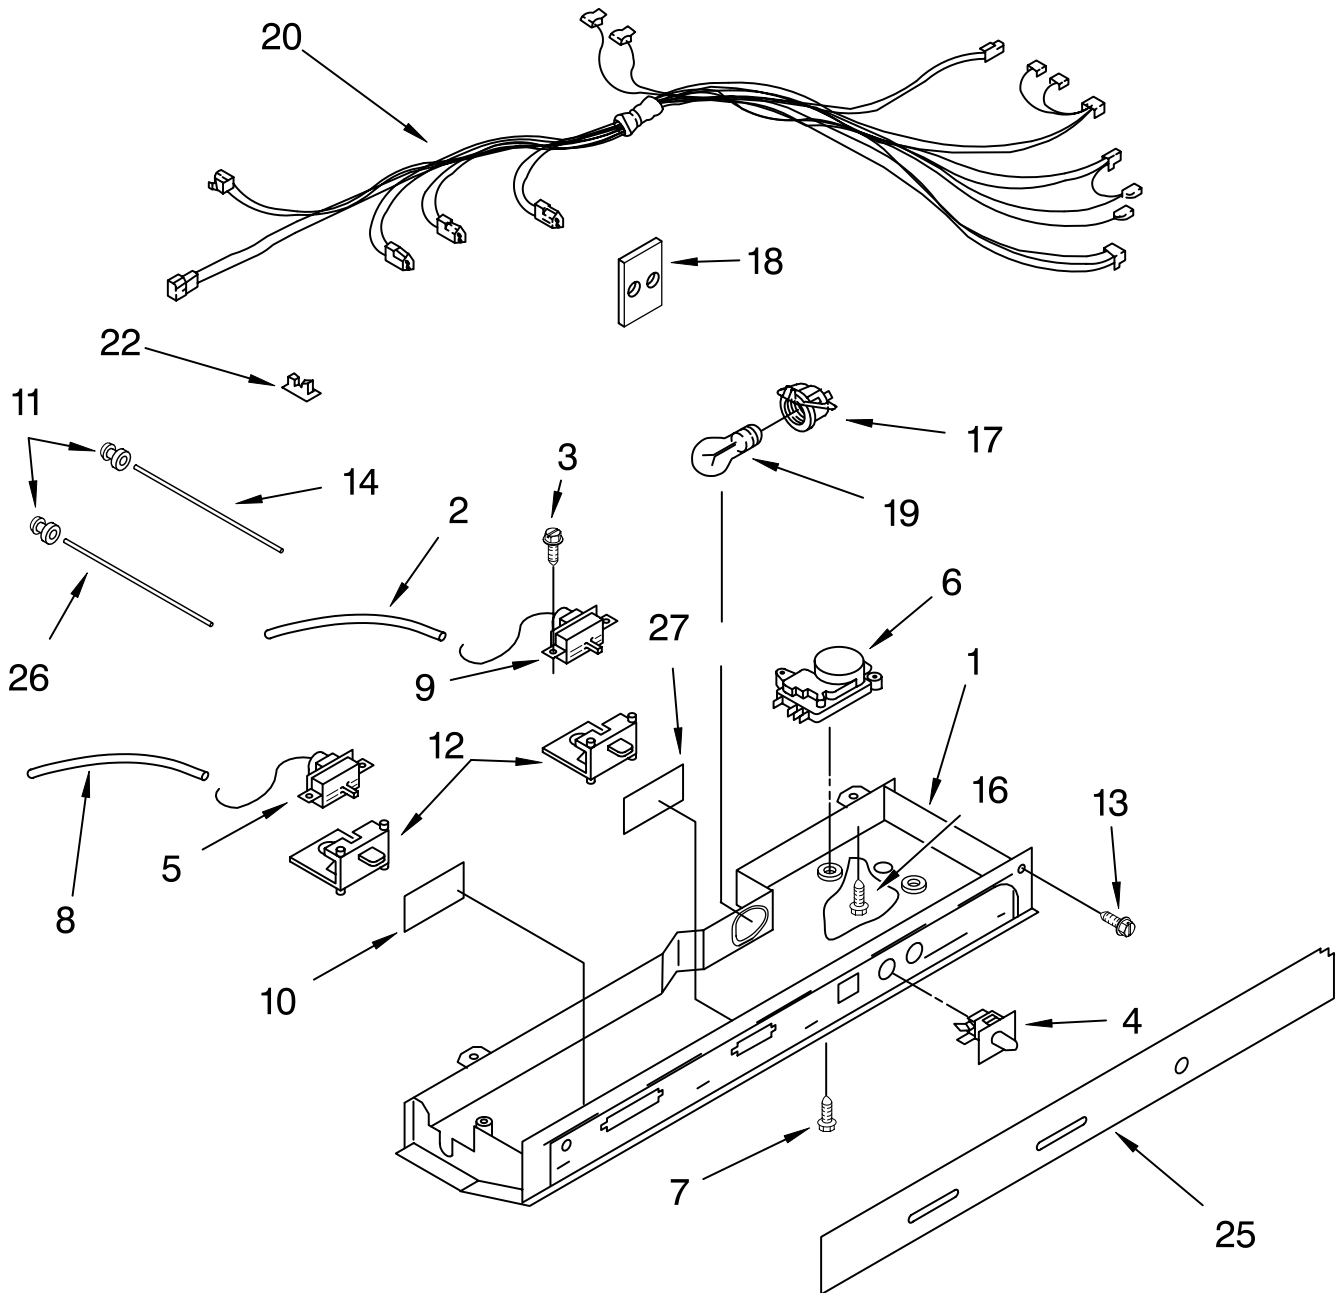

CONTROL PARTS

For Models: KSRS25QGWH05, KSRS25QGAL05, KSRS25QGBL05, KSRS25QGBT05
(White)   (Almond)   (Black)   (Biscuit)

Illus. No.	Part No.	DESCRIPTION
1	2200135	Control Box
2	2182150	Tube Barrier, Thermostat (RC)
3	489214	Screw (3)
4	2149705	Light Switch
5	2161461	Thermostat (FC)
6	2162046	Adaptive Defrost Control
7	489398	Screw (2)

Illus. No.	Part No.	DESCRIPTION
8	2196003	Tube Barrier, Thermostat (FC)
9	2161460	Thermostat (R.C.)
10	2172940	Window
11	2172906	Grommet, Light Bar
12	2161466	Slide, Thermostat
13	489084	Screw (2)
14	2179920	Light Bar (RC)
16	489290	Screw (2)

Illus. No.	Part No.	DESCRIPTION
17	2162085	Light Socket
18	2172931	Heat Shield
19	527949	Light Bulb
20	2206509	Control Box Harness
22	1115375	Clip, Wiring
25	2161486	Escutcheon, Control Box
26	2179921	Light Bar (FC)
27	2172941	Window

FOR ORDERING INFORMATION REFER TO PARTS PRICE LIST