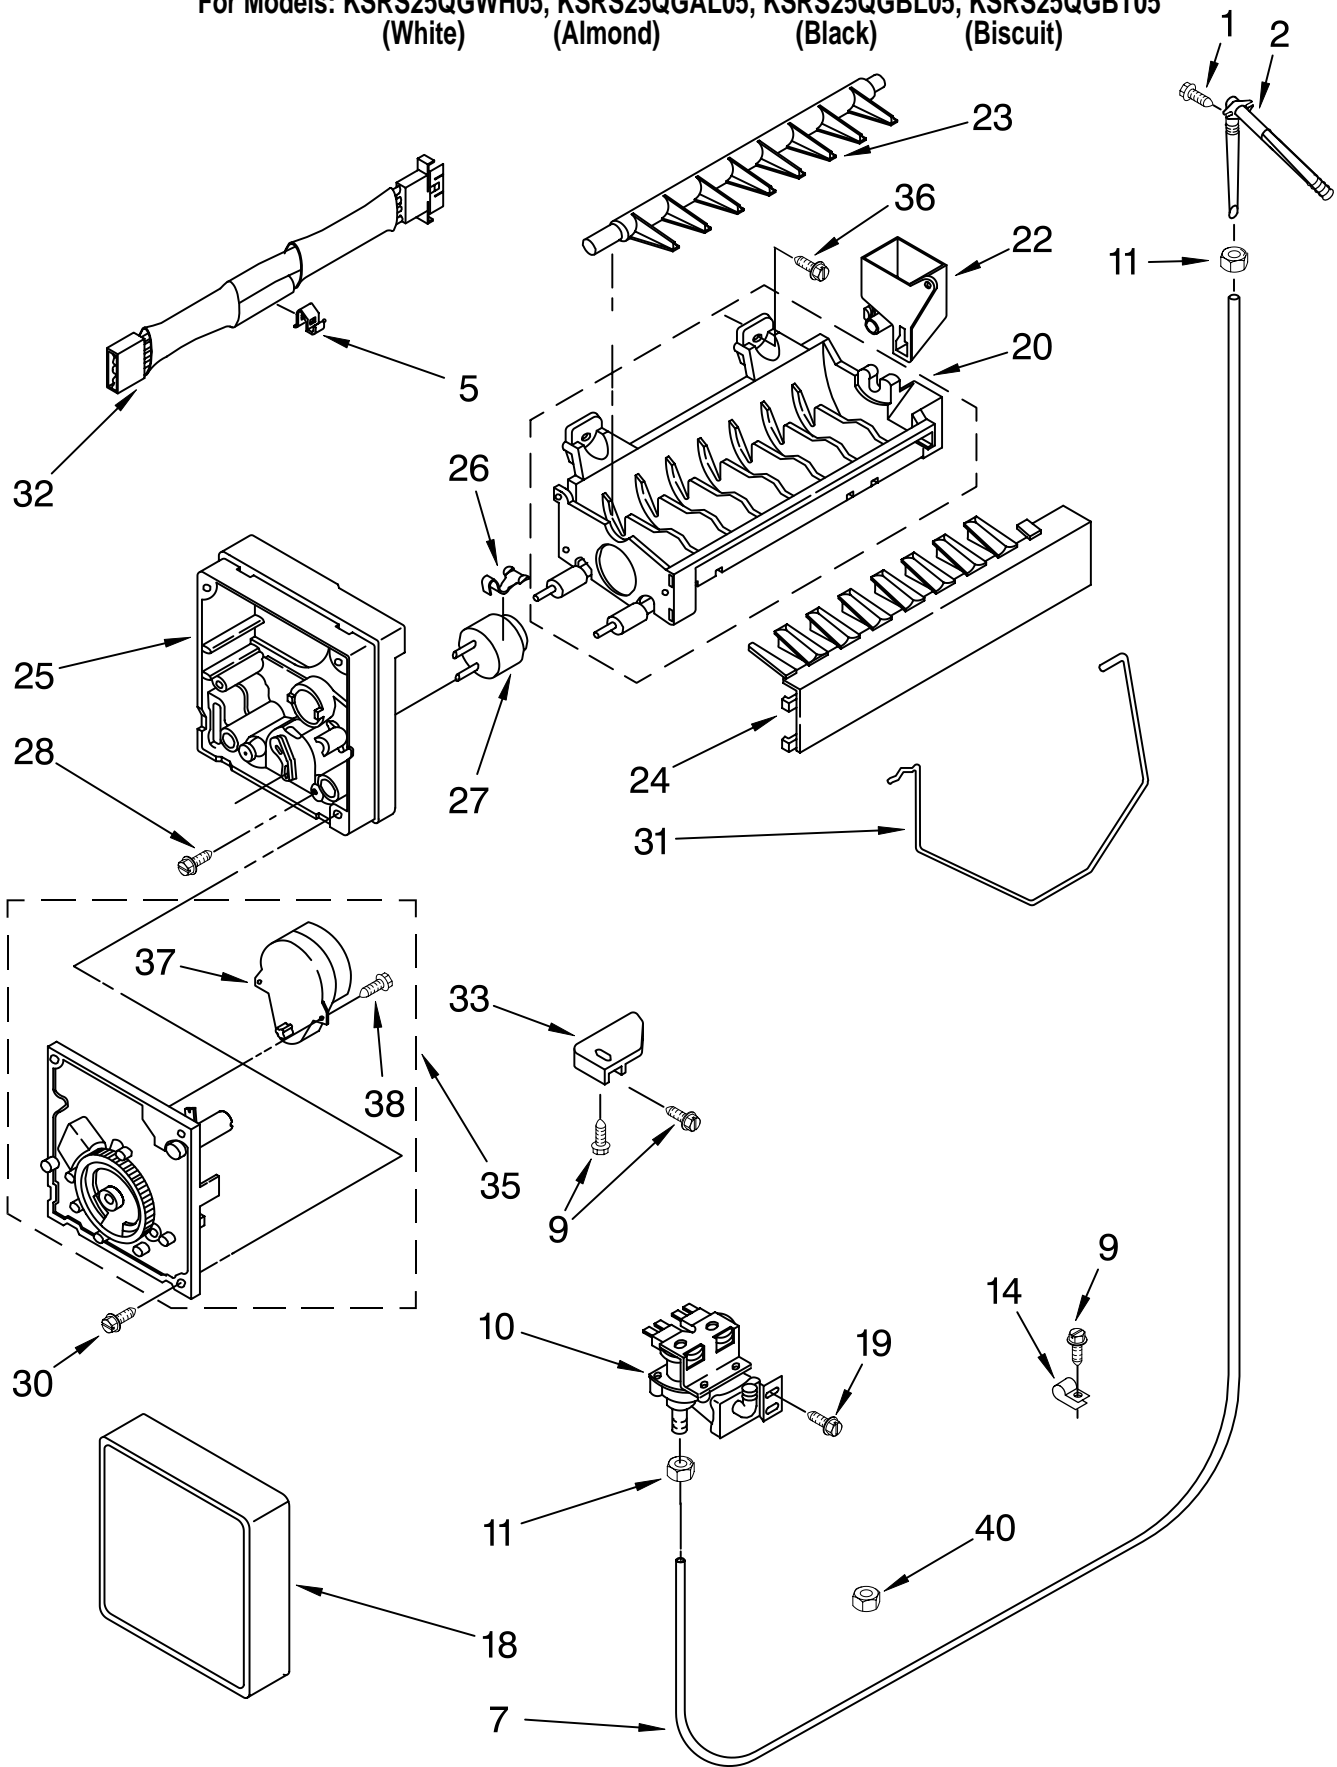

ICEMAKER PARTS

For Models: KRSR25QGWH05, KRSR25QGAL05, KRSR25QGBL05, KRSR25QGBT05
(White) (Almond) (Black) (Biscuit)

FOR ORDERING INFORMATION REFER TO PARTS PRICE LIST

ICEMAKER PARTS

For Models: KRSR25QGWH05, KRSR25QGAL05, KRSR25QGBL05, KRSR25QGBT05
(White) (Almond) (Black) (Biscuit)

Illus. No.	Part No.	DESCRIPTION
1	489084	Screw
2	2196157	Fitting, Water Tube
5	628379	Clip, Fuse
7	2181940	Tube, Water
9	489478	Screw
10	2182106	Valve, Solenoid
11	627018	Nut, Compression
14	489385	Tube Clamp
18	2174155	Cover
19	488649	Screw
20	628228	Mold & Heater Assembly (Also Order 542638)
22	628356	Cup, Water Fill
23	2194711	Ejector
24	2182124	Ice Striper
25	2194712	Support
26	627796	Retainer, Thermostat
27	628397	Thermostat (Also Order 542369 Cement Alumilastic)
28	489322	Screw
30	489276	Screw
31	2171593	Shut Off Arm
32	628256	Harness, Wiring
33	628320	Bracket
35	628399	Module Assembly (Includes Items 37 & 38)
36	488208	Screw
37	628398	Motor
38	489136	Screw
40	1129179	Nut, Compression
100	4317943	Complete Ice maker Assembly