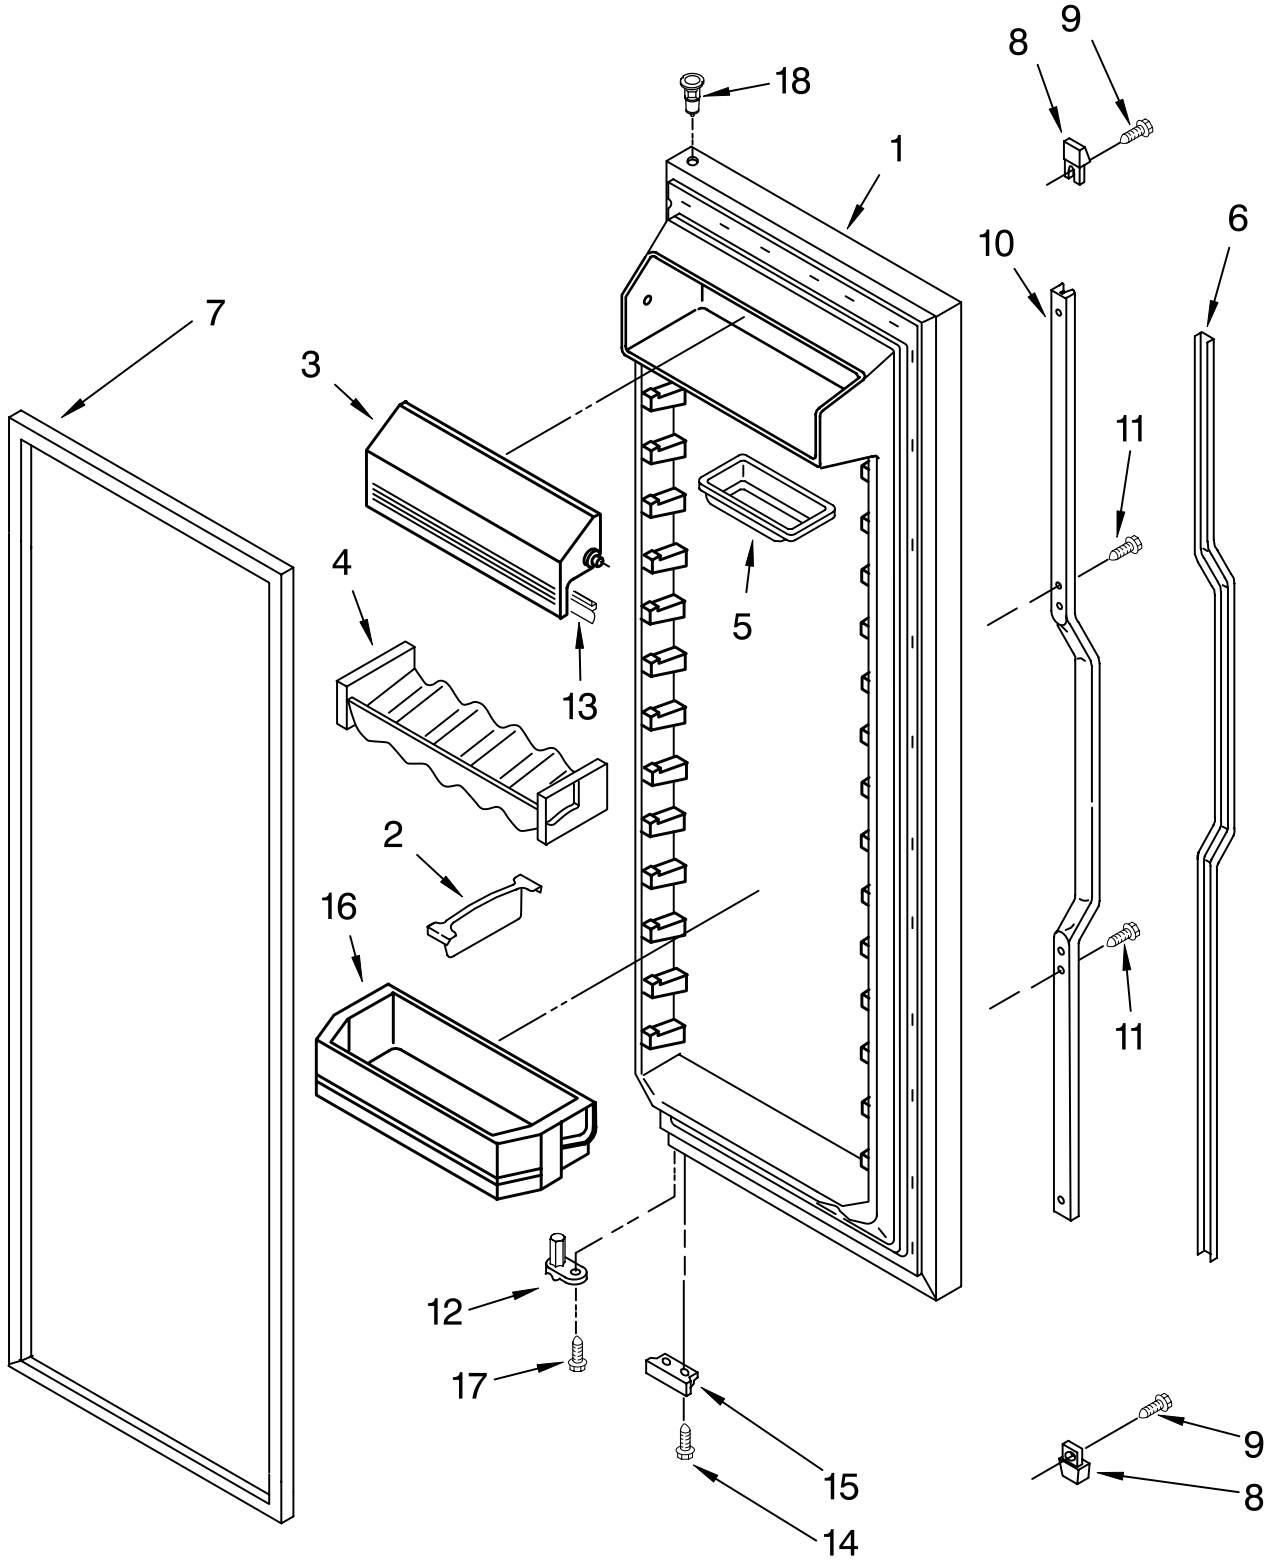

MOTOR AND ICE CONTAINER PARTS

For Models: KRSR25QGWH05, KRSR25QGAL05, KRSR25QGBL05, KRSR25QGBT05
(White) (Almond) (Black) (Biscuit)

Illus. No.	Part No.	DESCRIPTION
1	2183726	Bracket, Motor
2	2188385	Motor, Dispenser
3	2152713	Solenoid Assembly
4	2149100	Guide, Solenoid
7	2206501	Wiring Assembly, Ice Dispenser
8	489399	Screw
9	2205716	Coupling, Motor
10	489478	Screw
11	2162085	Socket, Light
14	2196091	Ice Container
18	1119005	Spacer, Step (3)
19	1119007	Spacer, Flat (2)
20	1119006	Blade, Rotary
21	1119012	Blade, Rotary
22	1119013	Blade, Rotary
23	489235	Washer, Plain
24	1119009	Blade, Fixed (2)
25	2157405	Block, Blade
26	489229	Roll Pin
27	2196295	Auger
28	2209781	Drum
30	2171682	Floating Baffle
31	1119018	Nut, Bearing
32	2155231	Control Arm
33	1119020	Spring, Return
34	1119021	Retainer Clip, Rod
35	488886	Screw
37	2180348	Housing, Crusher
38	1119017	Deflector, Ice
39	489234	Washer, Plain
40	489236	Retainer Ring
44	2204321	Front Cover, Ice Container
45	527949	Light Bulb
46	2171706	Light Lens, Dispenser

FOR ORDERING INFORMATION REFER TO PARTS PRICE LIST

REFRIGERATOR DOOR PARTS

For Models: KRSR25QGWH05, KRSR25QGAL05, KRSR25QGBL05, KRSR25QGBT05
(White) (Almond) (Black) (Biscuit)

FOR ORDERING INFORMATION REFER TO PARTS PRICE LIST