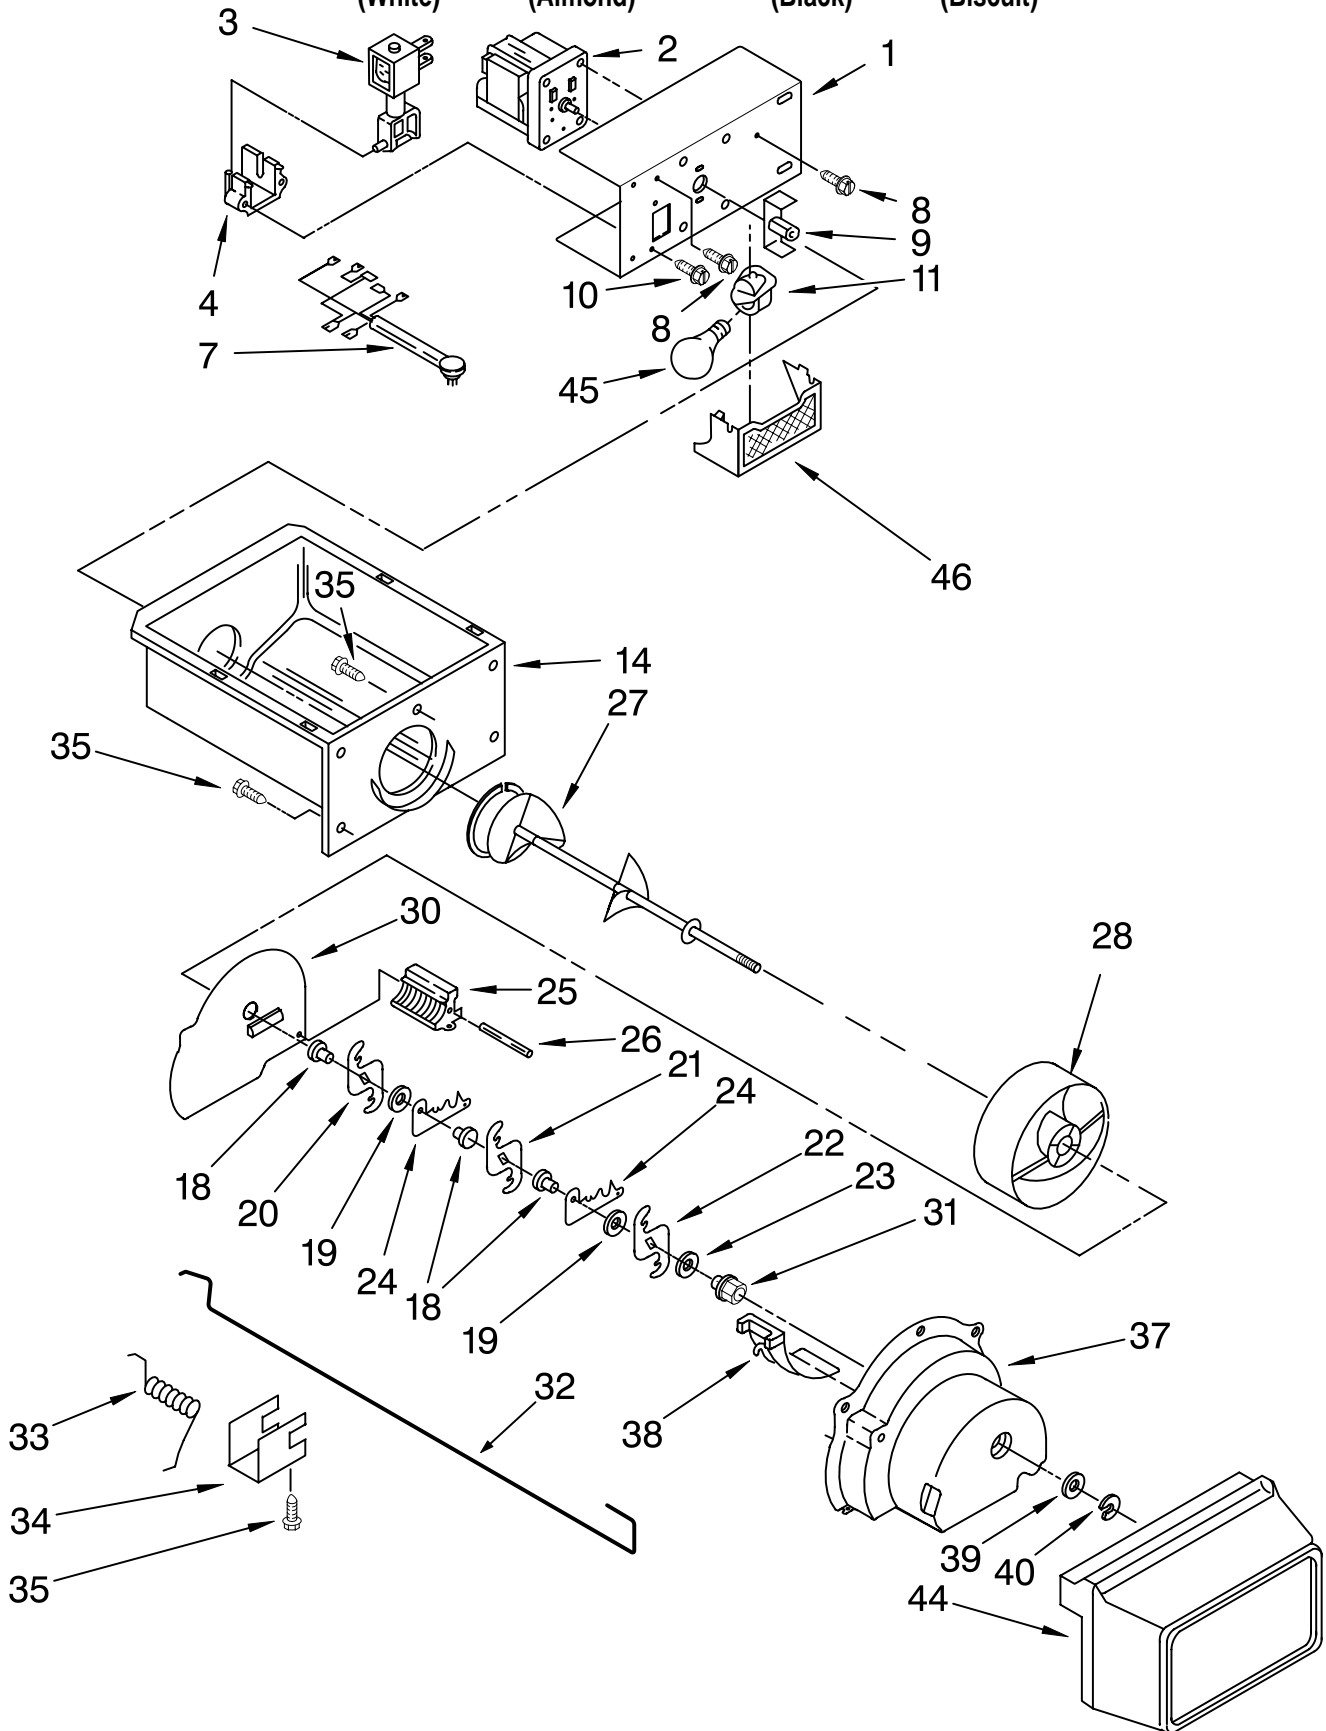

MOTOR AND ICE CONTAINER PARTS

For Models: KRSR25QGWH05, KRSR25QGAL05, KRSR25QGBL05, KRSR25QGBT05
(White) (Almond) (Black) (Biscuit)

FOR ORDERING INFORMATION REFER TO PARTS PRICE LIST

MOTOR AND ICE CONTAINER PARTS

For Models: KRSR25QGWH05, KRSR25QGAL05, KRSR25QGBL05, KRSR25QGBT05
(White) (Almond) (Black) (Biscuit)

Illus. No.	Part No.	DESCRIPTION
1	2183726	Bracket, Motor
2	2188385	Motor, Dispenser
3	2152713	Solenoid Assembly
4	2149100	Guide, Solenoid
7	2206501	Wiring Assembly, Ice Dispenser
8	489399	Screw
9	2205716	Coupling, Motor
10	489478	Screw
11	2162085	Socket, Light
14	2196091	Ice Container
18	1119005	Spacer, Step (3)
19	1119007	Spacer, Flat (2)
20	1119006	Blade, Rotary
21	1119012	Blade, Rotary
22	1119013	Blade, Rotary
23	489235	Washer, Plain
24	1119009	Blade, Fixed (2)
25	2157405	Block, Blade
26	489229	Roll Pin
27	2196295	Auger
28	2209781	Drum
30	2171682	Floating Baffle
31	1119018	Nut, Bearing
32	2155231	Control Arm
33	1119020	Spring, Return
34	1119021	Retainer Clip, Rod
35	488886	Screw
37	2180348	Housing, Crusher
38	1119017	Deflector, Ice
39	489234	Washer, Plain
40	489236	Retainer Ring
44	2204321	Front Cover, Ice Container
45	527949	Light Bulb
46	2171706	Light Lens, Dispenser

FOR ORDERING INFORMATION REFER TO PARTS PRICE LIST