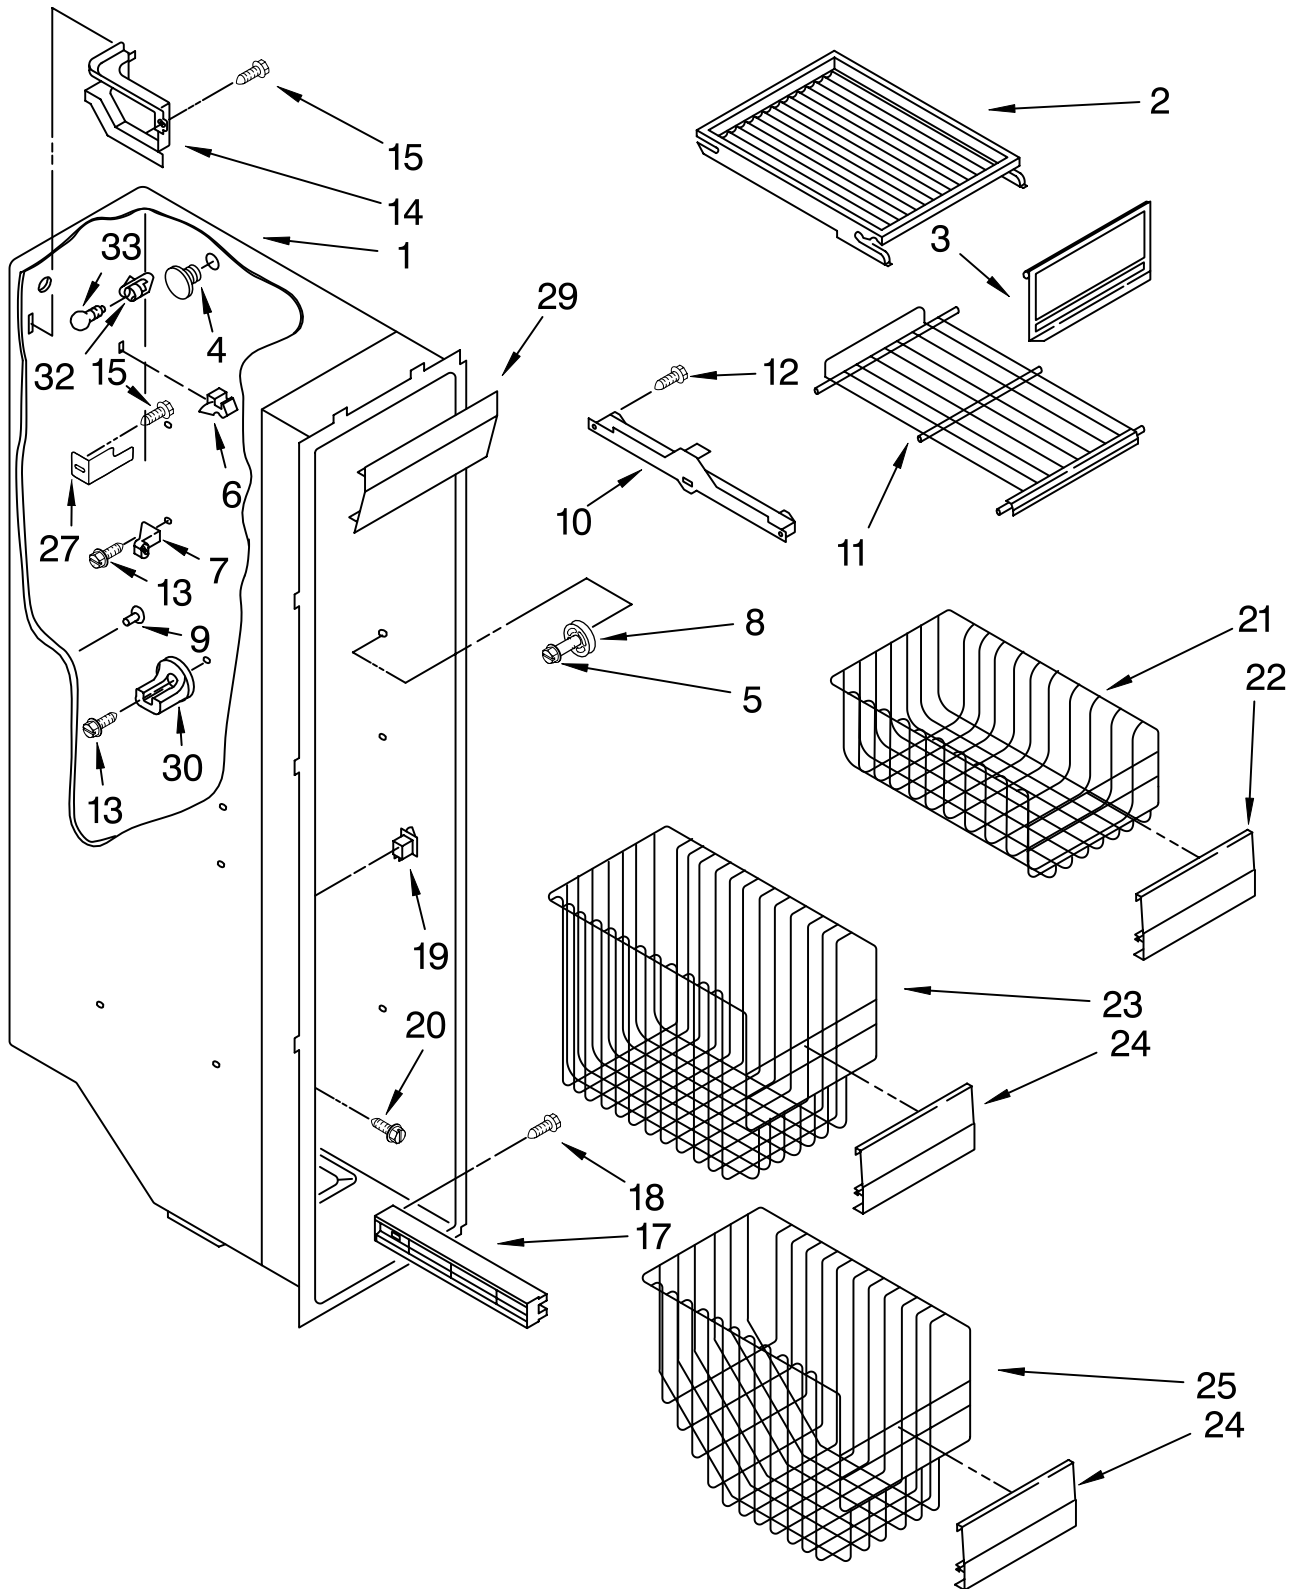

FREEZER LINER PARTS

For Models: KRSR25QGWH05, KRSR25QGAL05, KRSR25QGBL05, KRSR25QGBT05
(White) (Almond) (Black) (Biscuit)

FOR ORDERING INFORMATION REFER TO PARTS PRICE LIST

FREEZER LINER PARTS

For Models: **KSRS25QGWH05**, **KSRS25QGAL05**, **KSRS25QGBL05**, **KSRS25QGBT05**
(White)   (Almond)   (Black)   (Biscuit)

Illus. No.	Part No.	DESCRIPTION
1		Liner (Not A Serviceable Part)
2	2174493	Shelf, Top Compartment
3	2171713	Door, Ice Compartment
4	940014	Hole Plug
5	8281158	Screw
6	842534	Clip, Air Duct (2)
7	2196206	Support, Stud (4)
8	2196483	Stud Assembly
9	2176134	Grommet (2)
10		Slide, Container
	1119237	Left Side
	1119293	Right Side
11	2174267	Shelf
12	489100	Screw (4)
13	3400893	Screw
14	2155572	Cover, Wiring
15	489355	Screw
17		Shelf Track
	2181760	Right Side (3)
	2181759	Left Side (3)
18	486298	Screw
19	1115373	Switch, Rocker Arm
20	489478	Screw
21	2181763	Basket, Shallow
22	2171767	Front, Basket
23	2181765	Basket, Square
24	2171766	Front, Basket
25	2181764	Basket, Sloped
27	2209674	Bracket, Fill Tube
29	2171705	Light Lens
30	2196207	Stud, Rear
32	2162085	Socket, Light
33	527949	Bulb, Light

FOR ORDERING INFORMATION REFER TO PARTS PRICE LIST