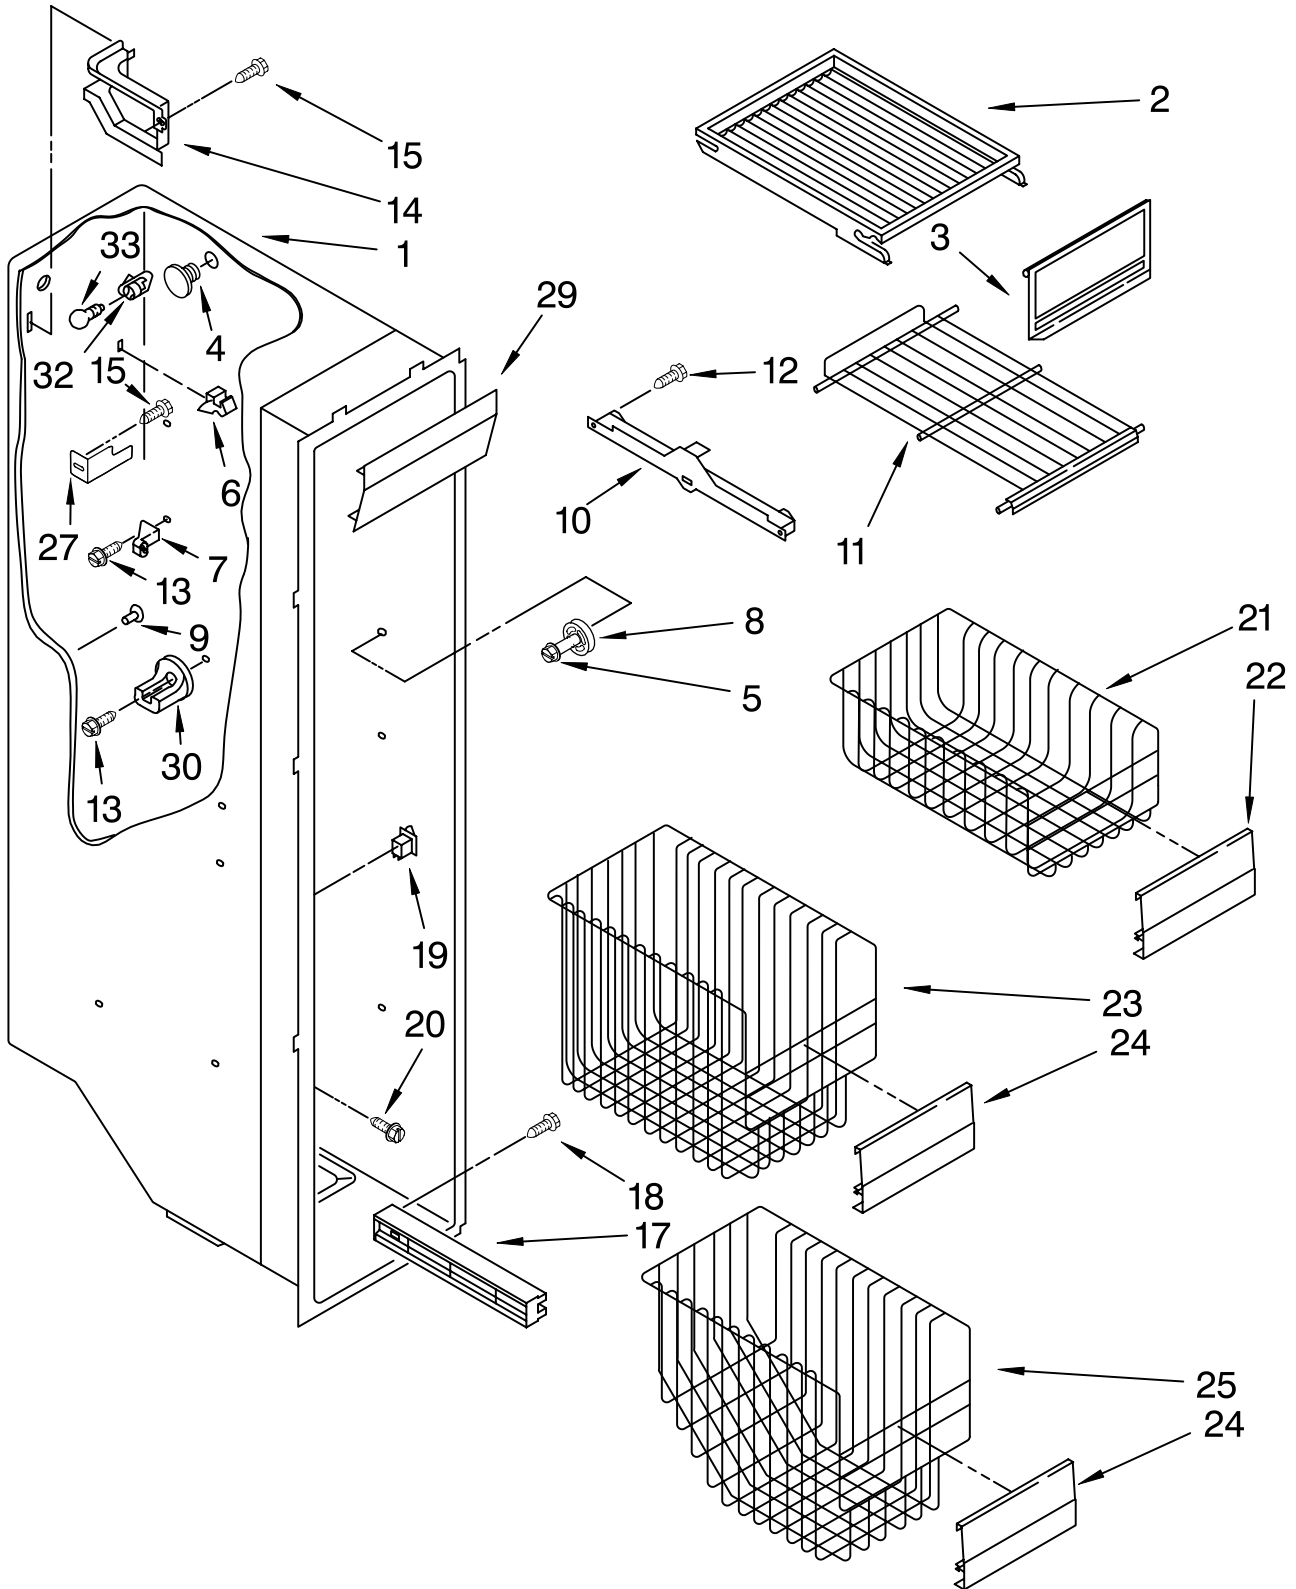

FREEZER LINER PARTS

For Models: KRSR25QGWH03, KRSR25QGAL03, KRSR25QGBL03, KRSR25QGBT03
(White) (Almond) (Black) (Biscuit)

FOR ORDERING INFORMATION REFER TO PARTS PRICE LIST

FREEZER LINER PARTS

For Models: **KSRS25QGWH03**, **KSRS25QGAL03**, **KSRS25QGBL03**, **KSRS25QGBT03**
(White) (Almond) (Black) (Biscuit)

Illus. No.	Part No.	DESCRIPTION
1		Liner (Not A Serviceable Part)
2	2174493	Shelf, Top Compartment
3	2171713	Door, Ice Compartment
4	940014	Hole Plug
5	8281158	Screw
6	842534	Clip, Air Duct (2)
7	2196206	Support, Stud (4)
8	2196483	Stud Assembly
9	2176134	Grommet (2)
10		Slide, Container
	1119237	Left Side
	1119293	Right Side
11	2174267	Shelf
12	489100	Screw (4)
13	3400893	Screw
14	2155572	Cover, Wiring
15	489355	Screw
17		Shelf Track
	2181760	Right Side (3)
	2181759	Left Side (3)
18	486298	Screw
19	1115373	Switch, Rocker Arm
20	489478	Screw
21	2181763	Basket, Shallow
22	2171767	Front, Basket
23	2181765	Basket, Square
24	2171766	Front, Basket
25	2181764	Basket, Sloped
27	2209674	Bracket, Fill Tube
29	2171705	Light Lens
30	2196207	Stud, Rear
32	2162085	Socket, Light
33	527949	Bulb, Light

FOR ORDERING INFORMATION REFER TO PARTS PRICE LIST