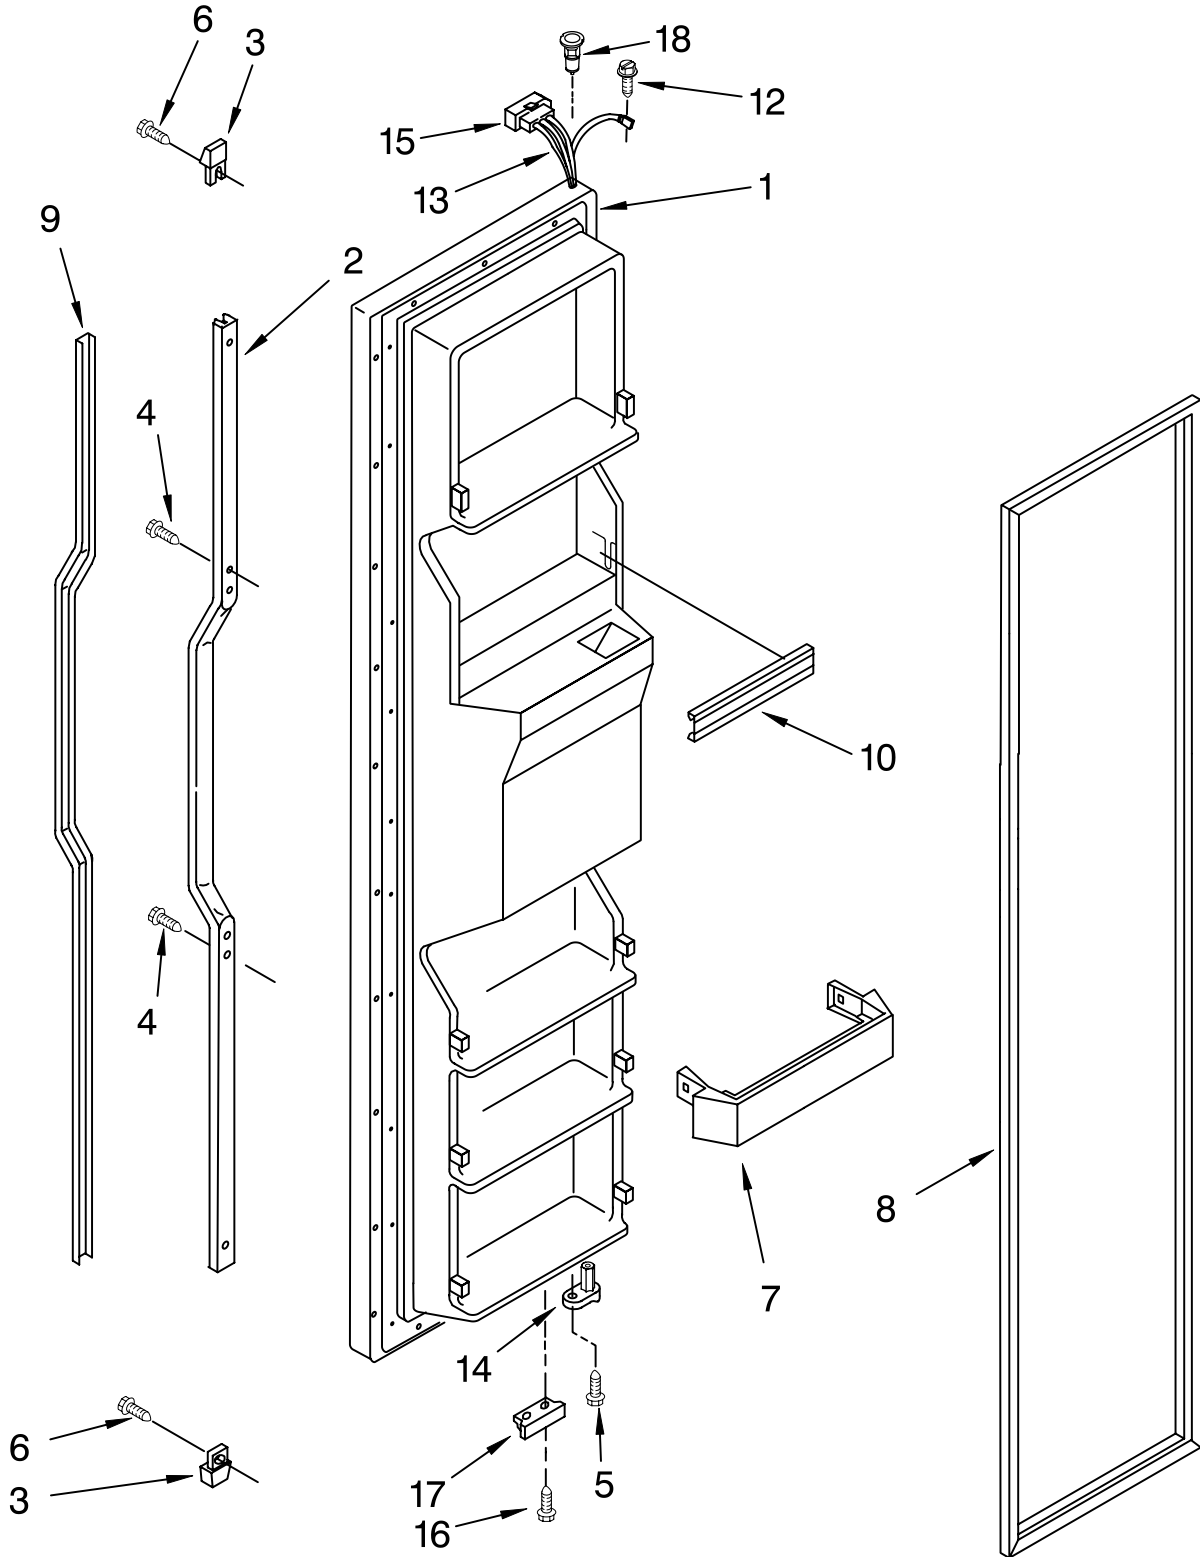

FREEZER DOOR PARTS

For Models: KRSR25QGW03, KRSR25QGAL03, KRSR25QGBL03, KRSR25QGBT03
(White) (Almond) (Black) (Biscuit)

FOR ORDERING INFORMATION REFER TO PARTS PRICE LIST