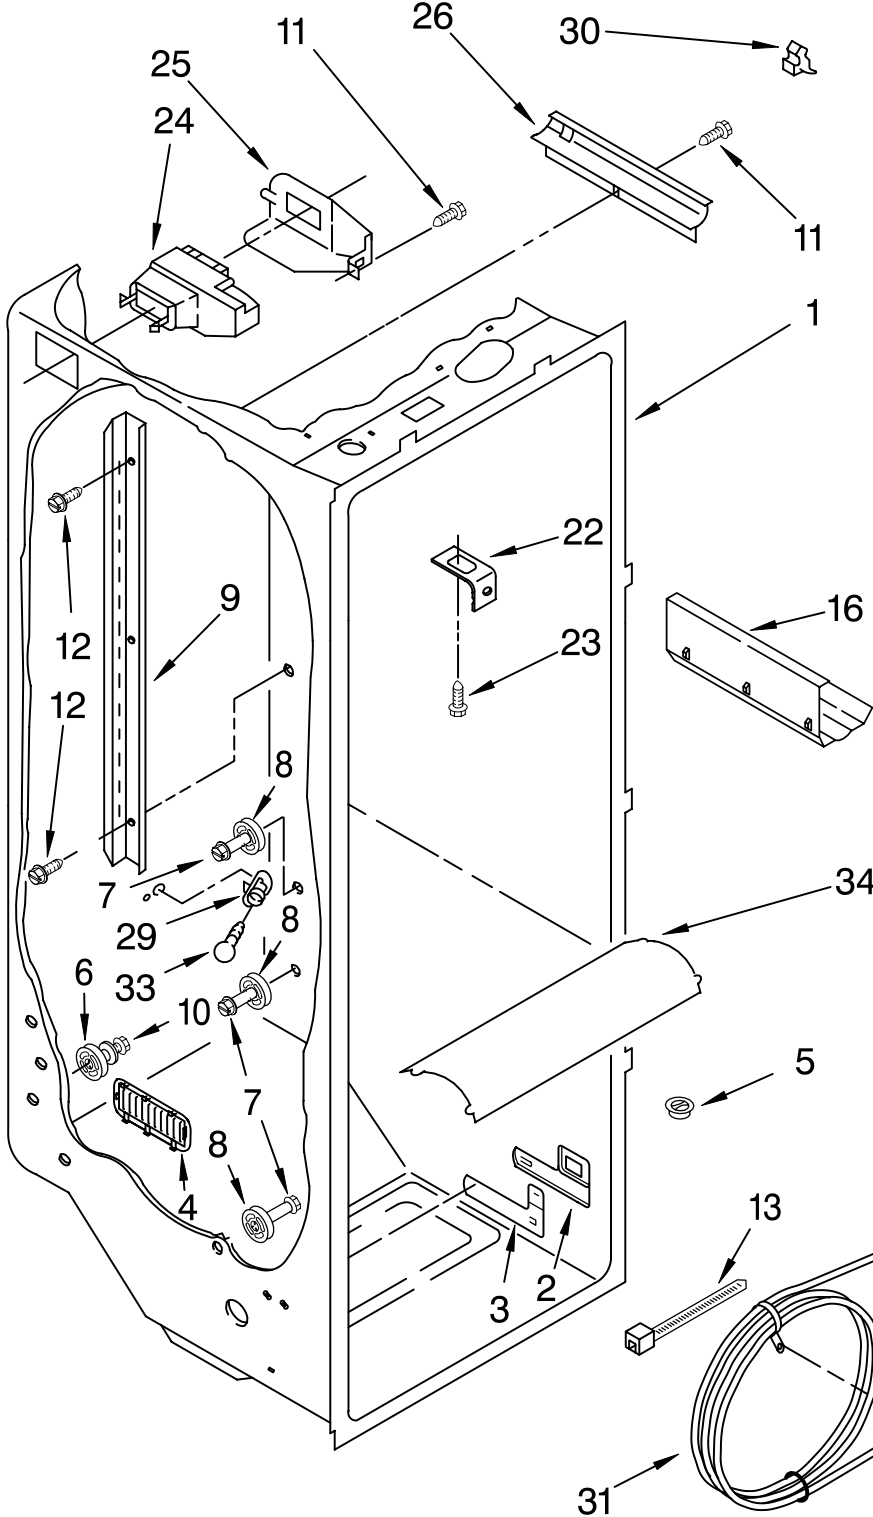

FOR ORDERING INFORMATION REFER TO PARTS PRICE LIST

REFRIGERATOR LINER PARTS

For Models: KRSR25QGWH03, KRSR25QGAL03, KRSR25QGBL03, KRSR25QGBT03

(White)

(Almond)

(Black)

(Biscuit)

Illus. No.	Part No.	DESCRIPTION
1		Liner (Not A Serviceable Part)
2	2194744	Escutcheon, Meat Pan Control
3	2182757	Slide Meat Pan Control
4	2182147	Louver
5	2171846	Release Valve
6	2196485	Stud Assembly
7	8281158	Screw
8	2196483	Stud Assembly
9	2181796	Ladder, Shelf (2)
10	3400894	Screw
11	486298	Screw (2)
12	487539	Screw
13	2205813	Strap
16	2179404	Rack, Wine & Egg
22	1123919	Bracket Retainer
23	489290	Screw (2)
24	2161467	Air Diffuser Assembly
25	2161470	Air Diffuser Cover
26	2150331	Cover, Conduit
29	2162085	Socket
30	842534	Clip, Air Duct
31	2209687	Reservoir
33	527949	Light Bulb
34	2203266	Light Lens
37	488280	Screw (2)

FOR ORDERING INFORMATION REFER TO PARTS PRICE LIST

REFRIGERATOR SHELF PARTS

For Models: KRSR25QGWH03, KRSR25QGAL03, KRSR25QGBL03, KRSR25QGBT03

(White)

(Almond)

(Black)

(Biscuit)

Illus. No.	Part No.	DESCRIPTION
1	2195978	Shelf Assembly, Cantilever (3)
2	2174253	Button, Humidity
3	2174252	Slide, Humidity
4	2174273	Gasket, Side (2)
5	2161491	Cover, Meat Pan (Includes Items 13, 14 & 15)
6	2209677	Snack Pan
7	2179243	Trim, Handle
8	2189526	Glass, Cover
9	2174250	Cover, Crisper (Includes 2, 3, 4, 11, 12, 13, 14 & 19)
10	2174148	Glass, Cover
11	2174272	Gasket (Front)
12	2174274	Gasket (Rear)
13	2174478	Eyelet, Roller
14	2188212	Roller
15	489211	Screw
16	2179227	Crisper Pan (Includes 13, 14, 18, 19 & 21)
17	2179231	Meat Pan (Includes 13, 14, 19 & 22)
18	2174076	Window, Crisper
19	489261	Screw
20	2176095	Deflector
21	2174259	Cap, Crisper Pan Right Side
22	2174258	Cap, Crisper Pan Left Side
23	2174362	Window, Meat Pan
24	2182730	Egg Bin
25	489439	Screw
26	2208298	Shelf, Snack Pan