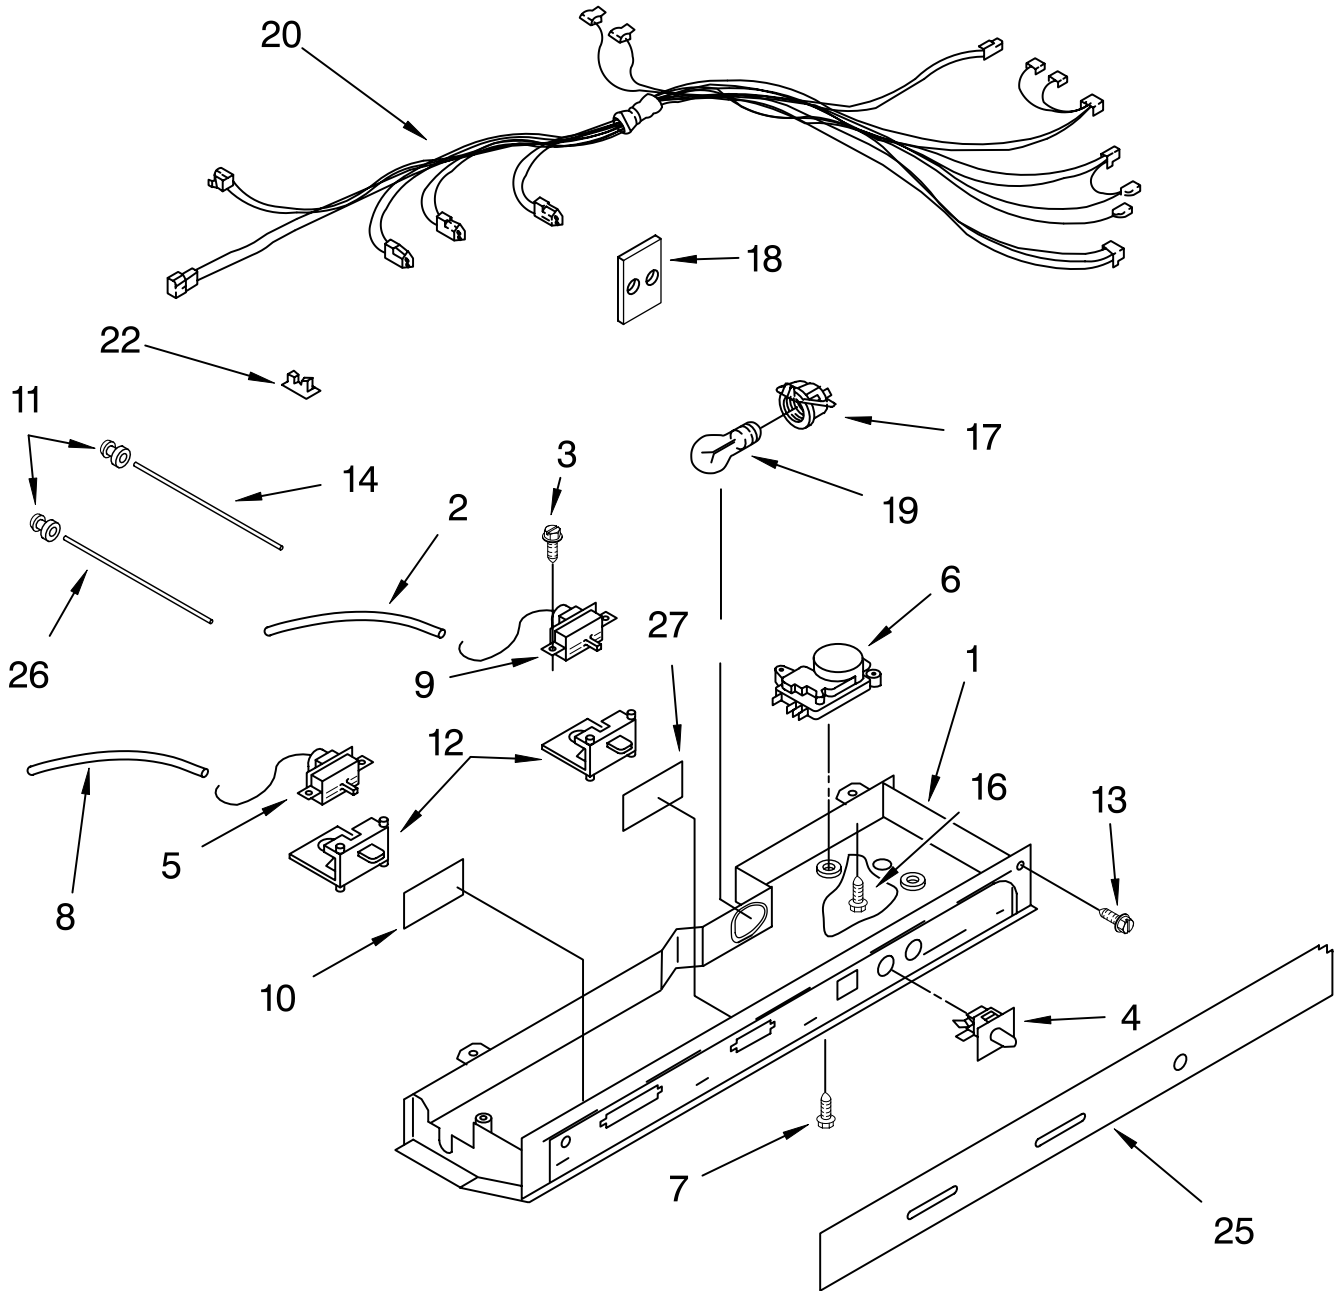

CONTROL PARTS

For Models: KRSR25QGWH03, KRSR25QGAL03, KRSR25QGBL03, KRSR25QGBT03
(White) (Almond) (Black) (Biscuit)

Illus. No.	Part No.	DESCRIPTION
1	2200135	Control Box
2	2182150	Tube Barrier, Thermostat (RC)
3	489214	Screw (3)
4	2149705	Light Switch
5	2161461	Thermostat (FC)
6	2162046	Adaptive Defrost Control
7	489398	Screw (2)

Illus. No.	Part No.	DESCRIPTION
8	2196003	Tube Barrier, Thermostat (FC)
9	2161460	Thermostat (R.C.)
10	2172940	Window
11	2172906	Grommet, Light Bar
12	2161466	Slide, Thermostat
13	489084	Screw (2)
14	2179920	Light Bar (RC)
16	489290	Screw (2)

Illus. No.	Part No.	DESCRIPTION
17	2162085	Light Socket
18	2172931	Heat Shield
19	527949	Light Bulb
20	2186813	Control Box Harness
22	1115375	Clip, Wiring
25	2161486	Escutcheon, Control Box
26	2179921	Light Bar (FC)
27	2172941	Window

FOR ORDERING INFORMATION REFER TO PARTS PRICE LIST