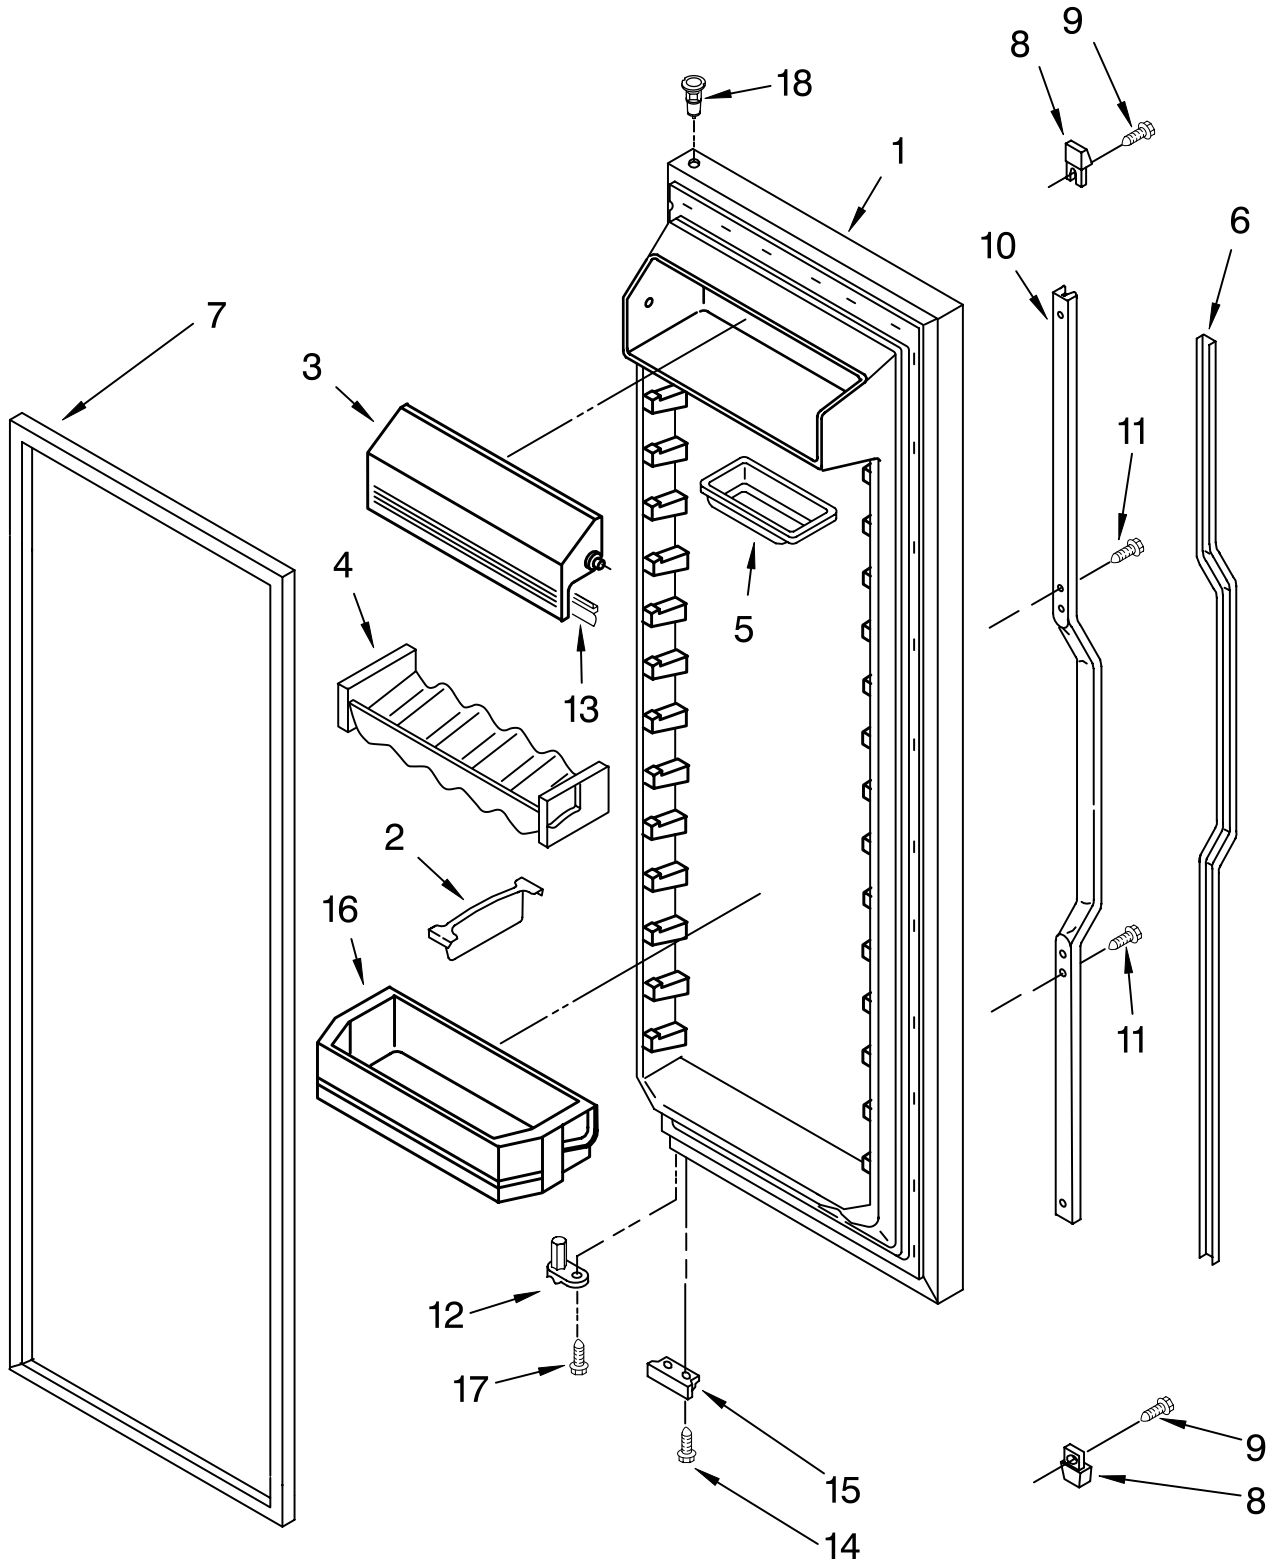

MOTOR AND ICE CONTAINER PARTS

For Models: KSRS25QGWH03, KSRS25QGAL03, KSRS25QGBL03, KSRS25QGBT03

(White) (Almond) (Black) (Biscuit)

Illus. No.	Part No.	DESCRIPTION
1	2183726	Bracket, Motor
2	2188385	Motor, Dispenser
3	2152713	Solenoid Assembly
4	2149100	Guide, Solenoid
7	2186815	Wiring Assembly, Ice Dispenser
8	489399	Screw
9	2205716	Coupling, Motor
10	489478	Screw
11	2162085	Socket, Light
14	2196091	Ice Container
15	983668	Coupling, Conveyor
18	1119005	Spacer, Step (3)
19	1119007	Spacer, Flat (2)
20	1119006	Blade, Rotary
21	1119012	Blade, Rotary
22	1119013	Blade, Rotary
23	489235	Washer, Plain
24	1119009	Blade, Fixed (2)
25	2157405	Block, Blade
26	489229	Roll Pin
27	2181955	Conveyor
28	2196194	Drum
29	3400912	Washer
30	2171682	Floating Baffle
31	1119018	Nut, Bearing
32	2155231	Control Arm
33	1119020	Spring, Return
34	1119021	Retainer Clip, Rod
35	488886	Screw
37	2180348	Housing, Crusher
38	1119017	Deflector, Ice
39	489234	Washer, Plain
40	489236	Retainer Ring
42	2152021	Sleeve-Auger
44	2204321	Front Cover, Ice Container
45	527949	Light Bulb
46	2171706	Light Lens, Dispenser

FOR ORDERING INFORMATION REFER TO PARTS PRICE LIST

REFRIGERATOR DOOR PARTS

For Models: KRSR25QGWH03, KRSR25QGAL03, KRSR25QGBL03, KRSR25QGBT03
(White) (Almond) (Black) (Biscuit)

FOR ORDERING INFORMATION REFER TO PARTS PRICE LIST