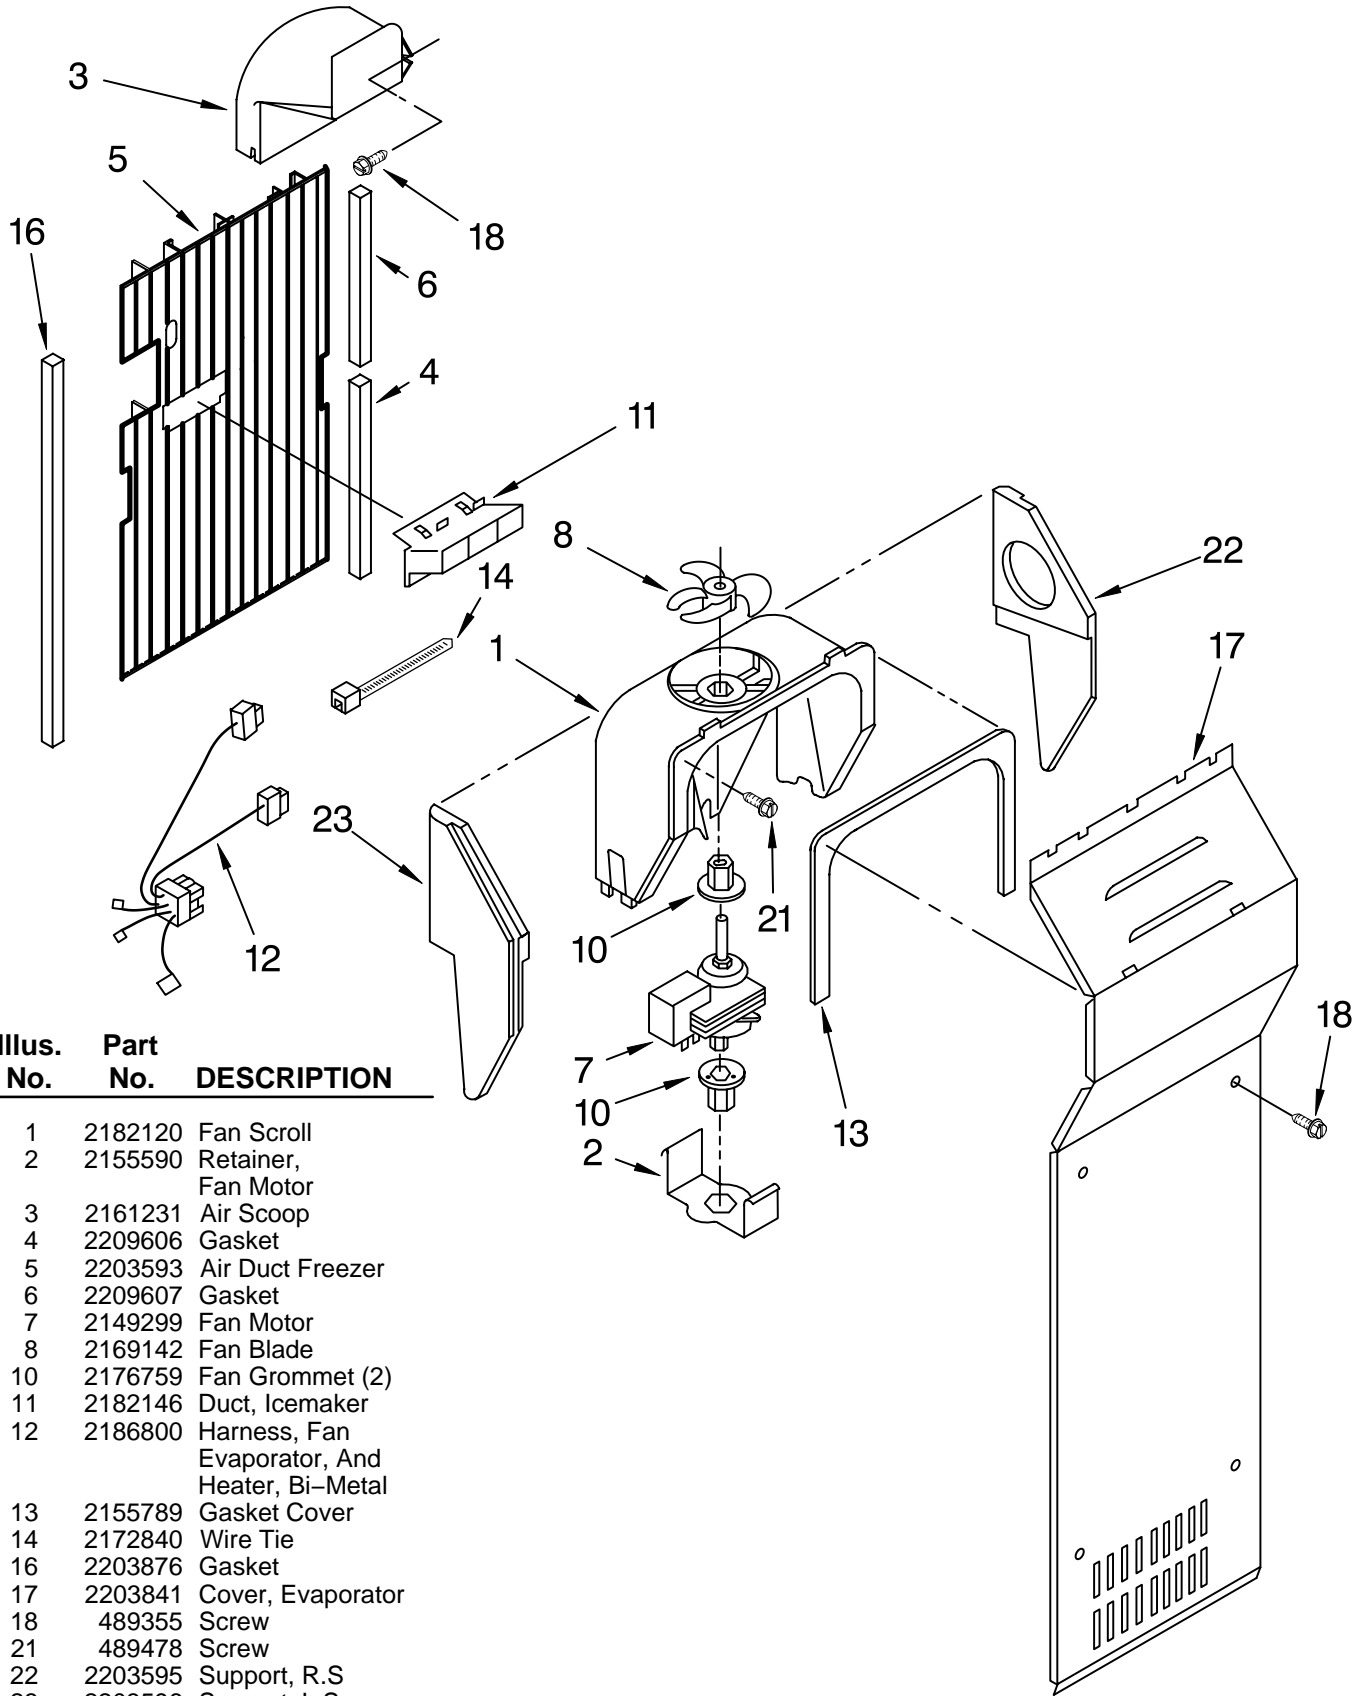

AIR FLOW PARTS

For Models: KRSR25QGWH03, KRSR25QGAL03, KRSR25QGBL03, KRSR25QGBT03

(White)

(Almond)

(Black)

(Biscuit)

Illus. No.	Part No.	DESCRIPTION
1	2182120	Fan Scroll
2	2155590	Retainer, Fan Motor
3	2161231	Air Scoop
4	2209606	Gasket
5	2203593	Air Duct Freezer
6	2209607	Gasket
7	2149299	Fan Motor
8	2169142	Fan Blade
10	2176759	Fan Grommet (2)
11	2182146	Duct, Icemaker
12	2186800	Harness, Fan Evaporator, And Heater, Bi-Metal
13	2155789	Gasket Cover
14	2172840	Wire Tie
16	2203876	Gasket
17	2203841	Cover, Evaporator
18	489355	Screw
21	489478	Screw
22	2203595	Support, R.S
23	2203596	Support, L.S