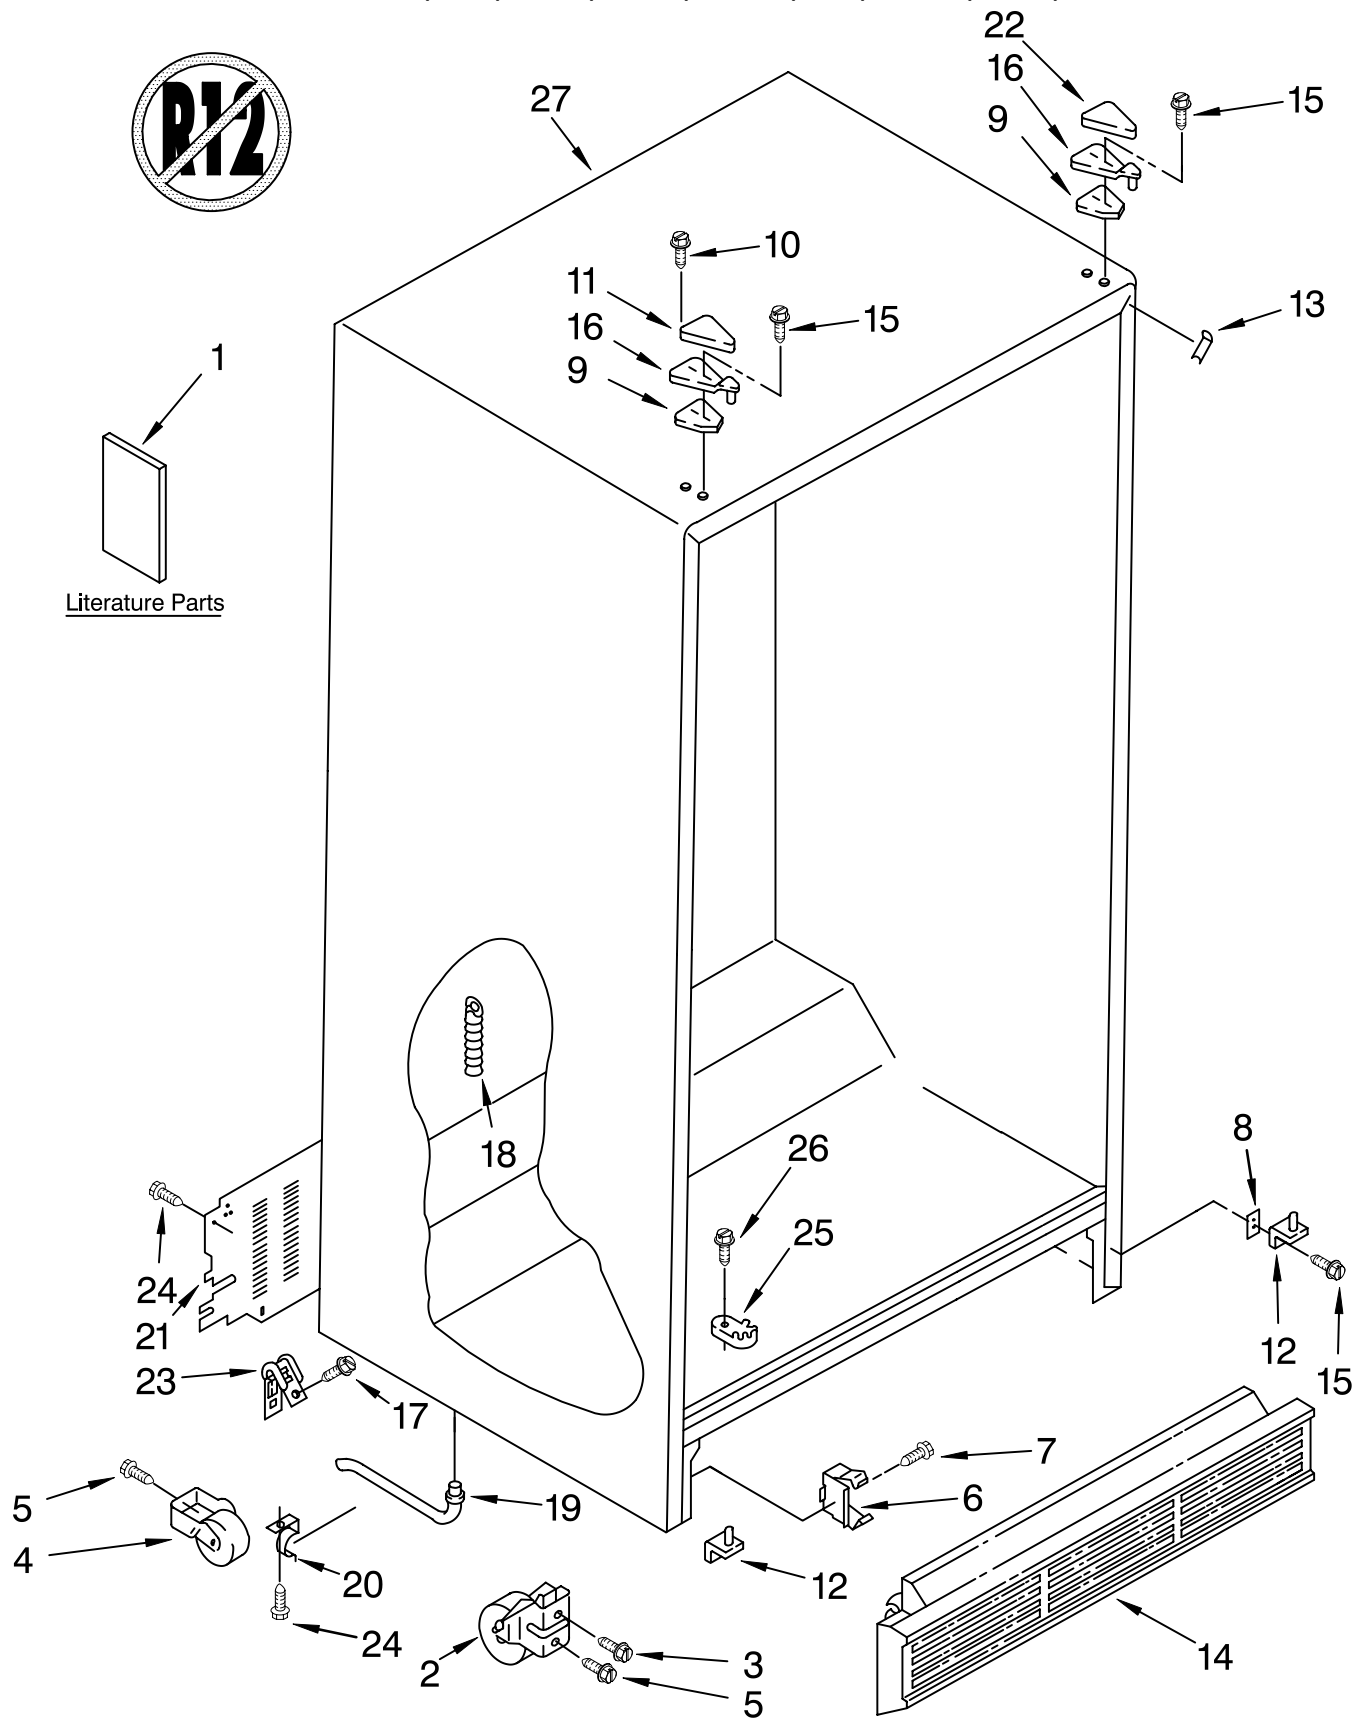

For Models: KRSR25QGWH03, KRSR25QGAL03, KRSR25QGBL03, KRSR25QGBT03

(White)

(Almond)

(Black)

(Biscuit)

FOR ORDERING INFORMATION REFER TO PARTS PRICE LIST

CABINET PARTS

For Models: KRSR25QGWH03, KRSR25QGAL03, KRSR25QGBL03, KRSR25QGBT03
(White) (Almond) (Black) (Biscuit)

Illus.	Part
No.	No. DESCRIPTION

LITERATURE PARTS

1	LIT2206106	Use & Care Guide
	LIT2200279	Service & Wiring Sheet
	LIT2206415	Energy Label
	LIT628370	Modular Icemaker Service Sheet
2	2174748	Front Roller (2)
3	3400517	Screw
4	2196236	Roller (Rear) (2)
5	489427	Screw
6	2155013	Clip, Grille
7	489478	Screw
8	2156056	Shim
9	2196048	Shim, Hinge Top
10	489284	Screw
11		Hinge Cover
	1129262	White
	2150343	Almond
	2151694	Black
	2186858	Biscuit
12	2171851	Hinge Bottom (2)
13		Filler, Wrapper
	2196094	White
	2196095	Almond
	2196097	Black
	2196150	Biscuit
14		Grille
	2198470W	White
	2198470N	Almond
	2198470B	Black
	2198470T	Biscuit
15	489497	Screw
16	2196046	Hinge, Top (2)
17	489464	Screw
18	940139	Drain Fitting
19	1108438	Tube, Extension
20	1108439	Clip, Drain Tube
21	2176140	Cover, Unit
22		Hinge Cover
	1119787	White
	1119789	Almond
	2155938	Black
	2186857	Biscuit
23	549193	Clamp, Service Cord
24	489084	Screw
25	2155311	Door Closer, Lower Cam (2)
26	489483	Screw
27		Cabinet (Not a Serviceable Part)

FOR ORDERING INFORMATION REFER TO PARTS PRICE LIST