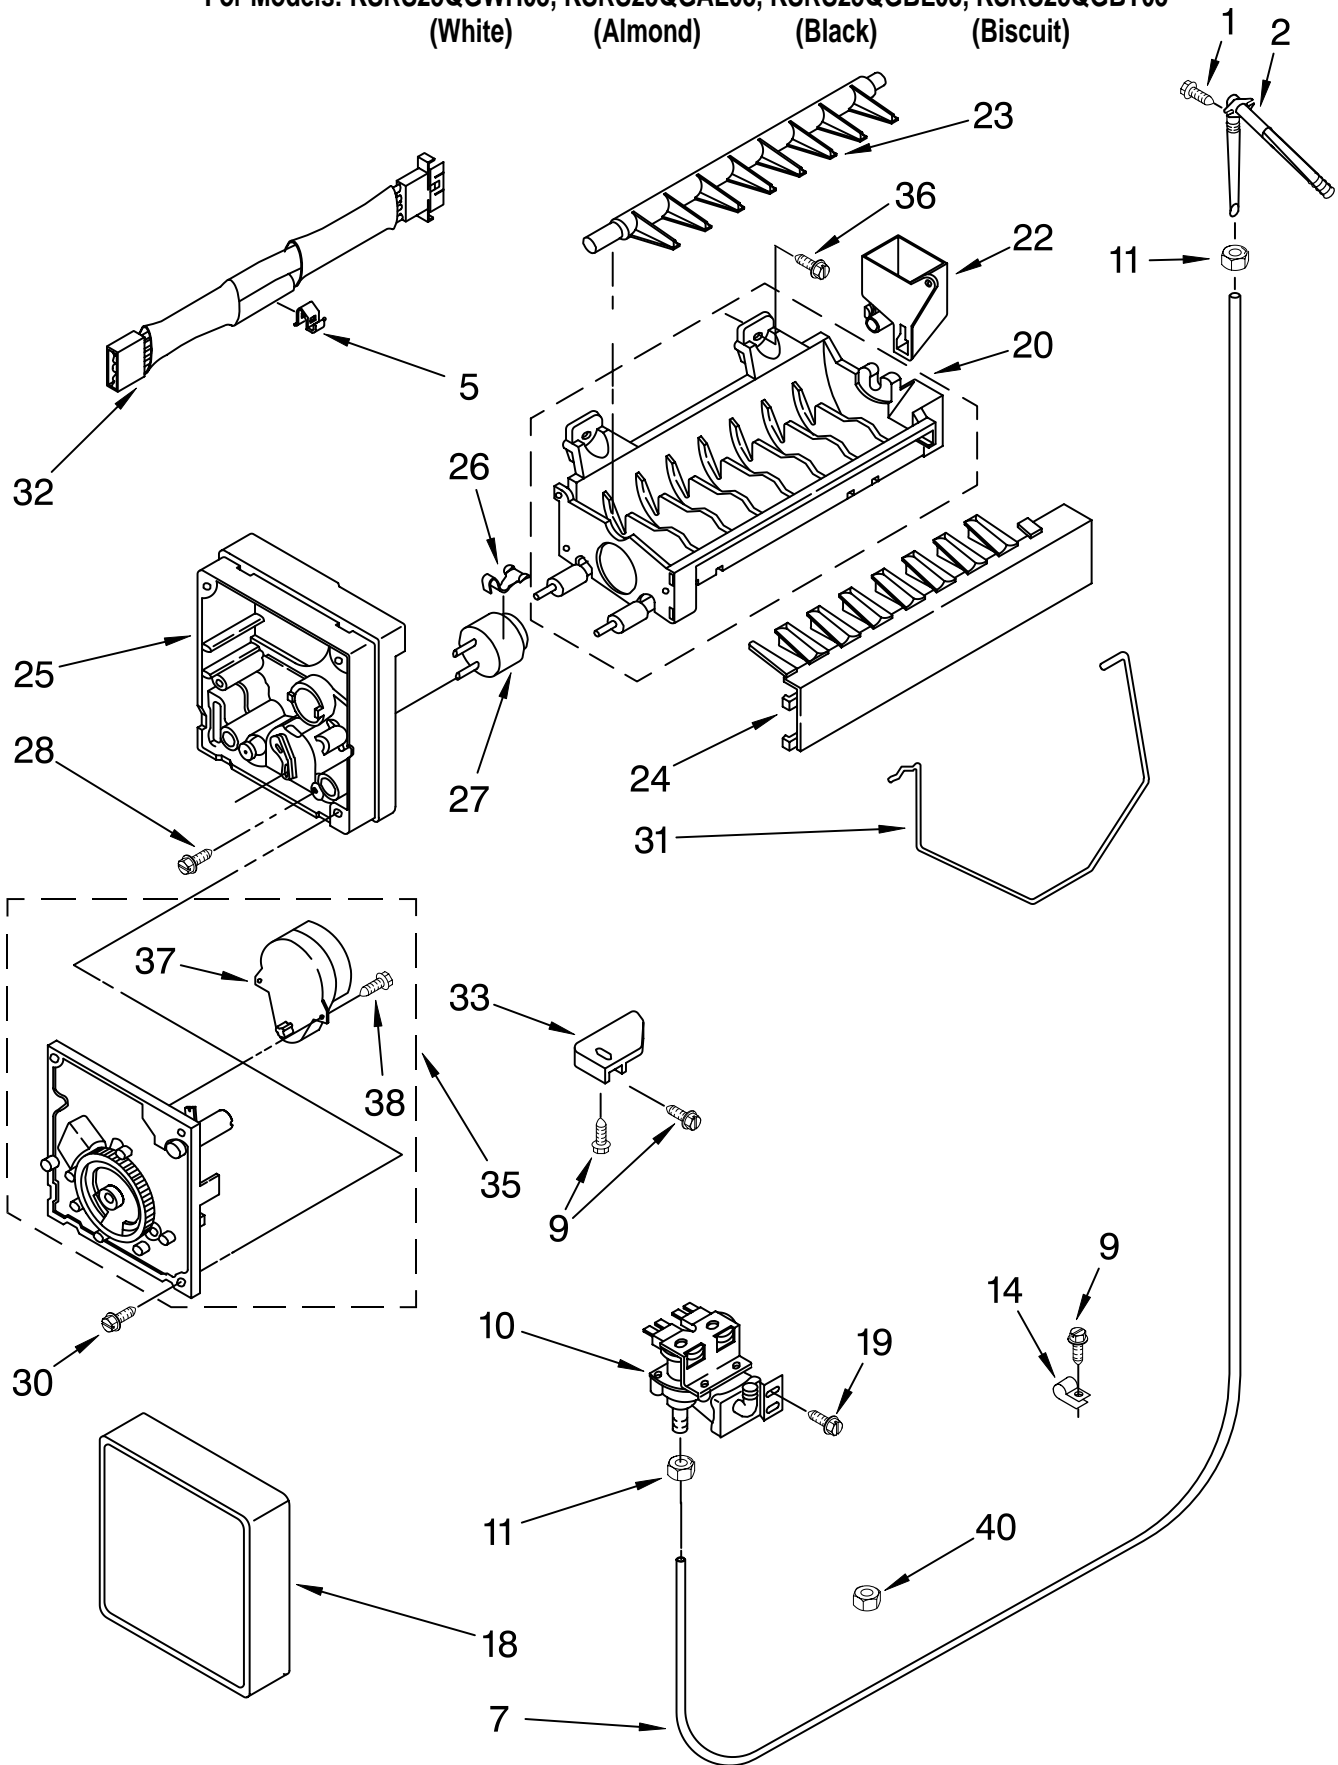

ICEMAKER PARTS

For Models: KRSR25QGWH03, KRSR25QGAL03, KRSR25QGBL03, KRSR25QGBT03
(White) (Almond) (Black) (Biscuit)

FOR ORDERING INFORMATION REFER TO PARTS PRICE LIST

ICEMAKER PARTS

For Models: KRSR25QGWH03, KRSR25QGAL03, KRSR25QGBL03, KRSR25QGBT03
(White) (Almond) (Black) (Biscuit)

Illus. No.	Part No.	DESCRIPTION
1	489084	Screw
2	2196157	Fitting, Water Tube
5	628379	Clip, Fuse
7	2181940	Tube, Water
9	489478	Screw
10	2182106	Valve, Solenoid
11	627018	Nut, Compression
14	489385	Tube Clamp
18	2174155	Cover
19	488649	Screw
20	628228	Mold & Heater Assembly (Also Order 542638
22	628356	Cup, Water Fill
23	2194711	Ejector
24	2182124	Ice Striper
25	2194712	Support
26	627796	Retainer, Thermostat
27	628397	Thermostat (Also Order 542369 Cement Alumilastic)
28	489322	Screw
30	489276	Screw
31	2171593	Shut Off Arm
32	628256	Harness, Wiring
33	628320	Bracket
35	628399	Module Assembly (Includes Items 37 & 38)
36	488208	Screw
37	628398	Motor
38	489136	Screw
40	1129179	Nut, Compression
100	4317943	Complete Icemaker Assembly