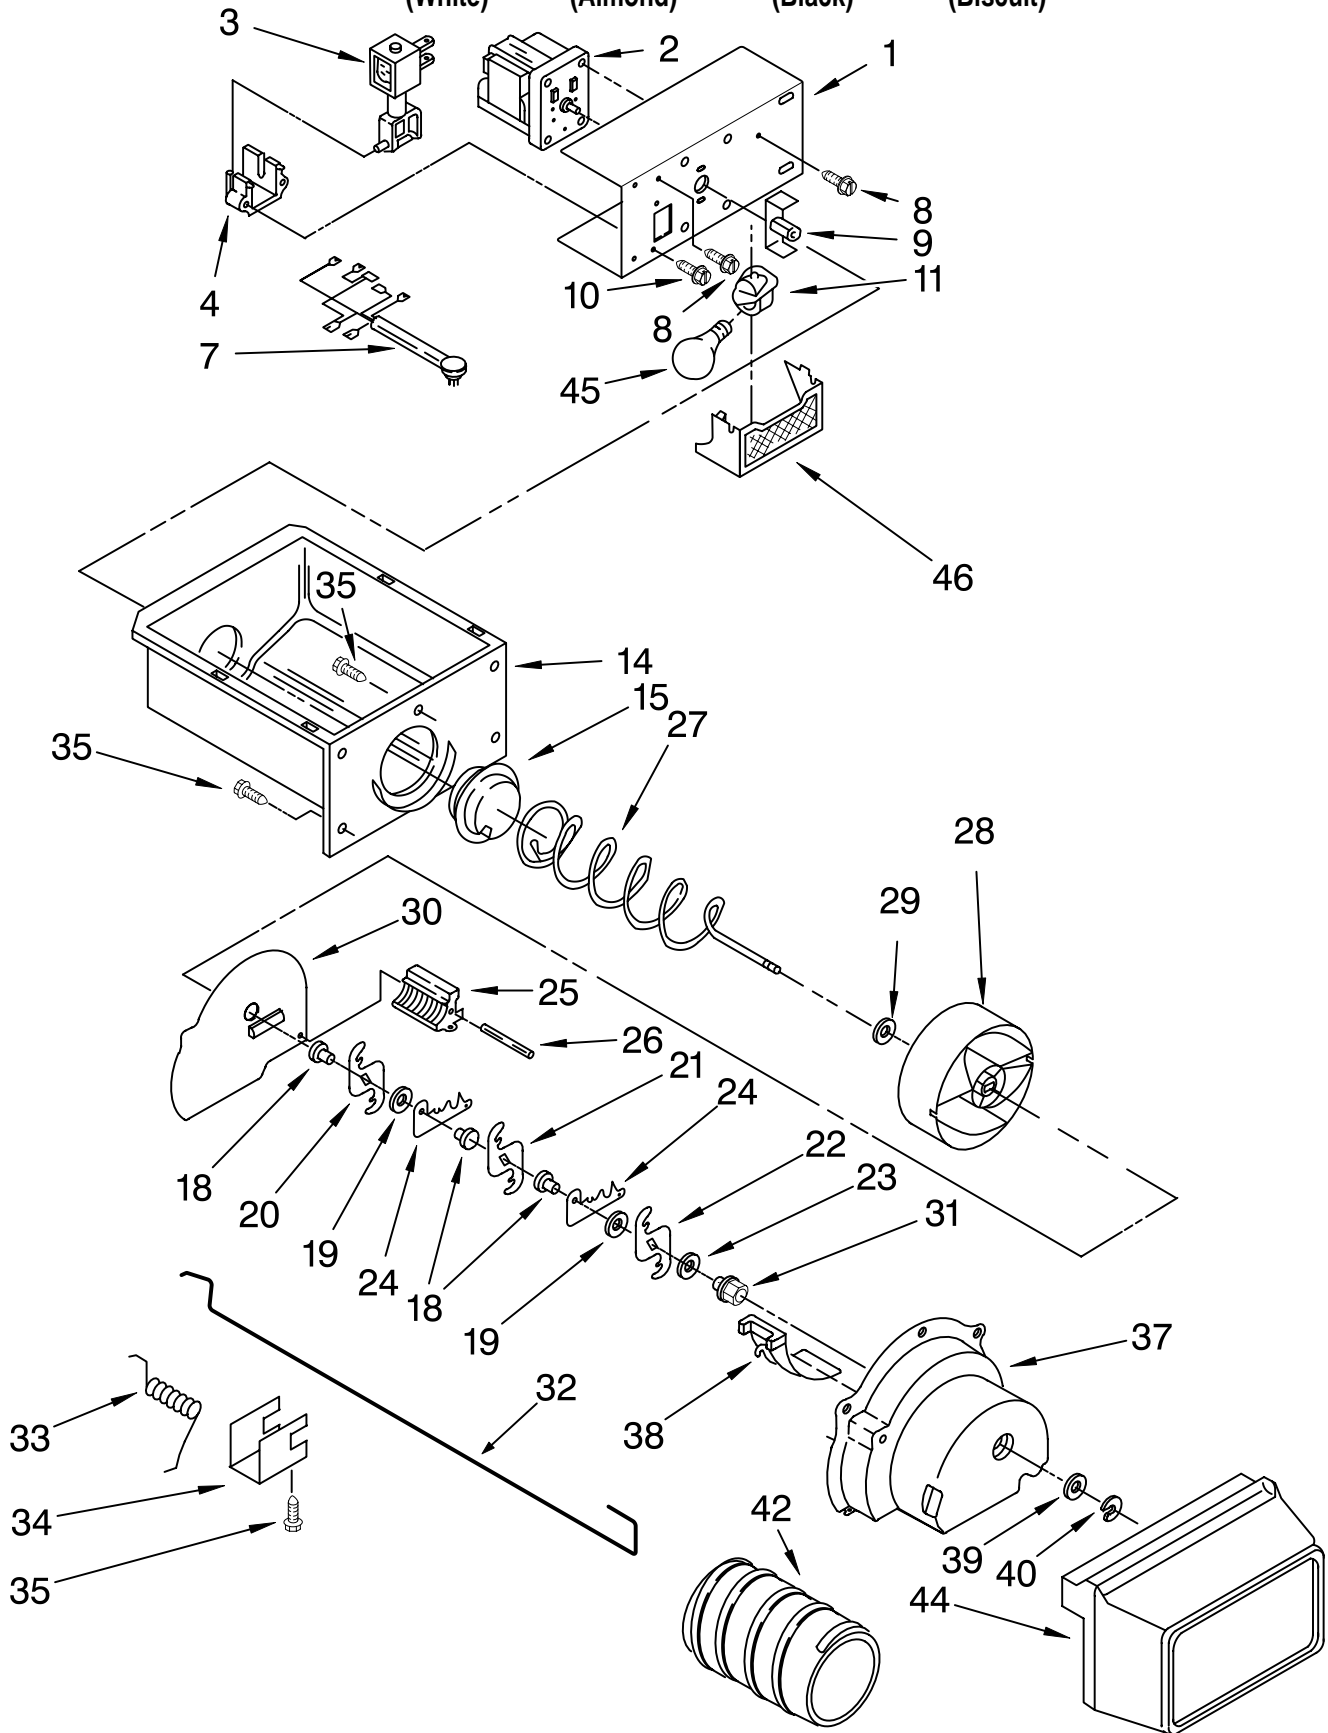

MOTOR AND ICE CONTAINER PARTS

For Models: KRSR25QGWH03, KRSR25QGAL03, KRSR25QGBL03, KRSR25QGBT03

(White)

(Almond)

(Black)

(Biscuit)

FOR ORDERING INFORMATION REFER TO PARTS PRICE LIST

MOTOR AND ICE CONTAINER PARTS

For Models: KSRS25QGWH03, KSRS25QGAL03, KSRS25QGBL03, KSRS25QGBT03

(White) (Almond) (Black) (Biscuit)

Illus. No.	Part No.	DESCRIPTION
1	2183726	Bracket, Motor
2	2188385	Motor, Dispenser
3	2152713	Solenoid Assembly
4	2149100	Guide, Solenoid
7	2186815	Wiring Assembly, Ice Dispenser
8	489399	Screw
9	2205716	Coupling, Motor
10	489478	Screw
11	2162085	Socket, Light
14	2196091	Ice Container
15	983668	Coupling, Conveyor
18	1119005	Spacer, Step (3)
19	1119007	Spacer, Flat (2)
20	1119006	Blade, Rotary
21	1119012	Blade, Rotary
22	1119013	Blade, Rotary
23	489235	Washer, Plain
24	1119009	Blade, Fixed (2)
25	2157405	Block, Blade
26	489229	Roll Pin
27	2181955	Conveyor
28	2196194	Drum
29	3400912	Washer
30	2171682	Floating Baffle
31	1119018	Nut, Bearing
32	2155231	Control Arm
33	1119020	Spring, Return
34	1119021	Retainer Clip, Rod
35	488886	Screw
37	2180348	Housing, Crusher
38	1119017	Deflector, Ice
39	489234	Washer, Plain
40	489236	Retainer Ring
42	2152021	Sleeve-Auger
44	2204321	Front Cover, Ice Container
45	527949	Light Bulb
46	2171706	Light Lens, Dispenser

FOR ORDERING INFORMATION REFER TO PARTS PRICE LIST