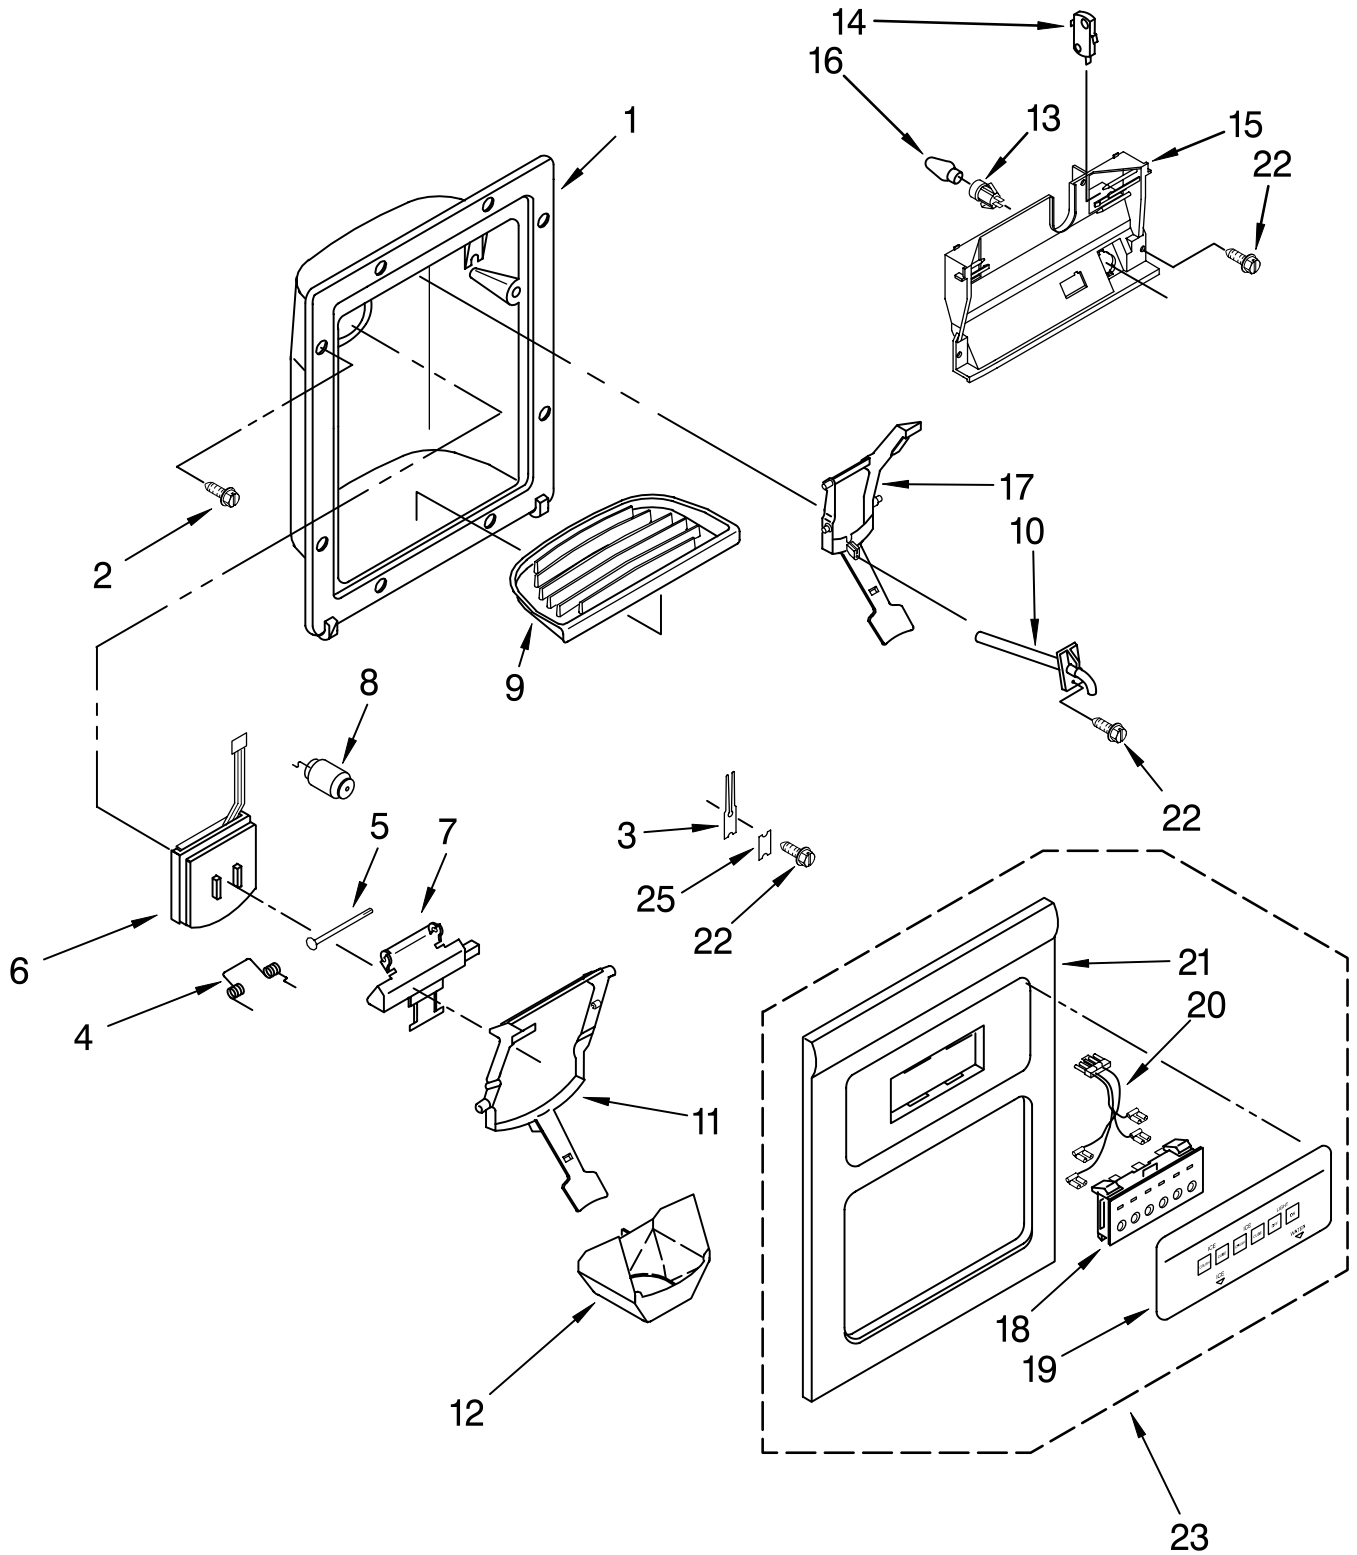

DISPENSER FRONT PARTS

For Models: KRSR25QWH03, KRSR25QGAL03, KRSR25QGBL03, KRSR25QGBT03
(White) (Almond) (Black) (Biscuit)

FOR ORDERING INFORMATION REFER TO PARTS PRICE LIST

DISPENSER FRONT PARTS

For Models: KRSR25QGWH03, KRSR25QGAL03, KRSR25QGBL03, KRSR25QGBT03

(White)   (Almond)   (Black)   (Biscuit)

Illus. No.	Part No.	DESCRIPTION	Illus. No.	Part No.	DESCRIPTION	Illus. No.	Part No.	DESCRIPTION
1		Housing, Dispenser (Not Serviced)	11		Lever, Ice Dispenser	18	2180236	Switch Assembly (Also Order Item #19)
2	489101	Screw		2180259	White (White Shadow Pad)	19		Overlay, Front Cover
3	2194719	Retainer, Levers		2180260	Almond (Almond Shadow Pad)		2180368	White
4	2180209	Spring, Torsion		2180261	Black (Storm Grey Pad)		2180369	Almond
5	2196195	Pin					2180370	Black
6	2180352	Door, Ice		2186850	Biscuit (Almond Shadow Pad)		2186856T	Biscuit
7	2180208	Door Mechanism Assembly				20	2196199	Wire Assembly
8	2180223	Mechanism Delay	12	2180224	Guide, Ice	21		Front Cover, Housing
9		Grille, Overflow	13	2180200	Lamp Holder			(Not Available, Order #23)
	2180323	White	14	2162361	Switch (4)			
	2180324	Almond	15	2180227	Bracket, Control	22	489000	Screw
	2180325	Black	16	3406124	Bulb, Light	23		Front Cover Assembly (Includes Items 18, 19, 20 & 21)
	2186860	Biscuit	17		Lever, Water Dispenser			
10	2180225	Water Fitting Assembly (Includes Water Tube)		2180268	White (White Shadow Pad)		2180396	White
				2180269	Almond (Almond Shadow Pad)		2180397	Almond
				2180270	Black (Storm Grey Pad)		2180398	Black
				2186852	Biscuit (Almond Shadow Pad)		2186854T	Biscuit
						25	2195051	Strain Relief