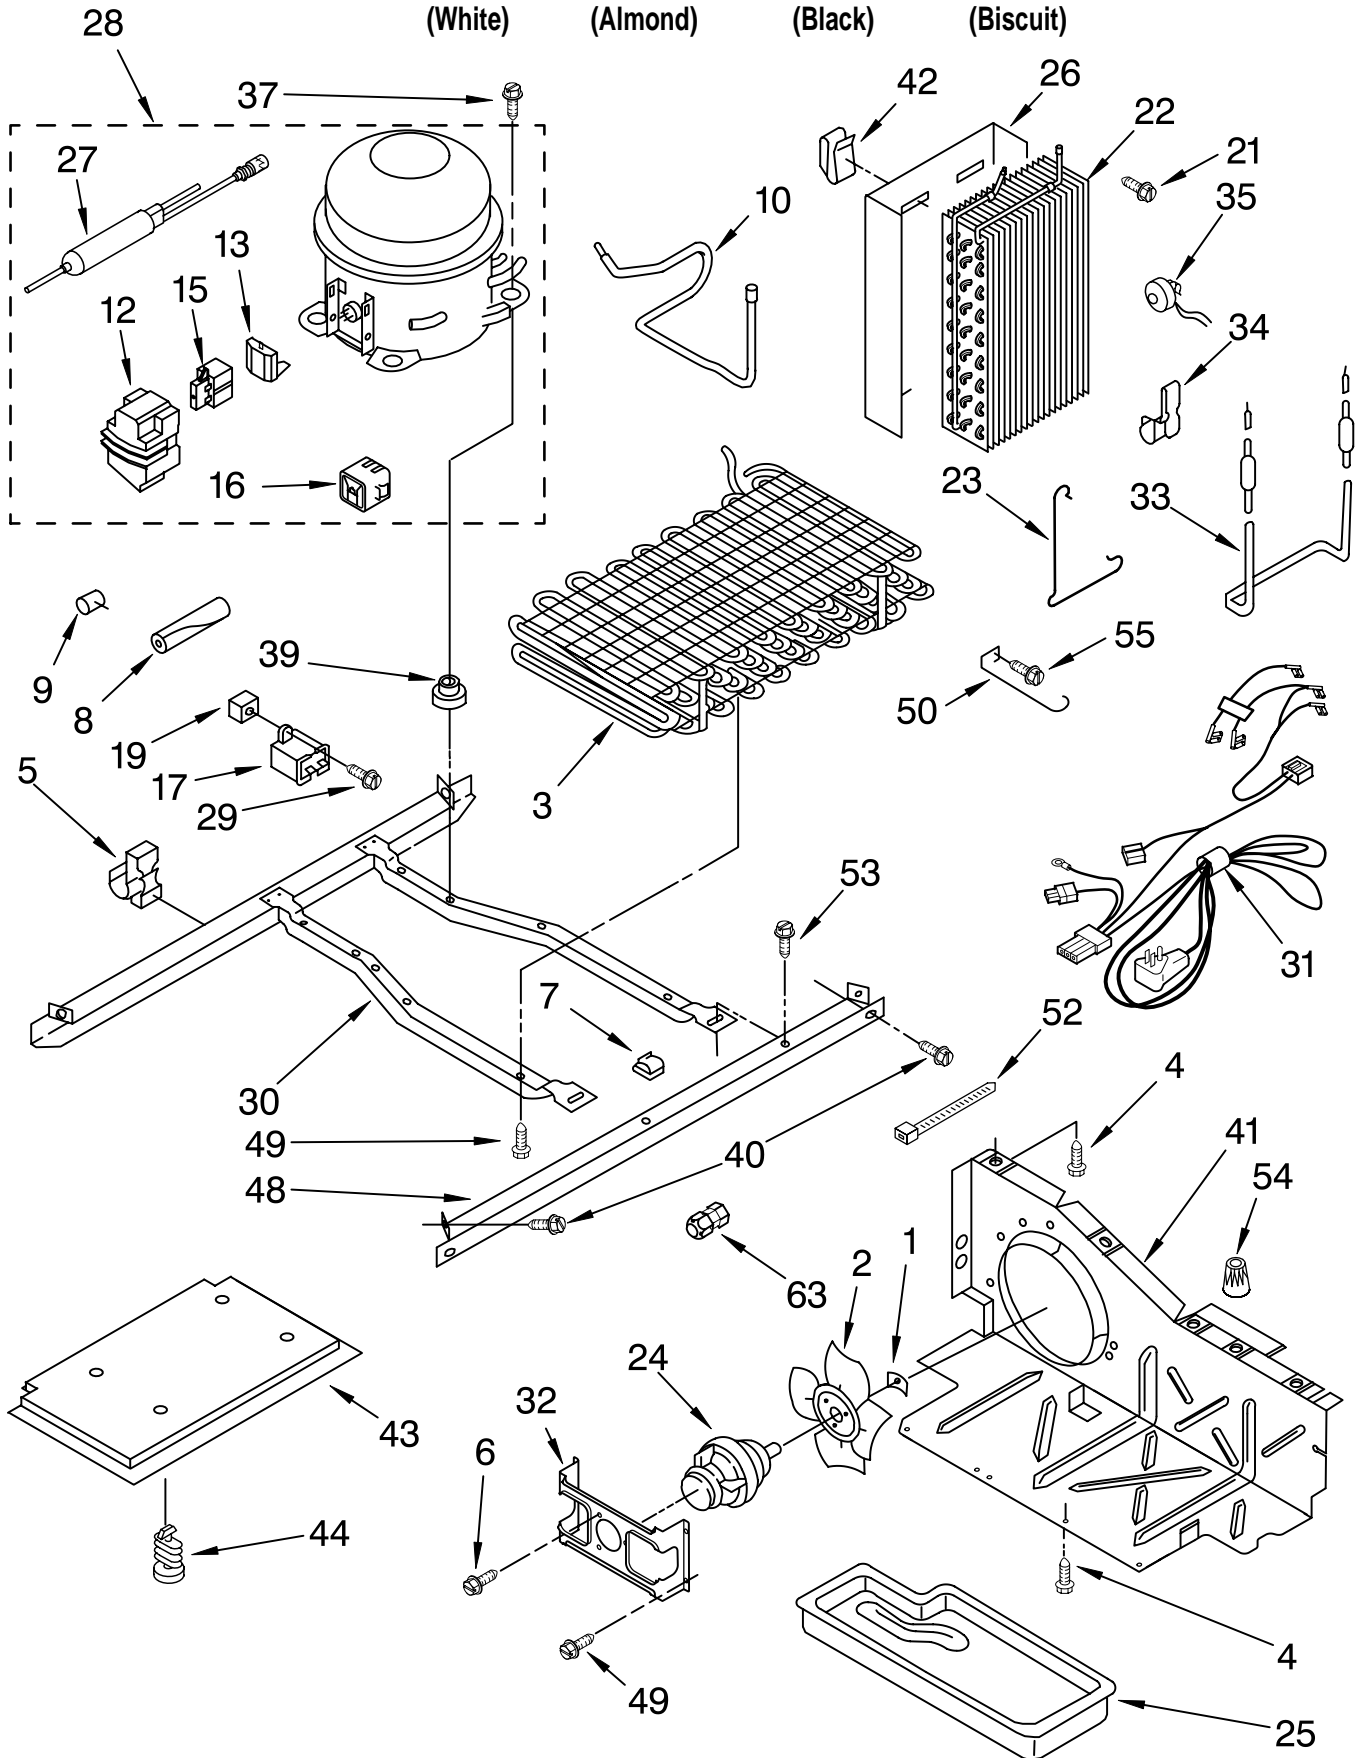

UNIT PARTS

For Models: KRSR25QGWH03, KRSR25QGAL03, KRSR25QGBL03, KRSR25QGBT03
(White) (Almond) (Black) (Biscuit)

FOR ORDERING INFORMATION REFER TO PARTS PRICE LIST

UNIT PARTS

For Models: **KSRS25QGWH03, KSRS25QGAL03, KSRS25QGBL03, KSRS25QGBT03**

(White)

(Almond)

(Black)

(Biscuit)

Illus. No.	Part No.	DESCRIPTION	Illus. No.	Part No.	DESCRIPTION	Illus. No.	Part No.	DESCRIPTION
1	486692	Speed Nut	21	489478	Screw	49	488624	Screw
2	2190685	Fan, Blade	22	2209611	Evaporator	50	1110663	Guard, Fan
3	2204242B	Condenser Assembly	23	2161324	Clamp	52	2172840	Strap
4	489464	Screw	24	2176336	Fan, Motor	53	489427	Screw
5	2208280	Clip, Wire	25	1110674	Tray, Evaporator	54	227991	Wire Connector
6	489099	Screw	26	2149294	Heat Shield	55	488649	Screw
7	934011	Clip, Tube (3)	27	2199167	Drier	63	2196152	Union
8	2161302	Sleeve	28	2183455	Compressor (Includes Items 12, 13, 15, 17, 27 & 38) (Also Order 876765 Tube Kit)	Following Parts Not Illustrated and Optional Parts Not Included		
9	2158826	Dampener	29	488687	Screw	978025	Valve, Access (1/4")	
10	2204239	Tube Suction	30	2157396	Unit Mounting Frame	978026	Valve, Access (5/16")	
12	2162358	(Production Alternate)	31	2188346	Unit, Harness	978027	Valve, Access (3/8")	
13	4387731	(Service Overload)	32	2181929	Fan, Motor Bracket	978028	Valve, Access (1/2")	
	2187145	(Production Alternate)	33	2188175	Heater, Defrost	978029	Valve, Access (5/8")	
	4387835	(Service, Includes Relay)	34	2161330	Clip	978030	Valve, Access (3/4")	
15	2188393	(Production Alternate)	35	2196155	Bi-Metal, Defrost	876764	Valve, Access (3/16")	
16	2204307	Start-Device, Combination (Production Alternate)	37	489387	Screw	REFRIGERANT CHARGE		
17	2169137	(Production) Capacitor	39	2183042	Grommet (4)	5.75 oz. (R-134A)		
	4387764	(Service)	40	489340	Screw			
19	509812	Screw Grommet	41	2196202	Air Baffle			
			42	2155547	Clip, Heat Shield			
			43	2206281	Unit Cover, Bottom			
			44	489396	Clip			
			48	1127906	Unit Mounting Rail			

FOR ORDERING INFORMATION REFER TO PARTS PRICE LIST