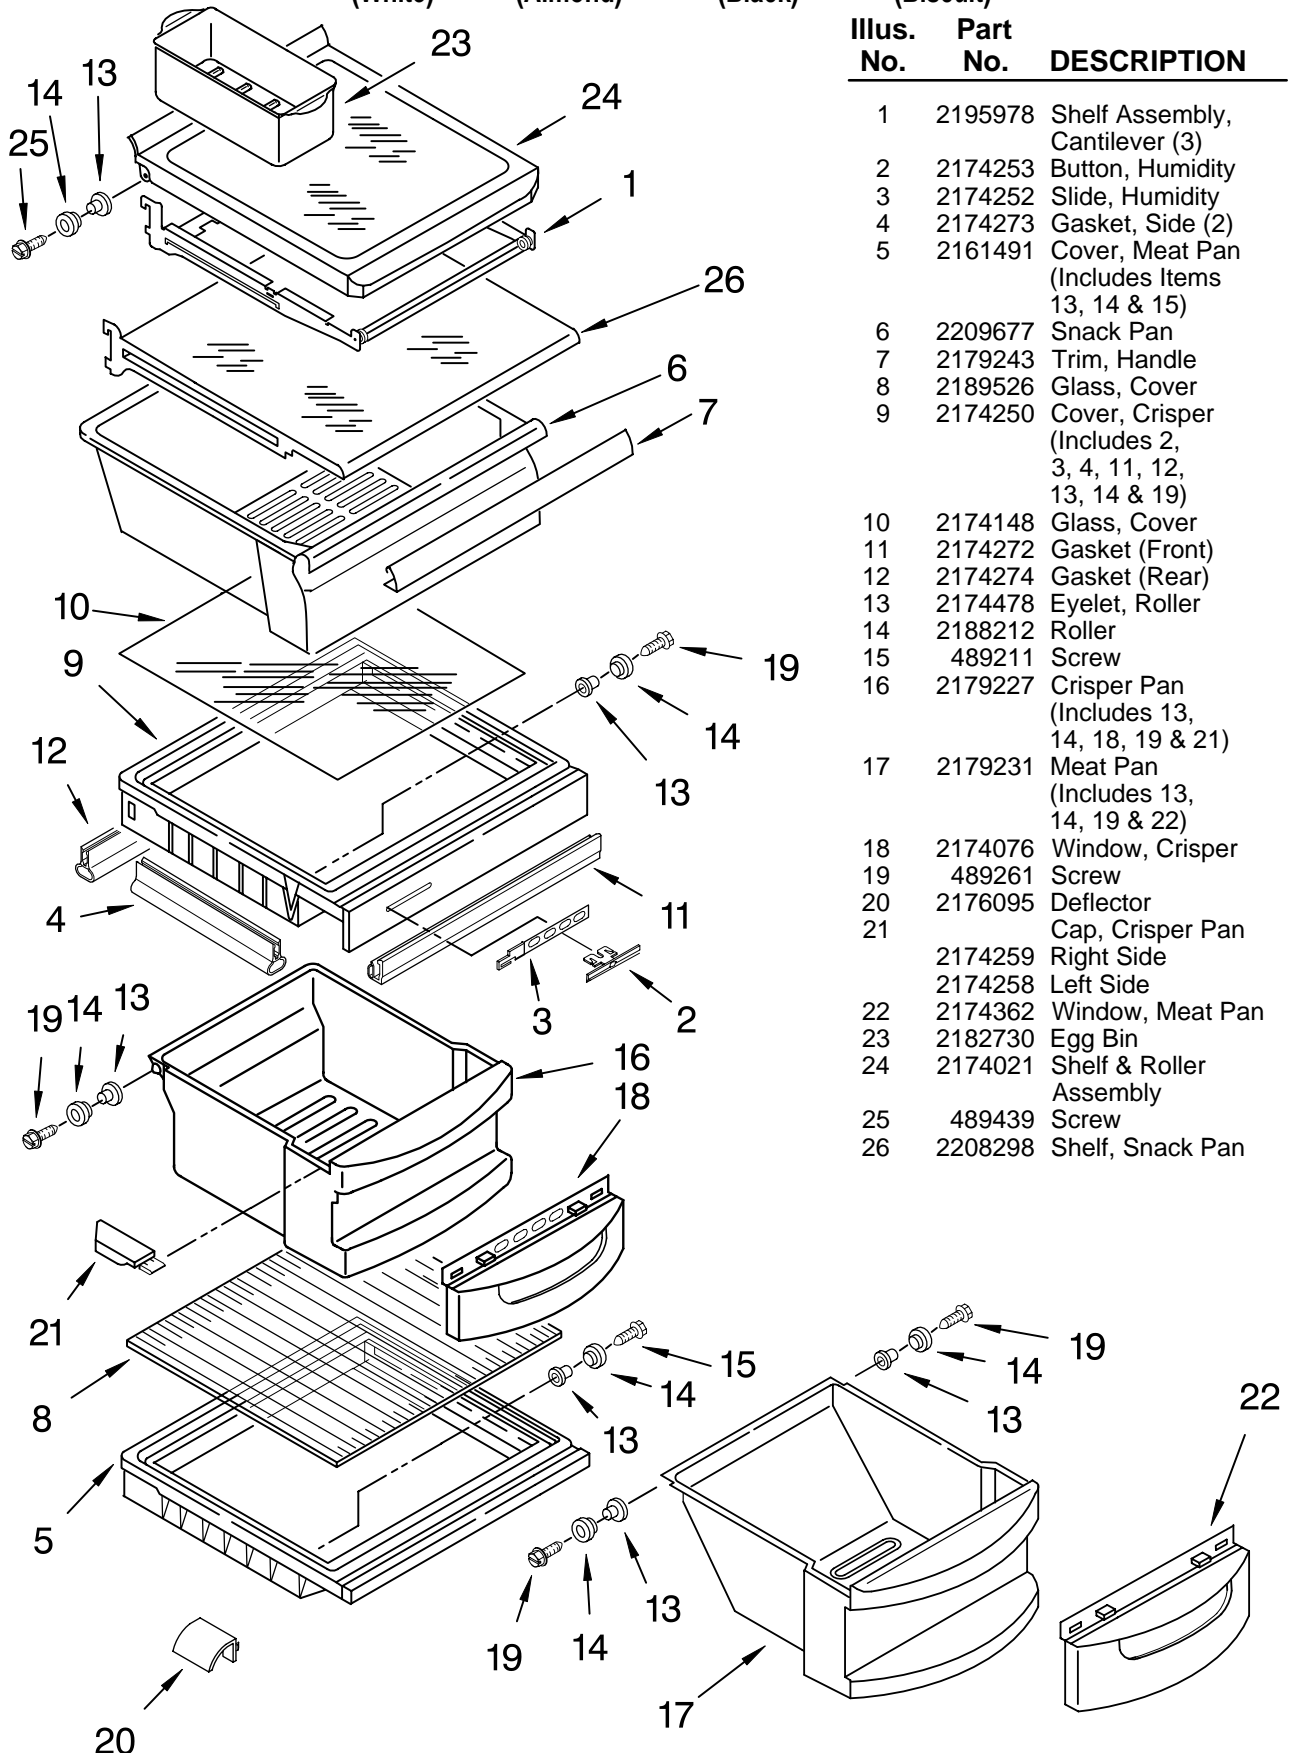

FOR ORDERING INFORMATION REFER TO PARTS PRICE LIST

REFRIGERATOR LINER PARTS

For Models: KRSR25QGWH03, KRSR25QGAL03, KRSR25QGBL03, KRSR25QGBT03

(White)

(Almond)

(Black)

(Biscuit)

Illus. No.	Part No.	DESCRIPTION
1		Liner (Not A Serviceable Part)
2	2194744	Escutcheon, Meat Pan Control
3	2182757	Slide Meat Pan Control
4	2182147	Louver
5	2171846	Release Valve
6	2196485	Stud Assembly
7	8281158	Screw
8	2196483	Stud Assembly
9	2181796	Ladder, Shelf (2)
10	3400894	Screw
11	486298	Screw (2)
12	487539	Screw
13	2205813	Strap
16	2179404	Rack, Wine & Egg
22	1123919	Bracket Retainer
23	489290	Screw (2)
24	2161467	Air Diffuser Assembly
25	2161470	Air Diffuser Cover
26	2150331	Cover, Conduit
29	2162085	Socket
30	842534	Clip, Air Duct
31	2209687	Reservoir
33	527949	Light Bulb
34	2203266	Light Lens
37	488280	Screw (2)

FOR ORDERING INFORMATION REFER TO PARTS PRICE LIST

REFRIGERATOR SHELF PARTS

For Models: KRSR25QGWH03, KRSR25QGAL03, KRSR25QGBL03, KRSR25QGBT03

(White)

(Almond)

(Black)

(Biscuit)

Illus. No.	Part No.	DESCRIPTION
1	2195978	Shelf Assembly, Cantilever (3)
2	2174253	Button, Humidity
3	2174252	Slide, Humidity
4	2174273	Gasket, Side (2)
5	2161491	Cover, Meat Pan (Includes Items 13, 14 & 15)
6	2209677	Snack Pan
7	2179243	Trim, Handle
8	2189526	Glass, Cover
9	2174250	Cover, Crisper (Includes 2, 3, 4, 11, 12, 13, 14 & 19)
10	2174148	Glass, Cover
11	2174272	Gasket (Front)
12	2174274	Gasket (Rear)
13	2174478	Eyelet, Roller
14	2188212	Roller
15	489211	Screw
16	2179227	Crisper Pan (Includes 13, 14, 18, 19 & 21)
17	2179231	Meat Pan (Includes 13, 14, 19 & 22)
18	2174076	Window, Crisper
19	489261	Screw
20	2176095	Deflector
21	2174259	Cap, Crisper Pan Right Side
22	2174258	Cap, Crisper Pan Left Side
23	2174362	Window, Meat Pan
24	2182730	Egg Bin
25	489439	Screw
26	2208298	Shelf, Snack Pan