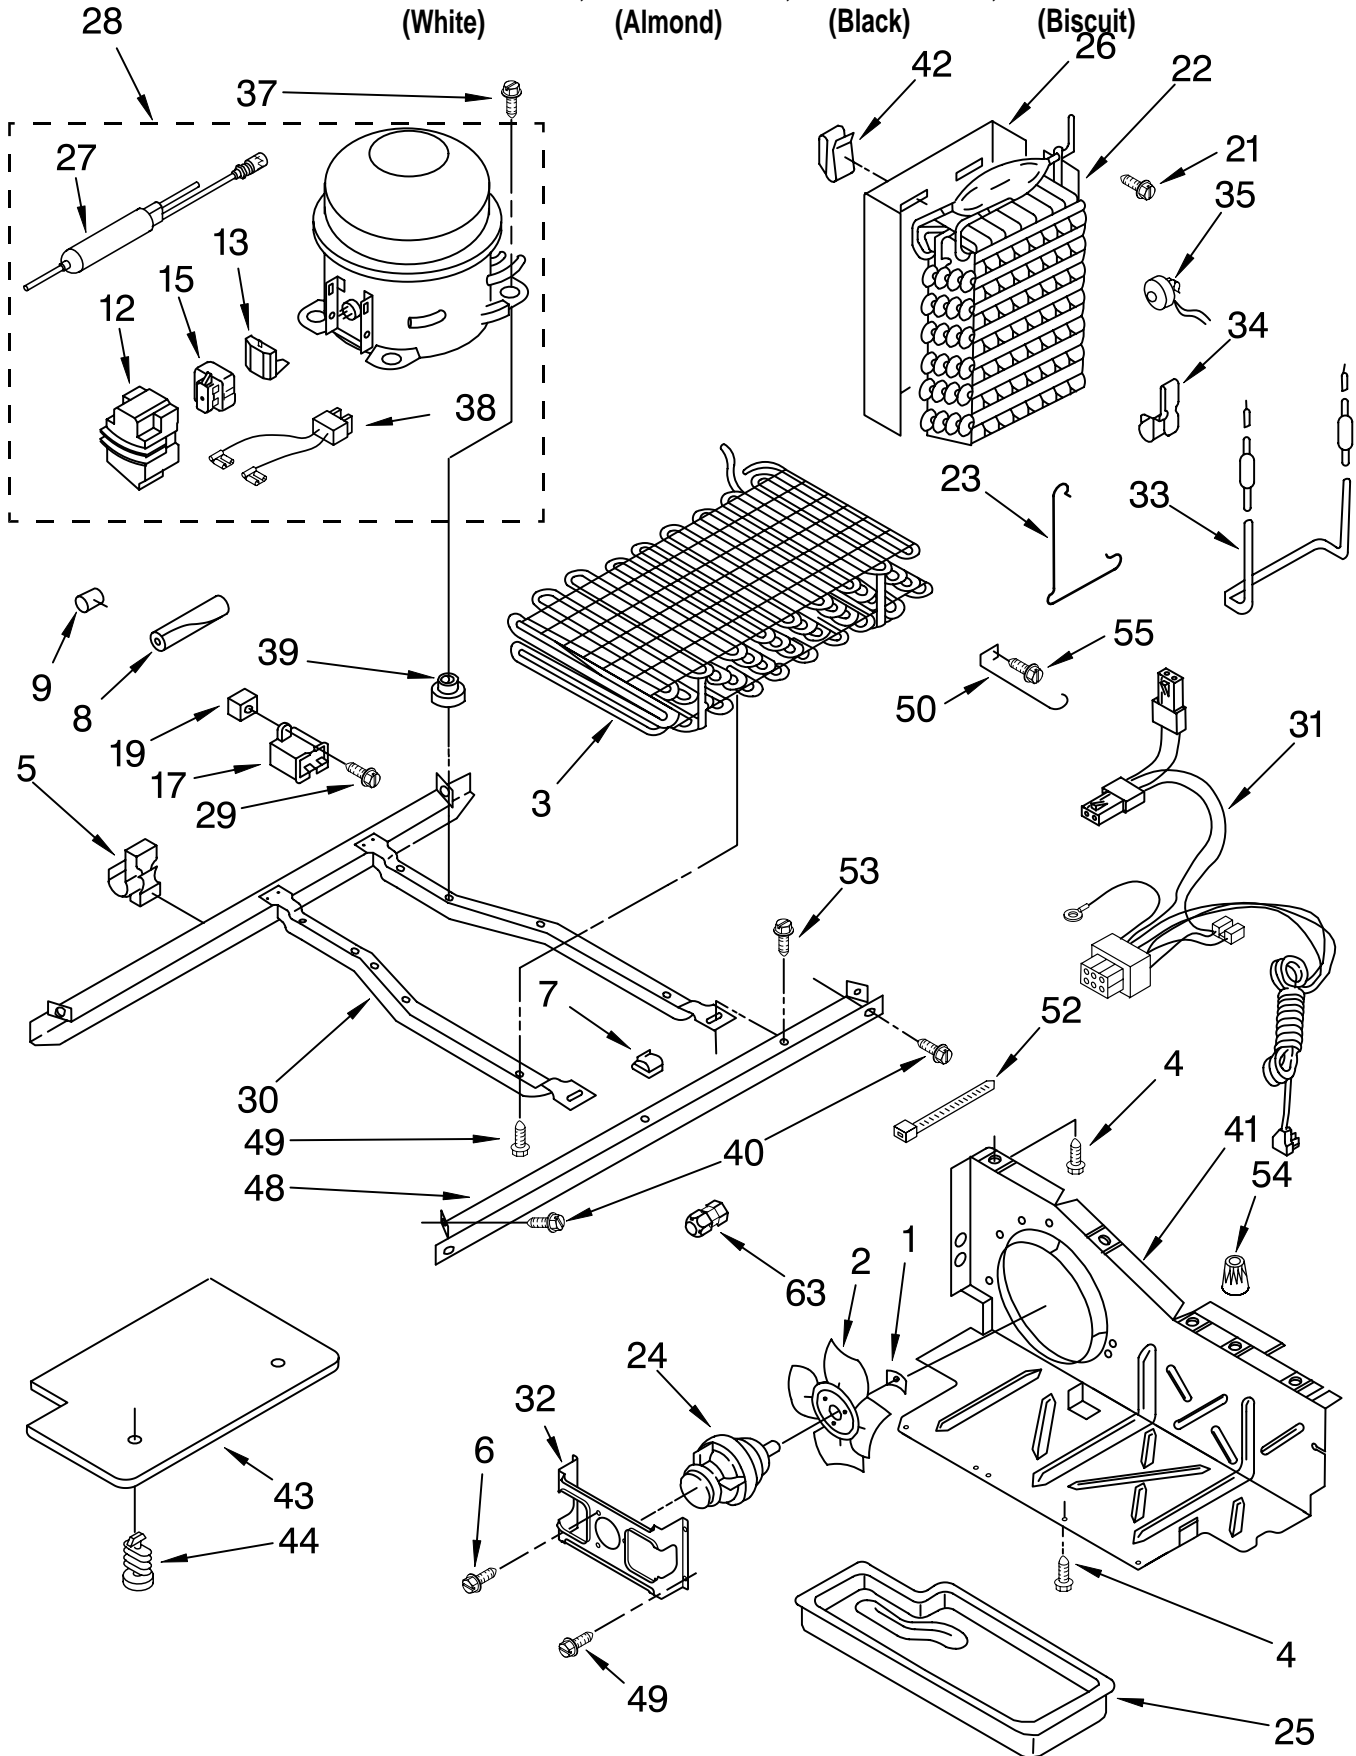

UNIT PARTS

For Models: KRSR25QGWH02, KRSR25QGAL02, KRSR25QGBL02, KRSR25QGBT02

(White)

(Almond)

(Black)

(Biscuit)

FOR ORDERING INFORMATION REFER TO PARTS PRICE LIST

UNIT PARTS

For Models: **KSRS25QGWH02, KSRS25QGAL02, KSRS25QGBL02, KSRS25QGBT02**

(White)

(Almond)

(Black)

(Biscuit)

Illus. No.	Part No.	DESCRIPTION
1	486692	Speed Nut
2	1108179	Fan, Blade
3	2198175	Condenser Assembly
4	489464	Screw
5	2155658	Clip, Wire
6	489099	Screw
7	934011	Clip, Tube (3)
8	2161302	Sleeve
9	2158826	Dampener
12	2162358	Cover
13	2183456	Overload
15	2183454	Relay
17	2169137	Capacitor
19	509812	Screw Grommet
21	489478	Screw
22	2164519	Evaporator
23	2161324	Clamp
24	2176336	Fan, Motor
25	1110674	Tray, Evaporator
26	2149294	Heat Shield
27	2164409	Drier
28	2183455	Compressor (Includes Items 12, 13, 15, 17, 27 & 38) (Also Order 876765 Tube Kit)

Illus. No.	Part No.	DESCRIPTION
29	488687	Screw
30	2157396	Unit Mounting Frame
31	2186831	Unit, Harness
32	2181929	Fan, Motor Bracket
33	2188175	Heater, Defrost
34	2161330	Clip
35	2196155	Bi-Metal, Defrost
37	489387	Screw
38	2172890	Wire, Connector
39		Grommet (4) Production Service
40	489340	Screw
41	2196202	Air Baffle
42	2155547	Clip, Heat Shield
43	2182058	Unit Cover, Bottom
44	489396	Clip
48	1127906	Unit Mounting Rail
49	488624	Screw
50	1110663	Guard, Fan
52	2172840	Strap
53	489427	Screw
54	227991	Wire Connector
55	488649	Screw
63	2150347	Union

Illus. No.	Part No.	DESCRIPTION
Following Parts Not Illustrated and Optional Parts Not Included		

978025	Valve, Access (1/4")
978026	Valve, Access (5/16")
978027	Valve, Access (3/8")
978028	Valve, Access (1/2")
978029	Valve, Access (5/8")
978030	Valve, Access (3/4")
876764	Valve, Access (3/16")

REFRIGERANT CHARGE

5.75 oz.
(R-134A)

FOR ORDERING INFORMATION REFER TO PARTS PRICE LIST