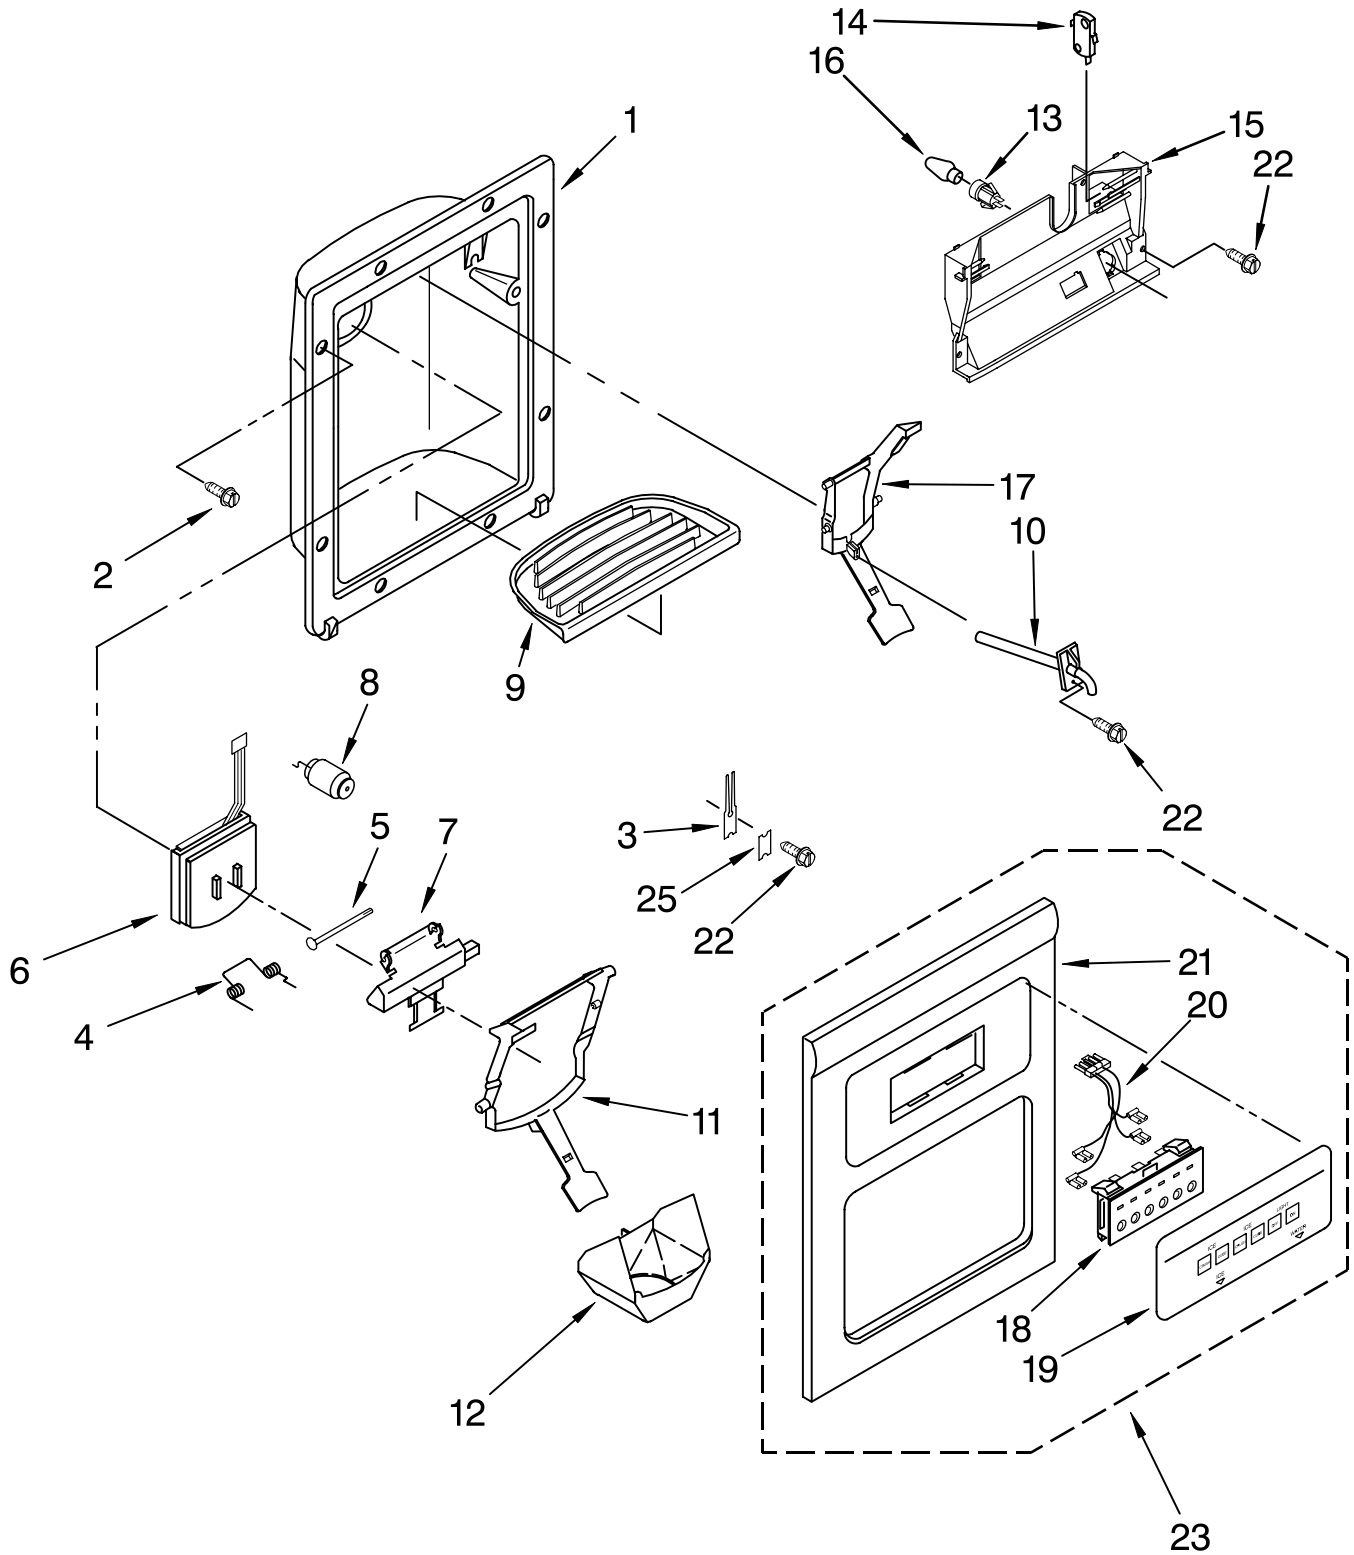

DISPENSER FRONT PARTS

For Models: KRSR25QGWH02, KRSR25QGAL02, KRSR25QGBL02, KRSR25QGBT02
(White) (Almond) (Black) (Biscuit)

FOR ORDERING INFORMATION REFER TO PARTS PRICE LIST

DISPENSER FRONT PARTS

For Models: KRSR25QGWH02, KRSR25QGAL02, KRSR25QGBL02, KRSR25QGBT02

(White)

(Almond)

(Black)

(Biscuit)

Illus. No.	Part No.	DESCRIPTION	Illus. No.	Part No.	DESCRIPTION	Illus. No.	Part No.	DESCRIPTION
1		Housing, Dispenser (Not Serviced)	12	2180224	Guide, Ice	19		Overlay, Front Cover
2	489101	Screw	13	2180200	Lamp Holder		2180368	White
3	2194719	Retainer, Levers	14	2162361	Switch (4)		2180369	Almond
4	2180209	Spring, Torsion	15	2183771	Bracket, Control		2180370	Black
5	2196195	Pin	16	3406124	Bulb, Light		2186856T	Biscuit
6	2180205	Door, Ice	17		Lever, Water Dispenser	20	2196199	Wire Assembly
7	2180208	Door Mechanism Assembly		2180268	White (White Shadow Pad)	21		Front Cover, Housing (Not Available, Order #23)
8	2180223	Mechanism Delay		2180269	Almond (Almond Shadow Pad)			
9		Grille, Overflow		2180270	Black (Storm Grey Pad)	22	489000	Screw
	2180323	White		2186852	Biscuit (Almond Shadow Pad)	23		Front Cover Assembly (Includes Items 18, 19, 20 & 21)
	2180324	Almond	18	2180236	Switch Assembly (Also Order Item #19)		2180396	White
	2180325	Black					2180397	Almond
	2186860	Biscuit					2180398	Black
10	2180225	Water Fitting Assembly (Includes Water Tube)					2186854T	Biscuit
11		Lever, Ice Dispenser				25	2195051	Strain Relief
	2180259	White (White Shadow Pad)						
	2180260	Almond (Almond Shadow Pad)						
	2180261	Black (Storm Grey Pad)						
	2186850	Biscuit (Almond Shadow Pad)						

FOR ORDERING INFORMATION REFER TO PARTS PRICE LIST