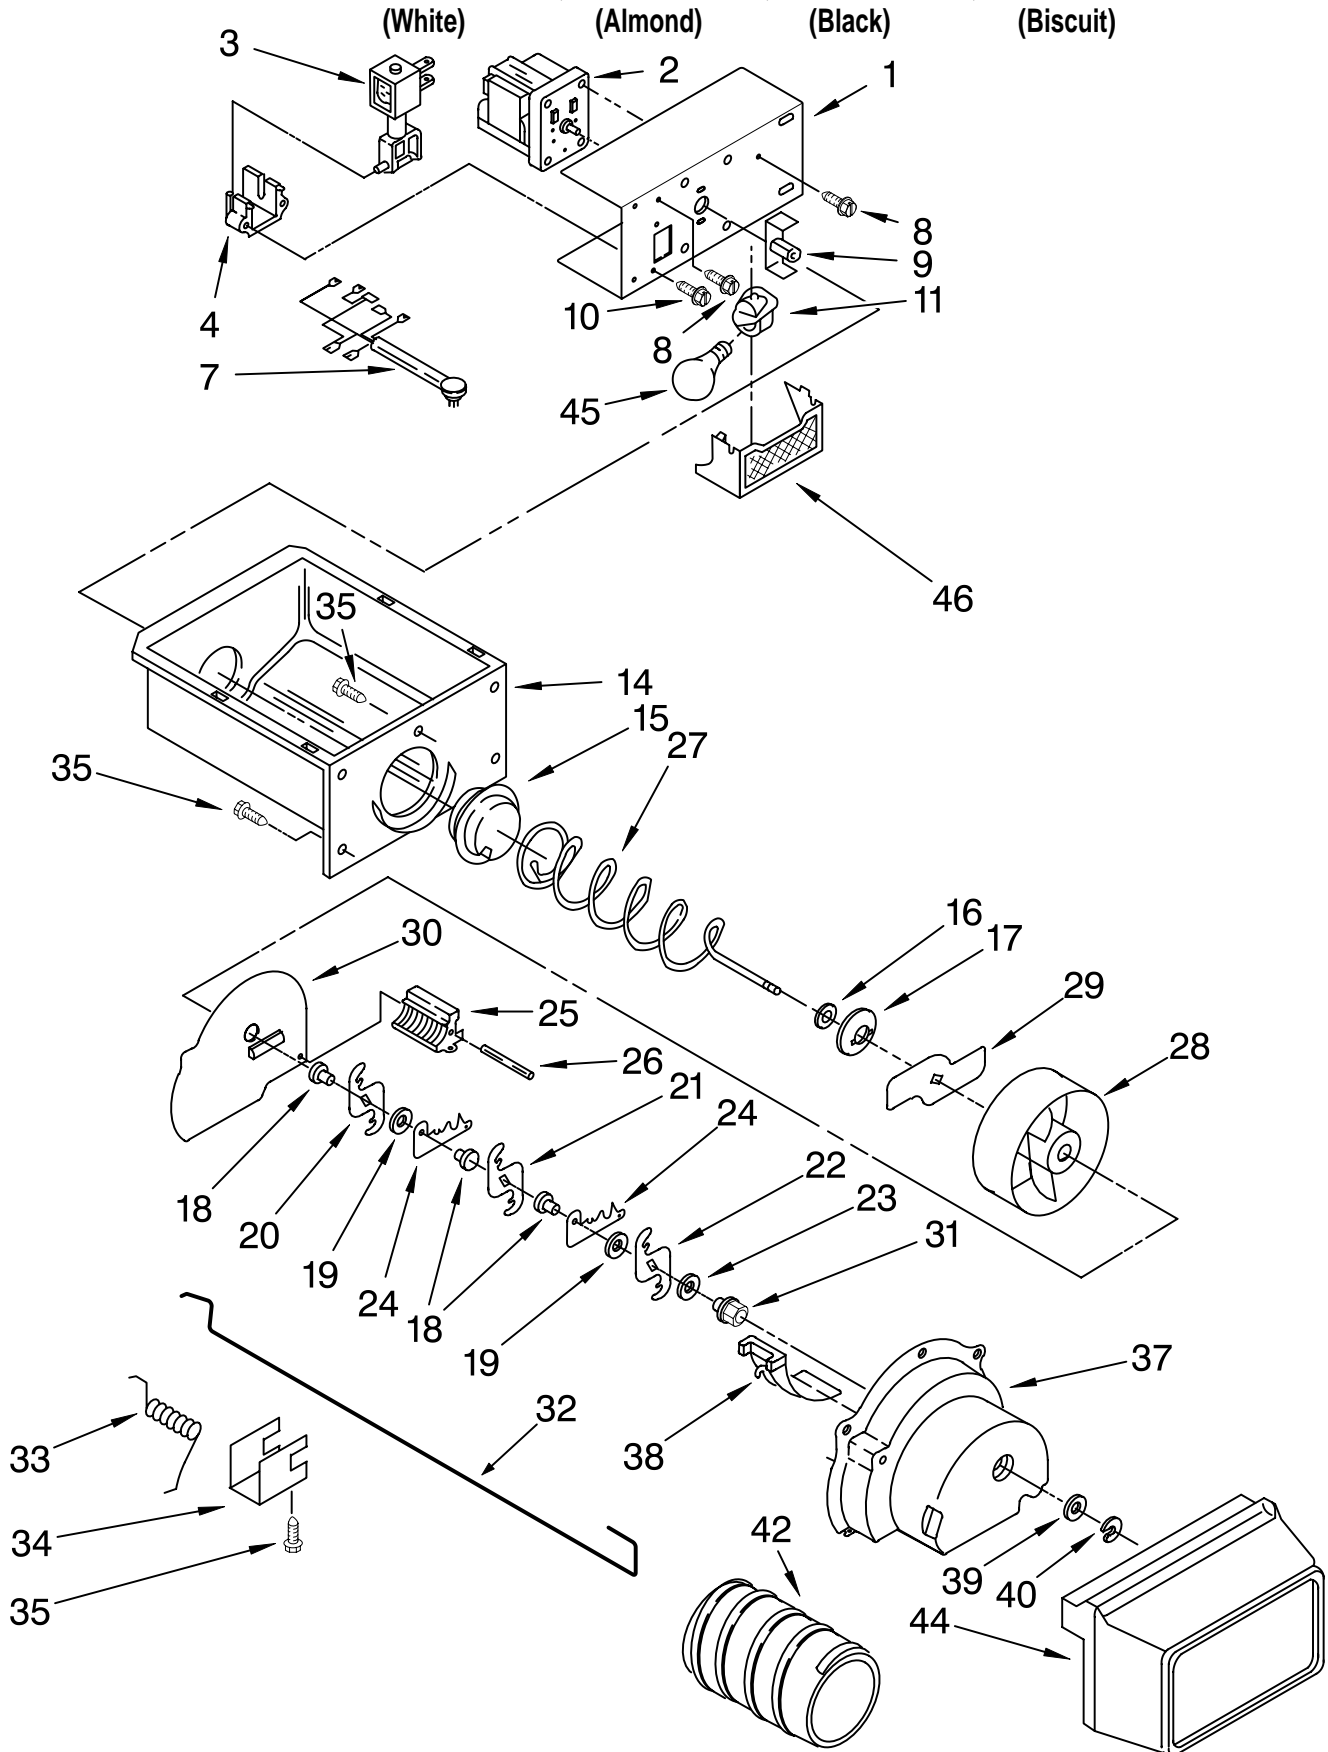

MOTOR AND ICE CONTAINER PARTS

For Models: KRSR25QGWH02, KRSR25QGAL02, KRSR25QGBL02, KRSR25QGBT02

FOR ORDERING INFORMATION REFER TO PARTS PRICE LIST

MOTOR AND ICE CONTAINER PARTS

For Models: KSRS25QGWH02, KSRS25QGAL02, KSRS25QGBL02, KSRS25QGBT02

(White)

(Almond)

(Black)

(Biscuit)

Illus. No.	Part No.	DESCRIPTION
1	2183726	Bracket, Motor
2	2188242	Motor, Dispenser
3	2152713	Soleniod Assembly
4	2149100	Guide, Solenoid
7	2186815	Wiring Assembly, Ice Dispenser
8	489399	Screw
9	983663	Coupling, Motor
10	489478	Screw
11	2162085	Socket, Light
14	2196091	Ice Container
15	983668	Coupling, Conveyor
16	1118480	Stop, Cone
17	1119074	Feeder Cone
18	1119005	Spacer, Step (3)
19	1119007	Spacer, Flat (2)
20	1119006	Blade, Rotary
21	1119012	Blade, Rotary
22	1119013	Blade, Rotary
23	489235	Washer, Plain
24	1119009	Blade, Fixed (2)
25	2157405	Block, Blade
26	489229	Roll Pin
27	2181955	Conveyor
28	2171681	Drum
29	1118470	Drive Bar
30	2171682	Floating Baffle
31	1119018	Nut, Bearing
32	2155231	Control Arm
33	1119020	Spring, Return
34	1119021	Retainer Clip, Rod
35	488886	Screw
37	2180348	Housing, Crusher
38	1119017	Deflector, Ice
39	489234	Washer, Plain
40	489236	Retainer Ring
42	2152021	Sleeve-Auger
44	2171708	Front Cover, Ice Container
45	527949	Light Bulb
46	2171706	Light Lens, Dispenser

FOR ORDERING INFORMATION REFER TO PARTS PRICE LIST