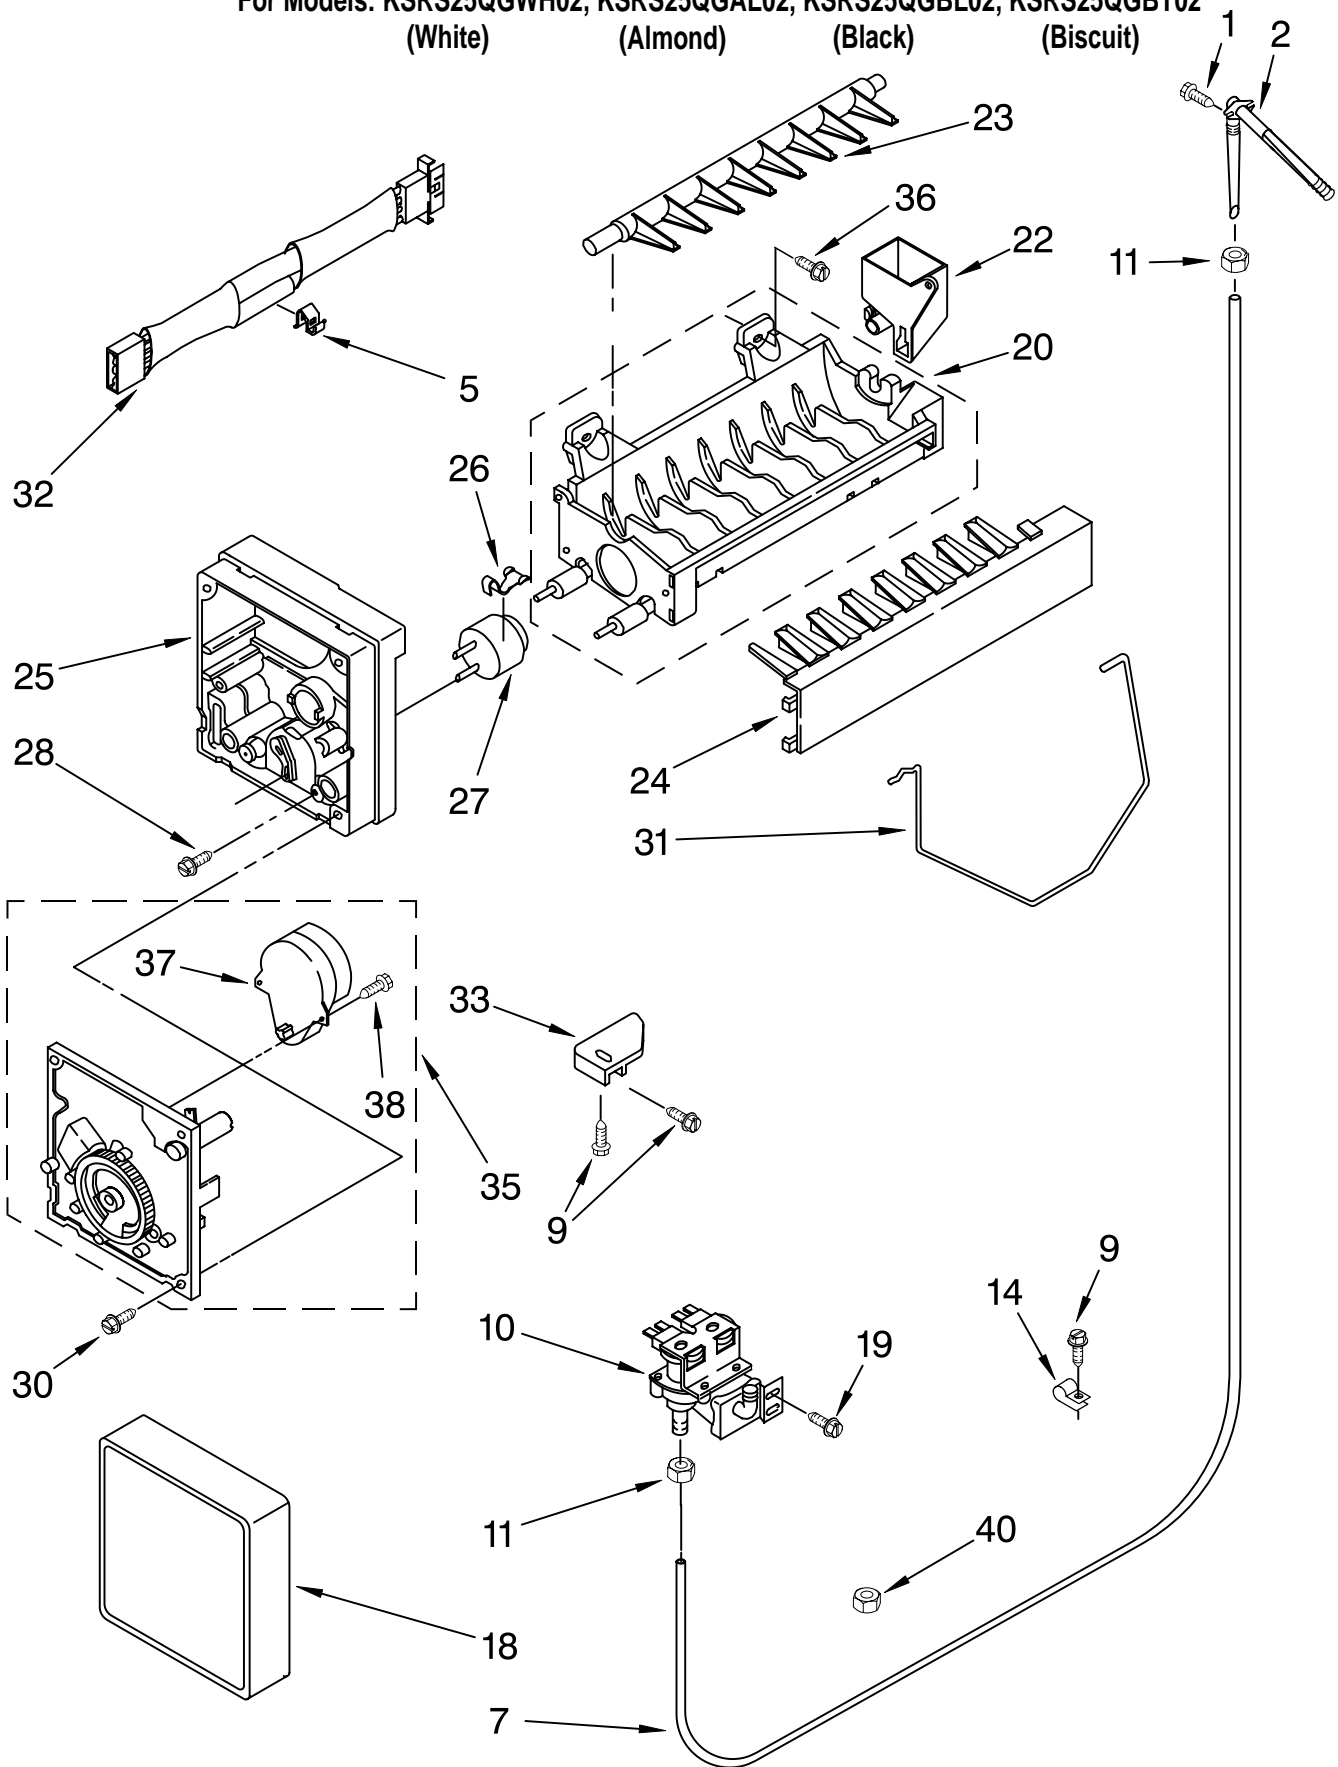

(White) (Almond) (Black) (Biscuit)

Illus. No.	Part No.	DESCRIPTION
1	LIT2200139	Use & Care Guide
	LIT2186928	Service & Wiring Sheet
	LIT2196109	Energy Label
	LIT628370	Modular Icemaker Service Sheet
2	2174748	Front Roller (2)
3	489456	Screw
4	2196236	Roller (Rear) (2)
5	489427	Screw
6	2155013	Clip, Grille
7	489478	Screw
8	2156056	Shim
9	2196048	Shim, Hinge Top
10	489284	Screw
11		Hinge Cover
	1129262	White
	2150343	Almond
	2151694	Black
	2186858	Biscuit
12	2171851	Hinge Bottom (2)
13		Filler, Wrapper
	2196094	White
	2196095	Almond
	2196097	Black
	2196150	Biscuit
14		Grille
	2198470W	White
	2198470N	Almond
	2198470B	Black
	2198470T	Biscuit
15	489497	Screw
16	2196046	Hinge, Top (2)
17	489464	Screw
18	940139	Drain Fitting
19	1108438	Tube, Extension
20	1108439	Clip, Drain Tube
21	2176140	Cover, Unit
22		Hinge Cover
	1119787	White
	1119789	Almond
	2155938	Black
	2186857	Biscuit
23	549193	Clamp, Service Cord
24	489084	Screw
25	2155311	Door Closer, Lower Cam (2)
26	489483	Screw
27		Cabinet (Not a Serviceable Part)

FOR ORDERING INFORMATION REFER TO PARTS PRICE LIST

ICEMAKER PARTS

For Models: KRSR25QGWH02, KRSR25QGAL02, KRSR25QGBL02, KRSR25QGBT02

(White)

(Almond)

(Black)

(Biscuit)

Illus. No.	Part No.	DESCRIPTION
1	489084	Screw
2	2196157	Fitting, Water Tube
5	628379	Clip, Fuse
7	2181940	Tube, Water
9	489478	Screw
10	2182106	Valve, Solenoid
11	627018	Nut, Compression
14	489385	Tube Clamp
18	2174155	Cover
19	488649	Screw
20	628228	Mold & Heater Assembly (Also Order 542638)
22	628356	Cup, Water Fill
23	627843	Ejector
24	2182124	Ice Striper
25	2194712	Support
26	627796	Retainer, Thermostat
27	628397	Thermostat (Also Order 542369 Cement Alumilastic)
28	489322	Screw
30	489276	Screw
31	2171593	Shut Off Arm
32	628256	Harness, Wiring
33	628320	Bracket
35	628399	Module Assembly (Includes Items 37 & 38)
36	488208	Screw
37	628398	Motor
38	489136	Screw
40	1129179	Nut, Compression
100	4317943	Complete Icemaker Assembly