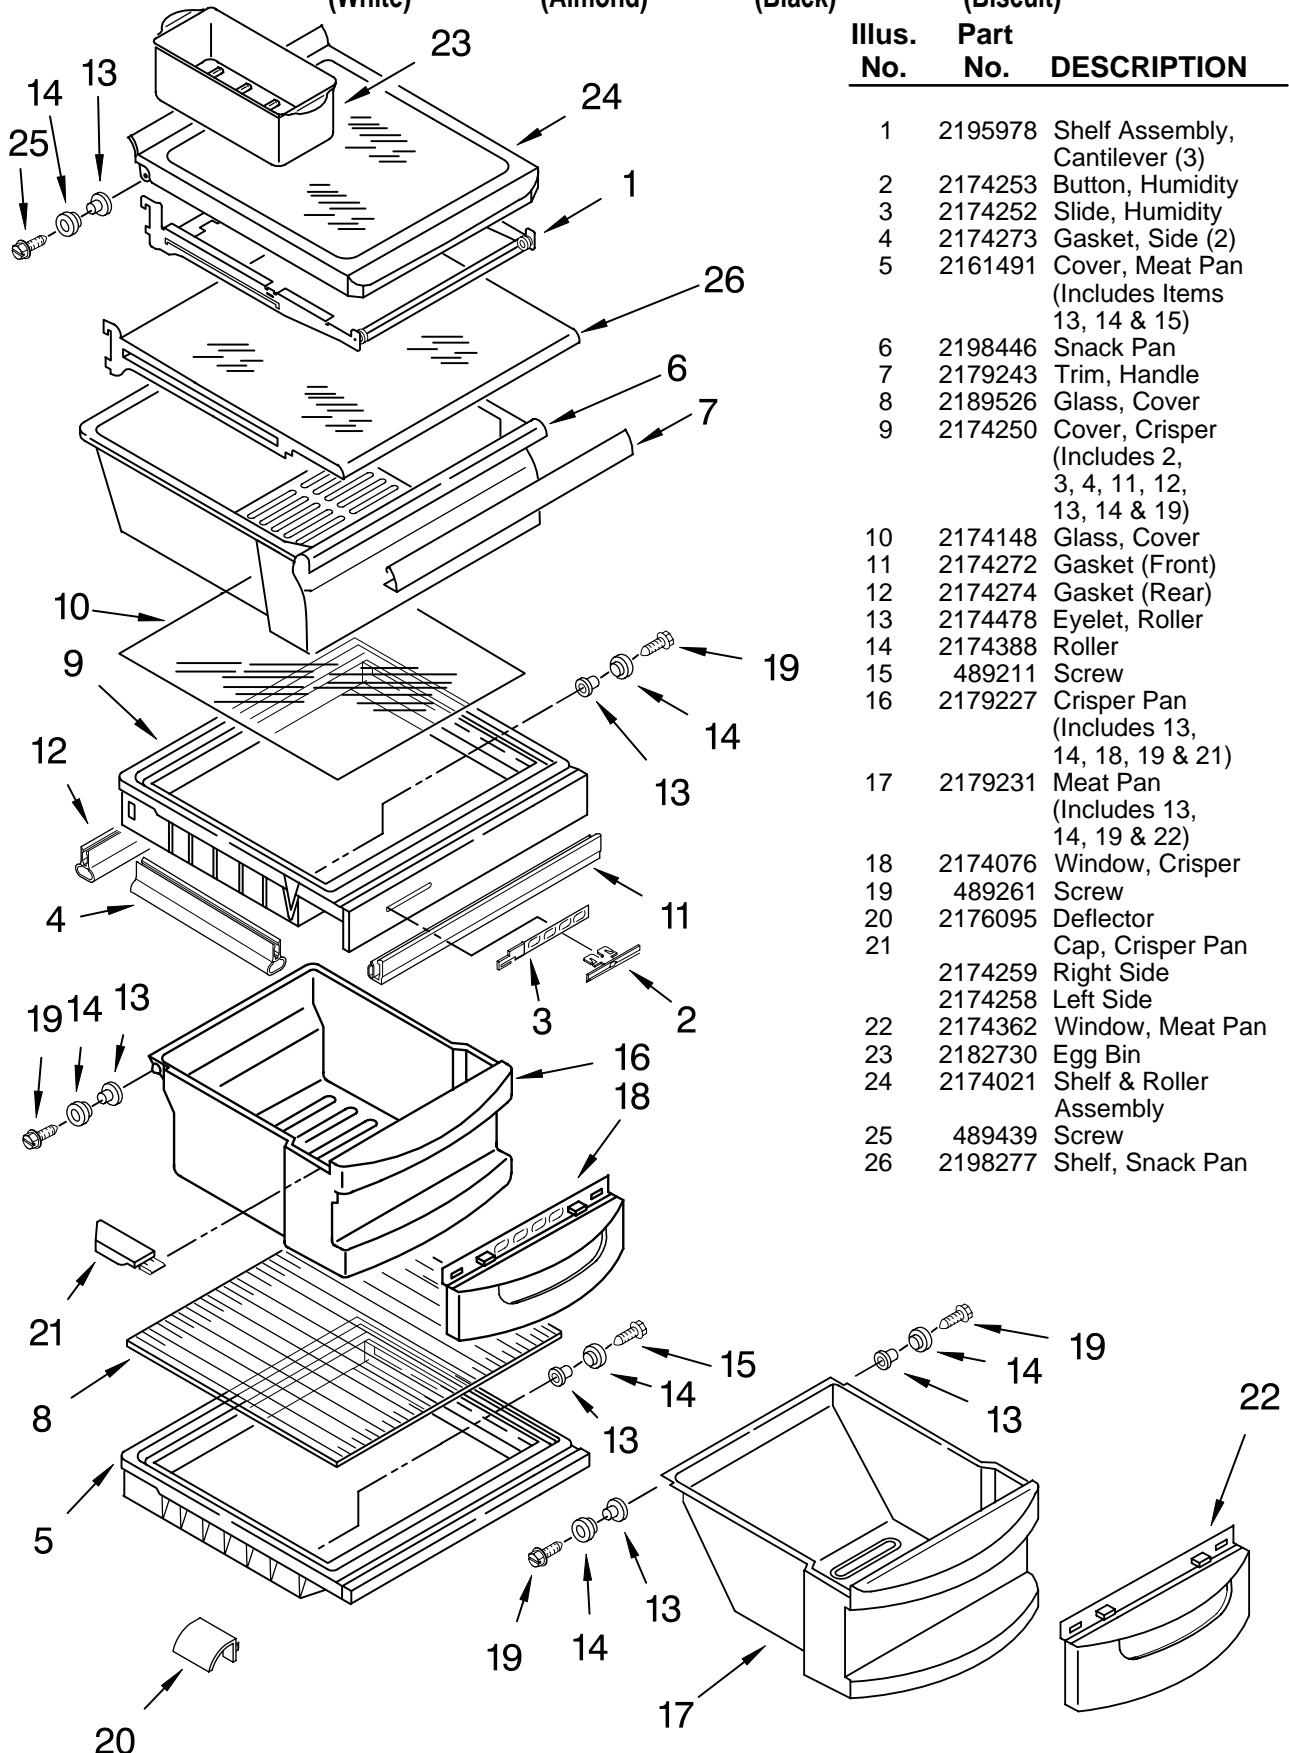

FOR ORDERING INFORMATION REFER TO PARTS PRICE LIST

REFRIGERATOR LINER PARTS

For Models: KRSR25QGWH02, KRSR25QGAL02, KRSR25QGBL02, KRSR25QGBT02

(White)

(Almond)

(Black)

(Biscuit)

Illus. No.	Part No.	DESCRIPTION
1		Liner (Not A Serviceable Part)
2	2194744	Escutcheon, Meat Pan Control
3	2182757	Slide Meat Pan Control
4	2182147	Louver
5	2171846	Release Valve
6	2172943	Stud (2)
8	1110718	Stud (10)
9	2181796	Ladder, Shelf (2)
11	486298	Screw (2)
12	487539	Screw
16	2179404	Rack, Wine & Egg
22	1123919	Bracket Retainer
23	489290	Screw (2)
24	2161467	Air Diffuser Assembly
25	2161470	Air Diffuser Cover
26	2150331	Cover, Conduit
29	2162085	Socket
30	842534	Clip, Air Duct
31	2155290	Reservoir
33	527949	Light Bulb
34	2203266	Light Lens
37	488280	Screw (2)

FOR ORDERING INFORMATION REFER TO PARTS PRICE LIST

REFRIGERATOR SHELF PARTS

For Models: KRSR25QGWH02, KRSR25QGAL02, KRSR25QGBL02, KRSR25QGBT02

(White)

(Almond)

(Black)

(Biscuit)

Illus. No.	Part No.	DESCRIPTION
1	2195978	Shelf Assembly, Cantilever (3)
2	2174253	Button, Humidity
3	2174252	Slide, Humidity
4	2174273	Gasket, Side (2)
5	2161491	Cover, Meat Pan (Includes Items 13, 14 & 15)
6	2198446	Snack Pan
7	2179243	Trim, Handle
8	2189526	Glass, Cover
9	2174250	Cover, Crisper (Includes 2, 3, 4, 11, 12, 13, 14 & 19)
10	2174148	Glass, Cover
11	2174272	Gasket (Front)
12	2174274	Gasket (Rear)
13	2174478	Eyelet, Roller
14	2174388	Roller
15	489211	Screw
16	2179227	Crisper Pan (Includes 13, 14, 18, 19 & 21)
17	2179231	Meat Pan (Includes 13, 14, 19 & 22)
18	2174076	Window, Crisper
19	489261	Screw
20	2176095	Deflector
21		Cap, Crisper Pan
	2174259	Right Side
	2174258	Left Side
22	2174362	Window, Meat Pan
23	2182730	Egg Bin
24	2174021	Shelf & Roller Assembly
25	489439	Screw
26	2198277	Shelf, Snack Pan