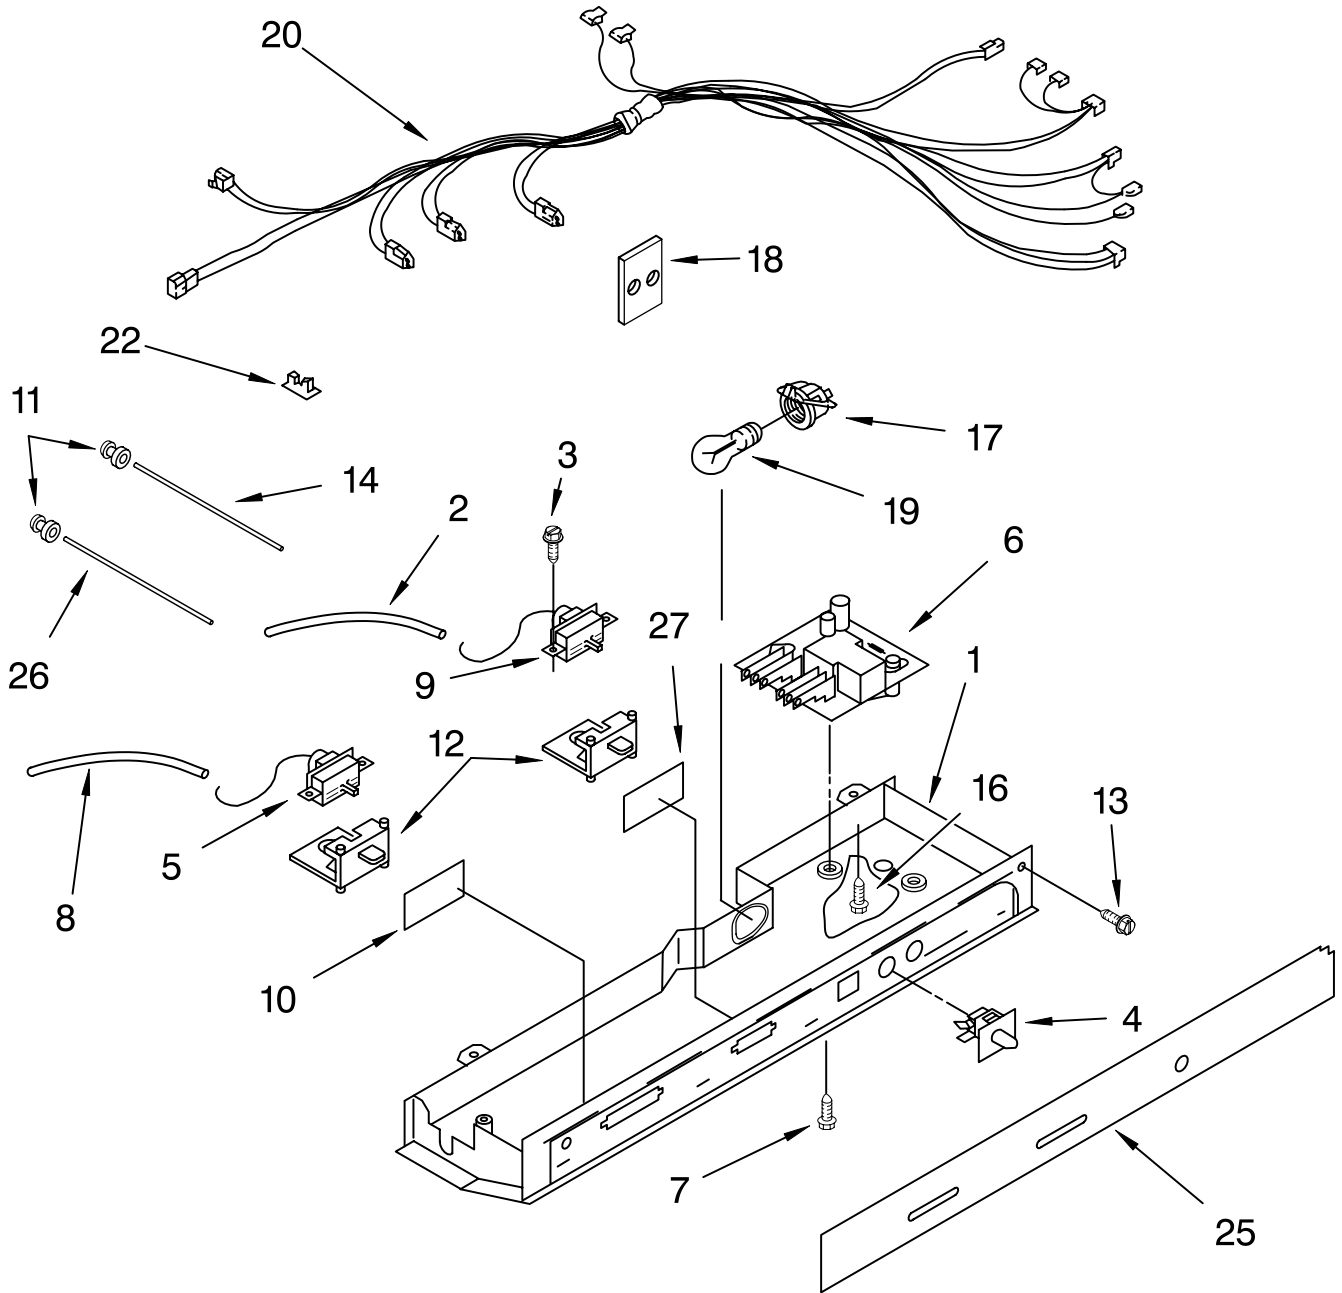

FOR ORDERING INFORMATION REFER TO PARTS PRICE LIST

CONTROL PARTS

For Models: KRSR25QGWH02, KRSR25QGAL02, KRSR25QGBL02, KRSR25QGBT02

(White)

(Almond)

(Black)

(Biscuit)

Illus. No.	Part No.	DESCRIPTION
1	2200134	Control Box
2	2182150	Tube Barrier, Thermostat (RC)
3	489214	Screw (3)
4	2149705	Light Switch
5	2161461	Thermostat (FC)
6	2188159	Adaptive Defrost Control
7	489398	Screw (2)