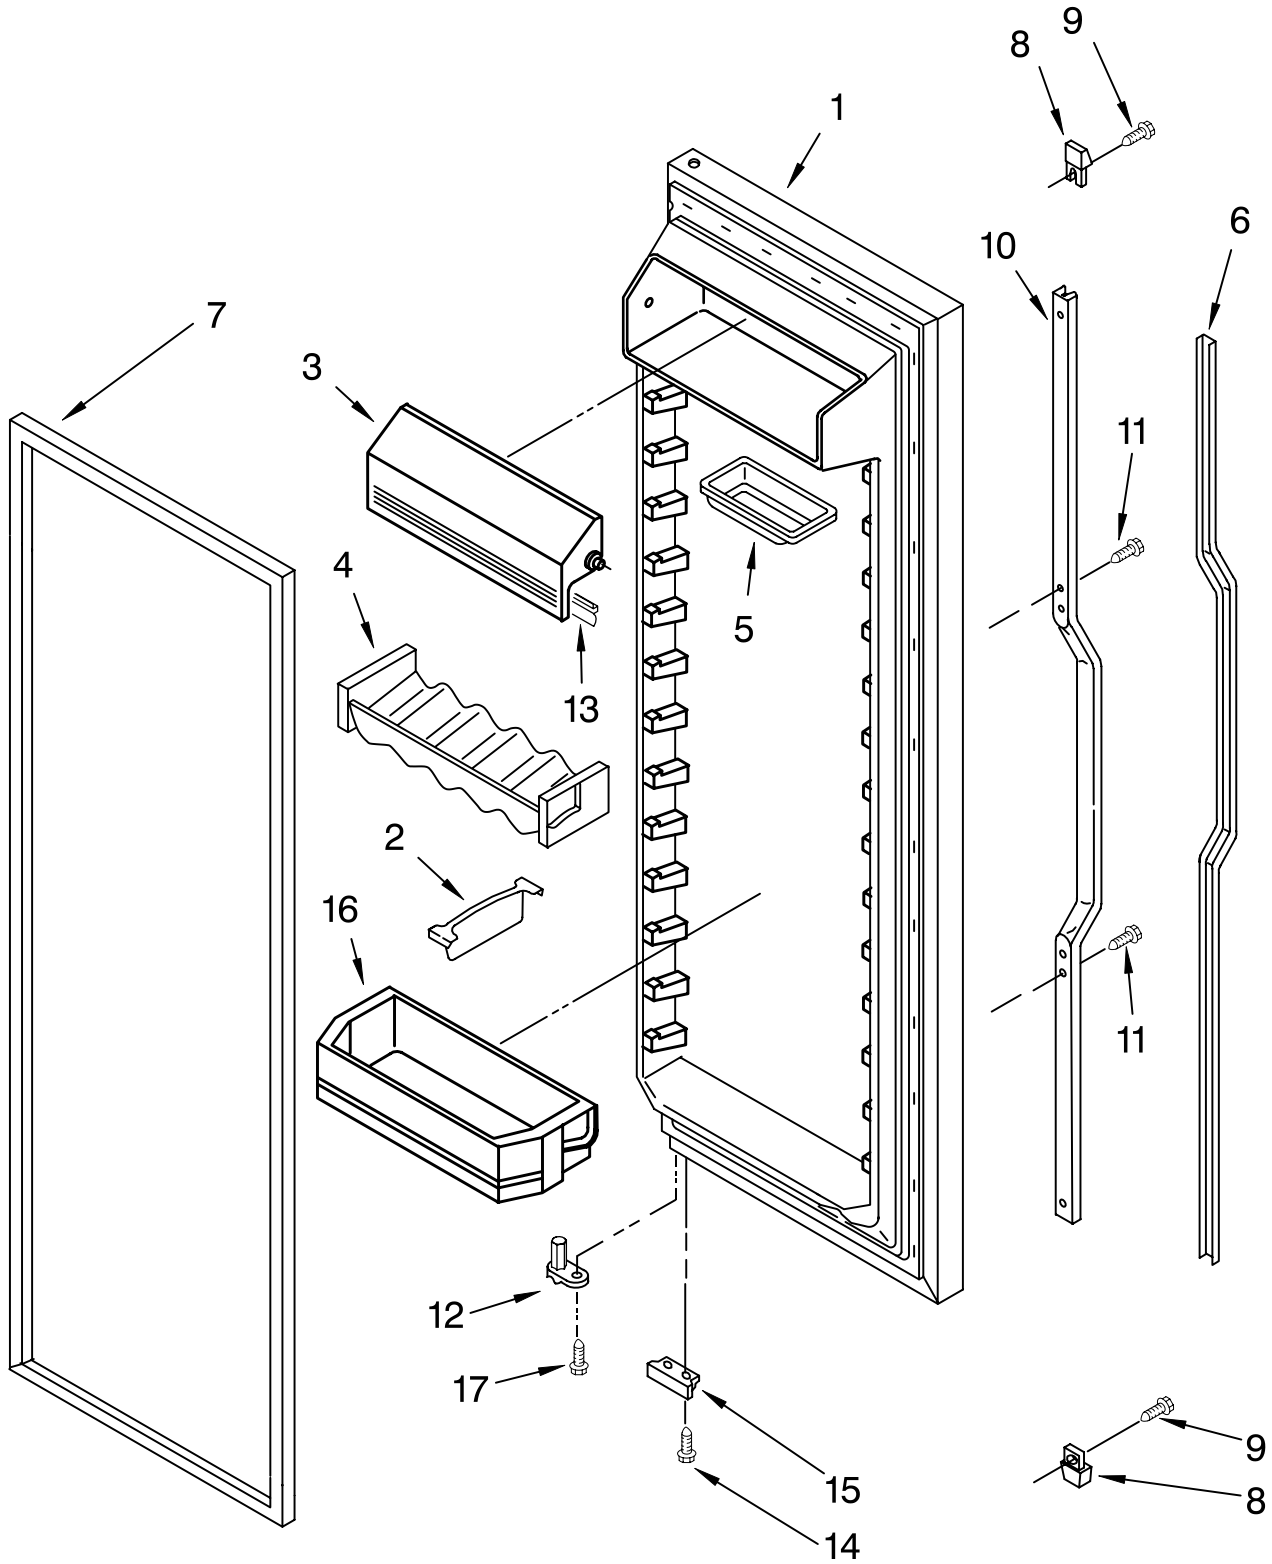

MOTOR AND ICE CONTAINER PARTS

For Models: KSRS25QGWH02, KSRS25QGAL02, KSRS25QGBL02, KSRS25QGBT02

(White)

(Almond)

(Black)

(Biscuit)

Illus. No.	Part No.	DESCRIPTION
1	2183726	Bracket, Motor
2	2188242	Motor, Dispenser
3	2152713	Soleniod Assembly
4	2149100	Guide, Solenoid
7	2186815	Wiring Assembly, Ice Dispenser
8	489399	Screw
9	983663	Coupling, Motor
10	489478	Screw
11	2162085	Socket, Light
14	2196091	Ice Container
15	983668	Coupling, Conveyor
16	1118480	Stop, Cone
17	1119074	Feeder Cone
18	1119005	Spacer, Step (3)
19	1119007	Spacer, Flat (2)
20	1119006	Blade, Rotary
21	1119012	Blade, Rotary
22	1119013	Blade, Rotary
23	489235	Washer, Plain
24	1119009	Blade, Fixed (2)
25	2157405	Block, Blade
26	489229	Roll Pin
27	2181955	Conveyor
28	2171681	Drum
29	1118470	Drive Bar
30	2171682	Floating Baffle
31	1119018	Nut, Bearing
32	2155231	Control Arm
33	1119020	Spring, Return
34	1119021	Retainer Clip, Rod
35	488886	Screw
37	2180348	Housing, Crusher
38	1119017	Deflector, Ice
39	489234	Washer, Plain
40	489236	Retainer Ring
42	2152021	Sleeve-Auger
44	2171708	Front Cover, Ice Container
45	527949	Light Bulb
46	2171706	Light Lens, Dispenser

FOR ORDERING INFORMATION REFER TO PARTS PRICE LIST

REFRIGERATOR DOOR PARTS

For Models: KRSR25QGWH02, KRSR25QGAL02, KRSR25QGBL02, KRSR25QGBT02
(White) (Almond) (Black) (Biscuit)

FOR ORDERING INFORMATION REFER TO PARTS PRICE LIST