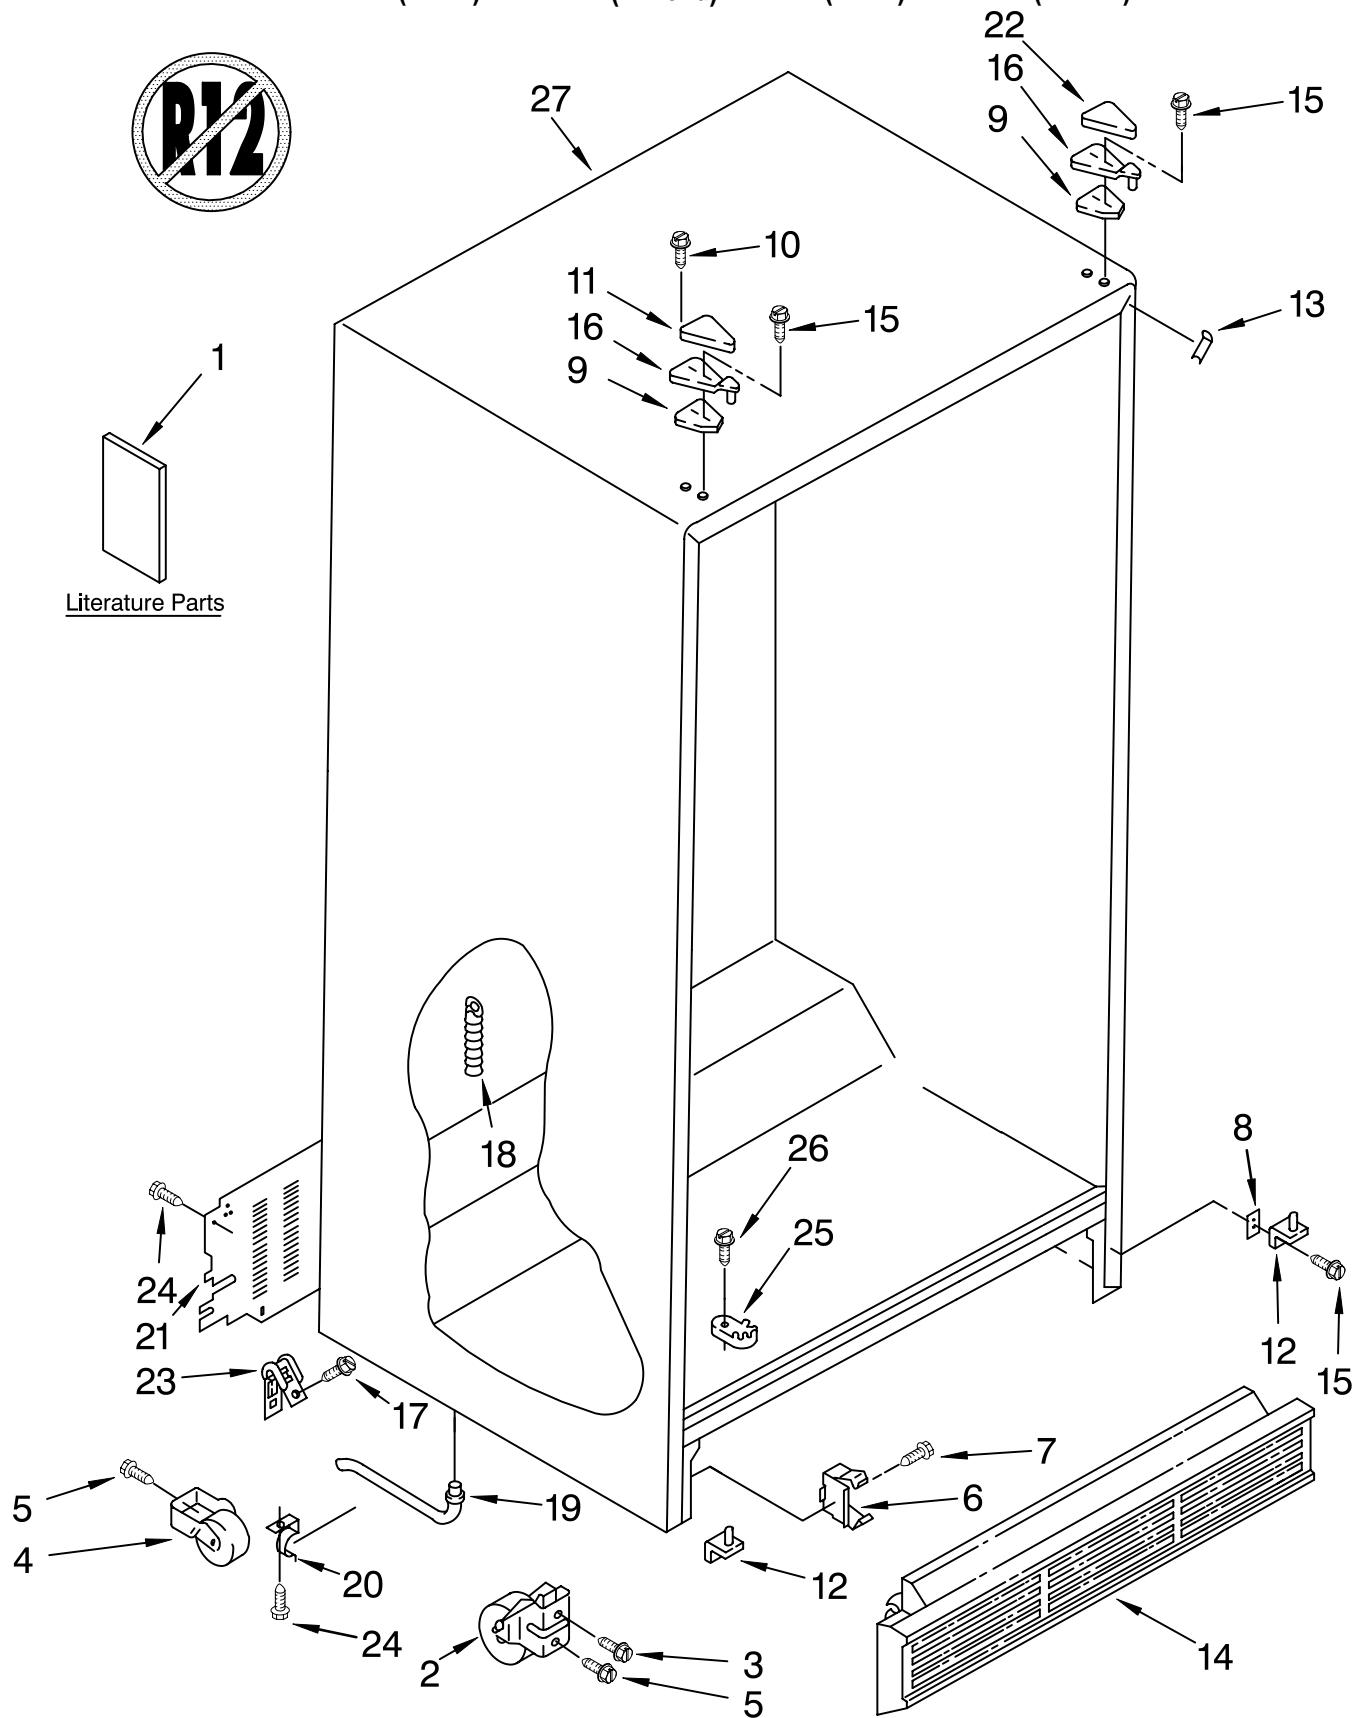

For Models: KRSR25QGWH02, KRSR25QGAL02, KRSR25QGBL02, KRSR25QGBT02

(White)

(Almond)

(Black)

(Biscuit)

FOR ORDERING INFORMATION REFER TO PARTS PRICE LIST

CABINET PARTS

For Models: KRSR25QGWH02, KRSR25QGAL02, KRSR25QGBL02, KRSR25QGBT02

(White)   (Almond)   (Black)   (Biscuit)

Illus. No.	Part No.	DESCRIPTION
1	LIT2200139	Use & Care Guide
	LIT2186928	Service & Wiring Sheet
	LIT2196109	Energy Label
	LIT628370	Modular Icemaker Service Sheet
2	2174748	Front Roller (2)
3	489456	Screw
4	2196236	Roller (Rear) (2)
5	489427	Screw
6	2155013	Clip, Grille
7	489478	Screw
8	2156056	Shim
9	2196048	Shim, Hinge Top
10	489284	Screw
11		Hinge Cover
	1129262	White
	2150343	Almond
	2151694	Black
	2186858	Biscuit
12	2171851	Hinge Bottom (2)
13		Filler, Wrapper
	2196094	White
	2196095	Almond
	2196097	Black
	2196150	Biscuit
14		Grille
	2198470W	White
	2198470N	Almond
	2198470B	Black
	2198470T	Biscuit
15	489497	Screw
16	2196046	Hinge, Top (2)
17	489464	Screw
18	940139	Drain Fitting
19	1108438	Tube, Extension
20	1108439	Clip, Drain Tube
21	2176140	Cover, Unit
22		Hinge Cover
	1119787	White
	1119789	Almond
	2155938	Black
	2186857	Biscuit
23	549193	Clamp, Service Cord
24	489084	Screw
25	2155311	Door Closer, Lower Cam (2)
26	489483	Screw
27		Cabinet (Not a Serviceable Part)

FOR ORDERING INFORMATION REFER TO PARTS PRICE LIST