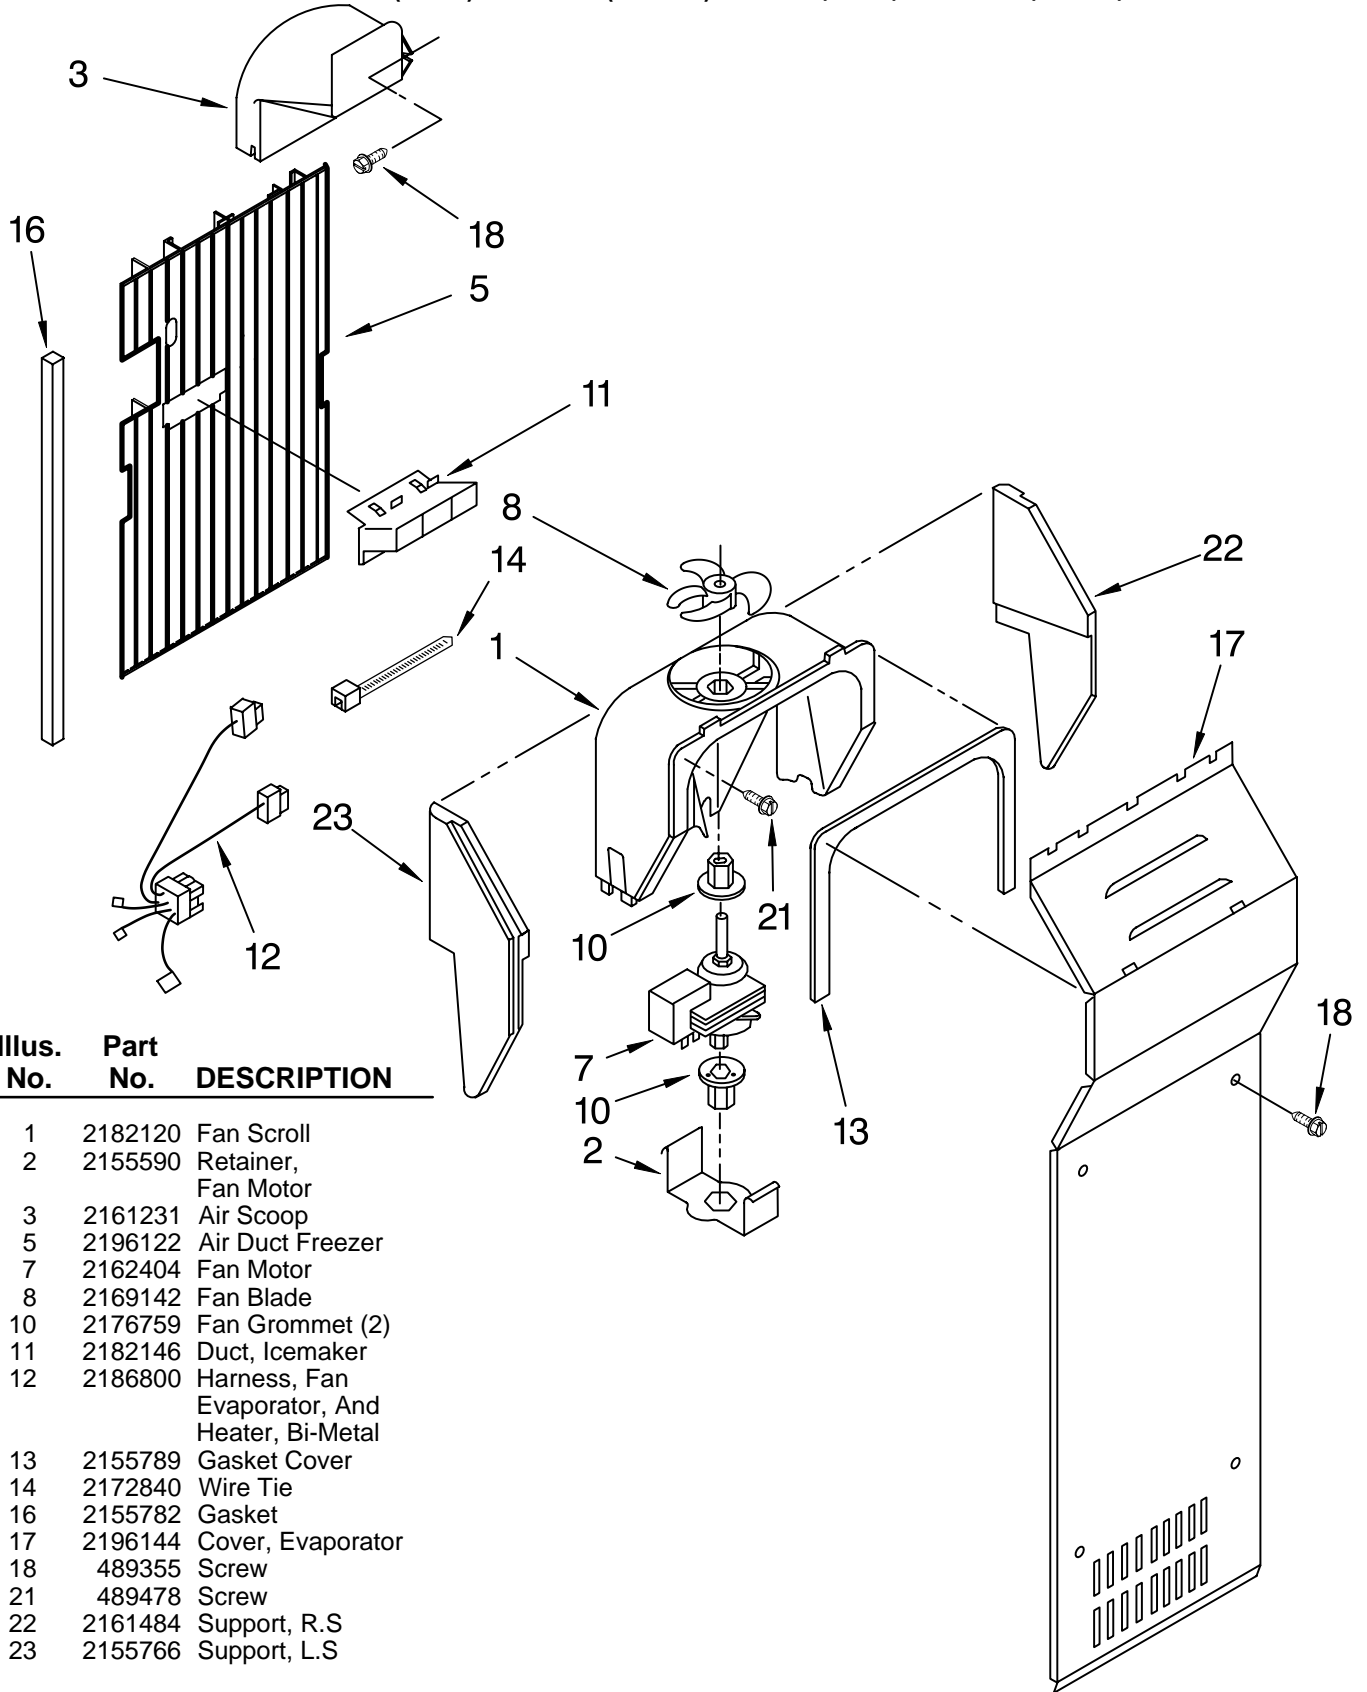

FOR ORDERING INFORMATION REFER TO PARTS PRICE LIST

AIR FLOW PARTS

For Models: KRSR25QGWH02, KRSR25QGAL02, KRSR25QGBL02, KRSR25QGBT02

(White)

(Almond)

(Black)

(Biscuit)

Illus. No.	Part No.	DESCRIPTION
1	2182120	Fan Scroll
2	2155590	Retainer, Fan Motor
3	2161231	Air Scoop
5	2196122	Air Duct Freezer
7	2162404	Fan Motor
8	2169142	Fan Blade
10	2176759	Fan Grommet (2)
11	2182146	Duct, Icemaker
12	2186800	Harness, Fan Evaporator, And Heater, Bi-Metal
13	2155789	Gasket Cover
14	2172840	Wire Tie
16	2155782	Gasket
17	2196144	Cover, Evaporator
18	489355	Screw
21	489478	Screw
22	2161484	Support, R.S
23	2155766	Support, L.S