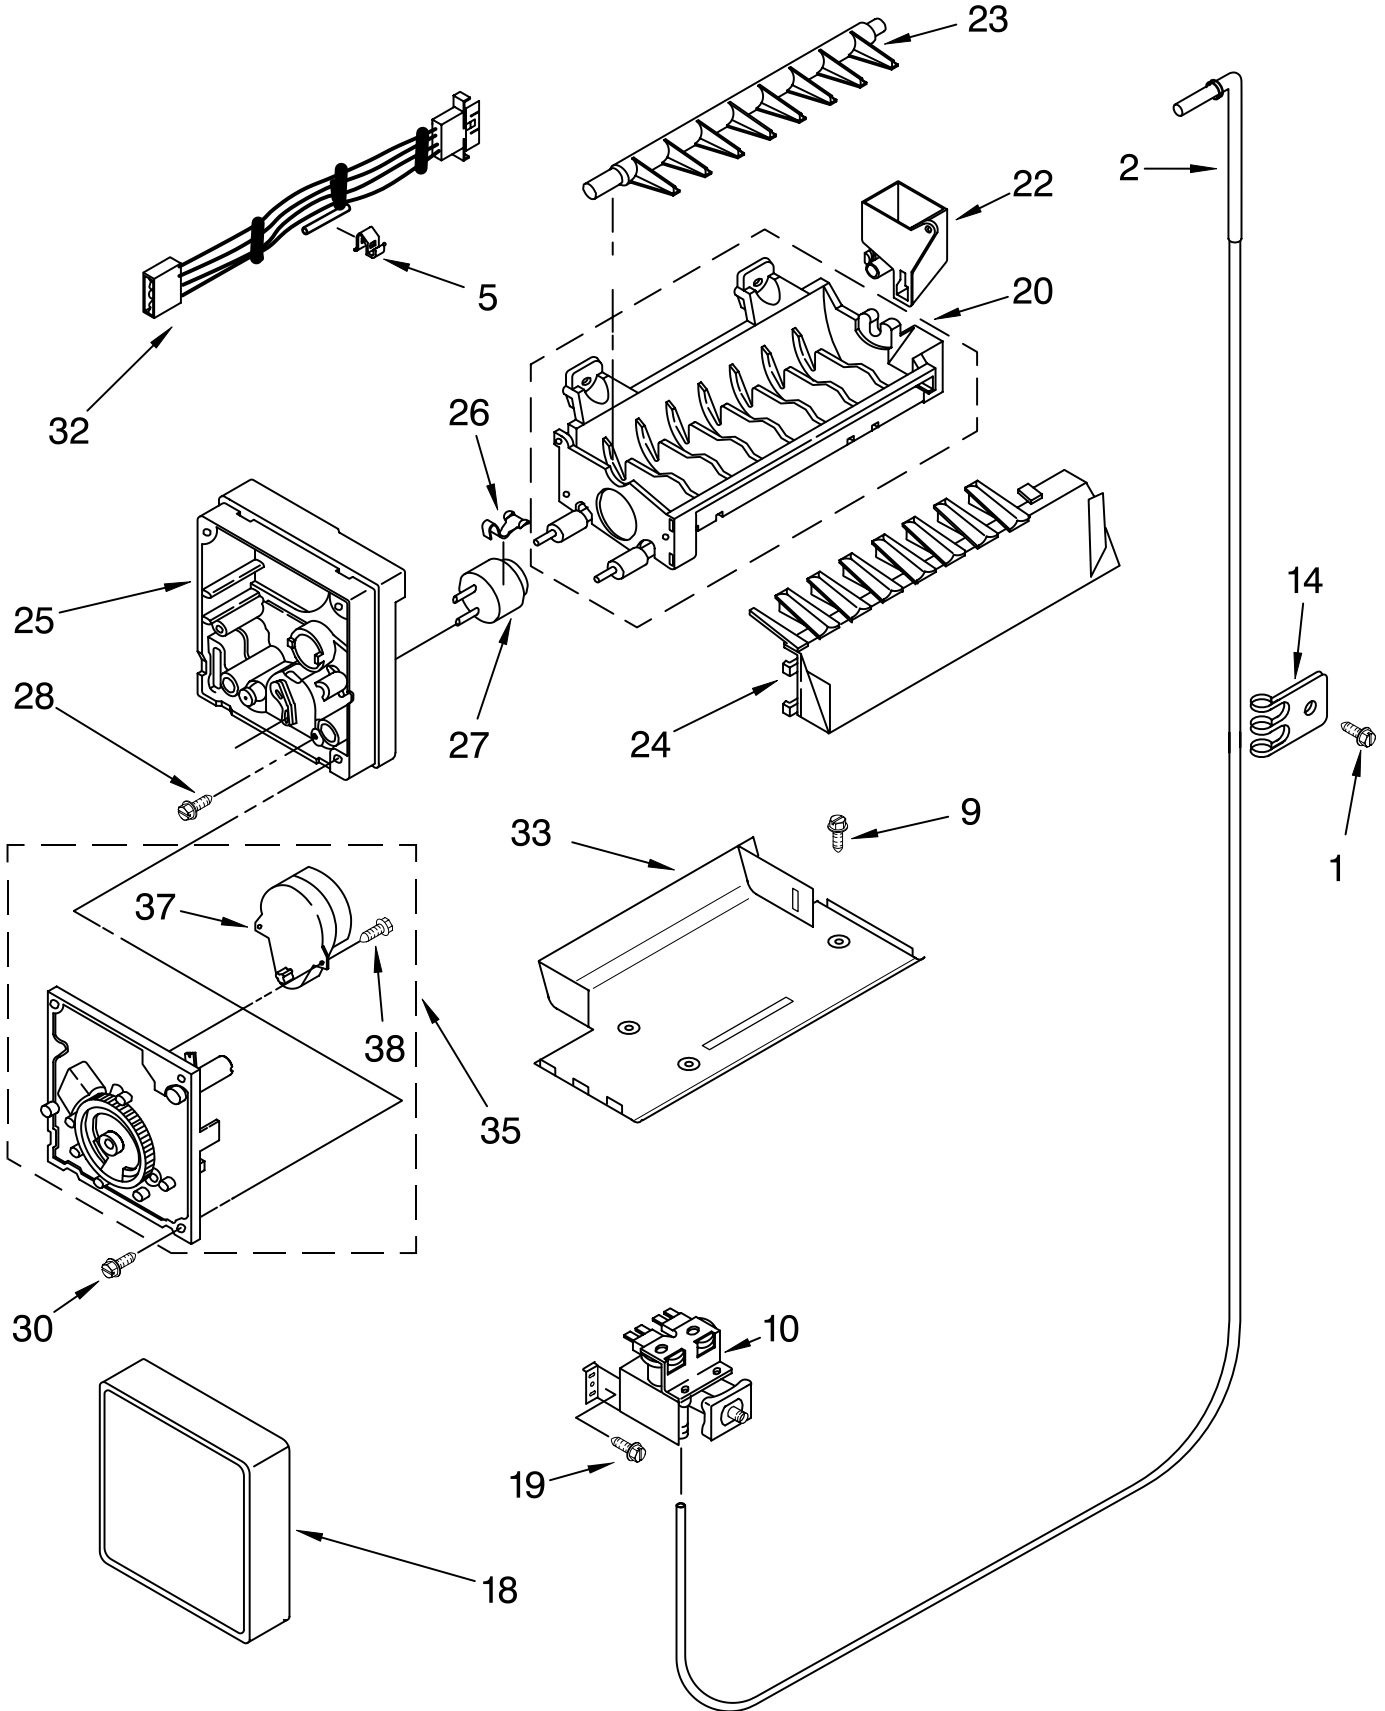

ICEMAKER PARTS

For Models: KRSR25PNWH00, KRSR25PNBT00, KRSR25PNBL00, KRSR25PNSS00, KRSR25PNLK00
(White) (Biscuit) (Black) (Stainless Steel) (Lake Blue)

FOR ORDERING INFORMATION REFER TO PARTS PRICE LIST

ICEMAKER PARTS

For Models: KRSR25PNWH00, KRSR25PNBT00, KRSR25PNBL00, KRSR25PNSS00, KRSR25PNLK00
(White) (Biscuit) (Black) (Stainless Steel) (Lake Blue)

Illus. No.	Part No.	DESCRIPTION
1	489084	Screw
2	2256096	Fitting, Water Tube
5	628379	Clip, Fuse
9	489478	Screw
10	2188746	Filter Valve Asm
14	2208136	Tube Clip
18	2174358	Cover
19	488649	Screw
20	2255835	Mold & Heater Assembly (Also Order 542638
22	628356	Cup, Water Fill
23	627843	Ejector
24	2198598	Ice Striper
25	2194712	Support
26	627796	Retainer, Thermostat
27	628397	Thermostat (Also Order 542369 Cement Alumilastic)
28	8533917	Screw
30	489276	Screw
32	2187467	Harness, Wiring
33	2212322	Bracket, Ice maker Mounting
35	626653	Module Assembly (Includes Items 37 & 38)
37	627811	Motor
38	489136	Screw
100	2198597	Ice maker Assembly