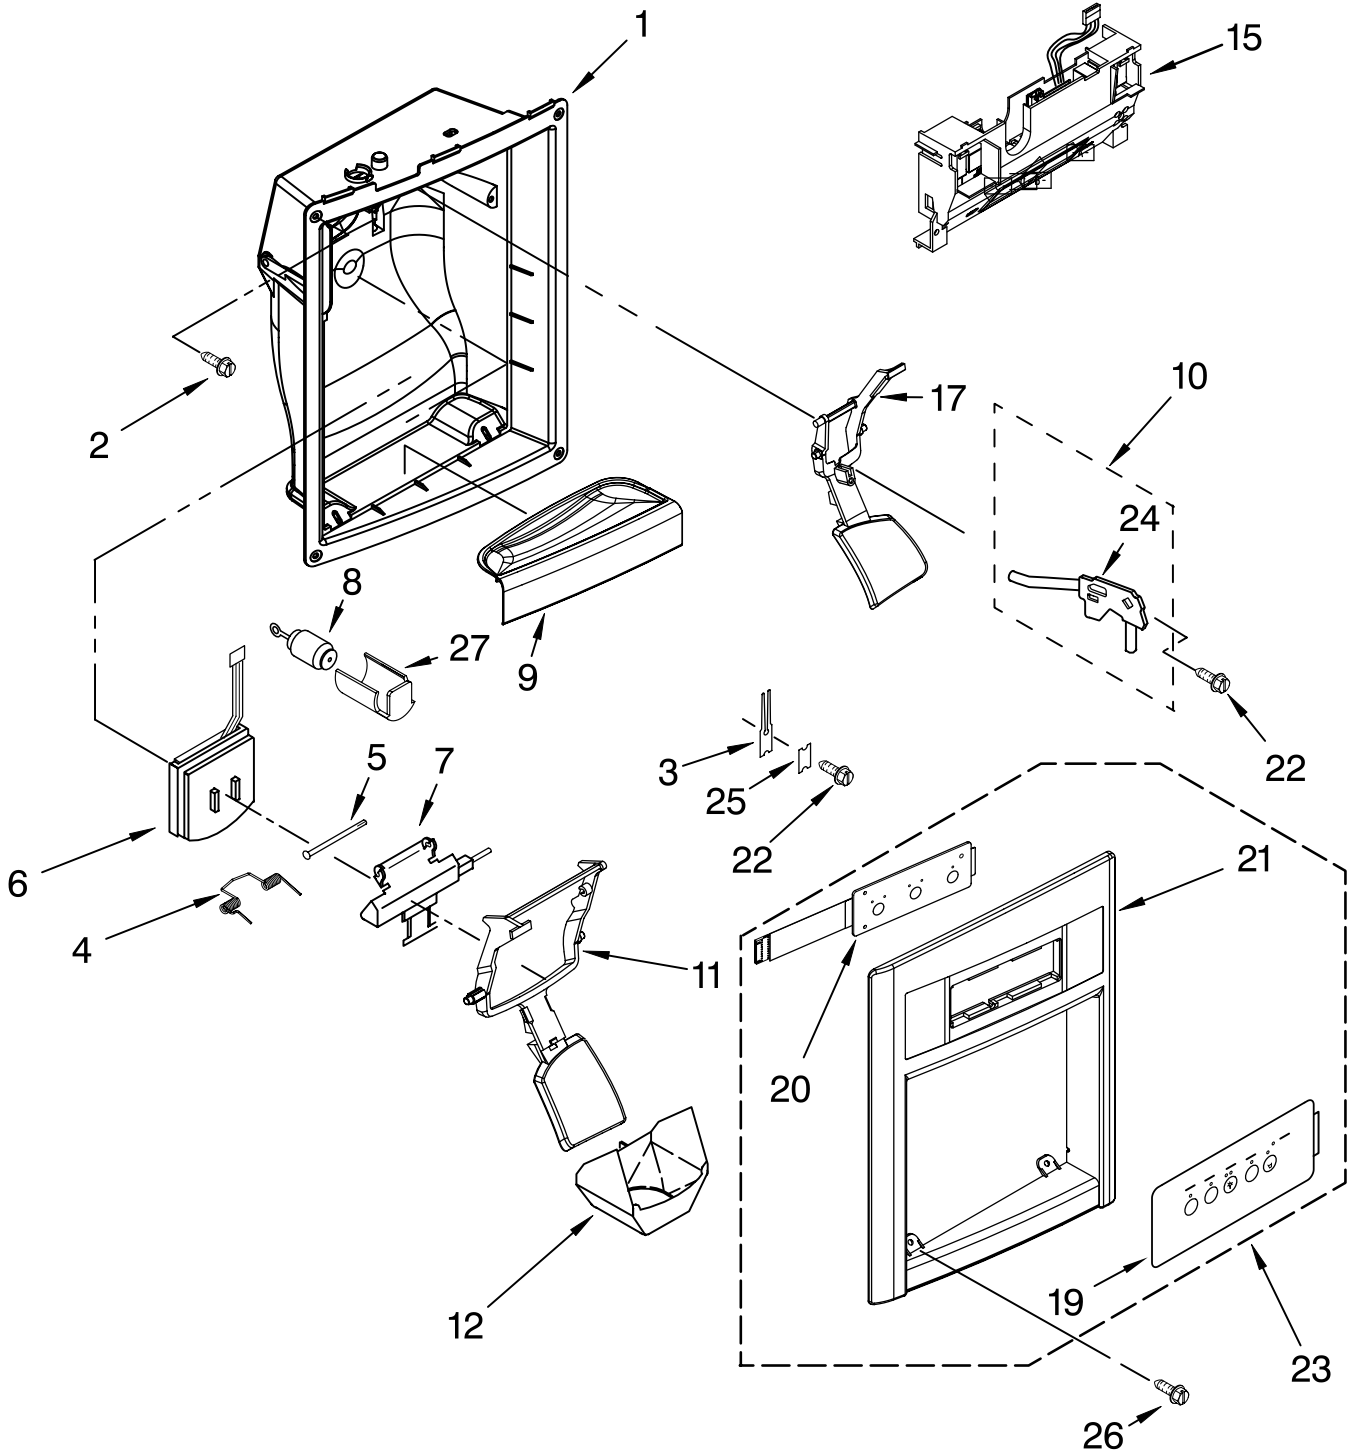

DISPENSER FRONT PARTS

For Models: KRSR25PNWH00, KRSR25PNBT00, KRSR25PNBL00, KRSR25PNSS00, KRSR25PNLK00
(White) (Biscuit) (Black) (Stainless Steel) (Lake Blue)

FOR ORDERING INFORMATION REFER TO PARTS PRICE LIST

DISPENSER FRONT PARTS

For Models: KRSR25PNWH00, KRSR25PNBT00, KRSR25PNBL00, KRSR25PNSS00, KRSR25PNLK00
(White) (Biscuit) (Black) (Stainless Steel) (Lake Blue)

Illus. No.	Part No.	DESCRIPTION
1		Housing, Dispenser (Not Serviced)
2	3196537	Screw
3	2194719	Retainer, Levers
4	2256199	Spring, Torsion
5	2196195	Pin
6	2252076	Door, Ice
7	2206423	Door Mechanism Assembly
8	2205686	Delay Mechanism
9		Grille, Overflow
	2207109W	White
	2207109T	Biscuit
	2207109B	Black
	2207109ES	European Silver
10	2209718	Water Fitting Assembly (Includes Water Tube)
11		Lever, Ice Dispenser
	2259396W	White
	2259396T	Biscuit
	2259396SB	Black
12	2180224	Guide, Ice
15	2252163	Bracket, Control
17		Lever, Water Dispenser
	2259395W	White
	2259395T	Biscuit
	2259395SB	Black
19		Overlay, Front Cover (Not Available, Order #23)
20		LED Display (Not Available, Order #23)
21		Front Cover, Housing (Not Available, Order #23)
22	489000	Screw
23		Front Cover Assembly (Includes Items 18, 19, 20 & 21)
	2252085W	White
	2252085T	Biscuit
	2252085B	Black
	2252085ES	European Silver
24	2188355	Bracket, Dispenser
25	2195051	Strain Relief
26	3400065	Screw
27	2252127	Sleeve, Delay Mechanism

FOR ORDERING INFORMATION REFER TO PARTS PRICE LIST