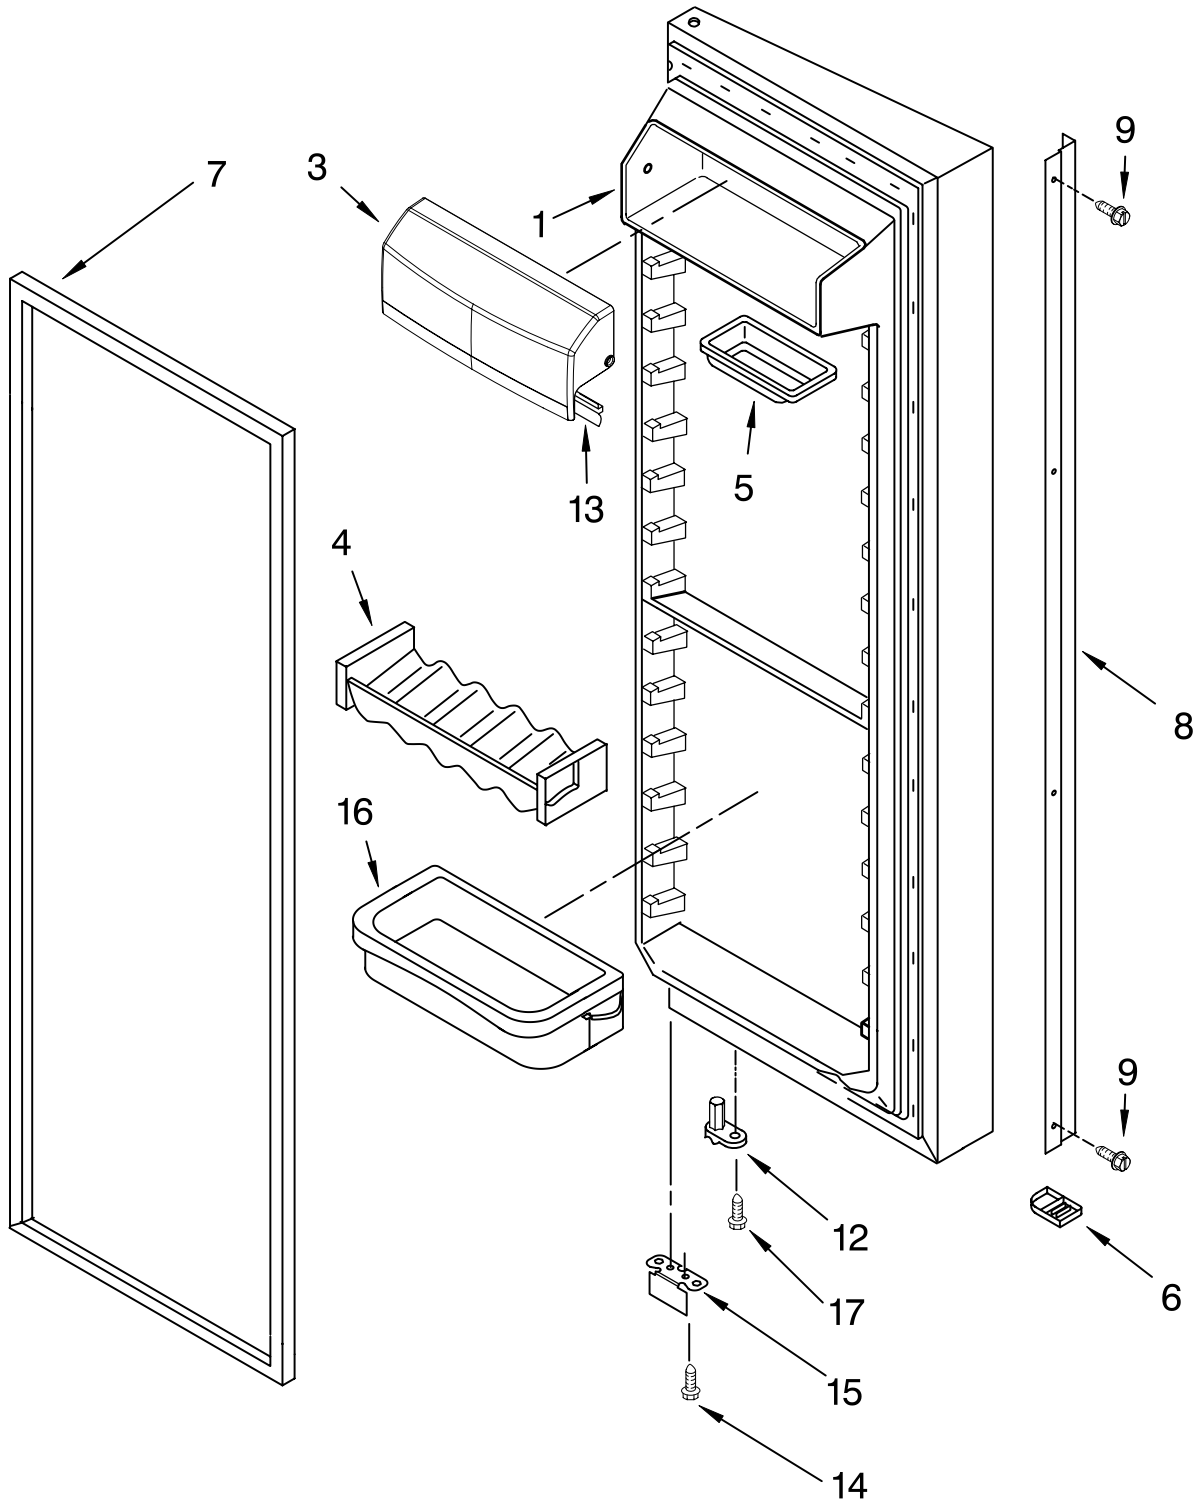

MOTOR AND ICE CONTAINER PARTS

For Models: KRSR25PNWH00, KRSR25PNBT00, KRSR25PNBL00, KRSR25PNSS00, KRSR25PNLK00
(White) (Biscuit) (Black) (Stainless Steel) (Lake Blue)

Illus. No.	Part No.	DESCRIPTION
1	2198573	Ice Bin
2	2255580	Crusher Bin
3	2211590	Auger
4	2257021	Blade, Stirring
5	1119007	Spacer, Flat (6)
6	2255460	Cover, Crusher
7	1119013	Blade, Rotary
8	1119005	Spacer, Step (2)
9	2257020	Blade, Fixed
10	1119012	Blade, Rotary
11	2198602	Block, Blade
12	489229	Roll Pin
13	1119006	Blade, Rotary
14	489235	Washer, Plain
15	2198661	Washer, Coupling
16	2220457	Coupling
17	8281164	Screw
18	3400065	Screw
19	2301345	Button, Bin
20	2212371	Latch, Bin
21	2198608	Spring, Latch
22	2198671	Screw
23	8281163	Screw
24	2212369	Holder
25	2220458	Coupling, Bottom
26	2198628	Seal
27	2212370	Washer
29	2198607	Spring
30	999536	Drive Shaft
31	2198655	Bracket, Motor
32	2252129	Dispenser, Motor
33	2198626	Cover
34	8281162	Screw
36	2212365	Sleeve, Coupling
37	2187725	Wire Harness, IDI Motor

FOR ORDERING INFORMATION REFER TO PARTS PRICE LIST

REFRIGERATOR DOOR PARTS

For Models: KRSR25PNWH00, KRSR25PNBT00, KRSR25PNBL00, KRSR25PNSS00, KRSR25PNLK00
(White) (Biscuit) (Black) (Stainless Steel) (Lake Blue)

FOR ORDERING INFORMATION REFER TO PARTS PRICE LIST