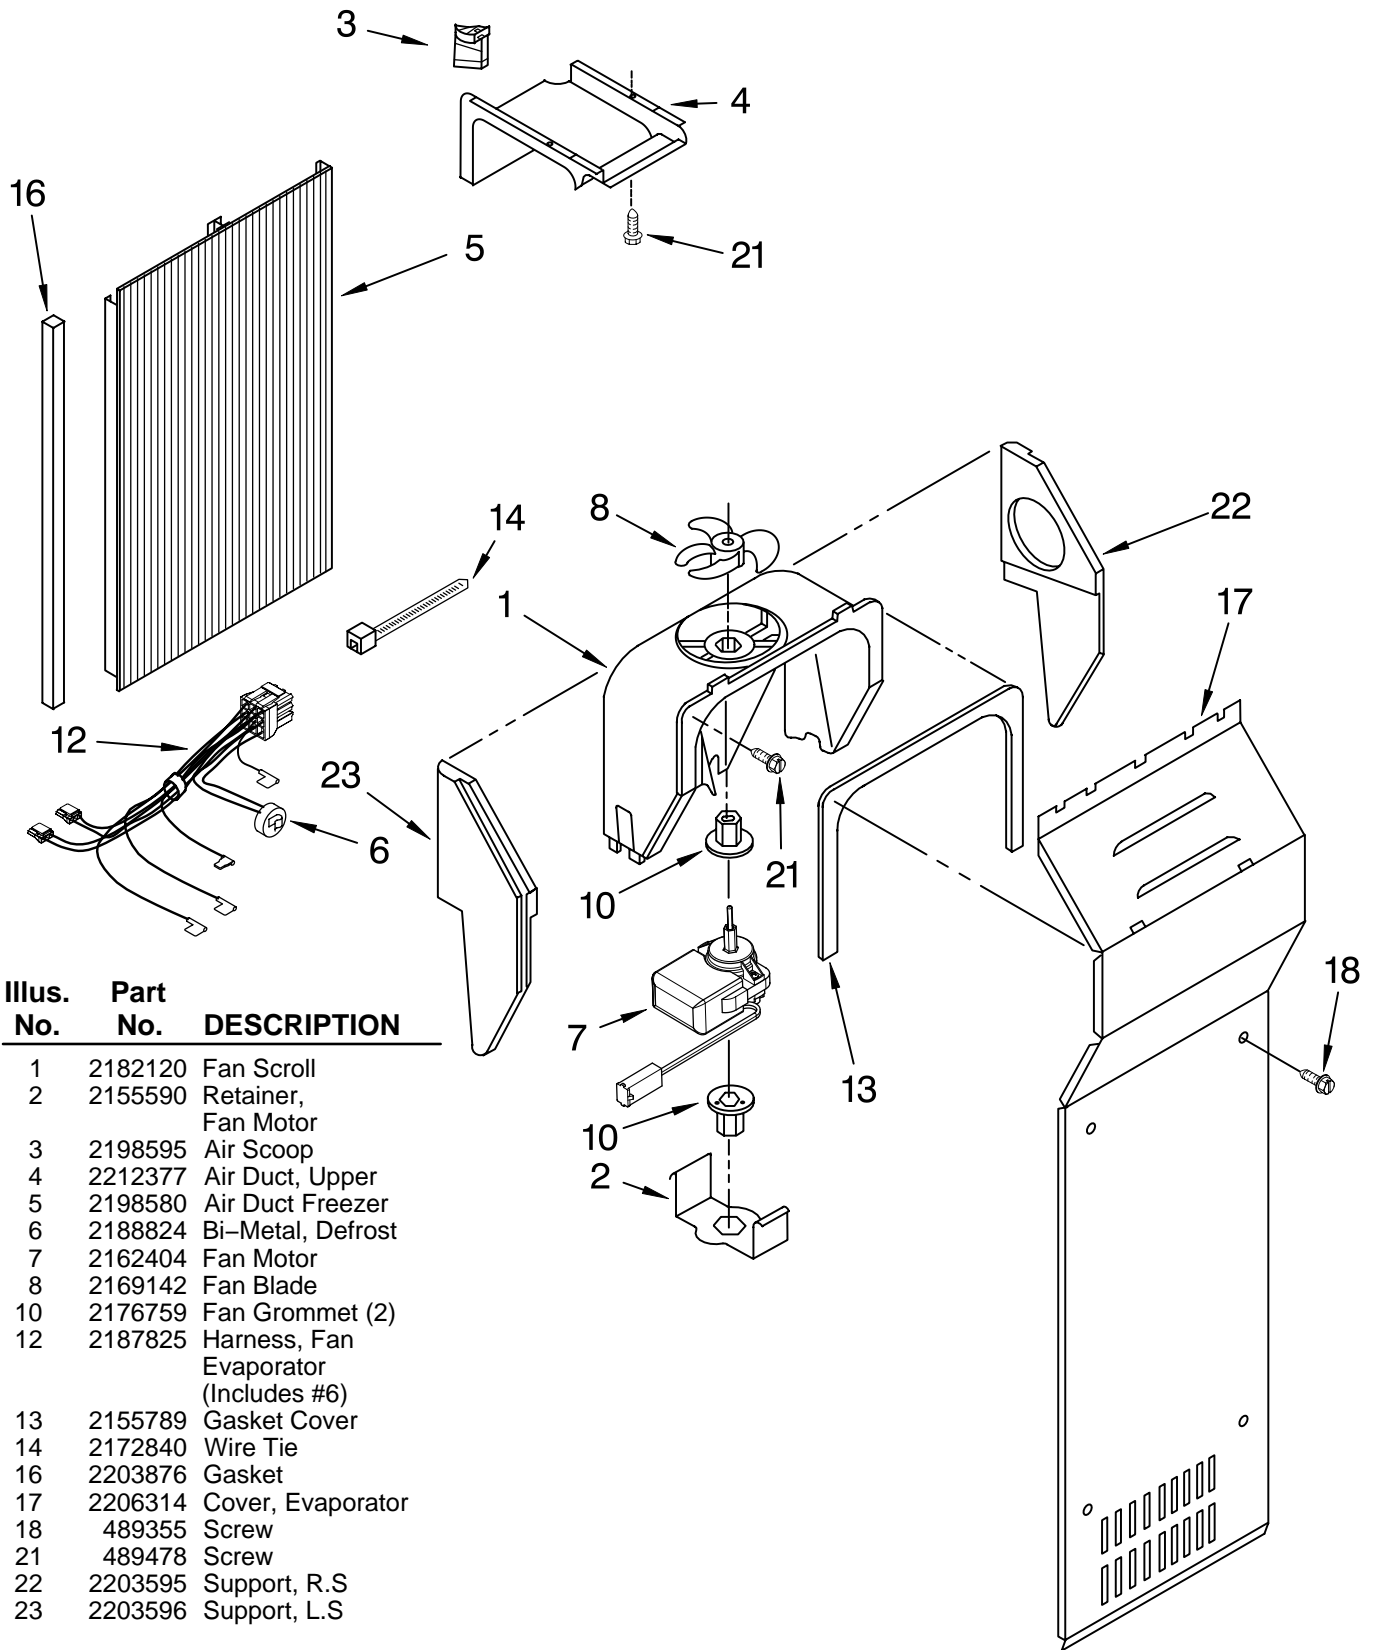

AIR FLOW PARTS

For Models: KRSR25PNWH00, KRSR25PNBT00, KRSR25PNBL00, KRSR25PNSS00, KRSR25PNLK00
(White) (Biscuit) (Black) (Stainless Steel) (Lake Blue)

Illus. No.	Part No.	DESCRIPTION
1	2182120	Fan Scroll
2	2155590	Retainer, Fan Motor
3	2198595	Air Scoop
4	2212377	Air Duct, Upper
5	2198580	Air Duct Freezer
6	2188824	Bi-Metal, Defrost
7	2162404	Fan Motor
8	2169142	Fan Blade
10	2176759	Fan Grommet (2)
12	2187825	Harness, Fan Evaporator (Includes #6)
13	2155789	Gasket Cover
14	2172840	Wire Tie
16	2203876	Gasket
17	2206314	Cover, Evaporator
18	489355	Screw
21	489478	Screw
22	2203595	Support, R.S
23	2203596	Support, L.S

FOR ORDERING INFORMATION REFER TO PARTS PRICE LIST