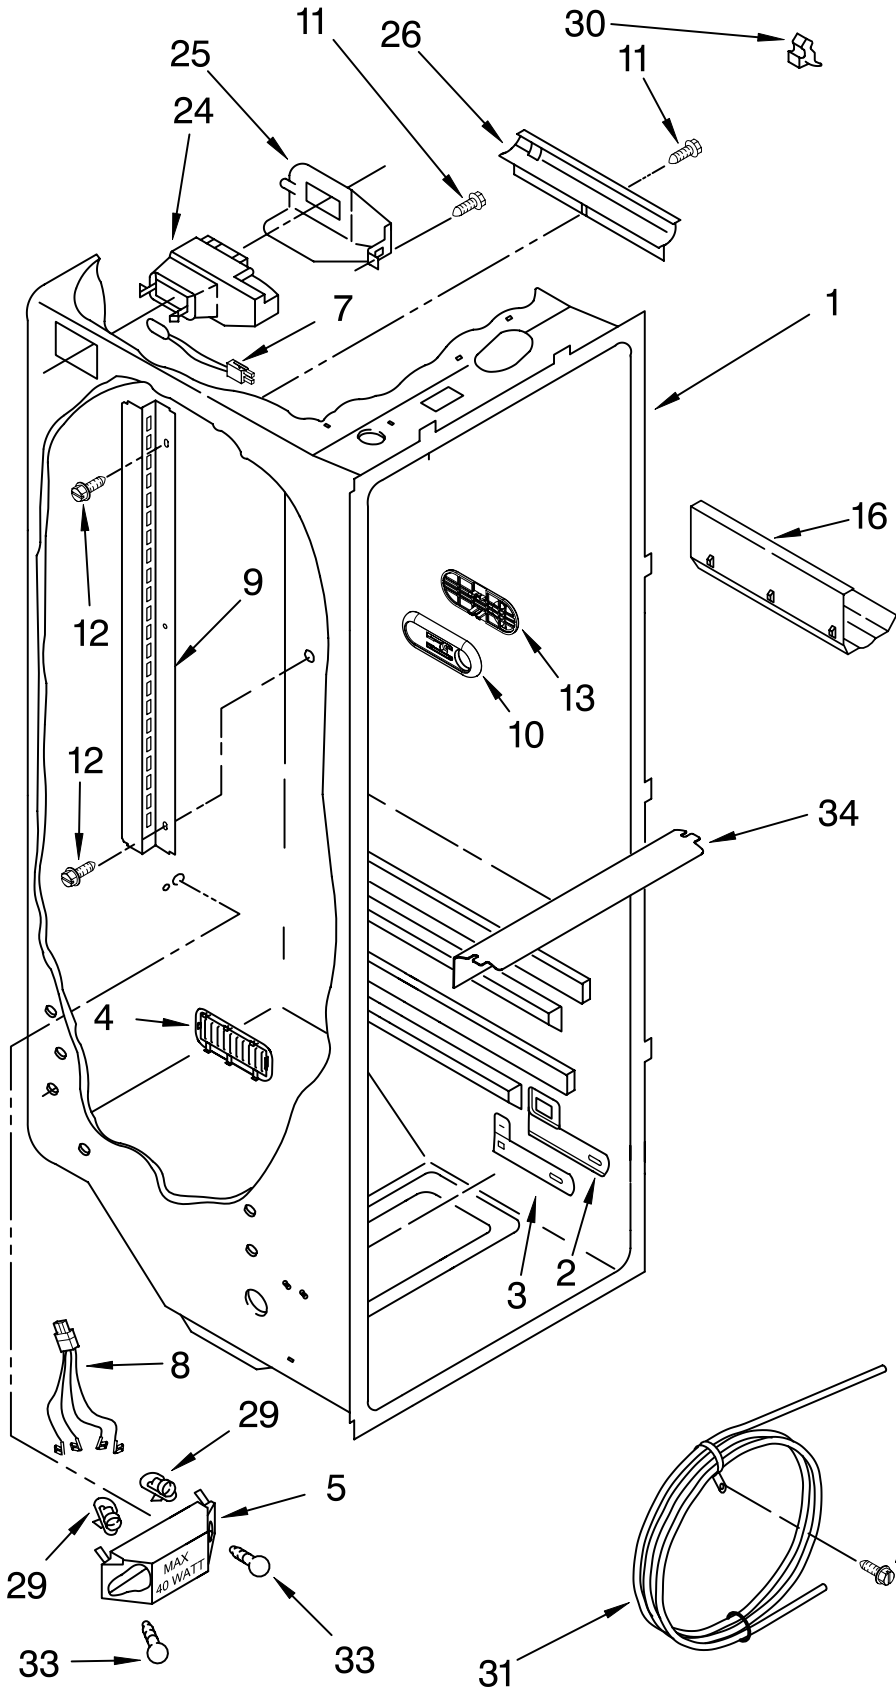

REFRIGERATOR LINER PARTS

For Models: KRSR25PNWH00, KRSR25PNBT00, KRSR25PNBL00, KRSR25PNSS00, KRSR25PNLK00
(White) (Biscuit) (Black) (Stainless Steel) (Lake Blue)

Illus. No.	Part No.	DESCRIPTION
1		Liner (Not A Serviceable Part)
2	2255612	Escutcheon, Meat Pan Control
3	2301339	Slide Meat Pan Control
4	2257741	Louver
5	2256035	Bracket, Dual Crisper Lights
7	2216113	Thermistor
8	2256037	Wire Harness, Dual Crisper Lights
9	2206273	Ladder, Shelf (2)
10	2301234	Housing, Door Control
11	486298	Screw (2)
12	487539	Screw
13	2301235	Slide, Door Control
16	2179404	Rack, Wine & Egg
24	2216112	Air Diffuser Assembly
25	2212240	Cover, Air Diffuser
26	2150331	Cover, Conduit
29	2162085	Socket
30	842534	Clip, Air Duct
31	2217199	Reservoir
33	2255743	Light Bulb
34	2209769	Light Lens
37	488280	Screw

FOR ORDERING INFORMATION REFER TO PARTS PRICE LIST