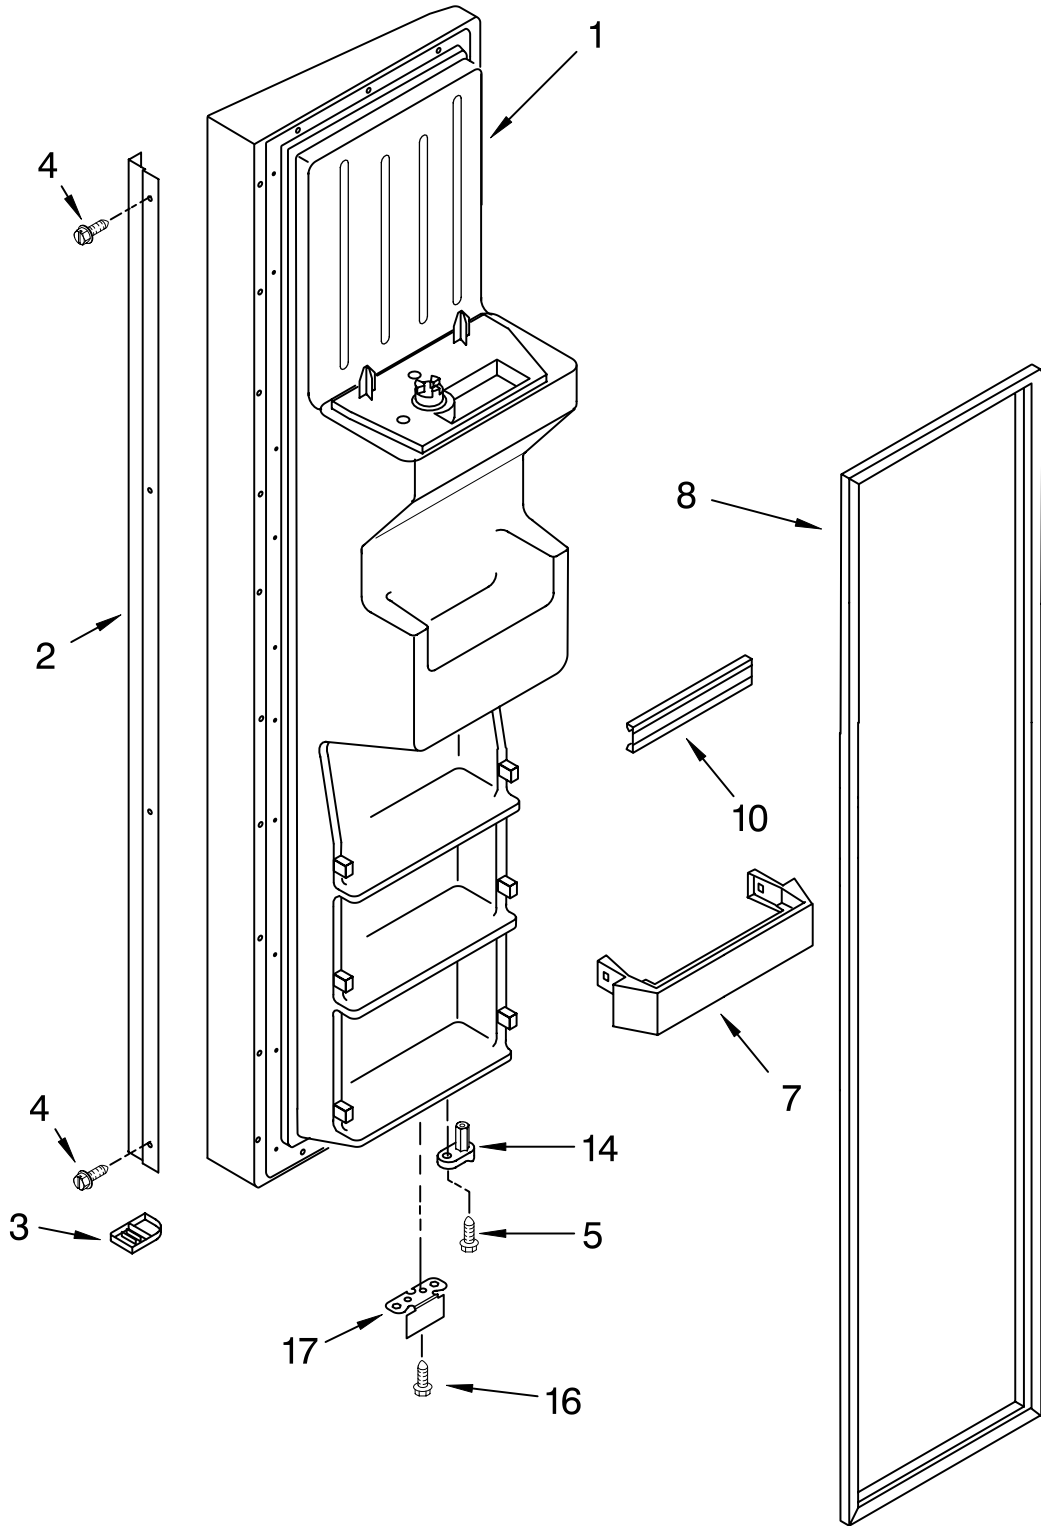

FREEZER DOOR PARTS

For Models: KRSR25PNWH00, KRSR25PNBT00, KRSR25PNBL00, KRSR25PNSS00, KRSR25PNLK00
(White) (Biscuit) (Black) (Stainless Steel) (Lake Blue)

FOR ORDERING INFORMATION REFER TO PARTS PRICE LIST