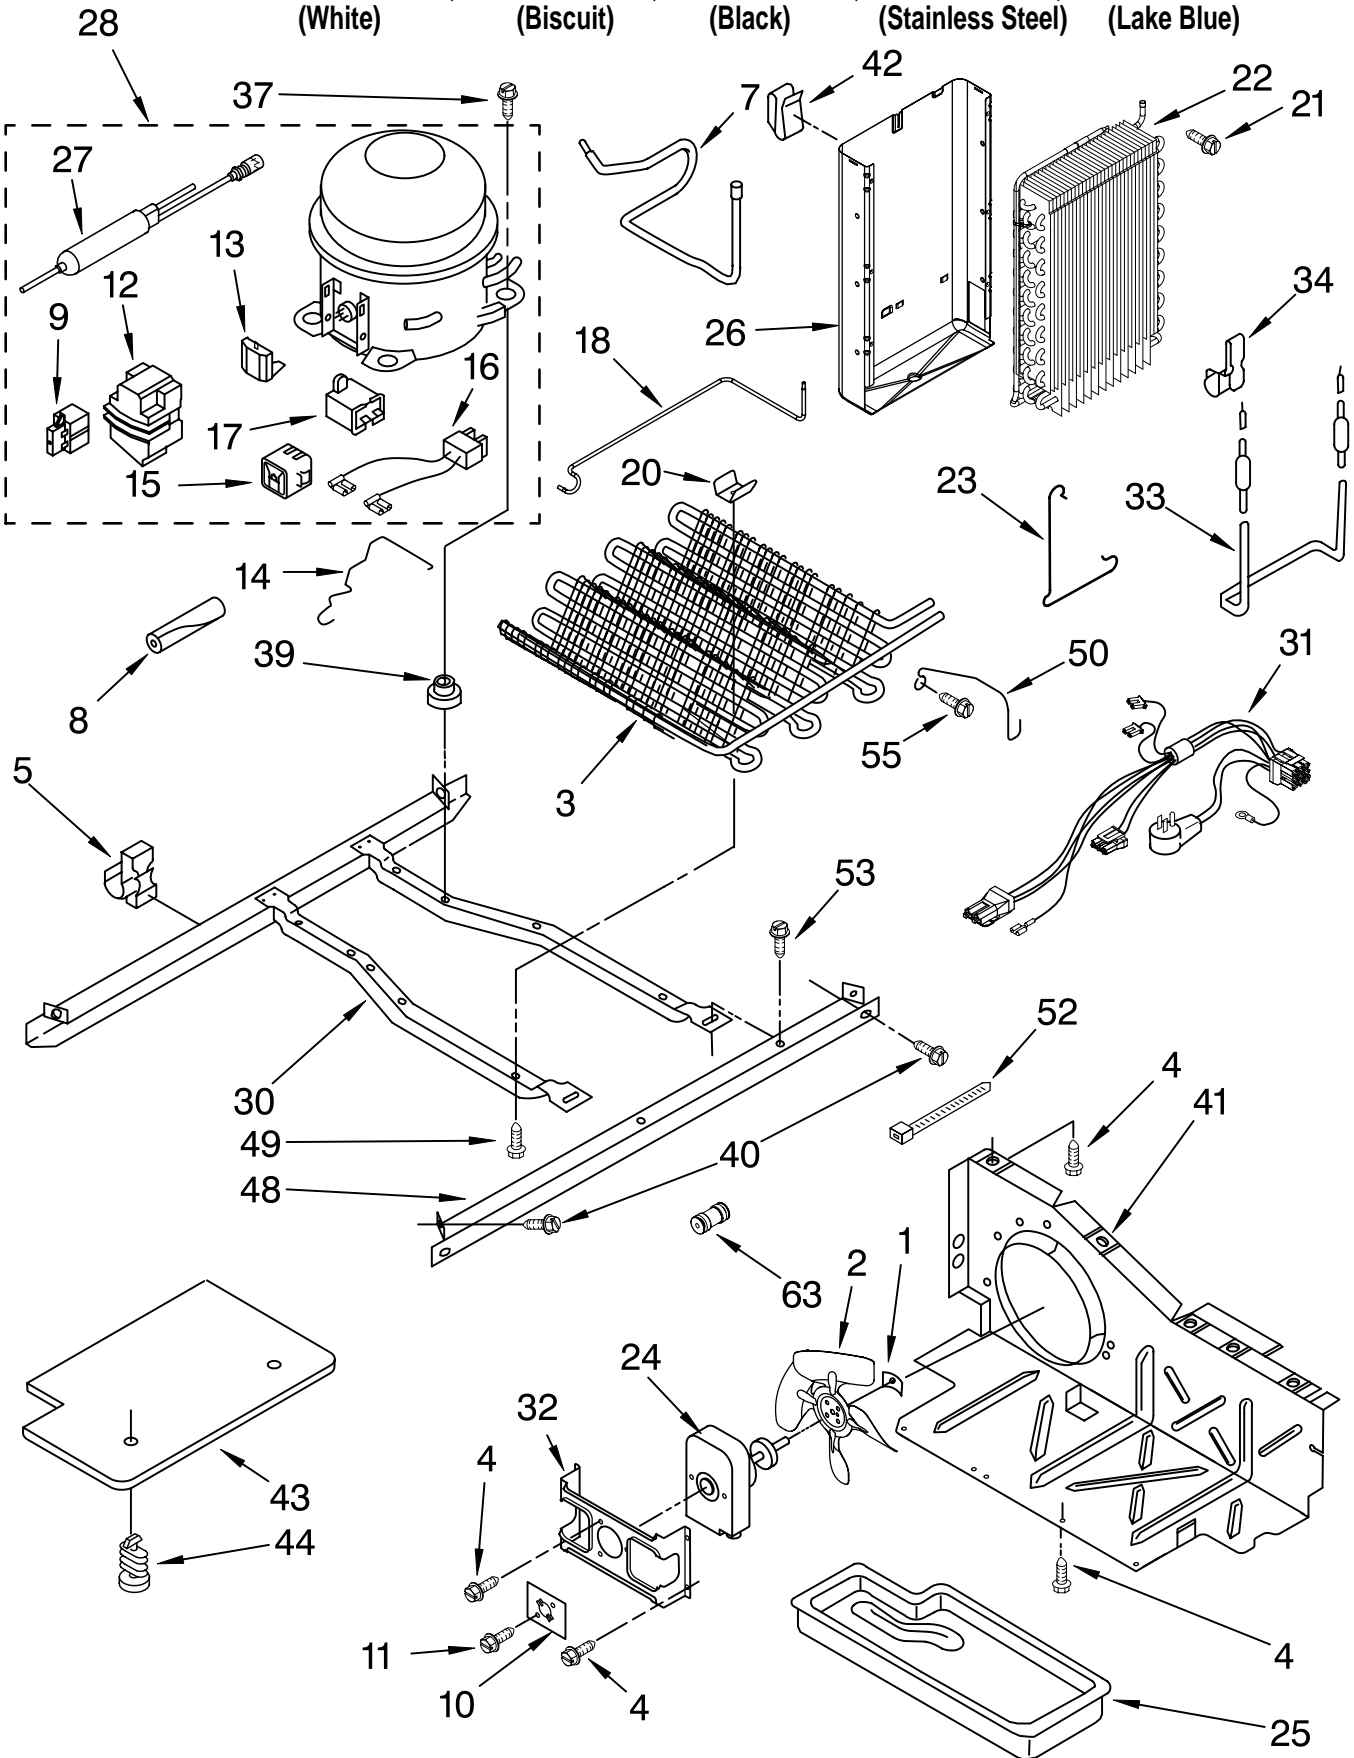

UNIT PARTS

For Models: KRSR25PNWH00, KRSR25PNBT00, KRSR25PNBL00, KRSR25PNSS00, KRSR25PNLK00
(White) (Biscuit) (Black) (Stainless Steel) (Lake Blue)

FOR ORDERING INFORMATION REFER TO PARTS PRICE LIST

UNIT PARTS

For Models: **KSRS25PNWH00**, **KSRS25PNBT00**, **KSRS25PNBL00**, **KSRS25PNSS00**, **KSRS25PNLK00**
(White) (Biscuit) (Black) (Stainless Steel) (Lake Blue)

Illus. No.	Part No.	DESCRIPTION
1	486692	Speed Nut
2	2190685	Fan, Blade
3	2204484	Condenser Assembly
4	489464	Screw
5	2208280	Clip, Wire
7	2205765	Tube Suction
8	2161302	Sleeve
9	2183454	Relay (Service Only)
10	2216997	Bracket, Insert
11	8281160	Screw
12	4387731	Cover (Service Compressor Only)
13	2154697	Overload (Service Only)
14	2255199	Clip, Retaining
15	2255198	Start Device, Combination (Start Relay and Overload) for Production Compressor
16	4387765	Wire, Capacitor (Service Only)
17	999532	Capacitor Production
	1118576	Service
18	2255798	Tube, Condenser to Heat Loop
20	2216914	Clip, Condenser

Illus. No.	Part No.	DESCRIPTION
21	489478	Screw
22	2188823	Evaporator
23	2161324	Clamp
24	2206005	Fan, Motor
25	1105523	Tray, Evaporator
26	2256150	Heat Shield
27		Drier
	2199167	Production
	4387019	Service
28	2255197	Compressor (Includes Items 9, 12, 13, 16, 17, 27 & 39)
30	2157397	Unit Mounting Frame
31	2187783	Unit, Harness
32	2181929	Fan, Motor Bracket
33	2188175	Heater, Defrost
34	2161330	Clip
37	489373	Screw
39		Grommet (4) Production
	1100826	Production
	4387558	Service
40	489340	Screw
41	2196202	Air Baffle
42	2155547	Clip, Heat Shield
43	2206281	Unit Cover, Bottom
44	489396	Clip
48	1127911	Unit Mounting Rail

Illus. No.	Part No.	DESCRIPTION
49	8281232	Screw
50	2186495	Guard, Fan
52	2172840	Strap
53	489427	Screw
55	488649	Screw
63	2209709	Connector, Water Tube

Following Parts Not Illustrated and Optional Parts Not Included

978025	Valve, Access (1/4")
978026	Valve, Access (5/16")
978027	Valve, Access (3/8")
978028	Valve, Access (1/2")
978029	Valve, Access (5/8")
978030	Valve, Access (3/4")
876764	Valve, Access (3/16")

REFRIGERANT CHARGE

5.00 oz.
(R-134A)

FOR ORDERING INFORMATION REFER TO PARTS PRICE LIST