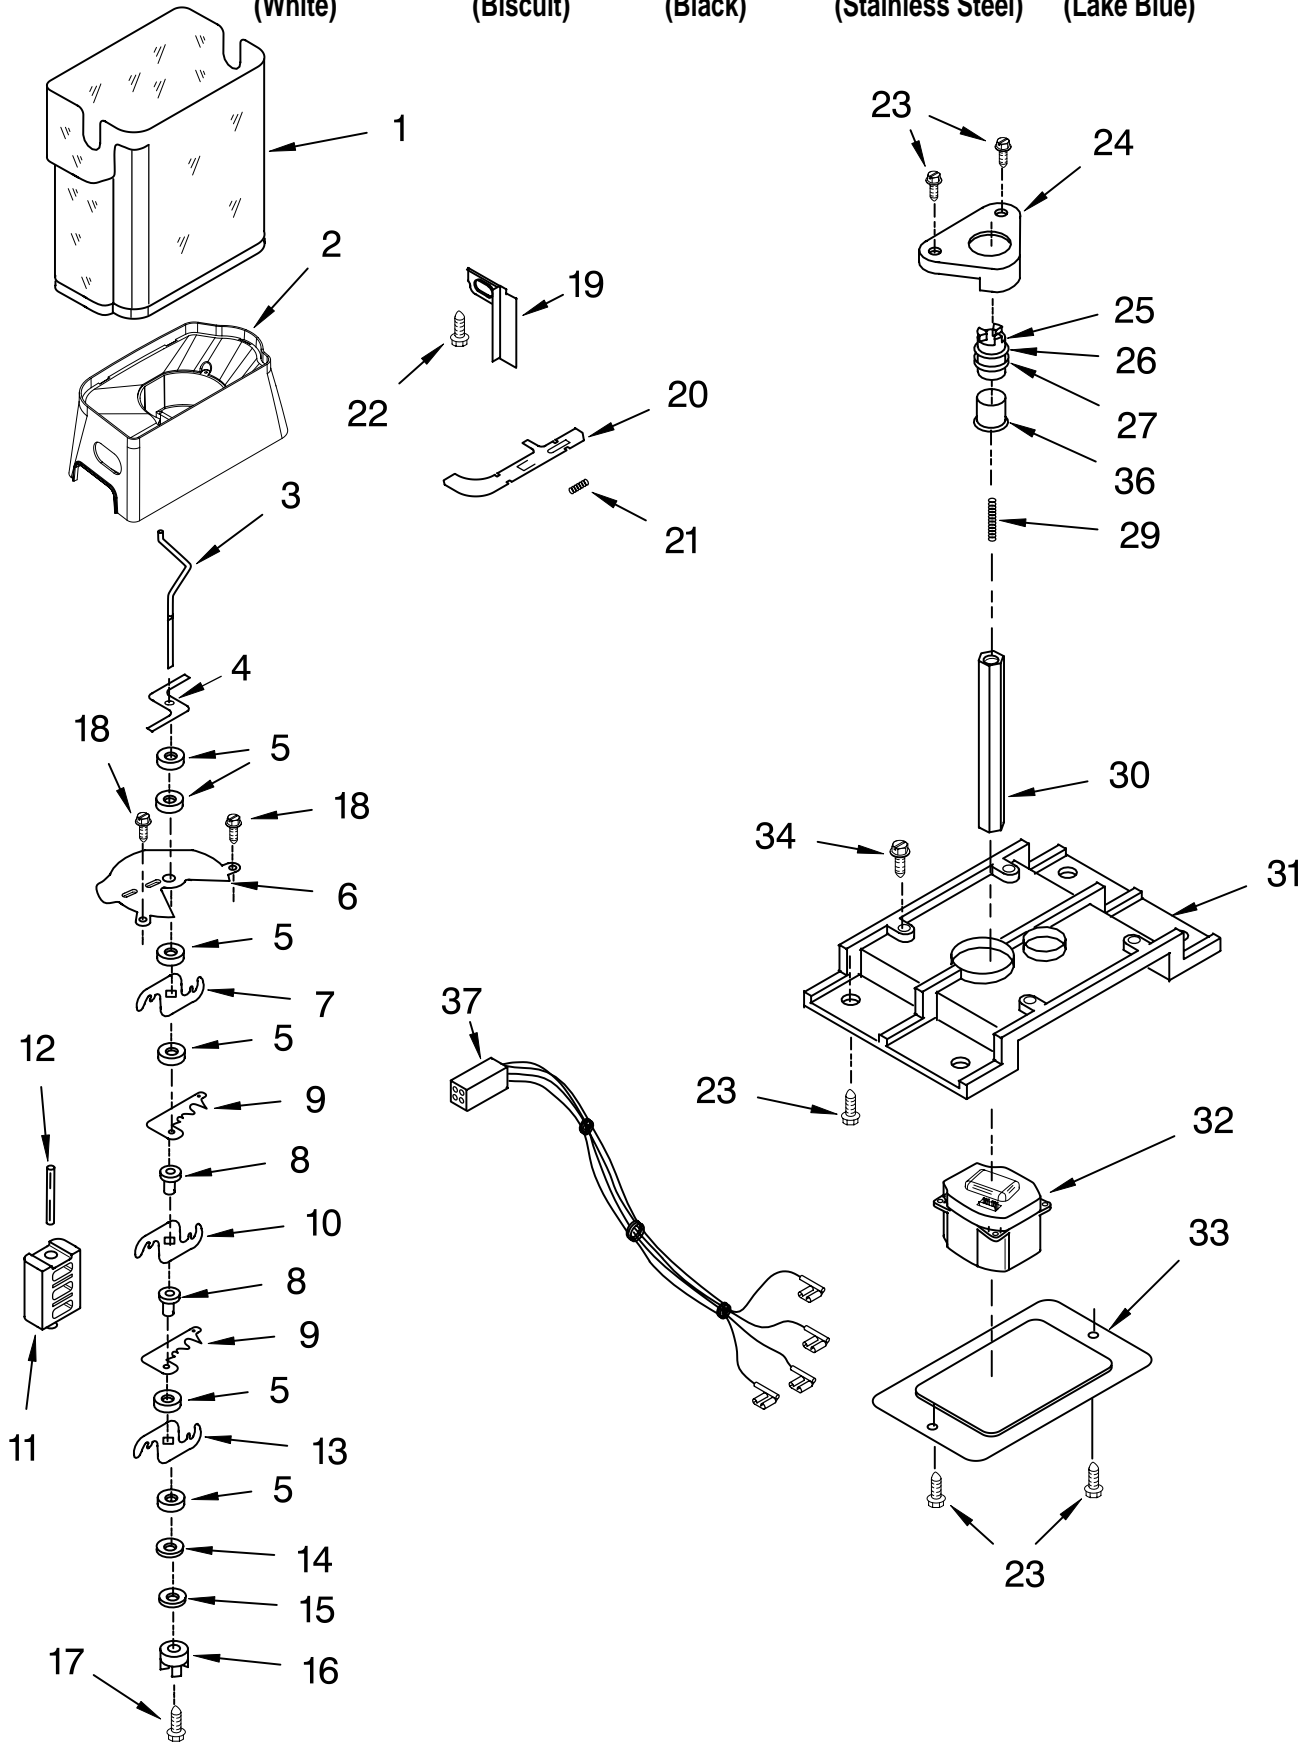

MOTOR AND ICE CONTAINER PARTS

For Models: KRSR25PNWH00, KRSR25PNBT00, KRSR25PNBL00, KRSR25PNSS00, KRSR25PNLK00
(White) (Biscuit) (Black) (Stainless Steel) (Lake Blue)

FOR ORDERING INFORMATION REFER TO PARTS PRICE LIST

MOTOR AND ICE CONTAINER PARTS

For Models: KRSR25PNWH00, KRSR25PNBT00, KRSR25PNBL00, KRSR25PNSS00, KRSR25PNLK00
(White) (Biscuit) (Black) (Stainless Steel) (Lake Blue)

Illus. No.	Part No.	DESCRIPTION
1	2198573	Ice Bin
2	2255580	Crusher Bin
3	2211590	Auger
4	2257021	Blade, Stirring
5	1119007	Spacer, Flat (6)
6	2255460	Cover, Crusher
7	1119013	Blade, Rotary
8	1119005	Spacer, Step (2)
9	2257020	Blade, Fixed
10	1119012	Blade, Rotary
11	2198602	Block, Blade
12	489229	Roll Pin
13	1119006	Blade, Rotary
14	489235	Washer, Plain
15	2198661	Washer, Coupling
16	2220457	Coupling
17	8281164	Screw
18	3400065	Screw
19	2301345	Button, Bin
20	2212371	Latch, Bin
21	2198608	Spring, Latch
22	2198671	Screw
23	8281163	Screw
24	2212369	Holder
25	2220458	Coupling, Bottom
26	2198628	Seal
27	2212370	Washer
29	2198607	Spring
30	999536	Drive Shaft
31	2198655	Bracket, Motor
32	2252129	Dispenser, Motor
33	2198626	Cover
34	8281162	Screw
36	2212365	Sleeve, Coupling
37	2187725	Wire Harness, IDI Motor

FOR ORDERING INFORMATION REFER TO PARTS PRICE LIST