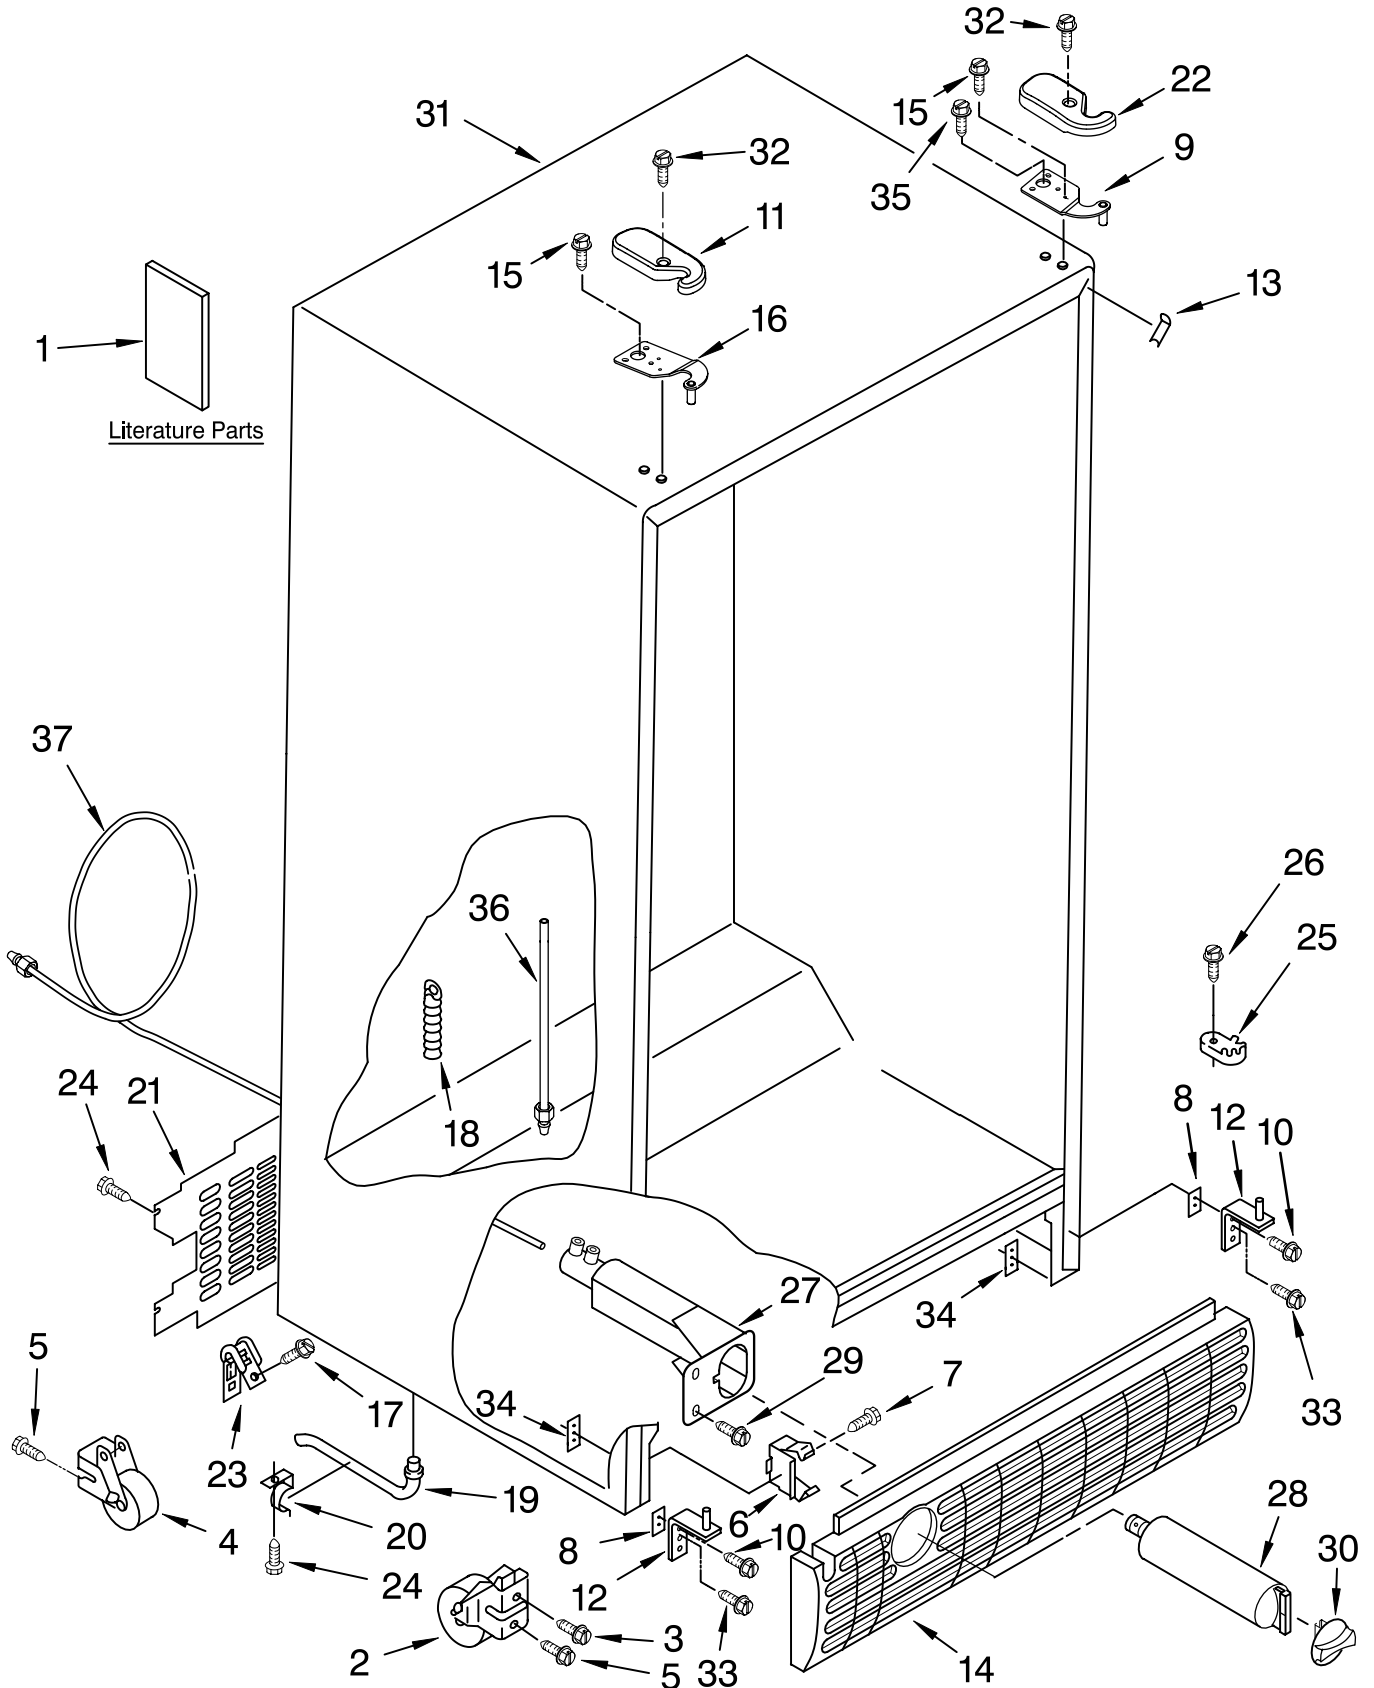

For Models: KRSR25PNWH00, KRSR25PNBT00, KRSR25PNBL00, KRSR25PNSS00, KRSR25PNLK00
(White) (Biscuit) (Black) (Stainless Steel) (Lake Blue)

FOR ORDERING INFORMATION REFER TO PARTS PRICE LIST

CABINET PARTS

For Models: **KSRS25PNWH00**, **KSRS25PNBT00**, **KSRS25PNBL00**, **KSRS25PNSS00**, **KSRS25PNLK00**
(White) (Biscuit) (Black) (Stainless Steel) (Lake Blue)

Illus. No.	Part No.	DESCRIPTION	Illus. No.	Part No.	DESCRIPTION	Illus. No.	Part No.	DESCRIPTION
LITERATURE PARTS			13		Filler, Wrapper	25	2155311	Door Closer, Lower Cam (2)
1	2261570	Use & Care Guide		2196094	White	26	489483	Screw
	2301270	Service & Wiring Sheet		2196150	Biscuit	27	2186443	Housing, Water Filter
	2305642	Energy Guide		2196097	Black	28	2255519	Water Filter
	2220407	Modular Icemaker Service Sheet	14	2301252	European Silver	29	489500	Screw
2	2174748	Front Roller (2)			Grille	30		Cap, Water Filter
3	3400517	Screw		2198468W	White		2186494W	White
4	2196236	Roller (Rear) (2)		2198468T	Biscuit		2186494T	Biscuit
5	489427	Screw		2198468B	Black		2186494B	Black
6	2155013	Clip, Grille	15	2198468ES	European Silver		2186494ES	European Silver
7	489478	Screw		489497	Screw	31		Cabinet (Not A Serviceable Part)
8	2156056	Shim	16	2203770	Hinge, Top FC	32	8281227	Screw
9	2203771	Hinge Top, RC	17	489464	Screw	33	3400103	Screw
10	3400113	Screw	18	940139	Drain Fitting	34	2203098	Plate, Screw
11		Hinge Cover, FC	19	1108438	Tube, Extension	35	3400858	Screw
	2203407W	White	20	1108439	Clip, Drain Tube	36	2255012	Tube, Filter Outlet
	2203407T	Biscuit	21	2188739	Cover, Unit	37	2305536	Tube, Filter Inlet
	2203407B	Black	22		Hinge Cover, RC			
	2203407ES	European Silver		2203408W	White			
12	2217075	Hinge Bottom (2)		2203408T	Biscuit			
				2203408B	Black			
				2203408ES	European Silver			
			23	549193	Clamp, Service Cord			
			24	489084	Screw