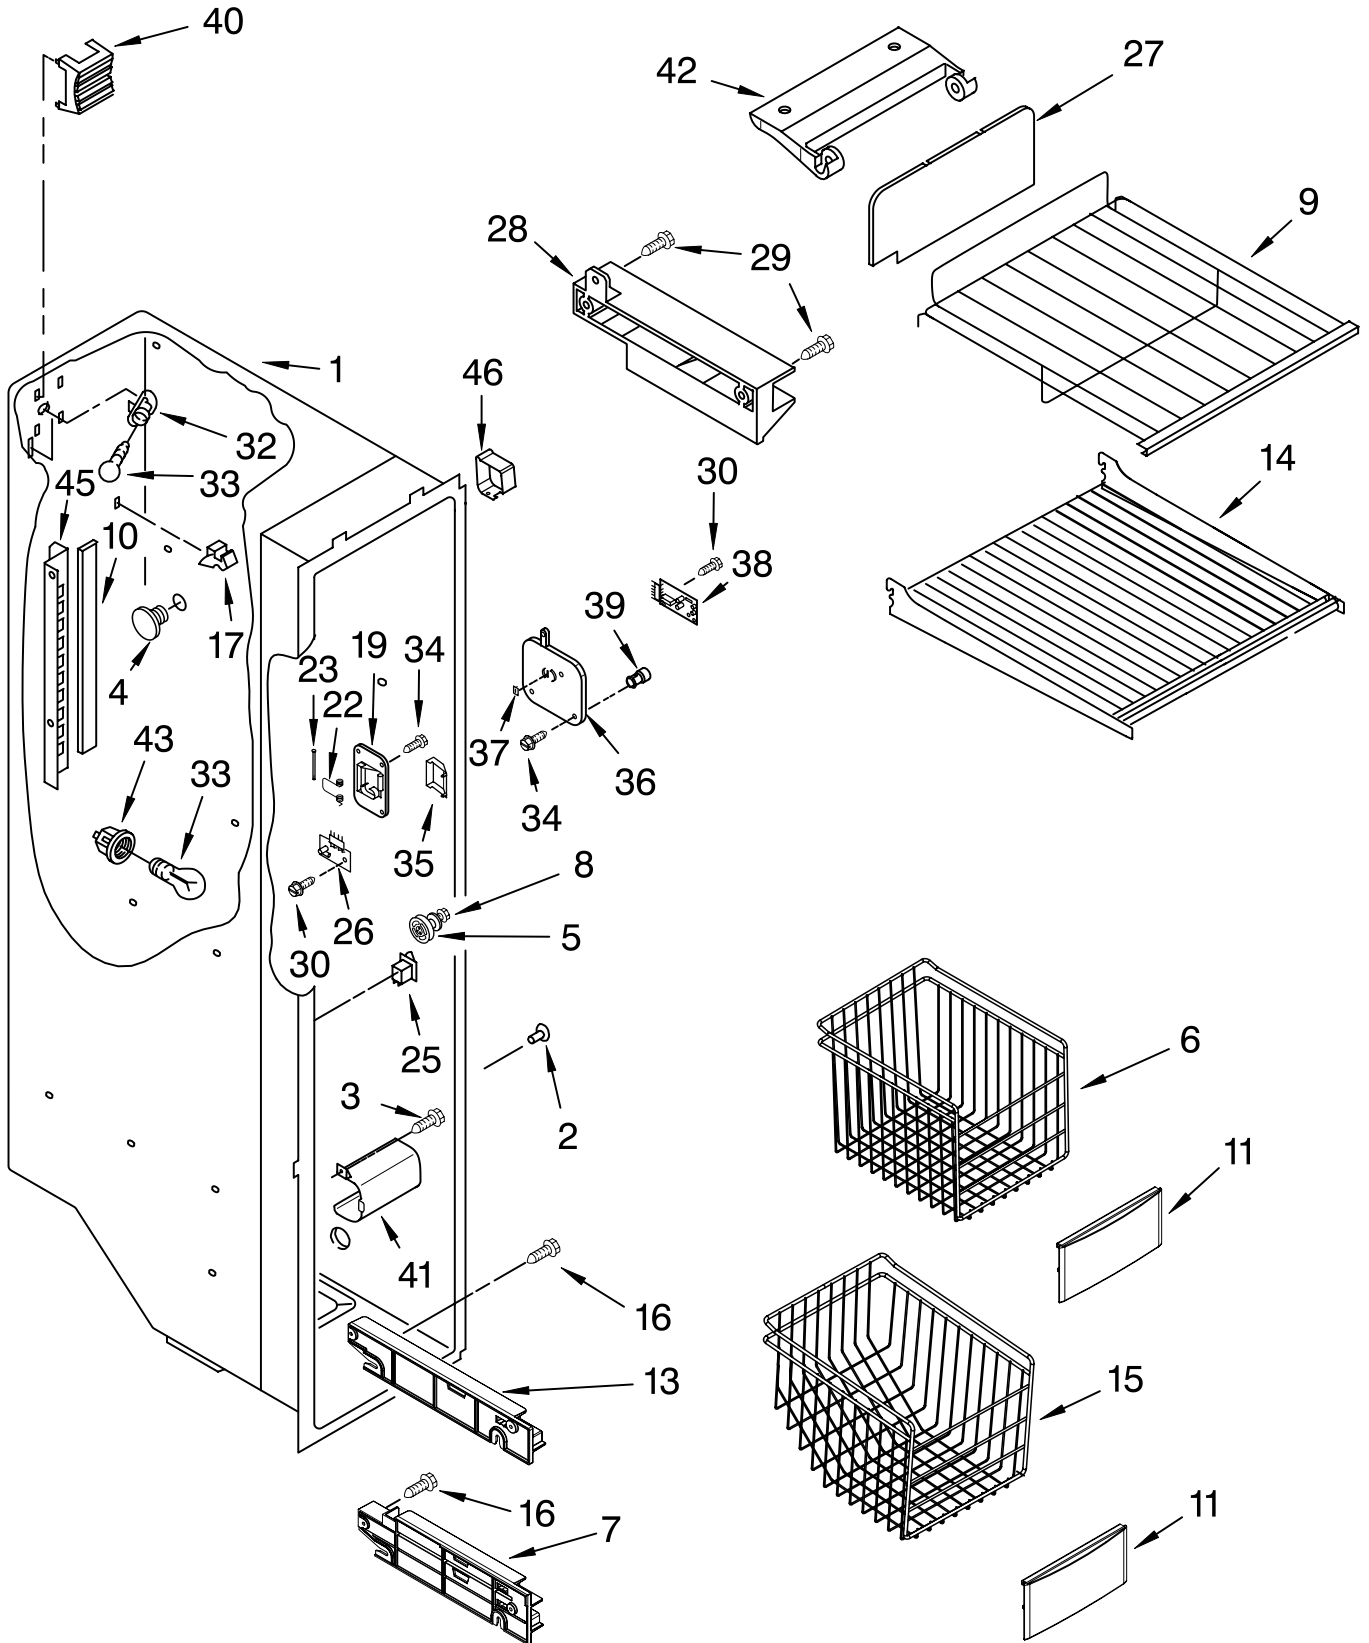

FREEZER LINER PARTS

For Models: KRSR25PNWH00, KRSR25PNBT00, KRSR25PNBL00, KRSR25PNSS00, KRSR25PNLK00
(White) (Biscuit) (Black) (Stainless Steel) (Lake Blue)

FOR ORDERING INFORMATION REFER TO PARTS PRICE LIST

FREEZER LINER PARTS

For Models: **KSRS25PNWH00**, **KSRS25PNBT00**, **KSRS25PNBL00**, **KSRS25PNSS00**, **KSRS25PNLK00**
(White) (Biscuit) (Black) (Stainless Steel) (Lake Blue)

Illus. No.	Part No.	DESCRIPTION
1		Liner (Not A Serviceable Part)
2	941839	Hole Plug
3	3400893	Screw
4	940014	Hole Plug
5	2196483	Stud Assembly
6	2305583	Basket, Tall (Includes #11)
7		Track, Basket-Dual
	2301293	Right Side
	2301294	Left Side
8	8281158	Screw
9	2211746	Shelf, Slide Out Upper
10	2198697	Gasket for (RH Ladder)
11	2305580	Basket Front
13		Shelf Track
	2301289	Right Side
	2301290	Left Side
14	2205837	Shelf
15	2305584	Basket, Sloped (Includes #11)
16	486298	Screw
17	842534	Clip, Air Duct
19	2198587	Cover, Emitter
22	2198635	Spring
23	2198634	Pin
25	1115373	Switch, Rocker Arm
26	2220398	P.C. Board Emitter
27	2255590	Cover, Ice Maker
28	2212321	Slide, Ice Maker Mounting
29	489478	Screw
30	489214	Screw
32	2162085	Light Socket
33	2255743	Light Bulb
34	8281185	Screw
35	2198633	Flipper
36	2255561	Cover, Receiver
37	2301340	Slide, Ice Maker Shut Off
38	2255114	P.C. Board, Receiver
39	2198643	Lens
40	2198589	Light Shield
41	2212340	Light Lens
42	2198641	Bracket, Ice Maker Cover
43	2155597	Socket, Light
45		Ladder
	2198609	Left Side
	2198610	Right Side
46	2219878	Shield, Wiring

FOR ORDERING INFORMATION REFER TO PARTS PRICE LIST