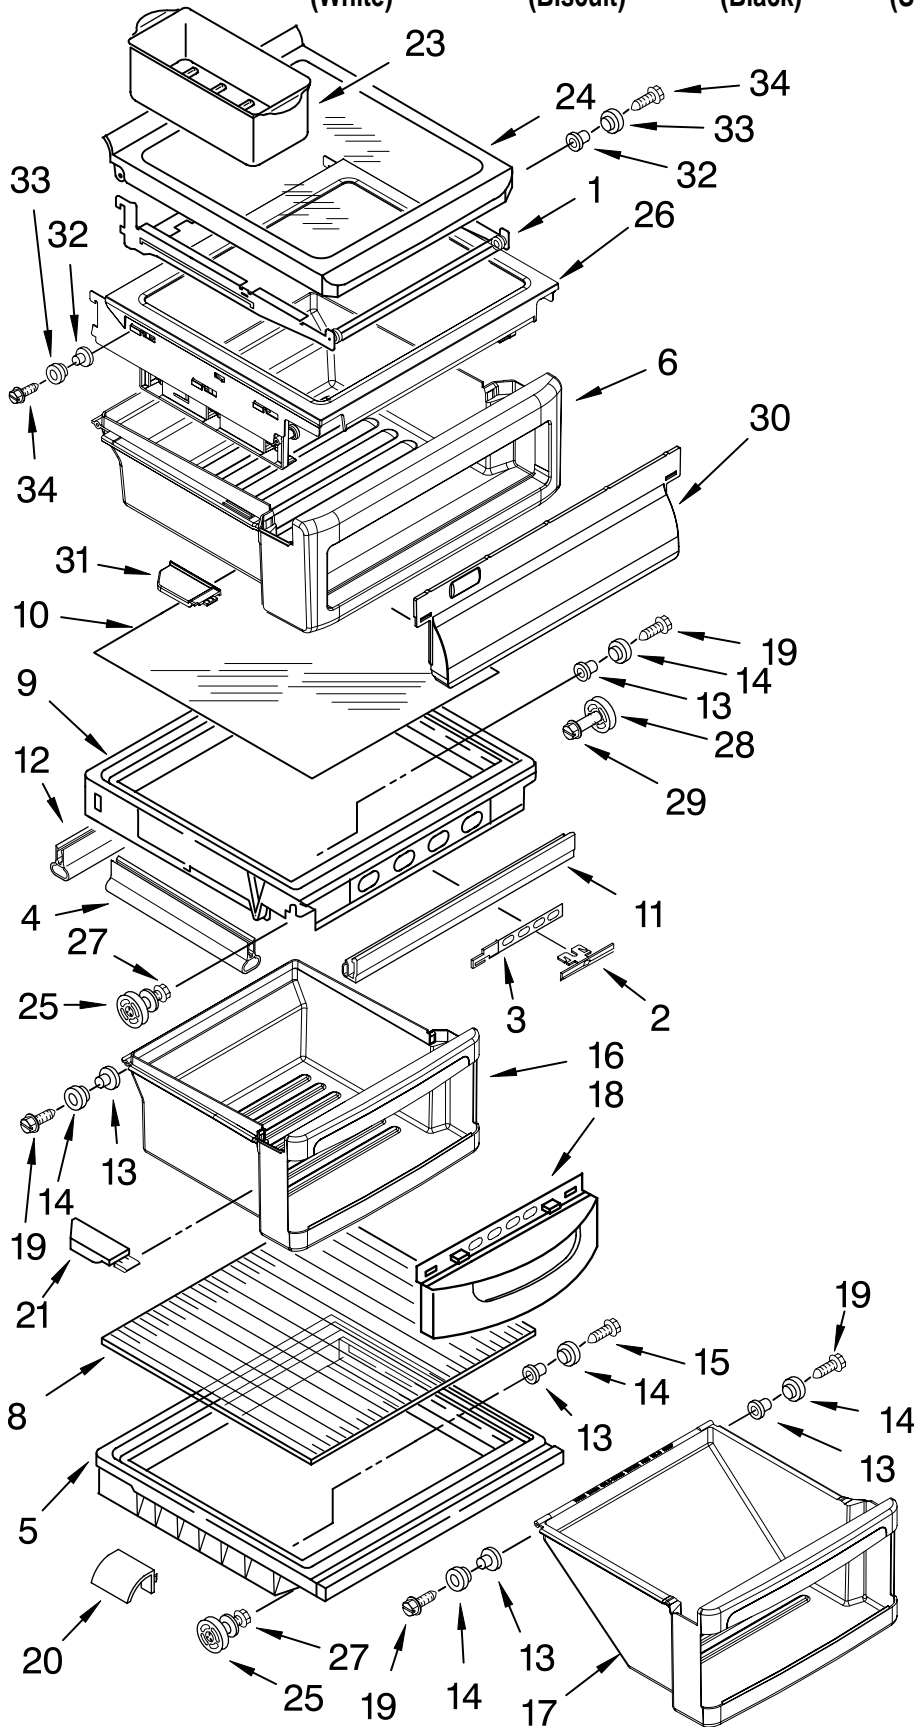

REFRIGERATOR LINER PARTS

For Models: KRSR25PNWH00, KRSR25PNBT00, KRSR25PNBL00, KRSR25PNSS00, KRSR25PNLK00
 (White) (Biscuit) (Black) (Stainless Steel) (Lake Blue)

Illus. No.	Part No.	DESCRIPTION
1		Liner (Not A Serviceable Part)
2	2255612	Escutcheon, Meat Pan Control
3	2301339	Slide Meat Pan Control
4	2257741	Louver
5	2256035	Bracket, Dual Crisper Lights
7	2216113	Thermistor
8	2256037	Wire Harness, Dual Crisper Lights
9	2206273	Ladder, Shelf (2)
10	2301234	Housing, Door Control
11	486298	Screw (2)
12	487539	Screw
13	2301235	Slide, Door Control
16	2179404	Rack, Wine & Egg
24	2216112	Air Diffuser Assembly
25	2212240	Cover, Air Diffuser
26	2150331	Cover, Conduit
29	2162085	Socket
30	842534	Clip, Air Duct
31	2217199	Reservoir
33	2255743	Light Bulb
34	2209769	Light Lens
37	488280	Screw

Illus. No.	Part No.	DESCRIPTION
1	2195975	Frame Assembly, Cantilever (2)
2	2174253	Button, Humidity
3	2174252	Slide, Humidity
4	2174273	Gasket, Side (2)
5	2223357	Cover, Meat Pan (Includes Items 13, 14 & 15)
6	2301120	Snack Pan (Includes #30, 31, 32, 33, & 34)
8	2255144	Glass, Cover
9	2301484	Cover, Crisper (Includes 2, 3, 4, 11, 12, 13, 14 & 19)
10	2255143	Glass, Cover
11	2223361	Gasket (Front)
12	2223362	Gasket (Rear)
13	2174478	Eyelet, Roller
14	2188212	Roller
15	489211	Screw
16	2301481	Crisper Pan (Includes 13, 14, 18, 19 & 21)
17	2301482	Meat Pan (Includes 13, 14, 19 & 22)
18	2174076	Window, Crisper
19	489261	Screw
20	2176095	Deflector
21	2223286	Cap, Crisper Pan Right Side
	2223285	Left Side
22	2174362	Window, Meat Pan
23	2216624	Egg Bin
24	2216102	Shelf & Roller Assembly
25	2196485	Stud Assembly
26	2301034	Shelf, Snack Pan
27	3400894	Screw
28	2196483	Stud Assembly
29	8281158	Screw
30	2301006	Window, Snack Pan
31	2301016	Cap, Snack Pan Right Side
	2301017	Left Side
32	2301153	Eyelet, Roller
33	2301152	Roller
34	8533983	Screw