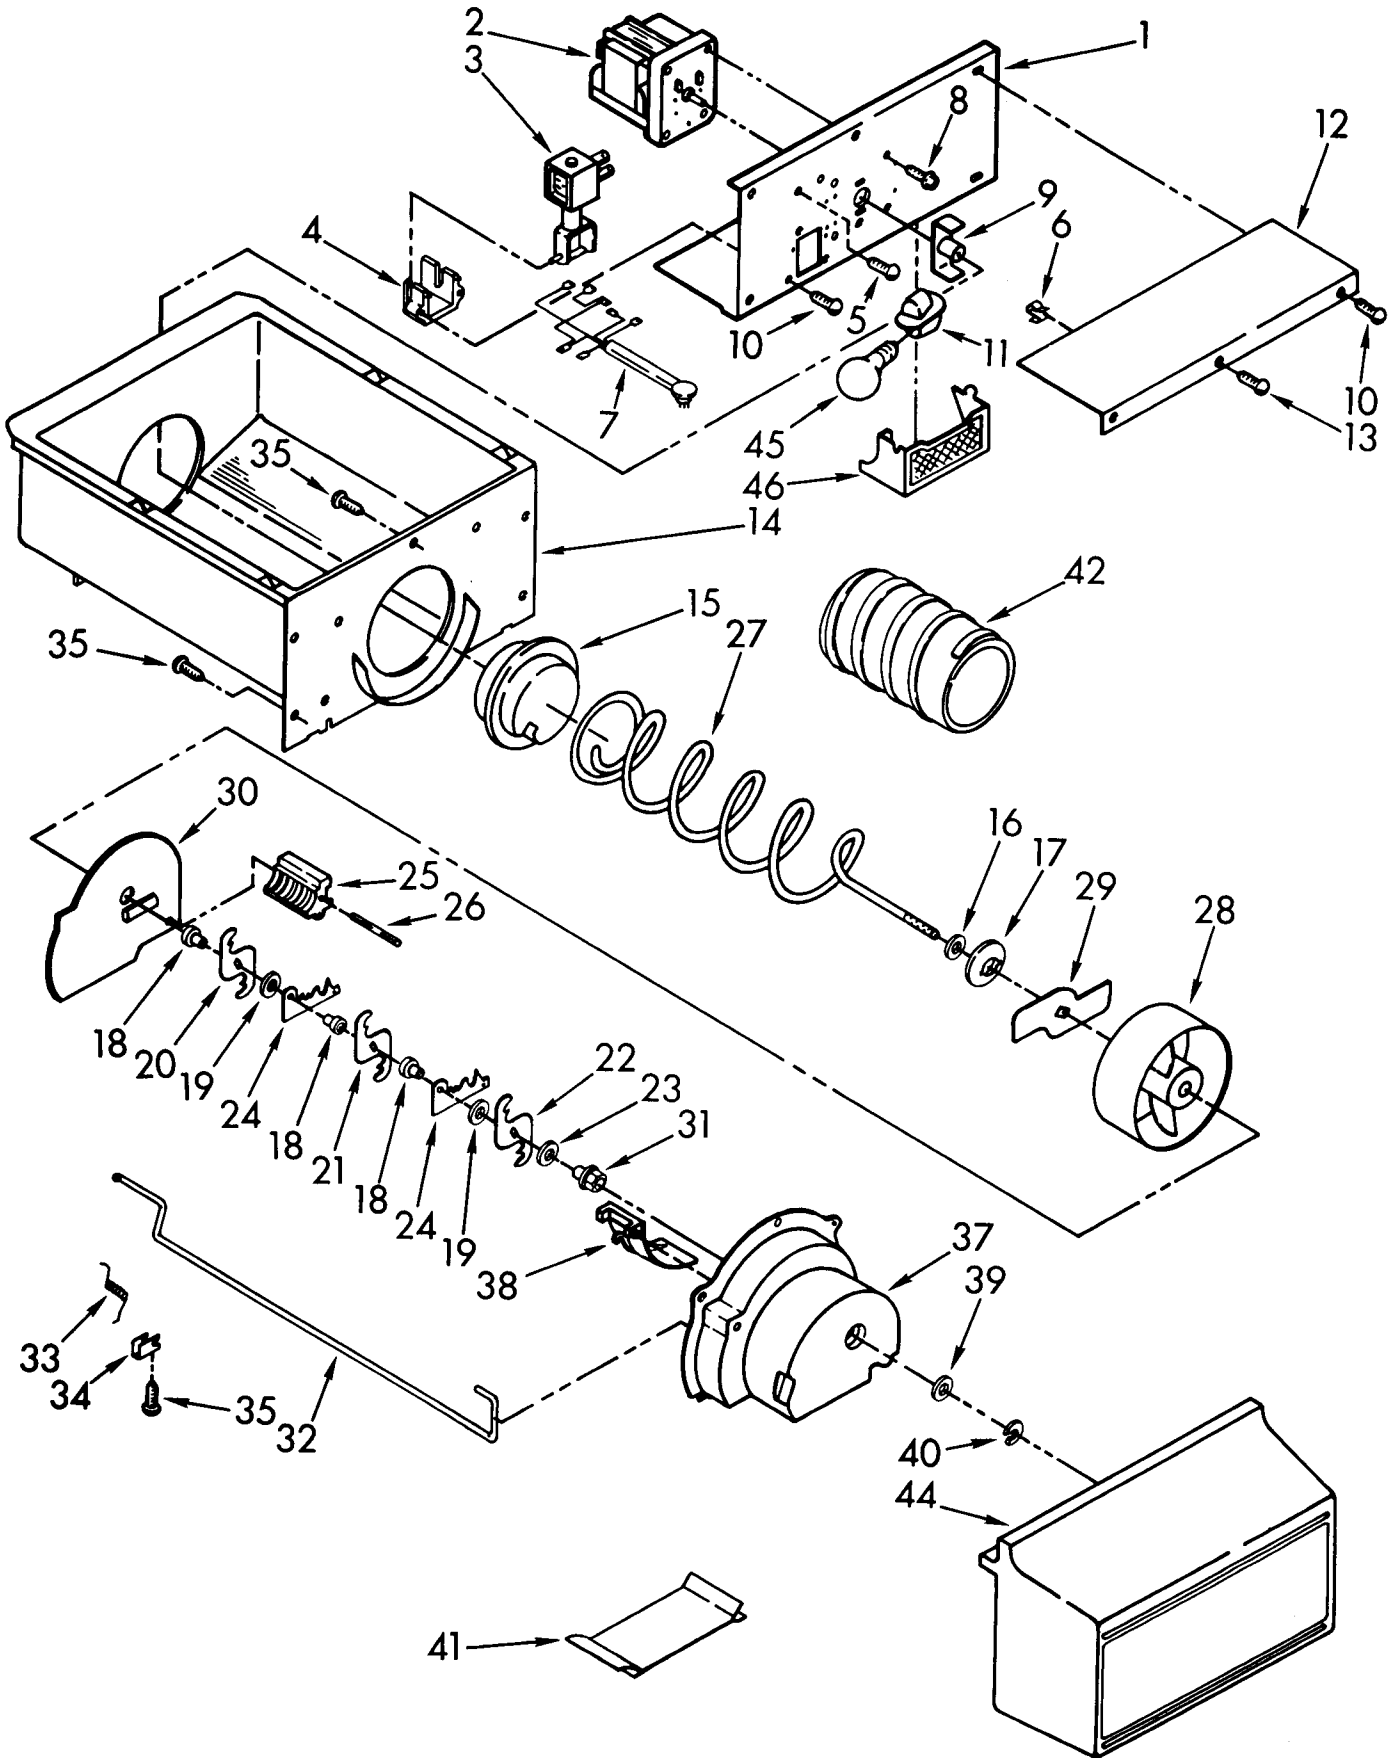

FREEZER LINER PARTS

For Model: KSRS25QAWH00

1		Liner (Not A Serviceable Part)
2	1125824	Shelf, Top Compartment
3	1125657	Door, Ice Compartment
5	946356	Stud, R.S. Front
6	842534	Clip, Air Duct (2)
7	1115317	Support, Stud (4)
8	946355	Support, Stud (2)
9	1110779	Grommet (2)
10		Slide, Container
	1119237	Left Side
	1119293	Right Side
11	2155683	Shelf
12	489100	Screw (4)
14	2155572	Cover, Wiring
15	489176	Screw
16	2155556	Drain Fitting
17		Shelf Track
	1126354	Right Side (3)
	1126355	Left Side (3)
18	487042	Screw
19	1115373	Switch, Rocker Arm
20	489242	Screw
21	2155685	Basket, Middle
22	1125770	Front, Basket
23	2152093	Basket, Upper
24	1125612	Front, Basket
25	2152102	Basket, Lower
27	1115386	Stud, Shelf (4) Compartment
29	1115389	Light Lens
30	1106982	Stud, R.S. Rear
32	851067	Socket, Light
33	527949	Bulb, Light

MOTOR AND ICE CONTAINER PARTS

For Model: KSRS25QAWH00

1	1118386	Bracket, Motor
2	2152118	Motor, Dispenser
3	2152713	Soleniod Assembly
4	2149100	Guide, Solenoid
5	487523	Screw (2)
6	1115374	Clip, Wiring
7	2149192	Wiring Assembly, Ice Dispenser
8	488906	Screw, 8-32 x 5/16 (4)
9	983663	Coupling, Motor
10	489242	Screw
11	851067	Socket, Light
12	1115339	Cover, Motor
13	487294	Screw, 8-32 x 3/8
14	2152702	Ice Container
15	983668	Coupling, Conveyor
16	1118480	Stop, Cone
17	1119074	Feeder Cone
18	1119005	Spacer, Step (3)
19	1119007	Spacer, Flat (2)
20	1119006	Blade, Rotary
21	1119012	Blade, Rotary
22	1119013	Blade, Rotary
23	489235	Washer, Plain
24	1119009	Blade, Fixed (2)
25	2157405	Block, Blade
26	489229	Roll Pin
27	1119003	Conveyor
28	2157406	Drum
29	1118470	Drive Bar
30	2157404	Floating Baffle
31	1119018	Nut, Bearing
32	2155231	Control Arm
33	1119020	Spring, Return
34	1119021	Retainer Clip, Rod
35	488886	Screw, 8-18 x 1/2
37	2157407	Housing, Crusher
38	1119017	Deflector, Ice
39	489234	Washer, Plain
40	489236	Retainer Ring
41	2152700	Housing, Filler
42	2152021	Sleeve-Auger
44	1126036	Front Cover, Ice Container
45	527949	Light Bulb
46	983359	Light Lens, Dispenser