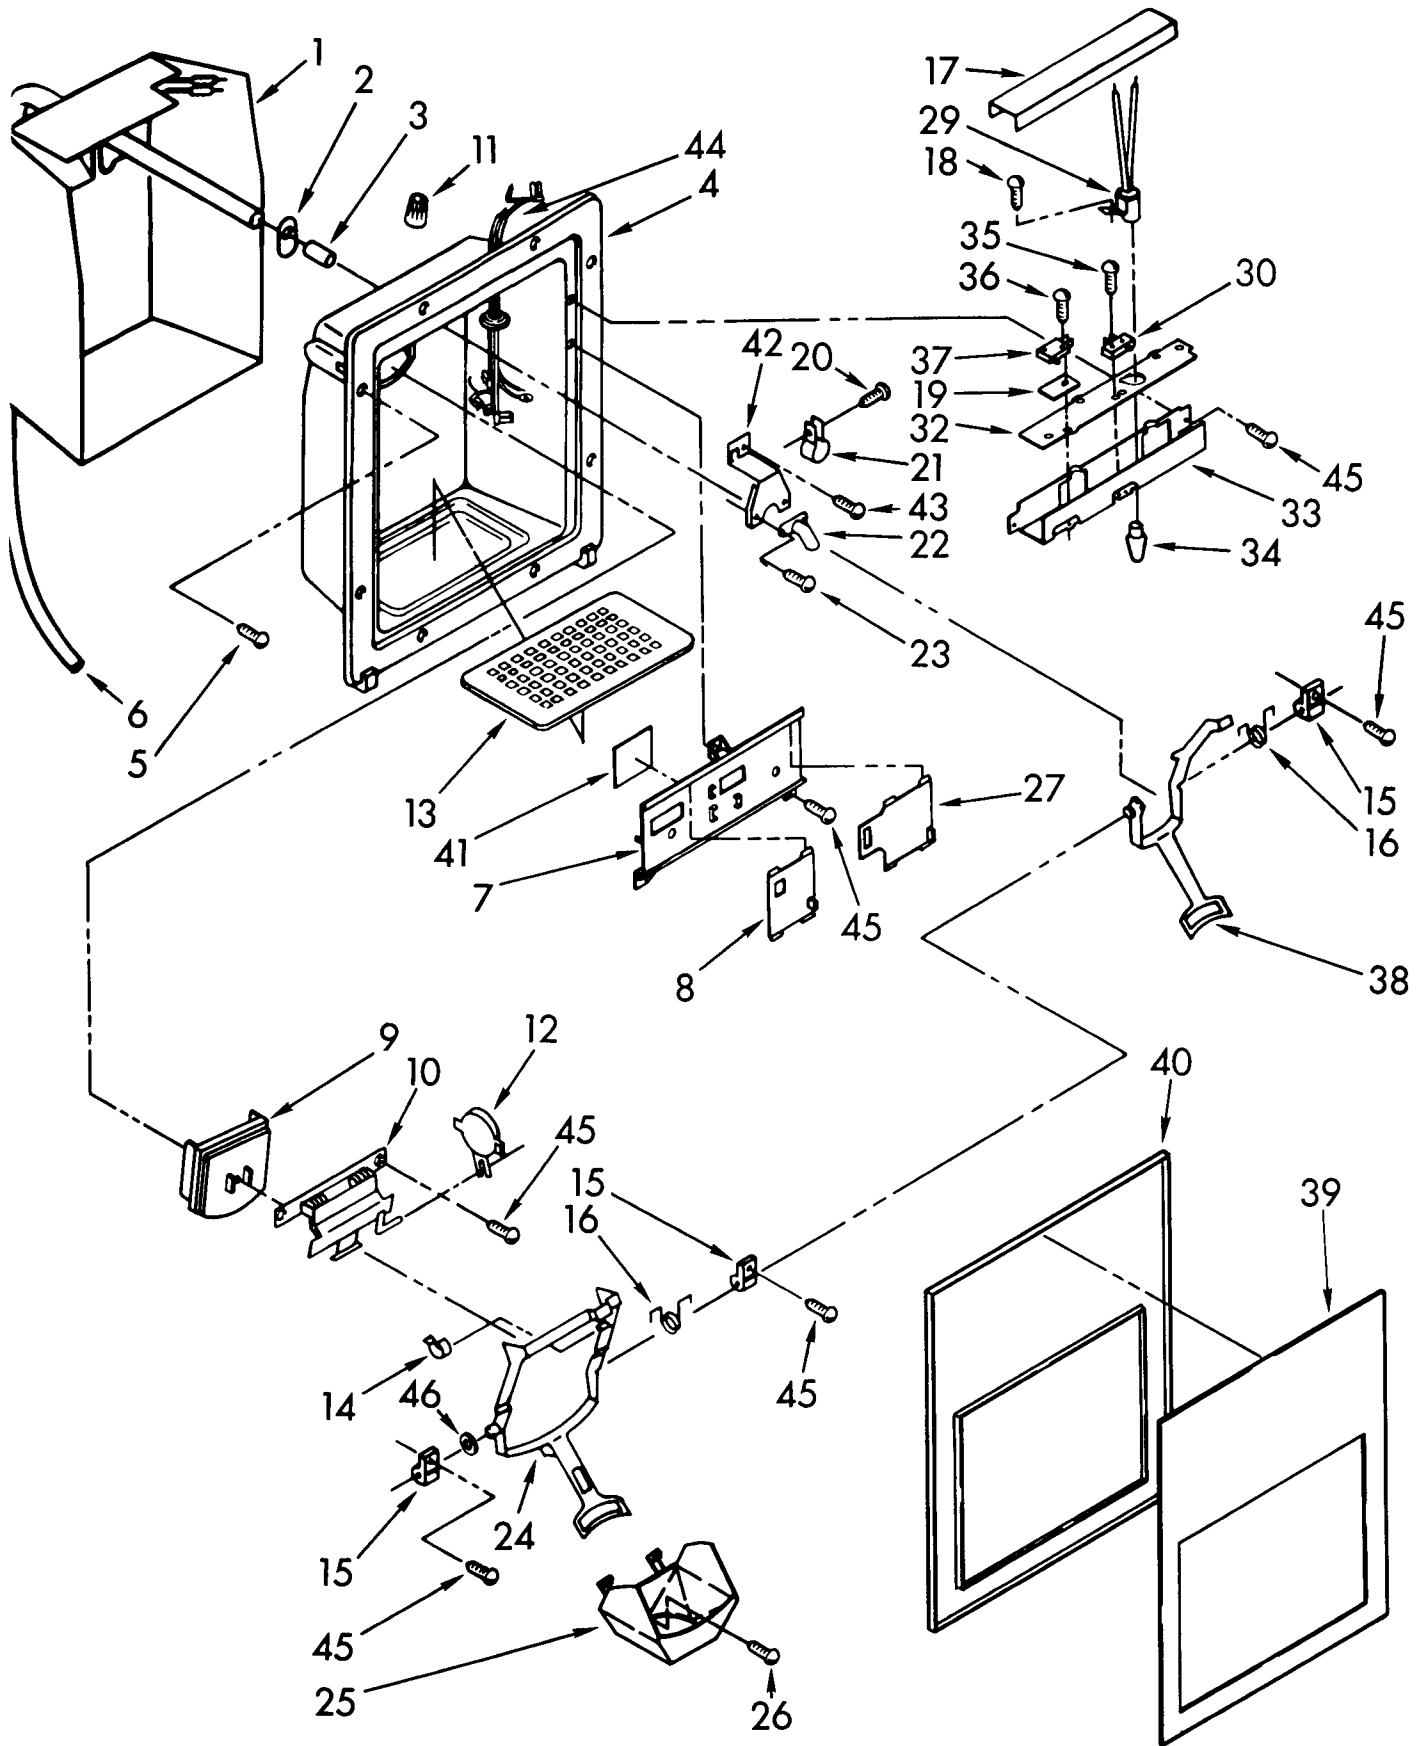

DISPENSER FRONT PARTS

For Model: KSRS25QAWH00