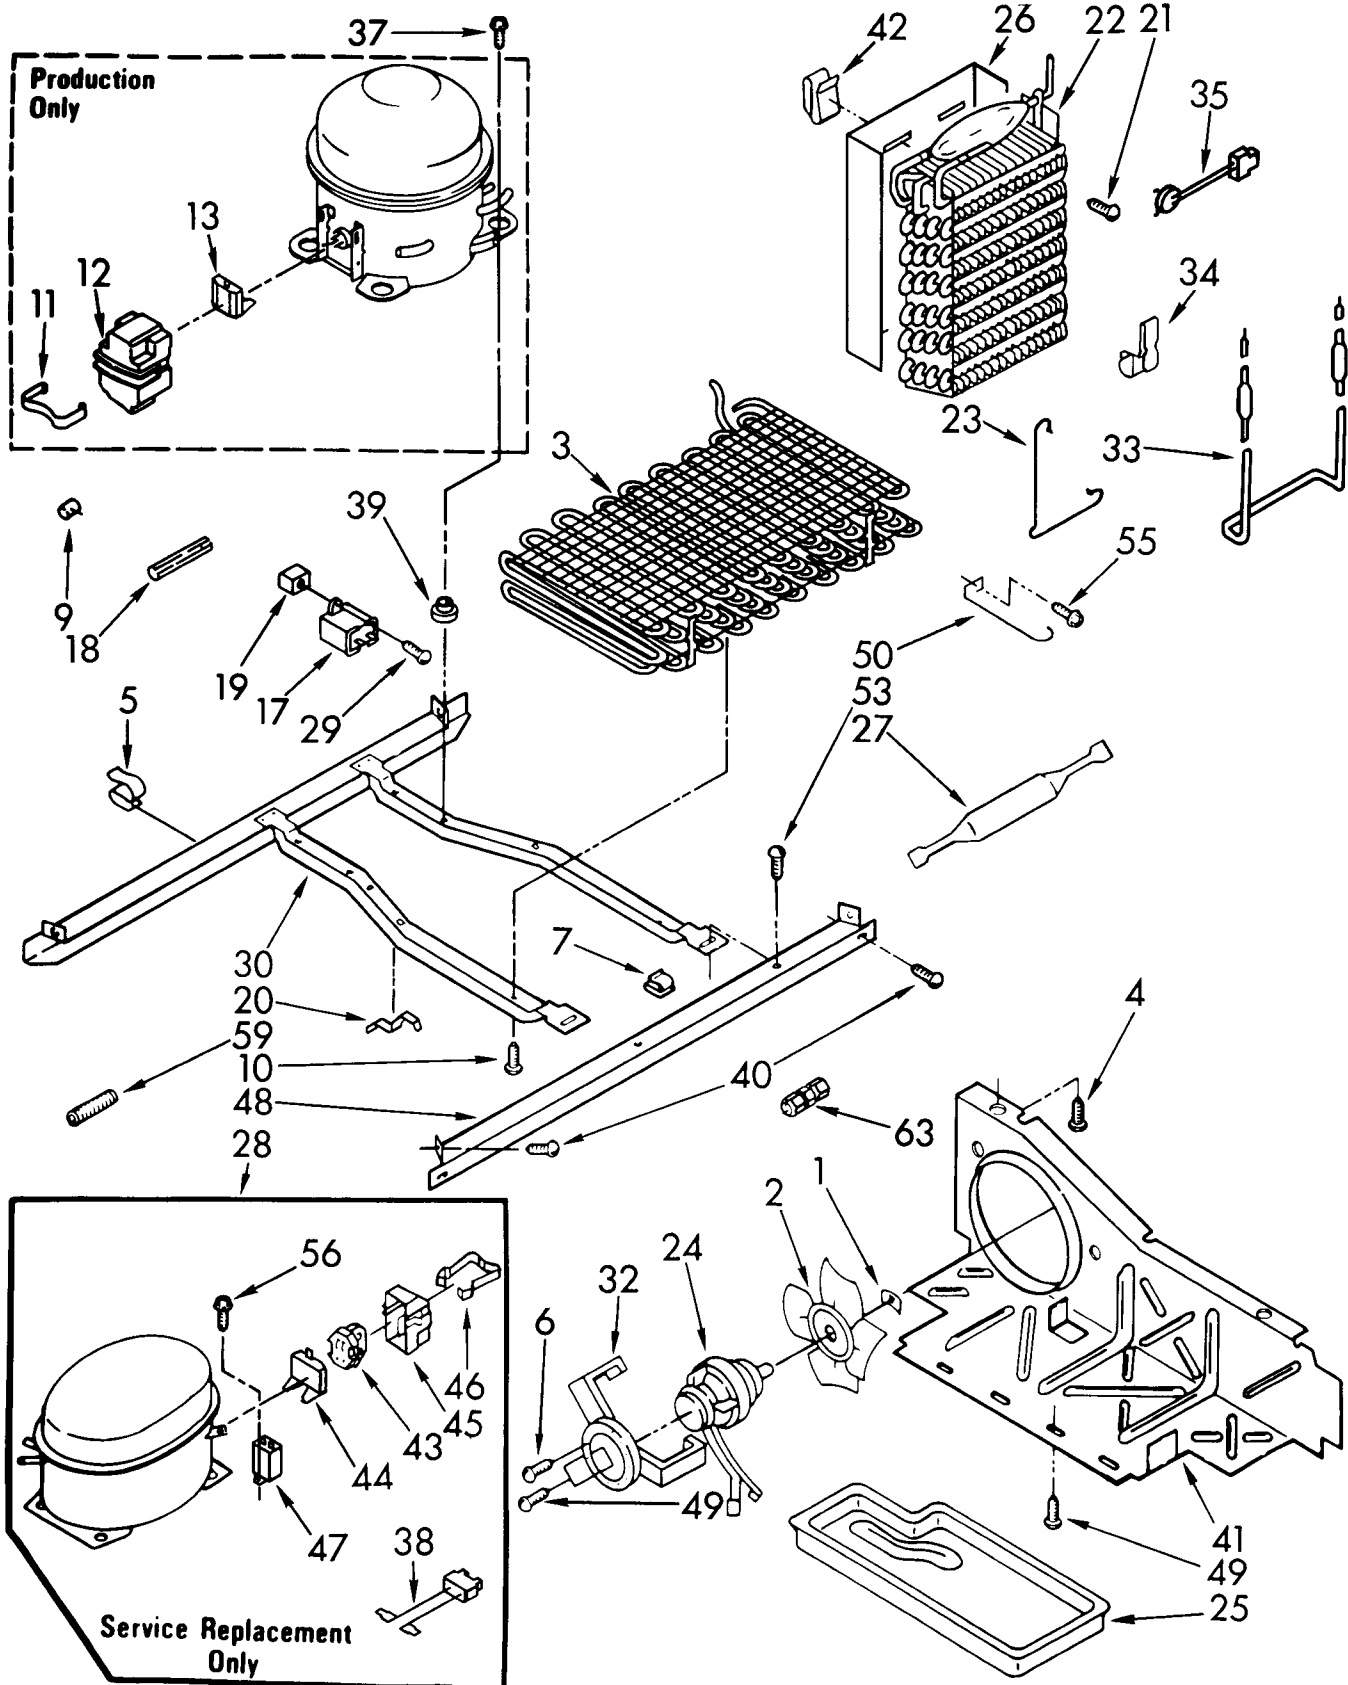

UNIT PARTS

For Model: KRSR25QAWH00