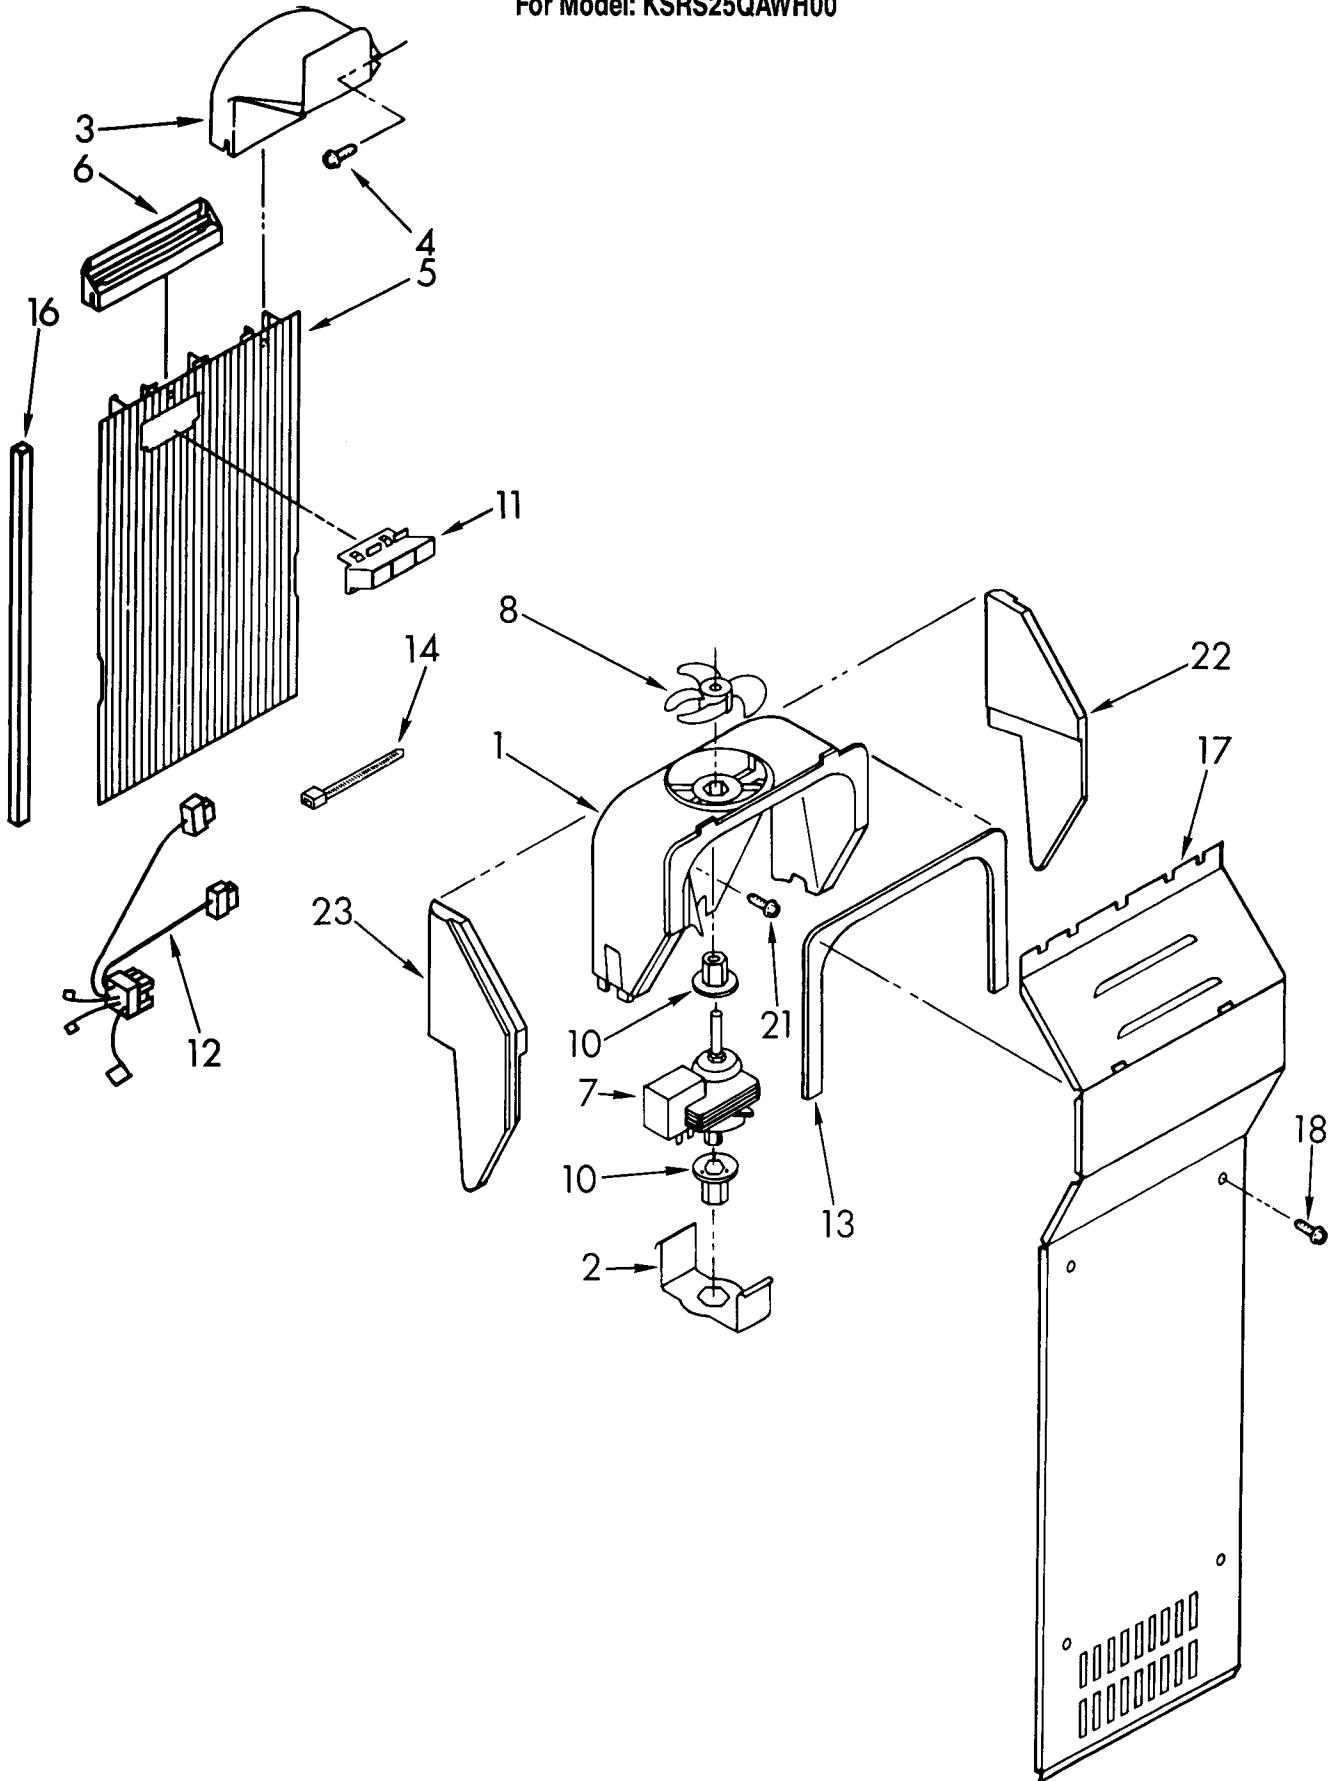

AIR FLOW PARTS

For Model: KSRS25QAWH00