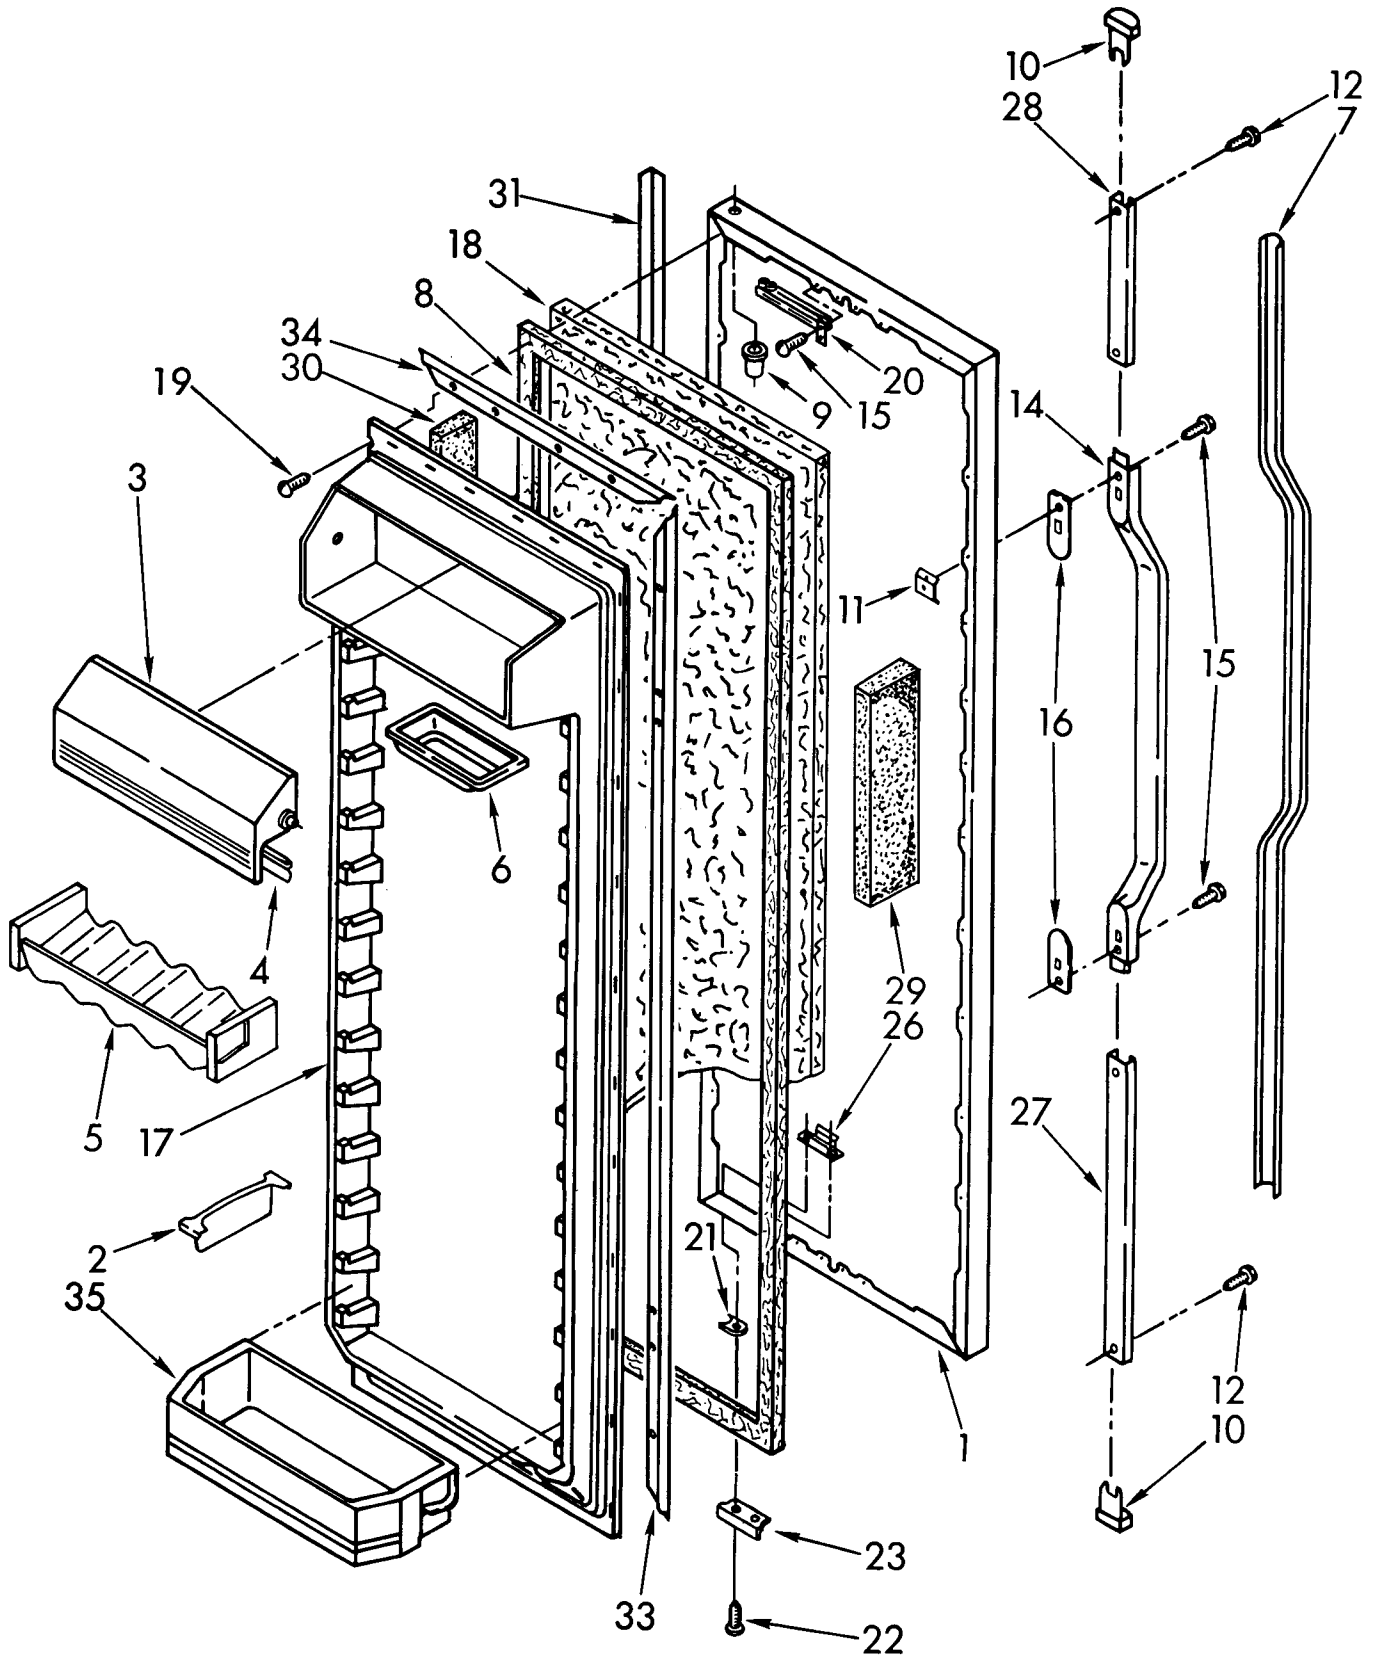

TORX SCREW WRENCH

1117510 Torx Key

REFRIGERATOR DOOR PARTS

For Model: KSRS25QAWH00

1		Refrigerator Door
	1117863	White
	1117867	Almond (Also Order Item 18)
2	1117999	Load, Lock (4)
3	1125733	Door, Compartment
4	1125695	Gasket, Door
5	1125981	Holder, Beverage
6	1125936	Butter Dish
7		Insert, Handle
	1117948	White
	1117949	Almond
8	1125929	Door Gasket, Magnetic
9	509929	Cap, Hinge Sleeve
10	1107341	End Cap, Handle
11	941242	Screw Anchor (2)
12	489075	Screw
14	1107215	Handle Assembly
15	487909	Screw, 8 x 1/2 (4)
16	1107651	Spacer, Handle
17	1117905	Panel, Interior Door
18	876029	Foam Insulation (Required When Replacing Exterior Door Panel)
19	489101	Screw, 7 x 1/2 (30)
	489084	Screw (Repair)
20	1117898	Door Closer, Upper Cam
21	1104787	Shim, Door Closer
22	488938	Screw, 8 x 1/2
23	988420	Bracket, Door Stop
26	988402	Tap Plate
27	1117952	Retainer, Insert (Bottom)
28	1107243	Retainer, Insert
29	1126149	Dike, Door Handle Side
30	1126150	Dike, Door Hinge Side
31	1119062	Trim, Door
33	1118302	Gasket Retainer, Side (2)
34	1118301	Gasket Retainer, Top & Bottom
35	1125555	Shelf Bin (4)