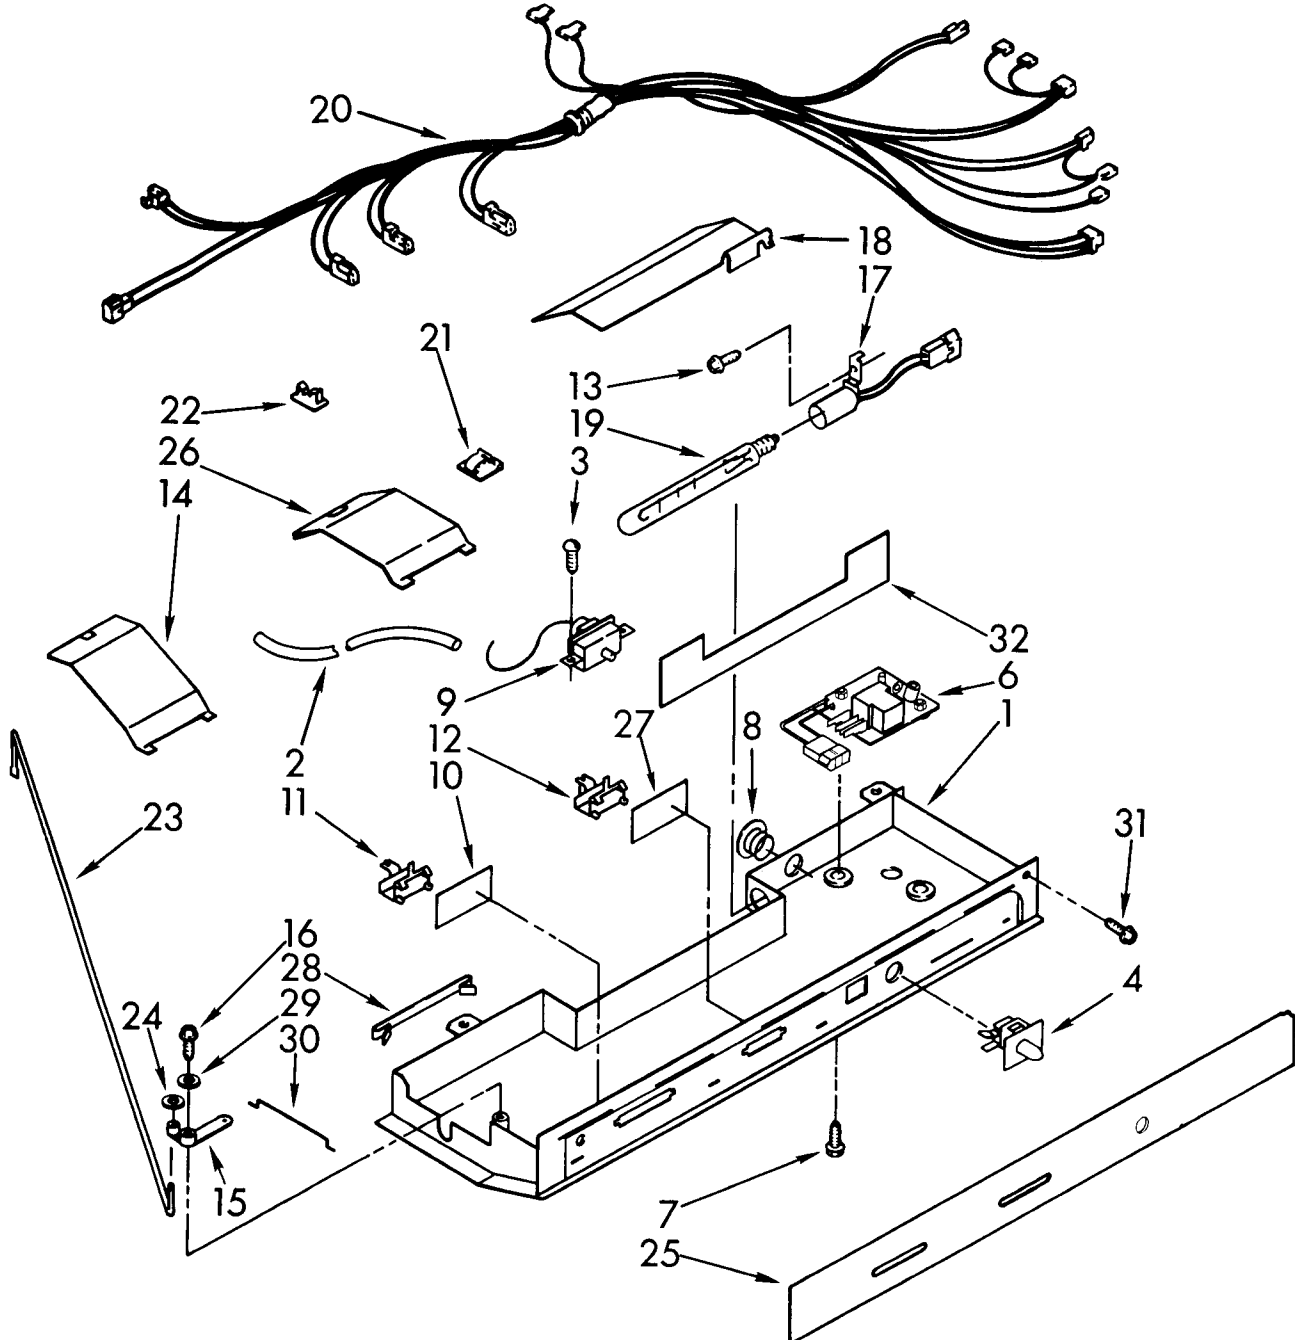

AIR FLOW PARTS

For Model: KSRS25QAWH00

1	2155594	Fan Scroll
2	2155590	Retainer, Fan Motor
3	2161231	Air Scoop
4	489176	Screw
5	2155575	Air Duct Freezer
6	1110666	Diffuser Air Duct
7	2149299	Fan Motor
8	2154800	Fan Blade
10	2155589	Fan Grommet (2)
11	1115381	Duct, Icemaker
12	2161327	Harness, Fan Evaporator, And Heater, Bi-Metal
13	2155789	Gasket Cover
14	2155774	Wire Tie
16	2155782	Gasket
17	2155612	Cover, Evaporator
18	489355	Screw
21	489242	Screw
22	2155765	Support, R.S
23	2155766	Support, L.S

CONTROL PARTS

For Model: KSRS25QAWH00

1	2155693	Control Box
2	1115241	Tube Barrier, Thermostat
3	489214	Screw
4	1123923	Light Switch
6	2162347	Defrost Timer
7	489192	Screw (2)
8	940014	Hole Plug
9	2161282	Thermostat Assembly
10	1126028	Window
11	1125592	Slide, Air Control
12	1125591	Slide, Thermostat
13	489242	Screw
14	1118072	Light Bar
15	2161306	Pivot Arm
16	627068	Screw
17	1110690	Light Socket
18	1118033	Heat Shield
19	548049	Light Bulb
20	2155694	Control Box Harness
21	1115374	Clip, Wiring
22	1115375	Clip, Wiring
23	2161308	Connecting Rod
24	489391	Fastener, Push-On
25	2155695	Escutcheon, Control Box
26	1126089	Light Bar
27	1126027	Window
28	1125811	Clip, Control Box
29	489203	Spring Washer
30	2161307	Connecting Rod (Short)
31	489290	Screw (4)
32	1127141	Heat Shield