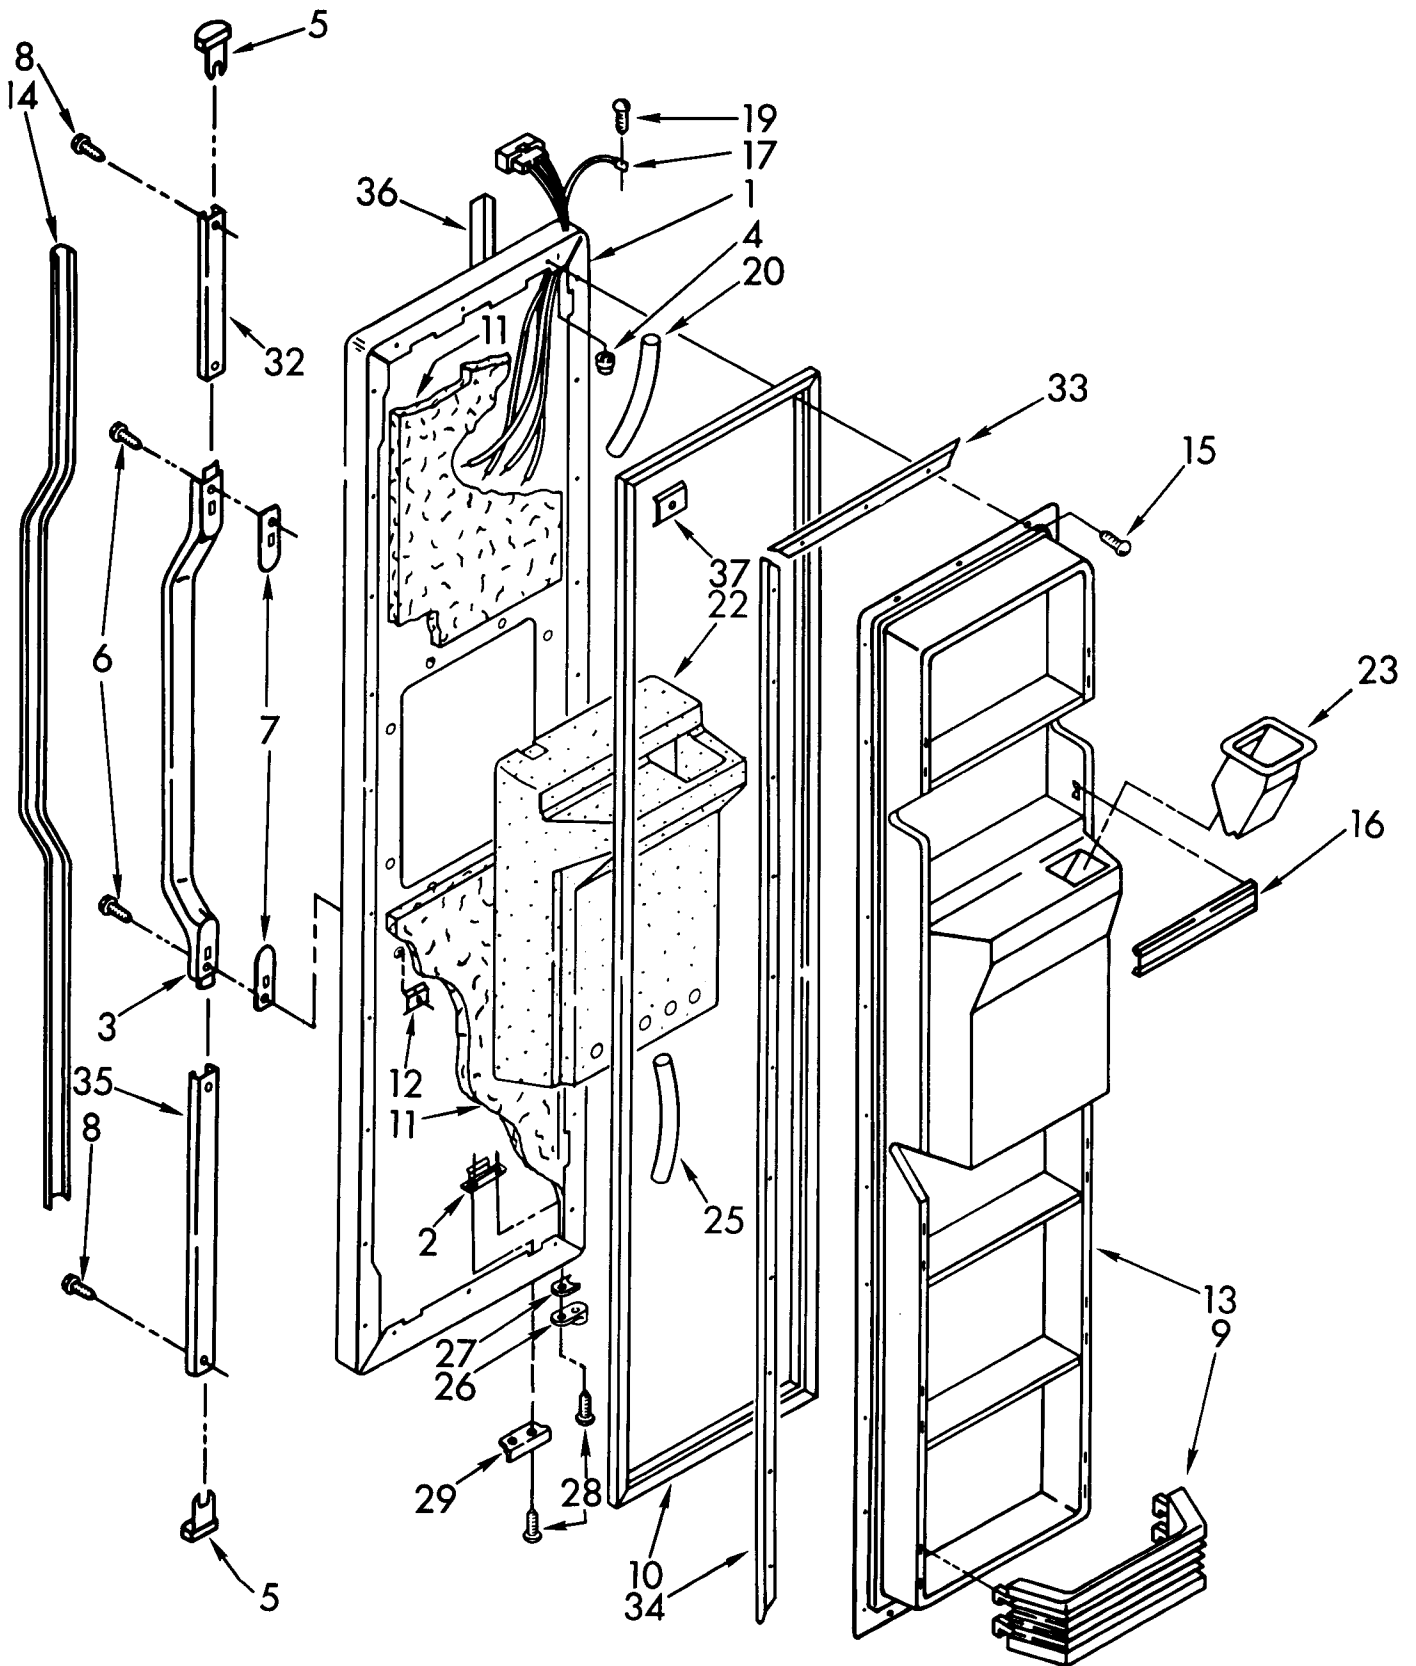

FREEZER DOOR PARTS

For Model: KSRS25QAWH00