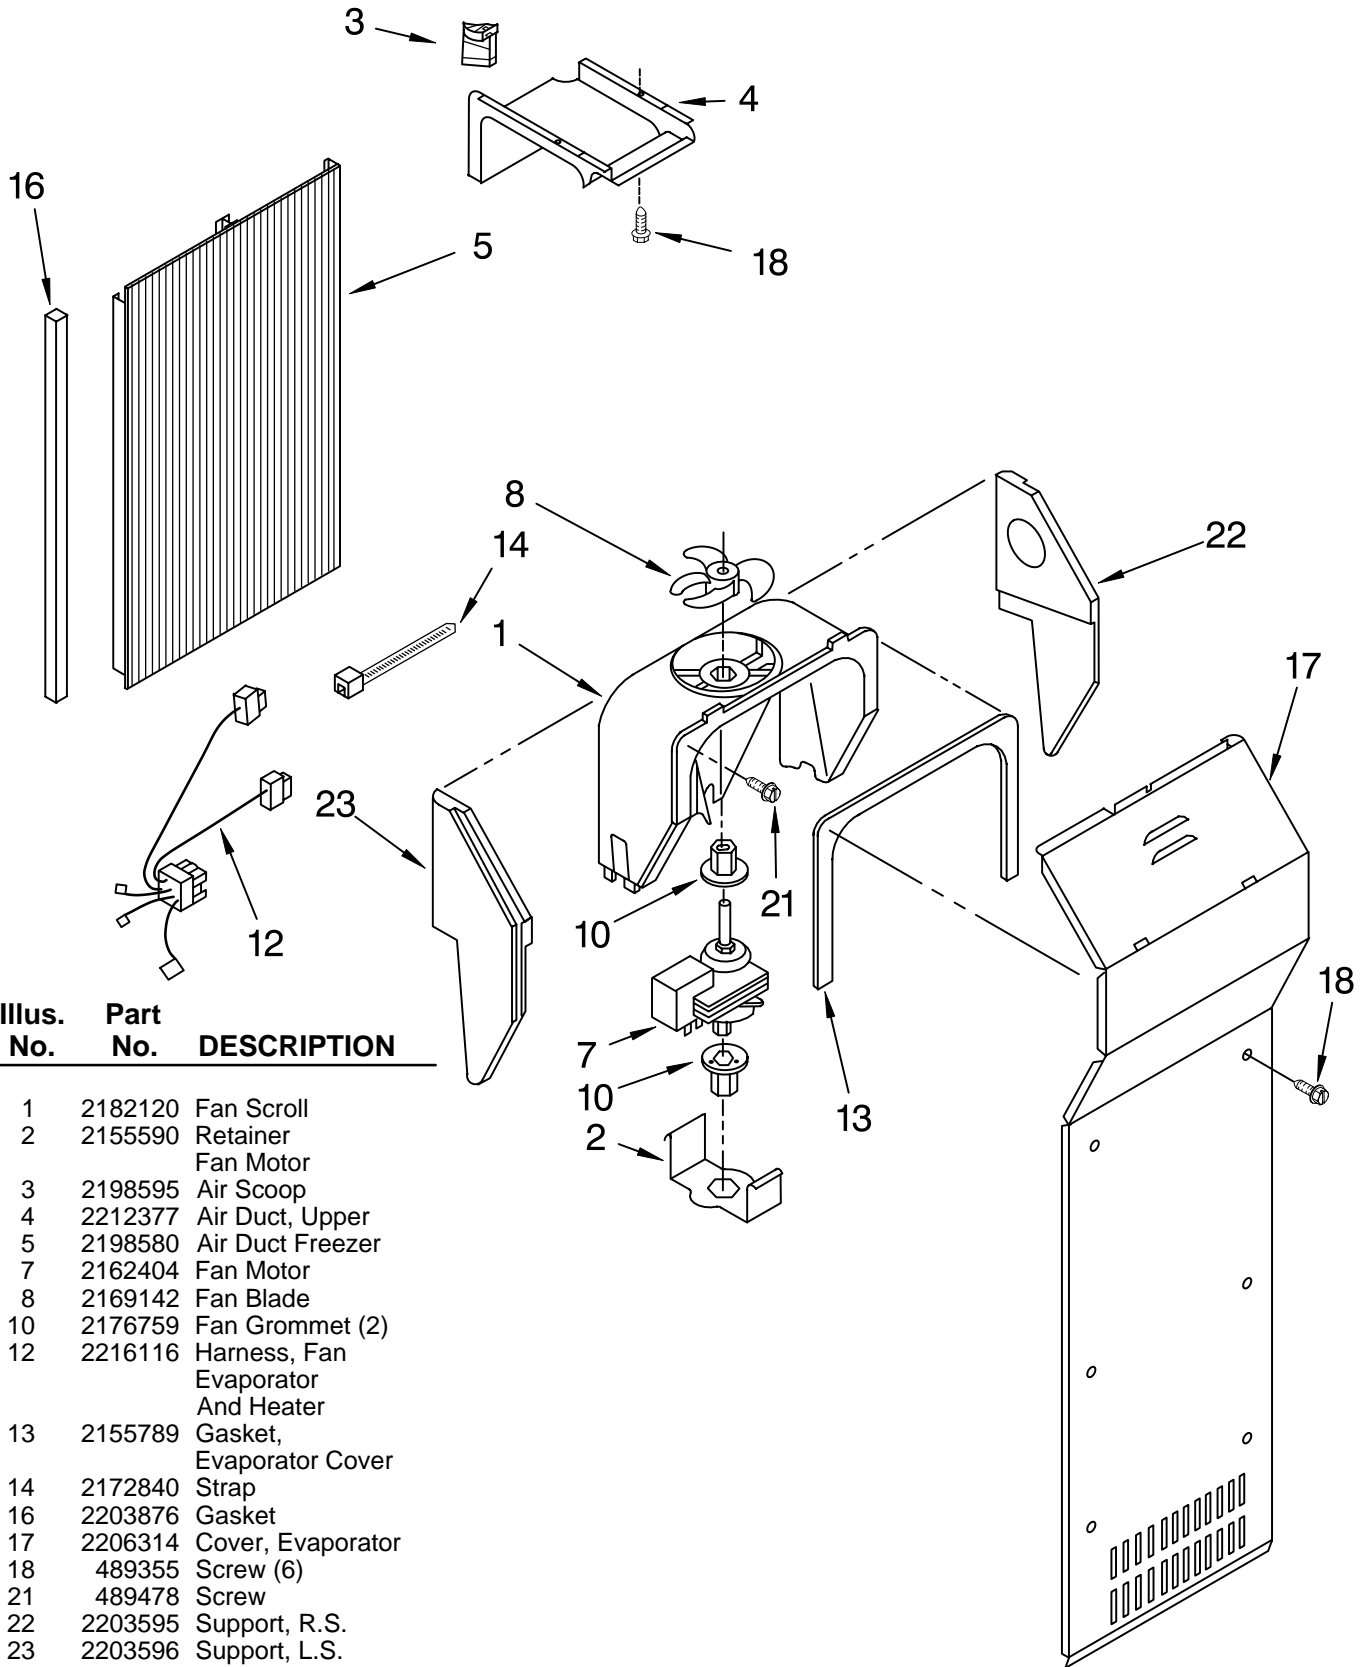

AIR FLOW PARTS

For Models: KRSR25ILWH13, KRSR25ILBT13, KRSR25ILBL13, KRSR25ILSS13
(White) (Biscuit) (Black) (Stainless Steel)

Illus. No.	Part No.	DESCRIPTION
1	2182120	Fan Scroll
2	2155590	Retainer Fan Motor
3	2198595	Air Scoop
4	2212377	Air Duct, Upper
5	2198580	Air Duct Freezer
7	2162404	Fan Motor
8	2169142	Fan Blade
10	2176759	Fan Grommet (2)
12	2216116	Harness, Fan Evaporator And Heater
13	2155789	Gasket, Evaporator Cover
14	2172840	Strap
16	2203876	Gasket
17	2206314	Cover, Evaporator
18	489355	Screw (6)
21	489478	Screw
22	2203595	Support, R.S.
23	2203596	Support, L.S.

FOR ORDERING INFORMATION REFER TO PARTS PRICE LIST