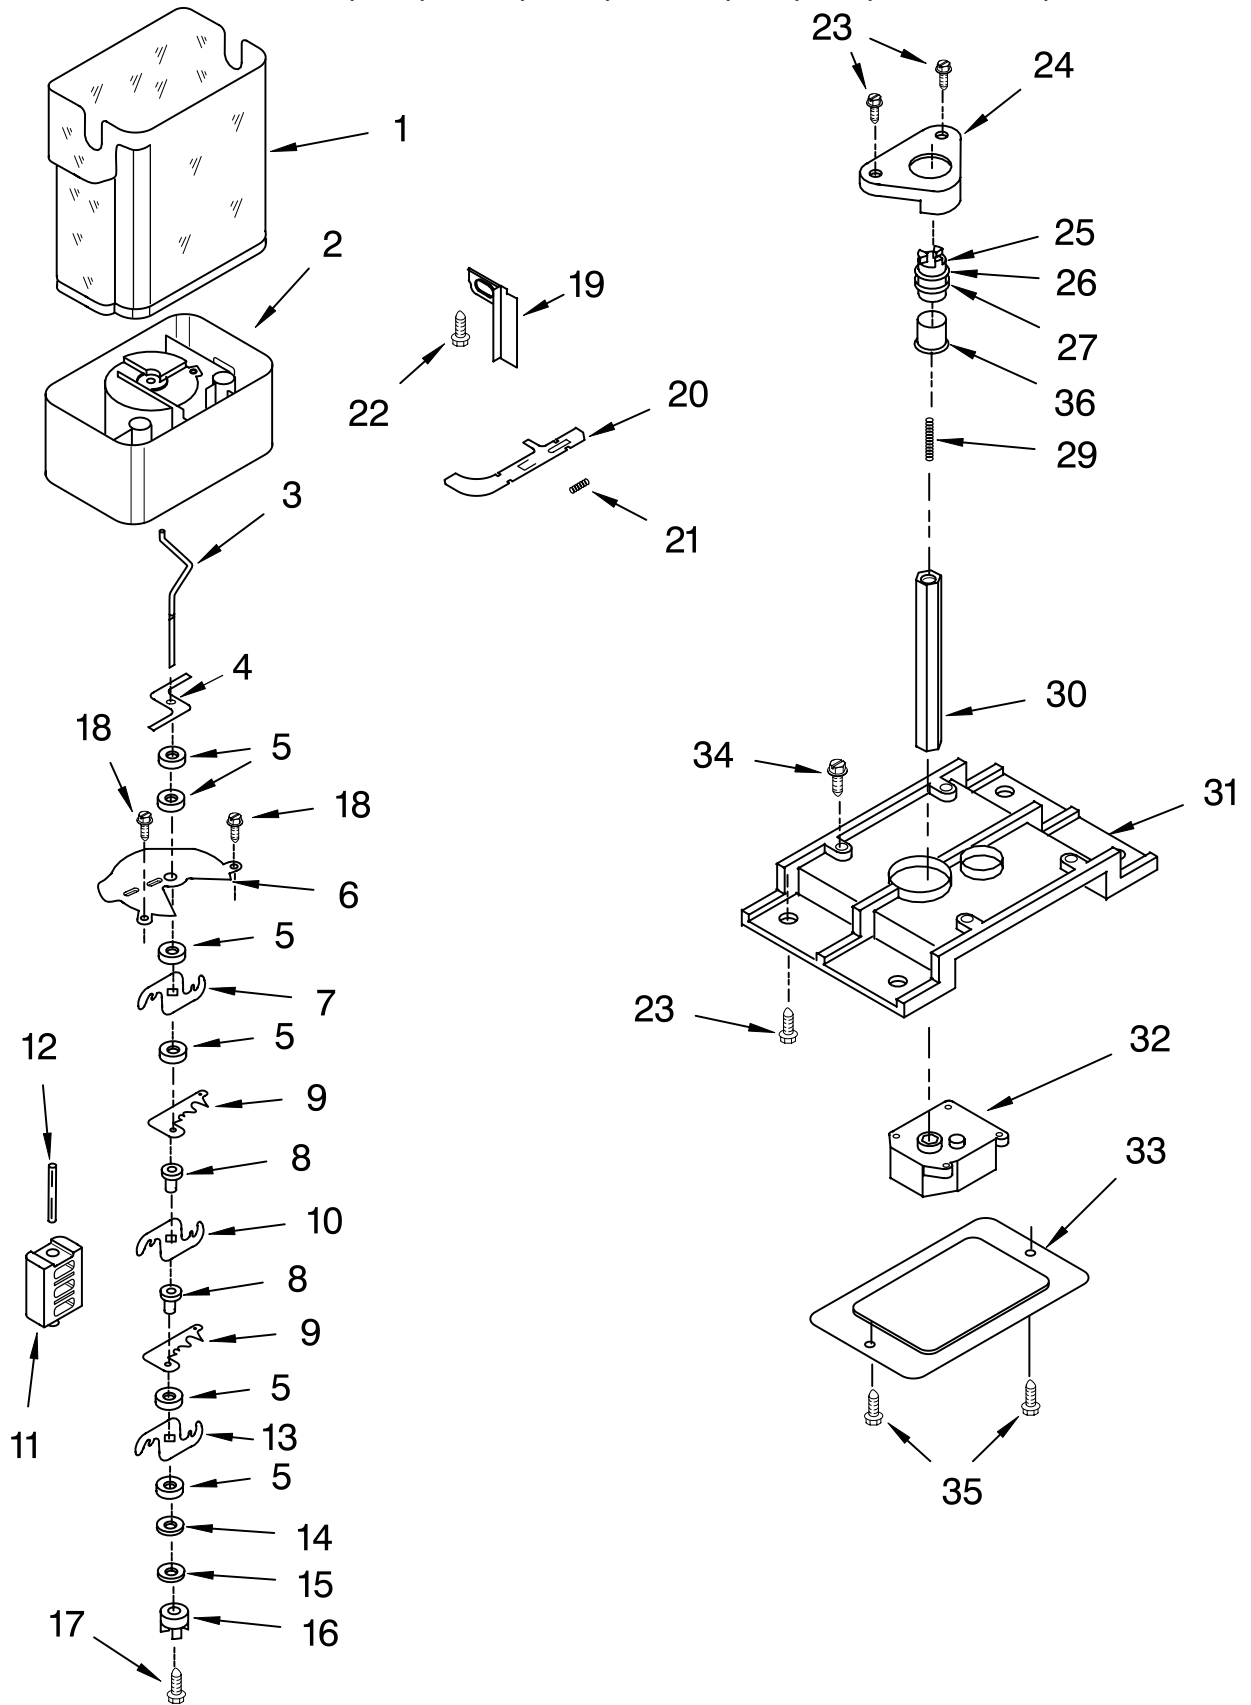

MOTOR AND ICE CONTAINER PARTS

For Models: KRSR25ILWH13, KRSR25ILBT13, KRSR25ILBL13, KRSR25ILSS13
(White) (Biscuit) (Black) (Stainless Steel)

FOR ORDERING INFORMATION REFER TO PARTS PRICE LIST

MOTOR AND ICE CONTAINER PARTS

For Models: KRSR25ILWH13, KRSR25ILBT13, KRSR25ILBL13, KRSR25ILSS13
(White) (Biscuit) (Black) (Stainless Steel)

Illus. No.	Part No.	DESCRIPTION
1	2198573	Ice Bin
2	2212367	Crusher Bin
3	2211590	Auger
4	2198603	Blade, Stirring
5	1119007	Spacer, Flat (6)
6	2255460	Cover, Crusher
7	1119013	Blade, Rotary
8	1119005	Spacer, Step (2)
9	2198601	Blade, Fixed
10	1119012	Blade, Rotary
11	2198602	Block, Blade
12	489229	Roll Pin
13	1119006	Blade, Rotary
14	489235	Washer, Plain
15	2198661	Washer, Coupling
16	2220457	Coupling
17	8281164	Screw
18	3400065	Screw
19	2198605	Button, Bin
20	2212371	Latch, Bin
21	2198608	Spring, Latch
22	2198671	Screw (2)
23	8281163	Screw
24	2212369	Holder
25	2220458	Coupling, Bottom
26	2198628	Seal
27	2212370	Washer
29	2198607	Spring
30	999536	Drive Shaft
31	2198655	Bracket, Motor
32	2198594	Dispenser, Motor
33	2198626	Cover
34	8281162	Screw
35	489478	Screw
36	2212365	Sleeve, Coupling