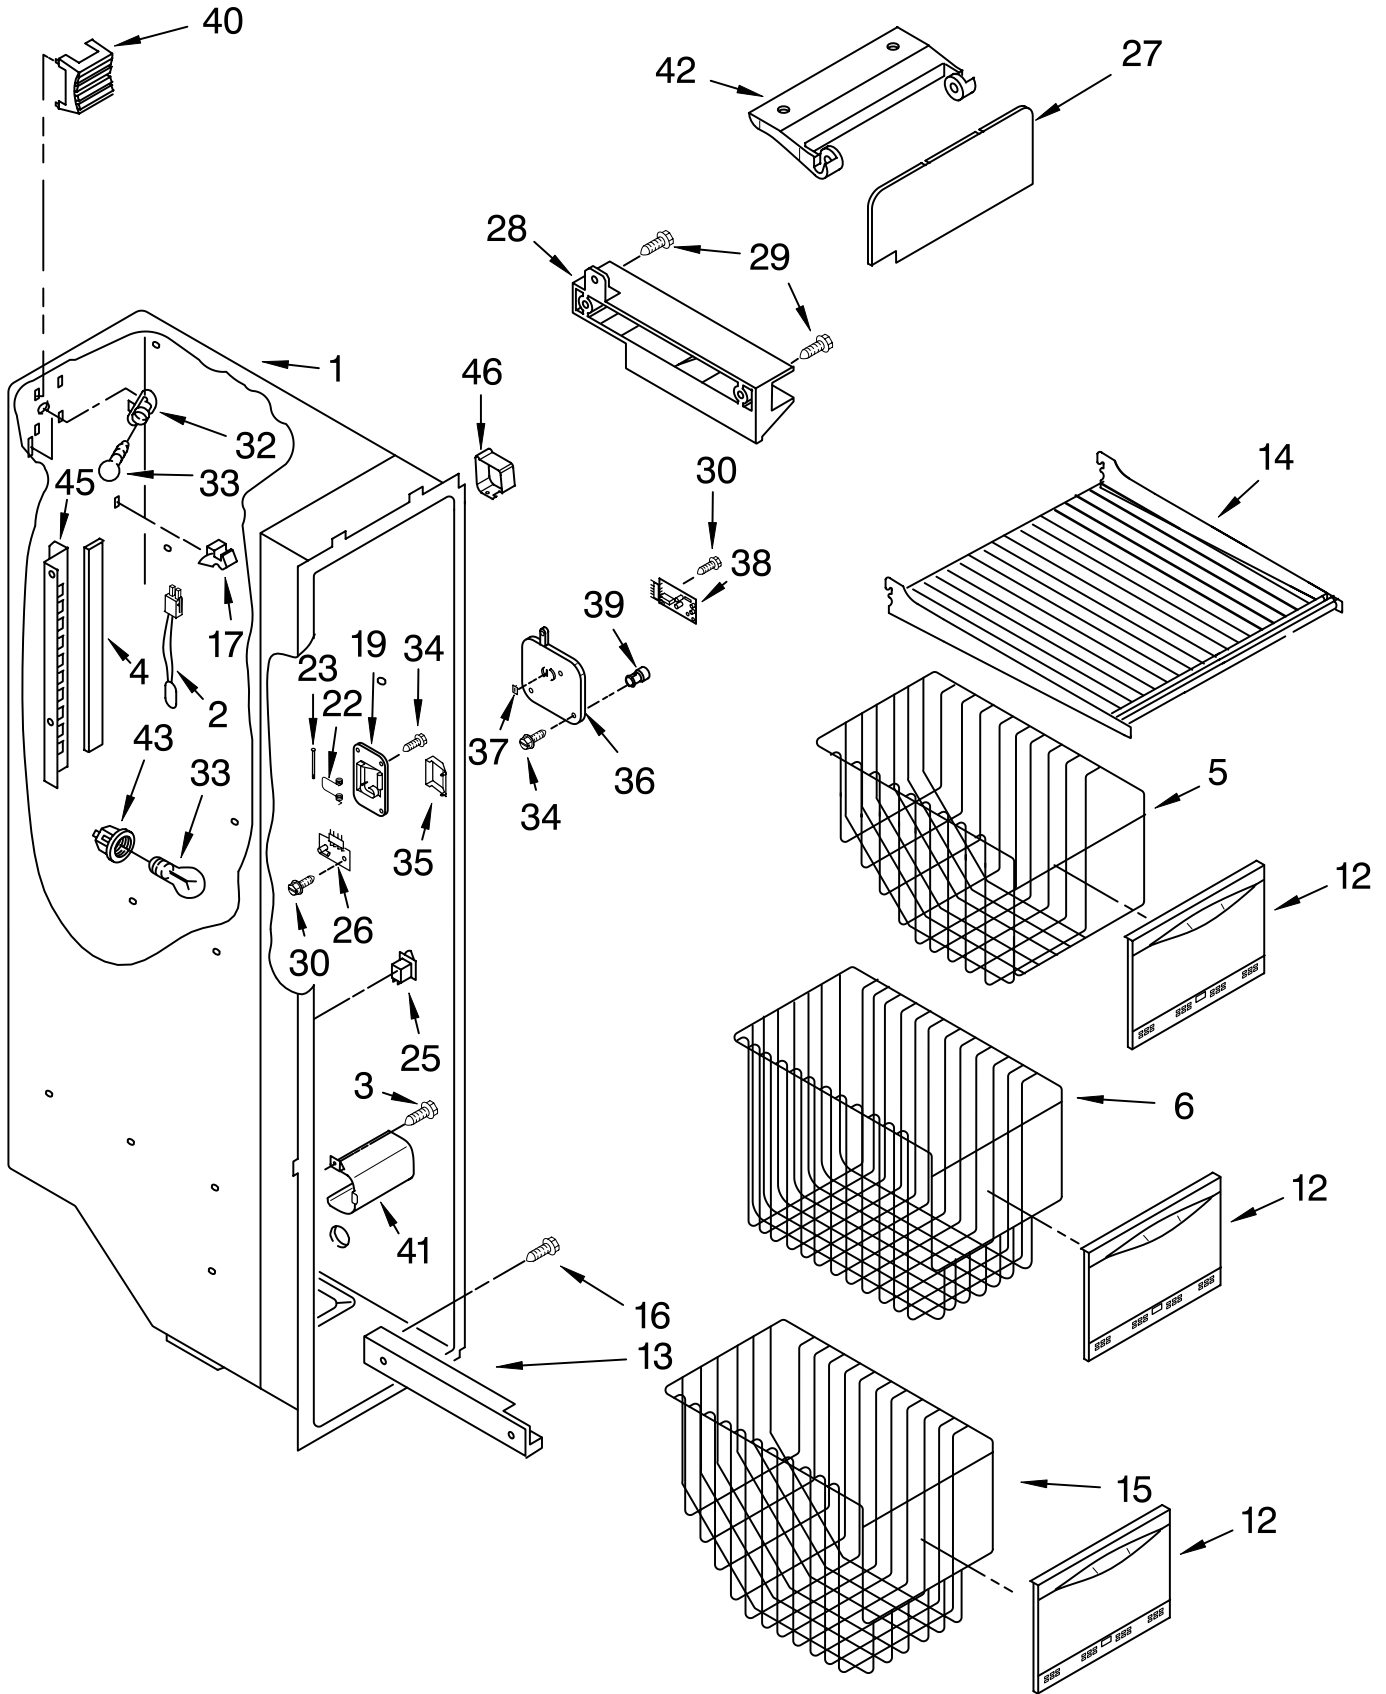

FREEZER LINER PARTS

For Models: KRSR25ILWH13, KRSR25ILBT13, KRSR25ILBL13, KRSR25ILSS13
(White) (Biscuit) (Black) (Stainless Steel)

FOR ORDERING INFORMATION REFER TO PARTS PRICE LIST

FREEZER LINER PARTS

For Models: KRSR25ILWH13, KRSR25ILBT13, KRSR25ILBL13, KRSR25ILSS13
(White) (Biscuit) (Black) (Stainless Steel)

Illus. No.	Part No.	DESCRIPTION
1		Liner (Not A Serviceable Part)
2	2216113	Thermistor
3	3400893	Screw
4	2198697	Gasket
5	2223538	Basket, Top
6	2223541	Basket, Tall
12	2205826	Basket, Front
13		Shelf Track
	2261449	Right Side
	2261448	Left Side
14	2205837	Shelf
15	2223536	Basket, Sloped
16	486298	Screw (8)
17	842534	Clip, Air Duct (2)
19	2198587	Cover, Emitter
22	2198635	Spring
23	2198634	Pin
25	1115373	Switch, Rocker Arm
26	2220398	P.C. Board Emitter
27	2198642	Cover, Ice Maker
28	2212321	Slide, Ice Maker Mounting
29	489478	Screw
30	489214	Screw
32	2162085	Light Socket
33	527949	Light Bulb
34	8281185	Screw
35	2198633	Flipper
36	2198588	Cover, Receiver
37	2198637	Slide, Ice Maker Shut Off
38	2255114	P.C. Board, Receiver
39	2198643	Lens
40	2198589	Light Shield
41	2212340	Light Lens
42	2198641	Bracket, Ice Maker Cover
43	2155597	Socket, Light
45		Ladder
	2198609	Left Side
	2198610	Right Side
46	2219878	Shield, Wiring