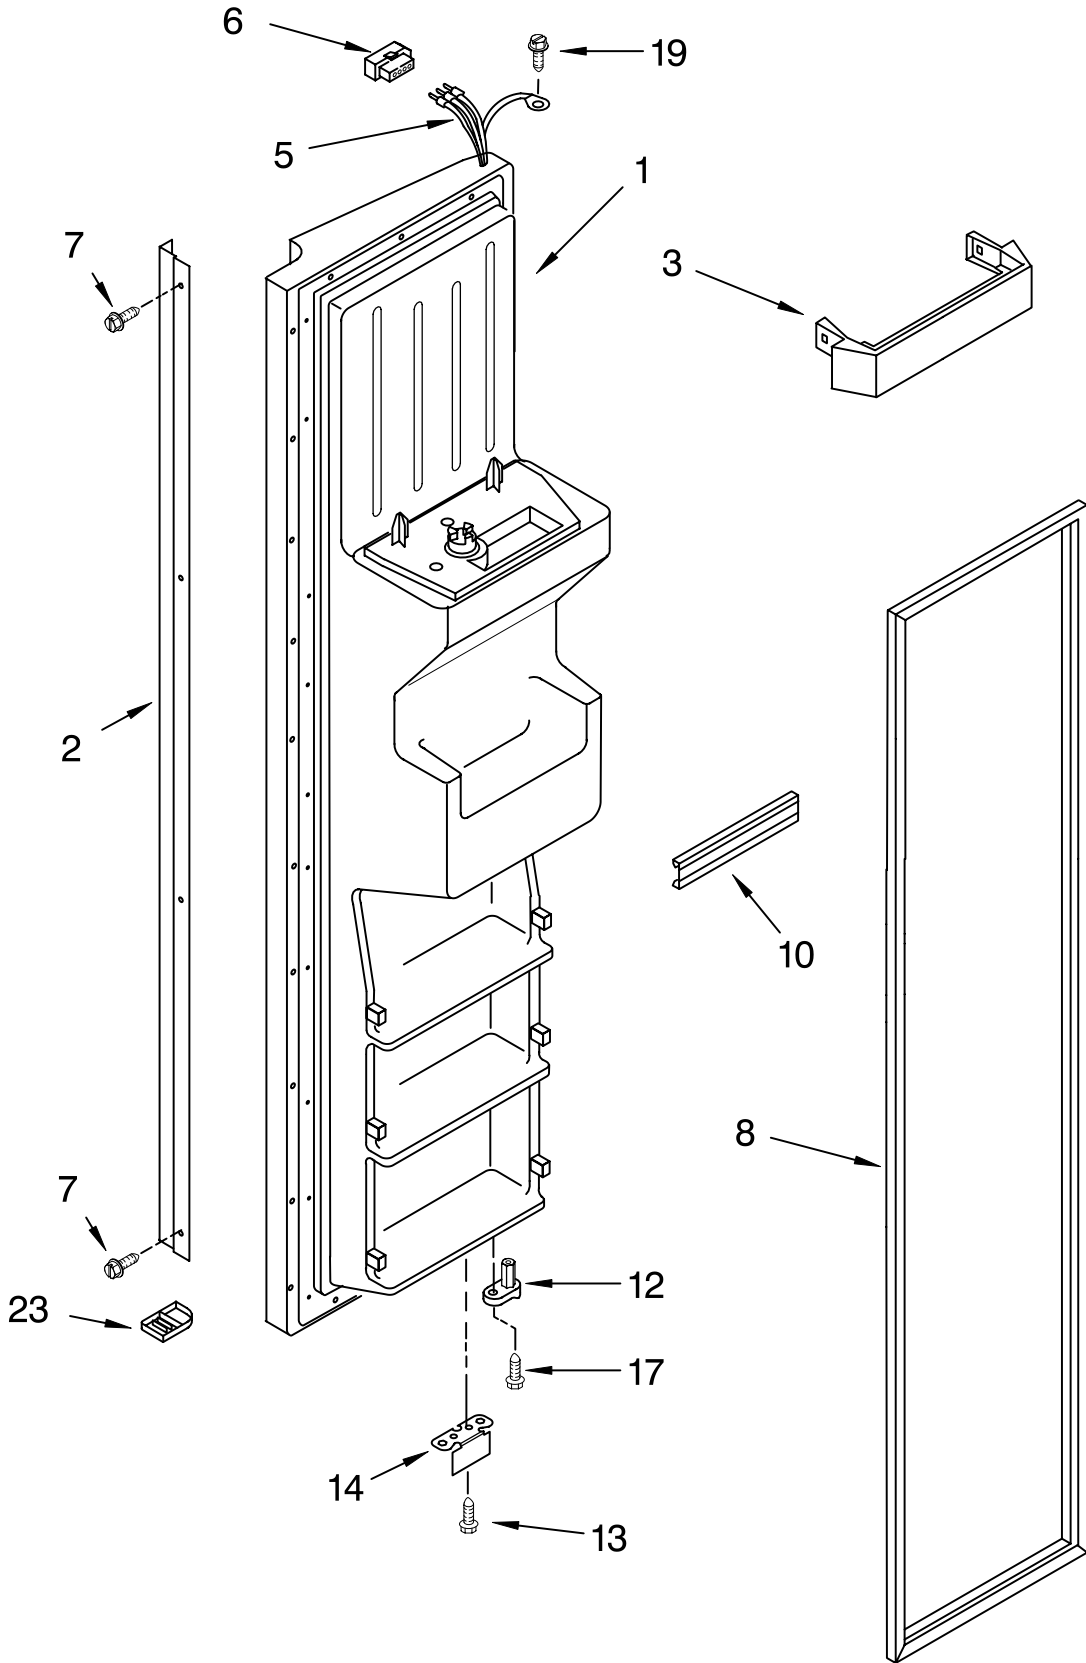

FREEZER DOOR PARTS

For Models: KRSR25ILWH13, KRSR25ILBT13, KRSR25ILBL13, KRSR25ILSS13
(White) (Biscuit) (Black) (Stainless Steel)

FOR ORDERING INFORMATION REFER TO PARTS PRICE LIST