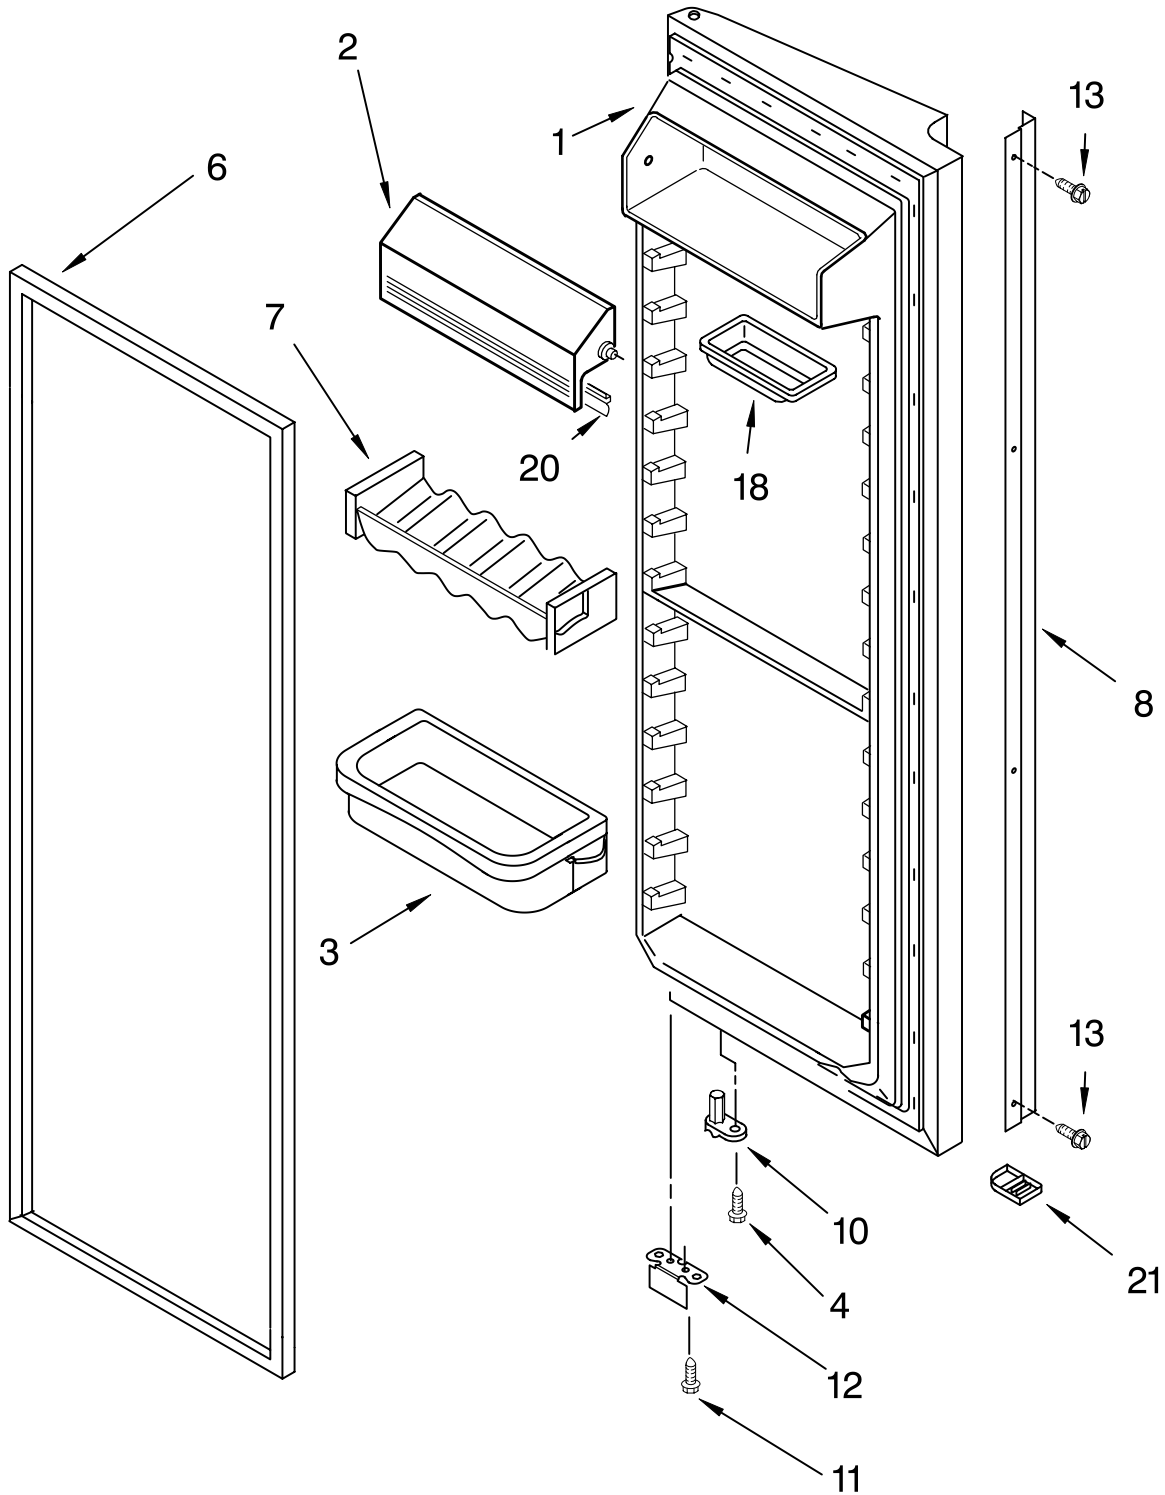

MOTOR AND ICE CONTAINER PARTS

For Models: KRSR25ILWH13, KRSR25ILBT13, KRSR25ILBL13, KRSR25ILSS13
(White) (Biscuit) (Black) (Stainless Steel)

Illus. No.	Part No.	DESCRIPTION
1	2198573	Ice Bin
2	2212367	Crusher Bin
3	2211590	Auger
4	2198603	Blade, Stirring
5	1119007	Spacer, Flat (6)
6	2255460	Cover, Crusher
7	1119013	Blade, Rotary
8	1119005	Spacer, Step (2)
9	2198601	Blade, Fixed
10	1119012	Blade, Rotary
11	2198602	Block, Blade
12	489229	Roll Pin
13	1119006	Blade, Rotary
14	489235	Washer, Plain
15	2198661	Washer, Coupling
16	2220457	Coupling
17	8281164	Screw
18	3400065	Screw
19	2198605	Button, Bin
20	2212371	Latch, Bin
21	2198608	Spring, Latch
22	2198671	Screw (2)
23	8281163	Screw
24	2212369	Holder
25	2220458	Coupling, Bottom
26	2198628	Seal
27	2212370	Washer
29	2198607	Spring
30	999536	Drive Shaft
31	2198655	Bracket, Motor
32	2198594	Dispenser, Motor
33	2198626	Cover
34	8281162	Screw
35	489478	Screw
36	2212365	Sleeve, Coupling

REFRIGERATOR DOOR PARTS

For Models: KRSR25ILWH13, KRSR25ILBT13, KRSR25ILBL13, KRSR25ILSS13
(White) (Biscuit) (Black) (Stainless Steel)

FOR ORDERING INFORMATION REFER TO PARTS PRICE LIST