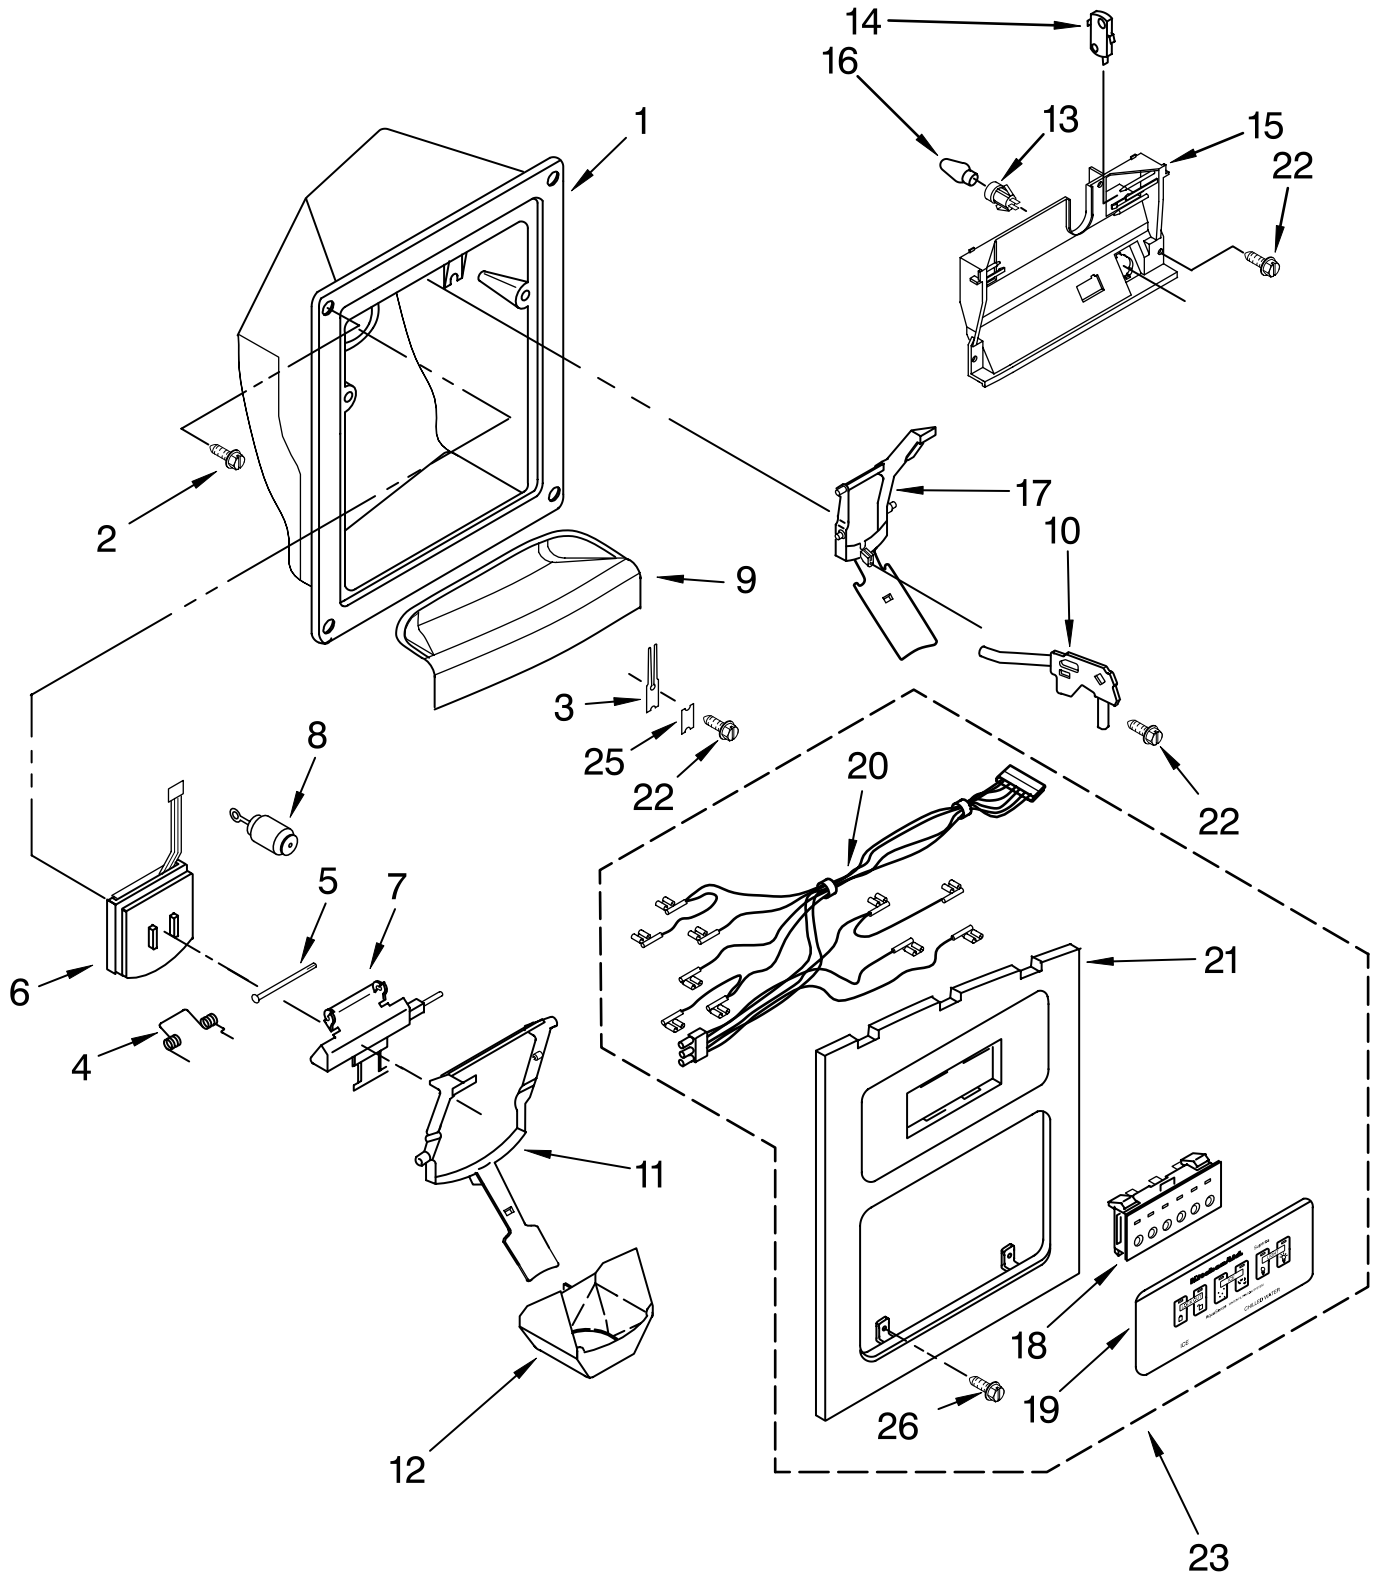

DISPENSER FRONT PARTS

For Models: KRSR25ILWH13, KRSR25ILBT13, KRSR25ILBL13, KRSR25ILSS13
(White) (Biscuit) (Black) (Stainless Steel)

FOR ORDERING INFORMATION REFER TO PARTS PRICE LIST

DISPENSER FRONT PARTS

For Models: KRSR25ILWH13, KRSR25ILBT13, KRSR25ILBL13, KRSR25ILSS13
(White) (Biscuit) (Black) (Stainless Steel)

Illus. No.	Part No.	DESCRIPTION
1		Housing, Dispenser (Not Serviced)
2	3196537	Screw
3	2194719	Retainer, Levers
4	2256199	Spring, Torsion
5	2196195	Pin
6	2180352	Door, Ice
7	2206423	Door Mechanism Assembly
8	2205686	Mechanism Delay
9		Grille, Overflow
	2207109W	White
	2207109T	Biscuit
	2207109B	Black
10	2209718	Water Fitting Assembly (Includes Water Tube)
11		Lever, Ice Dispenser
	2180259	White
	2186850	Biscuit
	2180261	Black
12	2180224	Guide, Ice
13	2180200	Lamp Holder
14	2162361	Switch
15	2183771	Bracket, Control
16	3406124	Bulb, Light
17		Lever, Water Dispenser
	2180268	White
	2186852	Biscuit
	2180270	Black
18		Switch Assembly (Not Available, Order #23)
19		Overlay, Front Cover (Not Available, Order #23)
20	2187406	Wire Assembly
21		Front Cover, Housing (Not Available, Order #23)
22	489000	Screw
23		Front Cover Assembly (Includes Items 18, 19, 20 & 21)
	2207153W	White
	2207153T	Biscuit
	2207153B	Black
25	2195051	Strain Relief
26	3400065	Screw

FOR ORDERING INFORMATION REFER TO PARTS PRICE LIST