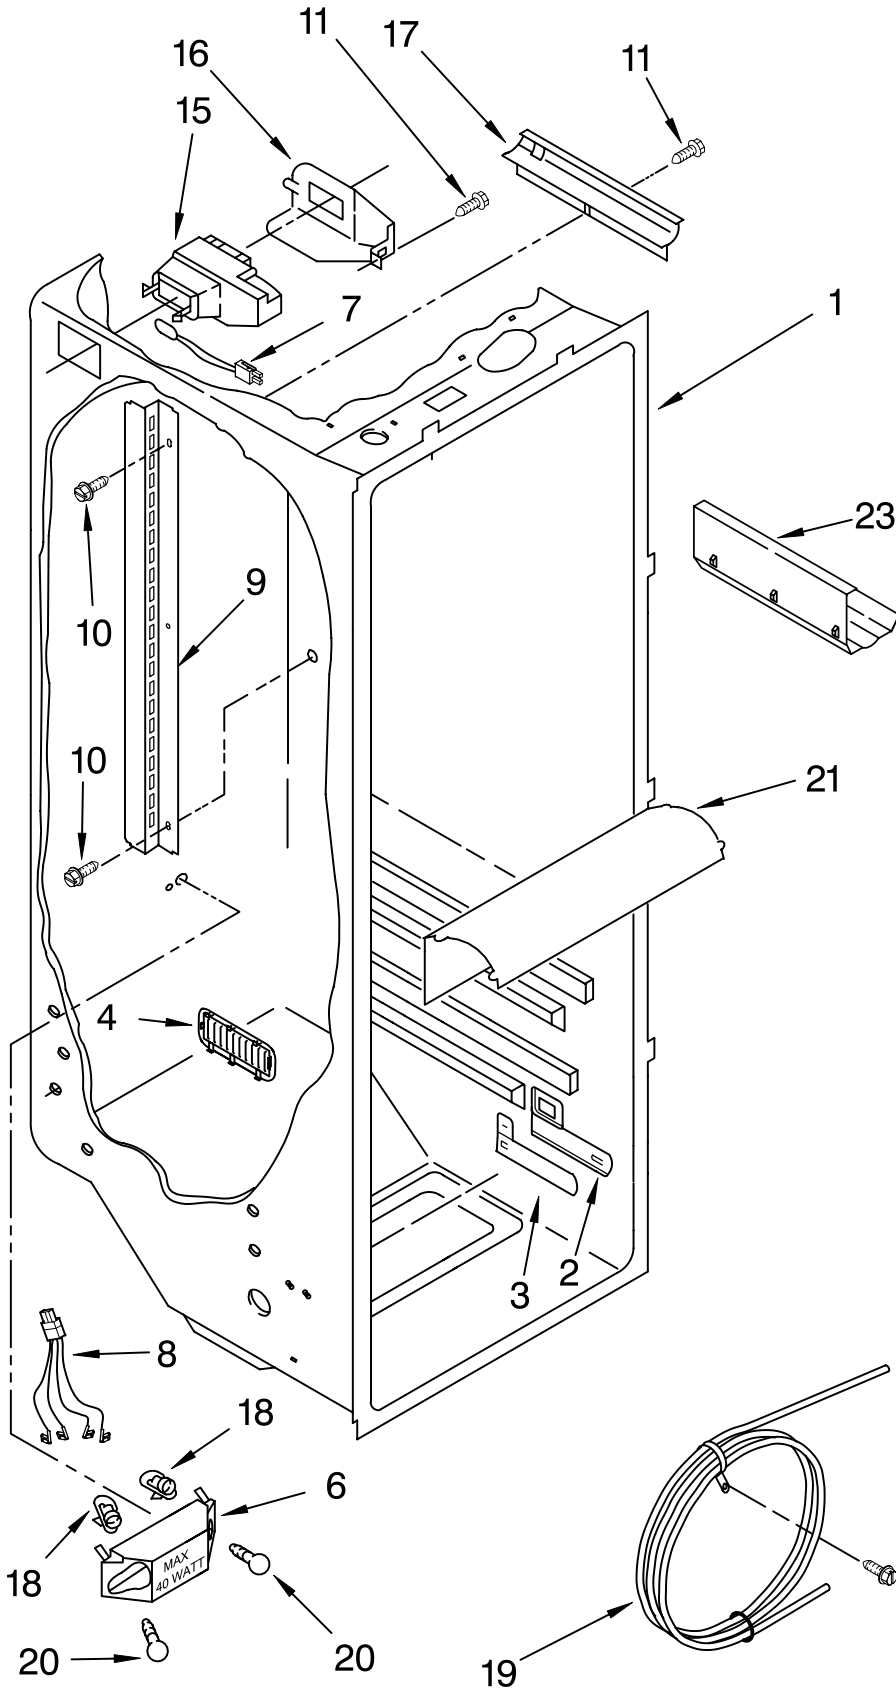

REFRIGERATOR LINER PARTS

For Models: KRSR25ILWH13, KRSR25ILBT13, KRSR25ILBL13, KRSR25ILSS13
(White) (Biscuit) (Black) (Stainless Steel)

Illus. No.	Part No.	DESCRIPTION
1		Liner (Not A Serviceable Part)
2	2194744	Escutcheon, Meat Pan Control
3	2182757	Slide Meat Pan Control
4	2182147	Louver
6	2256035	Bracket, Dual Crisper
7	2216113	Thermistor
8	2256037	Wire Harness, Dual Crisper
9	2206273	Shelf Ladder
10	487539	Screw
11	486298	Screw (2)
15	2216112	Air Diffuser Assembly
16	2212240	Air Diffuser Cover
17	2150331	Cover, Wiring
18	2162085	Socket
19	2217199	Reservoir
20	527949	Light Bulb
21	2209769	Light Lens
22	488280	Screw
23	2179404	Rack, Wine & Egg

FOR ORDERING INFORMATION REFER TO PARTS PRICE LIST