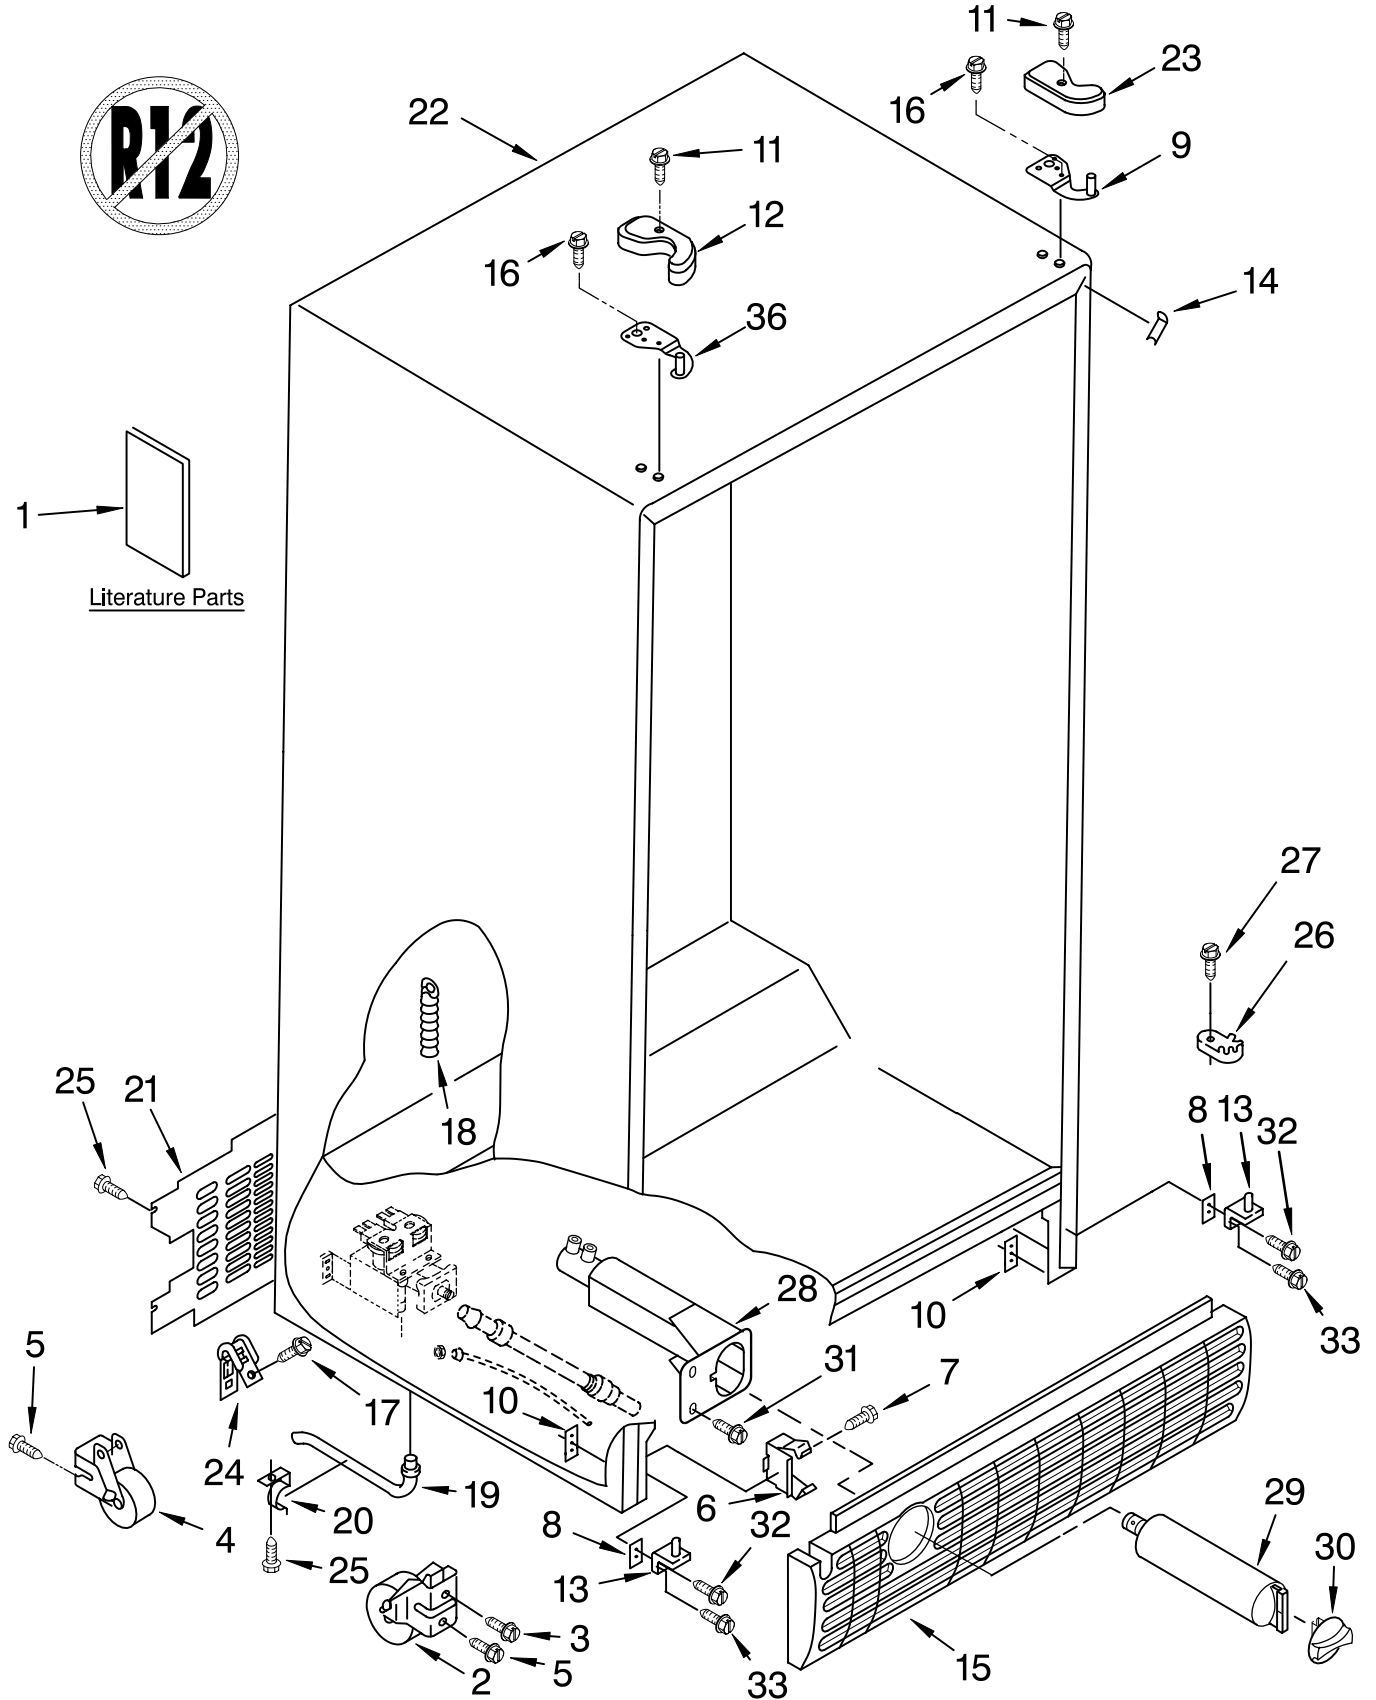

For Models: KRSR25ILWH13, KRSR25ILBT13, KRSR25ILBL13, KRSR25ILSS13
(White) (Biscuit) (Black) (Stainless Steel)

FOR ORDERING INFORMATION REFER TO PARTS PRICE LIST