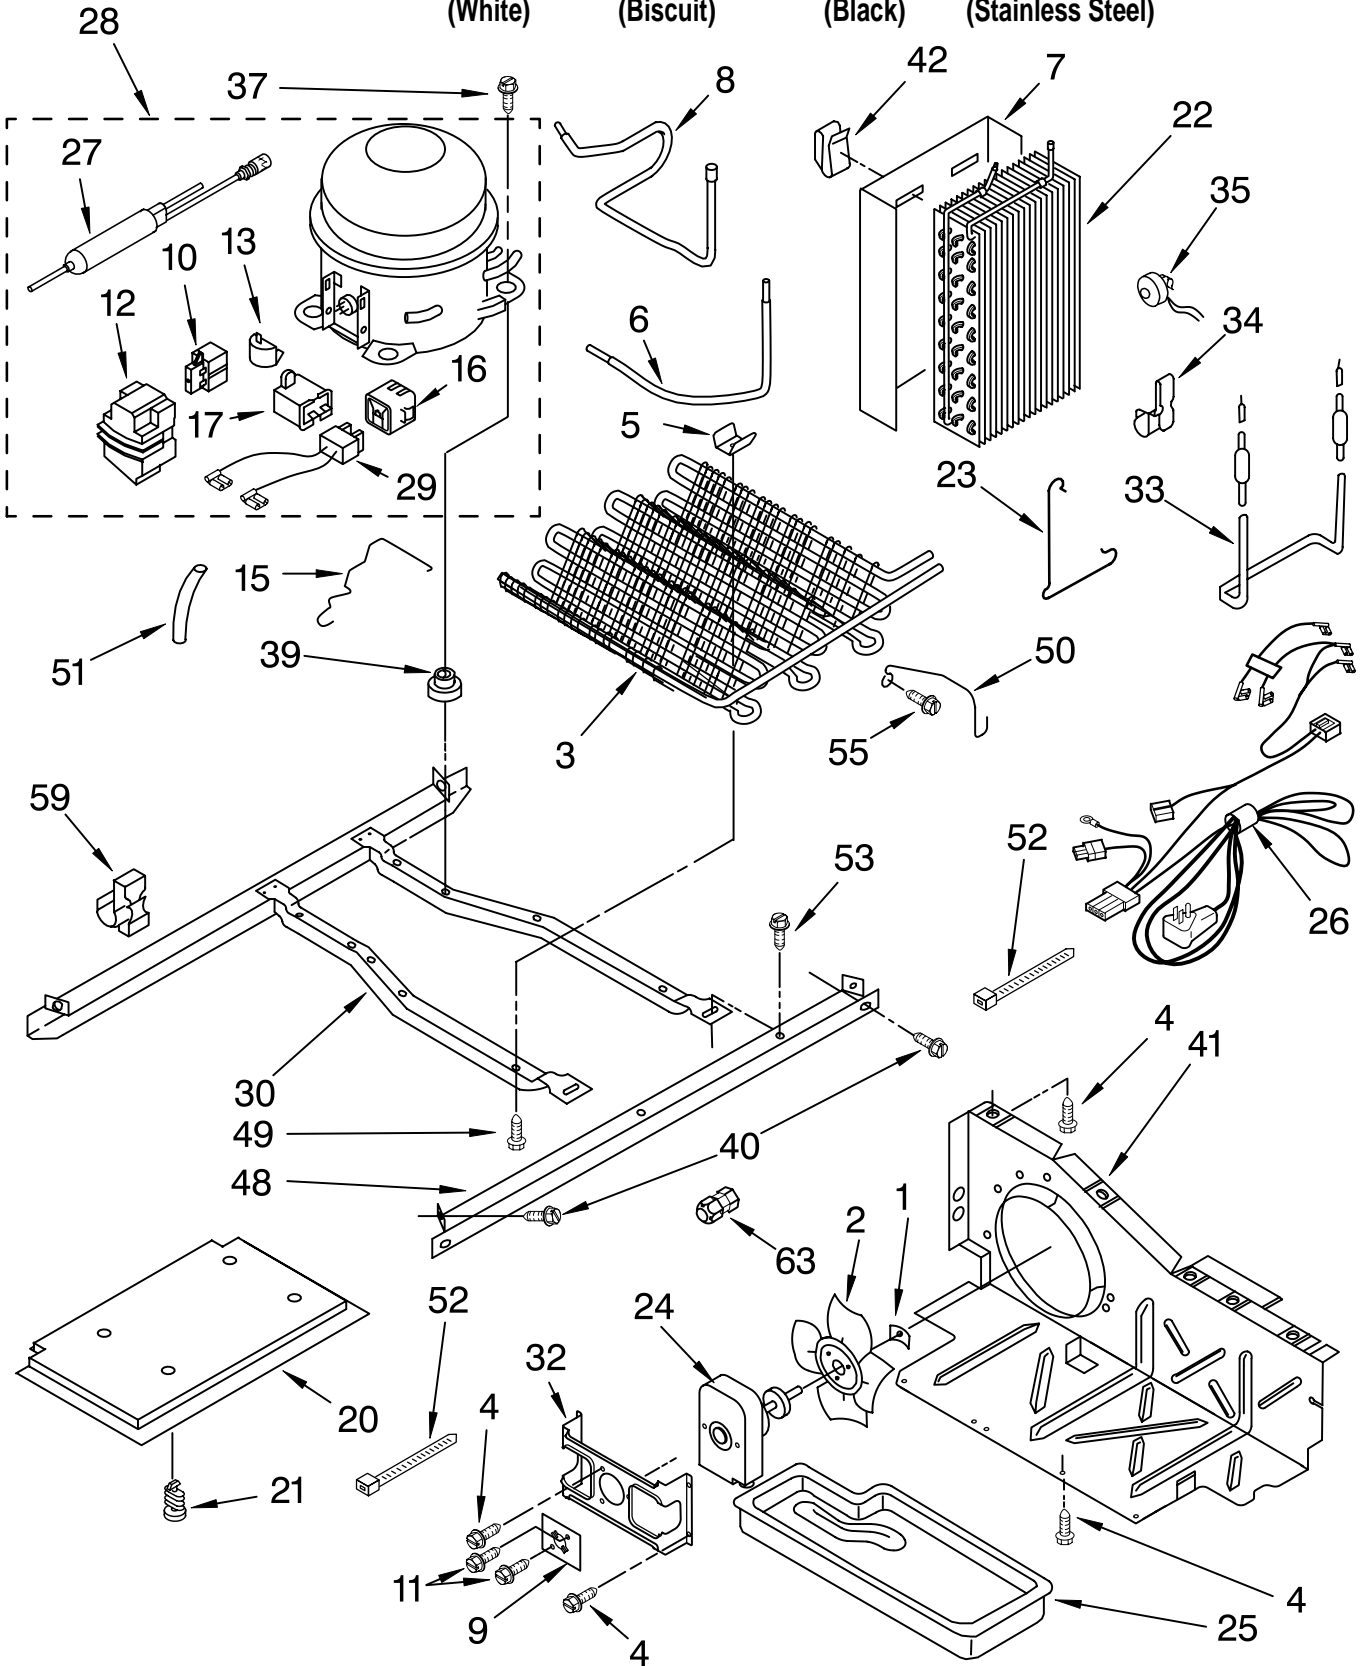

UNIT PARTS

For Models: KRSR25ILWH13, KRSR25ILBT13, KRSR25ILBL13, KRSR25ILSS13
(White) (Biscuit) (Black) (Stainless Steel)

FOR ORDERING INFORMATION REFER TO PARTS PRICE LIST

UNIT PARTS

For Models: **KSRS25ILWH13**, **KSRS25ILBT13**, **KSRS25ILBL13**, **KSRS25ILSS13**
(White) (Biscuit) (Black) (Stainless Steel)

Illus. No.	Part No.	DESCRIPTION	Illus. No.	Part No.	DESCRIPTION	Illus. No.	Part No.	DESCRIPTION
1	486692	Speed Nut	26	2187783	Harness, Unit	Following Parts Not Illustrated and Optional Parts Not Included		
2	2190685	Fan, Blade	27		Drier			
3	2204484	Condenser Assembly		2199167	Production			
4	489464	Screw		4387019	Service			
5	2216914	Clip, Condenser	28	2212192	Compressor			
6	2255798	Tube, Condenser to Heat Loop			(Includes Items 10, 12, 13, 17, 27 & 29)			
7	2256150	Heat Shield And Drain Pan			(Also Order 876765 Tube Kit)			
8	2205765	Tube Suction	29	4387765	Wire, Capacitor (Service Only)			
9	2216997	Insert, Bracket	30	2157397	Unit Mounting Frame			
10	2183454	Relay (Service Only)	32	2181929	Bracket, Fan Motor			
11	8281160	Screw	33	2188175	Heater, Defrost			
12	4387731	Cover (Service Compressor Only)	34	2161330	Clip, Heater			
13	2154697	Overload (Service Compressor Only)	35	2196155	Bi-Metal, Defrost			
15	2223314	Clip, Retaining	37	489373	Screw			
16	2220475	Start-Device, Combination (Start Relay and Overload) for Production Compressor Only	39		Grommet (4) Production			
17		Capacitor		1100826	Service			
	999532	Production	40	489340	Screw			
	1118576	Service	41	2196202	Air Baffle			
20	2206281	Unit Cover, Bottom	42	2155547	Clip, Heat			
21	489396	Clip	48	1127911	Unit Mounting Rail			
22	2209611	Evaporator	49	8281232	Screw			
23	2161324	Clip	50	2186495	Guard, Fan			
24	2206005	Motor, Fan	51	2161302	Sleeve			
25	1105523	Tray, Evaporator	52	2172840	Wire Tie			
			53	489427	Screw			
			55	489478	Screw			
			59	2208280	Clip, Wire & Tube			
			63	2209709	Union			

REFRIGERANT CHARGE

5.0 oz.
(R-134A)