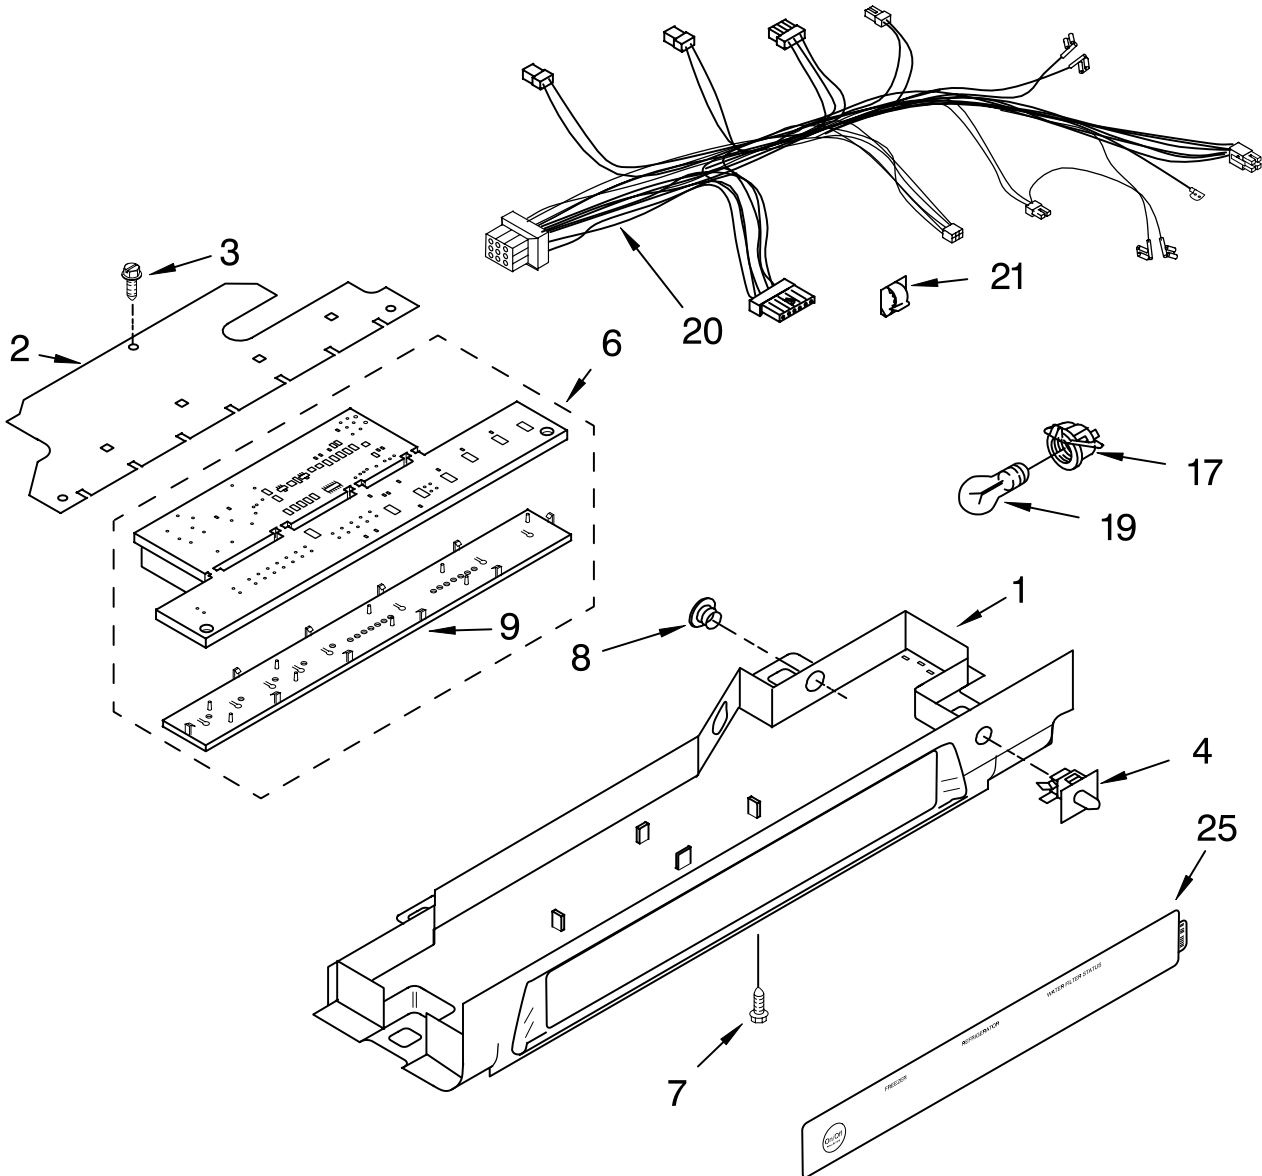

CONTROL PARTS

For Models: KRSR25ILWH13, KRSR25ILBT13, KRSR25ILBL13, KRSR25ILSS13
(White) (Biscuit) (Black) (Stainless Steel)

Illus. No.	Part No.	DESCRIPTION
1	2212005	Control Box
2	2216879	Cover
3	3196537	Screw
4	2219875	Light Switch
6	2252140	Control Board
7	489290	Screw
8	940014	Hole Plug
9	2212011	Insert, Control Board
17	2162085	Light Socket
19	527949	Light Bulb
20	2216115	Harness, Control Box
21	1115374	Clip, Wiring
25	2220255	Overlay, Control Box

FOR ORDERING INFORMATION REFER TO PARTS PRICE LIST