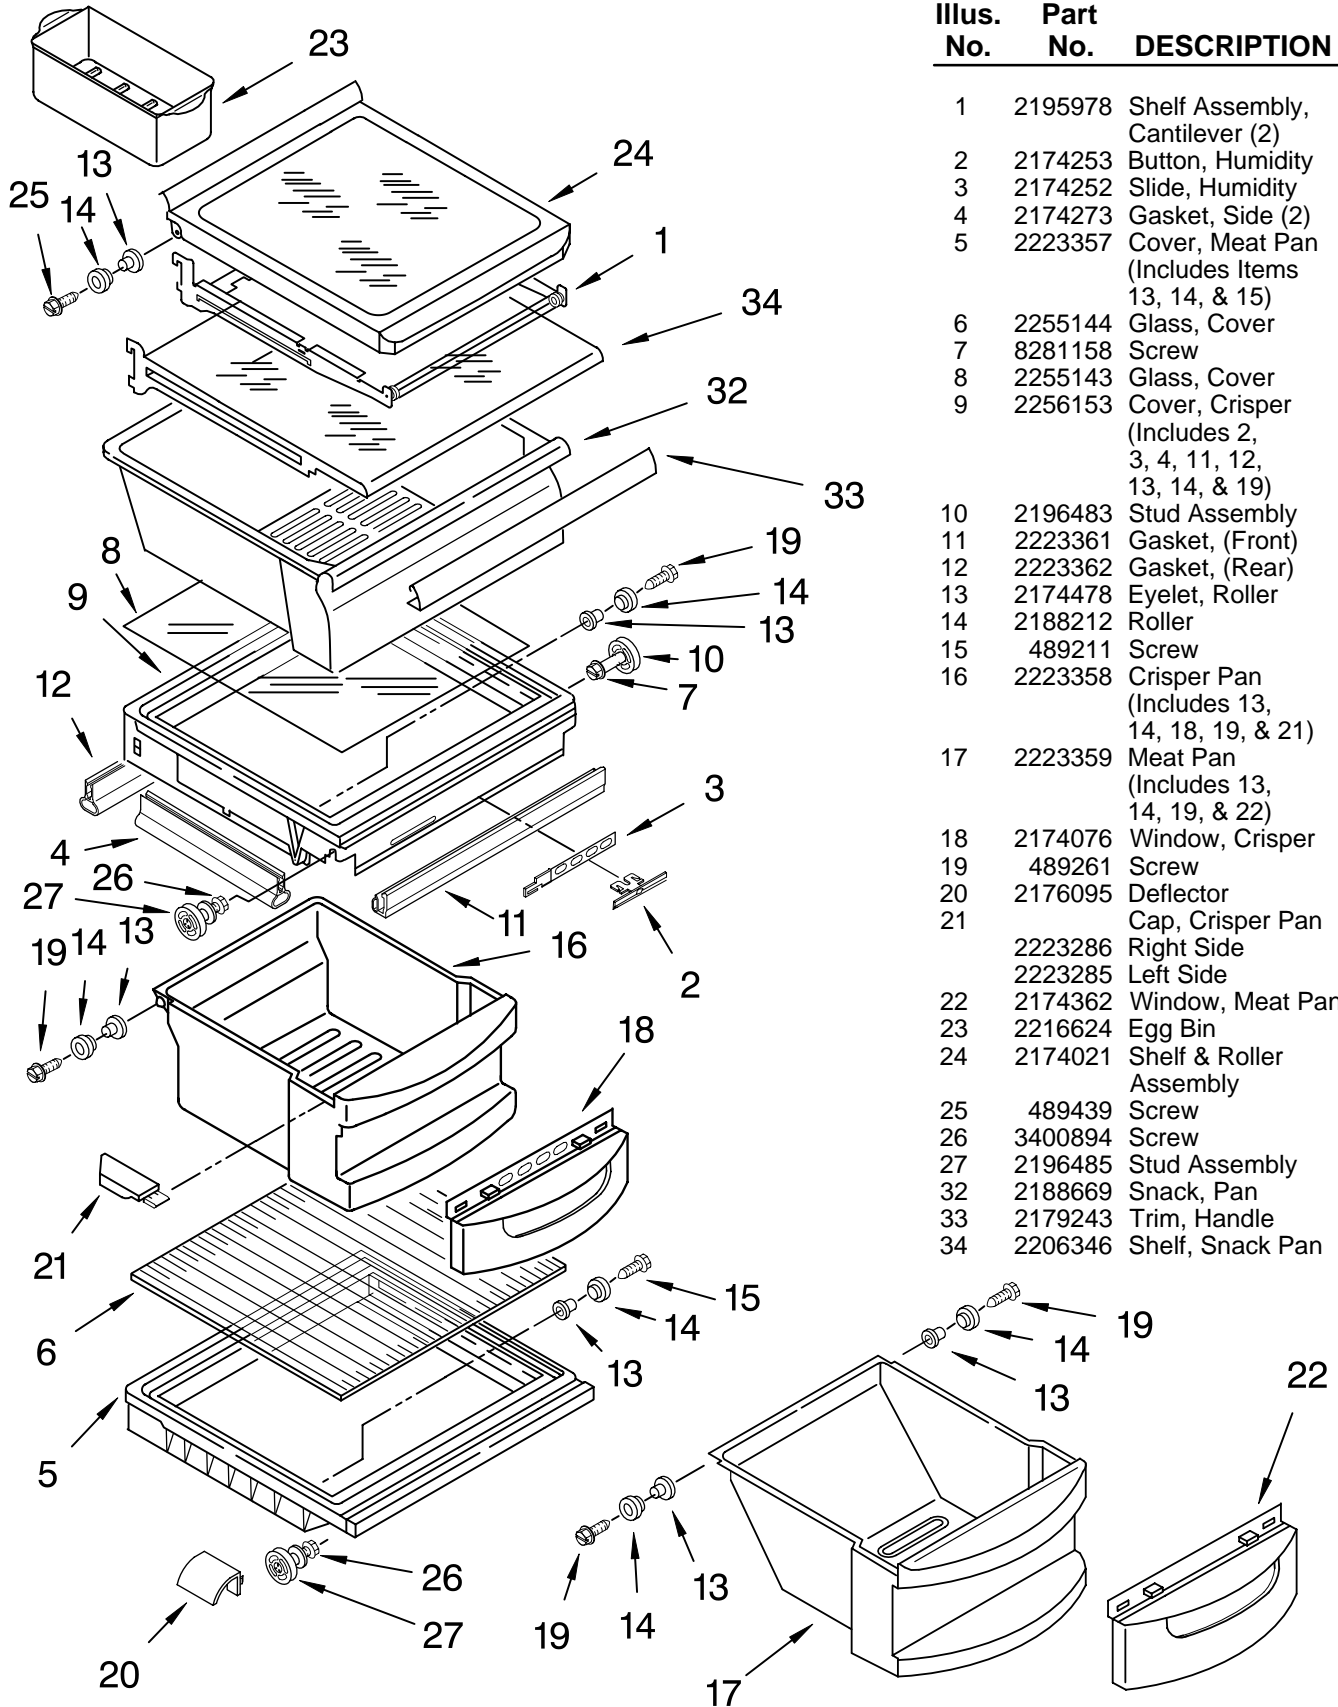

# REFRIGERATOR LINER PARTS

For Models: KRSR25ILWH13, KRSR25ILBT13, KRSR25ILBL13, KRSR25ILSS13  
 (White) (Biscuit) (Black) (Stainless Steel)

Illus. No.	Part No.	DESCRIPTION
1		Liner (Not A Serviceable Part)
2	2194744	Escutcheon, Meat Pan Control
3	2182757	Slide Meat Pan Control
4	2182147	Louver
6	2256035	Bracket, Dual Crisper
7	2216113	Thermistor
8	2256037	Wire Harness, Dual Crisper
9	2206273	Shelf Ladder
10	487539	Screw
11	486298	Screw (2)
15	2216112	Air Diffuser Assembly
16	2212240	Air Diffuser Cover
17	2150331	Cover, Wiring
18	2162085	Socket
19	2217199	Reservoir
20	527949	Light Bulb
21	2209769	Light Lens
22	488280	Screw
23	2179404	Rack, Wine & Egg

# REFRIGERATOR SHELF PARTS

For Models: KRSR25ILWH13, KRSR25ILBT13, KRSR25ILBL13, KRSR25ILSS13  
(White) (Biscuit) (Black) (Stainless Steel)

Illus. No.	Part No.	DESCRIPTION
1	2195978	Shelf Assembly, Cantilever (2)
2	2174253	Button, Humidity
3	2174252	Slide, Humidity
4	2174273	Gasket, Side (2)
5	2223357	Cover, Meat Pan (Includes Items 13, 14, & 15)
6	2255144	Glass, Cover
7	8281158	Screw
8	2255143	Glass, Cover
9	2256153	Cover, Crisper (Includes 2, 3, 4, 11, 12, 13, 14, & 19)
10	2196483	Stud Assembly
11	2223361	Gasket, (Front)
12	2223362	Gasket, (Rear)
13	2174478	Eyelet, Roller
14	2188212	Roller
15	489211	Screw
16	2223358	Crisper Pan (Includes 13, 14, 18, 19, & 21)
17	2223359	Meat Pan (Includes 13, 14, 19, & 22)
18	2174076	Window, Crisper
19	489261	Screw
20	2176095	Deflector
21	2223286	Cap, Crisper Pan Right Side
22	2223285	Cap, Crisper Pan Left Side
23	2174362	Window, Meat Pan
24	2216624	Egg Bin
25	2174021	Shelf & Roller Assembly
26	489439	Screw
27	3400894	Screw
28	2196485	Stud Assembly
29	2188669	Snack, Pan
30	2179243	Trim, Handle
31	2206346	Shelf, Snack Pan