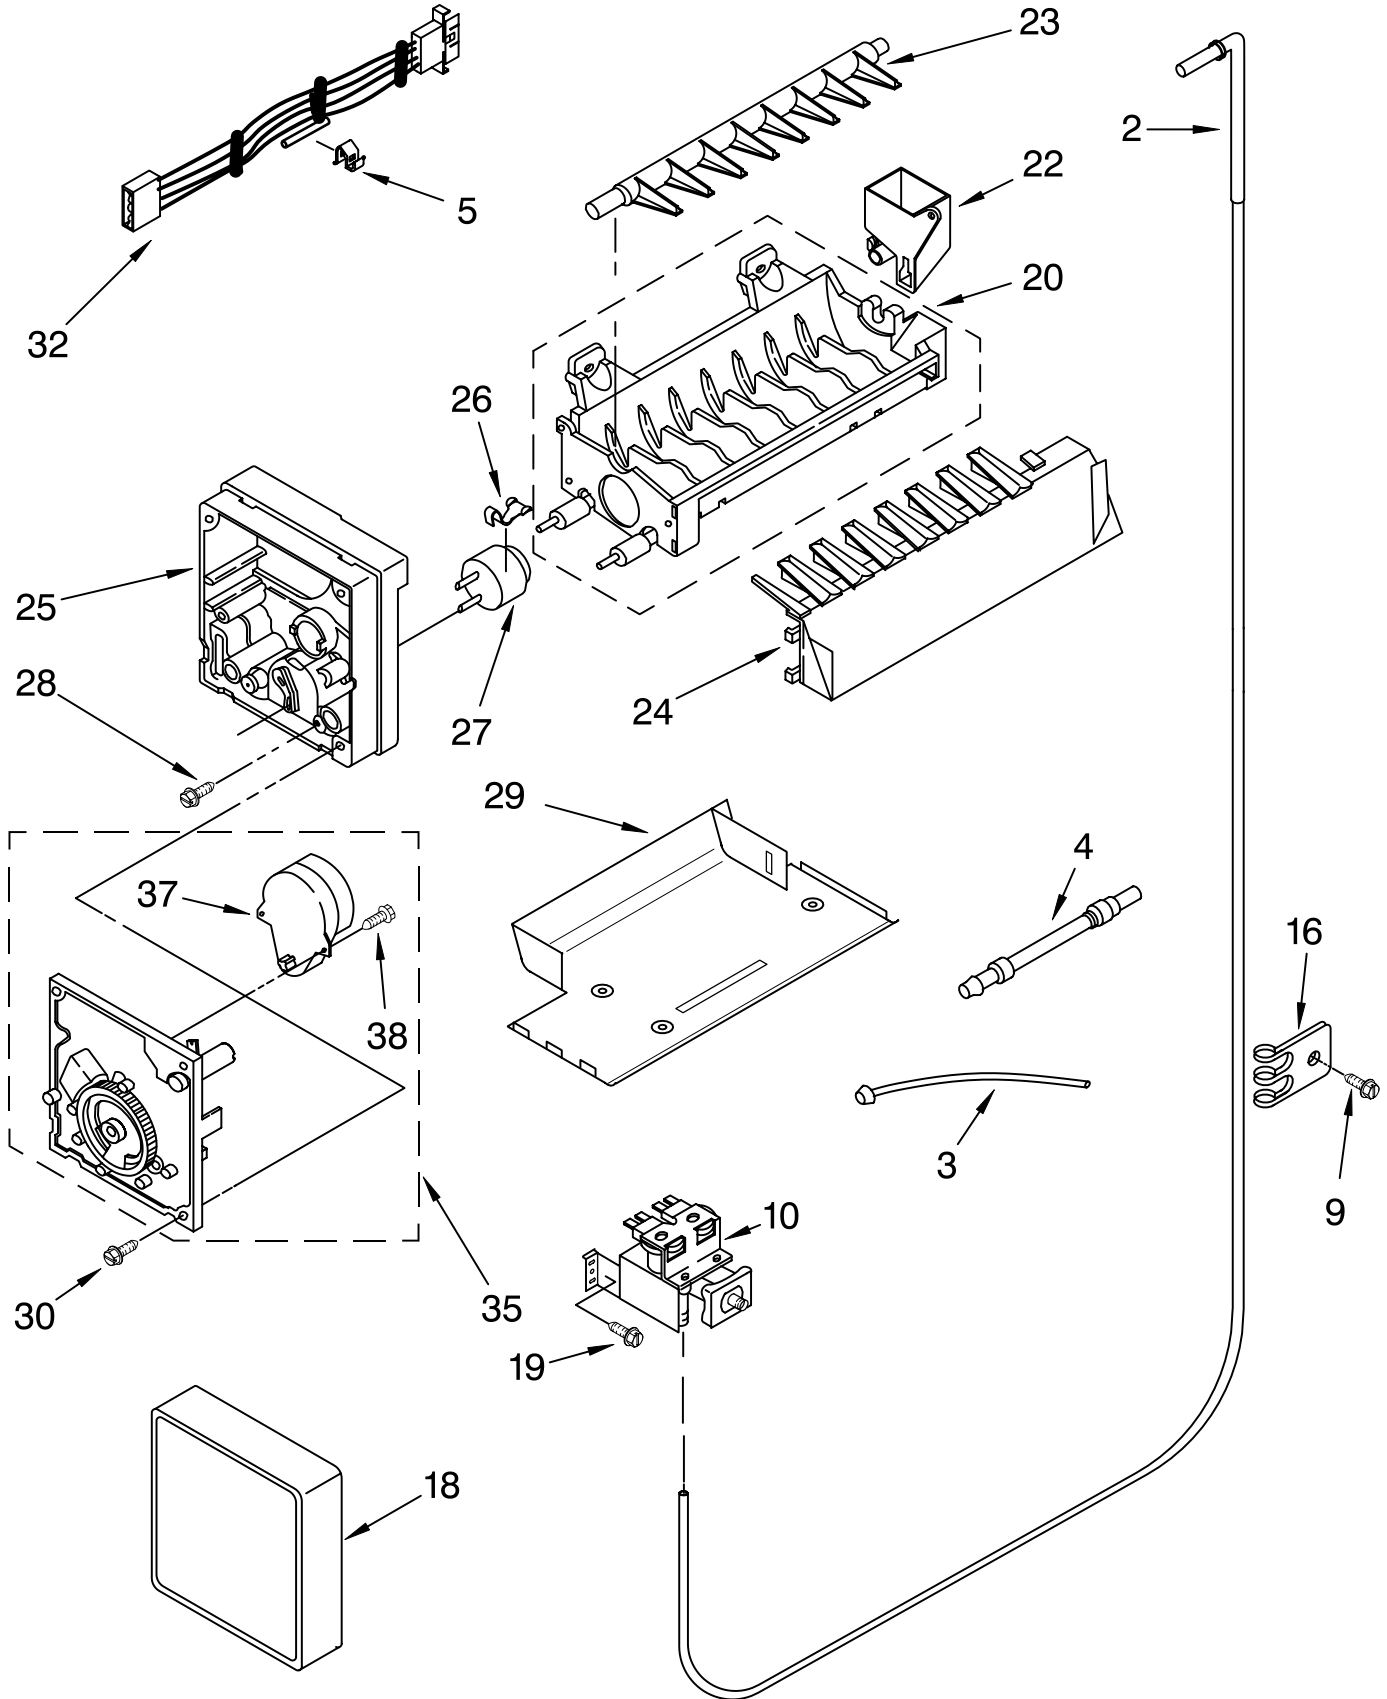

ICEMAKER PARTS

For Models: KRSR25ILWH13, KRSR25ILBT13, KRSR25ILBL13, KRSR25ILSS13
(White) (Biscuit) (Black) (Stainless Steel)

FOR ORDERING INFORMATION REFER TO PARTS PRICE LIST

ICEMAKER PARTS

For Models: KRSR25ILWH13, KRSR25ILBT13, KRSR25ILBL13, KRSR25ILSS13
(White) (Biscuit) (Black) (Stainless Steel)

Illus. No.	Part No.	DESCRIPTION
2	2256096	Fitting, Water Tube
3	2255012	Tube, Filter Outlet
4	2188744	Tube, Filter Inlet
5	628379	Clip, Fuse
9	489478	Screw
10	2188746	Valve, Solenoid
16	2208136	Clip, Tube
18	2174358	Cover
19	488649	Screw
20	628228	Mold & Heater Assembly (Also Order 542638 Silicone Grease)
22	628356	Bearing & Inlet
23	627843	Ejector
24	2198598	Ice Striper
25	2194712	Support
26	627796	Retainer, Thermostat
27	628397	Thermostat (Also Order 542369 Cement Alumilastic)
28	8533917	Screw
29	2212322	Bracket, Ice Maker Mounting
30	489276	Screw
32	2187467	Harness, Wiring
35	626653	Module Assembly (Includes Items 37 & 38)
37	627811	Motor
38	489136	Screw
100	2198597	Icemaker Assembly