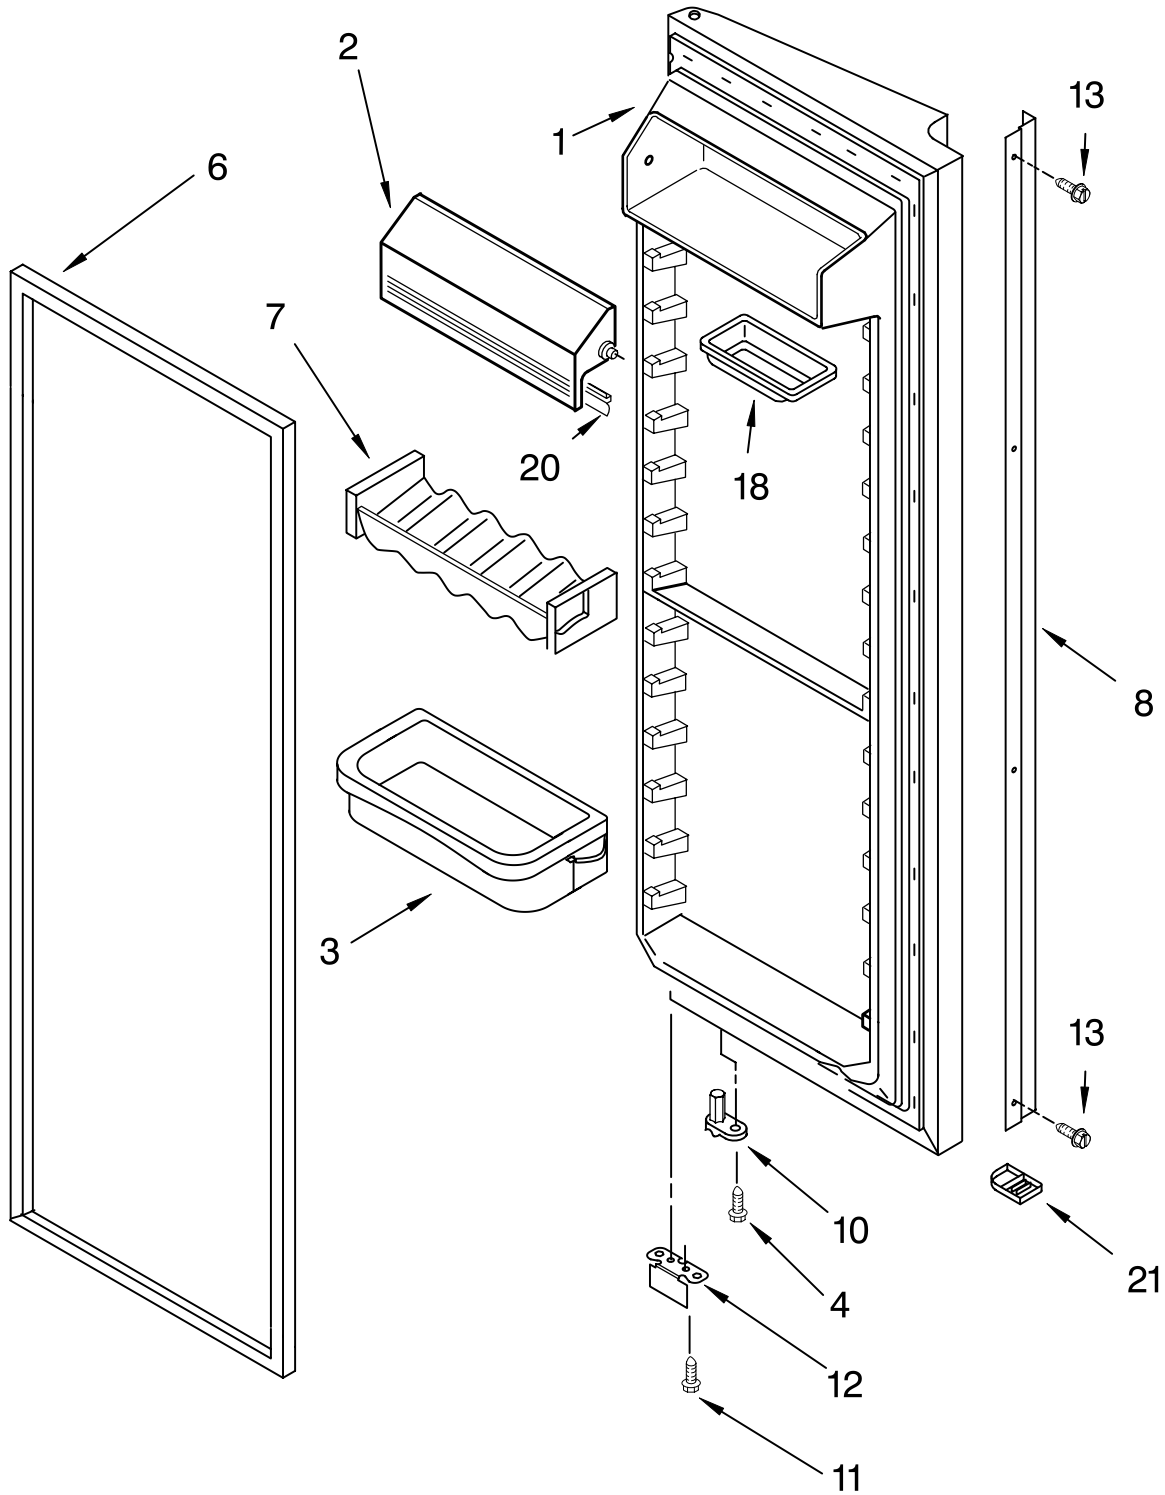

MOTOR AND ICE CONTAINER PARTS

For Models: KRSR25ILWH00, KRSR25ILBT00, KRSR25ILBL00, KRSR25ILSS00, KRSR25ILBU00
(White) (Biscuit) (Black) (Stainless Steel) (Cobalt Blue)

Illus. No.	Part No.	DESCRIPTION
1	2198573	Ice Bin
2	2212367	Crusher Bin
3	2211590	Auger
4	2198603	Blade, Stirring
5	1119007	Spacer, Flat (6)
6	2198591	Cover, Crusher
7	1119013	Blade, Rotary
8	1119005	Spacer, Step (2)
9	2198601	Blade, Fixed
10	1119012	Blade, Rotary
11	2198602	Block, Blade
12	489229	Roll Pin
13	1119006	Blade, Rotary
14	489235	Washer, Plain
15	2198661	Washer, Coupling
16	2220457	Coupling
17	8281164	Screw
18	3400065	Screw
19	2198605	Button, Bin
20	2212371	Latch, Bin
21	2198608	Spring, Latch
22	2198671	Screw (2)
23	8281163	Screw
24	2212369	Holder
25	2220458	Coupling, Bottom
26	2198628	Seal
27	2212370	Washer
29	2198607	Spring
30	999536	Drive Shaft
31	2198655	Bracket, Motor
32	2198594	Dispenser, Motor
33	2198626	Cover
34	8281162	Screw
35	489478	Screw
36	2212365	Sleeve, Coupling

FOR ORDERING INFORMATION REFER TO PARTS PRICE LIST

REFRIGERATOR DOOR PARTS

For Models: KRSR25ILWH00, KRSR25ILBT00, KRSR25ILBL00, KRSR25ILSS00, KRSR25ILBU00
(White) (Biscuit) (Black) (Stainless Steel) (Cobalt Blue)

FOR ORDERING INFORMATION REFER TO PARTS PRICE LIST