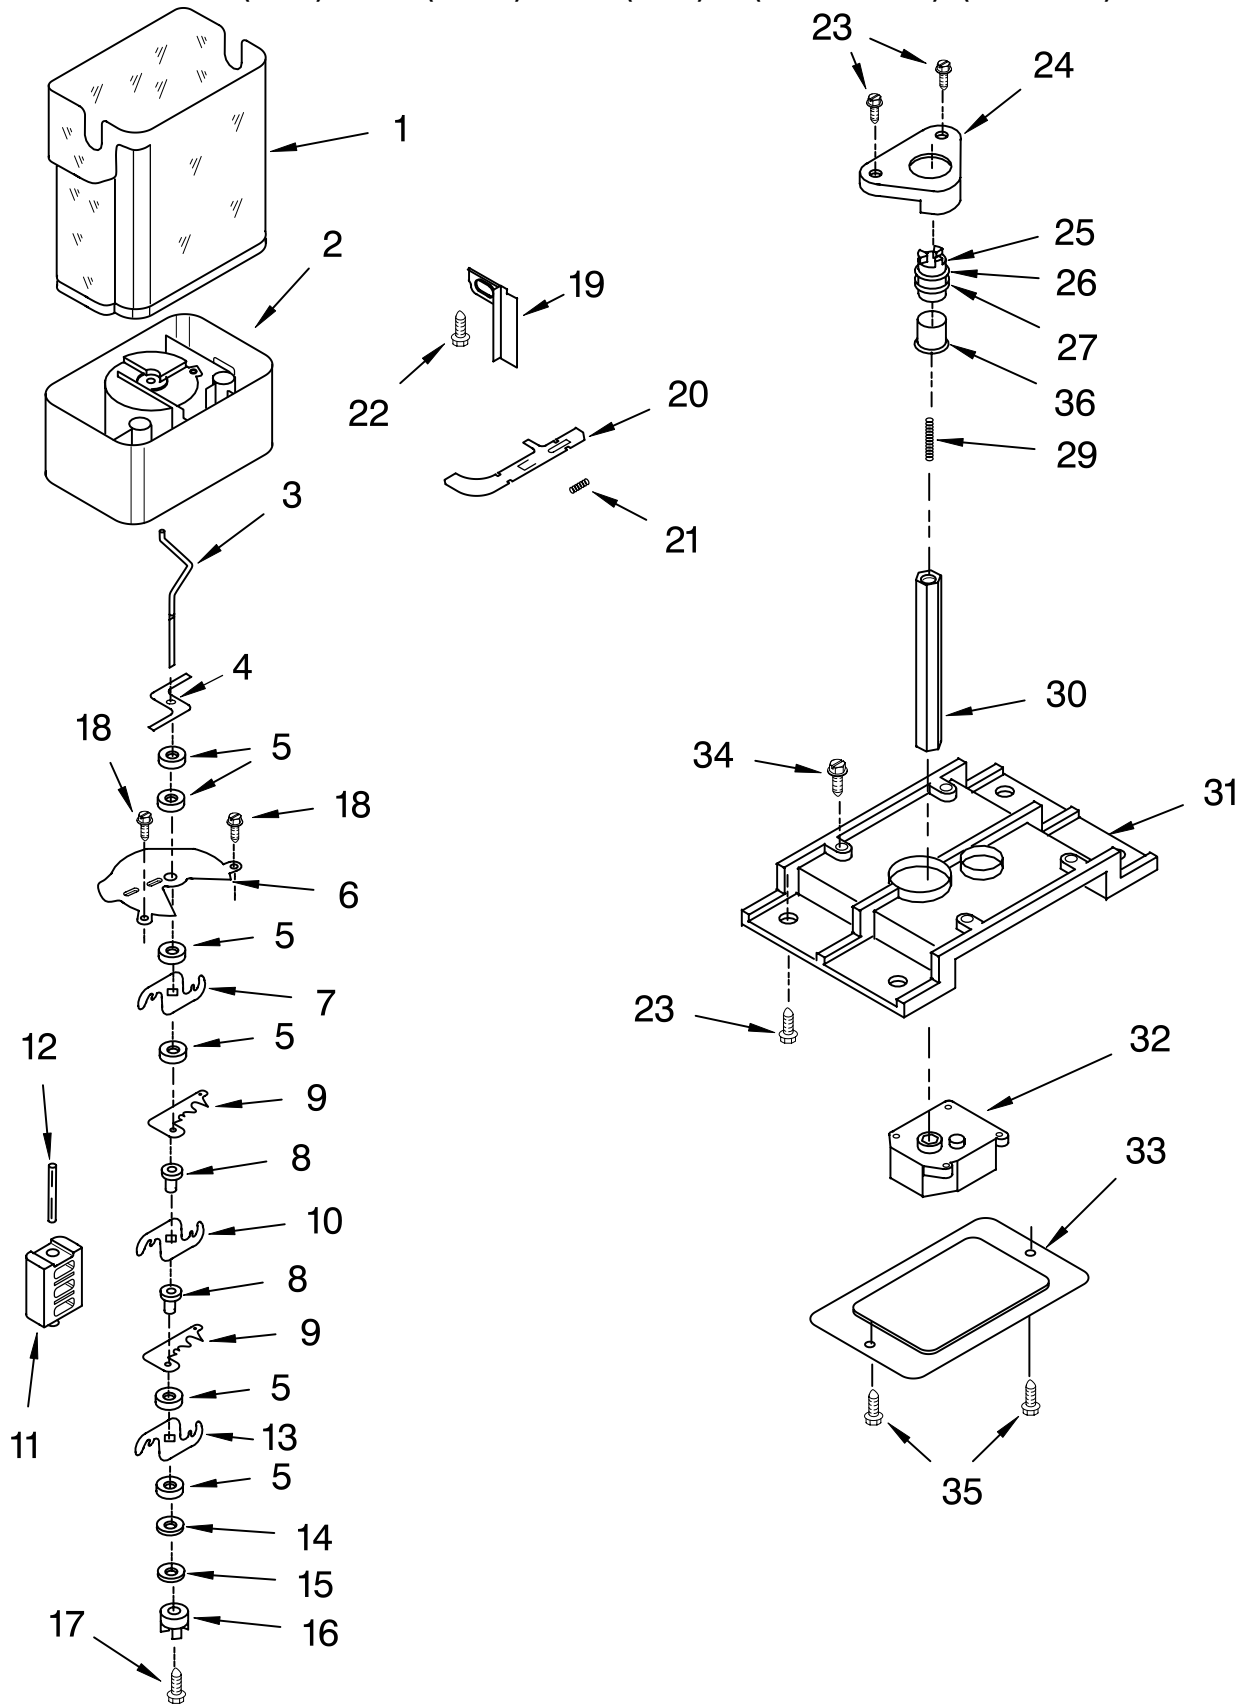

MOTOR AND ICE CONTAINER PARTS

For Models: KRSR25ILWH00, KRSR25ILBT00, KRSR25ILBL00, KRSR25ILSS00, KRSR25ILBU00
(White) (Biscuit) (Black) (Stainless Steel) (Cobalt Blue)

FOR ORDERING INFORMATION REFER TO PARTS PRICE LIST

MOTOR AND ICE CONTAINER PARTS

For Models: KRSR25ILWH00, KRSR25ILBT00, KRSR25ILBL00, KRSR25ILSS00, KRSR25ILBU00
(White) (Biscuit) (Black) (Stainless Steel) (Cobalt Blue)

Illus. No.	Part No.	DESCRIPTION
1	2198573	Ice Bin
2	2212367	Crusher Bin
3	2211590	Auger
4	2198603	Blade, Stirring
5	1119007	Spacer, Flat (6)
6	2198591	Cover, Crusher
7	1119013	Blade, Rotary
8	1119005	Spacer, Step (2)
9	2198601	Blade, Fixed
10	1119012	Blade, Rotary
11	2198602	Block, Blade
12	489229	Roll Pin
13	1119006	Blade, Rotary
14	489235	Washer, Plain
15	2198661	Washer, Coupling
16	2220457	Coupling
17	8281164	Screw
18	3400065	Screw
19	2198605	Button, Bin
20	2212371	Latch, Bin
21	2198608	Spring, Latch
22	2198671	Screw (2)
23	8281163	Screw
24	2212369	Holder
25	2220458	Coupling, Bottom
26	2198628	Seal
27	2212370	Washer
29	2198607	Spring
30	999536	Drive Shaft
31	2198655	Bracket, Motor
32	2198594	Dispenser, Motor
33	2198626	Cover
34	8281162	Screw
35	489478	Screw
36	2212365	Sleeve, Coupling

FOR ORDERING INFORMATION REFER TO PARTS PRICE LIST