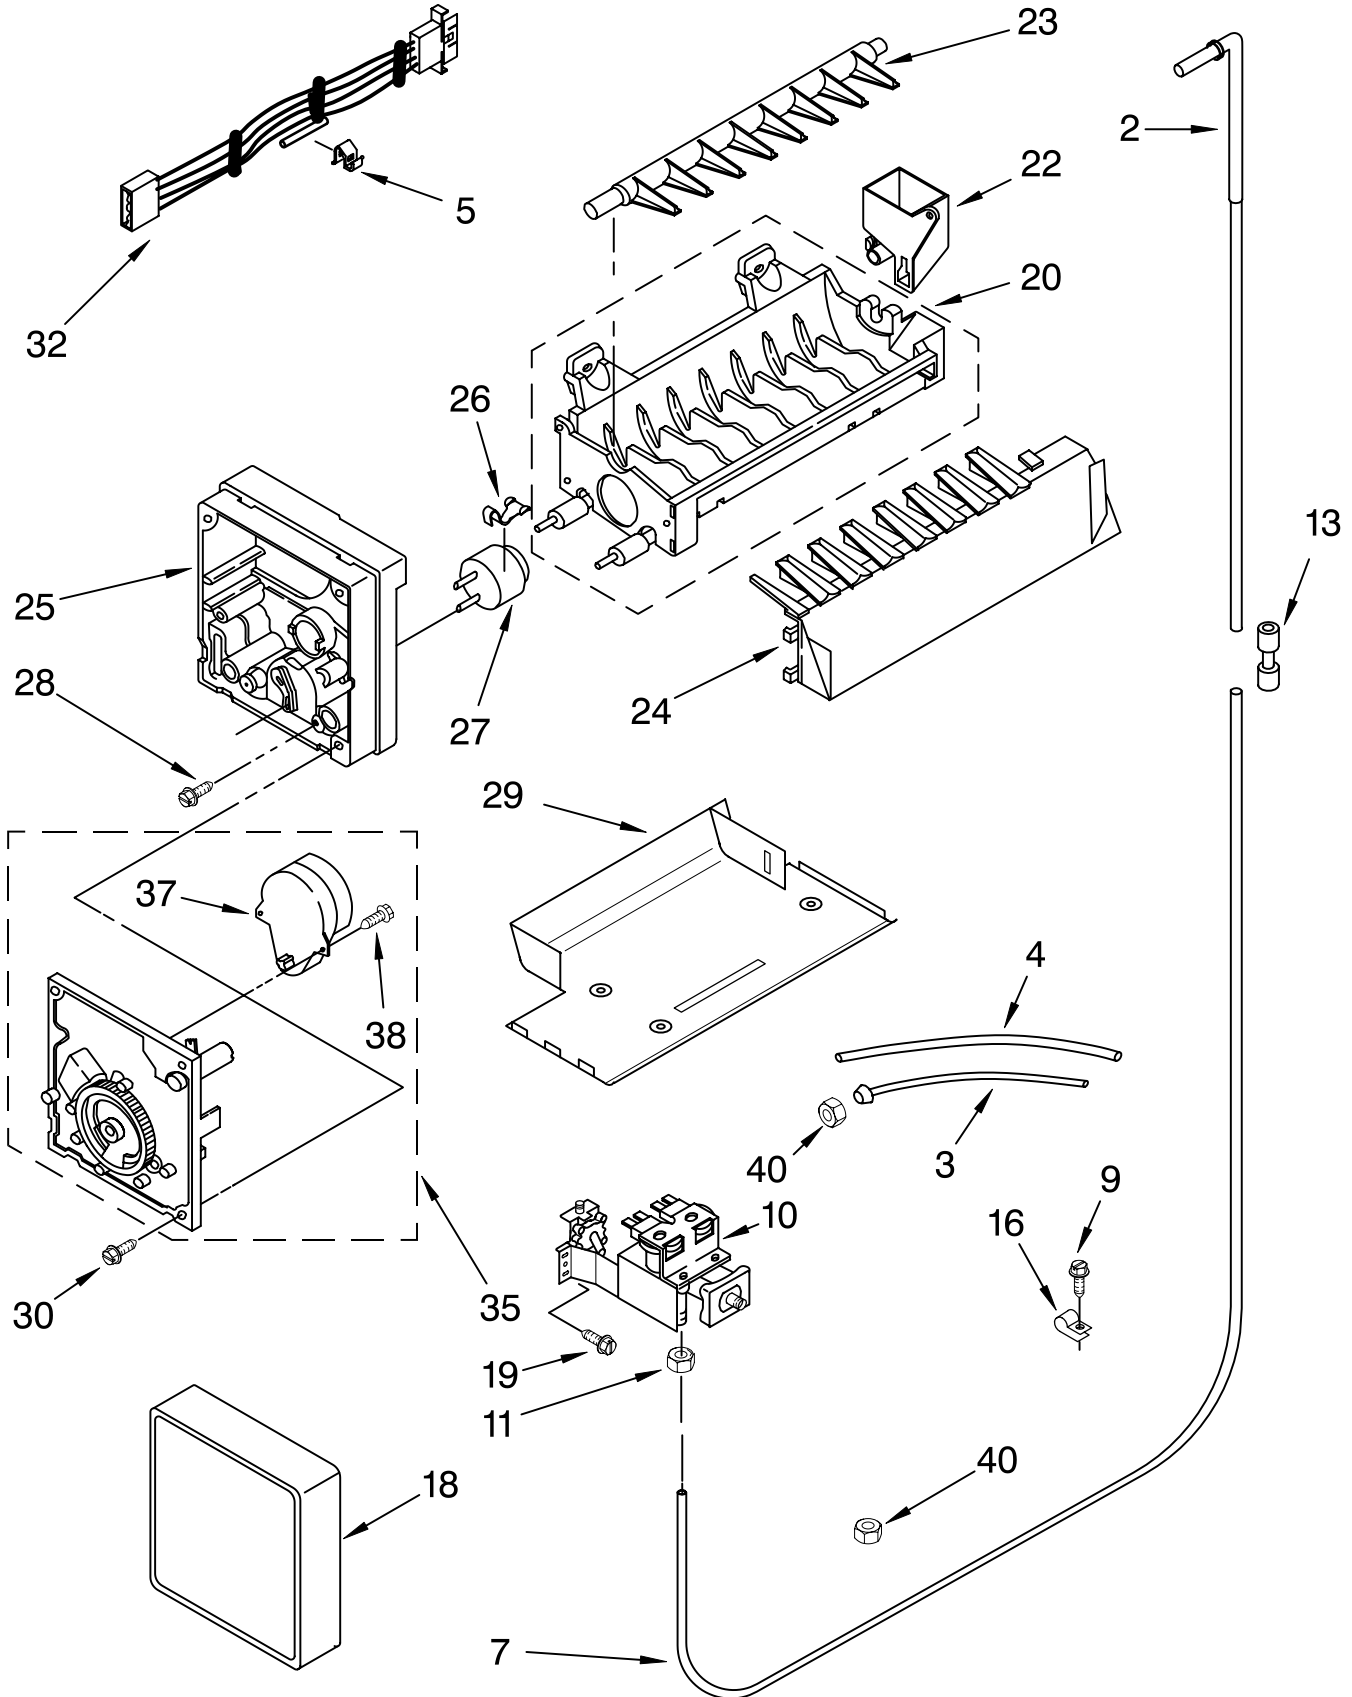

ICEMAKER PARTS

For Models: KRSR25ILWH00, KRSR25ILBT00, KRSR25ILBL00, KRSR25ILSS00, KRSR25ILBU00
(White) (Biscuit) (Black) (Stainless Steel) (Cobalt Blue)

FOR ORDERING INFORMATION REFER TO PARTS PRICE LIST

ICEMAKER PARTS

For Models: KRSR25ILWH00, KRSR25ILBT00, KRSR25ILBL00, KRSR25ILSS00, KRSR25ILBU00
(White) (Biscuit) (Black) (Stainless Steel) (Cobalt Blue)

Illus. No.	Part No.	DESCRIPTION
2	2198578	Fitting, Water Tube
3	2186493	Tube, Filter Outlet
4	2186492	Tube, Filter Inlet
5	628379	Clip, Fuse
7	2211507	Tube, Water
9	489478	Screw
10	2205762	Valve, Solenoid
11	627018	Nut, Compression
13	2198677	Connector, Water Tube
16	489385	Clamp, Tube
18	2174358	Cover
19	488649	Screw
20	628228	Mold & Heater Assembly (Also Order 542638 Silicone Grease)
22	628356	Bearing & Inlet
23	2194711	Ejector
24	2198598	Ice Striper
25	2194712	Support
26	627796	Retainer, Thermostat
27	628397	Thermostat (Also Order 542369 Cement Alumilastic)
28	489322	Screw
29	2212322	Bracket, Ice Maker Mounting
30	489276	Screw
32	2187467	Harness, Wiring
35	628399	Module Assembly (Includes Items 37 & 38)
37	628398	Motor
38	489136	Screw
40	1129179	Nut, Compression