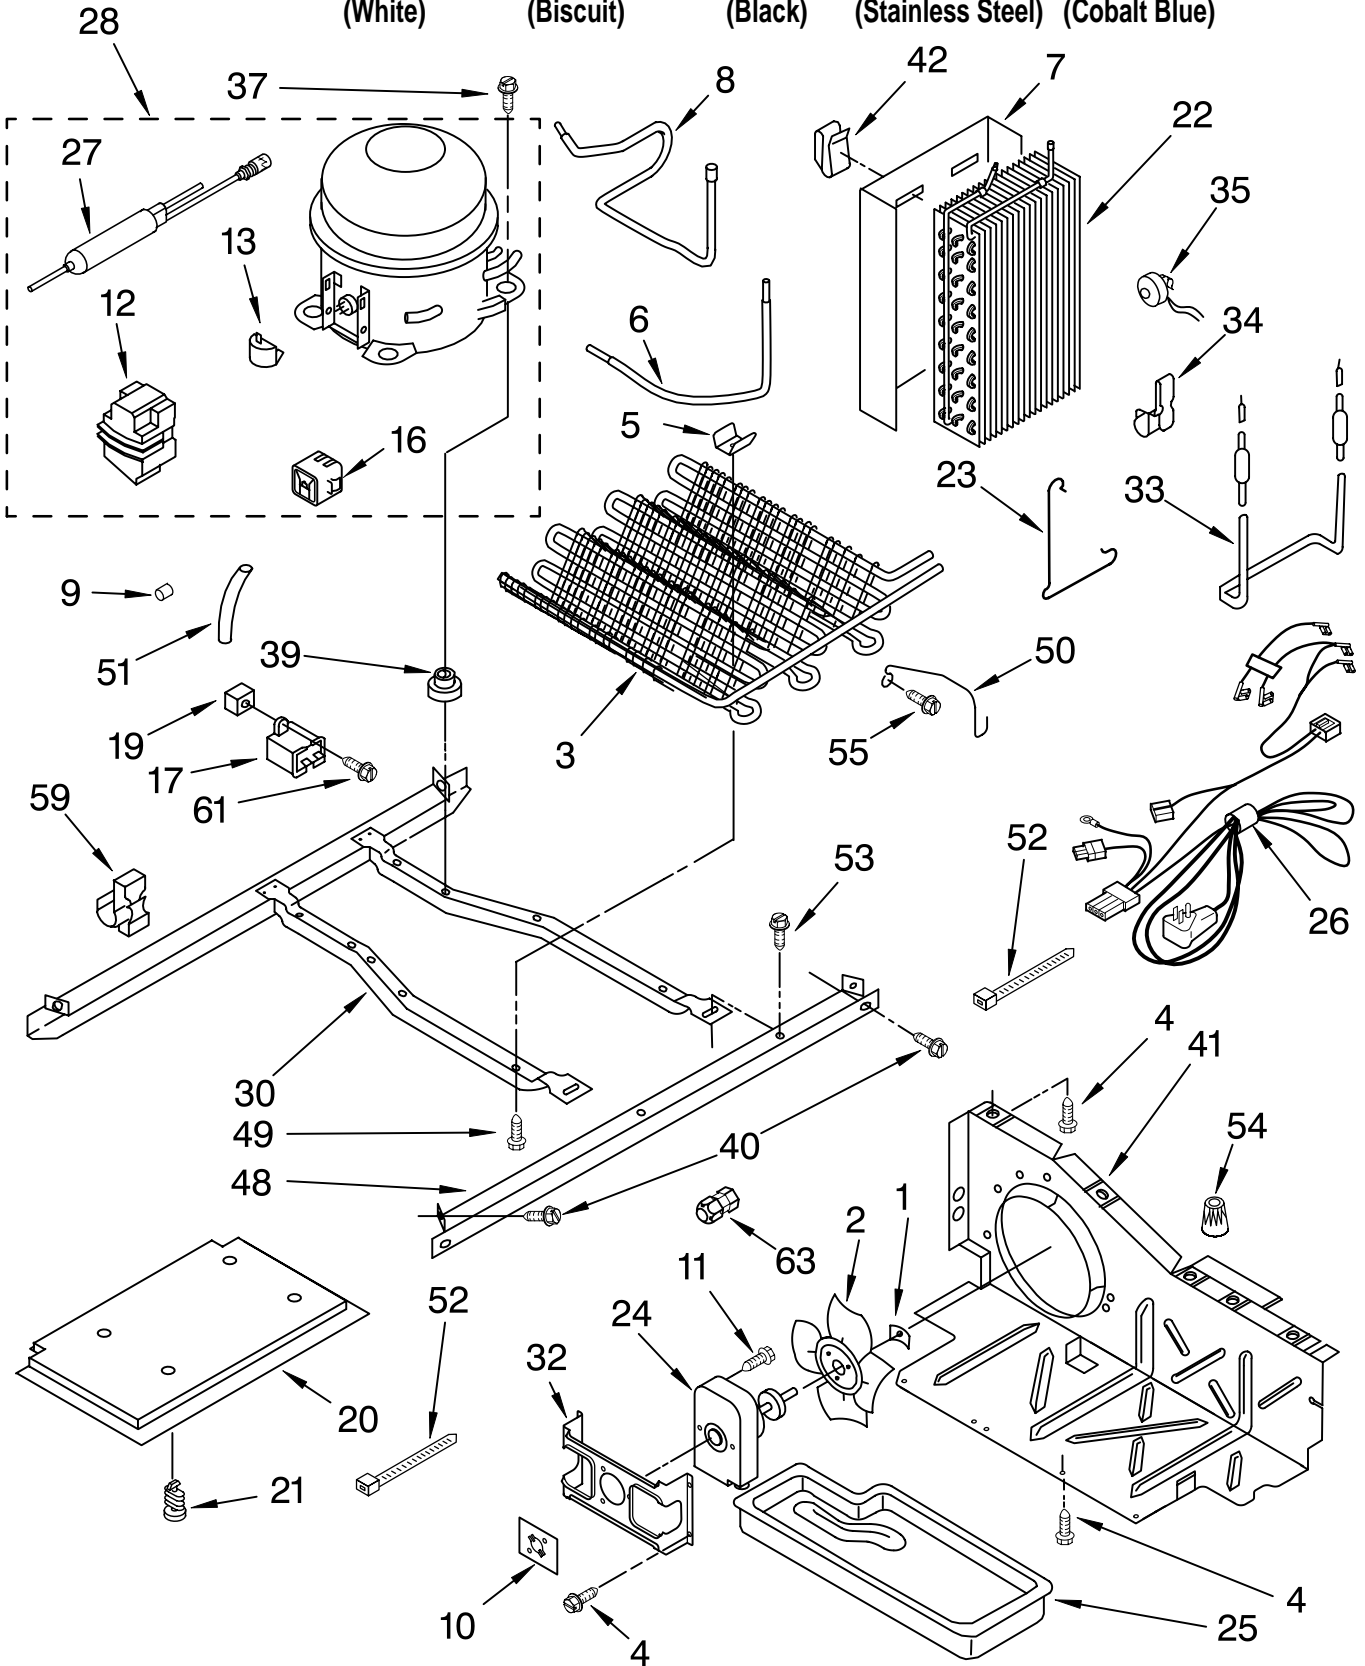

UNIT PARTS

For Models: KRSR25ILWH00, KRSR25ILBT00, KRSR25ILBL00, KRSR25ILSS00, KRSR25ILBU00
(White) (Biscuit) (Black) (Stainless Steel) (Cobalt Blue)

**Production Compressor Requires Production Electrical Components.
Service Compressor Requires Service Electrical Components.
For Further Information, Refer to Standard Brand and Related Components.**

FOR ORDERING INFORMATION REFER TO PARTS PRICE LIST