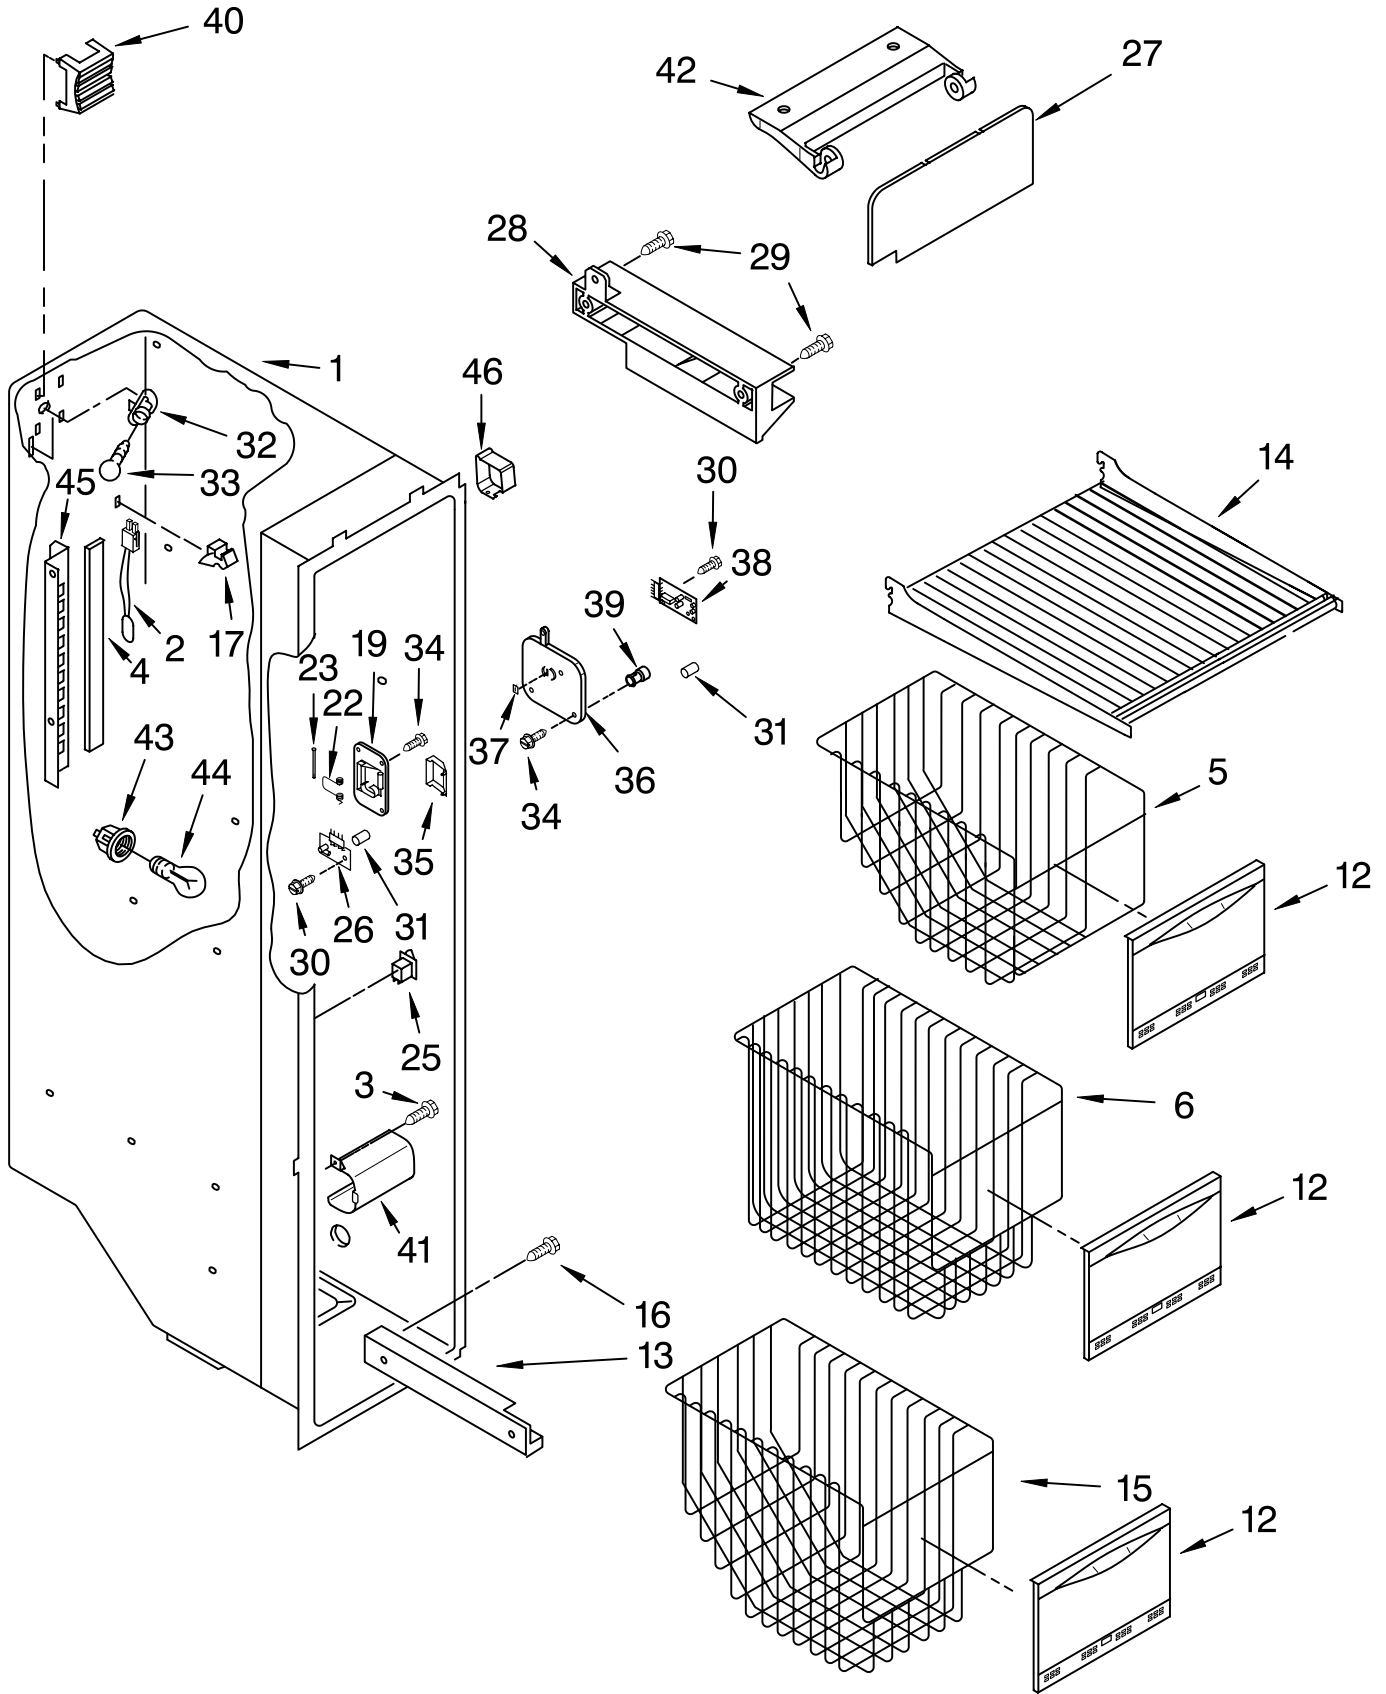

FREEZER LINER PARTS

For Models: KRSR25ILWH00, KRSR25ILBT00, KRSR25ILBL00, KRSR25ILSS00, KRSR25ILBU00
(White) (Biscuit) (Black) (Stainless Steel) (Cobalt Blue)

FOR ORDERING INFORMATION REFER TO PARTS PRICE LIST

FREEZER LINER PARTS

For Models: KSRS25ILWH00, KSRS25ILBT00, KSRS25ILBL00, KSRS25ILSS00, KSRS25ILBU00
(White) (Biscuit) (Black) (Stainless Steel) (Cobalt Blue)

Illus. No.	Part No.	DESCRIPTION
1		Liner (Not A Serviceable Part)
2	2216113	Thermistor
3	3400893	Screw
4	2198697	Gasket
5	2205834	Basket, Top
6	2205833	Basket, Tall
12	2205826	Basket, Front
13		Shelf Track
	2181760	Right Side
	2181759	Left Side
14	2205837	Shelf
15	2205832	Basket, Sloped
16	486298	Screw (8)
17	842534	Clip, Air Duct (2)
19	2198587	Cover, Emitter
22	2198635	Spring
23	2198634	Pin
25	1115373	Switch, Rocker Arm
26	2198585	P.C. Board Emitter
27	2198642	Cover, Ice Maker
28	2212321	Slide, Ice Maker Mounting
29	489478	Screw
30	489214	Screw
31	2198665	Tube, P.C. Board
32	2162085	Light Socket
33	527949	Light Bulb
34	8281185	Screw
35	2198633	Flipper
36	2198588	Cover, Receiver
37	2198637	Slide, Ice Maker Shut Off
38	2198586	P.C. Board, Receiver
39	2198643	Lens
40	2198589	Light Shield
41	2212340	Light Lens
42	2198641	Bracket, Ice Maker Cover
43	2155597	Socket, Light
44	527949	Light Bulb
45		Ladder
	2198609	Left Side
	2198610	Right Side
46	2219878	Shield, Wiring