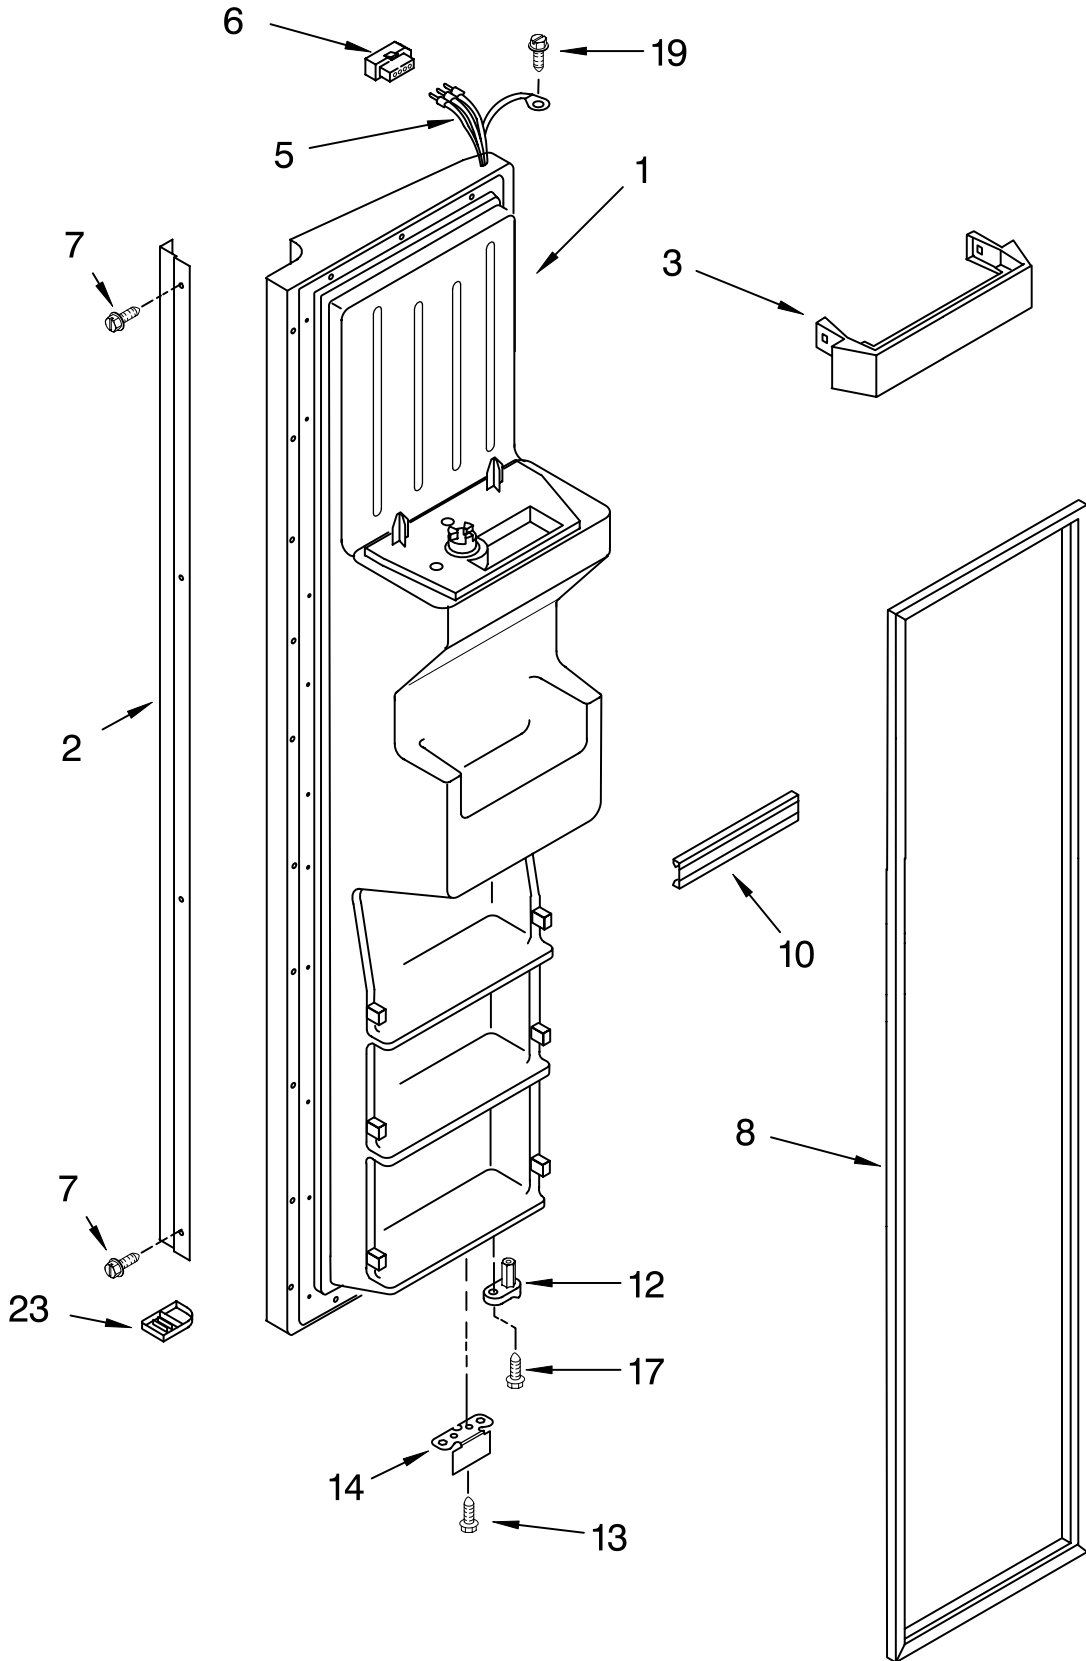

FREEZER DOOR PARTS

For Models: KRSR25ILWH00, KRSR25ILBT00, KRSR25ILBL00, KRSR25ILSS00, KRSR25ILBU00
(White) (Biscuit) (Black) (Stainless Steel) (Cobalt Blue)

FOR ORDERING INFORMATION REFER TO PARTS PRICE LIST