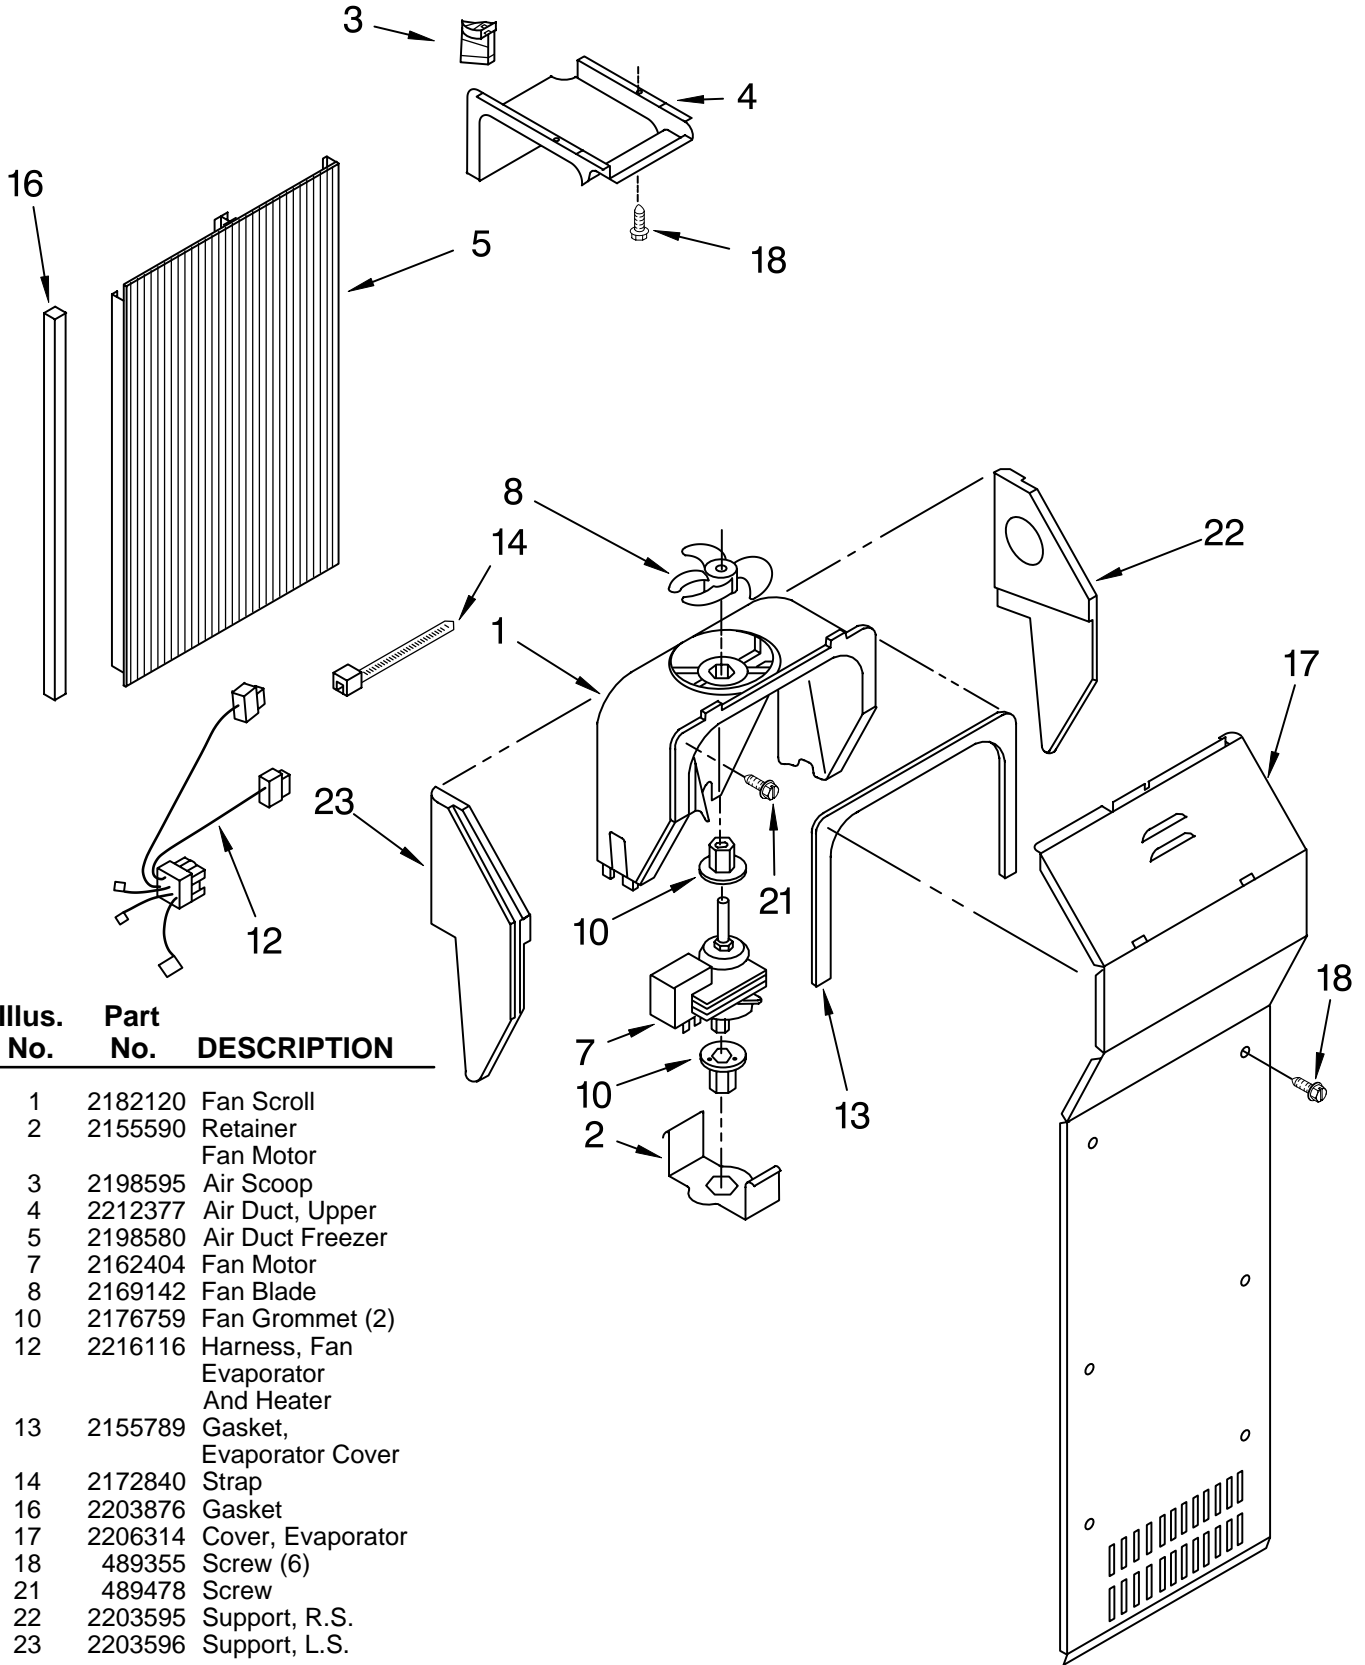

AIR FLOW PARTS

For Models: KRSR25ILWH00, KRSR25ILBT00, KRSR25ILBL00, KRSR25ILSS00, KRSR25ILBU00
(White) (Biscuit) (Black) (Stainless Steel) (Cobalt Blue)

Illus. No.	Part No.	DESCRIPTION
1	2182120	Fan Scroll
2	2155590	Retainer Fan Motor
3	2198595	Air Scoop
4	2212377	Air Duct, Upper
5	2198580	Air Duct Freezer
7	2162404	Fan Motor
8	2169142	Fan Blade
10	2176759	Fan Grommet (2)
12	2216116	Harness, Fan Evaporator And Heater
13	2155789	Gasket, Evaporator Cover
14	2172840	Strap
16	2203876	Gasket
17	2206314	Cover, Evaporator
18	489355	Screw (6)
	489478	Screw
22	2203595	Support, R.S.
23	2203596	Support, L.S.

FOR ORDERING INFORMATION REFER TO PARTS PRICE LIST