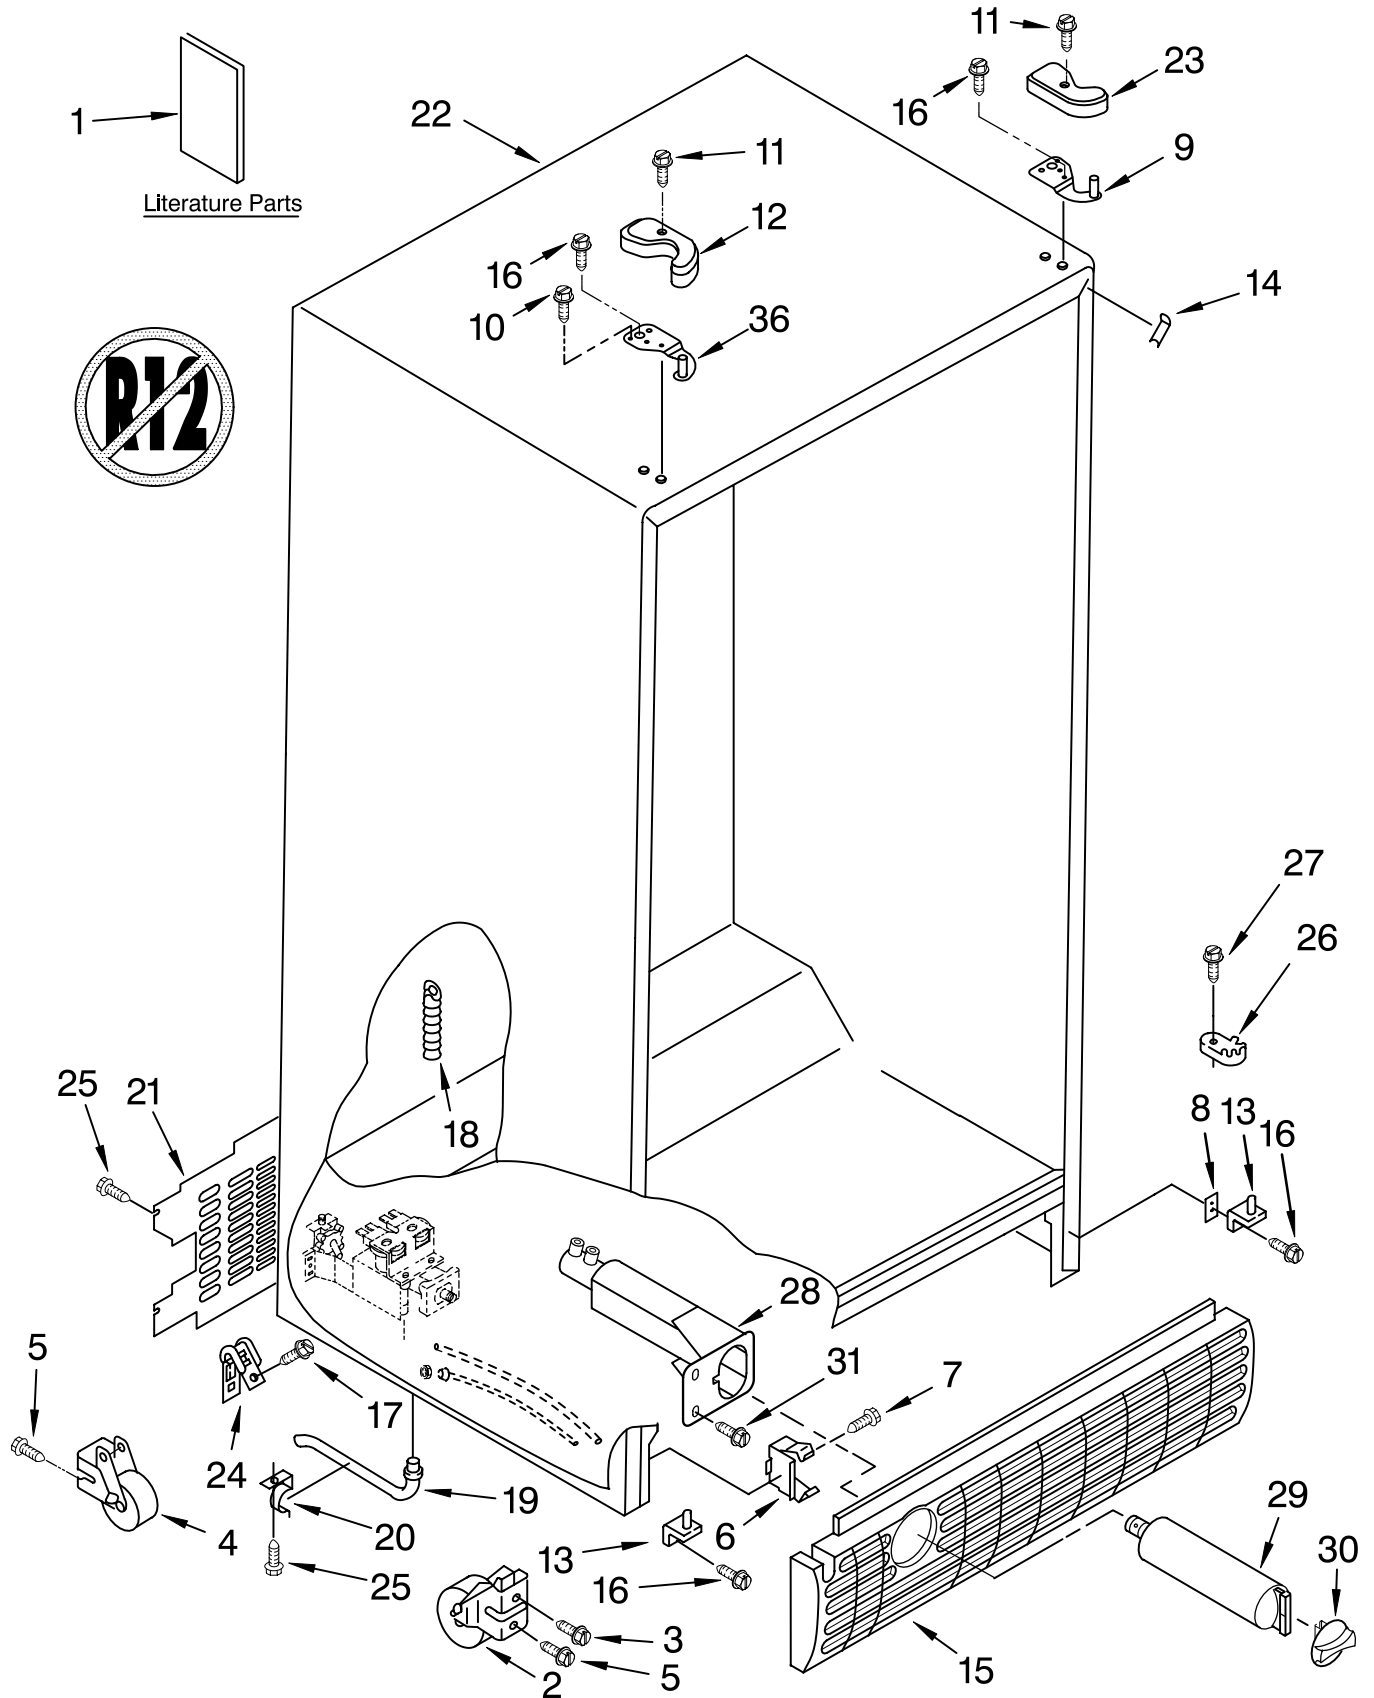

For Models: KRSR25ILWH00, KRSR25ILBT00, KRSR25ILBL00, KRSR25ILSS00, KRSR25ILBU00
(White) (Biscuit) (Black) (Stainless Steel) (Cobalt Blue)

Literature Parts

FOR ORDERING INFORMATION REFER TO PARTS PRICE LIST