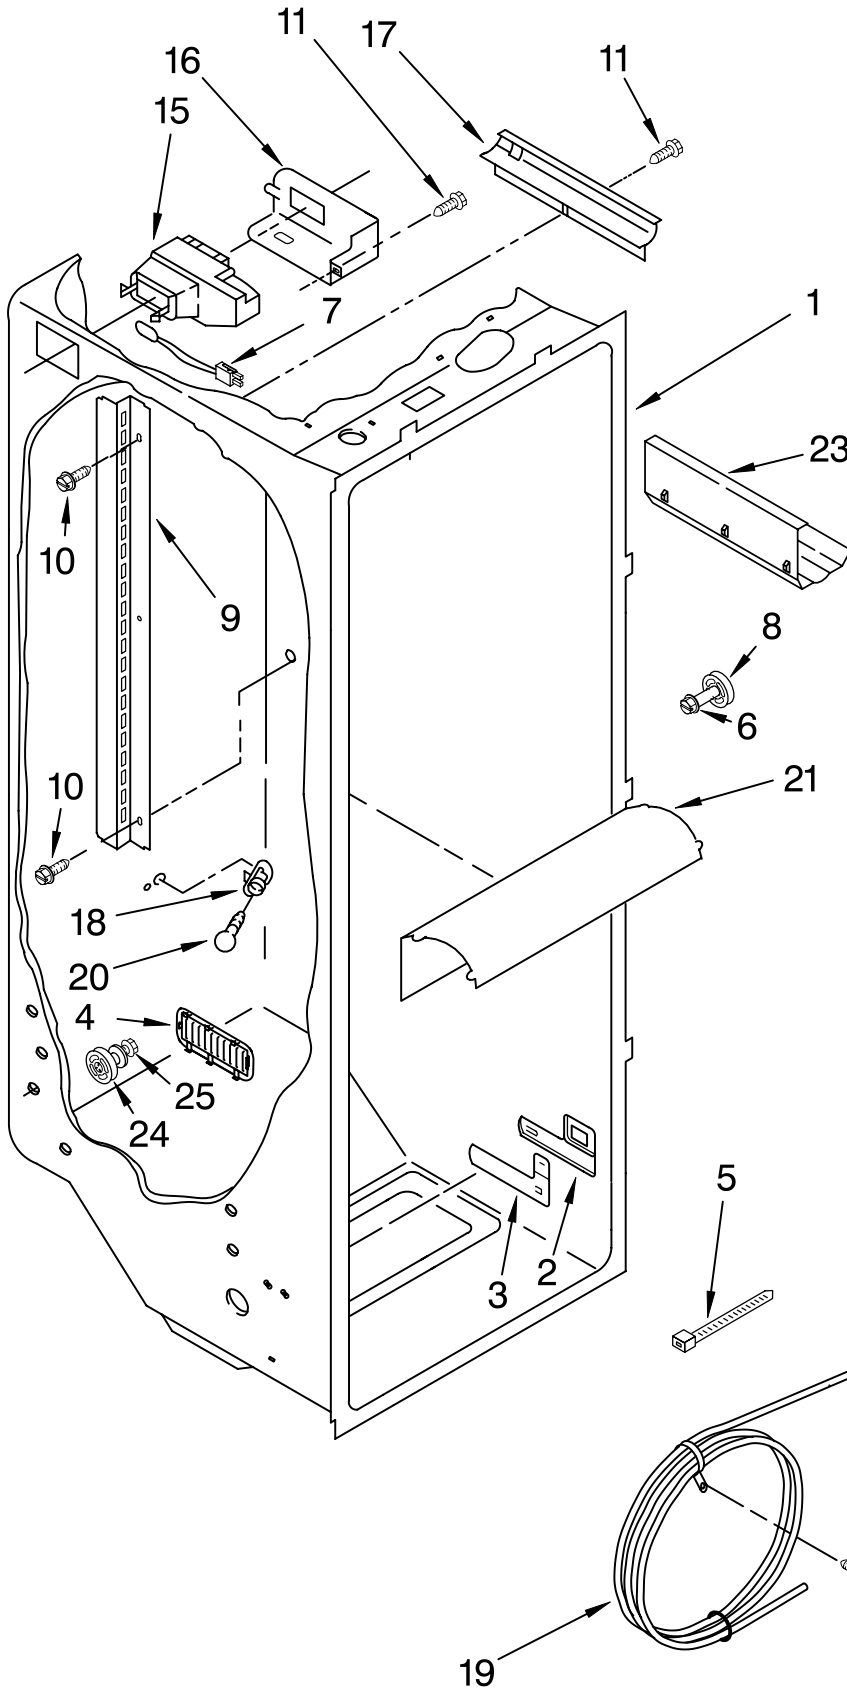

REFRIGERATOR LINER PARTS

For Models: KRSR25ILWH00, KRSR25ILBT00, KRSR25ILBL00, KRSR25ILSS00, KRSR25ILBU00
(White) (Biscuit) (Black) (Stainless Steel) (Cobalt Blue)

Illus. No.	Part No.	DESCRIPTION
1		Liner (Not A Serviceable Part)
2	2194744	Escutcheon, Meat Pan Control
3	2182757	Slide Meat Pan Control
4	2182147	Louver
5	2205813	Strap
6	8281158	Screw
7	2216113	Thermistor
8	2196483	Stud Assembly
9	2206273	Shelf Ladder
10	487539	Screw
11	486298	Screw (2)
15	2216112	Air Diffuser Assembly
16	2212240	Air Diffuser Cover
17	2150331	Cover, Wiring
18	2162085	Socket
19	2217199	Reservoir
20	527949	Light Bulb
21	2206269	Light Lens
22	488280	Screw
23	2179404	Rack, Wine & Egg
24	2196485	Stud Assembly
25	3400894	Screw

FOR ORDERING INFORMATION REFER TO PARTS PRICE LIST