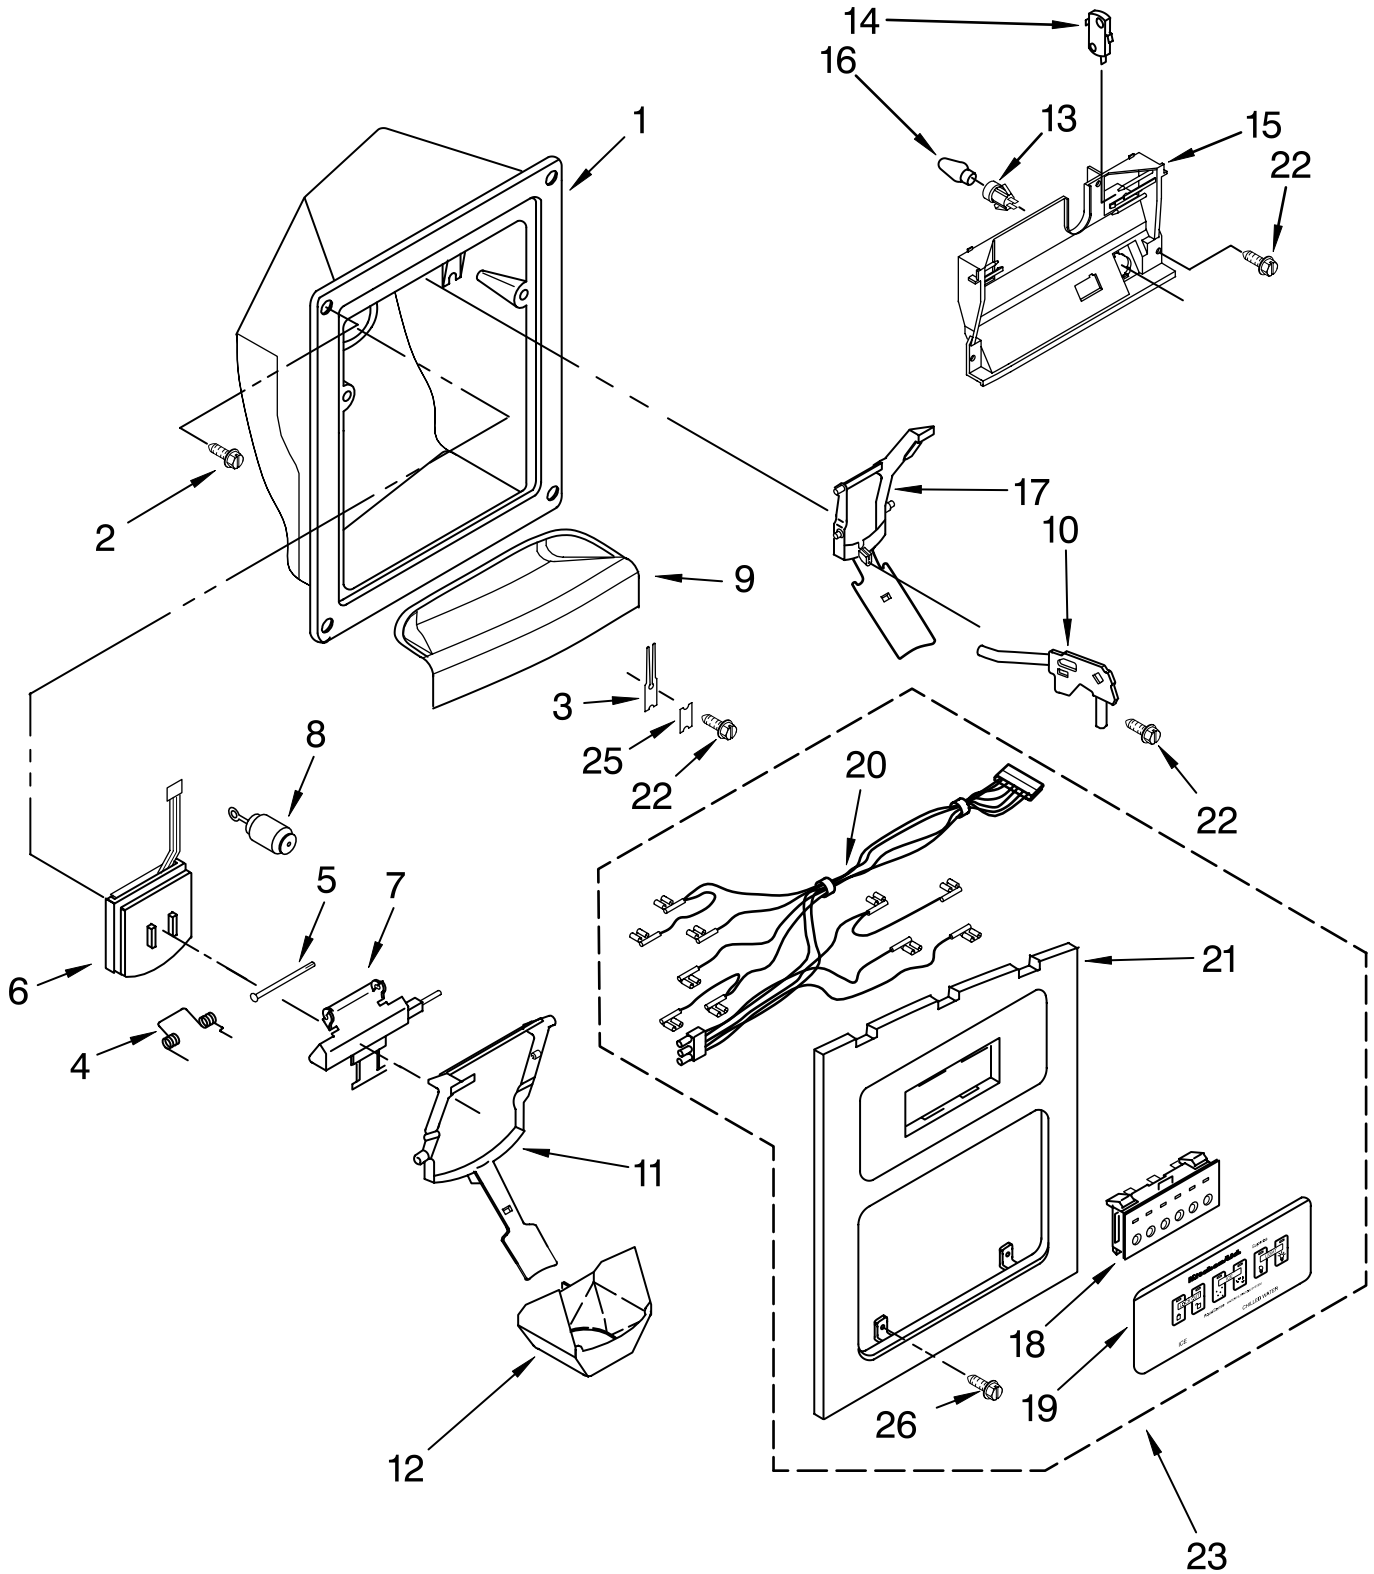

DISPENSER FRONT PARTS

For Models: KRSR25ILWH00, KRSR25ILBT00, KRSR25ILBL00, KRSR25ILSS00, KRSR25ILBU00
(White) (Biscuit) (Black) (Stainless Steel) (Cobalt Blue)

FOR ORDERING INFORMATION REFER TO PARTS PRICE LIST

DISPENSER FRONT PARTS

For Models: KRSR25ILWH00, KRSR25ILBT00, KRSR25ILBL00, KRSR25ILSS00, KRSR25ILBU00
(White) (Biscuit) (Black) (Stainless Steel) (Cobalt Blue)

Illus. No.	Part No.	DESCRIPTION	Illus. No.	Part No.	DESCRIPTION	Illus. No.	Part No.	DESCRIPTION
1		Housing, Dispenser (Not Serviced)	11		Lever, Ice Dispenser	19		Overlay, Front Cover (Not Available, Order #23)
2	3196165	Screw		2180259	White			
3	2194719	Retainer, Levers		2186850	Biscuit	20	2187406	Wire Assembly
4	2180209	Spring, Torsion		2180261	Black	21		Front Cover, Housing (Not Available, Order #23)
5	2196195	Pin		2207151	Cobalt Blue	22	489000	Screw
6	2180352	Door, Ice	12	2180224	Guide, Ice	23		Front Cover Assembly (Includes Items 18, 19, 20 & 21)
7	2206423	Door Mechanism Assembly	13	2180200	Lamp Holder			
8	2205686	Mechanism Delay	14	2162361	Switch			
9		Grille, Overflow	15	2183771	Bracket, Control			
	2207109W	White	16	3406124	Bulb, Light			
	2207109T	Biscuit	17		Lever, Water Dispenser			
	2207109B	Black		2180268	White		2207153W	White
	2207109BU	Cobalt Blue		2186852	Biscuit		2207153T	Biscuit
10	2209718	Water Fitting Assembly (Includes Water Tube)		2180270	Black		2207153B	Black
				2207149	Cobalt Blue		2207153BU	Cobalt Blue
			18		Switch Assembly (Not Available, Order #23)	25	2195051	Strain Relief
						26	3400065	Screw

FOR ORDERING INFORMATION REFER TO PARTS PRICE LIST