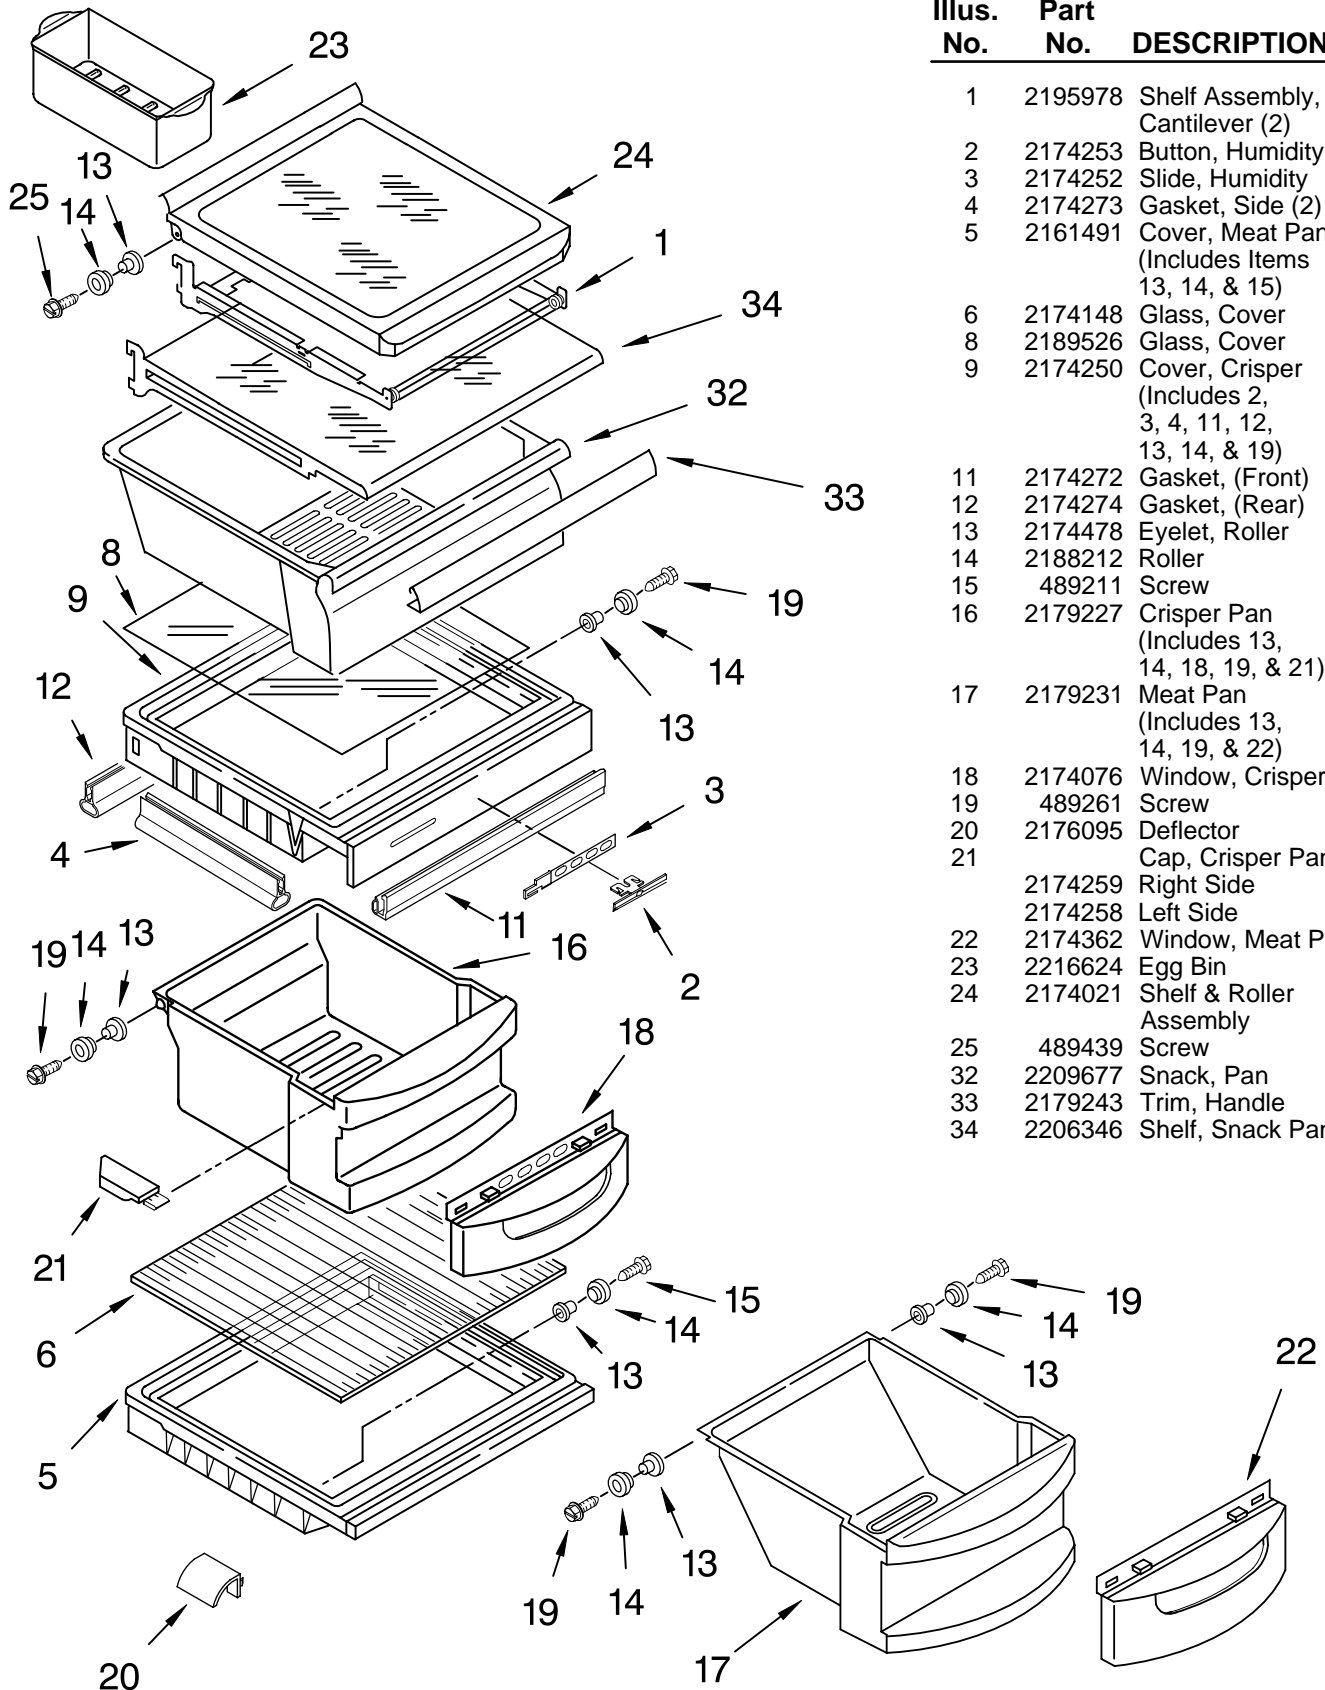

REFRIGERATOR LINER PARTS

For Models: KRSR25ILWH00, KRSR25ILBT00, KRSR25ILBL00, KRSR25ILSS00, KRSR25ILBU00
 (White) (Biscuit) (Black) (Stainless Steel) (Cobalt Blue)

Illus. No.	Part No.	DESCRIPTION
1		Liner (Not A Serviceable Part)
2	2194744	Escutcheon, Meat Pan Control
3	2182757	Slide Meat Pan Control
4	2182147	Louver
5	2205813	Strap
6	8281158	Screw
7	2216113	Thermistor
8	2196483	Stud Assembly
9	2206273	Shelf Ladder
10	487539	Screw
11	486298	Screw (2)
15	2216112	Air Diffuser Assembly
16	2212240	Air Diffuser Cover
17	2150331	Cover, Wiring
18	2162085	Socket
19	2217199	Reservoir
20	527949	Light Bulb
21	2206269	Light Lens
22	488280	Screw
23	2179404	Rack, Wine & Egg
24	2196485	Stud Assembly
25	3400894	Screw

Illus. No.	Part No.	DESCRIPTION
1	2195978	Shelf Assembly, Cantilever (2)
2	2174253	Button, Humidity
3	2174252	Slide, Humidity
4	2174273	Gasket, Side (2)
5	2161491	Cover, Meat Pan (Includes Items 13, 14, & 15)
6	2174148	Glass, Cover
8	2189526	Glass, Cover
9	2174250	Cover, Crisper (Includes 2, 3, 4, 11, 12, 13, 14, & 19)
11	2174272	Gasket, (Front)
12	2174274	Gasket, (Rear)
13	2174478	Eyelet, Roller
14	2188212	Roller
15	489211	Screw
16	2179227	Crisper Pan (Includes 13, 14, 18, 19, & 21)
17	2179231	Meat Pan (Includes 13, 14, 19, & 22)
18	2174076	Window, Crisper
19	489261	Screw
20	2176095	Deflector
21	2174259	Cap, Crisper Pan Right Side
	2174258	Left Side
22	2174362	Window, Meat Pan
23	2216624	Egg Bin
24	2174021	Shelf & Roller Assembly
25	489439	Screw
32	2209677	Snack, Pan
33	2179243	Trim, Handle
34	2206346	Shelf, Snack Pan