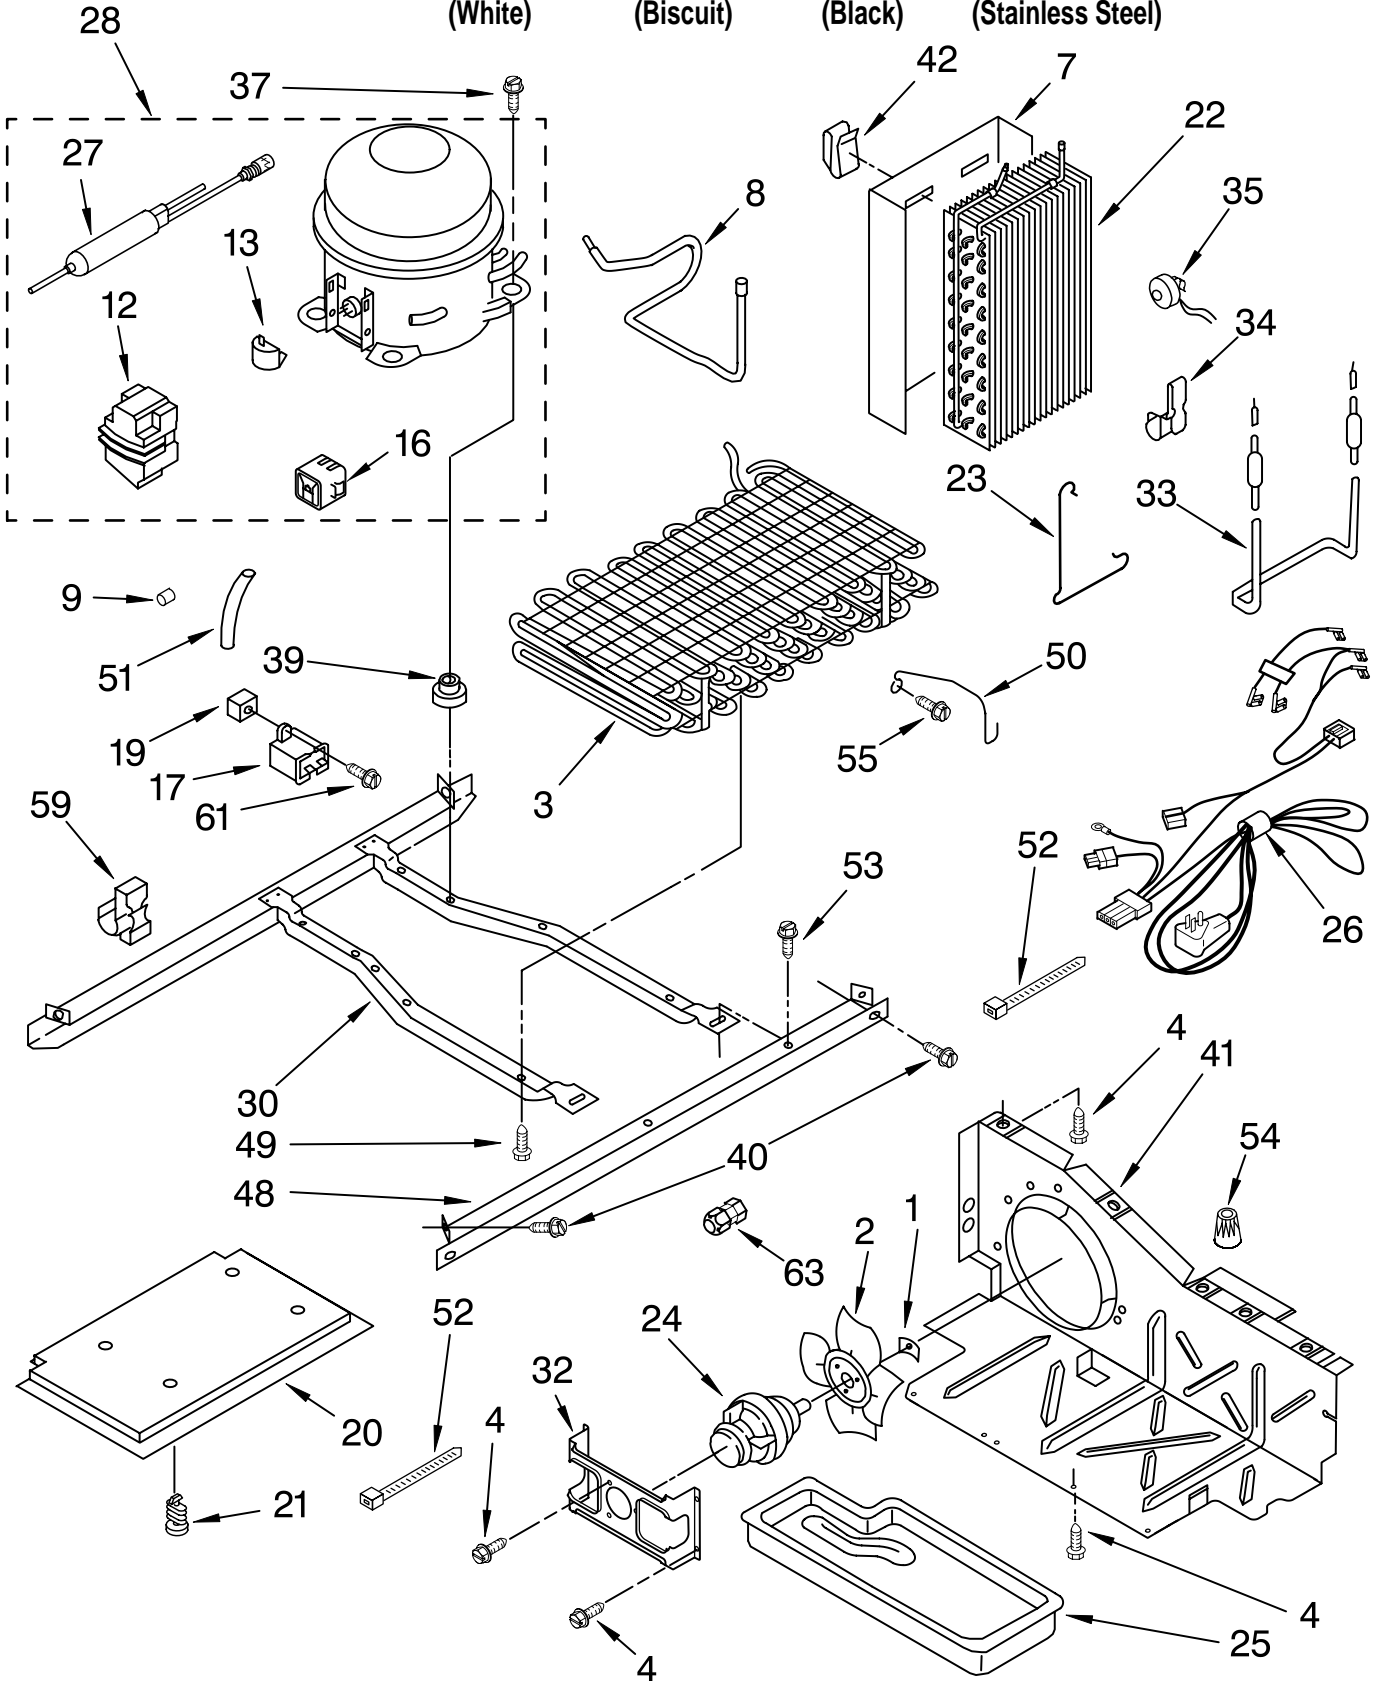

UNIT PARTS

For Models: KRSR25IHWH02, KRSR25IHBT02, KRSR25IHBL02, KRSR25IHSS02
(White) (Biscuit) (Black) (Stainless Steel)

**Production Compressor Requires Production Electrical Components.
Service Compressor Requires Service Electrical Components.
For Further Information, Refer to Standard Brand and Related Components.**

FOR ORDERING INFORMATION REFER TO PARTS PRICE LIST