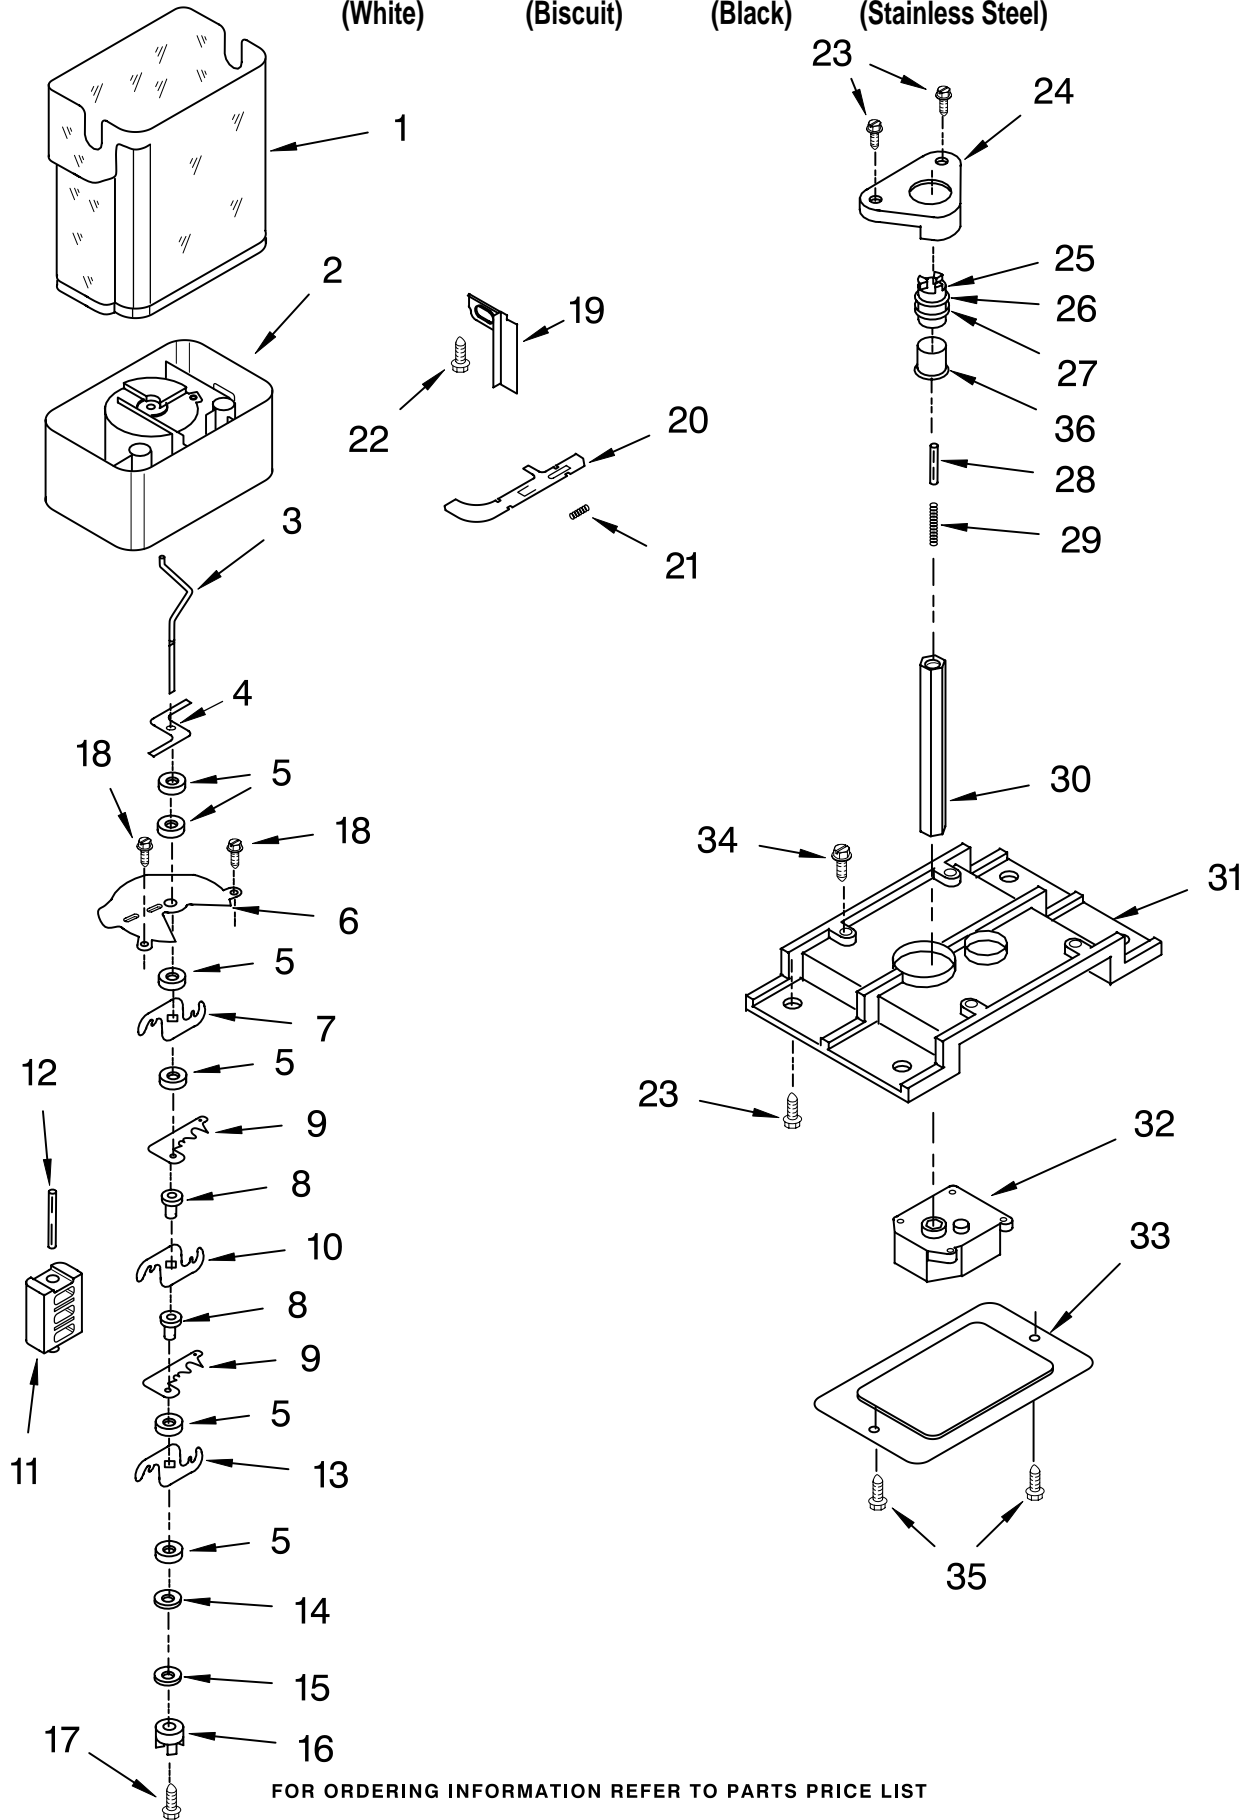

MOTOR AND ICE CONTAINER PARTS

For Models: KRSR25IHHW02, KRSR25IHBT02, KRSR25IHBL02, KRSR25IHSS02
(White) (Biscuit) (Black) (Stainless Steel)

FOR ORDERING INFORMATION REFER TO PARTS PRICE LIST

MOTOR AND ICE CONTAINER PARTS

For Models: KRSR25IHWH02, KRSR25IHBT02, KRSR25IHBL02, KRSR25IHSS02
(White) (Biscuit) (Black) (Stainless Steel)

Illus. No.	Part No.	DESCRIPTION
1	2198573	Ice Bin
2	2212367	Crusher Bin
3	2211590	Auger
4	2198603	Blade, Stirring
5	1119007	Spacer, Flat (6)
6	2198591	Cover, Crusher
7	1119013	Blade, Rotary
8	1119005	Spacer, Step (2)
9	2198601	Blade, Fixed
10	1119012	Blade, Rotary
11	2198602	Block, Blade
12	489229	Roll Pin
13	1119006	Blade, Rotary
14	489235	Washer, Plain
15	2198661	Washer, Coupling
16	2198604	Coupling
17	8281164	Screw
18	3400065	Screw
19	2198605	Button, Bin
20	2212371	Latch, Bin
21	2198608	Spring, Latch
22	2198671	Screw (2)
23	8281163	Screw
24	2212369	Holder
25	2198627	Coupling, Bottom
26	2198628	Seal
27	2212370	Washer
28	2198666	Pin
29	2198607	Spring
30	2198624	Drive Shaft
31	2198655	Bracket, Motor
32	2198594	Dispenser, Motor
33	2198626	Cover
34	8281162	Screw
35	489478	Screw
36	2212365	Sleeve, Coupling