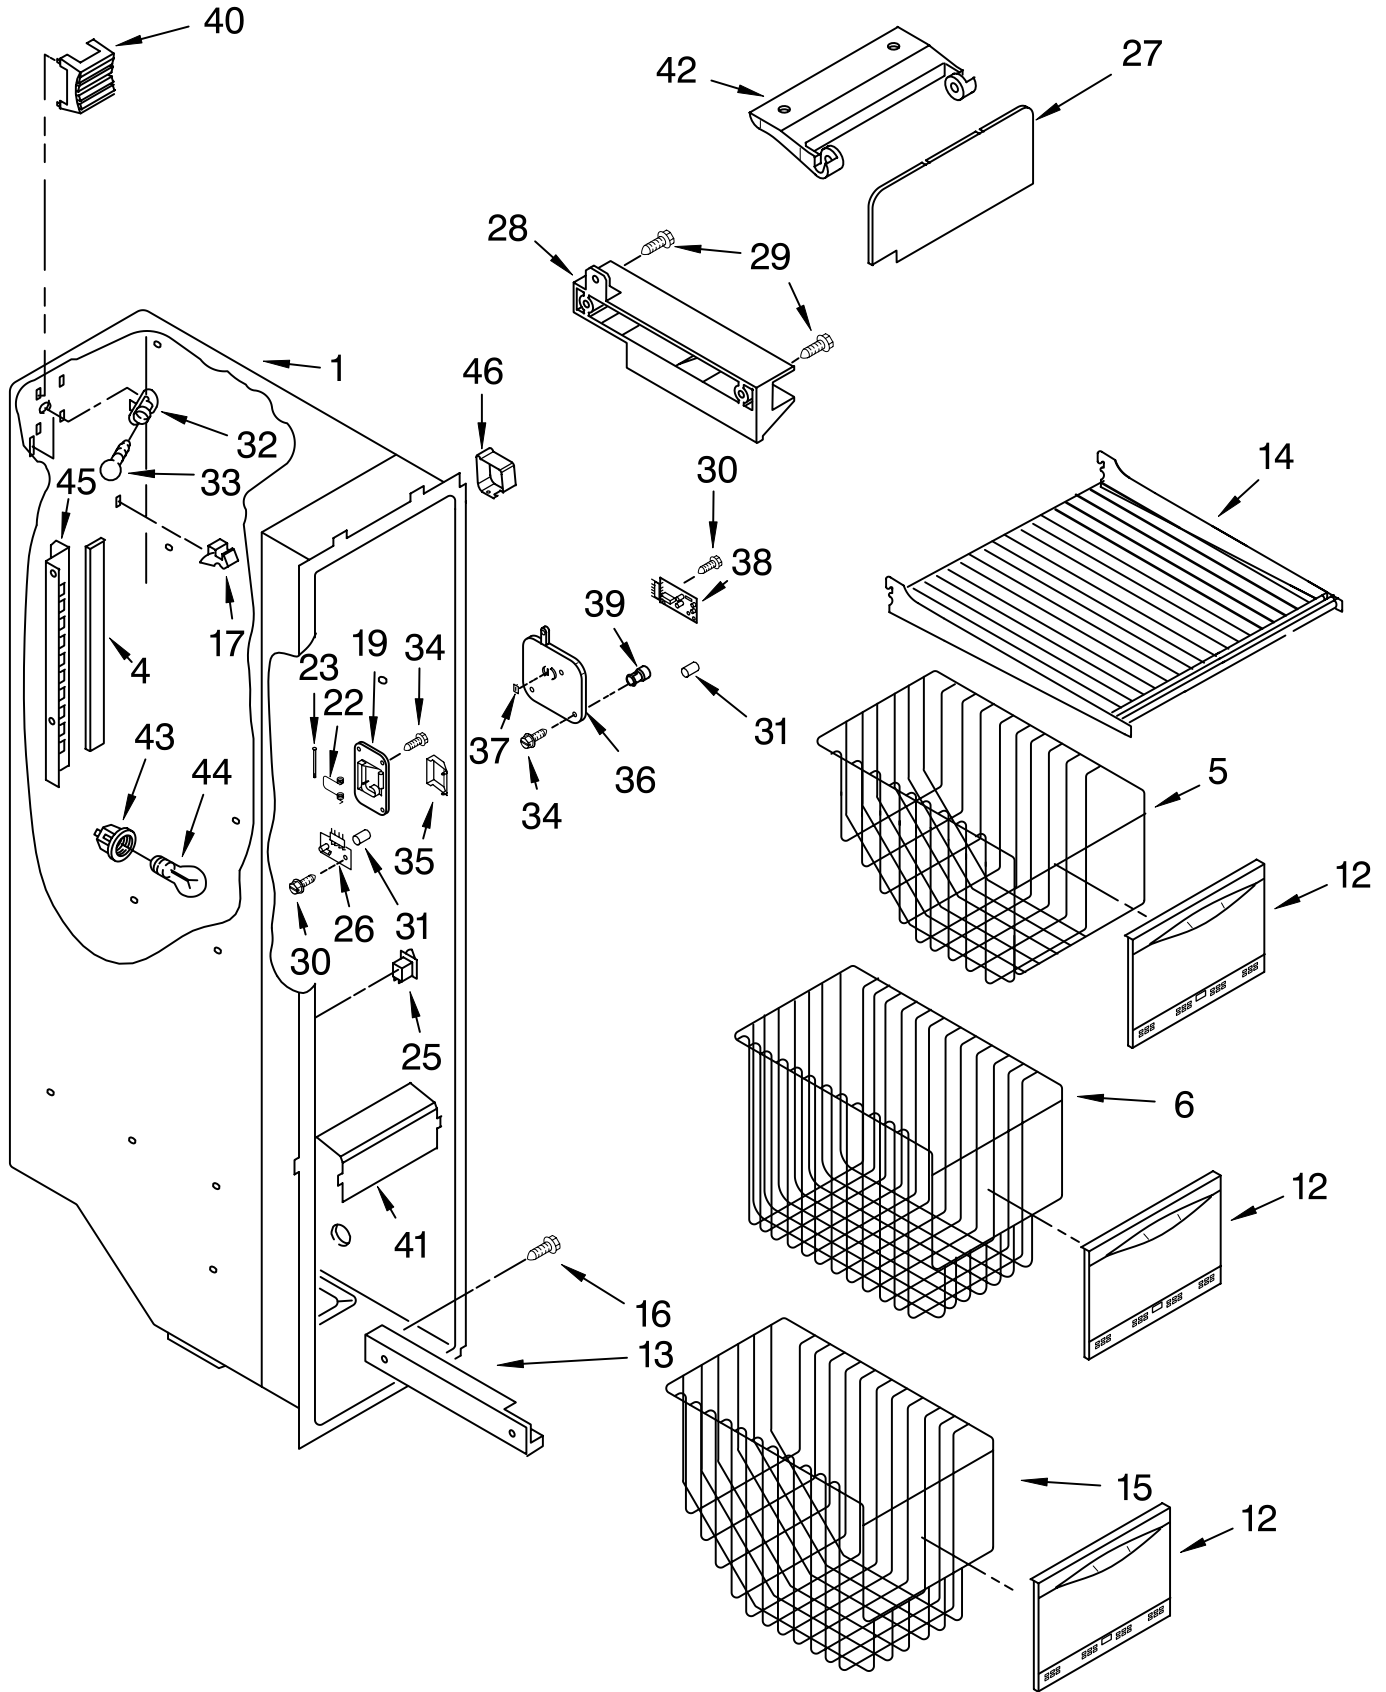

FREEZER LINER PARTS

For Models: KRSR25IHWH02, KRSR25IHBT02, KRSR25IHBL02, KRSR25IHSS02
(White) (Biscuit) (Black) (Stainless Steel)

FOR ORDERING INFORMATION REFER TO PARTS PRICE LIST

FREEZER LINER PARTS

For Models: **KSRS25IHWH02**, **KSRS25IHBT02**, **KSRS25IHBL02**, **KSRS25IHSS02**
(White) (Biscuit) (Black) (Stainless Steel)

Illus. No.	Part No.	DESCRIPTION
1		Liner (Not A Serviceable Part)
4	2198697	Gasket
5	2205834	Basket, Top
6	2205833	Basket, Tall
12	2205826	Basket, Front
13		Shelf Track
	2181760	Right Side
	2181759	Left Side
14	2205837	Shelf
15	2205832	Basket, Sloped
16	486298	Screw (8)
17	842534	Clip, Air Duct (2)
19	2198587	Cover, Emitter
22	2198635	Spring
23	2198634	Pin
25	1115373	Switch, Rocker Arm
26	2198585	P.C. Board Emitter
27	2198642	Cover, Ice Maker
28	2212321	Slide, Ice Maker Mounting
29	489478	Screw
30	489214	Screw
31	2198665	Tube, P.C. Board
32	2162085	Light Socket
33	527949	Light Bulb
34	8281185	Screw
35	2198633	Flipper
36	2198588	Cover, Receiver
37	2198637	Slide, Ice Maker Shut Off
38	2198586	P.C. Board, Receiver
39	2198643	Lens
40	2198589	Light Shield
41	2211506	Light Lens
42	2198641	Bracket, Ice Maker Cover
43	2155597	Socket, Light
44	527949	Light Bulb
45		Ladder
	2198609	Left Side
	2198610	Right Side
46	2198639	Shield, Wiring