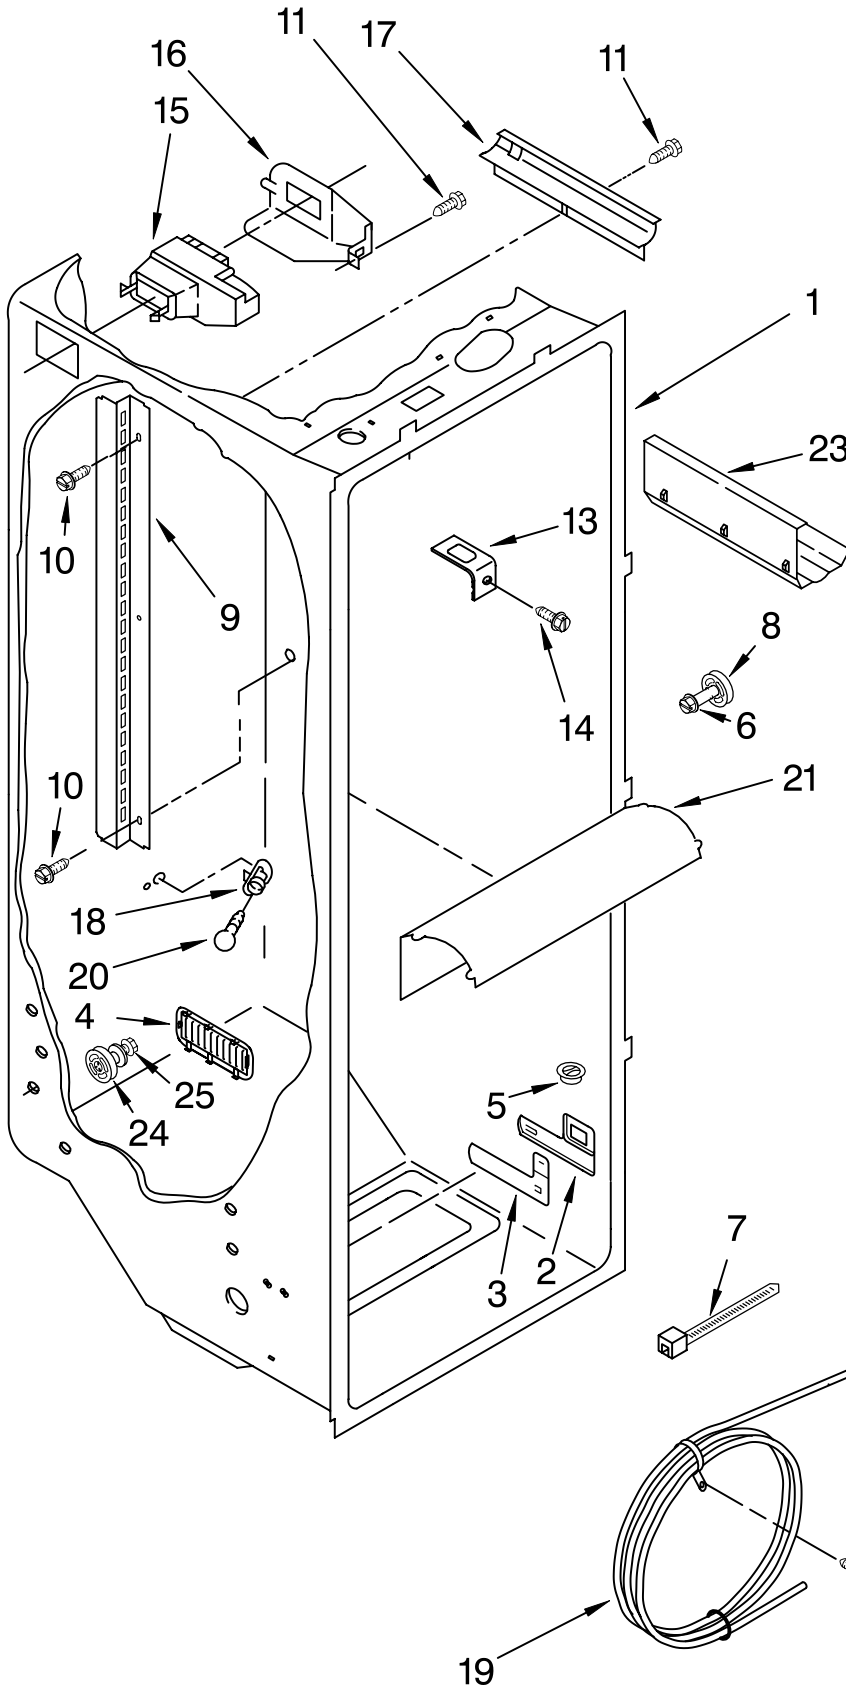

REFRIGERATOR LINER PARTS

For Models: KRSR25IHHW02, KRSR25IHBT02, KRSR25IHBL02, KRSR25IHSS02
 (White) (Biscuit) (Black) (Stainless Steel)

Illus. No.	Part No.	DESCRIPTION
1		Liner (Not A Serviceable Part)
2	2194744	Escutcheon, Meat Pan Control
3	2182757	Slide Meat Pan Control
4	2182147	Louver
5	2171846	Release Valve
6	8281158	Screw
7	2205813	Strap
8	2196483	Stud Assembly
9	2206273	Shelf Ladder
10	487539	Screw
11	486298	Screw (2)
13	1123919	Bracket Retainer
14	489290	Screw
15	2209751	Air Diffuser Assembly
16	2161470	Air Diffuser Cover
17	2150331	Cover, Wiring
18	2162085	Socket
19	2209687	Reservoir
20	527949	Light Bulb
21	2206269	Light Lens
22	488280	Screw
23	2179404	Rack, Wine & Egg
24	2196485	Stud Assembly
25	3400894	Screw

FOR ORDERING INFORMATION REFER TO PARTS PRICE LIST

REFRIGERATOR SHELF PARTS

For Models: KRSR25IHWH02, KRSR25IHBT02, KRSR25IHBL02, KRSR25IHSS02
 (White) (Biscuit) (Black) (Stainless Steel)

Illus. No.	Part No.	DESCRIPTION
1	2195978	Shelf Assembly, Cantilever (2)
2	2174253	Button, Humidity
3	2174252	Slide, Humidity
4	2174273	Gasket, Side (2)
5	2161491	Cover, Meat Pan (Includes Items 13, 14, & 15)
6	2174148	Glass, Cover
8	2189526	Glass, Cover
9	2174250	Cover, Crisper (Includes 2, 3, 4, 11, 12, 13, 14, & 19)
11	2174272	Gasket, (Front)
12	2174274	Gasket, (Rear)
13	2174478	Eyelet, Roller
14	2188212	Roller
15	489211	Screw
16	2179227	Crisper Pan (Includes 13, 14, 18, 19, & 21)
17	2179231	Meat Pan (Includes 13, 14, 19, & 22)
18	2174076	Window, Crisper
19	489261	Screw
20	2176095	Deflector
21	2174259	Cap, Crisper Pan Right Side
	2174258	Left Side
22	2174362	Window, Meat Pan
23	2182730	Egg Bin
24	2174021	Shelf & Roller Assembly
25	489439	Screw
32	2209677	Snack, Pan
33	2179243	Trim, Handle
34	2206346	Shelf, Snack Pan