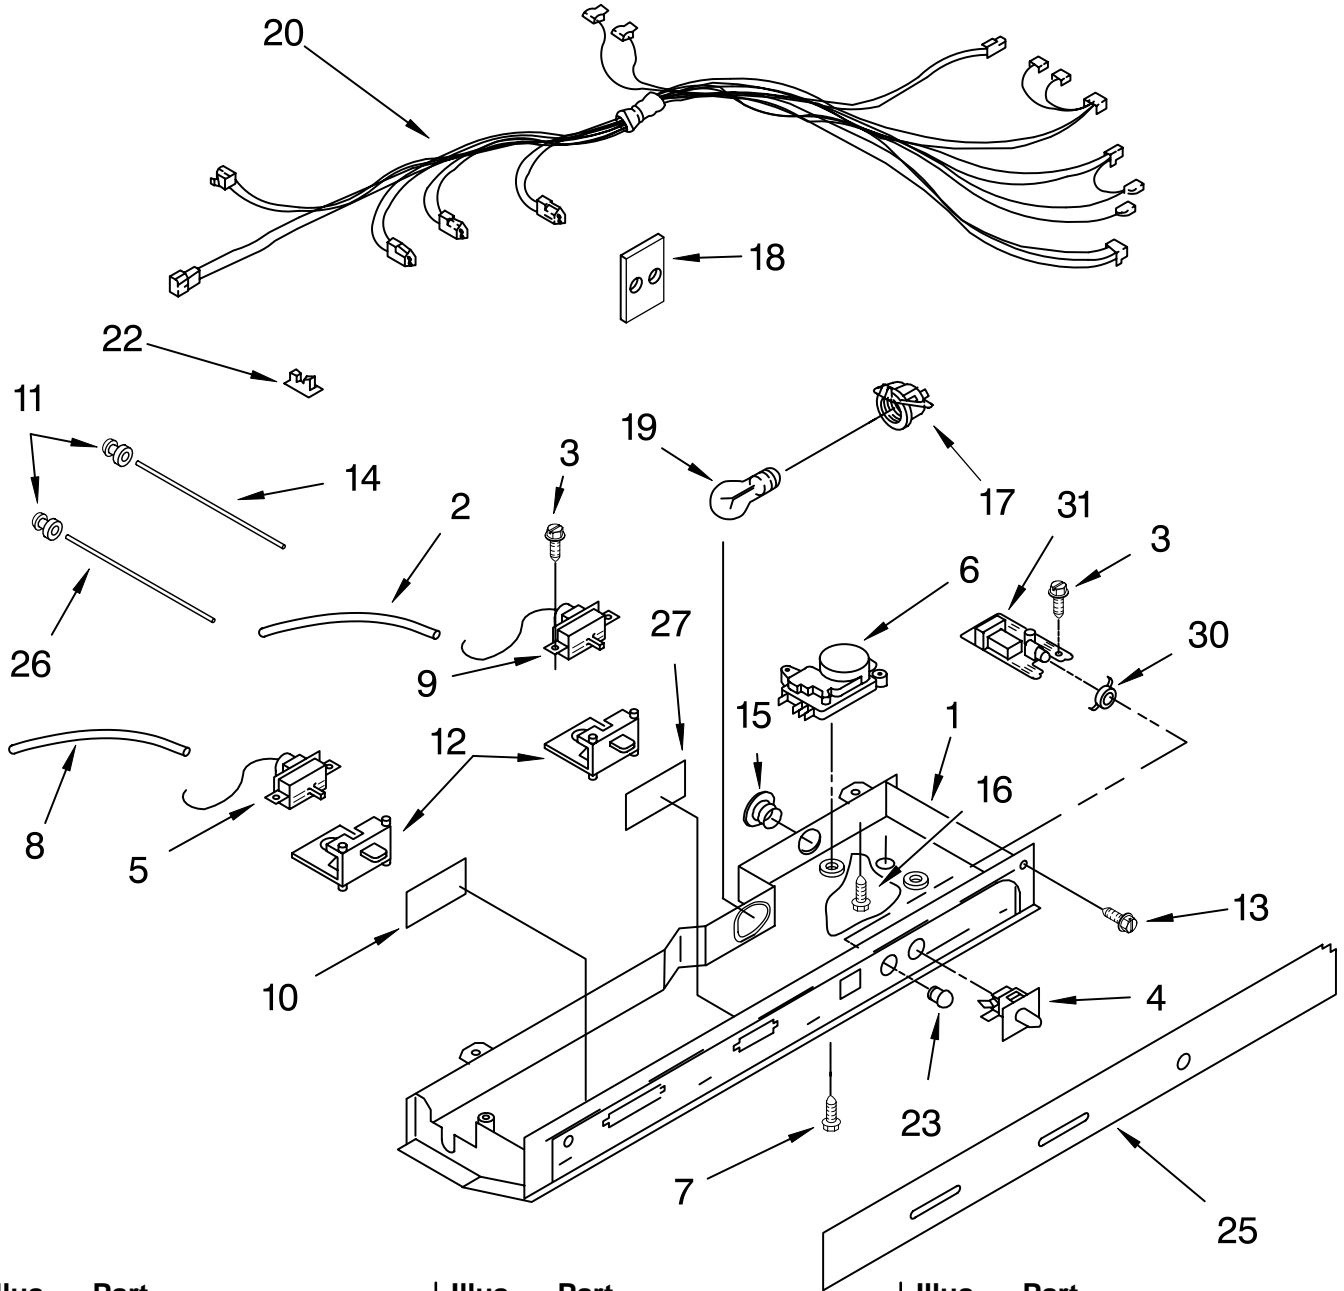

FOR ORDERING INFORMATION REFER TO PARTS PRICE LIST

AIR FLOW PARTS

For Models: KRSR25IHHW02, KRSR25IHBT02, KRSR25IHBL02, KRSR25IHSS02
 (White) (Biscuit) (Black) (Stainless Steel)

Illus. No.	Part No.	DESCRIPTION
1	2182120	Fan Scroll
2	2155590	Retainer Fan Motor
3	2198595	Air Scoop
4	2198581	Air Duct, Upper
5	2198580	Air Duct Freezer
7	2162404	Fan Motor
8	2169142	Fan Blade
10	2176759	Fan Grommet (2)
12	2206504	Harness, Fan
13	2155789	Evaporator And Heater Gasket, Evaporator Cover
14	2172840	Strap
16	2203876	Gasket
17	2206314	Cover, Evaporator
18	489355	Screw (6)
21	489478	Screw
22	2203595	Support, R.S.
23	2203596	Support, L.S.

FOR ORDERING INFORMATION REFER TO PARTS PRICE LIST

CONTROL PARTS

For Models: KRSR25IHHW02, KRSR25IHBT02, KRSR25IHBL02, KRSR25IHSS02
(White) (Biscuit) (Black) (Stainless Steel)

Illus. No.	Part No.	DESCRIPTION
1	2200134	Control Box
2	2182150	Tube Barrier, Thermostat (RC)
3	489214	Screw (3)
4	2149705	Switch, Light
5	2161461	Thermostat (FC)
6	2188159	Adaptive Defrost Control
7	489398	Screw (2)
8	2196003	Tube Barrier, Thermostat (FC)