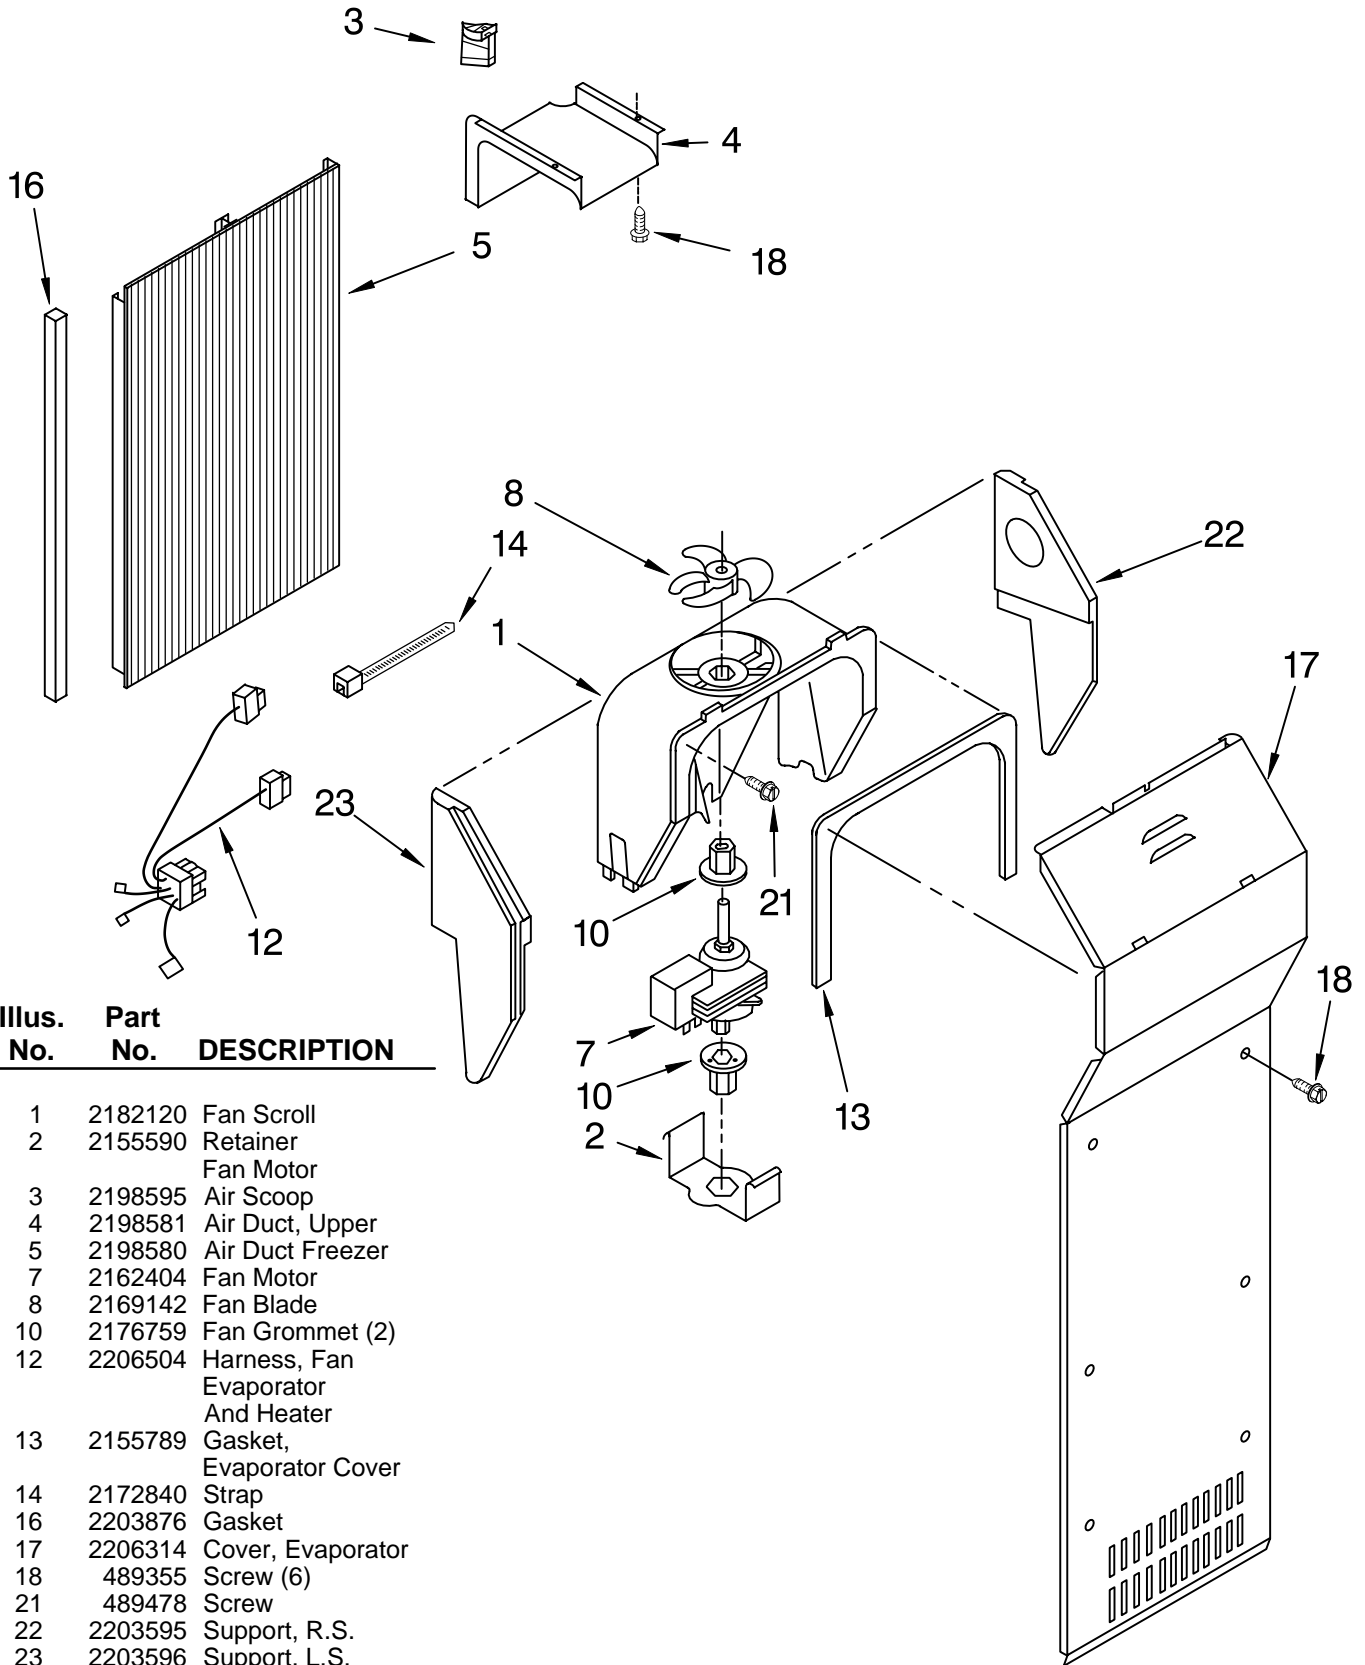

AIR FLOW PARTS

For Models: KRSR25IHHW02, KRSR25IHBT02, KRSR25IHBL02, KRSR25IHSS02
(White) (Biscuit) (Black) (Stainless Steel)

Illus. No.	Part No.	DESCRIPTION
1	2182120	Fan Scroll
2	2155590	Retainer Fan Motor
3	2198595	Air Scoop
4	2198581	Air Duct, Upper
5	2198580	Air Duct Freezer
7	2162404	Fan Motor
8	2169142	Fan Blade
10	2176759	Fan Grommet (2)
12	2206504	Harness, Fan
13	2155789	Evaporator And Heater Gasket, Evaporator Cover
14	2172840	Strap
16	2203876	Gasket
17	2206314	Cover, Evaporator
18	489355	Screw (6)
21	489478	Screw
22	2203595	Support, R.S.
23	2203596	Support, L.S.

FOR ORDERING INFORMATION REFER TO PARTS PRICE LIST