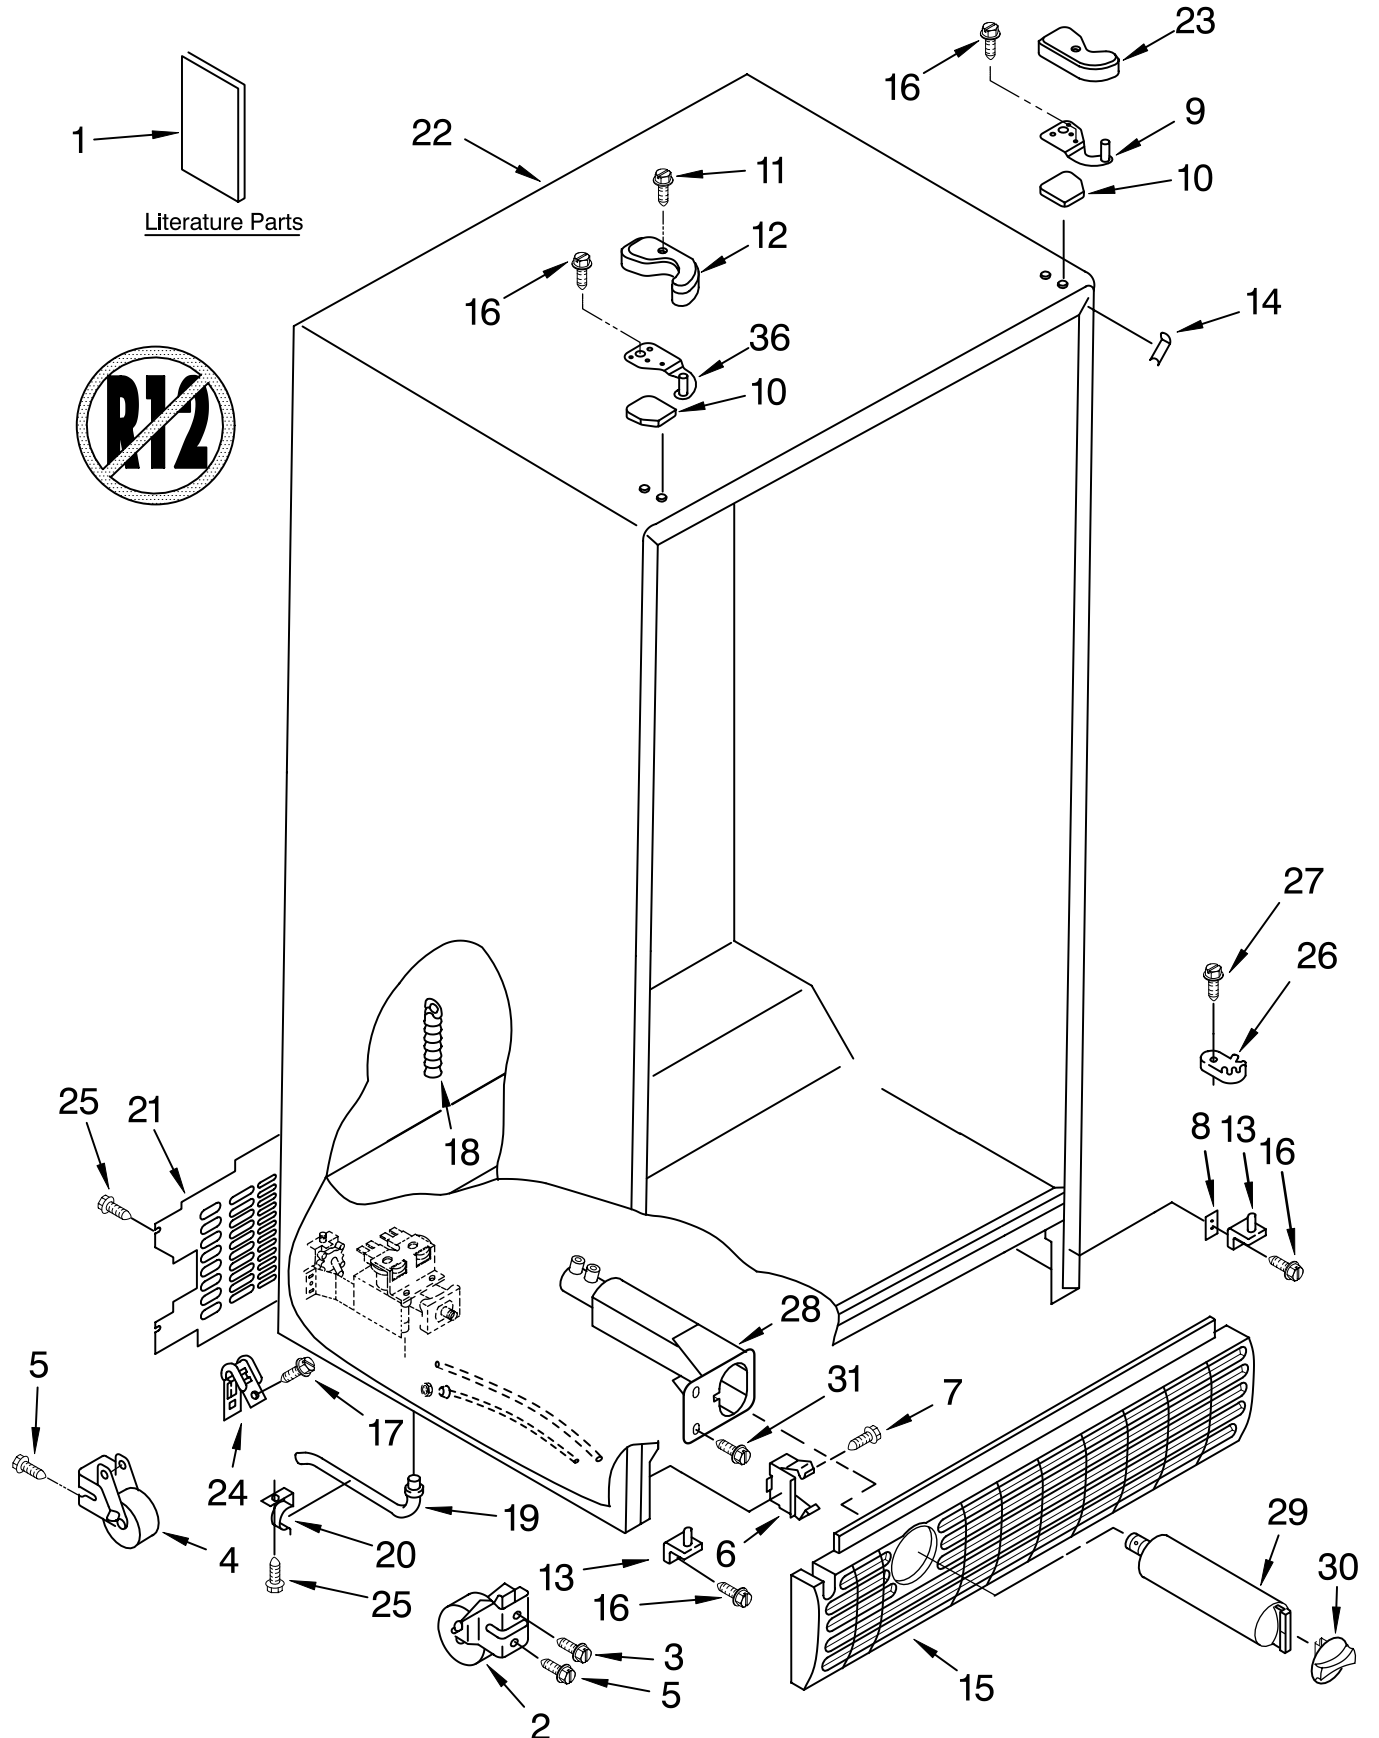

For Models: KRSR25IHWH02, KRSR25IHBT02, KRSR25IHBL02, KRSR25IHSS02
(White) (Biscuit) (Black) (Stainless Steel)

FOR ORDERING INFORMATION REFER TO PARTS PRICE LIST