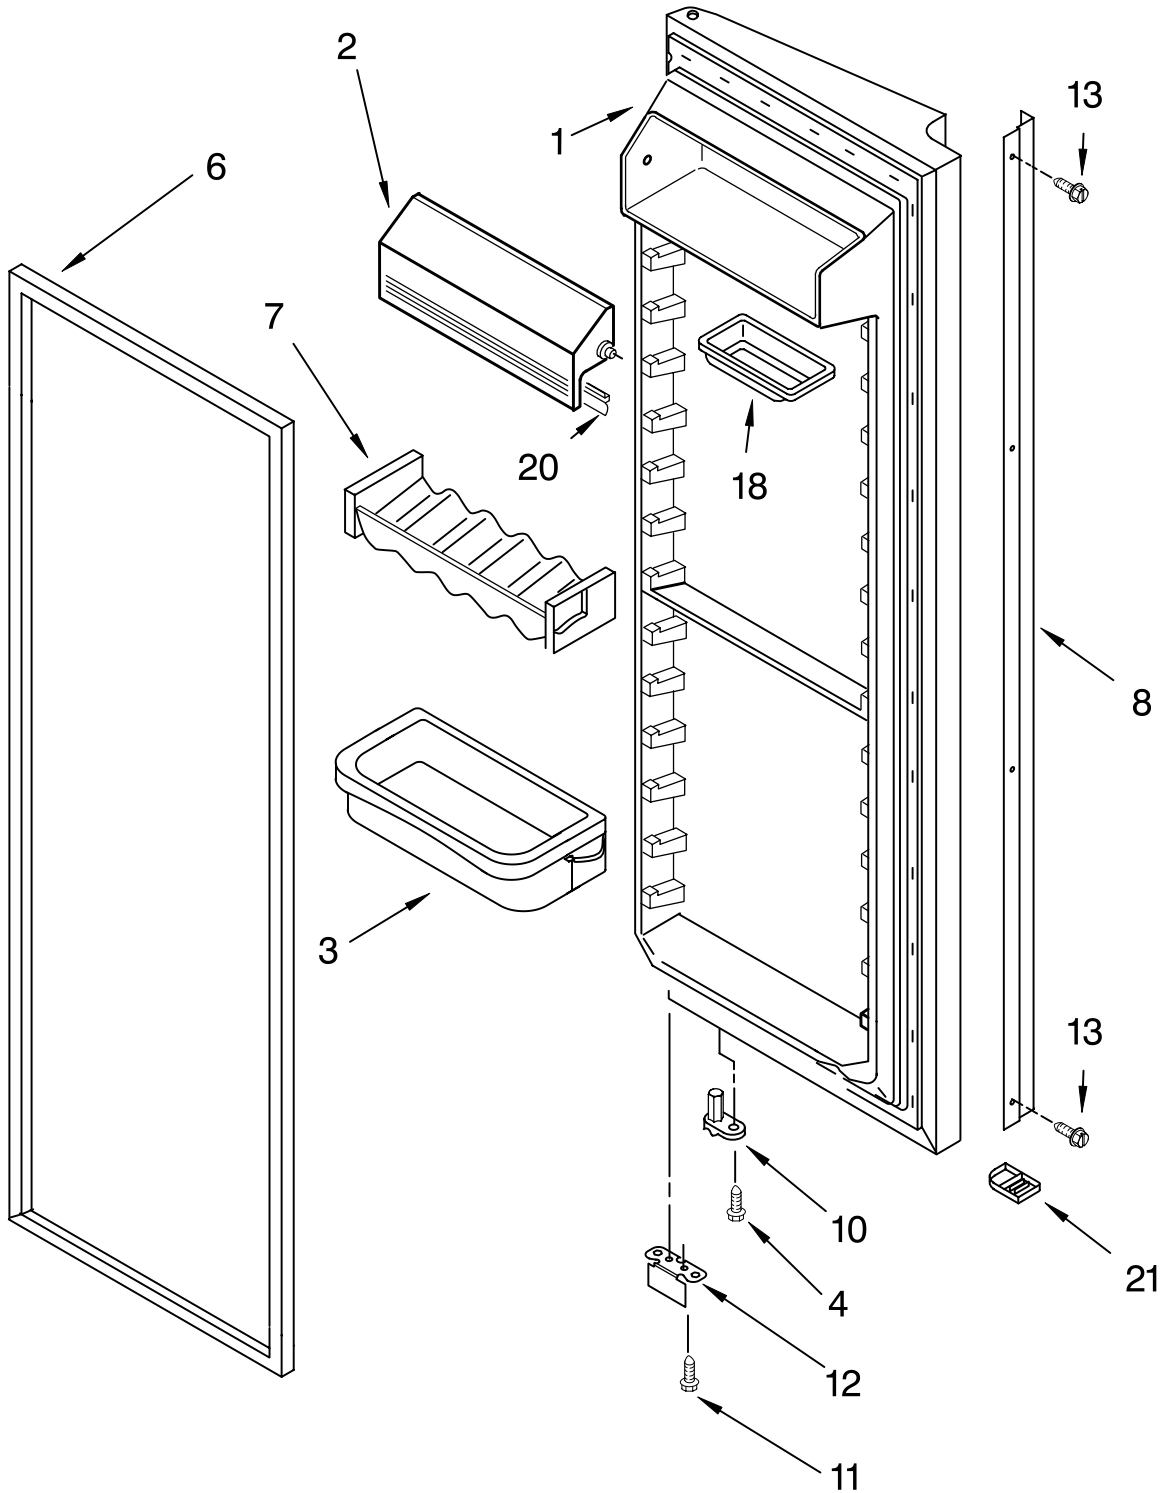

REFRIGERATOR DOOR PARTS

For Models: KRSR25IHHW02, KRSR25IHBT02, KRSR25IHBL02, KRSR25IHSS02
(White) (Biscuit) (Black) (Stainless Steel)

FOR ORDERING INFORMATION REFER TO PARTS PRICE LIST

REFRIGERATOR DOOR PARTS

For Models: KRSR25IHHW02, KRSR25IHBT02, KRSR25IHBL02, KRSR25IHSS02
(White) (Biscuit) (Black) (Stainless Steel)

Illus. No.	Part No.	DESCRIPTION
1		Refrigerator Door (Includes Item #6)
	2207183W	White
	2207183T	Biscuit
	2207183B	Black
	2207183S	Stainless
2	2182399	Compartment Door
3	2205821	Shelf Bin (4)
4	3400012	Screw
6		Door Gasket, Magnetic (Service)
	2159075	Mist Beige
	2159083	Black
7	2193409	Beverage Holder
8		Handle
	2207112W	White
	2207112T	Biscuit
	2207112B	Black
10	2182178	Door Closer, Upper Cam
11	489420	Screw
12	2200082	Bracket, Door Stop
13	3400898	Screw (4)
18	2165792	Butter, Dish
20	2159124	Gasket
21		Endcap
	2207111W	White
	2207111T	Biscuit
	2207111B	Black