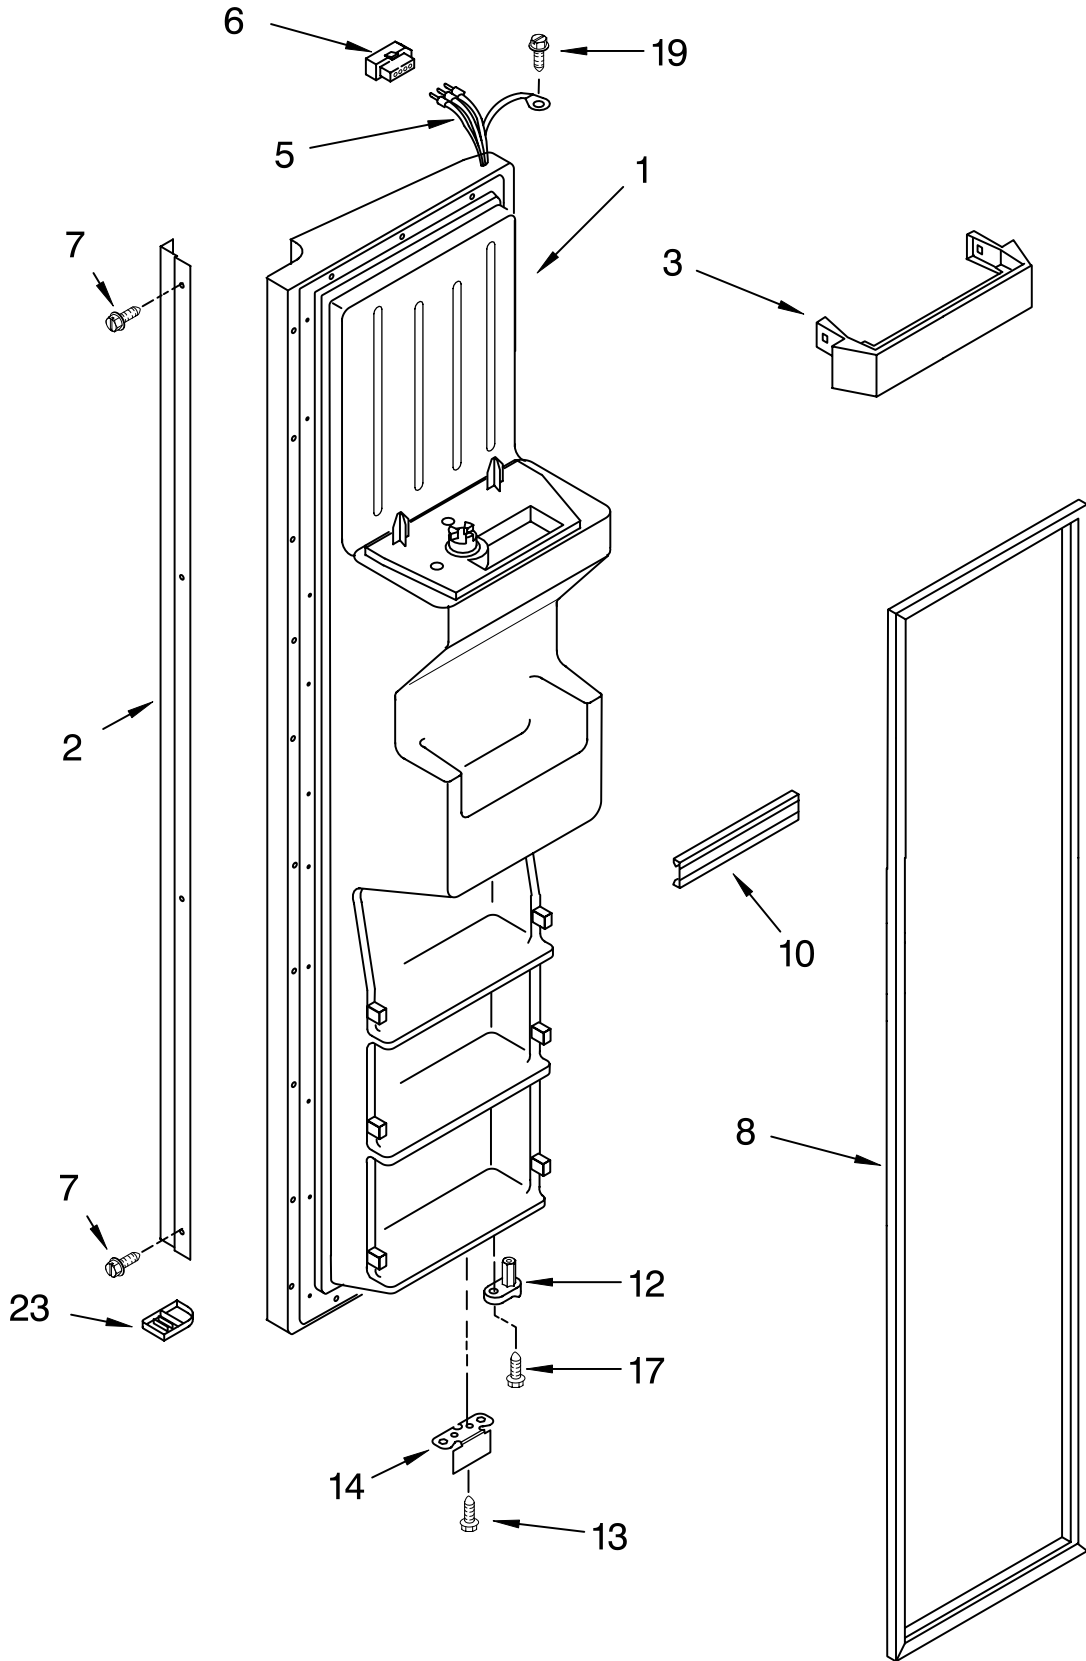

FREEZER DOOR PARTS

For Models: KRSR25IHWH02, KRSR25IHBT02, KRSR25IHBL02, KRSR25IHSS02
(White) (Biscuit) (Black) (Stainless Steel)

FOR ORDERING INFORMATION REFER TO PARTS PRICE LIST

FREEZER DOOR PARTS

For Models: KRSR25IHWH02, KRSR25IHBT02, KRSR25IHBL02, KRSR25IHSS02
(White) (Biscuit) (Black) (Stainless Steel)

Illus. No.	Part No.	DESCRIPTION
1		Freezer Door (Includes #8 And Dispenser Front Parts)
	2216062W	White
	2216062T	Biscuit
	2216062B	Black
	2216062S	Stainless
2		Handle
	2207112W	White
	2207112T	Biscuit
	2207112B	Black
	2207112S	Stainless
3	2171070	Shelf Bin (3)
5	2206178	Dispenser Harness
6	2154473	Connector
7	3400898	Screw (4)
8		Door Gasket, Magnetic (Service)
	2159074	Mist Beige
	2159082	Black
10	2198630	Trim, Door Shelf
12	2182179	Door Closer, Upper Cam
13	489420	Screw
14	2200082	Bracket, Door Stop
17	3400012	Screw
19	488500	Screw
23		Endcap
	2207110W	White
	2207110T	Biscuit
	2207110B	Black