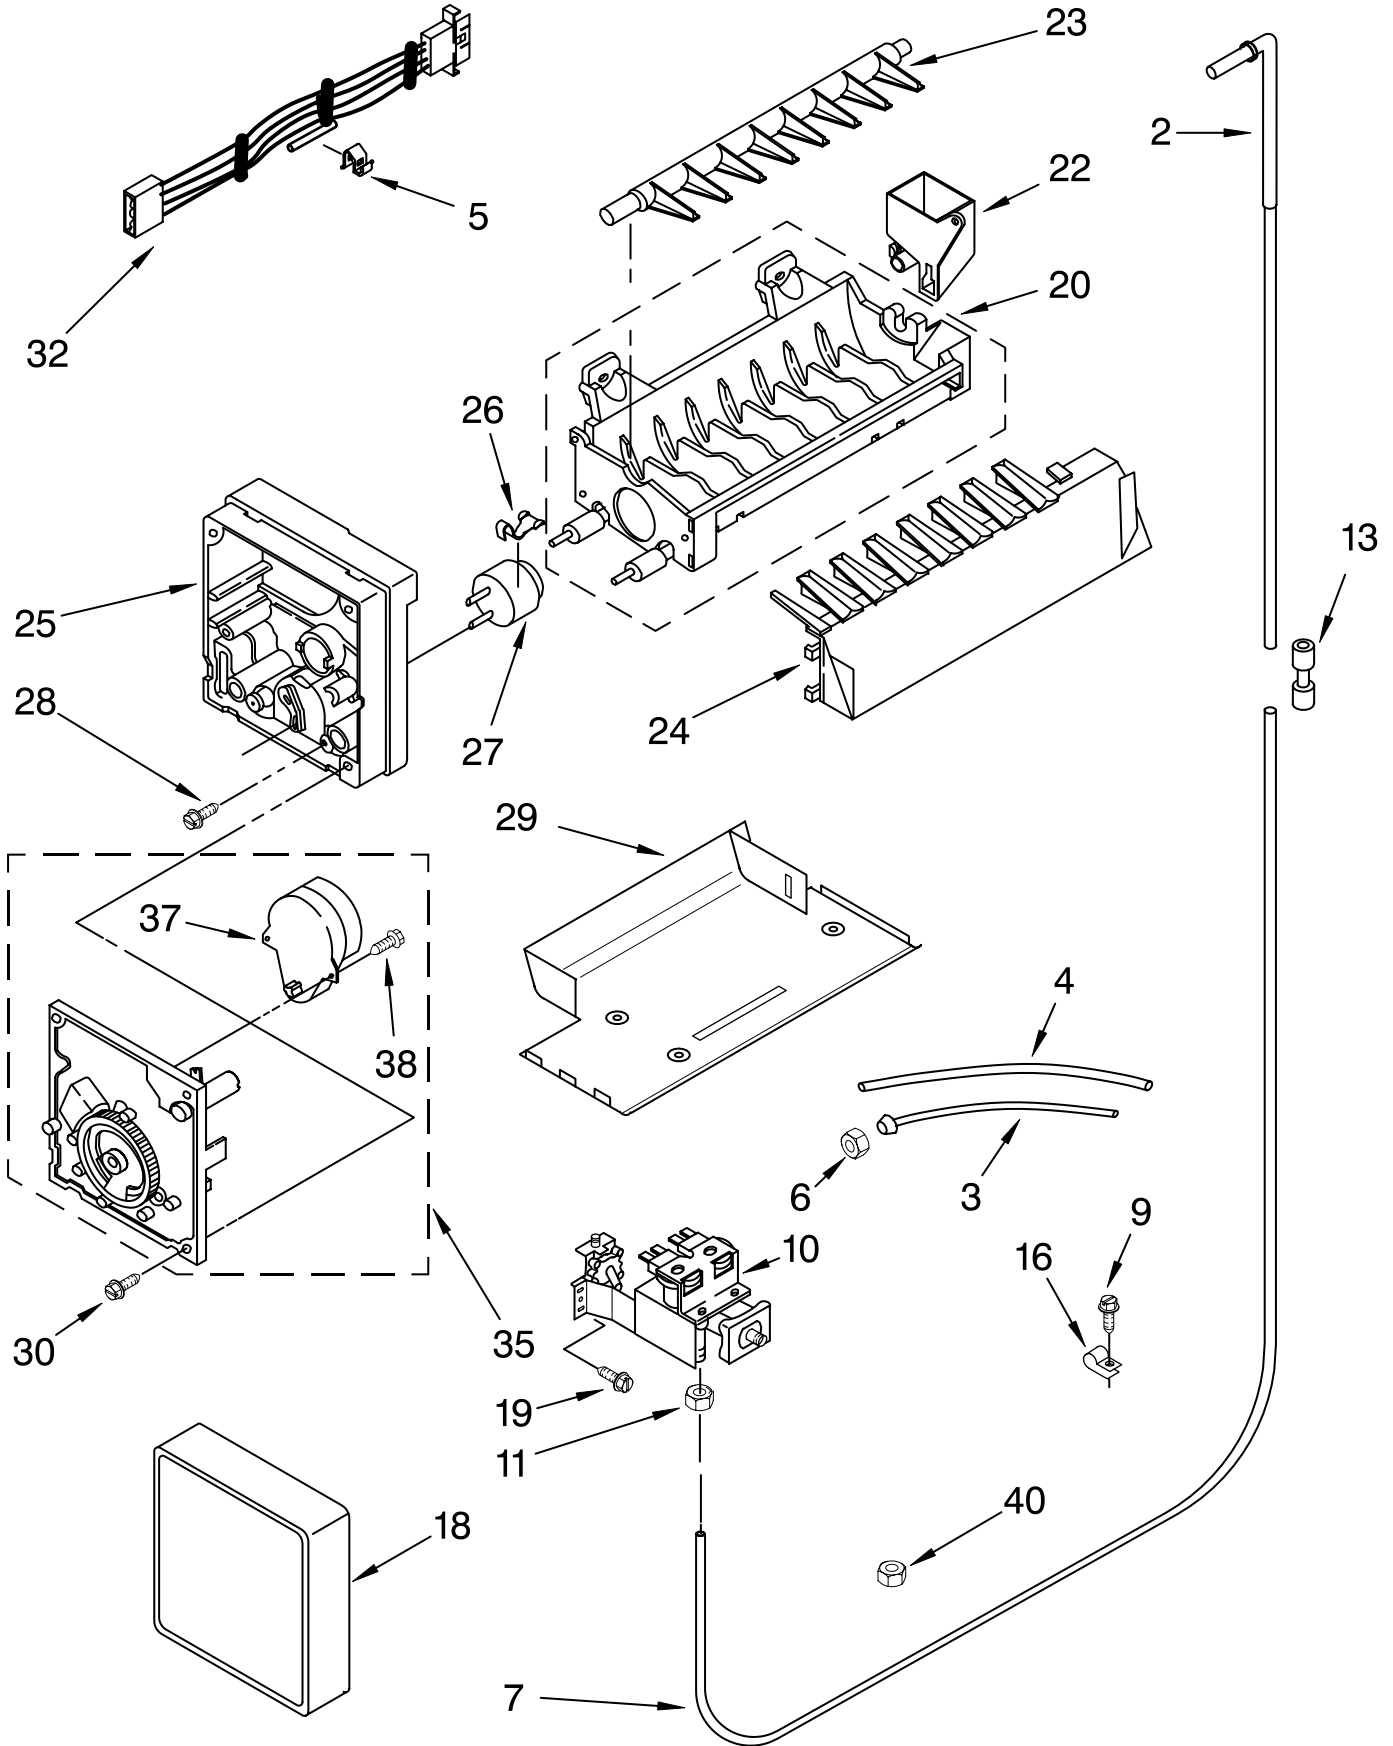

ICEMAKER PARTS

For Models: KRSR25IHHW02, KRSR25IHBT02, KRSR25IHBL02, KRSR25IHSS02
(White) (Biscuit) (Black) (Stainless Steel)

FOR ORDERING INFORMATION REFER TO PARTS PRICE LIST

ICEMAKER PARTS

For Models: KSRS25IHHW02, KSRS25IHBT02, KSRS25IHBL02, KSRS25IHSS02
(White) (Biscuit) (Black) (Stainless Steel)

Illus. No.	Part No.	DESCRIPTION
2	2198578	Fitting, Water Tube
3	2186493	Tube, Filter Outlet
4	2186492	Tube, Filter Inlet
5	628379	Clip, Fuse
6	2200083	Nut, Compression
7	2211507	Tube, Water
9	489478	Screw
10	2205762	Valve, Solenoid
11	627018	Nut, Compression
13	2198677	Connector, Water Tube
16	489385	Clamp, Tube
18	2174358	Cover
19	488649	Screw
20	628228	Mold & Heater Assembly (Also Order 542638 Silicone Grease)
22	628356	Bearing & Inlet
23	2194711	Ejector
24	2198598	Ice Striper
25	2194712	Support
26	627796	Retainer, Thermostat
27	628397	Thermostat (Also Order 542369 Cement Alumilastic)
28	489322	Screw
29	2212322	Bracket, Ice Maker Mounting
30	489276	Screw
32	2198599	Harness, Wiring
35	628399	Module Assembly (Includes Items 37 & 38)
37	628398	Motor
38	489136	Screw
40	1129179	Nut, Compression