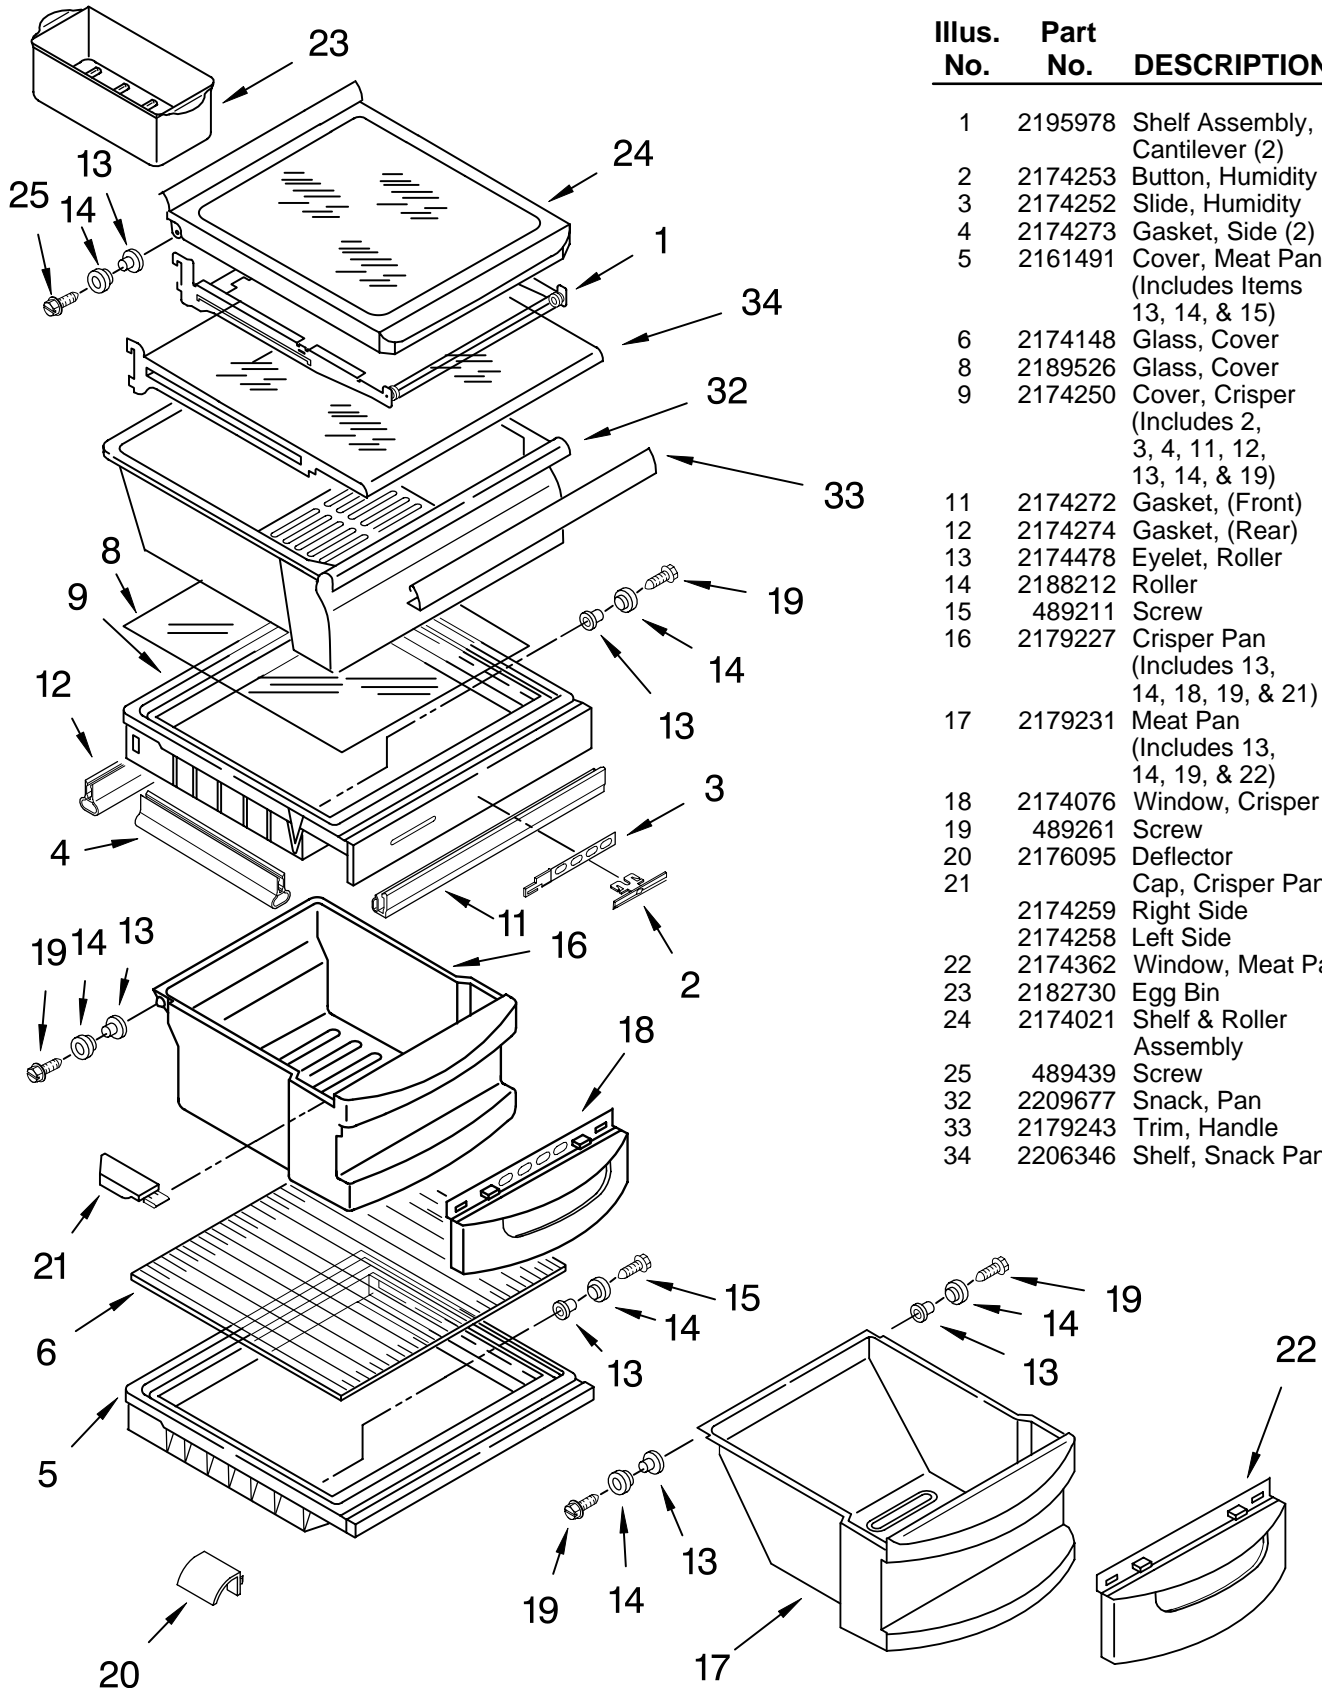

REFRIGERATOR LINER PARTS

For Models: KRSR25IHHW02, KRSR25IHBT02, KRSR25IHBL02, KRSR25IHSS02
 (White) (Biscuit) (Black) (Stainless Steel)

Illus. No.	Part No.	DESCRIPTION
1		Liner (Not A Serviceable Part)
2	2194744	Escutcheon, Meat Pan Control
3	2182757	Slide Meat Pan Control
4	2182147	Louver
5	2171846	Release Valve
6	8281158	Screw
7	2205813	Strap
8	2196483	Stud Assembly
9	2206273	Shelf Ladder
10	487539	Screw
11	486298	Screw (2)
13	1123919	Bracket Retainer
14	489290	Screw
15	2209751	Air Diffuser Assembly
16	2161470	Air Diffuser Cover
17	2150331	Cover, Wiring
18	2162085	Socket
19	2209687	Reservoir
20	527949	Light Bulb
21	2206269	Light Lens
22	488280	Screw
23	2179404	Rack, Wine & Egg
24	2196485	Stud Assembly
25	3400894	Screw

FOR ORDERING INFORMATION REFER TO PARTS PRICE LIST

REFRIGERATOR SHELF PARTS

For Models: KRSR25IHWH02, KRSR25IHBT02, KRSR25IHBL02, KRSR25IHSS02
 (White) (Biscuit) (Black) (Stainless Steel)

Illus. No.	Part No.	DESCRIPTION
1	2195978	Shelf Assembly, Cantilever (2)
2	2174253	Button, Humidity
3	2174252	Slide, Humidity
4	2174273	Gasket, Side (2)
5	2161491	Cover, Meat Pan (Includes Items 13, 14, & 15)
6	2174148	Glass, Cover
8	2189526	Glass, Cover
9	2174250	Cover, Crisper (Includes 2, 3, 4, 11, 12, 13, 14, & 19)
11	2174272	Gasket, (Front)
12	2174274	Gasket, (Rear)
13	2174478	Eyelet, Roller
14	2188212	Roller
15	489211	Screw
16	2179227	Crisper Pan (Includes 13, 14, 18, 19, & 21)
17	2179231	Meat Pan (Includes 13, 14, 19, & 22)
18	2174076	Window, Crisper
19	489261	Screw
20	2176095	Deflector
21	2174259	Cap, Crisper Pan Right Side
	2174258	Left Side
22	2174362	Window, Meat Pan
23	2182730	Egg Bin
24	2174021	Shelf & Roller Assembly
25	489439	Screw
32	2209677	Snack, Pan
33	2179243	Trim, Handle
34	2206346	Shelf, Snack Pan