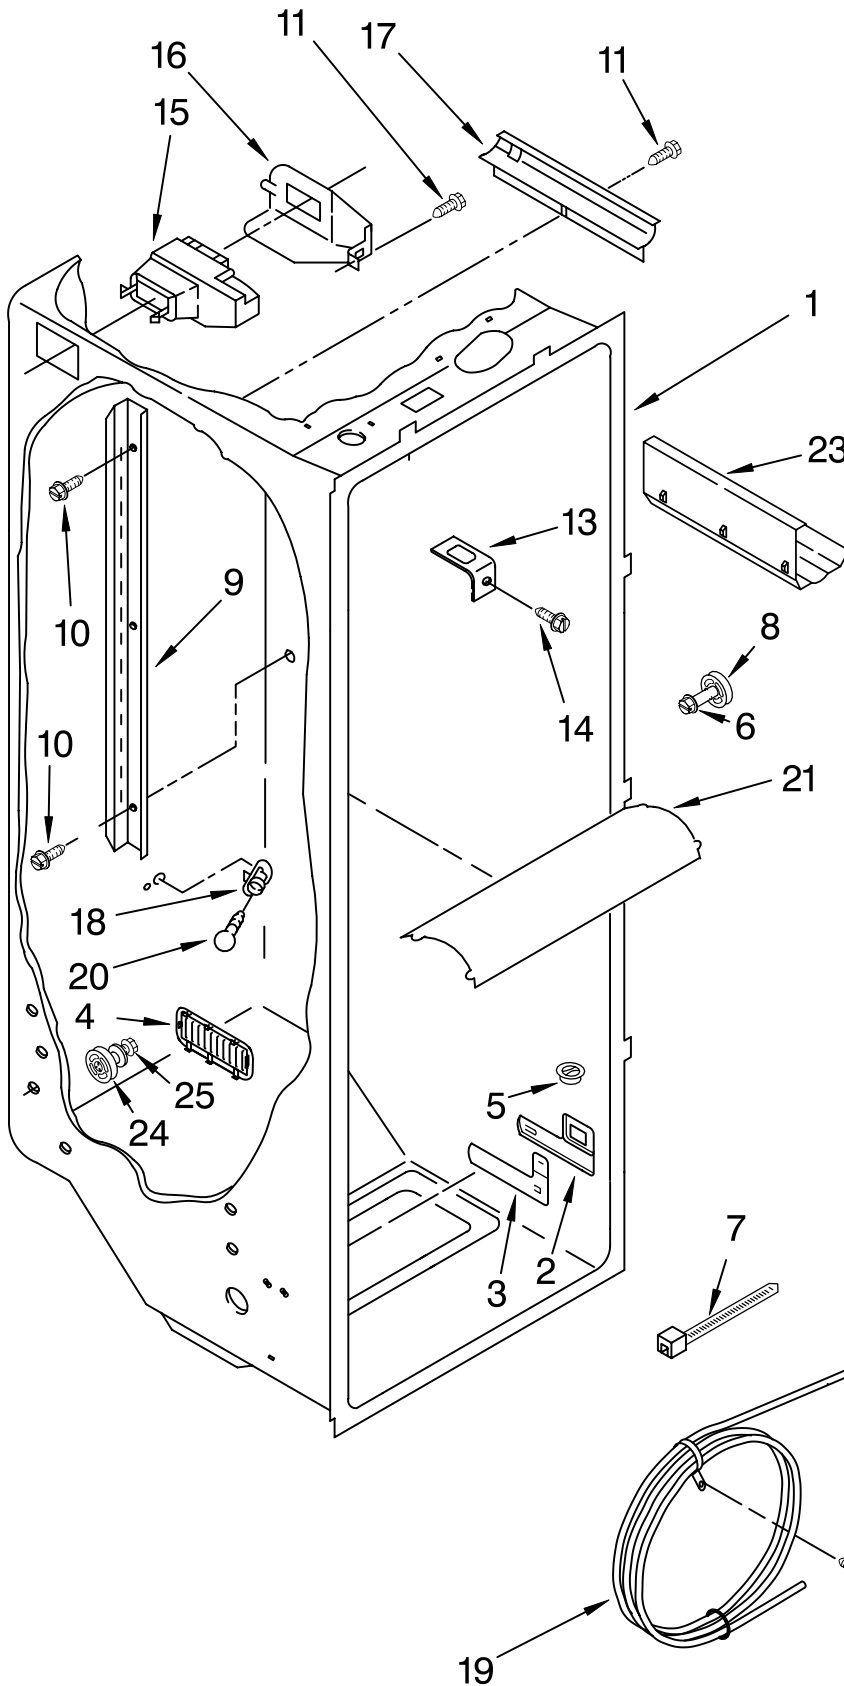

REFRIGERATOR LINER PARTS

For Models: KRSR25IHHW00, KRSR25IHBT00, KRSR25IHBL00, KRSR25IHSS00

(White)

(Biscuit)

(Black)

(Stainless Steel)

Illus. No.	Part No.	DESCRIPTION
1		Liner (Not A Serviceable Part)
2	2194744	Escutcheon, Meat Pan Control
3	2182757	Slide Meat Pan Control
4	2182147	Louver
5	2171846	Release Valve
6	8281158	Screw
7	2205813	Strap
8	2196483	Stud Assembly
9	2181796	Shelf Ladder
10	487539	Screw
11	486298	Screw (2)
13	1123919	Bracket Retainer
14	489290	Screw
15	2161467	Air Diffuser Assembly
16	2161470	Air Diffuser Cover
17	2150331	Cover, Wiring
18	2162085	Socket
19	2209687	Reservoir
20	527949	Light Bulb
21	2203266	Light Lens
22	488280	Screw
23	2179404	Rack, Wine & Egg
24	2196485	Stud Assembly
25	3400894	Screw

FOR ORDERING INFORMATION REFER TO PARTS PRICE LIST

REFRIGERATOR SHELF PARTS

For Models: KRSR25IHWH00, KRSR25IHBT00, KRSR25IHBL00, KRSR25IHSS00

(White)

(Biscuit)

(Black)

(Stainless Steel)

Illus. No.	Part No.	DESCRIPTION
1	2195978	Shelf Assembly, Cantilever (2)
2	2174253	Button, Humidity
3	2174252	Slide, Humidity
4	2174273	Gasket, Side (2)
5	2161491	Cover, Meat Pan (Includes Items 13, 14, & 15)
6	2174148	Glass, Cover
8	2189526	Glass, Cover
9	2174250	Cover, Crisper (Includes 2, 3, 4, 11, 12, 13, 14, & 19)
11	2174272	Gasket, (Front)
12	2174274	Gasket, (Rear)
13	2174478	Eyelet, Roller
14	2188212	Roller
15	489211	Screw
16	2179227	Crisper Pan (Includes 13, 14, 18, 19, & 21)
17	2179231	Meat Pan (Includes 13, 14, 19, & 22)
18	2174076	Window, Crisper
19	489261	Screw
20	2176095	Deflector
21	2174259	Cap, Crisper Pan Right Side
	2174258	Left Side
22	2174362	Window, Meat Pan
23	2182730	Egg Bin
24	2174021	Shelf & Roller Assembly
25	489439	Screw
32	2209677	Snack, Pan
33	2179243	Trim, Handle
34	2208298	Shelf, Snack Pan