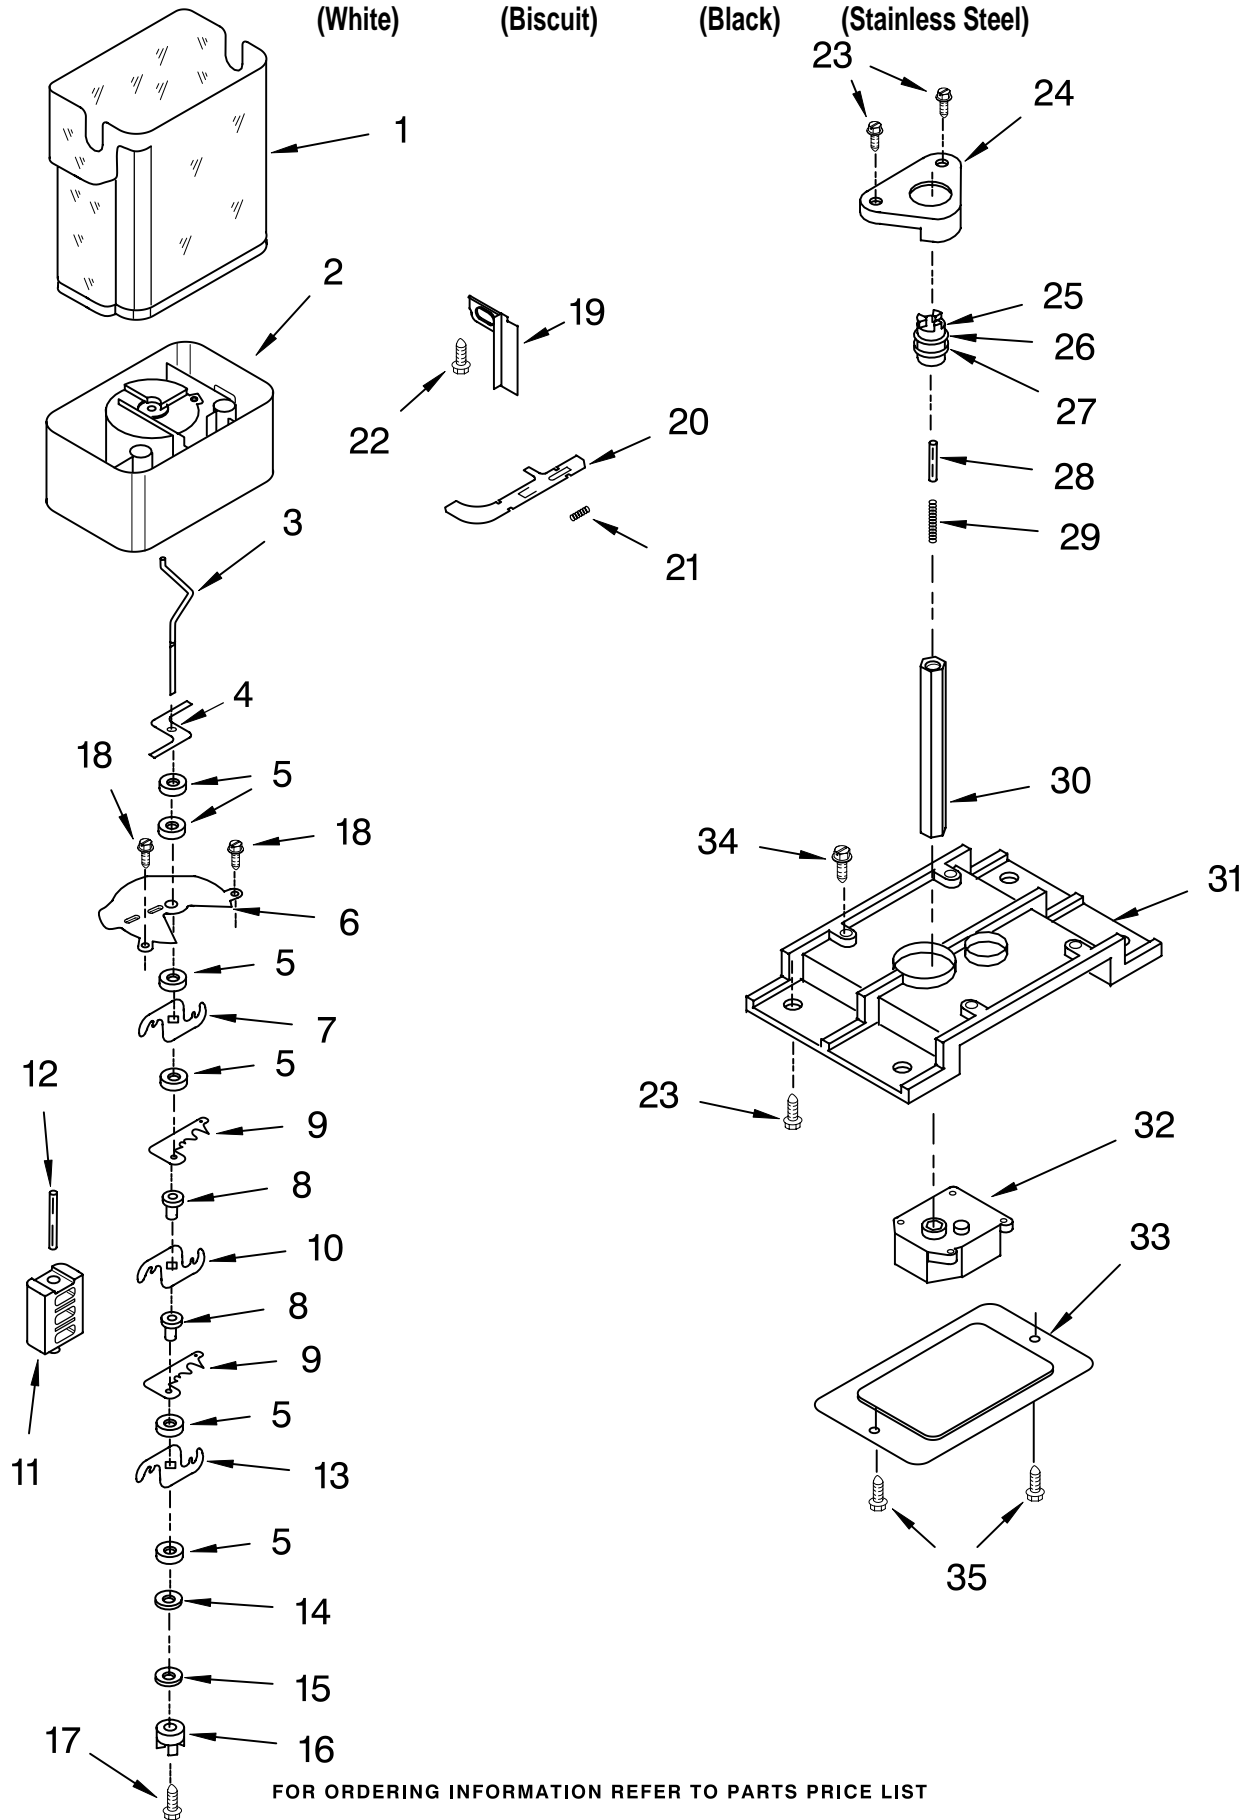

MOTOR AND ICE CONTAINER PARTS

For Models: KRSR25IHHW00, KRSR25IHBT00, KRSR25IHBL00, KRSR25IHSS00

(White)

(Biscuit)

(Black)

(Stainless Steel)

FOR ORDERING INFORMATION REFER TO PARTS PRICE LIST

MOTOR AND ICE CONTAINER PARTS

For Models: KSRS25IHWH00, KSRS25IHBT00, KSRS25IHBL00, KSRS25IHSS00
(White) (Biscuit) (Black) (Stainless Steel)

Illus. No.	Part No.	DESCRIPTION
1	2198573	Ice Bin
2	2198572	Crusher Bin
3	2211590	Auger
4	2198603	Blade, Stirring
5	1119007	Spacer, Flat (6)
6	2198591	Cover, Crusher
7	1119013	Blade, Rotary
8	1119005	Spacer, Step (2)
9	2198601	Blade, Fixed
10	1119012	Blade, Rotary
11	2198602	Block, Blade
12	489229	Roll Pin
13	1119006	Blade, Rotary
14	489235	Washer, Plain
15	2198661	Washer, Coupling
16	2198604	Coupling
17	8281164	Screw
18	3400065	Screw
19	2198605	Button, Bin
20	2198606	Latch, Bin
21	2198608	Spring, Latch
22	2198671	Screw (2)
23	8281163	Screw
24	2198625	Holder
25	2198627	Coupling, Bottom
26	2198628	Seal
27	2198660	Washer
28	2198666	Pin
29	2198607	Spring
30	2198624	Drive Shaft
31	2198655	Bracket, Motor
32	2198594	Dispenser, Motor
33	2198626	Cover
34	8281162	Screw
35	489478	Screw