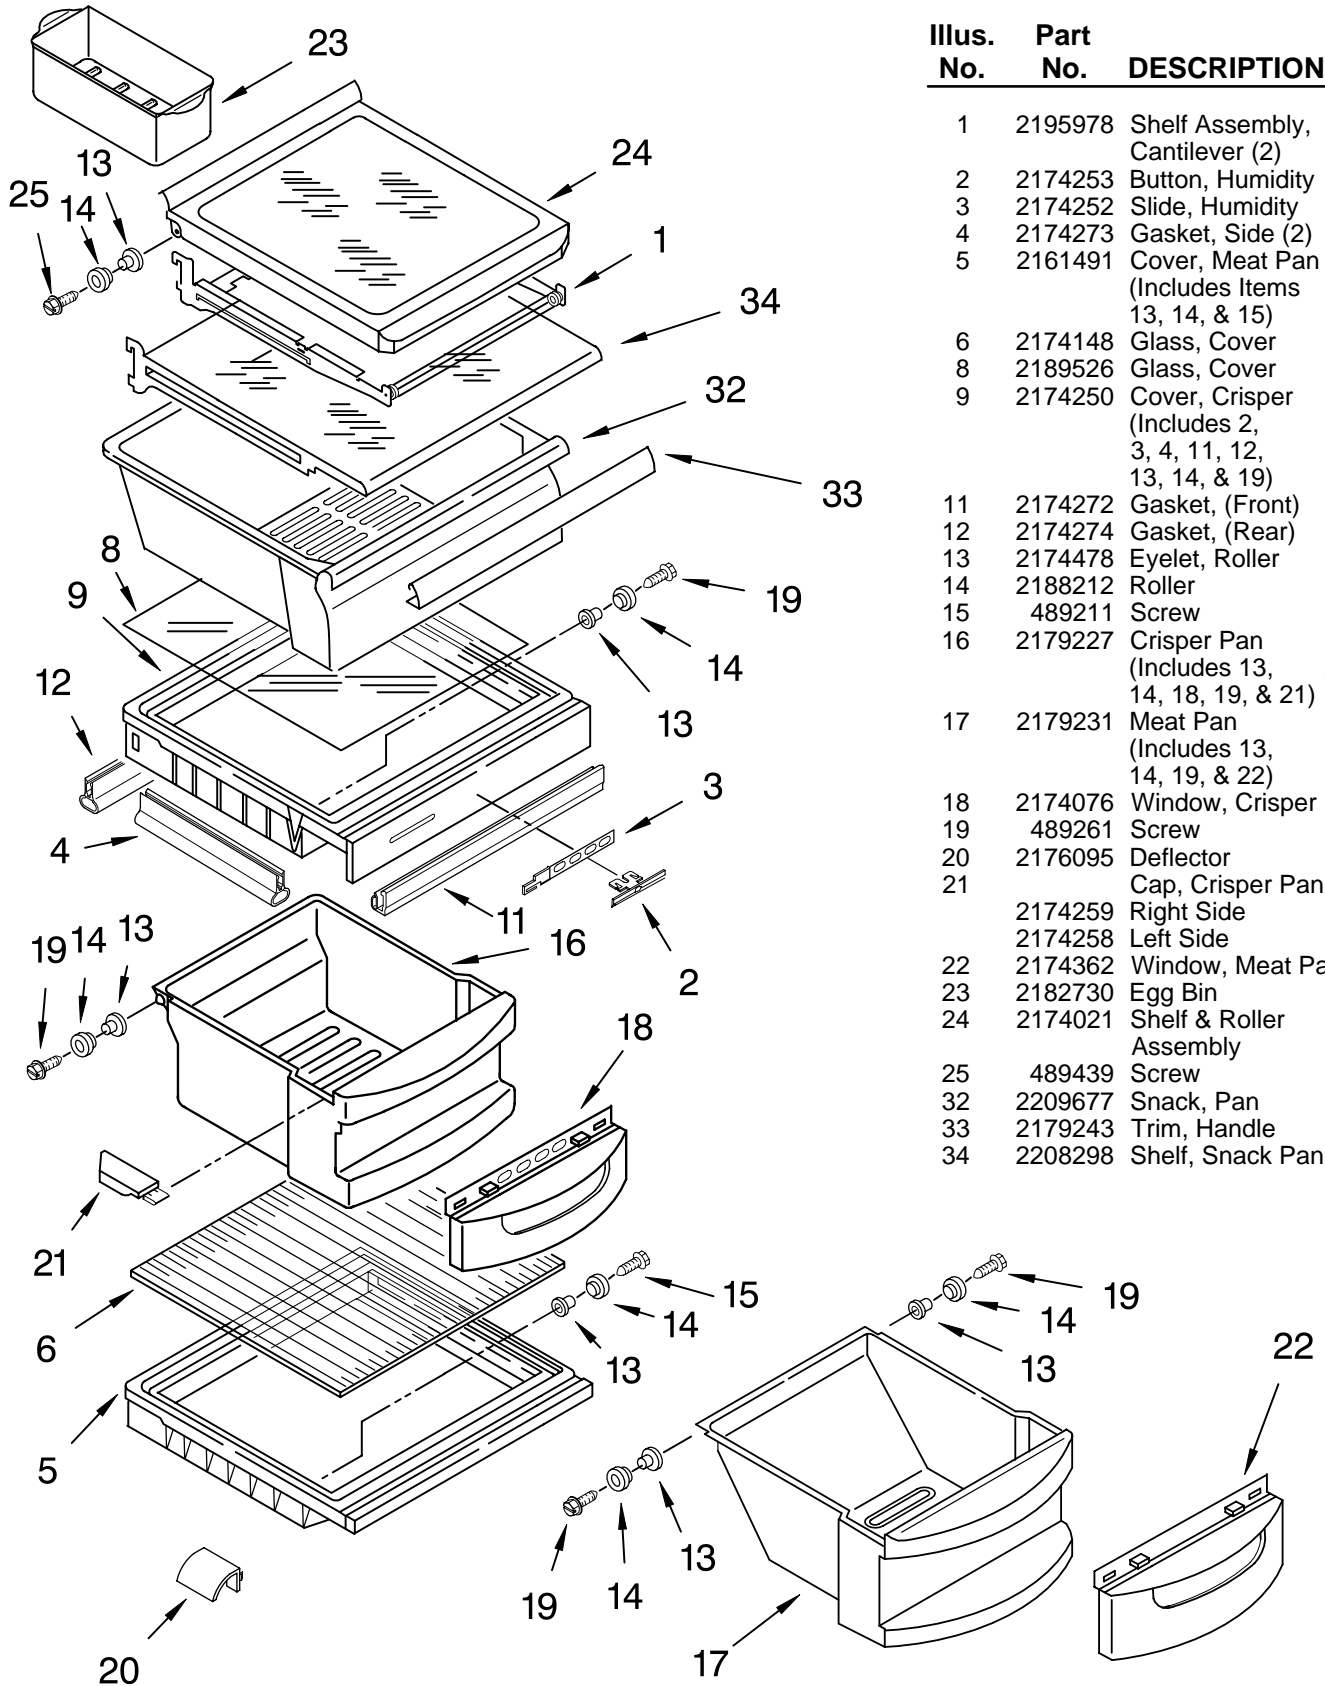

REFRIGERATOR LINER PARTS

For Models: KRSR25IHHW00, KRSR25IHBT00, KRSR25IHBL00, KRSR25IHSS00

(White)

(Biscuit)

(Black)

(Stainless Steel)

Illus. No.	Part No.	DESCRIPTION
1		Liner (Not A Serviceable Part)
2	2194744	Escutcheon, Meat Pan Control
3	2182757	Slide Meat Pan Control
4	2182147	Louver
5	2171846	Release Valve
6	8281158	Screw
7	2205813	Strap
8	2196483	Stud Assembly
9	2181796	Shelf Ladder
10	487539	Screw
11	486298	Screw (2)
13	1123919	Bracket Retainer
14	489290	Screw
15	2161467	Air Diffuser Assembly
16	2161470	Air Diffuser Cover
17	2150331	Cover, Wiring
18	2162085	Socket
19	2209687	Reservoir
20	527949	Light Bulb
21	2203266	Light Lens
22	488280	Screw
23	2179404	Rack, Wine & Egg
24	2196485	Stud Assembly
25	3400894	Screw

FOR ORDERING INFORMATION REFER TO PARTS PRICE LIST

REFRIGERATOR SHELF PARTS

For Models: KRSR25IHWH00, KRSR25IHBT00, KRSR25IHBL00, KRSR25IHSS00

(White)

(Biscuit)

(Black)

(Stainless Steel)

Illus. No.	Part No.	DESCRIPTION
1	2195978	Shelf Assembly, Cantilever (2)
2	2174253	Button, Humidity
3	2174252	Slide, Humidity
4	2174273	Gasket, Side (2)
5	2161491	Cover, Meat Pan (Includes Items 13, 14, & 15)
6	2174148	Glass, Cover
8	2189526	Glass, Cover
9	2174250	Cover, Crisper (Includes 2, 3, 4, 11, 12, 13, 14, & 19)
11	2174272	Gasket, (Front)
12	2174274	Gasket, (Rear)
13	2174478	Eyelet, Roller
14	2188212	Roller
15	489211	Screw
16	2179227	Crisper Pan (Includes 13, 14, 18, 19, & 21)
17	2179231	Meat Pan (Includes 13, 14, 19, & 22)
18	2174076	Window, Crisper
19	489261	Screw
20	2176095	Deflector
21	2174259	Cap, Crisper Pan Right Side
	2174258	Left Side
22	2174362	Window, Meat Pan
23	2182730	Egg Bin
24	2174021	Shelf & Roller Assembly
25	489439	Screw
32	2209677	Snack, Pan
33	2179243	Trim, Handle
34	2208298	Shelf, Snack Pan