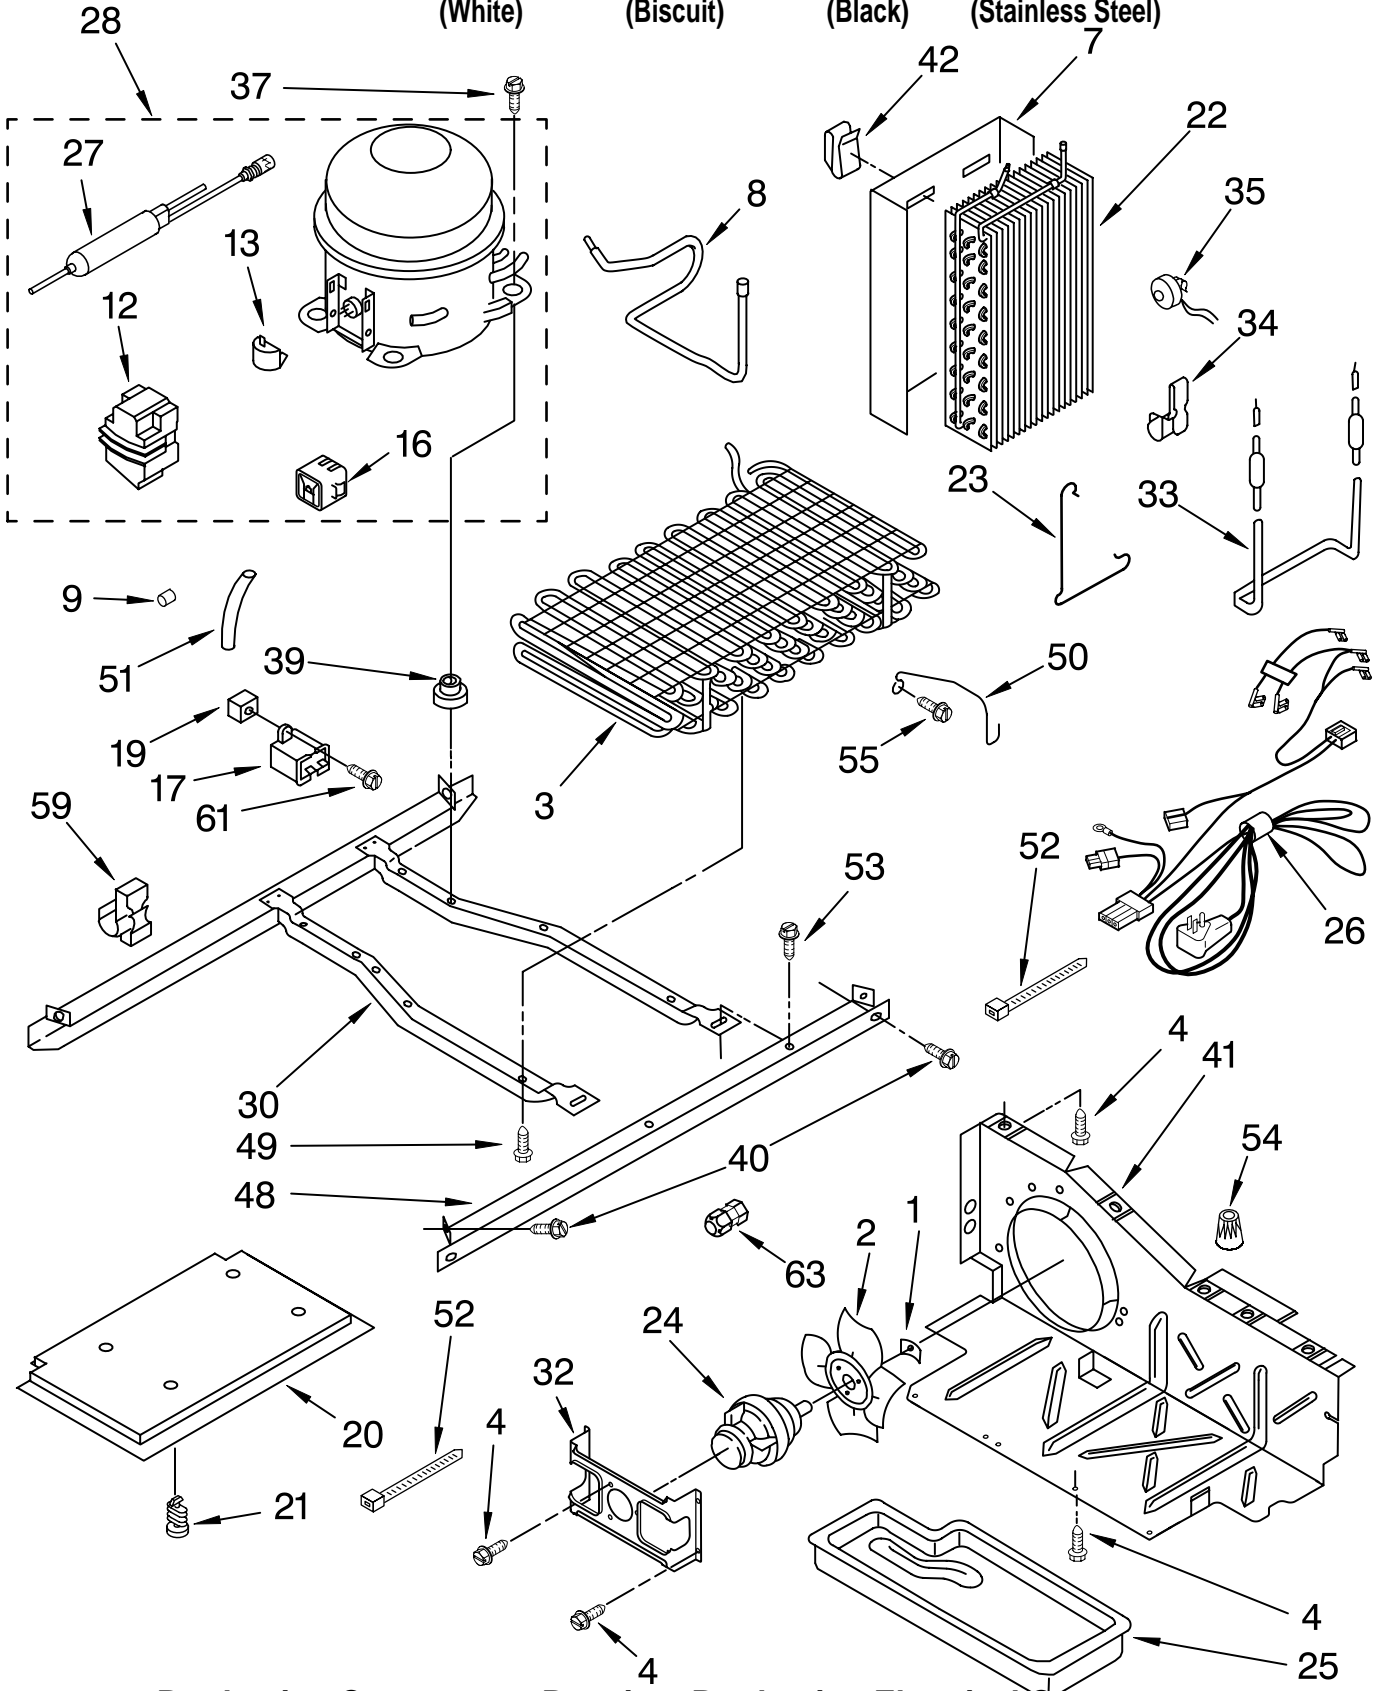

UNIT PARTS

For Models: KRSR25IHHW00, KRSR25IHBT00, KRSR25IHBL00, KRSR25IHSS00

(White)

(Biscuit)

(Black)

(Stainless Steel)

**Production Compressor Requires Production Electrical Components.
Service Compressor Requires Service Electrical Components.
For Further Information, Refer to Standard Brand and Related Components.**

FOR ORDERING INFORMATION REFER TO PARTS PRICE LIST