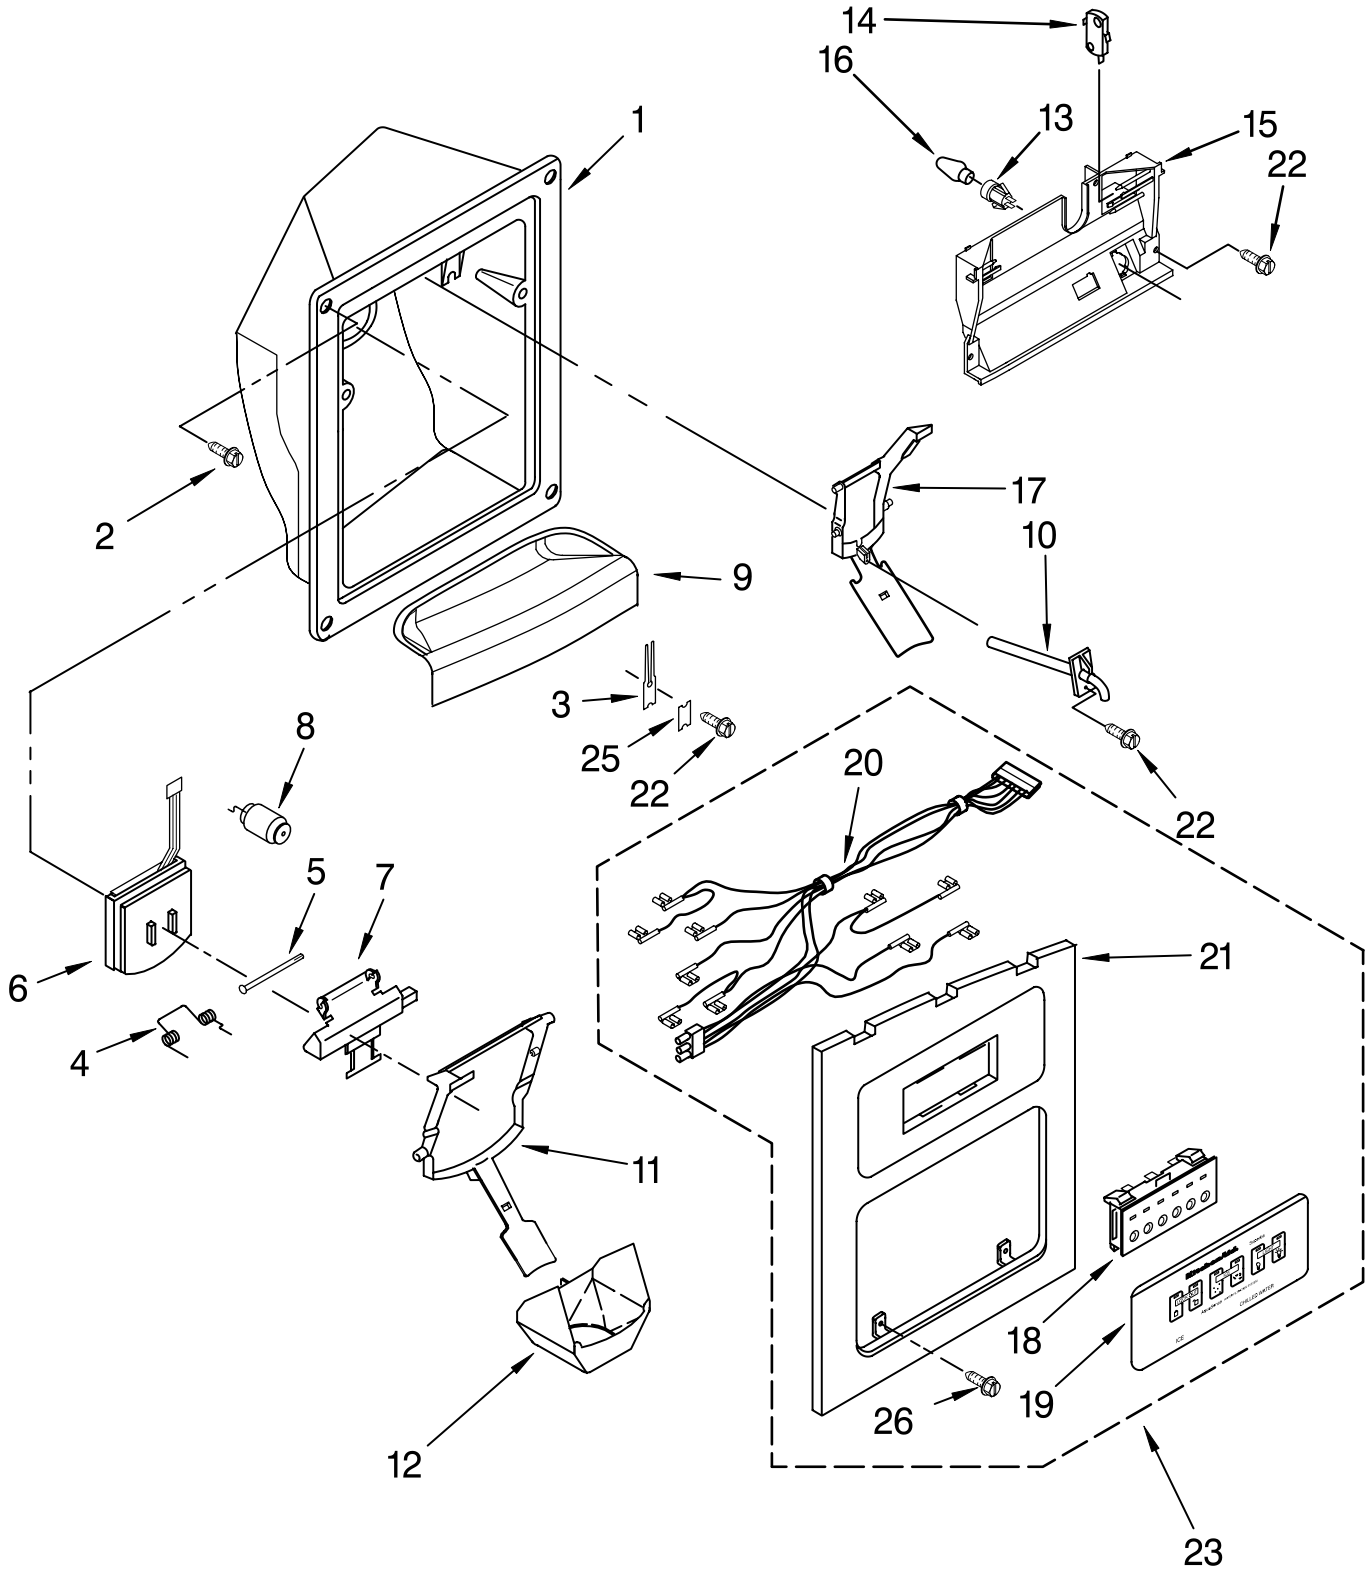

DISPENSER FRONT PARTS

For Models: KRSR25IHHW00, KRSR25IHBT00, KRSR25IHBL00, KRSR25IHSS00
(White) (Biscuit) (Black) (Stainless Steel)

FOR ORDERING INFORMATION REFER TO PARTS PRICE LIST

DISPENSER FRONT PARTS

For Models: KRSR25IHHW00, KRSR25IHBT00, KRSR25IHBL00, KRSR25IHSS00

(White)

(Biscuit)

(Black)

(Stainless Steel)

Illus. No.	Part No.	DESCRIPTION	Illus. No.	Part No.	DESCRIPTION	Illus. No.	Part No.	DESCRIPTION
1		Housing, Dispenser (Not Serviced)	12	2180224	Guide, Ice	19		Overlay, Front Cover
2	489000	Screw	13	2180200	Lamp Holder		2207154W	White
3	2194719	Retainer, Levers	14	2162361	Switch		2207154T	Biscuit
4	2180209	Spring, Torsion	15	2183771	Bracket, Control		2207154B	Black
5	2196195	Pin	16	3406124	Bulb, Light	20	2198622	Wire Assembly
6	2180352	Door, Ice	17		Lever, Water Dispenser	21		Front Cover, Housing (Not Available, Order #23)
7	2180208	Door Mechanism Assembly		2180268	White (White Shadow Pad)			
8	2180223	Mechanism Delay		2186852	Biscuit (Almond Shadow Pad)	22	489000	Screw
9		Grille, Overflow		2180270	Black (Storm Grey Pad)	23		Front Cover Assembly (Includes Items 18, 19, 20 & 21)
	2207109W	White	18	2198621	Switch Assembly (Also Order Item #19)		2207153W	White
	2207109T	Biscuit					2207153T	Biscuit
	2207109B	Black					2207153B	Black
10	2180225	Water Fitting Assembly (Includes Water Tube)				25	2195051	Strain Relief
11		Lever, Ice Dispenser				26	3400065	Screw
	2180259	White (White Shadow Pad)						
	2186850	Biscuit (Almond Shadow Pad)						
	2180261	Black (Storm Grey Pad)						

FOR ORDERING INFORMATION REFER TO PARTS PRICE LIST