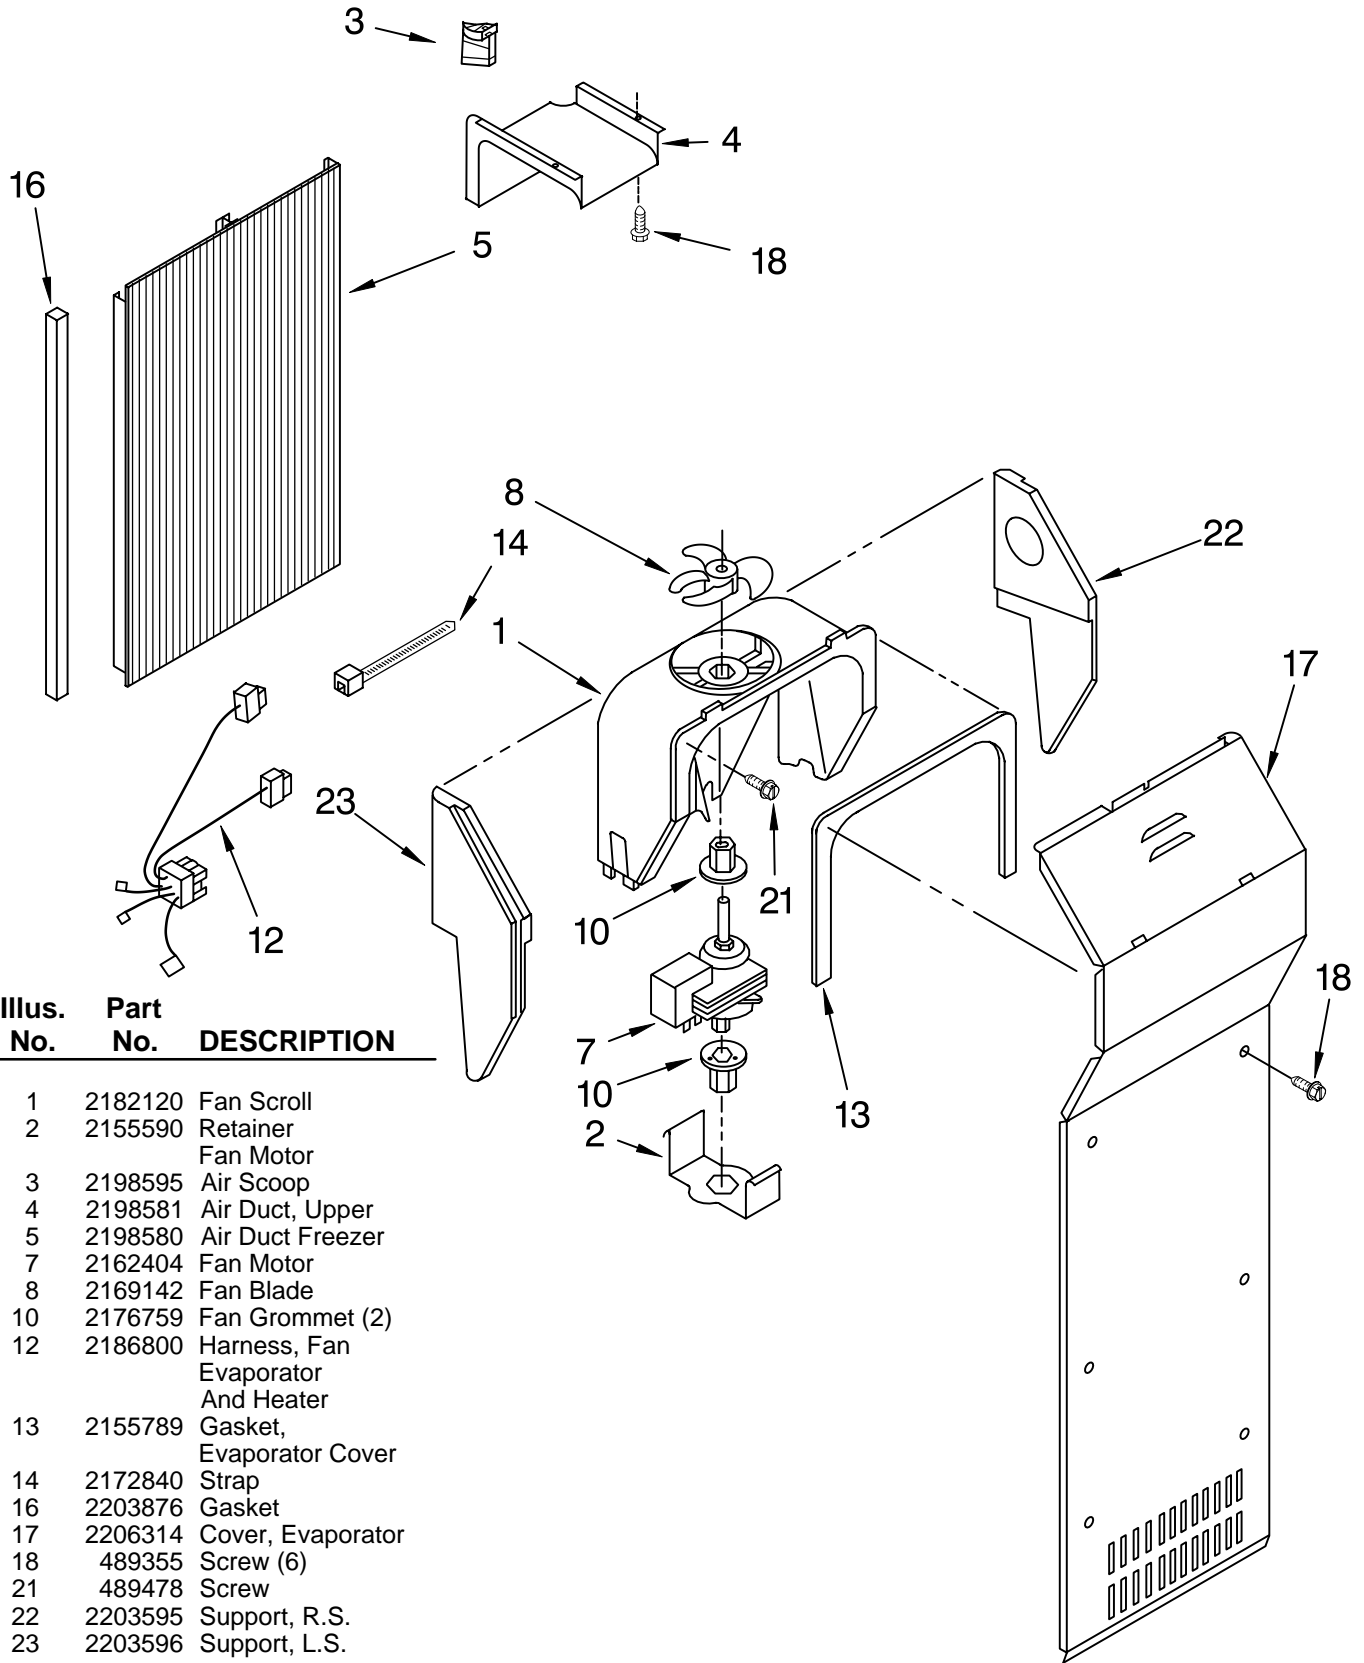

AIR FLOW PARTS

For Models: KRSR25IHHW00, KRSR25IHBT00, KRSR25IHBL00, KRSR25IHSS00
(White) (Biscuit) (Black) (Stainless Steel)

Illus. No.	Part No.	DESCRIPTION
1	2182120	Fan Scroll
2	2155590	Retainer Fan Motor
3	2198595	Air Scoop
4	2198581	Air Duct, Upper
5	2198580	Air Duct Freezer
7	2162404	Fan Motor
8	2169142	Fan Blade
10	2176759	Fan Grommet (2)
12	2186800	Harness, Fan Evaporator And Heater
13	2155789	Gasket, Evaporator Cover
14	2172840	Strap
16	2203876	Gasket
17	2206314	Cover, Evaporator
18	489355	Screw (6)
	489478	Screw
22	2203595	Support, R.S.
23	2203596	Support, L.S.

FOR ORDERING INFORMATION REFER TO PARTS PRICE LIST