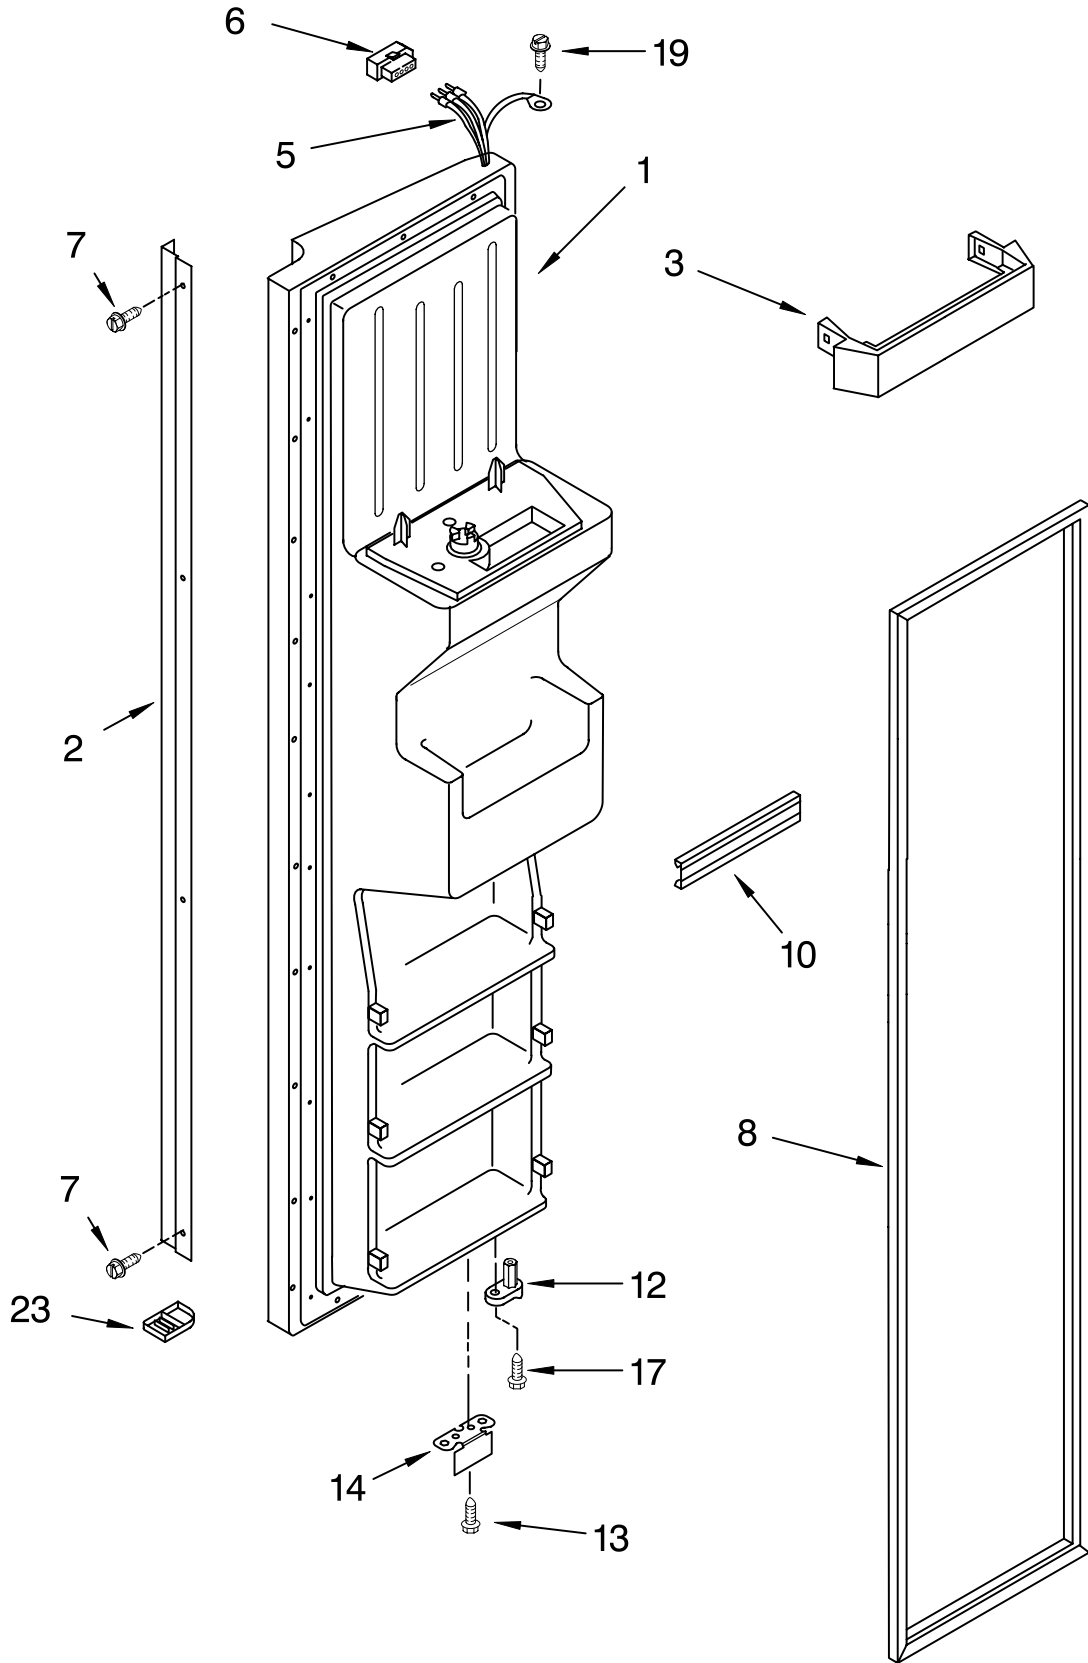

FREEZER DOOR PARTS

For Models: KRSR25IHHW00, KRSR25IHBT00, KRSR25IHBL00, KRSR25IHSS00
(White) (Biscuit) (Black) (Stainless Steel)

FOR ORDERING INFORMATION REFER TO PARTS PRICE LIST

FREEZER DOOR PARTS

For Models: KSRS25IHHW00, KSRS25IHBT00, KSRS25IHBL00, KSRS25IHSS00
(White) (Biscuit) (Black) (Stainless Steel)

Illus. No.	Part No.	DESCRIPTION
1		Freezer Door (Includes #8 And Dispenser Front Parts)
	2206381W	White
	2206381T	Biscuit
	2206381B	Black
	2206381S	Stainless
2		Handle
	2207112W	White
	2207112T	Biscuit
	2207112B	Black
	2207112S	Stainless
3	2171070	Shelf Bin (3)
5	2206178	Dispenser Harness
6	2154473	Connector
7	3400898	Screw (4)
8		Door Gasket, Magnetic (Service)
	2159074	Mist Beige
	2159082	Black
10	2198630	Trim, Door Shelf
12	2182179	Door Closer, Upper Cam
13	489420	Screw
14	2200082	Bracket, Door Stop
17	3400012	Screw
19	488500	Screw
23		Endcap
	2207110W	White
	2207110T	Biscuit
	2207110B	Black