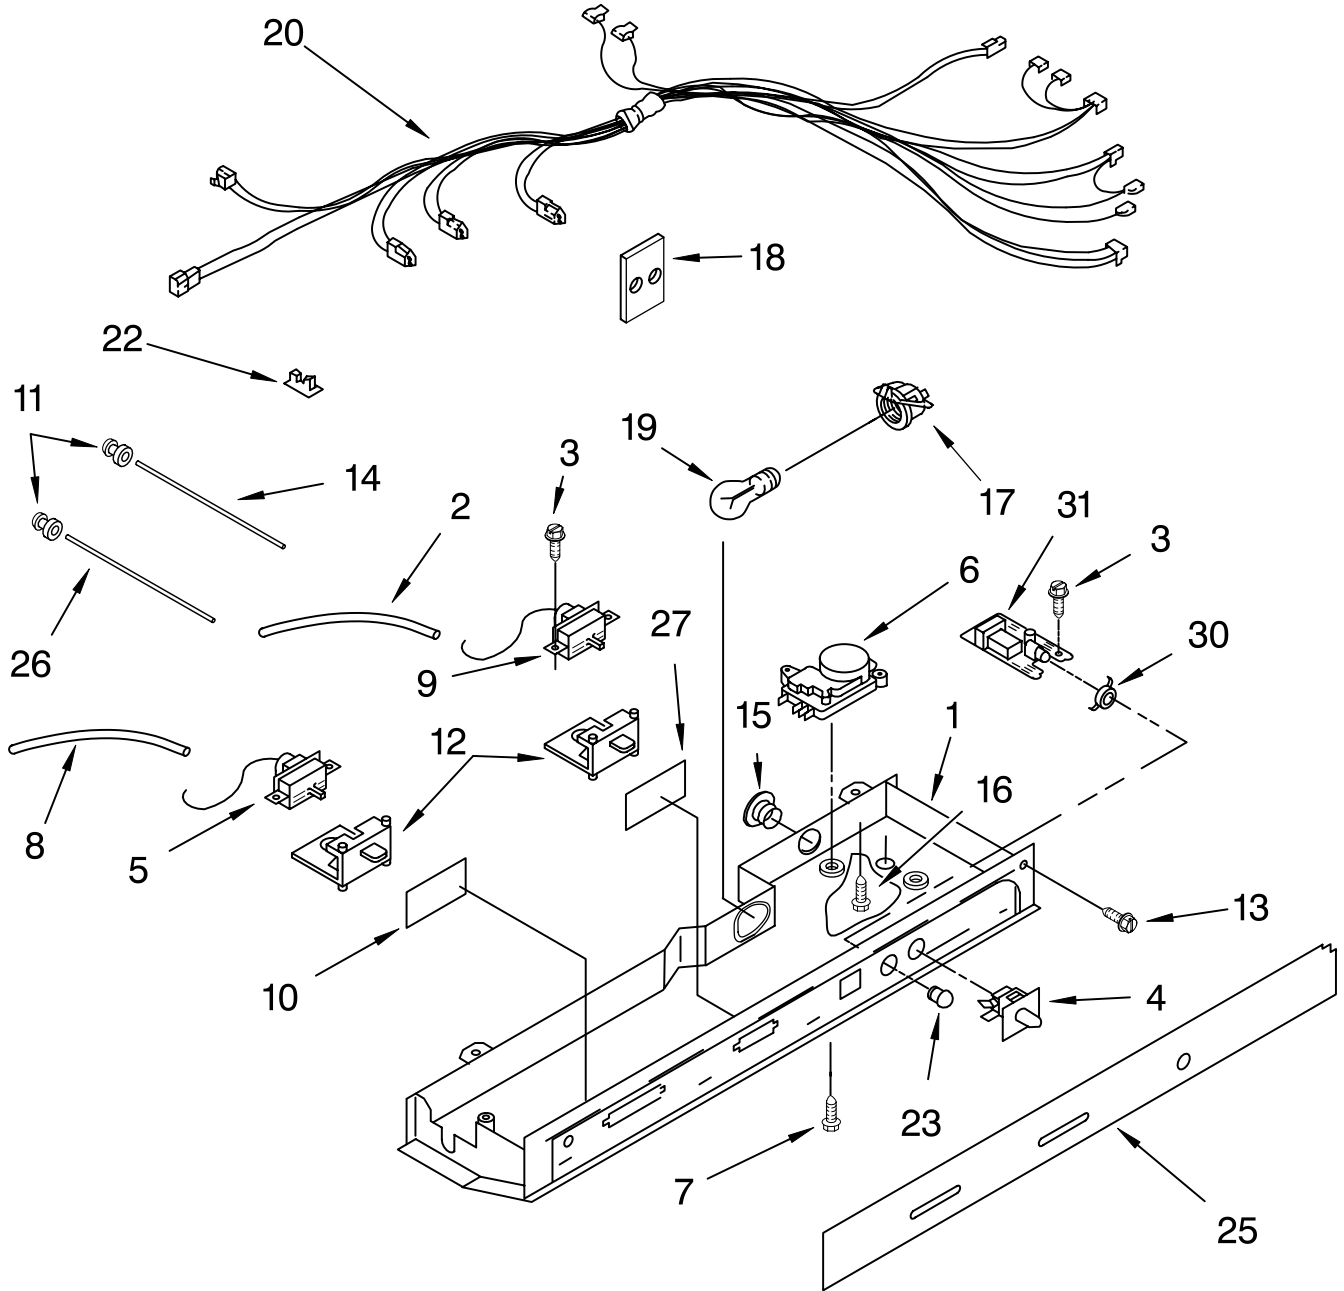

FOR ORDERING INFORMATION REFER TO PARTS PRICE LIST

AIR FLOW PARTS

For Models: KRSR25IHHW00, KRSR25IHBT00, KRSR25IHBL00, KRSR25IHSS00
 (White) (Biscuit) (Black) (Stainless Steel)

Illus. No.	Part No.	DESCRIPTION
1	2182120	Fan Scroll
2	2155590	Retainer Fan Motor
3	2198595	Air Scoop
4	2198581	Air Duct, Upper
5	2198580	Air Duct Freezer
7	2162404	Fan Motor
8	2169142	Fan Blade
10	2176759	Fan Grommet (2)
12	2186800	Harness, Fan Evaporator And Heater
13	2155789	Gasket, Evaporator Cover
14	2172840	Strap
16	2203876	Gasket
17	2206314	Cover, Evaporator
18	489355	Screw (6)
	489478	Screw
22	2203595	Support, R.S.
23	2203596	Support, L.S.

FOR ORDERING INFORMATION REFER TO PARTS PRICE LIST

CONTROL PARTS

For Models: KSRS25IHHW00, KSRS25IHBT00, KSRS25IHBL00, KSRS25IHSS00
(White) (Biscuit) (Black) (Stainless Steel)

Illus. No.	Part No.	DESCRIPTION
1	2200134	Control Box
2	2182150	Tube Barrier, Thermostat (RC)
3	489214	Screw (3)
4	2149705	Switch, Light
5	2161461	Thermostat (FC)
6	2188159	Adaptive Defrost Control
7	489398	Screw (2)
8	2196003	Tube Barrier, Thermostat (FC)
9	2161460	Thermostat (RC)