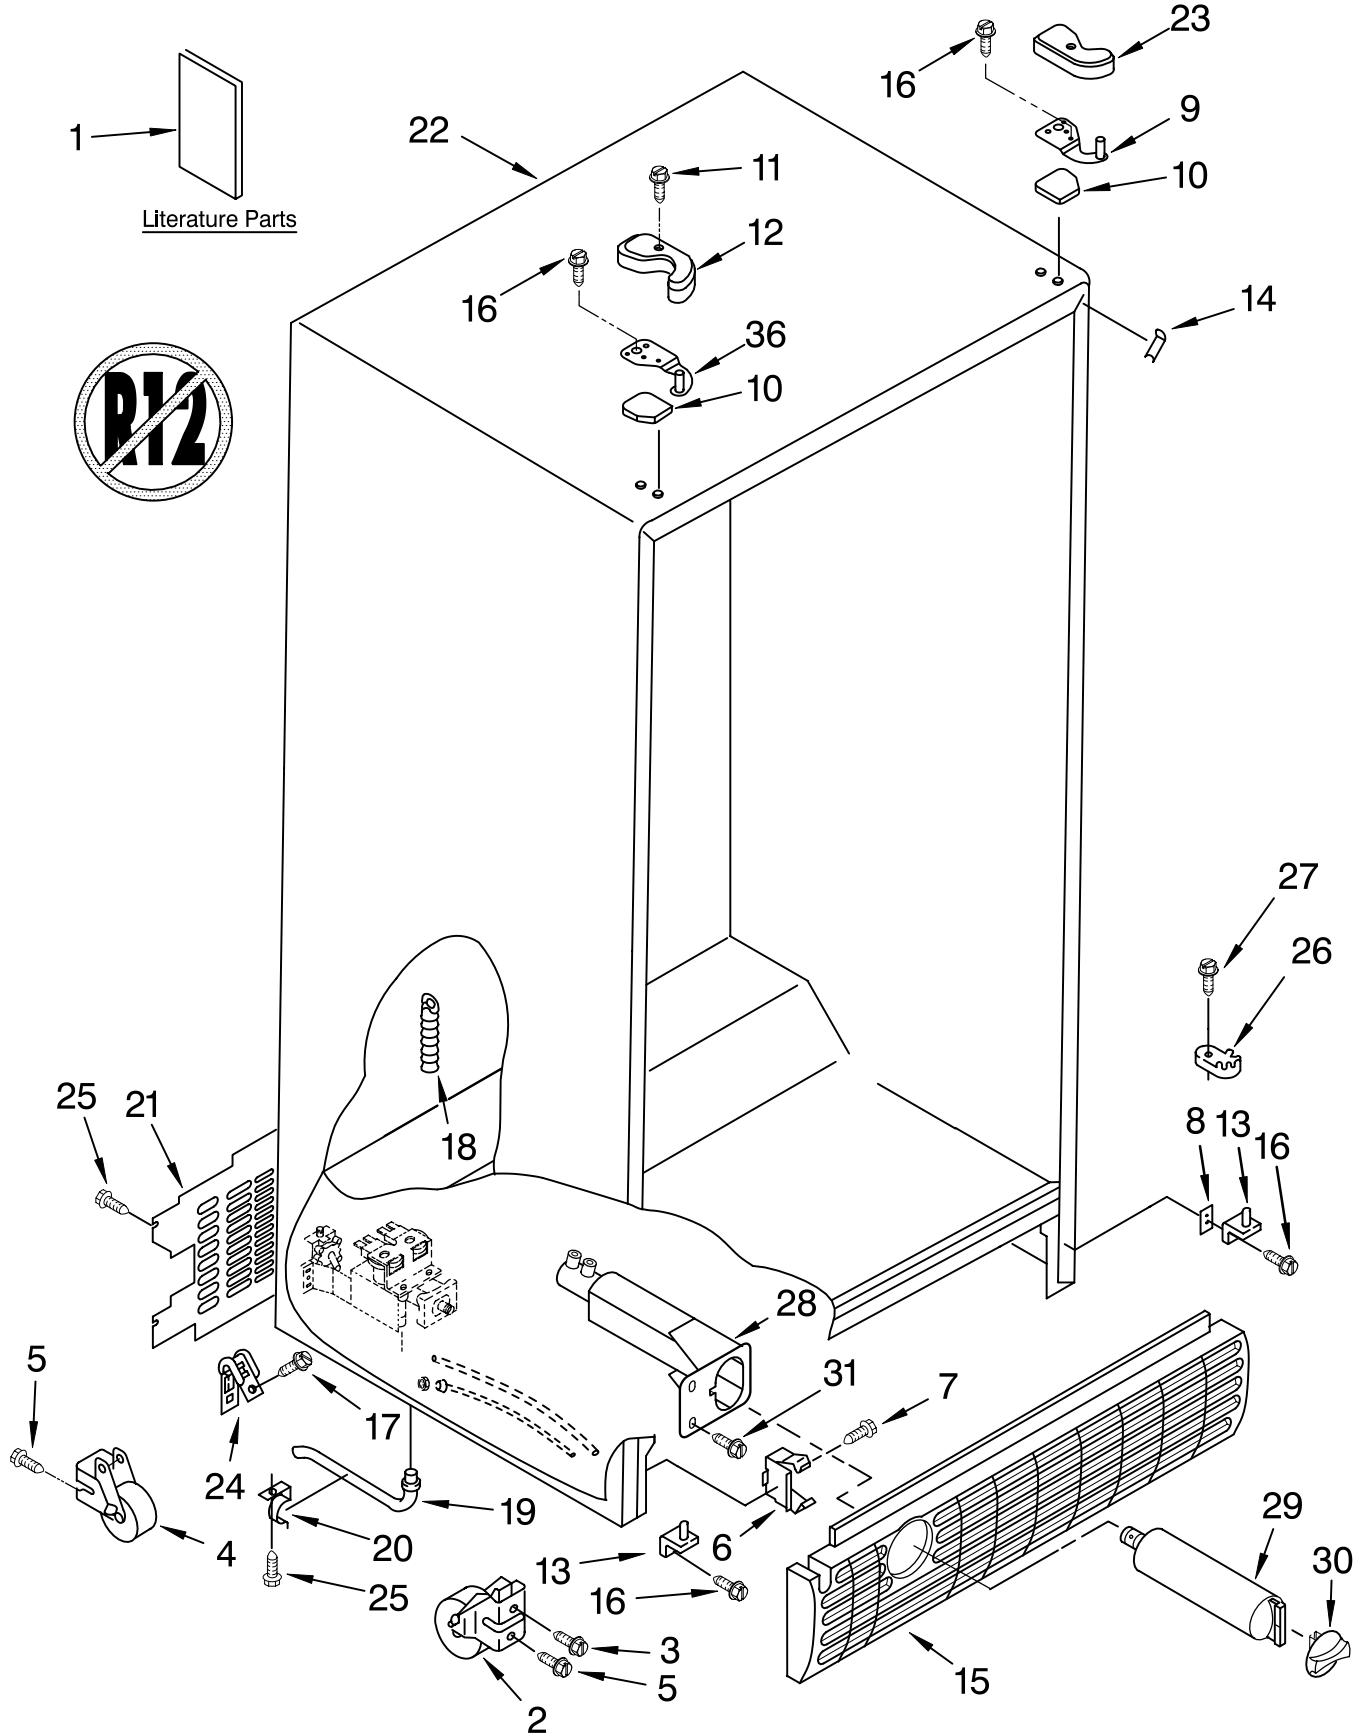

For Models: KRSR25IHWH00, KRSR25IHBT00, KRSR25IHBL00, KRSR25IHSS00

(White)

(Biscuit)

(Black)

(Stainless Steel)

FOR ORDERING INFORMATION REFER TO PARTS PRICE LIST