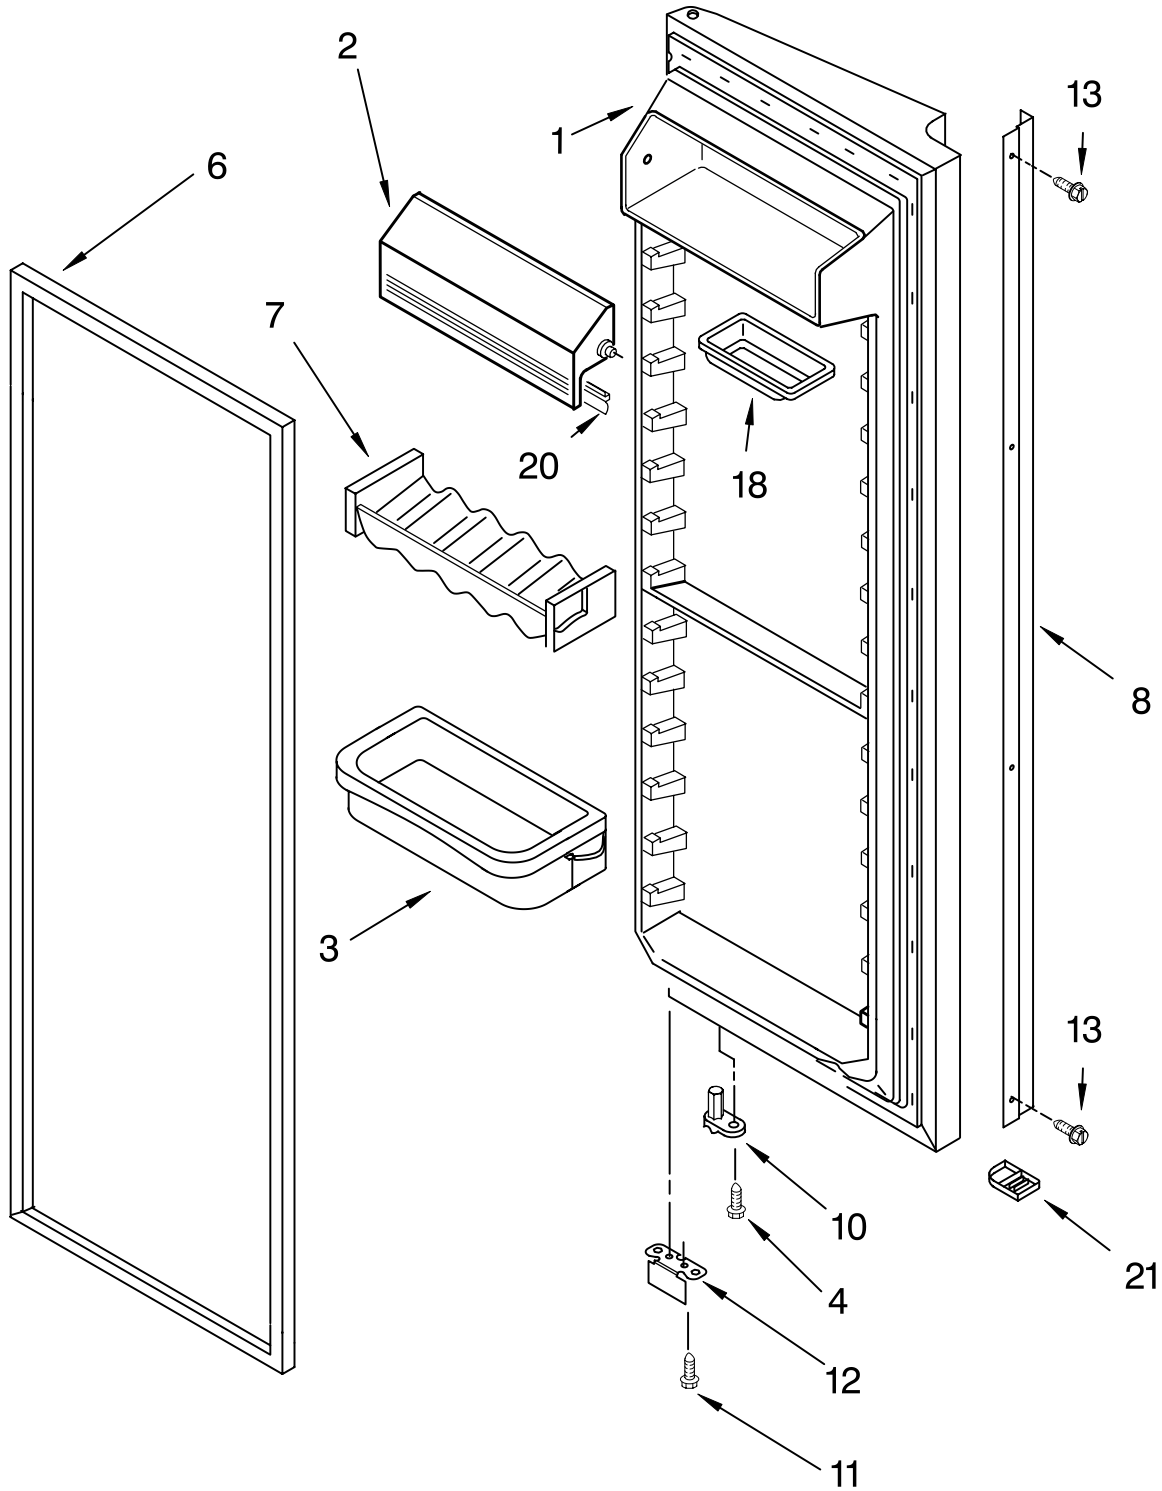

REFRIGERATOR DOOR PARTS

For Models: KRSR25IHHW00, KRSR25IHBT00, KRSR25IHBL00, KRSR25IHSS00
(White) (Biscuit) (Black) (Stainless Steel)

FOR ORDERING INFORMATION REFER TO PARTS PRICE LIST

REFRIGERATOR DOOR PARTS

For Models: KSRS25IHHW00, KSRS25IHBT00, KSRS25IHBL00, KSRS25IHSS00
(White) (Biscuit) (Black) (Stainless Steel)

Illus. No.	Part No.	DESCRIPTION
1		Refrigerator Door (Includes Item #6)
	2207183W	White
	2207183T	Biscuit
	2207183B	Black
	2207183S	Stainless
2	2182399	Compartment Door
3	2205821	Shelf Bin (4)
4	3400012	Screw
6		Door Gasket, Magnetic (Service)
	2159075	Mist Beige
	2159083	Black
7	2193409	Beverage Holder
8		Handle
	2207112W	White
	2207112T	Biscuit
	2207112B	Black
	2207112S	Stainless
10	2182178	Door Closer, Upper Cam
11	489420	Screw
12	2200082	Bracket, Door Stop
13	3400898	Screw (4)
18	2165792	Butter, Dish
20	2159124	Gasket
21		Endcap
	2207111W	White
	2207111T	Biscuit
	2207111B	Black