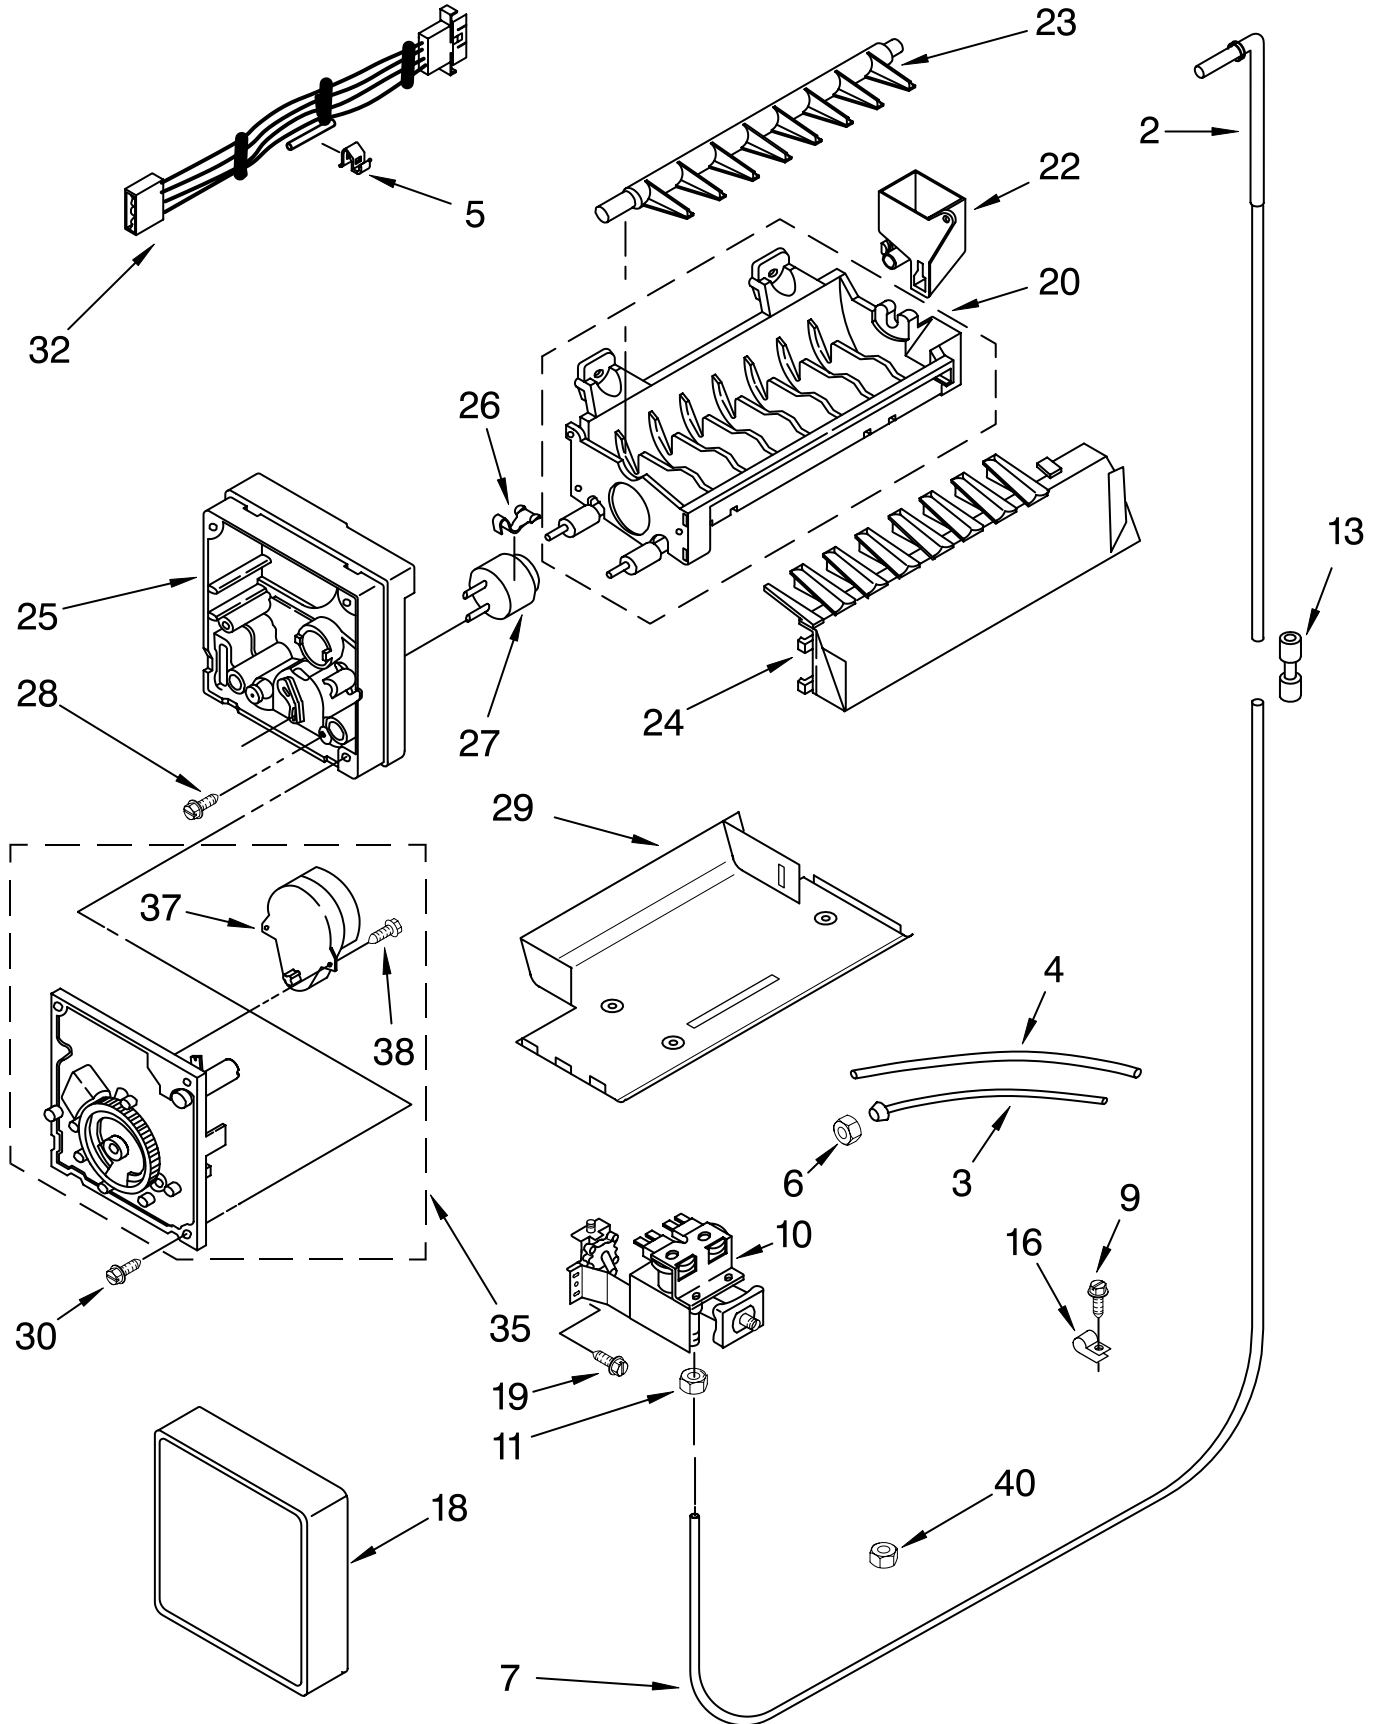

ICEMAKER PARTS

For Models: KRSR25IHW00, KRSR25IHT00, KRSR25IHL00, KRSR25IHS00
(White) (Biscuit) (Black) (Stainless Steel)

FOR ORDERING INFORMATION REFER TO PARTS PRICE LIST

ICEMAKER PARTS

For Models: KRSR25IHHW00, KRSR25IHBT00, KRSR25IHBL00, KRSR25IHSS00
(White) (Biscuit) (Black) (Stainless Steel)

Illus. No.	Part No.	DESCRIPTION
2	2198578	Fitting, Water Tube
3	2186493	Tube, Filter Outlet
4	2186492	Tube, Filter Inlet
5	628379	Clip, Fuse
6	2200083	Nut, Compression
7	2211507	Tube, Water
9	489478	Screw
10	2205762	Valve, Solenoid
11	627018	Nut, Compression
13	2198677	Connector, Water Tube
16	489385	Clamp, Tube
18	2174358	Cover
19	488649	Screw
20	628228	Mold & Heater Assembly (Also Order 542638 Silicone Grease)
22	628356	Bearing & Inlet
23	2194711	Ejector
24	2198598	Ice Striper
25	2194712	Support
26	627796	Retainer, Thermostat
27	628397	Thermostat (Also Order 542369 Cement Alumilastic)
28	489322	Screw
29	2212322	Bracket, Ice Maker Mounting
30	489276	Screw
32	2198599	Harness, Wiring
35	628399	Module Assembly (Includes Items 37 & 38)
37	628398	Motor
38	489136	Screw
40	1129179	Nut, Compression