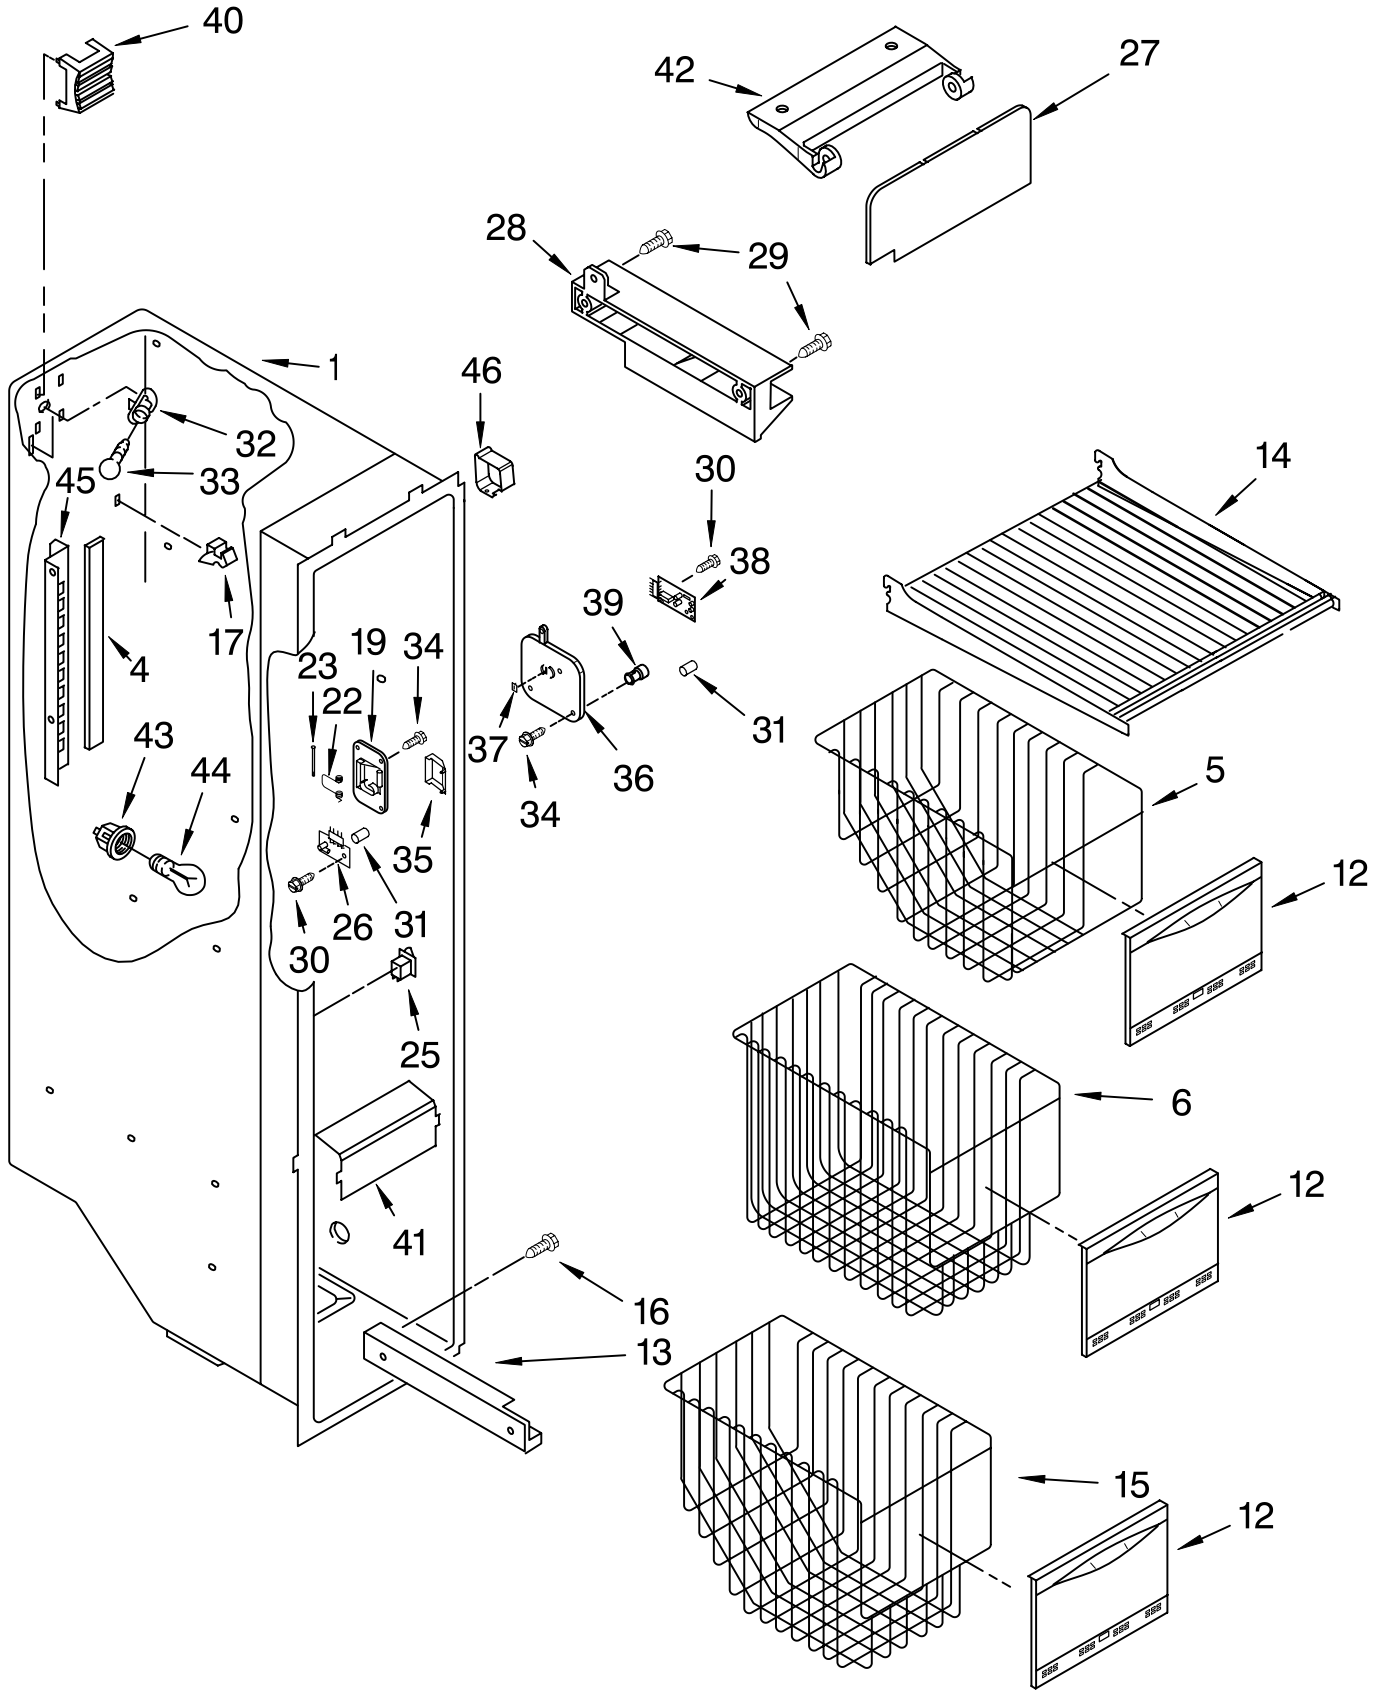

FREEZER LINER PARTS

For Models: **KSRS25IHHW00**, **KSRS25IHBT00**, **KSRS25IHBL00**, **KSRS25IHSS00**
(White)   (Biscuit)   (Black)   (Stainless Steel)

FOR ORDERING INFORMATION REFER TO PARTS PRICE LIST

FREEZER LINER PARTS

For Models: KSRS25IHHW00, KSRS25IHBT00, KSRS25IHBL00, KSRS25IHSS00

(White)   (Biscuit)   (Black)   (Stainless Steel)

Illus. No.	Part No.	DESCRIPTION
1		Liner (Not A Serviceable Part)
4	2198697	Gasket
5	2205834	Basket, Top
6	2205833	Basket, Tall
12	2205826	Basket, Front
13		Shelf Track
	2181760	Right Side
	2181759	Left Side
14	2205837	Shelf
15	2205832	Basket, Sloped
16	486298	Screw (8)
17	842534	Clip, Air Duct (2)
19	2198587	Cover, Emitter
22	2198635	Spring
23	2198634	Pin
25	1115373	Switch, Rocker Arm
26	2198585	P.C. Board Emitter
27	2198642	Cover, Ice Maker
28	2212321	Slide, Ice Maker Mounting
29	489478	Screw
30	489214	Screw
31	2198665	Tube, P.C. Board
32	2162085	Light Socket
33	527949	Light Bulb
34	8281185	Screw
35	2198633	Flipper
36	2198588	Cover, Receiver
37	2198637	Slide, Ice Maker Shut Off
38	2198586	P.C. Board, Receiver
39	2198643	Lens
40	2198589	Light Shield
41	2211506	Light Lens
42	2198641	Bracket, Ice Maker Cover
43	2155597	Socket, Light
44	527949	Light Bulb
45		Ladder
	2198609	Left Side
	2198610	Right Side
46	2198639	Shield, Wiring