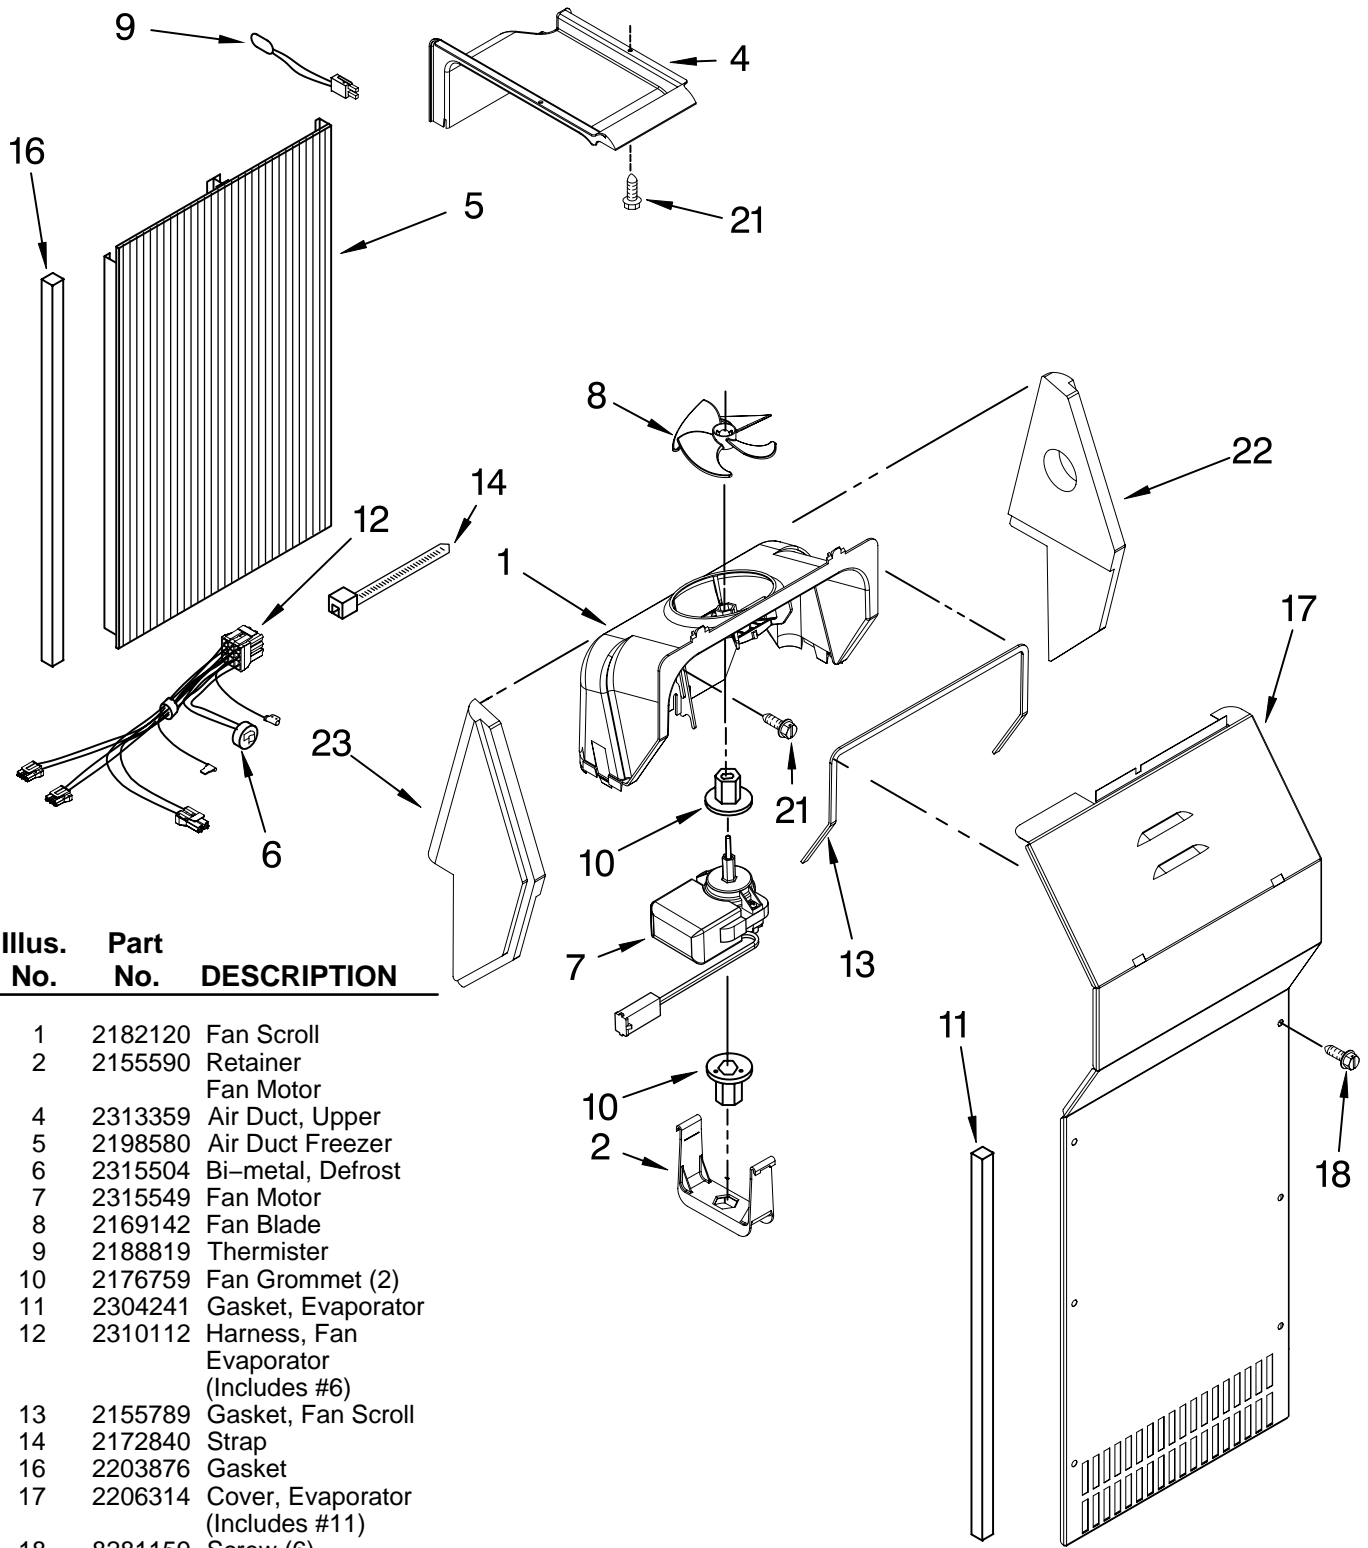

AIR FLOW PARTS

For Models: KRSR25CSWH01, KRSR25CSBT01, KRSR25CSBL01, KRSR25CSSS01, KRSR25CSMK01, KRSR25CSMS01
(White) (Biscuit) (Black) (Stainless Steel) (Monochromatic Stainless) (Monochromatic Stainless)

Illus. No.	Part No.	DESCRIPTION
1	2182120	Fan Scroll
2	2155590	Retainer Fan Motor
4	2313359	Air Duct, Upper
5	2198580	Air Duct Freezer
6	2315504	Bi-metal, Defrost
7	2315549	Fan Motor
8	2169142	Fan Blade
9	2188819	Thermister
10	2176759	Fan Grommet (2)
11	2304241	Gasket, Evaporator
12	2310112	Harness, Fan Evaporator (Includes #6)
13	2155789	Gasket, Fan Scroll
14	2172840	Strap
16	2203876	Gasket
17	2206314	Cover, Evaporator (Includes #11)
18	8281159	Screw (6)
21	489478	Screw
22	2203595	Support, R.S.
23	2203596	Support, L.S.

FOR ORDERING INFORMATION REFER TO PARTS PRICE LIST