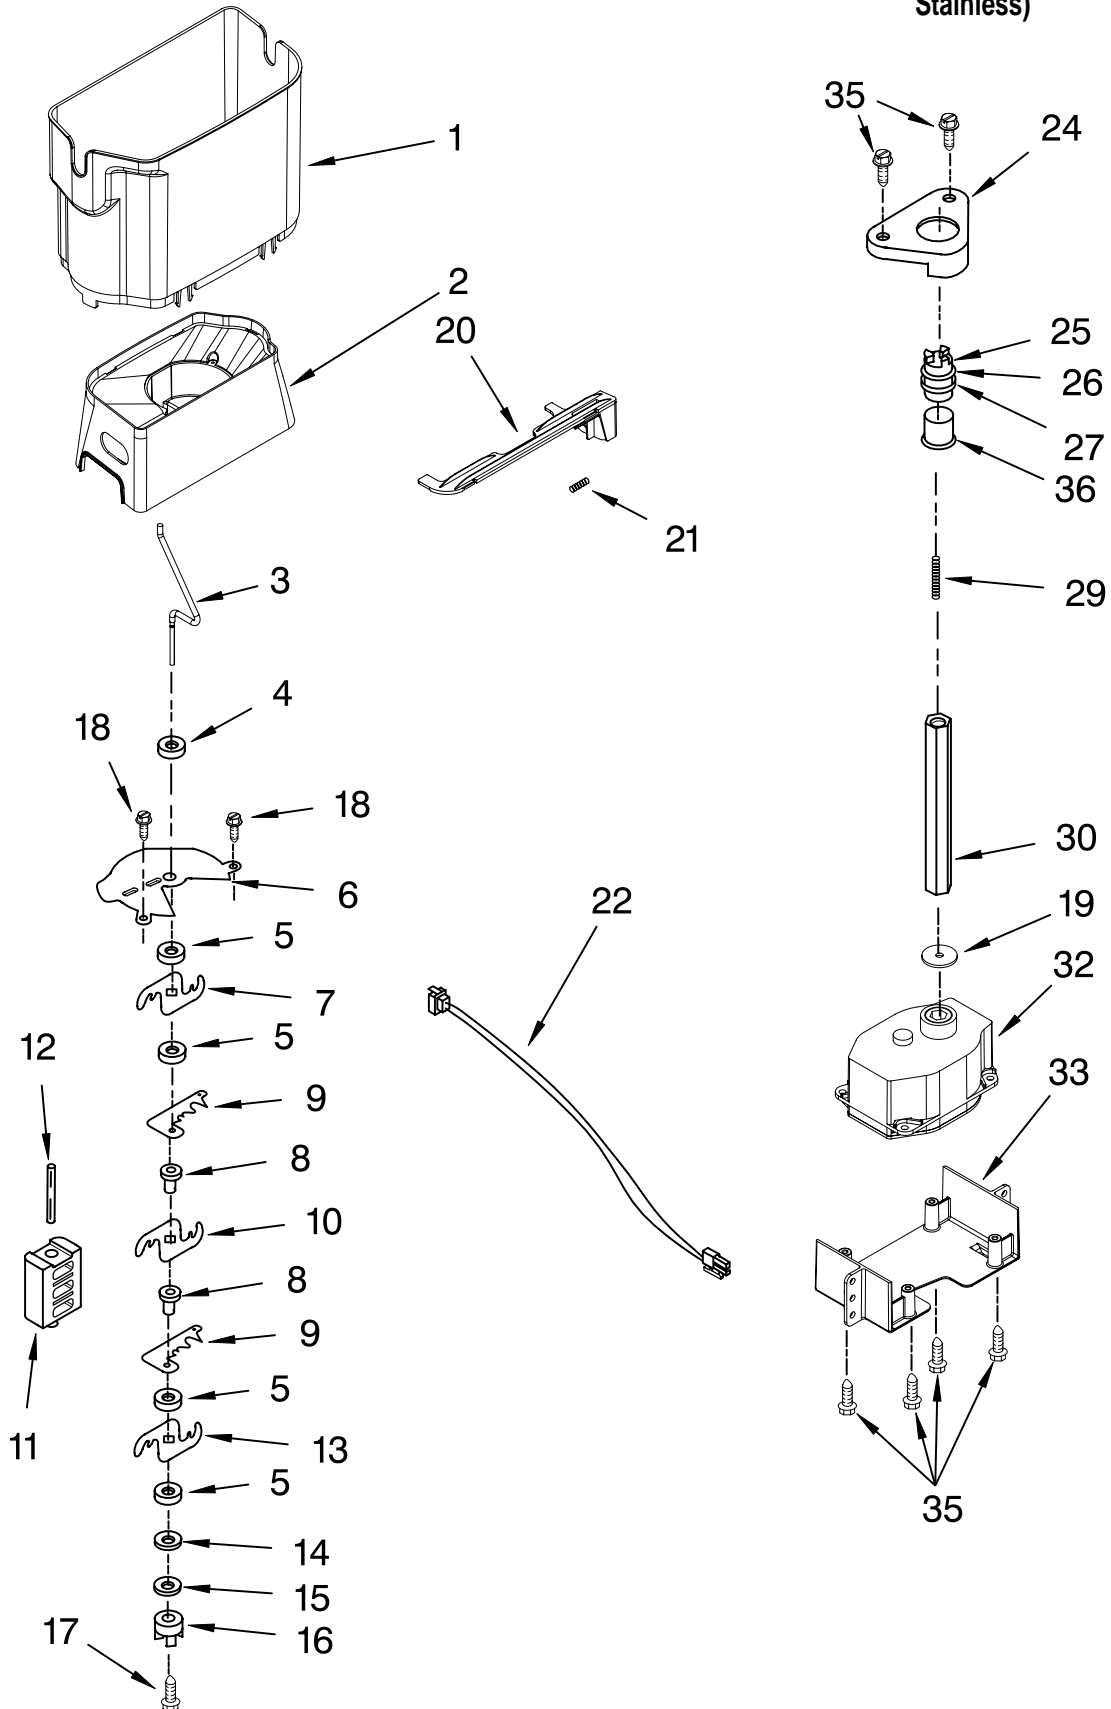

MOTOR AND ICE CONTAINER PARTS

For Models: KRSR25CSWH01, KRSR25CSBT01, KRSR25CSBL01, KRSR25CSSS01, KRSR25CSMK01, KRSR25CSMS01
(White) (Biscuit) (Black) (Stainless Steel) (Monochromatic Stainless) (Monochromatic Stainless)

FOR ORDERING INFORMATION REFER TO PARTS PRICE LIST

MOTOR AND ICE CONTAINER PARTS

For Models: KSRS25CSWH01, KSRS25CSBT01, KSRS25CSBL01, KSRS25CSSS01, KSRS25CSMK01, KSRS25CSMS01
(White) (Biscuit) (Black) (Stainless Steel) (Monochromatic Stainless) (Monochromatic Stainless)

Illus. No.	Part No.	DESCRIPTION
1	2305336	Ice Bin
2	2305294	Crusher Bin
3	2258222	Auger
4	2258220	Washer, Auger
5	1119007	Spacer, Flat (4)
6	2305244	Cover, Crusher
7	2257024	Blade, Rotary
8	1119005	Spacer, Step (2)
9	2257020	Blade, Fixed
10	2257023	Blade, Rotary
11	2198602	Block, Blade
12	489229	Roll Pin
13	2257022	Blade, Rotary
14	489235	Washer, Plain
15	2198661	Washer, Coupling
16	2220457	Coupling
17	8281164	Screw
18	3400065	Screw
19	2305382	Rubber Boot
20	2305441	Latch, Bin
21	2198608	Spring, Latch
22	2187813	Wire Assembly, IDI Motor
24	2212369	Holder
25	2220458	Coupling, Bottom
26	2198628	Seal
27	2212370	Washer
29	2198607	Spring
30	2305243	Drive Shaft
32	2252130	Dispenser, Motor
33	2305208	Bracket, Motor
35	8281163	Screw
36	2212365	Sleeve, Coupling
100	2305425	Ice Container (Complete)

FOR ORDERING INFORMATION REFER TO PARTS PRICE LIST