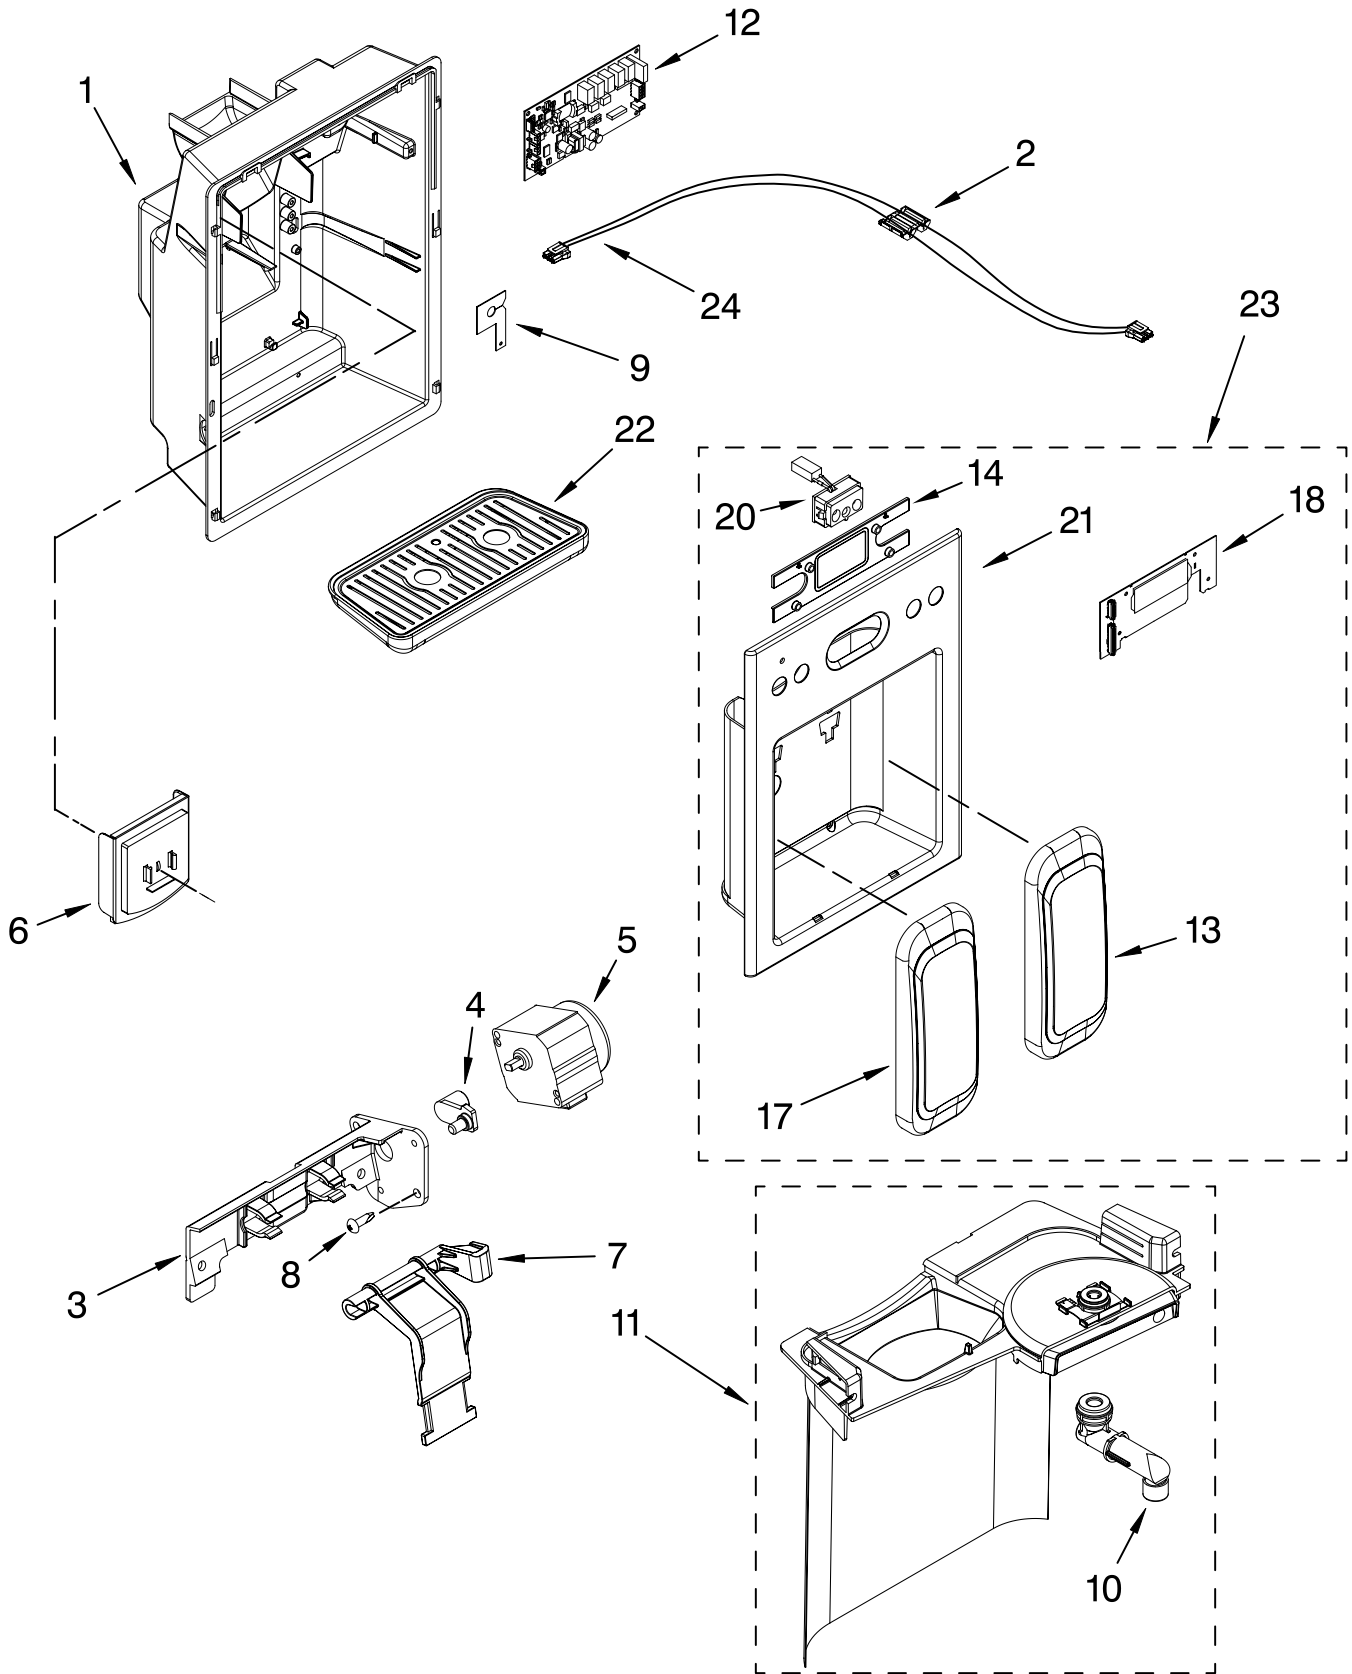

DISPENSER FRONT PARTS

For Models: KRSR25CSWH01, KRSR25CSBT01, KRSR25CSBL01, KRSR25CSSS01, KRSR25CSMK01, KRSR25CSMS01
(White) (Biscuit) (Black) (Stainless Steel) (Monochromatic Stainless) (Monochromatic Stainless)

FOR ORDERING INFORMATION REFER TO PARTS PRICE LIST

DISPENSER FRONT PARTS

For Models: KRSR25CSWH01, KRSR25CSBT01, KRSR25CSBL01, KRSR25CSSS01, KRSR25CSMK01, KRSR25CSMS01
(White) (Biscuit) (Black) (Stainless Steel) (Monochromatic Stainless) (Monochromatic Stainless)

Illus. No.	Part No.	DESCRIPTION	Illus. No.	Part No.	DESCRIPTION	Illus. No.	Part No.	DESCRIPTION
1		Housing, Dispenser (Not Serviced)	13		Pad, Water	21		Front Cover, Housing (Not Available, Order #23)
2	2308165	Ferrite Bead		2305307CE	For White Model			
3	2305202	Bracket, Motor		2305307MN	For Biscuit Model			
4	2305242	Connector, Door Bracket		2305307GE	For Black and Stainless Model	22		Drip Tray Assembly
5	2305262	Motor, Ice Door		2305307AS	For Monochromatic Stainless Model		2315110W	White
6	2305258	Door, Ice	14	2305343	Lens, Front Cover		2315110T	Biscuit
7	2305204	Support, Ice Door					2315110B	Black
8	4449745	Screw (2)	17		Pad, Ice		2315110US	Universal Silver
9	2305447	Clip, Wiring		2305306CE	For White Model	23		Front Cover Assembly (Includes Items 14, 17, 18, 20, & 21)
10	2305236	Spigot		2305306MN	For Biscuit Model		2318906W	White
11	2305461	Seperator Assembly		2305306GE	For Black and Stainless Model		2318906T	Biscuit
12	2303843	Electronic Control (Core)		2305306AS	For Monochromatic Stainless Model		2318906B	Black
			18	2304140	Cover, Electronic Control		2318906US	Universal Silver
			20	2303841	LED Assembly	24	2187814	Wire Assembly, User Interface (Includes #2)