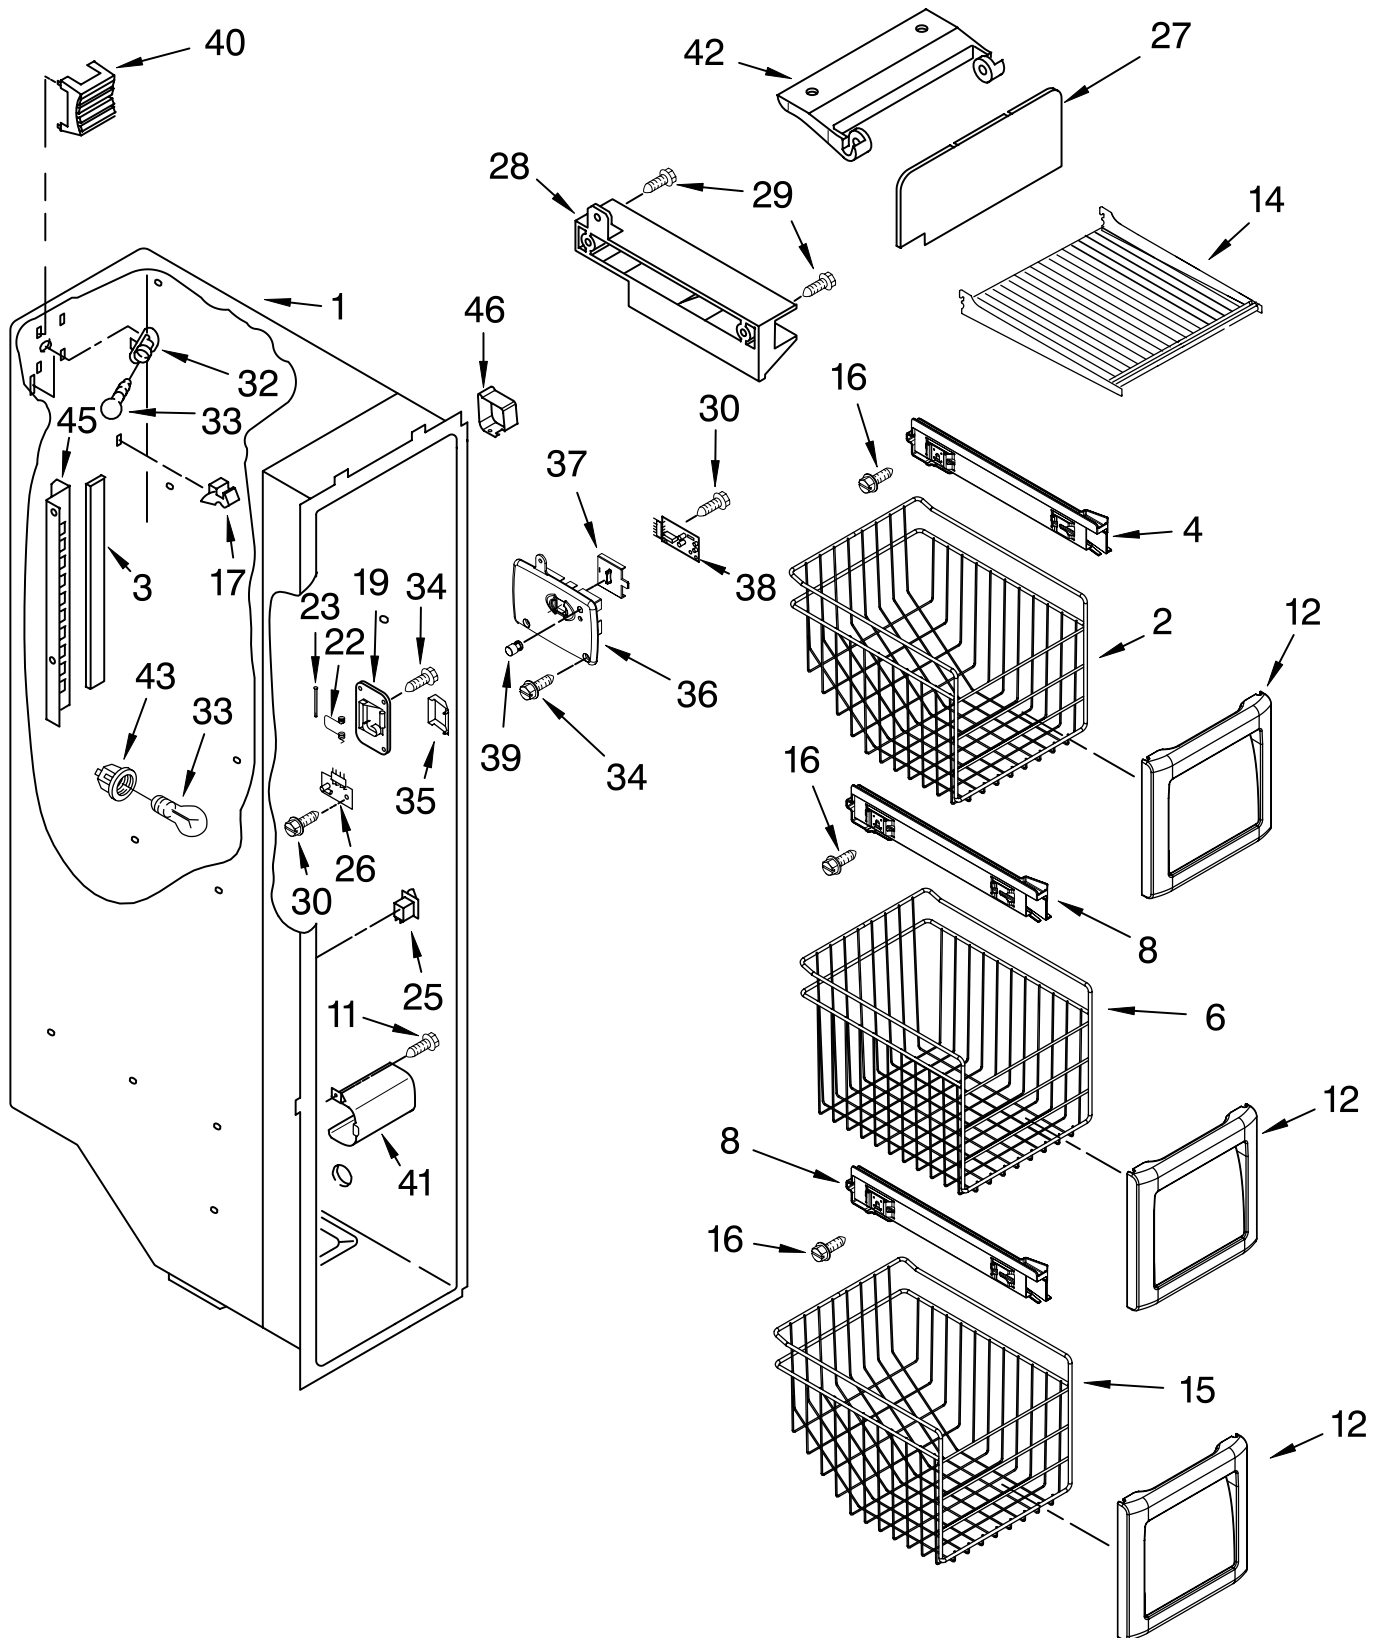

FREEZER LINER PARTS

For Models: KRSR25CSWH01, KRSR25CSBT01, KRSR25CSBL01, KRSR25CSSS01, KRSR25CSMK01, KRSR25CSMS01
(White) (Biscuit) (Black) (Stainless Steel) (Monochromatic Stainless) (Monochromatic Stainless)

FOR ORDERING INFORMATION REFER TO PARTS PRICE LIST

FREEZER LINER PARTS

For Models: **KSRS25CSWH01**, **KSRS25CSBT01**, **KSRS25CSBL01**, **KSRS25CSSS01**, **KSRS25CSMK01**, **KSRS25CSMS01**
(White) (Biscuit) (Black) (Stainless Steel) (Monochromatic Stainless) (Monochromatic Stainless)

Illus. No.	Part No.	DESCRIPTION
1		Liner (Not A Serviceable Part)
2	2301138	Top Basket
3	2198697	Gasket
4		Glide Assembly, Top Basket
	2301540	Right Side
	2301541	Left Side
6	2301139	Basket, Tall
8		Glide Assembly, Middle/Bottom Basket
	2301542	Right Side
	2301543	Left Side
11	3400893	Screw
12	2301134K	Front, Basket
14	2205837K	Shelf (2)
15	2301140	Basket, Sloped
16	8534064	Screw (12)
17	842534	Clip, Air Duct (2)
19	2198587	Cover, Emitter
22	2198635	Spring
23	2198634	Pin
25	1115373	Switch, Rocker Arm
26	2220398	P.C. Board Emitter
27	2255590	Cover, Ice Maker
28	2212321	Slide, Ice Maker Mounting
29	489478	Screw
30	489214	Screw
32	2162085	Light Socket
33	2255743	Light Bulb
34	8281185	Screw
35	2198633	Flipper
36	2255561	Cover, Receiver
37	2301340	Slide, Ice Maker Shut Off
38	2255114	P.C. Board, Receiver
39	2198643	Lens
40	2198589	Light Shield
41	2212340	Light Lens
42	2198641	Bracket, Ice Maker Cover
43	2155597	Socket, Light
45		Ladder
	2320024	Left Side
	2320025	Right Side
46	2303234	Shield, Wiring