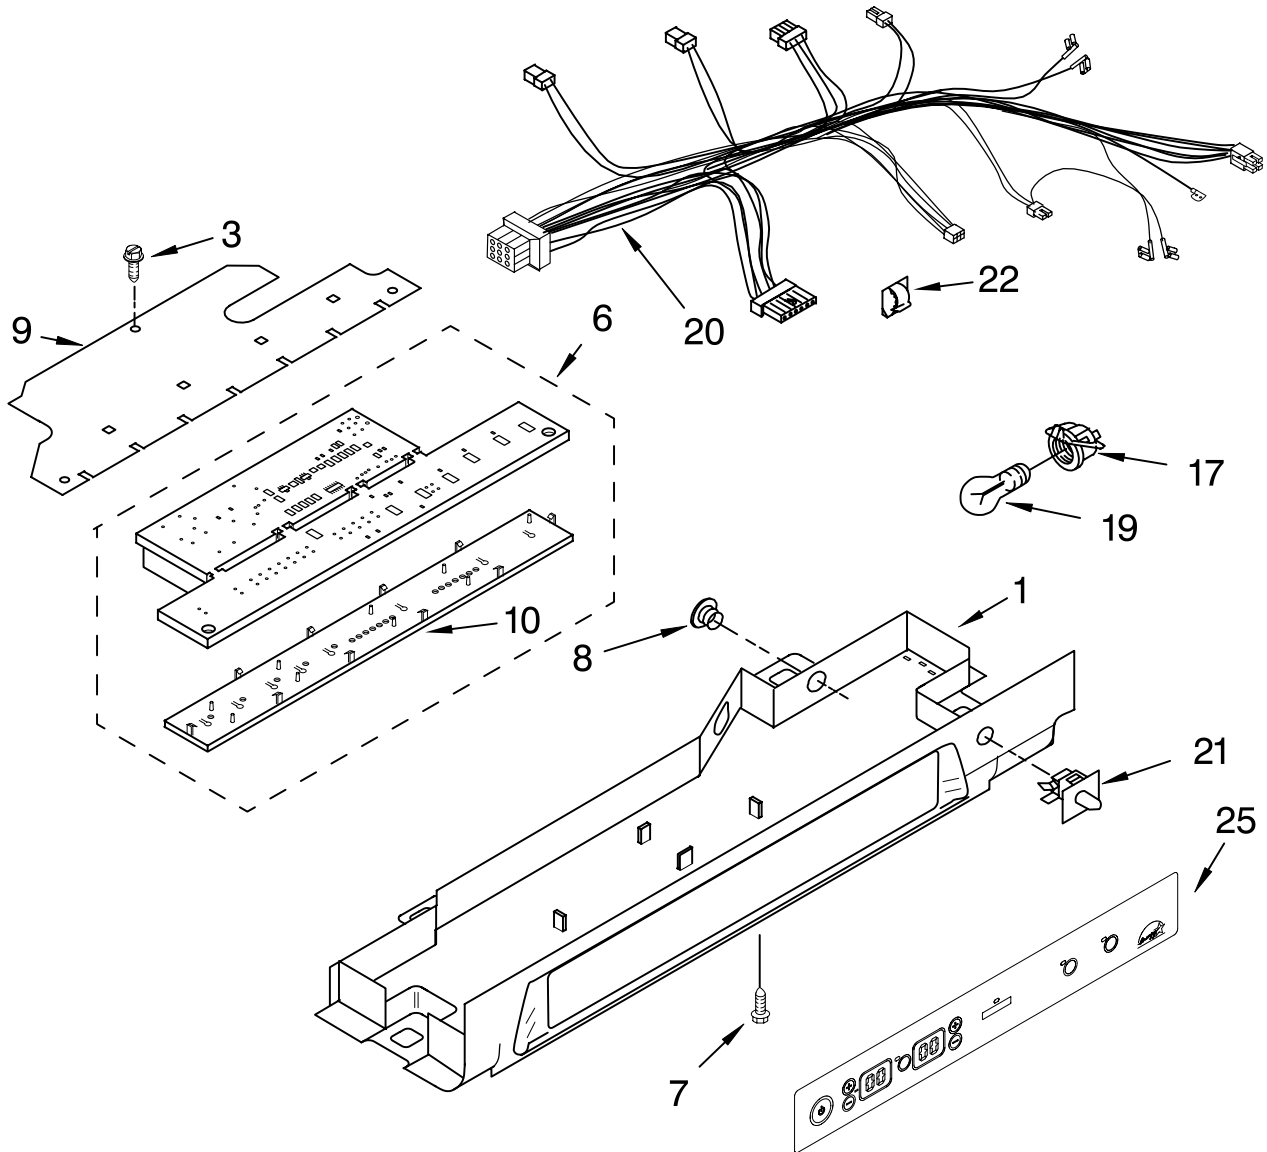

CONTROL PARTS

For Models: KRSR25CSWH01, KRSR25CSBT01, KRSR25CSBL01, KRSR25CSSS01, KRSR25CSMK01, KRSR25CSMS01
(White) (Biscuit) (Black) (Stainless Steel) (Monochromatic Stainless) (Monochromatic Stainless)

Illus. No.	Part No.	DESCRIPTION
1	2212005	Control Box
3	3196537	Screw (4)
6	2321728	Electronic Control
7	8281244	Screw (4)
8	940014	Hole Plug

Illus. No.	Part No.	DESCRIPTION
9	2216879	Cover, Control Box
10		Insert, Control Board (Not Available, Order #6)
17	2162085	Light Socket

Illus. No.	Part No.	DESCRIPTION
19	2255743	Light Bulb
20	2216115	Control Box Harness
21	2219875	Switch
22	1115374	Clip, Wiring
25	2318773	Overlay, Control Box

FOR ORDERING INFORMATION REFER TO PARTS PRICE LIST