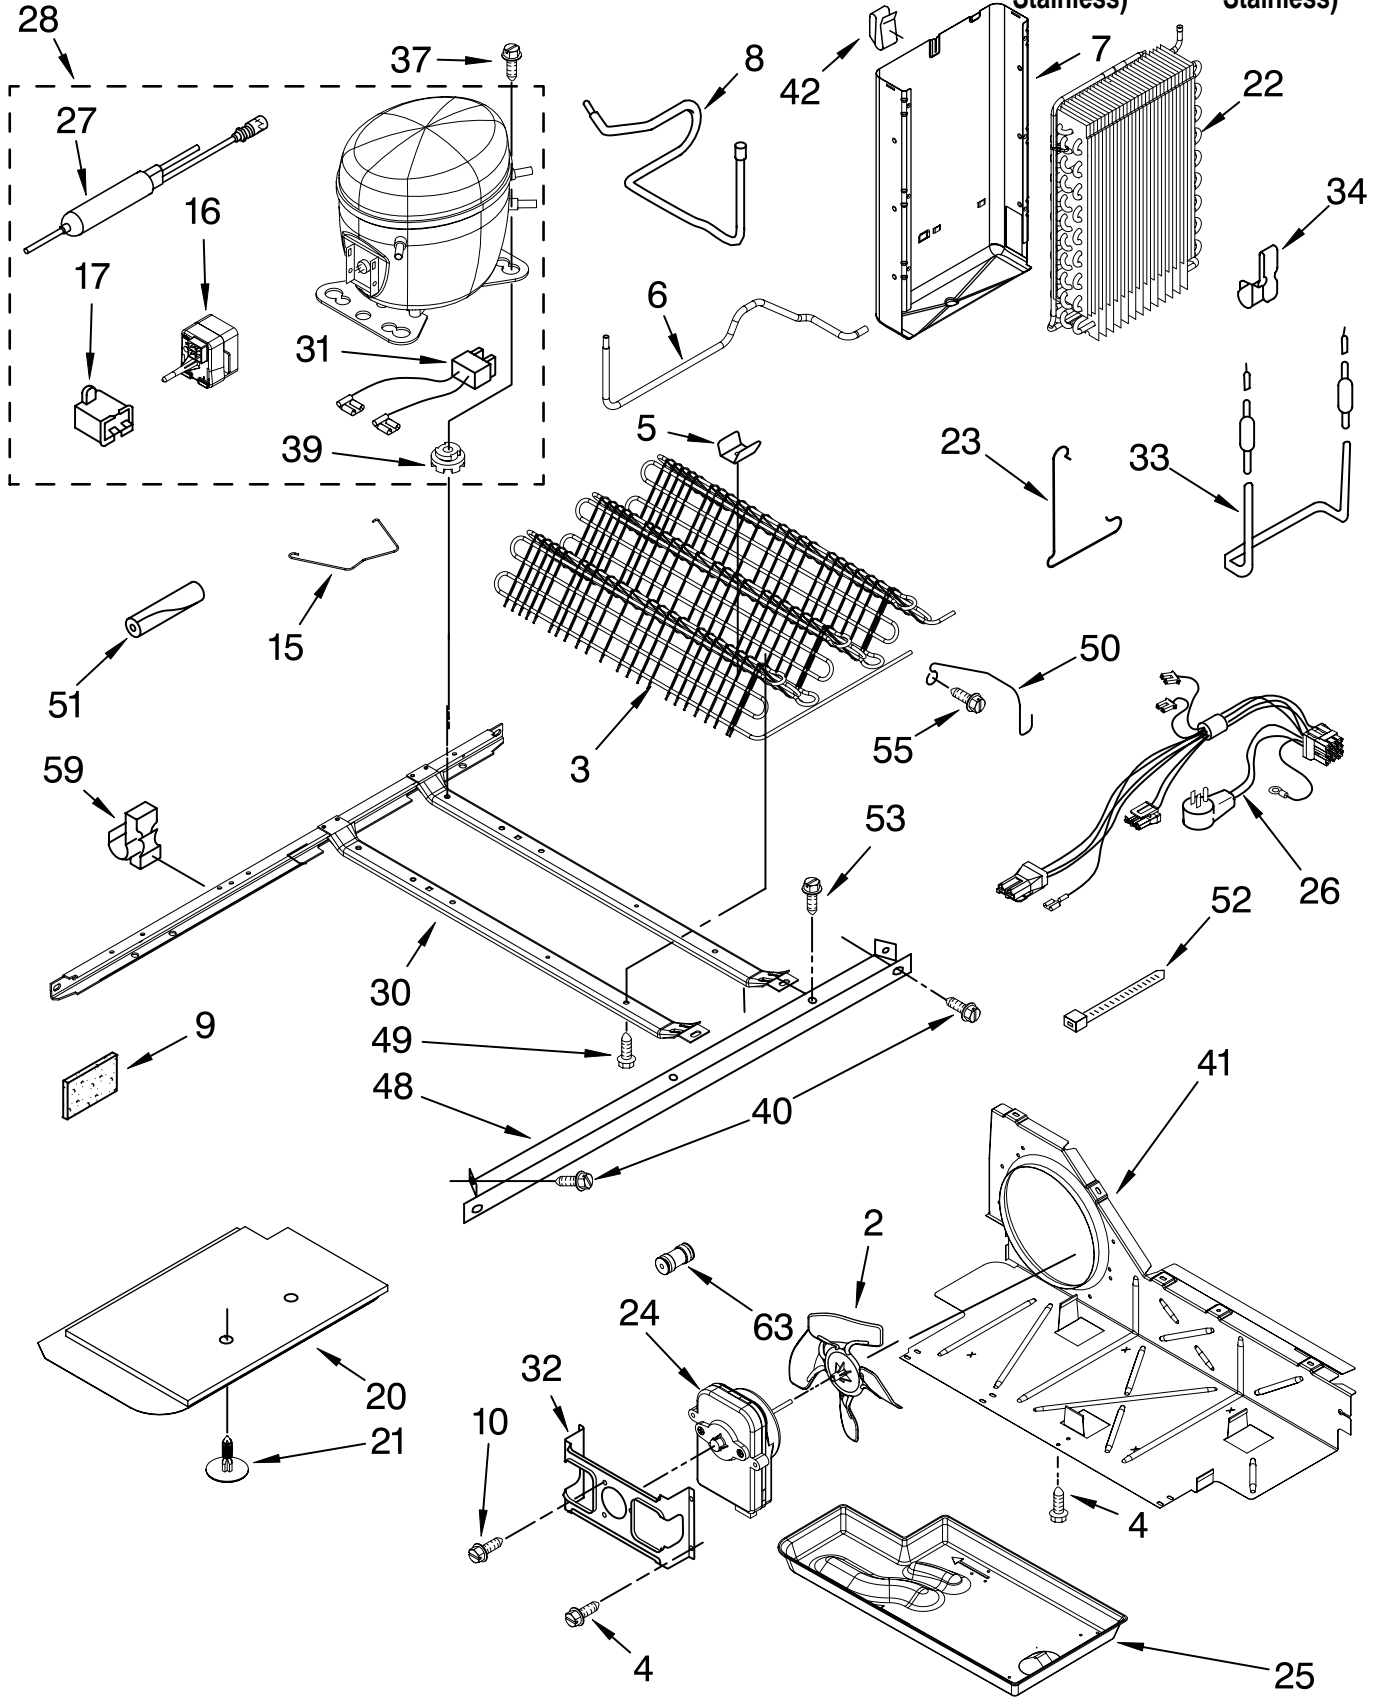

UNIT PARTS

For Models: KRSR25CSWH01, KRSR25CSBT01, KRSR25CSBL01, KRSR25CSSS01, KRSR25CSMK01, KRSR25CSMS01
(White) (Biscuit) (Black) (Stainless Steel) (Monochromatic Stainless) (Monochromatic Stainless)

FOR ORDERING INFORMATION REFER TO PARTS PRICE LIST

UNIT PARTS

For Models: **KSRS25CSWH01**, **KSRS25CSBT01**, **KSRS25CSBL01**, **KSRS25CSSS01**, **KSRS25CSMK01**, **KSRS25CSMS01**
(White) (Biscuit) (Black) (Stainless Steel) (Monochromatic Stainless) (Monochromatic Stainless)

Illus. No.	Part No.	DESCRIPTION
2	2225834	Fan, Blade
3	2304902	Condenser Assembly
4	489464	Screw
5	2216914	Clip, Condenser
6	2261599	Tube, Condenser to Heat Loop
7	2217194	Heat Shield And Drain Pan
8	2205765	Tube Suction
9	2169104	Insulation, Sound
10	8533993	Screw
15	2255199	Clip, Retaining
16	2304885	Start-Device, Combination (Start Relay and Overload) for Production Compressor Only
17	2255198	Relay Combo (Service Only) Capacitor
	2169373	Production
	1118576	Service
20	2304899	Unit Cover, Bottom
21	489396	Clip
22	2188823	Evaporator
23	2161324	Clip
24	2188874	Motor, Fan
25	1105523	Tray, Evaporator
26	2310229	Harness, Unit
27		Drier
	2319825	Production
	2317845	Service

Illus. No.	Part No.	DESCRIPTION
28	2318413	Compressor (Includes Items 17, 27, 31, 39) (Also Order 876765 Tube Kit)
30	2304904	Unit Mounting Frame
31	4387765	Wire, Capacitor (Service Only)
32	2181929	Bracket, Fan Motor
33	2188175	Heater, Defrost
34	2304287	Clip, Heater
37	489373	Screw
39		Grommet (4) Production
	1100826	Production
	4387558	Service
40	489340	Screw
41	2196202	Air Baffle
42	2155547	Clip, Heat
48	2305374	Unit Mounting Rail
49	8281232	Screw
50	2260517	Guard, Fan
51	2161302	Sleeve
52	2172840	Wire Tie
53	489427	Screw
55	489478	Screw
59	2208280	Clip, Wire & Tube
63	2305227	Union

Illus. No.	Part No.	DESCRIPTION
Following Parts Not Illustrated and Optional Parts Not Included		
	978025	Valve, Access (1/4")
	978026	Valve, Access (5/16")
	978027	Valve, Access (3/8")
	978028	Valve, Access (1/2")
	978029	Valve, Access (5/8")
	978030	Valve, Access (3/4")
	876764	Valve, Access (3/16")

REFRIGERANT CHARGE

5.0 oz.
(R-134A)

FOR ORDERING INFORMATION REFER TO PARTS PRICE LIST