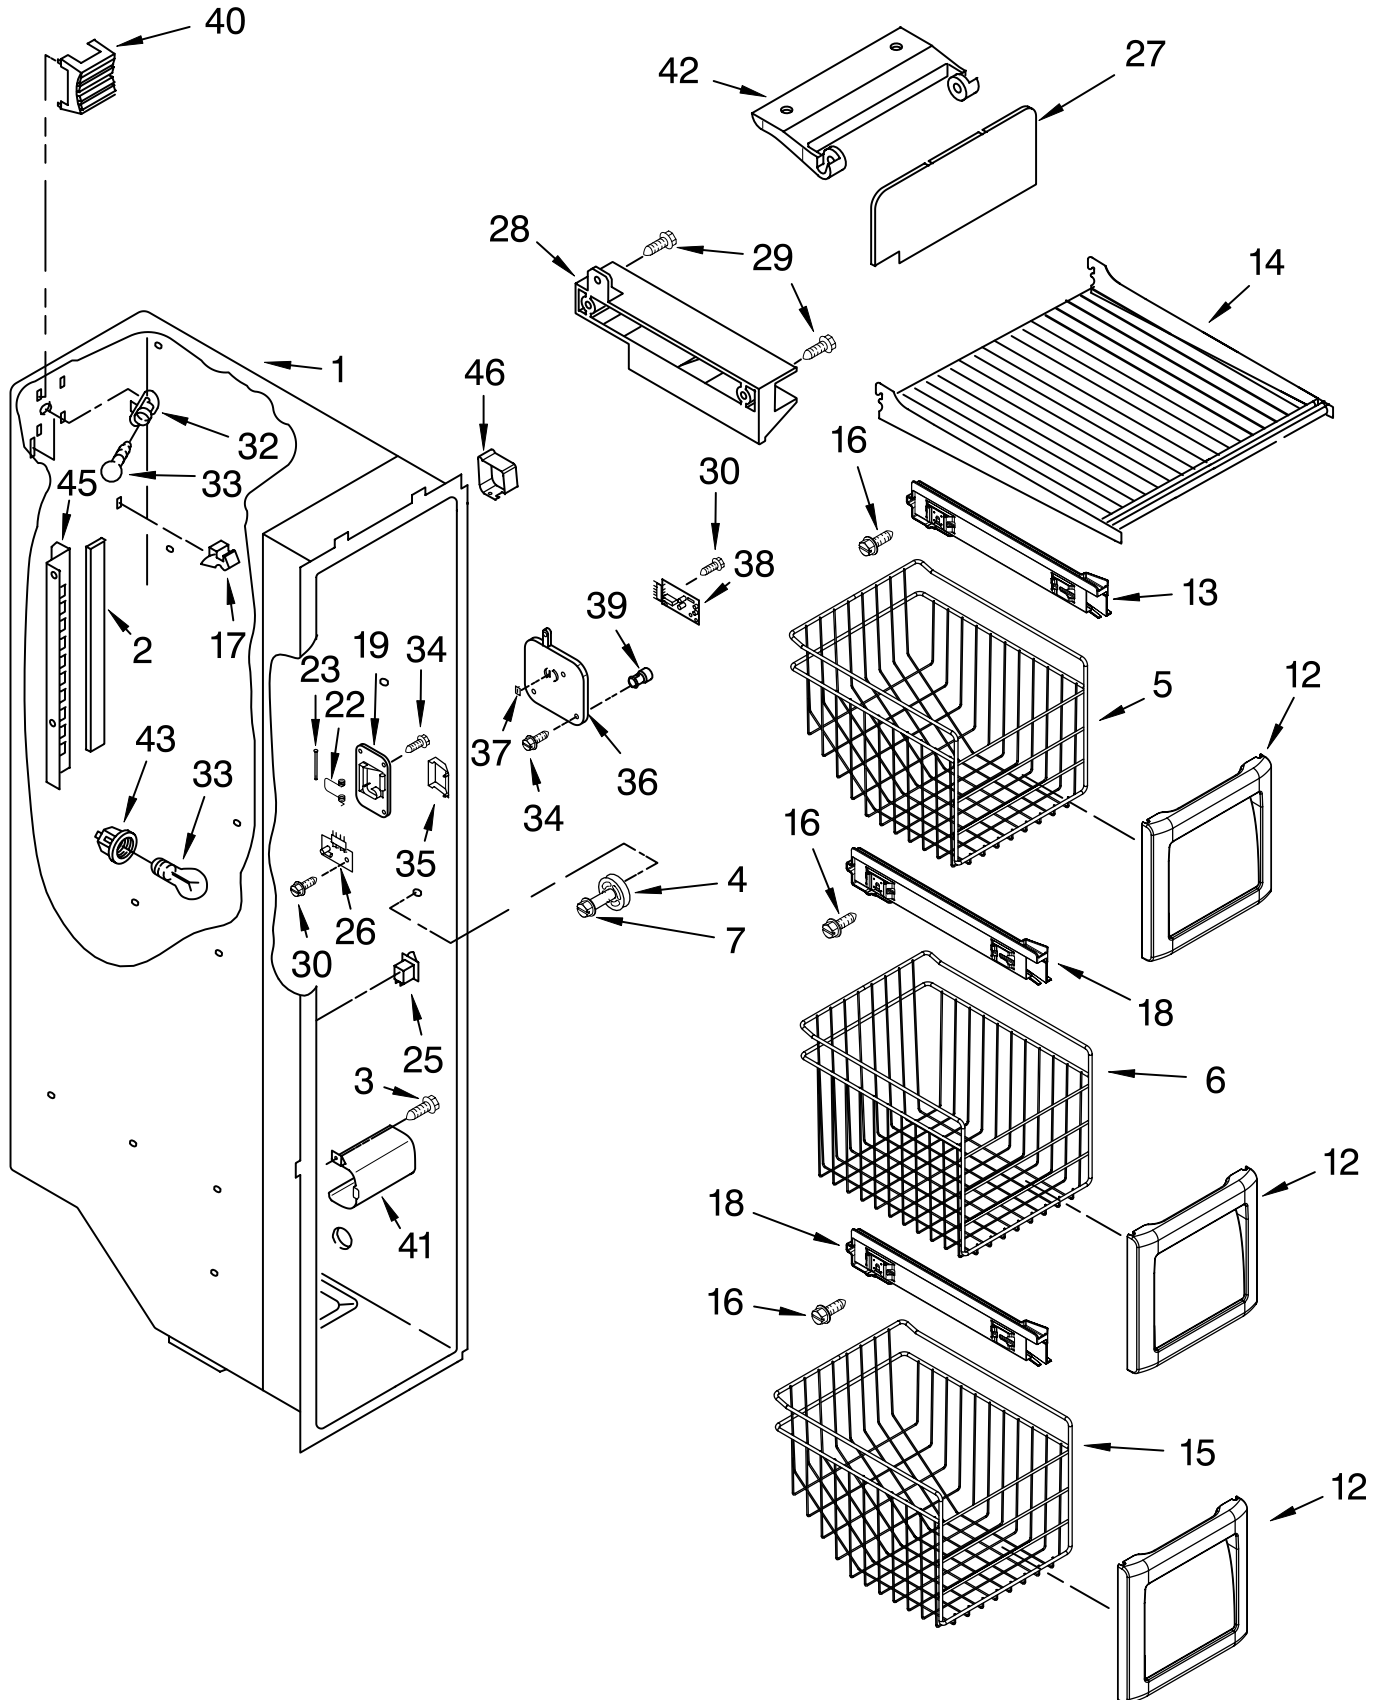

FREEZER LINER PARTS

For Models: KRSR25CNWH00, KRSR25CNBT00, KRSR25CNBL00, KRSR25CNSS00, KRSR25CNLK00
(White) (Biscuit) (Black) (Stainless Steel) (Lake Blue)

FOR ORDERING INFORMATION REFER TO PARTS PRICE LIST

FREEZER LINER PARTS

For Models: **KSRS25CNWH00**, **KSRS25CNBT00**, **KSRS25CNBL00**, **KSRS25CNSS00**, **KSRS25CNLK00**
(White) (Biscuit) (Black) (Stainless Steel) (Lake Blue)

Illus. No.	Part No.	DESCRIPTION
1		Liner (Not A Serviceable Part)
2	2198697	Gasket
3	3400893	Screw
4	2196483	Stud Assembly
5	2301143	Basket, Top (Includes #12)
6	2301144	Basket, Deep (Includes #12)
7	8281158	Screw
12	2301134	Front, Assembly Basket
13		Glide Assy, Basket Top
	2301540	Right Side
	2301541	Left Side
14	2205837	Shelf
15	2301145	Basket, Sloped (Includes #12)
16	8533982	Screw (12)
17	842534	Clip, Air Duct (2)
18		Glide Assy, Basket Middle/Bottom
	2301542	Right Side
	2301543	Left Side
19	2198587	Cover, Emitter
22	2198635	Spring
23	2198634	Pin
25	1115373	Switch, Rocker Arm
26	2220398	P.C. Board Emitter
27	2255590	Cover, Ice Maker
28	2212321	Slide, Ice Maker Mounting
29	489478	Screw
30	489214	Screw
32	2162085	Light Socket
33	2255743	Light Bulb
34	8281185	Screw
35	2198633	Flipper
36	2255561	Cover, Receiver
37	2301340	Slide, Ice Maker Shut Off
38	2255114	P.C. Board, Receiver
39	2198643	Lens
40	2198589	Light Shield
41	2212340	Light Lens
42	2198641	Bracket, Ice Maker Cover
43	2155597	Socket, Light
45		Ladder
	2198609	Left Side
	2198610	Right Side
46	2219878	Shield, Wiring

FOR ORDERING INFORMATION REFER TO PARTS PRICE LIST