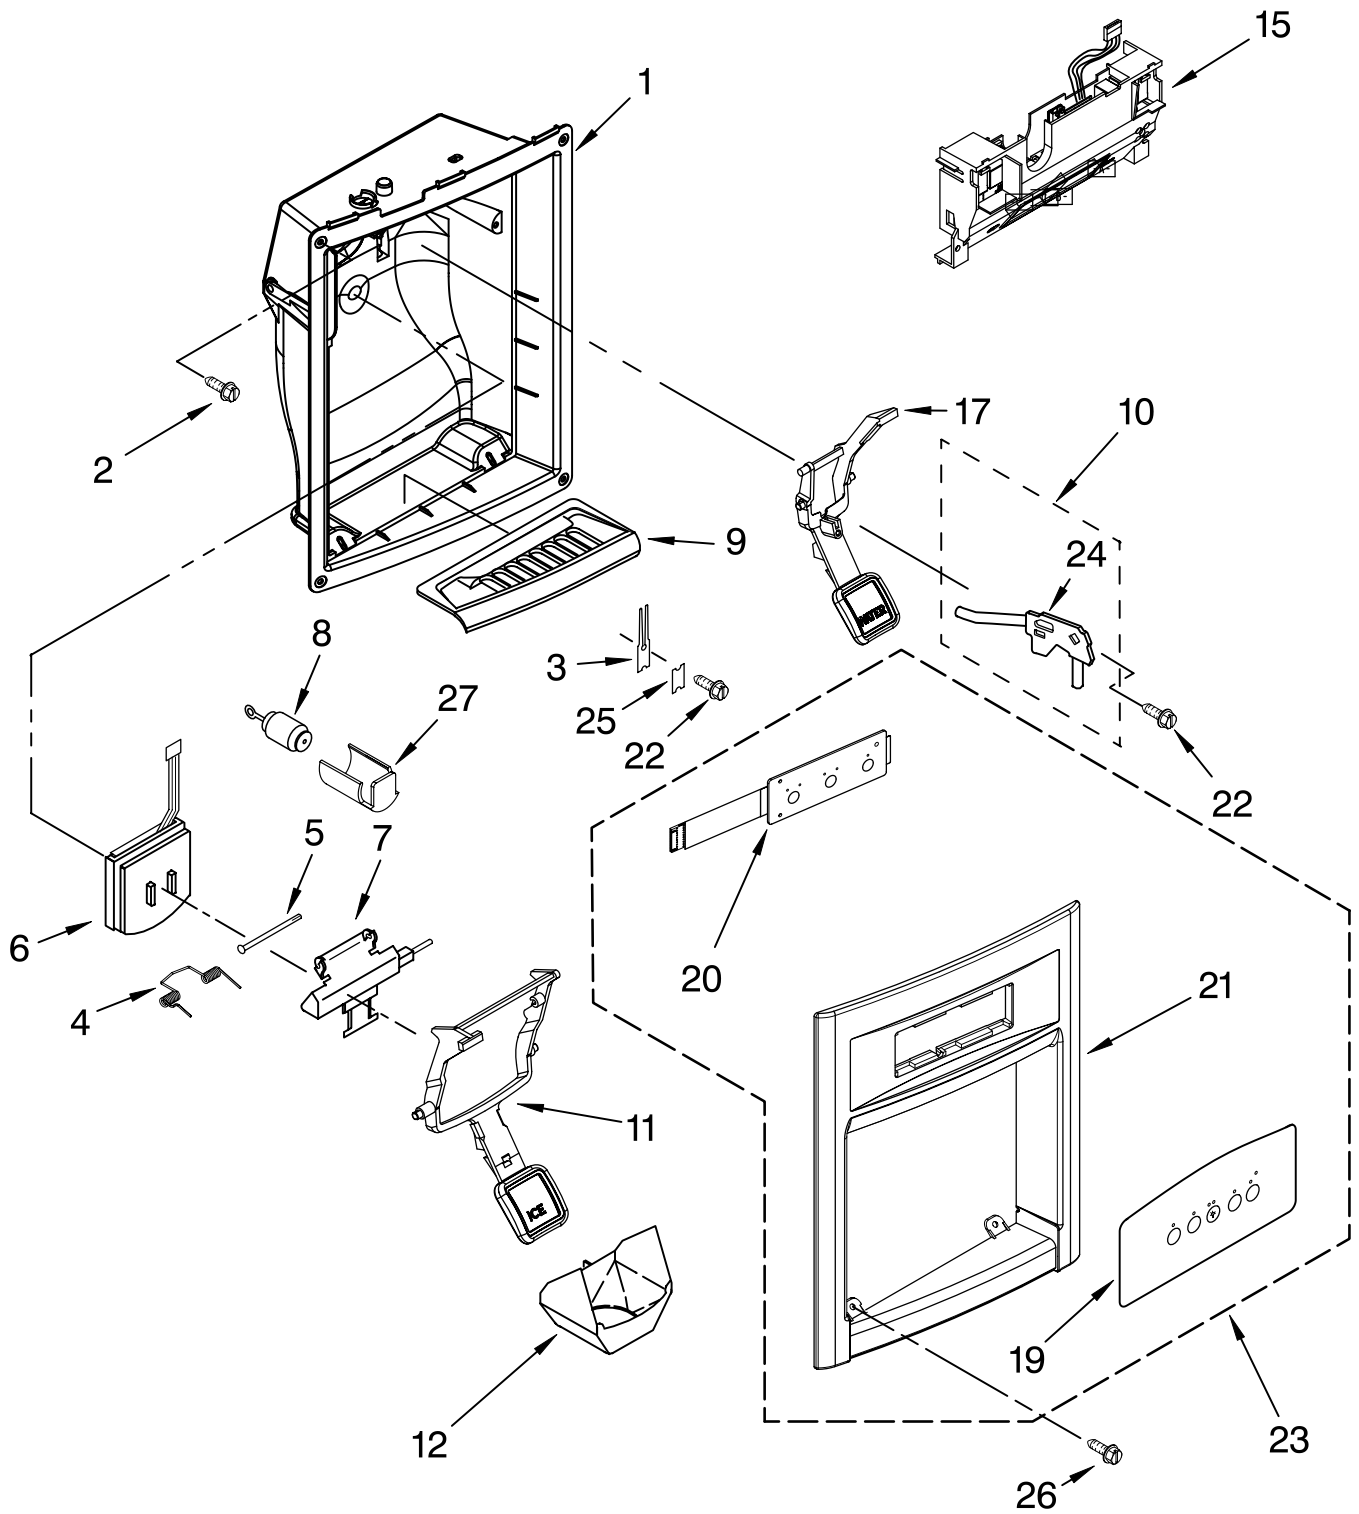

DISPENSER FRONT PARTS

For Models: KRSR25CNWH00, KRSR25CNBT00, KRSR25CNBL00, KRSR25CNSS00, KRSR25CNLK00
(White) (Biscuit) (Black) (Stainless Steel) (Lake Blue)

FOR ORDERING INFORMATION REFER TO PARTS PRICE LIST

DISPENSER FRONT PARTS

For Models: KRSR25CNWH00, KRSR25CNBT00, KRSR25CNBL00, KRSR25CNSS00, KRSR25CNLK00
(White) (Biscuit) (Black) (Stainless Steel) (Lake Blue)

Illus. No.	Part No.	DESCRIPTION	Illus. No.	Part No.	DESCRIPTION	Illus. No.	Part No.	DESCRIPTION
1		Housing, Dispenser (Not Serviced)	11		Lever, Ice Dispenser	20		LED Display with Auto Night Light (Not Available Order #23)
2	489000	Screw		2259396W	White (Cody Grey Pad)			
3	2194719	Retainer, Levers		2259396T	Biscuit (Biscuit Pad)	21		Front Cover, Housing (Not Available, Order #23)
4	2256199	Spring, Torsion		2259396SB	Black (Black Pad)			
5	2196195	Pin				22	489000	Screw
6	2252076	Door, Ice	12	2180224	Guide, Ice	23		Front Cover Assembly (Includes Items 19, 20 & 21)
7	2206423	Door Mechanism Assembly	15	2252163	Bracket, Control			
8	2205686	Mechanism Delay Grille, Overflow	17		Lever, Water Dispenser			
9	2207109W	White		2259395W	White (Cody Grey Pad)		2252085W	White
	2207109T	Biscuit		2259395T	Biscuit (Biscuit Pad)		2252085T	Biscuit
	2207109B	Black		2259395SB	Black (Black Pad)		2252085B	Black
	2301573ES	European Silver					2252085ES	European Silver
10	2209718	Water Fitting Assembly (Includes Water Tube)	19		Overlay, Front Cover (Not Available, Order #23)	24	2188355	Bracket, Dispenser
						25	2195051	Strain Relief
						26	3400065	Screw (2)
						27	2252127	Sleeve, Mechanism

FOR ORDERING INFORMATION REFER TO PARTS PRICE LIST