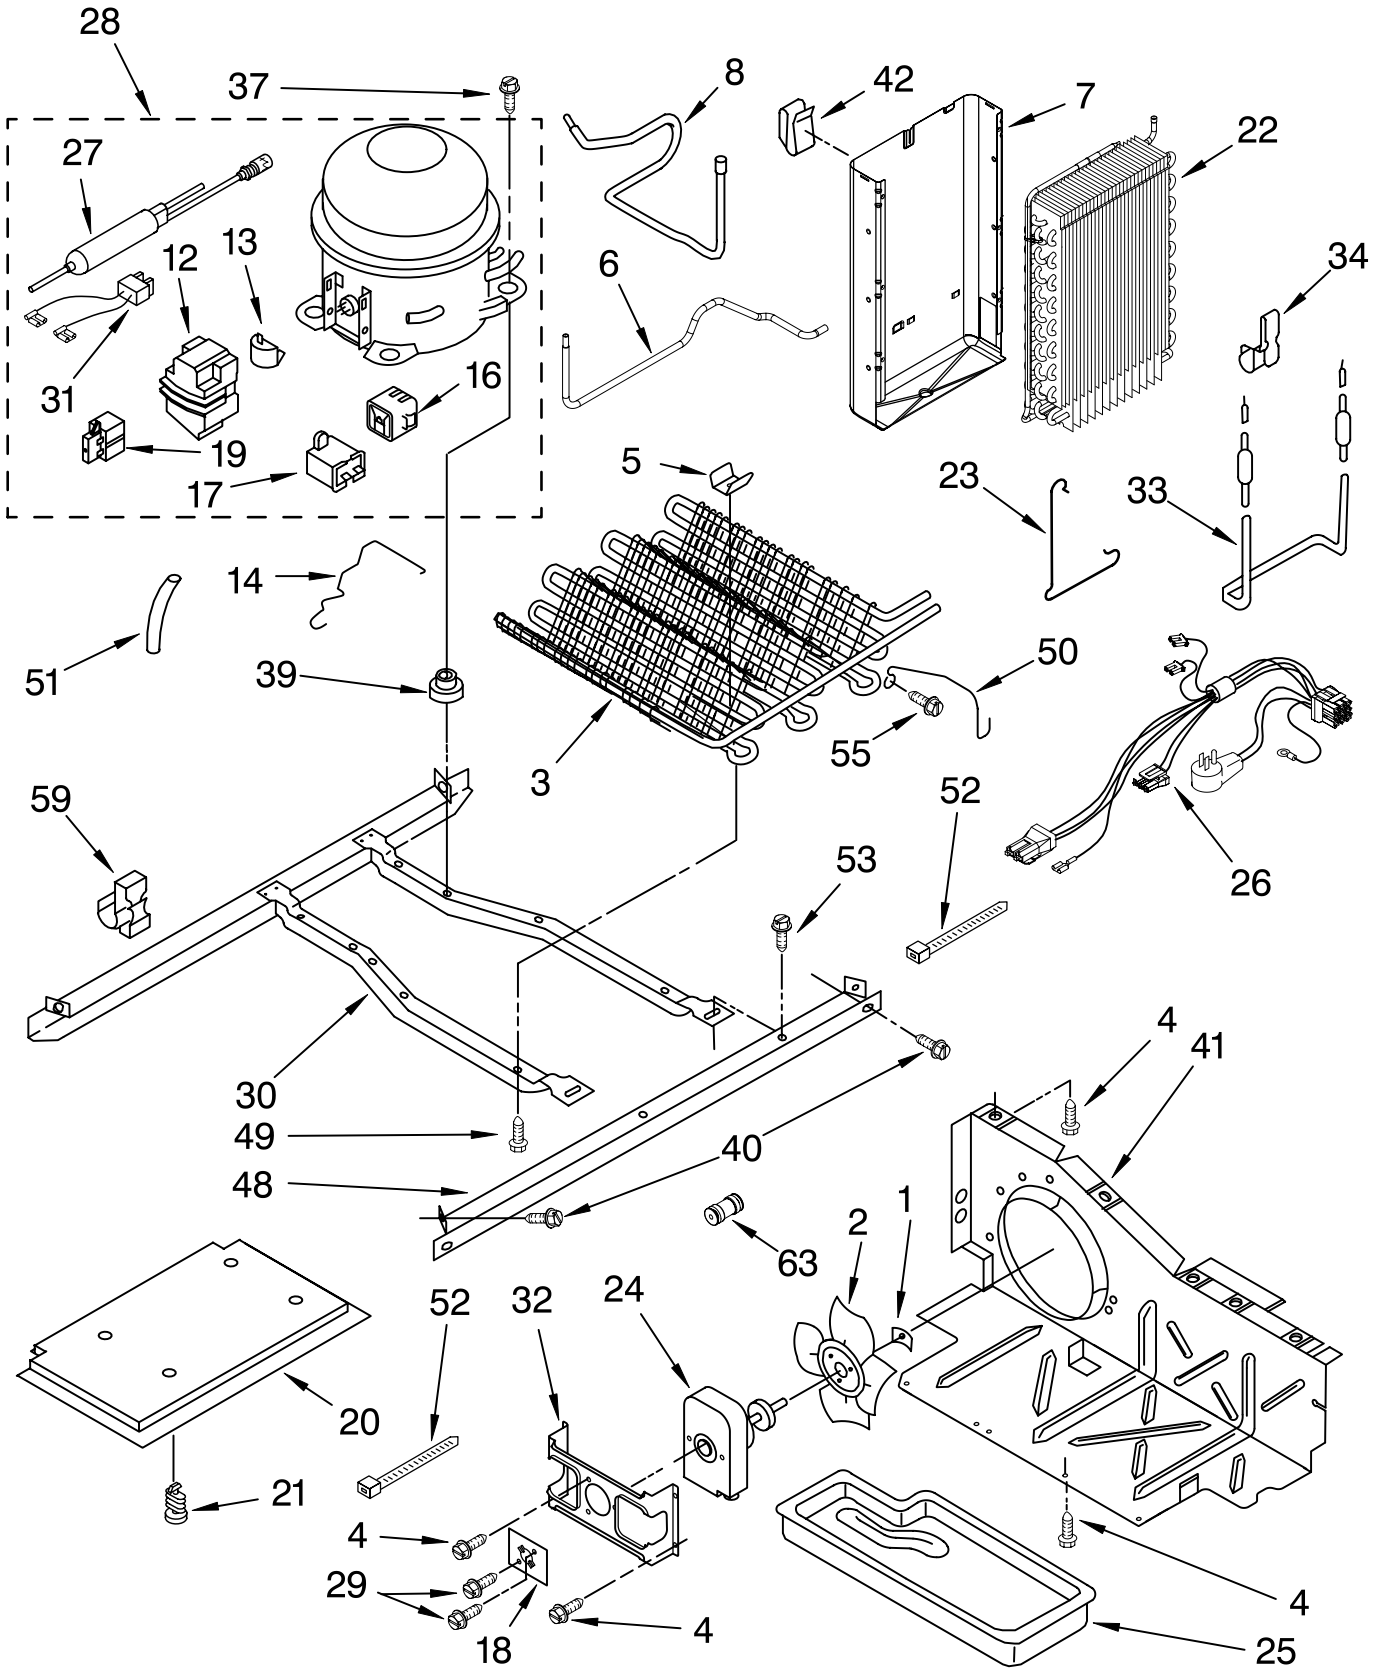

UNIT PARTS

For Models: KRSR25CNWH00, KRSR25CNBT00, KRSR25CNBL00, KRSR25CNSS00, KRSR25CNLK00
(White) (Biscuit) (Black) (Stainless Steel) (Lake Blue)

FOR ORDERING INFORMATION REFER TO PARTS PRICE LIST

UNIT PARTS

For Models: **KSRS25CNWH00**, **KSRS25CNBT00**, **KSRS25CNBL00**, **KSRS25CNSS00**, **KSRS25CNLK00**
(White) (Biscuit) (Black) (Stainless Steel) (Lake Blue)

Illus. No.	Part No.	DESCRIPTION
1	486692	Speed Nut
2	2225834	Blade, Condenser Fan
3	2223953	Condenser Assembly
4	489464	Screw
5	2216914	Clip, Condenser
6	2261599	Tube, Condenser to Heat Loop
7	2256150	Heat Shield And Drain Pan
8	2205765	Tube Suction
12	4387731	Cover (Service Compressor Only)
13	2154697	Overload (Service Compressor Only)
14	2255199	Clip, Retaining
16	2255198	Start-Device, Combination (Start Relay and Overload) for Production Compressor Only
17	999532	Capacitor Production
	1118576	Service
18	2216997	Insert, Bracket
19	2183454	Relay (Service Only)
20	2206281	Unit Cover, Bottom
21	489396	Clip
22	2188823	Evaporator
23	2161324	Clip
24	2188729	Motor, Fan
25	1105523	Tray, Evaporator
26	2187783	Harness, Unit
27	2199167	Drier Production
	4387019	Service

Illus. No.	Part No.	DESCRIPTION
28	2255197	Compressor (Includes Items 12, 13, 17, 19, 27, 31 & 39) (Also Order 876765 Tube Kit)
29	8281160	Screw
30	2157397	Unit Mounting Frame
31	4387765	Wire, Capacitor (Service Only)
32	2181929	Bracket, Fan Motor
33	2188175	Heater, Defrost
34	2161330	Clip, Heater
37	489373	Screw
39	1100826	Grommet (4) Production
	4387558	Service
40	489340	Screw
41	2196202	Air Baffle
42	2155547	Clip, Heat
48	1127911	Unit Mounting Rail
49	8281232	Screw
50	2186495	Guard, Fan
51	2161302	Sleeve
52	2172840	Wire Tie
53	489427	Screw
55	489478	Screw
59	2208280	Clip, Wire & Tube
63	2209709	Connector, Water Tube

Following Parts Not Illustrated and Optional Parts Not Included

978025	Valve, Access (1/4")
978026	Valve, Access (5/16")
978027	Valve, Access (3/8")
978028	Valve, Access (1/2")
978029	Valve, Access (5/8")
978030	Valve, Access (3/4")
876764	Valve, Access (3/16")

REFRIGERANT CHARGE

5.00 oz.
(R-134A)