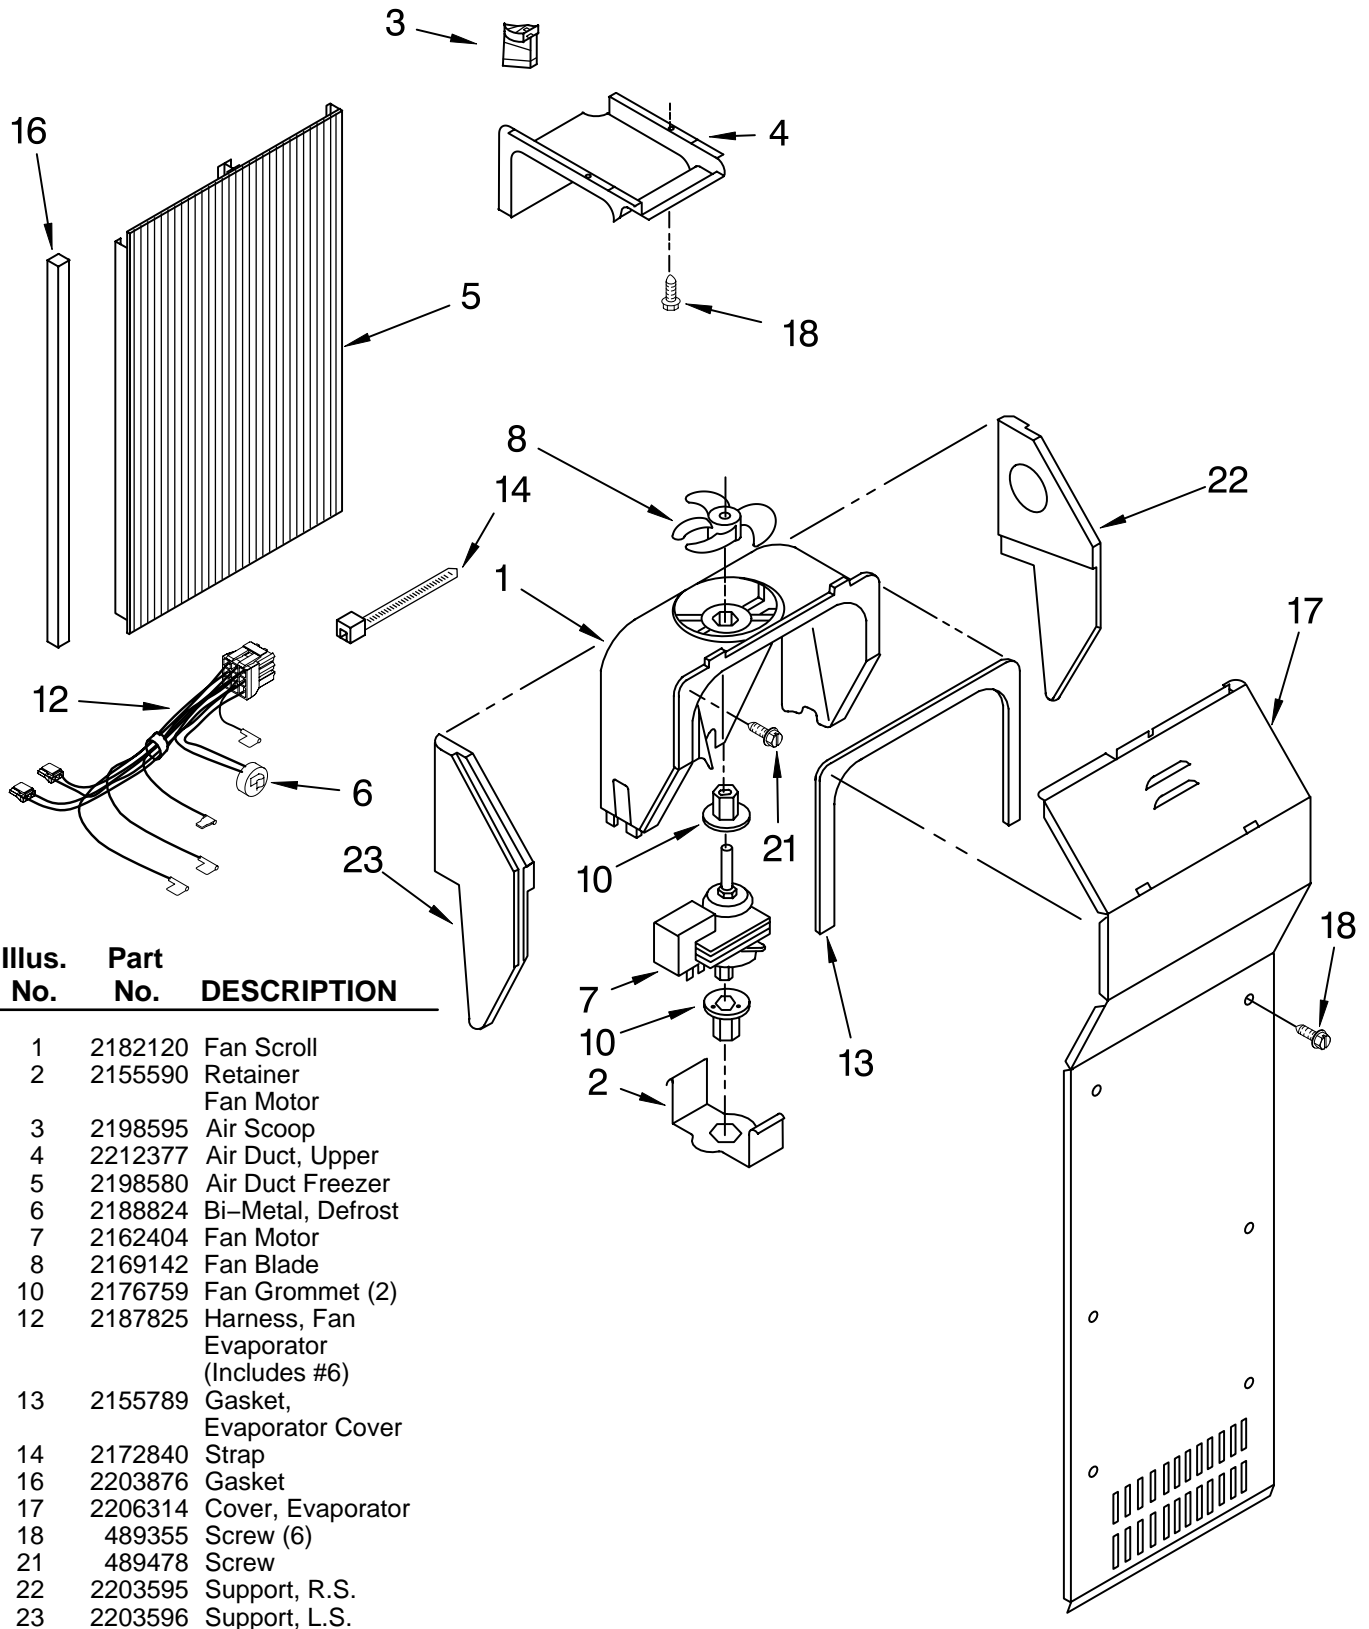

AIR FLOW PARTS

For Models: KRSR25CNWH00, KRSR25CNBT00, KRSR25CNBL00, KRSR25CNSS00, KRSR25CNLK00
(White) (Biscuit) (Black) (Stainless Steel) (Lake Blue)

Illus. No.	Part No.	DESCRIPTION
1	2182120	Fan Scroll
2	2155590	Retainer Fan Motor
3	2198595	Air Scoop
4	2212377	Air Duct, Upper
5	2198580	Air Duct Freezer
6	2188824	Bi-Metal, Defrost
7	2162404	Fan Motor
8	2169142	Fan Blade
10	2176759	Fan Grommet (2)
12	2187825	Harness, Fan Evaporator (Includes #6)
13	2155789	Gasket, Evaporator Cover
14	2172840	Strap
16	2203876	Gasket
17	2206314	Cover, Evaporator
18	489355	Screw (6)
21	489478	Screw
22	2203595	Support, R.S.
23	2203596	Support, L.S.

FOR ORDERING INFORMATION REFER TO PARTS PRICE LIST