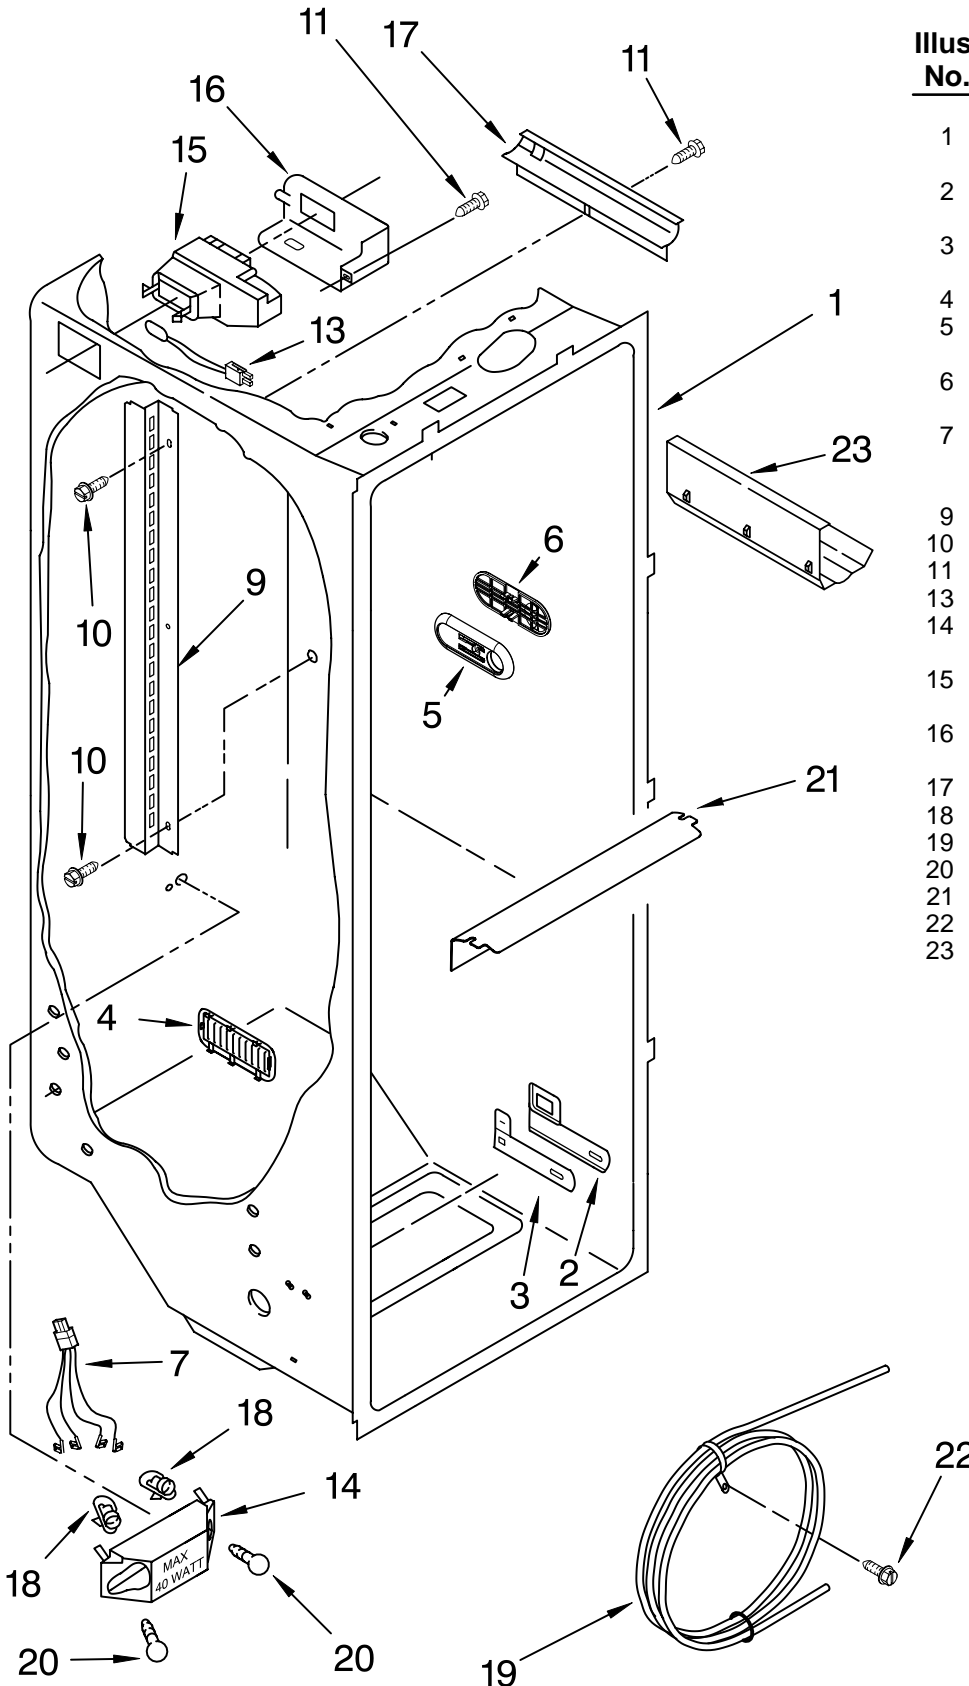

REFRIGERATOR LINER PARTS

For Models: KRSR25CNWH00, KRSR25CNBT00, KRSR25CNBL00, KRSR25CNSS00, KRSR25CNLK00
(White) (Biscuit) (Black) (Stainless Steel) (Lake Blue)

Illus. No.	Part No.	DESCRIPTION
1		Liner (Not A Serviceable Part)
2	2255612	Escutcheon, Meat Pan Control
3	2301339	Slide Meat Pan Control
4	2257741	Louver
5	2301234	Housing, Door Control
6	2301235	Slide, Door Control
7	2256037	Wire Harness, Dual Crisper Lights
9	2206273	Shelf Ladder
10	487539	Screw
11	486298	Screw (2)
13	2188819	Thermistor
14	2256035	Bracket, Dual Crisper Lights
15	2216112	Air Diffuser Assembly
16	2212240	Air Diffuser Cover
17	2150331	Cover, Wiring
18	2162085	Socket
19	2217199	Reservoir
20	2255743	Light Bulb
21	2209769	Light Lens
22	488280	Screw
23	2179404	Rack, Wine & Egg

FOR ORDERING INFORMATION REFER TO PARTS PRICE LIST