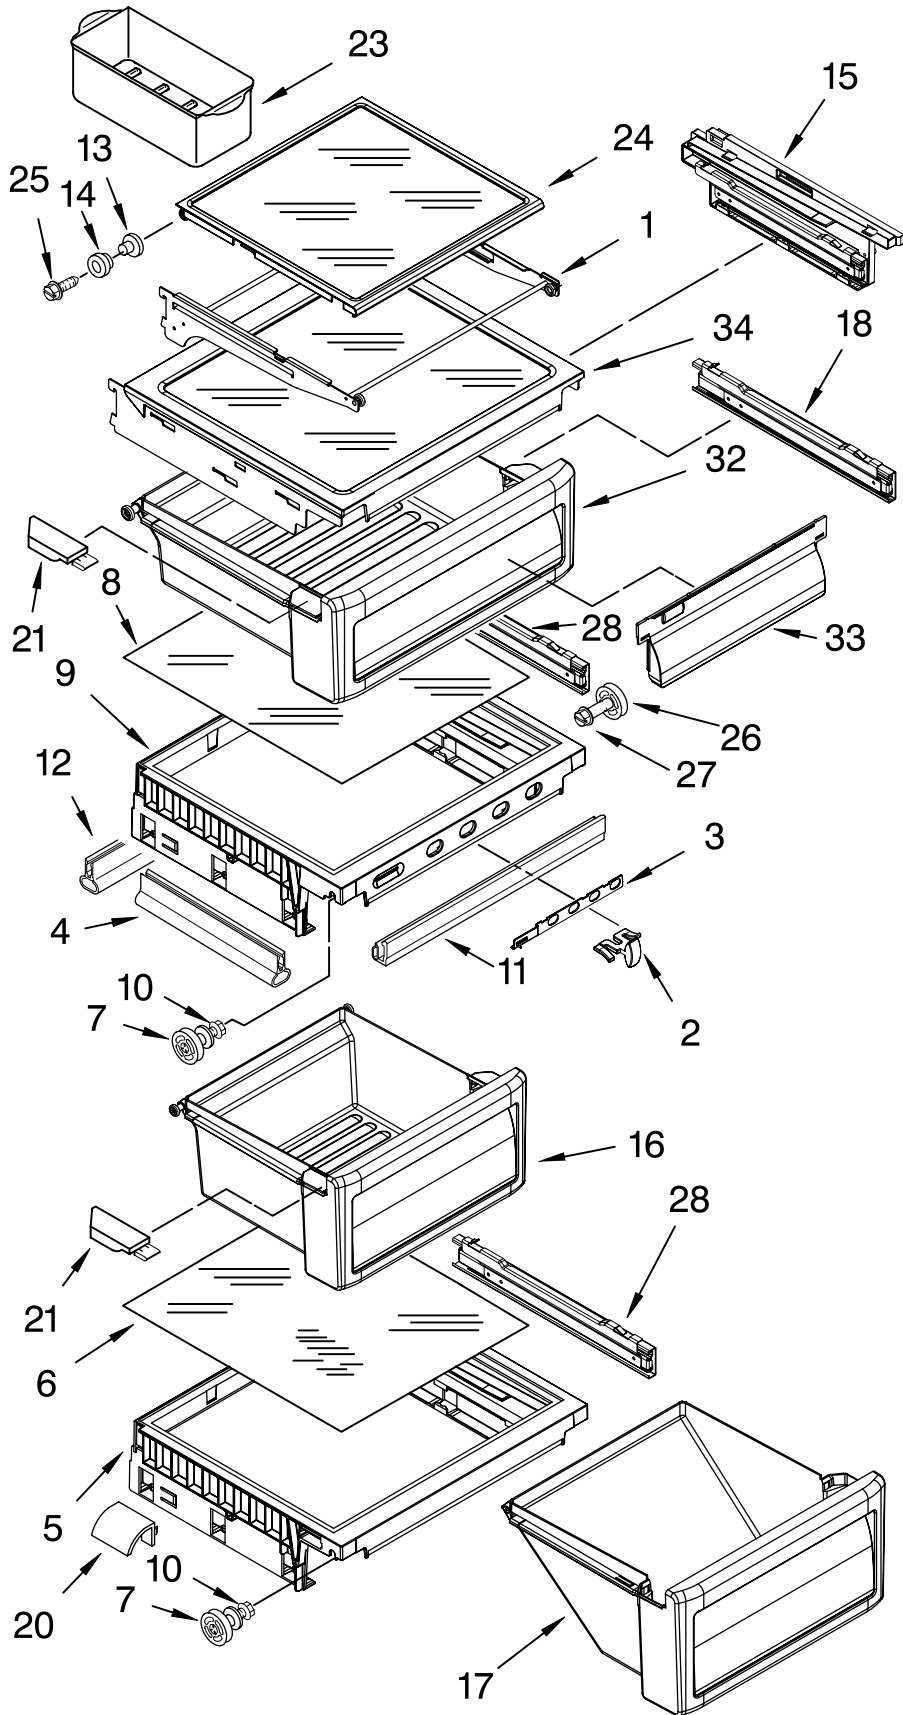

FOR ORDERING INFORMATION REFER TO PARTS PRICE LIST

REFRIGERATOR LINER PARTS

For Models: KRSR25CNWH00, KRSR25CNBT00, KRSR25CNBL00, KRSR25CNSS00, KRSR25CNLK00
 (White) (Biscuit) (Black) (Stainless Steel) (Lake Blue)

Illus. No.	Part No.	DESCRIPTION
1		Liner (Not A Serviceable Part)
2	2255612	Escutcheon, Meat Pan Control
3	2301339	Slide Meat Pan Control
4	2257741	Louver
5	2301234	Housing, Door Control
6	2301235	Slide, Door Control
7	2256037	Wire Harness, Dual Crisper Lights
9	2206273	Shelf Ladder
10	487539	Screw
11	486298	Screw (2)
13	2188819	Thermistor
14	2256035	Bracket, Dual Crisper Lights
15	2216112	Air Diffuser Assembly
16	2212240	Air Diffuser Cover
17	2150331	Cover, Wiring
18	2162085	Socket
19	2217199	Reservoir
20	2255743	Light Bulb
21	2209769	Light Lens
22	488280	Screw
23	2179404	Rack, Wine & Egg

Illus. No.	Part No.	DESCRIPTION
1	2301072	Shelf Assembly, Cantilever (2)
2	2301025	Knob, Humidity
3	2301026	Slide, Humidity
4	2301117	Gasket, Side (2)
5	2301568	Cover, Meat Pan (Includes 20 & 28)
6	2301028	Glass, Meat Pan Cover
7	2196485	Stud Assembly
8	2301027	Glass, Crisper Cover
9	2301567	Cover, Crisper (Includes 2, 3, 4, 11, 12 & 28)
10	3400894	Screw
11	2301116	Gasket, Front
12	2301115	Gasket, Rear
13	2174478	Eyelet, Roller
14	2188212	Roller
15		Support Assembly
	2301569	Right Side
	2301570	Left Side
16	2301031	Crisper Pan (Includes #21)
17	2301022	Meat Pan
18		Glide Assembly, Snack Pan
	2301550	Right Side
	2301551	Left Side
20	2301126	Deflector
21		Cap, Pan
	2301016	Right Side
	2301017	Left Side
23	2216624	Egg Bin
24	2301084	Shelf & Roller Assembly (2)
25	489439	Screw
26	2196483	Stud Assembly
27	8281158	Screw
28		Glide Asm, Pan
	2301548	Right Side
	2301549	Left Side
32	2301023	Snack, Pan (Includes 21 & 33)
33	2301006	Window, Snack Pan
34	2301566	Shelf, Snack Pan (Includes #15)