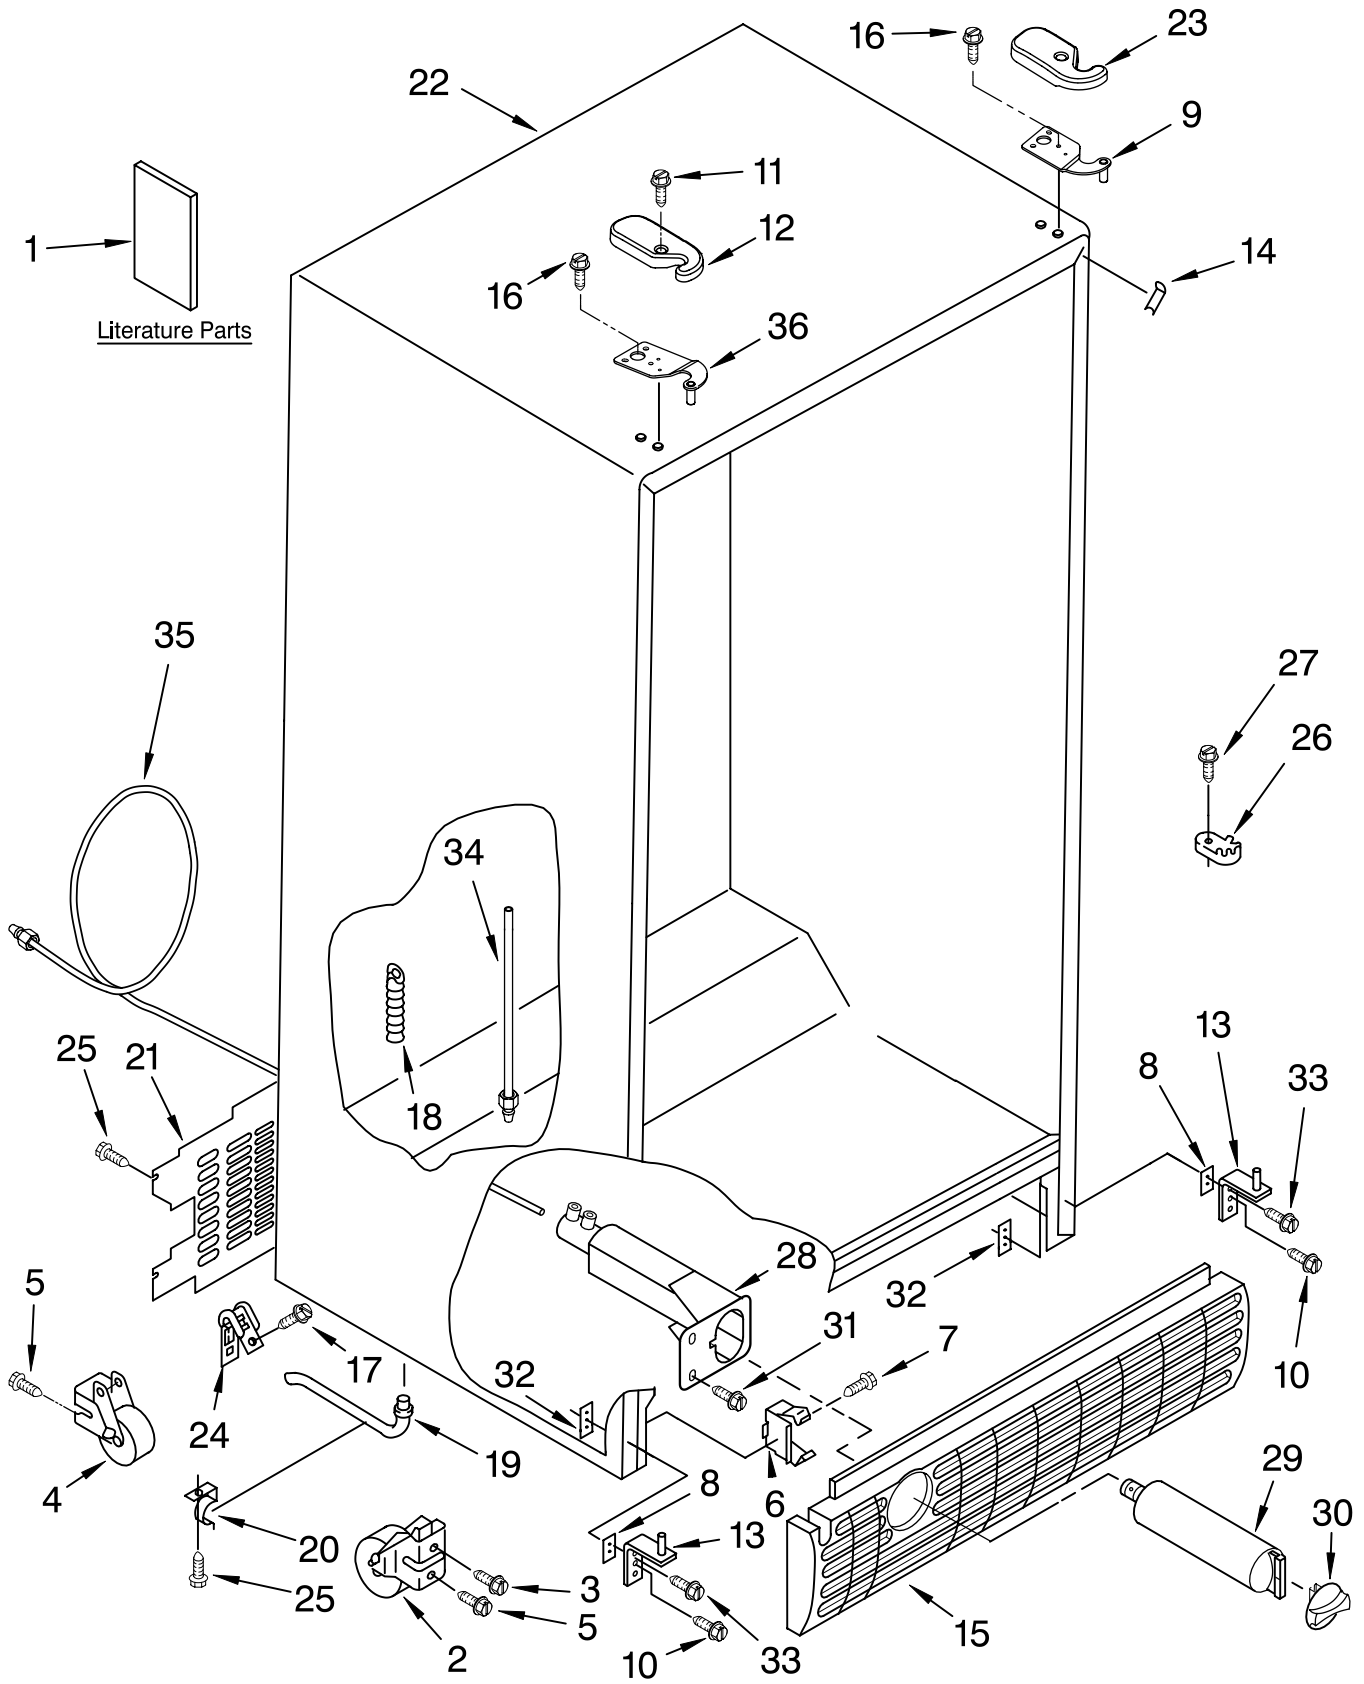

For Models: KRSR25CNWH00, KRSR25CNBT00, KRSR25CNBL00, KRSR25CNSS00, KRSR25CNLK00
(White) (Biscuit) (Black) (Stainless Steel) (Lake Blue)

FOR ORDERING INFORMATION REFER TO PARTS PRICE LIST

CABINET PARTS

For Models: **KSRS25CNWH00**, **KSRS25CNBT00**, **KSRS25CNBL00**, **KSRS25CNSS00**, **KSRS25CNLK00**
 (White) (Biscuit) (Black) (Stainless Steel) (Lake Blue)

Illus. Part No. No. DESCRIPTION	Illus. Part No. No. DESCRIPTION	Illus. Part No. No. DESCRIPTION
<u>LITERATURE PARTS</u>		
1 2305642 Energy Guide 2305802 Use & Care Guide 2301270 Service & Wiring Sheet 2220407 Modular Ice maker Service Sheet	9 2203771 Hinge Top (RC) 10 3400103 Screw 11 8281227 Screw 12 2203407W White 2203407T Biscuit 2203407B Black 2203407ES European Silver 13 2217075 Hinge Bottom (2) 14 2196094 White 2196150 Biscuit 2196097 Black 2301252 European Silver 15 2198468W White 2198468T Biscuit 2198468B Black 2198468ES European Silver 16 489497 Screw 17 489464 Screw 18 940139 Drain Fitting 19 1108438 Extension Tube 20 1108439 Clip, Drain Tube 21 2188739 Cover, Unit 22 Cabinet (Not A Serviceable Part)	23 Hinge Cover 2203408W White 2203408T Biscuit 2203408B Black 2203408ES European Silver 24 549193 Clamp, Service Cord 25 489084 Screw 26 2155311 Door Closer, Lower Cam (2) 27 489483 Screw 28 2186443 Housing, Water Filter 29 2255519 Water Filter 30 Cap, Water Filter 2186494W White 2186494T Biscuit 2186494B Black 2186494ES European Silver 31 489500 Screw 32 2203098 Plate, Screw 33 3400113 Screw 34 2255012 Tube, Filter Outlet 35 2305536 Tube, Filter Inlet 36 2203770 Hinge Top (FC)
<u>Following May Be Purchased</u>		
<u>DO-IT-YOURSELF REPAIR MANUALS</u>		
787316 Ice maker		
2 2174748 Front Roller (2) 3 3400517 Screw 4 2196236 Roller (Rear) (2) 5 489427 Screw 6 2155013 Clip, Grille 7 489478 Screw 8 2156056 Shim		