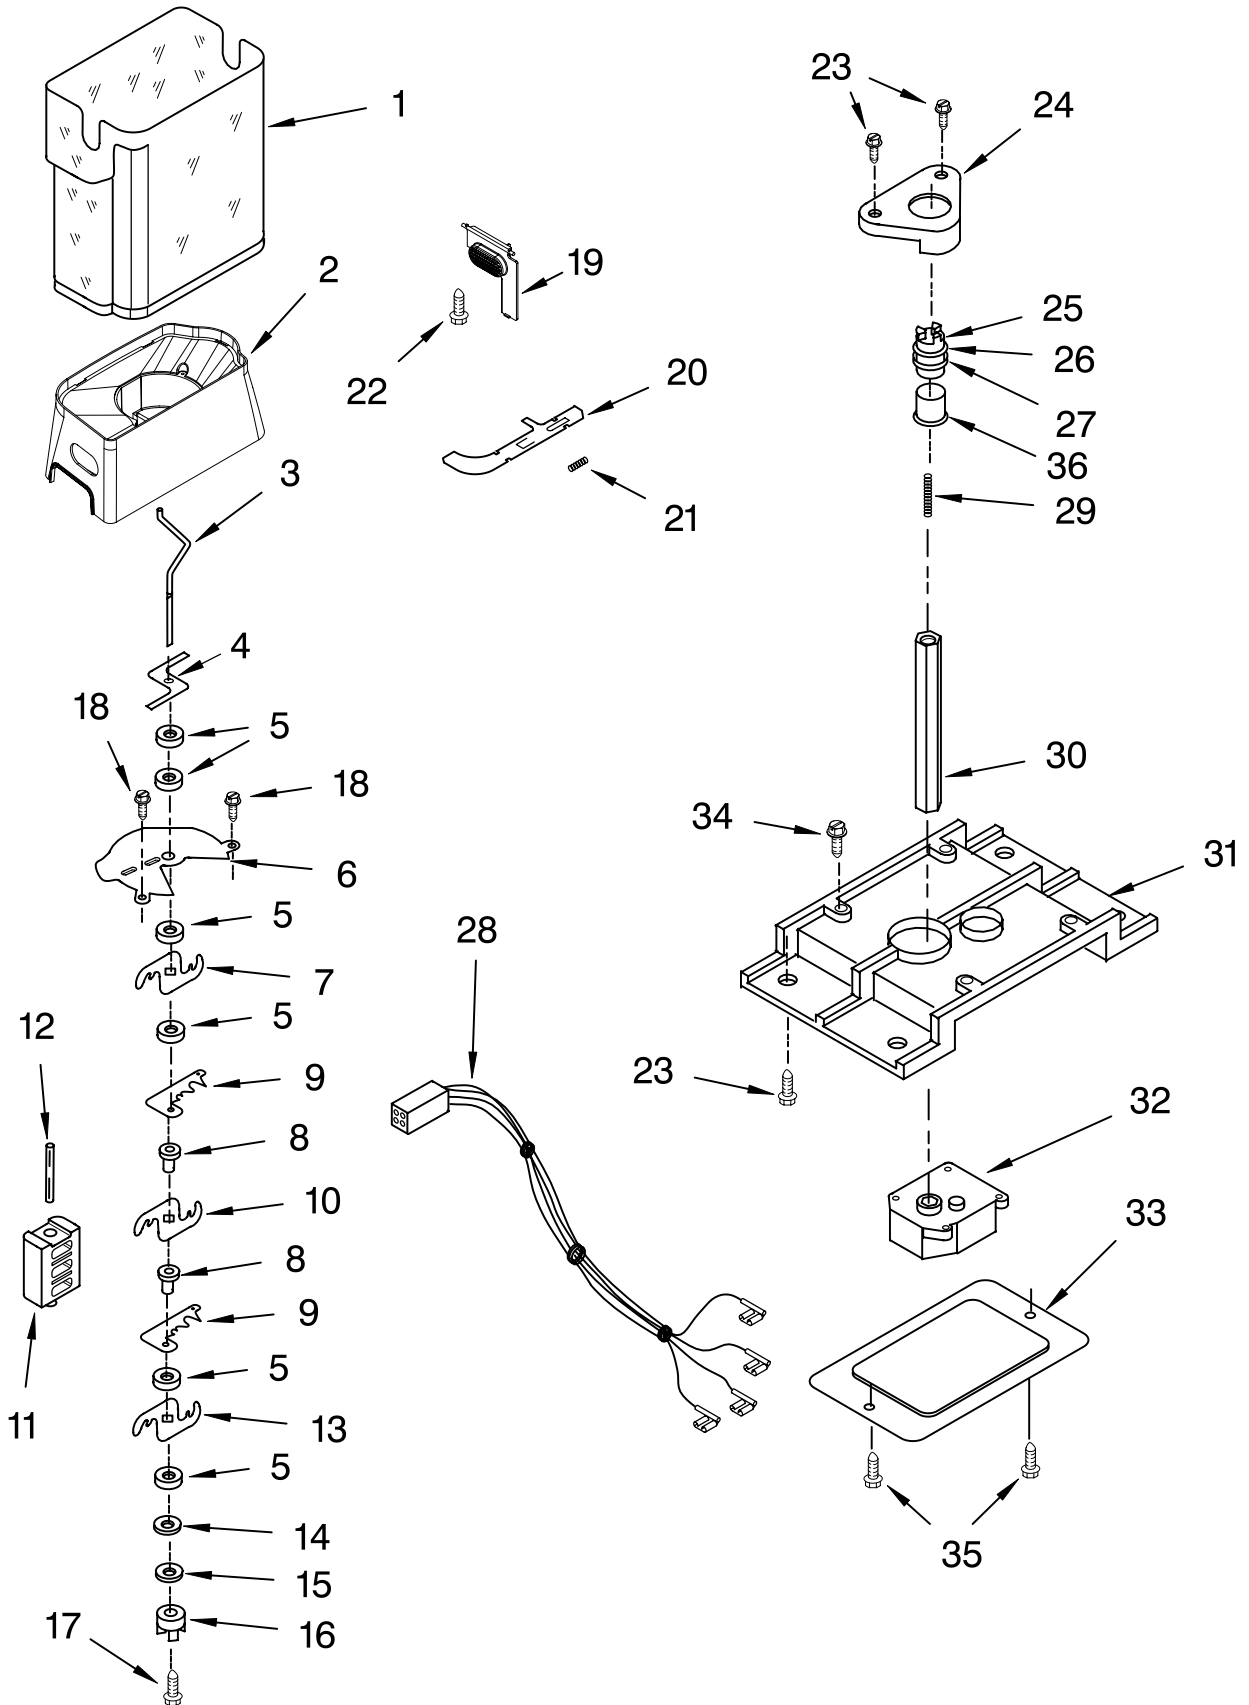

MOTOR AND ICE CONTAINER PARTS

For Models: KRSR25CNWH00, KRSR25CNBT00, KRSR25CNBL00, KRSR25CNSS00, KRSR25CNLK00
(White) (Biscuit) (Black) (Stainless Steel) (Lake Blue)

FOR ORDERING INFORMATION REFER TO PARTS PRICE LIST

MOTOR AND ICE CONTAINER PARTS

For Models: KSRS25CNWH00, KSRS25CNBT00, KSRS25CNBL00, KSRS25CNSS00, KSRS25CNLK00
(White) (Biscuit) (Black) (Stainless Steel) (Lake Blue)

Illus. No.	Part No.	DESCRIPTION
1	2198573	Ice Bin
2	2255580	Crusher Bin
3	2211590	Auger
4	2257021	Blade, Stirring
5	1119007	Spacer, Flat (6)
6	2255460	Cover, Crusher
7	1119013	Blade, Rotary
8	1119005	Spacer, Step (2)
9	2257020	Blade, Fixed
10	1119012	Blade, Rotary
11	2198602	Block, Blade
12	489229	Roll Pin
13	1119006	Blade, Rotary
14	489235	Washer, Plain
15	2198661	Washer, Coupling
16	2220457	Coupling
17	8281164	Screw
18	3400065	Screw
19	2301345	Button, Bin
20	2212371	Latch, Bin
21	2198608	Spring, Latch
22	2198671	Screw (2)
23	8281163	Screw
24	2212369	Holder
25	2220458	Coupling, Bottom
26	2198628	Seal
27	2212370	Washer
28	2187725	Wire Harness, IDI Motor
29	2198607	Spring
30	999536	Drive Shaft
31	2198655	Bracket, Motor
32	2252129	Dispenser, Motor
33	2198626	Cover
34	8281162	Screw
35	489478	Screw
36	2212365	Sleeve, Coupling

FOR ORDERING INFORMATION REFER TO PARTS PRICE LIST