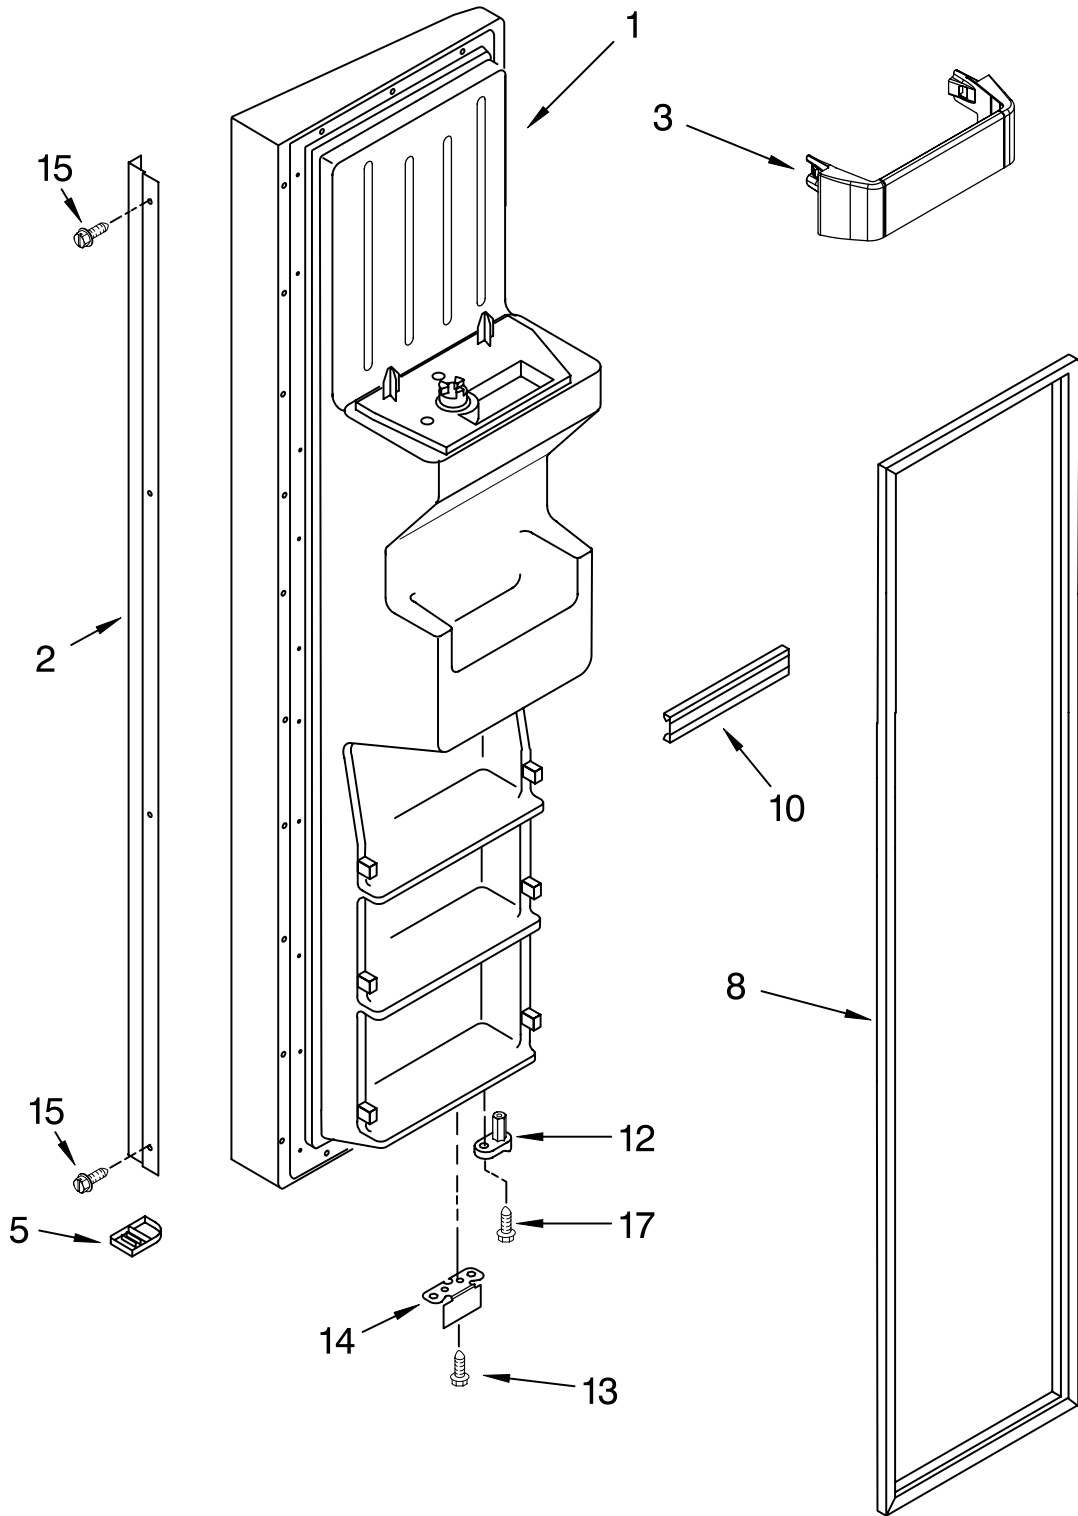

FREEZER DOOR PARTS

For Models: KRSR25CNWH00, KRSR25CNBT00, KRSR25CNBL00, KRSR25CNSS00, KRSR25CNLK00
(White) (Biscuit) (Black) (Stainless Steel) (Lake Blue)

FOR ORDERING INFORMATION REFER TO PARTS PRICE LIST