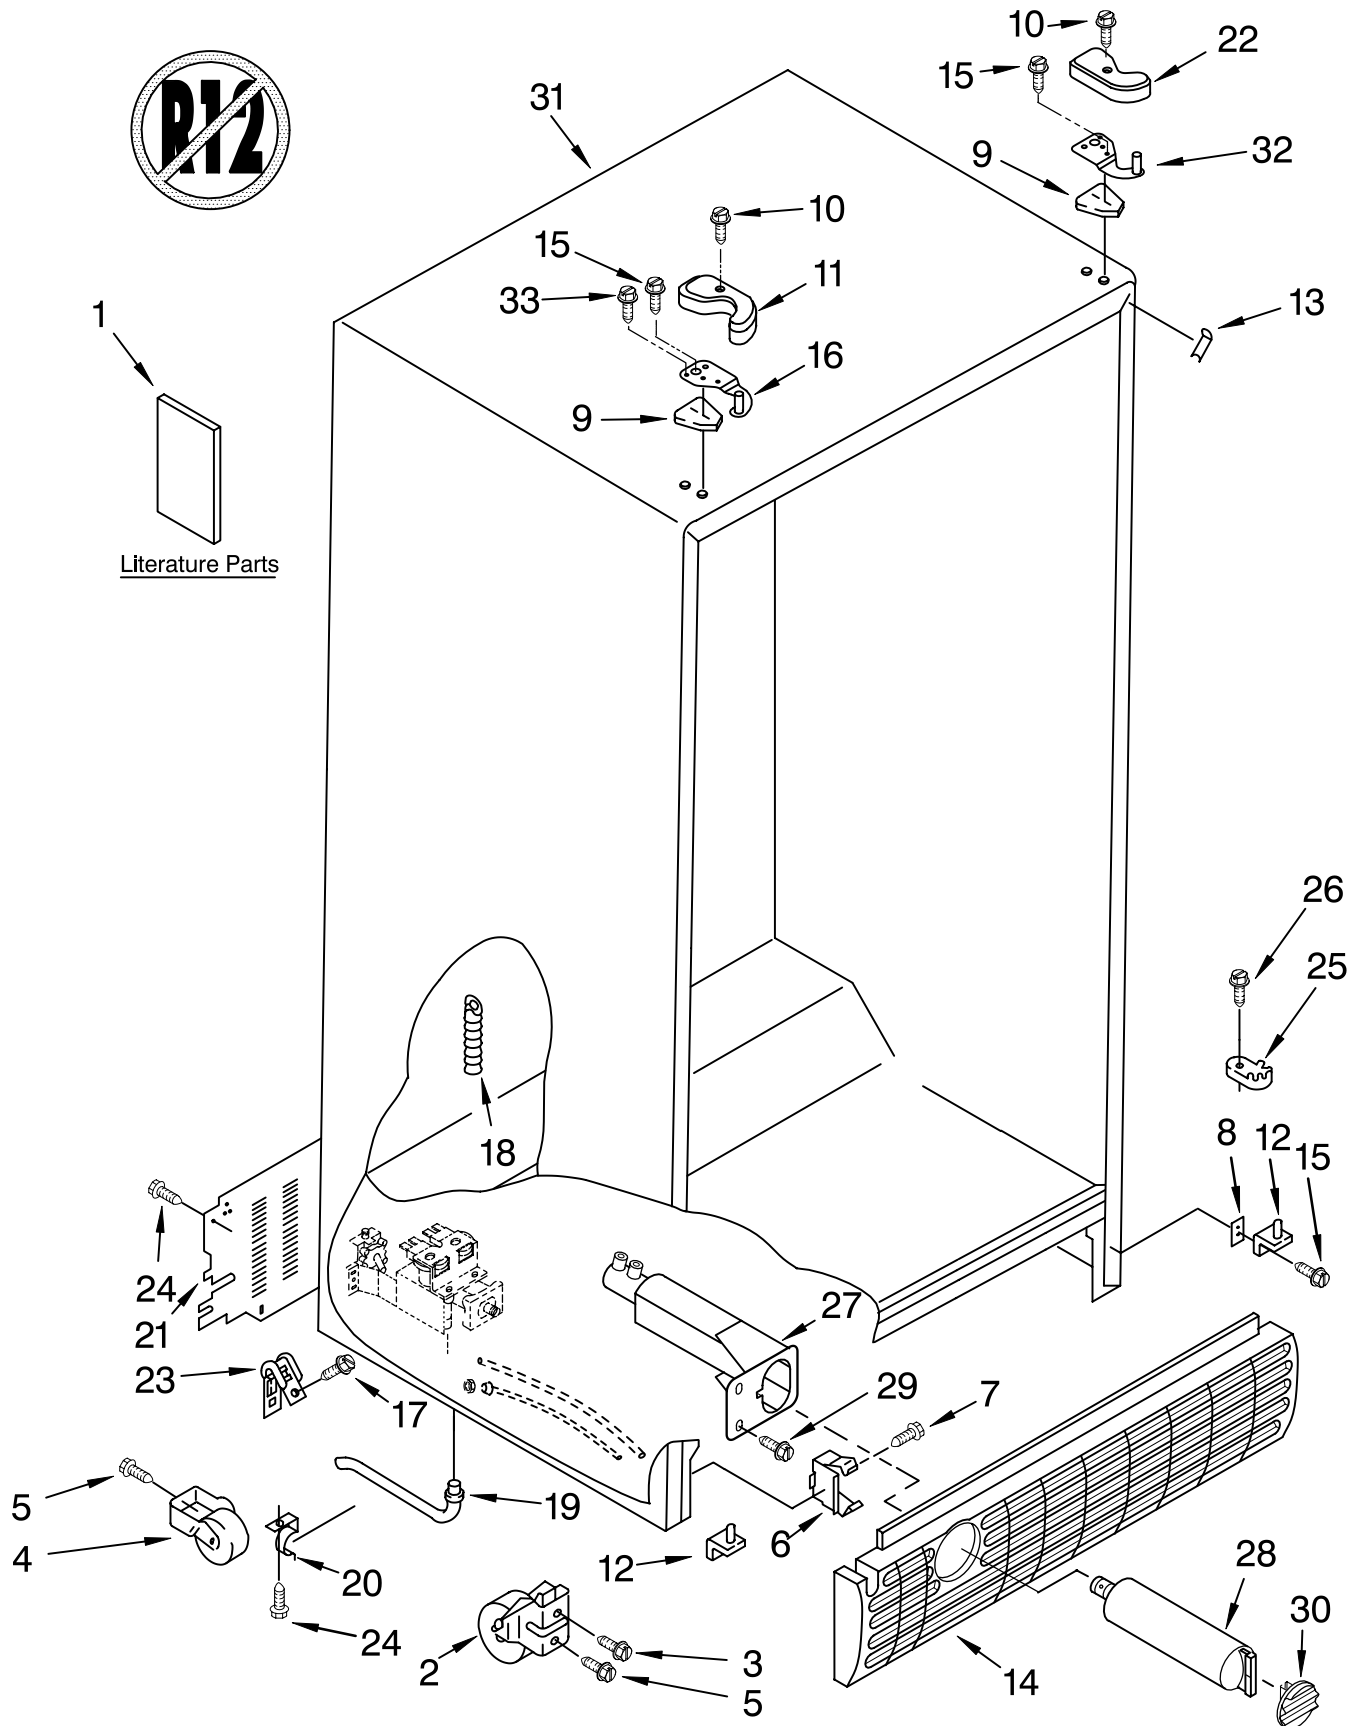

For Models: KRSR25CKWH02, KRSR25CKBL02, KRSR25CKBT02, KRSR25CKSS02
(White) (Black) (Biscuit) (Stainless Steel)

FOR ORDERING INFORMATION REFER TO PARTS PRICE LIST

CABINET PARTS

For Models: KRSR25CKWH02, KRSR25CKBL02, KRSR25CKBT02, KRSR25CKSS02
(White) (Black) (Biscuit) (Stainelss Steel)

Illus. No.	Part No.	DESCRIPTION	Illus. No.	Part No.	DESCRIPTION	Illus. No.	Part No.	DESCRIPTION
LITERATURE PARTS			12	2217075	Hinge Bottom (2)	23	549193	Clamp, Service Cord
1	LIT2220276	Use & Care Guide	13	2196094	White Filler, Wrapper	24	489084	Screw
	LIT2220106	Service & Wiring Sheet		2196097	Black	25	2155311	Door Closer, Lower Cam (2)
	LIT2220280	Energy Label	14	2196150	Biscuit Grille	26	489483	Screw
	LIT628370	Modular Icemaker Service Sheet		2186881W	White	27	2186443	Housing, Water Filter
2	2174748	Front Roller (2)		2186881B	Black	28	2203220	Water Filter
3	3400517	Screw		2186881T	Biscuit	29	489500	Screw
4	2196236	Roller (Rear) (2)	15	489497	Screw	30		Cap, Water Filter
5	489427	Screw	16	2203770	Hinge, Top (FC)		2186884W	White
6	2155013	Clip, Grille	17	489464	Screw		2186884B	Black
7	489478	Screw	18	940139	Drain Fitting		2186884T	Biscuit
8		Shim	19	1108438	Tube, Extension	31		Cabinet (Not A Serviceable Part)
	2156056	(1)	20	1108439	Clip, Drain Tube		2203771	Hinge, Top (RC)
	2209697	(1)	21	2176140	Cover, Unit	32	8281149	Screw
9	2196048	Shim, Hinge Top	22		Hinge Cover (RC)			
10	8281227	Screw		2203408W	White			
11		Hinge Cover (FC)		2203408B	Black			
	2203407W	White		2203408T	Biscuit			
	2203407B	Black						
	2203407T	Biscuit