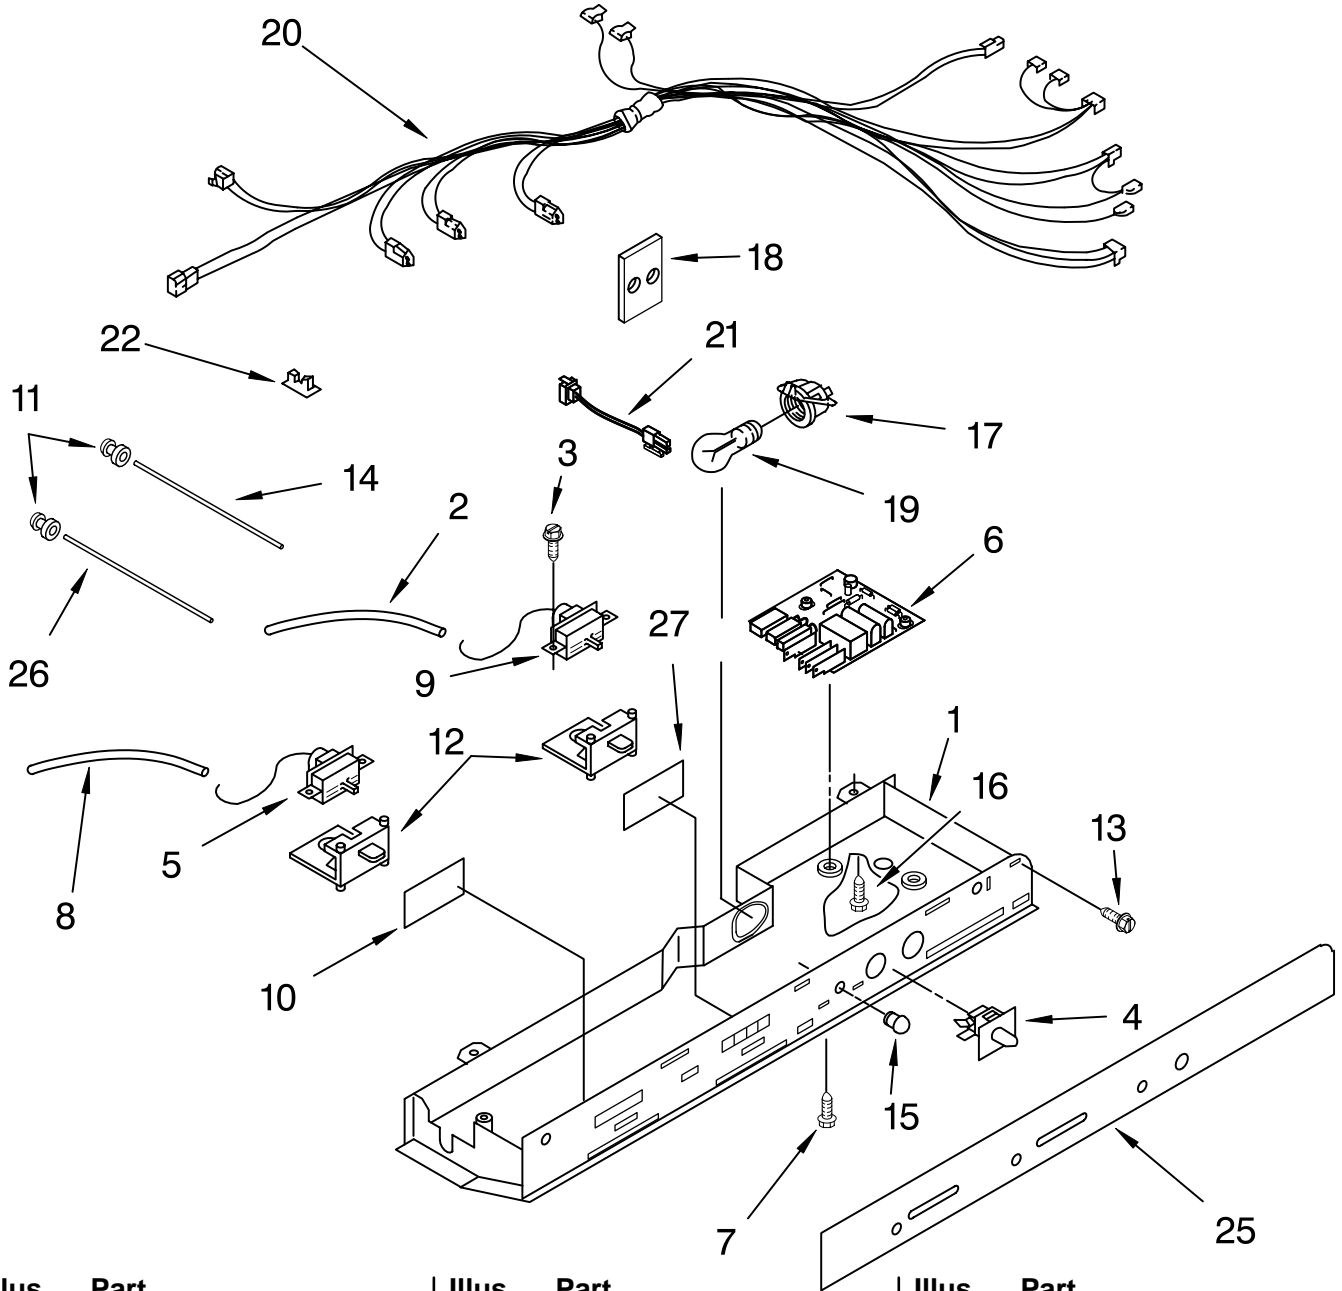

CONTROL PARTS

For Models: KRSR25CKWH02, KRSR25CKBL02, KRSR25CKBT02, KRSR25CKSS02
(White) (Black) (Biscuit) (Stainless Steel)

Illus. No.	Part No.	DESCRIPTION
1	2216588	Control Box
2	2182150	Tube Barrier, Thermostat (RC)
3	489214	Screw (3)
4	2149705	Light Switch
5	2161461	Thermostat (FC)
6	2213489	Adaptive Defrost Control
7	489398	Screw (2)
8	2196003	Tube Barrier, Thermostat (FC)

Illus. No.	Part No.	DESCRIPTION
9	2161460	Thermostat (R.C.)
10	2172940	Window
11	2172906	Grommet, Light Bar
12	2161466	Slide, Thermostat
13	489084	Screw (2)
14	2179920	Light Bar (RC)
15	2200096	Cover, Light Lens
16	489290	Screw (2)
17	2162085	Light Socket
18	2172931	Heat Shield

Illus. No.	Part No.	DESCRIPTION
19	527949	Light Bulb
20	2216587	Control Box Harness
21	2213462	Harness, Indicator Light
22	1115375	Clip, Wiring
25	2200099	Escutcheon, Control Box
26	2179921	Light Bar (FC)
27	2172941	Window

FOR ORDERING INFORMATION REFER TO PARTS PRICE LIST