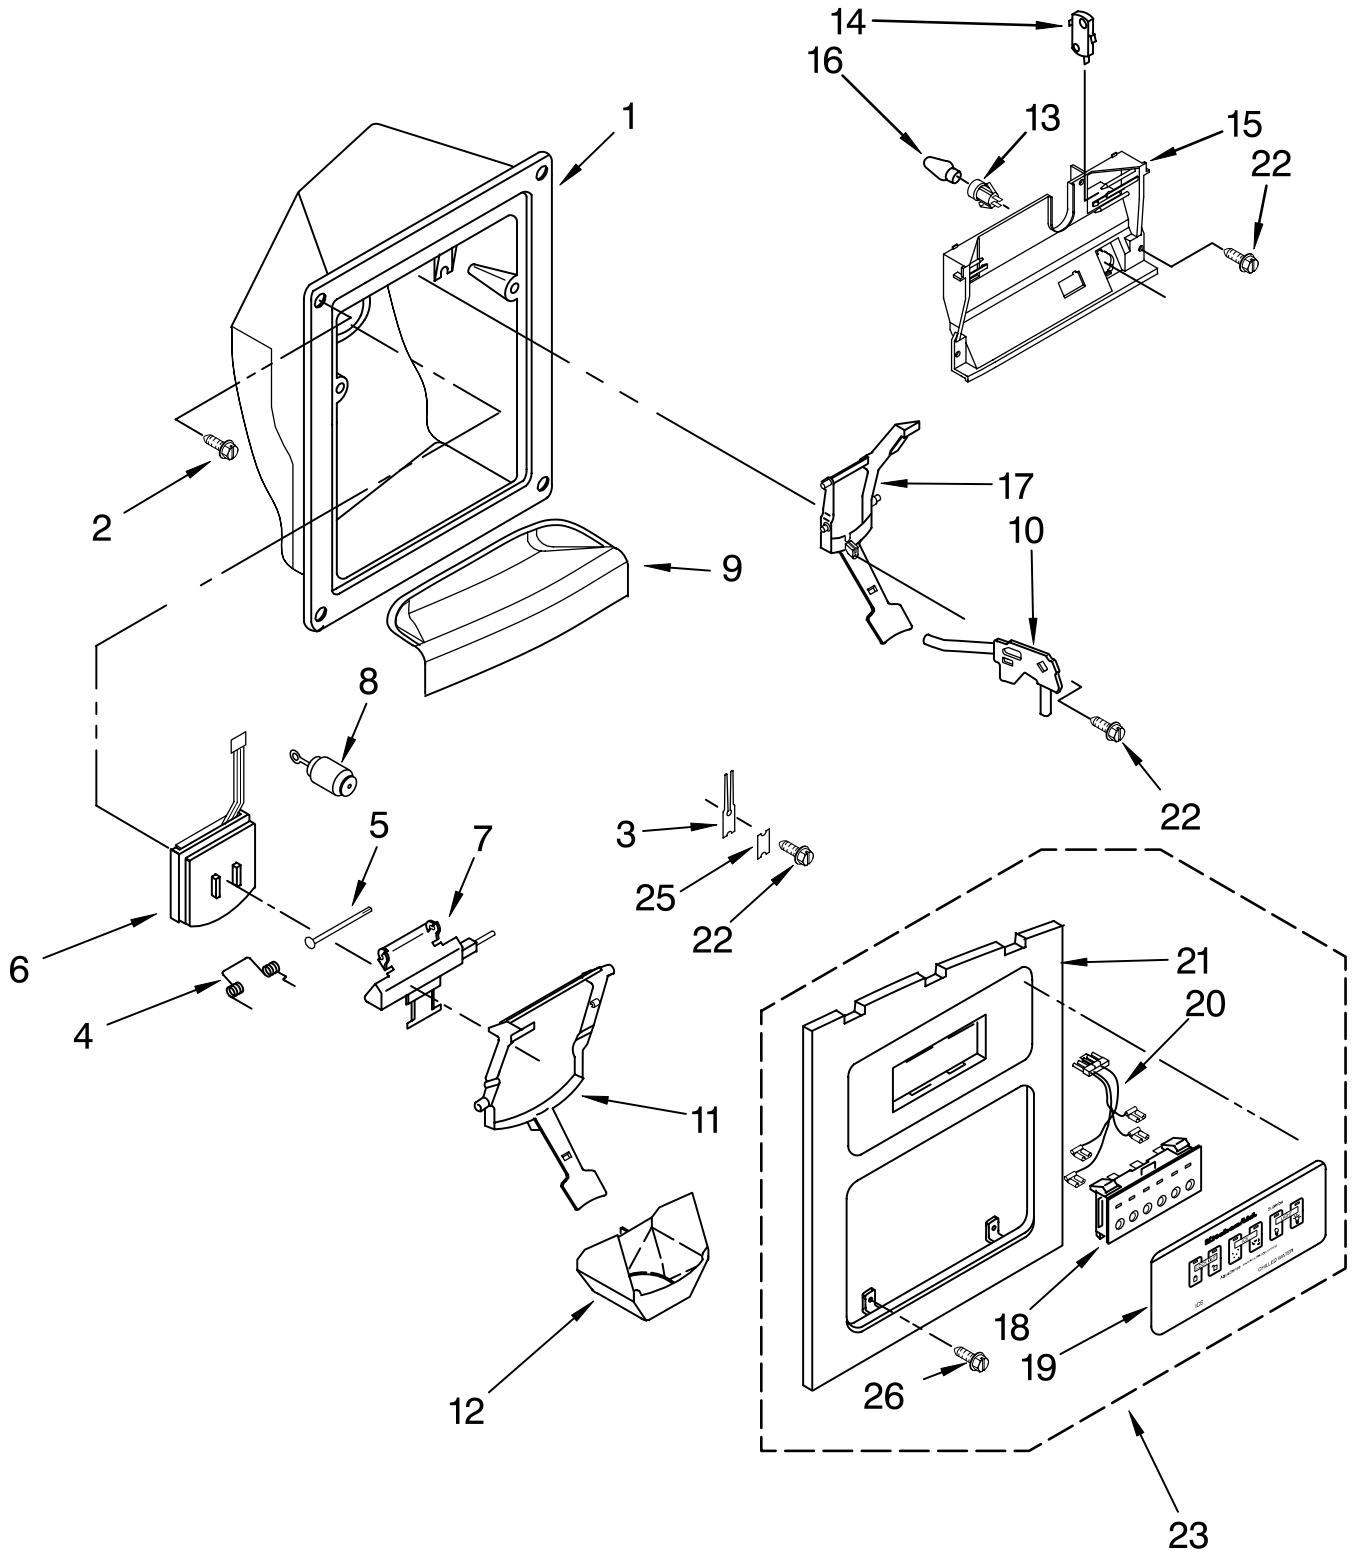

DISPENSER FRONT PARTS

For Models: KRSR25CKWH02, KRSR25CKBL02, KRSR25CKBT02, KRSR25CKSS02
(White) (Black) (Biscuit) (Stainless Steel)

FOR ORDERING INFORMATION REFER TO PARTS PRICE LIST

DISPENSER FRONT PARTS

For Models: KSRs25CKWH02, KSRs25CKBL02, KSRs25CKBT02, KSRs25CKSS02
(White) (Black) (Biscuit) (Stainless Steel)

Illus. No.	Part No.	DESCRIPTION	Illus. No.	Part No.	DESCRIPTION	Illus. No.	Part No.	DESCRIPTION
1		Housing, Dispenser (Not Serviced)	12	2180224	Guide, Ice	19		Overlay, Front Cover
2	3196165	Screw	13	2180200	Lamp Holder			(Not Available, Order #23)
3	2194719	Retainer, Levers	14	2162361	Switch (4)	20	2187409	Wire Assembly
4	2180209	Spring, Torsion	15	2183771	Bracket, Control	21		Front Cover, Housing
5	2196195	Pin	16	3406124	Bulb, Light			(Not Available, Order #23)
6	2180352	Door, Ice	17		Lever, Water Dispenser	22	489000	Screw
7	2206423	Door Mechanism Assembly		2180268	White (White Shadow Pad)	23		Front Cover Assembly (Includes Items 18, 19, 20 & 21)
8	2205686	Mechanism Delay		2180270	Black (Storm Grey Pad)			
9		Grille, Overflow		2186852	Biscuit (Almond Shadow Pad)			
	2207109W	White	18		Switch Assembly (Not Available, Order #23)		2207186W	White
	2207109B	Black					2207186B	Black
	2207109T	Biscuit					2207186T	Biscuit
10	2209718	Water Fitting Assembly (Includes Water Tube)				25	2195051	Strain Relief
11		Lever, Ice Dispenser				26	3400065	Screw
	2180259	White (White Shadow Pad)						
	2180261	Black (Storm Grey Pad)						
	2186850	Biscuit (Almond Shadow Pad)						

FOR ORDERING INFORMATION REFER TO PARTS PRICE LIST