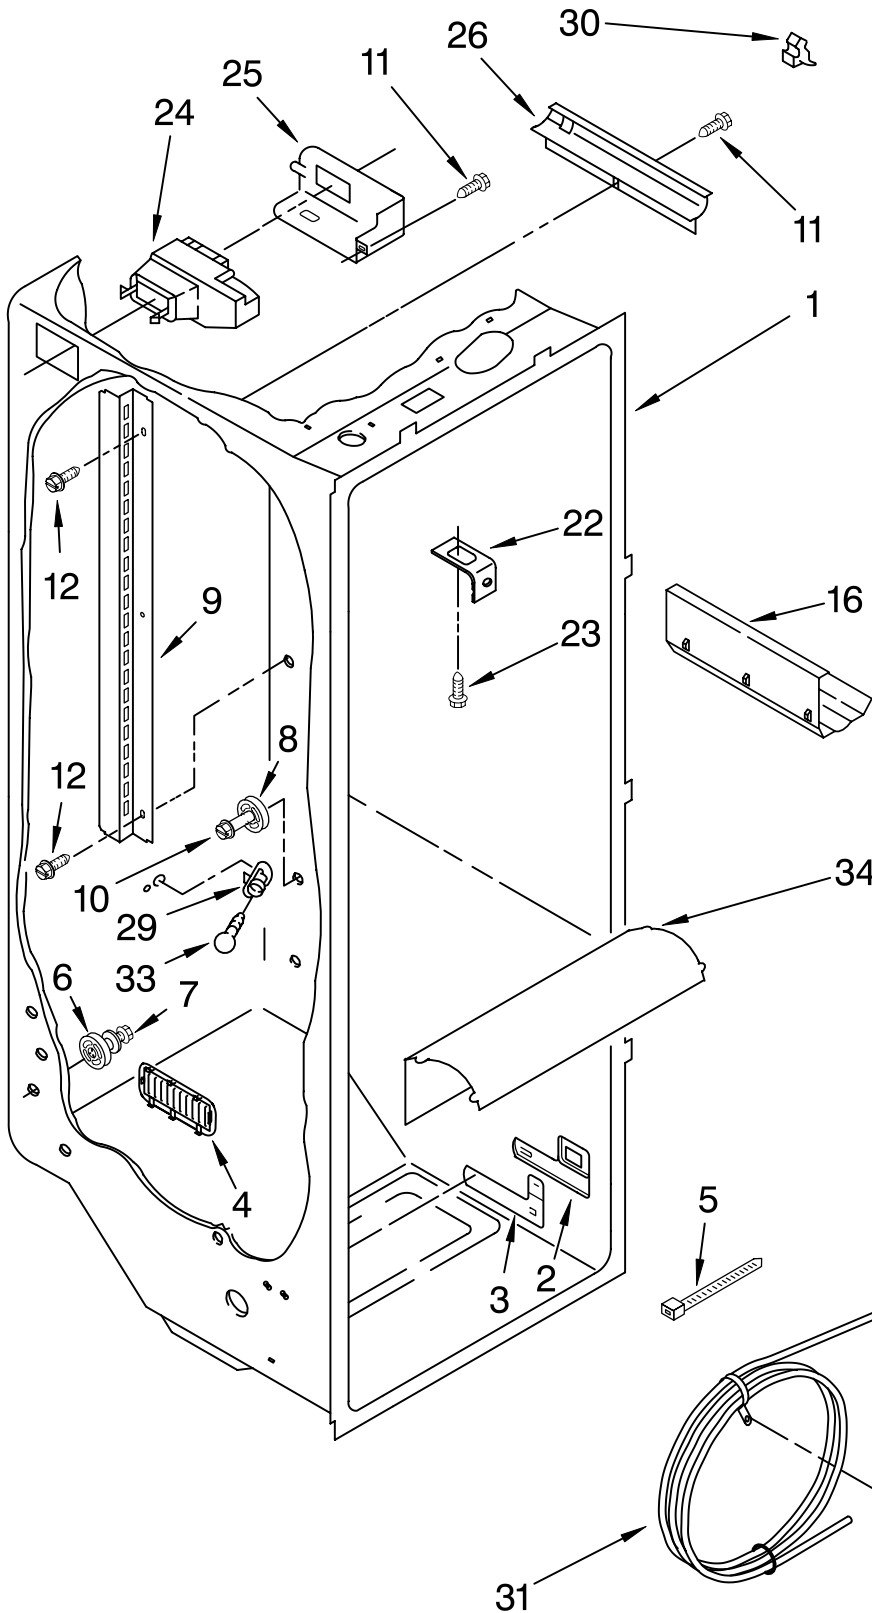

REFRIGERATOR LINER PARTS

For Models: KRSR25CKWH02, KRSR25CKBL02, KRSR25CKBT02, KRSR25CKSS02
(White) (Black) (Biscuit) (Stainless Steel)

Illus. No.	Part No.	DESCRIPTION
1		Liner (Not A Serviceable Part)
2	2194744	Escutcheon, Meat Pan Control
3	2182757	Slide Meat Pan Control
4	2182147	Louver
5	2205813	Strap
6	2196485	Stud Assembly
7	3400894	Screw
8	2196483	Stud Assembly
9	2206273	Ladder, Shelf (2)
10	8281158	Screw
11	486298	Screw (2)
12	487539	Screw
16	2179404	Rack, Wine & Egg
22	1123919	Bracket Retainer
23	489290	Screw (2)
24	2209751	Air Diffuser Assembly
25	2212240	Air Diffuser Cover
26	2150331	Cover, Conduit
29	2162085	Socket
30	842534	Clip, Air Duct
31	2217199	Reservoir
33	527949	Light Bulb
34	2206269	Light Lens
37	488280	Screw

FOR ORDERING INFORMATION REFER TO PARTS PRICE LIST