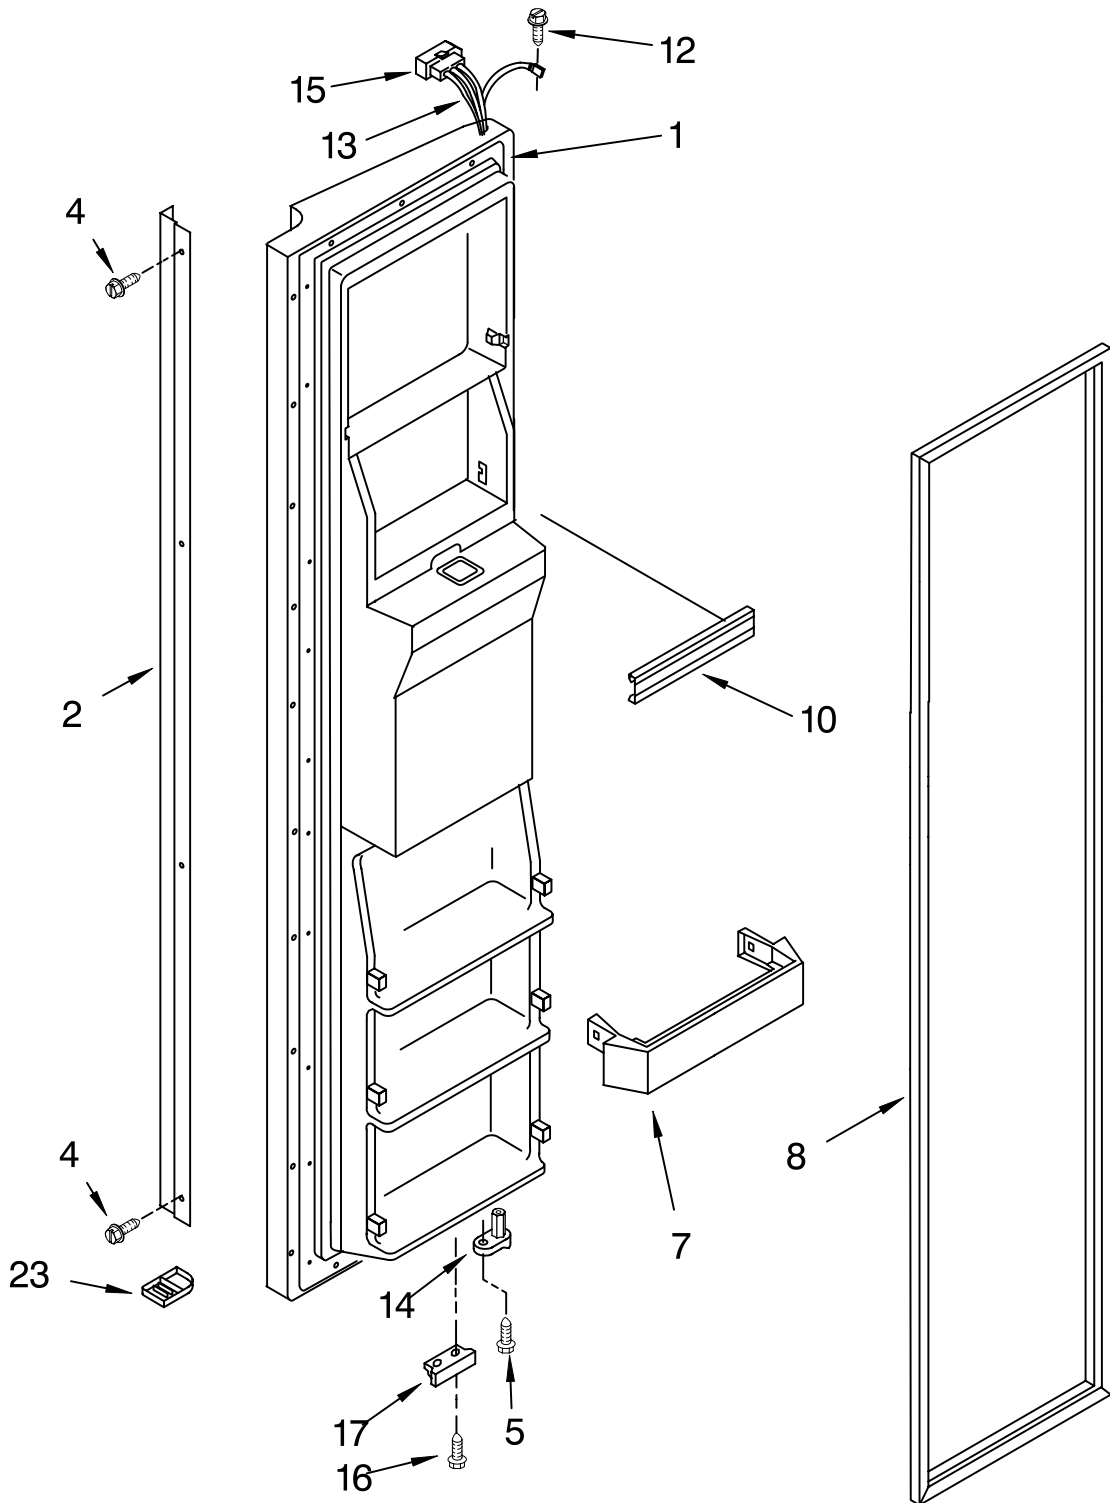

FREEZER DOOR PARTS

For Models: KRSR25CKWH02, KRSR25CKBL02, KRSR25CKBT02, KRSR25CKSS02
(White) (Black) (Biscuit) (Stainless Steel)

FOR ORDERING INFORMATION REFER TO PARTS PRICE LIST