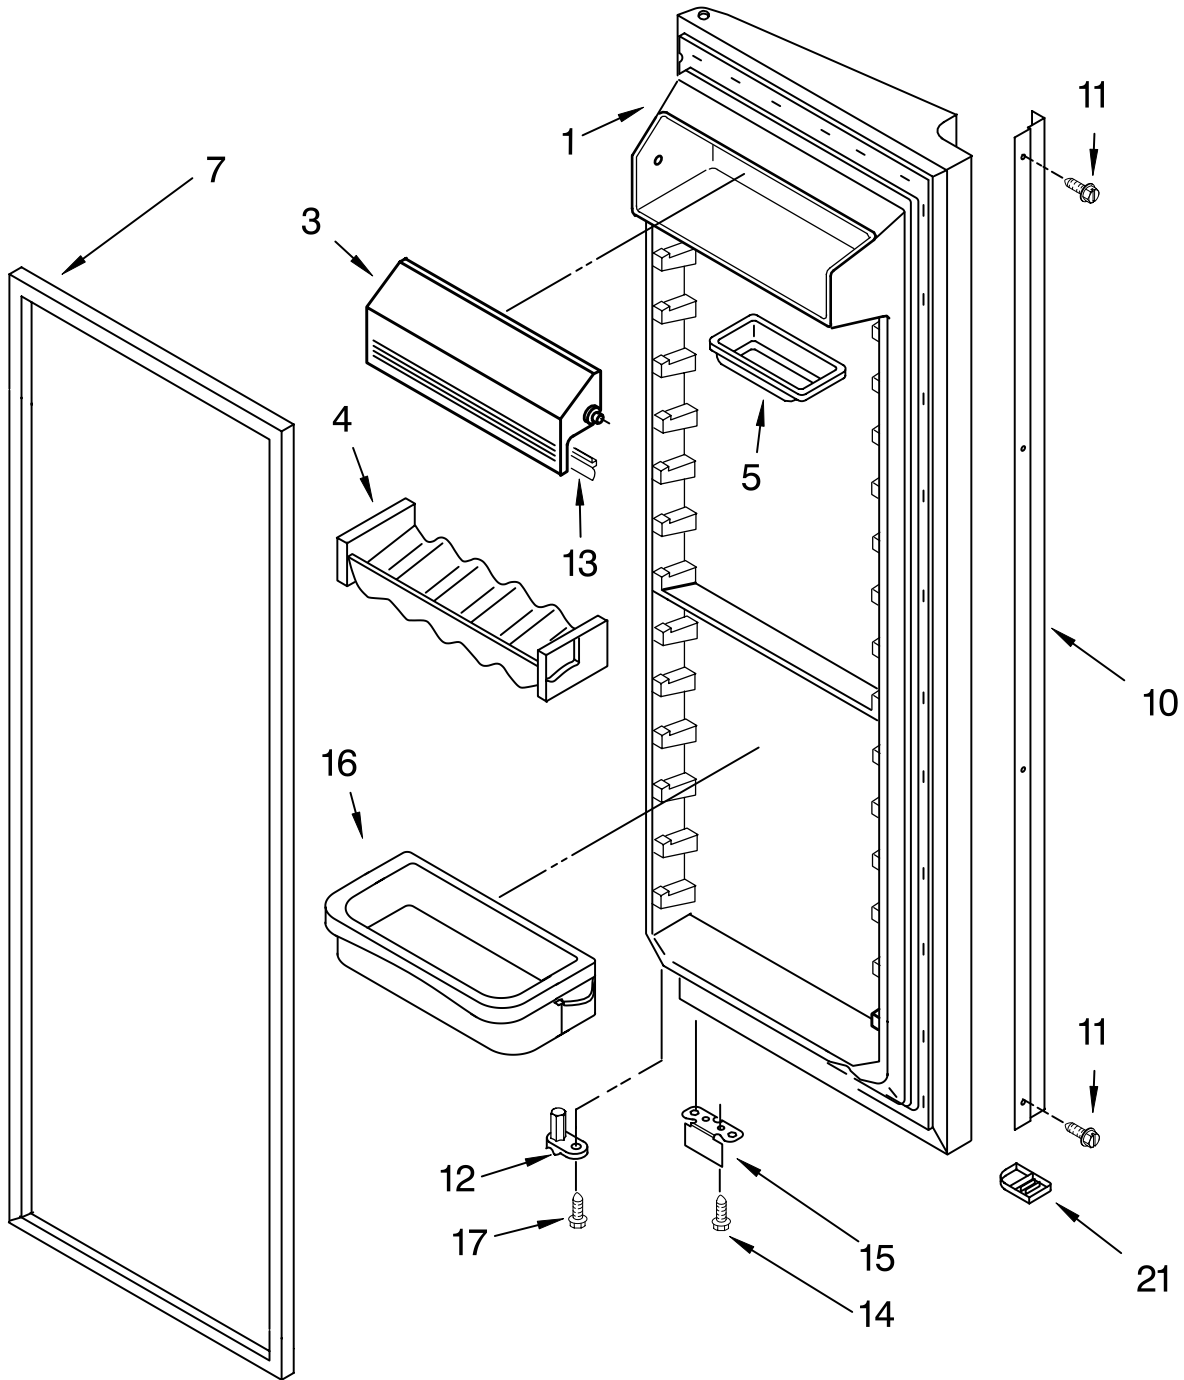

MOTOR AND ICE CONTAINER PARTS

For Models: KSRS25CKWH02, KSRS25CKBL02, KSRS25CKBT02, KSRS25CKSS02
(White) (Black) (Biscuit) (Stainelss Steel)

Illus. No.	Part No.	DESCRIPTION
1	2183726	Bracket, Motor
2	2188385	Motor, Dispenser
3	2152713	Soleniod Assembly
4	2149100	Guide, Solenoid
7	2206501	Wiring Assembly, Ice Dispenser
8	489399	Screw
9	2205716	Coupling, Motor
10	489478	Screw
11	2162085	Socket, Light
14	2196091	Ice Container
18	1119005	Spacer, Step (3)
19	1119007	Spacer, Flat (2)
20	1119006	Blade, Rotary
21	1119012	Blade, Rotary
22	1119013	Blade, Rotary
23	489235	Washer, Plain
24	1119009	Blade, Fixed (2)
25	2157405	Block, Blade
26	489229	Roll Pin
27	2196295	Auger
28	2209781	Drum
30	2171682	Floating Baffle
31	1119018	Nut, Bearing
32	2155231	Control Arm
33	1119020	Spring, Return
34	1119021	Retainer Clip, Rod
35	488886	Screw
37	2180348	Housing, Crusher
38	1119017	Deflector, Ice
39	489234	Washer, Plain
40	489236	Retainer Ring
44	2204321	Front Cover, Ice Container
45	527949	Light Bulb
46	2171706	Light Lens, Dispenser

FOR ORDERING INFORMATION REFER TO PARTS PRICE LIST

REFRIGERATOR DOOR PARTS

For Models: KRSR25CKWH02, KRSR25CKBL02, KRSR25CKBT02, KRSR25CKSS02
(White) (Black) (Biscuit) (Stainless Steel)

FOR ORDERING INFORMATION REFER TO PARTS PRICE LIST