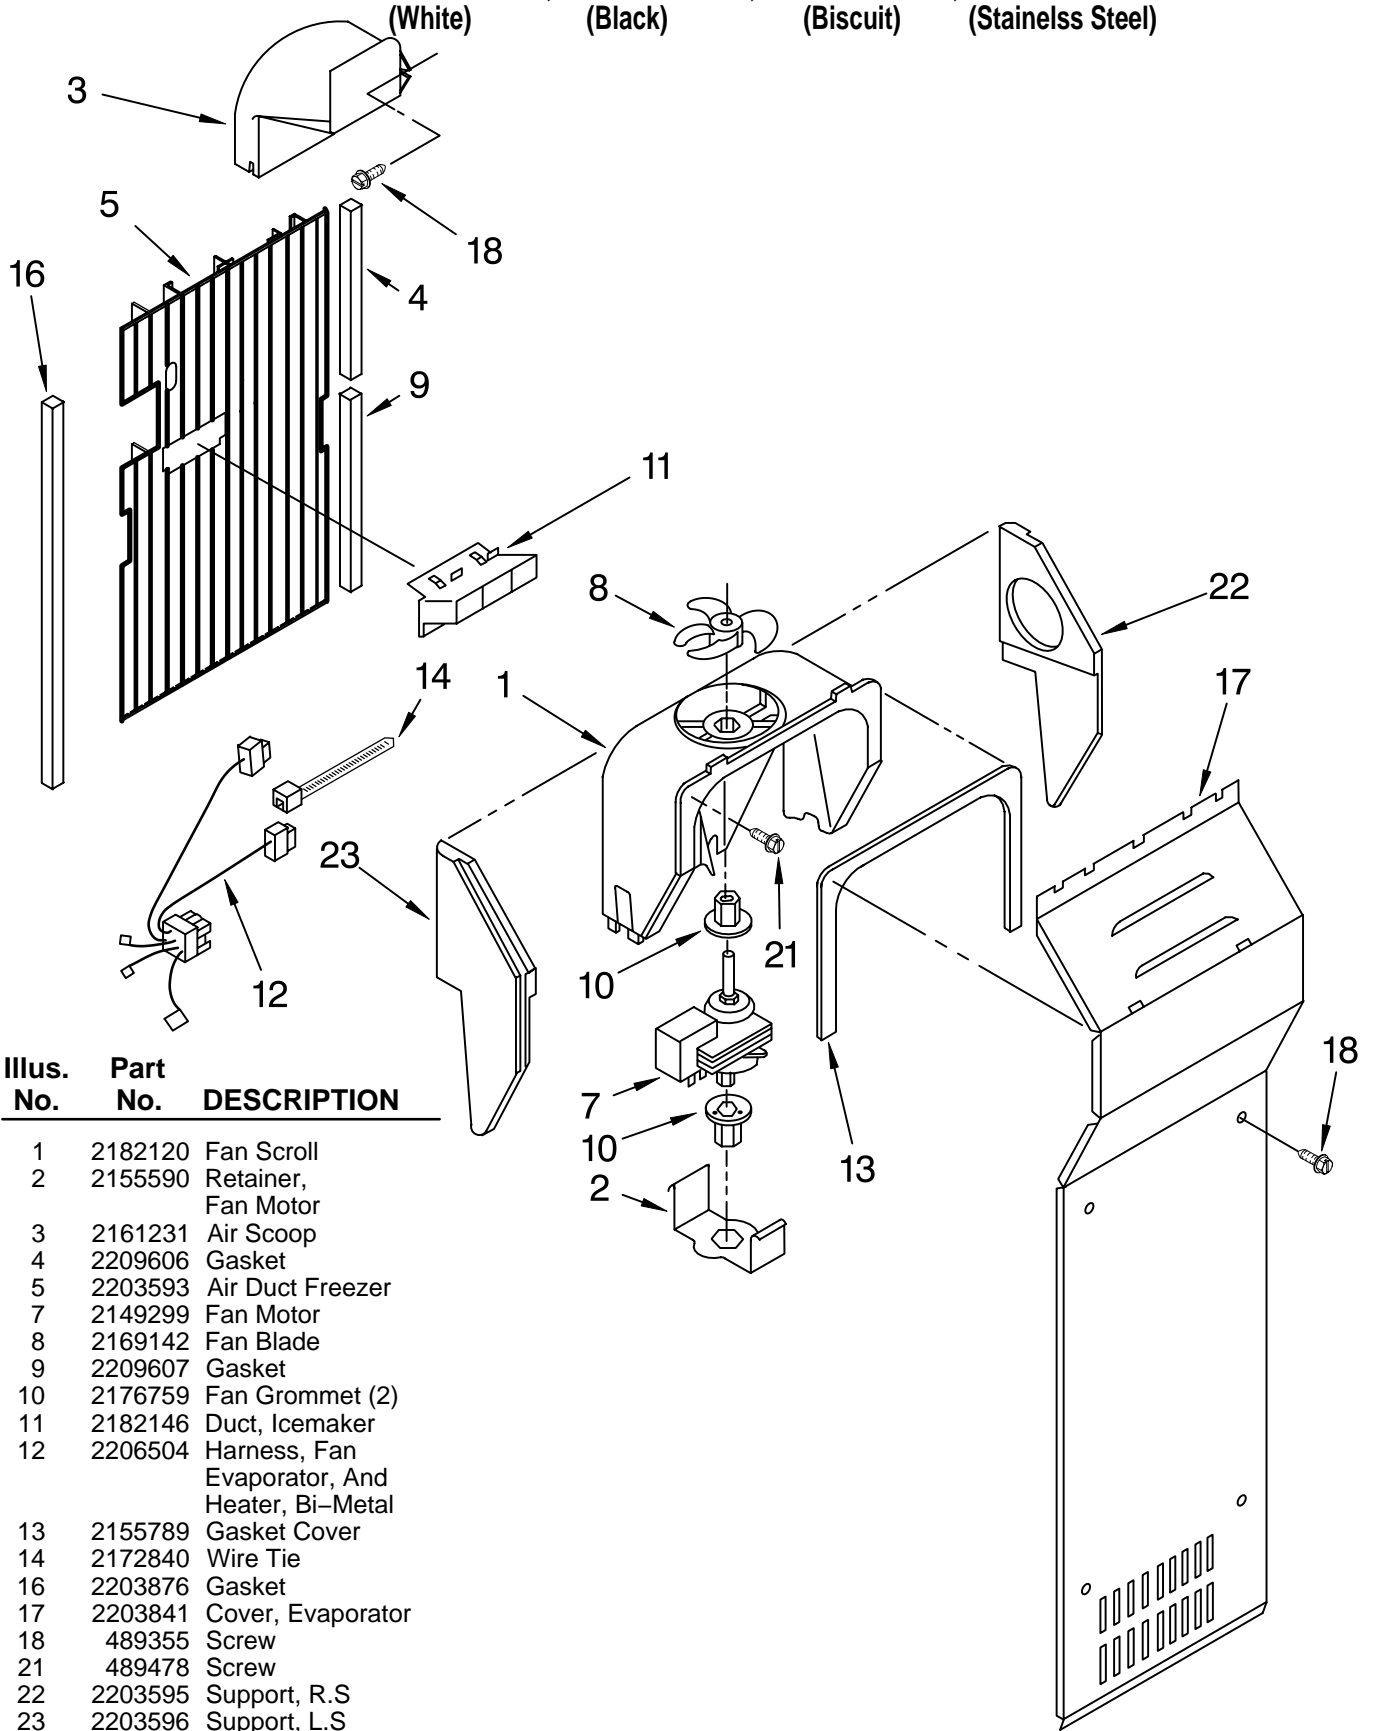

AIR FLOW PARTS

For Models: KRSR25CKWH02, KRSR25CKBL02, KRSR25CKBT02, KRSR25CKSS02
(White) (Black) (Biscuit) (Stainless Steel)

Illus. No.	Part No.	DESCRIPTION
1	2182120	Fan Scroll
2	2155590	Retainer, Fan Motor
3	2161231	Air Scoop
4	2209606	Gasket
5	2203593	Air Duct Freezer
7	2149299	Fan Motor
8	2169142	Fan Blade
9	2209607	Gasket
10	2176759	Fan Grommet (2)
11	2182146	Duct, Icemaker
12	2206504	Harness, Fan Evaporator, And Heater, Bi-Metal
13	2155789	Gasket Cover
14	2172840	Wire Tie
16	2203876	Gasket
17	2203841	Cover, Evaporator
18	489355	Screw
21	489478	Screw
22	2203595	Support, R.S
23	2203596	Support, L.S

FOR ORDERING INFORMATION REFER TO PARTS PRICE LIST