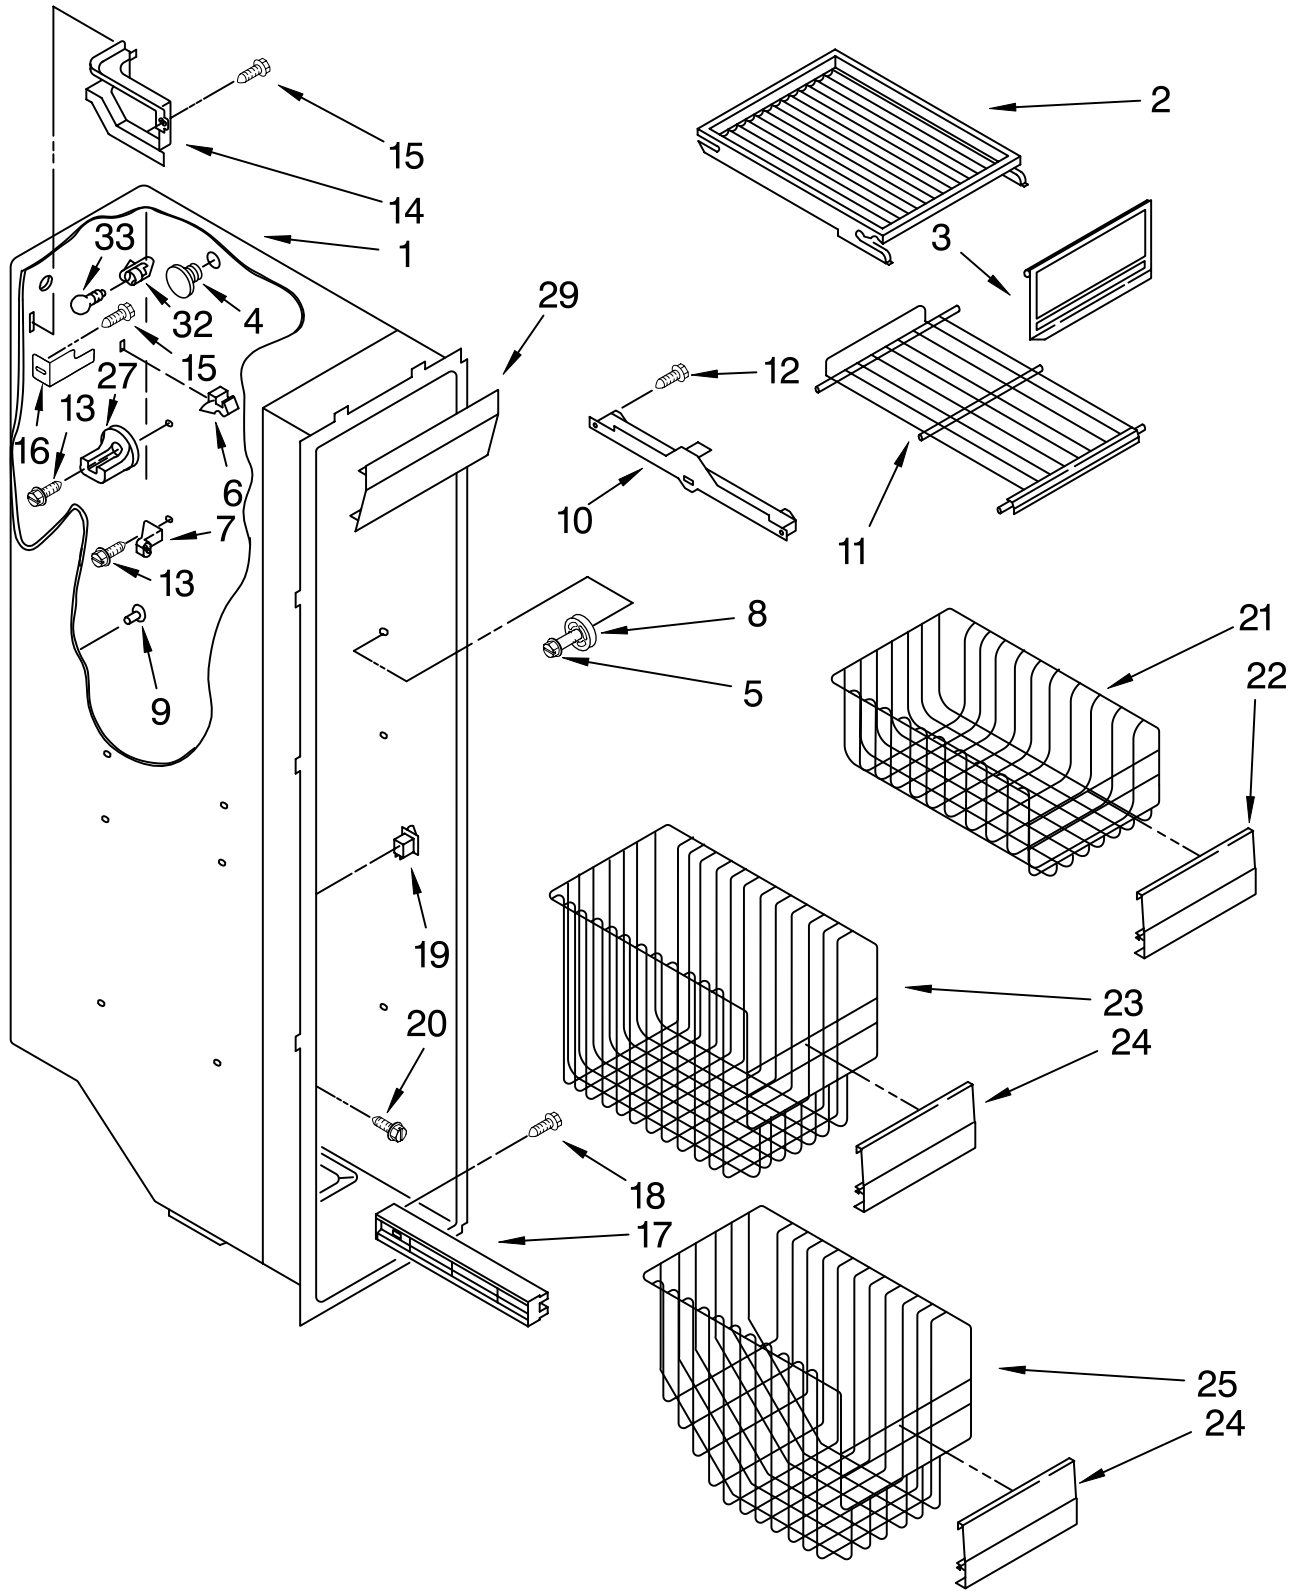

FREEZER LINER PARTS

For Models: KRSR25CKWH02, KRSR25CKBL02, KRSR25CKBT02, KRSR25CKSS02
(White) (Black) (Biscuit) (Stainelss Steel)

FOR ORDERING INFORMATION REFER TO PARTS PRICE LIST

FREEZER LINER PARTS

For Models: KRSR25CKWH02, KRSR25CKBL02, KRSR25CKBT02, KRSR25CKSS02
(White) (Black) (Biscuit) (Stainelss Steel)

Illus. No.	Part No.	DESCRIPTION
1		Liner (Not A Seviceable Part)
2	2174493	Shelf, Top Compartment
3	2171713	Door, Ice Compartment
4	940014	Hole Plug
5	8281158	Screw
6	842534	Clip, Air Duct (2)
7	2196206	Support, Stud (4)
8	2196483	Stud Assembly
9	2176134	Grommet (2)
10		Slide, Container
	1119237	Left Side
	1119293	Right Side
11	2174267	Shelf
12	489100	Screw (4)
13	3400893	Screw
14	2155572	Cover, Wiring
15	489355	Screw
16	2209674	Bracket, Fill Tube
17		Shelf Track
	2181760	Right Side (3)
	2181759	Left Side (3)
18	486298	Screw
19	1115373	Switch, Rocker Arm
20	489478	Screw
21	2181763	Basket, Shallow
22	2171767	Front, Basket
23	2181765	Basket, Square
24	2171766	Front, Basket
25	2181764	Basket, Sloped
27	2196207	Stud, Rear
29	2171705	Light Lens
32	2162085	Socket, Light
33	527949	Bulb, Light

FOR ORDERING INFORMATION REFER TO PARTS PRICE LIST