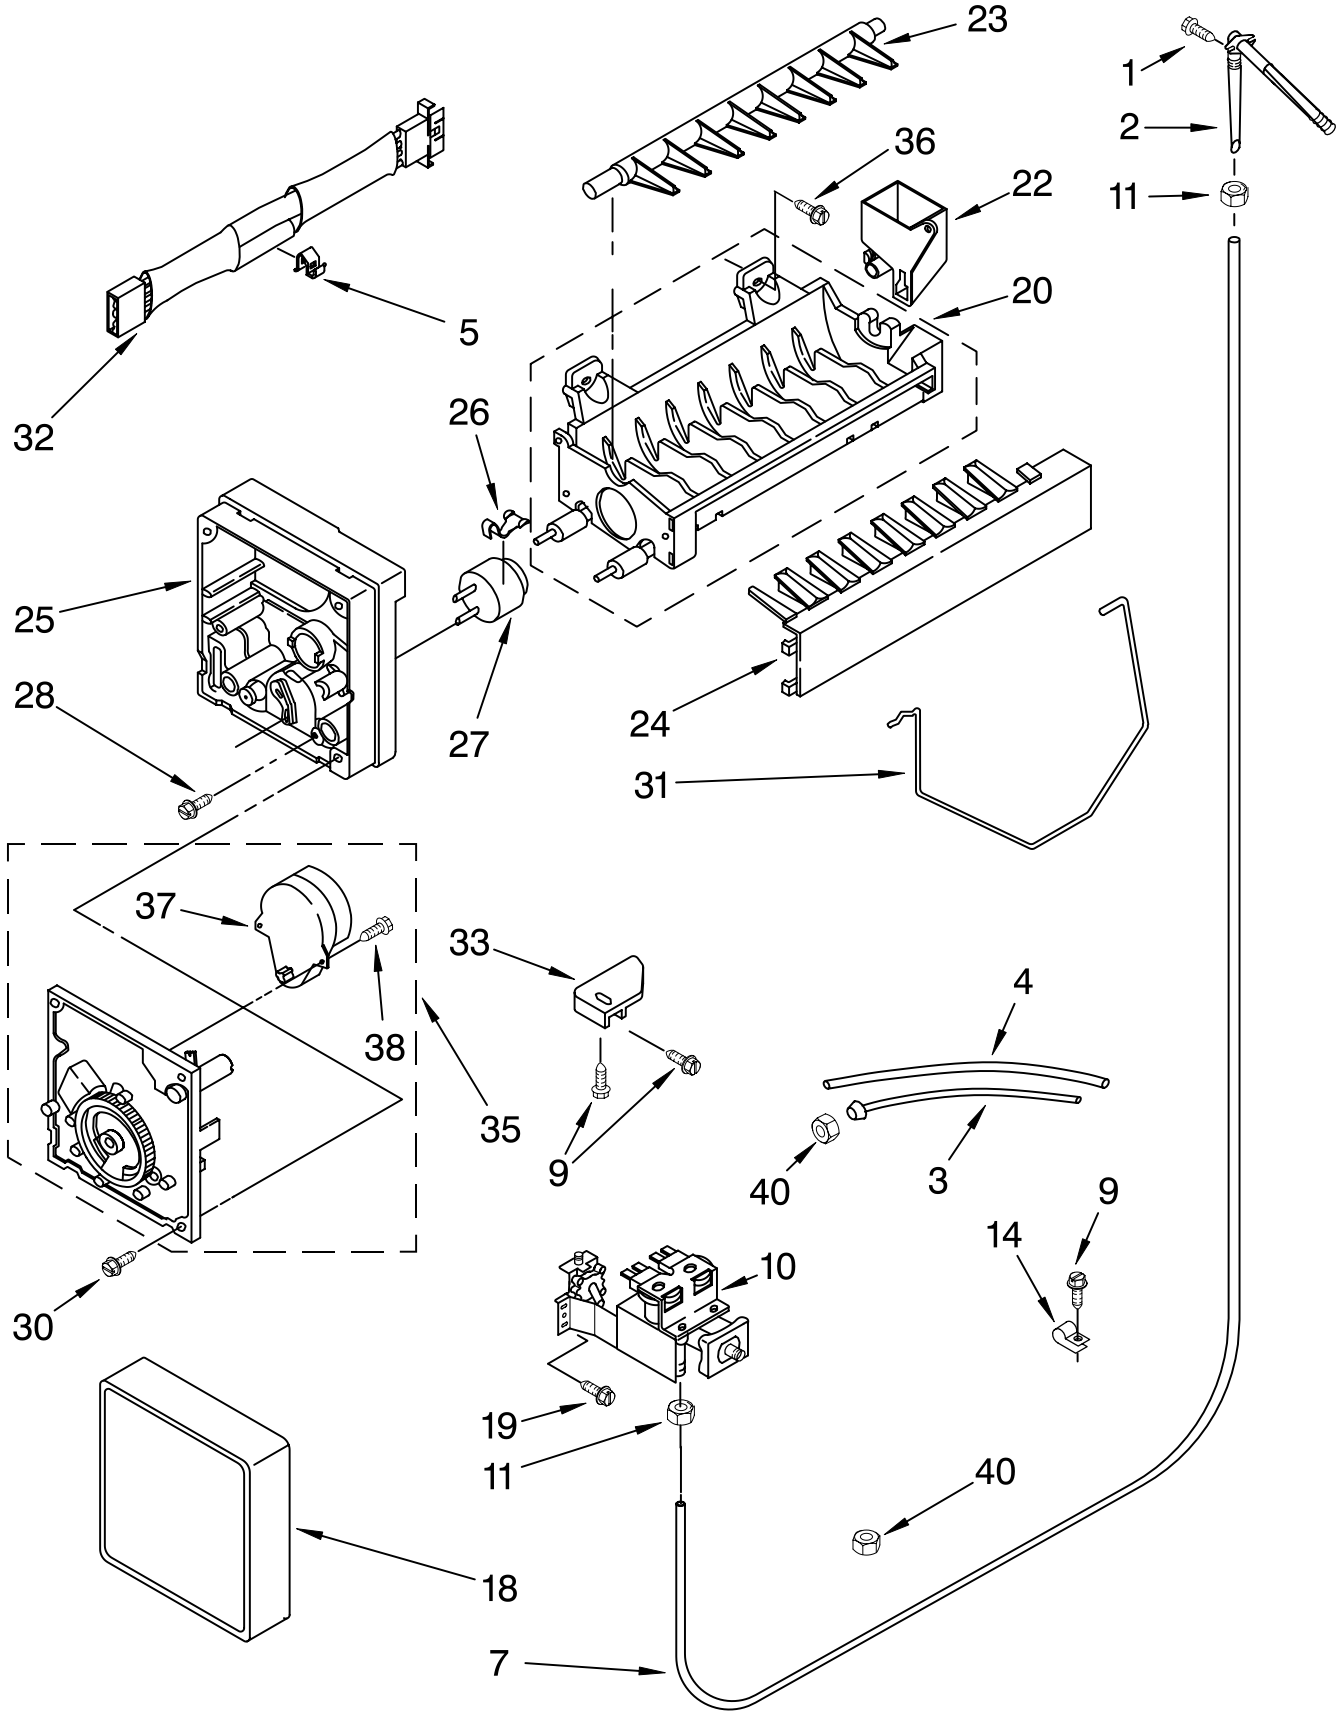

ICEMAKER PARTS

For Models: KRSR25CKWH02, KRSR25CKBL02, KRSR25CKBT02, KRSR25CKSS02
(White) (Black) (Biscuit) (Stainless Steel)

FOR ORDERING INFORMATION REFER TO PARTS PRICE LIST

ICEMAKER PARTS

For Models: KRSR25CKWH02, KRSR25CKBL02, KRSR25CKBT02, KRSR25CKSS02
(White) (Black) (Biscuit) (Stainelss Steel)

Illus. No.	Part No.	DESCRIPTION
1	489084	Screw
2	2196157	Fitting, Water Tube
3	2186493	Tube, Filter Outlet
4	2186492	Tube, Filter Inlet
5	628379	Clip, Fuse
7	2181940	Tube, Water
9	489478	Screw
10	2205762	Valve, Solenoid
11	627018	Nut, Compression
14	489385	Tube Clamp
18	2174155	Cover
19	488649	Screw
20	628228	Mold & Heater Assembly (Also Order 542638
22	628356	Cup, Water Fill
23	2194711	Ejector
24	2182124	Ice Striper
25	2194712	Support
26	627796	Retainer, Thermostat
27	628397	Thermostat (Also Order 542369 Cement Alumilastic)
28	489322	Screw
30	489276	Screw
31	2171593	Shut Off Arm
32	2187464	Harness, Wiring
33	628320	Bracket
35	628399	Module Assembly (Includes Items 37 & 38)
36	488208	Screw
37	628398	Motor
38	489136	Screw
40	1129179	Nut, Compression
100	4317943	Complete Ice maker Assembly