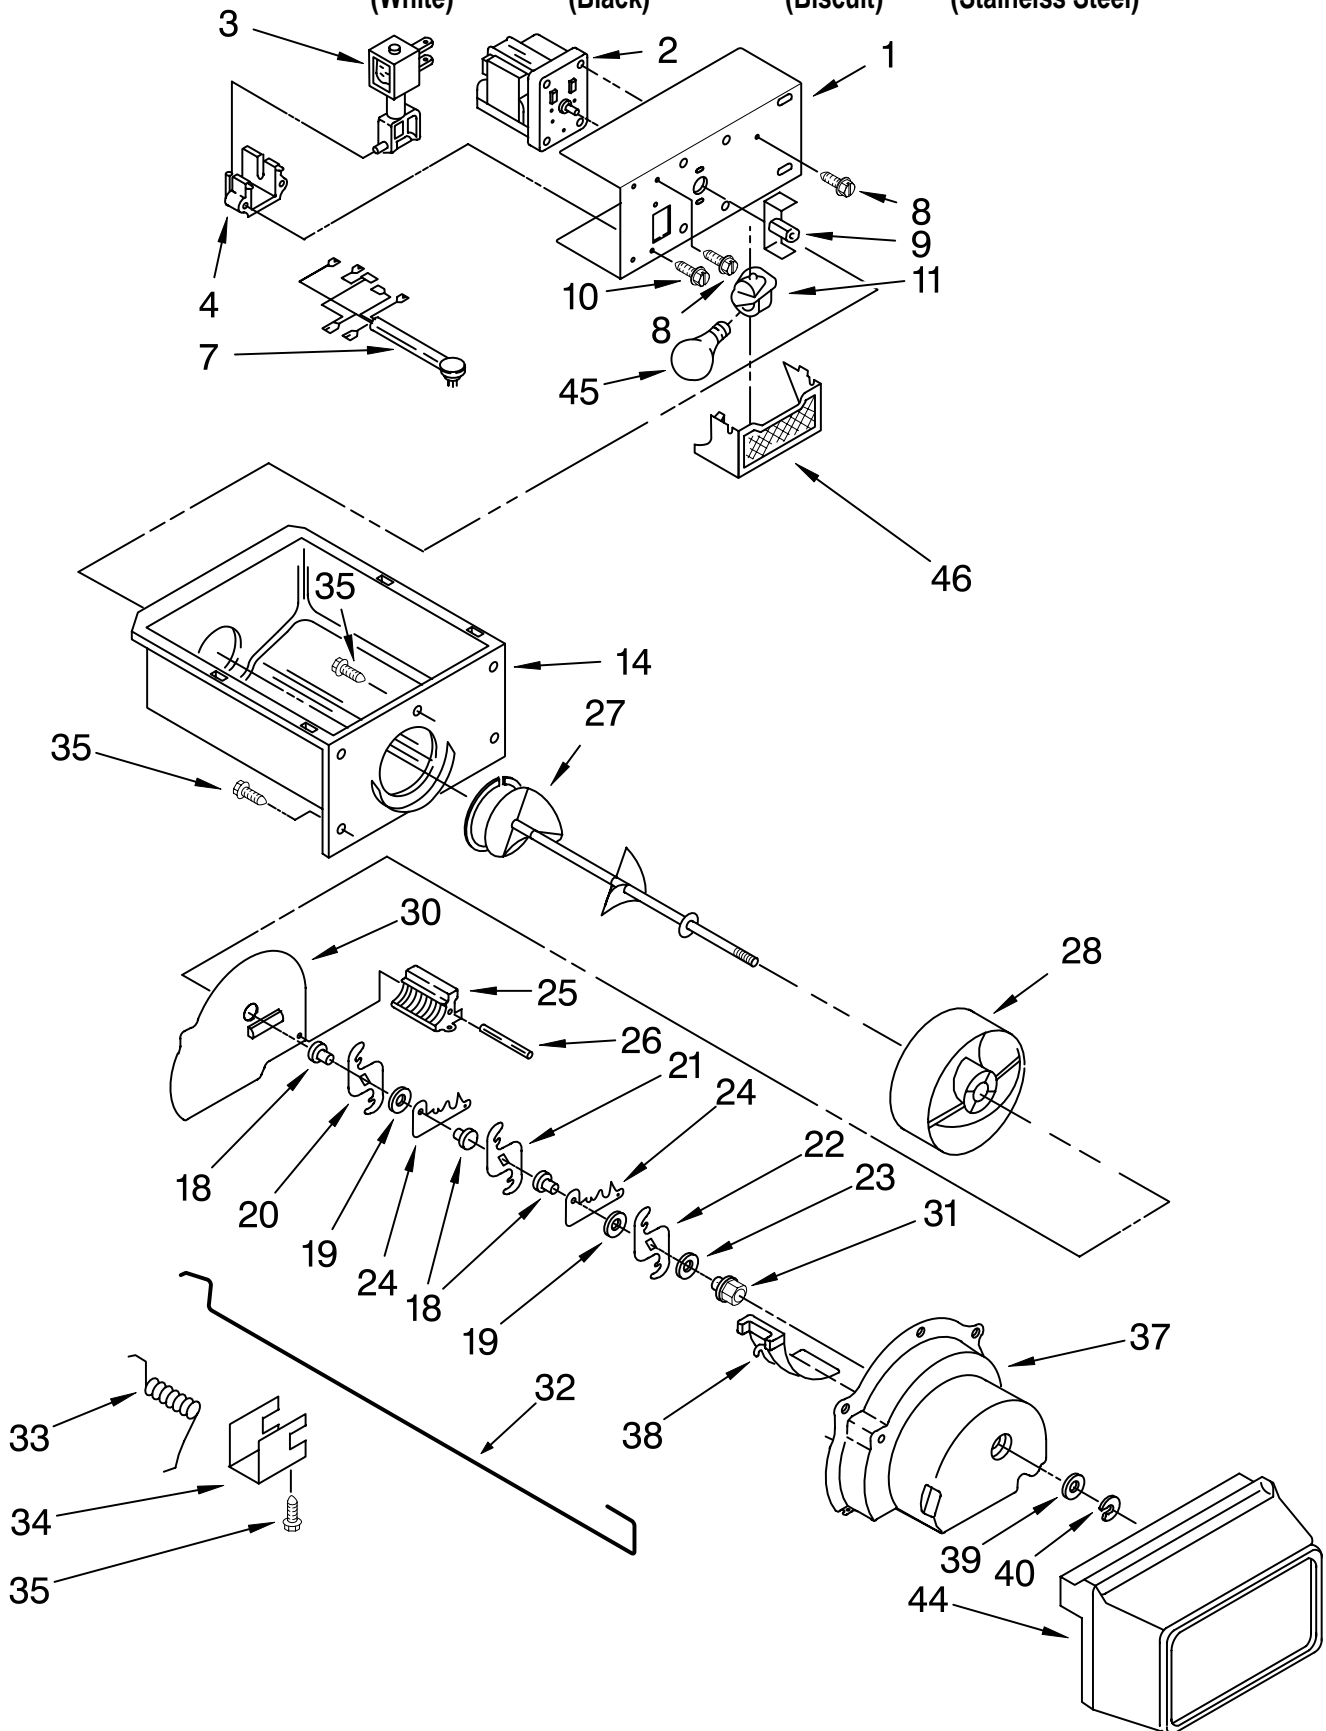

MOTOR AND ICE CONTAINER PARTS

For Models: KRSR25CKWH02, KRSR25CKBL02, KRSR25CKBT02, KRSR25CKSS02
(White) (Black) (Biscuit) (Stainless Steel)

FOR ORDERING INFORMATION REFER TO PARTS PRICE LIST

MOTOR AND ICE CONTAINER PARTS

For Models: KSRS25CKWH02, KSRS25CKBL02, KSRS25CKBT02, KSRS25CKSS02
(White) (Black) (Biscuit) (Stainelss Steel)

Illus. No.	Part No.	DESCRIPTION
1	2183726	Bracket, Motor
2	2188385	Motor, Dispenser
3	2152713	Soleniod Assembly
4	2149100	Guide, Solenoid
7	2206501	Wiring Assembly, Ice Dispenser
8	489399	Screw
9	2205716	Coupling, Motor
10	489478	Screw
11	2162085	Socket, Light
14	2196091	Ice Container
18	1119005	Spacer, Step (3)
19	1119007	Spacer, Flat (2)
20	1119006	Blade, Rotary
21	1119012	Blade, Rotary
22	1119013	Blade, Rotary
23	489235	Washer, Plain
24	1119009	Blade, Fixed (2)
25	2157405	Block, Blade
26	489229	Roll Pin
27	2196295	Auger
28	2209781	Drum
30	2171682	Floating Baffle
31	1119018	Nut, Bearing
32	2155231	Control Arm
33	1119020	Spring, Return
34	1119021	Retainer Clip, Rod
35	488886	Screw
37	2180348	Housing, Crusher
38	1119017	Deflector, Ice
39	489234	Washer, Plain
40	489236	Retainer Ring
44	2204321	Front Cover, Ice Container
45	527949	Light Bulb
46	2171706	Light Lens, Dispenser

FOR ORDERING INFORMATION REFER TO PARTS PRICE LIST