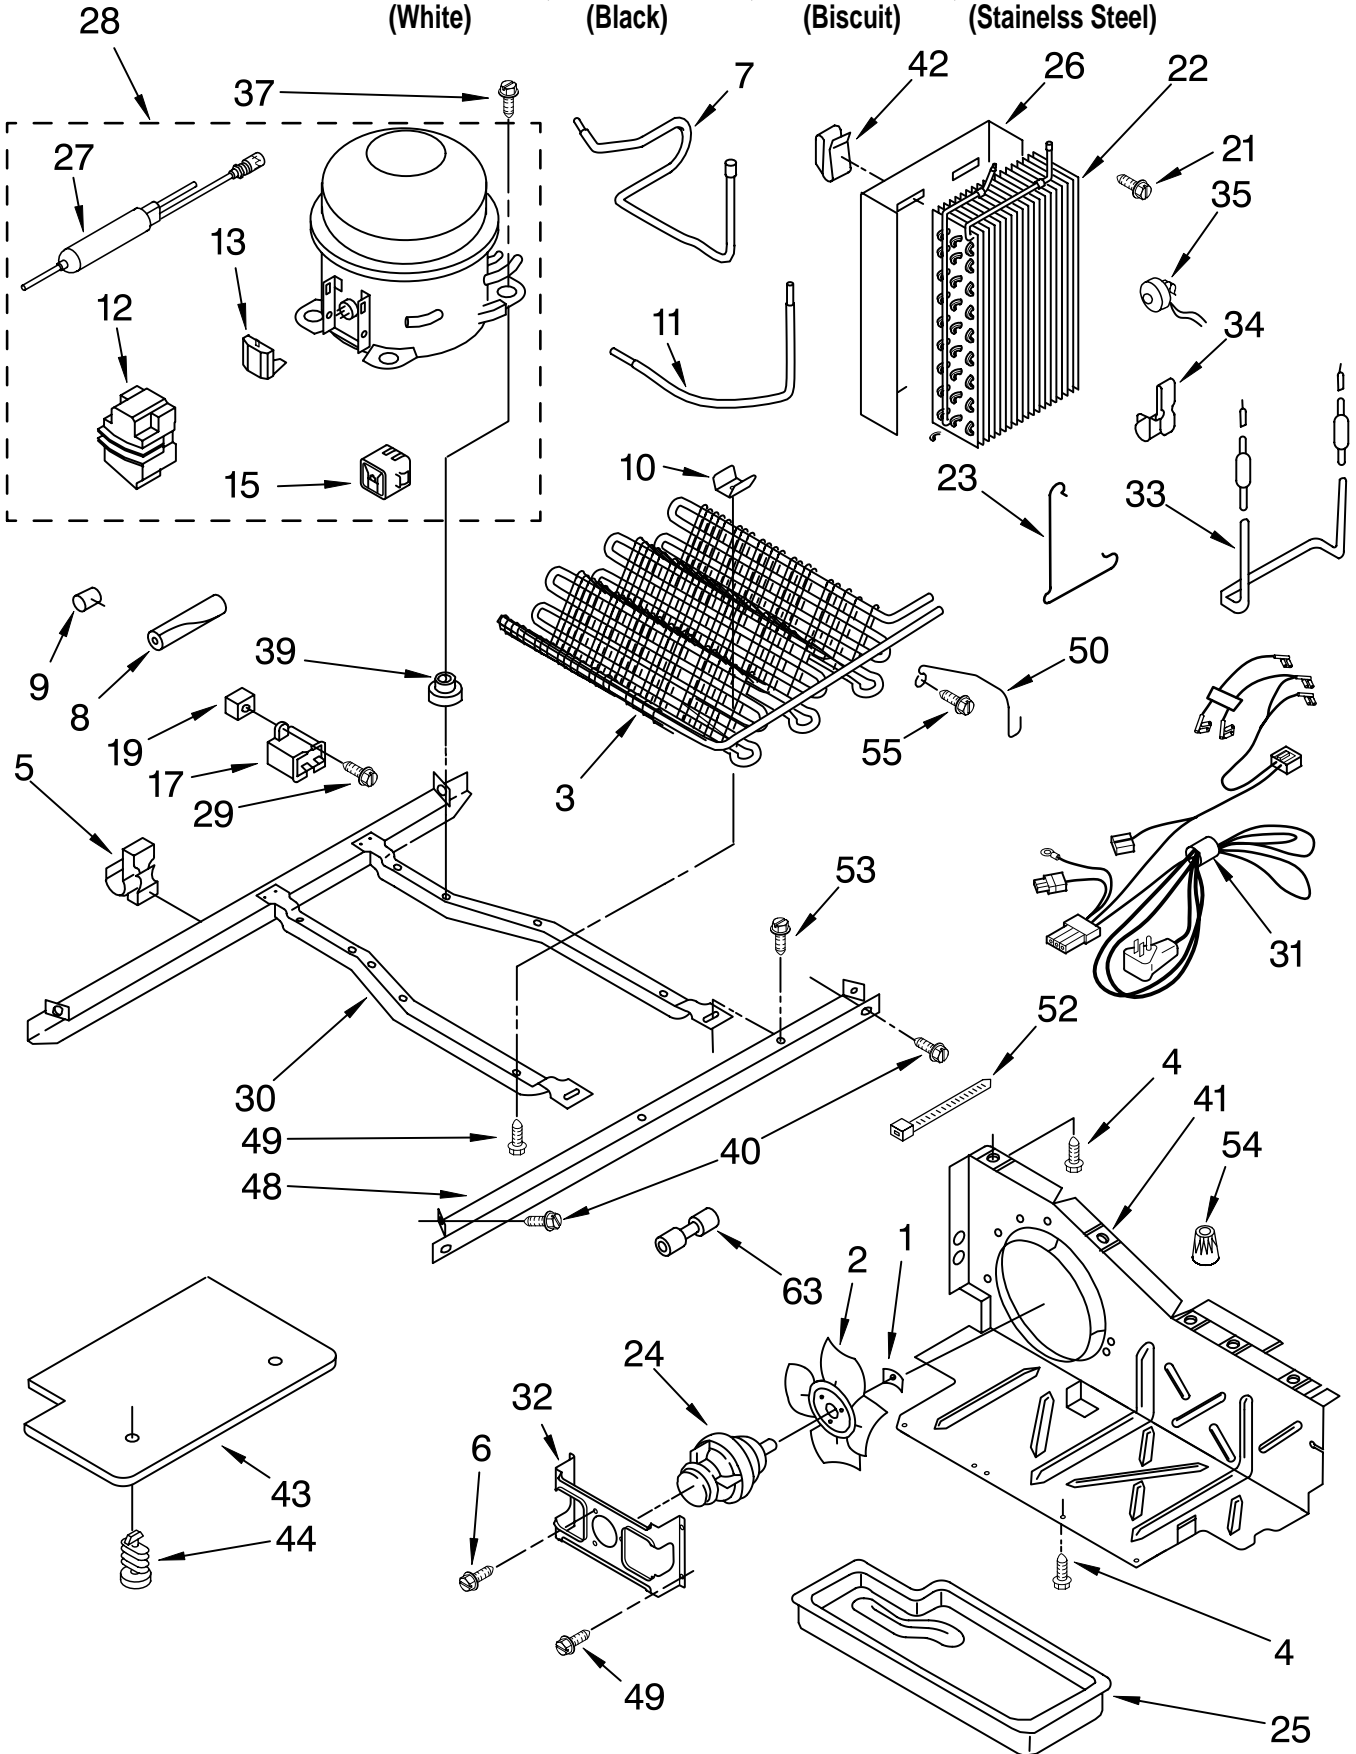

UNIT PARTS

For Models: KRSR25CKWH02, KRSR25CKBL02, KRSR25CKBT02, KRSR25CKSS02
(White) (Black) (Biscuit) (Stainless Steel)

FOR ORDERING INFORMATION REFER TO PARTS PRICE LIST

UNIT PARTS

For Models: **KSRS25CKWH02**, **KSRS25CKBL02**, **KSRS25CKBT02**, **KSRS25CKSS02**
(White) (Black) (Biscuit) (Stainelss Steel)

Illus. No.	Part No.	DESCRIPTION	Illus. No.	Part No.	DESCRIPTION	Illus. No.	Part No.	DESCRIPTION
1	486692	Speed Nut	23	2161324	Clamp	50	2186495	Guard, Fan
2	2190685	Fan, Blade	24	2188537	Fan, Motor	52	2172840	Strap
3	2204484	Condenser Assembly	25	1105523	Tray, Evaporator	53	489427	Screw
4	489464	Screw	26	2149294	Heat Shield	54	227991	Wire Connector
5	2208280	Clip, Wire	27	2199167	Drier	55	488649	Screw
6	489099	Screw	28	2212192	Compressor (Includes Items 12, 13, 15, 17, 27) (Also Order 876765 Tube Kit)	63	2209709	Union
7	2204239	Tube Suction				Following Parts Not Illustrated and Optional Parts Not Included		
8	2161302	Sleeve	29	488687	Screw	978025		Valve, Access (1/4")
9	2158826	Dampener	30	2157397	Unit Mounting Frame	978026		Valve, Access (5/16")
10	2216914	Clip, Condenser	31	2187398	Unit, Harness	978027		Valve, Access (3/8")
11	2211760	Tube, Condenser to Heat Loop	32	2181929	Fan, Motor Bracket	978028		Valve, Access (1/2")
12	4387731	Cover (Service Compressor Only)	33	2188175	Heater, Defrost	978029		Valve, Access (5/8")
13	4387835	Overload, (Service Compressor Includes Relay)	34	2161330	Clip	978030		Valve, Access (3/4")
15	2212194	Start Device, Combination (Start Relay and Overload) for Production Compressor	35	2196155	Bi-Metal, Defrost	876764		Valve, Access (3/16")
17	999532 (Production) 4387764 (Service)	Capacitor	37	489473	Screw	REFRIGERANT CHARGE		
19	509812	Screw Grommet	39	2183042 (Production) 4387558 (Service)	Grommet (4)			5.0 oz. (R-134A)
21	489478	Screw	40	489340	Screw			
22	2209611	Evaporator	41	2196202	Air Baffle			
			42	2155547	Clip, Heat Shield			
			43	2206281	Unit Cover, Bottom			
			44	489396	Clip			
			48	1127911	Unit Mounting Rail			
			49	8281232	Screw			

FOR ORDERING INFORMATION REFER TO PARTS PRICE LIST