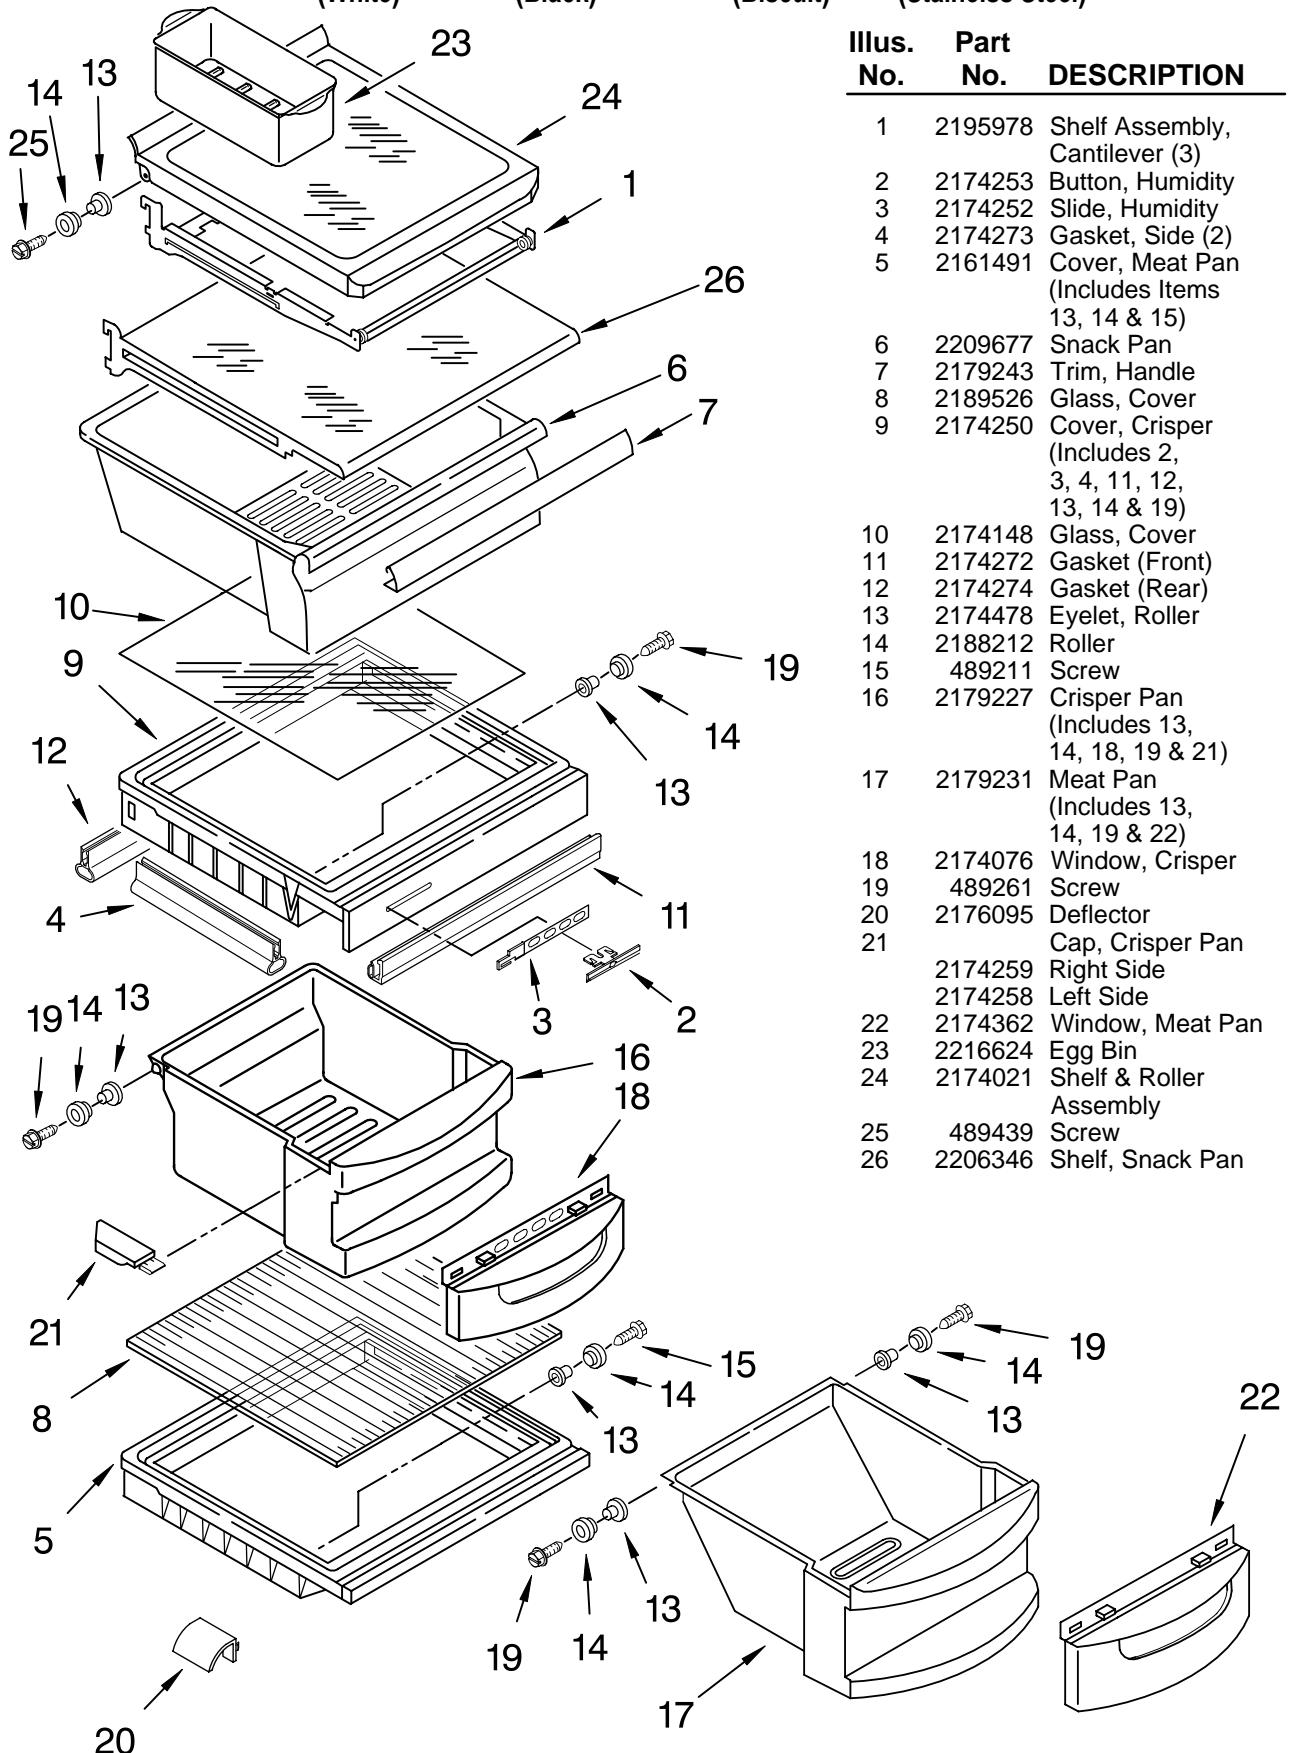

REFRIGERATOR LINER PARTS

For Models: KRSR25CKWH02, KRSR25CKBL02, KRSR25CKBT02, KRSR25CKSS02
 (White) (Black) (Biscuit) (Stainless Steel)

Illus. No.	Part No.	DESCRIPTION
1		Liner (Not A Serviceable Part)
2	2194744	Escutcheon, Meat Pan Control
3	2182757	Slide Meat Pan Control
4	2182147	Louver
5	2205813	Strap
6	2196485	Stud Assembly
7	3400894	Screw
8	2196483	Stud Assembly
9	2206273	Ladder, Shelf (2)
10	8281158	Screw
11	486298	Screw (2)
12	487539	Screw
16	2179404	Rack, Wine & Egg
22	1123919	Bracket Retainer
23	489290	Screw (2)
24	2209751	Air Diffuser Assembly
25	2212240	Air Diffuser Cover
26	2150331	Cover, Conduit
29	2162085	Socket
30	842534	Clip, Air Duct
31	2217199	Reservoir
33	527949	Light Bulb
34	2206269	Light Lens
37	488280	Screw

FOR ORDERING INFORMATION REFER TO PARTS PRICE LIST

REFRIGERATOR SHELF PARTS

For Models: KRSR25CKWH02, KRSR25CKBL02, KRSR25CKBT02, KRSR25CKSS02
 (White) (Black) (Biscuit) (Stainless Steel)

Illus. No.	Part No.	DESCRIPTION
1	2195978	Shelf Assembly, Cantilever (3)
2	2174253	Button, Humidity
3	2174252	Slide, Humidity
4	2174273	Gasket, Side (2)
5	2161491	Cover, Meat Pan (Includes Items 13, 14 & 15)
6	2209677	Snack Pan
7	2179243	Trim, Handle
8	2189526	Glass, Cover
9	2174250	Cover, Crisper (Includes 2, 3, 4, 11, 12, 13, 14 & 19)
10	2174148	Glass, Cover
11	2174272	Gasket (Front)
12	2174274	Gasket (Rear)
13	2174478	Eyelet, Roller
14	2188212	Roller
15	489211	Screw
16	2179227	Crisper Pan (Includes 13, 14, 18, 19 & 21)
17	2179231	Meat Pan (Includes 13, 14, 19 & 22)
18	2174076	Window, Crisper
19	489261	Screw
20	2176095	Deflector
21	2174259	Cap, Crisper Pan Right Side
	2174258	Left Side
22	2174362	Window, Meat Pan
23	2216624	Egg Bin
24	2174021	Shelf & Roller Assembly
25	489439	Screw
26	2206346	Shelf, Snack Pan