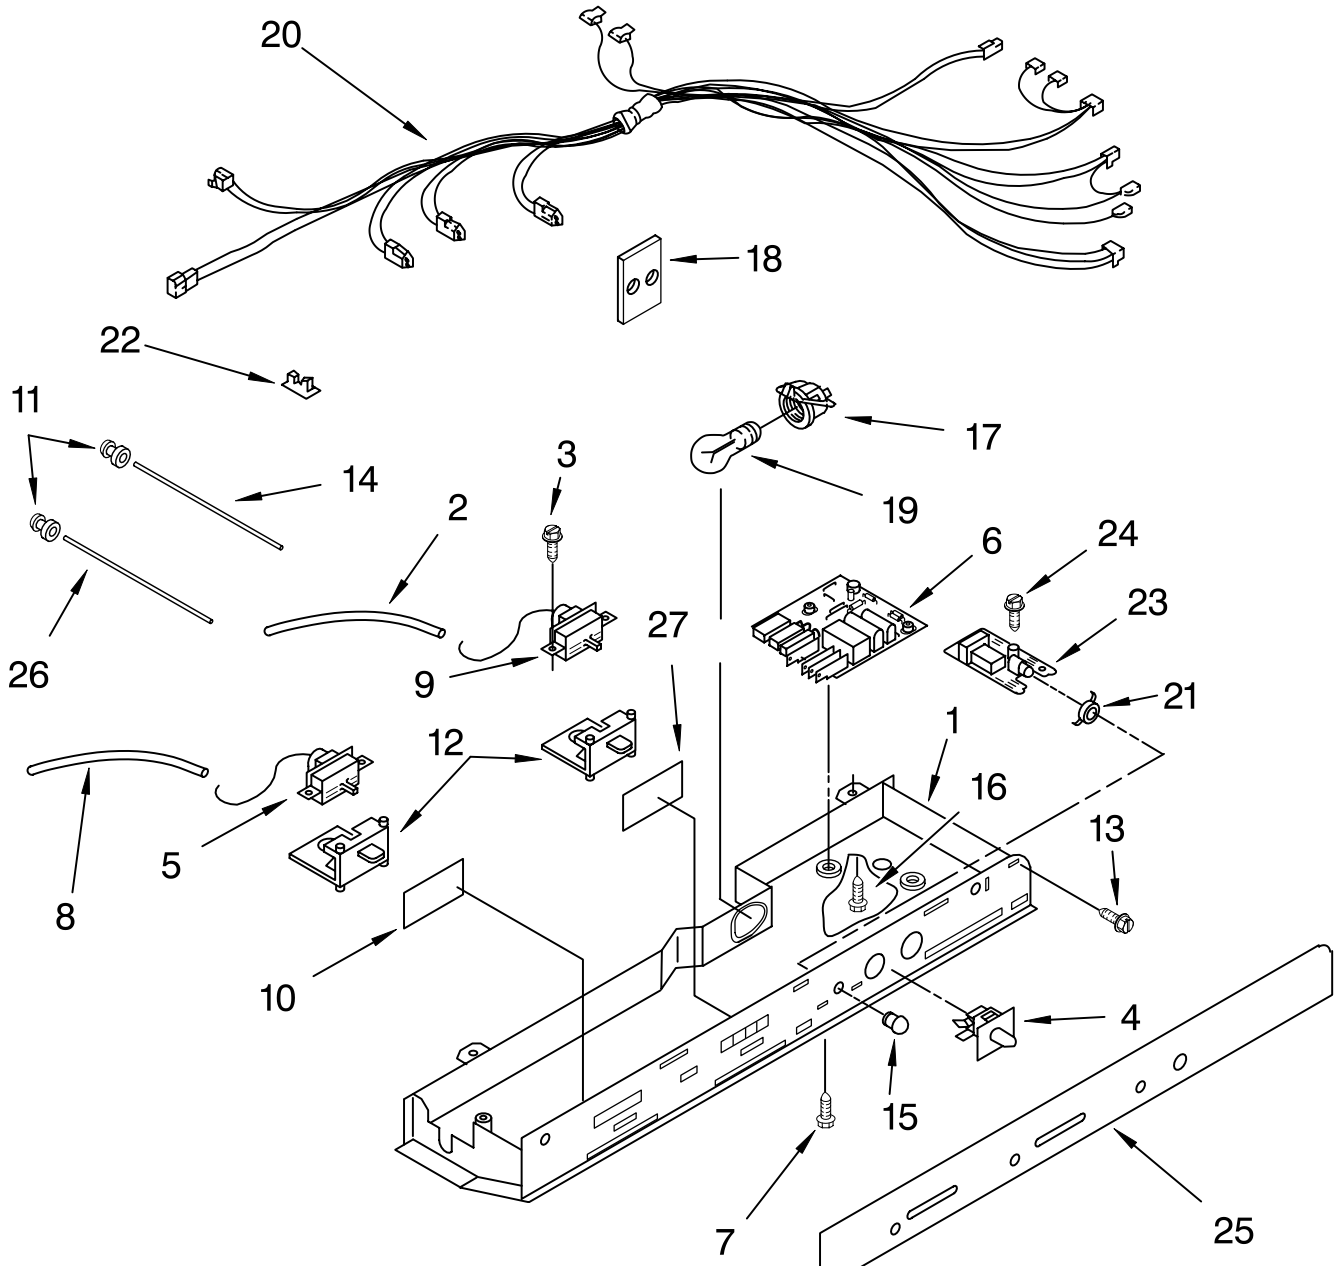

CONTROL PARTS

For Models: KRSR25CKWH01, KRSR25CKBL01, KRSR25CKBT01, KRSR25CKSS01
(White) (Black) (Biscuit) (Stainless Steel)

Illus. No.	Part No.	DESCRIPTION
1	2200134	Control Box
2	2182150	Tube Barrier, Thermostat (RC)
3	489214	Screw (3)
4	2149705	Light Switch
5	2161461	Thermostat (FC)
6	2188159	Adaptive Defrost Control
7	489398	Screw (2)
8	2196003	Tube Barrier, Thermostat (FC)
9	2161460	Thermostat (R.C.)

Illus. No.	Part No.	DESCRIPTION
10	2172940	Window
11	2172906	Grommet, Light Bar
12	2161466	Slide, Thermostat
13	489084	Screw (2)
14	2179920	Light Bar (RC)
15	2200096	Cover, Light Lens
16	489290	Screw (2)
17	2162085	Light Socket
18	2172931	Heat Shield
19	527949	Light Bulb

Illus. No.	Part No.	DESCRIPTION
20	2206517	Control Box Harness
21	2200097	Retainer, Light Lens
22	1115375	Clip, Wiring
23	2203384	P.C. Board Filter Indicator
24	489214	Screw
25	2200099	Escutcheon, Control Box
26	2179921	Light Bar (FC)
27	2172941	Window

FOR ORDERING INFORMATION REFER TO PARTS PRICE LIST