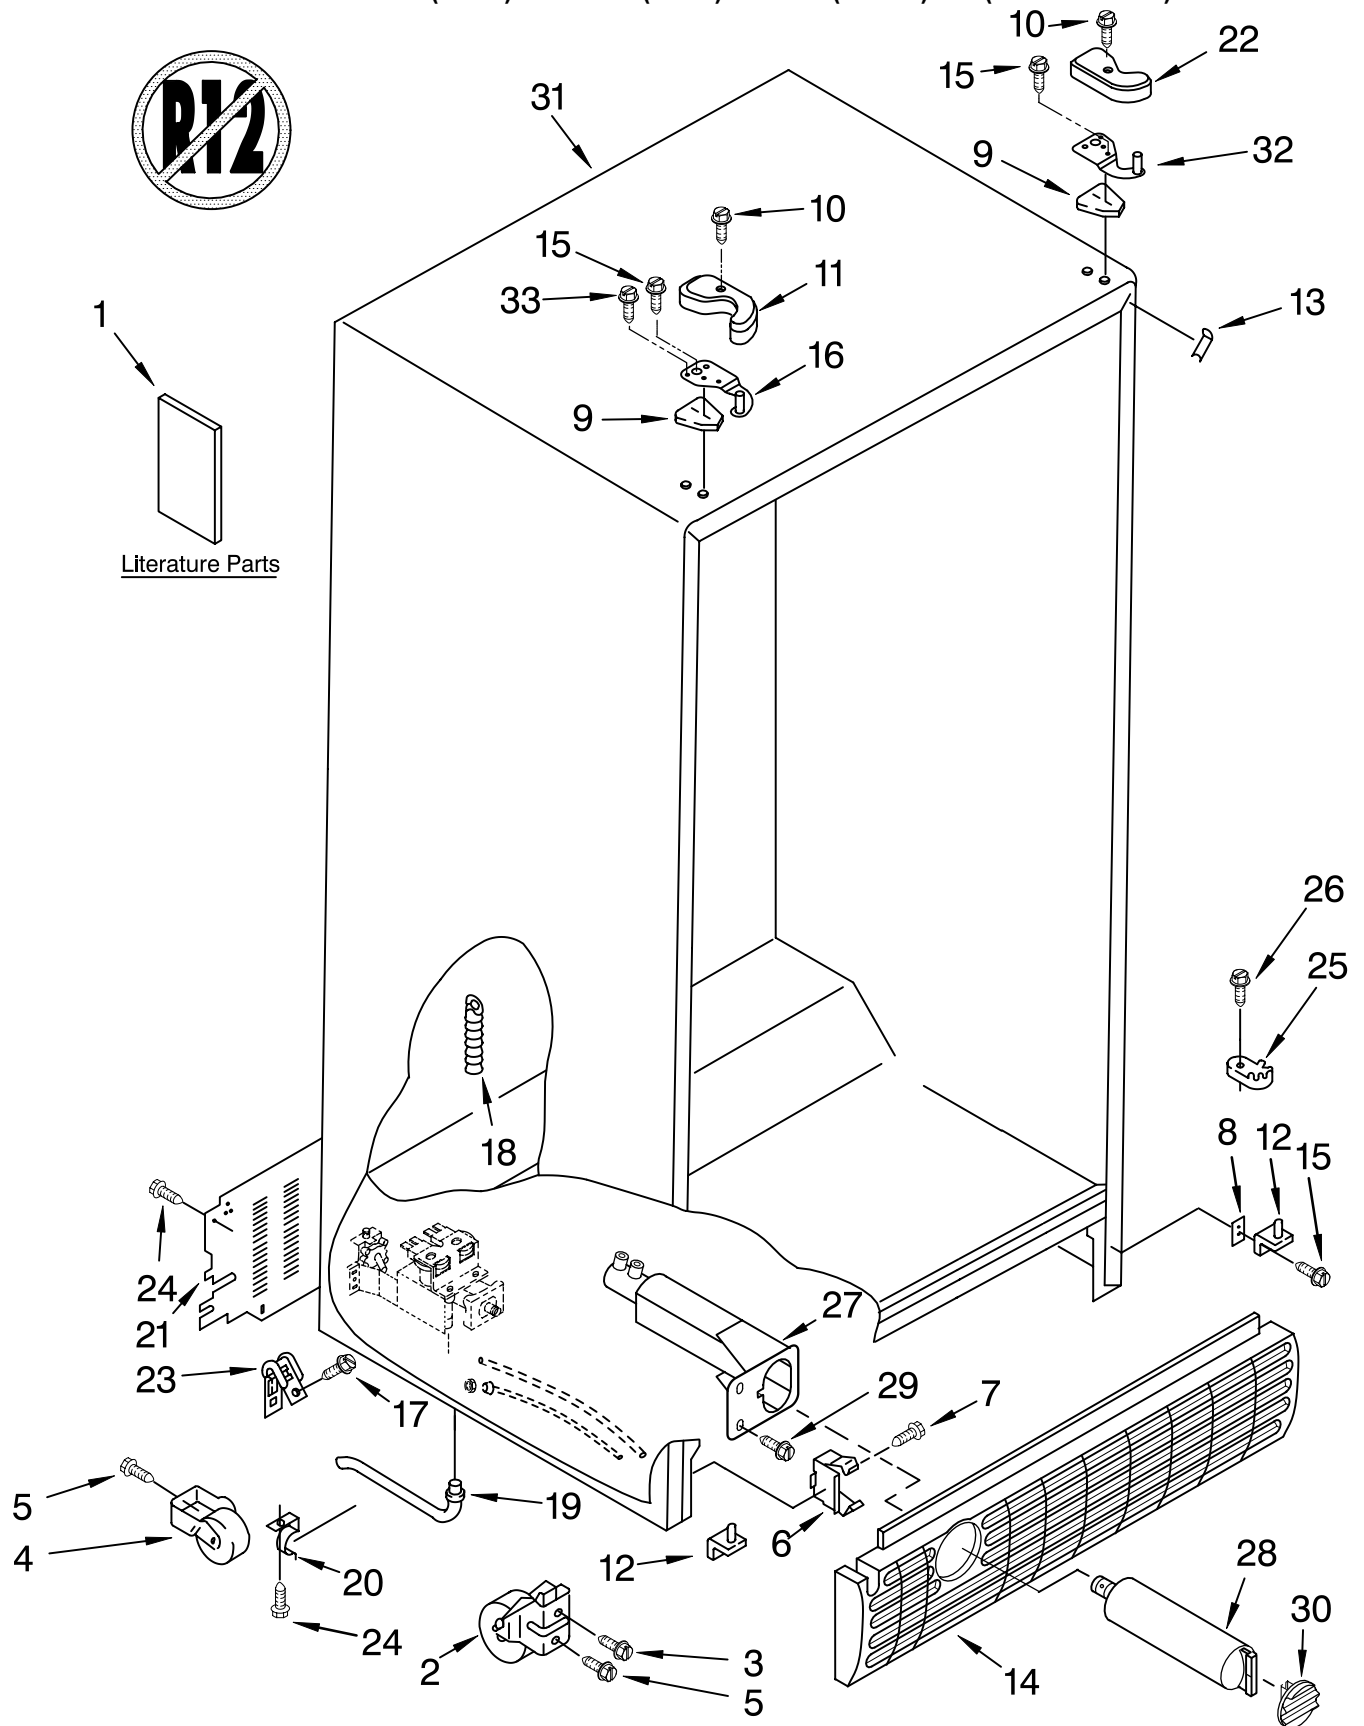

For Models: KRSR25CKWH01, KRSR25CKBL01, KRSR25CKBT01, KRSR25CKSS01

(White)

(Black)

(Biscuit)

(Stainless Steel)

FOR ORDERING INFORMATION REFER TO PARTS PRICE LIST