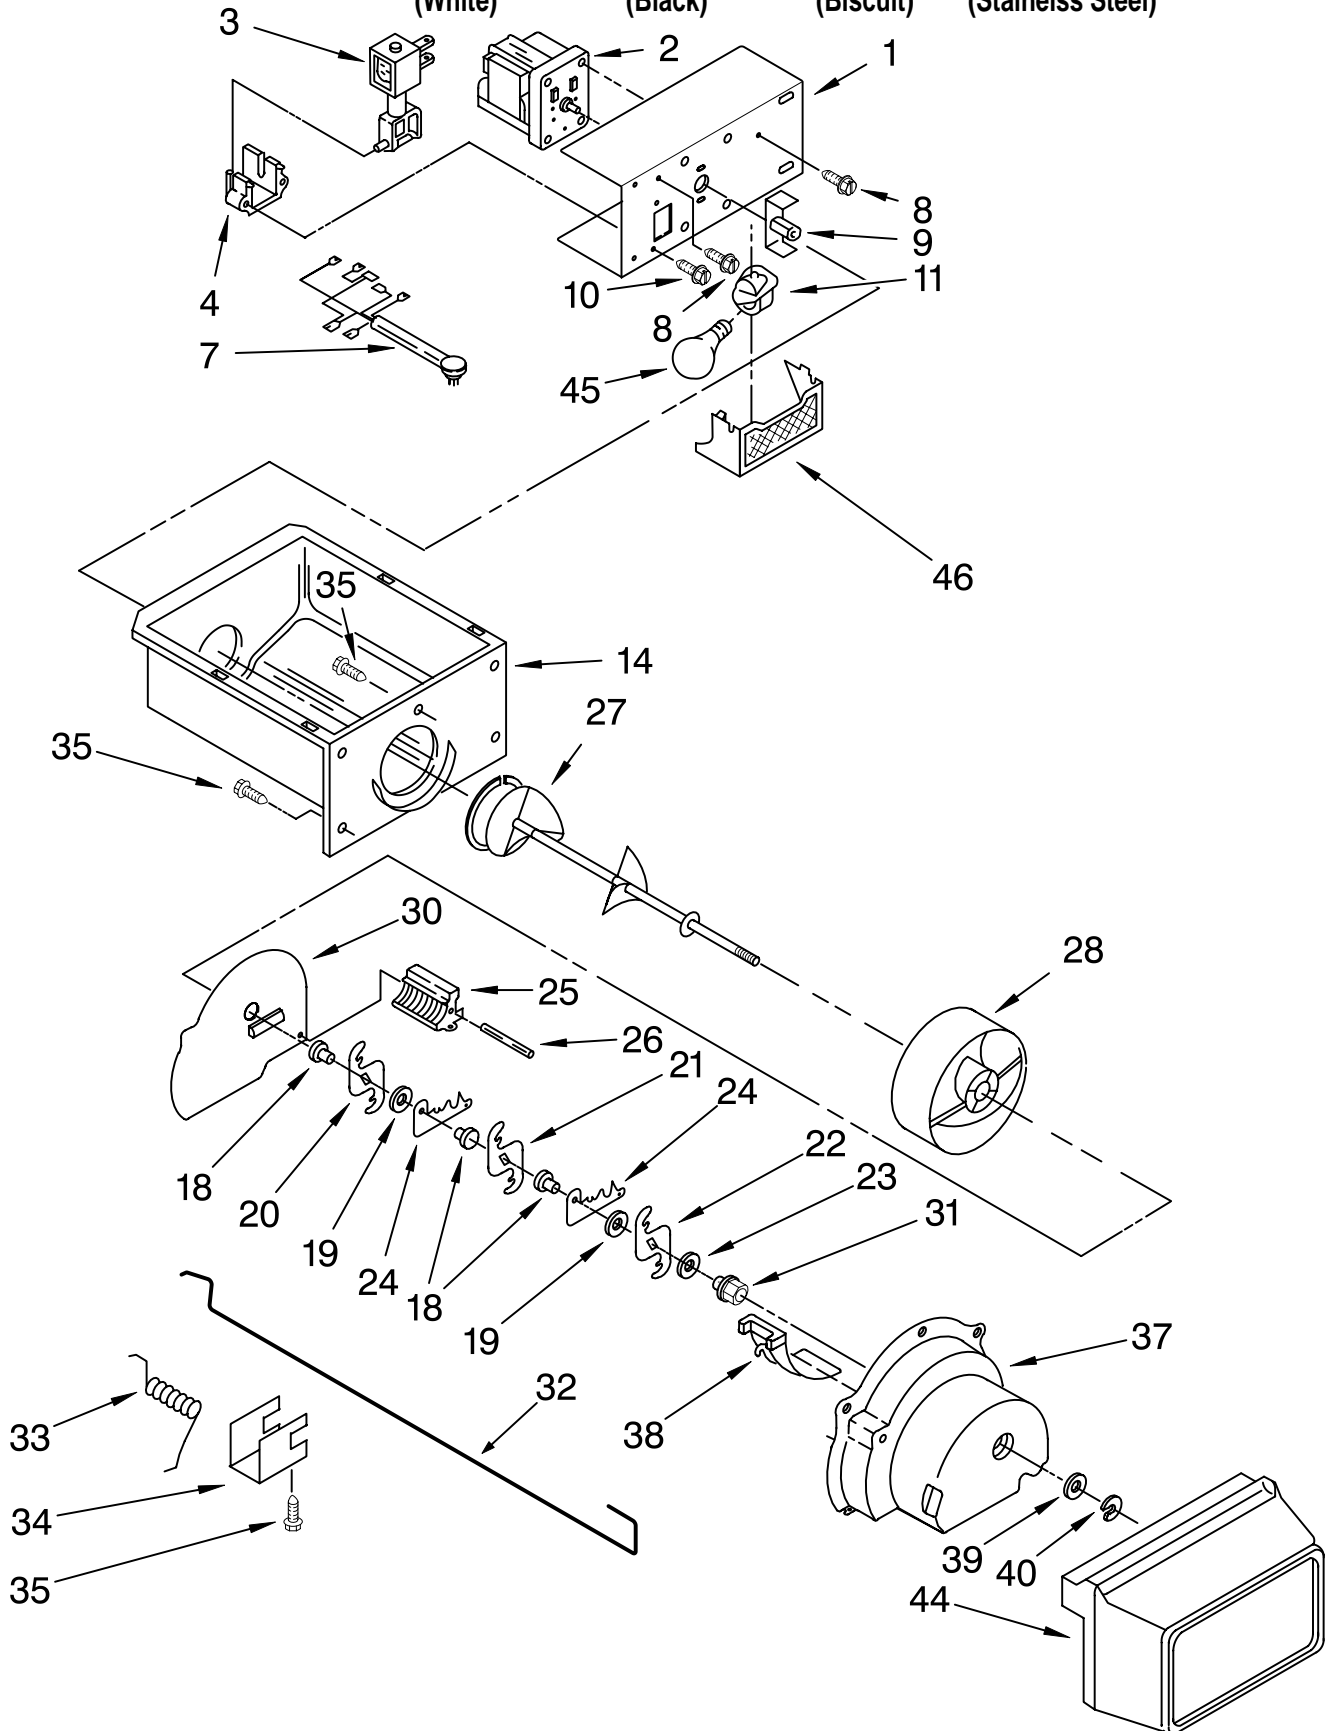

MOTOR AND ICE CONTAINER PARTS

For Models: KRSR25CKWH01, KRSR25CKBL01, KRSR25CKBT01, KRSR25CKSS01

(White)

(Black)

(Biscuit)

(Stainless Steel)

FOR ORDERING INFORMATION REFER TO PARTS PRICE LIST

MOTOR AND ICE CONTAINER PARTS

For Models: KSRS25CKWH01, KSRS25CKBL01, KSRS25CKBT01, KSRS25CKSS01
(White) (Black) (Biscuit) (Stainelss Steel)

Illus. No.	Part No.	DESCRIPTION
1	2183726	Bracket, Motor
2	2188385	Motor, Dispenser
3	2152713	Soleniod Assembly
4	2149100	Guide, Solenoid
7	2206501	Wiring Assembly, Ice Dispenser
8	489399	Screw
9	2205716	Coupling, Motor
10	489478	Screw
11	2162085	Socket, Light
14	2196091	Ice Container
18	1119005	Spacer, Step (3)
19	1119007	Spacer, Flat (2)
20	1119006	Blade, Rotary
21	1119012	Blade, Rotary
22	1119013	Blade, Rotary
23	489235	Washer, Plain
24	1119009	Blade, Fixed (2)
25	2157405	Block, Blade
26	489229	Roll Pin
27	2196295	Auger
28	2209781	Drum
30	2171682	Floating Baffle
31	1119018	Nut, Bearing
32	2155231	Control Arm
33	1119020	Spring, Return
34	1119021	Retainer Clip, Rod
35	488886	Screw
37	2180348	Housing, Crusher
38	1119017	Deflector, Ice
39	489234	Washer, Plain
40	489236	Retainer Ring
44	2204321	Front Cover, Ice Container
45	527949	Light Bulb
46	2171706	Light Lens, Dispenser

FOR ORDERING INFORMATION REFER TO PARTS PRICE LIST