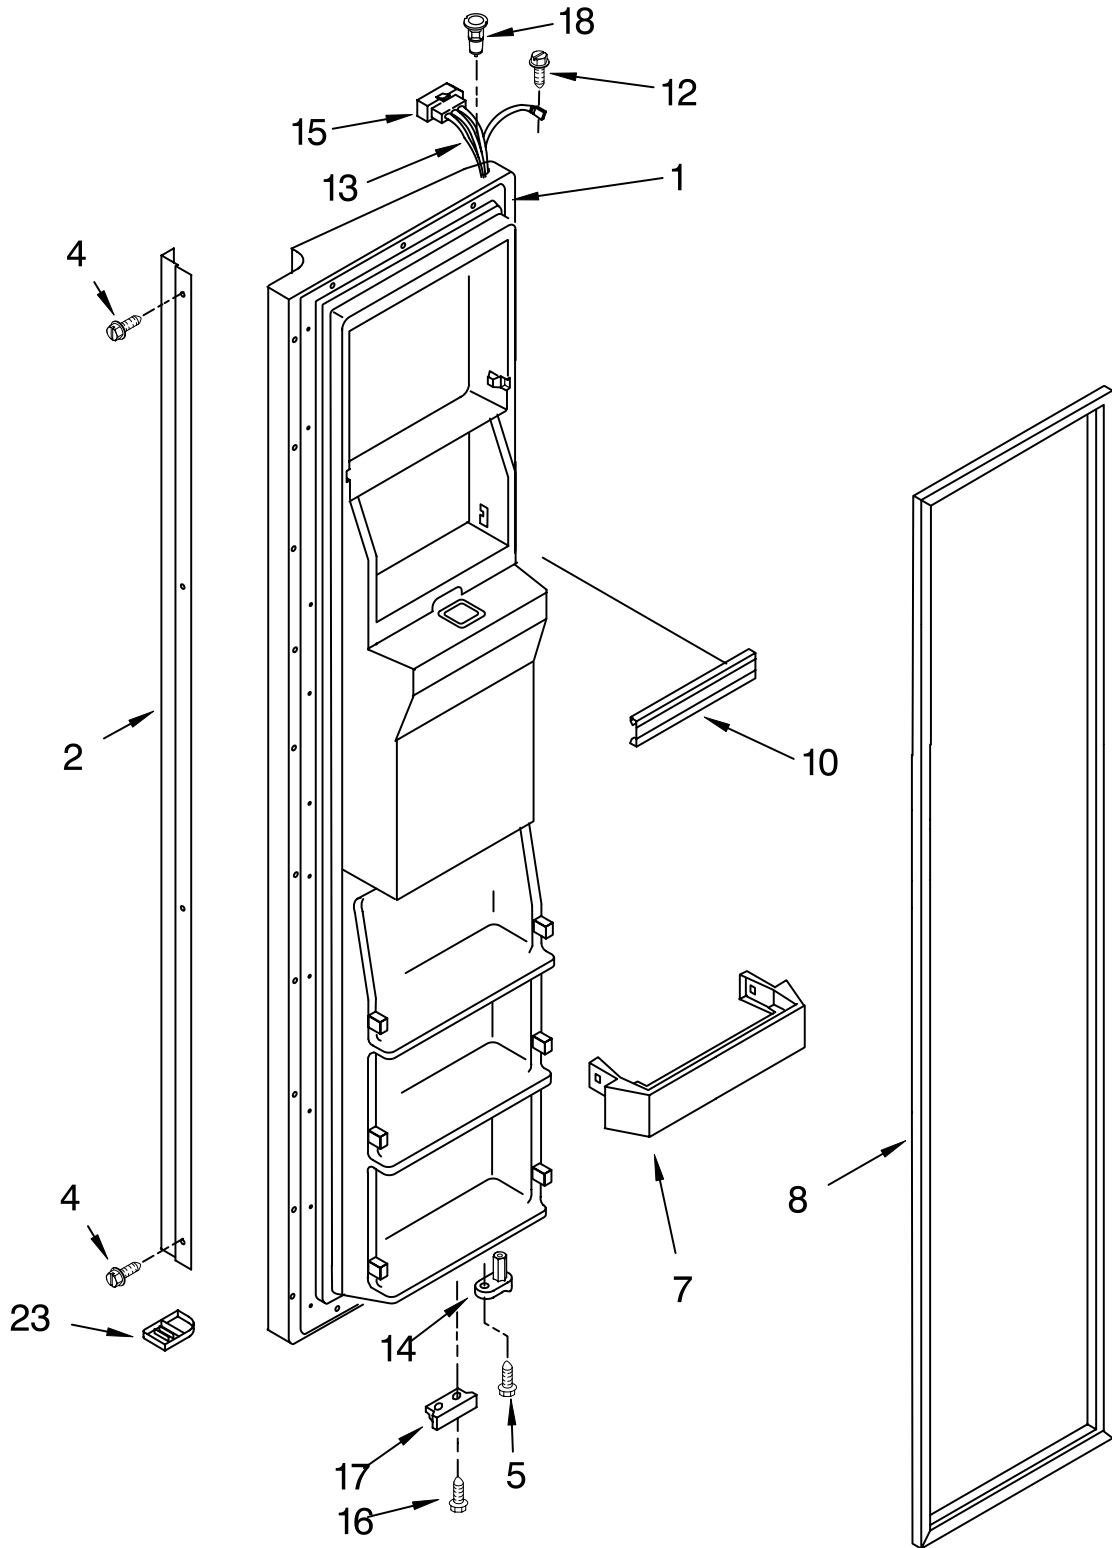

REFRIGERATOR DOOR PARTS

For Models: KRSR25CKWH01, KRSR25CKBL01, KRSR25CKBT01, KRSR25CKSS01
(White) (Black) (Biscuit) (Stainelss Steel)

<u>Illus. No.</u>	<u>Part No.</u>	<u>DESCRIPTION</u>
1		Refrigerator Door (Includes #7)
	2207183W	White
	2207183B	Black
	2207183T	Biscuit
	2207183S	Stainless Steel
3	2182399	Door, Compartment
4	2193409	Holder, Beverage
5	2165792	Butter Dish
7		Door Gasket, Magnetic
	2159075	Mist Beige
	2159083	Black
10		Handle
	2207112W	White
	2207112B	Black
	2207112T	Biscuit
	2207112S	Stainless Steel
11	3400898	Screw
12	2182178	Door Closer, Upper Cam
13	2159124	Gasket
14	489420	Screw
15	2200082	Bracket, Door Stop
16	2205821	Shelf Bin (4)
17	3400012	Screw
21		Endcap, Handle
	2207111W	White
	2207111B	Black
	2207111T	Biscuit

FREEZER DOOR PARTS

For Models: KRSR25CKWH01, KRSR25CKBL01, KRSR25CKBT01, KRSR25CKSS01
(White) (Black) (Biscuit) (Stainelss Steel)

FOR ORDERING INFORMATION REFER TO PARTS PRICE LIST