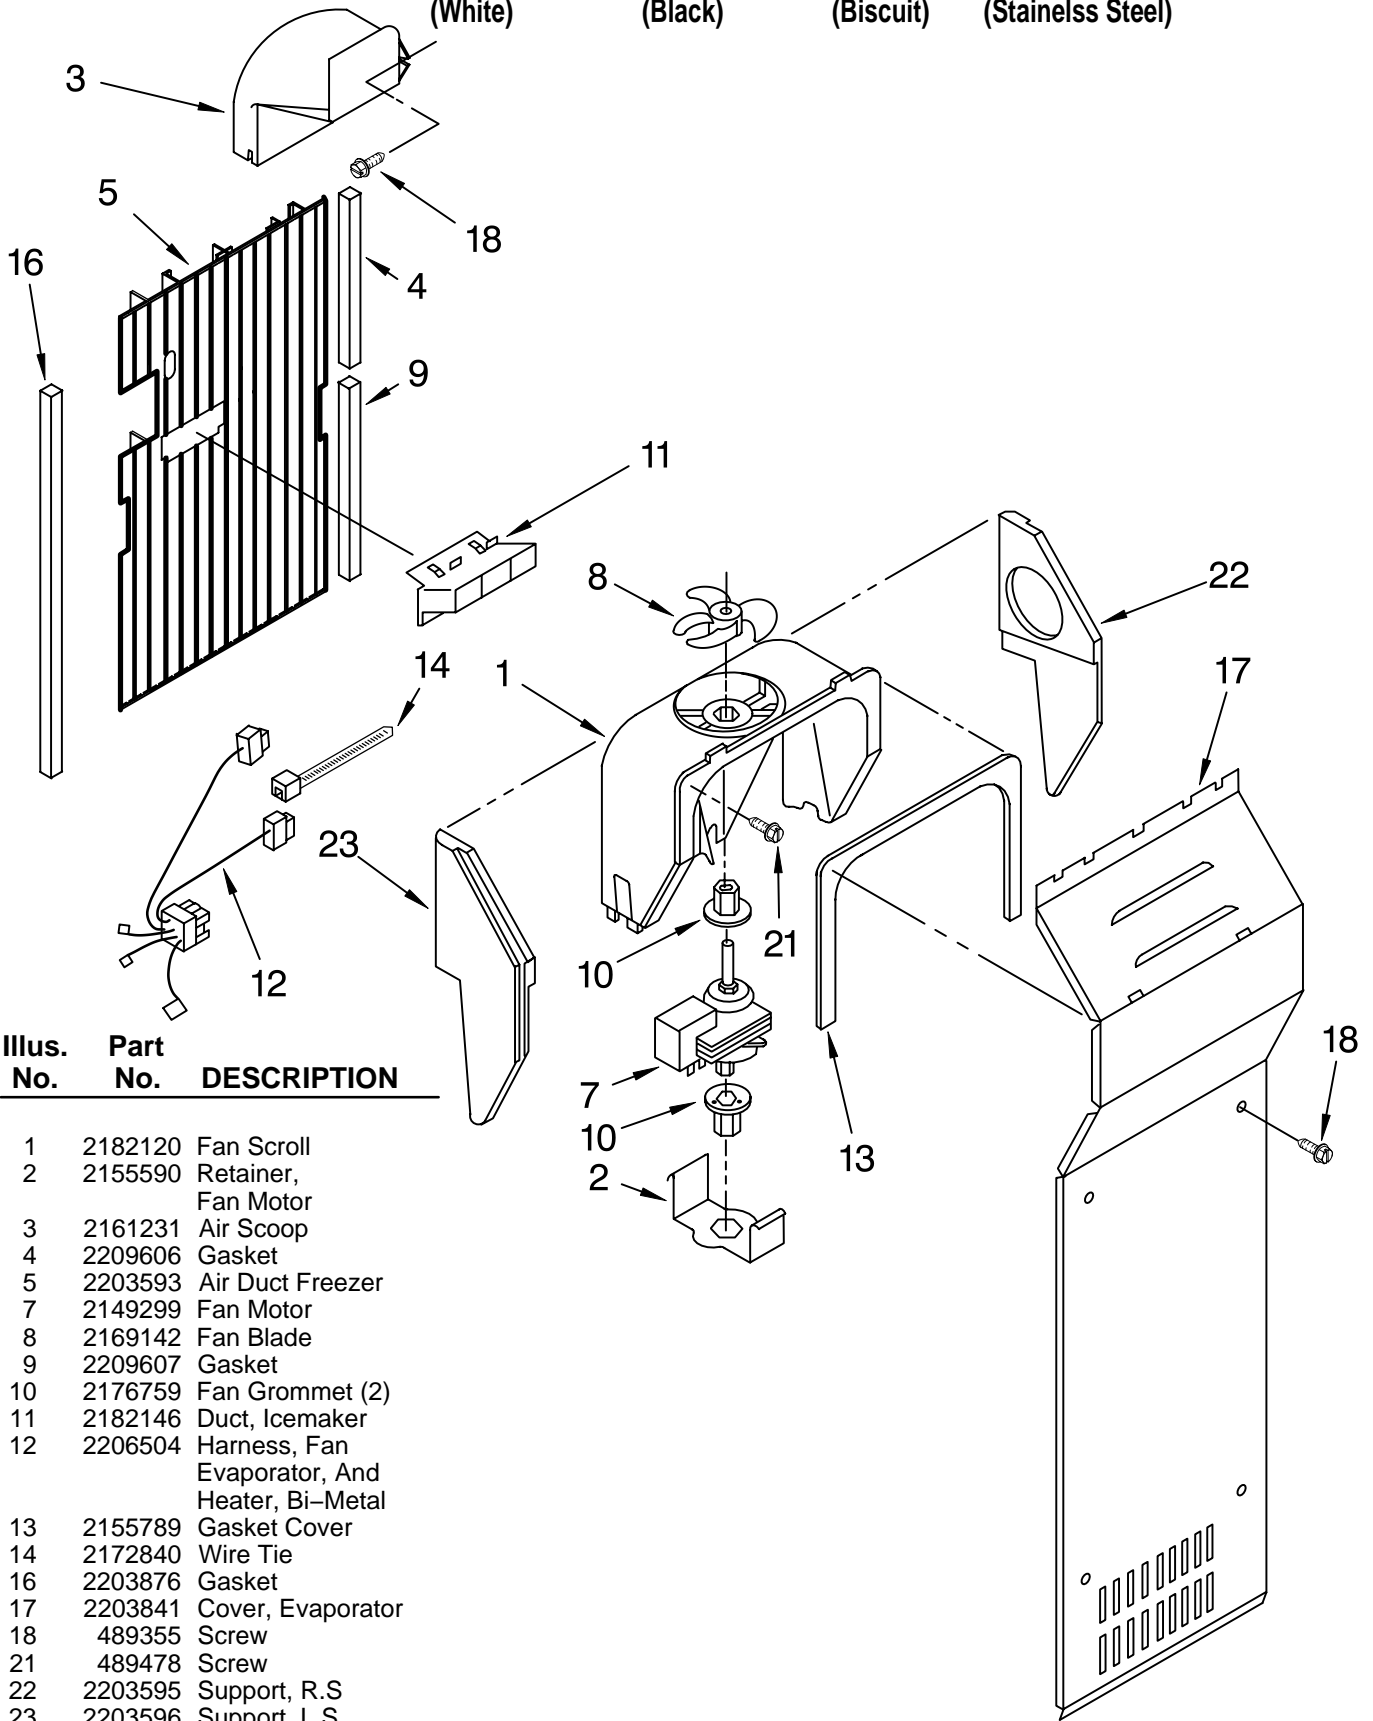

(White) (Black) (Biscuit) (Stainelss Steel)

Illus. Part No. No. DESCRIPTION	Illus. Part No. No. DESCRIPTION	Illus. Part No. No. DESCRIPTION
LITERATURE PARTS		
1 LIT2216271 Use & Care Guide	11 Hinge Cover (FC)	22 Hinge Cover (RC)
LIT2216934 Service & Wiring Sheet	2203407W White	2203408W White
LIT2219703 Energy Label	2203407B Black	2203408B Black
LIT628370 Modular Icemaker Service Sheet	2203407T Biscuit	2203408T Biscuit
2 2174748 Front Roller (2)	12 2217075 Hinge Bottom (2)	23 549193 Clamp, Service Cord
3 3400517 Screw	13 Filler, Wrapper	24 489084 Screw
4 2196236 Roller (Rear) (2)	2196094 White	25 2155311 Door Closer, Lower Cam (2)
5 489427 Screw	2196097 Black	26 489483 Screw
6 2155013 Clip, Grille	2196150 Biscuit	27 2186443 Housing, Water Filter
7 489478 Screw	14 2186881W White	28 2203220 Water Filter
8 Shim	2186881B Black	29 489500 Screw
2156056 (1)	2186881T Biscuit	30 Cap, Water Filter
2209697 (1)	15 489497 Screw	2186884W White
9 2196048 Shim, Hinge Top	16 2203770 Hinge, Top (FC)	2186884B Black
10 8281227 Screw	17 489464 Screw	2186884T Biscuit
	18 940139 Drain Fitting	31 Cabinet (Not A Serviceable Part)
	19 1108438 Tube, Extension	32 2203771 Hinge, Top (RC)
	20 1108439 Clip, Drain Tube	33 8281149 Screw
	21 2176140 Cover, Unit	

FOR ORDERING INFORMATION REFER TO PARTS PRICE LIST

AIR FLOW PARTS

For Models: KRSR25CKWH01, KRSR25CKBL01, KRSR25CKBT01, KRSR25CKSS01

(White)

(Black)

(Biscuit)

(Stainless Steel)

Illus. No.	Part No.	DESCRIPTION
1	2182120	Fan Scroll
2	2155590	Retainer, Fan Motor
3	2161231	Air Scoop
4	2209606	Gasket
5	2203593	Air Duct Freezer
7	2149299	Fan Motor
8	2169142	Fan Blade
9	2209607	Gasket
10	2176759	Fan Grommet (2)
11	2182146	Duct, Icemaker
12	2206504	Harness, Fan Evaporator, And Heater, Bi-Metal
13	2155789	Gasket Cover
14	2172840	Wire Tie
16	2203876	Gasket
17	2203841	Cover, Evaporator
18	489355	Screw
21	489478	Screw
22	2203595	Support, R.S
23	2203596	Support, L.S