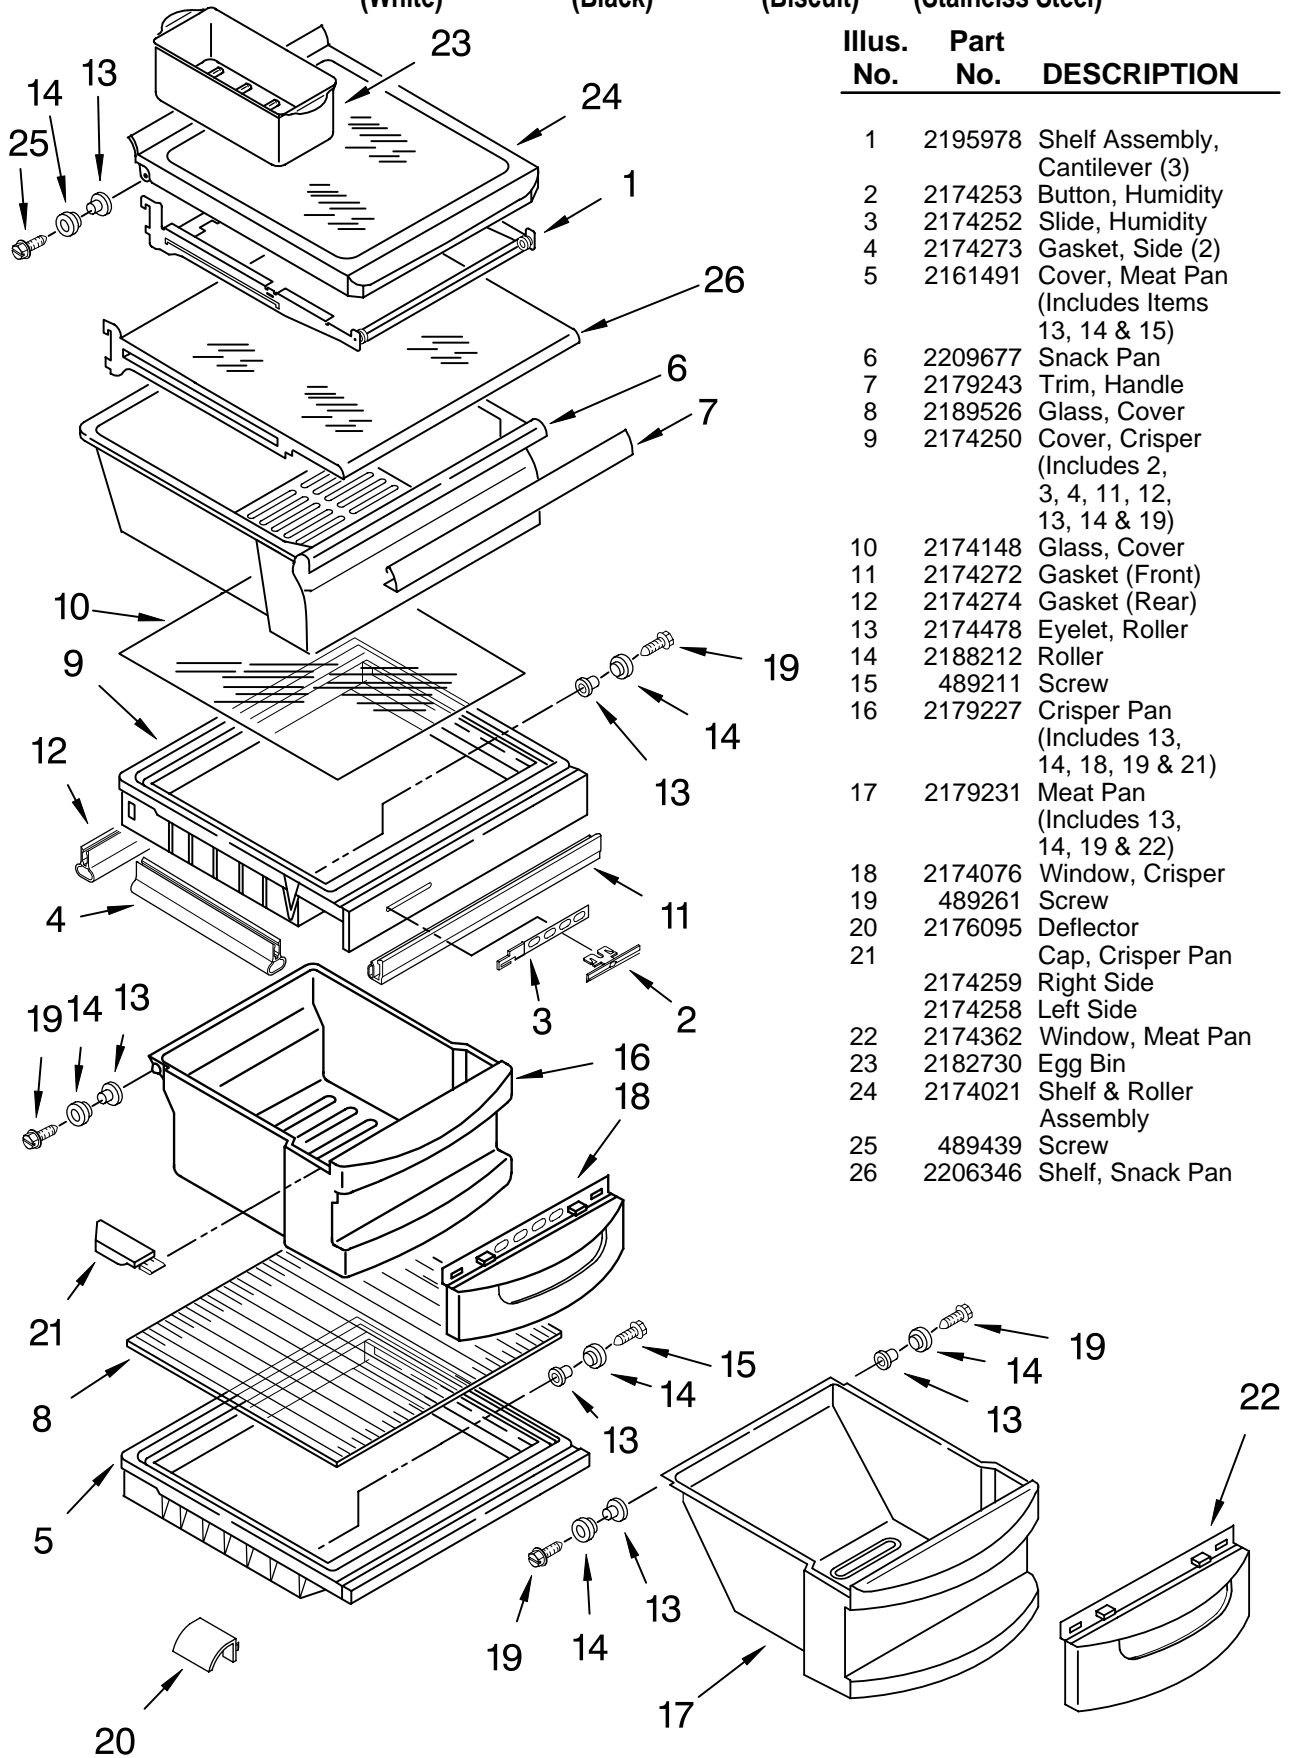

REFRIGERATOR LINER PARTS

For Models: KRSR25CKWH01, KRSR25CKBL01, KRSR25CKBT01, KRSR25CKSS01
 (White) (Black) (Biscuit) (Stainless Steel)

Illus. No.	Part No.	DESCRIPTION
1		Liner (Not A Serviceable Part)
2	2194744	Escutcheon, Meat Pan Control
3	2182757	Slide Meat Pan Control
4	2182147	Louver
6	2196485	Stud Assembly
7	3400894	Screw
8	2196483	Stud Assembly
9	2206273	Ladder, Shelf (2)
10	8281158	Screw
11	486298	Screw (2)
12	487539	Screw
16	2179404	Rack, Wine & Egg
22	1123919	Bracket Retainer
23	489290	Screw (2)
24	2209751	Air Diffuser Assembly
25	2212240	Air Diffuser Cover
26	2150331	Cover, Conduit
29	2162085	Socket
30	842534	Clip, Air Duct
31	2209687	Reservoir
33	527949	Light Bulb
34	2206269	Light Lens
37	488280	Screw

FOR ORDERING INFORMATION REFER TO PARTS PRICE LIST

REFRIGERATOR SHELF PARTS

For Models: KRSR25CKWH01, KRSR25CKBL01, KRSR25CKBT01, KRSR25CKSS01

(White)

(Black)

(Biscuit)

(Stainless Steel)

Illus. No.	Part No.	DESCRIPTION
1	2195978	Shelf Assembly, Cantilever (3)
2	2174253	Button, Humidity
3	2174252	Slide, Humidity
4	2174273	Gasket, Side (2)
5	2161491	Cover, Meat Pan (Includes Items 13, 14 & 15)
6	2209677	Snack Pan
7	2179243	Trim, Handle
8	2189526	Glass, Cover
9	2174250	Cover, Crisper (Includes 2, 3, 4, 11, 12, 13, 14 & 19)
10	2174148	Glass, Cover
11	2174272	Gasket (Front)
12	2174274	Gasket (Rear)
13	2174478	Eyelet, Roller
14	2188212	Roller
15	489211	Screw
16	2179227	Crisper Pan (Includes 13, 14, 18, 19 & 21)
17	2179231	Meat Pan (Includes 13, 14, 19 & 22)
18	2174076	Window, Crisper
19	489261	Screw
20	2176095	Deflector
21	2174259	Cap, Crisper Pan Right Side
	2174258	Left Side
22	2174362	Window, Meat Pan
23	2182730	Egg Bin
24	2174021	Shelf & Roller Assembly
25	489439	Screw
26	2206346	Shelf, Snack Pan