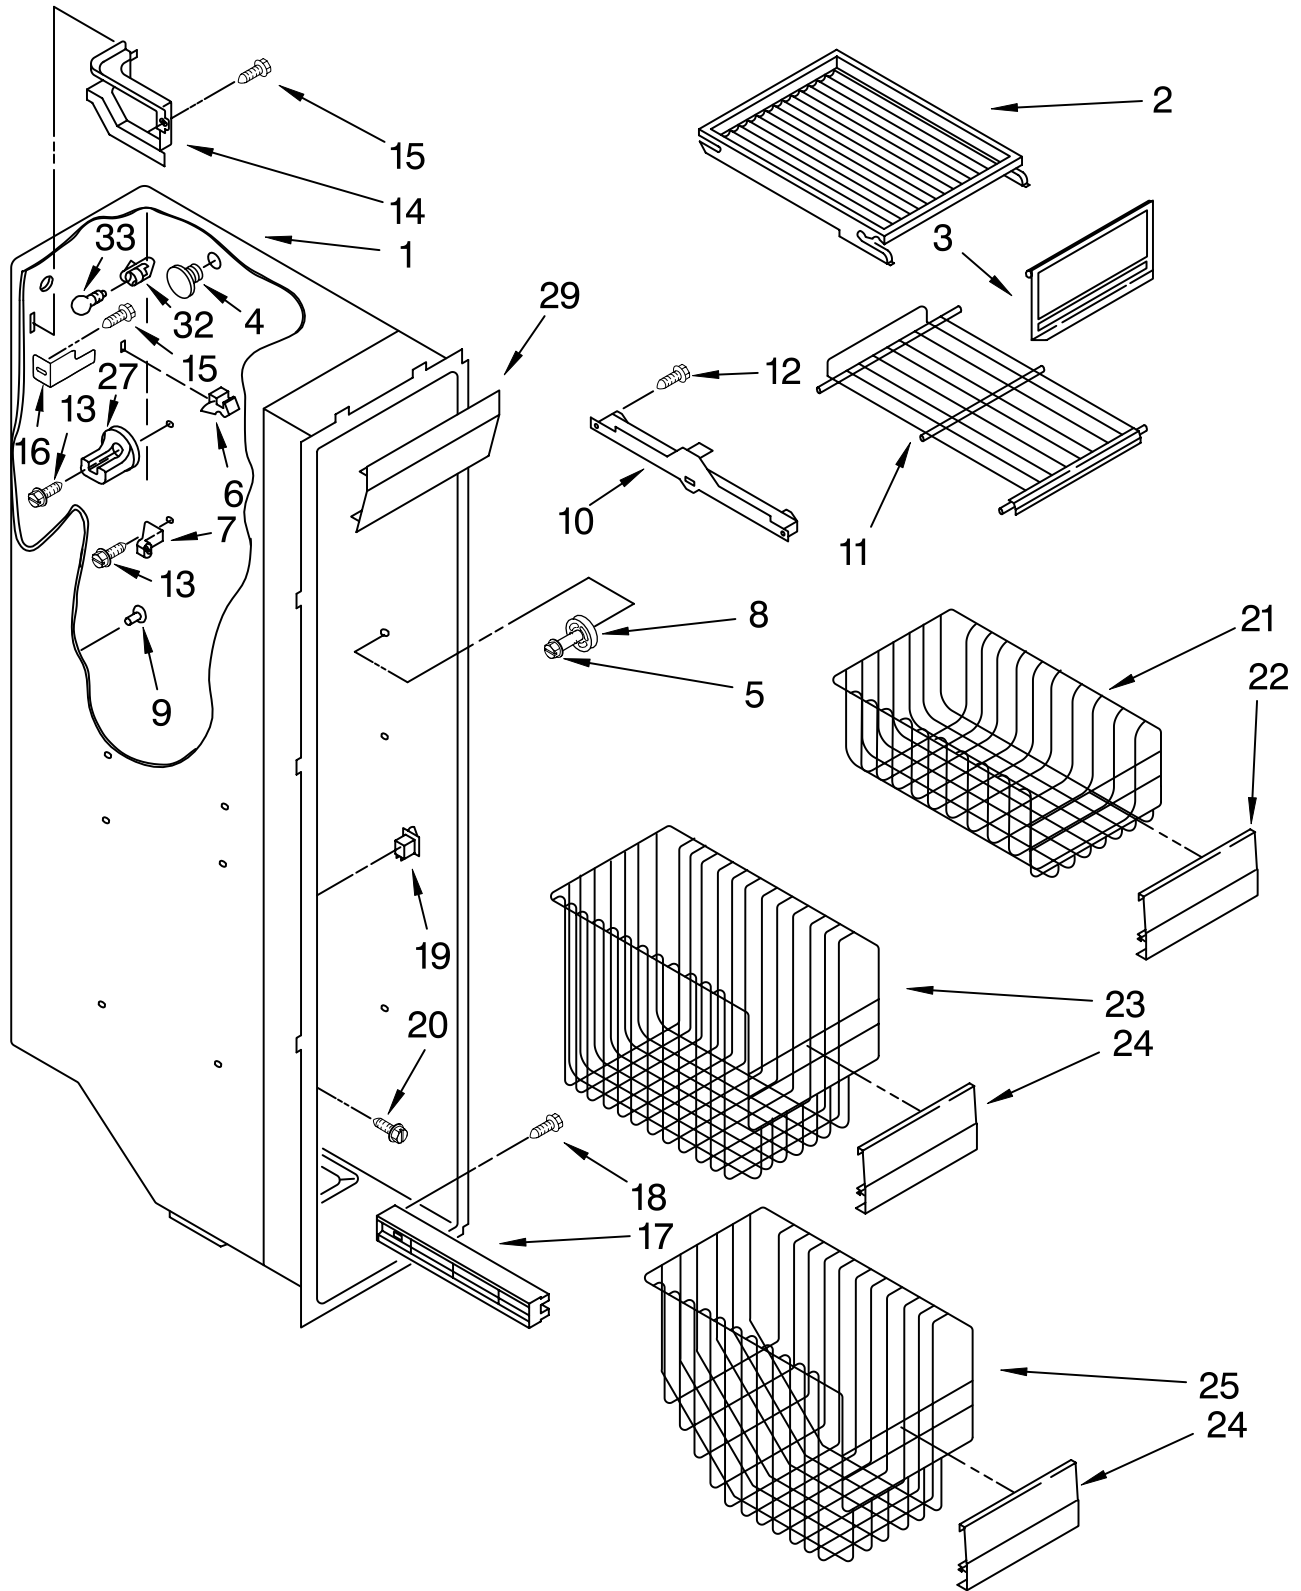

FREEZER LINER PARTS

For Models: KRSR25CKWH01, KRSR25CKBL01, KRSR25CKBT01, KRSR25CKSS01
(White) (Black) (Biscuit) (Stainless Steel)

FOR ORDERING INFORMATION REFER TO PARTS PRICE LIST

FREEZER LINER PARTS

For Models: KRSR25CKWH01, KRSR25CKBL01, KRSR25CKBT01, KRSR25CKSS01

(White)   (Black)   (Biscuit)   (Stainelss Steel)

Illus. No.	Part No.	DESCRIPTION
1		Liner (Not A Seviceable Part)
2	2174493	Shelf, Top Compartment
3	2171713	Door, Ice Compartment
4	940014	Hole Plug
5	8281158	Screw
6	842534	Clip, Air Duct (2)
7	2196206	Support, Stud (4)
8	2196483	Stud Assembly
9	2176134	Grommet (2)
10		Slide, Container
	1119237	Left Side
	1119293	Right Side
11	2174267	Shelf
12	489100	Screw (4)
13	3400893	Screw
14	2155572	Cover, Wiring
15	489355	Screw
16	2209674	Bracket, Fill Tube
17		Shelf Track
	2181760	Right Side (3)
	2181759	Left Side (3)
18	486298	Screw
19	1115373	Switch, Rocker Arm
20	489478	Screw
21	2181763	Basket, Shallow
22	2171767	Front, Basket
23	2181765	Basket, Square
24	2171766	Front, Basket
25	2181764	Basket, Sloped
27	2196207	Stud, Rear
29	2171705	Light Lens
32	2162085	Socket, Light
33	527949	Bulb, Light

FOR ORDERING INFORMATION REFER TO PARTS PRICE LIST