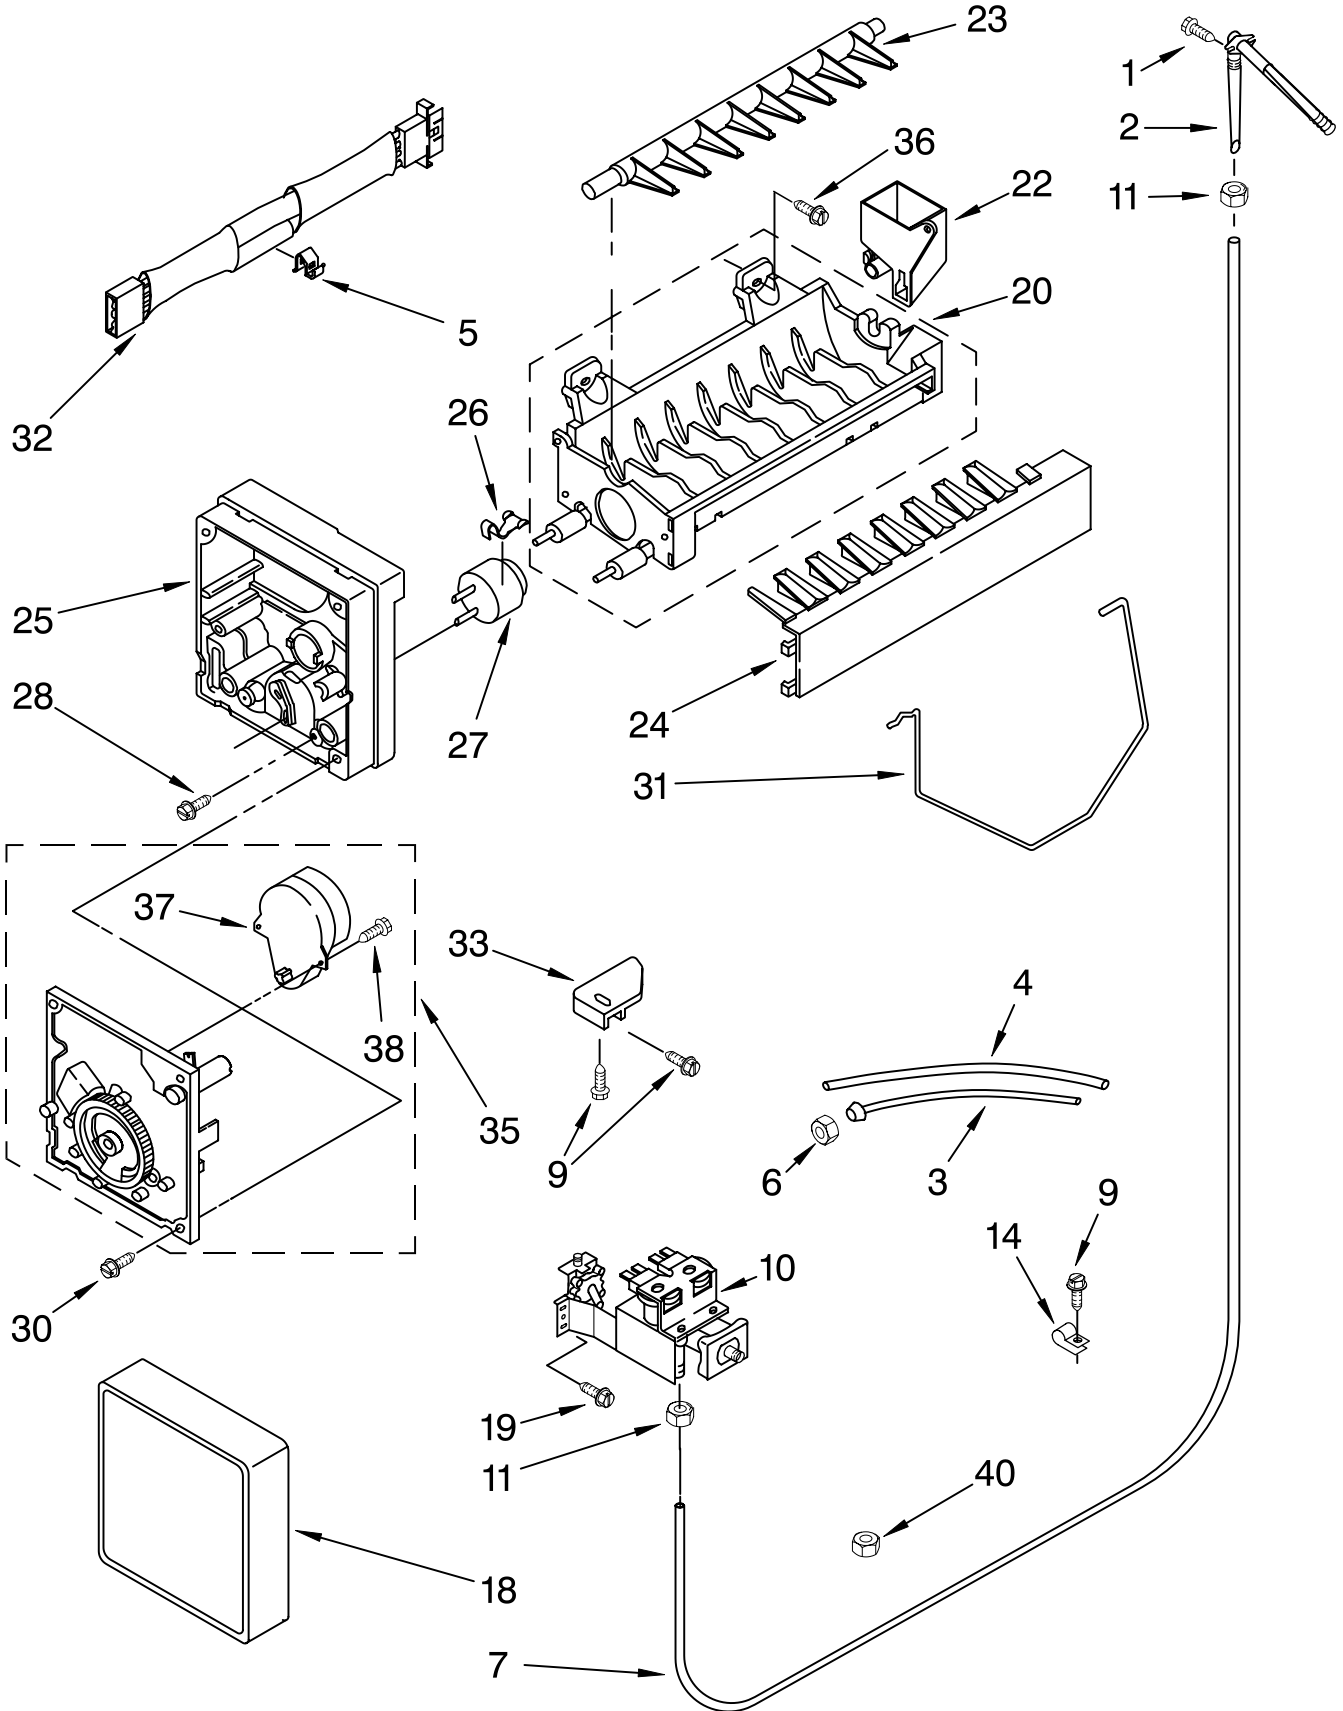

ICEMAKER PARTS

For Models: KRSR25CKWH01, KRSR25CKBL01, KRSR25CKBT01, KRSR25CKSS01
(White) (Black) (Biscuit) (Stainless Steel)

FOR ORDERING INFORMATION REFER TO PARTS PRICE LIST

ICEMAKER PARTS

For Models: KRSR25CKWH01, KRSR25CKBL01, KRSR25CKBT01, KRSR25CKSS01

(White) (Black) (Biscuit) (Stainelss Steel)

Illus. No.	Part No.	DESCRIPTION
1	489084	Screw
2	2196157	Fitting, Water Tube
3	2186493	Tube, Filter Outlet
4	2186492	Tube, Filter Inlet
5	628379	Clip, Fuse
6	2200083	Nut, Compression
7	2181940	Tube, Water
9	489478	Screw
10	2205762	Valve, Solenoid
11	627018	Nut, Compression
14	489385	Tube Clamp
18	2174155	Cover
19	488649	Screw
20	628228	Mold & Heater Assembly (Also Order 542638
22	628356	Cup, Water Fill
23	2194711	Ejector
24	2182124	Ice Striper
25	2194712	Support
26	627796	Retainer, Thermostat
27	628397	Thermostat (Also Order 542369 Cement Alumilastic)
28	489322	Screw
30	489276	Screw
31	2171593	Shut Off Arm
32	628256	Harness, Wiring
33	628320	Bracket
35	628399	Module Assembly (Includes Items 37 & 38)
36	488208	Screw
37	628398	Motor
38	489136	Screw
40	1129179	Nut, Compression
100	4317943	Complete Ice maker Assembly

FOR ORDERING INFORMATION REFER TO PARTS PRICE LIST