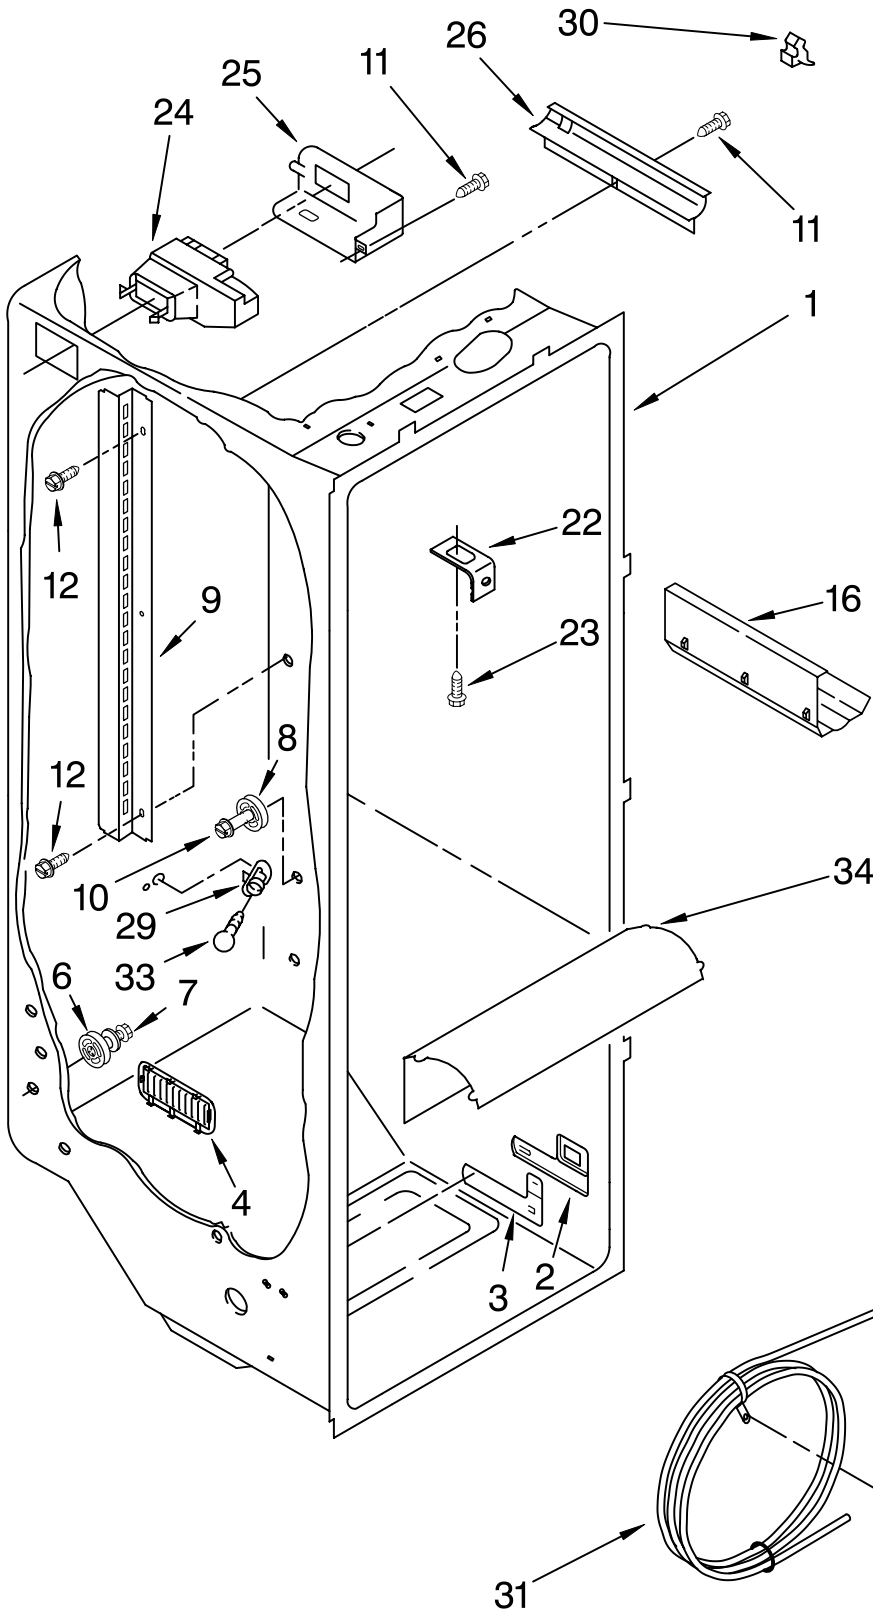

REFRIGERATOR LINER PARTS

For Models: KRSR25CKWH01, KRSR25CKBL01, KRSR25CKBT01, KRSR25CKSS01
(White) (Black) (Biscuit) (Stainless Steel)

Illus. No.	Part No.	DESCRIPTION
1		Liner (Not A Serviceable Part)
2	2194744	Escutcheon, Meat Pan Control
3	2182757	Slide Meat Pan Control
4	2182147	Louver
6	2196485	Stud Assembly
7	3400894	Screw
8	2196483	Stud Assembly
9	2206273	Ladder, Shelf (2)
10	8281158	Screw
11	486298	Screw (2)
12	487539	Screw
16	2179404	Rack, Wine & Egg
22	1123919	Bracket Retainer
23	489290	Screw (2)
24	2209751	Air Diffuser Assembly
25	2212240	Air Diffuser Cover
26	2150331	Cover, Conduit
29	2162085	Socket
30	842534	Clip, Air Duct
31	2209687	Reservoir
33	527949	Light Bulb
34	2206269	Light Lens
37	488280	Screw

FOR ORDERING INFORMATION REFER TO PARTS PRICE LIST