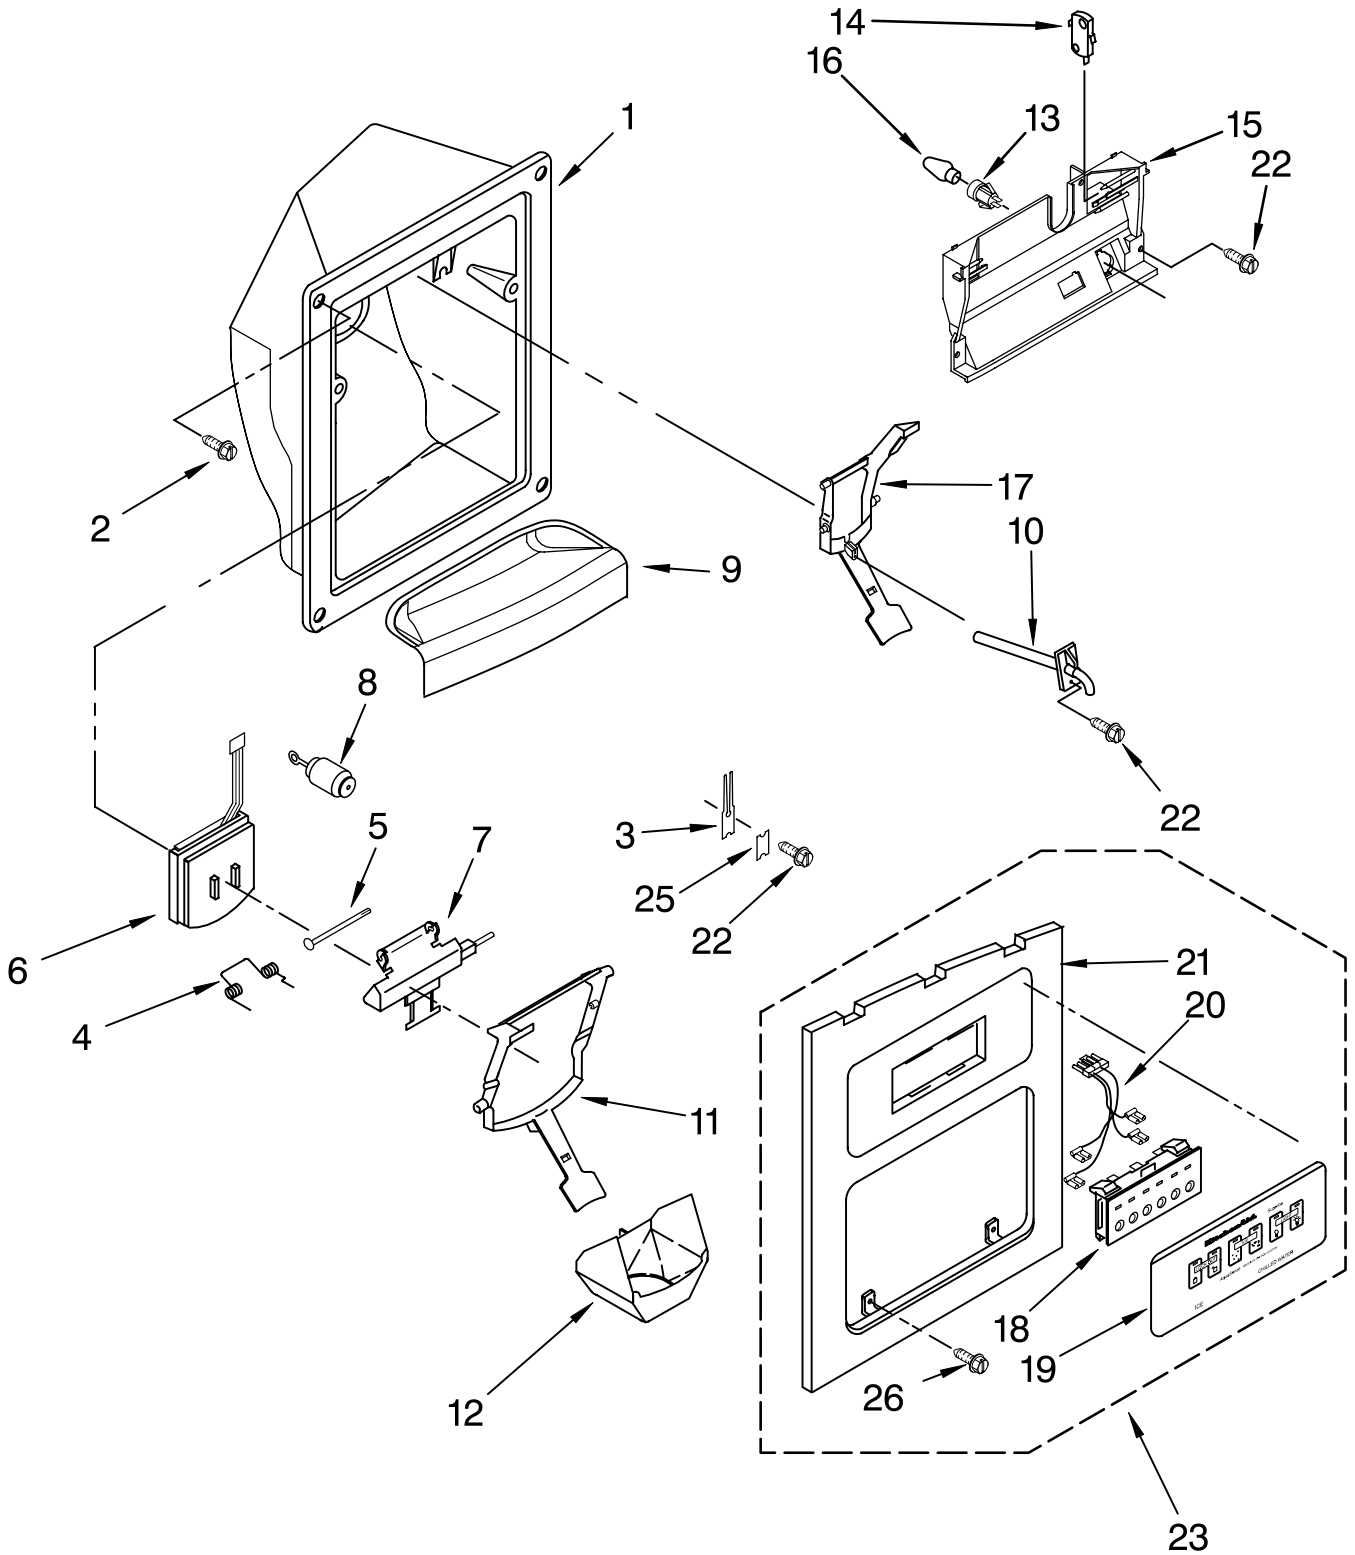

DISPENSER FRONT PARTS

For Models: KRSR25CKWH01, KRSR25CKBL01, KRSR25CKBT01, KRSR25CKSS01
(White) (Black) (Biscuit) (Stainless Steel)

FOR ORDERING INFORMATION REFER TO PARTS PRICE LIST

DISPENSER FRONT PARTS

For Models: KRSR25CKWH01, KRSR25CKBL01, KRSR25CKBT01, KRSR25CKSS01

(White)   (Black)   (Biscuit)   (Stainelss Steel)

Illus. No.	Part No.	DESCRIPTION	Illus. No.	Part No.	DESCRIPTION	Illus. No.	Part No.	DESCRIPTION
1		Housing, Dispenser (Not Serviced)	11		Lever, Ice Dispenser	18	2180236	Switch Assembly (Also Order Item #19)
2	3196165	Screw		2180259	White (White Shadow Pad)	19		Overlay, Front Cover
3	2194719	Retainer, Levers		2180261	Black (Storm Grey Pad)		2207187W	White
4	2180209	Spring, Torsion		2186850	Biscuit (Almond Shadow Pad)		2207187B	Black
5	2196195	Pin					2207187T	Biscuit
6	2180352	Door, Ice	12	2180224	Guide, Ice	20	2196199	Wire Assembly
7	2206423	Door Mechanism Assembly	13	2180200	Lamp Holder	21		Front Cover, Housing (Not Available, Order #23)
8	2205686	Mechanism Delay	14	2162361	Switch (4)			
9		Grille, Overflow	15	2183771	Bracket, Control	22	489000	Screw
	2207109W	White	16	3406124	Bulb, Light	23		Front Cover Assembly (Includes Items 18, 19, 20 & 21)
	2207109B	Black	17		Lever, Water Dispenser		2207186W	White
	2207109T	Biscuit		2180268	White (White Shadow Pad)		2207186B	Black
10	2180225	Water Fitting Assembly (Includes Water Tube)		2180270	Black (Storm Grey Pad)		2207186T	Biscuit
				2186852	Biscuit (Almond Shadow Pad)	25	2195051	Strain Relief
						26	3400065	Screw

FOR ORDERING INFORMATION REFER TO PARTS PRICE LIST