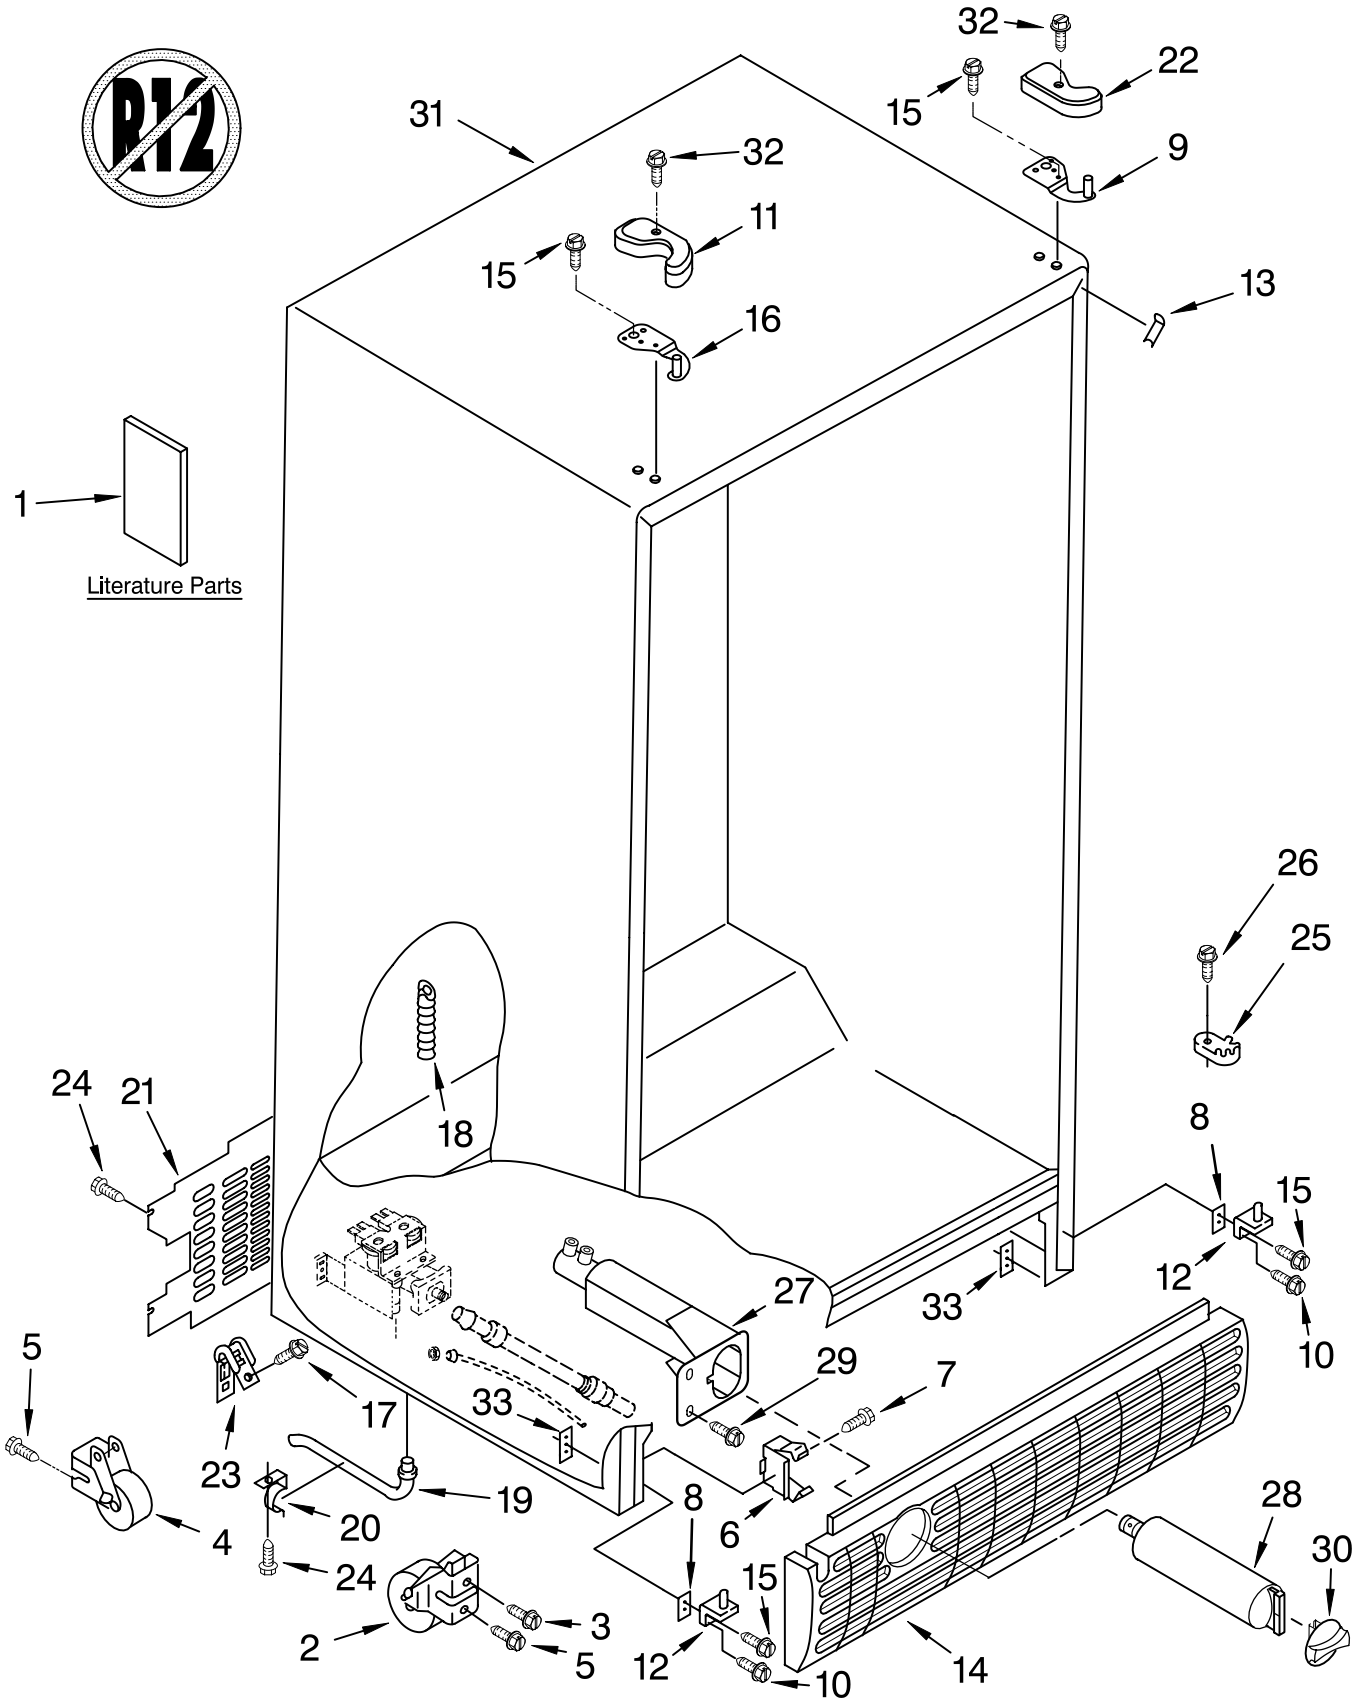

For Models: KSRK25XLWH00, KSRK25XLBL00, KSRK25XLBT00, KSRK25XLSS00
(White) (Black) (Biscuit) (Stainless Steel)

FOR ORDERING INFORMATION REFER TO PARTS PRICE LIST

CABINET PARTS

For Models: KSRK25XLWH00, KSRK25XLBL00, KSRK25XLBT00, KSRK25XLSS00
(White) (Black) (Biscuit) (Stainless Steel)

Illus. No.	Part No.	DESCRIPTION	Illus. No.	Part No.	DESCRIPTION	Illus. No.	Part No.	DESCRIPTION
LITERATURE PARTS			12	2217075	Hinge Bottom (2)	23	549193	Clamp, Service Cord
1	LIT2254906	Use & Care Guide	13		Filler, Wrapper	24	489084	Screw
	LIT2255383	Service & Wiring Sheet		2196094	White	25	2155311	Door Closer, Lower Cam (2)
	LIT2261343	Energy Label		2196097	Black	26	489483	Screw
	LIT2220407	Modular Icemaker Service Sheet		2196150	Biscuit	27	2186443	Housing, Water Filter
2	2174748	Front Roller (2)	14		Grille	28	2203220	Water Filter
3	3400517	Screw		2186881W	White	29	489500	Screw
4	2196236	Roller (Rear) (2)		2186881B	Black	30		Cap, Water Filter
5	489427	Screw		2186881T	Biscuit		2186494W	White
6	2155013	Clip, Grille	15	489497	Screw		2186494B	Black
7	489478	Screw	16	2203770	Hinge, Top FC		2186494T	Biscuit
8	2156056	Shim	17	489464	Screw	31		Cabinet (Not A Serviceable Part)
9	2203771	Hinge Top, RC	18	940139	Drain Fitting	32	8281227	Screw
10	3400103	Screw	19	1108438	Tube, Extension	33	2203098	Plate, Screw
11		Hinge Cover, FC	20	1108439	Clip, Drain Tube			
	2203407W	White	21	2188739	Cover, Unit			
	2203407B	Black	22		Hinge Cover, RC			
	2203407T	Biscuit		2203408W	White			
				2203408B	Black			
				2203408T	Biscuit