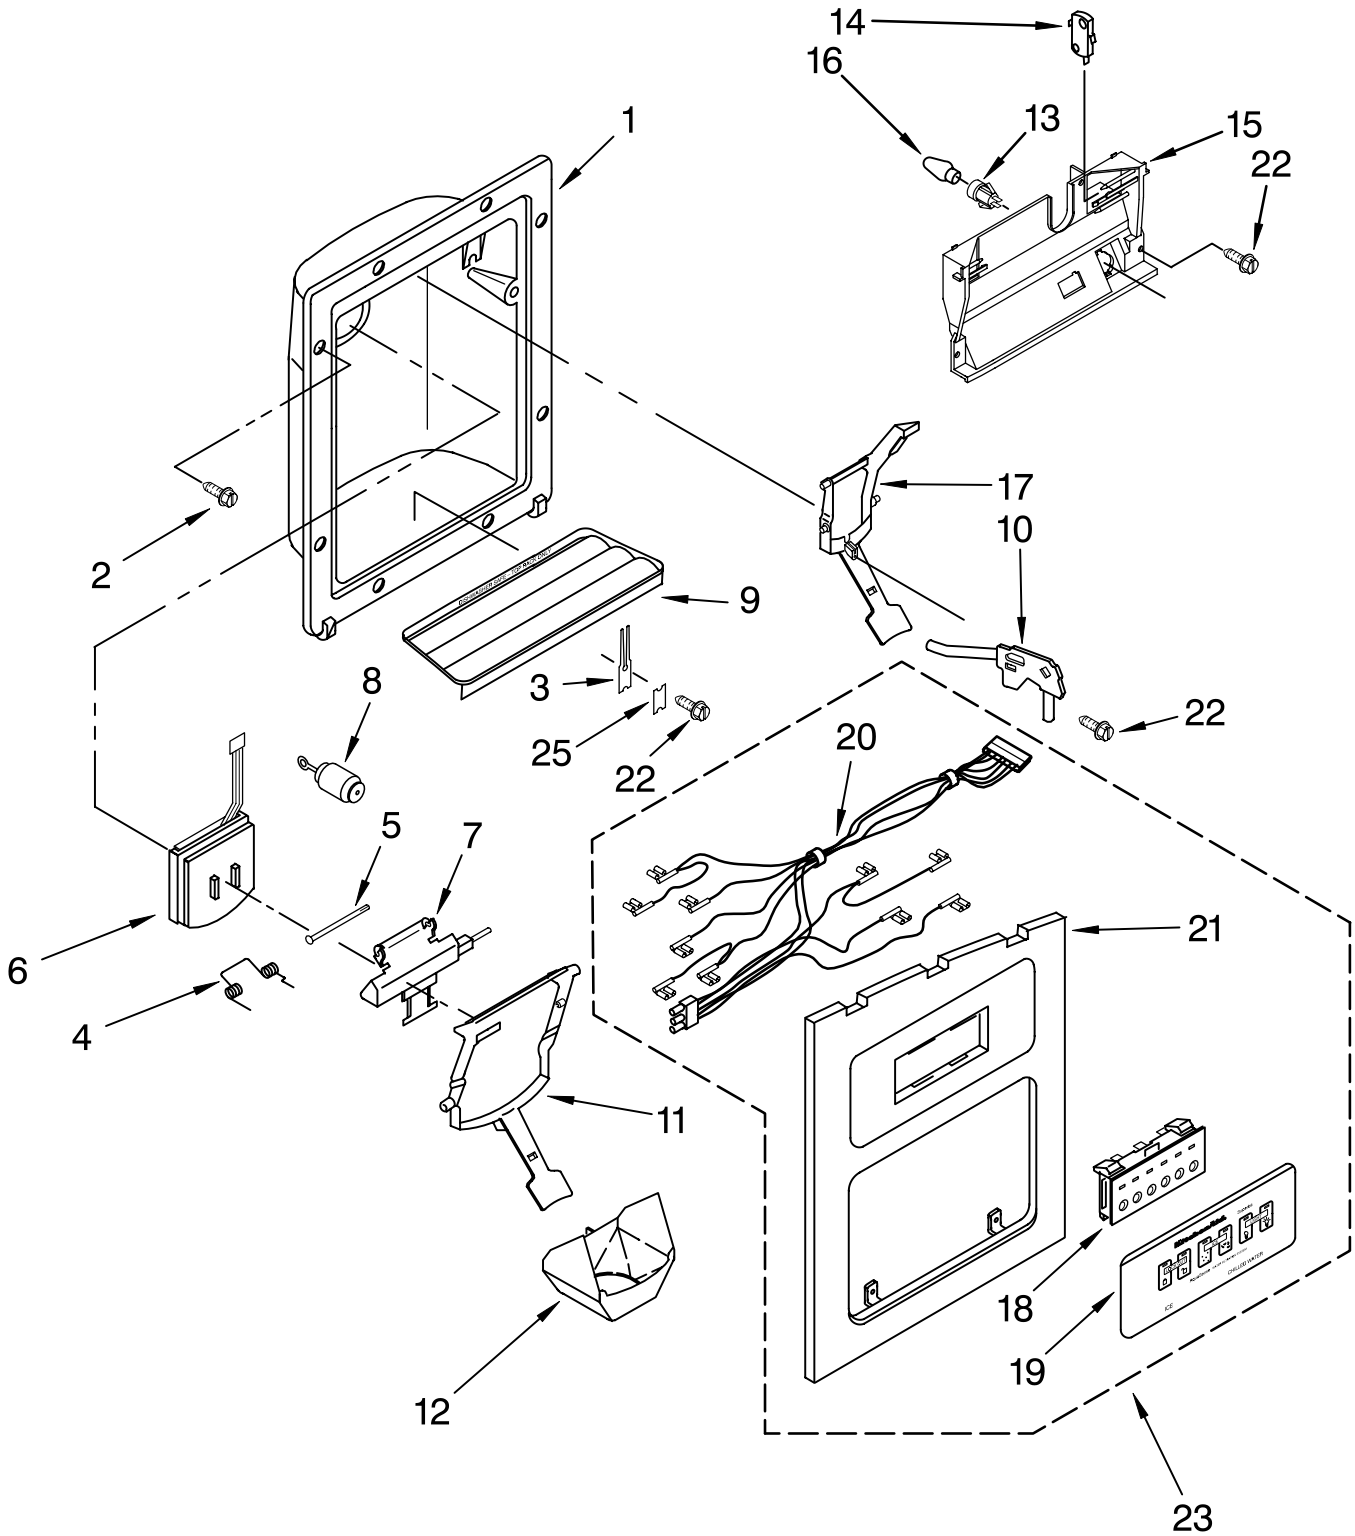

DISPENSER FRONT PARTS

For Models: KSRK25XLWH00, KSRK25XLBL00, KSRK25XLBT00, KSRK25XLSS00
(White) (Black) (Biscuit) (Stainless Steel)

FOR ORDERING INFORMATION REFER TO PARTS PRICE LIST

DISPENSER FRONT PARTS

For Models: KSRK25XLWH00, KSRK25XLBL00, KSRK25XLBT00, KSRK25XLSS00
(White) (Black) (Biscuit) (Stainless Steel)

Illus. No.	Part No.	DESCRIPTION
1		Housing, Dispenser (Not Serviced)
2	3196537	Screw
3	2194719	Retainer, Levers
4	2180209	Spring, Torsion
5	2196195	Pin
6	2180352	Door, Ice
7	2206423	Door Mechanism Assembly
8	2205686	Mechanism Delay
9		Grille, Overflow
	2206670W	White
	2206670B	Black
	2206670T	Biscuit
10	2209718	Water Fitting Assembly (Includes Water Tube)
11		Lever, Ice Dispenser
	2180259	White
	2180261	Black
	2186850	Biscuit
12	2180224	Guide, Ice
13	2180200	Lamp Holder
14	2162361	Switch (4)
15	2183771	Bracket, Control
16	3406124	Bulb, Light
17		Lever, Water Dispenser
	2180268	White
	2180270	Black
	2186852	Biscuit
18		Switch Assembly (Not Available Order #23)
19		Overlay, Front Cover (Not Available, Order #23)
20	2187406	Wire Assembly
21		Front Cover, Housing (Not Available, Order #23)
22	489000	Screw
23		Front Cover Assembly (Includes Items 18, 19, 20 & 21)
	2220092W	White
	2220092B	Black
	2220092T	Biscuit
25	2195051	Strain Relief

FOR ORDERING INFORMATION REFER TO PARTS PRICE LIST