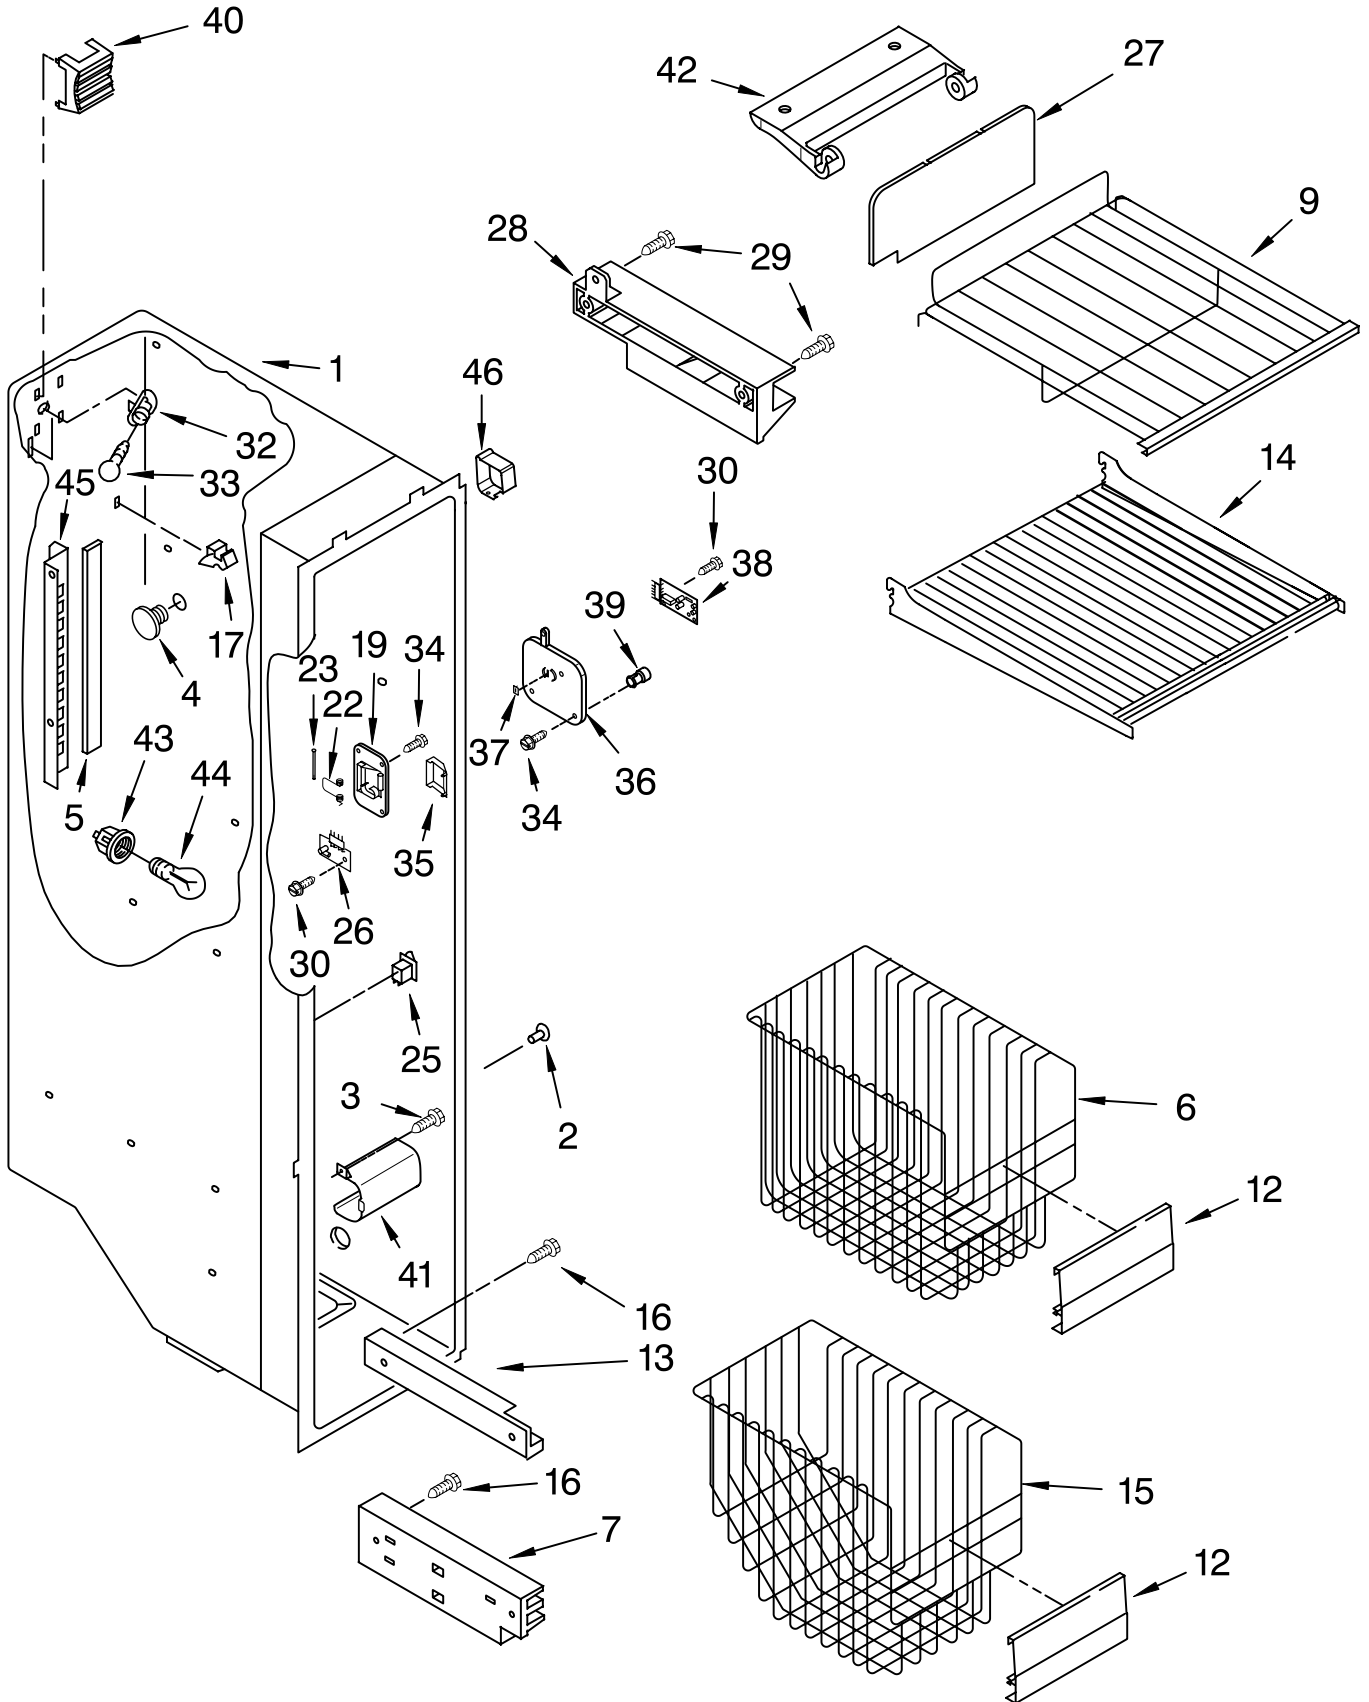

FREEZER LINER PARTS

For Models: KSRK25XLWH00, KSRK25XLBL00, KSRK25XLBT00, KSRK25XLSS00
(White) (Black) (Biscuit) (Stainless Steel)

FOR ORDERING INFORMATION REFER TO PARTS PRICE LIST

FREEZER LINER PARTS

For Models: KSRK25XLWH00, KSRK25XLBL00, KSRK25XLBT00, KSRK25XLSS00
(White) (Black) (Biscuit) (Stainless Steel)

Illus. No.	Part No.	DESCRIPTION
1		Liner (Not A Serviceable Part)
2	941839	Hole Plug
3	3400893	Screw
4	940014	Hole Plug
5	2198697	Gasket
6	2223539	Basket, Tall
7		Track, Basket-Dual
	2223708	Right Side
	2223709	Left Side
9	2211746	Shelf, Slide Out Upper
12	2171766	Basket, Front
13		Shelf Track
	2261449	Right Side
	2261448	Left Side
14	2205837	Shelf
15	2223535	Basket, Sloped
16	486298	Screw
17	842534	Clip, Air Duct
19	2198587	Cover, Emitter
22	2198635	Spring
23	2198634	Pin
25	1115373	Switch, Rocker Arm
26	2220398	P.C. Board Emitter
27	2198642	Cover, Ice Maker
28	2212321	Slide, Ice Maker Mounting
29	489478	Screw
30	489214	Screw
32	2162085	Light Socket
33	527949	Light Bulb
34	8281185	Screw
35	2198633	Flipper
36	2198588	Cover, Receiver
37	2198637	Slide, Ice Maker Shut Off
38	2255114	P.C. Board, Receiver
39	2198643	Lens
40	2198589	Light Shield
41	2212340	Light Lens
42	2198641	Bracket, Ice Maker Cover
43	2155597	Socket, Light
44	527949	Light Bulb
45		Ladder
	2198609	Left Side
	2198610	Right Side
46	2219878	Shield, Wiring