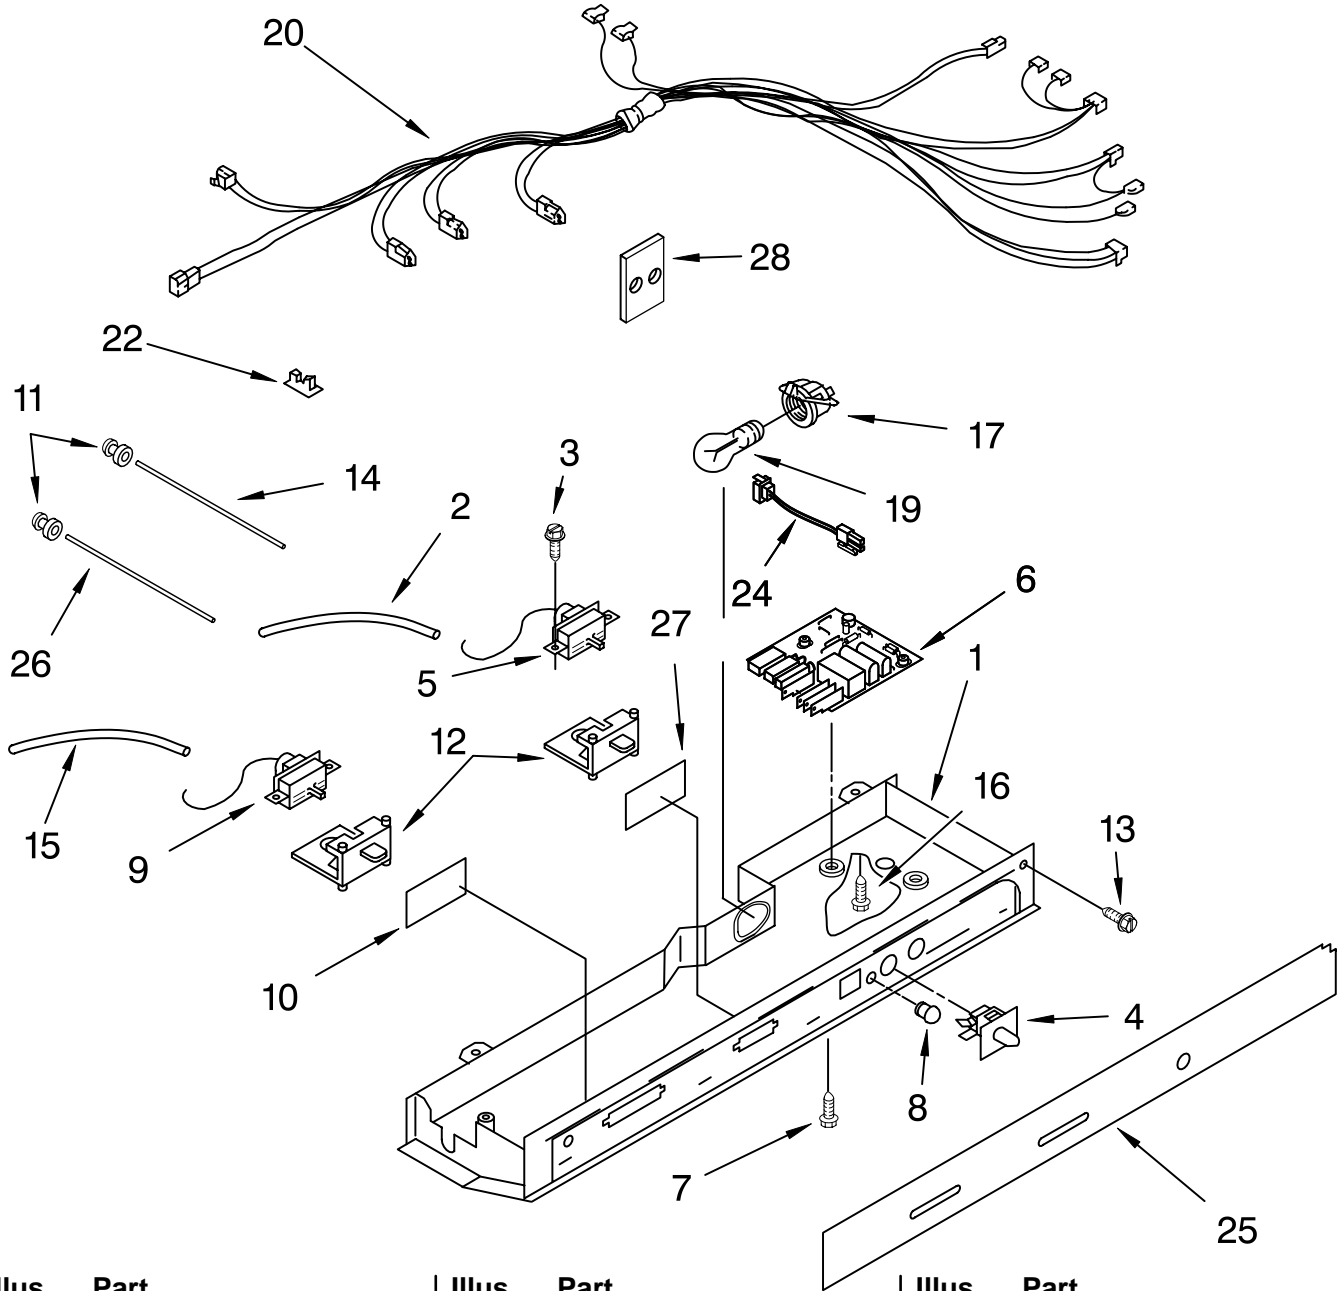

CONTROL PARTS

For Models: KSRK25XLWH00, KSRK25XLBL00, KSRK25XLBT00, KSRK25XLSS00
(White) (Black) (Biscuit) (Stainless Steel)

Illus. No.	Part No.	DESCRIPTION
1	2216588	Control Box
2	2182150	Tube Barrier, Thermostat (RC)
3	489214	Screw (3)
4	2149705	Light Switch
5	2161460	Thermostat (RC)
6	2213489	Adaptive Defrost Control
7	489398	Screw (2)
8	2200096	Cover, Light Lens

Illus. No.	Part No.	DESCRIPTION
9	2161461	Thermostat (FC)
10	2172940	Window
11	2172906	Grommet, Light Bar
12	2161466	Slide, Thermostat
13	489084	Screw (2)
14	2179920	Light Bar (RC)
15	2196003	Tube, Barrier Thermostat (FC)
16	489290	Screw (2)
17	2162085	Light Socket

Illus. No.	Part No.	DESCRIPTION
19	527949	Light Bulb
20	2216587	Control Box Harness
22	1115375	Clip, Wiring
24	2213462	Harness, Indicator Light
25	2219879	Escutcheon, Control Box
26	2179921	Light Bar (FC)
27	2172941	Window
28	2172931	Heat Shield Filter Indicator

FOR ORDERING INFORMATION REFER TO PARTS PRICE LIST