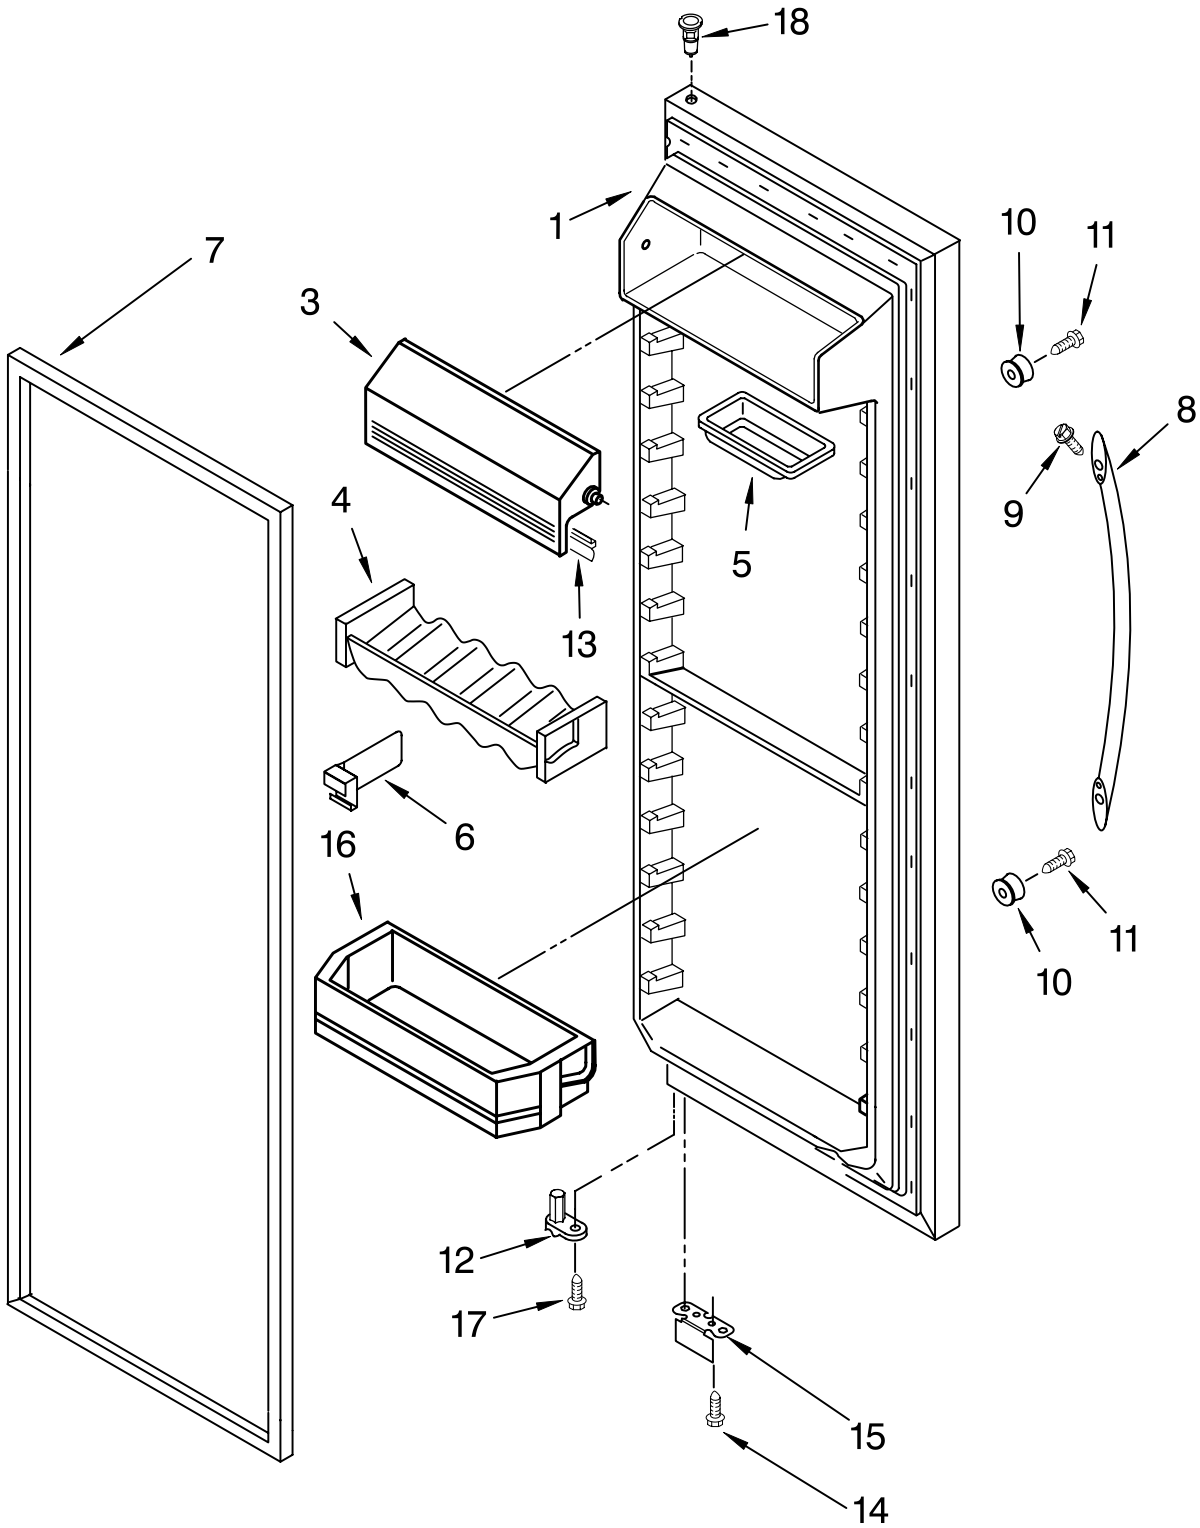

REFRIGERATOR DOOR PARTS

For Models: KSRK25XLWH00, KSRK25XLBL00, KSRK25XLBT00, KSRK25XLSS00
(White) (Black) (Biscuit) (Stainless Steel)

FOR ORDERING INFORMATION REFER TO PARTS PRICE LIST

REFRIGERATOR DOOR PARTS

For Models: KSRK25XLWH00, KSRK25XLBL00, KSRK25XLBT00, KSRK25XLSS00
(White) (Black) (Biscuit) (Stainless Steel)

Illus. No.	Part No.	DESCRIPTION
1		Refrigerator Door (Includes #7)
	2219830W	White
	2219830B	Black
	2219830T	Biscuit
	2219830S	Stainless Steel
3	2218122	Door, Compartment
4	2193409	Holder, Beverage
5	2165792	Butter Dish
6	2195497	Divider, Bin
7		Door Gasket, Magnetic
	2221302	Mist Beige
	2221313	Black
8		Handle (Includes #9)
	2188635W	White
	2188635B	Black
	2188635T	Biscuit
	2188635S	Stainless Steel
9	98654	Set Screw
10	2203690	Stud-Handle
11	488208	Screw
12	2182178	Door Closer, Upper Cam
13	2159124	Gasket
14	489420	Screw
15		Bracket, Door Stop
	2206629	Chrome
	2206629B	Black
16	2171063	Shelf Bin (4)
17	3400012	Screw
18	2182180	Thimble-Top

FOR ORDERING INFORMATION REFER TO PARTS PRICE LIST