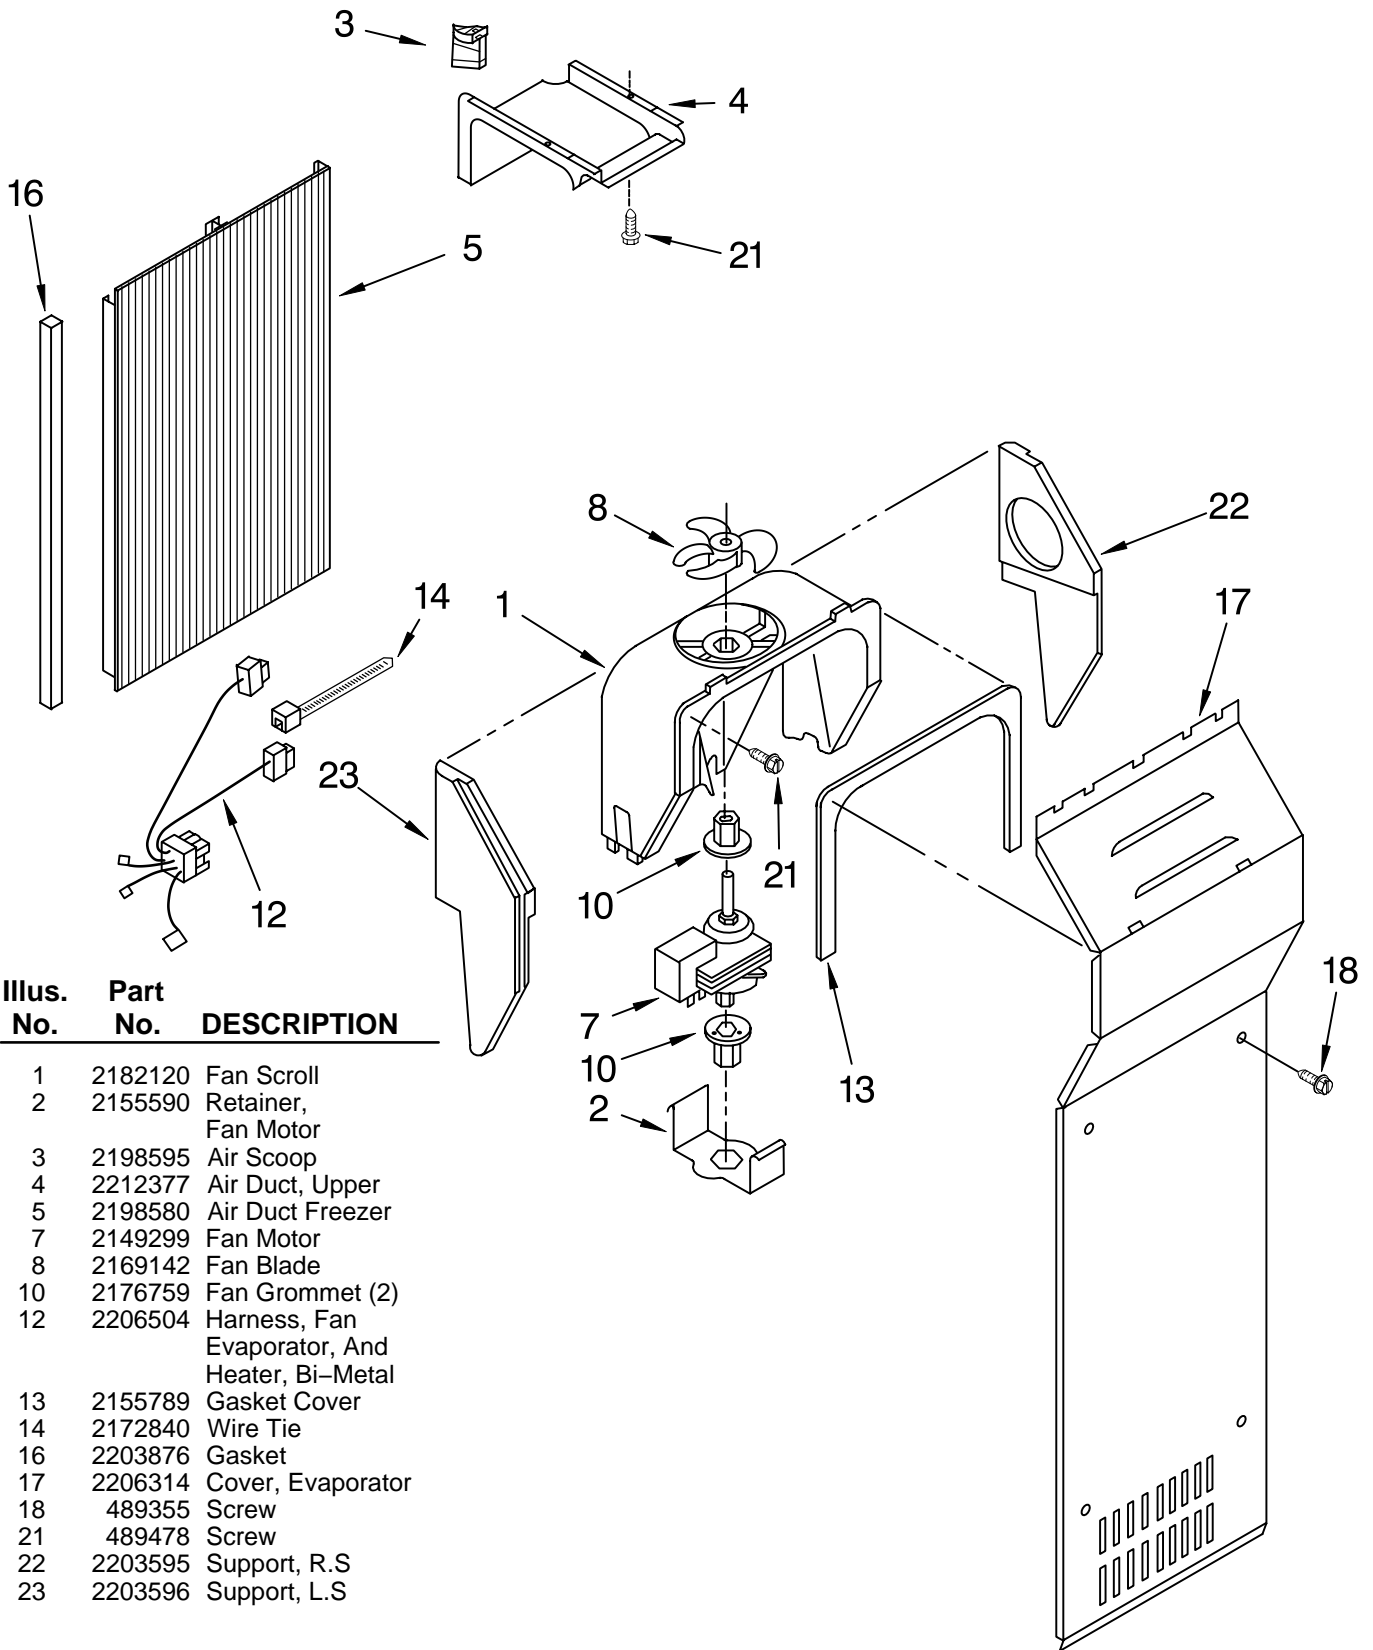

AIR FLOW PARTS

For Models: KSRK25XLWH00, KSRK25XLBL00, KSRK25XLBT00, KSRK25XLSS00
(White) (Black) (Biscuit) (Stainless Steel)

Illus. No.	Part No.	DESCRIPTION
1	2182120	Fan Scroll
2	2155590	Retainer, Fan Motor
3	2198595	Air Scoop
4	2212377	Air Duct, Upper
5	2198580	Air Duct Freezer
7	2149299	Fan Motor
8	2169142	Fan Blade
10	2176759	Fan Grommet (2)
12	2206504	Harness, Fan Evaporator, And Heater, Bi-Metal
13	2155789	Gasket Cover
14	2172840	Wire Tie
16	2203876	Gasket
17	2206314	Cover, Evaporator
18	489355	Screw
21	489478	Screw
22	2203595	Support, R.S
23	2203596	Support, L.S

FOR ORDERING INFORMATION REFER TO PARTS PRICE LIST