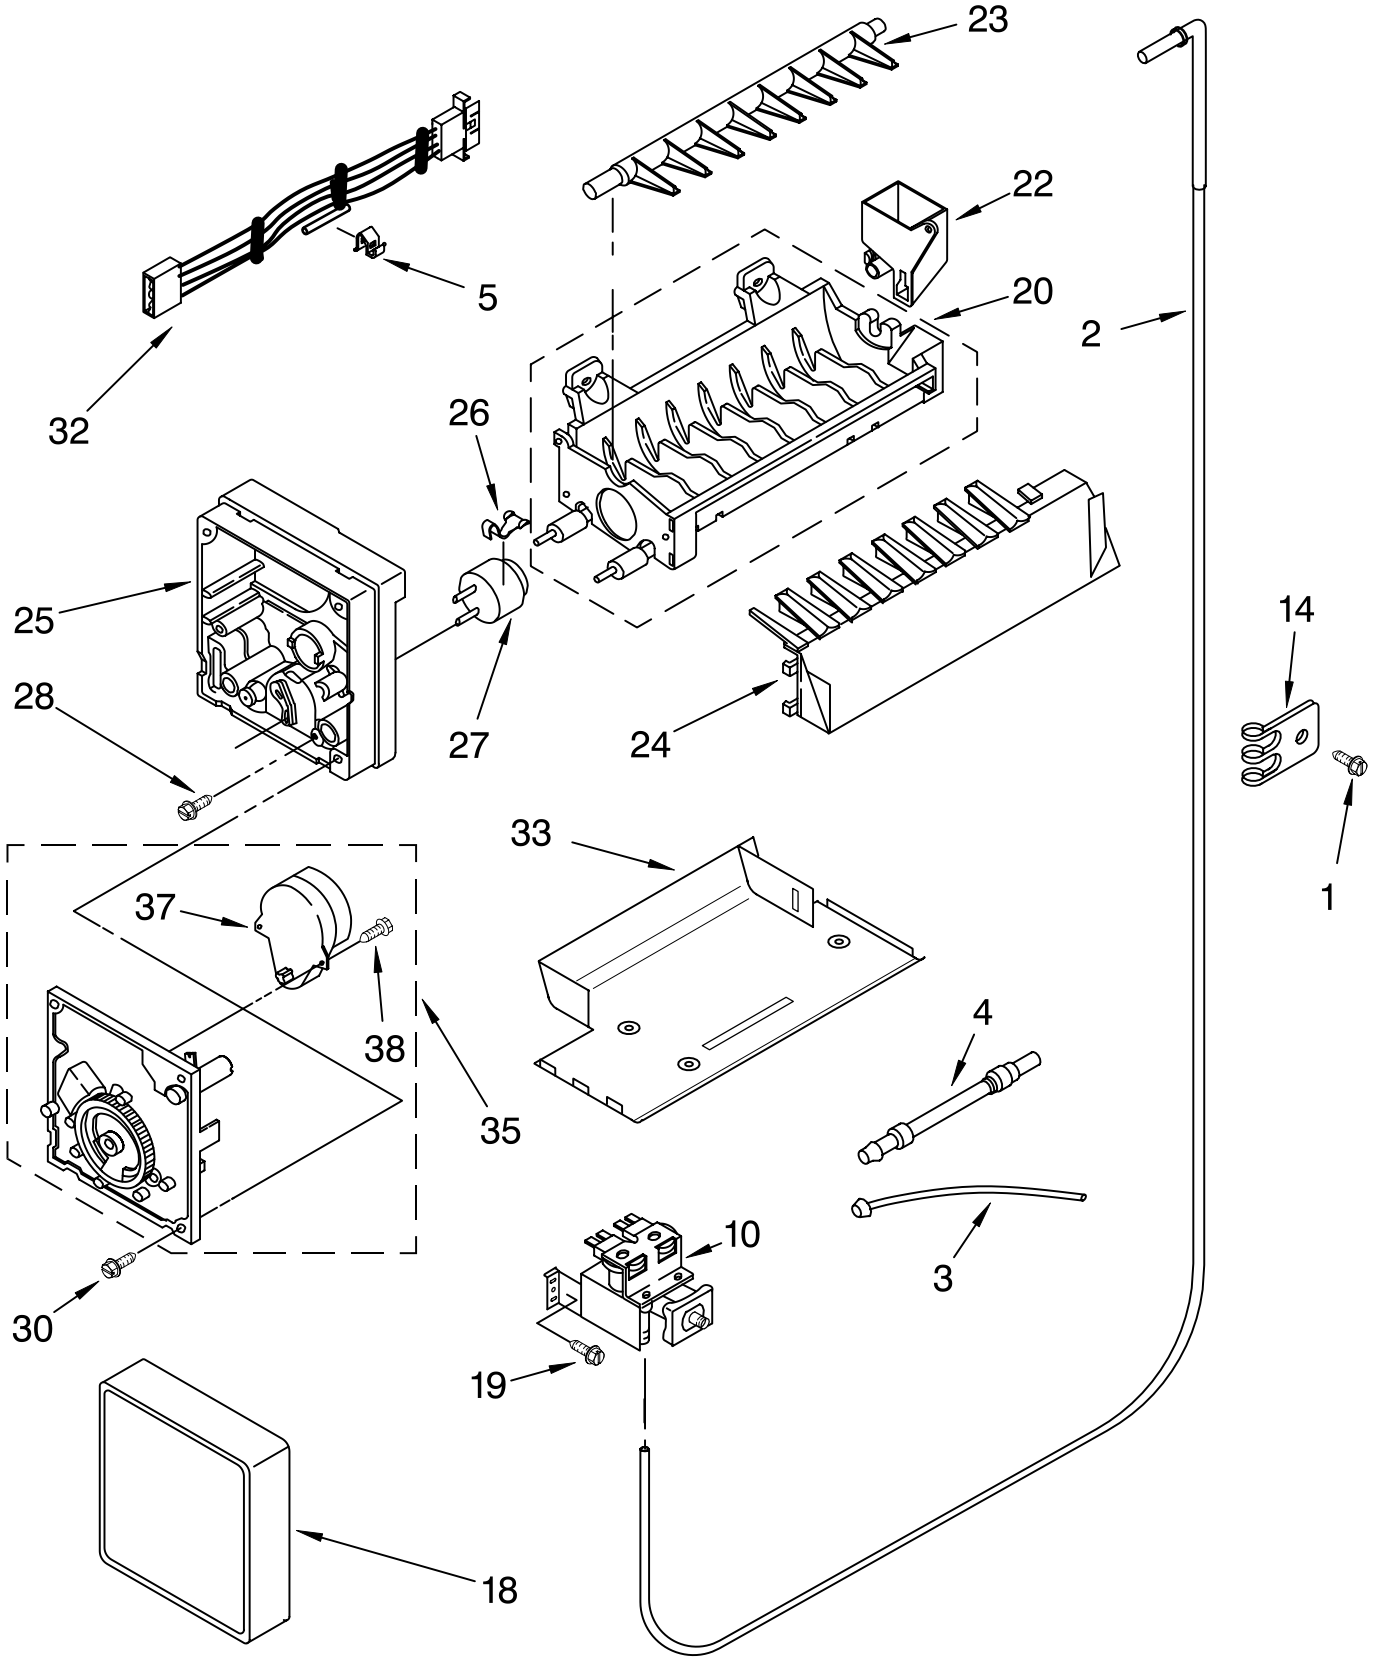

ICEMAKER PARTS

For Models: KSRK25XLWH00, KSRK25XLBL00, KSRK25XLBT00, KSRK25XLSS00
(White) (Black) (Biscuit) (Stainless Steel)

FOR ORDERING INFORMATION REFER TO PARTS PRICE LIST

ICEMAKER PARTS

For Models: KSRK25XLWH00, KSRK25XLBL00, KSRK25XLBT00, KSRK25XLSS00
(White) (Black) (Biscuit) (Stainless Steel)

Illus. No.	Part No.	DESCRIPTION
1	489084	Screw
2	2256096	Fitting, Water Tube
3	2255012	Tube, Filter Outlet
4	2188744	Tube, Filter Inlet
5	628379	Clip, Fuse
10	2188746	Valve, Solenoid
14	2208136	Tube Clip
18	2174358	Cover
19	488649	Screw
20	628228	Mold & Heater Assembly (Also Order 542638)
22	628356	Cup, Water Fill
23	627843	Ejector
24	2198598	Ice Striper
25	2194712	Support
26	627796	Retainer, Thermostat
27	628397	Thermostat (Also Order 542369 Cement Alumilastic)
28	8533917	Screw
30	489276	Screw
32	2187467	Harness, Wiring
33	2212322	Bracket, Ice maker Mounting
35	626653	Module Assembly (Includes Items 37 & 38)
37	627811	Motor
38	489136	Screw
100	2198597	Complete Ice maker Assembly