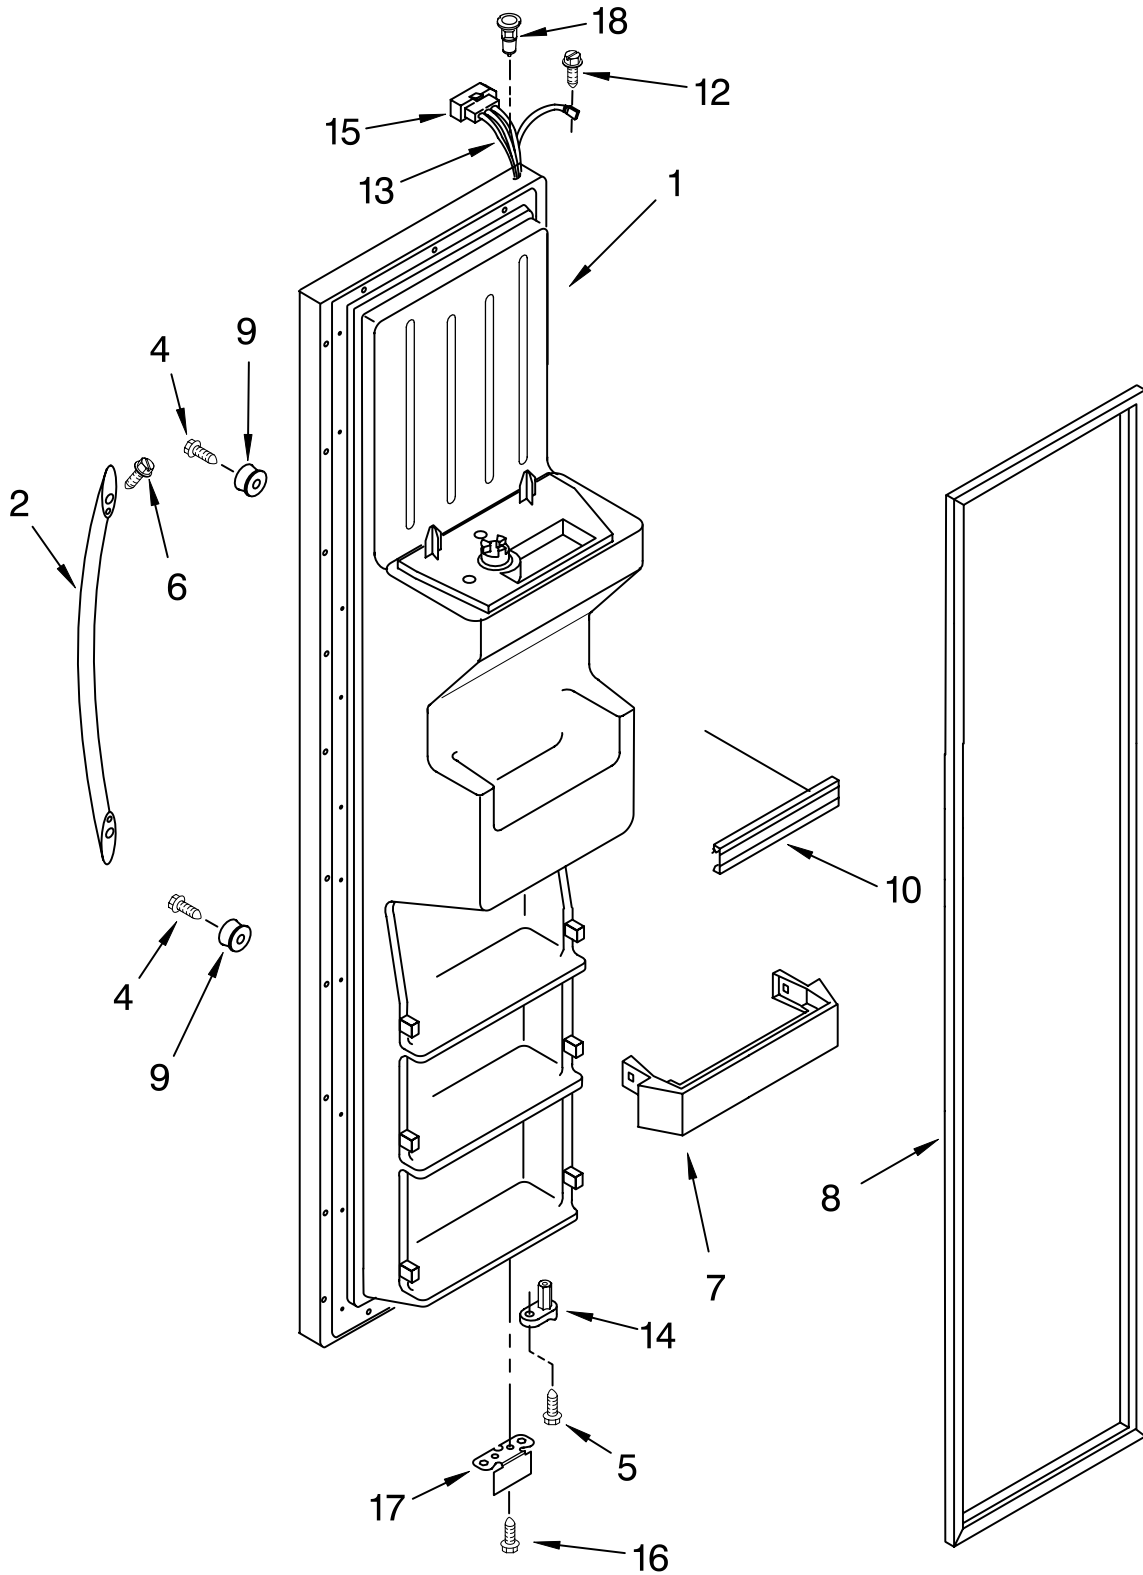

FREEZER DOOR PARTS

For Models: KSRK25XLWH00, KSRK25XLBL00, KSRK25XLBT00, KSRK25XLSS00
(White) (Black) (Biscuit) (Stainless Steel)

FOR ORDERING INFORMATION REFER TO PARTS PRICE LIST

FREEZER DOOR PARTS

For Models: KSRK25XLWH00, KSRK25XLBL00, KSRK25XLBT00, KSRK25XLSS00
(White) (Black) (Biscuit) (Stainless Steel)

Illus. No.	Part No.	DESCRIPTION
1		Freezer Door (Includes #8 And Dispenser Front Parts)
	2255407W	White
	2255407B	Black
	2255407T	Biscuit
	2216569S	Stainless Steel
2		Handle (Includes #6)
	2188635W	White
	2188635B	Black
	2188635T	Biscuit
	2188635S	Stainless Steel
4	488208	Screw
5	3400012	Screw
6	98654	Set Screw
7	2171070	Shelf Bin (4)
8		Door Gasket, Magnetic
	2221303	Mist Beige
	2221314	Black
9	2203690	Stud-Handle
10	2219982	Trim, Door Shelf
12	488500	Screw
13	2206178	Wire Harness
14	2182179	Door Closer, Upper Cam
15	2154473	Connector
16	489420	Screw
17		Bracket, Door Stop
	2206629	Chrome
	2206629B	Black
18	2182181	Thimble-Top

FOR ORDERING INFORMATION REFER TO PARTS PRICE LIST