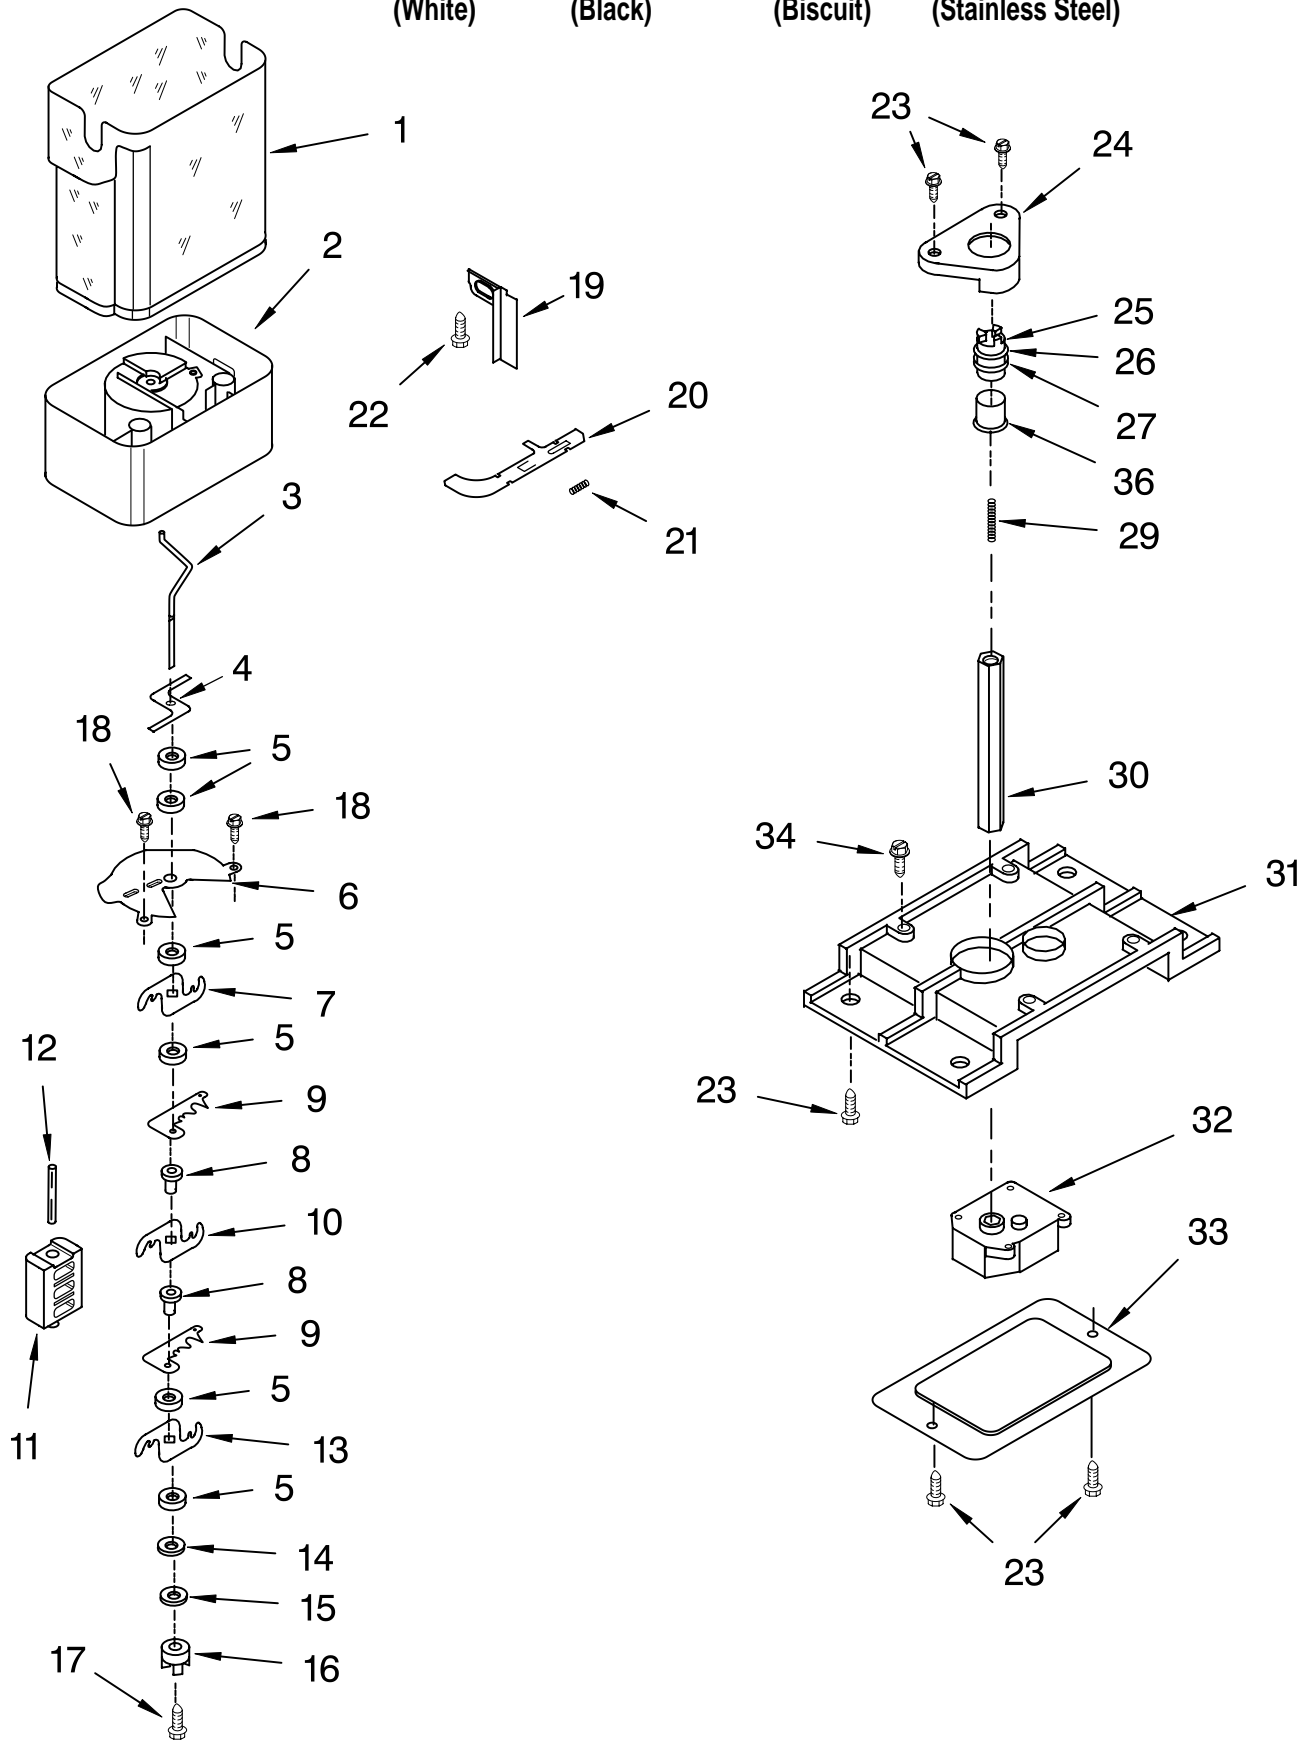

MOTOR AND ICE CONTAINER PARTS

For Models: KSRK25XLWH00, KSRK25XLBL00, KSRK25XLBT00, KSRK25XLSS00
(White) (Black) (Biscuit) (Stainless Steel)

FOR ORDERING INFORMATION REFER TO PARTS PRICE LIST

MOTOR AND ICE CONTAINER PARTS

For Models: KSRK25XLWH00, KSRK25XLBL00, KSRK25XLBT00, KSRK25XLSS00
(White) (Black) (Biscuit) (Stainless Steel)

Illus. No.	Part No.	DESCRIPTION
1	2198573	Ice Bin
2	2212367	Crusher Bin
3	2211590	Auger
4	2198603	Blade, Stirring
5	1119007	Spacer, Flat (6)
6	2255460	Cover, Crusher
7	1119013	Blade, Rotary
8	1119005	Spacer, Step (2)
9	2198601	Blade, Fixed
10	1119012	Blade, Rotary
11	2198602	Block, Blade
12	489229	Roll Pin
13	1119006	Blade, Rotary
14	489235	Washer, Plain
15	2198661	Washer, Coupling
16	2220457	Coupling
17	8281164	Screw
18	3400065	Screw
19	2198605	Button, Bin
20	2212371	Latch, Bin
21	2198608	Spring, Latch
22	2198671	Screw
23	8281163	Screw
24	2212369	Holder
25	2220458	Coupling, Bottom
26	2198628	Seal
27	2212370	Washer
29	2198607	Spring
30	999536	Drive Shaft
31	2198655	Bracket, Motor
32	2198594	Dispenser, Motor
33	2198626	Cover
34	8281162	Screw
36	2212365	Sleeve, Coupling