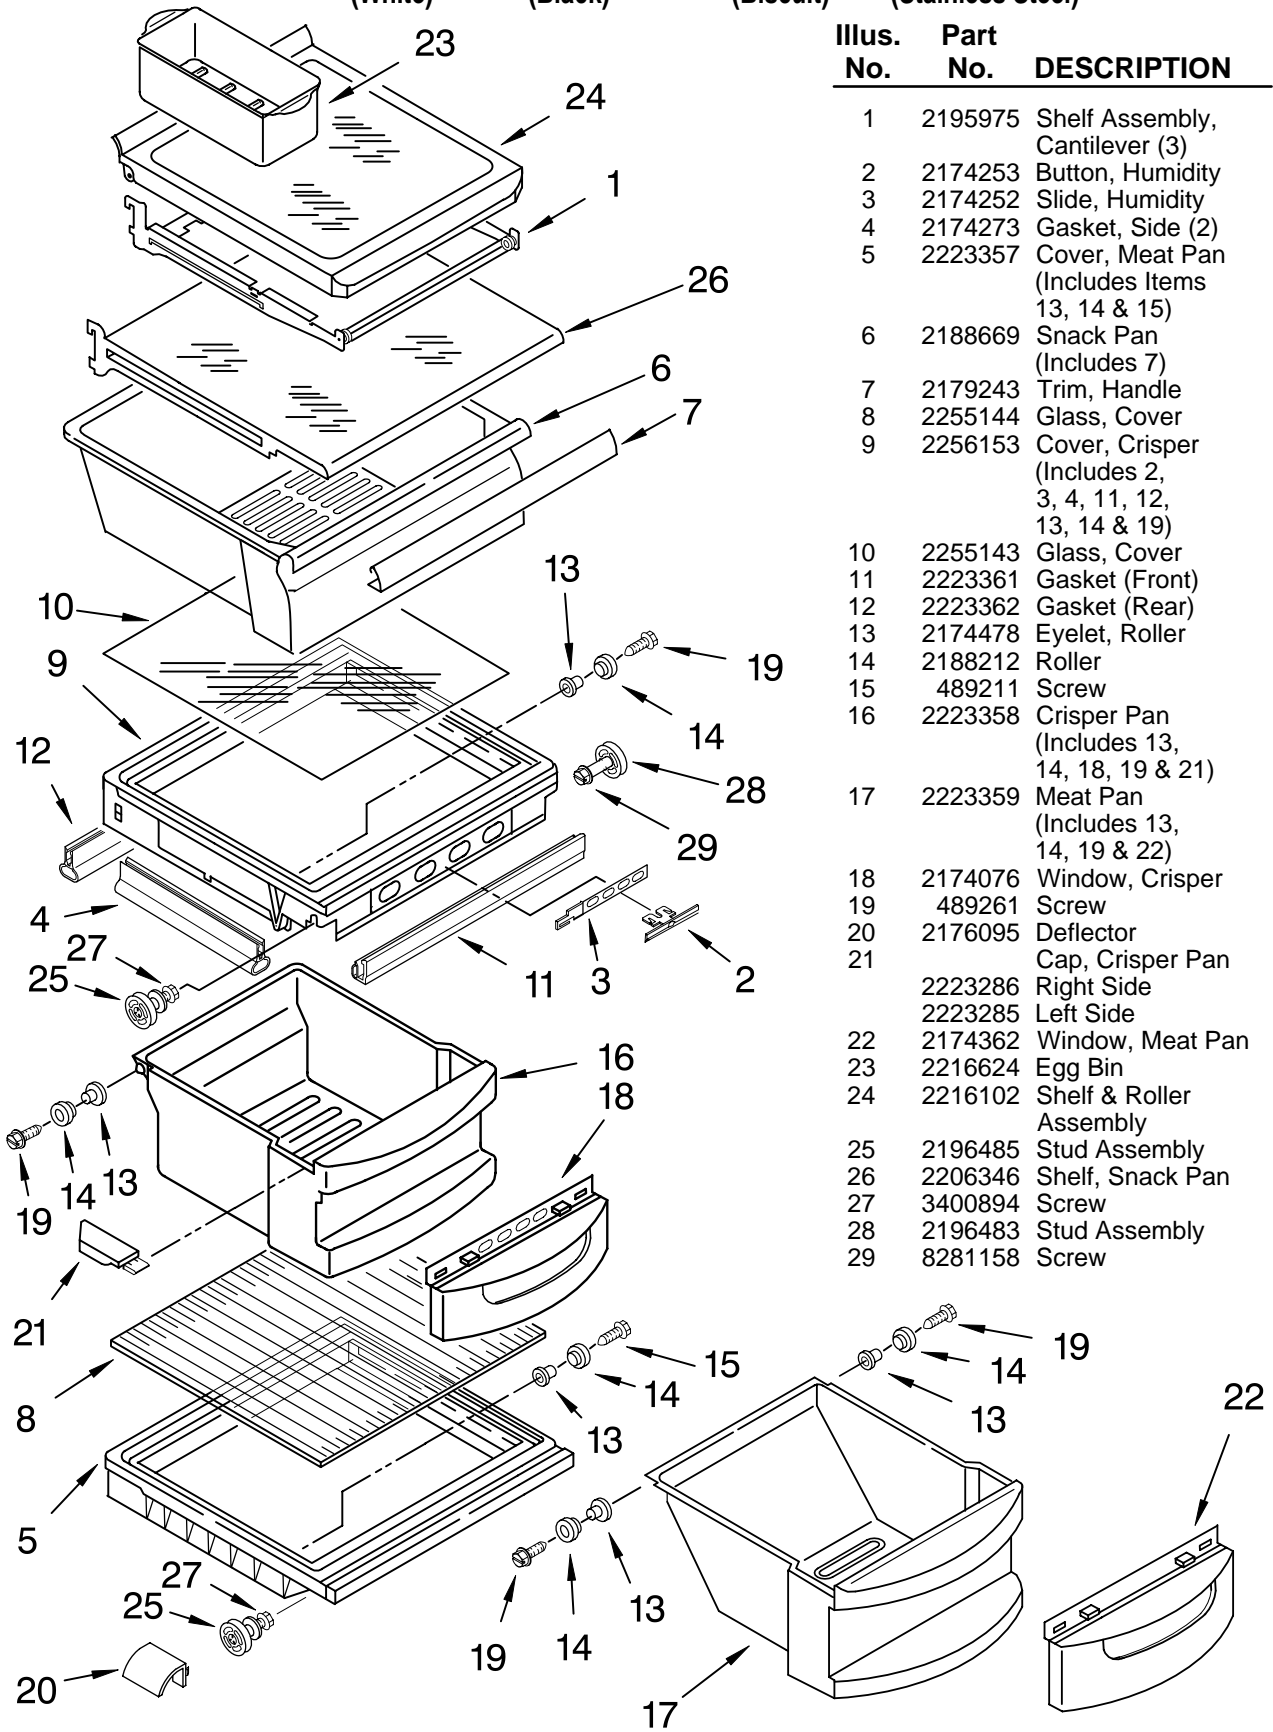

FOR ORDERING INFORMATION REFER TO PARTS PRICE LIST

REFRIGERATOR SHELF PARTS

For Models: KSRK25XLWH00, KSRK25XLBL00, KSRK25XLBT00, KSRK25XLSS00

(White)

(Black)

(Biscuit)

(Stainless Steel)

Illus. No.	Part No.	DESCRIPTION
1	2195975	Shelf Assembly, Cantilever (3)
2	2174253	Button, Humidity
3	2174252	Slide, Humidity
4	2174273	Gasket, Side (2)
5	2223357	Cover, Meat Pan (Includes Items 13, 14 & 15)
6	2188669	Snack Pan (Includes 7)
7	2179243	Trim, Handle
8	2255144	Glass, Cover
9	2256153	Cover, Crisper (Includes 2, 3, 4, 11, 12, 13, 14 & 19)
10	2255143	Glass, Cover
11	2223361	Gasket (Front)
12	2223362	Gasket (Rear)
13	2174478	Eyelet, Roller
14	2188212	Roller
15	489211	Screw
16	2223358	Crisper Pan (Includes 13, 14, 18, 19 & 21)
17	2223359	Meat Pan (Includes 13, 14, 19 & 22)
18	2174076	Window, Crisper
19	489261	Screw
20	2176095	Deflector
21	2223286	Cap, Crisper Pan Right Side
	2223285	Left Side
22	2174362	Window, Meat Pan
23	2216624	Egg Bin
24	2216102	Shelf & Roller Assembly
25	2196485	Stud Assembly
26	2206346	Shelf, Snack Pan
27	3400894	Screw
28	2196483	Stud Assembly
29	8281158	Screw