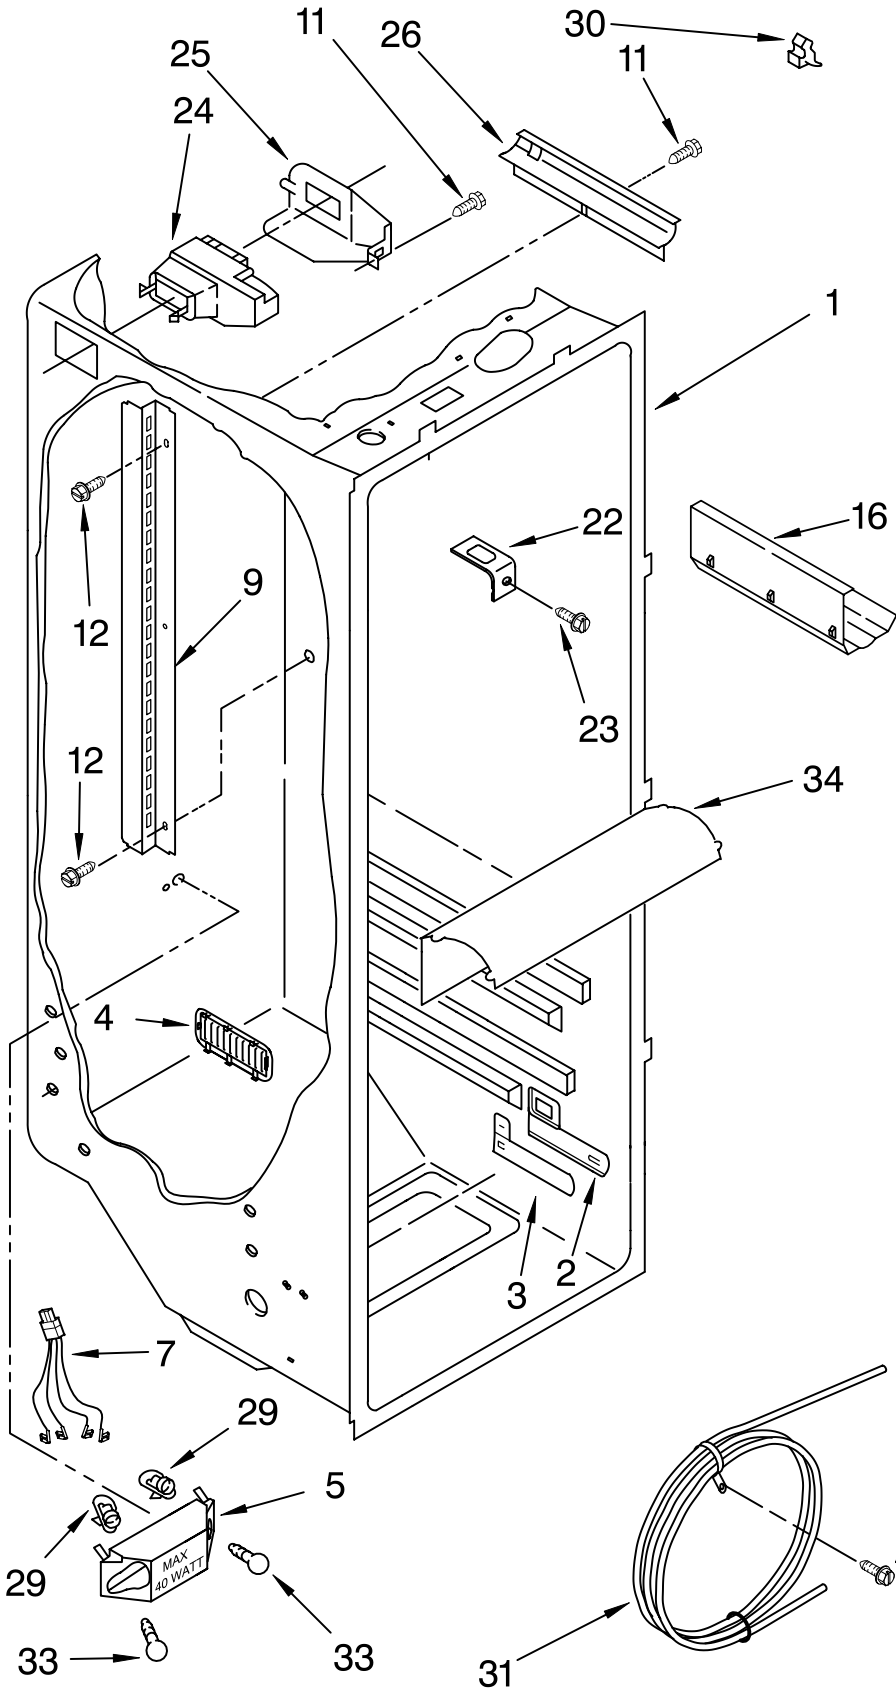

REFRIGERATOR LINER PARTS

For Models: KSRK25XLWH00, KSRK25XLBL00, KSRK25XLBT00, KSRK25XLSS00
(White) (Black) (Biscuit) (Stainless Steel)

Illus. No.	Part No.	DESCRIPTION
1		Liner (Not A Serviceable Part)
2	2194744	Escutcheon, Meat Pan Control
3	2182757	Slide Meat Pan Control
4	2182147	Louver
5	2256035	Bracket, Dual Crisper Light
7	2256037	Wire Harness, Dual Crisper Light
9	2206273	Ladder, Shelf (2)
11	486298	Screw (2)
12	487539	Screw
16	2179404	Rack, Wine & Egg
22	1123919	Bracket Retainer
23	489290	Screw (2)
24	2209751	Air Diffuser Assembly
25	2212240	Air Diffuser Cover
26	2150331	Cover, Conduit
29	2162085	Socket
30	842534	Clip, Air Duct
31	2217199	Reservoir
33	527949	Light Bulb
34	2209769	Light Lens
37	488280	Screw

FOR ORDERING INFORMATION REFER TO PARTS PRICE LIST