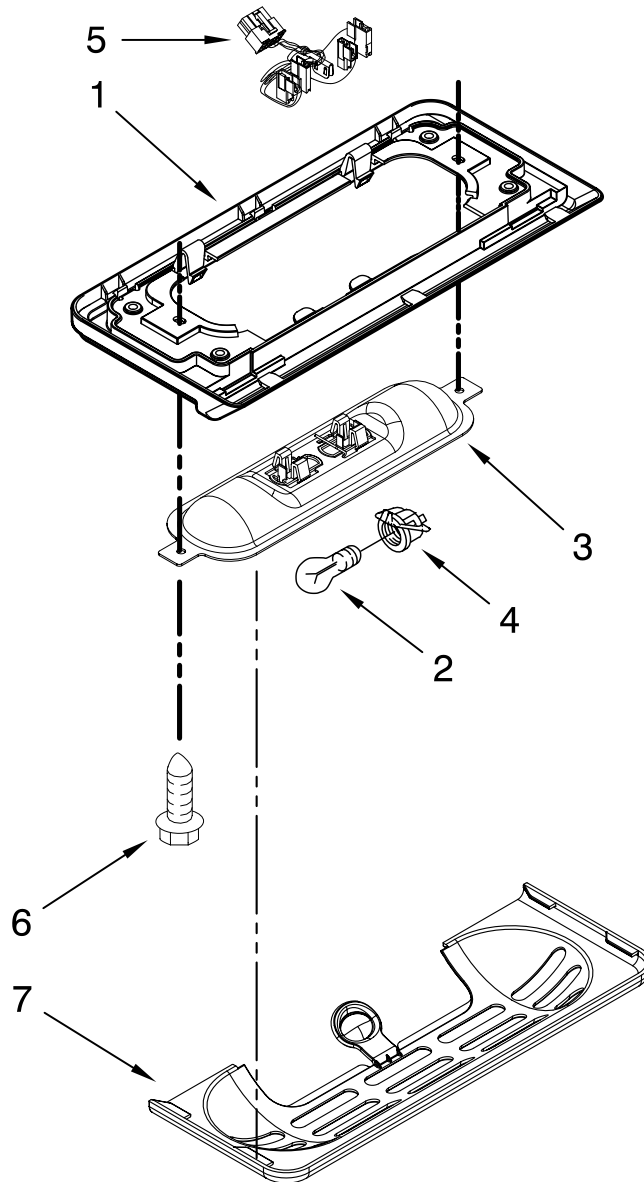

CONTROL PARTS

For Models: KSRK25FVWH01, KSRK25FVBL01, KSRK25FVBT01, KSRK25FVMK01, KSRK25FVSS01, KSRK25FVMS01
(White) (Black) (Biscuit) (Mono Stainless) (Stainless Steel) (Mono Stainless)

Illus. No.	Part No.	DESCRIPTION
1	2326209	Trim, Light
2	2326255	Bulb, Light
3	2223680	Shield, Heat
4	2223857	Socket, Light
5	2310527	Wire Assy, Light
6	489000	Screw (2)
7	2223506	Light Lens

FOR ORDERING INFORMATION REFER TO PARTS PRICE LIST