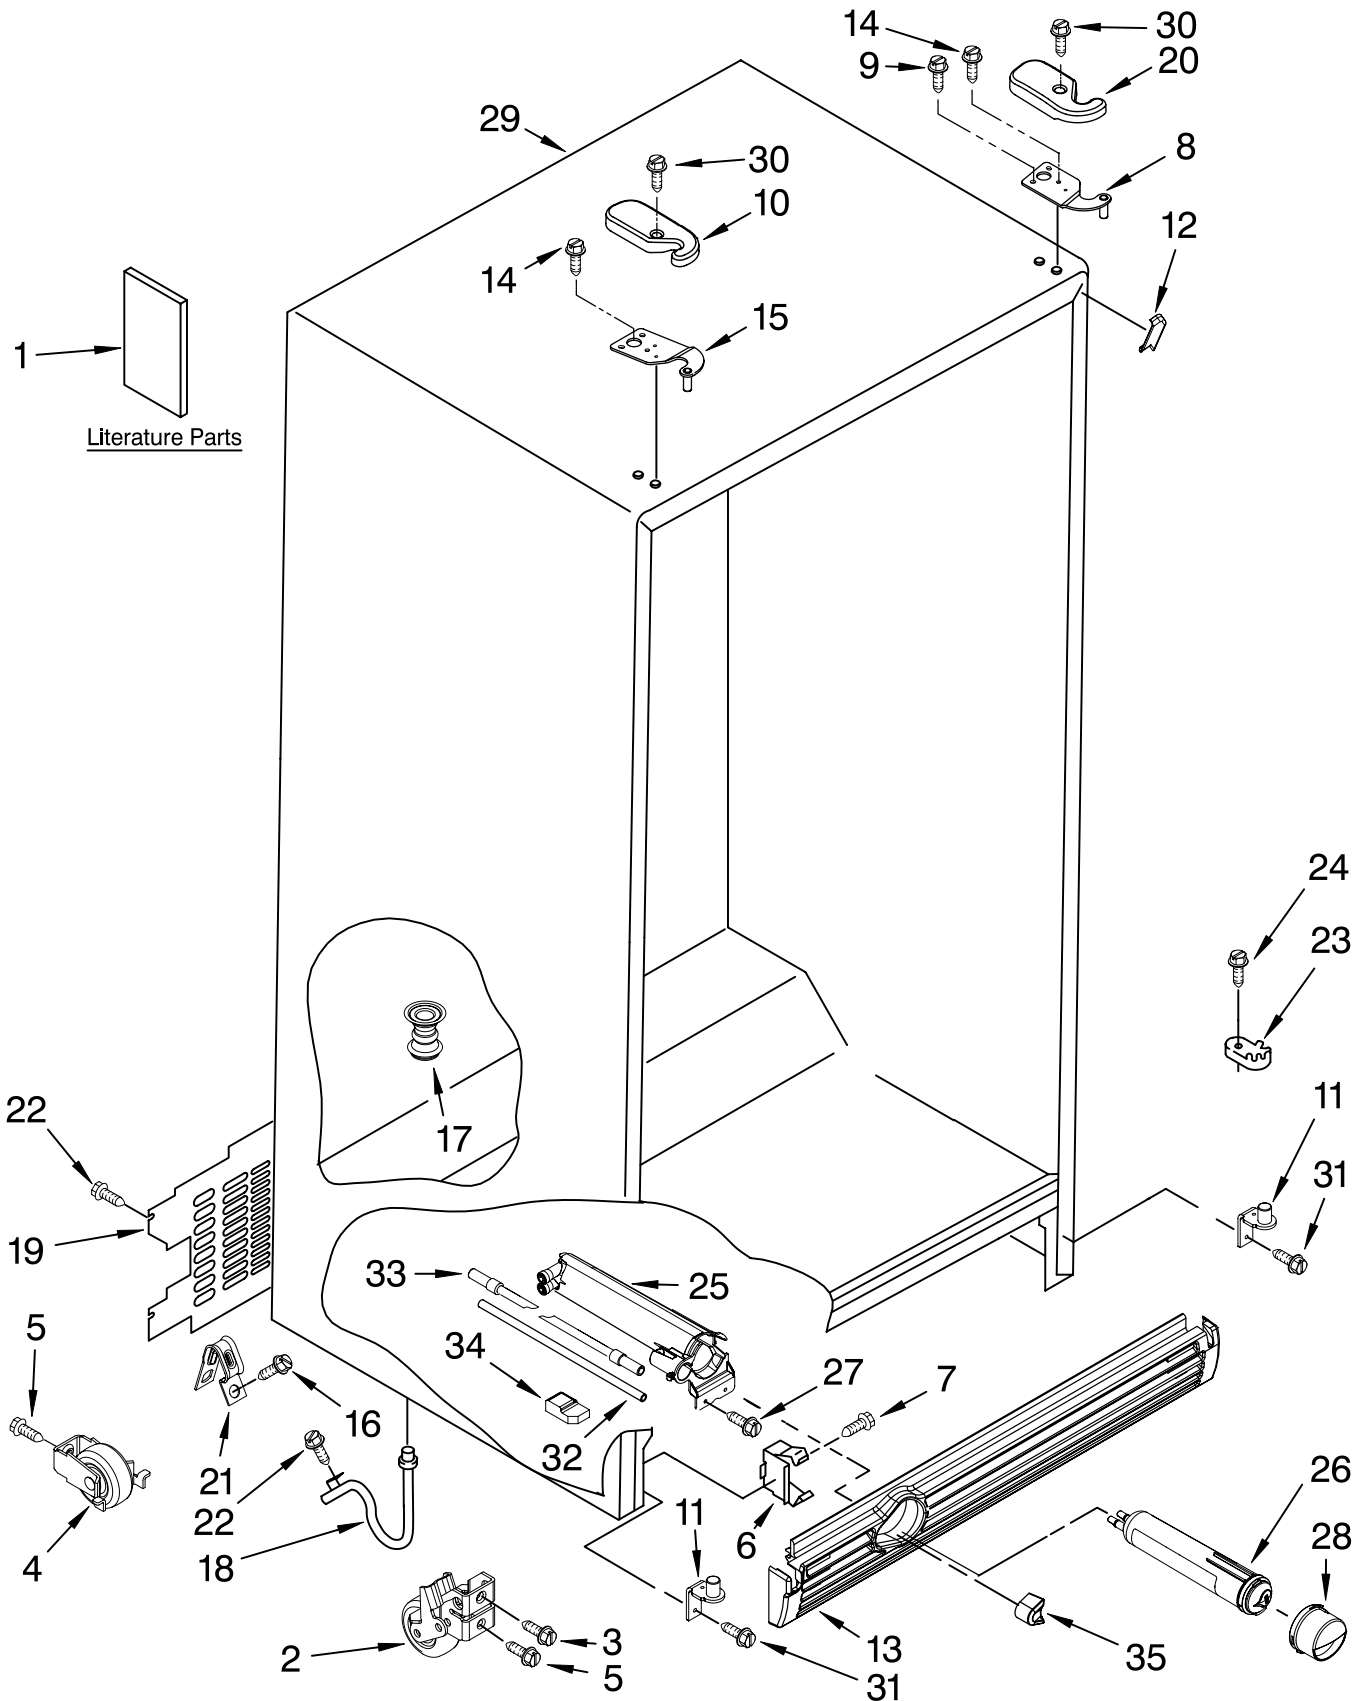

KitchenAid® CABINET PARTS

REFRIGERATOR

For Models: KSRK25FVWH01, KSRK25FVBL01, KSRK25FVBT01, KSRK25FVMK01, KSRK25FVSS01, KSRK25FVMS01
(White) (Black) (Biscuit) (Mono Stainless) (Stainless Steel) (Mono Stainless)

FOR ORDERING INFORMATION REFER TO PARTS PRICE LIST