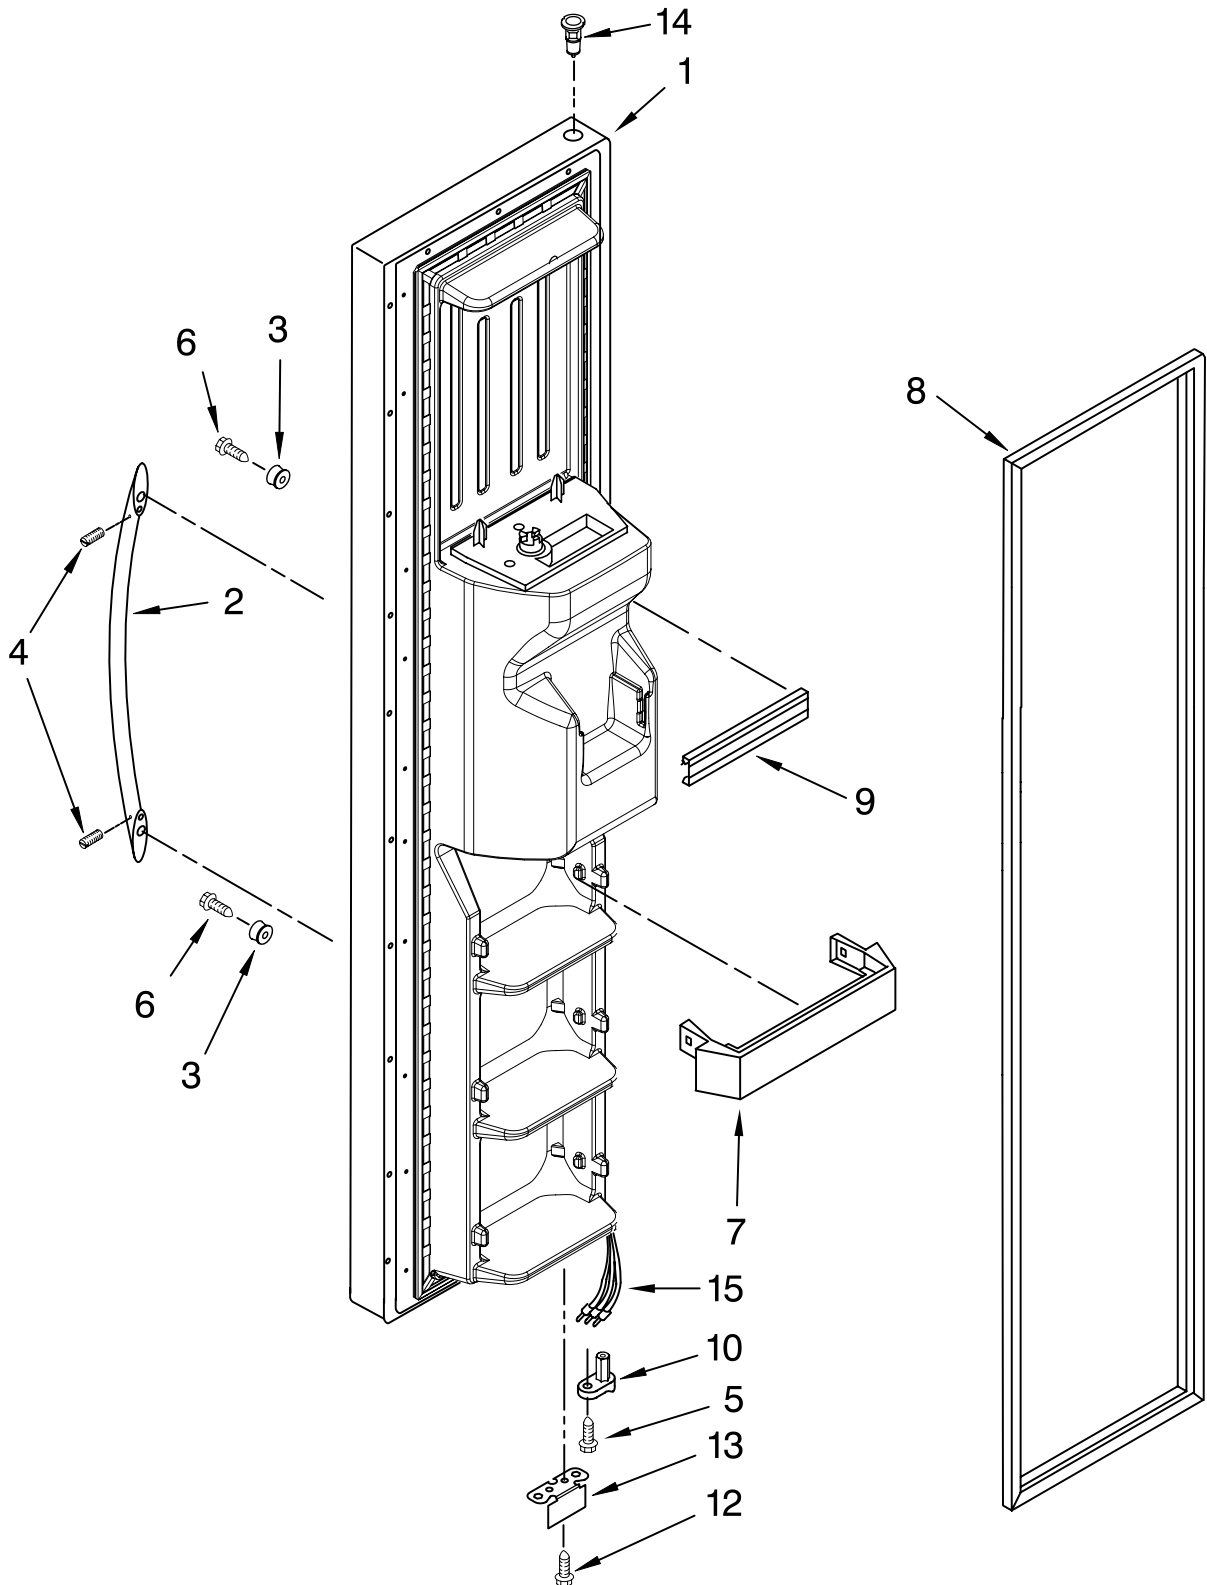

FREEZER DOOR PARTS

For Models: KSRK25FVWH01, KSRK25FVBL01, KSRK25FVBT01, KSRK25FVMK01, KSRK25FVSS01, KSRK25FVMS01
(White) (Black) (Biscuit) (Mono Stainless) (Stainless Steel) (Mono Stainless)

FOR ORDERING INFORMATION REFER TO PARTS PRICE LIST