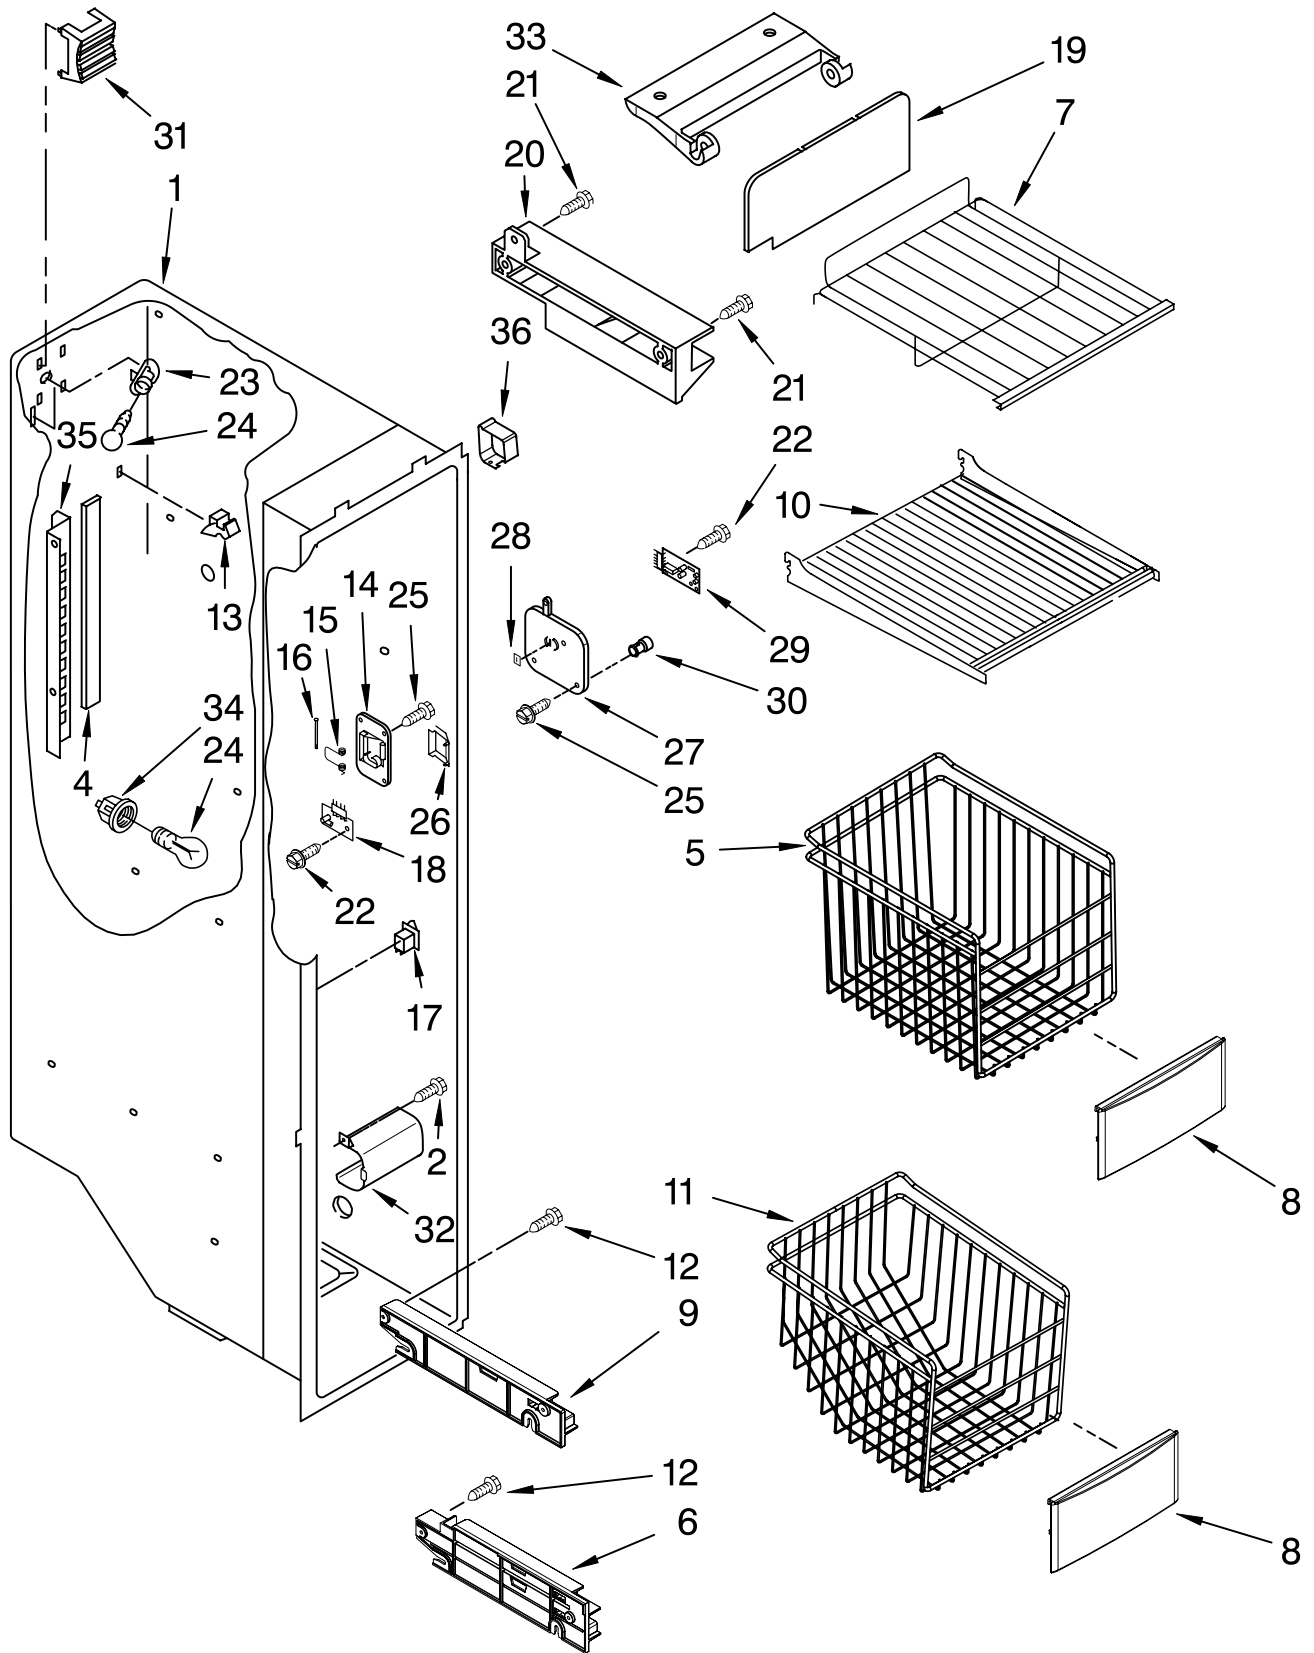

FREEZER LINER PARTS

For Models: KSRK25FVWH01, KSRK25FVBL01, KSRK25FVBT01, KSRK25FVMK01, KSRK25FVSS01, KSRK25FVMS01
(White) (Black) (Biscuit) (Mono Stainless) (Stainless Steel) (Mono Stainless)

FOR ORDERING INFORMATION REFER TO PARTS PRICE LIST

FREEZER LINER PARTS

For Models: KSRK25FVWH01, KSRK25FVBL01, KSRK25FVBT01, KSRK25FVMK01, KSRK25FVSS01, KSRK25FVMS01
(White) (Black) (Biscuit) (Mono Stainless) (Stainless Steel) (Mono Stainless)

Illus. No.	Part No.	DESCRIPTION
1		Liner (Not A Serviceable Part)
2	3400893	Screw
4	2198697	Gasket
5	2301139	Basket, Tall
6		Track, Basket-Dual
	2301293	Right Side
	2301294	Left Side
7	2211746K	Shelf, Slide Out Upper
8	2301134K	Basket, Front
9		Shelf Track
	2301289	Right Side
	2301290	Left Side
10	2205837K	Shelf (2)
11	2301140	Basket, Sloped
12	W10004810	Screw
13	842534	Clip, Air Duct (2)
14	2198587	Cover, Emitter
15	2198635	Spring
16	2198634	Pin
17	1115373	Switch, Rocker Arm
18	W10193840	P.C. Board Emitter
19	2255720	Cover, Ice Maker
20	2212321	Slide, Ice Maker Mounting
21	489478	Screw
22	489214	Screw
23	2162085	Light Socket
24	2326255	Light Bulb
25	8281185	Screw
26	2198633	Flipper
27	W10173569	Cover, Receiver
28	2315398	Slide, Ice Maker Shut Off
29	W10193666	P.C. Board, Receiver
30	2198643	Lens
31	2198589	Light Shield
32	2212340	Light Lens
33	2198641	Bracket, Ice Maker Cover
34	2155597	Socket, Light
35		Ladder
	2198609	Left Side
	2198610	Right Side
36	2303234	Shield, Wiring