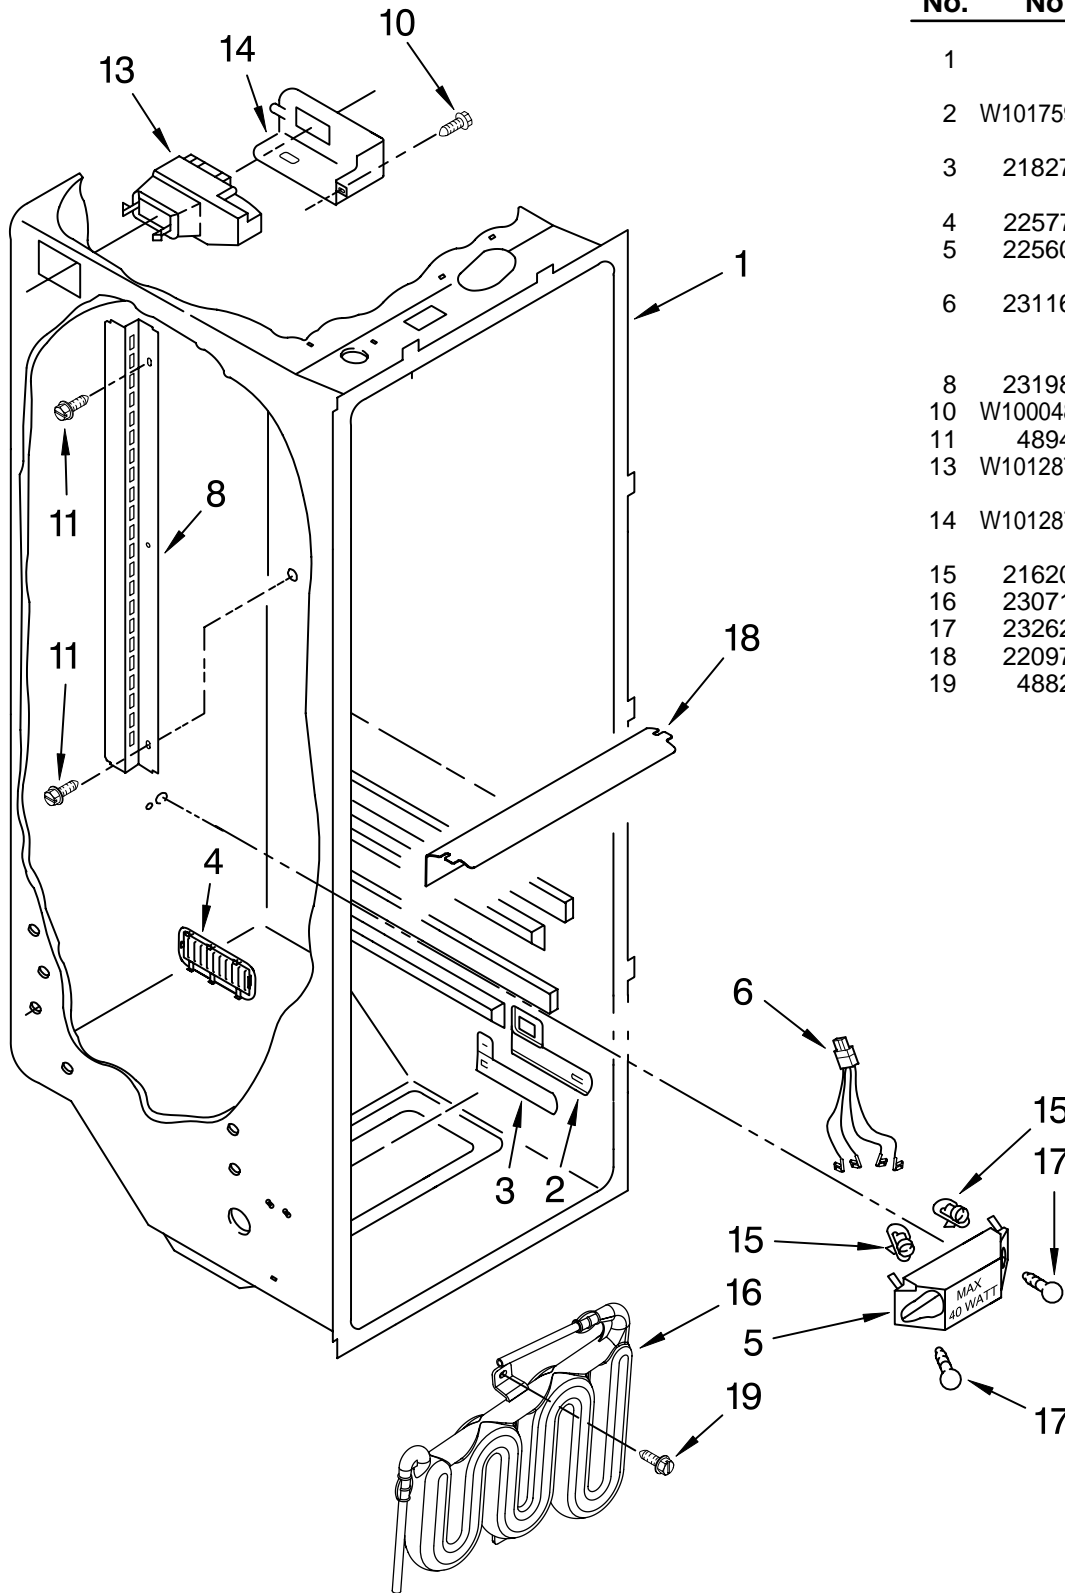

REFRIGERATOR LINER PARTS

For Models: KSRK25FVWH01, KSRK25FVBL01, KSRK25FVBT01, KSRK25FVMK01, KSRK25FVSS01, KSRK25FVMS01
(White) (Black) (Biscuit) (Mono Stainless) (Stainless Steel) (Mono Stainless)

Illus. No.	Part No.	DESCRIPTION
1		Liner (Not A Serviceable Part)
2	W10175967	Escutcheon, Meat Pan Control
3	2182757	Slide Meat Pan Control
4	2257741	Louver
5	2256035	Bracket, Dual Crisper Lights
6	2311637	Wire Harness, Dual Crisper Lights
8	2319866	Ladder, Shelf (2)
10	W10004810	Screw (2)
11	489478	Screw
13	W10128734	Air Diffuser Assembly
14	W10128735	Air Diffuser Cover
15	2162085	Socket
16	2307107	Reservoir
17	2326255	Light Bulb
18	2209769	Light Lens
19	488280	Screw

FOR ORDERING INFORMATION REFER TO PARTS PRICE LIST