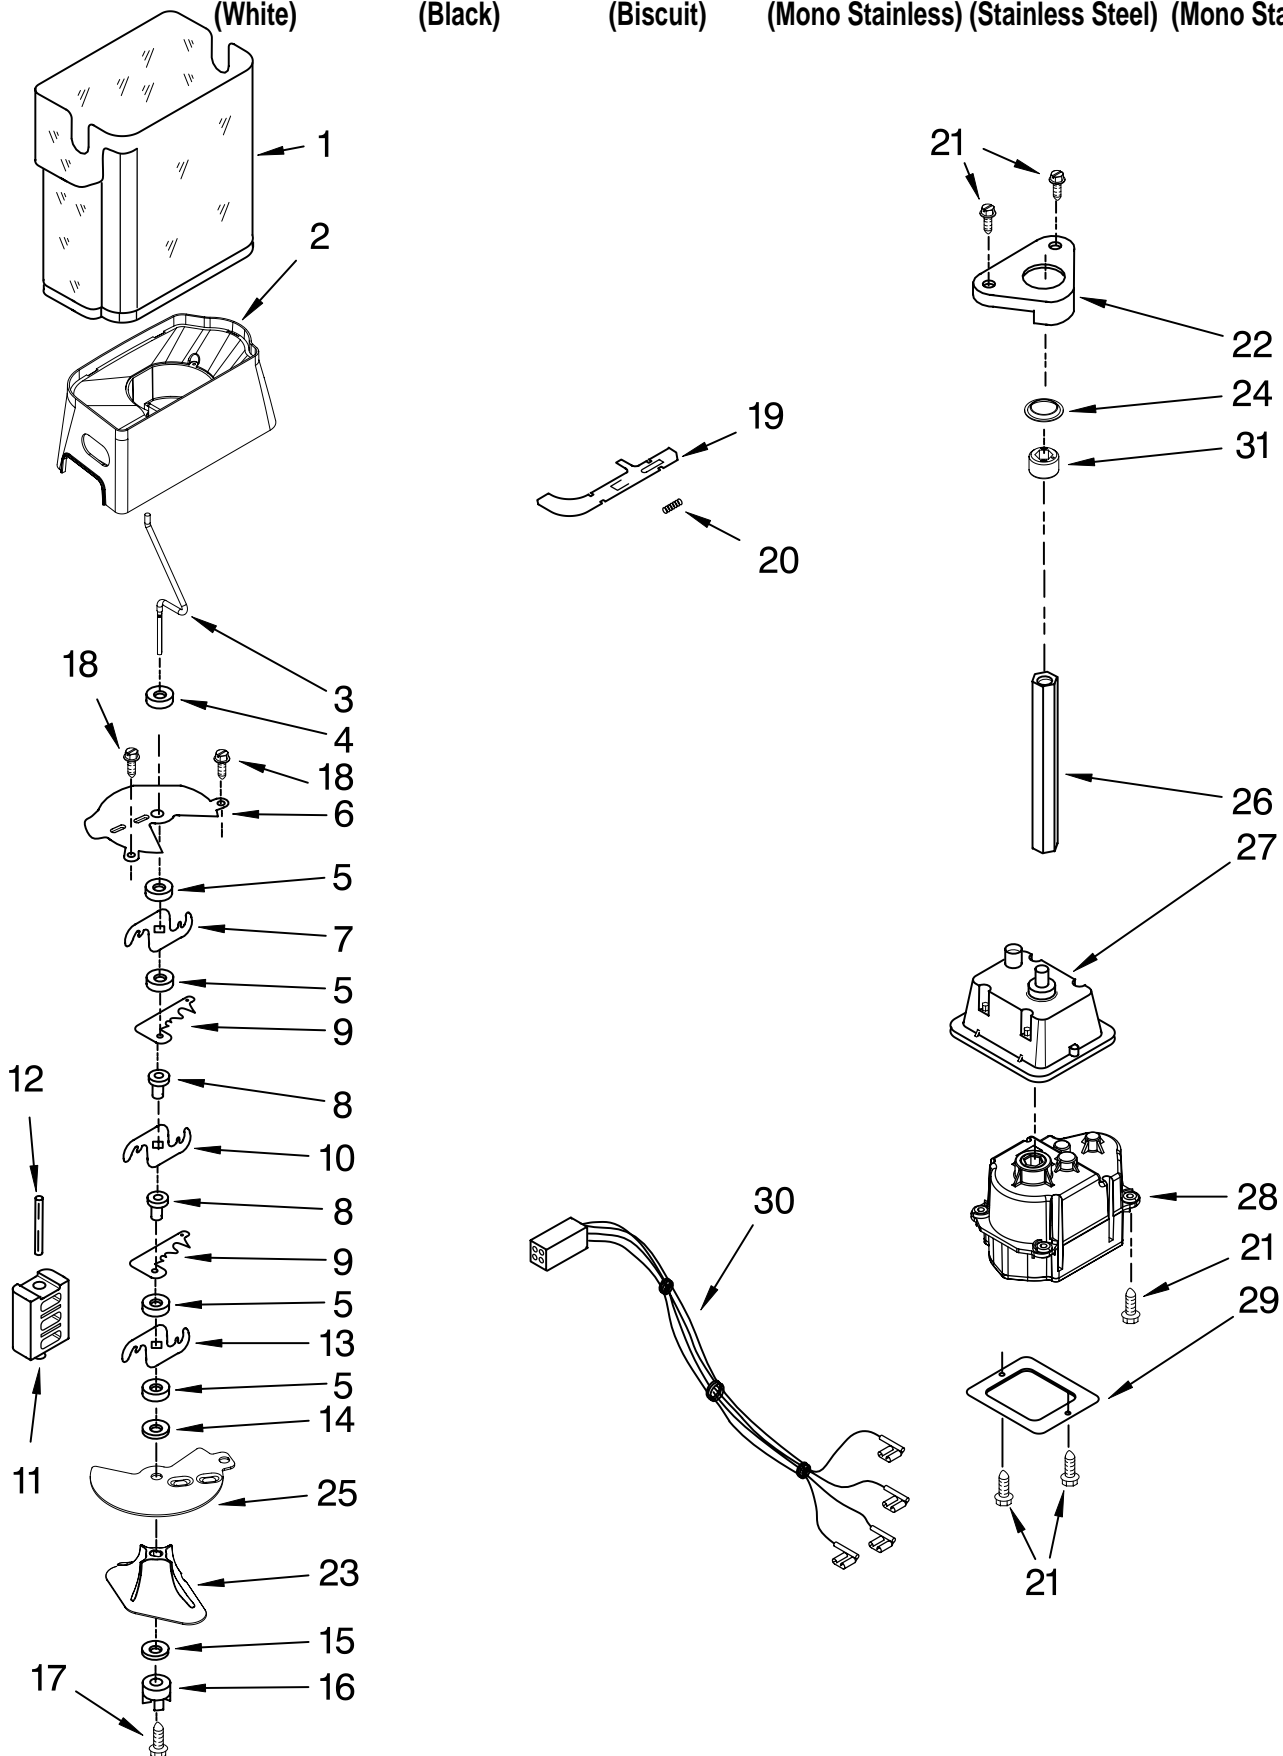

MOTOR AND ICE CONTAINER PARTS

For Models: KSRK25FVWH01, KSRK25FVBL01, KSRK25FVBT01, KSRK25FVMK01, KSRK25FVSS01, KSRK25FVMS01

(White)

(Black)

(Biscuit)

(Mono Stainless)

(Stainless Steel)

(Mono Stainless)

FOR ORDERING INFORMATION REFER TO PARTS PRICE LIST

MOTOR AND ICE CONTAINER PARTS

For Models: KSRK25FVWH01, KSRK25FVBL01, KSRK25FVBT01, KSRK25FVMK01, KSRK25FVSS01, KSRK25FVMS01
(White) (Black) (Biscuit) (Mono Stainless) (Stainless Steel) (Mono Stainless)

Illus. No.	Part No.	DESCRIPTION
1	2198573	Ice Bin
2	2317256	Crusher Bin
3	2317240	Auger
4	2258220	Washer
5	1119007	Spacer, Flat (4)
6	2317248	Cover, Crusher
7	2257024	Blade, Rotary
8	1119005	Spacer, Step (2)
9	2257020	Blade, Fixed
10	2257023	Blade, Rotary
11	2317239	Block, Blade
12	489229	Roll Pin
13	2257022	Blade, Rotary
14	489235	Washer, Plain
15	2198661	Washer, Coupling
16	2188918	Coupling
17	8281164	Screw
18	3400065	Screw
19	2317277	Latch, Bin
20	2198608	Spring, Latch
21	8281163	Screw
22	2188919	Holder
23	2317243	Wiper
24	2198628	Seal
25	2317250	Divider-Chamber
26	2188916	Drive Shaft
27	2322488	Enclosure, Motor
28	2322580	Dispenser, Motor
29	2212305	Cover
30	W10209450	Wire Harness, IDI Motor
31	2315559	Sleeve, Coupling
100	2317273	Ice Container (Complete)