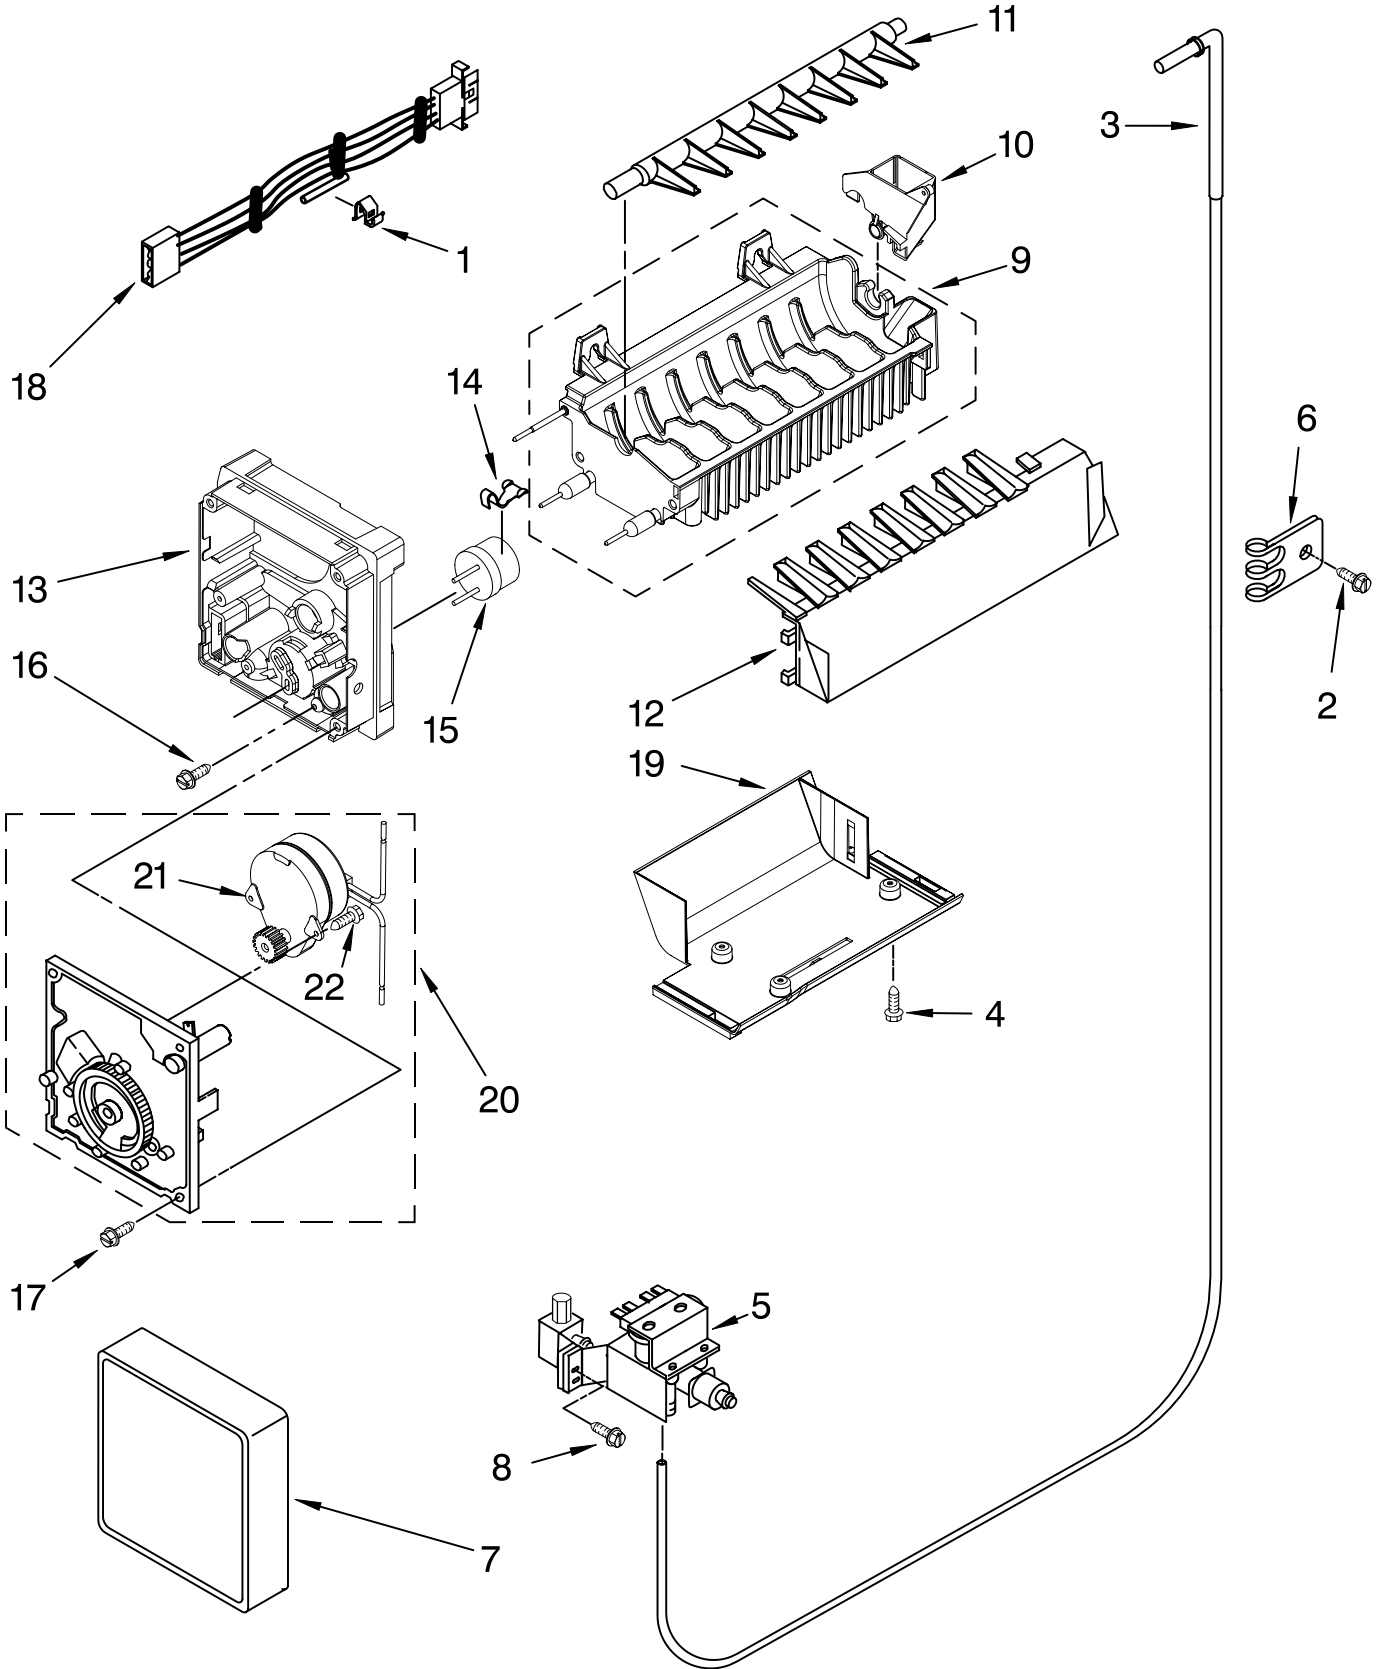

ICEMAKER PARTS

For Models: KSRK25FVWH01, KSRK25FVBL01, KSRK25FVBT01, KSRK25FVMK01, KSRK25FVSS01, KSRK25FVMS01
(White) (Black) (Biscuit) (Mono Stainless) (Stainless Steel) (Mono Stainless)

FOR ORDERING INFORMATION REFER TO PARTS PRICE LIST

ICEMAKER PARTS

For Models: KSRK25FVWH01, KSRK25FVBL01, KSRK25FVBT01, KSRK25FVMK01, KSRK25FVSS01, KSRK25FVMS01
(White) (Black) (Biscuit) (Mono Stainless) (Stainless Steel) (Mono Stainless)

Illus. No.	Part No.	DESCRIPTION
1	628379	Clip, Fuse
2	489084	Screw
3	2303216	Tube, Water
4	489478	Screw
5	2188708	Valve, Solenoid
6	2208136	Tube Clip
7	2174358	Cover
8	488649	Screw
9	W10122527	Mold & Heater Assembly (Also Order 542638
10	2304969	Cup, Water Fill
11	627843	Ejector
12	2198598	Ice Striper
13	2194712	Support
14	2315522	Retainer, Thermostat
15	627985	Thermostat (Also Order 542369 Cement Alumilastic)
16	8533917	Screw
17	489276	Screw
18	2187467	Harness, Wiring
19	2303583	Bracket, Icemaker Mounting
20	626691	Module Assembly (Includes Items 21 & 22)
21	626683	Motor
22	489136	Screw
100	W10190960	Icemaker Assembly