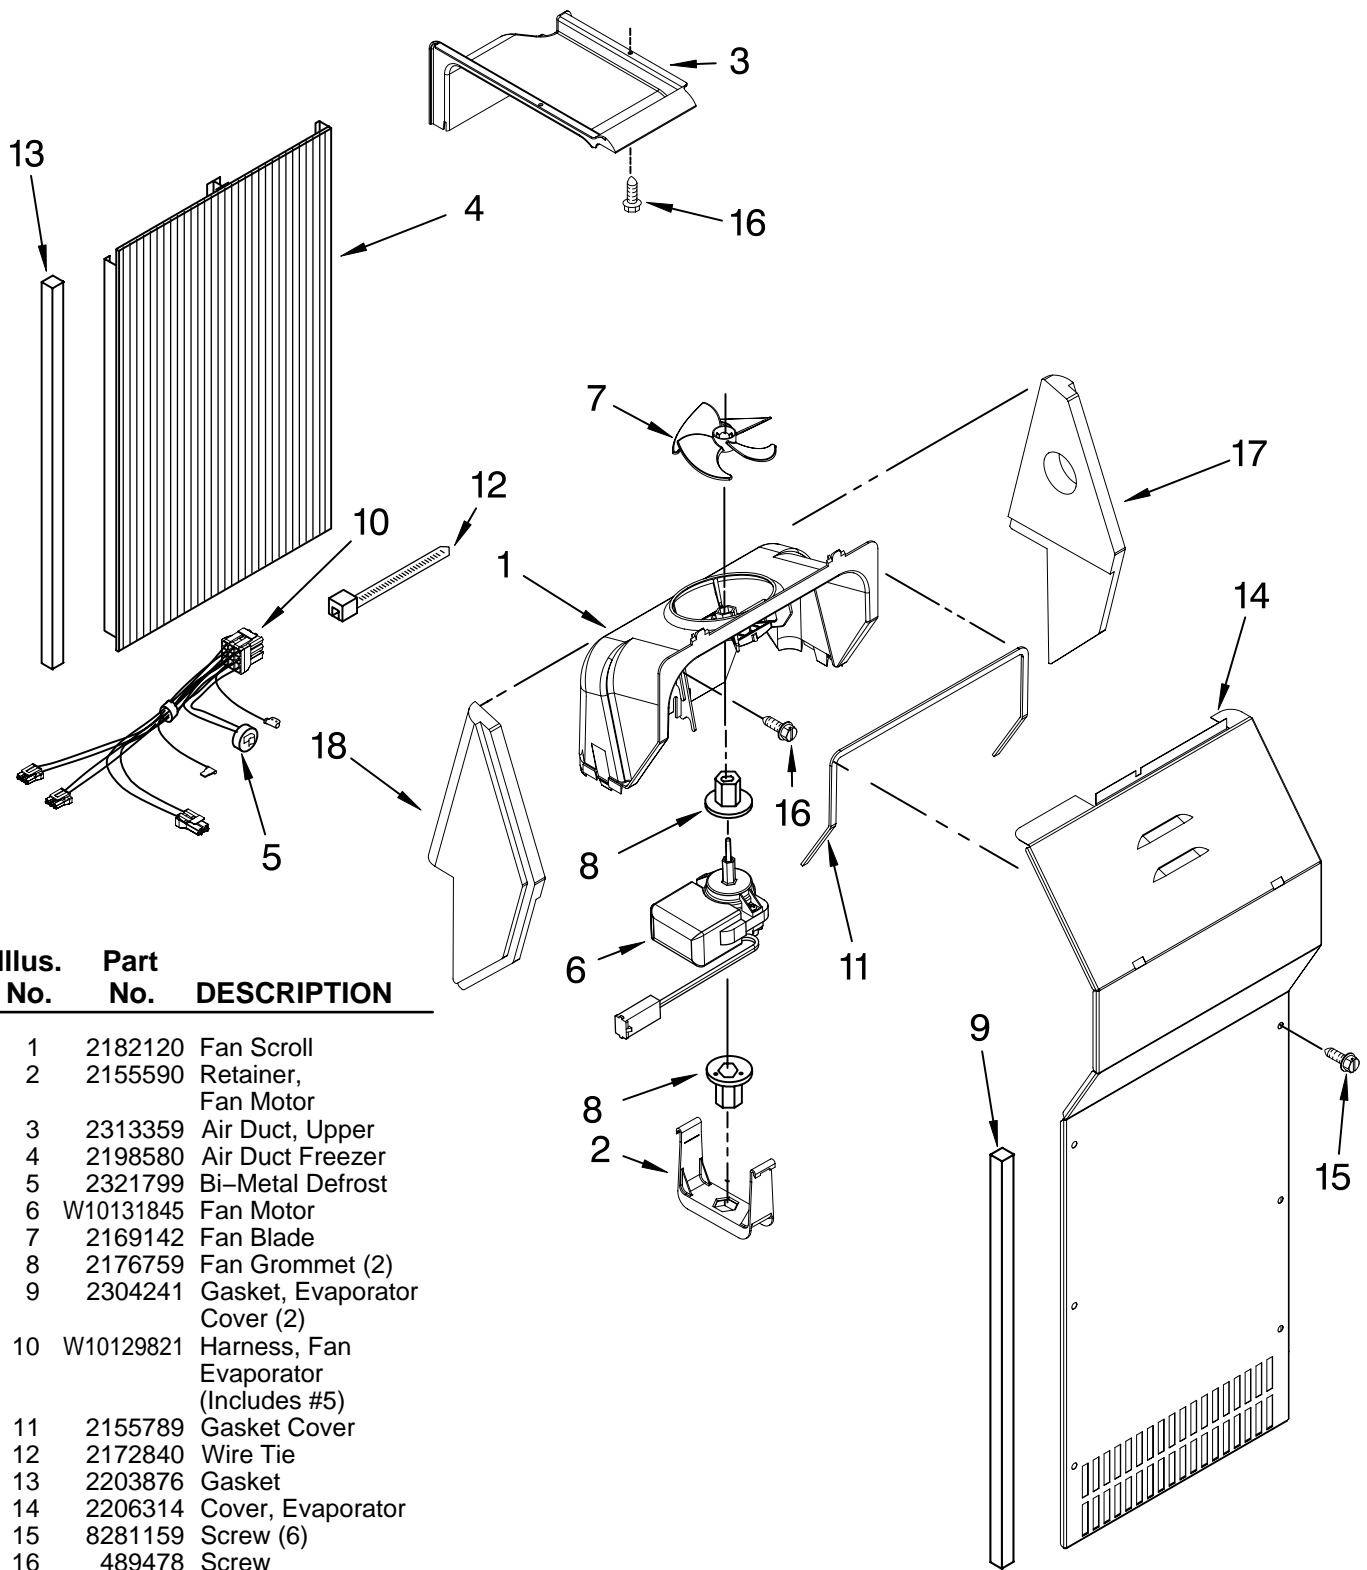

AIR FLOW PARTS

For Models: KSRK25FVWH01, KSRK25FVBL01, KSRK25FVBT01, KSRK25FVMK01, KSRK25FVSS01, KSRK25FVMS01
(White) (Black) (Biscuit) (Mono Stainless) (Stainless Steel) (Mono Stainless)

Illus. No.	Part No.	DESCRIPTION
1	2182120	Fan Scroll
2	2155590	Retainer, Fan Motor
3	2313359	Air Duct, Upper
4	2198580	Air Duct Freezer
5	2321799	Bi-Metal Defrost
6	W10131845	Fan Motor
7	2169142	Fan Blade
8	2176759	Fan Grommet (2)
9	2304241	Gasket, Evaporator Cover (2)
10	W10129821	Harness, Fan Evaporator (Includes #5)
11	2155789	Gasket Cover
12	2172840	Wire Tie
13	2203876	Gasket
14	2206314	Cover, Evaporator
15	8281159	Screw (6)
16	489478	Screw
17	2203595	Support, R.S
18	2203596	Support, L.S

FOR ORDERING INFORMATION REFER TO PARTS PRICE LIST