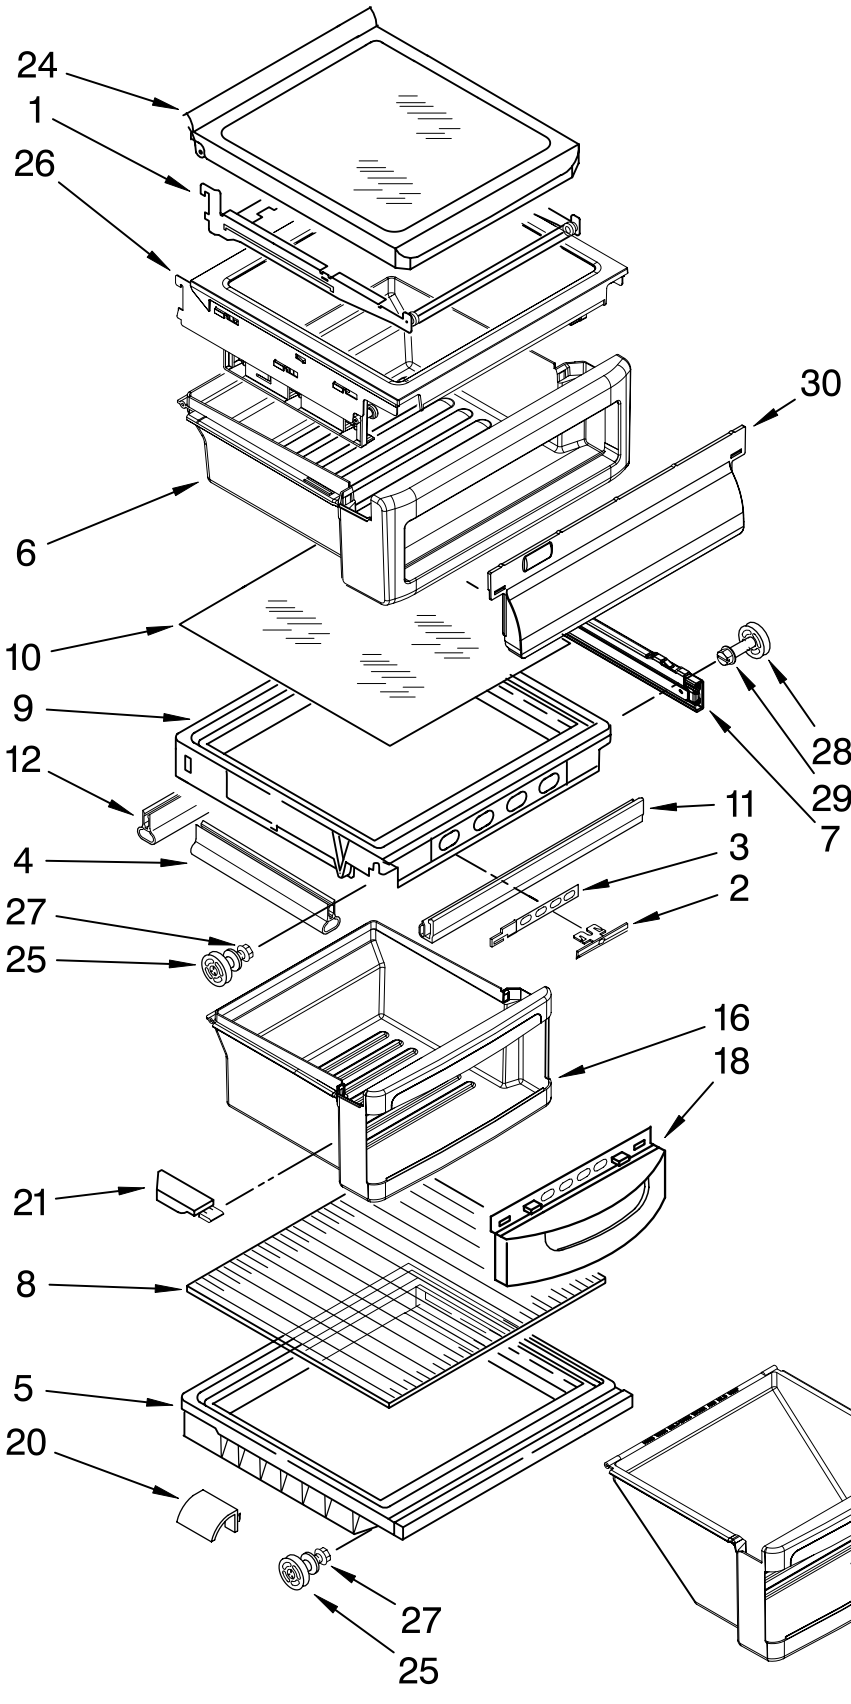

REFRIGERATOR SHELF PARTS

For Models: KSRK25FVWH01, KSRK25FVBL01, KSRK25FVBT01, KSRK25FVMK01, KSRK25FVSS01, KSRK25FVMS01
(White) (Black) (Biscuit) (Mono Stainless) (Stainless Steel) (Mono Stainless)

Illus. No.	Part No.	DESCRIPTION
1	2195975	Shelf Assembly, Cantilever (3)
2	2301025	Button, Humidity
3	2301026	Slide, Humidity
4	2301117	Gasket, Side (2)
5	2301568	Cover, Meat Pan (Includes Items 13, 14, 15 & 20)
6	W10142717	Snack Pan (Includes 30)
7		Glide Assy
	2301549	Left Side
	2301548	Right Side
8	2301010	Glass, Cover
9	2301567	Cover, Crisper (Includes 2, 3, 4, 11, 12, 13, 14 & 19)
10	2301009	Glass, Cover
11	2301116	Gasket (Front)
12	2301115	Gasket (Rear)
16	W10165598	Crisper Pan (Includes 13, 14, 18, 19 & 21)
17	W10165656	Meat Pan (Includes 13, 14, 19 & 22)
18	2301001	Window, Crisper
20	2301126	Deflector
21		Cap, Crisper Pan
	2301016	Right Side
	2301017	Left Side
22	2301227	Window, Meat Pan
24	2216102	Shelf & Roller Assembly
25	2196485	Stud Assembly
26	W10141750	Shelf, Snack Pan
27	3400894	Screw
28	2196483	Stud Assembly
29	8281158	Screw
30	2179243	Trim, Snack Pan

FOR ORDERING INFORMATION REFER TO PARTS PRICE LIST