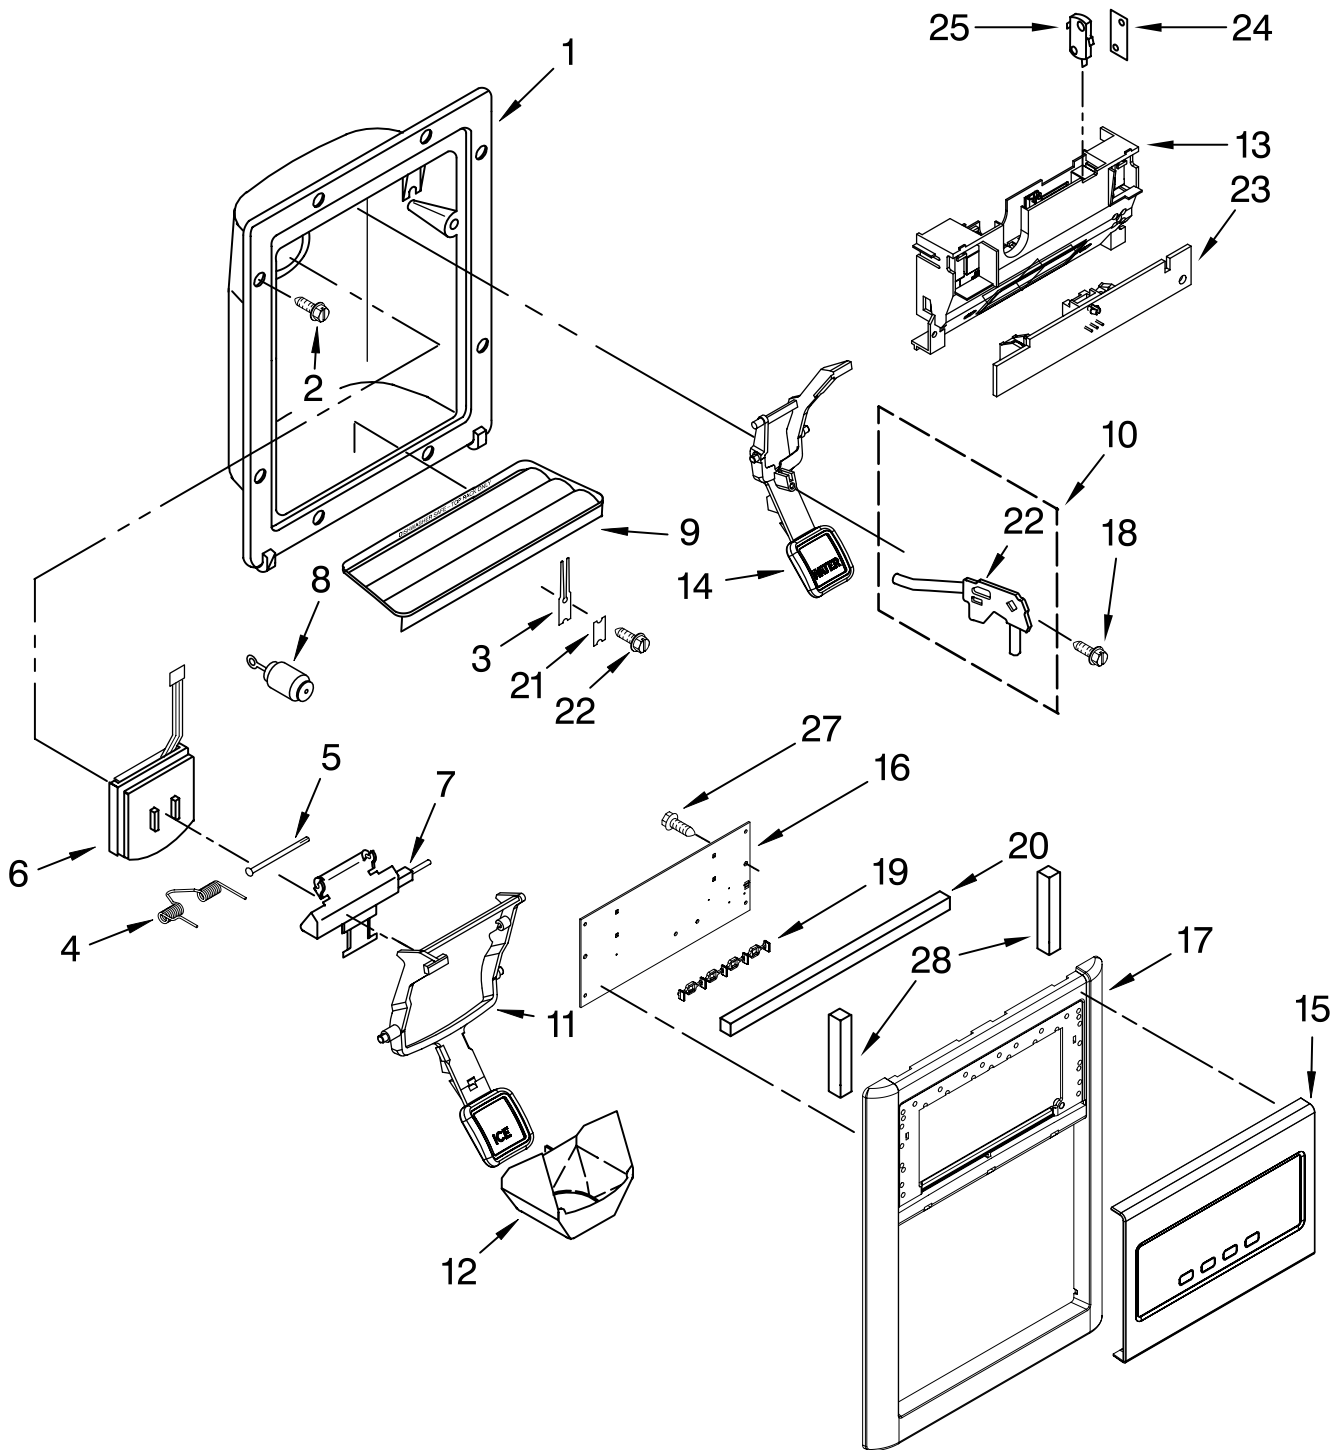

DISPENSER FRONT PARTS

For Models: KSRK25FVWH01, KSRK25FVBL01, KSRK25FVBT01, KSRK25FVMK01, KSRK25FVSS01, KSRK25FVMS01
(White) (Black) (Biscuit) (Mono Stainless) (Stainless Steel) (Mono Stainless)

FOR ORDERING INFORMATION REFER TO PARTS PRICE LIST

DISPENSER FRONT PARTS

For Models: KSRK25FVWH01, KSRK25FVBL01, KSRK25FVBT01, KSRK25FVMK01, KSRK25FVSS01, KSRK25FVMS01
(White) (Black) (Biscuit) (Mono Stainless) (Stainless Steel) (Mono Stainless)

Illus. No.	Part No.	DESCRIPTION	Illus. No.	Part No.	DESCRIPTION	Illus. No.	Part No.	DESCRIPTION
1		Housing, Dispenser (Not Serviced)	11		Lever, Ice Dispenser	16	2321749	Control Board
2	3196537	Screw		2180259	White	17		Front Bezel-Disp
3	2194719	Retainer, Levers		2180261	Black		W10136850	White
4	2304772	Spring, Torsion		2186850	Biscuit		W10136851	Black
5	2196195	Pin		2180261AP	Apollo Gray		W10136852	Biscuit
6	2180353	Door, Ice	12	2180224	Guide, Ice		W10139842	Stainless
7	2304355	Door Mechanism Assembly	13	W10206221	Bracket, Control	18	489000	Screw
8	2205686	Delay Mechanism	14		Lever, Water Dispenser	19	W10170417	Support, Window
9		Grille, Overflow		2180268	White	20	2305571	Gasket
	2206670W	White		2180270	Black	21	2195051	Strain Relief
	2206670B	Black		2186852	Biscuit	22	2304673	Bracket, Dispenser
	2206670T	Biscuit		2180270AP	Apollo Gray	23	2321720	LED Assy
	W10171993	Apollo Gray	15		Fascia Assy	24	625834	Spacer, Switch
10	2304317	Water Fitting Assembly (Includes Water Tube)		W10136810	White	25	2162361	Switch, Bracket
				W10144770	Black	27	489214	Screw
				W10144771	Biscuit	28	W10194025	Gasket (2)
				W10144818	Stainless