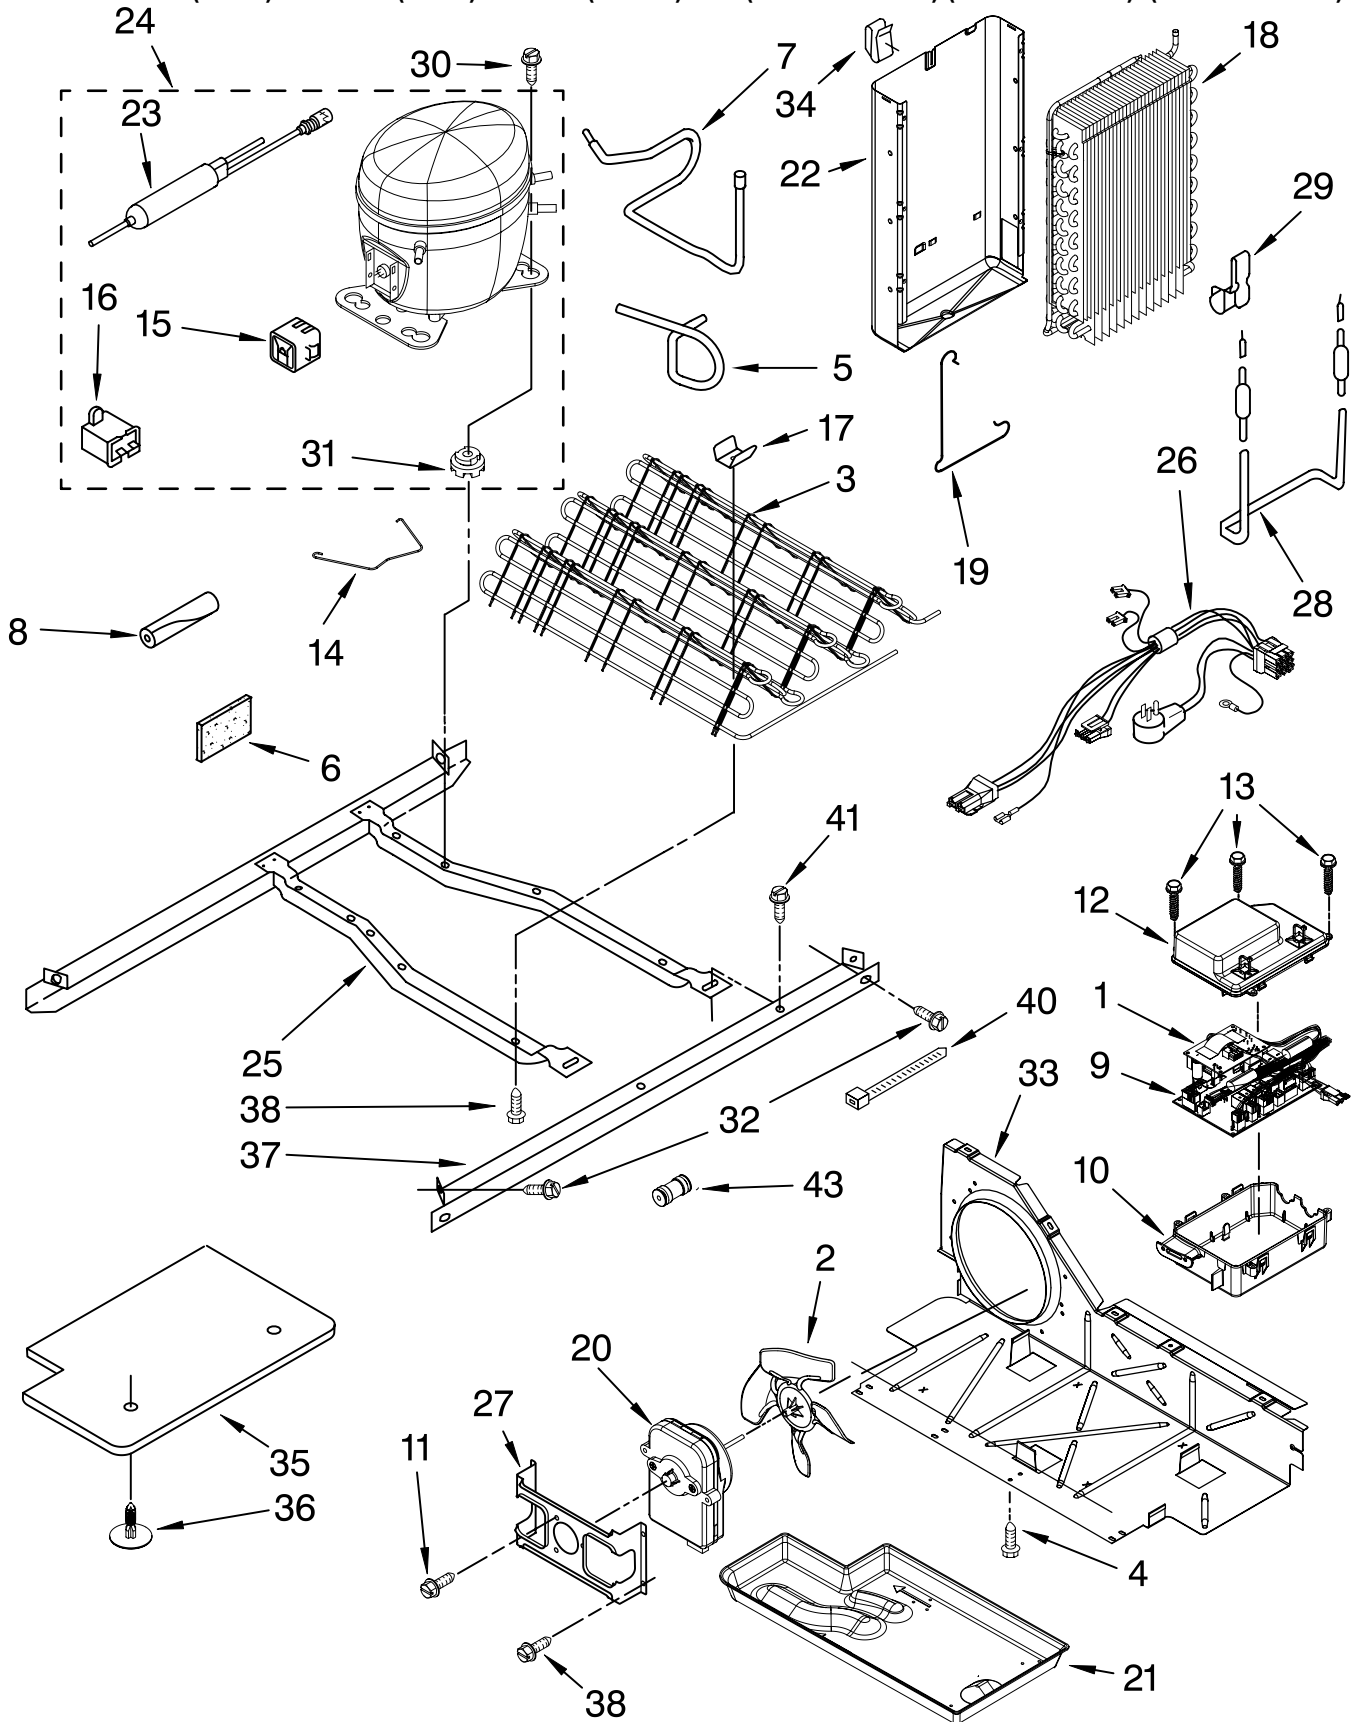

UNIT PARTS

For Models: KSRK25FVWH01, KSRK25FVBL01, KSRK25FVBT01, KSRK25FVMK01, KSRK25FVSS01, KSRK25FVMS01
(White) (Black) (Biscuit) (Mono Stainless) (Stainless Steel) (Mono Stainless)

FOR ORDERING INFORMATION REFER TO PARTS PRICE LIST

UNIT PARTS

For Models: KSRK25FVWH01, KSRK25FVBL01, KSRK25FVBT01, KSRK25FVMK01, KSRK25FVSS01, KSRK25FVMS01
(White) (Black) (Biscuit) (Mono Stainless) (Stainless Steel) (Mono Stainless)

Illus. No.	Part No.	DESCRIPTION
1	22584	Ctrl-Elek, Gemini
2	12825802	Fan, Blade
3	W10196260	Condenser Assembly
4	489464	Screw
5	W10221712	Tube, Process
6	2169104	Insulation-Sound
7	W10177642	Tube Suction
8	2161302	Sleeve
9	W10210789	Ctrl-Elek, Main
10	2323186	Control, Box
11	8533993	Screw
12	2323188	Control, Cover
13	8533859	Screw
14	W10174384	Clip, Retaining
15	W10189190	Start Device, Combination (Start Relay and Overload)
16	2264017	Capacitor
17	2216914	Clip, Condenser
18	2188823	Evaporator
19	2161324	Clamp
20	2188874	Fan, Motor
21	1105523	Tray, Evaporator

Illus. No.	Part No.	DESCRIPTION
22	2217194	Heat Shield
23	W10177049	Drier
24	W10183575	Compressor (Also Order 876765 Tube Kit)
25	2304904	Unit Mounting Frame
26	W10178849	Unit, Harness
27	2181929	Fan, Motor Bracket
28	2323198	Heater, Defrost
29	2304287	Clip
30	489373	Screw
31		Grommet (4)
	1100826	Production Service
	4387558	Service
32	489340	Screw
33	2196202	Air Baffle
34	2155547	Clip, Heat Shield
35	2304899	Unit Cover, Bottom
36	489396	Clip
37	2305374	Unit Mounting Rail
38	8281232	Screw
40	2172840	Strap
41	489427	Screw

Illus. No.	Part No.	DESCRIPTION
43	2320322	Connector, Water Tube
Following Parts Not Illustrated and Optional Parts Not Included		
	978025	Valve, Access (1/4")
	978026	Valve, Access (5/16")
	978027	Valve, Access (3/8")
	978028	Valve, Access (1/2")
	978029	Valve, Access (5/8")
	978030	Valve, Access (3/4")
	876764	Valve, Access (3/16")
REFRIGERANT CHARGE		
5.00 oz. (R-134A)