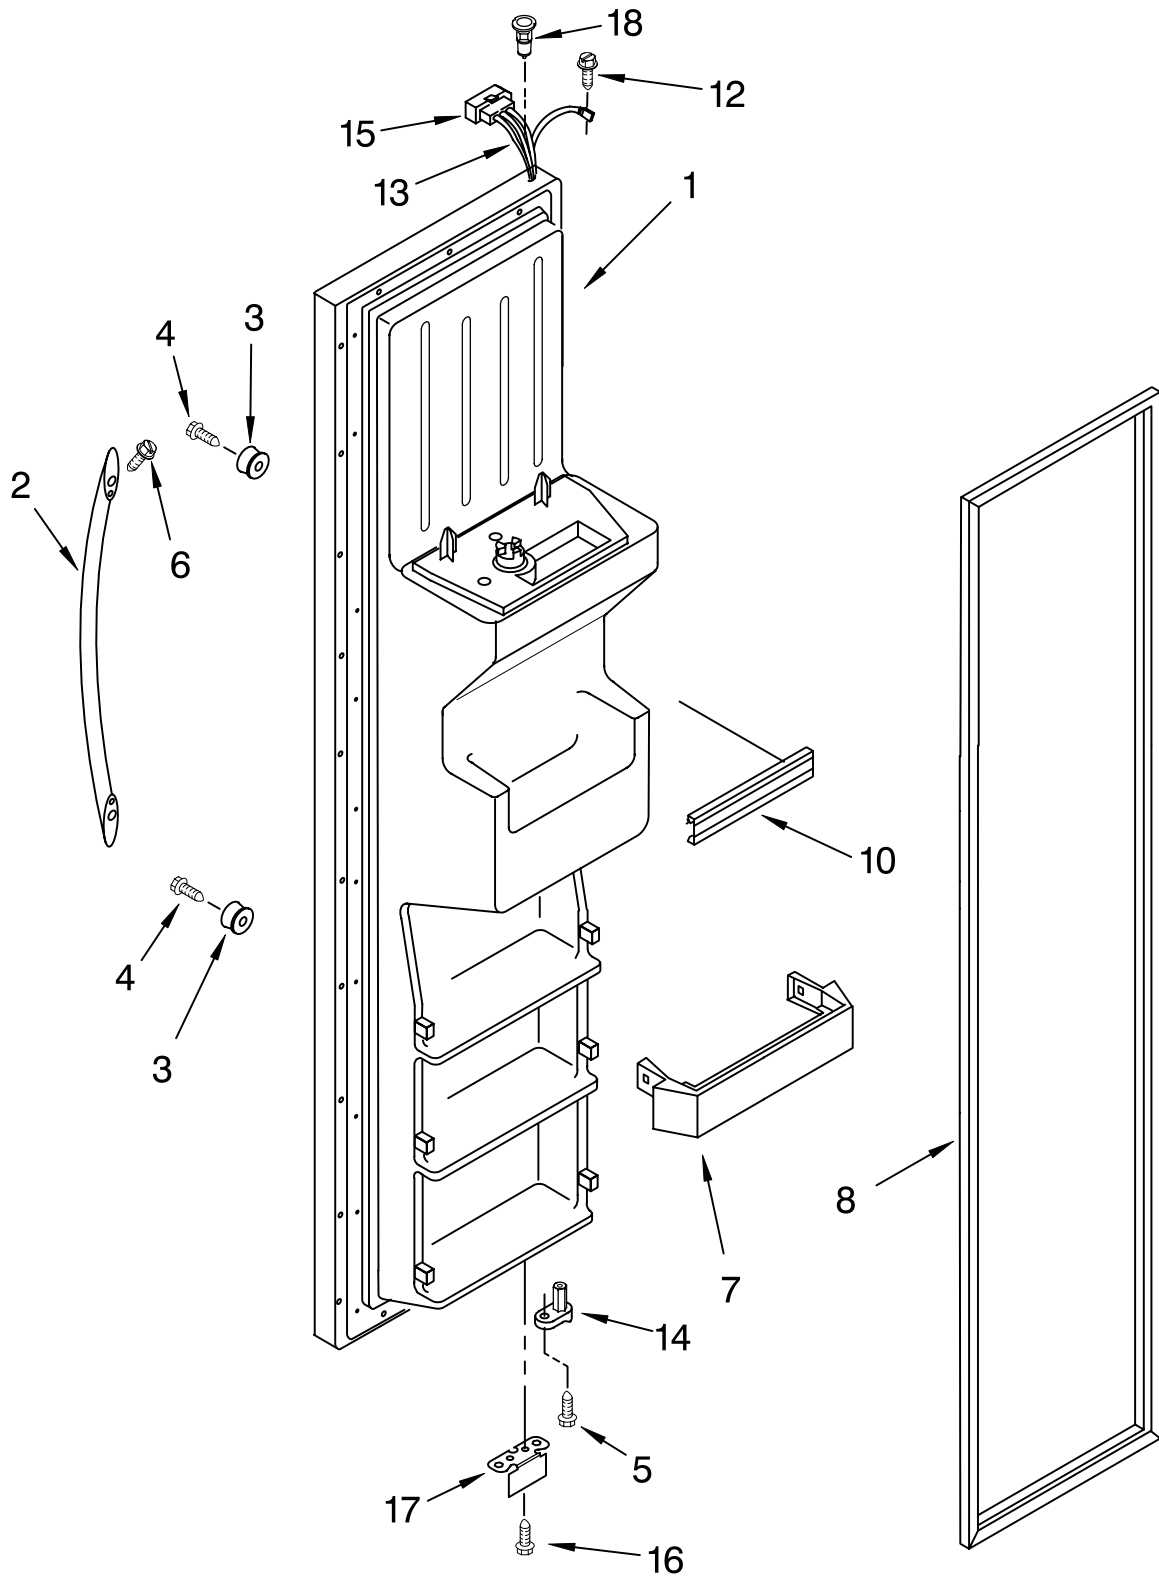

FREEZER DOOR PARTS

For Models: KSRG25FKSS02
(Stainless Steel)

FOR ORDERING INFORMATION REFER TO PARTS PRICE LIST

FREEZER DOOR PARTS

For Models: KSRG25FKSS02

(Stainless Steel)

Illus. No.	Part No.	DESCRIPTION
1		Freezer Door (Includes #8 And Dispenser Front Parts)
	2216569S	Stainless Steel
2		Handle
	2204454S	Stainless Steel
3	2203690	Stud, Handle
4	489463	Screw
5	3400012	Screw
6	98654	Screw
7	2171070	Shelf Bin (4)
8		Door Gasket, Magnetic
	2221314	Black
10	2219982	Trim, Door Shelf
12	488500	Screw
13	2206178	Wire Harness
14	2182179	Door Closer, Upper Cam
15	2154473	Connector
16	489420	Screw
17		Bracket, Door Stop
	2206629B	Black
18	2182181	Thimble-Top

FOR ORDERING INFORMATION REFER TO PARTS PRICE LIST