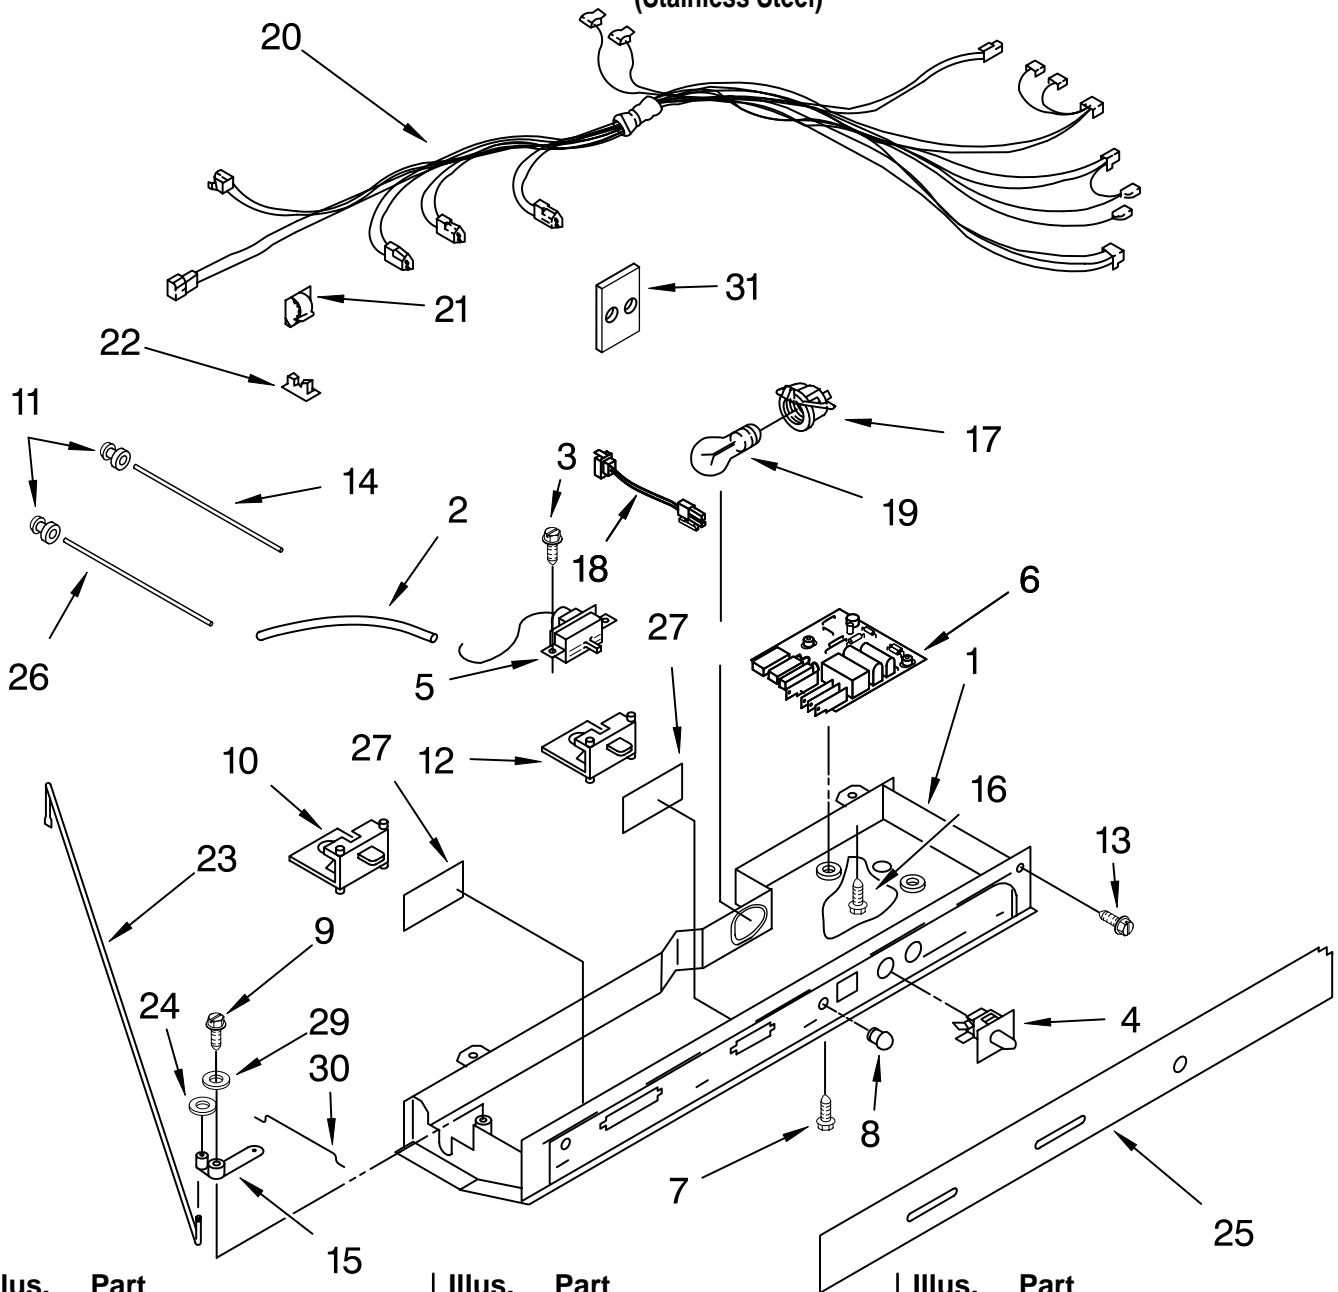

FOR ORDERING INFORMATION REFER TO PARTS PRICE LIST

AIR FLOW PARTS

For Models: KSRG25FKSS02
(Stainless Steel)

Illus. No.	Part No.	DESCRIPTION
1	2182120	Fan Scroll
2	2155590	Retainer, Fan Motor
3	2198595	Air Scoop
4	2212377	Air Duct, Upper
5	2198580	Air Duct Freezer
7	2162404	Fan Motor
8	2169142	Fan Blade
10	2176759	Fan Grommet (2)
12	2206504	Harness, Fan Evaporator, And Heater, Bi-Metal
13	2155789	Gasket Cover
14	2172840	Wire Tie
16	2203876	Gasket
17	2206314	Cover, Evaporator
18	489355	Screw
21	489478	Screw
22	2203595	Support, R.S
23	2203596	Support, L.S

FOR ORDERING INFORMATION REFER TO PARTS PRICE LIST

CONTROL PARTS

For Models: KSRG25FKSS02

(Stainless Steel)

Illus. No.	Part No.	DESCRIPTION
------------	----------	-------------

1	8201785	Control Box
2	2196001	Tube Barrier, Thermostat
3	489214	Screw (3)
4	2149705	Light Switch
5	2161282	Thermostat
6	2213489	Adaptive Defrost Control
7	489398	Screw (2)
8	2200096	Cover, Light Lens
9	627068	Screw

Illus. No.	Part No.	DESCRIPTION
------------	----------	-------------

10	2181741	Slide, Air Control
11	2172906	Grommet, Light Bar
12	2161466	Slide, Thermostat
13	489084	Screw (2)
14	2179920	Light Bar (RC)
15	2161306	Arm, Pivot
16	489290	Screw (2)
17	2162085	Light Socket
18	2213462	Harness, Indicator Light
19	527949	Light Bulb
20	2212237	Control Box Harness