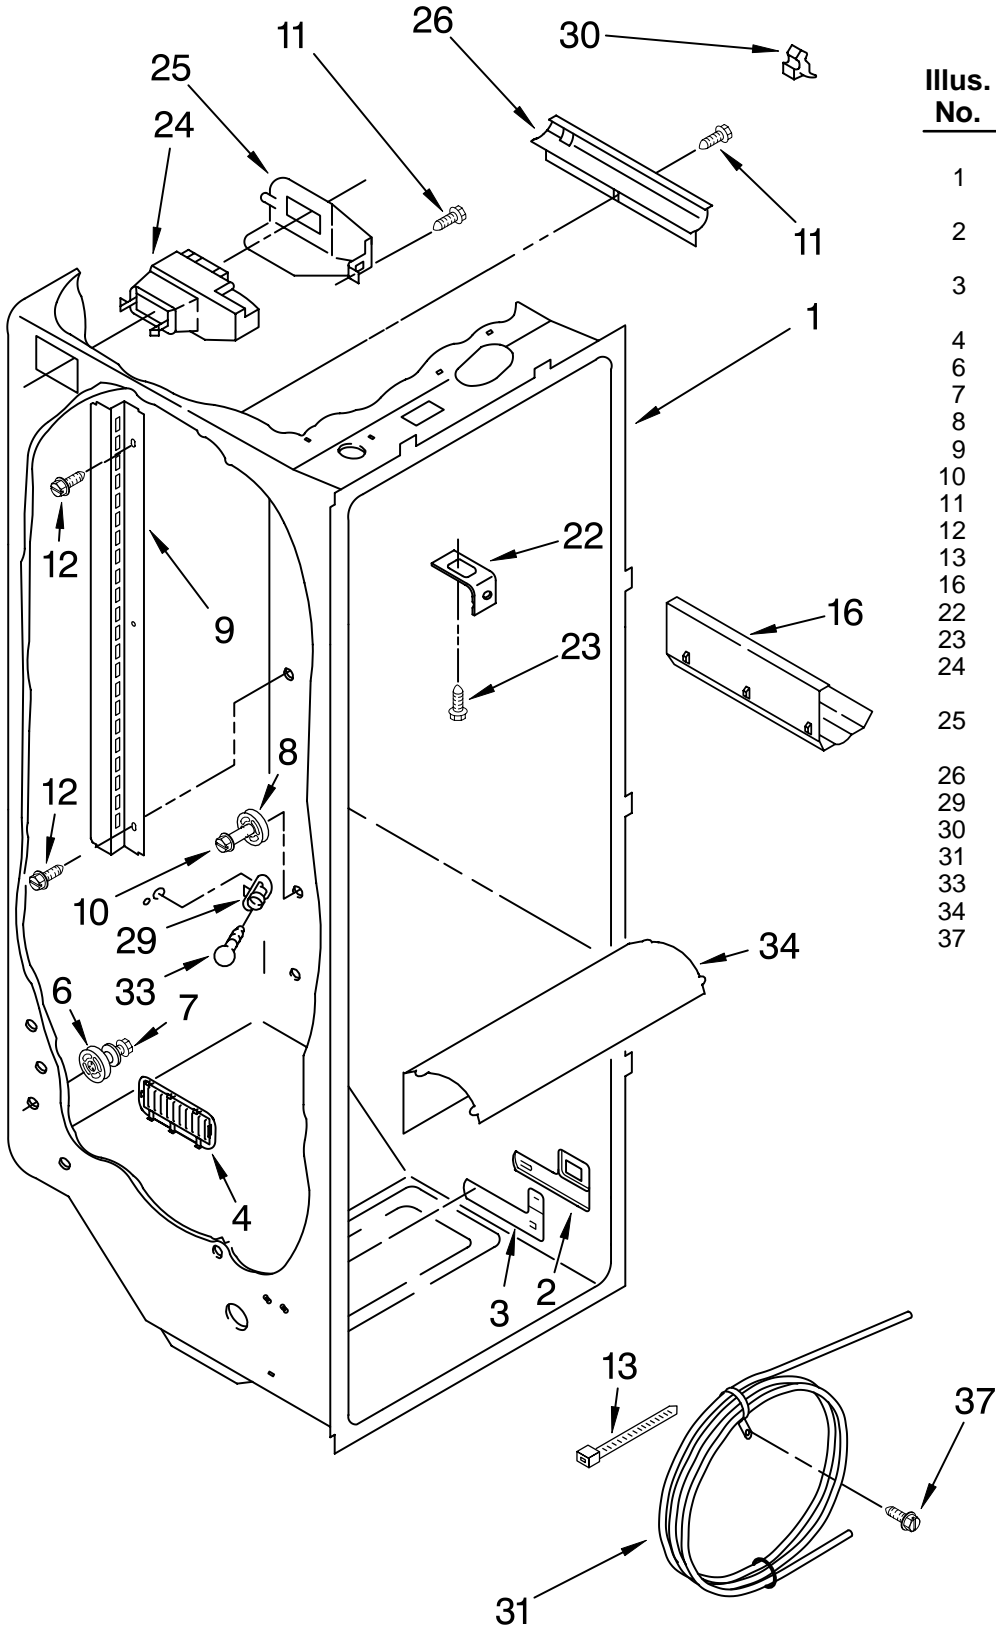

For Models: KSRG25FKSS02
(Stainless Steel)

Literature Parts

FOR ORDERING INFORMATION REFER TO PARTS PRICE LIST

CABINET PARTS

For Models: KSRG25FKSS02
(Stainless Steel)

Illus. Part
No. No. DESCRIPTION

LITERATURE PARTS

REFRIGERATOR LINER PARTS

For Models: KSRG25FKSS02
(Stainless Steel)

Illus. No.	Part No.	DESCRIPTION
1		Liner (Not A Serviceable Part)
2	2194744	Escutcheon, Meat Pan Control
3	2182757	Slide Meat Pan Control
4	2182147	Louver
6	2196485	Stud Assembly
7	3400894	Screw
8	2196483	Stud Assembly
9	2206273	Ladder, Shelf (2)
10	8281158	Screw
11	486298	Screw (2)
12	487539	Screw
13	2205813	Strap
16	2179404	Rack, Wine & Egg
22	1123919	Bracket Retainer
23	489290	Screw (2)
24	2209754	Air Diffuser Assembly
25	2152019	Air Diffuser Cover
26	2150331	Cover, Conduit
29	2162085	Socket
30	842534	Clip, Air Duct
31	2217199	Reservoir
33	527949	Light Bulb
34	2206269	Light Lens
37	488280	Screw

FOR ORDERING INFORMATION REFER TO PARTS PRICE LIST

REFRIGERATOR SHELF PARTS

For Models: KSRG25FKSS02
(Stainless Steel)

Illus. No.	Part No.	DESCRIPTION
1	2195975	Shelf Assembly, Cantilever (3)
2	2174253	Button, Humidity
3	2174252	Slide, Humidity
4	2174273	Gasket, Side (2)
5	2161491	Cover, Meat Pan (Includes Items 13, 14 & 15)
6	2209677	Snack Pan
7	2179243	Trim, Handle
8	2189526	Glass, Cover
9	2174250	Cover, Crisper (Includes 2, 3, 4, 11, 12, 13, 14 & 19)
10	2174148	Glass, Cover
11	2174272	Gasket (Front)
12	2174274	Gasket (Rear)
13	2174478	Eyelet, Roller
14	2188212	Roller
15	489211	Screw
16	2179227	Crisper Pan (Includes 13, 14, 18, 19 & 21)
17	2179231	Meat Pan (Includes 13, 14, 19 & 22)
18	2174076	Window, Crisper
19	489261	Screw
20	2176095	Deflector
21	2174259	Cap, Crisper Pan Right Side
	2174258	Left Side
22	2174362	Window, Meat Pan
23	2216624	Egg Bin
24	2216102	Shelf & Roller Assembly
26	2206346	Shelf, Snack Pan