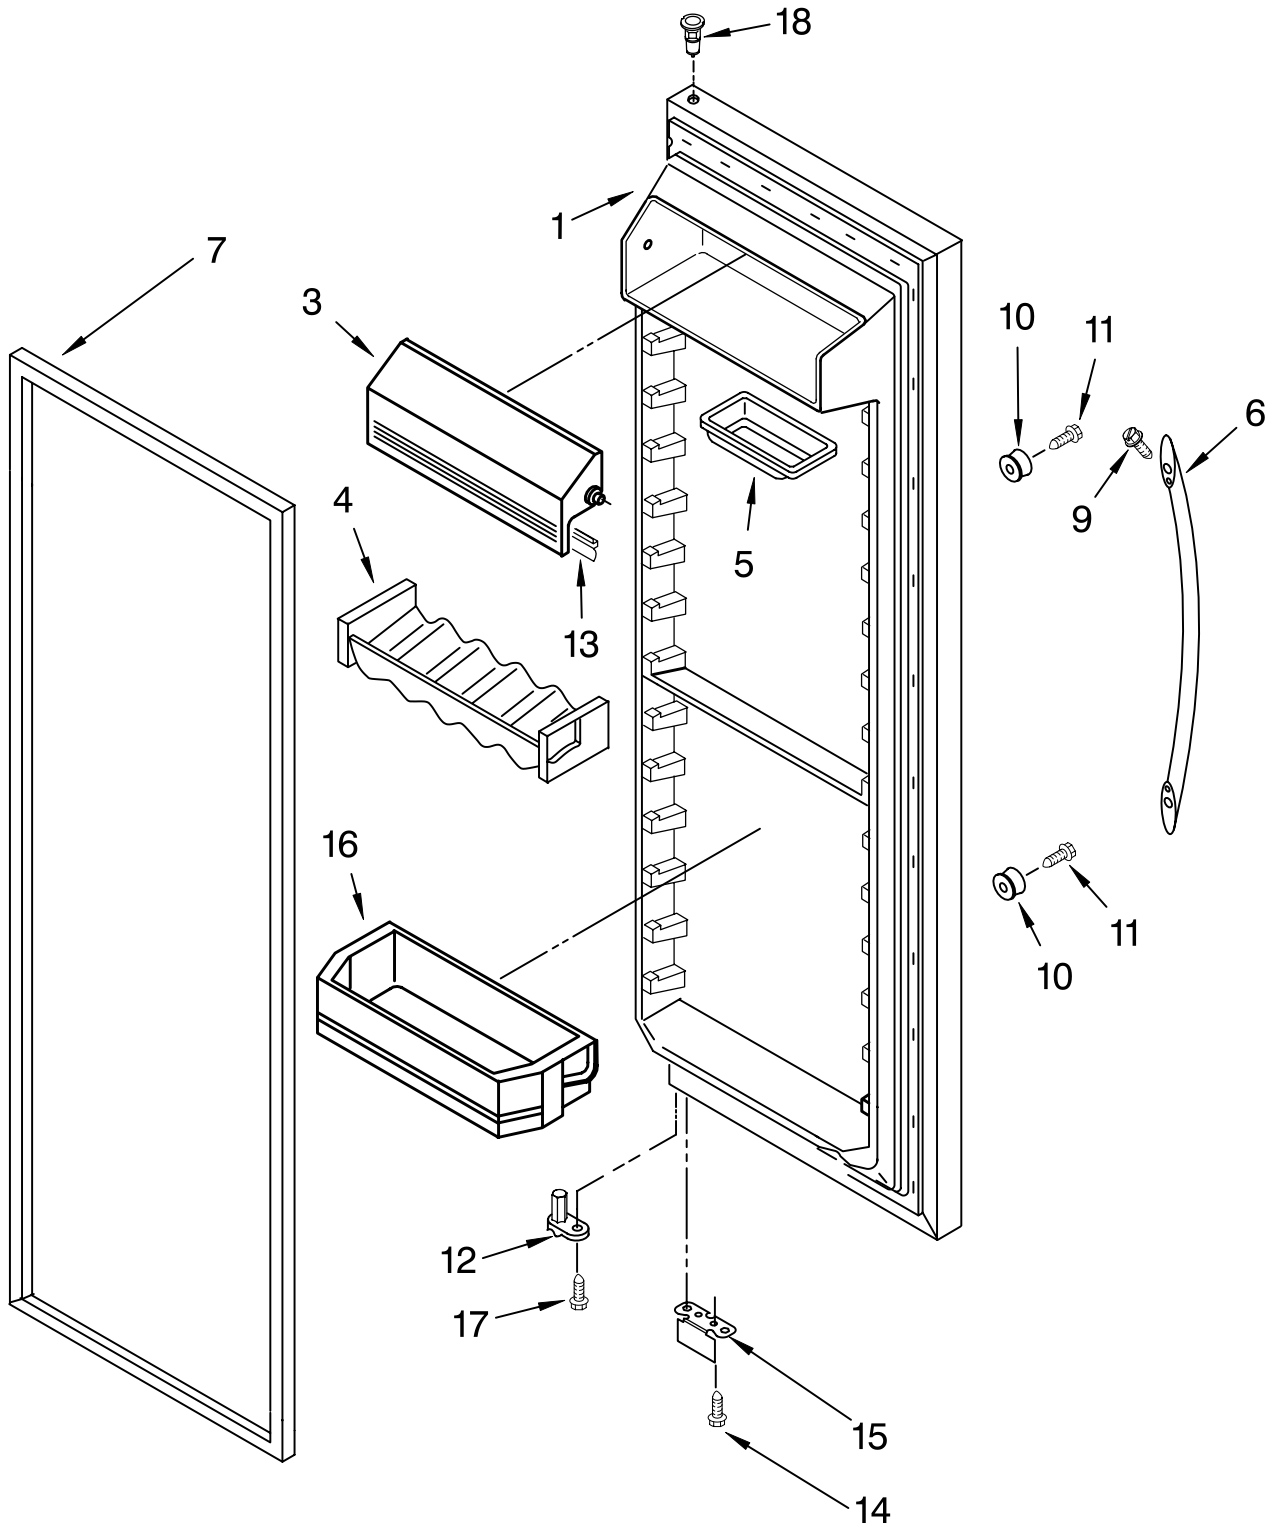

REFRIGERATOR DOOR PARTS

For Models: KSRG25FKSS02
(Stainless Steel)

FOR ORDERING INFORMATION REFER TO PARTS PRICE LIST

REFRIGERATOR DOOR PARTS

For Models: KSRG25FKSS02

(Stainless Steel)

<u>Illus.</u> <u>No.</u>	<u>Part</u> <u>No.</u>	<u>DESCRIPTION</u>
1		Refrigerator Door (Includes #7)
	2219830S	Stainless Steel
3	2182399	Door, Compartment
4	2193409	Holder, Beverage
5	2165792	Butter Dish
6		Handle
	2204454S	Stainless Steel
7		Door Gasket, Magnetic
	2221313	Black
9	98654	Screw
10	2203690	Stud, Handle
11	489463	Screw
12	2182178	Door Closer, Upper Cam
13	2159124	Gasket
14	489420	Screw
15		Bracket, Door Stop
	2206629B	Black
16	2171063	Shelf Bin (4)
17	3400012	Screw
18	2182180	Thimble-Top

FOR ORDERING INFORMATION REFER TO PARTS PRICE LIST