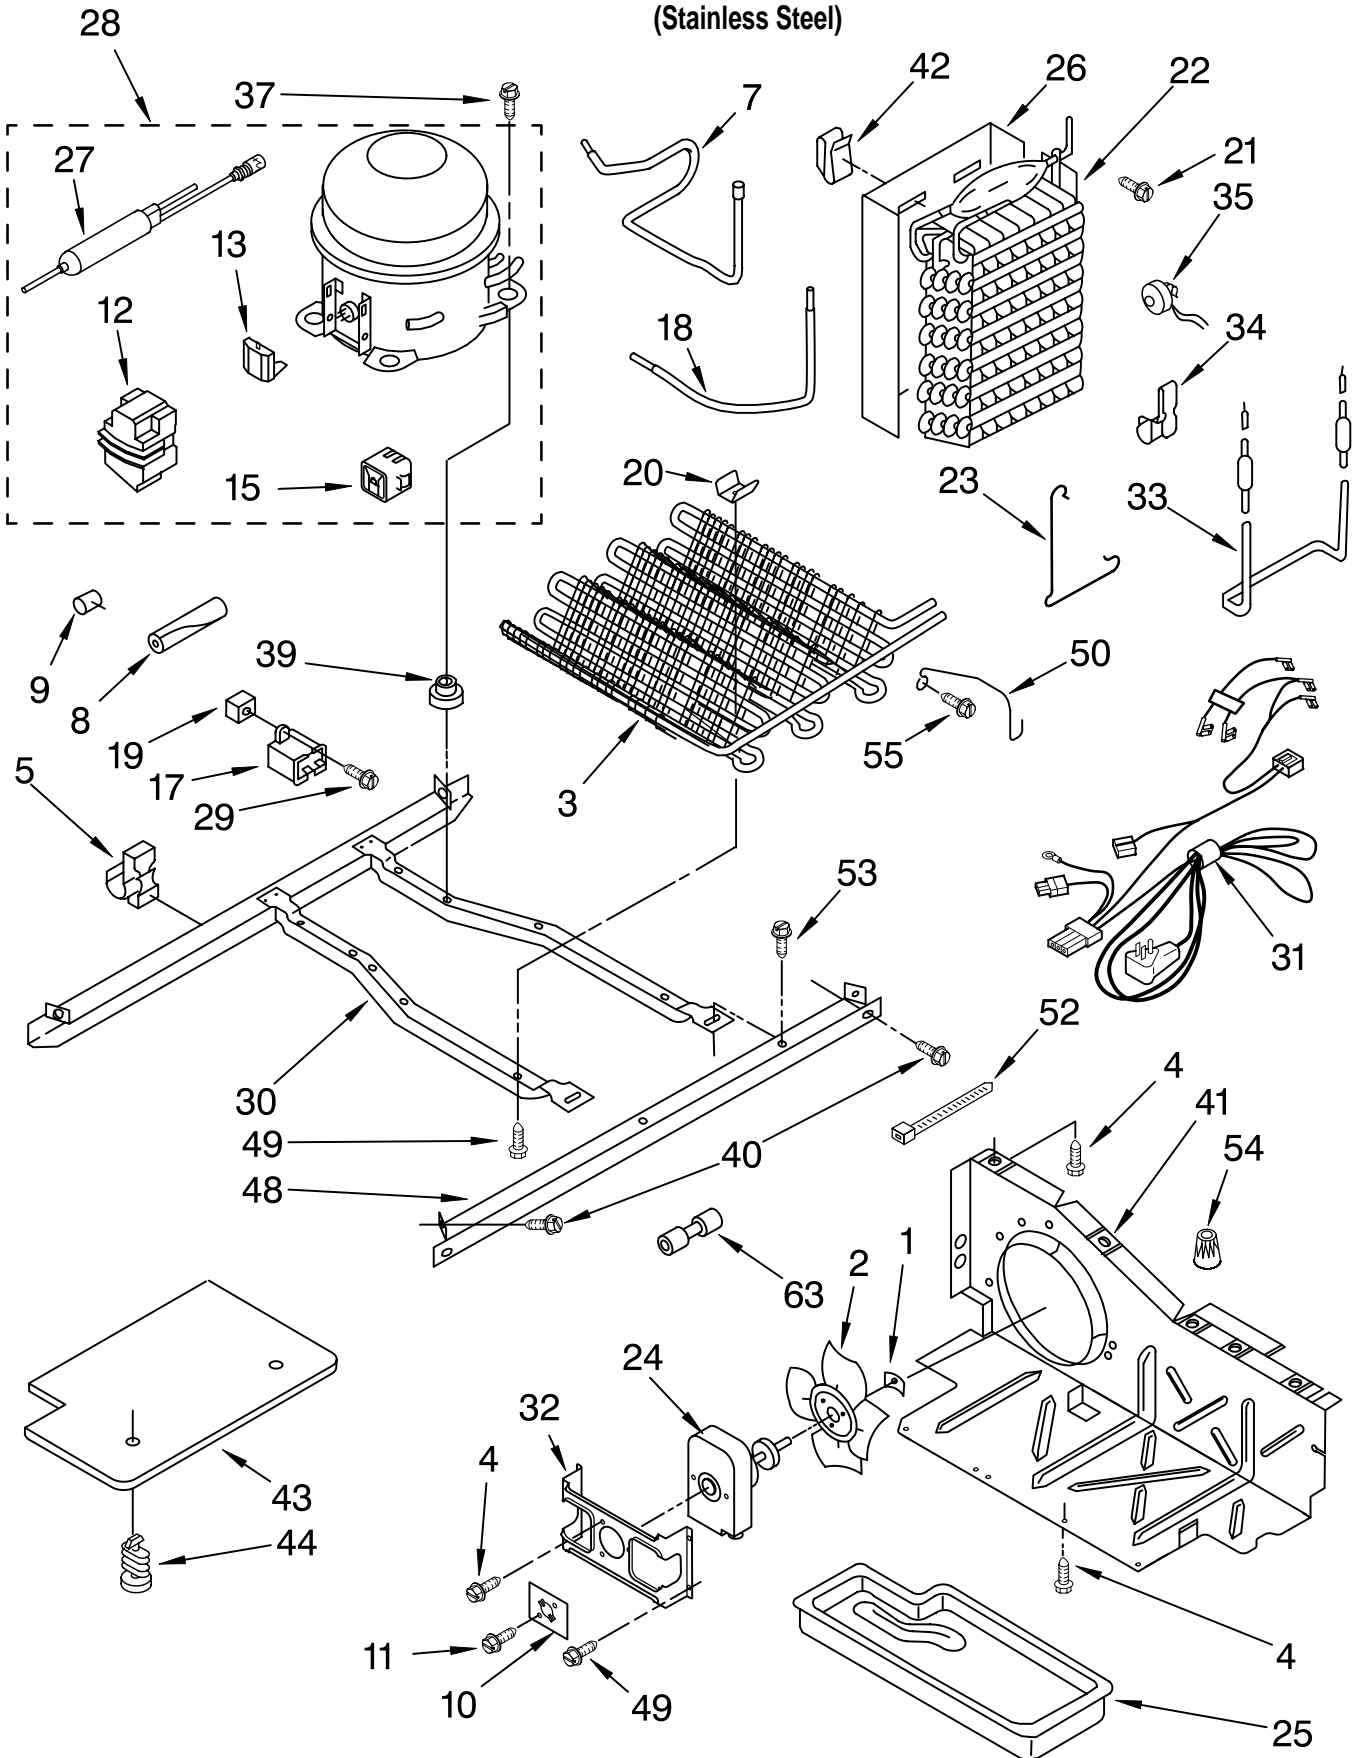

UNIT PARTS

For Models: KSRG25FKSS02
(Stainless Steel)

FOR ORDERING INFORMATION REFER TO PARTS PRICE LIST

UNIT PARTS

For Models: KSRG25FKSS02
(Stainless Steel)

Illus. No.	Part No.	DESCRIPTION	Illus. No.	Part No.	DESCRIPTION	Illus. No.	Part No.	DESCRIPTION
1	486692	Speed Nut	25	1105523	Tray, Evaporator	Following Parts Not Illustrated and Optional Parts Not Included 		
2	2190685	Fan, Blade	26	2149294	Heat Shield			
3	2204484	Condenser Assembly	27	2199167	Drier			
4	489464	Screw	28	2212192	Compressor (Includes Items 12, 13, 15, 17, 27 & 38) (Also Order 876765 Tube Kit)			
5	2208280	Clip, Wire	29	488687	Screw			
7	2204239	Tube Suction	30	2157397	Unit Mounting Frame			
8	2161302	Sleeve	31	2187425	Unit, Harness			
9	2158826	Dampener	32	2181929	Fan, Motor Bracket			
10	2216997	Bracket, Insert	33	2188175	Heater, Defrost			
11	8281160	Screw	34	2161330	Clip			
12	4387731	Cover (Service Compressor Only)	35	2196155	Bi-Metal, Defrost	978025		Valve, Access (1/4")
13	4387835	Overload, (Service, includes Relay)	37	489473	Screw	978026		Valve, Access (5/16")
15	2212194	Start Device, Combination (Start Relay and Overload) for Production	39		Grommet (4) (Production)	978027		Valve, Access (3/8")
17		Compressor Capacitor		2183042	(Service)	978028		Valve, Access (1/2")
	999532	(Production)	40	489340	Screw	978029		Valve, Access (5/8")
	4387764	(Service)	41	2196202	Air Baffle	978030		Valve, Access (3/4")
18	2211760	Tube, Condenser to Heat Loop	42	2155547	Clip, Heat Shield	876764		Valve, Access (3/16")
19	509812	Screw Grommet	43	2206281	Unit Cover, Bottom	REFRIGERANT CHARGE 5.00 oz. (R-134A)		
20	2216914	Clip, Condenser	44	489396	Clip			
21	489478	Screw	48	1127911	Unit Mounting Rail			
22	2209611	Evaporator	49	8281232	Screw			
23	2161324	Clamp	50	2186495	Guard, Fan			
24	2206005	Fan, Motor	52	2172840	Strap			
			53	489427	Screw			
			54	227991	Wire Connector			
			55	488649	Screw			
			63	2209709	Connector, Water Tube			

FOR ORDERING INFORMATION REFER TO PARTS PRICE LIST