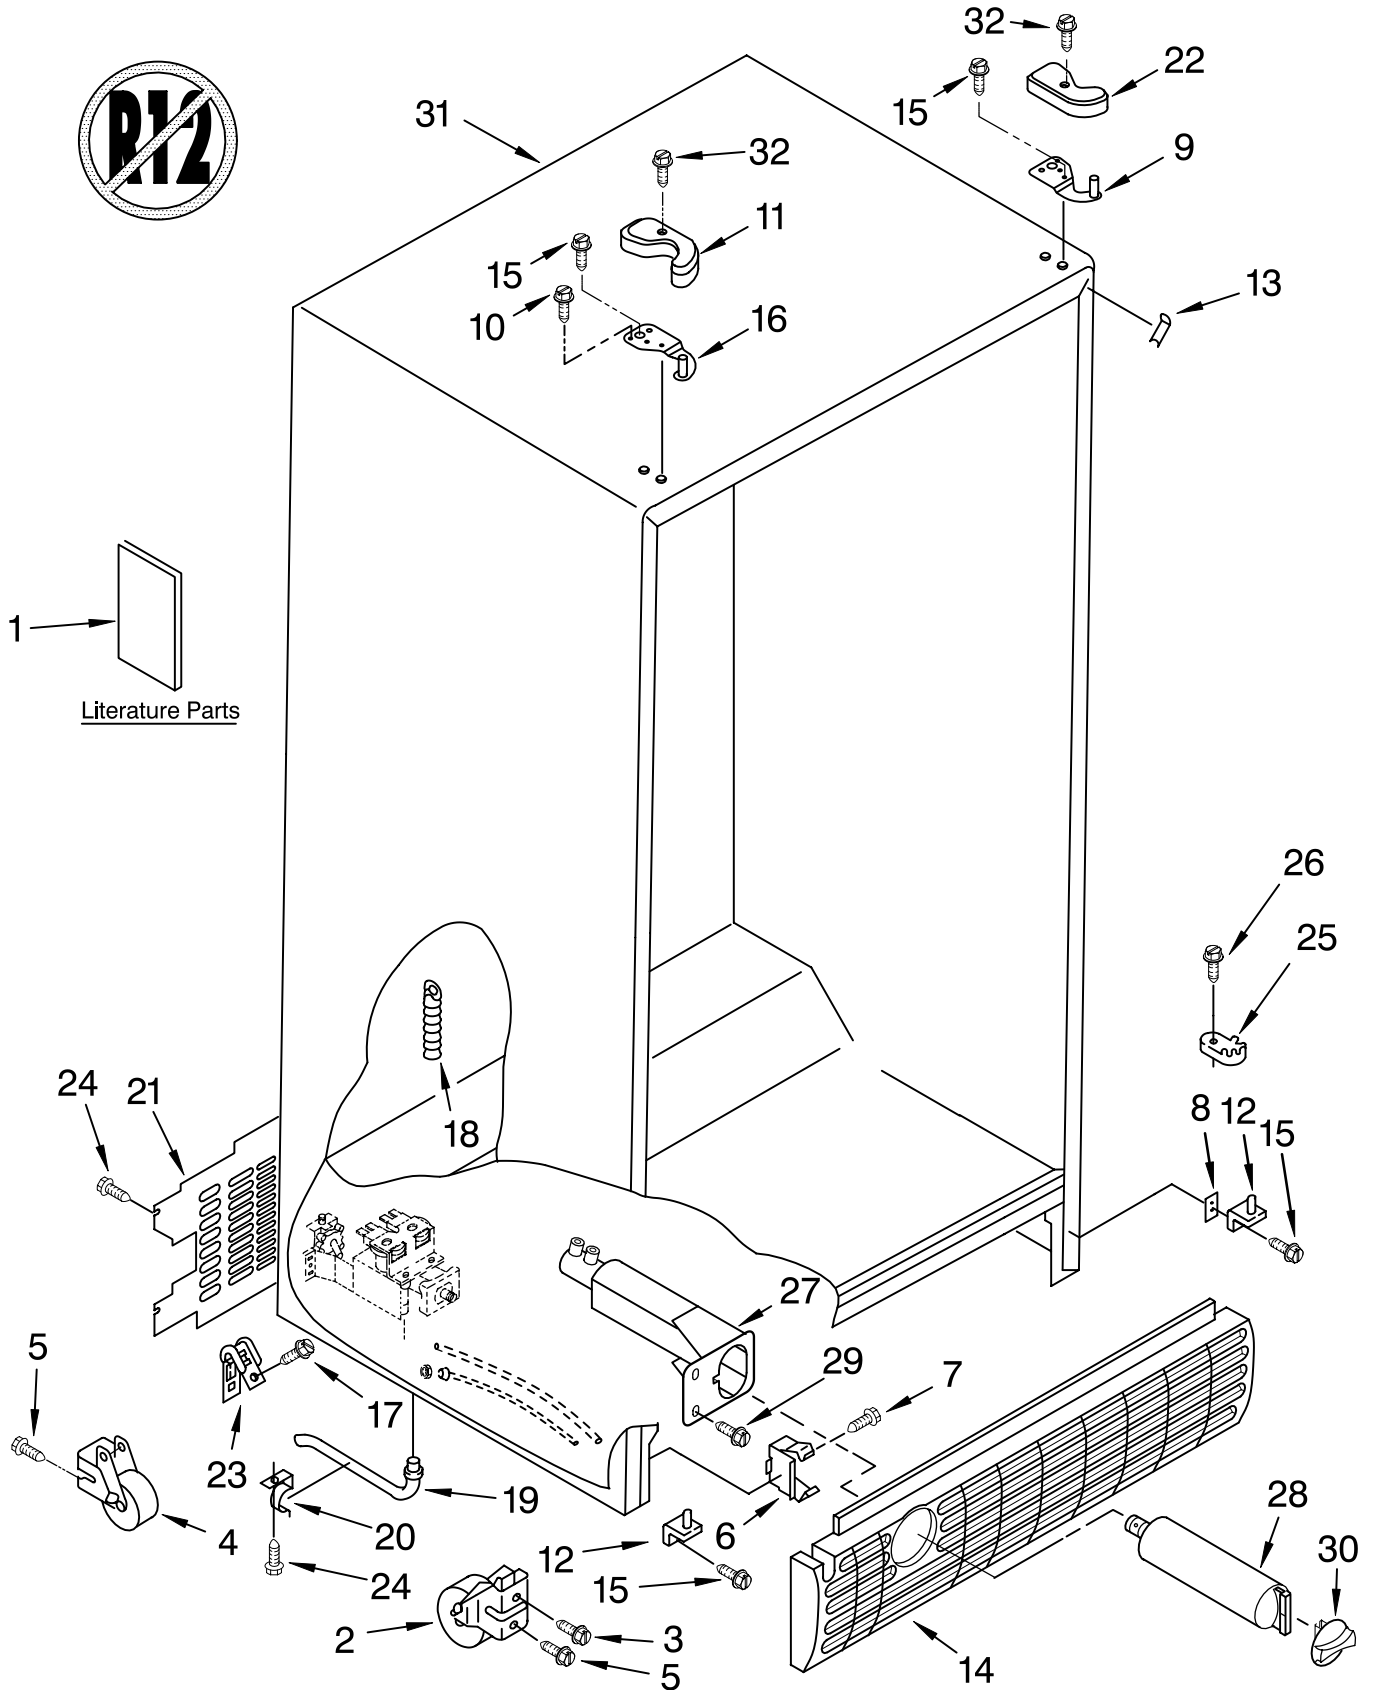

For Models: KSRG25FKSS02
(Stainless Steel)

Literature Parts

FOR ORDERING INFORMATION REFER TO PARTS PRICE LIST

CABINET PARTS

For Models: KSRG25FKSS02
(Stainless Steel)

Illus. Part
No. No. DESCRIPTION

LITERATURE PARTS

REFRIGERATOR LINER PARTS

For Models: KSRG25FKSS02
(Stainless Steel)

Illus. No.	Part No.	DESCRIPTION
1		Liner (Not A Serviceable Part)
2	2194744	Escutcheon, Meat Pan Control
3	2182757	Slide Meat Pan Control
4	2182147	Louver
6	2196485	Stud Assembly
7	3400894	Screw
8	2196483	Stud Assembly
9	2206273	Ladder, Shelf (2)
10	8281158	Screw
11	486298	Screw (2)
12	487539	Screw
13	2205813	Strap
16	2179404	Rack, Wine & Egg
22	1123919	Bracket Retainer
23	489290	Screw (2)
24	2209754	Air Diffuser Assembly
25	2152019	Air Diffuser Cover
26	2150331	Cover, Conduit
29	2162085	Socket
30	842534	Clip, Air Duct
31	2217199	Reservoir
33	527949	Light Bulb
34	2206269	Light Lens
37	488280	Screw

FOR ORDERING INFORMATION REFER TO PARTS PRICE LIST

REFRIGERATOR SHELF PARTS

For Models: KSRG25FKSS02
(Stainless Steel)

Illus. No.	Part No.	DESCRIPTION
1	2195975	Shelf Assembly, Cantilever (3)
2	2174253	Button, Humidity
3	2174252	Slide, Humidity
4	2174273	Gasket, Side (2)
5	2161491	Cover, Meat Pan (Includes Items 13, 14 & 15)
6	2209677	Snack Pan
7	2179243	Trim, Handle
8	2189526	Glass, Cover
9	2174250	Cover, Crisper (Includes 2, 3, 4, 11, 12, 13, 14 & 19)
10	2174148	Glass, Cover
11	2174272	Gasket (Front)
12	2174274	Gasket (Rear)
13	2174478	Eyelet, Roller
14	2188212	Roller
15	489211	Screw
16	2179227	Crisper Pan (Includes 13, 14, 18, 19 & 21)
17	2179231	Meat Pan (Includes 13, 14, 19 & 22)
18	2174076	Window, Crisper
19	489261	Screw
20	2176095	Deflector
21	2174259	Cap, Crisper Pan Right Side
	2174258	Left Side
22	2174362	Window, Meat Pan
23	2216624	Egg Bin
24	2216102	Shelf & Roller Assembly
26	2206346	Shelf, Snack Pan