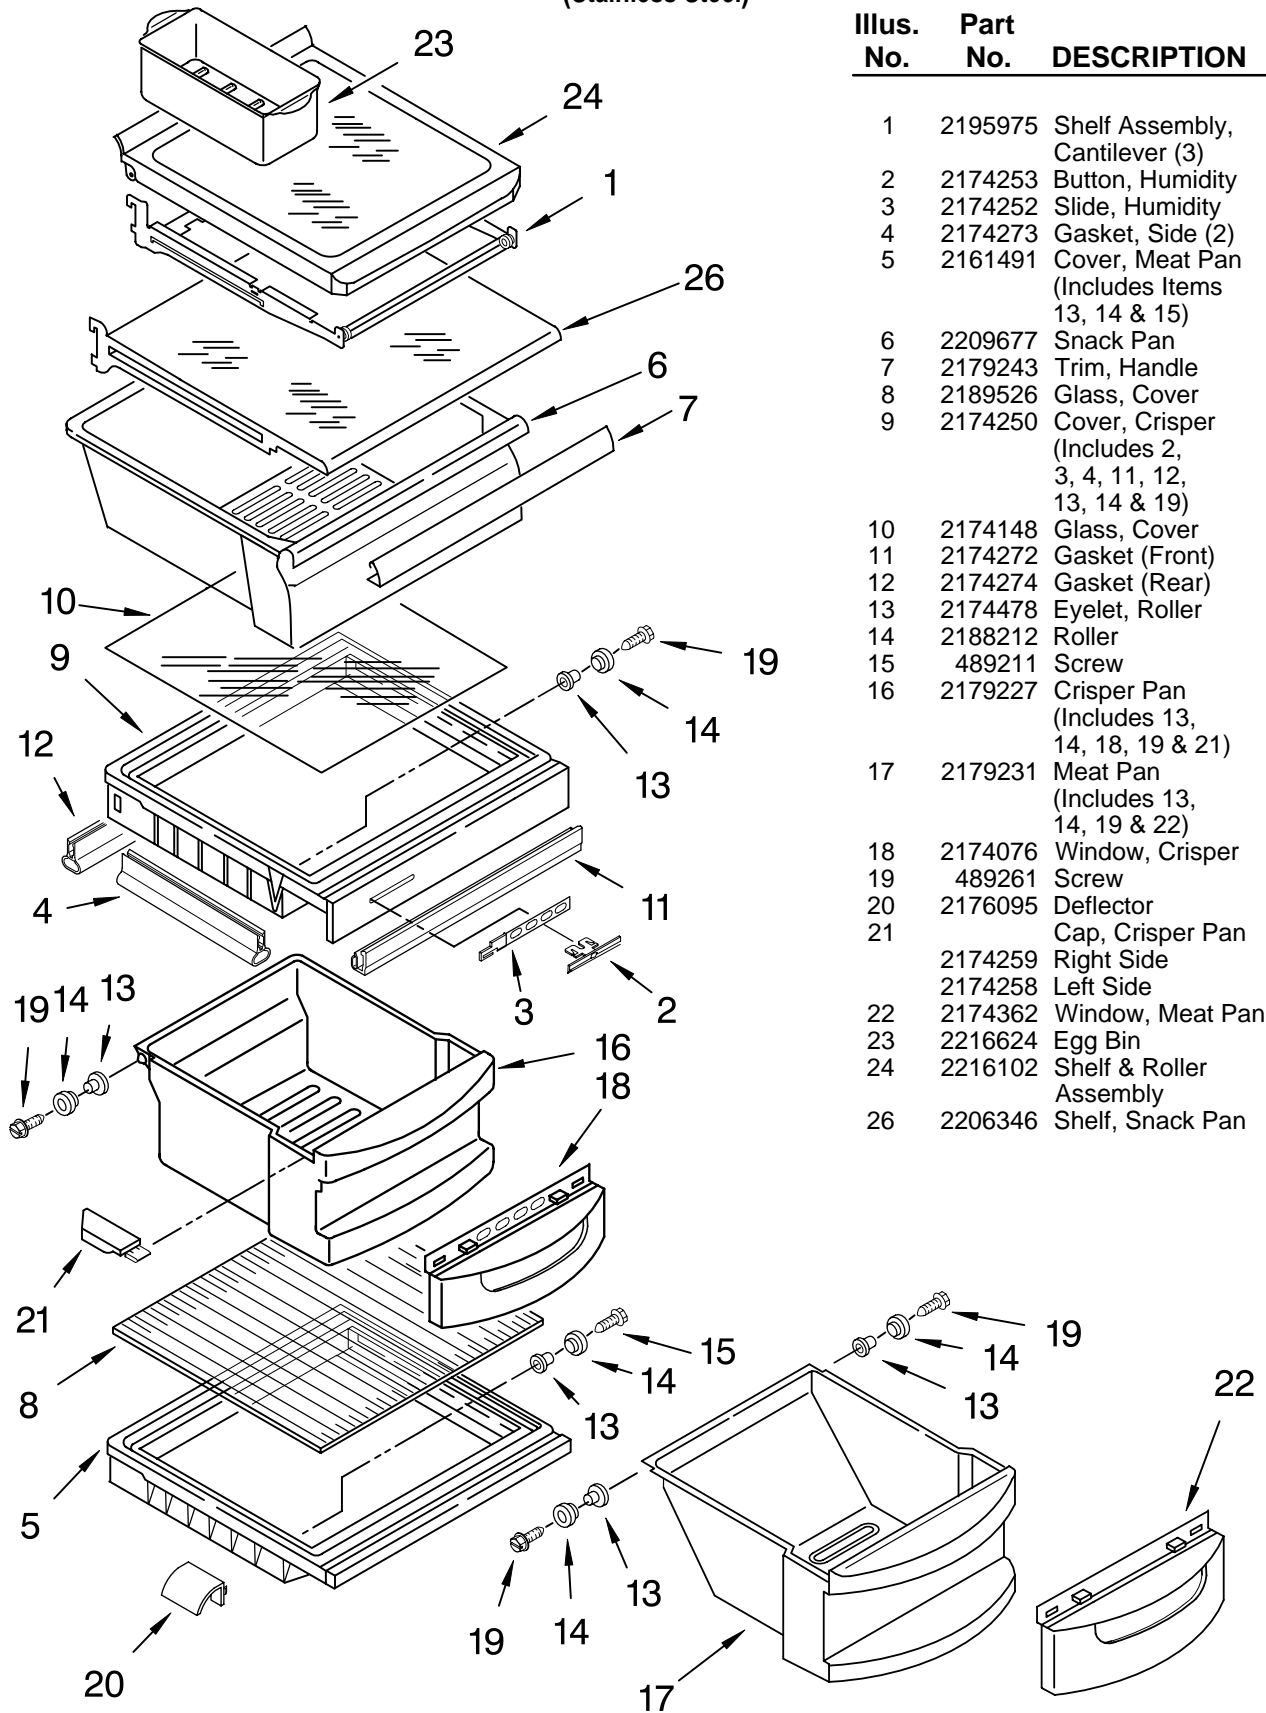

REFRIGERATOR LINER PARTS

For Models: KSRG25FKSS02
(Stainless Steel)

Illus. No.	Part No.	DESCRIPTION
1		Liner (Not A Serviceable Part)
2	2194744	Escutcheon, Meat Pan Control
3	2182757	Slide Meat Pan Control
4	2182147	Louver
6	2196485	Stud Assembly
7	3400894	Screw
8	2196483	Stud Assembly
9	2206273	Ladder, Shelf (2)
10	8281158	Screw
11	486298	Screw (2)
12	487539	Screw
13	2205813	Strap
16	2179404	Rack, Wine & Egg
22	1123919	Bracket Retainer
23	489290	Screw (2)
24	2209754	Air Diffuser Assembly
25	2152019	Air Diffuser Cover
26	2150331	Cover, Conduit
29	2162085	Socket
30	842534	Clip, Air Duct
31	2217199	Reservoir
33	527949	Light Bulb
34	2206269	Light Lens
37	488280	Screw

FOR ORDERING INFORMATION REFER TO PARTS PRICE LIST

REFRIGERATOR SHELF PARTS

For Models: KSRG25FKSS02
(Stainless Steel)

Illus. No.	Part No.	DESCRIPTION
1	2195975	Shelf Assembly, Cantilever (3)
2	2174253	Button, Humidity
3	2174252	Slide, Humidity
4	2174273	Gasket, Side (2)
5	2161491	Cover, Meat Pan (Includes Items 13, 14 & 15)
6	2209677	Snack Pan
7	2179243	Trim, Handle
8	2189526	Glass, Cover
9	2174250	Cover, Crisper (Includes 2, 3, 4, 11, 12, 13, 14 & 19)
10	2174148	Glass, Cover
11	2174272	Gasket (Front)
12	2174274	Gasket (Rear)
13	2174478	Eyelet, Roller
14	2188212	Roller
15	489211	Screw
16	2179227	Crisper Pan (Includes 13, 14, 18, 19 & 21)
17	2179231	Meat Pan (Includes 13, 14, 19 & 22)
18	2174076	Window, Crisper
19	489261	Screw
20	2176095	Deflector
21	2174259	Cap, Crisper Pan Right Side
	2174258	Left Side
22	2174362	Window, Meat Pan
23	2216624	Egg Bin
24	2216102	Shelf & Roller Assembly
26	2206346	Shelf, Snack Pan