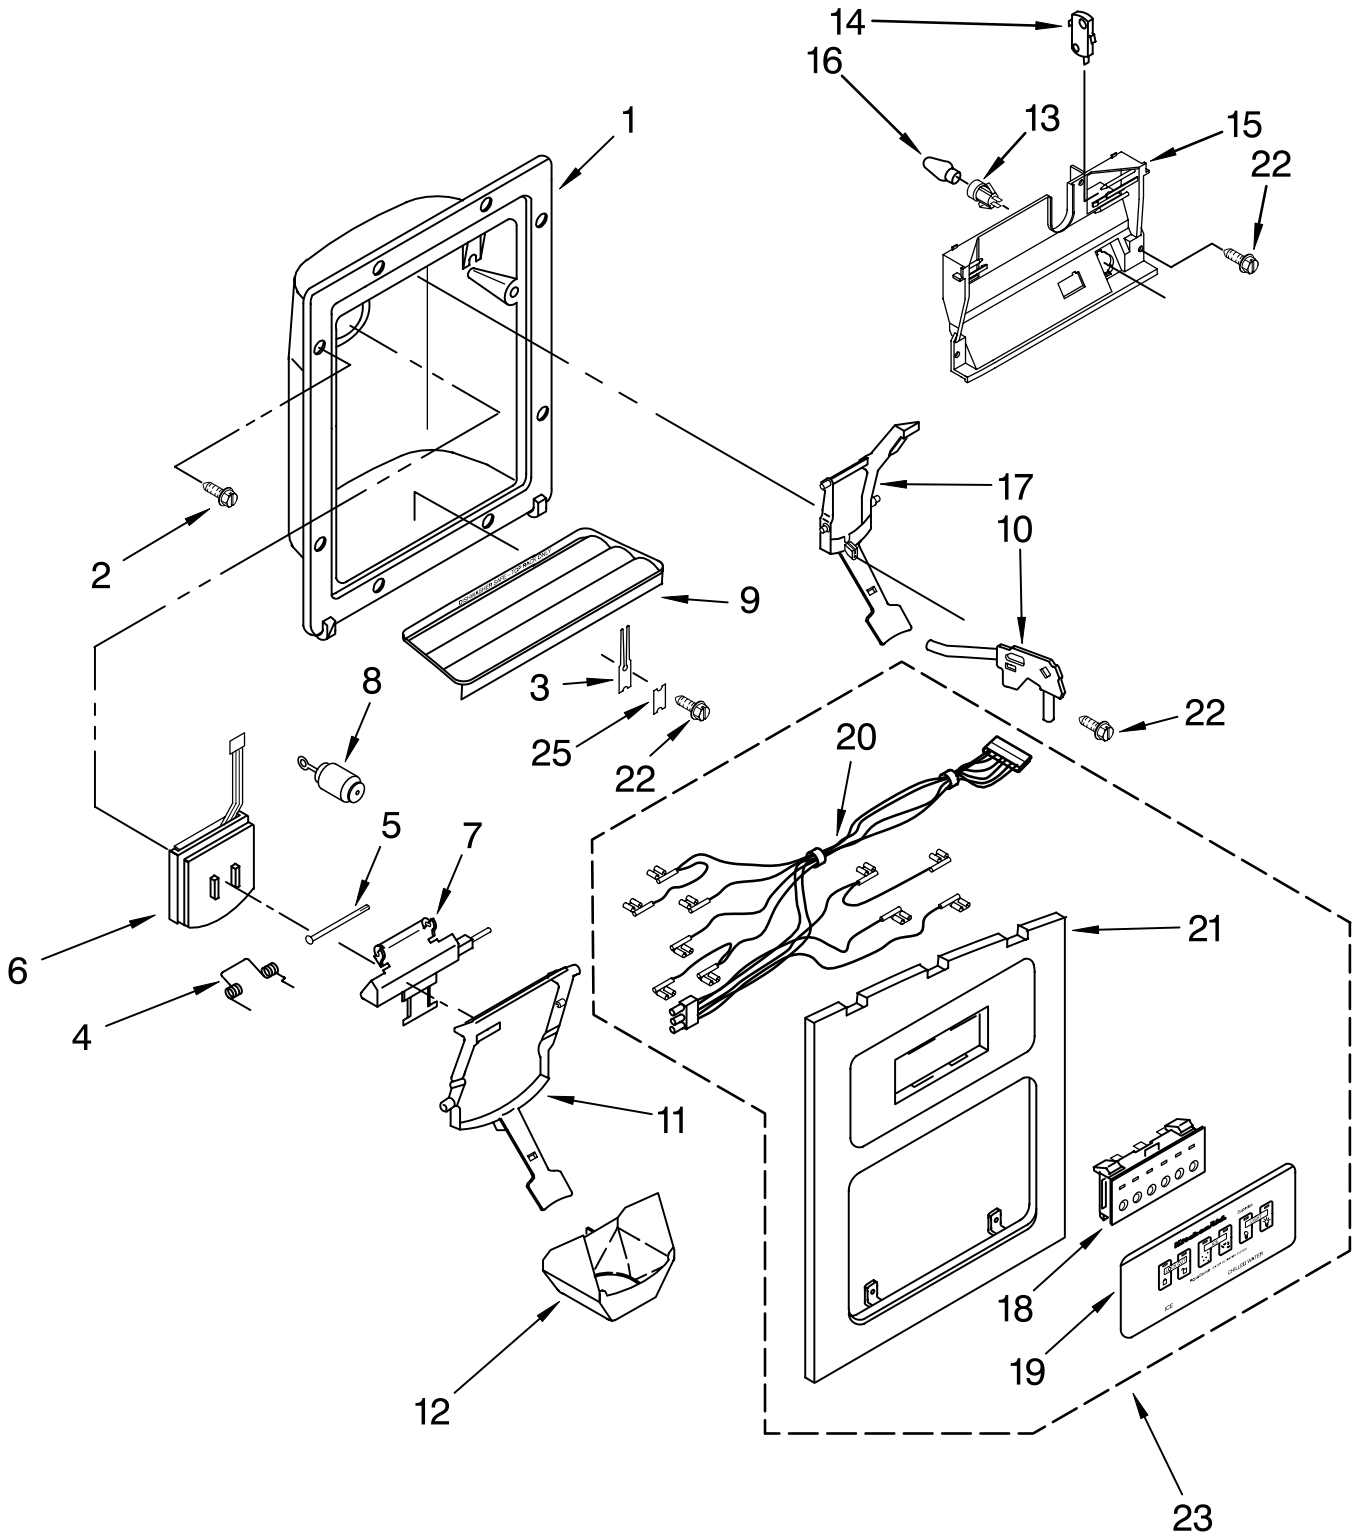

DISPENSER FRONT PARTS

For Models: KSRG25FKSS02
(Stainless Steel)

FOR ORDERING INFORMATION REFER TO PARTS PRICE LIST

DISPENSER FRONT PARTS

For Models: KSRG25FKSS02
(Stainless Steel)

Illus. No.	Part No.	DESCRIPTION
1		Housing, Dispenser (Not Serviced)
2	3196165	Screw
3	2194719	Retainer, Levers
4	2180209	Spring, Torsion
5	2196195	Pin
6	2180352	Door, Ice
7	2206423	Door Mechanism Assembly
8	2205686	Mechanism Delay
9		Grille, Overflow
	2206670B	Black
10	2209718	Water Fitting Assembly (Includes Water Tube)
11		Lever, Ice Dispenser
	2180261	Black (Storm Grey Pad)
12	2180224	Guide, Ice
13	2180200	Lamp Holder
14	2162361	Switch (4)
15	2183771	Bracket, Control
16	3406124	Bulb, Light
17		Lever, Water Dispenser
	2180270	Black (Storm Grey Pad)
18		Switch Assembly (Not Available Order #23)
19		Overlay, Front Cover (Not Available, Order #23)
20	2187406	Wire Assembly
21		Front Cover, Housing (Not Available, Order #23)
22	489000	Screw
23		Front Cover Assembly (Includes Items 18, 19, 20 & 21)
	2220092B	Black
25	2195051	Strain Relief

FOR ORDERING INFORMATION REFER TO PARTS PRICE LIST