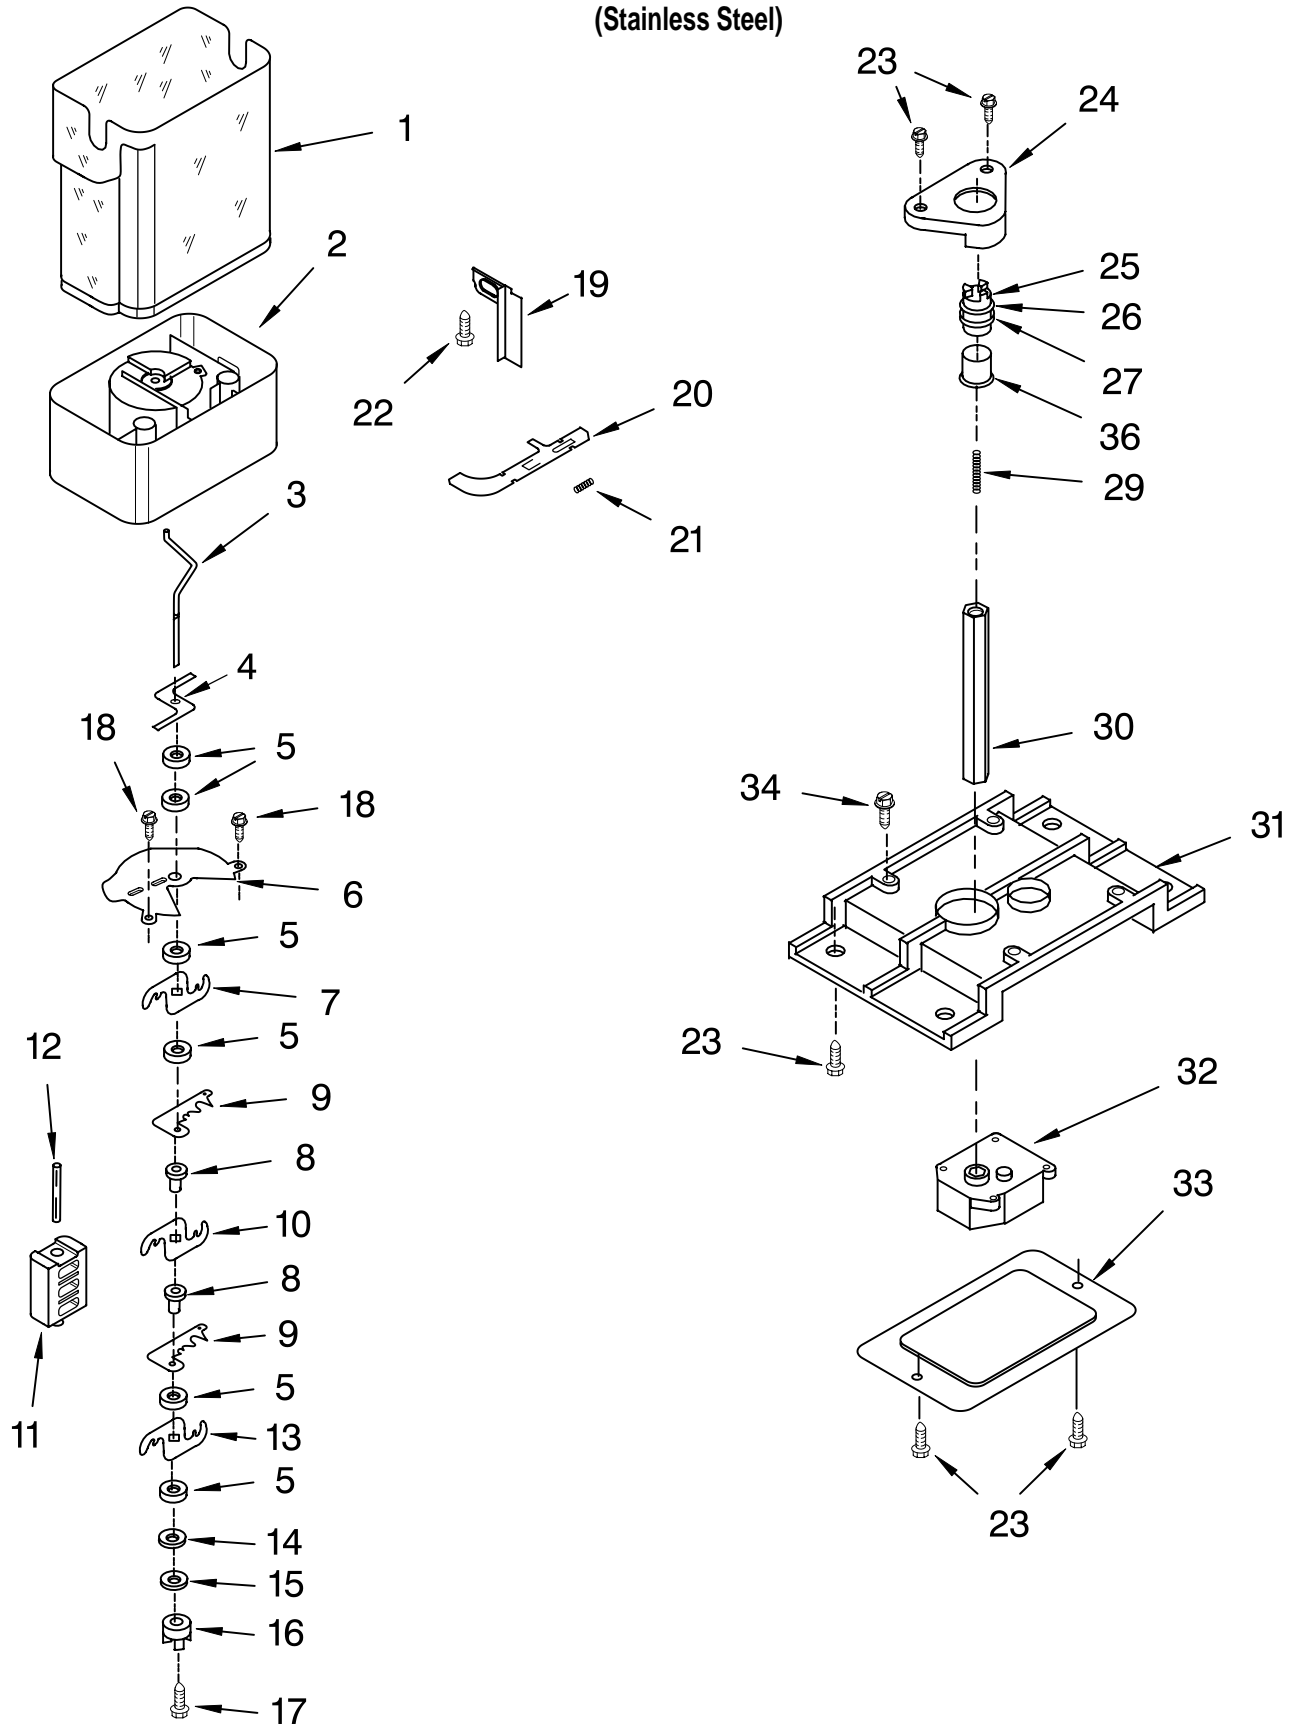

MOTOR AND ICE CONTAINER PARTS

For Models: KSRG25FKSS02
(Stainless Steel)

FOR ORDERING INFORMATION REFER TO PARTS PRICE LIST

MOTOR AND ICE CONTAINER PARTS

For Models: KSRG25FKSS02
(Stainless Steel)

Illus. No.	Part No.	DESCRIPTION
1	2198573	Ice Bin
2	2212367	Crusher Bin
3	2211590	Auger
4	2198603	Blade, Stirring
5	1119007	Spacer, Flat (6)
6	2198591	Cover, Crusher
7	1119013	Blade, Rotary
8	1119005	Spacer, Step (2)
9	2198601	Blade, Fixed
10	1119012	Blade, Rotary
11	2198602	Block, Blade
12	489229	Roll Pin
13	1119006	Blade, Rotary
14	489235	Washer, Plain
15	2198661	Washer, Coupling
16	2198604	Coupling
17	8281164	Screw
18	3400065	Screw
19	2198605	Button, Bin
20	2212371	Latch, Bin
21	2198608	Spring, Latch
22	2198671	Screw
23	8281163	Screw
24	2212369	Holder
25	2198627	Coupling, Bottom
26	2198628	Seal
27	2212370	Washer
29	2198607	Spring
30	999536	Drive Shaft
31	2198655	Bracket, Motor
32	2198594	Dispenser, Motor
33	2198626	Cover
34	8281162	Screw
36	2212365	Sleeve, Coupling

FOR ORDERING INFORMATION REFER TO PARTS PRICE LIST