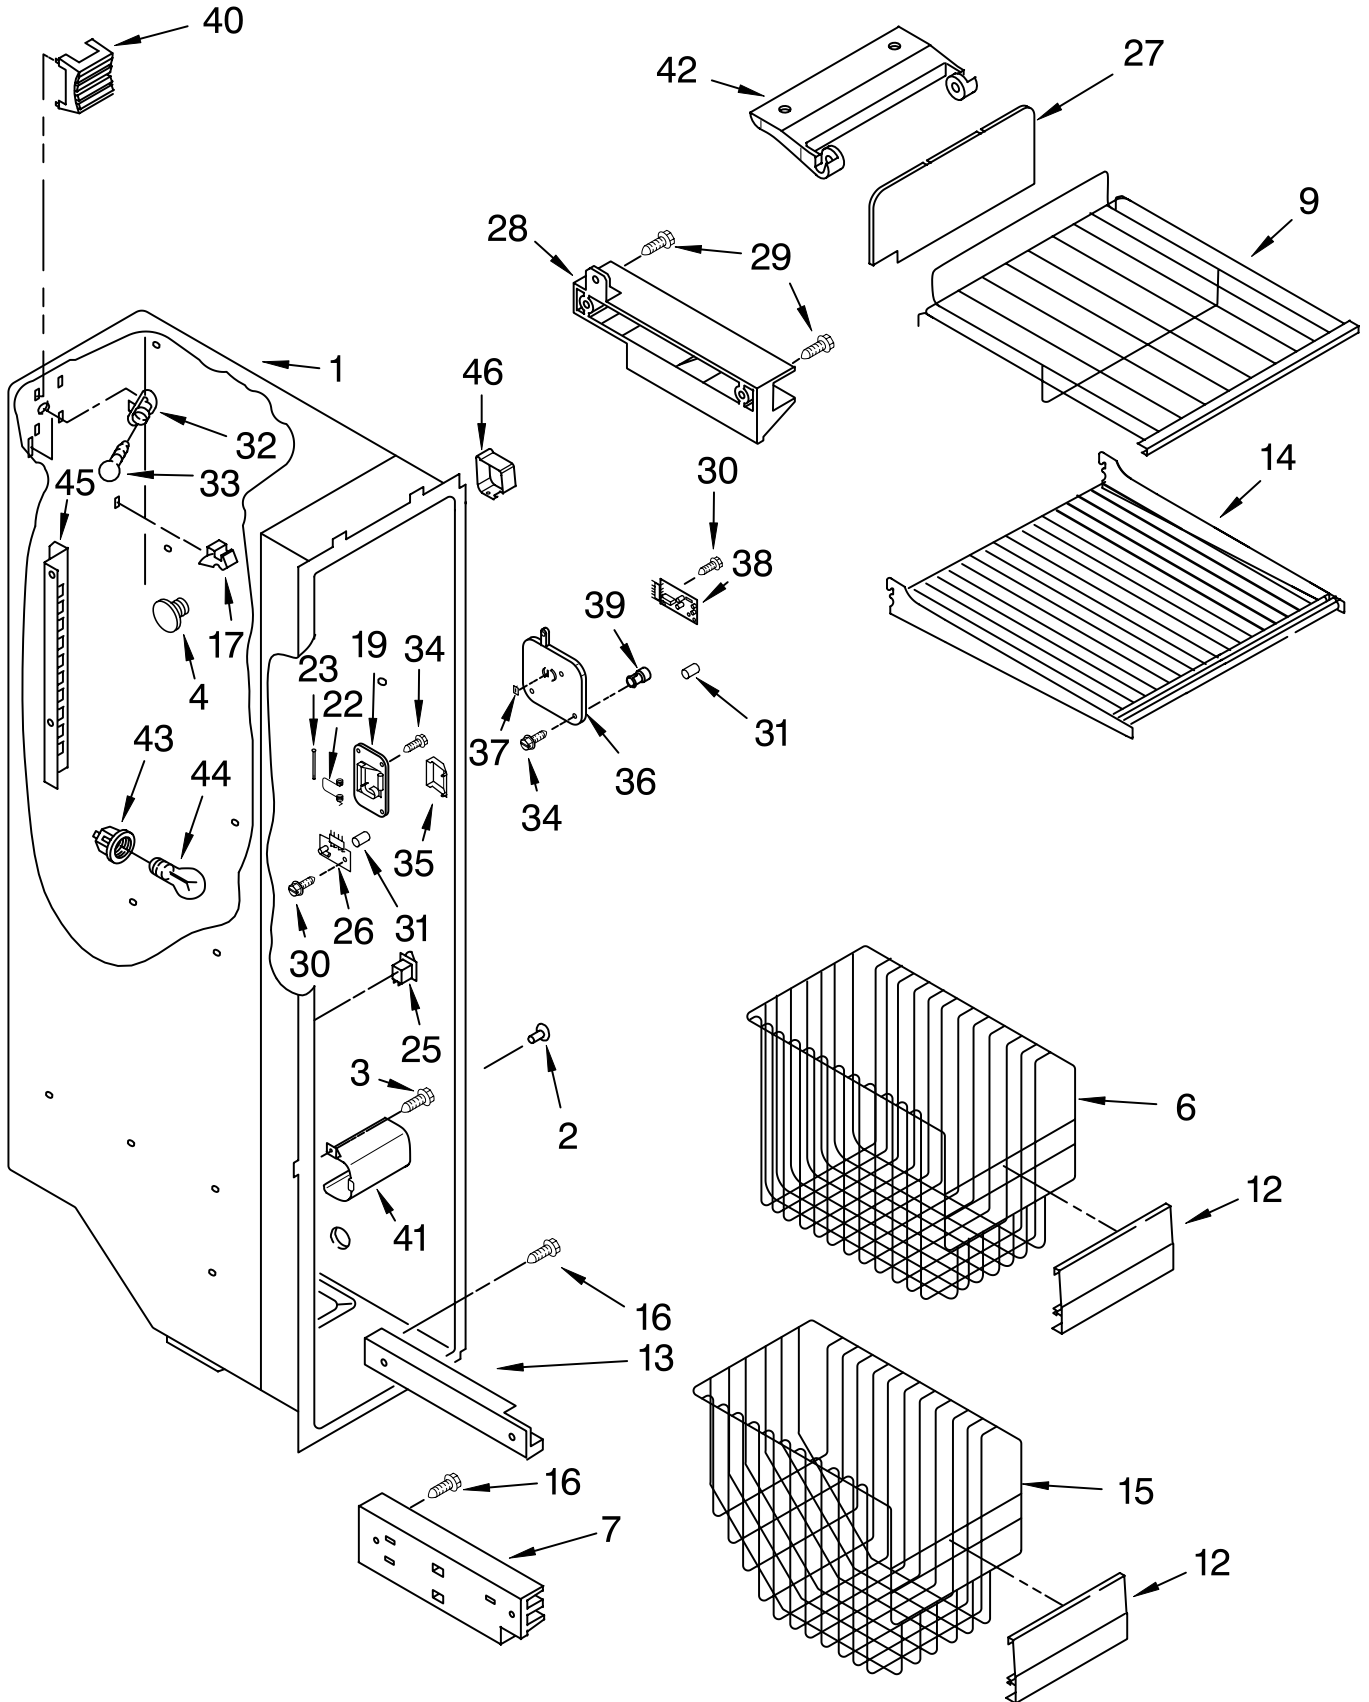

FREEZER LINER PARTS

For Models: KSRG25FKSS02

(Stainless Steel)

FOR ORDERING INFORMATION REFER TO PARTS PRICE LIST

FREEZER LINER PARTS

For Models: KSRG25FKSS02

(Stainless Steel)

Illus. No.	Part No.	DESCRIPTION
1		Liner (Not A Serviceable Part)
2	941839	Hole Plug
3	3400893	Screw
4	940014	Hole Plug
6	2181765	Basket, Tall
7		Track, Basket-Dual
	2216106	Right Side
	2216107	Left Side
9	2211746	Shelf, Slide Out
		Upper
12	2171766	Basket, Front
13		Shelf Track
	2181760	Right Side
	2181759	Left Side
14	2205837	Shelf
15	2181764	Basket, Sloped
16	486298	Screw
17	842534	Clip, Air Duct
19	2198587	Cover, Emitter
22	2198635	Spring
23	2198634	Pin
25	1115373	Switch, Rocker Arm
26	2198585	P.C. Board
		Emitter
27	2198642	Cover, Ice Maker
28	2212321	Slide, Ice Maker
		Mounting
29	489478	Screw
30	489214	Screw
31	2198665	Tube, P.C. Board
32	2162085	Light Socket
33	527949	Light Bulb
34	8281185	Screw
35	2198633	Flipper
36	2198588	Cover, Receiver
37	2198637	Slide, Ice Maker
		Shut Off
38	2198586	P.C. Board,
		Receiver
39	2198643	Lens
40	2198589	Light Shield
41	2212340	Light Lens
42	2198641	Bracket, Ice Maker
		Cover
43	2155597	Socket, Light
44	527949	Light Bulb
45		Ladder
	2198609	Left Side
	2198610	Right Side
46	2219878	Shield, Wiring