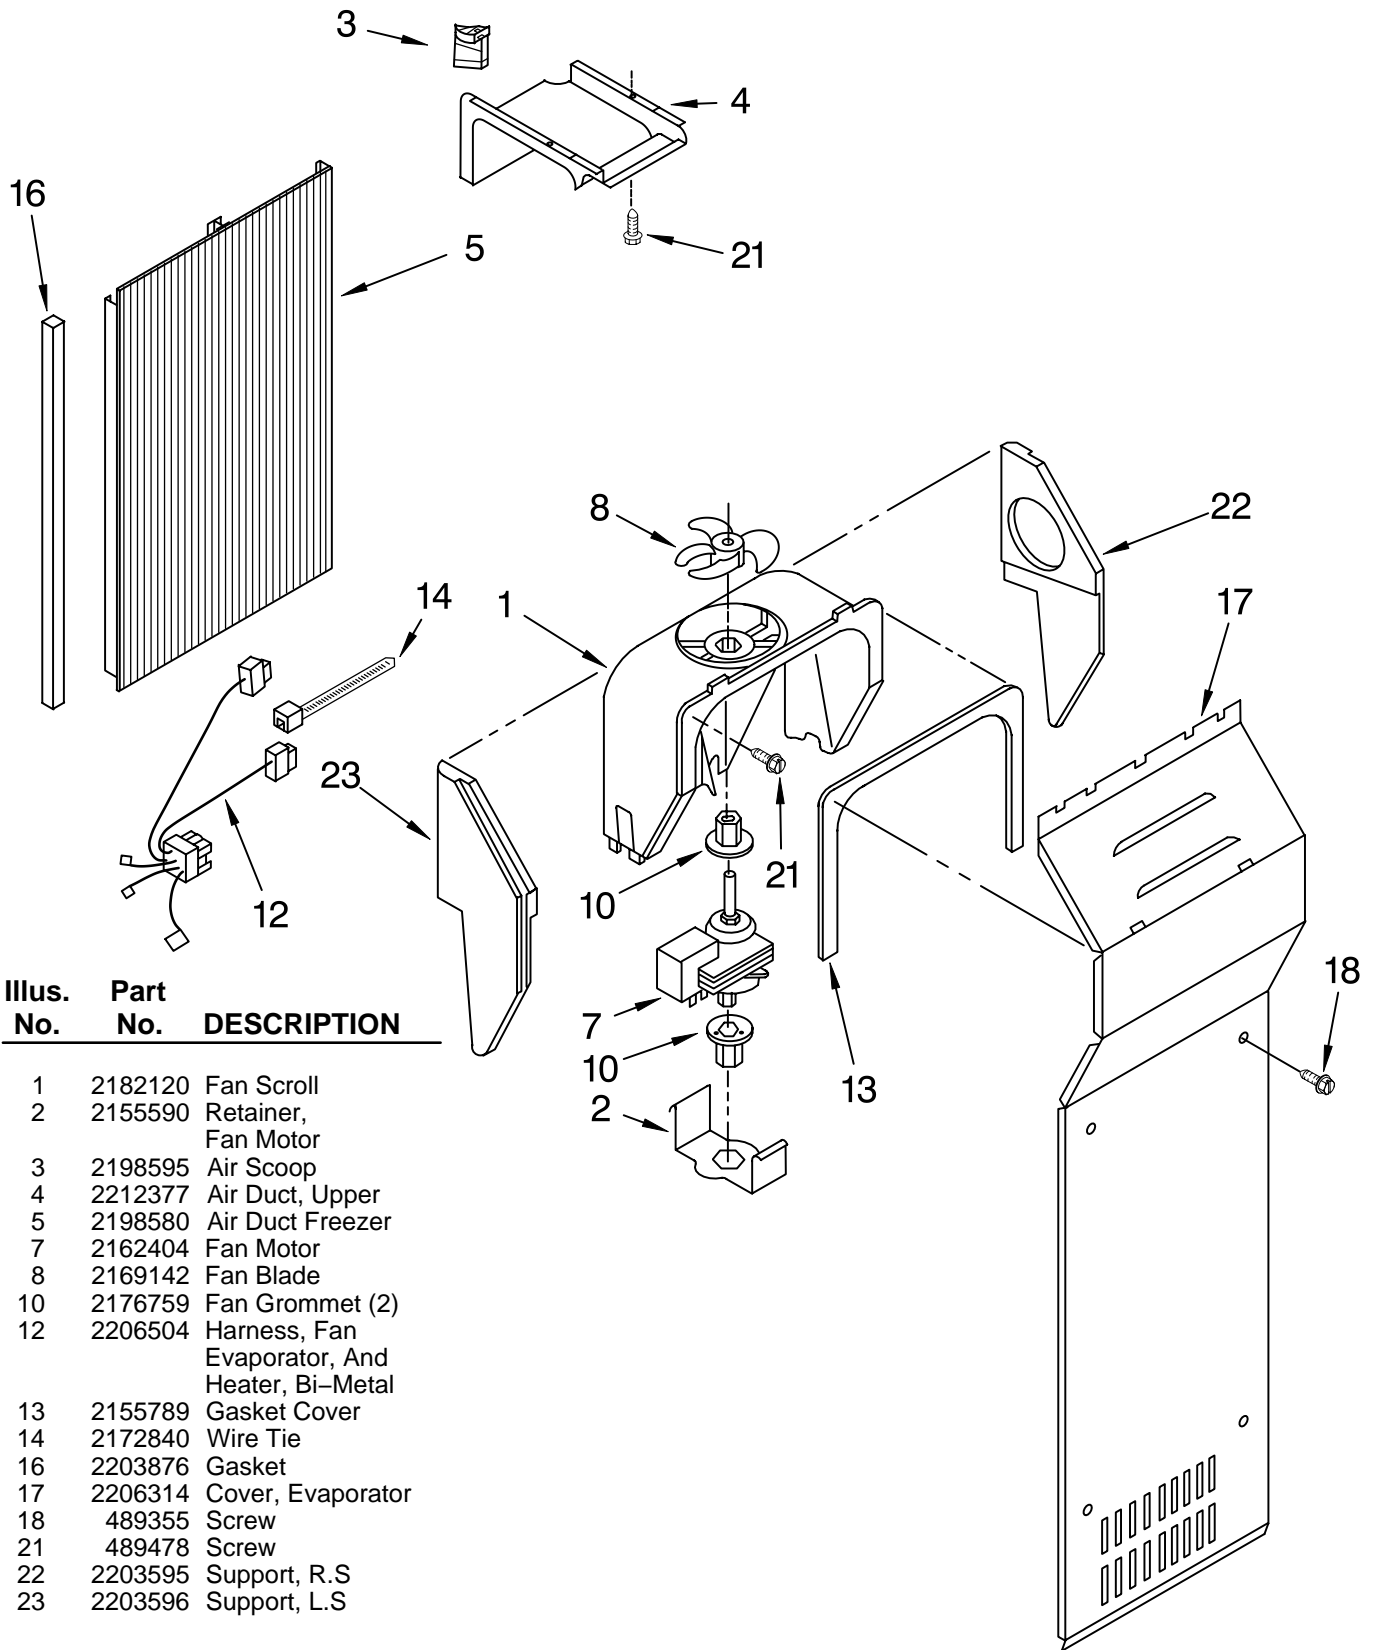

AIR FLOW PARTS

For Models: KSRG25FKSS02
(Stainless Steel)

Illus. No.	Part No.	DESCRIPTION
1	2182120	Fan Scroll
2	2155590	Retainer, Fan Motor
3	2198595	Air Scoop
4	2212377	Air Duct, Upper
5	2198580	Air Duct Freezer
7	2162404	Fan Motor
8	2169142	Fan Blade
10	2176759	Fan Grommet (2)
12	2206504	Harness, Fan Evaporator, And Heater, Bi-Metal
13	2155789	Gasket Cover
14	2172840	Wire Tie
16	2203876	Gasket
17	2206314	Cover, Evaporator
18	489355	Screw
21	489478	Screw
22	2203595	Support, R.S
23	2203596	Support, L.S

FOR ORDERING INFORMATION REFER TO PARTS PRICE LIST