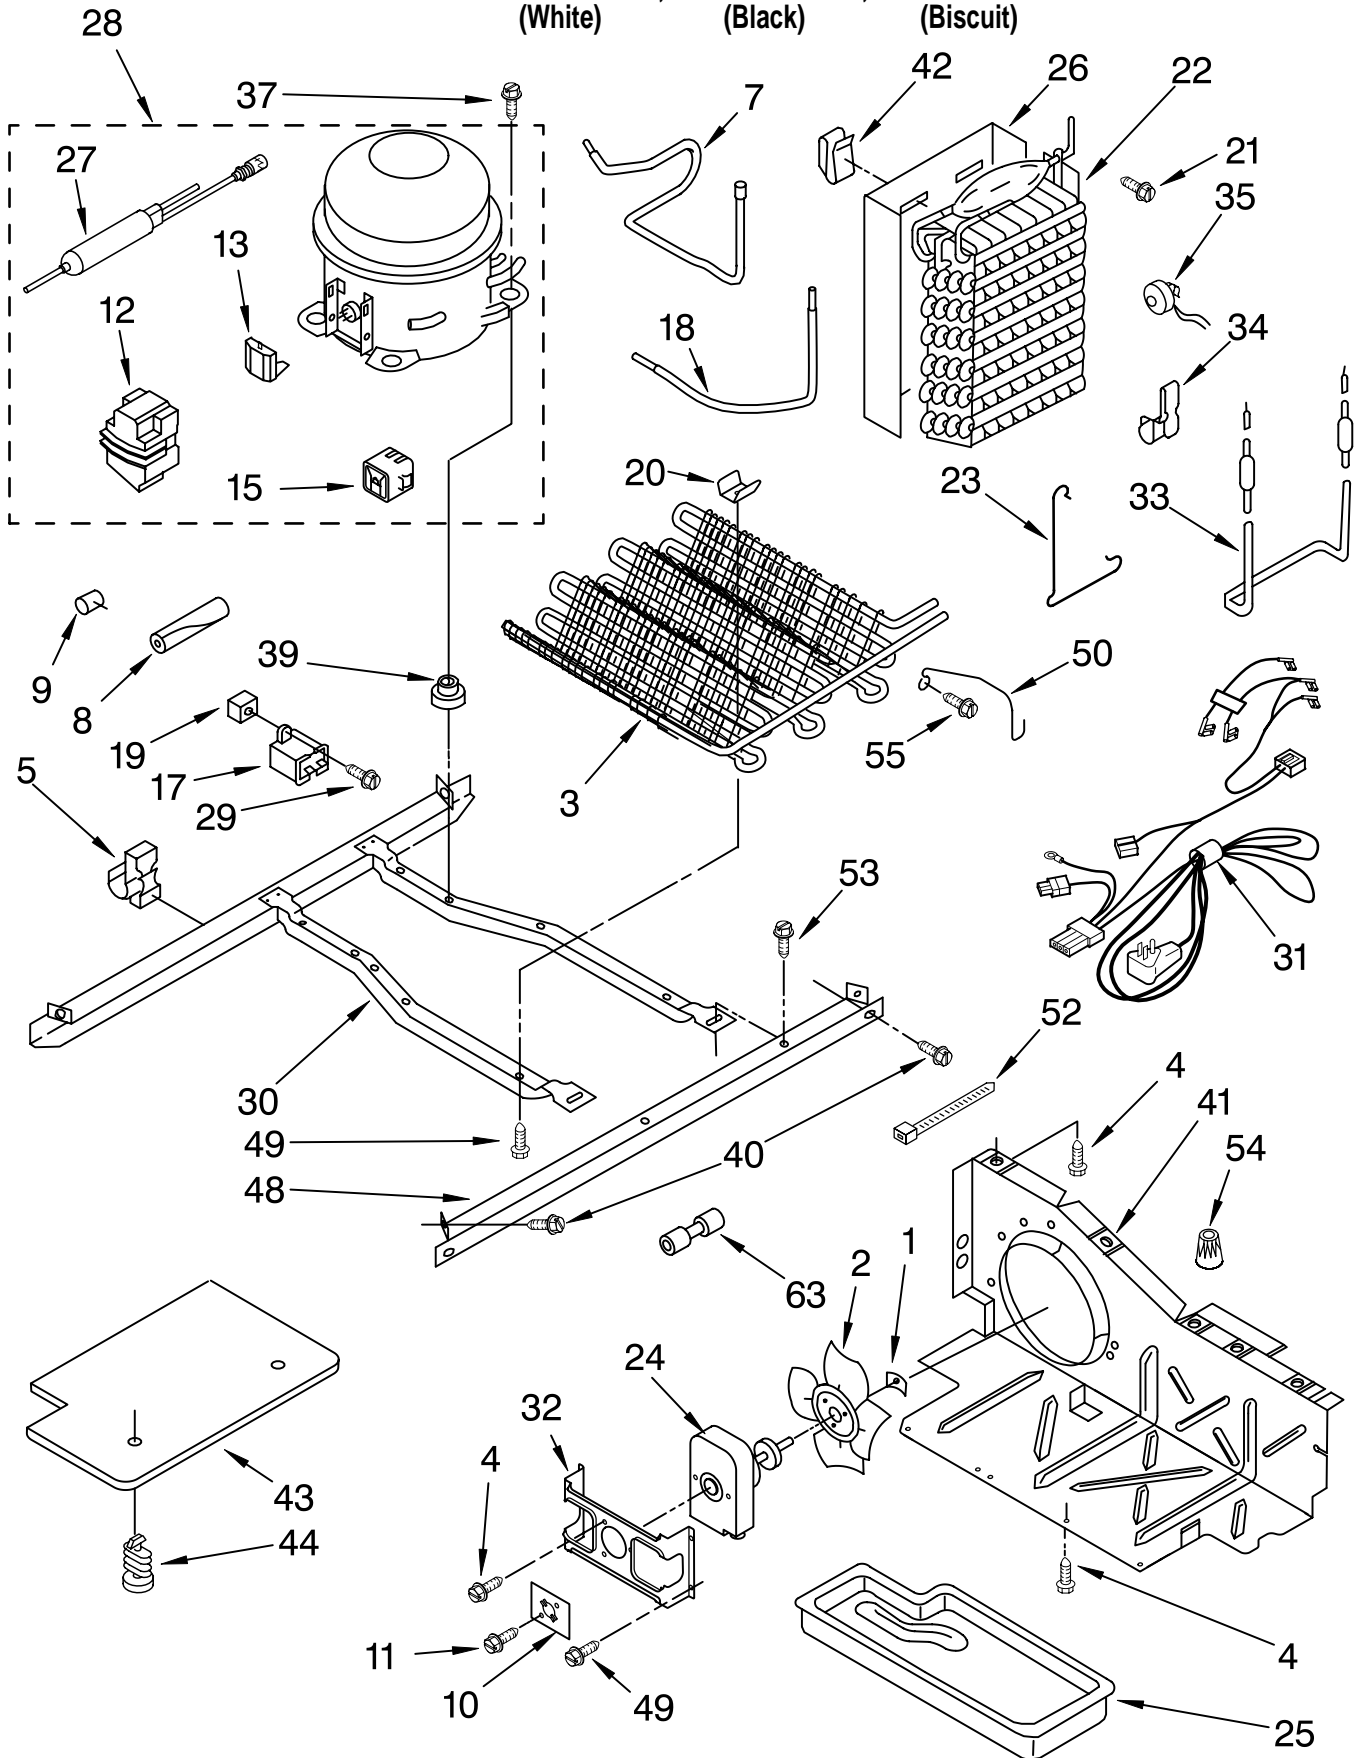

UNIT PARTS

For Models: KSRG25FKWH03, KSRG25FKBL03, KSRG25FKBT03
(White) (Black) (Biscuit)

FOR ORDERING INFORMATION REFER TO PARTS PRICE LIST

UNIT PARTS

For Models: **KSRG25FKWH03**, **KSRG25FKBL03**, **KSRG25FKBT03**
(White) (Black) (Biscuit)

Illus. No.	Part No.	DESCRIPTION
1	486692	Speed Nut
2	2190685	Fan, Blade
3	2204484	Condenser Assembly
4	489464	Screw
5	2208280	Clip, Wire
7	2205765	Tube Suction
8	2161302	Sleeve
9	2158826	Dampener
10	2216997	Bracket, Insert
11	8281160	Screw
12	4387731	Cover (Service Compressor Only)
13	4387835	Overload, (Service, includes Relay)
15	2212194	Start Device, Combination (Start Relay and Overload) for Production Compressor
17	999532 (Production) 4387764 (Service)	Capacitor
18	2211760	Tube, Condenser to Heat Loop
19	509812	Screw Grommet
20	2216914	Clip, Condenser
21	489478	Screw
22	2209611	Evaporator
23	2161324	Clamp
24	2206005	Fan, Motor
25	1105523	Tray, Evaporator
26	2149294	Heat Shield

Illus. No.	Part No.	DESCRIPTION
27	2199167	Drier
28	2212192	Compressor (Includes Items 12, 13, 15, 17, 27 & 38) (Also Order 876765 Tube Kit)
29	488687	Screw
30	2157397	Unit Mounting Frame
31	2187425	Unit, Harness
32	2181929	Fan, Motor Bracket
33	2188175	Heater, Defrost
34	2161330	Clip
35	2196155	Bi-Metal, Defrost
37	489473	Screw
39	2183042 (Production) 4387558 (Service)	Grommet (4)
40	489340	Screw
41	2196202	Air Baffle
42	2155547	Clip, Heat Shield
43	2206281	Unit Cover, Bottom
44	489396	Clip
48	1127911	Unit Mounting Rail
49	8281232	Screw
50	2186495	Guard, Fan
52	2172840	Strap
53	489427	Screw
54	227991	Wire Connector
55	488649	Screw
63	2209709	Connector, Water Tube

Illus. No.	Part No.	DESCRIPTION
Following Parts Not Illustrated and Optional Parts Not Included		
	978025	Valve, Access (1/4")
	978026	Valve, Access (5/16")
	978027	Valve, Access (3/8")
	978028	Valve, Access (1/2")
	978029	Valve, Access (5/8")
	978030	Valve, Access (3/4")
	876764	Valve, Access (3/16")

REFRIGERANT CHARGE

5.00 oz.
(R-134A)

FOR ORDERING INFORMATION REFER TO PARTS PRICE LIST