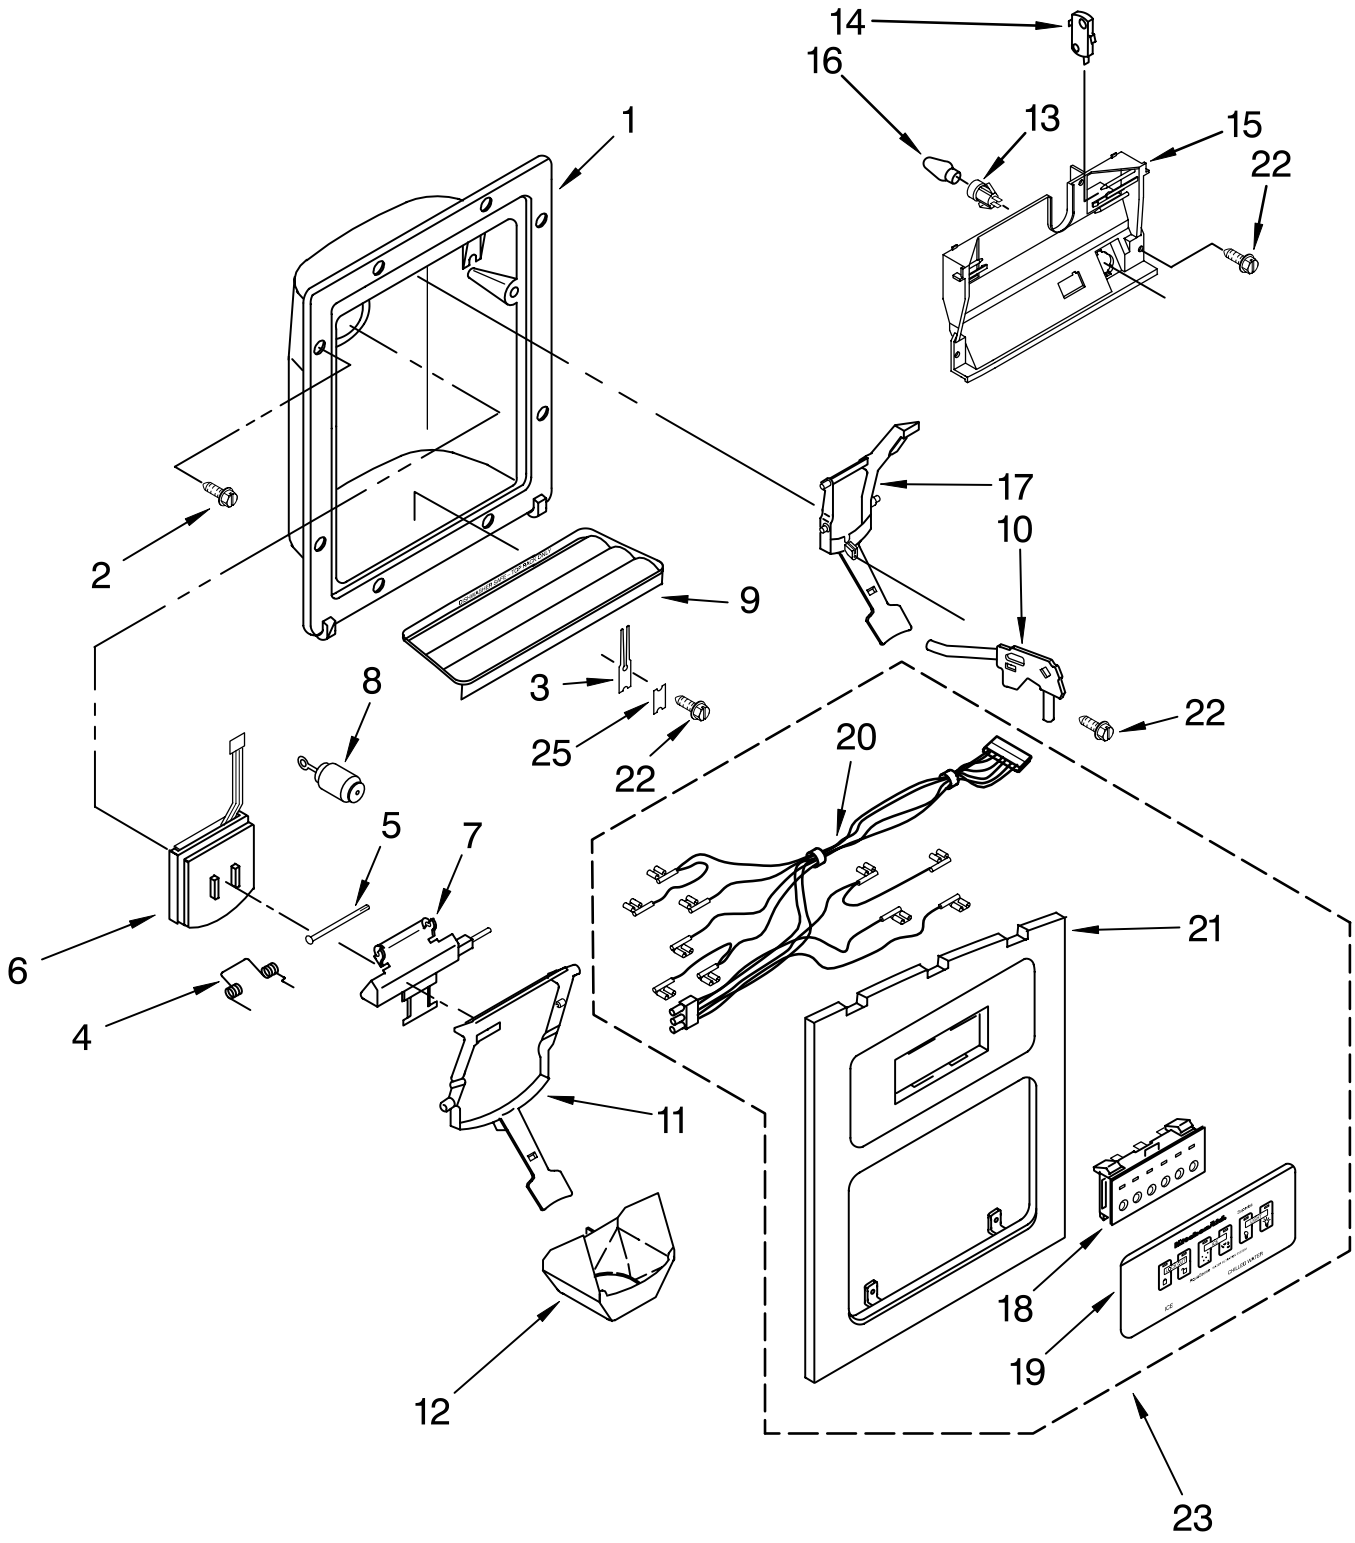

DISPENSER FRONT PARTS

For Models: KSRG25FKWH03, KSRG25FKBL03, KSRG25FKBT03
(White) (Black) (Biscuit)

FOR ORDERING INFORMATION REFER TO PARTS PRICE LIST

DISPENSER FRONT PARTS

For Models: KSRG25FKWH03, KSRG25FKBL03, KSRG25FKBT03
(White) (Black) (Biscuit)

Illus. No.	Part No.	DESCRIPTION
1		Housing, Dispenser (Not Serviced)
2	489000	Screw
3	2194719	Retainer, Levers
4	2180209	Spring, Torsion
5	2196195	Pin
6	2180352	Door, Ice
7	2206423	Door Mechanism Assembly
8	2205686	Mechanism Delay
9		Grille, Overflow
	2206670W	White
	2206670B	Black
	2206670T	Biscuit
10	2209718	Water Fitting Assembly (Includes Water Tube)
11		Lever, Ice Dispenser
	2180259	White
	2180261	Black
	2186850	Biscuit
12	2180224	Guide, Ice
13	2180200	Lamp Holder
14	2162361	Switch (4)
15	2183771	Bracket, Control
16	3406124	Bulb, Light
17		Lever, Water Dispenser
	2180268	White
	2180270	Black
	2186852	Biscuit
18		Switch Assembly (Not Available Order #23)
19		Overlay, Front Cover (Not Available, Order #23)
20	2187406	Wire Assembly
21		Front Cover, Housing (Not Available, Order #23)
22	489000	Screw
23		Front Cover Assembly (Includes Items 18, 19, 20 & 21)
	2220092W	White
	2220092B	Black
	2220092T	Biscuit
25	2195051	Strain Relief

FOR ORDERING INFORMATION REFER TO PARTS PRICE LIST