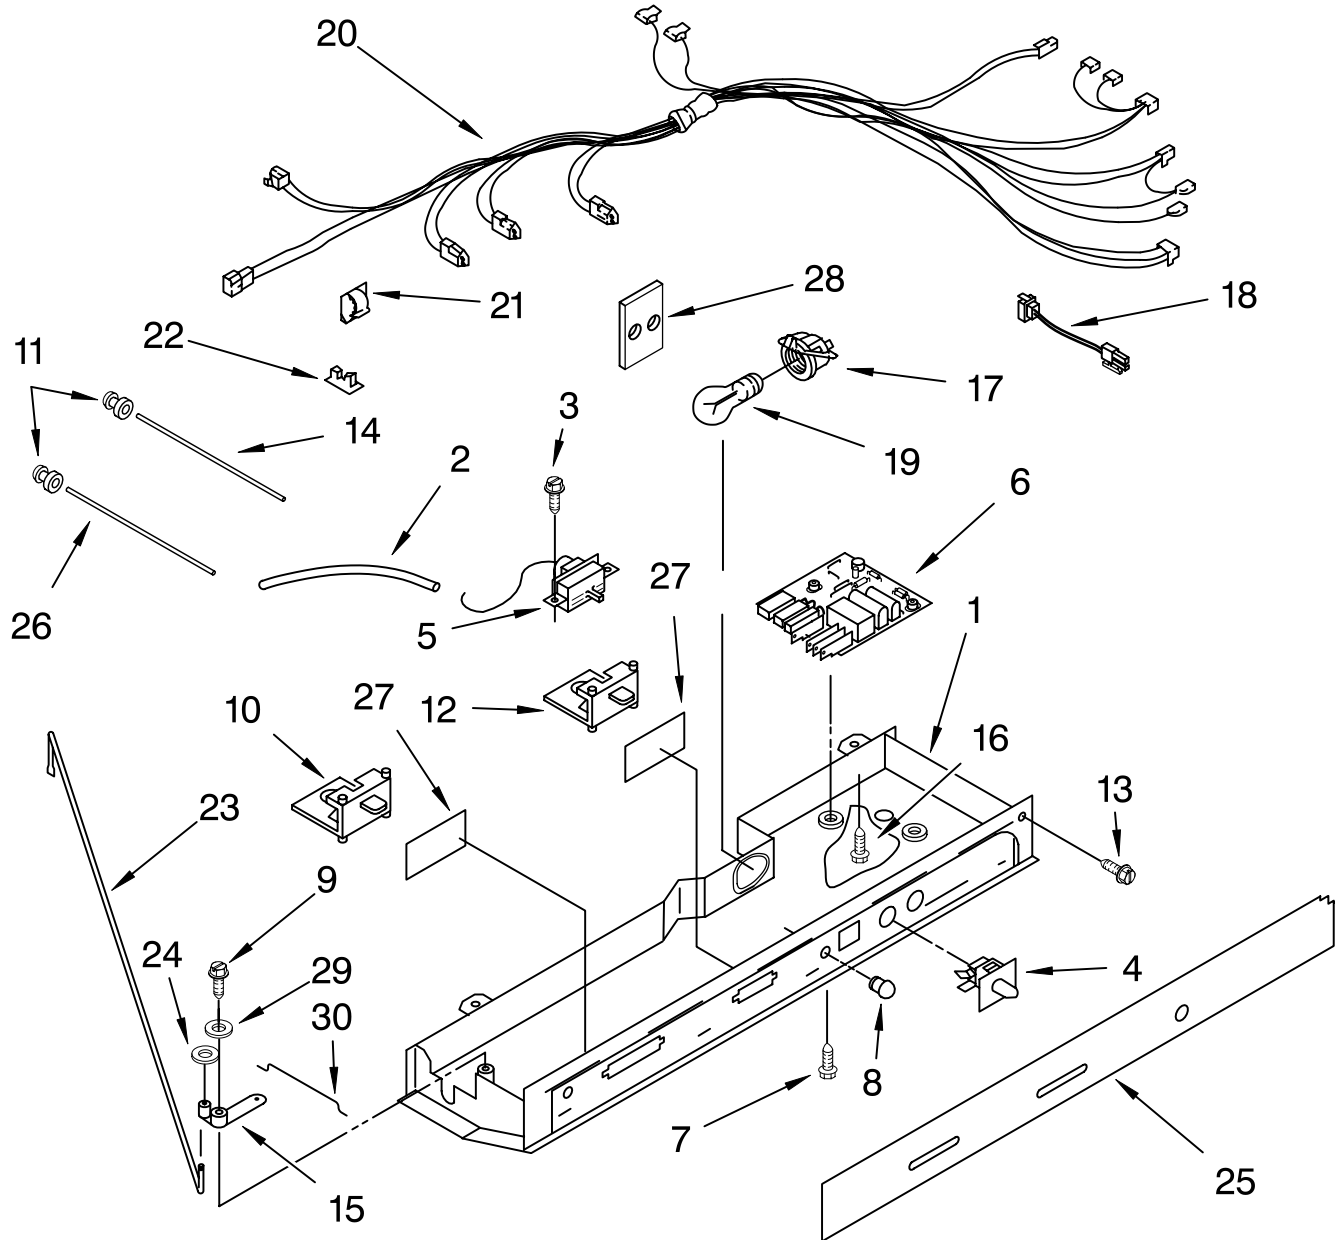

FOR ORDERING INFORMATION REFER TO PARTS PRICE LIST

AIR FLOW PARTS

For Models: KSRG25FKWH03, KSRG25FKBL03, KSRG25FKBT03
(White) (Black) (Biscuit)

Illus. No.	Part No.	DESCRIPTION
1	2182120	Fan Scroll
2	2155590	Retainer, Fan Motor
3	2198595	Air Scoop
4	2212377	Air Duct, Upper
5	2198580	Air Duct Freezer
7	2162404	Fan Motor
8	2169142	Fan Blade
10	2176759	Fan Grommet (2)
12	2206504	Harness, Fan Evaporator, And Heater, Bi-Metal
13	2155789	Gasket Cover
14	2172840	Wire Tie
16	2203876	Gasket
17	2206314	Cover, Evaporator
18	489355	Screw
21	489478	Screw
22	2203595	Support, R.S
23	2203596	Support, L.S

FOR ORDERING INFORMATION REFER TO PARTS PRICE LIST

CONTROL PARTS

For Models: KSRG25FKWH03, KSRG25FKBL03, KSRG25FKBT03
(White) (Black) (Biscuit)

Illus. No.	Part No.	DESCRIPTION	Illus. No.	Part No.	DESCRIPTION	Illus. No.	Part No.	DESCRIPTION
1	8201785	Control Box	11	2172906	Grommet, Light Bar	21	1115374	Clip, Wiring
2	2196001	Tube Barrier, Thermostat	12	2161466	Slide, Thermostat	22	1115375	Clip, Wiring
3	489214	Screw (3)	13	489084	Screw (2)	23	2161308	Connecting Rod
4	2149705	Light Switch	14	2179920	Light Bar (RC)	24	489391	Fastner, Push-On
5	2161282	Thermostat	15	2161306	Arm, Pivot	25	2211959	Escutcheon, Control Box
6	2213489	Adaptive Defrost Control	16	489290	Screw (2)	26	2179921	Light Bar (FC)
7	489398	Screw (2)	17	2162085	Light Socket	27	2175513	Window
8	2200096	Cover, Light Lens	18	2213462	Harness, Indicator Light	28	2172931	Heat Shield Filter Indicator
9	627068	Screw	19	527949	Light Bulb	29	489203	Spring, Washer
10	2181741	Slide, Air Control	20	2212237	Control Box Harness	30	2161307	Connecting Rod (Short)