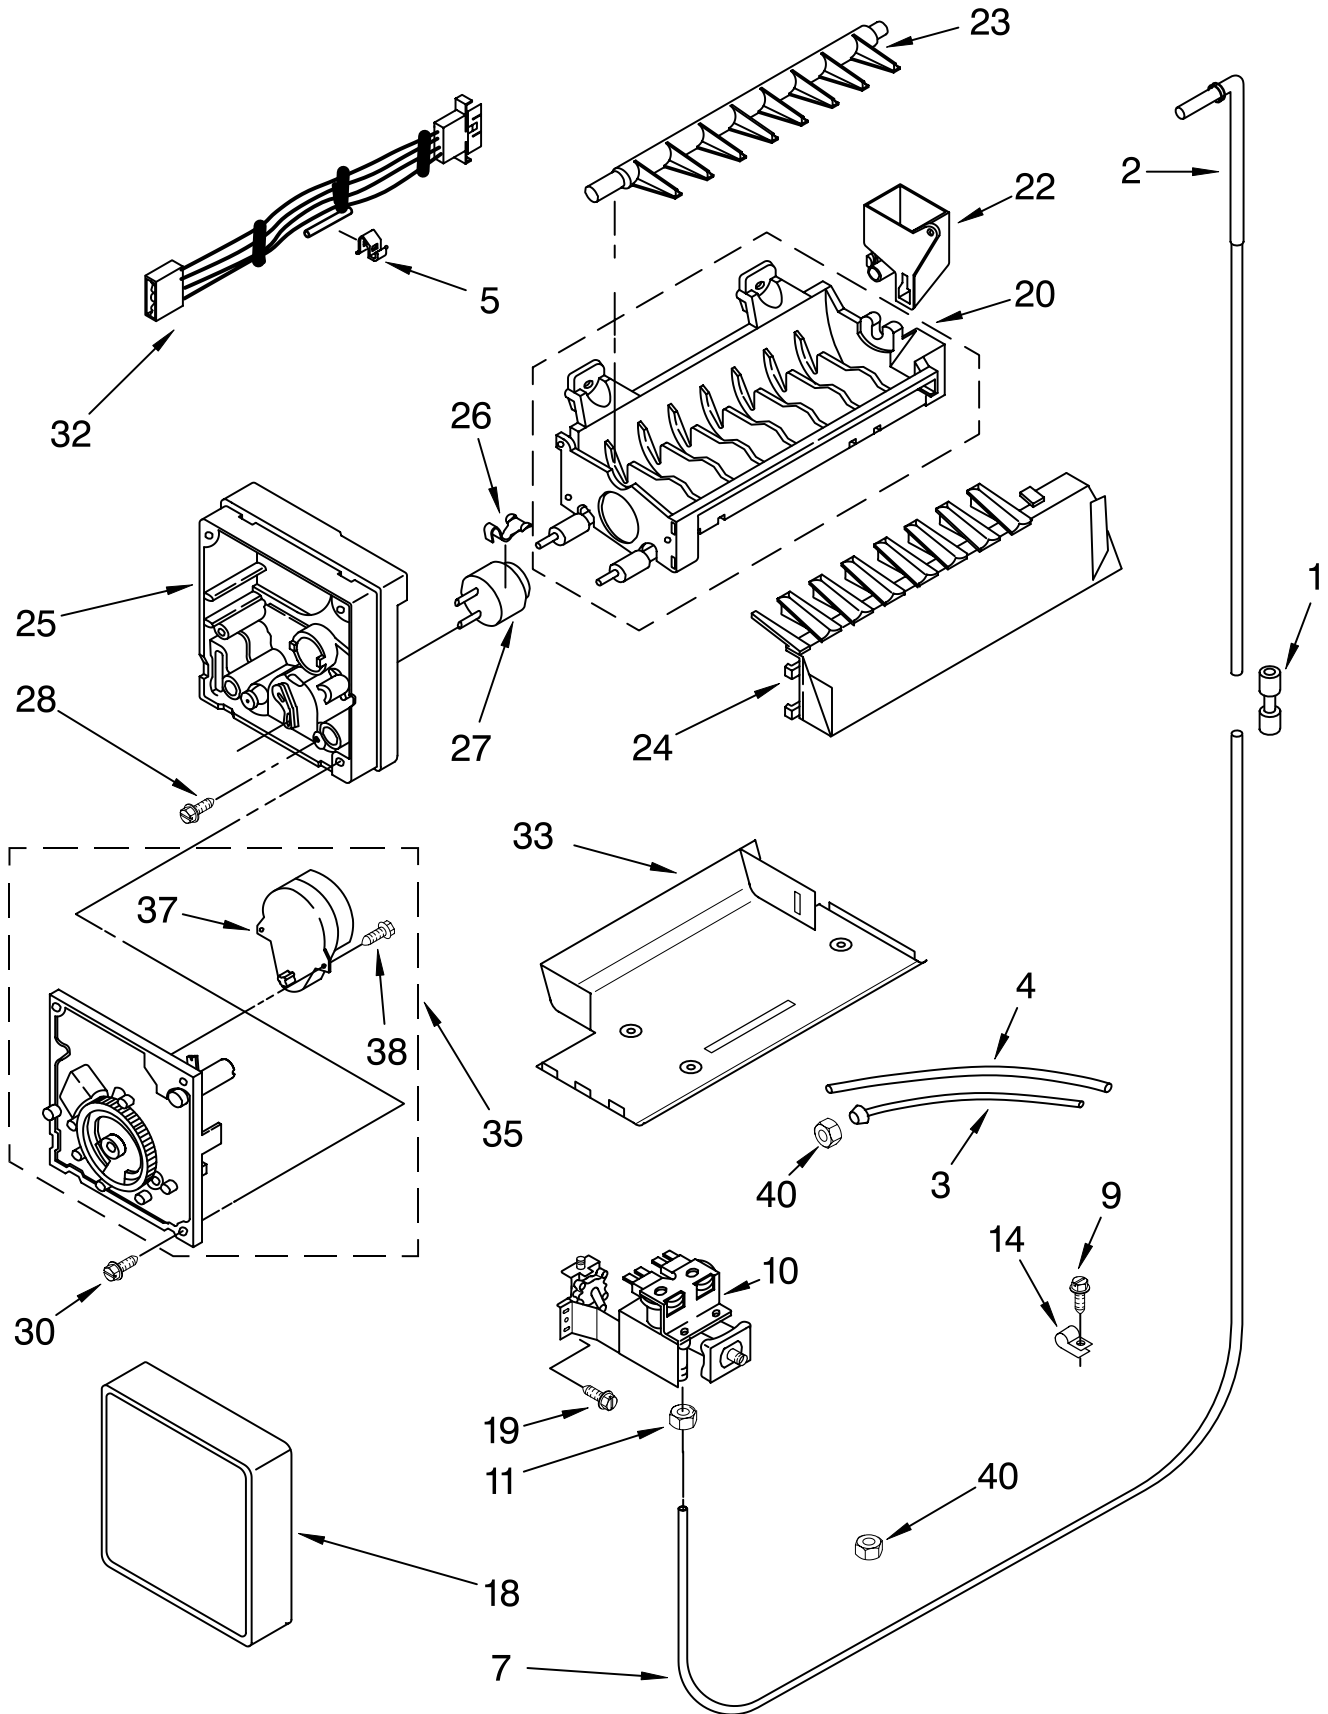

ICEMAKER PARTS

For Models: KSRG25FKWH03, KSRG25FKBL03, KSRG25FKBT03
(White) (Black) (Biscuit)

FOR ORDERING INFORMATION REFER TO PARTS PRICE LIST

ICEMAKER PARTS

For Models: KSRG25FKWH03, KSRG25FKBL03, KSRG25FKBT03
(White) (Black) (Biscuit)

Illus. No.	Part No.	DESCRIPTION
1	2198677	Connector, Water Tube
2	2198578	Fitting, Water Tube
3	2186493	Tube, Filter Outlet
4	2186492	Tube, Filter Inlet
5	628379	Clip, Fuse
7	2211507	Tube, Water
9	489478	Screw
10	2205762	Valve, Solenoid
11	627018	Nut, Compression
14	489385	Tube Clamp
18	2174358	Cover
19	488649	Screw
20	628228	Mold & Heater Assembly (Also Order 542638)
22	628356	Cup, Water Fill
23	627843	Ejector
24	2198598	Ice Striper
25	2194712	Support
26	627796	Retainer, Thermostat
27	628397	Thermostat (Also Order 542369 Cement Alumilastic)
28	489322	Screw
30	489276	Screw
32	2187467	Harness, Wiring
33	2212322	Bracket, Ice maker Mounting
35	626653	Module Assembly (Includes Items 37 & 38)
37	627811	Motor
38	489136	Screw
40	1129179	Nut, Compression

FOR ORDERING INFORMATION REFER TO PARTS PRICE LIST