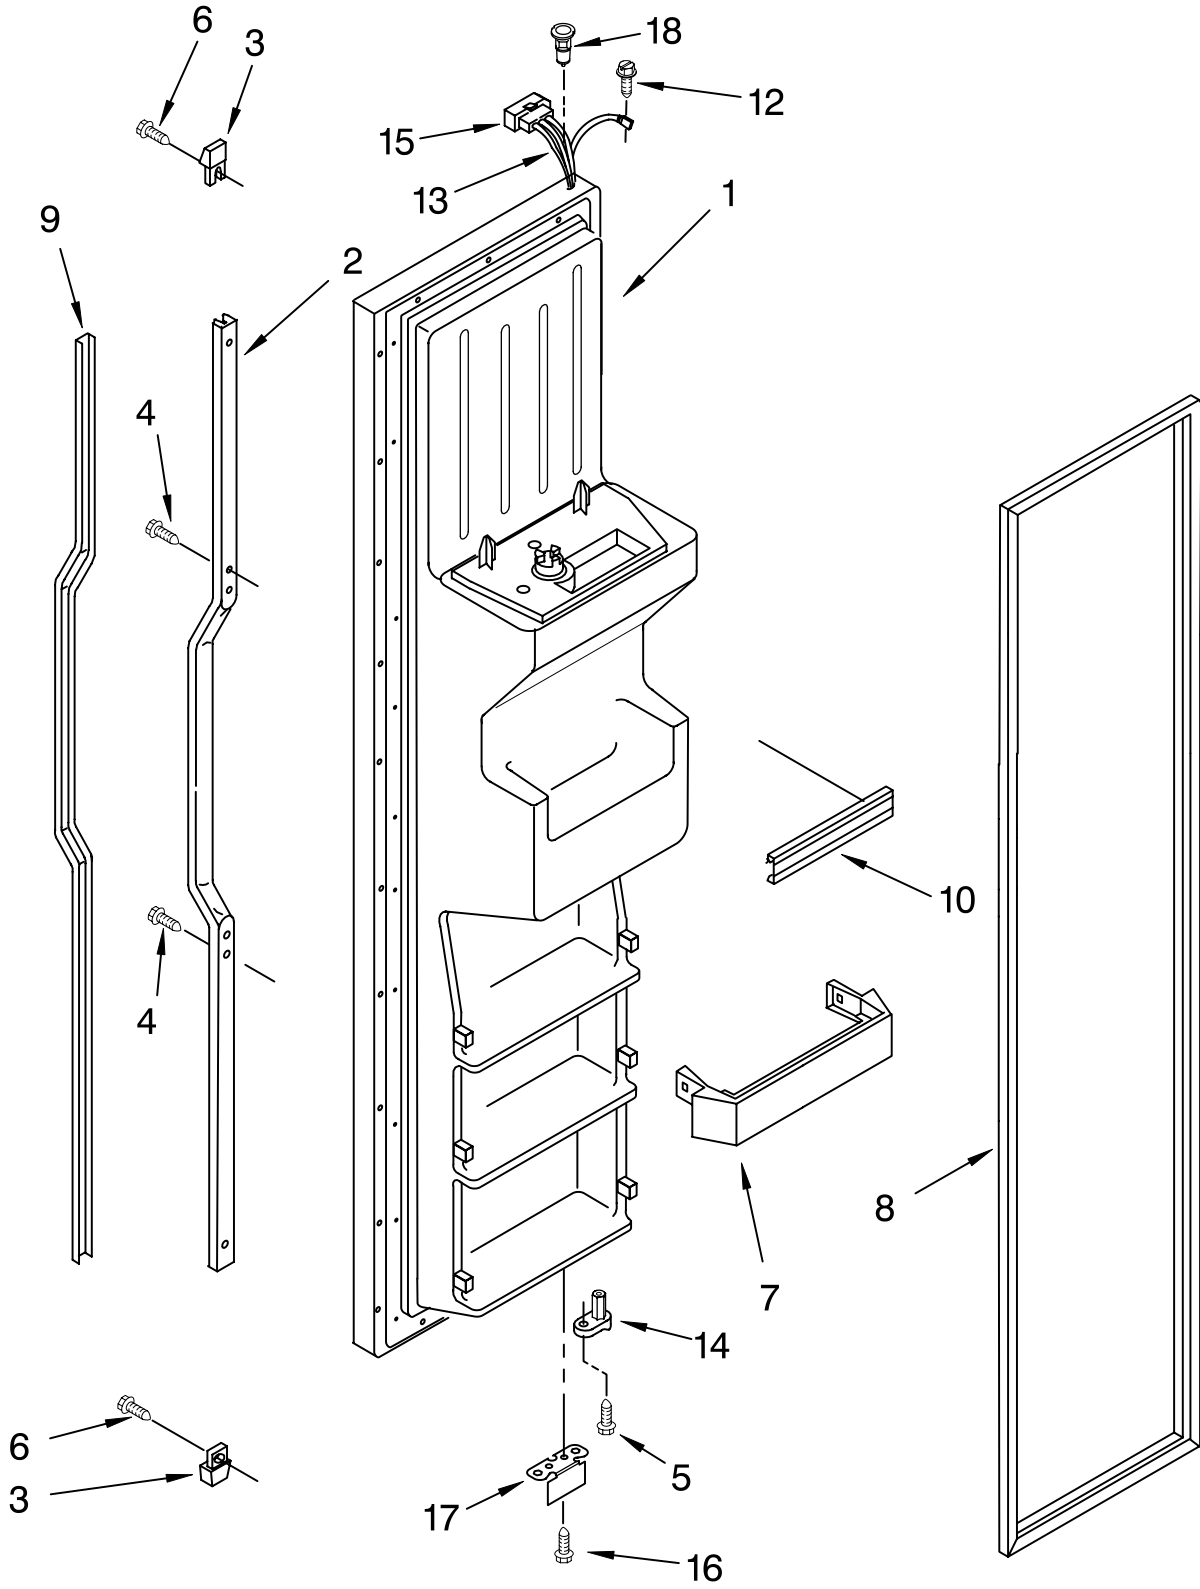

FREEZER DOOR PARTS

For Models: KSRG25FKWH03, KSRG25FKBL03, KSRG25FKBT03
(White) (Black) (Biscuit)

FOR ORDERING INFORMATION REFER TO PARTS PRICE LIST

FREEZER DOOR PARTS

For Models: KSRG25FKWH03, KSRG25FKBL03, KSRG25FKBT03
(White) (Black) (Biscuit)

Illus. No.	Part No.	DESCRIPTION
1		Freezer Door (Includes #8 And Dispenser Front Parts)
	2216569W	White
	2216569B	Black
	2216569T	Biscuit
2		Retainer, Insert
	2194777W	White
	2194777B	Black
	2194777T	Biscuit
3		End Cap (2)
	2194778W	White
	2194778B	Black
	2194778T	Biscuit
4	489463	Screw
5	3400012	Screw
6	3400852	Screw
7	2171070	Shelf Bin (4)
8		Door Gasket, Magnetic
	2221303	Mist Beige
	2221314	Black
9		Insert, Handle
	2173825	White
	2173829	Black
	2186863T	Biscuit
10	2219982	Trim, Door Shelf
12	488500	Screw
13	2206178	Wire Harness
14	2182179	Door Closer, Upper Cam
15	2154473	Connector
16	489420	Screw
17		Bracket, Door Stop
	2206629	Chrome
	2206629B	Black
18	2182181	Thimble-Top

FOR ORDERING INFORMATION REFER TO PARTS PRICE LIST