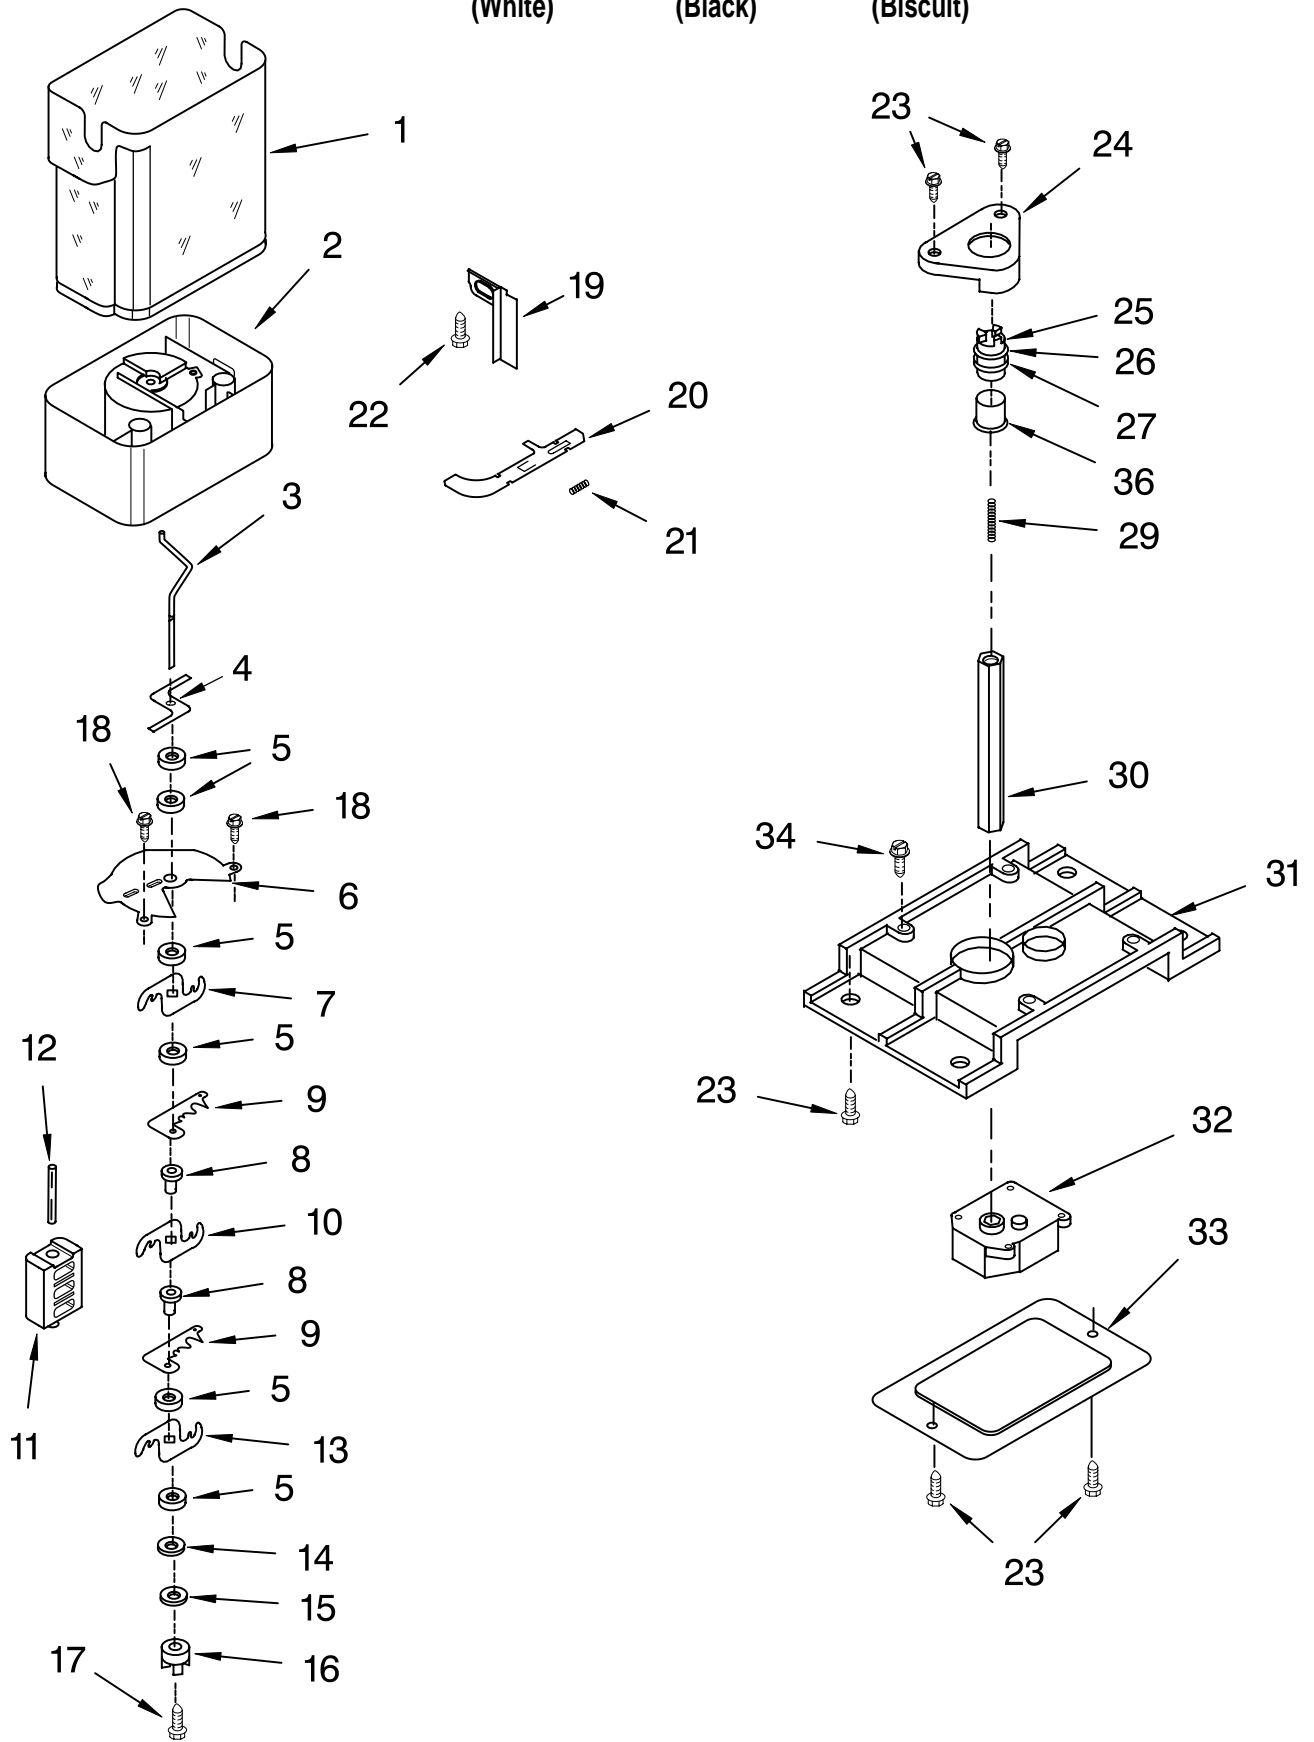

MOTOR AND ICE CONTAINER PARTS

For Models: KSRG25FKWH03, KSRG25FKBL03, KSRG25FKBT03
(White) (Black) (Biscuit)

FOR ORDERING INFORMATION REFER TO PARTS PRICE LIST

MOTOR AND ICE CONTAINER PARTS

For Models: KSRG25FKWH03, KSRG25FKBL03, KSRG25FKBT03
(White) (Black) (Biscuit)

Illus. No.	Part No.	DESCRIPTION
1	2198573	Ice Bin
2	2212367	Crusher Bin
3	2211590	Auger
4	2198603	Blade, Stirring
5	1119007	Spacer, Flat (6)
6	2198591	Cover, Crusher
7	1119013	Blade, Rotary
8	1119005	Spacer, Step (2)
9	2198601	Blade, Fixed
10	1119012	Blade, Rotary
11	2198602	Block, Blade
12	489229	Roll Pin
13	1119006	Blade, Rotary
14	489235	Washer, Plain
15	2198661	Washer, Coupling
16	2220457	Coupling
17	8281164	Screw
18	3400065	Screw
19	2198605	Button, Bin
20	2212371	Latch, Bin
21	2198608	Spring, Latch
22	2198671	Screw
23	8281163	Screw
24	2212369	Holder
25	2220458	Coupling, Bottom
26	2198628	Seal
27	2212370	Washer
29	2198607	Spring
30	999536	Drive Shaft
31	2198655	Bracket, Motor
32	2198594	Dispenser, Motor
33	2198626	Cover
34	8281162	Screw
36	2212365	Sleeve, Coupling

FOR ORDERING INFORMATION REFER TO PARTS PRICE LIST