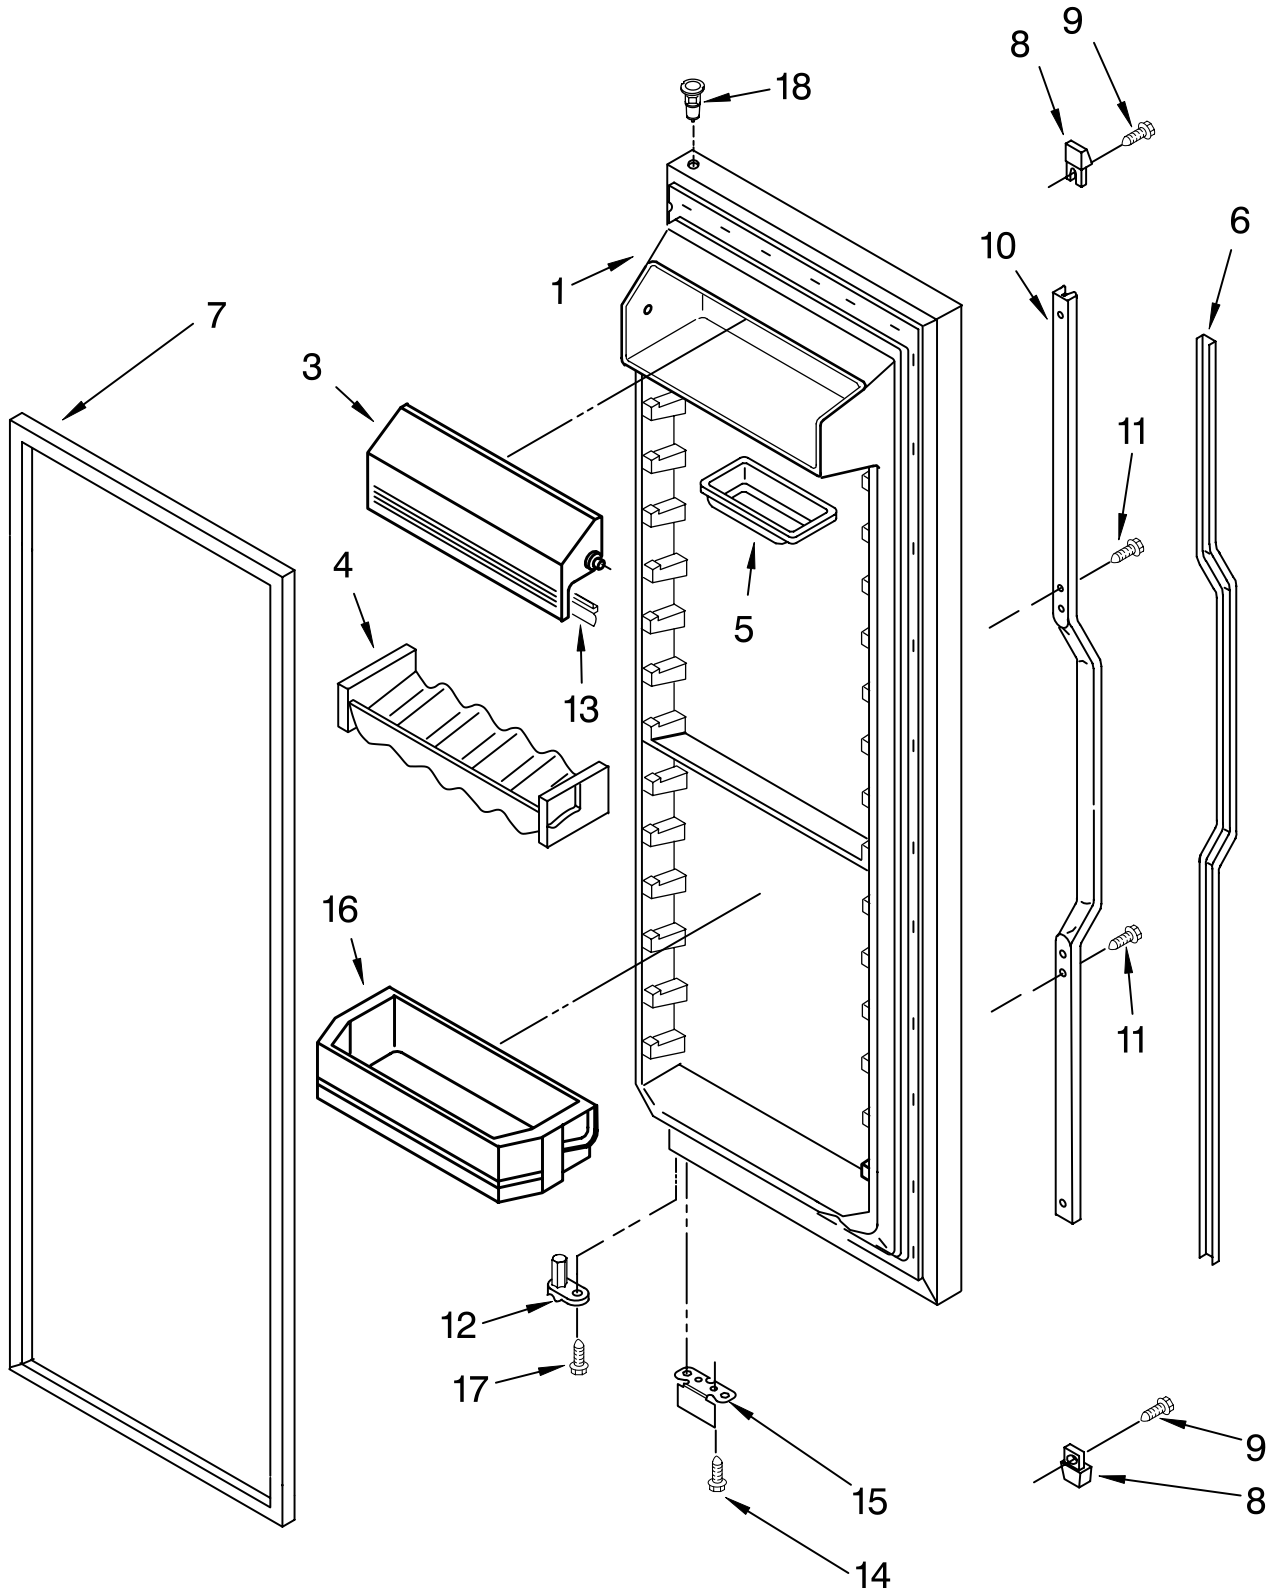

REFRIGERATOR DOOR PARTS

For Models: KSRG25FKWH03, KSRG25FKBL03, KSRG25FKBT03
(White) (Black) (Biscuit)

FOR ORDERING INFORMATION REFER TO PARTS PRICE LIST

REFRIGERATOR DOOR PARTS

For Models: KSRG25FKWH03, KSRG25FKBL03, KSRG25FKBT03
(White) (Black) (Biscuit)

Illus. No.	Part No.	DESCRIPTION
1		Refrigerator Door (Includes #7)
	2207327W	White
	2207327B	Black
	2207327T	Biscuit
3	2182399	Door, Compartment
4	2193409	Holder, Beverage
5	2165792	Butter Dish
6		Insert, Handle
	2173825	White
	2173829	Black
	2186863T	Biscuit
7		Door Gasket, Magnetic
	2221302	Mist Beige
	2221313	Black
8		End Cap, Handle
	2194778W	White
	2194778B	Black
	2194778T	Biscuit
9	3400852	Screw
10		Retainer, Insert
	2194777W	White
	2194777B	Black
	2194777T	Biscuit
11	489463	Screw
12	2182178	Door Closer, Upper Cam
13	2159124	Gasket
14	489420	Screw
15		Bracket, Door Stop
	2206629	Chrome
	2206629B	Black
16	2171063	Shelf Bin (4)
17	3400012	Screw
18	2182180	Thimble-Top