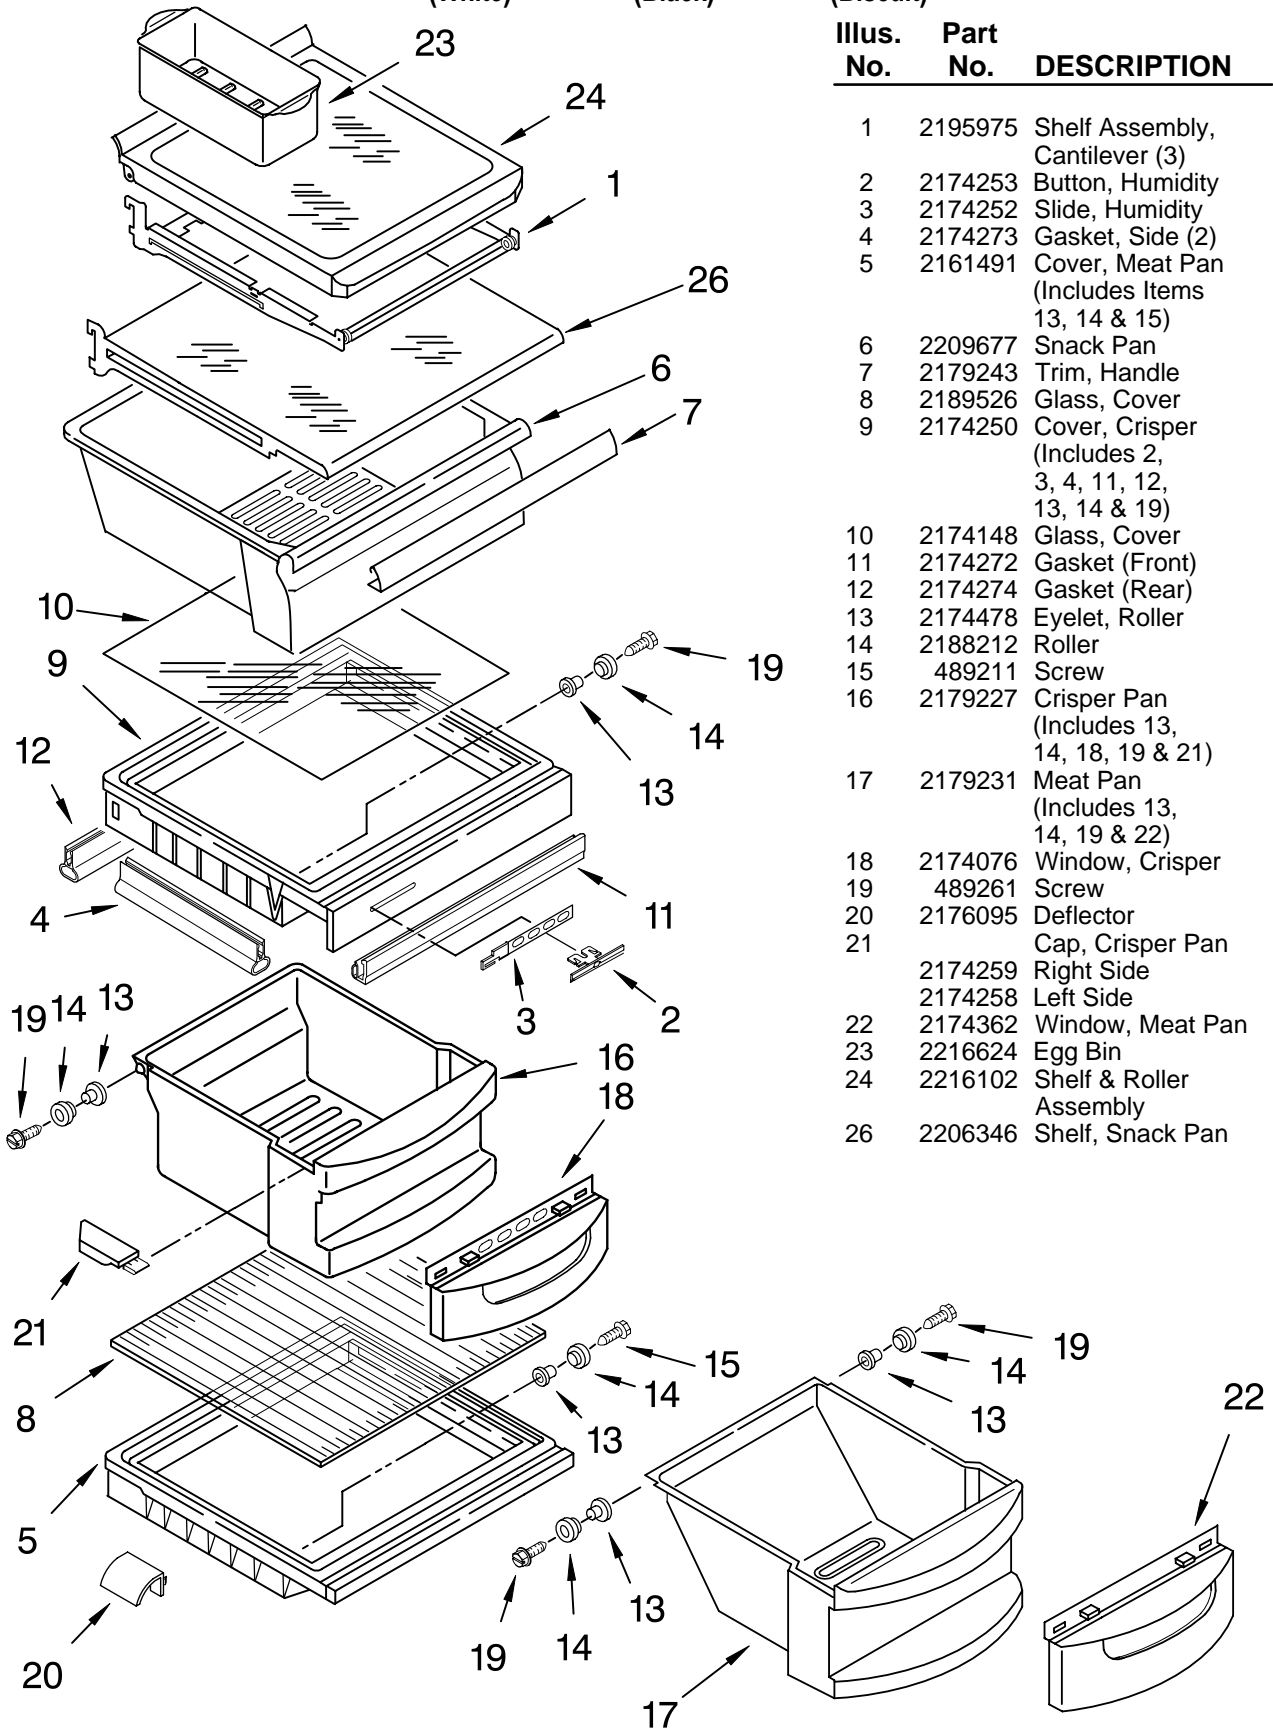

REFRIGERATOR LINER PARTS

For Models: KSRG25FKWH03, KSRG25FKBL03, KSRG25FKBT03
(White) (Black) (Biscuit)

Illus. No.	Part No.	DESCRIPTION
1		Liner (Not A Serviceable Part)
2	2194744	Escutcheon, Meat Pan Control
3	2182757	Slide Meat Pan Control
4	2182147	Louver
6	2196485	Stud Assembly
7	3400894	Screw
8	2196483	Stud Assembly
9	2206273	Ladder, Shelf (2)
10	8281158	Screw
11	486298	Screw (2)
12	487539	Screw
13	2205813	Strap
16	2179404	Rack, Wine & Egg
22	1123919	Bracket Retainer
23	489290	Screw (2)
24	2209754	Air Diffuser Assembly
25	2152019	Air Diffuser Cover
26	2150331	Cover, Conduit
29	2162085	Socket
30	842534	Clip, Air Duct
31	2217199	Reservoir
33	527949	Light Bulb
34	2254920	Light Lens
37	488280	Screw

FOR ORDERING INFORMATION REFER TO PARTS PRICE LIST

REFRIGERATOR SHELF PARTS

For Models: KSRG25FKWH03, KSRG25FKBL03, KSRG25FKBT03
(White) (Black) (Biscuit)

Illus. No.	Part No.	DESCRIPTION
1	2195975	Shelf Assembly, Cantilever (3)
2	2174253	Button, Humidity
3	2174252	Slide, Humidity
4	2174273	Gasket, Side (2)
5	2161491	Cover, Meat Pan (Includes Items 13, 14 & 15)
6	2209677	Snack Pan
7	2179243	Trim, Handle
8	2189526	Glass, Cover
9	2174250	Cover, Crisper (Includes 2, 3, 4, 11, 12, 13, 14 & 19)
10	2174148	Glass, Cover
11	2174272	Gasket (Front)
12	2174274	Gasket (Rear)
13	2174478	Eyelet, Roller
14	2188212	Roller
15	489211	Screw
16	2179227	Crisper Pan (Includes 13, 14, 18, 19 & 21)
17	2179231	Meat Pan (Includes 13, 14, 19 & 22)
18	2174076	Window, Crisper
19	489261	Screw
20	2176095	Deflector
21	2174259	Cap, Crisper Pan Right Side
22	2174258	Cap, Crisper Pan Left Side
23	2174362	Window, Meat Pan
24	2216624	Egg Bin
24	2216102	Shelf & Roller Assembly
26	2206346	Shelf, Snack Pan