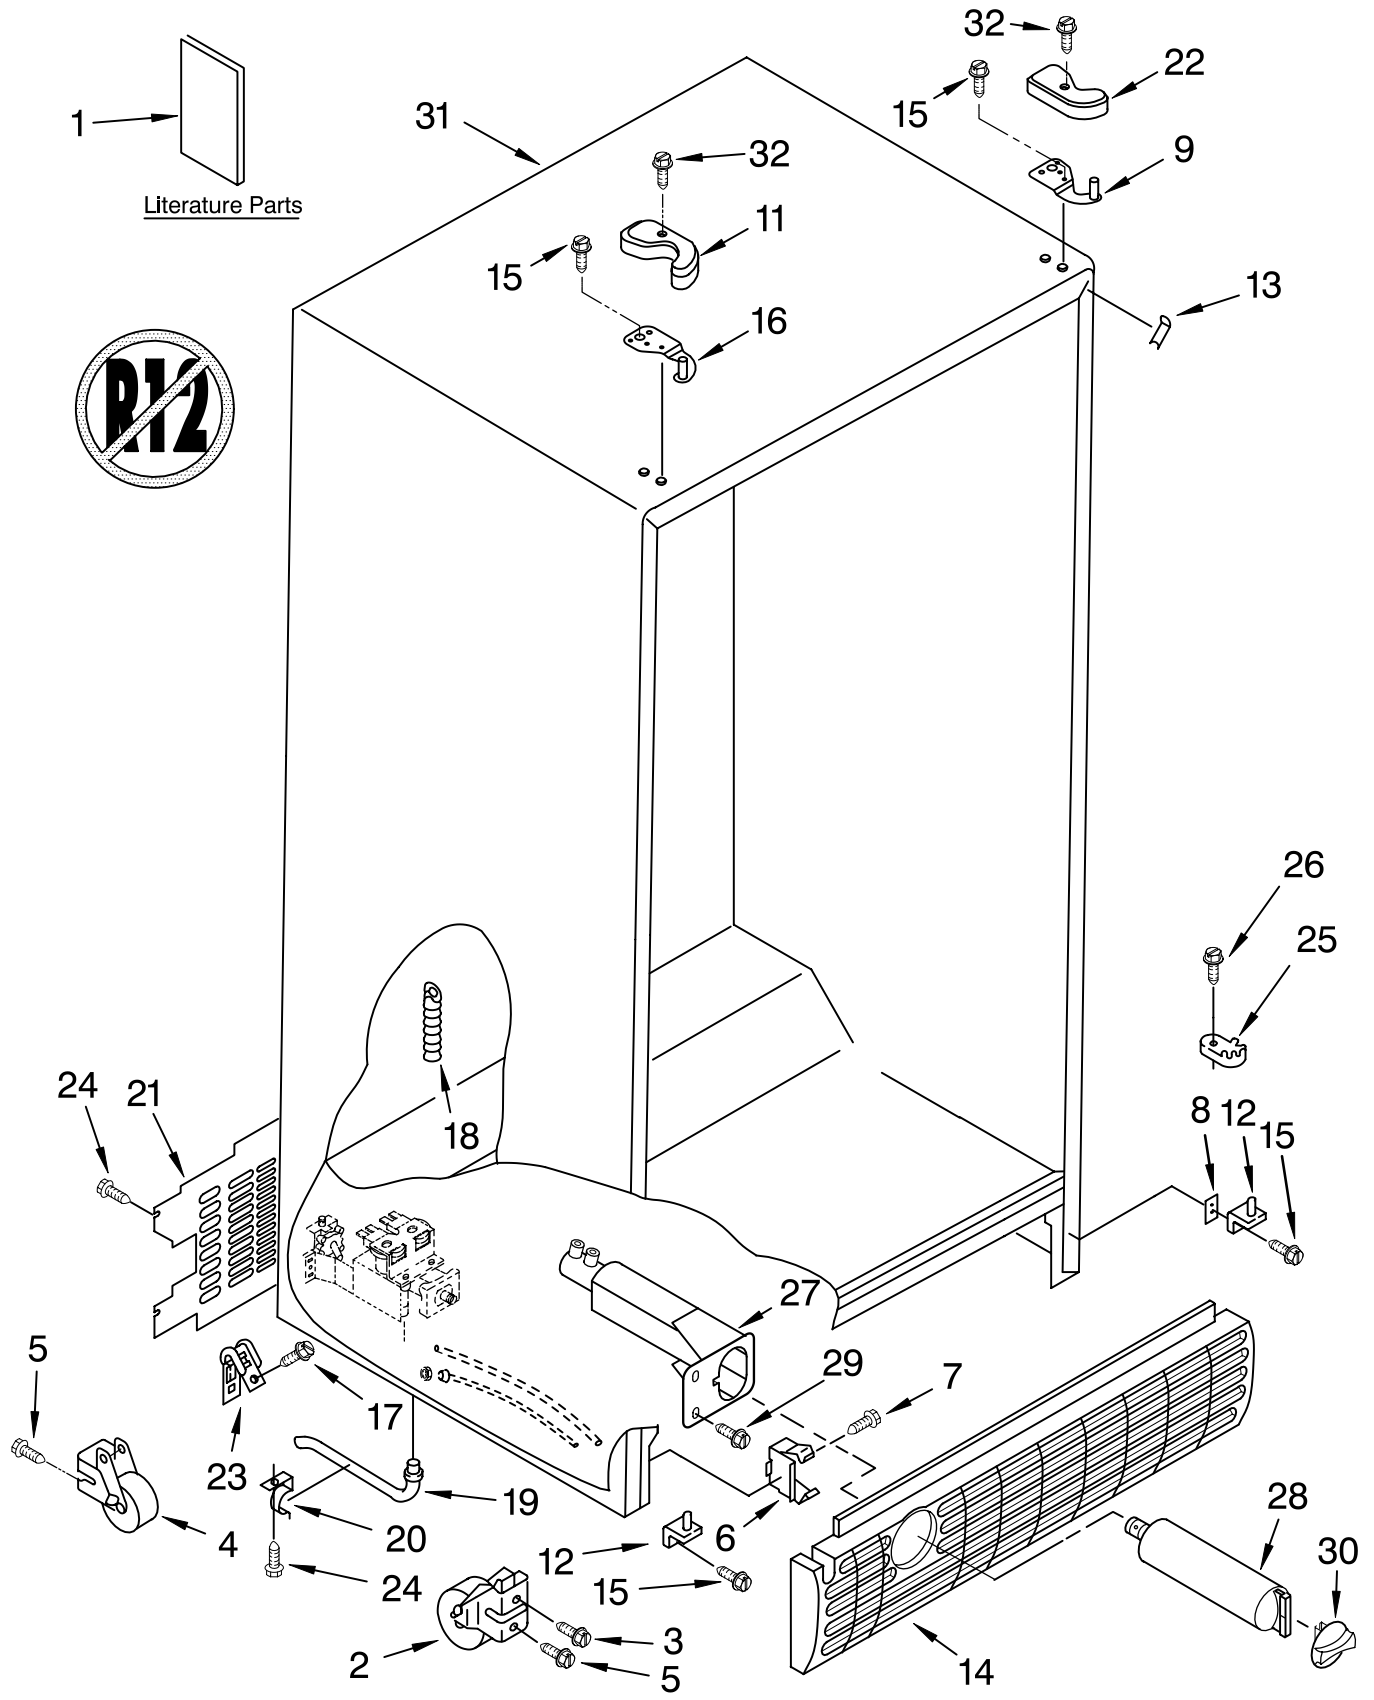

For Models: KSRG25FKWH03, KSRG25FKBL03, KSRG25FKBT03
(White) (Black) (Biscuit)

FOR ORDERING INFORMATION REFER TO PARTS PRICE LIST

CABINET PARTS

For Models: KSRG25FKWH03, KSRG25FKBL03, KSRG25FKBT03
(White) (Black) (Biscuit)

Illus. No.	Part No.	DESCRIPTION	Illus. No.	Part No.	DESCRIPTION	Illus. No.	Part No.	DESCRIPTION
LITERATURE PARTS			12	2217075	Hinge Bottom (2)	23	549193	Clamp, Service Cord
1	LIT2254906	Use & Care Guide	13		Filler, Wrapper	24	489084	Screw
	LIT2220109	Service & Wiring Sheet		2196094	White	25	2155311	Door Closer, Lower Cam (2)
	LIT2220281	Energy Label		2196097	Black	26	489483	Screw
	LIT2220407	Modular IceMaker Service Sheet	14	2196150	Biscuit	27	2186443	Housing, Water Filter
2	2174748	Front Roller (2)		2186881W	White	28	2203220	Water Filter
3	3400517	Screw		2186881B	Black	29	489500	Screw
4	2196236	Roller (Rear) (2)		2186881T	Biscuit	30		Cap, Water Filter
5	489427	Screw	15	489497	Screw		2186884W	White
6	2155013	Clip, Grille	16	2203770	Hinge, Top FC		2186884B	Black
7	489478	Screw	17	489464	Screw		2186884T	Biscuit
8	2156056	Shim	18	940139	Drain Fitting	31		Cabinet (Not A Serviceable Part)
9	2203771	Hinge Top, RC	19	1108438	Tube, Extension	32	8281227	Screw
11		Hinge Cover, FC	20	1108439	Clip, Drain Tube			
	2203407W	White	21	2204203	Cover, Unit			
	2203407B	Black	22		Hinge Cover, RC			
	2203407T	Biscuit		2203408W	White			
				2203408B	Black			
				2203408T	Biscuit