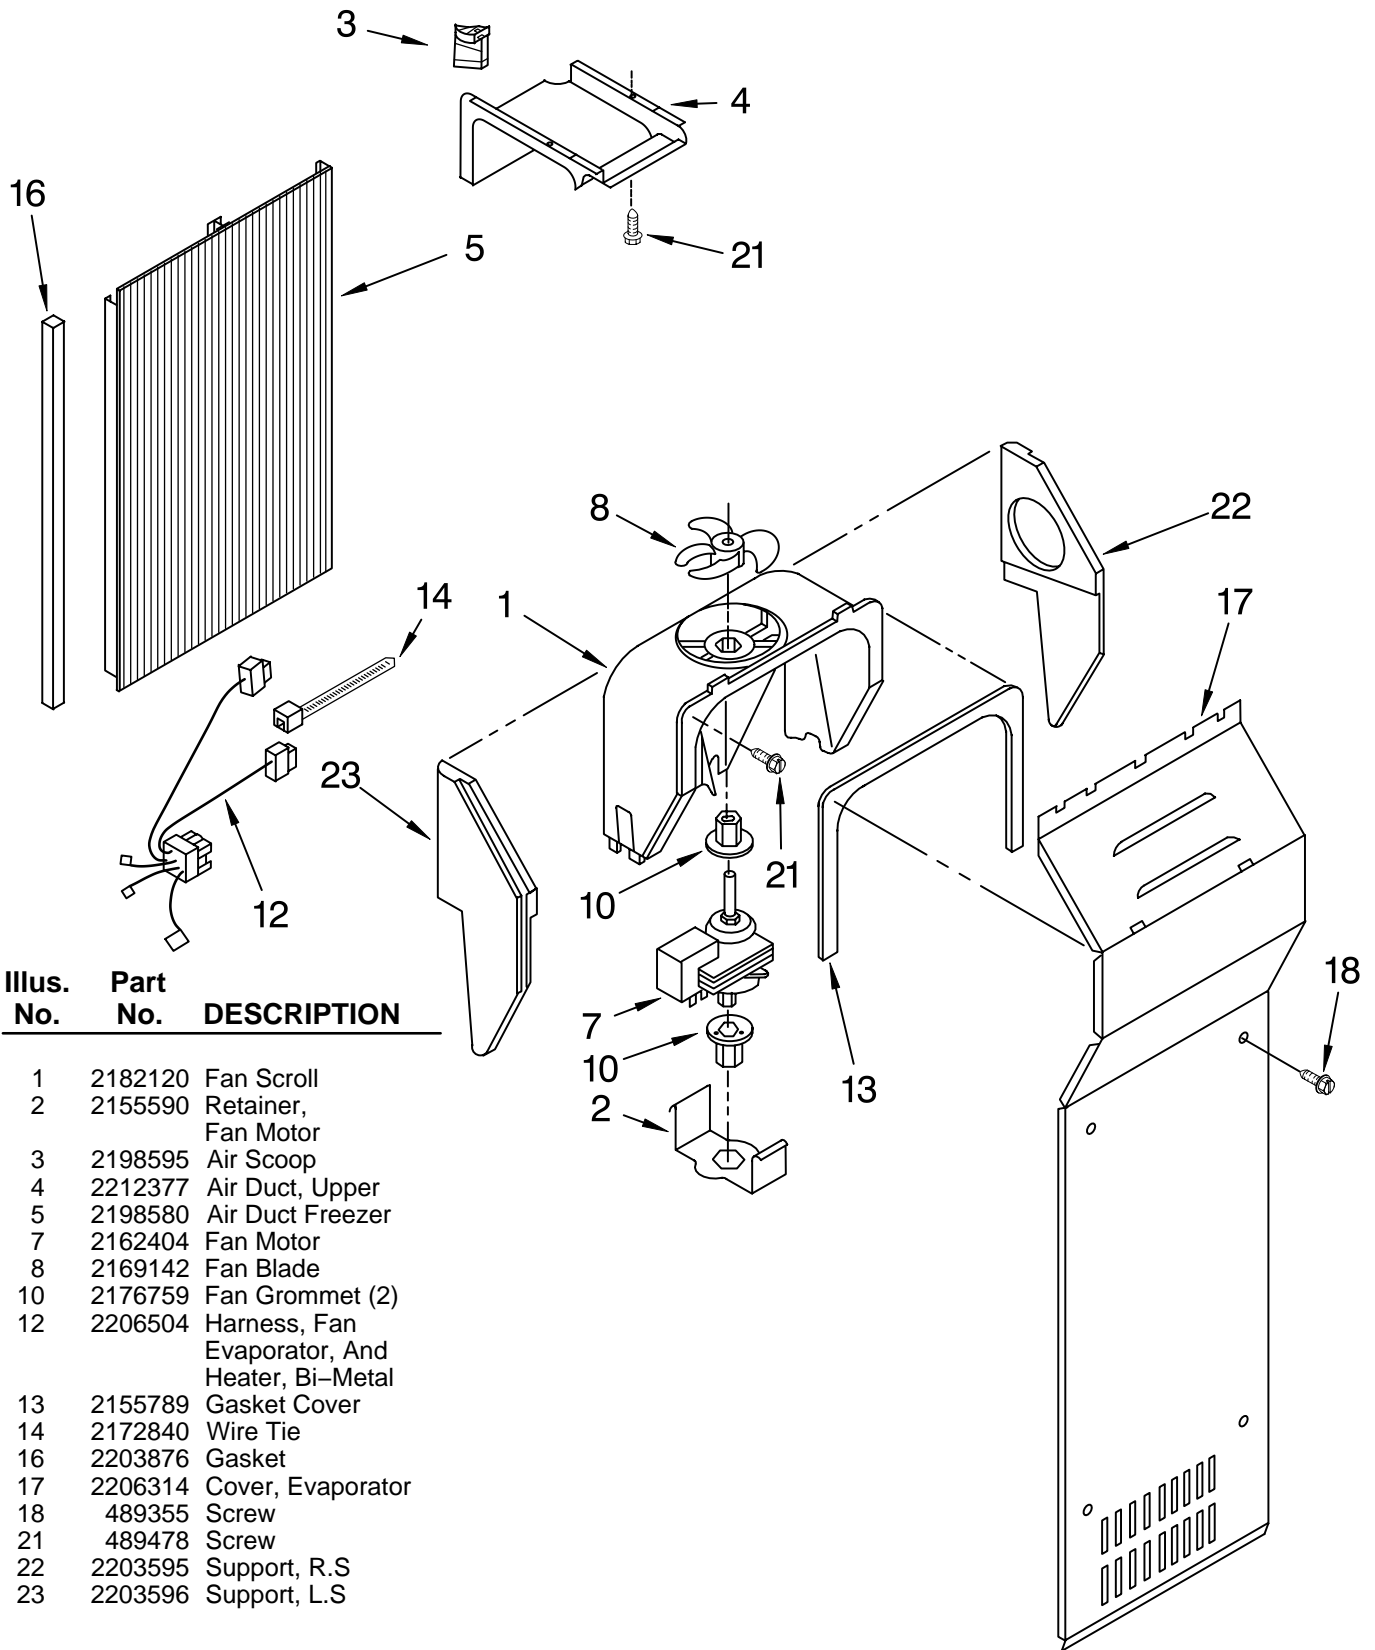

AIR FLOW PARTS

For Models: KSRG25FKWH03, KSRG25FKBL03, KSRG25FKBT03
(White) (Black) (Biscuit)

Illus. No.	Part No.	DESCRIPTION
1	2182120	Fan Scroll
2	2155590	Retainer, Fan Motor
3	2198595	Air Scoop
4	2212377	Air Duct, Upper
5	2198580	Air Duct Freezer
7	2162404	Fan Motor
8	2169142	Fan Blade
10	2176759	Fan Grommet (2)
12	2206504	Harness, Fan Evaporator, And Heater, Bi-Metal
13	2155789	Gasket Cover
14	2172840	Wire Tie
16	2203876	Gasket
17	2206314	Cover, Evaporator
18	489355	Screw
21	489478	Screw
22	2203595	Support, R.S
23	2203596	Support, L.S

FOR ORDERING INFORMATION REFER TO PARTS PRICE LIST