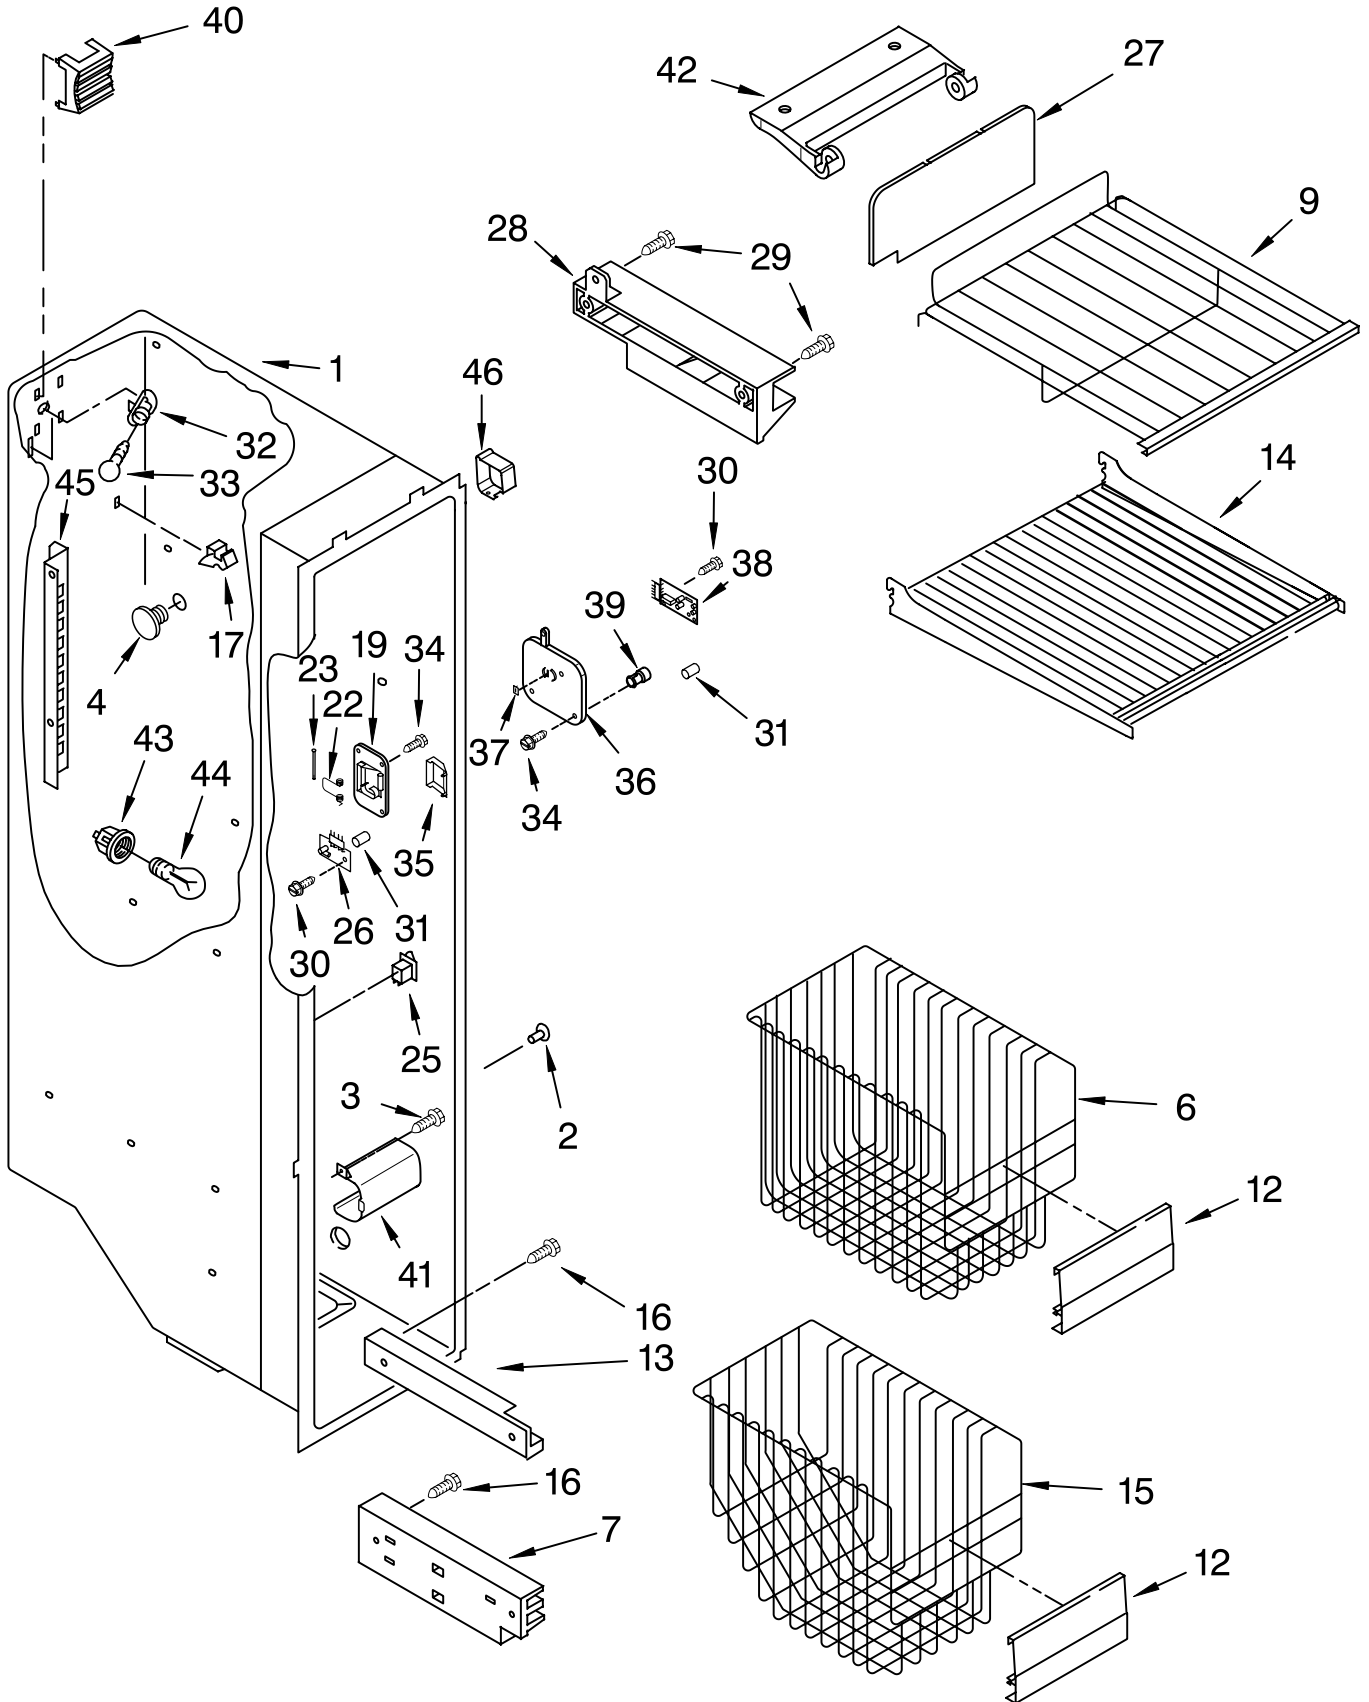

FREEZER LINER PARTS

For Models: KSRG25FKWH03, KSRG25FKBL03, KSRG25FKBT03

(White)

(Black)

(Biscuit)

FOR ORDERING INFORMATION REFER TO PARTS PRICE LIST

FREEZER LINER PARTS

For Models: KSRG25FKWH03, KSRG25FKBL03, KSRG25FKBT03
(White) (Black) (Biscuit)

Illus. No.	Part No.	DESCRIPTION
1		Liner (Not A Serviceable Part)
2	941839	Hole Plug
3	3400893	Screw
4	940014	Hole Plug
6	2181765	Basket, Tall
7		Track, Basket-Dual
	2216106	Right Side
	2216107	Left Side
9	2211746	Shelf, Slide Out Upper
12	2171766	Basket, Front
13		Shelf Track
	2181760	Right Side
	2181759	Left Side
14	2205837	Shelf
15	2181764	Basket, Sloped
16	486298	Screw
17	842534	Clip, Air Duct
19	2198587	Cover, Emitter
22	2198635	Spring
23	2198634	Pin
25	1115373	Switch, Rocker Arm
26	2220398	P.C. Board Emitter
27	2198642	Cover, Ice Maker
28	2212321	Slide, Ice Maker Mounting
29	489478	Screw
30	489214	Screw
31	2198665	Tube, P.C. Board
32	2162085	Light Socket
33	527949	Light Bulb
34	8281185	Screw
35	2198633	Flipper
36	2198588	Cover, Receiver
37	2198637	Slide, Ice Maker Shut Off
38	2220402	P.C. Board, Receiver
39	2198643	Lens
40	2198589	Light Shield
41	2212340	Light Lens
42	2198641	Bracket, Ice Maker Cover
43	2155597	Socket, Light
44	527949	Light Bulb
45		Ladder
	2198609	Left Side
	2198610	Right Side
46	2219878	Shield, Wiring