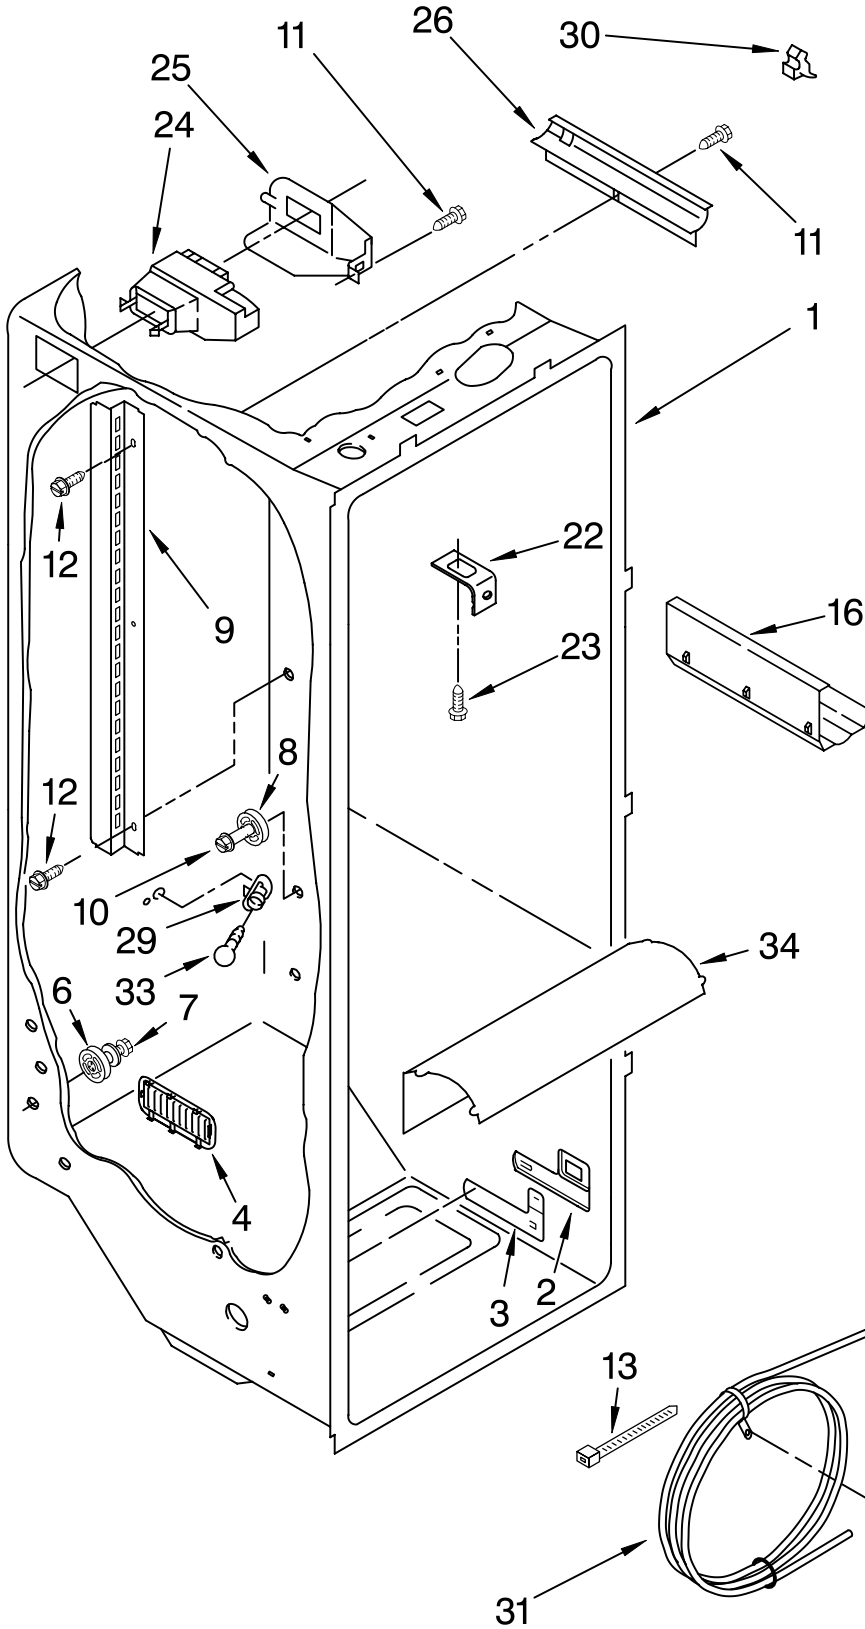

REFRIGERATOR LINER PARTS

For Models: KSRG25FKWH03, KSRG25FKBL03, KSRG25FKBT03
(White) (Black) (Biscuit)

Illus. No.	Part No.	DESCRIPTION
1		Liner (Not A Serviceable Part)
2	2194744	Escutcheon, Meat Pan Control
3	2182757	Slide Meat Pan Control
4	2182147	Louver
6	2196485	Stud Assembly
7	3400894	Screw
8	2196483	Stud Assembly
9	2206273	Ladder, Shelf (2)
10	8281158	Screw
11	486298	Screw (2)
12	487539	Screw
13	2205813	Strap
16	2179404	Rack, Wine & Egg
22	1123919	Bracket Retainer
23	489290	Screw (2)
24	2209754	Air Diffuser Assembly
25	2152019	Air Diffuser Cover
26	2150331	Cover, Conduit
29	2162085	Socket
30	842534	Clip, Air Duct
31	2217199	Reservoir
33	527949	Light Bulb
34	2254920	Light Lens
37	488280	Screw

FOR ORDERING INFORMATION REFER TO PARTS PRICE LIST