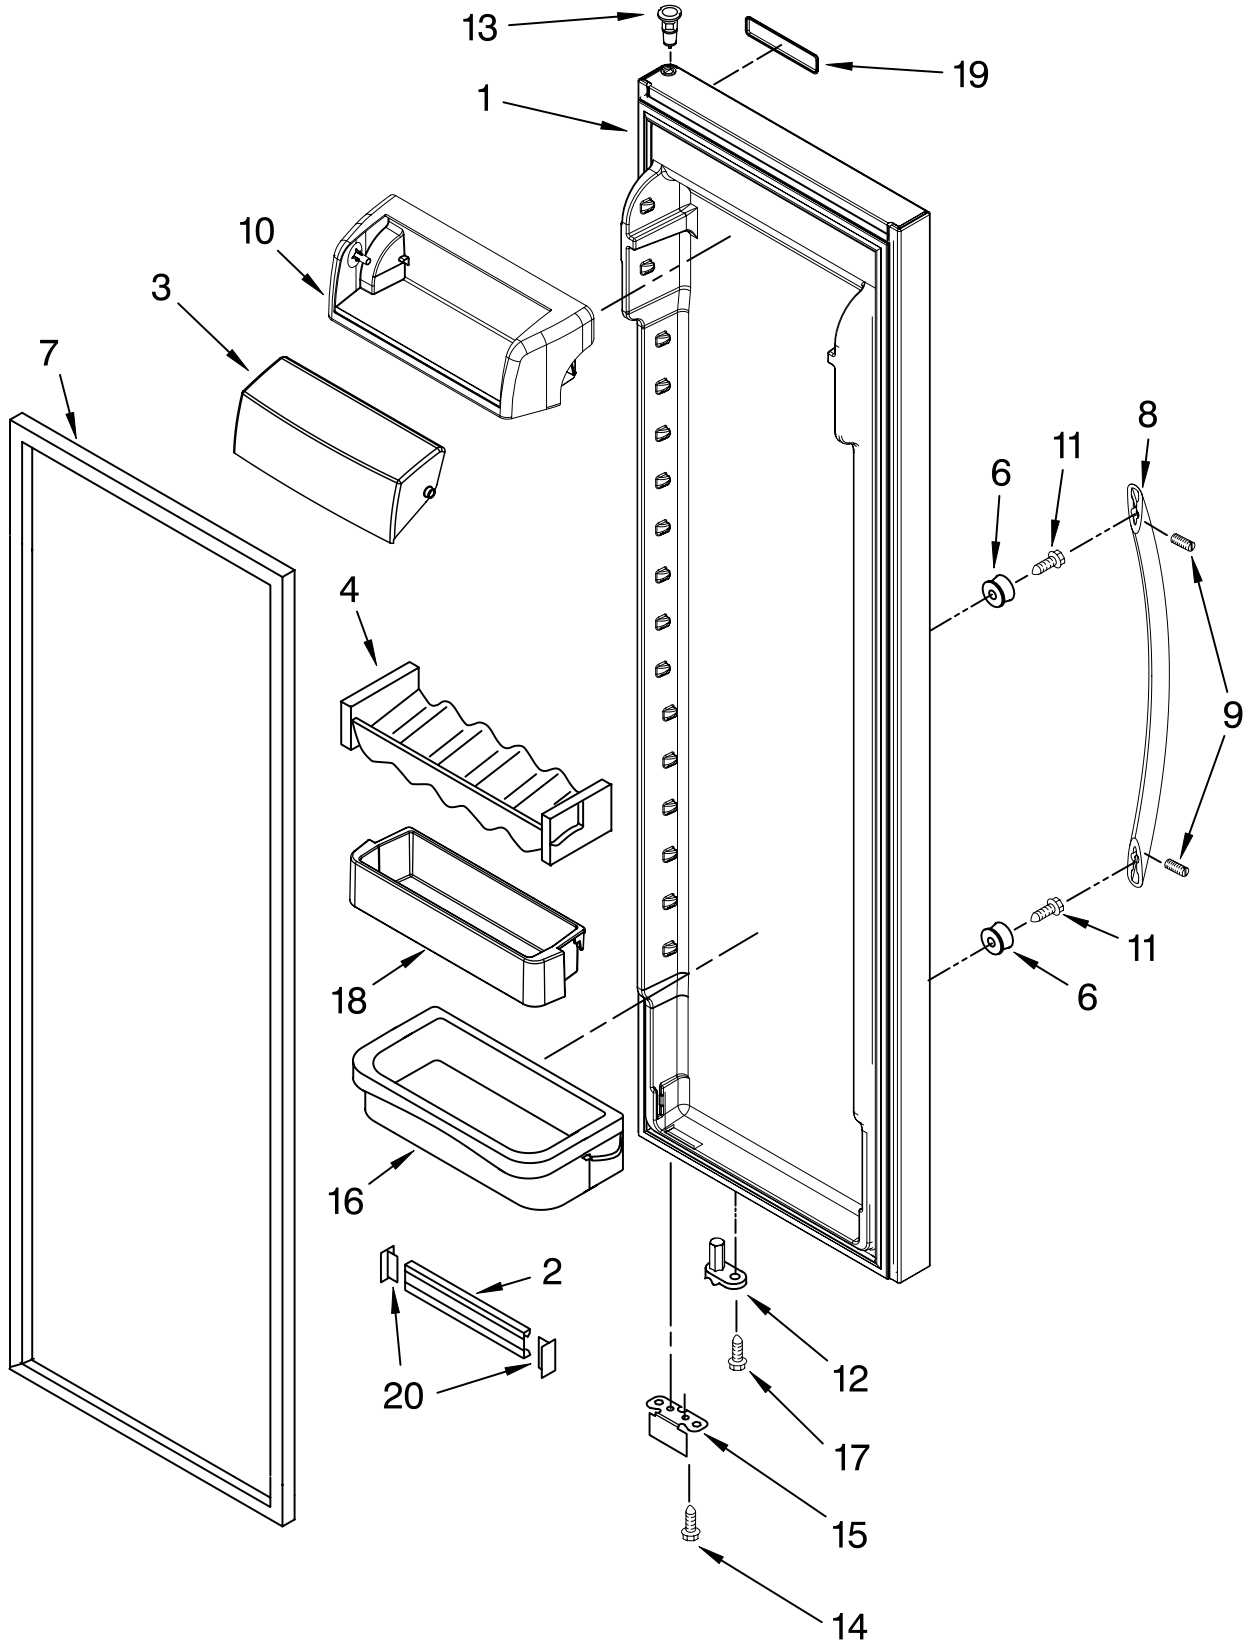

MOTOR AND ICE CONTAINER PARTS

For Models: KSCS25FSWH02, KSCS25FSBT02, KSCS25FSBL02, KSCS25FSSS02, KSCS25FSMS02

(White)

(Biscuit)

(Black)

(Stainless Steel) (Monochromatic Stainless)

Illus. No.	Part No.	DESCRIPTION
1	2223317	Ice Bin
2	2317256	Crusher Bin
3	2317240	Auger
4	2258220	Washer
5	1119007	Spacer, Flat (4)
6	2317248	Cover, Crusher
7	2257024	Blade, Rotary
8	1119005	Spacer, Step (2)
9	2257020	Blade, Fixed
10	2257023	Blade, Rotary
11	2317239	Block, Blade
12	489229	Roll Pin
13	2257022	Blade, Rotary
14	489235	Washer, Plain
15	2198661	Washer, Coupling
16	2188918	Coupling
17	8281164	Screw
18	3400065	Screw
19	2317243	Wiper
20	2317272	Latch, Bin
21	2198608	Spring, Latch
22	2317250	Divider, Chamber
23	8281163	Screw
24	2188919	Holder
25	2198628	Seal
26	2188916	Drive Shaft
27	2256154	Enclosure, Motor
28	2315547	Dispenser, Motor
29	2212305	Cover
30	2315559	Sleeve, Coupling
31	2187725	Wire Harness, IDI Motor
100	2317268	Ice Container (Complete)

FOR ORDERING INFORMATION REFER TO PARTS PRICE LIST

REFRIGERATOR DOOR PARTS

For Models: KSCS25FSWH02, KSCS25FSBT02, KSCS25FSBL02, KSCS25FSSS02, KSCS25FSMS02
(White) (Biscuit) (Black) (Stainless Steel) (Monochromatic Stainless)

FOR ORDERING INFORMATION REFER TO PARTS PRICE LIST