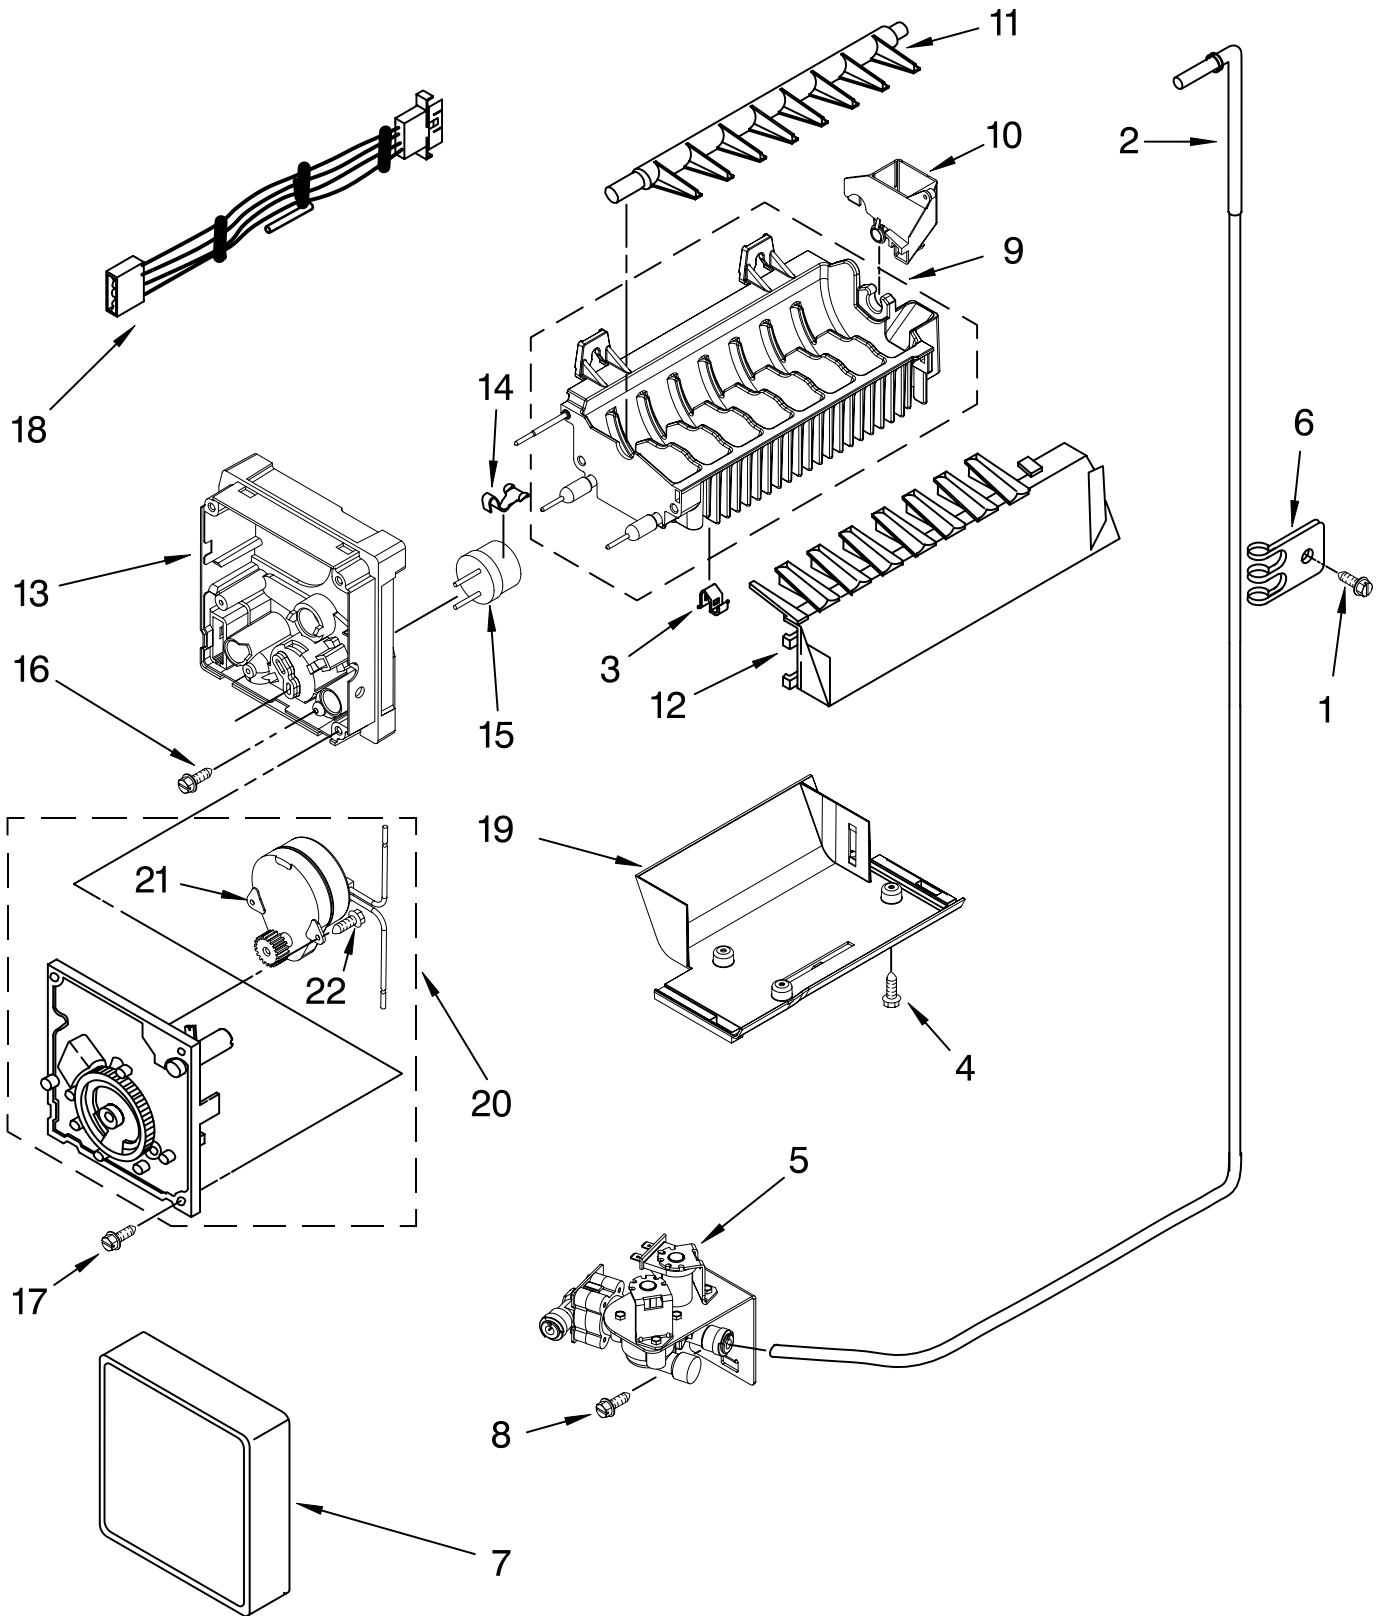

ICEMAKER PARTS

For Models: KSCS25FSWH02, KSCS25FSBT02, KSCS25FSBL02, KSCS25FSSS02, KSCS25FSMS02
(White) (Biscuit) (Black) (Stainless Steel) (Monochromatic Stainless)

FOR ORDERING INFORMATION REFER TO PARTS PRICE LIST

ICEMAKER PARTS

For Models: KSCS25FSWH02, KSCS25FSBT02, KSCS25FSBL02, KSCS25FSSS02, KSCS25FSMS02

(White)

(Biscuit)

(Black)

(Stainless Steel) (Monochromatic Stainless)

Illus. No.	Part No.	DESCRIPTION
1	489084	Screw
2	2256096	Fitting, Water Tube
3	628379	Clip, Fuse
4	489478	Screw
5	2315533	Water Valve Asm
6	2208136	Tube Clip
7	2174358	Cover
8	488649	Screw
9	628228	Mold & Heater Assembly (Also Order 542638
10	628356	Cup, Water Fill
11	627843	Ejector
12	2198598	Ice Striper
13	2194712	Support
14	2315522	Retainer, Thermostat
15	627985	Thermostat (Also Order 542369 Cement Alumilastic)
16	8533917	Screw
17	489276	Screw
18	2187467	Harness, Wiring
19	2303583	Bracket, Icemaker Mounting
20	626691	Module Assembly (Includes Items 21 & 22)
21	626683	Motor
22	489136	Screw
100	2198597	Icemaker Assembly