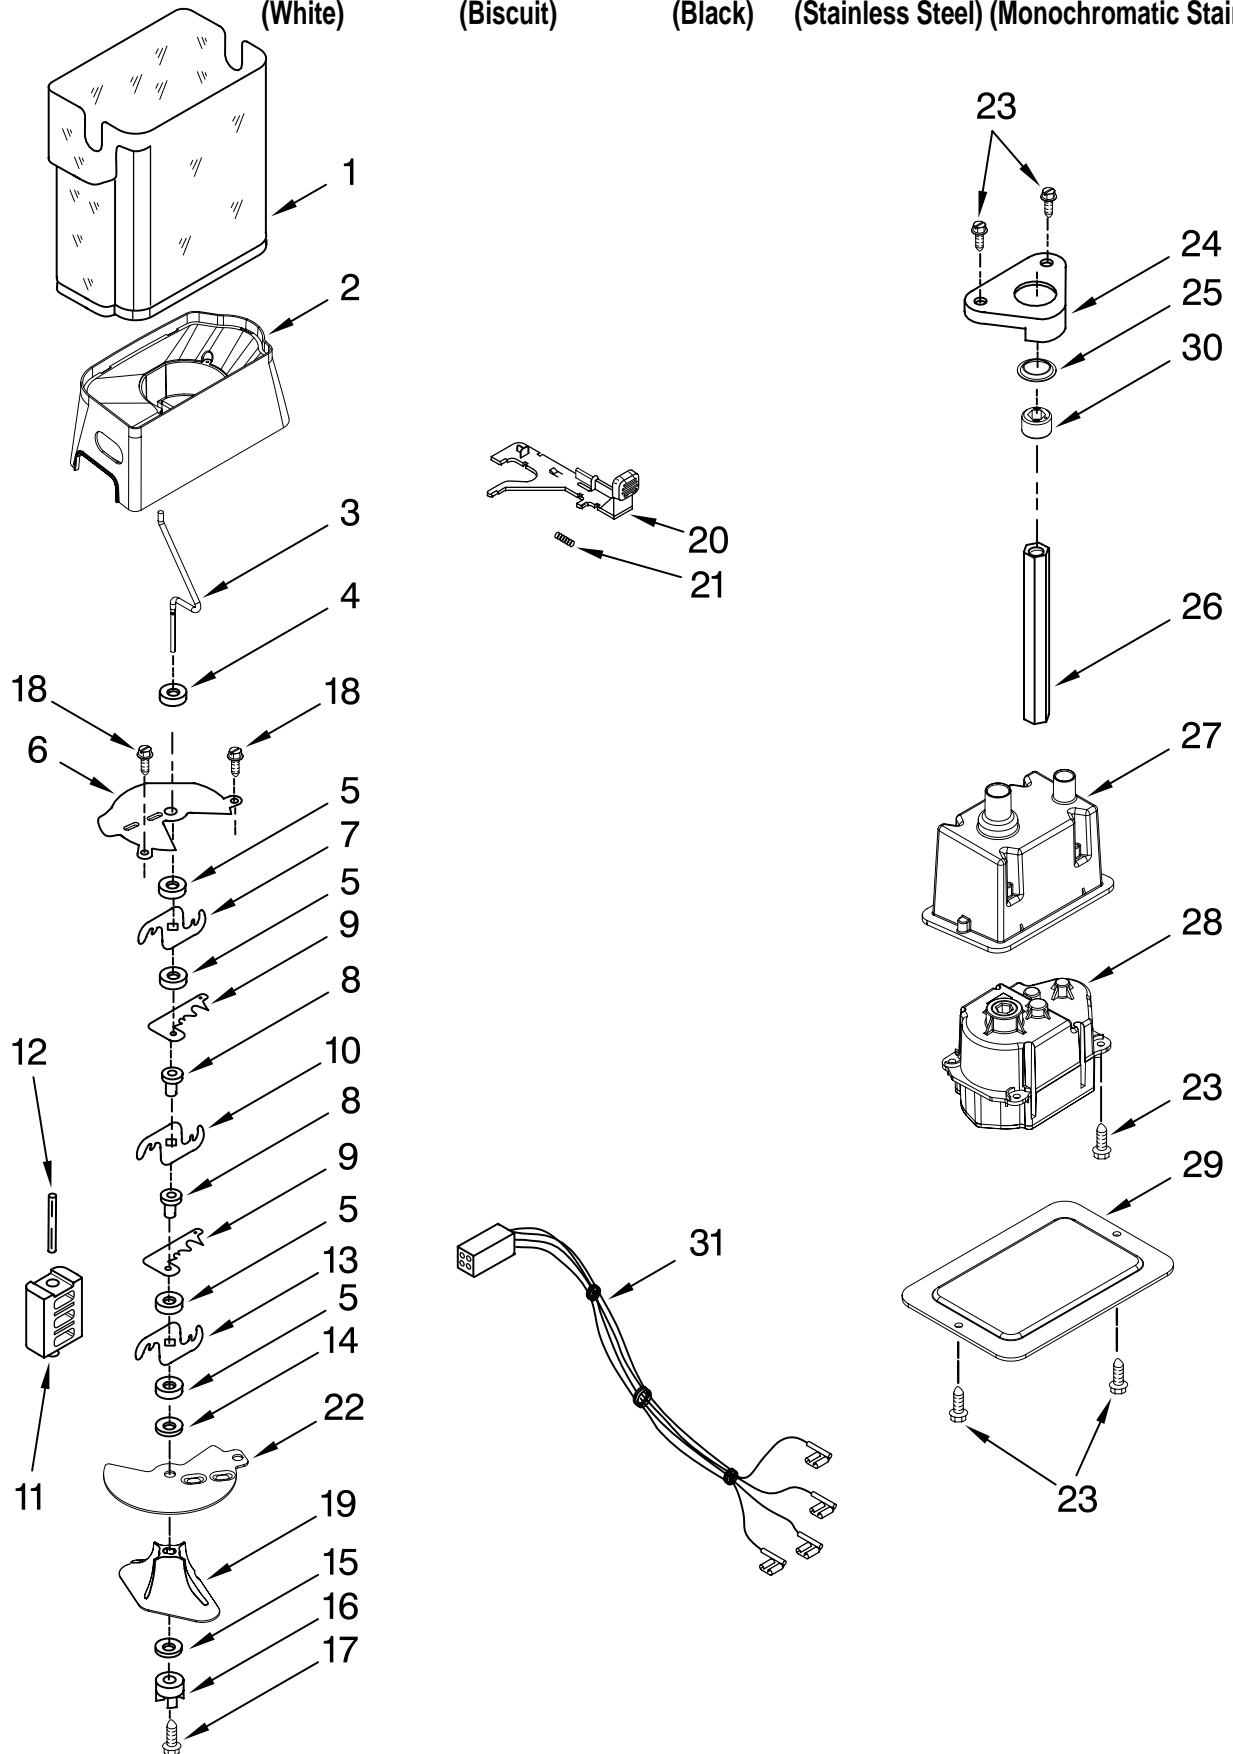

MOTOR AND ICE CONTAINER PARTS

For Models: KSCS25FSWH02, KSCS25FSBT02, KSCS25FSBL02, KSCS25FSSS02, KSCS25FSMS02

(White)

(Biscuit)

(Black)

(Stainless Steel) (Monochromatic Stainless)

FOR ORDERING INFORMATION REFER TO PARTS PRICE LIST

MOTOR AND ICE CONTAINER PARTS

For Models: KSCS25FSWH02, KSCS25FSBT02, KSCS25FSBL02, KSCS25FSSS02, KSCS25FSMS02

(White)

(Biscuit)

(Black)

(Stainless Steel) (Monochromatic Stainless)

Illus. No.	Part No.	DESCRIPTION
1	2223317	Ice Bin
2	2317256	Crusher Bin
3	2317240	Auger
4	2258220	Washer
5	1119007	Spacer, Flat (4)
6	2317248	Cover, Crusher
7	2257024	Blade, Rotary
8	1119005	Spacer, Step (2)
9	2257020	Blade, Fixed
10	2257023	Blade, Rotary
11	2317239	Block, Blade
12	489229	Roll Pin
13	2257022	Blade, Rotary
14	489235	Washer, Plain
15	2198661	Washer, Coupling
16	2188918	Coupling
17	8281164	Screw
18	3400065	Screw
19	2317243	Wiper
20	2317272	Latch, Bin
21	2198608	Spring, Latch
22	2317250	Divider, Chamber
23	8281163	Screw
24	2188919	Holder
25	2198628	Seal
26	2188916	Drive Shaft
27	2256154	Enclosure, Motor
28	2315547	Dispenser, Motor
29	2212305	Cover
30	2315559	Sleeve, Coupling
31	2187725	Wire Harness, IDI Motor
100	2317268	Ice Container (Complete)

FOR ORDERING INFORMATION REFER TO PARTS PRICE LIST