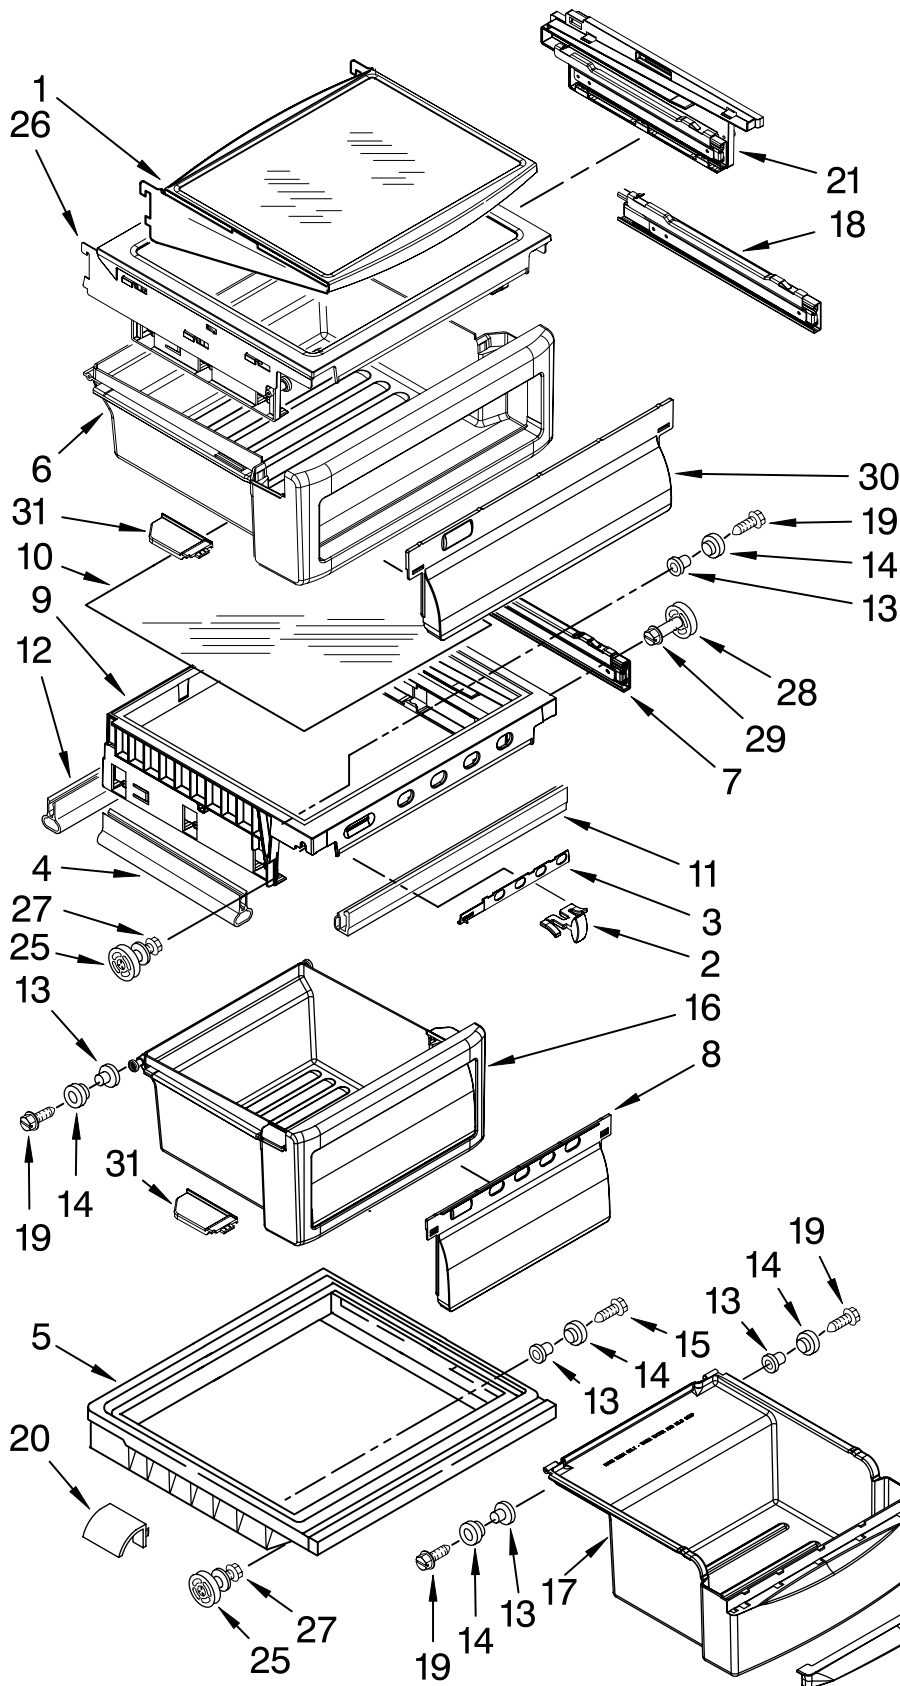

REFRIGERATOR LINER PARTS

For Models: KSCS25FSWH02, KSCS25FSBT02, KSCS25FSBL02, KSCS25FSS02, KSCS25FSS02
 (White) (Biscuit) (Black) (Stainless Steel) (Monochromatic Stainless)

Illus. No.	Part No.	DESCRIPTION
1		Liner (Not A Serviceable Part)
2	2224121	Escutcheon, Meat Pan Control
3	2224123	Slide, Meat Pan Control
4	1118894	Switch, Rocker Arm
5	2188820	Thermistor
6	2223456	Ladder, Shelf (2)
7	2301234	Housing, Door Control
8	489084	Screw
9	2301235	Slide, Door Control
10	2171846	Release Valve
11	2179404K	Rack, Wine & Egg
12	2317105	Cover, Thermistor
13	489478	Screw
14	2304597	Gasket, Air Baffle
15	2223403	Cover, Air Baffle
16	2224076	Air Diffuser Assembly
17	2220377	Air Baffle
18	2162085	Socket
19	2223876	Reservoir
20	2205813	Strap
21	2255743	Light Bulb
22	2223663	Light Lens
23	488280	Screw

Illus. No.	Part No.	DESCRIPTION
1	2224061	Shelf Assembly, Cantilever (2)
2	2301025	Button, Humidity
3	2301026	Slide, Humidity
4	2301117	Gasket, Side (2)
5	2203027	Cover, Meat Pan (Includes Items 13, 14, 15 & 20)
6	2301023	Snack Pan (Includes 30 & 31)
7		Glide Assembly, Crisper Pan
	2301548	Right Side
	2301549	Left Side
8	2301001	Window, Crisper Pan
9	2301567	Cover, Crisper (Includes 2, 3, 4, 11, 12, 13, 14 & 19)
10	2301027	Glass, Cover
11	2301116	Gasket (Front)
12	2301115	Gasket (Rear)
13	2174478	Eyelet, Roller
14	2188212	Roller
15	489211	Screw
16	2301031	Crisper Pan (Includes 8, 13, 14, 19 & 31)
17	2223790	Meat Pan (Includes 13, 14, 19 & 22)
18		Glide Assembly, Snack Pan
	2301550	Right Side
	2301551	Left Side
19	489261	Screw
20	2223487	Deflector
21		Support Assembly
	2301569	Right Side
	2301570	Left Side
22	2203031	Handle
25	2196485	Stud Assembly
26	2301566	Shelf, Snack Pan
27	3400894	Screw
28	2196483	Stud Assembly
29	8281158	Screw
30	2301006	Window, Snack Pan
31		Cap, Snack Pan
	2301016	Right Side
	2301017	Left Side