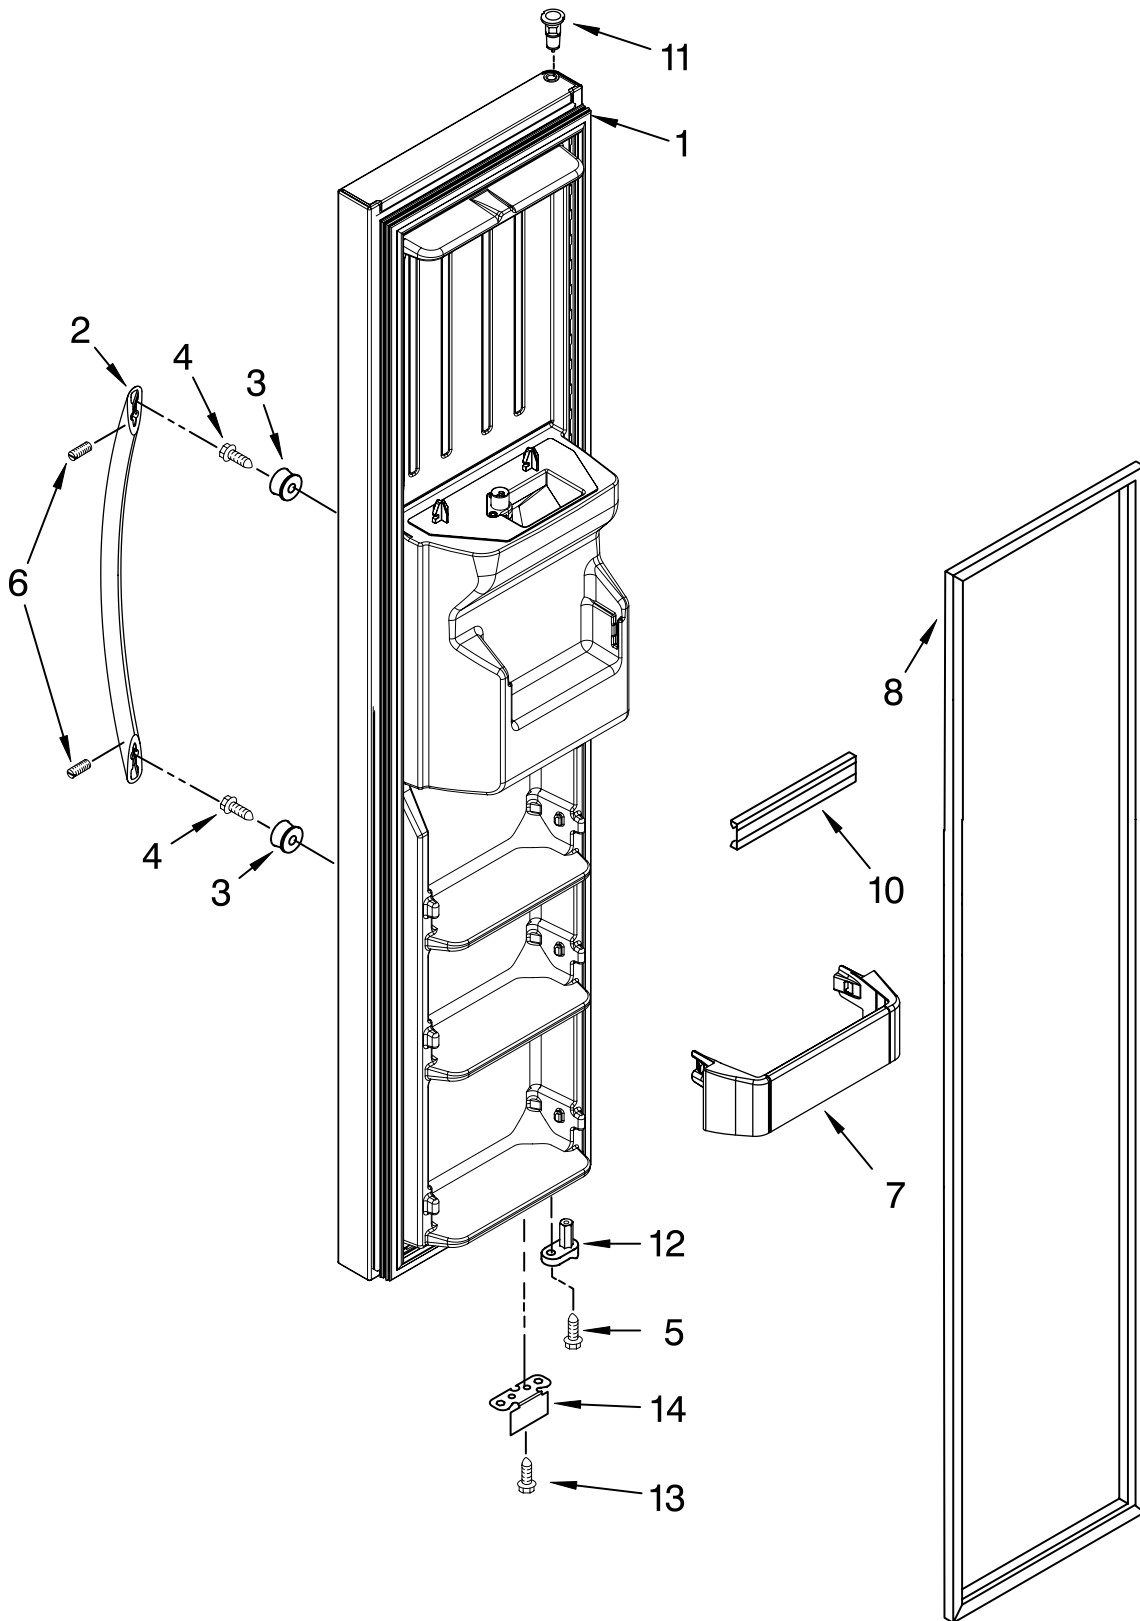

FREEZER DOOR PARTS

For Models: KSCS25FSWH02, KSCS25FSBT02, KSCS25FSBL02, KSCS25FSSS02, KSCS25FSMS02
(White) (Biscuit) (Black) (Stainless Steel) (Monochromatic Stainless)

FOR ORDERING INFORMATION REFER TO PARTS PRICE LIST