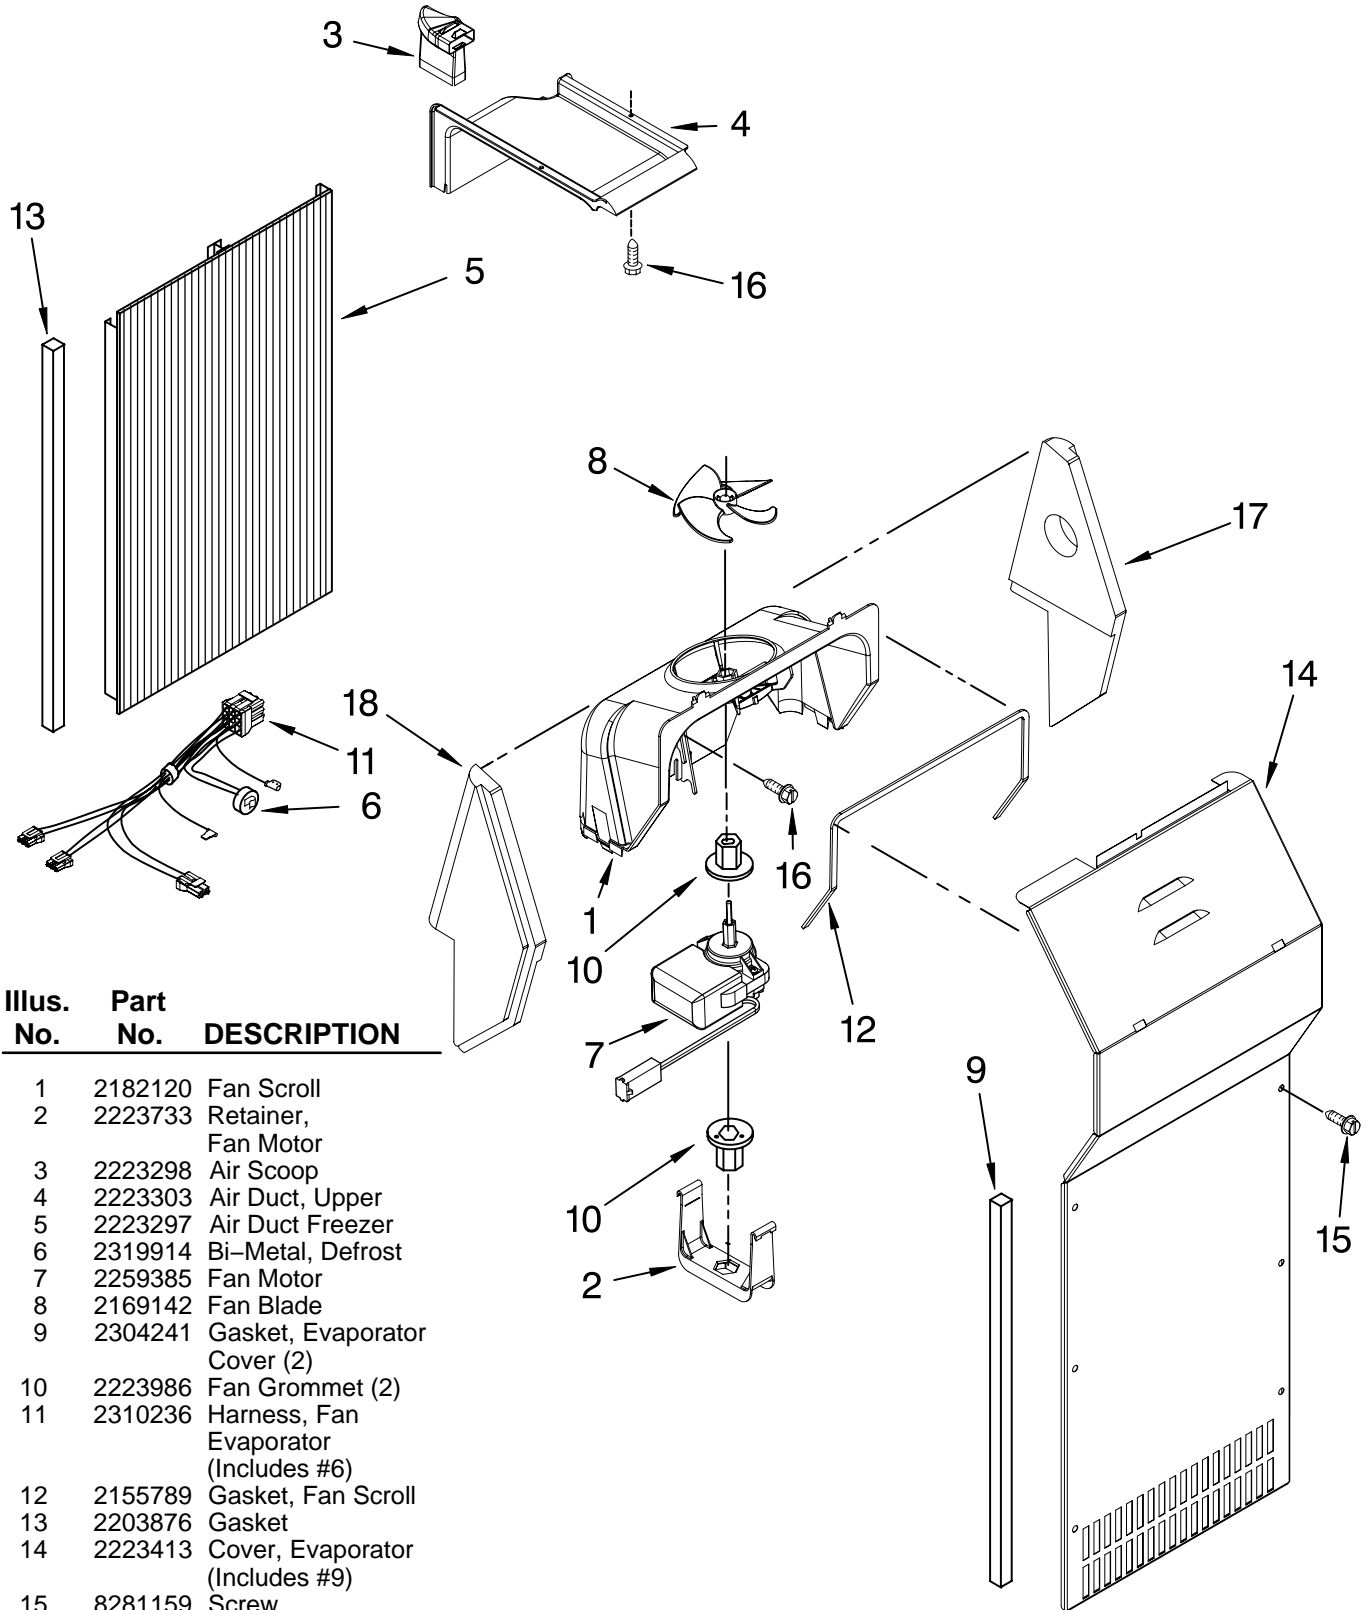

AIR FLOW PARTS

For Models: KSCS25FSWH02, KSCS25FSBT02, KSCS25FSBL02, KSCS25FSS02, KSCS25FSMS02

(White)

(Biscuit)

(Black)

(Stainless Steel) (Monochromatic Stainless)

Illus. No.	Part No.	DESCRIPTION
1	2182120	Fan Scroll
2	2223733	Retainer, Fan Motor
3	2223298	Air Scoop
4	2223303	Air Duct, Upper
5	2223297	Air Duct, Freezer
6	2319914	Bi-Metal, Defrost
7	2259385	Fan Motor
8	2169142	Fan Blade
9	2304241	Gasket, Evaporator Cover (2)
10	2223986	Fan Grommet (2)
11	2310236	Harness, Fan Evaporator (Includes #6)
12	2155789	Gasket, Fan Scroll
13	2203876	Gasket
14	2223413	Cover, Evaporator (Includes #9)
15	8281159	Screw
16	489478	Screw
17	2223395	Support, R.S
18	2203596	Support, L.S

FOR ORDERING INFORMATION REFER TO PARTS PRICE LIST