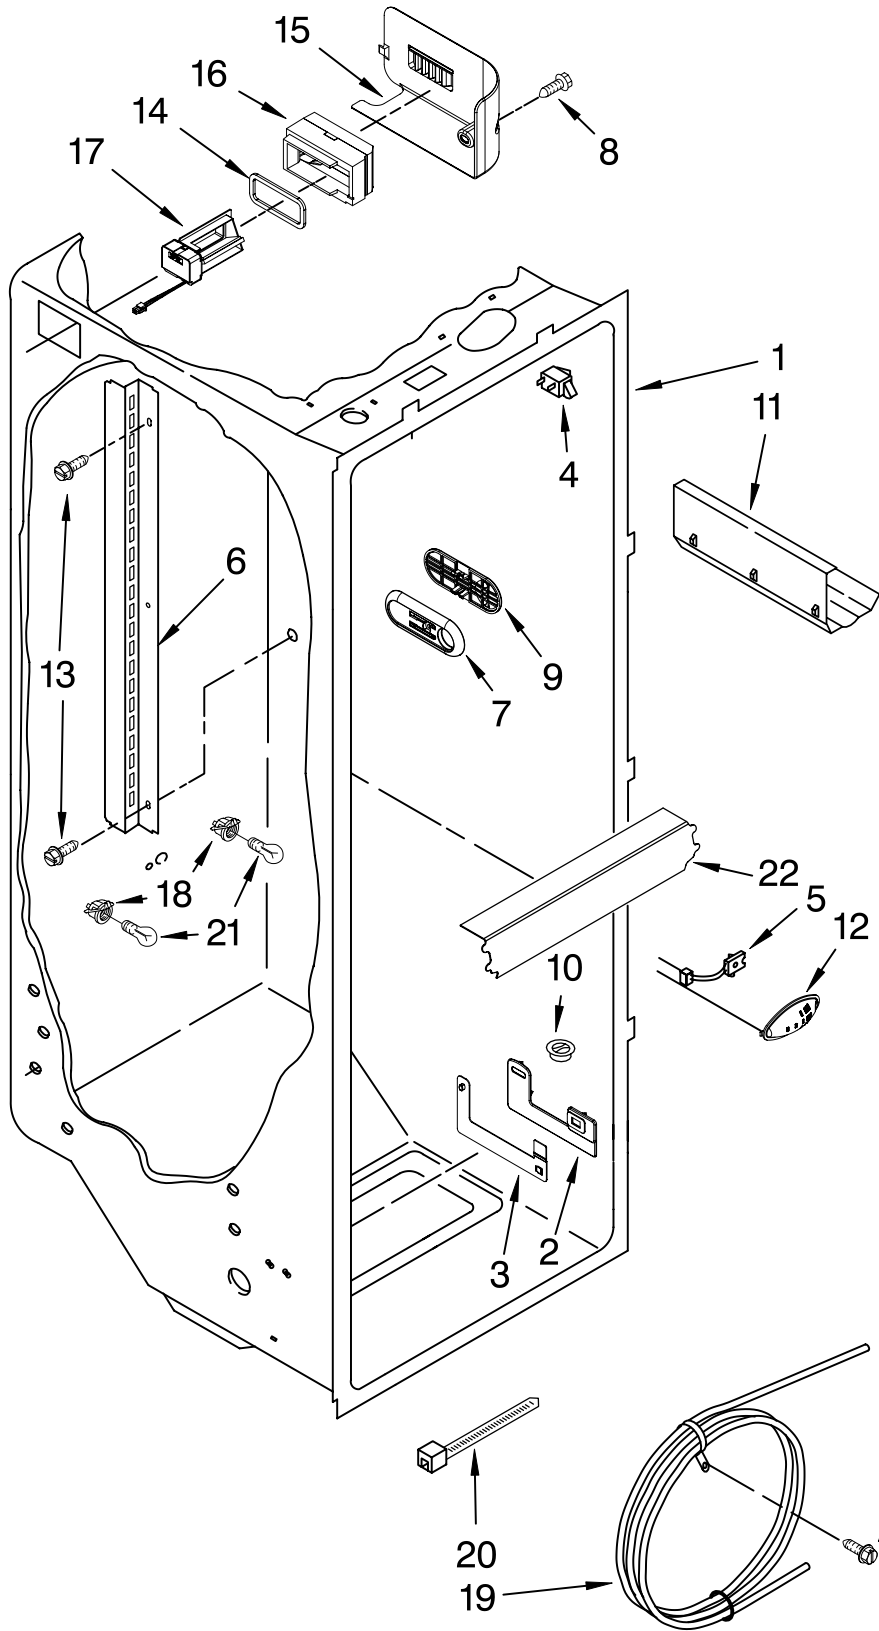

REFRIGERATOR LINER PARTS

For Models: KSCS25FSWH02, KSCS25FSBT02, KSCS25FSBL02, KSCS25FSS02, KSCS25FSS02
(White) (Biscuit) (Black) (Stainless Steel) (Monochromatic Stainless)

Illus. No.	Part No.	DESCRIPTION
1		Liner (Not A Serviceable Part)
2	2224121	Escutcheon, Meat Pan Control
3	2224123	Slide, Meat Pan Control
4	1118894	Switch, Rocker Arm
5	2188820	Thermistor
6	2223456	Ladder, Shelf (2)
7	2301234	Housing, Door Control
8	489084	Screw
9	2301235	Slide, Door Control
10	2171846	Release Valve
11	2179404K	Rack, Wine & Egg
12	2317105	Cover, Thermistor
13	489478	Screw
14	2304597	Gasket, Air Baffle
15	2223403	Cover, Air Baffle
16	2224076	Air Diffuser Assembly
17	2220377	Air Baffle
18	2162085	Socket
19	2223876	Reservoir
20	2205813	Strap
21	2255743	Light Bulb
22	2223663	Light Lens
23	488280	Screw

FOR ORDERING INFORMATION REFER TO PARTS PRICE LIST