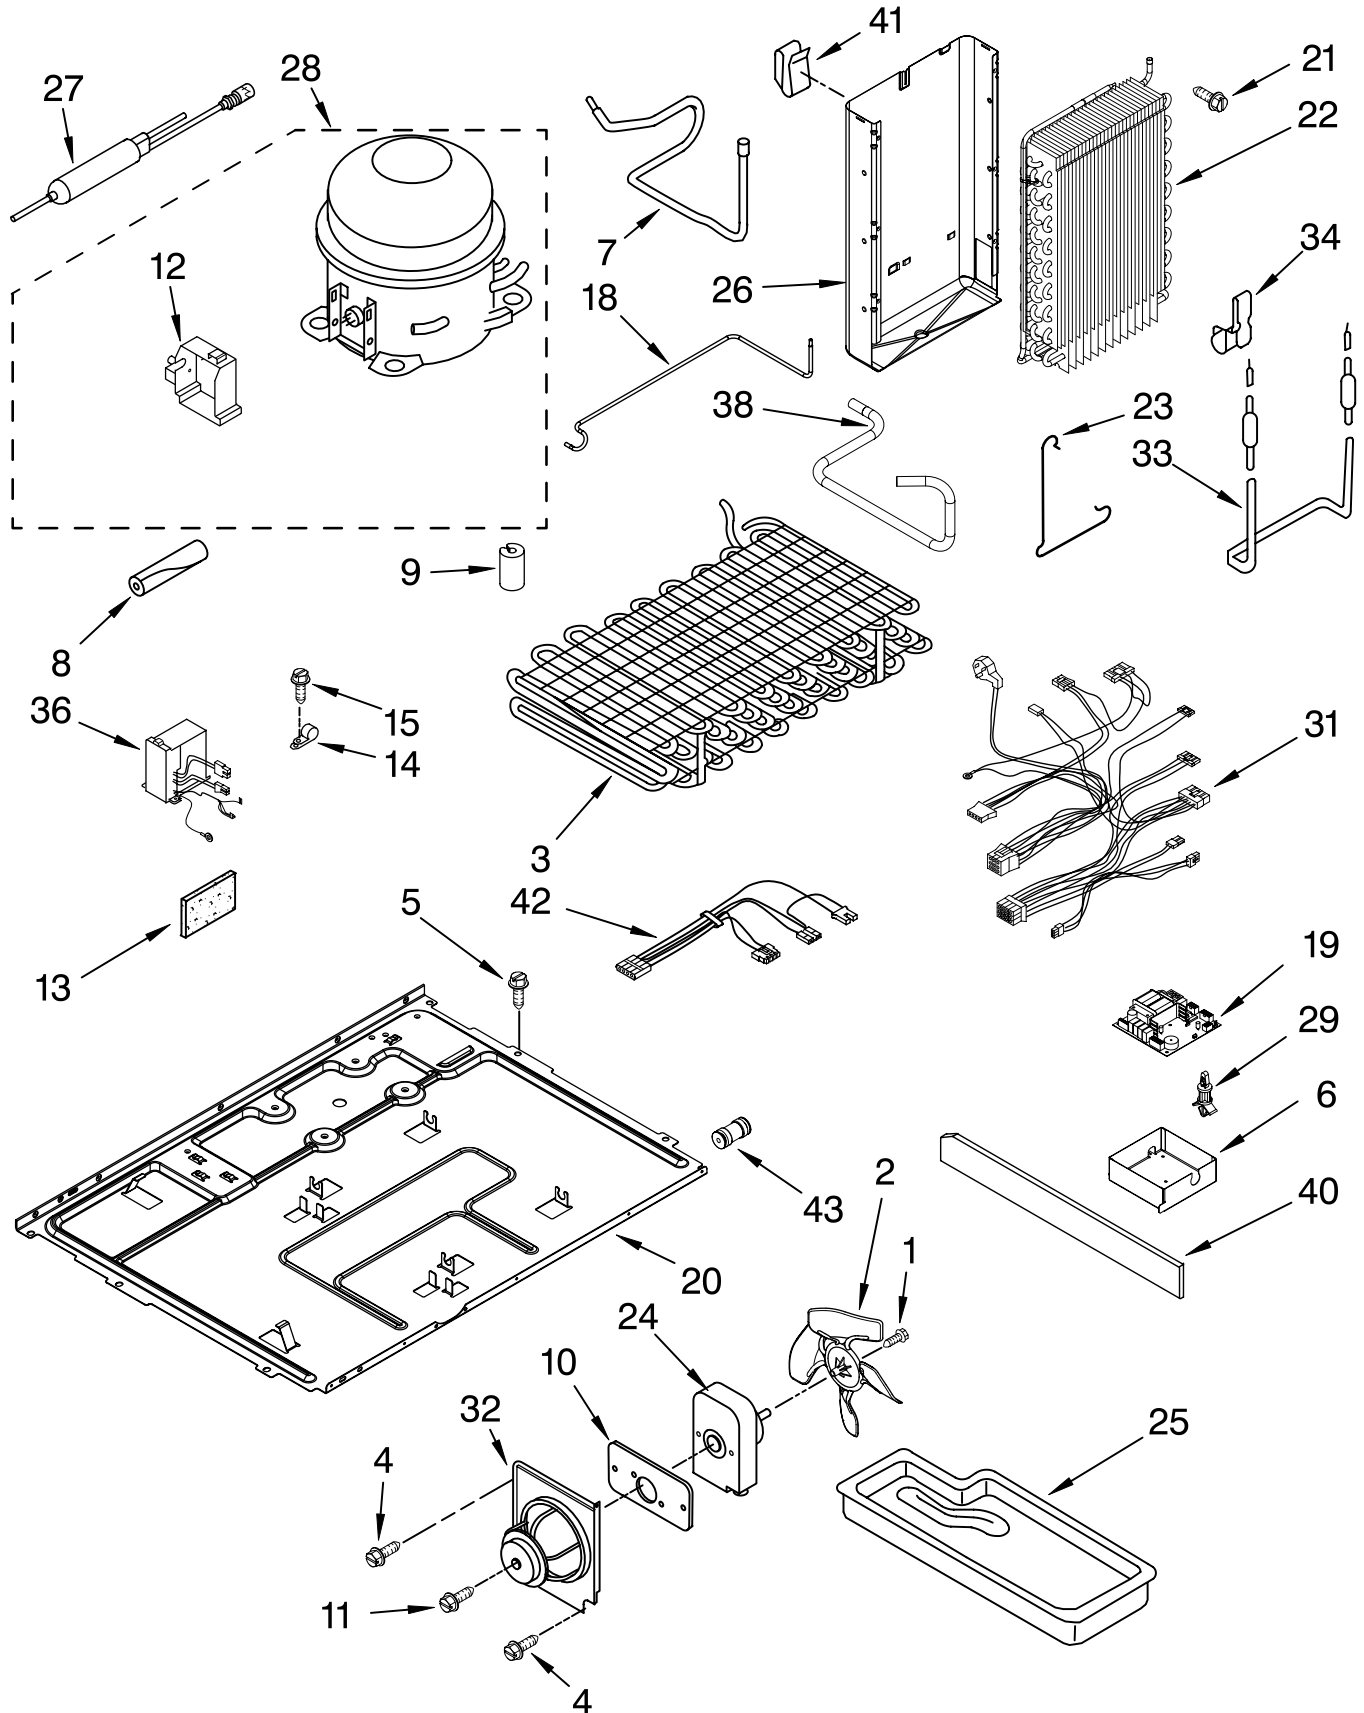

UNIT PARTS

For Models: KSCS25FSWH02, KSCS25FSBT02, KSCS25FSBL02, KSCS25FSSS02, KSCS25FSMS02
(White) (Biscuit) (Black) (Stainless Steel) (Monochromatic Stainless)

FOR ORDERING INFORMATION REFER TO PARTS PRICE LIST

UNIT PARTS

For Models: KSCS25FSWH02, KSCS25FSBT02, KSCS25FSBL02, KSCS25FSSS02, KSCS25FSMS02

(White)

(Biscuit)

(Black)

(Stainless Steel) (Monochromatic Stainless)

Illus. No.	Part No.	DESCRIPTION
1	777070	Screw
2	2225834	Fan, Blade
3	2223315	Condenser Assembly
4	8281197	Screw
5	3400524	Screw (6)
6	2223703	Housing, Control Board
7	2223351	Tube Suction
8	2161302	Sleeve
9	2319835	Grommet, Condenser (4)
10	2301979	Plate, Mounting
11	8281196	Screw
12	2215676	Cover, Terminal
13	2169104	Insulation, Sound
14	2185788	Clamp, Cable
15	488649	Screw
18	2223353	Tube, Condenser to Heat Loop
19	2307028	Electronic Control
20	2306932	Baseplate
21	489478	Screw
22	2188823	Evaporator
23	2161324	Clamp

Illus. No.	Part No.	DESCRIPTION
24	2188729	Fan, Motor
25	2223398	Tray, Evaporator
26	2224022	Heat Shield
27		Drier
	2319825	Production Service
28	2223801	Compressor (Includes Items 12 & 39)
29	2223800	Spacer (5)
31	2187849	Harness, Main Control
32	2224024	Fan, Motor Bracket
33	2210737	Heater, Defrost
34	2304287	Clip
36	2304175	Inverter Box
38	2223352	Tube, Discharge
40	2223394	Extension, Air Baffle
41	2155547	Clip, Heat Shield
42	2187737	Unit Harness
43	2209709	Connector, Water Tube

Illus. No.	Part No.	DESCRIPTION
Following Parts Not Illustrated and Optional Parts Not Included		
	978025	Valve, Access (1/4")
	978026	Valve, Access (5/16")
	978027	Valve, Access (3/8")
	978028	Valve, Access (1/2")
	978029	Valve, Access (5/8")
	978030	Valve, Access (3/4")
	876764	Valve, Access (3/16")
REFRIGERANT CHARGE		
		6.00 oz. (R-134A)

FOR ORDERING INFORMATION REFER TO PARTS PRICE LIST