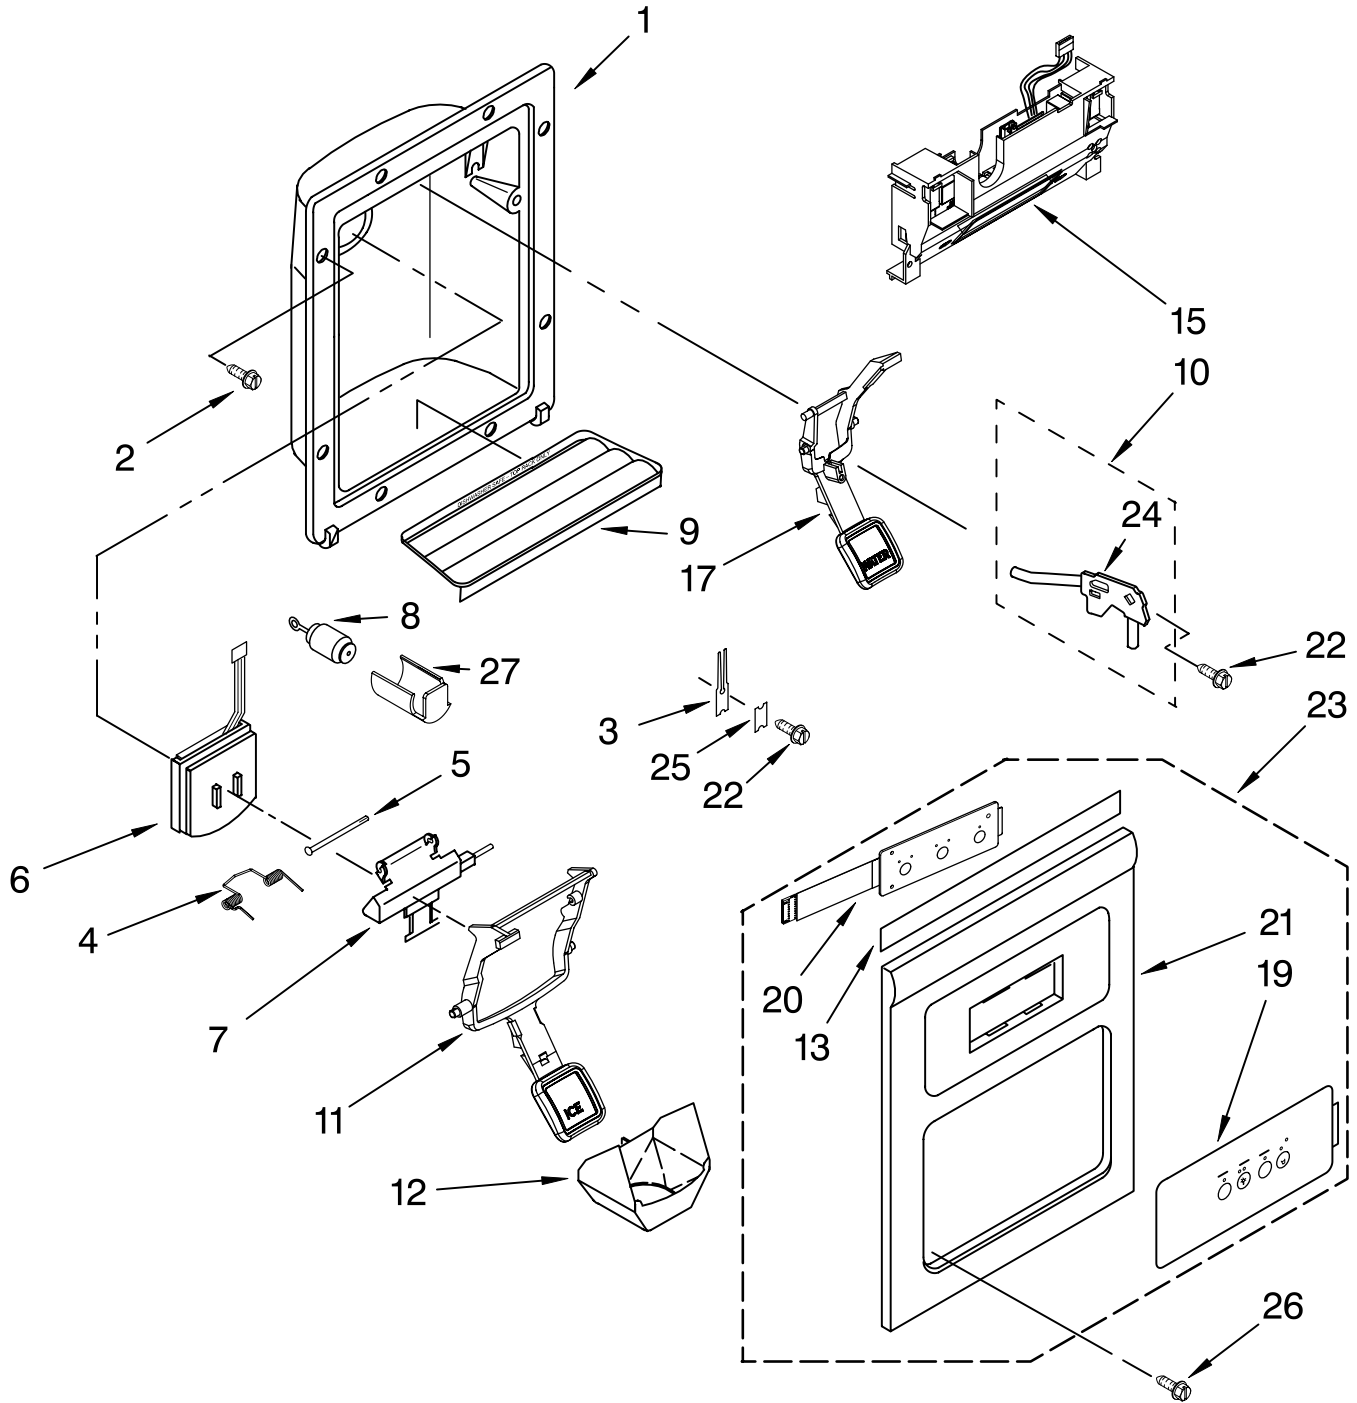

DISPENSER FRONT PARTS

For Models: KSCS25FSWH02, KSCS25FSBT02, KSCS25FSBL02, KSCS25FSSS02, KSCS25FSMS02

(White)

(Biscuit)

(Black)

(Stainless Steel) (Monochromatic Stainless)

FOR ORDERING INFORMATION REFER TO PARTS PRICE LIST

DISPENSER FRONT PARTS

For Models: KSCS25FSWH02, KSCS25FSBT02, KSCS25FSBL02, KSCS25FSSS02, KSCS25FSMS02

(White) (Biscuit) (Black) (Stainless Steel) (Monochromatic Stainless)

Illus. No.	Part No.	DESCRIPTION
1		Housing, Dispenser (Not Serviced)
2	3196537	Screw
3	2194719	Retainer, Levers
4	2304772	Spring, Torsion
5	2196195	Pin
6	2180353	Door, Ice
7	2304355	Door Mechanism Assembly
8	2205686	Mechanism Delay
9		Grille, Overflow
	2206670W	White
	2206670T	Biscuit
	2206670B	Black
	2206670US	Universal Silver
10	2221562	Water Fitting Assembly (Includes Water Tube)
11		Lever, Ice Dispenser
	2259396W	White
	2259396T	Biscuit
	2259396SB	Black
	2259396AP	Apollo Gray
12	2180224	Guide, Ice
13	2305571	Gasket
15	2323010	Bracket, Control
17		Lever, Water Dispenser
	2259395W	White
	2259395T	Biscuit
	2259395SB	Black
	2259395AP	Apollo Gray
19		Overlay, Front Cover (Not Available, Order #23)
20		LED Display (Not Available, Order #23)
21		Front Cover, Housing (Not Available, Order #23)
22	489000	Screw
23		Front Cover Assembly (Includes Items 13, 19, 20 & 21)
	2318821W	White
	2318821T	Biscuit
	2318821B	Black
	2318821US	Universal Silver
24	2304673	Bracket, Dispenser
25	2195051	Strain Relief
26	3400065	Screw
27	2252127	Sleeve, Mechanism

FOR ORDERING INFORMATION REFER TO PARTS PRICE LIST