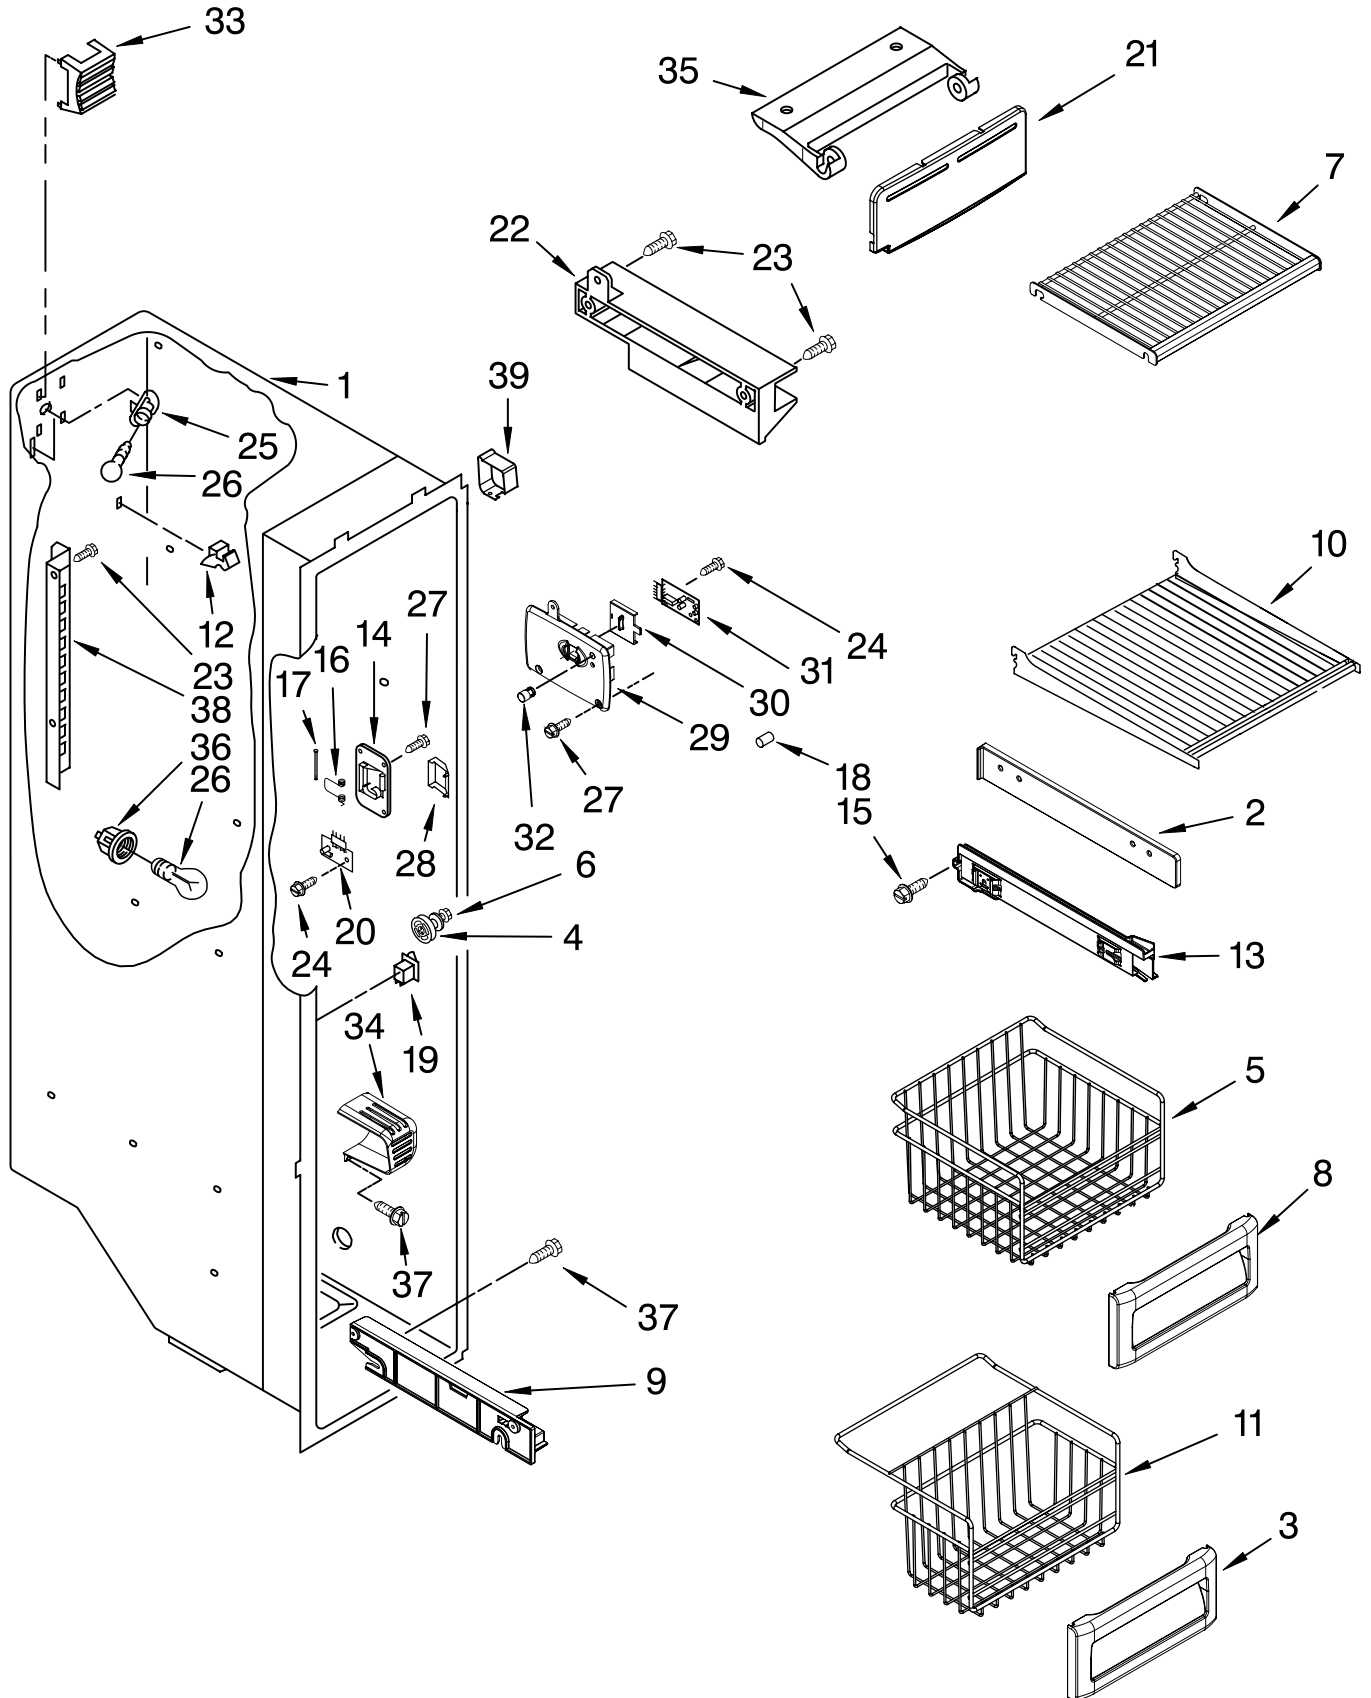

FREEZER LINER PARTS

For Models: KSCS25FSWH02, KSCS25FSBT02, KSCS25FSBL02, KSCS25FSSS02, KSCS25FSMS02

(White)

(Biscuit)

(Black)

(Stainless Steel) (Monochromatic Stainless)

FOR ORDERING INFORMATION REFER TO PARTS PRICE LIST

FREEZER LINER PARTS

For Models: KSCS25FSWH02, KSCS25FSBT02, KSCS25FSBL02, KSCS25FSSS02, KSCS25FMS02

(White)   (Biscuit)   (Black)   (Stainless Steel) (Monochromatic Stainless)

Illus. No.	Part No.	DESCRIPTION
1		Liner (Not A Serviceable Part)
2	2223777	Spacer, Slide (2)
3	2223782	Front, Basket
4	2196483	Stud Assembly
5	2254611	Basket, Deep (2) (Includes #11)
6	8281158	Screw
7	2223500	Shelf Assembly, Cantilever (2)
8	2224053	Front, Basket
9		Shelf Track
	2223787	Right Side
	2223788	Left Side
10	2254615	Shelf, Fixed
11	2254612	Basket, Lower (Includes #3)
12	842534	Clip, Air Duct
13		Glide Assembly, Basket (2)
	2301544	Right Side
	2301545	Left Side
14	2259487	Cover, Emitter
15	8534064	Screw
16	2198635	Spring
17	2198634	Pin
18	2198665	Tube, P.C. Board
19	1115373	Switch, Rocker Arm
20	2220398	P.C. Board Emitter
21	2224125	Cover, Ice Maker
22		Slide, Ice Maker Mounting
	2212321	Right Side
	2306900	Left Side
23	489478	Screw
24	489214	Screw
25	2162085	Light Socket
26	2255743	Light Bulb
27	8281185	Screw
28	2198633	Flipper
29	2255561	Cover, Receiver
30	2301340	Slide, Ice Maker Shut Off
31	2255114	P.C. Board, Receiver
32	2198643	Lens
33	2198589	Light Shield
34	2212340	Light Lens
35	2198641	Bracket, Ice Maker Cover
36	2155597	Socket, Light
37	3400893	Screw
38		Ladder
	2223414	Left Side
	2223415	Right Side
39	2303378	Shield, Wiring

FOR ORDERING INFORMATION REFER TO PARTS PRICE LIST