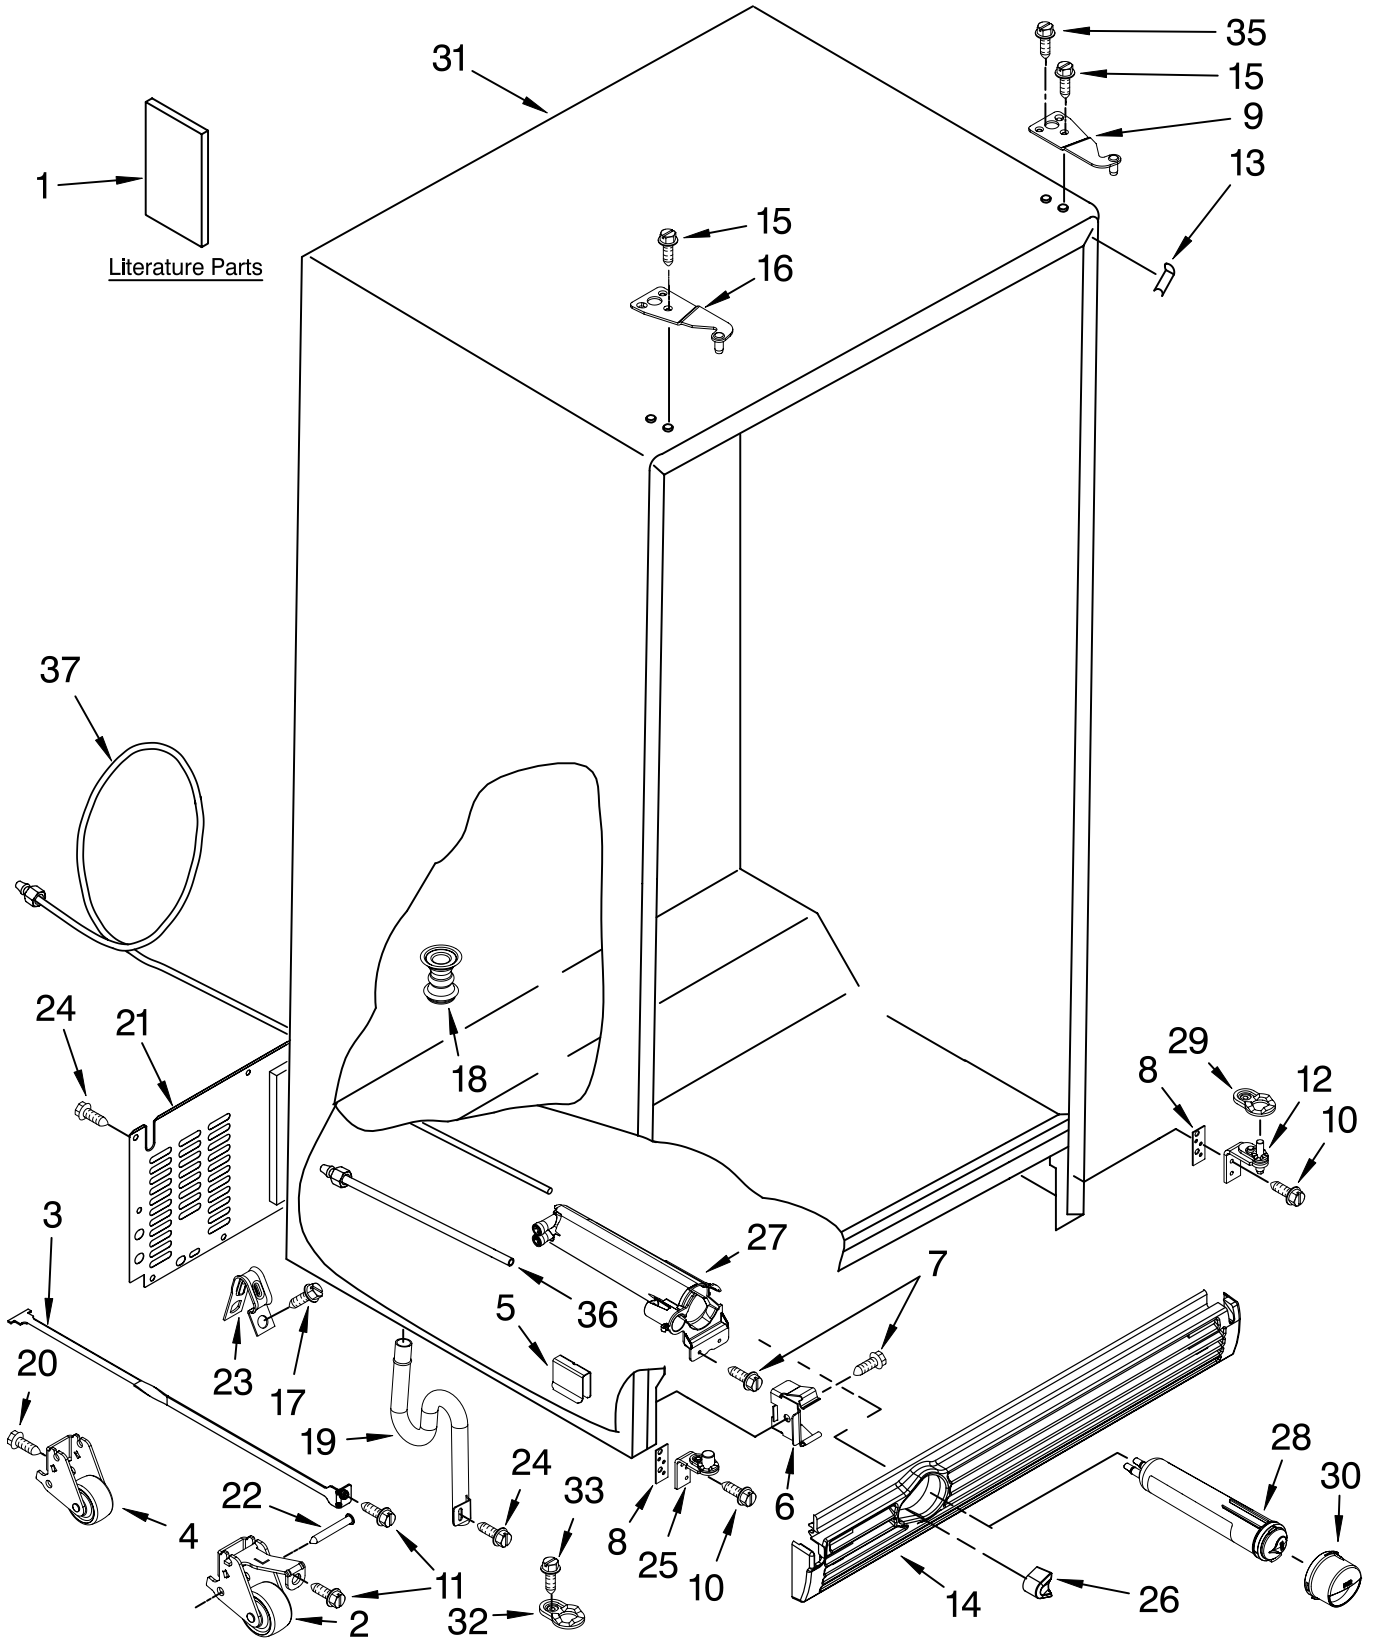

For Models: KSCS25FSWH02, KSCS25FSBT02, KSCS25FSBL02, KSCS25FSSS02, KSCS25FSMS02

(White)

(Biscuit)

(Black)

(Stainless Steel) (Monochromatic Stainless)

FOR ORDERING INFORMATION REFER TO PARTS PRICE LIST