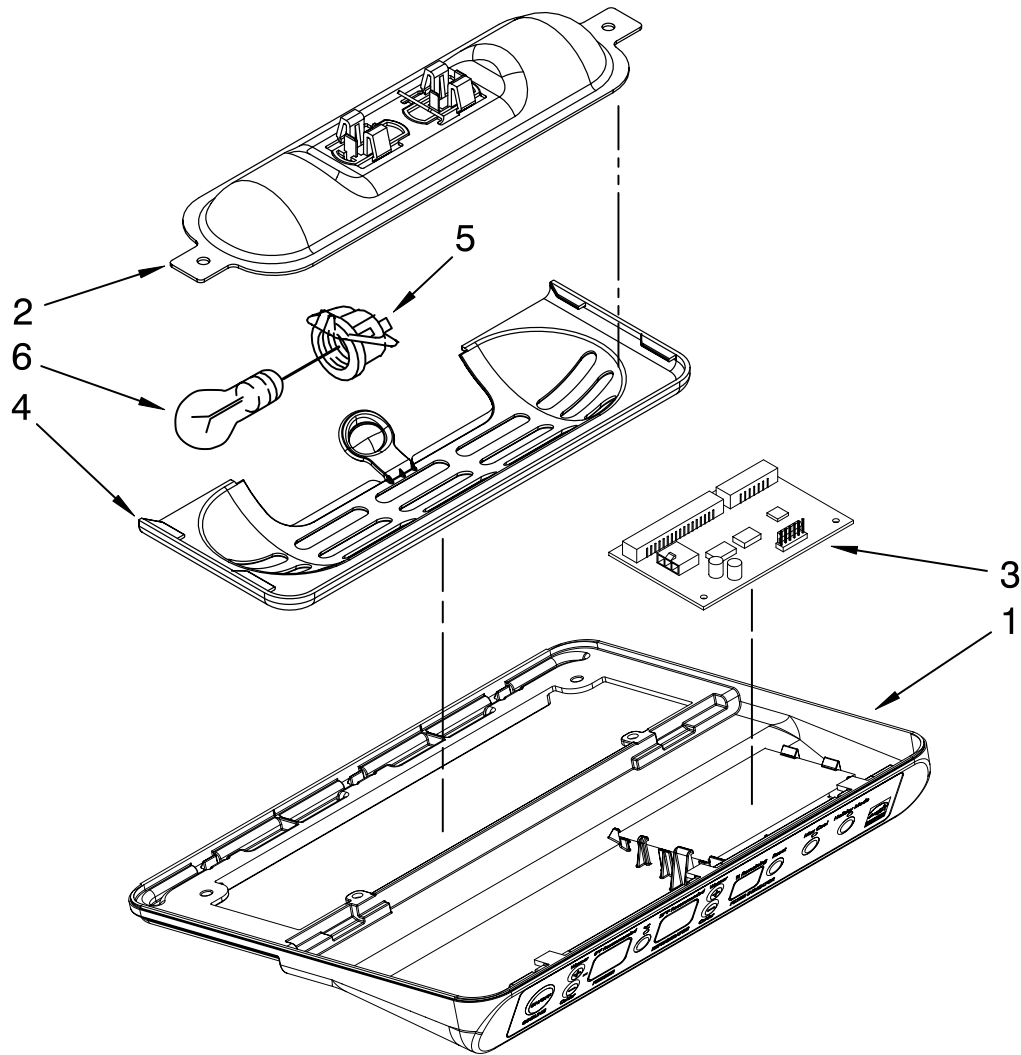

CONTROL PARTS

For Models: KSCS25FSWH02, KSCS25FSBT02, KSCS25FSBL02, KSCS25FSSS02, KSCS25FSMS02
(White) (Biscuit) (Black) (Stainless Steel) (Monochromatic Stainless)

Illus. No.	Part No.	DESCRIPTION
1	2319753	Control Box (Includes #3)
2	2223882	Heat Shield Asm (Includes #5)
3	2307037	Control Board Asm
4	2223506	Light Lens, Control Box
5	2223857	Light Socket
6	2326255	Light Bulb

FOR ORDERING INFORMATION REFER TO PARTS PRICE LIST