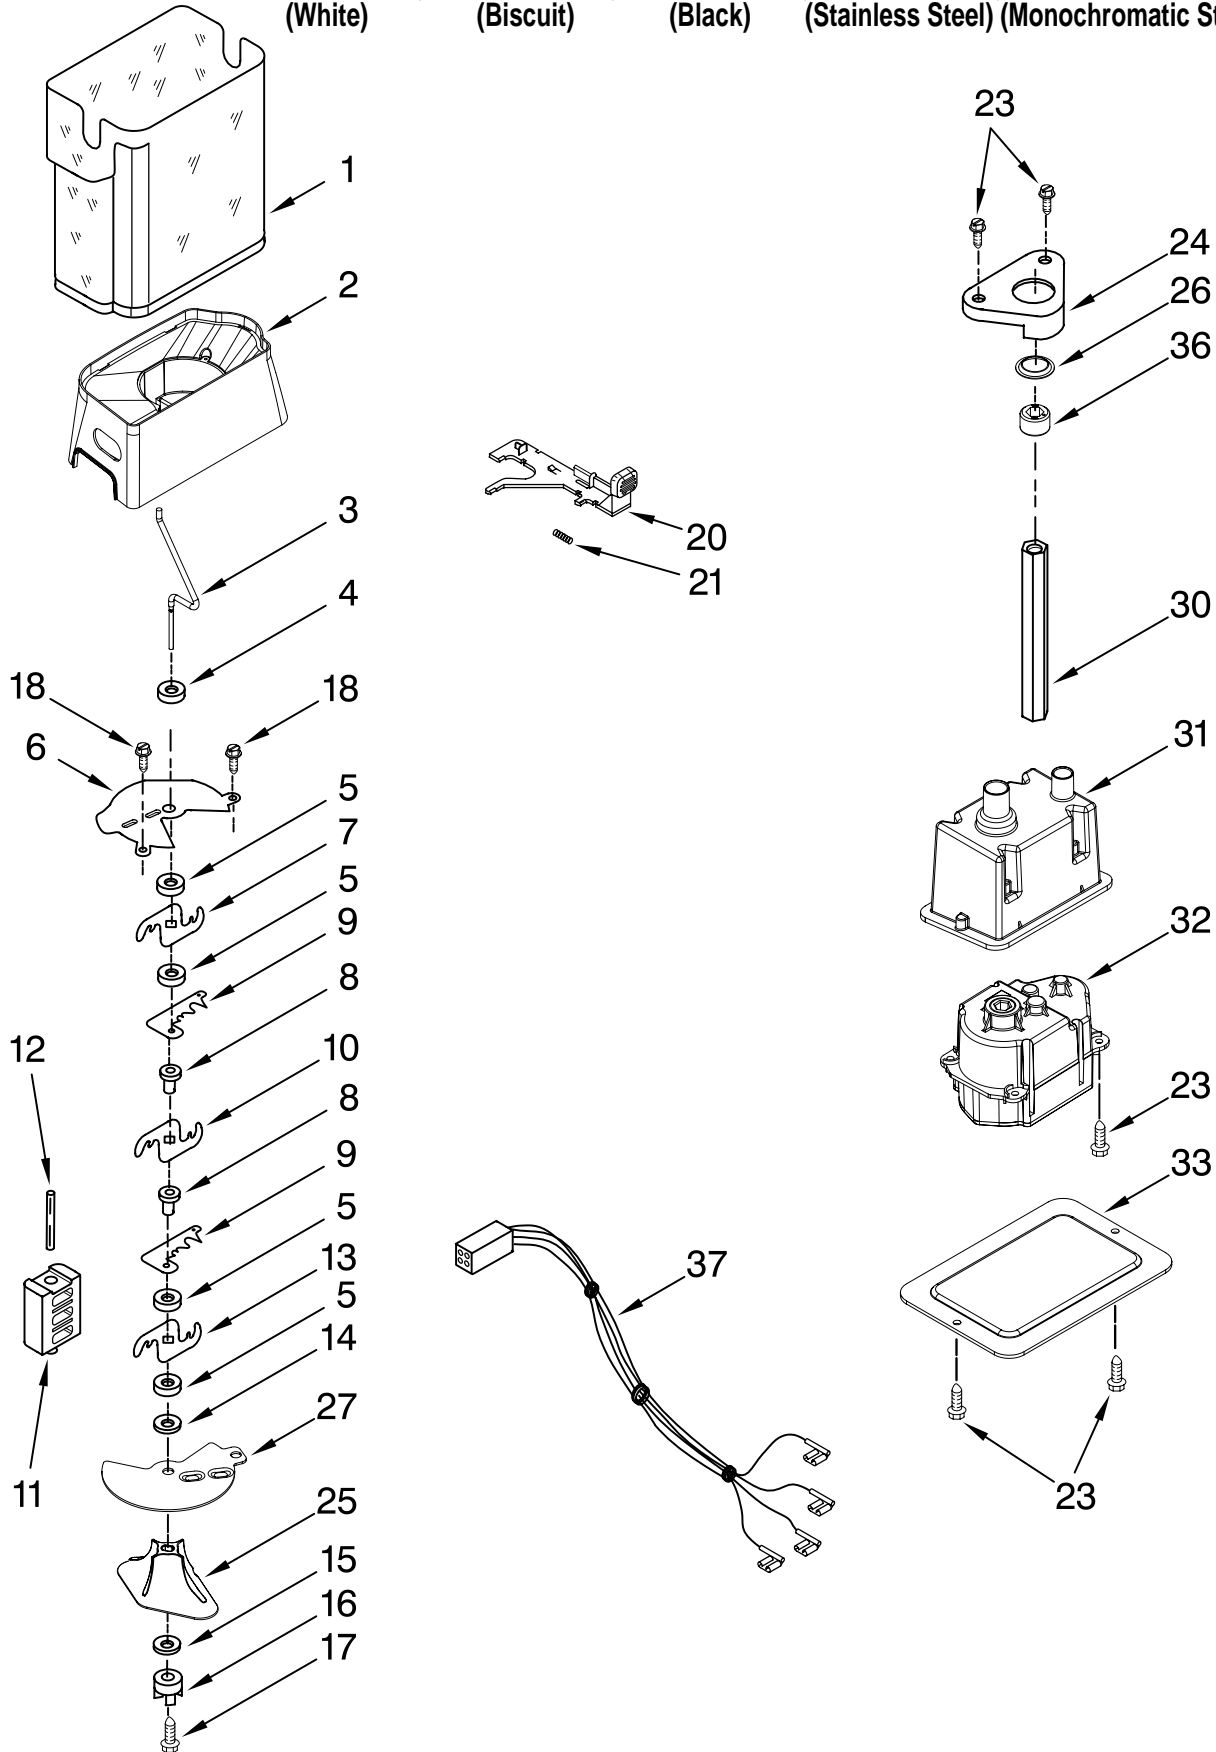

MOTOR AND ICE CONTAINER PARTS

For Models: KSCS25INWH03, KSCS25INBT03, KSCS25INBL03, KSCS25INSS03, KSCS25INMS03
(White) (Biscuit) (Black) (Stainless Steel) (Monochromatic Stainless)

FOR ORDERING INFORMATION REFER TO PARTS PRICE LIST

MOTOR AND ICE CONTAINER PARTS

For Models: KSCS25INWH03, KSCS25INBT03, KSCS25INBL03, KSCS25INSS03, KSCS25INMS03
(White) (Biscuit) (Black) (Stainless Steel) (Monochromatic Stainless)

Illus. No.	Part No.	DESCRIPTION
1	2223317	Ice Bin
2	2317256	Crusher Bin
3	2258220	Auger
4	2258220	Washer
5	1119007	Spacer, Flat (4)
6	2317248	Cover, Crusher
7	2257024	Blade, Rotary
8	1119005	Spacer, Step (2)
9	2257020	Blade, Fixed
10	2257023	Blade, Rotary
11	2317239	Block, Blade
12	489229	Roll Pin
13	2257022	Blade, Rotary
14	489235	Washer, Plain
15	2198661	Washer, Coupling
16	2188918	Coupling
17	8281164	Screw
18	3400065	Screw
20	2317272	Latch, Bin
21	2198608	Spring, Latch
23	8281163	Screw
24	2188919	Holder
25	2317243	Wiper
26	2198628	Seal
27	2317250	Divider, Chamber
30	2188916	Drive Shaft
31	2256154	Enclosure, Motor
32	2315547	Dispenser, Motor
33	2212305	Cover
36	2315559	Sleeve, Coupling
37	2187725	Wire Harness, IDI Motor
100	2317268	Ice Container (Complete)