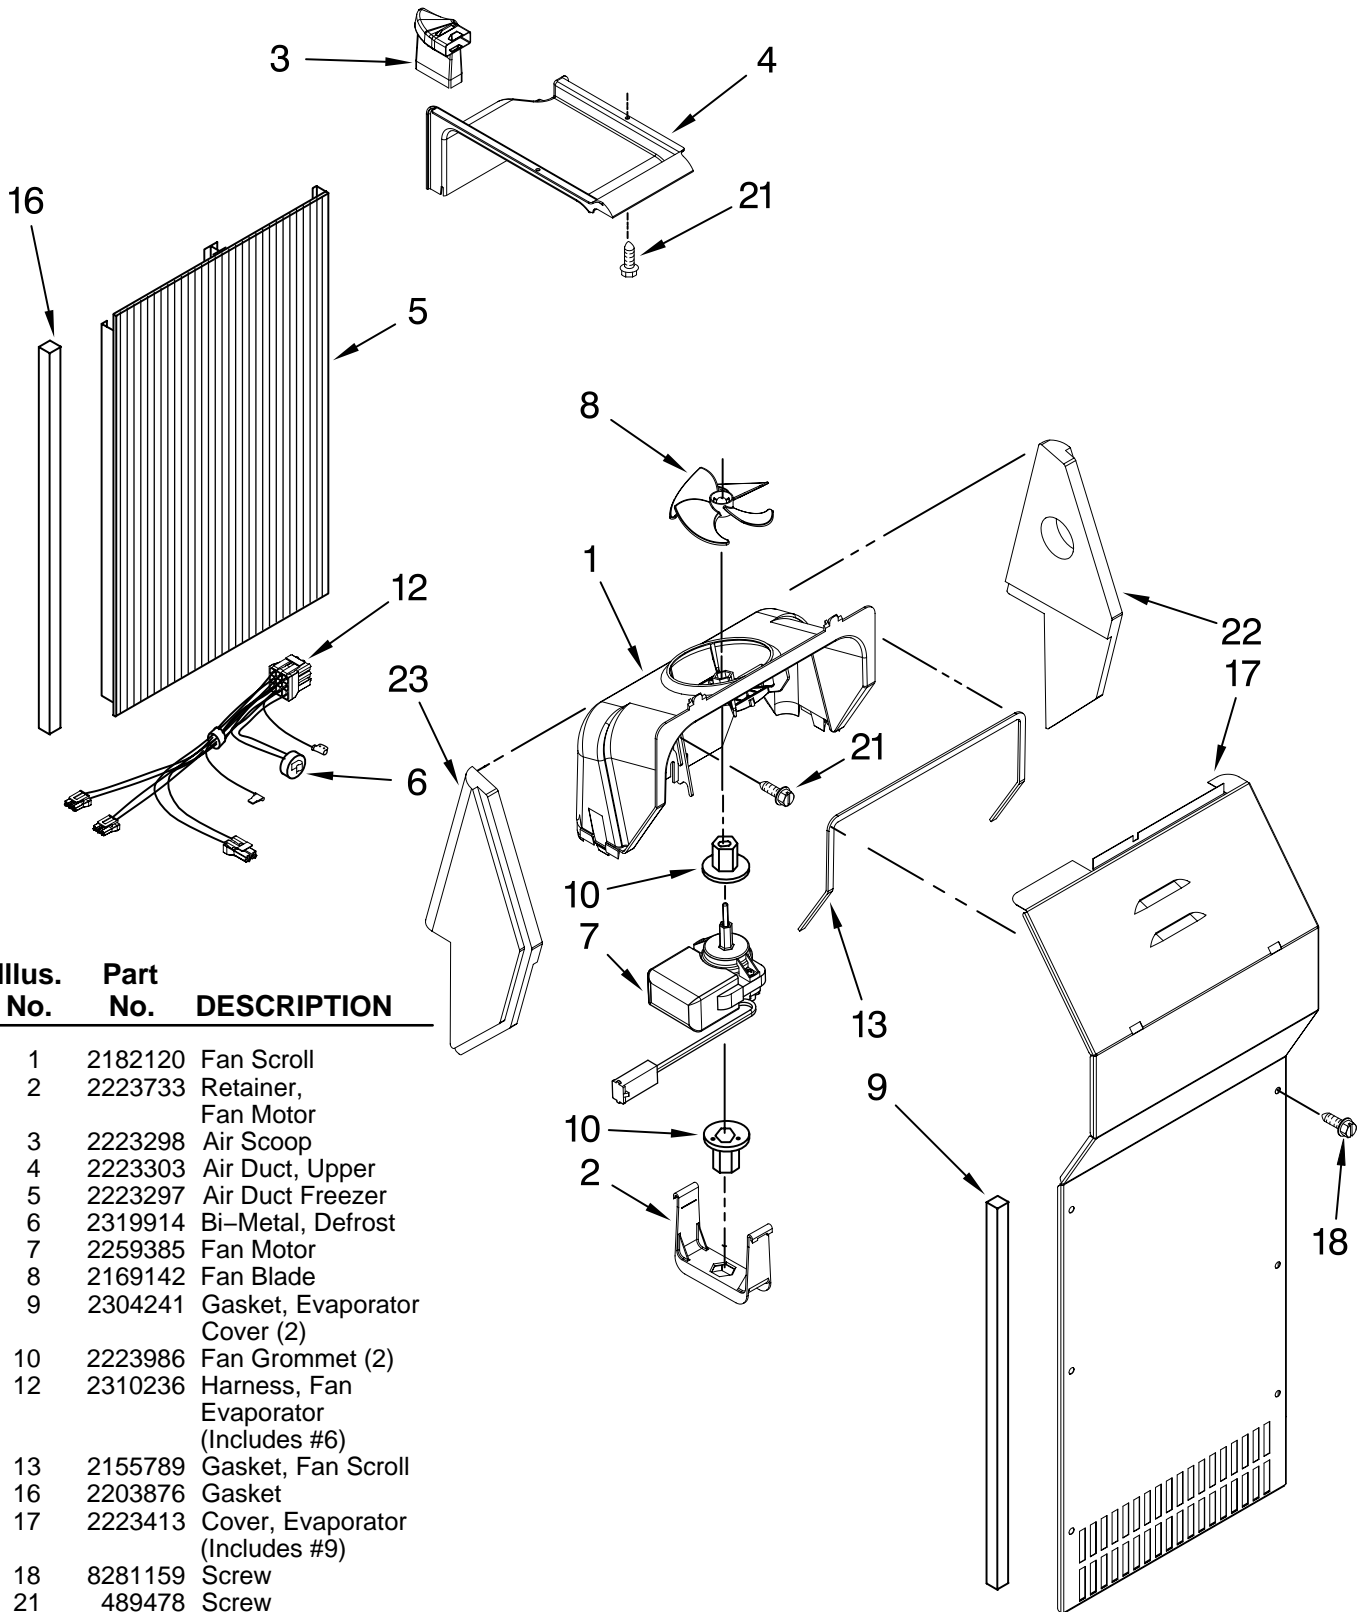

AIR FLOW PARTS

For Models: KSCS25INWH03, KSCS25INBT03, KSCS25INBL03, KSCS25INSS03, KSCS25INMS03
(White) (Biscuit) (Black) (Stainless Steel) (Monochromatic Stainless)

Illus. No.	Part No.	DESCRIPTION
1	2182120	Fan Scroll
2	2223733	Retainer, Fan Motor
3	2223298	Air Scoop
4	2223303	Air Duct, Upper
5	2223297	Air Duct Freezer
6	2319914	Bi-Metal, Defrost
7	2259385	Fan Motor
8	2169142	Fan Blade
9	2304241	Gasket, Evaporator Cover (2)
10	2223986	Fan Grommet (2)
12	2310236	Harness, Fan Evaporator (Includes #6)
13	2155789	Gasket, Fan Scroll
16	2203876	Gasket
17	2223413	Cover, Evaporator (Includes #9)
18	8281159	Screw
21	489478	Screw
22	2223395	Support, R.S
23	2203596	Support, L.S

FOR ORDERING INFORMATION REFER TO PARTS PRICE LIST