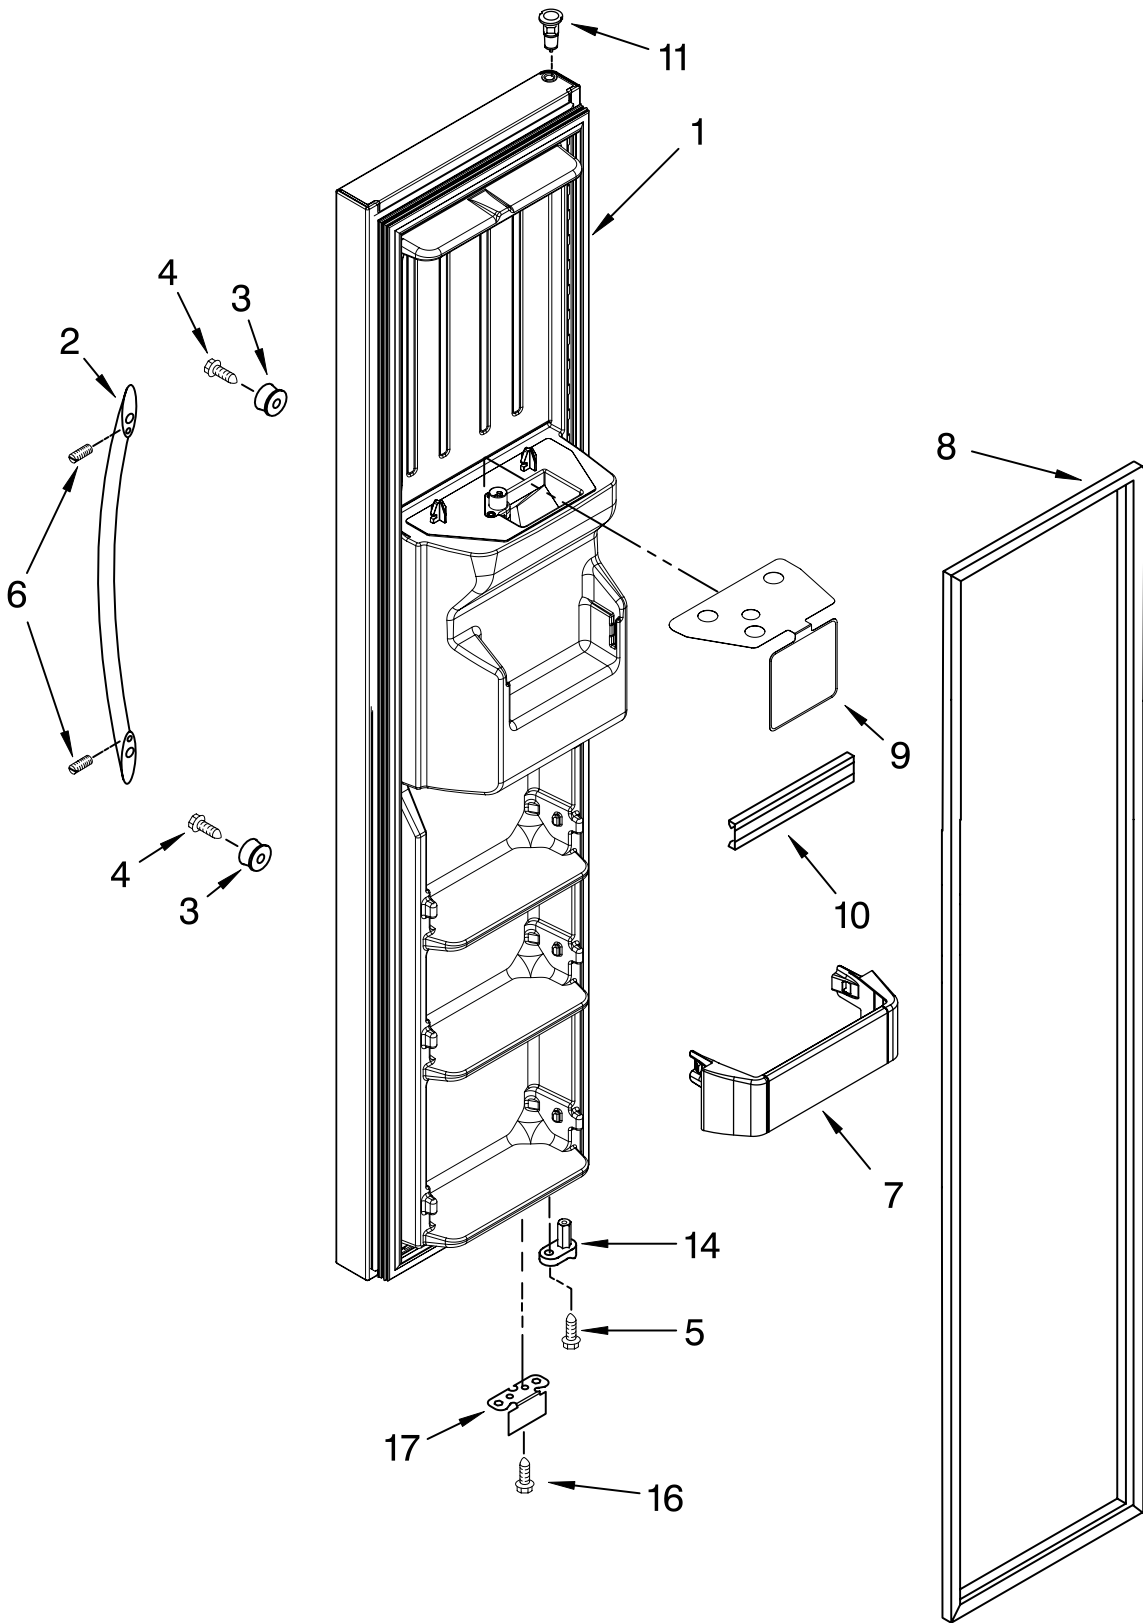

REFRIGERATOR DOOR PARTS

For Models: KSCS25INWH03, KSCS25INBT03, KSCS25INBL03, KSCS25INSS03, KSCS25INMS03
(White) (Biscuit) (Black) (Stainless Steel) (Monochromatic Stainless)

Illus. No.	Part No.	DESCRIPTION
1		Refrigerator Door (Includes #7)
	2307198W	White
	2307198T	Biscuit
	2307198B	Black
	2307198S	Stainless Steel
	2307198SU	Monochromatic Stainless
2	2203087K	Trim, Shelf
3	2255421	Dairy Door
4	2223883	Caddy, Can
5	2165792K	Butter Dish
6	2219698	Stud, Handle
7		Door Gasket, Magnetic
	2223326	Mist Beige
	2223909	Black
8		Handle (Includes #9)
	2304832W	White
	2304832T	Biscuit
	2304832B	Black
	2304832S	Stainless Steel
9	W10010140	Screw
10	2223879	Dairy Compartment
11	488208	Screw
12	2307048	Door Closer, Upper Cam
13		Thimble, Top
	2308050	For White, Black, & Biscuit Models
	2308091	For Stainless Steel and Monochromatic Stainless Models
14	489420	Screw
15		Bracket, Door Stop
	2306940	Chrome
	2306940B	Black
16	2223860	Door Bin (3)
17	3400012	Screw
18	2224173	Door Bin, Shallow
20	2156006K	Plug, Trim

FOR ORDERING INFORMATION REFER TO PARTS PRICE LIST

FREEZER DOOR PARTS

For Models: KSCS25INWH03, KSCS25INBT03, KSCS25INBL03, KSCS25INSS03, KSCS25INMS03
(White) (Biscuit) (Black) (Stainless Steel) (Monochromatic Stainless)

FOR ORDERING INFORMATION REFER TO PARTS PRICE LIST