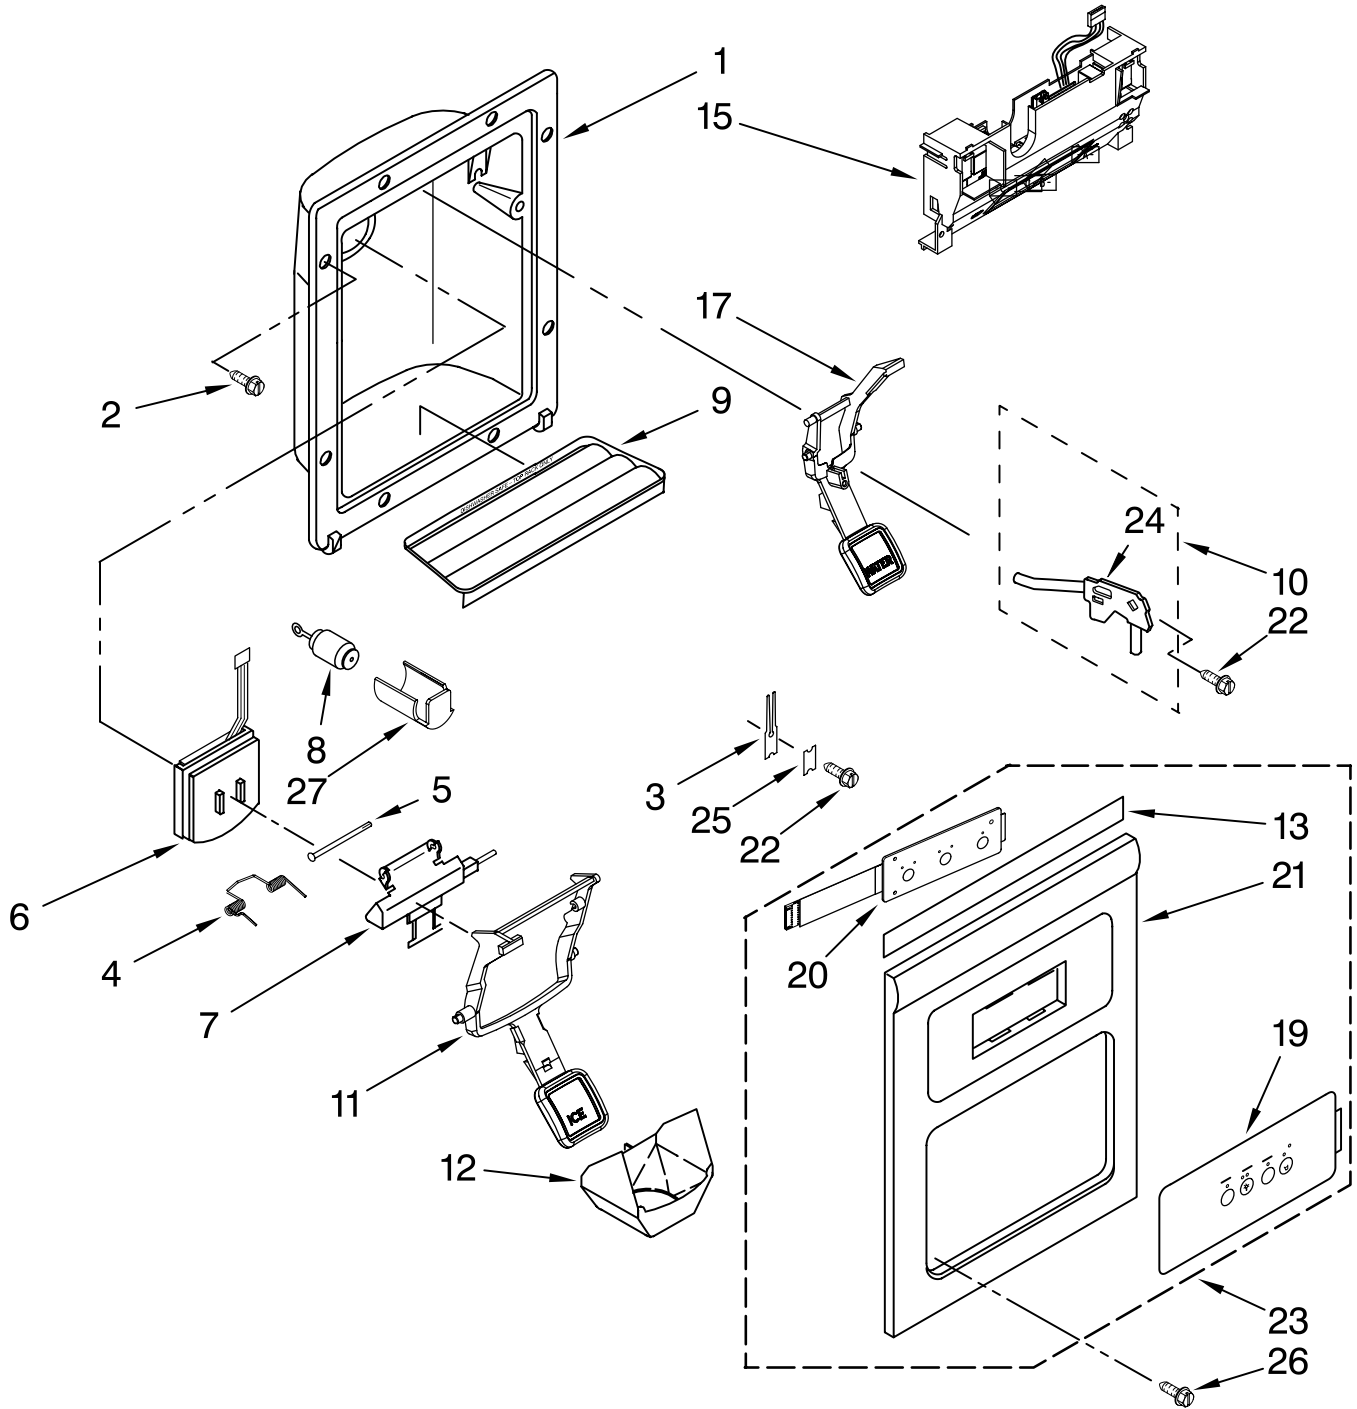

DISPENSER FRONT PARTS

For Models: KSCS25INWH03, KSCS25INBT03, KSCS25INBL03, KSCS25INSS03, KSCS25INMS03
(White) (Biscuit) (Black) (Stainless Steel) (Monochromatic Stainless)

FOR ORDERING INFORMATION REFER TO PARTS PRICE LIST

DISPENSER FRONT PARTS

For Models: KSCS25INWH03, KSCS25INBT03, KSCS25INBL03, KSCS25INSS03, KSCS25INMS03
(White) (Biscuit) (Black) (Stainless Steel) (Monochromatic Stainless)

Illus. No.	Part No.	DESCRIPTION	Illus. No.	Part No.	DESCRIPTION	Illus. No.	Part No.	DESCRIPTION
1		Housing, Dispenser (Not Serviced)	11		Lever, Ice Dispenser	20		LED Display (Not Available, Order #23)
2	3196537	Screw		2259396W	White			
3	2194719	Retainer, Levers		2259396T	Biscuit	21		Front Cover, Housing (Not Available, Order #23)
4	2304772	Spring, Torsion		2259396SB	Black			
5	2196195	Pin		2259396AP	Apollo Gray			
6	2180353	Door, Ice	12	2180224	Guide, Ice			
7	2304355	Door Mechanism Assembly	13	2305571	Gasket	22	489000	Screw
8	2205686	Mechanism Delay	15	2323010	Bracket, Control	23		Front Cover Assembly (Includes Items 13, 19, 20 & 21)
9		Grille, Overflow	17		Lever, Water Dispenser			
	2206670W	White		2259395W	White		2224064W	White
	2206670T	Biscuit		2259395T	Biscuit		2224064T	Biscuit
	2206670B	Black		2259395SB	Black		2224064B	Black
	2206670US	Universal Silver		2259395AP	Apollo Gray		2224064US	Universal Silver
10	2221562	Water Fitting Assembly (Includes Water Tube)	19		Overlay, Front Cover (Not Available, Order #23)	24	2304673	Bracket, Dispenser
						25	2195051	Strain Relief
						26	3400065	Screw
						27	2252127	Sleeve, Mechanism

FOR ORDERING INFORMATION REFER TO PARTS PRICE LIST