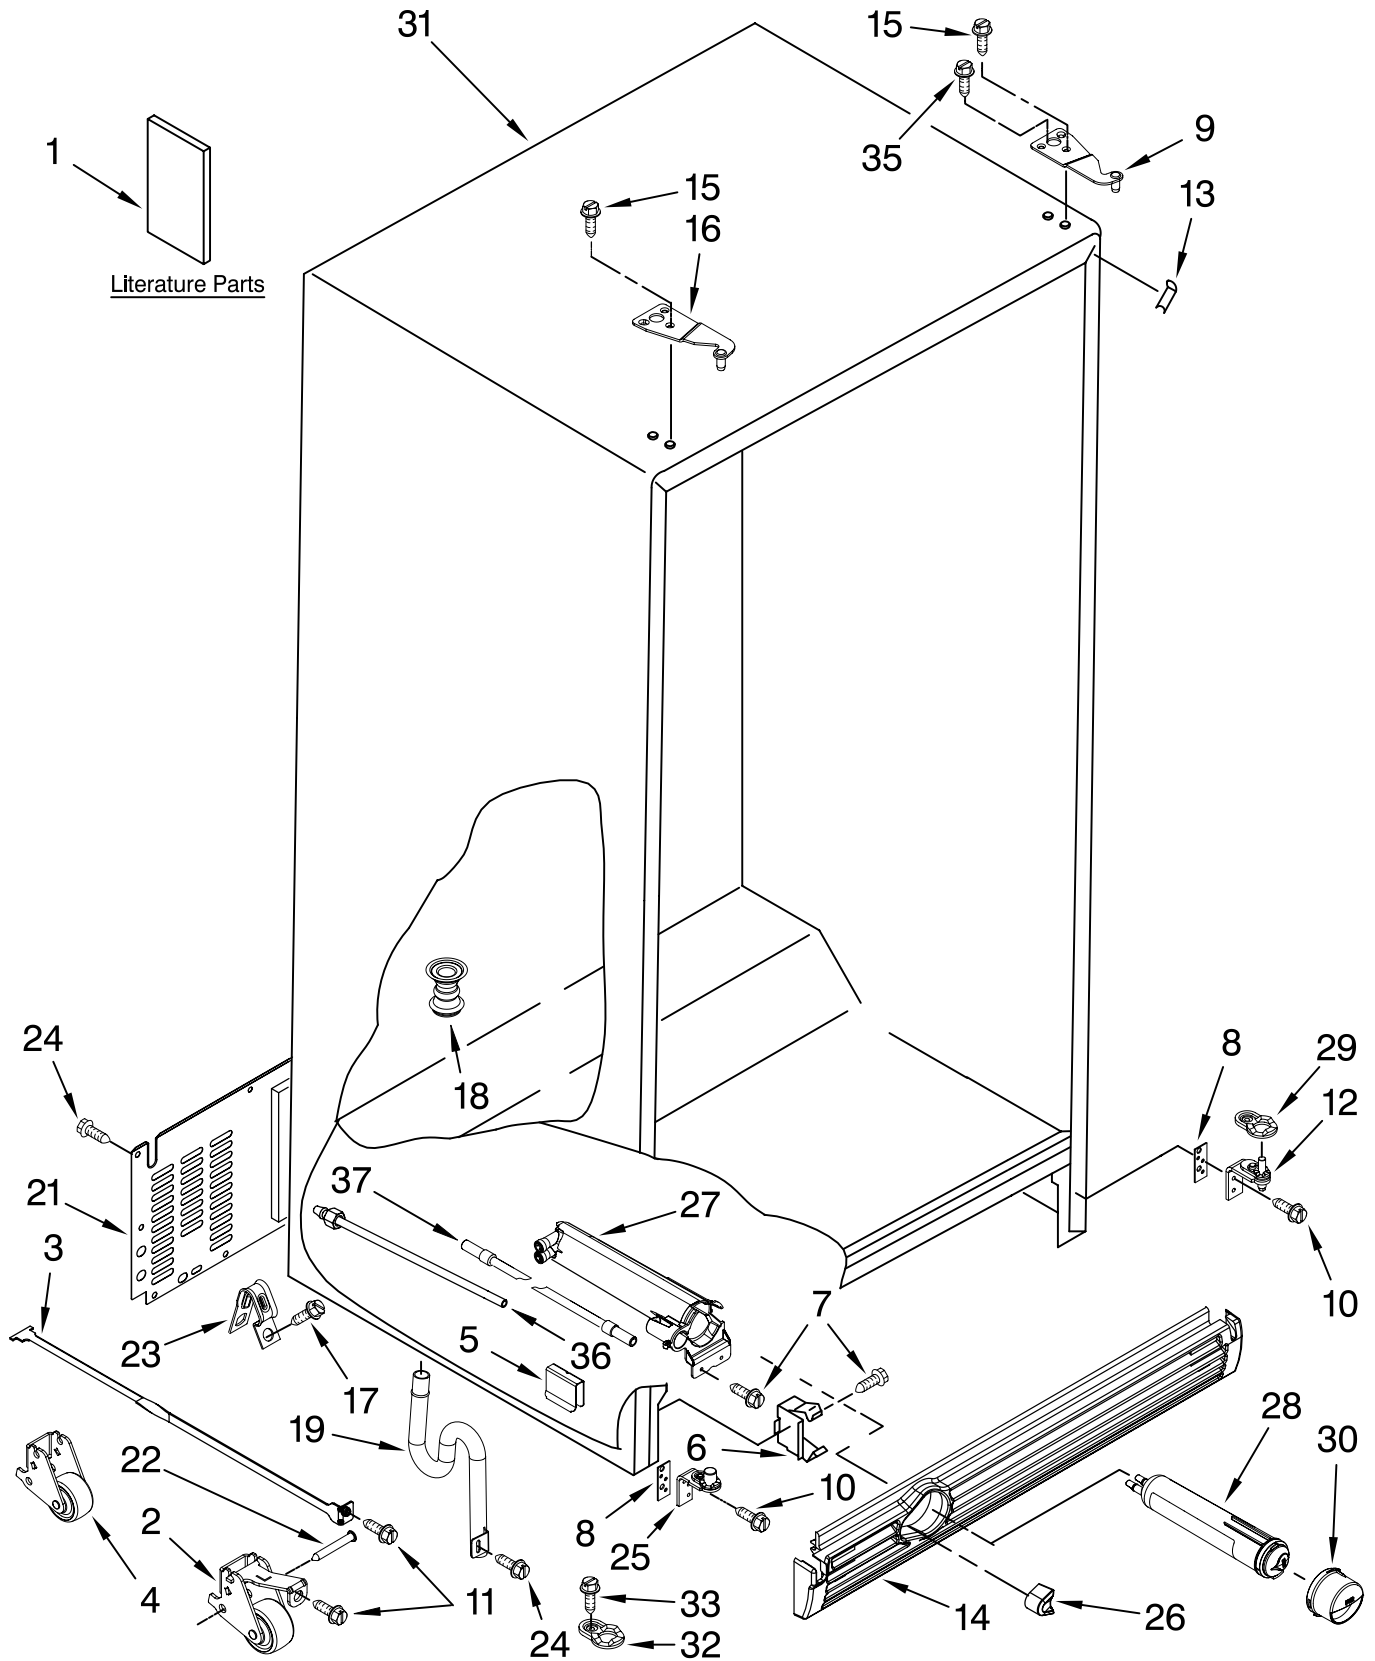

For Models: KSCS25INWH03, KSCS25INBT03, KSCS25INBL03, KSCS25INSS03, KSCS25INMS03
(White) (Biscuit) (Black) (Stainless Steel) (Monochromatic Stainless)

FOR ORDERING INFORMATION REFER TO PARTS PRICE LIST