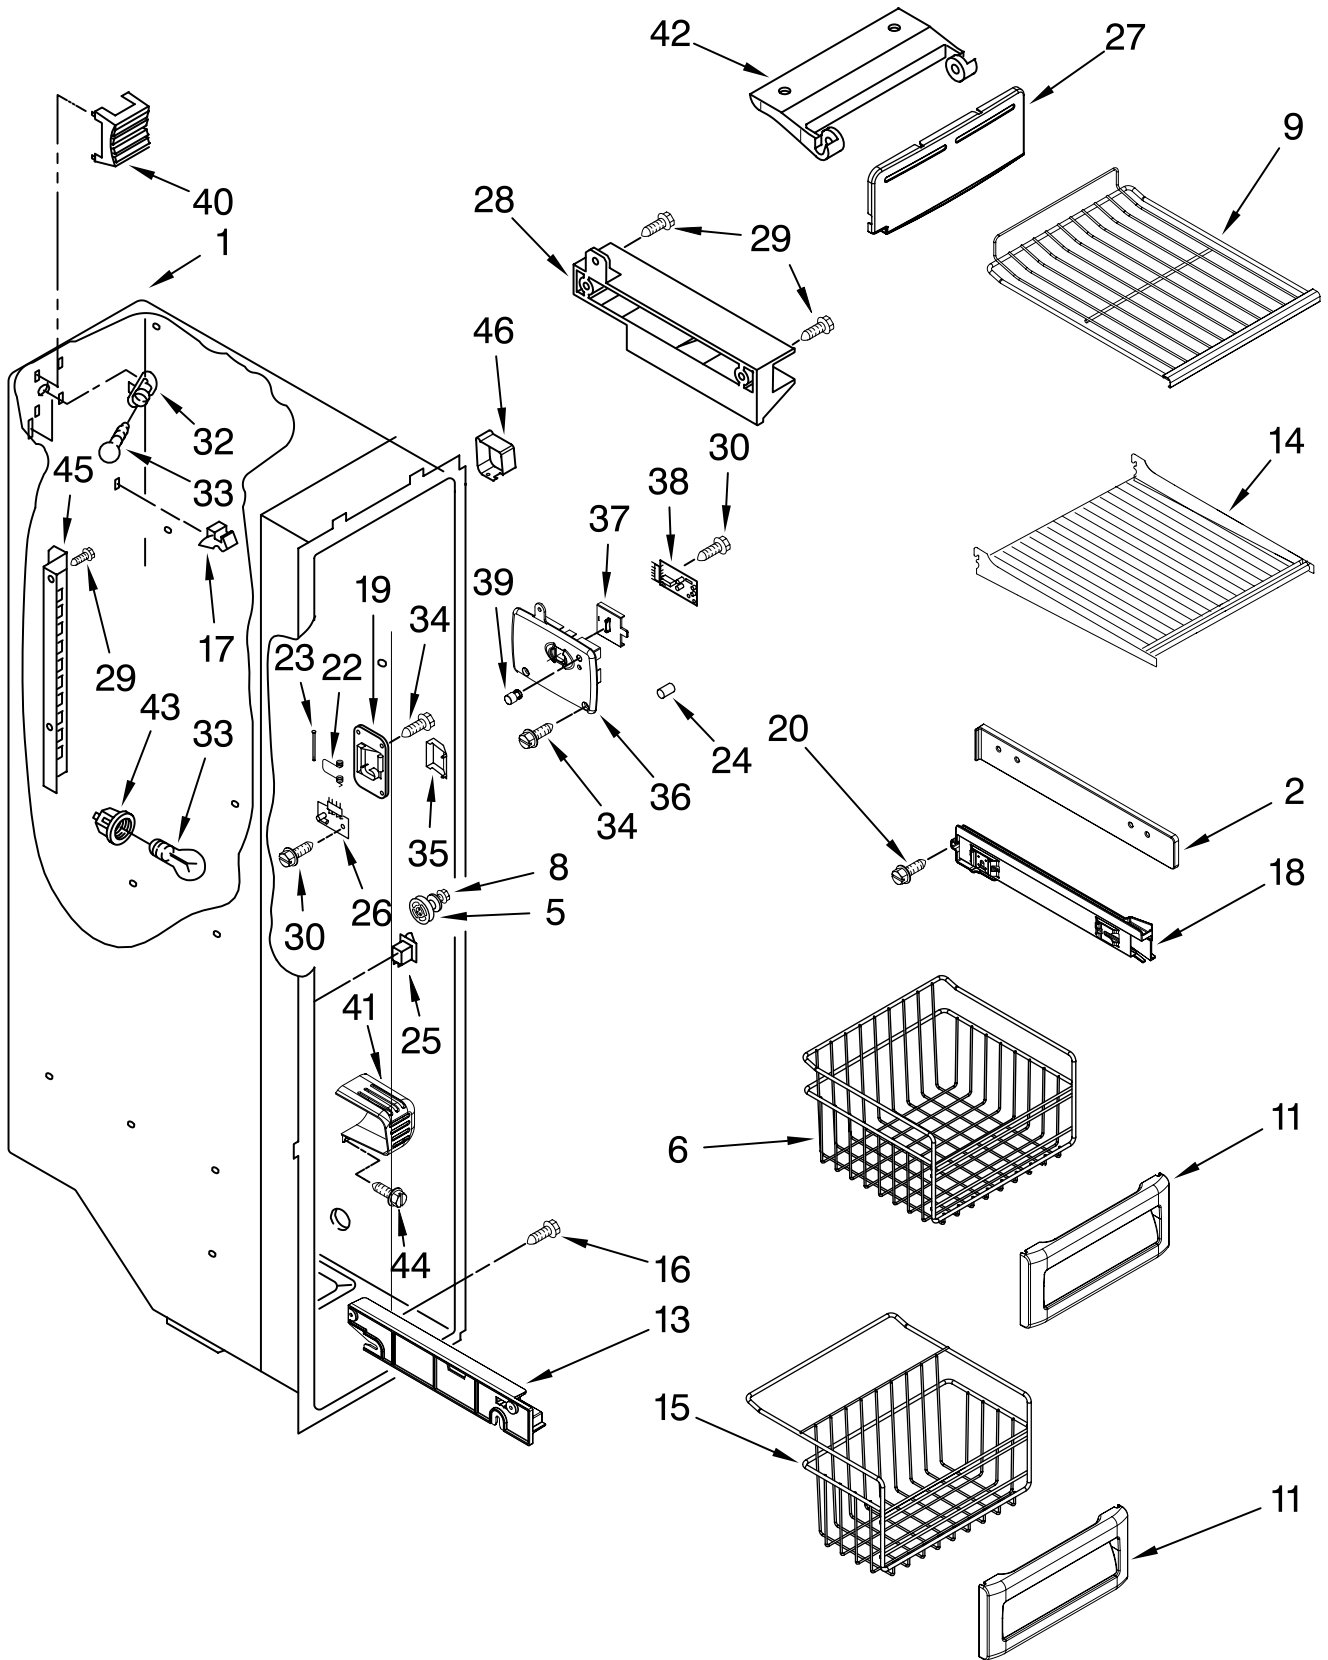

FREEZER LINER PARTS

For Models: KSCS25INWH03, KSCS25INBT03, KSCS25INBL03, KSCS25INSS03, KSCS25INMS03
(White) (Biscuit) (Black) (Stainless Steel) (Monochromatic Stainless)

FOR ORDERING INFORMATION REFER TO PARTS PRICE LIST

FREEZER LINER PARTS

For Models: KSCS25INWH03, KSCS25INBT03, KSCS25INBL03, KSCS25INSS03, KSCS25INMS03
(White) (Biscuit) (Black) (Stainless Steel) (Monochromatic Stainless)

Illus. No.	Part No.	DESCRIPTION	Illus. No.	Part No.	DESCRIPTION	Illus. No.	Part No.	DESCRIPTION
1		Liner (Not A Serviceable Part)	19	2259487	Cover, Emitter	35	2198633	Flipper
2	2223777	Spacer, Slide (2)	20	8534064	Screw	36	2255561	Cover, Receiver
5	2196483	Stud Assembly	22	2198635	Spring	37	2301340	Slide, Ice Maker Shut Off
6	2223811	Basket, Deep (2)	23	2198634	Pin	38	2255114	P.C. Board, Receiver
8	8281158	Screw	24	2198665	Tube, P.C. Board	39	2198643	Lens
9	2223500	Shelf Assembly, Cantilever (2)	25	1115373	Switch, Rocker Arm	40	2198589	Light Shield
11	2224053	Front, Basket	26	2220398	P.C. Board Emitter	41	2212340	Light Lens
13		Shelf Track	27	2224125	Cover, Ice Maker	42	2198641	Bracket, Ice Maker Cover
	2223787	Right Side	28		Slide, Ice Maker Mounting	43	2155597	Socket, Light
	2223788	Left Side		2212321	Right Side	44	3400893	Screw
14	2223681	Shelf, Fixed		2306900	Left Side	45		Ladder
15	2223812	Basket, Lower	29	489478	Screw		2223414	Left Side
16	3400893	Screw	30	489214	Screw		2223415	Right Side
17	842534	Clip, Air Duct (2)	32	2162085	Light Socket	46	2303378	Shield, Wiring
18		Glide Assembly, Basket (2)	33	2255743	Light Bulb			
	2301544	Right Side	34	8281185	Screw			
	2301545	Left Side