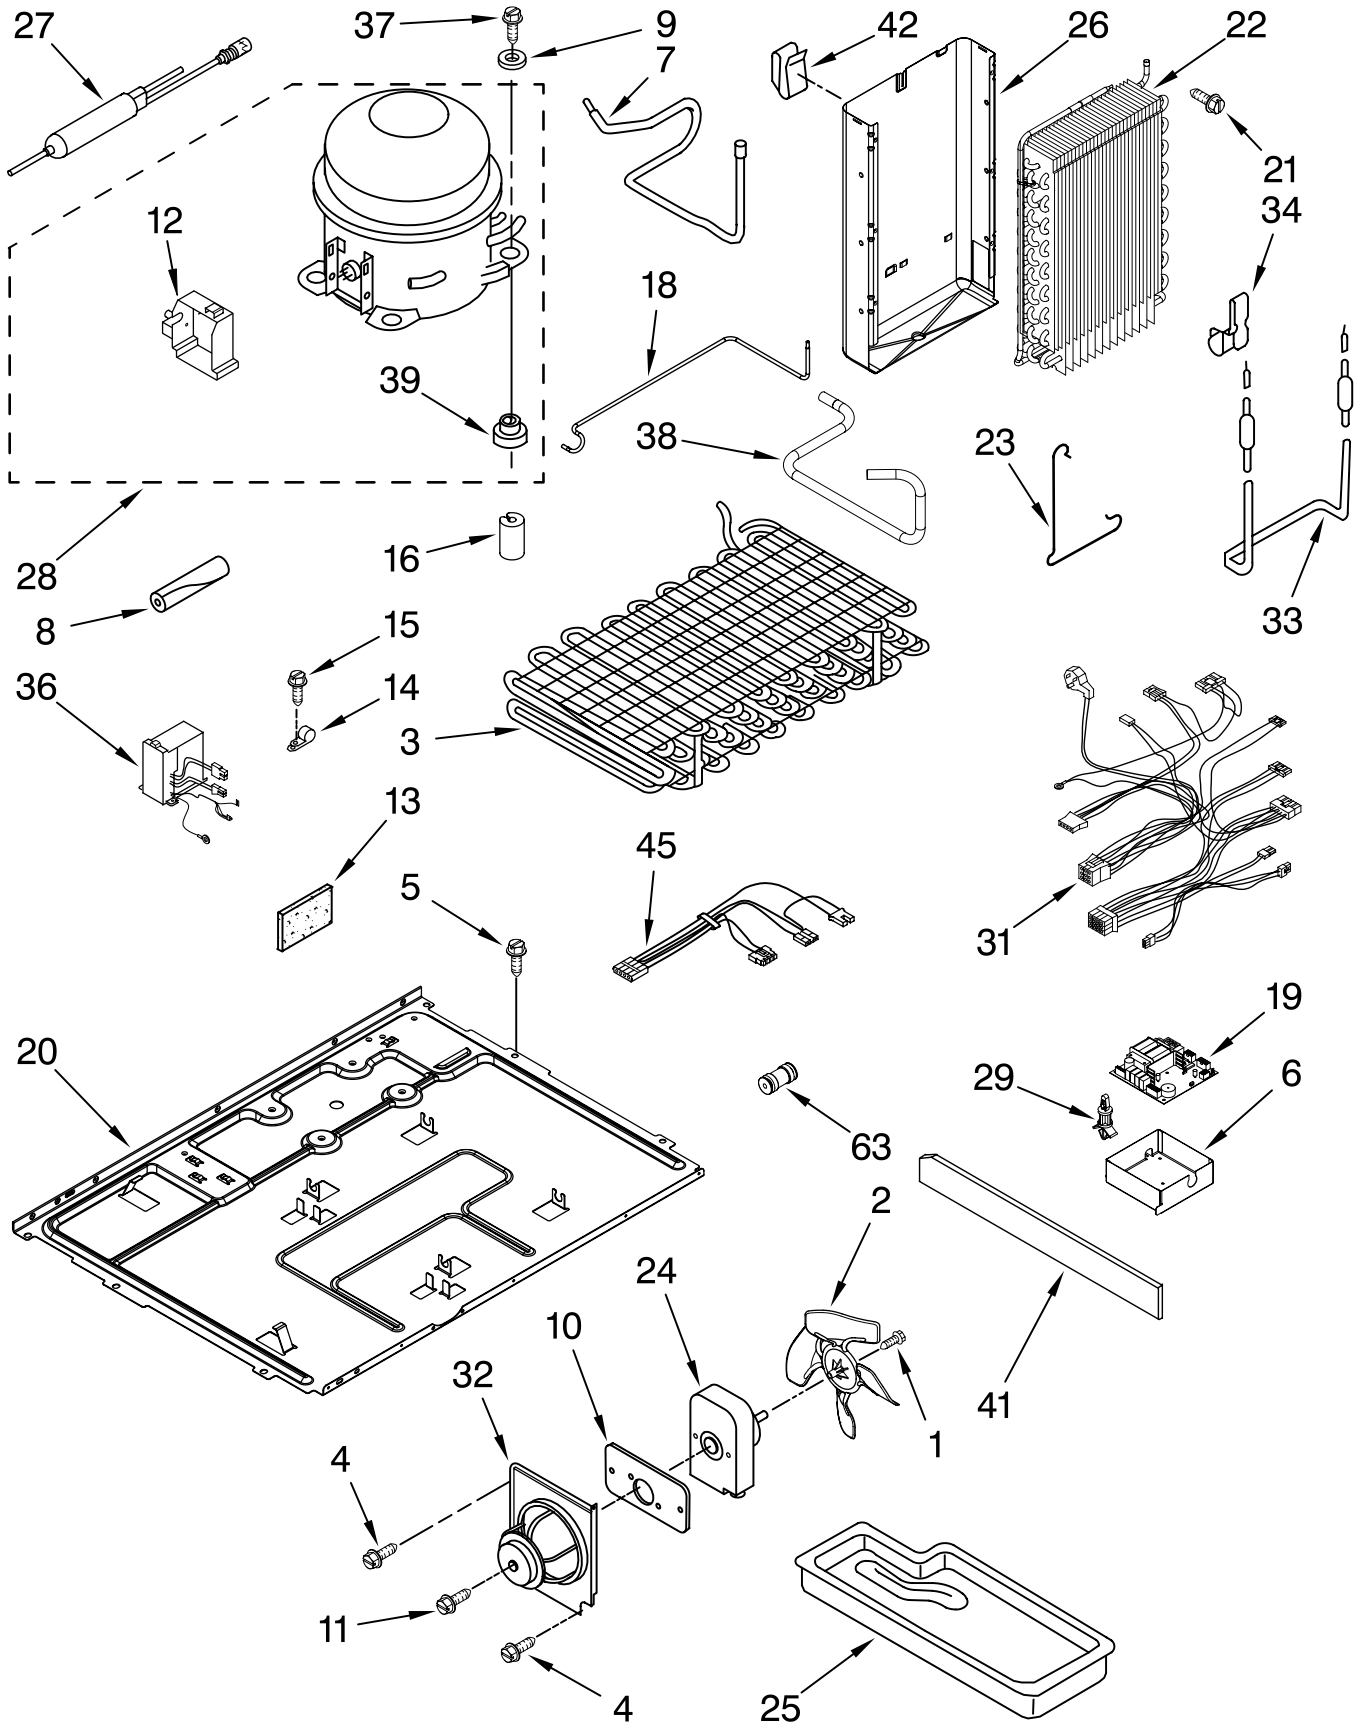

UNIT PARTS

For Models: KSCS25INWH03, KSCS25INBT03, KSCS25INBL03, KSCS25INSS03, KSCS25INMS03
(White) (Biscuit) (Black) (Stainless Steel) (Monochromatic Stainless)

FOR ORDERING INFORMATION REFER TO PARTS PRICE LIST

UNIT PARTS

For Models: KSCS25INWH03, KSCS25INBT03, KSCS25INBL03, KSCS25INSS03, KSCS25INMS03
(White) (Biscuit) (Black) (Stainless Steel) (Monochromatic Stainless)

Illus. No.	Part No.	DESCRIPTION
1	777070	Screw
2	2225834	Fan, Blade
3	2223315	Condenser Assembly
4	8281197	Screw
5	3400524	Screw (6)
6	2223703	Housing, Control Board
7	2223351	Tube Suction
8	2161302	Sleeve
9	W10000040	Washer
10	2301979	Plate, Mounting
11	8281196	Screw
12	2215676	Cover, Terminal
13	2169104	Insulation, Sound
14	2185788	Clamp, Cable
15	488649	Screw
16	2319835	Grommet, Cond (4)
18	2223353	Tube, Condenser to Heat Loop
19	2307028	Electronic Control
20	2306932	Baseplate
21	489478	Screw
22	2188823	Evaporator

Illus. No.	Part No.	DESCRIPTION
23	2161324	Clamp
24	2188729	Fan, Motor
25	2223398	Tray, Evaporator
26	2224022	Heat Shield
27	2319825	Drier
28	2223801	Compressor (Includes Items 12 & 39)
29	2223800	Spacer (5)
31	2187849	Harness, Main Control
32	2224024	Fan, Motor Bracket
33	2210737	Heater, Defrost
34	2304287	Clip
36	2304175	Inverter Box
37	W10000070	Screw
38	2223352	Tube, Discharge
39		Grommet (4) Production
	4387558	Service
41	2223394	Extension, Air Baffle
42	2155547	Clip, Heat Shield
45	2187737	Unit Harness
63	2209709	Connector, Water Tube

Illus. No.	Part No.	DESCRIPTION
Following Parts Not Illustrated and Optional Parts Not Included		
	978025	Valve, Access (1/4")
	978026	Valve, Access (5/16")
	978027	Valve, Access (3/8")
	978028	Valve, Access (1/2")
	978029	Valve, Access (5/8")
	978030	Valve, Access (3/4")
	876764	Valve, Access (3/16")

REFRIGERANT CHARGE

6.00 oz.
(R-134A)