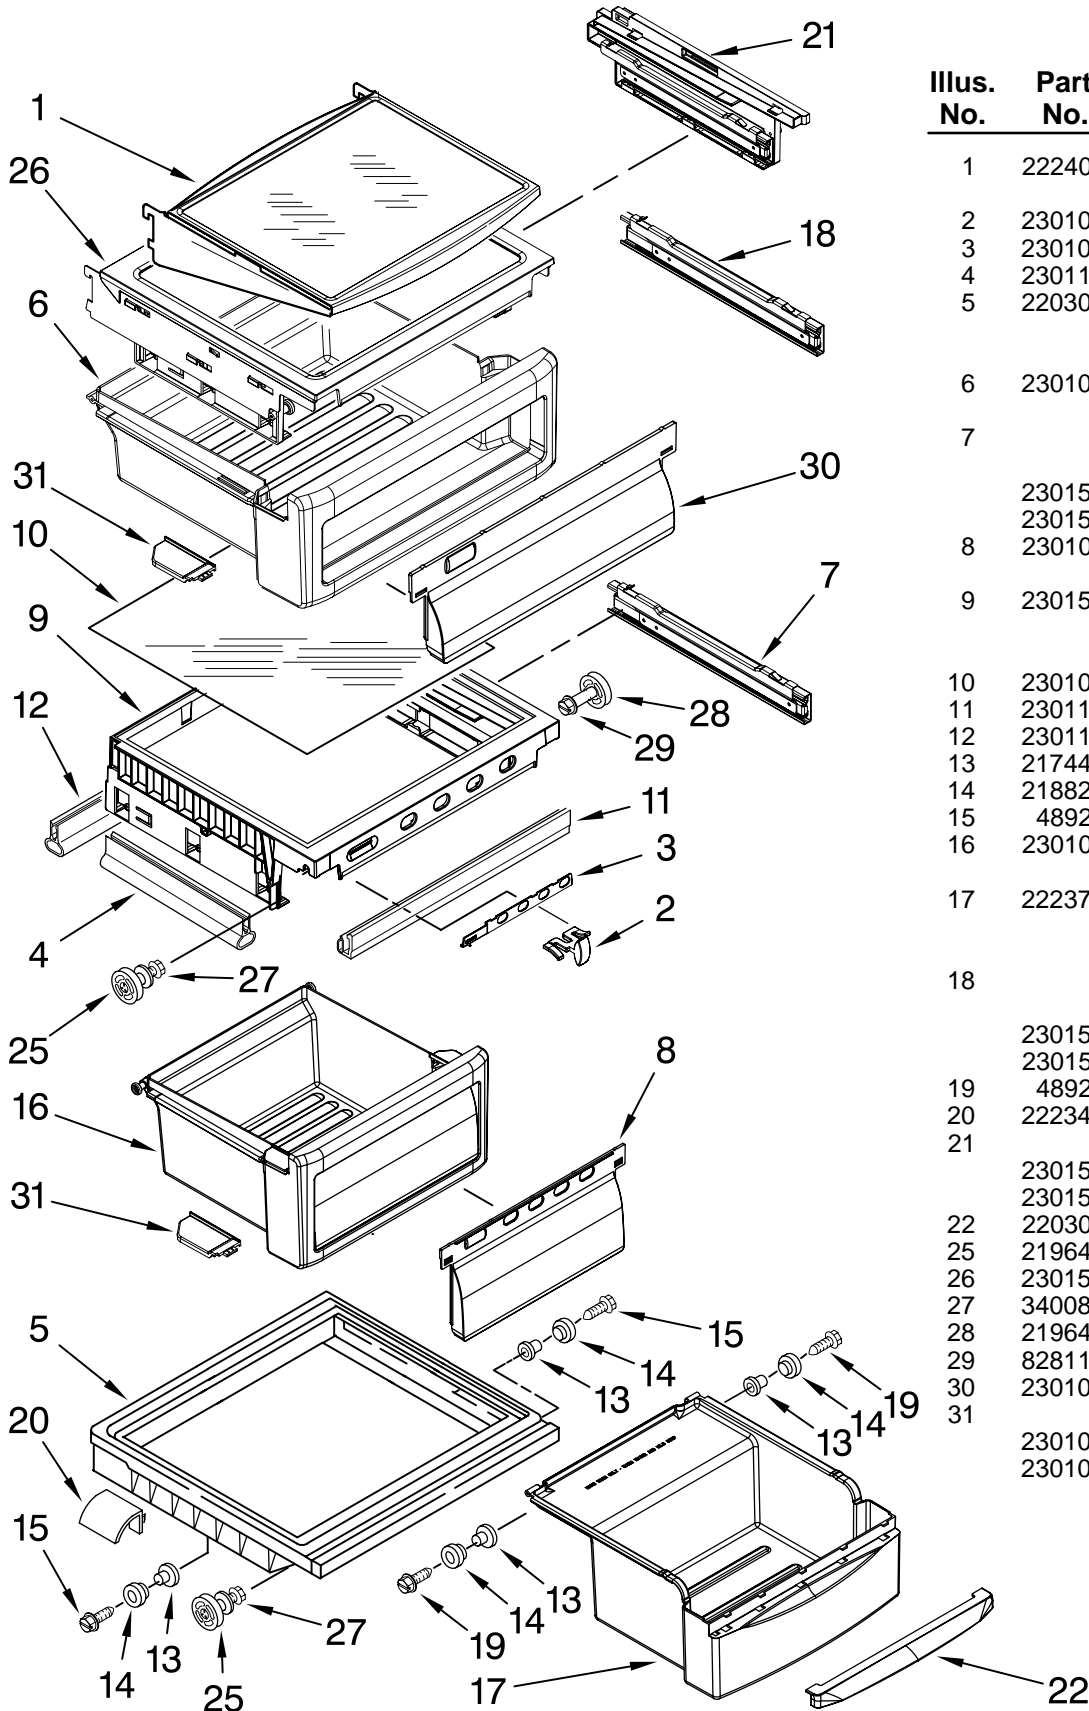

# REFRIGERATOR LINER PARTS

For Models: KSCS25INWH03, KSCS25INBT03, KSCS25INBL03, KSCS25INSS03, KSCS25INMS03  
 (White) (Biscuit) (Black) (Stainless Steel) (Monochromatic Stainless)

Illus. No.	Part No.	DESCRIPTION
1		Liner (Not A Serviceable Part)
2	2224121	Escutcheon, Meat Pan Control
3	2224123	Slide, Meat Pan Control
6	1118894	Switch, Rocker Arm
7	2188820	Thermistor
9	2223456	Ladder, Shelf (2)
10	2301234	Housing, Door Control
11	489084	Screw
13	2301235	Slide, Door Control
14	2171846	Release Valve
16	2179404K	Rack, Wine & Egg
17	2317105	Cover, Thermistor
18	489478	Screw
19	2304597	Gasket, Air Baffle
20	2223403	Cover, Air Baffle
24	2224076	Air Diffuser Assembly
25	2220377	Air Baffle
29	2162085	Socket
31	2223876	Reservoir
32	2205813	Strap
33	2255743	Light Bulb
34	2223663	Light Lens
37	488280	Screw

# REFRIGERATOR SHELF PARTS

For Models: KSCS25INWH03, KSCS25INBT03, KSCS25INBL03, KSCS25INSS03, KSCS25INMS03

(White)

(Biscuit)

(Black)

(Stainless Steel) (Monochromatic Stainless)

Illus. No.	Part No.	DESCRIPTION
1	2224061	Shelf Assembly, Cantilever (2)
2	2301025	Button, Humidity
3	2301026	Slide, Humidity
4	2301117	Gasket, Side (2)
5	2203027	Cover, Meat Pan (Includes Items 13, 14, 15 & 20)
6	2301023	Snack Pan (Includes 30 & 31)
7		Glide Assembly, Crisper Pan
	2301548	Right Side
	2301549	Left Side
8	2301001	Window, Crisper Pan
9	2301567	Cover, Crisper (Includes 2, 3, 4, 11, 12)
10	2301027	Glass, Cover
11	2301116	Gasket (Front)
12	2301115	Gasket (Rear)
13	2174478	Eyelet, Roller
14	2188212	Roller
15	489211	Screw
16	2301031	Crisper Pan (Includes 8 & 31)
17	2223790	Meat Pan (Includes 13, 14, 19 & 22)
18		Glide Assembly, Snack Pan
	2301550	Right Side
	2301551	Left Side
19	489261	Screw
20	2223487	Deflector
21		Support Assembly
	2301569	Right Side
	2301570	Left Side
22	2203031	Handle
25	2196485	Stud Assembly
26	2301566	Shelf, Snack Pan
27	3400894	Screw
28	2196483	Stud Assembly
29	8281158	Screw
30	2301006	Window, Snack Pan
31		Cap, Snack Pan
	2301016	Right Side
	2301017	Left Side