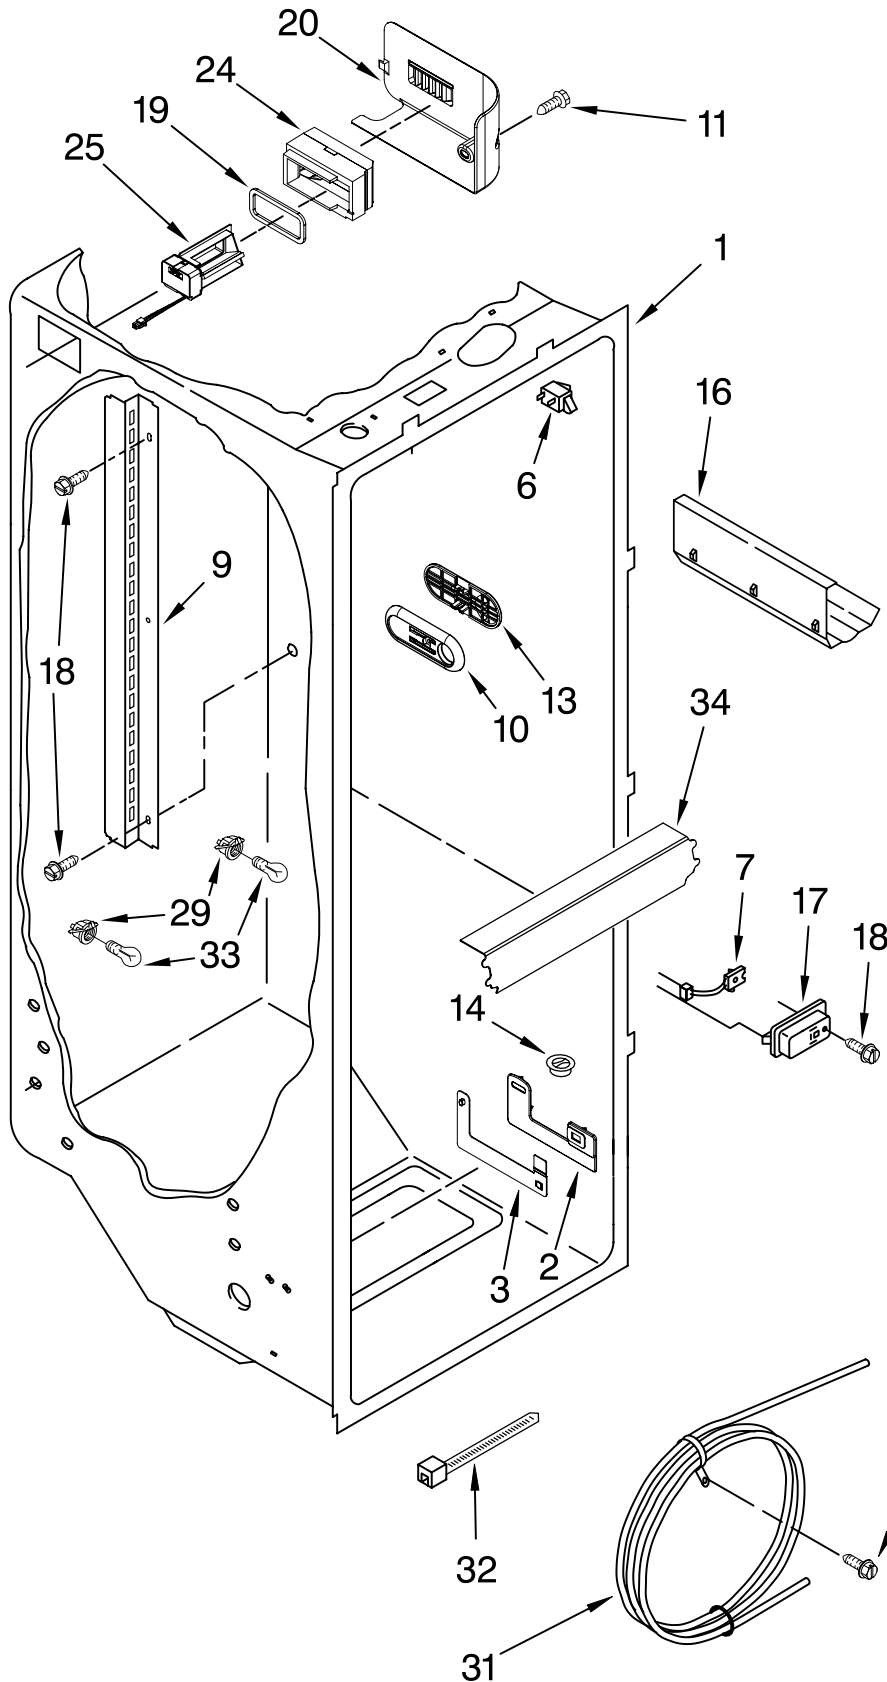

REFRIGERATOR LINER PARTS

For Models: KSCS25INWH03, KSCS25INBT03, KSCS25INBL03, KSCS25INSS03, KSCS25INMS03
(White) (Biscuit) (Black) (Stainless Steel) (Monochromatic Stainless)

Illus. No.	Part No.	DESCRIPTION
1		Liner (Not A Serviceable Part)
2	2224121	Escutcheon, Meat Pan Control
3	2224123	Slide, Meat Pan Control
6	1118894	Switch, Rocker Arm
7	2188820	Thermistor
9	2223456	Ladder, Shelf (2)
10	2301234	Housing, Door Control
11	489084	Screw
13	2301235	Slide, Door Control
14	2171846	Release Valve
16	2179404K	Rack, Wine & Egg
17	2317105	Cover, Thermistor
18	489478	Screw
19	2304597	Gasket, Air Baffle
20	2223403	Cover, Air Baffle
24	2224076	Air Diffuser Assembly
25	2220377	Air Baffle
29	2162085	Socket
31	2223876	Reservoir
32	2205813	Strap
33	2255743	Light Bulb
34	2223663	Light Lens
37	488280	Screw

FOR ORDERING INFORMATION REFER TO PARTS PRICE LIST