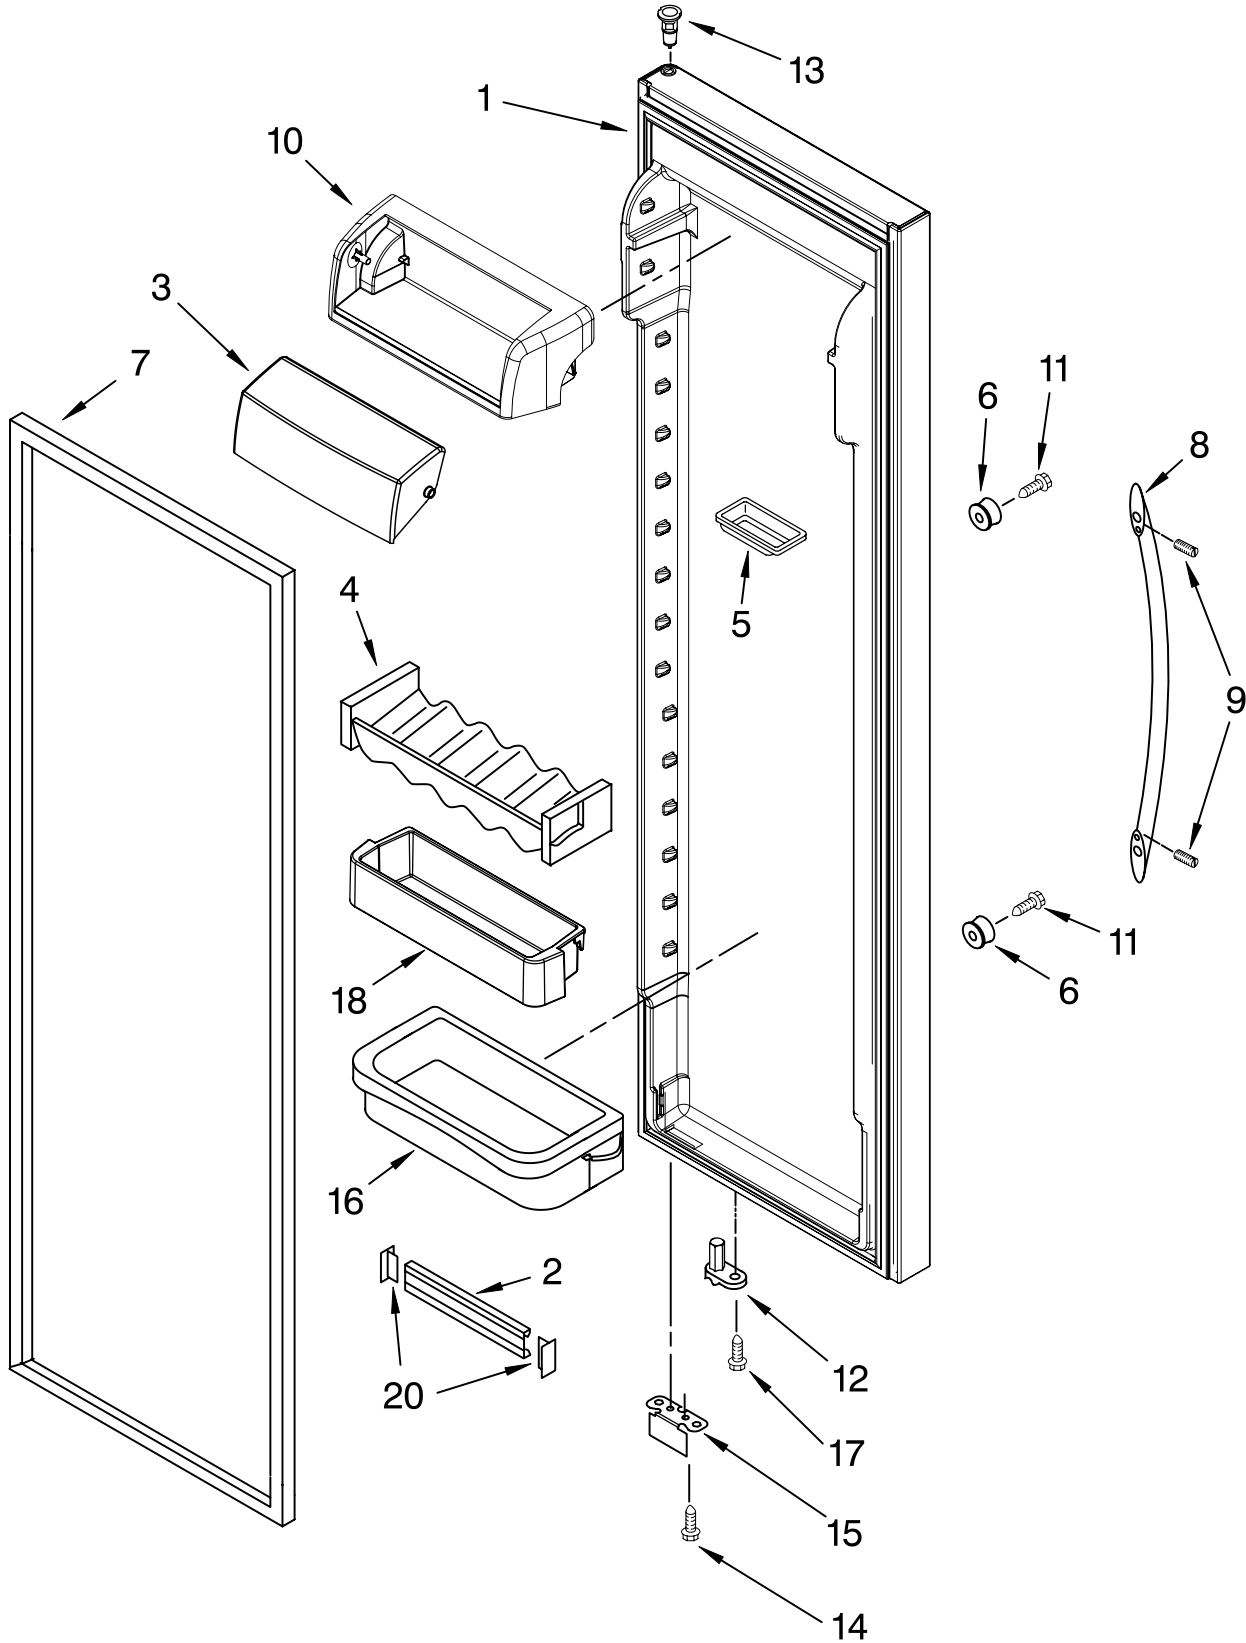

REFRIGERATOR DOOR PARTS

For Models: KSCS25INWH03, KSCS25INBT03, KSCS25INBL03, KSCS25INSS03, KSCS25INMS03
(White) (Biscuit) (Black) (Stainless Steel) (Monochromatic Stainless)

FOR ORDERING INFORMATION REFER TO PARTS PRICE LIST

REFRIGERATOR DOOR PARTS

For Models: KSCS25INWH03, KSCS25INBT03, KSCS25INBL03, KSCS25INSS03, KSCS25INMS03
(White) (Biscuit) (Black) (Stainless Steel) (Monochromatic Stainless)

Illus. No.	Part No.	DESCRIPTION
1		Refrigerator Door (Includes #7)
	2307198W	White
	2307198T	Biscuit
	2307198B	Black
	2307198S	Stainless Steel
	2307198SU	Monochromatic Stainless
2	2203087K	Trim, Shelf
3	2255421	Dairy Door
4	2223883	Caddy, Can
5	2165792K	Butter Dish
6	2219698	Stud, Handle
7		Door Gasket, Magnetic
	2223326	Mist Beige
	2223909	Black
8		Handle (Includes #9)
	2304832W	White
	2304832T	Biscuit
	2304832B	Black
	2304832S	Stainless Steel
9	W10010140	Screw
10	2223879	Dairy Compartment
11	488208	Screw
12	2307048	Door Closer, Upper Cam
13		Thimble, Top
	2308050	For White, Black, & Biscuit Models
	2308091	For Stainless Steel and Monochromatic Stainless Models
14	489420	Screw
15		Bracket, Door Stop
	2306940	Chrome
	2306940B	Black
16	2223860	Door Bin (3)
17	3400012	Screw
18	2224173	Door Bin, Shallow
20	2156006K	Plug, Trim

FOR ORDERING INFORMATION REFER TO PARTS PRICE LIST