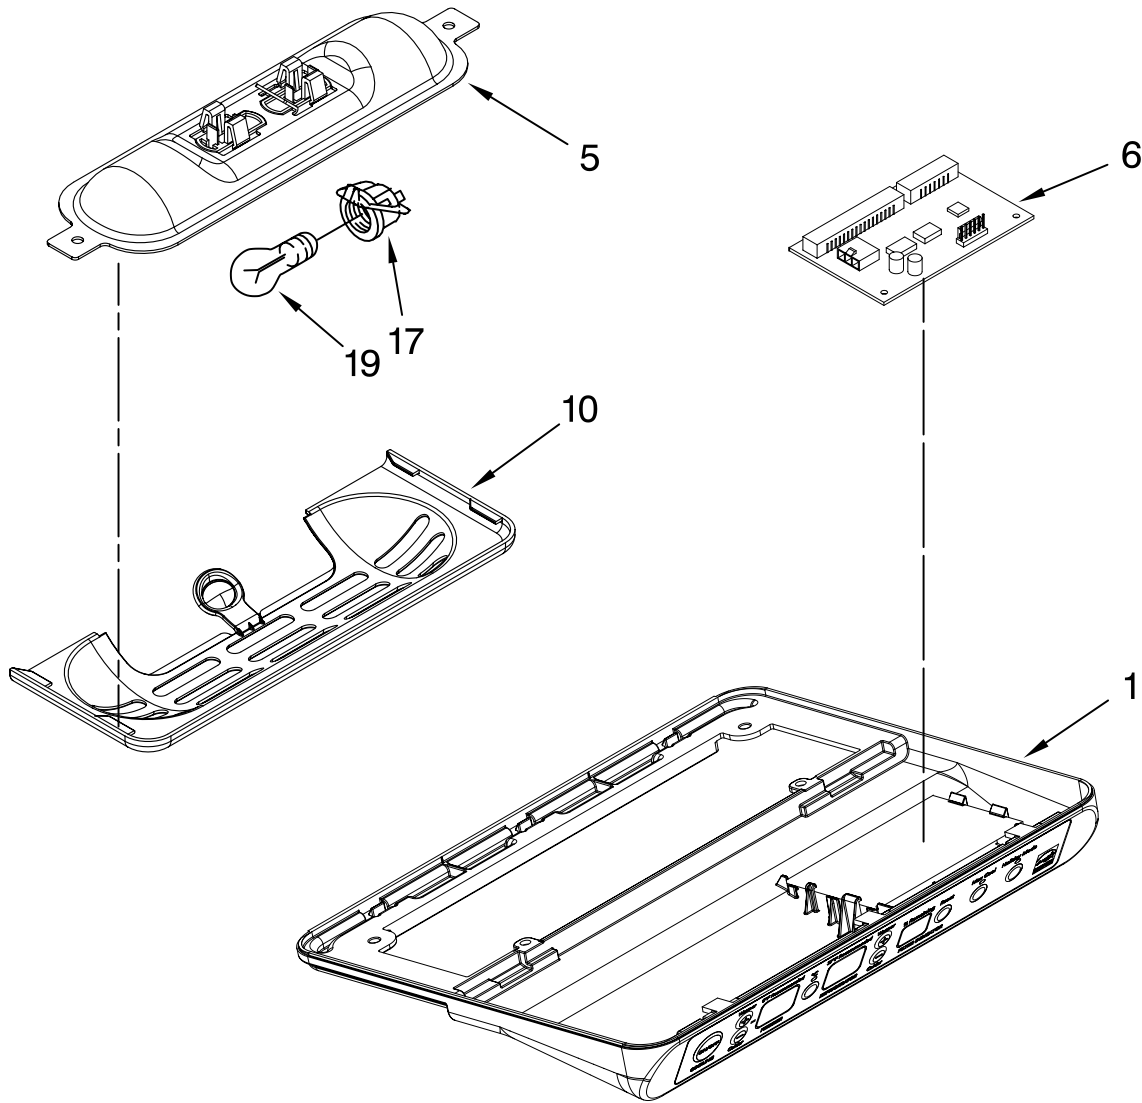

CONTROL PARTS

For Models: KSCS25INWH03, KSCS25INBT03, KSCS25INBL03, KSCS25INSS03, KSCS25INMS03
(White) (Biscuit) (Black) (Stainless Steel) (Monochromatic Stainless)

Illus. No.	Part No.	DESCRIPTION
1	2319753	Control Box (Includes #6)
5	2223882	Heat Shield Asm (Includes #17)
6	2307037	Control Board Asm
10	2223506	Light Lens, Control Box
17	2223857	Light Socket
19	2326255	Light Bulb

FOR ORDERING INFORMATION REFER TO PARTS PRICE LIST