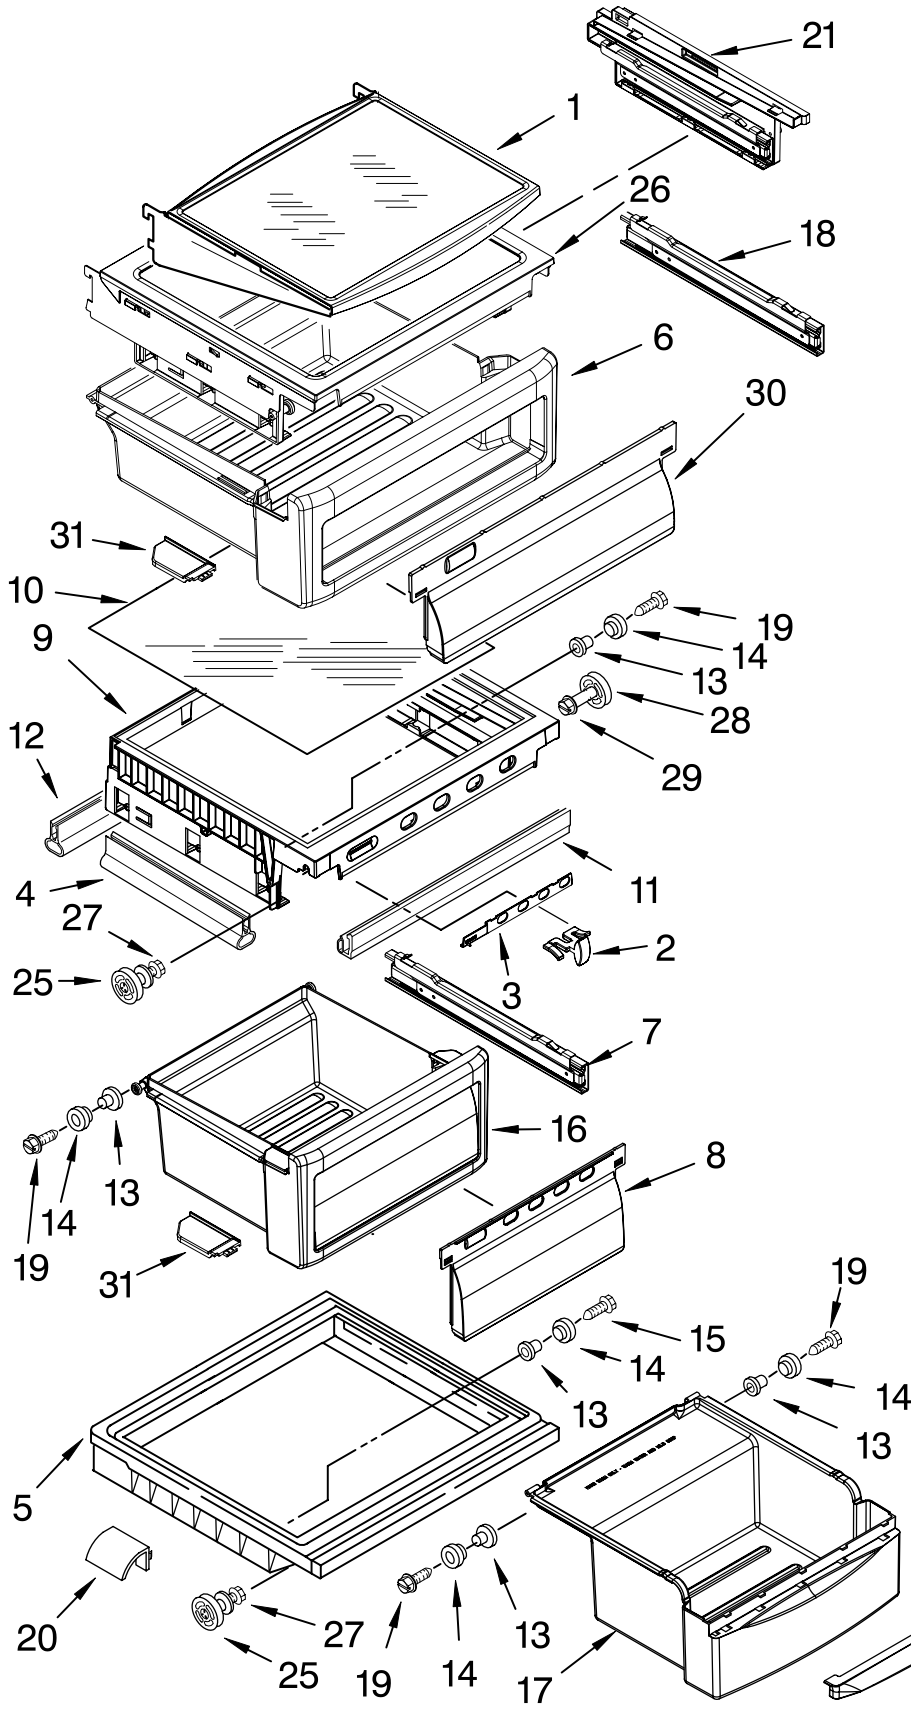

# REFRIGERATOR SHELF PARTS

For Models: KSCS23INWH02, KSCS23INBT02, KSCS23INBL02, KSCS23INSS02, KSCS23INMS02

(White)

(Biscuit)

(Black)

(Stainless Steel)(Monochromatic Stainless)

Illus. No.	Part No.	DESCRIPTION
1	2224061	Shelf Assembly, Cantilever (2)
2	2301025	Button, Humidity
3	2301026	Slide, Humidity
4	2301117	Gasket, Side (2)
5	2203027	Cover, Meat Pan (Includes Items 13, 14, 15 & 20)
6	2301023	Snack Pan (Includes 30 & 31)
7		Glide Assembly, Crisper Pan
	2301548	Right Side
	2301549	Left Side
8	2301001	Window, Crisper Pan
9	2301567	Cover, Crisper Pan (Includes 2, 3, 4, 11, 12, 13, 14 & 19)
10	2301027	Glass, Cover
11	2301116	Gasket (Front)
12	2301115	Gasket (Rear)
13	2174478	Eyelet, Roller
14	2188212	Roller
15	489211	Screw
16	2301031	Crisper Pan (Includes 8, 13, 14, 19 & 31)
17	2223790	Meat Pan (Includes 13, 14, 19 & 22)
18		Glide Assembly, Snack Pan
	2301550	Right Side
	2301551	Left Side
19	489261	Screw
20	2223487	Deflector
21		Support Assembly
	2301569	Right Side
	2301570	Left Side
22	2203031	Handle
25	2196485	Stud Assembly
26	2301566	Shelf, Snack Pan
27	3400894	Screw
28	2196483	Stud Assembly
29	8281158	Screw
30	2301006	Window, Snack Pan
31		Cap, Snack Pan
	2301016	Right Side
	2301017	Left Side