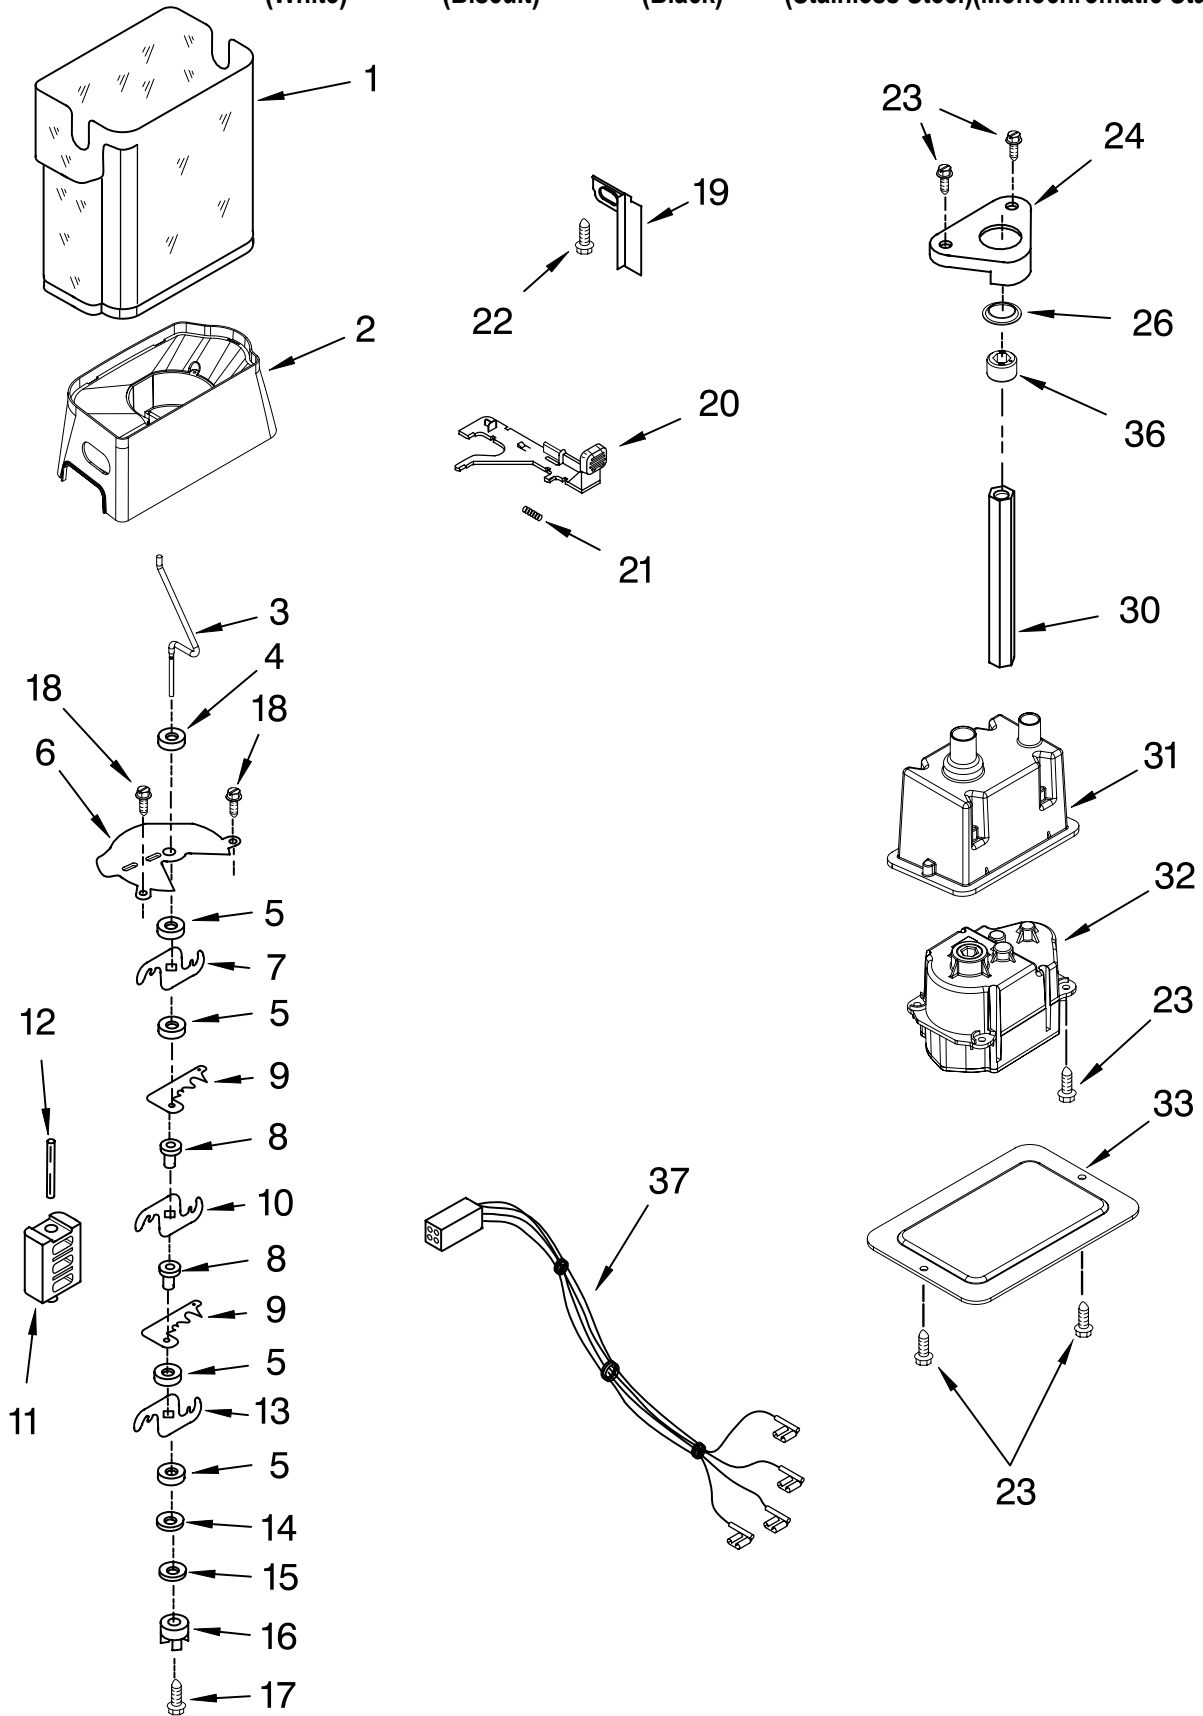

MOTOR AND ICE CONTAINER PARTS

For Models: KSCS23INWH02, KSCS23INBT02, KSCS23INBL02, KSCS23INSS02, KSCS23INMS02

(White)

(Biscuit)

(Black)

(Stainless Steel)(Monochromatic Stainless)

FOR ORDERING INFORMATION REFER TO PARTS PRICE LIST

MOTOR AND ICE CONTAINER PARTS

For Models: KSCS23INWH02, KSCS23INBT02, KSCS23INBL02, KSCS23INSS02, KSCS23INMS02

(White) (Biscuit) (Black) (Stainless Steel)(Monochromatic Stainless)

Illus. No.	Part No.	DESCRIPTION
1	2223317	Ice Bin
2	2255580	Crusher Bin
3	2258222	Auger
4	2258220	Washer
5	1119007	Spacer, Flat (6)
6	2255460	Cover, Crusher
7	2257024	Blade, Rotary
8	1119005	Spacer, Step (2)
9	2257020	Blade, Fixed
10	2257023	Blade, Rotary
11	2198602	Block, Blade
12	489229	Roll Pin
13	2257022	Blade, Rotary
14	489235	Washer, Plain
15	2198661	Washer, Coupling
16	2188918	Coupling
17	8281164	Screw
18	3400065	Screw
19	2301345	Button, Bin
20	2212371	Latch, Bin
21	2198608	Spring, Latch
22	2198671	Screw
23	8281163	Screw
24	2188919	Holder
26	2198628	Seal
30	2188916	Drive Shaft
31	2256154	Enclosure, Motor
32	2315547	Dispenser, Motor
33	2212305	Cover
36	2315559	Sleeve, Coupling
37	2187725	Wire Harness, IDI Motor
100	2315952	Ice Container (Complete)