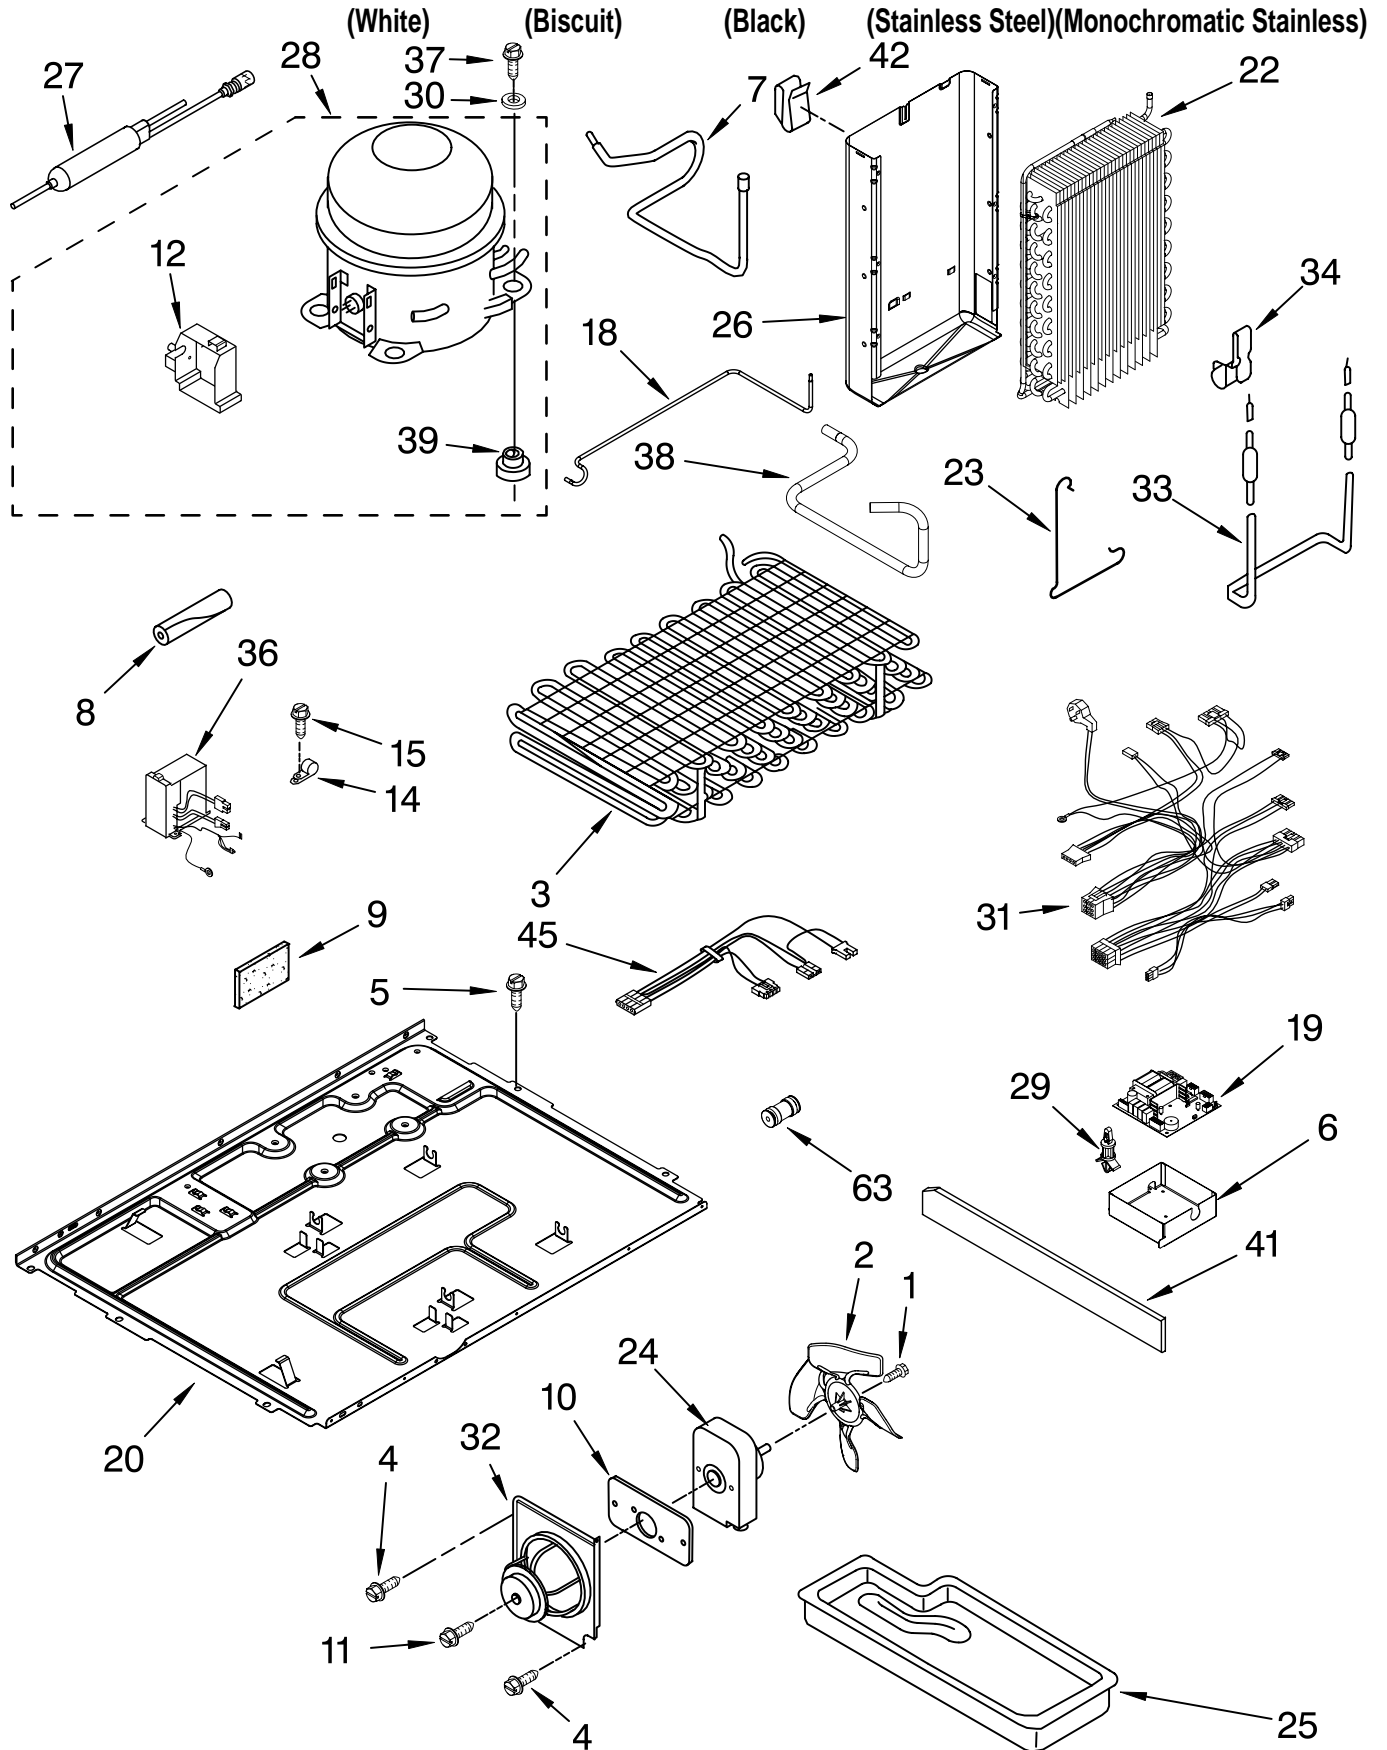

UNIT PARTS

For Models: KSCS23INWH02, KSCS23INBT02, KSCS23INBL02, KSCS23INSS02, KSCS23INMS02

FOR ORDERING INFORMATION REFER TO PARTS PRICE LIST

UNIT PARTS

For Models: KSCS23INWH02, KSCS23INBT02, KSCS23INBL02, KSCS23INSS02, KSCS23INMS02

(White)   (Biscuit)   (Black)   (Stainless Steel)(Monochromatic Stainless)

Illus. No.	Part No.	DESCRIPTION	Illus. No.	Part No.	DESCRIPTION	Illus. No.	Part No.	DESCRIPTION
1	777070	Screw	27	2317845	Drier	Following Parts Not Illustrated and Optional Parts Not Included		
2	2225834	Fan, Blade	28	2223801	Compressor (Includes Items 12 & 39)			
3	2223315	Condenser Assembly	29	2223800	Spacer (5)		978025	Valve, Access (1/4")
4	8281197	Screw	30	W10000040	Washer (4)		978026	Valve, Access (5/16")
5	3400524	Screw (6)	31	2187849	Harness, Main Control		978027	Valve, Access (3/8")
6	2223703	Housing, Control Board	32	2224024	Fan, Motor Bracket		978028	Valve, Access (1/2")
7	2223351	Tube Suction	33	2210737	Heater, Defrost		978029	Valve, Access (5/8")
8	2161302	Sleeve	34	2304287	Clip		978030	Valve, Access (3/4")
9	2169104	Insulation, Sound	36	2304175	Inverter Box		876764	Valve, Access (3/16")
10	2301979	Plate, Mounting	37	W10000070	Screw (4)	REFRIGERANT CHARGE		
11	8281196	Screw	38	2223352	Tube, Discharge			
12	2215676	Cover, Terminal	39		Grommet (4)		6.00 oz.	
14	2185788	Clamp, Cable		2183042	Production		(R-134A)	
15	488649	Screw		4387558	Service			
18	2223353	Tube, Condenser to Heat Loop	41	2223394	Extension, Air Baffle			
19	2307028	Electronic Control	42	2155547	Clip, Heat Shield			
20	2306932	Baseplate	45	2187737	Unit Harness			
22	2188823	Evaporator	63	2209709	Connector, Water Tube			
23	2161324	Clamp						
24	2188729	Fan, Motor						
25	2223398	Tray, Evaporator						
26	2224022	Heat Shield						

FOR ORDERING INFORMATION REFER TO PARTS PRICE LIST