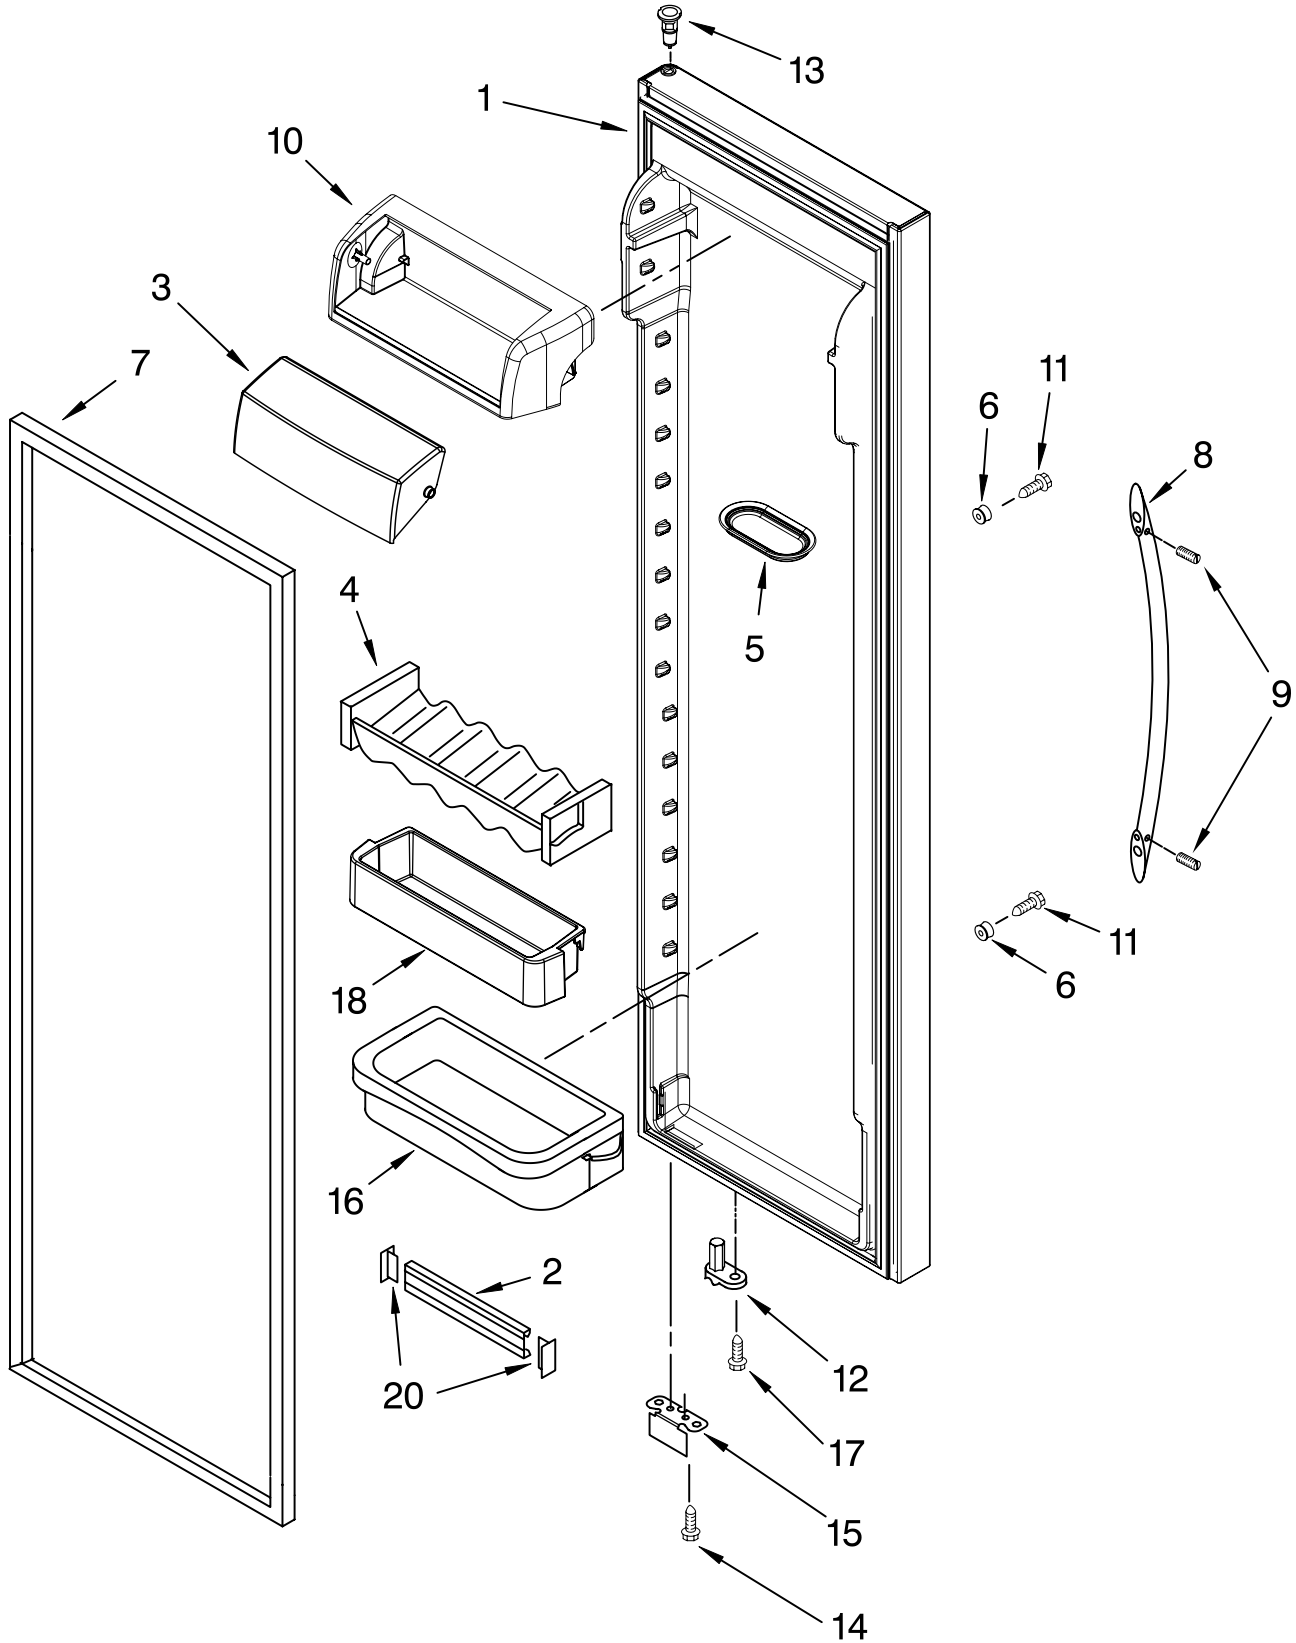

REFRIGERATOR DOOR PARTS

For Models: KSCS23INWH02, KSCS23INBT02, KSCS23INBL02, KSCS23INSS02, KSCS23INMS02

(White)

(Biscuit)

(Black)

(Stainless Steel)(Monochromatic Stainless)

FOR ORDERING INFORMATION REFER TO PARTS PRICE LIST

REFRIGERATOR DOOR PARTS

For Models: KSCS23INWH02, KSCS23INBT02, KSCS23INBL02, KSCS23INSS02, KSCS23INMS02

(White) (Biscuit) (Black) (Stainless Steel)(Monochromatic Stainless)

Illus. No.	Part No.	DESCRIPTION
1		Refrigerator Door (Includes #7)
	2307199W	White
	2307199T	Biscuit
	2307199B	Black
	2307199S	Stainless Steel
	2307199SU	Monochromatic Stainless
2	2203087K	Trim, Shelf
3	2255421	Dairy Door
4	2223883	Caddy, Can
5	2165792K	Butter Dish
6	2219698	Stud, Handle
7		Door Gasket, Magnetic
	2223841	Mist Beige
	2223911	Black
8		Handle
	2304832W	White
	2304832T	Biscuit
	2304832B	Black
	2304832S	Stainless Steel
9		Screw
	W10010140	Chrome
	W10010150	Black
10	2223879	Dairy Compartment
11	488208	Screw
12	2307048	Door Closer, Upper Cam
13		Thimble, Top
	2308050	For White, Black, Biscuit and Monochromatic Stainless Model
	2182181	For Stainless Steel Model
14	489420	Screw
15		Bracket, Door Stop
	2306940	Chrome
	2306940B	Black
16	2223860	Door Bin (3)
17	3400012	Screw
18	2224173	Door Bin, Shallow
20	2156006K	Plug, Trim

FOR ORDERING INFORMATION REFER TO PARTS PRICE LIST