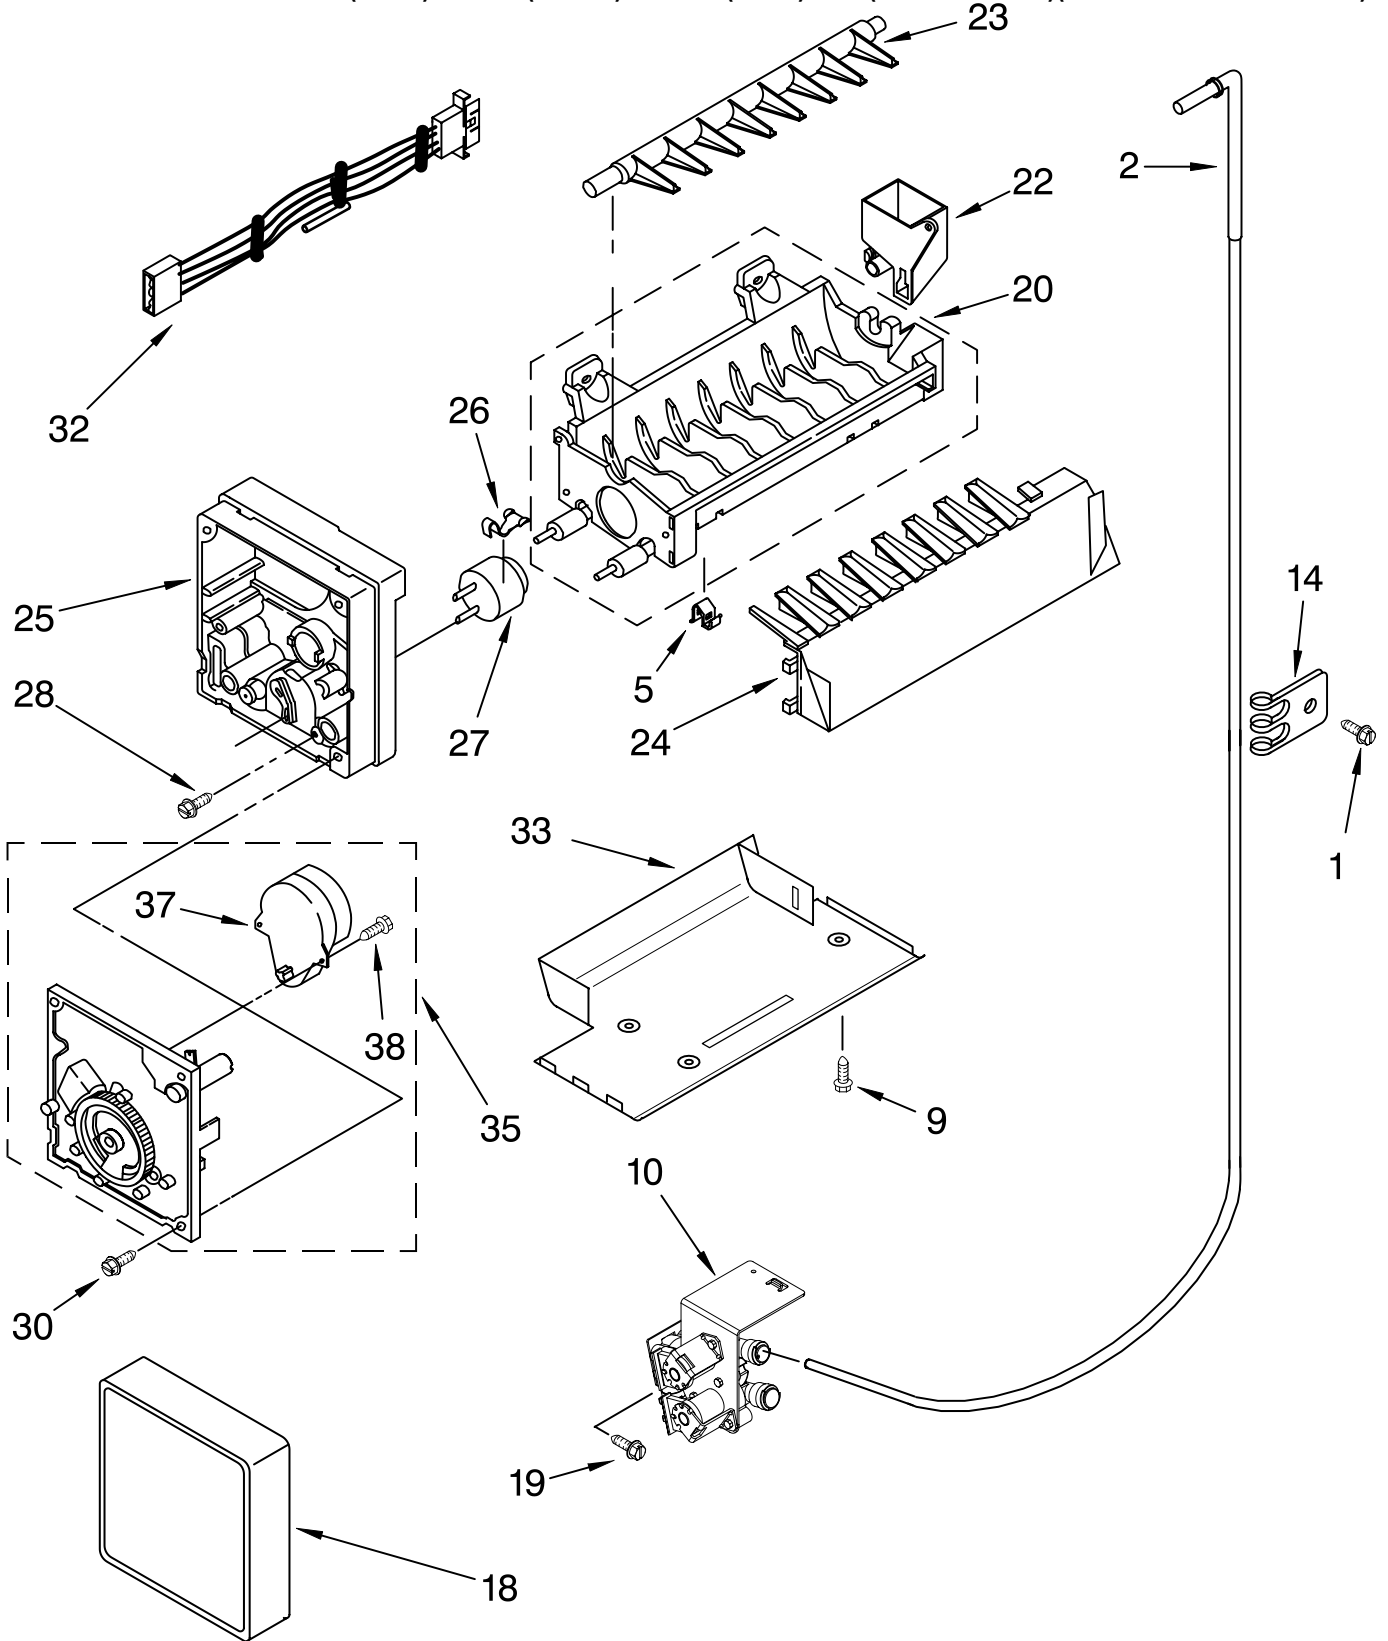

ICEMAKER PARTS

For Models: KSCS23INWH02, KSCS23INBT02, KSCS23INBL02, KSCS23INSS02, KSCS23INMS02

(White)

(Biscuit)

(Black)

(Stainless Steel)(Monochromatic Stainless)

FOR ORDERING INFORMATION REFER TO PARTS PRICE LIST

ICEMAKER PARTS

For Models: KSCS23INWH02, KSCS23INBT02, KSCS23INBL02, KSCS23INSS02, KSCS23INMS02

(White) (Biscuit) (Black) (Stainless Steel)(Monochromatic Stainless)

Illus. No.	Part No.	DESCRIPTION
1	489084	Screw
2	2256096	Fitting, Water Tube
5	628379	Clip, Fuse
9	489478	Screw
10	2315533	Water Valve Asm
14	2208136	Tube Clip
18	2174358	Cover
19	488649	Screw
20	628228	Mold & Heater Assembly (Also Order 542638
22	628356	Cup, Water Fill
23	627843	Ejector
24	2198598	Ice Striper
25	2194712	Support
26	2315522	Retainer, Thermostat
27	627985	Thermostat (Also Order 542369 Cement Alumilastic)
28	8533917	Screw
30	489276	Screw
32	2187467	Harness, Wiring
33	2303583	Bracket, Icemaker Mounting
35	626678	Module Assembly (Includes Items 37 & 38)
37	626676	Motor
38	489136	Screw
100	2198597	Icemaker Assembly

FOR ORDERING INFORMATION REFER TO PARTS PRICE LIST