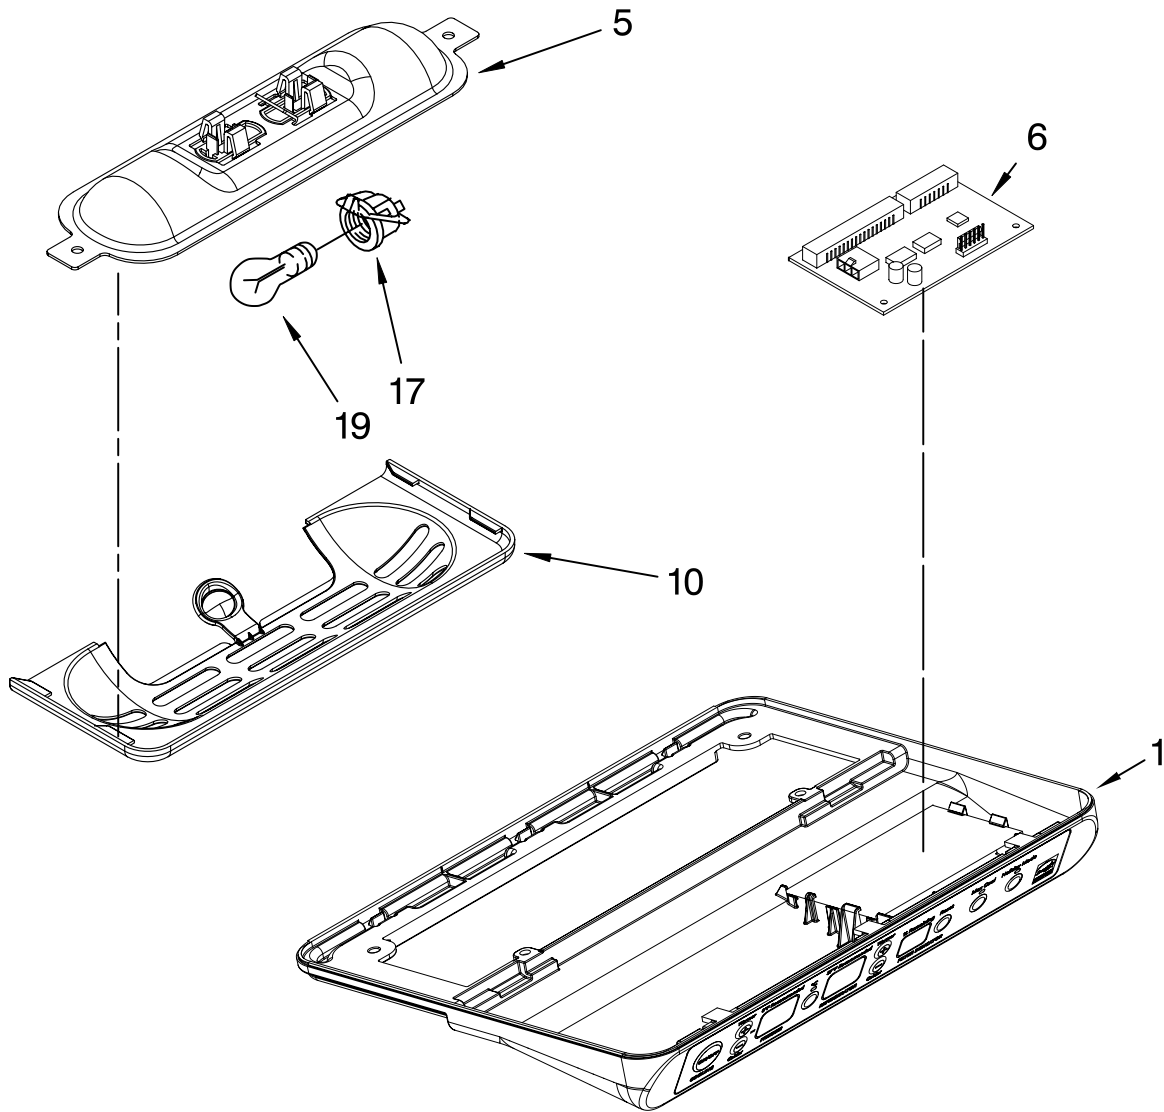

CONTROL PARTS

For Models: KSCS23INWH02, KSCS23INBT02, KSCS23INBL02, KSCS23INSS02, KSCS23INMS02
(White) (Biscuit) (Black) (Stainless Steel)(Monochromatic Stainless)

Illus. No.	Part No.	DESCRIPTION
1	2319753	Control Box (Includes #6)
5	2223882	Heat Shield Asm (Includes #17)
6	2307037	Control Board Asm
10	2223506	Light Lens, Control Box
17	2223857	Light Socket
19	2223678	Light Bulb

FOR ORDERING INFORMATION REFER TO PARTS PRICE LIST