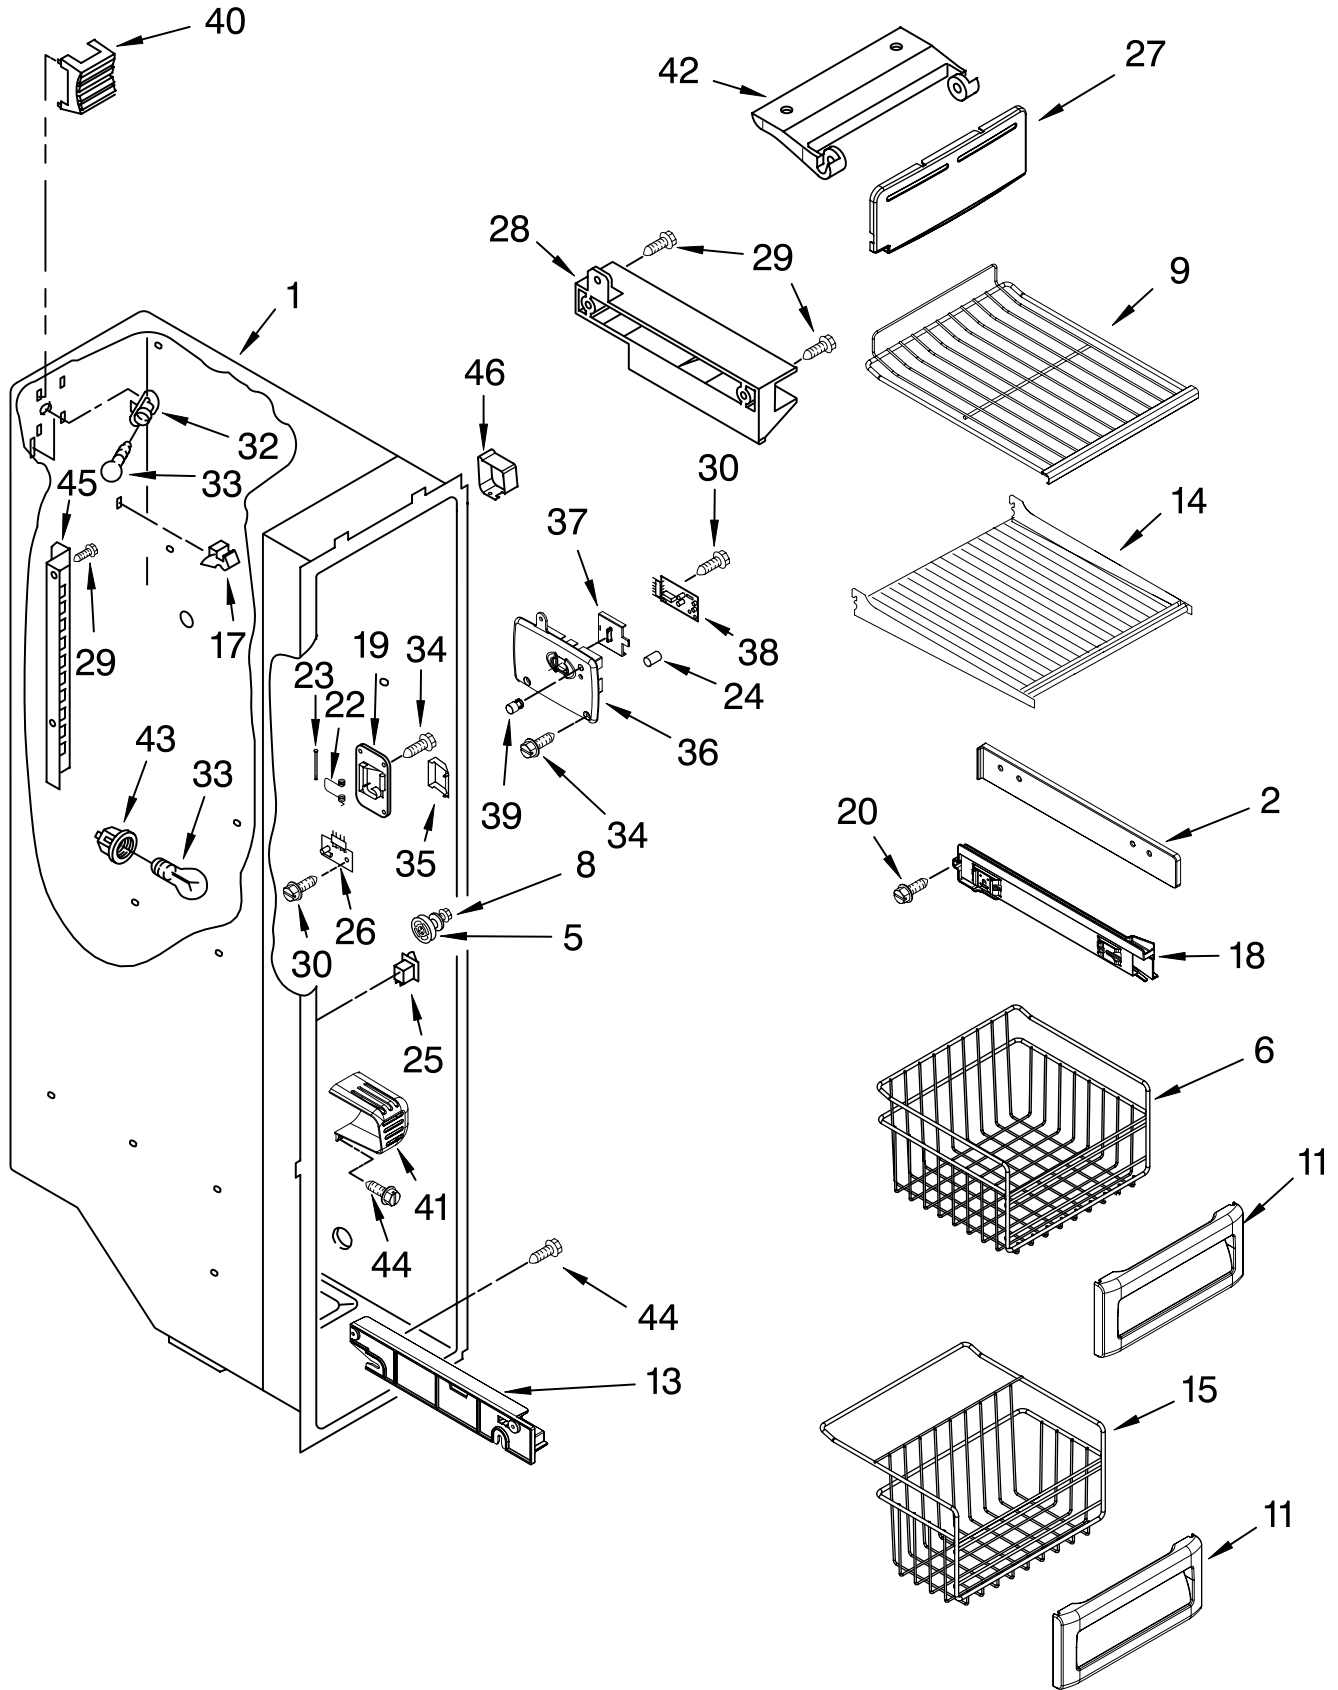

FREEZER LINER PARTS

For Models: KSCS23INWH02, KSCS23INBT02, KSCS23INBL02, KSCS23INSS02, KSCS23INMS02

(White)

(Biscuit)

(Black)

(Stainless Steel)(Monochromatic Stainless)

FOR ORDERING INFORMATION REFER TO PARTS PRICE LIST

FREEZER LINER PARTS

For Models: KSCS23INWH02, KSCS23INBT02, KSCS23INBL02, KSCS23INSS02, KSCS23INMS02

(White)   (Biscuit)   (Black)   (Stainless Steel)(Monochromatic Stainless)

Illus. No.	Part No.	DESCRIPTION
1		Liner (Not A Serviceable Part)
2	2223777	Spacer, Slide (2)
5	2196483	Stud Assembly
6	2223811	Basket, Deep (2)
8	8281158	Screw
9	2223500	Shelf Assembly, Cantilever (2)
11	2224053	Front, Basket
13		Shelf Track
	2223787	Right Side
	2223788	Left Side
14	2223681	Shelf, Fixed
15	2223812	Basket, Lower
17	842534	Clip, Air Duct (2)
18		Glide Assembly, Basket (2)
	2301544	Right Side
	2301545	Left Side
19	2259487	Cover, Emitter
20	8534064	Screw
22	2198635	Spring
23	2198634	Pin
24	2198665	Tube, P.C. Board
25	1115373	Switch, Rocker Arm
26	2220398	P.C. Board Emitter
27	2224125	Cover, Ice Maker
28		Slide, Ice Maker Mounting
	2212321	Right Side
	2306900	Left Side
29	489478	Screw
30	489214	Screw
32	2162085	Light Socket
33	2255743	Light Bulb
34	8281185	Screw
35	2198633	Flipper
36	2255561	Cover, Receiver
37	2301340	Slide, Ice Maker Shut Off
38	2255114	P.C. Board, Receiver
39	2198643	Lens
40	2198589	Light Shield
41	2212340	Light Lens
42	2198641	Bracket, Ice Maker Cover
43	2155597	Socket, Light
44	3400893	Screw
45		Ladder
	2320024	Left Side
	2320025	Right Side
46	2303378	Shield, Wiring

FOR ORDERING INFORMATION REFER TO PARTS PRICE LIST