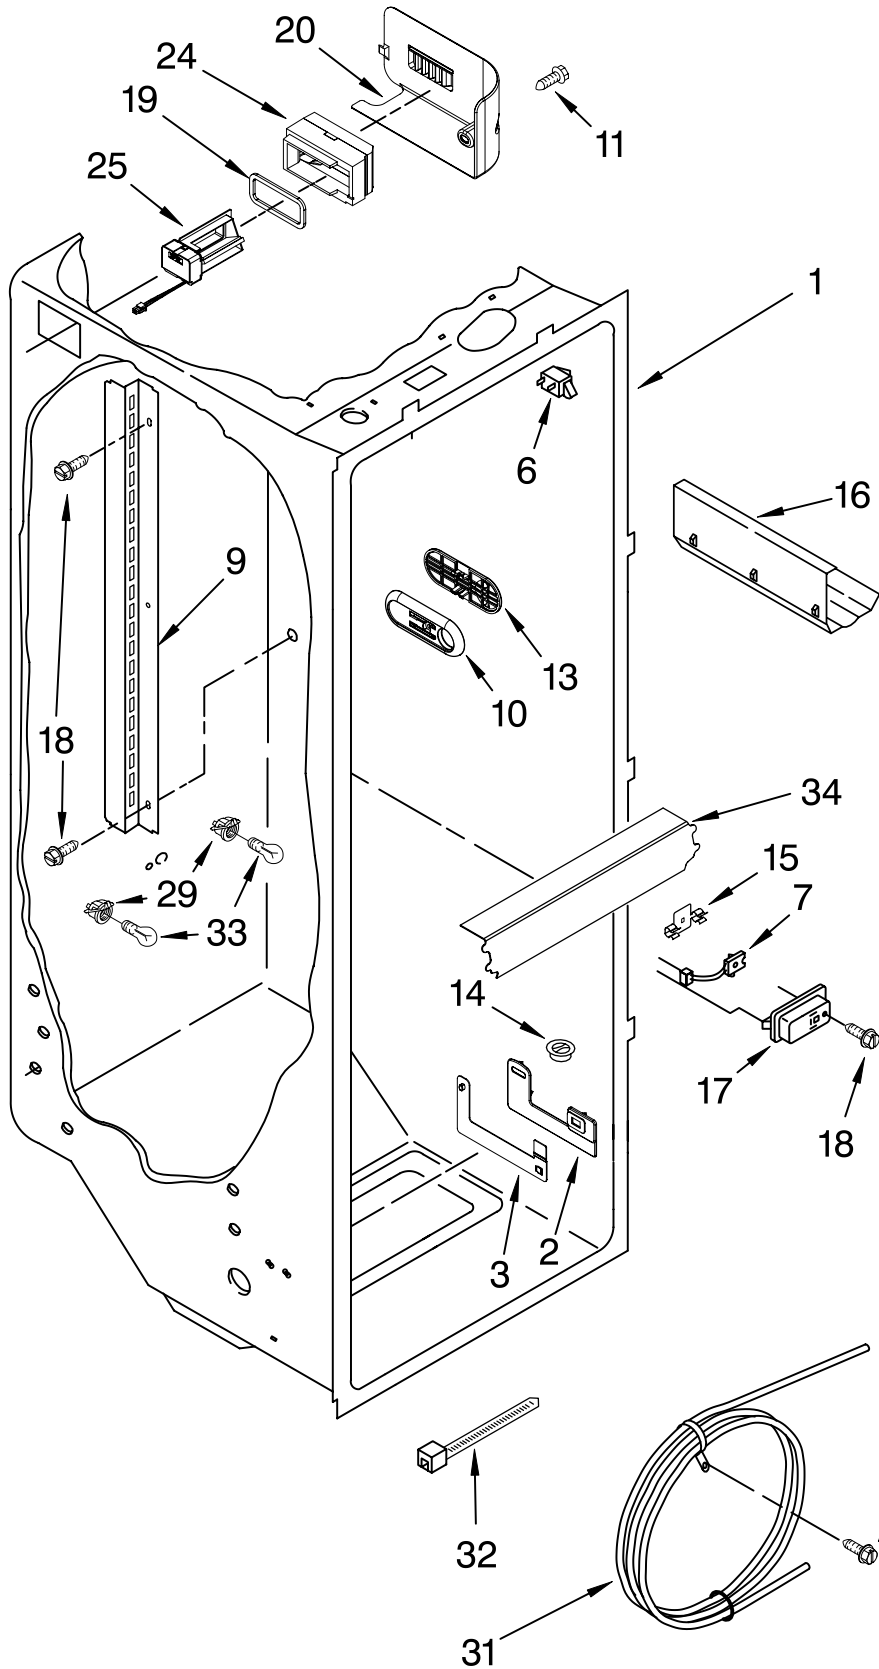

REFRIGERATOR LINER PARTS

For Models: KSCS23INWH02, KSCS23INBT02, KSCS23INBL02, KSCS23INSS02, KSCS23INMS02
(White) (Biscuit) (Black) (Stainless Steel)(Monochromatic Stainless)

Illus. No.	Part No.	DESCRIPTION
1		Liner (Not A Serviceable Part)
2	2224121	Escutcheon, Meat Pan Control
3	2224123	Slide Meat Pan Control
6	1118894	Switch, Rocker Arm
7	2188820	Thermistor
9	2319866	Ladder, Shelf (2)
10	2301234	Housing, Door Control
11	489084	Screw
13	2301235	Slide, Door Control
14	2171846	Release Valve
15	2209204	Clip, Thermistor
16	2179404K	Rack, Wine & Egg Cover, Thermistor
17	2317105	Cover, Thermistor
18	489478	Screw
19	2304597	Gasket, Air Baffle
20	2223403	Cover, Air Baffle
24	2224076	Air Diffuser Assembly
25	2220377	Air Baffle
29	2162085	Socket
31	2223876	Reservoir
32	2205813	Strap
33	2255743	Light Bulb
34	2223663	Light Lens
37	488280	Screw

FOR ORDERING INFORMATION REFER TO PARTS PRICE LIST