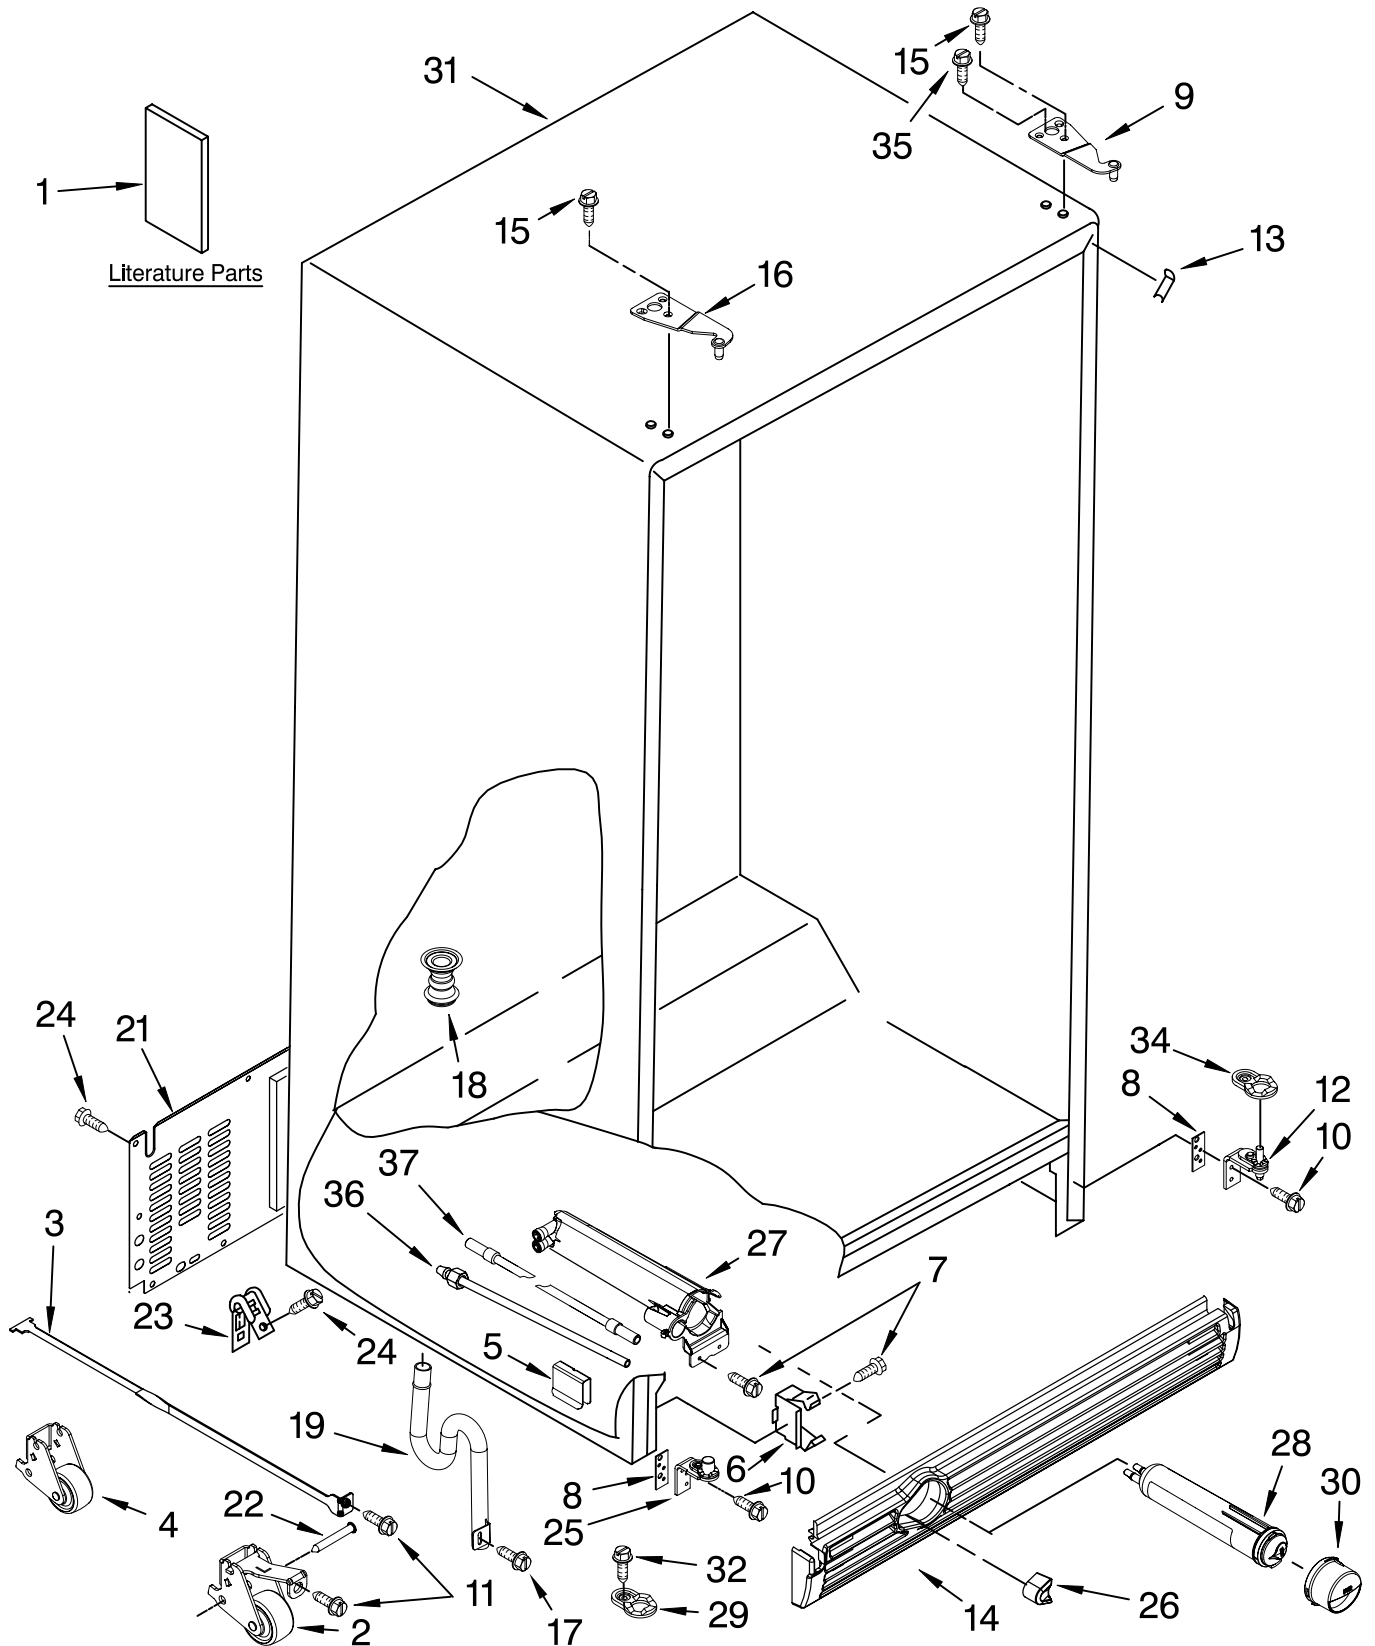

For Models: KSCS23INWH02, KSCS23INBT02, KSCS23INBL02, KSCS23INSS02, KSCS23INMS02

(White)

(Biscuit)

(Black)

(Stainless Steel)(Monochromatic Stainless)

FOR ORDERING INFORMATION REFER TO PARTS PRICE LIST