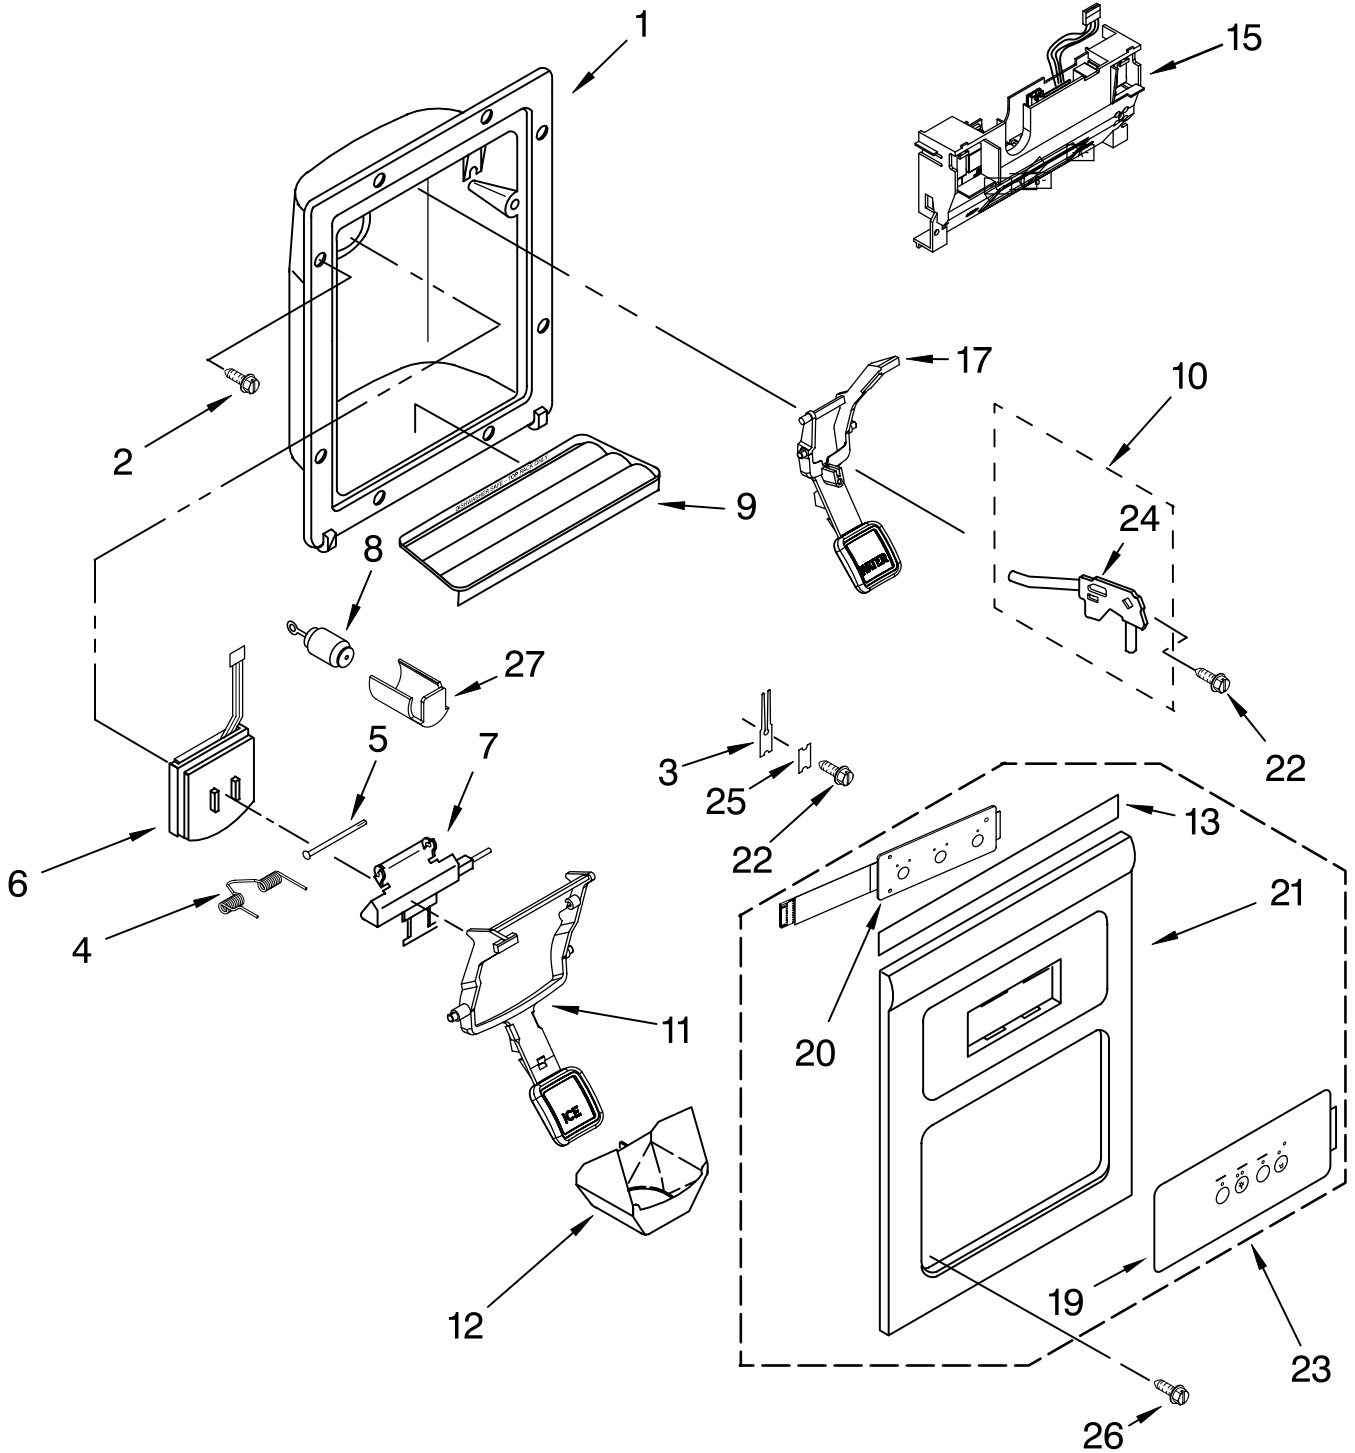

DISPENSER FRONT PARTS

For Models: KSCS23INWH02, KSCS23INBT02, KSCS23INBL02, KSCS23INSS02, KSCS23INMS02

(White)

(Biscuit)

(Black)

(Stainless Steel)(Monochromatic Stainless)

FOR ORDERING INFORMATION REFER TO PARTS PRICE LIST

DISPENSER FRONT PARTS

For Models: KSCS23INWH02, KSCS23INBT02, KSCS23INBL02, KSCS23INSS02, KSCS23INMS02

(White) (Biscuit) (Black) (Stainless Steel)(Monochromatic Stainless)

Illus. No.	Part No.	DESCRIPTION
1		Housing, Dispenser (Not Serviced)
2	3196537	Screw
3	2194719	Retainer, Levers
4	2304772	Spring, Torsion
5	2196195	Pin
6	2180353	Door, Ice
7	2304355	Door Mechanism Assembly
8	2205686	Mechanism Delay
9		Grille, Overflow
	2206670W	White
	2206670T	Biscuit
	2206670B	Black
	2206670US	Universal Silver
10	2209718	Water Fitting Assembly (Includes Water Tube)
11		Lever, Ice Dispenser
	2259396W	White
	2259396T	Biscuit
	2259396SB	Black
	2259396AP	Apollo Gray
12	2180224	Guide, Ice
13	2305571	Gasket
15	2306937	Bracket, Control
17		Lever, Water Dispenser
	2259395W	White
	2259395T	Biscuit
	2259395SB	Black
	2259395AP	Apollo Gray
19		Overlay, Front Cover (Not Available, Order #23)
20		LED Display (Not Available, Order #23)
21		Front Cover, Housing (Not Available, Order #23)
22	489000	Screw
23		Front Cover Assembly (Includes Items 13, 19, 20 & 21)
	2224064W	White
	2224064T	Biscuit
	2224064B	Black
	2224064US	Universal Silver
24	2304673	Bracket, Dispenser
25	2195051	Strain Relief
26	3400065	Screw
27	2252127	Sleeve, Mechanism

FOR ORDERING INFORMATION REFER TO PARTS PRICE LIST