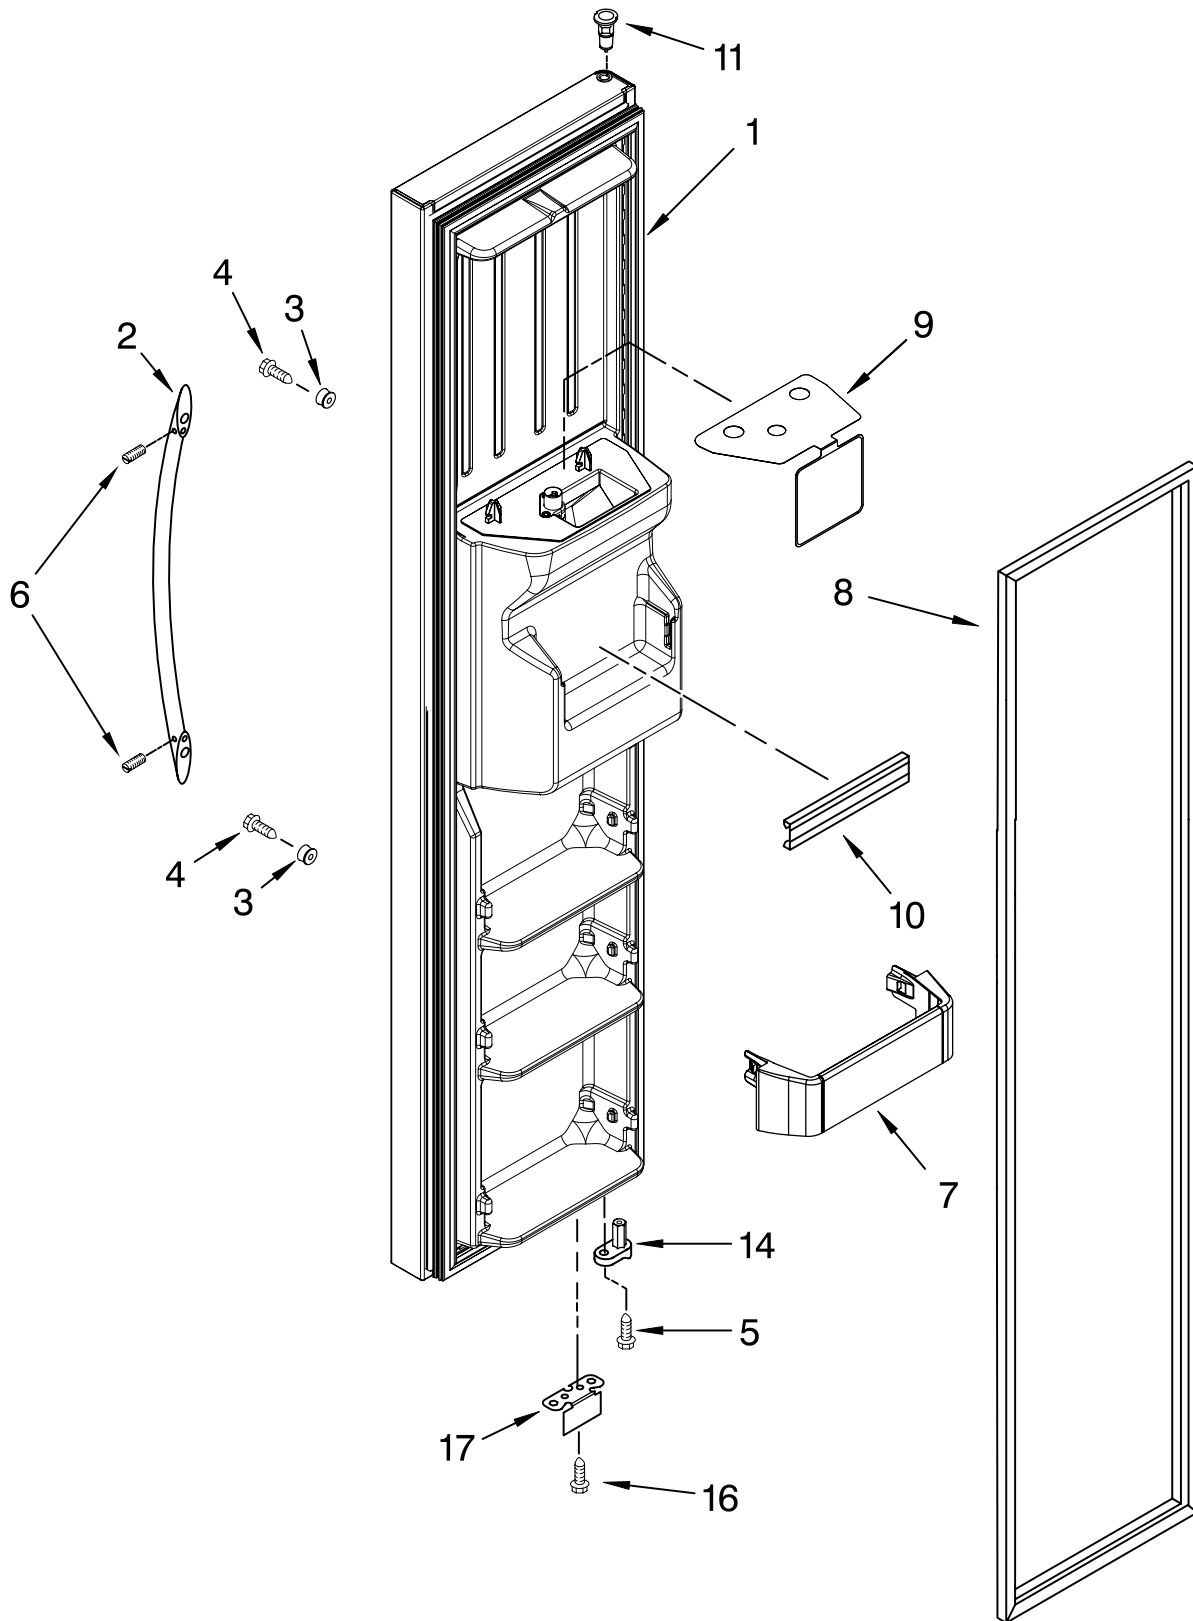

REFRIGERATOR DOOR PARTS

For Models: KSCS23INWH02, KSCS23INBT02, KSCS23INBL02, KSCS23INSS02, KSCS23INMS02

(White) (Biscuit) (Black) (Stainless Steel)(Monochromatic Stainless)

Illus. No.	Part No.	DESCRIPTION
1		Refrigerator Door (Includes #7)
	2307199W	White
	2307199T	Biscuit
	2307199B	Black
	2307199S	Stainless Steel
	2307199SU	Monochromatic Stainless
2	2203087K	Trim, Shelf
3	2255421	Dairy Door
4	2223883	Caddy, Can
5	2165792K	Butter Dish
6	2219698	Stud, Handle
7		Door Gasket, Magnetic
	2223841	Mist Beige
	2223911	Black
8		Handle
	2304832W	White
	2304832T	Biscuit
	2304832B	Black
	2304832S	Stainless Steel
9		Screw
	W10010140	Chrome
	W10010150	Black
10	2223879	Dairy Compartment
11	488208	Screw
12	2307048	Door Closer, Upper Cam
13		Thimble, Top
	2308050	For White, Black, Biscuit and Monochromatic Stainless Model
	2182181	For Stainless Steel Model
14	489420	Screw
15		Bracket, Door Stop
	2306940	Chrome
	2306940B	Black
16	2223860	Door Bin (3)
17	3400012	Screw
18	2224173	Door Bin, Shallow
20	2156006K	Plug, Trim

FOR ORDERING INFORMATION REFER TO PARTS PRICE LIST

FREEZER DOOR PARTS

For Models: KSCS23INWH02, KSCS23INBT02, KSCS23INBL02, KSCS23INSS02, KSCS23INMS02
(White) (Biscuit) (Black) (Stainless Steel)(Monochromatic Stainless)

FOR ORDERING INFORMATION REFER TO PARTS PRICE LIST