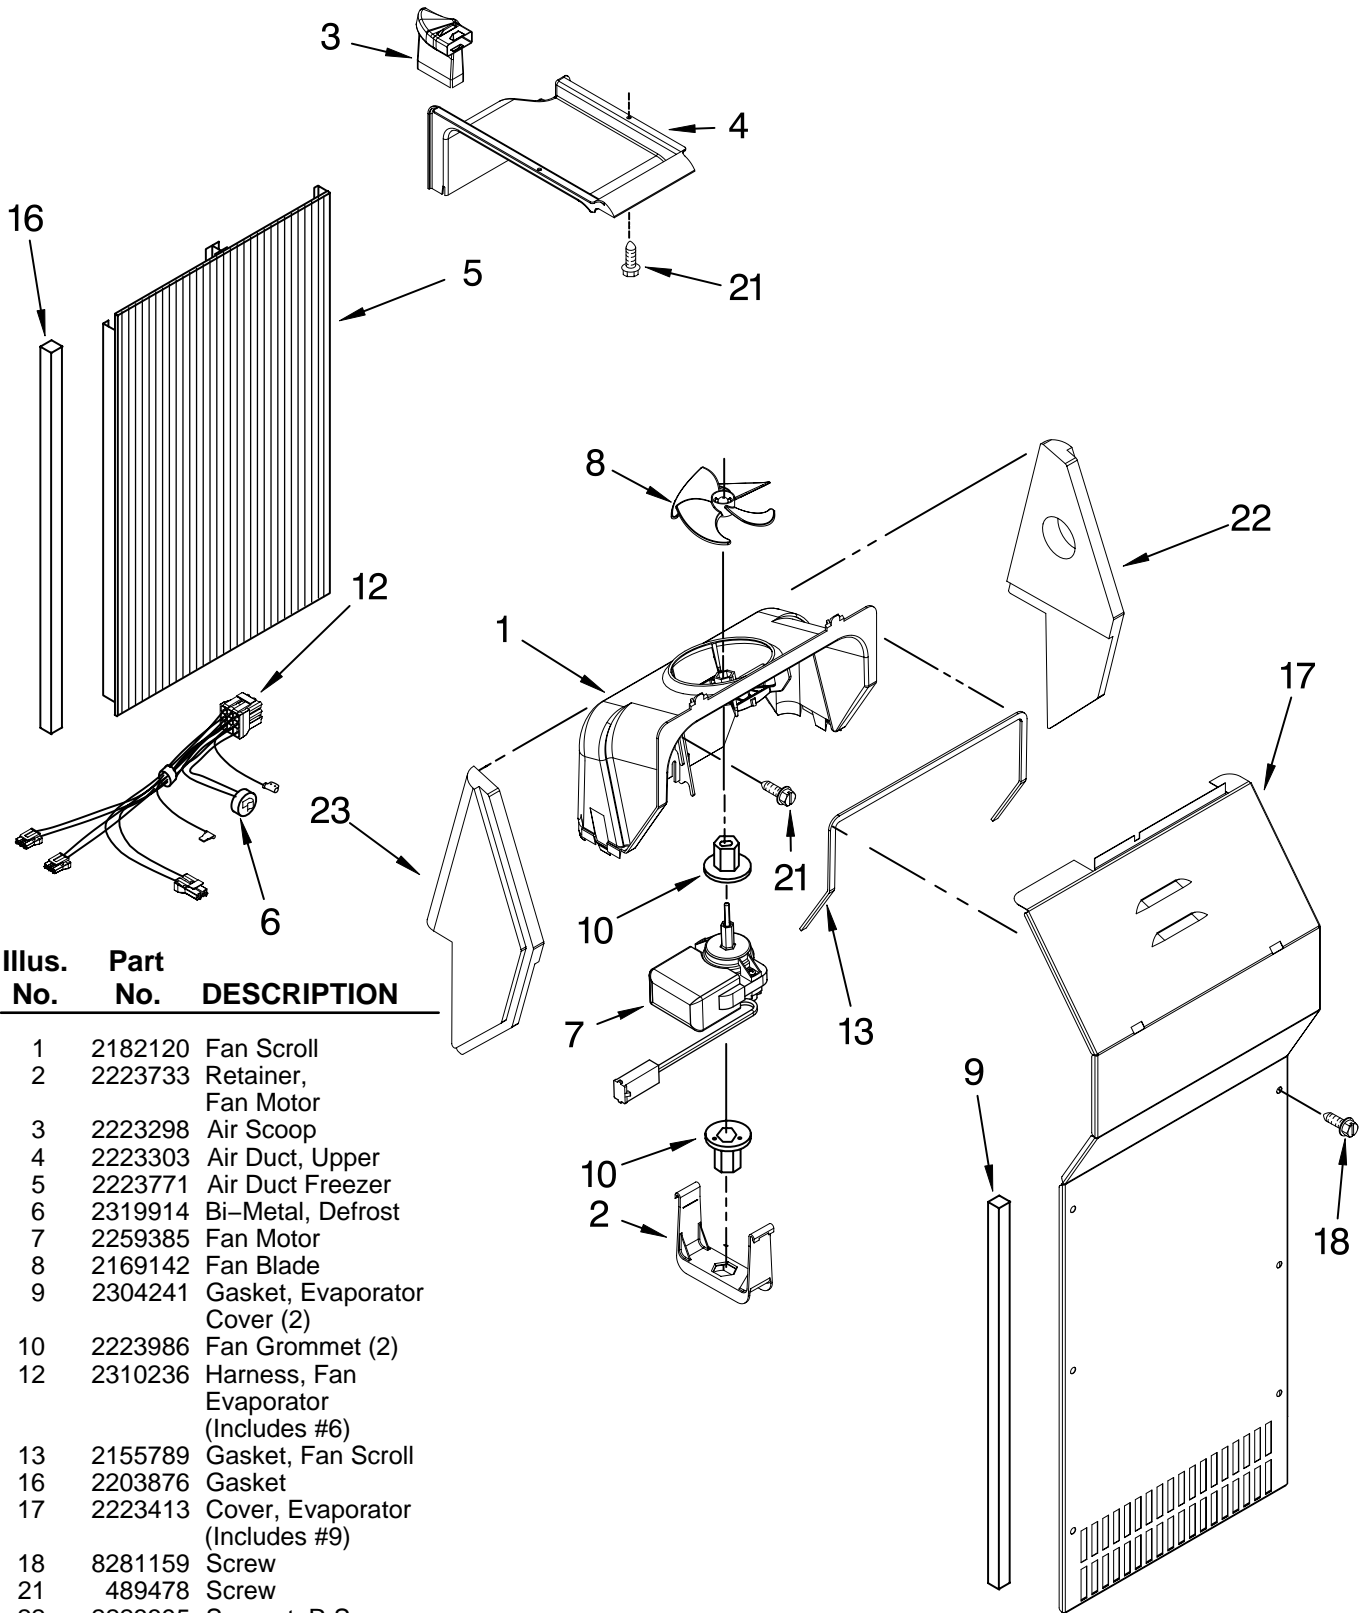

# AIR FLOW PARTS

For Models: KSCS23INWH02, KSCS23INBT02, KSCS23INBL02, KSCS23INSS02, KSCS23INMS02

(White)

(Biscuit)

(Black)

(Stainless Steel)(Monochromatic Stainless)

Illus. No.	Part No.	DESCRIPTION
1	2182120	Fan Scroll
2	2223733	Retainer, Fan Motor
3	2223298	Air Scoop
4	2223303	Air Duct, Upper
5	2223771	Air Duct Freezer
6	2319914	Bi-Metal, Defrost
7	2259385	Fan Motor
8	2169142	Fan Blade
9	2304241	Gasket, Evaporator Cover (2)
10	2223986	Fan Grommet (2)
12	2310236	Harness, Fan Evaporator (Includes #6)
13	2155789	Gasket, Fan Scroll
16	2203876	Gasket
17	2223413	Cover, Evaporator (Includes #9)
18	8281159	Screw
21	489478	Screw
22	2223395	Support, R.S
23	2203596	Support, L.S