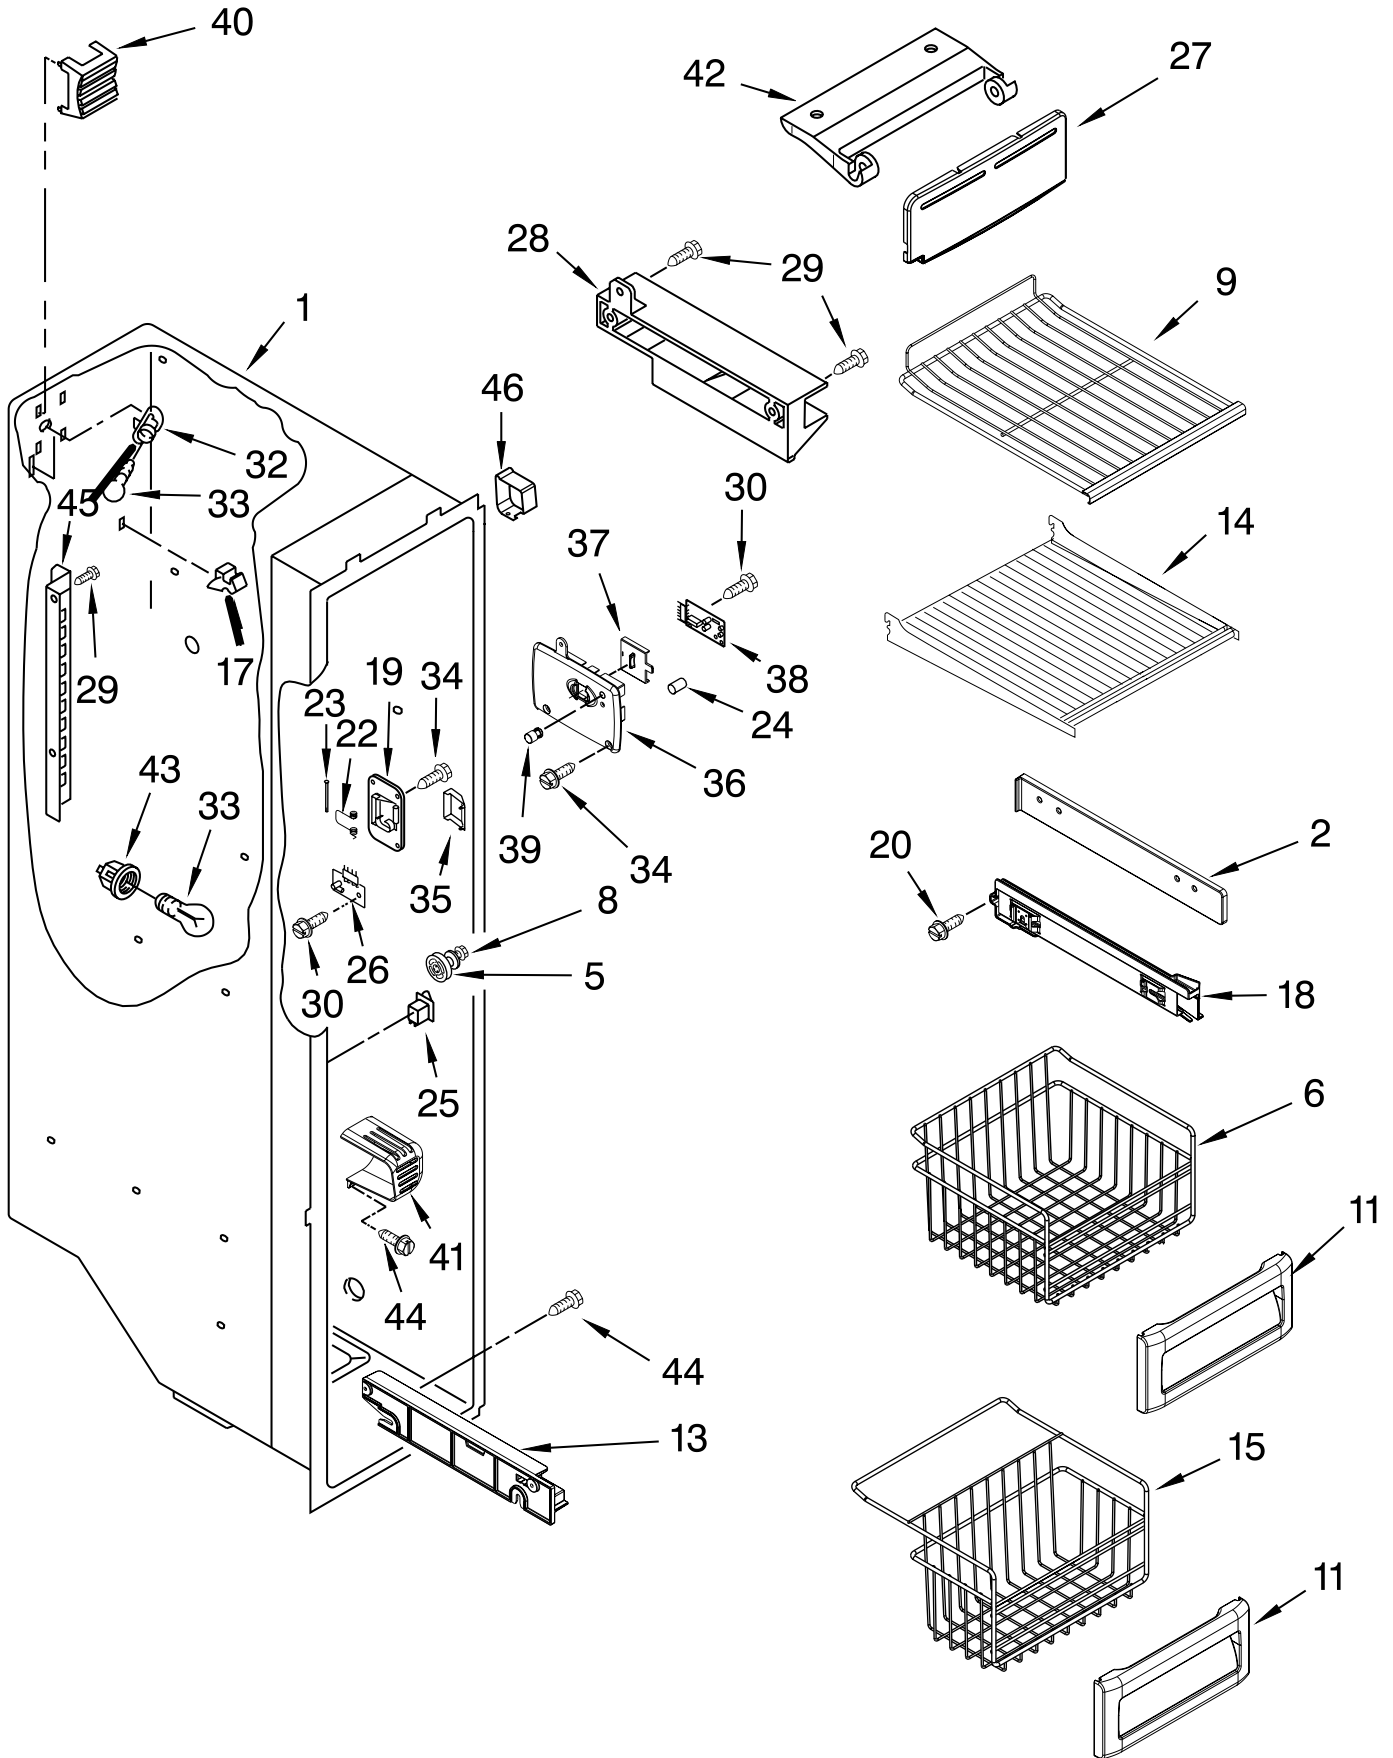

FREEZER LINER PARTS

For Models: KSCS23INWH01, KSCS23INBT01, KSCS23INBL01, KSCS23INSS01, KSCS23INMS01
(White) (Biscuit) (Black) (Stainless Steel) (Monochromatic Stainless)

FOR ORDERING INFORMATION REFER TO PARTS PRICE LIST

FREEZER LINER PARTS

For Models: KSCS23INWH01, KSCS23INBT01, KSCS23INBL01, KSCS23INSS01, KSCS23INMS01
(White) (Biscuit) (Black) (Stainless Steel) (Monochromatic Stainless)

Illus. No.	Part No.	DESCRIPTION
1		Liner (Not A Serviceable Part)
2	2223777	Spacer, Slide (2)
5	2196483	Stud Assembly
6	2223811	Basket, Deep (2)
8	8281158	Screw
9	2223500	Shelf Assembly, Cantilever (2)
11	2224053	Front, Basket
13		Shelf Track
	2223787	Right Side
	2223788	Left Side
14	2223681	Shelf, Fixed
15	2223812	Basket, Lower
17	842534	Clip, Air Duct (2)
18		Glide Assembly, Basket (2)
	2301544	Right Side
	2301545	Left Side
19	2259487	Cover, Emitter
20	8534064	Screw
22	2198635	Spring
23	2198634	Pin
24	2198665	Tube, P.C. Board
25	1115373	Switch, Rocker Arm
26	2220398	P.C. Board Emitter
27	2224125	Cover, Ice Maker
28		Slide, Ice Maker Mounting
	2212321	Right Side
	2306900	Left Side
29	489478	Screw
30	489214	Screw
32	2162085	Light Socket
33	2255743	Light Bulb
34	8281185	Screw
35	2198633	Flipper
36	2255561	Cover, Receiver
37	2301340	Slide, Ice Maker Shut Off
38	2255114	P.C. Board, Receiver
39	2198643	Lens
40	2198589	Light Shield
41	2212340	Light Lens
42	2198641	Bracket, Ice Maker Cover
43	2155597	Socket, Light
44	3400893	Screw
45		Ladder
	2198609	Left Side
	2198610	Right Side
46	2303378	Shield, Wiring