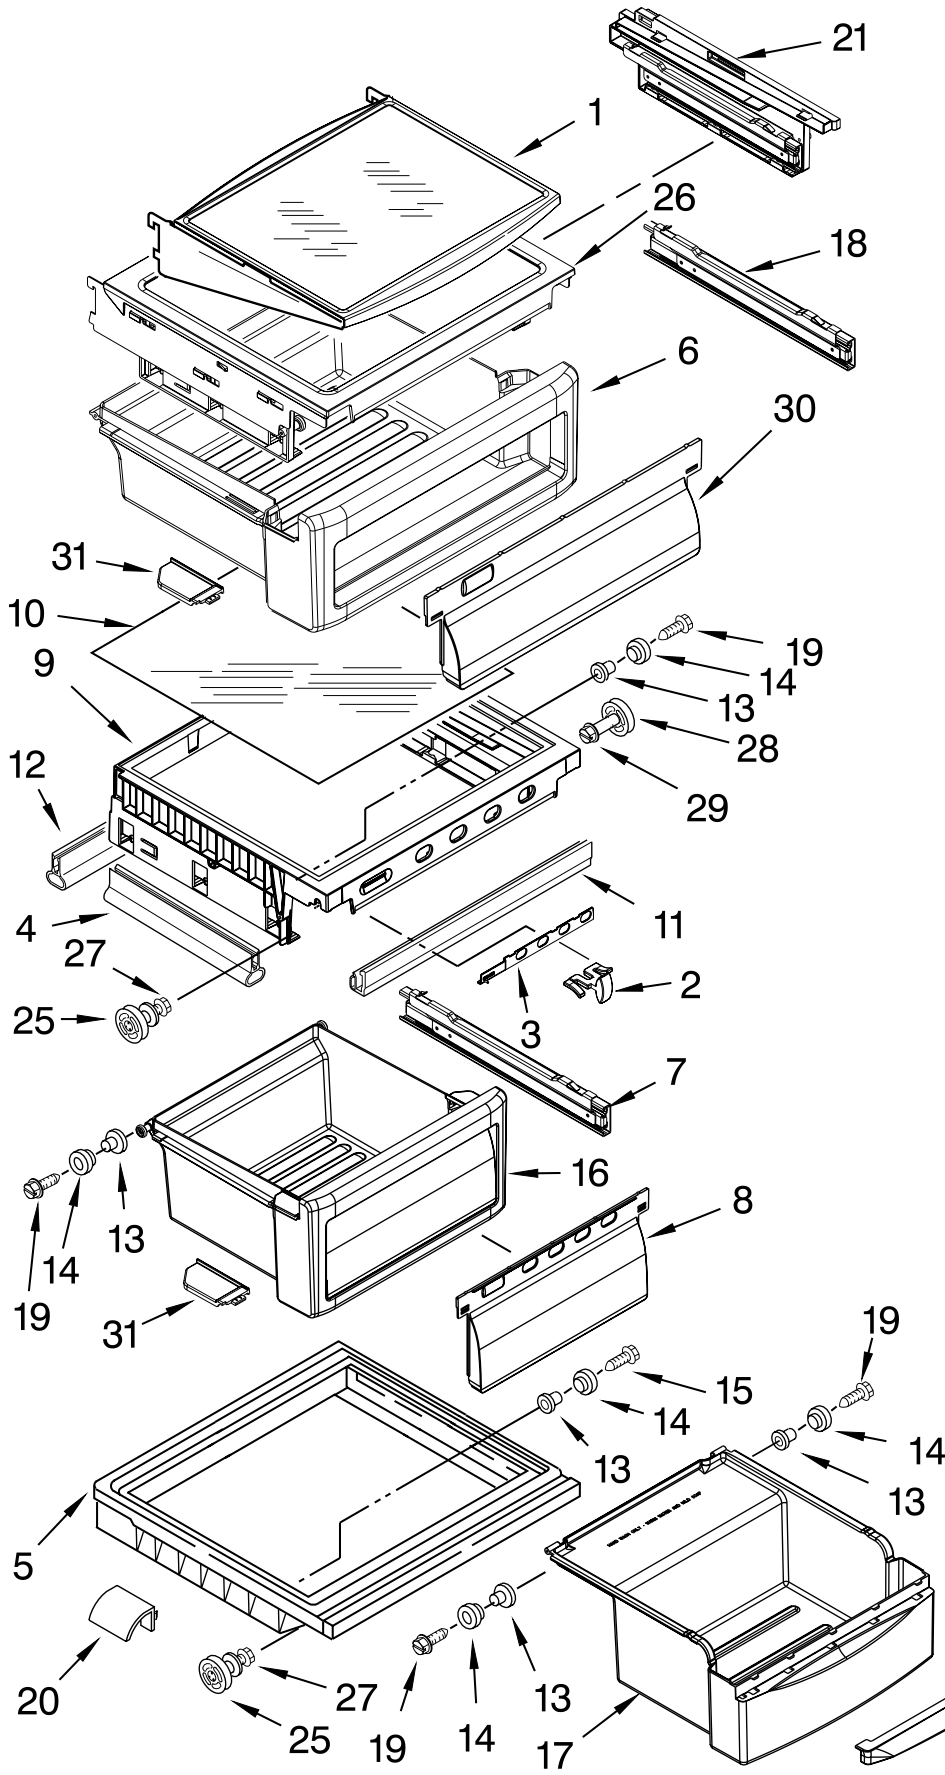

REFRIGERATOR SHELF PARTS

For Models: KSCS23INWH01, KSCS23INBT01, KSCS23INBL01, KSCS23INSS01, KSCS23INMS01
(White) (Biscuit) (Black) (Stainless Steel) (Monochromatic Stainless)

Illus. No.	Part No.	DESCRIPTION
1	2224061	Shelf Assembly, Cantilever (2)
2	2301025	Button, Humidity
3	2301026	Slide, Humidity
4	2301117	Gasket, Side (2)
5	2203027	Cover, Meat Pan (Includes Items 13, 14, 15 & 20)
6	2301023	Snack Pan (Includes 30 & 31)
7		Glide Assembly, Crisper Pan
	2301548	Right Side
	2301549	Left Side
8	2301001	Window, Crisper Pan
9	2301567	Cover, Crisper (Includes 2, 3, 4, 11, 12, 13, 14 & 19)
10	2301027	Glass, Cover
11	2301116	Gasket (Front)
12	2301115	Gasket (Rear)
13	2174478	Eyelet, Roller
14	2188212	Roller
15	489211	Screw
16	2301031	Crisper Pan (Includes 8, 13, 14, 19 & 31)
17	2223790	Meat Pan (Includes 13, 14, 19 & 22)
18		Glide Assembly, Snack Pan
	2301550	Right Side
	2301551	Left Side
19	489261	Screw
20	2223487	Deflector
21		Support Assembly
	2301569	Right Side
	2301570	Left Side
22	2203031	Handle
25	2196485	Stud Assembly
26	2301566	Shelf, Snack Pan
27	3400894	Screw
28	2196483	Stud Assembly
29	8281158	Screw
30	2301006	Window, Snack Pan
31		Cap, Snack Pan
	2301016	Right Side
	2301017	Left Side

FOR ORDERING INFORMATION REFER TO PARTS PRICE LIST