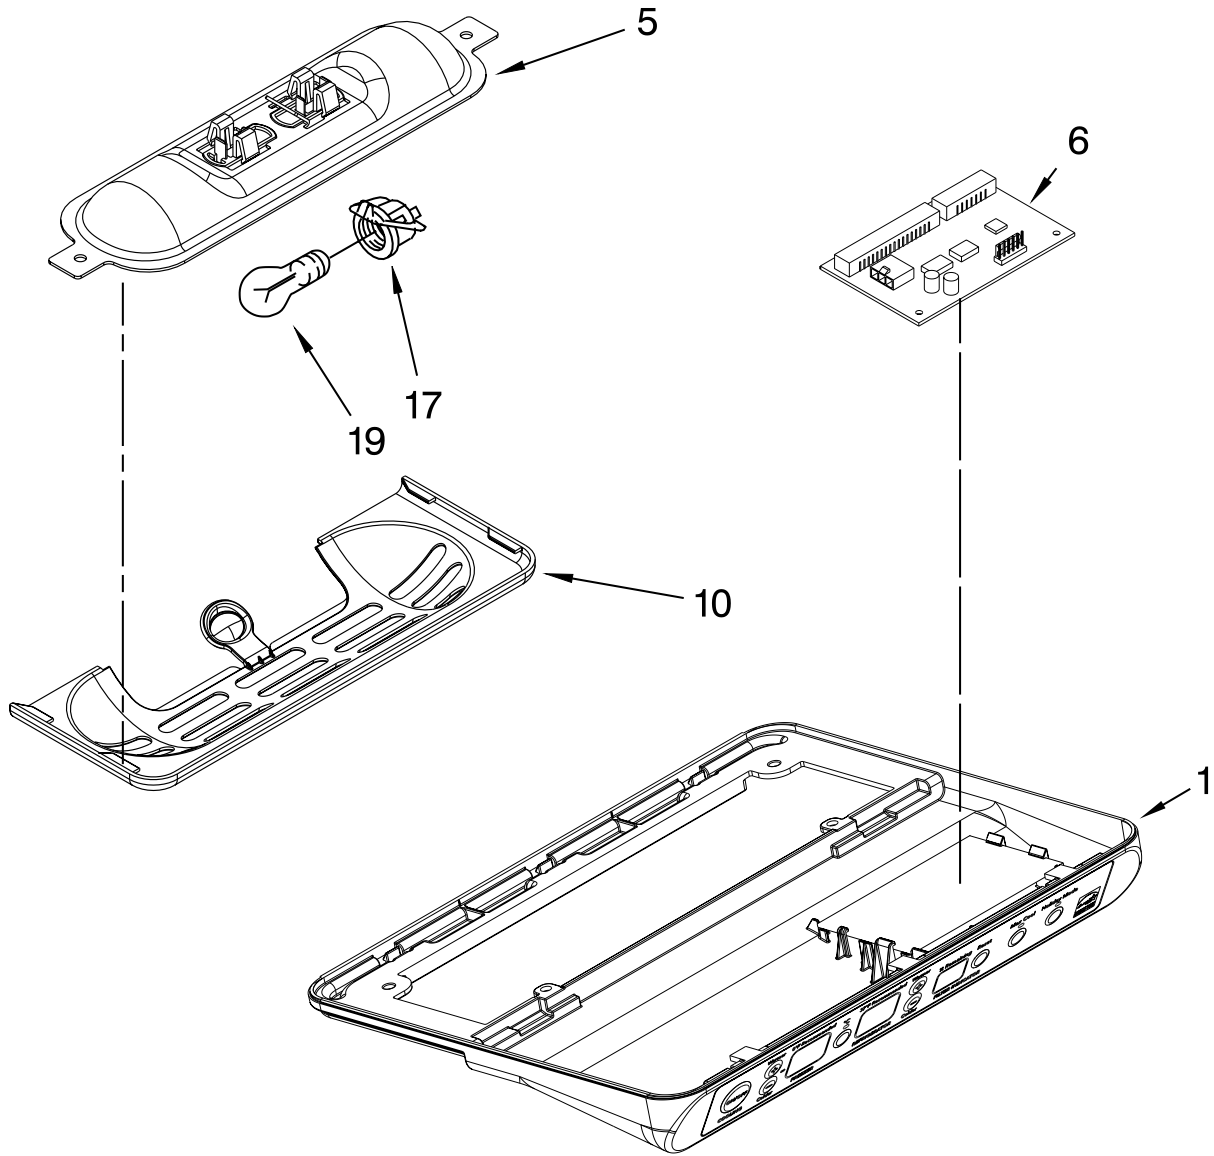

CONTROL PARTS

For Models: KSCS23INWH01, KSCS23INBT01, KSCS23INBL01, KSCS23INSS01, KSCS23INMS01
(White) (Biscuit) (Black) (Stainless Steel) (Monochromatic Stainless)

Illus. No.	Part No.	DESCRIPTION
1	2319753	Control Box (Includes #6)
5	2223882	Heat Shield Asm (Includes #17)
6	2307037	Control Board Asm
10	2223506	Light Lens, Control Box
17	2223857	Light Socket
19	2223678	Light Bulb

FOR ORDERING INFORMATION REFER TO PARTS PRICE LIST