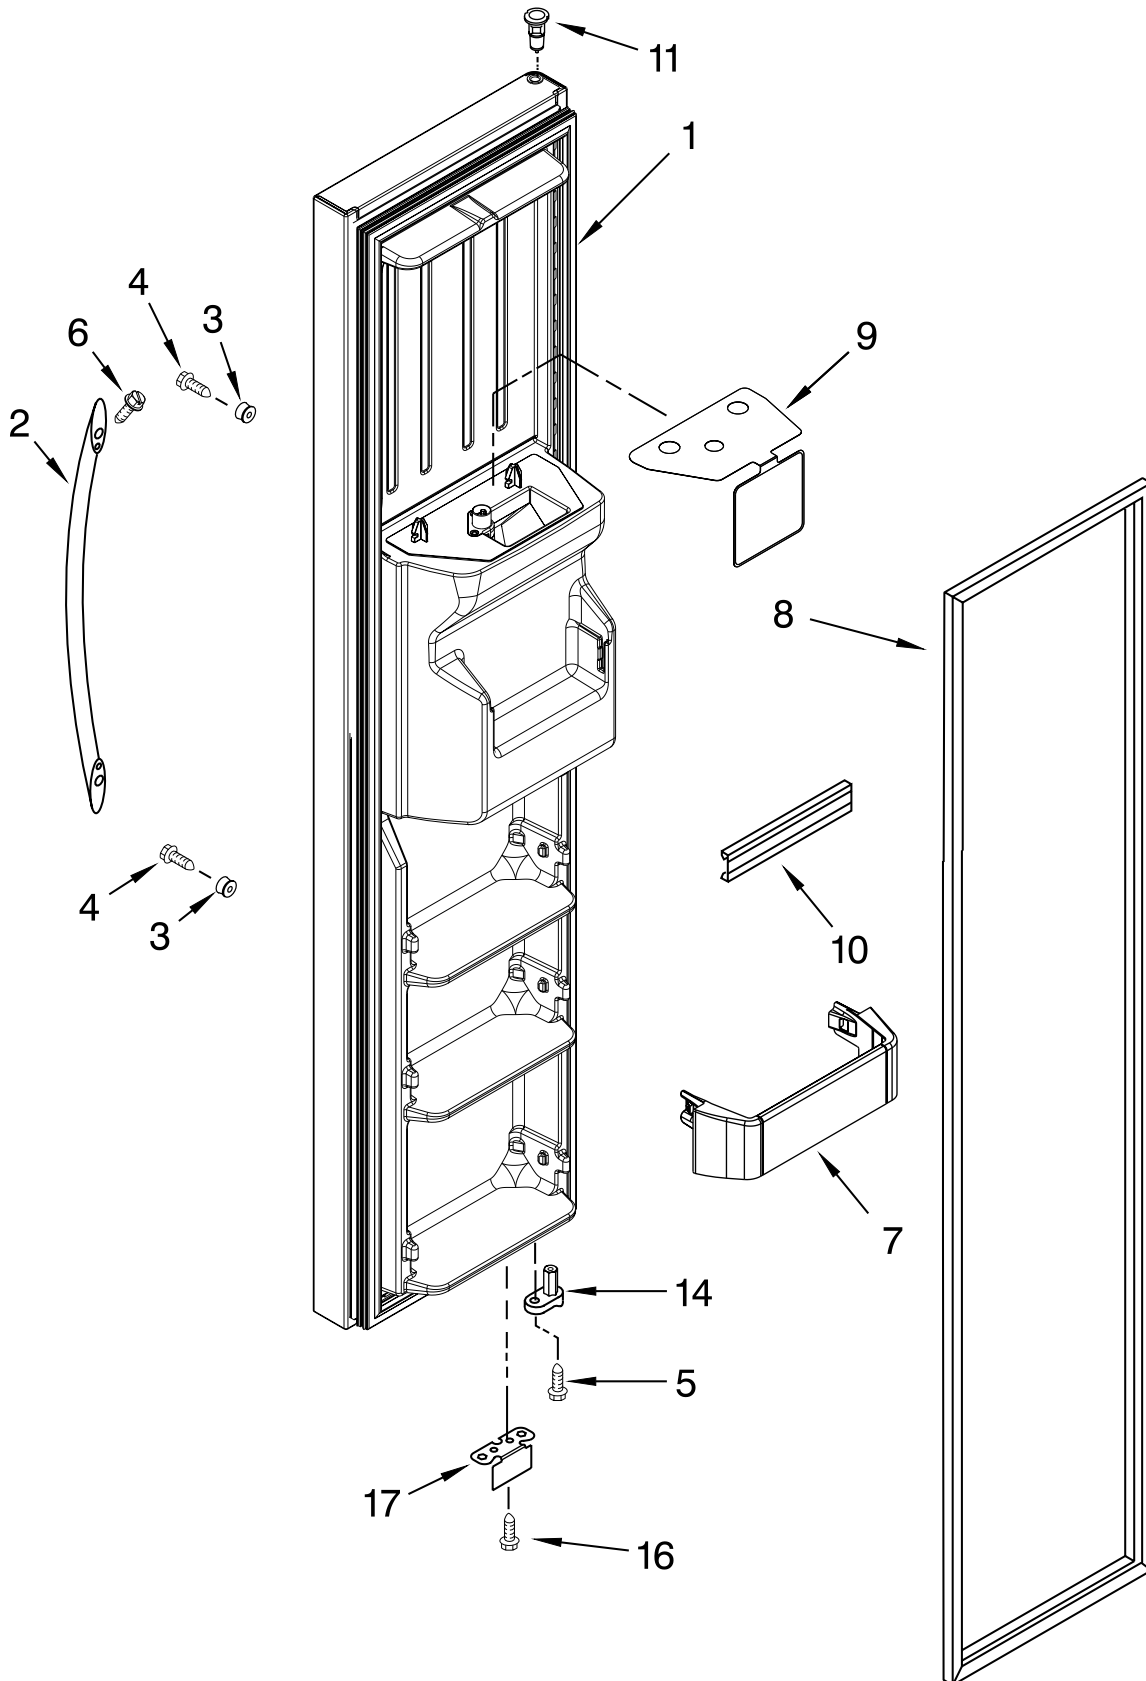

REFRIGERATOR DOOR PARTS

For Models: KSCS23INWH01, KSCS23INBT01, KSCS23INBL01, KSCS23INSS01, KSCS23INMS01
(White) (Biscuit) (Black) (Stainless Steel) (Monochromatic Stainless)

Illus. No.	Part No.	DESCRIPTION
1		Refrigerator Door (Includes #7)
	2223960W	White
	2223960T	Biscuit
	2223960B	Black
	2223960S	Stainless Steel
	2223960SU	Monochromatic Stainless
2	2203087K	Trim, Shelf
3	2255421	Dairy Door
4	2223883	Caddy, Can
5	2165792K	Butter Dish
6	2219698	Stud, Handle
7		Door Gasket, Magnetic
	2223841	Mist Beige
	2223911	Black
8		Handle
	2304832W	White
	2304832T	Biscuit
	2304832B	Black
	2304832S	Stainless Steel
9		Screw
	W10010140	Chrome
	W10010150	Black
10	2223879	Dairy Compartment
11	488208	Screw
12	2182178	Door Closer, Upper Cam
13		Thimble, Top
	2308050	For White, Black, Biscuit and Monochromatic Stainless Model
	2308091	For Stainless Steel Model
14	489420	Screw
15		Bracket, Door Stop
	2306940	Chrome
	2306940B	Black
16	2223860	Door Bin (3)
17	3400012	Screw
18	2224173	Door Bin, Shallow
20	2156006K	Plug, Trim

FREEZER DOOR PARTS

For Models: KSCS23INWH01, KSCS23INBT01, KSCS23INBL01, KSCS23INSS01, KSCS23INMS01
(White) (Biscuit) (Black) (Stainless Steel) (Monochromatic Stainless)

FOR ORDERING INFORMATION REFER TO PARTS PRICE LIST