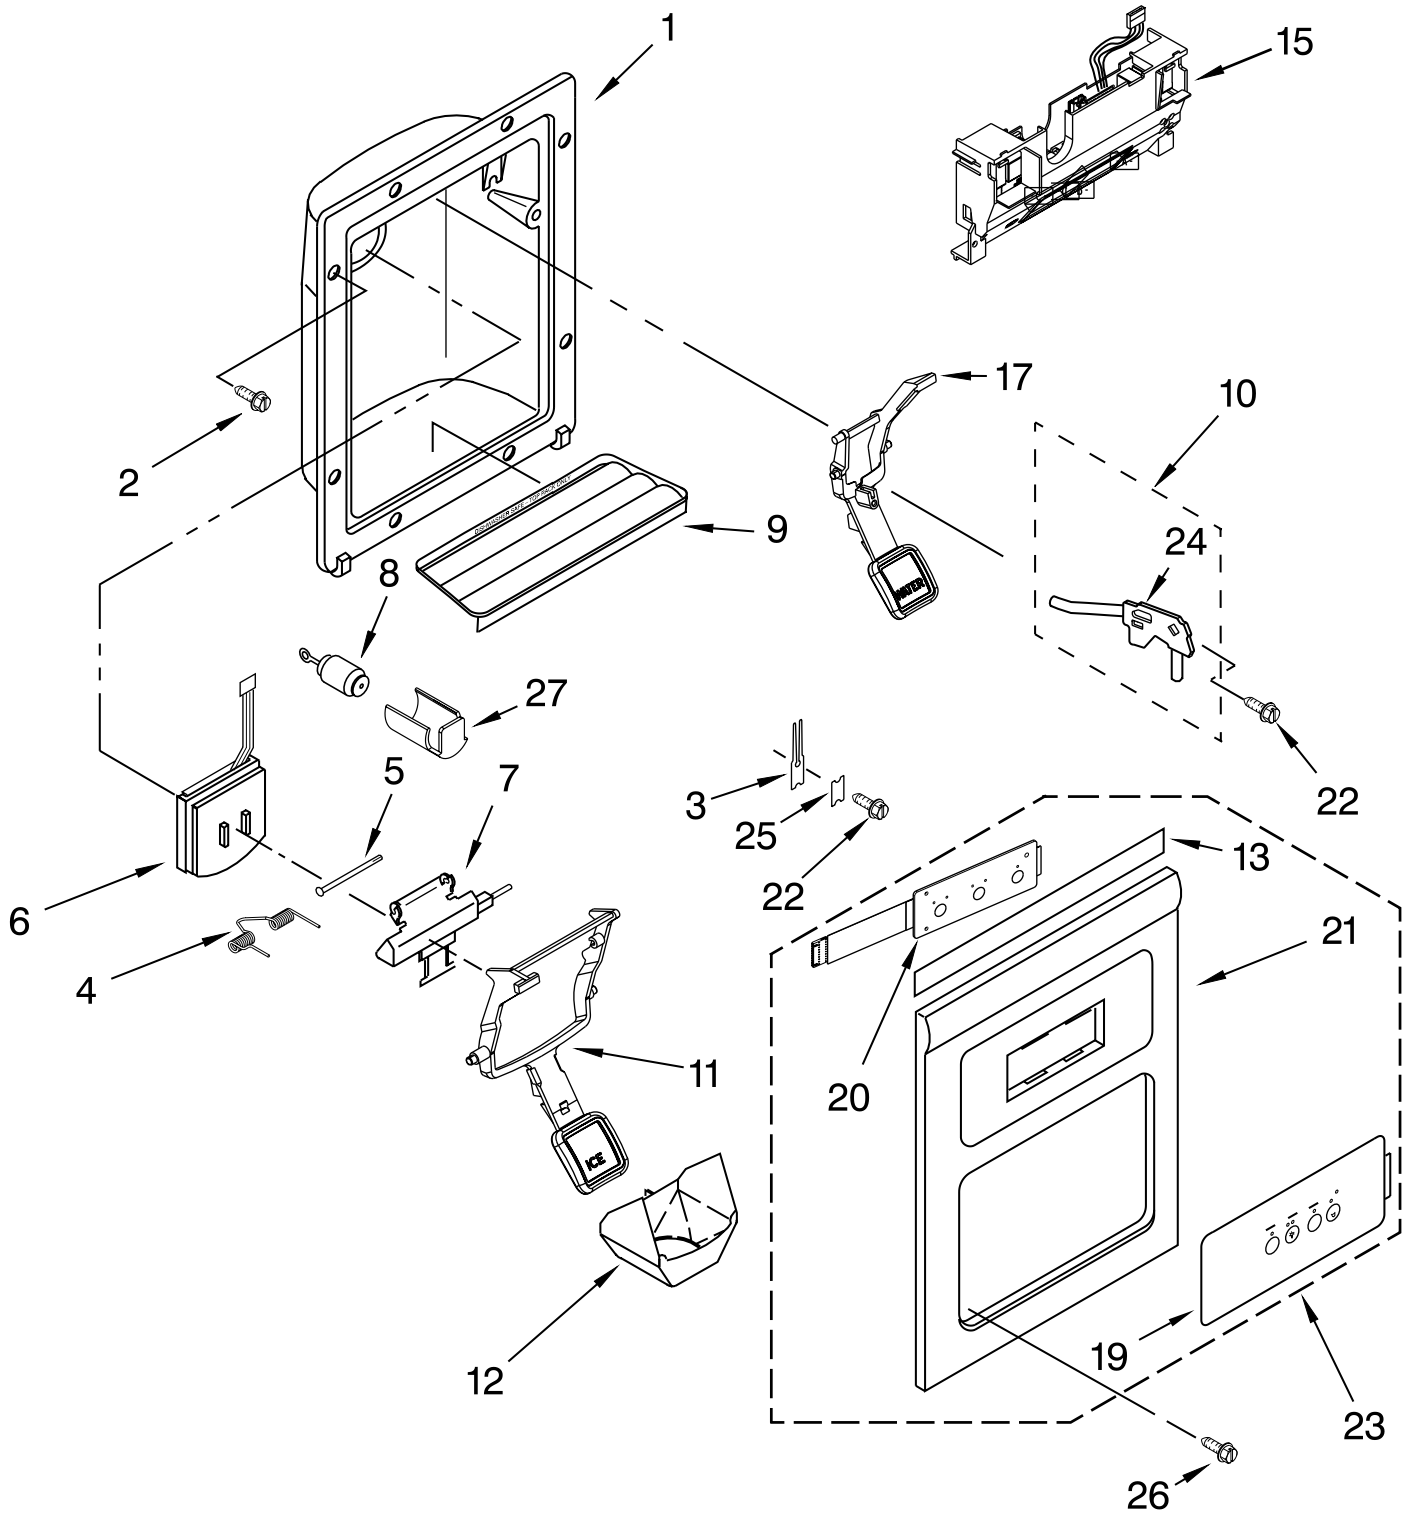

DISPENSER FRONT PARTS

For Models: KSCS23INWH01, KSCS23INBT01, KSCS23INBL01, KSCS23INSS01, KSCS23INMS01
(White) (Biscuit) (Black) (Stainless Steel) (Monochromatic Stainless)

FOR ORDERING INFORMATION REFER TO PARTS PRICE LIST

DISPENSER FRONT PARTS

For Models: KSCS23INWH01, KSCS23INBT01, KSCS23INBL01, KSCS23INSS01, KSCS23INMS01
(White) (Biscuit) (Black) (Stainless Steel) (Monochromatic Stainless)

Illus. No.	Part No.	DESCRIPTION
1		Housing, Dispenser (Not Serviced)
2	3196537	Screw
3	2194719	Retainer, Levers
4	2304772	Spring, Torsion
5	2196195	Pin
6	2180353	Door, Ice
7	2304355	Door Mechanism Assembly
8	2205686	Mechanism Delay
9		Grille, Overflow
	2206670W	White
	2206670T	Biscuit
	2206670B	Black
	2206670US	Universal Silver
10	2209718	Water Fitting Assembly (Includes Water Tube)
11		Lever, Ice Dispenser
	2259396W	White
	2259396T	Biscuit
	2259396SB	Black
	2259396AP	Apollo Gray
12	2180224	Guide, Ice
13	2305571	Gasket
15	2306937	Bracket, Control
17		Lever, Water Dispenser
	2259395W	White
	2259395T	Biscuit
	2259395SB	Black
	2259395AP	Apollo Gray
19		Overlay, Front Cover (Not Available, Order #23)
20		LED Display (Not Available, Order #23)
21		Front Cover, Housing (Not Available, Order #23)
22	489000	Screw
23		Front Cover Assembly (Includes Items 13, 19, 20 & 21)
	2224064W	White
	2224064T	Biscuit
	2224064B	Black
	2224064US	Universal Silver
24	2304673	Bracket, Dispenser
25	2195051	Strain Relief
26	3400065	Screw
27	2252127	Sleeve, Mechanism