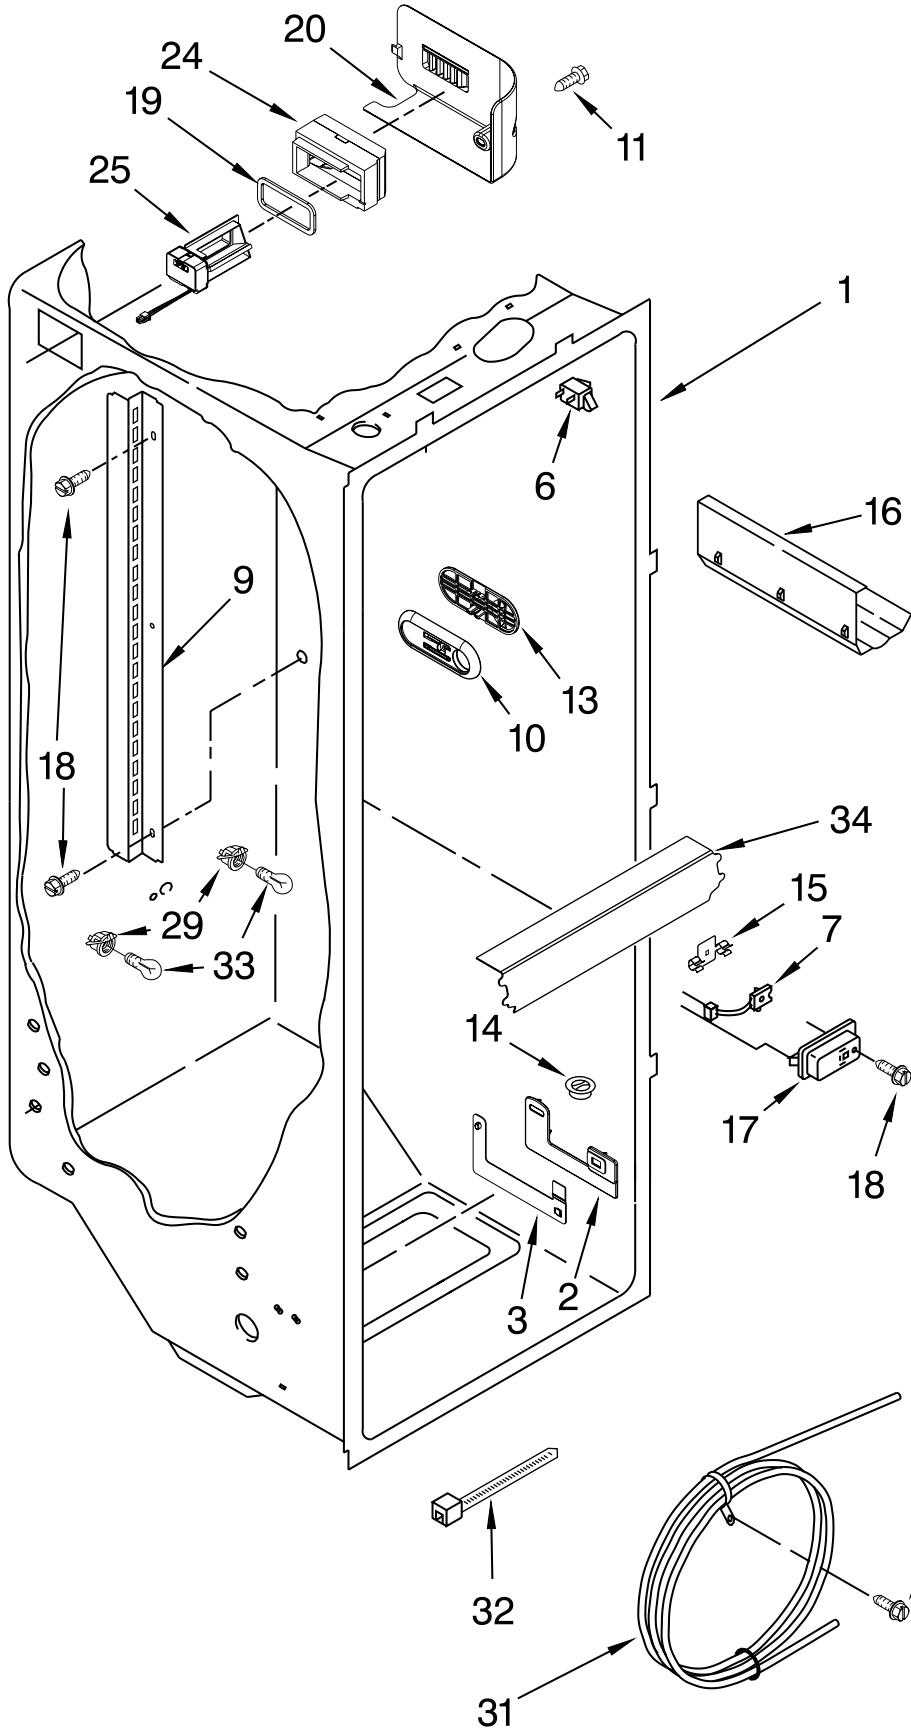

REFRIGERATOR LINER PARTS

For Models: KSCS23INWH01, KSCS23INBT01, KSCS23INBL01, KSCS23INSS01, KSCS23INMS01
(White) (Biscuit) (Black) (Stainless Steel) (Monochromatic Stainless)

Illus. No.	Part No.	DESCRIPTION
1		Liner (Not A Serviceable Part)
2	2224121	Escutcheon, Meat Pan Control
3	2224123	Slide Meat Pan Control
6	1118894	Switch, Rocker Arm
7	2188820	Thermistor
9	2319866	Ladder, Shelf (2)
10	2301234	Housing, Door Control
11	489084	Screw
13	2301235	Slide, Door Control
14	2171846	Release Valve
15	2209204	Clip, Thermistor
16	2179404K	Rack, Wine & Egg
17	1116793	Cover, Thermistor
18	489478	Screw
19	2304597	Gasket, Air Baffle
20	2223403	Cover, Air Baffle
24	2224076	Air Diffuser Assembly
25	2220377	Air Baffle
29	2162085	Socket
31	2223876	Reservoir
32	2205813	Strap
33	2255743	Light Bulb
34	2223663	Light Lens
37	488280	Screw

FOR ORDERING INFORMATION REFER TO PARTS PRICE LIST