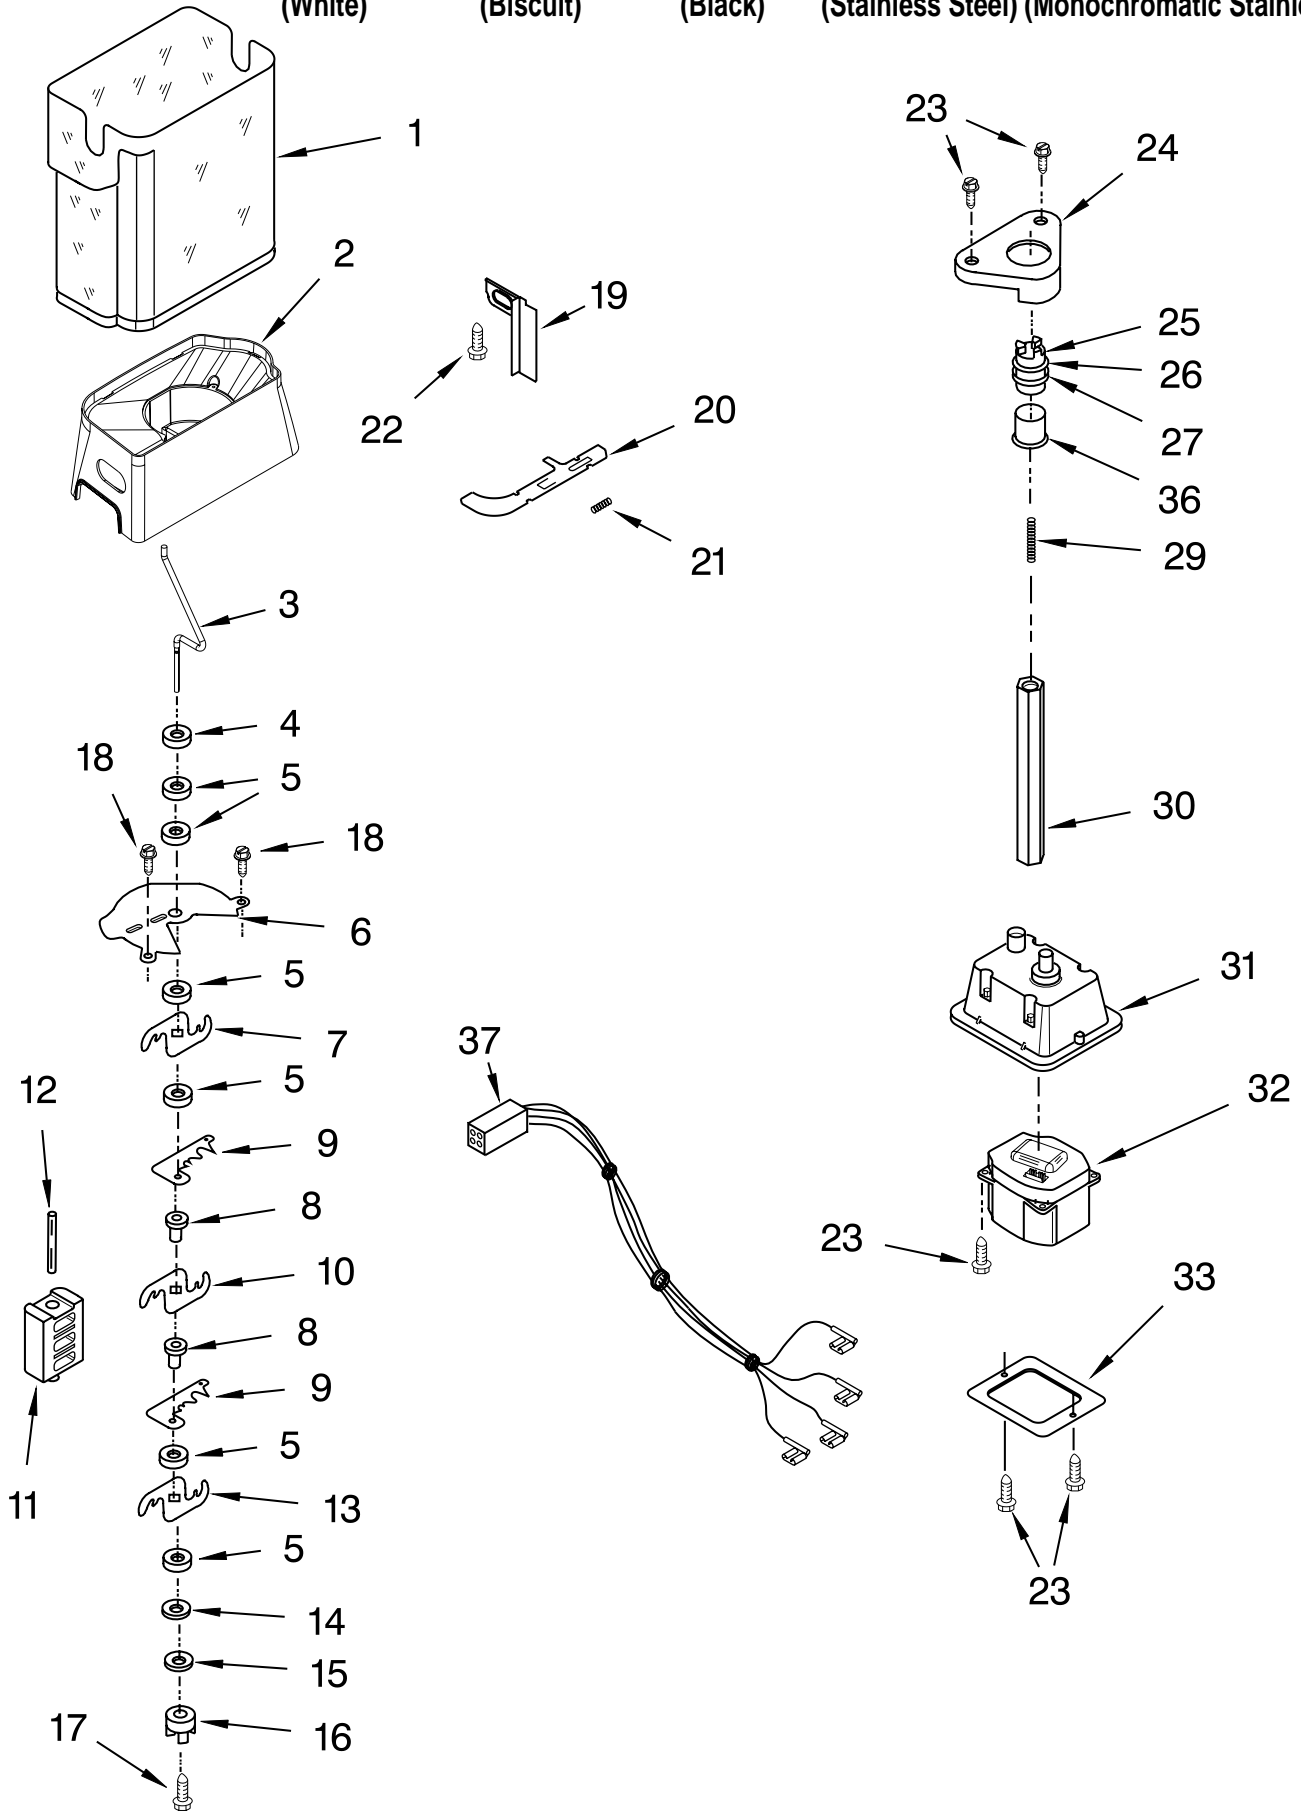

MOTOR AND ICE CONTAINER PARTS

For Models: KSCS23INWH01, KSCS23INBT01, KSCS23INBL01, KSCS23INSS01, KSCS23INMS01
(White) (Biscuit) (Black) (Stainless Steel) (Monochromatic Stainless)

FOR ORDERING INFORMATION REFER TO PARTS PRICE LIST

MOTOR AND ICE CONTAINER PARTS

For Models: KSCS23INWH01, KSCS23INBT01, KSCS23INBL01, KSCS23INSS01, KSCS23INMS01
(White) (Biscuit) (Black) (Stainless Steel) (Monochromatic Stainless)

Illus. No.	Part No.	DESCRIPTION
1	2223317	Ice Bin
2	2255580	Crusher Bin
3	2258222	Auger
4	2258220	Washer
5	1119007	Spacer, Flat (6)
6	2255460	Cover, Crusher
7	2257024	Blade, Rotary
8	1119005	Spacer, Step (2)
9	2257020	Blade, Fixed
10	2257023	Blade, Rotary
11	2198602	Block, Blade
12	489229	Roll Pin
13	2257022	Blade, Rotary
14	489235	Washer, Plain
15	2198661	Washer, Coupling
16	2220457	Coupling
17	8281164	Screw
18	3400065	Screw
19	2301345	Button, Bin
20	2212371	Latch, Bin
21	2198608	Spring, Latch
22	2198671	Screw
23	8281163	Screw
24	2212369	Holder
25	2220458	Coupling, Bottom
26	2198628	Seal
27	2212370	Washer
29	2198607	Spring
30	999536	Drive Shaft
31	2256154	Enclosure, Motor
32	2252130	Dispenser, Motor
33	2212305	Cover
36	2212365	Sleeve, Coupling
37	2187725	Wire Harness, IDI Motor
100	2258250	Ice Container (Complete)