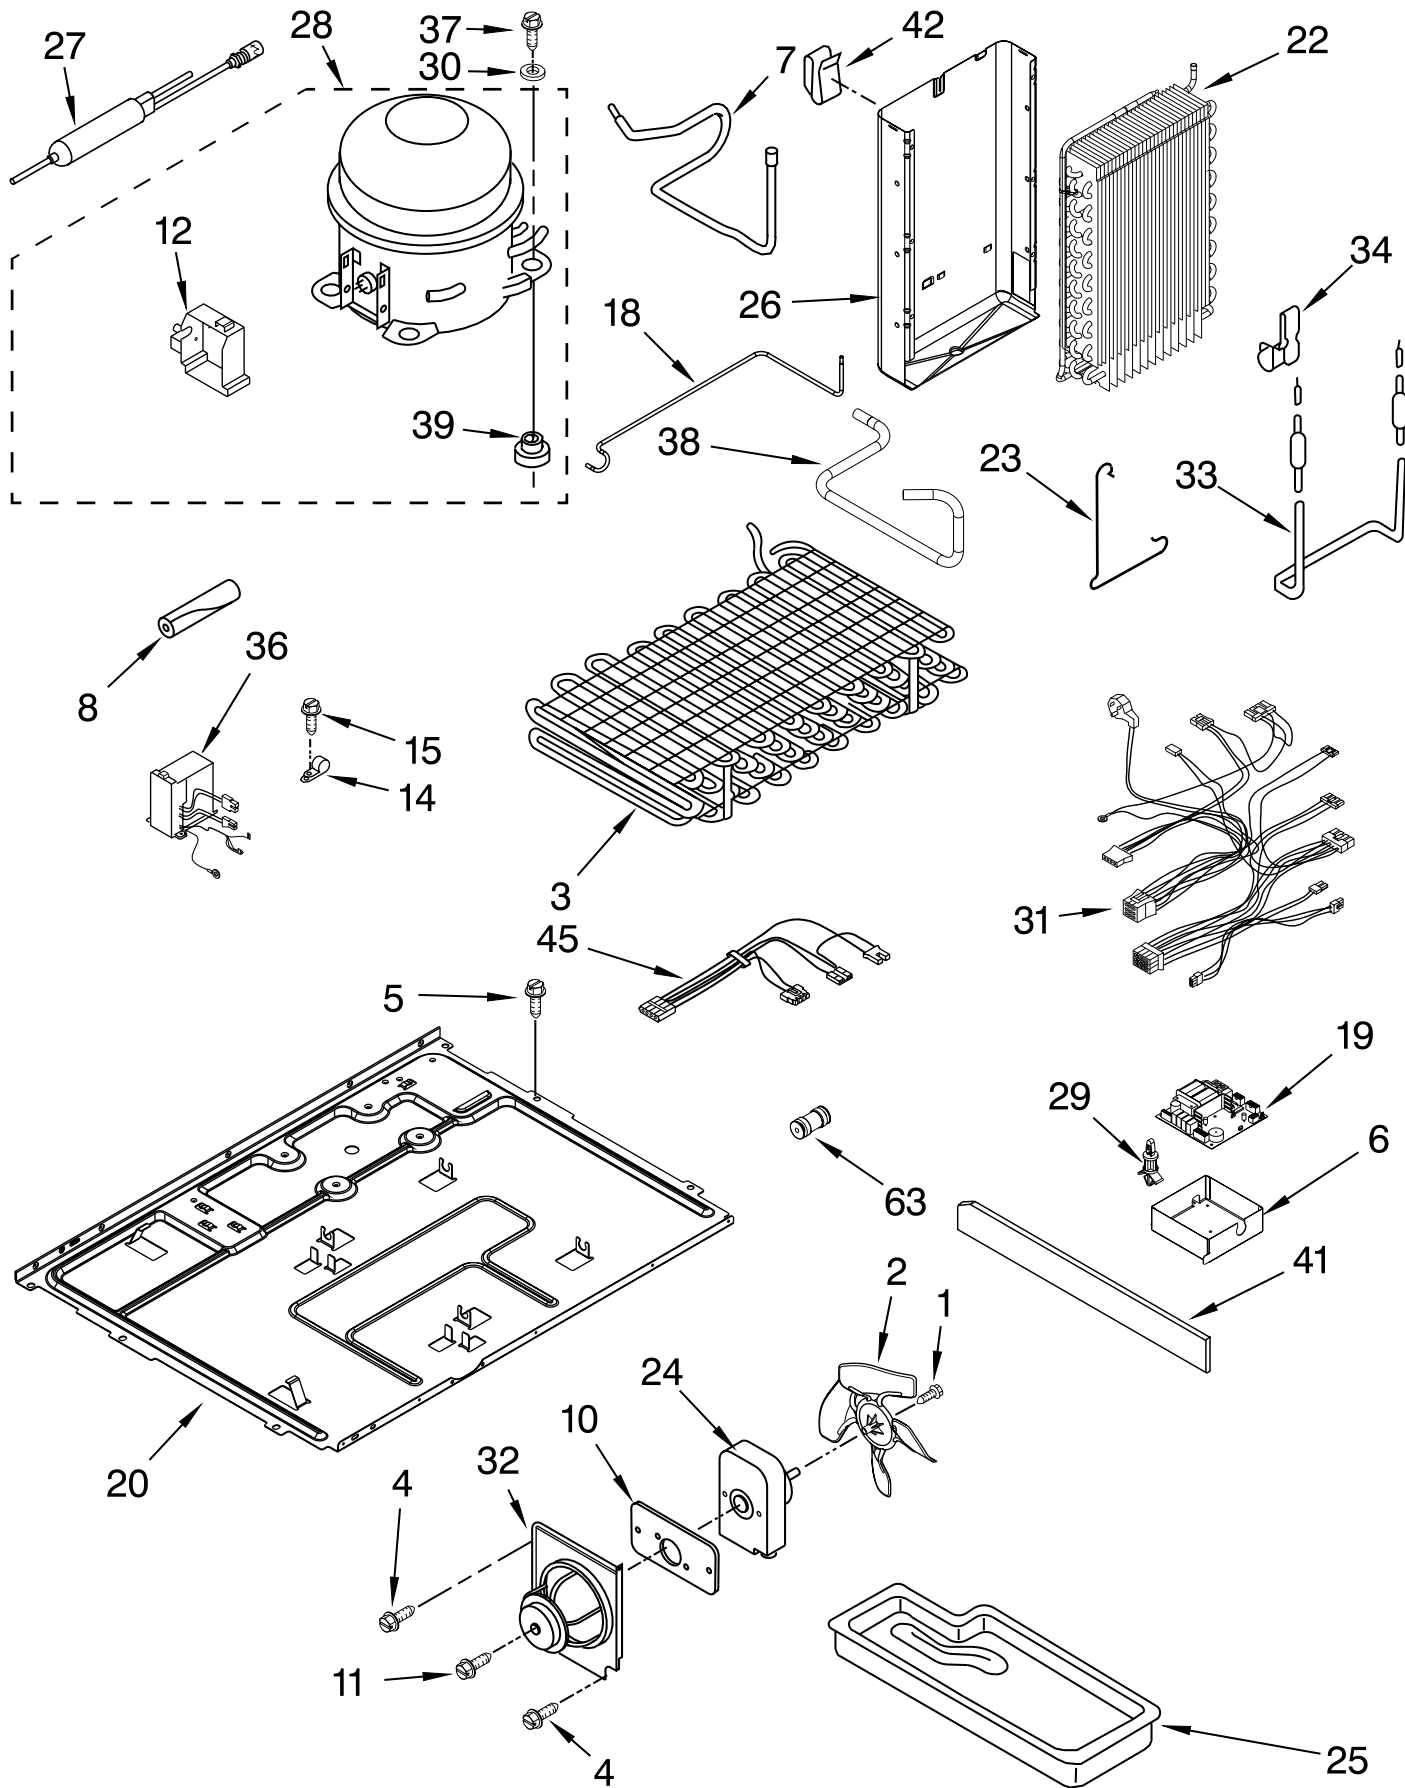

UNIT PARTS

For Models: KSCS23INWH01, KSCS23INBT01, KSCS23INBL01, KSCS23INSS01, KSCS23INMS01
(White) (Biscuit) (Black) (Stainless Steel) (Monochromatic Stainless)

FOR ORDERING INFORMATION REFER TO PARTS PRICE LIST

UNIT PARTS

For Models: KSCS23INWH01, KSCS23INBT01, KSCS23INBL01, KSCS23INSS01, KSCS23INMS01
(White) (Biscuit) (Black) (Stainless Steel) (Monochromatic Stainless)

Illus. No.	Part No.	DESCRIPTION
1	777070	Screw
2	2225834	Fan, Blade
3	2223315	Condenser Assembly
4	8281197	Screw
5	3400524	Screw (6)
6	2223703	Housing, Control Board
7	2223351	Tube Suction
8	2161302	Sleeve
10	2301979	Plate, Mounting
11	8281196	Screw
12	2215676	Cover, Terminal
14	2185788	Clamp, Cable
15	488649	Screw
18	2223353	Tube, Condenser to Heat Loop
19	2307028	Electronic Control
20	2306932	Baseplate
22	2188823	Evaporator
23	2161324	Clamp
24	2188729	Fan, Motor
25	2223398	Tray, Evaporator

Illus. No.	Part No.	DESCRIPTION
26	2224022	Heat Shield
27	2317845	Drier
28	2223801	Compressor (Includes Items 12 & 39)
29	2223800	Spacer (5)
30	W10000040	Washer (4)
31	2187849	Harness, Main Control
32	2224024	Fan, Motor Bracket
33	2210737	Heater, Defrost
34	2304287	Clip
36	2304175	Inverter Box
37	489387	Screw (4)
38	2223352	Tube, Discharge
39		Grommet (4) Production
	2183042	Service
	4387558	Extension, Air Baffle
41	2223394	Clip, Heat Shield
42	2155547	Unit Harness
45	2187737	Connector, Water
63	2209709	Tube

Following Parts Not Illustrated and Optional Parts Not Included

978025	Valve, Access (1/4")
978026	Valve, Access (5/16")
978027	Valve, Access (3/8")
978028	Valve, Access (1/2")
978029	Valve, Access (5/8")
978030	Valve, Access (3/4")
876764	Valve, Access (3/16")

REFRIGERANT CHARGE

6.00 oz.
(R-134A)