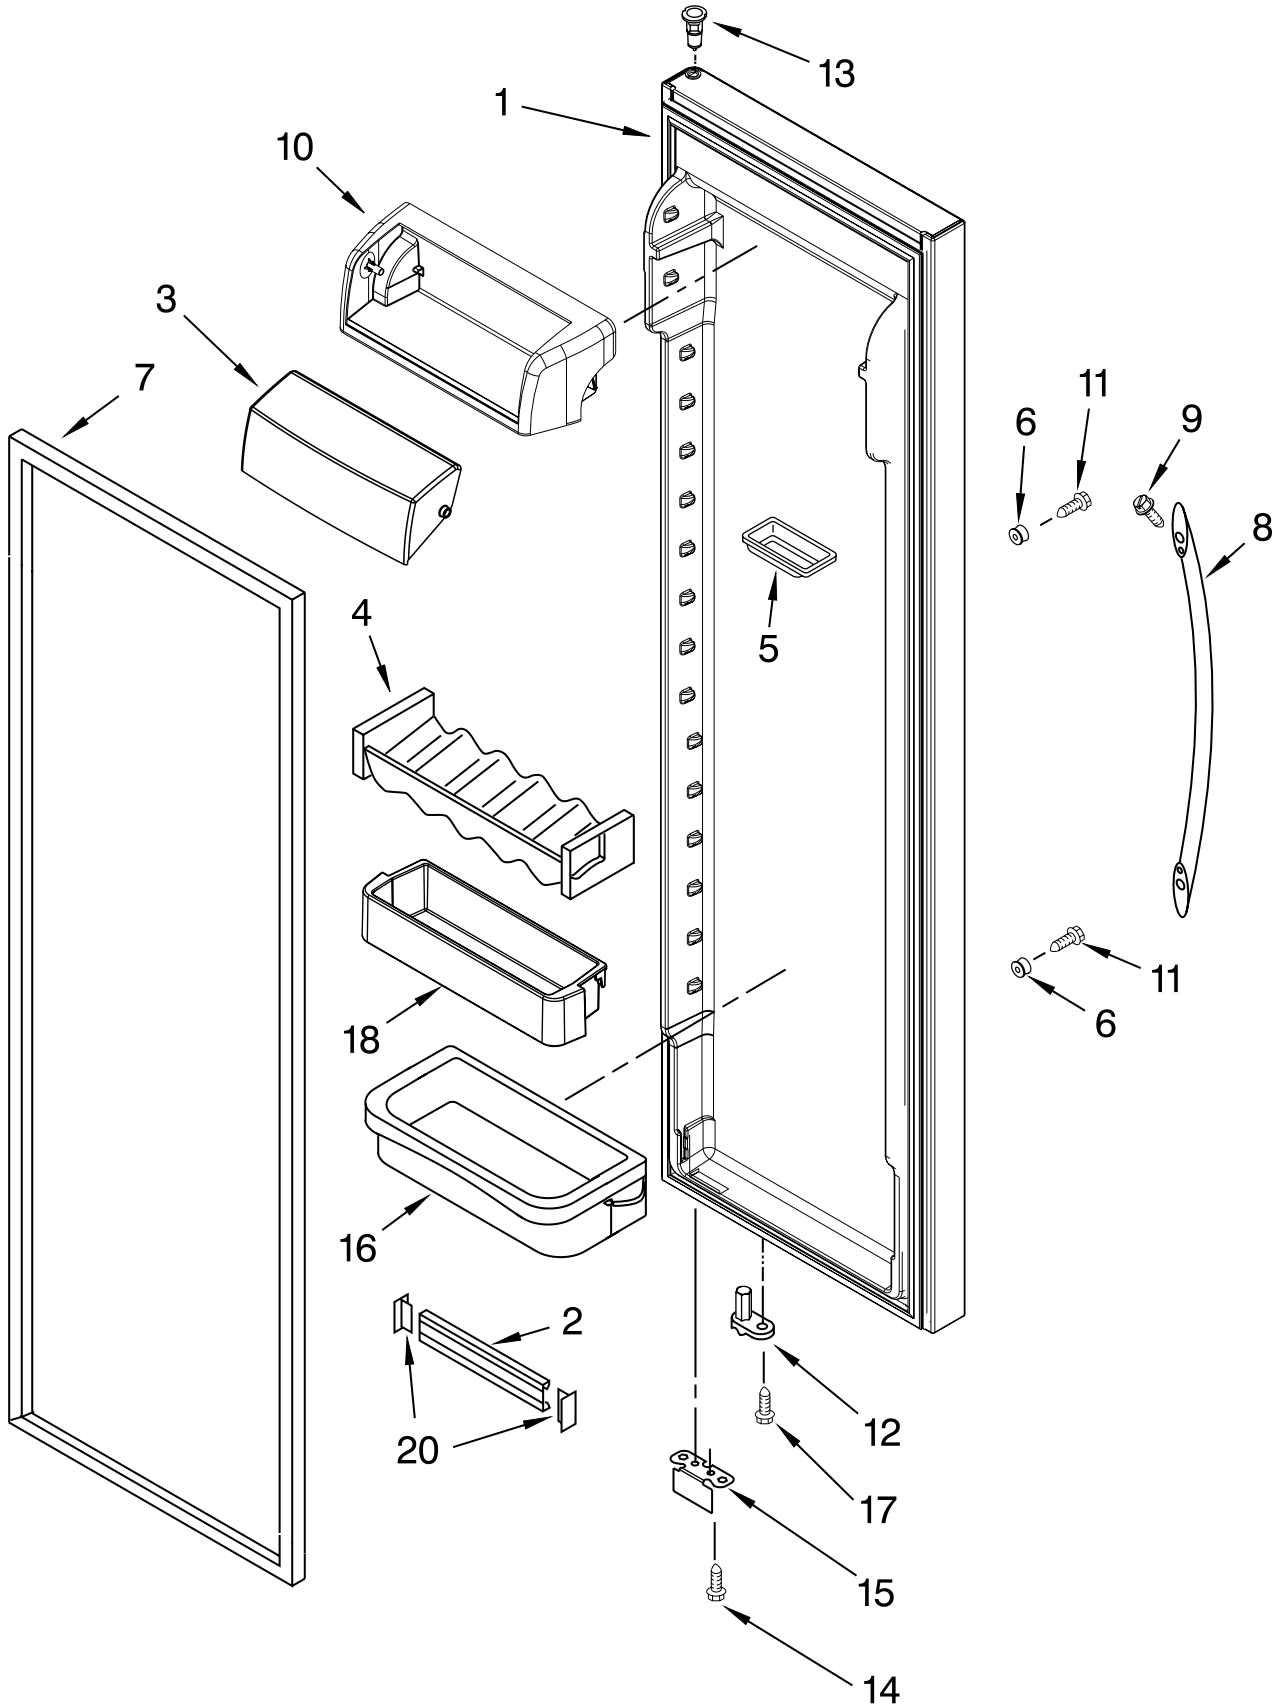

REFRIGERATOR DOOR PARTS

For Models: KSCS23INWH01, KSCS23INBT01, KSCS23INBL01, KSCS23INSS01, KSCS23INMS01
(White) (Biscuit) (Black) (Stainless Steel) (Monochromatic Stainless)

FOR ORDERING INFORMATION REFER TO PARTS PRICE LIST

REFRIGERATOR DOOR PARTS

For Models: KSCS23INWH01, KSCS23INBT01, KSCS23INBL01, KSCS23INSS01, KSCS23INMS01
(White) (Biscuit) (Black) (Stainless Steel) (Monochromatic Stainless)

Illus. No.	Part No.	DESCRIPTION
1		Refrigerator Door (Includes #7)
	2223960W	White
	2223960T	Biscuit
	2223960B	Black
	2223960S	Stainless Steel
	2223960SU	Monochromatic Stainless
2	2203087K	Trim, Shelf
3	2255421	Dairy Door
4	2223883	Caddy, Can
5	2165792K	Butter Dish
6	2219698	Stud, Handle
7		Door Gasket, Magnetic
	2223841	Mist Beige
	2223911	Black
8		Handle
	2304832W	White
	2304832T	Biscuit
	2304832B	Black
	2304832S	Stainless Steel
9		Screw
	W10010140	Chrome
	W10010150	Black
10	2223879	Dairy Compartment
11	488208	Screw
12	2182178	Door Closer, Upper Cam
13		Thimble, Top
	2308050	For White, Black, Biscuit and Monochromatic Stainless Model
	2308091	For Stainless Steel Model
14	489420	Screw
15		Bracket, Door Stop
	2306940	Chrome
	2306940B	Black
16	2223860	Door Bin (3)
17	3400012	Screw
18	2224173	Door Bin, Shallow
20	2156006K	Plug, Trim