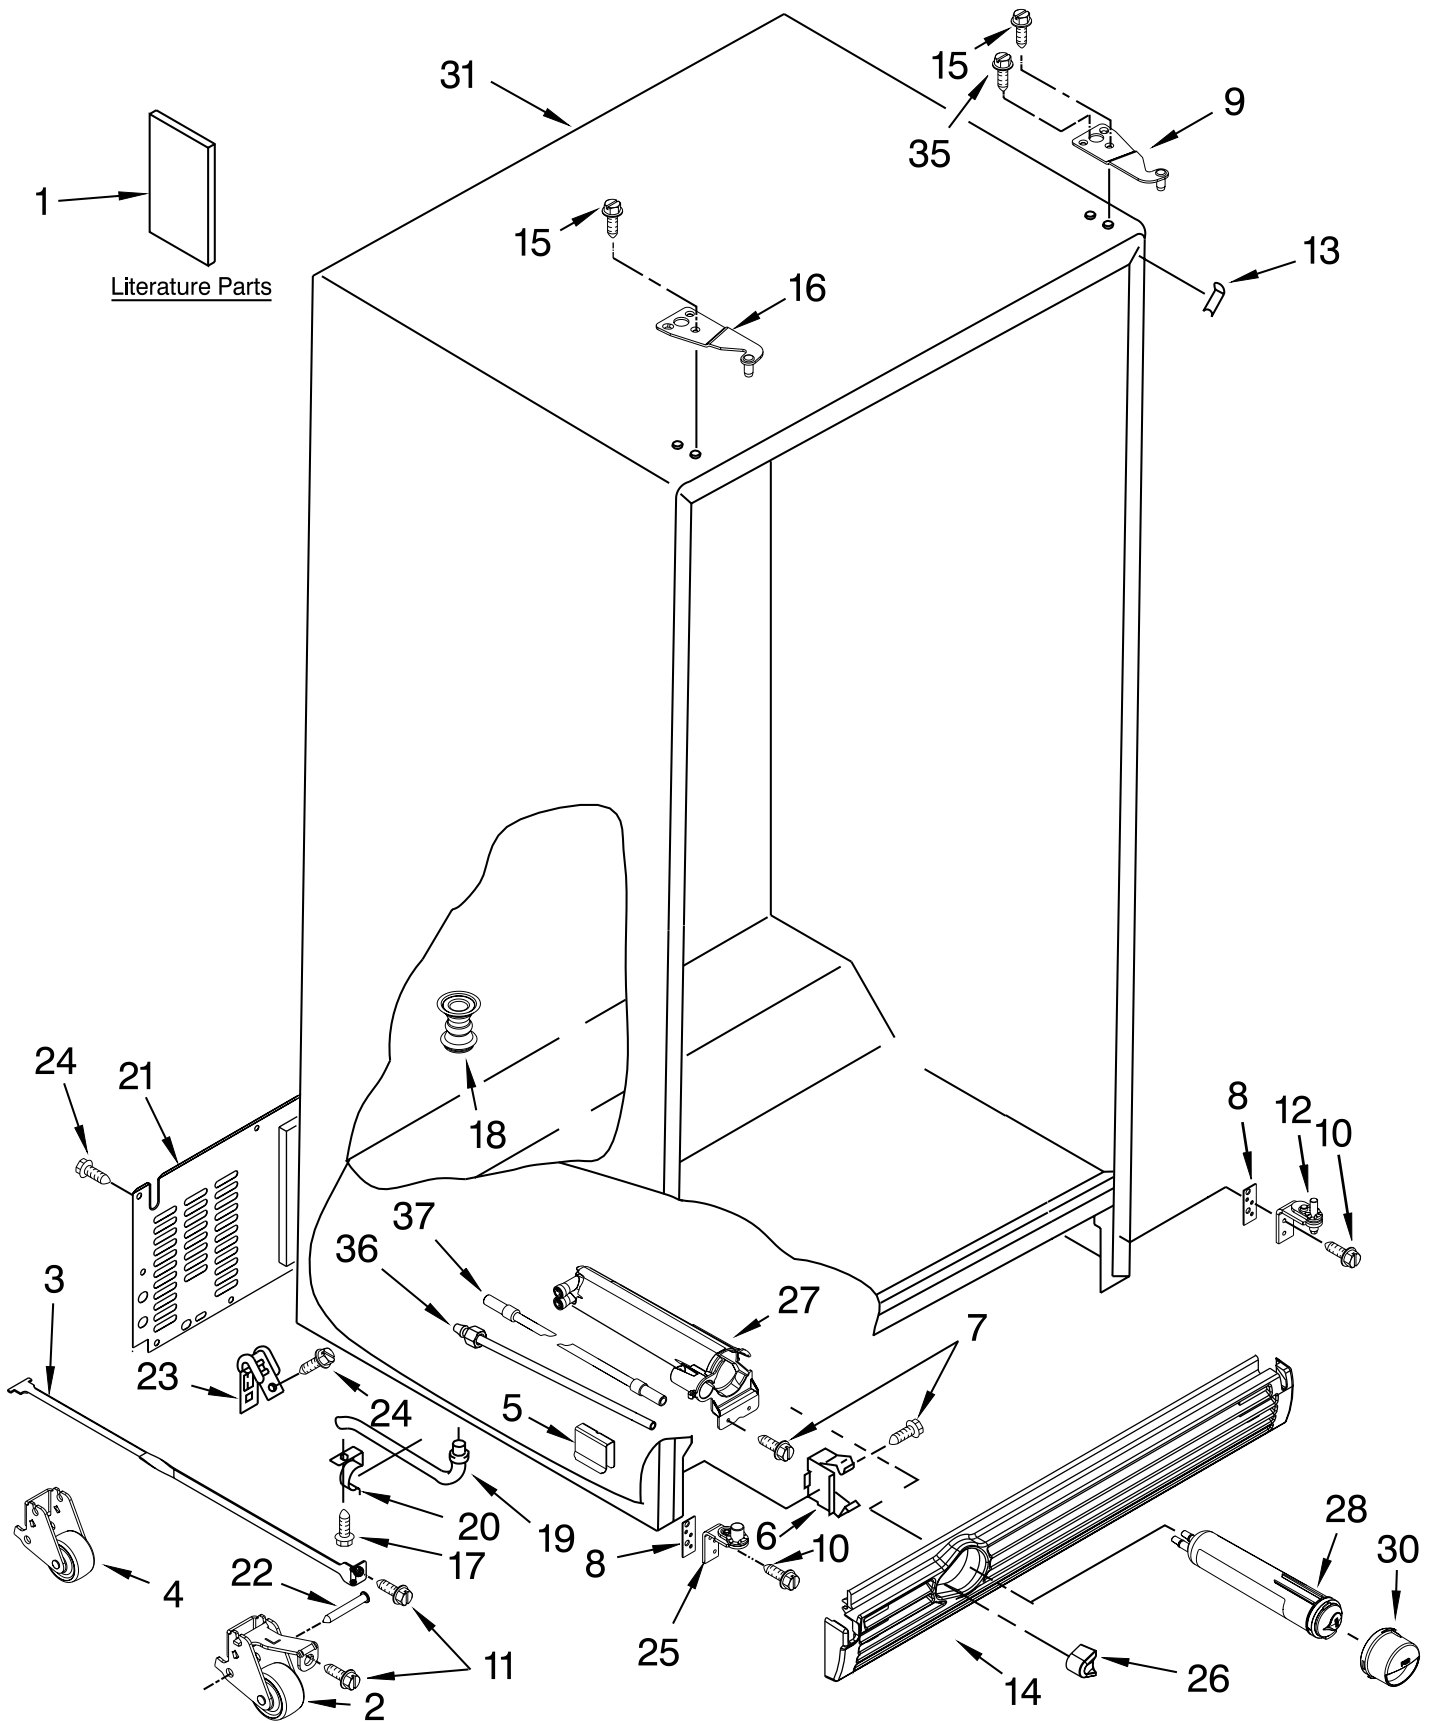

For Models: KSCS23INWH01, KSCS23INBT01, KSCS23INBL01, KSCS23INSS01, KSCS23INMS01
(White) (Biscuit) (Black) (Stainless Steel) (Monochromatic Stainless)

FOR ORDERING INFORMATION REFER TO PARTS PRICE LIST