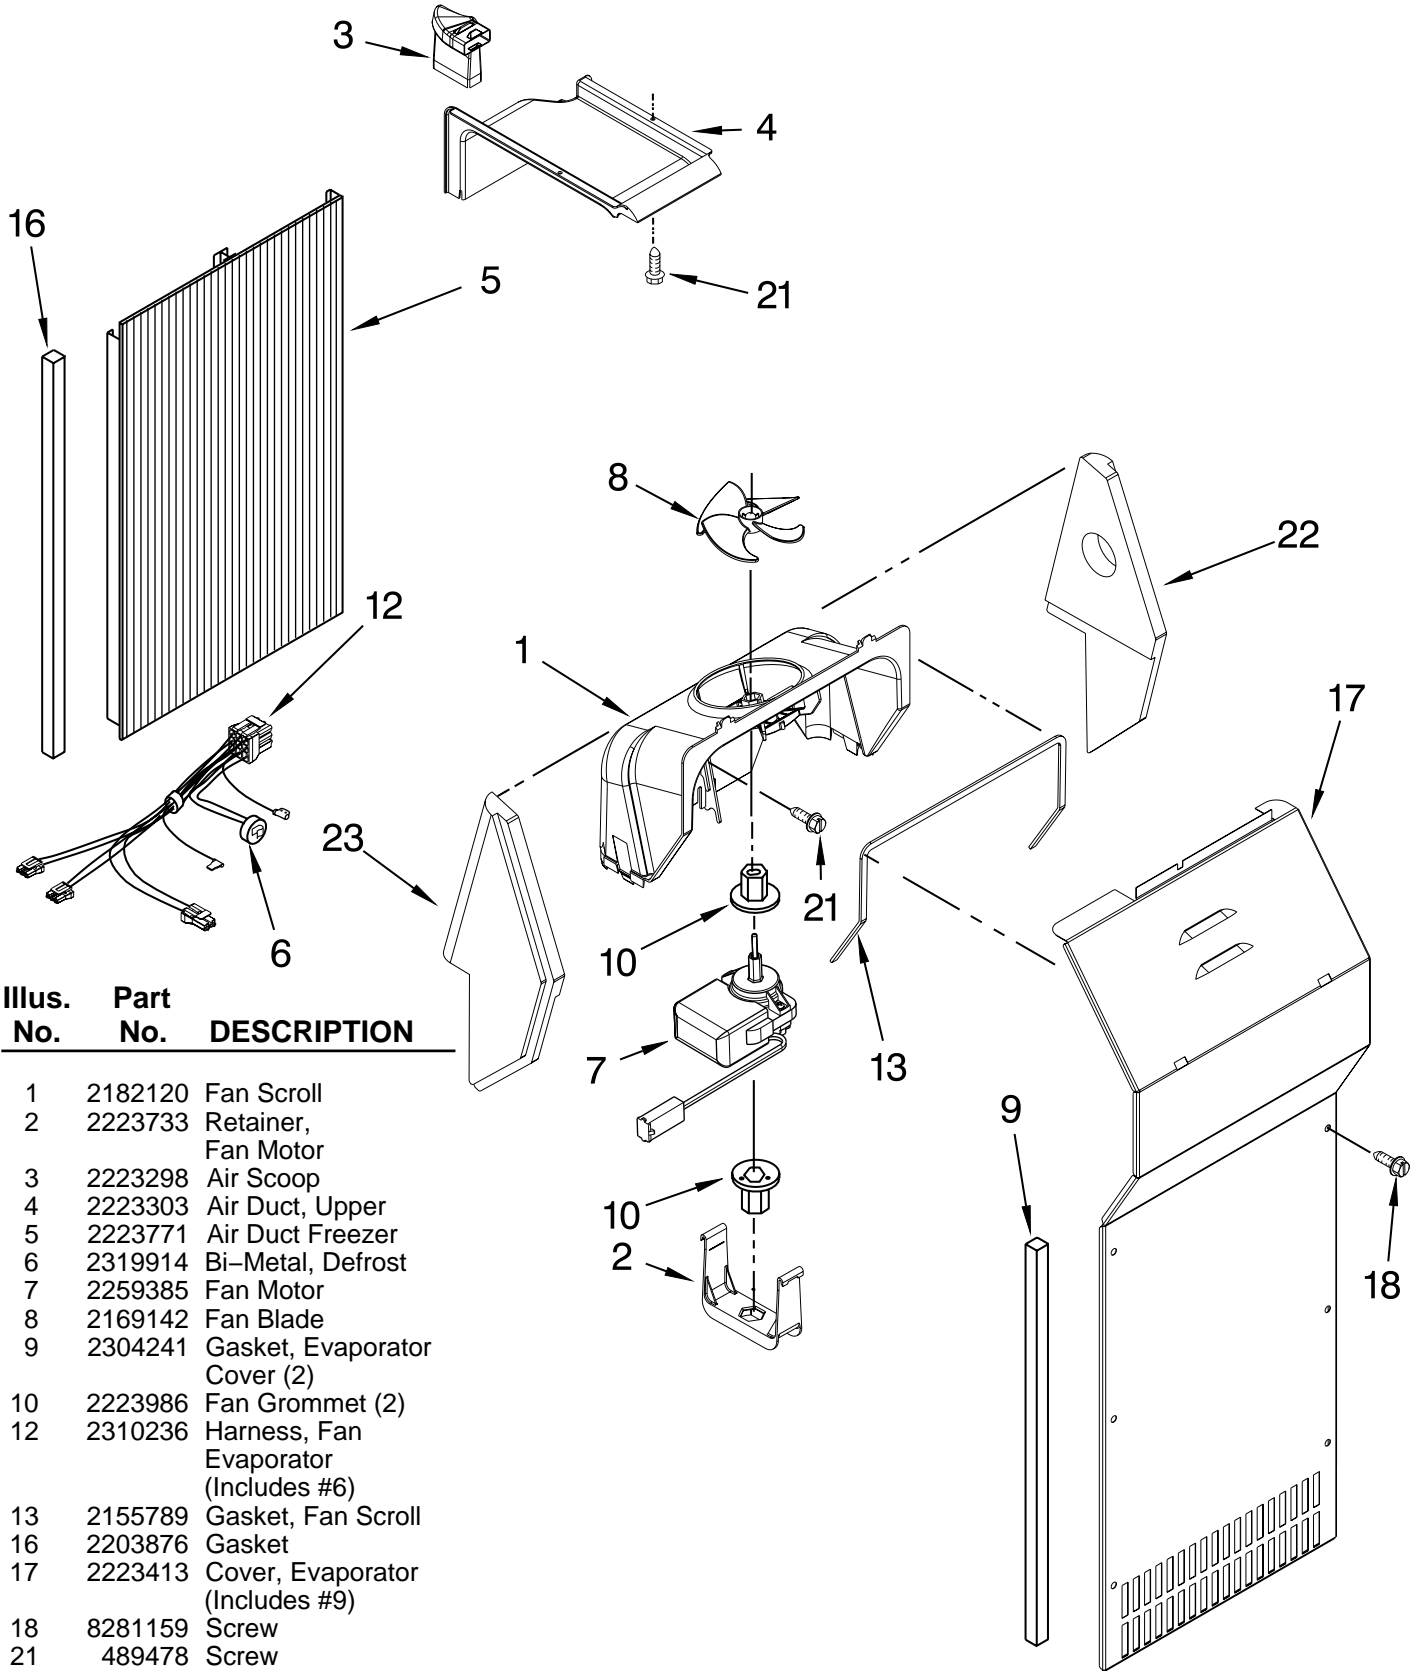

AIR FLOW PARTS

For Models: KSCS23INWH01, KSCS23INBT01, KSCS23INBL01, KSCS23INSS01, KSCS23INMS01
(White) (Biscuit) (Black) (Stainless Steel) (Monochromatic Stainless)

Illus. No.	Part No.	DESCRIPTION
1	2182120	Fan Scroll
2	2223733	Retainer, Fan Motor
3	2223298	Air Scoop
4	2223303	Air Duct, Upper
5	2223771	Air Duct Freezer
6	2319914	Bi-Metal, Defrost
7	2259385	Fan Motor
8	2169142	Fan Blade
9	2304241	Gasket, Evaporator Cover (2)
10	2223986	Fan Grommet (2)
12	2310236	Harness, Fan Evaporator (Includes #6)
13	2155789	Gasket, Fan Scroll
16	2203876	Gasket
17	2223413	Cover, Evaporator (Includes #9)
18	8281159	Screw
21	489478	Screw
22	2223395	Support, R.S
23	2203596	Support, L.S

FOR ORDERING INFORMATION REFER TO PARTS PRICE LIST