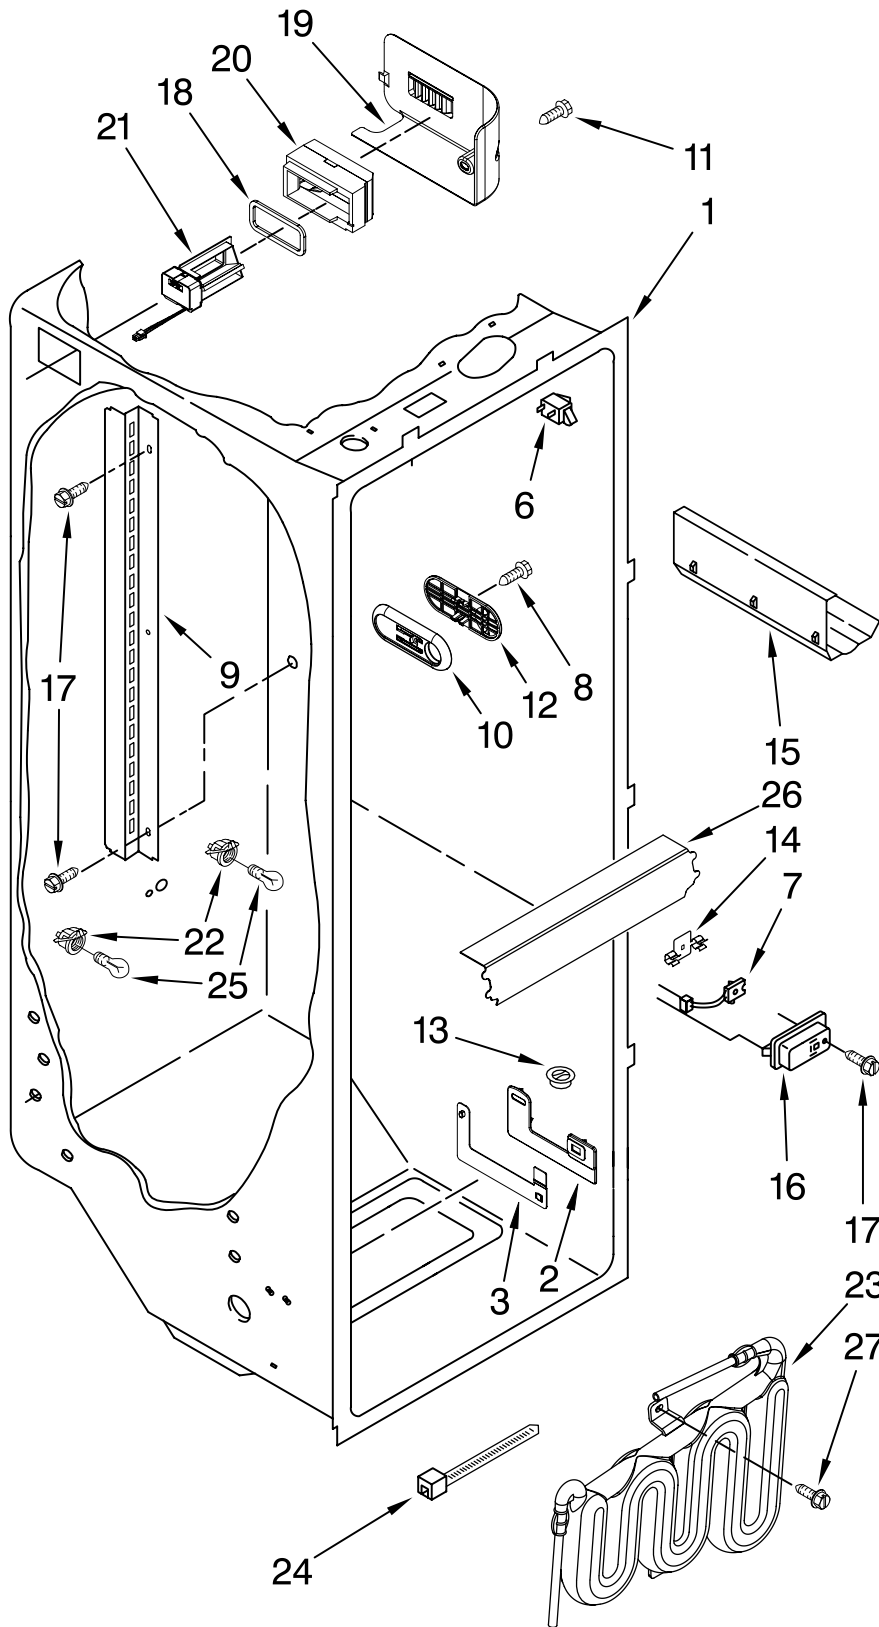

REFRIGERATOR LINER PARTS

For Models: KSCS23FVWH01, KSCS23FVBL01, KSCS23FVSS01, KSCS23FVMS01, KSCS23FVMK01

(White)

(Black)

(Stainless)

(Monochromatic
Stainless)

(Monochromatic
Stainless)

Illus. No.	Part No.	DESCRIPTION
1		Liner (Not A Serviceable Part)
2	2223524	Escutcheon, Meat Pan Control
3	2223339	Slide Meat Pan Control
6	1118894	Switch, Rocker Arm
7	2188820	Thermistor
8	3400893	Screw
9	2319866	Ladder, Shelf (2)
10	2301234	Housing, Door Control
11	489084	Screw
12	2301235	Slide, Door Control
13	2171846	Release Valve
14	2209204	Clip, Thermistor
15	2179404K	Rack, Wine & Egg
16	1116793	Cover, Thermistor
17	489478	Screw
18	2304597	Gasket, Air Baffle
19	2223403	Cover, Air Baffle
20	2224076	Air Diffuser Assembly
21	W10185224	Air Baffle
22	2162085	Socket
23	2307107	Reservoir
24	2205813	Strap
25	2255743	Light Bulb
26	2223663	Light Lens
27	488280	Screw