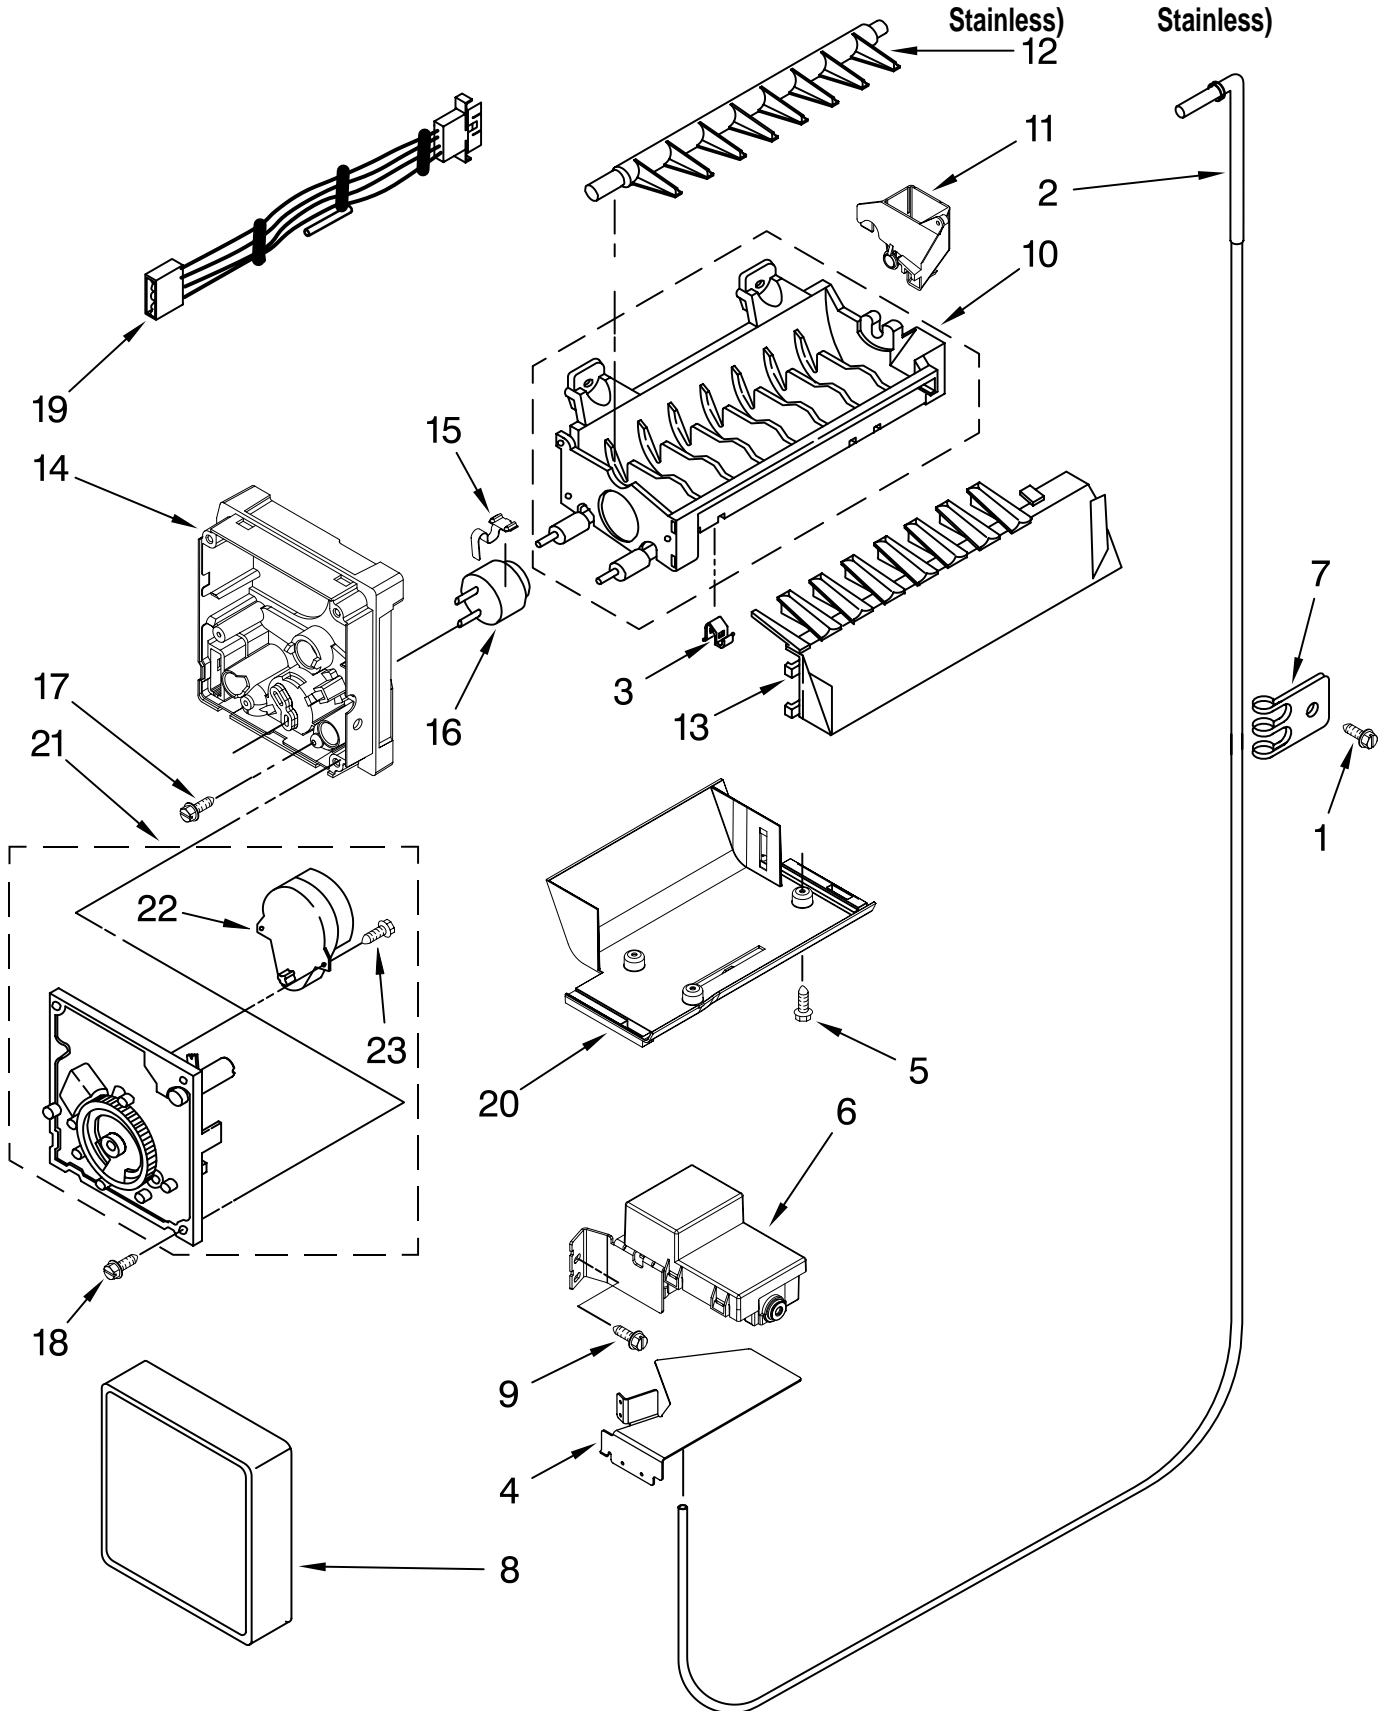

ICEMAKER PARTS

For Models: KSCS23FVWH01, KSCS23FVBL01, KSCS23FVSS01, KSCS23FVMS01, KSCS23FVMK01
(White) (Black) (Stainless) (Monochromatic) (Monochromatic Stainless)

FOR ORDERING INFORMATION REFER TO PARTS PRICE LIST

ICEMAKER PARTS

For Models: KSCS23FVWH01, KSCS23FVBL01, KSCS23FVSS01, KSCS23FVMS01, KSCS23FVMK01
(White) (Black) (Stainless) (Monochromatic (Monochromatic
Stainless) Stainless)

Illus. No.	Part No.	DESCRIPTION
1	489084	Screw
2	2303216	Fitting, Water Tube
3	628379	Clip, Fuse
4	2313394	Shield, Water Valve
5	489478	Screw
6	W10159840	Smart Valve Asm
7	2208136	Tube Clip
8	2174358	Cover
9	488649	Screw
10	W10122527	Mold & Heater Assembly (Also Order 542638)
11	2304969	Cup, Water Fill
12	627843	Ejector
13	2198598	Ice Striper
14	2194712	Support
15	2315522	Retainer, Thermostat
16	627985	Thermostat (Also Order 542369 Cement Alumilastic)
17	8533917	Screw
18	489276	Screw
19	2187467	Harness, Wiring
20	2303583	Bracket, Ice maker Mounting
21	626691	Module Assembly (Includes Items 22 & 23)
22		Motor
23	489136	Screw
100	W10122502	Ice maker Assembly