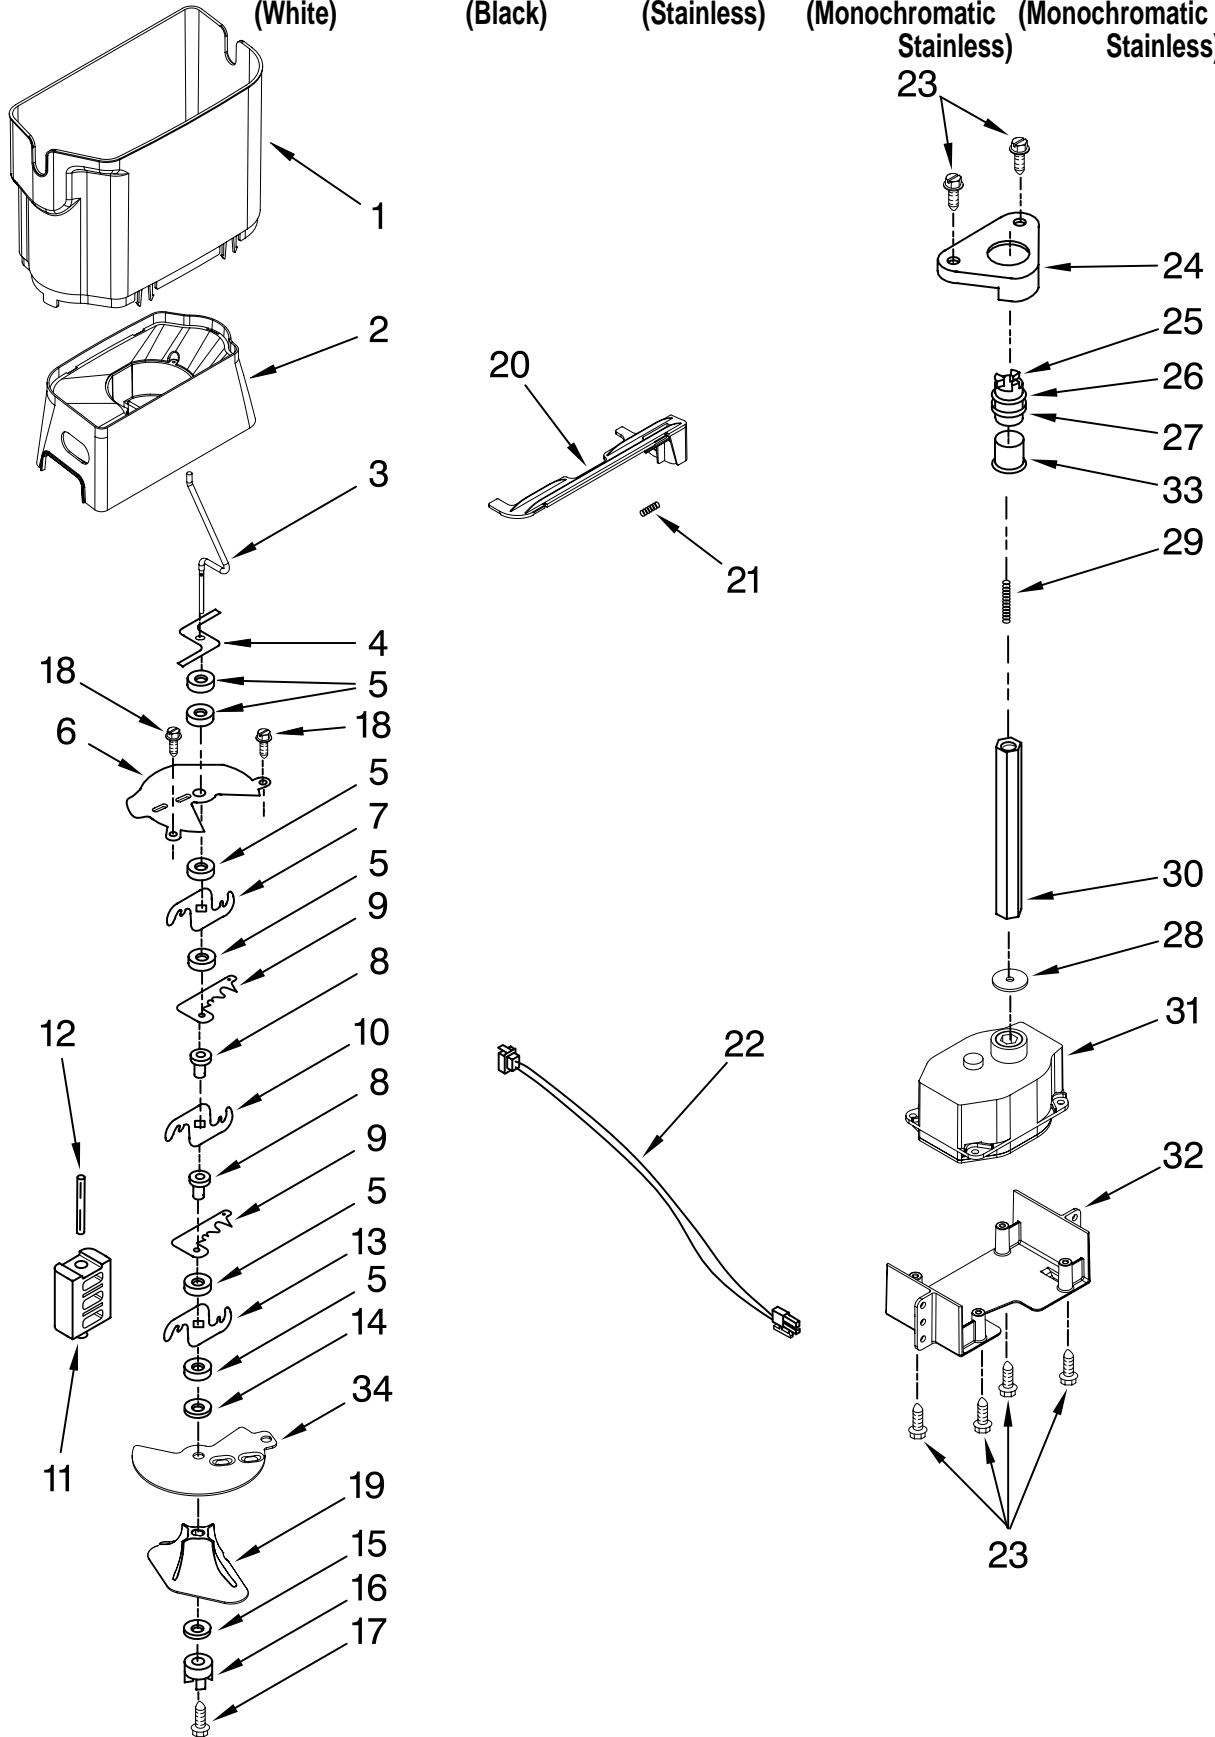

MOTOR AND ICE CONTAINER PARTS

For Models: KSCS23FVWH01, KSCS23FVBL01, KSCS23FVSS01, KSCS23FVMS01, KSCS23FVMK01

(White)

(Black)

(Stainless)

(Monochromatic
Stainless)

(Monochromatic
Stainless)

FOR ORDERING INFORMATION REFER TO PARTS PRICE LIST

MOTOR AND ICE CONTAINER PARTS

For Models: KSCS23FVWH01, KSCS23FVBL01, KSCS23FVSS01, KSCS23FVMS01, KSCS23FVMK01
(White) (Black) (Stainless) (Monochromatic Stainless) (Monochromatic Stainless)

Illus. No.	Part No.	DESCRIPTION
1	W10139482	Ice Bin
2	W10140686	Crusher Bin
3	W10140642	Auger
4	2258220	Washer
5	1119007	Spacer, Flat (4)
6	W10139321	Cover, Crusher
7	2257024	Blade, Rotary
8	1119005	Spacer, Step (2)
9	2257020	Blade, Fixed
10	2257023	Blade, Rotary
11	2317239	Block, Blade
12	489229	Roll Pin
13	2257022	Blade, Rotary
14	489235	Washer, Plain
15	2198661	Washer, Coupling
16	2220457	Coupling
17	8281164	Screw
18	3400065	Screw
19	2317243	Wiper
20	W10140685	Latch, Bin
21	2198608	Spring, Latch
22	2187813	Wire Assembly, IDI Motor
23	8281163	Screw
24	2212369	Holder
25	2220458	Coupling, Bottom
26	2198628	Seal
27	2212370	Washer
28	2305382	Rubber Boot
29	2198607	Spring
30	2305243	Drive Shaft
31	2252130	Dispenser, Motor
32	2305208	Bracket, Motor
33	2212365	Sleeve, Coupling
34	2317250	Divider-Chamber
100	W10140693	Ice Container (Complete)