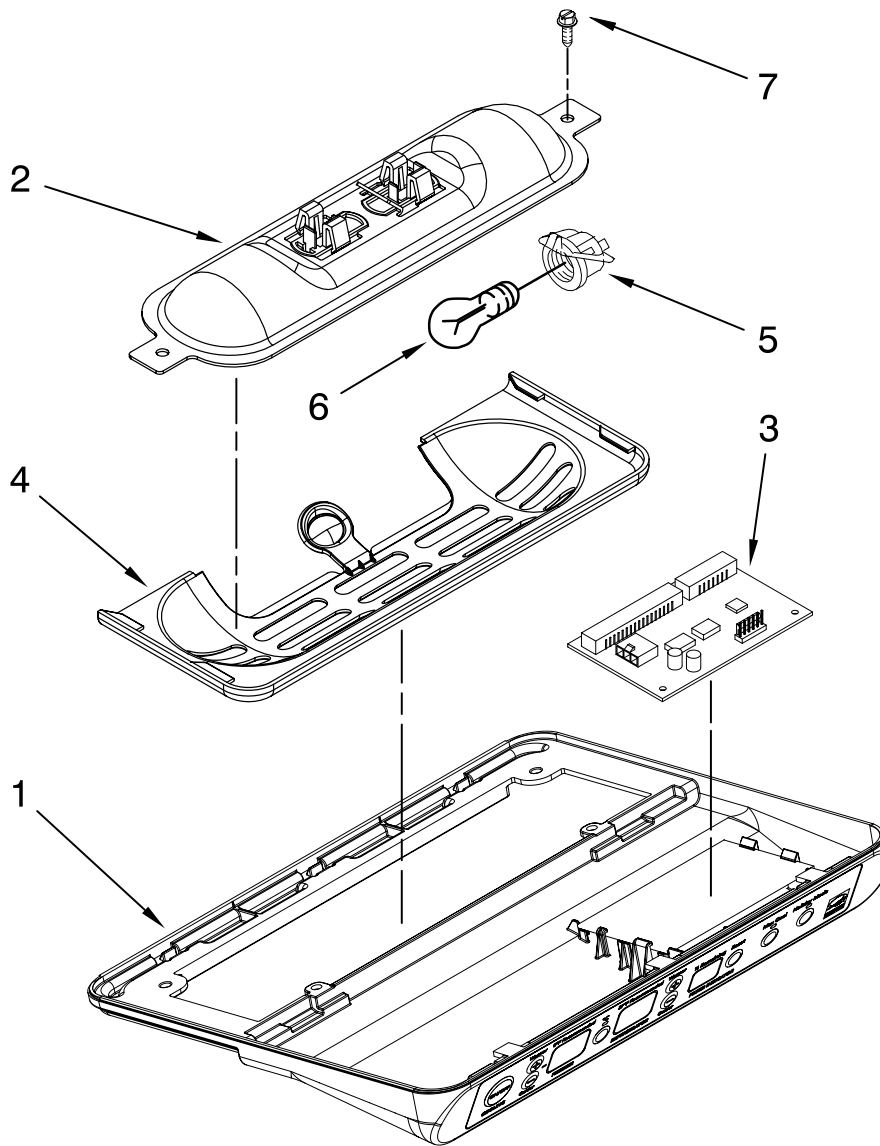

CONTROL PARTS

For Models: KSCS23FVWH01, KSCS23FVBL01, KSCS23FVSS01, KSCS23FVMS01, KSCS23FVMK01
(White) (Black) (Stainless) (Monochromatic Stainless) (Monochromatic Stainless)

Illus. No.	Part No.	DESCRIPTION
1	W10175591	Control Box (Includes #3)
2	2223882	Heat Shield Asm (Includes #5)
3	2307037	Control Board Asm
4	2223506	Light Lens, Control Box
5	2223857	Light Socket
6	2326255	Light Bulb
7	489000	Screw

FOR ORDERING INFORMATION REFER TO PARTS PRICE LIST