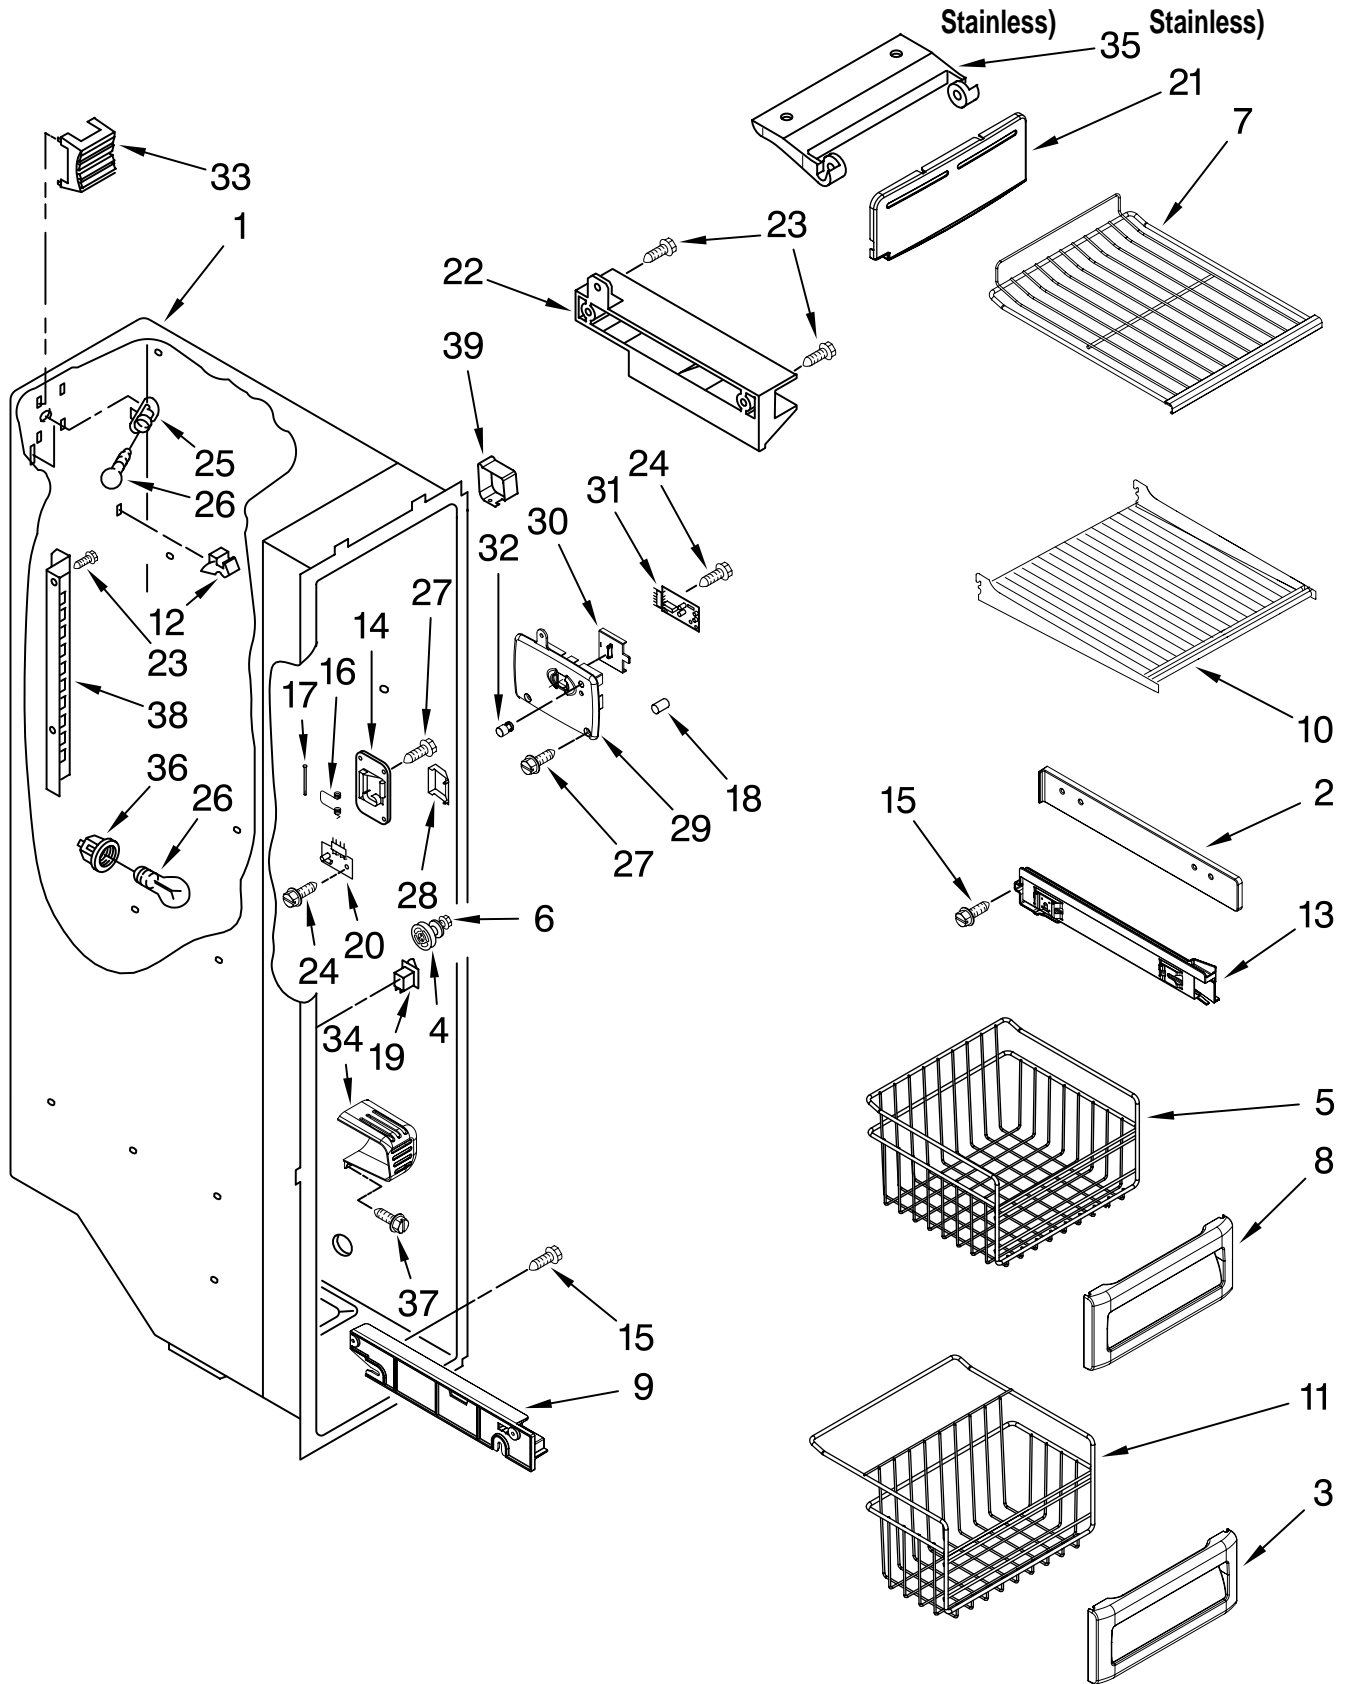

FREEZER LINER PARTS

For Models: KSCS23FVWH01, KSCS23FVBL01, KSCS23FVSS01, KSCS23FVMS01, KSCS23FVMK01
(White) (Black) (Stainless) (Monochromatic) (Monochromatic

FOR ORDERING INFORMATION REFER TO PARTS PRICE LIST

FREEZER LINER PARTS

For Models: KSCS23FVWH01, KSCS23FVBL01, KSCS23FVSS01, KSCS23FVMS01, KSCS23FVMK01
(White) (Black) (Stainless) (Monochromatic (Monochromatic
Stainless) Stainless)

Illus. No.	Part No.	DESCRIPTION
1		Liner (Not A Serviceable Part)
2	2223777	Spacer, Slide (2)
3	2224051	Basket, Front
4	2196483	Stud Assembly
5	2223691	Basket, Deep (2)
6	8281158	Screw
7	2223500	Shelf Assembly, Cantilever (2)
8	2224053	Front, Basket
9		Shelf Track
	2223787	Right Side
	2223788	Left Side
10	2254615	Shelf, Fixed
11	2223694	Basket, Lower
12	842534	Clip, Air Duct
13		Glide Assembly, Basket (2)
	2301544	Right Side
	2301545	Left Side
14	2259487	Cover, Emitter
15	8534064	Screw
16	2198635	Spring
17	2198634	Pin
18	2198665	Tube, P.C. Board
19	1115373	Switch, Rocker Arm
20	W10193840	P.C. Board Emitter
21	W10185438	Cover, Ice Maker
22		Slide, Ice Maker Mounting
	2212321	Right Side
	2306900	Left Side
23	489478	Screw
24	489214	Screw
25	2162085	Light Socket
26	2255743	Light Bulb
27	8281185	Screw
28	2198633	Flipper
29	W10173569	Cover, Receiver
30	2315398	Slide, Ice Maker Shut Off
31	W10193666	P.C. Board, Receiver
32	2198643	Lens
33	2198589	Light Shield
34	2212340	Light Lens
35	2198641	Bracket, Ice Maker Cover
36	2155597	Socket, Light
37	3400893	Screw
38		Ladder
	2198609	Left Side
	2198610	Right Side
39	2303378	Shield, Wiring

FOR ORDERING INFORMATION REFER TO PARTS PRICE LIST