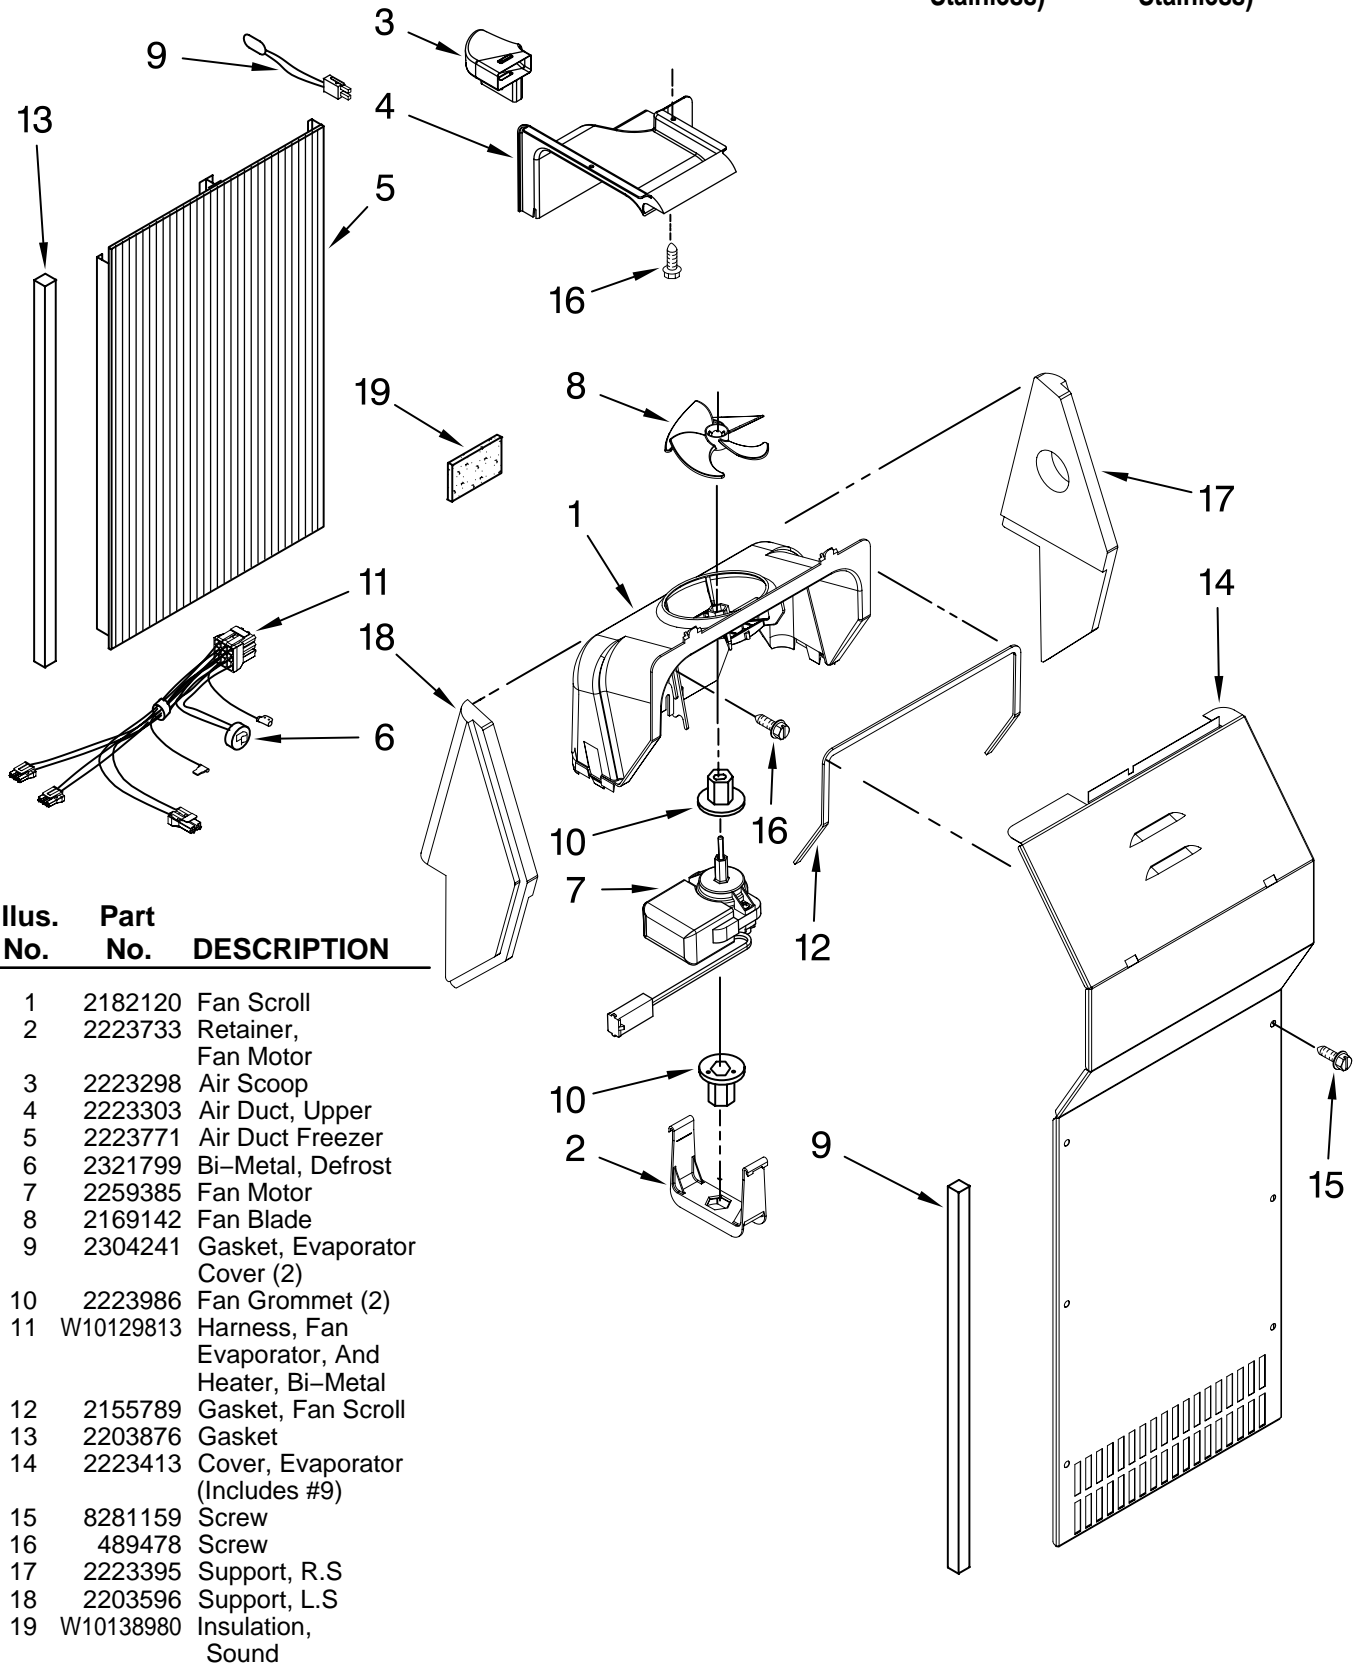

AIR FLOW PARTS

For Models: KSCS23FVWH01, KSCS23FVBL01, KSCS23FVSS01, KSCS23FVMS01, KSCS23FVMK01
(White) (Black) (Stainless) (Monochromatic Stainless) (Monochromatic Stainless)

Illus. No.	Part No.	DESCRIPTION
1	2182120	Fan Scroll
2	2223733	Retainer, Fan Motor
3	2223298	Air Scoop
4	2223303	Air Duct, Upper
5	2223771	Air Duct Freezer
6	2321799	Bi-Metal, Defrost
7	2259385	Fan Motor
8	2169142	Fan Blade
9	2304241	Gasket, Evaporator Cover (2)
10	2223986	Fan Grommet (2)
11	W10129813	Harness, Fan Evaporator, And Heater, Bi-Metal
12	2155789	Gasket, Fan Scroll
13	2203876	Gasket
14	2223413	Cover, Evaporator (Includes #9)
15	8281159	Screw
16	489478	Screw
17	2223395	Support, R.S
18	2203596	Support, L.S
19	W10138980	Insulation, Sound

FOR ORDERING INFORMATION REFER TO PARTS PRICE LIST