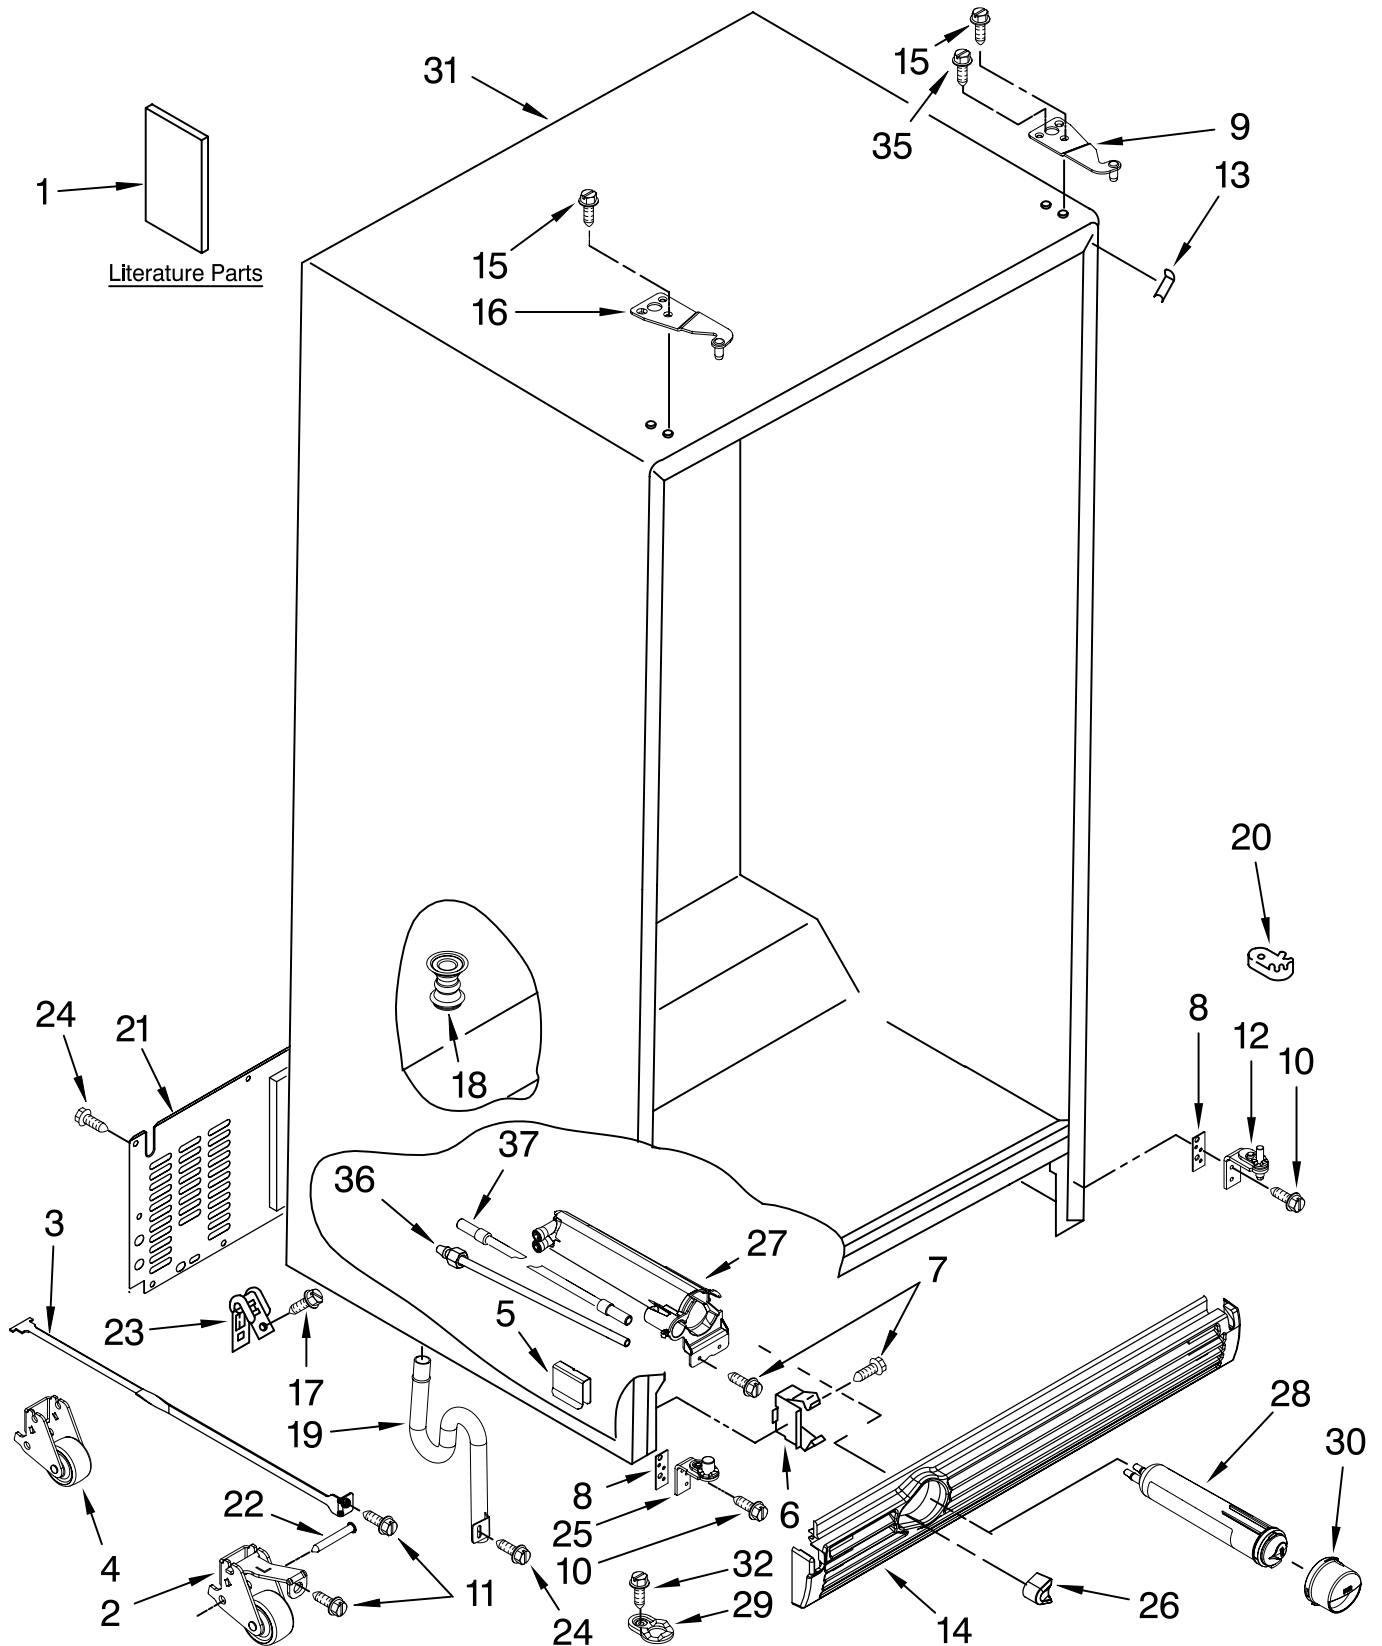

KitchenAid®

CABINET PARTS

REFRIGERATOR

For Models: KSCS23FVWH01, KSCS23FVBL01, KSCS23FVSS01, KSCS23FVMS01, KSCS23FVMK01

(White)

(Black)

(Stainless)

(Monochromatic
Stainless)

(Monochromatic
Stainless)

FOR ORDERING INFORMATION REFER TO PARTS PRICE LIST