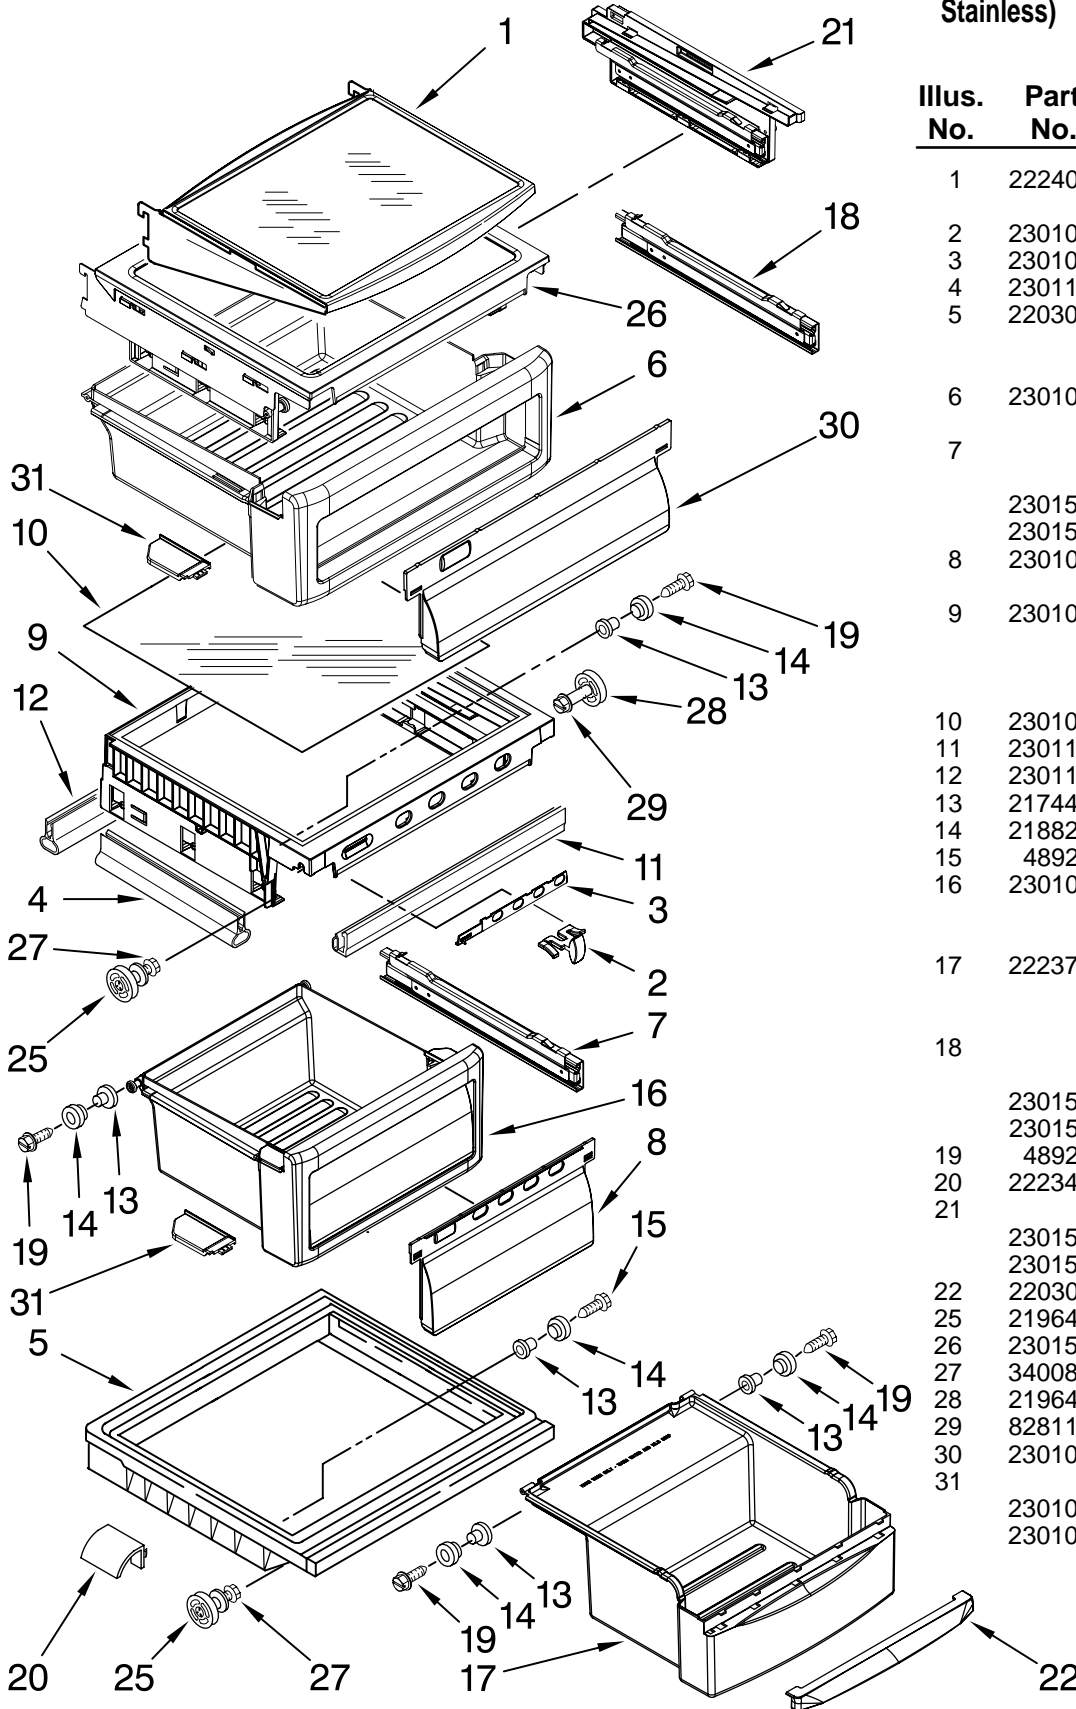

REFRIGERATOR LINER PARTS

For Models: KSCS23FVWH01, KSCS23FVBL01, KSCS23FVSS01, KSCS23FVMS01, KSCS23FVMK01

(White)

(Black)

(Stainless)

(Monochromatic
Stainless)

(Monochromatic
Stainless)

Illus. No.	Part No.	DESCRIPTION
1		Liner (Not A Serviceable Part)
2	2223524	Escutcheon, Meat Pan Control
3	2223339	Slide Meat Pan Control
6	1118894	Switch, Rocker Arm
7	2188820	Thermistor
8	3400893	Screw
9	2319866	Ladder, Shelf (2)
10	2301234	Housing, Door Control
11	489084	Screw
12	2301235	Slide, Door Control
13	2171846	Release Valve
14	2209204	Clip, Thermistor
15	2179404K	Rack, Wine & Egg
16	1116793	Cover, Thermistor
17	489478	Screw
18	2304597	Gasket, Air Baffle
19	2223403	Cover, Air Baffle
20	2224076	Air Diffuser Assembly
21	W10185224	Air Baffle
22	2162085	Socket
23	2307107	Reservoir
24	2205813	Strap
25	2255743	Light Bulb
26	2223663	Light Lens
27	488280	Screw

(Monochromatic
Stainless)

Illus. No.	Part No.	DESCRIPTION
1	2224061	Shelf Assembly, Cantilever (2)
2	2301025	Button, Humidity
3	2301026	Slide, Humidity
4	2301117	Gasket, Side (2)
5	2203027	Cover, Meat Pan (Includes Items 13, 14, 15 & 20)
6	2301023	Snack Pan (Includes 30 & 31)
7		Glide Assembly, Crisper Pan
	2301548	Right Side
	2301549	Left Side
8	2301001	Window, Crisper Pan
9	2301028	Cover, Crisper (Includes 2, 3, 4, 11, 12, 13, 14 & 19)
10	2301009	Glass, Cover
11	2301116	Gasket (Front)
12	2301115	Gasket (Rear)
13	2174478	Eyelet, Roller
14	2188212	Roller
15	489211	Screw
16	2301031	Crisper Pan (Includes 8, 13, 14, 19 & 31)
17	2223790	Meat Pan (Includes 13, 14, 19 & 22)
18		Glide Assembly, Snack Pan
	2301550	Right Side
	2301551	Left Side
19	489261	Screw
20	2223487	Deflector
21		Support Assembly
	2301569	Right Side
	2301570	Left Side
22	2203031	Handle
25	2196485	Stud Assembly
26	2301566	Shelf, Snack Pan
27	3400894	Screw
28	2196483	Stud Assembly
29	8281158	Screw
30	2301006	Window, Snack Pan
31		Cap, Snack Pan
	2301016	Right Side
	2301017	Left Side