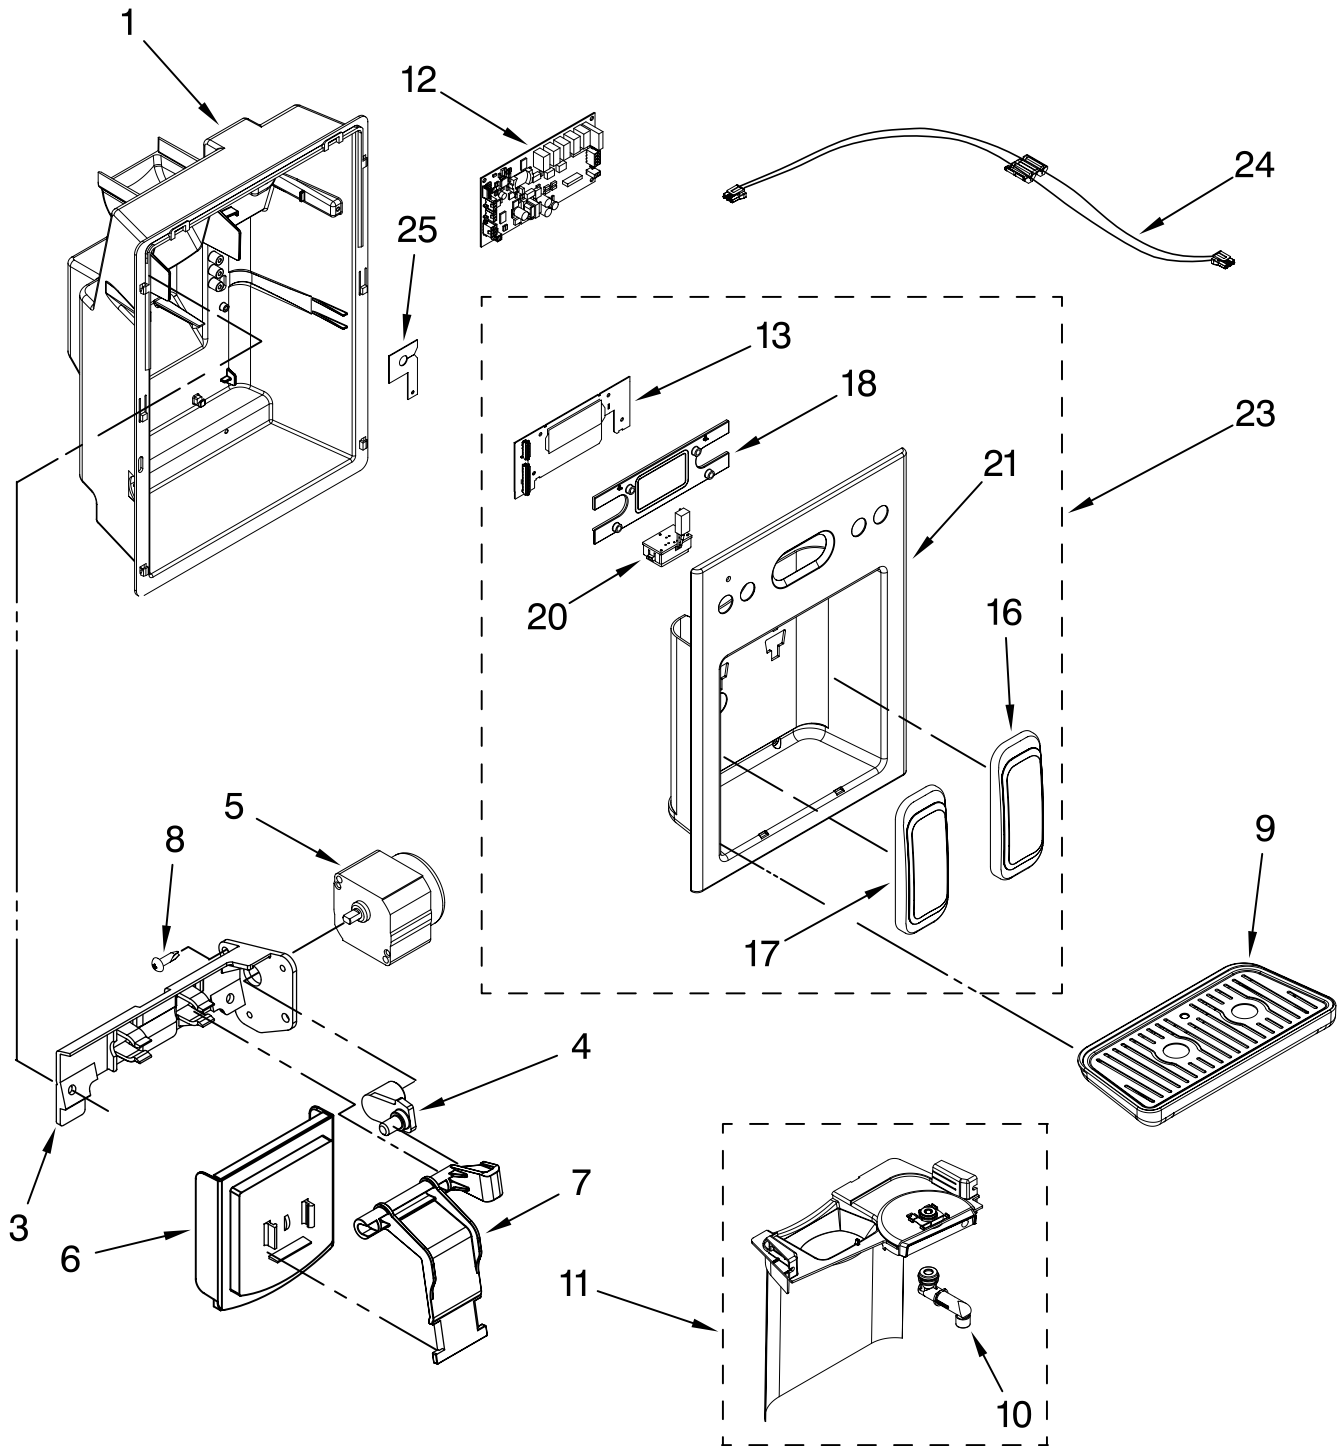

DISPENSER FRONT PARTS

For Models: KSCS23FVWH01, KSCS23FVBL01, KSCS23FVSS01, KSCS23FVMS01, KSCS23FVMK01
(White) (Black) (Stainless) (Monochromatic Stainless) (Monochromatic Stainless)

FOR ORDERING INFORMATION REFER TO PARTS PRICE LIST

DISPENSER FRONT PARTS

For Models: KSCS23FVWH01, KSCS23FVBL01, KSCS23FVSS01, KSCS23FVMS01, KSCS23FVMK01
(White) (Black) (Stainless) (Monochromatic (Monochromatic
Stainless) Stainless)

Illus. No.	Part No.	DESCRIPTION
1		Housing, Dispenser (Not Serviced)
3	2305202	Bracket, Motor
4	2305242	Connector, Door Bracket
5	2305262	Motor, Ice Door
6	2305258	Door, Ice
7	2305204	Support, Ice Door
8	4449745	Screw
9		Tray Assembly
	2315109W	White
	2315109B	Black
	2315109NA	Nickel Alloy
10	W10187441	Spigot
11	2305456	Separator Assembly
12	2303843	Electronic Control (Core)
13	2305219	Cover, Electronic Control
16		Pad, Water
	2305307CE	For White Model
	2305307GE	For Black Model
	2305307AS	For Monochromatic Stainless Model
	2305307GE	For Stainless Steel Model
17		Pad, Ice
	2305306CE	For White Model
	2305306GE	For Black Model
	2305306AS	For Monochromatic Stainless Model
	2305306GE	For Stainless Steel Model
18	2305287	Lens, Front Cover
20	2305342	LED Assembly
21		Front Cover, Housing (Not Available, Order #23)
23		Front Cover Assembly (Includes Items 13, 16, 17, 18, 20 & 21)
	2326256W	White
	2326256B	Black
	2326256NO	Nickel One
24	W10178851	Wire Assembly, User Interface
25	2305447	Clip, Wiring

FOR ORDERING INFORMATION REFER TO PARTS PRICE LIST