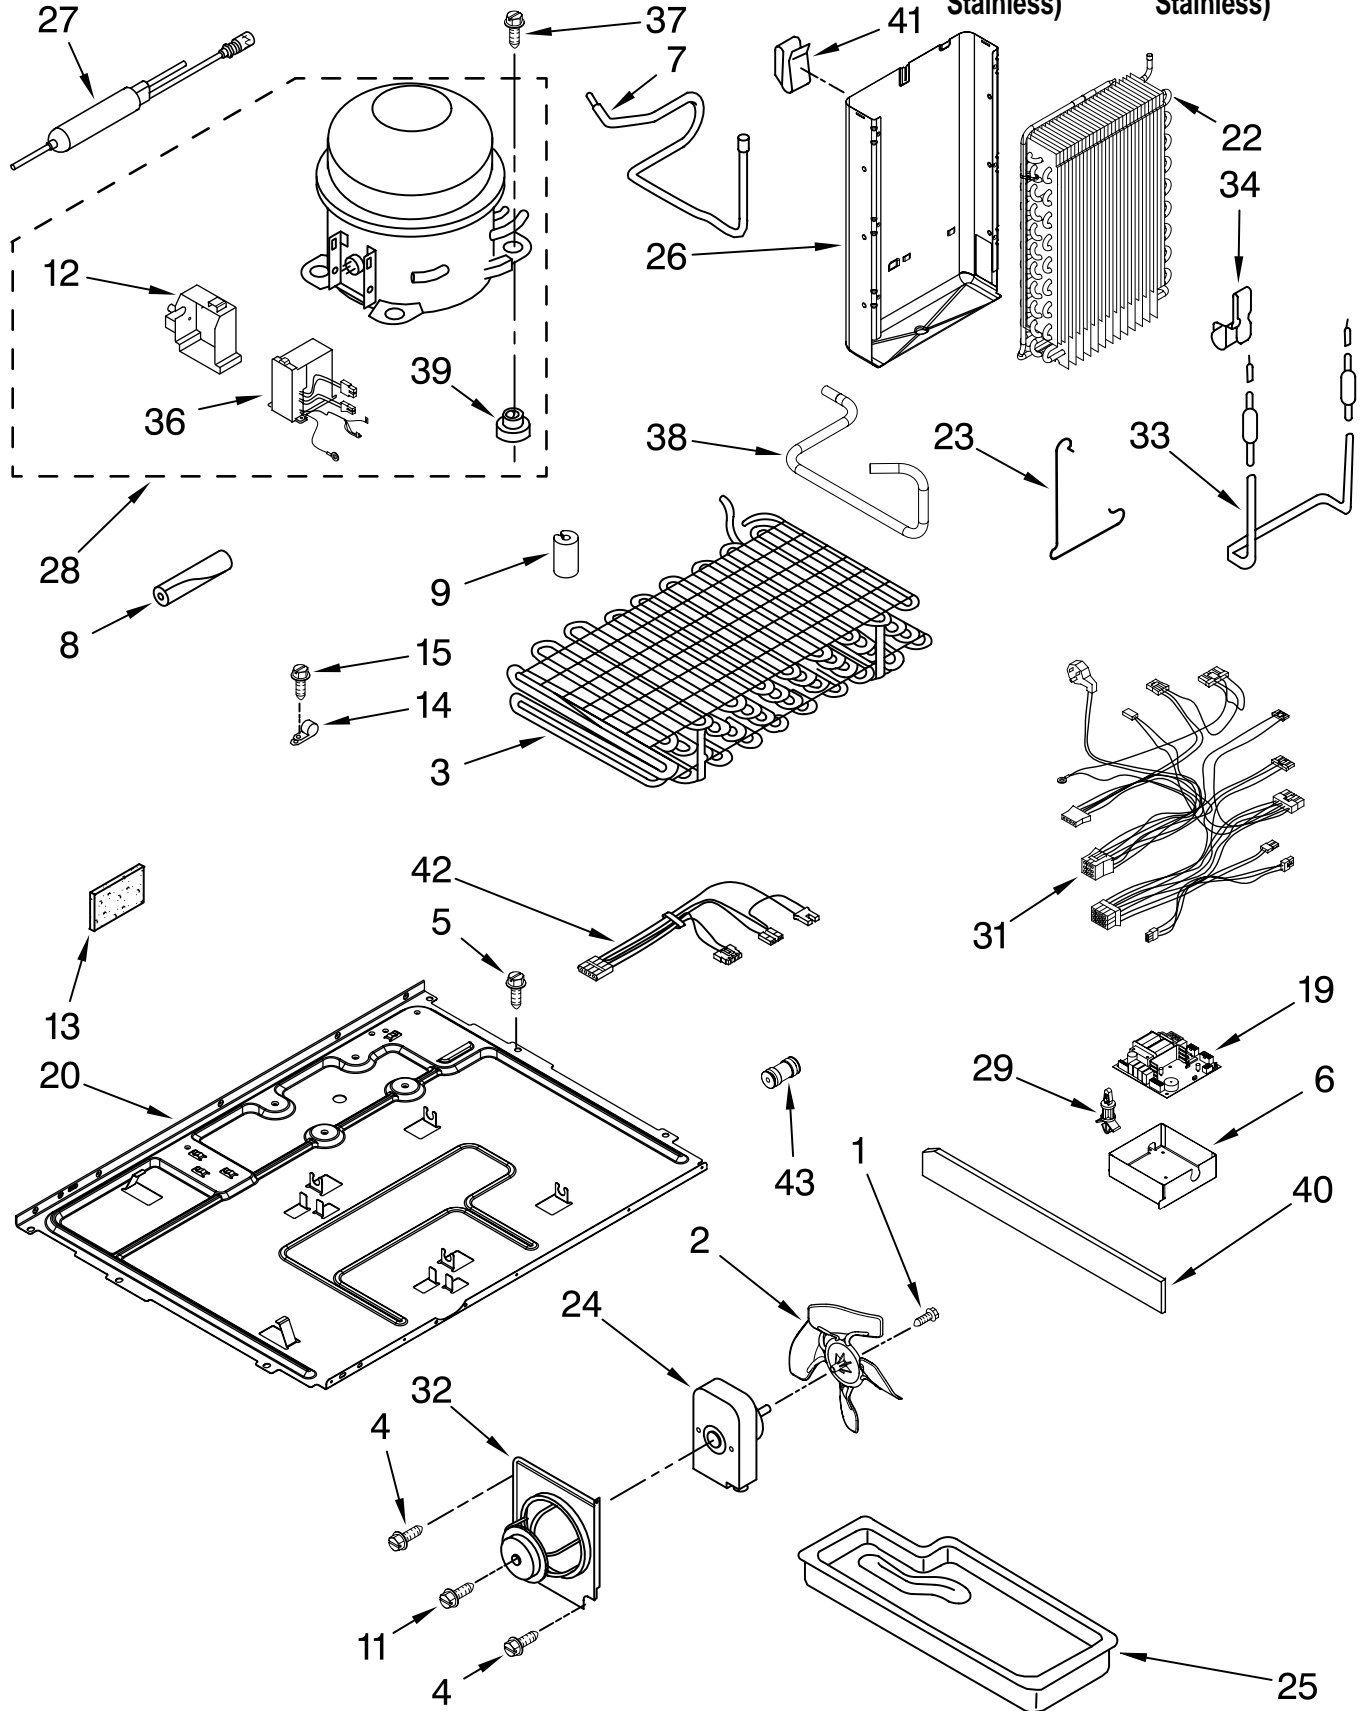

UNIT PARTS

For Models: KSCS23FVWH01, KSCS23FVBL01, KSCS23FVSS01, KSCS23FVMS01, KSCS23FVMK01

(White)

(Black)

(Stainless)

(Monochromatic
Stainless)

(Monochromatic
Stainless)

FOR ORDERING INFORMATION REFER TO PARTS PRICE LIST

UNIT PARTS

For Models: KSCS23FVWH01, KSCS23FVBL01, KSCS23FVSS01, KSCS23FVMS01, KSCS23FVMK01
(White) (Black) (Stainless) (Monochromatic (Monochromatic
Stainless) Stainless)

Illus. No.	Part No.	DESCRIPTION
1	777070	Screw
2	W10139483	Fan, Blade
3	W10131059	Condenser Assembly
4	489427	Screw
5	3400524	Screw (6)
6	2223703	Housing, Control Board
7	2223351	Tube Suction
8	2161302	Sleeve
9	2319835	Grommet, Condenser (4)
11	8533859	Screw
12	2215676	Cover, Terminal
13	2169104	Insulation, Sound
14	2305373	Clamp, Cable
15	488649	Screw
19	W10185291	Electronic Control
20	2306932	Baseplate
22	2188823	Evaporator
23	2161324	Clamp
24	2188874	Fan, Motor
25	2223398	Tray, Evaporator

Illus. No.	Part No.	DESCRIPTION
26	2224022	Heat Shield
27	W10177049	Drier
28	W10155907	Compressor (Includes Items 12 & 39)
29	2223800	Spacer (5)
31	2310122	Harness, Main Control
32	2224024	Fan, Motor Bracket
33	2323199	Heater, Defrost
34	2304287	Clip
36	W10154805	Inverter Box
37	489373	Screw
38	W10181542	Tube, Discharge
39	1100826	Grommet (4) Production
	2221003	Service
40	2223394	Extension, Air Baffle
41	2155547	Clip, Heat Shield
42	2310121	Unit Harness
43	2300868	Connector, Water Tube

Illus. No.	Part No.	DESCRIPTION
Following Parts Not Illustrated and Optional Parts Not Included		
	978025	Valve, Access (1/4")
	978026	Valve, Access (5/16")
	978027	Valve, Access (3/8")
	978028	Valve, Access (1/2")
	978029	Valve, Access (5/8")
	978030	Valve, Access (3/4")
	876764	Valve, Access (3/16")

REFRIGERANT CHARGE

6.00 oz.
(R-134A)