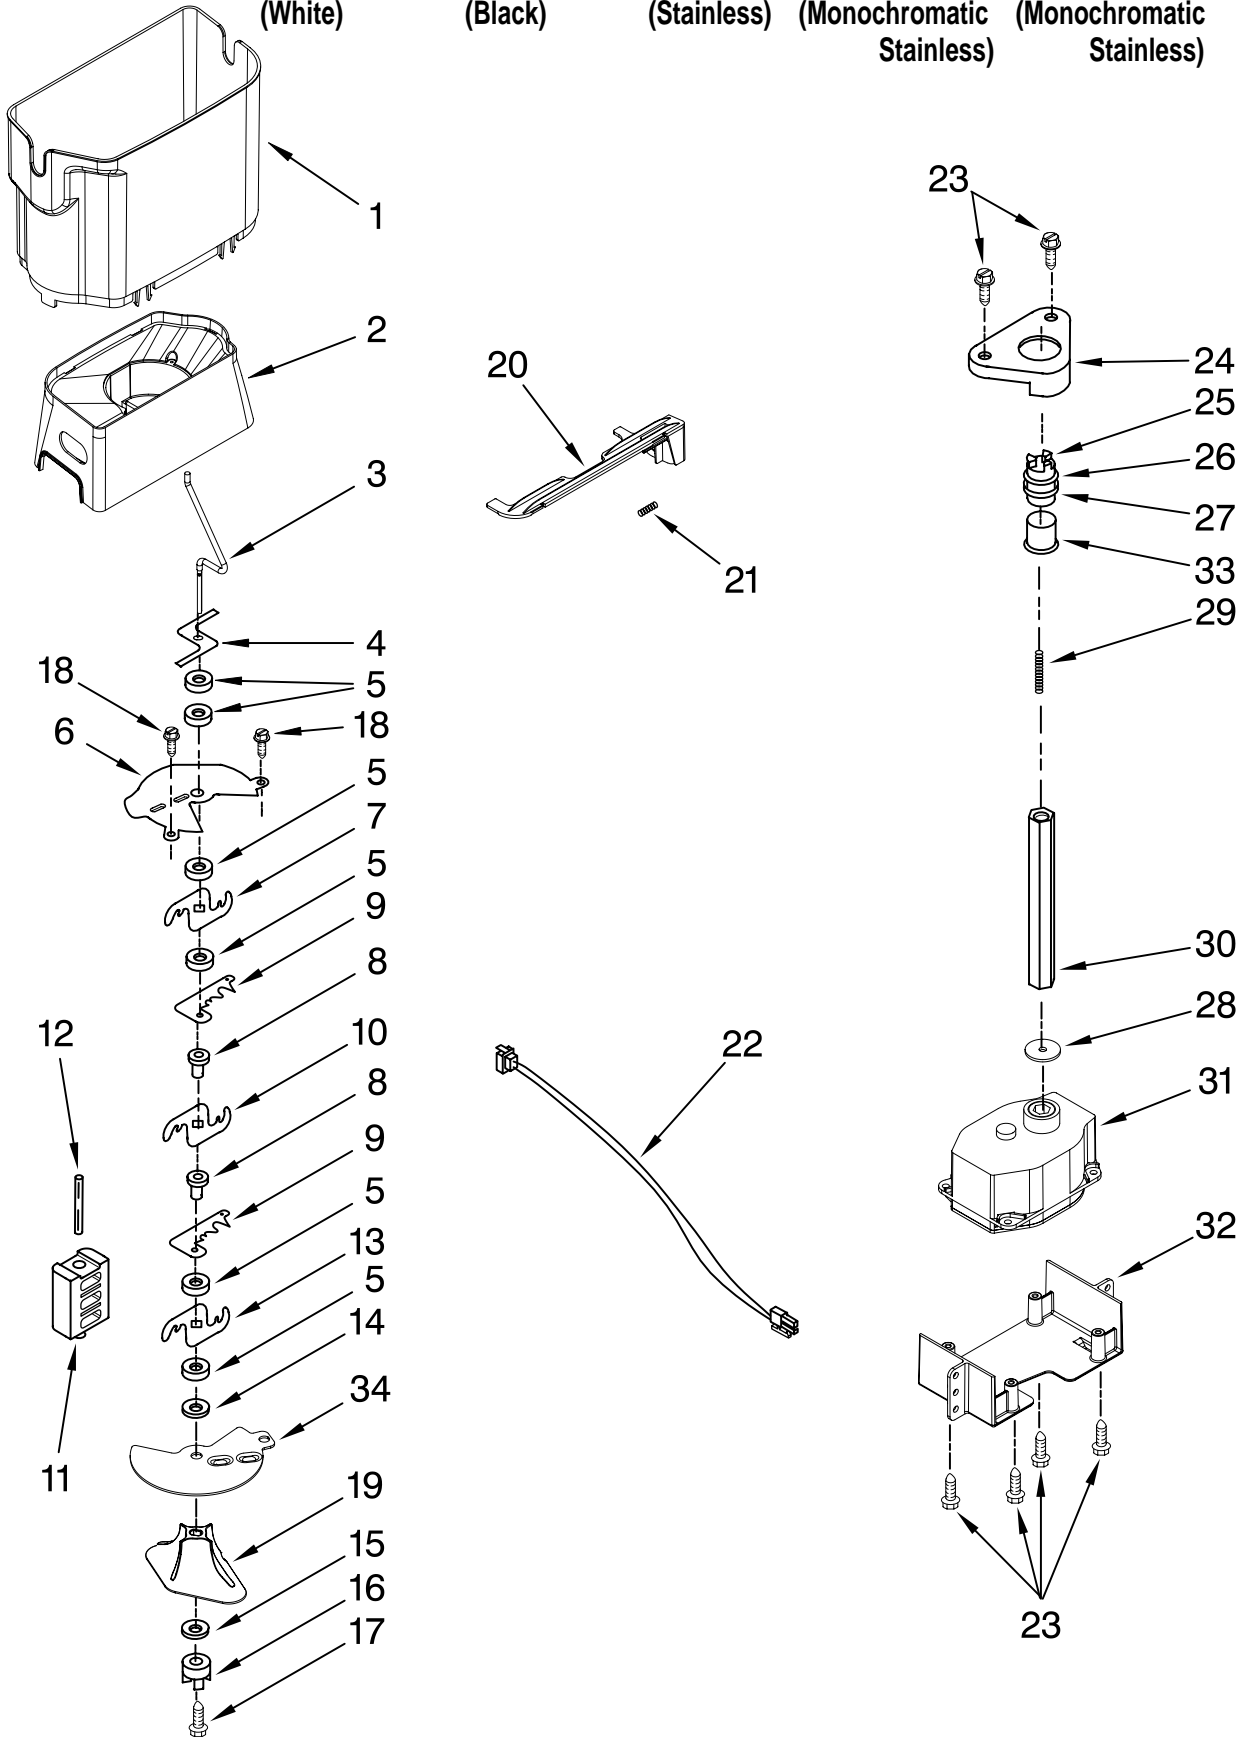

MOTOR AND ICE CONTAINER PARTS

For Models: KSCS23FVWH02, KSCS23FVBL02, KSCS23FVSS02, KSCS23FVMS02, KSCS23FVMK02
(White) (Black) (Stainless) (Monochromatic Stainless) (Monochromatic Stainless)

FOR ORDERING INFORMATION REFER TO PARTS PRICE LIST

MOTOR AND ICE CONTAINER PARTS

For Models: KSCS23FVWH02, KSCS23FVBL02, KSCS23FVSS02, KSCS23FVMS02, KSCS23FVMK02
(White) (Black) (Stainless) (Monochromatic Stainless) (Monochromatic Stainless)

Illus. No.	Part No.	DESCRIPTION
1	W10139482	Ice Bin
2	W10140686	Crusher Bin
3	W10140642	Auger
4	2258220	Washer
5	1119007	Spacer, Flat (4)
6	W10139321	Cover, Crusher
7	W10278733	Blade, Rotary
8	1119005	Spacer, Step (2)
9	2257020	Blade, Fixed
10	W10278732	Blade, Rotary
11	2317239	Block, Blade
12	489229	Roll Pin
13	W10178731	Blade, Rotary
14	489235	Washer, Plain
15	2198661	Washer, Coupling
16	2220457	Coupling
17	8281164	Screw
18	3400065	Screw
19	2317243	Wiper
20	W10140685	Latch, Bin
21	2198608	Spring, Latch
22	2187813	Wire Assembly, IDI Motor
23	8281163	Screw
24	2212369	Holder
25	2220458	Coupling, Bottom
26	2198628	Seal
27	2212370	Washer
28	2305382	Rubber Boot
29	2198607	Spring
30	2305243	Drive Shaft
31	2252130	Dispenser, Motor
32	2305208	Bracket, Motor
33	2212365	Sleeve, Coupling
34	2317250	Divider-Chamber
100	W10140693	Ice Container (Complete)