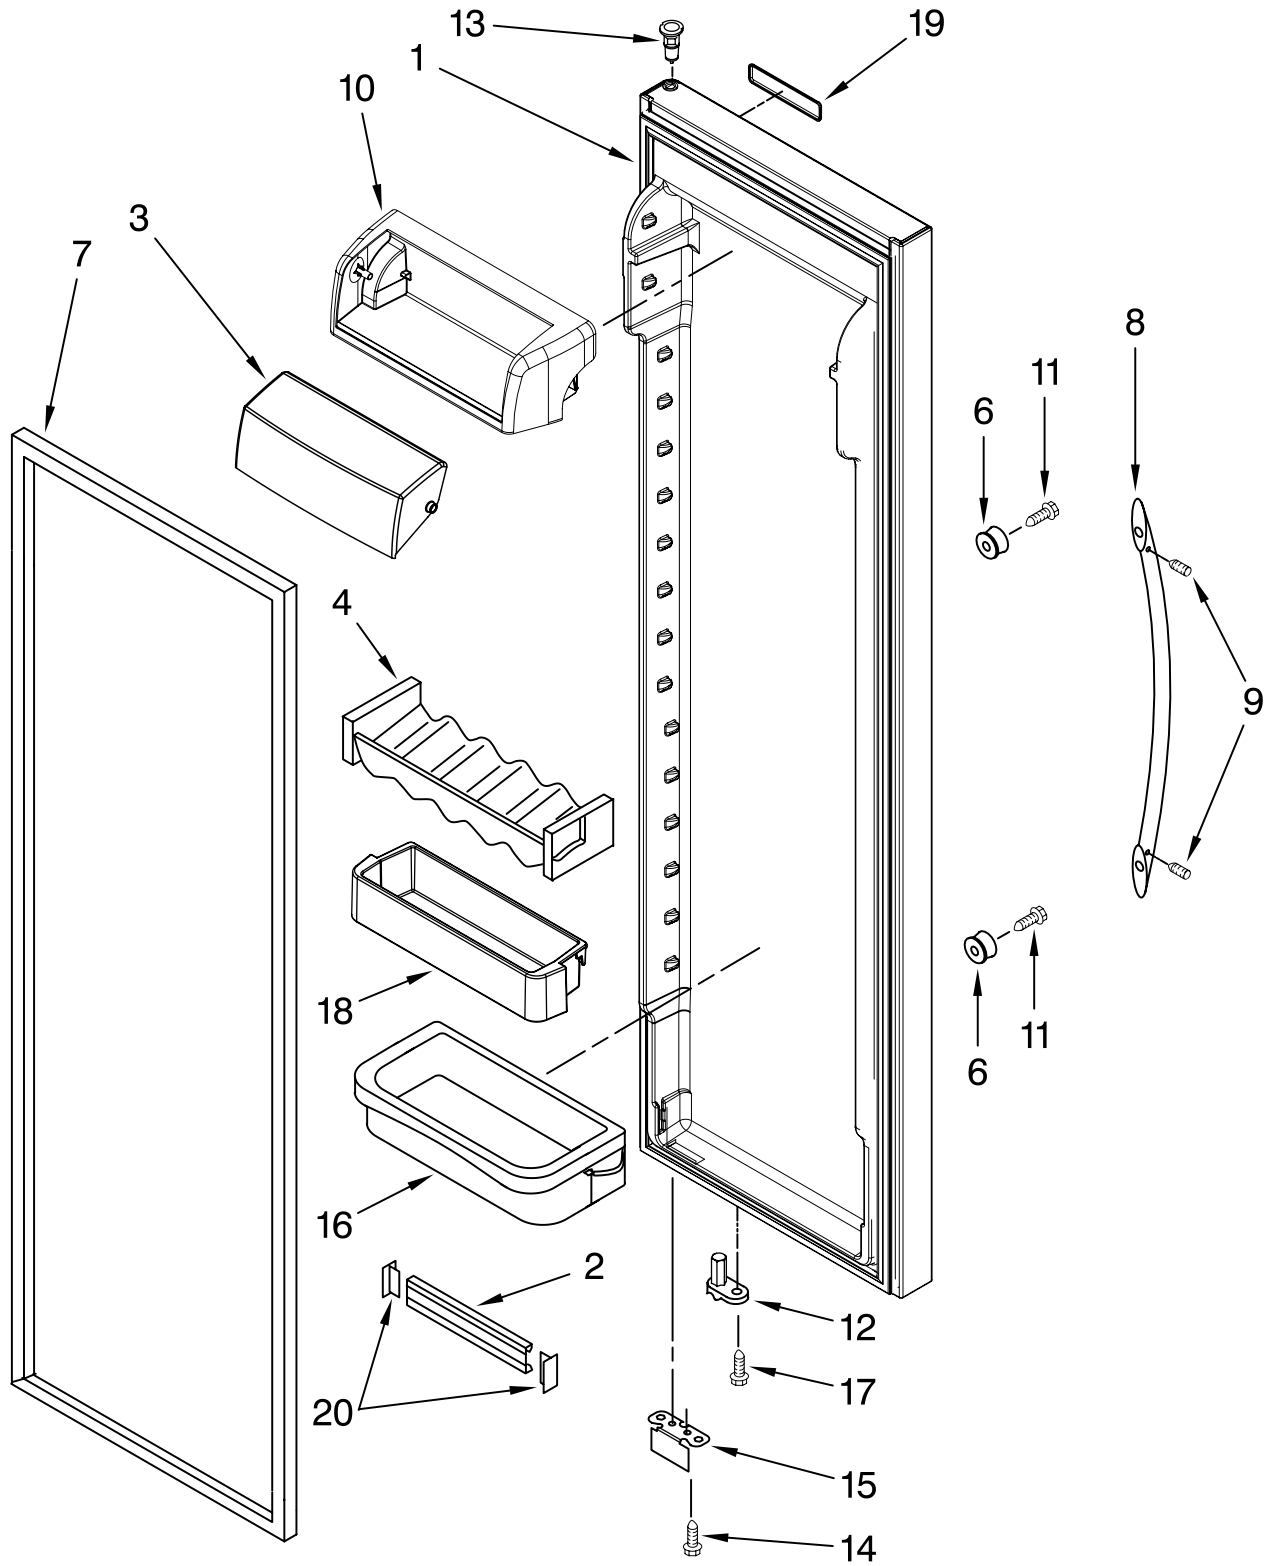

REFRIGERATOR DOOR PARTS

For Models: KSCS23FVWH02, KSCS23FVBL02, KSCS23FVSS02, KSCS23FVMS02, KSCS23FVMK02
(White) (Black) (Stainless) (Monochromatic Stainless) (Monochromatic Stainless)

FOR ORDERING INFORMATION REFER TO PARTS PRICE LIST

REFRIGERATOR DOOR PARTS

For Models: KSCS23FVWH02, KSCS23FVBL02, KSCS23FVSS02, KSCS23FVMS02, KSCS23FVMK02
(White) (Black) (Stainless) (Monochromatic (Monochromatic
Stainless) Stainless)

Illus. No.	Part No.	DESCRIPTION
1		Refrigerator Door (Includes #7)
	W10128346	White
	W10128348	Black
	2307199SAP	Monochromatic Stainless
	2307199S	Stainless Steel
2	2203087K	Trim, Shelf
3	2255421	Dairy Door
4	2223883	Caddy, Can
6	W10170540	Stud, Handle
7		Door Gasket, Magnetic
	2223841	Mist Beige
	2223911	Black
	2326342	Apollo Grey
8		Handle
	2319727W	White
	2319727B	Black
	2319727S	Stainless Steel
9		Set Screw
	W10010140	Chrome
	W10010150	Black
10	2223879	Dairy Compartment
11	488208	Screw
12	2307048	Door Closer, Upper Cam
13	2308091	Thimble, Top
14	489420	Screw
15		Bracket, Door Stop
	2306940	Chrome
	2306940B	Black
16	2223860	Door Bin (3)
17	3400012	Screw
18	2224173	Door Bin, Shallow
19		Nameplate
	W10046670	White
	W10046640	Black
	W10046610	Gray
20	2156006	Plug, Trim

FOR ORDERING INFORMATION REFER TO PARTS PRICE LIST