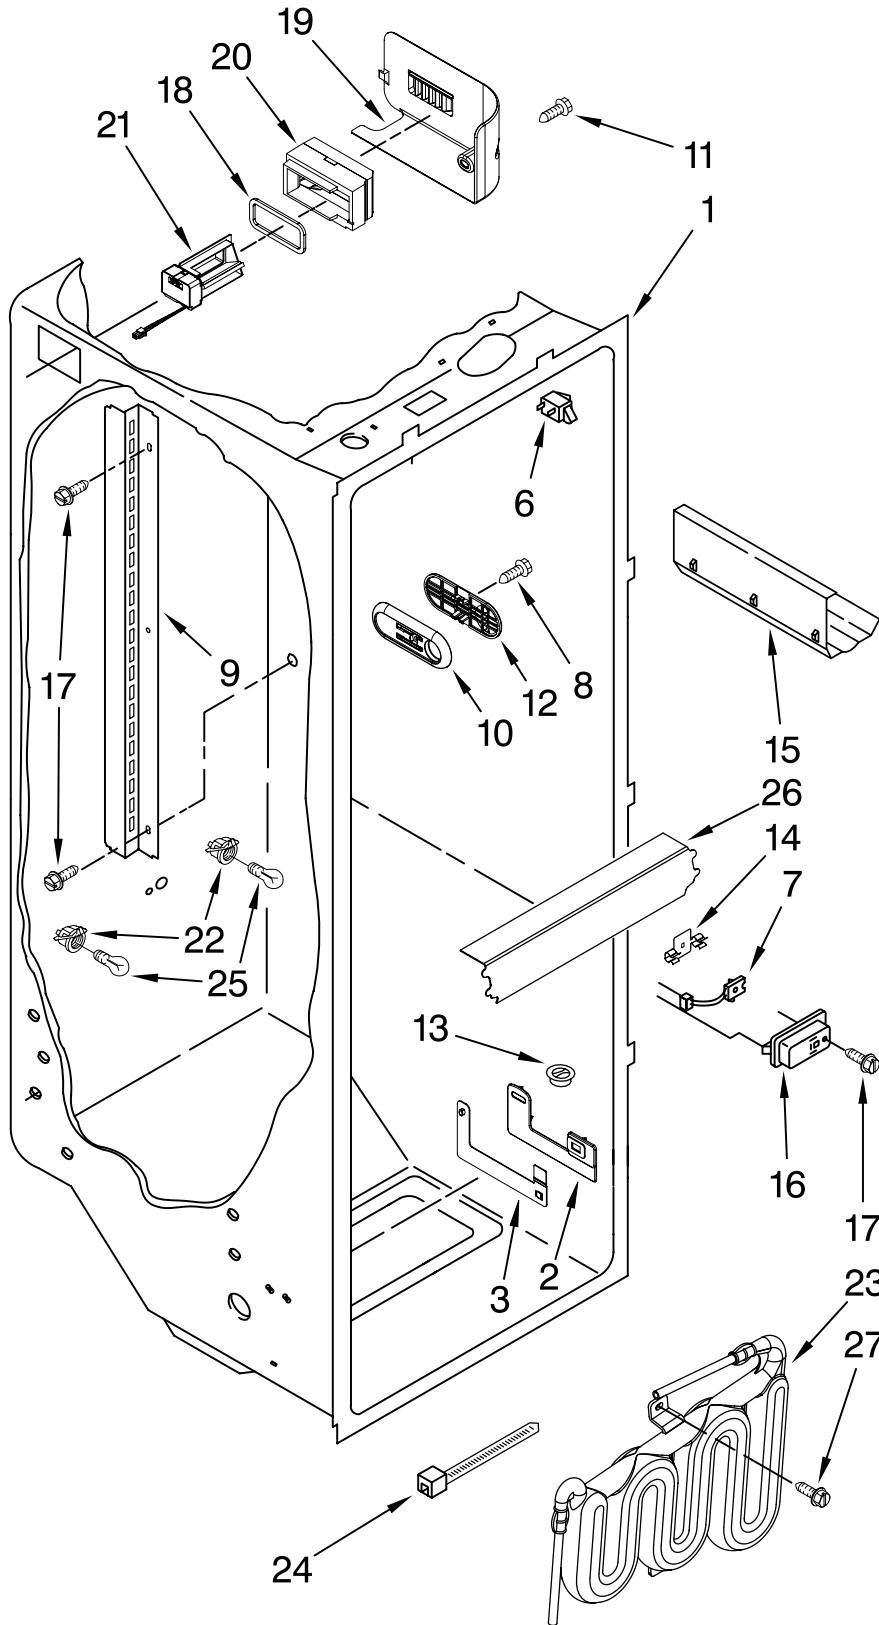

REFRIGERATOR LINER PARTS

For Models: KSCS23FVWH02, KSCS23FVBL02, KSCS23FVSS02, KSCS23FVMS02, KSCS23FVMK02
(White) (Black) (Stainless) (Monochromatic Stainless) (Monochromatic Stainless)

Illus. No.	Part No.	DESCRIPTION
1		Liner (Not A Serviceable Part)
2	2223524	Escutcheon, Meat Pan Control
3	2223339	Slide Meat Pan Control
6	1118894	Switch, Rocker Arm
7	2188820	Thermistor
8	3400893	Screw
9	2319866	Ladder, Shelf (2)
10	2301234	Housing, Door Control
11	489084	Screw
12	2301235	Slide, Door Control
14	2209204	Clip, Thermistor
15	2179404	Rack, Wine & Egg
16	1116793	Cover, Thermistor
17	489478	Screw
18	2304597	Gasket, Air Baffle
19	2223403	Cover, Air Baffle
20	2224076	Air Diffuser Assembly
21	2220377	Air Baffle
22	2162085	Socket
23	2307107	Reservoir
24	2205813	Strap
25	W10194422	Light Bulb
26	2223663	Light Lens
27	488280	Screw

FOR ORDERING INFORMATION REFER TO PARTS PRICE LIST