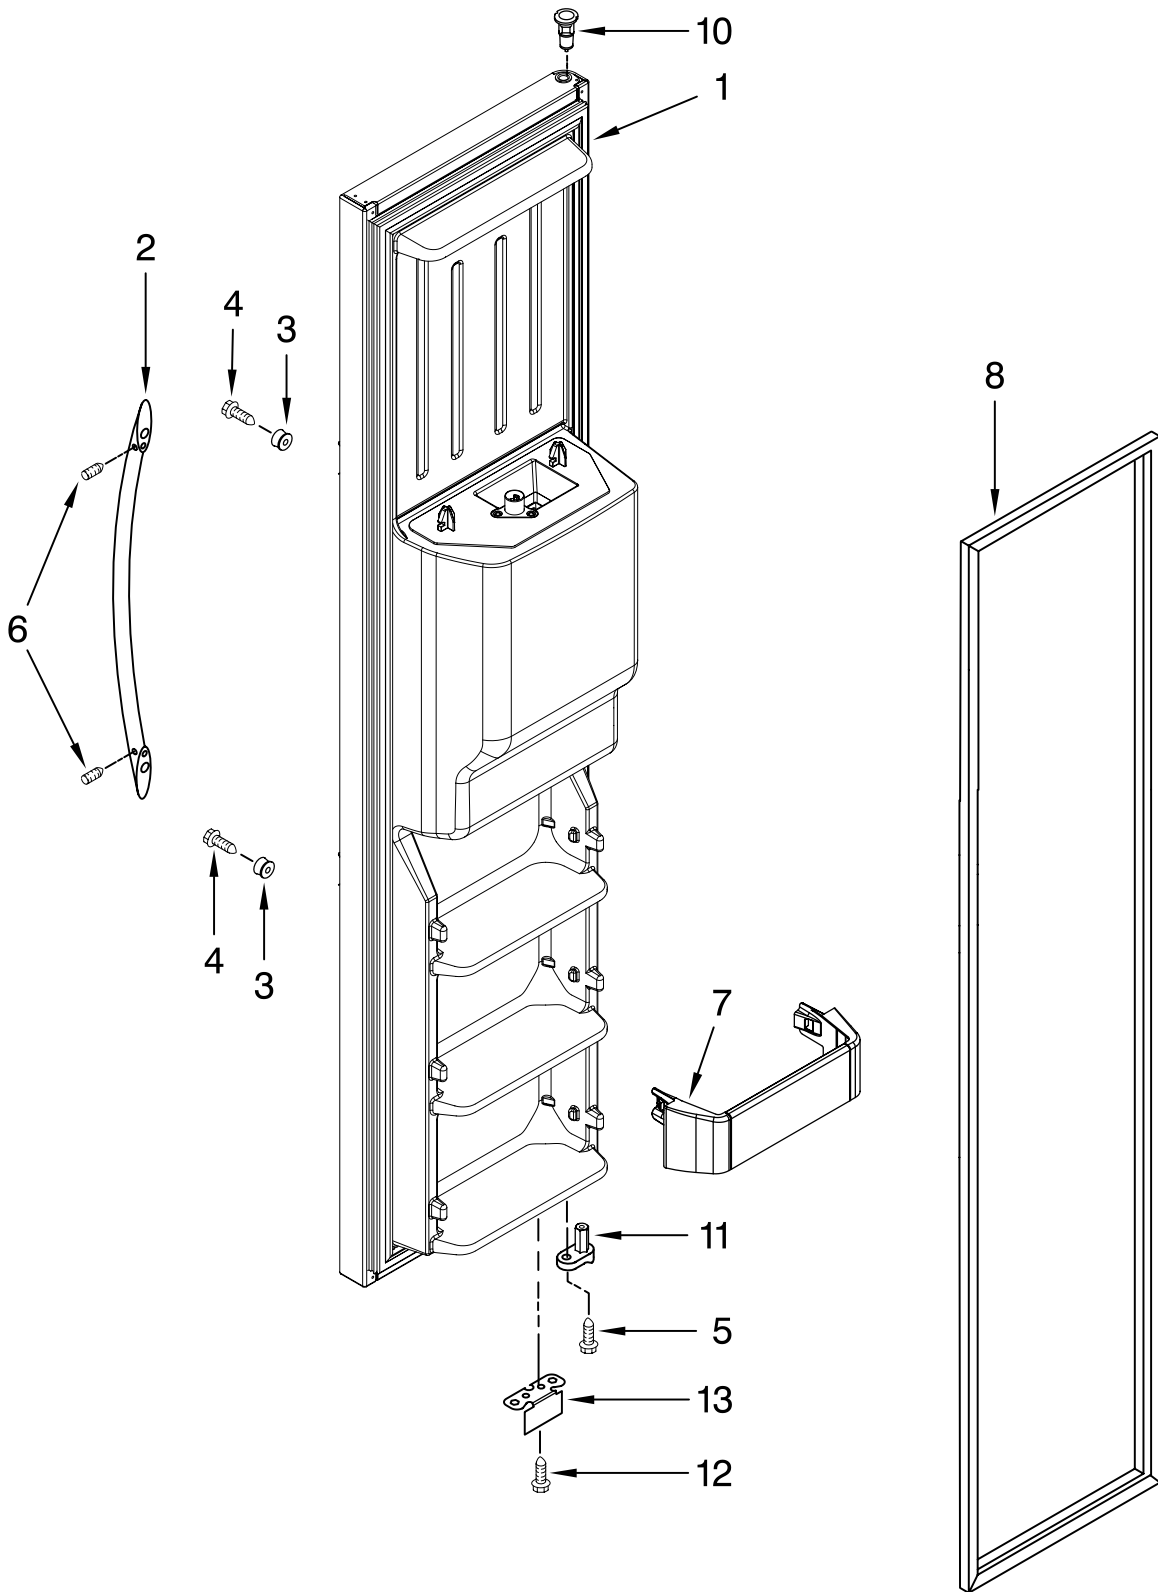

REFRIGERATOR DOOR PARTS

For Models: KSCS23FVWH02, KSCS23FVBL02, KSCS23FVSS02, KSCS23FVMS02, KSCS23FVMK02
(White) (Black) (Stainless) (Monochromatic (Monochromatic
Stainless) Stainless)

Illus. No.	Part No.	DESCRIPTION
1		Refrigerator Door (Includes #7)
	W10128346	White
	W10128348	Black
	2307199SAP	Monochromatic Stainless
	2307199S	Stainless Steel
2	2203087K	Trim, Shelf
3	2255421	Dairy Door
4	2223883	Caddy, Can
6	W10170540	Stud, Handle
7		Door Gasket, Magnetic
	2223841	Mist Beige
	2223911	Black
	2326342	Apollo Grey
8		Handle
	2319727W	White
	2319727B	Black
	2319727S	Stainless Steel
9		Set Screw
	W10010140	Chrome
	W10010150	Black
10	2223879	Dairy Compartment
11	488208	Screw
12	2307048	Door Closer, Upper Cam
13	2308091	Thimble, Top
14	489420	Screw
15		Bracket, Door Stop
	2306940	Chrome
	2306940B	Black
16	2223860	Door Bin (3)
17	3400012	Screw
18	2224173	Door Bin, Shallow
19		Nameplate
	W10046670	White
	W10046640	Black
	W10046610	Gray
20	2156006	Plug, Trim

FOR ORDERING INFORMATION REFER TO PARTS PRICE LIST

FREEZER DOOR PARTS

For Models: KSCS23FVWH02, KSCS23FVBL02, KSCS23FVSS02, KSCS23FVMS02, KSCS23FVMK02
(White) (Black) (Stainless) (Monochromatic Stainless) (Monochromatic Stainless)

FOR ORDERING INFORMATION REFER TO PARTS PRICE LIST