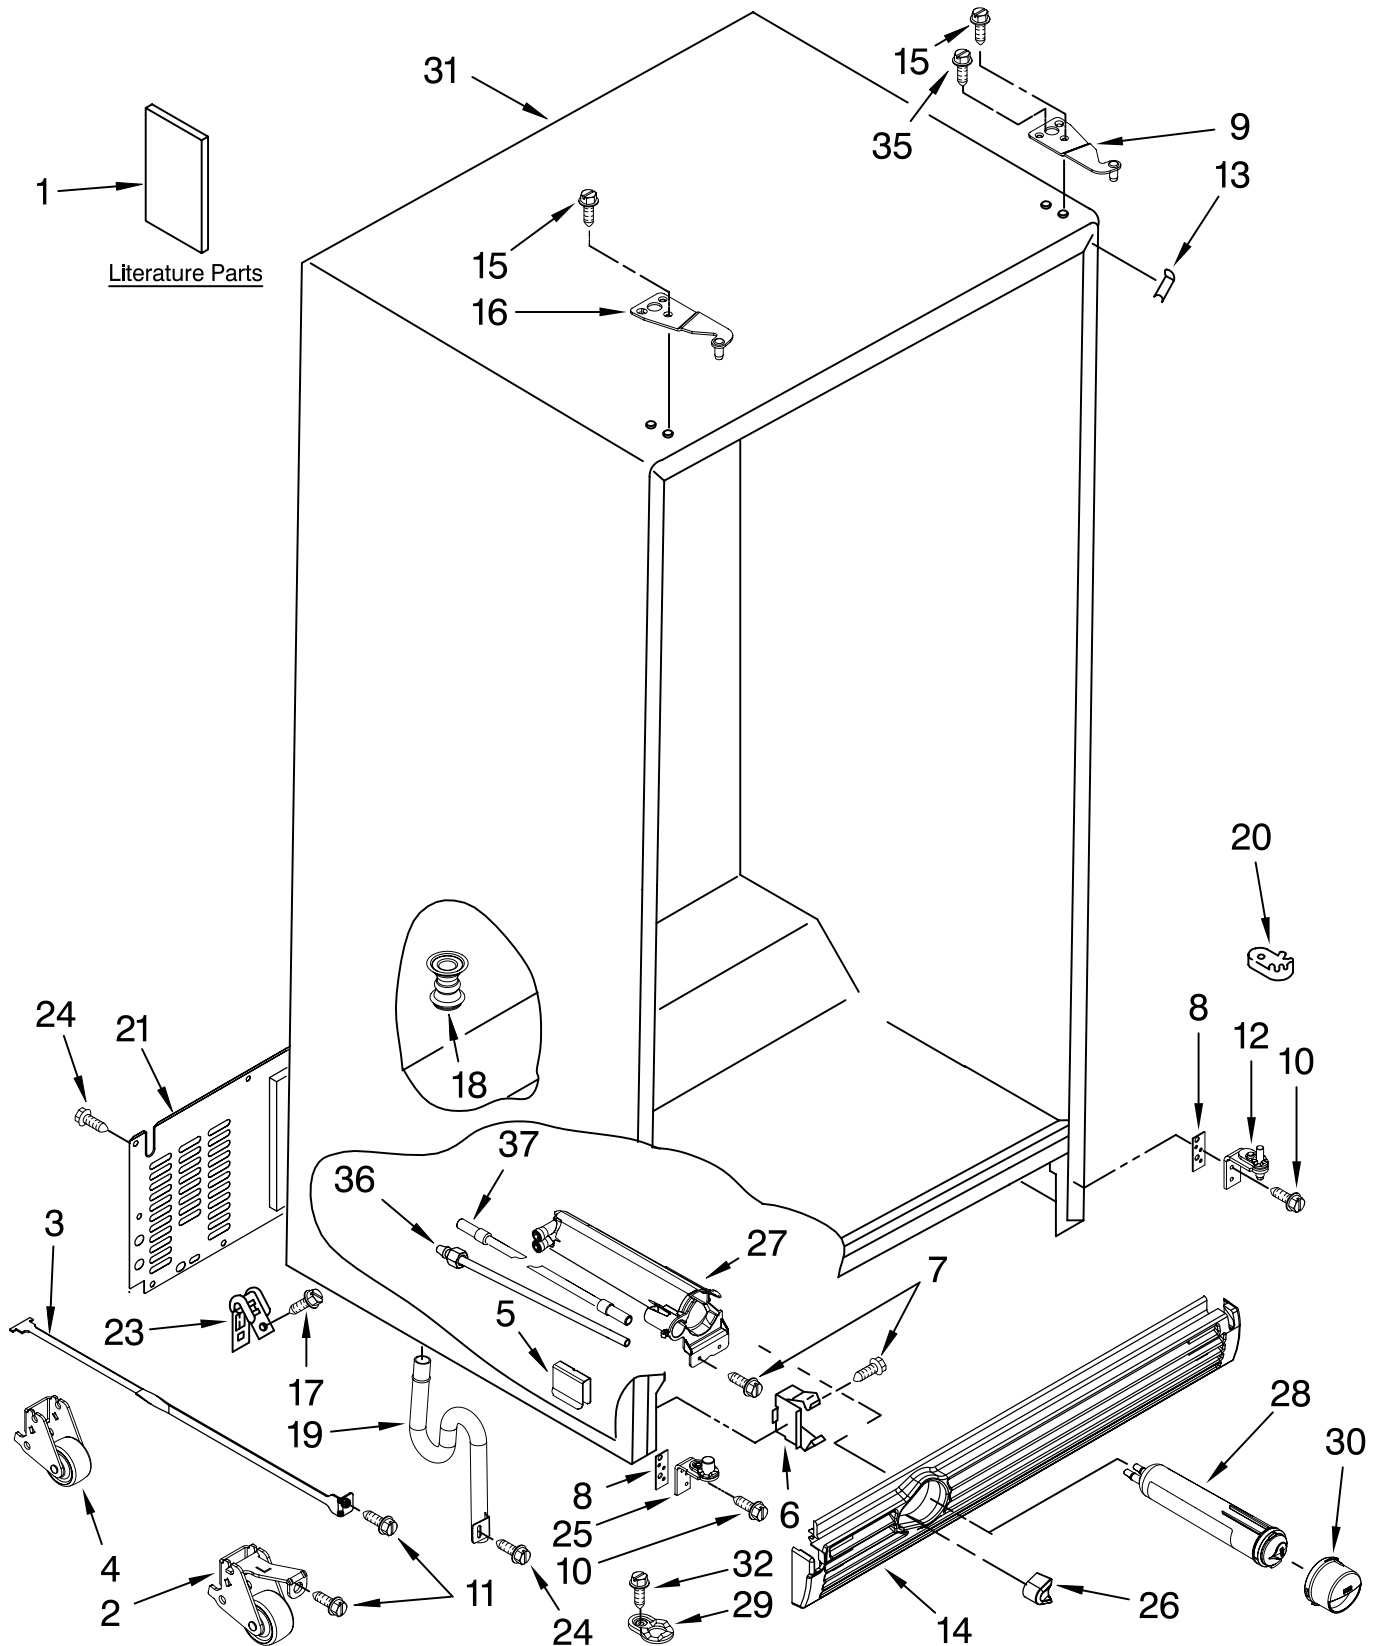

For Models: KSCS23FVWH02, KSCS23FVBL02, KSCS23FVSS02, KSCS23FVMS02, KSCS23FVMK02
(White) (Black) (Stainless) (Monochromatic Stainless) (Monochromatic Stainless)

FOR ORDERING INFORMATION REFER TO PARTS PRICE LIST

CABINET PARTS

For Models: KSCS23FVWH02, KSCS23FVBL02, KSCS23FVSS02, KSCS23FVMS02, KSCS23FVMK02
(White) (Black) (Stainless) (Monochromatic Stainless) (Monochromatic Stainless)

Illus. No.	Part No.	DESCRIPTION	Illus. No.	Part No.	DESCRIPTION	Illus. No.	Part No.	DESCRIPTION
1		Literature Parts	12	2307179	Hinge Assembly, Bottom-RC (Includes #20)	25	2307152	Hinge Assembly, Bottom-FC (Includes #29)
	W10162436	Use & Care Guide						
	W10152832	Service & Wiring Sheet	13		Filler, Wrapper	26		Button, Water Filter
	2318510	Installation Instructions		2223893W	White		2260503W	White
	W10194145	Energy Guide		2223893B	Black		2260503B	Black
	2220407	Modular Icemaker Service Sheet	14	2223893AP	Apollo Gray Grille		2260503MG	Midnight Grey
2		Front Roller Asm		W10194047	White	27	W10121140	Housing, Water Filter
	W10199222	Left Side		W10194057	Black	28	8212650	Water Filter
	W10199223	Right Side	15	3400108	Screw	29	2307051	Door Closer, FC
3	W10199260	Strap, Roller	16		Hinge, Top FC	30		Cap, Water Filter
4	W10173132	Roller, Rear (2)		2307007W	White		2260502W	White
5	2223388	Clip, Retainer (4)		2307007B	Black		2260502B	Black
6	2155013	Clip, Grille		2307007AP	Apollo Gray		2260518MG	Midnight Grey Cabinet (Not A Serviceable Part)
7	488500	Screw	17	489464	Screw	31		
8	2223545	Shim	18	2304888	Drain Fitting	32	489483	Screw
9		Hinge Top, RC	19	2254566	Tube, Extension	35	3400858	Screw
	2307008W	White	20	2307049	Door Closer, RC	36	2224020	Tube, Filter Outlet
	2307008B	Black	21	2223409	Cover, Unit			
	2307008AP	Apollo Gray	23	549193	Clamp, Service Cord	37	W10212512	Tube, Filter Inlet
10	3400113	Screw	24	489084	Screw			
11	3400243	Screw