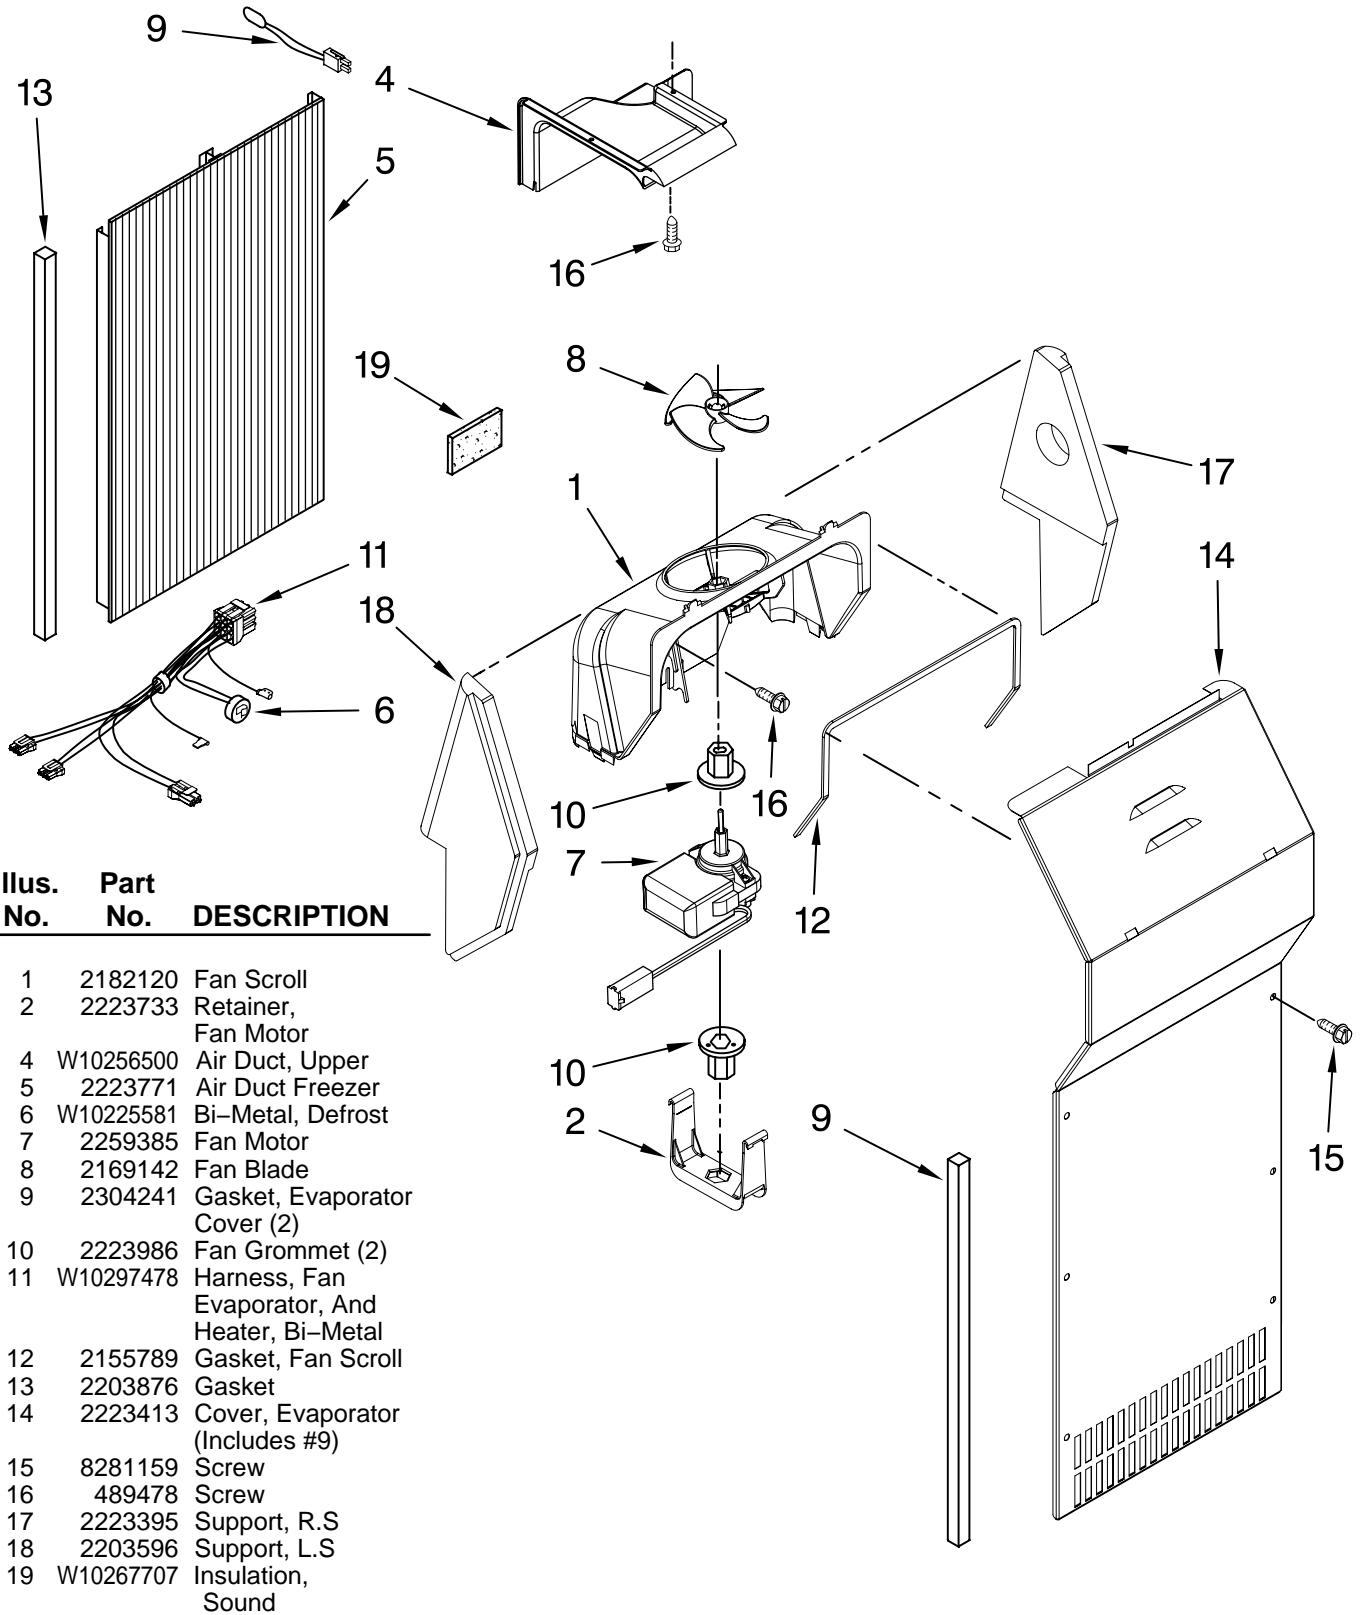

AIR FLOW PARTS

For Models: KSCS23FVWH02, KSCS23FVBL02, KSCS23FVSS02, KSCS23FVMS02, KSCS23FVMK02
(White) (Black) (Stainless) (Monochromatic Stainless) (Monochromatic Stainless)

Illus. No.	Part No.	DESCRIPTION
1	2182120	Fan Scroll
2	2223733	Retainer, Fan Motor
4	W10256500	Air Duct, Upper
5	2223771	Air Duct Freezer
6	W10225581	Bi-Metal, Defrost
7	2259385	Fan Motor
8	2169142	Fan Blade
9	2304241	Gasket, Evaporator Cover (2)
10	2223986	Fan Grommet (2)
11	W10297478	Harness, Fan Evaporator, And Heater, Bi-Metal
12	2155789	Gasket, Fan Scroll
13	2203876	Gasket
14	2223413	Cover, Evaporator (Includes #9)
15	8281159	Screw
16	489478	Screw
17	2223395	Support, R.S
18	2203596	Support, L.S
19	W10267707	Insulation, Sound

FOR ORDERING INFORMATION REFER TO PARTS PRICE LIST