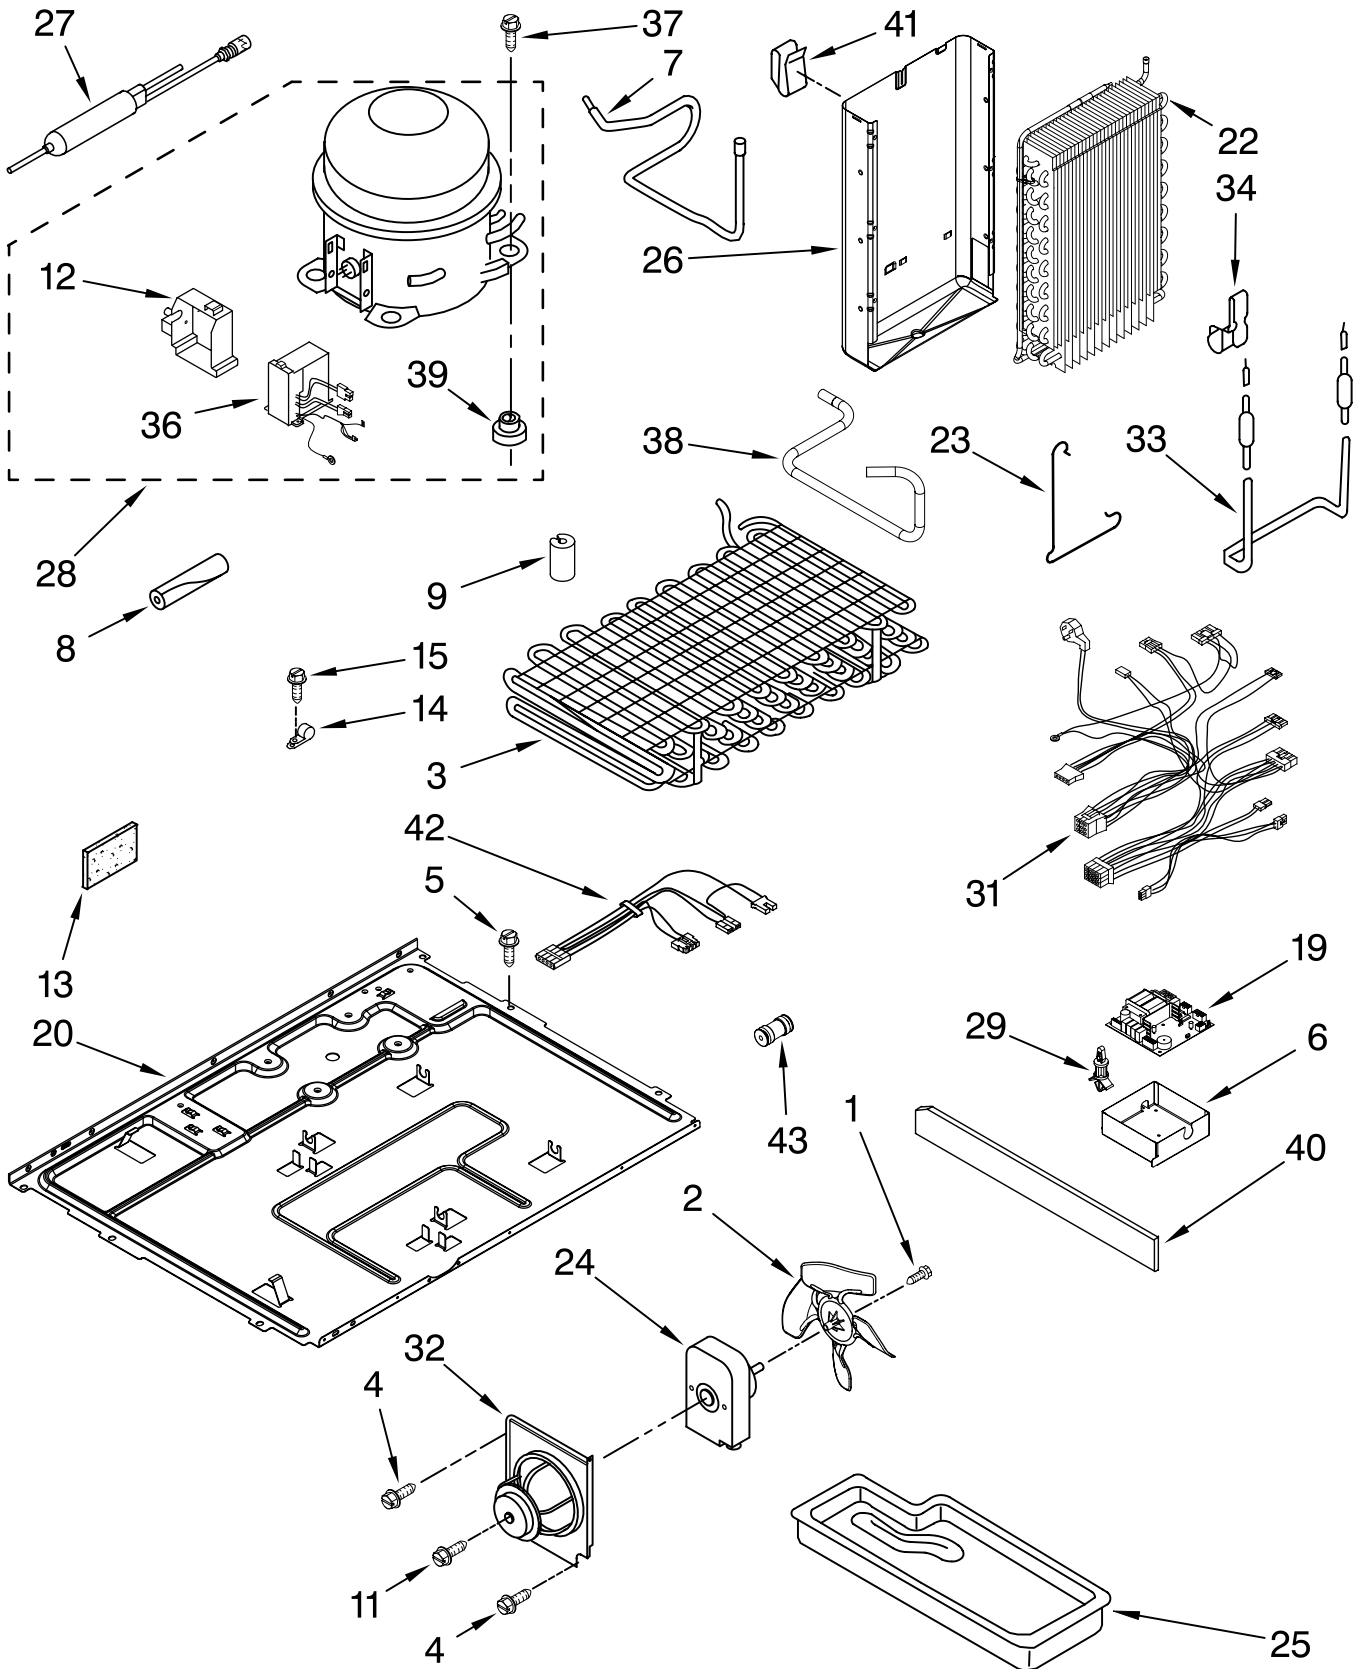

UNIT PARTS

For Models: KSCS23FVWH02, KSCS23FVBL02, KSCS23FVSS02, KSCS23FVMS02, KSCS23FVMK02
(White) (Black) (Stainless) (Monochromatic Stainless) (Monochromatic Stainless)

FOR ORDERING INFORMATION REFER TO PARTS PRICE LIST

UNIT PARTS

For Models: KSCS23FVWH02, KSCS23FVBL02, KSCS23FVSS02, KSCS23FVMS02, KSCS23FVMK02
(White) (Black) (Stainless) (Monochromatic Stainless) (Monochromatic Stainless)

Illus. No.	Part No.	DESCRIPTION
1	777070	Screw
2	W10139483	Fan, Blade
3	W10193018	Condenser Assembly
4	489427	Screw
5	3400524	Screw (6)
6	2223703	Housing, Control Board
7	2223351	Tube Suction
8	2161302	Sleeve
9	2319835	Grommet, Condenser (4)
11	8533859	Screw
12	2215676	Cover, Terminal
13	2169104	Insulation, Sound
14	2305373	Clamp, Cable
15	488649	Screw
19	W10219463	Electronic Control
20	2306932	Baseplate
22	2188823	Evaporator
23	2161324	Clamp
24	2188874	Fan, Motor

Illus. No.	Part No.	DESCRIPTION
25	2223398	Tray, Evaporator
26	2224022	Heat Shield
27	W10177049	Drier
28	W10155907	Compressor (Includes Items 12 & 39)
29	2223800	Spacer (5)
31	2310122	Harness, Main Control
32	2224024	Fan, Motor Bracket
33	2323199	Heater, Defrost
34	2304287	Clip
36	W10154805	Inverter Box
37	489373	Screw
38	2325479	Tube, Process
39		Grommet (4)
	1100826	Production Service
	2221003	Service
40	2223394	Extension, Air Baffle
41	2155547	Clip, Heat Shield
42	2310121	Unit Harness
43	W10271541	Connector, Water Tube

Illus. No.	Part No.	DESCRIPTION
Following Parts Not Illustrated and Optional Parts Not Included		
	978025	Valve, Access (1/4")
	978026	Valve, Access (5/16")
	978027	Valve, Access (3/8")
	978028	Valve, Access (1/2")
	978029	Valve, Access (5/8")
	978030	Valve, Access (3/4")
	876764	Valve, Access (3/16")
REFRIGERANT CHARGE		
		6.00 oz. (R-134A)