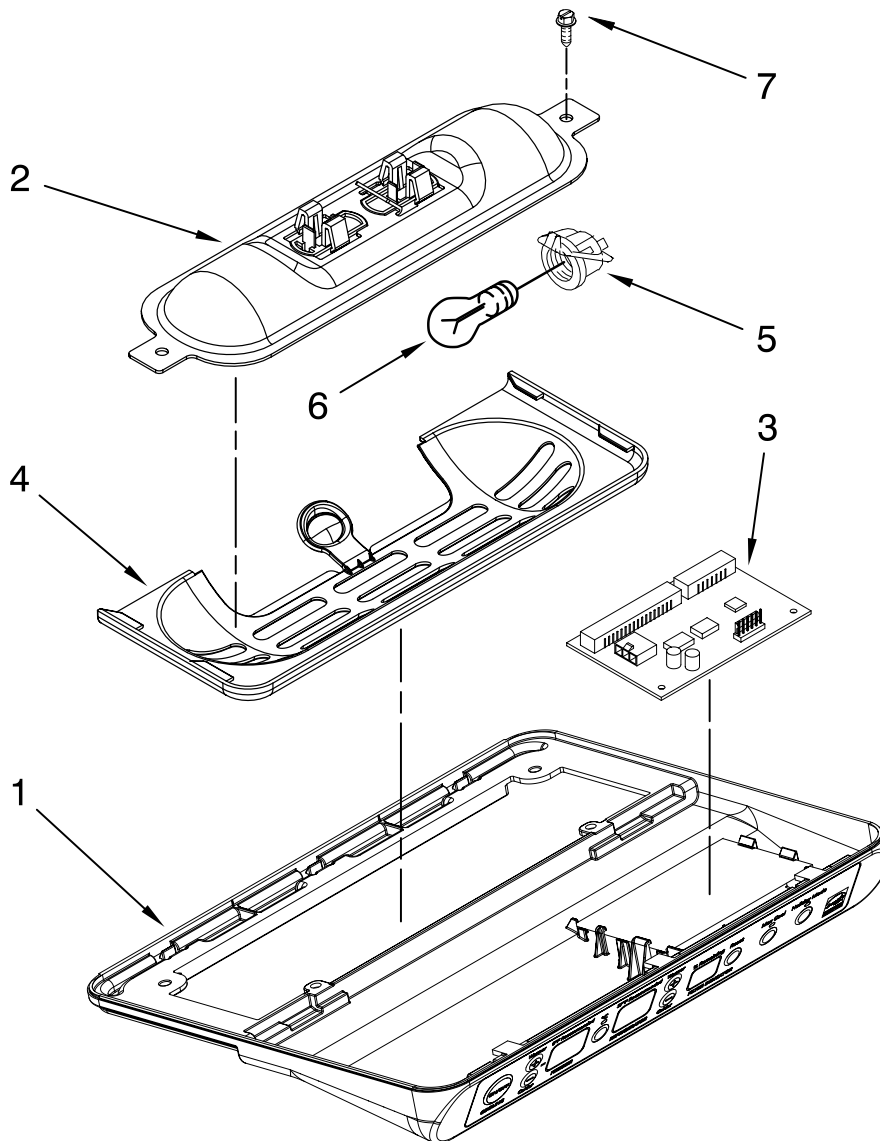

CONTROL PARTS

For Models: KSCS23FVWH02, KSCS23FVBL02, KSCS23FVSS02, KSCS23FVMS02, KSCS23FVMK02
(White) (Black) (Stainless) (Monochromatic Stainless) (Monochromatic Stainless)

Illus. No.	Part No.	DESCRIPTION
1	W10175591	Control Box (Includes #3)
2	2223882	Heat Shield Asm (Includes #5)
3	2307037	Control Board Asm
4	2223506	Light Lens, Control Box
5	2223857	Light Socket
6	2326255	Light Bulb
7	489000	Screw

FOR ORDERING INFORMATION REFER TO PARTS PRICE LIST