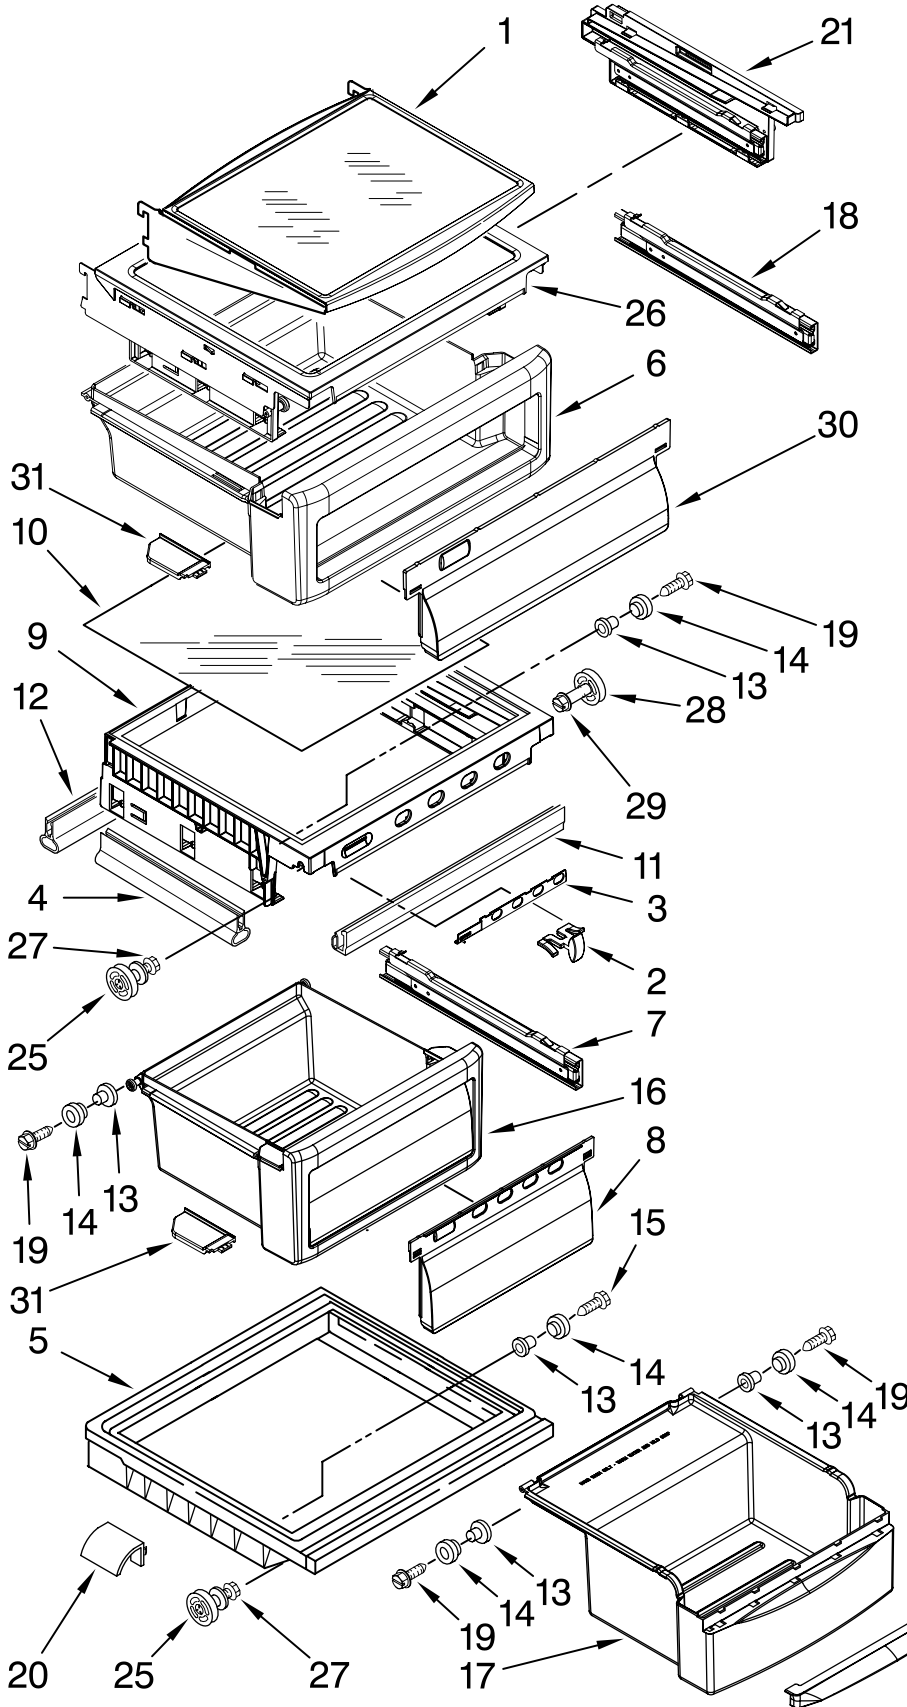

REFRIGERATOR SHELF PARTS

For Models: KSCS23FVWH02, KSCS23FVBL02, KSCS23FVSS02, KSCS23FVMS02, KSCS23FVMK02
(White) (Black) (Stainless) (Monochromatic Stainless) (Monochromatic Stainless)

Illus. No.	Part No.	DESCRIPTION
1	W10235943	Shelf Assembly, Cantilever (3)
2	2301025	Button, Humidity
3	2301026	Slide, Humidity
4	2301117	Gasket, Side (2)
5	2203027	Cover, Meat Pan (Includes Items 13, 14, 15 & 20)
6	2301023	Snack Pan (Includes 30 & 31)
7		Glide Assembly, Crisper Pan
	2301548	Right Side
	2301549	Left Side
8	2301001	Window, Crisper Pan
9	2301028	Cover, Crisper (Includes 2, 3, 4, 11, 12, 13, 14 & 19)
10	2301009	Glass, Cover
11	2301116	Gasket (Front)
12	2301115	Gasket (Rear)
13	2174478	Eyelet, Roller
14	2188212	Roller
15	489211	Screw
16	2301031	Crisper Pan (Includes 8, 13, 14, 19 & 31)
17	2223790	Meat Pan (Includes 13, 14, 19 & 22)
18		Glide Assembly, Snack Pan
	2301550	Right Side
	2301551	Left Side
19	489261	Screw
20	2223487	Deflector
21		Support Assembly
	2301569	Right Side
	2301570	Left Side
22	2203031	Handle
25	W10173126	Stud Assembly
26	2301566	Shelf, Snack Pan
27	W10191954	Screw
28	W10173127	Stud Assembly
29	W10191952	Screw
30	2301006	Window, Snack Pan
31		Cap, Snack Pan
	2301016	Right Side
	2301017	Left Side

FOR ORDERING INFORMATION REFER TO PARTS PRICE LIST