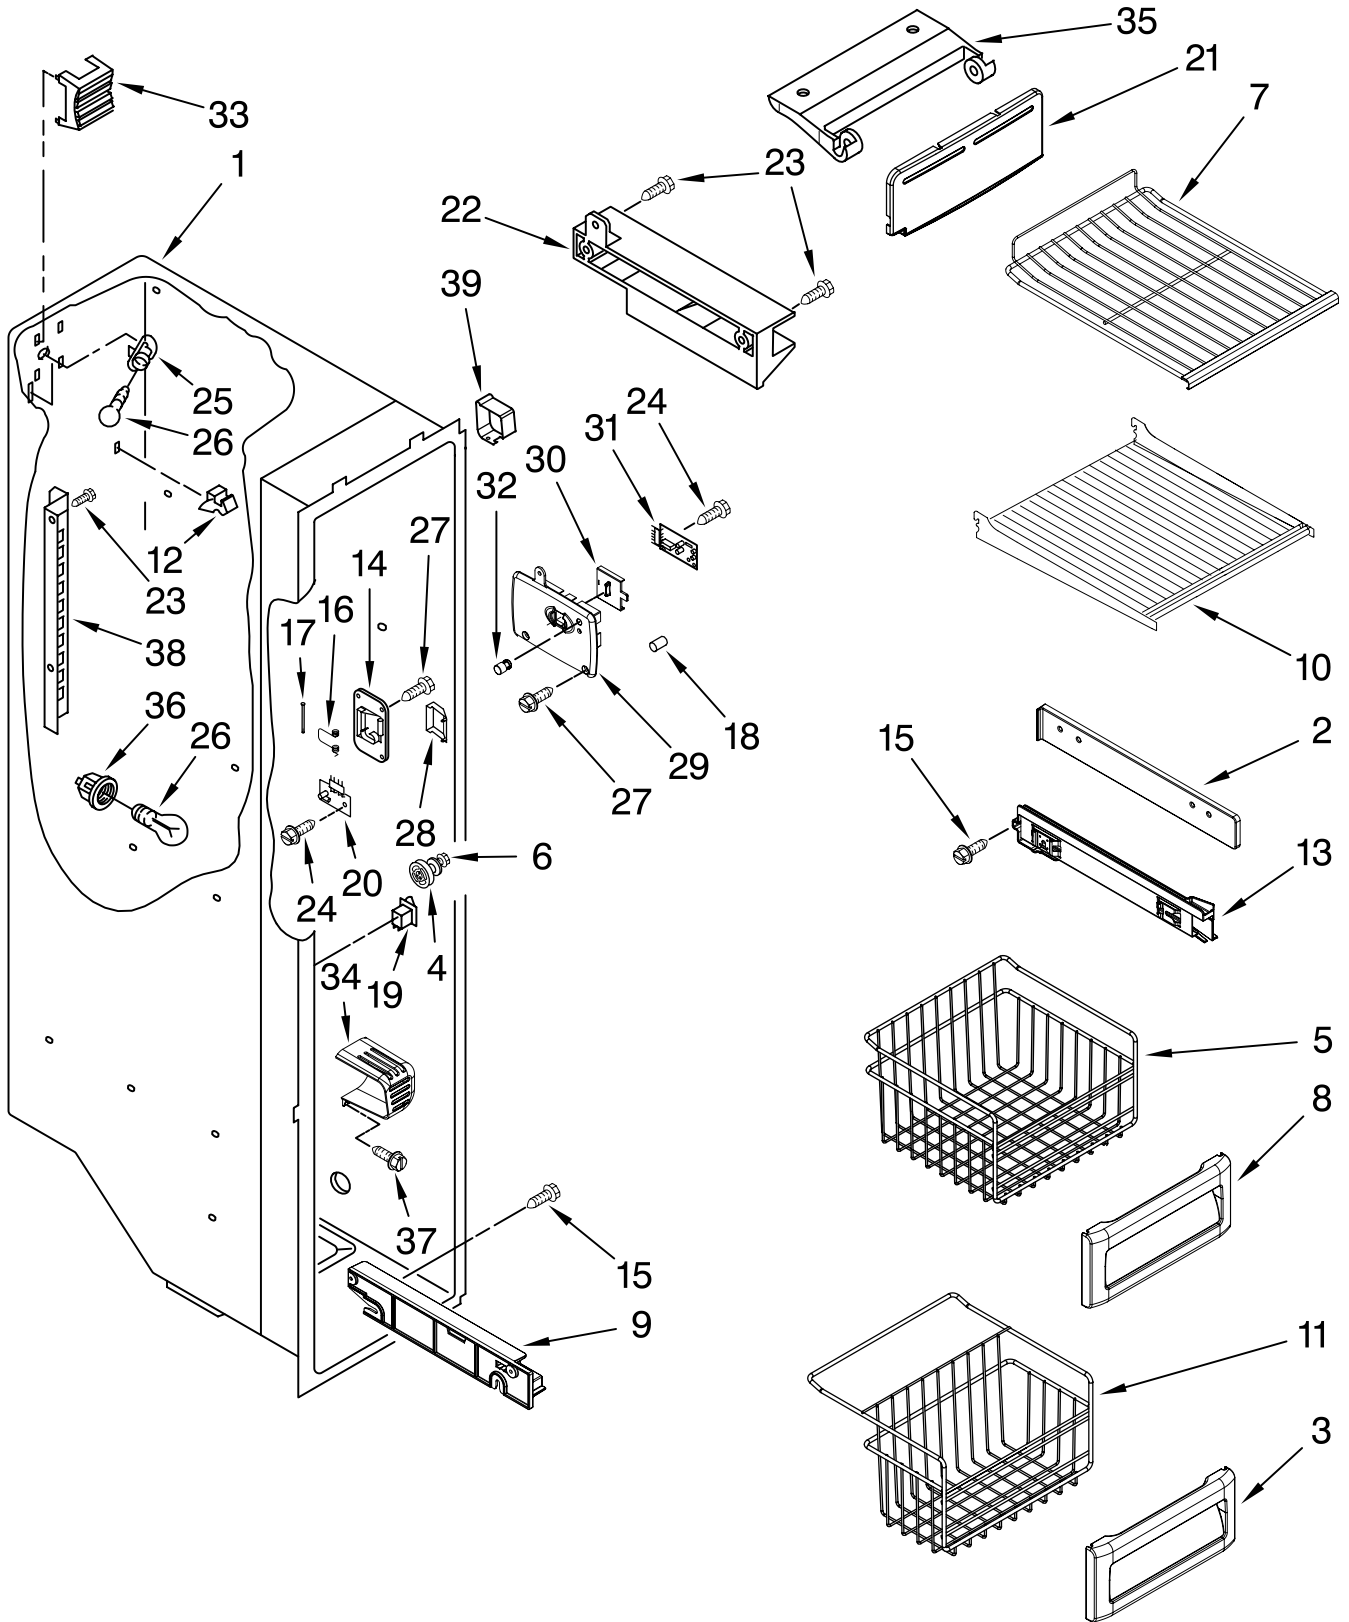

FREEZER LINER PARTS

For Models: KSCS23FVWH02, KSCS23FVBL02, KSCS23FVSS02, KSCS23FVMS02, KSCS23FVMK02
(White) (Black) (Stainless) (Monochromatic Stainless) (Monochromatic Stainless)

FOR ORDERING INFORMATION REFER TO PARTS PRICE LIST

FREEZER LINER PARTS

For Models: KSCS23FVWH02, KSCS23FVBL02, KSCS23FVSS02, KSCS23FVMS02, KSCS23FVMK02
(White) (Black) (Stainless) (Monochromatic (Monochromatic
Stainless) Stainless)

Illus. No.	Part No.	DESCRIPTION
1		Liner (Not A Serviceable Part)
2	2223777	Spacer, Slide (2)
3	2224051	Basket, Front
4	W10173126	Stud Assembly
5	2223691	Basket, Deep (2)
6	W10191954	Screw
7	2223500	Shelf Assembly, Cantilever (2)
8	2224053	Front, Basket
9		Shelf Track
	2223787	Right Side
	2223788	Left Side
10	2223681	Shelf, Fixed
11	2223694	Basket, Lower
12	2315163	Clip, Air Duct
13		Glide Assembly, Basket (2)
	2301544	Right Side
	2301545	Left Side
14	2259487	Cover, Emitter
15	8534064	Screw
16	2198635	Spring
17	2198634	Pin
18	2198665	Tube, P.C. Board
19	1115373	Switch, Rocker Arm
20	W10193840	P.C. Board Emitter
21	W10185438	Cover, Ice Maker
22		Slide, Ice Maker Mounting
	2212321	Right Side
	2306900	Left Side
23	489478	Screw
24	489214	Screw
25	2162085	Light Socket
26	W10194422	Light Bulb
27	8281185	Screw
28	2198633	Flipper
29	W10173569	Cover, Receiver
30	2315398	Slide, Ice Maker Shut Off
31	W10193666	P.C. Board, Receiver
32	2198643	Lens
33	2198589	Light Shield
34	2212340	Light Lens
35	2198641	Bracket, Ice Maker Cover
36	2155597	Socket, Light
37	3400893	Screw
38		Ladder
	2198609	Left Side
	2198610	Right Side
39	2303378	Shield, Wiring

FOR ORDERING INFORMATION REFER TO PARTS PRICE LIST