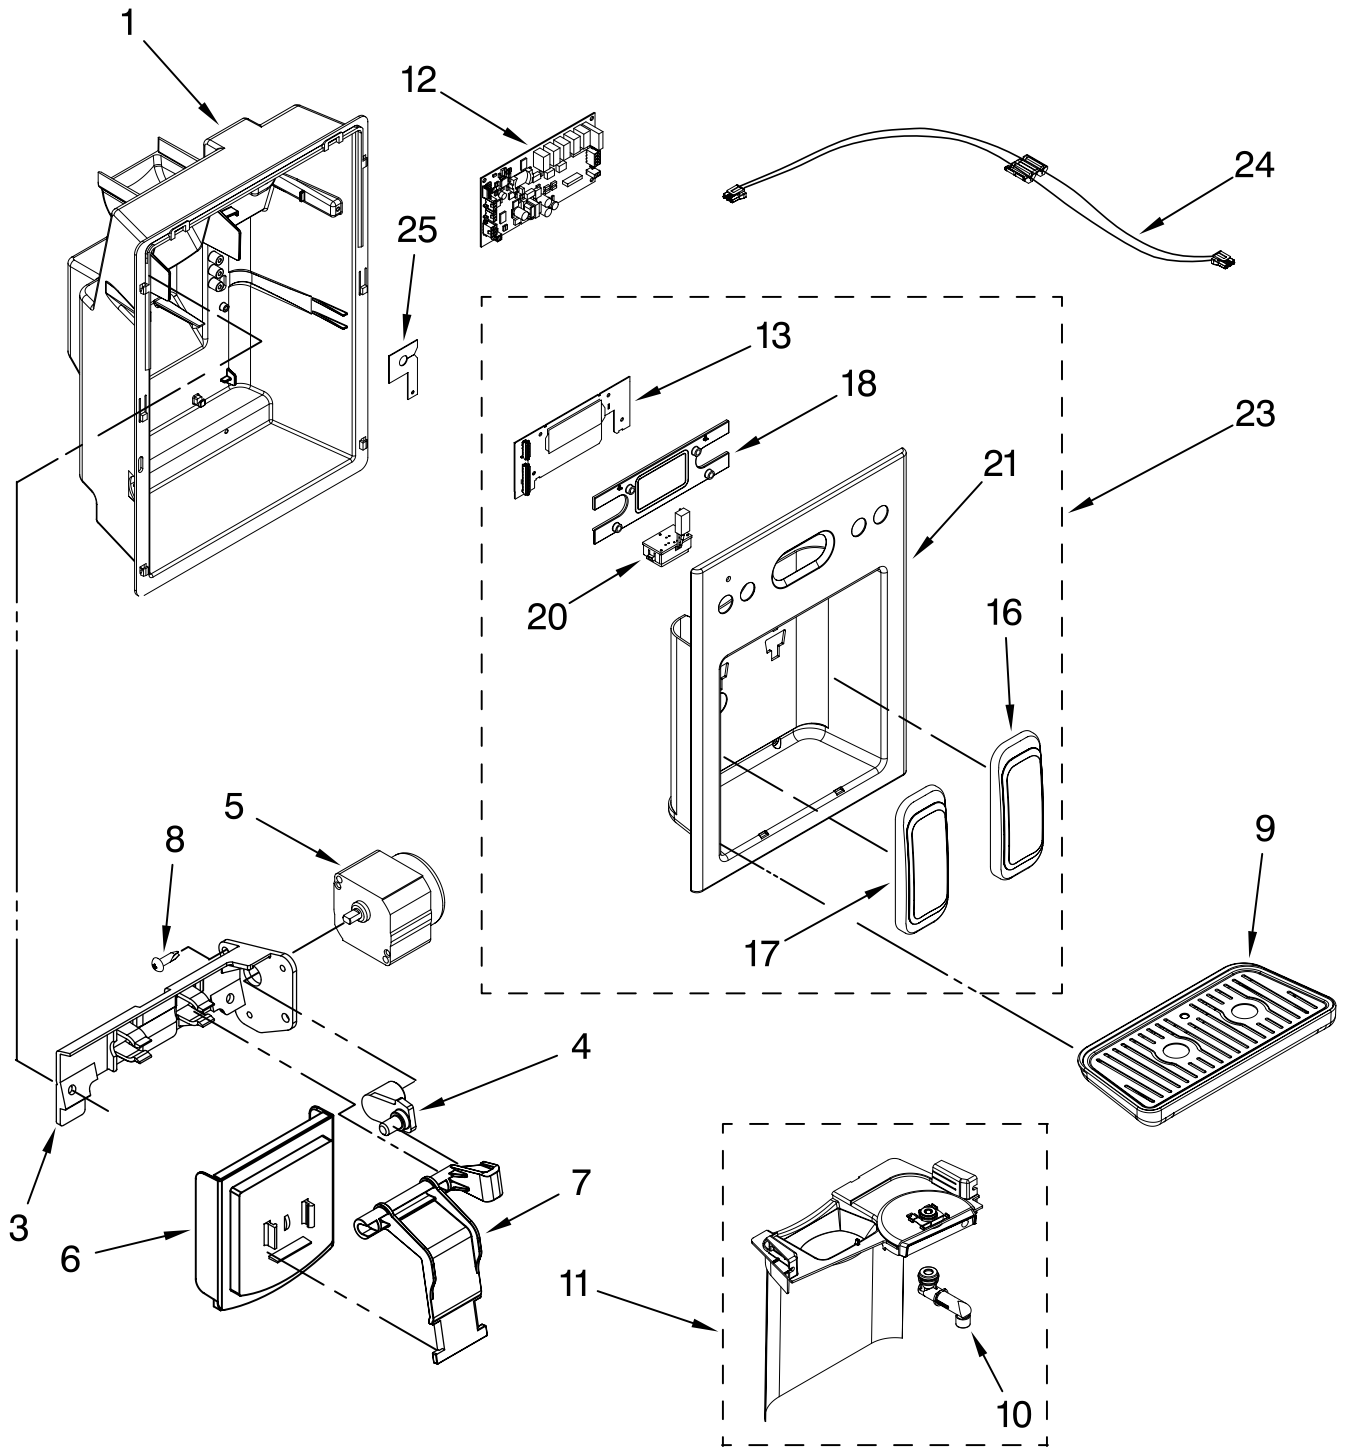

DISPENSER FRONT PARTS

For Models: KSCS23FTWH02, KSCS23FTBT02, KSCS23FTBL02, KSCS23FTMS02, KSCS23FTSS02
(White) (Biscuit) (Black) (Monochromatic Stainless)(Stainless Steel)

FOR ORDERING INFORMATION REFER TO PARTS PRICE LIST

DISPENSER FRONT PARTS

For Models: KSCS23FTWH02, KSCS23FTBT02, KSCS23FTBL02, KSCS23FTMS02, KSCS23FTSS02

(White)

(Biscuit)

(Black) (Monochromatic Stainless)(Stainless Steel)

Illus. No.	Part No.	DESCRIPTION
1		Housing, Dispenser (Not Serviced)
3	2305202	Bracket, Motor
4	2305242	Connector, Door Bracket
5	2305262	Motor, Ice Door
6	2305258	Door, Ice
7	2305204	Support, Ice Door
8	4449745	Screw
9		Tray Assembly
	2315109W	White
	2315109T	Biscuit
	2315109B	Black
	2315109US	Universal Silver
10	2305236	Spigot
11	2305456	Separator Assembly
12	2303843	Electronic Control (Core)
13	2321746	Cover, Electronic Control
16		Pad, Water
	2305307CE	For White Model
	2305307MN	For Biscuit Model
	2305307GE	For Black Model
	2305307AS	For Monochromatic Stainless Model
	2305307GE	For Stainless Steel Model
17		Pad, Ice
	2305306CE	For White Model
	2305306MN	For Biscuit Model
	2305306GE	For Black Model
	2305306AS	For Monochromatic Stainless Model
	2305306GE	For Stainless Steel Model
18	2305287	Lens, Front Cover
20	2305342	LED Assembly
21		Front Cover, Housing (Not Available, Order #23)
23		Front Cover Assembly (Includes Items 13, 16, 17, 18, 20 & 21)
	2326256W	White
	2326256T	Biscuit
	2326256B	Black
	2326256US	Universal Silver
24	2187814	Wire Assembly, User Interface
25	2305447	Clip, Wiring

FOR ORDERING INFORMATION REFER TO PARTS PRICE LIST