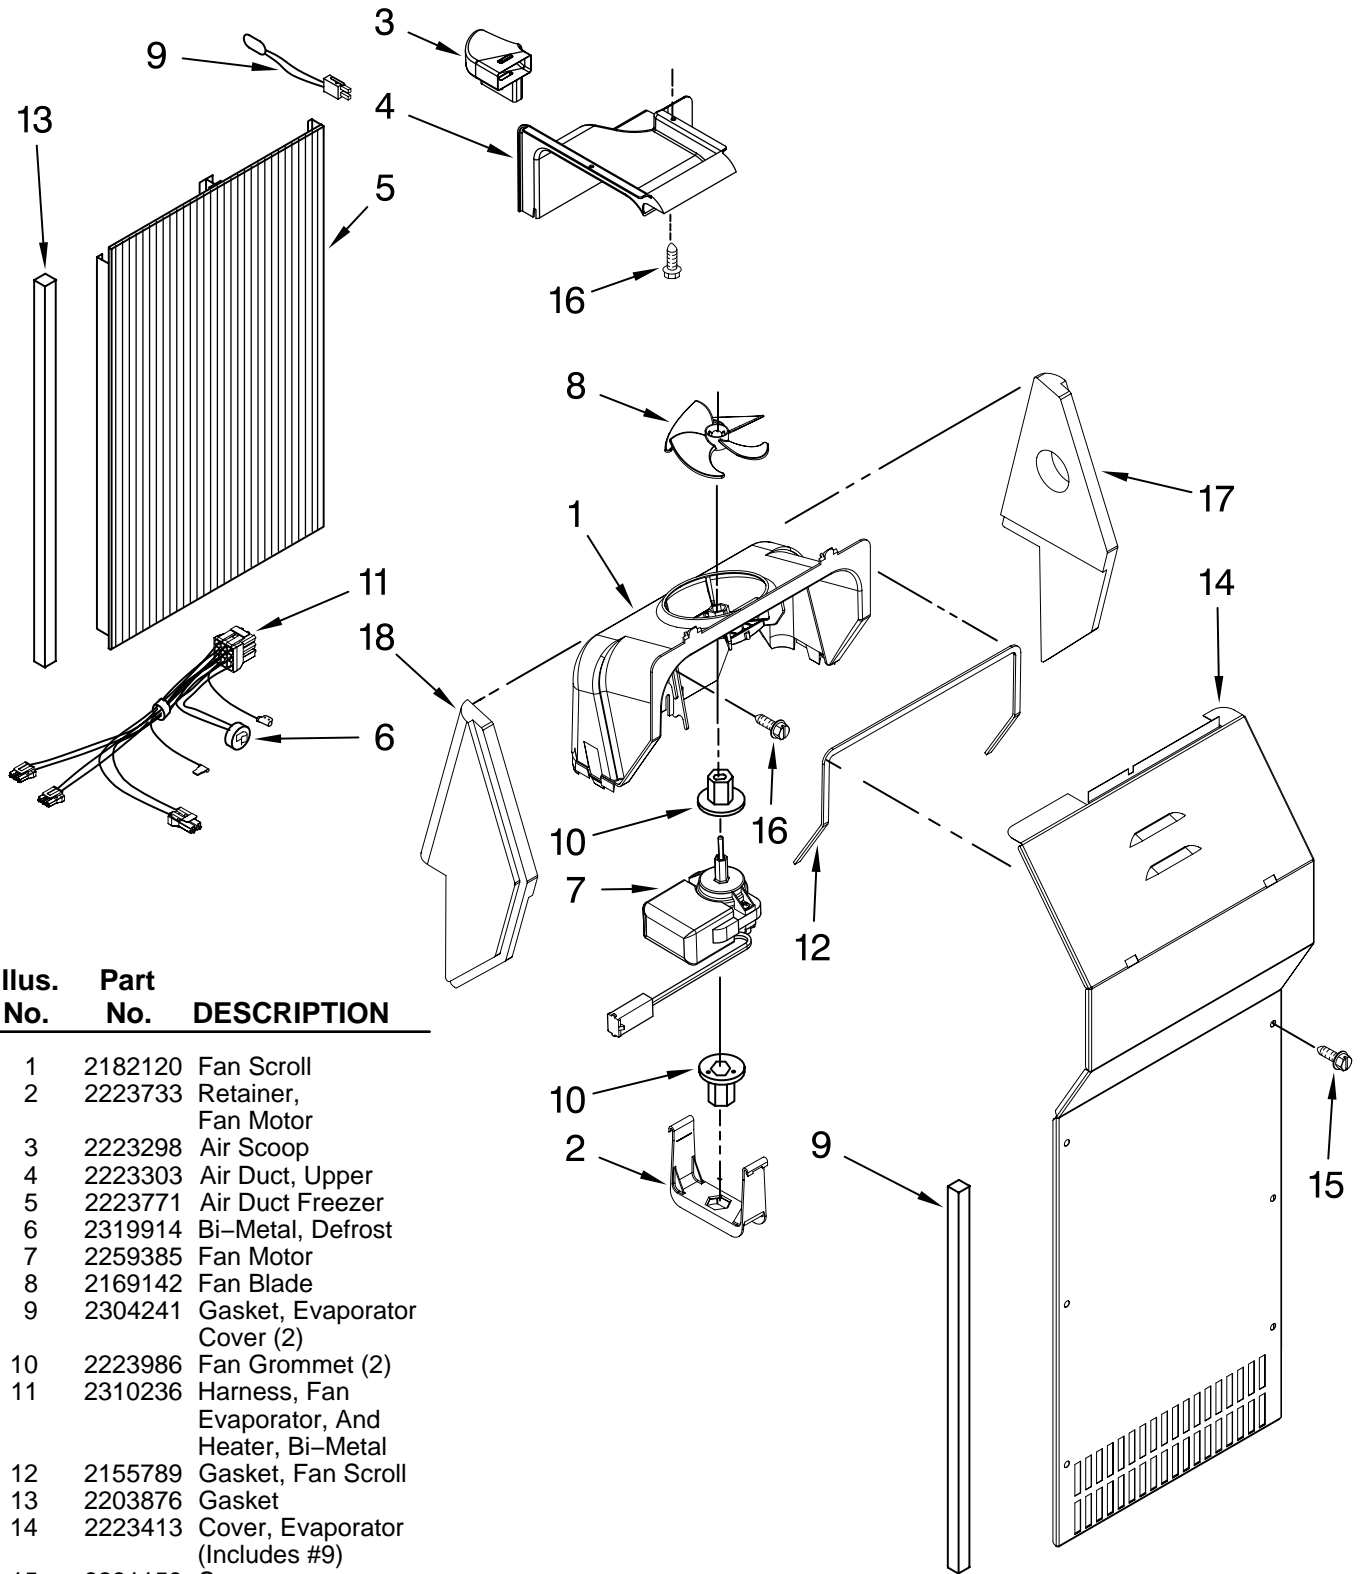

AIR FLOW PARTS

For Models: KSCS23FTWH02, KSCS23FTBT02, KSCS23FTBL02, KSCS23FTMS02, KSCS23FTSS02

(White)

(Biscuit)

(Black) (Monochromatic Stainless)(Stainless Steel)

Illus. No.	Part No.	DESCRIPTION
1	2182120	Fan Scroll
2	2223733	Retainer, Fan Motor
3	2223298	Air Scoop
4	2223303	Air Duct, Upper
5	2223771	Air Duct Freezer
6	2319914	Bi-Metal, Defrost
7	2259385	Fan Motor
8	2169142	Fan Blade
9	2304241	Gasket, Evaporator Cover (2)
10	2223986	Fan Grommet (2)
11	2310236	Harness, Fan Evaporator, And Heater, Bi-Metal
12	2155789	Gasket, Fan Scroll
13	2203876	Gasket
14	2223413	Cover, Evaporator (Includes #9)
15	8281159	Screw
16	489478	Screw
17	2223395	Support, R.S
18	2203596	Support, L.S

FOR ORDERING INFORMATION REFER TO PARTS PRICE LIST