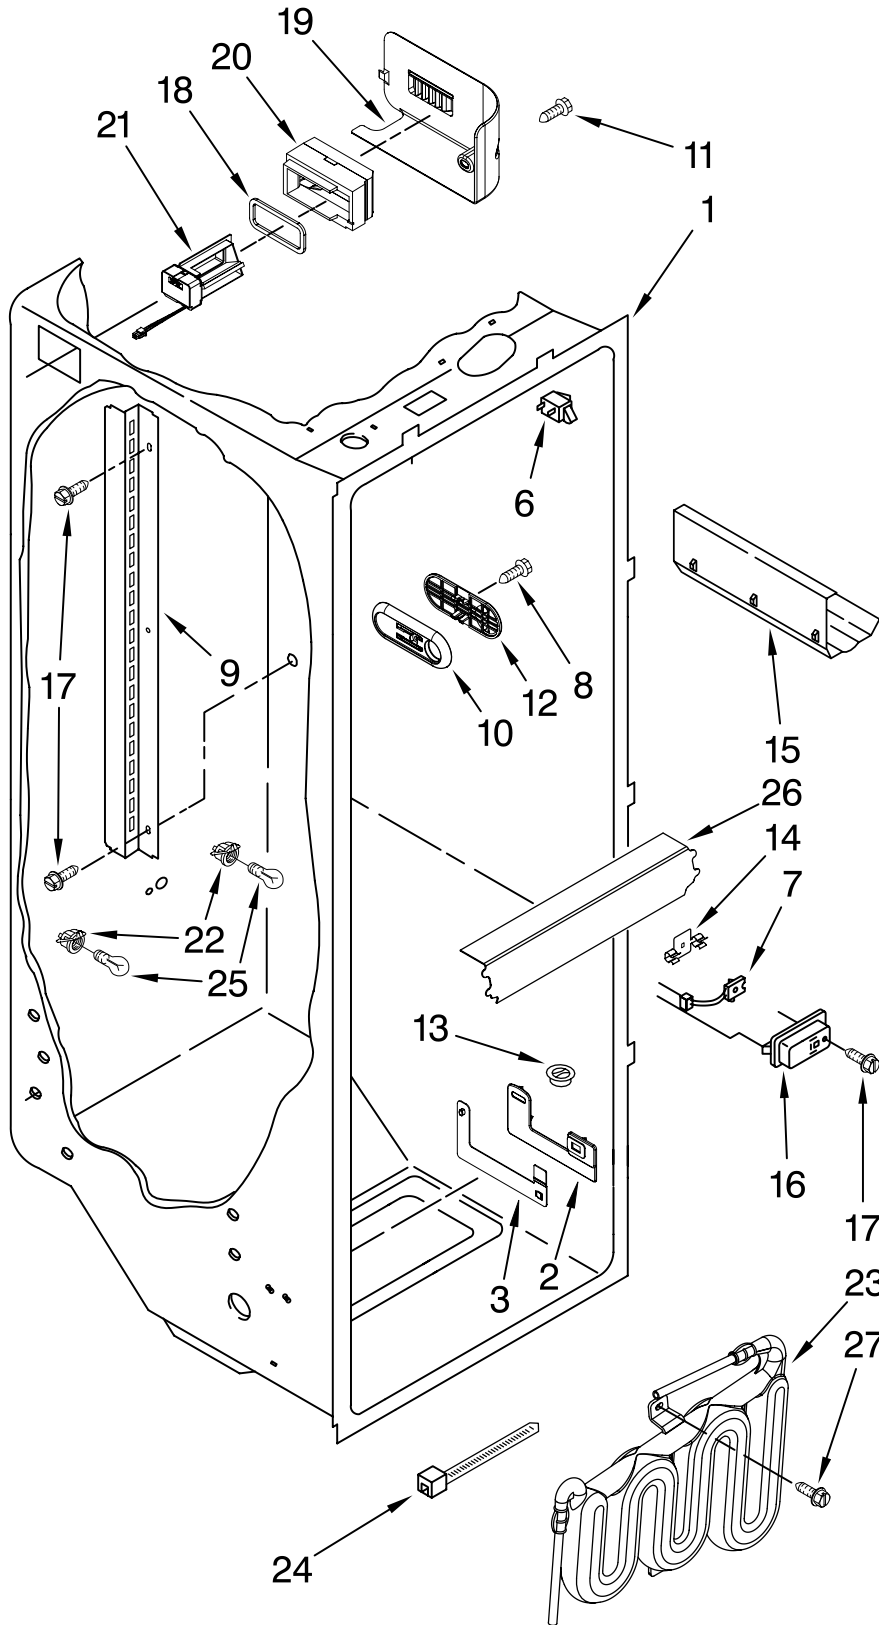

REFRIGERATOR LINER PARTS

For Models: KSCS23FTWH02, KSCS23FTBT02, KSCS23FTBL02, KSCS23FTMS02, KSCS23FTSS02

(White)

(Biscuit)

(Black) (Monochromatic Stainless)(Stainless Steel)

Illus. No.	Part No.	DESCRIPTION
1		Liner (Not A Serviceable Part)
2	2224121	Escutcheon, Meat Pan Control
3	2224123	Slide Meat Pan Control
6	1118894	Switch, Rocker Arm
7	2188820	Thermistor
8	3400893	Screw
9	2319866	Ladder, Shelf (2)
10	2301234	Housing, Door Control
11	489084	Screw
12	2301235	Slide, Door Control
13	2171846	Release Valve
14	2209204	Clip, Thermistor
15	2179404K	Rack, Wine & Egg
16	1116793	Cover, Thermistor
17	489478	Screw
18	2304597	Gasket, Air Baffle
19	2223403	Cover, Air Baffle
20	2224076	Air Diffuser Assembly
21	2220377	Air Baffle
22	2162085	Socket
23	2307107	Reservoir
24	2205813	Strap
25	2255743	Light Bulb
26	2223663	Light Lens
27	488280	Screw

FOR ORDERING INFORMATION REFER TO PARTS PRICE LIST