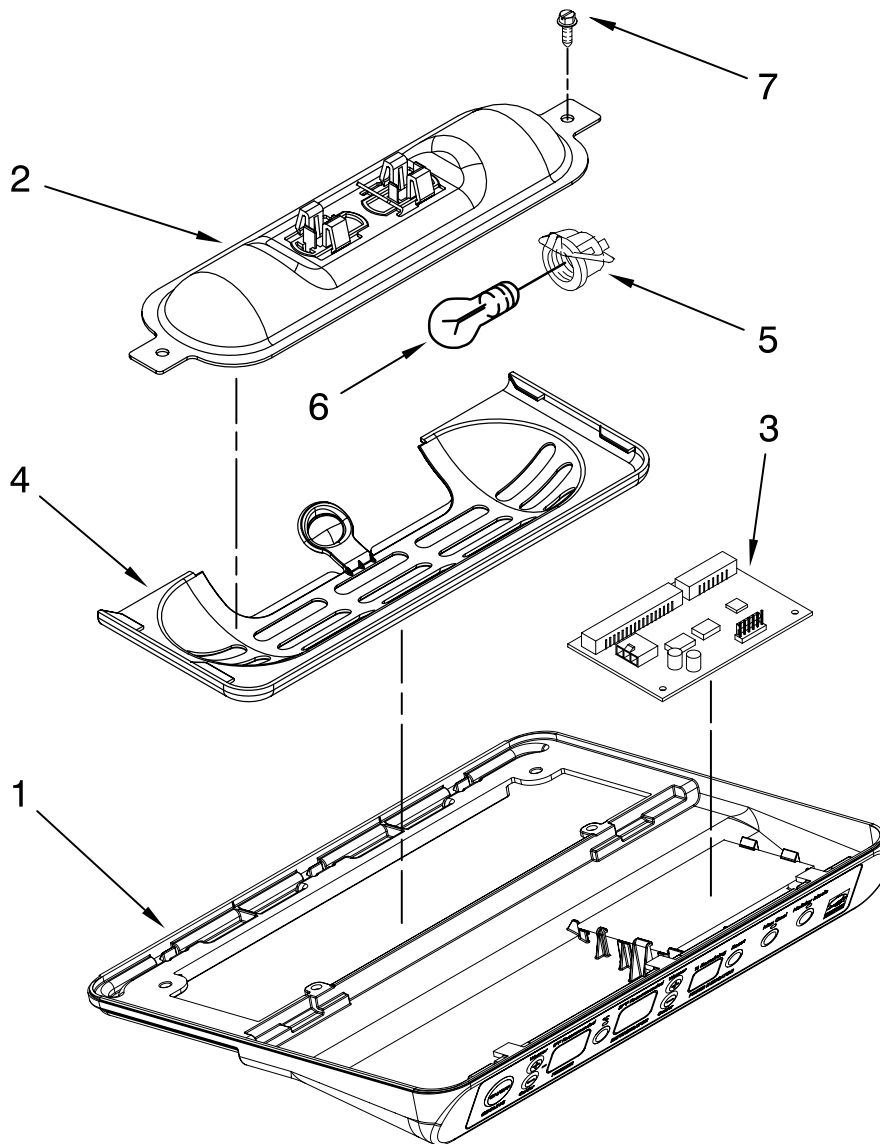

Illus. No.	Part No.	DESCRIPTION
1	2318985	Control Box (Includes #3)
2	2223882	Heat Shield Asm (Includes #5)
3	2307037	Control Board Asm
4	2223506	Light Lens, Control Box
5	2223857	Light Socket
6	2326255	Light Bulb
7	489000	Screw