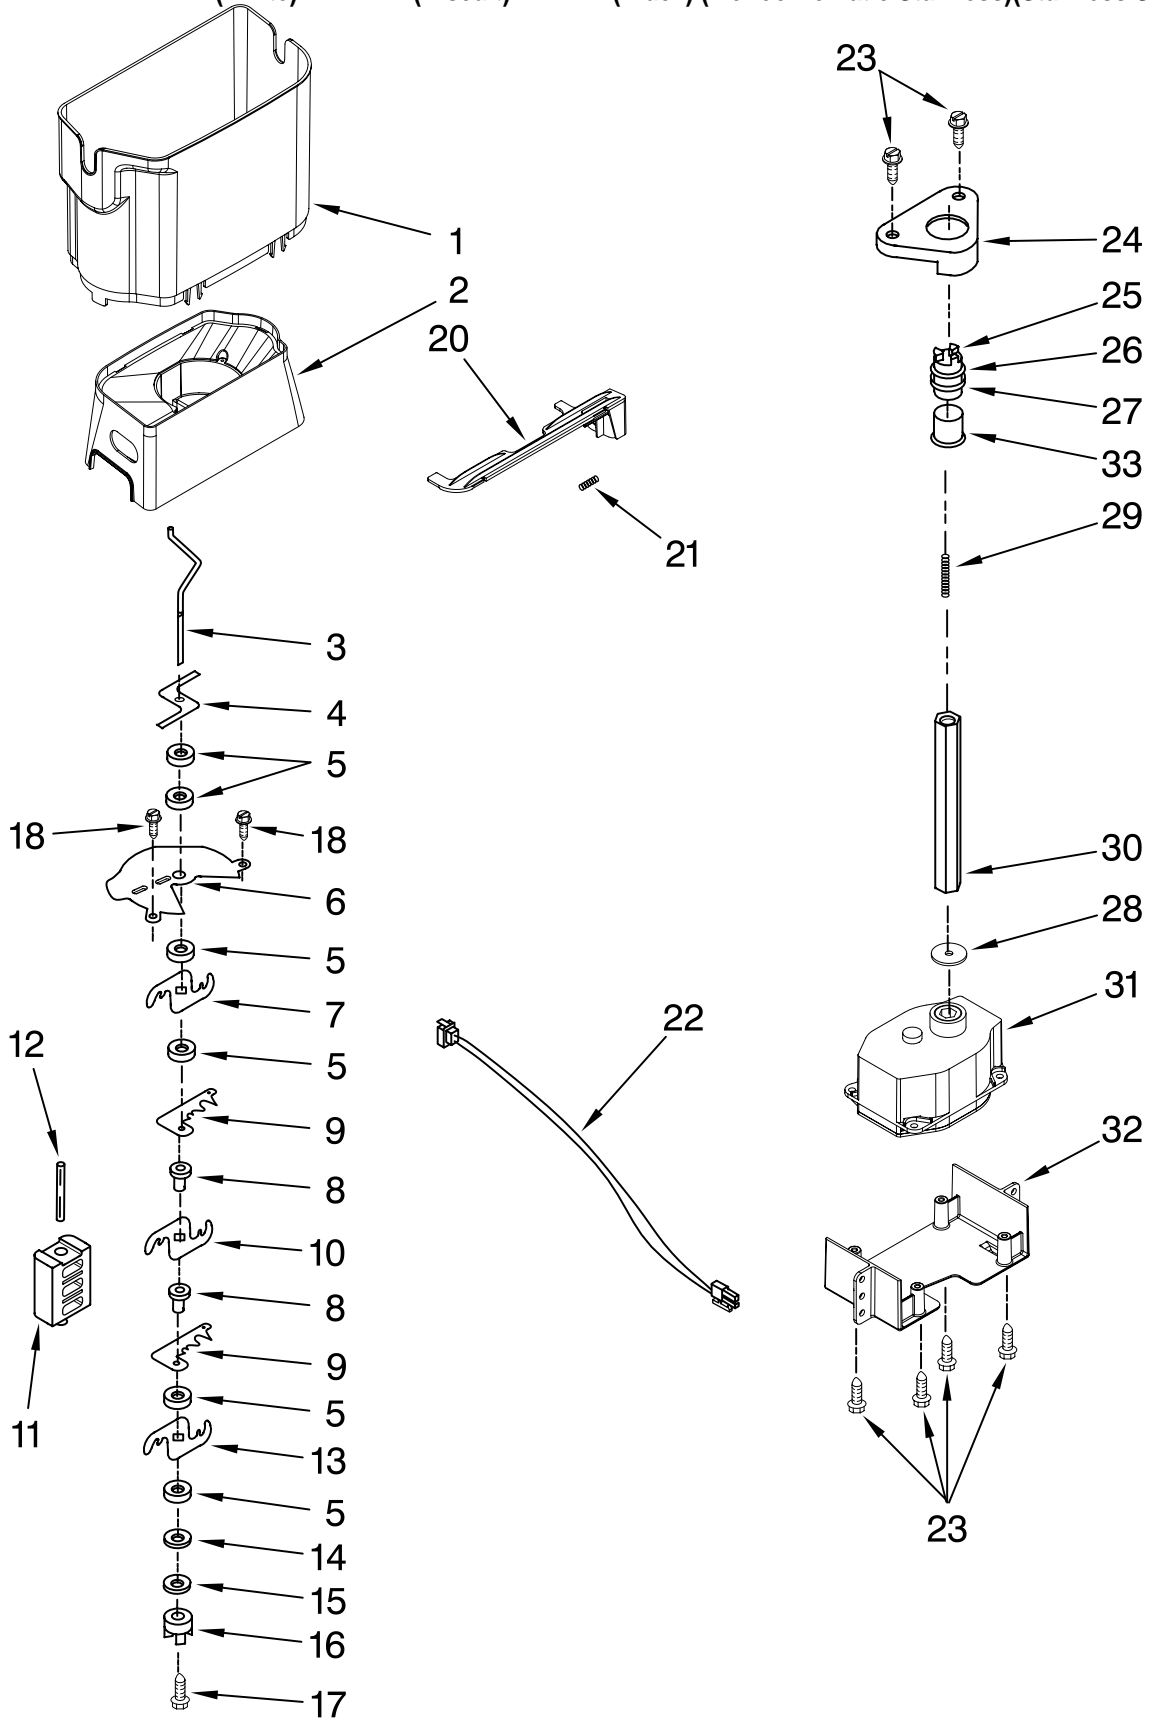

MOTOR AND ICE CONTAINER PARTS

For Models: KSCS23FTWH02, KSCS23FTBT02, KSCS23FTBL02, KSCS23FTMS02, KSCS23FTSS02

(White)

(Biscuit)

(Black) (Monochromatic Stainless)(Stainless Steel)

FOR ORDERING INFORMATION REFER TO PARTS PRICE LIST

MOTOR AND ICE CONTAINER PARTS

For Models: KSCS23FTWH02, KSCS23FTBT02, KSCS23FTBL02, KSCS23FTMS02, KSCS23FTSS02

(White)

(Biscuit)

(Black) (Monochromatic Stainless)(Stainless Steel)

Illus. No.	Part No.	DESCRIPTION
1	2305416	Ice Bin
2	2305294	Crusher Bin
3	2320327	Auger
4	2258220	Washer
5	1119007	Spacer, Flat (4)
6	2305244	Cover, Crusher
7	2257024	Blade, Rotary
8	1119005	Spacer, Step (2)
9	2257020	Blade, Fixed
10	2257023	Blade, Rotary
11	2198602	Block, Blade
12	489229	Roll Pin
13	2257022	Blade, Rotary
14	489235	Washer, Plain
15	2198661	Washer, Coupling
16	2220457	Coupling
17	8281164	Screw
18	3400065	Screw
20	2305441	Latch, Bin
21	2198608	Spring, Latch
22	2187813	Wire Assembly, IDI Motor
23	8281163	Screw
24	2212369	Holder
25	2220458	Coupling, Bottom
26	2198628	Seal
27	2212370	Washer
28	2305382	Rubber Boot
29	2198607	Spring
30	2305243	Drive Shaft
31	2252130	Dispenser, Motor
32	2305208	Bracket, Motor
33	2212365	Sleeve, Coupling
100	W10127745	Ice Container (Complete)