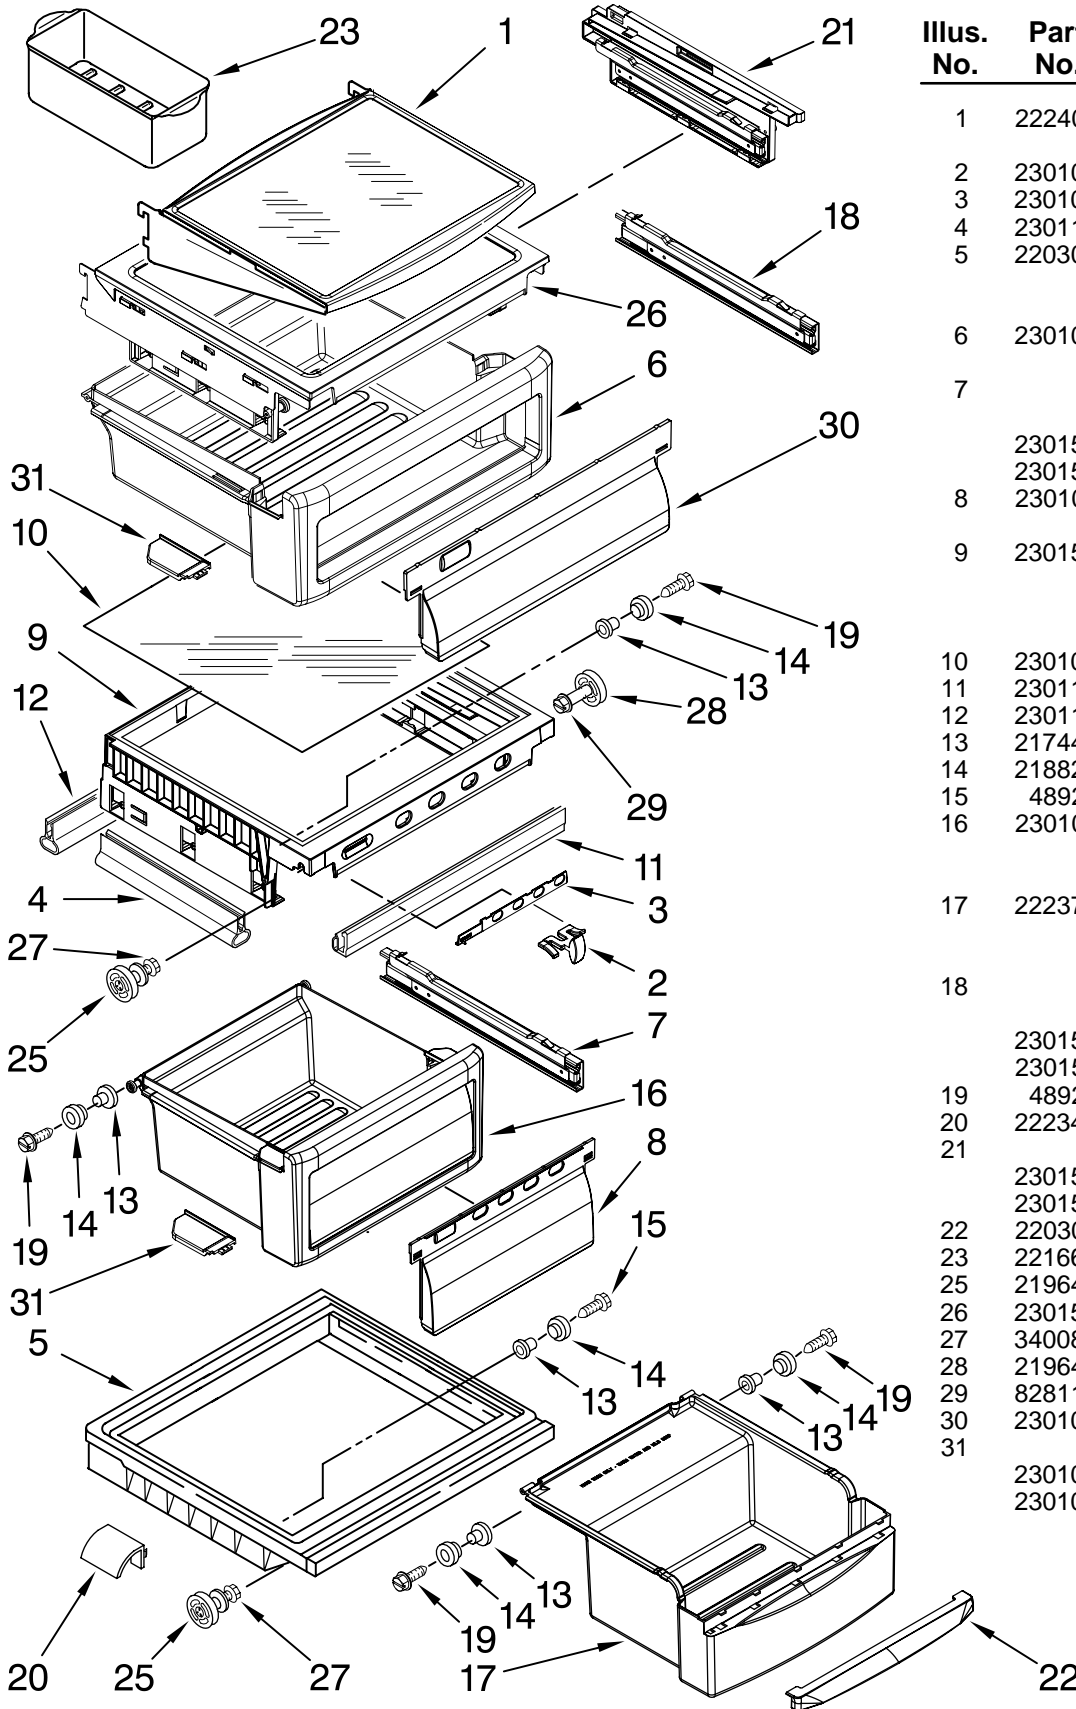

REFRIGERATOR LINER PARTS

For Models: KSCS23FTWH02, KSCS23FTBT02, KSCS23FTBL02, KSCS23FTMS02, KSCS23FTSS02

(White)

(Biscuit)

(Black) (Monochromatic Stainless)(Stainless Steel)

Illus. No.	Part No.	DESCRIPTION
1		Liner (Not A Serviceable Part)
2	2224121	Escutcheon, Meat Pan Control
3	2224123	Slide Meat Pan Control
6	1118894	Switch, Rocker Arm
7	2188820	Thermistor
8	3400893	Screw
9	2319866	Ladder, Shelf (2)
10	2301234	Housing, Door Control
11	489084	Screw
12	2301235	Slide, Door Control
13	2171846	Release Valve
14	2209204	Clip, Thermistor
15	2179404K	Rack, Wine & Egg
16	1116793	Cover, Thermistor
17	489478	Screw
18	2304597	Gasket, Air Baffle
19	2223403	Cover, Air Baffle
20	2224076	Air Diffuser Assembly
21	2220377	Air Baffle
22	2162085	Socket
23	2307107	Reservoir
24	2205813	Strap
25	2255743	Light Bulb
26	2223663	Light Lens
27	488280	Screw

Illus. No.	Part No.	DESCRIPTION
1	2224061	Shelf Assembly, Cantilever (2)
2	2301025	Button, Humidity
3	2301026	Slide, Humidity
4	2301117	Gasket, Side (2)
5	2203027	Cover, Meat Pan (Includes Items 13, 14, 15 & 20)
6	2301023	Snack Pan (Includes 30 & 31)
7		Glide Assembly, Crisper Pan
	2301548	Right Side
	2301549	Left Side
8	2301001	Window, Crisper Pan
9	2301567	Cover, Crisper (Includes 2, 3, 4, 11, 12, 13, 14 & 19)
10	2301027	Glass, Cover
11	2301116	Gasket (Front)
12	2301115	Gasket (Rear)
13	2174478	Eyelet, Roller
14	2188212	Roller
15	489211	Screw
16	2301031	Crisper Pan (Includes 8, 13, 14, 19 & 31)
17	2223790	Meat Pan (Includes 13, 14, 19 & 22)
18		Glide Assembly, Snack Pan
	2301550	Right Side
	2301551	Left Side
19	489261	Screw
20	2223487	Deflector
21		Support Assembly
	2301569	Right Side
	2301570	Left Side
22	2203031	Handle
23	2216624	Egg Bin Assembly
25	2196485	Stud Assembly
26	2301566	Shelf, Snack Pan
27	3400894	Screw
28	2196483	Stud Assembly
29	8281158	Screw
30	2301006	Window, Snack Pan
31		Cap, Snack Pan
	2301016	Right Side
	2301017	Left Side