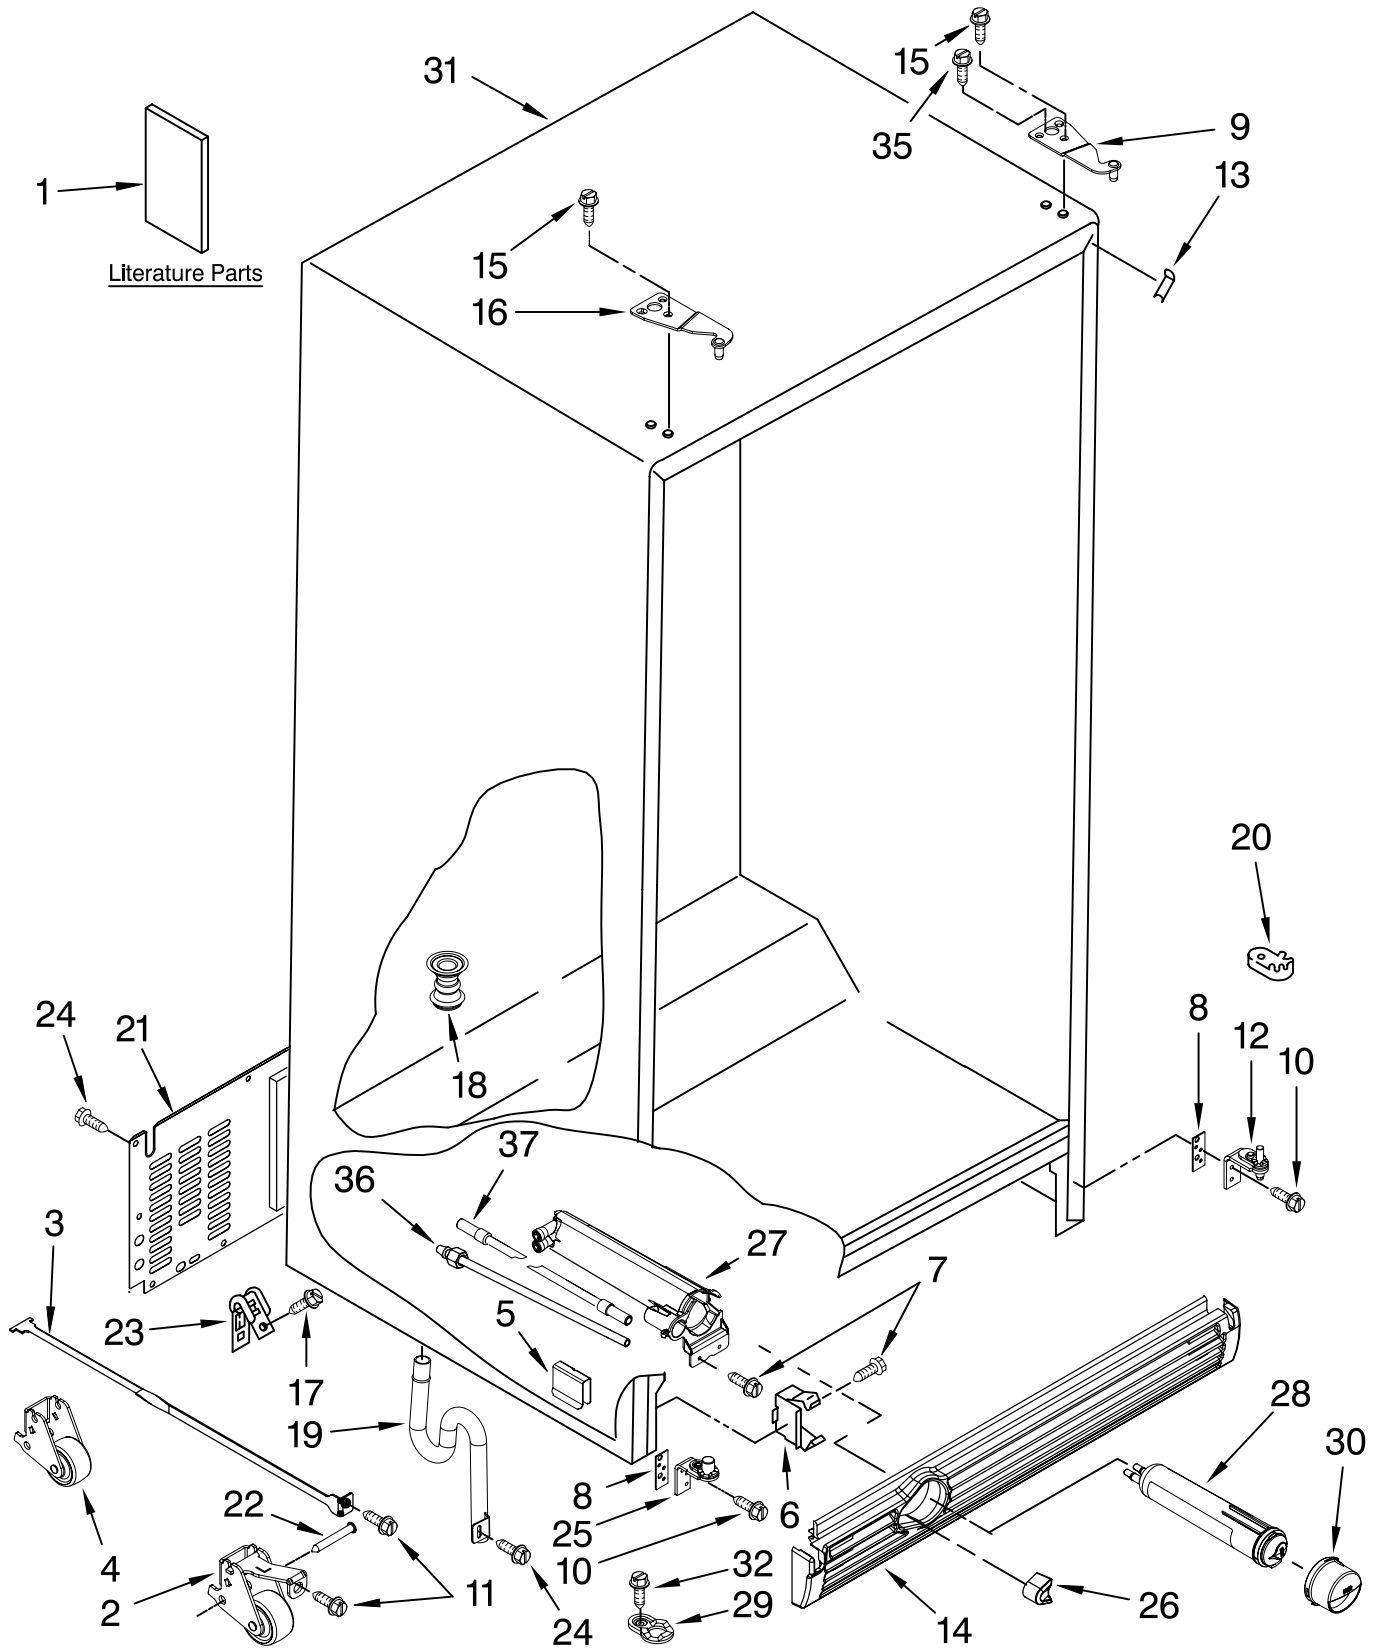

For Models: KSCS23FTWH02, KSCS23FTBT02, KSCS23FTBL02, KSCS23FTMS02, KSCS23FTSS02

(White)

(Biscuit)

(Black) (Monochromatic Stainless)(Stainless Steel)

FOR ORDERING INFORMATION REFER TO PARTS PRICE LIST

CABINET PARTS

For Models: KSCS23FTWH02, KSCS23FTBT02, KSCS23FTBL02, KSCS23FTMS02, KSCS23FTSS02

(White)

(Biscuit)

(Black) (Monochromatic Stainless)(Stainless Steel)

Illus. No.	Part No.	DESCRIPTION	Illus. No.	Part No.	DESCRIPTION	Illus. No.	Part No.	DESCRIPTION		
1		Literature Parts	13		Filler, Wrapper	24	489084	Screw		
	2323158	Use & Care Guide		2223893W	White	25	2307152	Hinge Assembly, Bottom-FC (Includes #29)		
	2304186	Service Sheet		2223893T	Biscuit			26		
	2318510	Installation Instructions		2223893B	Black			2260503W	White	
	2326270	Energy Guide	14	2223893AP	Apollo Gray			2260503T	Biscuit	
	2220407	Modular IceMaker Service Sheet		2322234W	White			2260503B	Black	
2		Front Roller Asm		2322234T	Biscuit			2260503AP	Apollo Gray	
	2306950	Left Side	15	2322234B	Black	27	2260526	Housing, Water Filter		
	2306951	Right Side		2322234AP	Apollo Gray			28	4396841	Water Filter
3	2223263	Strap, Roller	16	3400108	Screw	29	2307051	Door Closer, FC		
4	2306949	Roller, Rear (2)		2307007W	White	30		Cap, Water Filter		
5	2223388	Clip, Retainer (4)		2307007T	Biscuit			2260518W	White	
6	2155013	Clip, Grille		2307007B	Black			2260518T	Biscuit	
7	488500	Screw		2307007AP	Apollo Gray			2260518B	Black	
8	2223545	Shim	17	489464	Screw			2260518AP	Apollo Gray	
9		Hinge Top, RC	18	2304888	Drain Fitting	31		Cabinet (Not A Serviceable Part)		
	2307008W	White	19	2254566	Tube, Extension			32	489483	Screw
	2307008T	Biscuit	20	2307049	Door Closer, RC			35	3400858	Screw
	2307008B	Black	21	2223409	Cover, Unit			36	2304709	Tube, Filter Outlet
	2307008AP	Apollo Gray	22	2223387	Pin, Roller (4)			37	2319868	Tube, Filter Inlet
10	3400113	Screw	23	549193	Clamp, Service Cord					
11	3400243	Screw								
12	2307179	Hinge Assembly, Bottom-RC (Includes #20)