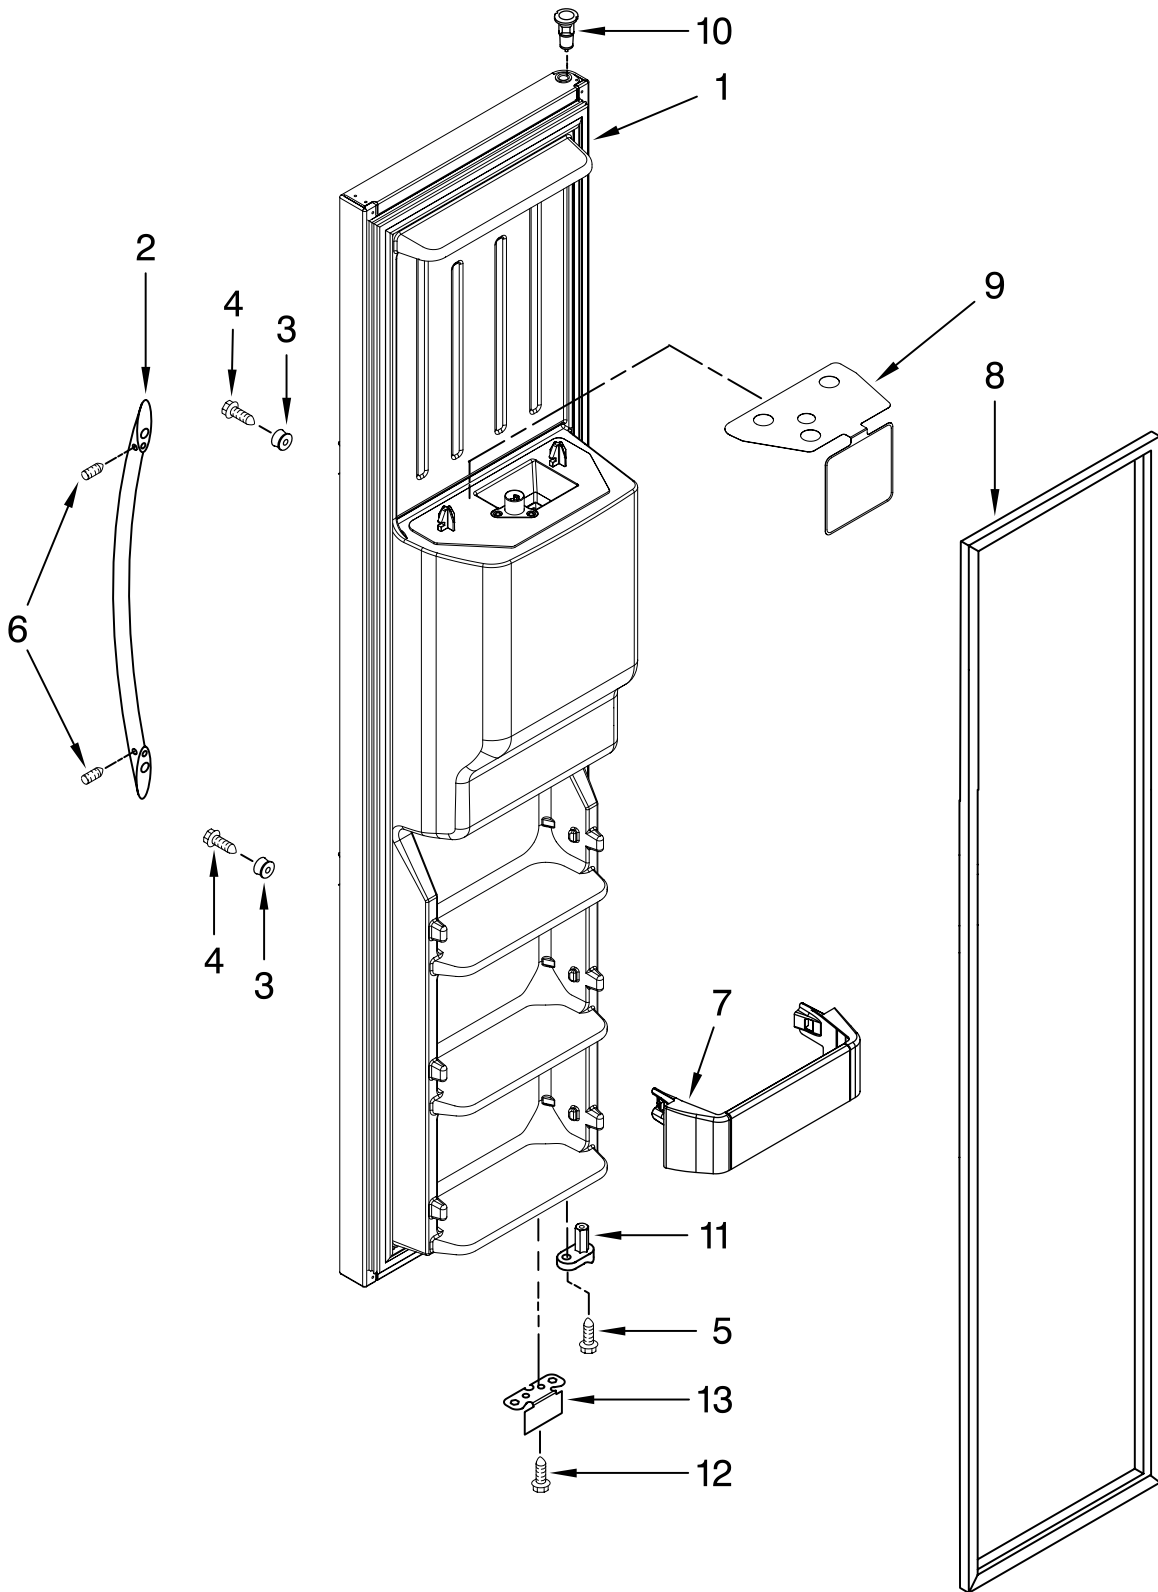

FREEZER DOOR PARTS

For Models: KSCS23FTWH02, KSCS23FTBT02, KSCS23FTBL02, KSCS23FTMS02, KSCS23FTSS02

(White)

(Biscuit)

(Black) (Monochromatic Stainless)(Stainless Steel)

FOR ORDERING INFORMATION REFER TO PARTS PRICE LIST