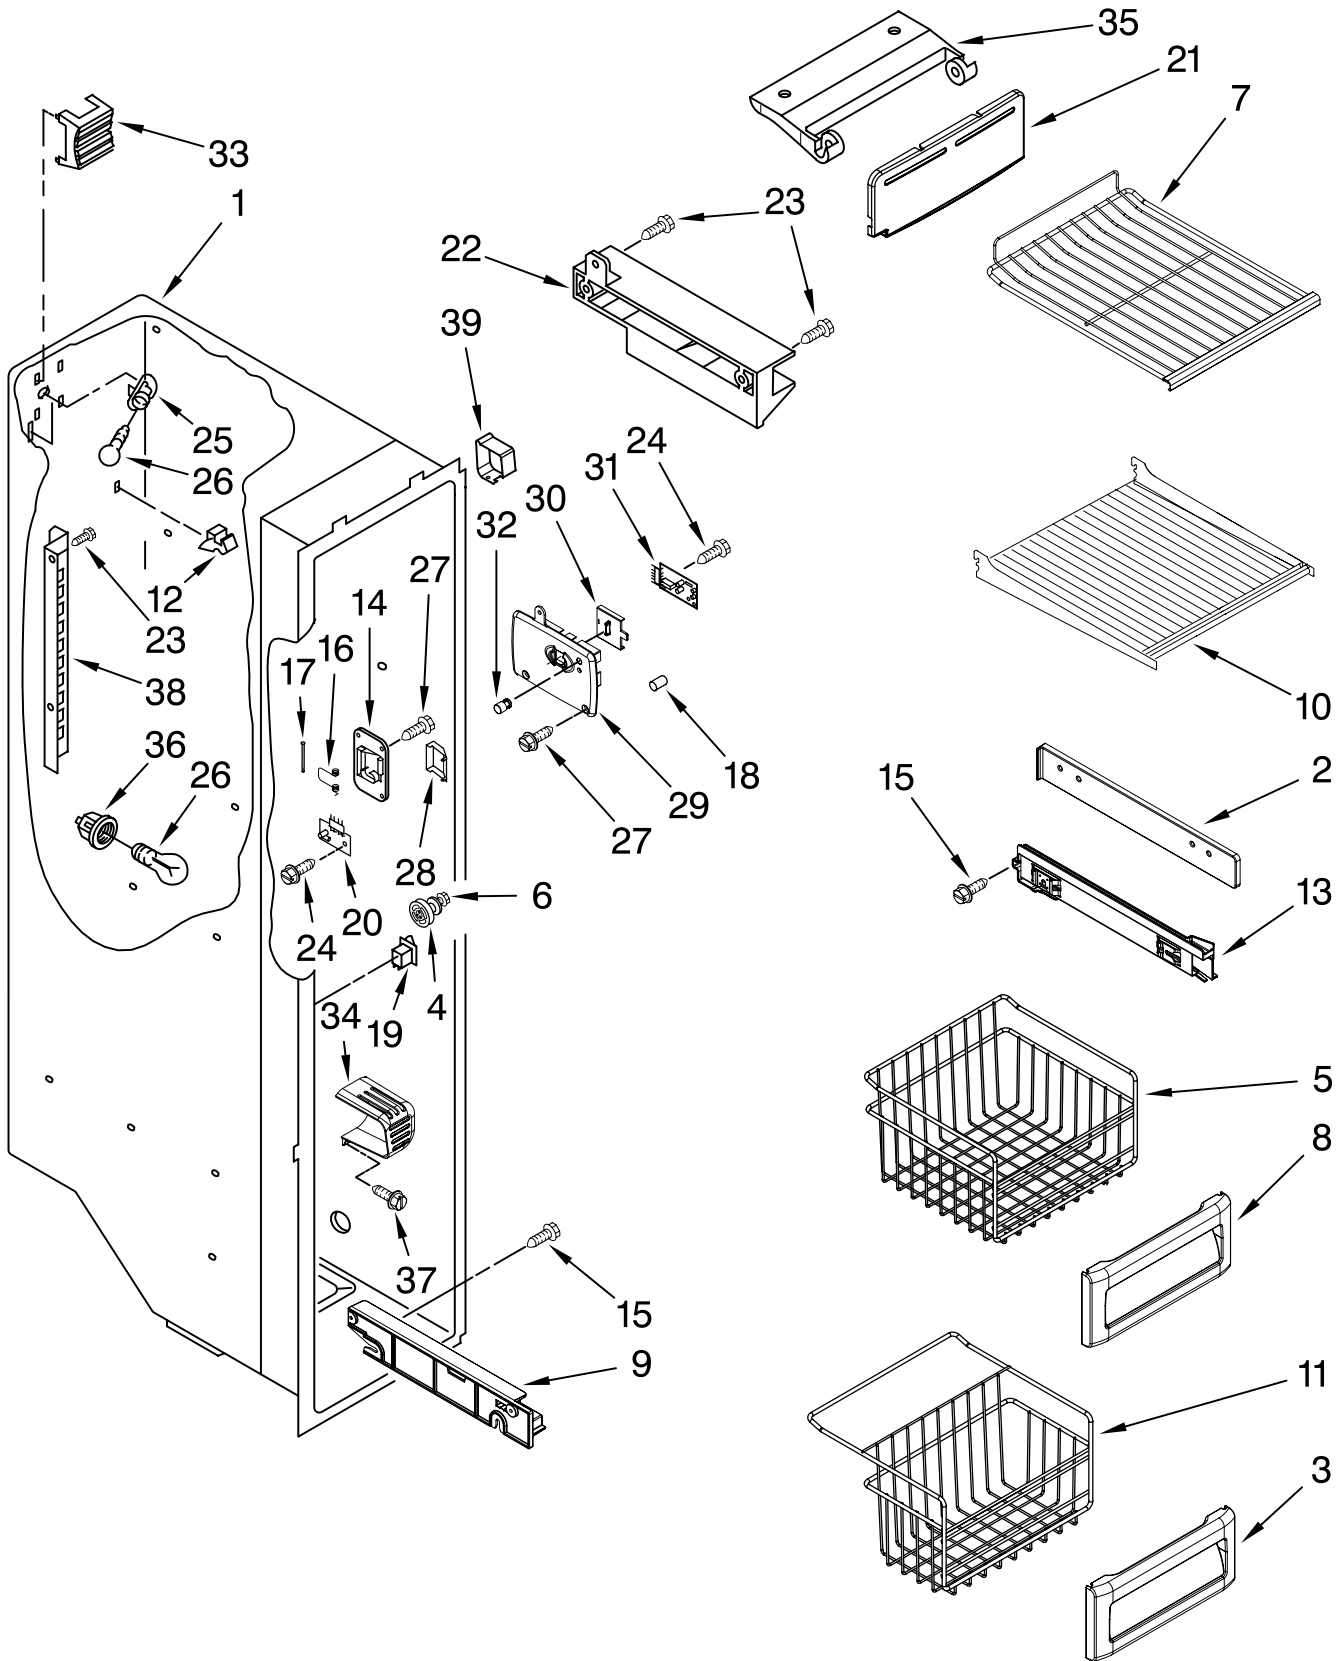

FREEZER LINER PARTS

For Models: KSCS23FTWH02, KSCS23FTBT02, KSCS23FTBL02, KSCS23FTMS02, KSCS23FTSS02

(White)

(Biscuit)

(Black) (Monochromatic Stainless)(Stainless Steel)

FOR ORDERING INFORMATION REFER TO PARTS PRICE LIST

FREEZER LINER PARTS

For Models: KSCS23FTWH02, KSCS23FTBT02, KSCS23FTBL02, KSCS23FTMS02, KSCS23FTSS02

(White)

(Biscuit)

(Black) (Monochromatic Stainless)(Stainless Steel)

Illus. No.	Part No.	DESCRIPTION
1		Liner (Not A Serviceable Part)
2	2223777	Spacer, Slide (2)
3	2223782	Basket, Front
4	2196483	Stud Assembly
5	2254611	Basket, Deep (2)
6	8281158	Screw
7	2223500	Shelf Assembly, Cantilever (2)
8	2224053	Front, Basket
9		Shelf Track
	2223787	Right Side
	2223788	Left Side
10	2254615	Shelf, Fixed
11	2254612	Basket, Lower
12	842534	Clip, Air Duct
13		Glide Assembly, Basket (2)
	2301544	Right Side
	2301545	Left Side
14	2259487	Cover, Emitter
15	8534064	Screw
16	2198635	Spring
17	2198634	Pin
18	2198665	Tube, P.C. Board
19	1115373	Switch, Rocker Arm
20	2220398	P.C. Board Emitter
21	2224125	Cover, Ice Maker
22		Slide, Ice Maker Mounting
	2212321	Right Side
	2306900	Left Side
23	489478	Screw
24	489214	Screw
25	2162085	Light Socket
26	2255743	Light Bulb
27	8281185	Screw
28	2198633	Flipper
29	2255561	Cover, Receiver
30	2301340	Slide, Ice Maker Shut Off
31	2255114	P.C. Board, Receiver
32	2198643	Lens
33	2198589	Light Shield
34	2212340	Light Lens
35	2198641	Bracket, Ice Maker Cover
36	2155597	Socket, Light
37	3400893	Screw
38		Ladder
	2320024	Left Side
	2320025	Right Side
39	2303378	Shield, Wiring

FOR ORDERING INFORMATION REFER TO PARTS PRICE LIST