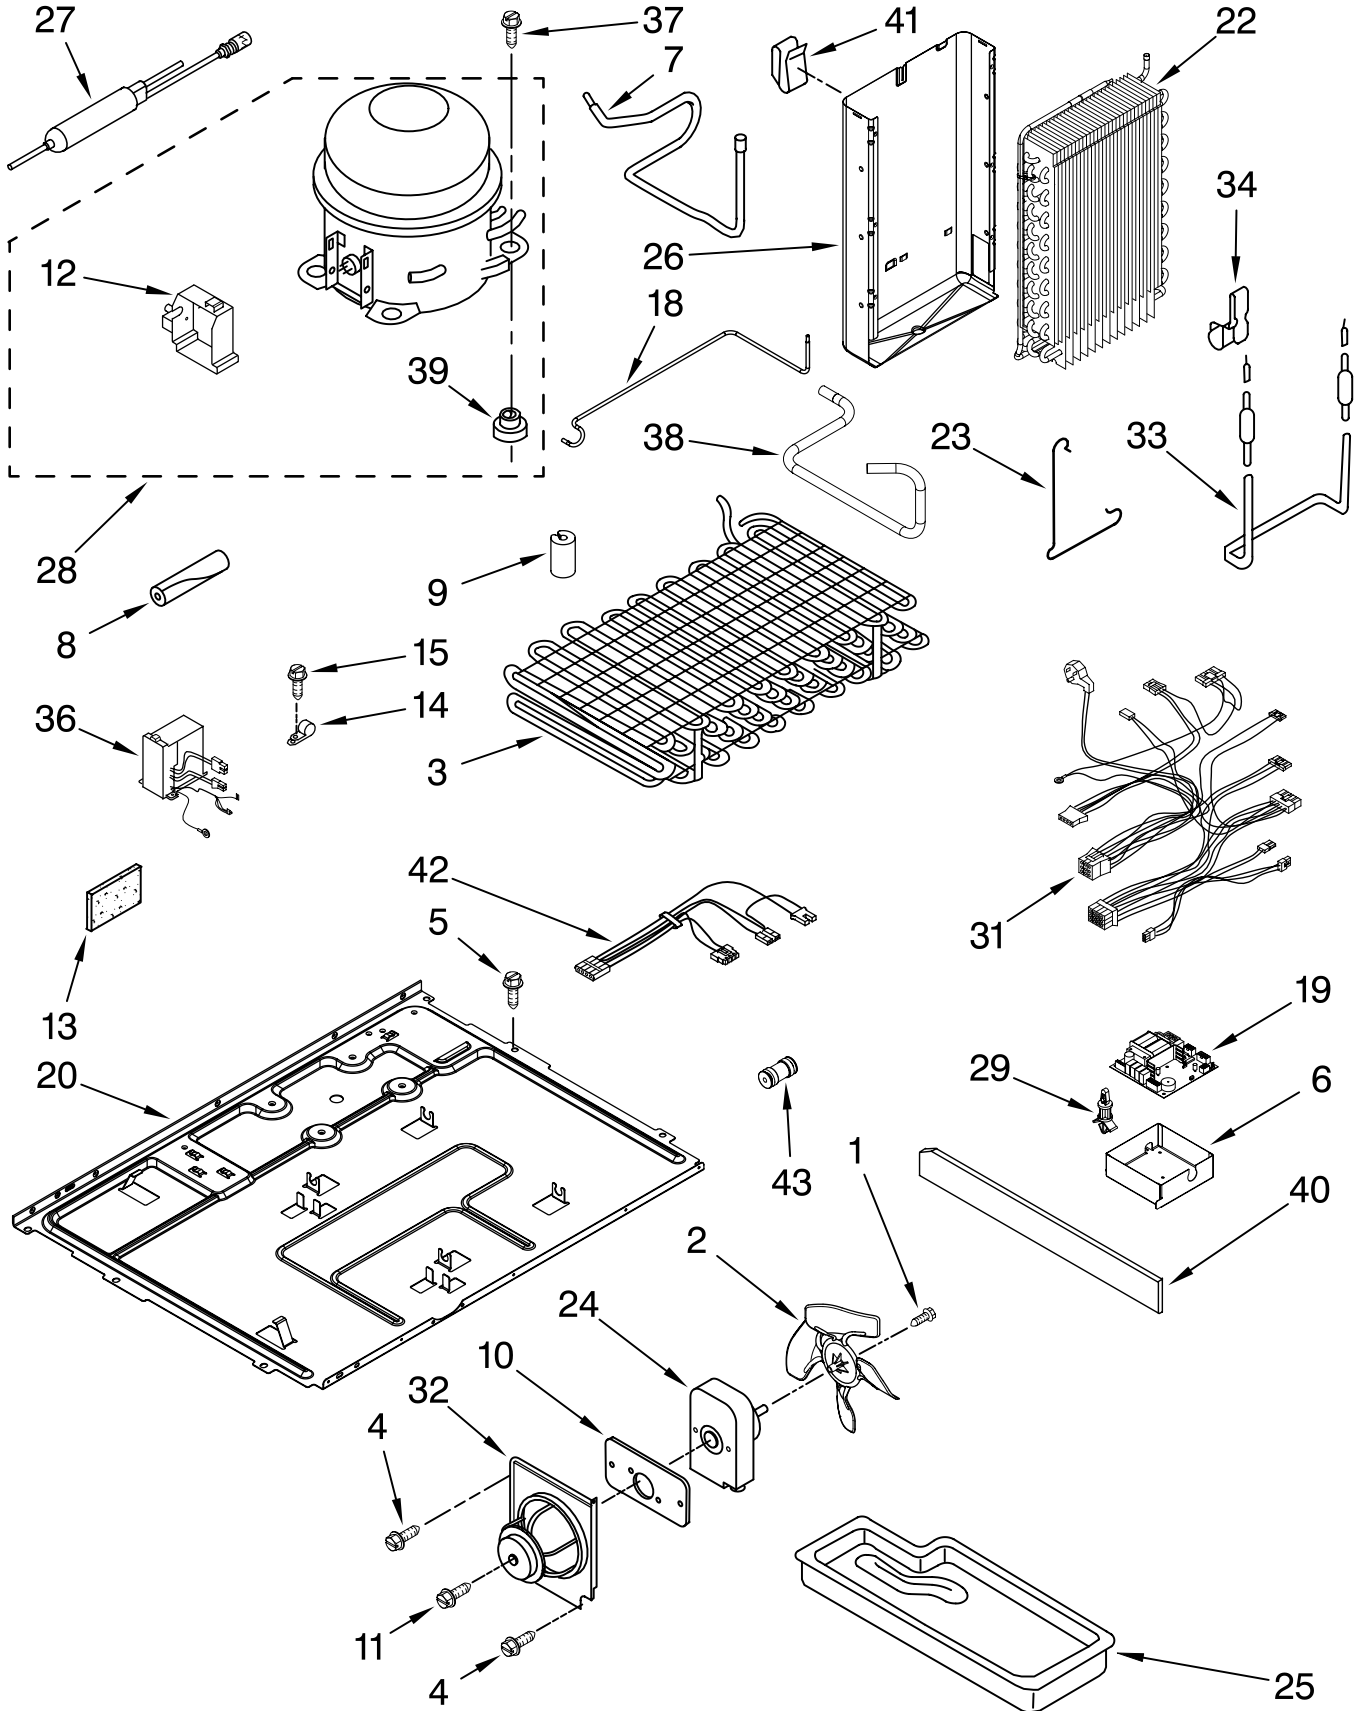

UNIT PARTS

For Models: KSCS23FTWH02, KSCS23FTBT02, KSCS23FTBL02, KSCS23FTMS02, KSCS23FTSS02

(White)

(Biscuit)

(Black) (Monochromatic Stainless)(Stainless Steel)

FOR ORDERING INFORMATION REFER TO PARTS PRICE LIST

UNIT PARTS

For Models: KSCS23FTWH02, KSCS23FTBT02, KSCS23FTBL02, KSCS23FTMS02, KSCS23FTSS02
(White) (Biscuit) (Black) (Monochromatic Stainless)(Stainless Steel)

Illus. No.	Part No.	DESCRIPTION	Illus. No.	Part No.	DESCRIPTION	Illus. No.	Part No.	DESCRIPTION
1	777070	Screw	25	2223398	Tray, Evaporator	Following Parts Not Illustrated and Optional Parts Not Included		
2	2225834	Fan, Blade	26	2224022	Heat Shield			
3	2223315	Condenser Assembly	27	2319825	Drier			
4	8281197	Screw	28	2223801	Compressor (Includes Items 12 & 39)			
5	3400524	Screw (6)	29	2223800	Spacer (5)			978025 Valve, Access (1/4")
6	2223703	Housing, Control Board	31	2310122	Harness, Main Control			978026 Valve, Access (5/16")
7	2223351	Tube Suction	32	2224024	Fan, Motor Bracket			978027 Valve, Access (3/8")
8	2161302	Sleeve	33	2210737	Heater, Defrost			978028 Valve, Access (1/2")
9	2319835	Grommet, Condenser (4)	34	2304287	Clip			978029 Valve, Access (5/8")
10	2301979	Plate, Mounting	36	2304175	Inverter Box			978030 Valve, Access (3/4")
11	8281196	Screw	37	489373	Screw			876764 Valve, Access (3/16")
12	2215676	Cover, Terminal	38	2223352	Tube, Discharge			
13	2169104	Insulation, Sound	39		Grommet (4)			
14	2305373	Clamp, Cable		2183042	Production			
15	488649	Screw		4387558	Service			
18	2223353	Tube, Condenser to Heat Loop	40	2223394	Extension, Air Baffle			
19	2307028	Electronic Control	41	2155547	Clip, Heat Shield			
20	2306932	Baseplate	42	2310121	Unit Harness			
22	2188823	Evaporator	43	2300868	Connector, Water Tube			
23	2161324	Clamp						
24	2188729	Fan, Motor						

REFRIGERANT CHARGE

6.00 oz.
(R-134A)