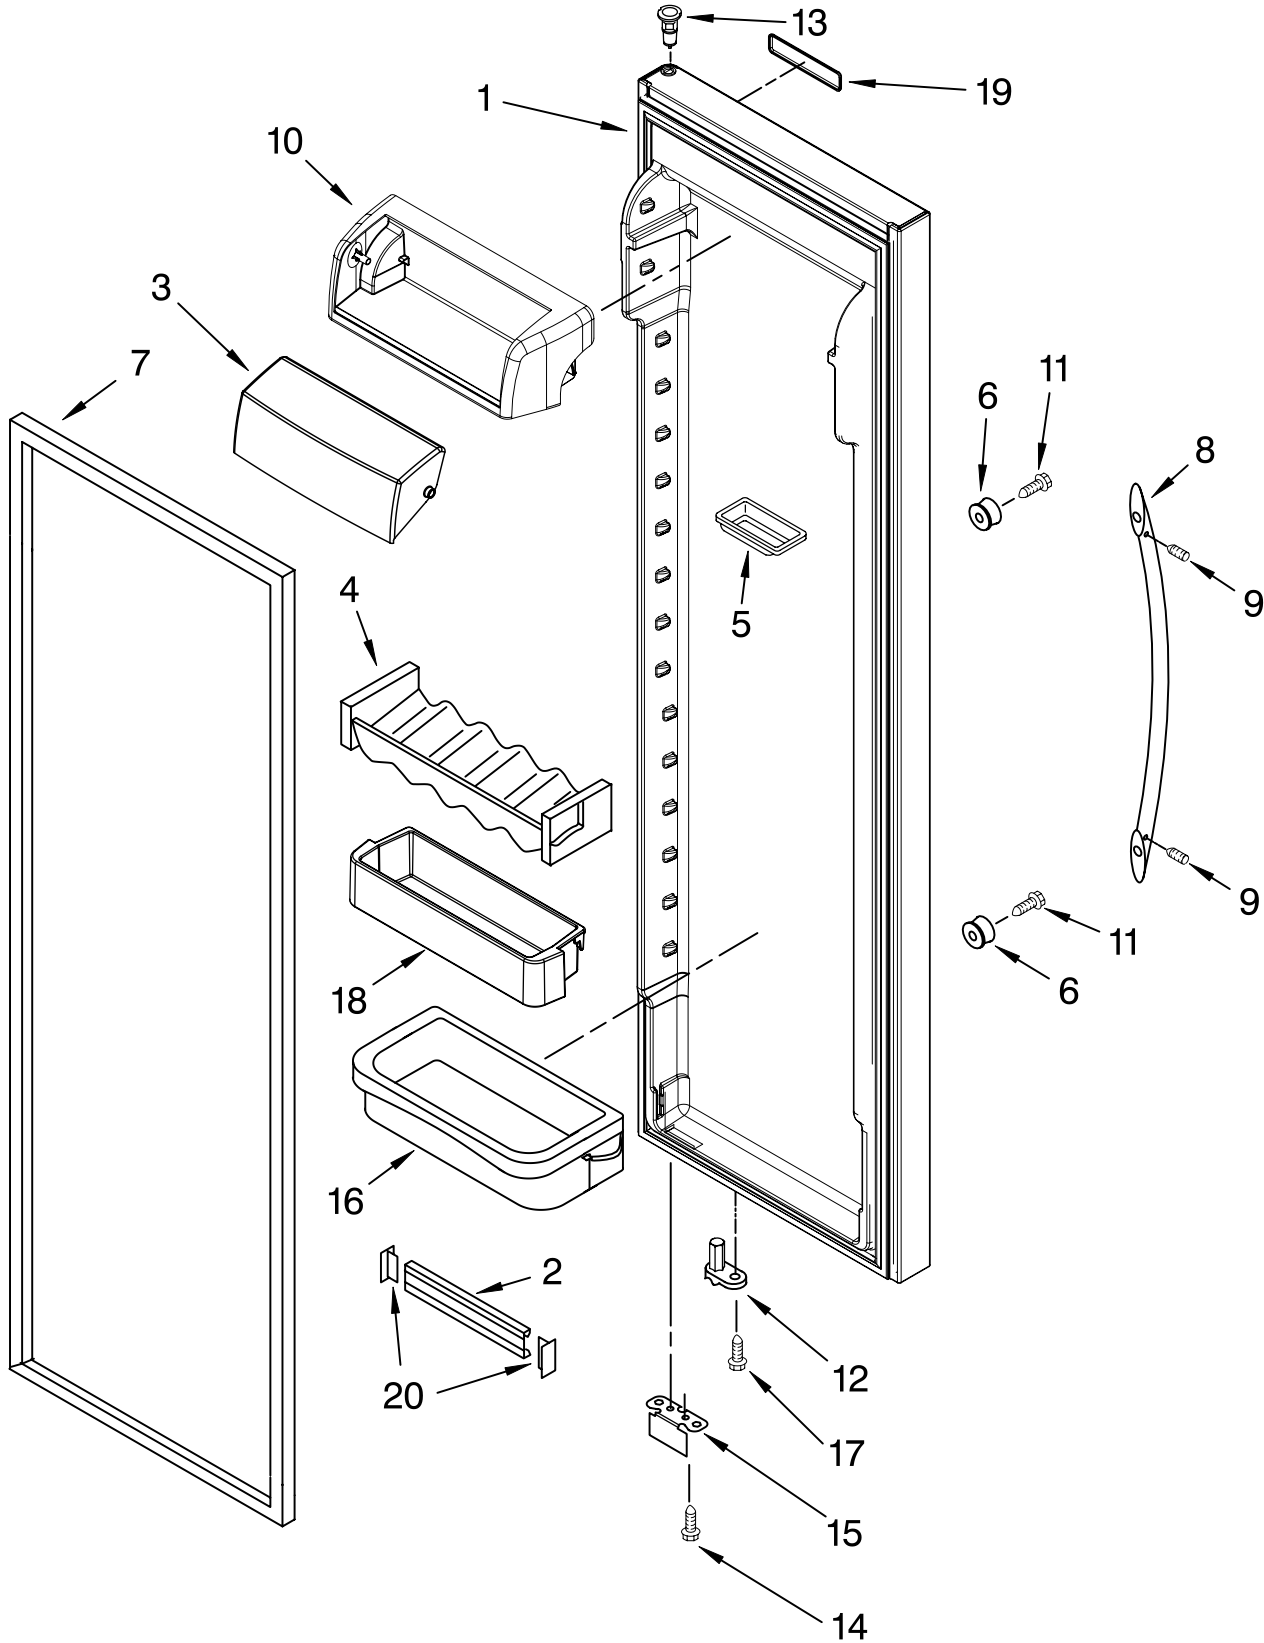

REFRIGERATOR DOOR PARTS

For Models: KSCS23FSWH00, KSCS23FSBT00, KSCS23FSBL00, KSCS23FSMS00
(White) (Biscuit) (Black) (Monochromatic Stainless)

FOR ORDERING INFORMATION REFER TO PARTS PRICE LIST

REFRIGERATOR DOOR PARTS

For Models: KSCS23FSWH00, KSCS23FSBT00, KSCS23FSBL00, KSCS23FSMS00
(White) (Biscuit) (Black) (Monochromatic Stainless)

Illus. No.	Part No.	DESCRIPTION
1		Refrigerator Door (Includes #7)
	2223960W	White
	2223960T	Biscuit
	2223960B	Black
	2223960SA	Monochromatic Stainless
2	2203087K	Trim, Shelf
3	2255421	Dairy Door
4	2223883	Caddy, Can
5	2165792K	Butter Dish
6	2219698	Stud, Handle
7		Door Gasket, Magnetic
	2223841	Mist Beige
	2223911	Black
8		Handle
	2319727W	White
	2319727T	Biscuit
	2319727B	Black
	2319727S	Stainless Steel
9		Screw
	W10010140	Chrome
	W10010150	Black
10	2223879	Dairy Compartment
11	488208	Screw
12	2182178	Door Closer, Upper Cam
13	2308050	Thimble, Top
14	489420	Screw
15		Bracket, Door Stop
	2306940	Chrome
	2306940B	Black
16	2223860	Door Bin (3)
17	3400012	Screw
18	2224173	Door Bin, Shallow
19		Nameplate
	W10046670	White
	W10046700	Biscuit
	W10046640	Black
	W10046610	Gray
20	2156006K	Plug, Trim

FOR ORDERING INFORMATION REFER TO PARTS PRICE LIST