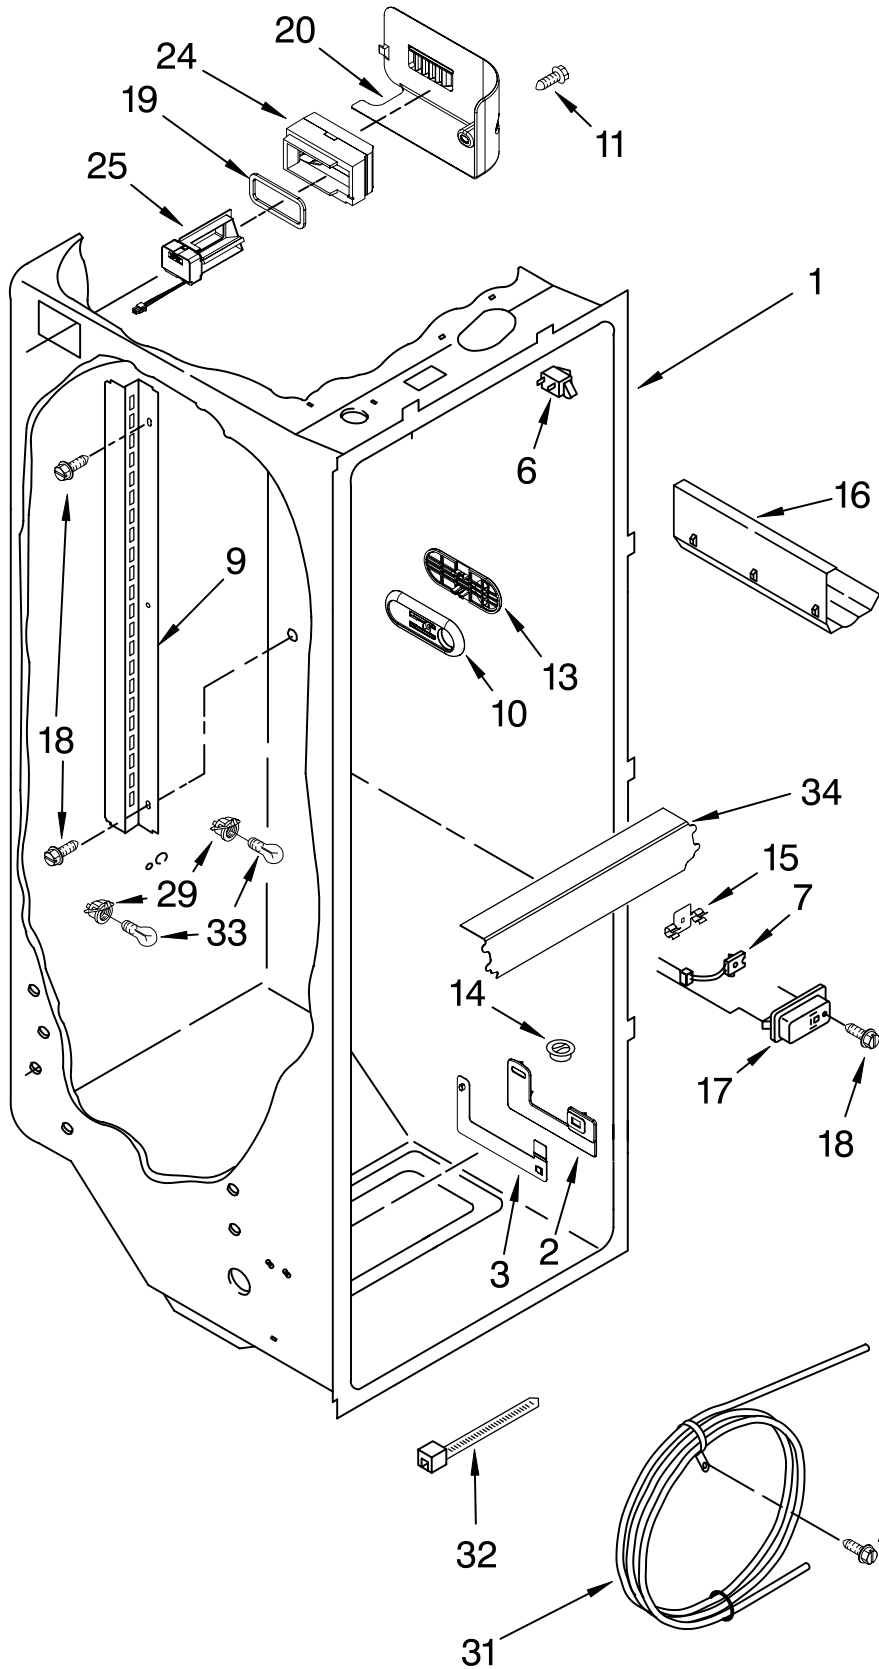

FOR ORDERING INFORMATION REFER TO PARTS PRICE LIST

REFRIGERATOR LINER PARTS

For Models: KSCS23FSWH00, KSCS23FSBT00, KSCS23FSBL00, KSCS23FSMS00
 (White) (Biscuit) (Black) (Monochromatic Stainless)

Illus. No.	Part No.	DESCRIPTION
1		Liner (Not A Serviceable Part)
2	2224121	Escutcheon, Meat Pan Control
3	2224123	Slide Meat Pan Control
6	1118894	Switch, Rocker Arm
7	2188820	Thermistor
9	2319866	Ladder, Shelf (2)
10	2301234	Housing, Door Control
11	489084	Screw
13	2301235	Slide, Door Control
14	2171846	Release Valve
15	2209204	Clip, Thermistor
16	2179404K	Rack, Wine & Egg
17	1116793	Cover, Thermistor
18	489478	Screw
19	2304597	Gasket, Air Baffle
20	2223403	Cover, Air Baffle
24	2224076	Air Diffuser Assembly
25	2220377	Air Baffle
29	2162085	Socket
31	2223876	Reservoir
32	2205813	Strap
33	2255743	Light Bulb
34	2223663	Light Lens
37	488280	Screw