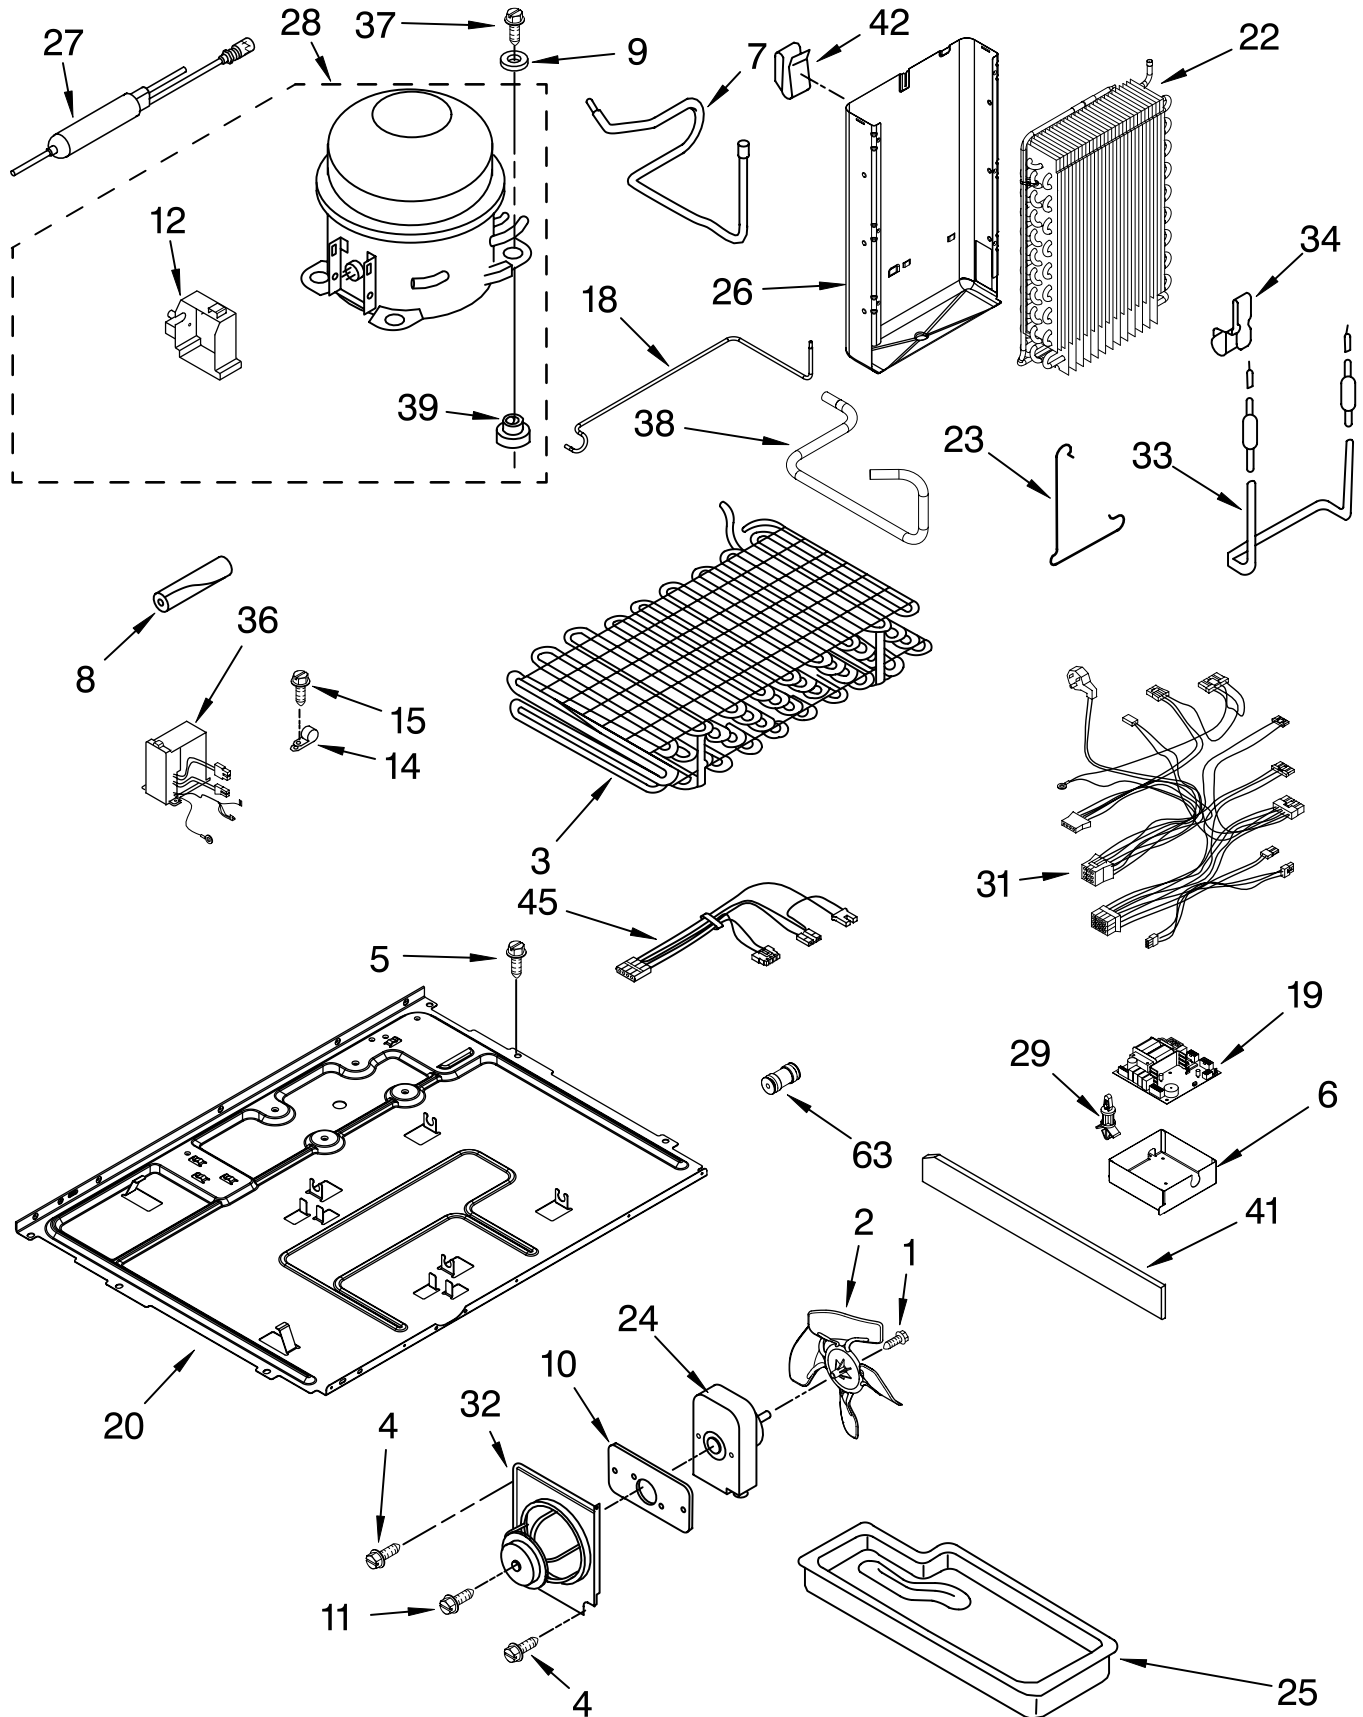

UNIT PARTS

For Models: KSCS23FSWH00, KSCS23FSBT00, KSCS23FSBL00, KSCS23FSMS00
(White) (Biscuit) (Black) (Monochromatic Stainless)

FOR ORDERING INFORMATION REFER TO PARTS PRICE LIST

UNIT PARTS

For Models: KSCS23FSWH00, KSCS23FSBT00, KSCS23FSBL00, KSCS23FSMS00
(White) (Biscuit) (Black) (Monochromatic Stainless)

Illus. No.	Part No.	DESCRIPTION	Illus. No.	Part No.	DESCRIPTION	Illus. No.	Part No.	DESCRIPTION
1	777070	Screw	28	2223801	Compressor (Includes Items 12 & 39)	Following Parts Not Illustrated and Optional Parts Not Included		
2	2225834	Fan, Blade	29	2223800	Spacer (5)		978025	Valve, Access (1/4")
3	2223315	Condenser Assembly	31	2187849	Harness, Main Control		978026	Valve, Access (5/16")
4	8281197	Screw	32	2224024	Fan, Motor Bracket		978027	Valve, Access (3/8")
5	3400524	Screw (6)	33	2210737	Heater, Defrost		978028	Valve, Access (1/2")
6	2223703	Housing, Control Board	34	2304287	Clip		978029	Valve, Access (5/8")
7	2223351	Tube Suction	36	2304175	Inverter Box		978030	Valve, Access (3/4")
8	2161302	Sleeve	37	489387	Screw		876764	Valve, Access (3/16")
9	W10000040	Washer	38	2223352	Tube, Discharge	REFRIGERANT CHARGE		
10	2301979	Plate, Mounting	39		Grommet (4) Production		6.00 oz.	
11	8281196	Screw		2183042	Service		(R-134A)	
12	2215676	Cover, Terminal	41	2223394	Extension, Air Baffle			
14	2185788	Clamp, Cable		4387558	Service			
15	488649	Screw	42	2155547	Clip, Heat Shield			
18	2223353	Tube, Condenser to Heat Loop	45	2187737	Unit Harness			
19	2307028	Electronic Control	63	2209709	Connector, Water Tube			
20	2306932	Baseplate						
22	2188823	Evaporator						
23	2161324	Clamp						
24	2188729	Fan, Motor						
25	2223398	Tray, Evaporator						
26	2224022	Heat Shield						
27	2319825	Drier						

FOR ORDERING INFORMATION REFER TO PARTS PRICE LIST