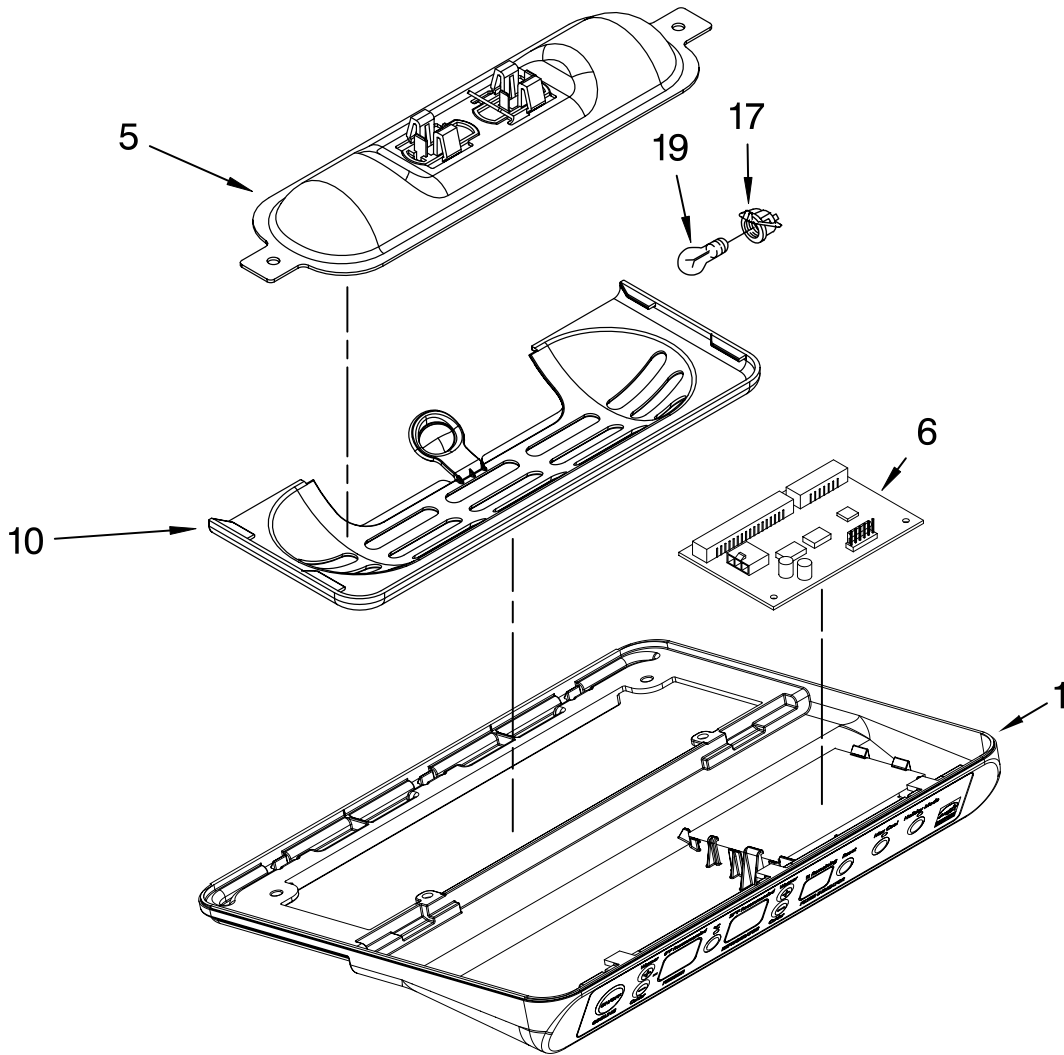

CONTROL PARTS

For Models: KSCS23FSWH00, KSCS23FSBT00, KSCS23FSBL00, KSCS23FSMS00
(White) (Biscuit) (Black) (Monochromatic Stainless)

Illus. No.	Part No.	DESCRIPTION
1	2319753	Control Box (Includes #6)
5	2223882	Heat Shield Asm (Includes #17)
6	2307037	Control Board Asm
10	2223506	Light Lens, Control Box
17	2223857	Light Socket
19	2223678	Light Bulb

FOR ORDERING INFORMATION REFER TO PARTS PRICE LIST