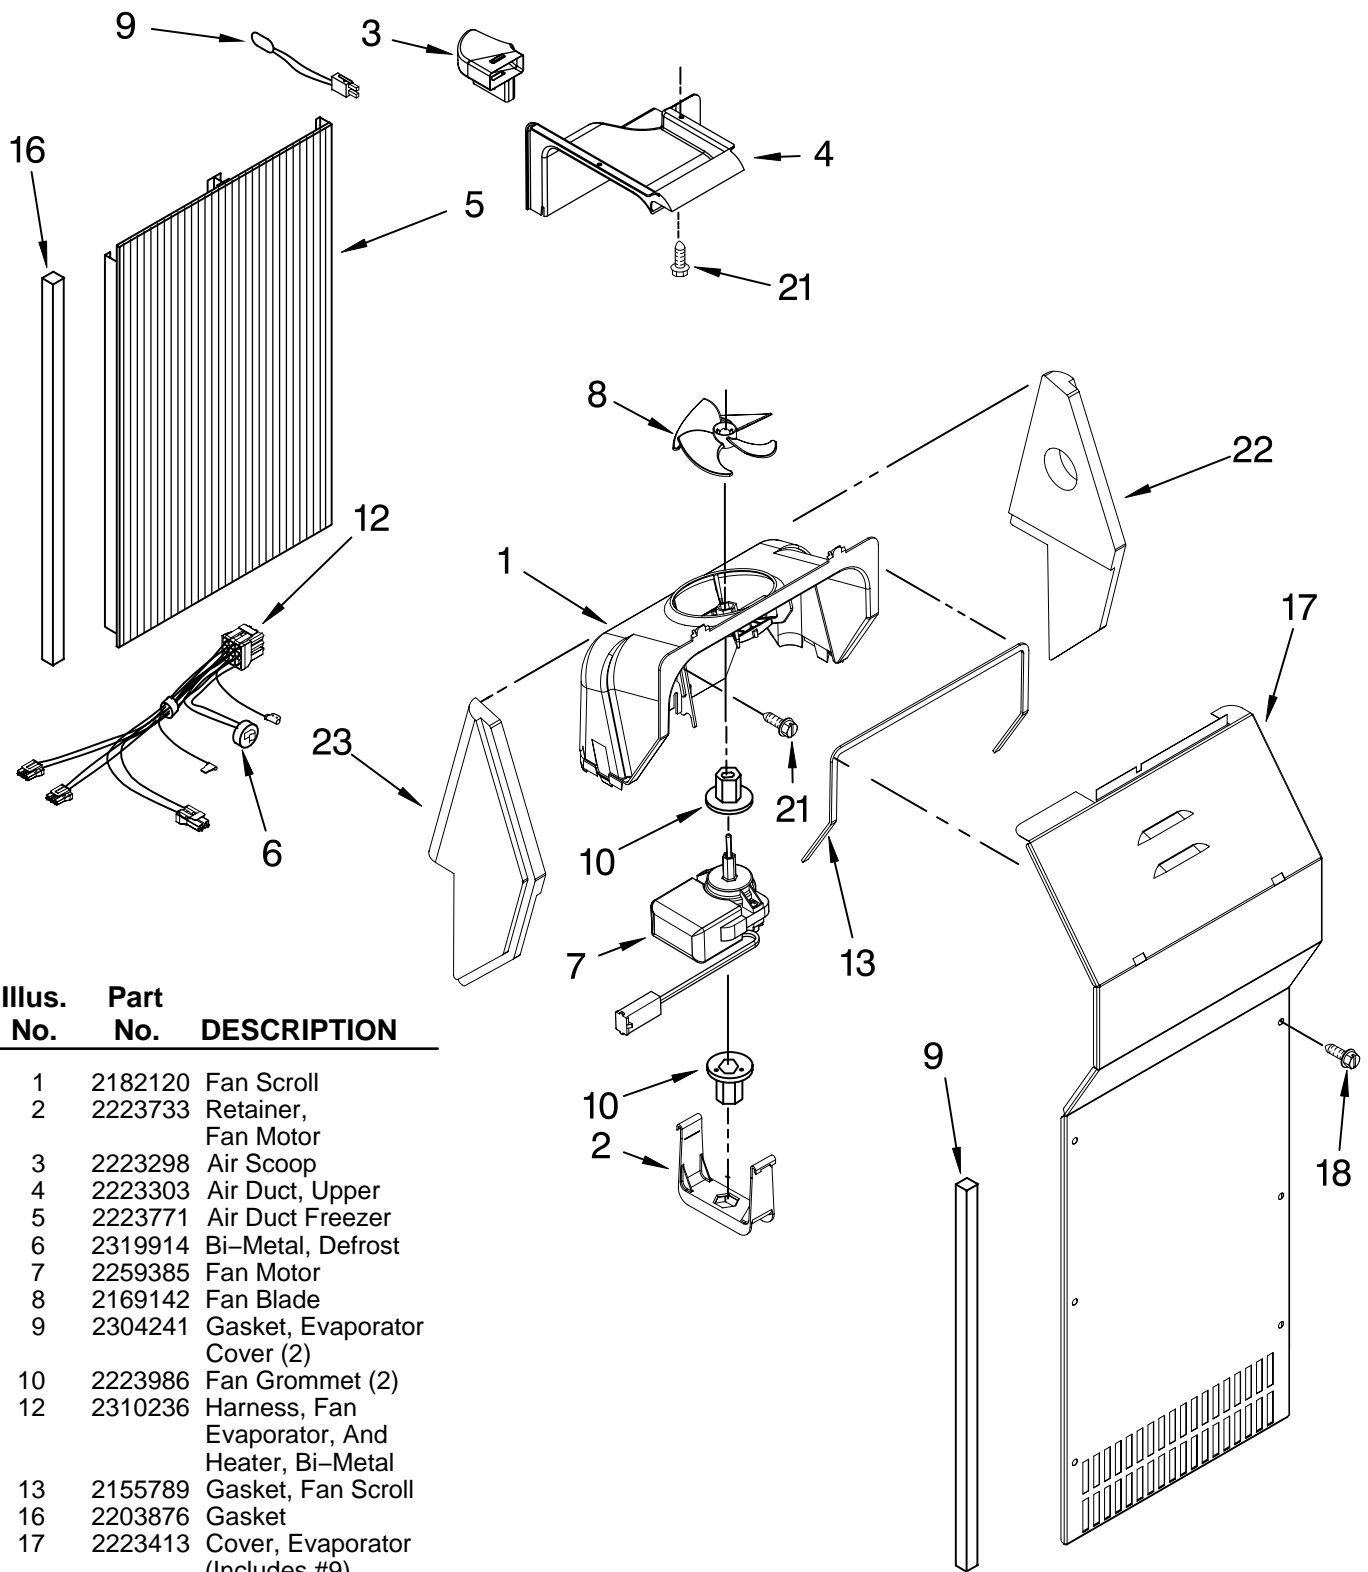

AIR FLOW PARTS

For Models: KSCS23FSWH00, KSCS23FSBT00, KSCS23FSBL00, KSCS23FSMS00
(White) (Biscuit) (Black) (Monochromatic Stainless)

Illus. No.	Part No.	DESCRIPTION
1	2182120	Fan Scroll
2	2223733	Retainer, Fan Motor
3	2223298	Air Scoop
4	2223303	Air Duct, Upper
5	2223771	Air Duct Freezer
6	2319914	Bi-Metal, Defrost
7	2259385	Fan Motor
8	2169142	Fan Blade
9	2304241	Gasket, Evaporator Cover (2)
10	2223986	Fan Grommet (2)
12	2310236	Harness, Fan Evaporator, And Heater, Bi-Metal
13	2155789	Gasket, Fan Scroll
16	2203876	Gasket
17	2223413	Cover, Evaporator (Includes #9)
18	8281159	Screw
21	489478	Screw
22	2223395	Support, R.S
23	2203596	Support, L.S

FOR ORDERING INFORMATION REFER TO PARTS PRICE LIST