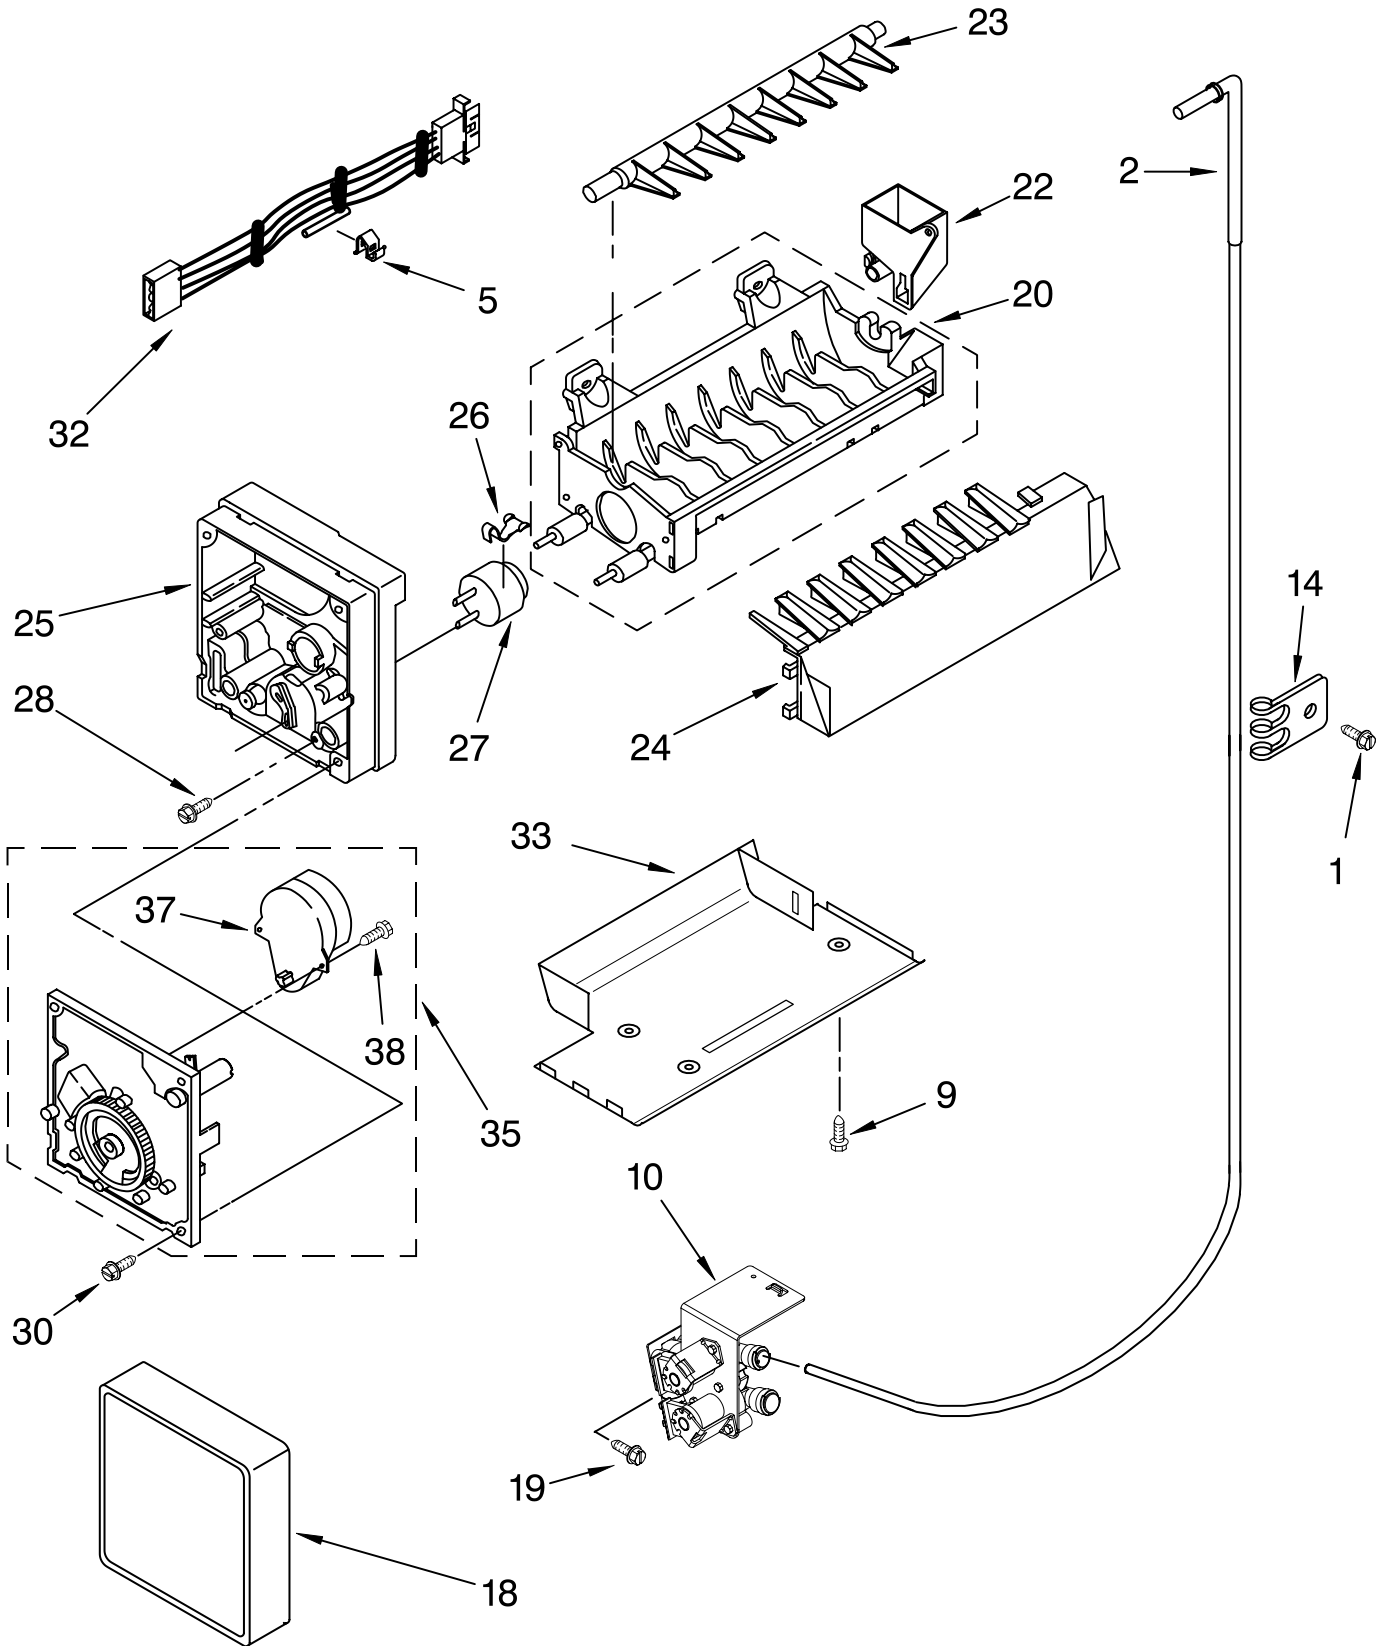

ICEMAKER PARTS

For Models: KSCS23FSWH00, KSCS23FSBT00, KSCS23FSBL00, KSCS23FSMS00
(White) (Biscuit) (Black) (Monochromatic Stainless)

FOR ORDERING INFORMATION REFER TO PARTS PRICE LIST

ICEMAKER PARTS

For Models: KSCS23FSWH00, KSCS23FSBT00, KSCS23FSBL00, KSCS23FSMS00
(White) (Biscuit) (Black) (Monochromatic Stainless)

Illus. No.	Part No.	DESCRIPTION
1	489084	Screw
2	2256096	Fitting, Water Tube
5	628379	Clip, Fuse
9	489478	Screw
10	2315533	Water Valve Asm
14	2208136	Tube Clip
18	2174358	Cover
19	488649	Screw
20	628228	Mold & Heater Assembly (Also Order 542638
22	628356	Cup, Water Fill
23	627843	Ejector
24	2198598	Ice Striper
25	2194712	Support
26	2315522	Retainer, Thermostat
27	627985	Thermostat (Also Order 542369 Cement Alumilastic)
28	8533917	Screw
30	489276	Screw
32	2187467	Harness, Wiring
33	2303583	Bracket, Icemaker Mounting
35	626678	Module Assembly (Includes Items 37 & 38)
37	626676	Motor
38	489136	Screw
100	2198597	Icemaker Assembly