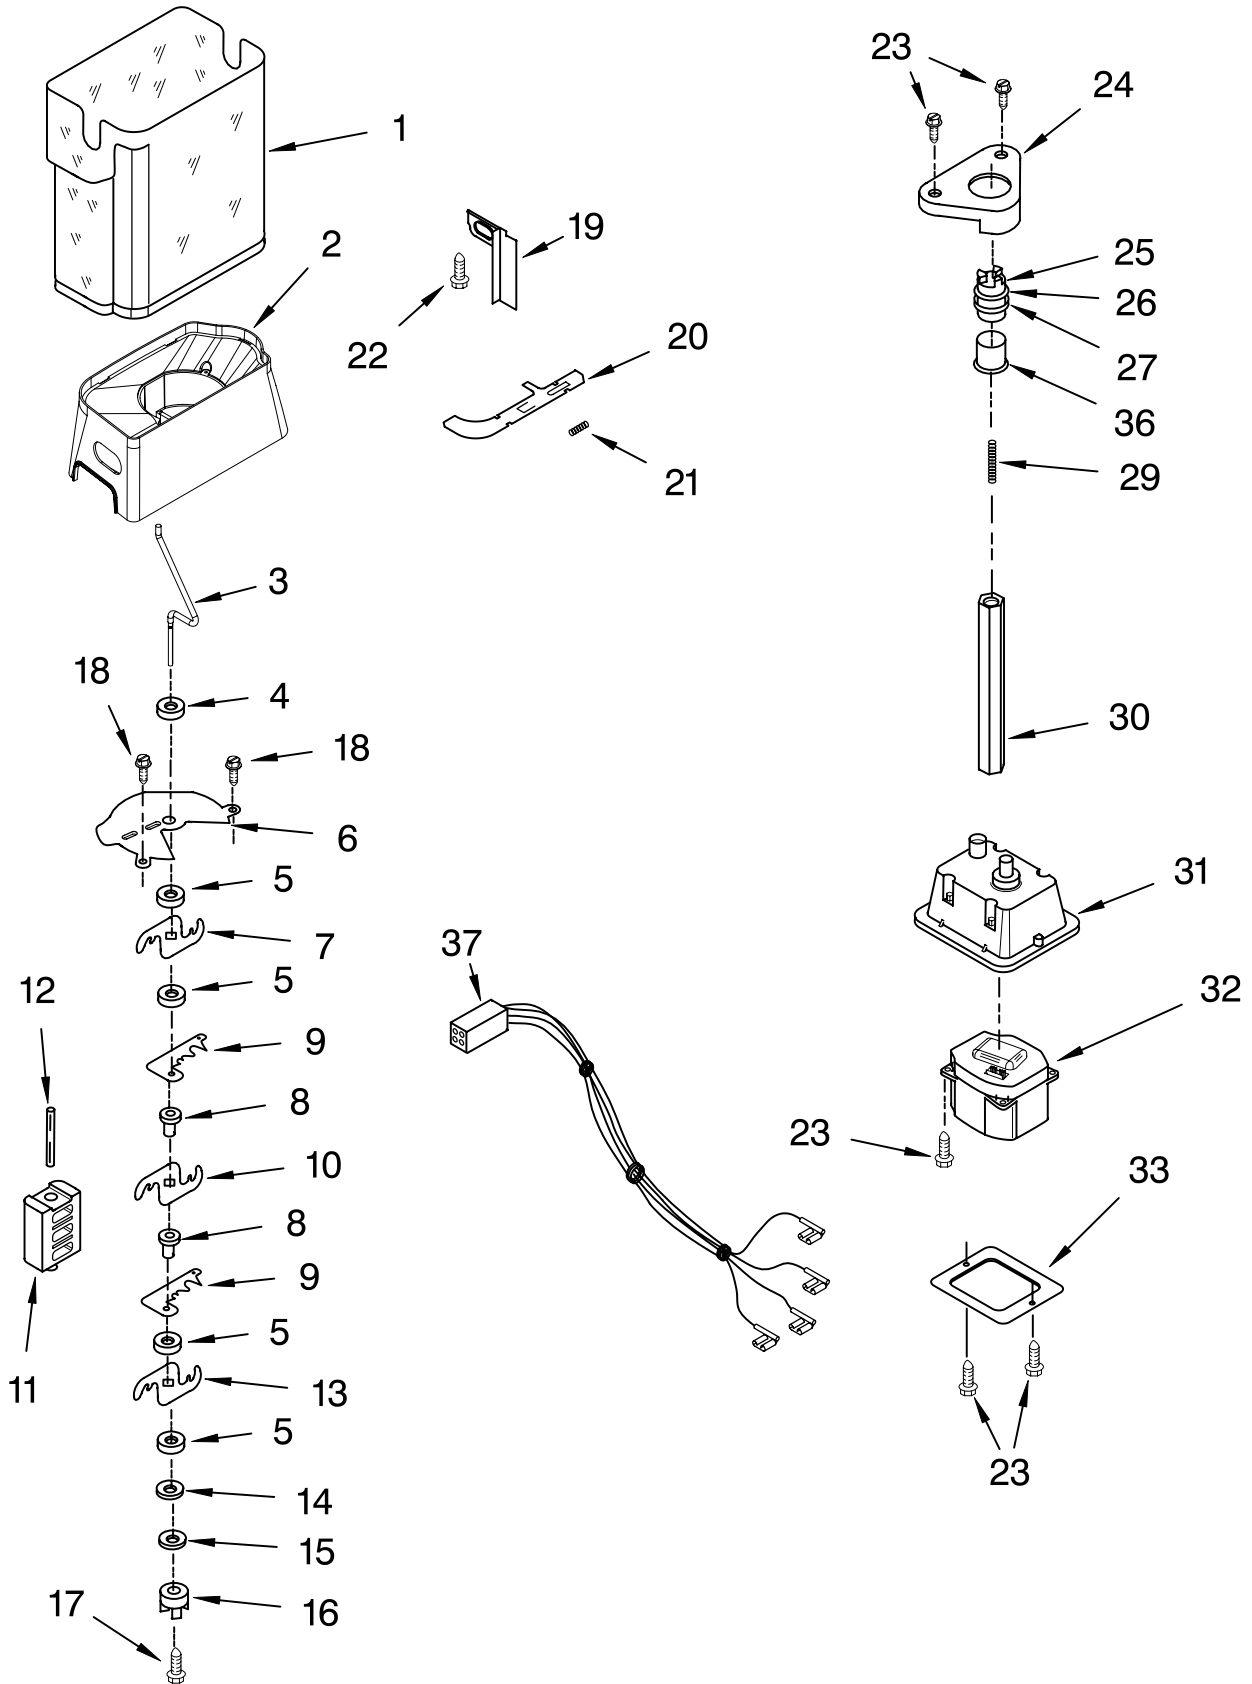

MOTOR AND ICE CONTAINER PARTS

For Models: KSCS23FSWH00, KSCS23FSBT00, KSCS23FSBL00, KSCS23FSMS00
(White) (Biscuit) (Black) (Monochromatic Stainless)

FOR ORDERING INFORMATION REFER TO PARTS PRICE LIST

MOTOR AND ICE CONTAINER PARTS

For Models: KSCS23FSWH00, KSCS23FSBT00, KSCS23FSBL00, KSCS23FSMS00
(White) (Biscuit) (Black) (Monochromatic Stainless)

Illus. No.	Part No.	DESCRIPTION
1	2223317	Ice Bin
2	2255580	Crusher Bin
3	2258222	Auger
4	2258220	Washer
5	1119007	Spacer, Flat (4)
6	2255460	Cover, Crusher
7	2257024	Blade, Rotary
8	1119005	Spacer, Step (2)
9	2257020	Blade, Fixed
10	2257023	Blade, Rotary
11	2198602	Block, Blade
12	489229	Roll Pin
13	2257022	Blade, Rotary
14	489235	Washer, Plain
15	2198661	Washer, Coupling
16	2220457	Coupling
17	8281164	Screw
18	3400065	Screw
19	2301345	Button, Bin
20	2212371	Latch, Bin
21	2198608	Spring, Latch
22	2198671	Screw
23	8281163	Screw
24	2212369	Holder
25	2220458	Coupling, Bottom
26	2198628	Seal
27	2212370	Washer
29	2198607	Spring
30	999536	Drive Shaft
31	2256154	Enclosure, Motor
32	2252130	Dispenser, Motor
33	2212305	Cover
36	2212365	Sleeve, Coupling
37	2187725	Wire Harness, IDI Motor
100	2258250	Ice Container (Complete)