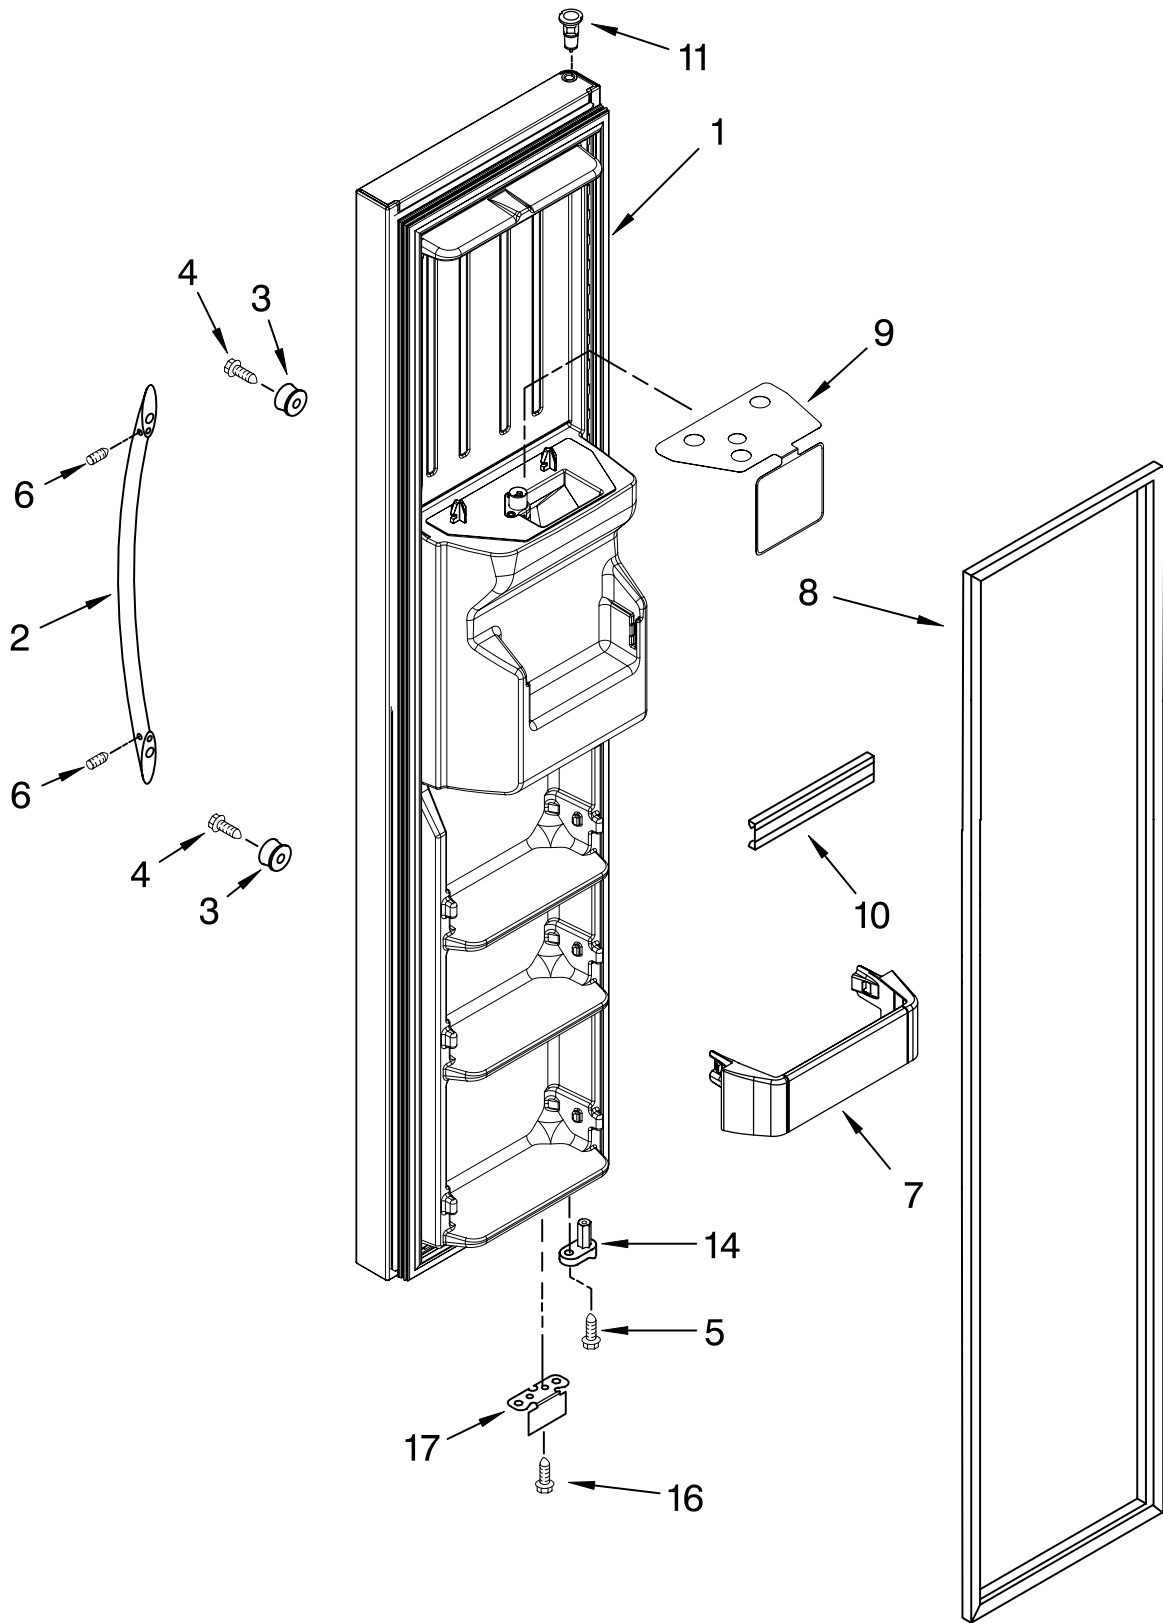

REFRIGERATOR DOOR PARTS

For Models: KSCS23FSWH00, KSCS23FSBT00, KSCS23FSBL00, KSCS23FSMS00
(White) (Biscuit) (Black) (Monochromatic Stainless)

Illus. No.	Part No.	DESCRIPTION
1		Refrigerator Door (Includes #7)
	2223960W	White
	2223960T	Biscuit
	2223960B	Black
	2223960SA	Monochromatic Stainless
2	2203087K	Trim, Shelf
3	2255421	Dairy Door
4	2223883	Caddy, Can
5	2165792K	Butter Dish
6	2219698	Stud, Handle
7		Door Gasket, Magnetic
	2223841	Mist Beige
	2223911	Black
8		Handle
	2319727W	White
	2319727T	Biscuit
	2319727B	Black
	2319727S	Stainless Steel
9		Screw
	W10010140	Chrome
	W10010150	Black
10	2223879	Dairy Compartment
11	488208	Screw
12	2182178	Door Closer, Upper Cam
13	2308050	Thimble, Top
14	489420	Screw
15		Bracket, Door Stop
	2306940	Chrome
	2306940B	Black
16	2223860	Door Bin (3)
17	3400012	Screw
18	2224173	Door Bin, Shallow
19		Nameplate
	W10046670	White
	W10046700	Biscuit
	W10046640	Black
	W10046610	Gray
20	2156006K	Plug, Trim

FOR ORDERING INFORMATION REFER TO PARTS PRICE LIST

FREEZER DOOR PARTS

For Models: KSCS23FSWH00, KSCS23FSBT00, KSCS23FSBL00, KSCS23FSMS00
(White) (Biscuit) (Black) (Monochromatic Stainless)

FOR ORDERING INFORMATION REFER TO PARTS PRICE LIST