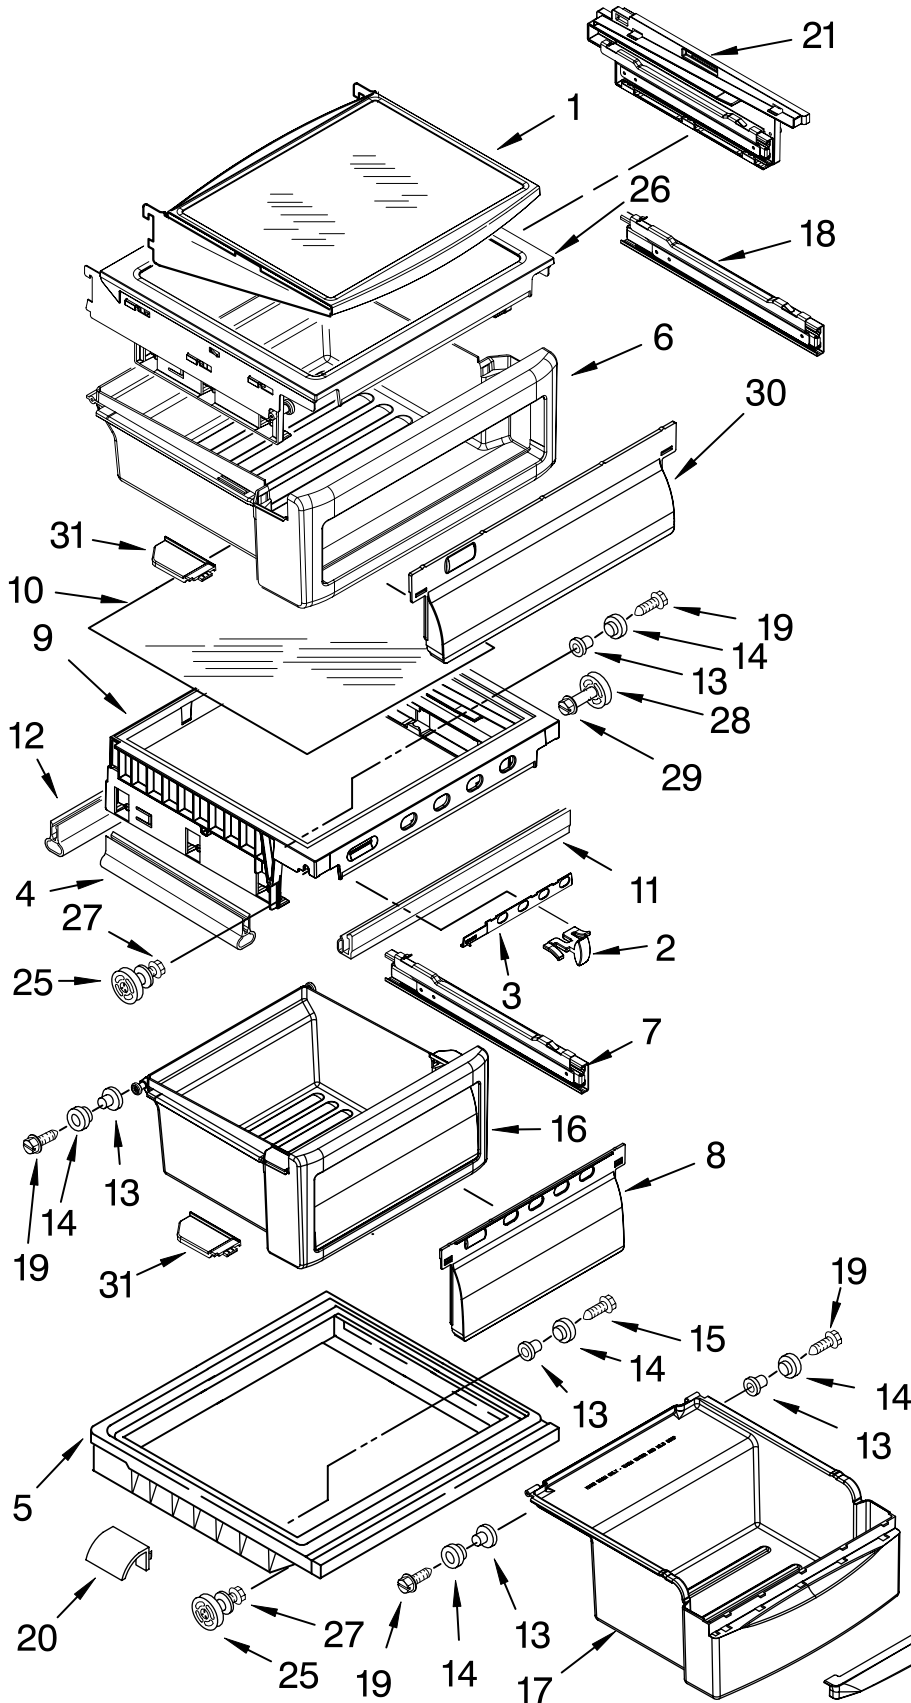

FOR ORDERING INFORMATION REFER TO PARTS PRICE LIST

REFRIGERATOR SHELF PARTS

For Models: KSCS23FSWH00, KSCS23FSBT00, KSCS23FSBL00, KSCS23FSMS00

(White)

(Biscuit)

(Black) (Monochromatic Stainless)

Illus. No.	Part No.	DESCRIPTION
1	2224061	Shelf Assembly, Cantilever (2)
2	2301025	Button, Humidity
3	2301026	Slide, Humidity
4	2301117	Gasket, Side (2)
5	2203027	Cover, Meat Pan (Includes Items 13, 14, 15 & 20)
6	2301023	Snack Pan (Includes 30 & 31)
7		Glide Assembly, Crisper Pan
	2301548	Right Side
	2301549	Left Side
8	2301001	Window, Crisper Pan
9	2301567	Cover, Crisper (Includes 2, 3, 4, 11, 12, 13, 14 & 19)
10	2301027	Glass, Cover
11	2301116	Gasket (Front)
12	2301115	Gasket (Rear)
13	2174478	Eyelet, Roller
14	2188212	Roller
15	489211	Screw
16	2301031	Crisper Pan (Includes 8, 13, 14, 19 & 31)
17	2223790	Meat Pan (Includes 13, 14, 19 & 22)
18		Glide Assembly, Snack Pan
	2301550	Right Side
	2301551	Left Side
19	489261	Screw
20	2223487	Deflector
21		Support Assembly
	2301569	Right Side
	2301570	Left Side
22	2203031	Handle
25	2196485	Stud Assembly
26	2301566	Shelf, Snack Pan
27	3400894	Screw
28	2196483	Stud Assembly
29	8281158	Screw
30	2301006	Window, Snack Pan
31		Cap, Snack Pan
	2301016	Right Side
	2301017	Left Side