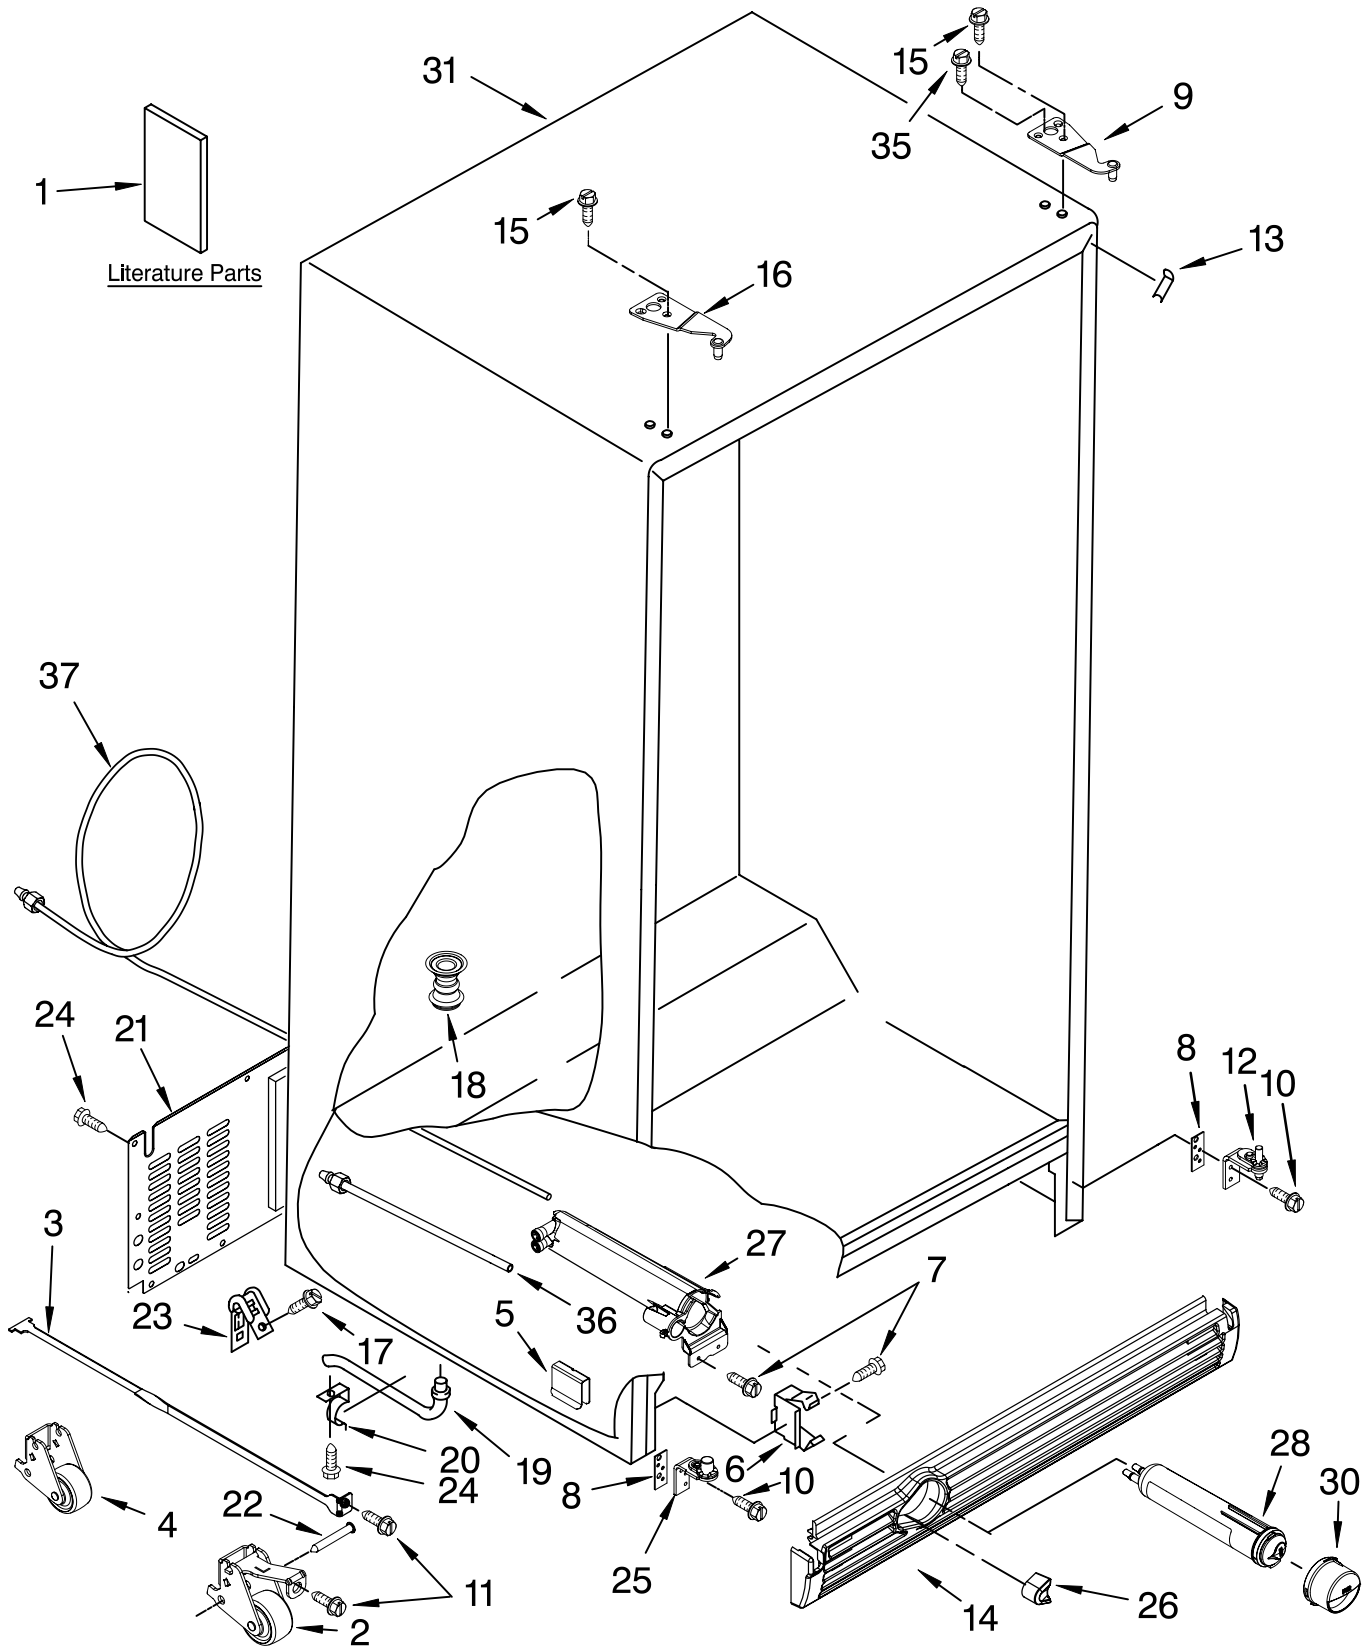

For Models: KSCS23FSWH00, KSCS23FSBT00, KSCS23FSBL00, KSCS23FSMS00

(White)

(Biscuit)

(Black) (Monochromatic Stainless)

FOR ORDERING INFORMATION REFER TO PARTS PRICE LIST

CABINET PARTS

For Models: KSCS23FSWH00, KSCS23FSBT00, KSCS23FSBL00, KSCS23FSMS00
(White) (Biscuit) (Black) (Monochromatic Stainless)

Illus. No.	Part No.	DESCRIPTION	Illus. No.	Part No.	DESCRIPTION	Illus. No.	Part No.	DESCRIPTION	
1		Literature Parts	13		Filler, Wrapper	26		Button, Water Filter	
	2318583	Use & Care Guide		2223893W	White		2260503W	White	
	2223419	Service & Wiring Sheet		2223893T	Biscuit		2260503T	Biscuit	
	2223996	Installation Instructions		2223893B	Black		2260503B	Black	
	2318827	Energy Guide	14		Apollo Gray		2260503AP	Apollo Gray	
	2220407	Modular IceMaker Service Sheet		2322206W	White	27	2260526	Housing, Water Filter	
2		Front Roller Asm		2322206T	Biscuit	28	4396841	Water Filter	
	2306950	Left Side		2322206B	Black	30		Cap, Water Filter	
	2306951	Right Side	15	3400108	Screw		2260518W	White	
3	2223263	Strap, Roller	16		Hinge, Top FC		2260518T	Biscuit	
4	2306949	Roller, Rear (2)		2307007W	White		2260518B	Black	
5	2223388	Clip, Retainer (4)		2307007T	Biscuit		2260518AP	Apollo Gray	
6	2155013	Clip, Grille		2307007B	Black	31		Cabinet (Not A Serviceable Part)	
7	488500	Screw		2307007AP	Apollo Gray		35	3400858	Screw
8	2223545	Shim	17	489464	Screw		36	2224020	Tube, Filter Outlet
9		Hinge Top, RC	18	940139	Drain Fitting		37	2319868	Tube, Filter Inlet
	2307008W	White	19	2199954	Tube, Extension				
	2307008T	Biscuit	20	1108439	Clip, Drain Tube				
	2307008B	Black	21	2223409	Cover, Unit				
	2307008AP	Apollo Gray	22	2223387	Pin, Roller (4)				
10	3400113	Screw	23	549193	Clamp, Service Cord				
11	3400243	Screw	24	489084	Screw				
12	2223520	Hinge Assembly, Bottom-RC	25	2223460	Hinge Assembly, Bottom-FC				

FOR ORDERING INFORMATION REFER TO PARTS PRICE LIST