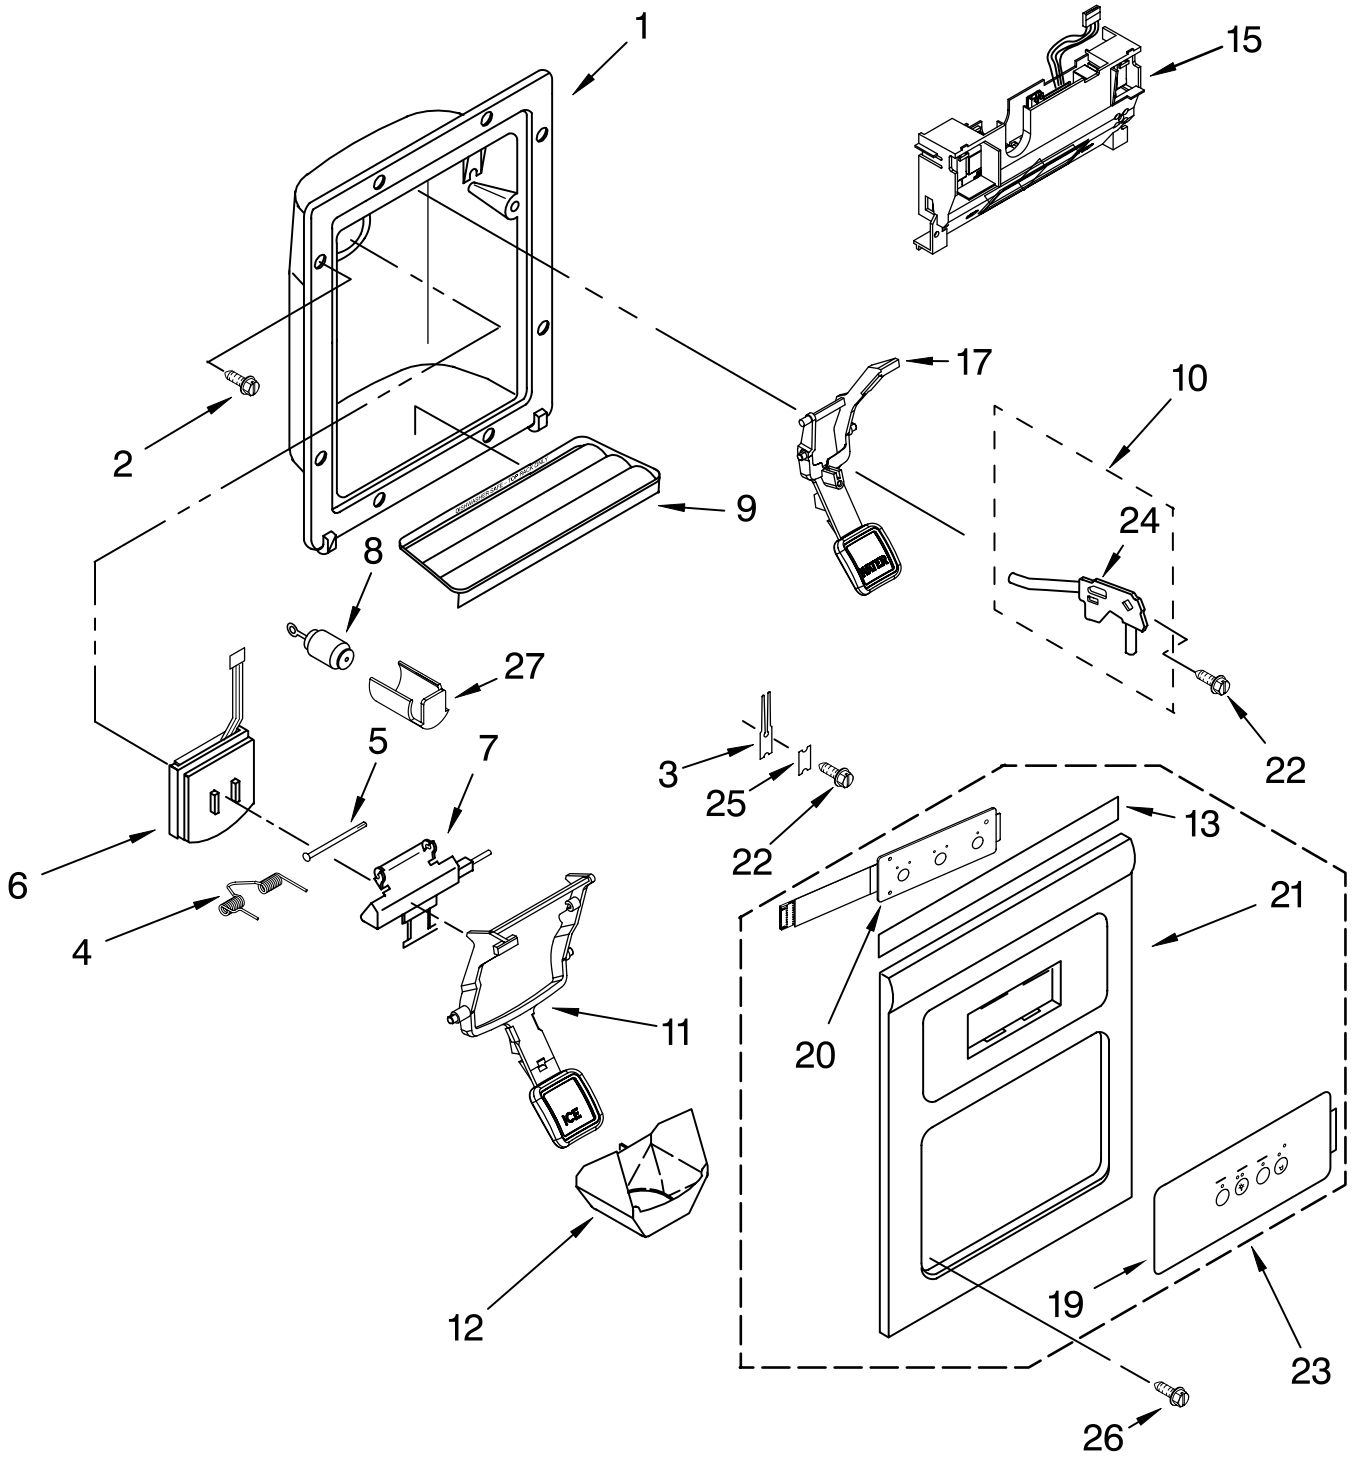

DISPENSER FRONT PARTS

For Models: KSCS23FSWH00, KSCS23FSBT00, KSCS23FSBL00, KSCS23FSMS00
(White) (Biscuit) (Black) (Monochromatic Stainless)

FOR ORDERING INFORMATION REFER TO PARTS PRICE LIST

DISPENSER FRONT PARTS

For Models: KSCS23FSWH00, KSCS23FSBT00, KSCS23FSBL00, KSCS23FSMS00
(White) (Biscuit) (Black) (Monochromatic Stainless)

Illus. No.	Part No.	DESCRIPTION
1		Housing, Dispenser (Not Serviced)
2	3196537	Screw
3	2194719	Retainer, Levers
4	2304772	Spring, Torsion
5	2196195	Pin
6	2180353	Door, Ice
7	2304355	Door Mechanism Assembly
8	2205686	Mechanism Delay
9		Grille, Overflow
	2206670W	White
	2206670T	Biscuit
	2206670B	Black
	2206670US	Universal Silver
10	2209718	Water Fitting Assembly (Includes Water Tube)
11		Lever, Ice Dispenser
	2259396W	White
	2259396T	Biscuit
	2259396SB	Black
	2259396AP	Apollo Gray
12	2180224	Guide, Ice
13	2305571	Gasket
15	2306937	Bracket, Control
17		Lever, Water Dispenser
	2259395W	White
	2259395T	Biscuit
	2259395SB	Black
	2259395AP	Apollo Gray
19		Overlay, Front Cover (Not Available, Order #23)
20		LED Display (Not Available, Order #23)
21		Front Cover, Housing (Not Available, Order #23)
22	489000	Screw
23		Front Cover Assembly (Includes Items 13, 19, 20 & 21)
	2318821W	White
	2318821T	Biscuit
	2318821B	Black
	2318821US	Universal Silver
24	2304673	Bracket, Dispenser
25	2195051	Strain Relief
26	3400065	Screw
27	2252127	Sleeve, Mechanism

FOR ORDERING INFORMATION REFER TO PARTS PRICE LIST