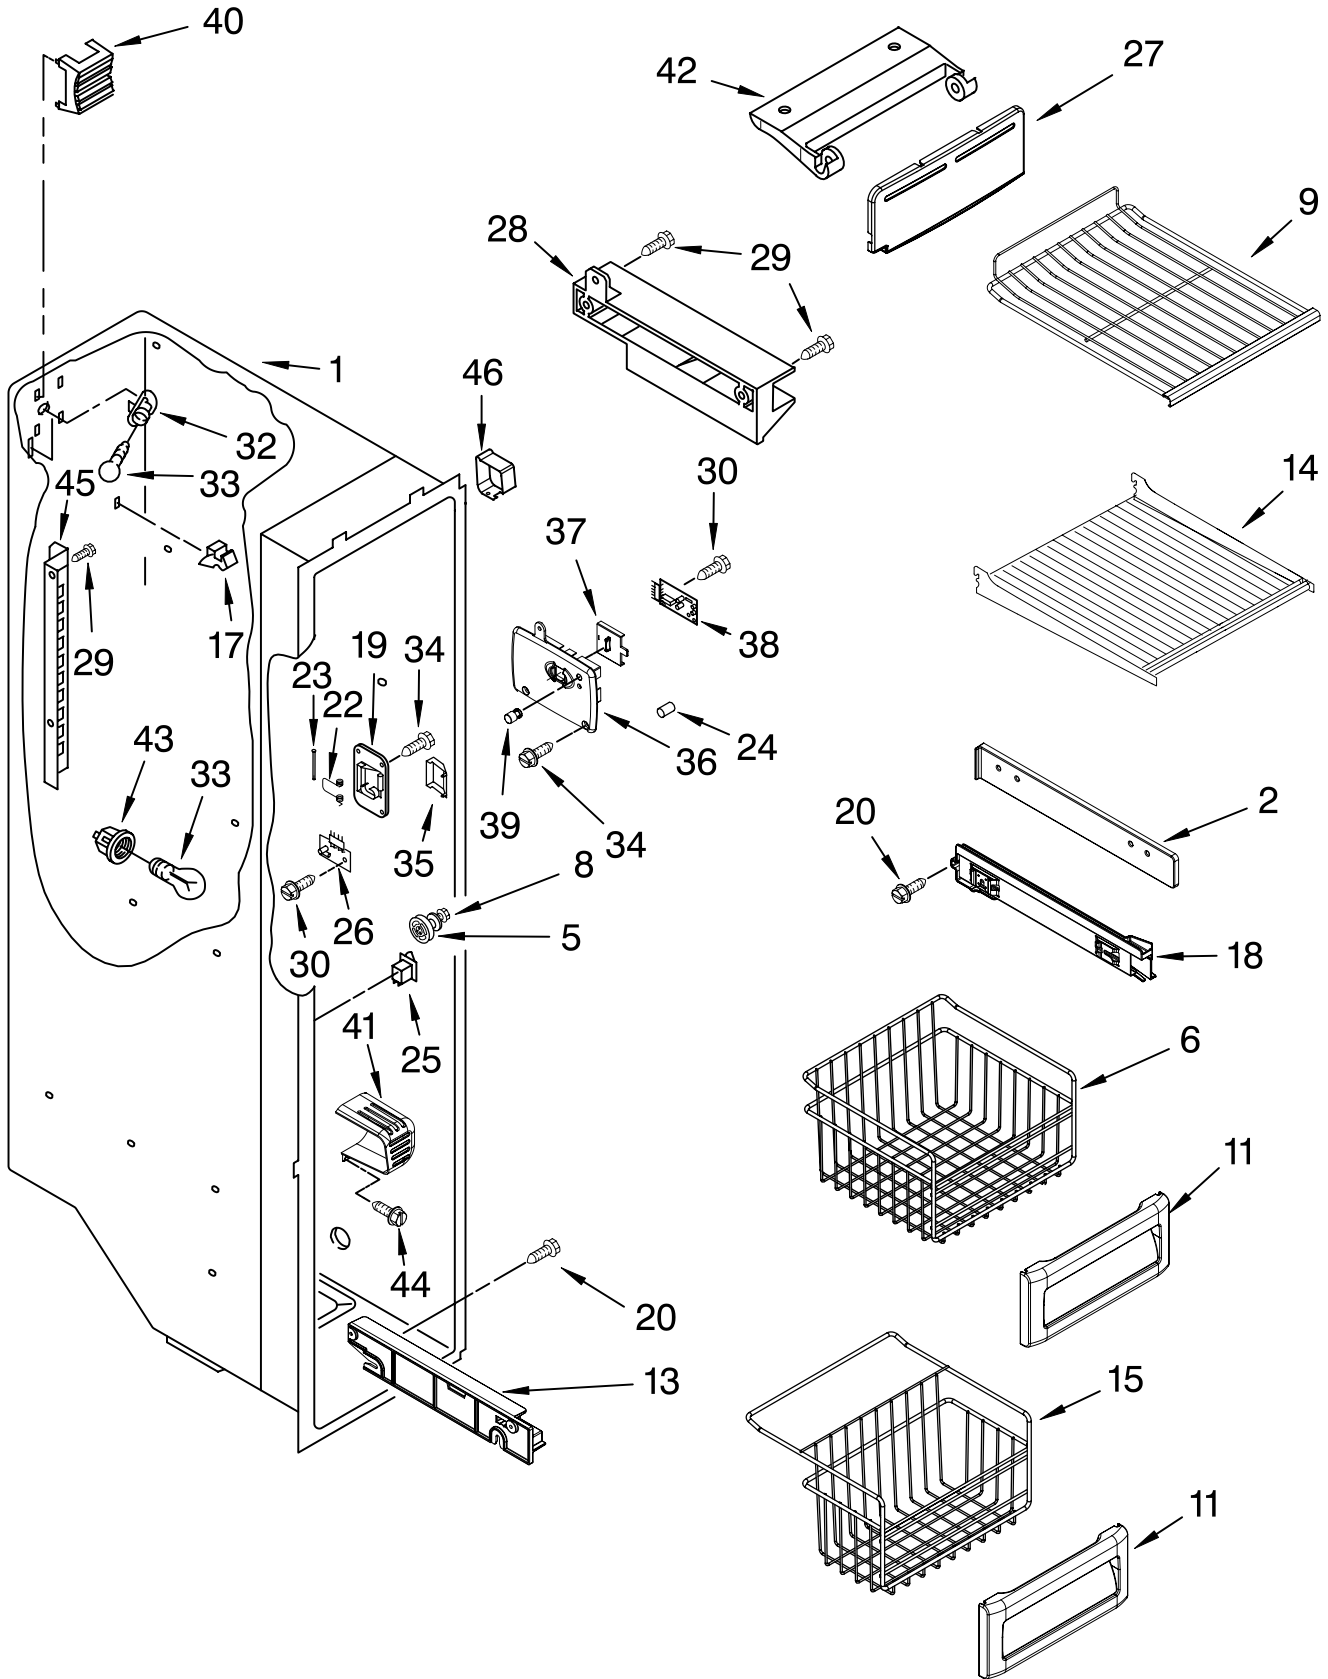

FREEZER LINER PARTS

For Models: KSCS23FSWH00, KSCS23FSBT00, KSCS23FSBL00, KSCS23FSMS00
(White) (Biscuit) (Black) (Monochromatic Stainless)

FOR ORDERING INFORMATION REFER TO PARTS PRICE LIST

FREEZER LINER PARTS

For Models: KSCS23FSWH00, KSCS23FSBT00, KSCS23FSBL00, KSCS23FSMS00
(White) (Biscuit) (Black) (Monochromatic Stainless)

Illus. No.	Part No.	DESCRIPTION
1		Liner (Not A Serviceable Part)
2	2223777	Spacer, Slide (2)
5	2196483	Stud Assembly
6	2223811	Basket, Deep (2)
8	8281158	Screw
9	2223500	Shelf Assembly, Cantilever (2)
11	2224053	Front, Basket
13		Shelf Track
	2223787	Right Side
	2223788	Left Side
14	2223681	Shelf, Fixed
15	2223812	Basket, Lower
17	842534	Clip, Air Duct
18		Glide Assembly, Basket (2)
	2301544	Right Side
	2301545	Left Side
19	2259487	Cover, Emitter
20	8534064	Screw
22	2198635	Spring
23	2198634	Pin
24	2198665	Tube, P.C. Board
25	1115373	Switch, Rocker Arm
26	2220398	P.C. Board Emitter
27	2224125	Cover, Ice Maker
28		Slide, Ice Maker Mounting
	2212321	Right Side
	2306900	Left Side
29	489478	Screw
30	489214	Screw
32	2162085	Light Socket
33	2255743	Light Bulb
34	8281185	Screw
35	2198633	Flipper
36	2255561	Cover, Receiver
37	2301340	Slide, Ice Maker Shut Off
38	2255114	P.C. Board, Receiver
39	2198643	Lens
40	2198589	Light Shield
41	2212340	Light Lens
42	2198641	Bracket, Ice Maker Cover
43	2155597	Socket, Light
44	3400893	Screw
45		Ladder
	2198609	Left Side
	2198610	Right Side
46	2303378	Shield, Wiring