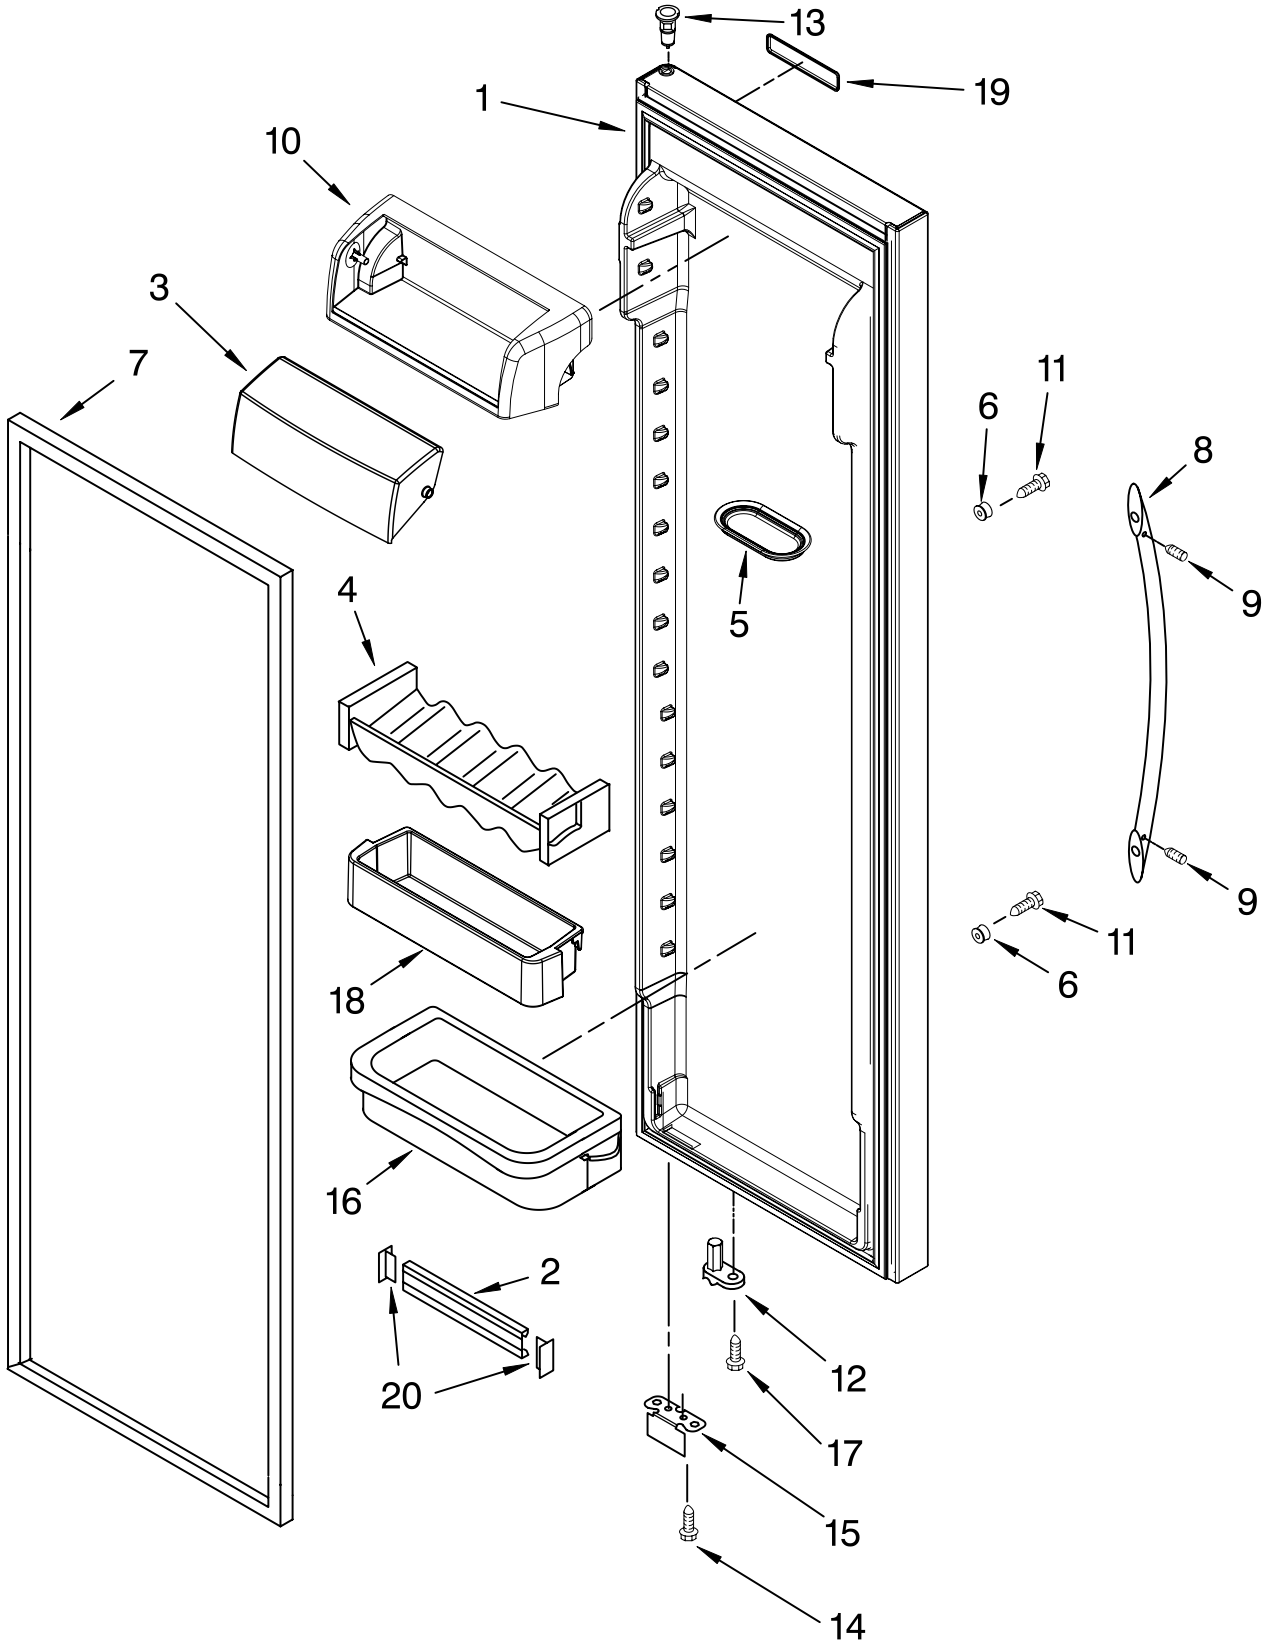

REFRIGERATOR DOOR PARTS

For Models: KSCS23FSWH01, KSCS23FSBT01, KSCS23FSBL01, KSCS23FSMS01
(White) (Biscuit) (Black) (Monochromatic Stainless)

FOR ORDERING INFORMATION REFER TO PARTS PRICE LIST

REFRIGERATOR DOOR PARTS

For Models: KSCS23FSWH01, KSCS23FSBT01, KSCS23FSBL01, KSCS23FSMS01
(White) (Biscuit) (Black) (Monochromatic Stainless)

Illus. No.	Part No.	DESCRIPTION
1		Refrigerator Door (Includes #7)
	2307199W	White
	2307199T	Biscuit
	2307199B	Black
	2307199SA	Monochromatic Stainless
2	2203087K	Trim, Shelf
3	2255421	Dairy Door
4	2223883	Caddy, Can
5	2165792K	Butter Dish
6	2219698	Stud, Handle
7		Door Gasket, Magnetic
	2223841	Mist Beige
	2223911	Black
8		Handle
	2319727W	White
	2319727T	Biscuit
	2319727B	Black
	2319727S	Stainless Steel
9		Screw
	W10010140	Chrome
	W10010150	Black
10	2223879	Dairy Compartment
11	488208	Screw
12	2307048	Door Closer, Upper Cam
13	2308050	Thimble, Top
14	489420	Screw
15		Bracket, Door Stop
	2306940	Chrome
	2306940B	Black
16	2223860	Door Bin (3)
17	3400012	Screw
18	2224173	Door Bin, Shallow
19		Nameplate
	W10046670	White
	W10046700	Biscuit
	W10046640	Black
	W10046610	Gray
20	2156006K	Plug, Trim