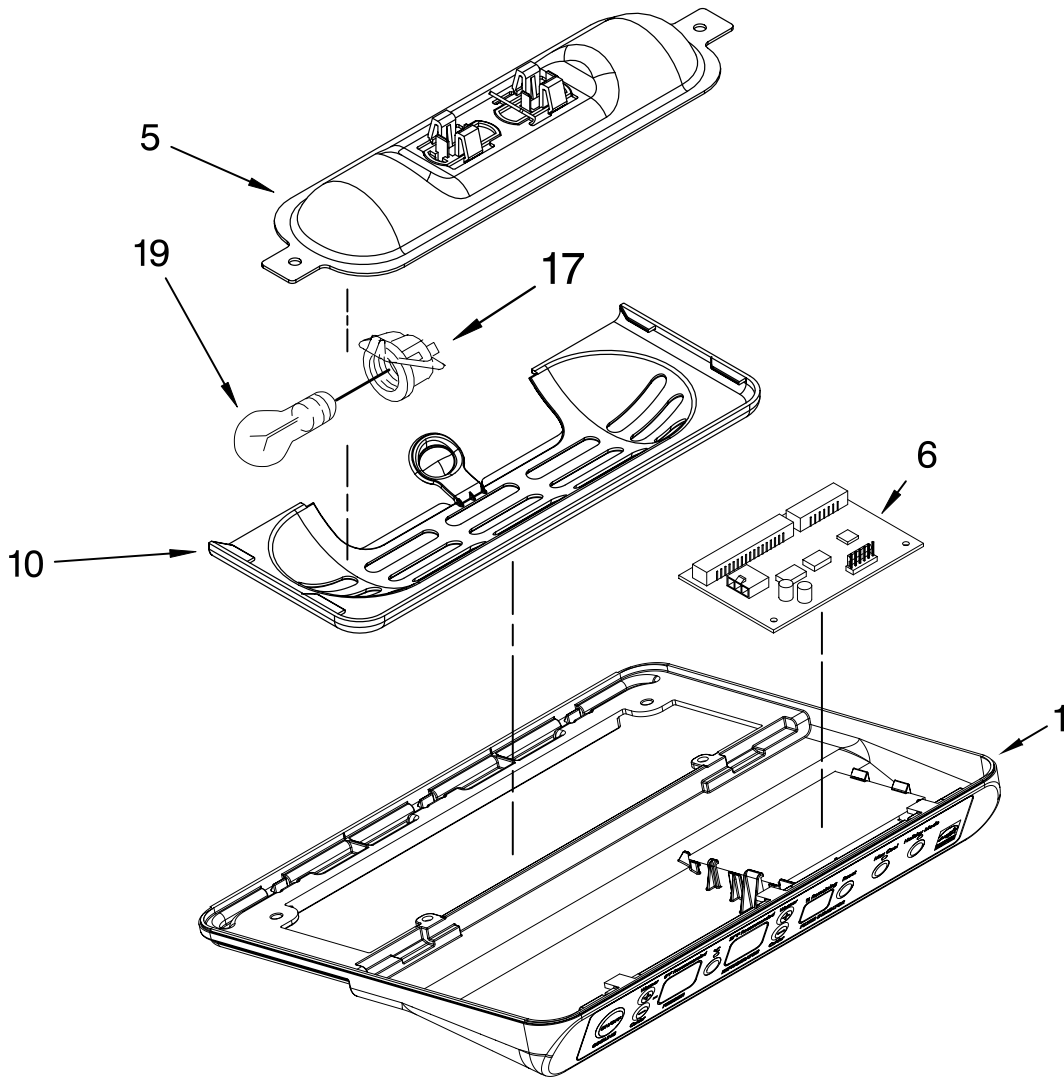

CONTROL PARTS

For Models: KSCS23FSWH00, KSCS23FSBT00, KSCS23FSBL00, KSCS23FSMS00
(White) (Biscuit) (Black) (Monochromatic Stainless)

Illus. No.	Part No.	DESCRIPTION
1	2319753	Control Box (Includes #6)
5	2223882	Heat Shield Asm (Includes #17)
6	2307037	Control Board Asm
10	2223506	Light Lens, Control Box
17	2223857	Light Socket
19	2223678	Light Bulb

FOR ORDERING INFORMATION REFER TO PARTS PRICE LIST