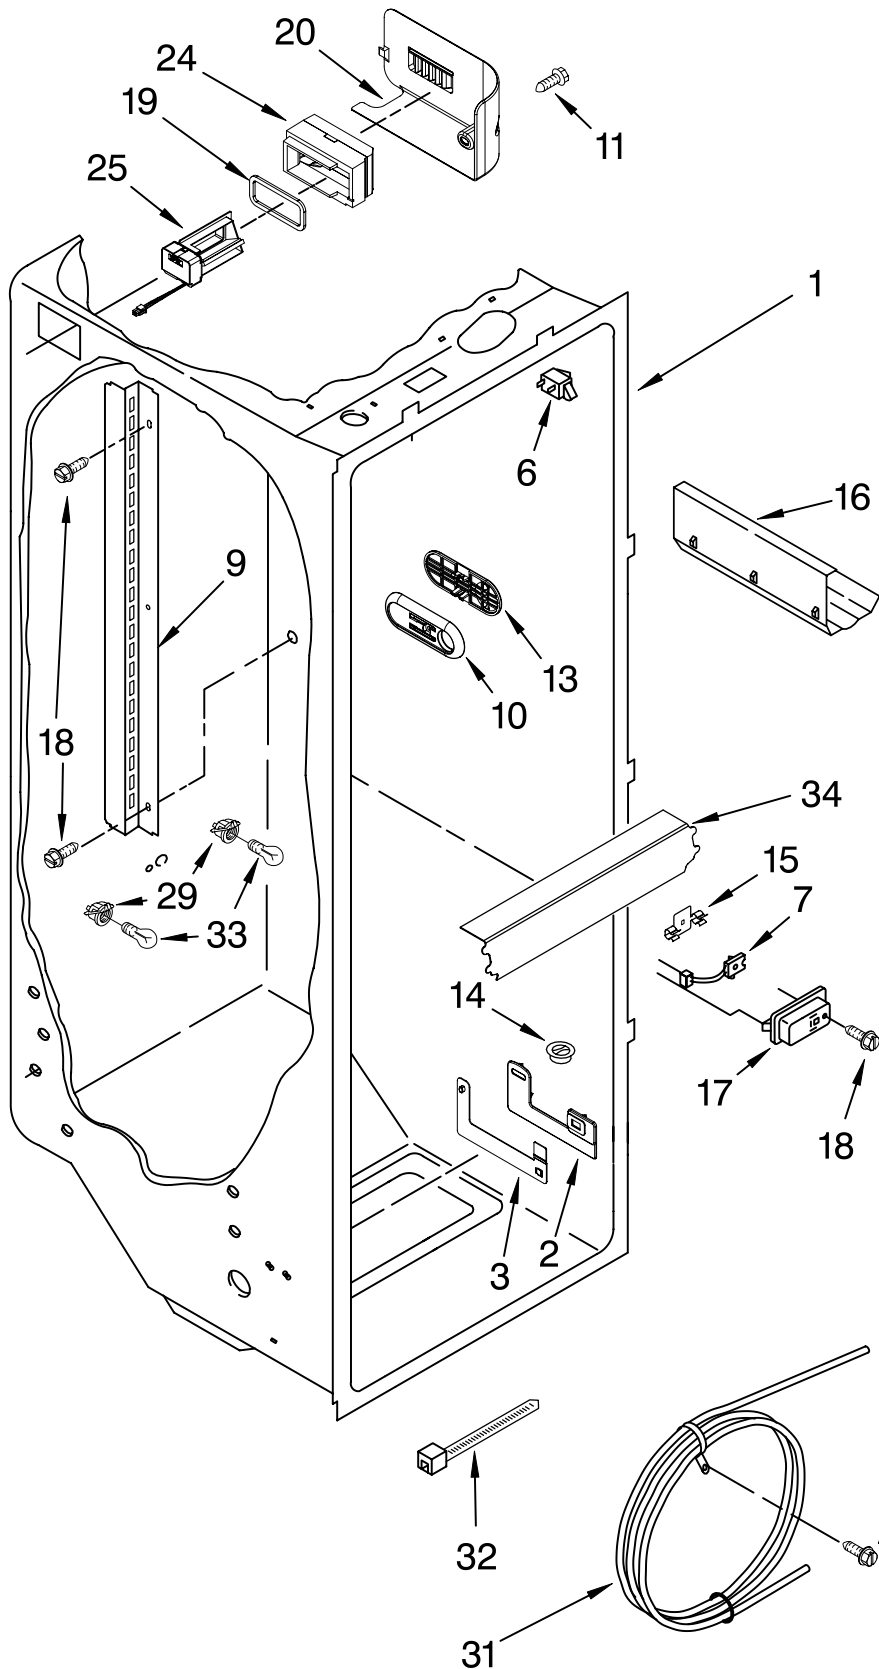

REFRIGERATOR LINER PARTS

For Models: KSCS23FSWH01, KSCS23FSBT01, KSCS23FSBL01, KSCS23FMS01
(White) (Biscuit) (Black) (Monochromatic Stainless)

Illus. No.	Part No.	DESCRIPTION
1		Liner (Not A Serviceable Part)
2	2224121	Escutcheon, Meat Pan Control
3	2224123	Slide Meat Pan Control
6	1118894	Switch, Rocker Arm
7	2188820	Thermistor
9	2319866	Ladder, Shelf (2)
10	2301234	Housing, Door Control
11	489084	Screw
13	2301235	Slide, Door Control
14	2171846	Release Valve
15	2209204	Clip, Thermistor
16	2179404K	Rack, Wine & Egg
17	2317105	Cover, Thermistor
18	489478	Screw
19	2304597	Gasket, Air Baffle
20	2223403	Cover, Air Baffle
24	2224076	Air Diffuser Assembly
25	2220377	Air Baffle
29	2162085	Socket
31	2223876	Reservoir
32	2205813	Strap
33	2255743	Light Bulb
34	2223663	Light Lens
37	488280	Screw

FOR ORDERING INFORMATION REFER TO PARTS PRICE LIST