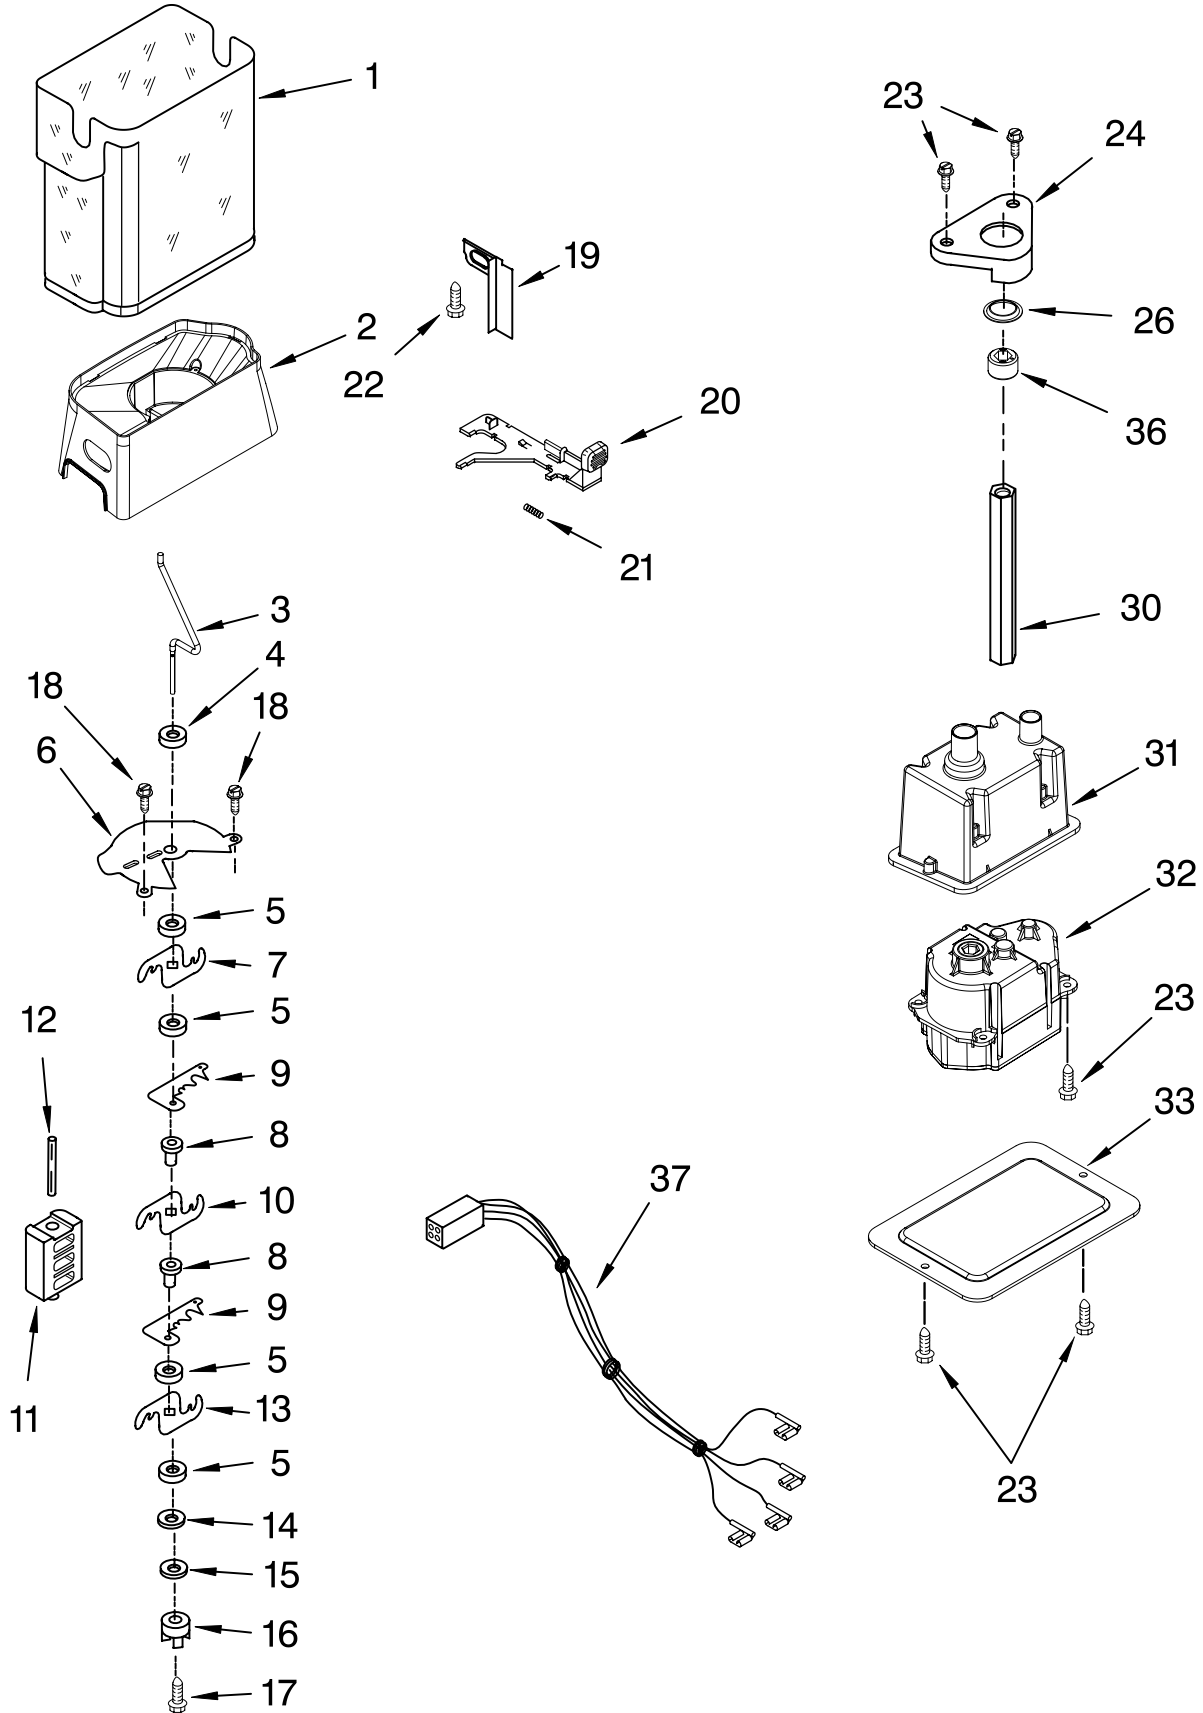

MOTOR AND ICE CONTAINER PARTS

For Models: KSCS23FSWH01, KSCS23FSBT01, KSCS23FSBL01, KSCS23FSMS01
(White) (Biscuit) (Black) (Monochromatic Stainless)

FOR ORDERING INFORMATION REFER TO PARTS PRICE LIST

MOTOR AND ICE CONTAINER PARTS

For Models: KSCS23FSWH01, KSCS23FSBT01, KSCS23FSBL01, KSCS23FSMS01
(White) (Biscuit) (Black) (Monochromatic Stainless)

Illus. No.	Part No.	DESCRIPTION
1	2223317	Ice Bin
2	2255580	Crusher Bin
3	2258222	Auger
4	2258220	Washer
5	1119007	Spacer, Flat (4)
6	2255460	Cover, Crusher
7	2257024	Blade, Rotary
8	1119005	Spacer, Step (2)
9	2257020	Blade, Fixed
10	2257023	Blade, Rotary
11	2198602	Block, Blade
12	489229	Roll Pin
13	2257022	Blade, Rotary
14	489235	Washer, Plain
15	2198661	Washer, Coupling
16	2188918	Coupling
17	8281164	Screw
18	3400065	Screw
19	2301345	Button, Bin
20	2212371	Latch, Bin
21	2198608	Spring, Latch
22	2198671	Screw
23	8281163	Screw
24	2188919	Holder
26	2198628	Seal
30	2188916	Drive Shaft
31	2256154	Enclosure, Motor
32	2315547	Dispenser, Motor
33	2212305	Cover
36	2315559	Sleeve, Coupling
37	2187725	Wire Harness, IDI Motor
100	2315952	Ice Container (Complete)