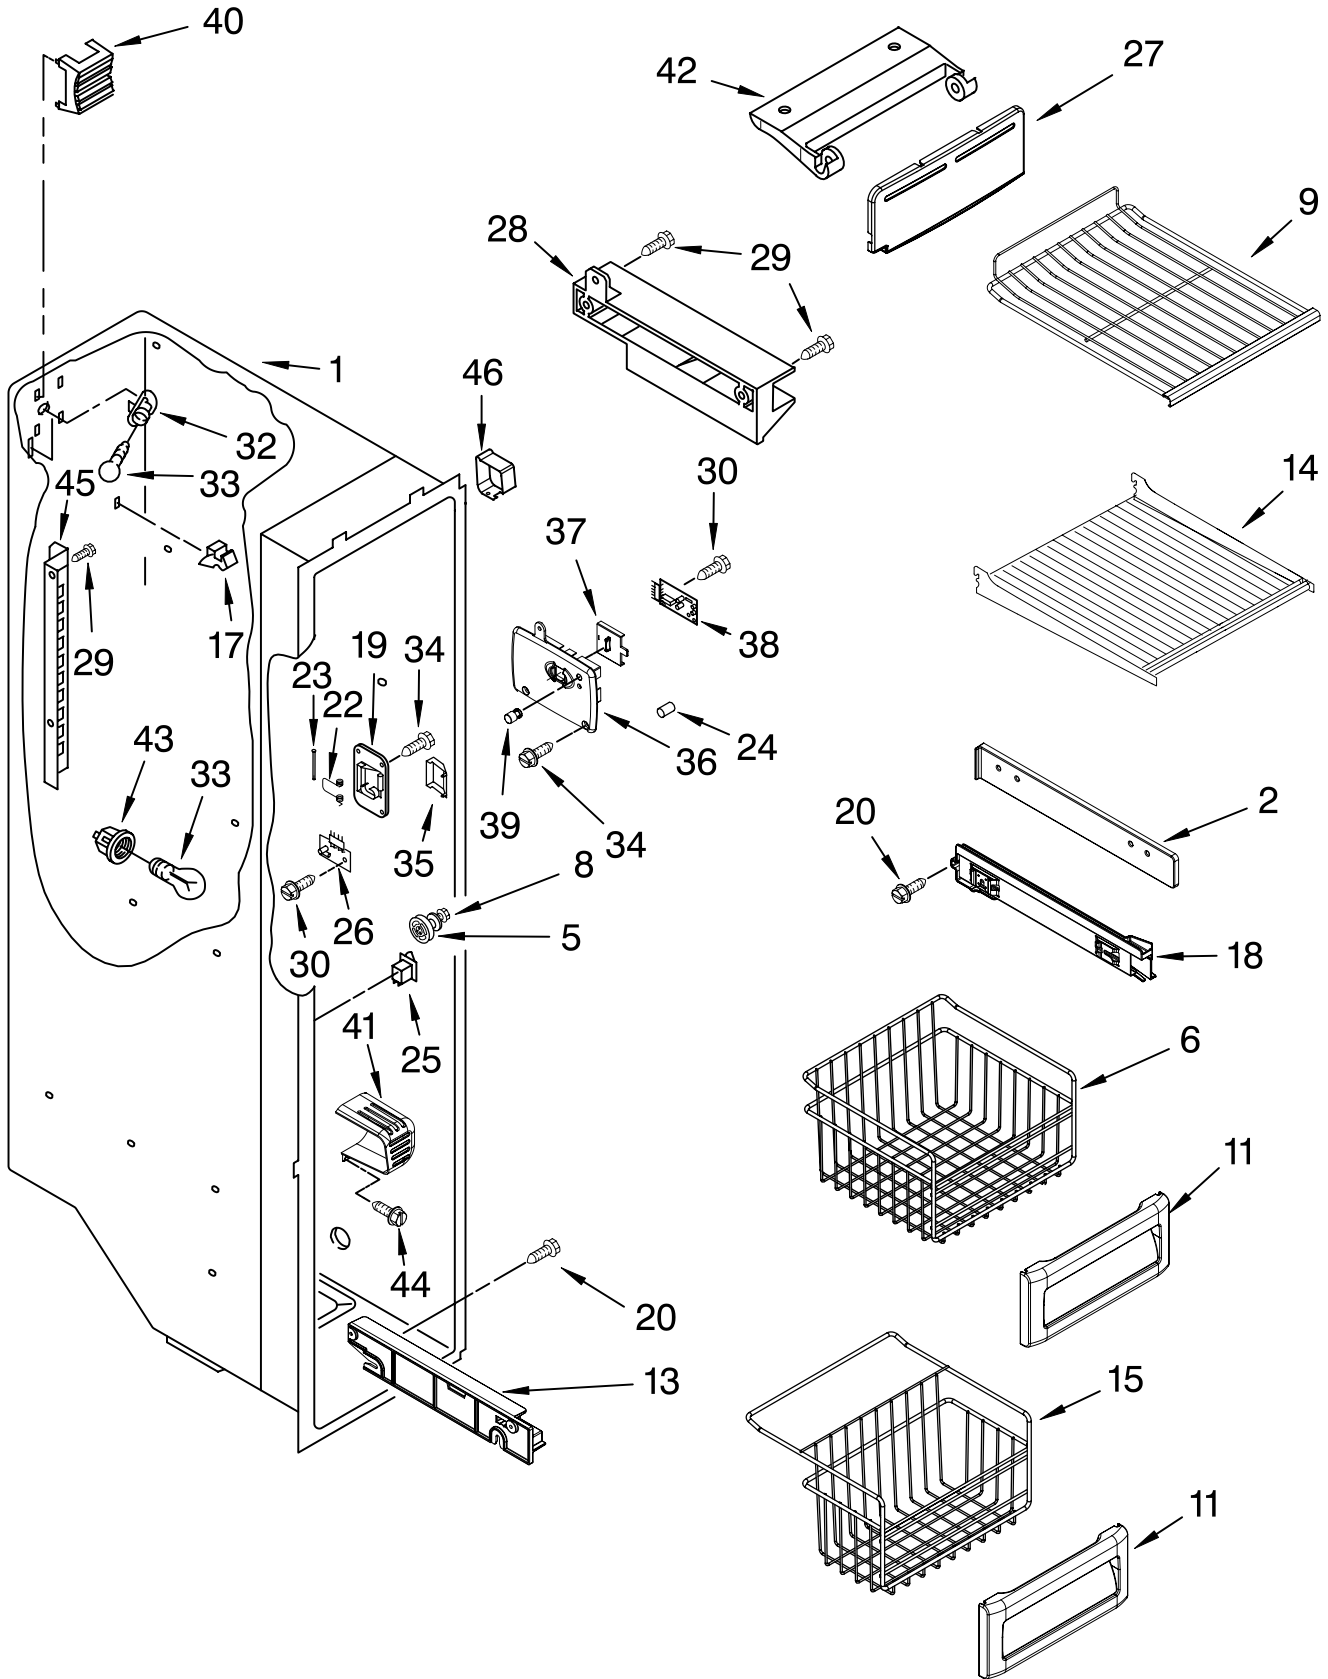

FREEZER LINER PARTS

For Models: KSCS23FSWH01, KSCS23FSBT01, KSCS23FSBL01, KSCS23FSMS01
(White) (Biscuit) (Black) (Monochromatic Stainless)

FOR ORDERING INFORMATION REFER TO PARTS PRICE LIST

FREEZER LINER PARTS

For Models: KSCS23FSWH01, KSCS23FSBT01, KSCS23FSBL01, KSCS23FSMS01
(White) (Biscuit) (Black) (Monochromatic Stainless)

Illus. No.	Part No.	DESCRIPTION
1		Liner (Not A Serviceable Part)
2	2223777	Spacer, Slide (2)
5	2196483	Stud Assembly
6	2223811	Basket, Deep (2)
8	8281158	Screw
9	2223500	Shelf Assembly, Cantilever (2)
11	2224053	Front, Basket
13		Shelf Track
	2223787	Right Side
	2223788	Left Side
14	2223681	Shelf, Fixed
15	2223812	Basket, Lower
17	842534	Clip, Air Duct
18		Glide Assembly, Basket (2)
	2301544	Right Side
	2301545	Left Side
19	2259487	Cover, Emitter
20	8534064	Screw
22	2198635	Spring
23	2198634	Pin
24	2198665	Tube, P.C. Board
25	1115373	Switch, Rocker Arm
26	2220398	P.C. Board Emitter
27	2224125	Cover, Ice Maker
28		Slide, Ice Maker Mounting
	2212321	Right Side
	2306900	Left Side
29	489478	Screw
30	489214	Screw
32	2162085	Light Socket
33	2255743	Light Bulb
34	8281185	Screw
35	2198633	Flipper
36	2255561	Cover, Receiver
37	2301340	Slide, Ice Maker Shut Off
38	2255114	P.C. Board, Receiver
39	2198643	Lens
40	2198589	Light Shield
41	2212340	Light Lens
42	2198641	Bracket, Ice Maker Cover
43	2155597	Socket, Light
44	3400893	Screw
45		Ladder
	2320024	Left Side
	2320025	Right Side
46	2303378	Shield, Wiring