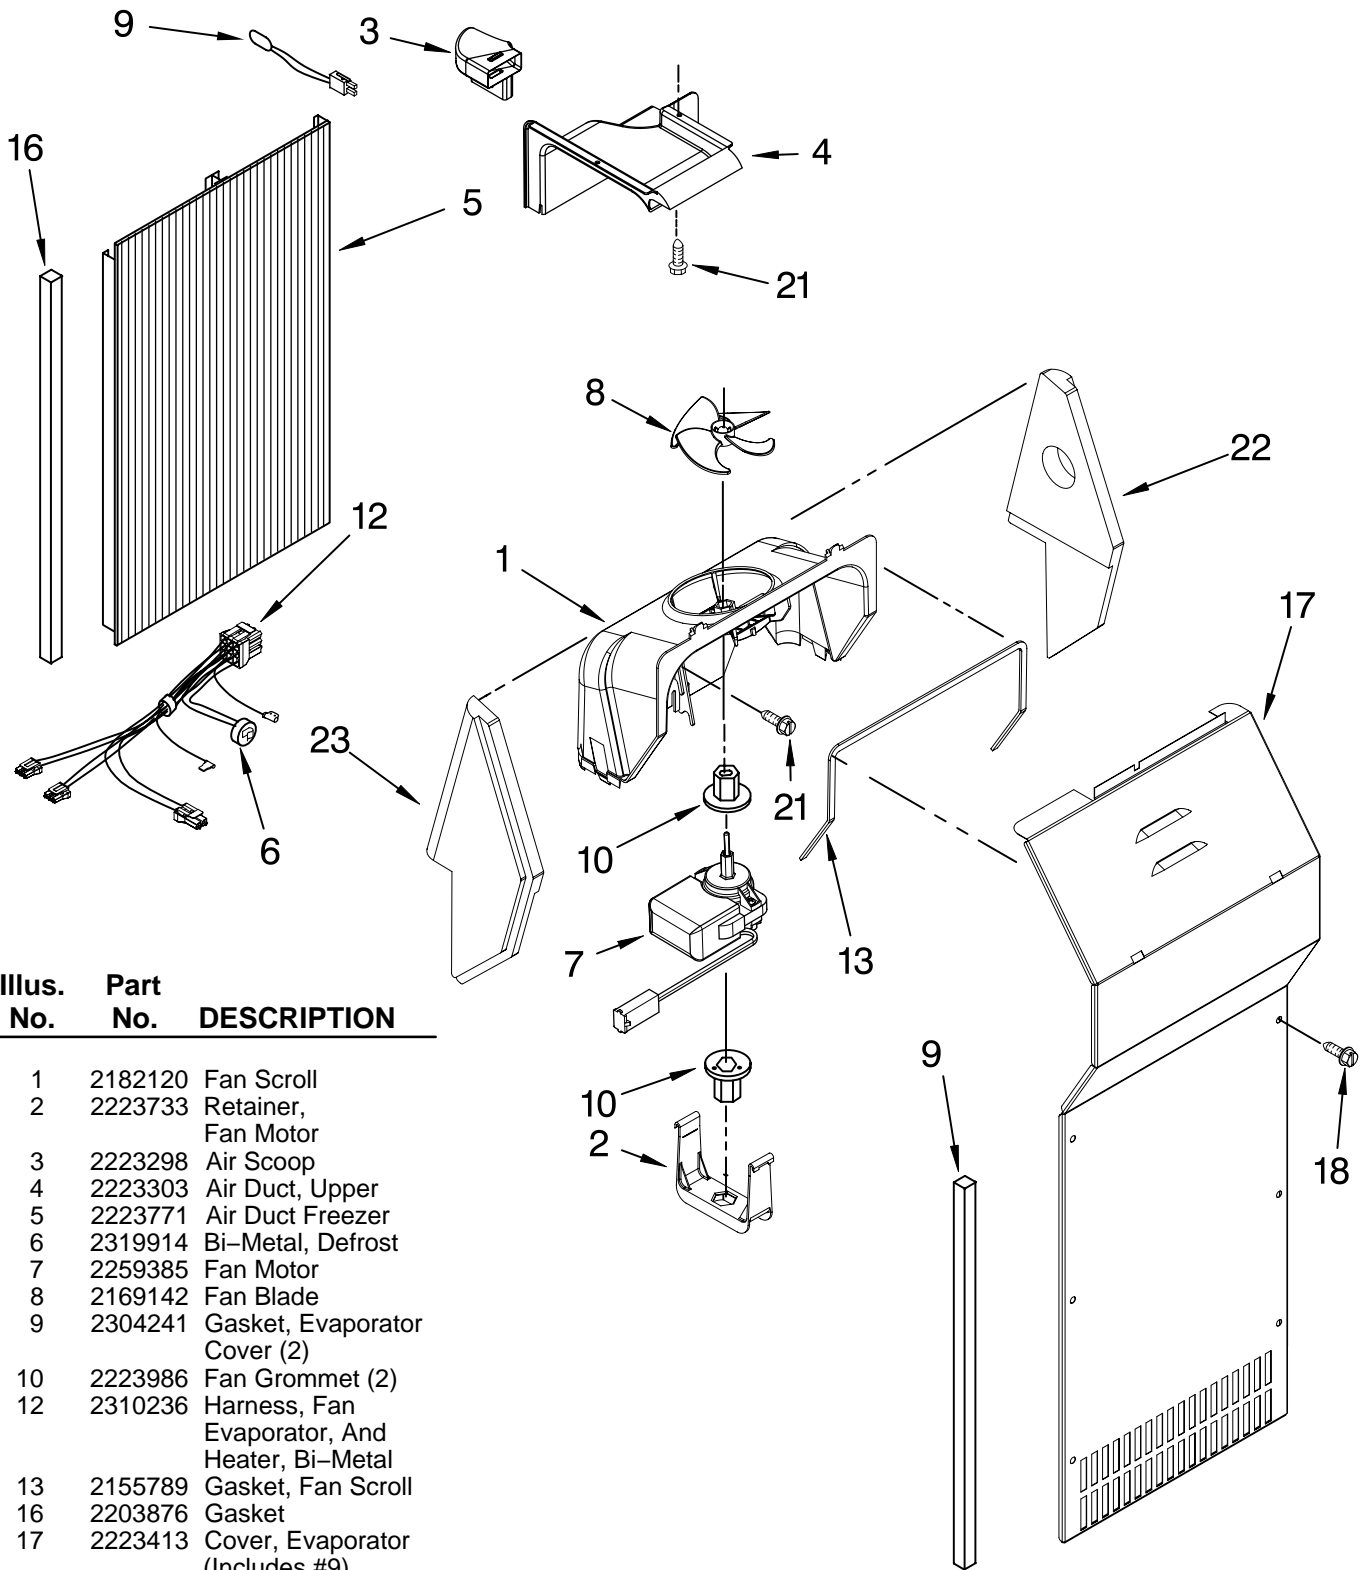

AIR FLOW PARTS

For Models: KSCS23FSWH01, KSCS23FSBT01, KSCS23FSBL01, KSCS23FSMS01
(White) (Biscuit) (Black) (Monochromatic Stainless)

Illus. No.	Part No.	DESCRIPTION
1	2182120	Fan Scroll
2	2223733	Retainer, Fan Motor
3	2223298	Air Scoop
4	2223303	Air Duct, Upper
5	2223771	Air Duct Freezer
6	2319914	Bi-Metal, Defrost
7	2259385	Fan Motor
8	2169142	Fan Blade
9	2304241	Gasket, Evaporator Cover (2)
10	2223986	Fan Grommet (2)
12	2310236	Harness, Fan Evaporator, And Heater, Bi-Metal
13	2155789	Gasket, Fan Scroll
16	2203876	Gasket
17	2223413	Cover, Evaporator (Includes #9)
18	8281159	Screw
21	489478	Screw
22	2223395	Support, R.S
23	2203596	Support, L.S

FOR ORDERING INFORMATION REFER TO PARTS PRICE LIST