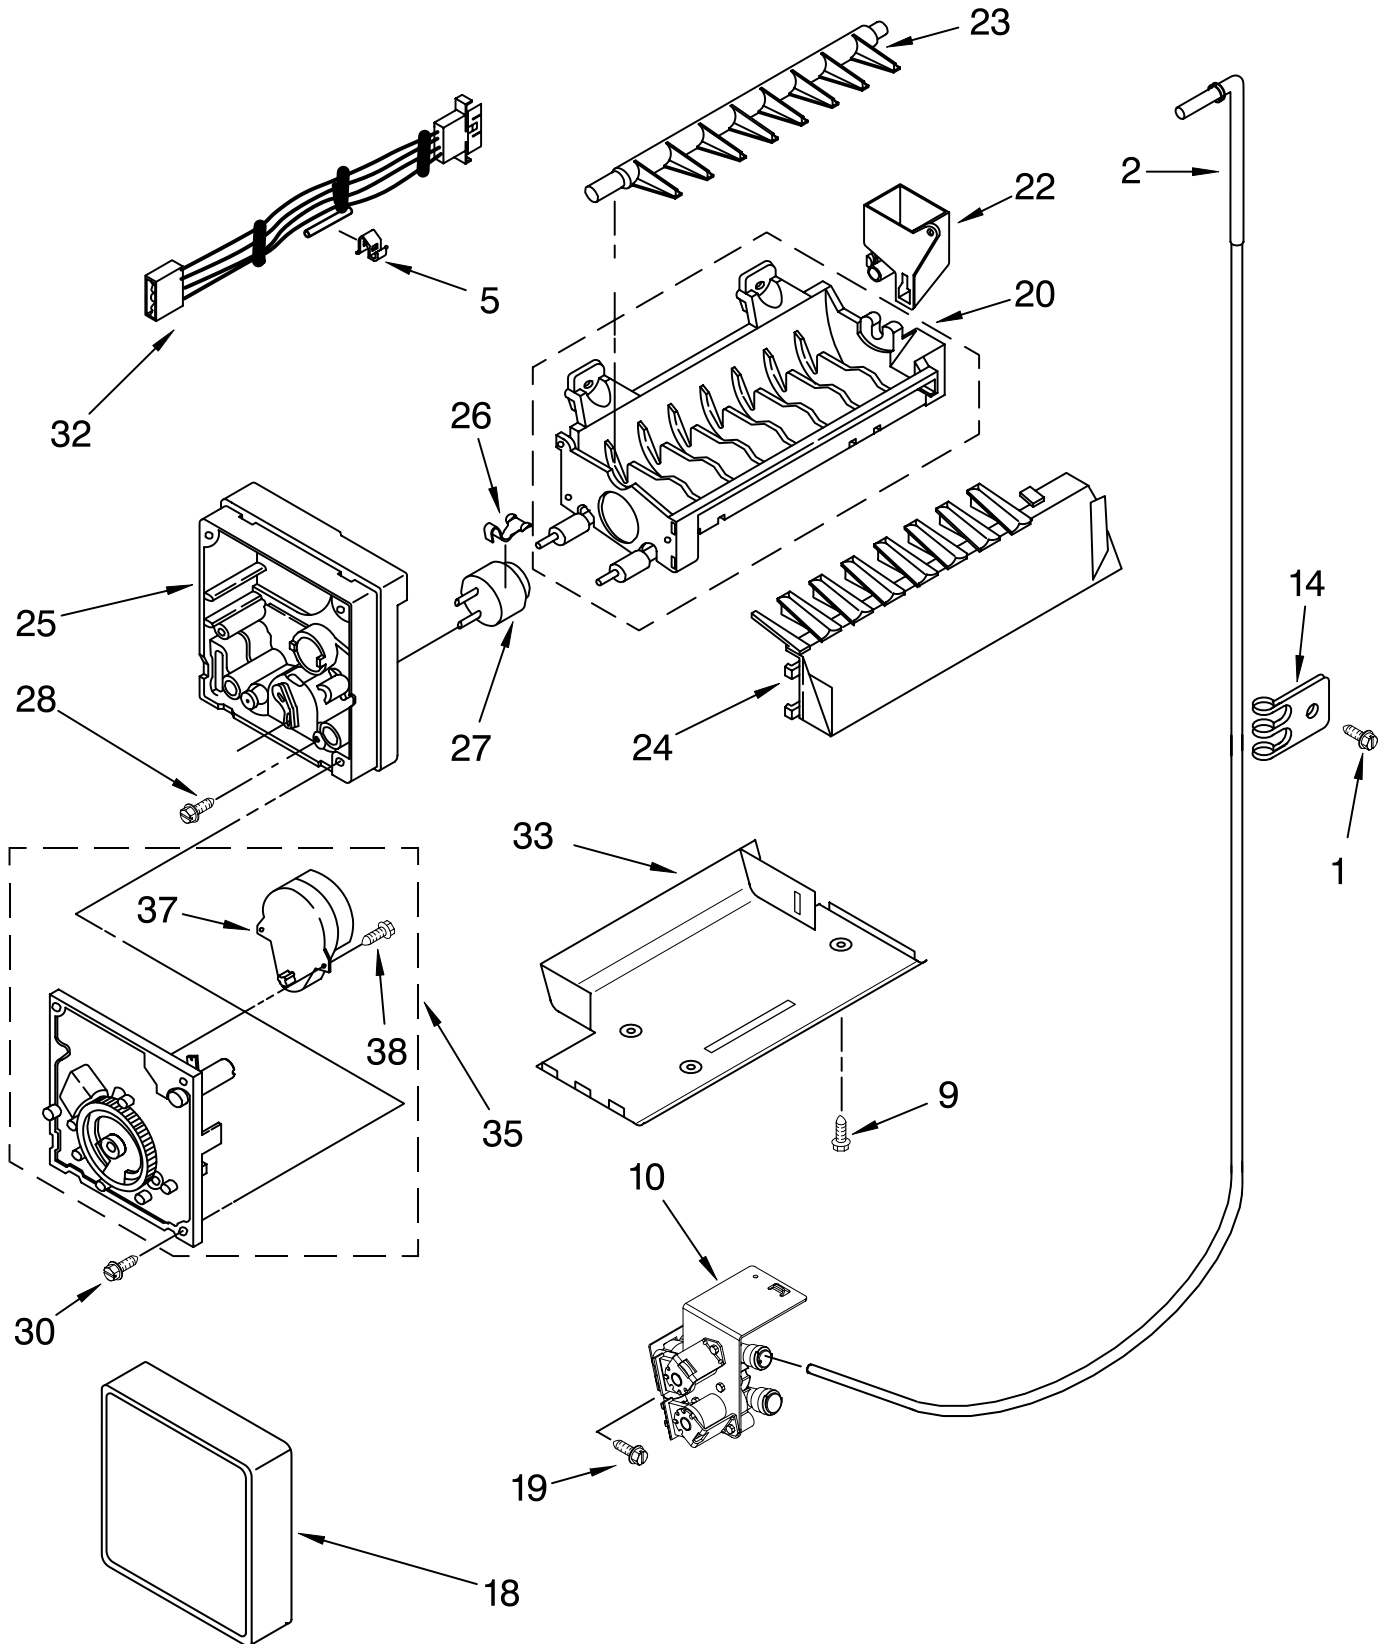

ICEMAKER PARTS

For Models: KSCS23FSWH01, KSCS23FSBT01, KSCS23FSBL01, KSCS23FSMS01
(White) (Biscuit) (Black) (Monochromatic Stainless)

FOR ORDERING INFORMATION REFER TO PARTS PRICE LIST

ICEMAKER PARTS

For Models: KSCS23FSWH01, KSCS23FSBT01, KSCS23FSBL01, KSCS23FSMS01
(White) (Biscuit) (Black) (Monochromatic Stainless)

Illus. No.	Part No.	DESCRIPTION
1	489084	Screw
2	2256096	Fitting, Water Tube
5	628379	Clip, Fuse
9	489478	Screw
10	2315533	Water Valve Asm
14	2208136	Tube Clip
18	2174358	Cover
19	488649	Screw
20	628228	Mold & Heater Assembly (Also Order 542638)
22	628356	Cup, Water Fill
23	627843	Ejector
24	2198598	Ice Striper
25	2194712	Support
26	2315522	Retainer, Thermostat
27	627985	Thermostat (Also Order 542369 Cement Alumilastic)
28	8533917	Screw
30	489276	Screw
32	2187467	Harness, Wiring
33	2303583	Bracket, Icemaker Mounting
35	626678	Module Assembly (Includes Items 37 & 38)
37	626676	Motor
38	489136	Screw
100	2198597	Icemaker Assembly