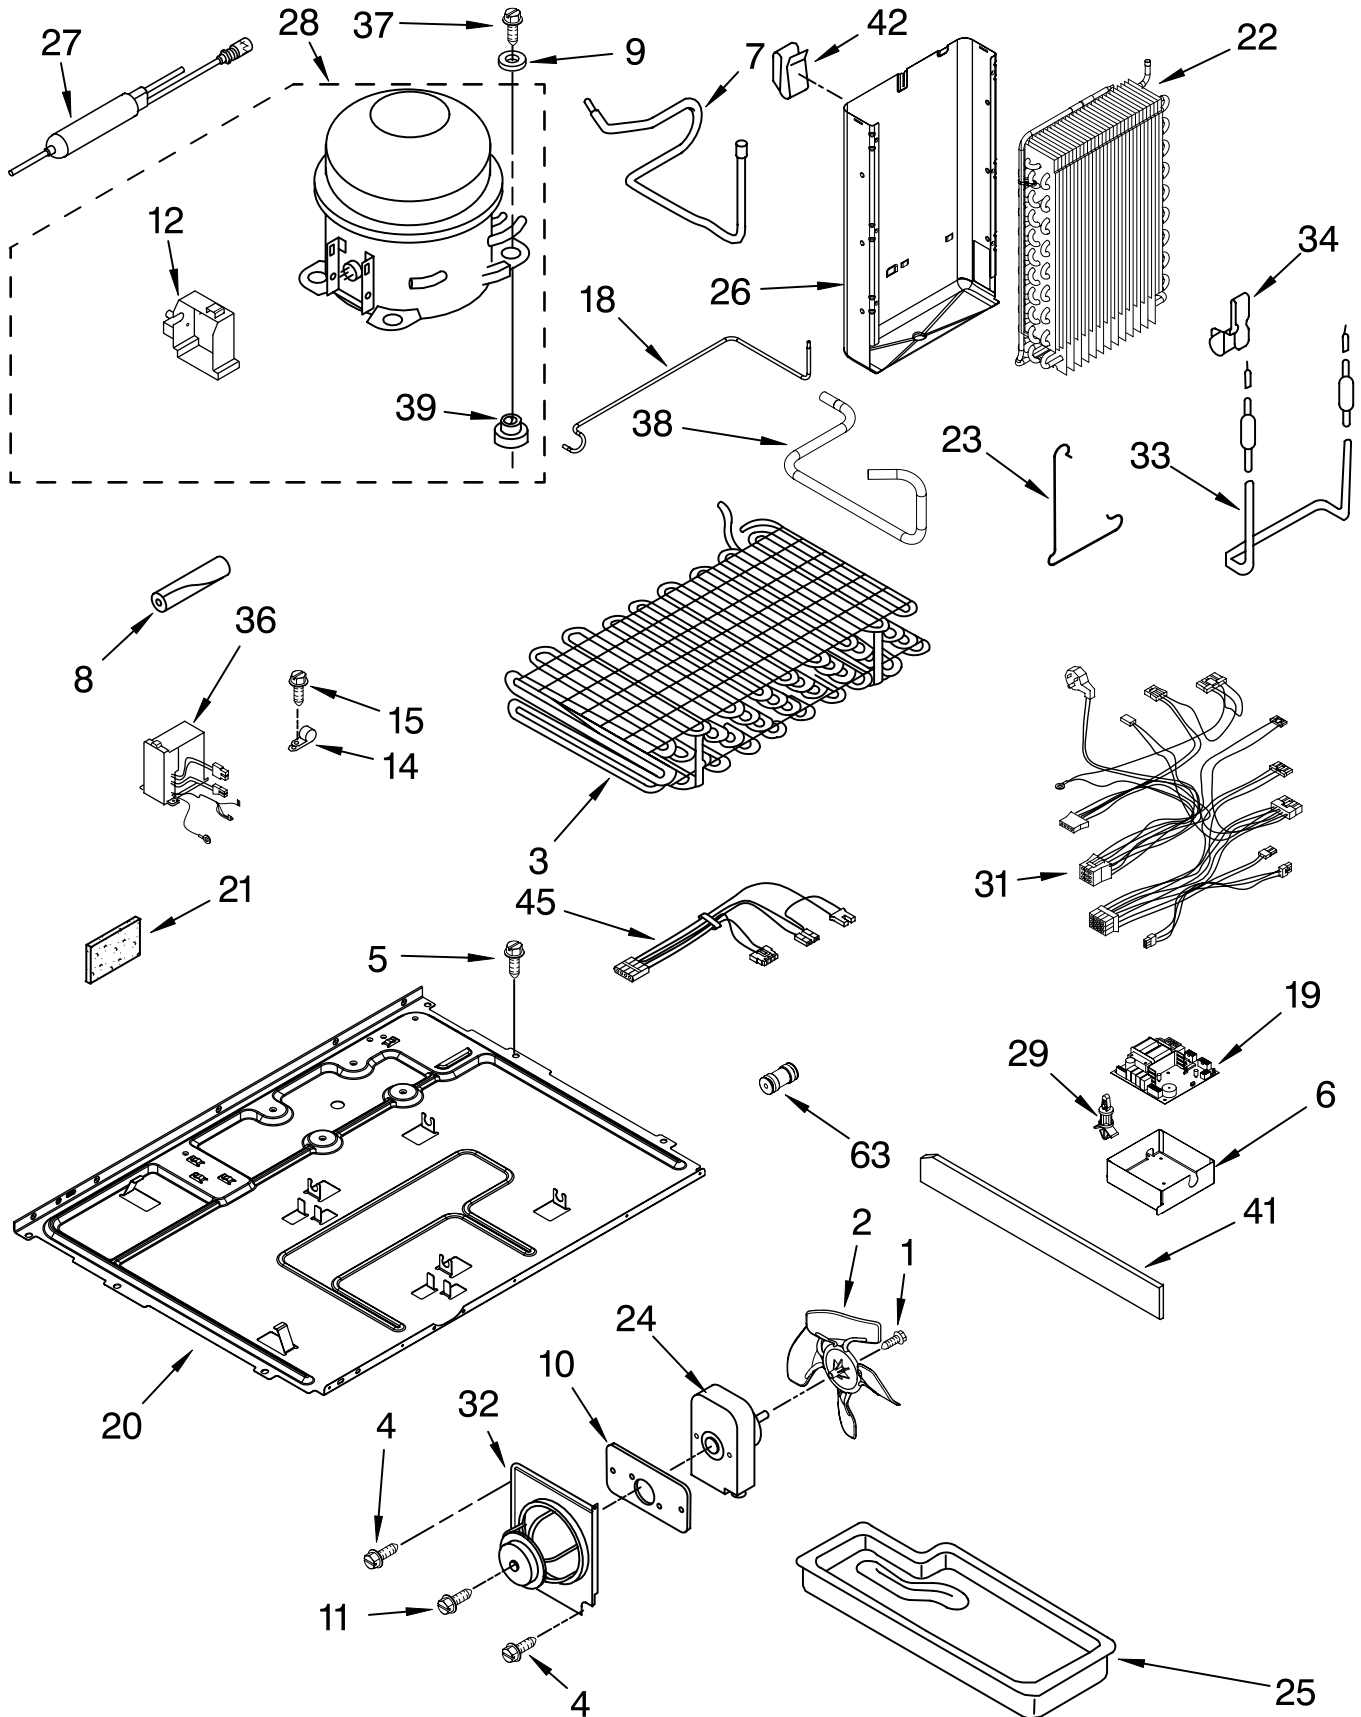

UNIT PARTS

For Models: KSCS23FSWH01, KSCS23FSBT01, KSCS23FSBL01, KSCS23FSMS01
(White) (Biscuit) (Black) (Monochromatic Stainless)

FOR ORDERING INFORMATION REFER TO PARTS PRICE LIST

UNIT PARTS

For Models: KSCS23FSWH01, KSCS23FSBT01, KSCS23FSBL01, KSCS23FSMS01
(White) (Biscuit) (Black) (Monochromatic Stainless)

Illus. No.	Part No.	DESCRIPTION	Illus. No.	Part No.	DESCRIPTION	Illus. No.	Part No.	DESCRIPTION
1	777070	Screw	25	2223398	Tray, Evaporator	Following Parts Not Illustrated and Optional Parts Not Included		
2	2225834	Fan, Blade	26	2224022	Heat Shield			
3	2223315	Condenser Assembly	27	2319825	Drier			
4	8281197	Screw	28	2223801	Compressor (Includes Items 12 & 39)			
5	3400524	Screw (6)	29	2223800	Spacer (5)			
6	2223703	Housing, Control Board	31	2187849	Harness, Main Control			
7	2223351	Tube Suction	32	2224024	Fan, Motor Bracket			
8	2161302	Sleeve	33	2210737	Heater, Defrost			
9	W10000040	Washer	34	2304287	Clip			
10	2301979	Plate, Mounting	36	2304175	Inverter Box			
11	8281196	Screw	37	W10000070	Screw	978025		Valve, Access (1/4")
12	2215676	Cover, Terminal	38	2223352	Tube, Discharge	978026		Valve, Access (5/16")
14	2185788	Clamp, Cable	39		Grommet (4)	978027		Valve, Access (3/8")
15	488649	Screw		2183042	Production	978028		Valve, Access (1/2")
18	2223353	Tube, Condenser to Heat Loop		4387558	Service	978029		Valve, Access (5/8")
19	2307028	Electronic Control	41	2223394	Extension, Air Baffle	978030		Valve, Access (3/4")
20	2306932	Baseplate				876764		Valve, Access (3/16")
21	2169104	Insulation, Sound	42	2155547	Clip, Heat Shield	REFRIGERANT CHARGE		
22	2188823	Evaporator	45	2187737	Unit Harness			6.00 oz.
23	2161324	Clamp	63	2209709	Connector, Water Tube			(R-134A)
24	2188729	Fan, Motor						

FOR ORDERING INFORMATION REFER TO PARTS PRICE LIST