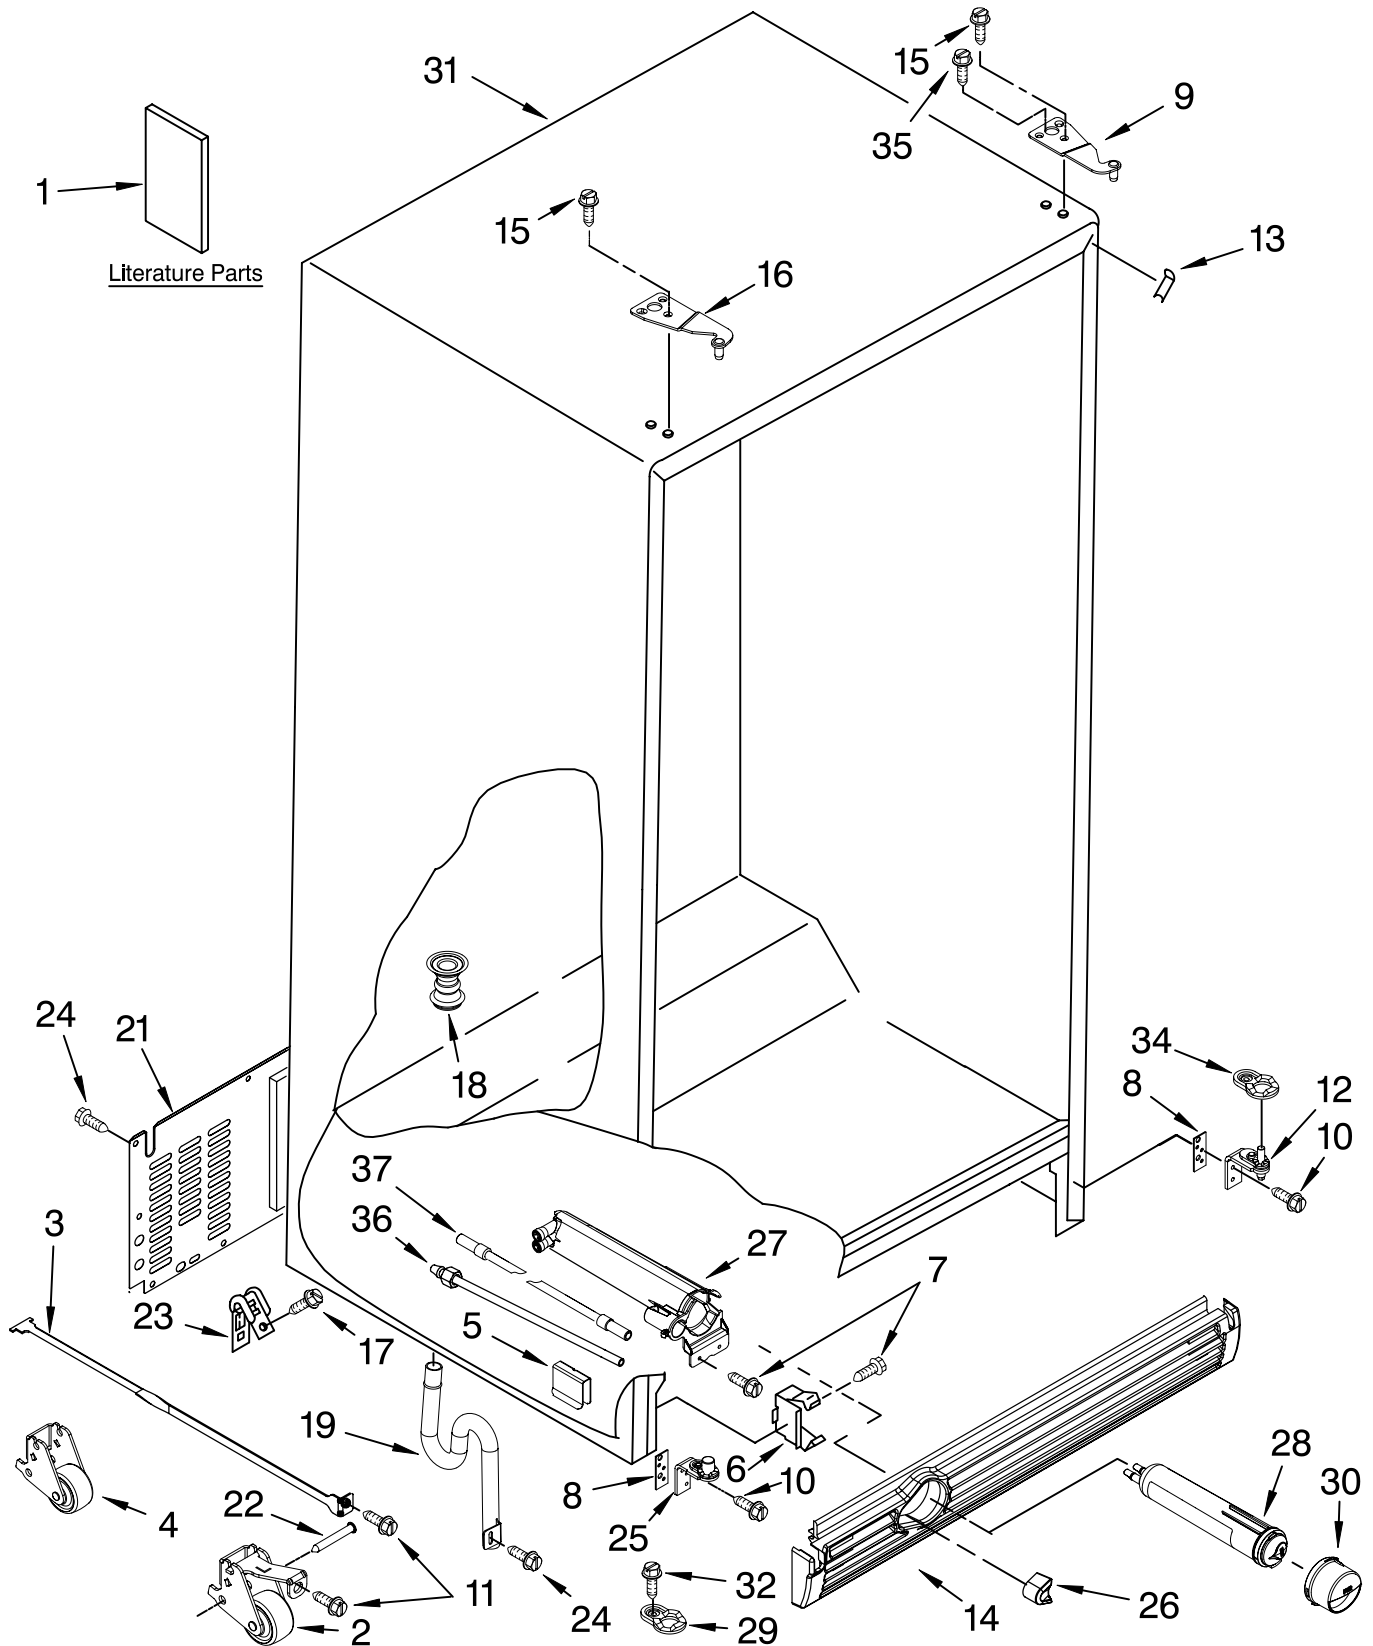

For Models: KSCS23FSWH01, KSCS23FSBT01, KSCS23FSBL01, KSCS23FSMS01
(White) (Biscuit) (Black) (Monochromatic Stainless)

FOR ORDERING INFORMATION REFER TO PARTS PRICE LIST