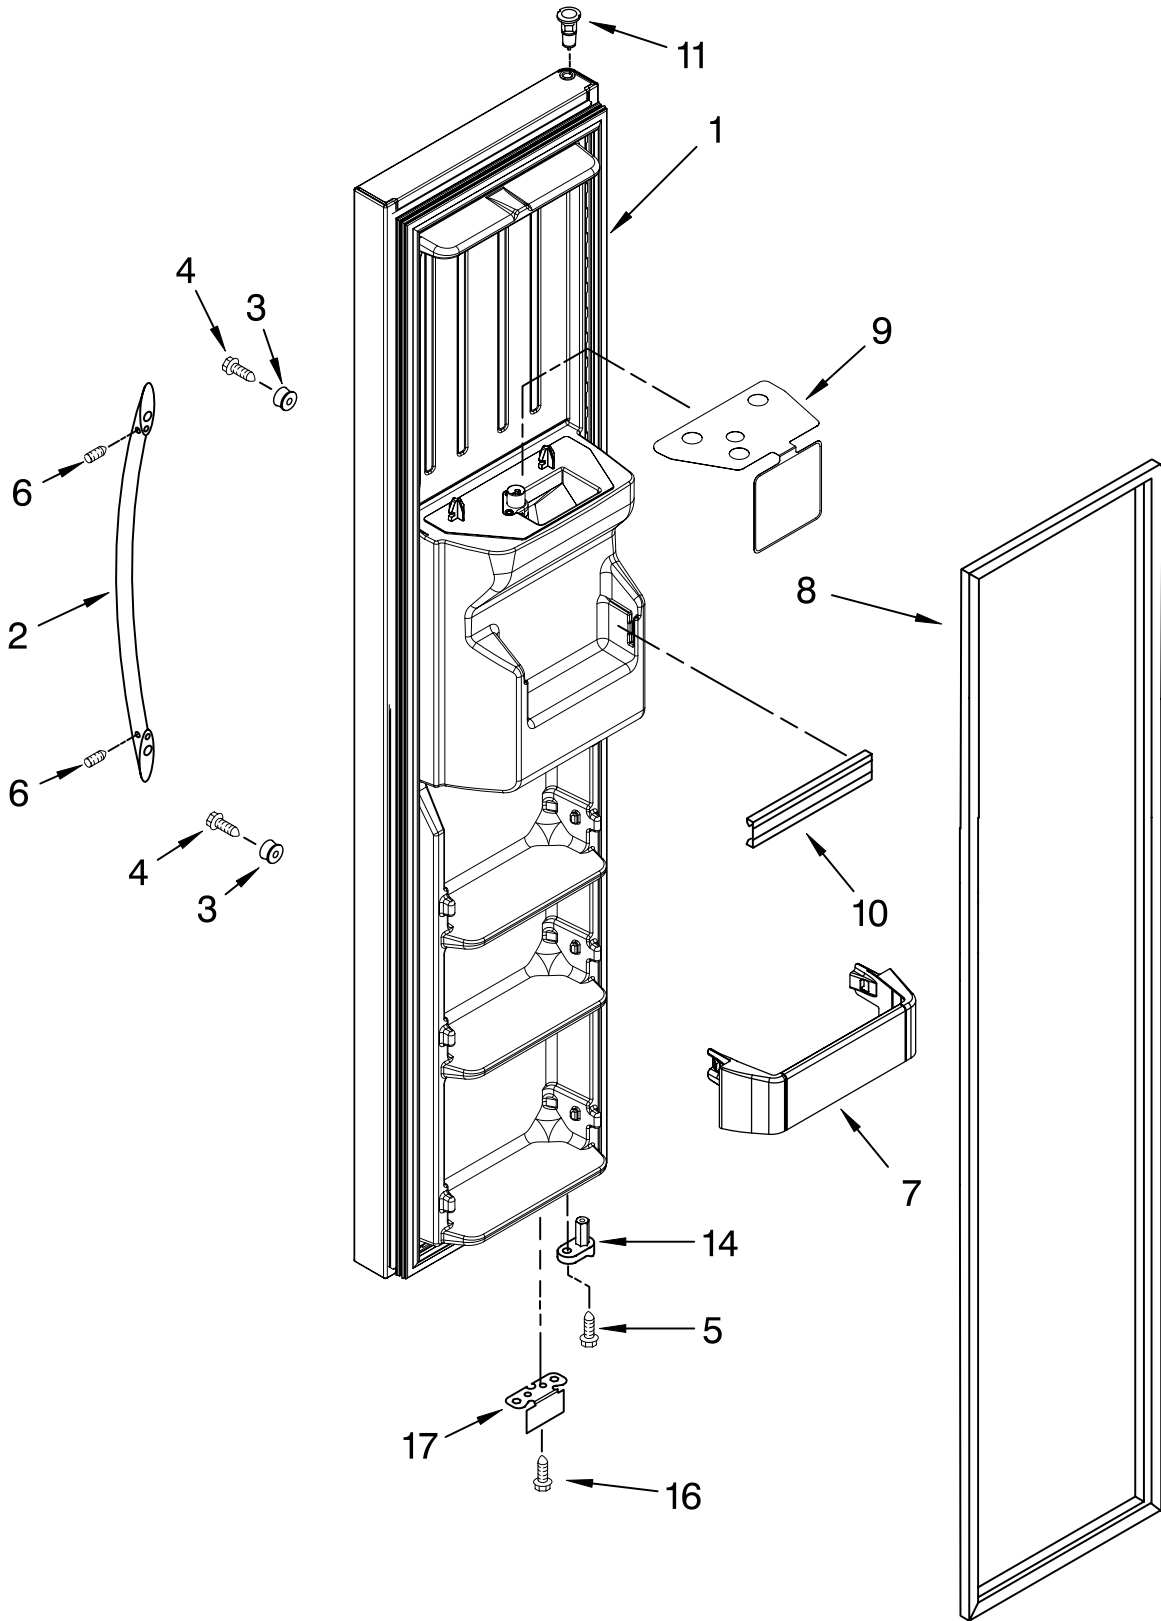

REFRIGERATOR DOOR PARTS

For Models: KSCS23FSWH01, KSCS23FSBT01, KSCS23FSBL01, KSCS23FSMS01
(White) (Biscuit) (Black) (Monochromatic Stainless)

Illus. No.	Part No.	DESCRIPTION
1		Refrigerator Door (Includes #7)
	2307199W	White
	2307199T	Biscuit
	2307199B	Black
	2307199SA	Monochromatic Stainless
2	2203087K	Trim, Shelf
3	2255421	Dairy Door
4	2223883	Caddy, Can
5	2165792K	Butter Dish
6	2219698	Stud, Handle
7		Door Gasket, Magnetic
	2223841	Mist Beige
	2223911	Black
8		Handle
	2319727W	White
	2319727T	Biscuit
	2319727B	Black
	2319727S	Stainless Steel
9		Screw
	W10010140	Chrome
	W10010150	Black
10	2223879	Dairy Compartment
11	488208	Screw
12	2307048	Door Closer, Upper Cam
13	2308050	Thimble, Top
14	489420	Screw
15		Bracket, Door Stop
	2306940	Chrome
	2306940B	Black
16	2223860	Door Bin (3)
17	3400012	Screw
18	2224173	Door Bin, Shallow
19		Nameplate
	W10046670	White
	W10046700	Biscuit
	W10046640	Black
	W10046610	Gray
20	2156006K	Plug, Trim

FREEZER DOOR PARTS

For Models: KSCS23FSWH01, KSCS23FSBT01, KSCS23FSBL01, KSCS23FSMS01
(White) (Biscuit) (Black) (Monochromatic Stainless)

FOR ORDERING INFORMATION REFER TO PARTS PRICE LIST