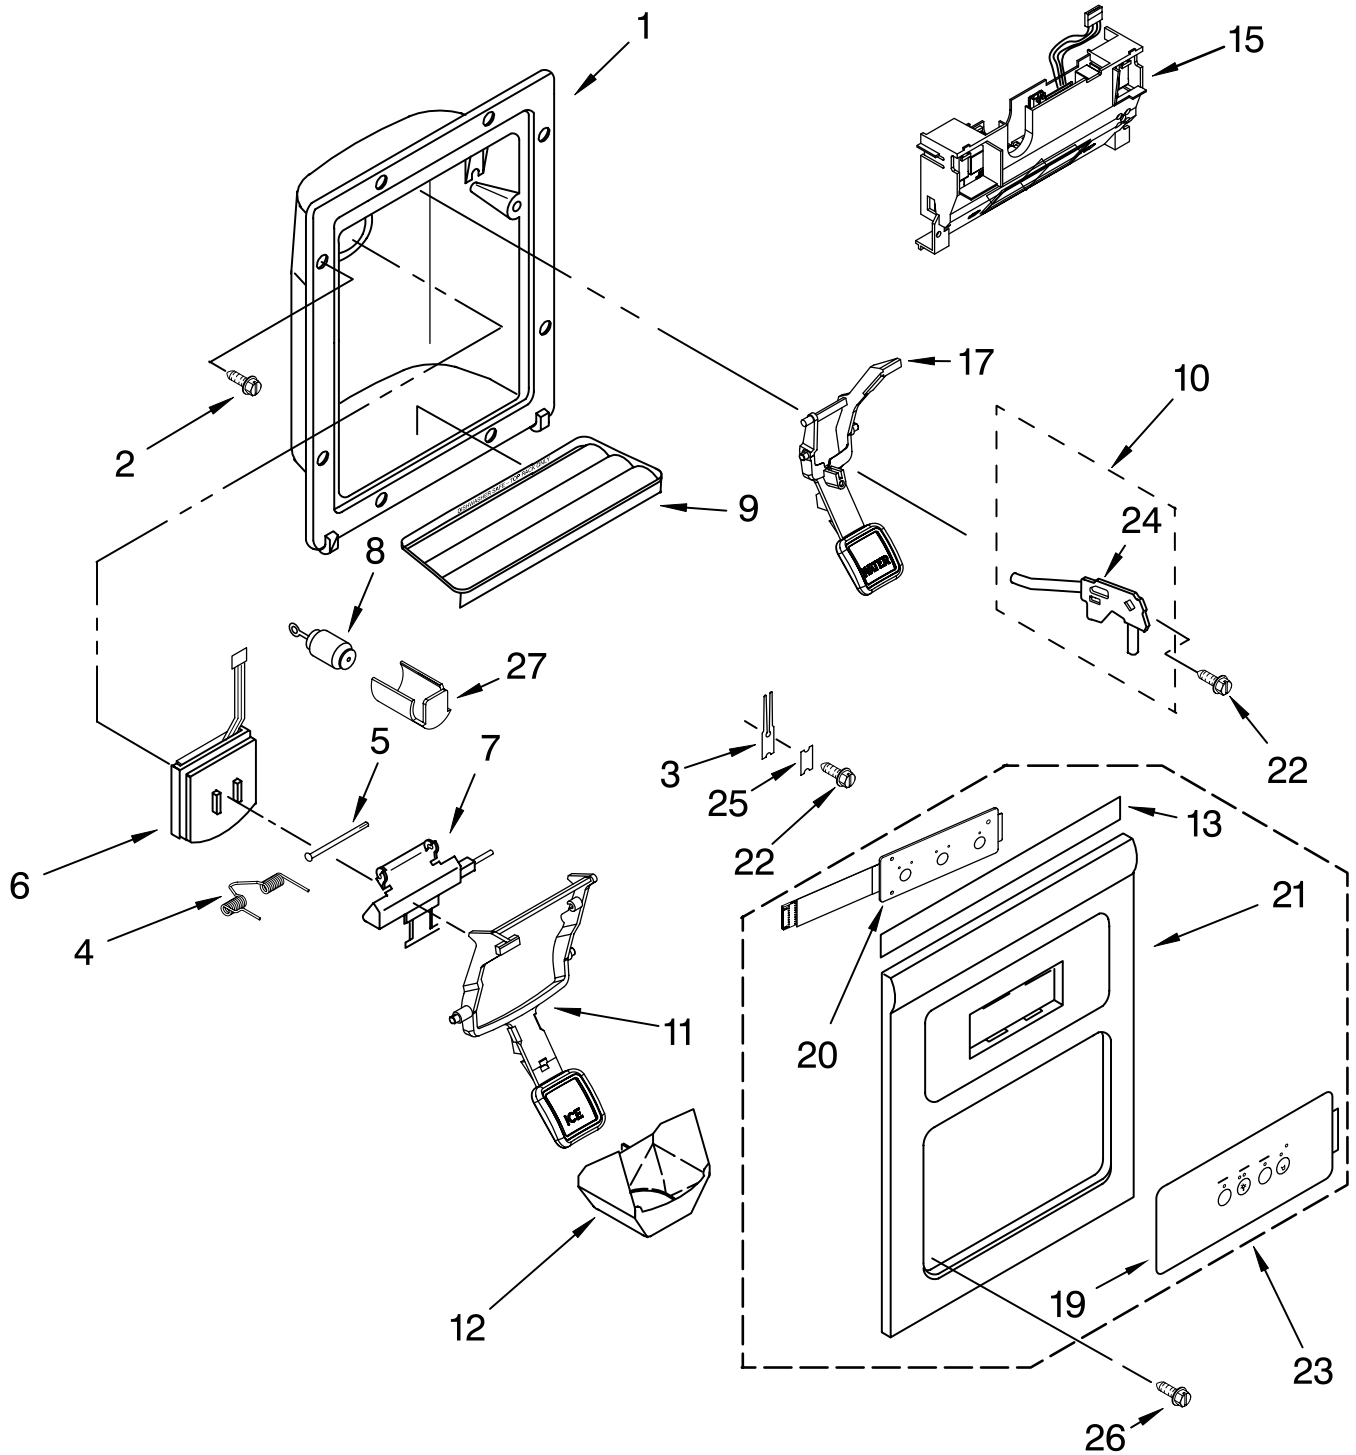

DISPENSER FRONT PARTS

For Models: KSCS23FSWH01, KSCS23FSBT01, KSCS23FSBL01, KSCS23FSMS01
(White) (Biscuit) (Black) (Monochromatic Stainless)

FOR ORDERING INFORMATION REFER TO PARTS PRICE LIST

DISPENSER FRONT PARTS

For Models: KSCS23FSWH01, KSCS23FSBT01, KSCS23FSBL01, KSCS23FSMS01
(White) (Biscuit) (Black) (Monochromatic Stainless)

Illus. No.	Part No.	DESCRIPTION	Illus. No.	Part No.	DESCRIPTION	Illus. No.	Part No.	DESCRIPTION
1		Housing, Dispenser (Not Serviced)	11		Lever, Ice Dispenser	21		Front Cover, Housing (Not Available, Order #23)
2	3196537	Screw		2259396W	White			
3	2194719	Retainer, Levers		2259396T	Biscuit			
4	2304772	Spring, Torsion		2259396SB	Black	22	489000	Screw
5	2196195	Pin		2259396AP	Apollo Gray	23		Front Cover Assembly (Includes Items 13, 19, 20 & 21)
6	2180353	Door, Ice	12	2180224	Guide, Ice			
7	2304355	Door Mechanism Assembly	13	2305571	Gasket			
8	2205686	Mechanism Delay	15	2323009	Bracket, Control			
9		Grille, Overflow	17		Lever, Water Dispenser		2318821W	White
	2206670W	White		2259395W	White		2318821T	Biscuit
	2206670T	Biscuit		2259395T	Biscuit		2318821B	Black
	2206670B	Black		2259395SB	Black		2318821US	Universal Silver
	2206670US	Universal Silver		2259395AP	Apollo Gray	24	2304673	Bracket, Dispenser
10	2209718	Water Fitting Assembly (Includes Water Tube)	19		Overlay, Front Cover (Not Available, Order #23)	25	2195051	Strain Relief
			20		LED Display (Not Available, Order #23)	26	3400065	Screw
						27	2252127	Sleeve, Mechanism