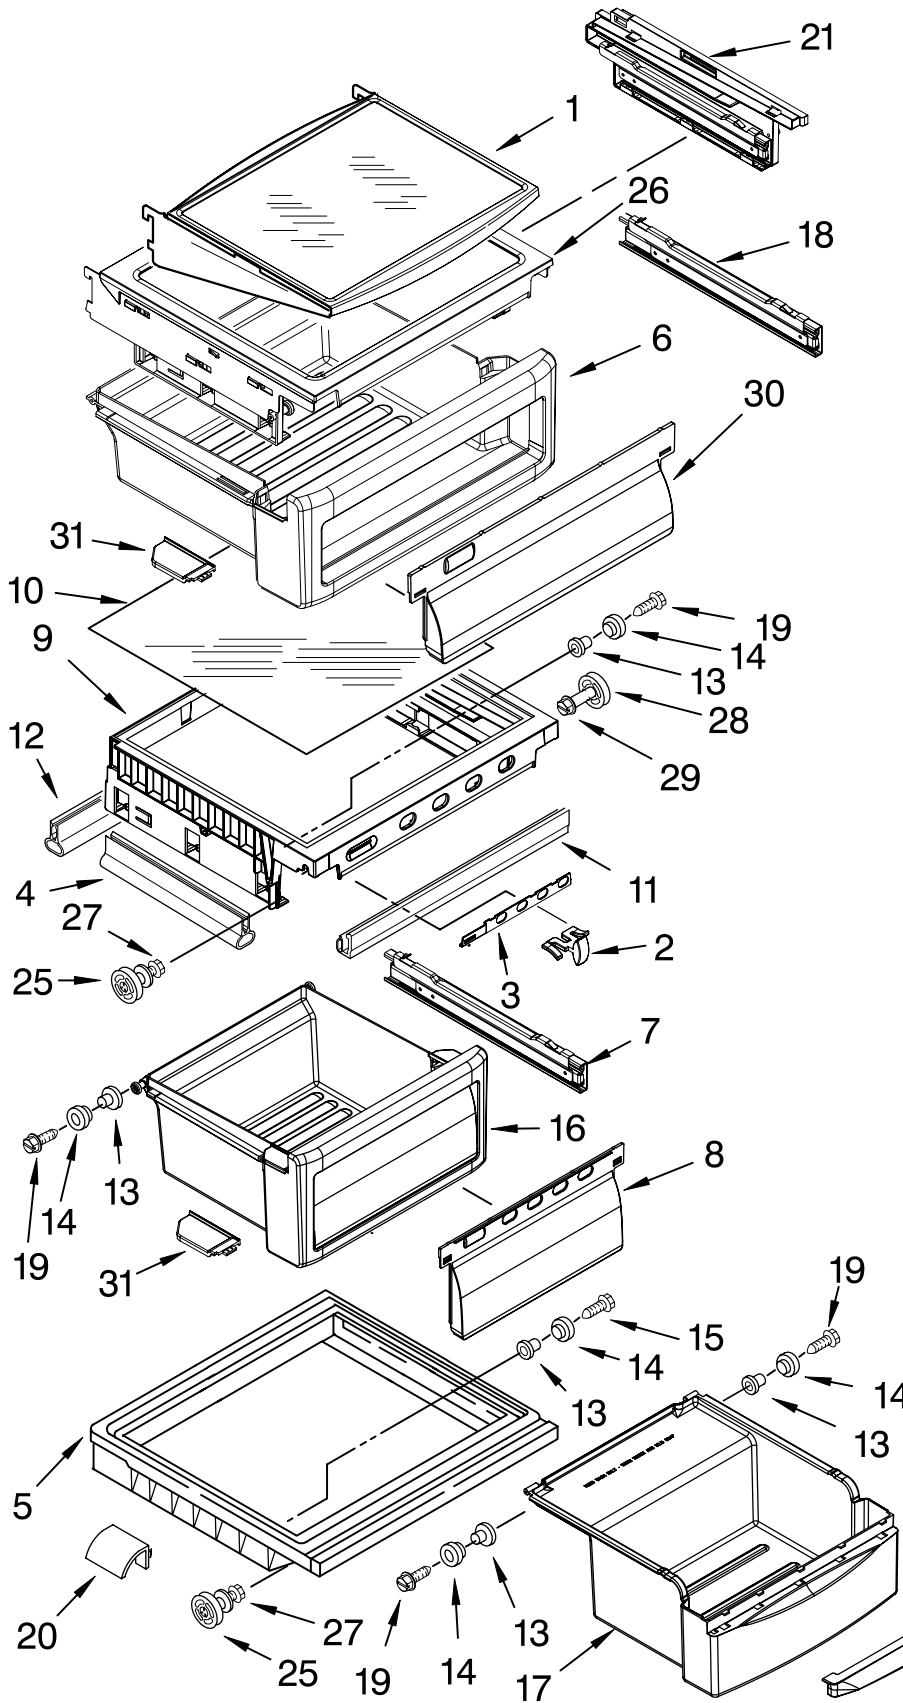

# REFRIGERATOR LINER PARTS

For Models: KSCS23FSWH01, KSCS23FSBT01, KSCS23FSBL01, KSCS23FMS01  
 (White) (Biscuit) (Black) (Monochromatic Stainless)

Illus. No.	Part No.	DESCRIPTION
1		Liner (Not A Serviceable Part)
2	2224121	Escutcheon, Meat Pan Control
3	2224123	Slide Meat Pan Control
6	1118894	Switch, Rocker Arm
7	2188820	Thermistor
9	2319866	Ladder, Shelf (2)
10	2301234	Housing, Door Control
11	489084	Screw
13	2301235	Slide, Door Control
14	2171846	Release Valve
15	2209204	Clip, Thermistor
16	2179404K	Rack, Wine & Egg
17	2317105	Cover, Thermistor
18	489478	Screw
19	2304597	Gasket, Air Baffle
20	2223403	Cover, Air Baffle
24	2224076	Air Diffuser Assembly
25	2220377	Air Baffle
29	2162085	Socket
31	2223876	Reservoir
32	2205813	Strap
33	2255743	Light Bulb
34	2223663	Light Lens
37	488280	Screw

# REFRIGERATOR SHELF PARTS

For Models: KSCS23FSWH01, KSCS23FSBT01, KSCS23FSBL01, KSCS23FSMS01  
 (White) (Biscuit) (Black) (Monochromatic Stainless)

Illus. No.	Part No.	DESCRIPTION
1	2224061	Shelf Assembly, Cantilever (2)
2	2301025	Button, Humidity
3	2301026	Slide, Humidity
4	2301117	Gasket, Side (2)
5	2203027	Cover, Meat Pan (Includes Items 13, 14, 15 & 20)
6	2301023	Snack Pan (Includes 30 & 31)
7		Glide Assembly, Crisper Pan
	2301548	Right Side
	2301549	Left Side
8	2301001	Window, Crisper Pan
9	2301567	Cover, Crisper (Includes 2, 3, 4, 11, 12, 13, 14 & 19)
10	2301027	Glass, Cover
11	2301116	Gasket (Front)
12	2301115	Gasket (Rear)
13	2174478	Eyelet, Roller
14	2188212	Roller
15	489211	Screw
16	2301031	Crisper Pan (Includes 8, 13, 14, 19 & 31)
17	2223790	Meat Pan (Includes 13, 14, 19 & 22)
18		Glide Assembly, Snack Pan
	2301550	Right Side
	2301551	Left Side
19	489261	Screw
20	2223487	Deflector
21		Support Assembly
	2301569	Right Side
	2301570	Left Side
22	2203031	Handle
25	2196485	Stud Assembly
26	2301566	Shelf, Snack Pan
27	3400894	Screw
28	2196483	Stud Assembly
29	8281158	Screw
30	2301006	Window, Snack Pan
31		Cap, Snack Pan
	2301016	Right Side
	2301017	Left Side