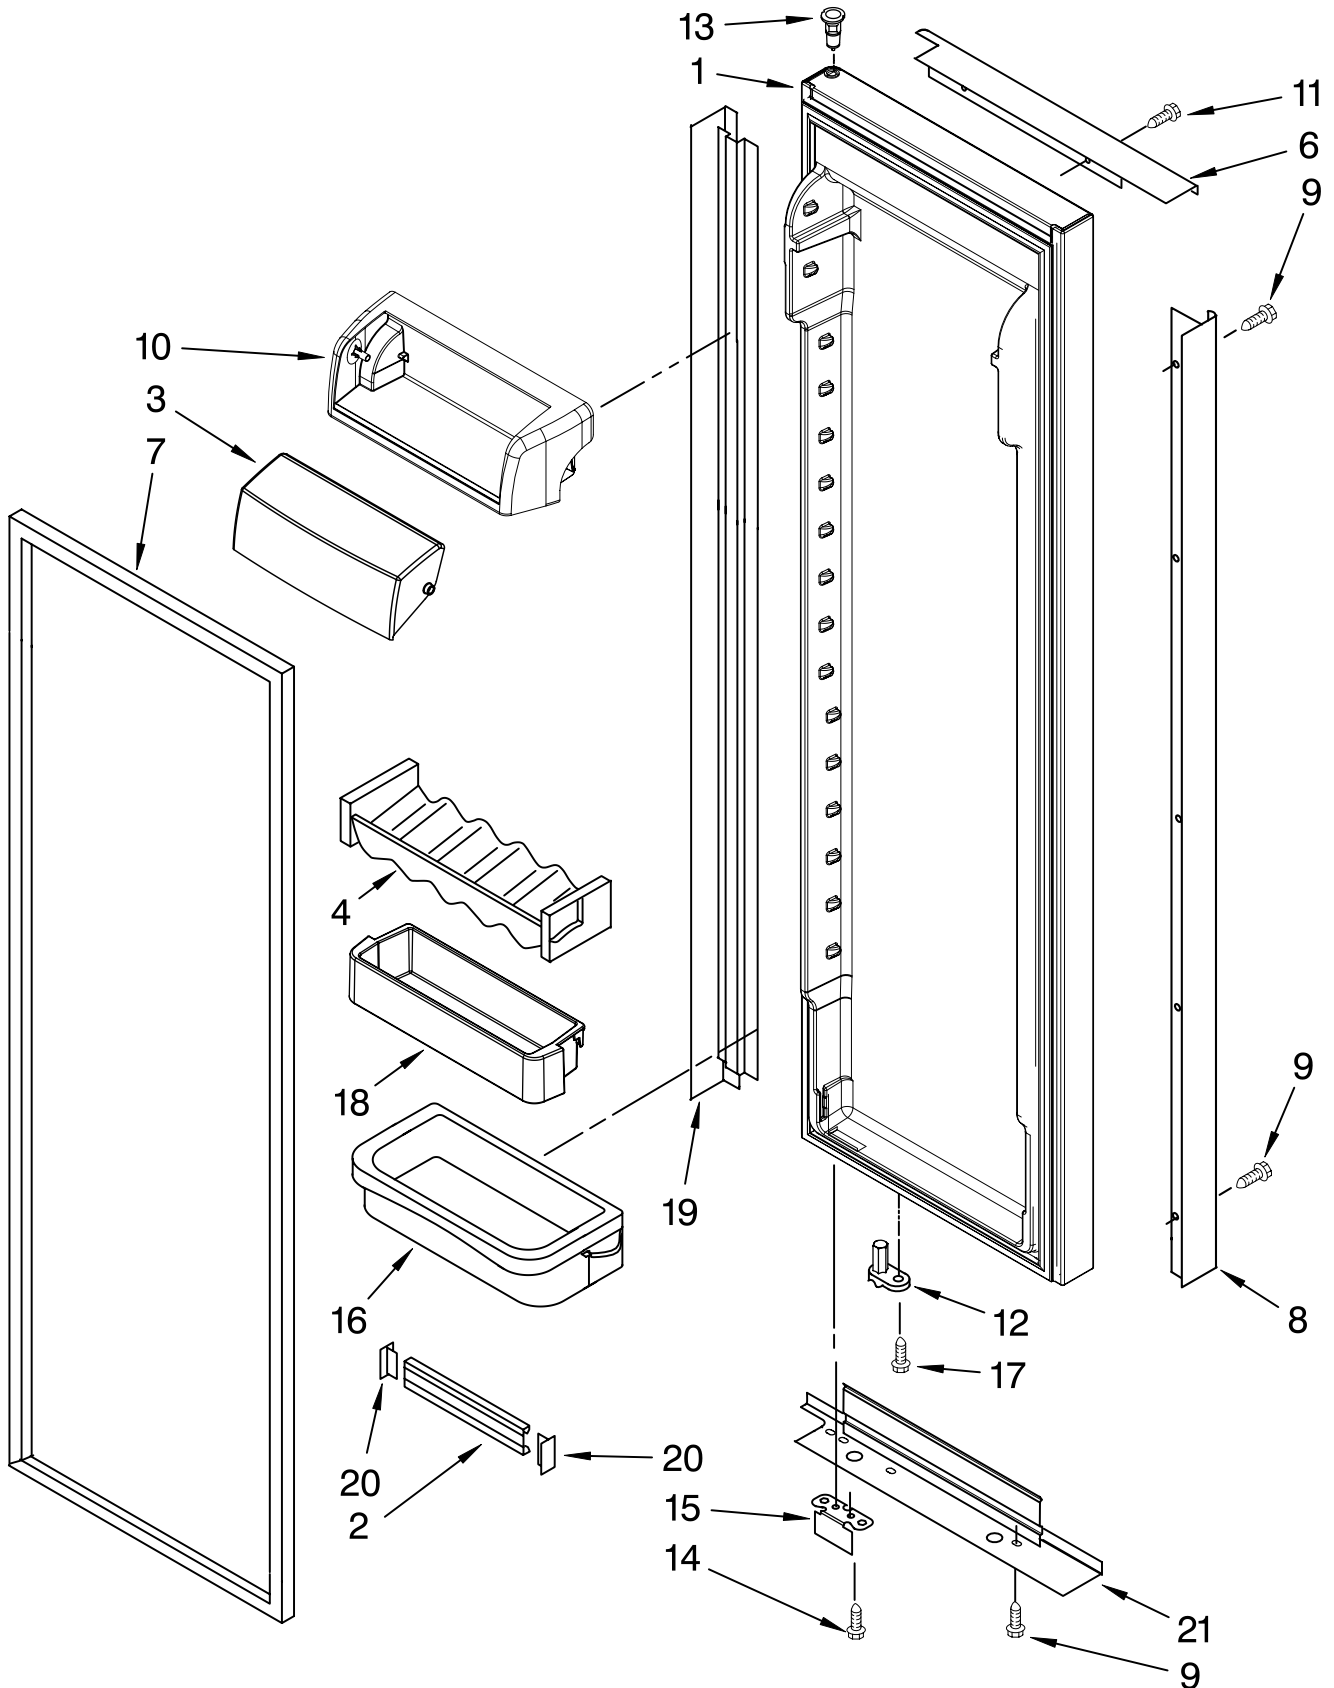

REFRIGERATOR DOOR PARTS

For Models: KSBS25IVWH01, KSBS25IVBL01, KSBS25IVSS01

(White)

(Black)

(Stainless Steel)

FOR ORDERING INFORMATION REFER TO PARTS PRICE LIST

REFRIGERATOR DOOR PARTS

For Models: KSBS25IVWH01, KSBS25IVBL01, KSBS25IVSS01
(White) (Black) (Stainless Steel)

Illus. No.	Part No.	DESCRIPTION
1		Refrigerator Door (Includes #7)
	2307195W	White
	2307195B	Black
2	2203087K	Trim, Shelf
3	2255421	Dairy Door
4	2223883	Caddy, Can
6		Trim, Top
	2224096W	White
	2224096B	Black
	2224096S	Stainless Steel
7		Door Gasket, Magnetic
	2223326	Mist Beige
	2223909	Black
8		Handle
	2223821W	White
	2223821B	Black
	2223821S	Stainless Steel
9	3196537	Screw
10	2223879	Dairy Compartment
11	3196180	Screw
12	2307048	Door Closer, Upper Cam
13	2308091	Thimble, Top
14	489420	Screw
15		Bracket, Door Stop
	2306940	Chrome
	2306940B	Black
16	2223860	Door Bin (3)
17	3400012	Screw
18	2224173	Door Bin, Shallow
19		Trim, Hinge Side
	2223824W	White
	2223824B	Black
	2223824S	Stainless Steel
20	2156006K	Plug, Trim
21		Trim, Bottom
	2223823W	White
	2223823B	Black
	2223823S	Stainless Steel