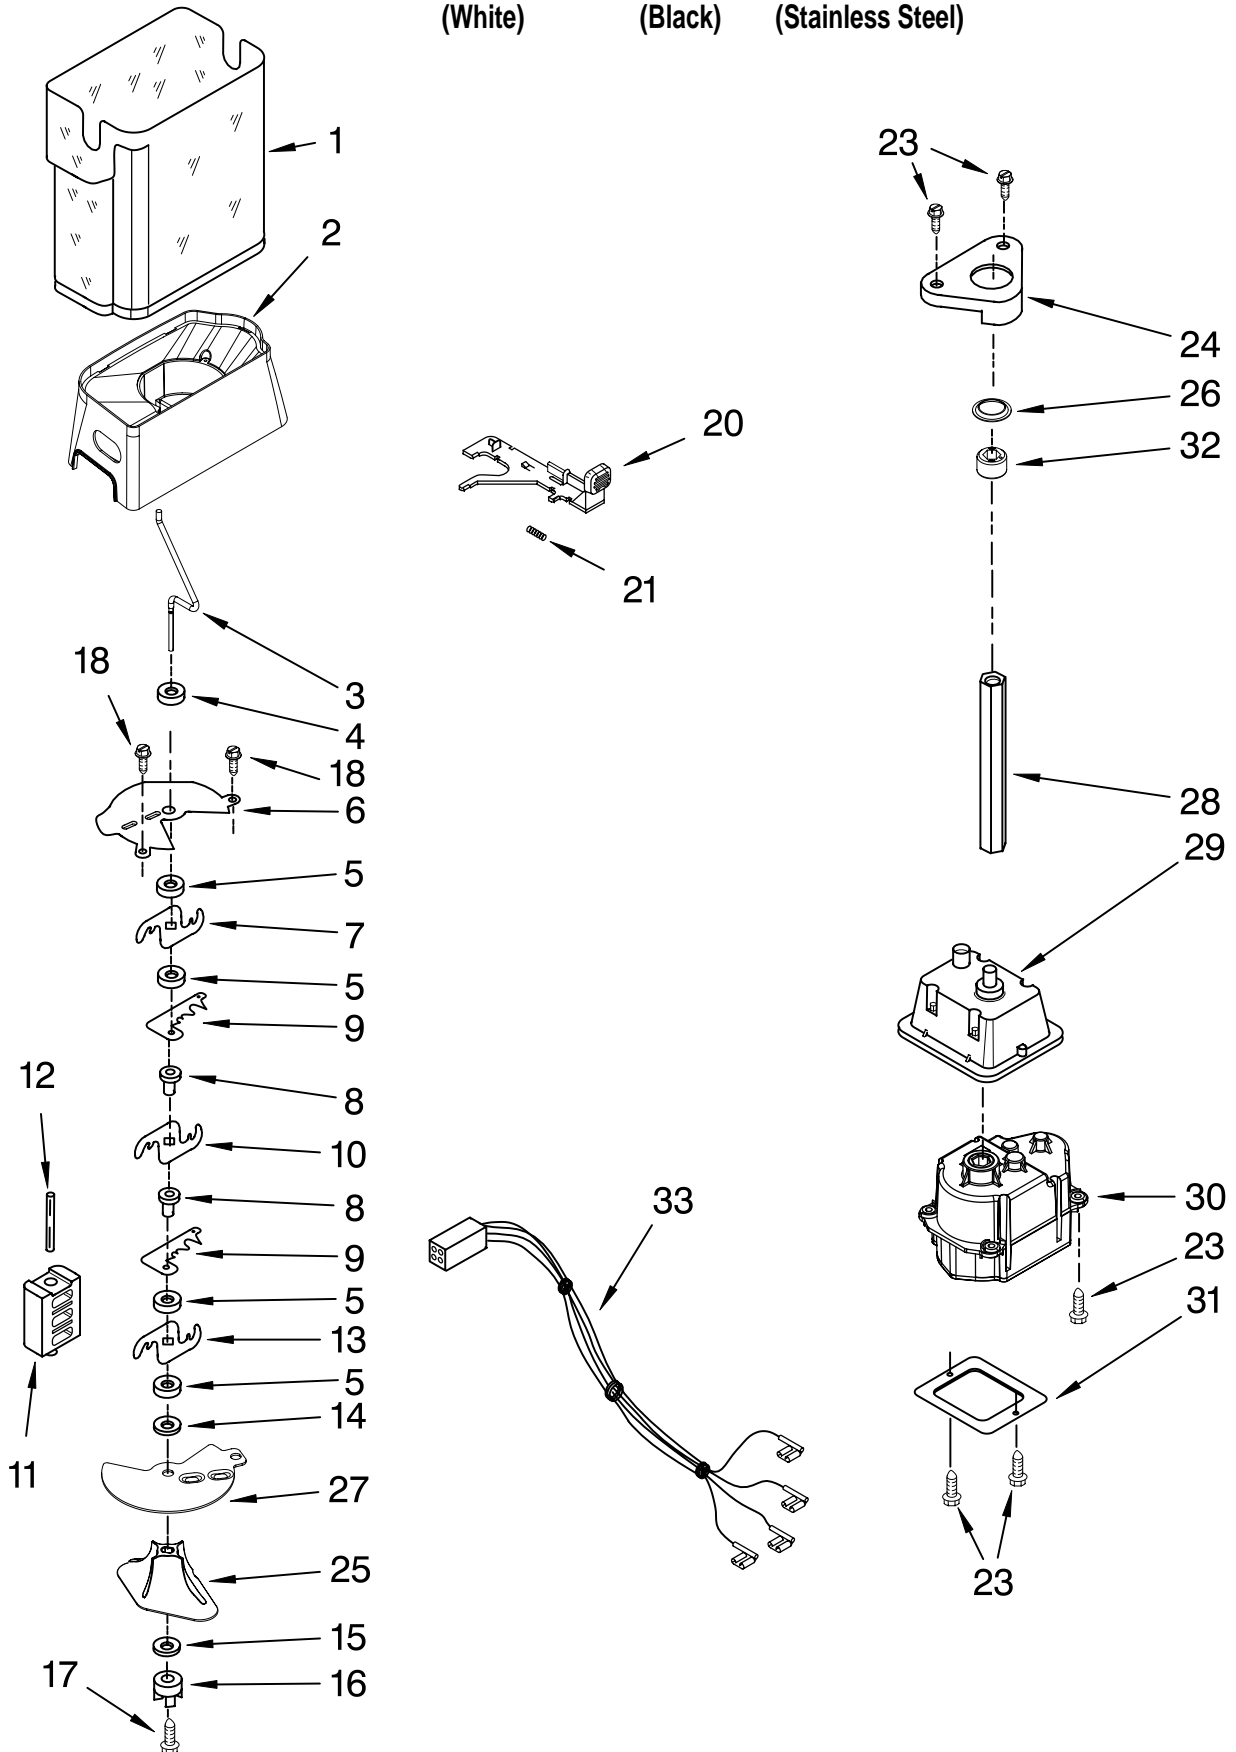

MOTOR AND ICE CONTAINER PARTS

For Models: KSBS25IVWH01, KSBS25IVBL01, KSBS25IVSS01

(White)

(Black)

(Stainless Steel)

FOR ORDERING INFORMATION REFER TO PARTS PRICE LIST

MOTOR AND ICE CONTAINER PARTS

For Models: KSBS25IVWH01, KSBS25IVBL01, KSBS25IVSS01

(White)

(Black)

(Stainless Steel)

Illus. No.	Part No.	DESCRIPTION
1	2223317	Ice Bin
2	2317256	Crusher Bin
3	2317240	Auger
4	2258220	Washer
5	1119007	Spacer, Flat (6)
6	2317248	Cover, Crusher
7	2257024	Blade, Rotary
8	1119005	Spacer, Step (2)
9	2257020	Blade, Fixed
10	2257023	Blade, Rotary
11	2317239	Block, Blade
12	489229	Roll Pin
13	2257022	Blade, Rotary
14	489235	Washer, Plain
15	2198661	Washer, Coupling
16	2188918	Coupling
17	8281164	Screw
18	3400065	Screw
20	2317277	Latch, Bin
21	2198608	Spring, Latch
23	8281163	Screw
24	2188919	Holder
25	2317243	Wiper
26	2198628	Seal
27	2317250	Divider-Chamber
28	2188916	Drive Shaft
29	2256154	Enclosure, Motor
30	2315547	Dispenser, Motor
31	2212305	Cover
32	2315559	Sleeve, Coupling
33	2187725	Wire Harness, IDI Motor
100	2317268	Ice Container Assembly

FOR ORDERING INFORMATION REFER TO PARTS PRICE LIST