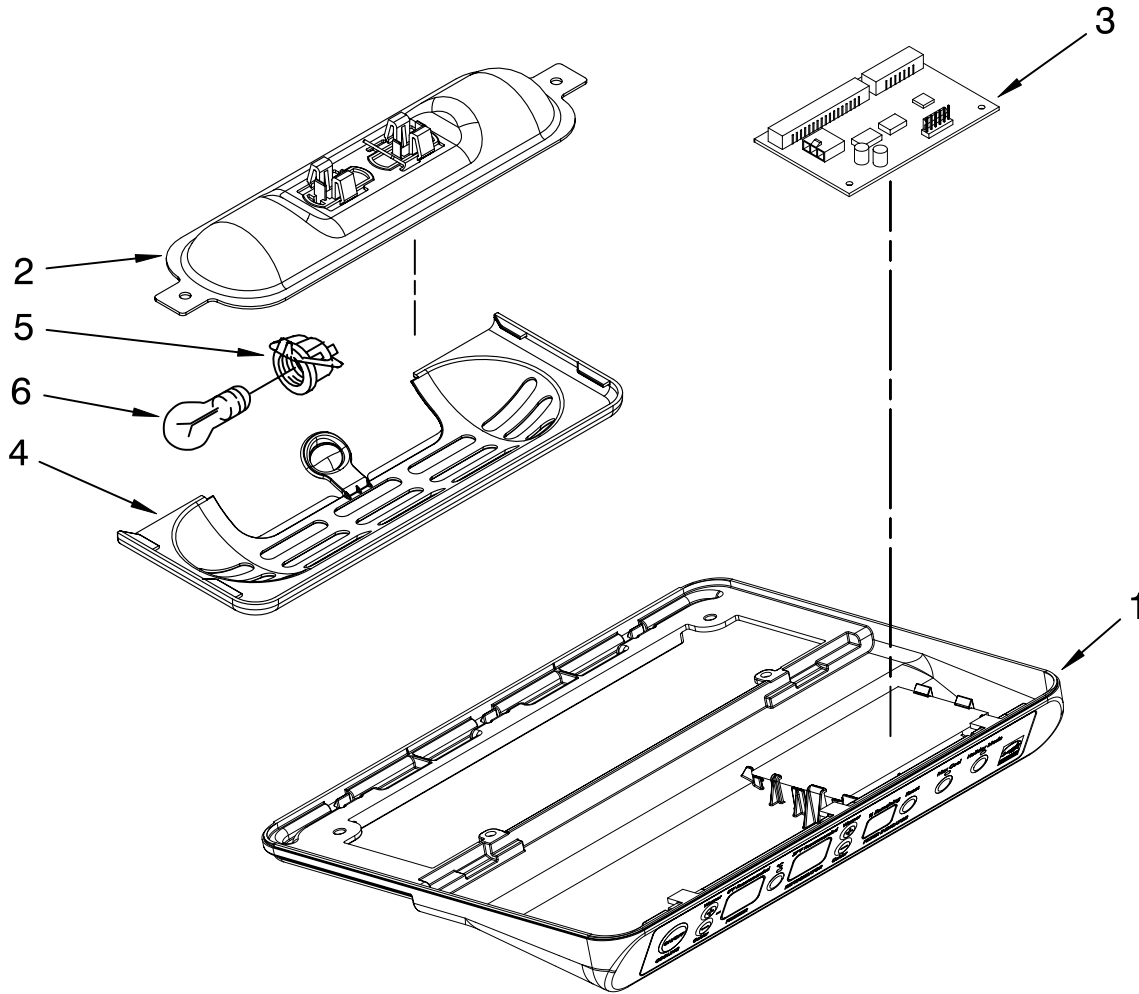

CONTROL PARTS

For Models: KSBS25IVWH01, KSBS25IVBL01, KSBS25IVSS01
(White) (Black) (Stainless Steel)

Illus. No.	Part No.	DESCRIPTION
1	W10175589	Control Box (Includes #3)
2	2223882	Heat Shield Asm
3	2307037	Control Board Asm
4	2223506	Light Lens, Control Box
5	2223857	Light Socket
6	2326255	Light Bulb

FOR ORDERING INFORMATION REFER TO PARTS PRICE LIST