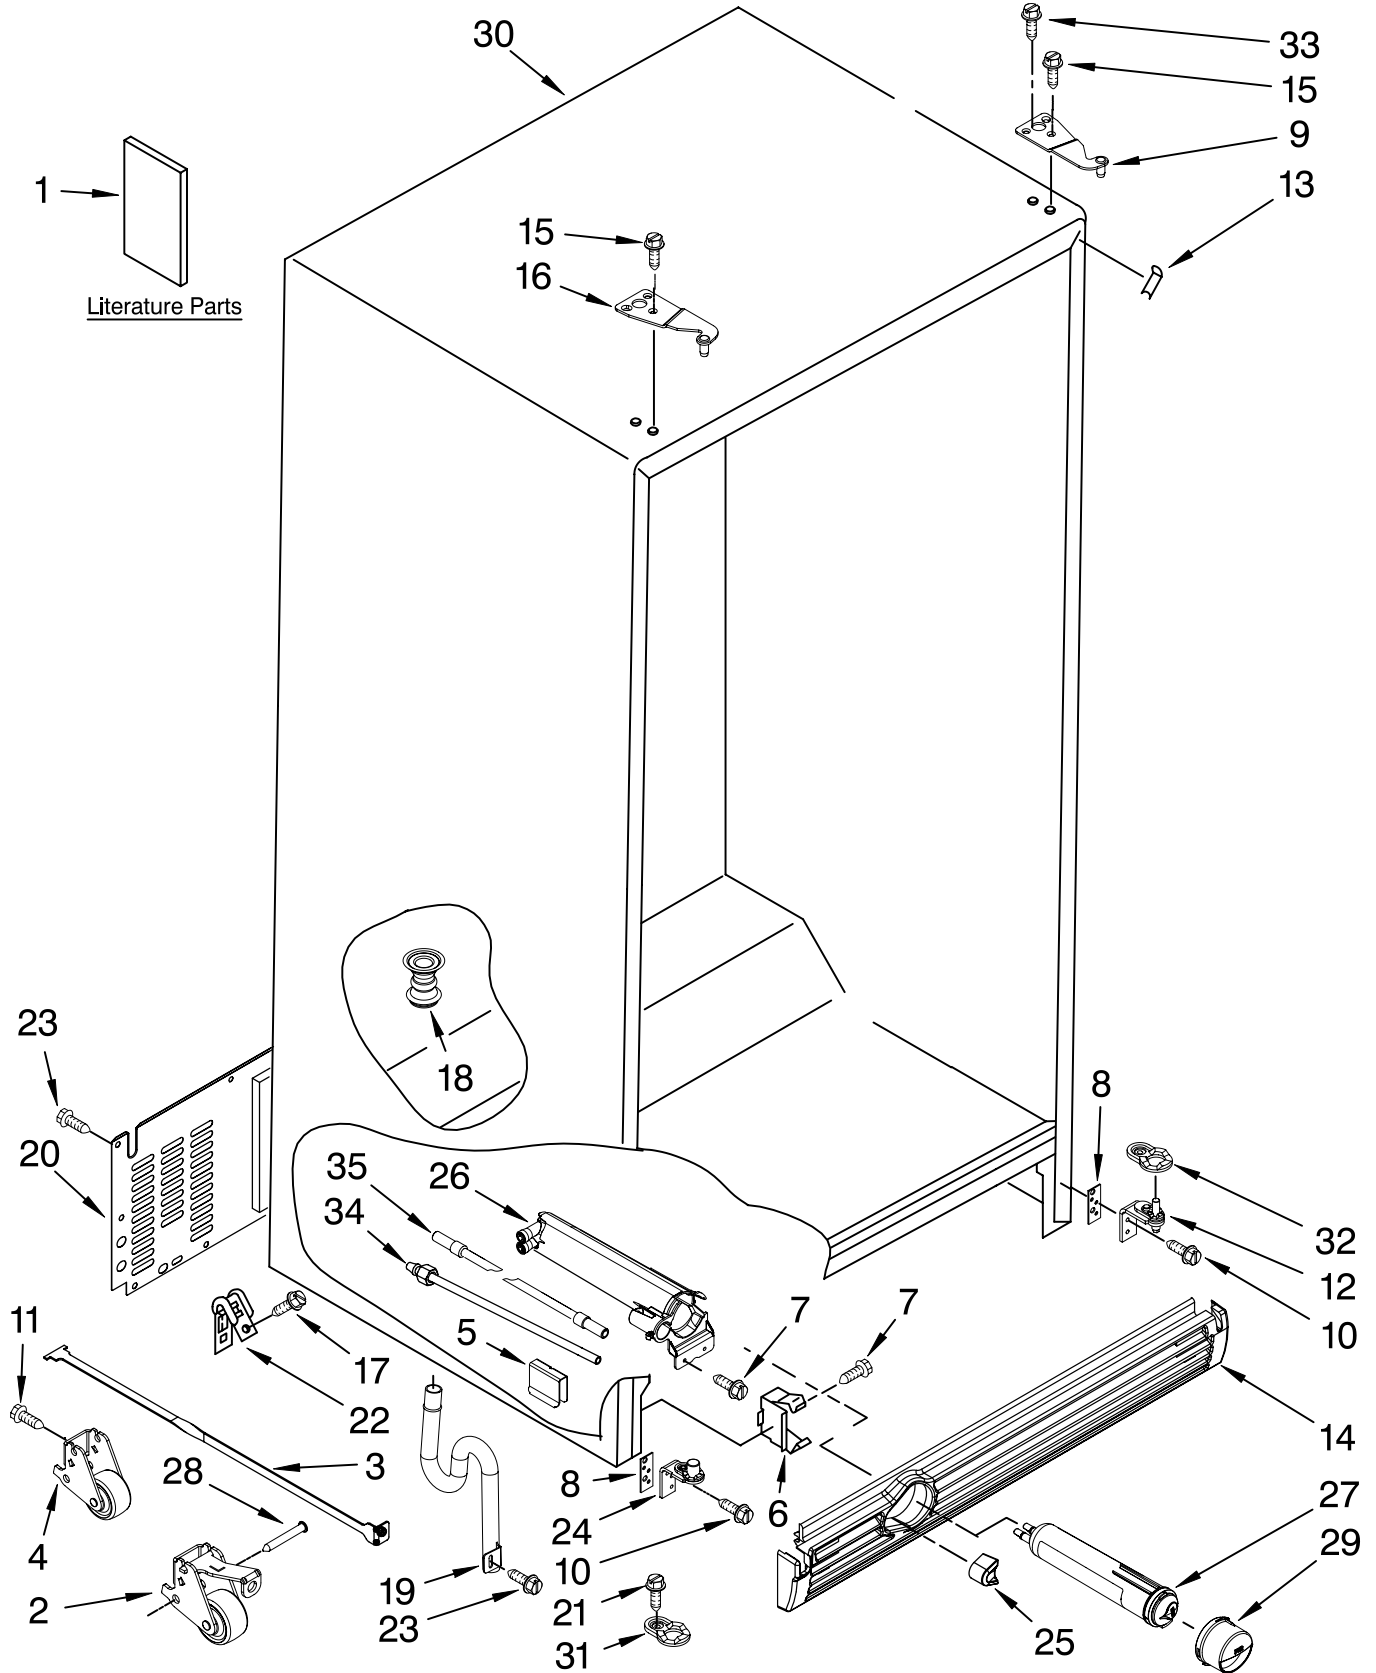

For Models: KSBS25IVWH01, KSBS25IVBL01, KSBS25IVSS01

(White)

(Black)

(Stainless Steel)

FOR ORDERING INFORMATION REFER TO PARTS PRICE LIST

CABINET PARTS

For Models: KSBS25IVWH01, KSBS25IVBL01, KSBS25IVSS01
(White)   (Black)   (Stainless Steel)

Illus. No.	Part No.	DESCRIPTION	Illus. No.	Part No.	DESCRIPTION	Illus. No.	Part No.	DESCRIPTION
1		Literature Parts	11	3400243	Screw	24	2307152	Hinge Assembly, Bottom-FC
	W10162462	Use & Care Guide	12	2307179	Hinge Assembly, Bottom-RC			Includes #31
	W10142175	Service & Wiring Sheet			Includes # (34)	25		Button, Water Filter
	W10194146	Energy Guide	13		Filler, Wrapper		2260503W	White
	2220407	Modular Icemaker Service Sheet		2223893W	White		2260503B	Black
	2223996	Installation Instructions	14		Grille	26	W10121140	Housing, Water Filter
2		Front Roller Asm		W10194047	White	27	4396841	Water Filter
	2306950	Left Side		W10194057	Black	28	2223387	Pin, Roller(4)
	2306951	Right Side	15	3400108	Screw	29		Cap, Water Filter
3	2223263	Strap, Roller	16		Hinge, Top FC		2260502W	White
4	2306949	Roller, Rear (2)		2307007W	White		2260502B	Black
5	2223388	Clip, Retainer (4)		2307007B	Black	30		Cabinet (Not A Serviceable Part)
6	2155013	Clip, Grille	17	489464	Screw	31	2307051	Door Closer (FC)
7	489478	Screw	18	2304888	Drain Fitting	32	2307049	Door Closer (RC)
8	2223545	Shim	19	2254566	Tube, Extension	33	3400858	Screw
9		Hinge Top, RC	20	2223409	Cover, Unit	34	2224020	Tube, Filter Outlet
	2307008W	White	21	489483	Screw	35	2319867	Tube, Filter Inlet
	2307008B	Black	22	549193	Clamp, Service Cord			
10	3400113	Screw	23	489084	Screw