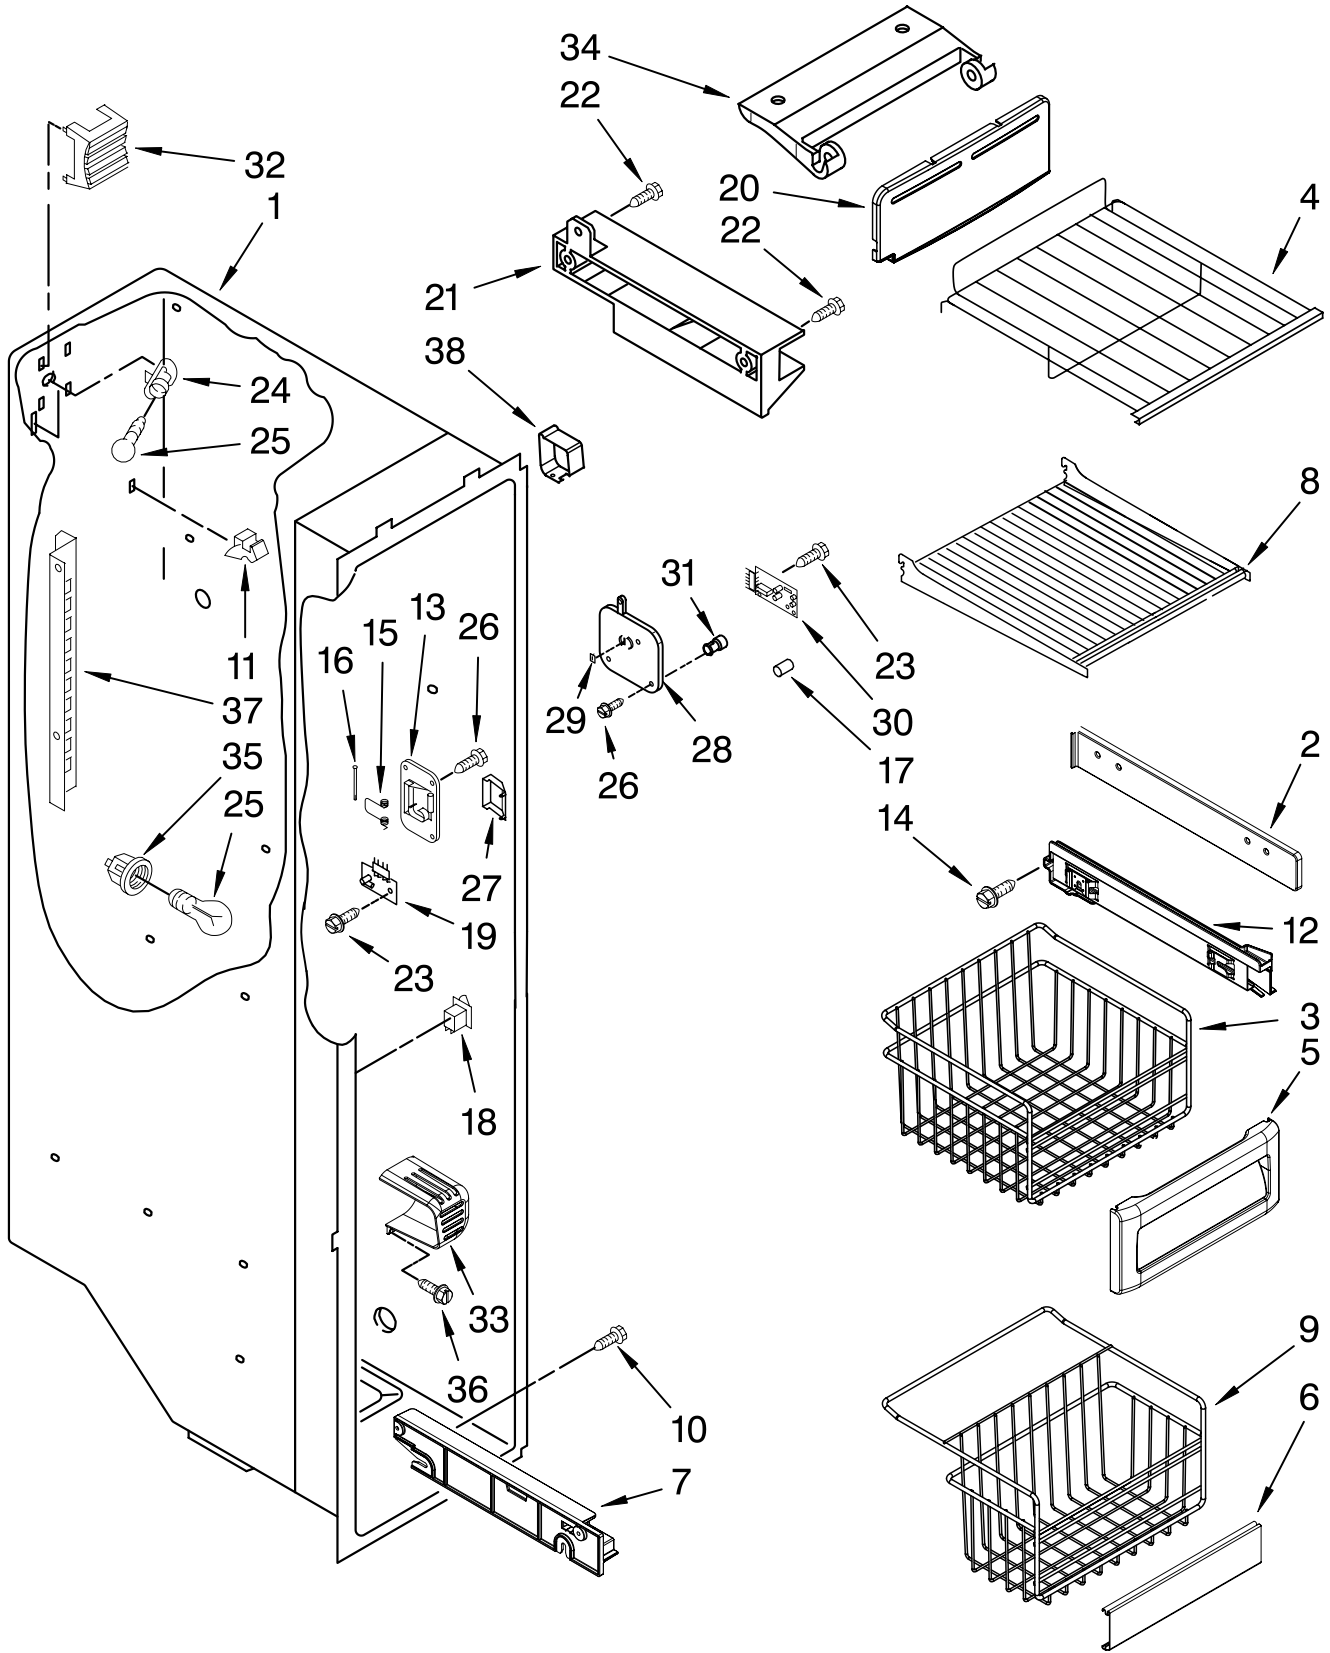

FREEZER LINER PARTS

For Models: KSBS25IVWH01, KSBS25IVBL01, KSBS25IVSS01
(White) (Black) (Stainless Steel)

FOR ORDERING INFORMATION REFER TO PARTS PRICE LIST

FREEZER LINER PARTS

For Models: KSBS25IVWH01, KSBS25IVBL01, KSBS25IVSS01
(White)   (Black)   (Stainless Steel)

Illus. No.	Part No.	DESCRIPTION
1		Liner (Not A Serviceable Part)
2	2223777	Spacer, Slide (2)
3	2223691	Basket, Deep (2)
4	2223500	Shelf Assembly, Cantilever (2)
5	2224053	Front, Basket
6	2224053	Front-Frزر.Basket
7		Shelf Track
	2223787	Right Side
	2223788	Left Side
8	2254615	Shelf, Fixed
9	2223694	Basket, Lower
10	489427	Screw
11	842534	Clip, Air Duct (2)
12		Glide Assembly, Basket (2)
	2301544	Right Side
	2301545	Left Side
13	2259487	Cover, Emitter
14	8534064	Screw
15	2198635	Spring
16	2198634	Pin
17	2198665	Tube, P.C. Board
18	1115373	Switch, Rocker Arm
19	W10193840	P.C. Board Emitter
20	W10185438	Cover, Ice Maker
21		Slide, Ice Maker Mounting
	2212321	Right Side
	2306900	Left Side
22	489478	Screw
23	489214	Screw
24	2162085	Light Socket
25	W10194422	Light Bulb
26	8281185	Screw
27	2198633	Flipper
28	W10173569	Cover, Receiver
29	2315398	Slide, Ice Maker Shut Off
30	W10193666	P.C. Board, Receiver
31	2198643	Lens
32	2198589	Light Shield
33	2212340	Light Lens
34	2198641	Bracket, Ice Maker Cover
35	2155597	Socket, Light
36	3400893	Screw
37		Ladder
	2223414	Left Side
	2223415	Right Side
38	2303378	Shield, Wiring

FOR ORDERING INFORMATION REFER TO PARTS PRICE LIST