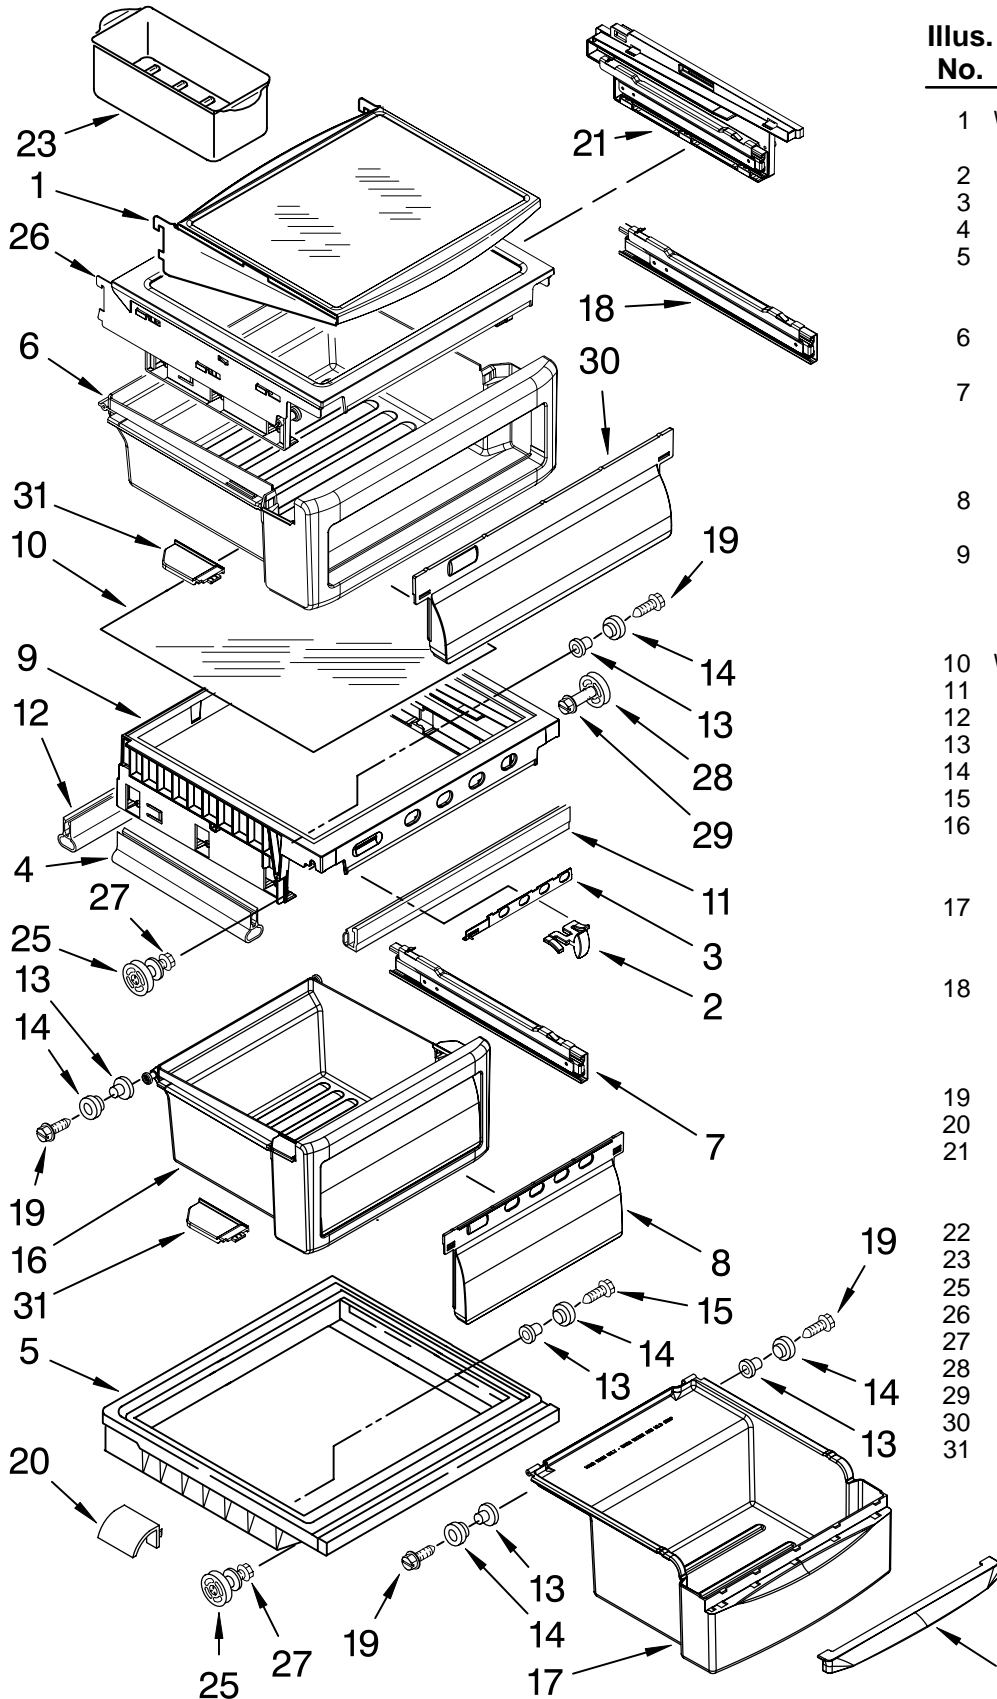

REFRIGERATOR LINER PARTS

For Models: KSBS25IVWH01, KSBS25IVBL01, KSBS25IVSS01
 (White) (Black) (Stainless Steel)

Illus. No.	Part No.	DESCRIPTION
1		Liner (Not A Serviceable Part)
2	2223524	Escutcheon, Meat Pan Control
3	2223339	Slide Meat Pan Control
4	1118894	Switch, Rocker Arm
5	2188820	Thermistor
6	2223456	Ladder, Shelf (2)
7	2301234	Housing, Door Control
8	489084	Screw
9	2301235	Slide, Door Control
10	2171846	Release Valve
11	2179375	Rack, Wine & Egg
12	2317105	Cover, Thermistor
13	489478	Screw
14	2304597	Gasket, Air Baffle
15	2223403	Cover, Air Baffle
16	2224076	Air Diffuser Assembly
17	2220377	Air Baffle
18	2162085	Socket
19	2307107	Reservoir
20	2205813	Strap
21	W10194422	Light Bulb
22	2223663	Light Lens
23	488280	Screw

FOR ORDERING INFORMATION REFER TO PARTS PRICE LIST

REFRIGERATOR SHELF PARTS

For Models: KSBS25IVWH01, KSBS25IVBL01, KSBS25IVSS01

(White)

(Black)

(Stainless Steel)

Illus. No.	Part No.	DESCRIPTION
1	W10235943	Shelf Assembly, Cantilever (2)
2	2301025	Button, Humidity
3	2301026	Slide, Humidity
4	2301117	Gasket, Side (2)
5	2203027	Cover, Meat Pan (Includes Items 13, 14, 15 & 20)
6	2301023	Snack Pan (Includes 30 & 31)
7		Glide Assembly, Crisper Pan
	2301548	Right Side
	2301549	Left Side
8	2301001	Window, Crisper Pan
9	2301567	Cover, Crisper (Includes 2, 3, 4, 11, 12, 13, 14 & 19)
10	W10141754	Glass, Cover
11	2301116	Gasket (Front)
12	2301115	Gasket (Rear)
13	2174478	Eyelet, Roller
14	2188212	Roller
15	489211	Screw
16	2301031	Crisper Pan (Includes 8, 13, 14, 19 & 31)
17	2223790	Meat Pan (Includes 13, 14, 19 & 22)
18		Glide Assembly, Snack Pan
	2301550	Right Side
	2301551	Left Side
19	489261	Screw
20	2223487	Deflector
21		Support Assembly
	2301569	Right Side
	2301570	Left Side
22	2203031	Handle
23	2216625	Egg Bin
25	2196485	Stud Assembly
26	2301566	Shelf, Snack Pan
27	3400894	Screw
28	2196483	Stud Assembly
29	8281158	Screw
30	2301006	Window, Snack Pan
31		Cap, Snack Pan
	2301016	Right Side
	2301017	Left Side