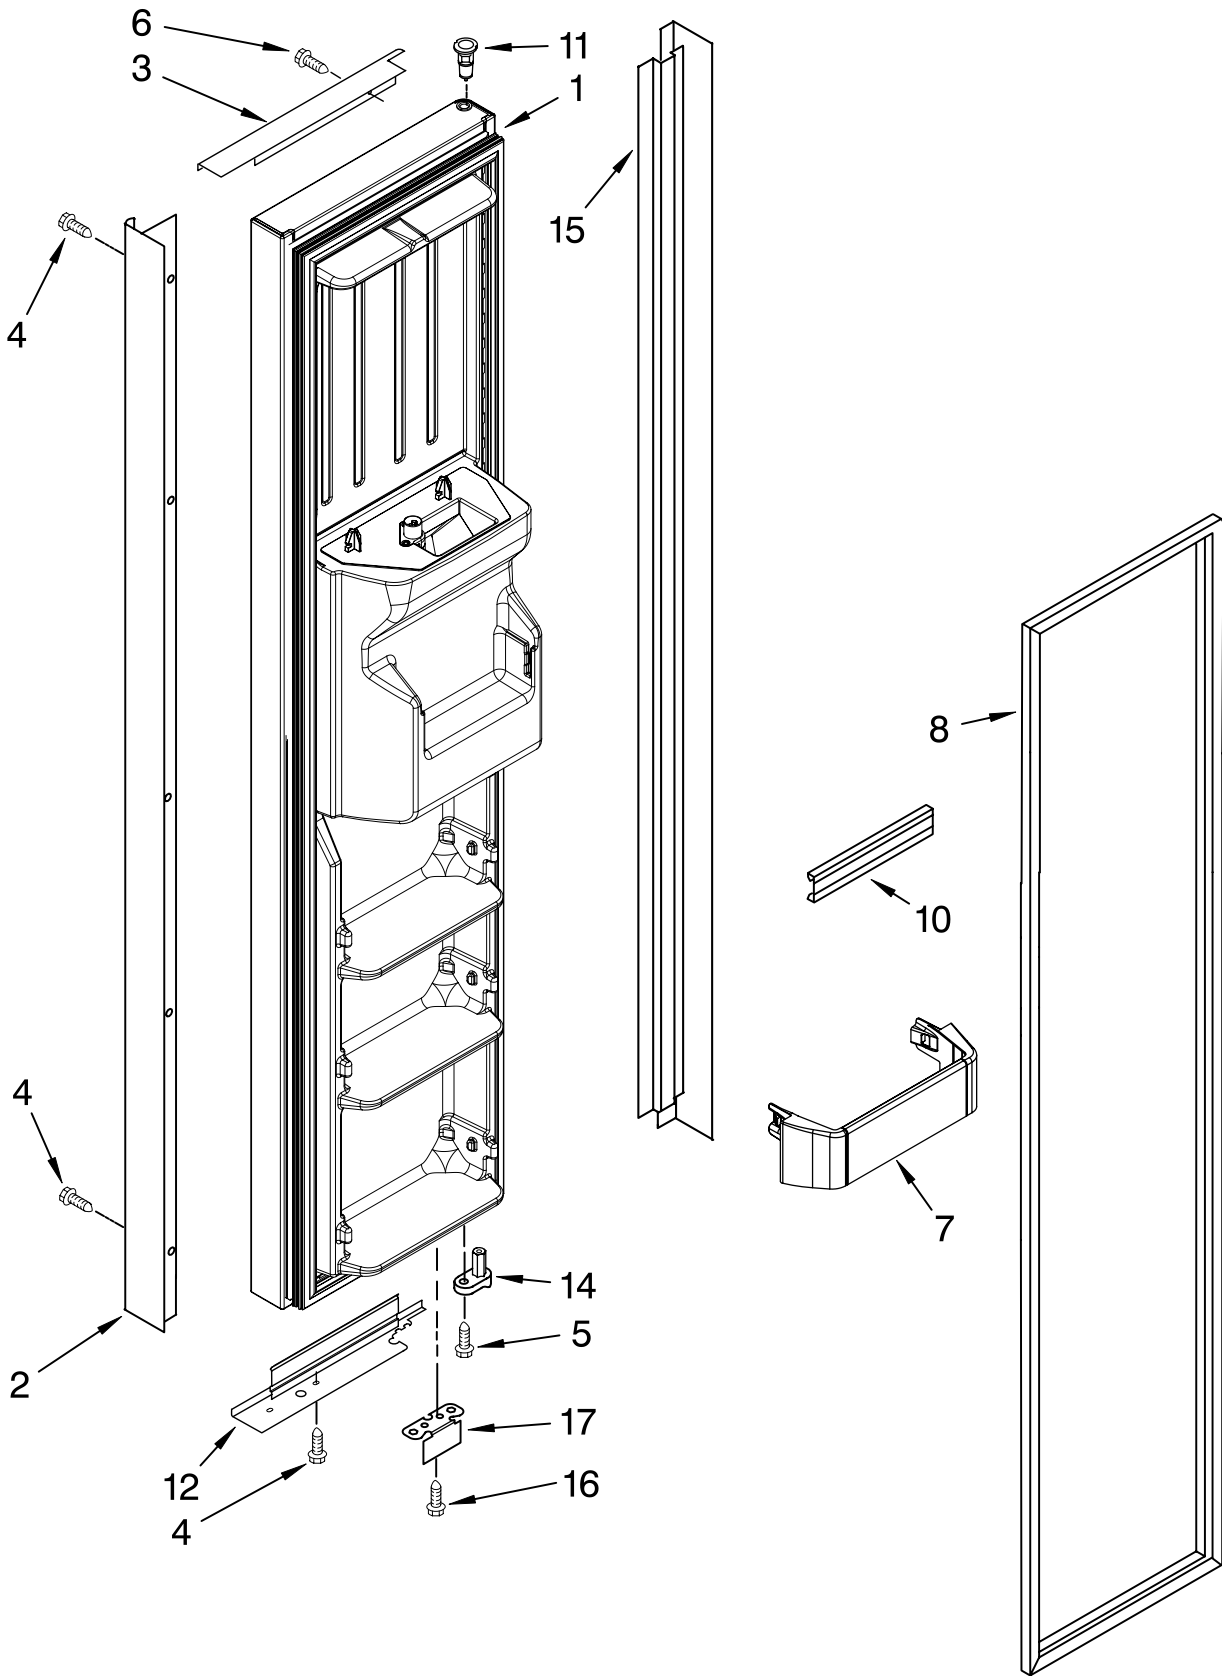

REFRIGERATOR DOOR PARTS

For Models: KSBS25IVWH01, KSBS25IVBL01, KSBS25IVSS01
(White) (Black) (Stainless Steel)

Illus. No.	Part No.	DESCRIPTION
1		Refrigerator Door (Includes #7)
	2307195W	White
	2307195B	Black
2	2203087K	Trim, Shelf
3	2255421	Dairy Door
4	2223883	Caddy, Can
6		Trim, Top
	2224096W	White
	2224096B	Black
	2224096S	Stainless Steel
7		Door Gasket, Magnetic
	2223326	Mist Beige
	2223909	Black
8		Handle
	2223821W	White
	2223821B	Black
	2223821S	Stainless Steel
9	3196537	Screw
10	2223879	Dairy Compartment
11	3196180	Screw
12	2307048	Door Closer, Upper Cam
13	2308091	Thimble, Top
14	489420	Screw
15		Bracket, Door Stop
	2306940	Chrome
	2306940B	Black
16	2223860	Door Bin (3)
17	3400012	Screw
18	2224173	Door Bin, Shallow
19		Trim, Hinge Side
	2223824W	White
	2223824B	Black
	2223824S	Stainless Steel
20	2156006K	Plug, Trim
21		Trim, Bottom
	2223823W	White
	2223823B	Black
	2223823S	Stainless Steel

FREEZER DOOR PARTS

For Models: KSBS25IVWH01, KSBS25IVBL01, KSBS25IVSS01
(White) (Black) (Stainless Steel)

FOR ORDERING INFORMATION REFER TO PARTS PRICE LIST