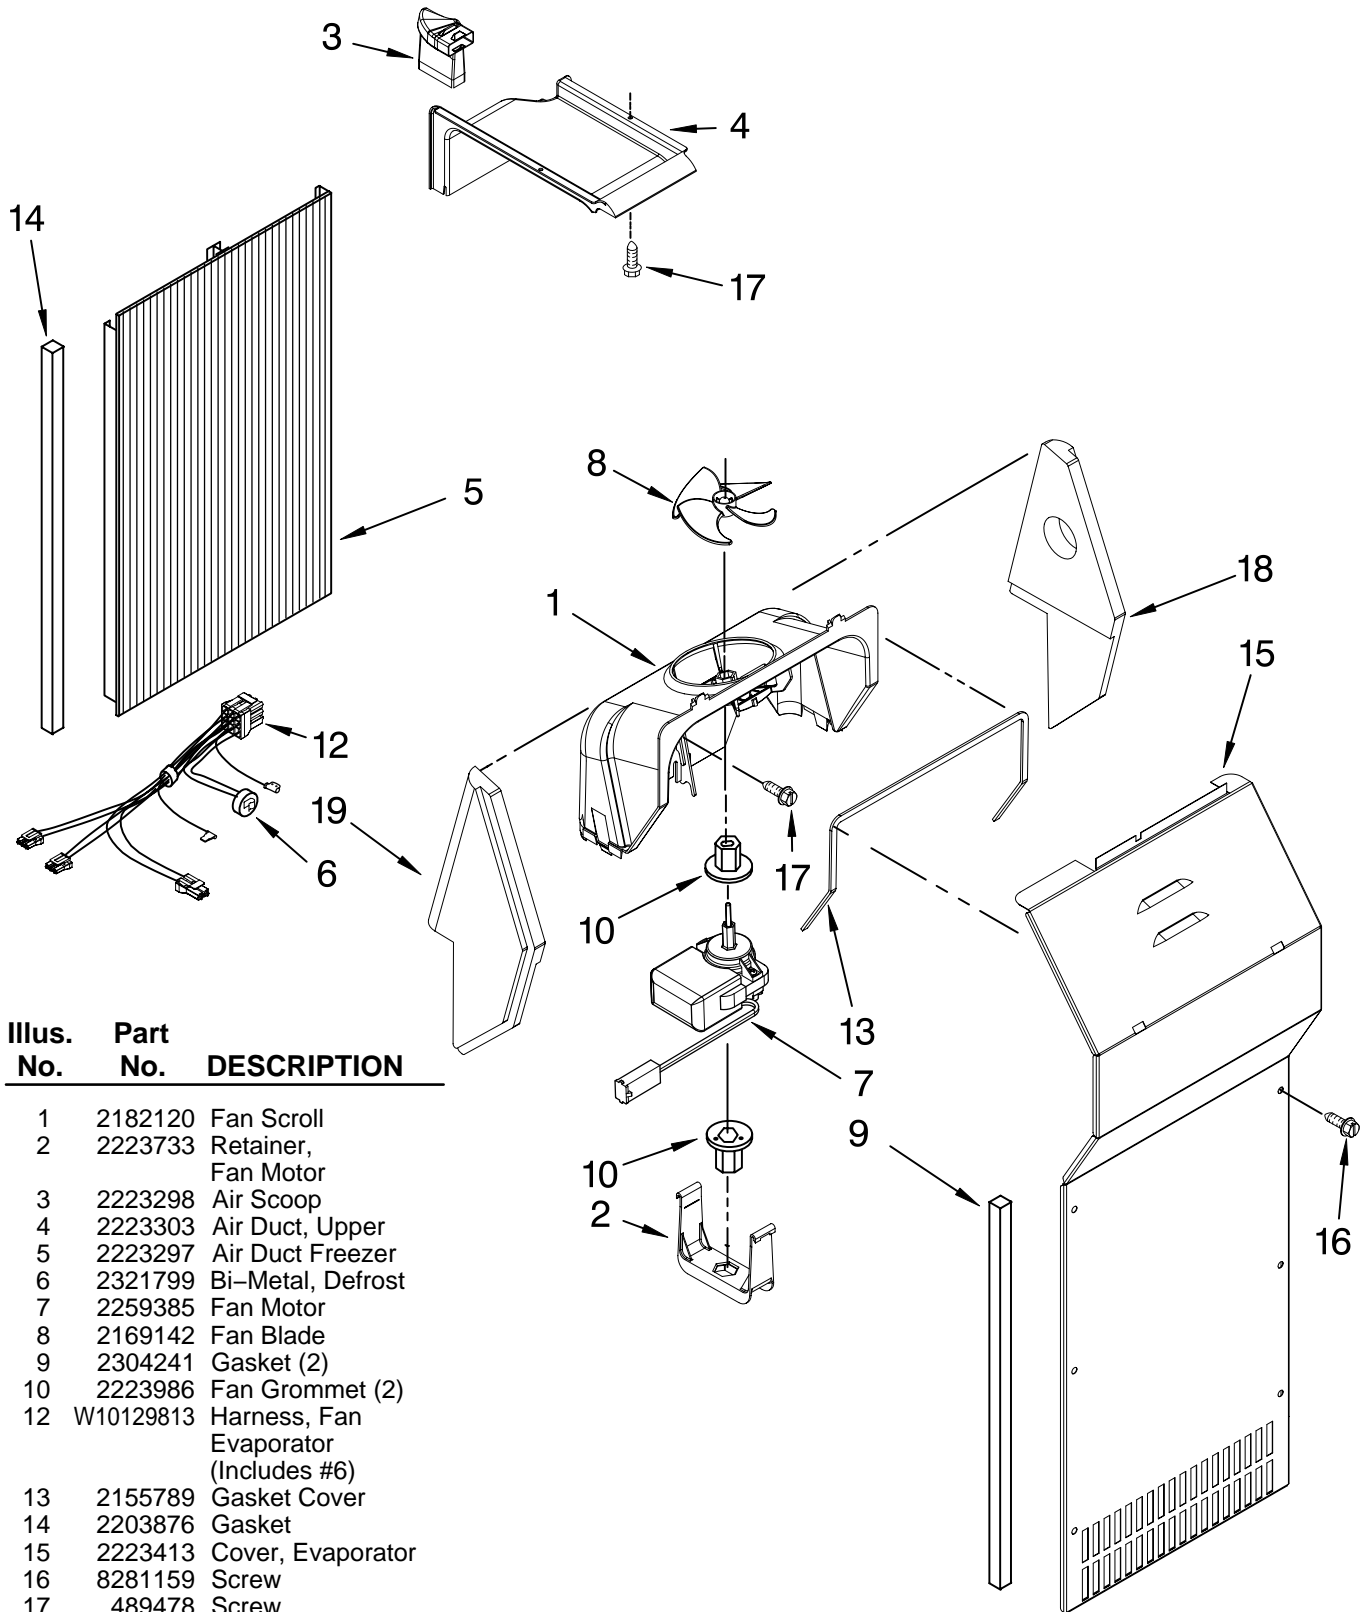

AIR FLOW PARTS

For Models: KSBS25IVWH01, KSBS25IVBL01, KSBS25IVSS01
(White) (Black) (Stainless Steel)

Illus. No.	Part No.	DESCRIPTION
1	2182120	Fan Scroll
2	2223733	Retainer, Fan Motor
3	2223298	Air Scoop
4	2223303	Air Duct, Upper
5	2223297	Air Duct Freezer
6	2321799	Bi-Metal, Defrost
7	2259385	Fan Motor
8	2169142	Fan Blade
9	2304241	Gasket (2)
10	2223986	Fan Grommet (2)
12	W10129813	Harness, Fan Evaporator (Includes #6)
13	2155789	Gasket Cover
14	2203876	Gasket
15	2223413	Cover, Evaporator
16	8281159	Screw
17	489478	Screw
18	2223395	Support, R.S
19	2203596	Support, L.S

FOR ORDERING INFORMATION REFER TO PARTS PRICE LIST