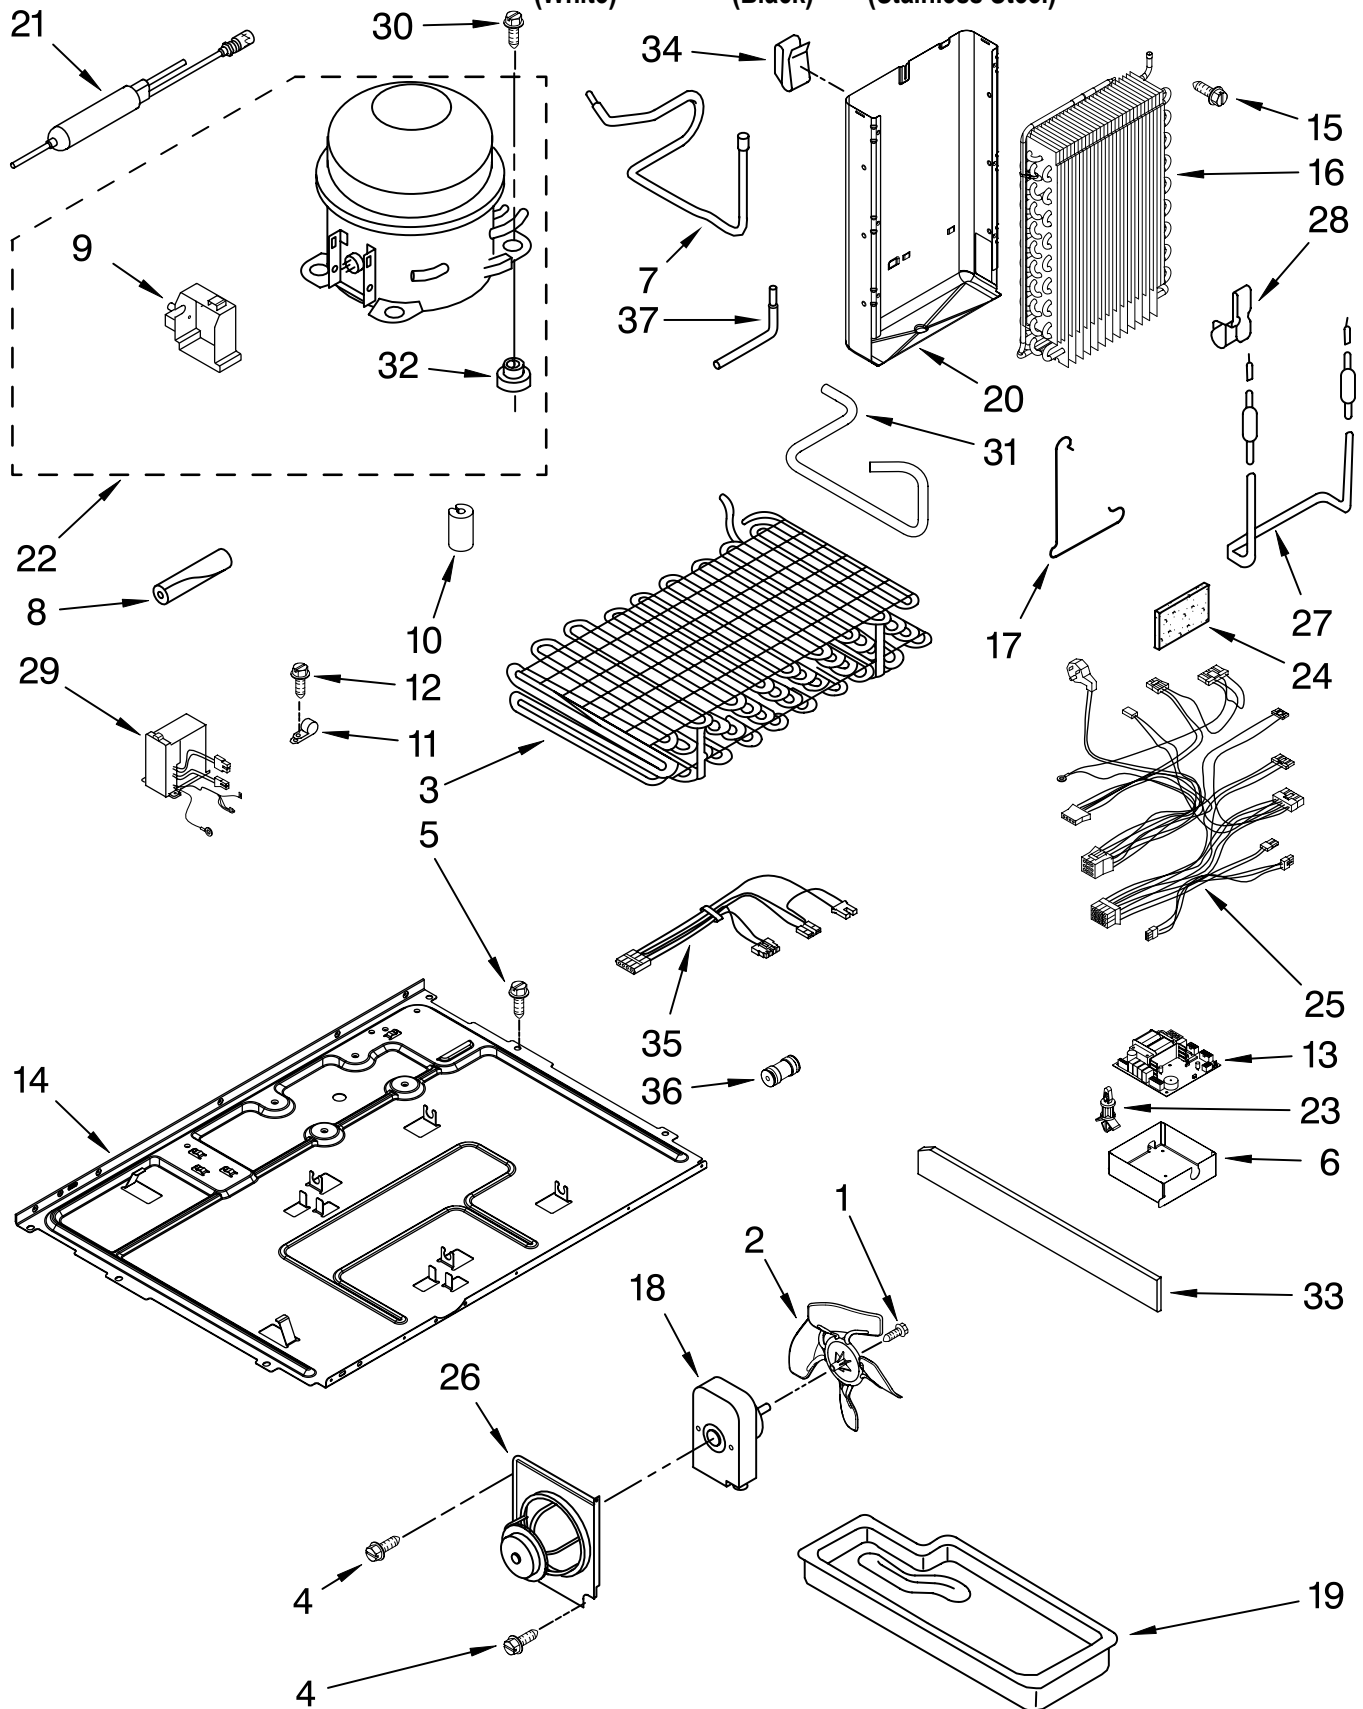

UNIT PARTS

For Models: KSBS25IVWH01, KSBS25IVBL01, KSBS25IVSS01
(White) (Black) (Stainless Steel)

FOR ORDERING INFORMATION REFER TO PARTS PRICE LIST

UNIT PARTS

For Models: KSBS25IVWH01, KSBS25IVBL01, KSBS25IVSS01
(White)   (Black)   (Stainless Steel)

Illus. No.	Part No.	DESCRIPTION
1	777070	Screw
2	W10139483	Fan, Blade
3	W10131059	Condenser Assembly
4	W10171469	Screw
5	3400524	Screw (6)
6	2223703	Housing, Control Board
7	2223351	Tube Suction
8	2161302	Sleeve
9	2215676	Cover, Terminal
10	2319835	Grommet-Cond.(4)
11	2185788	Clamp, Cable
12	488649	Screw
13	W10219463	Electronic Control
14	2306932	Baseplate
15	489478	Screw
16	2188823	Evaporator
17	2161324	Clamp
18	2188874	Fan, Motor
19	2223398	Tray, Evaporator
20	2224022	Heat Shield

Illus. No.	Part No.	DESCRIPTION
21	W10177049	Drier
22	W10155907	Compressor (Includes Items 9 & 32)
23	2223800	Spacer (5)
24	2169104	Insulation-Sound
25	2187849	Harness, Main Control
26	2224024	Fan, Motor Bracket
27	2323199	Heater, Defrost
28	2304287	Clip
29	W10154805	Inverter Box
30	489373	Screw (4)
31	W10181542	Tube, Discharge
32	1100826	Grommet (4)
33	2223394	Extension, Air Baffle
34	2155547	Clip, Heat Shield
35	2187737	Unit Harness
36	2320322	Connector, Water Tube
37	2325479	Tube, Process

Illus. No.	Part No.	DESCRIPTION
Following Parts Not Illustrated and Optional Parts Not Included		
	978025	Valve, Access (1/4")
	978026	Valve, Access (5/16")
	978027	Valve, Access (3/8")
	978028	Valve, Access (1/2")
	978029	Valve, Access (5/8")
	978030	Valve, Access (3/4")
	876764	Valve, Access (3/16")

REFRIGERANT CHARGE

6.00 oz.
(R-134A)