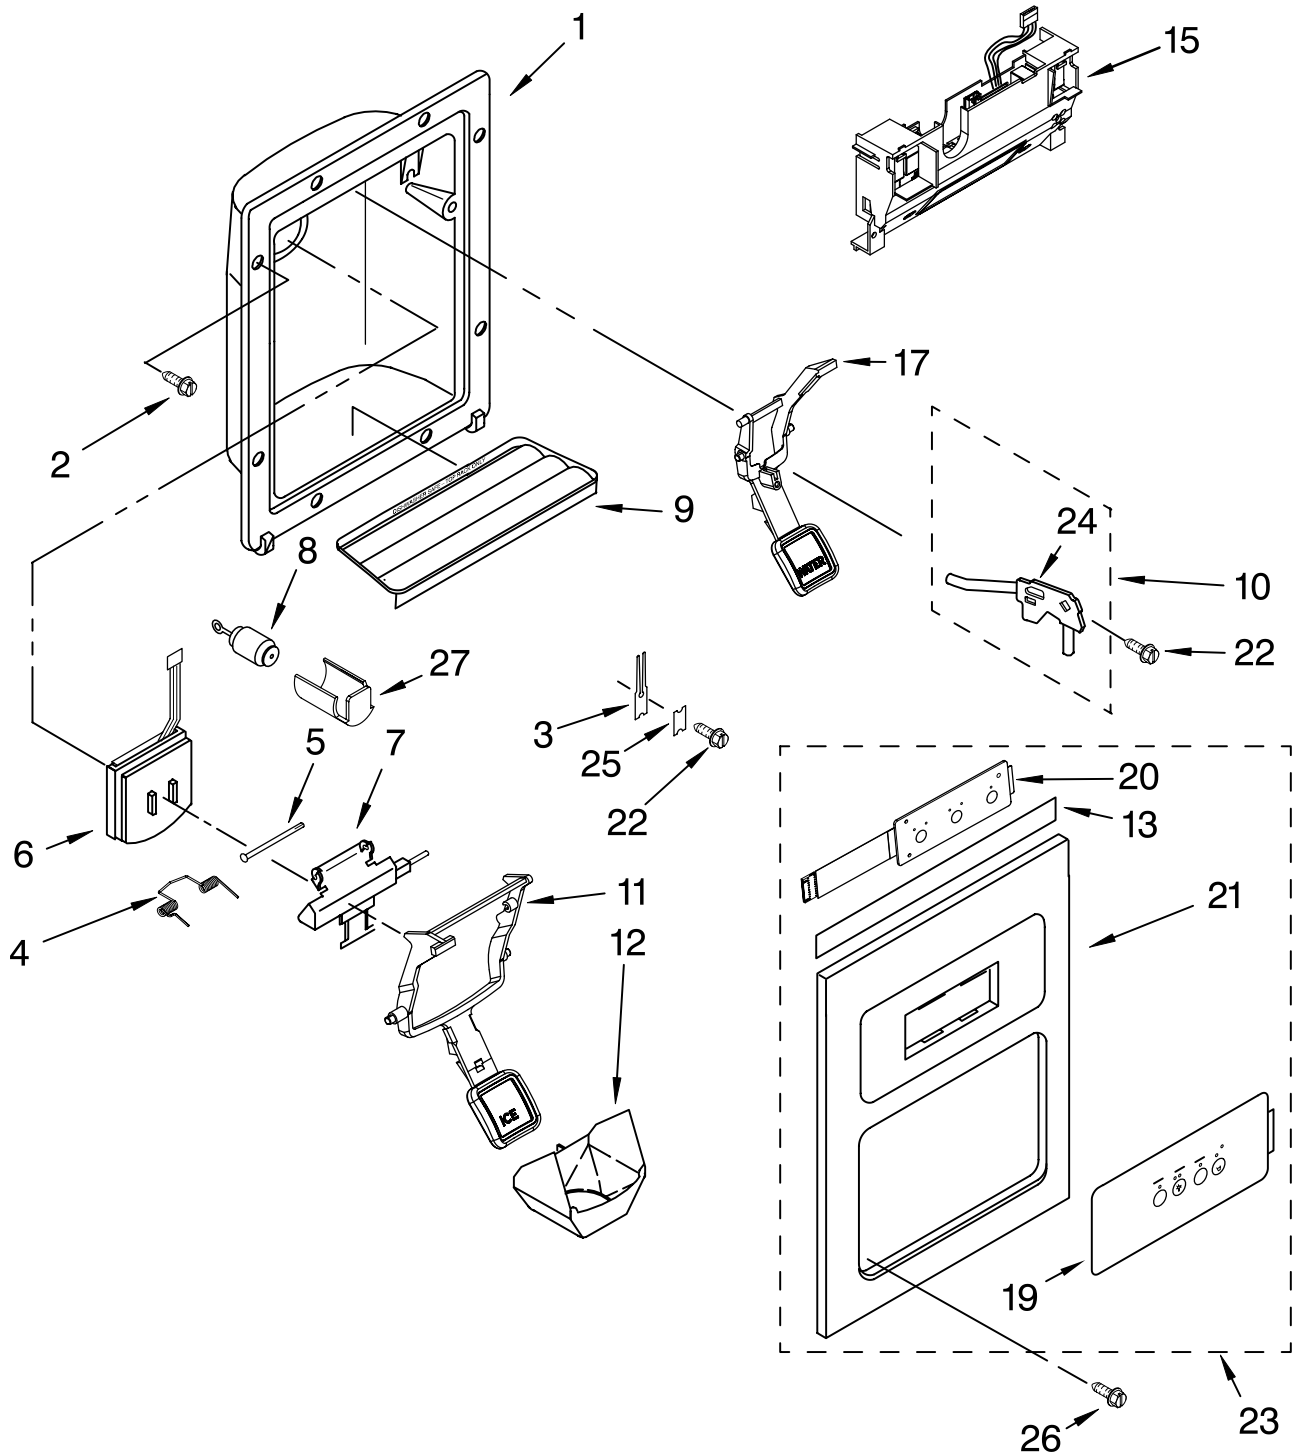

DISPENSER FRONT PARTS

For Models: KSBS25IVWH01, KSBS25IVBL01, KSBS25IVSS01
(White) (Black) (Stainless Steel)

FOR ORDERING INFORMATION REFER TO PARTS PRICE LIST

DISPENSER FRONT PARTS

For Models: KSBS25IVWH01, KSBS25IVBL01, KSBS25IVSS01
(White) (Black) (Stainless Steel)

Illus. No.	Part No.	DESCRIPTION
1		Housing, Dispenser (Not Serviced)
2	3196537	Screw
3	2194719	Retainer, Levers
4	W10224328	Spring, Torsion
5	2196195	Pin
6	2180353	Door, Ice
7	2304355	Door Mechanism Assembly
8	2205686	Mechanism Delay
9		Grille, Overflow
	W10189531	White
	W10189532	Black
10	2221562	Water Fitting Assembly (Includes Water Tube)
11		Lever, Ice Dispenser
	W10152853	White
	W10152854	Black
12	2180224	Guide, Ice
13	2305571	Gasket
15	W10133710	Bracket, Control
17		Lever, Water Dispenser
	W10152858	White
	W10152859	Black
19		Overlay, Front Cover (Not Available, Order #23)
20		LED Display (Not Available, Order #23)
21		Front Cover, Housing (Not Available, Order #23)
22	489000	Screw
23		Front Cover Assembly (Includes Items 13, 19, 20 & 21)
	2224063W	White
	2224063B	Black
24	2304673	Bracket, Dispenser
25	2195051	Strain Relief
26	3400065	Screw
27	2252127	Sleeve, Mechanism

FOR ORDERING INFORMATION REFER TO PARTS PRICE LIST