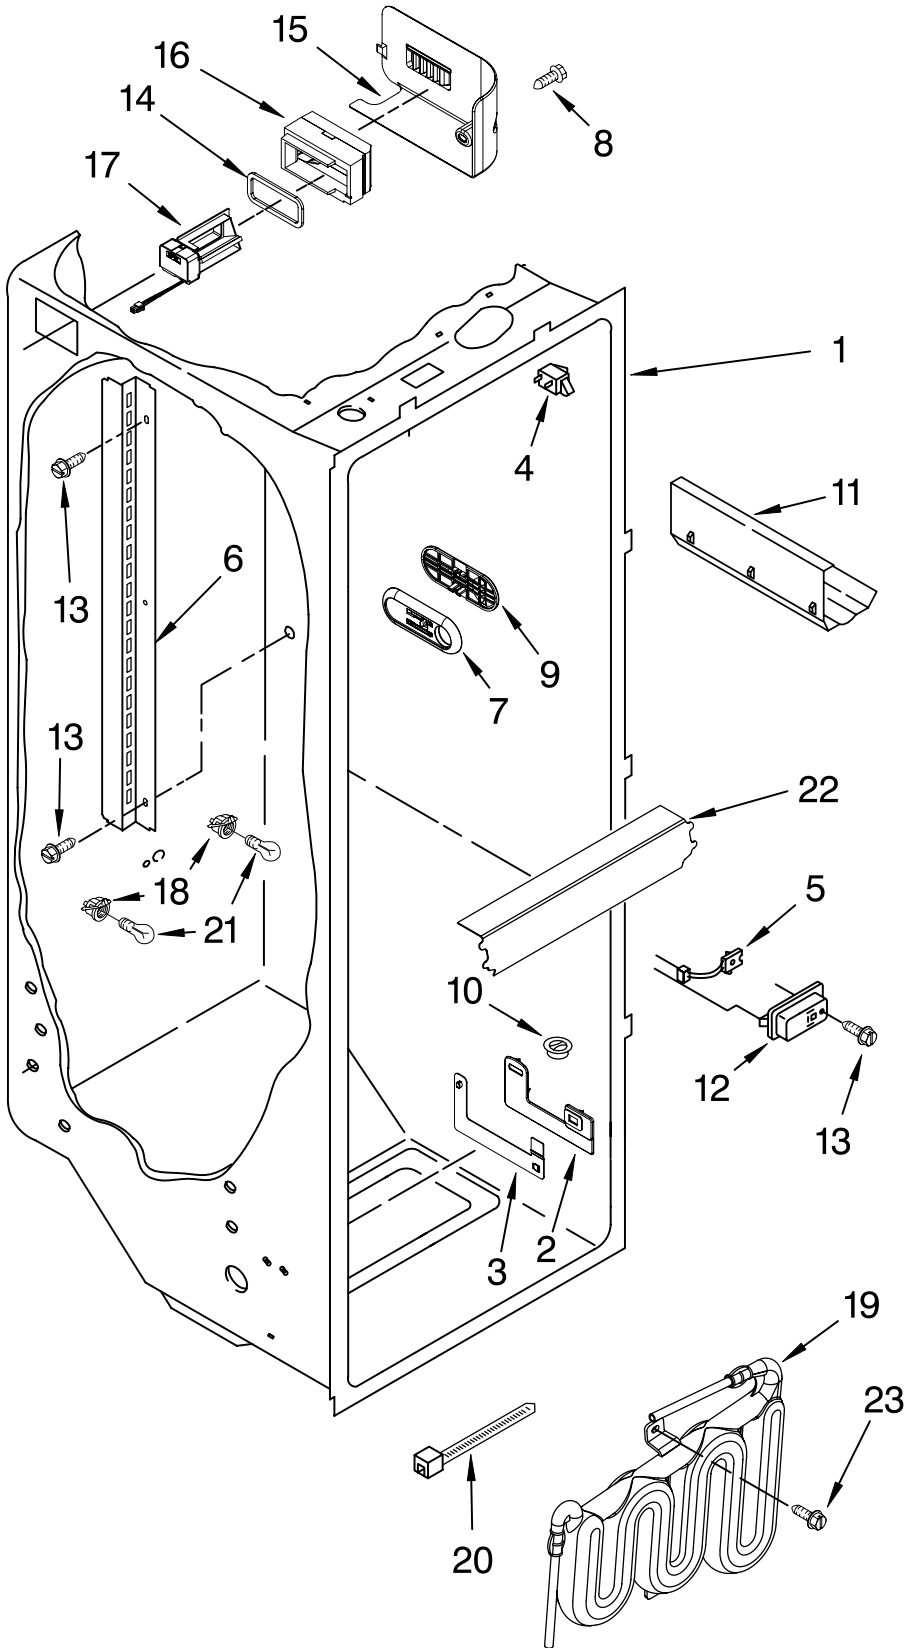

REFRIGERATOR LINER PARTS

For Models: KSBS25IVWH01, KSBS25IVBL01, KSBS25IVSS01
 (White) (Black) (Stainless Steel)

Illus. No.	Part No.	DESCRIPTION
1		Liner (Not A Serviceable Part)
2	2223524	Escutcheon, Meat Pan Control
3	2223339	Slide Meat Pan Control
4	1118894	Switch, Rocker Arm
5	2188820	Thermistor
6	2223456	Ladder, Shelf (2)
7	2301234	Housing, Door Control
8	489084	Screw
9	2301235	Slide, Door Control
10	2171846	Release Valve
11	2179375	Rack, Wine & Egg
12	2317105	Cover, Thermistor
13	489478	Screw
14	2304597	Gasket, Air Baffle
15	2223403	Cover, Air Baffle
16	2224076	Air Diffuser Assembly
17	2220377	Air Baffle
18	2162085	Socket
19	2307107	Reservoir
20	2205813	Strap
21	W10194422	Light Bulb
22	2223663	Light Lens
23	488280	Screw