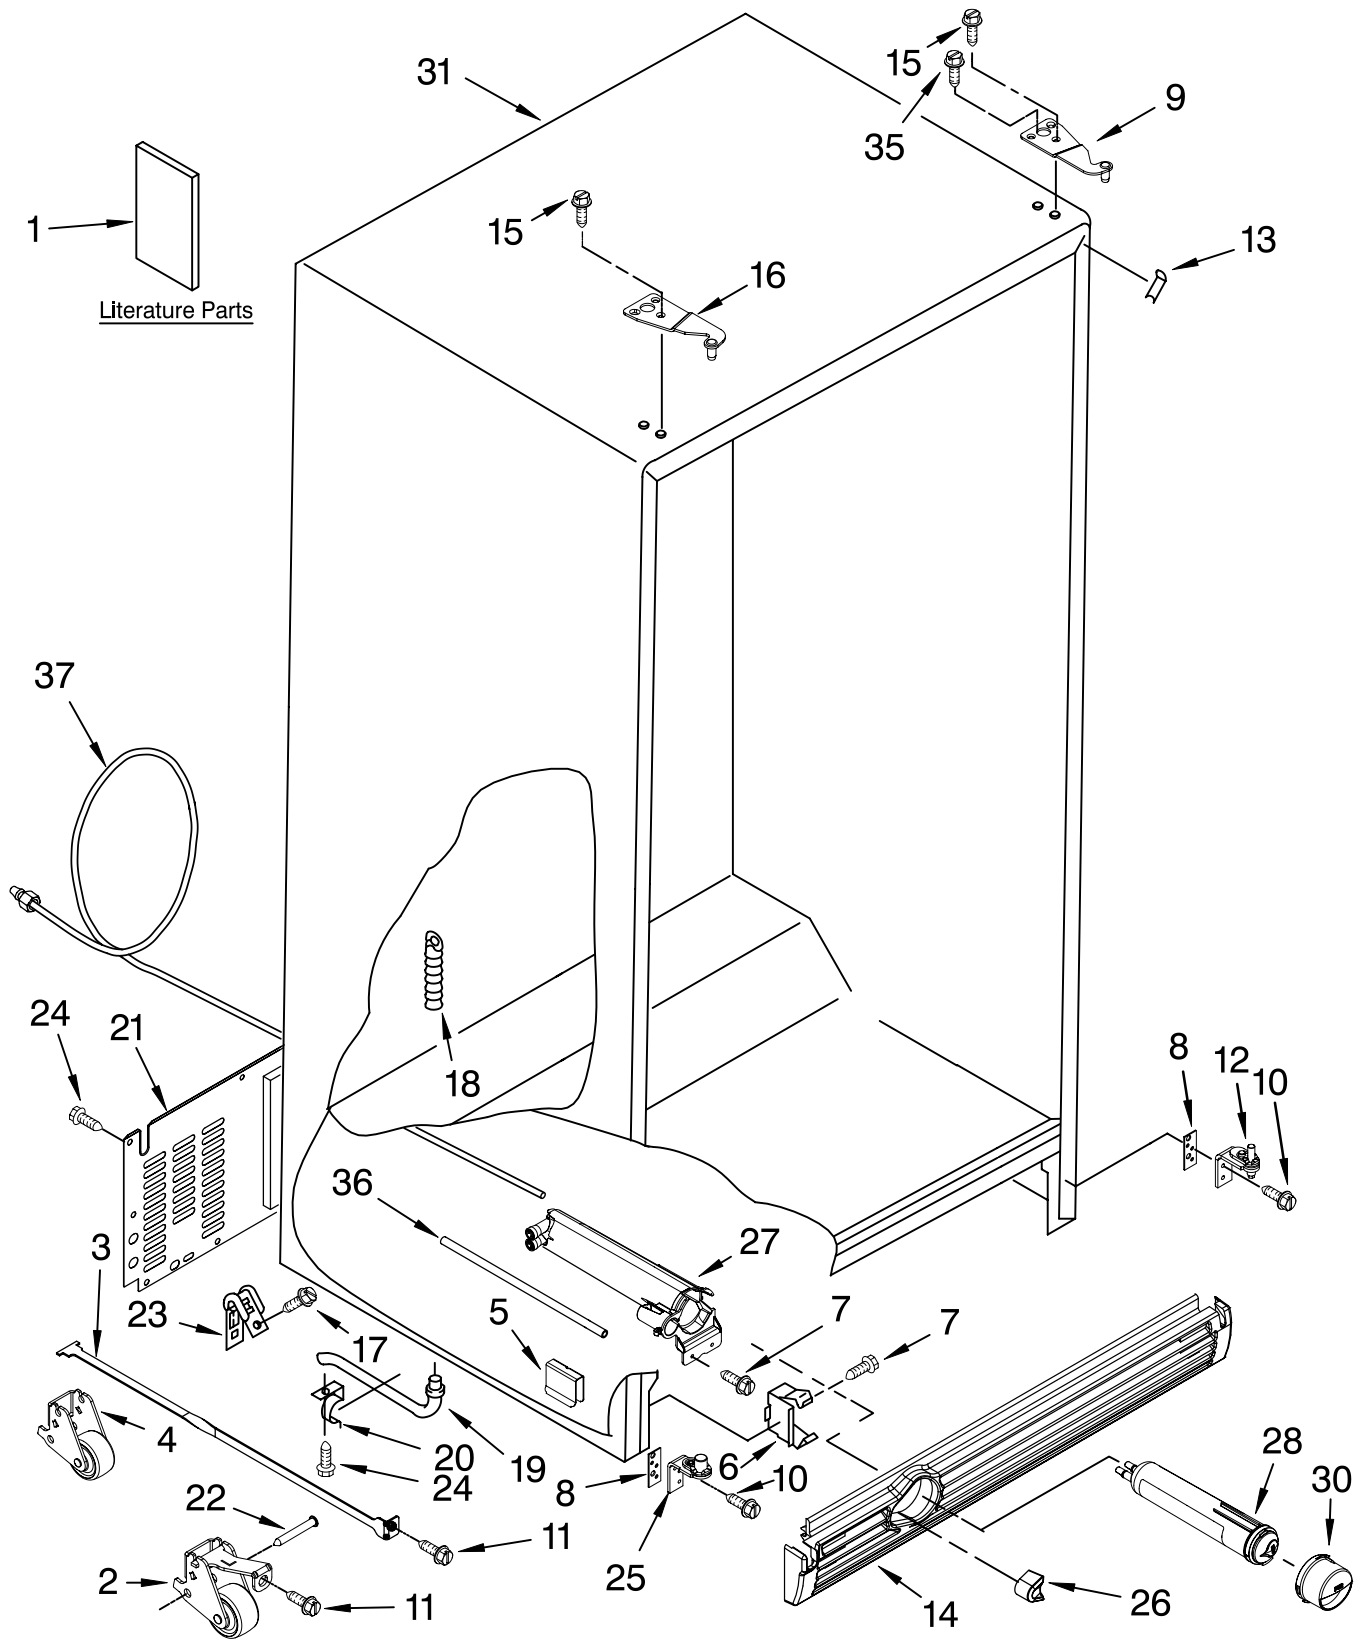

For Model: KSBP25INSS00
(Stainless Steel)

FOR ORDERING INFORMATION REFER TO PARTS PRICE LIST

CABINET PARTS

For Model: KSBP25INSS00
(Stainless Steel)

Illus. No.	Part No.	DESCRIPTION	Illus. No.	Part No.	DESCRIPTION	Illus. No.	Part No.	DESCRIPTION
1		Literature Parts	10	3400113	Screw	24	489084	Screw
	2306982	Use & Care Guide	11	3400243	Screw	25	2223460	Hinge Assembly, Bottom-FC
	2223996	Installation Instructions	12	2223520	Hinge Assembly, Bottom-RC	26		Button, Water Filter
	2223419	Service & Wiring Sheet	13		Filler, Wrapper		2260503B	Black
	2315150	Energy Guide	14	2223893B	Black Grille	27	2260526	Housing, Water Filter
	628370	Modular Ice maker Service Sheet	15	2223514B	Black	28	4396711	Water Filter
2		Front Roller Asm	16	3400108	Screw	30		Cap, Water Filter
	2306950	Left Side	16		Hinge, Top FC		2260518B	Black
	2306951	Right Side	17	2307007B	Black	31		Cabinet (Not A Serviceable Part)
3	2223263	Strap, Roller	17	489464	Screw			
4	2306949	Roller, Rear (2)	18	940139	Drain Fitting	35	3400858	Screw
5	2223388	Clip, Retainer (4)	18	2199954	Tube, Extension	36	2224020	Tube, Filter Outlet
6	2155013	Clip, Grille	19	1108439	Clip, Drain Tube	37	2305536	Tube, Filter Inlet
7	489478	Screw	20	2223409	Cover, Unit			
8	2223545	Shim	21	2223387	Pin, Roller (4)			
9		Hinge Top, RC	22	549193	Clamp, Service Cord			
	2307008B	Black						

FOR ORDERING INFORMATION REFER TO PARTS PRICE LIST