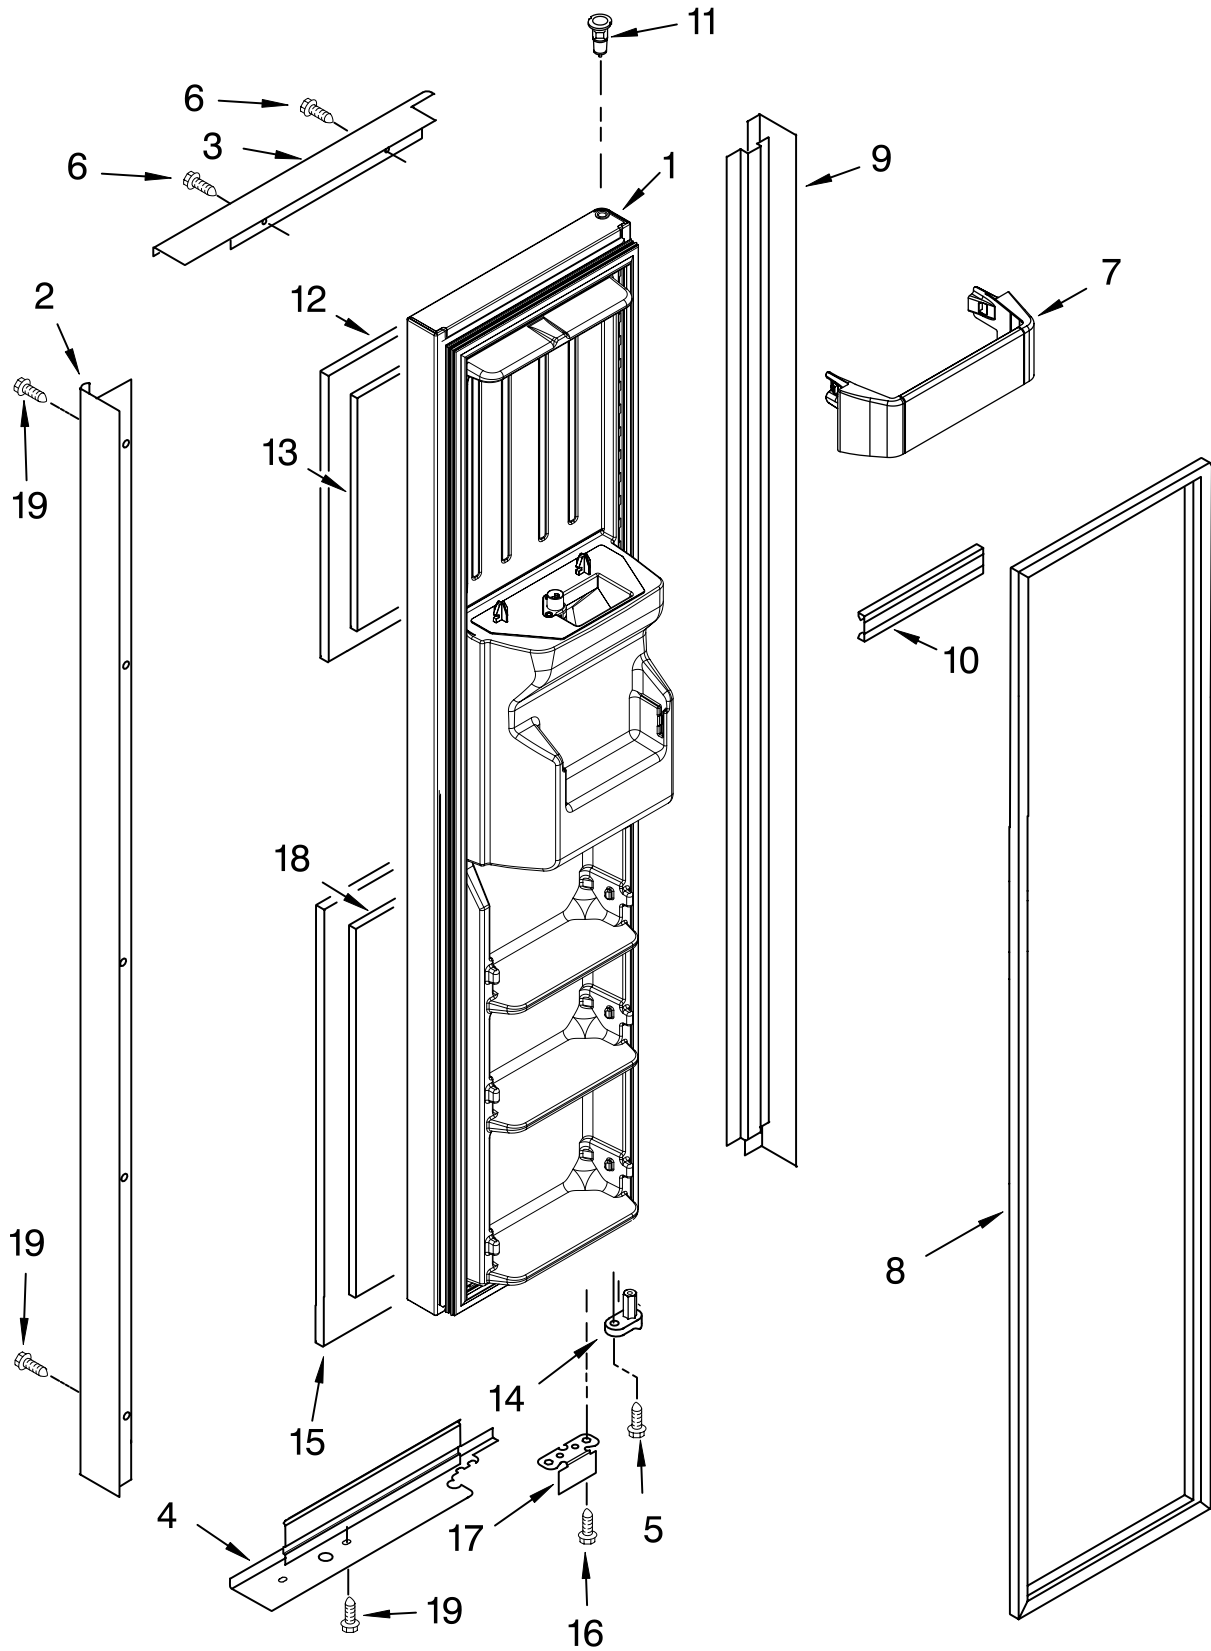

FREEZER DOOR PARTS

For Model: KSBP25INSS00
(Stainless Steel)

FOR ORDERING INFORMATION REFER TO PARTS PRICE LIST

FREEZER DOOR PARTS

For Model: KSBP25INSS00
(Stainless Steel)

Illus. No.	Part No.	DESCRIPTION
1		Freezer Door (Includes #8 And Dispenser Front Parts)
	2223921B	Black
2		Handle
	2223817S	Stainless Steel
3		Trim, Door Top
	2224095S	Stainless Steel
4		Trim, Door Bottom
	2223819S	Stainless Steel
5	3400012	Screw
6	3196180	Screw
7	2223559K	Shelf Bin (3)
8		Door Gasket, Magnetic
	2223910	Black
9		Trim, Hinge Side
	2223820S	Stainless Steel
10	2219982	Trim, Door Shelf
11	2308091	Thimble, Top
12		Panel, Upper Door
	2224150S	Stainless Steel
13	2224160	Board, Filler Upper
14	2223752	Door Closer, Upper Cam
15		Panel, Lower Door
	2224152S	Stainless Steel
16	489420	Screw
17		Bracket, Door Stop
	2306940B	Black
18	2224162	Board, Filler Lower
19	3196537	Screw