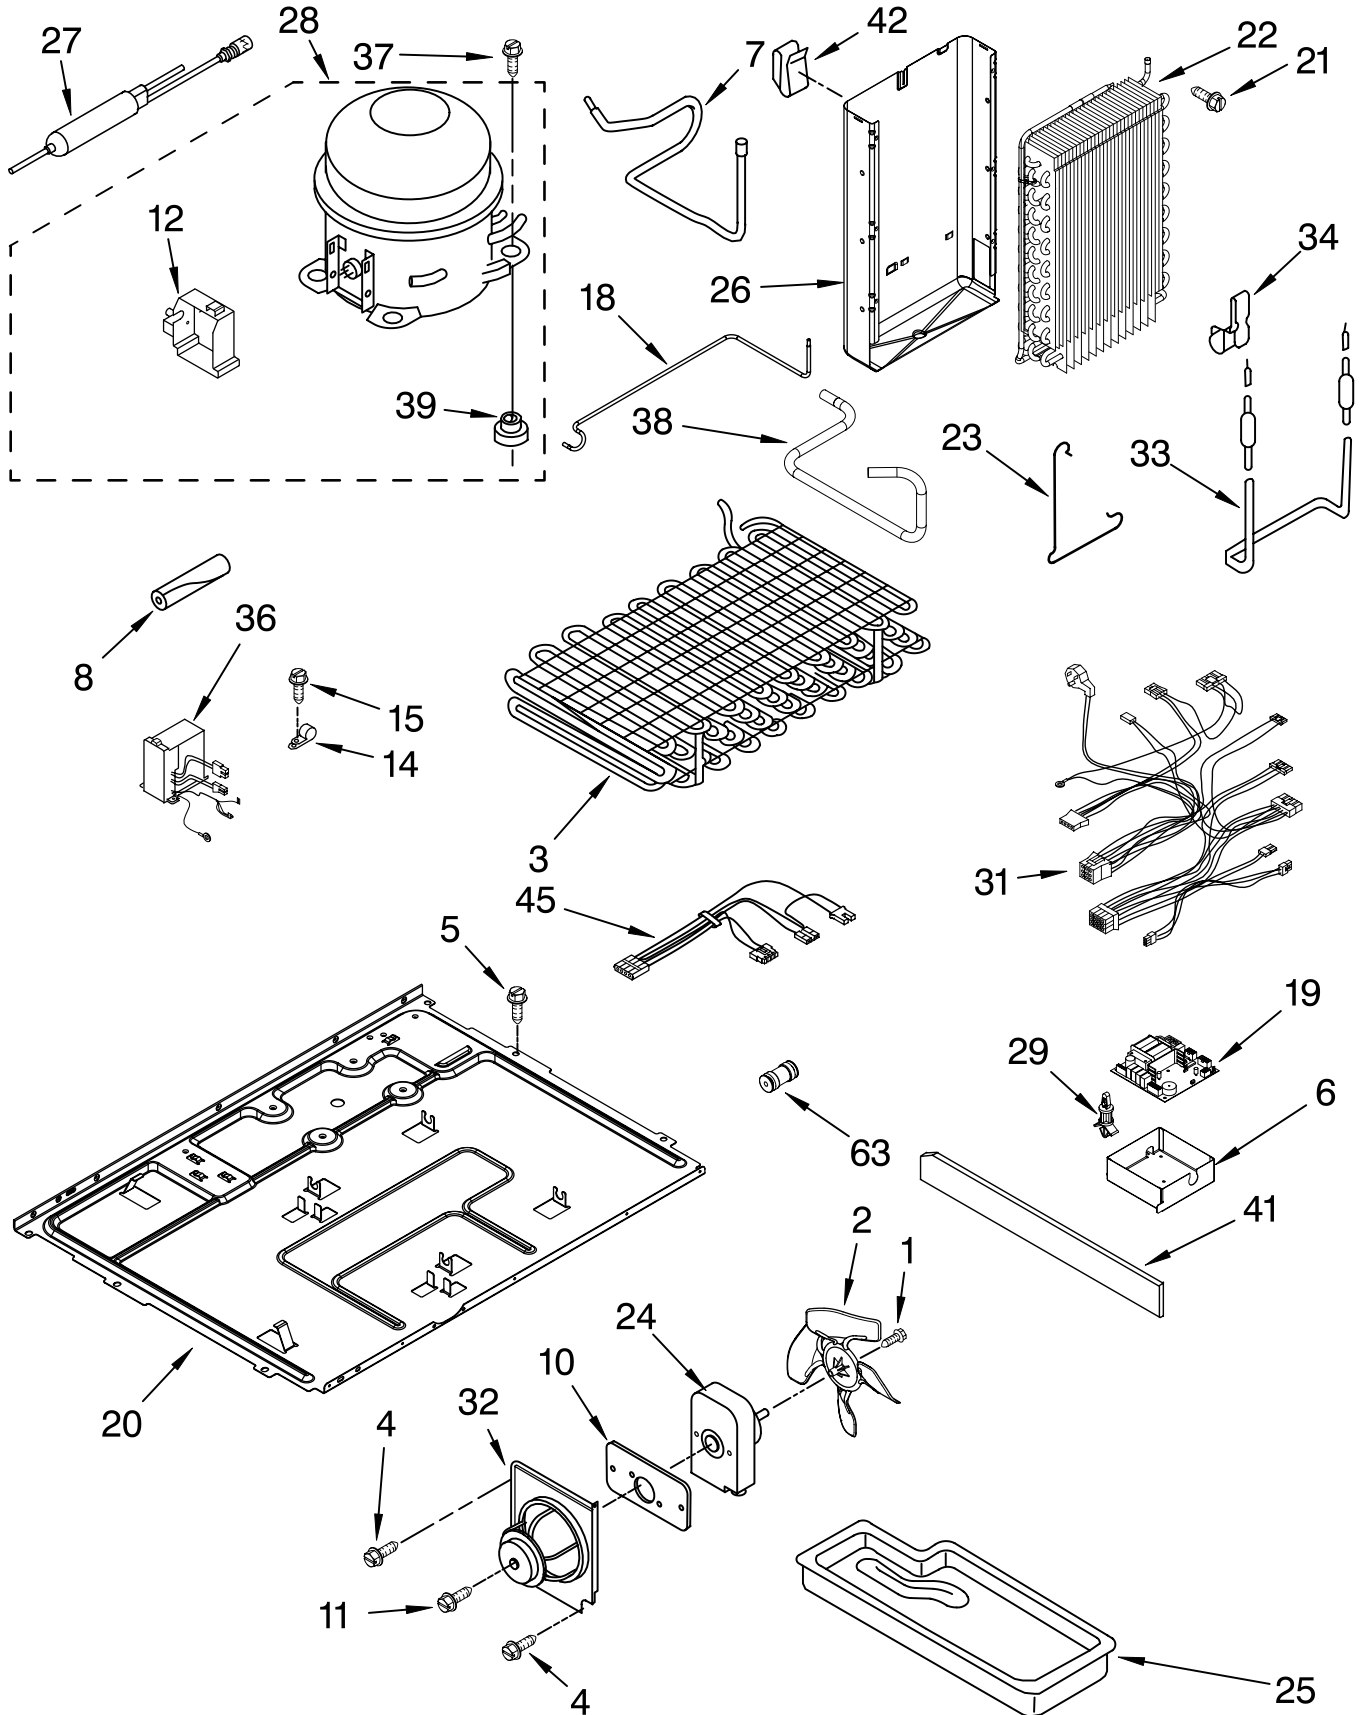

UNIT PARTS

For Model: KSBP25INSS00
(Stainless Steel)

FOR ORDERING INFORMATION REFER TO PARTS PRICE LIST

UNIT PARTS

For Model: KSBP25INSS00
(Stainless Steel)

Illus. No.	Part No.	DESCRIPTION
1	777070	Screw
2	2225834	Fan, Blade
3	2223315	Condenser Assembly
4	8281197	Screw
5	3400524	Screw
6	2223703	Housing, Control Board
7	2223351	Tube Suction
8	2161302	Sleeve
10	2301979	Plate, Mounting
11	8281196	Screw
12	2215676	Cover, Terminal
14	2185788	Clamp, Cable
15	488649	Screw
18	2223353	Tube, Condenser to Heat Loop
19	2307028	Electronic Control
20	2306932	Baseplate
21	489478	Screw
22	2188823	Evaporator
23	2161324	Clamp
24	2188729	Fan, Motor
25	2223398	Tray, Evaporator

Illus. No.	Part No.	DESCRIPTION
26	2224022	Heat Shield
27	2199167	Drier
28	2223801	Compressor (Includes Items 12 & 39)
29	2223800	Spacer (5)
31	2187849	Harness, Main Control
32	2224024	Fan, Motor Bracket
33	2210737	Heater, Defrost
34	2304287	Clip
36	2306957	Inverter Box
37	489473	Screw
38	2223352	Tube, Discharge
39		Grommet (4) Production
	2183042	Service
	4387558	Extension, Air Baffle
41	2223394	Clip, Heat Shield
42	2155547	Unit Harness
45	2187737	Connector, Water Tube
63	2209709	

Illus. No.	Part No.	DESCRIPTION
Following Parts Not Illustrated and Optional Parts Not Included		
	978025	Valve, Access (1/4")
	978026	Valve, Access (5/16")
	978027	Valve, Access (3/8")
	978028	Valve, Access (1/2")
	978029	Valve, Access (5/8")
	978030	Valve, Access (3/4")
	876764	Valve, Access (3/16")

REFRIGERANT CHARGE

6.00 oz.
(R-134A)