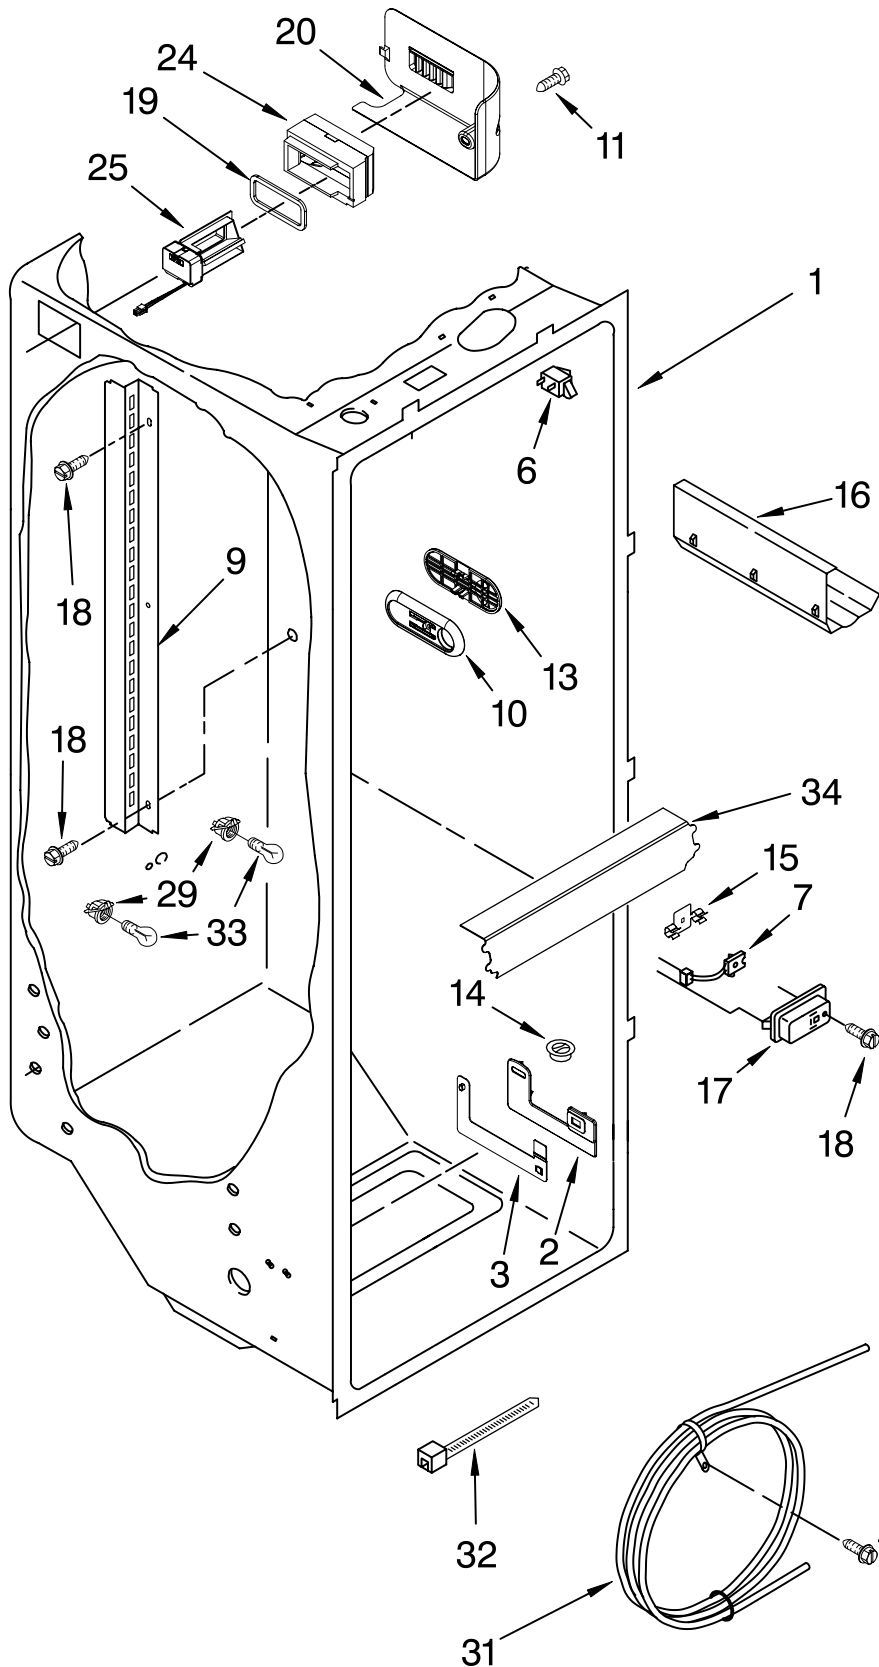

# CABINET PARTS

For Model: KSBP25INSS00  
(Stainless Steel)

Illus. No.	Part No.	DESCRIPTION	Illus. No.	Part No.	DESCRIPTION	Illus. No.	Part No.	DESCRIPTION
1		Literature Parts	10	3400113	Screw	24	489084	Screw
	2306982	Use & Care Guide	11	3400243	Screw	25	2223460	Hinge Assembly, Bottom-FC
	2223996	Installation Instructions	12	2223520	Hinge Assembly, Bottom-RC	26		Button, Water Filter
	2223419	Service & Wiring Sheet	13		Filler, Wrapper		2260503B	Black
	2315150	Energy Guide	14	2223893B	Black Grille	27	2260526	Housing, Water Filter
	628370	Modular Ice maker Service Sheet	15	2223514B	Black	28	4396711	Water Filter
2		Front Roller Asm	16	3400108	Screw	30		Cap, Water Filter
	2306950	Left Side	16		Hinge, Top FC		2260518B	Black
	2306951	Right Side	17	2307007B	Black	31		Cabinet (Not A Serviceable Part)
3	2223263	Strap, Roller	17	489464	Screw			
4	2306949	Roller, Rear (2)	18	940139	Drain Fitting	35	3400858	Screw
5	2223388	Clip, Retainer (4)	18	2199954	Tube, Extension	36	2224020	Tube, Filter Outlet
6	2155013	Clip, Grille	19	1108439	Clip, Drain Tube	37	2305536	Tube, Filter Inlet
7	489478	Screw	20	2223409	Cover, Unit			
8	2223545	Shim	21	2223387	Pin, Roller (4)			
9		Hinge Top, RC	22	549193	Clamp, Service Cord			
	2307008B	Black						

# REFRIGERATOR LINER PARTS

For Model: KSBP25INSS00  
(Stainless Steel)

Illus. No.	Part No.	DESCRIPTION
1		Liner (Not A Serviceable Part)
2	2224121	Escutcheon, Meat Pan Control
3	2224123	Slide Meat Pan Control
6	1118894	Switch, Rocker Arm
7	2188820	Thermistor
9	2223456	Ladder, Shelf (2)
10	2301234	Housing, Door Control
11	489084	Screw
13	2301235	Slide, Door Control
14	2171846	Release Valve
15	2209204	Clip, Thermistor
16	2179404K	Rack, Wine & Egg
17	1116793	Cover, Thermistor
18	489478	Screw
19	2304597	Gasket, Air Baffle
20	2223403	Cover, Air Baffle
24	2224076	Air Diffuser Assembly
25	2220377	Air Baffle
29	2162085	Socket
31	2223876	Reservoir
32	2205813	Strap
33	2255743	Light Bulb
34	2223663	Light Lens
37	488280	Screw