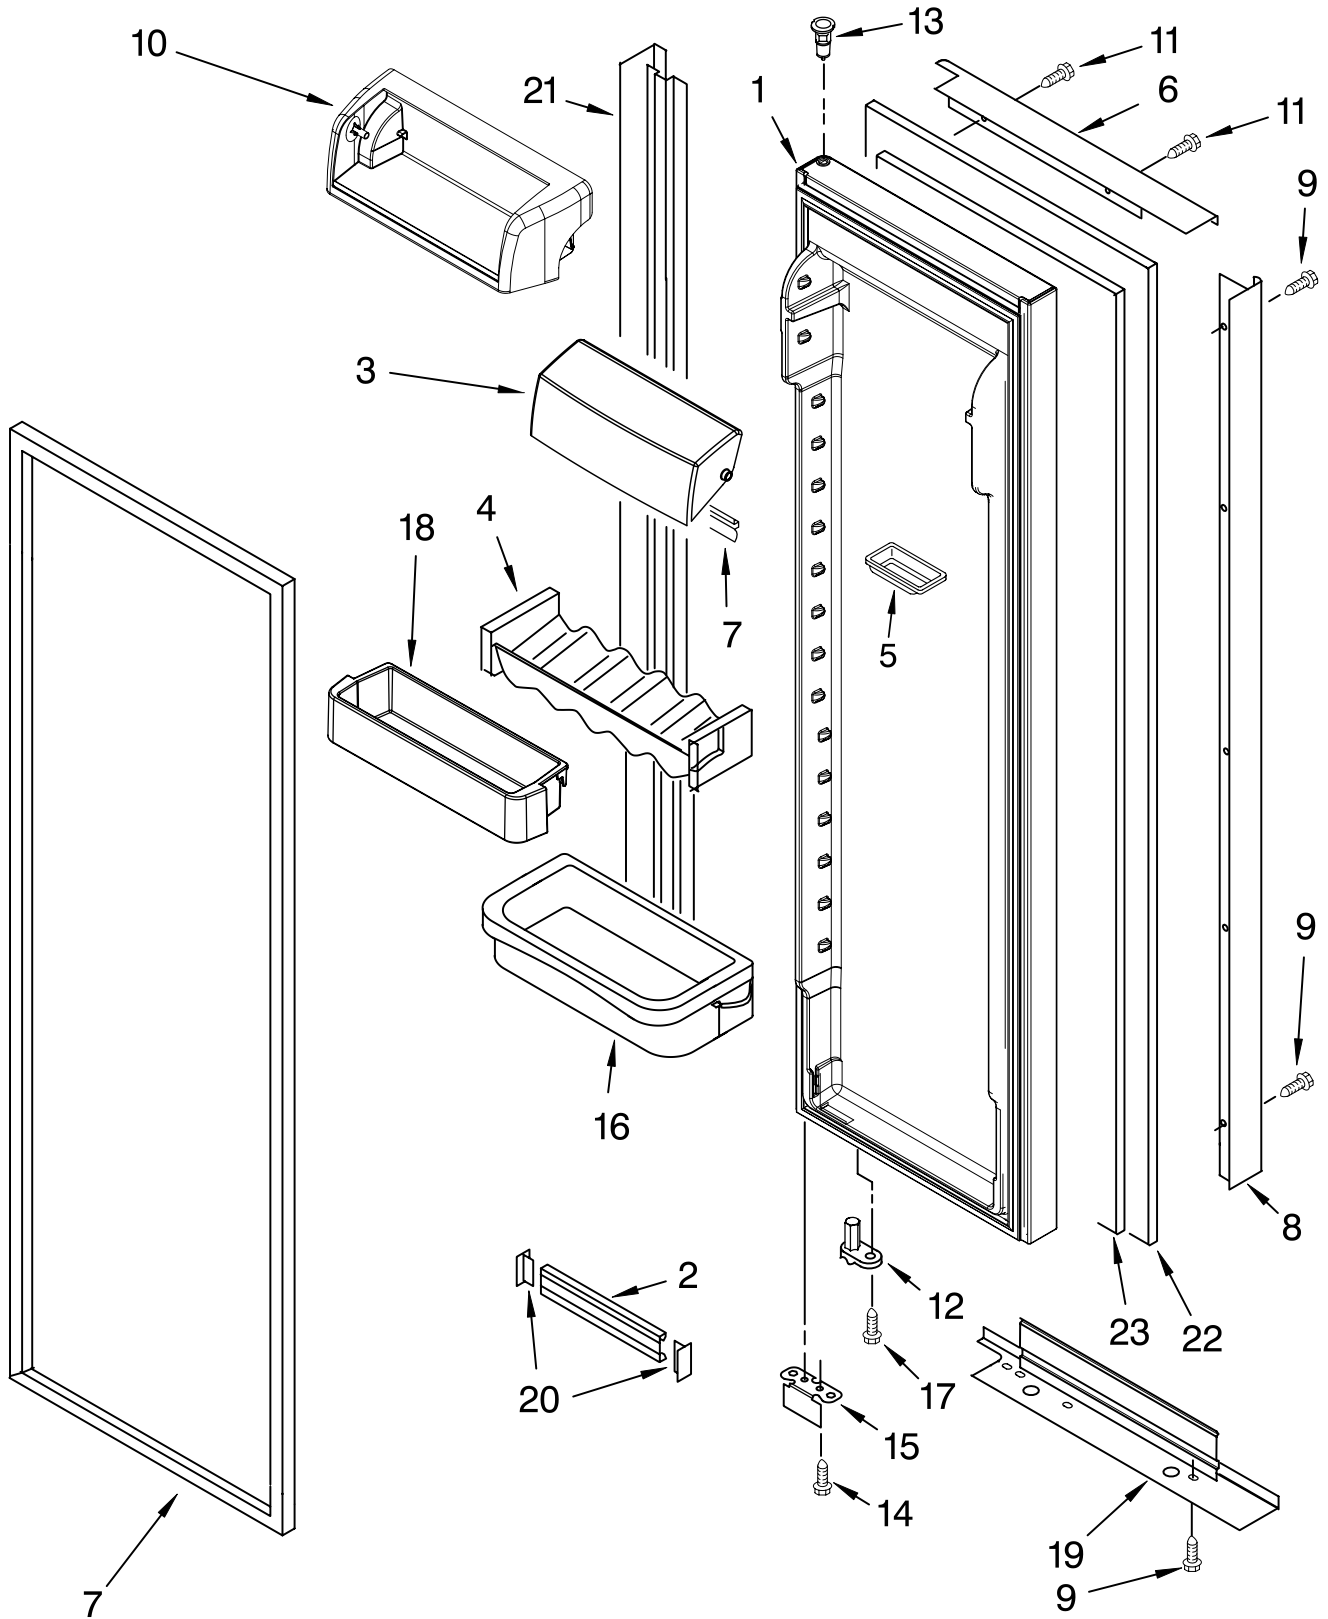

REFRIGERATOR DOOR PARTS

For Model: KSBP25INSS00
(Stainless Steel)

FOR ORDERING INFORMATION REFER TO PARTS PRICE LIST

REFRIGERATOR DOOR PARTS

For Model: KSBP25INSS00
(Stainless Steel)

Illus. No.	Part No.	DESCRIPTION
1		Refrigerator Door (Includes #7)
	2223825B	Black
2	2203087K	Trim, Shelf
3	2255421	Dairy Door
4	2223883	Caddy, Can
5	2165792K	Butter Dish
6		Trim, Door Top
	2224096S	Stainless Steel
7		Door Gasket, Magnetic
	2223909	Black
8		Handle
	2223821S	Stainless Steel
9	3196537	Screw
10	2223879	Dairy Compartment
11	3196180	Screw
12	2182178	Door Closer, Upper Cam
13	2308091	Thimble, Top
14	489420	Screw
15		Bracket, Door Stop
	2306940B	Black
16	2223860	Door Bin (3)
17	3400012	Screw
18	2224173	Door Bin, Shallow
19		Trim, Door Bottom
	2223823S	Stainless Steel
20	2156006K	Plug, Trim
21		Trim, Hinge Side
	2223824S	Stainless Steel
22		Panel, Door
	2224148S	Stainless Steel
23	2224164	Board, Filler

FOR ORDERING INFORMATION REFER TO PARTS PRICE LIST