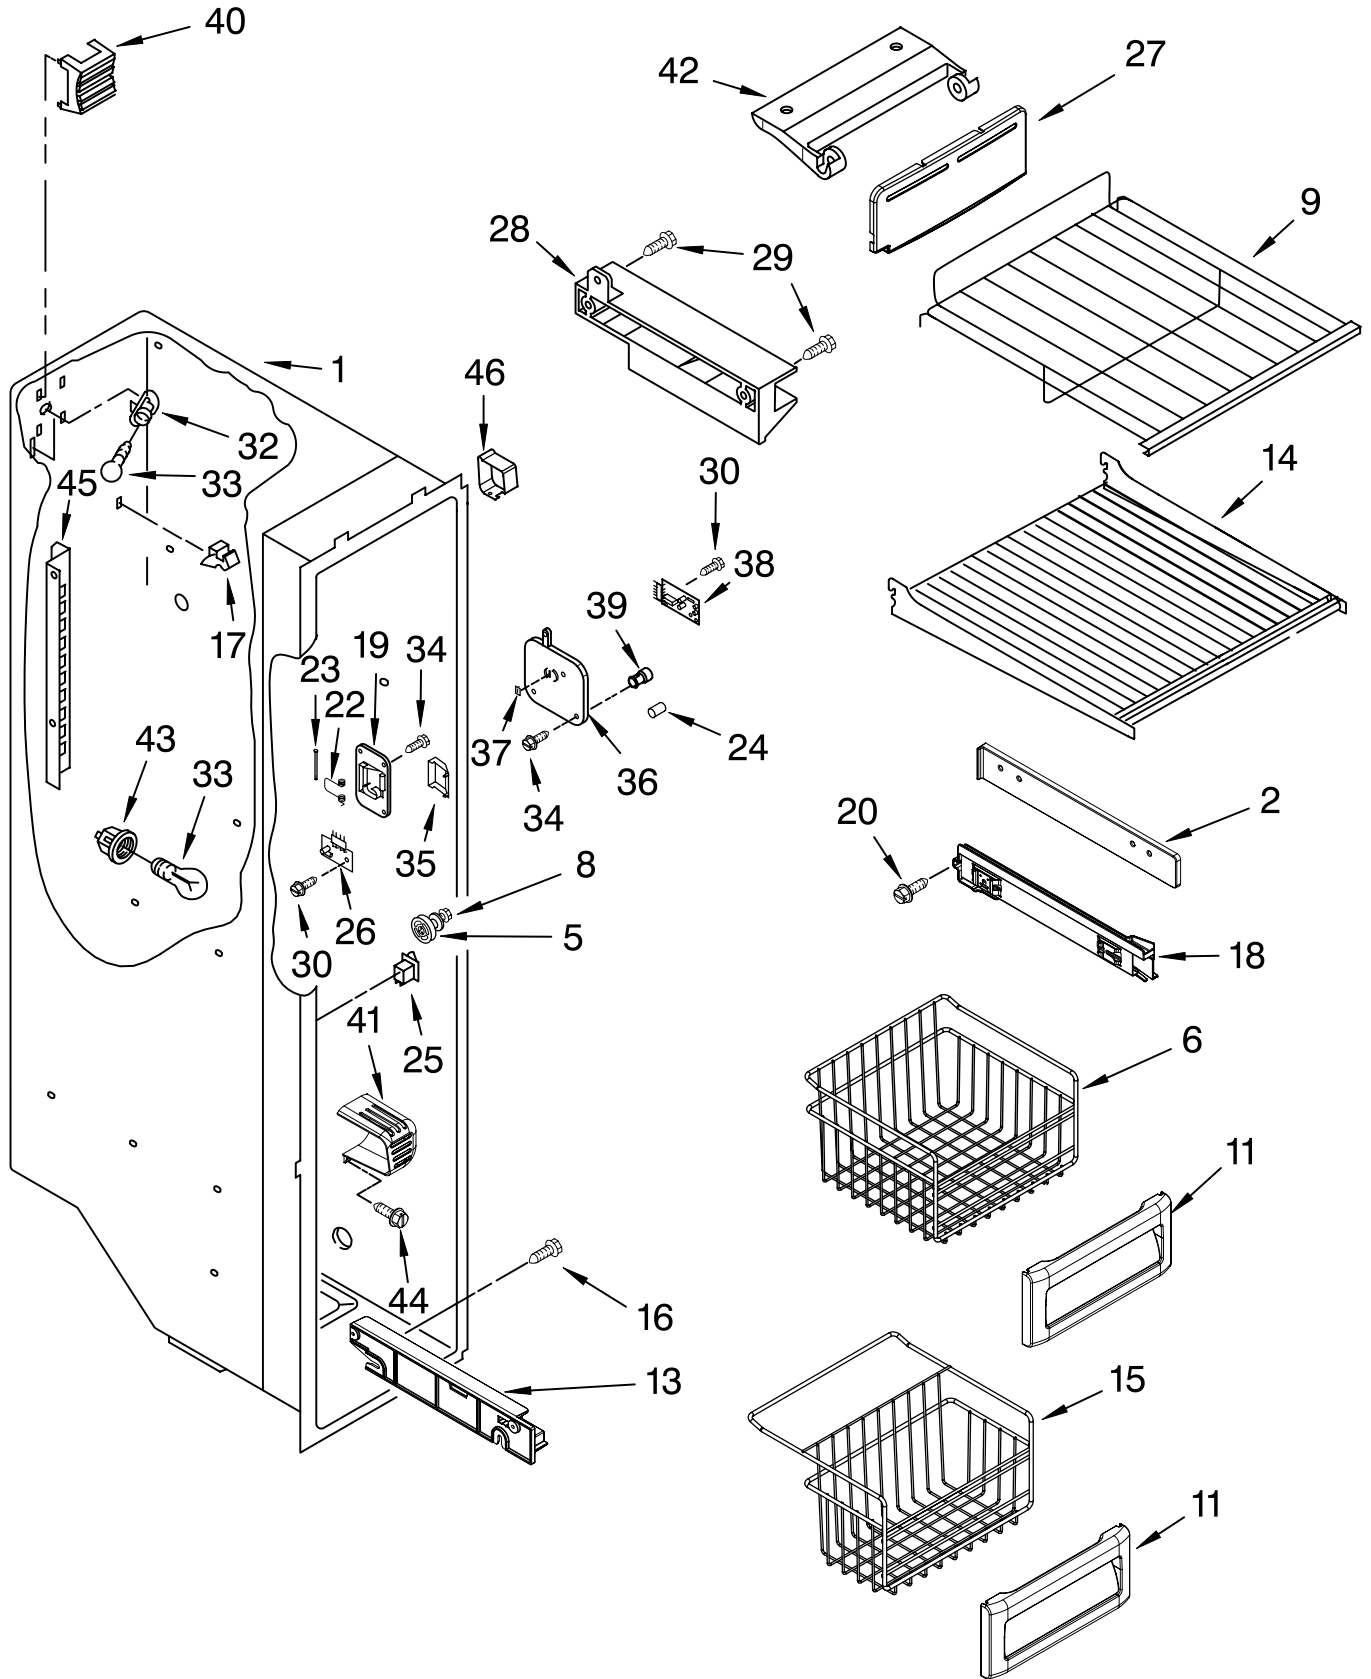

FREEZER LINER PARTS

For Model: KSBP25INSS00
(Stainless Steel)

FOR ORDERING INFORMATION REFER TO PARTS PRICE LIST

FREEZER LINER PARTS

For Model: KSBP25INSS00
(Stainless Steel)

Illus. No.	Part No.	DESCRIPTION
1		Liner (Not A Serviceable Part)
2	2223777	Spacer, Slide (2)
5	2196483	Stud Assembly
6	2223691	Basket, Deep (2)
8	8281158	Screw
9	2223500	Shelf Assembly, Cantilever (2)
11	2224053	Front, Basket
13		Shelf Track
	2223787	Right Side
	2223788	Left Side
14	2223681	Shelf, Fixed
15	2223694	Basket, Lower
16	486298	Screw
17	842534	Clip, Air Duct
18		Glide Assembly, Basket (2)
	2301544	Right Side
	2301545	Left Side
19	2259487	Cover, Emitter
20	8534064	Screw
22	2198635	Spring
23	2198634	Pin
24	2198665	Tube, P.C. Board
25	1115373	Switch, Rocker Arm
26	2220398	P.C. Board Emitter
27	2224125	Cover, Ice Maker
28		Slide, Ice Maker Mounting
	2212321	Right Side
	2306900	Left Side
29	489478	Screw
30	489214	Screw
32	2162085	Light Socket
33	2255743	Light Bulb
34	8281185	Screw
35	2198633	Flipper
36	2255561	Cover, Receiver
37	2301340	Slide, Ice Maker Shut Off
38	2255114	P.C. Board, Receiver
39	2198643	Lens
40	2198589	Light Shield
41	2212340	Light Lens
42	2198641	Bracket, Ice Maker Cover
43	2155597	Socket, Light
44	3400893	Screw
45		Ladder
	2223414	Left Side
	2223415	Right Side
46	2306901	Shield, Wiring

FOR ORDERING INFORMATION REFER TO PARTS PRICE LIST