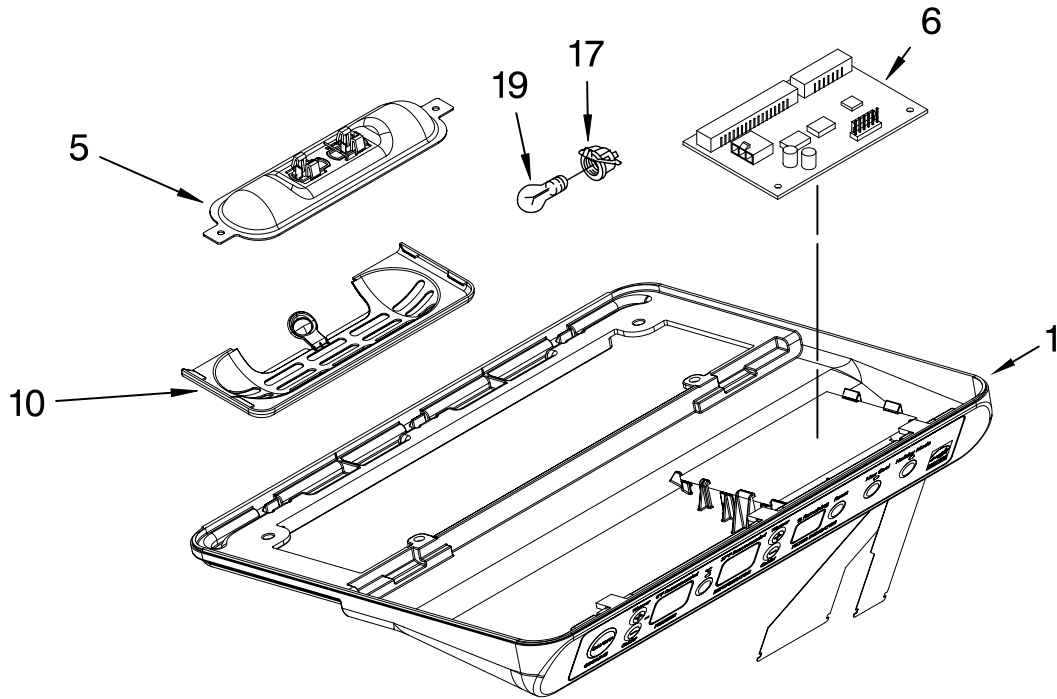

CONTROL PARTS

For Model: KSBP25INSS00
(Stainless Steel)

Illus. No.	Part No.	DESCRIPTION
1	2306989	Control Box (Includes #6)
5	2223882	Heat Shield Asm (Includes #17)
6	2307037	Control Board Asm
10	2223506	Light Lens, Control Box
17	2223857	Light Socket
19	2223678	Light Bulb

FOR ORDERING INFORMATION REFER TO PARTS PRICE LIST