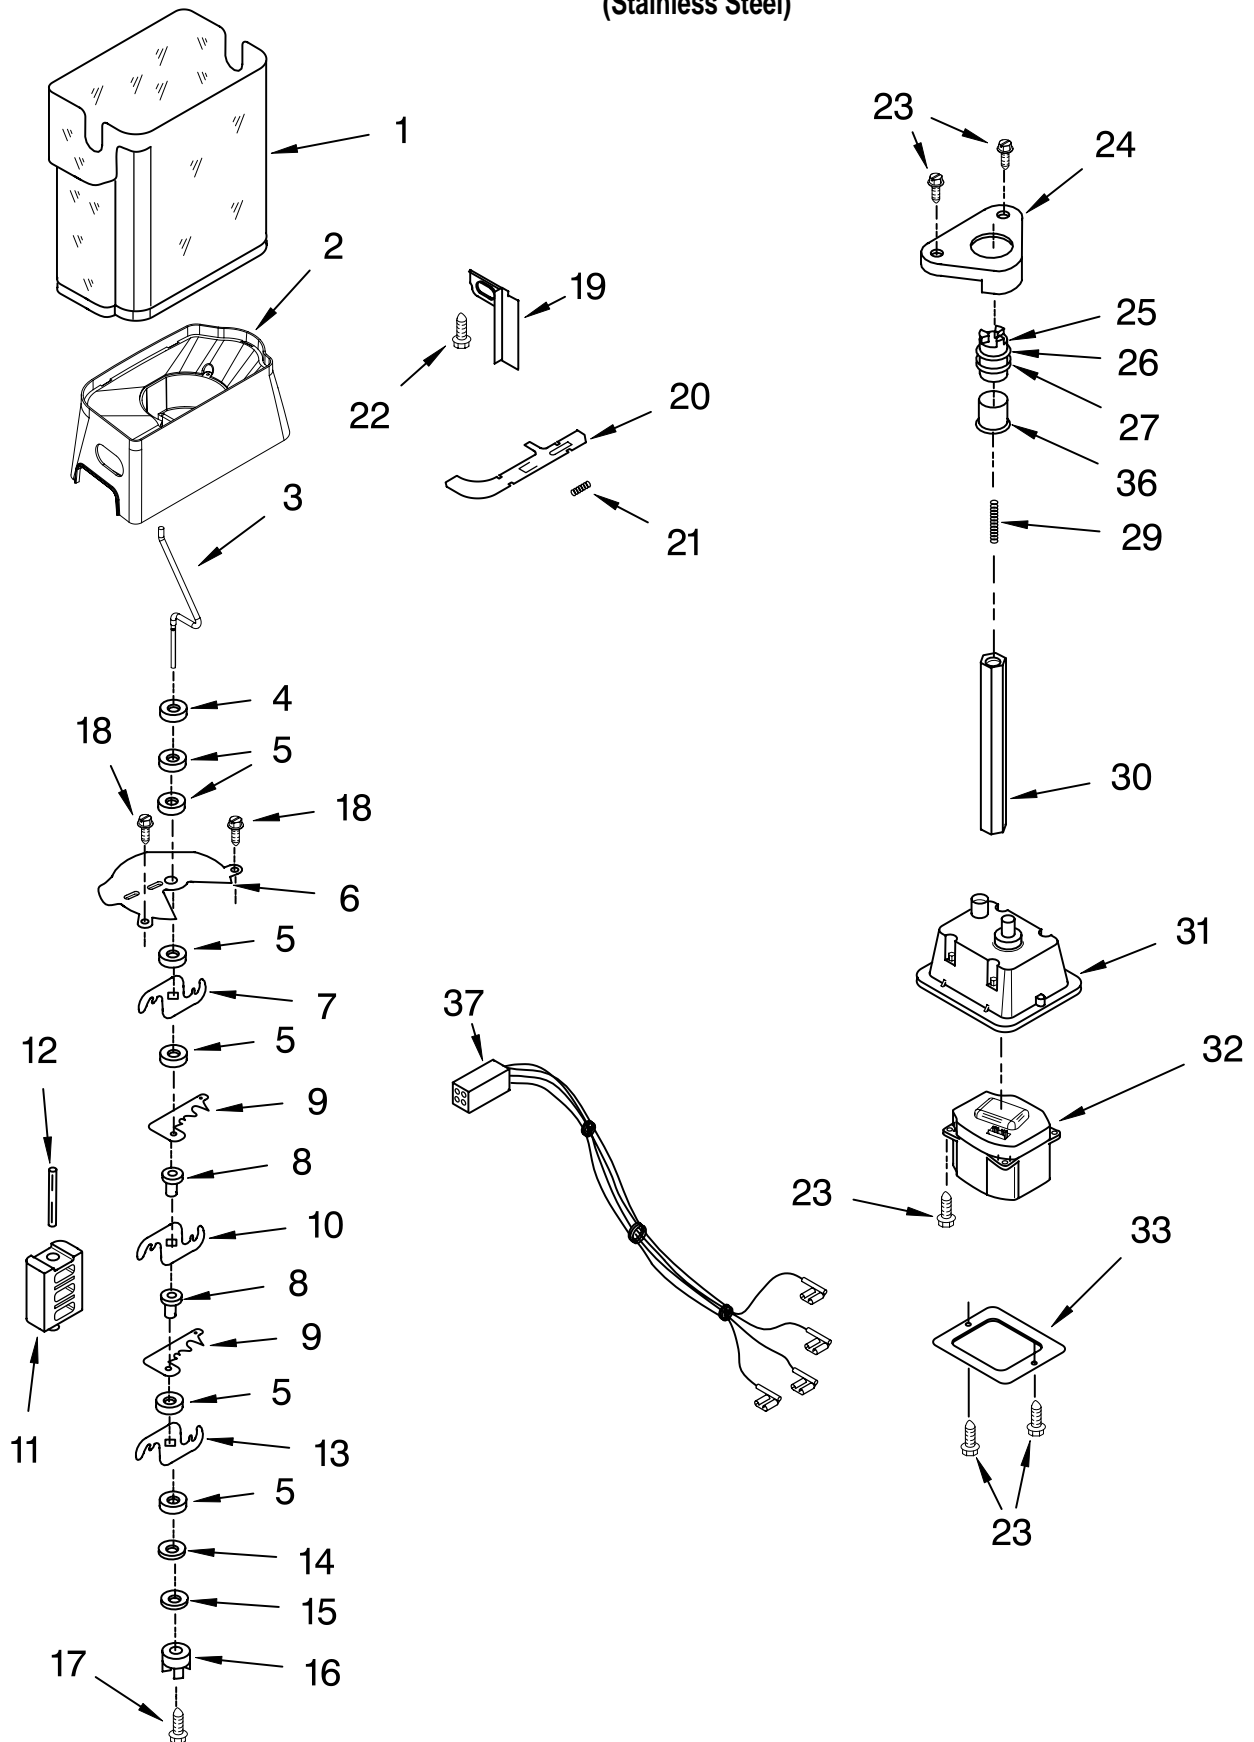

MOTOR AND ICE CONTAINER PARTS

For Model: KSBP25INSS00
(Stainless Steel)

FOR ORDERING INFORMATION REFER TO PARTS PRICE LIST

MOTOR AND ICE CONTAINER PARTS

For Model: KSBP25INSS00
(Stainless Steel)

<u>Illus. No.</u>	<u>Part No.</u>	<u>DESCRIPTION</u>
1	2223317	Ice Bin
2	2255580	Crusher Bin
3	2258222	Auger
4	2258220	Washer
5	1119007	Spacer, Flat (6)
6	2255460	Cover, Crusher
7	2257024	Blade, Rotary
8	1119005	Spacer, Step (2)
9	2257020	Blade, Fixed
10	2257023	Blade, Rotary
11	2198602	Block, Blade
12	489229	Roll Pin
13	2257022	Blade, Rotary
14	489235	Washer, Plain
15	2198661	Washer, Coupling
16	2220457	Coupling
17	8281164	Screw
18	3400065	Screw
19	2301345	Button, Bin
20	2212371	Latch, Bin
21	2198608	Spring, Latch
22	2198671	Screw
23	8281163	Screw
24	2212369	Holder
25	2220458	Coupling, Bottom
26	2198628	Seal
27	2212370	Washer
29	2198607	Spring
30	999536	Drive Shaft
31	2256154	Enclosure, Motor
32	2188860	Dispenser, Motor
33	2212305	Cover
36	2212365	Sleeve, Coupling
37	2187725	Wire Harness, IDI Motor

FOR ORDERING INFORMATION REFER TO PARTS PRICE LIST