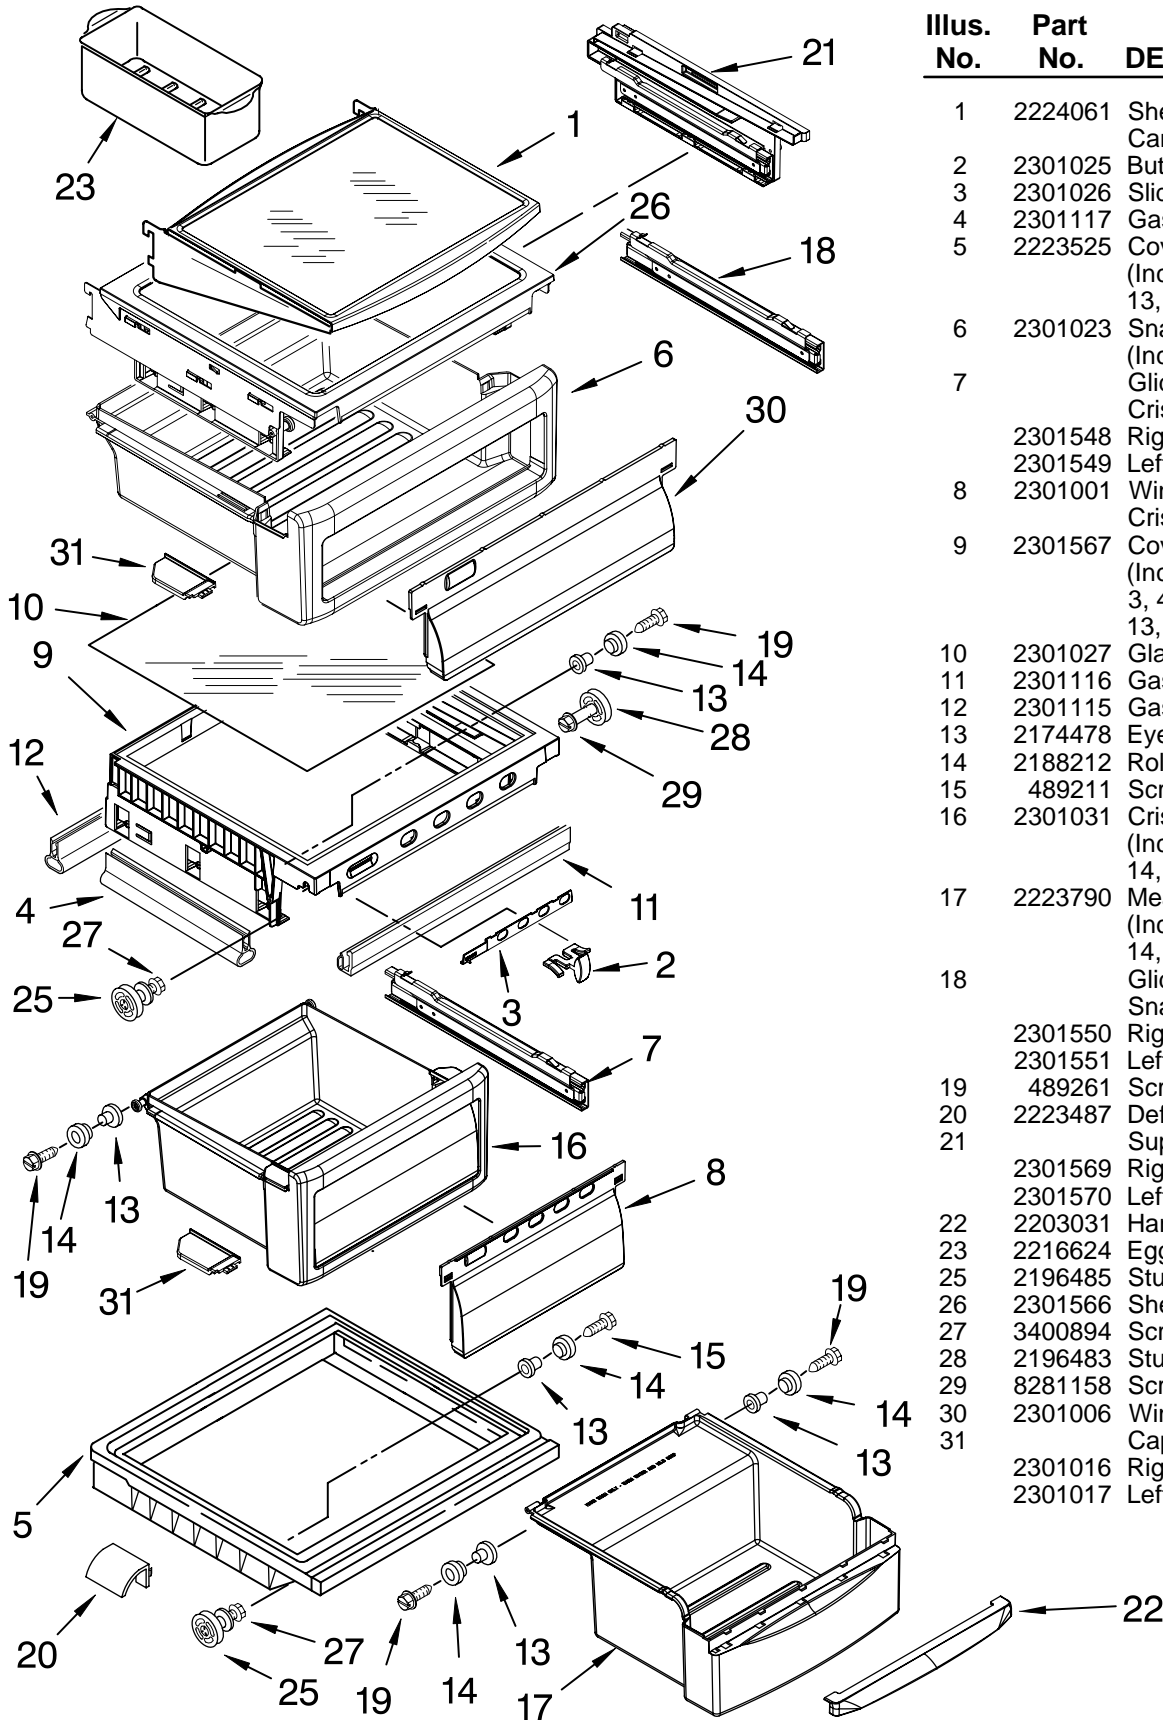

REFRIGERATOR SHELF PARTS

For Model: KSBP25INSS00
(Stainless Steel)

Illus. No.	Part No.	DESCRIPTION
1	2224061	Shelf Assembly, Cantilever (2)
2	2301025	Button, Humidity
3	2301026	Slide, Humidity
4	2301117	Gasket, Side (2)
5	2223525	Cover, Meat Pan (Includes Items 13, 14, 15 & 20)
6	2301023	Snack Pan (Includes 30 & 31)
7		Glide Assembly, Crisper Pan
	2301548	Right Side
	2301549	Left Side
8	2301001	Window, Crisper Pan
9	2301567	Cover, Crisper (Includes 2, 3, 4, 11, 12, 13, 14 & 19)
10	2301027	Glass, Cover
11	2301116	Gasket (Front)
12	2301115	Gasket (Rear)
13	2174478	Eyelet, Roller
14	2188212	Roller
15	489211	Screw
16	2301031	Crisper Pan (Includes 8, 13, 14, 19 & 31)
17	2223790	Meat Pan (Includes 13, 14, 19 & 22)
18		Glide Assembly, Snack Pan
	2301550	Right Side
	2301551	Left Side
19	489261	Screw
20	2223487	Deflector
21		Support Assembly
	2301569	Right Side
	2301570	Left Side
22	2203031	Handle
23	2216624	Egg Bin
25	2196485	Stud Assembly
26	2301566	Shelf, Snack Pan
27	3400894	Screw
28	2196483	Stud Assembly
29	8281158	Screw
30	2301006	Window, Snack Pan
31		Cap, Snack Pan
	2301016	Right Side
	2301017	Left Side

FOR ORDERING INFORMATION REFER TO PARTS PRICE LIST