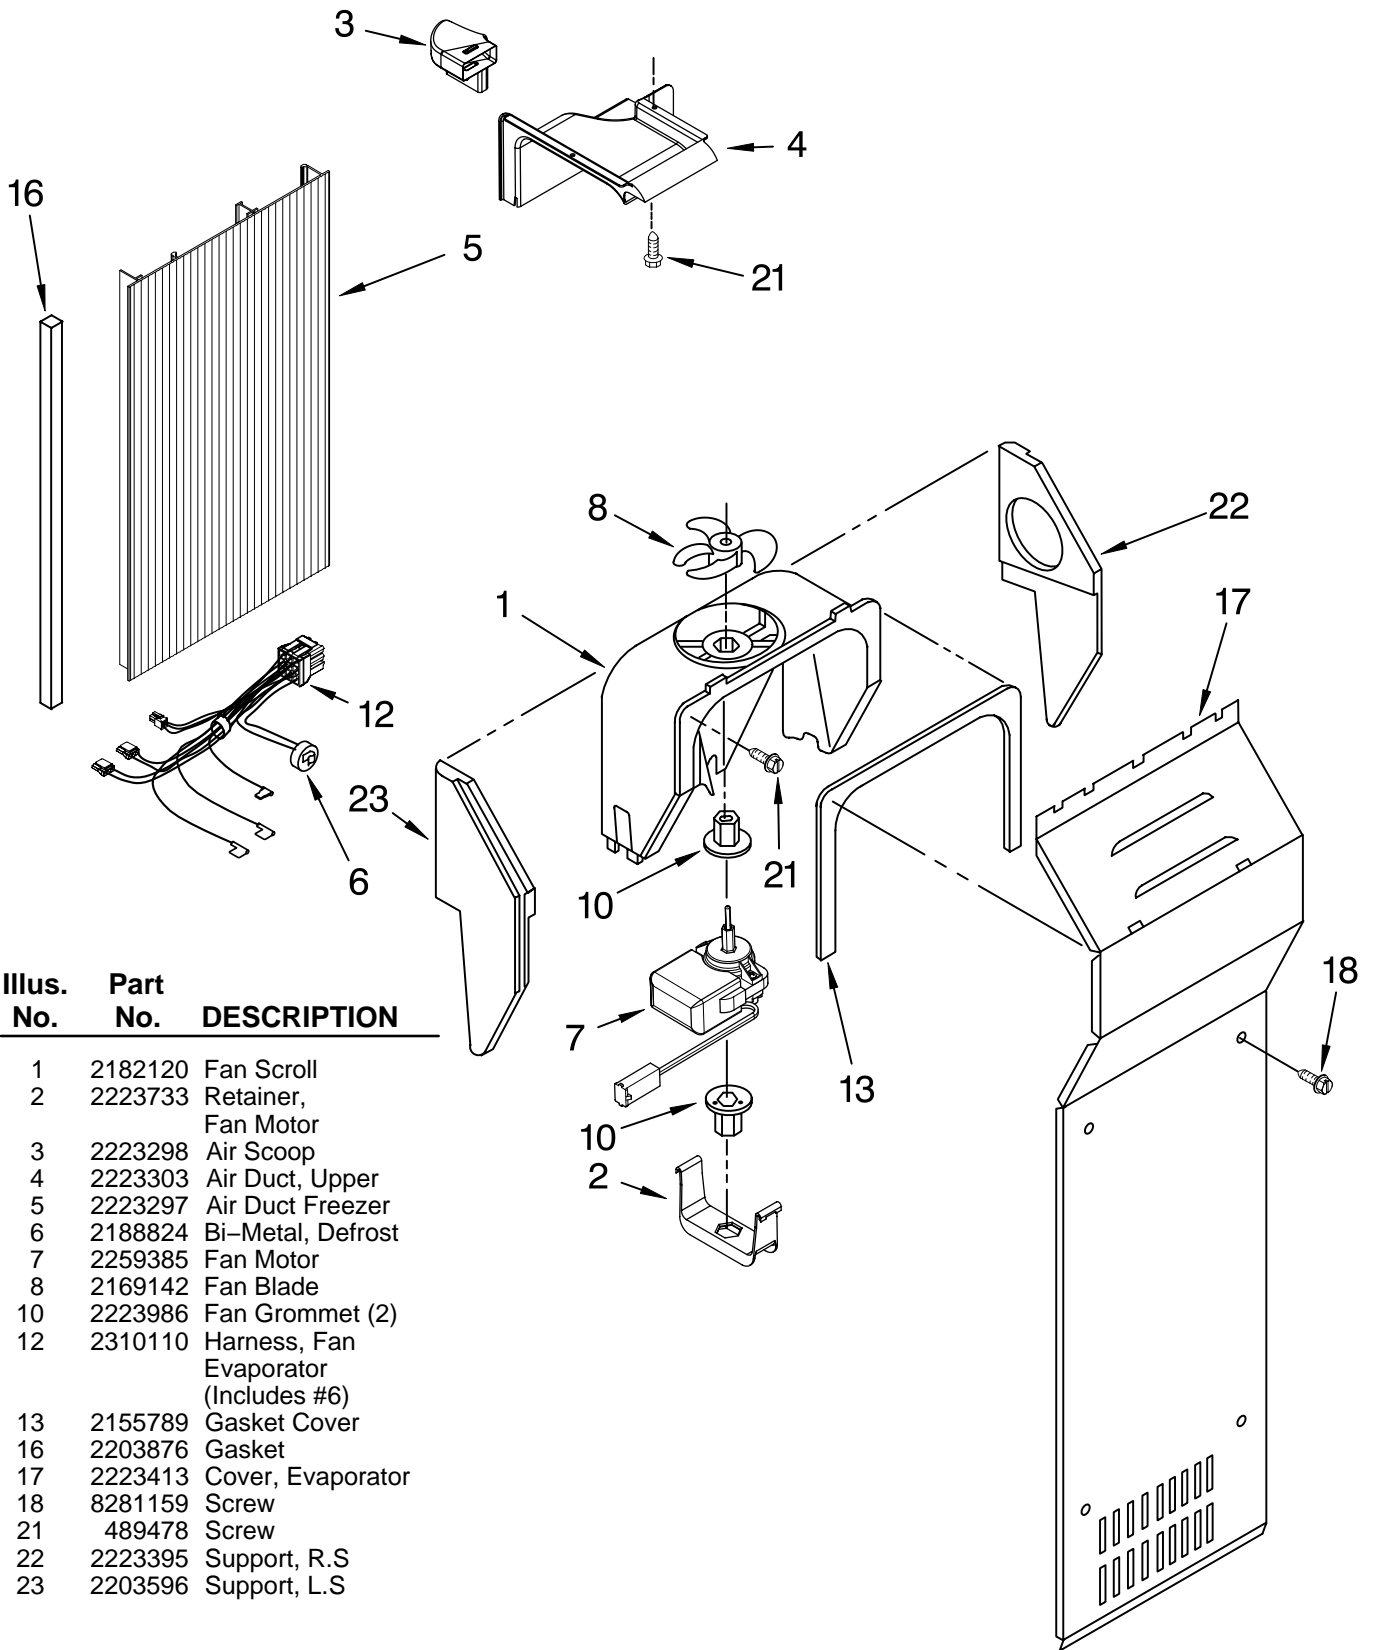

AIR FLOW PARTS

For Model: KSBP25INSS00
(Stainless Steel)

Illus. No.	Part No.	DESCRIPTION
1	2182120	Fan Scroll
2	2223733	Retainer, Fan Motor
3	2223298	Air Scoop
4	2223303	Air Duct, Upper
5	2223297	Air Duct, Freezer
6	2188824	Bi-Metal, Defrost
7	2259385	Fan Motor
8	2169142	Fan Blade
10	2223986	Fan Grommet (2)
12	2310110	Harness, Fan Evaporator (Includes #6)
13	2155789	Gasket Cover
16	2203876	Gasket
17	2223413	Cover, Evaporator
18	8281159	Screw
21	489478	Screw
22	2223395	Support, R.S
23	2203596	Support, L.S

FOR ORDERING INFORMATION REFER TO PARTS PRICE LIST