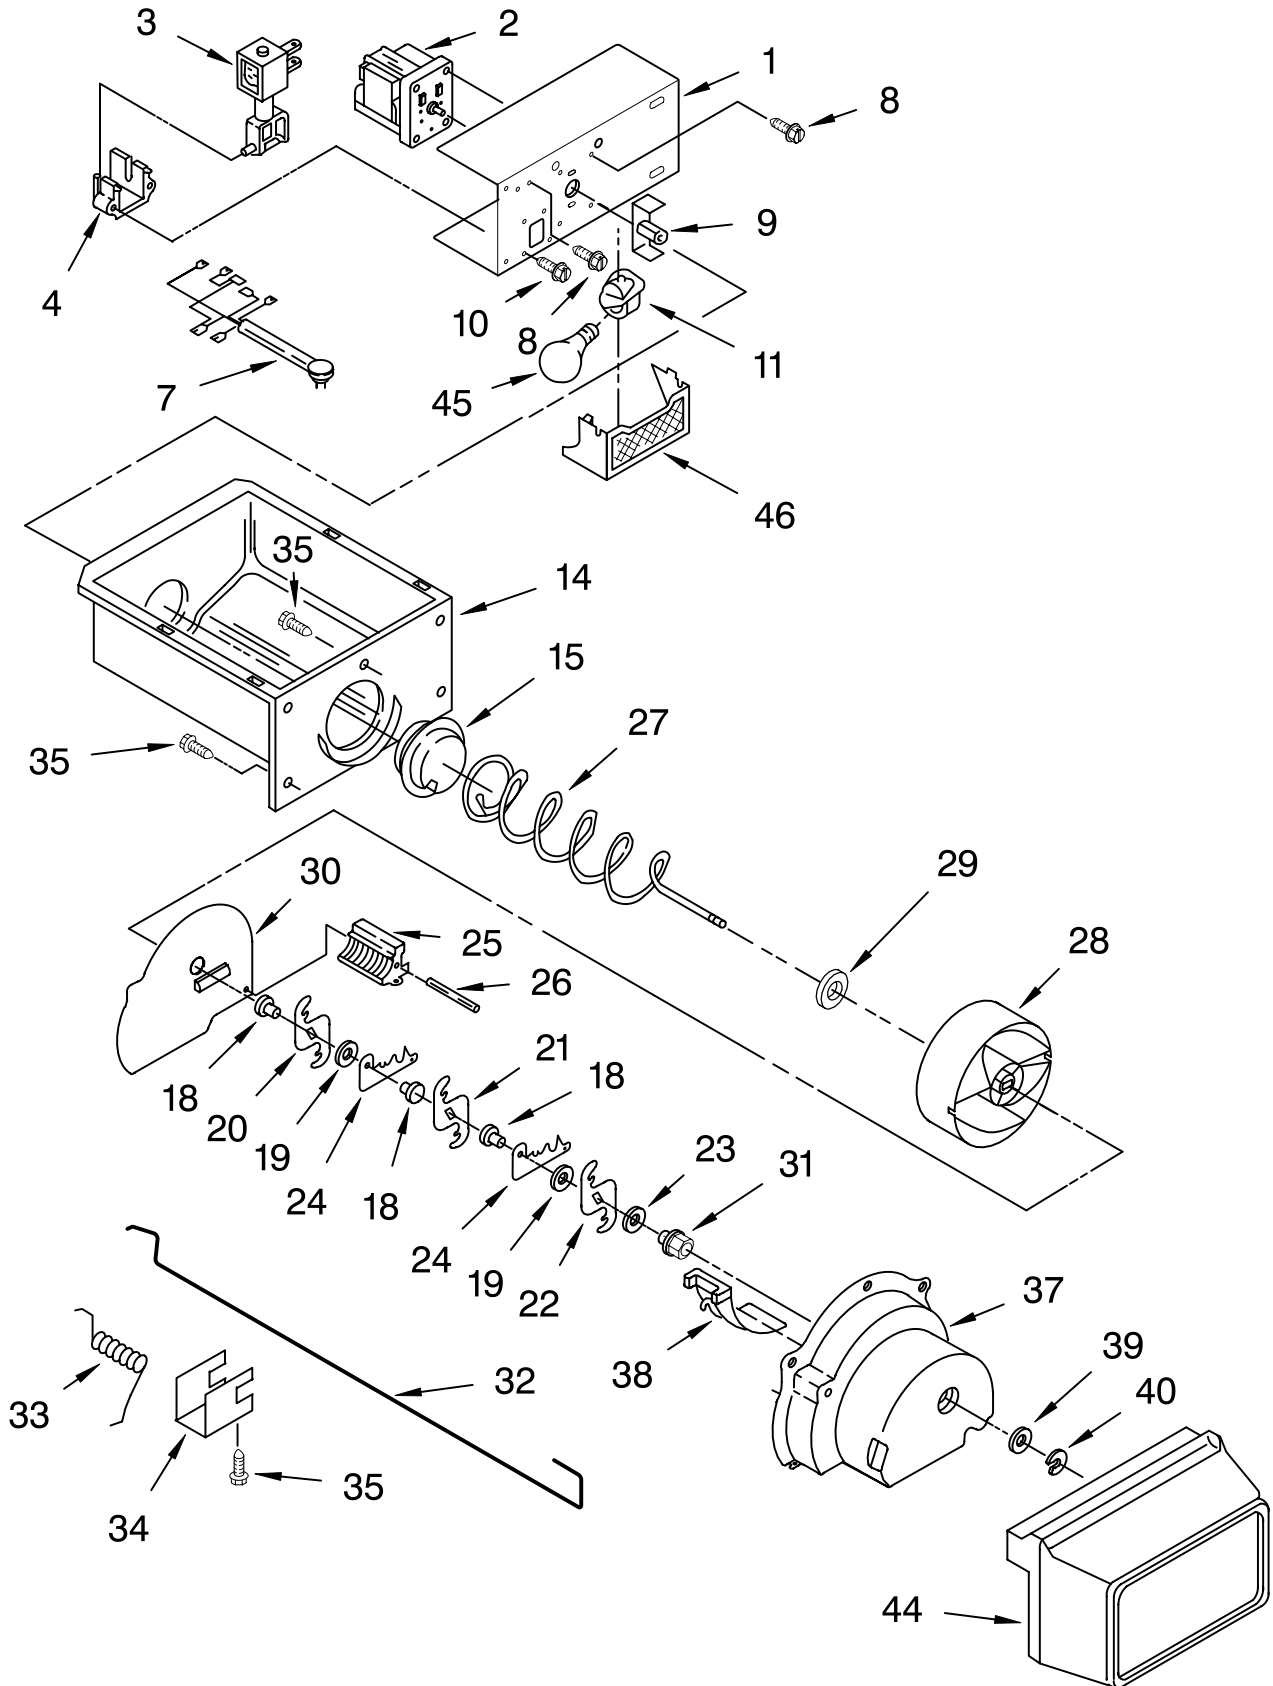

MOTOR AND ICE CONTAINER PARTS

For Models: KSBS25FJWH01, KSBS25FJBT01, KSBS25FJBL01
(White) (Biscuit) (Black)

FOR ORDERING INFORMATION REFER TO PARTS PRICE LIST

MOTOR AND ICE CONTAINER PARTS

For Models: KSBS25FJWH01, KSBS25FJBT01, KSBS25FJBL01
(White) (Biscuit) (Black)

Illus. No.	Part No.	DESCRIPTION
1	2199843	Bracket, Motor
2	2188385	Motor, Dispenser
3	2152713	Solenoid Assembly
4	2149100	Guide, Solenoid
7	2206503	Wiring Assembly, Ice Dispenser
8	489399	Screw
9	2205716	Coupling, Motor
10	489355	Screw
11	2162085	Socket, Light
14	2199895	Ice Container
15	983668	Coupling, Conveyor
18	1119005	Spacer, Step (3)
19	1119007	Spacer, Flat (2)
20	1119006	Blade, Rotary
21	1119012	Blade, Rotary
22	1119013	Blade, Rotary
23	489235	Washer, Plain
24	1119009	Blade, Fixed (2)
25	2157405	Block, Blade
26	489229	Roll Pin
27	2160602	Conveyor
28	2196194	Drum
29	3400912	Washer
30	2171682	Floating Baffle
31	1119018	Nut, Bearing
32	2002728	Control Arm
33	1119020	Spring, Return
34	1119021	Retainer Clip, Rod
35	488886	Screw
37	2180348	Housing, Crusher
38	1119017	Deflector, Ice
39	489234	Washer, Plain
40	489236	Retainer Ring
44	2199913	Front Cover, Ice Container
45	527949	Light Bulb
46	2171706	Light Lens, Dispenser

FOR ORDERING INFORMATION REFER TO PARTS PRICE LIST