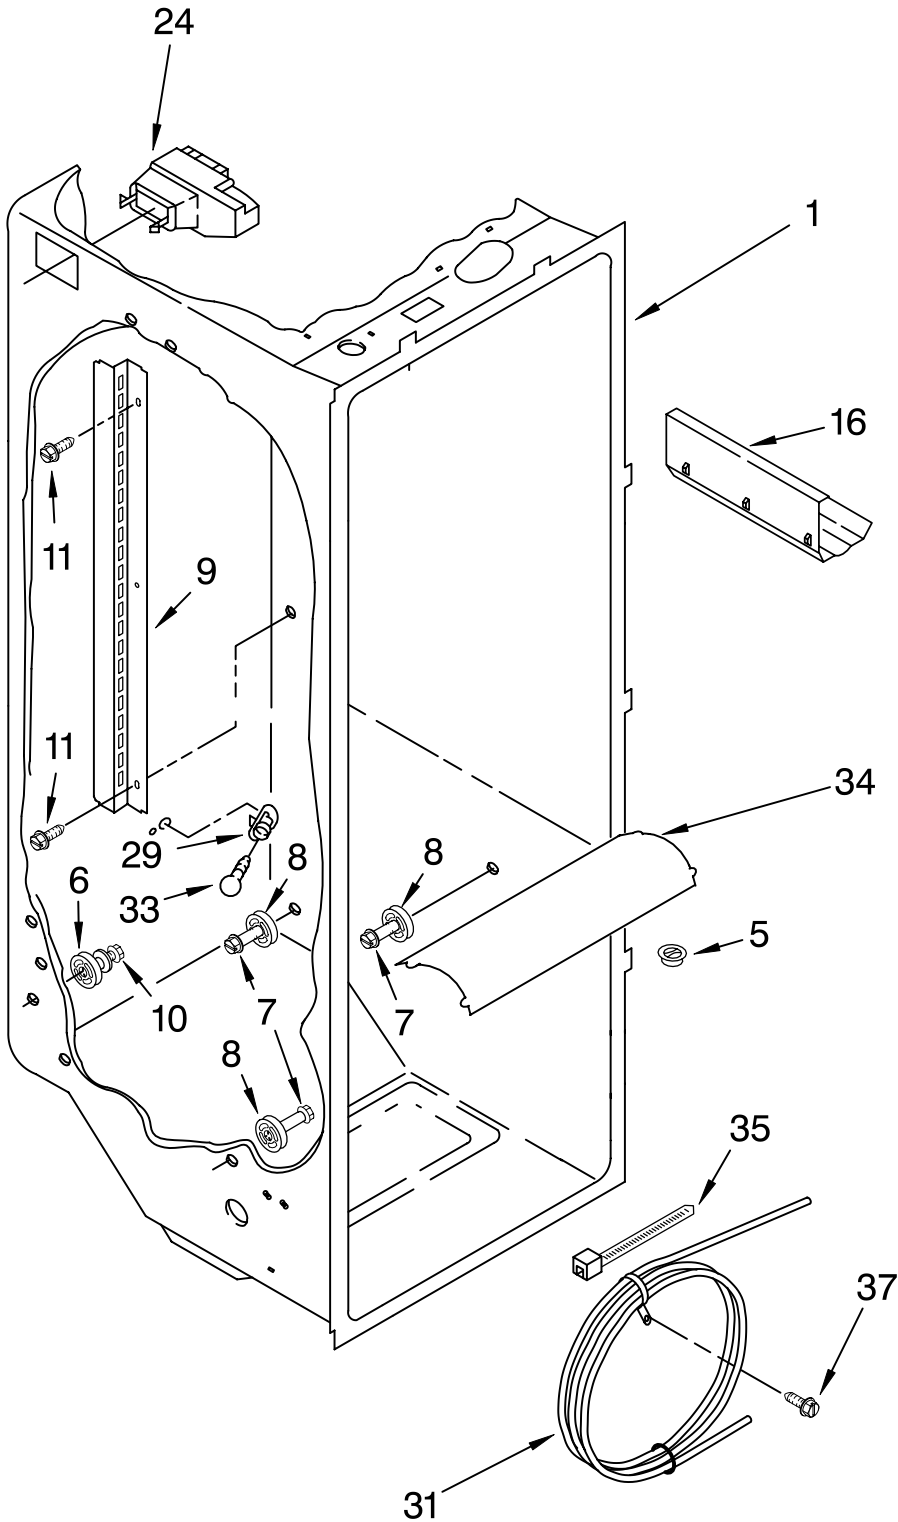

REFRIGERATOR LINER PARTS

For Models: KSB25FJWH01, KSB25FJBT01, KSB25FJBL01
(White) (Biscuit) (Black)

Illus. No.	Part No.	DESCRIPTION
1		Liner (Not A Serviceable Part)
5	2171846	Release Valve
6	2196485	Stud Assembly (3)
7	8281158	Screw (9)
8	2196483	Stud Assembly (9)
9	2181796	Ladder, Shelf
10	489478	Screw
11	489478	Screw
16	2179404	Rack, Wine & Egg
24	2209755	Air Diffuser Assembly
29	2162085	Socket
31	2196171	Reservoir
33	527949	Light Bulb
34	2203266	Light Lens
35	2205813	Strap
37	489478	Screw

FOR ORDERING INFORMATION REFER TO PARTS PRICE LIST