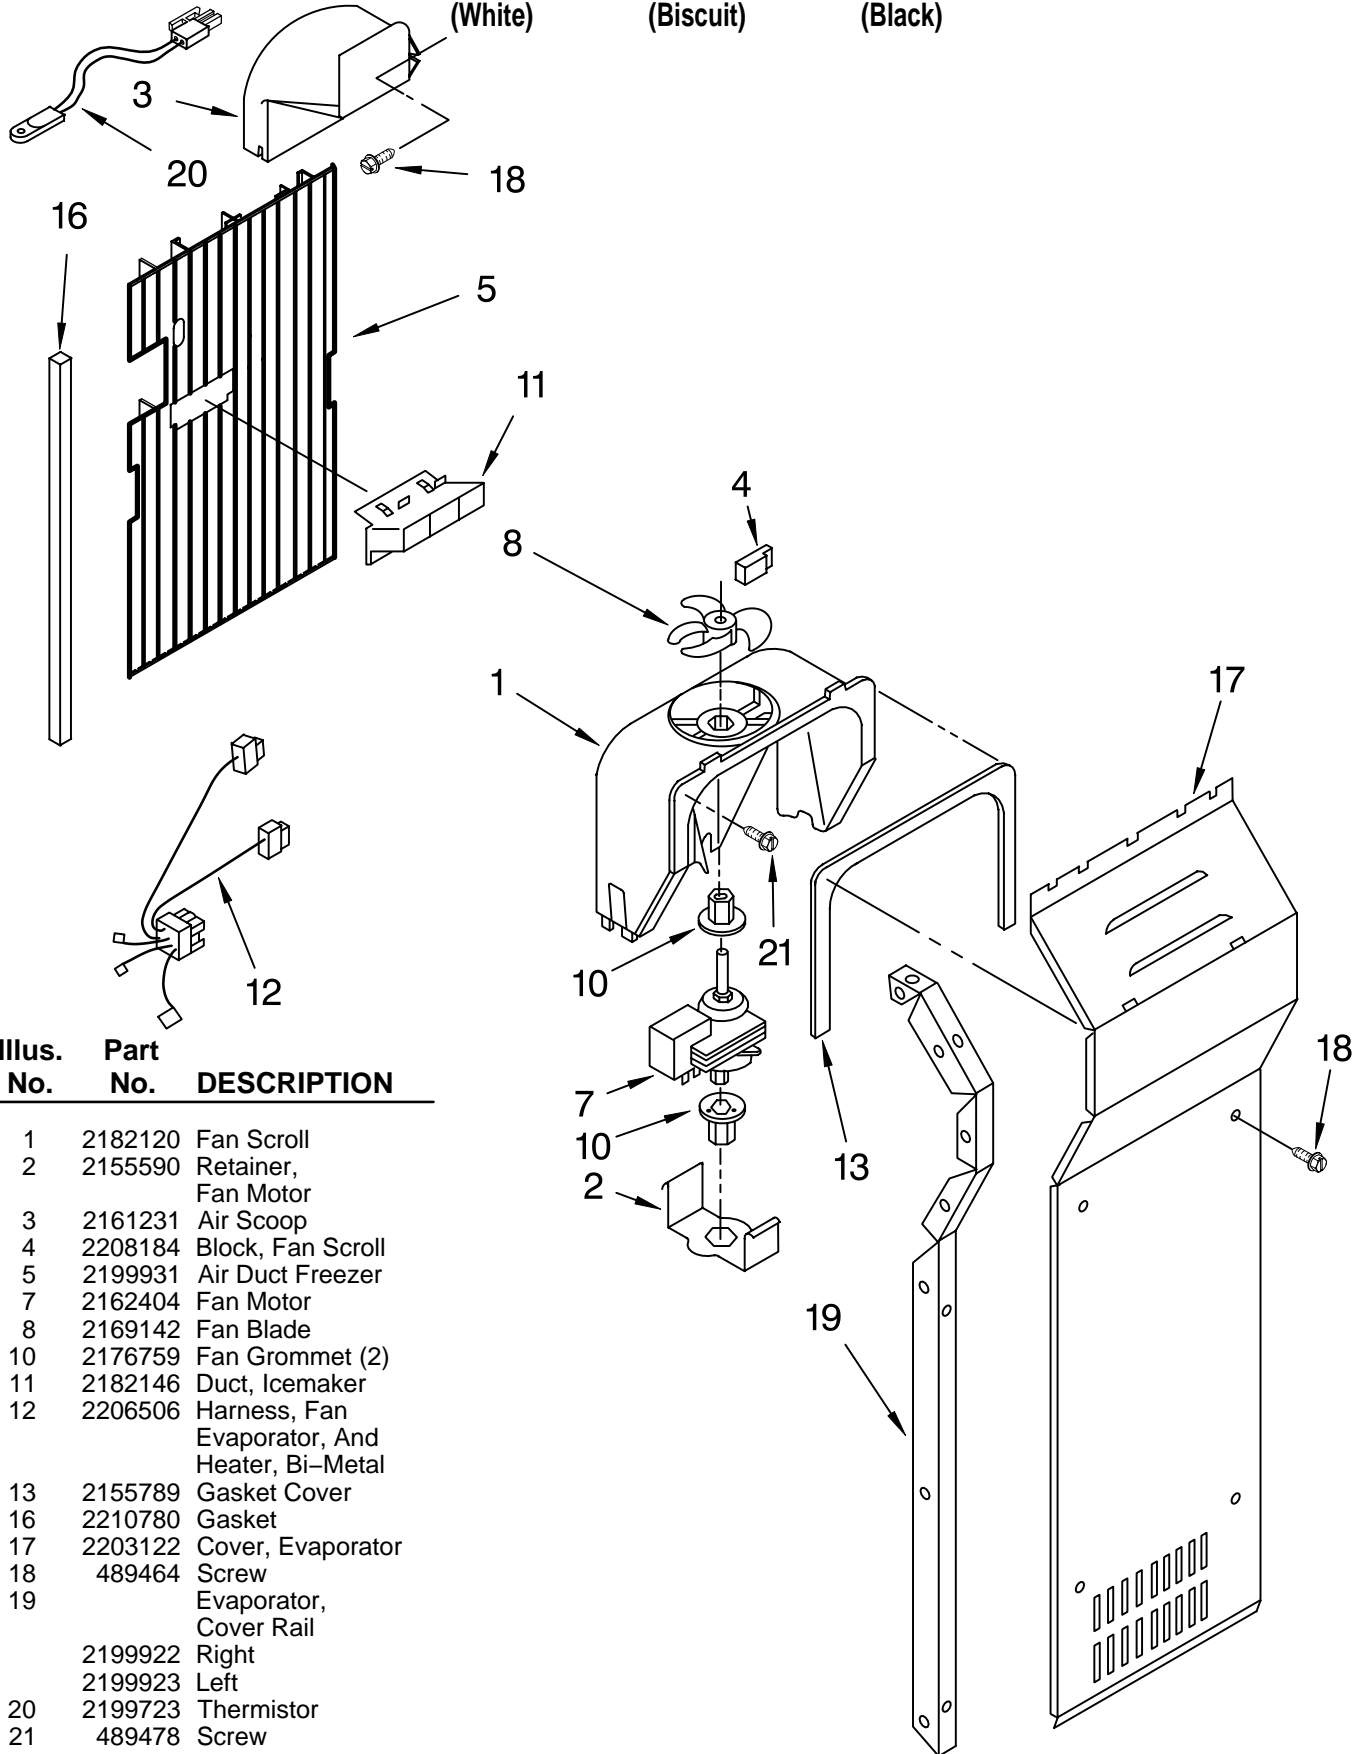

Illus. No.	Part No.	DESCRIPTION
52	2205813	Strap
54	227991	Wire Connector
63	2196152	Union

Following Parts Not Illustrated and Optional Parts Not Included

978025	Valve, Access (1/4")
978026	Valve, Access (5/16")
978027	Valve, Access (3/8")
978028	Valve, Access (1/2")
978029	Valve, Access (5/8")
978030	Valve, Access (3/4")
876764	Valve, Access (3/16")

REFRIGERANT CHARGE

6.25 oz.
(R-134A)

FOR ORDERING INFORMATION REFER TO PARTS PRICE LIST

AIR FLOW PARTS

For Models: KSBS25FJWH01, KSBS25FJBT01, KSBS25FJBL01
(White) (Biscuit) (Black)

Illus. No.	Part No.	DESCRIPTION
1	2182120	Fan Scroll
2	2155590	Retainer, Fan Motor
3	2161231	Air Scoop
4	2208184	Block, Fan Scroll
5	2199931	Air Duct Freezer
7	2162404	Fan Motor
8	2169142	Fan Blade
10	2176759	Fan Grommet (2)
11	2182146	Duct, Icemaker
12	2206506	Harness, Fan Evaporator, And Heater, Bi-Metal
13	2155789	Gasket Cover
16	2210780	Gasket
17	2203122	Cover, Evaporator
18	489464	Screw
19	2199922	Evaporator, Cover Rail Right
	2199923	Left
20	2199723	Thermistor
21	489478	Screw