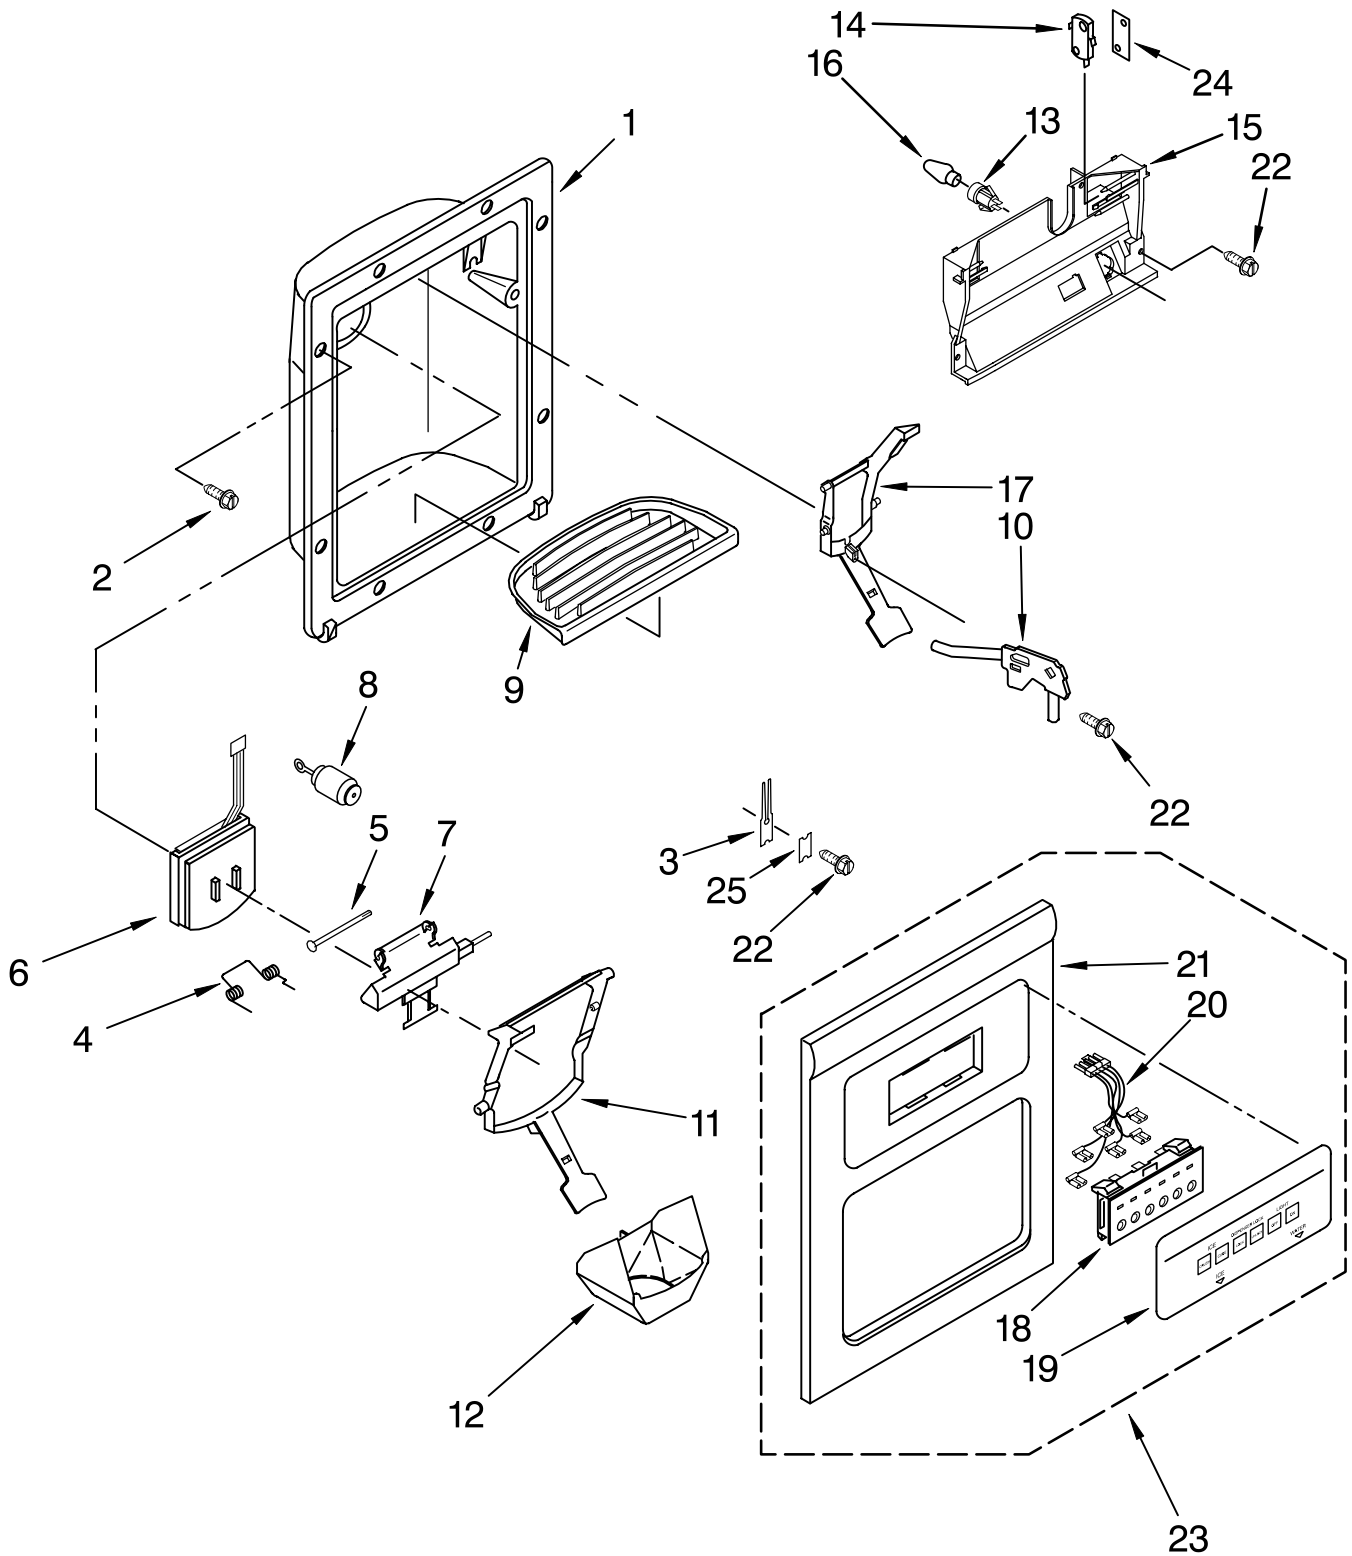

DISPENSER FRONT PARTS

For Models: KSBS25FJWH01, KSBS25FJBT01, KSBS25FJBL01
(White) (Biscuit) (Black)

FOR ORDERING INFORMATION REFER TO PARTS PRICE LIST

DISPENSER FRONT PARTS

For Models: **KSBS25FJWH01**, **KSBS25FJBT01**, **KSBS25FJBL01**
(White) (Biscuit) (Black)

Illus. No.	Part No.	DESCRIPTION	Illus. No.	Part No.	DESCRIPTION	Illus. No.	Part No.	DESCRIPTION
1		Housing, Dispenser (Not Serviced)	11		Lever, Ice Dispenser	19		Overlay, Front Cover
2	489101	Screw		2180259	White (White Shadow Pad)		2186718W	White
3	2194719	Retainer, Levers					2186718T	Biscuit
4	2180209	Spring, Torsion		2186850	Biscuit (Almond Shadow Pad)		2186718B	Black
5	2196195	Pin				20	2196199	Wire Assembly
6	2180352	Door, Ice		2180261	Black (Storm Grey Pad)	21		Front Cover, Housing (Not Available, Order #23)
7	2206423	Door Mechanism Assembly	12	2180224	Guide, Ice			
8	2205686	Mechanism Delay	13	2180200	Lamp Holder	22	489000	Screw
9		Grille, Overflow	14	2162361	Switch (2)	23		Front Cover Assembly (Includes Items 18, 19, 20 & 21)
	2180323	White	15	2183771	Bracket, Control			
	2186860	Biscuit	16	3406124	Bulb, Light			
	2180325	Black	17		Lever, Water Dispenser		2209557W	White
10	2209718	Water Fitting Assembly (Includes Water Tube)		2180268	White (White Shadow Pad)		2209557T	Biscuit
				2186852	Biscuit (Almond Shadow Pad)		2209557B	Black
				2180270	Black (Storm Grey Pad)	24	625834	Spacer, Switch (2)
			18	2180236	Switch Assembly (Also Order #19)	25	2195051	Strain Relief

FOR ORDERING INFORMATION REFER TO PARTS PRICE LIST