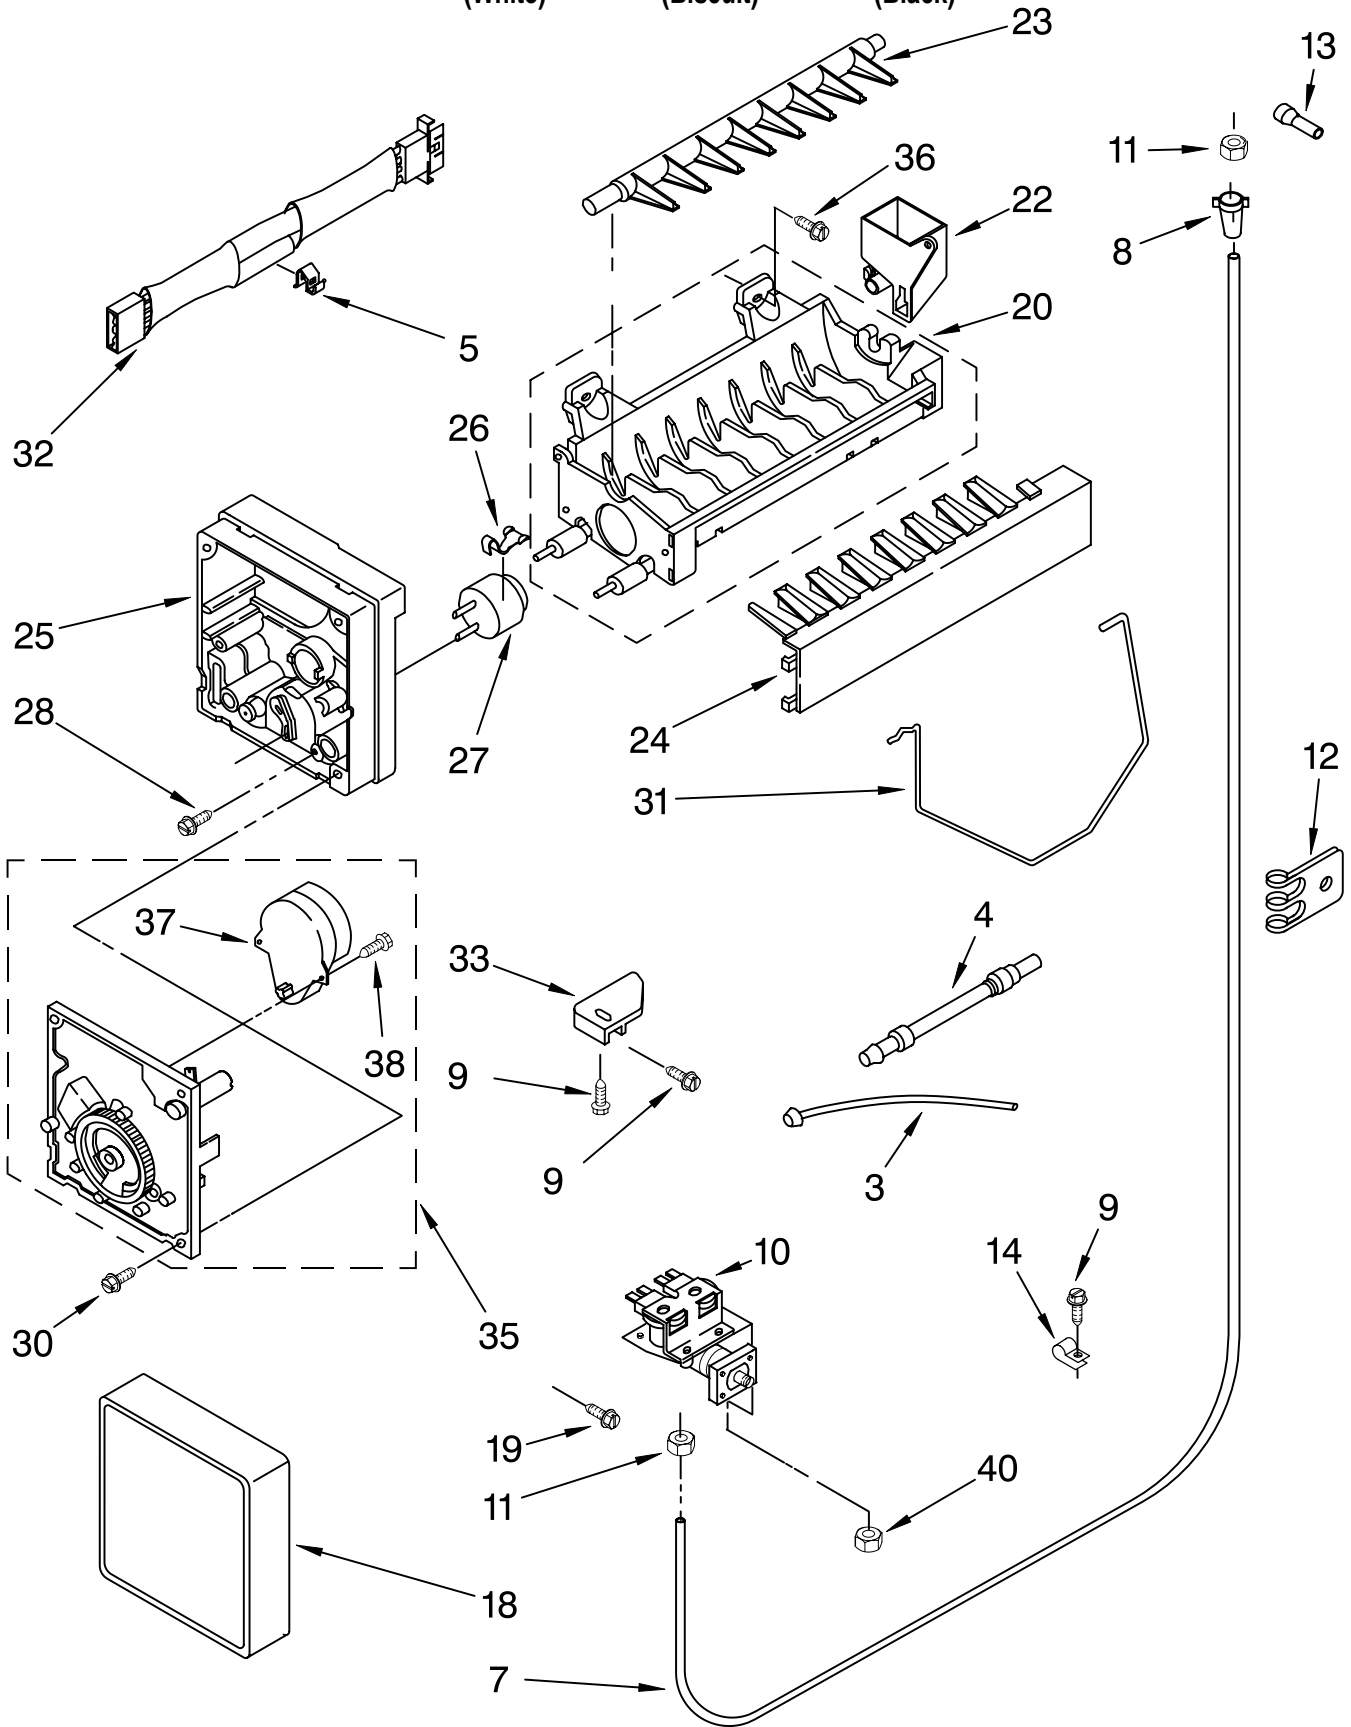

ICEMAKER PARTS

For Models: KSBS25FJWH01, KSBS25FJBT01, KSBS25FJBL01
(White) (Biscuit) (Black)

FOR ORDERING INFORMATION REFER TO PARTS PRICE LIST

ICEMAKER PARTS

For Models: KSBS25FJWH01, KSBS25FJBT01, KSBS25FJBL01
(White) (Biscuit) (Black)

Illus. No.	Part No.	DESCRIPTION
3	2203127	Tube, Filter Outlet
4	2203198	Tube, Filter Inlet
5	628379	Clip, Fuse
7	2181940	Tube, Water
8	2181939	Insert, Tube
9	489478	Screw
10	2199838	Valve, Solenoid
11	627018	Nut, Compression
12	2208136	Clip, Water Tube
13	2203024	Tube, Water Inlet
14	488878	Tube Clamp
18	2174155	Cover
19	488649	Screw
20	628228	Mold & Heater Assembly (Also Order 542638
22	628356	Cup, Water Fill
23	2194711	Ejector
24	2182124	Ice Striper
25	2194712	Support
26	627796	Retainer, Thermostat
27	628397	Thermostat (Also Order 542369 Cement Alumilastic)
28	489322	Screw
30	489276	Screw
31	2171593	Shut Off Arm
32	628256	Harness, Wiring
33	628320	Bracket
35	628399	Module Assembly (Includes Items 37 and 38)
36	488208	Screw
37	628398	Motor
38	489136	Screw
40	1129179	Nut, Compression
100	4317943	Complete Icemaker Assembly