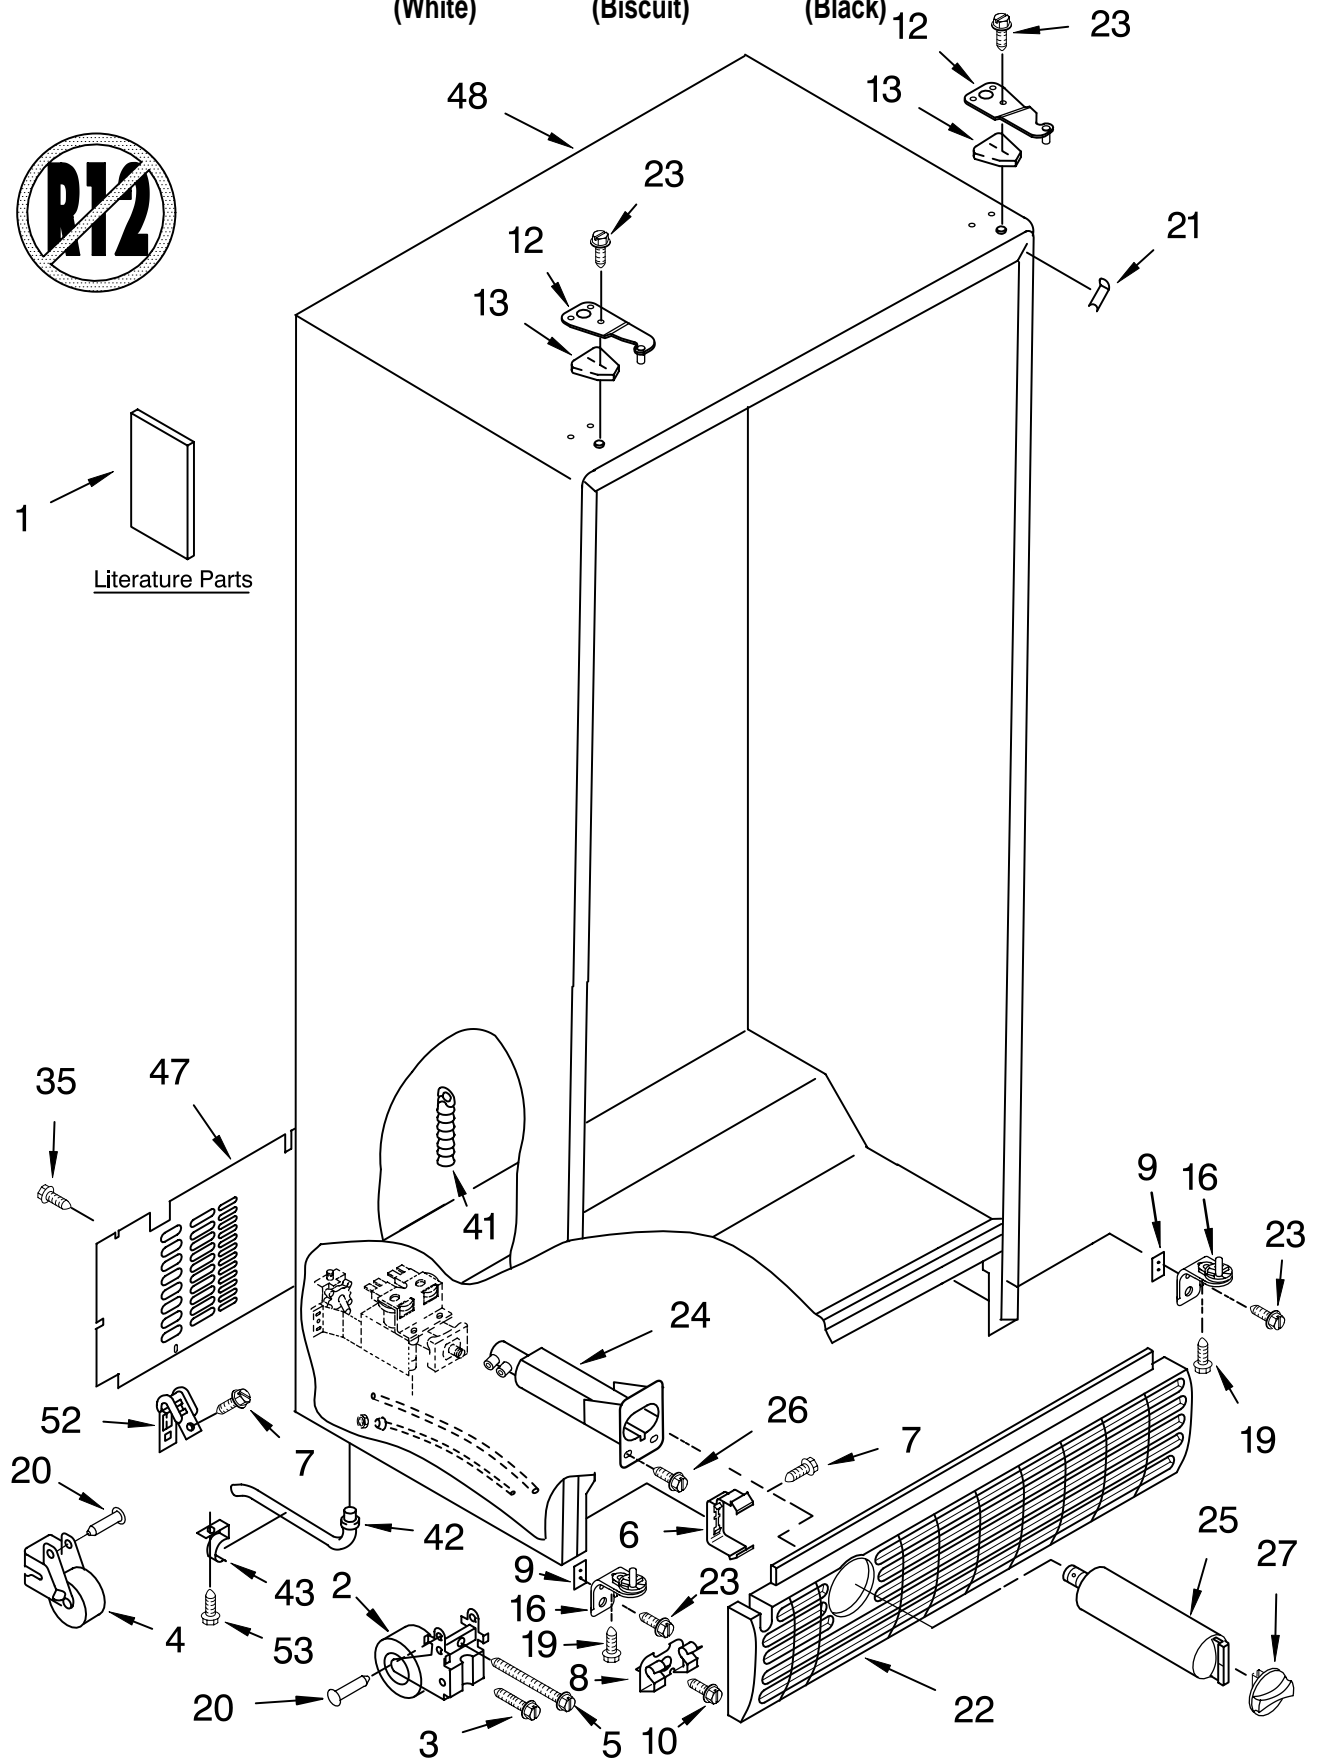

For Models: KSBS25FJWH01, KSBS25FJBT01, KSBS25FJBL01
(White) (Biscuit) (Black)

FOR ORDERING INFORMATION REFER TO PARTS PRICE LIST

CABINET PARTS

For Models: KSBS25FJWH01, KSBS25FJBT01, KSBS25FJBL01
(White) (Biscuit) (Black)

Illus. No.	Part No.	DESCRIPTION	Illus. No.	Part No.	DESCRIPTION	Illus. No.	Part No.	DESCRIPTION
LITERATURE PARTS			12		Hinge Top	24	2199840	Housing, Water Filter
1	LIT2210719	Use & Care Guide		2203124W	Right, White	25	2203220	Water Filter
	LIT2199974	Service & Wiring Sheet		2203124T	Right, Biscuit	26	489478	Screw
	LIT2211871	Energy Label		2203124B	Right, Black	27		Cap, Water Filter
	LIT628370	Modular Icemaker Service Sheet		2199935W	Left, White		2186494W	White
				2199935T	Left, Biscuit		2186494T	Biscuit
				2199935B	Left, Black		2186494B	Black
2	2203007	Front Roller (2)	13	2196048	Shim, Hinge Top	35	489464	Screw
3	3400512	Bolt	16	2208137	Hinge & Cam Assy	41	940139	Drain Fitting
4	2203008	Roller (Rear) (2)	19	3400110	Screw	42	2199954	Extension Tube
5	3400511	Bolt	20	981126	Pin	43	1108439	Clip, Drain Tube
6	2189356	Clip, Grille	21		Filler, Wrapper	47	2199963	Cover, Unit
7	489478	Screw		2203067W	White	48		Cabinet (Not A Serviceable Part)
8	2209529	Clip		2203067T	Biscuit	52	549193	Clamp, Service Cord
9	2156056	Shim		2203067B	Black	53	489084	Screw
10	3400515	Screw	22		Grille			
				2199904W	White			
				2199904T	Biscuit			
				2199904B	Black			
			23	489497	Screw			

FOR ORDERING INFORMATION REFER TO PARTS PRICE LIST