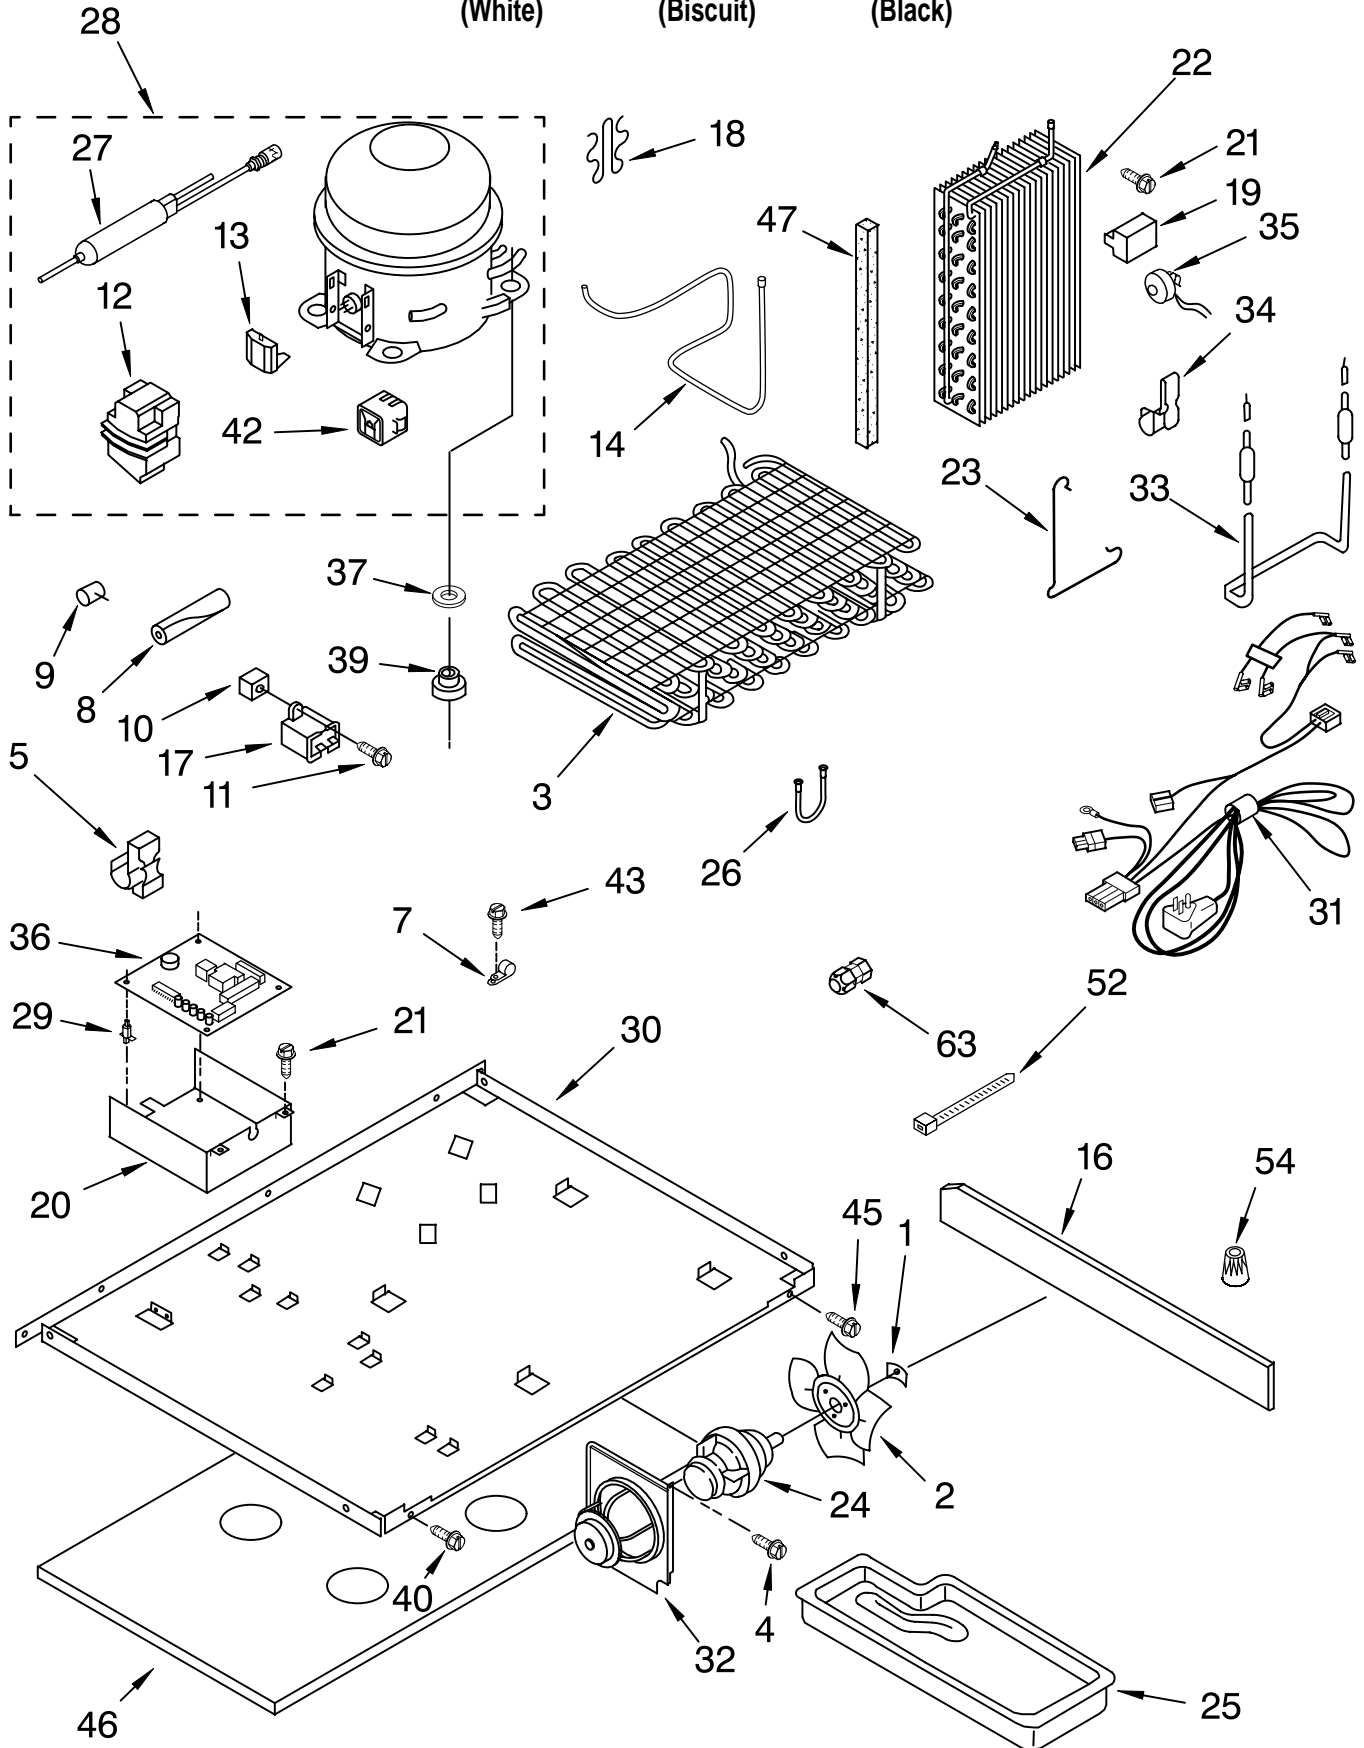

UNIT PARTS

For Models: KSBS25FJWH01, KSBS25FJBT01, KSBS25FJBL01
(White) (Biscuit) (Black)

FOR ORDERING INFORMATION REFER TO PARTS PRICE LIST

UNIT PARTS

For Models: **KSBS25FJWH01**, **KSBS25FJBT01**, **KSBS25FJBL01**
(White) (Biscuit) (Black)

Illus. No.	Part No.	DESCRIPTION
1	486692	Speed Nut
2	2190685	Fan, Blade
3	2208155B	Condenser Assembly
4	489494	Screw
5	2155658	Clip, Wire
7	2185788	Clamp, Tube
8	2161302	Sleeve
9	2158826	Dampener
10	509812	Screw Grommet
11	488687	Screw
12	4387731	Cover (Service)
13	4387871	Overload (Service, Includes Relay)
14	2199804	Tube Suction
16	2203020	Extension, Air Baffle
17	4387764	Capacitor, (Service Only)
18	2163787	Clip, Compressor Mounting (4)
19	2208183	Block, Evaporator
20	2199929	Housing, Control Board
21	489478	Screw
22	2209611	Evaporator
23	2161324	Clamp
24	2199155	Fan, Motor
25	1105523	Tray, Evaporator
26	2199806	Tube, Heat Loop

Illus. No.	Part No.	DESCRIPTION
27	2199167	Drier
28	2208176	Compressor (Includes Items 12, 13, 17, 27 & 38) (Also Order 876765 Tube Kit)
29	2203075	Spacer
30	2199740	Unit Mounting Plate
31	2211339	Unit, Harness
32	2208157	Fan, Motor Bracket
33	2188175	Heater, Defrost
34	2161330	Clip
35	2196155	Bi-Metal, Defrost
36	2203076	Circuit Board, Dual Temp.
37	680975	Washer
39	2163786	Grommet (4)
40	3400515	Screw
42	2188510	Start-Device, Combination (Start Relay and Overload) for Production Compressor Only
43	489491	Screw
45	3400514	Screw
46	2203199	Insulation, Mounting Plate
47	2203160	Side Support

Illus. No.	Part No.	DESCRIPTION
52	2205813	Strap
54	227991	Wire Connector
63	2196152	Union

Following Parts Not Illustrated and Optional Parts Not Included

978025	Valve, Access (1/4")
978026	Valve, Access (5/16")
978027	Valve, Access (3/8")
978028	Valve, Access (1/2")
978029	Valve, Access (5/8")
978030	Valve, Access (3/4")
876764	Valve, Access (3/16")

REFRIGERANT CHARGE

6.25 oz.
(R-134A)

FOR ORDERING INFORMATION REFER TO PARTS PRICE LIST