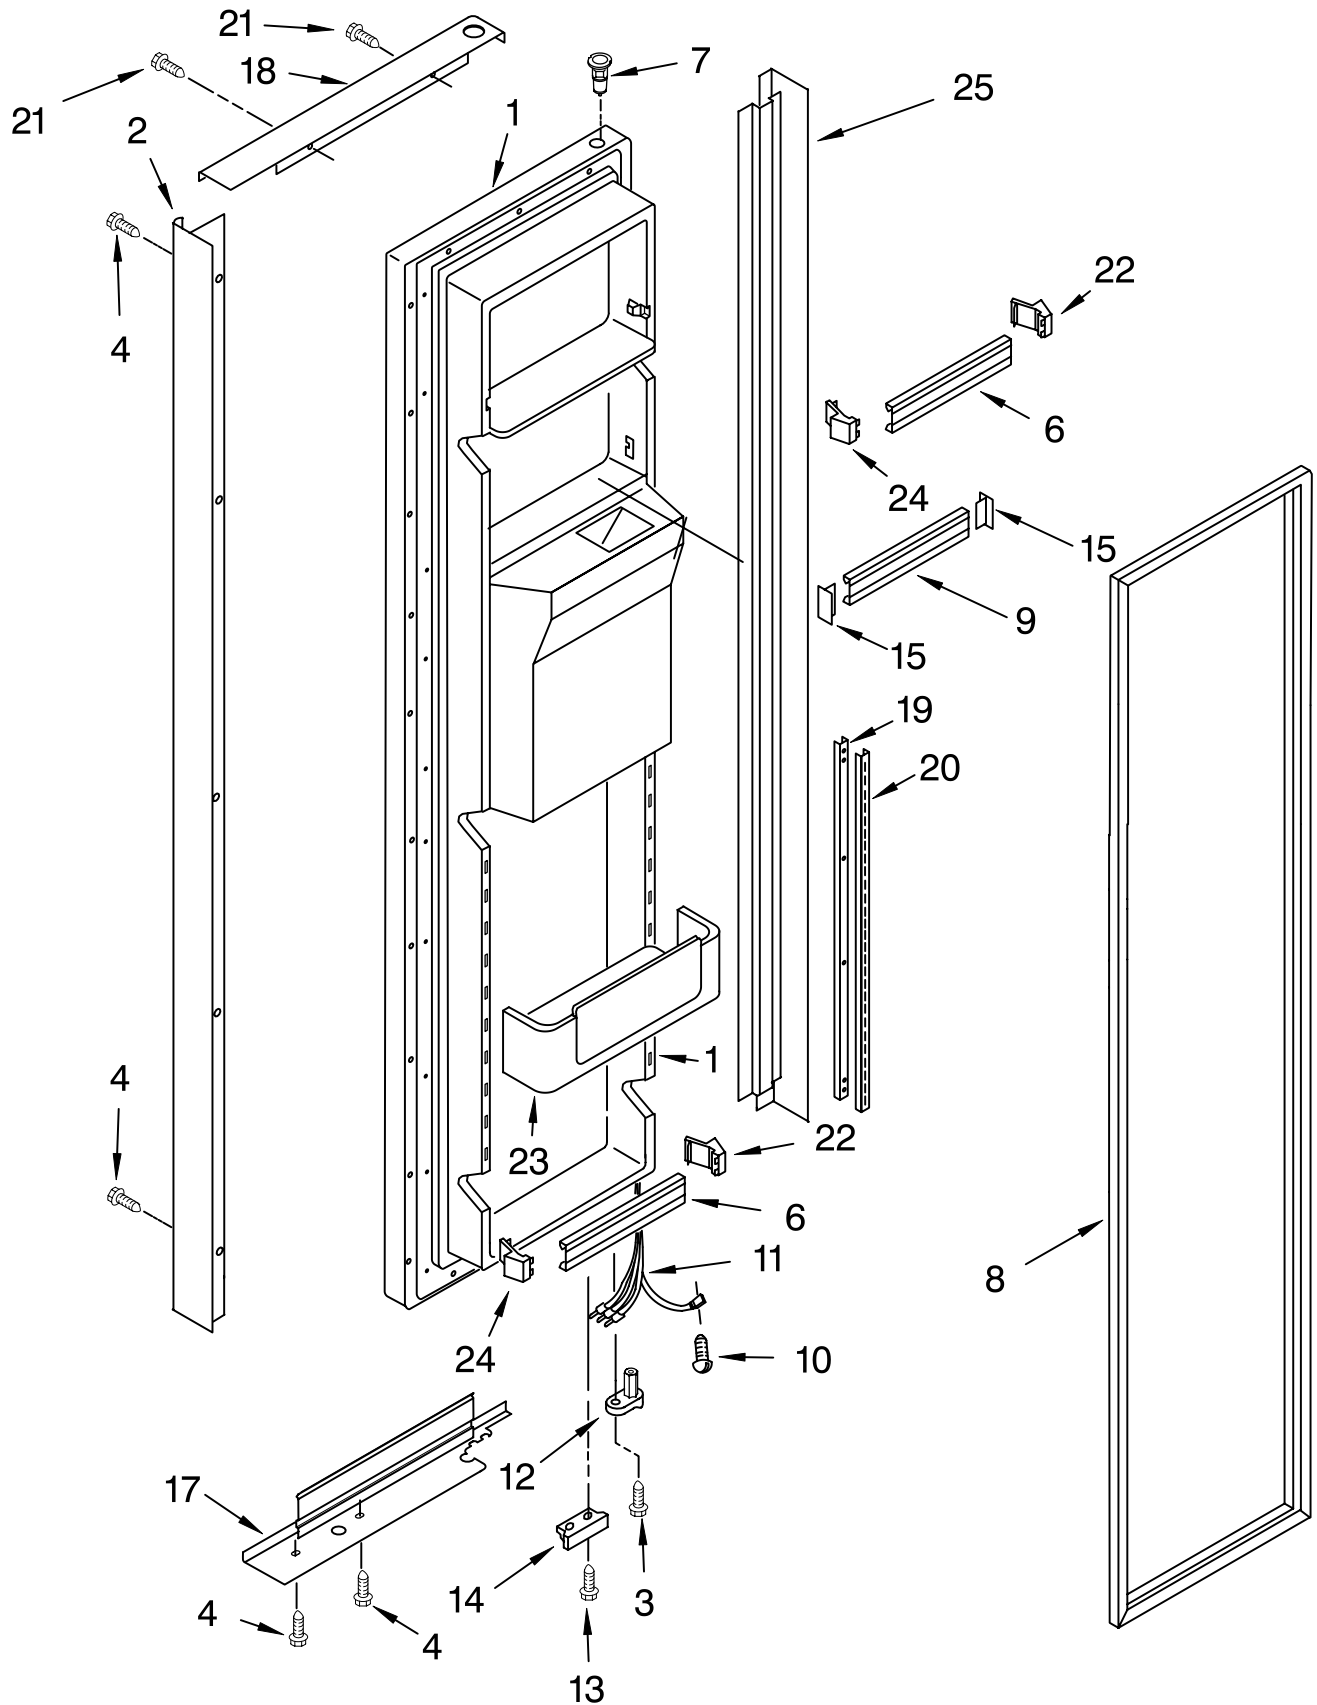

FREEZER DOOR PARTS

For Models: KSBS25FJWH01, KSBS25FJBT01, KSBS25FJBL01
(White) (Biscuit) (Black)

FOR ORDERING INFORMATION REFER TO PARTS PRICE LIST

FREEZER DOOR PARTS

For Models: KSBS25FJWH01, KSBS25FJBT01, KSBS25FJBL01

(White)   (Biscuit)   (Black)

Illus. No.	Part No.	DESCRIPTION
1		Freezer Door (Includes Item #8 And Dispenser Front Parts)
	2209551W	White
	2209551T	Biscuit
	2209551B	Black
2		Handle, Center
	2208121W	White
	2208121T	Biscuit
	2208121B	Black
3	3400012	Screw
4	3196537	Screw
6	2199990	Trim, Door Shelf
7	2182181	Thimble-Top
8		Door Gasket, Magnetic
	2209512	Mist Beige
	2209514	Black
9	2199991	Trim, Door Shelf
10	488500	Screw
11	2203170	Wiring Harness
12	2182179	Door Closer, Upper Cam
13	489420	Screw
14		Bracket, Door Stop
	2195950	Chrome
15	2156006	Plug, Trim
17		Extension, Bottom
	2208110W	White
	2208110T	Biscuit
	2208110B	Black
18		Extension, Top
	2208128W	White
	2208128T	Biscuit
	2208128B	Black
19	2208146	Retainer, Shelf Ladder (2)
20	2203012	Ladder, Shelf (2)
21	3196180	Screw
22	2195916	Endcap
23	2199992	Bin, Door (2)
24	2195917	Endcap
25		Trim, Door (Hinge Side)
	2208126W	White
	2208126T	Biscuit
	2208126B	Black

FOR ORDERING INFORMATION REFER TO PARTS PRICE LIST