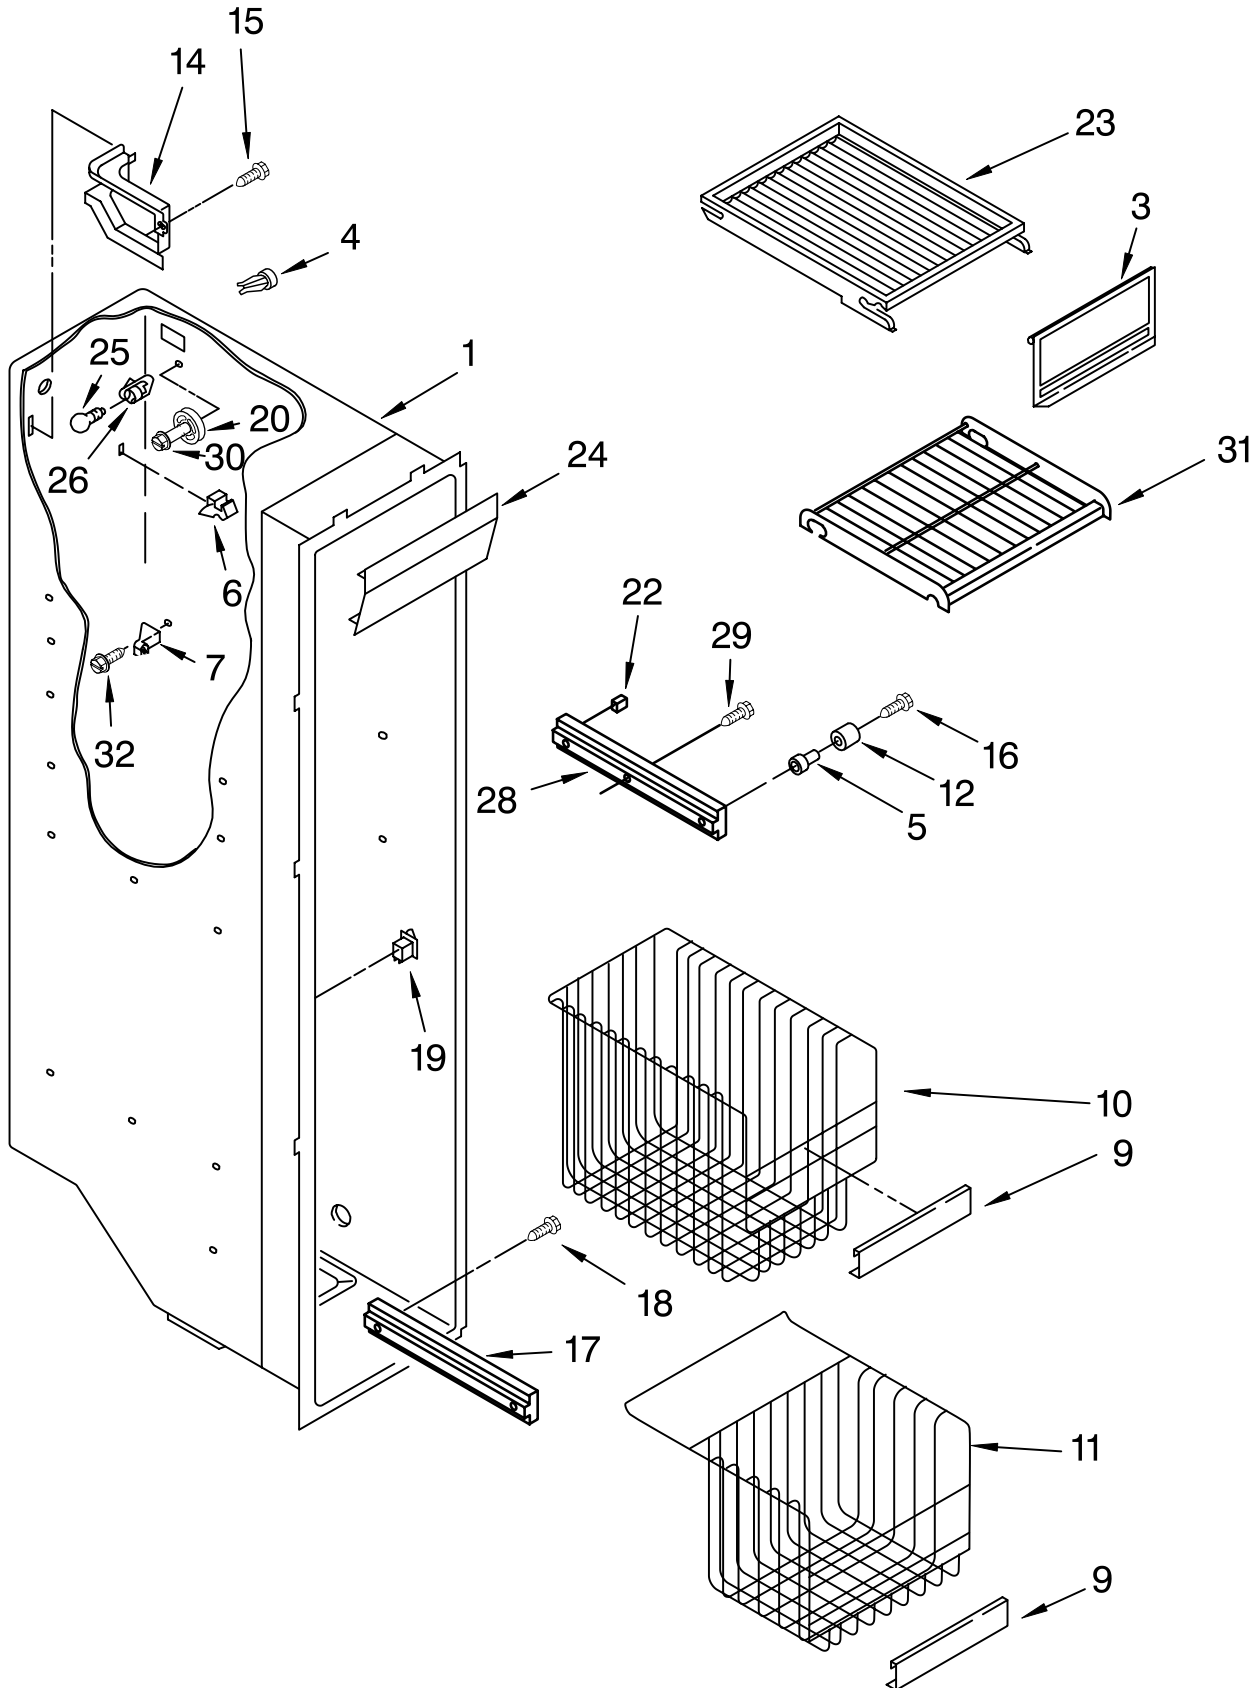

FREEZER LINER PARTS

For Models: KSBS25FJWH01, KSBS25FJBT01, KSBS25FJBL01
(White) (Biscuit) (Black)

FOR ORDERING INFORMATION REFER TO PARTS PRICE LIST

FREEZER LINER PARTS

For Models: **KSBS25FJWH01**, **KSBS25FJBT01**, **KSBS25FJBL01**
(White) (Biscuit) (Black)

Illus. No.	Part No.	DESCRIPTION
1		Liner (Not A Serviceable Part)
3	2199860	Door, Ice Compartment
4	2172803	Grommet
5	2174478	Eyelet, Roller
6	842534	Clip, Air Duct (2)
7	2196206	Support, Stud (4)
9	2199867	Trim, Basket
10	2199863	Basket (2)
11	2199892	Basket, Shallow
12	2188212	Roller
14	2203111	Wiring Cover
15	489464	Screw
16	2003478	Screw
17		Slide, Basket
	2208198	Right Side (2)
	2208197	Left Side (2)
18	489355	Screw
19	1115373	Switch, Rocker Arm
20	2196483	Stud Assembly (12)
22	1113169	Stop, Roller
23	2209533	Shelf, Top Compartment
24	2199965	Light Lens
25	527949	Light Bulb
26	2162085	Light Socket
28		Slide, Container
	2002721	Left Side
	2002720	Right Side
29	2003478	Screw
30	8281158	Screw(12)
31	2199861	Shelf
32	3400893	Screw (4)

FOR ORDERING INFORMATION REFER TO PARTS PRICE LIST