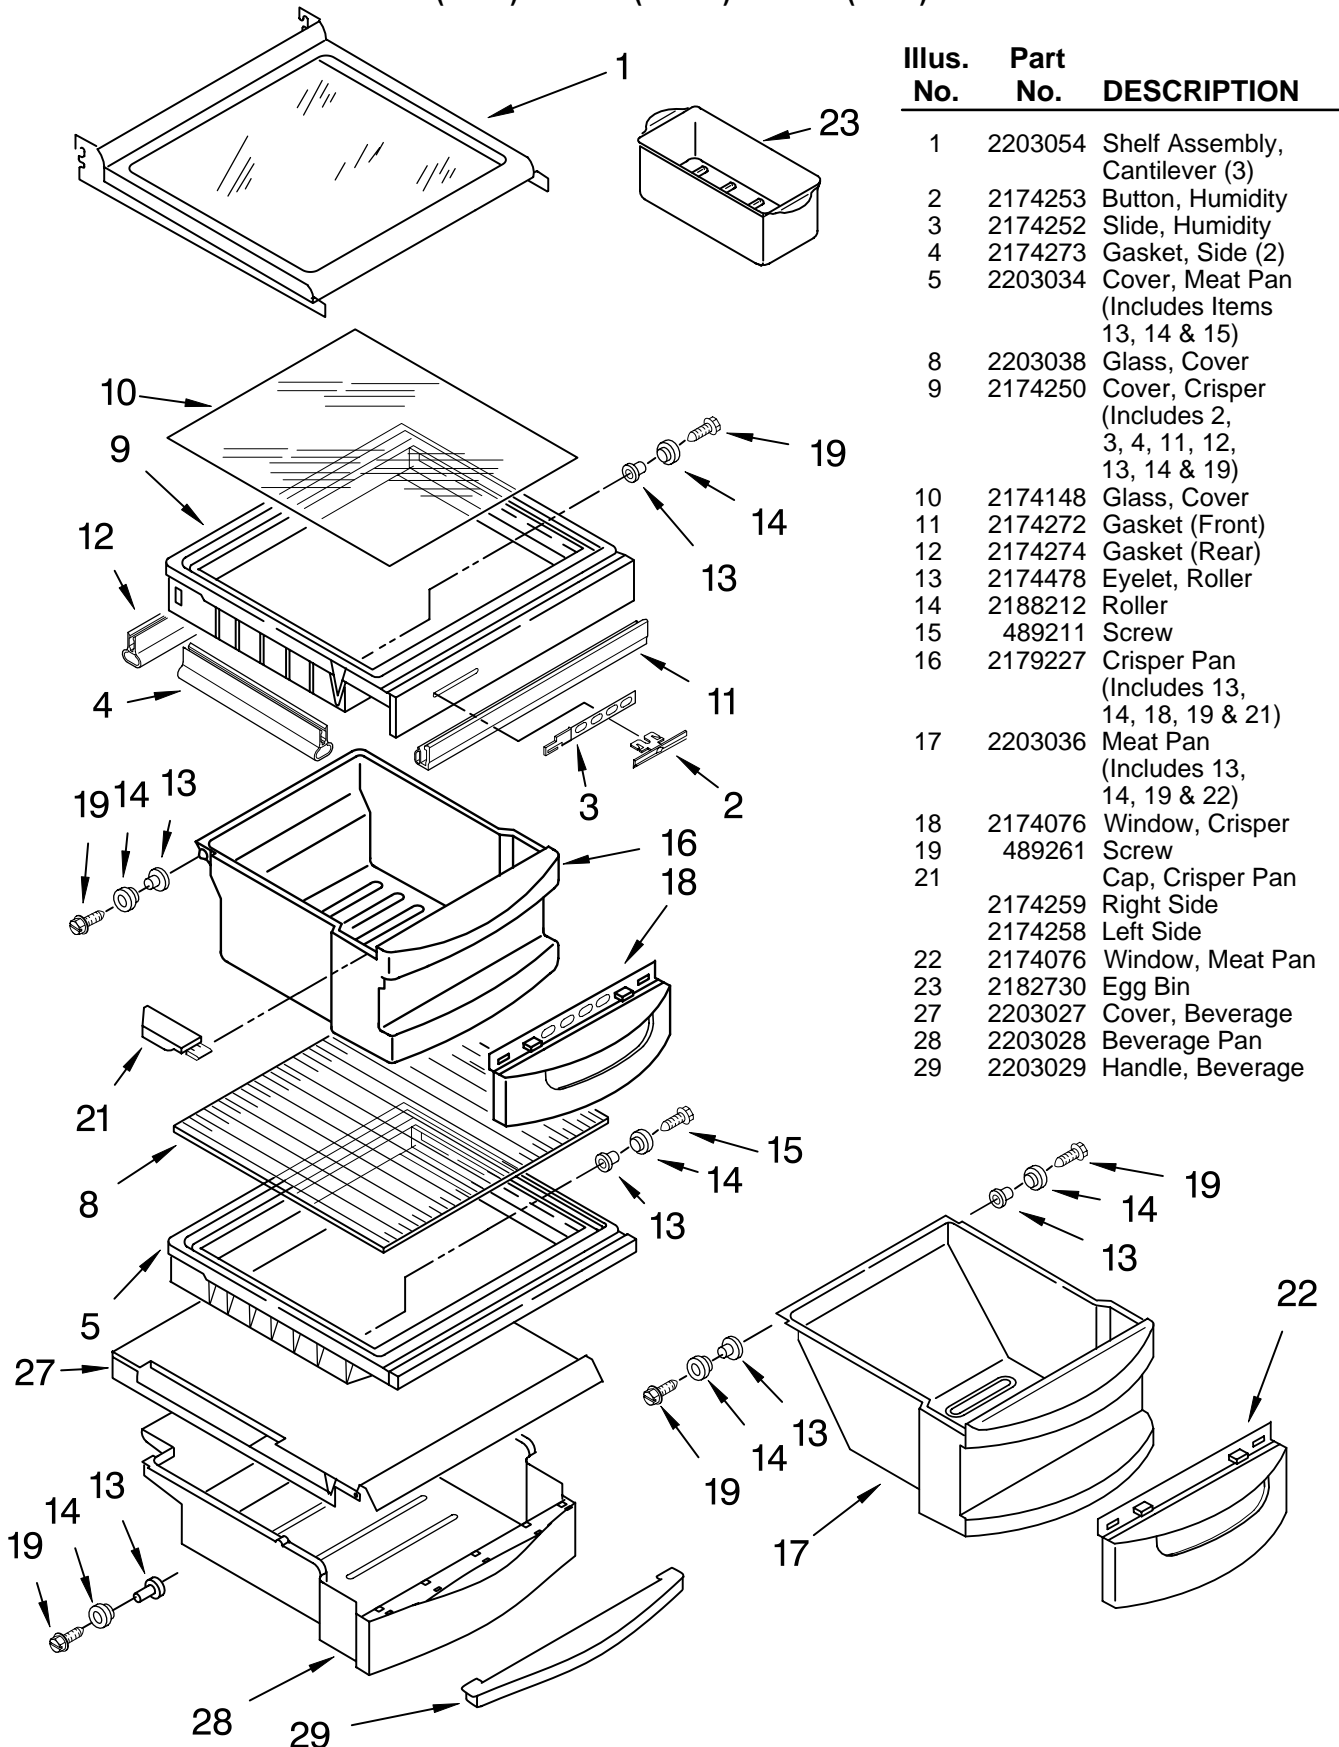

FOR ORDERING INFORMATION REFER TO PARTS PRICE LIST

REFRIGERATOR LINER PARTS

For Models: KSB25FJWH01, KSB25FJBT01, KSB25FJBL01
(White) (Biscuit) (Black)

Illus. No.	Part No.	DESCRIPTION
1		Liner (Not A Serviceable Part)
5	2171846	Release Valve
6	2196485	Stud Assembly (3)
7	8281158	Screw (9)
8	2196483	Stud Assembly (9)
9	2181796	Ladder, Shelf
10	489478	Screw
11	489478	Screw
16	2179404	Rack, Wine & Egg
24	2209755	Air Diffuser Assembly
29	2162085	Socket
31	2196171	Reservoir
33	527949	Light Bulb
34	2203266	Light Lens
35	2205813	Strap
37	489478	Screw

FOR ORDERING INFORMATION REFER TO PARTS PRICE LIST

REFRIGERATOR SHELF PARTS

For Models: KSBS25FJWH01, KSBS25FJBT01, KSBS25FJBL01
(White) (Biscuit) (Black)

Illus. No.	Part No.	DESCRIPTION
1	2203054	Shelf Assembly, Cantilever (3)
2	2174253	Button, Humidity
3	2174252	Slide, Humidity
4	2174273	Gasket, Side (2)
5	2203034	Cover, Meat Pan (Includes Items 13, 14 & 15)
8	2203038	Glass, Cover
9	2174250	Cover, Crisper (Includes 2, 3, 4, 11, 12, 13, 14 & 19)
10	2174148	Glass, Cover
11	2174272	Gasket (Front)
12	2174274	Gasket (Rear)
13	2174478	Eyelet, Roller
14	2188212	Roller
15	489211	Screw
16	2179227	Crisper Pan (Includes 13, 14, 18, 19 & 21)
17	2203036	Meat Pan (Includes 13, 14, 19 & 22)
18	2174076	Window, Crisper
19	489261	Screw
21	2174259	Cap, Crisper Pan Right Side
	2174258	Left Side
22	2174076	Window, Meat Pan
23	2182730	Egg Bin
27	2203027	Cover, Beverage
28	2203028	Beverage Pan
29	2203029	Handle, Beverage