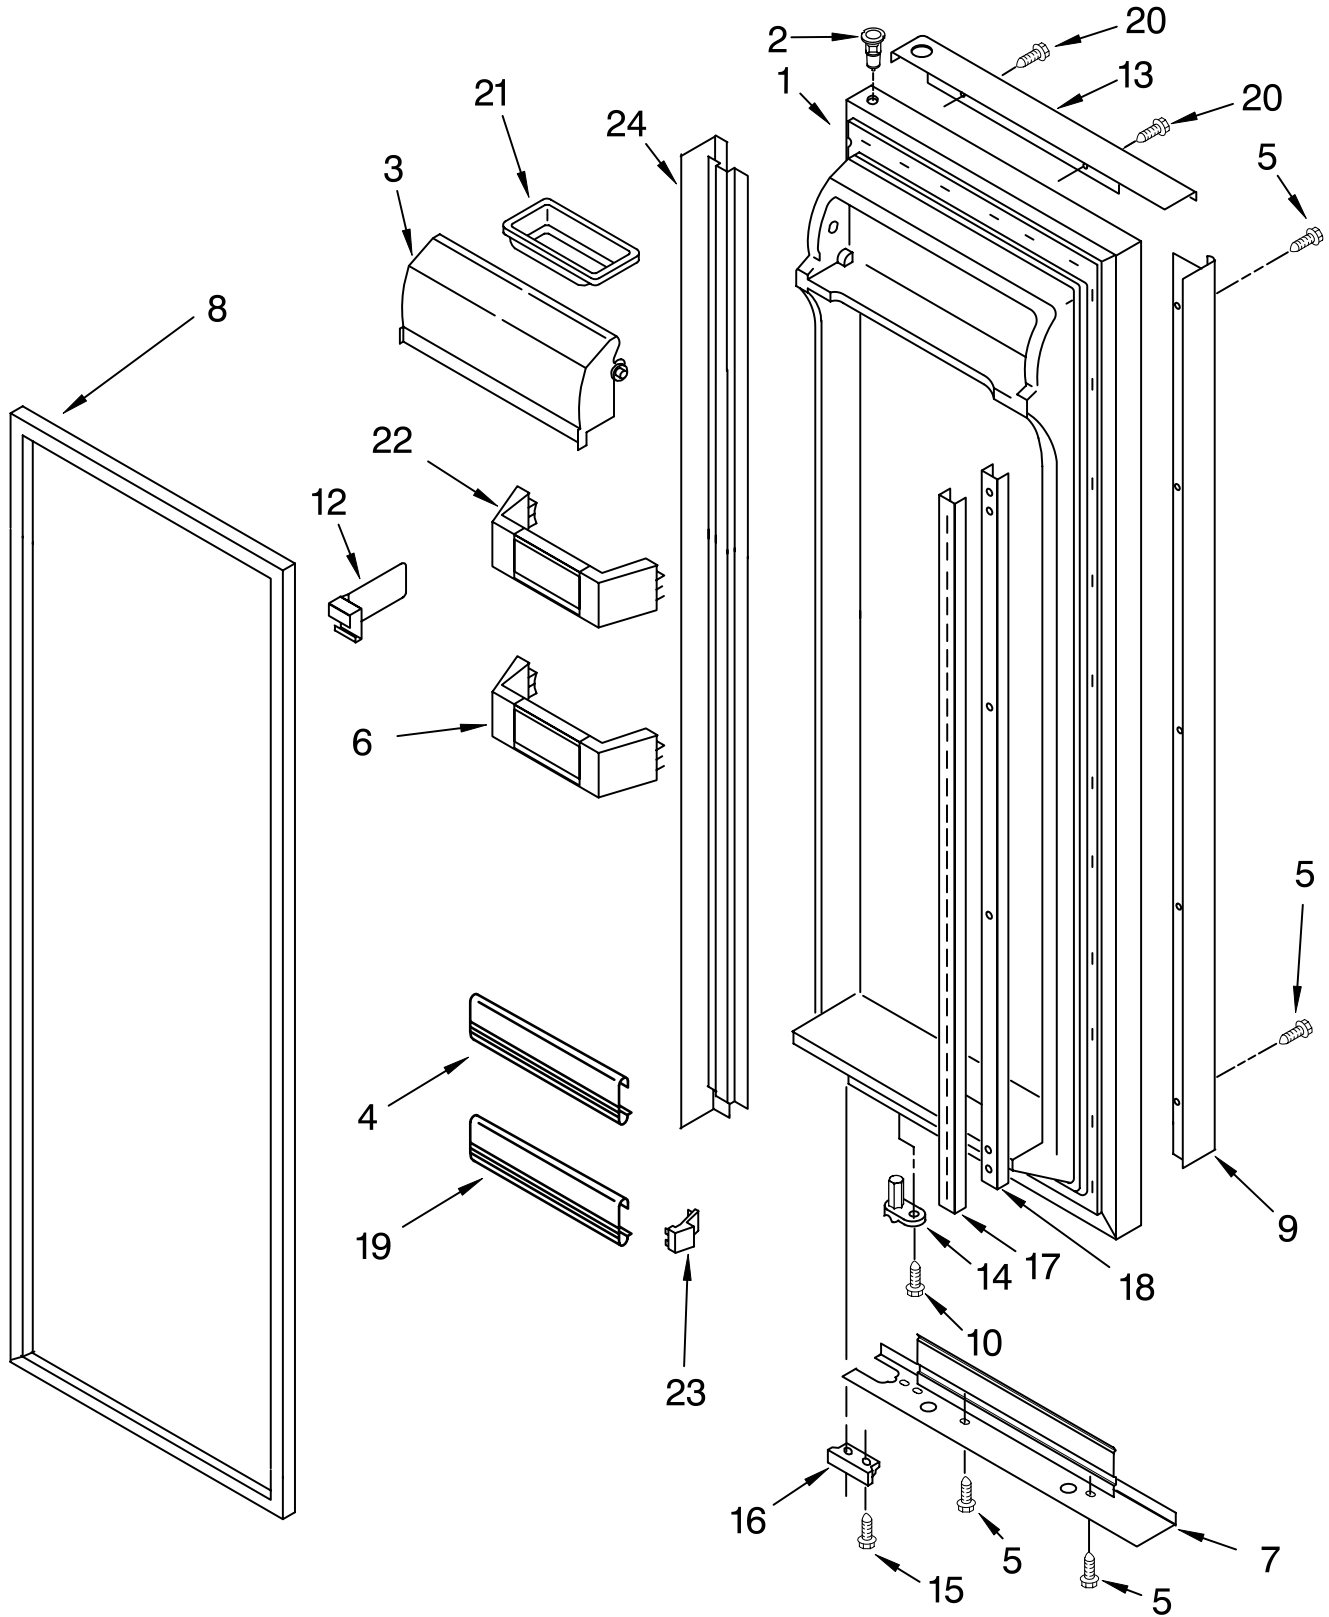

REFRIGERATOR DOOR PARTS

For Models: KSBS25FJWH01, KSBS25FJBT01, KSBS25FJBL01
(White) (Biscuit) (Black)

FOR ORDERING INFORMATION REFER TO PARTS PRICE LIST

REFRIGERATOR DOOR PARTS

For Models: KSBS25FJWH01, KSBS25FJBT01, KSBS25FJBL01
(White) (Biscuit) (Black)

Illus. No.	Part No.	DESCRIPTION
1		Refrigerator Door (Includes Item #8)
	2199766W	White
	2199766T	Biscuit
	2199766B	Black
2	2182181	Thimble-Top
3	2182399	Door, Compartment
4	2182190	Trim, Door Shelf
5	3196537	Screw
6	2199986	Bin, Door
7		Extension, Bottom
	2208114W	White
	2208114T	Biscuit
	2208114B	Black
8		Door Gasket, Magnetic
	2209513	Mist Beige
	2209515	Black
9		Handle, Center
	2208124W	White
	2208124T	Biscuit
	2208124B	Black
10	3400012	Screw
12	2195497	Divider, Bin
13		Extension, Top
	2208129W	White
	2208129T	Biscuit
	2208129B	Black
14	2182179	Door Closer, Upper Cam
15	489420	Screw
16		Bracket, Door Stop
	2195950	Chrome
17	1113948	Retainer, Shelf Ladder (2)
18	1113949	Ladder, Shelf (2)
19	2203087	Trim, Door Shelf
20	3196180	Screw
21	2165792	Butter Dish
22	2199983	Bin, Door (3)
23	2195916	Endcap (2)
24		Trim, Door (Hinge Side)
	2208127W	White
	2208127T	Biscuit
	2208127B	Black

FOR ORDERING INFORMATION REFER TO PARTS PRICE LIST