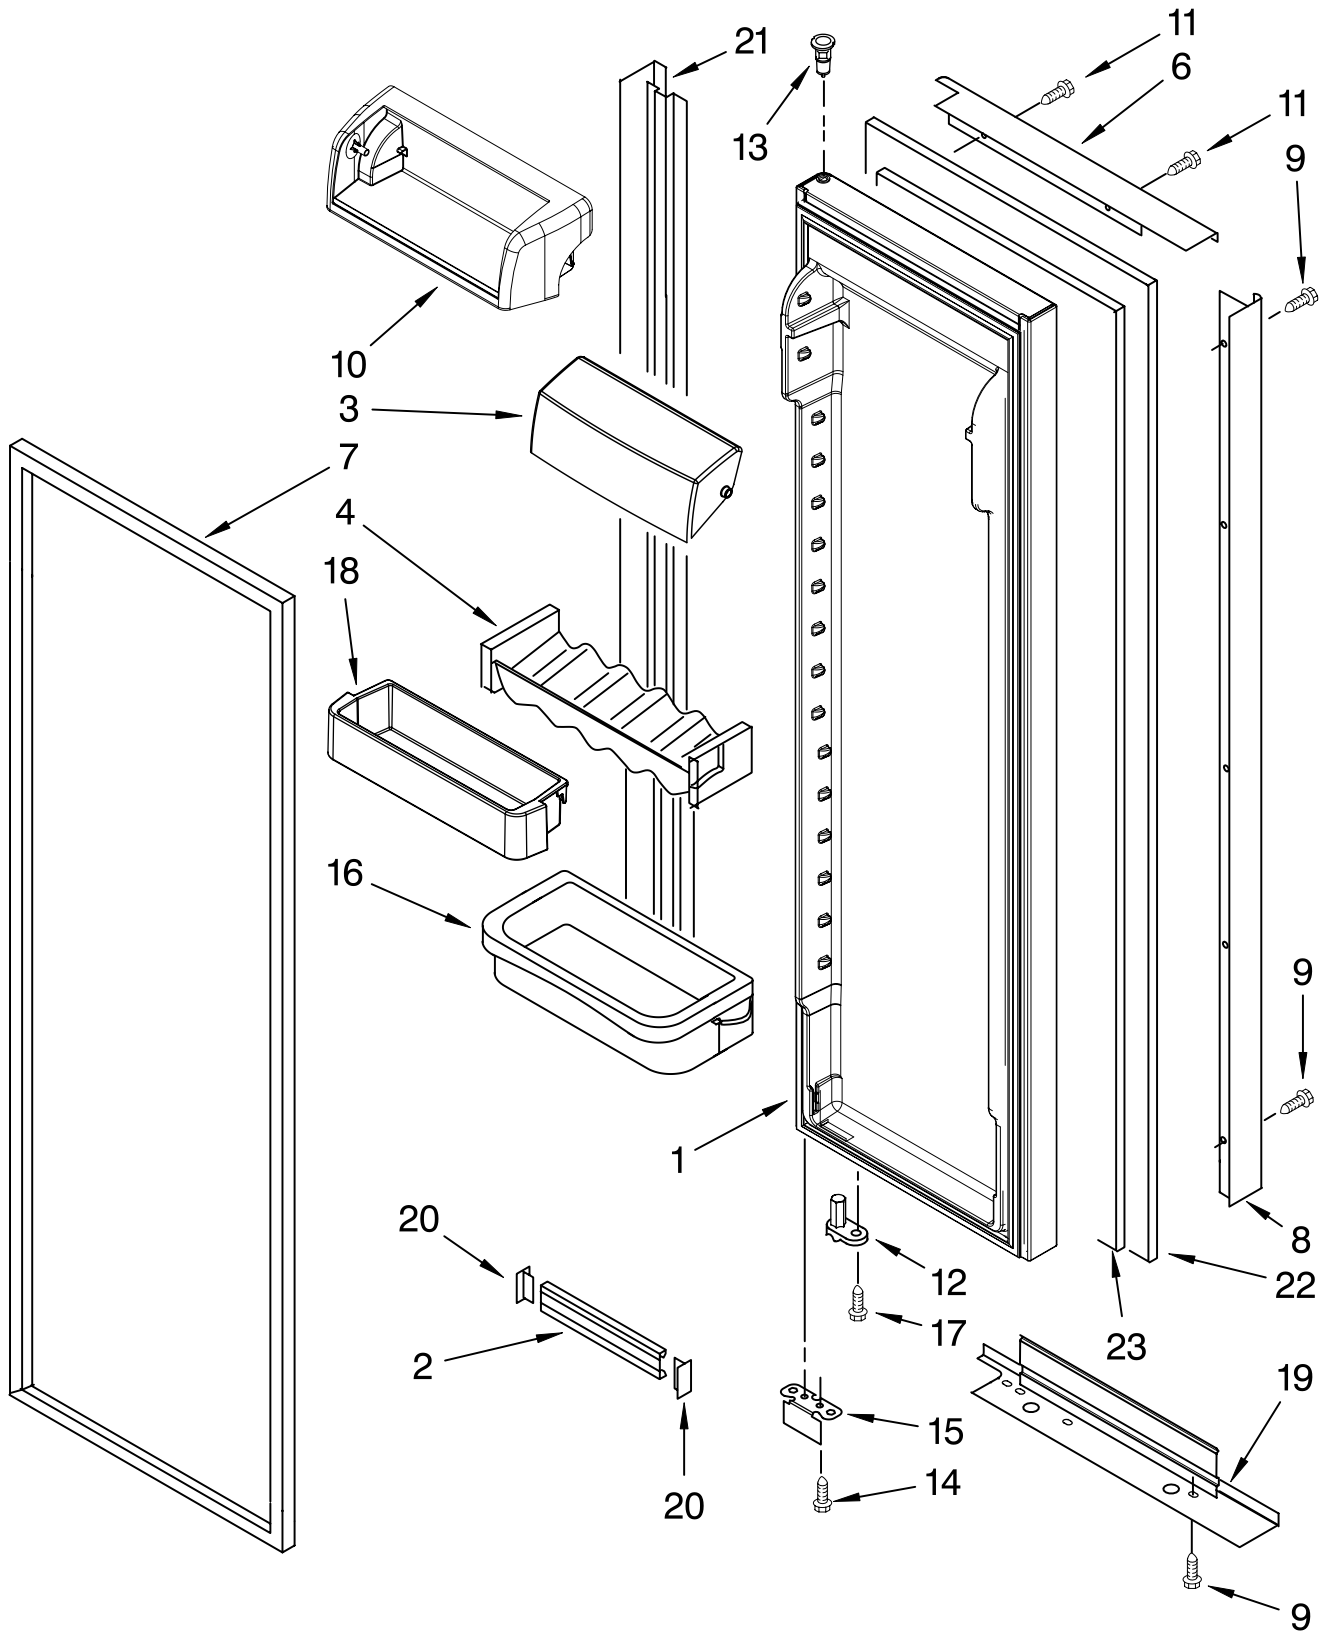

REFRIGERATOR DOOR PARTS

For Model: KSBP25INSS03
(Stainless Steel)

FOR ORDERING INFORMATION REFER TO PARTS PRICE LIST

REFRIGERATOR DOOR PARTS

For Model: KSBP25INSS03
(Stainless Steel)

Illus. No.	Part No.	DESCRIPTION
1		Refrigerator Door (Includes #7)
	2307195B	Black
2	2203087K	Trim, Shelf
3	2255421	Dairy Door
4	2223883	Caddy, Can
6		Trim, Door Top
	2224096S	Stainless Steel
7		Door Gasket, Magnetic
	2223909	Black
8		Handle
	2223821S	Stainless Steel
9	3196537	Screw
10	2223879	Dairy Compartment
11	3196180	Screw
12	2307048	Door Closer, Upper Cam
13	2308091	Thimble, Top
14	489420	Screw
15		Bracket, Door Stop
	2306940B	Black
16	2223860	Door Bin (3)
17	3400012	Screw
18	2224173	Door Bin, Shallow
19		Trim, Door Bottom
	2223823S	Stainless Steel
20	2156006K	Plug, Trim
21		Trim, Hinge Side
	2223824S	Stainless Steel
22		Panel, Door
	2224148S	Stainless Steel
23	2224164	Board, Filler

FOR ORDERING INFORMATION REFER TO PARTS PRICE LIST