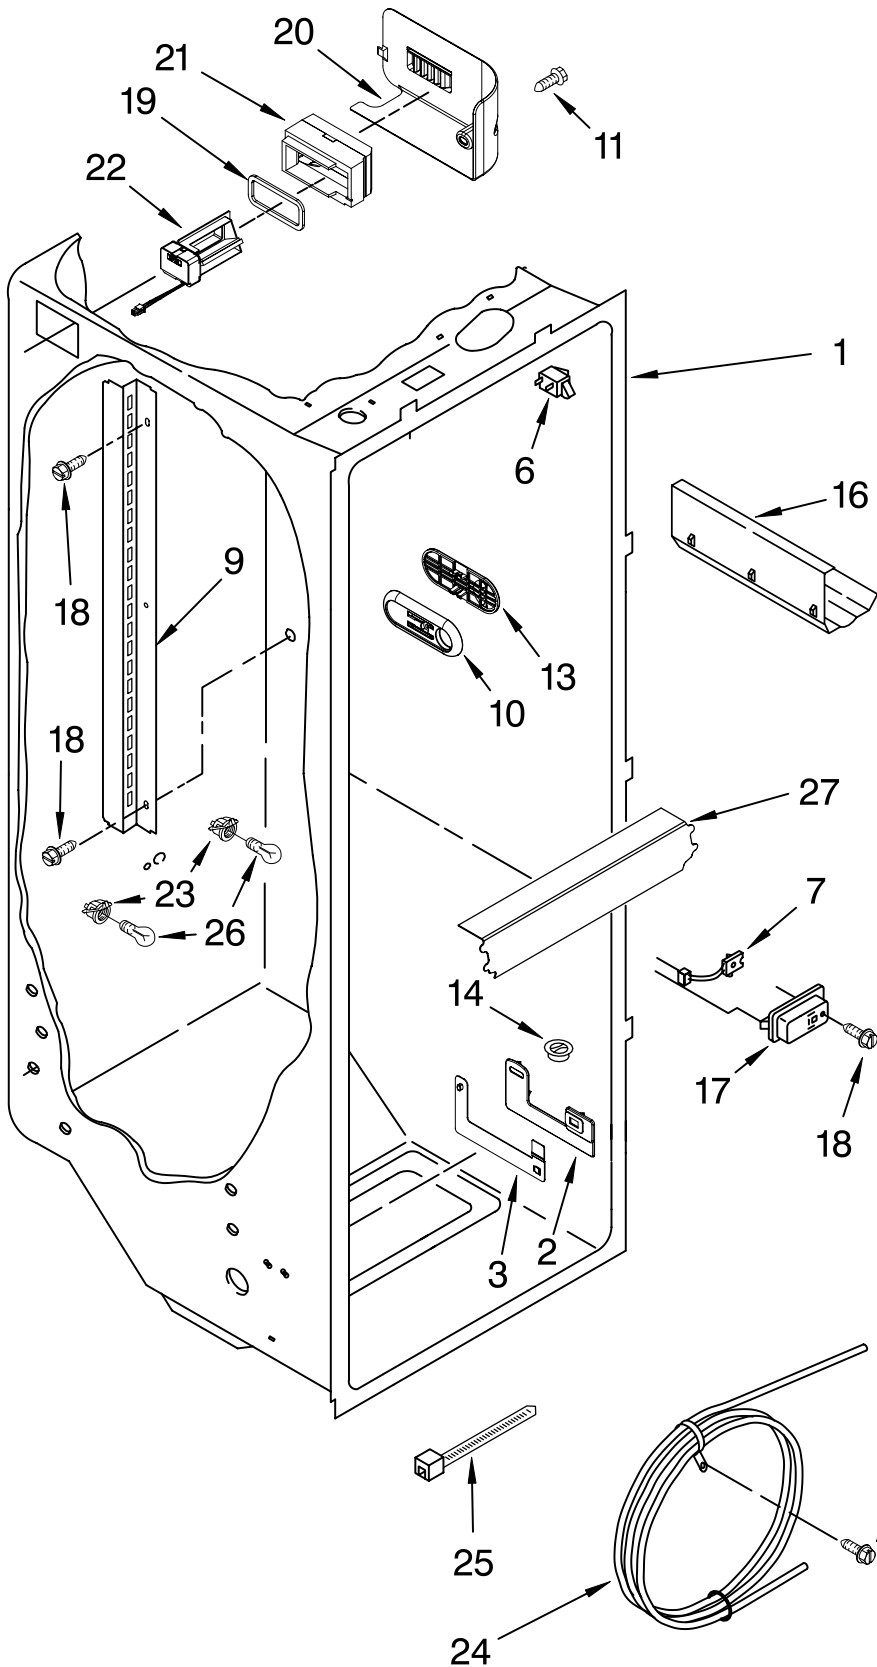

REFRIGERATOR LINER PARTS

For Model: KSBP25INSS03
(Stainless Steel)

Illus. No.	Part No.	DESCRIPTION
1		Liner (Not A Serviceable Part)
2	2224121	Escutcheon, Meat Pan Control
3	2224123	Slide Meat Pan Control
6	1118894	Switch, Rocker Arm
7	2188820	Thermistor
9	2223456	Ladder, Shelf (2)
10	2301234	Housing, Door Control
11	489084	Screw
13	2301235	Slide, Door Control
14	2171846	Release Valve
16	2179404K	Rack, Wine & Egg
17	2317105	Cover, Thermistor
18	489478	Screw
19	2304597	Gasket, Air Baffle
20	2223403	Cover, Air Baffle
21	2224076	Air Diffuser Assembly
22	2220377	Air Baffle
23	2162085	Socket
24	2223876	Reservoir
25	2205813	Strap
26	2255743	Light Bulb
27	2223663	Light Lens
28	488280	Screw

FOR ORDERING INFORMATION REFER TO PARTS PRICE LIST