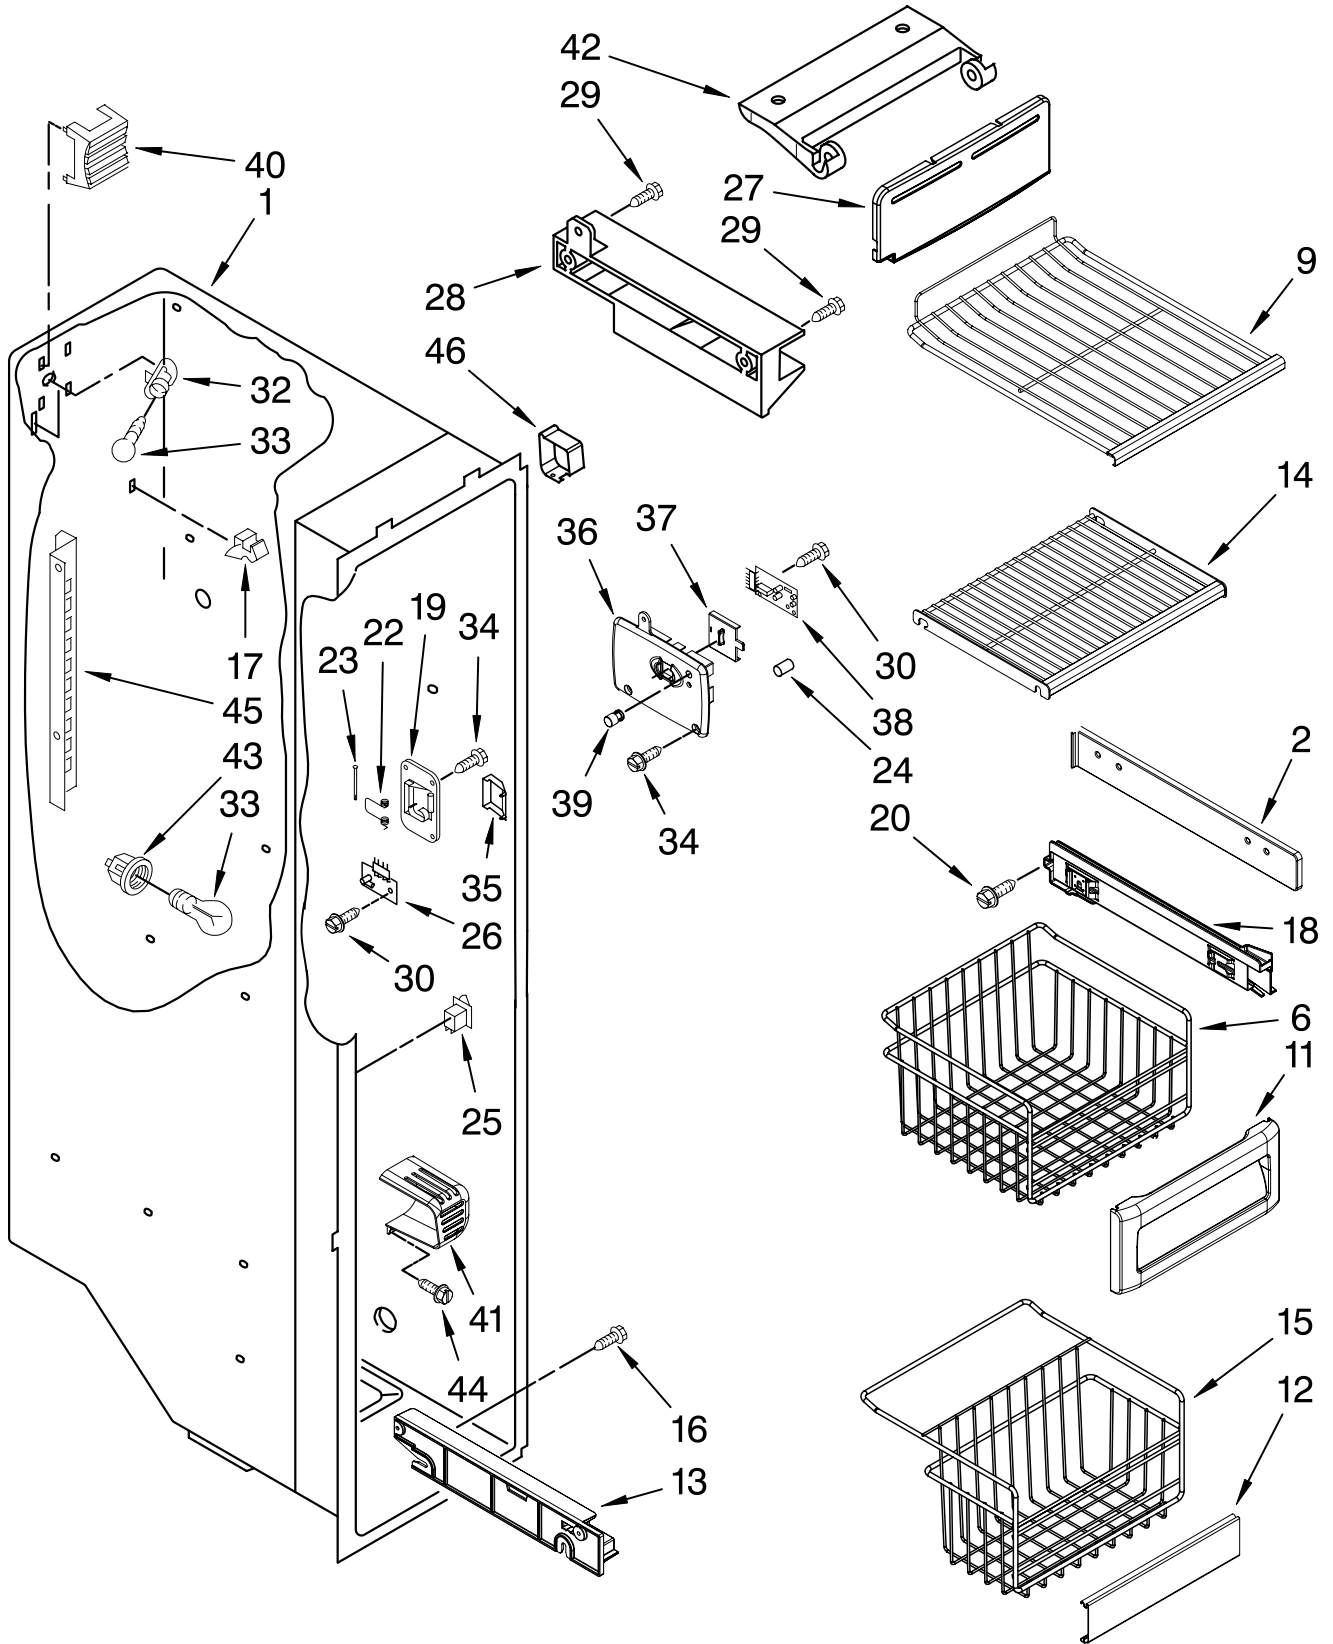

FREEZER LINER PARTS

For Model: KSBP25INSS03
(Stainless Steel)

FOR ORDERING INFORMATION REFER TO PARTS PRICE LIST

FREEZER LINER PARTS

For Model: KSBP25INSS03
(Stainless Steel)

Illus. No.	Part No.	DESCRIPTION
1		Liner (Not A Serviceable Part)
2	2223777	Spacer, Slide (2)
6	2254611	Basket, Deep (2)
9	2223500	Shelf Assembly, Cantilever (2)
11	2224053	Front, Basket
12	2223782	Front-Frzzr Basket
13		Shelf Track
	2223787	Right Side
	2223788	Left Side
14	2254615	Shelf, Fixed
15	2254612	Basket, Lower
16	W10004810	Screw
17	842534	Clip, Air Duct (2)
18		Glide Assembly, Basket (2)
	2301544	Right Side
	2301545	Left Side
19	2259487	Cover, Emitter
20	8534064	Screw
22	2198635	Spring
23	2198634	Pin
24	2198665	Tube, P.C. Board
25	1115373	Switch, Rocker Arm
26	2220398	P.C. Board Emitter
27	2224125	Cover, Ice Maker
28		Slide, Ice Maker Mounting
	2212321	Right Side
	2306900	Left Side
29	489478	Screw
30	489214	Screw
32	2162085	Light Socket
33	2255743	Light Bulb
34	8281185	Screw
35	2198633	Flipper
36	2255561	Cover, Receiver
37	2301340	Slide, Ice Maker Shut Off
38	2255114	P.C. Board, Receiver
39	2198643	Lens
40	2198589	Light Shield
41	2212340	Light Lens
42	2198641	Bracket, Ice Maker Cover
43	2155597	Socket, Light
44	3400893	Screw
45		Ladder
	2223414	Left Side
	2223415	Right Side
46	2303378	Shield, Wiring