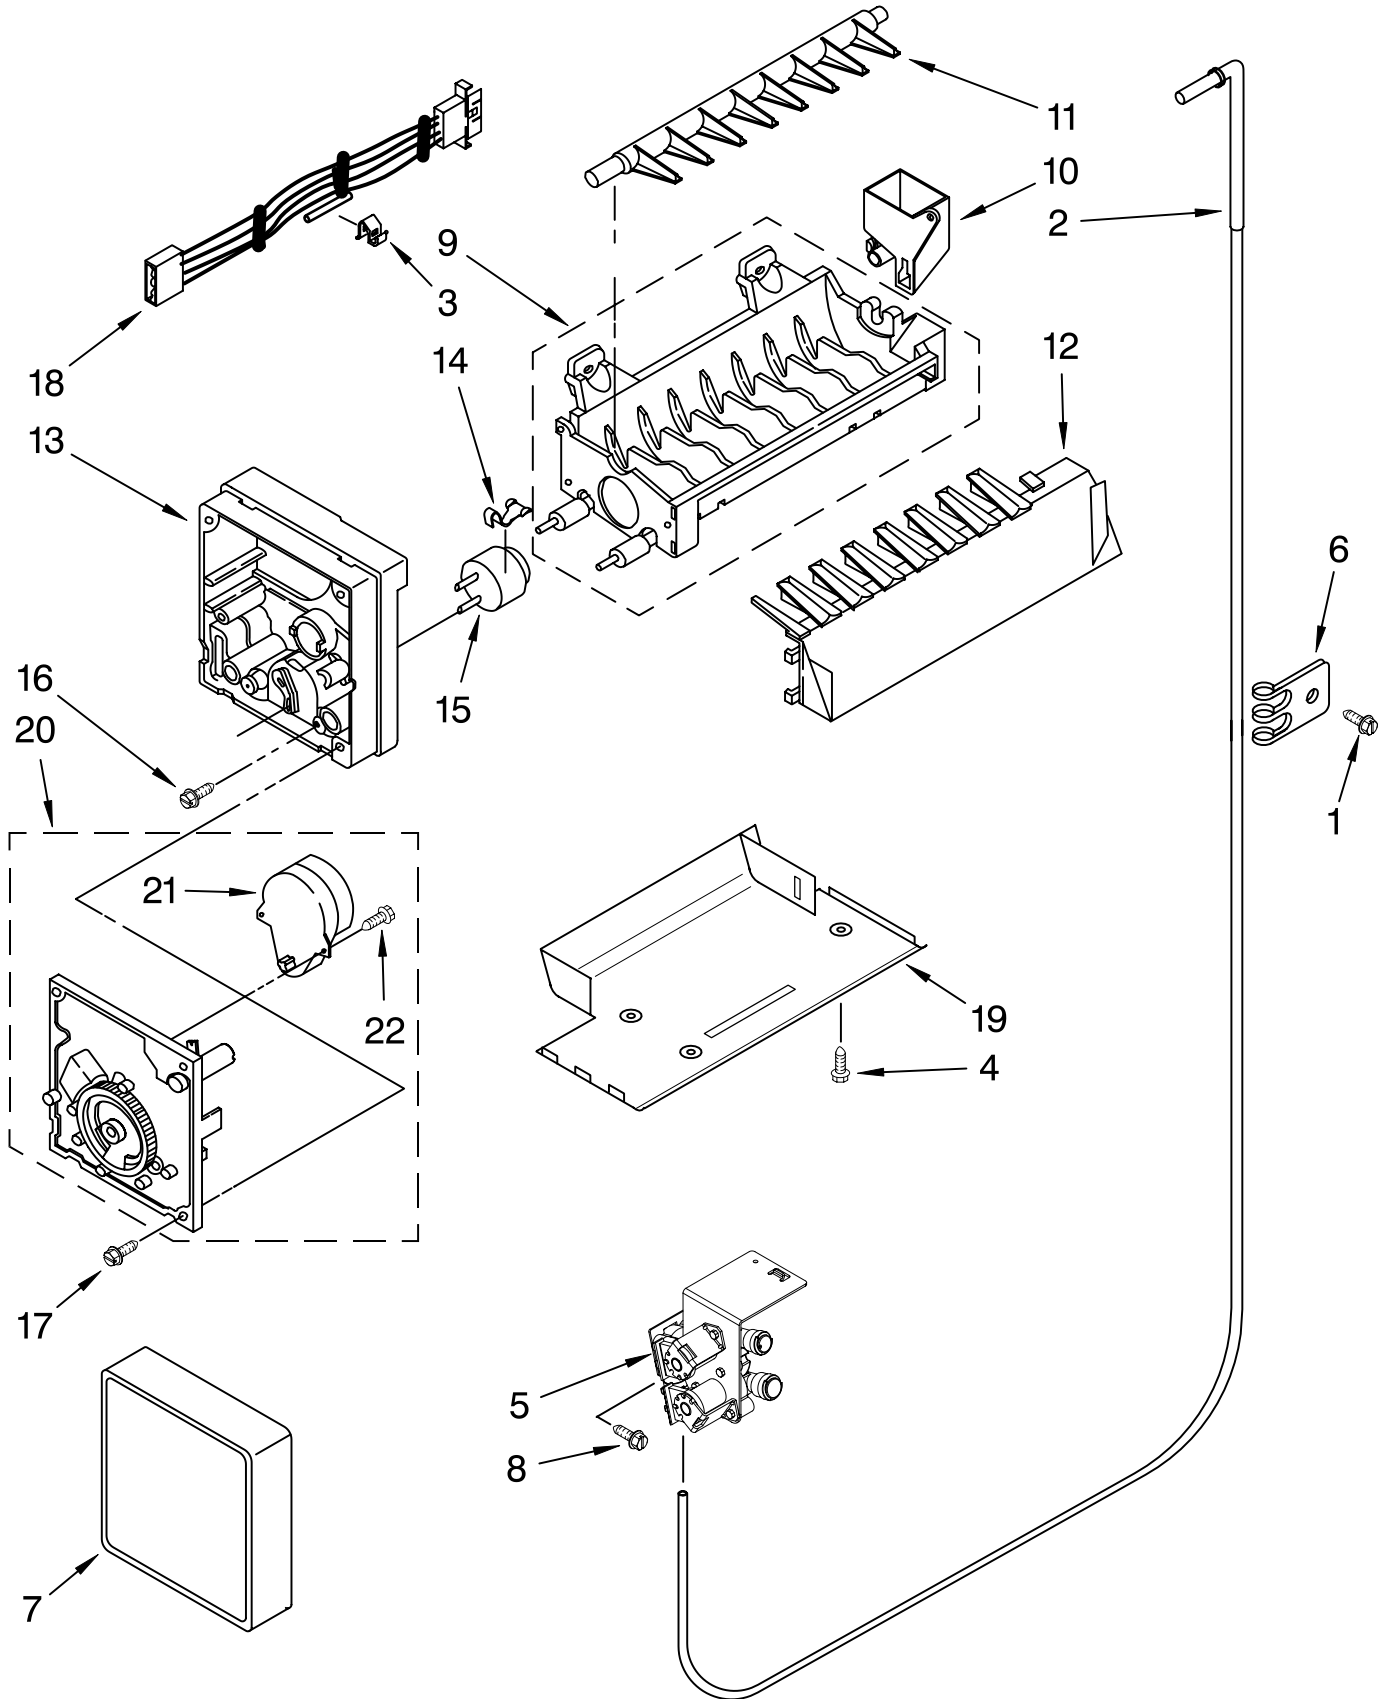

ICEMAKER PARTS

For Model: KSBP25INSS03
(Stainless Steel)

FOR ORDERING INFORMATION REFER TO PARTS PRICE LIST

ICEMAKER PARTS

For Model: KSBP25INSS03
(Stainless Steel)

Illus. No.	Part No.	DESCRIPTION
1	489084	Screw
2	2256096	Fitting, Water Tube
3	628379	Clip, Fuse
4	489478	Screw
5	2315533	Water Valve Asm
6	2208136	Tube Clip
7	2174358	Cover
8	488649	Screw
9	628228	Mold & Heater Assembly (Also Order 542638)
10	628356	Cup, Water Fill
11	627843	Ejector
12	2198598	Ice Striper
13	2194712	Support
14	2315522	Retainer, Thermostat
15	627985	Thermostat (Also Order 542369 Cement Alumilastic)
16	8533917	Screw
17	489276	Screw
18	2187467	Harness, Wiring
19	2303583	Bracket, Icemaker Mounting
20	626691	Module Assembly (Includes Items 21 & 22)
21	626684	Motor
22	489136	Screw
100	2198597	Icemaker Assembly