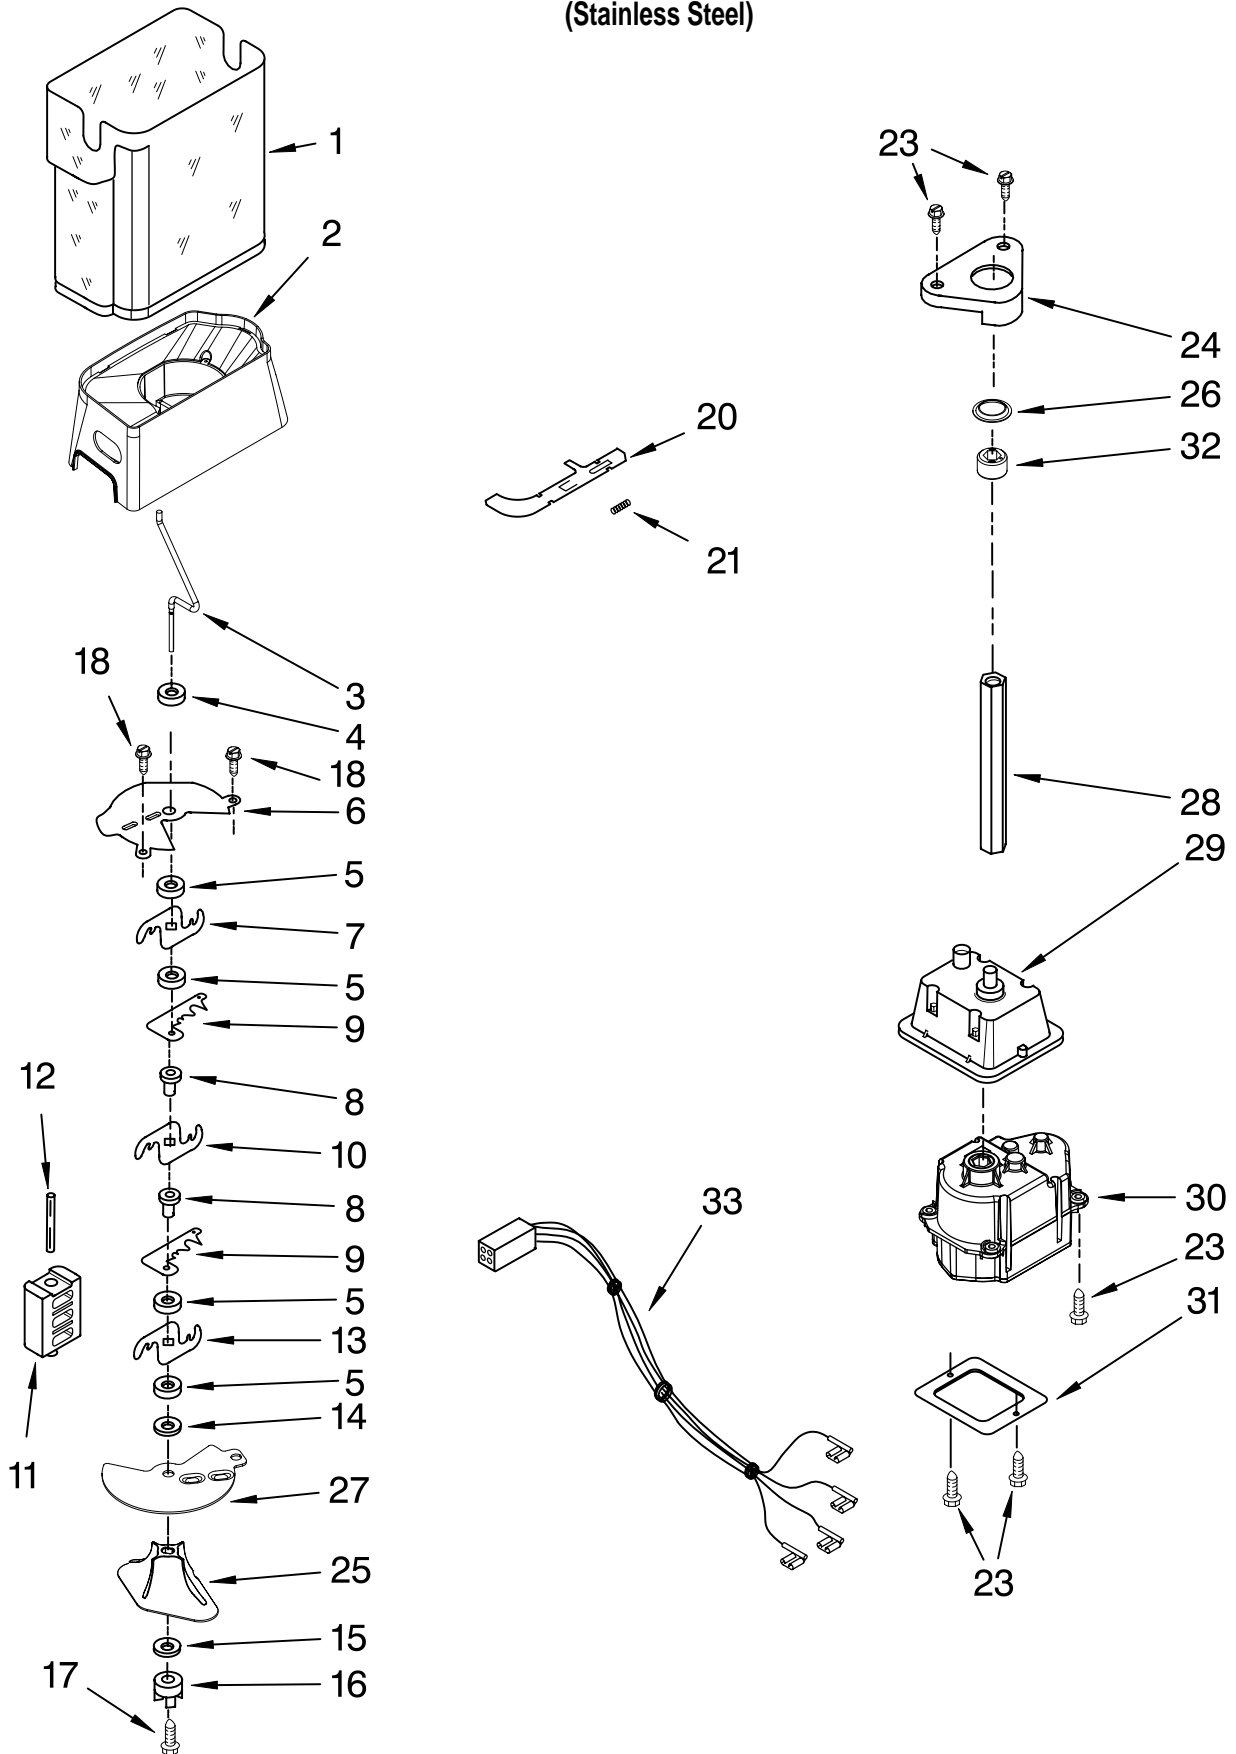

MOTOR AND ICE CONTAINER PARTS

For Model: KSBP25INSS03
(Stainless Steel)

FOR ORDERING INFORMATION REFER TO PARTS PRICE LIST

MOTOR AND ICE CONTAINER PARTS

For Model: KSBP25INSS03
(Stainless Steel)

Illus. No.	Part No.	DESCRIPTION
1	2223317	Ice Bin
2	2317256	Crusher Bin
3	2317240	Auger
4	2258220	Washer
5	1119007	Spacer, Flat (4)
6	2317248	Cover, Crusher
7	2257024	Blade, Rotary
8	1119005	Spacer, Step (2)
9	2257020	Blade, Fixed
10	2257023	Blade, Rotary
11	2317239	Block, Blade
12	489229	Roll Pin
13	2257022	Blade, Rotary
14	489235	Washer, Plain
15	2198661	Washer, Coupling
16	2188918	Coupling
17	8281164	Screw
18	3400065	Screw
20	2317272	Latch, Bin
21	2198608	Spring, Latch
23	8281163	Screw
24	2188919	Holder
25	2317243	Wiper
26	2198628	Seal
27	2317250	Divider-Chamber
28	2188916	Drive Shaft
29	2256154	Enclosure, Motor
30	2315547	Dispenser, Motor
31	2212305	Cover
32	2315559	Sleeve, Coupling
33	2187725	Wire Harness, IDI Motor
100	2317268	Ice Container (Complete)

FOR ORDERING INFORMATION REFER TO PARTS PRICE LIST