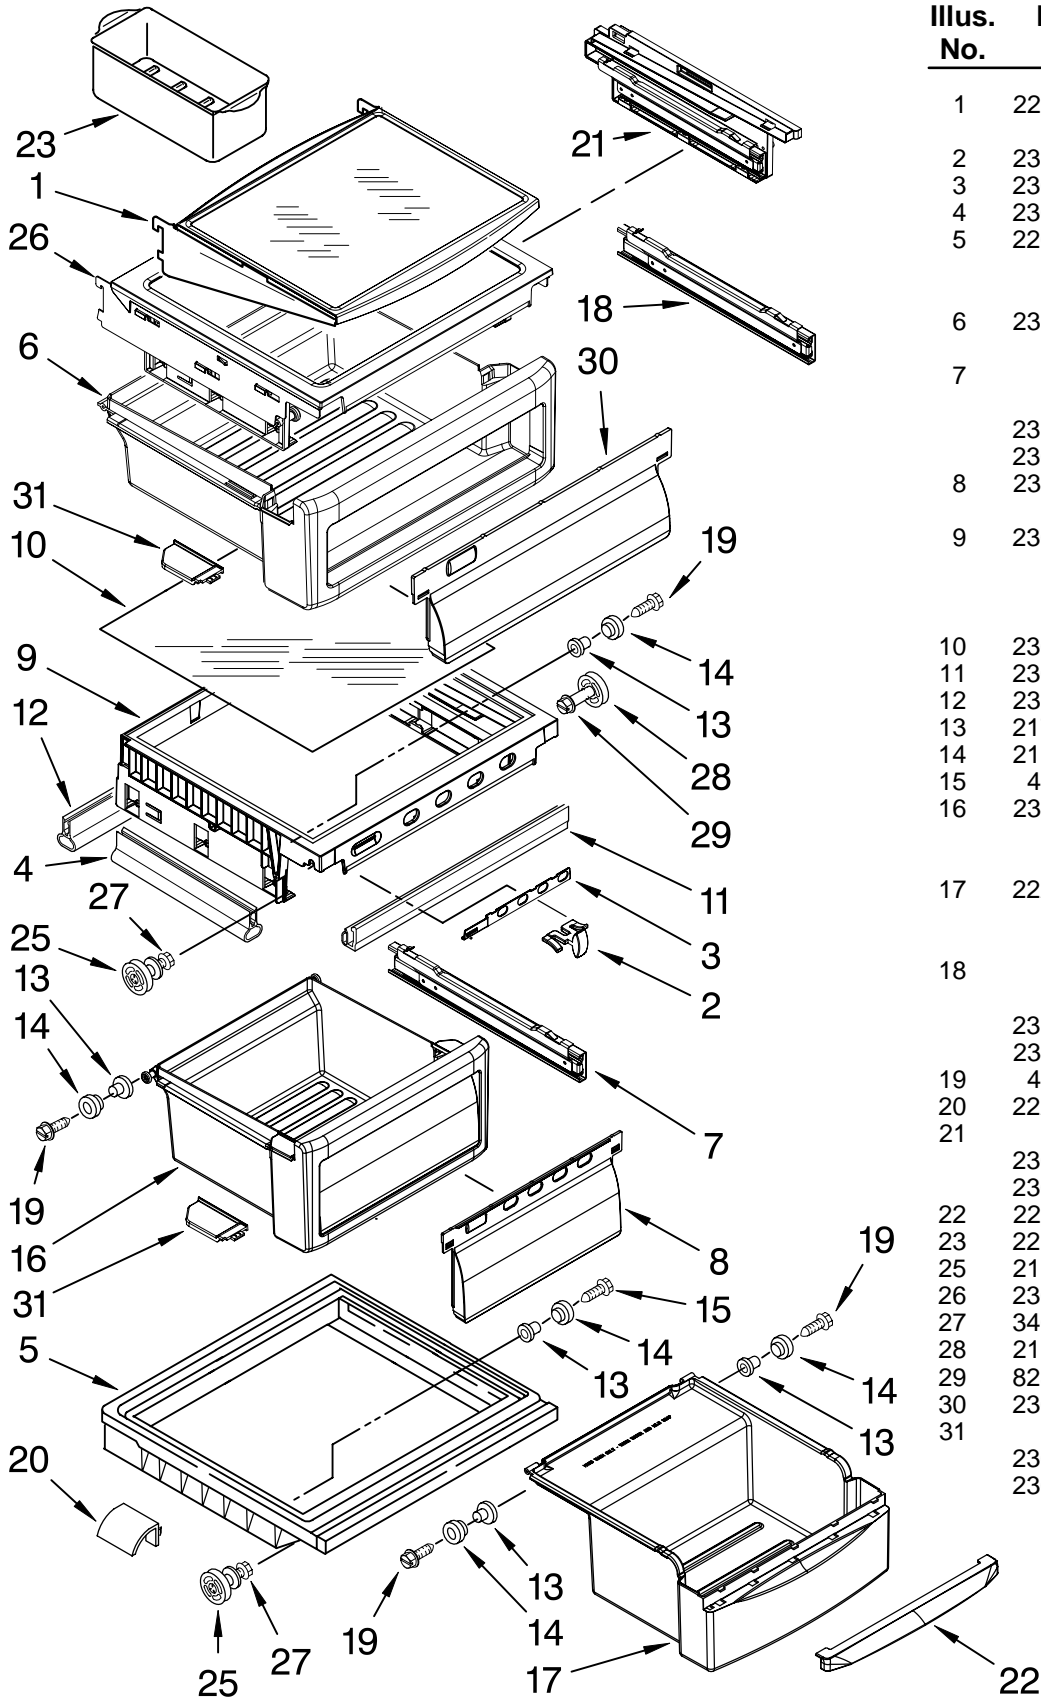

REFRIGERATOR LINER PARTS

For Model: KSBP25INSS03
(Stainless Steel)

Illus. No.	Part No.	DESCRIPTION
1		Liner (Not A Serviceable Part)
2	2224121	Escutcheon, Meat Pan Control
3	2224123	Slide Meat Pan Control
6	1118894	Switch, Rocker Arm
7	2188820	Thermistor
9	2223456	Ladder, Shelf (2)
10	2301234	Housing, Door Control
11	489084	Screw
13	2301235	Slide, Door Control
14	2171846	Release Valve
16	2179404K	Rack, Wine & Egg
17	2317105	Cover, Thermistor
18	489478	Screw
19	2304597	Gasket, Air Baffle
20	2223403	Cover, Air Baffle
21	2224076	Air Diffuser Assembly
22	2220377	Air Baffle
23	2162085	Socket
24	2223876	Reservoir
25	2205813	Strap
26	2255743	Light Bulb
27	2223663	Light Lens
28	488280	Screw

FOR ORDERING INFORMATION REFER TO PARTS PRICE LIST

REFRIGERATOR SHELF PARTS

For Model: KSBP25INSS03
(Stainless Steel)

Illus. No.	Part No.	DESCRIPTION
1	2224061	Shelf Assembly, Cantilever (2)
2	2301025	Button, Humidity
3	2301026	Slide, Humidity
4	2301117	Gasket, Side (2)
5	2203027	Cover, Meat Pan (Includes Items 13, 14, 15 & 20)
6	2301023	Snack Pan (Includes 30 & 31)
7		Glide Assembly, Crisper Pan
	2301548	Right Side
	2301549	Left Side
8	2301001	Window, Crisper Pan
9	2301567	Cover, Crisper (Includes 2, 3, 4, 11, 12, 13, 14 & 19)
10	2301027	Glass, Cover
11	2301116	Gasket (Front)
12	2301115	Gasket (Rear)
13	2174478	Eyelet, Roller
14	2188212	Roller
15	489211	Screw
16	2301031	Crisper Pan (Includes 8, 13, 14, 19 & 31)
17	2223790	Meat Pan (Includes 13, 14, 19 & 22)
18		Glide Assembly, Snack Pan
	2301550	Right Side
	2301551	Left Side
19	489261	Screw
20	2223487	Deflector
21		Support Assembly
	2301569	Right Side
	2301570	Left Side
22	2203031	Handle
23	2216624	Egg Bin
25	2196485	Stud Assembly
26	2301566	Shelf, Snack Pan
27	3400894	Screw
28	2196483	Stud Assembly
29	8281158	Screw
30	2301006	Window, Snack Pan
31		Cap, Snack Pan
	2301016	Right Side
	2301017	Left Side