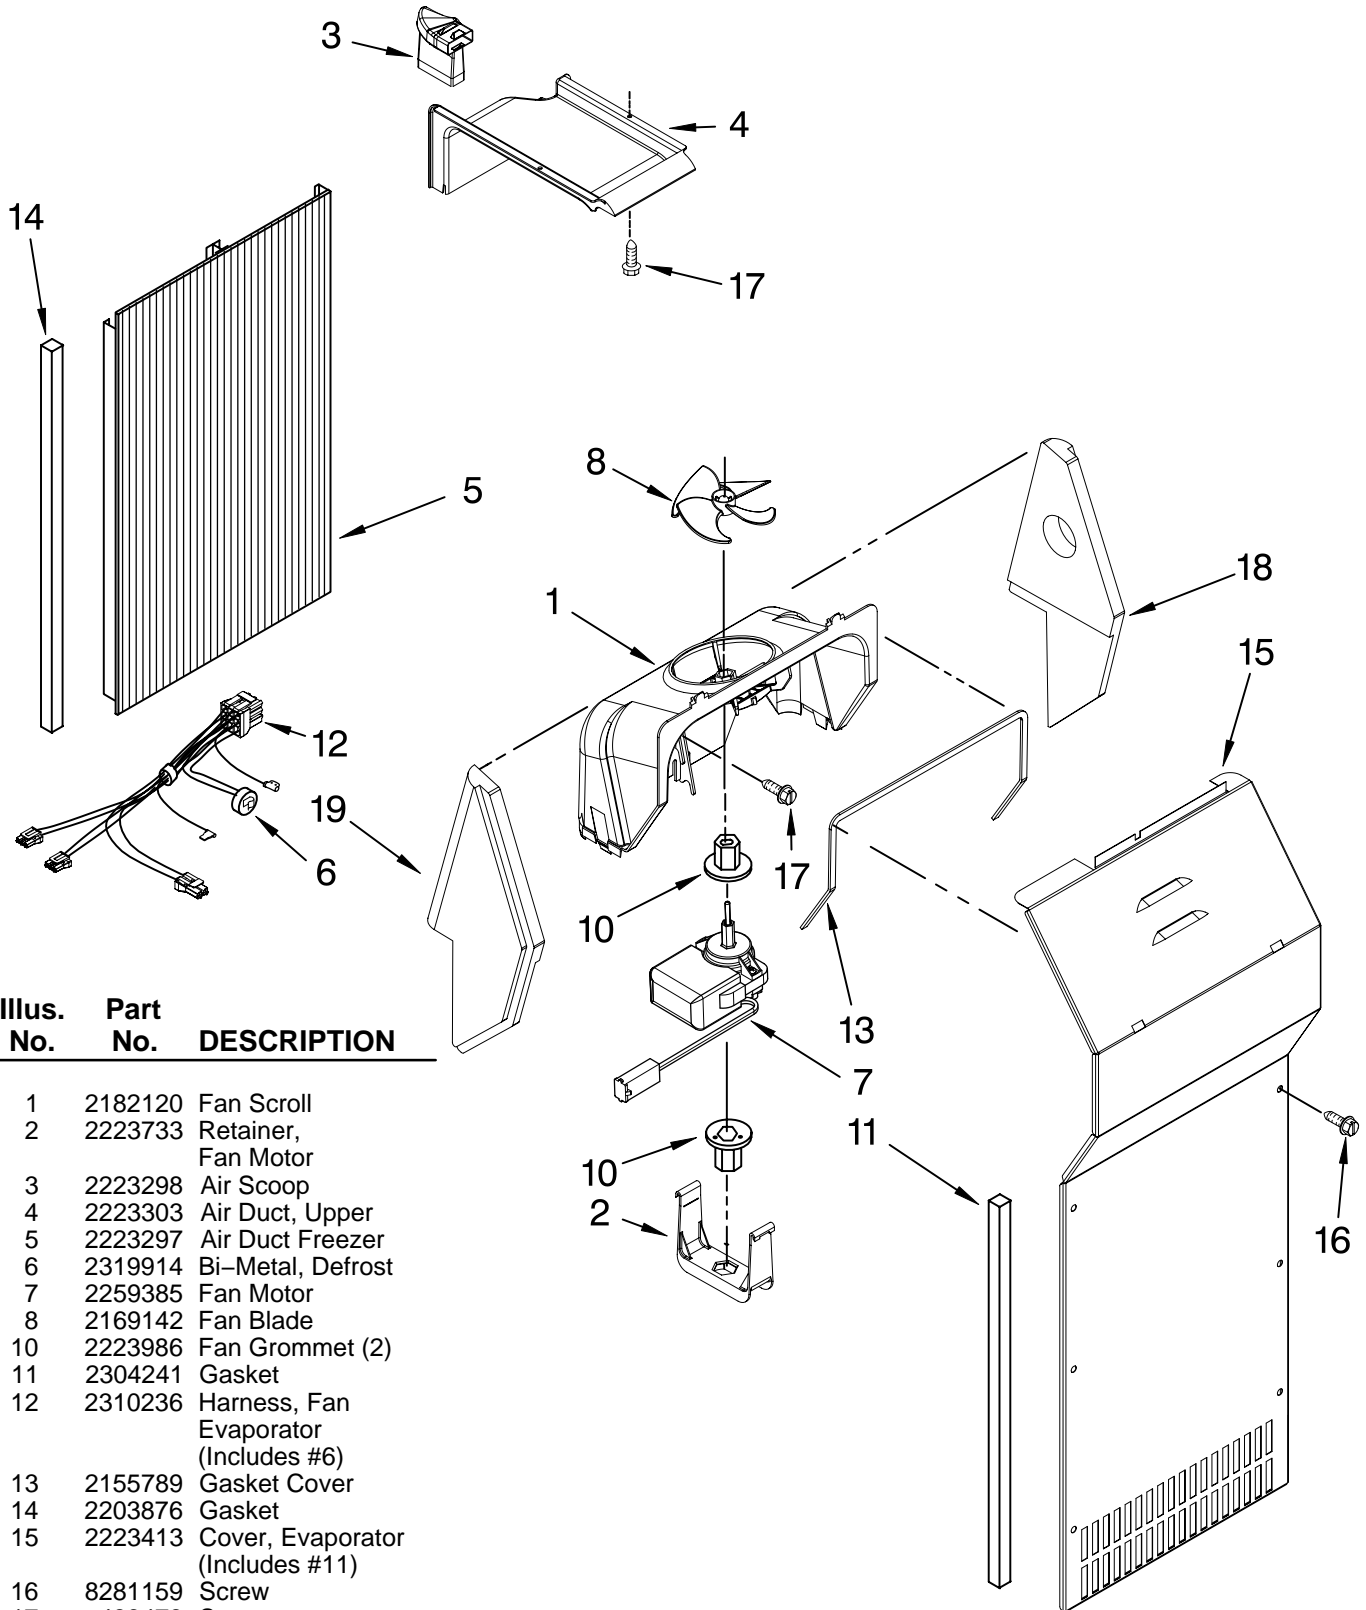

AIR FLOW PARTS

For Model: KSBP25INSS03
(Stainless Steel)

Illus. No.	Part No.	DESCRIPTION
1	2182120	Fan Scroll
2	2223733	Retainer, Fan Motor
3	2223298	Air Scoop
4	2223303	Air Duct, Upper
5	2223297	Air Duct, Freezer
6	2319914	Bi-Metal, Defrost
7	2259385	Fan Motor
8	2169142	Fan Blade
10	2223986	Fan Grommet (2)
11	2304241	Gasket
12	2310236	Harness, Fan Evaporator (Includes #6)
13	2155789	Gasket Cover
14	2203876	Gasket
15	2223413	Cover, Evaporator (Includes #11)
16	8281159	Screw
17	489478	Screw
18	2223395	Support, R.S
19	2203596	Support, L.S

FOR ORDERING INFORMATION REFER TO PARTS PRICE LIST