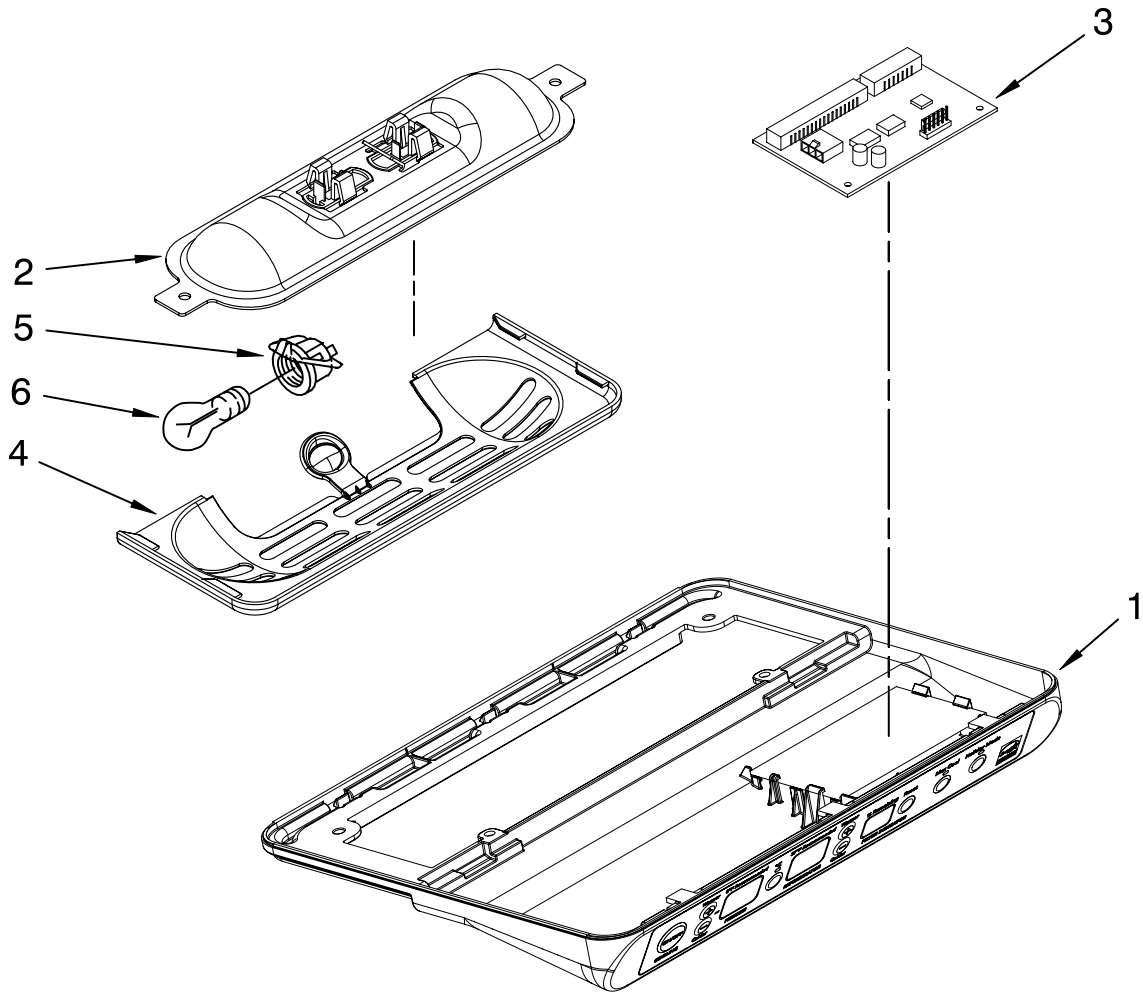

CONTROL PARTS

For Model: KSBP25INSS03
(Stainless Steel)

Illus. No.	Part No.	DESCRIPTION
1	2319753	Control Box (Includes #3)
2	2223882	Heat Shield Asm (Includes # 5)
3	2307037	Control Board Asm
4	2223506	Light Lens, Control Box
5	2223857	Light Socket
6	2326255	Light Bulb

FOR ORDERING INFORMATION REFER TO PARTS PRICE LIST