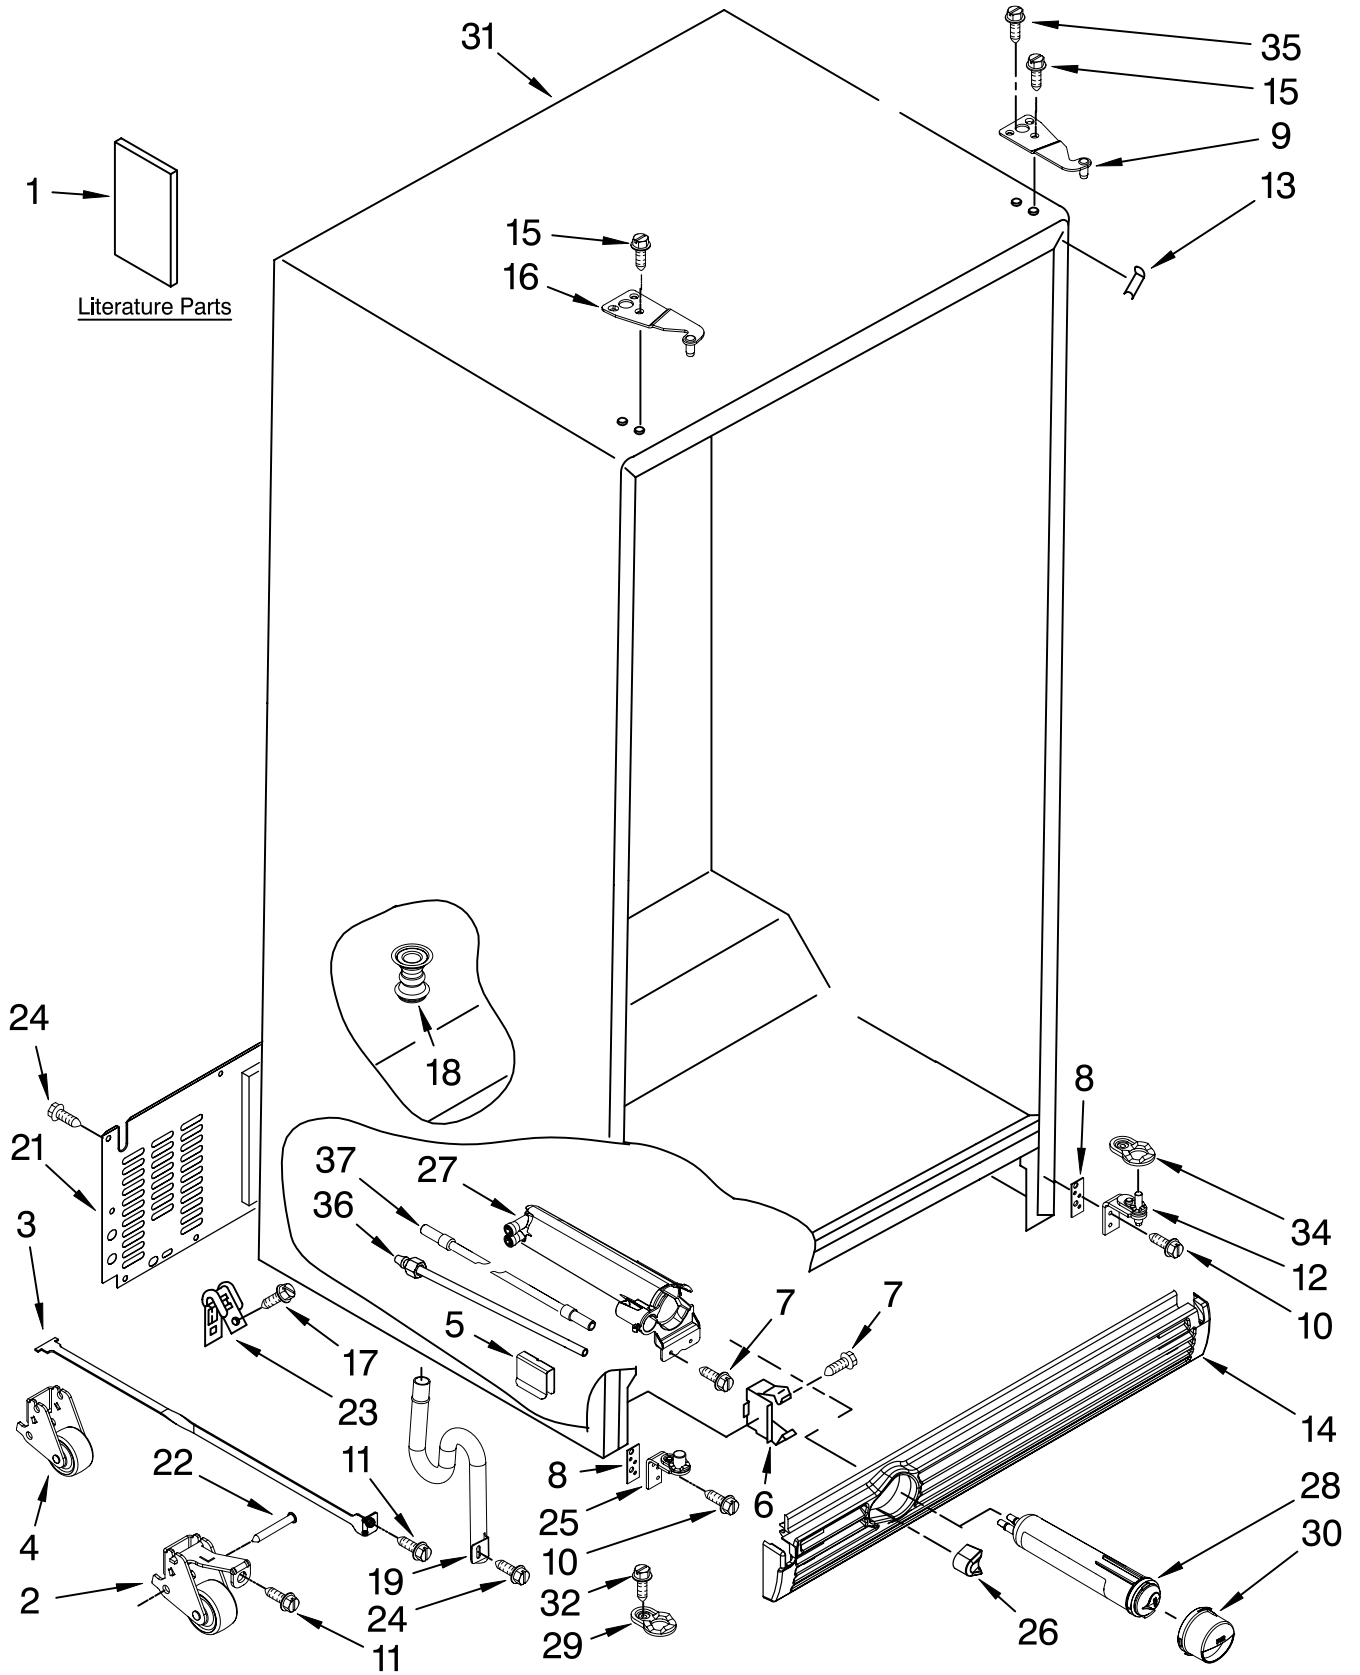

For Model: KSBP25INSS03
(Stainless Steel)

FOR ORDERING INFORMATION REFER TO PARTS PRICE LIST

CABINET PARTS

For Model: KSBP25INSS03
(Stainless Steel)

Illus. No.	Part No.	DESCRIPTION	Illus. No.	Part No.	DESCRIPTION	Illus. No.	Part No.	DESCRIPTION
1		Literature Parts	10	3400113	Screw	25	2307152	Hinge Assembly, Bottom-FC
	2318583	Use & Care Guide	11	3400243	Screw	26		Button, Water Filter
	2223996	Installation Instructions	12	2307179	Hinge Assembly, Bottom-RC		2260503B	Black
	2223419	Service & Wiring Sheet	13		Filler, Wrapper	27	2260526	Housing, Water Filter
	2318615	Energy Guide		2223893B	Black	28	4396841	Water Filter
	2220407	Modular Icemaker Service Sheet	14		Grille	29	2307051	Door Closer (FC)
2		Front Roller Asm	15	3400108	Screw	30		Cap, Water Filter
	2306950	Left Side	16		Hinge, Top FC		2260518B	Black
	2306951	Right Side		2307007B	Black	31		Cabinet (Not A
3	2223263	Strap, Roller	17	489464	Screw	32	489483	Screw
4	2306949	Roller, Rear (2)	18	2304888	Drain Fitting			Serviceable Part)
5	2223388	Clip, Retainer (4)	19	2254566	Tube, Extension	34	2307049	Door Closer (RC)
6	2155013	Clip, Grille	21	2223409	Cover, Unit	35	3400858	Screw
7	489478	Screw	22	2223387	Pin, Roller (4)	36	2304709	Tube, Filter
8	2223545	Shim	23	549193	Clamp, Service Cord	37	2319868	Tube, Filter Inlet
9		Hinge Top, RC	24	489084	Screw			
	2307008B	Black