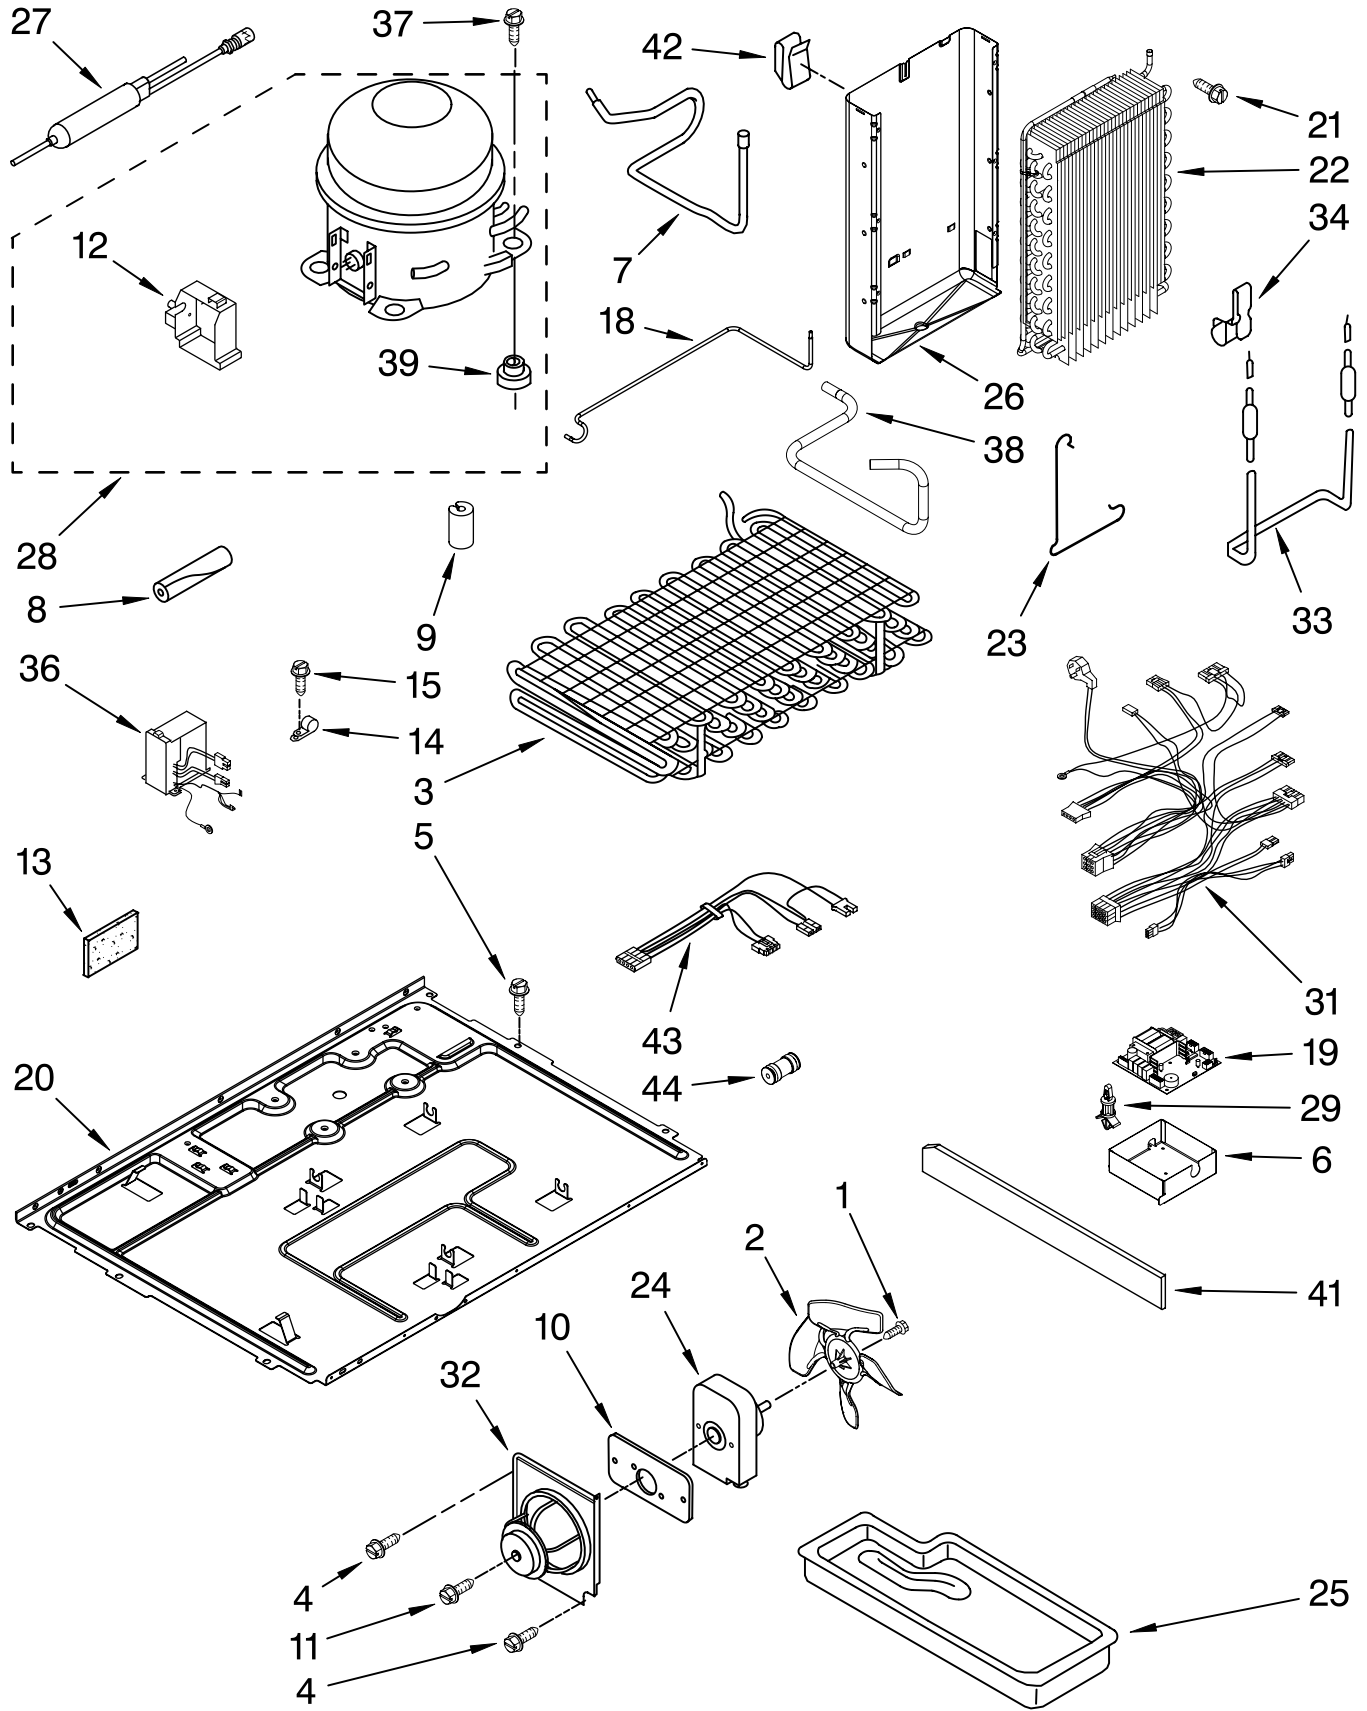

UNIT PARTS

For Model: KSBP25INSS03
(Stainless Steel)

FOR ORDERING INFORMATION REFER TO PARTS PRICE LIST

UNIT PARTS

For Model: KSBP25INSS03
(Stainless Steel)

Illus. No.	Part No.	DESCRIPTION
1	777070	Screw
2	2225834	Fan, Blade
3	2223315	Condenser Assembly
4	8281197	Screw
5	3400524	Screw
6	2223703	Housing, Control Board
7	2223351	Tube Suction
8	2161302	Sleeve
9	2319835	Grommet-Cond(4)
10	2301979	Plate, Mounting
11	8281196	Screw
12	2215676	Cover, Terminal
13	2169104	Insulation, Sound
14	2185788	Clamp, Cable
15	488649	Screw
18	2223353	Tube, Condenser to Heat Loop
19	2307028	Electronic Control
20	2306932	Baseplate
21	489478	Screw
22	2188823	Evaporator
23	2161324	Clamp

Illus. No.	Part No.	DESCRIPTION
24	2188729	Fan, Motor
25	2223398	Tray, Evaporator
26	2224022	Heat Shield
27	2317845	Drier
28	2223801	Compressor (Includes Items 12 & 39)
29	2223800	Spacer (5)
31	2187849	Harness, Main Control
32	2224024	Fan, Motor Bracket
33	2210737	Heater, Defrost
34	2304287	Clip
36	2304175	Inverter Box
37	489373	Screw
38	2223352	Tube, Discharge Grommet (4)
39	2183042	Production Service
41	2223394	Extension, Air Baffle
42	2155547	Clip, Heat Shield
43	2187737	Unit Harness
44	2209709	Connector, Water Tube

Illus. No.	Part No.	DESCRIPTION
Following Parts Not Illustrated and Optional Parts Not Included		
	978025	Valve, Access (1/4")
	978026	Valve, Access (5/16")
	978027	Valve, Access (3/8")
	978028	Valve, Access (1/2")
	978029	Valve, Access (5/8")
	978030	Valve, Access (3/4")
	876764	Valve, Access (3/16")
REFRIGERANT CHARGE		
		6.00 oz. (R-134A)