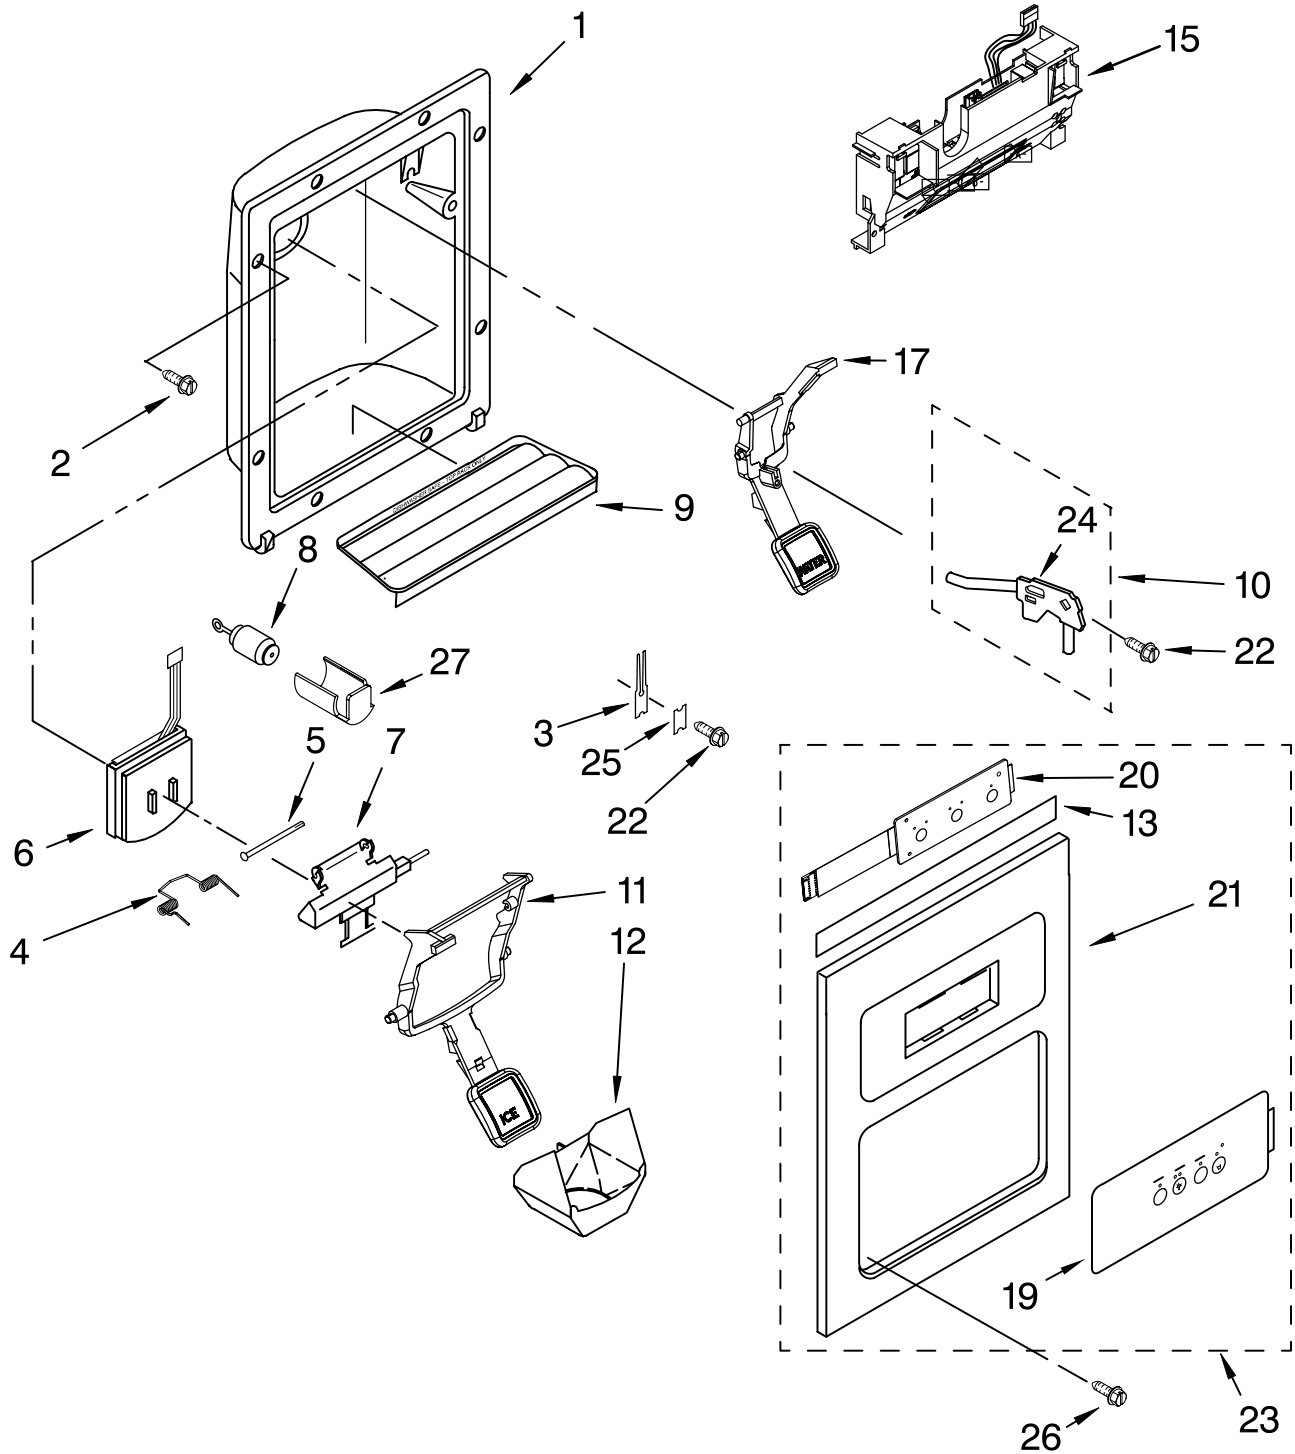

DISPENSER FRONT PARTS

For Model: KSBP25INSS03
(Stainless Steel)

FOR ORDERING INFORMATION REFER TO PARTS PRICE LIST

DISPENSER FRONT PARTS

For Model: KSBP25INSS03
(Stainless Steel)

Illus. No.	Part No.	DESCRIPTION
1		Housing, Dispenser (Not Serviced)
2	3196537	Screw
3	2194719	Retainer, Levers
4	2304772	Spring, Torsion
5	2196195	Pin
6	2180353	Door, Ice
7	2304355	Door Mechanism Assembly
8	2205686	Mechanism Delay
9		Grille, Overflow
	2206670B	Black
10	2221562	Water Fitting Assembly (Includes Water Tube)
11		Lever, Ice Dispenser
	2259396SB	Black
12	2180224	Guide, Ice
13	2305571	Gasket
15	2323010	Bracket, Control
17		Lever, Water Dispenser
	2259395SB	Black
19		Overlay, Front Cover (Not Available, Order #23)
20		LED Display (Not Available, Order #23)
21		Front Cover, Housing (Not Available, Order #23)
22	489000	Screw
23		Front Cover Assembly (Includes Items 13, 19, 20 & 21)
	2224063B	Black
24	2304673	Bracket, Dispenser
25	2195051	Strain Relief
26	3400065	Screw
27	2252127	Sleeve, Mechanism

FOR ORDERING INFORMATION REFER TO PARTS PRICE LIST