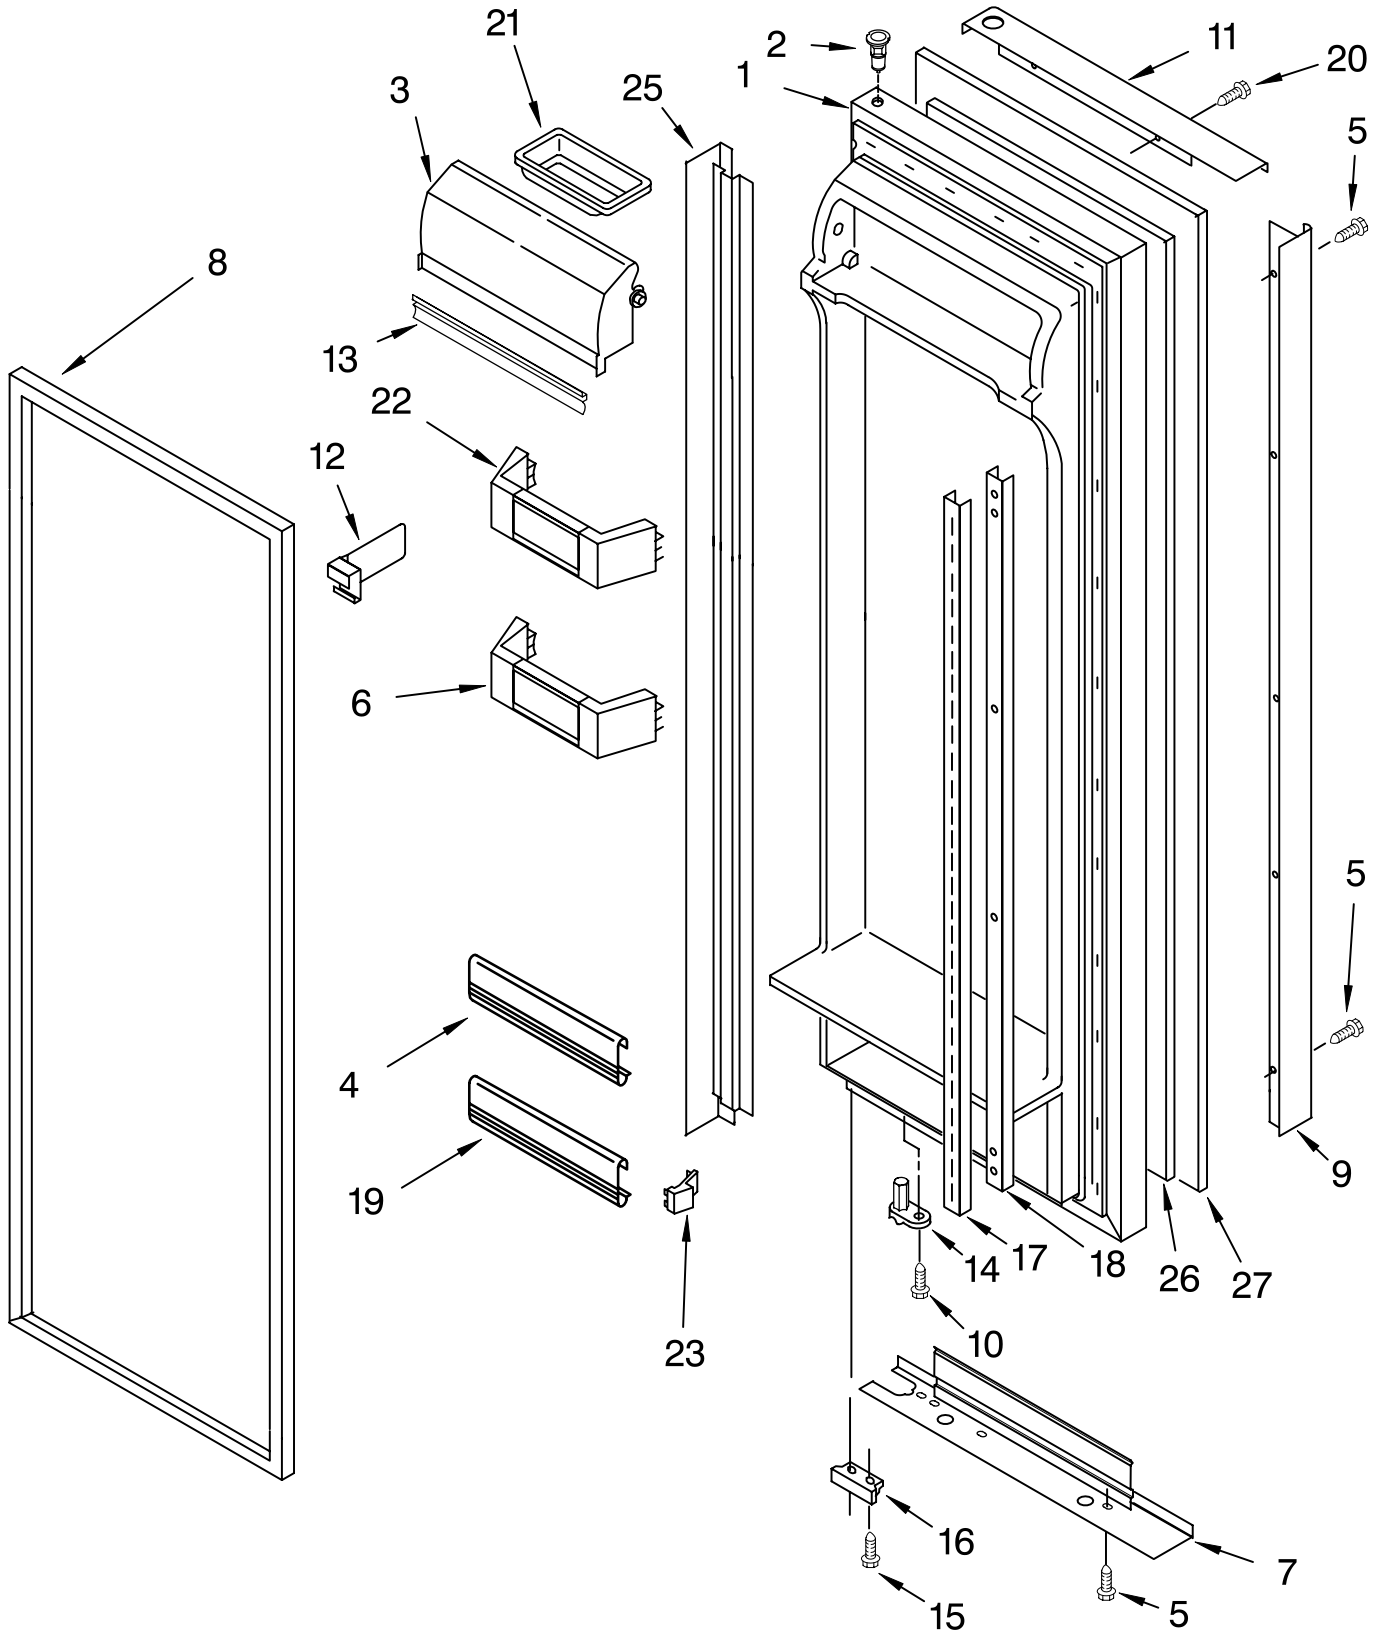

REFRIGERATOR DOOR PARTS

For Model: KSBP25FJSS00
(Stainless Steel)

FOR ORDERING INFORMATION REFER TO PARTS PRICE LIST

REFRIGERATOR DOOR PARTS

For Model: KSBP25FJSS00
(Stainless Steel)

Illus. No.	Part No.	DESCRIPTION
1		Refrigerator Door (Includes #7)
	2199766B	Black
2	2182181	Thimble-Top
3	2182399	Door, Compartment
4	2182190	Trim, Door Shelf
5	3196537	Screw
6	2199986	Bin, Door
7	2208114S	Trim, Door (Bottom)
8		Door Gasket, Magnetic (Service)
	2209515	Black
9	2208124S	Handle
10	3400012	Screw
11	2208129S	Trim, Door (Top)
12	2195497	Divider, Bin
13	2159124	Gasket
14	2182179	Door Closer, Upper Cam
15	489420	Screw
16	2195952	Bracket, Door Stop
17	1113948	Retainer, Shelf Ladder (2)
18	1113949	Ladder, Shelf (2)
19	2203087	Trim, Door Shelf
20	3196180	Screw
21	2165792	Butter Dish
22	2199983	Bin, Door (3)
23	2195916	Endcap (2)
25	2208127S	Trim, Door (Hinge Side)
26	2209525	Filler, Panel
27	2209567S	Panel

FOR ORDERING INFORMATION REFER TO PARTS PRICE LIST