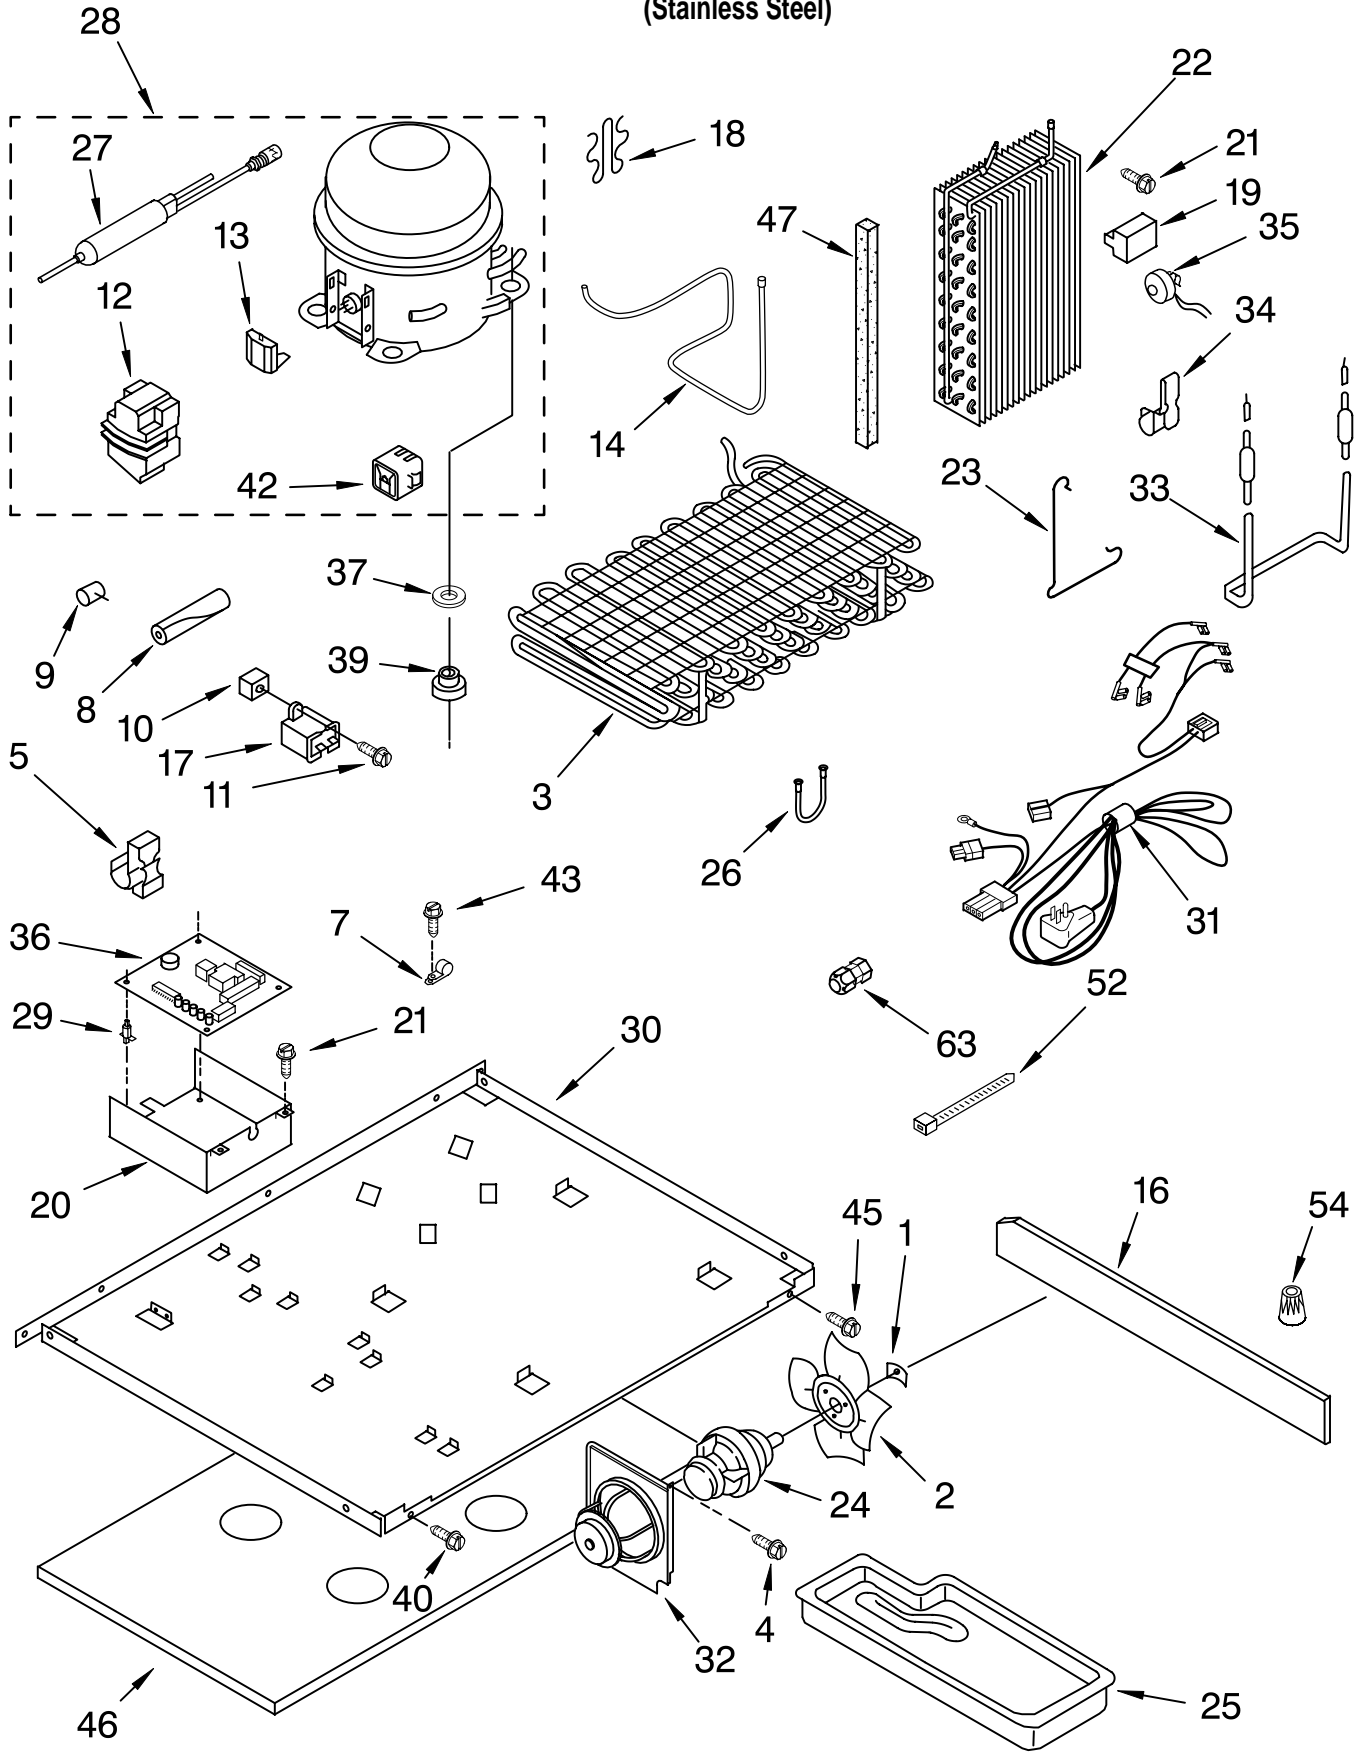

UNIT PARTS

For Model: KSBP25FJSS00
(Stainless Steel)

FOR ORDERING INFORMATION REFER TO PARTS PRICE LIST

UNIT PARTS

For Model: KSBP25FJSS00
(Stainless Steel)

Illus. No.	Part No.	DESCRIPTION
1	486692	Speed Nut
2	2190685	Fan, Blade
3	2208155B	Condenser Assembly
4	489494	Screw
5	2155658	Clip, Wire
7	2185788	Clamp, Tube
8	2161302	Sleeve
9	2158826	Dampener
10	509812	Screw Grommet
11	488687	Screw
12	4387731	Cover (Service Compressor Only)
13	4387871	Overload (Service Compressor Only)
14	2199804	Tube Suction
16	2203020	Extension, Air Baffle
17	4387764	Capacitor (Service Compressor Only)
18	2163787	Clip, Compressor Mounting (4)
19	2208183	Block, Evaporator
20	2199929	Housing, Control Board
21	489478	Screw
22	2209611	Evaporator
23	2161324	Clamp
24	2199155	Fan, Motor

Illus. No.	Part No.	DESCRIPTION
25	1105523	Tray, Evaporator
26	2199806	Tube, Heat Loop
27	2199167	Drier
28	2208176	Compressor (Includes Items 12, 13, 17, 27, & 38) (Also Order 876765 Tube Kit)
29	2203075	Spacer
30	2199740	Unit Mounting Plate
31	2188366	Unit, Harness
32	2208157	Fan, Motor Bracket
33	2188175	Heater, Defrost
34	2161330	Clip
35	2196155	Bi-Metal, Defrost
36	2203076	Circuit Board, Dual Temp.
37	680975	Washer
39	2163786	Grommet (4)
40	3400515	Screw
42	2188367	Start-Device, Combination (Start Relay and Overload) for Production Compressor Only
43	489491	Screw
45	3400514	Screw
46	2203199	Insulation, Mounting Plate

Illus. No.	Part No.	DESCRIPTION
47	2203160	Side Support
52	2205813	Strap
54	227991	Wire Connector
63	2196152	Union

Following Parts Not Illustrated and Optional Parts Not Included

978025	Valve, Access (1/4")
978026	Valve, Access (5/16")
978027	Valve, Access (3/8")
978028	Valve, Access (1/2")
978029	Valve, Access (5/8")
978030	Valve, Access (3/4")
876764	Valve, Access (3/16")

REFRIGERANT CHARGE

6.25 oz.
(R-134A)