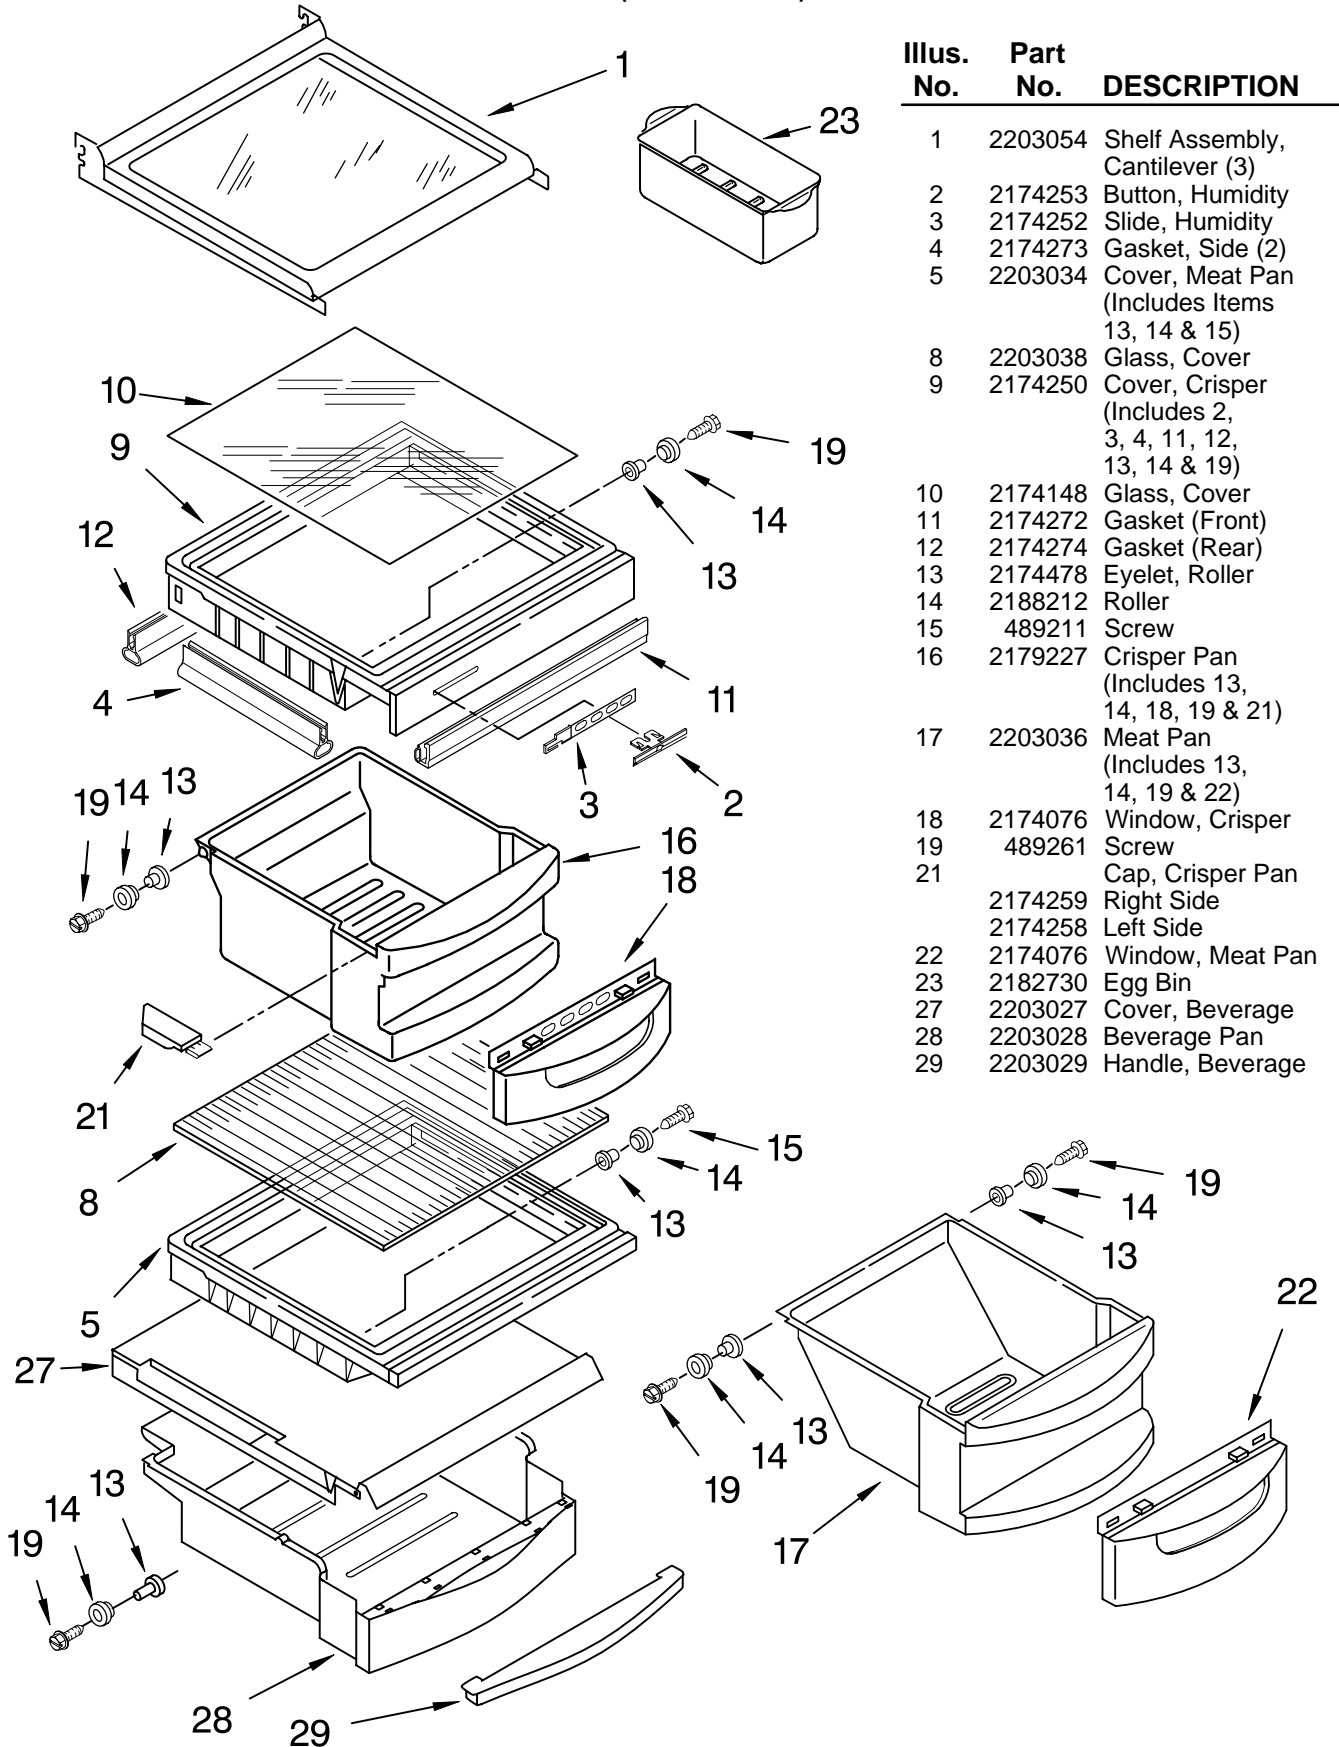

FOR ORDERING INFORMATION REFER TO PARTS PRICE LIST

REFRIGERATOR LINER PARTS

For Model: KSBP25FJSS00
(Stainless Steel)

Illus. No.	Part No.	DESCRIPTION
1		Liner (Not A Serviceable Part)
5	2171846	Release Valve
6	2196485	Stud Assembly (3)
7	8281158	Screw (9)
8	2196483	Stud Assembly (9)
9	2181796	Ladder, Shelf
10	3400894	Screw (3)
11	489478	Screw
16	2179404	Rack, Wine & Egg
24	2203078	Air Diffuser Assembly
29	2162085	Socket
31	2196171	Reservoir
33	527949	Light Bulb
34	2203266	Light Lens
35	2205813	Strap
37	489478	Screw

FOR ORDERING INFORMATION REFER TO PARTS PRICE LIST

REFRIGERATOR SHELF PARTS

For Model: KSBP25FJSS00
(Stainless Steel)

Illus. No.	Part No.	DESCRIPTION
1	2203054	Shelf Assembly, Cantilever (3)
2	2174253	Button, Humidity
3	2174252	Slide, Humidity
4	2174273	Gasket, Side (2)
5	2203034	Cover, Meat Pan (Includes Items 13, 14 & 15)
8	2203038	Glass, Cover
9	2174250	Cover, Crisper (Includes 2, 3, 4, 11, 12, 13, 14 & 19)
10	2174148	Glass, Cover
11	2174272	Gasket (Front)
12	2174274	Gasket (Rear)
13	2174478	Eyelet, Roller
14	2188212	Roller
15	489211	Screw
16	2179227	Crisper Pan (Includes 13, 14, 18, 19 & 21)
17	2203036	Meat Pan (Includes 13, 14, 19 & 22)
18	2174076	Window, Crisper
19	489261	Screw
21	2174259	Cap, Crisper Pan Right Side
	2174258	Left Side
22	2174076	Window, Meat Pan
23	2182730	Egg Bin
27	2203027	Cover, Beverage
28	2203028	Beverage Pan
29	2203029	Handle, Beverage