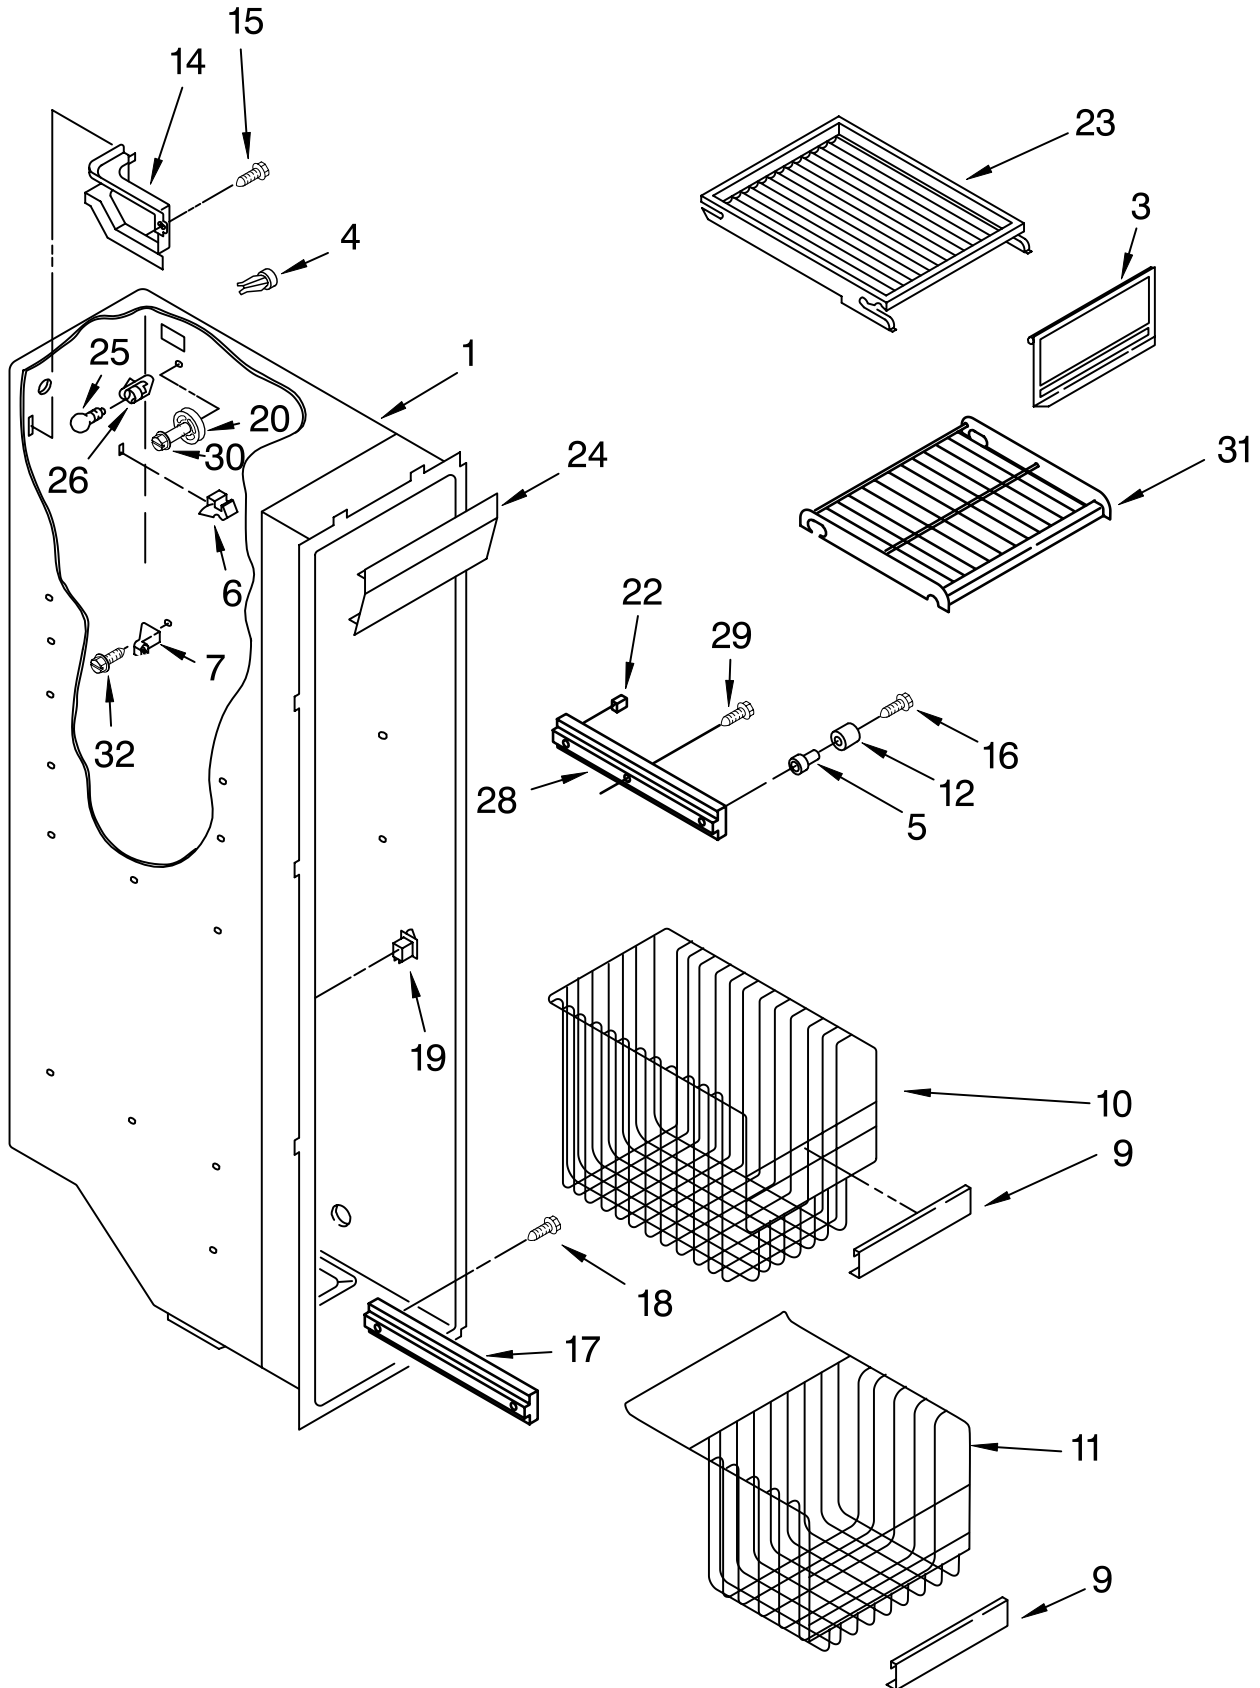

FREEZER LINER PARTS

For Model: KSBP25FJSS00
(Stainless Steel)

FOR ORDERING INFORMATION REFER TO PARTS PRICE LIST

FREEZER LINER PARTS

For Model: KSBP25FJSS00
(Stainless Steel)

Illus. No.	Part No.	DESCRIPTION
1		Liner (Not A Serviceable Part)
3	2199860	Door, Ice Compartment
4	2172803	Grommet
5	2174478	Eyelet, Roller
6	842534	Clip, Air Duct (2)
7	2196206	Support, Stud (4)
9	2199867	Trim, Basket
10	2199863	Basket (2)
11	2199892	Basket, Shallow
12	2188212	Roller
14	2203111	Wiring Cover
15	489464	Screw
16	2003478	Screw
17		Slide, Basket
	2208198	Right Side (2)
	2208197	Left Side (2)
18	489355	Screw
19	1115373	Switch, Rocker Arm
20	2196483	Stud Assembly (12)
22	1113169	Stop, Roller
23	2209533	Shelf, Top Compartment
24	2199965	Light Lens
25	527949	Light Bulb
26	2162085	Light Socket
28		Slide, Container
	2002721	Left Side
	2002720	Right Side
29	2003478	Screw
30	8281158	Screw(12)
31	2199861	Shelf
32	3400893	Screw (4)