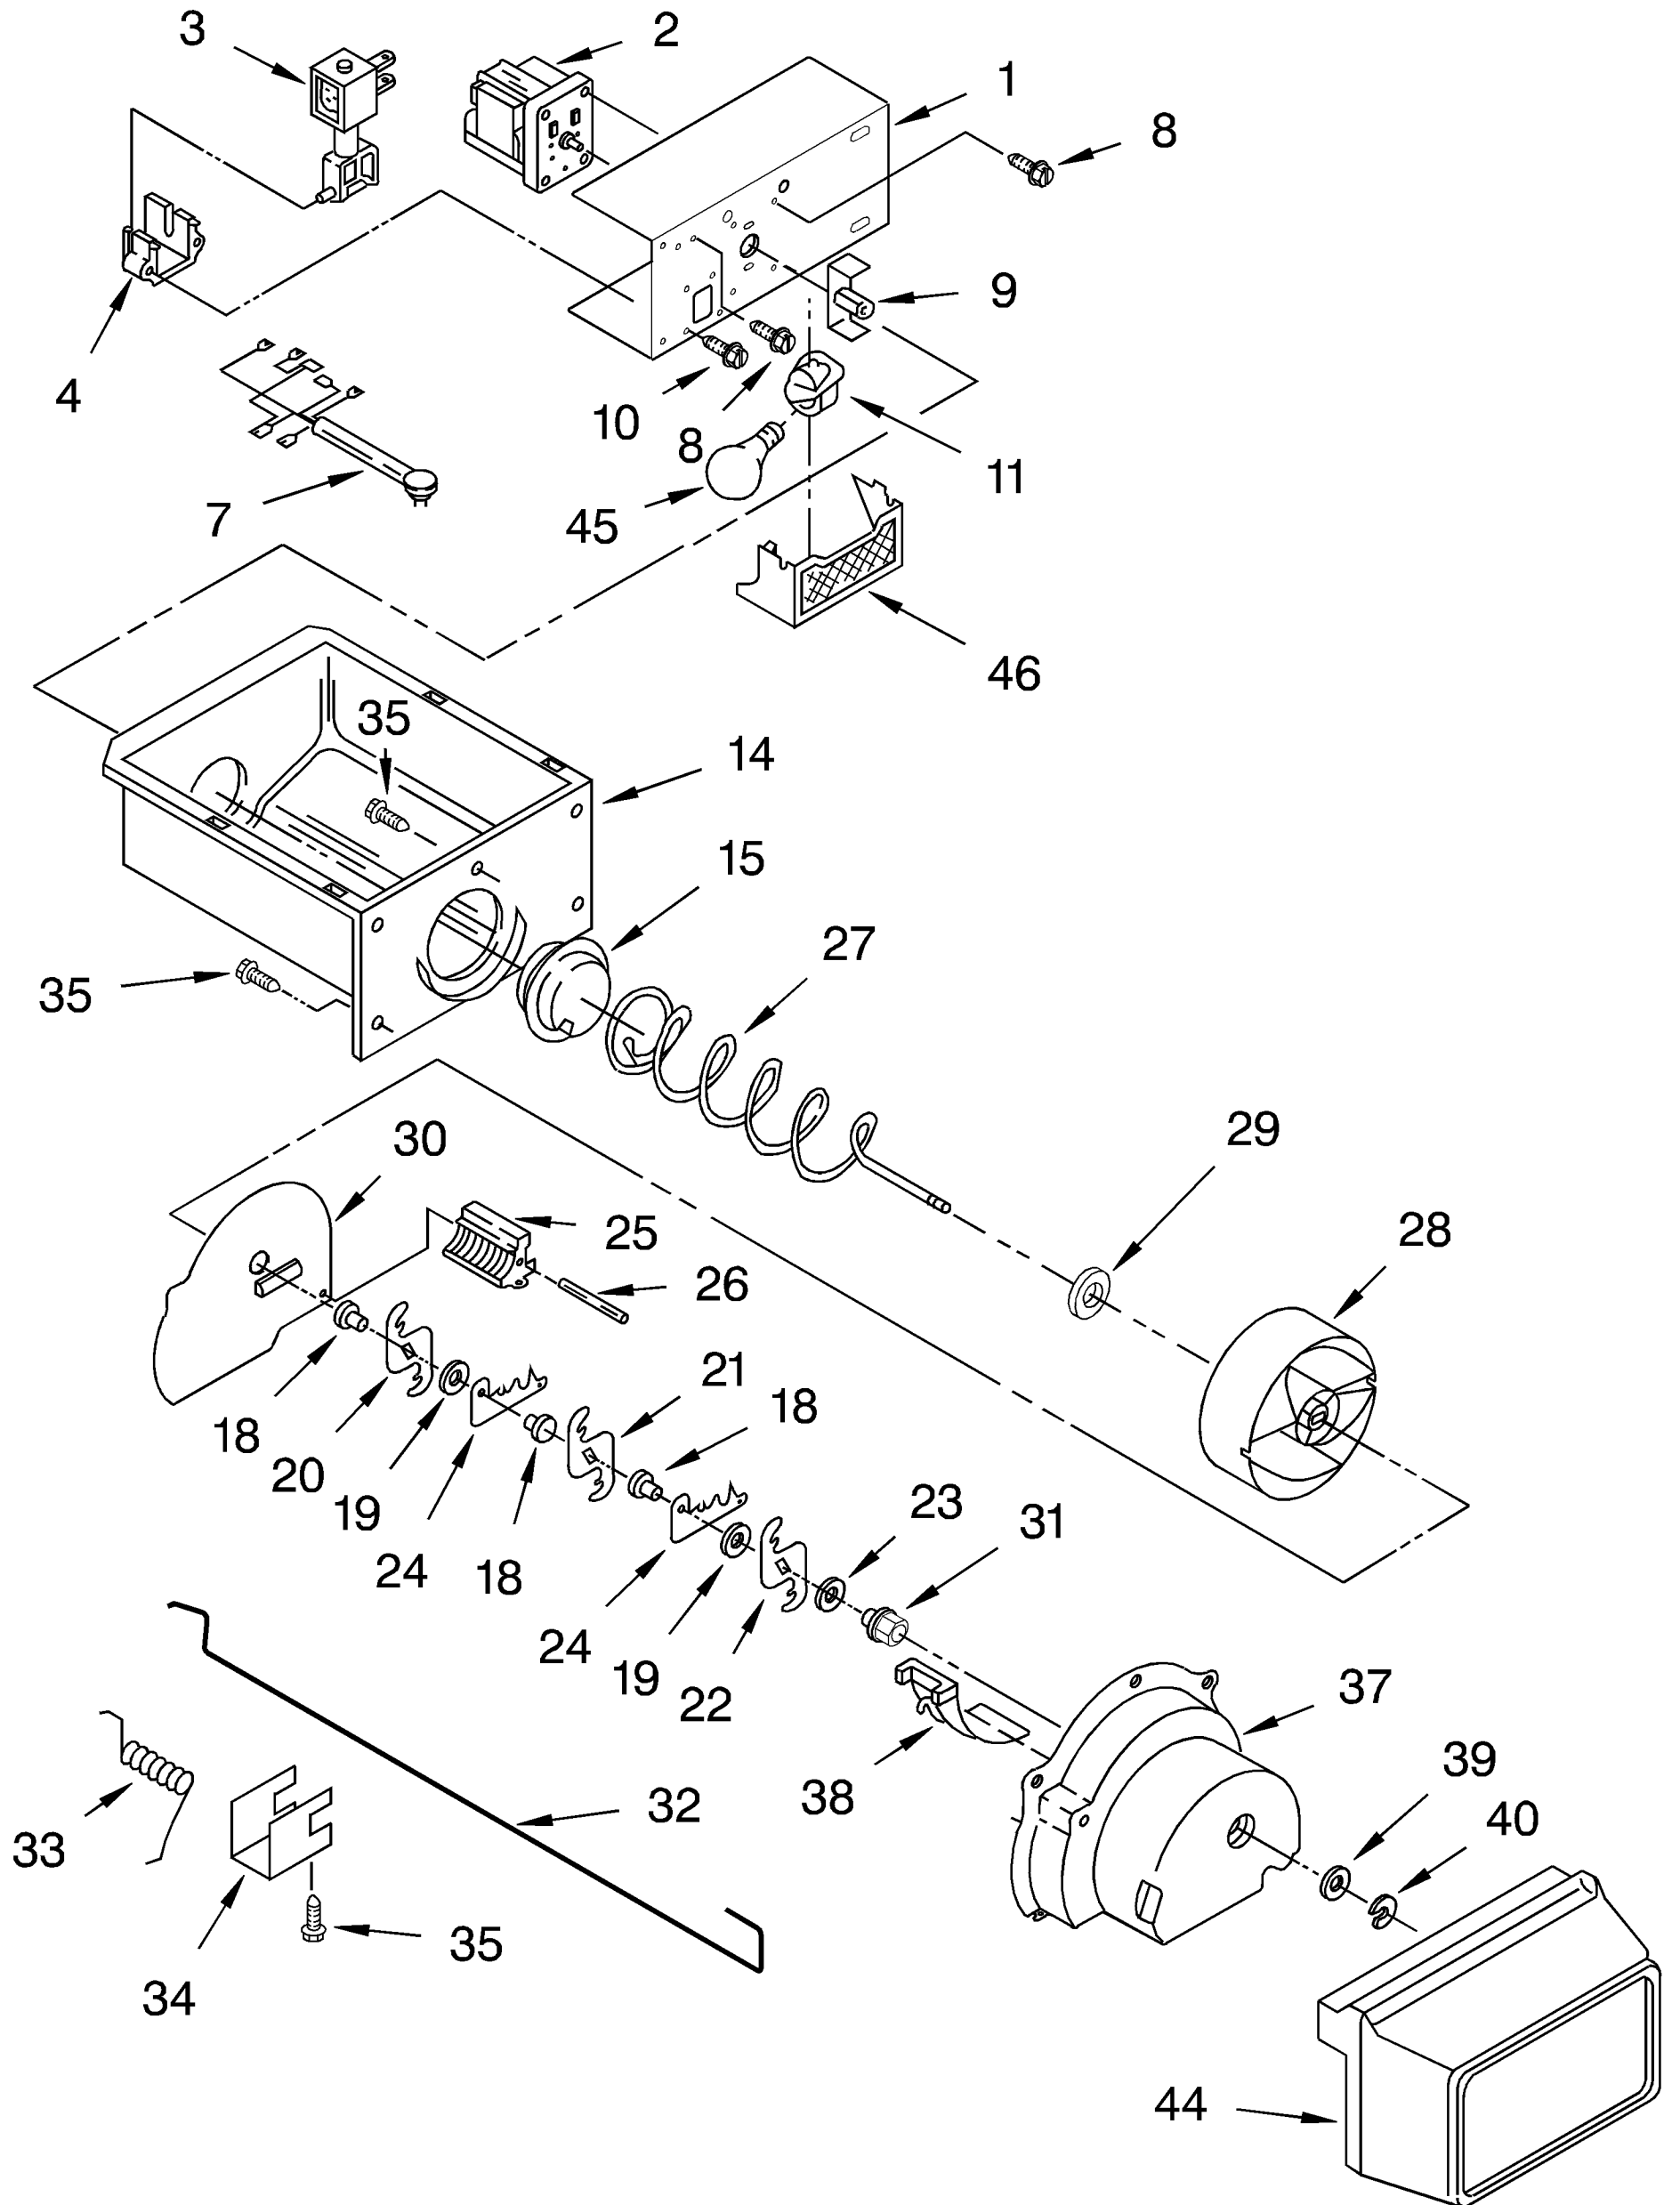

MOTOR AND ICE CONTAINER PARTS

For Model: KSBP25FJSS00
(Stainless Steel)

MOTOR AND ICE CONTAINER PARTS

For Model: KSBP25FJSS00
(Stainless Steel)

<u>Illus. No.</u>	<u>Part No.</u>	<u>DESCRIPTION</u>
1	2199843	Bracket, Motor
2	2188385	Motor, Dispenser
3	2152713	Solenoid Assembly
4	2149100	Guide, Solenoid
7	2199846	Wiring Assembly, Ice Dispenser
8	489399	Screw
9	2205716	Coupling, Motor
10	489355	Screw
11	2162085	Socket, Light
14	2199895	Ice Container
15	983668	Coupling, Conveyor
18	1119005	Spacer, Step (3)
19	1119007	Spacer, Flat (2)
20	1119006	Blade, Rotary
21	1119012	Blade, Rotary
22	1119013	Blade, Rotary
23	489235	Washer, Plain
24	1119009	Blade, Fixed (2)
25	2157405	Block, Blade
26	489229	Roll Pin
27	2160602	Conveyor
28	2196194	Drum
29	3400912	Washer
30	2171682	Floating Baffle
31	1119018	Nut, Bearing
32	2002728	Control Arm
33	1119020	Spring, Return
34	1119021	Retainer Clip, Rod
35	488886	Screw
37	2180348	Housing, Crusher
38	1119017	Deflector, Ice
39	489234	Washer, Plain
40	489236	Retainer Ring
44	2199913	Front Cover, Ice Container
45	527949	Light Bulb
46	2171706	Light Lens, Dispenser

FOR ORDERING INFORMATION REFER TO PARTS PRICE LIST