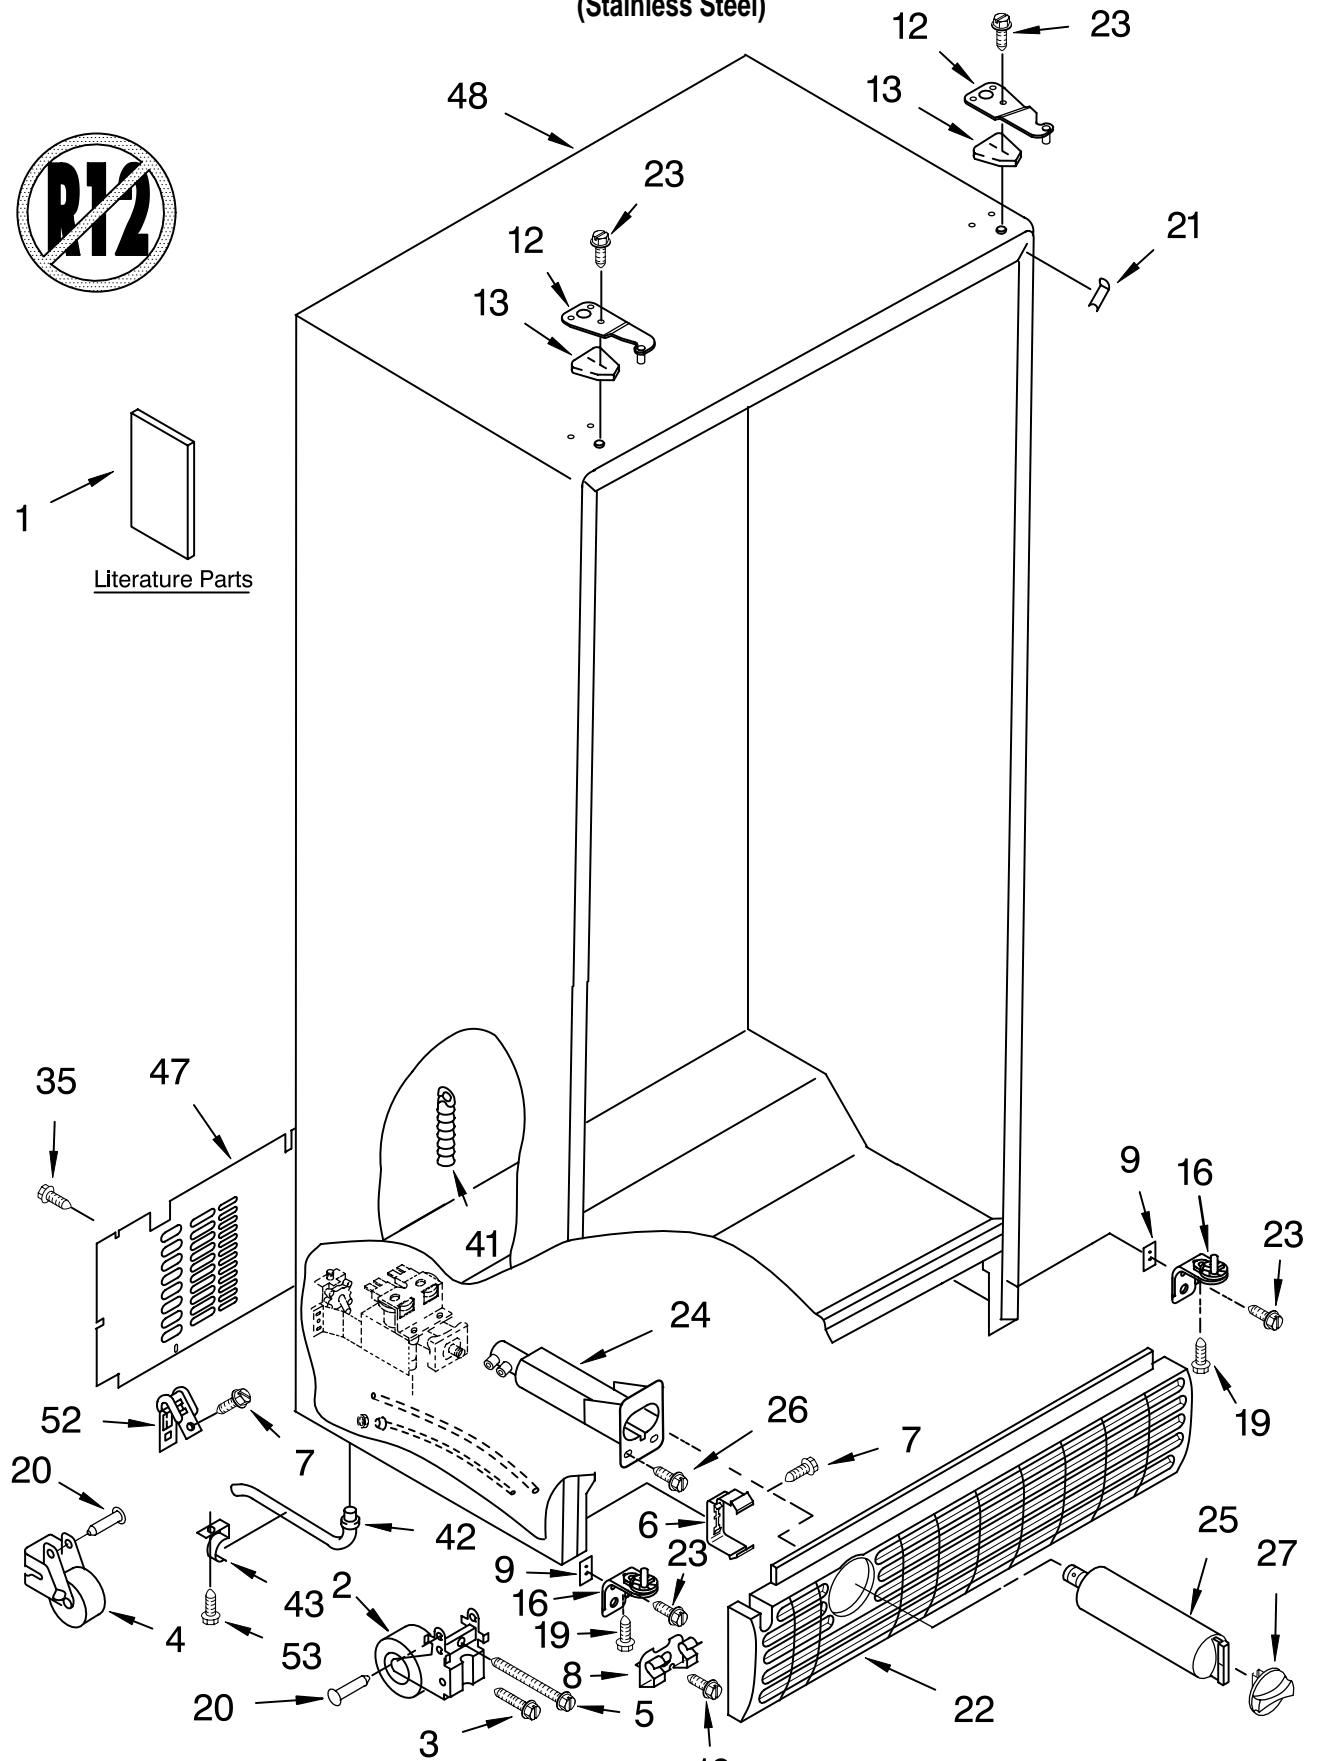

For Model: KSBP25FJSS00
(Stainless Steel)

FOR ORDERING INFORMATION REFER TO PARTS PRICE LIST

CABINET PARTS

For Model: KSBP25FJSS00
(Stainless Steel)

Illus. Part
No. No. DESCRIPTION

LITERATURE PARTS

1	LIT2210719	Use & Care Guide
	LIT2199974	Service & Wiring Sheet
	LIT2211871	Energy Label
	LIT628370	Modular Icemaker Service Sheet
2	2203007	Front Roller (2)
3	3400512	Bolt
4	2203008	Roller (Rear) (2)
5	3400511	Bolt
6	2210749	Clip, Grille
7	489478	Screw
8	2209529	Clip
9	2156056	Shim
10	3400515	Screw
12		Hinge Top
	2203124B	Right, Black
	2199935B	Left, Black
13	2196048	Shim, Hinge Top
16	2208137	Hinge & Cam Assy.
19	3400110	Screw
20	981126	Pin
21		Filler, Wrapper
	2203067B	Black
22		Grille
	2199904B	Black
23	489497	Screw
24	2199840	Housing, Water Filter
25	2203220	Water Filter
26	489478	Screw
27		Cap, Water Filter
	2186494B	Black
35	489464	Screw
41	940139	Drain Fitting
42	2199954	Extension Tube
43	1108439	Clip, Drain Tube
47	2199963	Cover, Unit
48		Cabinet (Not A Serviceable Part)
52	549193	Clamp, Service Cord
		Cord
53	489084	Screw

FOR ORDERING INFORMATION REFER TO PARTS PRICE LIST

REFRIGERATOR LINER PARTS

For Model: KSBP25FJSS00
(Stainless Steel)

Illus. No.	Part No.	DESCRIPTION
1		Liner (Not A Serviceable Part)
5	2171846	Release Valve
6	2196485	Stud Assembly (3)
7	8281158	Screw (9)
8	2196483	Stud Assembly (9)
9	2181796	Ladder, Shelf
10	3400894	Screw (3)
11	489478	Screw
16	2179404	Rack, Wine & Egg
24	2203078	Air Diffuser Assembly
29	2162085	Socket
31	2196171	Reservoir
33	527949	Light Bulb
34	2203266	Light Lens
35	2205813	Strap
37	489478	Screw