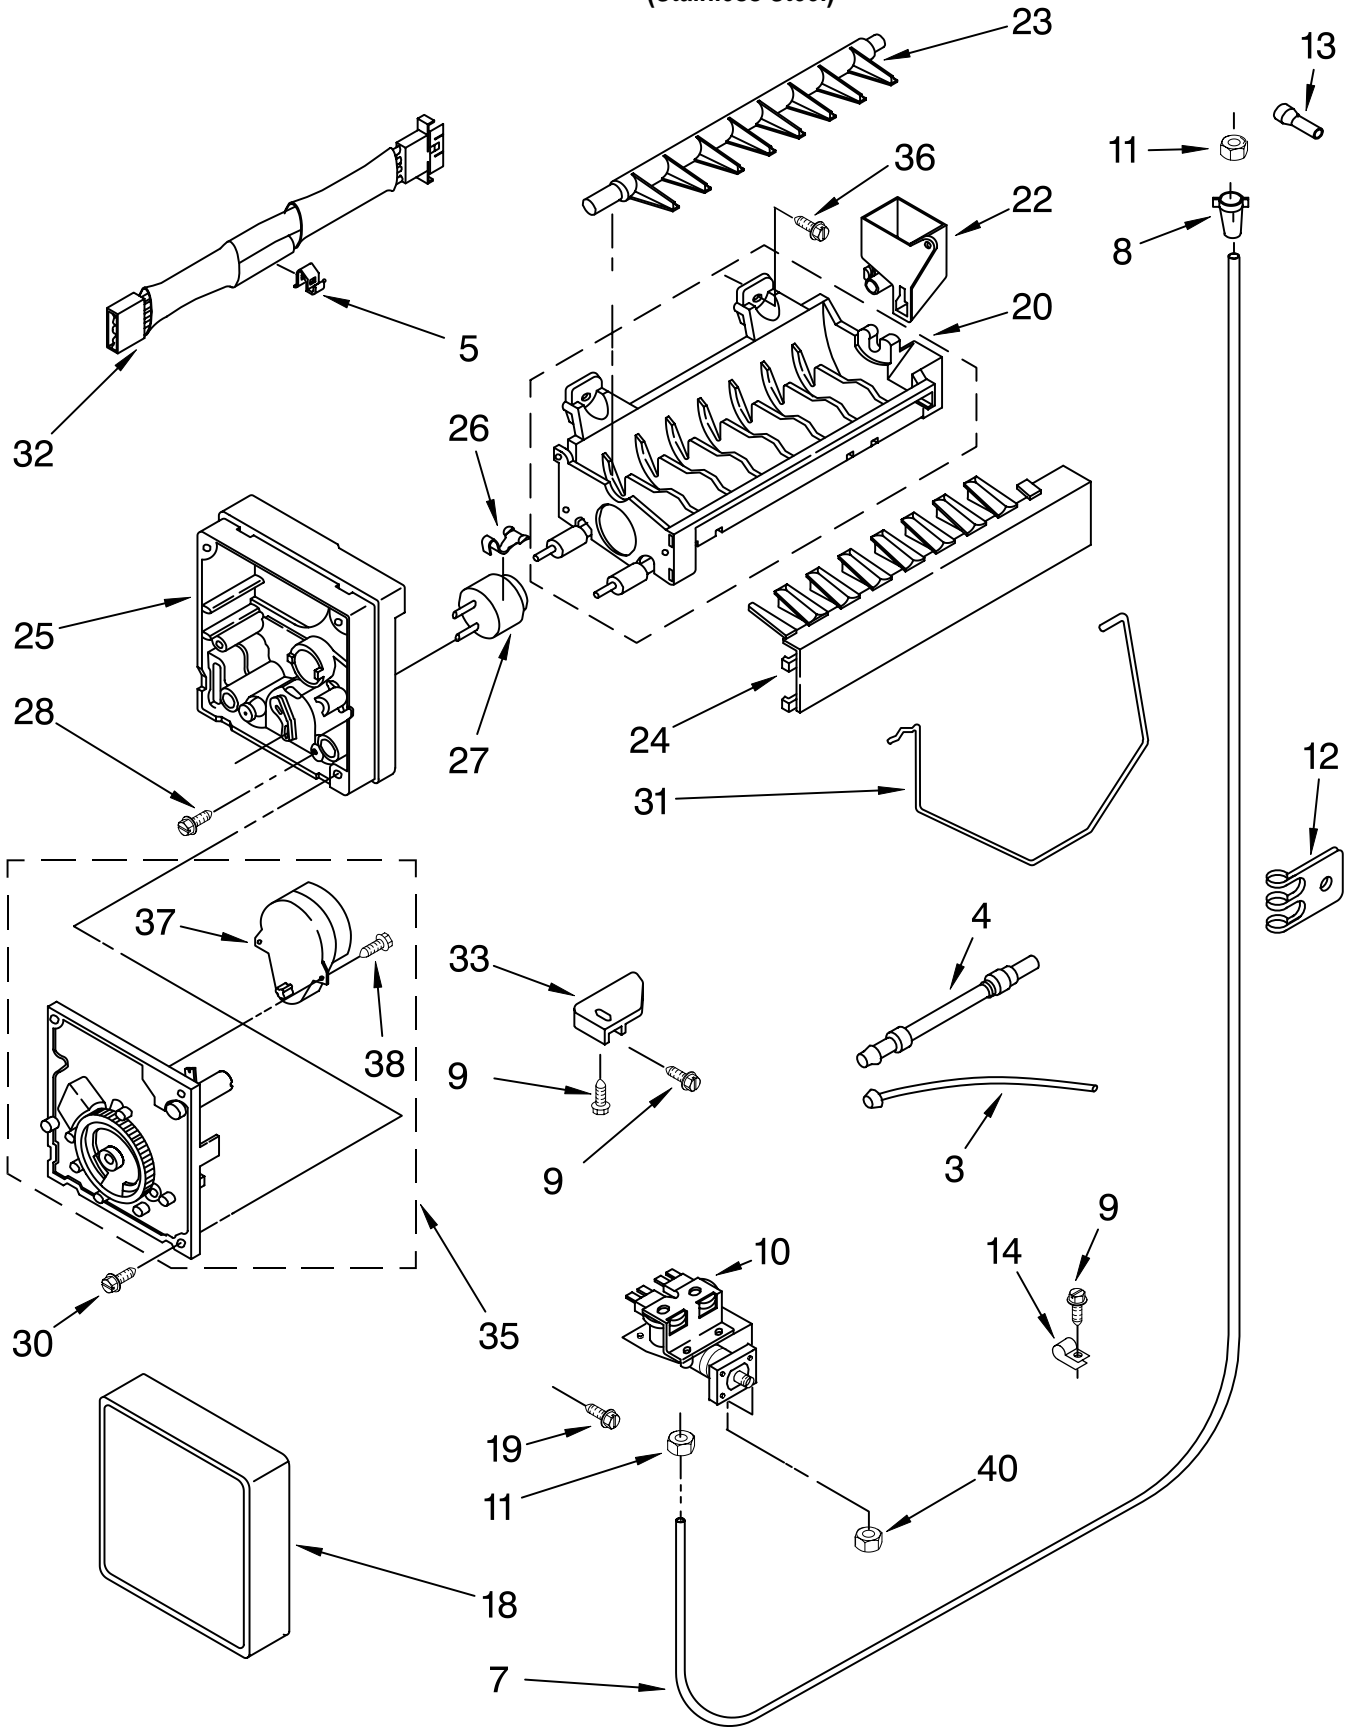

ICEMAKER PARTS

For Model: KSBP25FJSS00
(Stainless Steel)

FOR ORDERING INFORMATION REFER TO PARTS PRICE LIST

ICEMAKER PARTS

For Model: KSBP25FJSS00
(Stainless Steel)

Illus. No.	Part No.	DESCRIPTION
3	2203127	Tube, Filter Outlet
4	2209707	Tube, Filter Inlet
5	628379	Clip, Fuse
7	2181940	Tube, Water
8	2181939	Insert, Tube
9	489478	Screw
10	2199838	Valve, Solenoid
11	627018	Nut, Compression
12	2208136	Clip, Water Tube
13	2203024	Tube, Water Inlet
14	488878	Tube Clamp
18	2174155	Cover
19	488649	Screw
20	628228	Mold & Heater Assembly (Also Order 542638
22	628356	Cup, Water Fill
23	2194711	Ejector
24	2182124	Ice Striper
25	2194712	Support
26	627796	Retainer, Thermostat
27	628397	Thermostat (Also Order 542369 Cement Alumilastic)
28	489322	Screw
30	489276	Screw
31	2171593	Shut Off Arm
32	628256	Harness, Wiring
33	628320	Bracket
35	628399	Module Assembly (Includes Items 37 and 38)
36	488208	Screw
37	628398	Motor
38	489136	Screw
40	1129179	Nut, Compression
100	4317943	Complete Icemaker Assembly