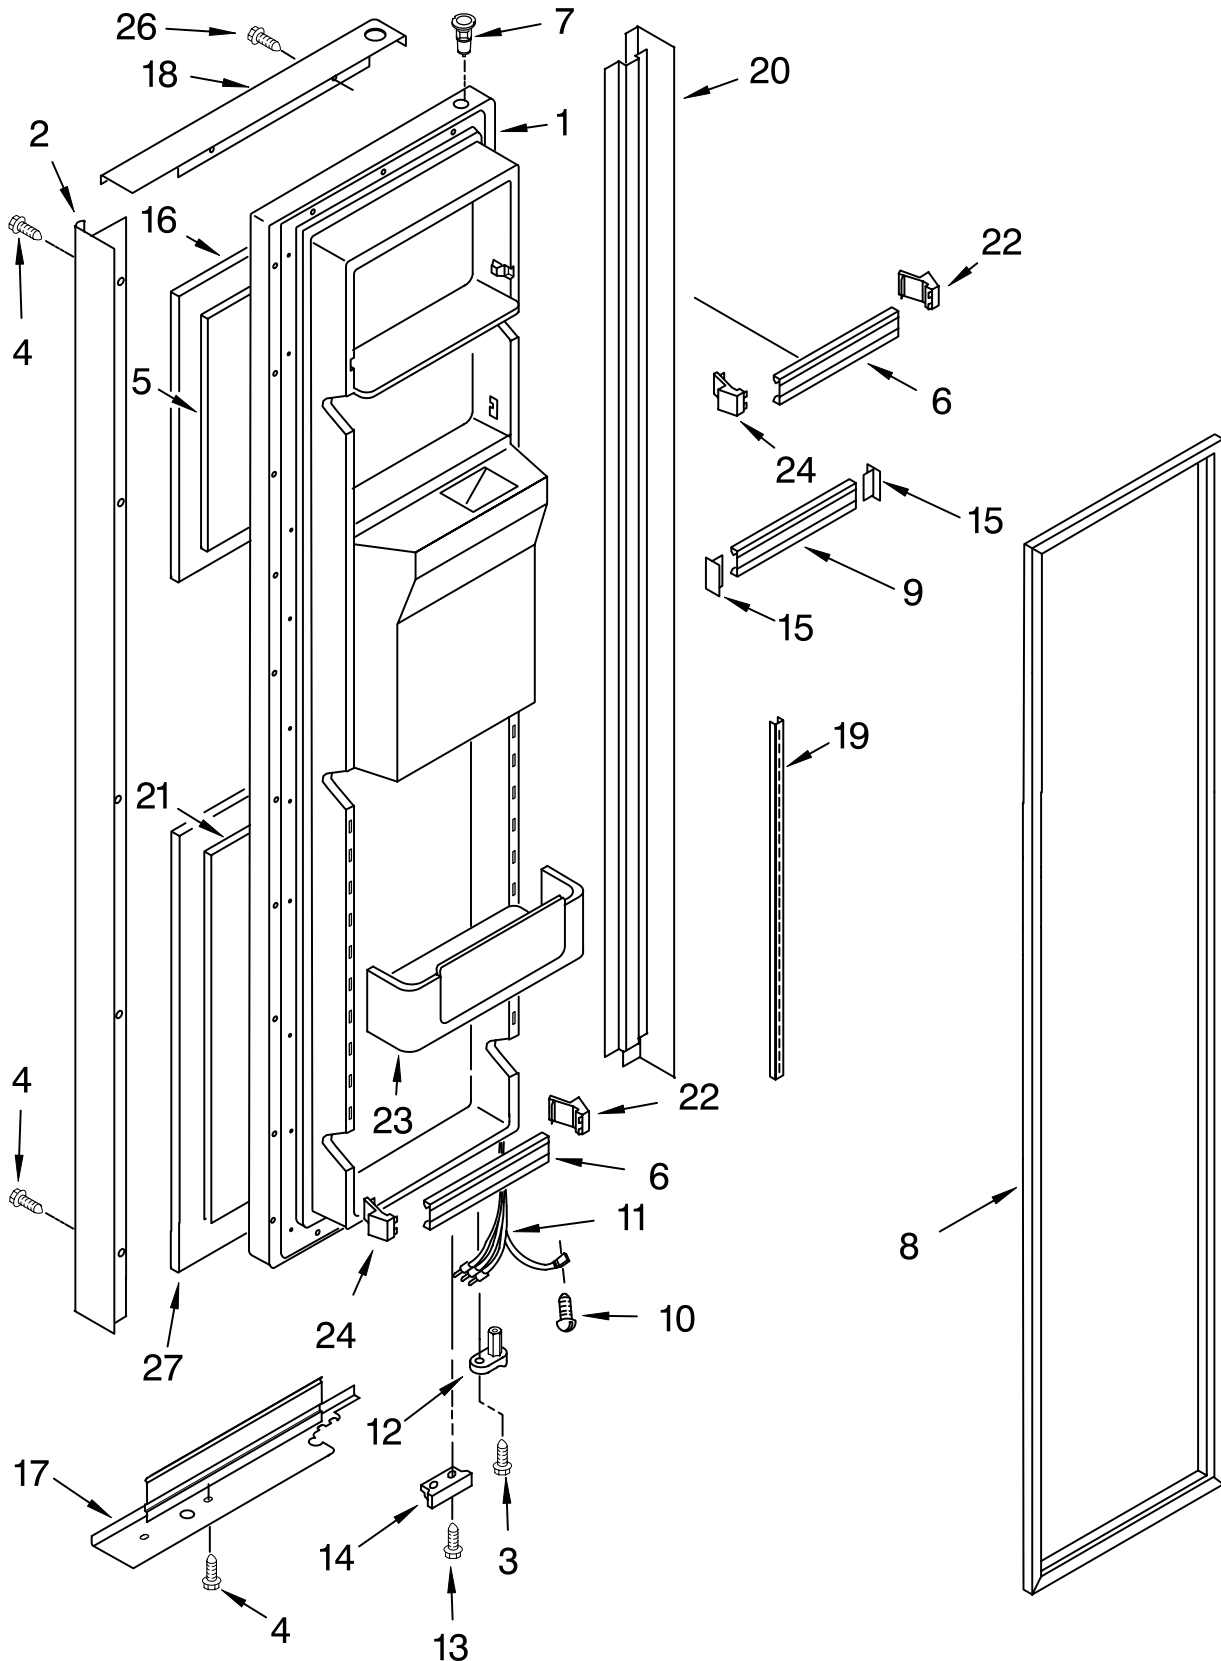

FREEZER DOOR PARTS

For Model: KSBP25FJSS00
(Stainless Steel)

FOR ORDERING INFORMATION REFER TO PARTS PRICE LIST

FREEZER DOOR PARTS

For Model: KSBP25FJSS00
(Stainless Steel)

Illus. No.	Part No.	DESCRIPTION
1		Freezer Door (Includes #8 And Dispenser Front Parts)
	2209551B	Black
2	2208121S	Handle
3	3400012	Screw
4	3196537	Screw
5	2209523	Filler, Panel (Upper)
6	2199990	Trim, Door Shelf
7	2182181	Thimble-Top
8		Door Gasket, Magnetic (Service)
	2209514	Black
9	2199991	Trim, Door Shelf
10	488500	Screw
11	2203170	End Cap
12	2182179	Door Closer, Upper Cam
13	489420	Screw
14	2195952	Bracket, Door Stop
15	2156006	Plug, Trim
16	2209565S	Panel, Upper
17	2208110S	Trim, Door (Bottom)
18	2208128S	Trim, Door (Top)
19	2208147	Ladder, Shelf Assembly (2)
20	2208126S	Trim, Door (Hinge Side)
21	2209524	Filler, Panel (Lower)
22	2195916	Endcap
23	2199992	Bin, Door (2)
24	2195917	Endcap
26	3196180	Screw
27	2209566S	Panel, Lower