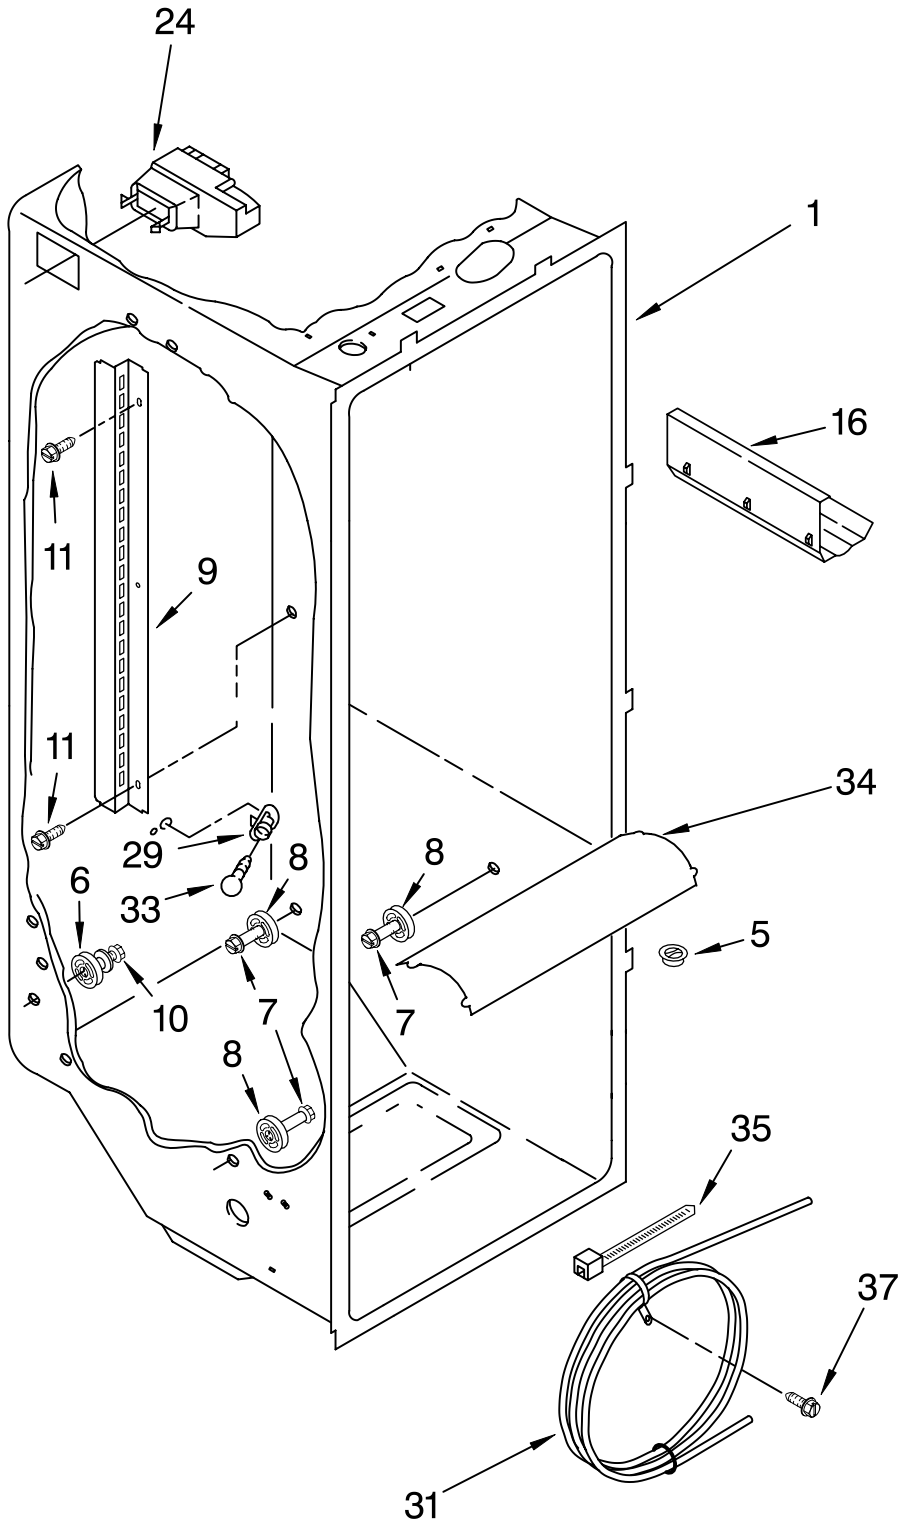

For Model: KSBP25FJSS00
(Stainless Steel)

FOR ORDERING INFORMATION REFER TO PARTS PRICE LIST

CABINET PARTS

For Model: KSBP25FJSS00
(Stainless Steel)

Illus. Part
No. No. DESCRIPTION

LITERATURE PARTS

1	LIT2210719	Use & Care Guide
	LIT2199974	Service & Wiring Sheet
	LIT2211871	Energy Label
	LIT628370	Modular Icemaker Service Sheet
2	2203007	Front Roller (2)
3	3400512	Bolt
4	2203008	Roller (Rear) (2)
5	3400511	Bolt
6	2210749	Clip, Grille
7	489478	Screw
8	2209529	Clip
9	2156056	Shim
10	3400515	Screw
12		Hinge Top
	2203124B	Right, Black
	2199935B	Left, Black
13	2196048	Shim, Hinge Top
16	2208137	Hinge & Cam Assy.
19	3400110	Screw
20	981126	Pin
21		Filler, Wrapper
	2203067B	Black
22		Grille
	2199904B	Black
23	489497	Screw
24	2199840	Housing, Water Filter
25	2203220	Water Filter
26	489478	Screw
27		Cap, Water Filter
	2186494B	Black
35	489464	Screw
41	940139	Drain Fitting
42	2199954	Extension Tube
43	1108439	Clip, Drain Tube
47	2199963	Cover, Unit
48		Cabinet (Not A Serviceable Part)
52	549193	Clamp, Service Cord
		Cord
53	489084	Screw

FOR ORDERING INFORMATION REFER TO PARTS PRICE LIST

REFRIGERATOR SHELF PARTS

For Model: KSBP25FJSS00
(Stainless Steel)

Illus. No.	Part No.	DESCRIPTION
1	2203054	Shelf Assembly, Cantilever (3)
2	2174253	Button, Humidity
3	2174252	Slide, Humidity
4	2174273	Gasket, Side (2)
5	2203034	Cover, Meat Pan (Includes Items 13, 14 & 15)
8	2203038	Glass, Cover
9	2174250	Cover, Crisper (Includes 2, 3, 4, 11, 12, 13, 14 & 19)
10	2174148	Glass, Cover
11	2174272	Gasket (Front)
12	2174274	Gasket (Rear)
13	2174478	Eyelet, Roller
14	2188212	Roller
15	489211	Screw
16	2179227	Crisper Pan (Includes 13, 14, 18, 19 & 21)
17	2203036	Meat Pan (Includes 13, 14, 19 & 22)
18	2174076	Window, Crisper
19	489261	Screw
21	2174259	Cap, Crisper Pan Right Side
	2174258	Left Side
22	2174076	Window, Meat Pan
23	2182730	Egg Bin
27	2203027	Cover, Beverage
28	2203028	Beverage Pan
29	2203029	Handle, Beverage