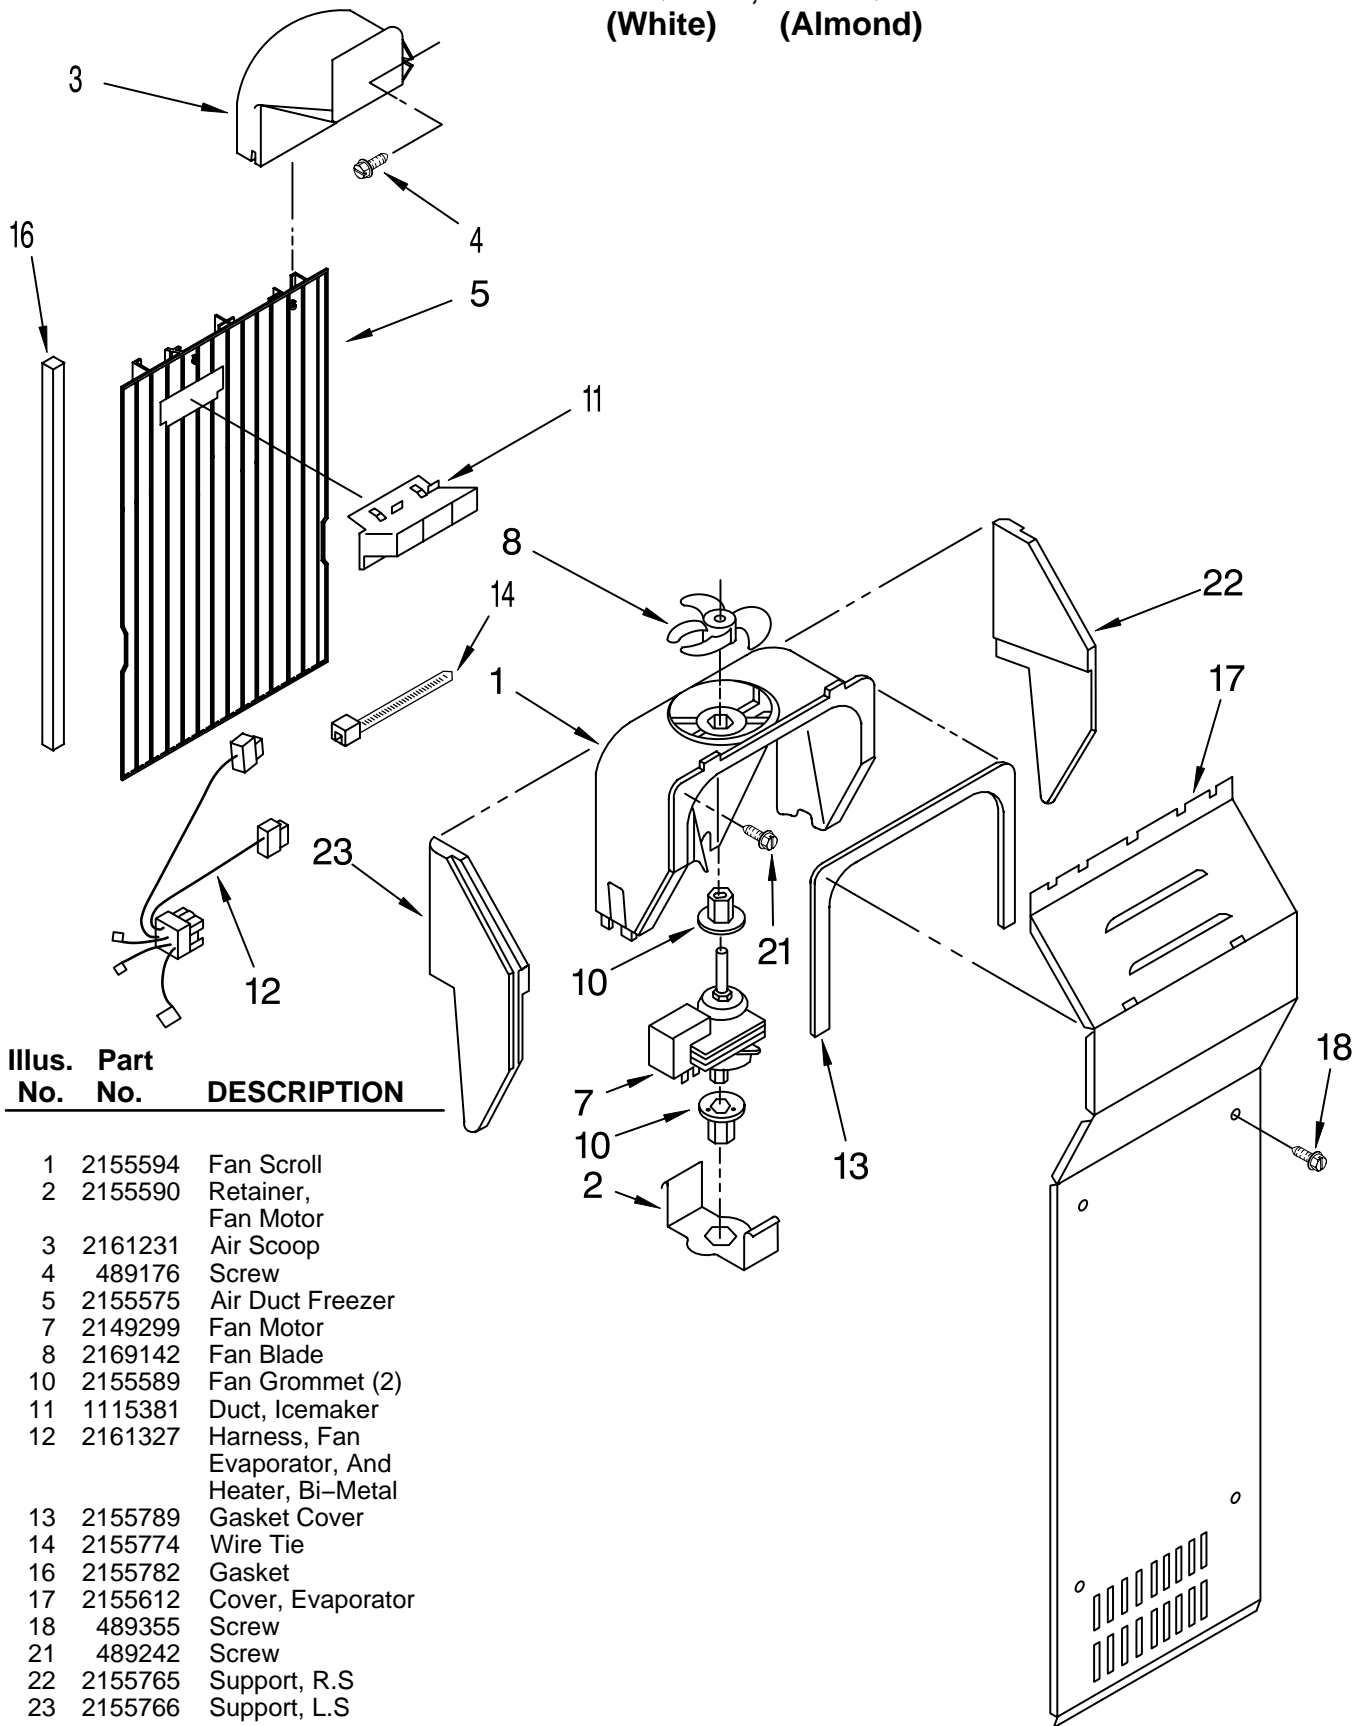

AIR FLOW PARTS

For Models: KSRS27QAWH10, KSRS27QAAL10
(White) (Almond)

Illus. No.	Part No.	DESCRIPTION
1	2155594	Fan Scroll
2	2155590	Retainer, Fan Motor
3	2161231	Air Scoop
4	489176	Screw
5	2155575	Air Duct Freezer
7	2149299	Fan Motor
8	2169142	Fan Blade
10	2155589	Fan Grommet (2)
11	1115381	Duct, Icemaker
12	2161327	Harness, Fan Evaporator, And Heater, Bi-Metal
13	2155789	Gasket Cover
14	2155774	Wire Tie
16	2155782	Gasket
17	2155612	Cover, Evaporator
18	489355	Screw
21	489242	Screw
22	2155765	Support, R.S
23	2155766	Support, L.S

FOR ORDERING INFORMATION REFER TO PARTS PRICE LIST