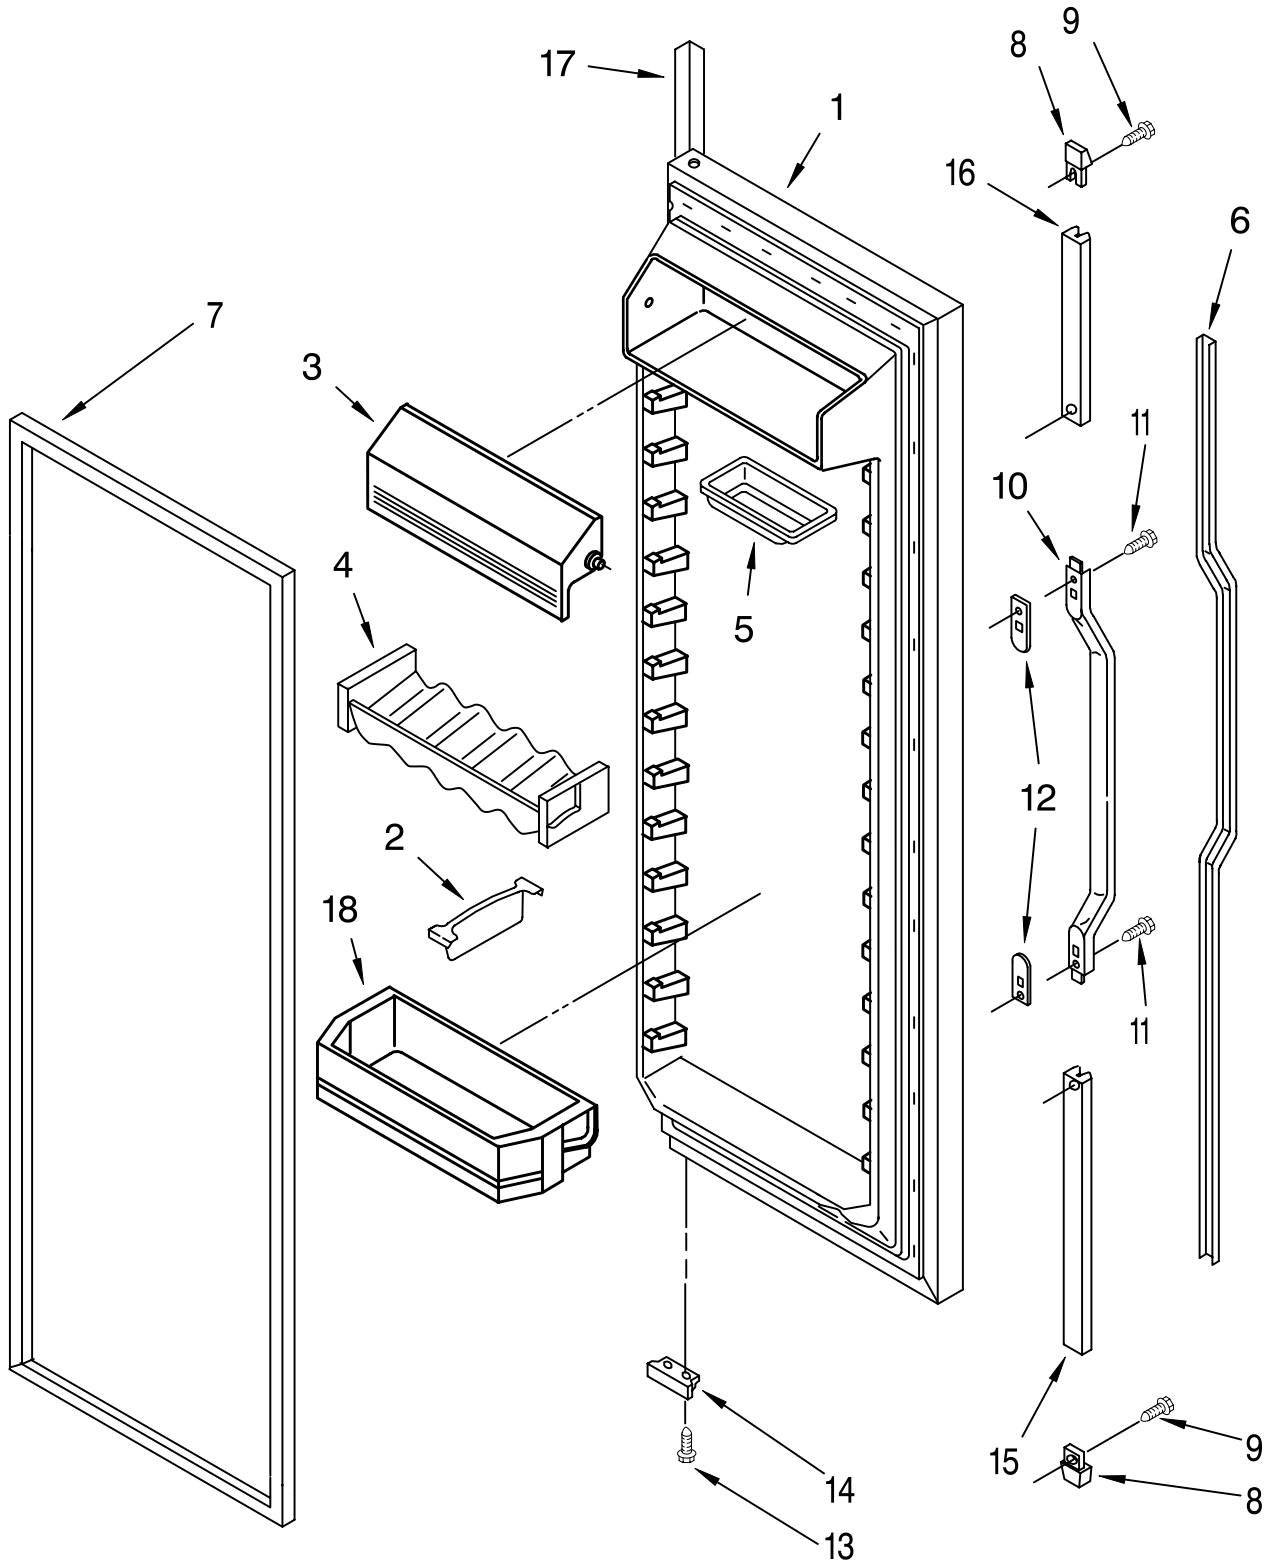

REFRIGERATOR DOOR PARTS

For Models: KRSR27QAWH10, KRSR27QAAL10
(White) (Almond)

FOR ORDERING INFORMATION REFER TO PARTS PRICE LIST

REFRIGERATOR DOOR PARTS

For Models: KRSR27QAWH10, KRSR27QAAL10

(White) (Almond)

Illus. Part No. No.	DESCRIPTION	Illus. Part No. No.	DESCRIPTION	Illus. Part No. No.	DESCRIPTION
1	Refrigerator Door (Includes Item 7)	8	1107341 End Cap, Handle	BLACK GLASS PANEL KIT (Optional Kit)	
	2171580 White	9	489075 Screw (2)		
	2171581 Almond	10	1107215 Handle Assembly		
2	2161564 Load Lock	11	489084 Screw		
3	2159136 Door, Compartment	12	1107651 Spacer, Handle	4318526	Trim Kit
4	1125981 Holder, Beverage	13	489367 Screw		Trim Kit Panels
5	1125936 Butter Dish	14	2155331 Bracket, Door Stop	4211148	White
6	Insert, Handle	15	1117952 Retainer, Insert (Bottom)	4211147	Almond
	1117948 White	16	1107243 Retainer, Insert	4210348	Black
	1117949 Almond		Hinge Side		Handle Inserts
7	2159079 Door Gasket, Magnetic (Service)	17	1119062 Trim, Door	4318339	Black
		18	1126069 Shelf Bin (4)	4318340	Woodgrain
				4318417	Black Grille Kit

PARTS NOT ILLUSTRATED

Illus. Part No. No.	DESCRIPTION	Illus. Part No. No.	DESCRIPTION	Illus. Part No. No.	DESCRIPTION
Parts Not Illustrated and Optional Parts (Not Included)		Miscellaneous		Refinishing Material	
Customer Touch-Up Material		212643	Sealer, Gum (4 Feet)	799340	Enamel, Black (1 Qt. Uncut)
*350942	Primer, White (13 Oz. Spray Can)	479502	Tape, Vinyl (3/4 x 108")	799344	Enamel, White (1 Qt. Uncut)
*350941	Leveler, Enamel (13 Oz. Spray Can)	876370	Kit, Insulation (2 Pcs. x 3" x 24" X 48")	978883	Enamel, Almond (1 Qt. Uncut)
*350939	Enamel, Black (13 Oz. Spray Can)	876305	Kit, Insulation (14 Pcs. x 3" x 24" x 48")	LITERATURE PARTS	
*350930	Enamel, White (13 Oz. Spray Can)	978941	Insulation, Fiberglass (63-1/2" x 35-1/2" X 2-5/8)	LIT2155734	Use And Care Guide
*350956	Enamel, Almond (13 Oz. Spray Can)	876029	Kit, Foam Slab (30" x 32-1/2" x 1-1/2")	LIT2169394	Service & Wiring Sheet
72017	Brush Touch-Up Kit (White)	505587	Sealer, Mastic (1 Qt.)	LIT2168863	Energy Label
72107	Brush Touch-Up Kit (Almond)	503695	Cork, Sealer (1/4 Pound)	LIT628370	Modular Icemaker Service Sheet
72032	Brush Touch-up kit (Black)	511873	Touch-Up, White Porcelain (2 Oz.)	TORX SCREW WRENCH	
		542638	Grease, Silicone (1/2 Oz.)	1117510	Torx Key
		542639	Cement, Alumilastic (1-1/4 Oz.)		
		606755	Bag, Insulation (36-5/8" x 46")		
		799833	Kit, Evaporator Repair (Aluminum Epoxy)		
		833938	Kit, Terminal Connector		
		515393	Transformer (115-230 Volts)		
		2152710	Ice Container Asm		
		2149072	Ice Crusher Asm		

FOR ORDERING INFORMATION REFER TO PARTS PRICE LIST