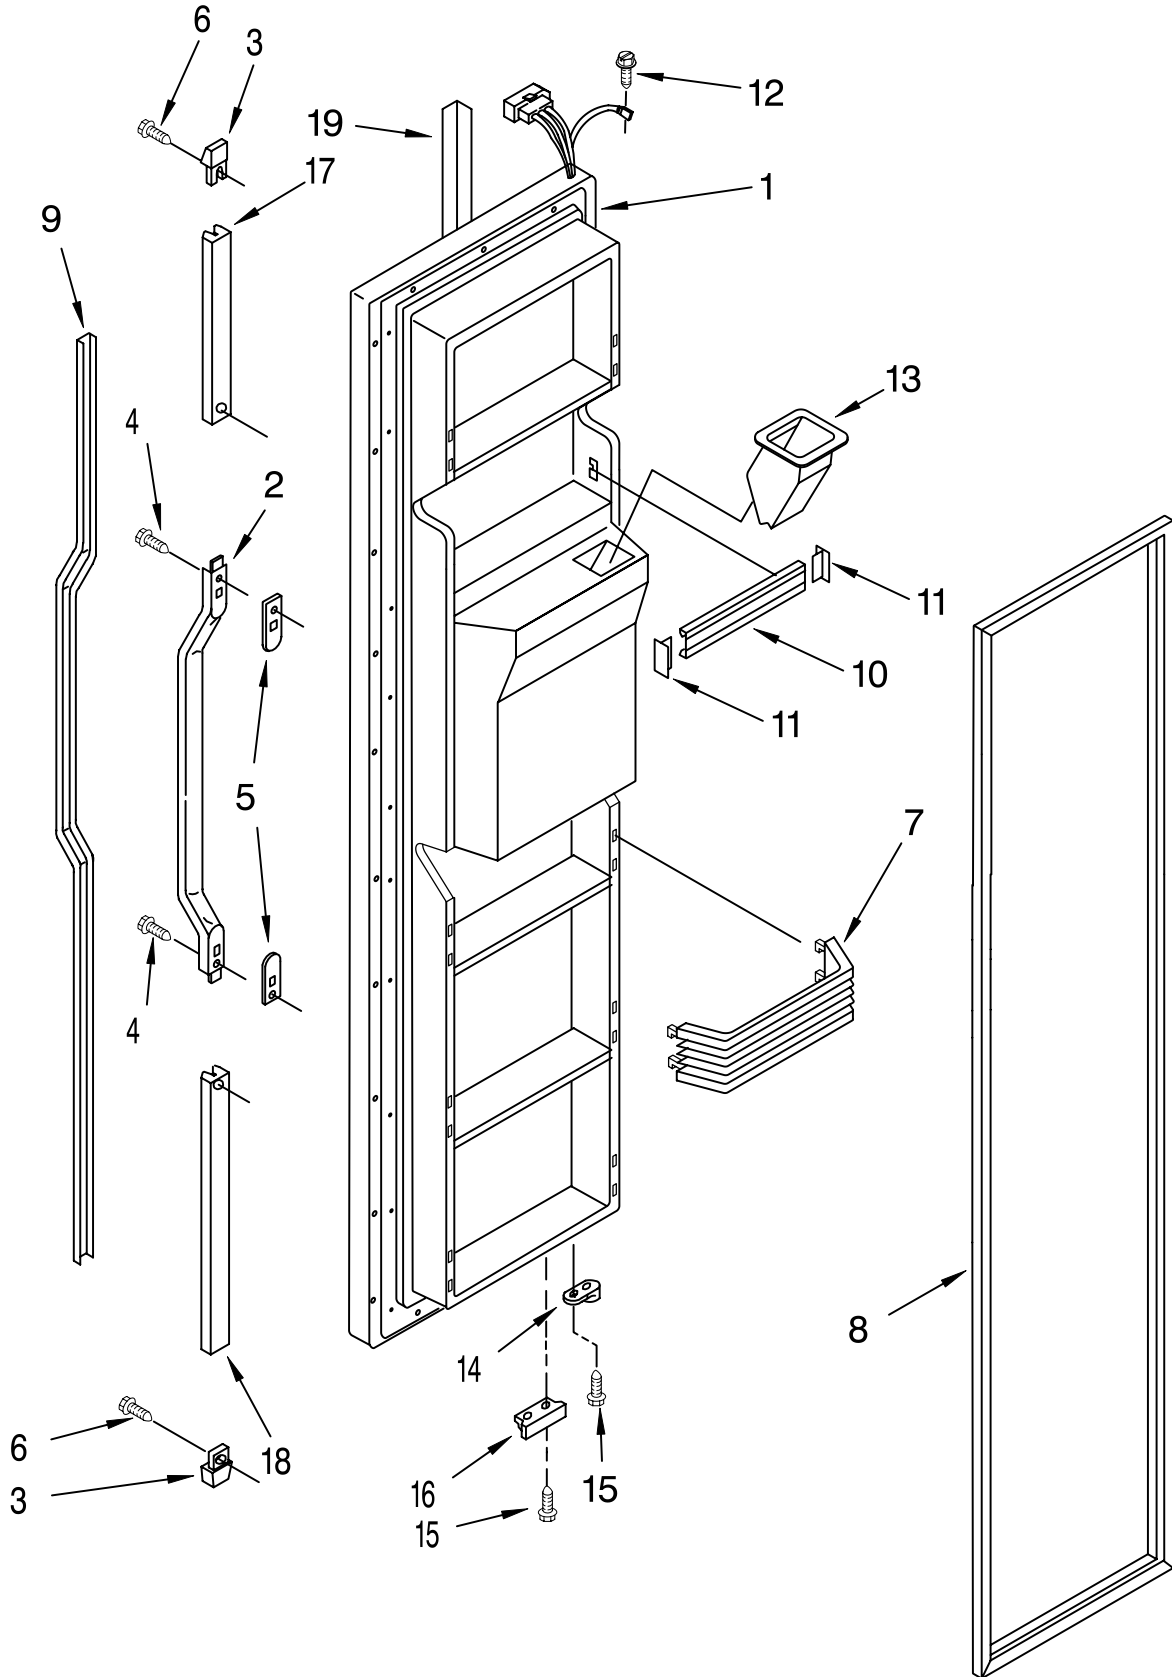

FREEZER DOOR PARTS

For Models: KRSR27QAWH10, KRSR27QAAL10
(White) (Almond)

FOR ORDERING INFORMATION REFER TO PARTS PRICE LIST

FREEZER DOOR PARTS

For Models: KSRS27QAWH10, KSRS27QAAL10
(White) (Almond)

<u>Illus. No.</u>	<u>Part No.</u>	<u>DESCRIPTION</u>
1		Freezer Door (Includes Item 8 And Dispenser Front Parts)
	2171588	White
	2171589	Almond
2	1107215	Handle Assembly
3	1107341	End Cap (2)
4	489084	Screw
5	1107651	Spacer, Handle
6	489075	Screw (2)
7	2156016	Shelf Bin (4)
8	2159078	Door Gasket, Magnetic (Service)
9		Insert, Handle
	1117948	White
	1117949	Almond
10	2157603	Trim, Door Shelf
11	2156006	End Cap
12	489422	Screw
13	2156145	Chute, Ice
14	2155313	Door Closer, Upper Cam
15	489367	Screw
16	2155331	Bracket, Door Stop
17	1107243	Retainer, Insert
18	1117952	Retainer, Insert
19	1119062	Trim, Door

FOR ORDERING INFORMATION REFER TO PARTS PRICE LIST