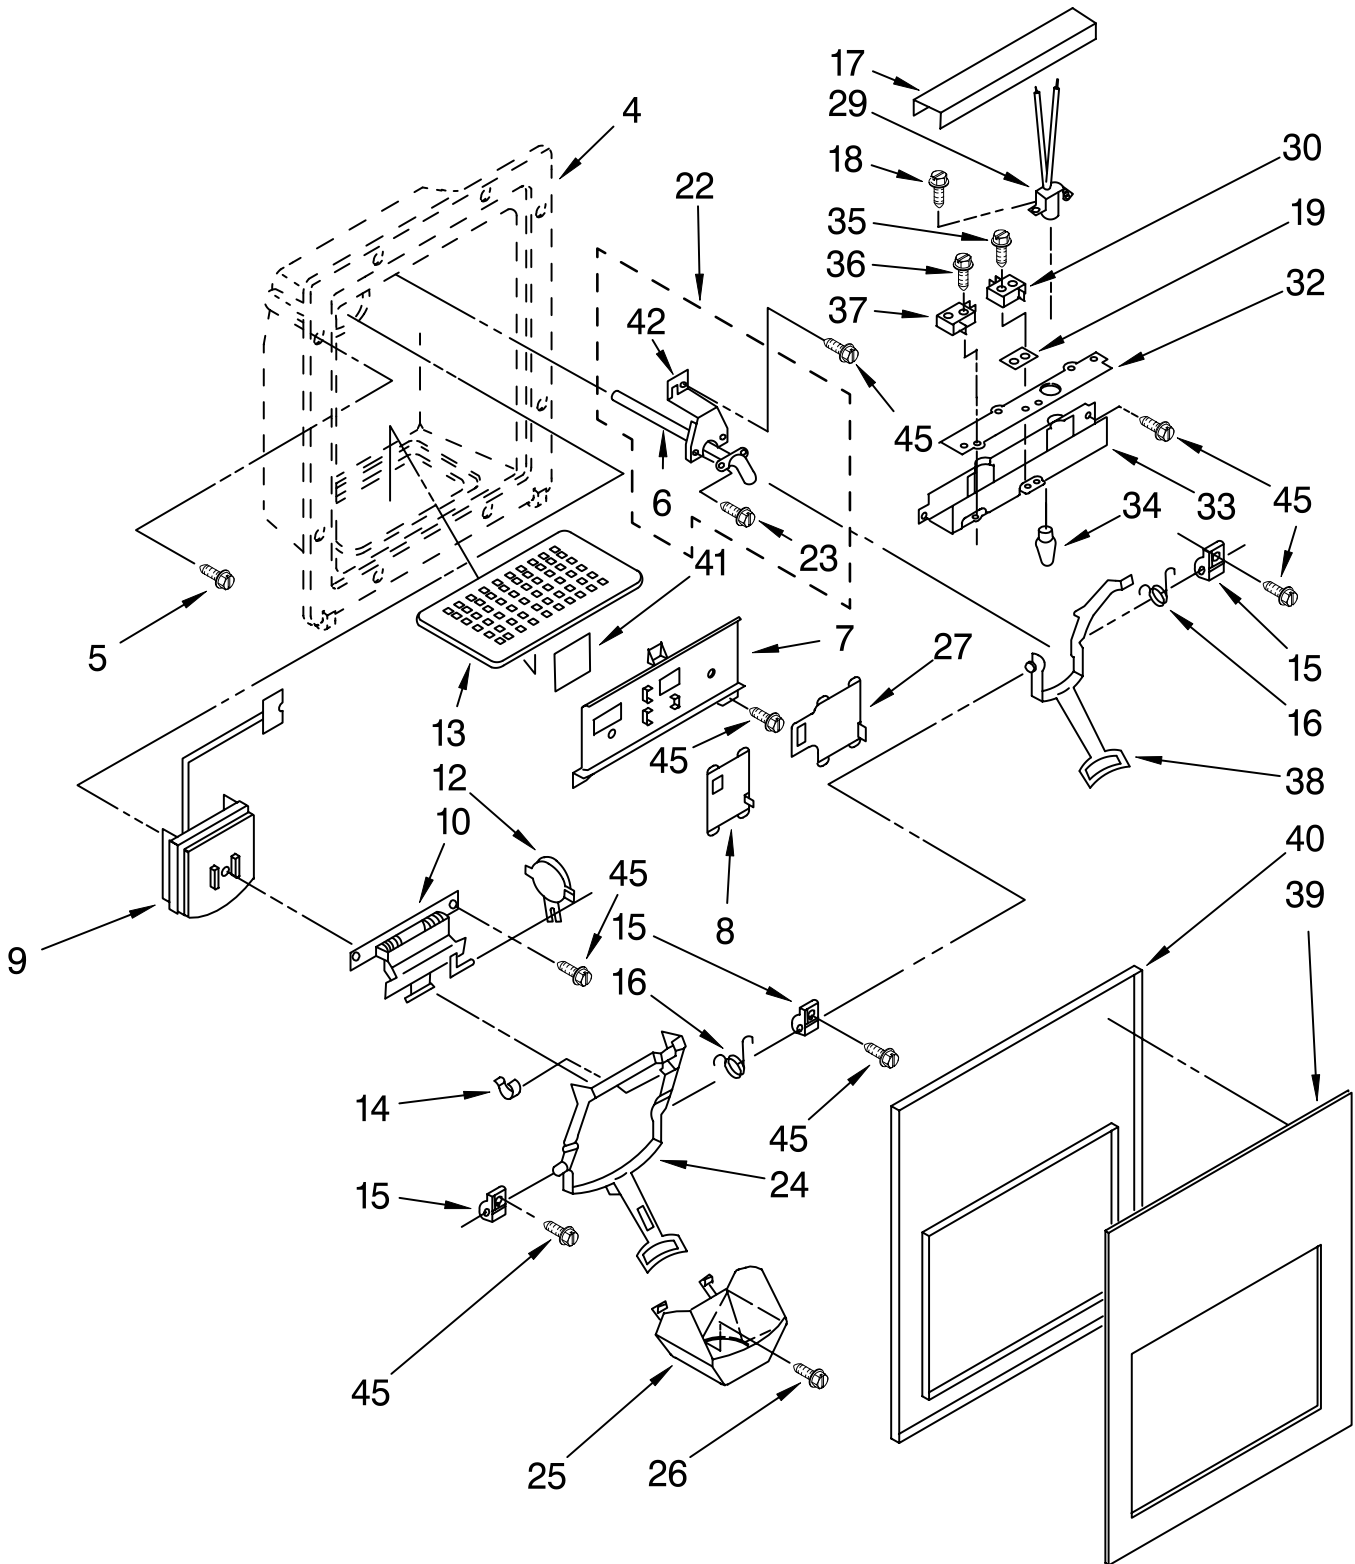

FREEZER DOOR PARTS

For Models: KSRS27QAWH10, KSRS27QAAL10
(White) (Almond)

<u>Illus. No.</u>	<u>Part No.</u>	<u>DESCRIPTION</u>
1		Freezer Door (Includes Item 8 And Dispenser Front Parts)
	2171588	White
	2171589	Almond
2	1107215	Handle Assembly
3	1107341	End Cap (2)
4	489084	Screw
5	1107651	Spacer, Handle
6	489075	Screw (2)
7	2156016	Shelf Bin (4)
8	2159078	Door Gasket, Magnetic (Service)
9		Insert, Handle
	1117948	White
	1117949	Almond
10	2157603	Trim, Door Shelf
11	2156006	End Cap
12	489422	Screw
13	2156145	Chute, Ice
14	2155313	Door Closer, Upper Cam
15	489367	Screw
16	2155331	Bracket, Door Stop
17	1107243	Retainer, Insert
18	1117952	Retainer, Insert
19	1119062	Trim, Door

FOR ORDERING INFORMATION REFER TO PARTS PRICE LIST

DISPENSER FRONT PARTS

For Models: KRSR27QAWH10, KRSR27QAAL10
(White) (Almond)

FOR ORDERING INFORMATION REFER TO PARTS PRICE LIST