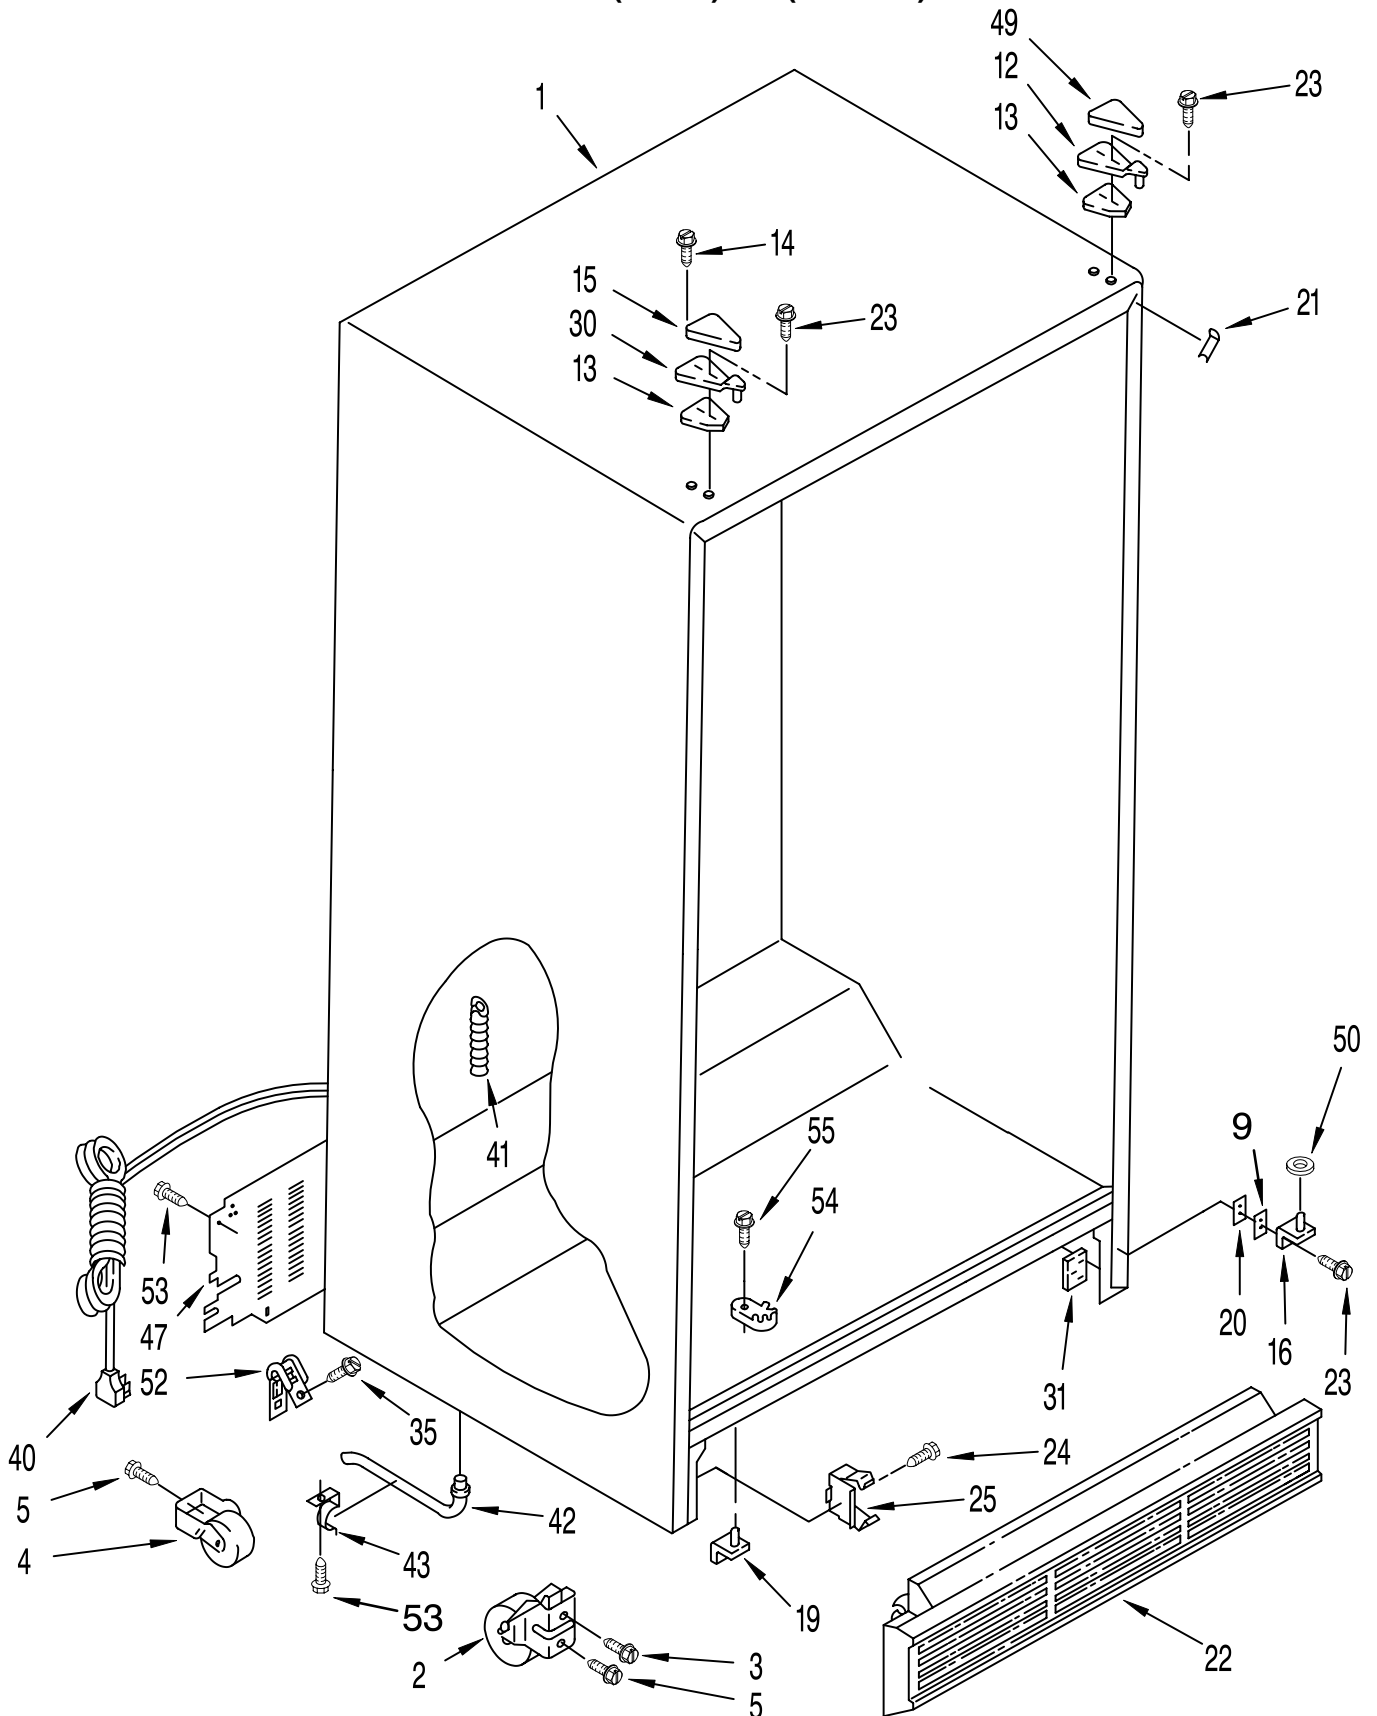

For Models: KRSR27QAWH10, KRSR27QAAL10
(White) (Almond)

FOR ORDERING INFORMATION REFER TO PARTS PRICE LIST

CABINET PARTS

For Models: KRSR27QAWH10, KRSR27QAAL10
(White) (Almond)

Illus. No.	Part No.	DESCRIPTION
1		Cabinet (Not A Serviceable Part)
2	2152011	Front Roller (2)
3	489393	Screw
4	981122	Roller (Rear) (2)
5	488454	Screw
9	836196	Shim
12	1117937	Hinge Top (R.H.)
13	1123515	Shim, Hinge Top
14	489284	Screw
15		Hinge Cover
	1129262	White
	2150343	Almond
16	2155321	Hinge Bottom (R.H)
19	2155323	Hinge Bottom (L.H)
20	1129868	Spacer, Hinge
21		Filler, Wrapper
	1110708	White
	1110709	Almond
22		Grille
	2155486	White
	2155487	Almond
23	489367	Screw
24	489242	Screw
25	2155013	Clip, Grille
30	2155449	Hinge, Top (L.H.)
31	2147310	Tap Plate (2)
35	489337	Screw
40	937360	Service Cord
41	940139	Drain Fitting
42	1108438	Tube, Extension
43	1108439	Clip, Drain Tube
47	2171576	Cover, Unit
49		Hinge Cover
	1119787	White
	1119789	Almond
50	489366	Washer
52	549193	Clamp, Service Cord
53	489084	Screw
54	2155310	Door Closer, Lower Cam
55	489420	Screw

FOR ORDERING INFORMATION REFER TO PARTS PRICE LIST