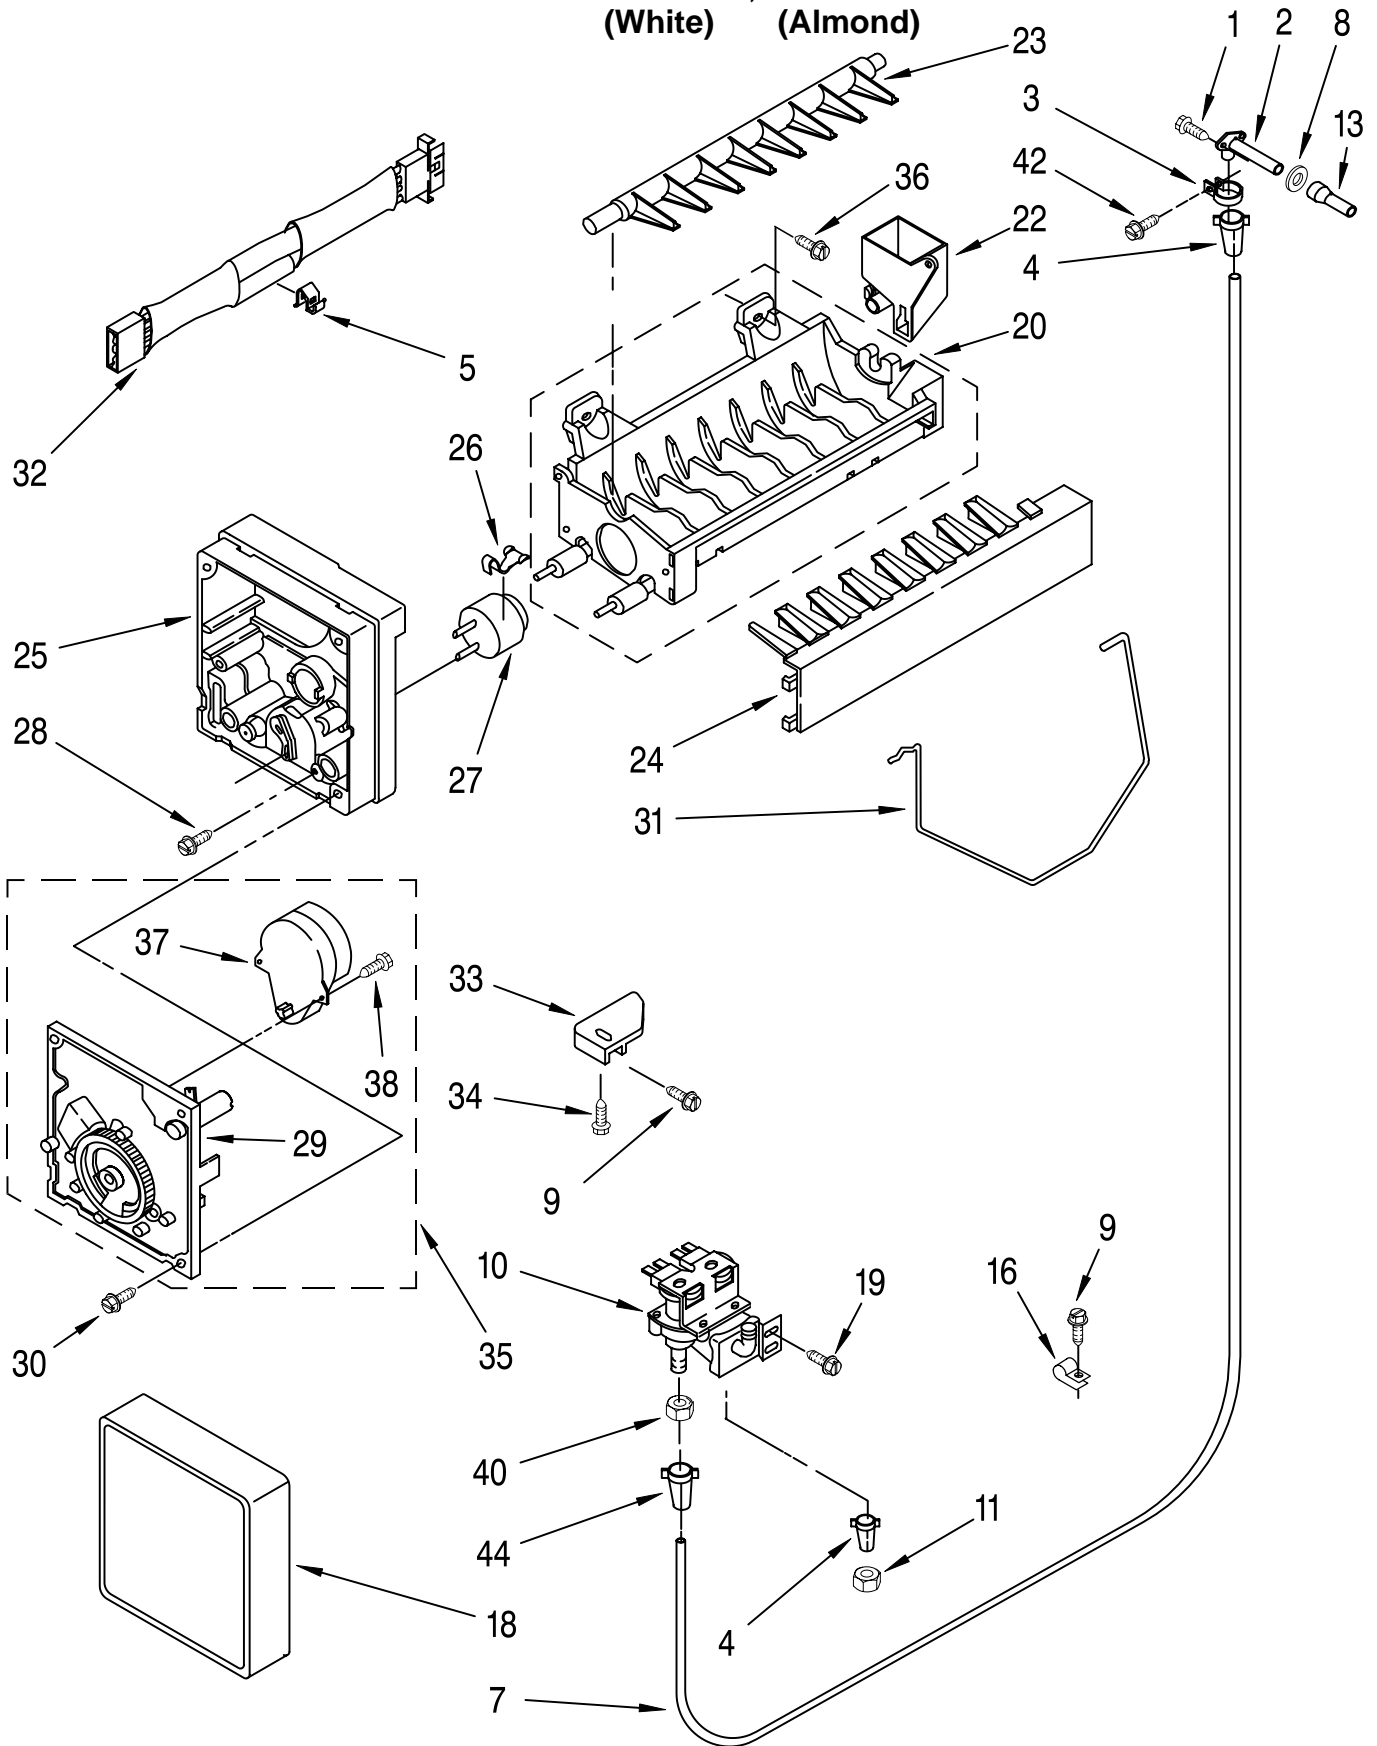

ICEMAKER PARTS

For Models: KRSR27QAWH10, KRSR27QAAL10
(White) (Almond)

FOR ORDERING INFORMATION REFER TO PARTS PRICE LIST

ICEMAKER PARTS

For Models: KSRS27QAWH10, KSRS27QAAL10
(White) (Almond)

Illus. No.	Part No.	DESCRIPTION
1	489084	Screw
2	836489	Fitting, Water Tube
3	488878	Clamp, Tube
4	841707	Insert, Tube
5	628379	Clip, Fuse
7	2155294	Tube, Water
8	1106508	Seal, Gasket
9	489242	Screw
10	2002182	Valve, Solenoid
11	627018	Nut, Compression
13	2155247	Tube, Water Inlet
16	489385	Clamp, Tube
18	628355	Cover
19	488649	Screw
20	628228	Mold & Heater Assembly (Also Order 542638 Silicone Grease)
22	628356	Bearing & Inlet
23	627843	Ejector
24	627788	Ice Striper
25	627790	Support
26	627796	Retainer, Thermostat
27	628397	Thermostat (Also Order 542369 Cement Alumilastic)
28	489322	Screw,
29	628357	Motor Module
30	489276	Screw
31	2171593	Shut Off Arm
32	628256	Harness, Wiring
33	628320	Bracket
34	489365	Screw
35	628366	Module Assembly (Includes Items 29, 37 & 38)
36	488208	Screw
37	628258	Motor
38	489136	Screw
40	1129179	Nut, Compression
42	488886	Screw
44	1129177	Insert, Tube
100	4211173	Complete Icemaker Assembly