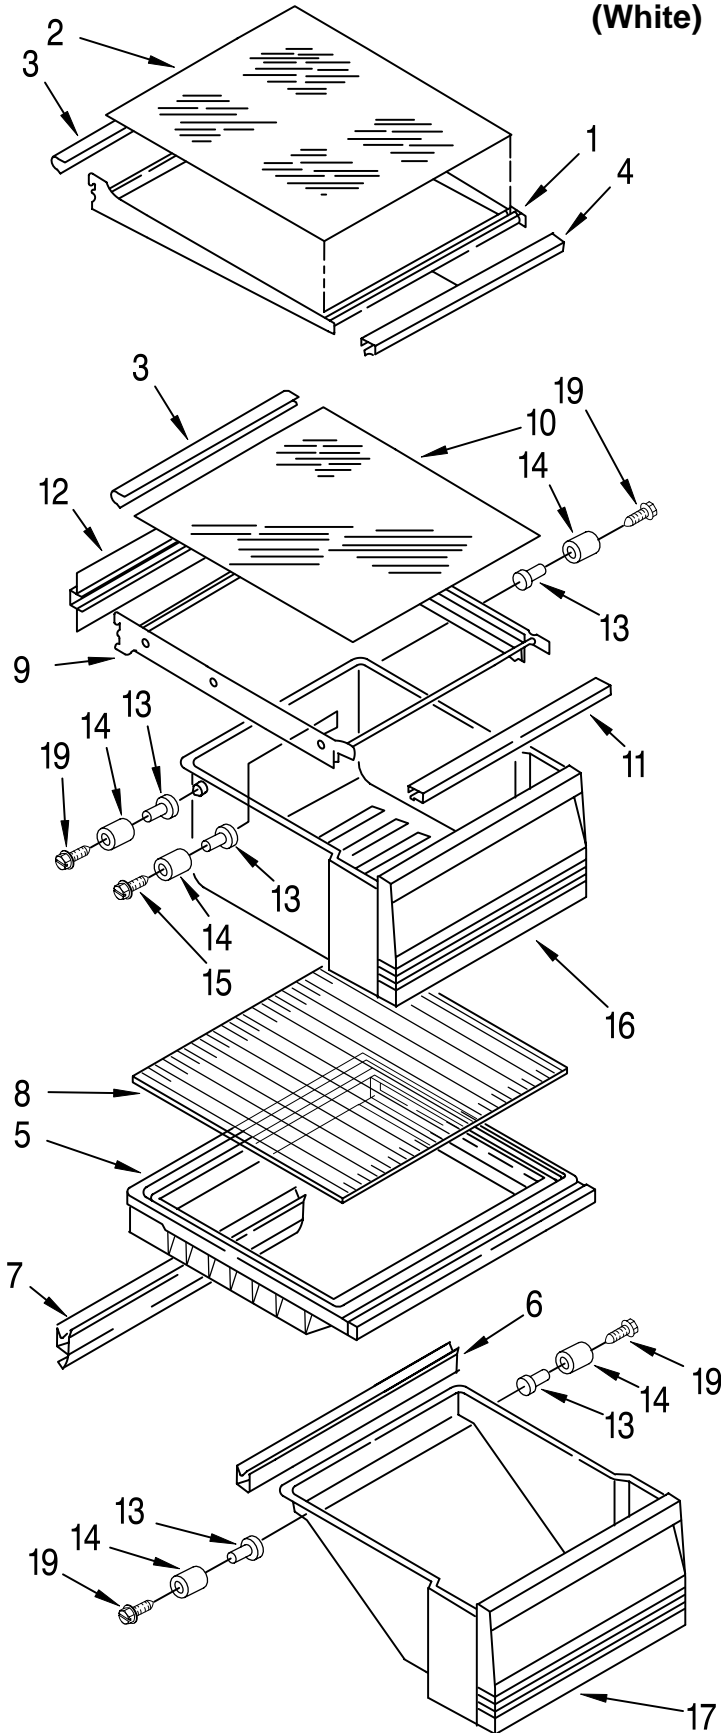

# REFRIGERATOR LINER PARTS

For Models: KRSR27QAWH10, KRSR27QAAL10  
(White) (Almond)

Illus. No.	Part No.	DESCRIPTION
1		Liner (Not A Serviceable Part)
2	985468	Escutcheon, Meat Pan Control
3	984102	Slide Meat Pan Control
4	992358	Foam Pad
6	1125675	Stud, Pan Cover
8	1110718	Stud (9)
9	1116794	Ladder, Shelf (2)
10	658944	Stud, Shelf (2)
11	486298	Screw (2)
12	487539	Screw
13	487559	Screw (2)
14	941839	Plug, Hole
16	1126137	Rack, Wine & Egg
22	1123919	Bracket Retainer
23	489290	Screw, (2)
24	2161251	Air Diffuser Assembly
25	2152019	Air Diffuser Cover
26	2150331	Cover, Conduit
29	851067	Socket, Light
30	842534	Clip, Air Duct
31	2155290	Reservoir
33	527949	Light Bulb
34	1125586	Light Lens
37	488280	Screw (2)

# REFRIGERATOR SHELF PARTS

For Models: KRSR27QAWH10, KRSR27QAAL10  
(White) (Almond)

Illus. No.	Part No.	DESCRIPTION
1	1125597	Shelf Assembly, Cantilever (2)
2	1125593	Glass, Shelf
3	1125594	Retainer, Glass
4	1125786	Gasket, Front
5	2161771	Cover, Pan Assembly (2)
6	1125705	Gasket, Cover (Front)
7	1125706	Gasket, Cover (Rear)
8	1125822	Glass, Cover (2)
9	2161760	Pan Shelf & Slide Assembly
10	1125595	Glass, Shelf
11	1125814	Gasket (Front)
12	1125817	Gasket (Rear)
13	1112308	Eyelet, Roller
14	2161749	Roller
15	489212	Screw
16	2161893	Crisper Pan (2)
17	2161892	Utility Pan
19	489261	Screw
20	1116917	Container
22	2161683	Glass, Shelf
23	2161809	Reflector
24	2161686	Gasket, Front
25	2161706	Frame And Roller
26	2161806	Frame And Roller Asm (Cantilever)