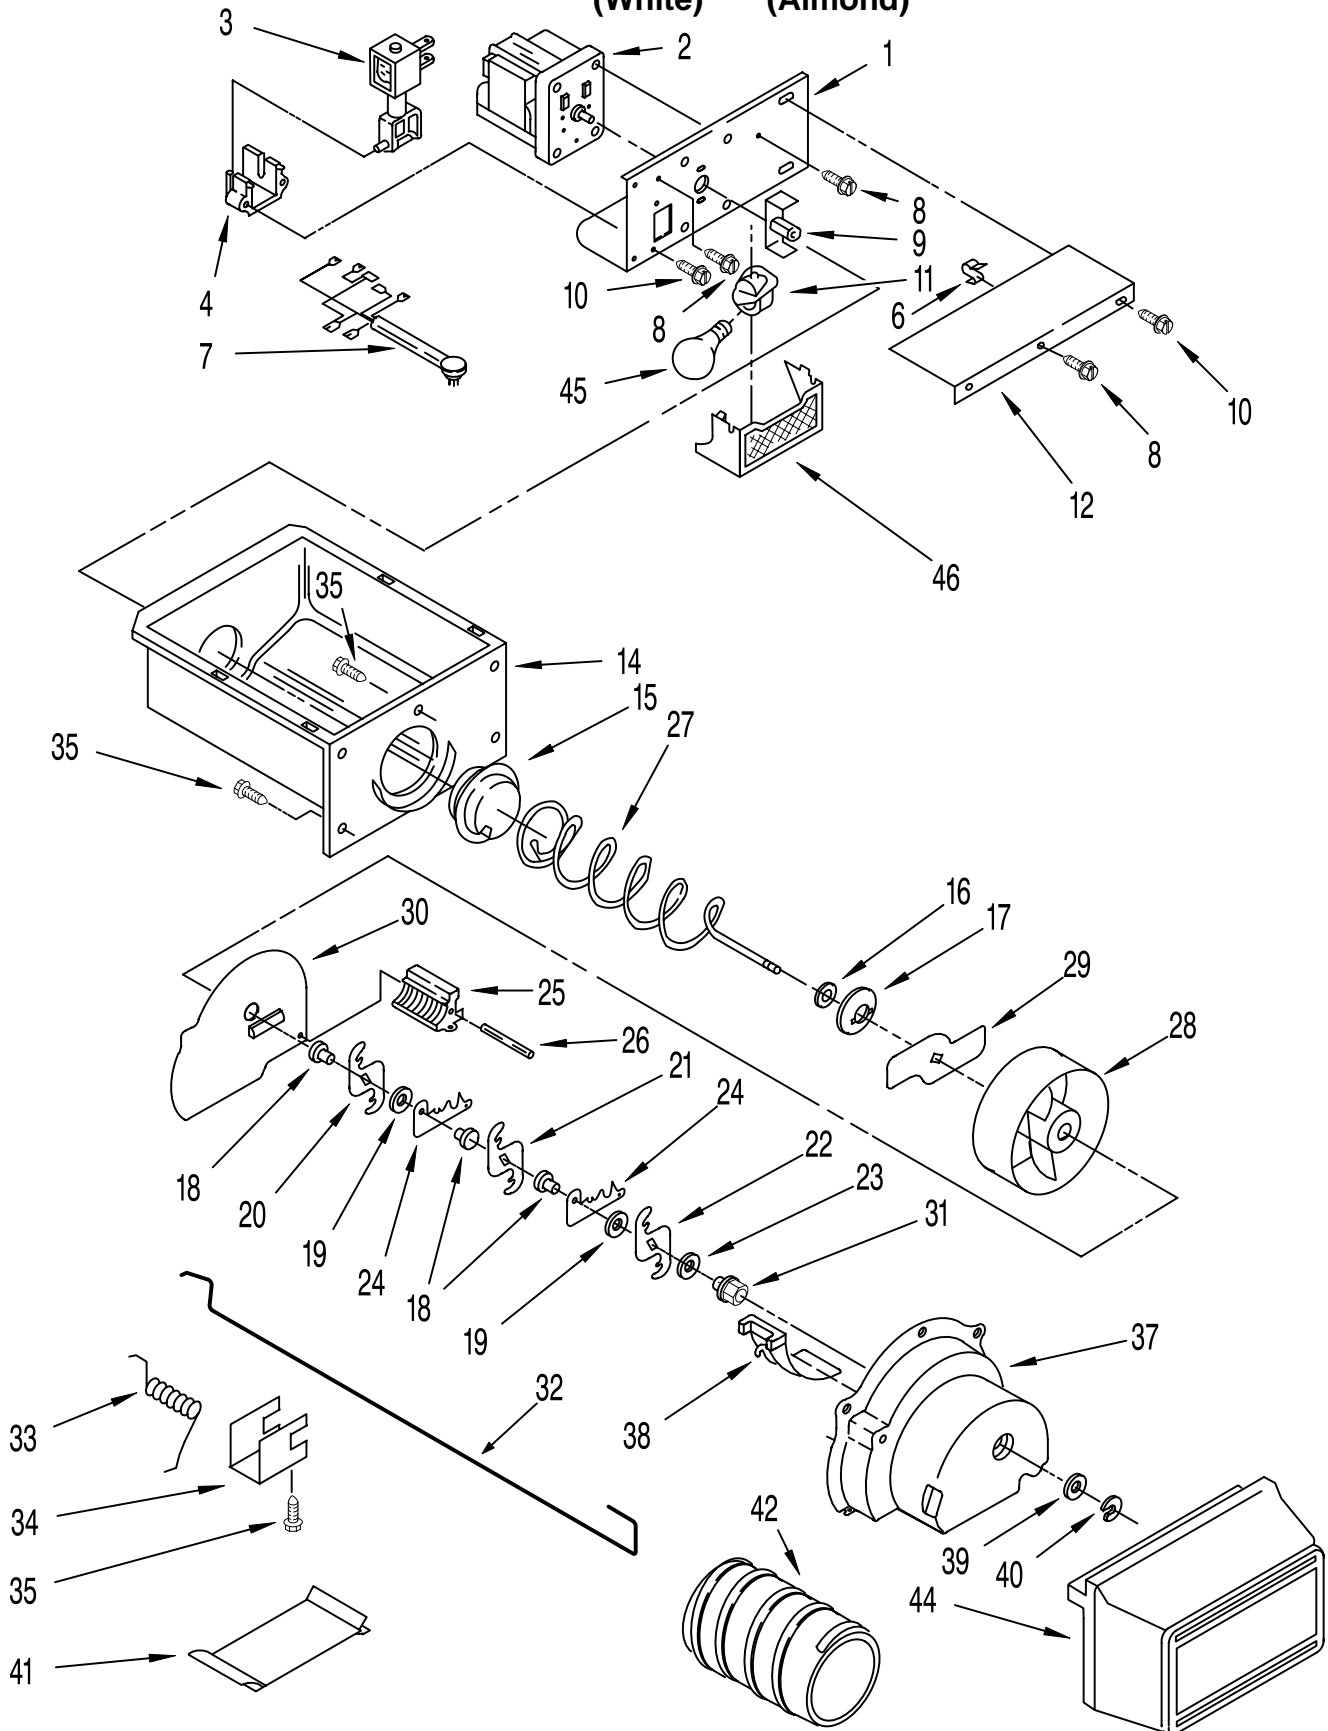

FREEZER LINER PARTS

For Models: KSRS27QAWH10, KSRS27QAAL10
(White) (Almond)

Illus. No.	Part No.	DESCRIPTION
1		Liner (Not A Serviceable Part)
2	1125824	Shelf, Top Compartment
3	1125657	Door, Ice Compartment
5	946356	Stud, R.S. Front
6	842534	Clip, Air Duct (2)
7	1115317	Support, Stud (4)
8	946355	Support, Stud (2)
9	1110779	Grommet (2)
10		Slide, Container
	1119237	Left Side
	1119293	Right Side
11	2155683	Shelf
12	489100	Screw (4)
14	2155572	Cover, Wiring
15	489176	Screw
16	2155556	Drain Fitting
17		Shelf Track
	1126354	Right Side (3)
	1126355	Left Side (3)
18	487042	Screw
19	1115373	Switch, Rocker Arm
20	489242	Screw
21	2155685	Basket, Middle
22	1125770	Front, Basket
23	2152093	Basket, Upper
24	1125612	Front, Basket
25	2152102	Basket, Lower
27	1115386	Stud, Shelf (4) Compartment
29	1115389	Light Lens
30	1106982	Stud, R.S. Rear
32	851067	Socket, Light
33	527949	Bulb, Light

MOTOR AND ICE CONTAINER PARTS

For Models: KRSR27QAWH10, KRSR27QAAL10

(White) (Almond)

FOR ORDERING INFORMATION REFER TO PARTS PRICE LIST