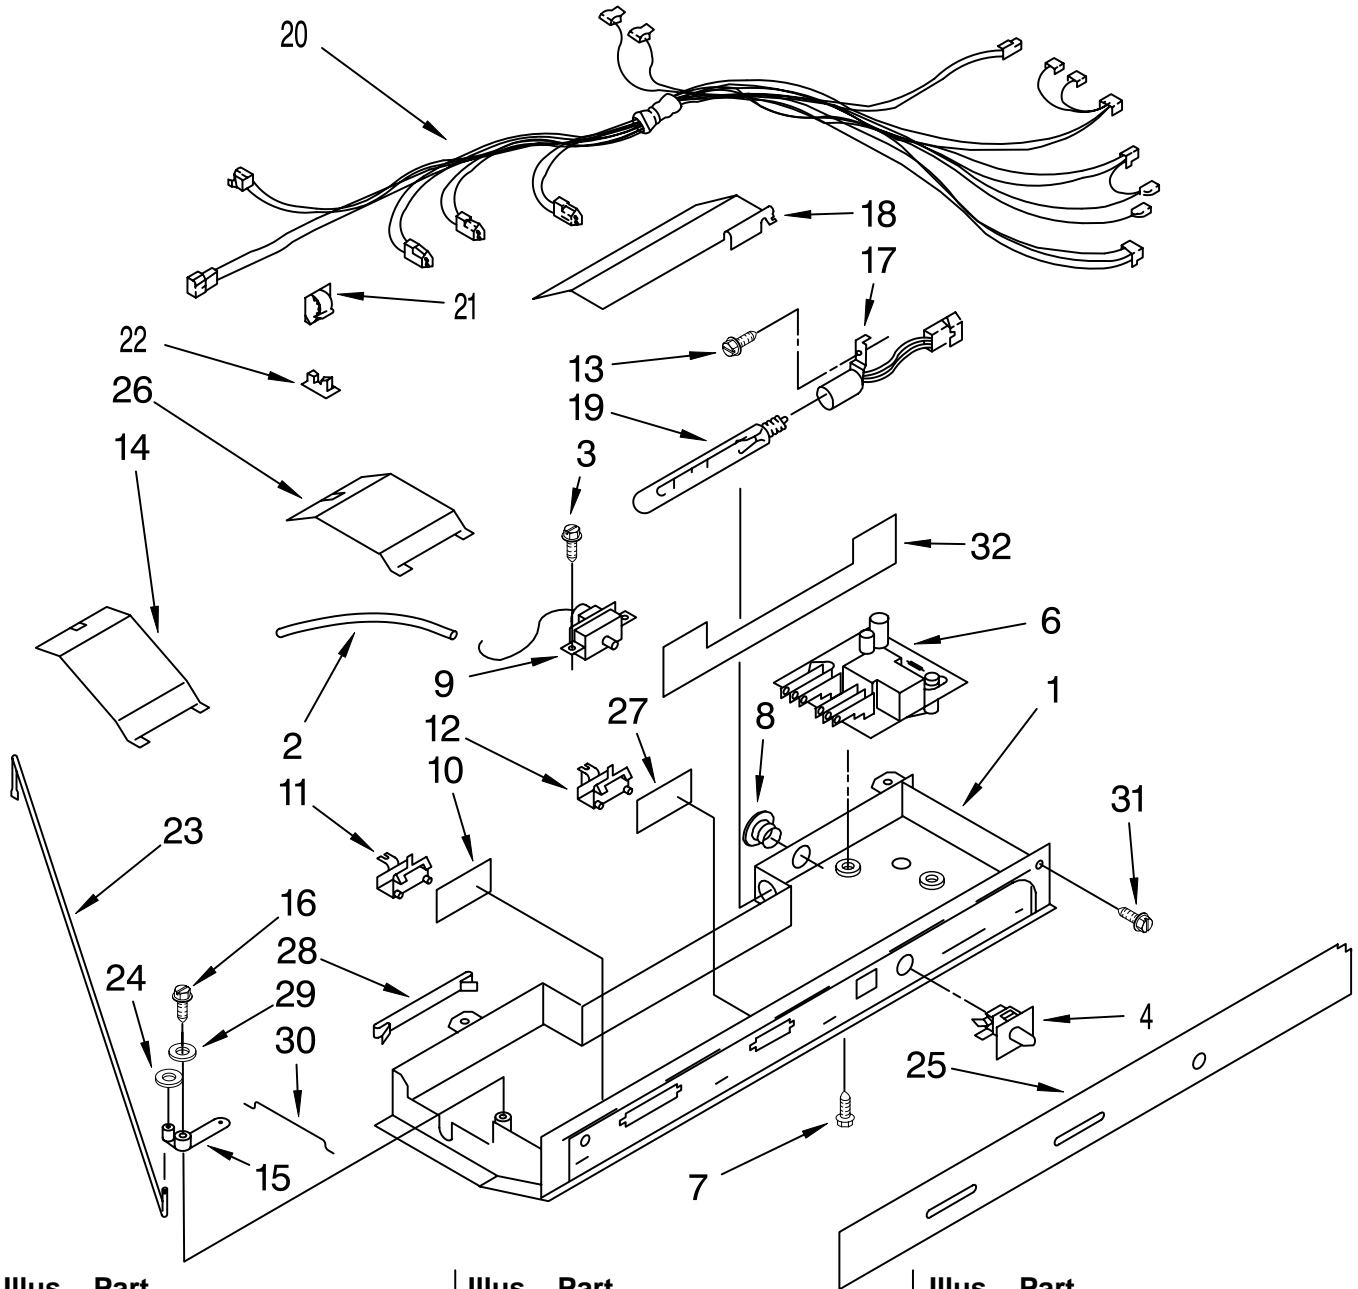

CONTROL PARTS

For Models: KRSR27QAWH10, KRSR27QAAL10
(White) (Almond)

Illus. No.	Part No.	DESCRIPTION
1	2169150	Control Box
2	1115241	Tube Barrier, Thermostat
3	489214	Screw
4	1123923	Light Switch
6	2169267	Adaptive Defrost Control
7	489398	Screw (2)
8	940014	Hole Plug
9	2161282	Thermostat Assembly
10	1126028	Window
11	1125592	Slide, Air Control

Illus. No.	Part No.	DESCRIPTION
12	1125591	Slide, Thermostat
13	489242	Screw
14	1118072	Light Bar
15	2161306	Pivot Arm
16	627068	Screw
17	1110690	Light Socket
18	1118033	Heat Shield
19	548049	Light Bulb
20	2162461	Control Box Harness
21	1115374	Clip, Wiring
22	1115375	Clip, Wiring

Illus. No.	Part No.	DESCRIPTION
23	2161308	Connecting Rod
24	489391	Fastener, Push-On
25	2155695	Escutcheon, Control Box
26	1126089	Light Bar
27	1126027	Window
28	1125811	Clip, Control Box
29	489203	Spring Washer
30	2161307	Connecting Rod (Short)
31	489290	Screw (4)
32	1127141	Heat Shield

FOR ORDERING INFORMATION REFER TO PARTS PRICE LIST