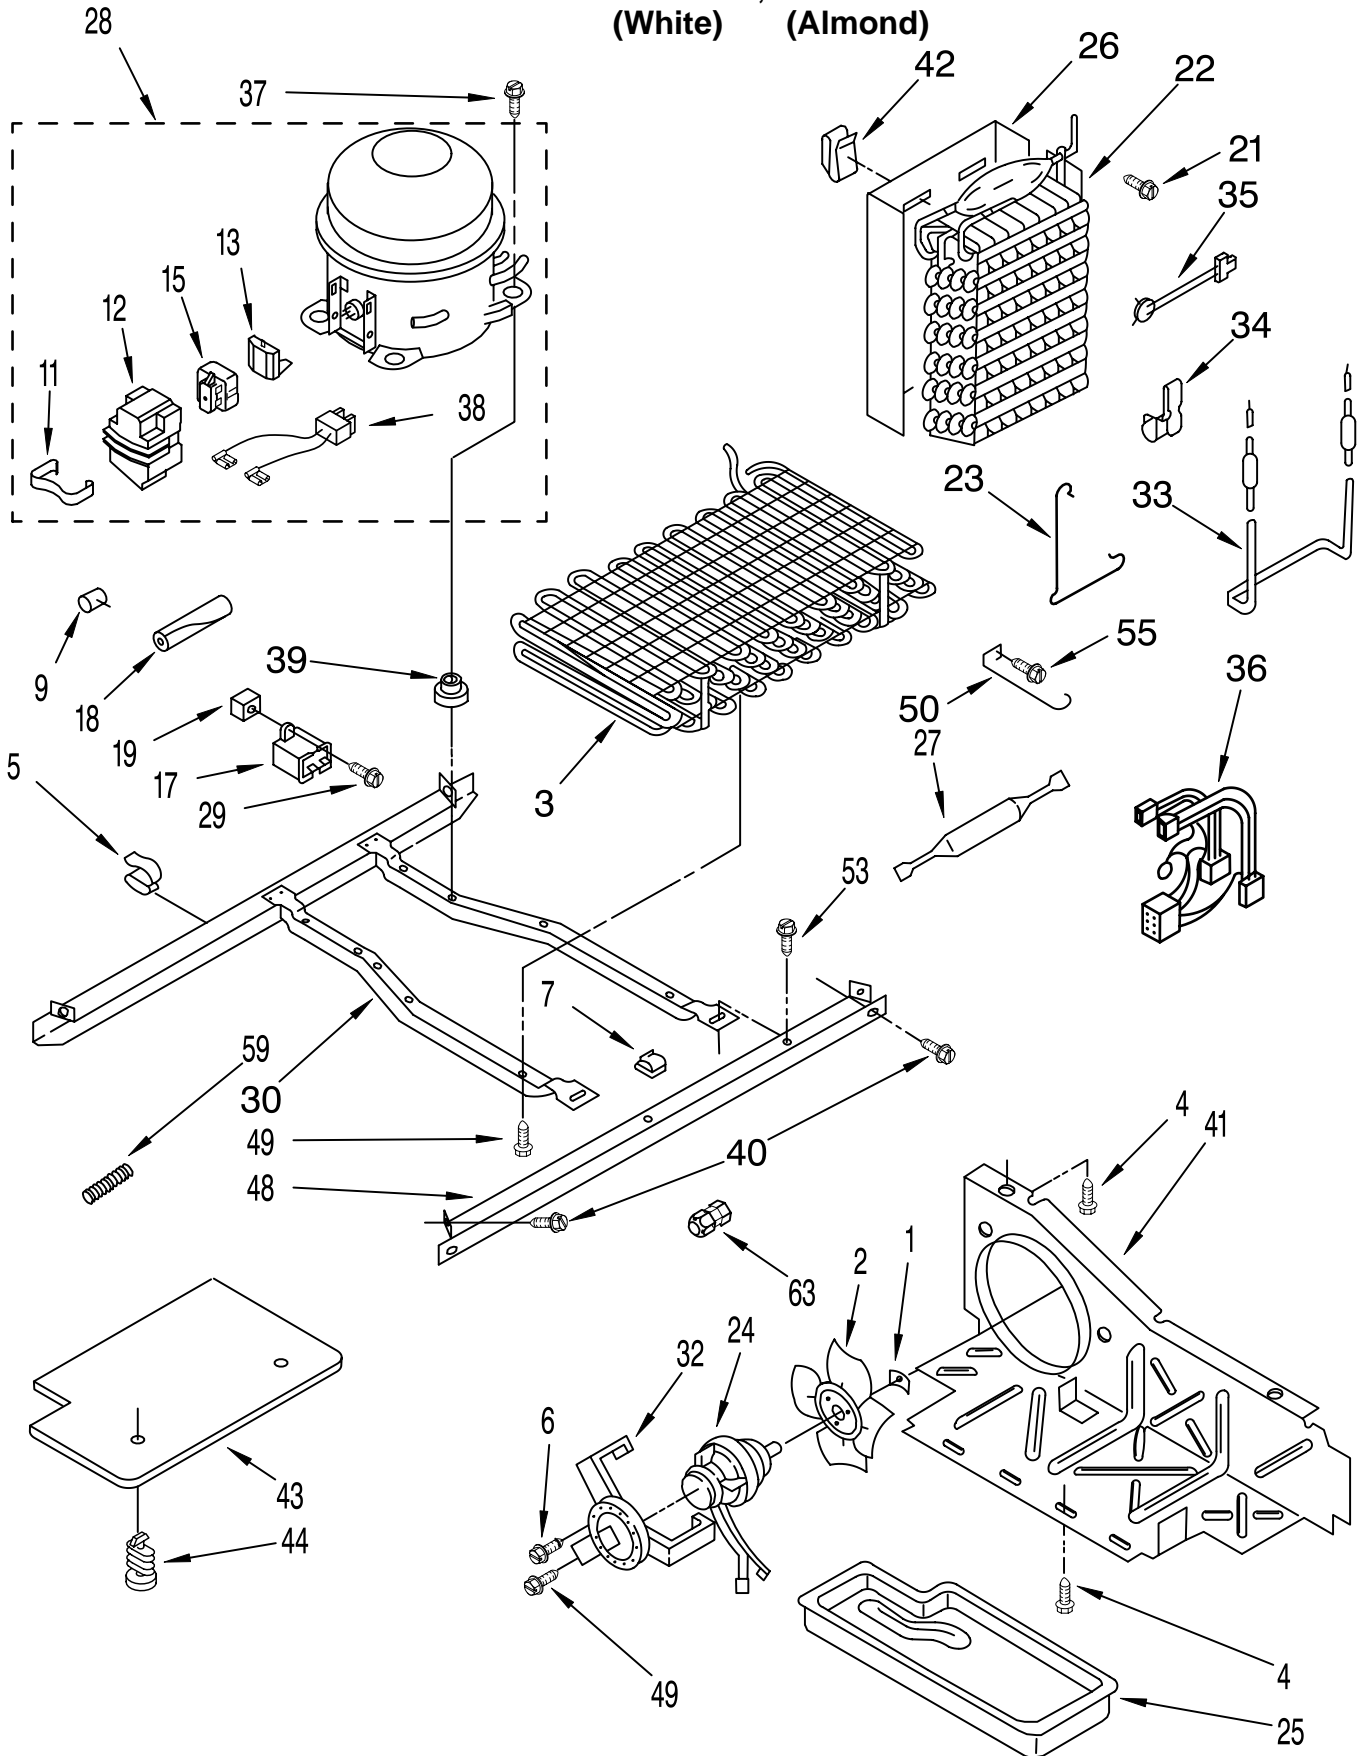

UNIT PARTS

For Models: KRSR27QAWH10, KRSR27QAAL10
(White) (Almond)

FOR ORDERING INFORMATION REFER TO PARTS PRICE LIST