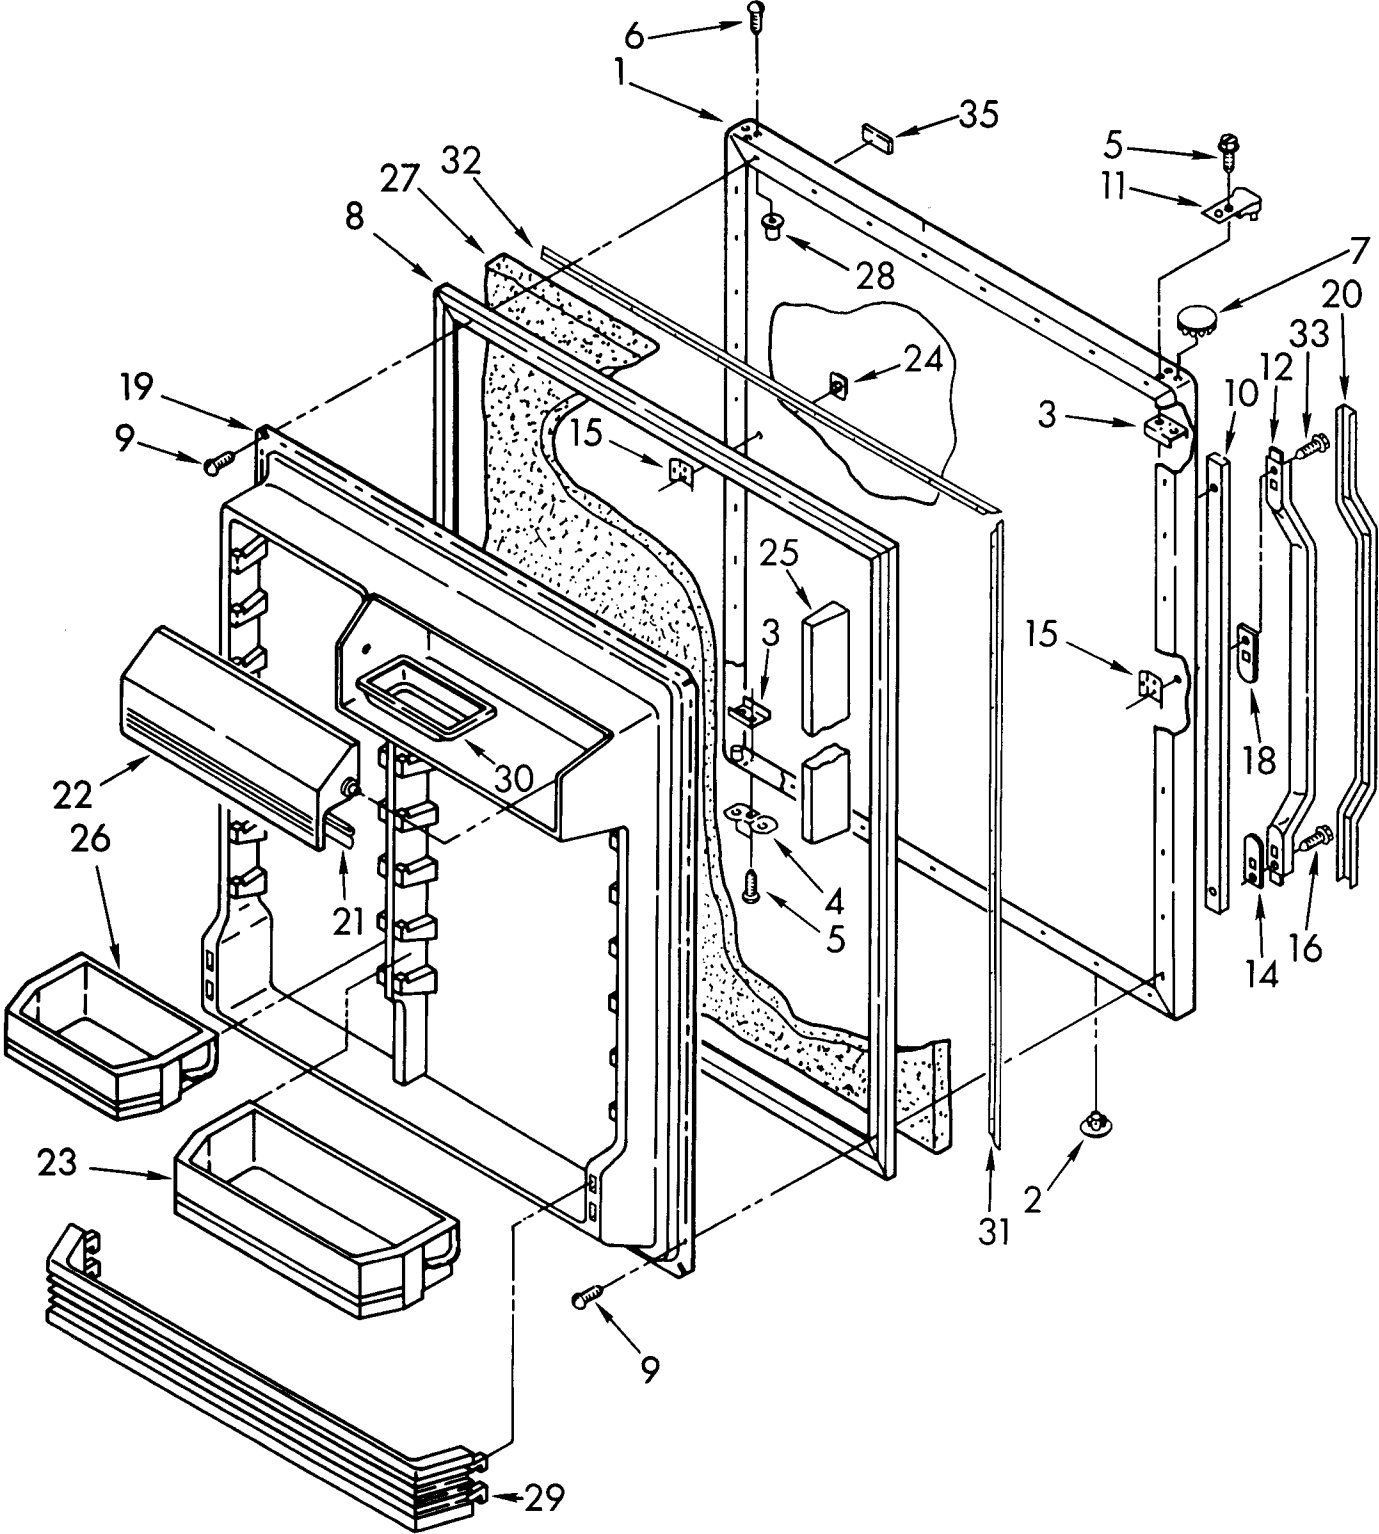

REFRIGERATOR DOOR PARTS

For Model: KBR22KWWH03, KBR22KWAL03
(White) (Almond)