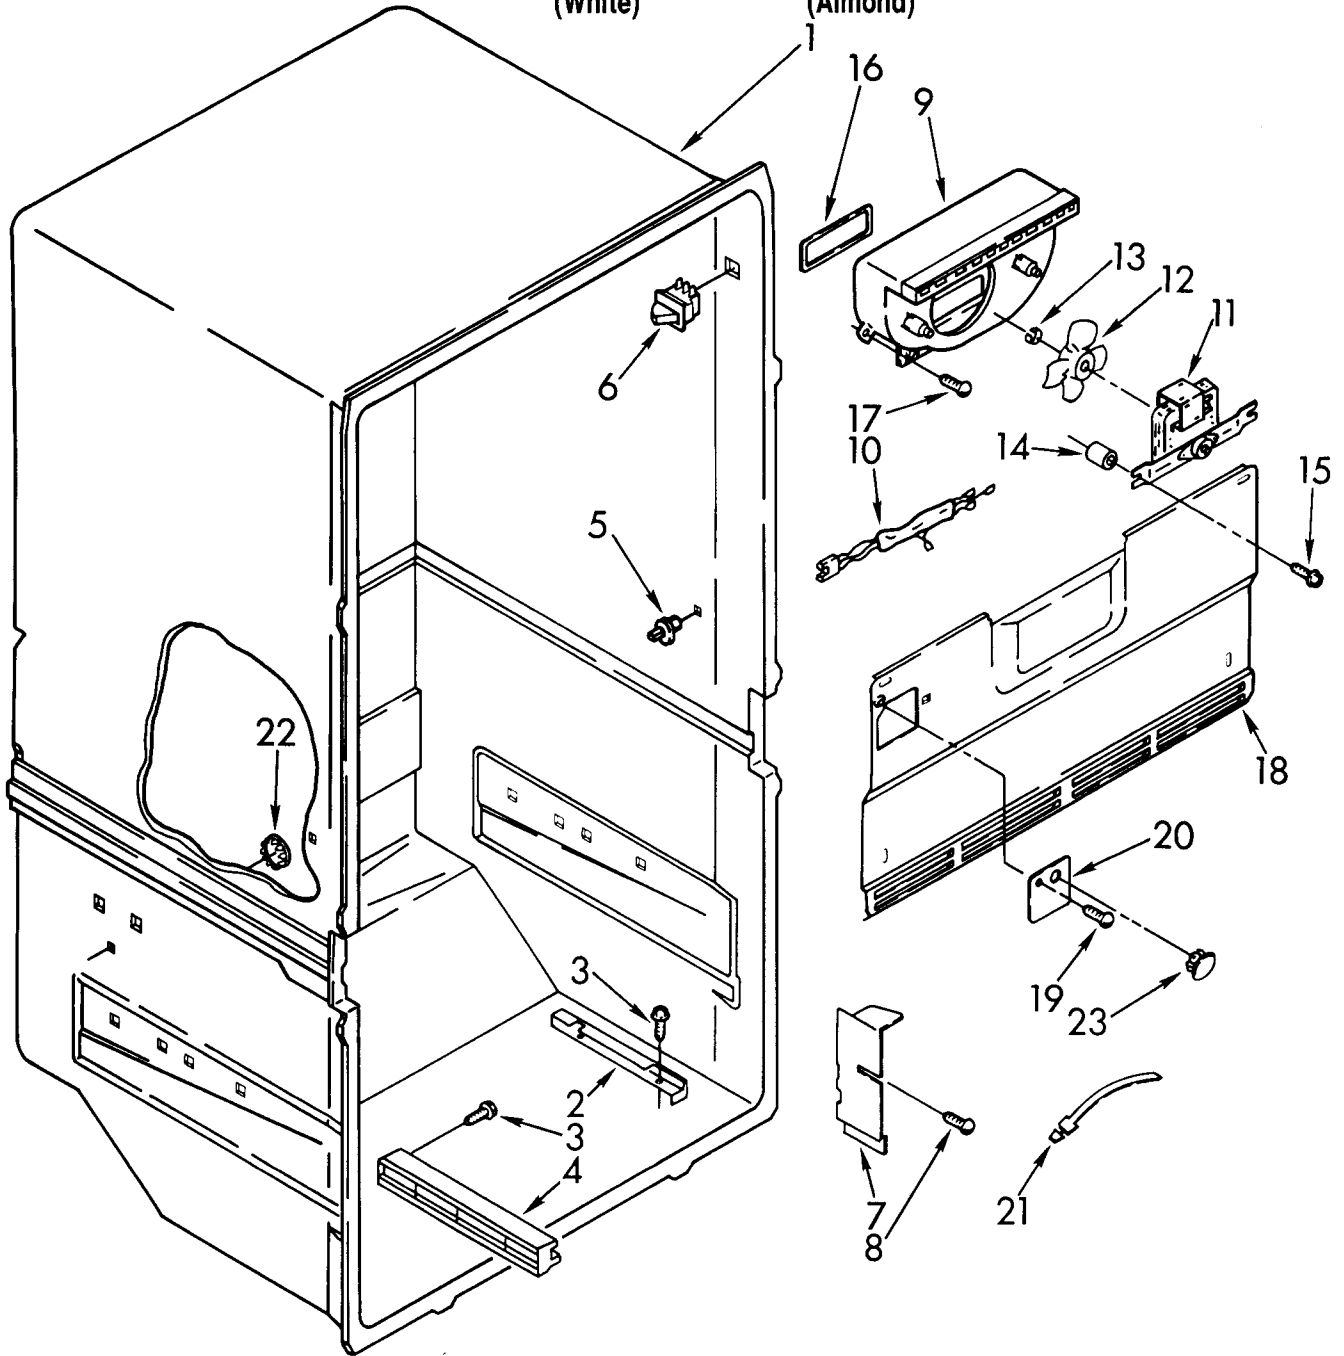

REFRIGERATOR LINER PARTS

For Model: KBR22KWWH03, KBR22KVAL03
(White) (Almond)