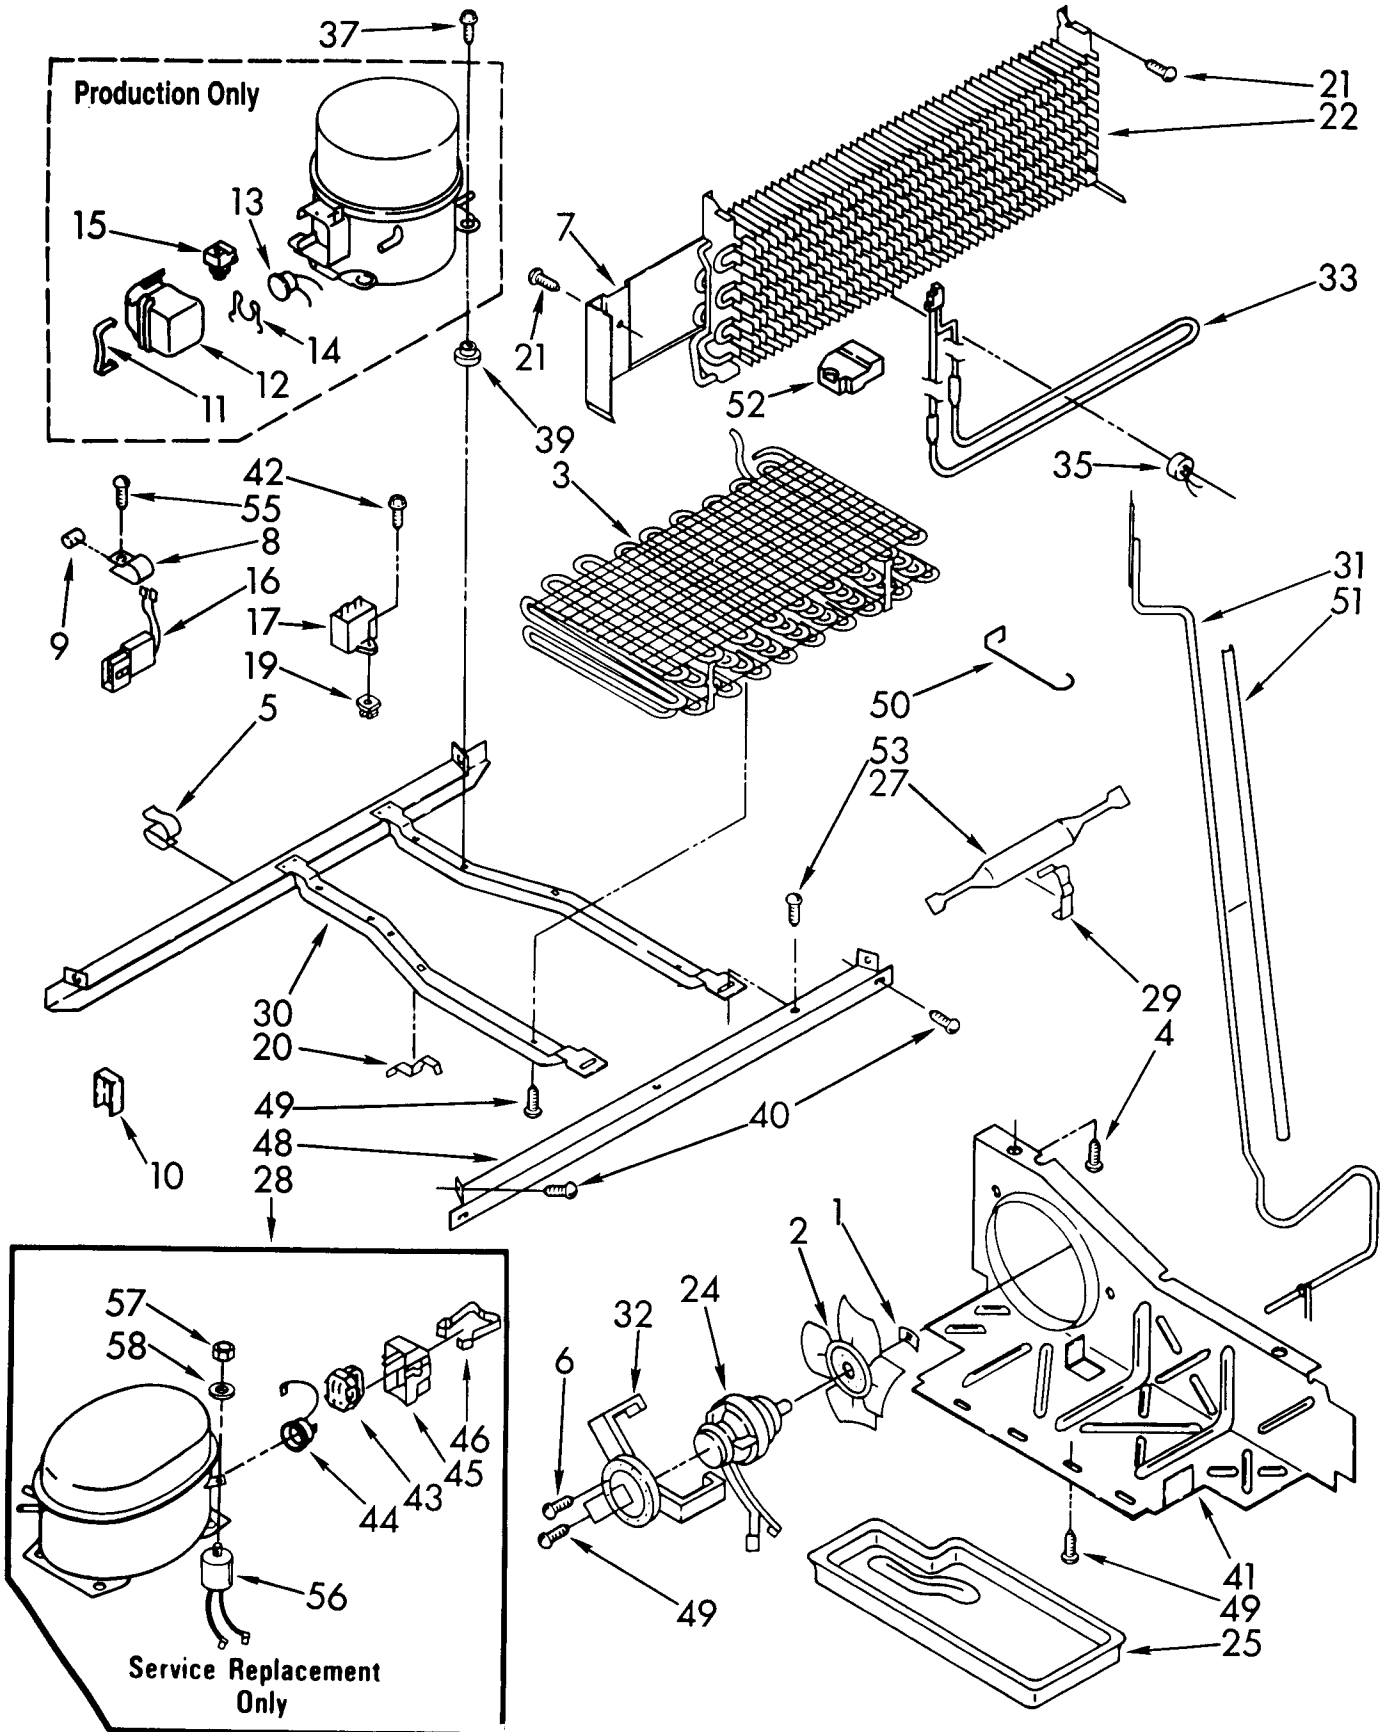

TORX SCREW WRENCH

1117510	Torx Key
---------	----------

ICE MAKER FIELD INSTALLABLE

	KIMS8 Ice maker
1129318	Ice maker

UNIT PARTS

For Model: KBR522KWWH03, KBR522KWAL03
(White) (Almond)

1	486692	Speed Nut
2	1108179	Fan, Blade
3	1105640	Condenser Assembly
4	489050	Screw
5	548745	Clip, Wire (2)
6	489019	Screw, 8-32 x 3/8
7	1115006	Heat Shield Evaporator
8	510716	Tube Clamp
9	510769	Dampener
10	934326	Plug, Housing
11	943322	Spring, Relay Case
12	1105055	Case, Relay
13	2147065	Overload
14	943320	Overload Spring
15		Relay, Order Overload To Obtain Relay. Key # 13
16	1118850	Housing Plug
17	1114291	Running Capacitor
19	509812	Screw Grommet
20	548744	Clip, Unit Cover (2)
21	488874	Screw
22	1114714	Evaporator
24	2149963	Fan Motor
25	1105524	Tray, Evaporator
27	1105550	Drier
28	4317962	Compressor (Includes Items 43, 44, 45, 46, 47, 56, 57 & 58)
	(Also Order)	
	876765	Tube Kit
29	1127590	Clamp, Drier
30	1127944	Unit Mounting Frame
31	1114723	Exchanger, Heat
32	548695	Fan, Motor Bracket
33	2149065	Heater, Defrost
35	1127430	Bi-Metal, Defrost
37	489373	Screw
39	1100826	Grommet (4)
40	489340	Screw
41	2162062	Air Baffle
42	488687	Screw
43	1108143	Relay
44	2154697	Overload
45	1108115	Cover
46	938384	Strap
48	2149717	Unit Mounting Rail
49	488624	Screw
50	1105614	Guard, Fan
51	1114734	Sleeve
52	1115128	Support (2)
53	489339	Screw, 1/4-28 x 1/2 (2)
55	488649	Screw, 8-32 x 1/2
56	1118581	Capacitor
57	489142	Nut
58	489143	Washer

Following Parts Not Illustrated and Optional Parts Not Included

978025	Valve, Access (1/4")
978026	Valve, Access (5/16")
978027	Valve, Access (3/8")

978028	Valve, Access (1/2")
978029	Valve, Access (5/8")
978030	Valve, Access (3/4")
876764	Valve, Access (3/16")