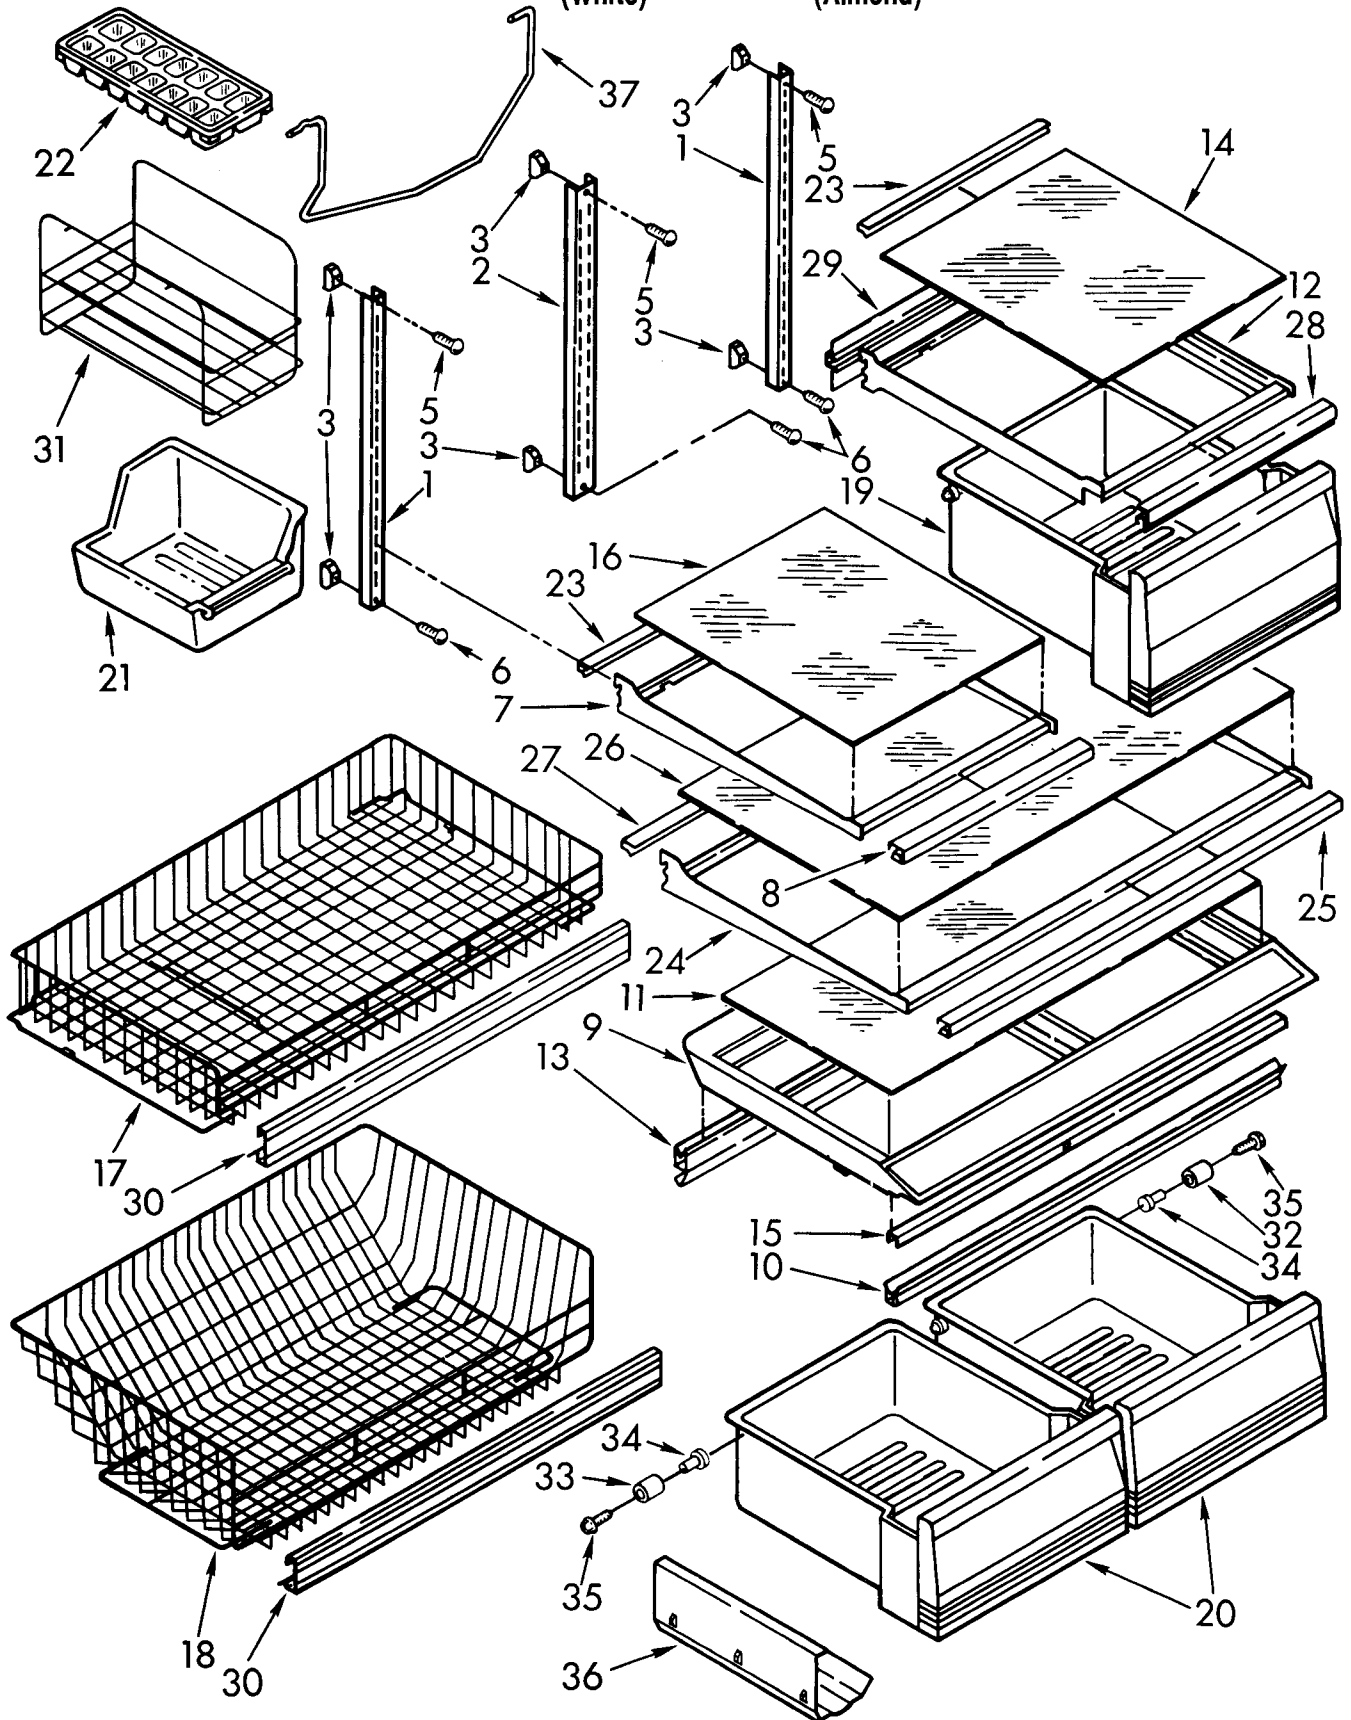

SHELF PARTS

For Model: KBR22KWWH03, KBR22KWAL03
(White) (Almond)