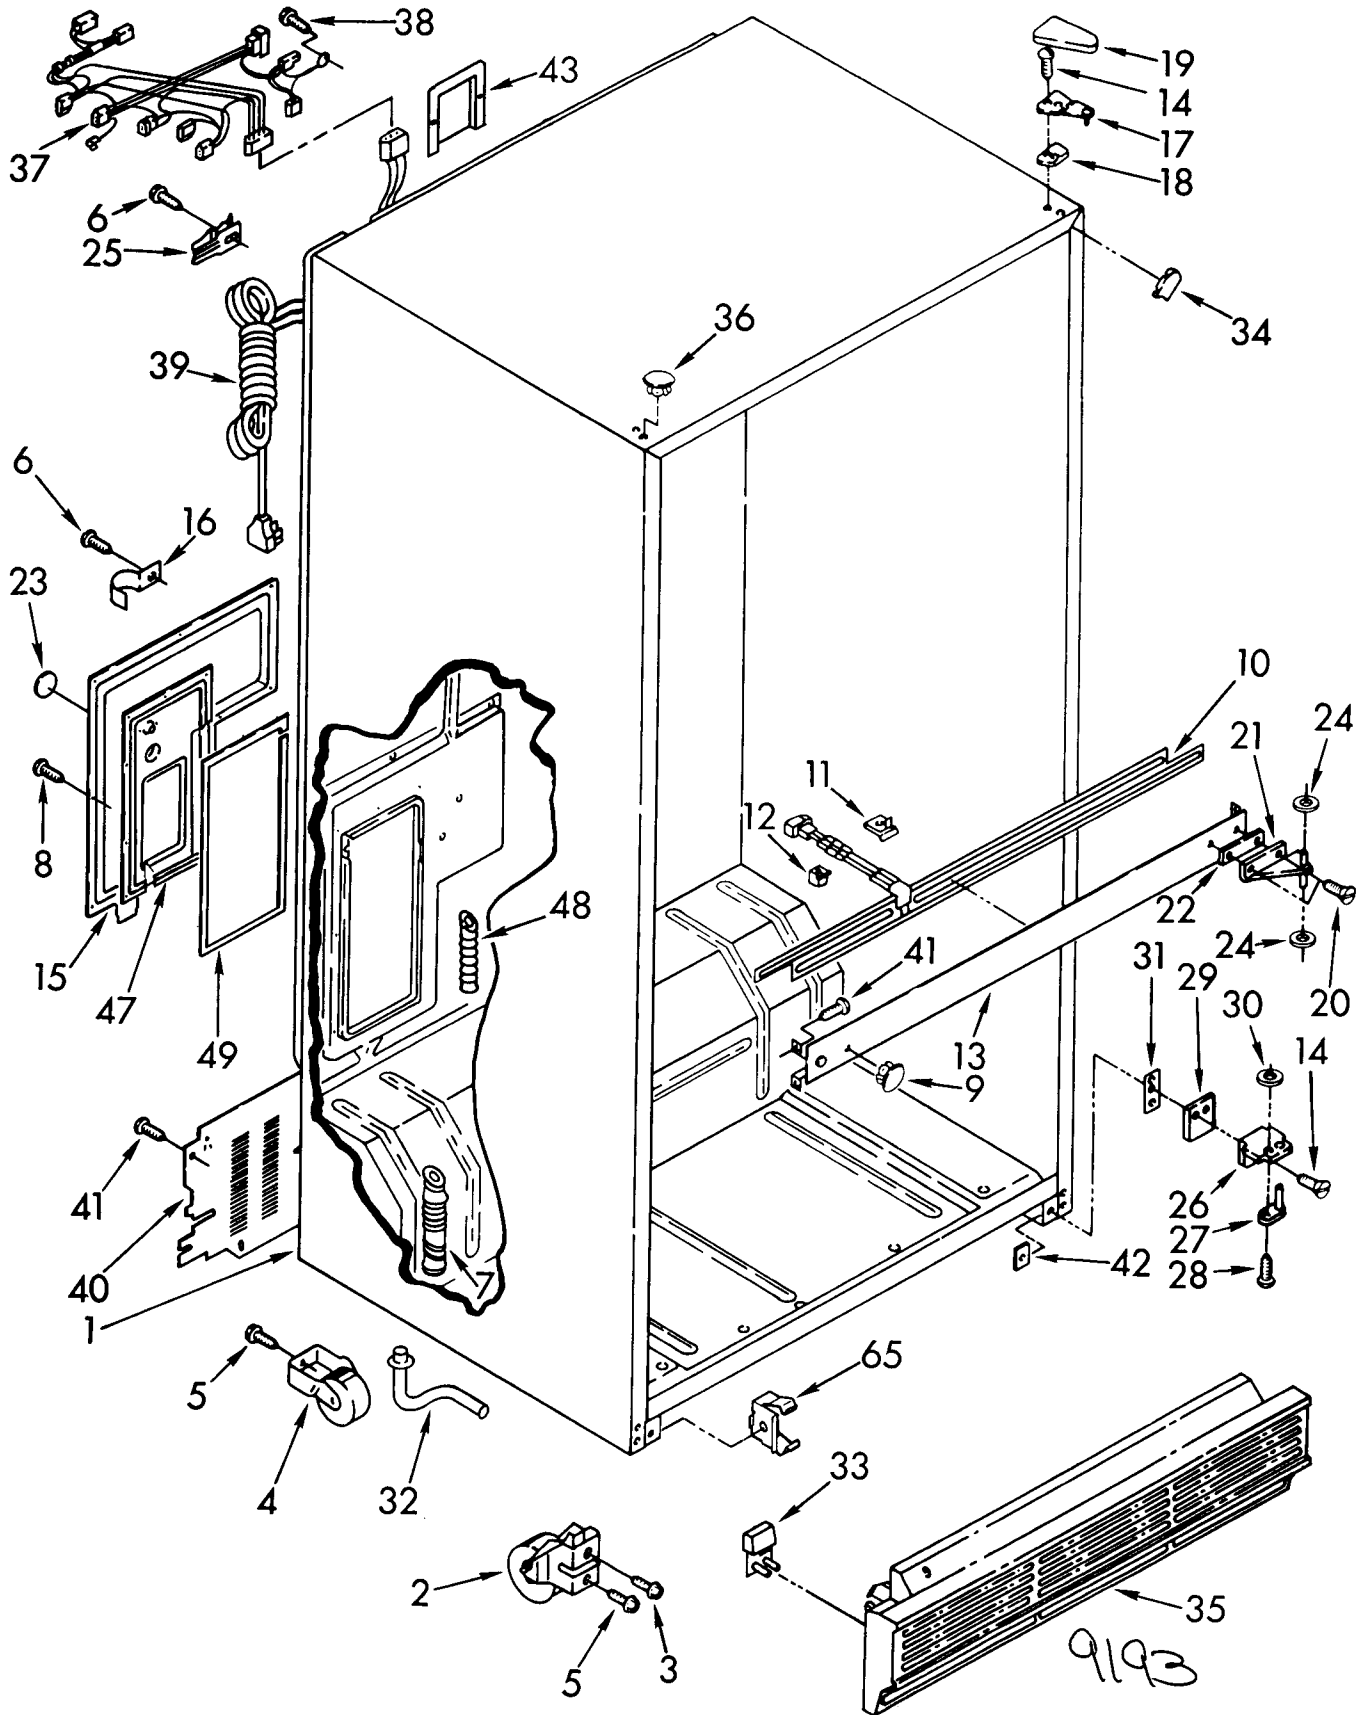

CABINET PARTS
For Model: KBRS22KWWH03, KBRS22KWAL03
(White) (Almond)