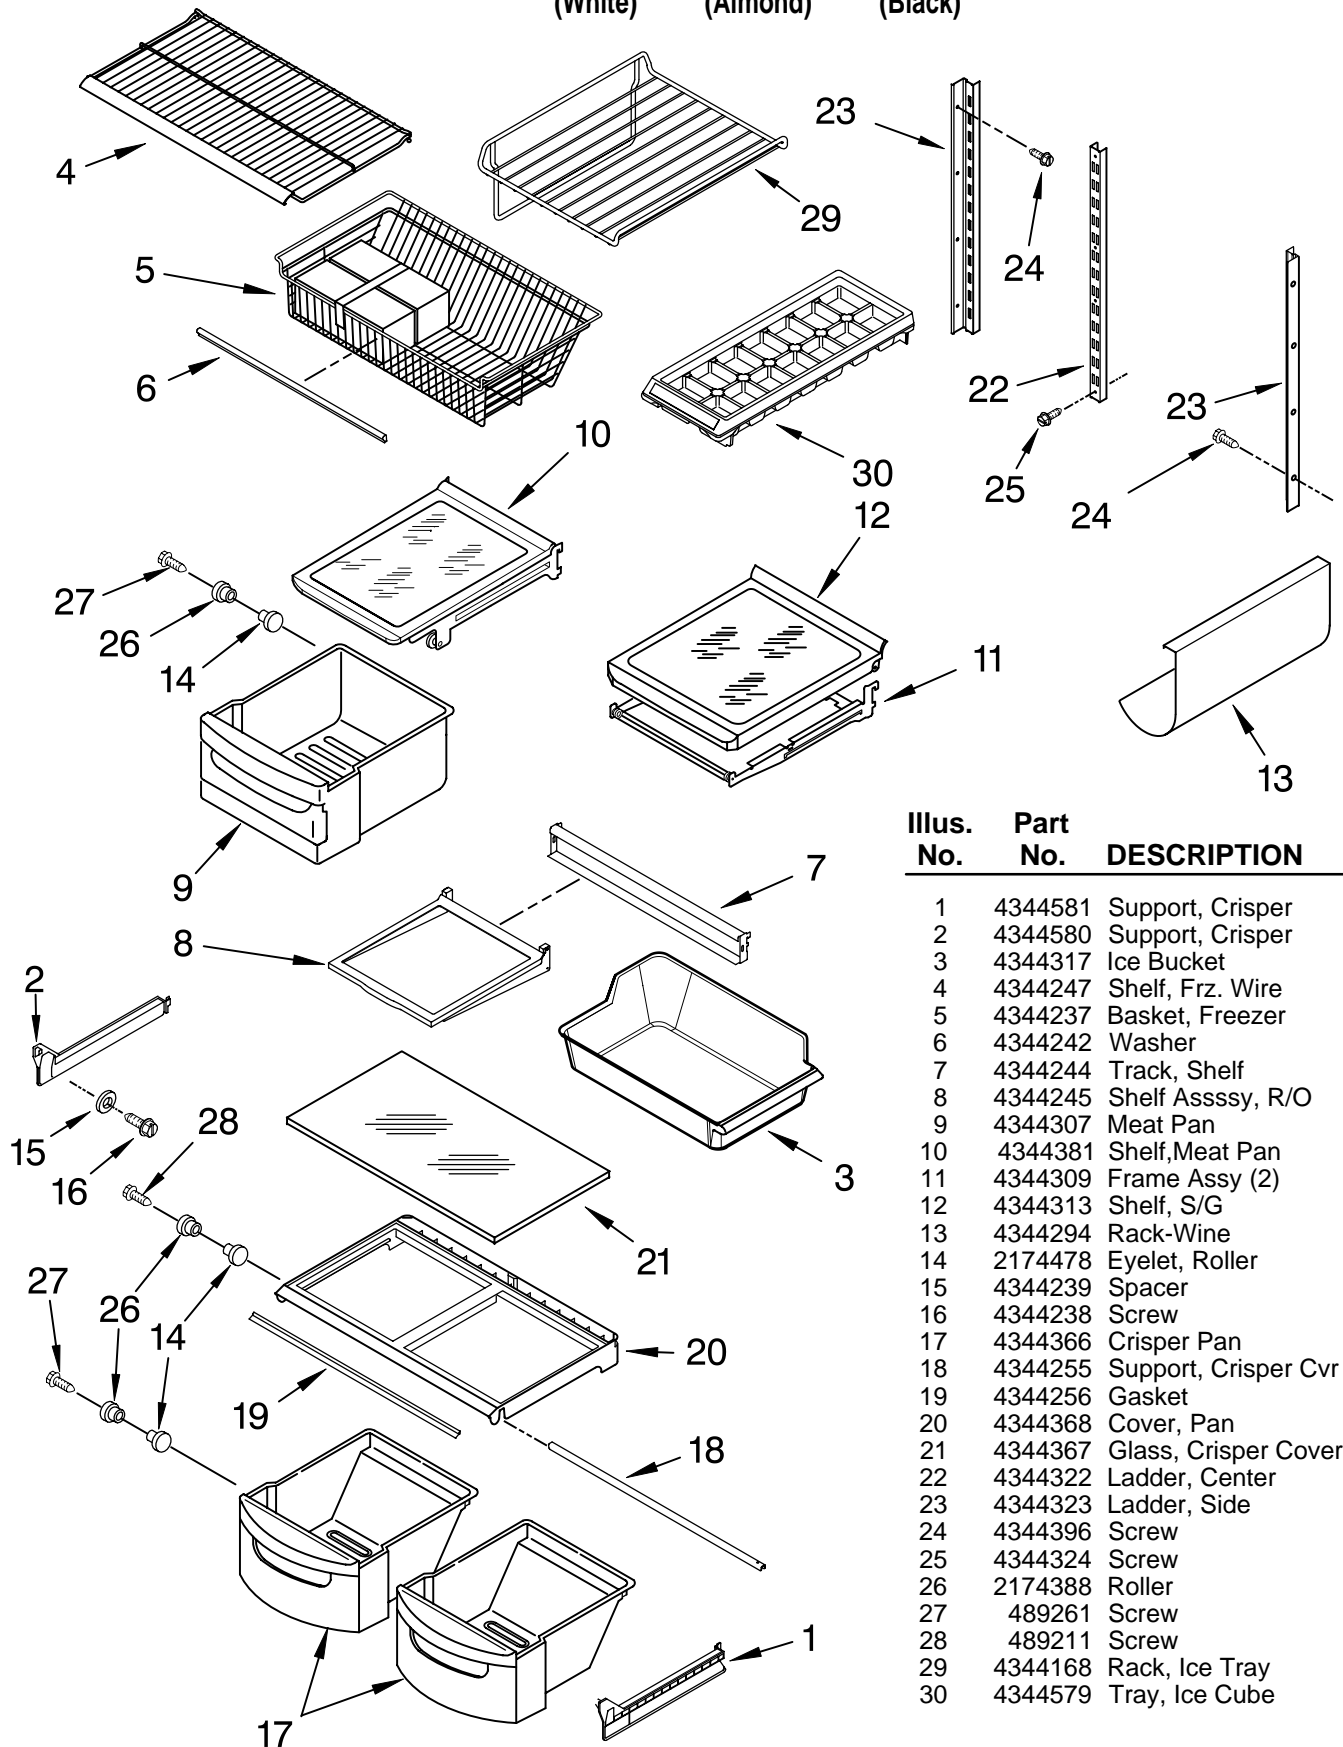

SHELF PARTS

For Models: KBR22KGWH0, KBR22KGAL0, KBR22KGBL0
(White) (Almond) (Black)

Illus. No.	Part No.	DESCRIPTION
1	4344581	Support, Crisper
2	4344580	Support, Crisper
3	4344317	Ice Bucket
4	4344247	Shelf, Frz. Wire
5	4344237	Basket, Freezer
6	4344242	Washer
7	4344244	Track, Shelf
8	4344245	Shelf Asssny, R/O
9	4344307	Meat Pan
10	4344381	Shelf, Meat Pan
11	4344309	Frame Assy (2)
12	4344313	Shelf, S/G
13	4344294	Rack-Wine
14	2174478	Eyelet, Roller
15	4344239	Spacer
16	4344238	Screw
17	4344366	Crisper Pan
18	4344255	Support, Crisper Cvr
19	4344256	Gasket
20	4344368	Cover, Pan
21	4344367	Glass, Crisper Cover
22	4344322	Ladder, Center
23	4344323	Ladder, Side
24	4344396	Screw
25	4344324	Screw
26	2174388	Roller
27	489261	Screw
28	489211	Screw
29	4344168	Rack, Ice Tray
30	4344579	Tray, Ice Cube

FOR ORDERING INFORMATION REFER TO PARTS PRICE LIST