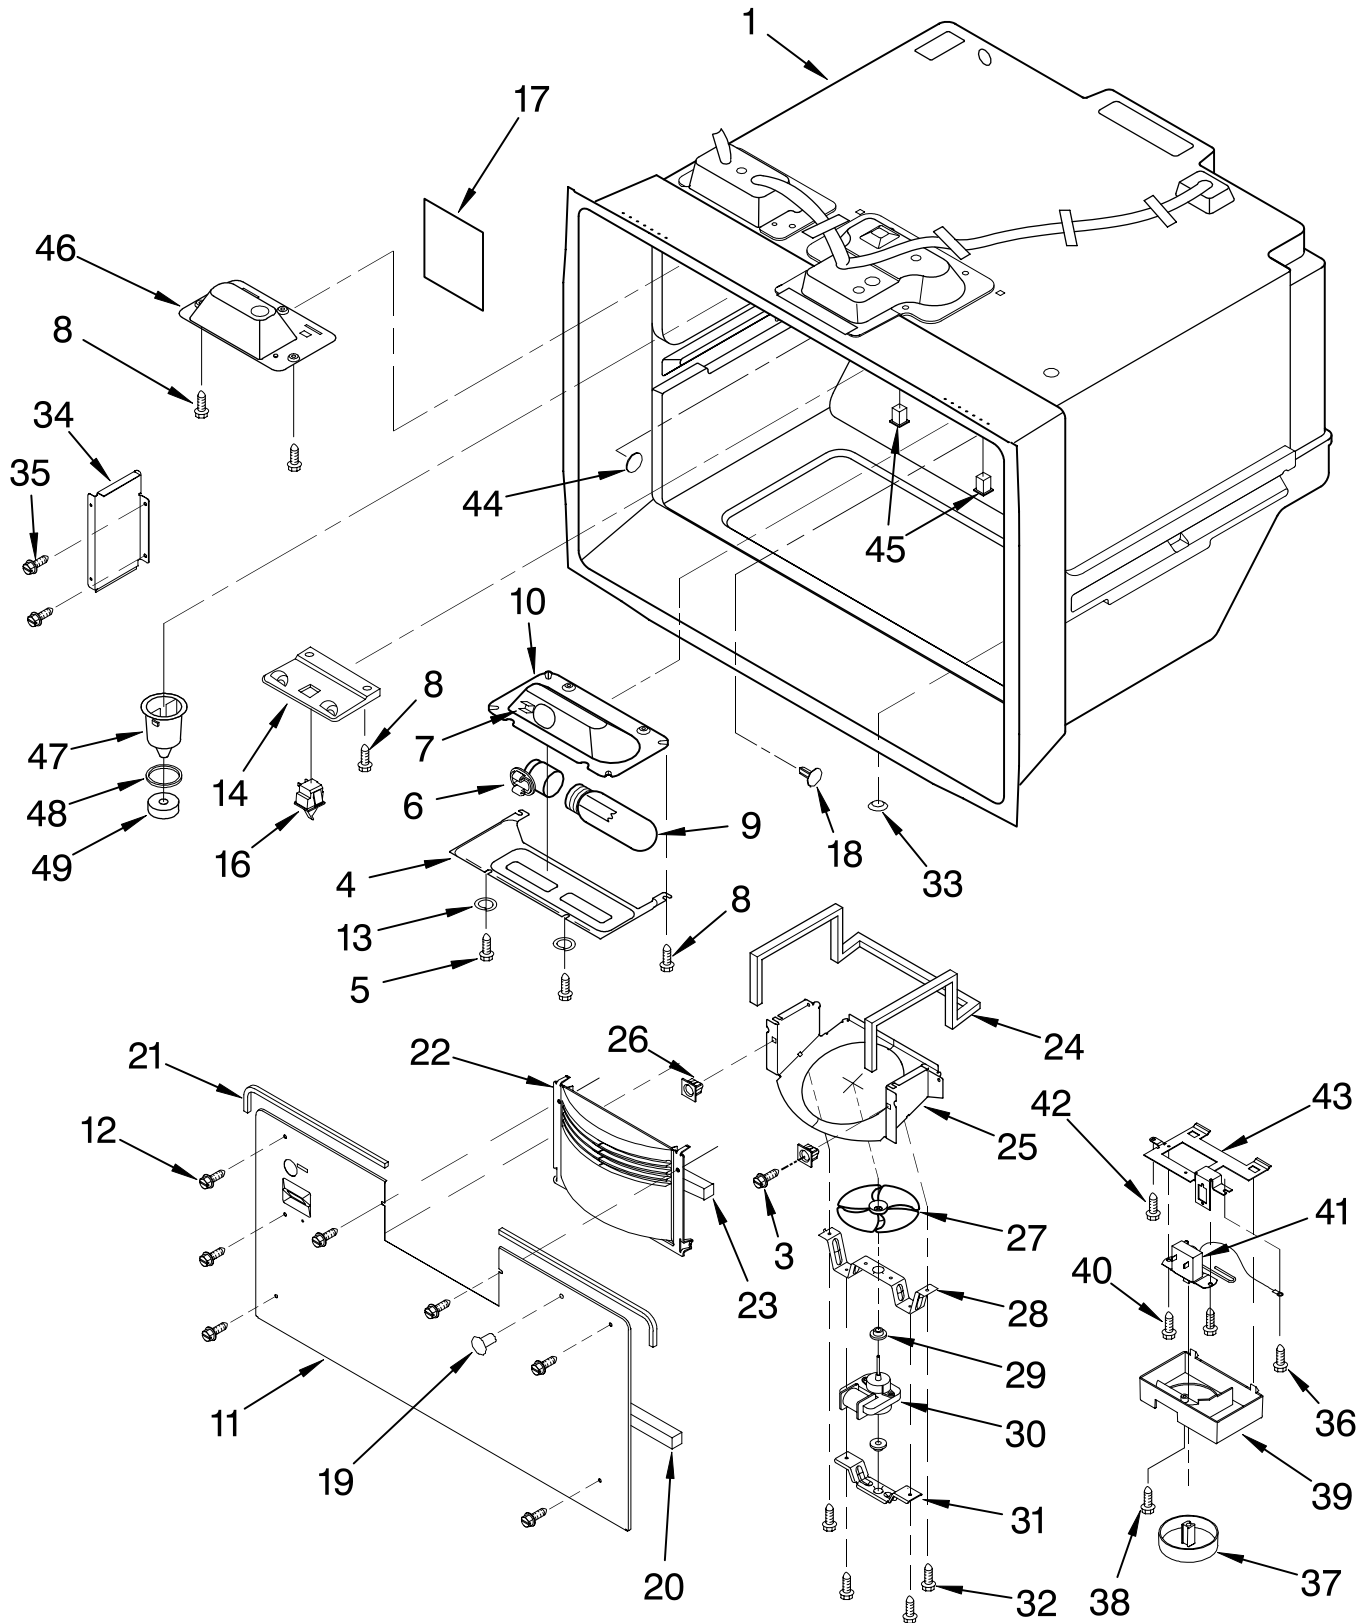

FREEZER LINER PARTS

For Models: KBR22KGWH0, KBR22KGAL0, KBR22KGBL0
(White) (Almond) (Black)

FOR ORDERING INFORMATION REFER TO PARTS PRICE LIST

FREEZER LINER PARTS

For Models: KBR22KGWH0, KBR22KGAL0, KBR22KGBL0
(White) (Almond) (Black)

Illus. No.	Part No.	DESCRIPTION	Illus. No.	Part No.	DESCRIPTION	Illus. No.	Part No.	DESCRIPTION
1		Liner (Not a Serviceable Part)	19	4344228	Plug, Button	35	4344218	Screw
3	4343675	Screw	20	4344216	Gasket, Bottom	36	4343860	Screw
4	4344205	Light Lens	21	4343886	Gasket, Top (2)	37	4344214	Knob, Control
5	4344206	Screw	22	4344220	Cover, Fan Shroud	38	4344224	Screw
6	4344318	Light, Socket	23	4344587	Gasket	39	4344226	Cover, Frz.Control
7	4343682	Clip, Ground	24	4344230	Gasket	40	4343861	Screw
8	4344396	Screw	25	4344229	Evap. Fan Shroud	41	4344225	Thermostat
9	4343660	Light Bulb	26	4343657	Grommet, Screw	42	4343215	Screw
10	4344319	Housing, Frz.Lt.	27	4344391	Fan, Evaporator	43	4344578	Bracket, Control
11	4344387	Cover, Evaporator	28	4343935	Bracket, Motor	44	4344316	Plug, Button
12	4344215	Screw	29	4343934	Grommet	45	4344321	Grommet
13	4344211	Washer (4)	30	4343793	Motor, Evaporator	46	4344312	Housing, Frz.Ctrl.
14	4343928	Cover, Switch	31	4343937	Bracket	47	4344308	Funnel, Drain
16	4344571	Switch, Light	32	4343749	Screw (4)	48	4344311	Seal
17	4344166	Cover, Plug	33	4344227	Plug, Button	49	4344310	Gasket
18	4344315	Plug, Button	34	4344222	Duct, Return Air			

FOR ORDERING INFORMATION REFER TO PARTS PRICE LIST