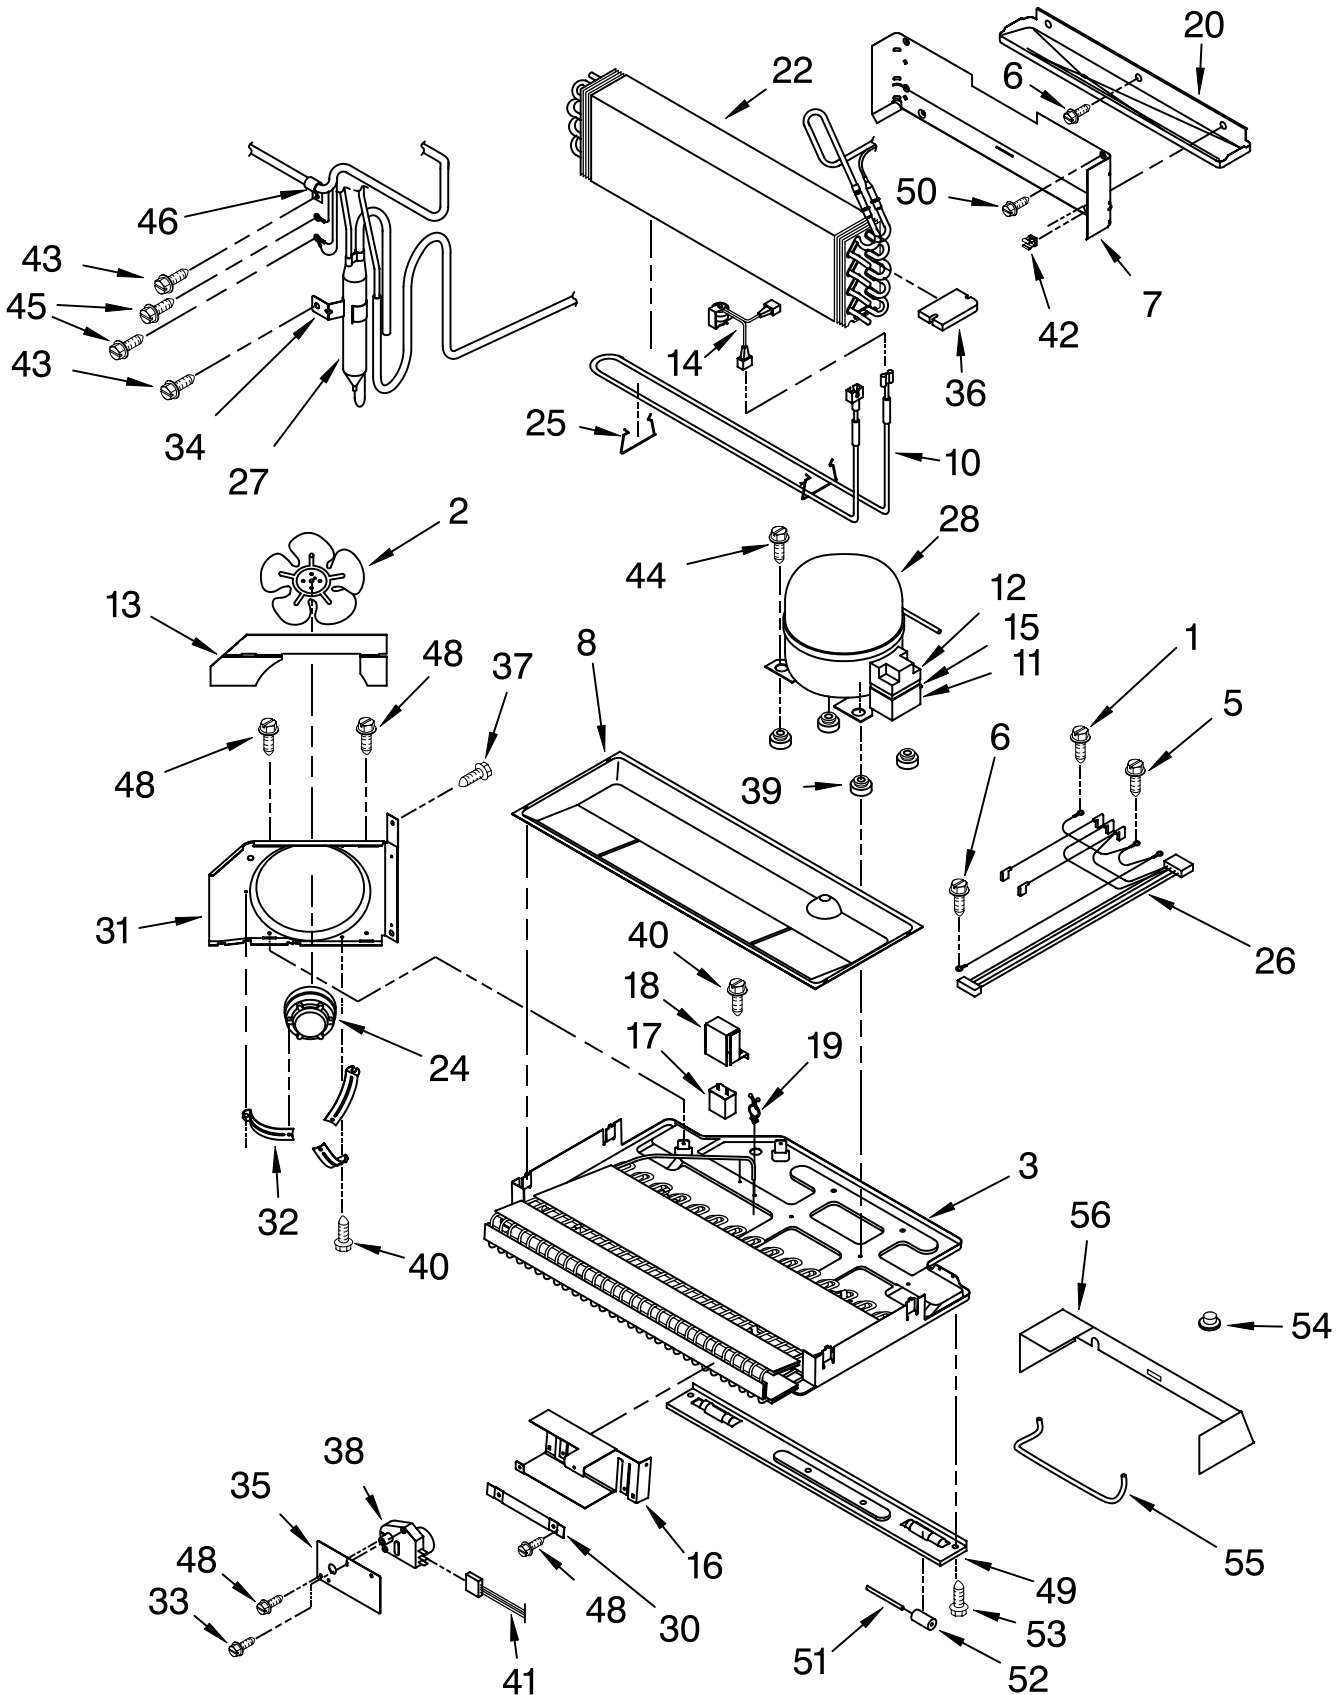

UNIT PARTS

For Models: KBR22KGWH0, KBR22KGAL0, KBR22KGBL0
(White) (Almond) (Black)

FOR ORDERING INFORMATION REFER TO PARTS PRICE LIST

UNIT PARTS

For Models: KBR22KGWH0, KBR22KGAL0, KBR22KGBL0
(White) (Almond) (Black)

Illus. No.	Part No.	DESCRIPTION	Illus. No.	Part No.	DESCRIPTION	Illus. No.	Part No.	DESCRIPTION
1	4343865	Screw	30	4344282	Washer			
2	4344271	Fan, Blade	31	4344554	Shroud			
3	4344270	Condenser & Pan Assembly	32	4344272	Bracket, Fan Motor			
			33	4344281	Screw			
5	4343691	Screw	34	4343763	Clip, Drier			
6	4343860	Screw	35	4344570	Cover, Timer			
7	4344217	Heat Shield	36		Block, Evaporator			
8	4344276	Drain Pan	37	4344151	Screw			
10	4344232	Evaporator Heater	38	4344280	Timer, Defrost			
11	4343852	Cover	39	4343845	Grommet (4)			
12	4343849	Overload	40	4344562	Screw			
13	4344275	Gasket	41	4344274	Harness			
14	4344231	Bi-Metal	42	4344219	Clip, Evaporator			
15	4343850	Relay	43	4343772	Screw			
16	4344278	Bracket, Timer	44	4343847	Screw			
17	4343851	Capacitor	45	4344545	Screw			
18	4344277	Shield, Capacitor	46	4343661	Clamp			
19	4343969	Clip, Wire	48	4344395	Screw			
20	4344221	Drain Pan	49	4344297	Cabinet, Brace			
22	4344233	Evaporator	50	4344396	Screw			
24	4344419	Motor, Fan	51	4344289	Axle-Roller			
25	4343918	Clip, Heater	52	4344288	Roller-Rear			
26	4344569	Harness, Unit	53	4344292	Screw			
27	4344268	Drier	54	4344287	Plug, Button			
28	4343856	Compressor (Includes Items 11, 12, 15, 17 & 27)	55	4344283	Drain Tube			
			56	4344595	Insulation			
								Following Parts Not Illustrated and Optional Parts Not Included
								978025 Valve, Access (1/4") 978026 Valve, Access (5/16") 978027 Valve, Access (3/8") 978028 Valve, Access (1/2") 978029 Valve, Access (5/8") 978030 Valve, Access (3/4") 876764 Valve, Access (3/16")
								REFRIGERANT CHARGE 4.5 Ozs. (R-134A)

FOR ORDERING INFORMATION REFER TO PARTS PRICE LIST