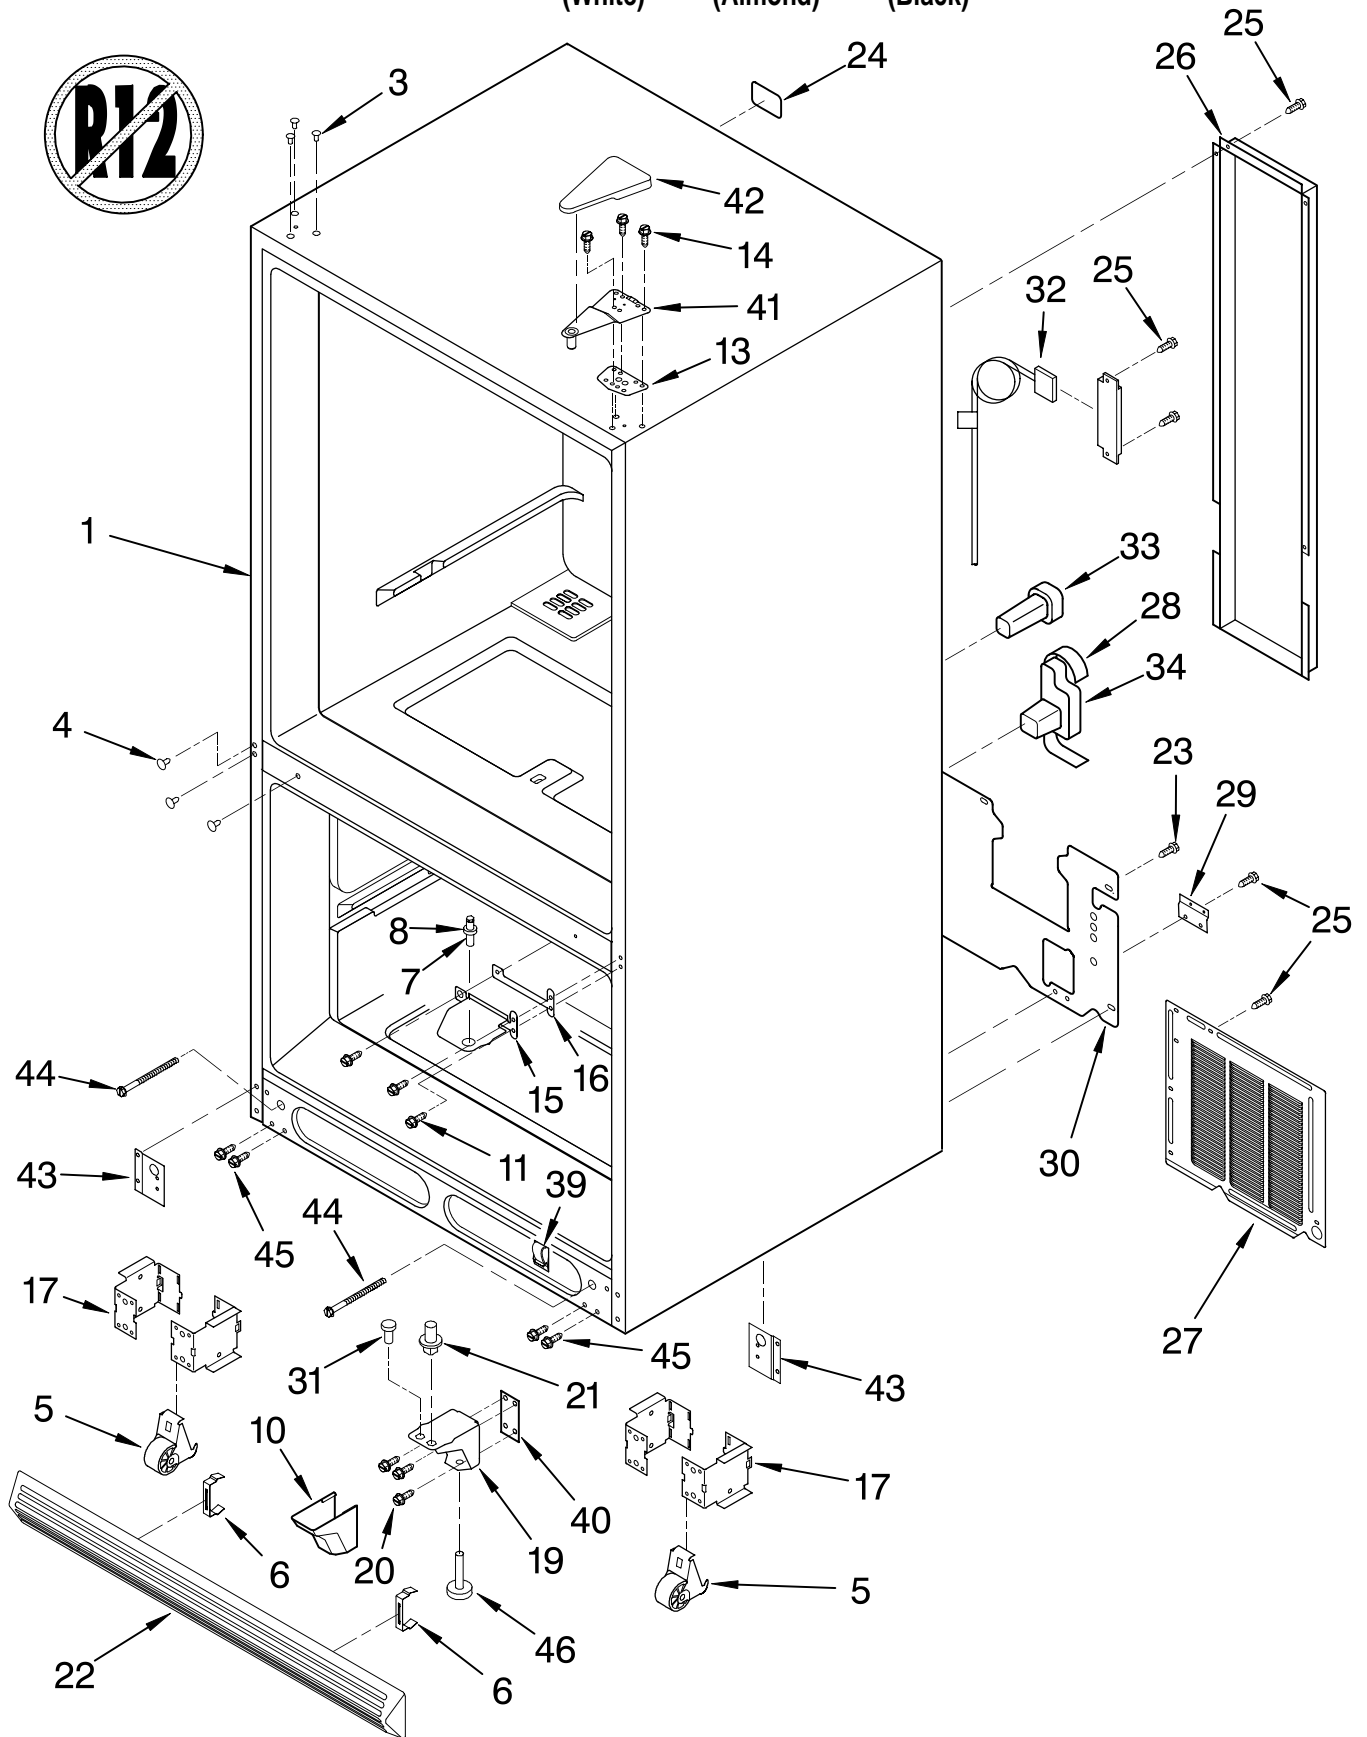

For Models: KBR22KGWH0, KBR22KGAL0, KBR22KGBL0
(White) (Almond) (Black)

FOR ORDERING INFORMATION REFER TO PARTS PRICE LIST