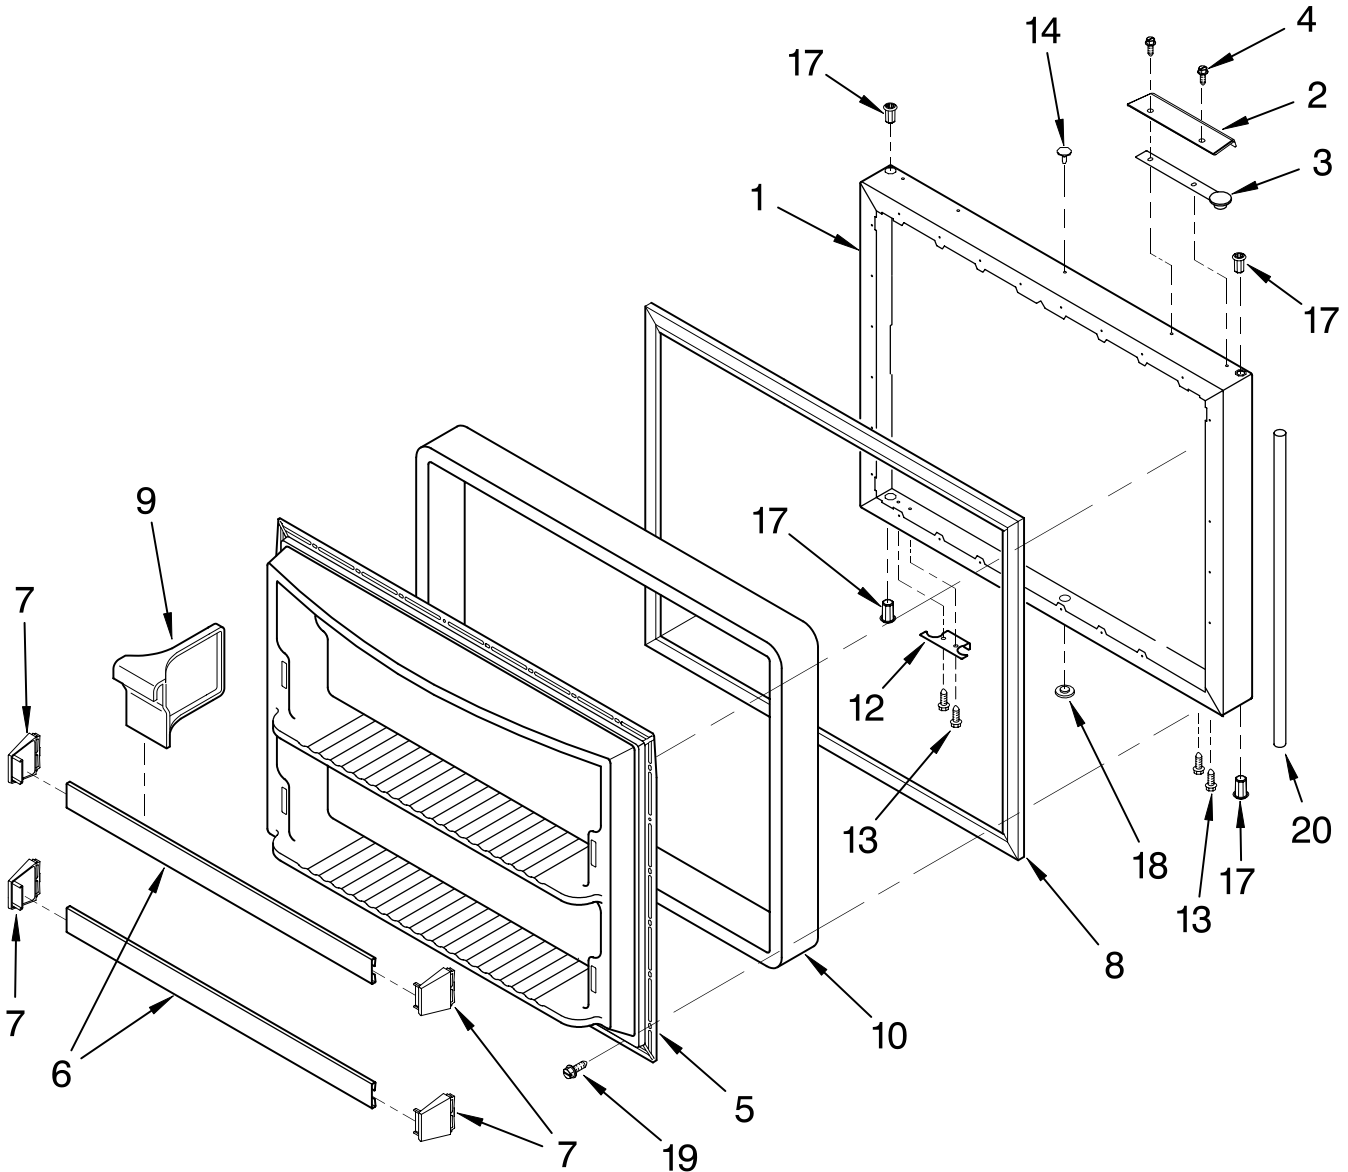

FREEZER DOOR PARTS

For Models: KBR22KGWH0, KBR22KGAL0, KBR22KGBL0
(White) (Almond) (Black)

Illus. No.	Part No.	DESCRIPTION	Illus. No.	Part No.	DESCRIPTION	Illus. No.	Part No.	DESCRIPTION
1		Freezer Door Panel (Includes Insulation)	4	4344436	Screw	13	4344333	Screw
	4344349	White	5	4344355	Interior Panel	14		Plug, Button
	4344348	Almond	6	4344582	Trim, Shelf		4344535	White
	4344347	Black	7	4344352	End Cap		4344534	Almond
2		Handle	8		Door Gasket, Magnetic		4344533	Black
	4344596	White		4344354	White	17		Bushing
	4344597	Almond		4344353	Black		4343945	White
	4344598	Black	9	4344300	Divider, Door Shelf		4343944	Black
3		Plug, Button	10	4344350	Insulation	18		Plug, Button
	4344159	White	12		Door, Stop		4344227	White
	4344158	Almond		4344463	White		4344363	Almond
	4344157	Black		4344456	Almond		4344364	Black
				4344563	Black	19		Screw
						20		Support Pin

FOR ORDERING INFORMATION REFER TO PARTS PRICE LIST